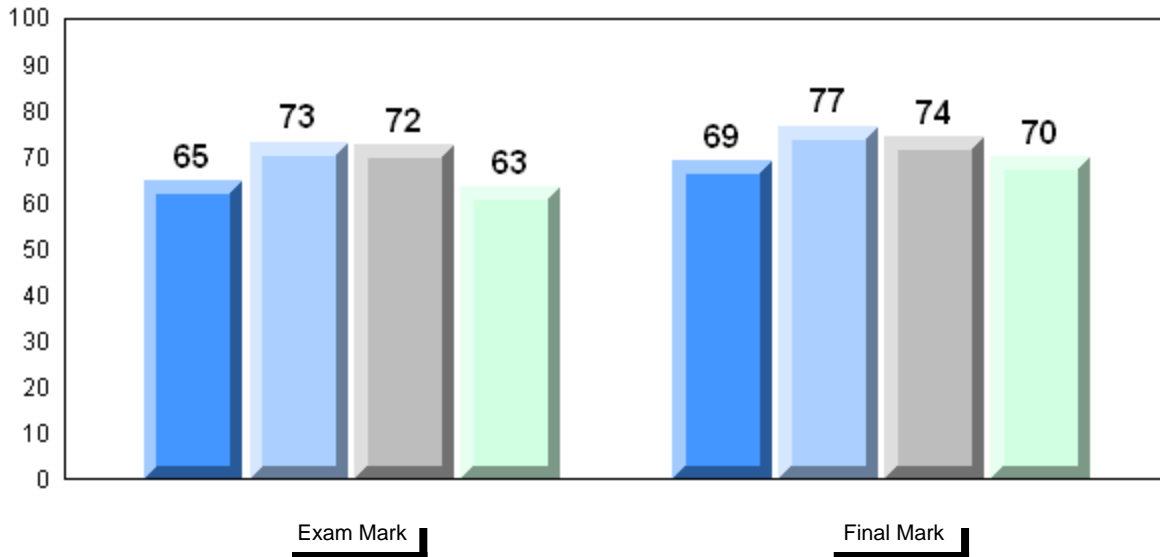

Number of Students	9						
		Public Exam Mark	School vs District	School vs Province	Final Mark	School vs District	School vs Province
Francais 3202	School	63.4	q	q	69.8	q	q
	District	69.9			75.6		
	Province	69.8			73.7		
<u>Subtest</u>							
Listening	School	68.9	q	q			
	District	76.3					
	Province	74.4					
Reading	School	65.8	q	q			
	District	69.7					
	Province	69.0					
Writing	School	34.0	q	q			
	District	47.9					
	Province	56.1					

Average Mark, 2008-2011