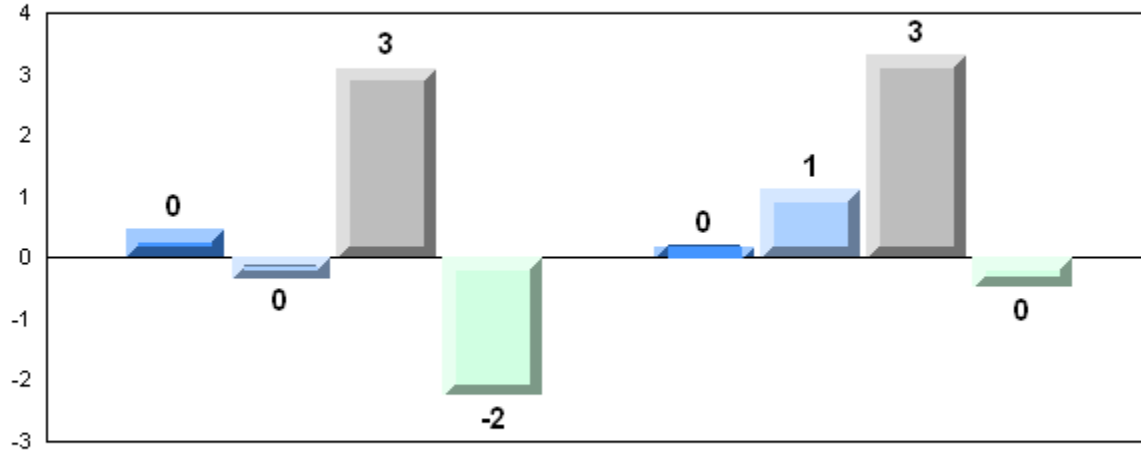

Average Mark, 2008-2011

District 4 - Eastern

#354 - St. Kevin's High, St. John's (Goulds)

Grades: 10-12

Difference from Provincial Mean, 2008-2011

Exam Mark

Final Mark

4 Year Public Exam (Subtest) Mark Trend 2008-2011