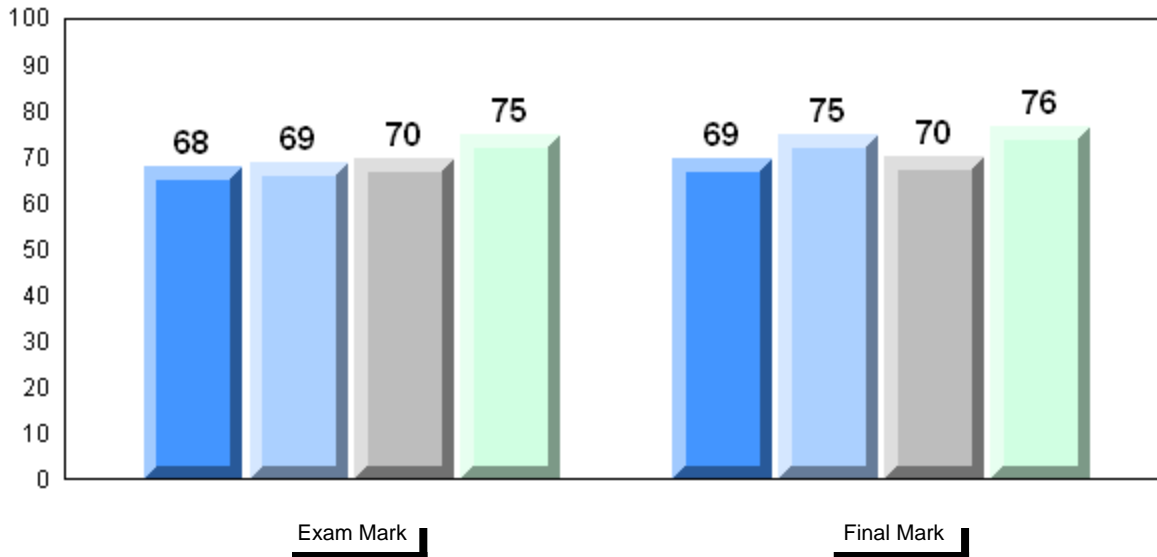

District 1 - Labrador

#010 - Menihek High School, Labrador City

Grades: 8-12

Number of Students   18

Francais 3202

School
District
Province

Public Exam Mark

School vs District

School vs Province

74.8
76.0
69.8

q

P

Final Mark

School vs District

School vs Province

76.4
77.6
73.7

q

P

Subtest

Listening

School
District
Province

80.7
81.2
74.4

q

P

Reading

School
District
Province

72.7
75.5
69.0

q

P

Writing

School
District
Province

58.0
59.9
56.1

q

P

Average Mark, 2008-2011