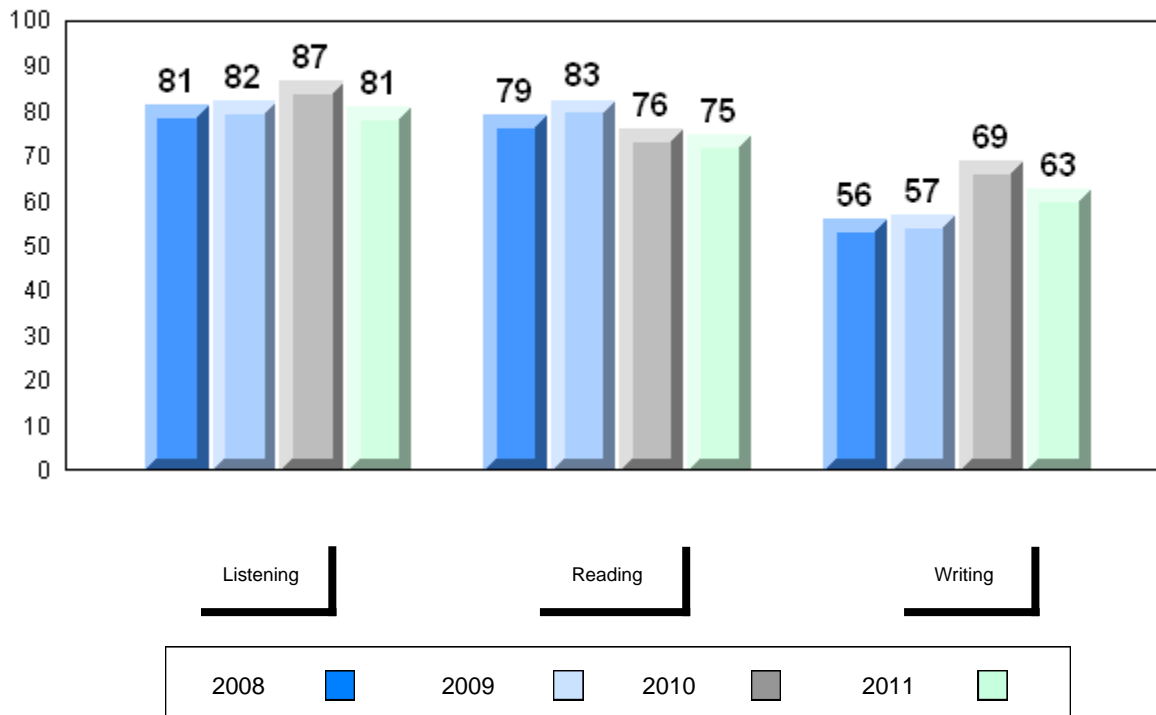

Average Mark, 2008-2011

Difference from Provincial Mean, 2008-2011

Exam Mark

Final Mark

4 Year Public Exam (Subtest) Mark Trend 2008-2011

Listening

Reading

Writing