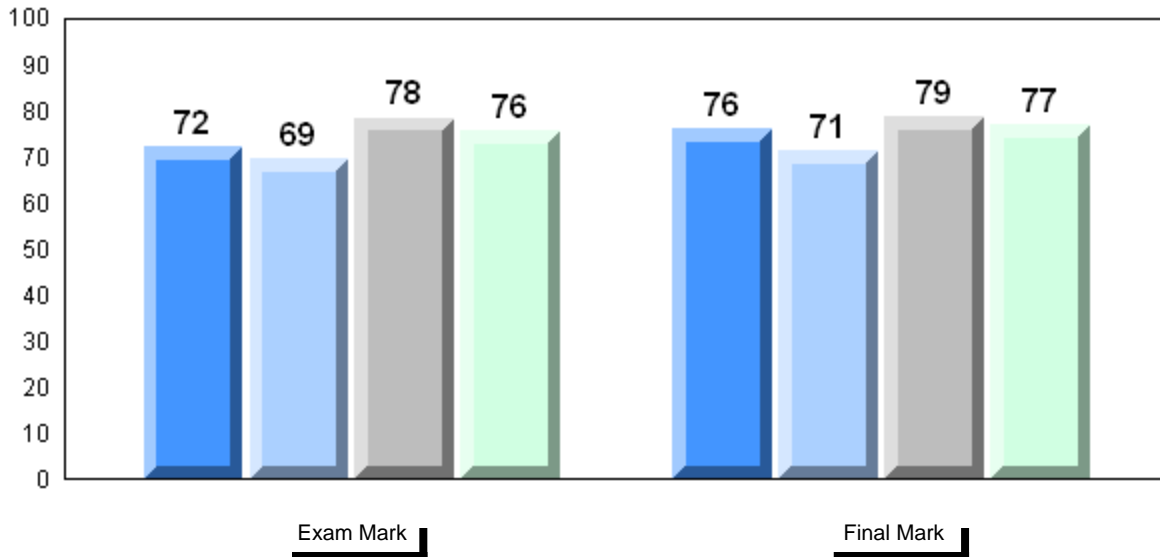

P

P

Average Mark, 2008-2011

Difference from Provincial Mean, 2008-2011

Exam Mark

Final Mark

4 Year Public Exam (Subtest) Mark Trend 2008-2011

Listening