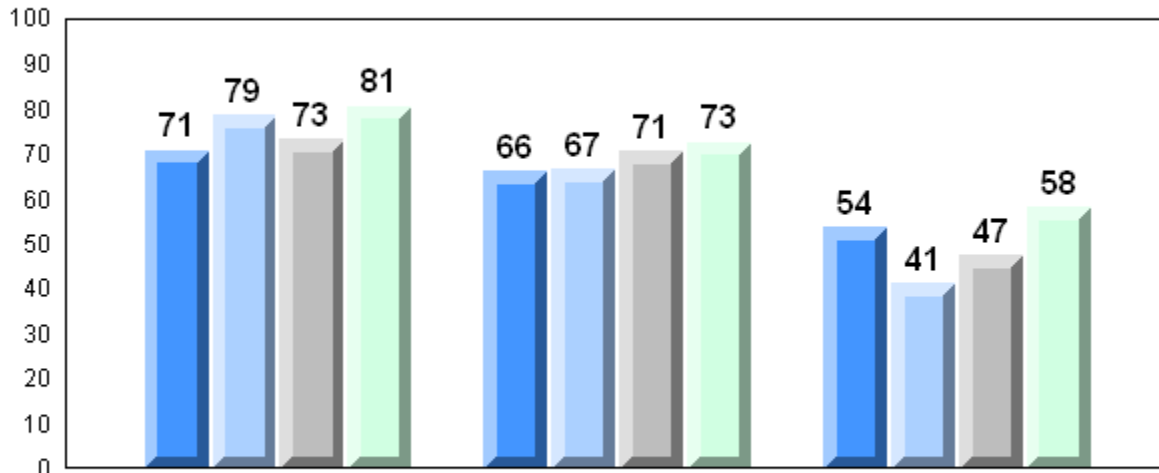

4 Year Public Exam (Subtest) Mark Trend 2008-2011