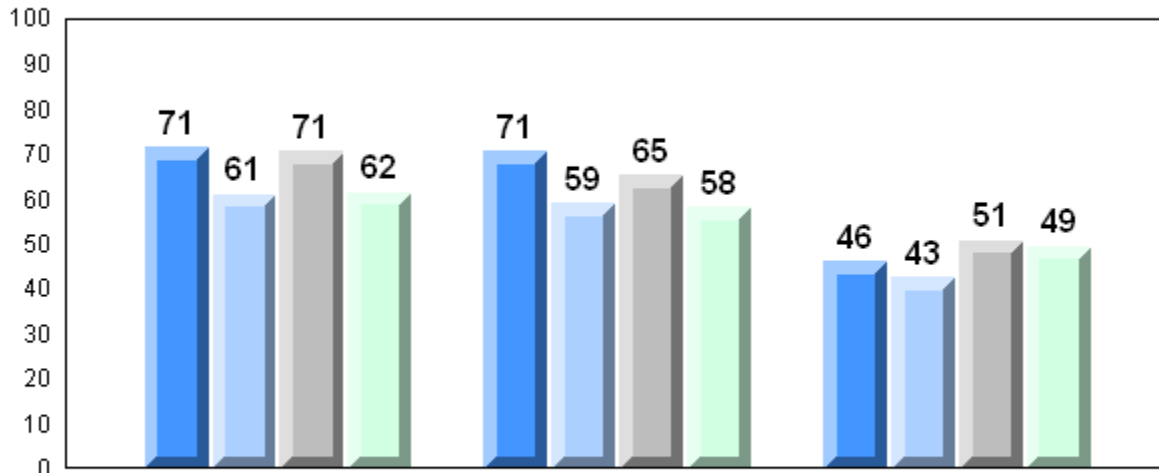

Average Mark, 2008-2011

Difference from Provincial Mean, 2008-2011

Exam Mark

Final Mark

4 Year Public Exam (Subtest) Mark Trend 2008-2011

Listening

Reading

Writing