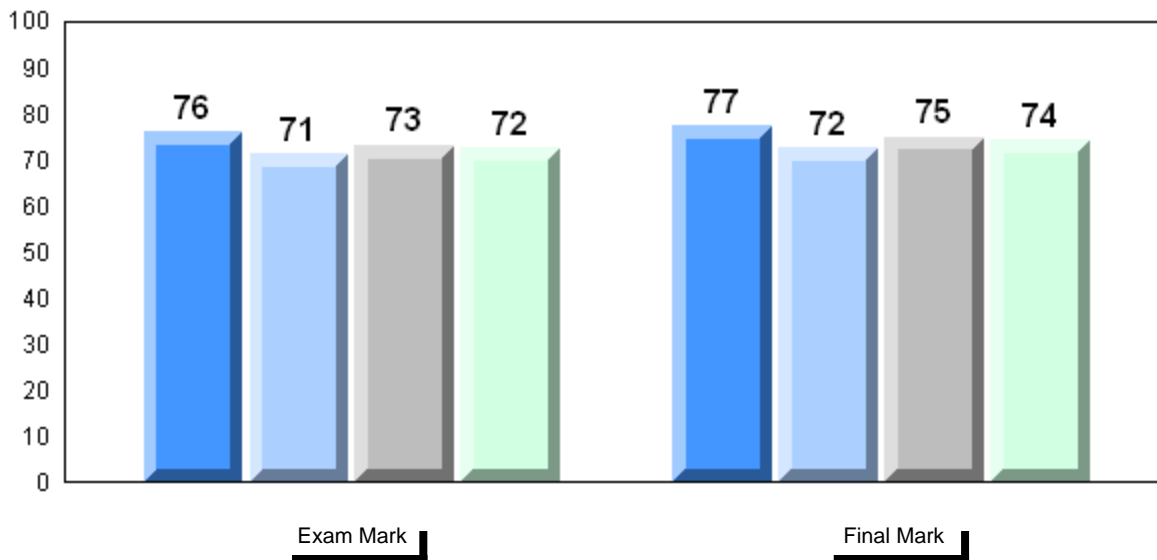

P

P

Writing

School
District
Province

58.6
56.2
56.1

P

P

Average Mark, 2008-2011