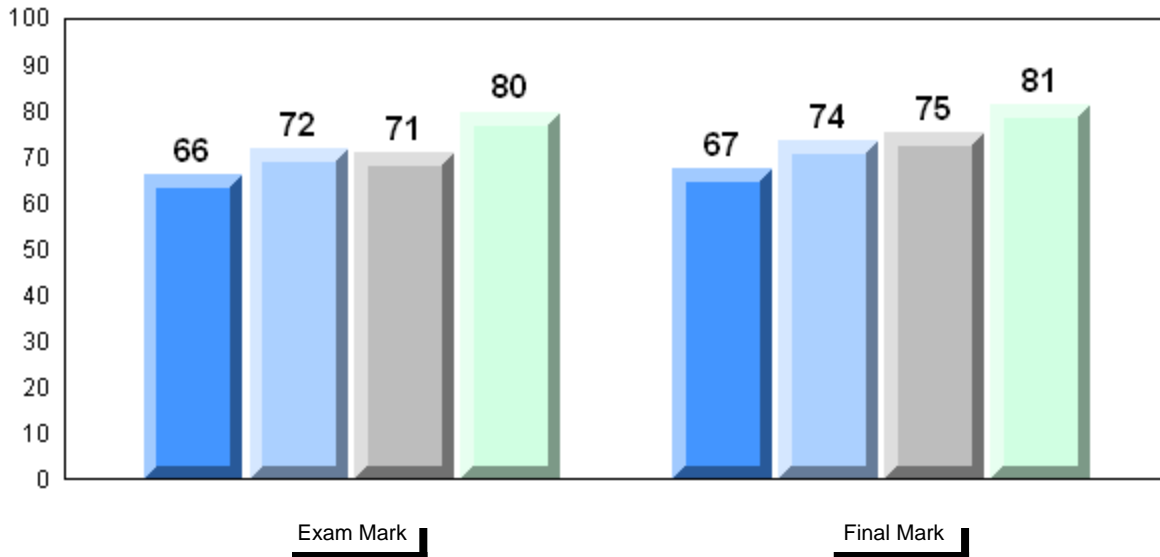

District 1 - Labrador

#477 - Mealy Mountain Collegiate, Happy Valley-Goose Bay

Grades: 8-12

Number of Students	6						
Francais 3202		Public Exam Mark	School vs District	School vs Province	Final Mark	School vs District	School vs Province
	School	79.7	P	P	81.3	P	P
	District	76.0			77.6		
	Province	69.8			73.7		
Subtest							
Listening	School	82.7	P	P			
	District	81.2					
	Province	74.4					
Reading	School	84.0	P	P			
	District	75.5					
	Province	69.0					
Writing	School	65.7	P	P			
	District	59.9					
	Province	56.1					

Average Mark, 2008-2011