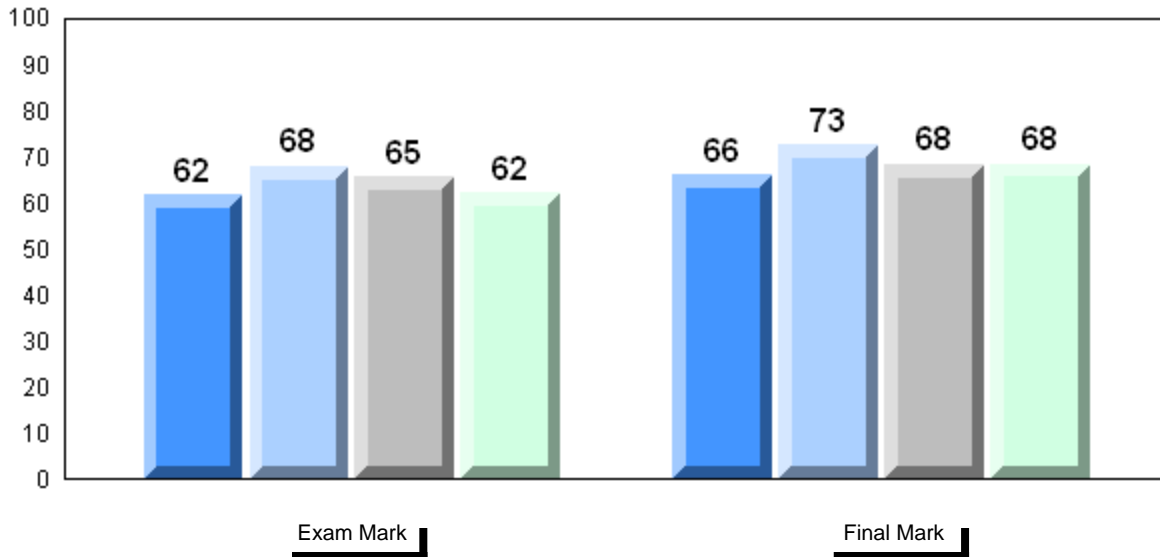

Number of Students	22						
Francais 3202		Public Exam Mark	School vs District	School vs Province	Final Mark	School vs District	School vs Province
	School	62.1	q	q	68.4	q	q
	District	69.5			73.5		
	Province	69.8			73.7		
Subtest							
Listening	School	59.6	q	q			
	District	73.6					
	Province	74.4					
Reading	School	59.6	q	q			
	District	68.8					
	Province	69.0					
Writing	School	46.8	q	q			
	District	56.4					
	Province	56.1					

Average Mark, 2008-2011