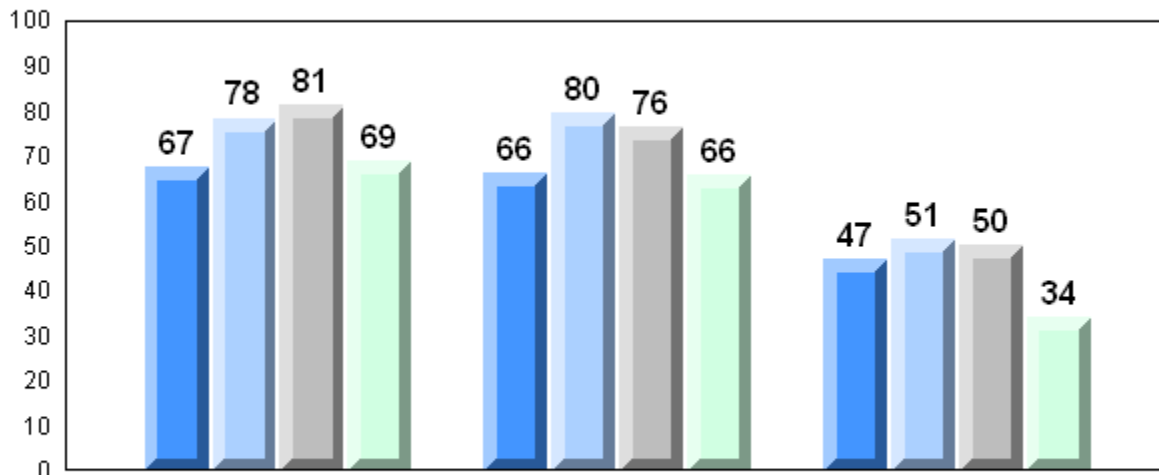

4 Year Public Exam (Subtest) Mark Trend 2008-2011