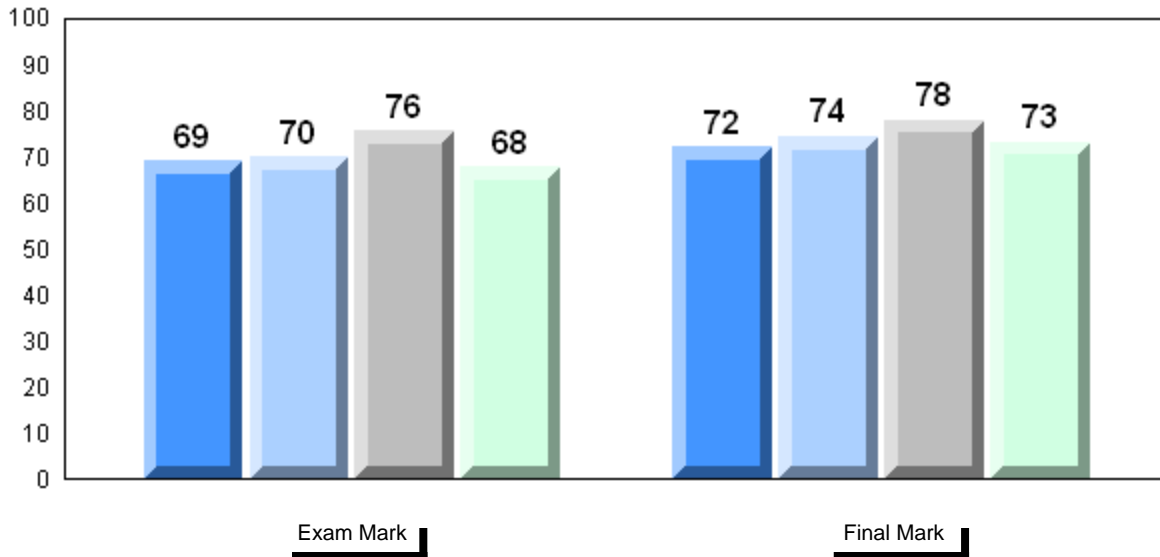

District 4 - Eastern

#354 - St. Kevin's High, St. John's (Goulds)

Grades: 10-12

Number of Students	14						
Francais 3202		Public Exam Mark	School vs District	School vs Province	Final Mark	School vs District	School vs Province
	School	67.6	q	q	73.2	q	q
	District	69.5			73.5		
	Province	69.8			73.7		
<u>Subtest</u>							
Listening	School	74.6	p	p			
	District	73.6					
	Province	74.4					
Reading	School	71.1	p	p			
	District	68.8					
	Province	69.0					
Writing	School	48.9	q	q			
	District	56.4					
	Province	56.1					

Average Mark, 2008-2011