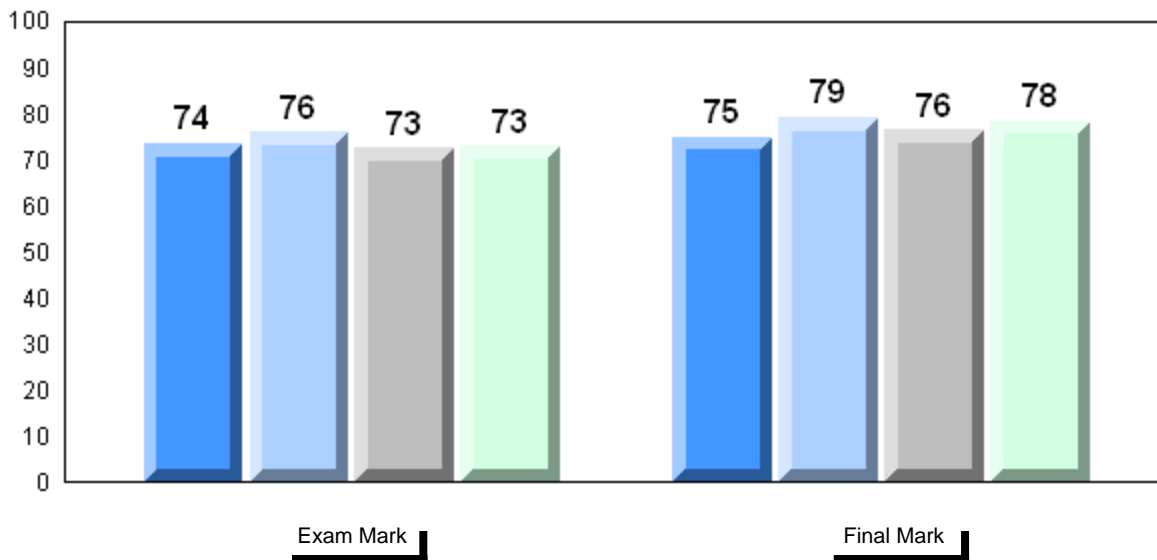

District 2 - Western

#485 - Corner Brook High School, Corner Brook

Grades: 10-12

Number of Students   19

Francais 3202

School
District
Province

Public Exam Mark

School vs District

School vs Province

73.0
69.9
69.8

P

P

Final Mark

School vs District

School vs Province

78.4
75.6
73.7

P

P

Subtest

Listening

School
District
Province

79.8
76.3
74.4

P

P

Reading

School
District
Province

71.6
69.7
69.0

P

P

Writing

School
District
Province

54.4
47.9
56.1

P

q

Average Mark, 2008-2011