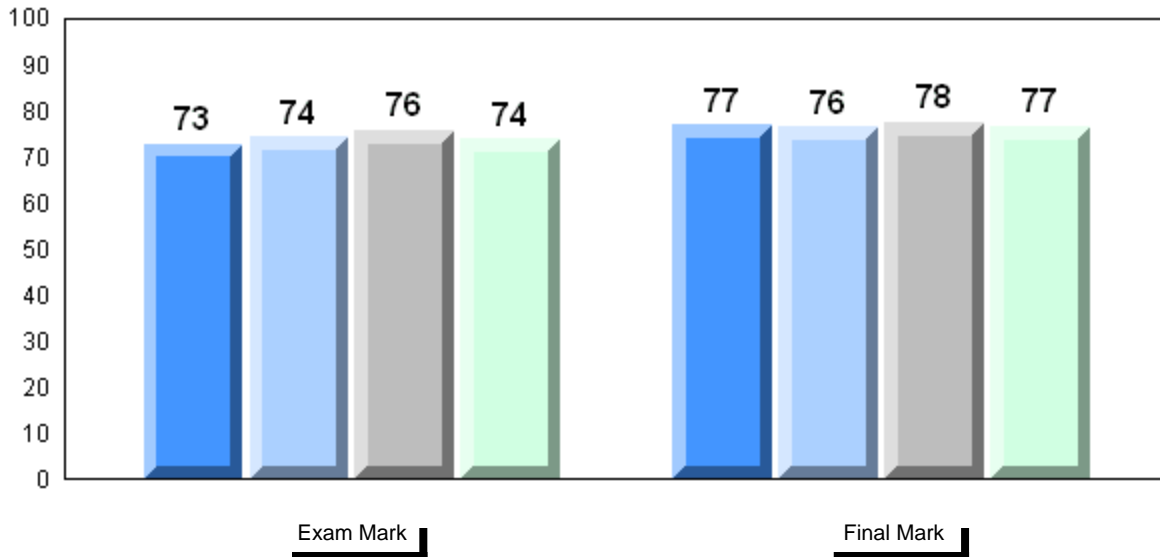

District 4 - Eastern

#336 - Gonzaga Regional High, St. John's

Grades: 10-12

Number of Students	58						
Francais 3202		Public Exam Mark	School vs District	School vs Province	Final Mark	School vs District	School vs Province
	School	73.7	P	P	76.6	P	P
	District	69.5			73.5		
	Province	69.8			73.7		
Subtest							
Listening	School	81.0	P	P			
	District	73.6					
	Province	74.4					
Reading	School	74.8	P	P			
	District	68.8					
	Province	69.0					
Writing	School	62.7	P	P			
	District	56.4					
	Province	56.1					

Average Mark, 2008-2011