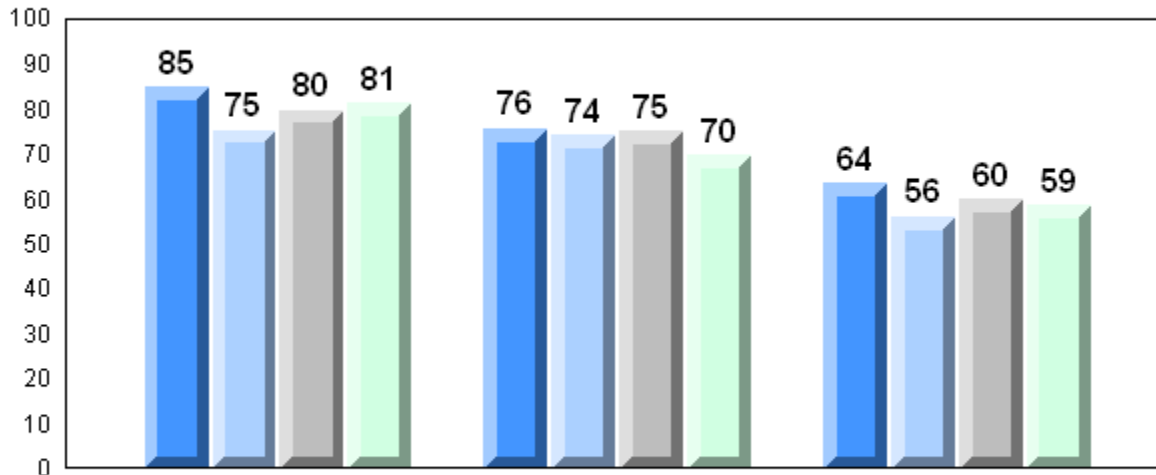

4 Year Public Exam (Subtest) Mark Trend 2008-2011