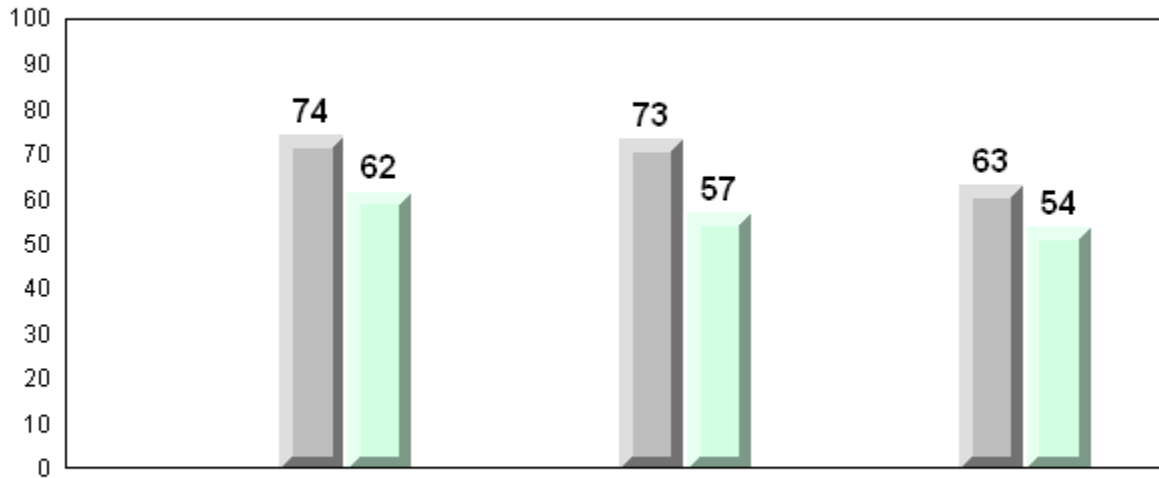

4 Year Public Exam (Subtest) Mark Trend 2008-2011