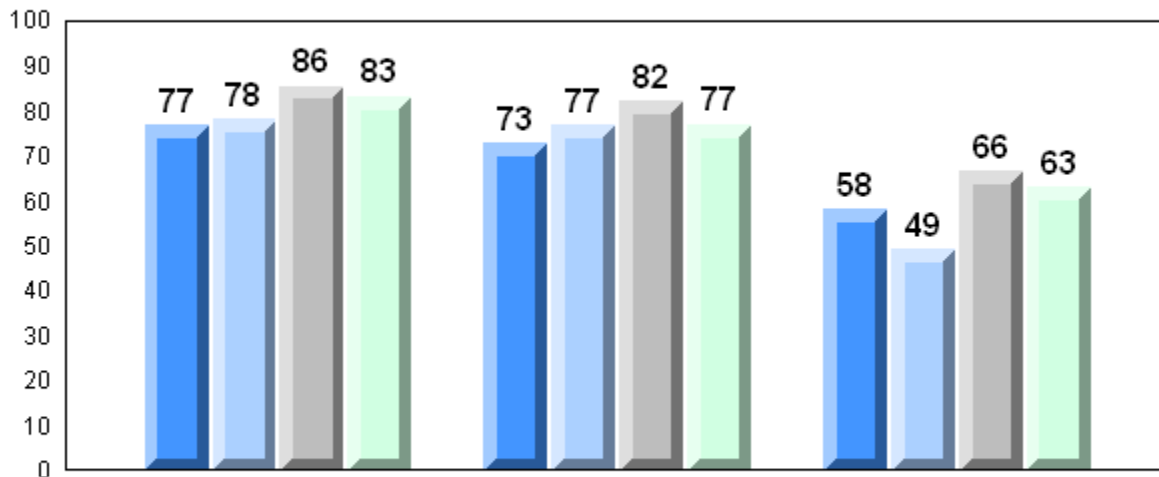

P

P

Average Mark, 2008-2011

Difference from Provincial Mean, 2008-2011

Exam Mark

Final Mark

4 Year Public Exam (Subtest) Mark Trend 2008-2011

Listening