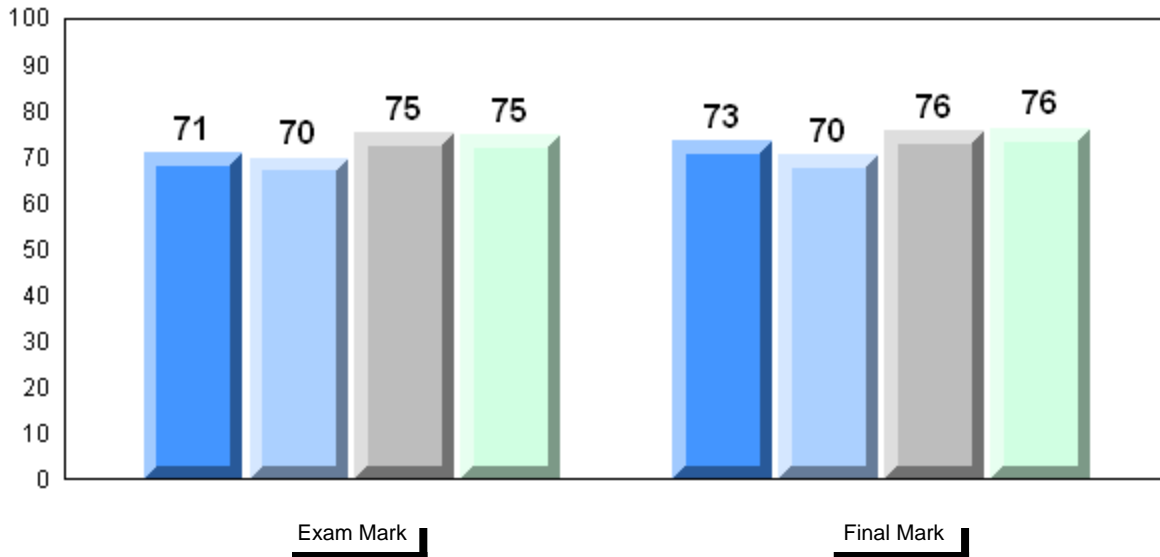

District 4 - Eastern

#340 - Holy Heart of Mary Regional High, St. John's

Grades: 10-12

Number of Students	19						
Francais 3202		Public Exam Mark	School vs District	School vs Province	Final Mark	School vs District	School vs Province
	School	74.8	P	P	76.2	P	P
	District	69.5			73.5		
	Province	69.8			73.7		
Subtest							
Listening	School	84.6	P	P			
	District	73.6					
	Province	74.4					
Reading	School	78.1	P	P			
	District	68.8					
	Province	69.0					
Writing	School	57.9	P	P			
	District	56.4					
	Province	56.1					

Average Mark, 2008-2011