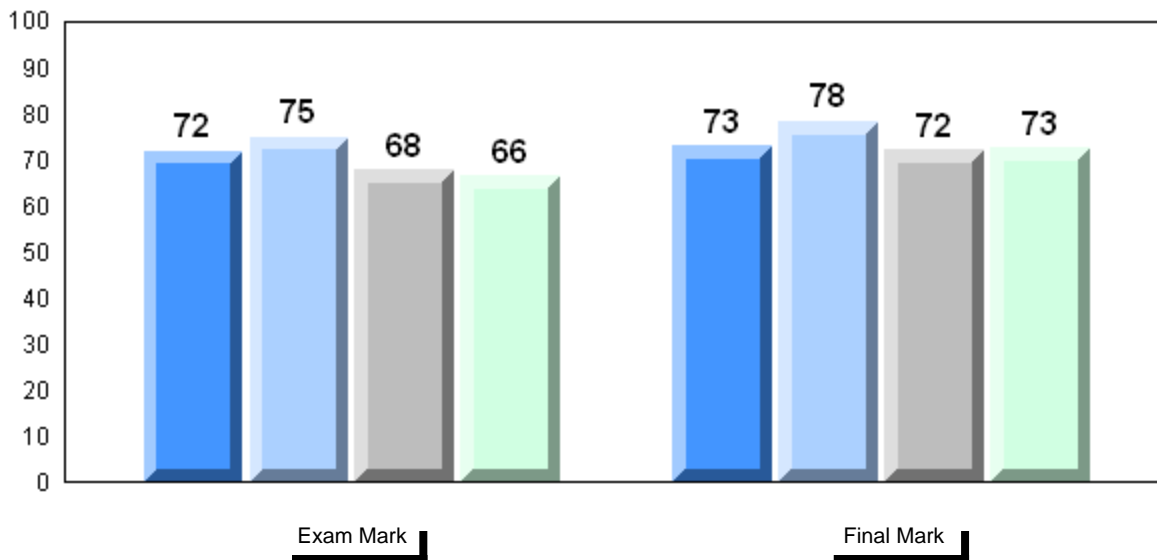

District 4 - Eastern

#304 - Holy Spirit High, Conception Bay South (Manuels)

Grades: 9-12

Number of Students	44						
		Public Exam Mark	School vs District	School vs Province	Final Mark	School vs District	School vs Province
Francais 3202	School	66.4	q	q	72.6	q	q
	District	69.5			73.5		
	Province	69.8			73.7		
<u>Subtest</u>							
Listening	School	68.6	q	q			
	District	73.6					
	Province	74.4					
Reading	School	66.4	q	q			
	District	68.8					
	Province	69.0					
Writing	School	50.0	q	q			
	District	56.4					
	Province	56.1					

Average Mark, 2008-2011