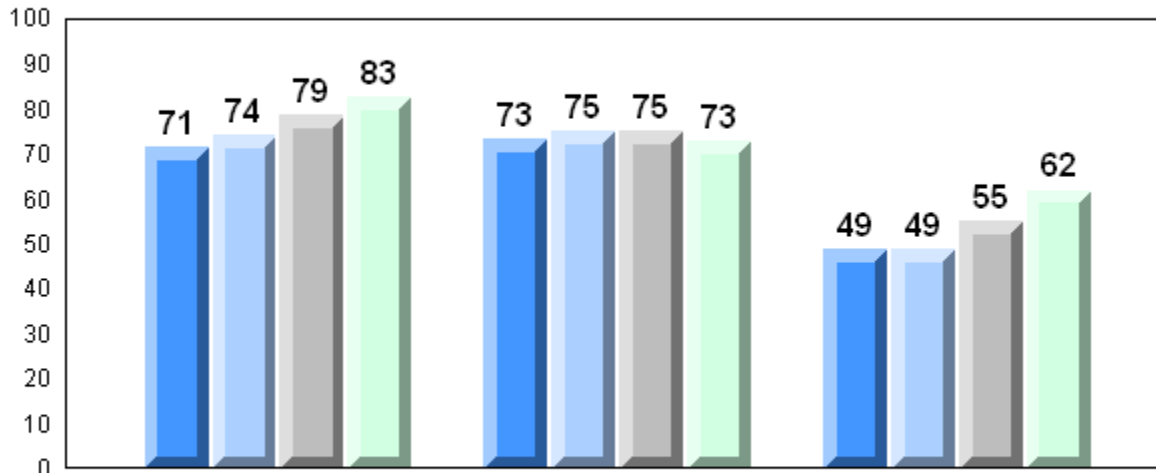

Average Mark, 2008-2011

Difference from Provincial Mean, 2008-2011

Exam Mark

Final Mark

4 Year Public Exam (Subtest) Mark Trend 2008-2011

Listening

Reading

Writing