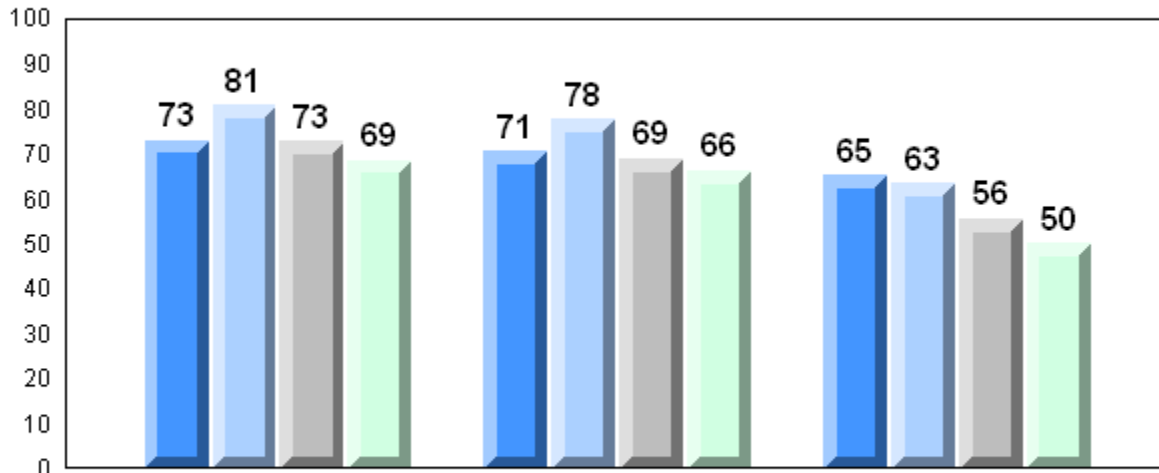

Average Mark, 2008-2011

Difference from Provincial Mean, 2008-2011

Exam Mark

Final Mark

4 Year Public Exam (Subtest) Mark Trend 2008-2011

Listening

Reading

Writing