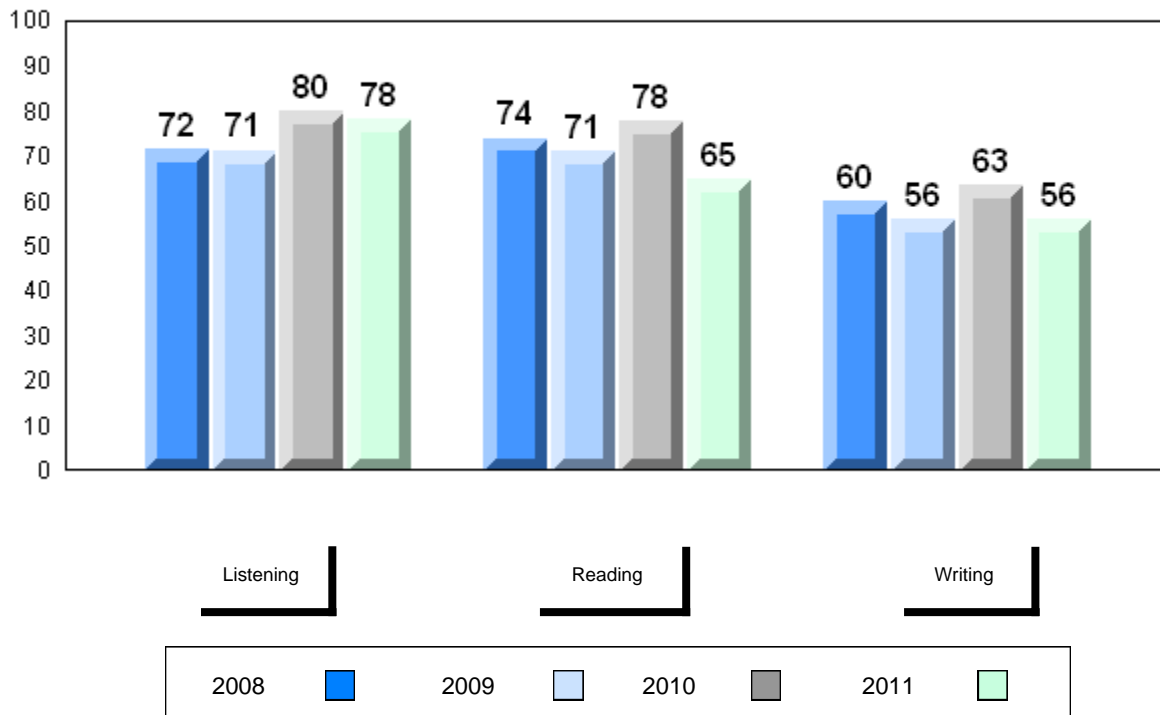

4 Year Public Exam (Subtest) Mark Trend 2008-2011