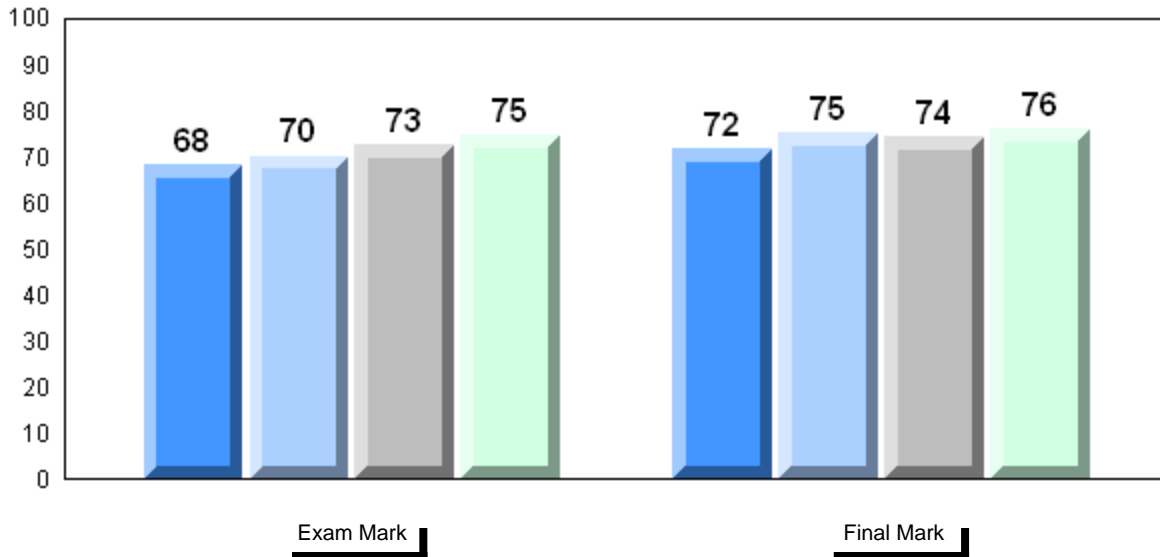

District 4 - Eastern

#311 - Mount Pearl Senior High, Mount Pearl

Grades: 10-12

Number of Students	34						
Francais 3202		Public Exam Mark	School vs District	School vs Province	Final Mark	School vs District	School vs Province
	School	74.6	P	P	75.9	P	P
	District	69.5			73.5		
	Province	69.8			73.7		
Subtest							
Listening	School	82.6	P	P			
	District	73.6					
	Province	74.4					
Reading	School	72.9	P	P			
	District	68.8					
	Province	69.0					
Writing	School	62.0	P	P			
	District	56.4					
	Province	56.1					

Average Mark, 2008-2011