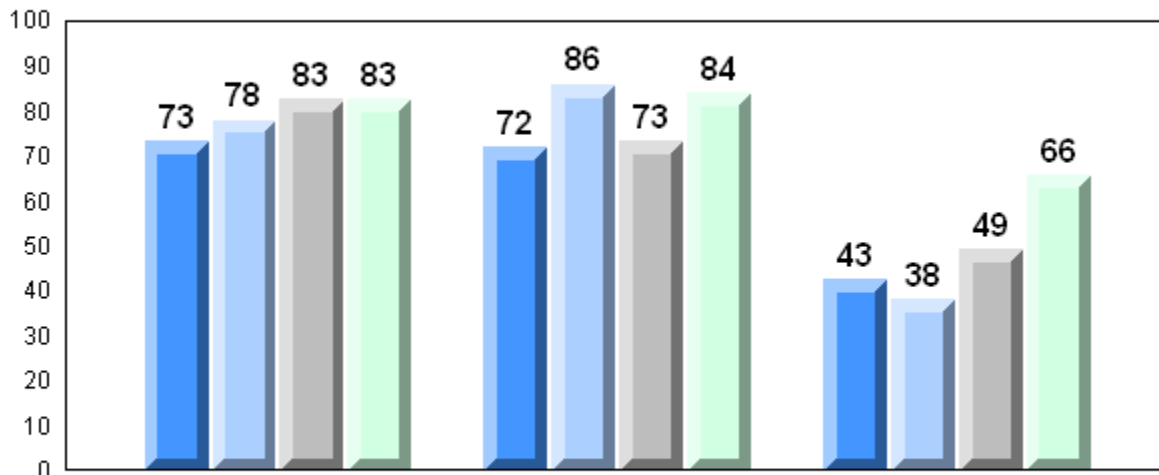

4 Year Public Exam (Subtest) Mark Trend 2008-2011