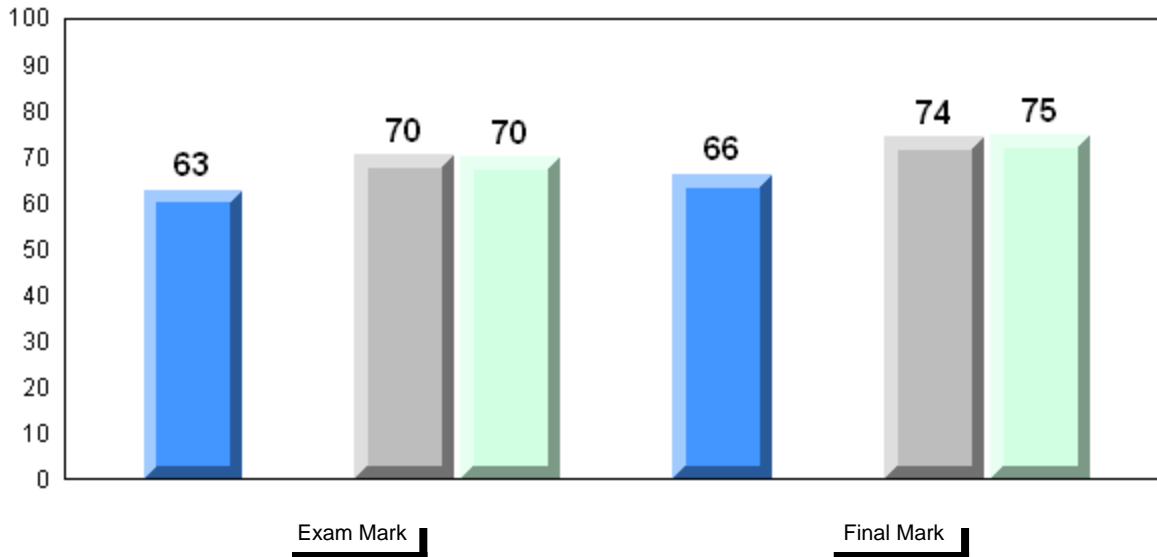

Writing

School
District
Province

48.8
56.4
56.1

q

q

Average Mark, 2008-2011

Difference from Provincial Mean, 2008-2011

Exam Mark