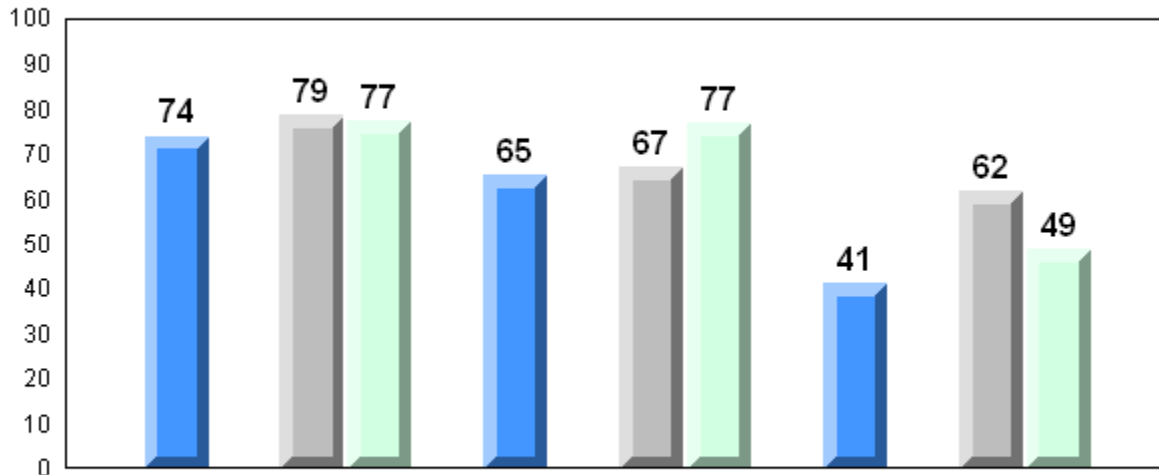

Final Mark

4 Year Public Exam (Subtest) Mark Trend 2008-2011

Listening

Reading

Writing

| | | | | | | | |
|----------------------|----------|-------------------------|--------------------|--------------------|-------------------|--------------------|--------------------|
| Number of Students | 22 | | | | | | |
| Francais 3202 | | Public Exam Mark | School vs District | School vs Province | Final Mark | School vs District | School vs Province |
| | School | 62.1 | q | q | 68.4 | q | q |
| | District | 69.5 | | | 73.5 | | |
| | Province | 69.8 | | | 73.7 | | |
| Subtest | | | | | | | |
| Listening | School | 59.6 | q | q | | | |
| | District | 73.6 | | | | | |
| | Province | 74.4 | | | | | |
| Reading | School | 59.6 | q | q | | | |
| | District | 68.8 | | | | | |
| | Province | 69.0 | | | | | |
| Writing | School | 46.8 | q | q | | | |
| | District | 56.4 | | | | | |
| | Province | 56.1 | | | | | |