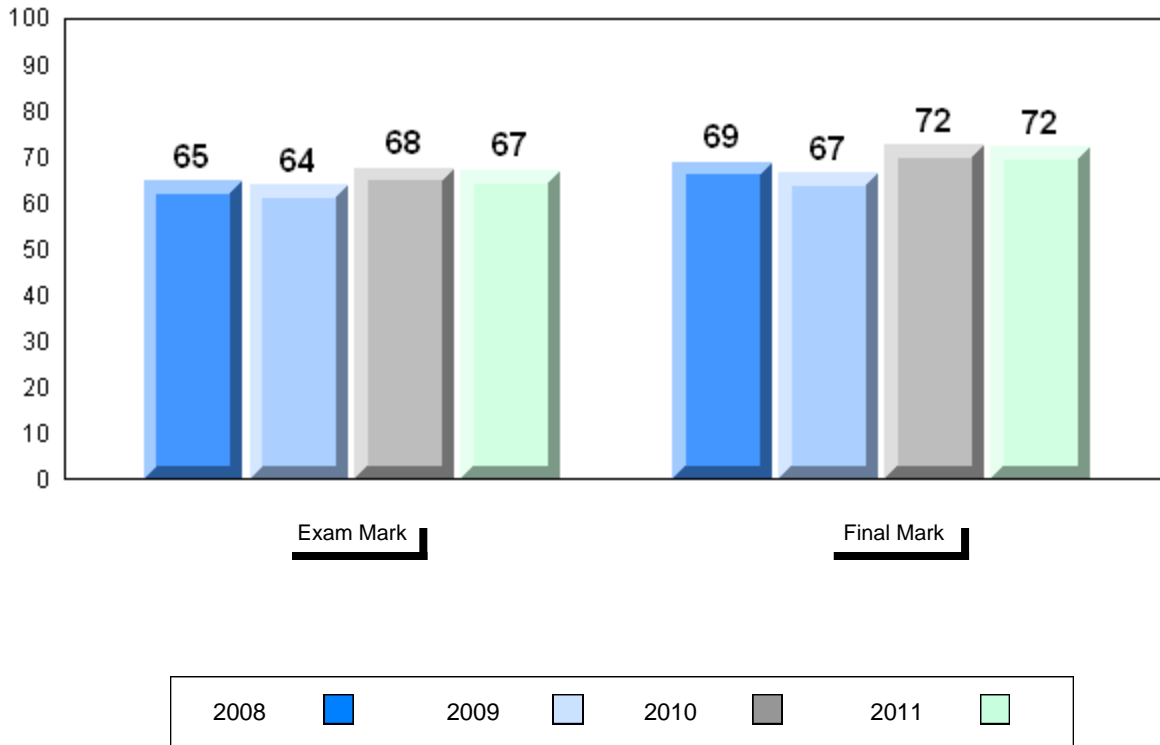

District 4 - Eastern

#327 - Bishops College High, St. John's

Grades: 10-12

Number of Students	48						
		Public Exam Mark	School vs District	School vs Province	Final Mark	School vs District	School vs Province
Francais 3202	School	67.0	q	q	71.9	q	q
	District	69.5			73.5		
	Province	69.8			73.7		
<u>Subtest</u>							
	School	69.1	q	q			
Listening	District	73.6					
	Province	74.4					
	School	65.8	q	q			
Reading	District	68.8					
	Province	69.0					
	School	53.0	q	q			
Writing	District	56.4					
	Province	56.1					

Average Mark, 2008-2011