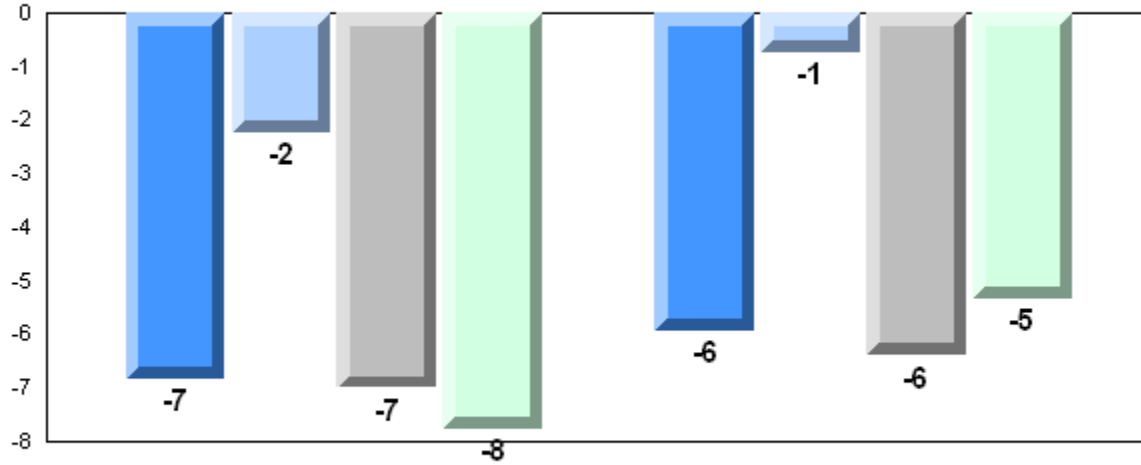

Difference from Provincial Mean, 2008-2011