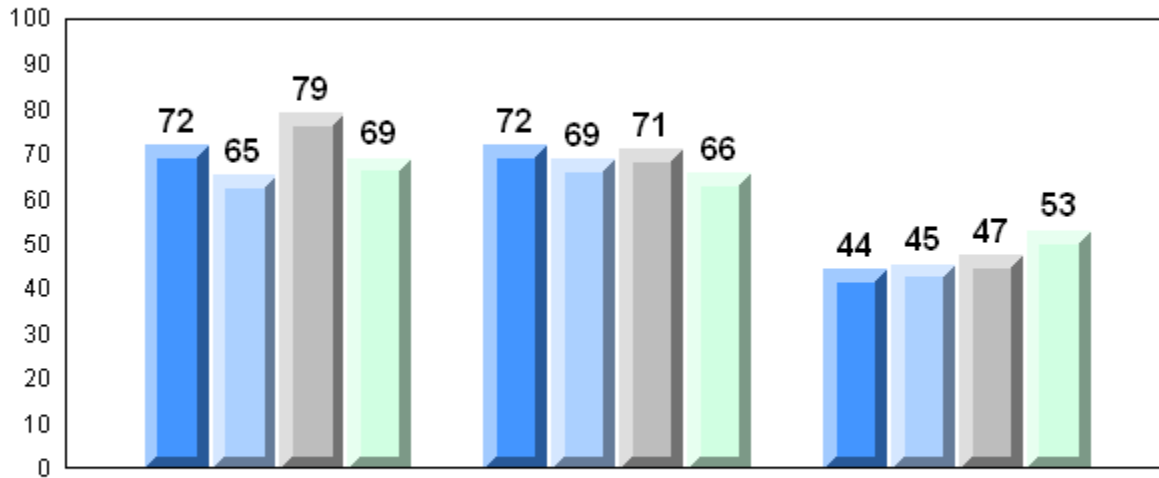

Average Mark, 2008-2011

Difference from Provincial Mean, 2008-2011

Exam Mark

Final Mark

4 Year Public Exam (Subtest) Mark Trend 2008-2011

Listening

Reading

Writing