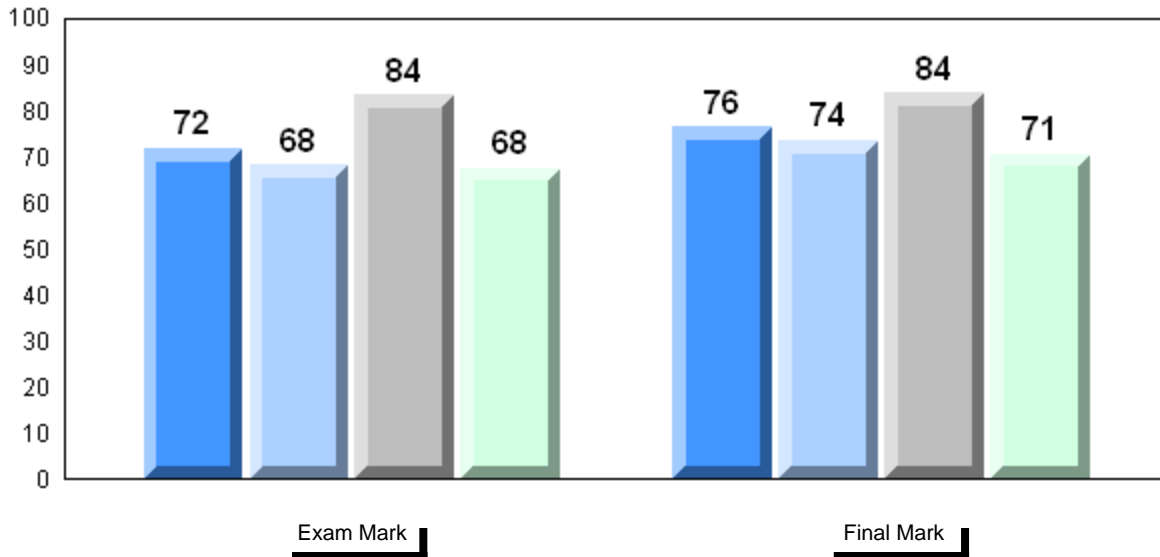

School
 District
 Province

62.4 q q
 66.2
 69.0

Writing

School
 District
 Province

53.8 q q
 56.2
 56.1

Average Mark, 2008-2011

Difference from Provincial Mean, 2008-2011

4 Year Public Exam (Subtest) Mark Trend 2008-2011