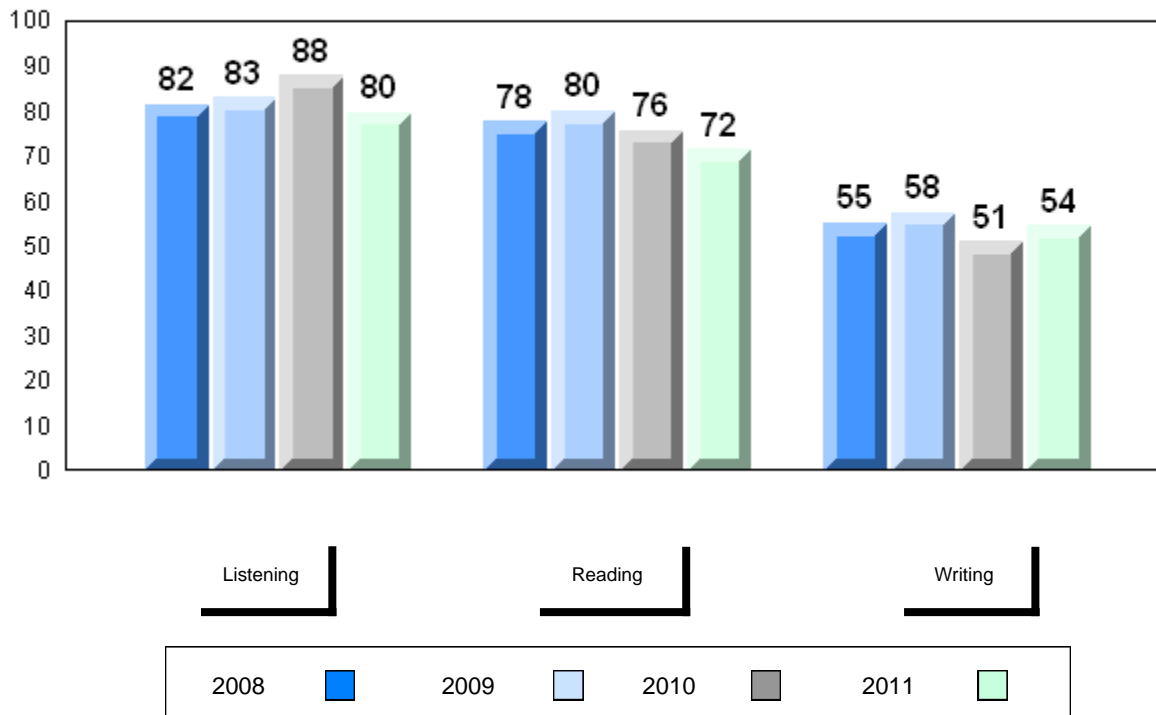

4 Year Public Exam (Subtest) Mark Trend 2008-2011