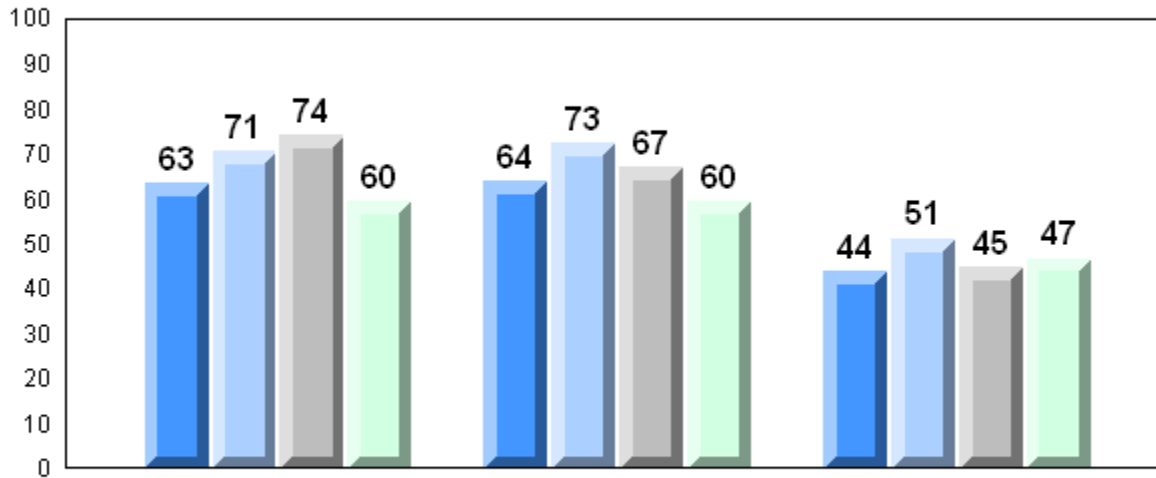

Average Mark, 2008-2011

Difference from Provincial Mean, 2008-2011

Exam Mark

Final Mark

4 Year Public Exam (Subtest) Mark Trend 2008-2011

Listening

Reading

Writing