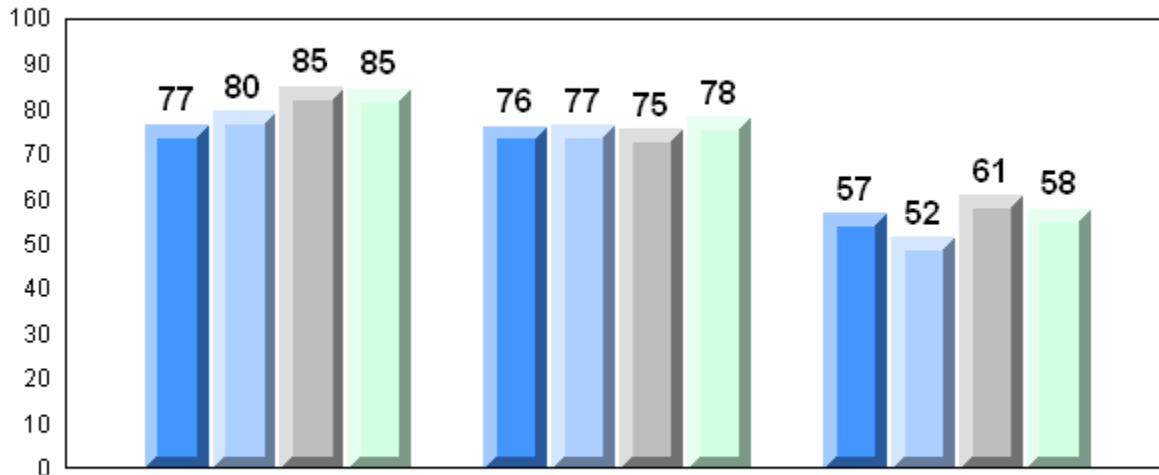

Average Mark, 2008-2011

Difference from Provincial Mean, 2008-2011

Exam Mark

Final Mark

4 Year Public Exam (Subtest) Mark Trend 2008-2011

Listening

Reading

Writing