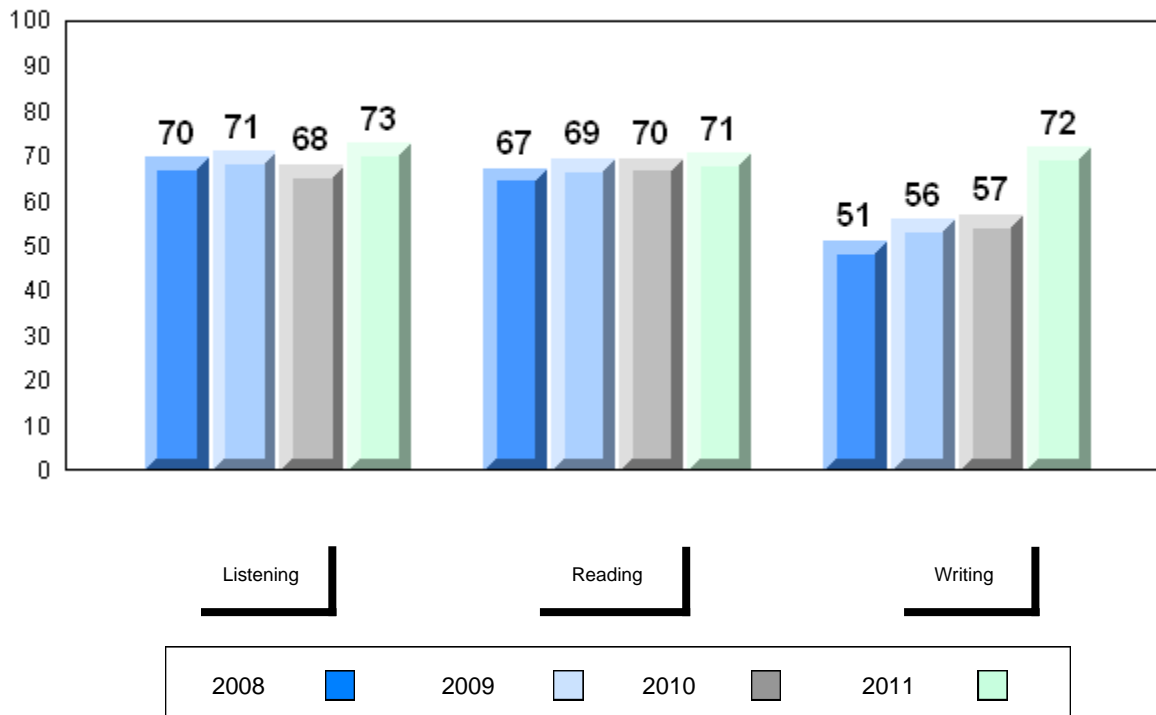

4 Year Public Exam (Subtest) Mark Trend 2008-2011