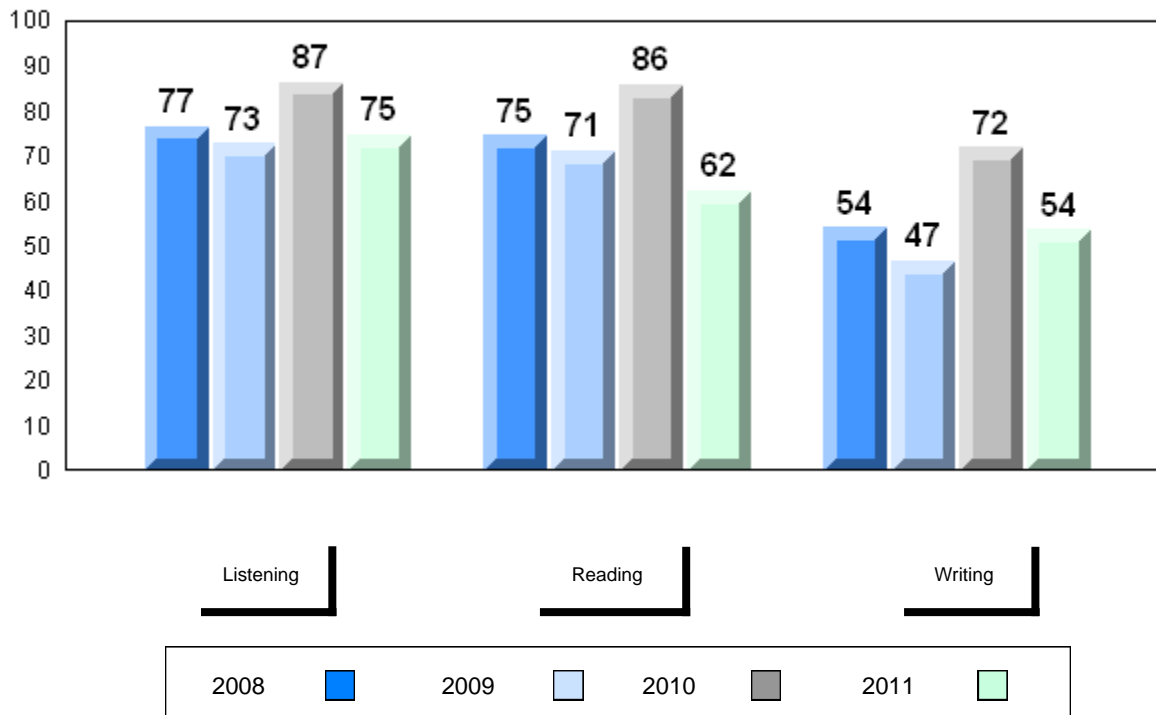

School
 District
 Province

62.4 q q
 66.2
 69.0

Writing

School
 District
 Province

53.8 q q
 56.2
 56.1

Average Mark, 2008-2011

Difference from Provincial Mean, 2008-2011

4 Year Public Exam (Subtest) Mark Trend 2008-2011