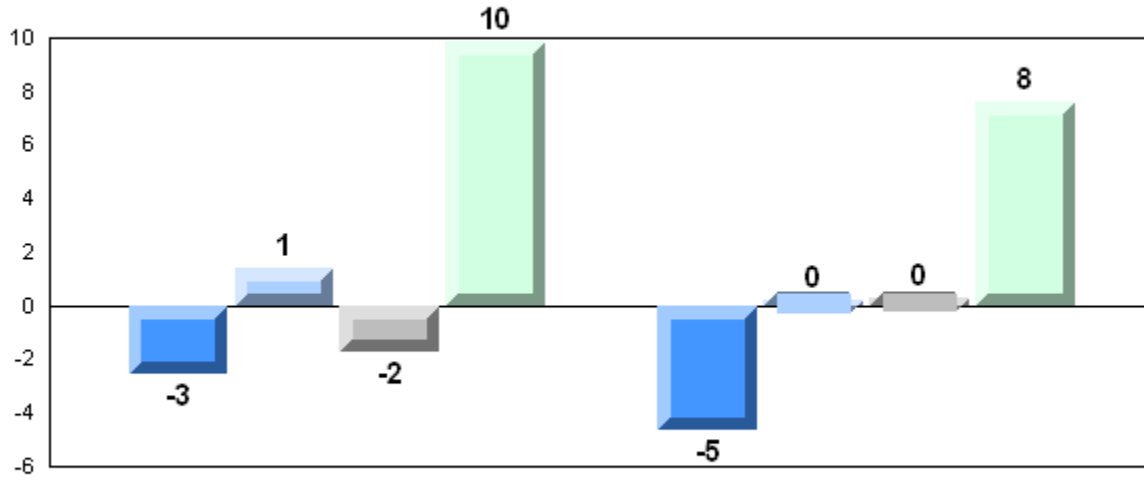

Difference from Provincial Mean, 2008-2011