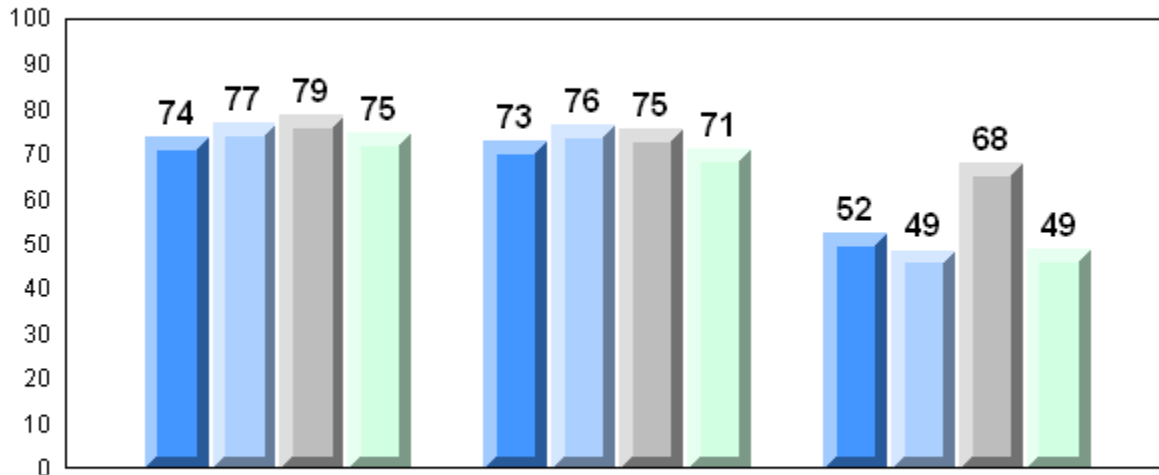

Average Mark, 2008-2011

District 4 - Eastern

#354 - St. Kevin's High, St. John's (Goulds)

Grades: 10-12

Difference from Provincial Mean, 2008-2011

Exam Mark

Final Mark

4 Year Public Exam (Subtest) Mark Trend 2008-2011