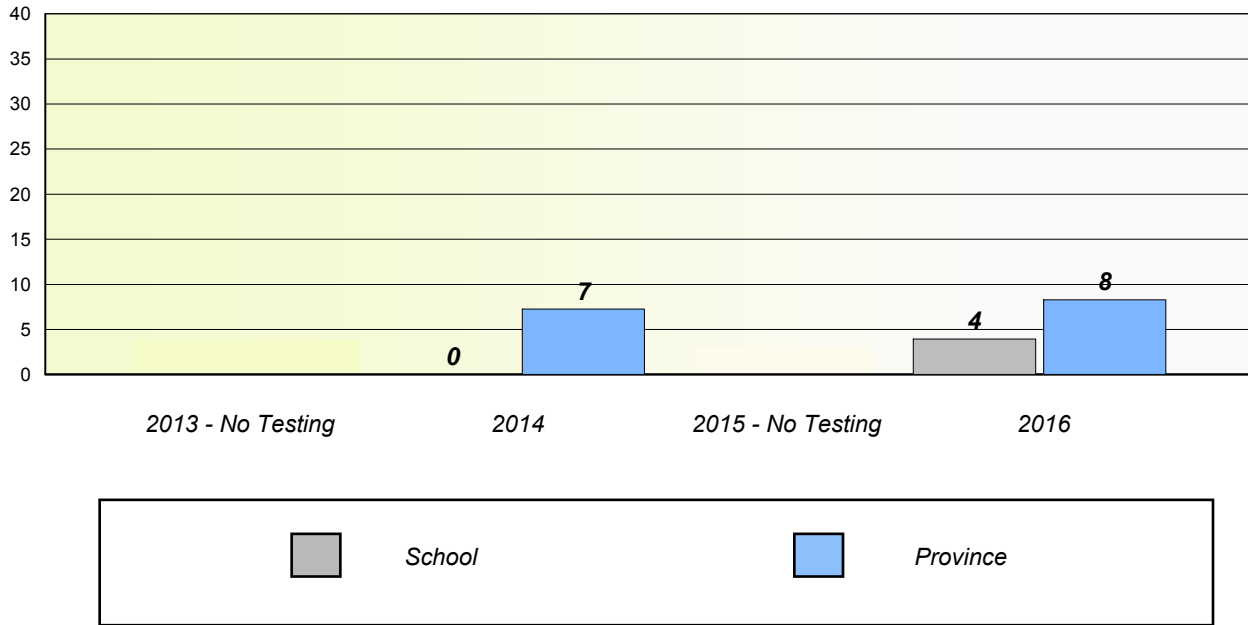

### Participation Rates

*School data with 5 or fewer students withheld for reasons of confidentiality.*

District 803 - Private

School #: 375 Lakecrest-St. John's Independent School

**Unknown/Exemption Rates**