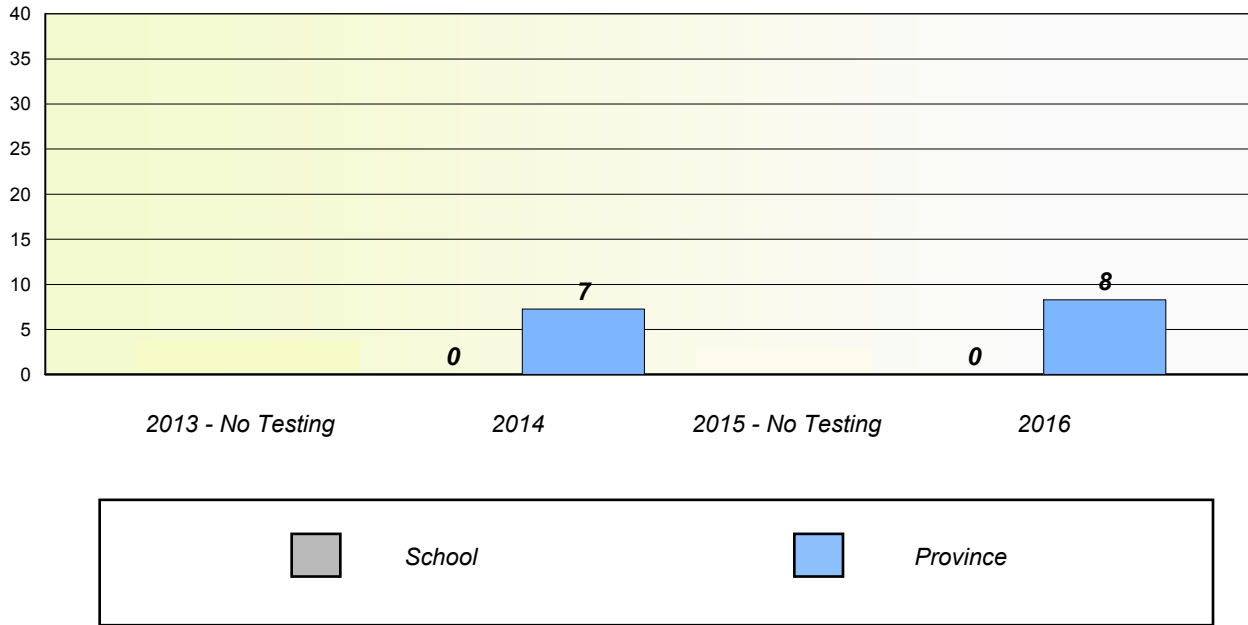

**Participation Rates**

District 803 - Private

School #: 450 St. Bonaventure's College

**Unknown/Exemption Rates**

**Participation Rates**

District 803 - Private

School #: 453 Eric G. Lambert All-Grade

**Unknown/Exemption Rates**