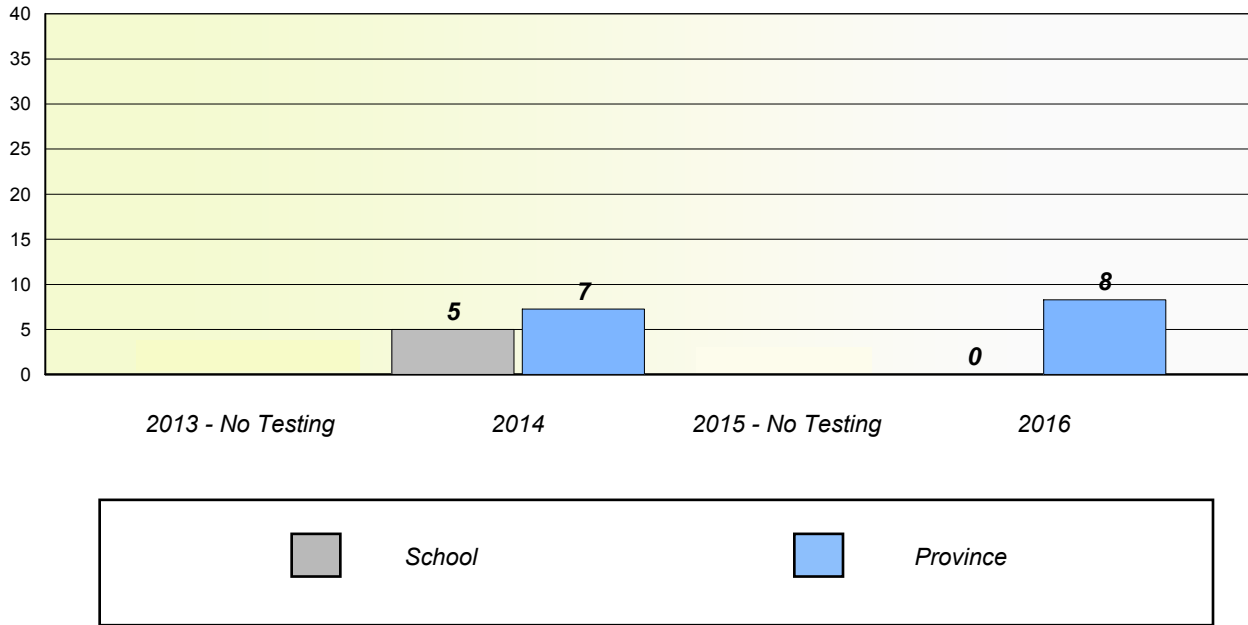

District 803 - Private

School #: 450 St. Bonaventure's College

Unknown/Exemption Rates