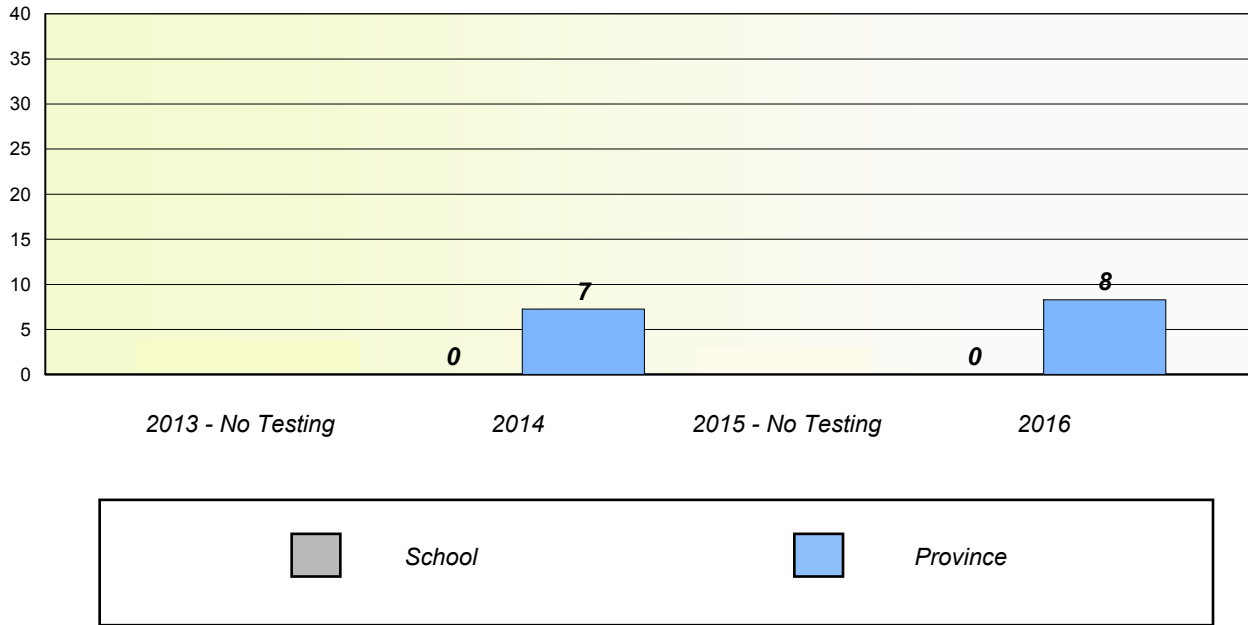

### Participation Rates

*School data with 5 or fewer students withheld for reasons of confidentiality.*

District 5 - Conseil scolaire francophone

School #: 460 École des Grands-Vents

**Unknown/Exemption Rates**