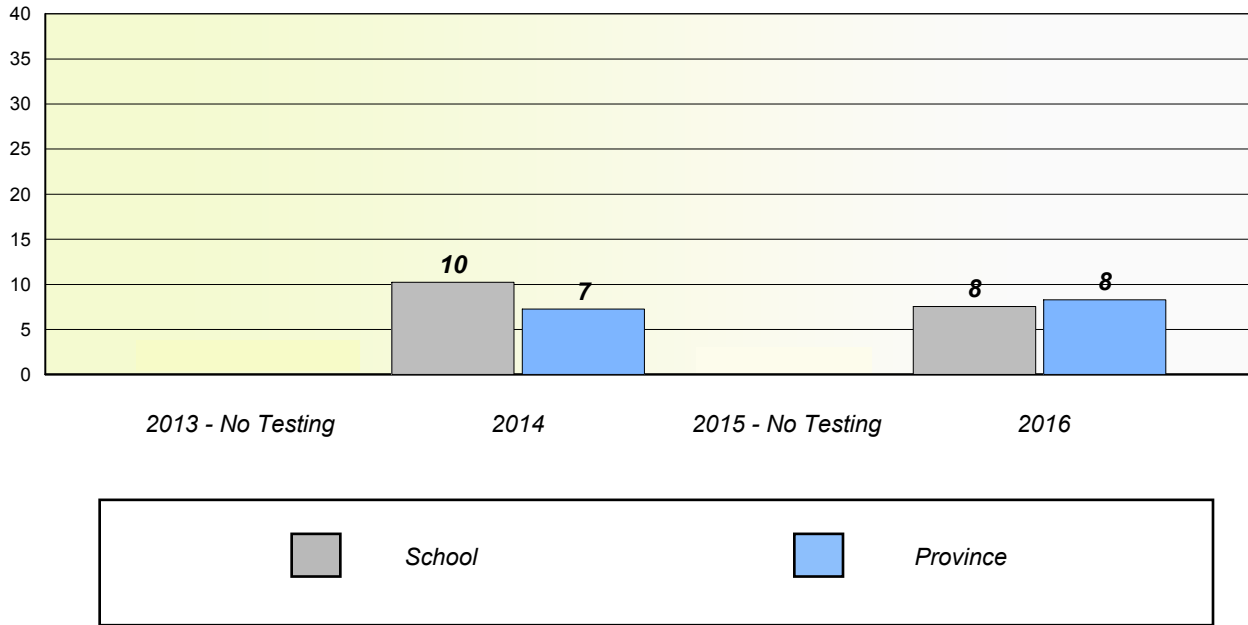

NLESD - Eastern Region

School #: 952 Elizabeth Park Elementary School

Unknown/Exemption Rates