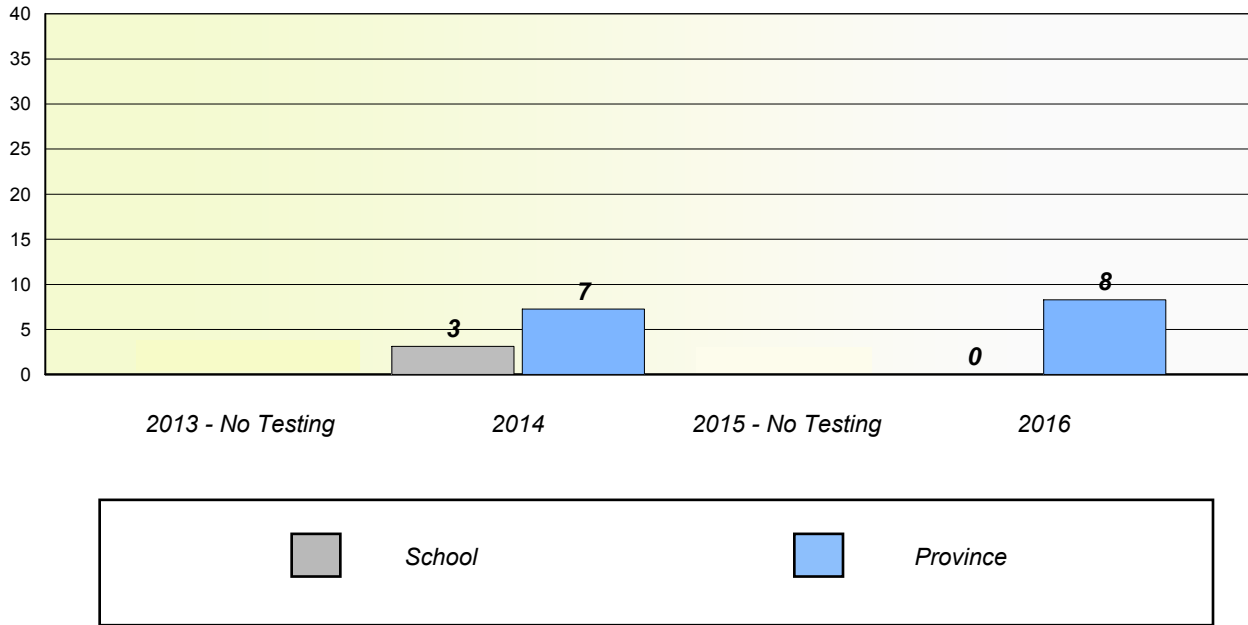

NLESD - Eastern Region

School #: 427 Holy Name of Mary Academy

Unknown/Exemption Rates