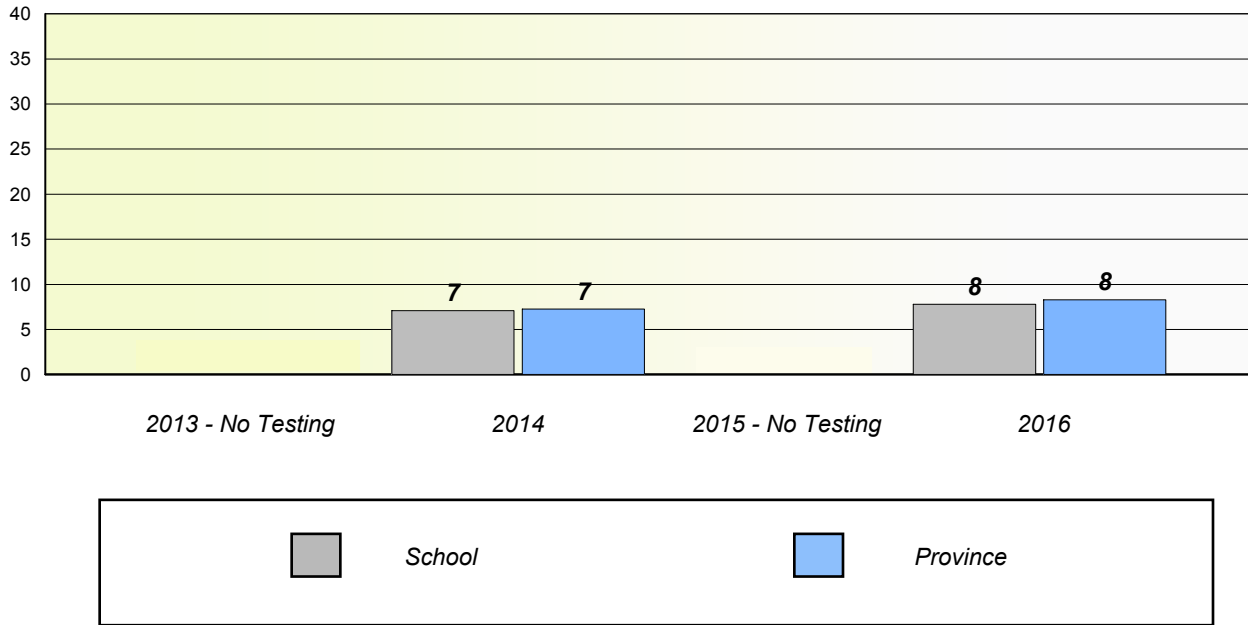

NLESD - Eastern Region

School #: 345 Mary Queen of Peace Elementary

Unknown/Exemption Rates