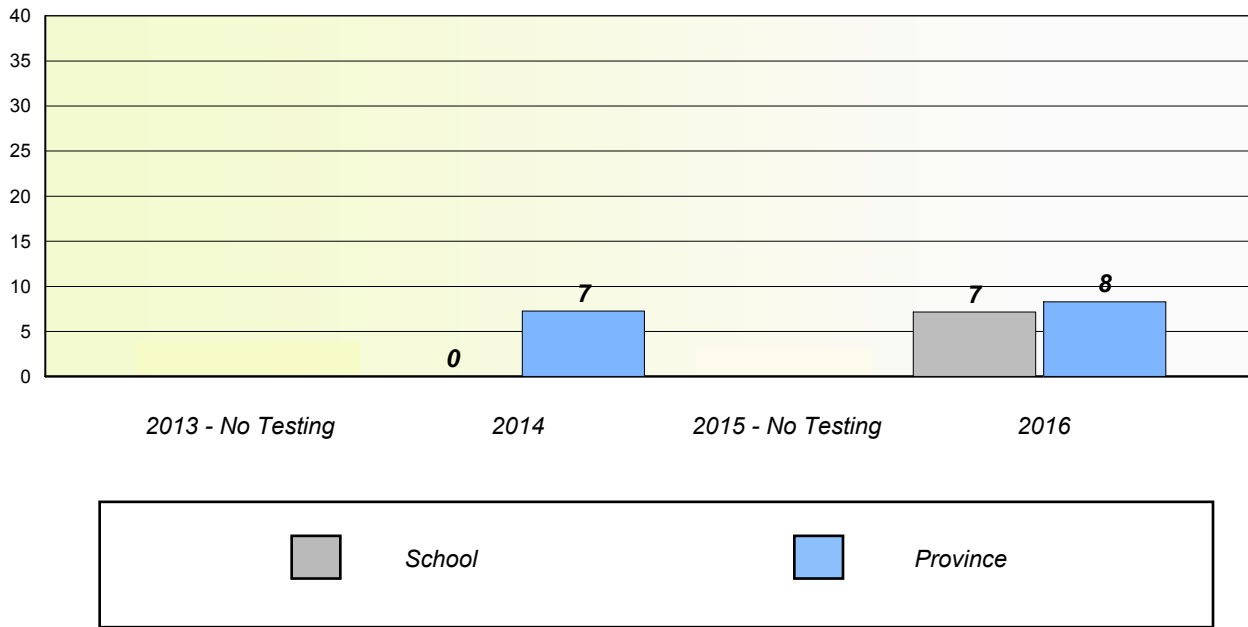

Participation Rates

Unknown/Exemption Rates

Participation Rates

NLESD - Eastern Region

School #: 265 Acreman Elementary

Unknown/Exemption Rates

Participation Rates

Unknown/Exemption Rates