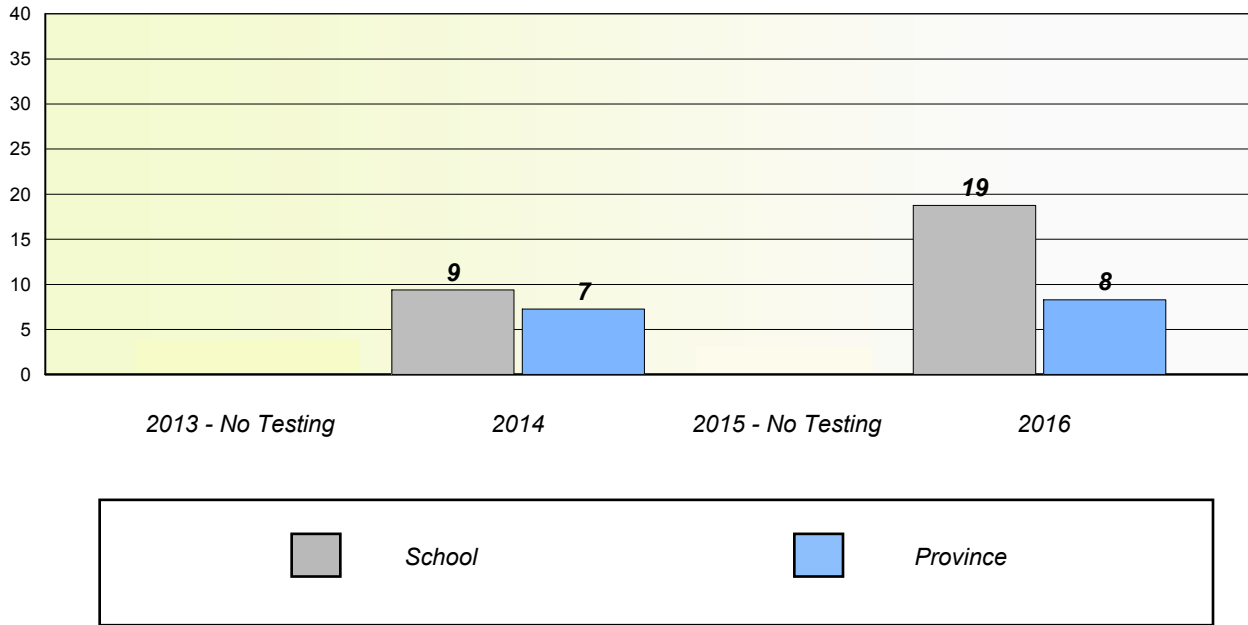

Participation Rates

NLESD - Eastern Region

School #: 468 Hazelwood Elementary

Unknown/Exemption Rates

Participation Rates

Unknown/Exemption Rates

Participation Rates

NLESD - Eastern Region