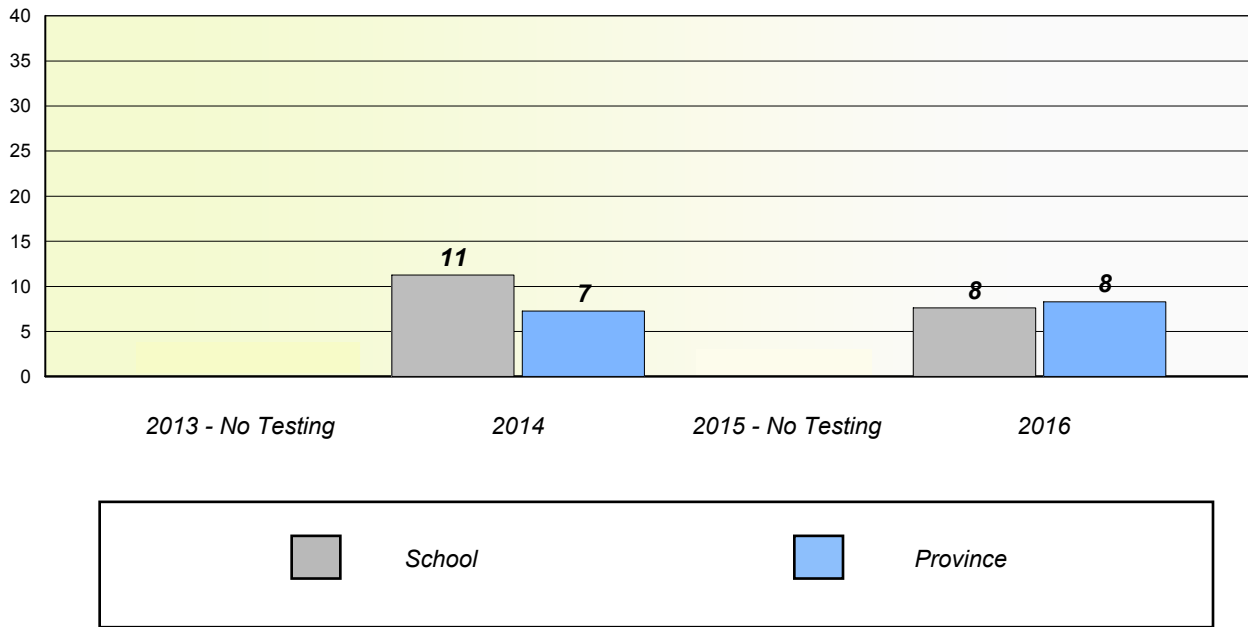

NLESD - Eastern Region

School #: 331 Cowan Heights Elementary

Unknown/Exemption Rates