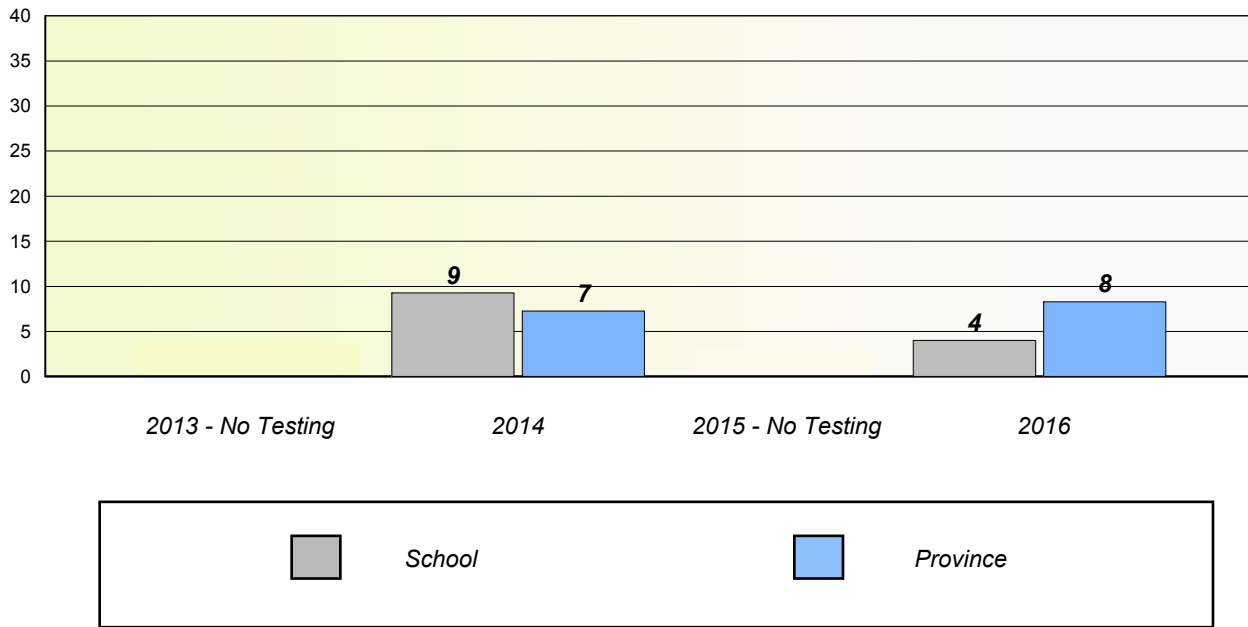

Unknown/Exemption Rates