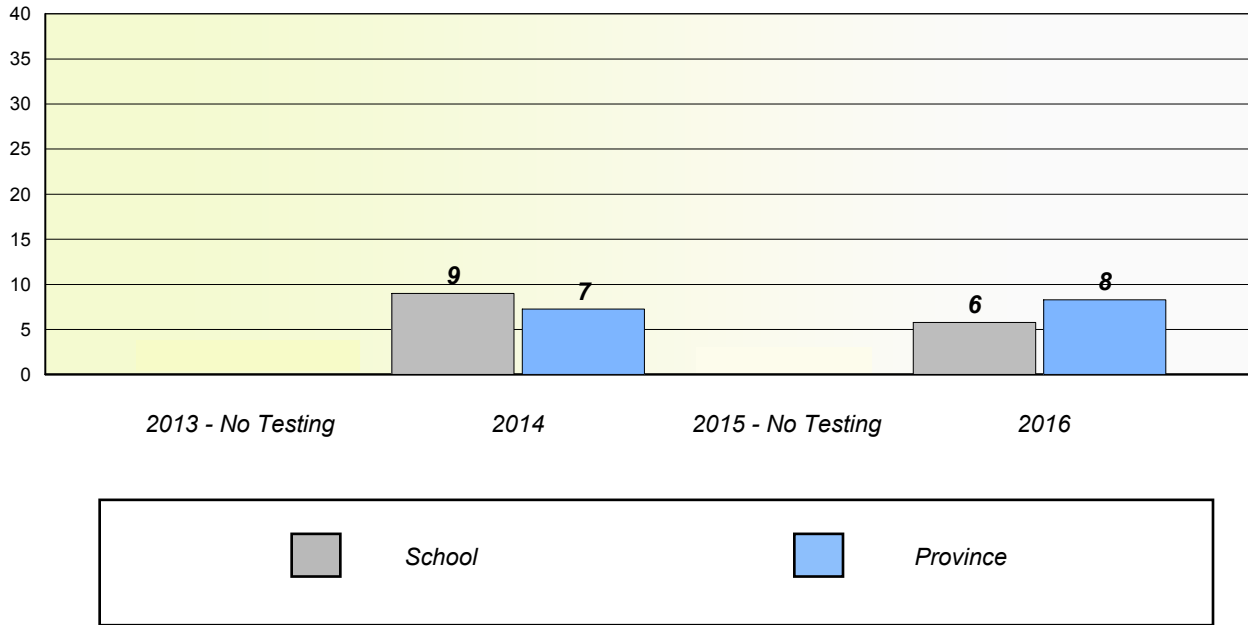

Unknown/Exemption Rates