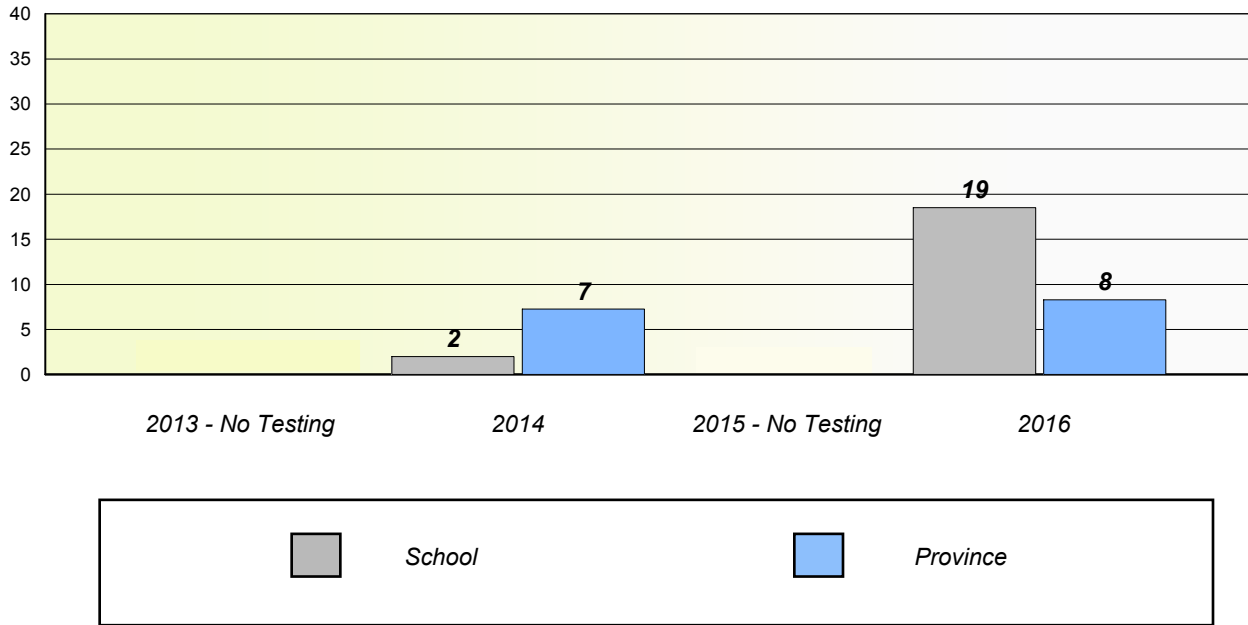

Unknown/Exemption Rates