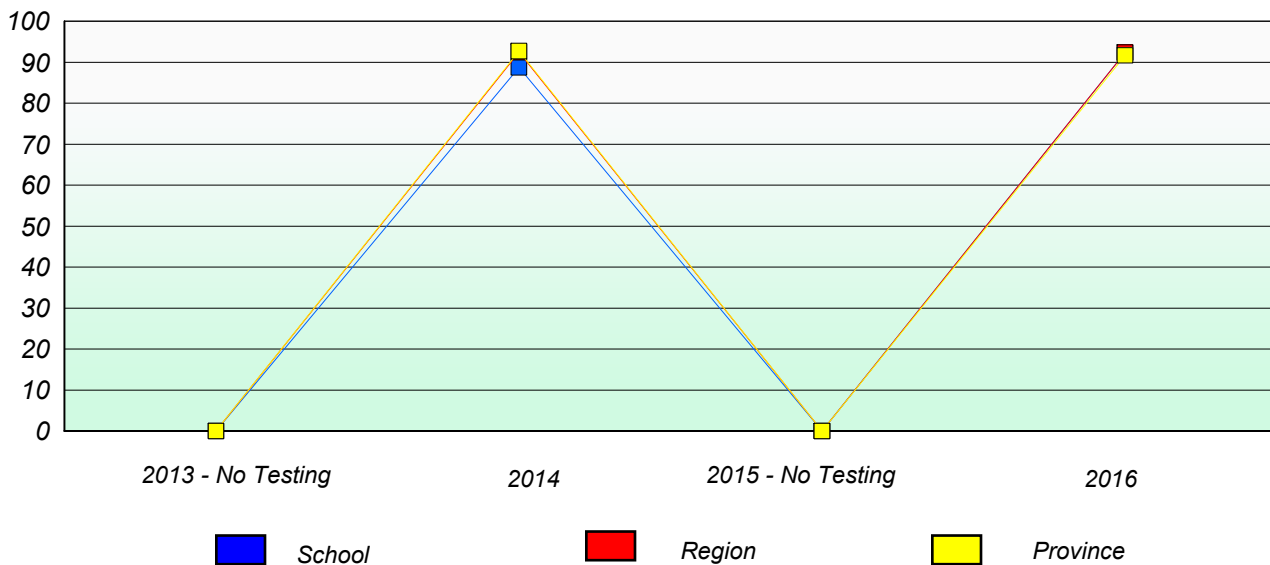

Participation Rates