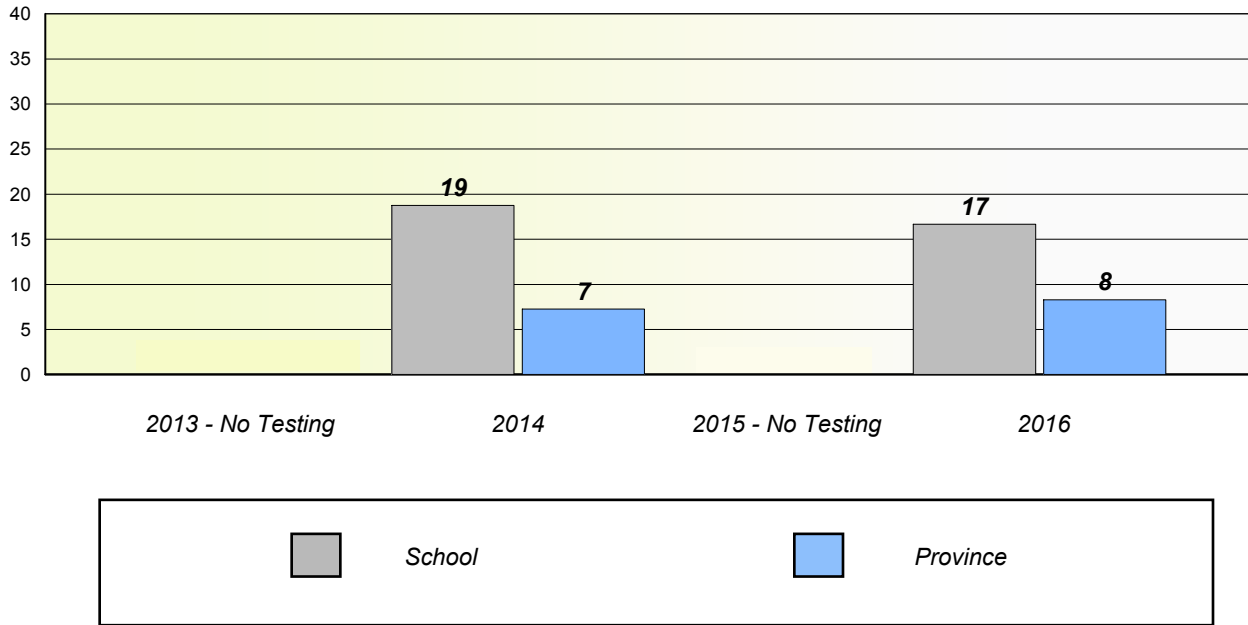

Unknown/Exemption Rates