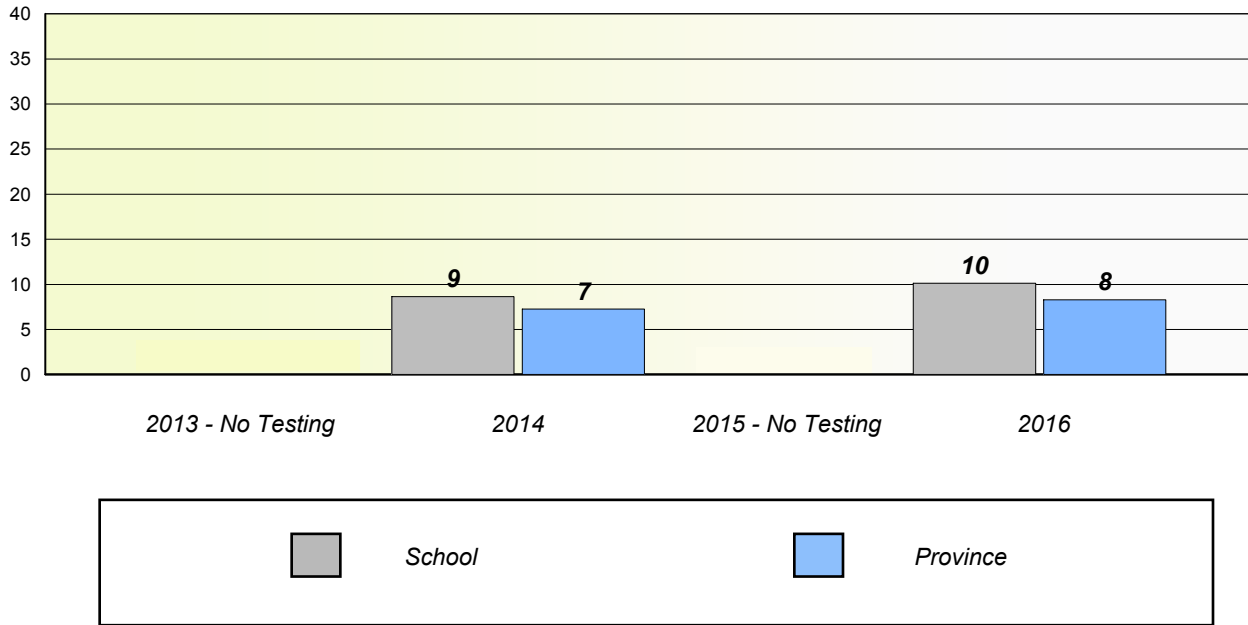

Participation Rates

NLESD - Eastern Region

School #: 318 Holy Family Elementary

Unknown/Exemption Rates

Participation Rates

NLESD - Eastern Region

School #: 320 Beachy Cove Elementary

Unknown/Exemption Rates