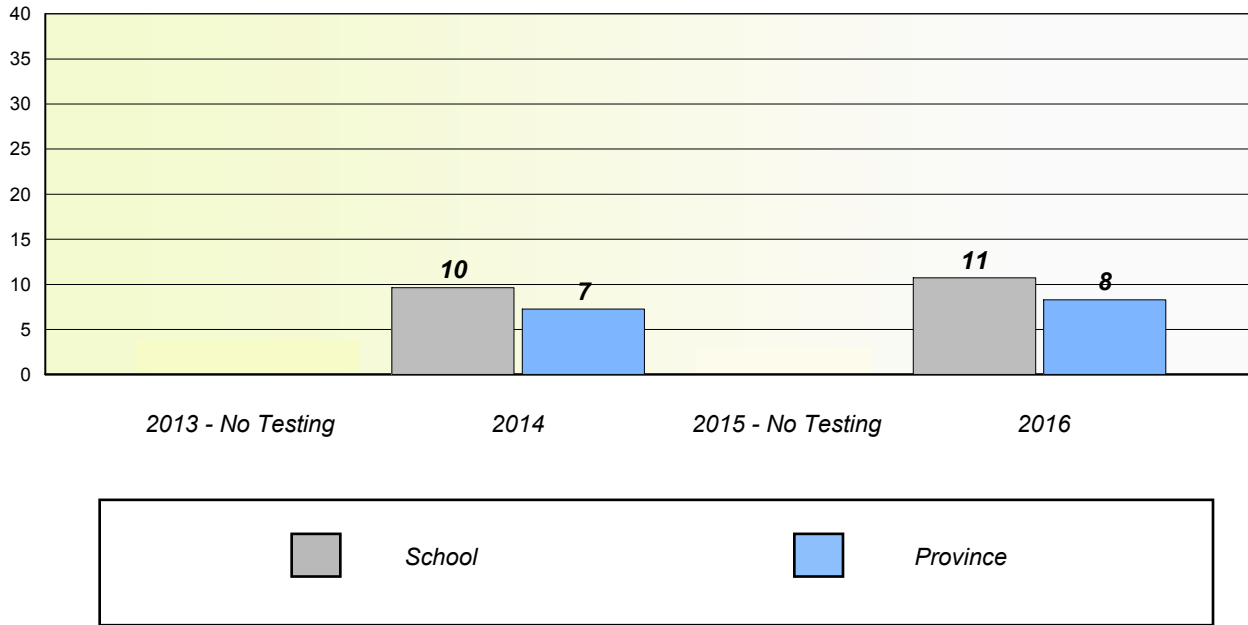

Participation Rates

NLESD - Eastern Region

School #: 468 Hazelwood Elementary

Unknown/Exemption Rates

Participation Rates

Unknown/Exemption Rates

Participation Rates

NLESD - Eastern Region