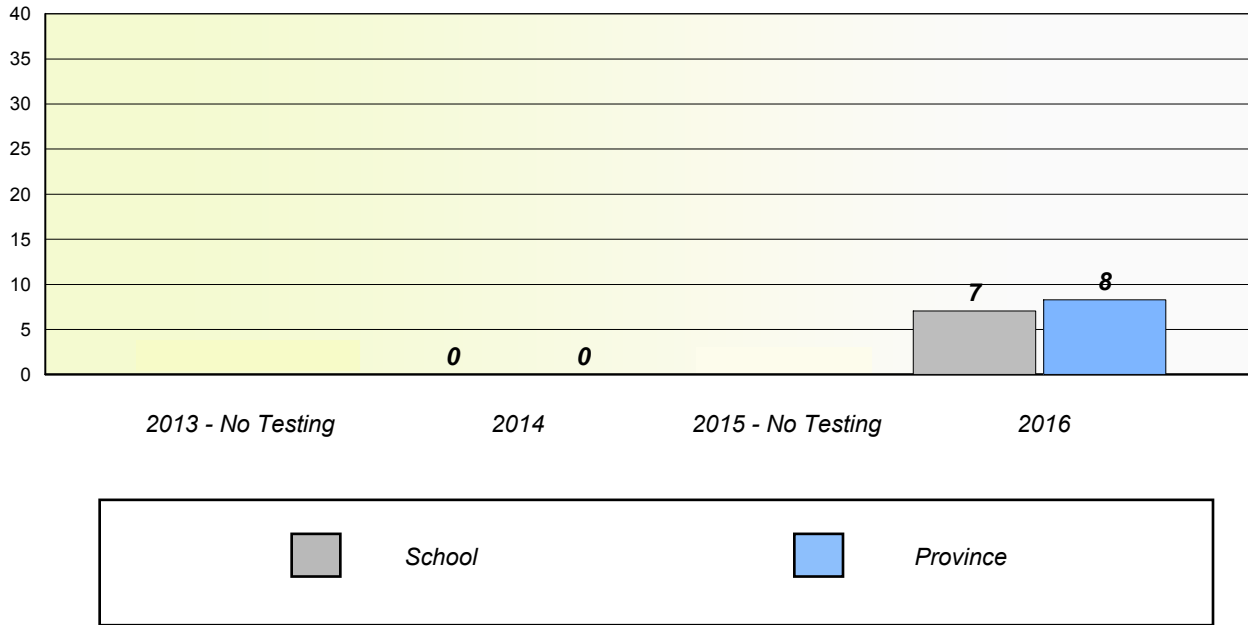

NLESD - Eastern Region

School #: 353 St. Kevin's Junior High

Unknown/Exemption Rates