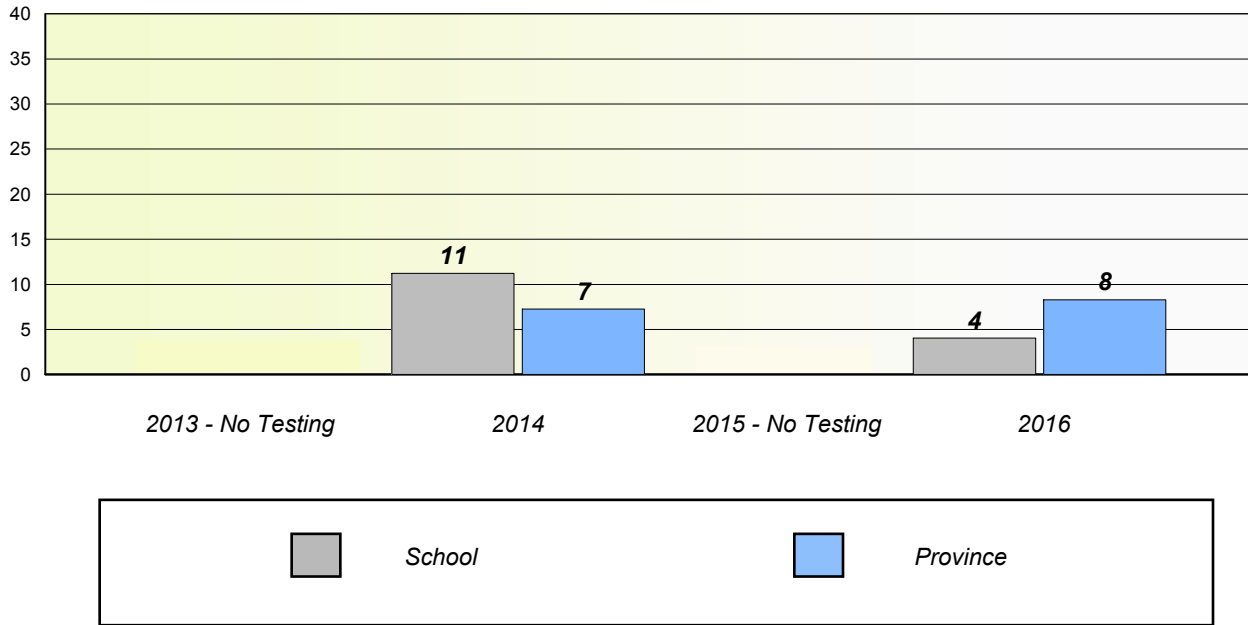

NLESD - Eastern Region

School #: 342 MacDonal Drive Elementary

Unknown/Exemption Rates