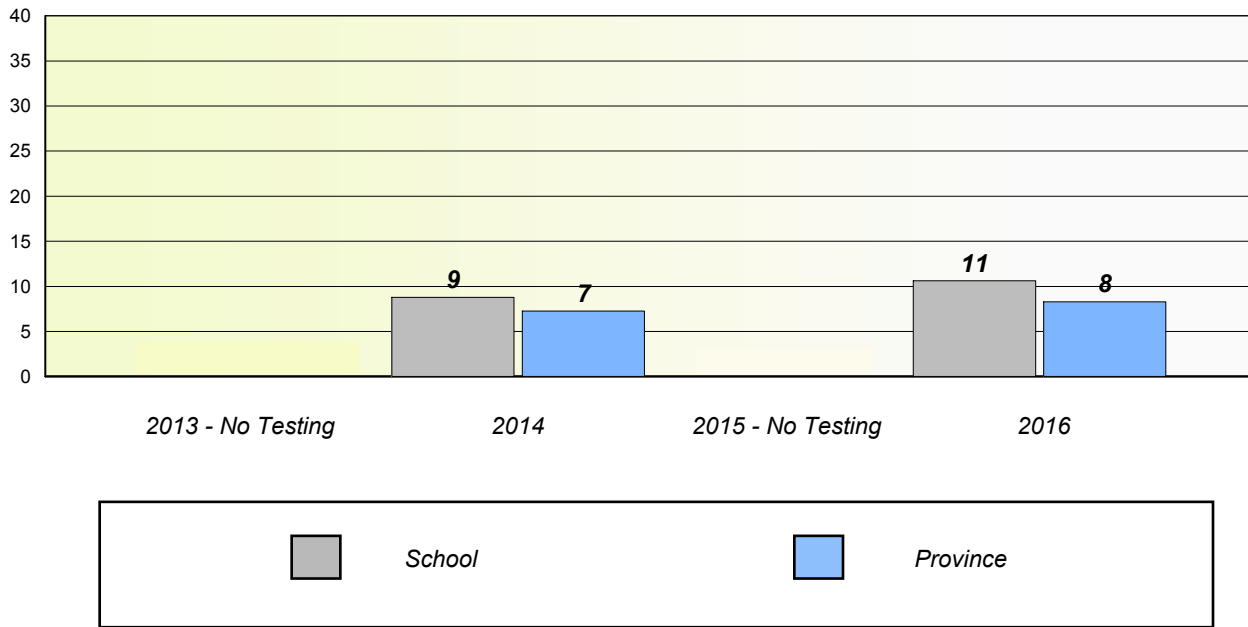

NLESD - Eastern Region

School #: 272 Holy Cross Elementary

Unknown/Exemption Rates