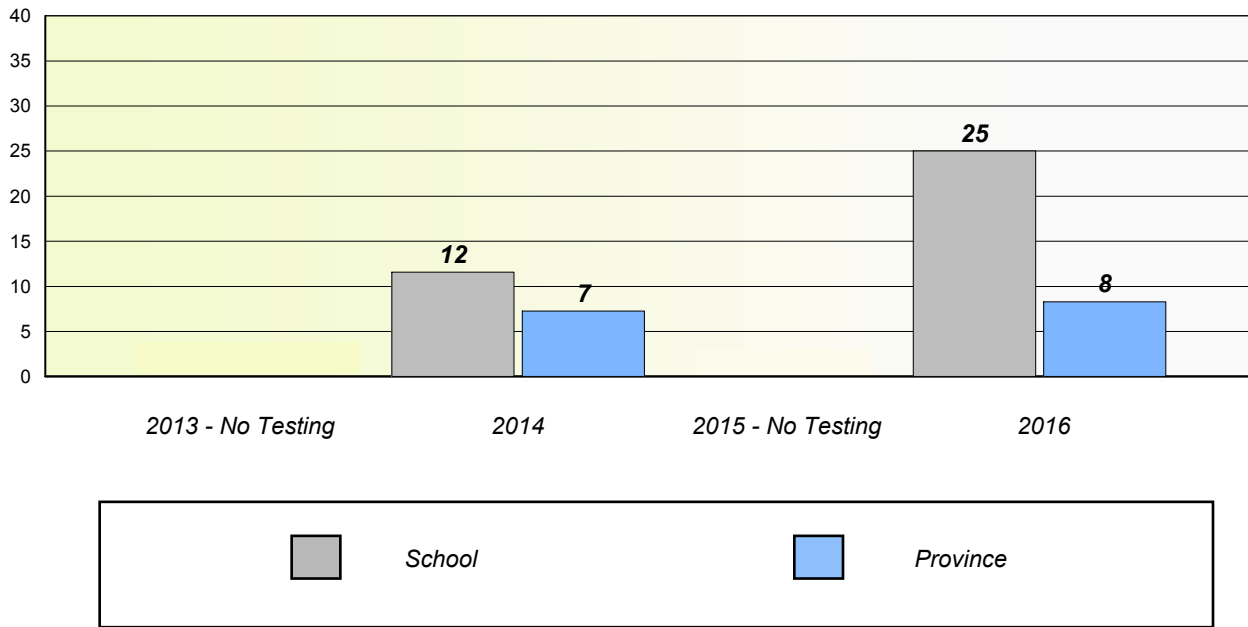

Unknown/Exemption Rates