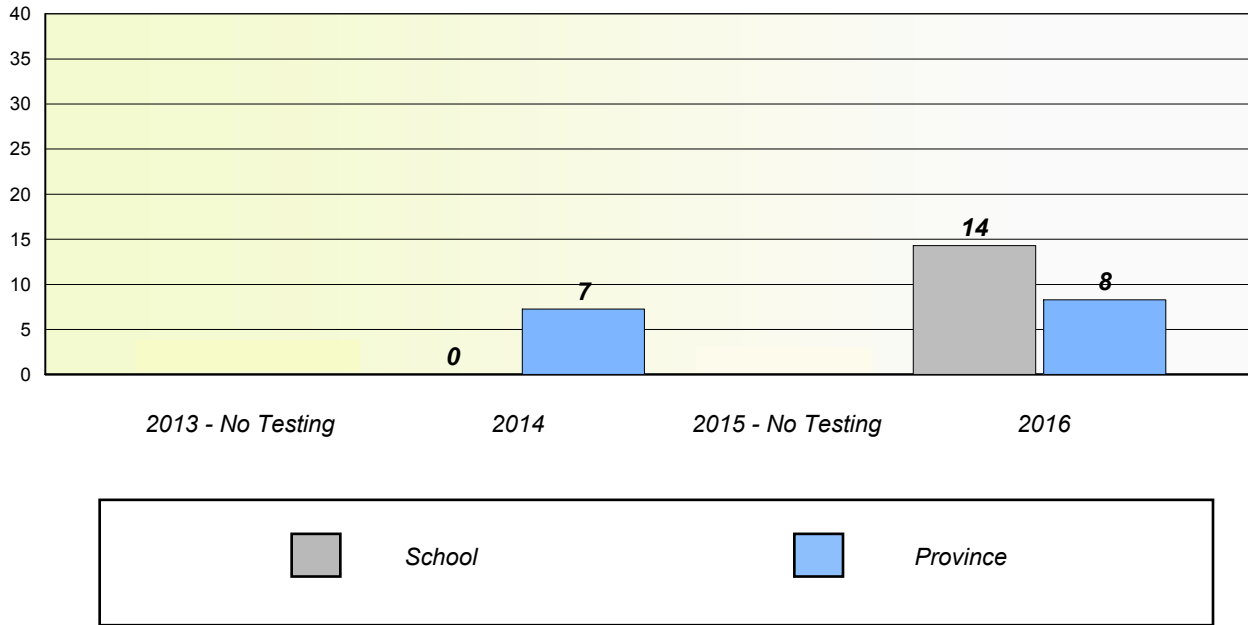

Participation Rates

NLESD - Eastern Region

School #: 272 Holy Cross Elementary

Unknown/Exemption Rates

Participation Rates

Unknown/Exemption Rates

Participation Rates

NLESD - Eastern Region