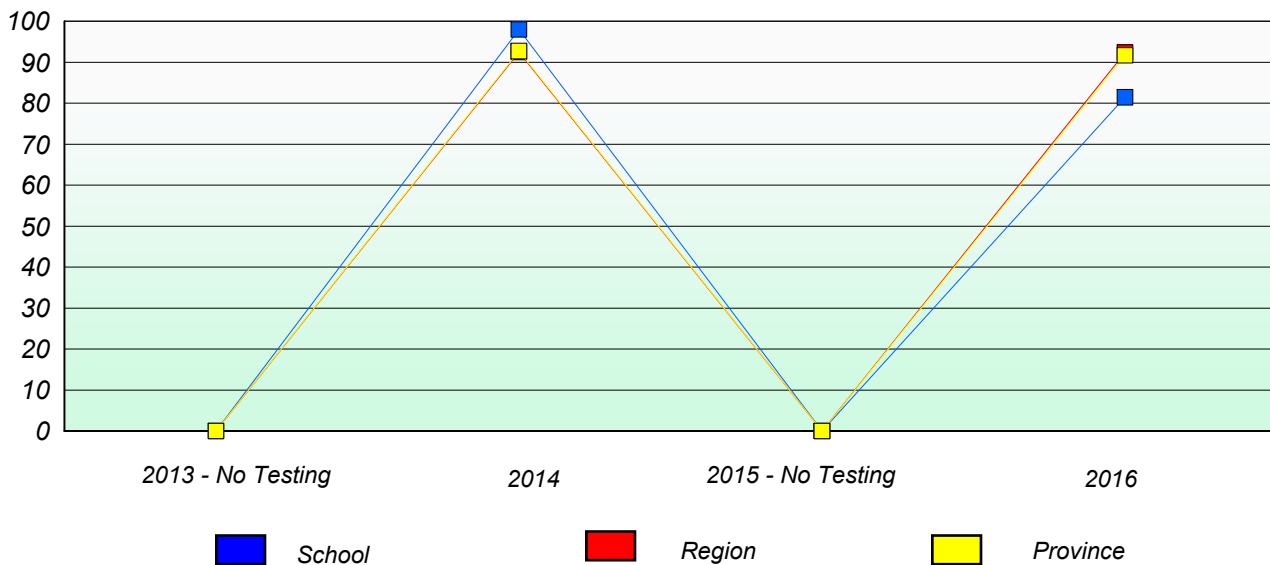

Unknown/Exemption Rates

Participation Rates

Unknown/Exemption Rates

Participation Rates

NLESD - Eastern Region

School #: 240 Bishop White School

Unknown/Exemption Rates

Participation Rates