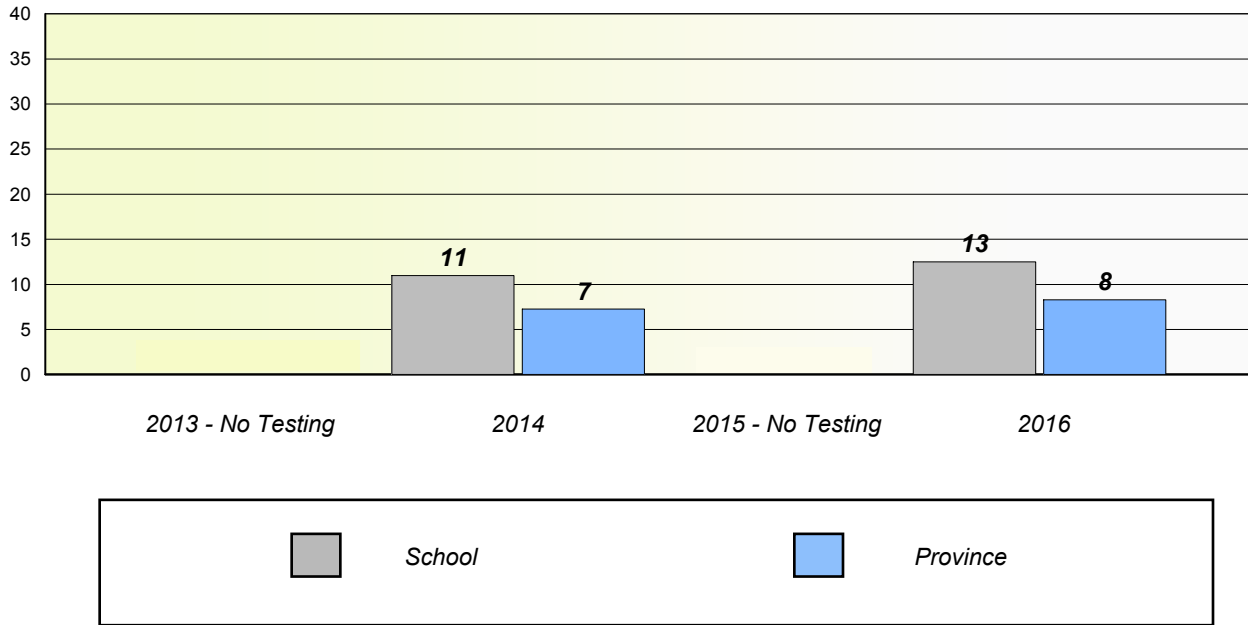

Participation Rates

School data with 5 or fewer students withheld for reasons of confidentiality.

NLESD - Eastern Region

School #: 371 Upper Gullies Elementary

Unknown/Exemption Rates

Participation Rates

Unknown/Exemption Rates