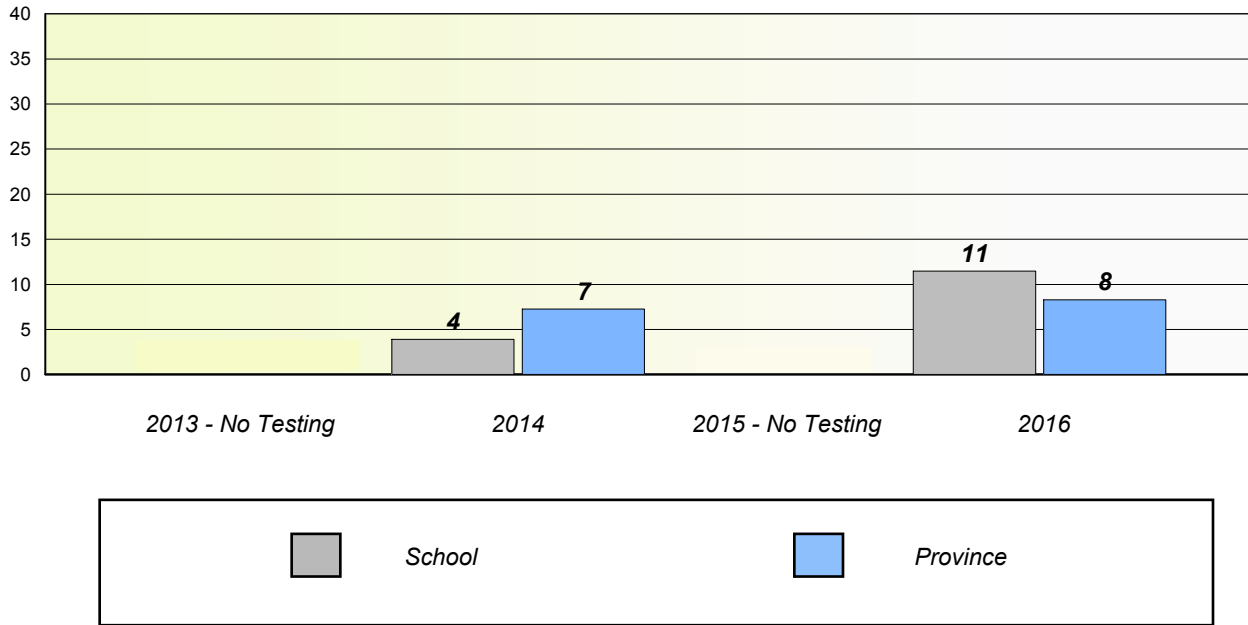

Participation Rates

School data with 5 or fewer students withheld for reasons of confidentiality.

NLESD - Eastern Region

School #: 371 Upper Gullies Elementary

Unknown/Exemption Rates

Participation Rates

Unknown/Exemption Rates