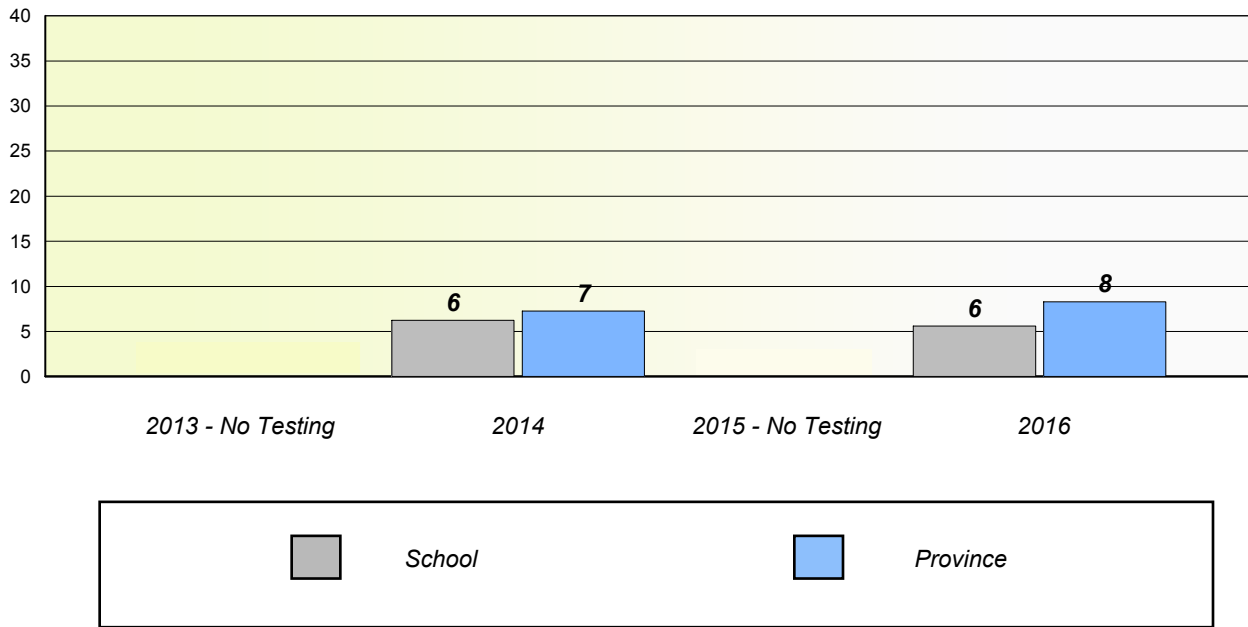

NLESD - Eastern Region

School #: 278 All Hallows Elementary

Unknown/Exemption Rates