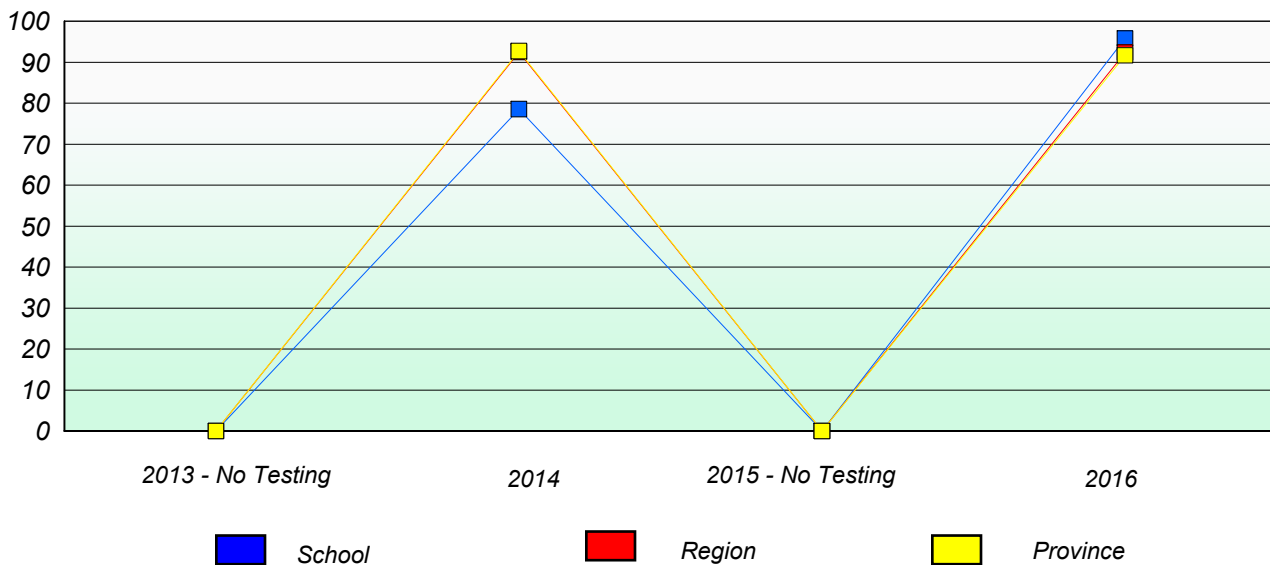

Unknown/Exemption Rates

Participation Rates

Unknown/Exemption Rates

Participation Rates

NLESD - Eastern Region

School #: 240 Bishop White School

Unknown/Exemption Rates

Participation Rates