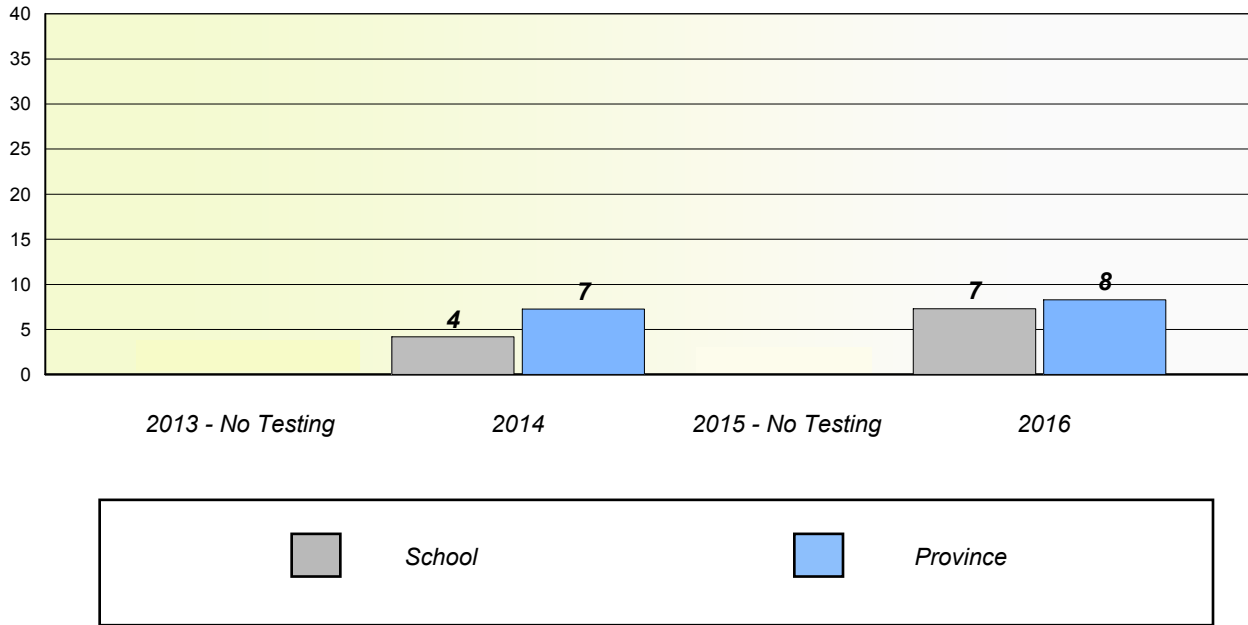

Participation Rates

School data with 5 or fewer students withheld for reasons of confidentiality.

NLESD - Eastern Region

School #: 289 St. Peter's Elementary

Unknown/Exemption Rates

Participation Rates

Unknown/Exemption Rates