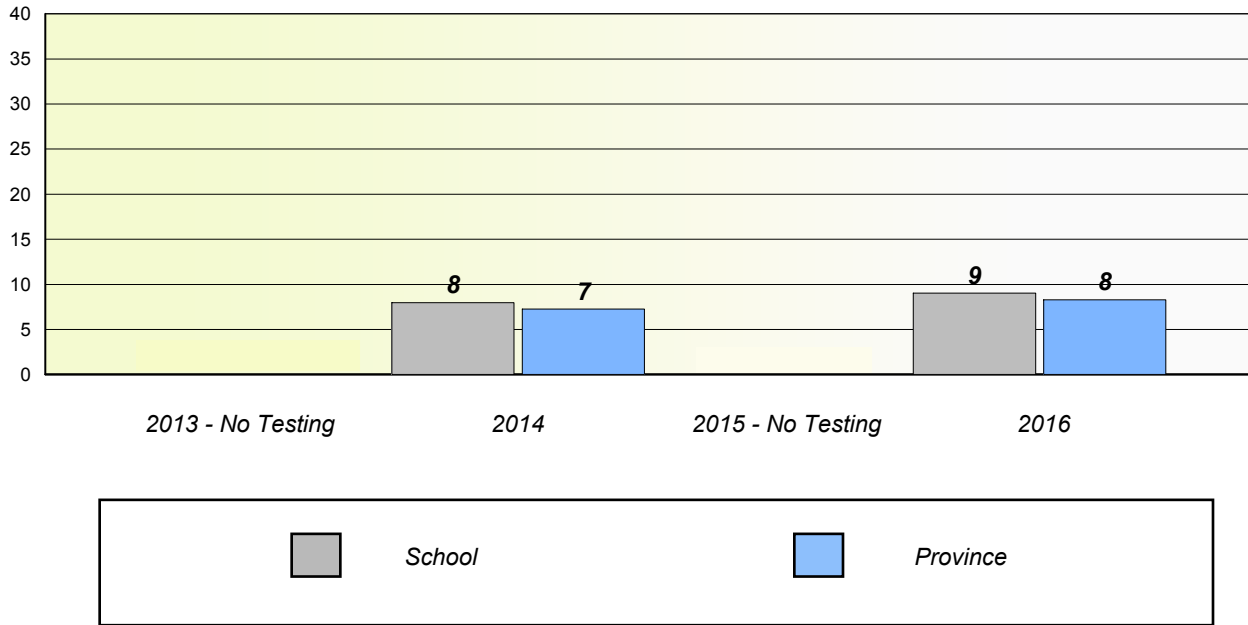

Participation Rates

NLESD - Eastern Region

School #: 345 Mary Queen of Peace Elementary

Unknown/Exemption Rates

Participation Rates

NLESD - Eastern Region

School #: 348 Roncalli Elementary

Unknown/Exemption Rates