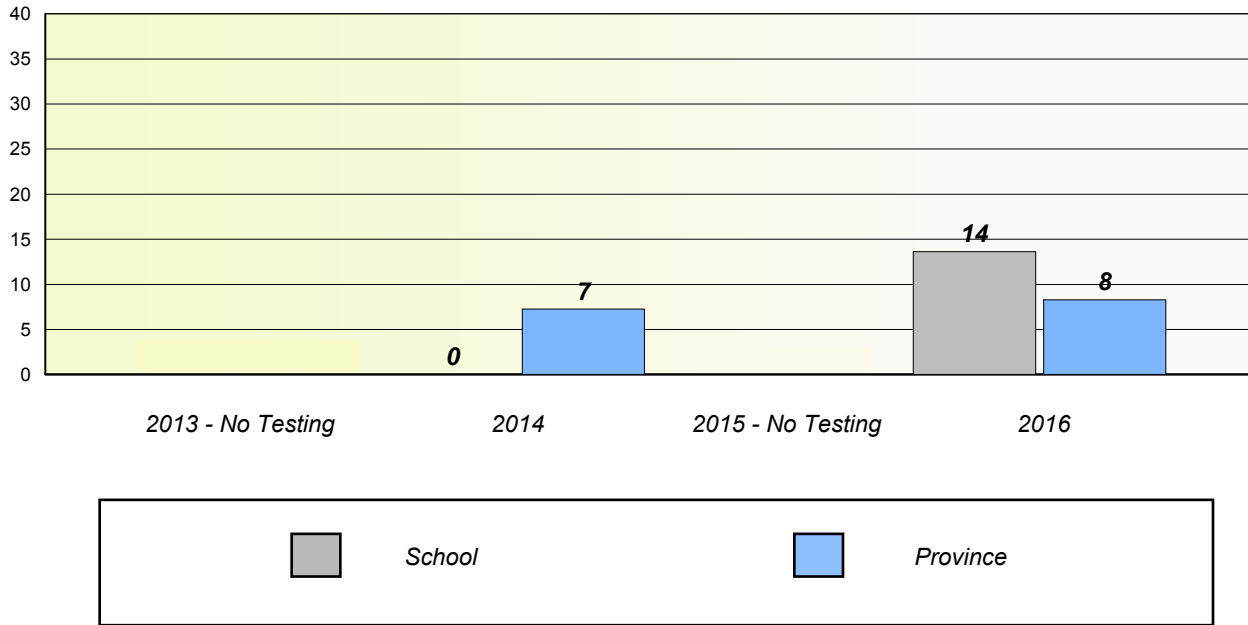

NLESD - Eastern Region

School #: 242 Random Island Academy

Unknown/Exemption Rates