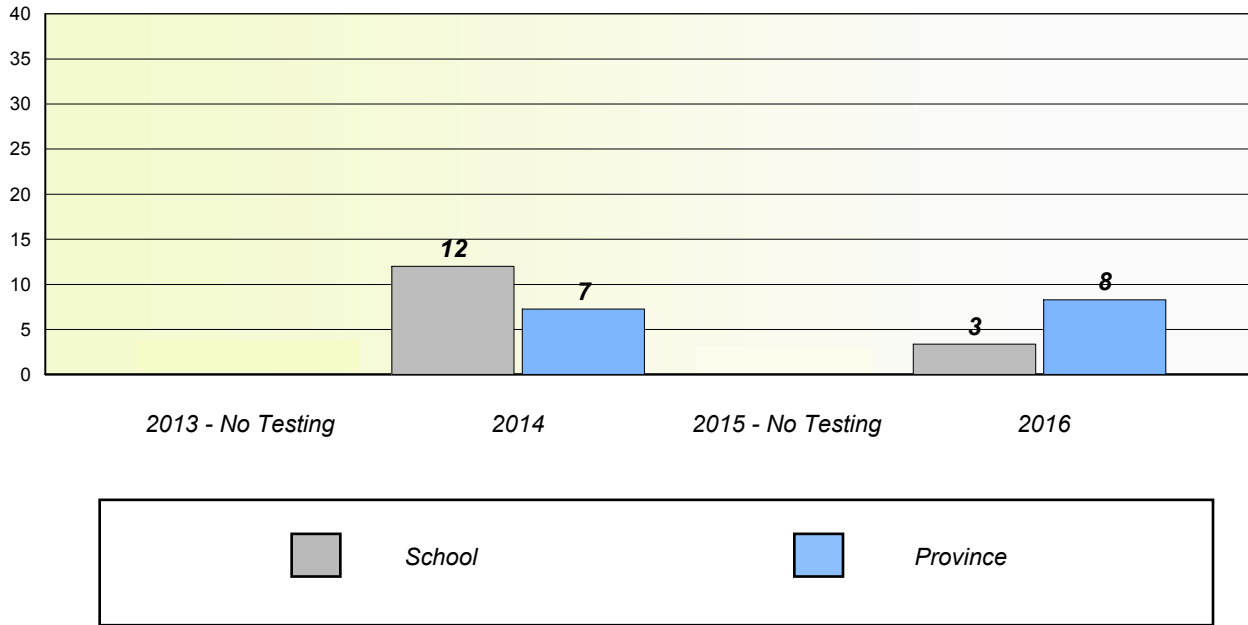

School #: 954 Carbonear Academy

Unknown/Exemption Rates

Participation Rates