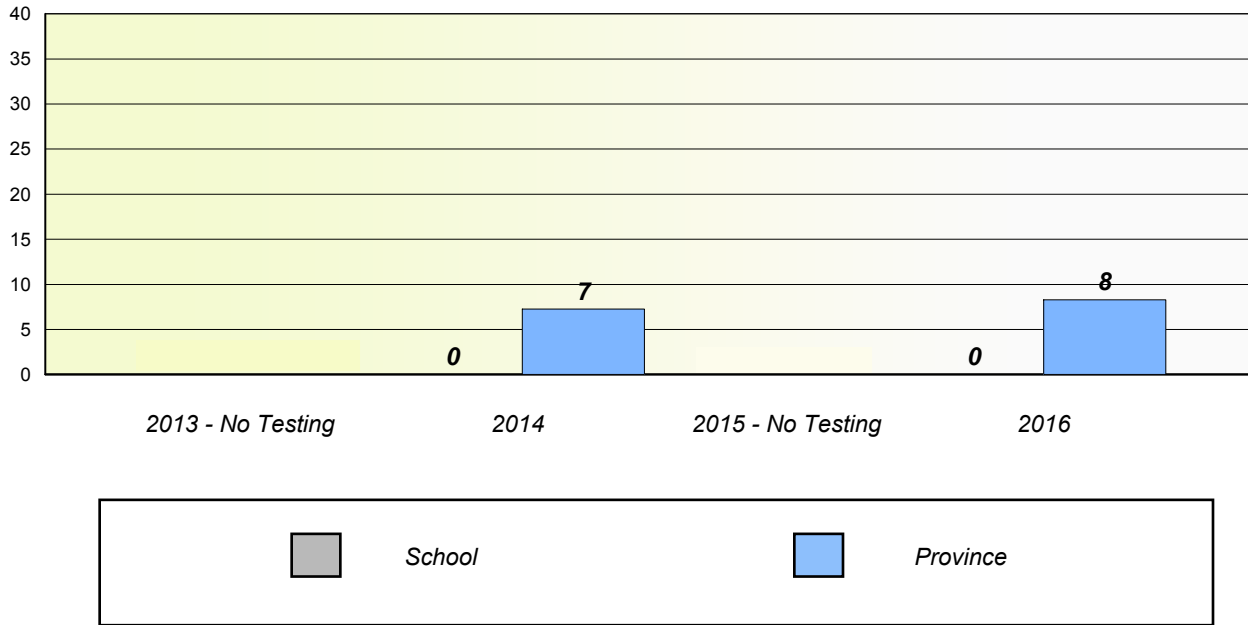

Participation Rates

NLESD - Eastern Region

School #: 427 Holy Name of Mary Academy

Unknown/Exemption Rates

Participation Rates

NLESD - Eastern Region

School #: 430 St. Mark's School

Unknown/Exemption Rates