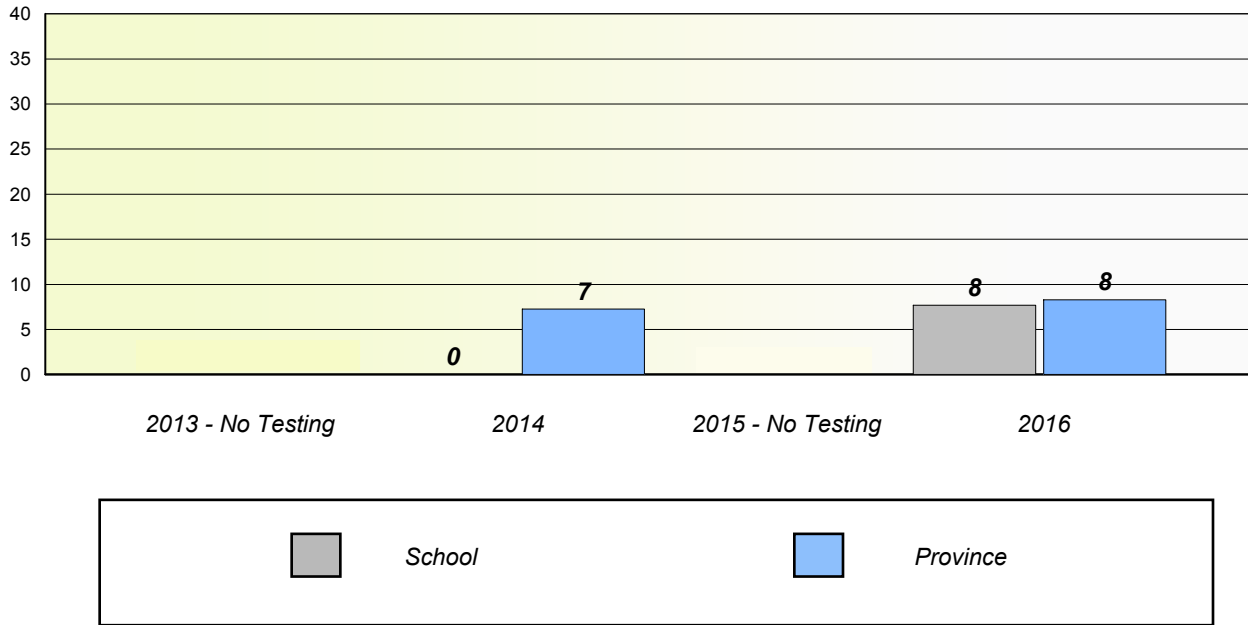

NLESD - Eastern Region

School #: 924 Tricentia Academy

Unknown/Exemption Rates