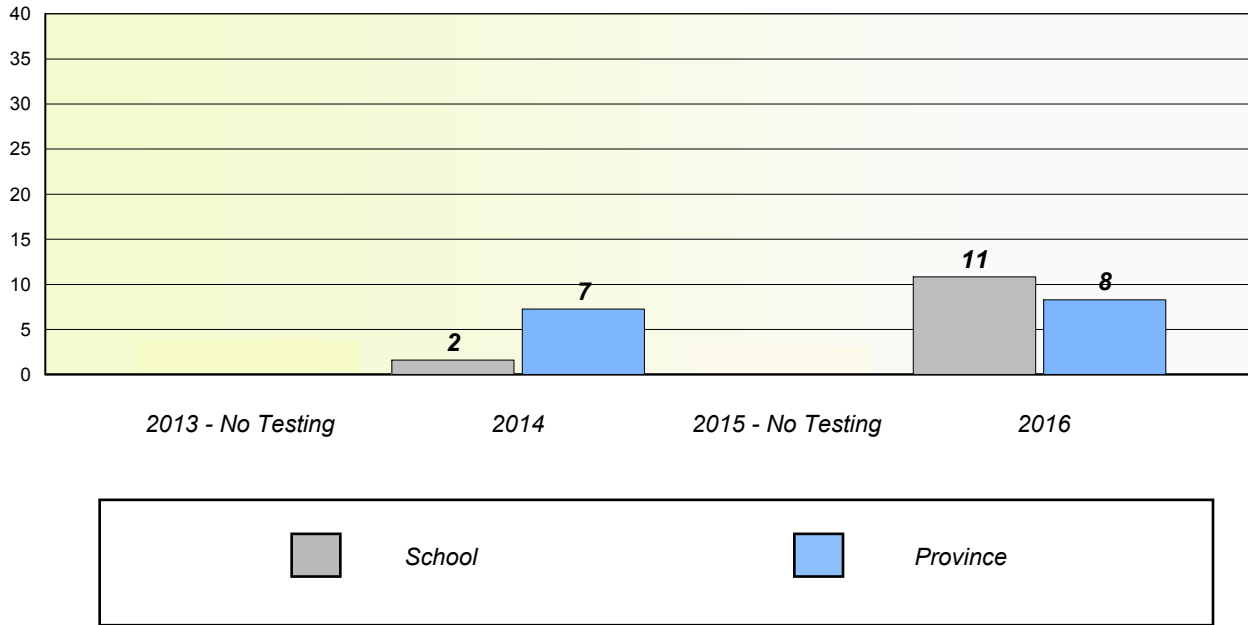

NLESD - Eastern Region

School #: 213 Lake Academy

Unknown/Exemption Rates

Participation Rates

Unknown/Exemption Rates

School data with 5 or fewer students withheld for reasons of confidentiality.

Participation Rates