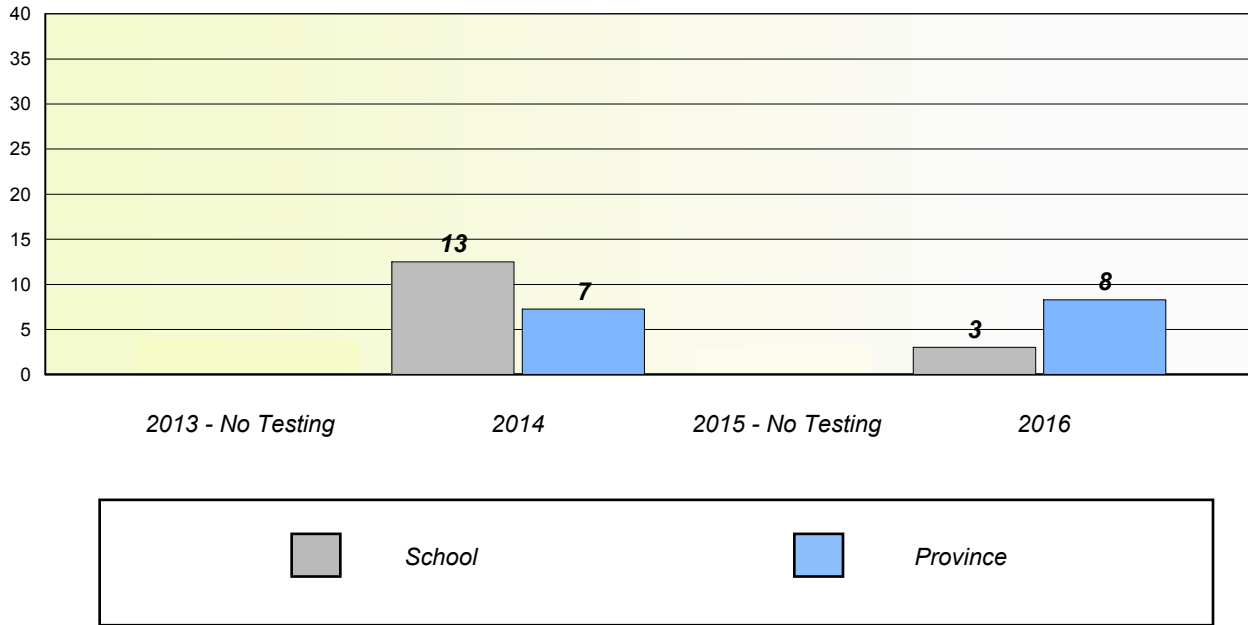

NLESD - Eastern Region

School #: 435 St. Anne's Academy

Unknown/Exemption Rates