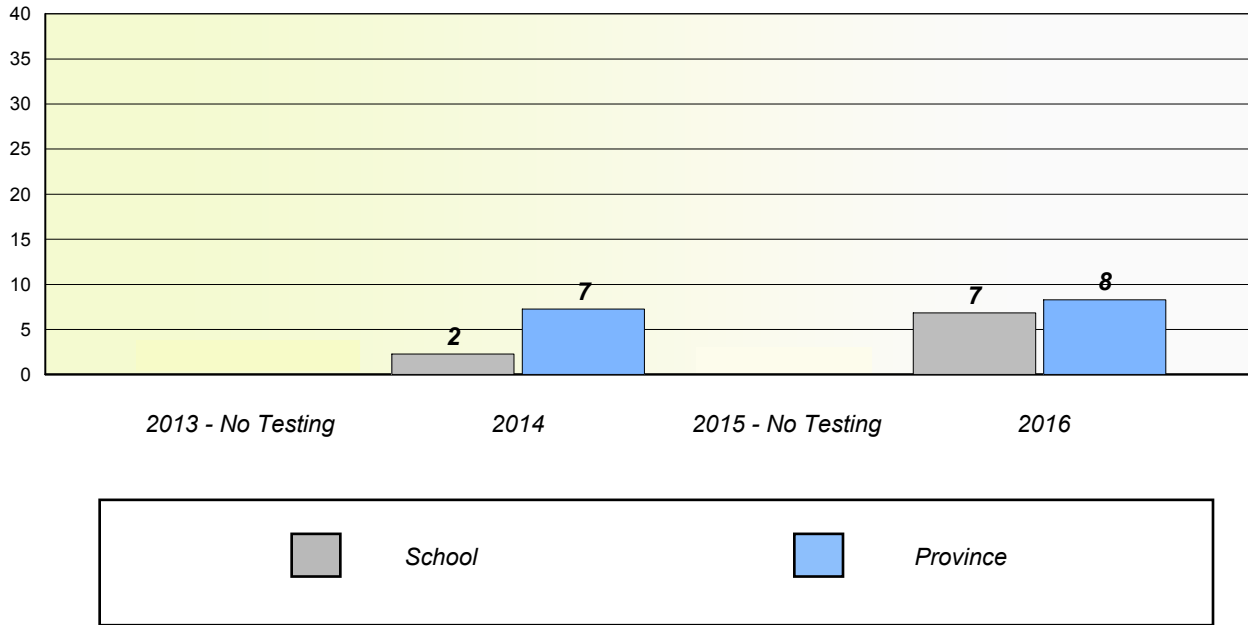

Participation Rates

NLESD - Eastern Region

School #: 468 Hazelwood Elementary

Unknown/Exemption Rates

Participation Rates

Unknown/Exemption Rates

Participation Rates

NLESD - Eastern Region