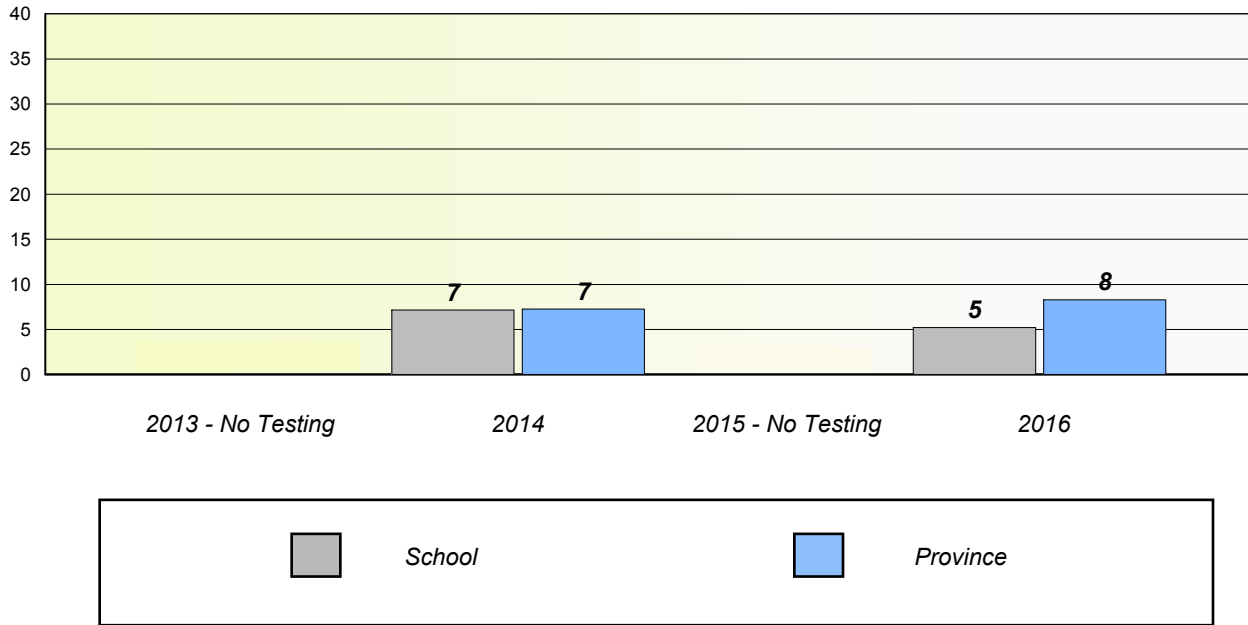

Unknown/Exemption Rates