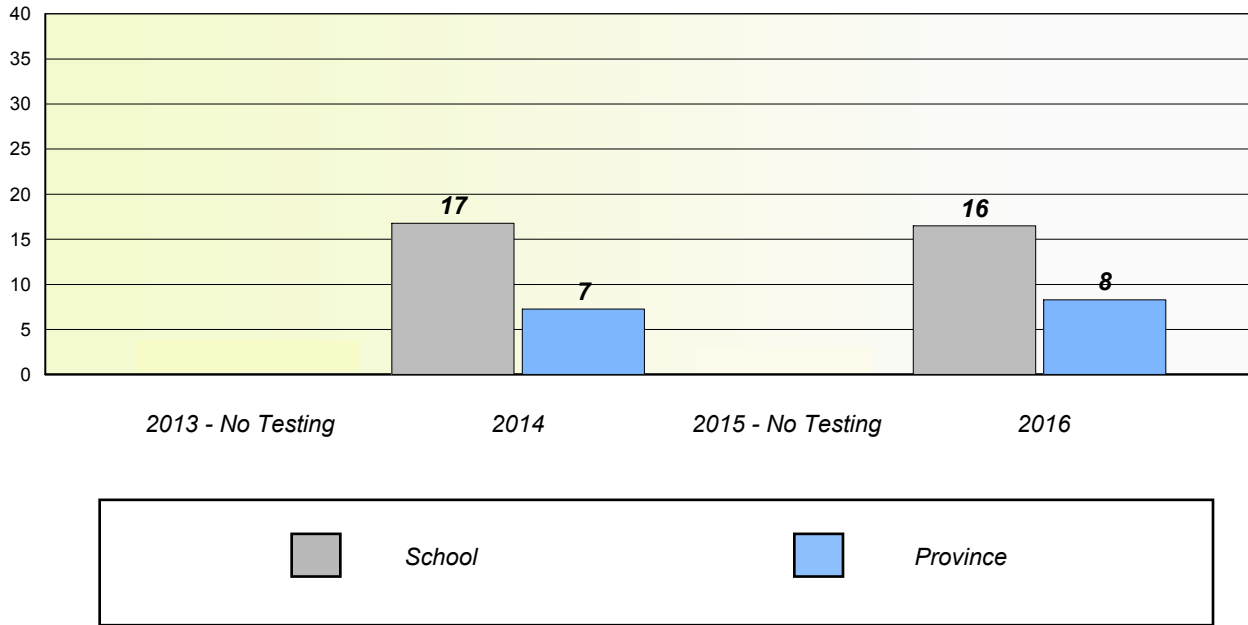

Unknown/Exemption Rates