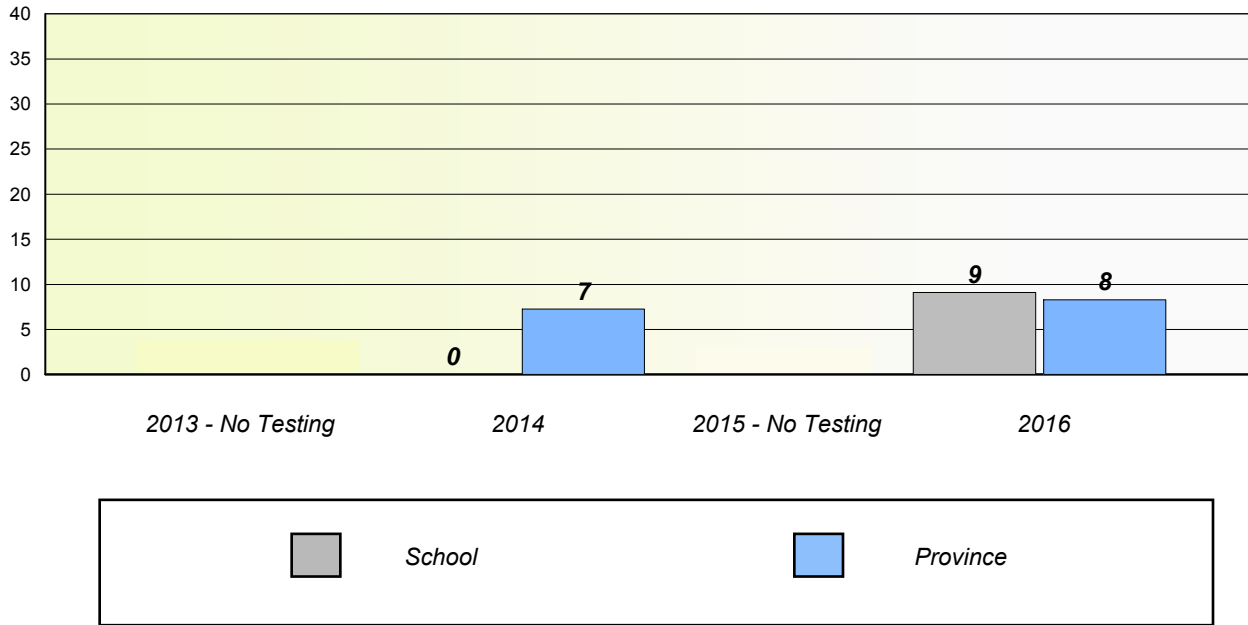

NLESD - Eastern Region

School #: 223 Christ the King School

Unknown/Exemption Rates