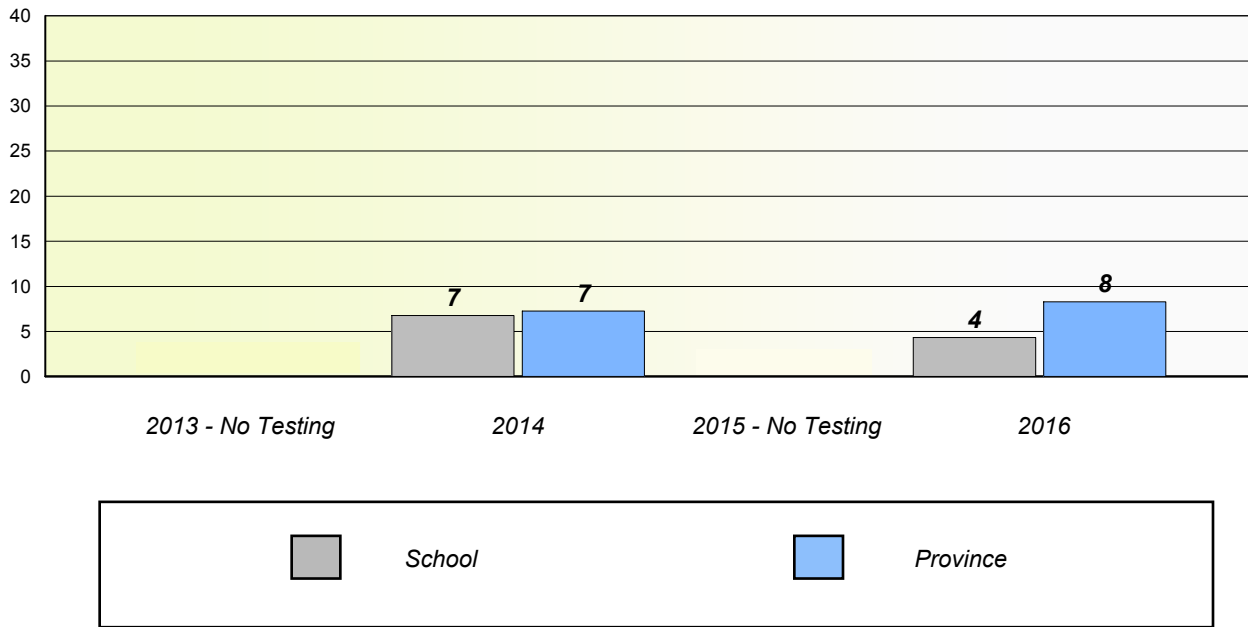

NLESD - Eastern Region

School #: 220 Sacred Heart Academy

Unknown/Exemption Rates