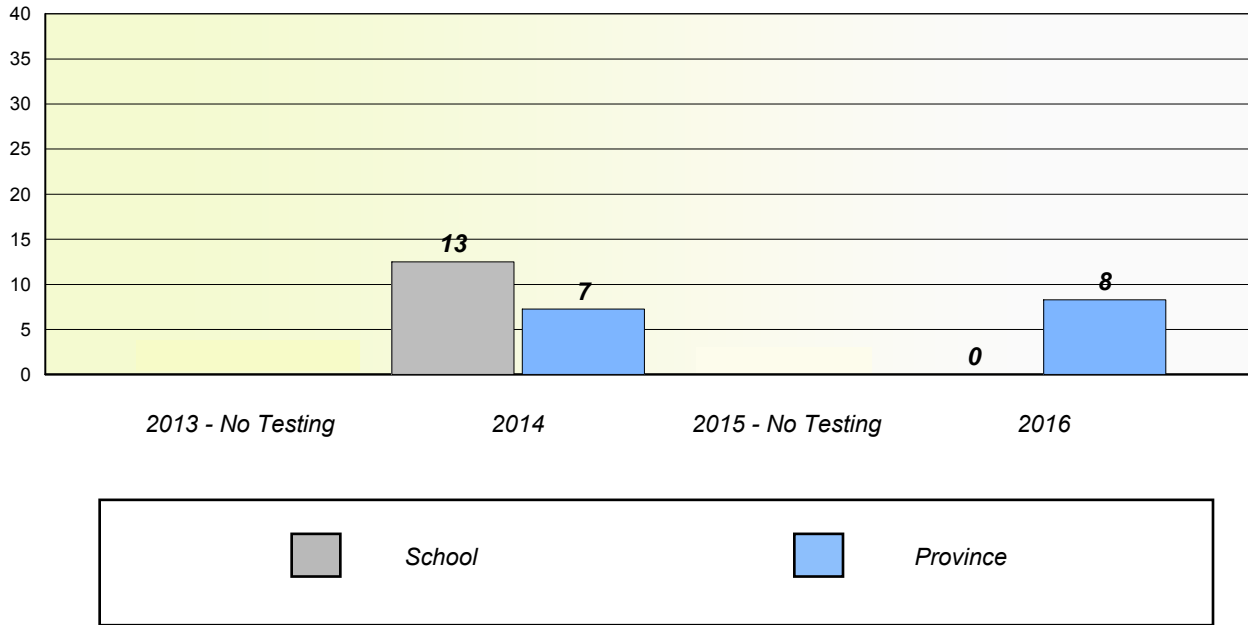

Participation Rates

Unknown/Exemption Rates

Participation Rates

NLESD - Eastern Region

School #: 433 Tricon Elementary

Unknown/Exemption Rates

Participation Rates

NLESD - Eastern Region