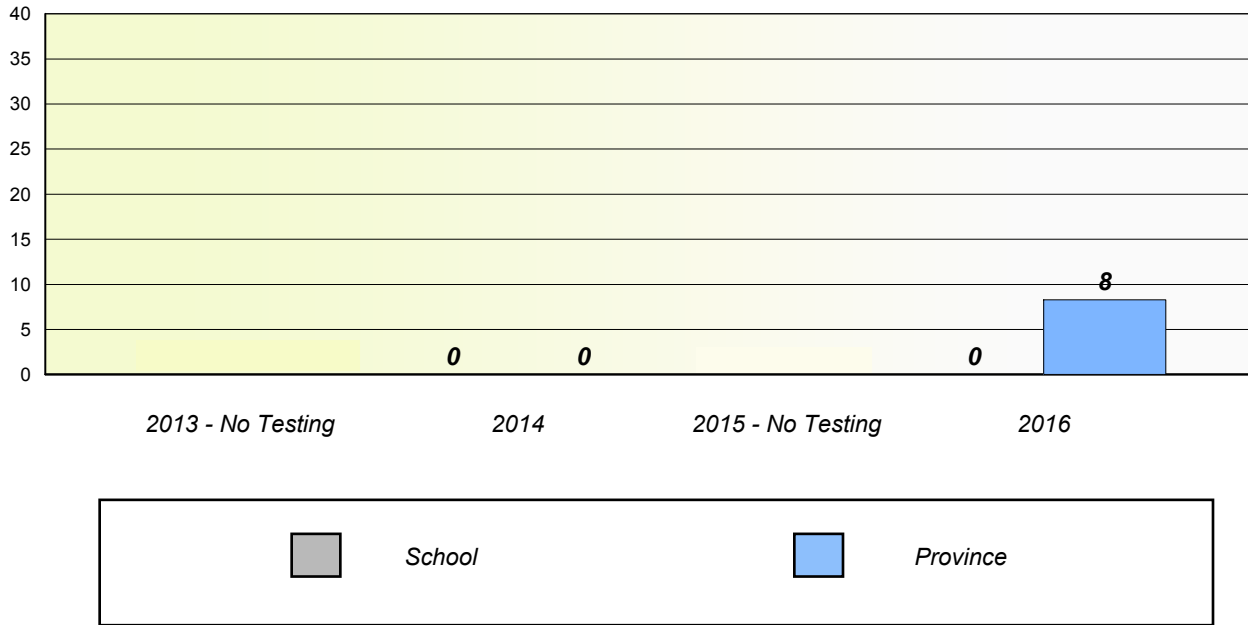

NLESD - Eastern Region

School #: 492 Octagon Pond Elementary

Unknown/Exemption Rates