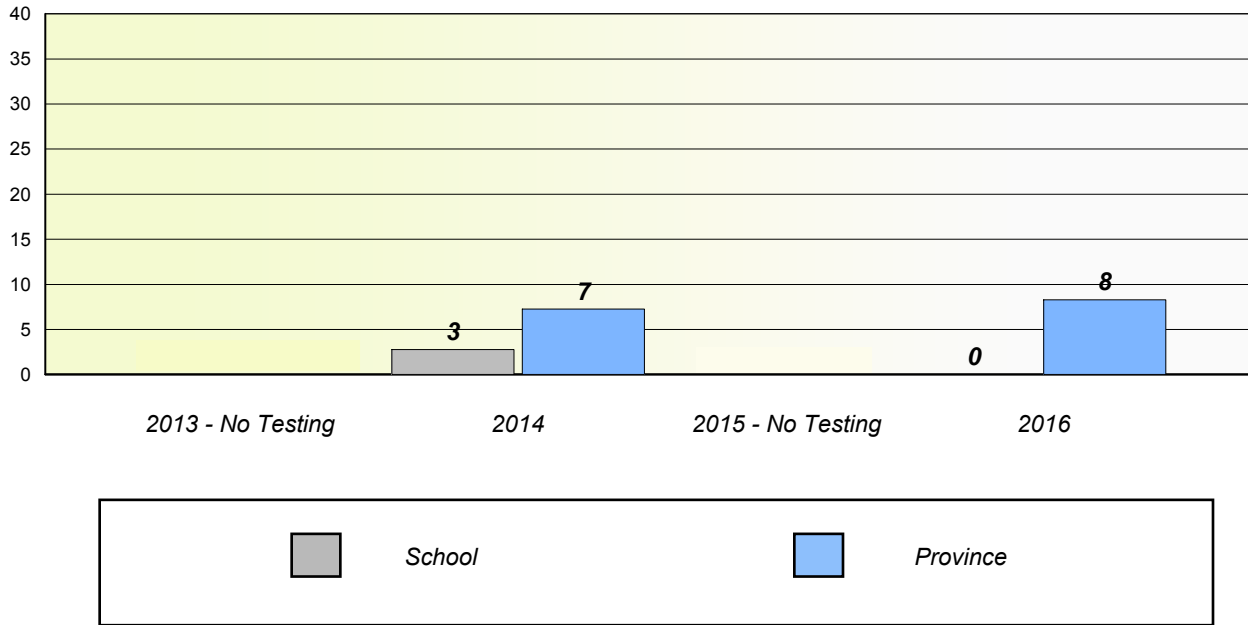

Participation Rates

School data with 5 or fewer students withheld for reasons of confidentiality.

NLESD - Eastern Region

School #: 289 St. Peter's Elementary

Unknown/Exemption Rates

Participation Rates

Unknown/Exemption Rates