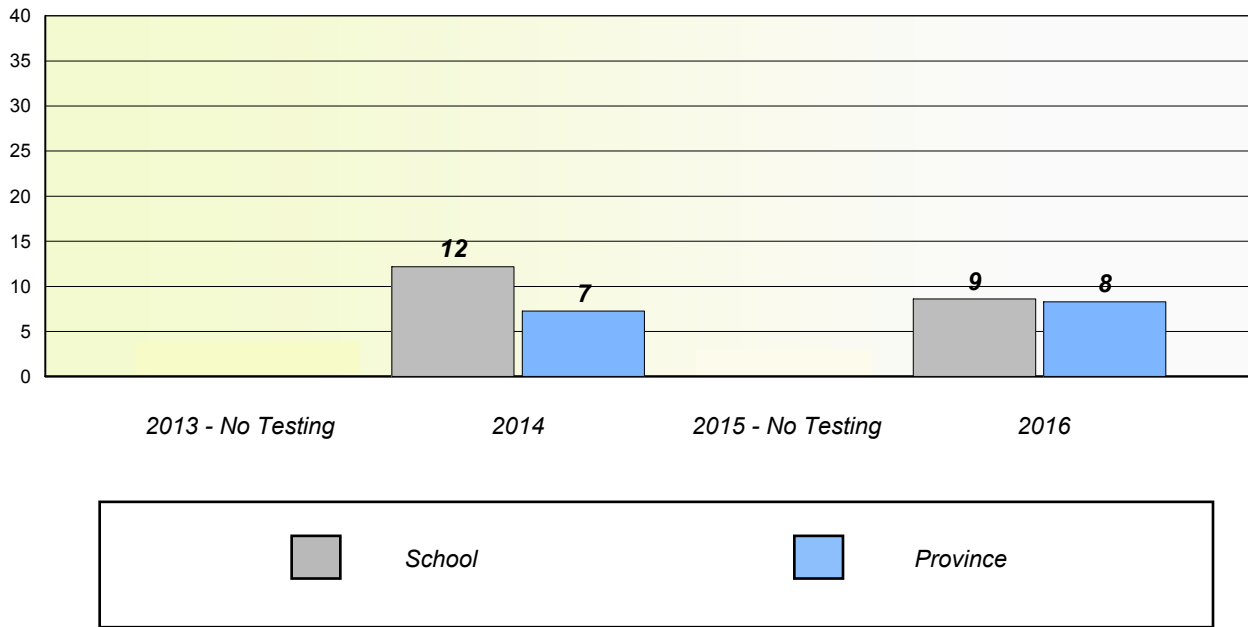

Participation Rates

Unknown/Exemption Rates

Participation Rates

NLESD - Eastern Region

School #: 326 Bishop Feild Elementary

Unknown/Exemption Rates

Participation Rates

NLESD - Eastern Region