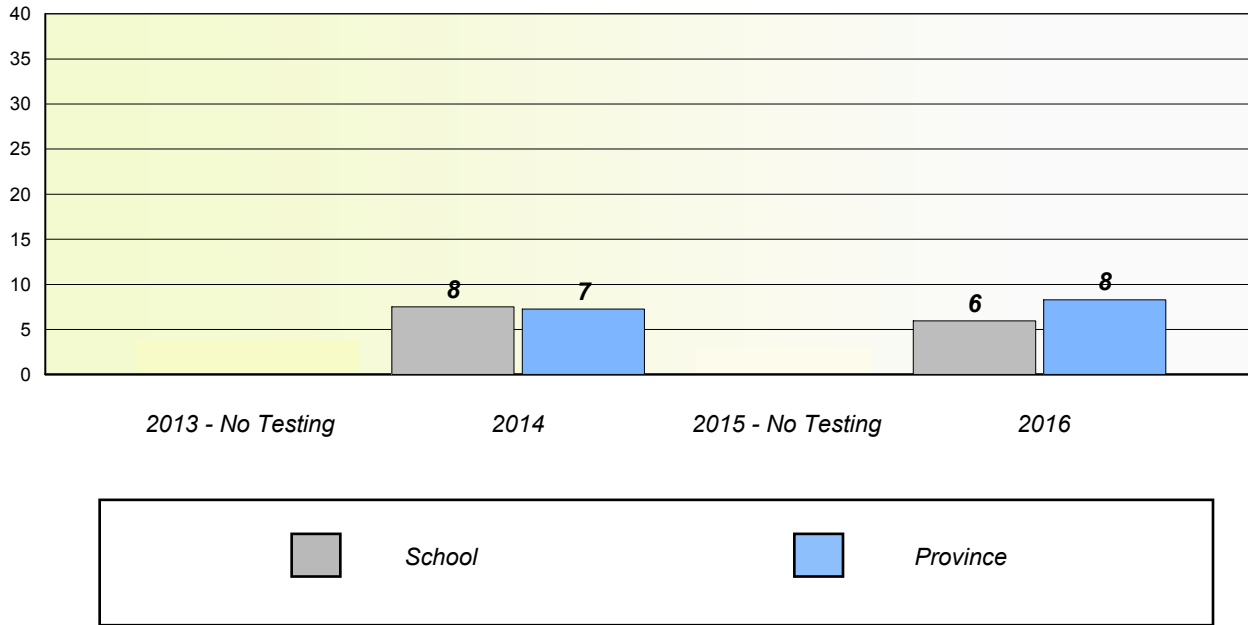

NLESD - Eastern Region

School #: 444 Cabot Academy

Unknown/Exemption Rates