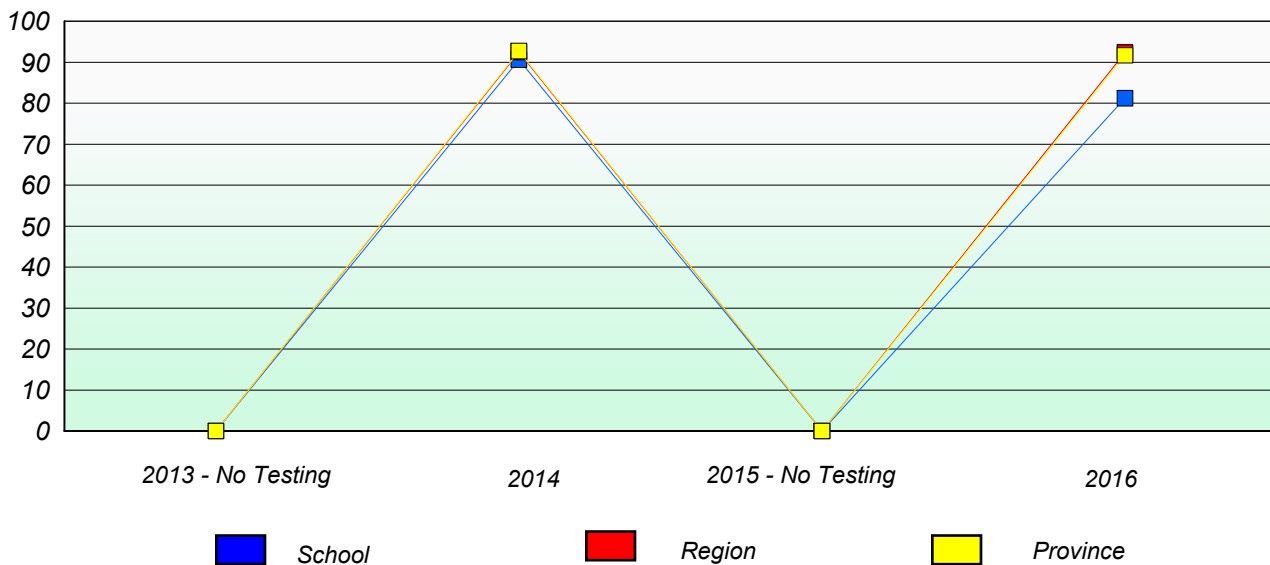

Participation Rates

NLESD - Eastern Region

School #: 468 Hazelwood Elementary

Unknown/Exemption Rates

Participation Rates

Unknown/Exemption Rates

Participation Rates

NLESD - Eastern Region