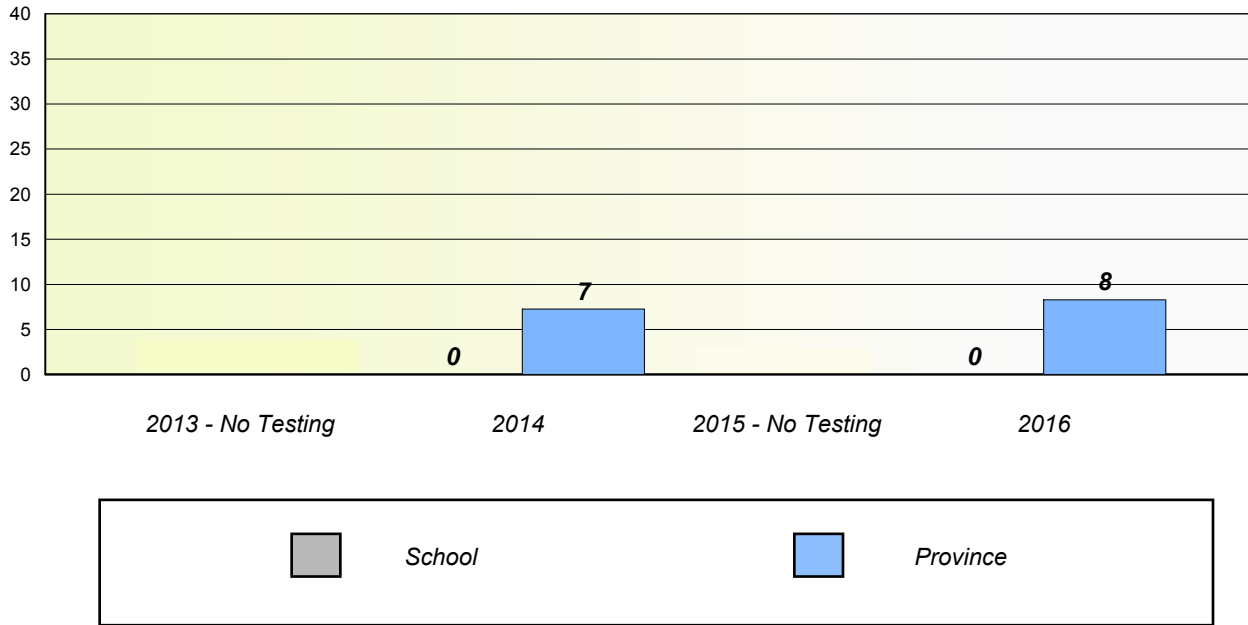

NLESD - Eastern Region

School #: 234 Catalina Elementary School

Unknown/Exemption Rates