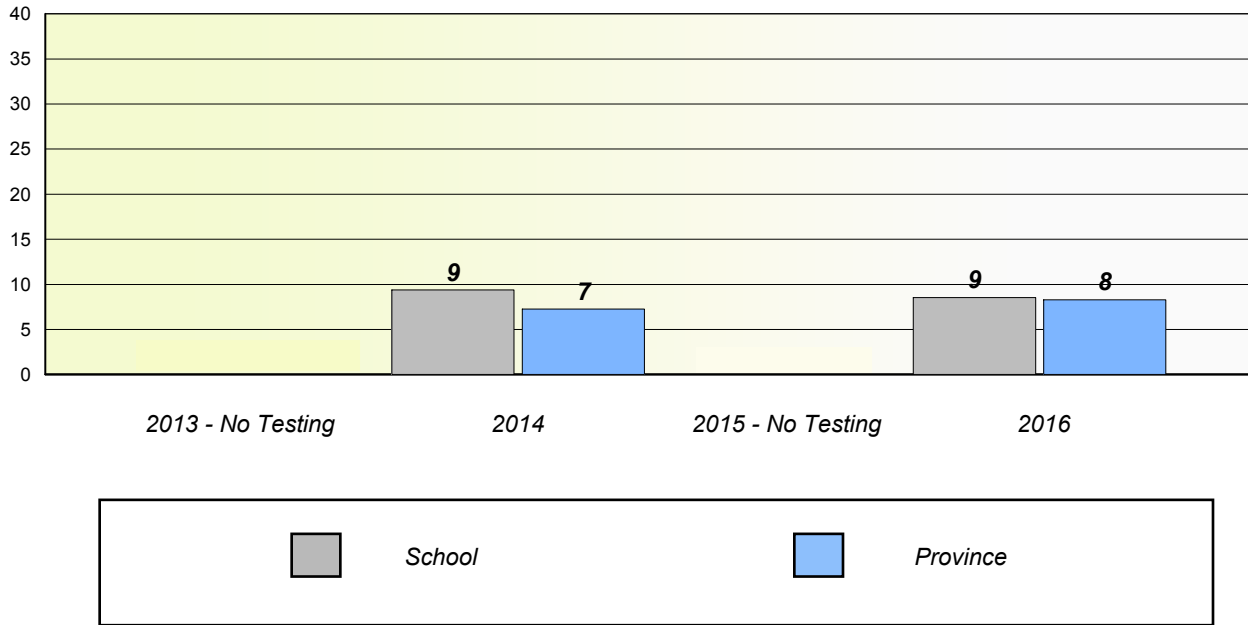

Participation Rates

Unknown/Exemption Rates

Participation Rates

NLESD - Eastern Region

School #: 265 Acreman Elementary

Unknown/Exemption Rates

Participation Rates

Unknown/Exemption Rates