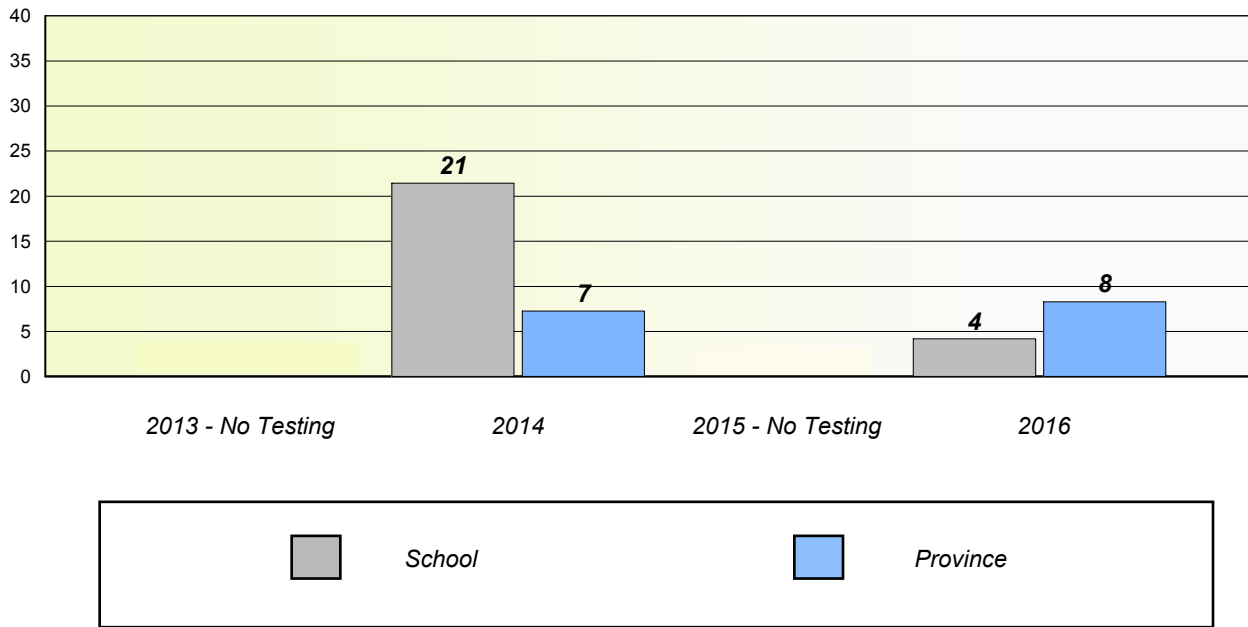

Unknown/Exemption Rates

Participation Rates

Unknown/Exemption Rates

Participation Rates

NLESD - Eastern Region

School #: 240 Bishop White School

Unknown/Exemption Rates

Participation Rates