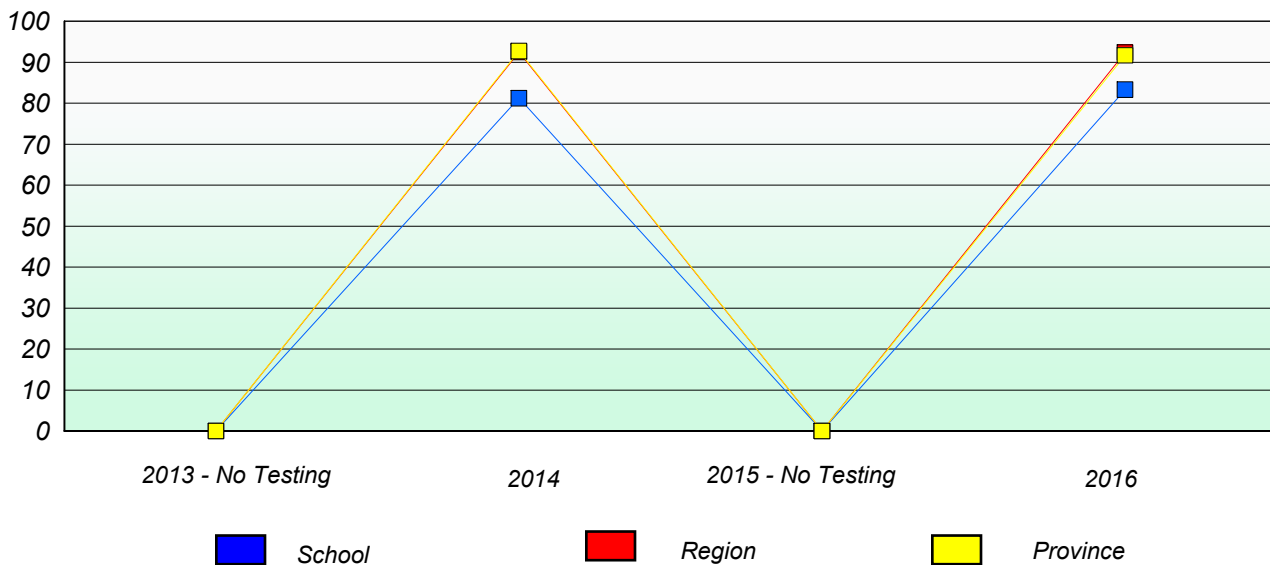

Participation Rates