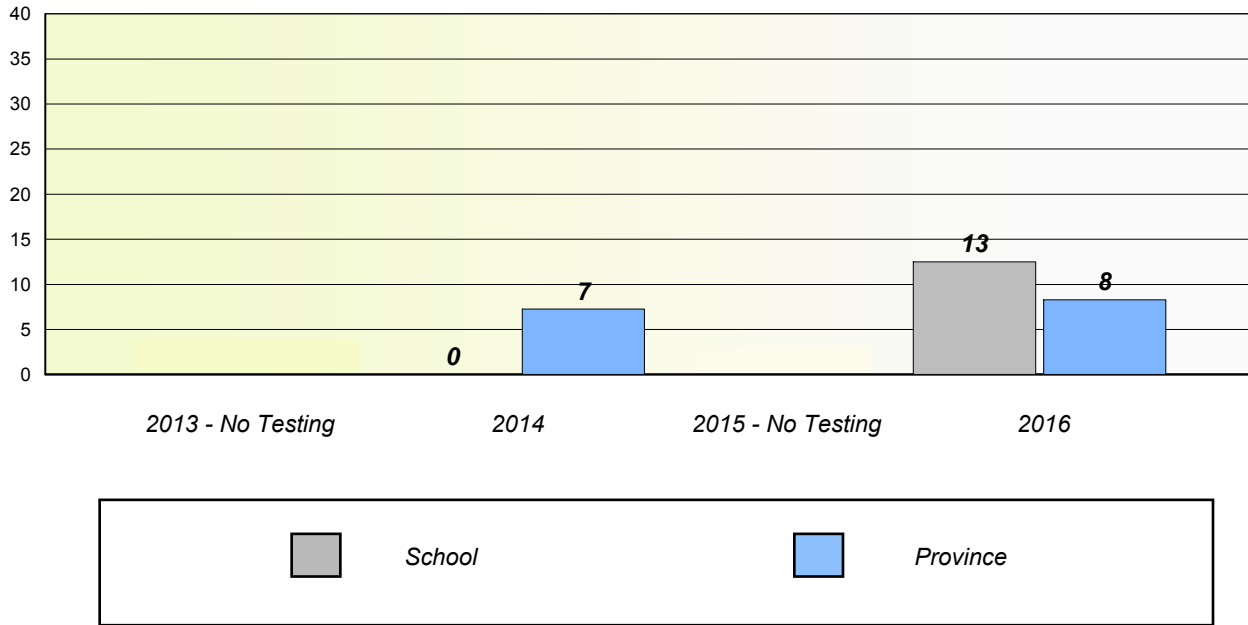

NLESD - Eastern Region

School #: 446 Whitbourne Elementary

Unknown/Exemption Rates