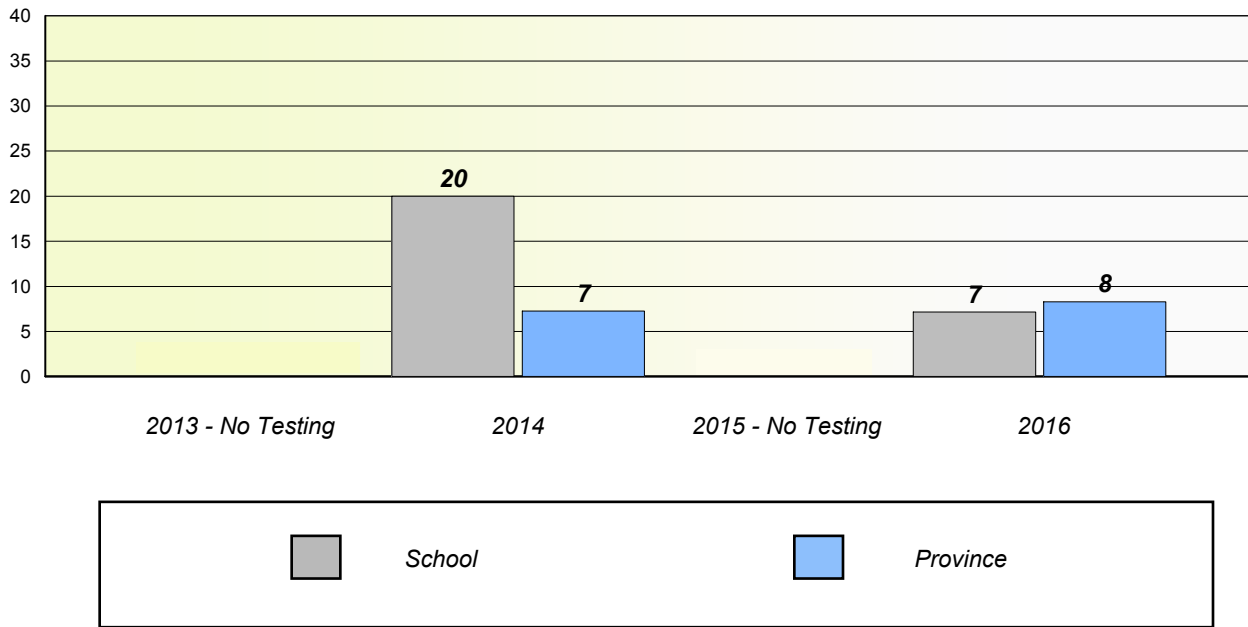

Unknown/Exemption Rates