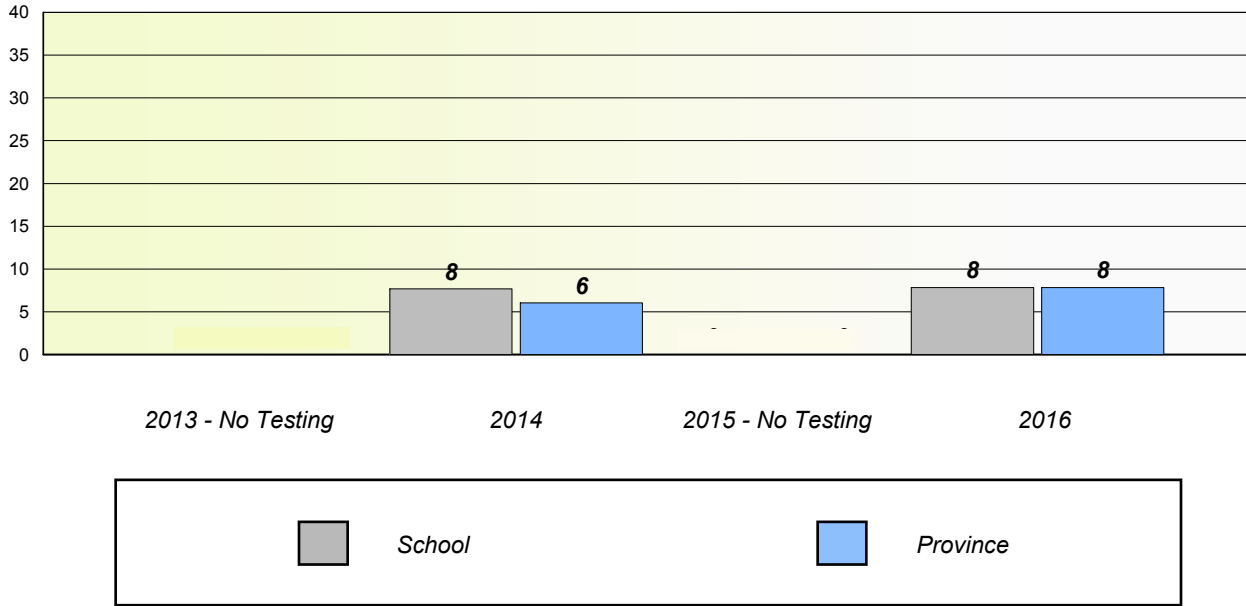

### Participation Rates

*School data with 5 or fewer students withheld for reasons of confidentiality.*

District 804 - Native Federal

School #: 376 Set Anneway Kegnamogwom

**Unknown/Exemption Rates**

**Participation Rates**