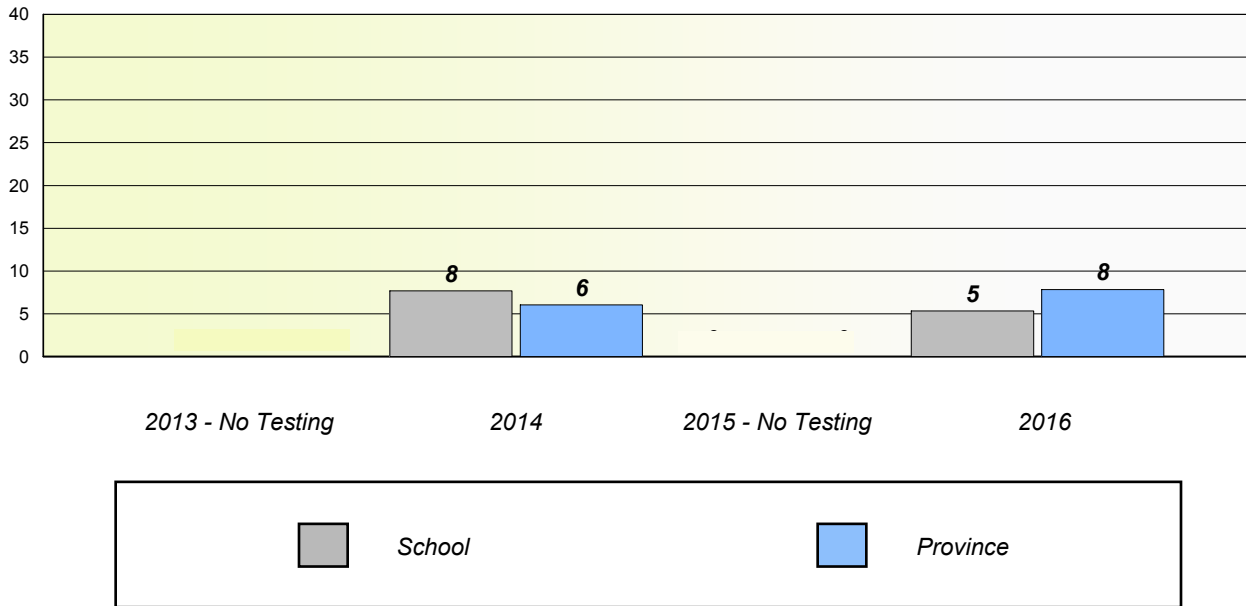

### Participation Rates

*School data with 5 or fewer students withheld for reasons of confidentiality.*

District 5 - Conseil scolaire francophone

School #: 460 École des Grands-Vents

**Unknown/Exemption Rates**