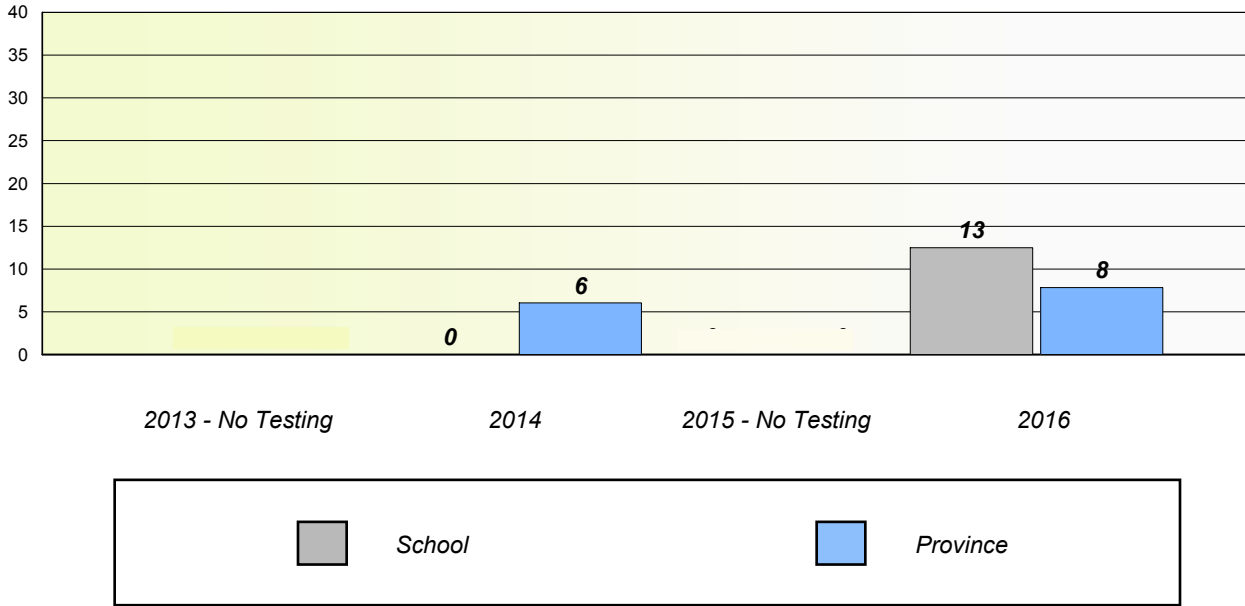

District 803 - Private

School #: 469 Immaculate Heart of Mary School

Unknown/Exemption Rates