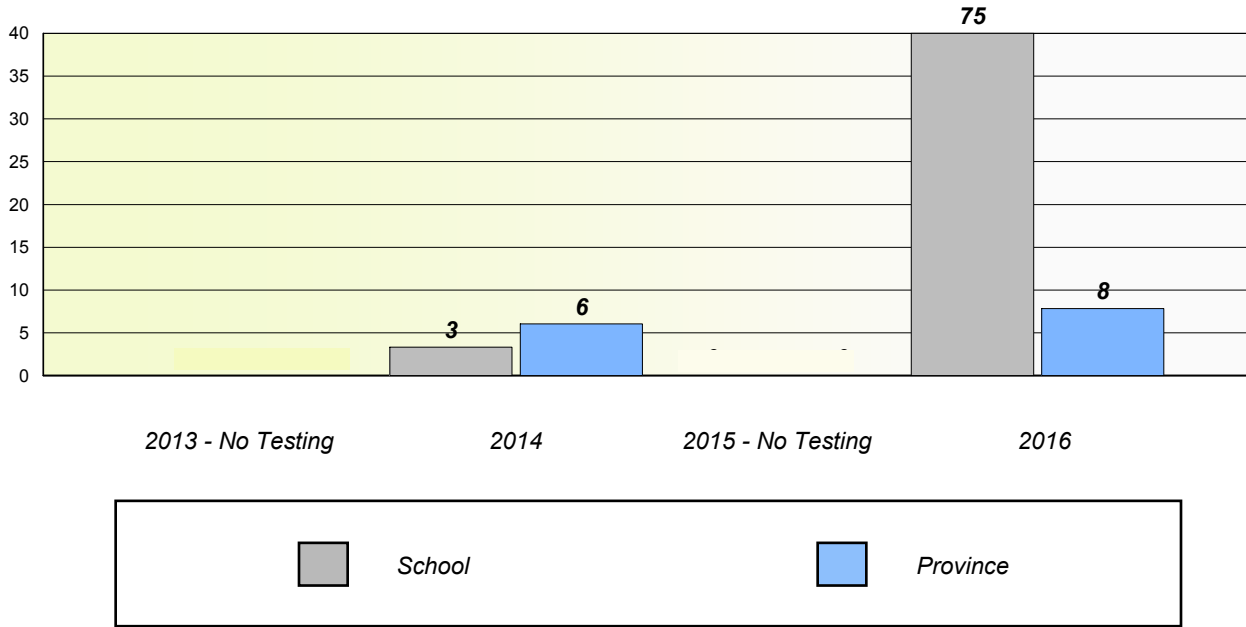

**Unknown/Exemption Rates**

**Participation Rates**

District 804 - Native Federal

School #: 018 Sheshatshiu Innu School

**Unknown/Exemption Rates**

**Participation Rates**

District 804 - Native Federal

School #: 019 Mushuau Innu Natuashish School