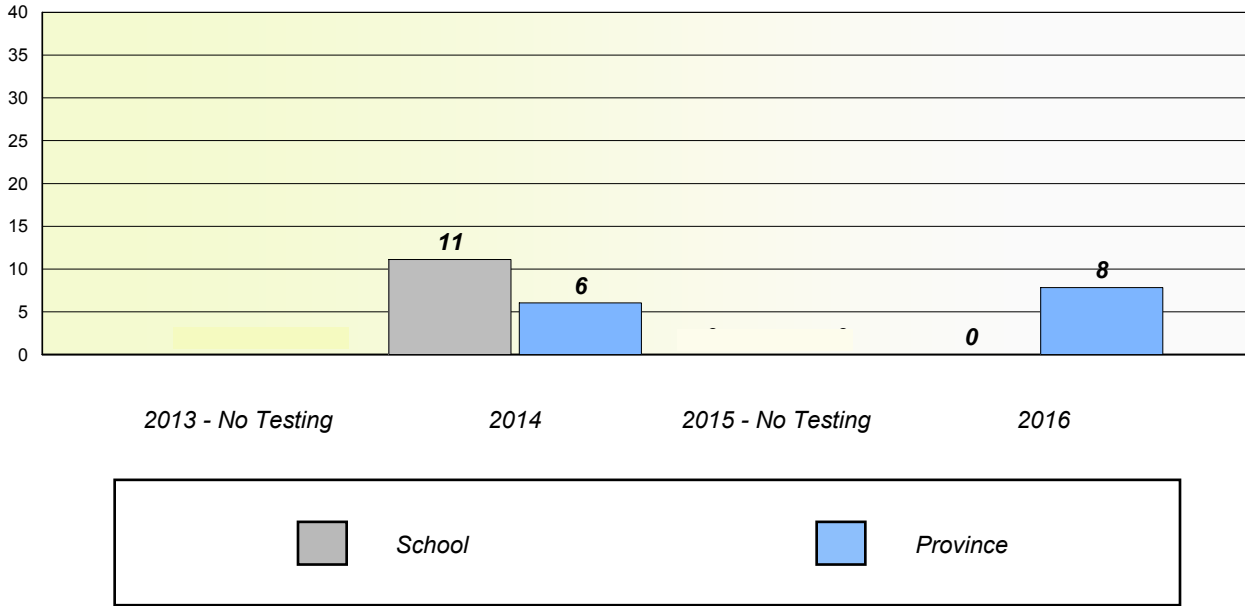

### Participation Rates

*School data with 5 or fewer students withheld for reasons of confidentiality.*

District 803 - Private

School #: 373 First Baptist Academy

**Unknown/Exemption Rates**

**Participation Rates**