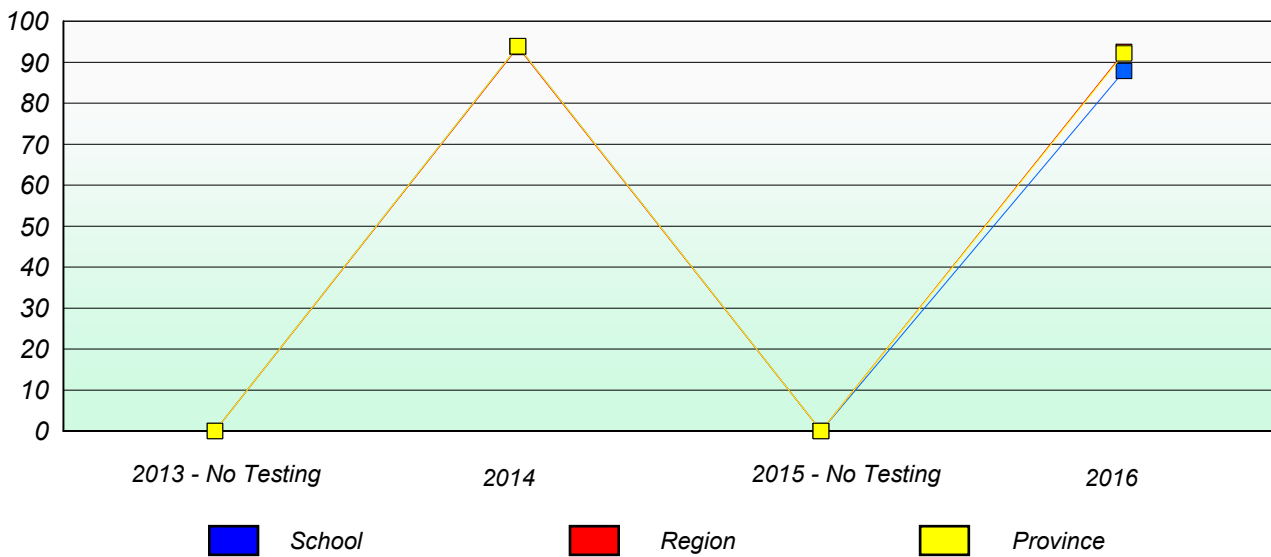

NLESD - Eastern Region

School #: 444 Cabot Academy

Unknown/Exemption Rates

Participation Rates

NLESD - Eastern Region

School #: 446 Whitbourne Elementary

Unknown/Exemption Rates

Participation Rates