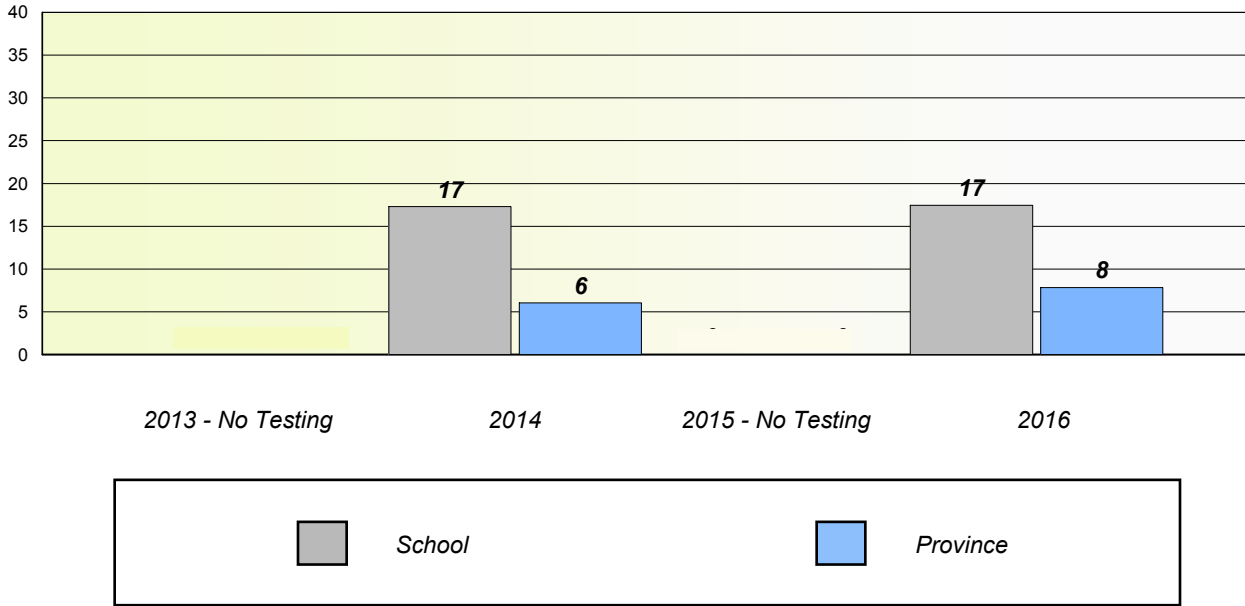

NLESD - Eastern Region

School #: 349 St. Andrew's Elementary

Unknown/Exemption Rates