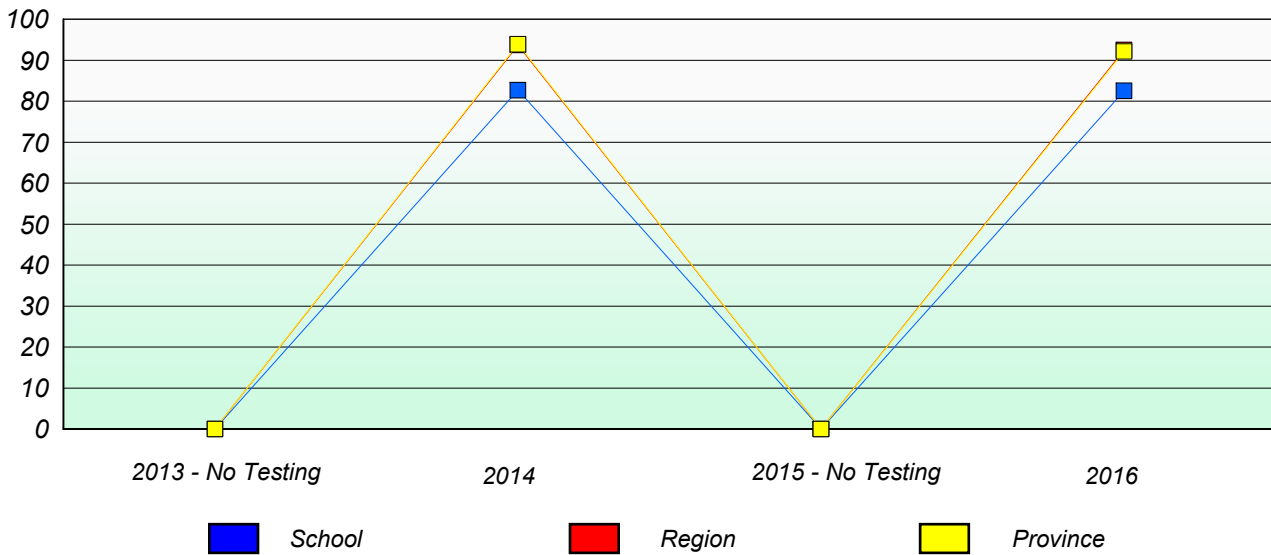

Participation Rates