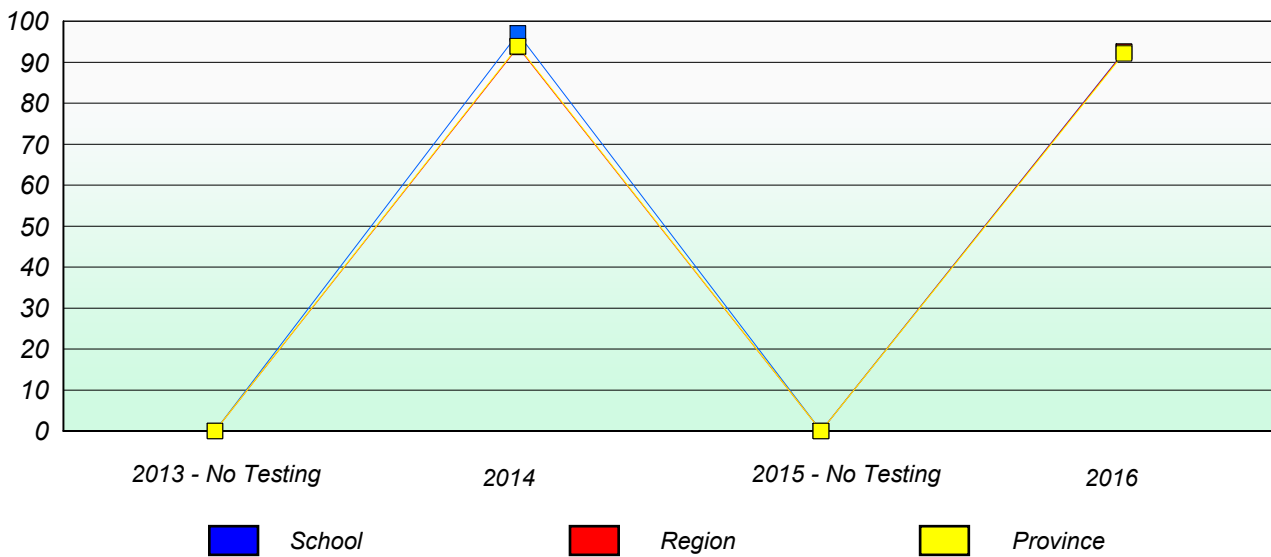

Participation Rates