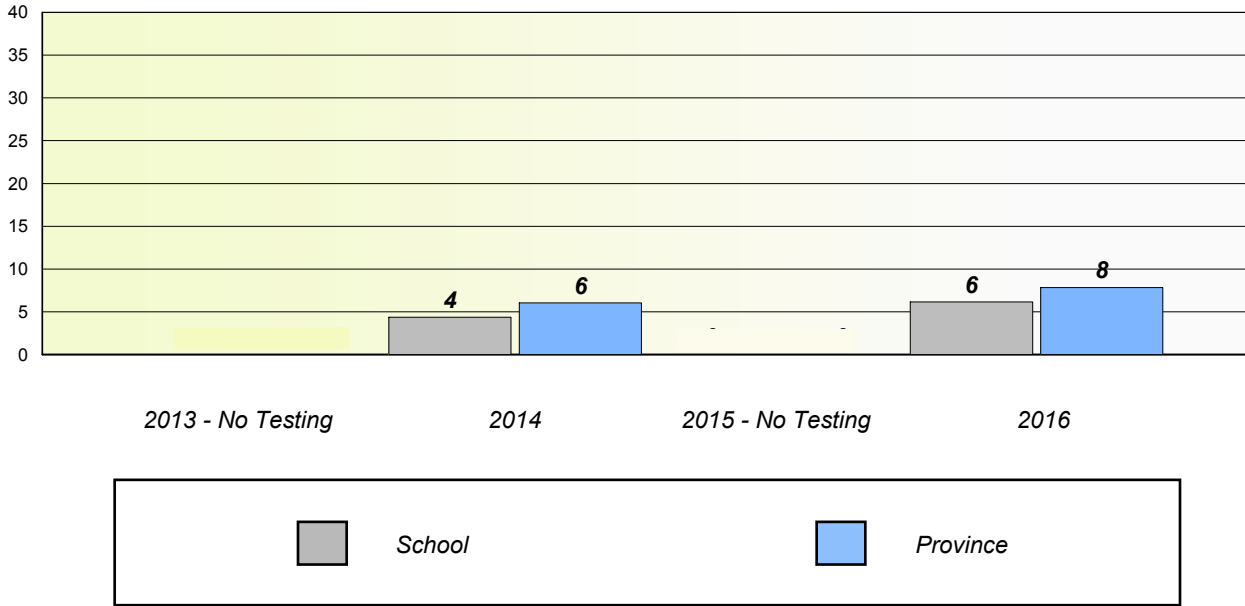

NLESD - Eastern Region

School #: 331 Cowan Heights Elementary

Unknown/Exemption Rates