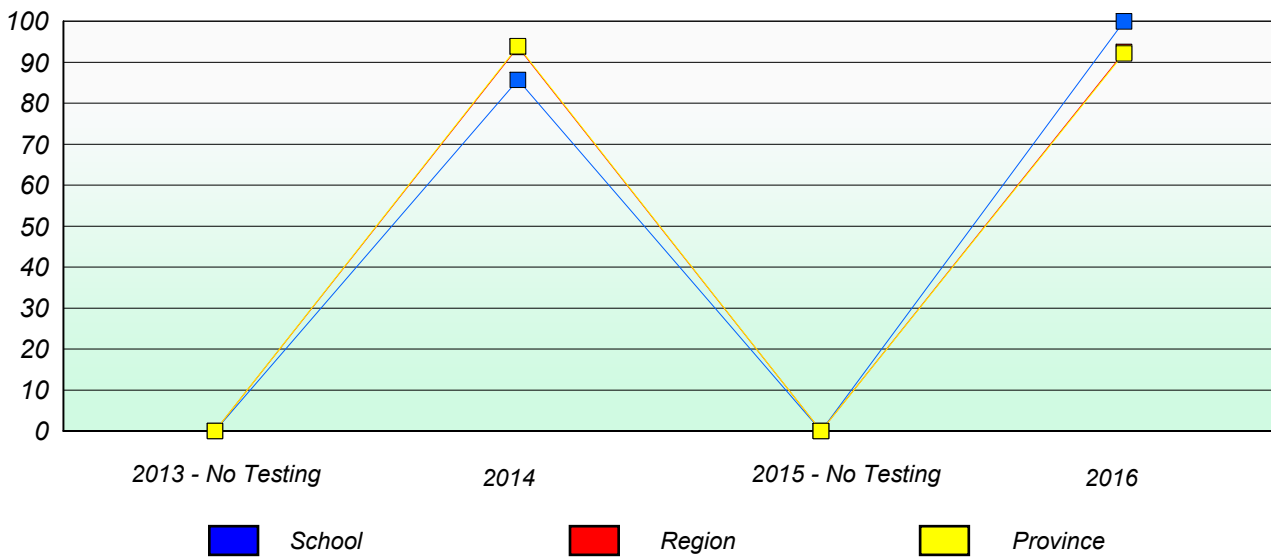

NLESD - Eastern Region

School #: 220 Sacred Heart Academy

Unknown/Exemption Rates

Participation Rates

NLESD - Eastern Region

School #: 223 Christ the King School

Unknown/Exemption Rates

Participation Rates