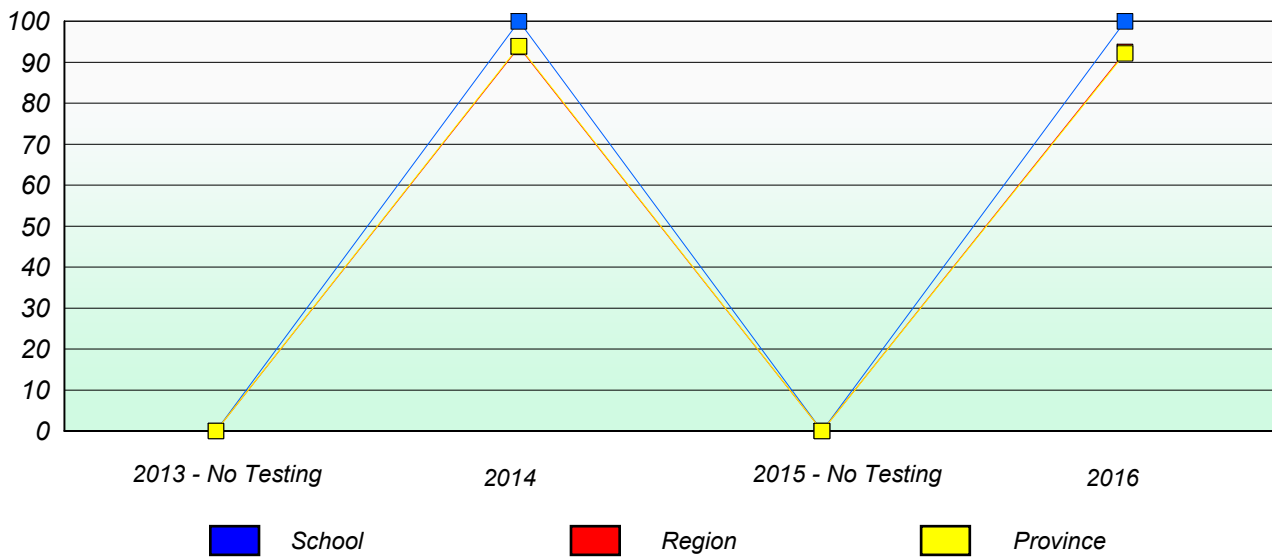

Participation Rates

School data with 5 or fewer students withheld for reasons of confidentiality.

NLESD - Eastern Region

School #: 226 Fortune Bay Academy

Unknown/Exemption Rates

Participation Rates

NLESD - Eastern Region