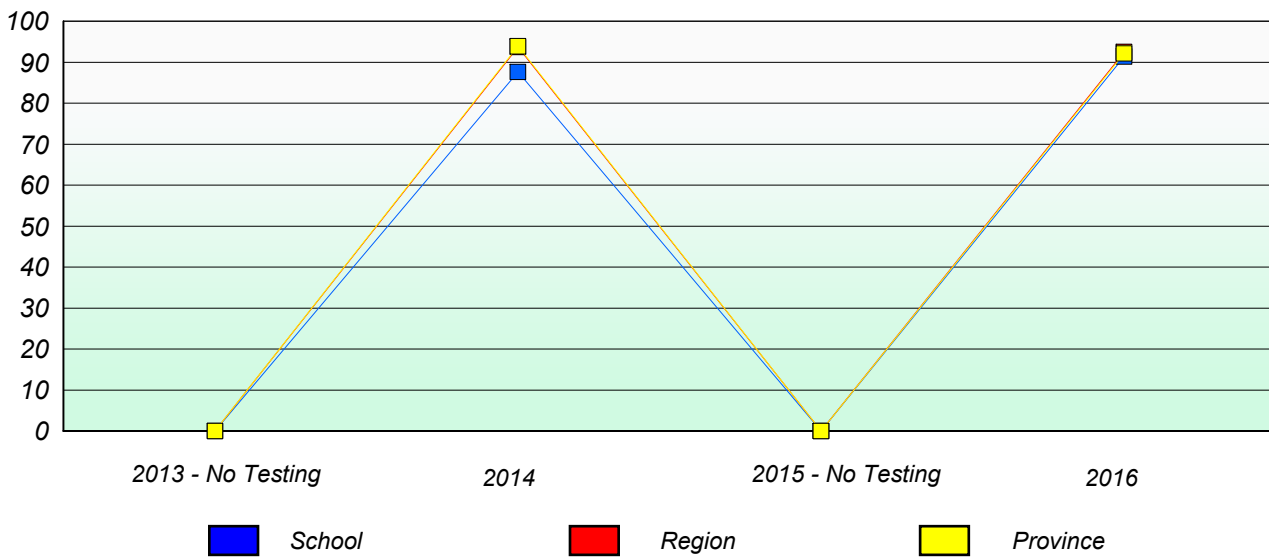

NLESD - Eastern Region

School #: 278 All Hallows Elementary

Unknown/Exemption Rates

Participation Rates

NLESD - Eastern Region

School #: 285 Holy Redeemer Elementary

Unknown/Exemption Rates

Participation Rates