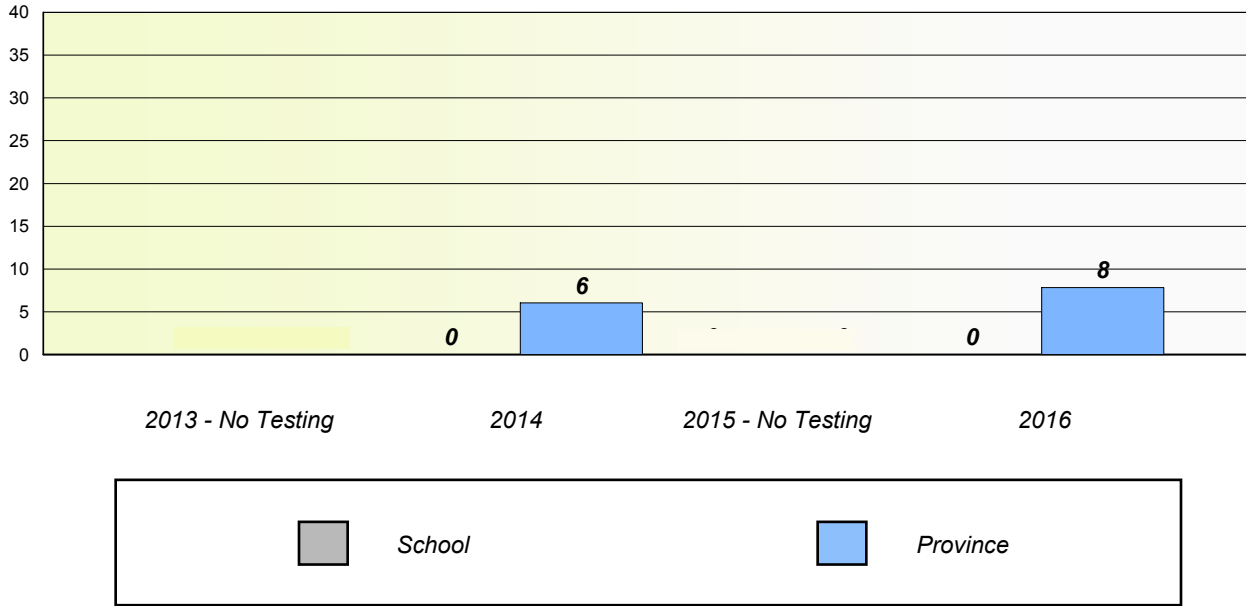

Participation Rates

School data with 5 or fewer students withheld for reasons of confidentiality.

NLESD - Eastern Region

School #: 226 Fortune Bay Academy

Unknown/Exemption Rates

Participation Rates

NLESD - Eastern Region