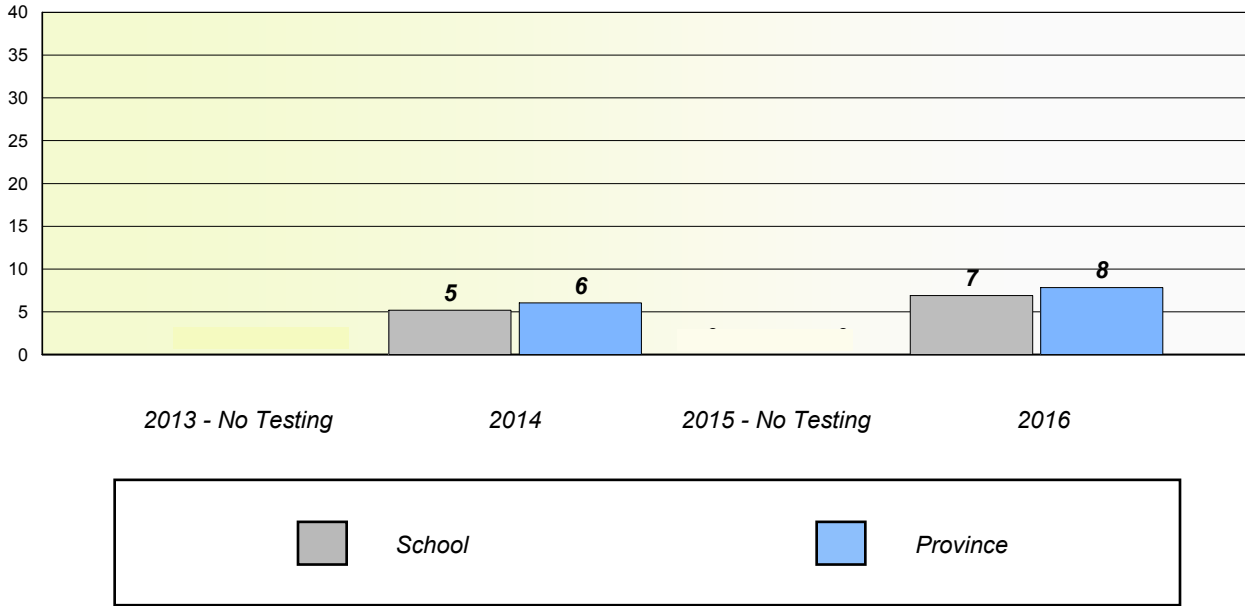

NLESD - Eastern Region

School #: 366 Topsail Elementary

Unknown/Exemption Rates