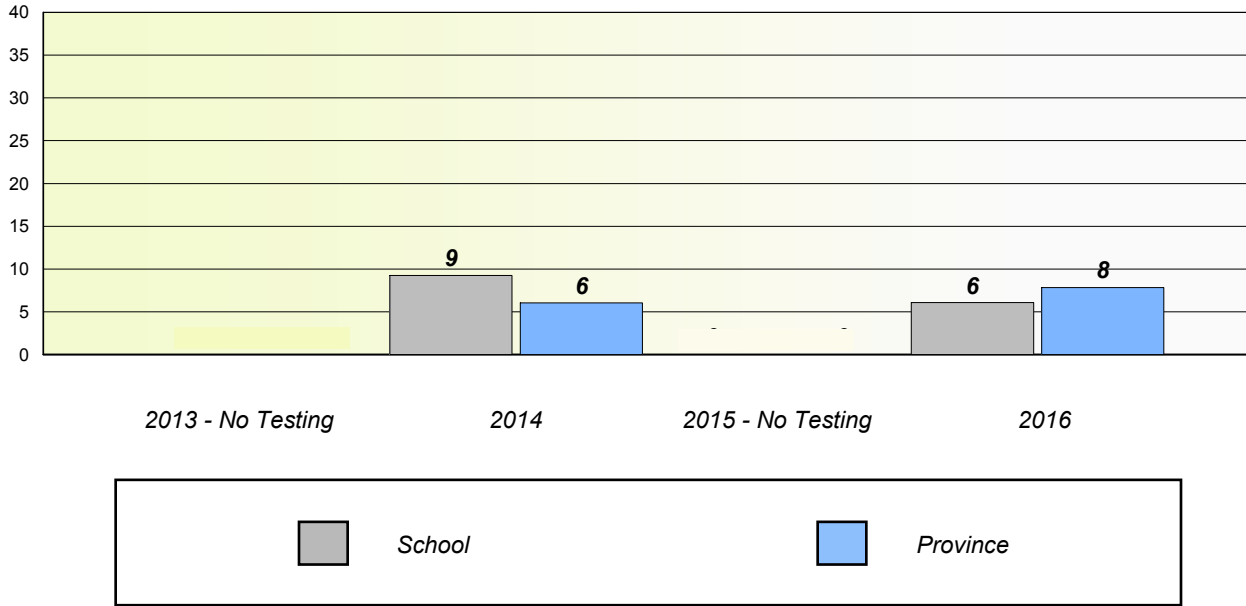

NLESD - Eastern Region

School #: 278 All Hallows Elementary

Unknown/Exemption Rates