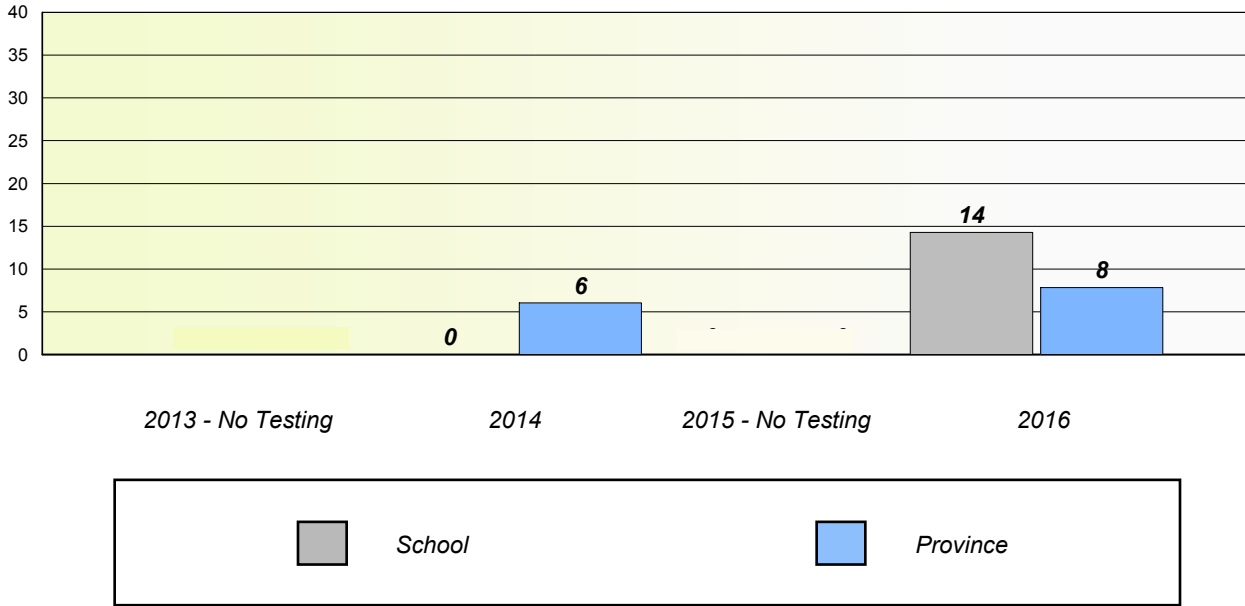

NLESD - Eastern Region

School #: 286 Fatima Academy

Unknown/Exemption Rates