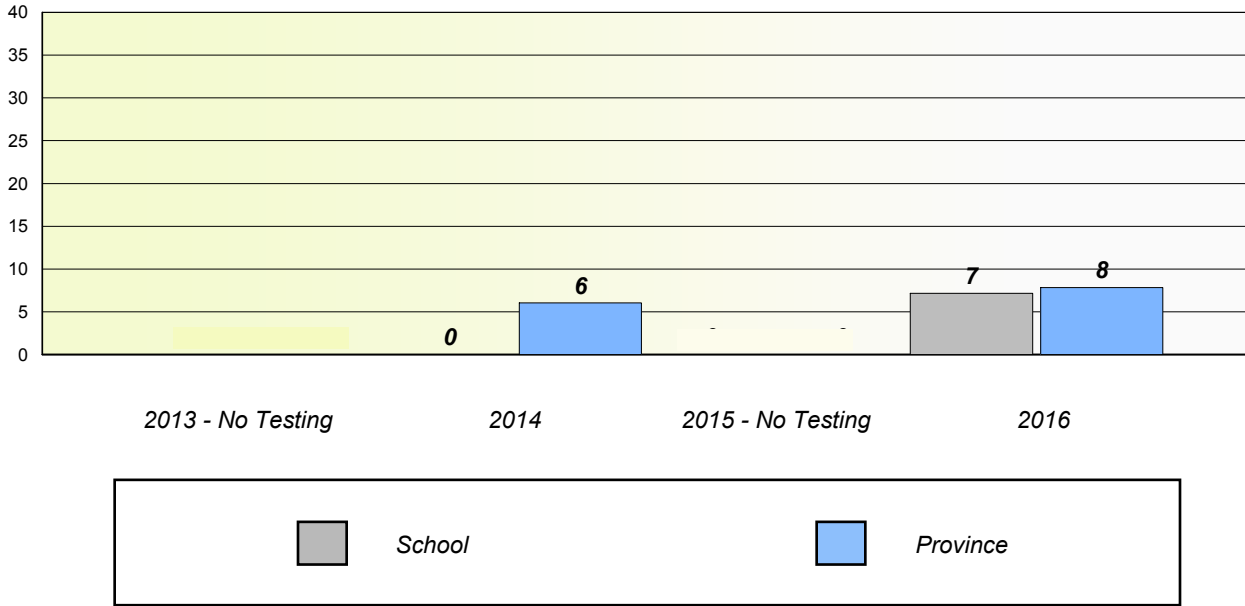

NLESD - Eastern Region

School #: 431 Southwest Arm Academy

Unknown/Exemption Rates

Participation Rates

NLESD - Eastern Region

School #: 433 Tricon Elementary

Unknown/Exemption Rates

Participation Rates