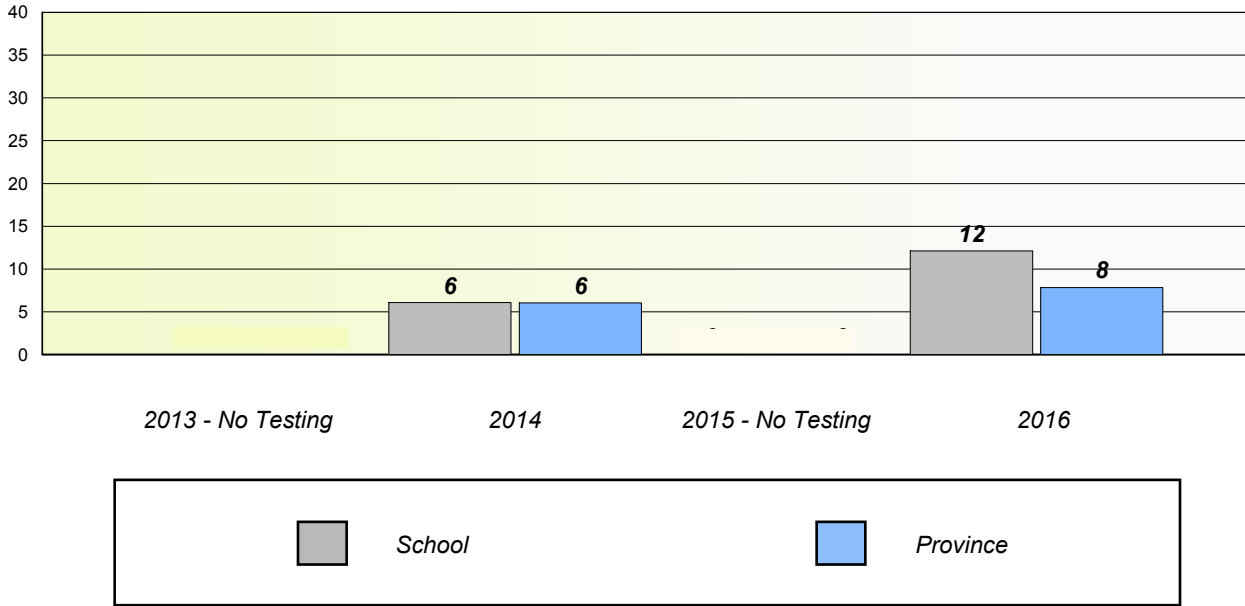

NLESD - Eastern Region

School #: 444 Cabot Academy

Unknown/Exemption Rates

Participation Rates

NLESD - Eastern Region

School #: 446 Whitbourne Elementary

Unknown/Exemption Rates

Participation Rates