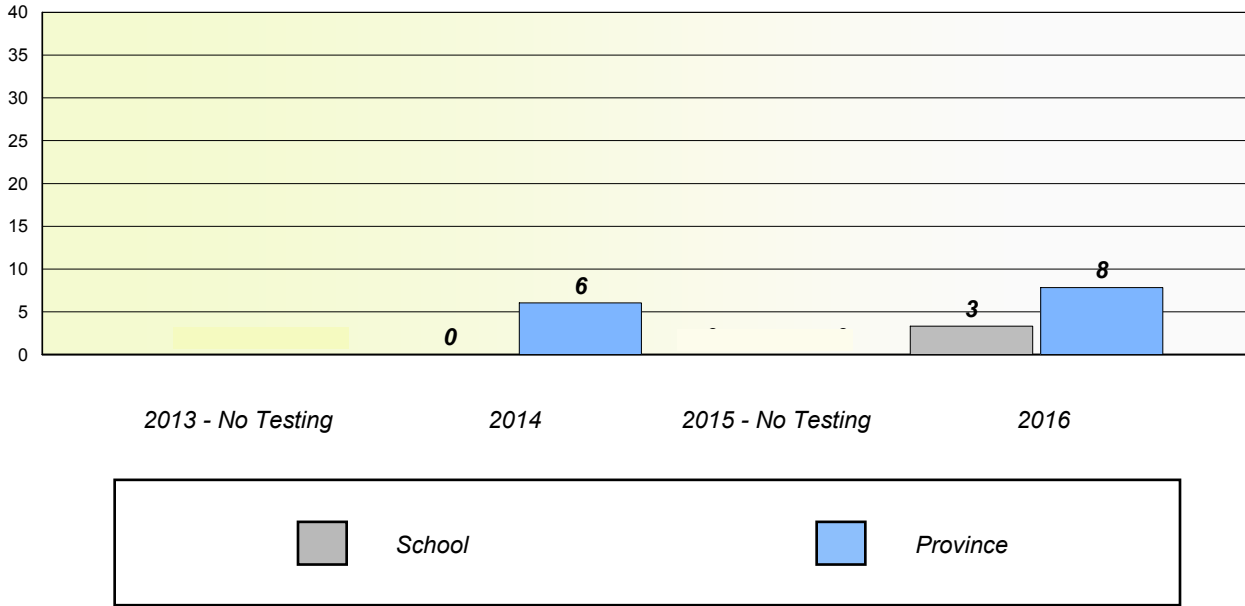

NLESD - Eastern Region

School #: 431 Southwest Arm Academy

Unknown/Exemption Rates