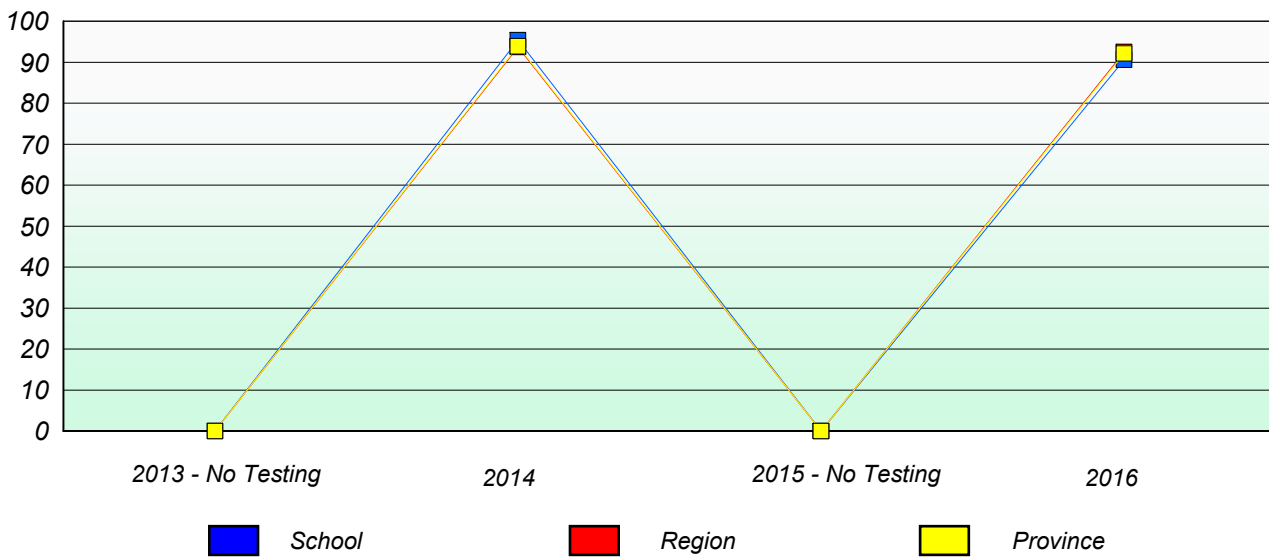

NLESD - Eastern Region

School #: 371 Upper Gullies Elementary

Unknown/Exemption Rates

Participation Rates

NLESD - Eastern Region

School #: 372 St. Bernard's Elementary

Unknown/Exemption Rates

Participation Rates