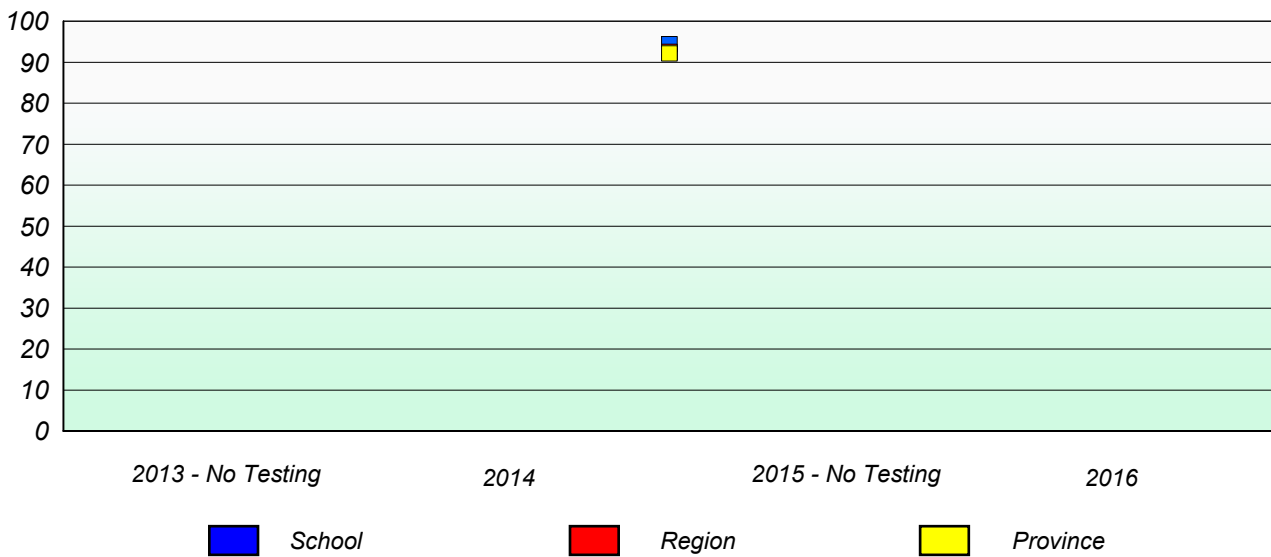

NLESD - Eastern Region

School #: 924 Tricentia Academy

Unknown/Exemption Rates

Participation Rates

NLESD - Eastern Region

School #: 951 Paradise Elementary

Unknown/Exemption Rates

Participation Rates