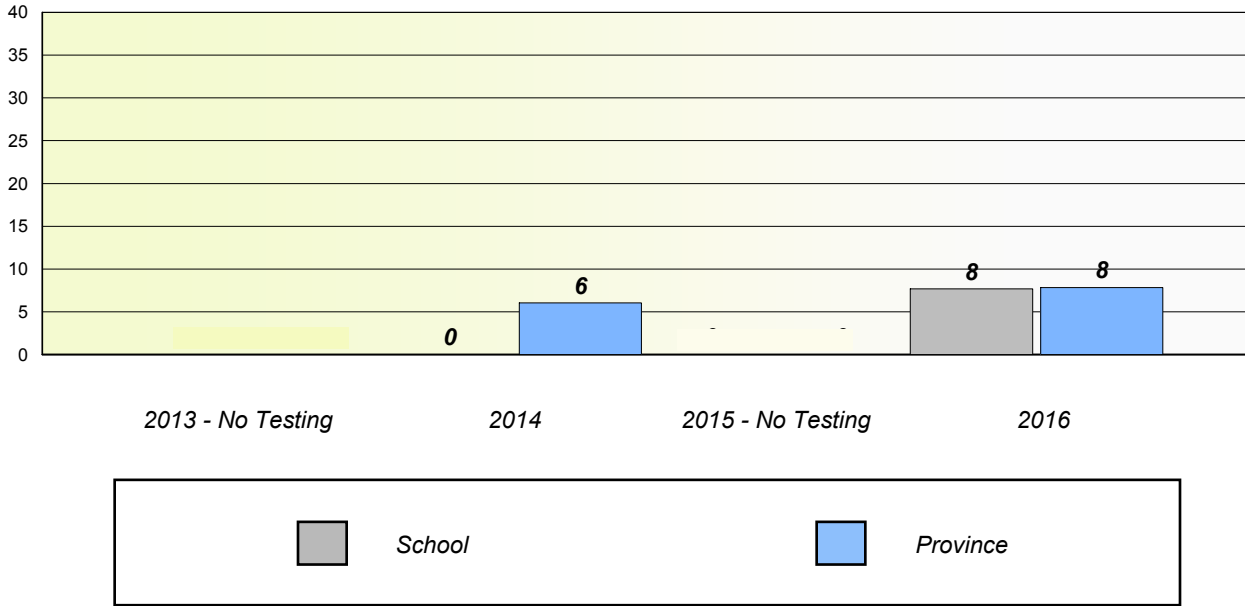

NLESD - Eastern Region

School #: 444 Cabot Academy

Unknown/Exemption Rates

Participation Rates

NLESD - Eastern Region

School #: 446 Whitbourne Elementary

Unknown/Exemption Rates

Participation Rates