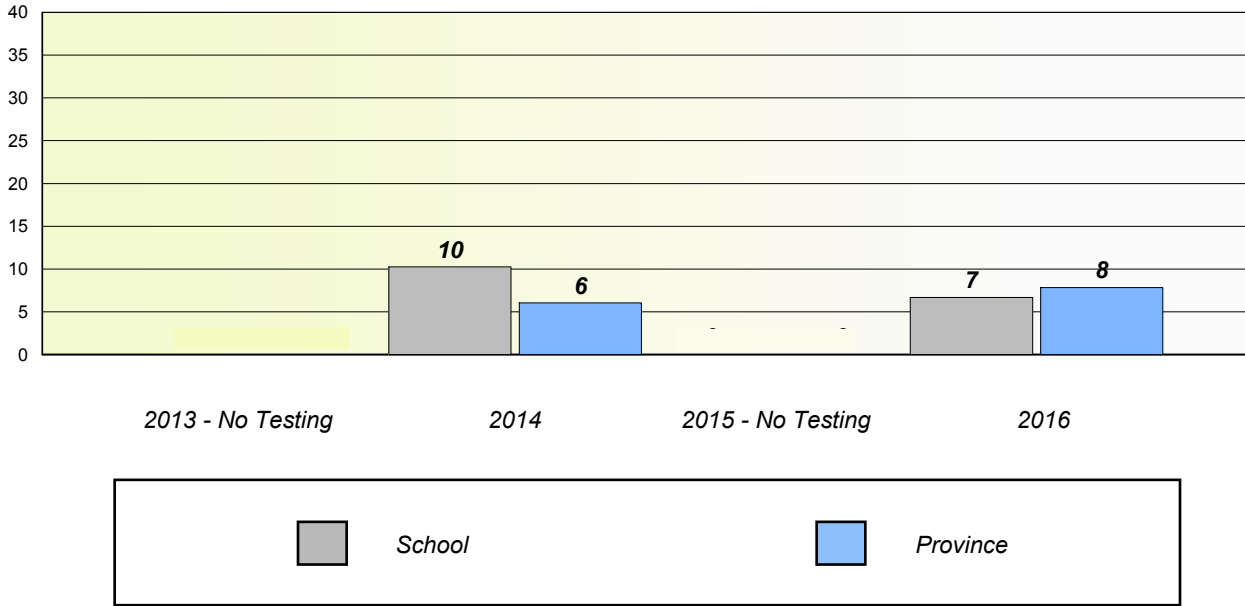

NLESD - Eastern Region

School #: 228 St. Lawrence Academy

Unknown/Exemption Rates