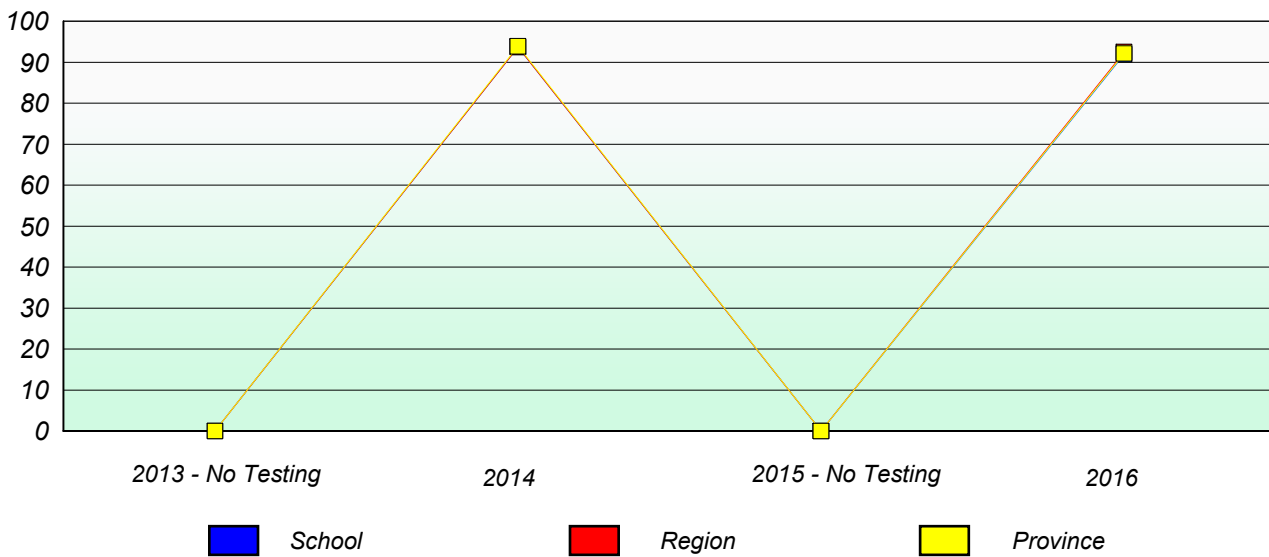

Participation Rates