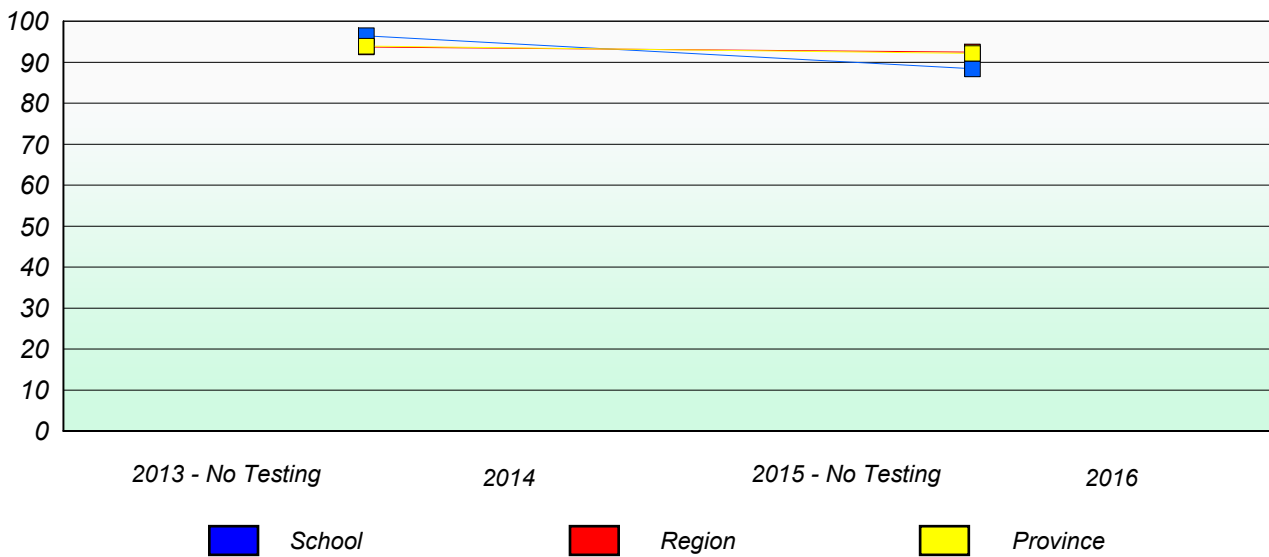

Participation Rates