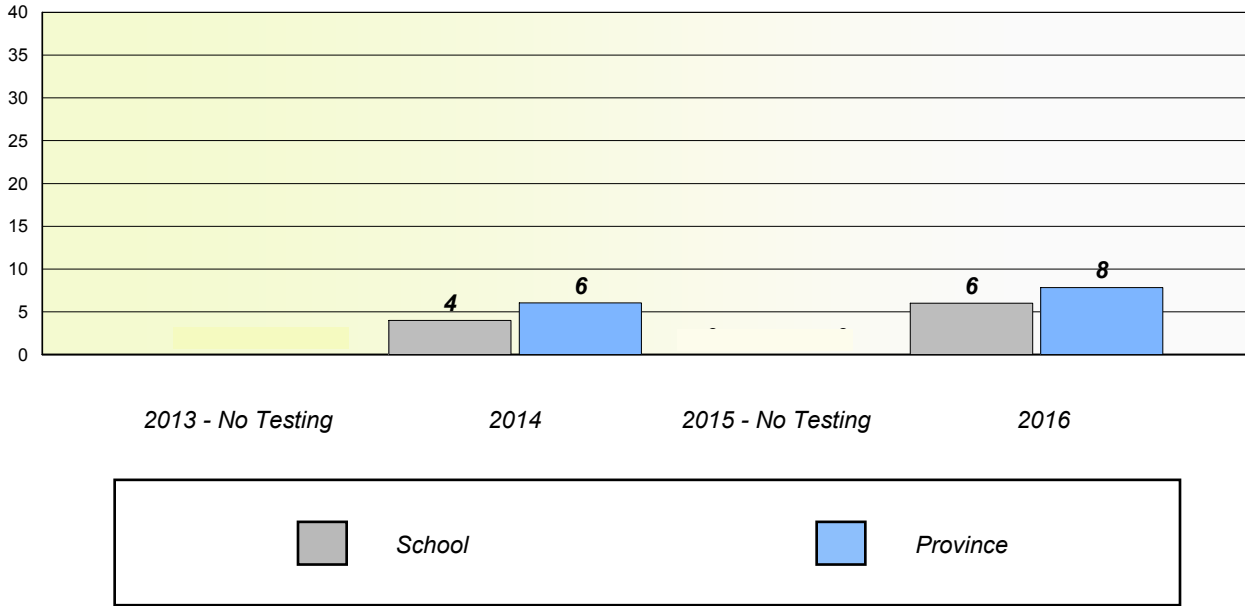

NLESD - Eastern Region

School #: 952 Elizabeth Park Elementary School

Unknown/Exemption Rates

Participation Rates

NLESD - Eastern Region

School #: 954 Carbonear Academy

Unknown/Exemption Rates

Participation Rates