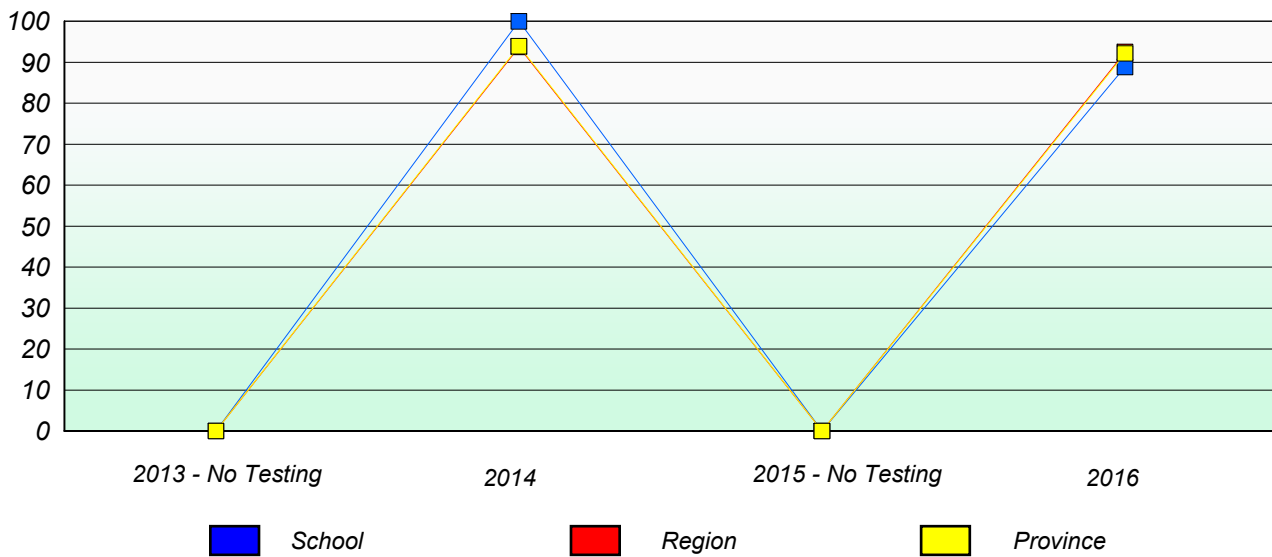

Participation Rates