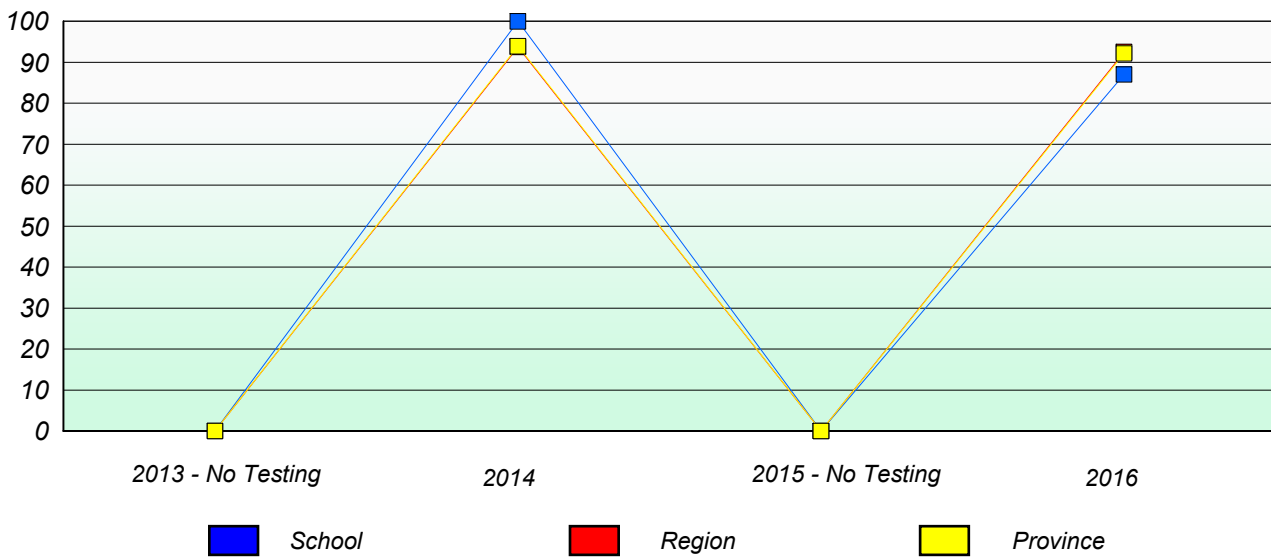

NLESD - Eastern Region

School #: 259 Coley's Point Primary

Unknown/Exemption Rates

Participation Rates

NLESD - Eastern Region

School #: 260 Immaculate Conception Elementary

Unknown/Exemption Rates

Participation Rates