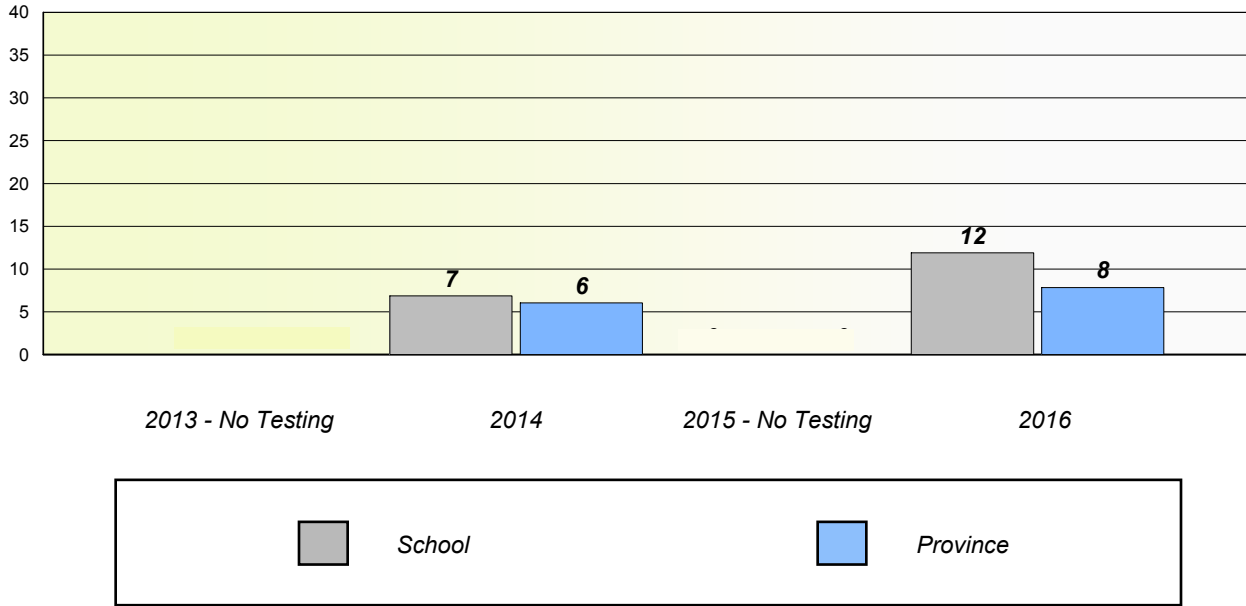

NLESD - Eastern Region

School #: 435 St. Anne's Academy

Unknown/Exemption Rates