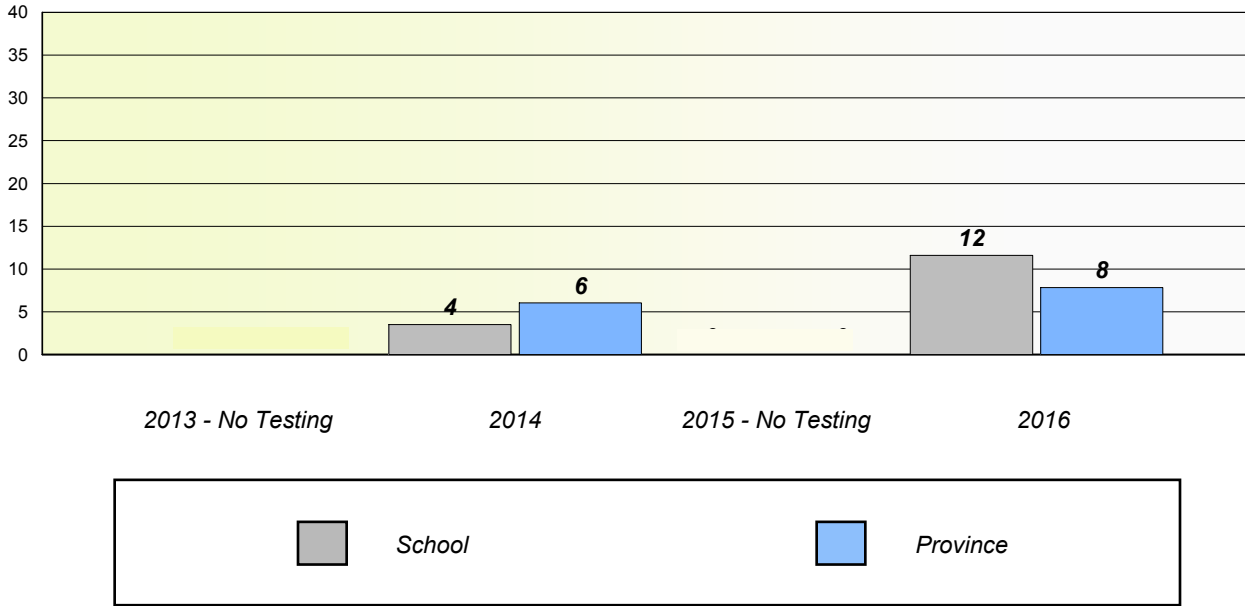

NLESD - Eastern Region

School #: 269 St. Francis School

Unknown/Exemption Rates