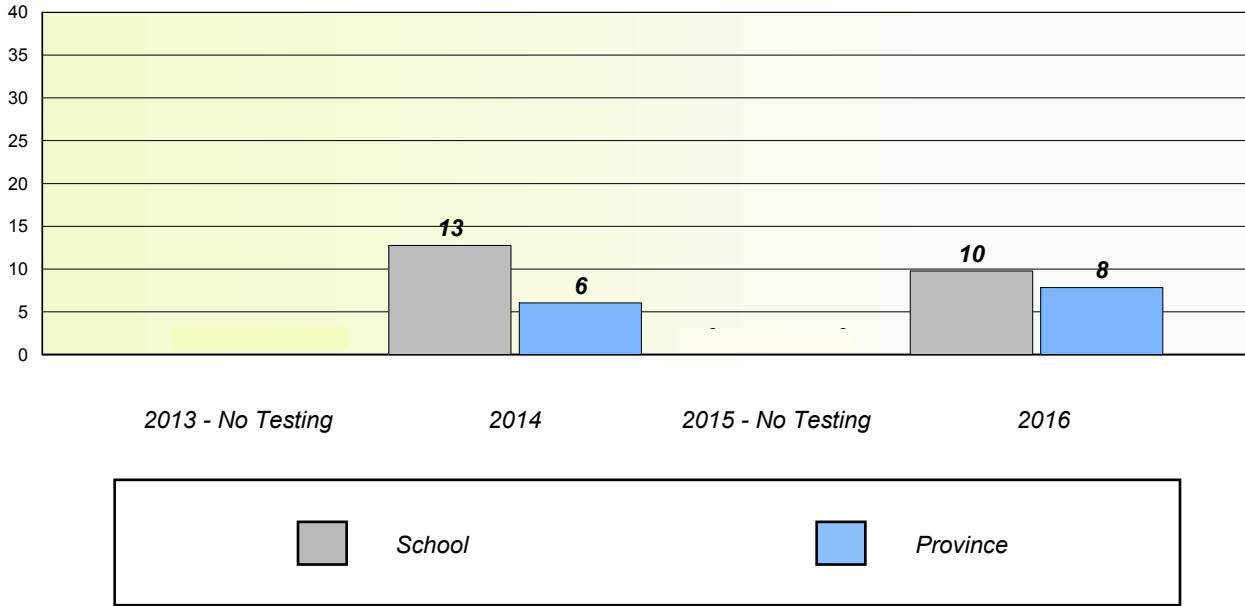

School #: 325 Bishop Abraham Elementary

Unknown/Exemption Rates

Participation Rates

NLESD - Eastern Region

School #: 326 Bishop Feild Elementary

Unknown/Exemption Rates

Participation Rates

NLESD - Eastern Region