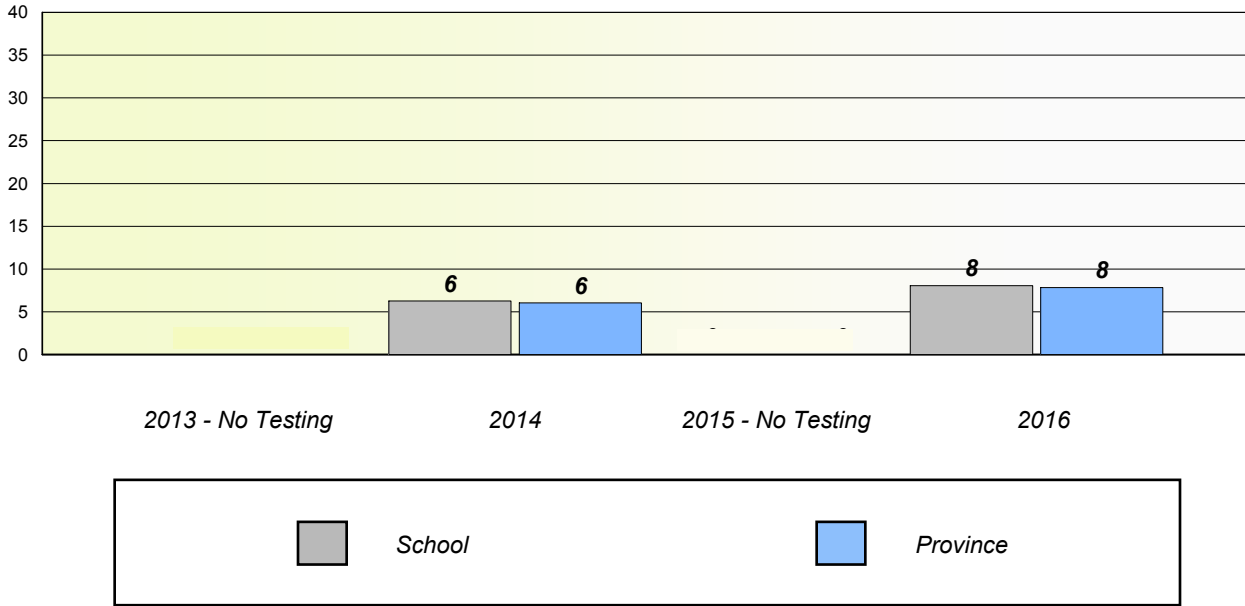

NLESD - Eastern Region

School #: 447 Baltimore School Complex

Unknown/Exemption Rates