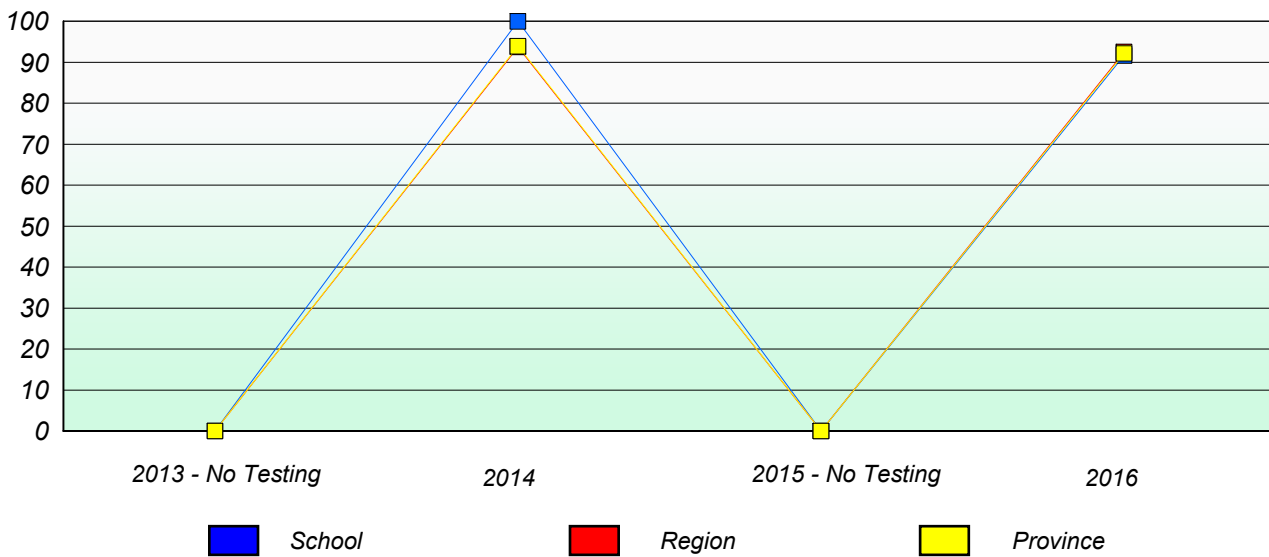

Participation Rates