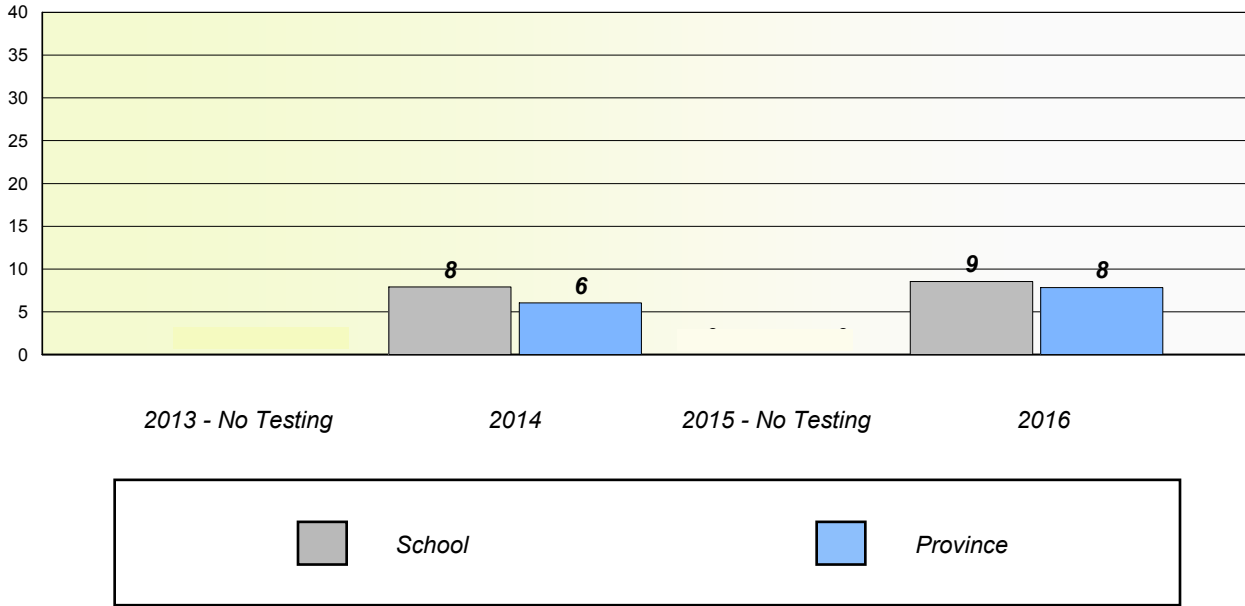

NLESD - Eastern Region

School #: 224 Donald C. Jamieson Academy

Unknown/Exemption Rates