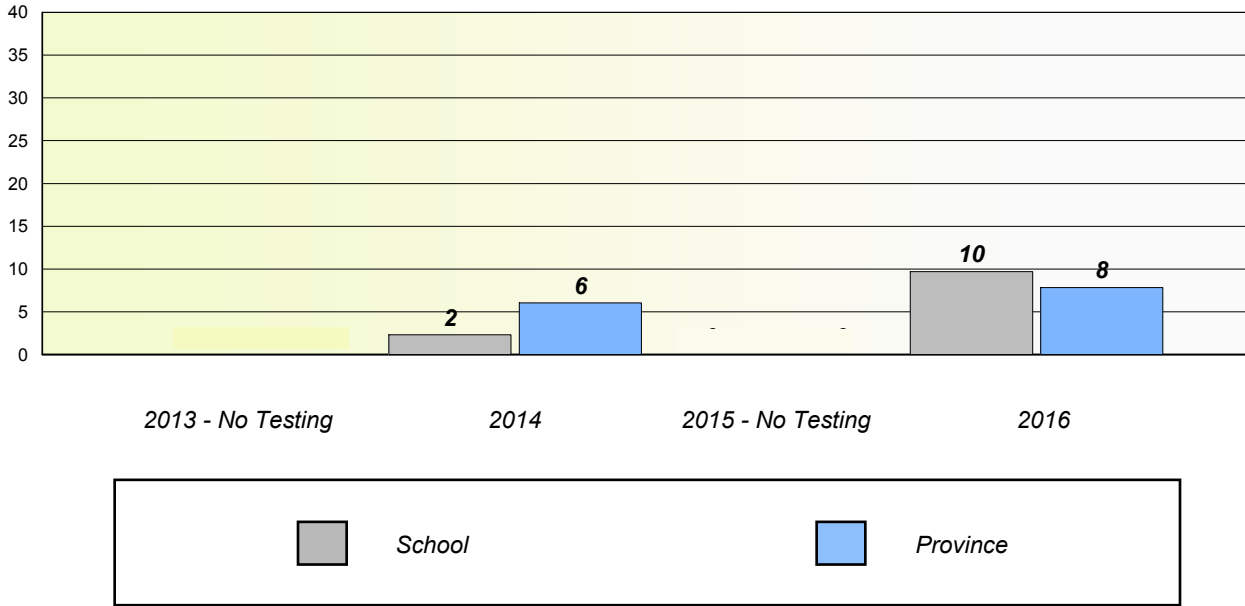

NLESD - Eastern Region

School #: 213 Lake Academy

Unknown/Exemption Rates

Participation Rates

NLESD - Eastern Region

School #: 218 St. Joseph's Academy

Unknown/Exemption Rates

Participation Rates