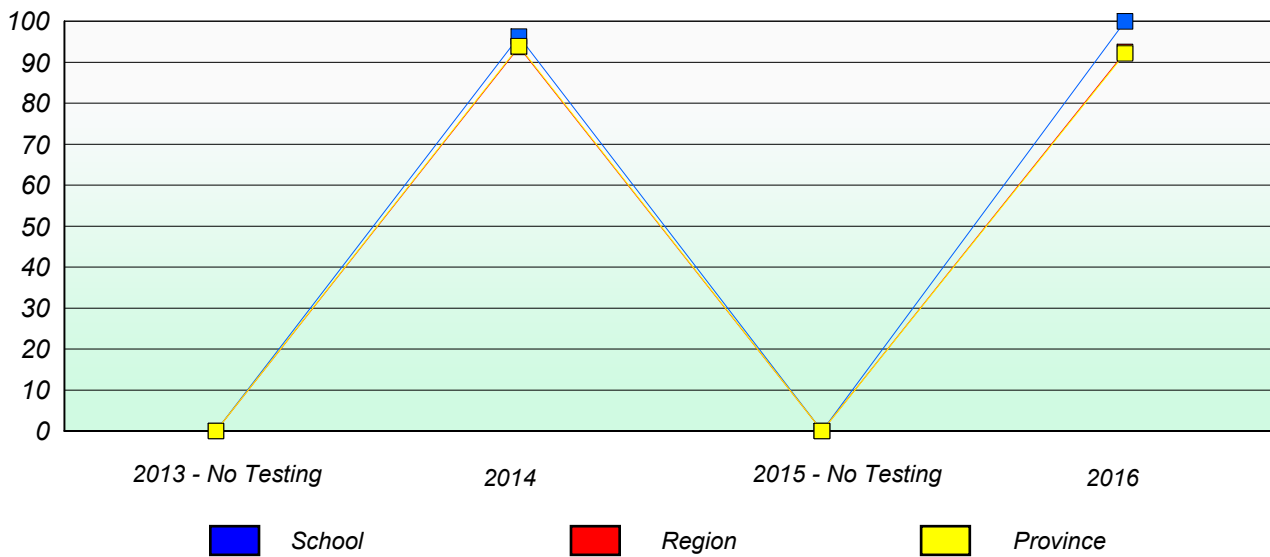

Participation Rates