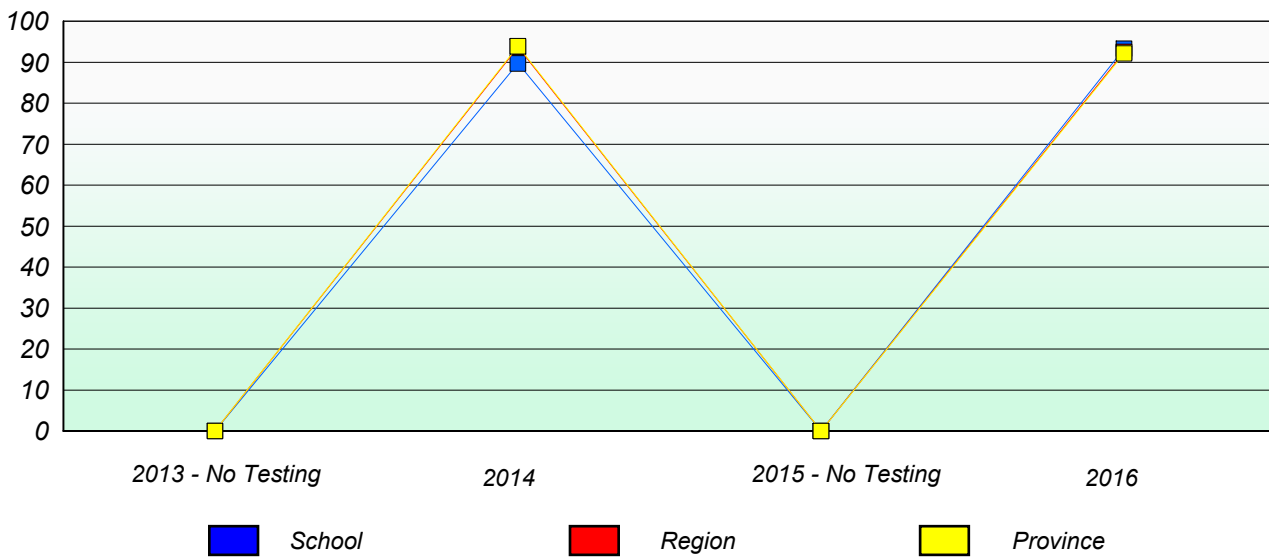

Participation Rates