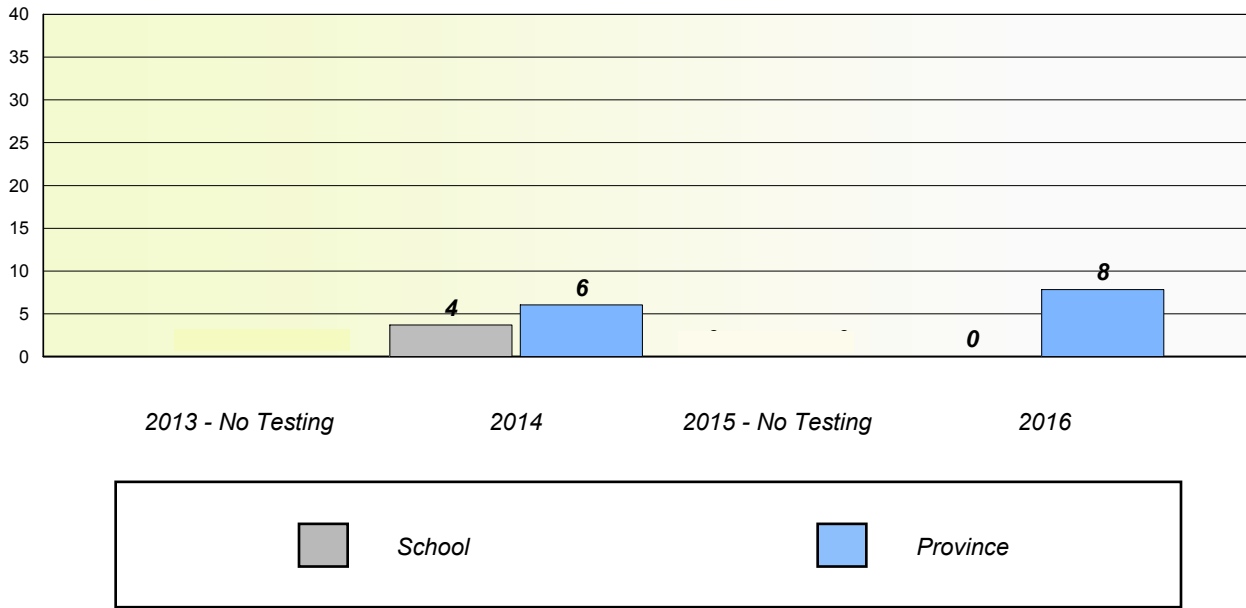

NLESD - Eastern Region

School #: 258 Holy Family Elementary

Unknown/Exemption Rates