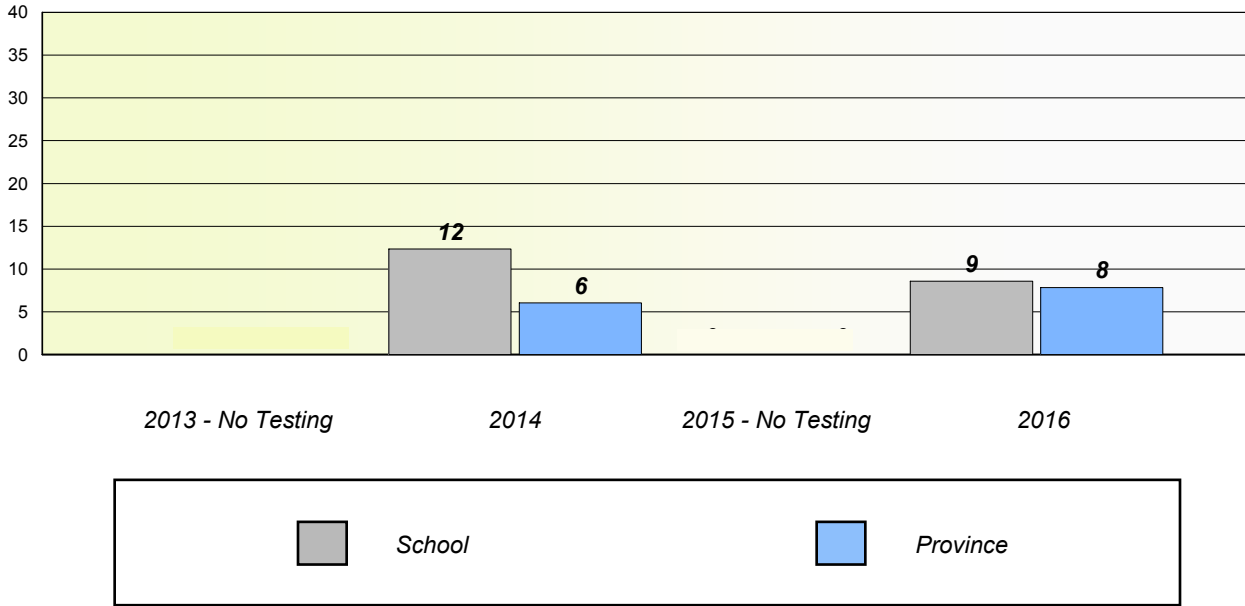

NLESD - Eastern Region

School #: 278 All Hallows Elementary

Unknown/Exemption Rates

Participation Rates

NLESD - Eastern Region

School #: 285 Holy Redeemer Elementary

Unknown/Exemption Rates

Participation Rates