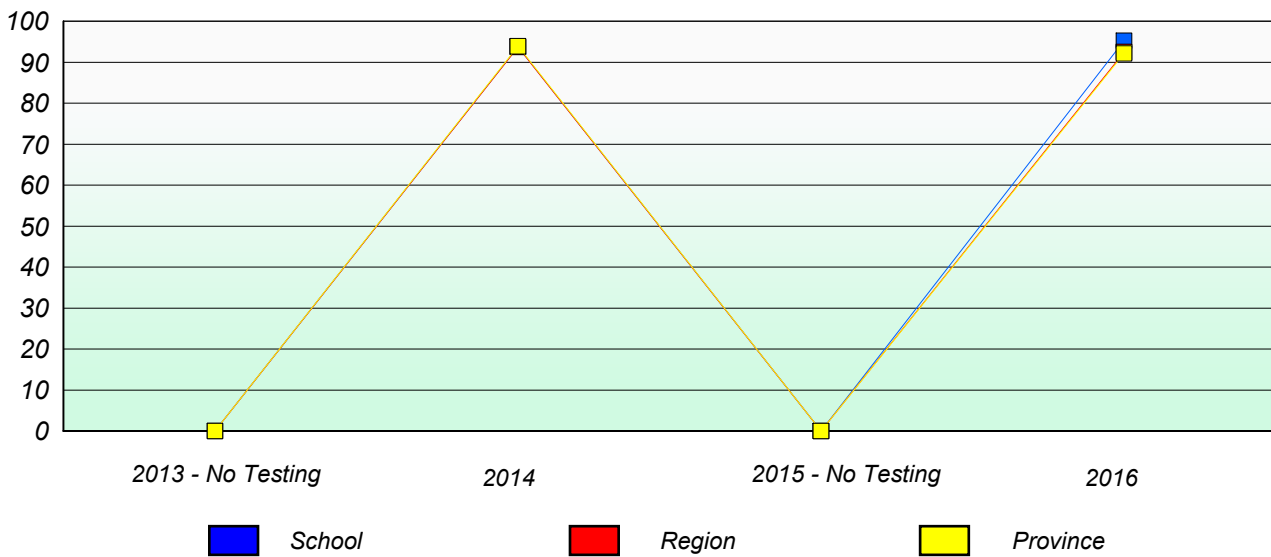

Participation Rates