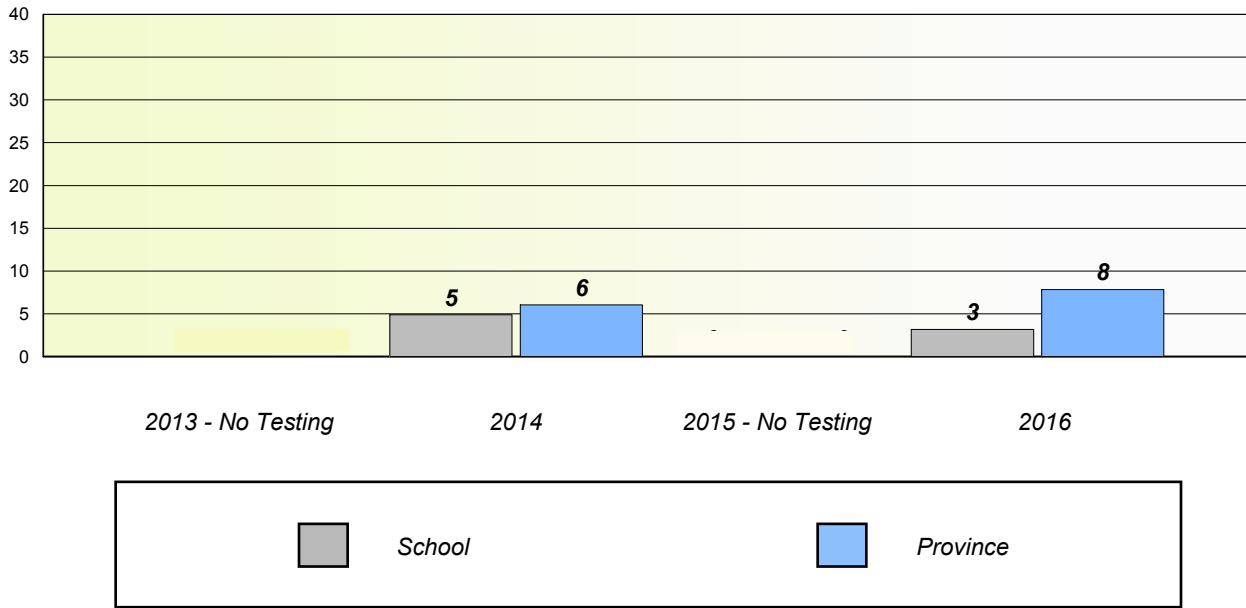

NLESD - Eastern Region

School #: 363 Vanier Elementary

Unknown/Exemption Rates