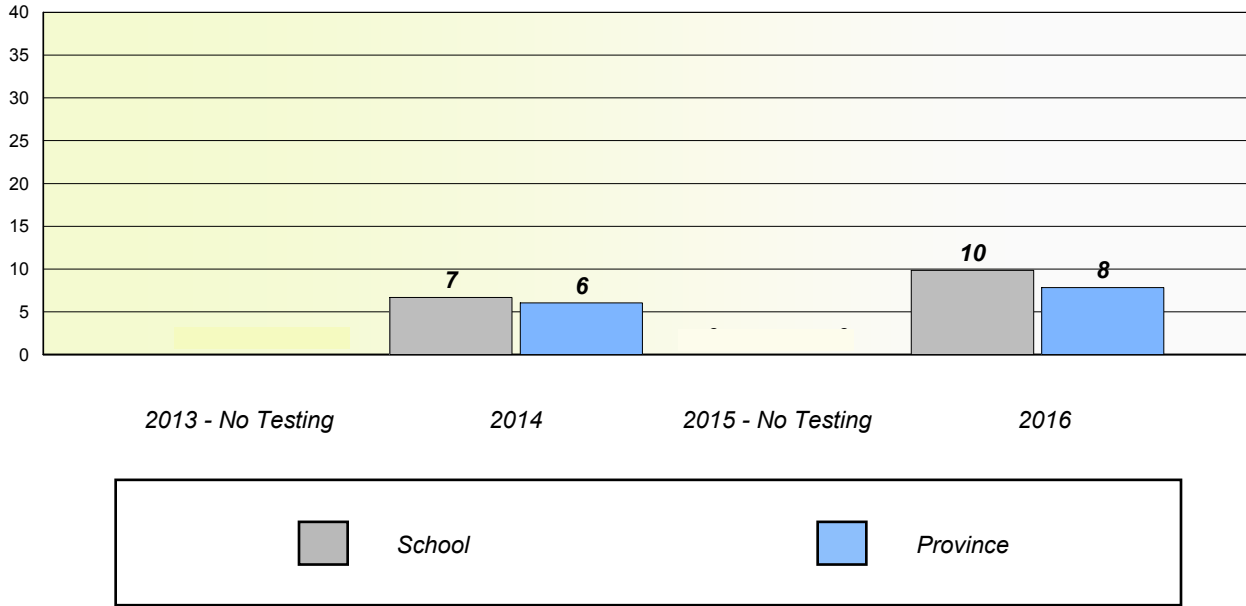

NLESD - Eastern Region

School #: 243 Riverside Elementary

Unknown/Exemption Rates