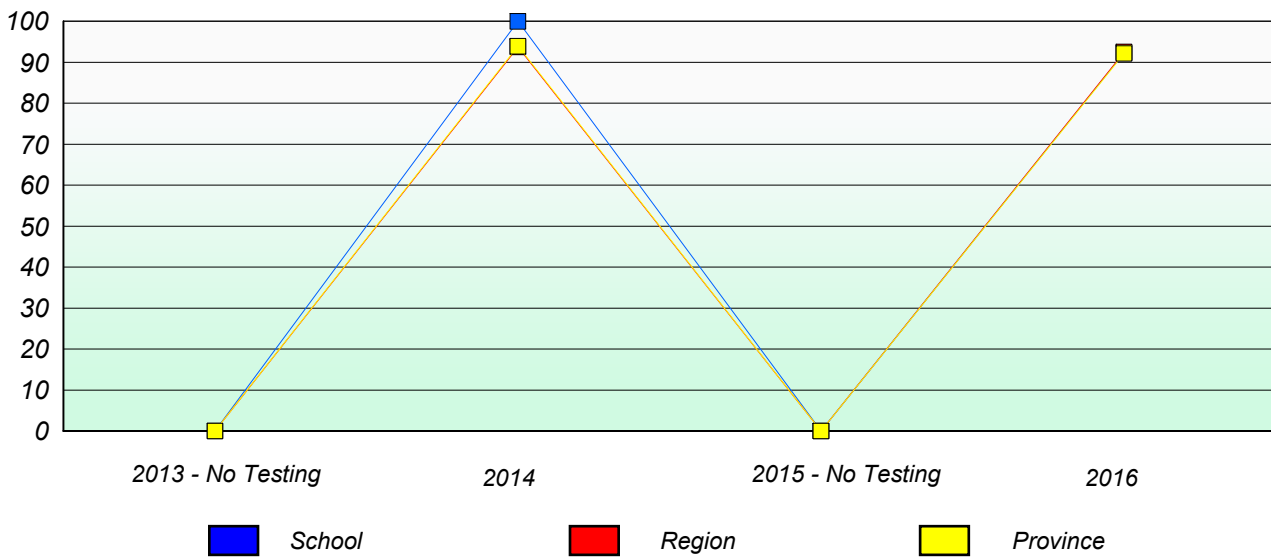

NLESD - Eastern Region

School #: 444 Cabot Academy

Unknown/Exemption Rates

Participation Rates

NLESD - Eastern Region

School #: 446 Whitbourne Elementary

Unknown/Exemption Rates

Participation Rates