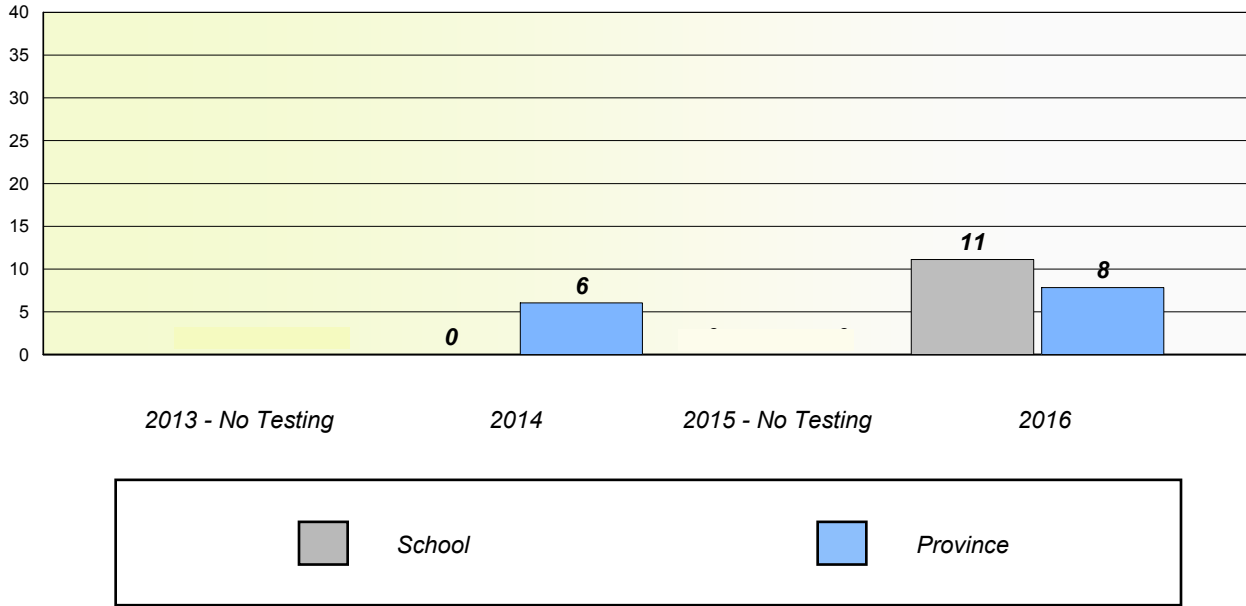

NLESD - Eastern Region

School #: 291 Perlwin Elementary

Unknown/Exemption Rates