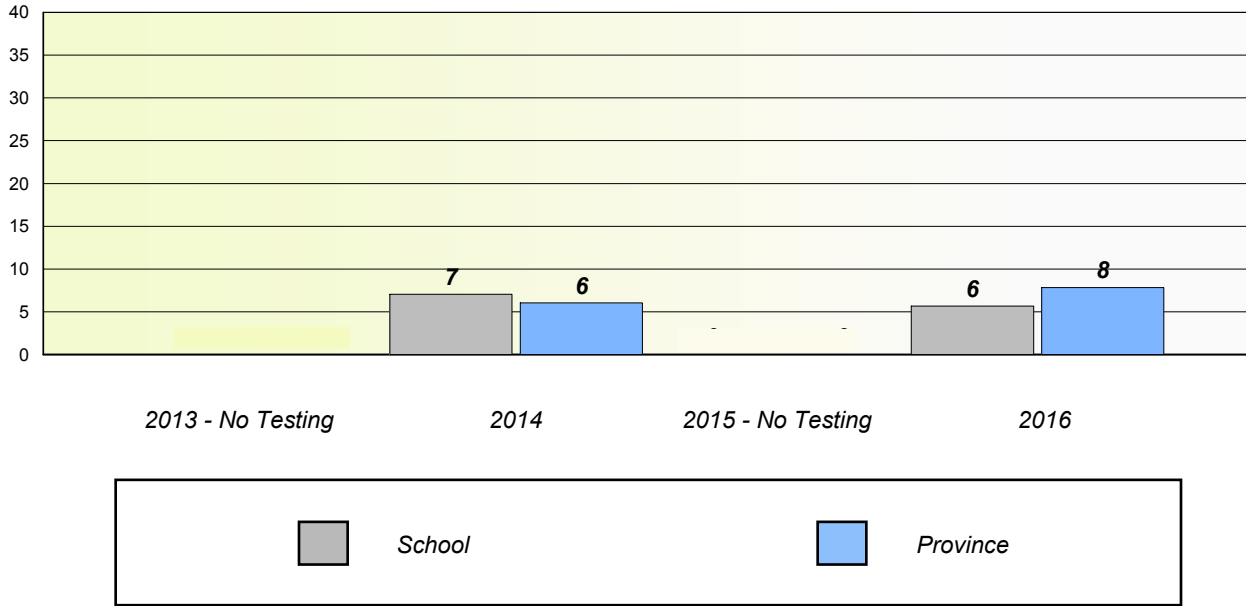

NLESD - Eastern Region

School #: 366 Topsail Elementary

Unknown/Exemption Rates

Participation Rates

NLESD - Eastern Region

School #: 367 Holy Trinity Elementary

Unknown/Exemption Rates

Participation Rates