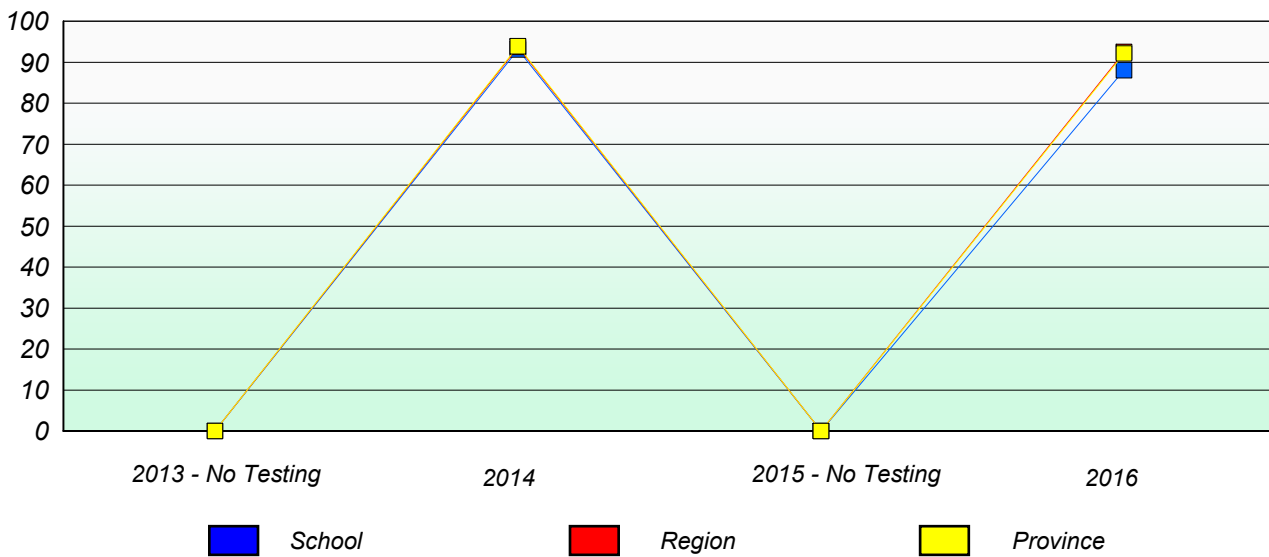

Participation Rates