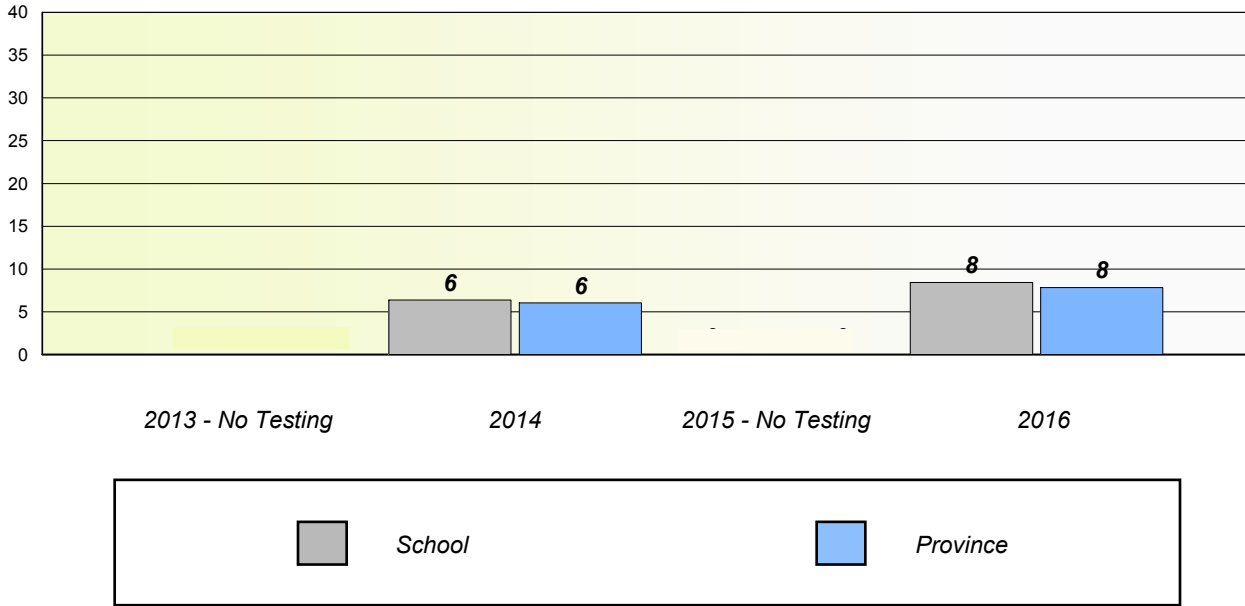

NLESD - Eastern Region

School #: 447 Baltimore School Complex

Unknown/Exemption Rates

Participation Rates

NLESD - Eastern Region

School #: 468 Hazelwood Elementary

Unknown/Exemption Rates

Participation Rates