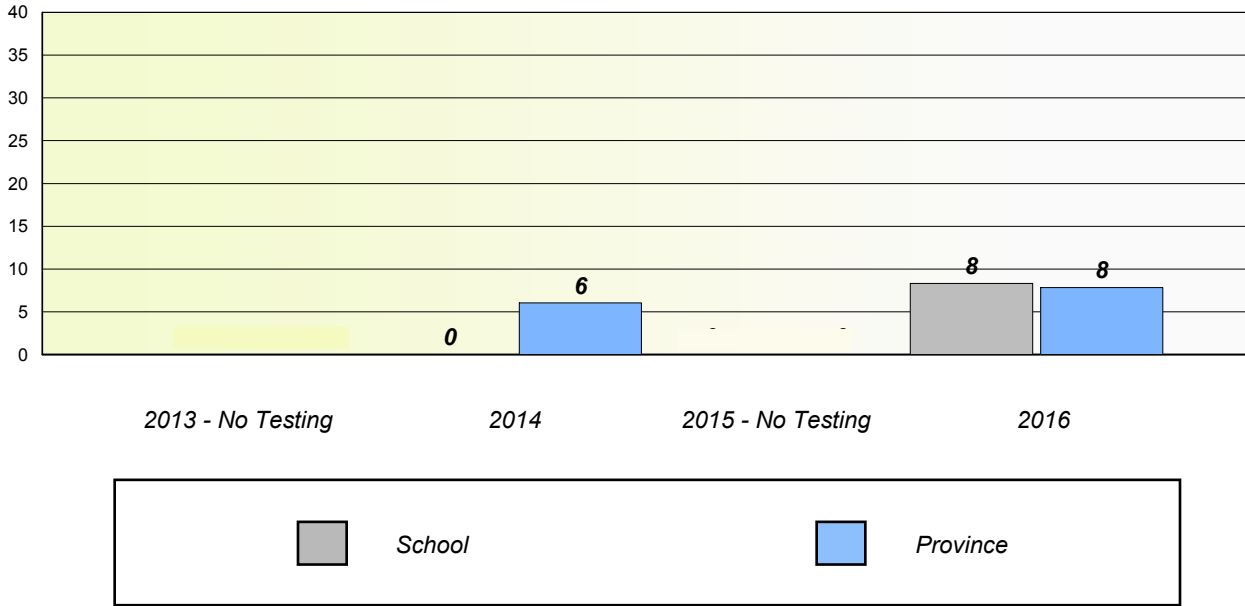

NLESD - Eastern Region

School #: 262 Woodland Elementary

Unknown/Exemption Rates