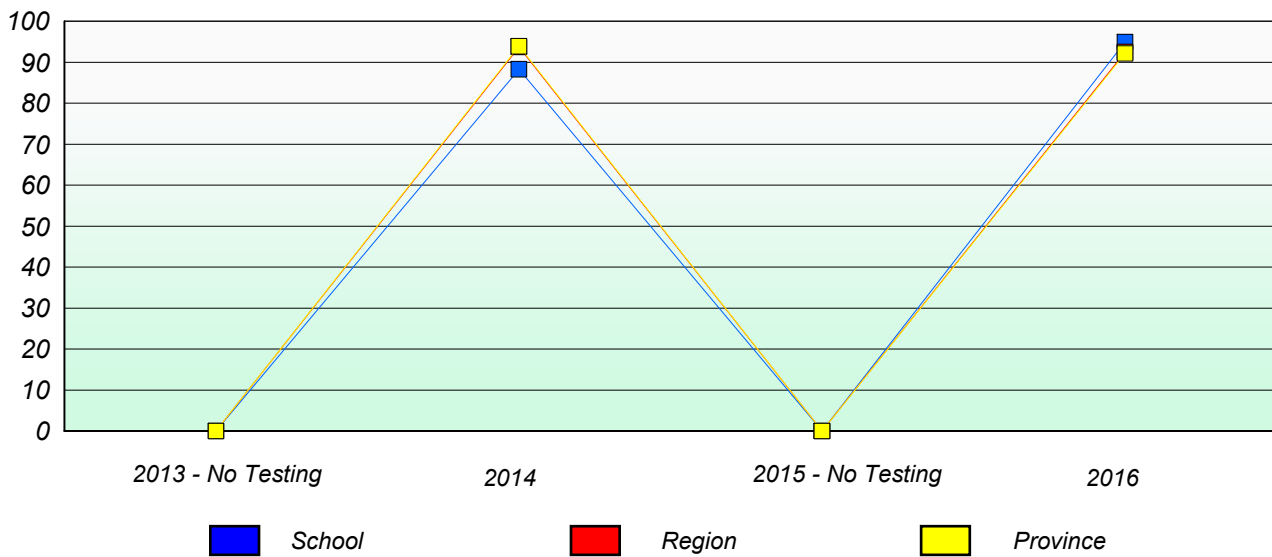

School #: 360 Rennie's River Elementary School

Unknown/Exemption Rates

Participation Rates

NLESD - Eastern Region

School #: 362 St. Teresa's School/Ecole Ste-Thérèse

Unknown/Exemption Rates

Participation Rates