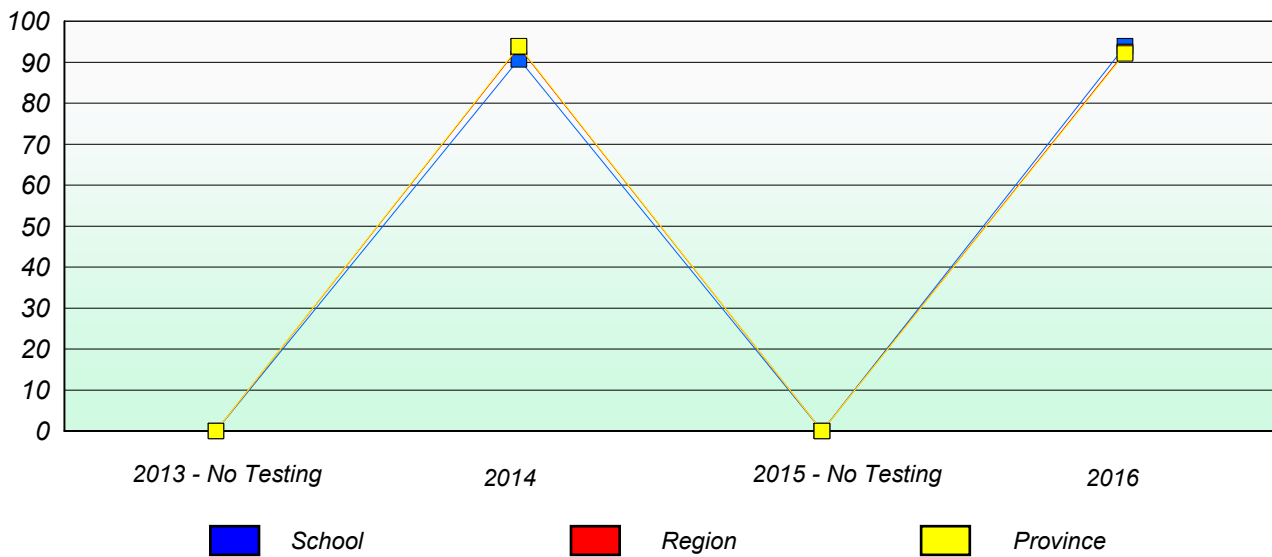

Participation Rates