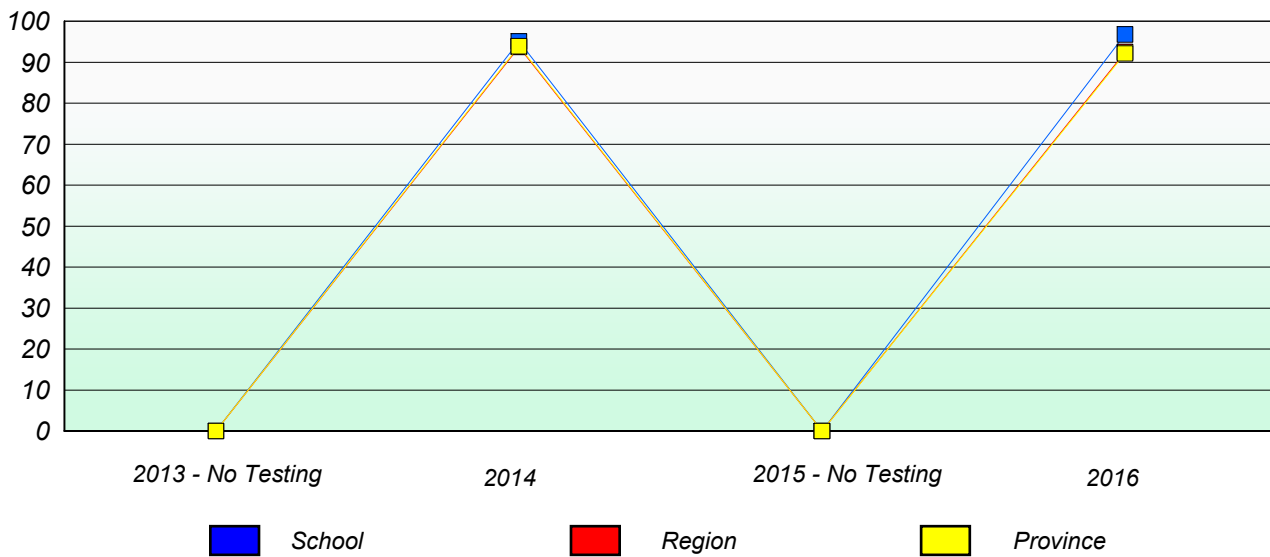

Participation Rates