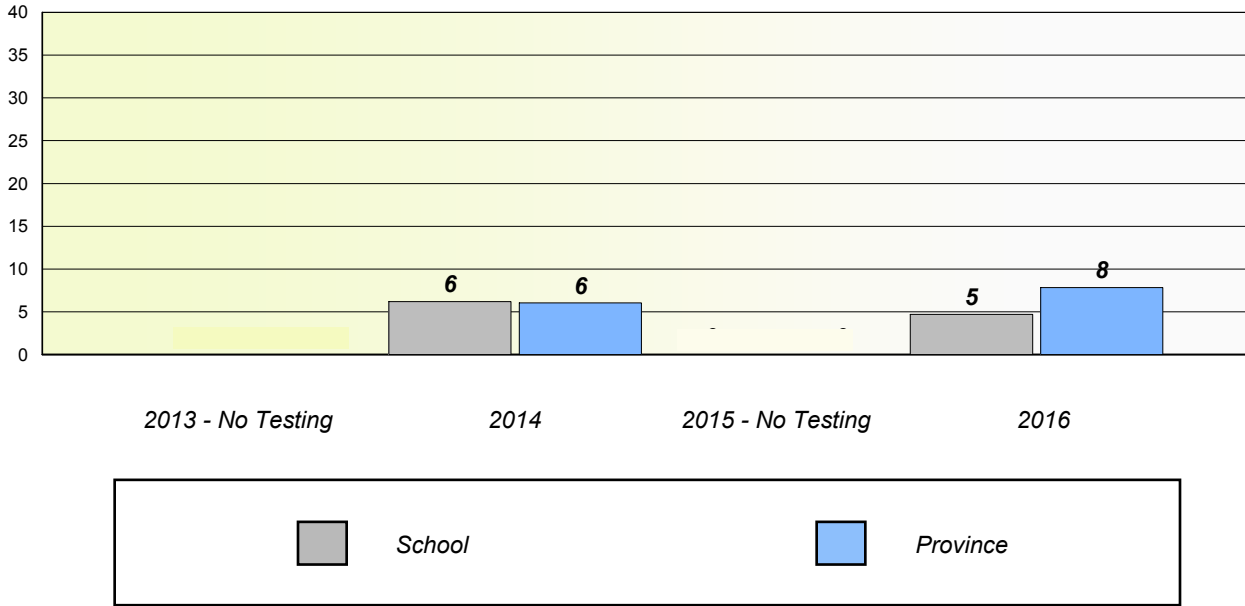

NLESD - Eastern Region

School #: 259 Coley's Point Primary

Unknown/Exemption Rates