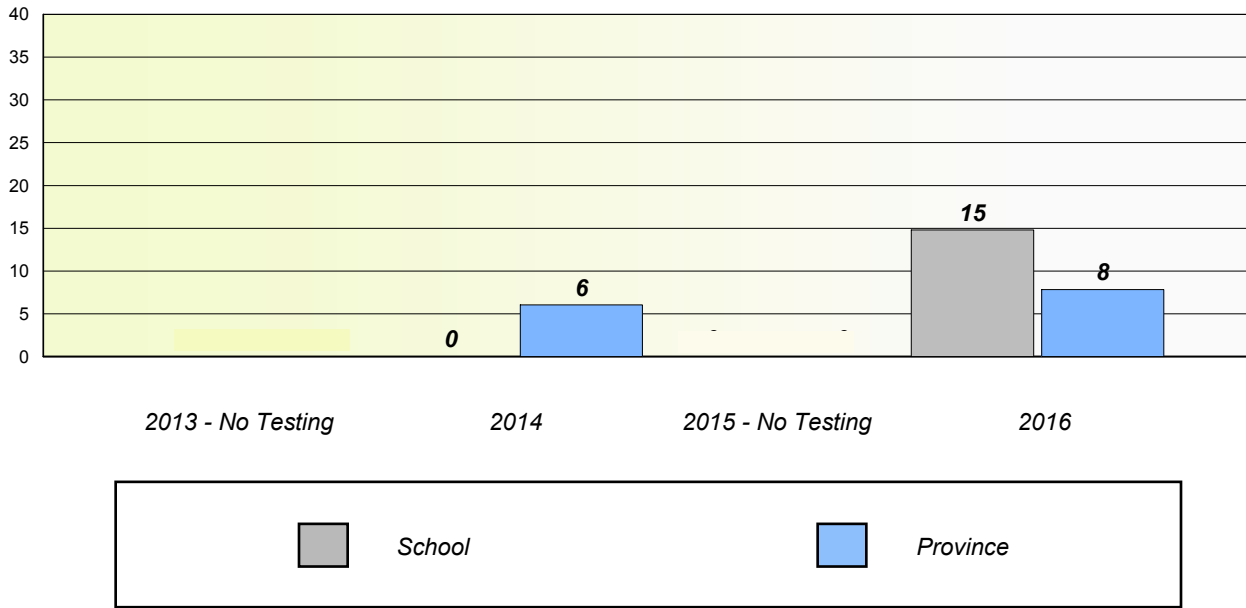

NLESD - Eastern Region

School #: 262 Woodland Elementary

Unknown/Exemption Rates

Participation Rates

NLESD - Eastern Region

School #: 265 Acreman Elementary

Unknown/Exemption Rates

Participation Rates