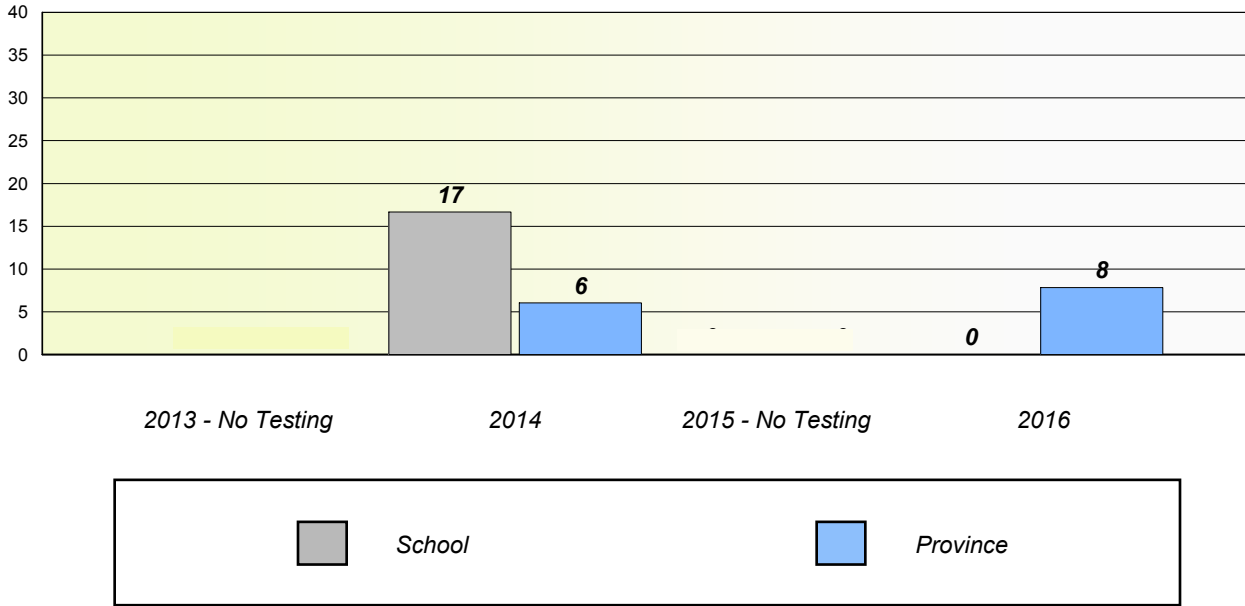

School #: 237 Anthony Paddon Elementary

Unknown/Exemption Rates

Participation Rates

NLESD - Eastern Region

School #: 240 Bishop White School

Unknown/Exemption Rates

Participation Rates

NLESD - Eastern Region