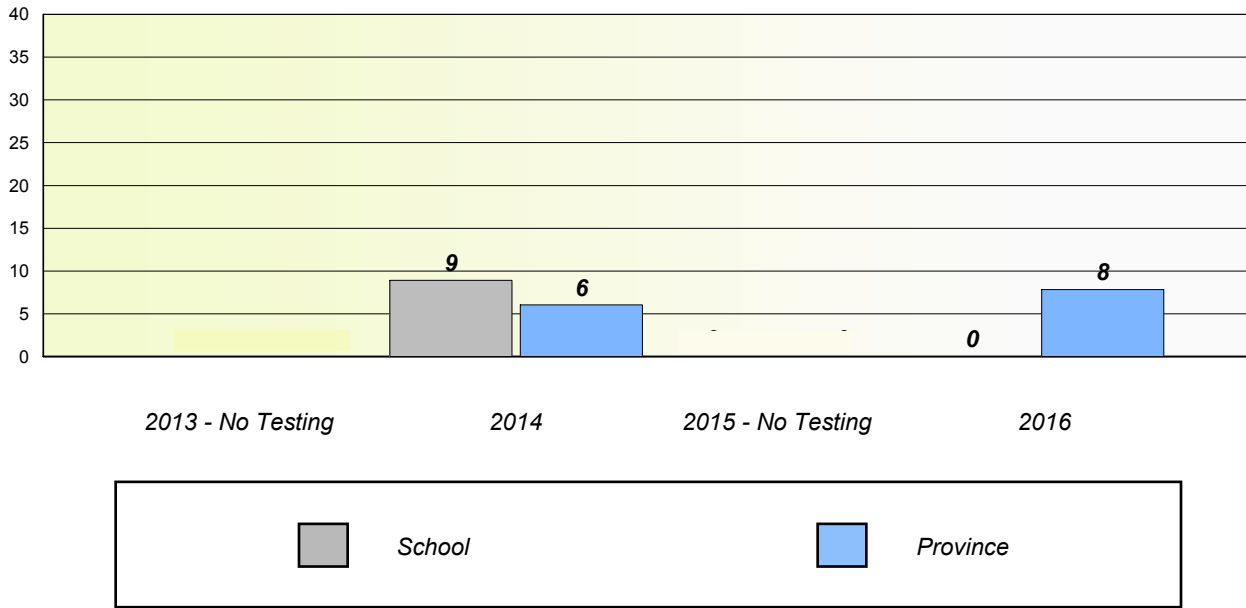

Participation Rates

School data with 5 or fewer students withheld for reasons of confidentiality.

NLESD - Eastern Region

School #: 289 St. Peter's Elementary

Unknown/Exemption Rates

Participation Rates

NLESD - Eastern Region