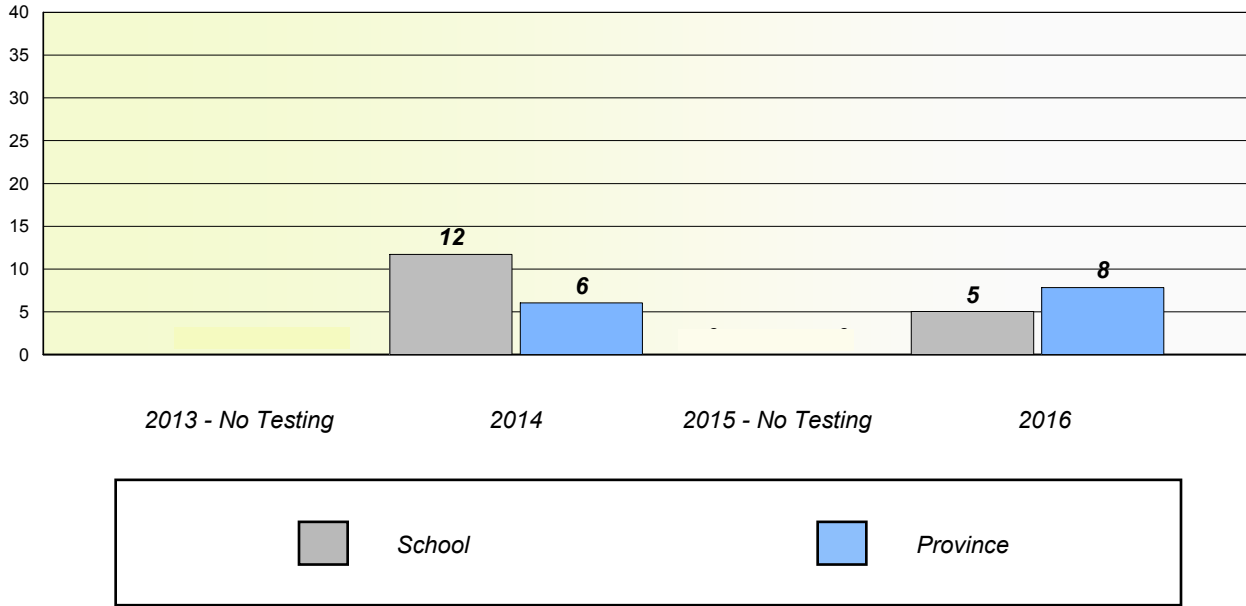

School #: 360 Rennie's River Elementary School

Unknown/Exemption Rates

Participation Rates

NLESD - Eastern Region

School #: 362 St. Teresa's School/Ecole Ste-Thérèse

Unknown/Exemption Rates

Participation Rates