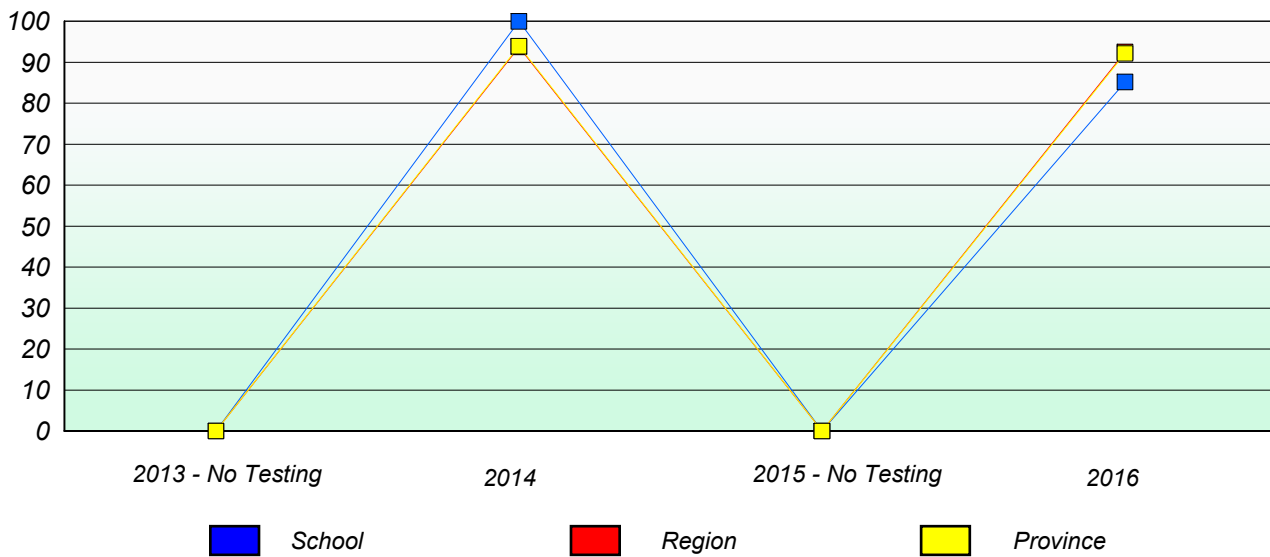

NLESD - Eastern Region

School #: 262 Woodland Elementary

Unknown/Exemption Rates

Participation Rates

NLESD - Eastern Region

School #: 265 Acreman Elementary

Unknown/Exemption Rates

Participation Rates