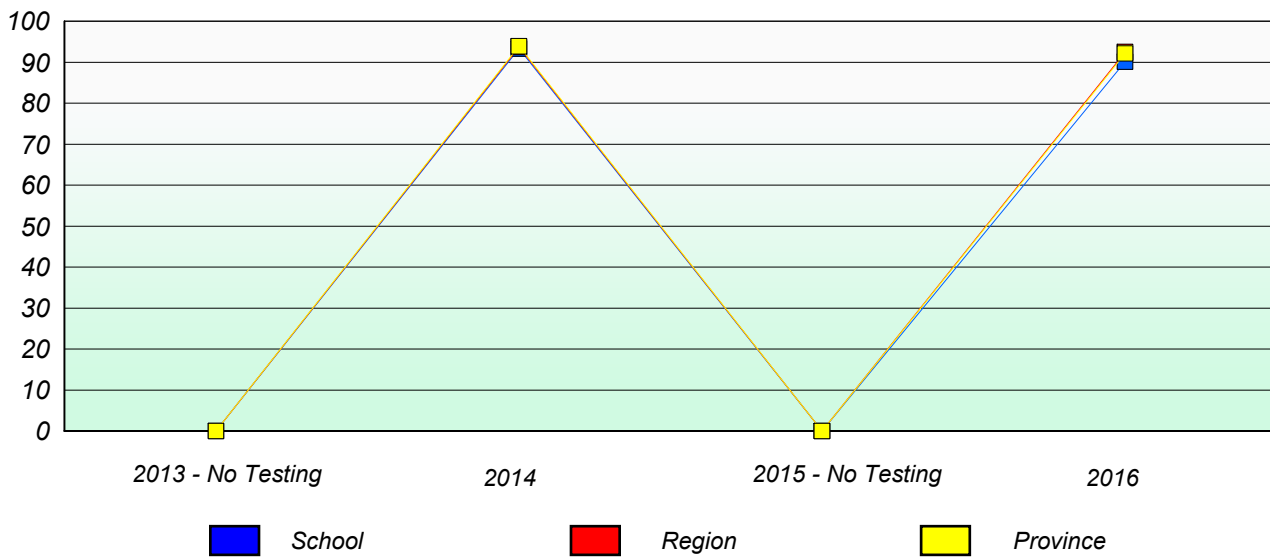

Participation Rates