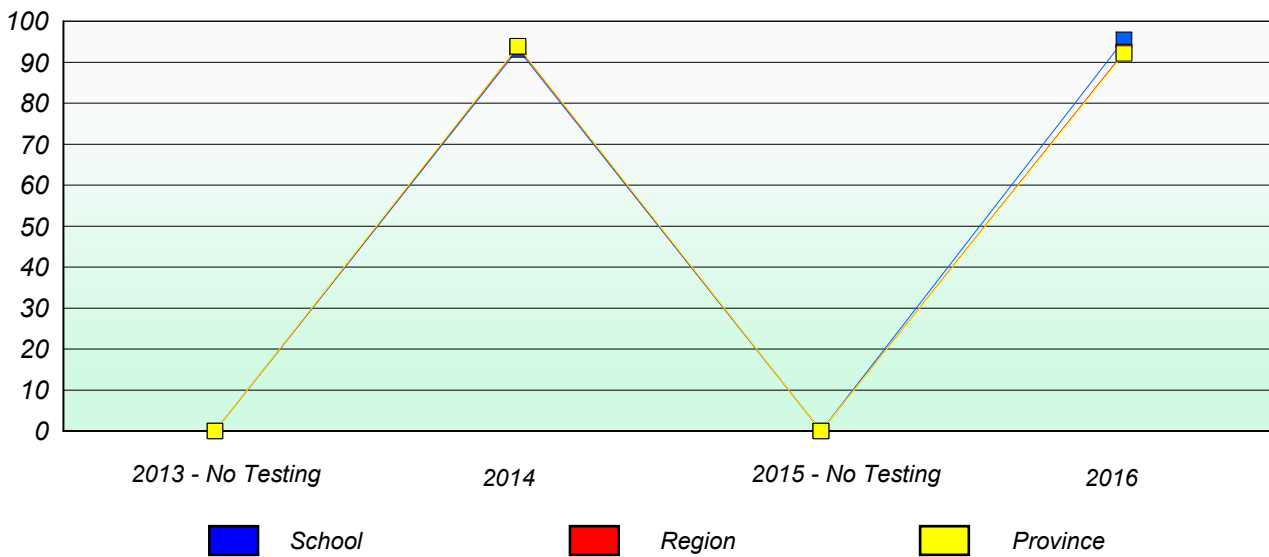

NLESD - Eastern Region

School #: 274 St. Catherine's Academy

Unknown/Exemption Rates

School data with 5 or fewer students withheld for reasons of confidentiality.

Participation Rates

School data with 5 or fewer students withheld for reasons of confidentiality.