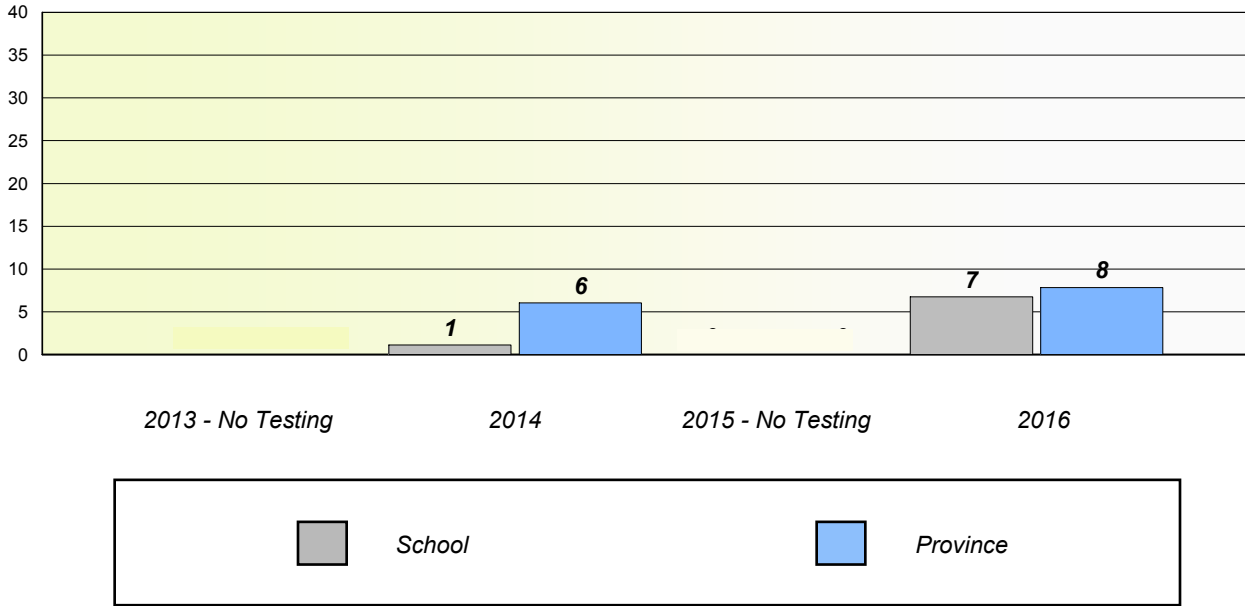

NLESD - Eastern Region

School #: 220 Sacred Heart Academy

Unknown/Exemption Rates