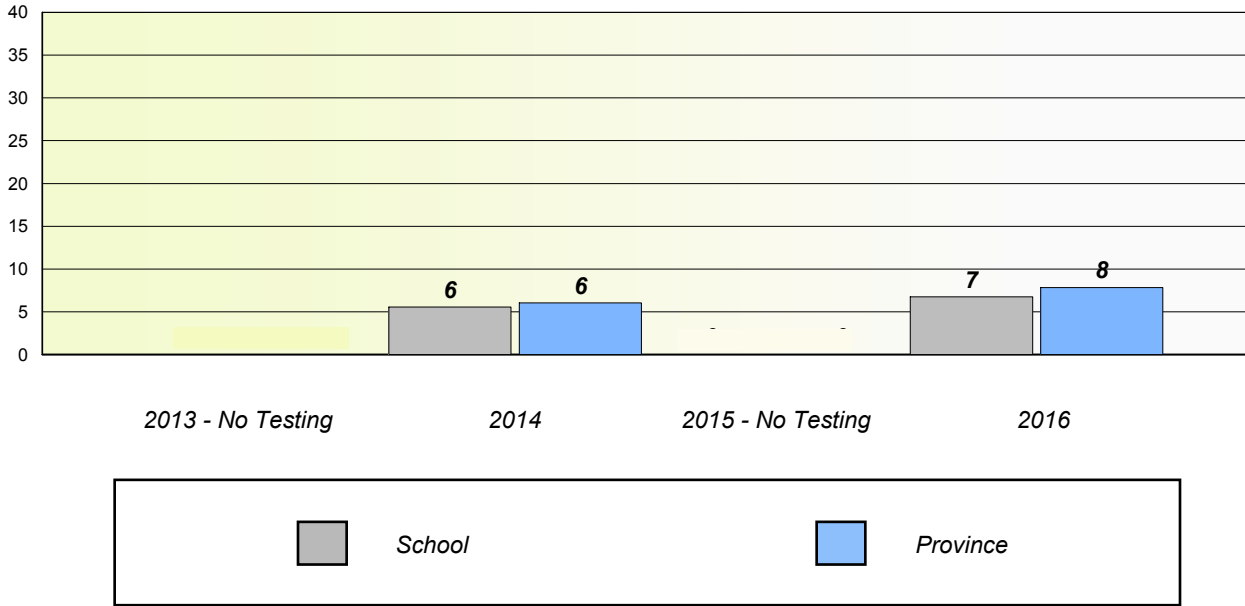

NLESD - Eastern Region

School #: 952 Elizabeth Park Elementary School

Unknown/Exemption Rates