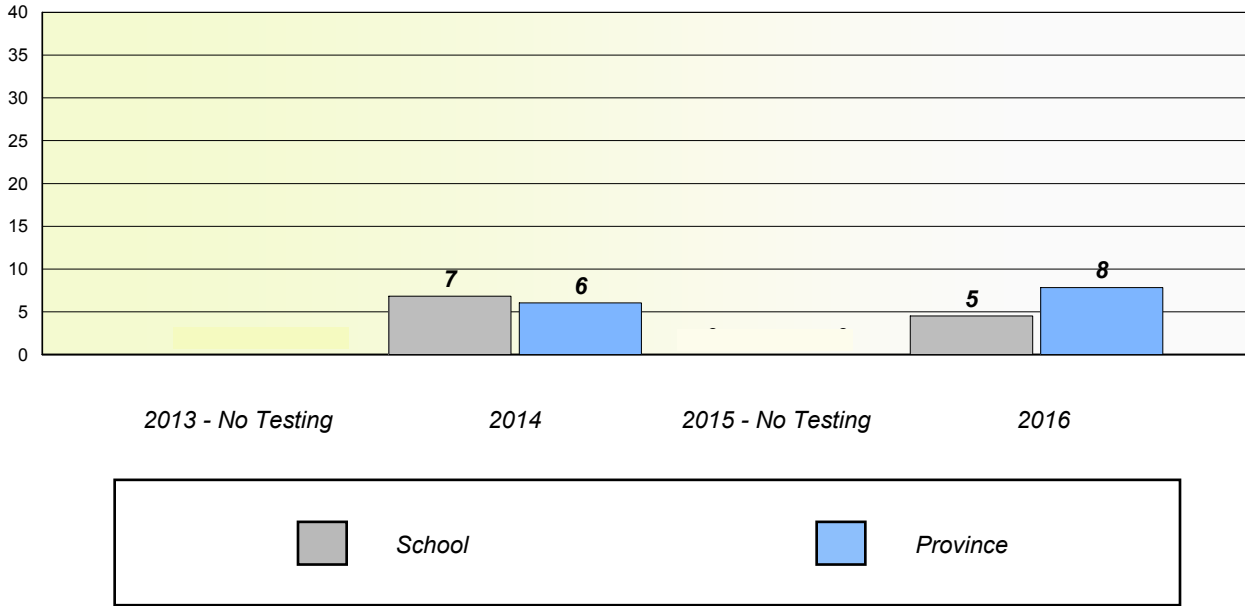

NLESD - Eastern Region

School #: 272 Holy Cross Elementary

Unknown/Exemption Rates