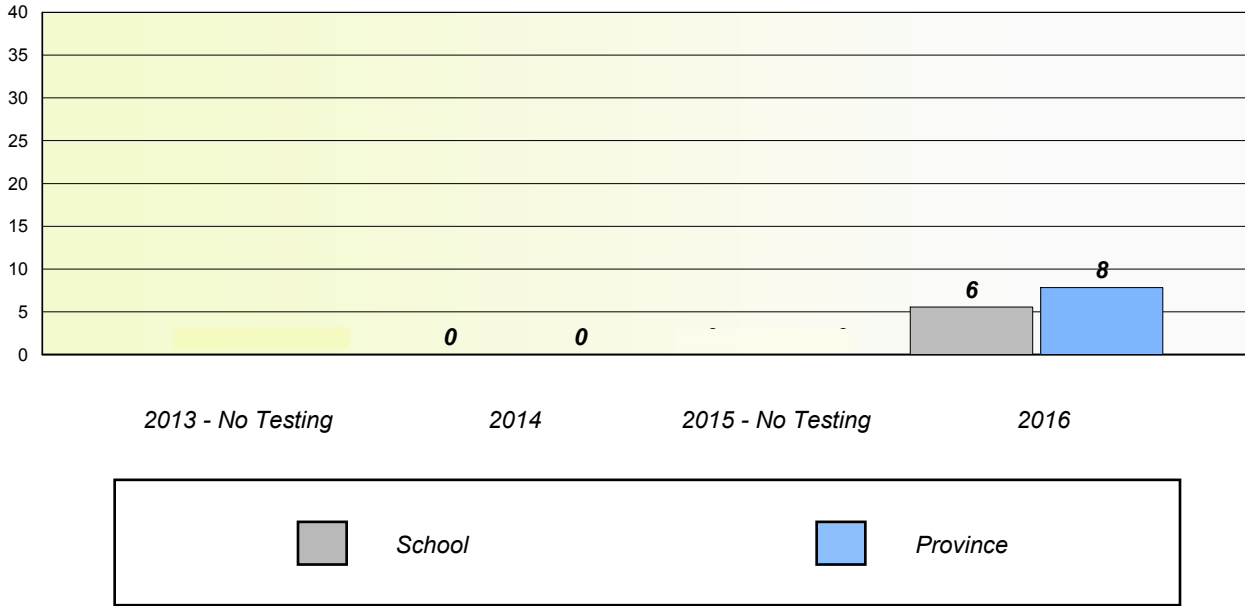

NLESD - Eastern Region

School #: 492 Octagon Pond Elementary

Unknown/Exemption Rates