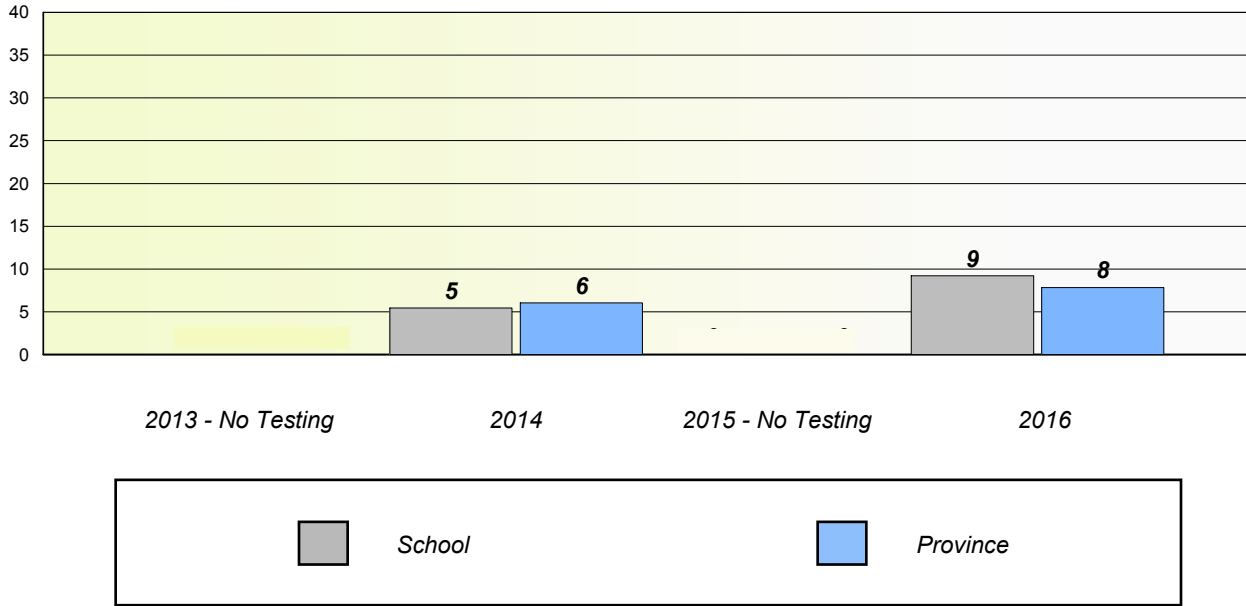

NLESD - Eastern Region

School #: 473 Cape St. Francis Elementary

Unknown/Exemption Rates