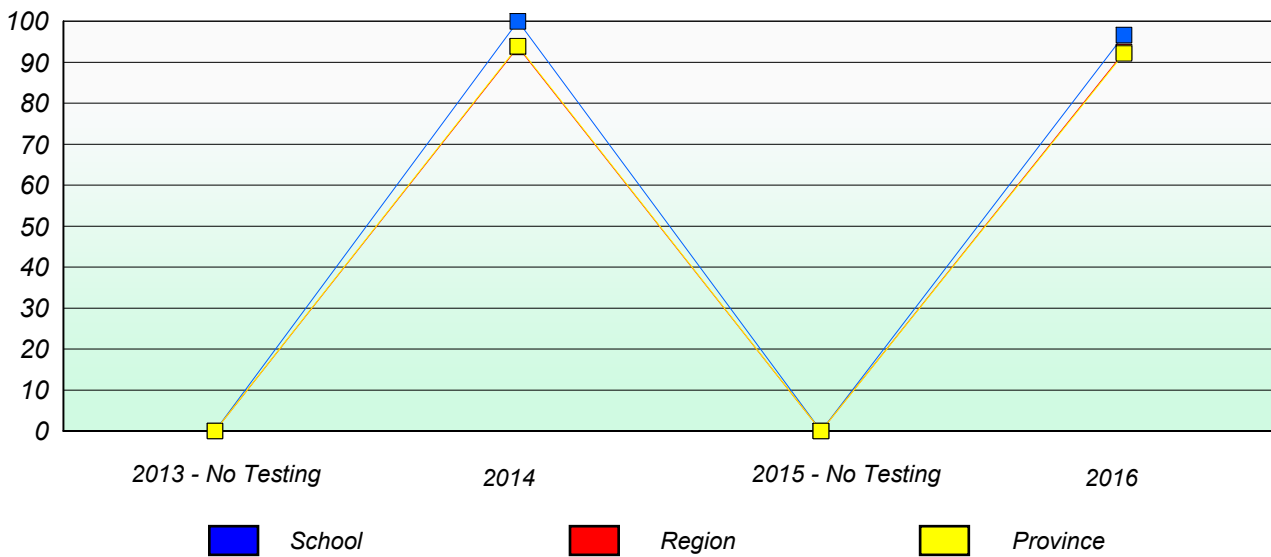

Participation Rates