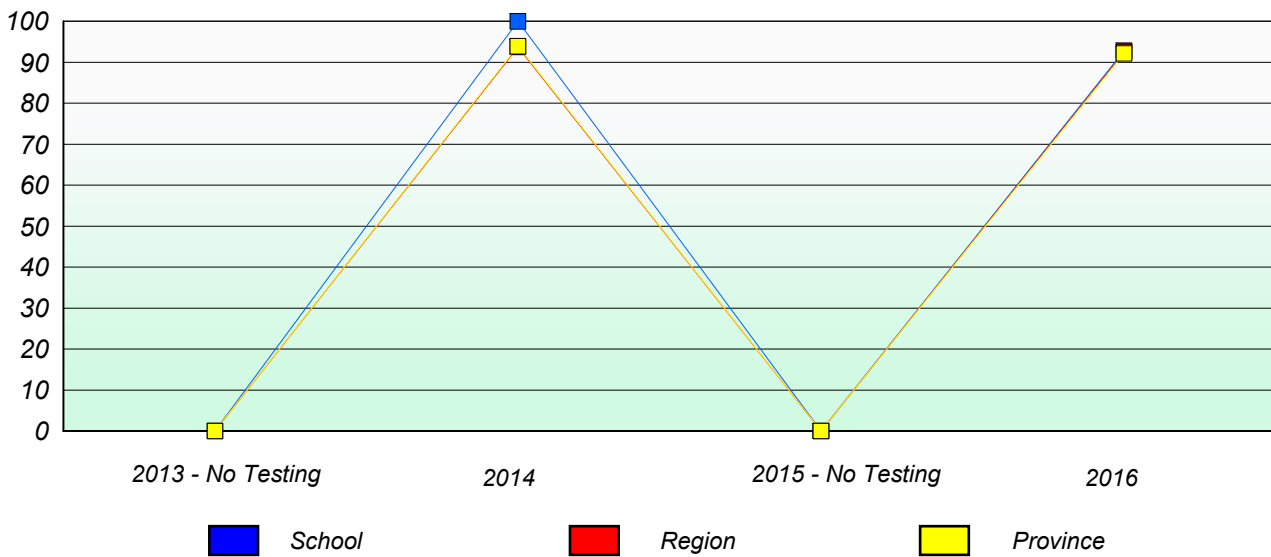

NLESD - Eastern Region

School #: 431 Southwest Arm Academy

Unknown/Exemption Rates

Participation Rates

NLESD - Eastern Region

School #: 433 Tricon Elementary

Unknown/Exemption Rates

Participation Rates