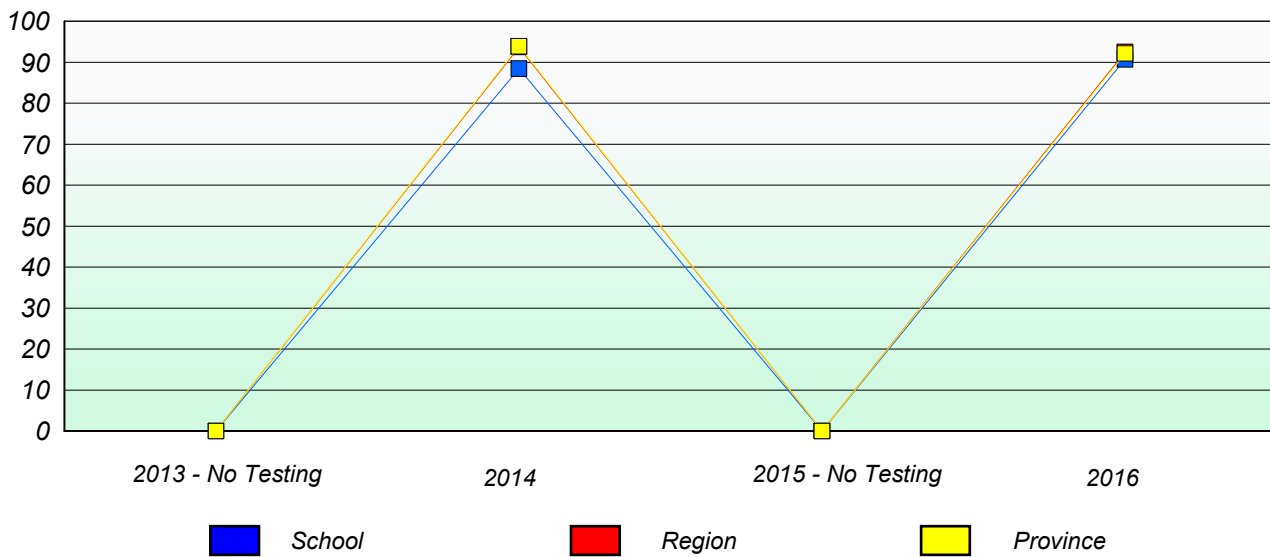

NLESD - Eastern Region

School #: 363 Vanier Elementary

Unknown/Exemption Rates

Participation Rates

NLESD - Eastern Region

School #: 364 Virginia Park Elementary

Unknown/Exemption Rates

Participation Rates