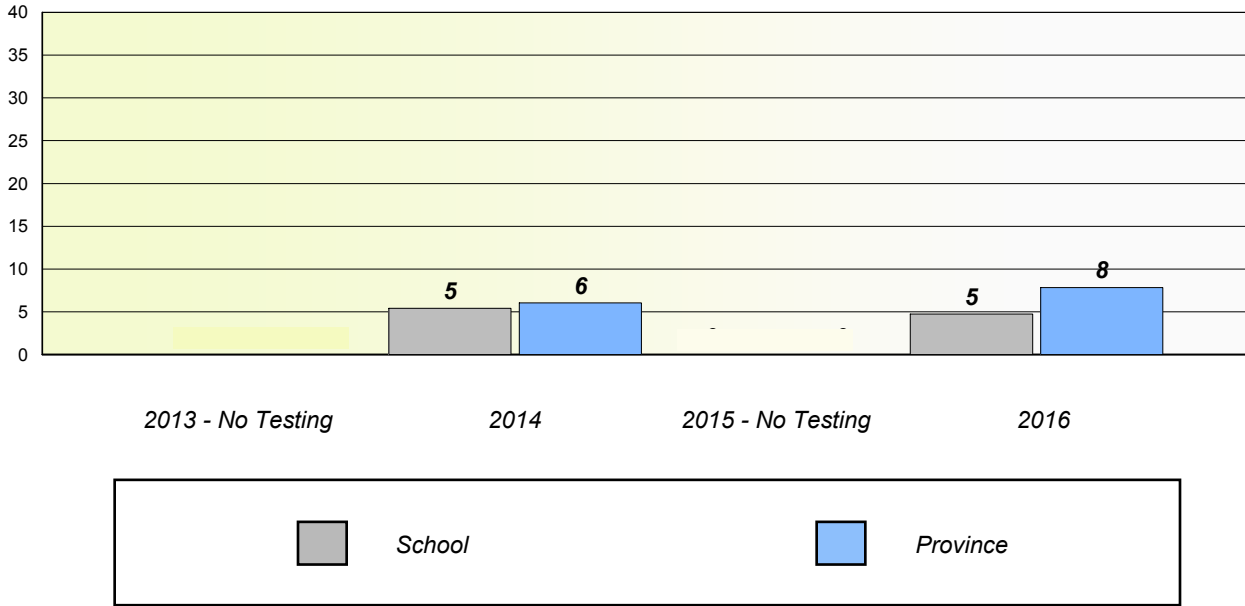

NLESD - Eastern Region

School #: 924 Tricentia Academy

Unknown/Exemption Rates

Participation Rates

NLESD - Eastern Region

School #: 951 Paradise Elementary

Unknown/Exemption Rates

Participation Rates