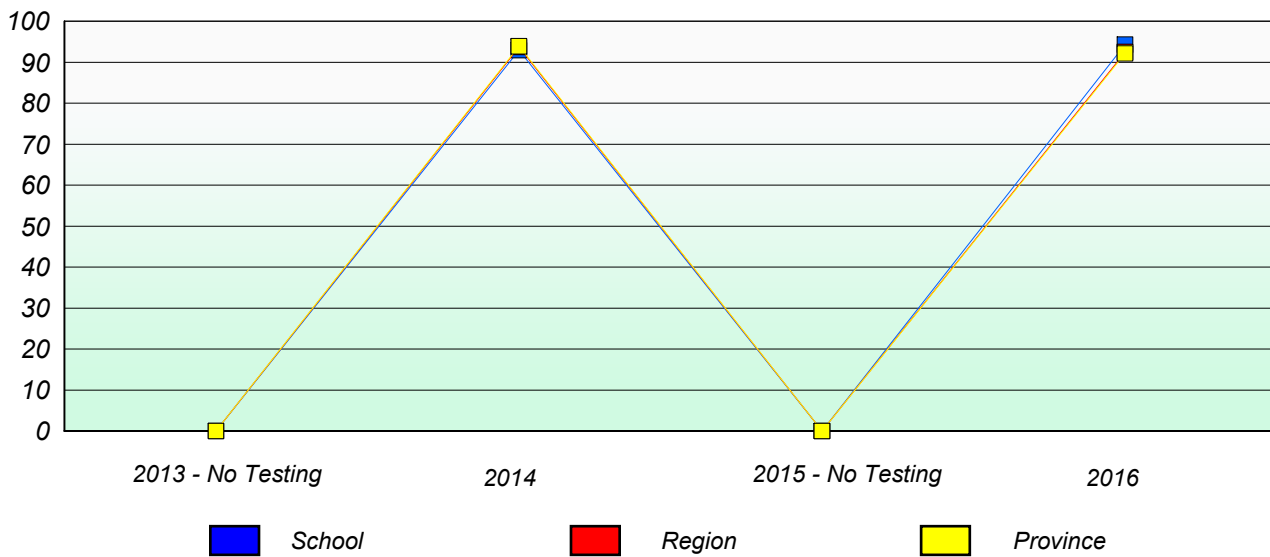

NLESD - Eastern Region

School #: 366 Topsail Elementary

Unknown/Exemption Rates

Participation Rates

NLESD - Eastern Region

School #: 367 Holy Trinity Elementary

Unknown/Exemption Rates

Participation Rates