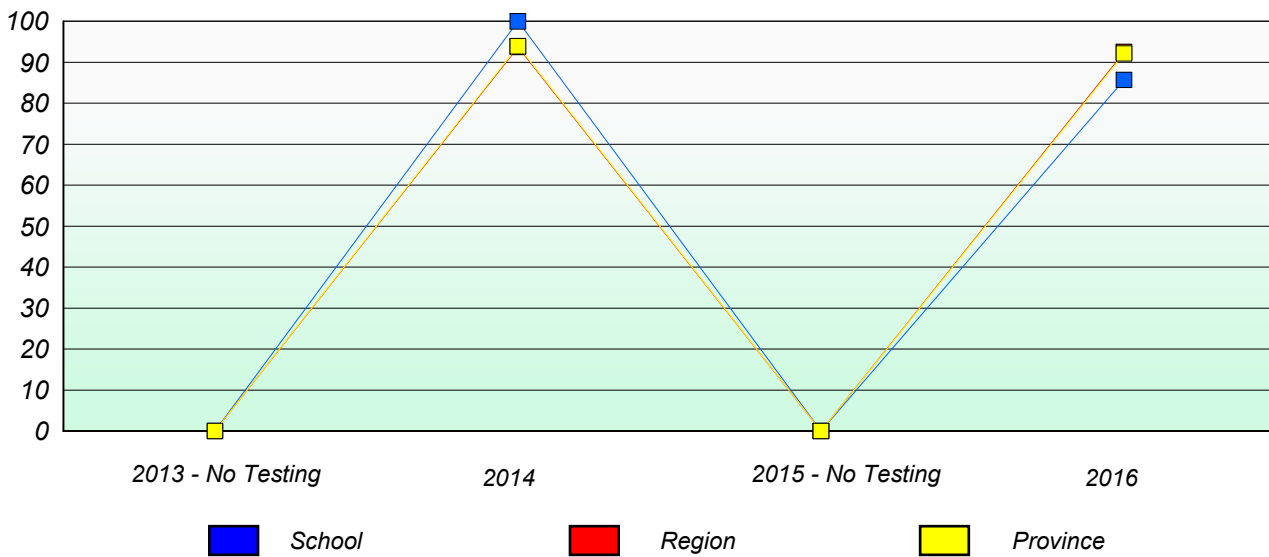

Participation Rates