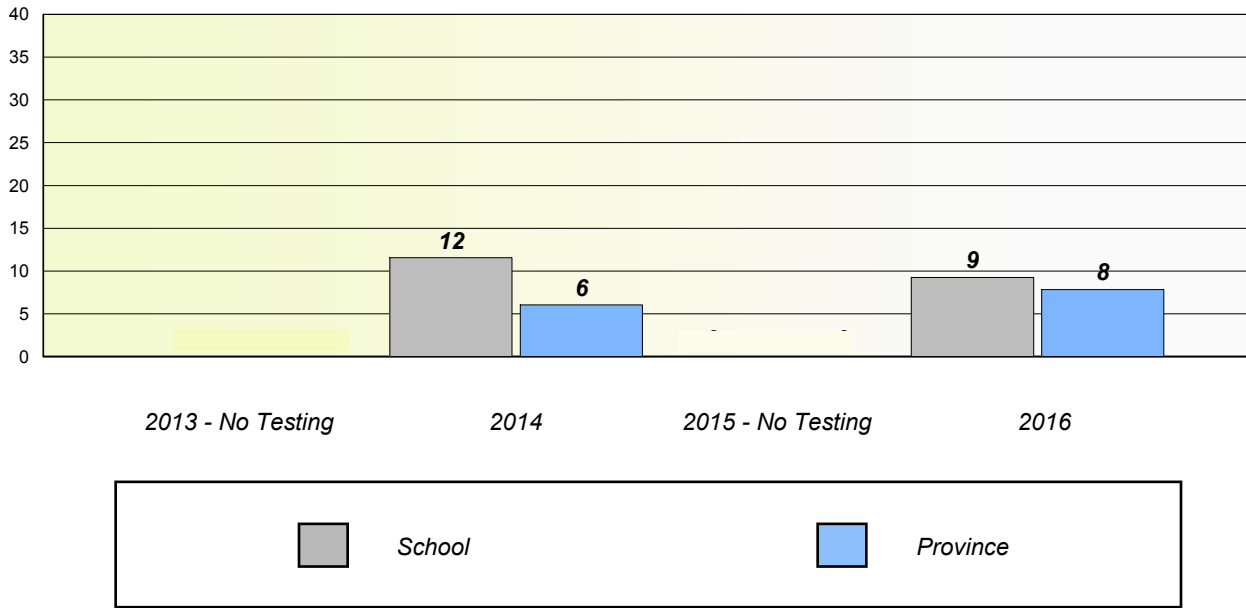

NLESD - Eastern Region

School #: 363 Vanier Elementary

Unknown/Exemption Rates

Participation Rates

NLESD - Eastern Region

School #: 364 Virginia Park Elementary

Unknown/Exemption Rates

Participation Rates