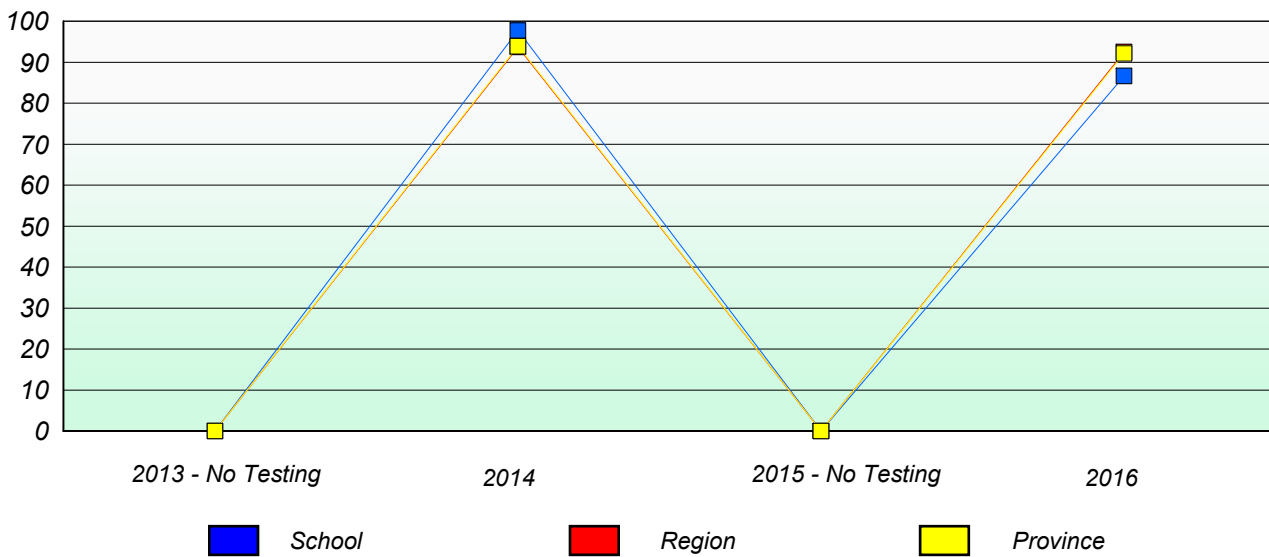

NLESD - Eastern Region

School #: 444 Cabot Academy

Unknown/Exemption Rates

Participation Rates

NLESD - Eastern Region

School #: 446 Whitbourne Elementary

Unknown/Exemption Rates

Participation Rates