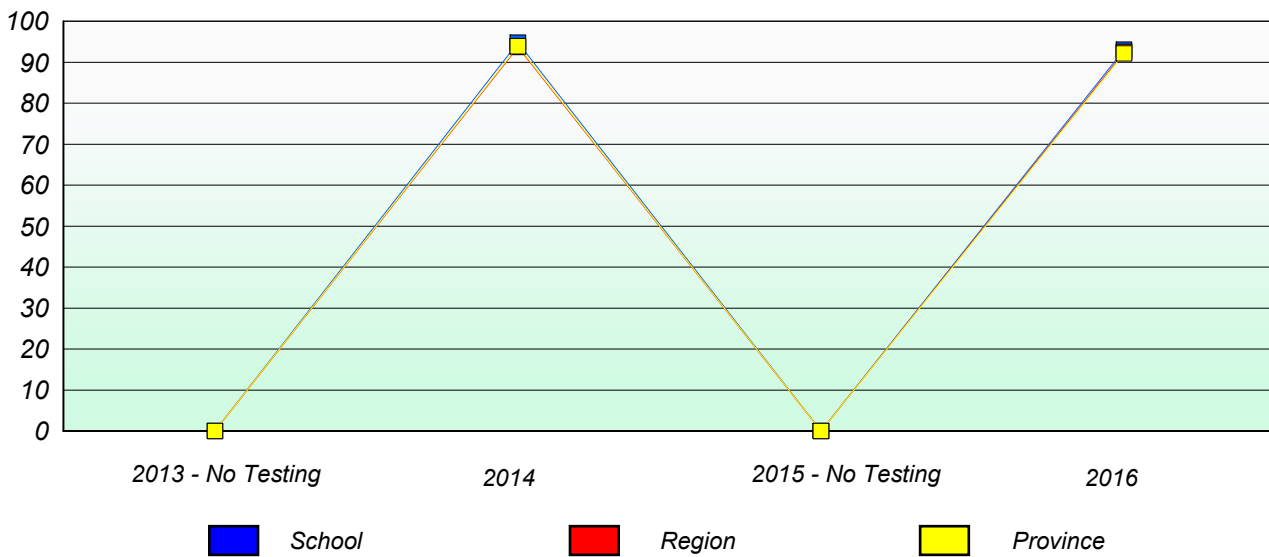

Participation Rates