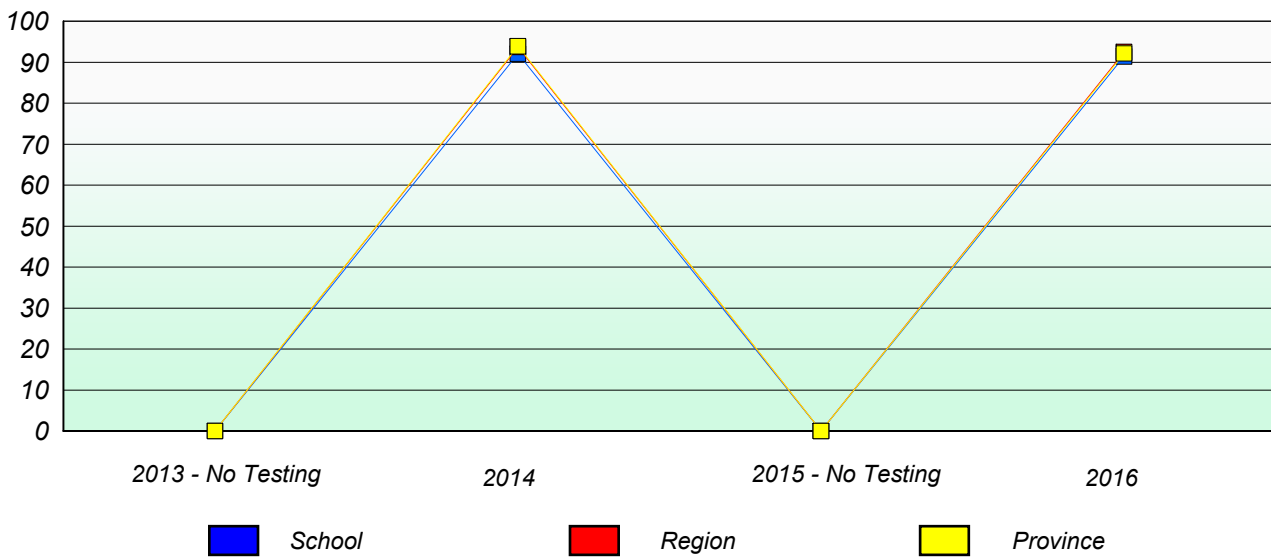

Participation Rates