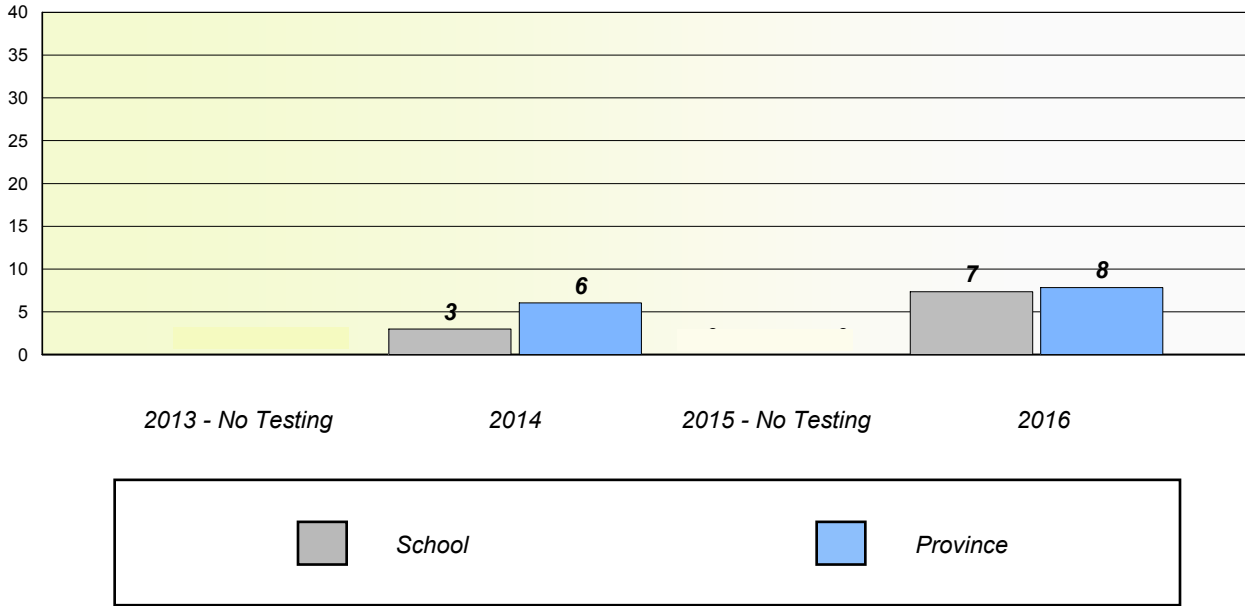

NLESD - Eastern Region

School #: 371 Upper Gullies Elementary

Unknown/Exemption Rates