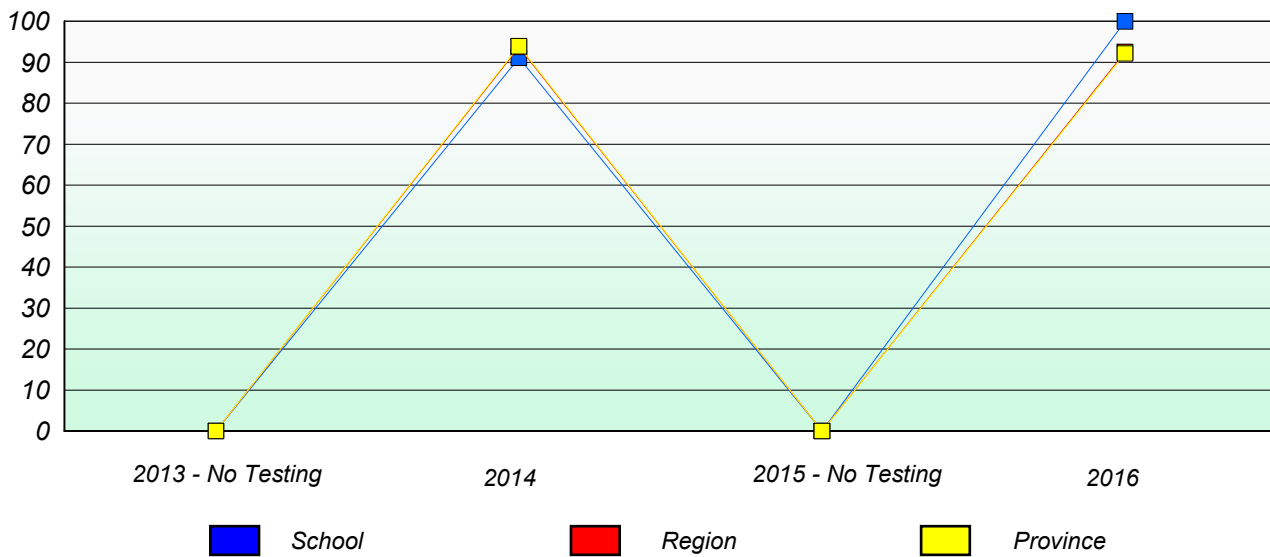

Participation Rates

School data with 5 or fewer students withheld for reasons of confidentiality.

NLESD - Eastern Region

School #: 289 St. Peter's Elementary

Unknown/Exemption Rates

Participation Rates

NLESD - Eastern Region