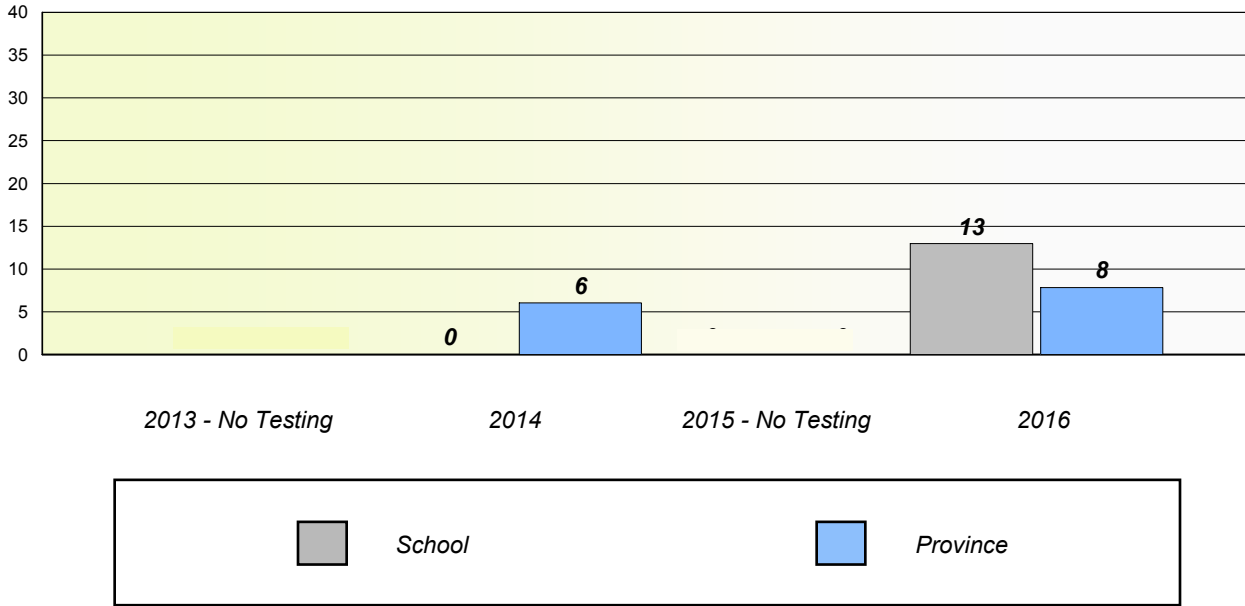

NLESD - Eastern Region

School #: 259 Coley's Point Primary

Unknown/Exemption Rates

Participation Rates

NLESD - Eastern Region

School #: 260 Immaculate Conception Elementary

Unknown/Exemption Rates

Participation Rates