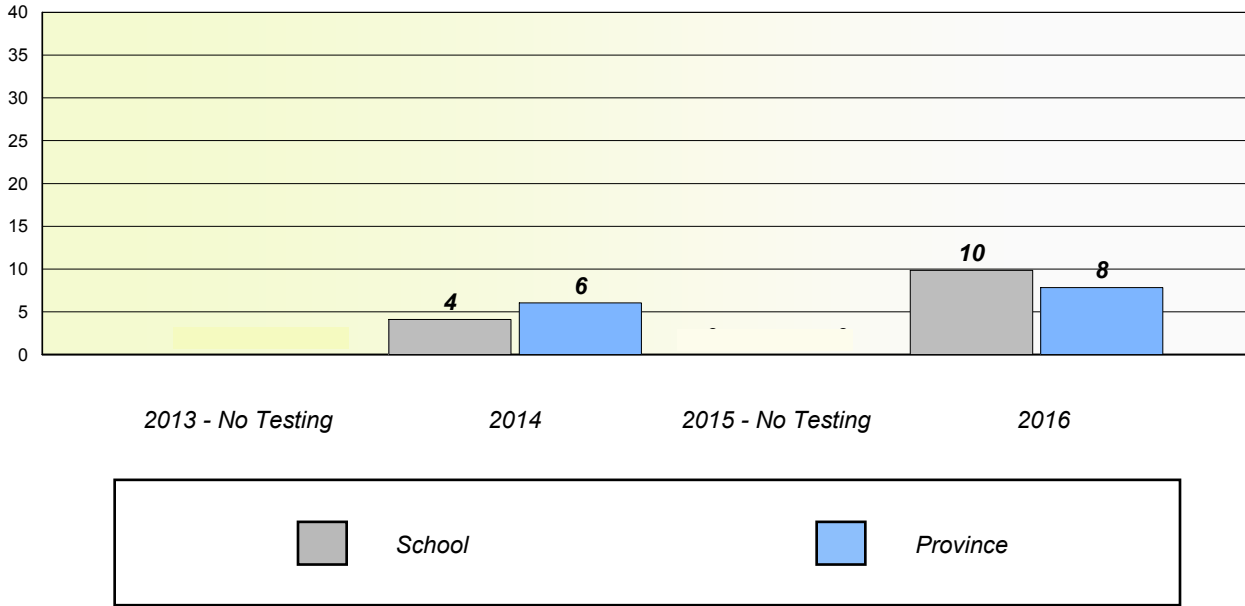

School #: 345 Mary Queen of Peace Elementary

Unknown/Exemption Rates

Participation Rates

NLESD - Eastern Region

School #: 348 Roncalli Elementary

Unknown/Exemption Rates

Participation Rates

NLESD - Eastern Region