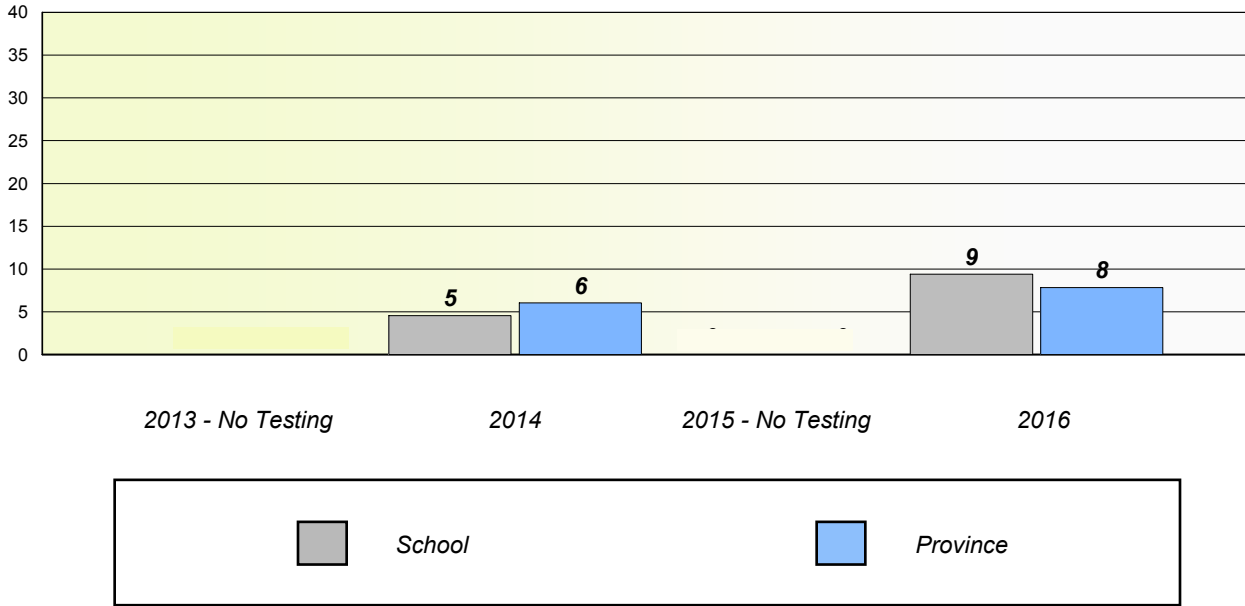

NLESD - Eastern Region

School #: 371 Upper Gullies Elementary

Unknown/Exemption Rates

Participation Rates

NLESD - Eastern Region

School #: 372 St. Bernard's Elementary

Unknown/Exemption Rates

Participation Rates