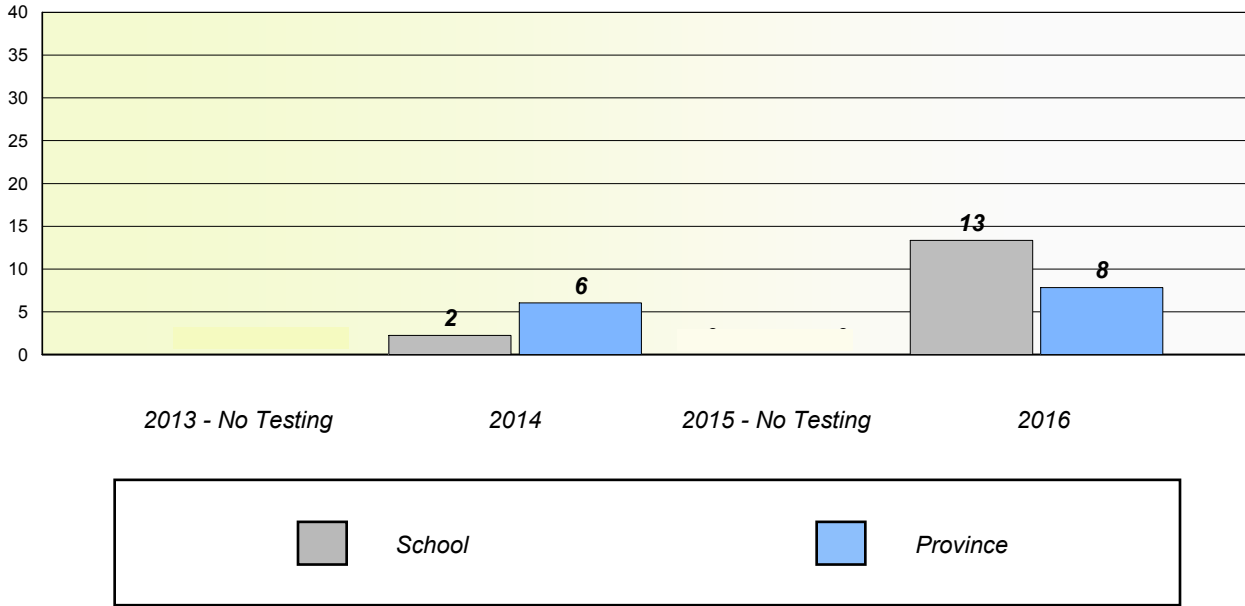

NLESD - Eastern Region

School #: 442 Persalvic Elementary

Unknown/Exemption Rates