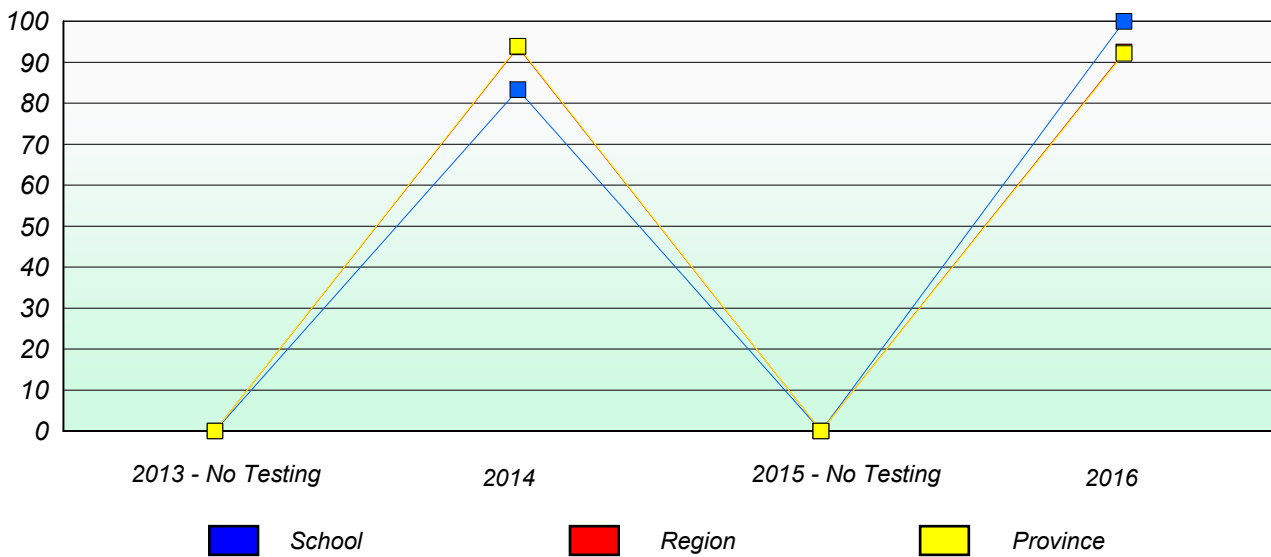

School #: 237 Anthony Paddon Elementary

Unknown/Exemption Rates

Participation Rates

NLESD - Eastern Region

School #: 240 Bishop White School

Unknown/Exemption Rates

Participation Rates

NLESD - Eastern Region