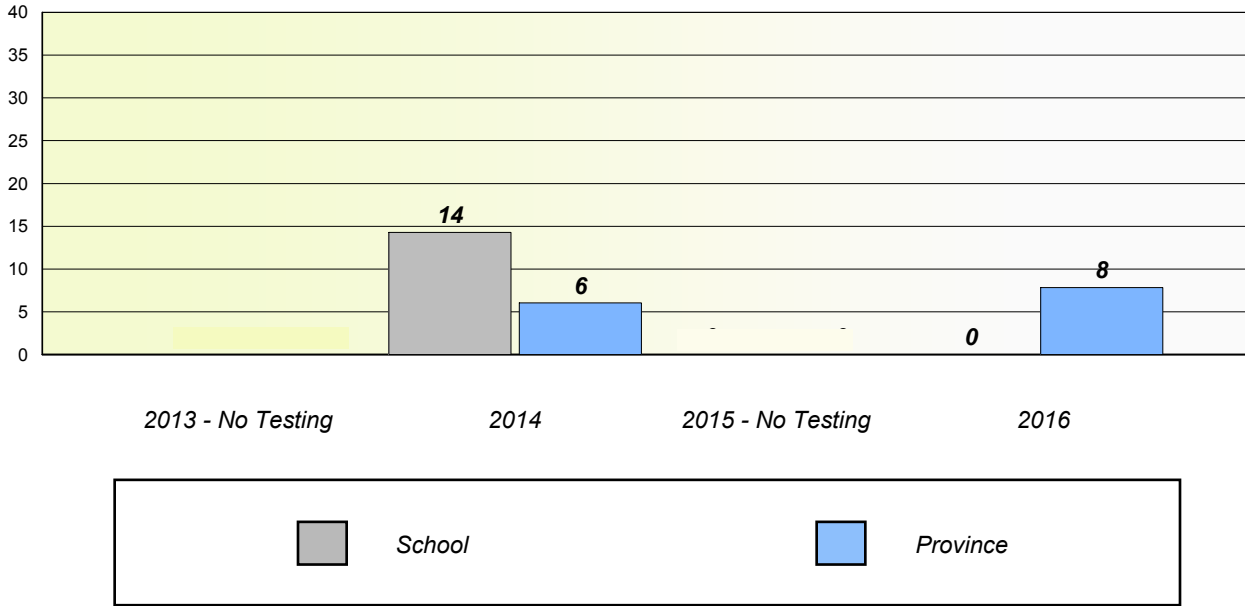

NLESD - Eastern Region

School #: 220 Sacred Heart Academy

Unknown/Exemption Rates

Participation Rates

NLESD - Eastern Region

School #: 223 Christ the King School

Unknown/Exemption Rates

Participation Rates