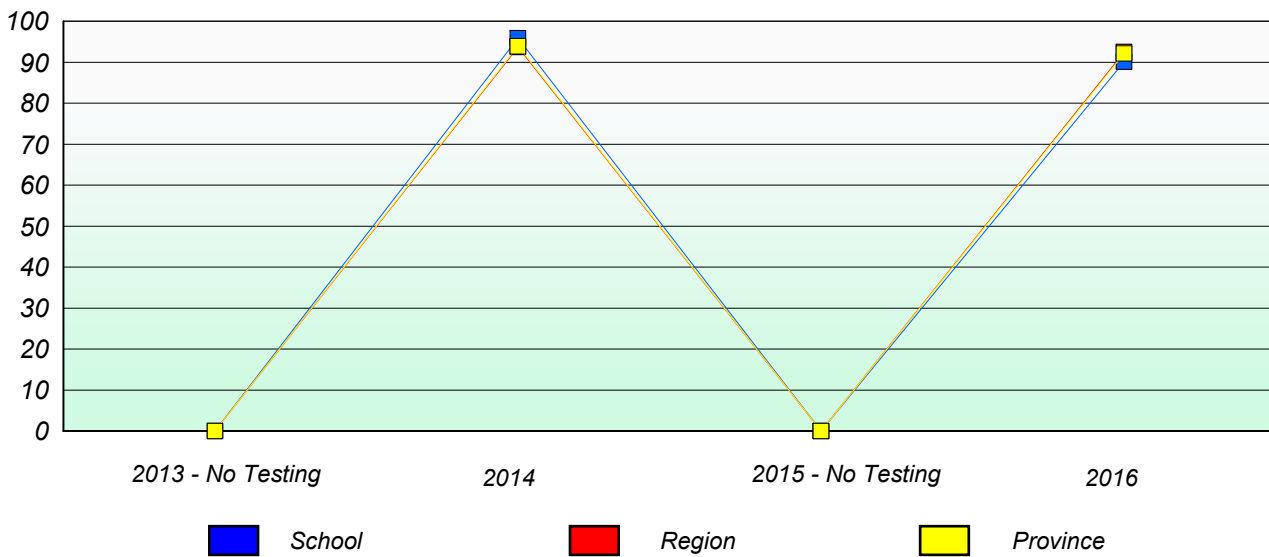

School #: 345 Mary Queen of Peace Elementary

Unknown/Exemption Rates

Participation Rates

NLESD - Eastern Region

School #: 348 Roncalli Elementary

Unknown/Exemption Rates

Participation Rates

NLESD - Eastern Region