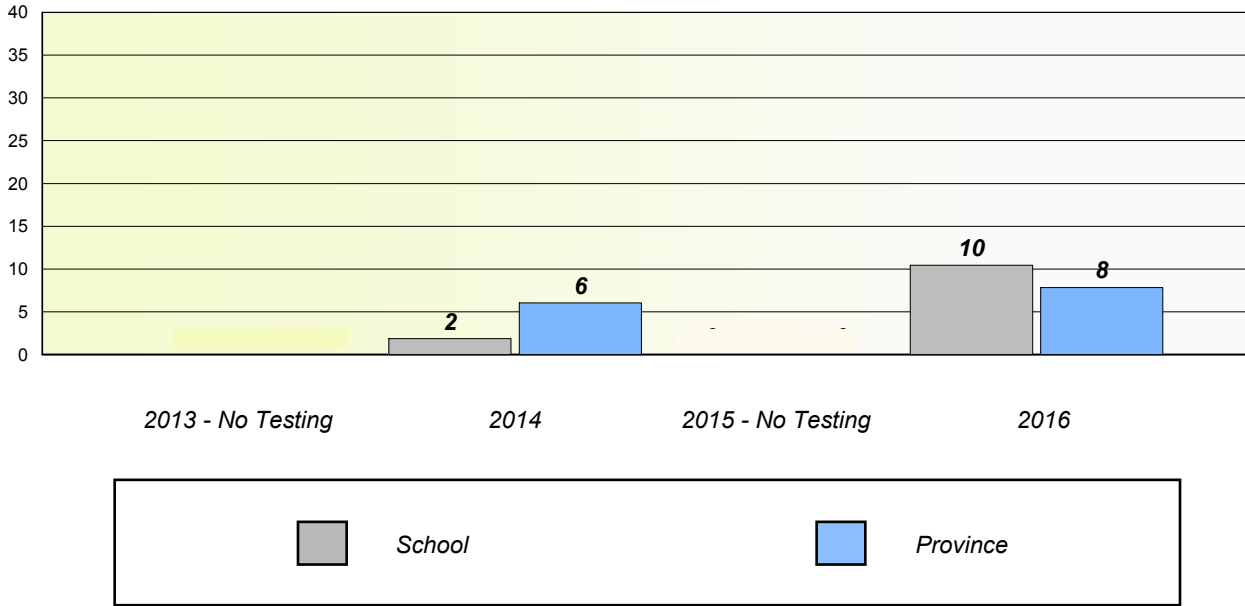

NLESD - Central Region

School #: 183 William Mercer Academy

Unknown/Exemption Rates