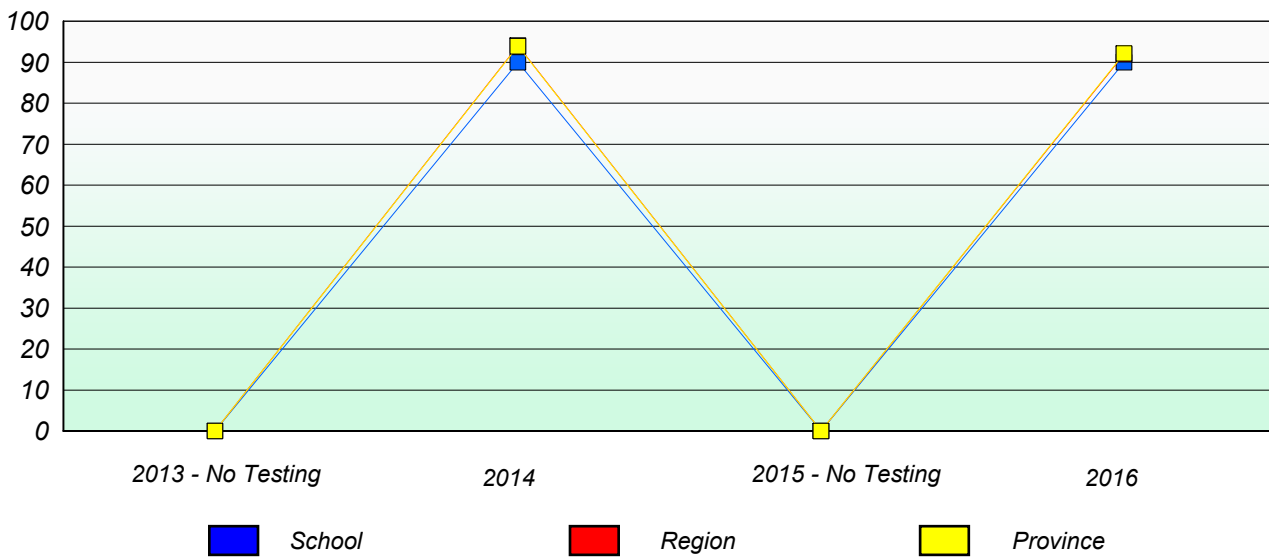

Participation Rates