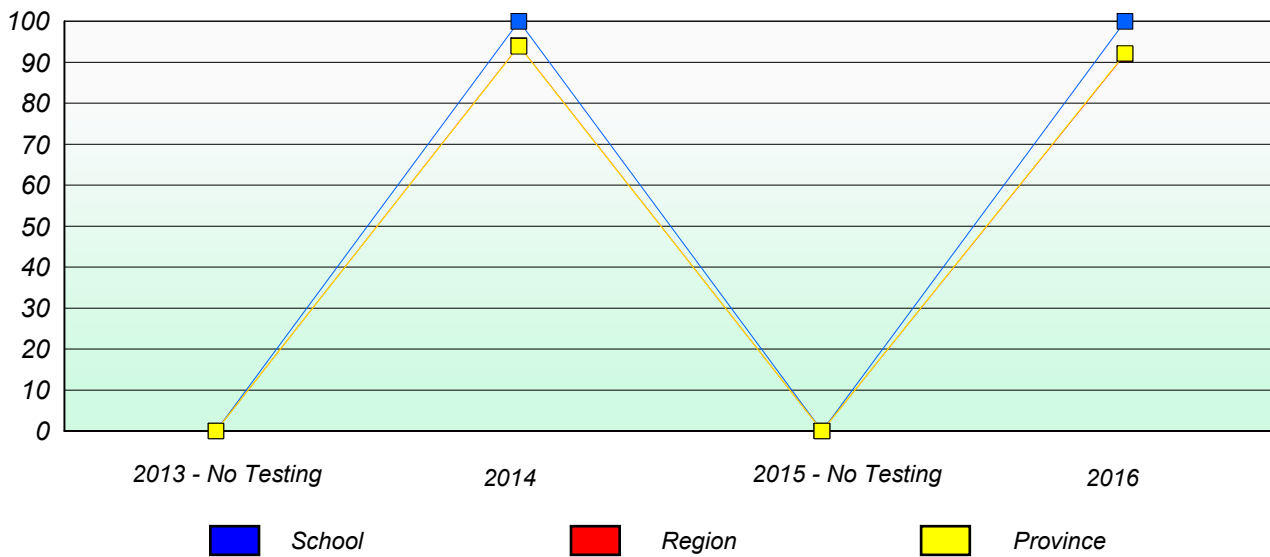

School #: 206 Riverwood Academy

Unknown/Exemption Rates

Participation Rates

NLESD - Central Region

School #: 398 Avoca Collegiate

Unknown/Exemption Rates

Participation Rates

NLESD - Central Region