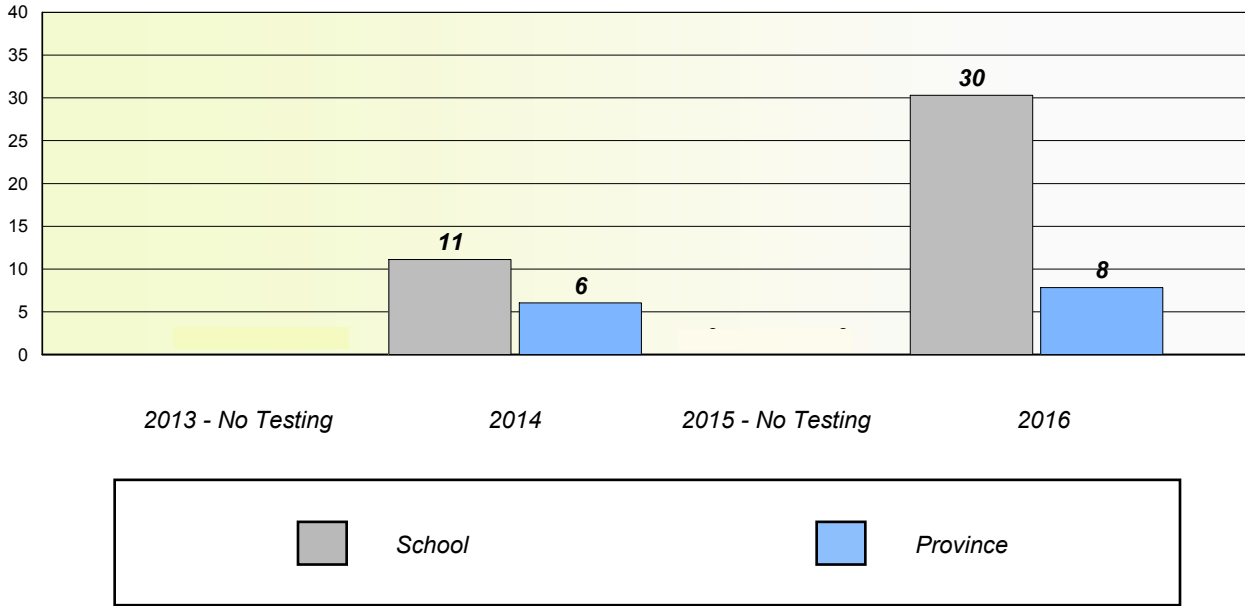

Participation Rates

School data with 5 or fewer students withheld for reasons of confidentiality.

NLESD - Central Region

School #: 177 Greenwood Academy

Unknown/Exemption Rates

Participation Rates

NLESD - Central Region