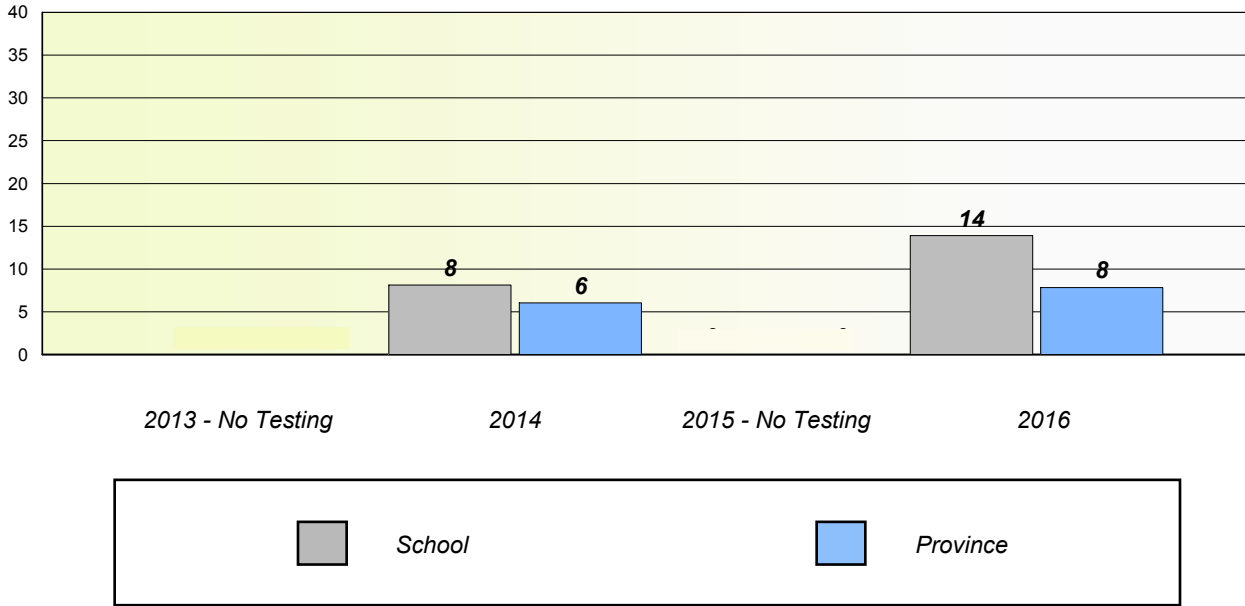

NLESD - Central Region

School #: 142 Woodland Primary

Unknown/Exemption Rates

Participation Rates

NLESD - Central Region

School #: 144 Sprucewood Academy

Unknown/Exemption Rates

Participation Rates