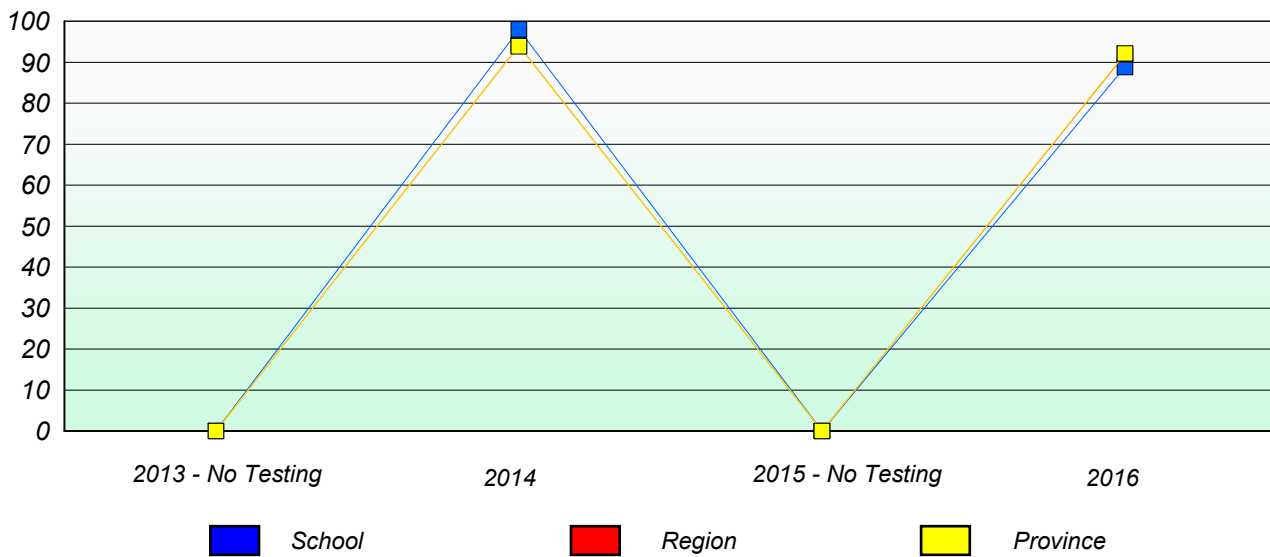

NLESD - Central Region

School #: 414 Fogo Island Central Academy

Unknown/Exemption Rates

Participation Rates

NLESD - Central Region

School #: 416 Smallwood Academy

Unknown/Exemption Rates

Participation Rates