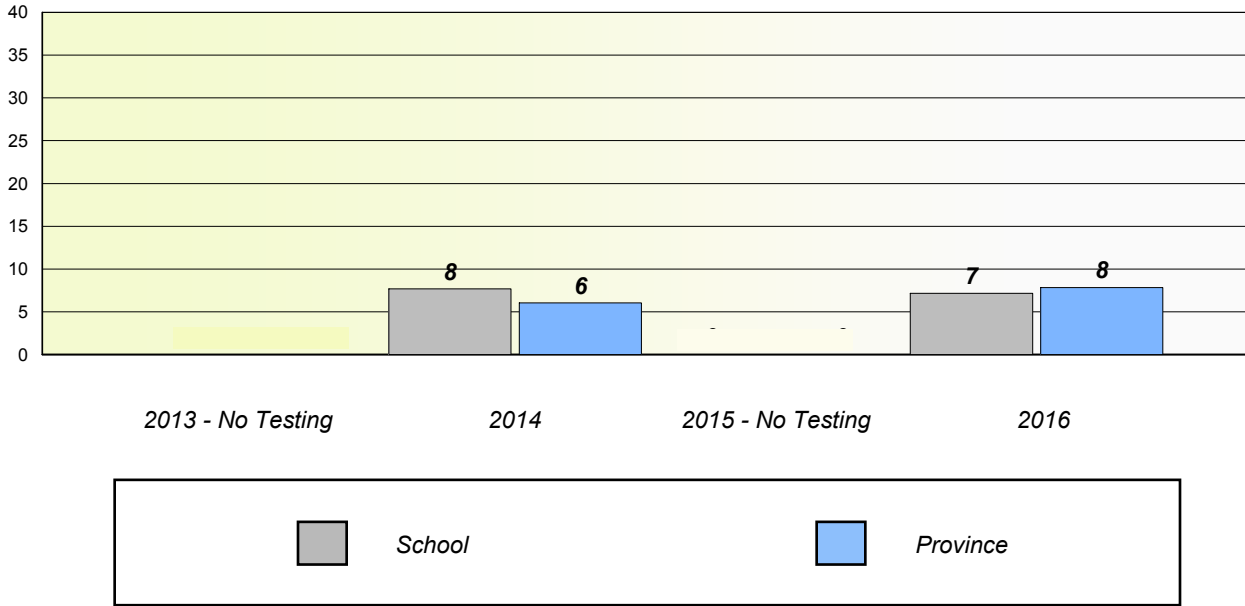

NLESD - Central Region

School #: 172 Brian Peckford Primary

Unknown/Exemption Rates