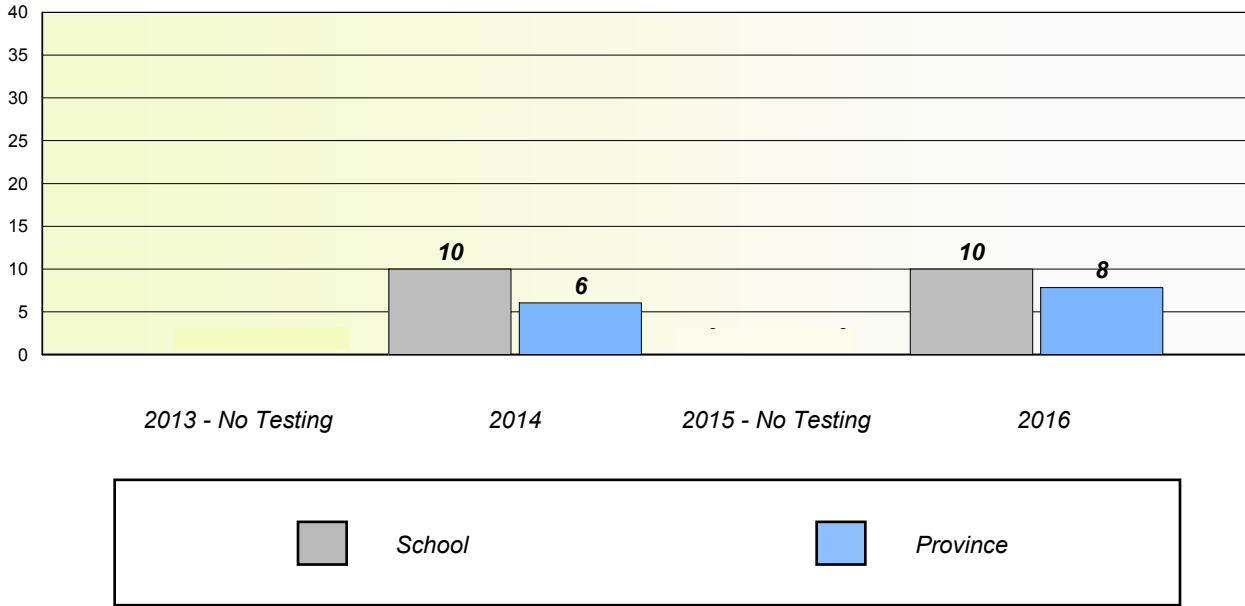

NLESD - Central Region

School #: 178 Phoenix Academy

Unknown/Exemption Rates