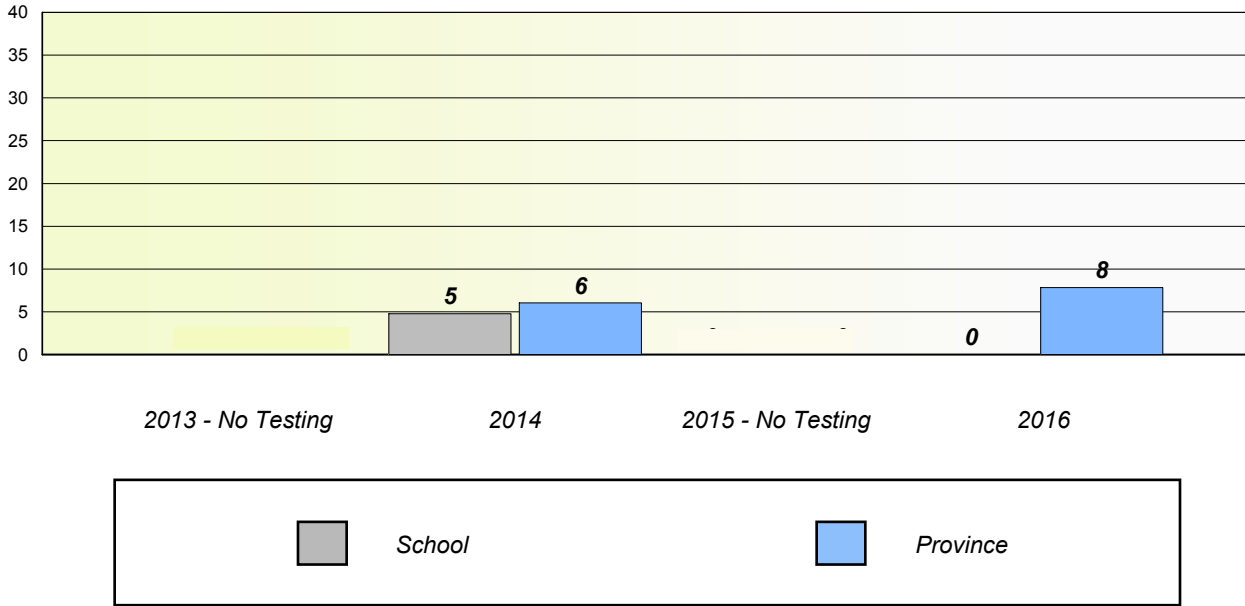

NLESD - Central Region

School #: 406 Fitzgerald Academy

Unknown/Exemption Rates

Participation Rates

NLESD - Central Region

School #: 407 Bay d'Espoir Academy

Unknown/Exemption Rates

Participation Rates