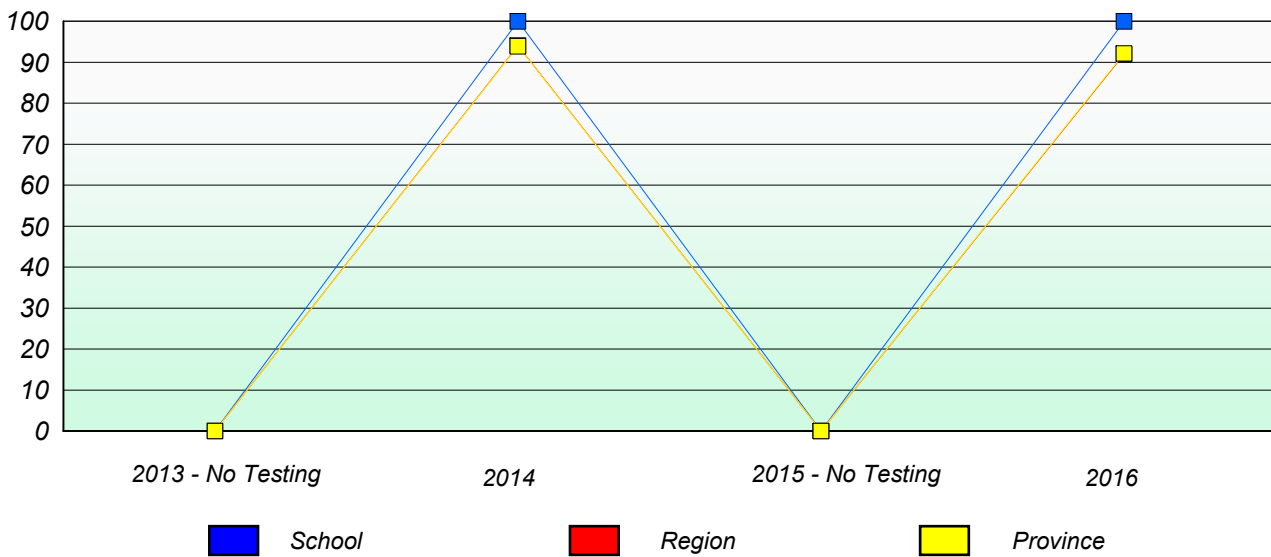

NLESD - Central Region

School #: 409 Indian River Academy

Unknown/Exemption Rates

Participation Rates

NLESD - Central Region

School #: 413 Holy Cross School Complex

Unknown/Exemption Rates

Participation Rates