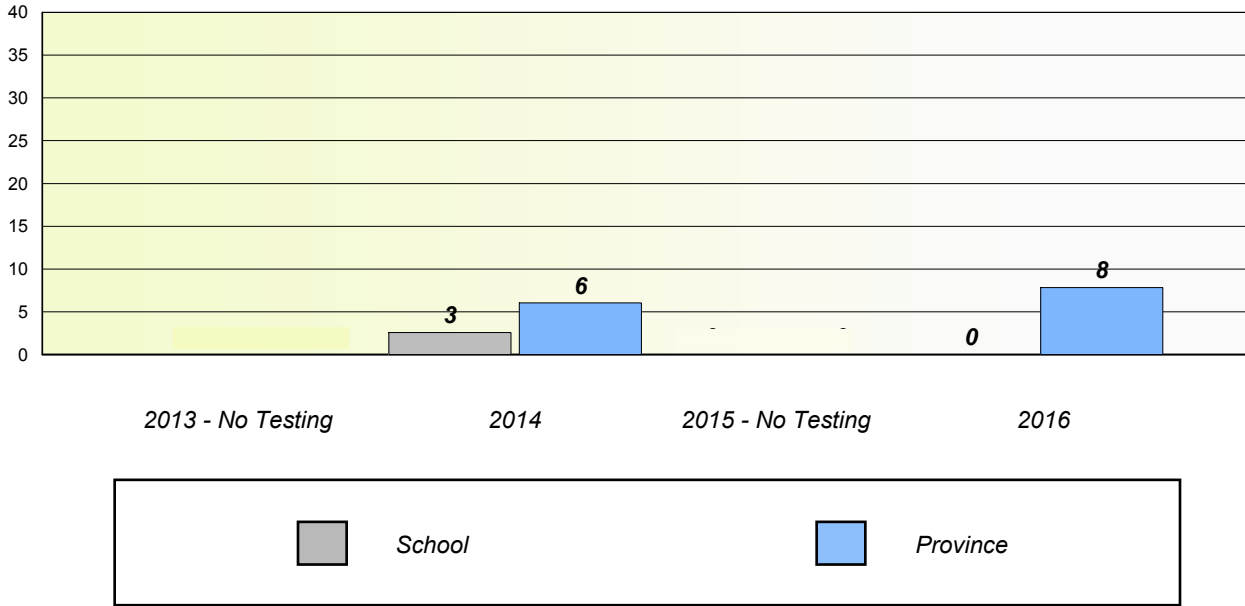

NLESD - Central Region

School #: 417 Gander Academy

Unknown/Exemption Rates

Participation Rates

NLESD - Central Region

School #: 421 Lakewood Academy

Unknown/Exemption Rates

Participation Rates