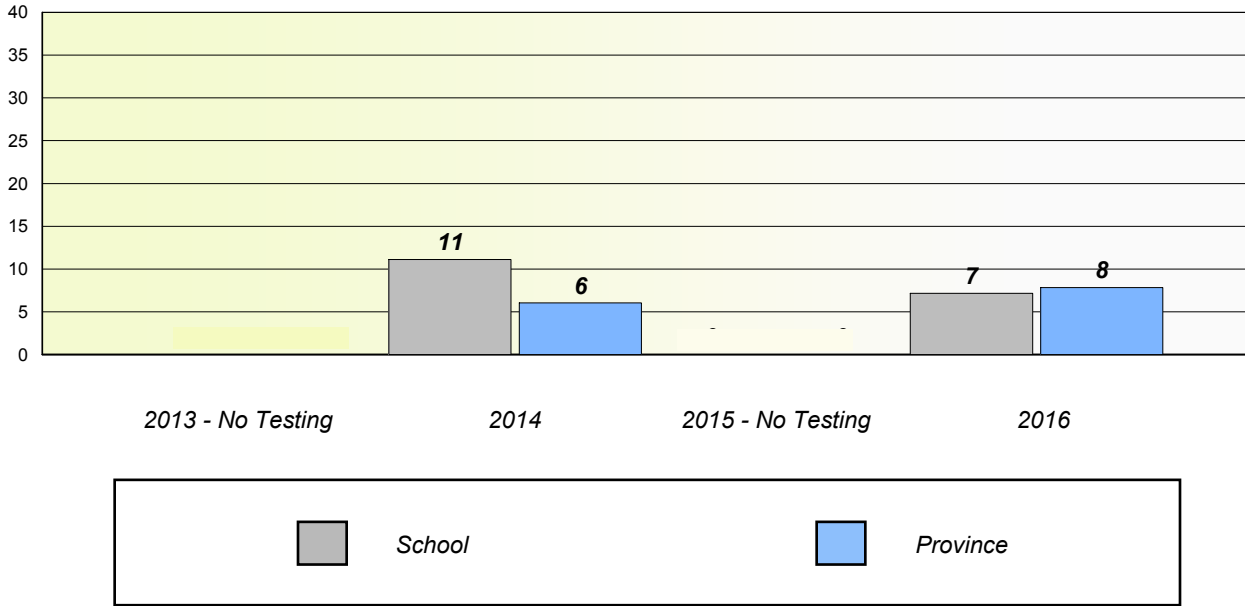

NLESD - Central Region

School #: 409 Indian River Academy

Unknown/Exemption Rates