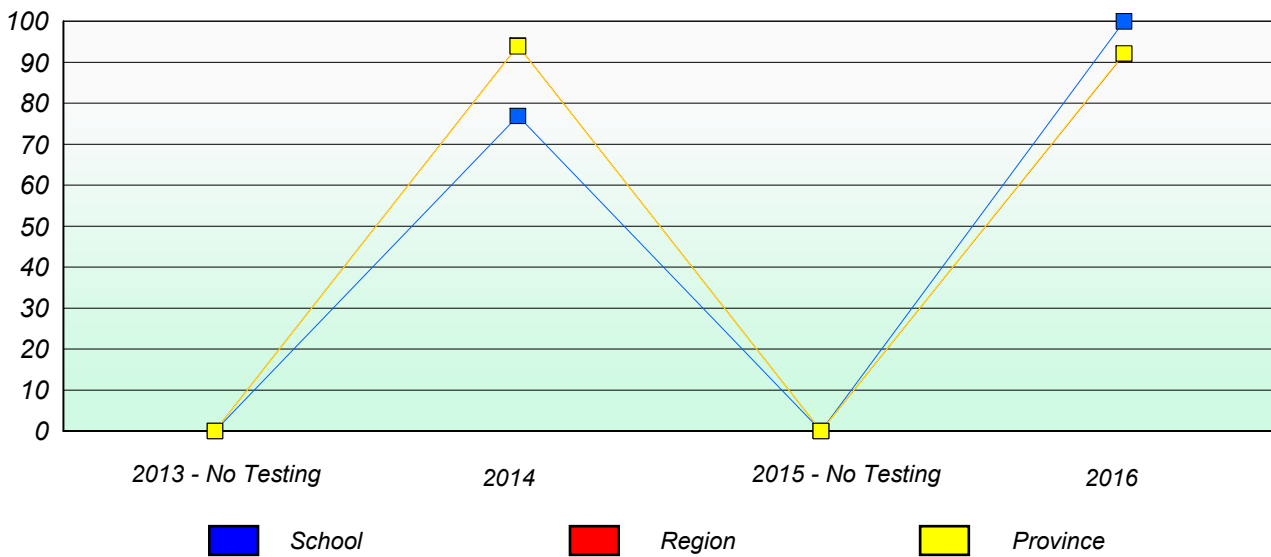

Participation Rates