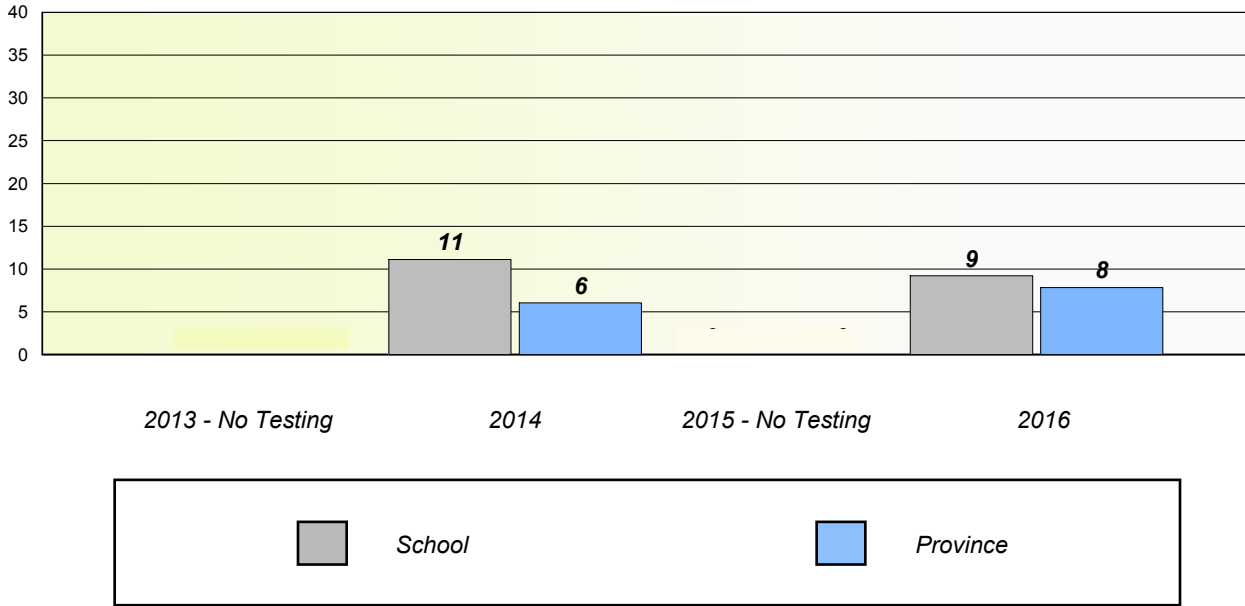

NLESD - Central Region

School #: 414 Fogo Island Central Academy

Unknown/Exemption Rates