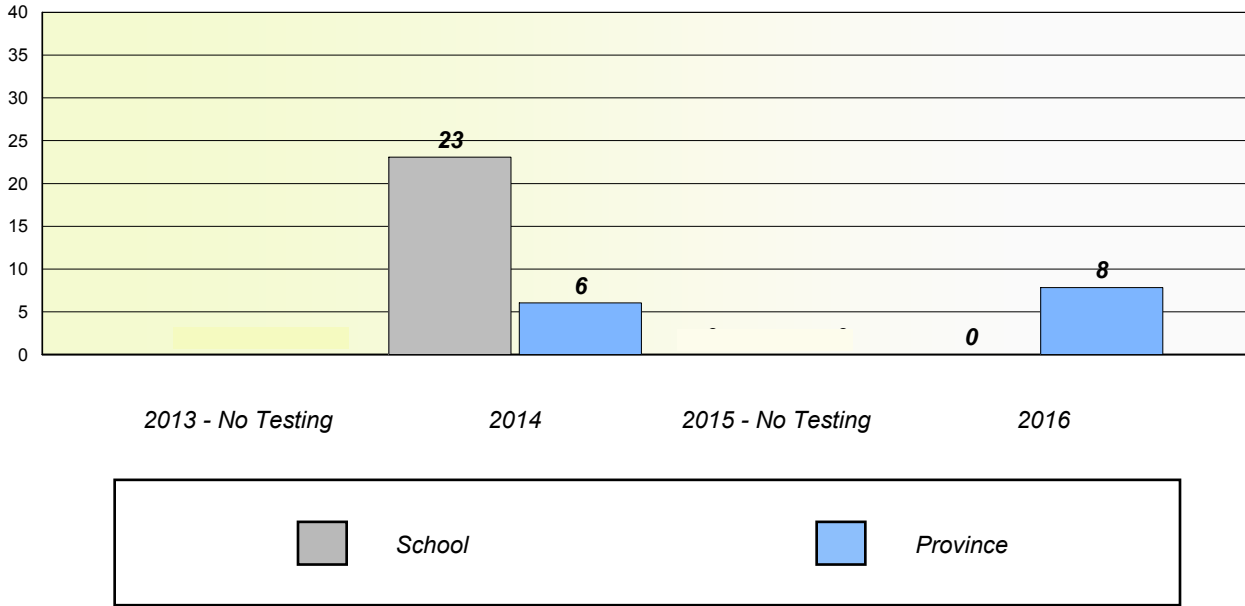

NLESD - Central Region

School #: 406 Fitzgerald Academy

Unknown/Exemption Rates