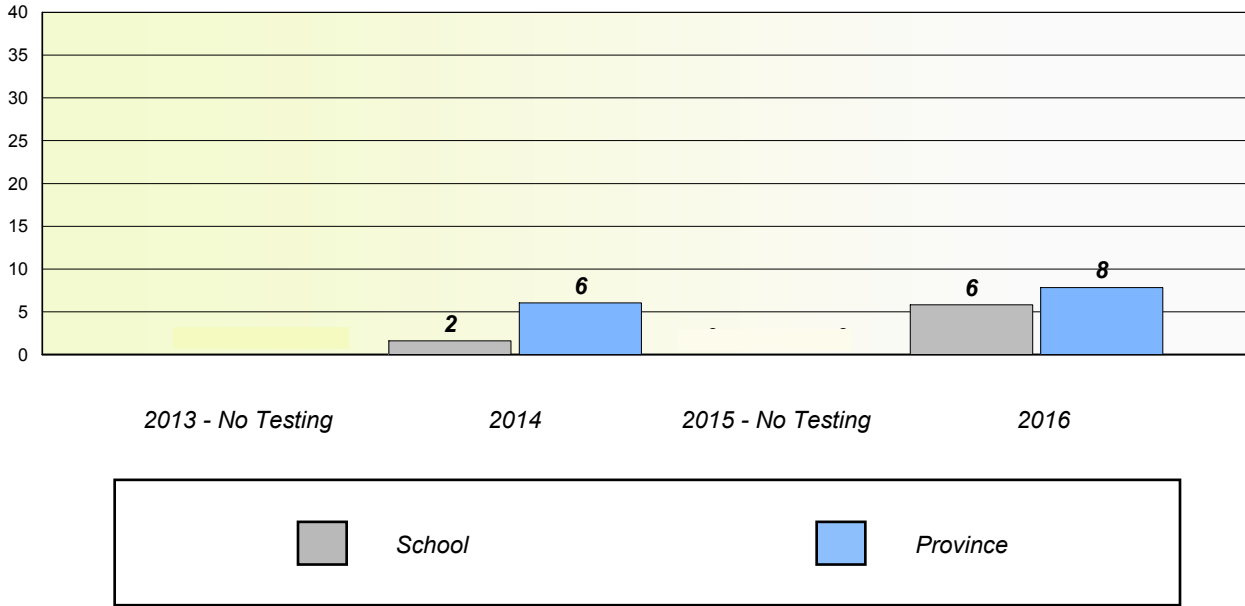

NLESD - Central Region

School #: 125 Copper Ridge Academy

Unknown/Exemption Rates

Participation Rates

NLESD - Central Region

School #: 133 Memorial Academy

Unknown/Exemption Rates

Participation Rates