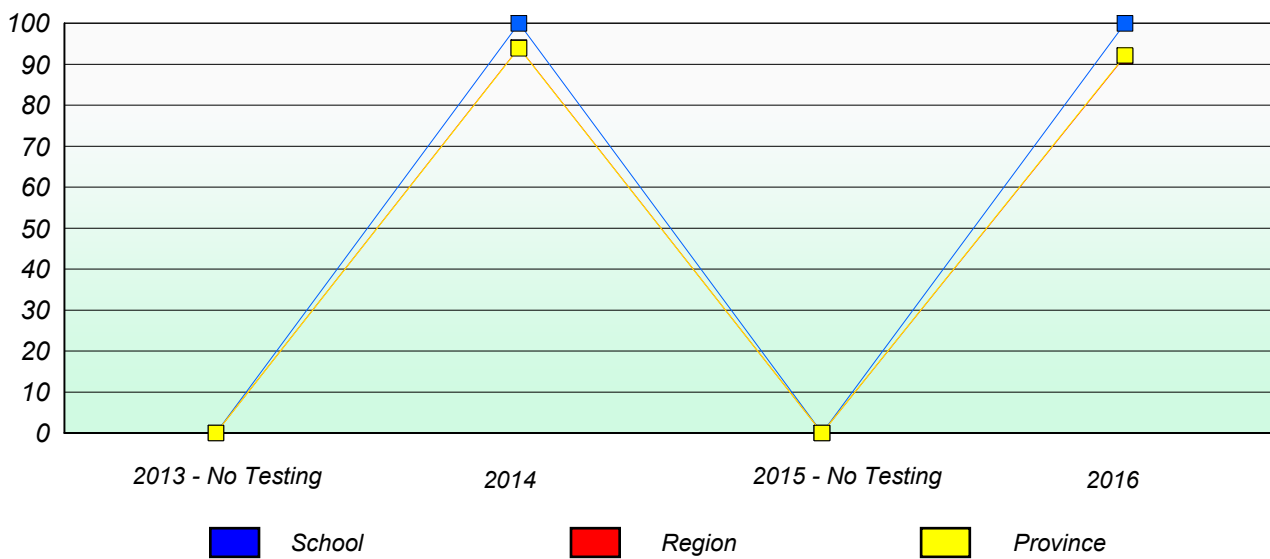

School #: 400 Helen Tulk Elementary

Unknown/Exemption Rates

Participation Rates

NLESD - Central Region

School #: 403 Lakeside Academy

Unknown/Exemption Rates

Participation Rates

NLESD - Central Region