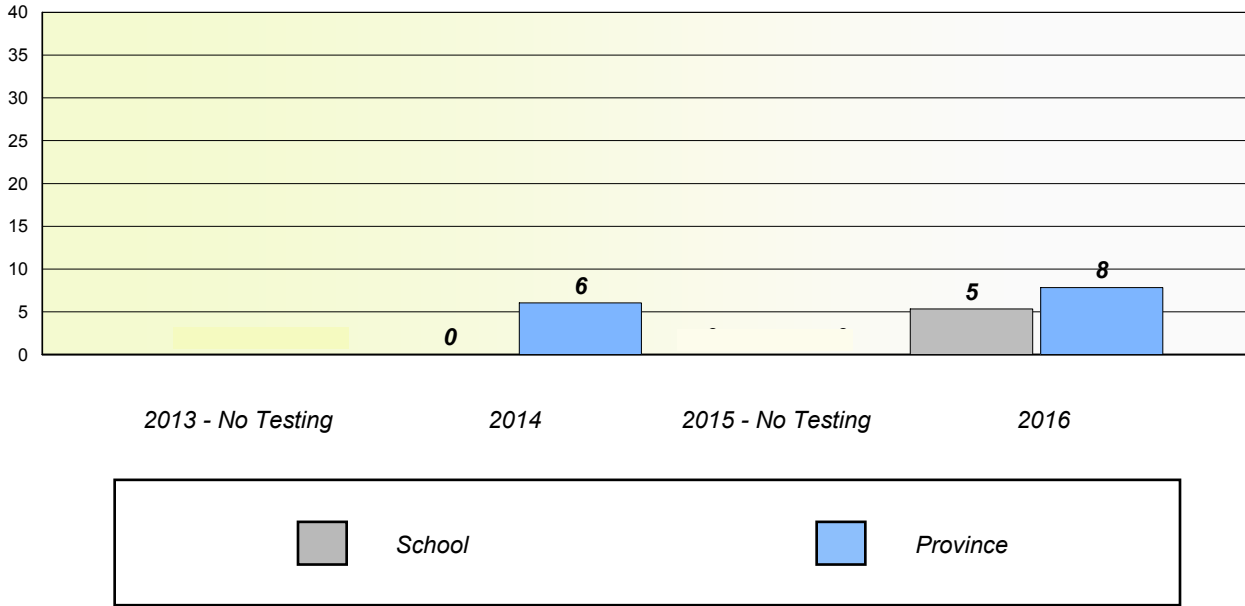

NLESD - Central Region

School #: 400 Helen Tulk Elementary

Unknown/Exemption Rates