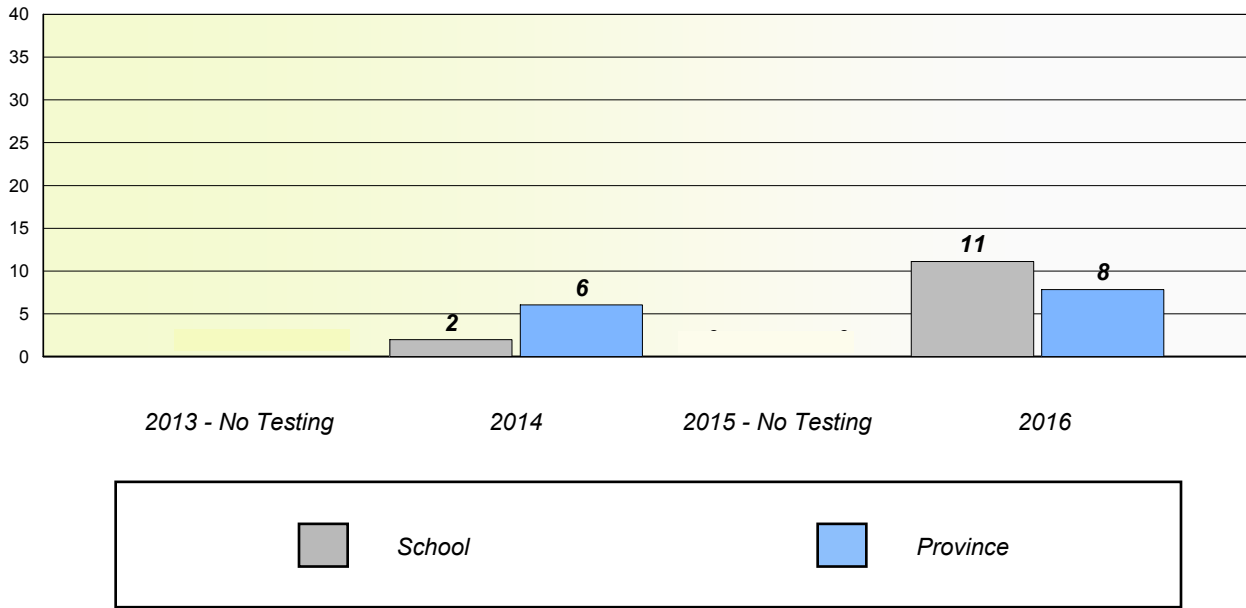

NLESD - Central Region

School #: 414 Fogo Island Central Academy

Unknown/Exemption Rates

Participation Rates

NLESD - Central Region

School #: 416 Smallwood Academy

Unknown/Exemption Rates

Participation Rates