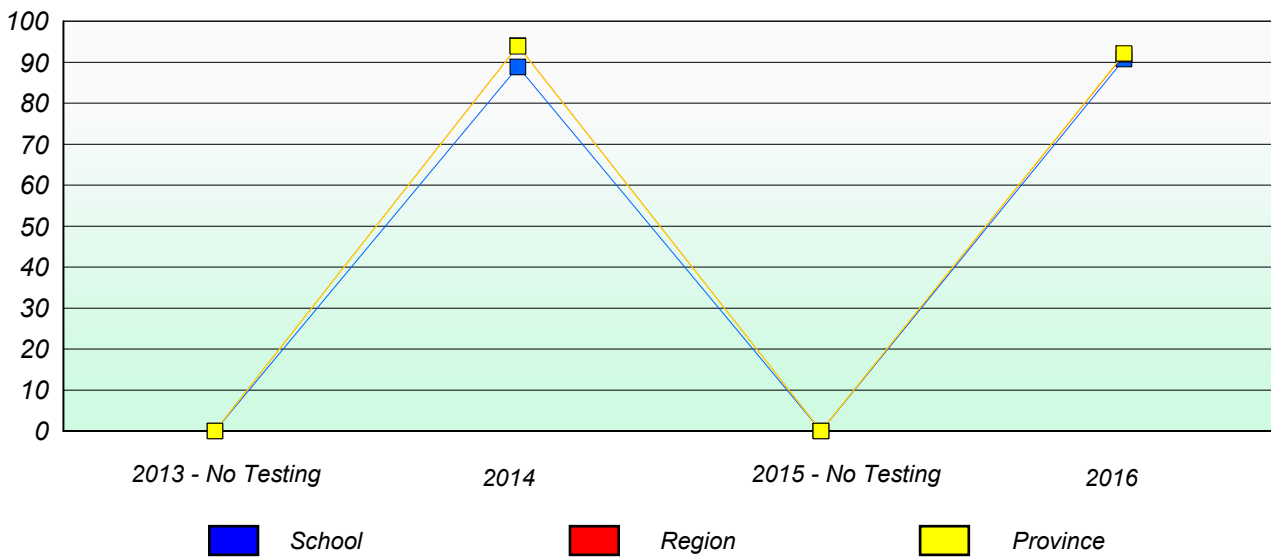

Participation Rates