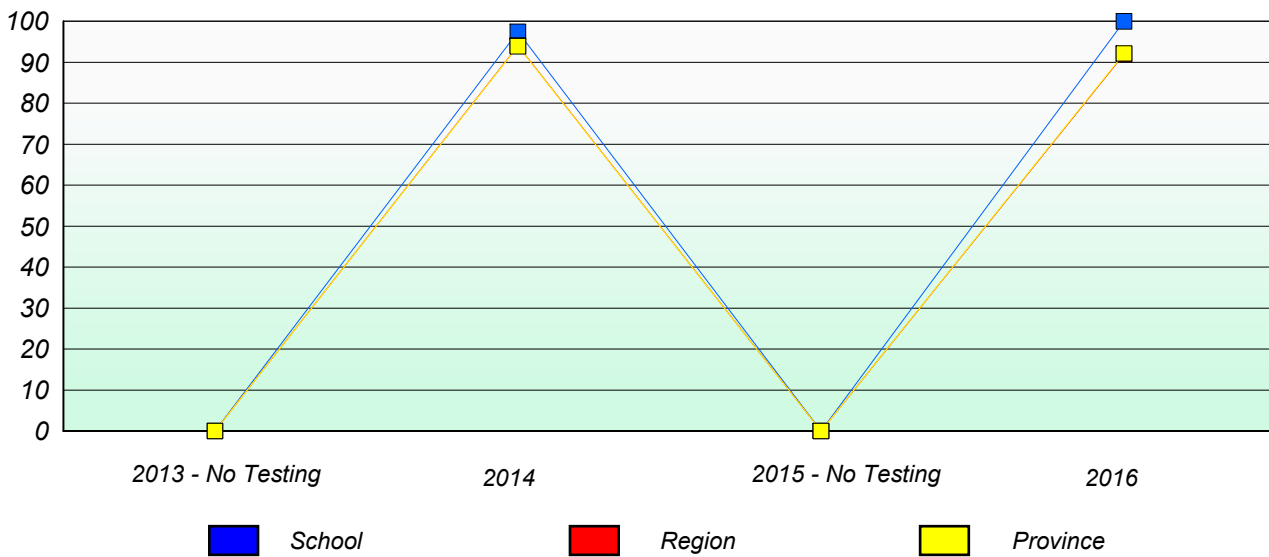

NLESD - Central Region

School #: 417 Gander Academy

Unknown/Exemption Rates

Participation Rates

NLESD - Central Region

School #: 421 Lakewood Academy

Unknown/Exemption Rates

Participation Rates