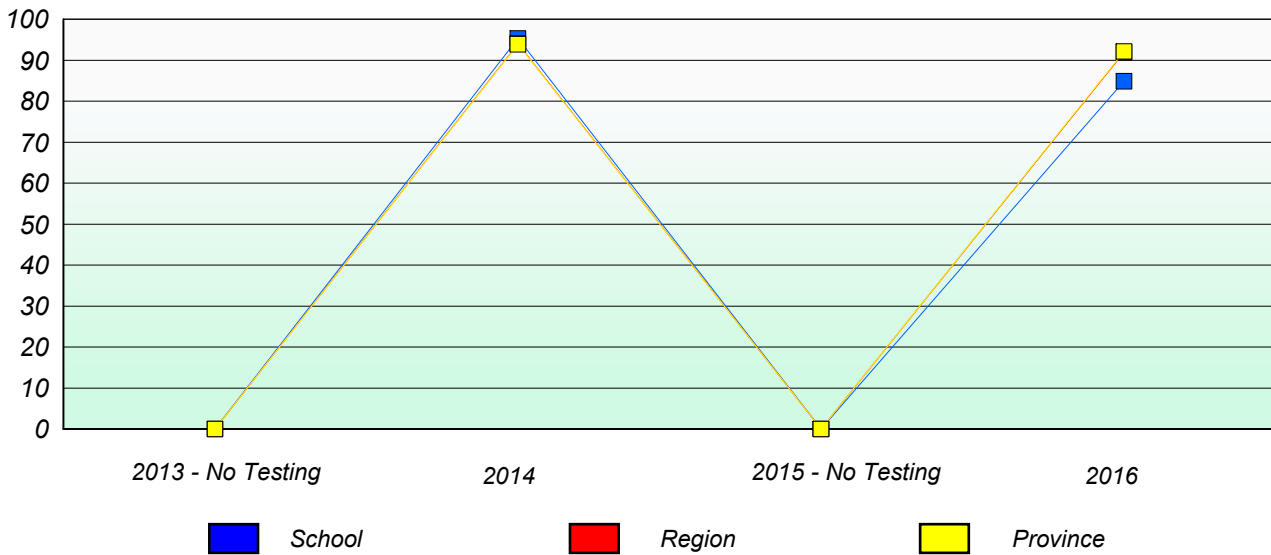

NLESD - Central Region

School #: 125 Copper Ridge Academy

Unknown/Exemption Rates

Participation Rates

NLESD - Central Region

School #: 133 Memorial Academy

Unknown/Exemption Rates

Participation Rates