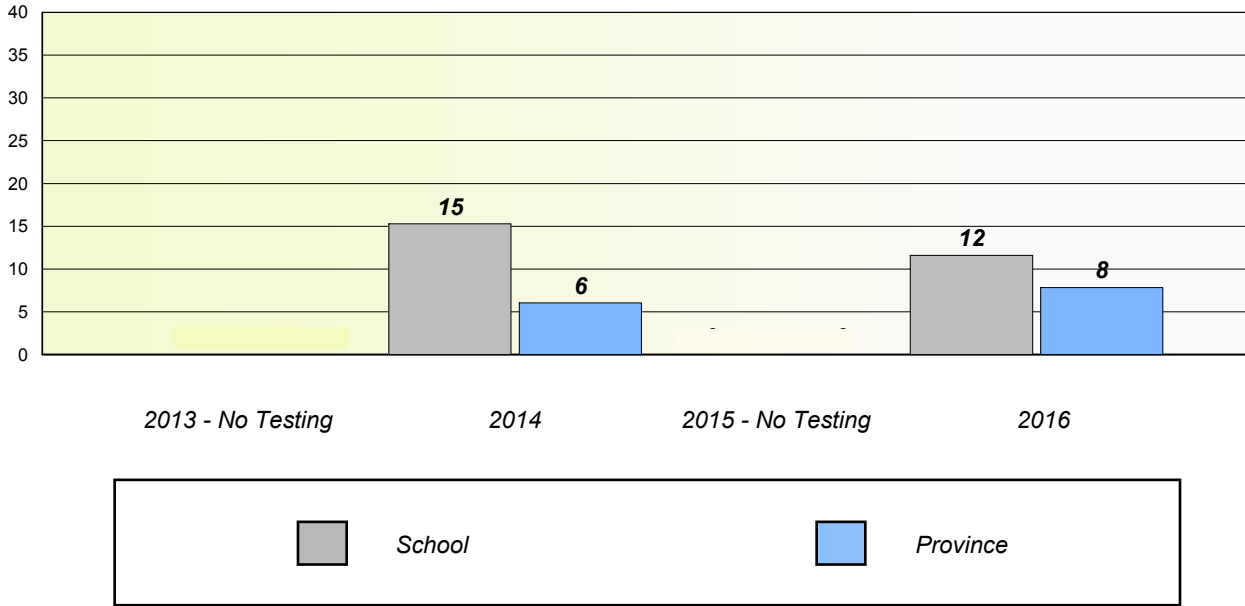

NLESD - Central Region

School #: 422 Glovertown Academy

Unknown/Exemption Rates