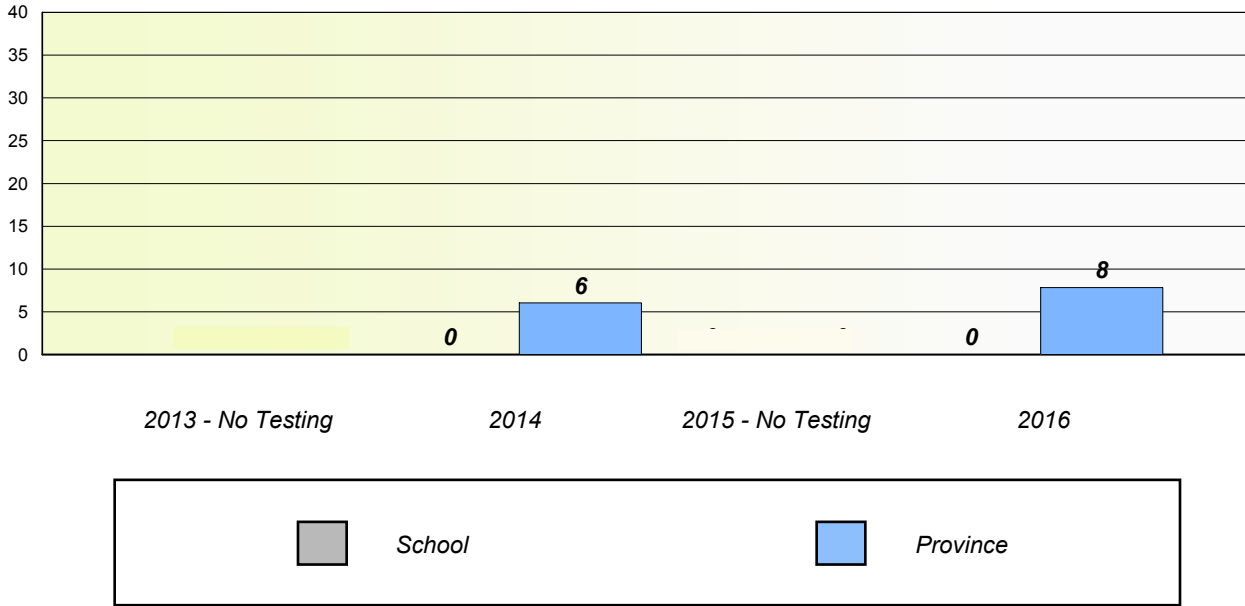

NLESD - Central Region

School #: 150 St. Joseph's Elementary

Unknown/Exemption Rates

Participation Rates

NLESD - Central Region

School #: 151 John Watkins Academy

Unknown/Exemption Rates

Participation Rates