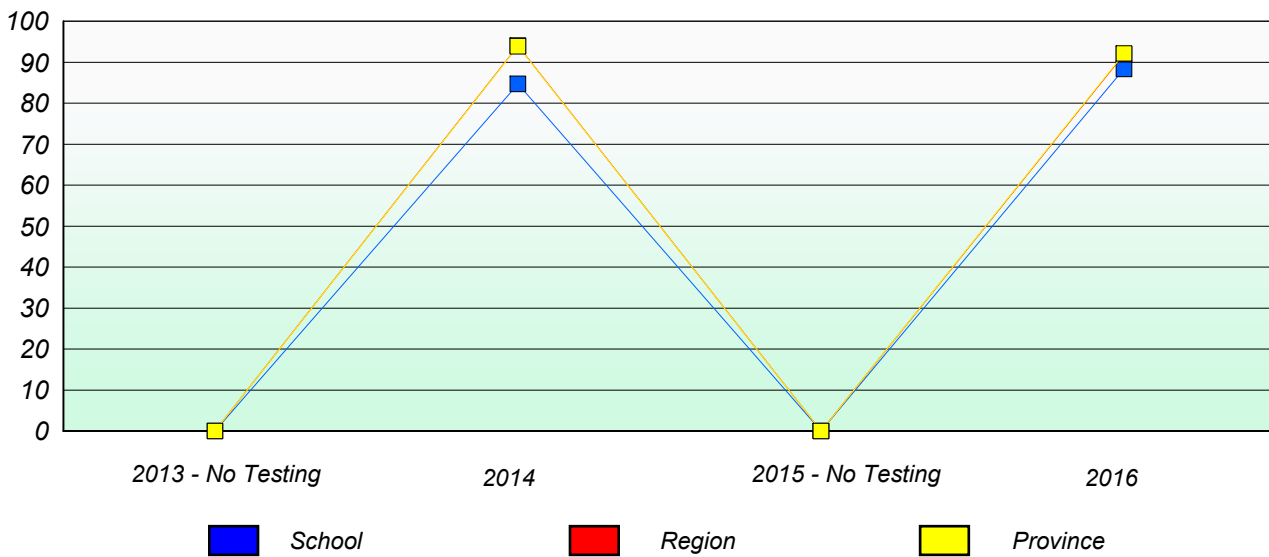

Participation Rates