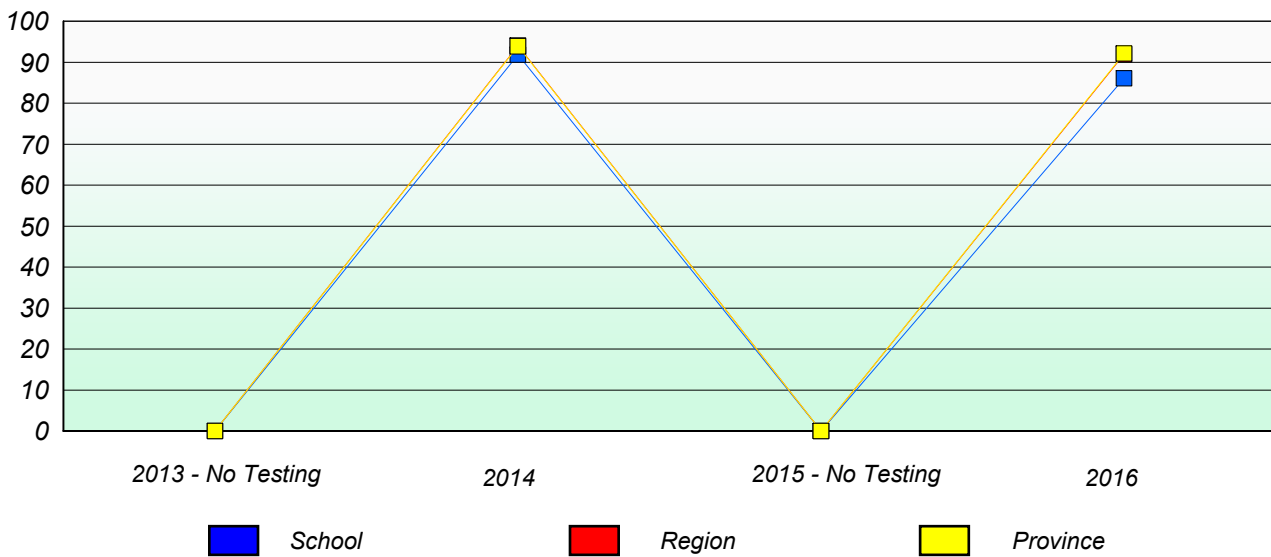

NLESD - Central Region

School #: 142 Woodland Primary

Unknown/Exemption Rates

Participation Rates

NLESD - Central Region

School #: 144 Sprucewood Academy

Unknown/Exemption Rates

Participation Rates