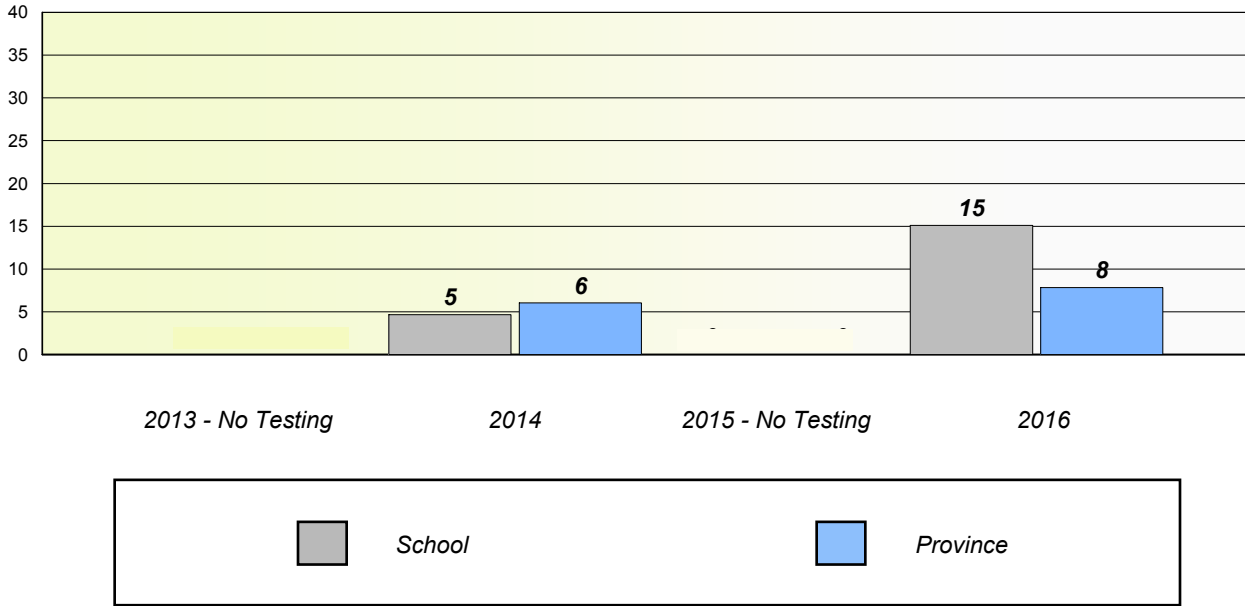

NLESD - Central Region

School #: 125 Copper Ridge Academy

Unknown/Exemption Rates

Participation Rates

NLESD - Central Region

School #: 133 Memorial Academy

Unknown/Exemption Rates

Participation Rates