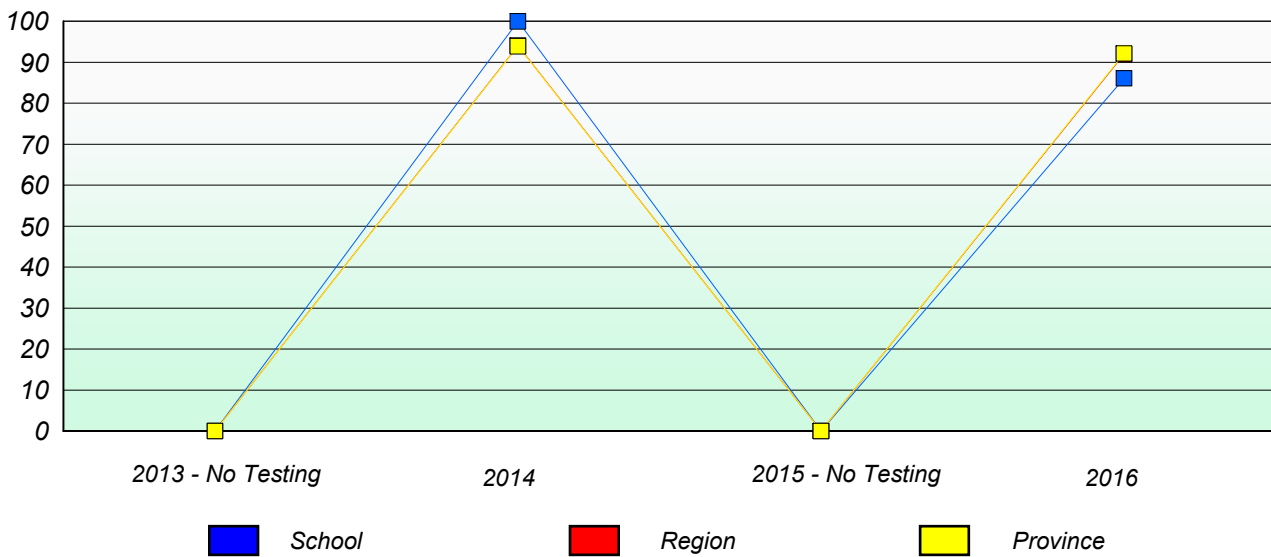

Participation Rates