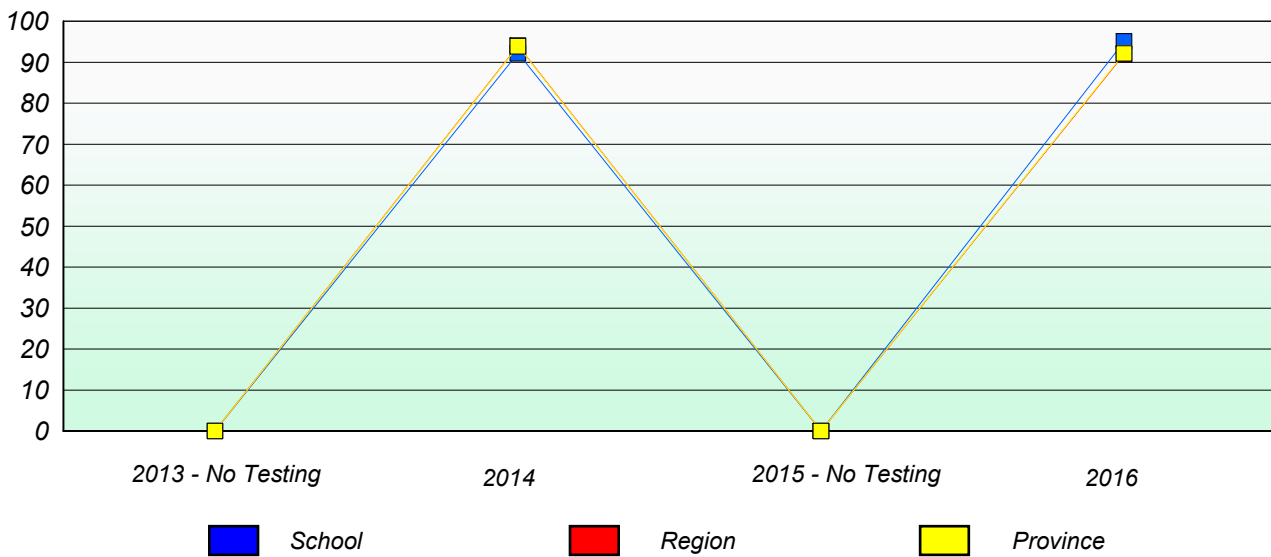

Participation Rates