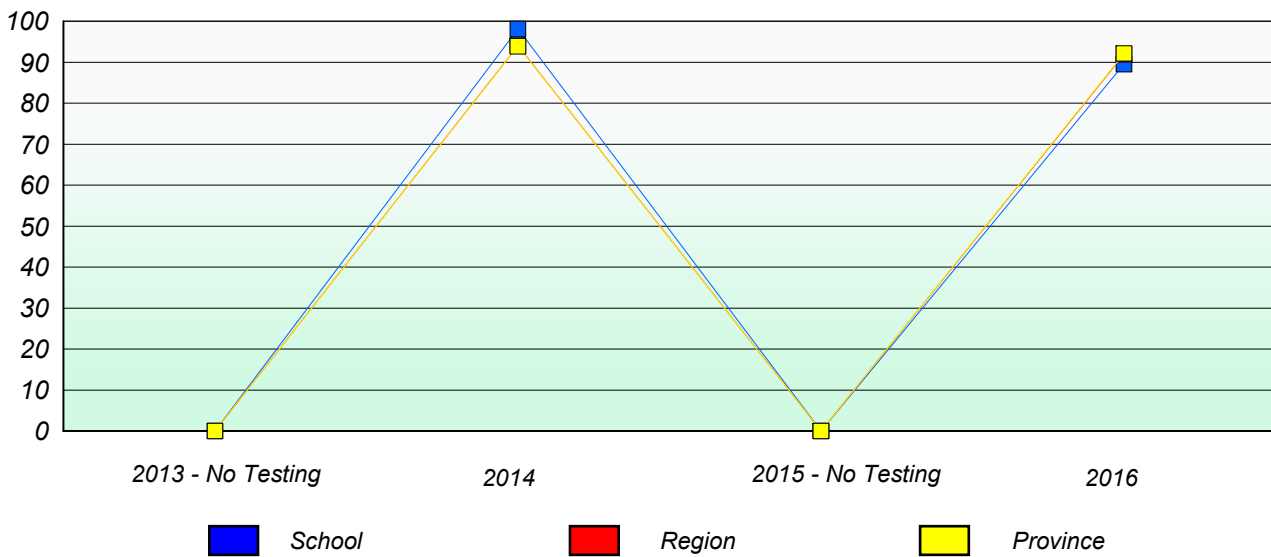

Participation Rates