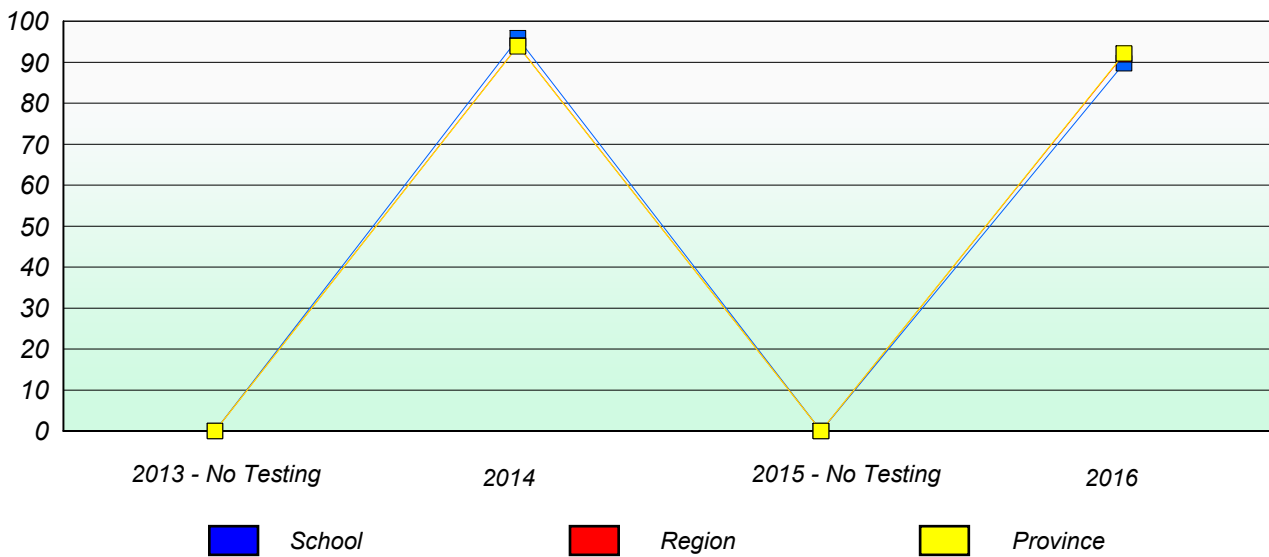

Participation Rates