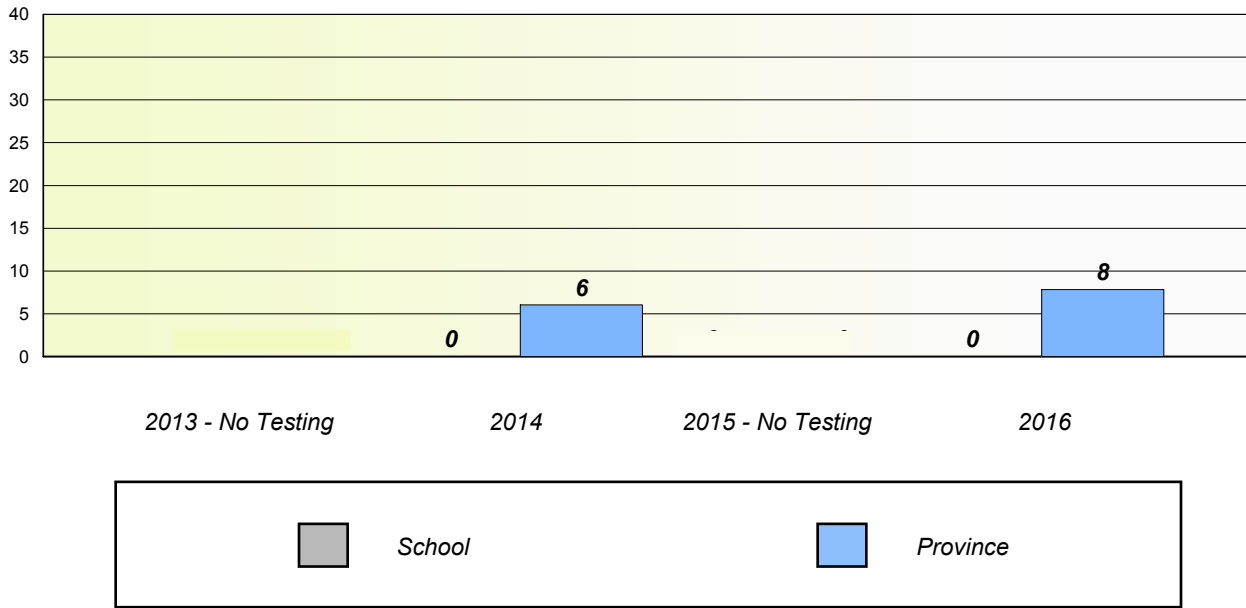

School #: 206 Riverwood Academy

Unknown/Exemption Rates

Participation Rates

NLESD - Central Region

School #: 398 Avoca Collegiate

Unknown/Exemption Rates

Participation Rates

NLESD - Central Region