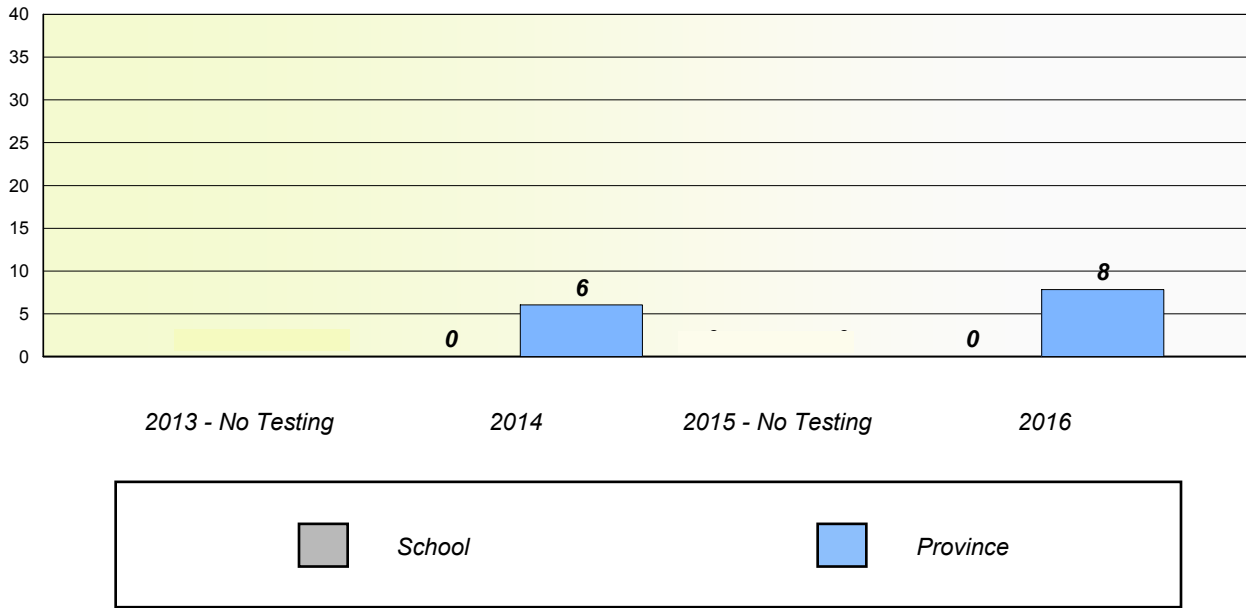

School #: 400 Helen Tulk Elementary

Unknown/Exemption Rates

Participation Rates

NLESD - Central Region

School #: 403 Lakeside Academy

Unknown/Exemption Rates

Participation Rates

NLESD - Central Region