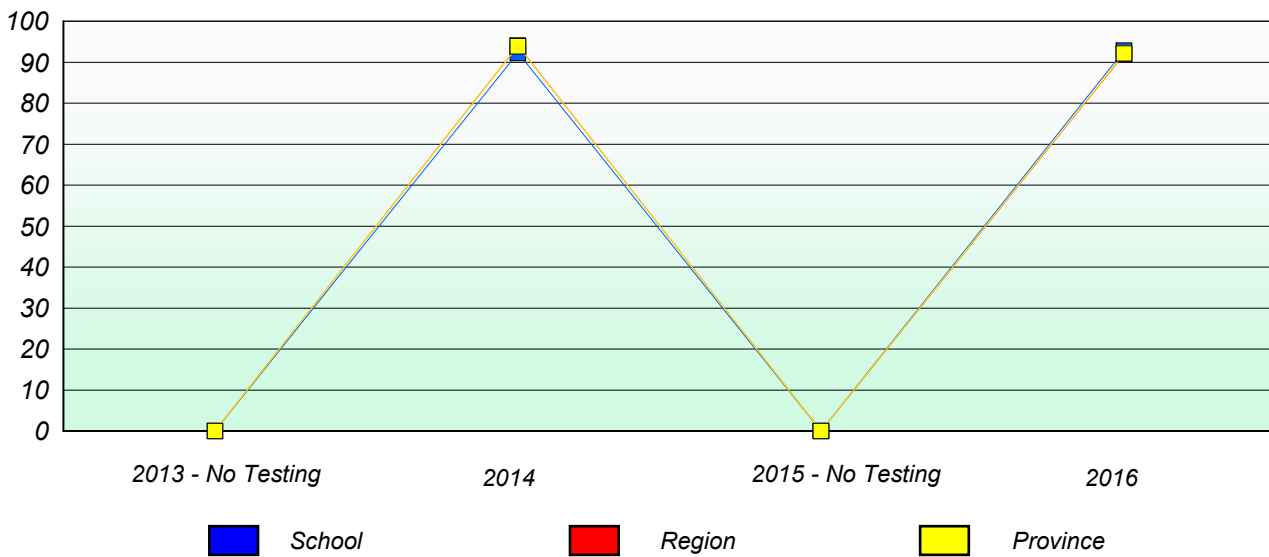

Participation Rates