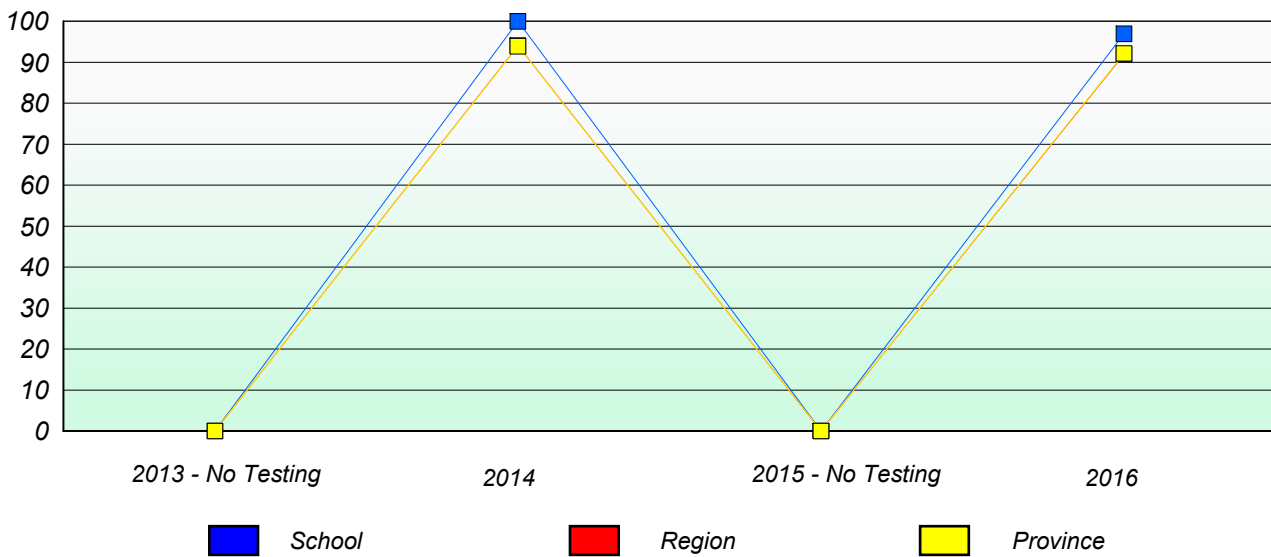

Participation Rates