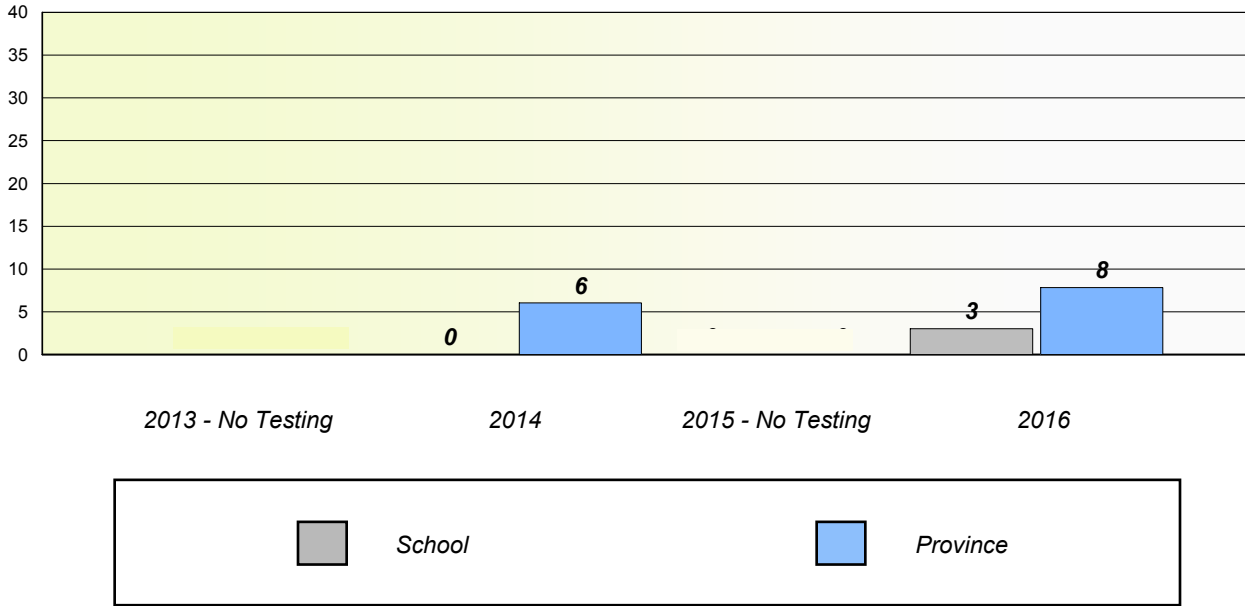

NLESD - Central Region

School #: 154 Hillside Elementary

Unknown/Exemption Rates