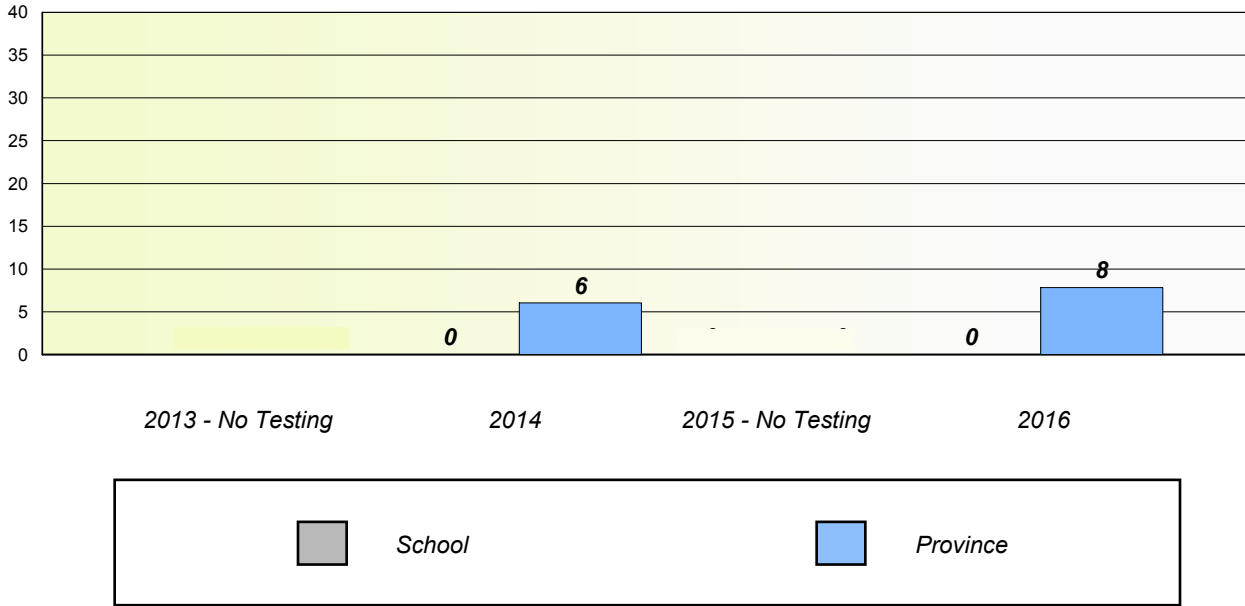

NLESD - Central Region

School #: 409 Indian River Academy

Unknown/Exemption Rates

Participation Rates

NLESD - Central Region

School #: 413 Holy Cross School Complex

Unknown/Exemption Rates

Participation Rates