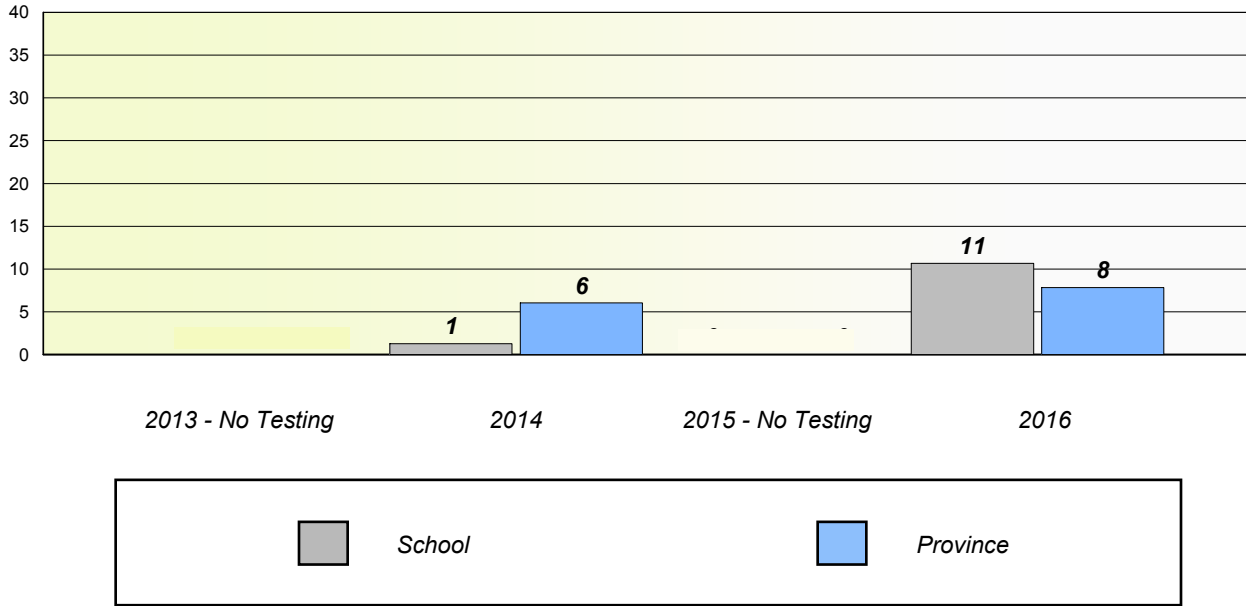

Participation Rates

School data with 5 or fewer students withheld for reasons of confidentiality.

NLESD - Central Region

School #: 189 Lewisporte Academy

Unknown/Exemption Rates

Participation Rates

NLESD - Central Region