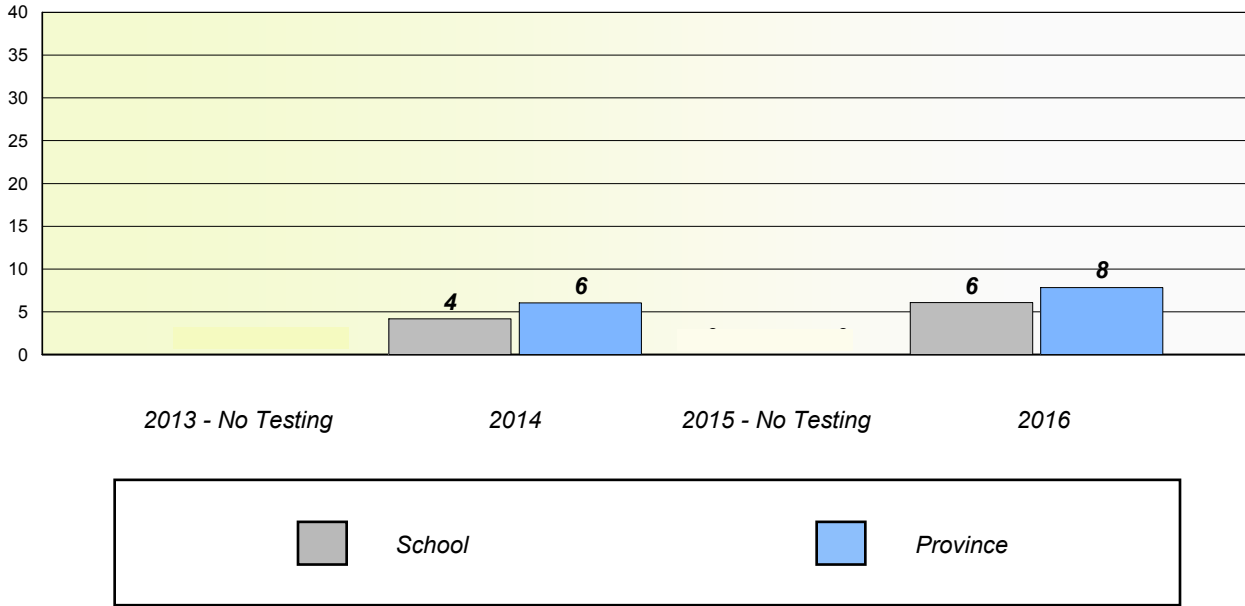

NLESD - Central Region

School #: 204 Pearson Academy

Unknown/Exemption Rates