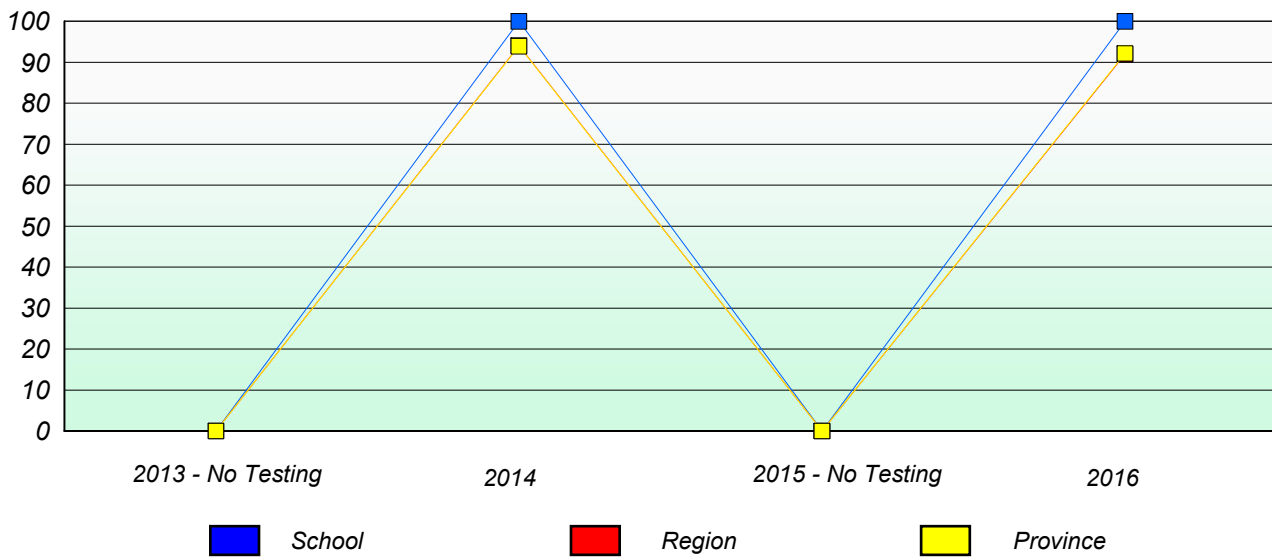

Participation Rates

School data with 5 or fewer students withheld for reasons of confidentiality.

NLESD - Central Region

School #: 158 MSB Regional Academy

Unknown/Exemption Rates

Participation Rates

NLESD - Central Region

School #: 163 Point Leamington Academy

Unknown/Exemption Rates

School data with 5 or fewer students withheld for reasons of confidentiality.

Participation Rates

School data with 5 or fewer students withheld for reasons of confidentiality.