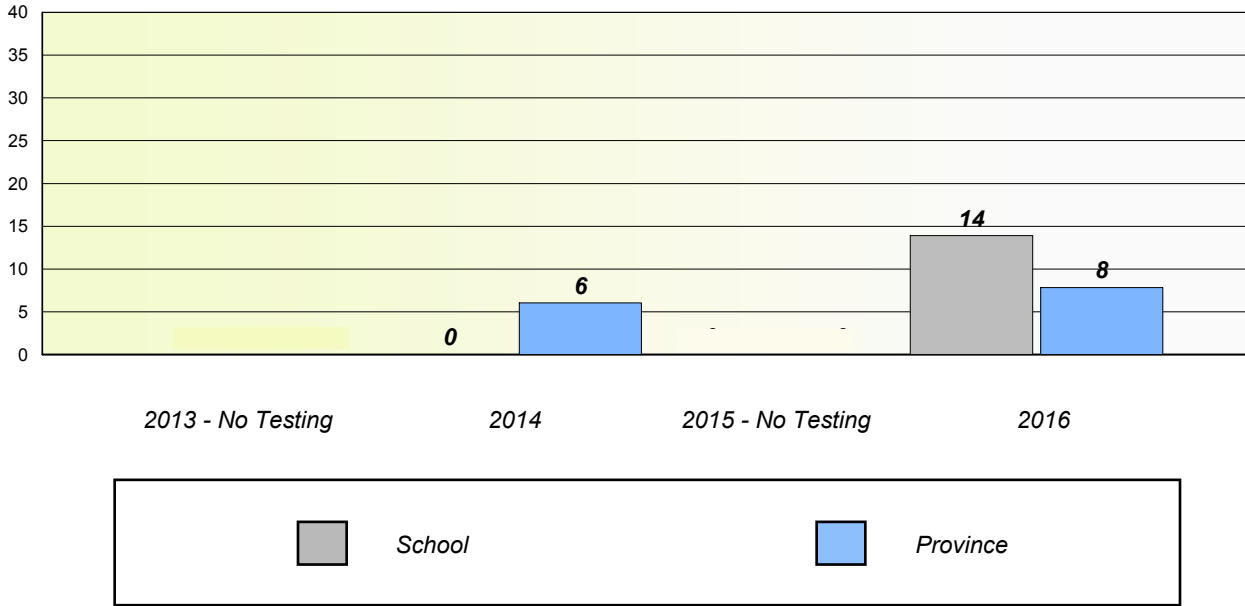

NLESD - Central Region

School #: 150 St. Joseph's Elementary

Unknown/Exemption Rates