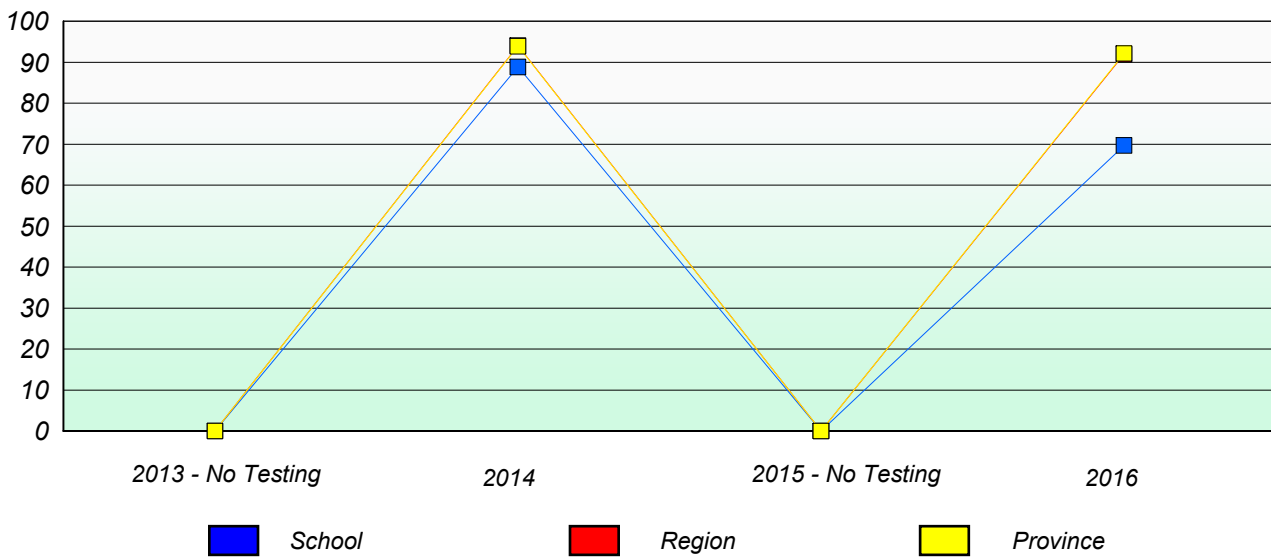

Participation Rates

School data with 5 or fewer students withheld for reasons of confidentiality.

NLESD - Central Region

School #: 177 Greenwood Academy

Unknown/Exemption Rates

Participation Rates

NLESD - Central Region