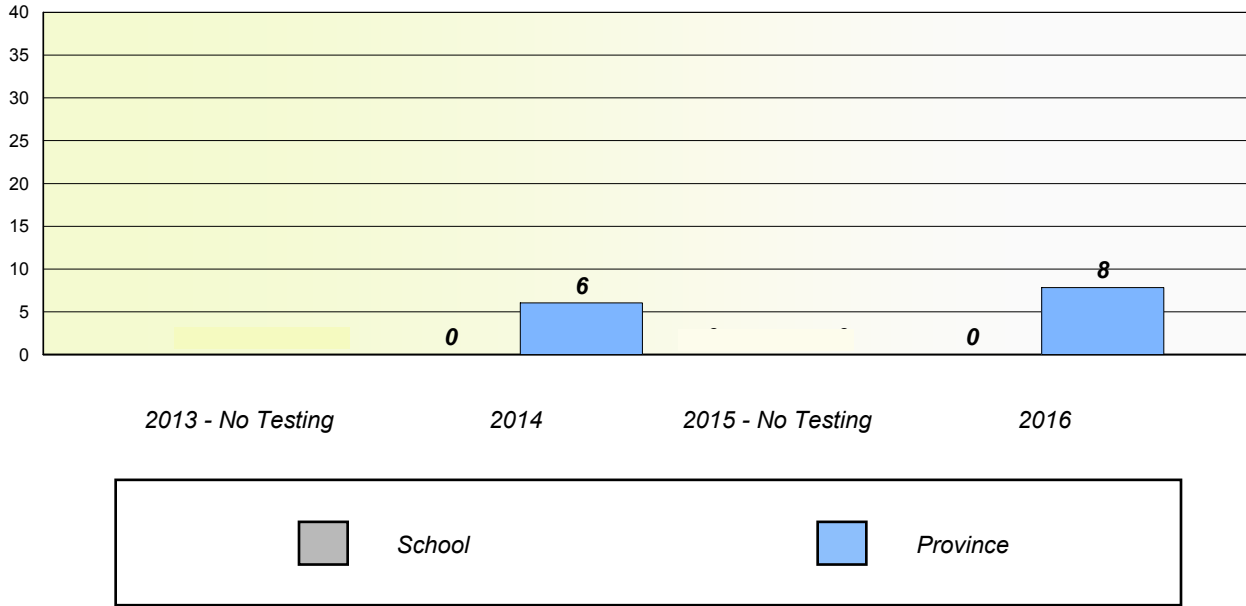

Participation Rates

School data with 5 or fewer students withheld for reasons of confidentiality.

NLESD - Central Region

School #: 158 MSB Regional Academy

Unknown/Exemption Rates

Participation Rates

NLESD - Central Region