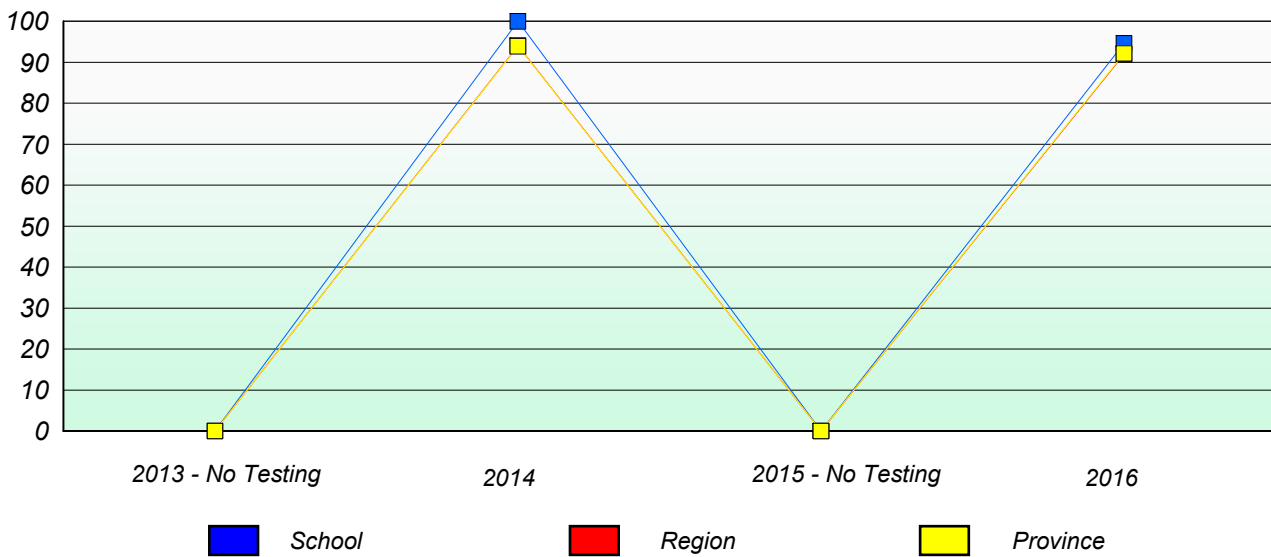

Participation Rates