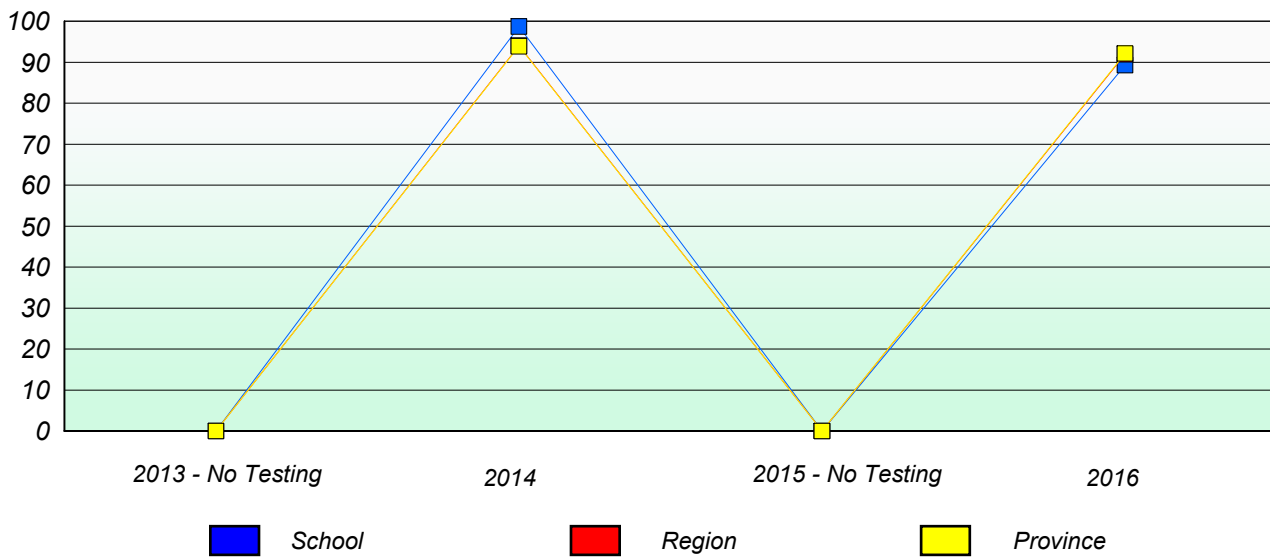

Participation Rates

School data with 5 or fewer students withheld for reasons of confidentiality.

NLESD - Central Region

School #: 189 Lewisporte Academy

Unknown/Exemption Rates

Participation Rates

NLESD - Central Region