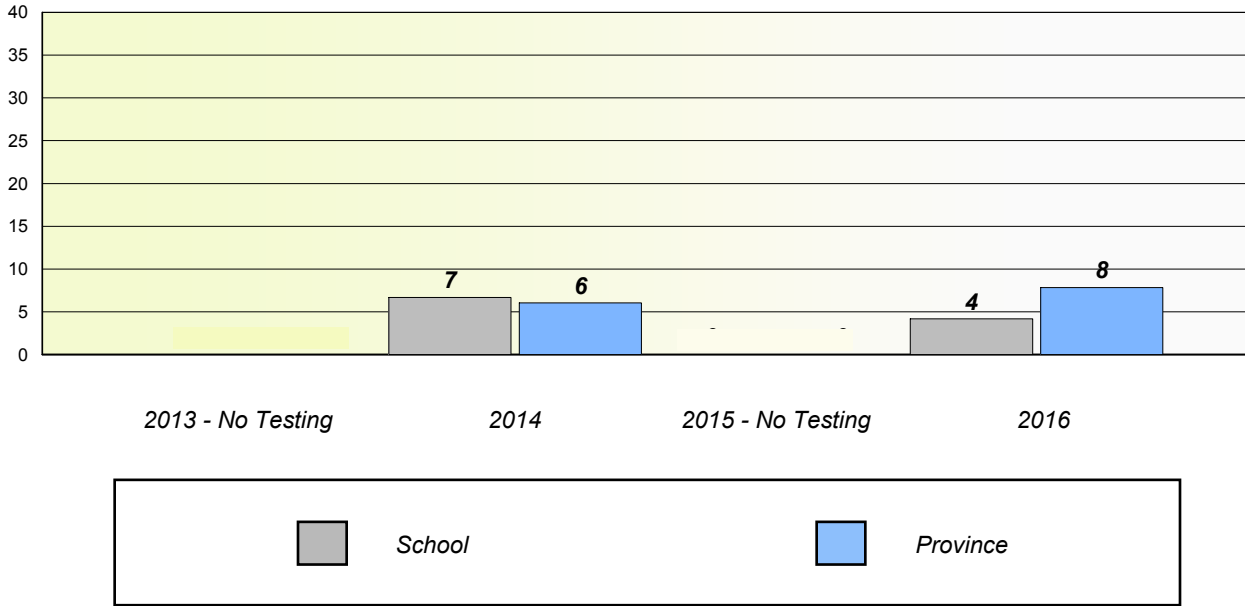

NLESD - Central Region

School #: 192 Lumsden Academy

Unknown/Exemption Rates