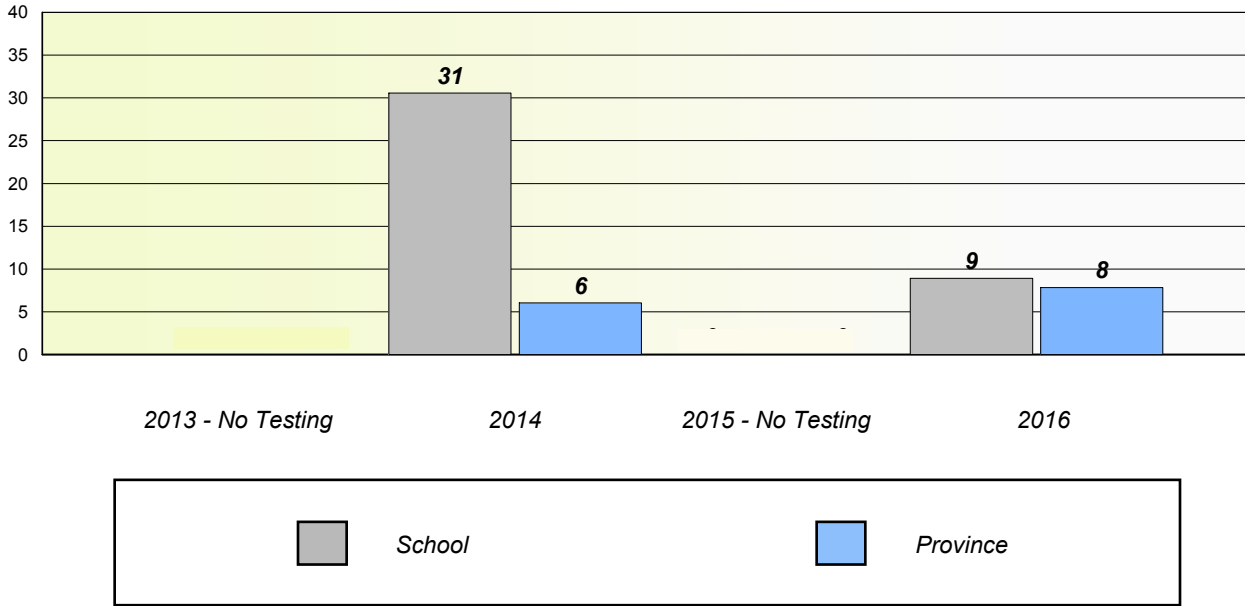

School #: 206 Riverwood Academy

Unknown/Exemption Rates

Participation Rates

NLESD - Central Region

School #: 398 Avoca Collegiate

Unknown/Exemption Rates

Participation Rates

NLESD - Central Region