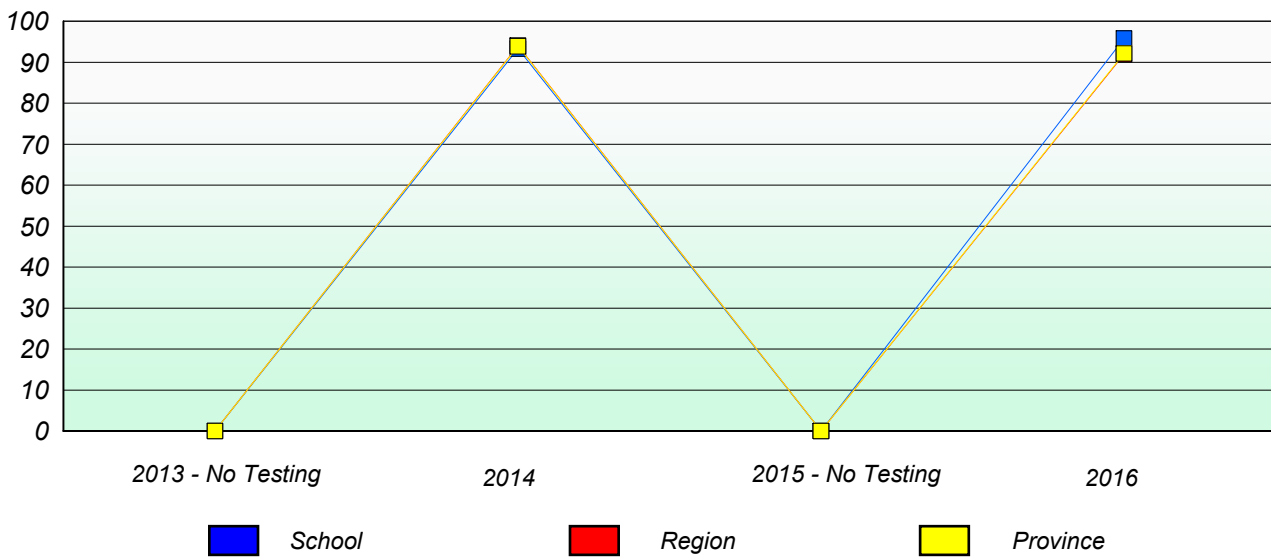

Participation Rates