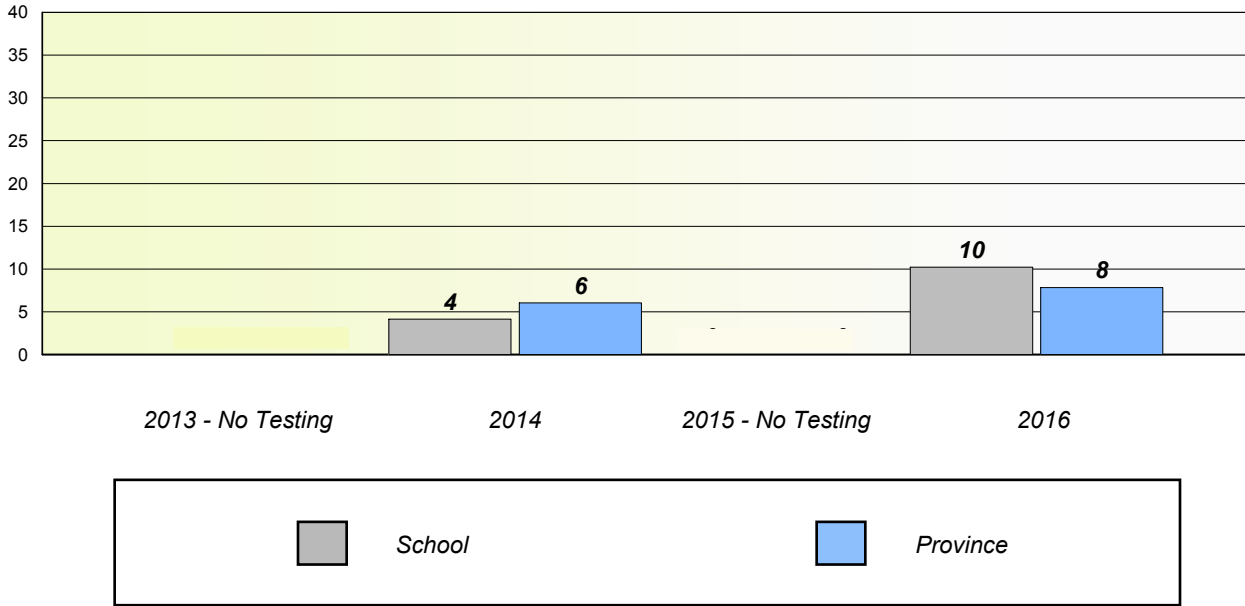

NLESD - Central Region

School #: 142 Woodland Primary

Unknown/Exemption Rates