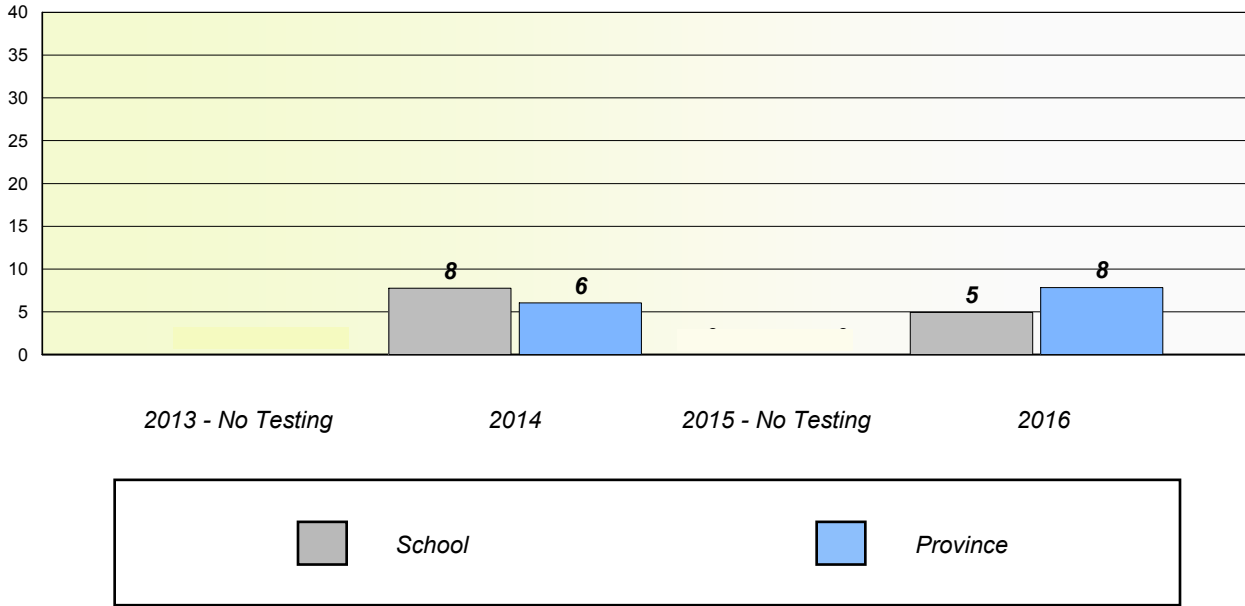

NLESD - Central Region

School #: 417 Gander Academy

Unknown/Exemption Rates