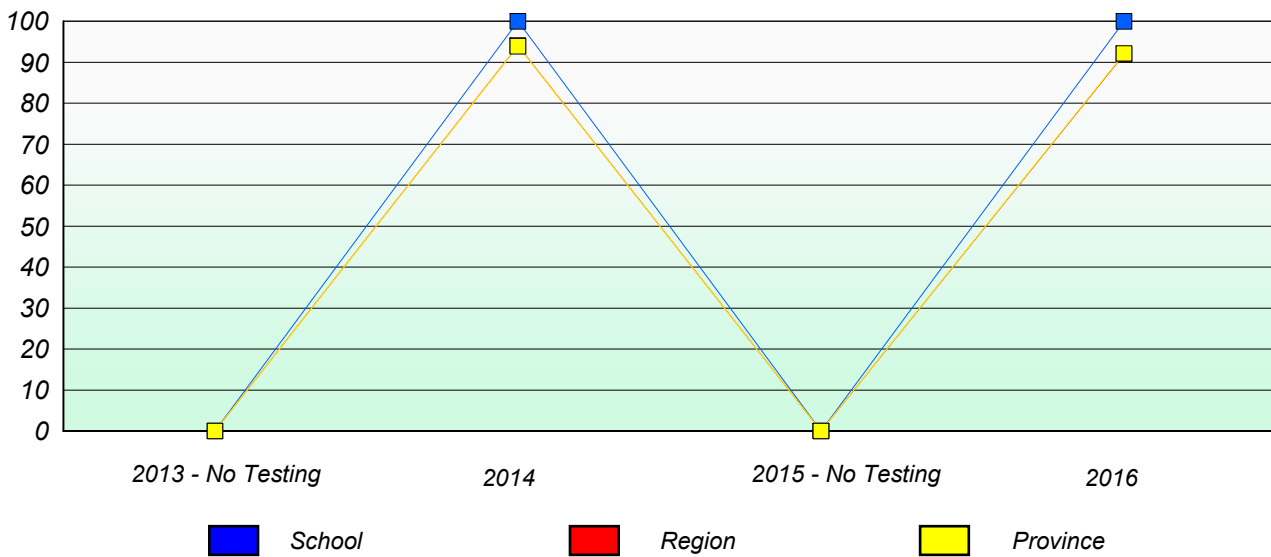

NLESD - Central Region

School #: 150 St. Joseph's Elementary

Unknown/Exemption Rates

Participation Rates

NLESD - Central Region

School #: 151 John Watkins Academy

Unknown/Exemption Rates

Participation Rates