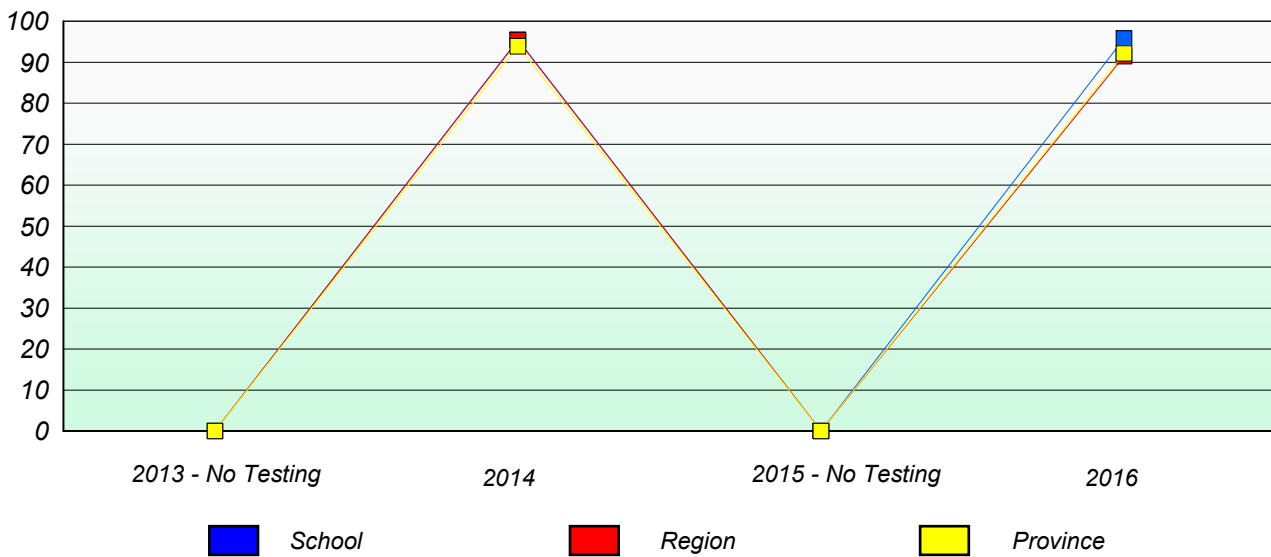

Participation Rates