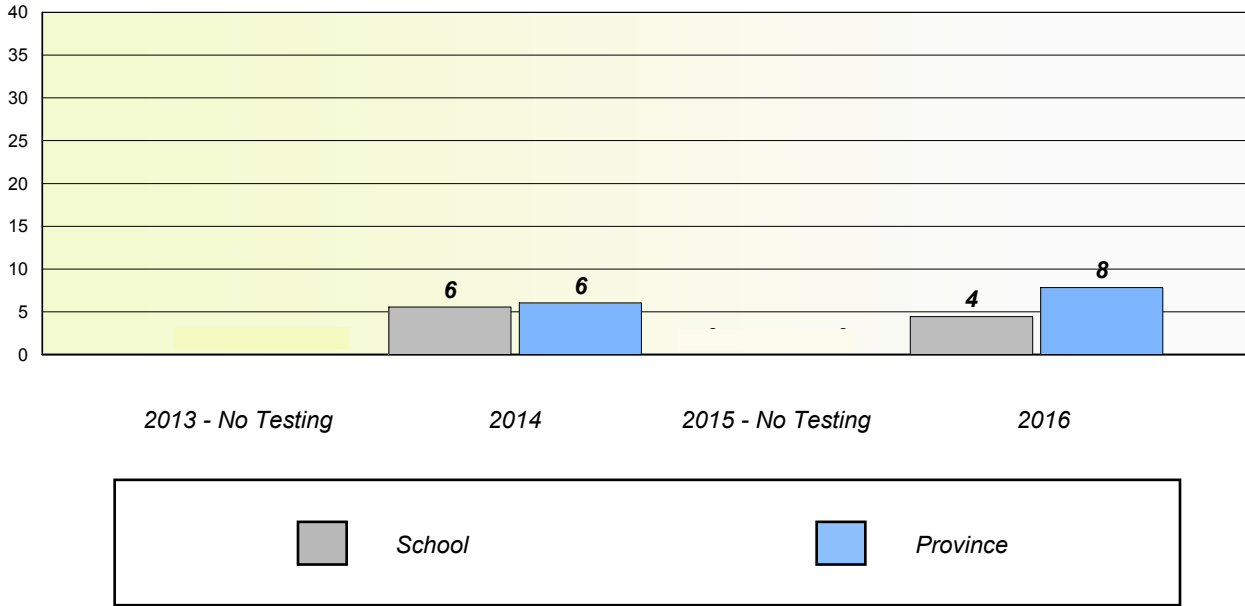

NLESD - Western Region

School #: 474 Cloud River Academy

Unknown/Exemption Rates

Participation Rates

NLESD - Western Region

School #: 475 Viking Trail Academy

Unknown/Exemption Rates

Participation Rates