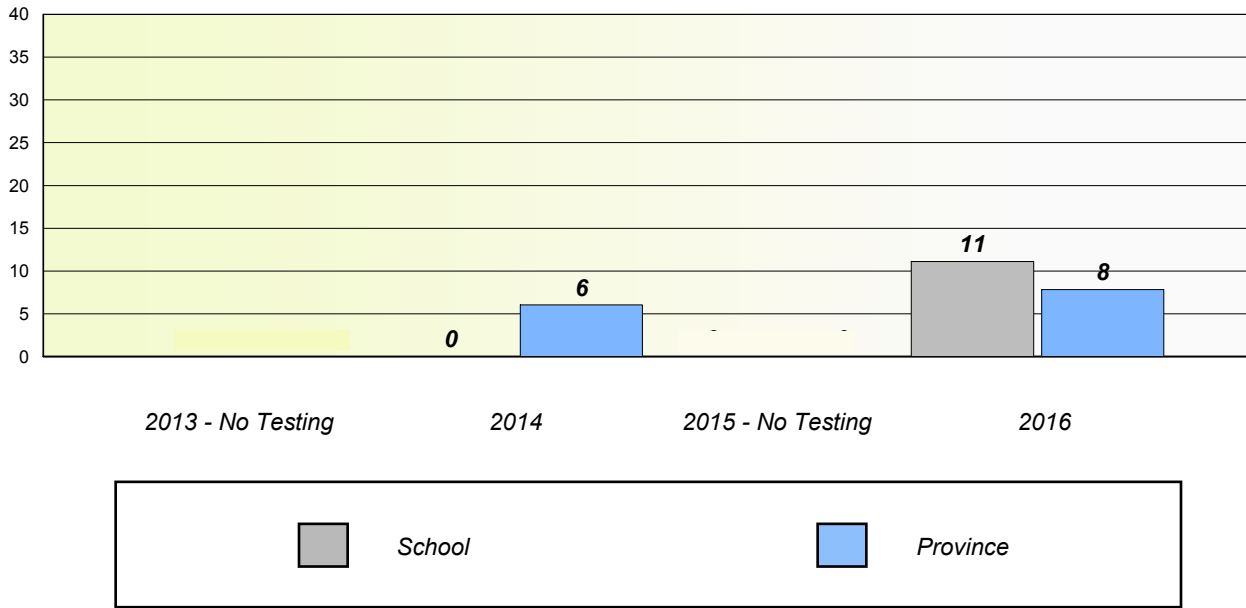

NLESD - Western Region

School #: 057 St. Peter's Academy

Unknown/Exemption Rates