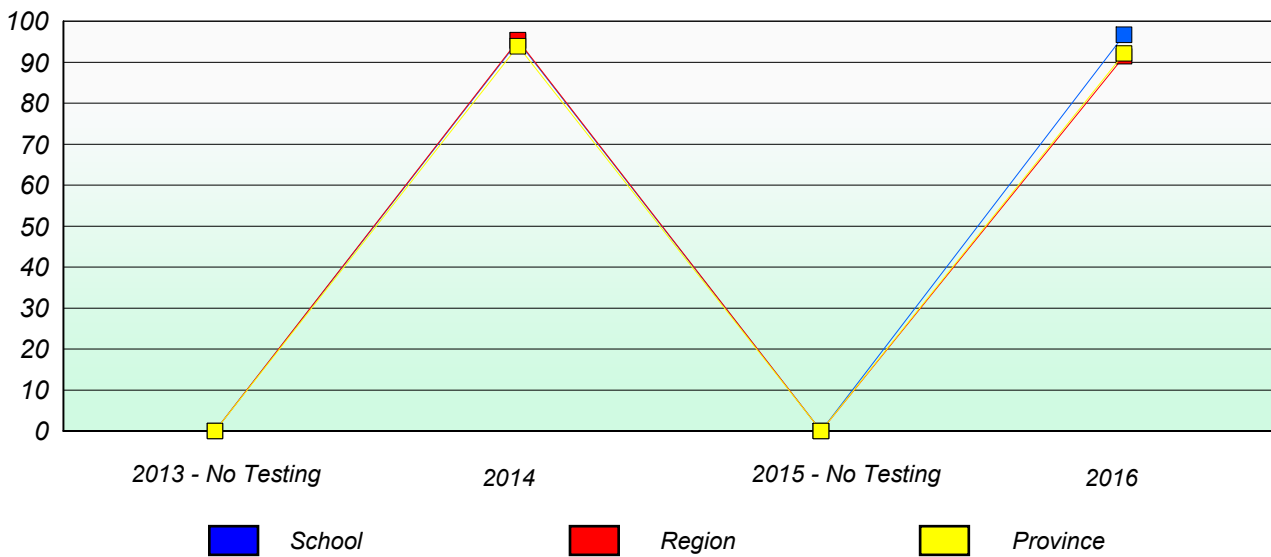

NLESD - Western Region

School #: 388 Long Range Academy

Unknown/Exemption Rates

Participation Rates

NLESD - Western Region

School #: 389 Elwood Elementary

Unknown/Exemption Rates

Participation Rates