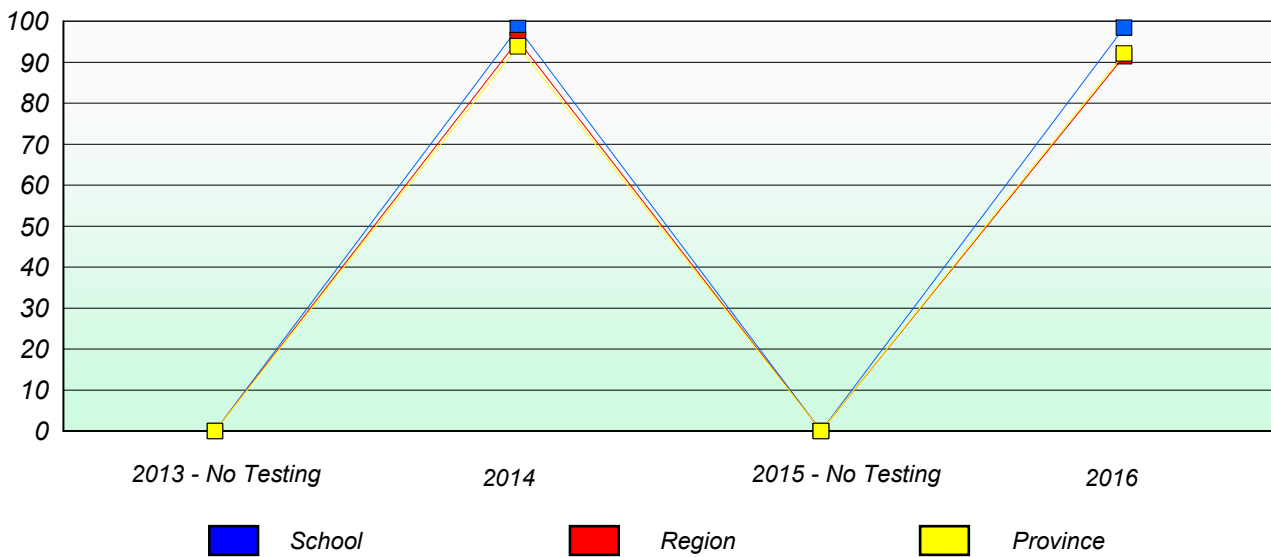

NLESD - Western Region

School #: 057 St. Peter's Academy

Unknown/Exemption Rates

Participation Rates

NLESD - Western Region

School #: 060 École C.C. Loughlin Elementary

Unknown/Exemption Rates

Participation Rates