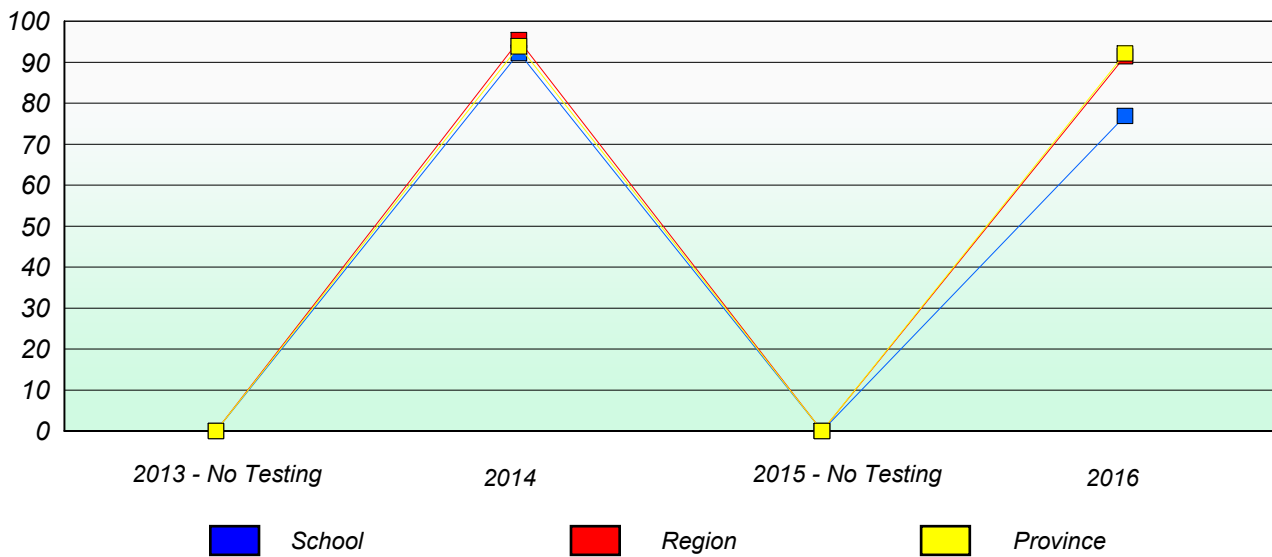

NLESD - Western Region

School #: 394 E.A. Butler All Grade

Unknown/Exemption Rates

Participation Rates

NLESD - Western Region

School #: 397 Belanger Memorial School

Unknown/Exemption Rates

Participation Rates