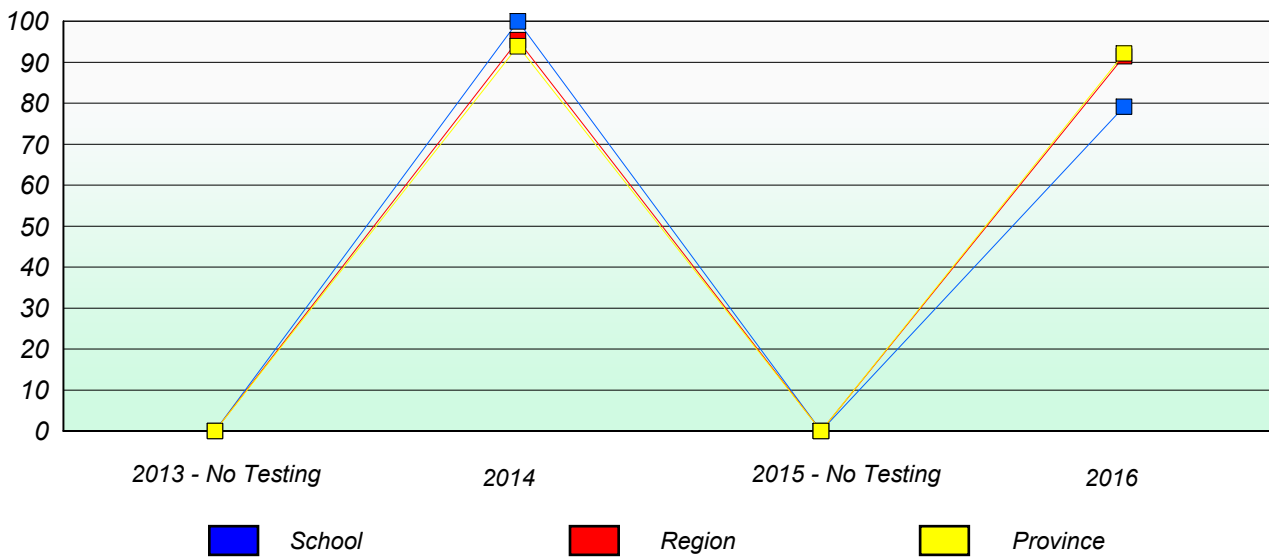

Participation Rates

School data with 5 or fewer students withheld for reasons of confidentiality.

NLESD - Western Region

School #: 089 Jakeman All Grade

Unknown/Exemption Rates

Participation Rates

NLESD - Western Region