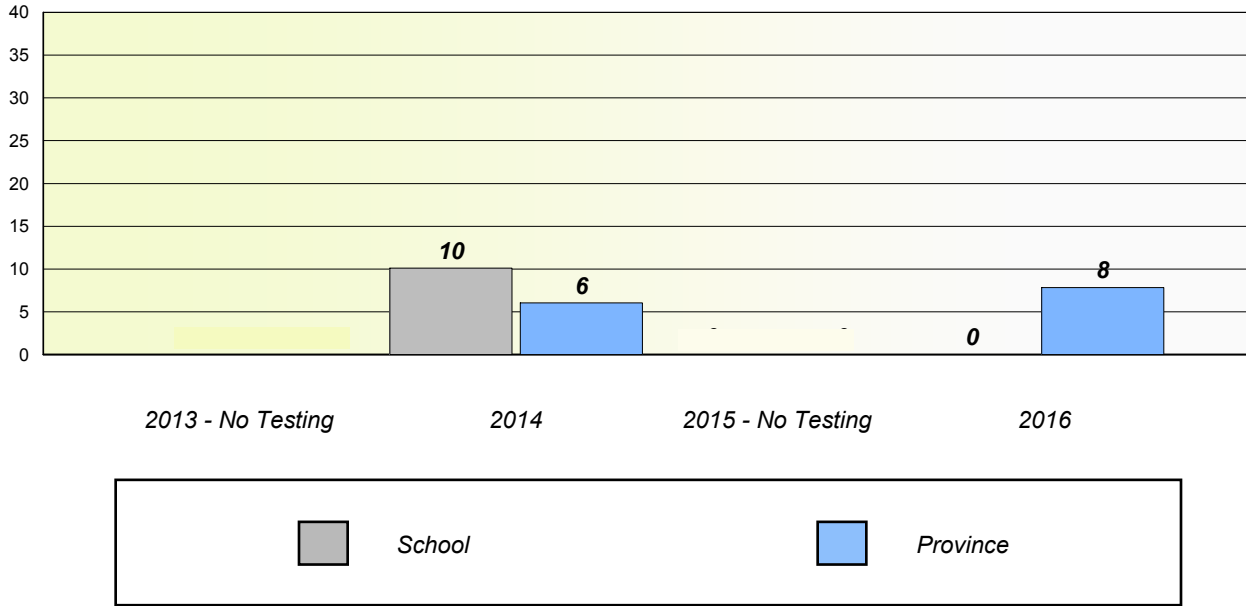

NLESD - Western Region

School #: 065 Humber Elementary

Unknown/Exemption Rates

Participation Rates

NLESD - Western Region

School #: 066 J.J. Curling Elementary

Unknown/Exemption Rates

Participation Rates