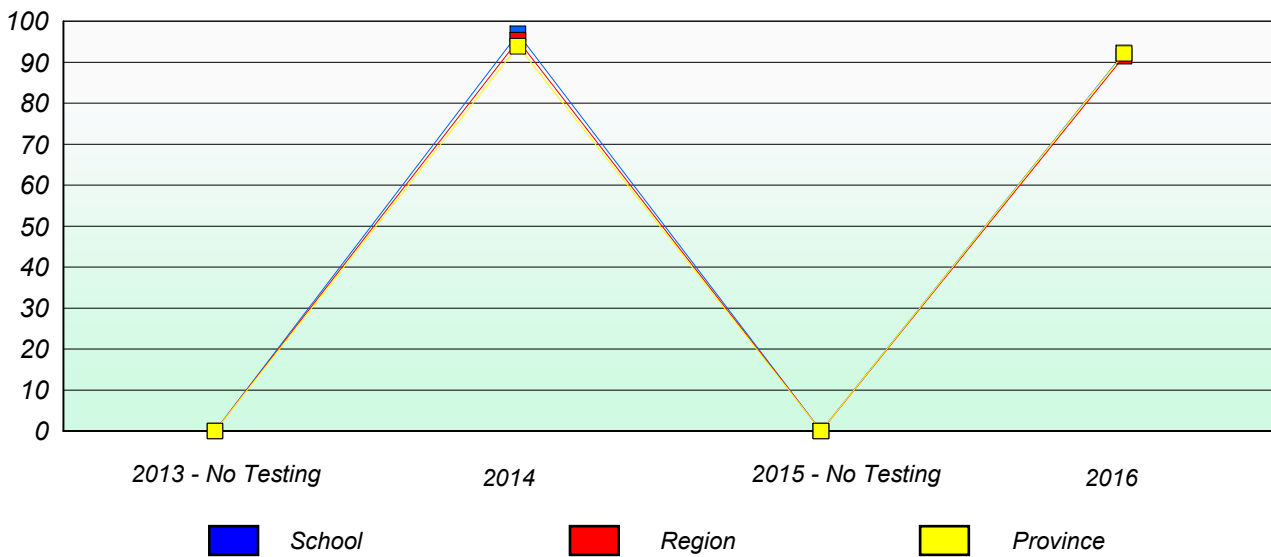

Participation Rates