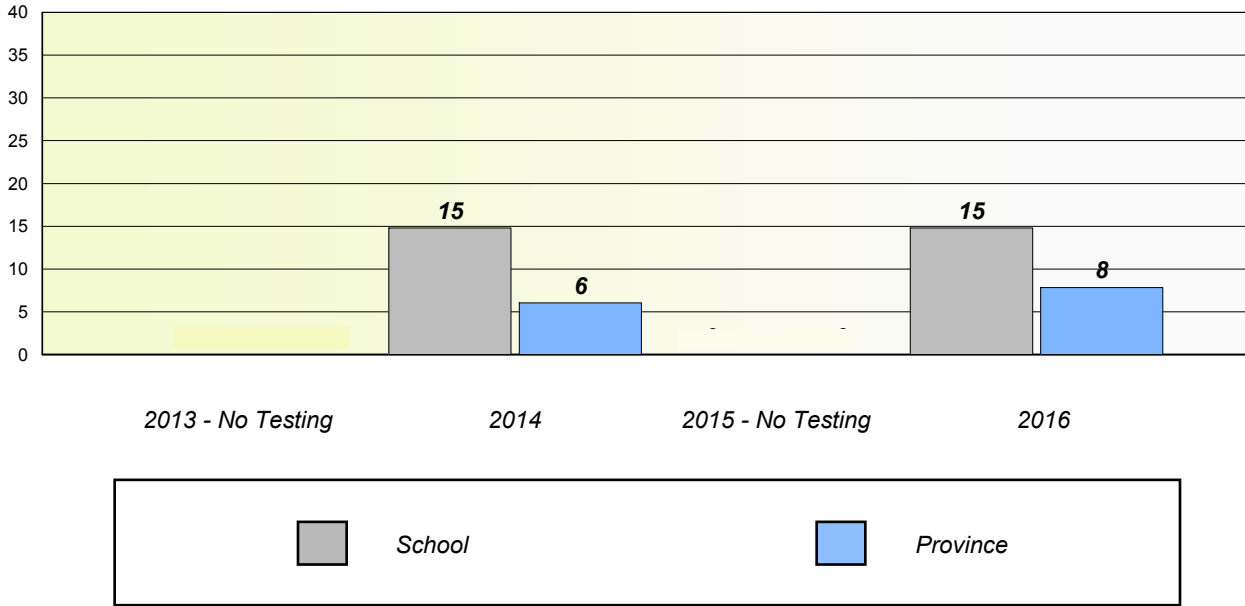

NLESD - Western Region

School #: 388 Long Range Academy

Unknown/Exemption Rates