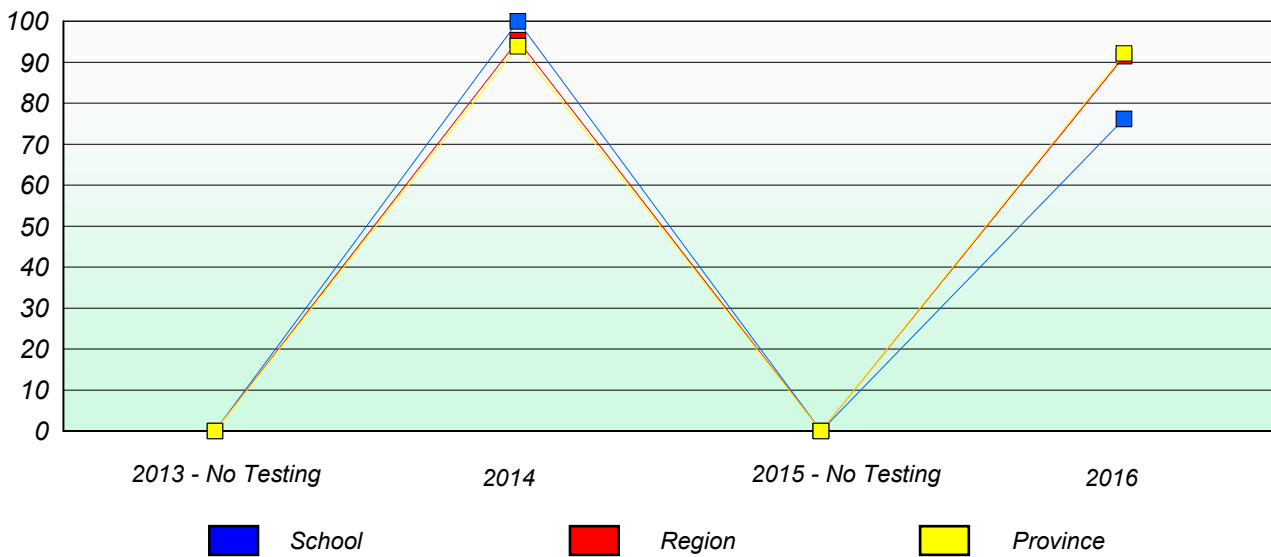

Participation Rates

School data with 5 or fewer students withheld for reasons of confidentiality.

NLESD - Western Region

School #: 096 Our Lady of the Cape School

Unknown/Exemption Rates

Participation Rates