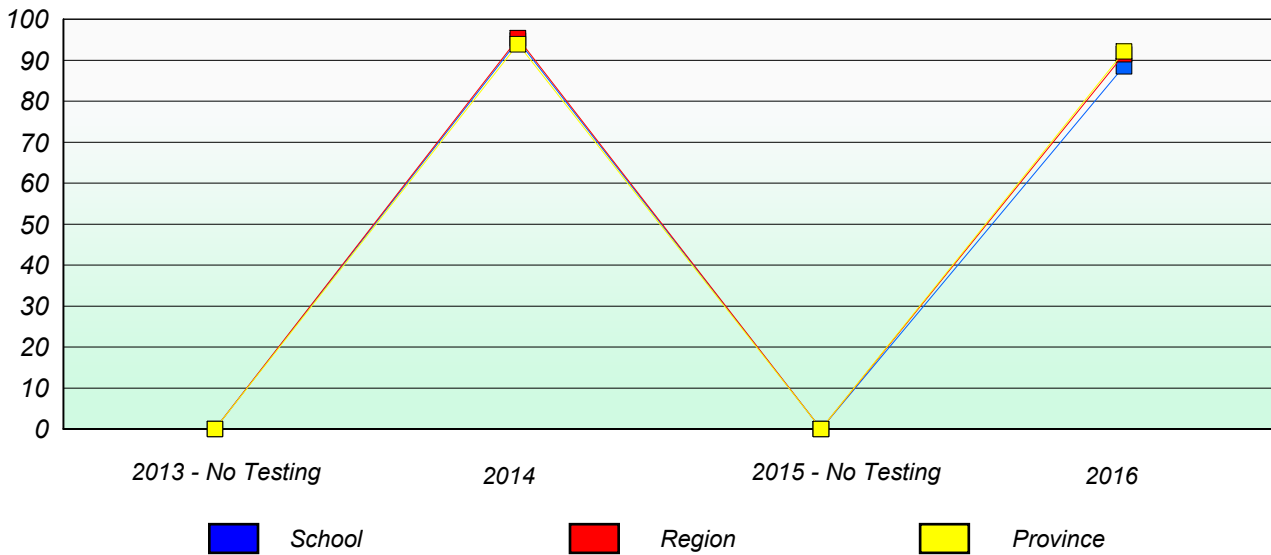

Participation Rates