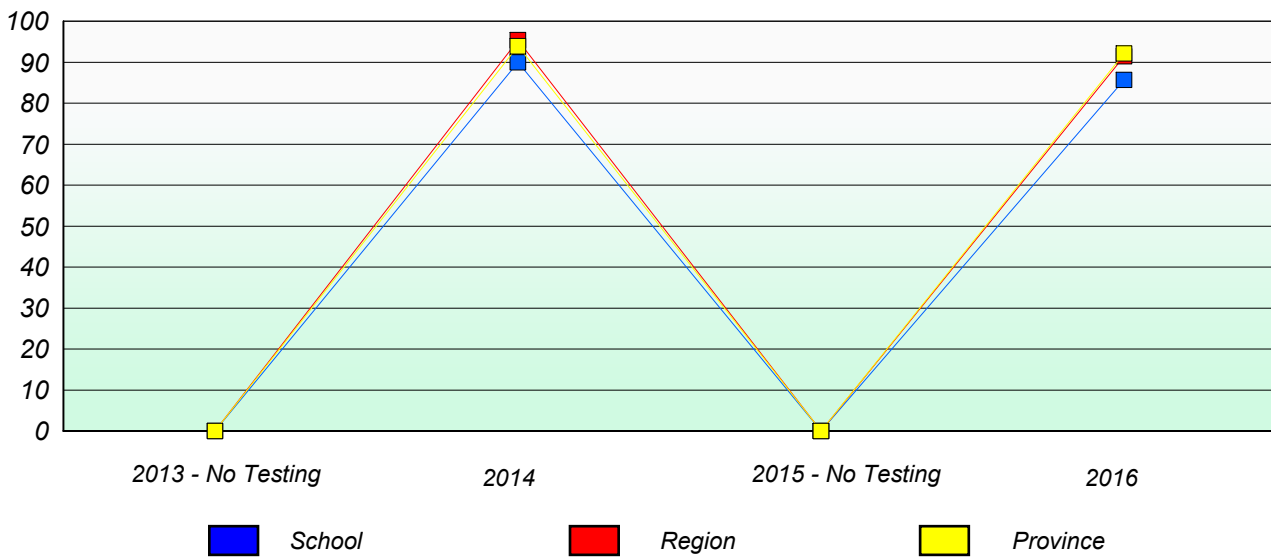

Participation Rates