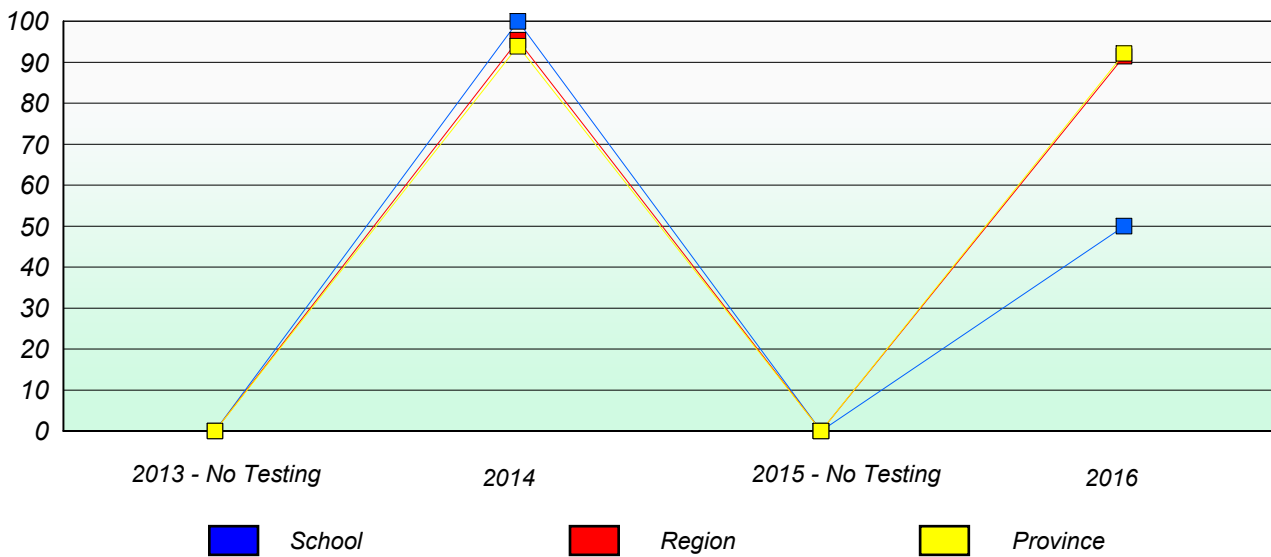

NLESD - Western Region

School #: 394 E.A. Butler All Grade

Unknown/Exemption Rates

Participation Rates

NLESD - Western Region

School #: 397 Belanger Memorial School

Unknown/Exemption Rates

Participation Rates