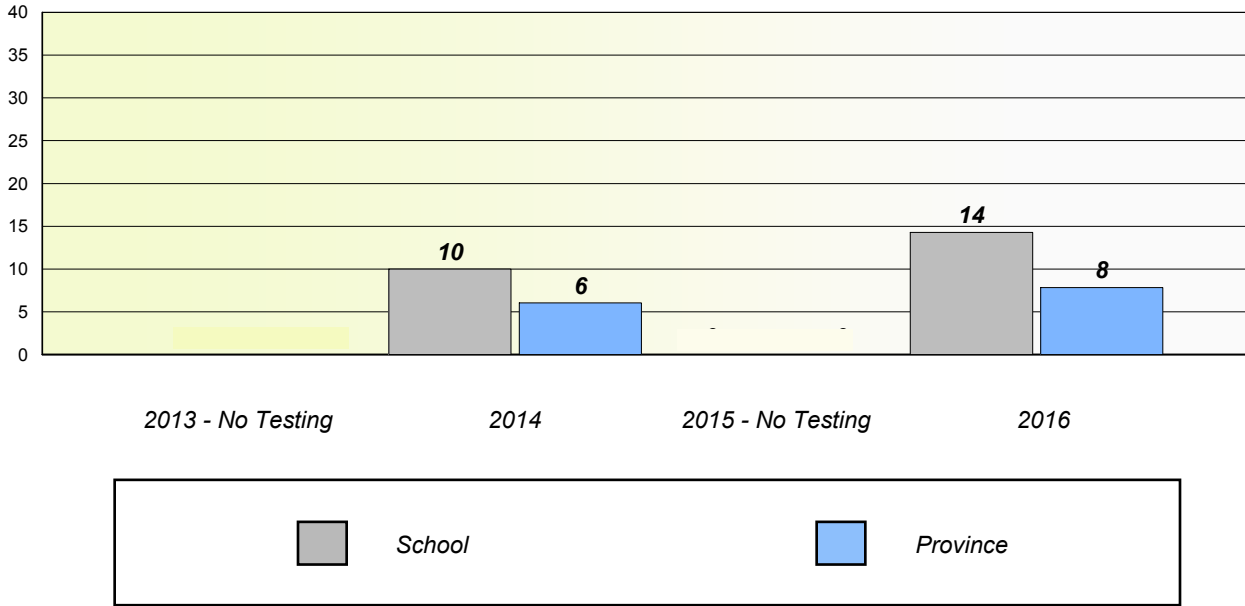

NLESD - Western Region

School #: 091 Burgeo Academy

Unknown/Exemption Rates