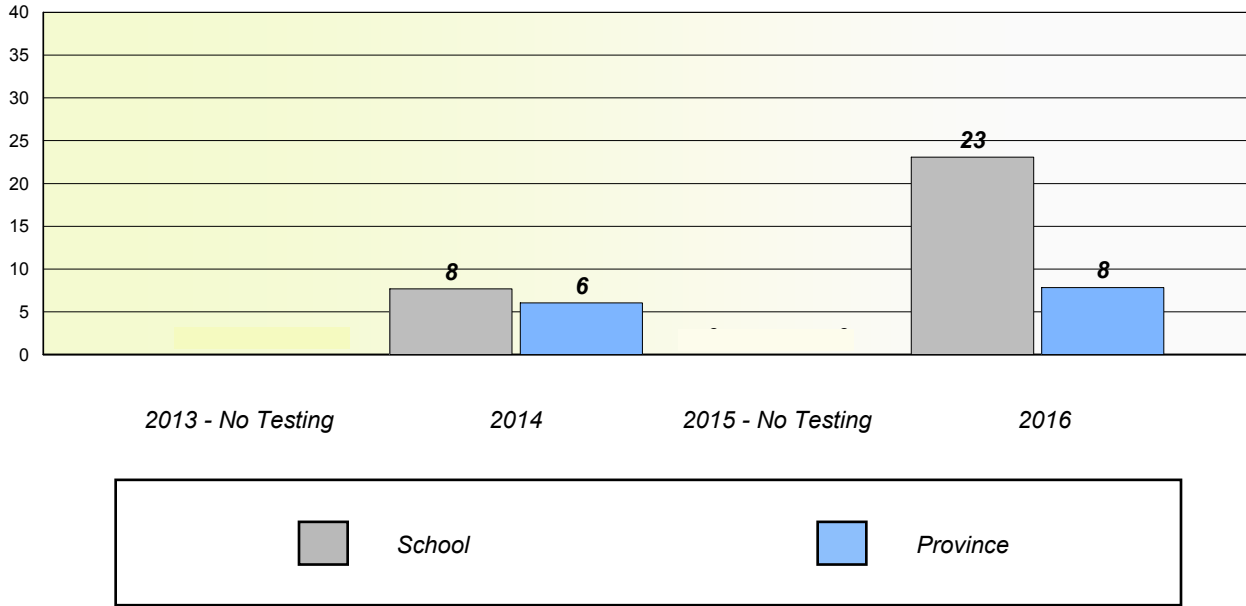

NLESD - Western Region

School #: 394 E.A. Butler All Grade

Unknown/Exemption Rates

Participation Rates

NLESD - Western Region

School #: 397 Belanger Memorial School

Unknown/Exemption Rates

Participation Rates