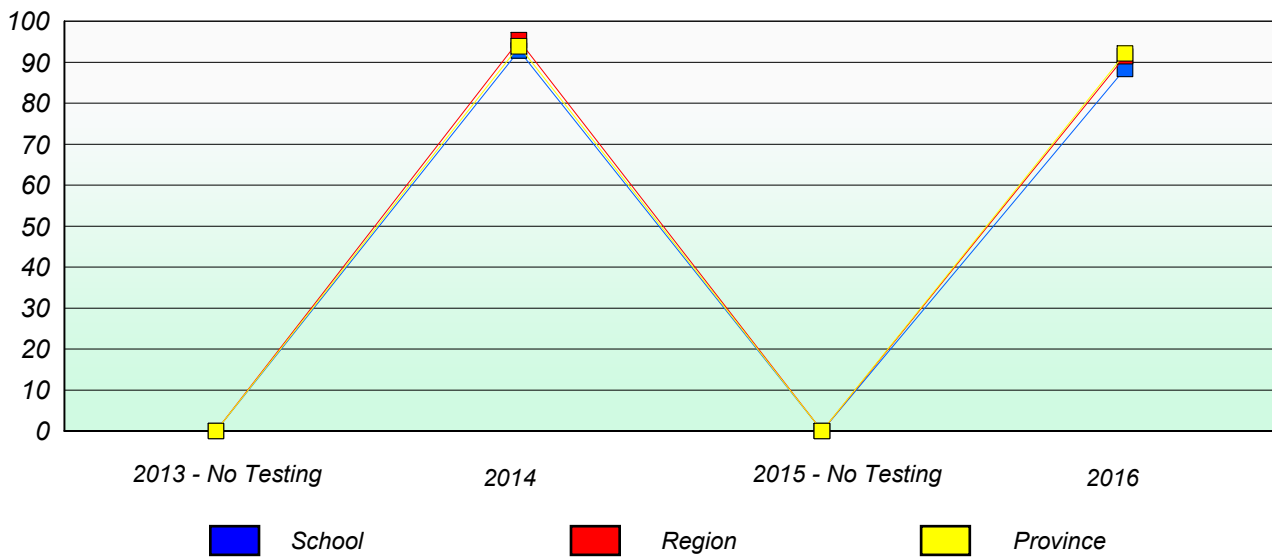

Participation Rates

School data with 5 or fewer students withheld for reasons of confidentiality.

NLESD - Western Region

School #: 106 Lourdes Elementary

Unknown/Exemption Rates

Participation Rates

NLESD - Western Region