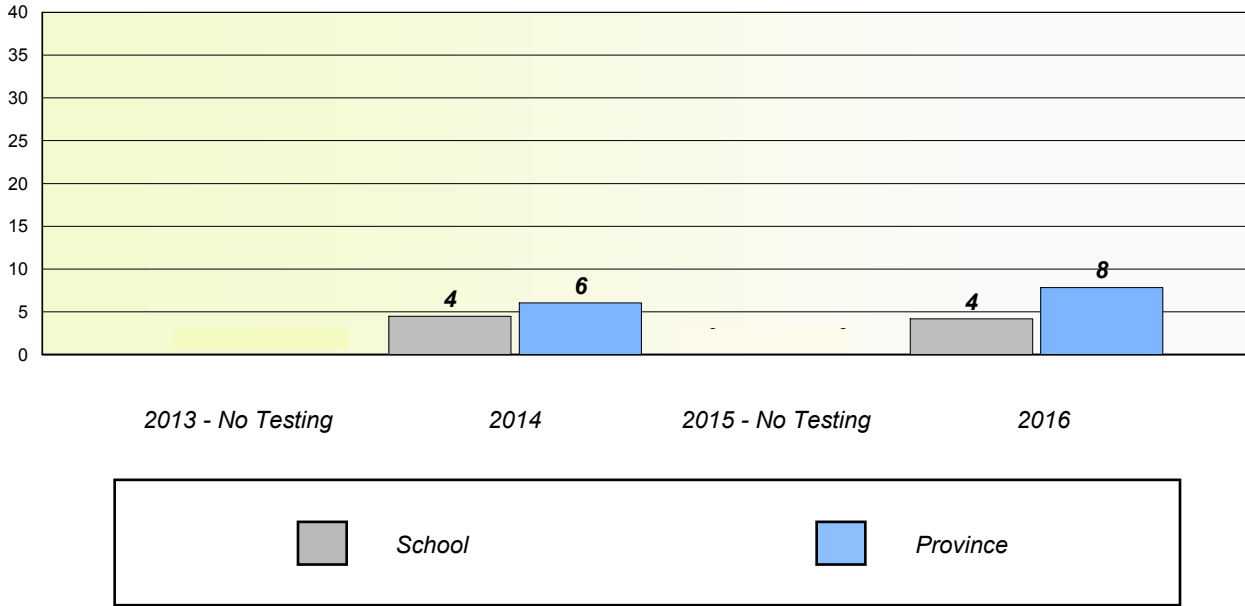

NLESD - Western Region

School #: 065 Humber Elementary

Unknown/Exemption Rates