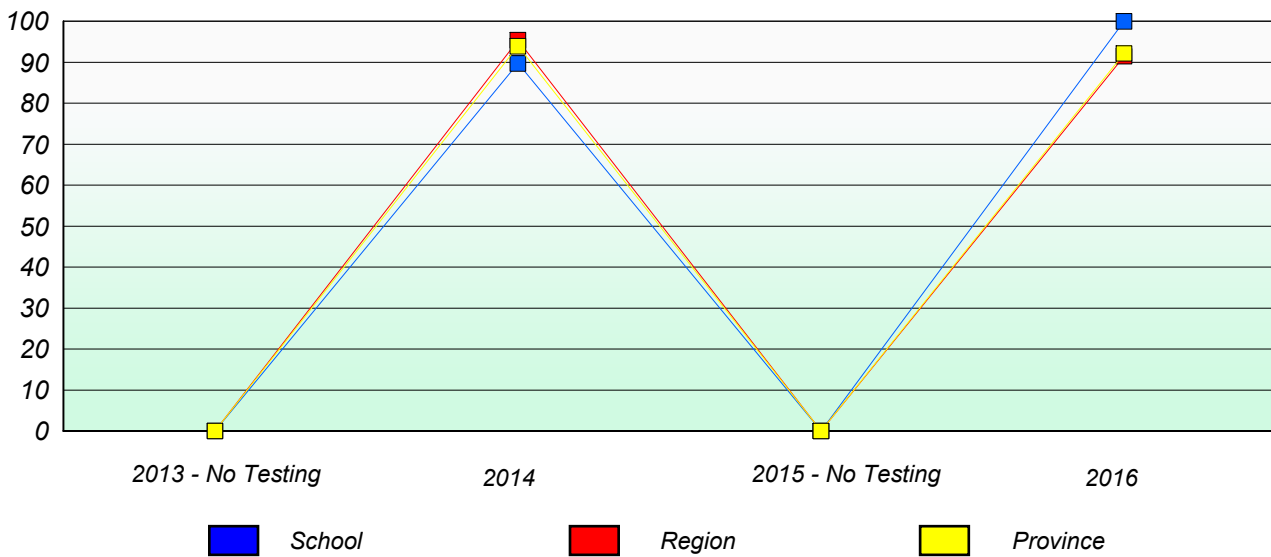

Participation Rates