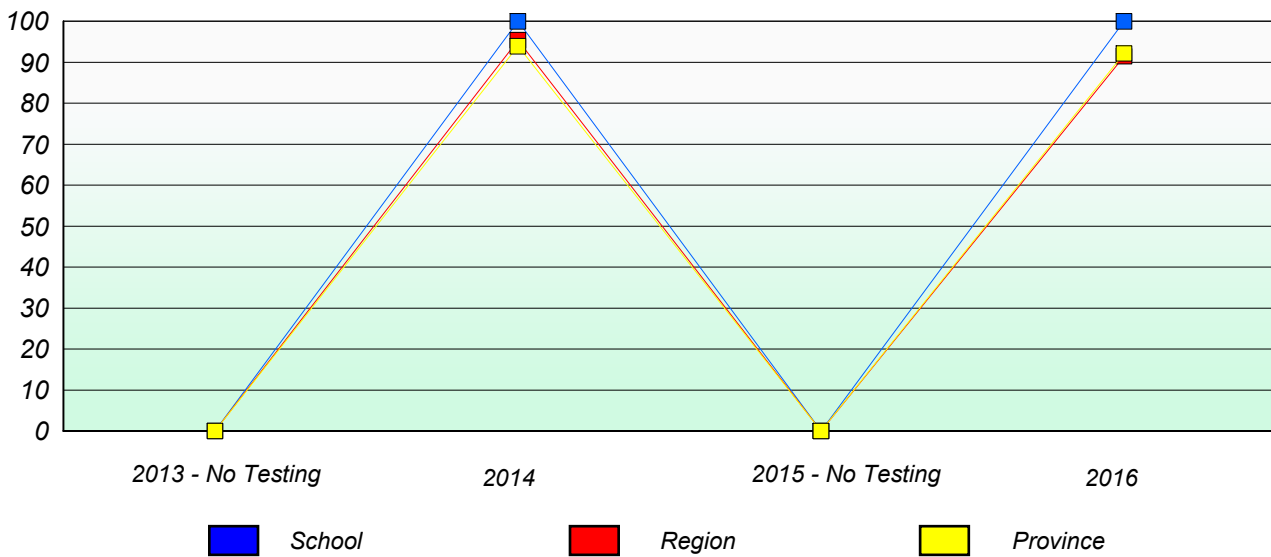

Participation Rates