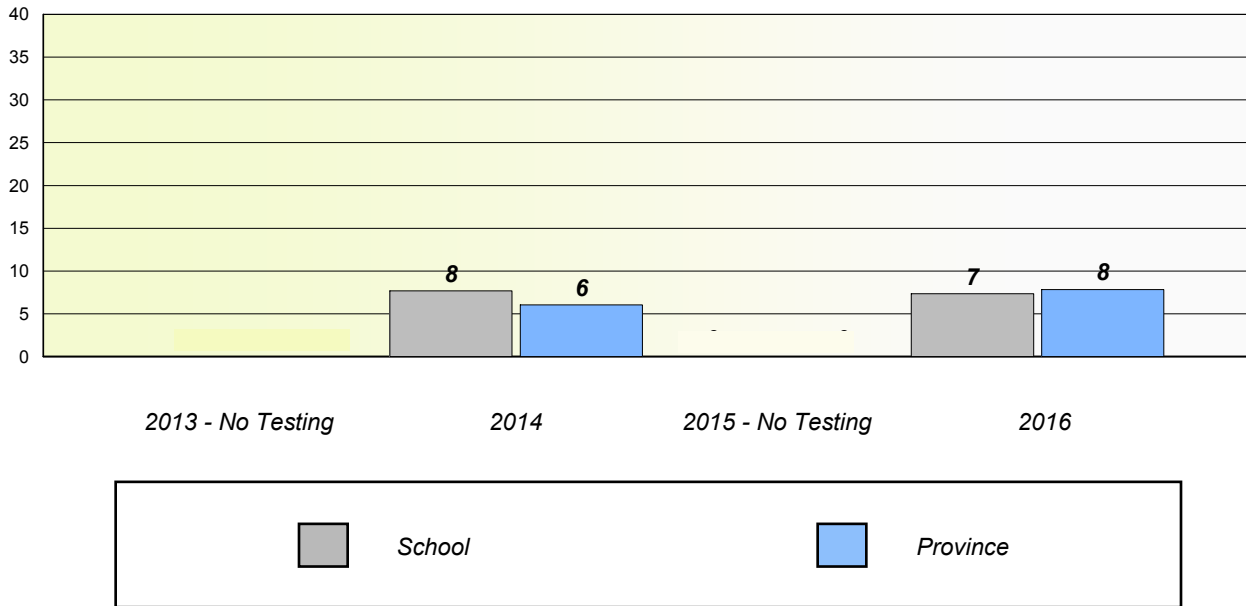

NLESD - Western Region

School #: 120 Stephenville Primary

Unknown/Exemption Rates