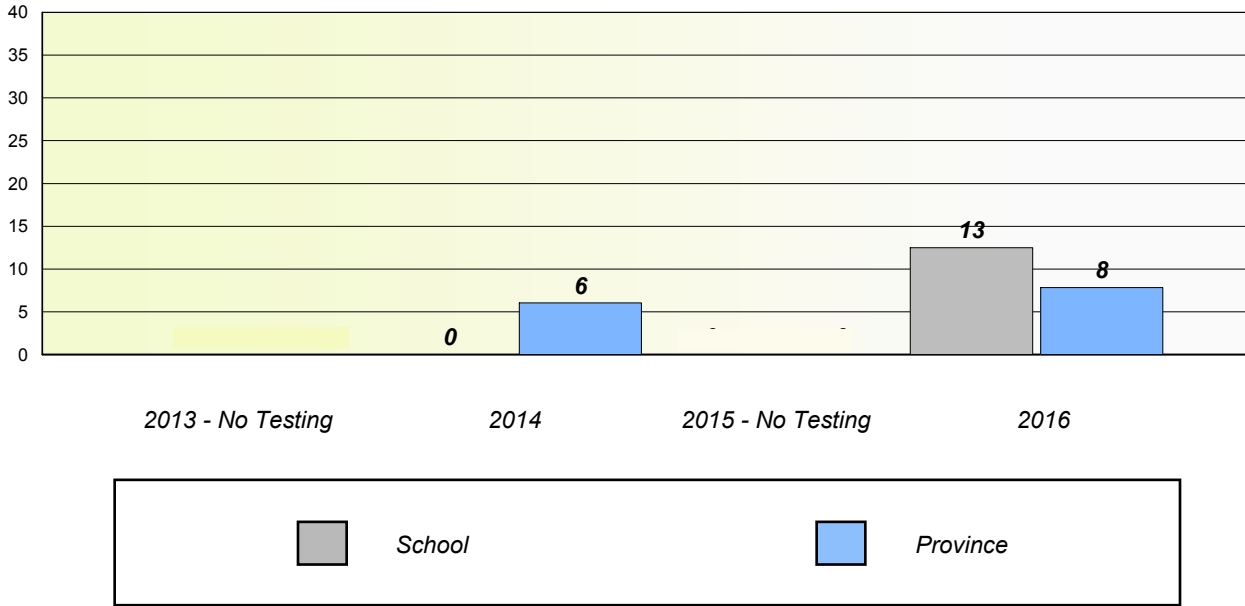

NLESD - Western Region

School #: 075 Hampden Academy

Unknown/Exemption Rates