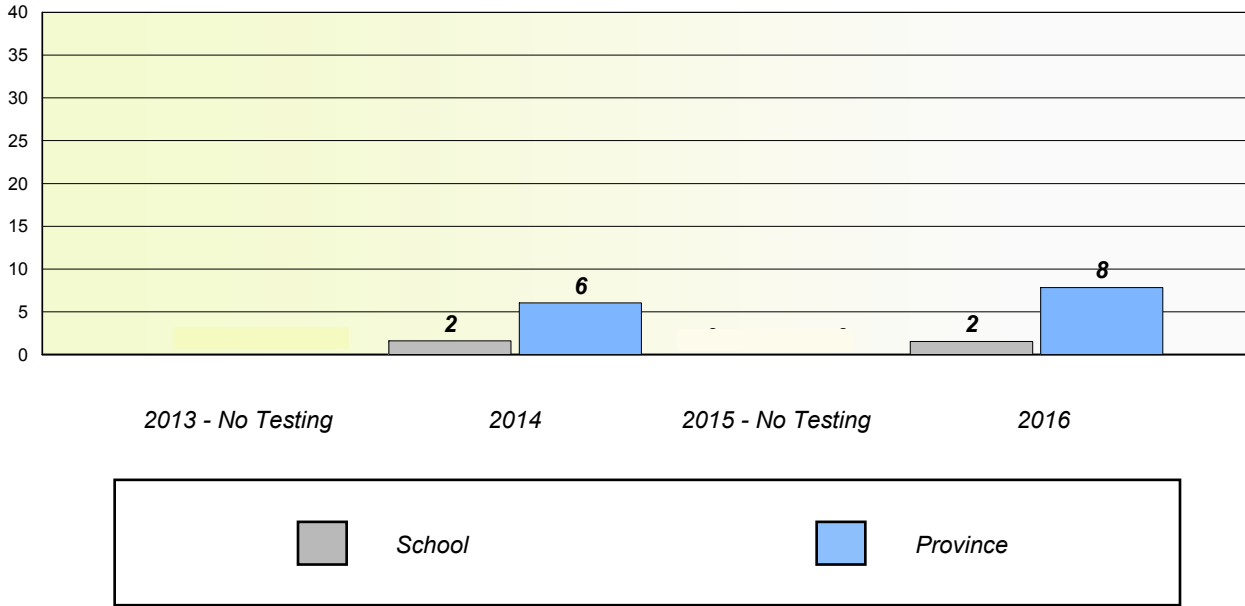

NLESD - Western Region

School #: 057 St. Peter's Academy

Unknown/Exemption Rates

Participation Rates

NLESD - Western Region

School #: 060 École C.C. Loughlin Elementary

Unknown/Exemption Rates

Participation Rates