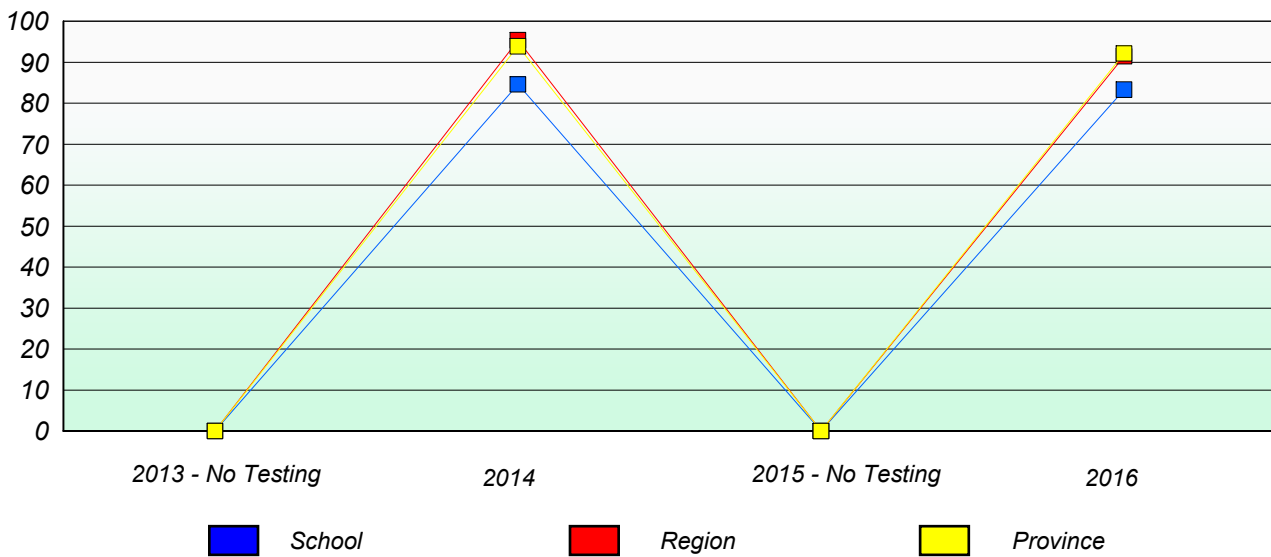

Participation Rates