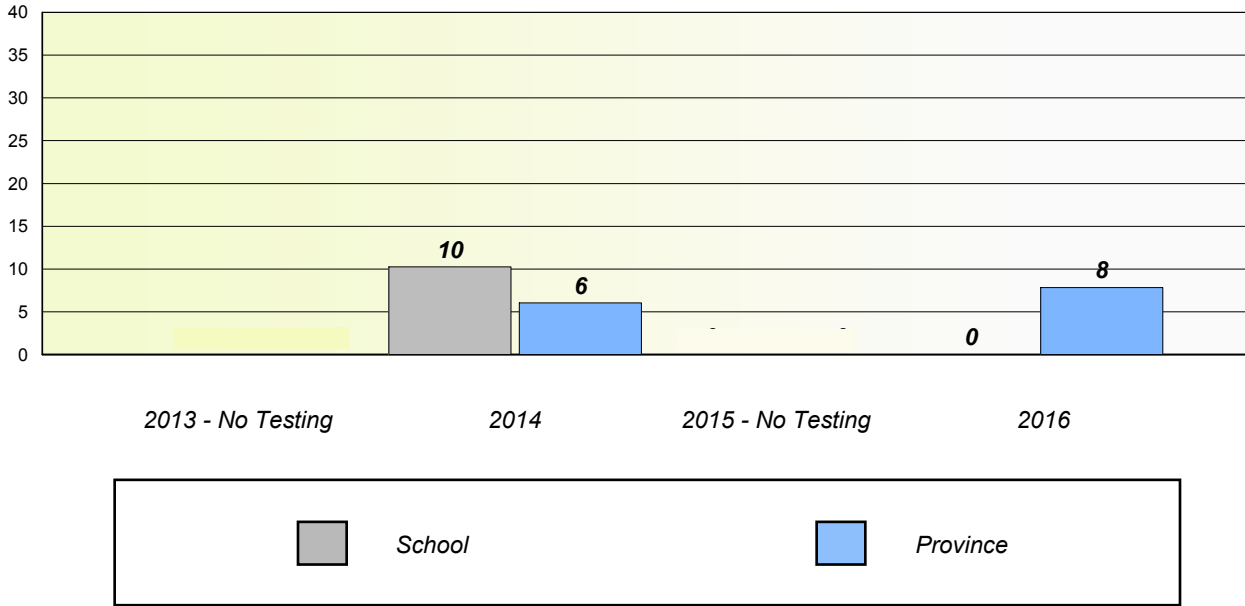

NLESD - Western Region

School #: 111 St. Thomas Aquinas

Unknown/Exemption Rates