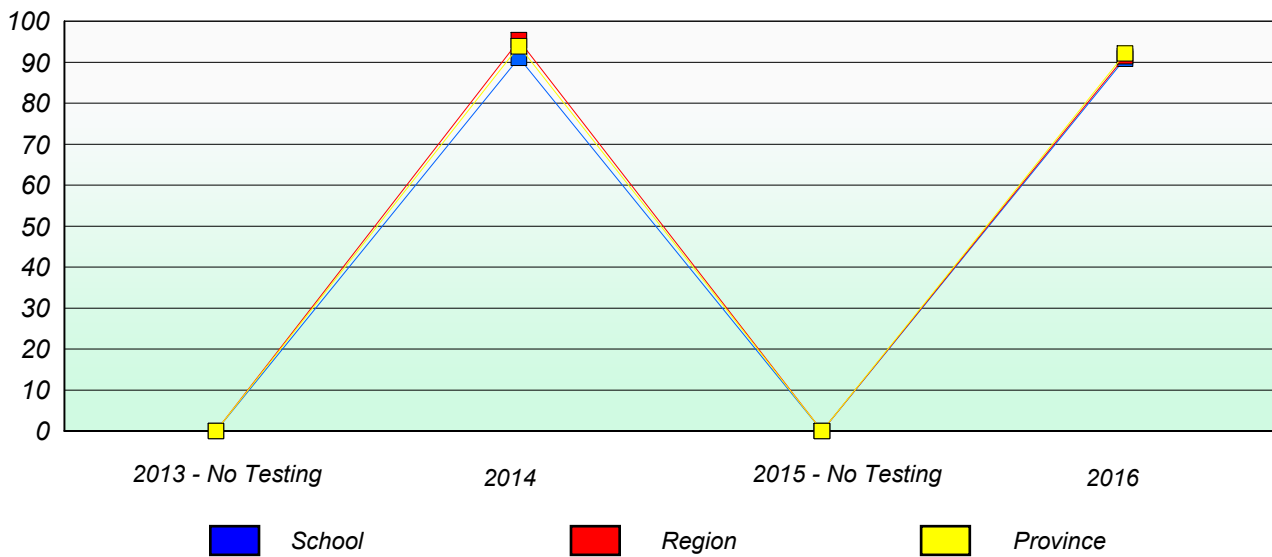

NLESD - Western Region

School #: 069 Sacred Heart Elementary

Unknown/Exemption Rates

Participation Rates

NLESD - Western Region

School #: 070 St. Gerard's Elementary

Unknown/Exemption Rates

Participation Rates