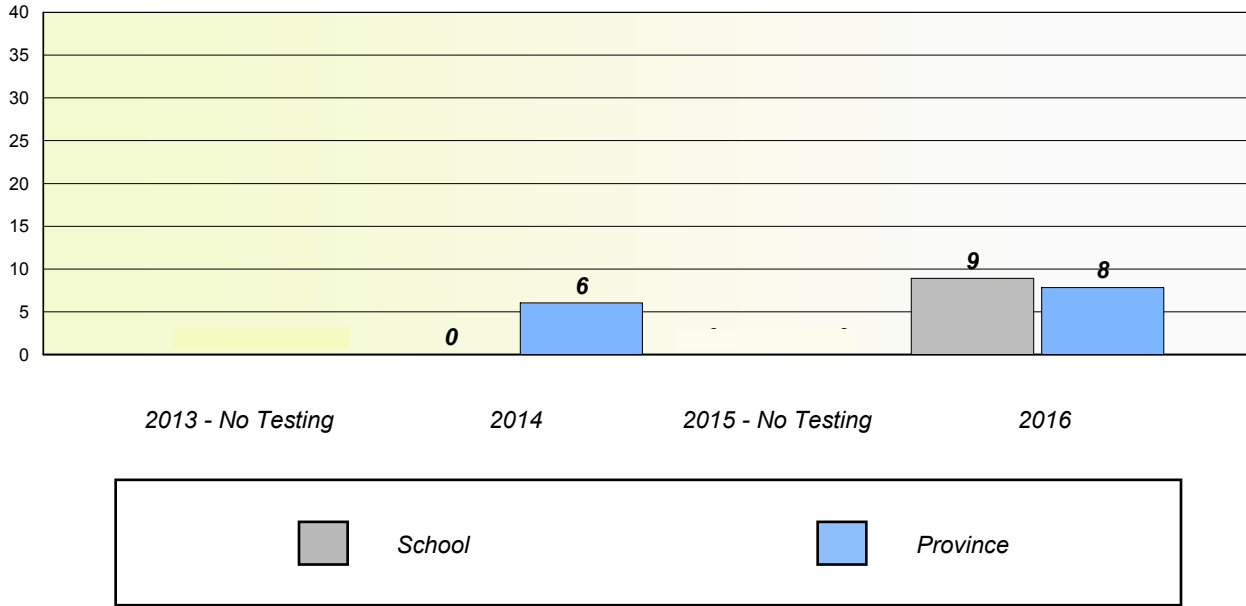

NLESD - Western Region

School #: 487 Labrador Straits Academy

Unknown/Exemption Rates

Participation Rates

NLESD - Western Region

School #: 488 French Shore Academy

Unknown/Exemption Rates

Participation Rates