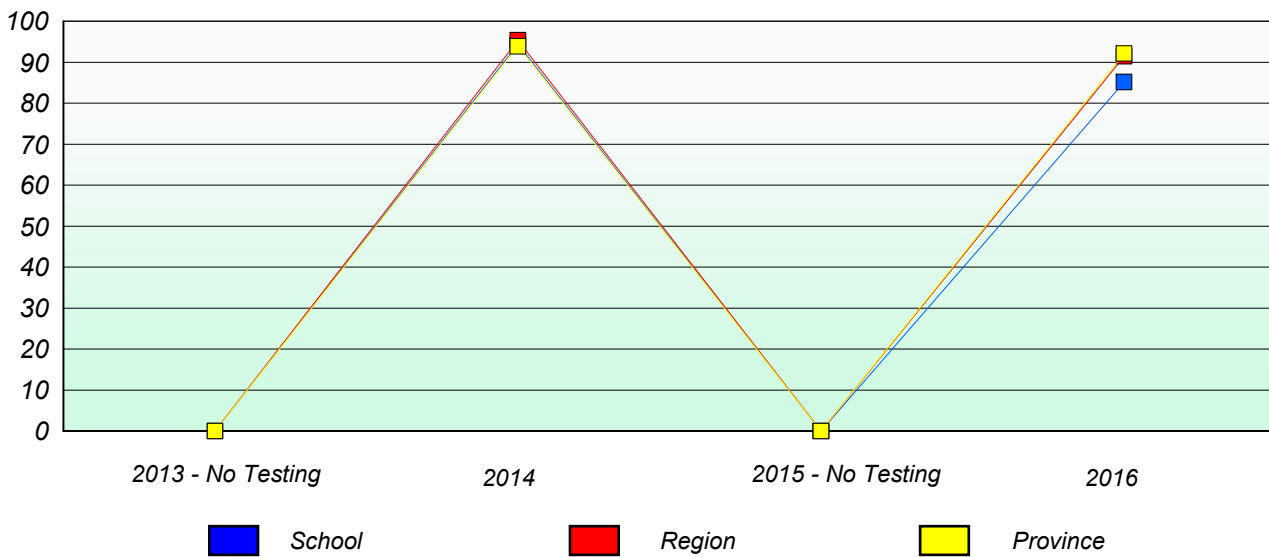

Participation Rates