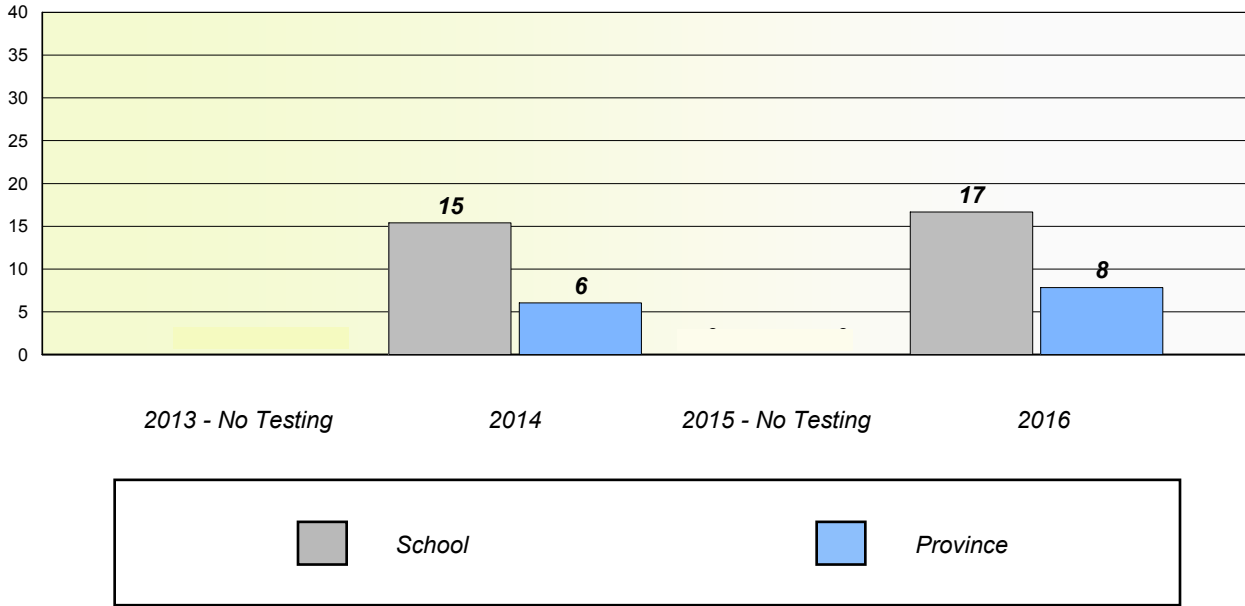

NLESD - Western Region

School #: 069 Sacred Heart Elementary

Unknown/Exemption Rates