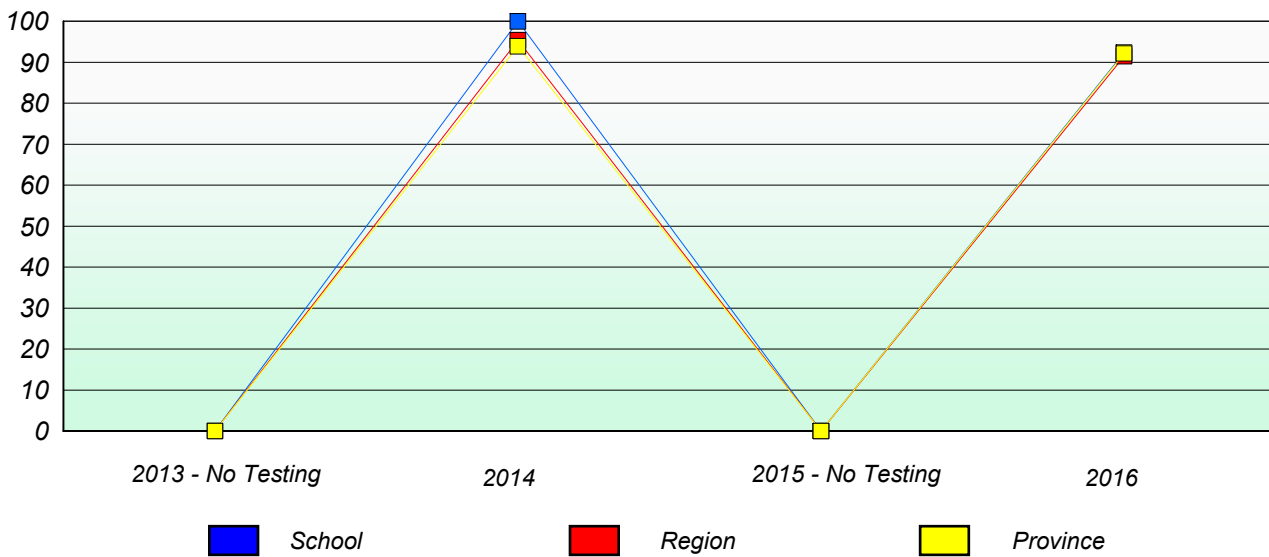

NLESD - Western Region

School #: 080 Templeton Academy

Unknown/Exemption Rates

Participation Rates

NLESD - Western Region

School #: 082 Pasadena Elementary School

Unknown/Exemption Rates

Participation Rates