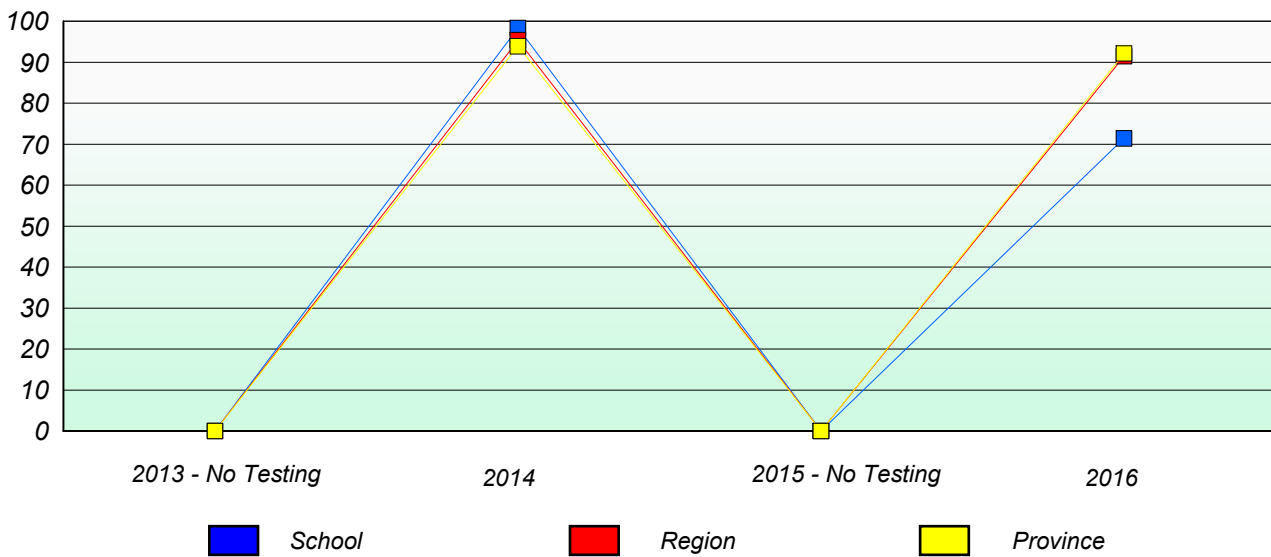

Participation Rates