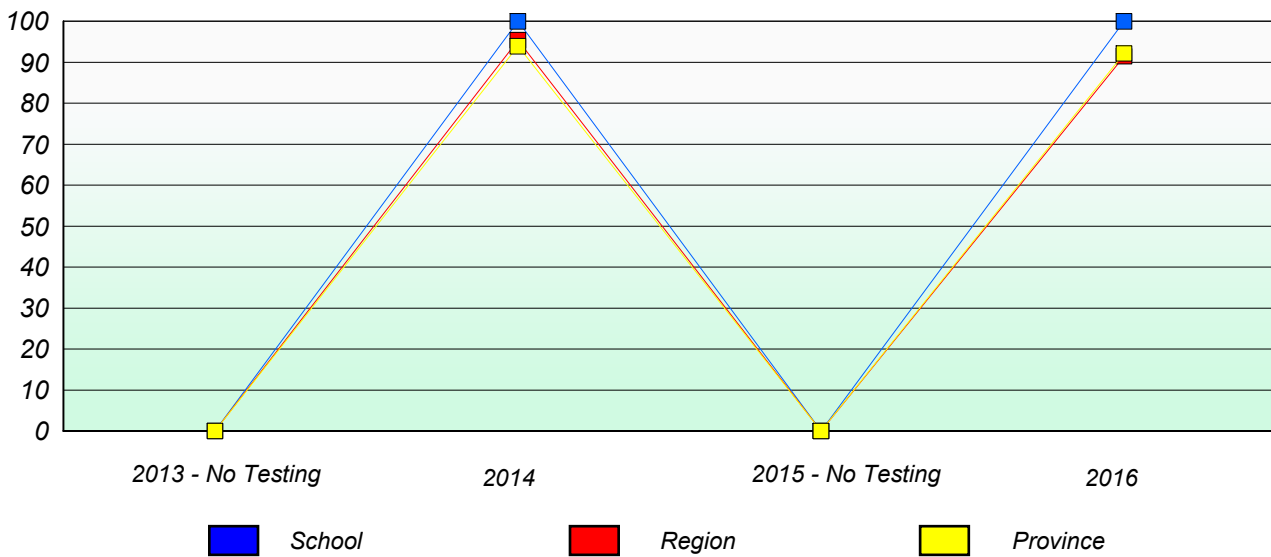

NLESD - Western Region

School #: 075 Hampden Academy

Unknown/Exemption Rates

Participation Rates

NLESD - Western Region

School #: 079 St. James All Grade

Unknown/Exemption Rates

Participation Rates