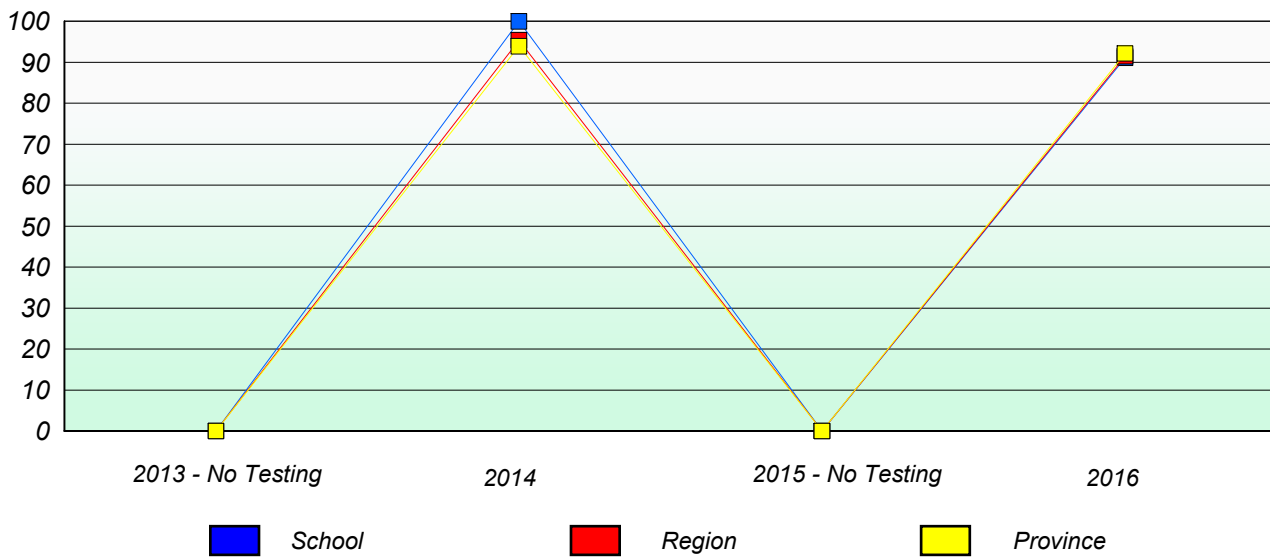

NLESD - Western Region

School #: 487 Labrador Straits Academy

Unknown/Exemption Rates

Participation Rates

NLESD - Western Region

School #: 488 French Shore Academy

Unknown/Exemption Rates

Participation Rates