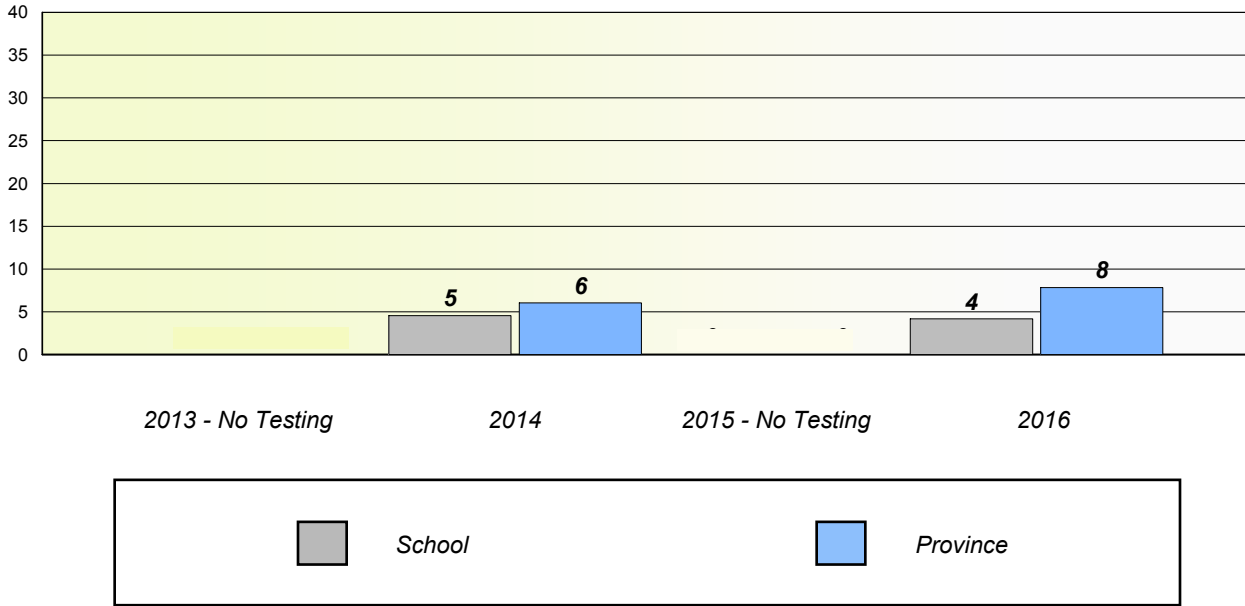

NLESD - Western Region

School #: 026 H.G. Fillier Academy

Unknown/Exemption Rates

Participation Rates

NLESD - Western Region

School #: 027 Canon Richards Memorial Academy

Unknown/Exemption Rates

Participation Rates