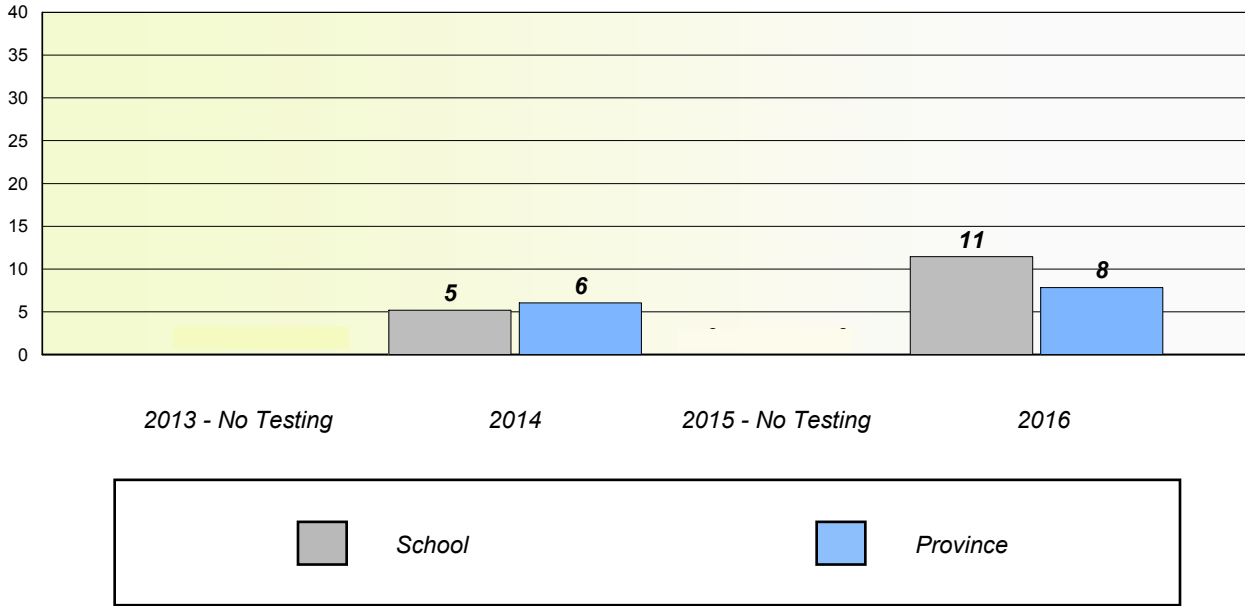

NLESD - Western Region

School #: 097 St. James' Elementary

Unknown/Exemption Rates