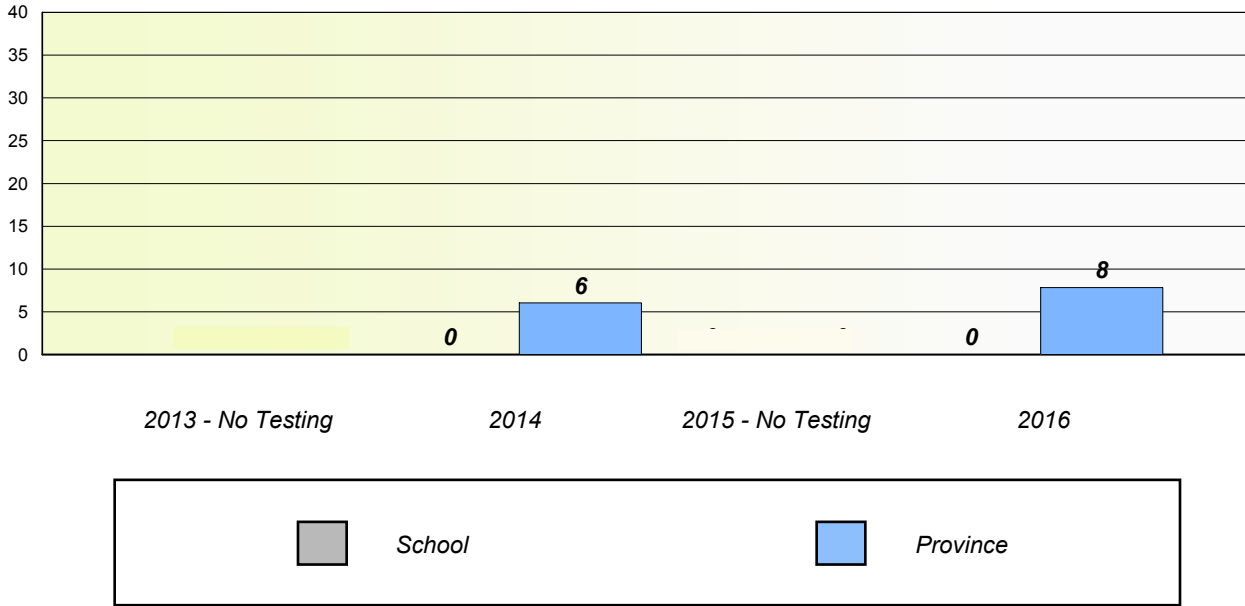

NLESD - Western Region

School #: 086 Gros Morne Academy

Unknown/Exemption Rates