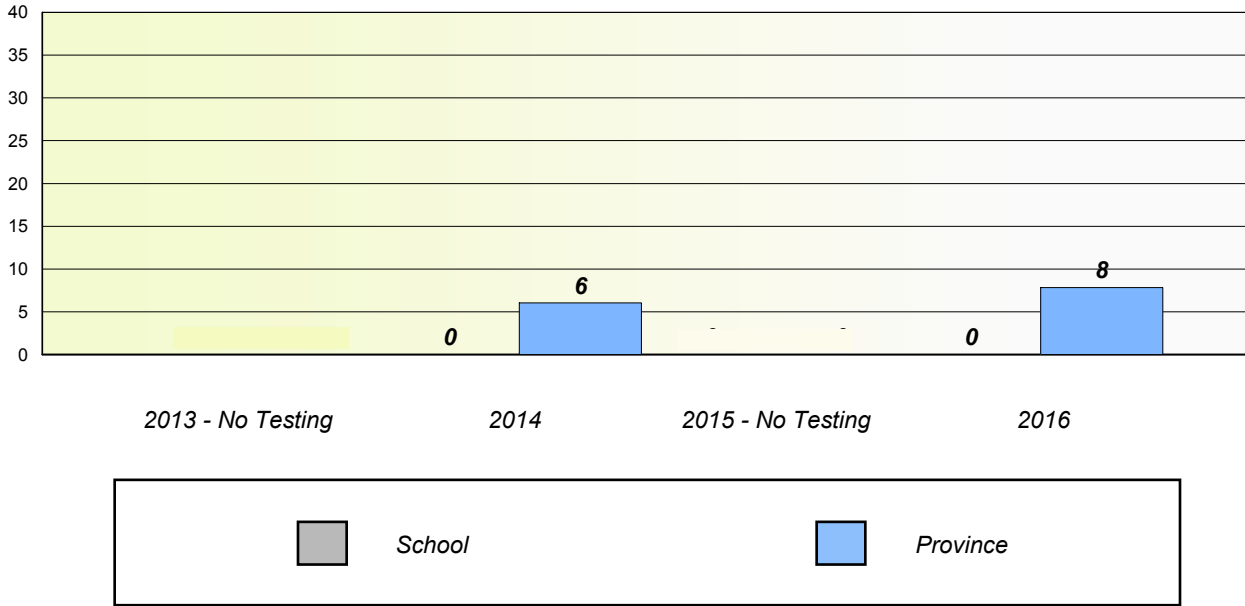

NLESD - Western Region

School #: 075 Hampden Academy

Unknown/Exemption Rates

Participation Rates

NLESD - Western Region

School #: 079 St. James All Grade

Unknown/Exemption Rates

Participation Rates