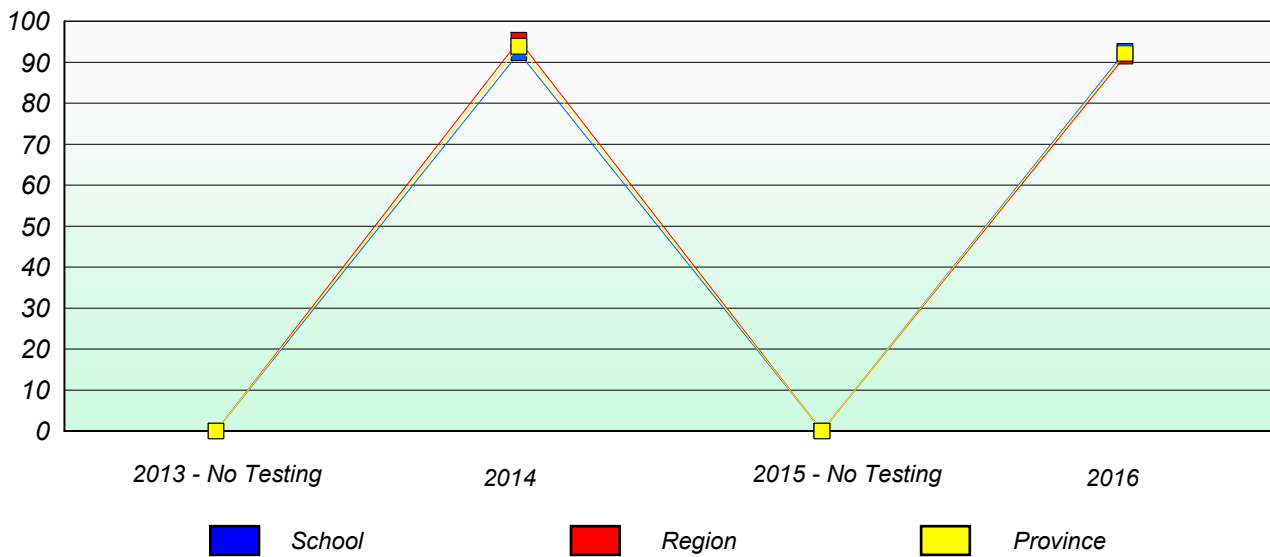

Participation Rates