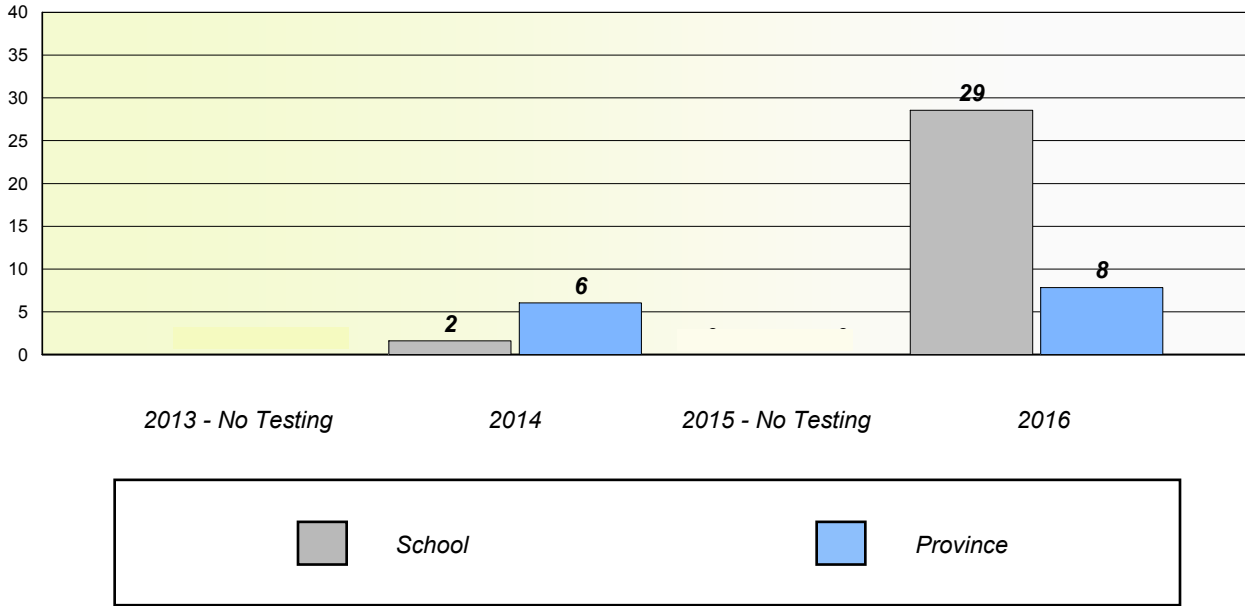

NLESD - Western Region

School #: 123 St. Michael's Elementary

Unknown/Exemption Rates