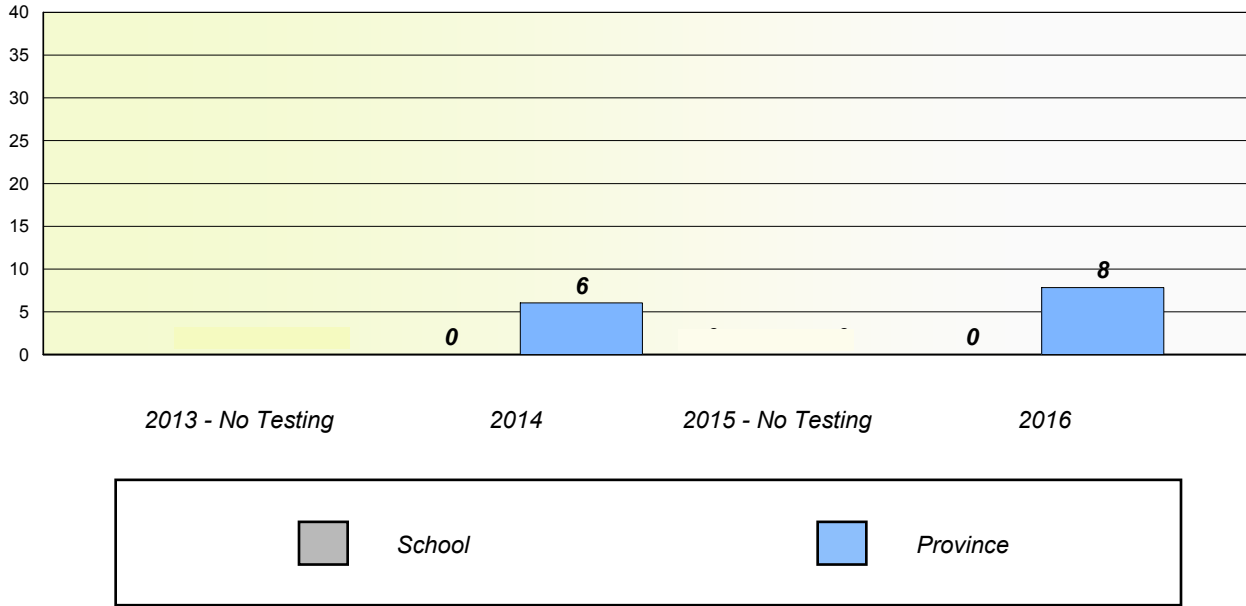

Participation Rates

School data with 5 or fewer students withheld for reasons of confidentiality.

NLESD - Western Region

School #: 115 Our Lady of Mercy Elementary

Unknown/Exemption Rates

Participation Rates