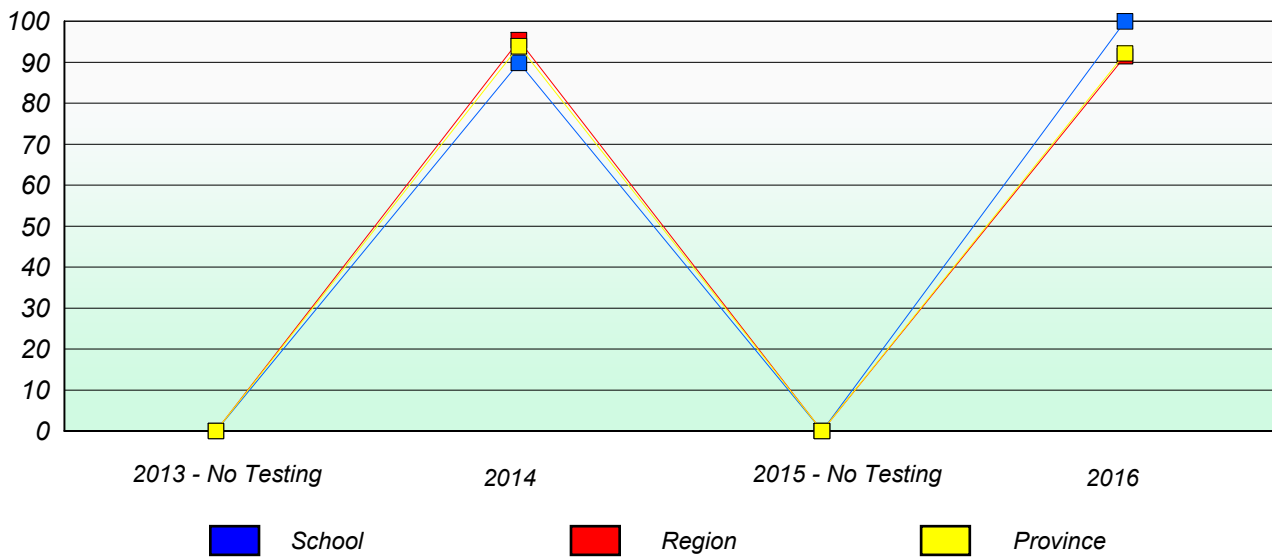

NLESD - Western Region

School #: 065 Humber Elementary

Unknown/Exemption Rates

Participation Rates

NLESD - Western Region

School #: 066 J.J. Curling Elementary

Unknown/Exemption Rates

Participation Rates