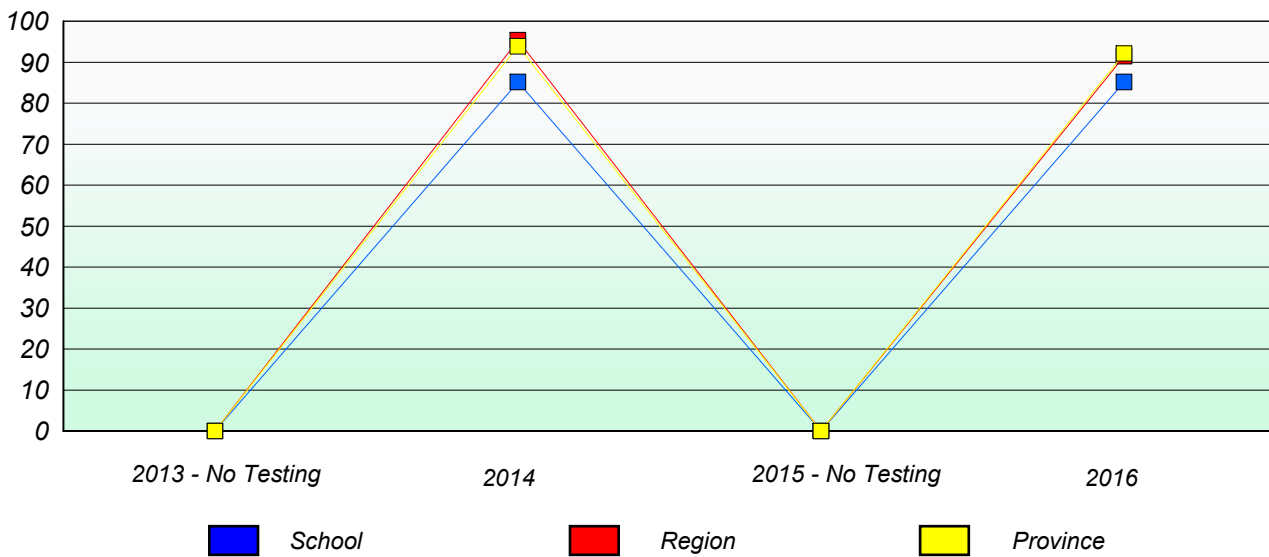

Participation Rates