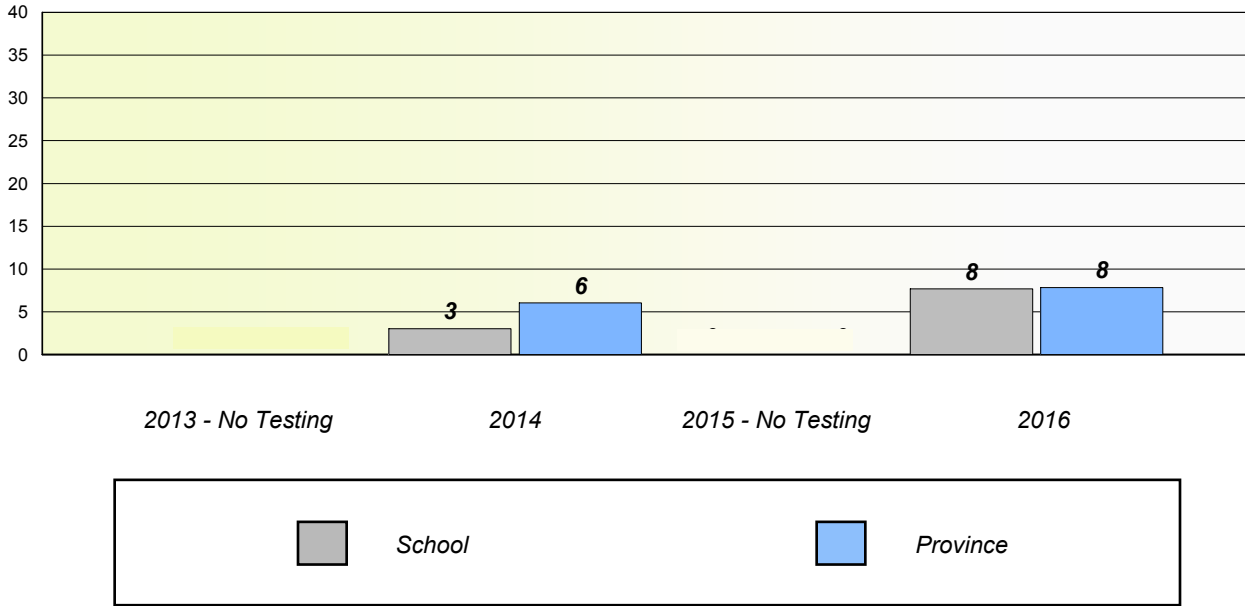

NLESD - Western Region

School #: 487 Labrador Straits Academy

Unknown/Exemption Rates