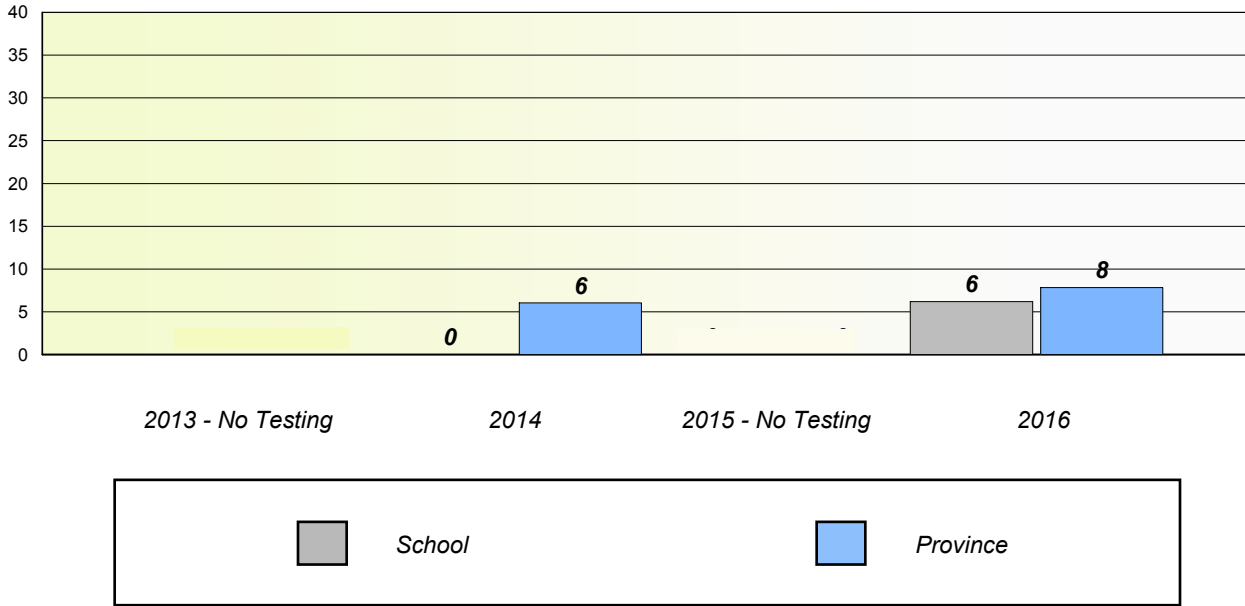

NLESD - Western Region

School #: 080 Templeton Academy

Unknown/Exemption Rates