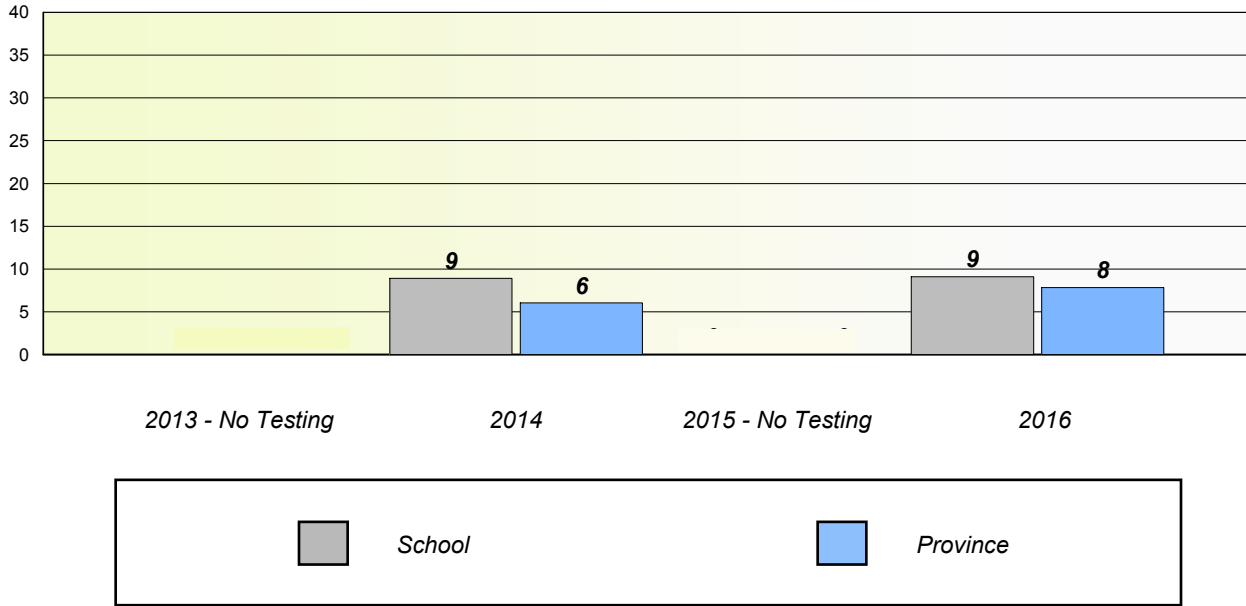

NLESD - Western Region

School #: 069 Sacred Heart Elementary

Unknown/Exemption Rates

Participation Rates

NLESD - Western Region

School #: 070 St. Gerard's Elementary

Unknown/Exemption Rates

Participation Rates