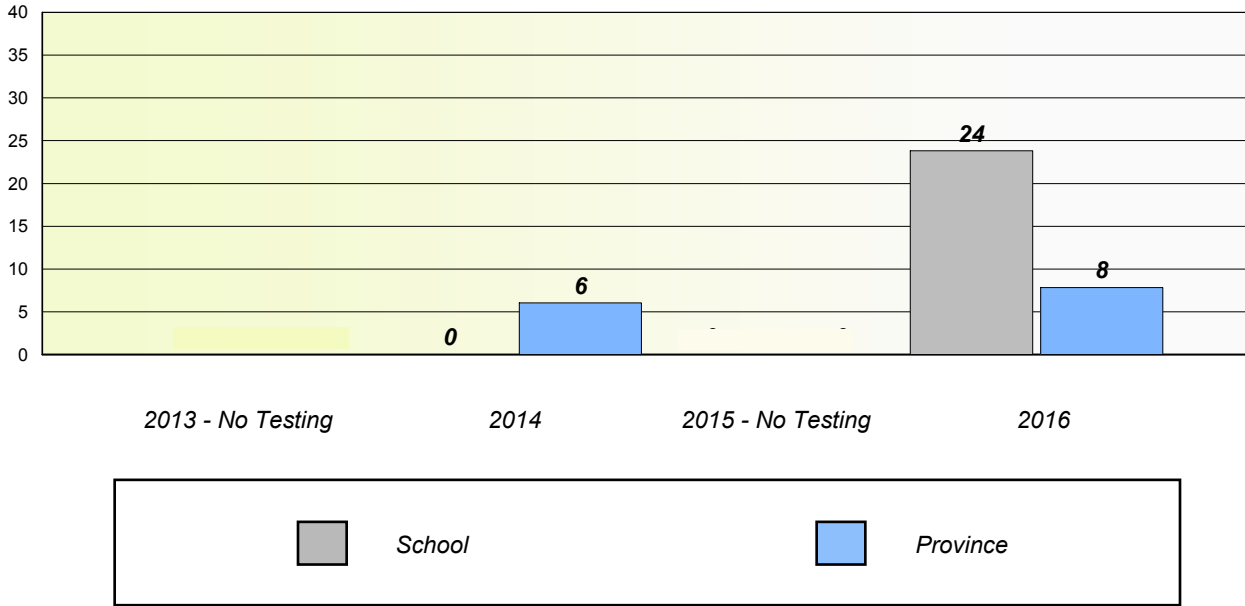

Participation Rates

School data with 5 or fewer students withheld for reasons of confidentiality.

NLESD - Western Region

School #: 096 Our Lady of the Cape School

Unknown/Exemption Rates

Participation Rates