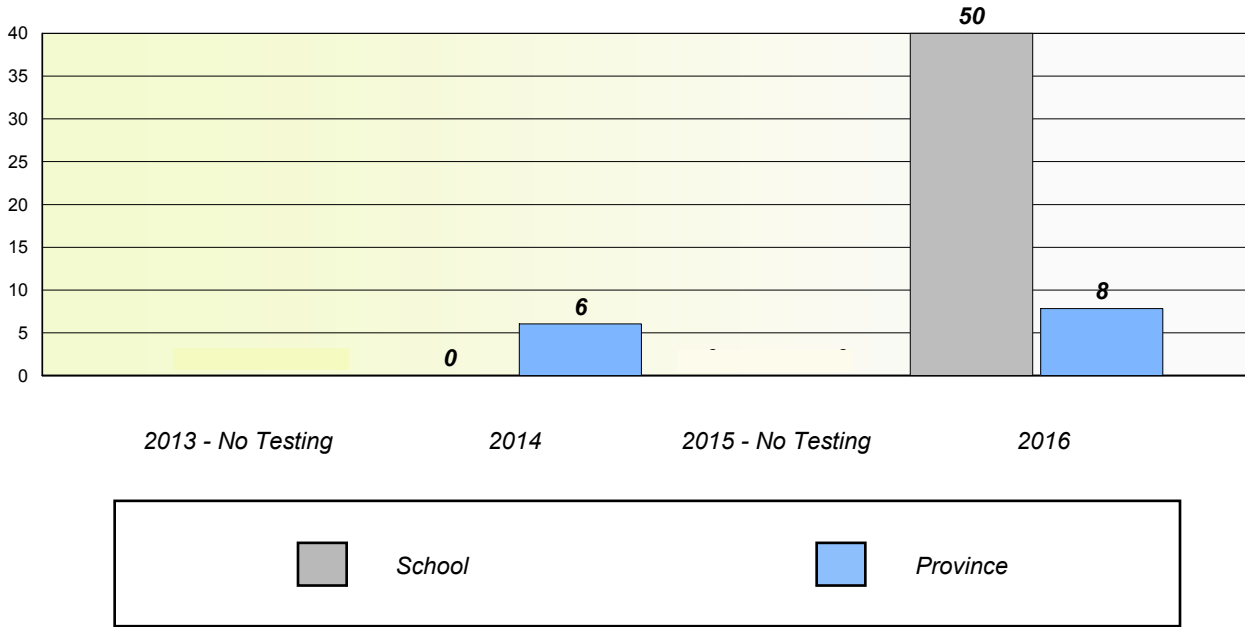

NLESD - Western Region

School #: 394 E.A. Butler All Grade

Unknown/Exemption Rates

Participation Rates

NLESD - Western Region

School #: 397 Belanger Memorial School

Unknown/Exemption Rates

Participation Rates