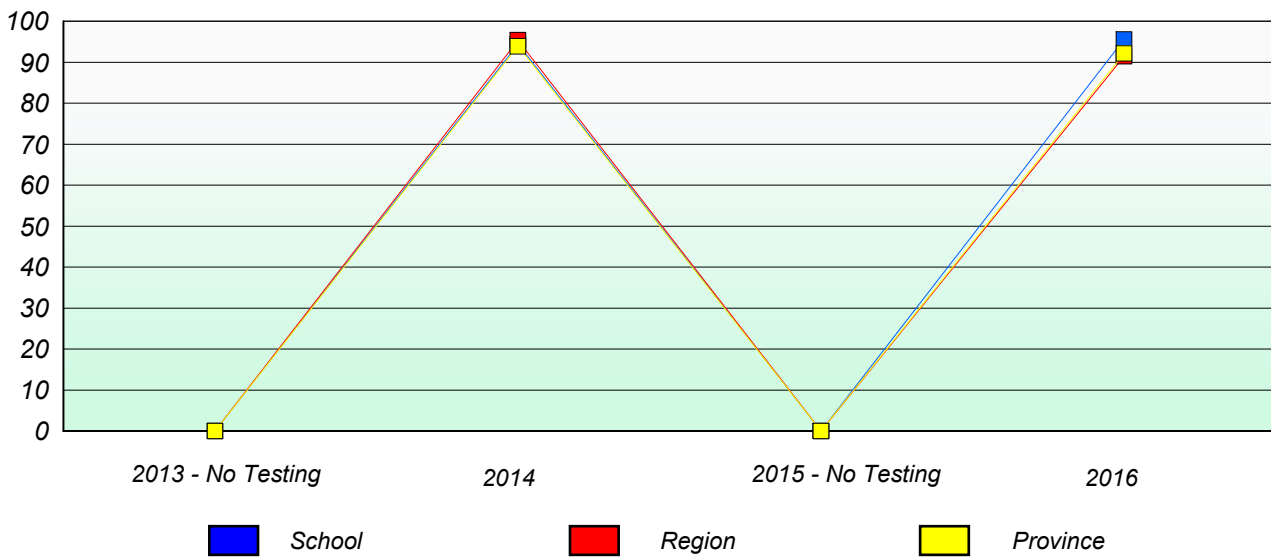

NLESD - Western Region

School #: 474 Cloud River Academy

Unknown/Exemption Rates

Participation Rates

NLESD - Western Region

School #: 475 Viking Trail Academy

Unknown/Exemption Rates

Participation Rates