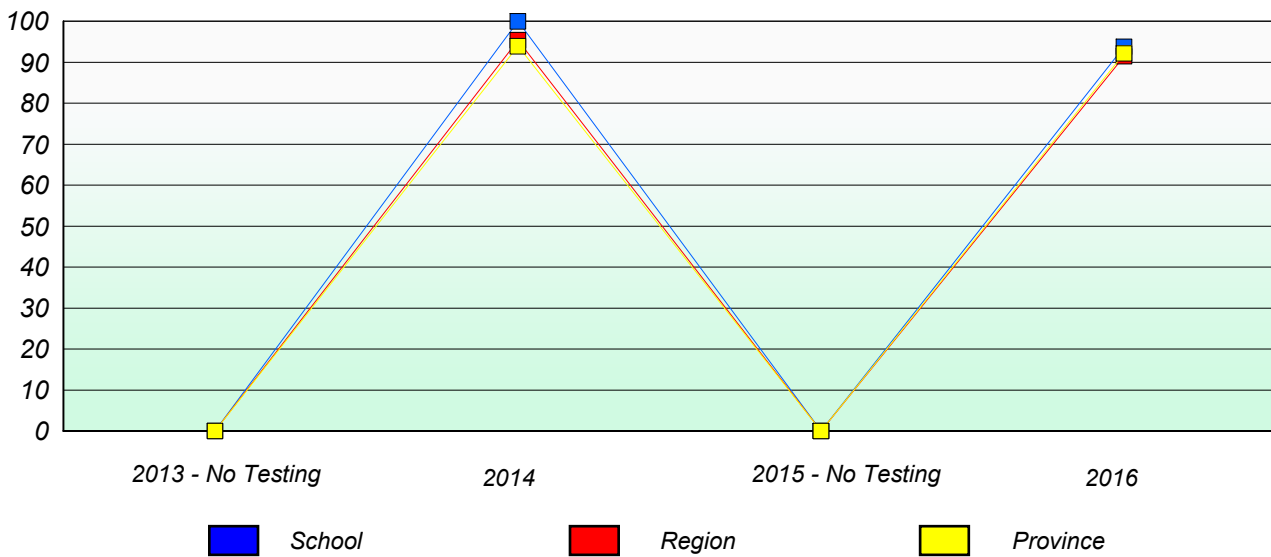

Participation Rates