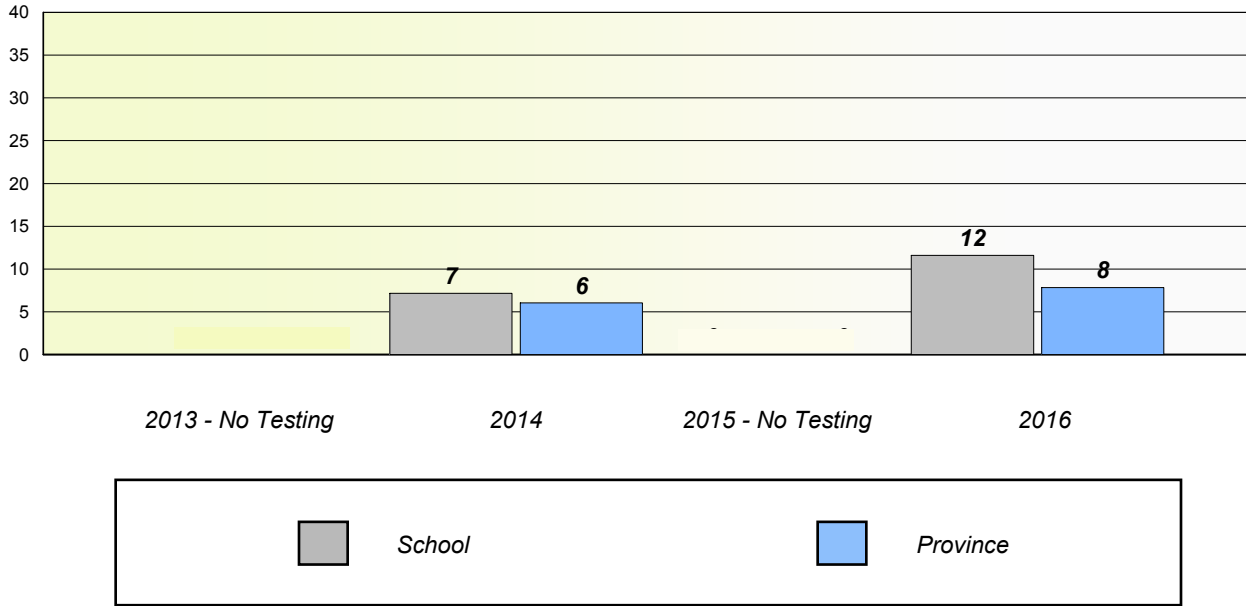

Participation Rates

School data with 5 or fewer students withheld for reasons of confidentiality.

NLESD - Western Region

School #: 106 Lourdes Elementary

Unknown/Exemption Rates

Participation Rates

NLESD - Western Region