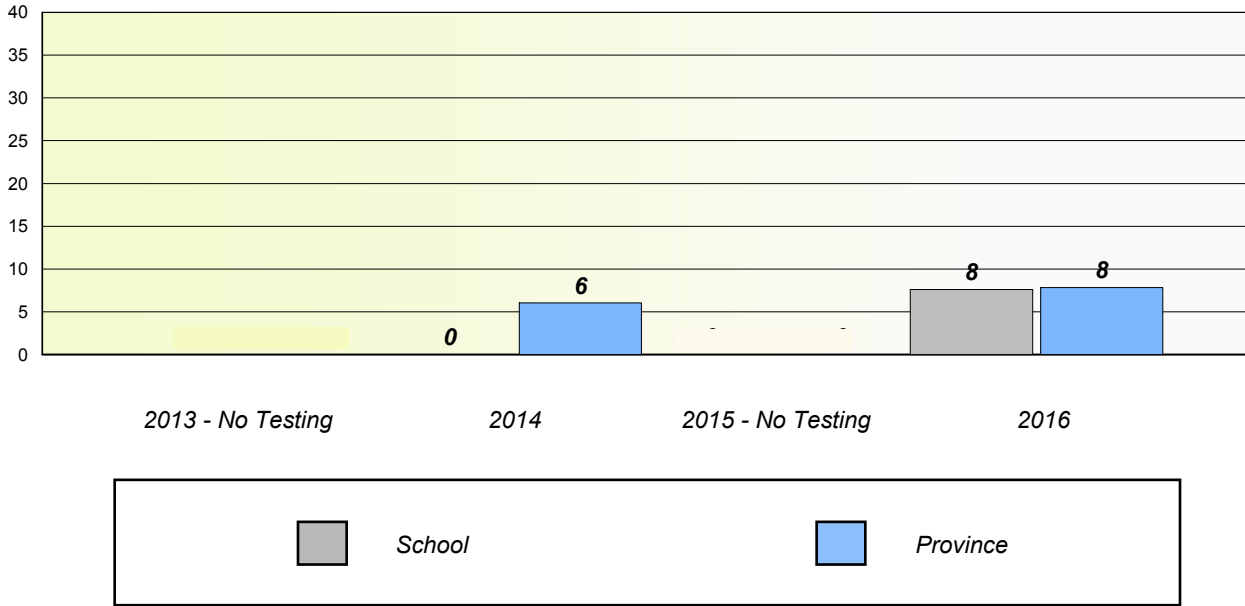

NLESD - Western Region

School #: 080 Templeton Academy

Unknown/Exemption Rates

Participation Rates

NLESD - Western Region

School #: 082 Pasadena Elementary School

Unknown/Exemption Rates

Participation Rates