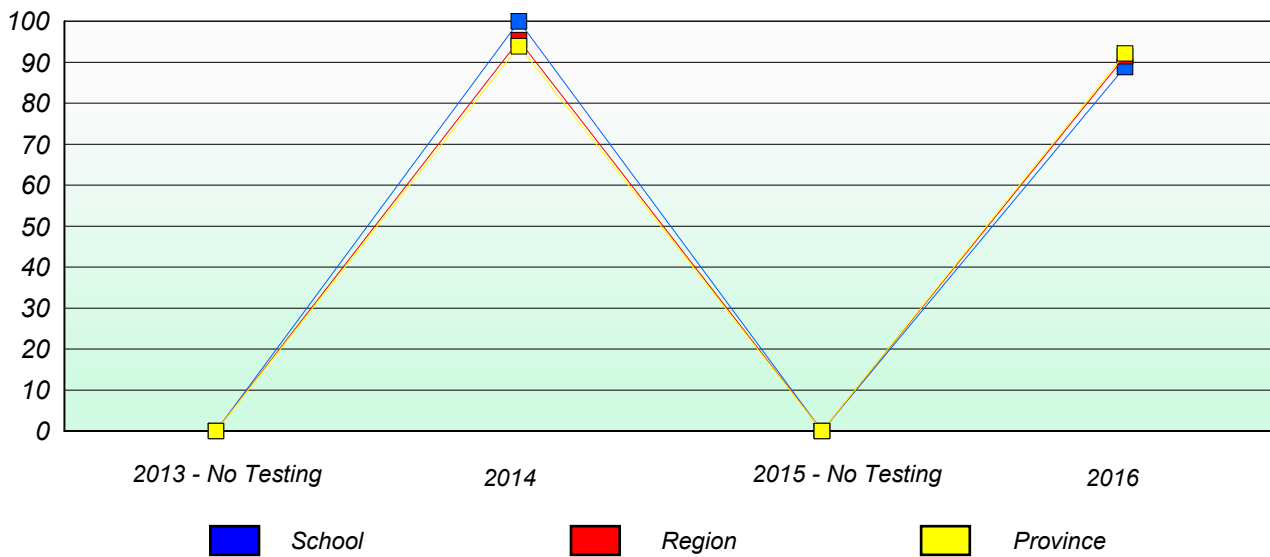

Participation Rates