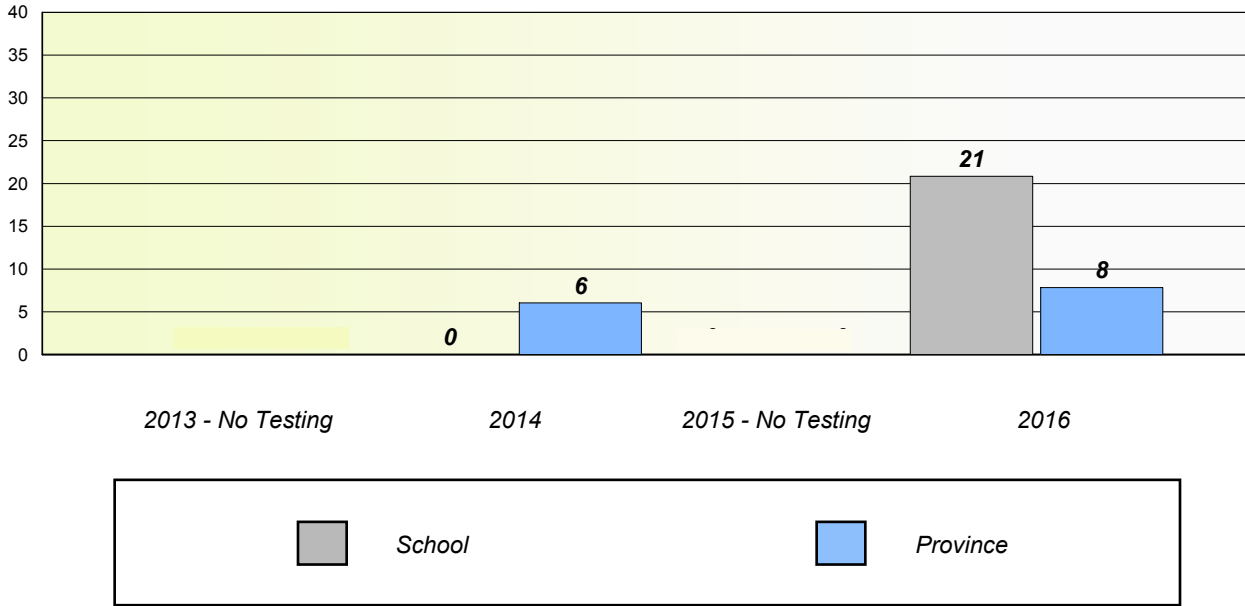

Participation Rates

School data with 5 or fewer students withheld for reasons of confidentiality.

NLESD - Western Region

School #: 089 Jakeman All Grade

Unknown/Exemption Rates

Participation Rates

NLESD - Western Region