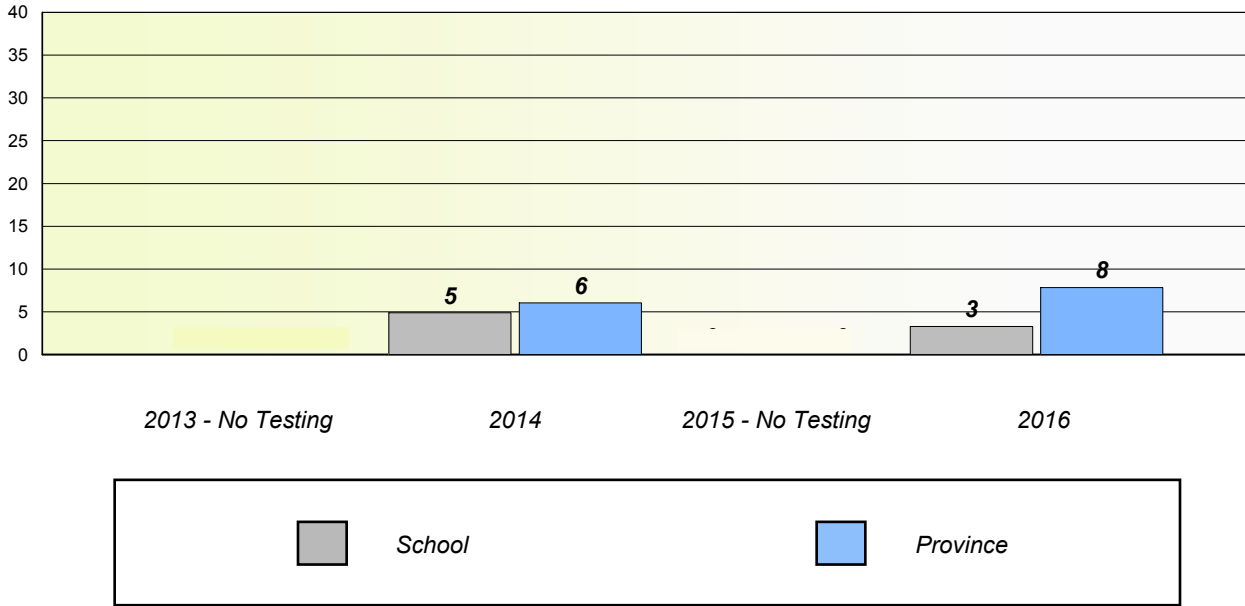

NLESD - Western Region

School #: 388 Long Range Academy

Unknown/Exemption Rates

Participation Rates

NLESD - Western Region

School #: 389 Elwood Elementary

Unknown/Exemption Rates

Participation Rates