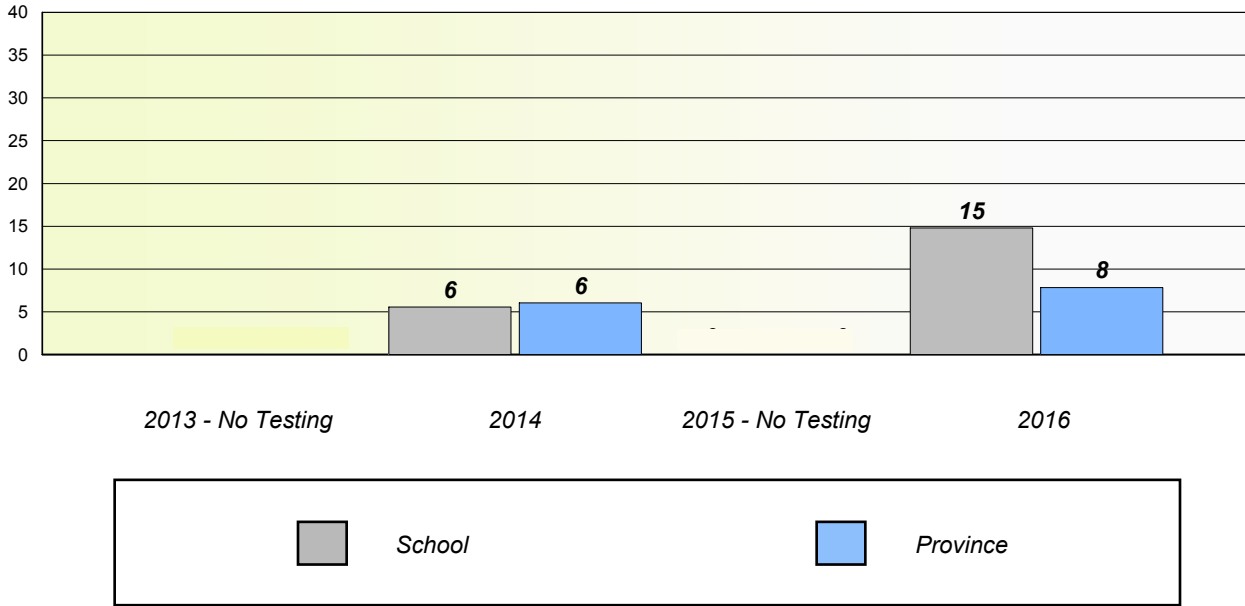

NLESD - Western Region

School #: 026 H.G. Fillier Academy

Unknown/Exemption Rates