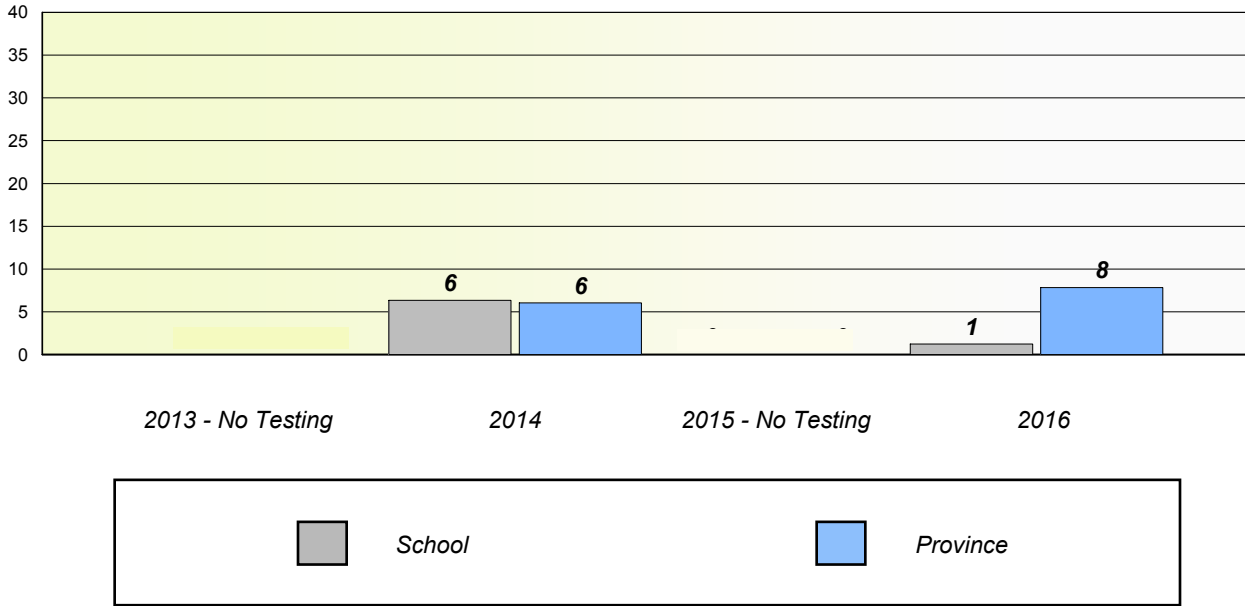

NLESD - Western Region

School #: 953 White Hills Academy

Unknown/Exemption Rates