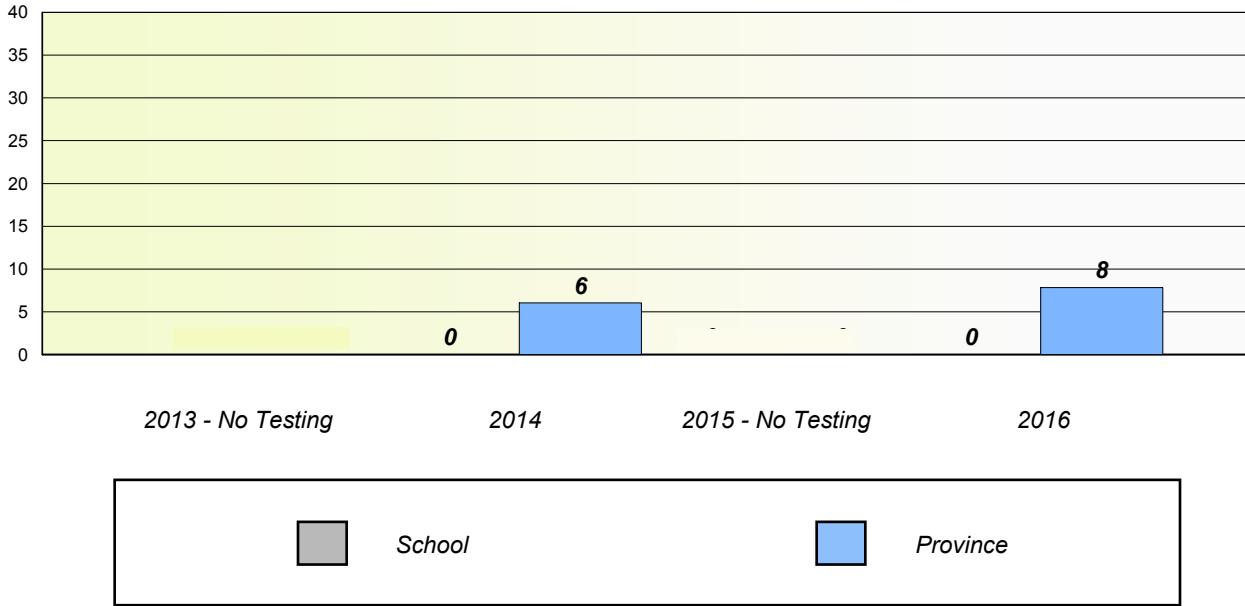

NLESD - Western Region

School #: 474 Cloud River Academy

Unknown/Exemption Rates