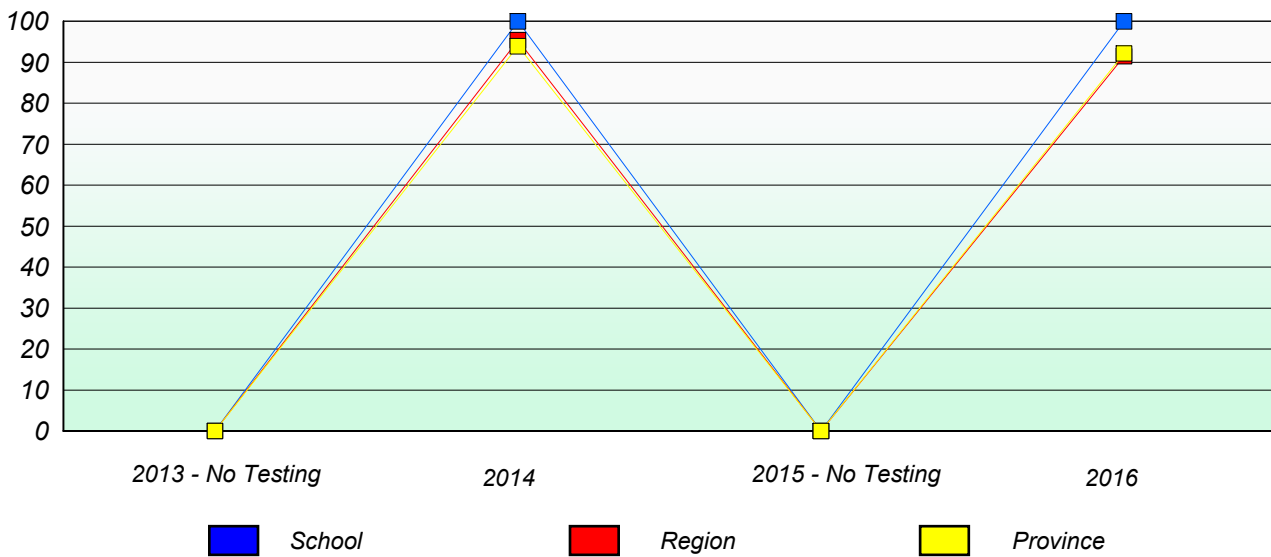

Participation Rates

School data with 5 or fewer students withheld for reasons of confidentiality.

NLESD - Western Region

School #: 115 Our Lady of Mercy Elementary

Unknown/Exemption Rates

Participation Rates