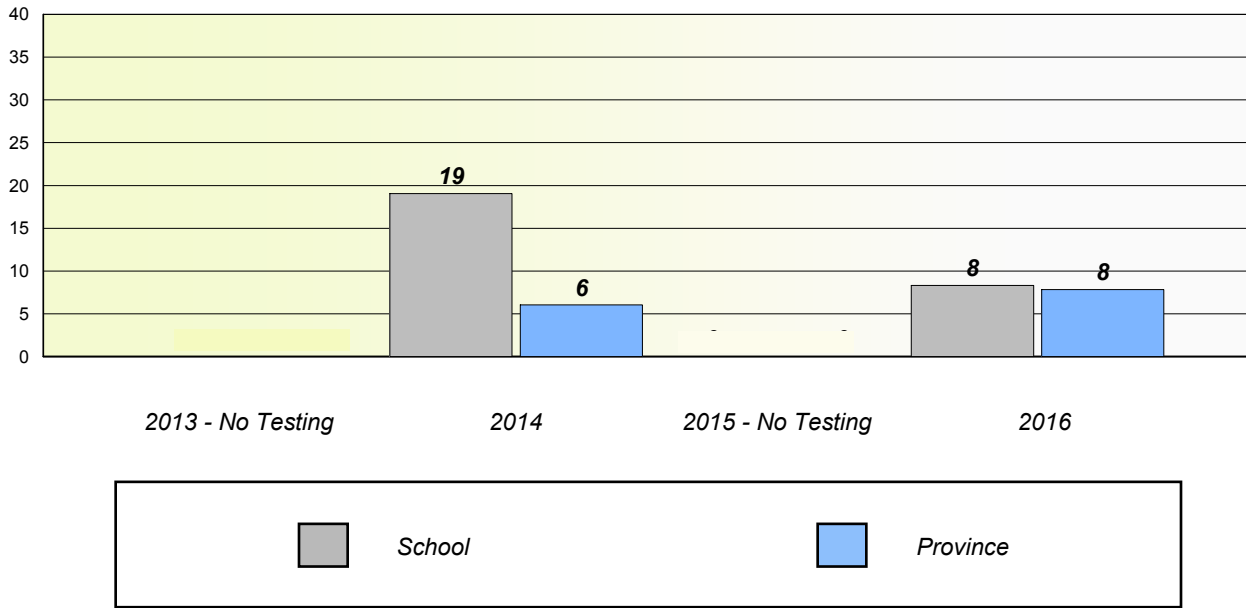

NLESD - Labrador Region

School #: 002 Henry Gordon Academy

Unknown/Exemption Rates

Participation Rates

NLESD - Labrador Region

School #: 005 Peacock Primary School

Unknown/Exemption Rates

Participation Rates