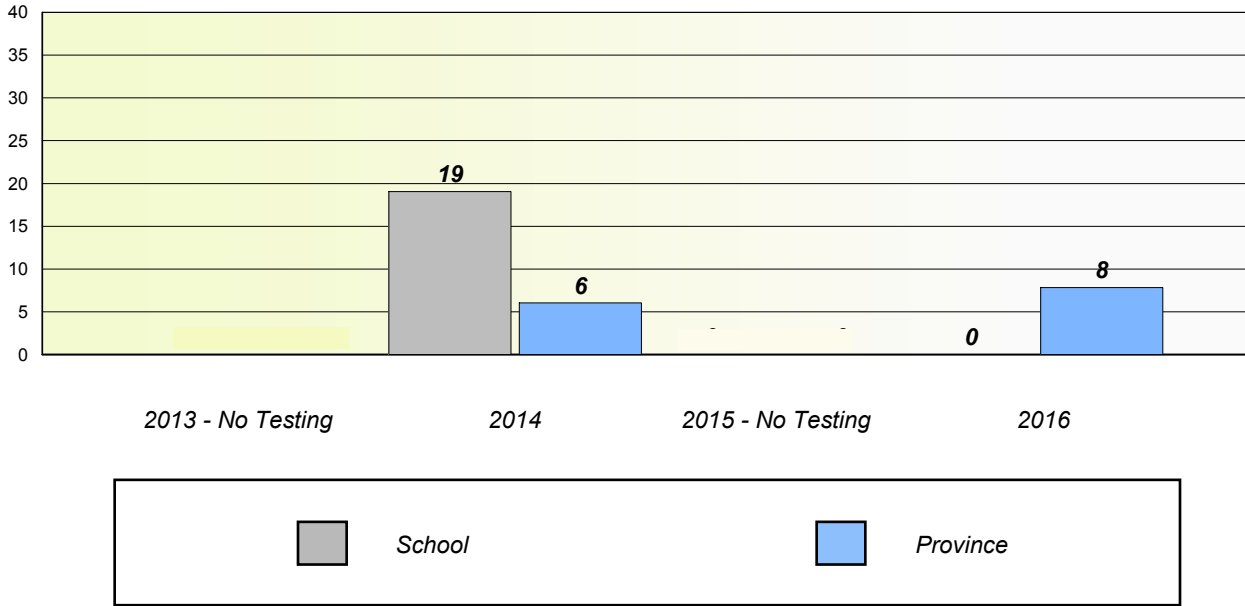

NLESD - Labrador Region

School #: 007 Amos Comenius Memorial School

Unknown/Exemption Rates