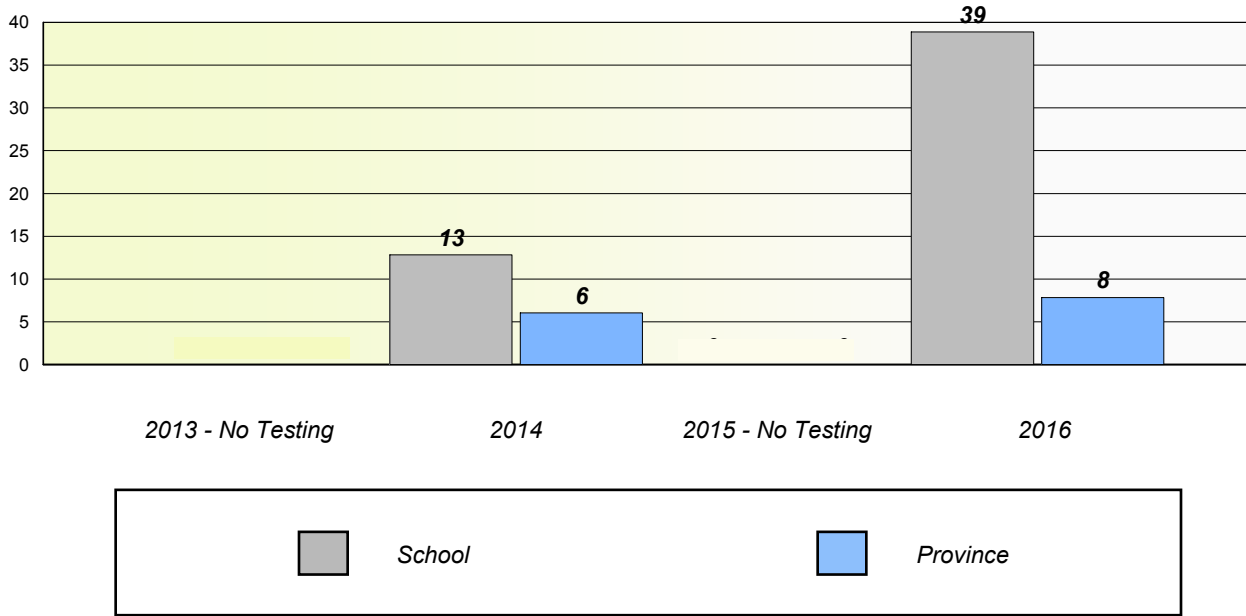

NLESD - Labrador Region

School #: 014 Jens Haven Memorial

Unknown/Exemption Rates