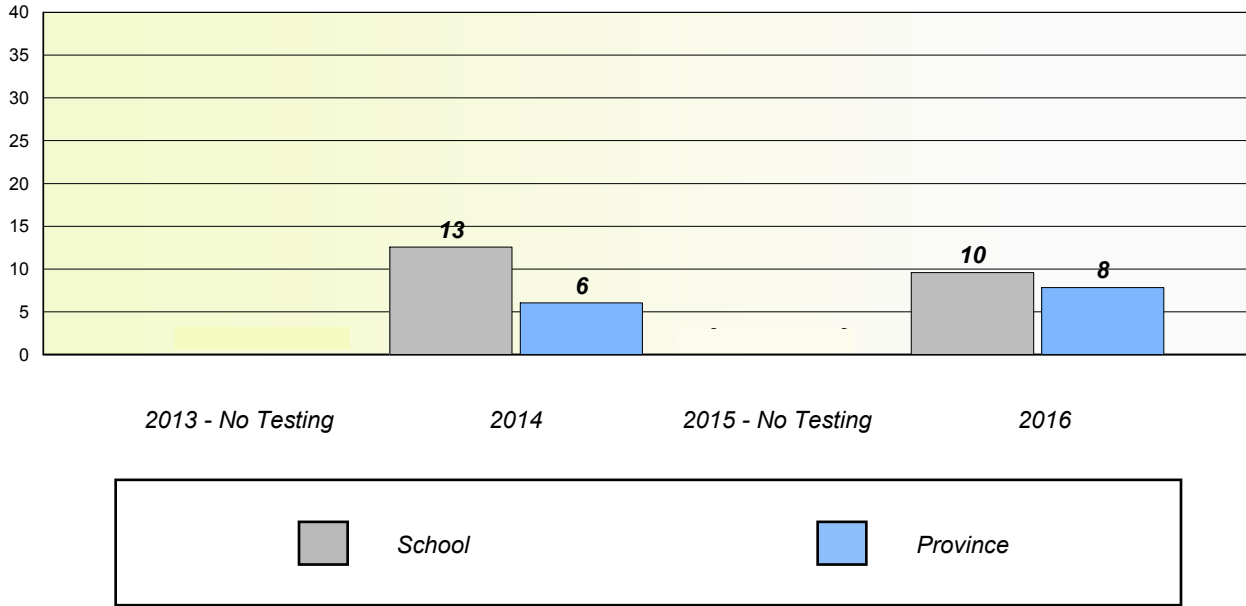

NLESD - Labrador Region

School #: 002 Henry Gordon Academy

Unknown/Exemption Rates

Participation Rates

NLESD - Labrador Region

School #: 005 Peacock Primary School

Unknown/Exemption Rates

Participation Rates