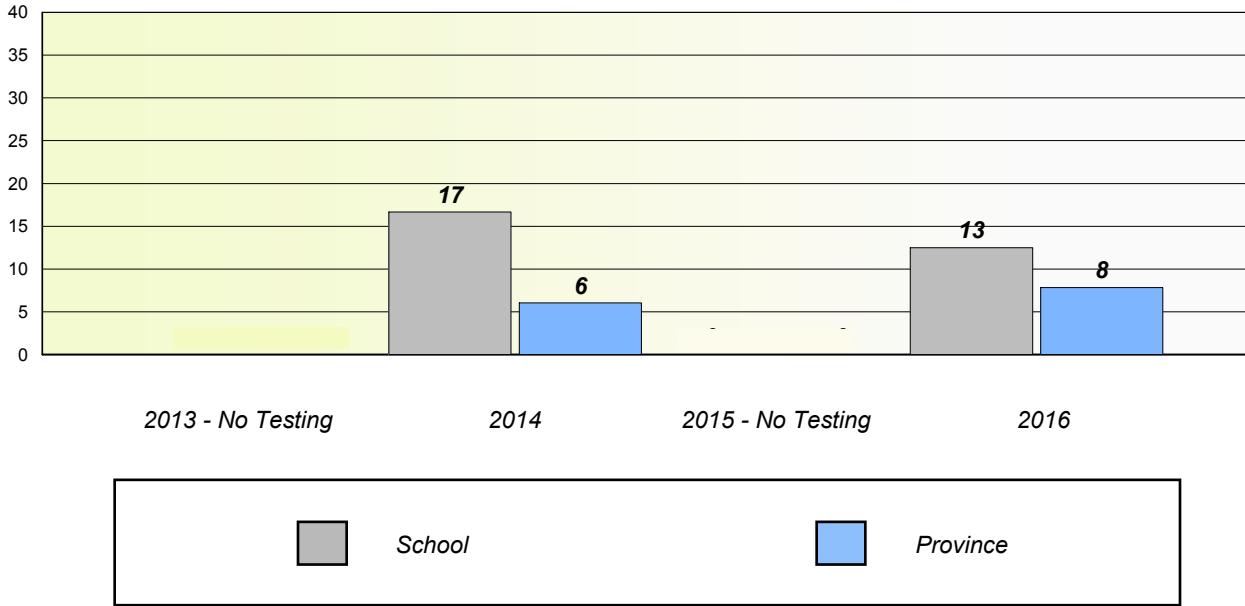

NLESD - Labrador Region

School #: 014 Jens Haven Memorial

Unknown/Exemption Rates

Participation Rates

NLESD - Labrador Region

School #: 015 Lake Melville School

Unknown/Exemption Rates

Participation Rates