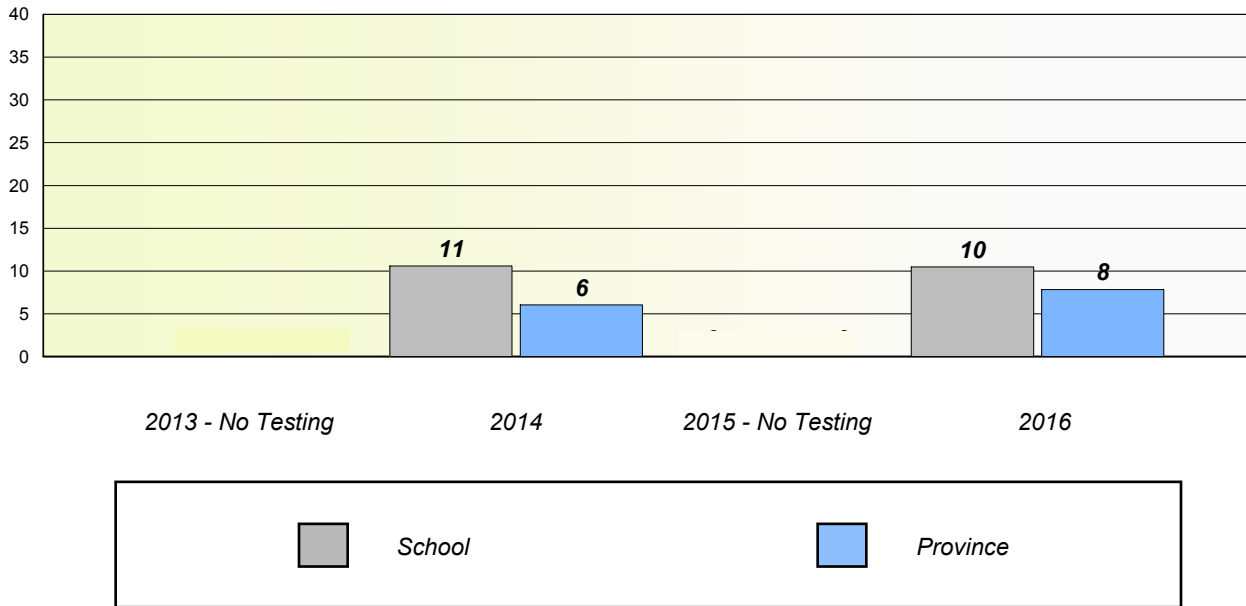

NLESD - Labrador Region

School #: 007 Amos Comenius Memorial School

Unknown/Exemption Rates

Participation Rates

NLESD - Labrador Region

School #: 008 A. P. Low Primary

Unknown/Exemption Rates

Participation Rates