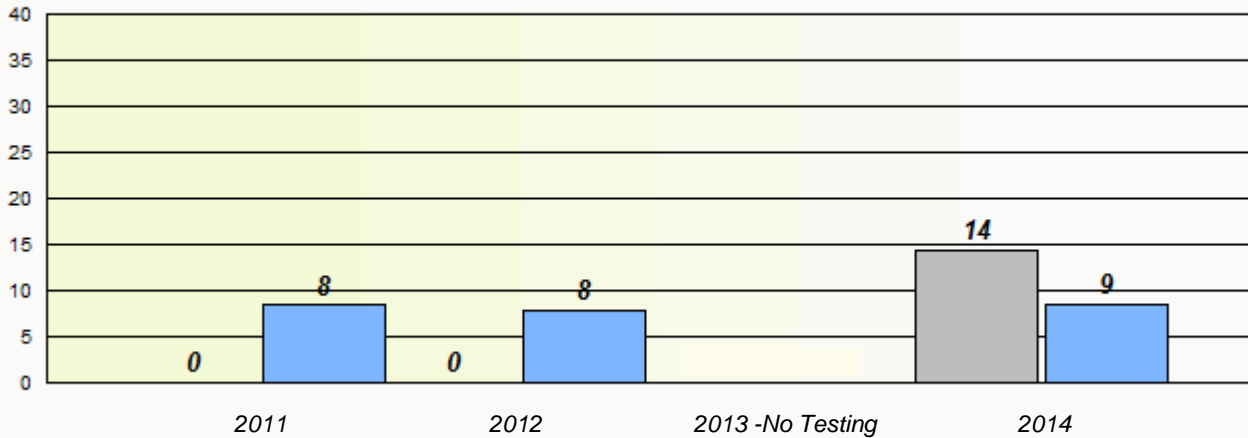

District 803 - Private

School #: 453 Eric G. Lambert All-Grade

Unknown/Exemption Rates

Total Test