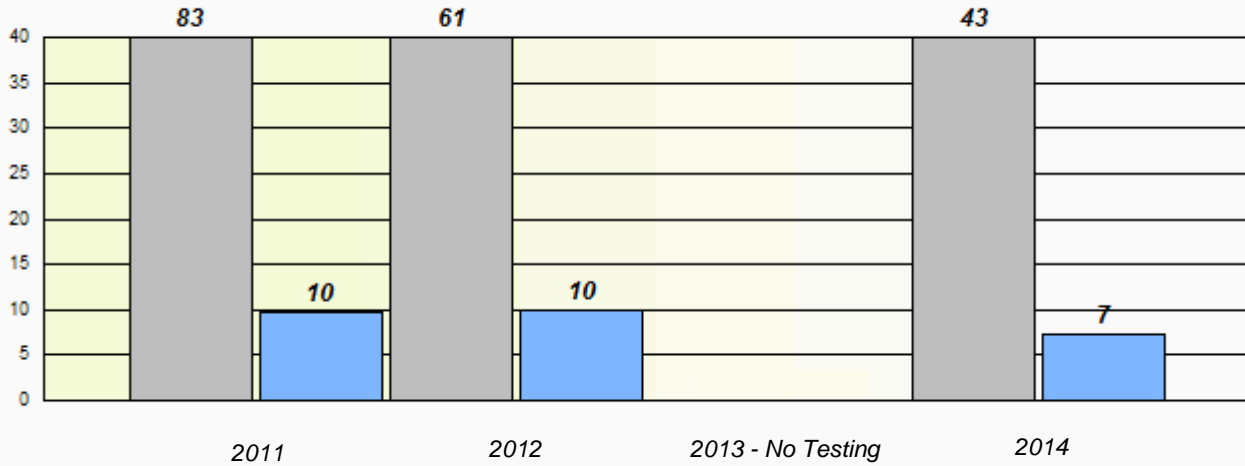

Participation Rates

District 803 - Private

School #: 469 Immaculate Heart of Mary School

Unknown/Exemption Rates

Participation Rates

District 804 - Native Federal

School #: 018 Sheshatshiu Innu School

Unknown/Exemption Rates