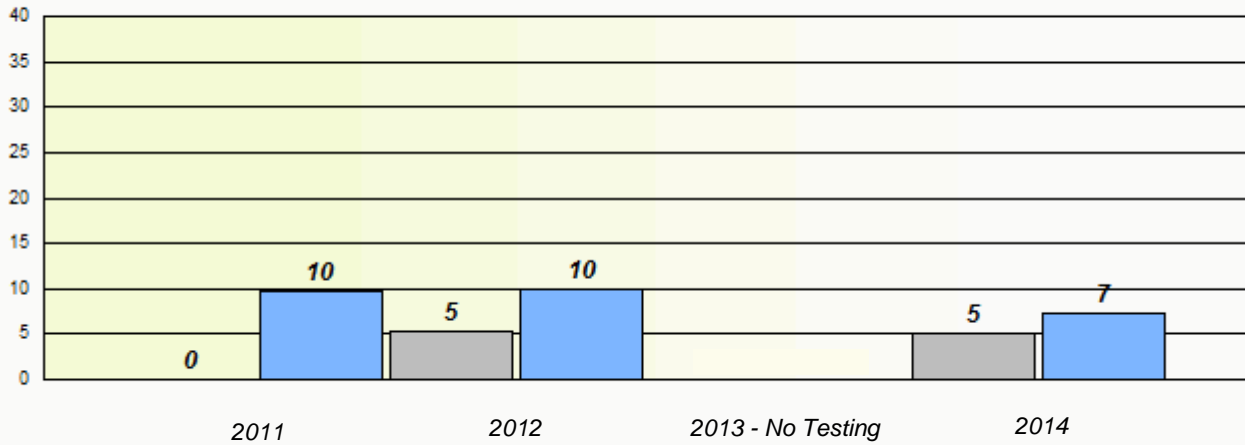

District 803 - Private

School #: 450 St. Bonaventure's College

Unknown/Exemption Rates