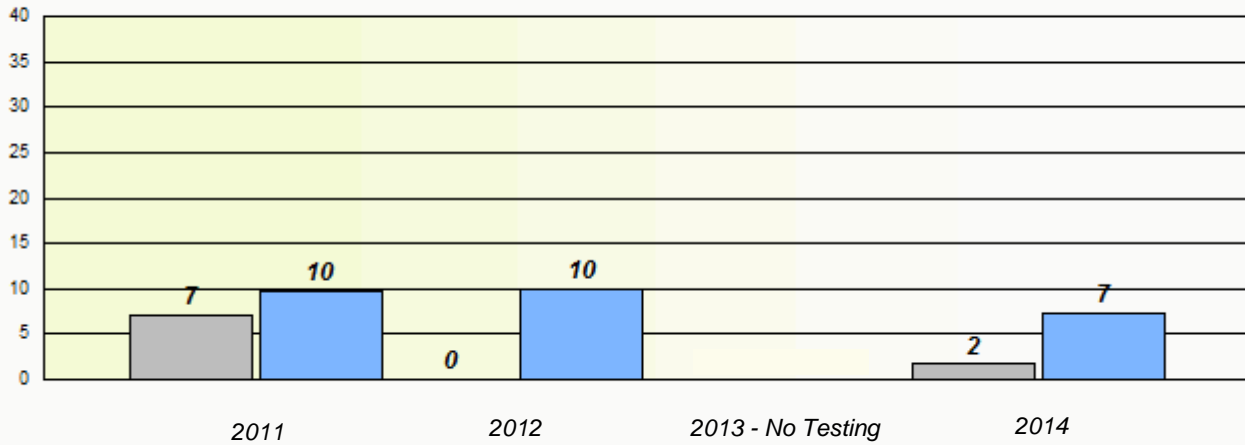

District 804 - Native Federal

School #: 376 Set Anneway Kegnamogwom

Unknown/Exemption Rates