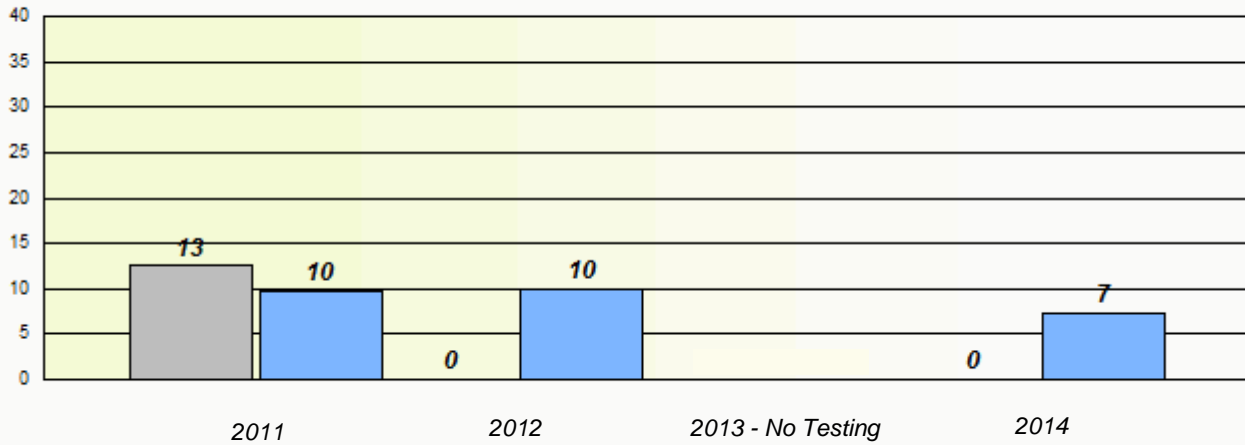

School data with 5 or fewer students withheld for reasons of confidentiality.

2011 2012 2013 - No Testing 2014

District 803 - Private

School #: 375 Lakecrest -St. John's Independent School

Unknown/Exemption Rates