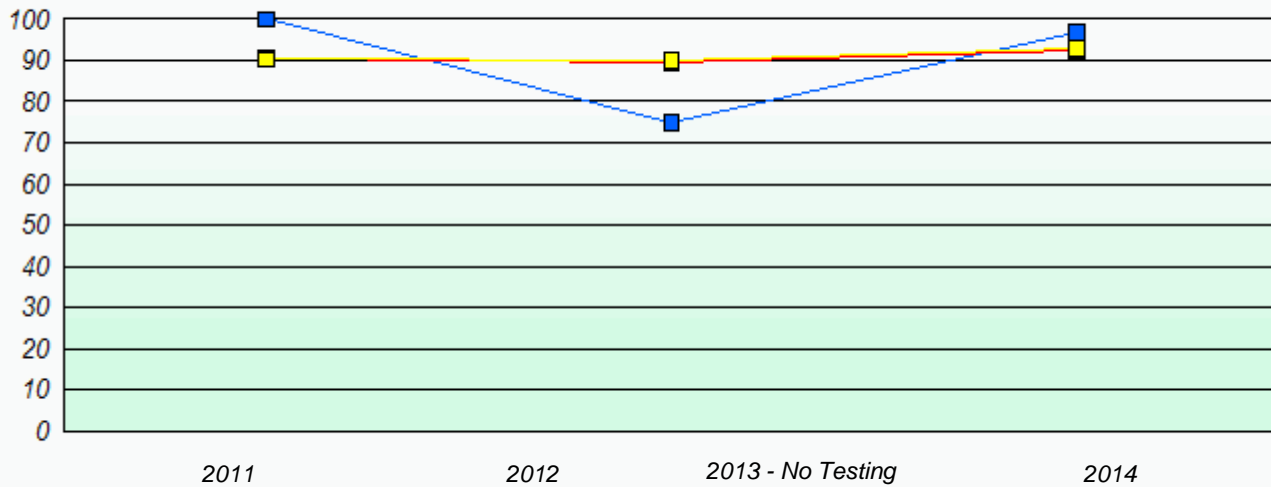

Participation Rates

NLESD - Eastern Region

School #: 427 Holy Name of Mary Academy

Unknown/Exemption Rates

Participation Rates

Unknown/Exemption Rates

School data with 5 or fewer students withheld for reasons of confidentiality.