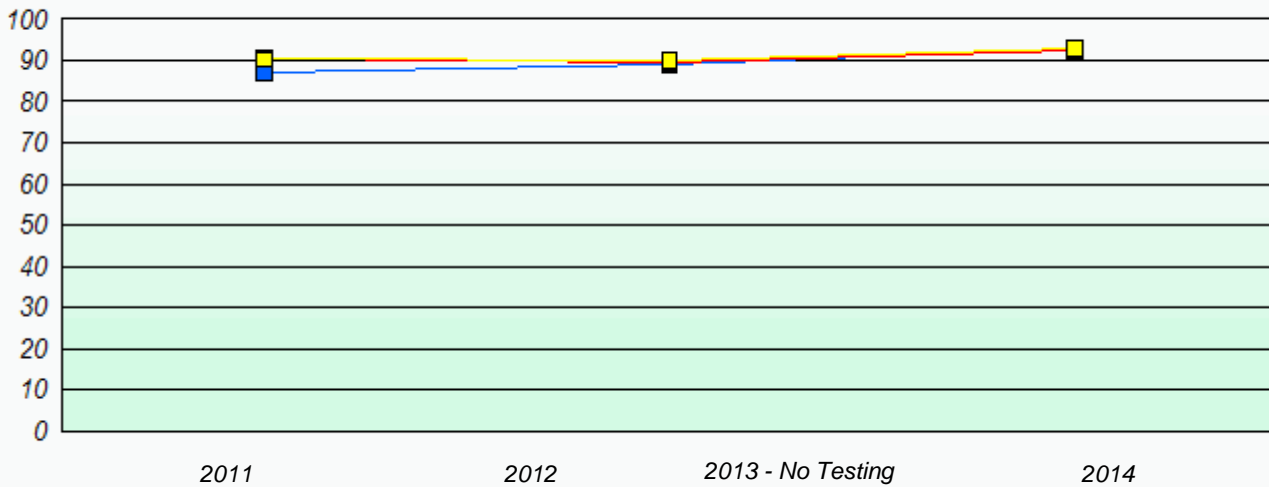

Participation Rates