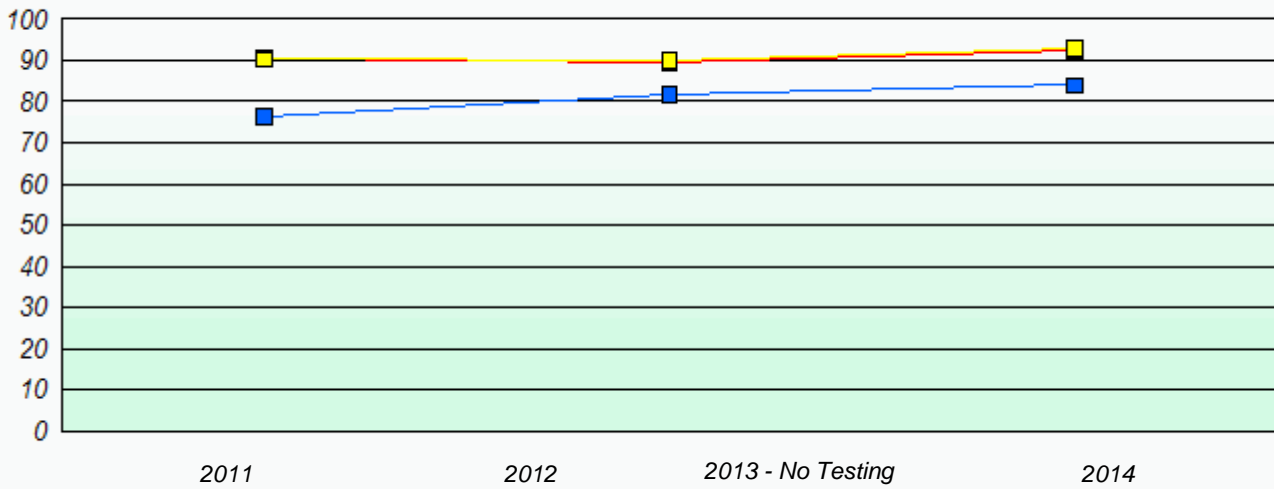

2011 2012 2013 - No Testing 2014

NLESD - Eastern Region

School #: 226 Fortune Bay Academy

Unknown/Exemption Rates

Participation Rates

Unknown/Exemption Rates

Participation Rates

NLESD - Eastern Region