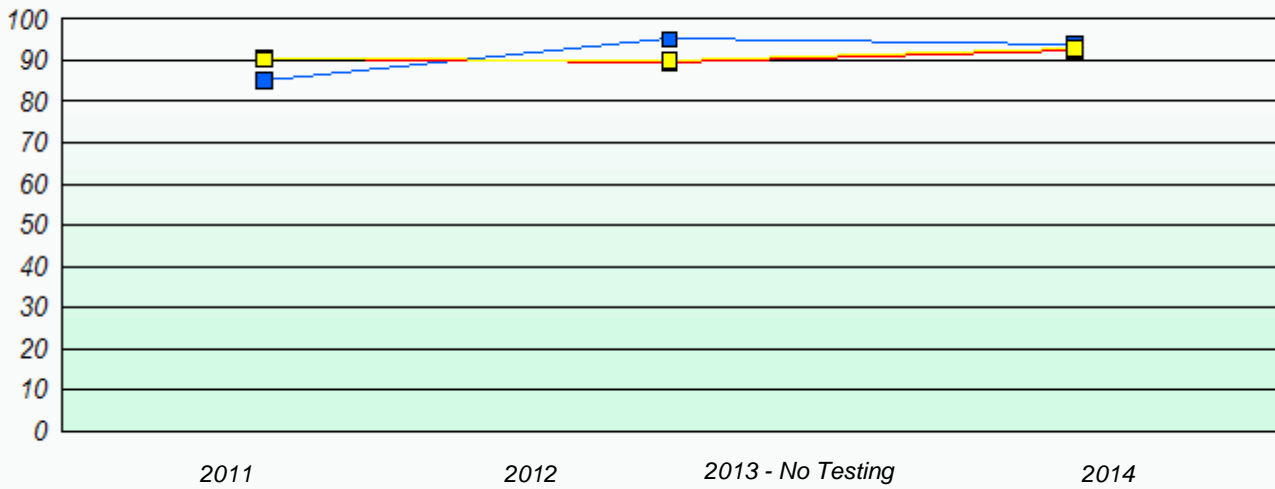

Participation Rates

NLESD - Eastern Region

School #: 306 St. George's Elementary

Unknown/Exemption Rates

Participation Rates

NLESD - Eastern Region

School #: 308 Mary Queen of the World Elementary

Unknown/Exemption Rates