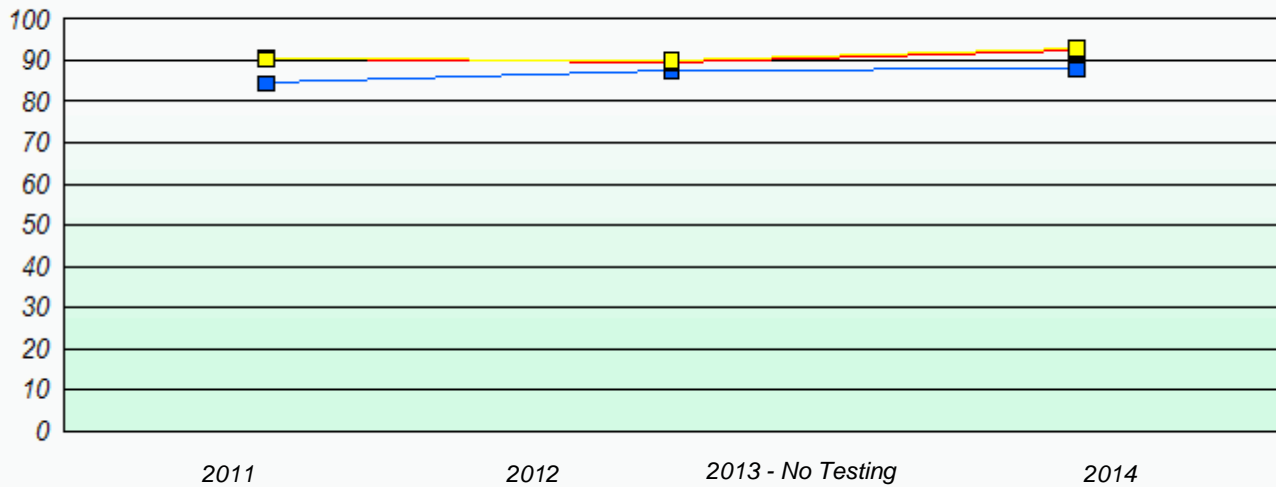

Participation Rates