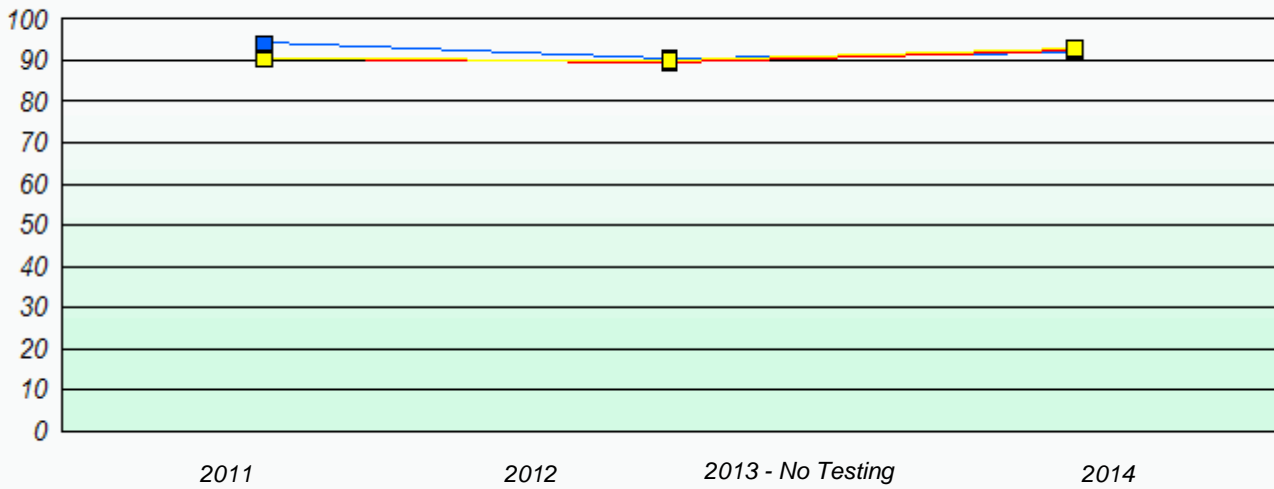

Participation Rates

NLESD - Eastern Region

School #: 348 Roncalli Elementary

Unknown/Exemption Rates

Participation Rates

NLESD - Eastern Region

School #: 349 St. Andrew's Elementary

Unknown/Exemption Rates