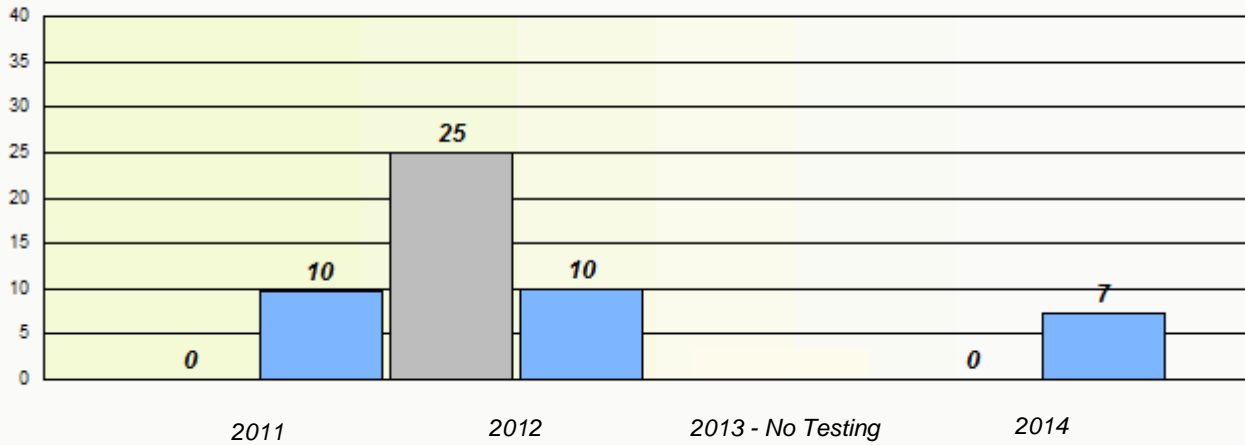

NLESD - Eastern Region

School #: 229 St. Joseph's All Grade

Unknown/Exemption Rates