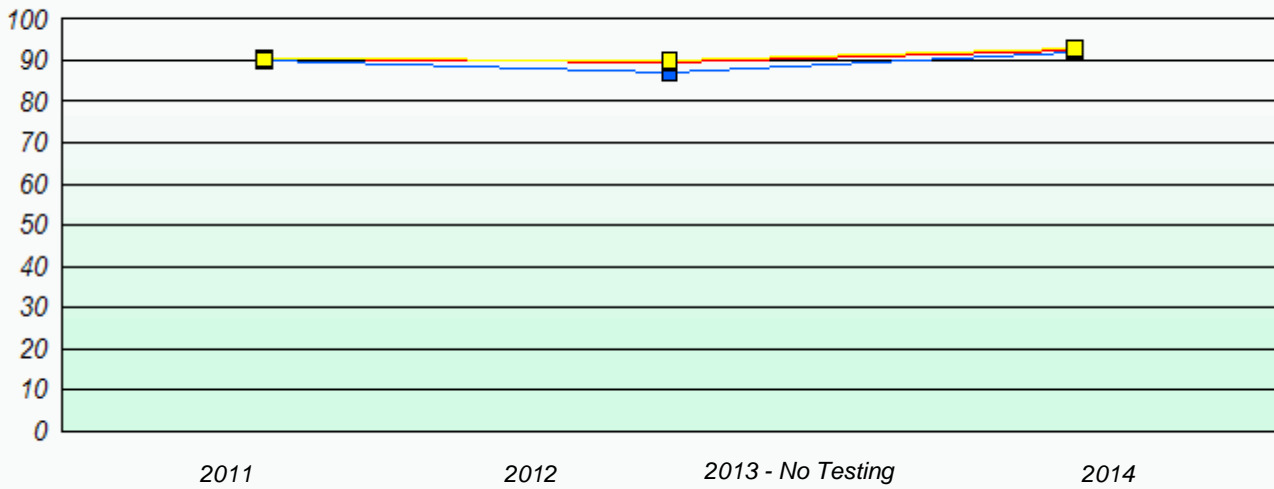

Participation Rates