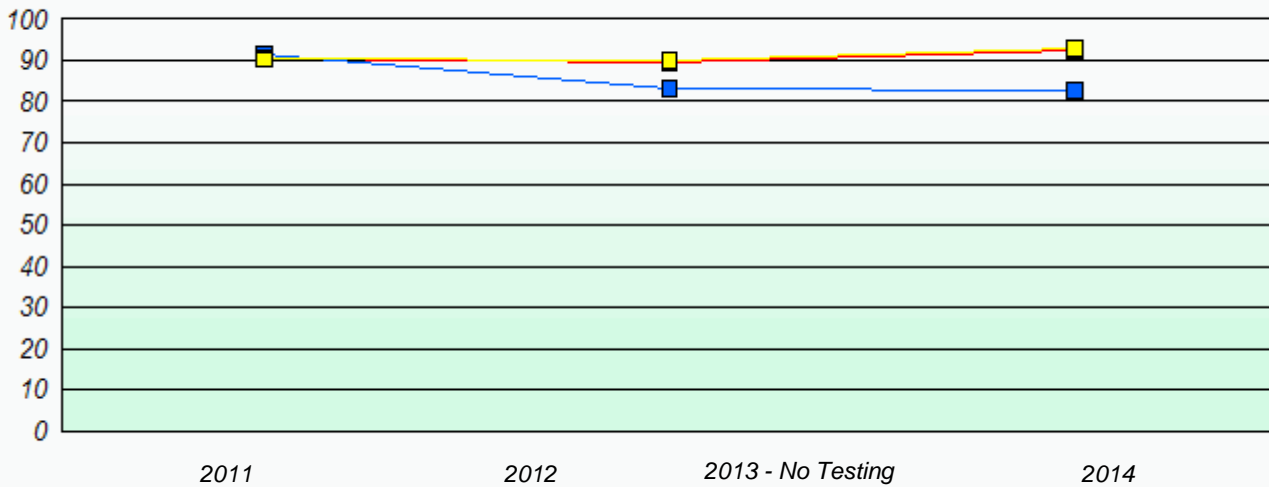

Participation Rates