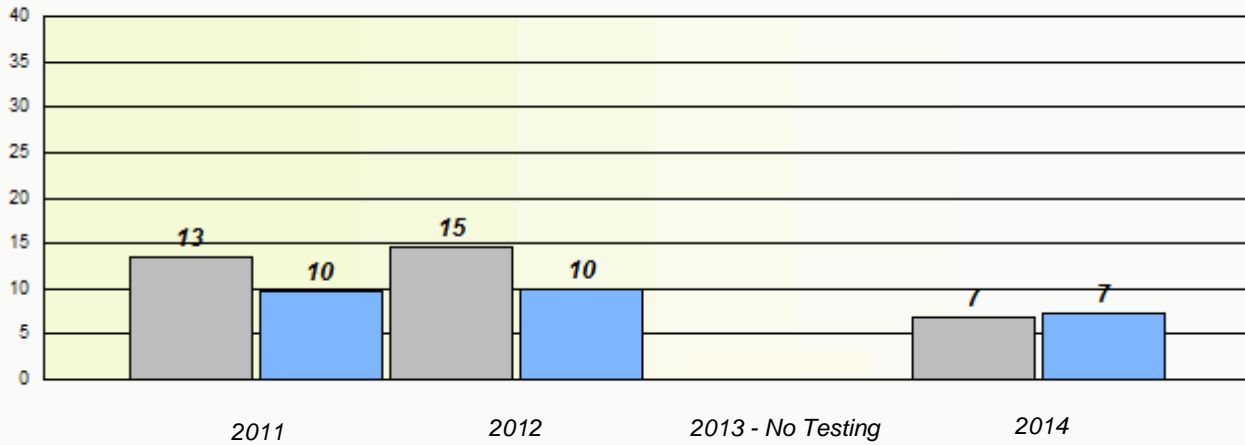

Participation Rates

School data with 5 or fewer students withheld for reasons of confidentiality.

2011 2012 2013 - No Testing 2014

NLESD - Eastern Region

School #: 220 Sacred Heart Academy

Unknown/Exemption Rates