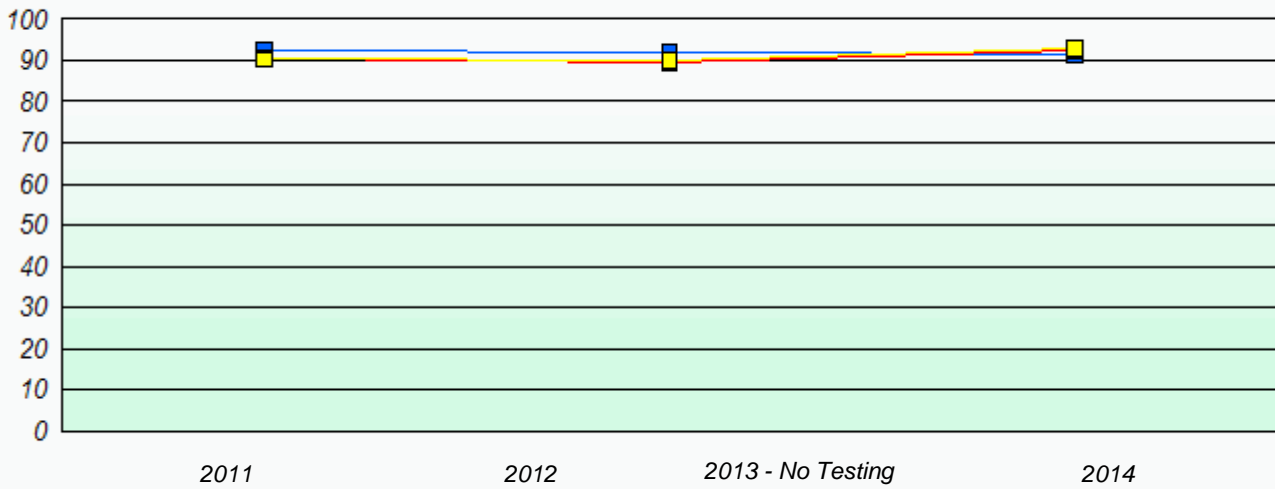

Participation Rates