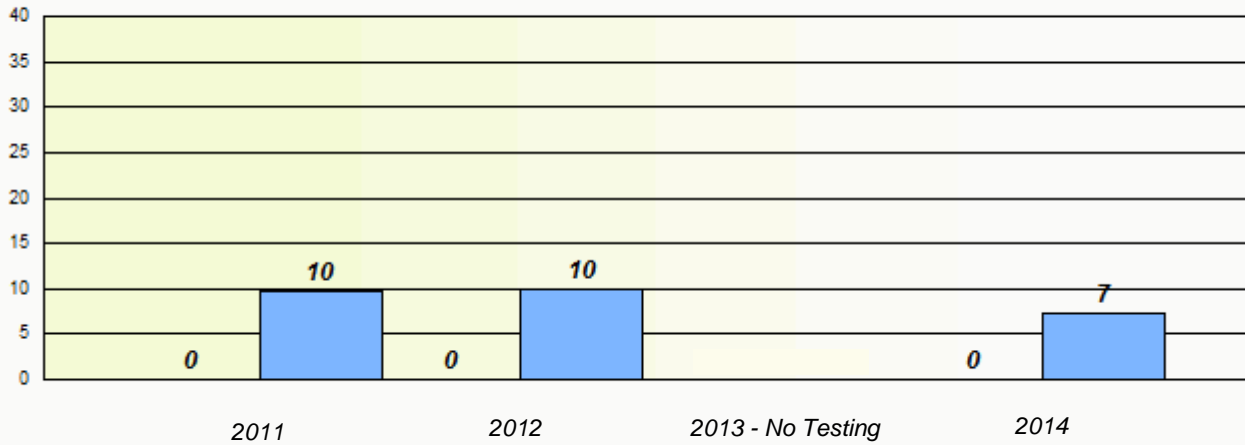

NLESD - Eastern Region

School #: 223 Christ the King School

Unknown/Exemption Rates