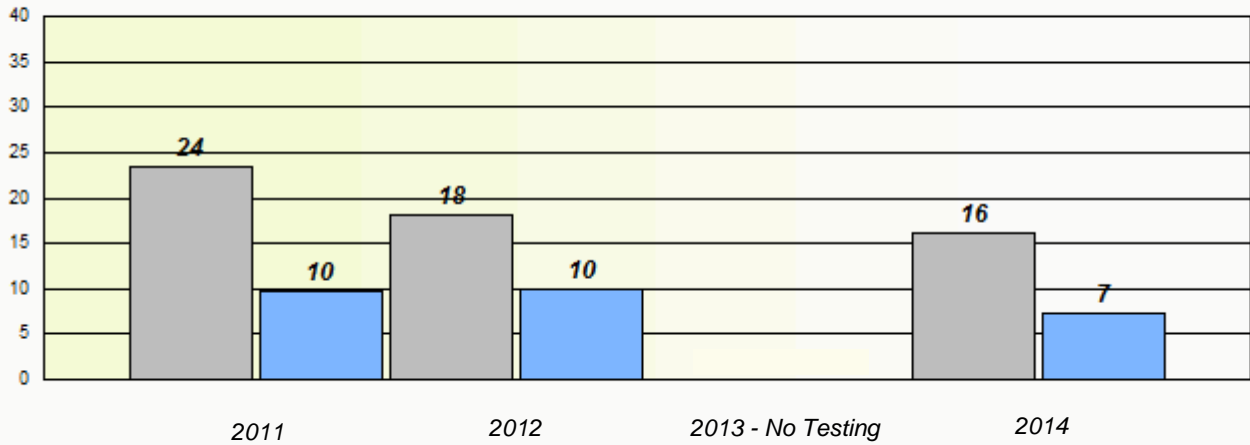

2011 2012 2013 - No Testing 2014

NLESD - Eastern Region

School #: 226 Fortune Bay Academy

Unknown/Exemption Rates

Participation Rates

Unknown/Exemption Rates

Participation Rates

NLESD - Eastern Region