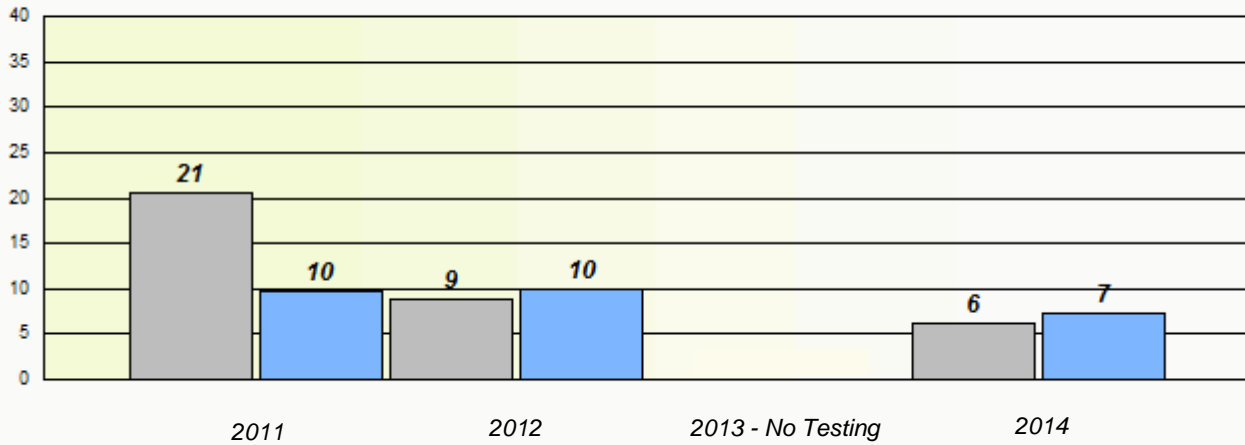

Unknown/Exemption Rates