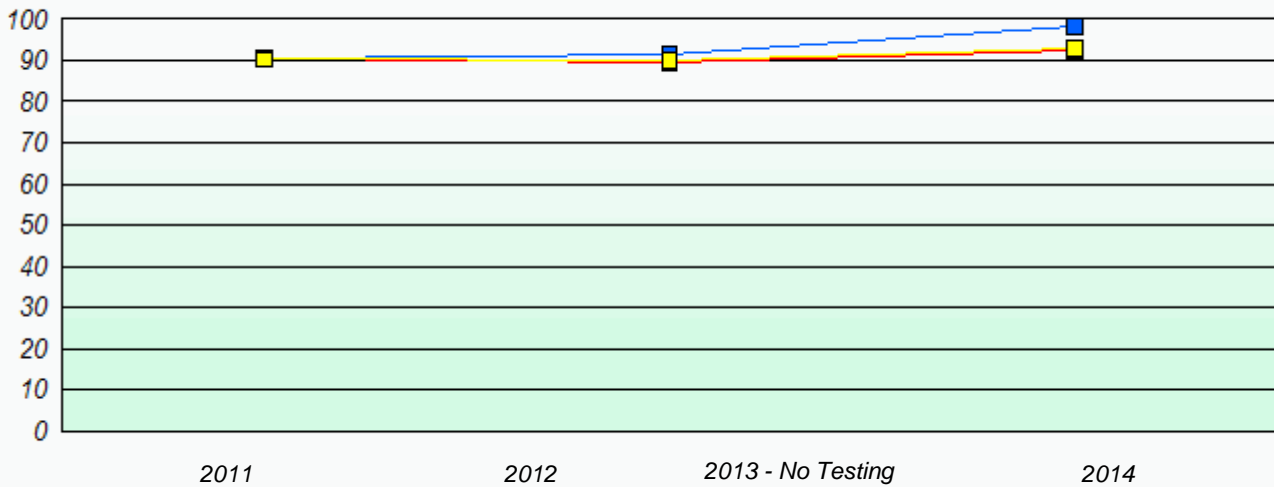

Participation Rates

NLESD - Eastern Region

School #: 318 Holy Family Elementary

Unknown/Exemption Rates

Participation Rates

NLESD - Eastern Region

School #: 320 Beachy Cove Elementary

Unknown/Exemption Rates