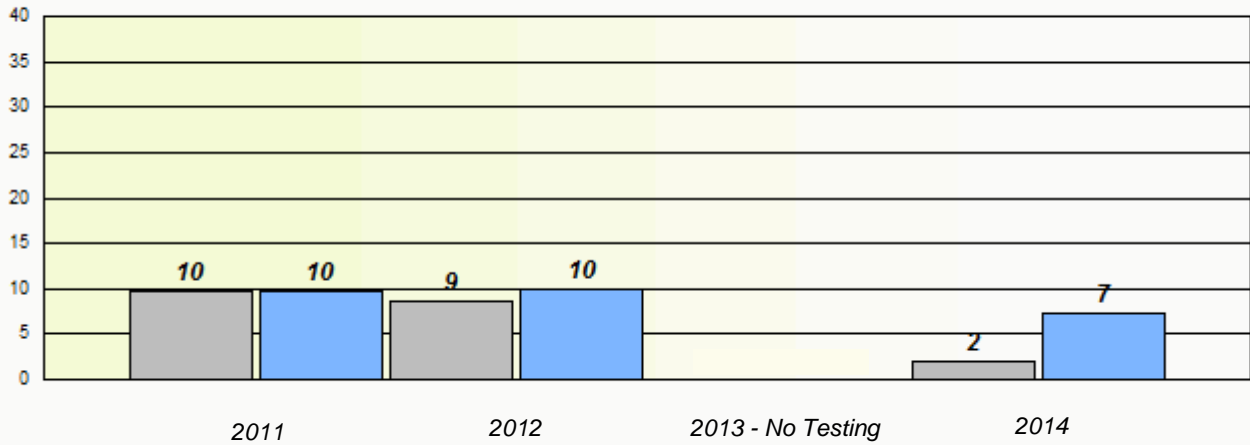

NLESD - Eastern Region

School #: 318 Holy Family Elementary

Unknown/Exemption Rates