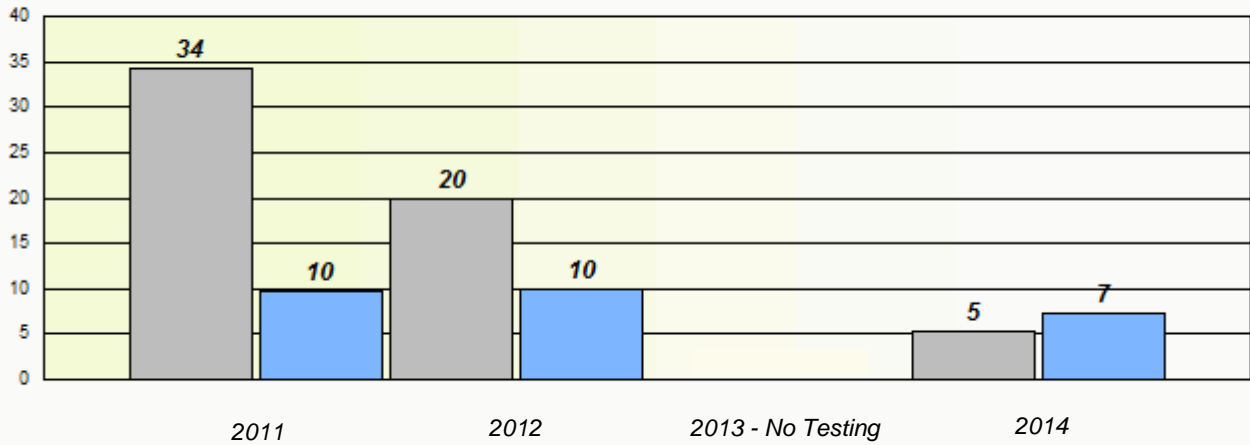

NLESD - Eastern Region

School #: 360 Rennie's River Elementary School

Unknown/Exemption Rates