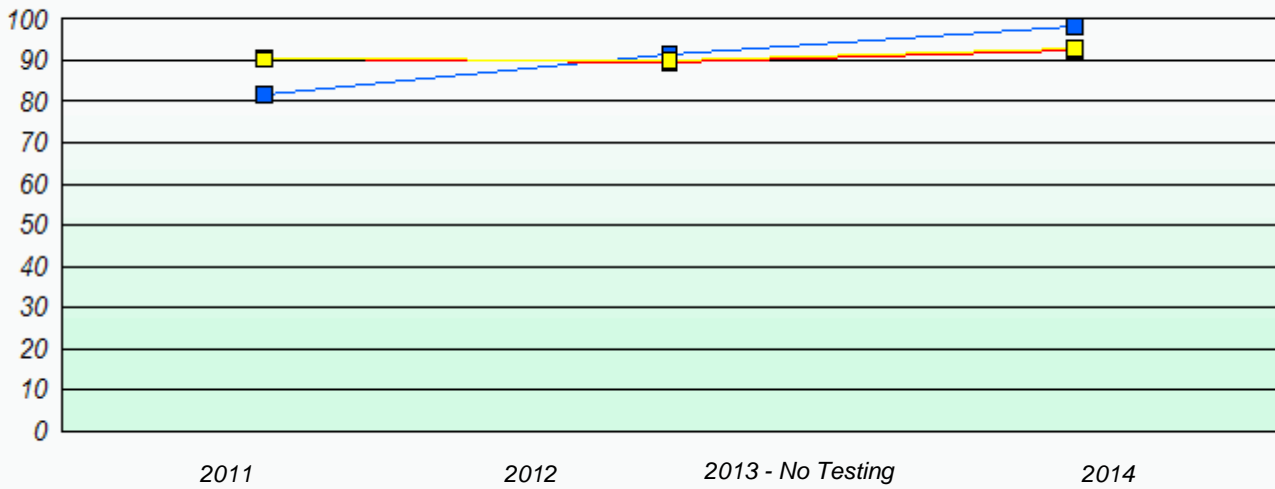

NLESD - Eastern Region

School #: 213 Lake Academy

Unknown/Exemption Rates

Participation Rates

Unknown/Exemption Rates

School data with 5 or fewer students withheld for reasons of confidentiality.

2011 2012 2013 - No Testing 2014