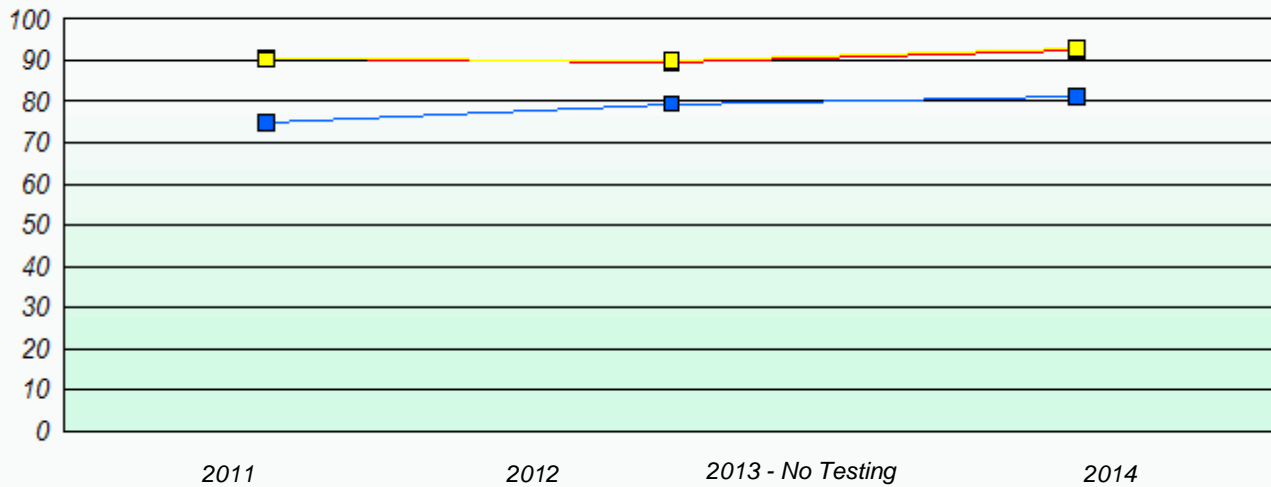

Participation Rates