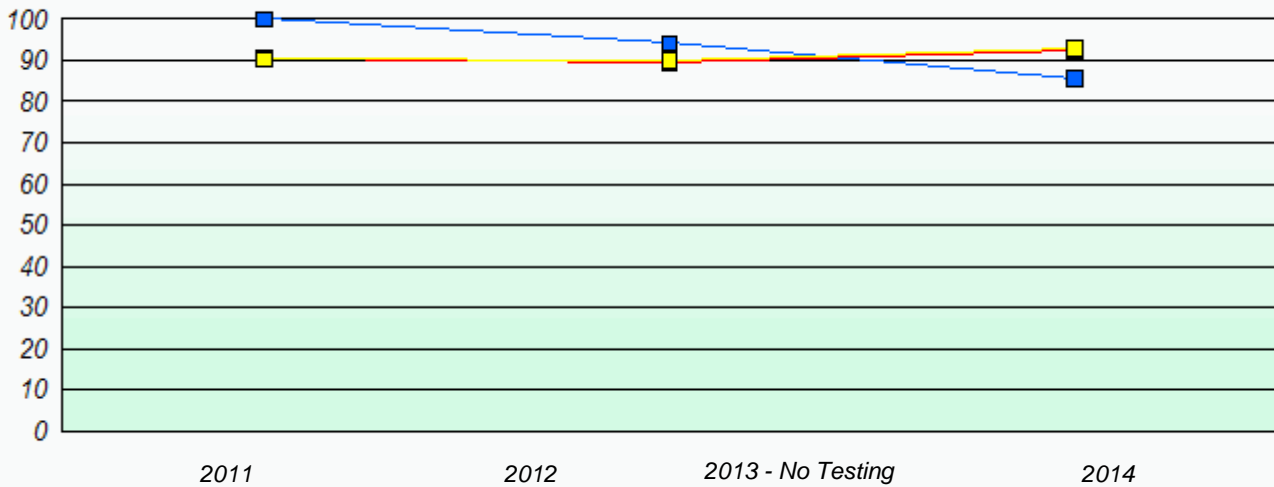

2011 2012 2013 - No Testing 2014

NLESD - Eastern Region

School #: 226 Fortune Bay Academy

Unknown/Exemption Rates

Participation Rates

Unknown/Exemption Rates

Participation Rates

NLESD - Eastern Region