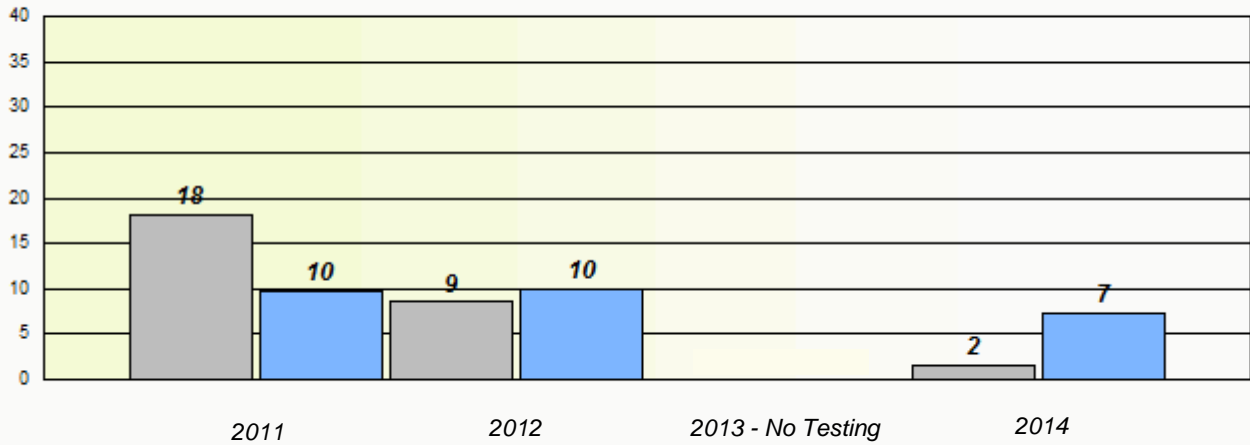

NLESD - Eastern Region

School #: 213 Lake Academy

Unknown/Exemption Rates

Participation Rates

Unknown/Exemption Rates

School data with 5 or fewer students withheld for reasons of confidentiality.

2011 2012 2013 - No Testing 2014