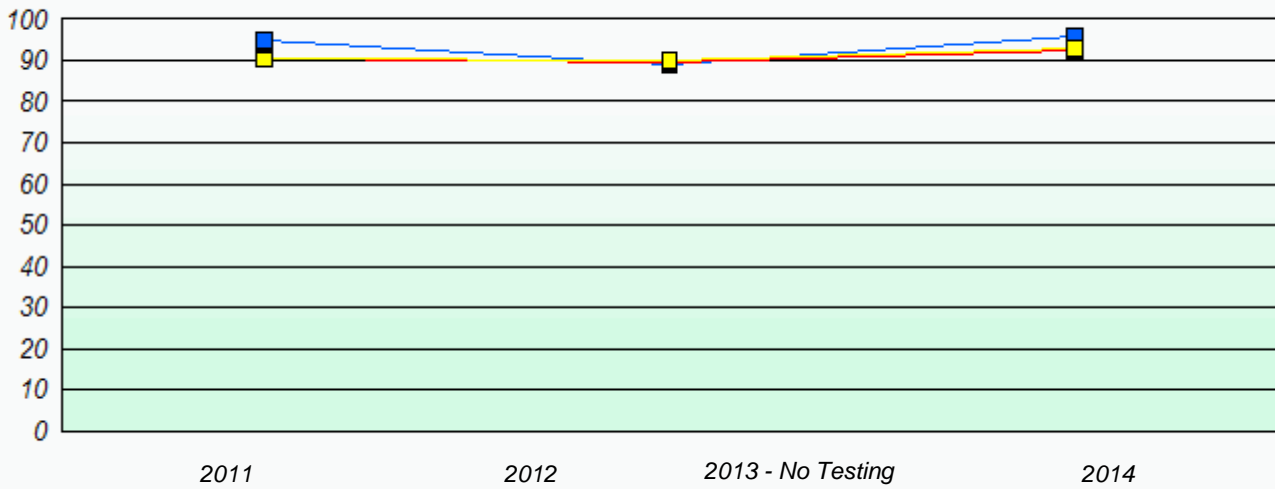

Participation Rates