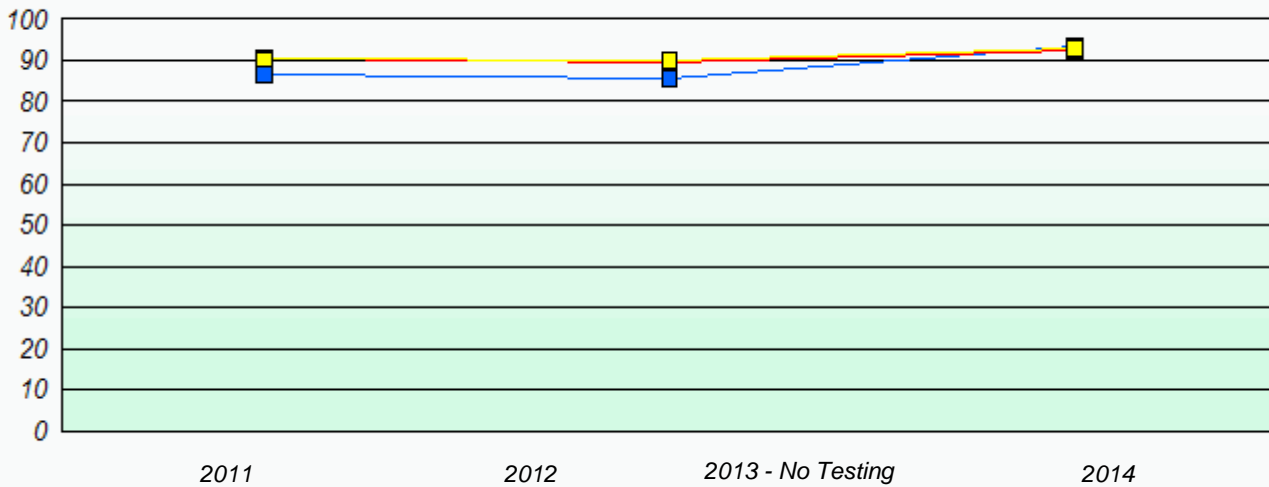

Participation Rates