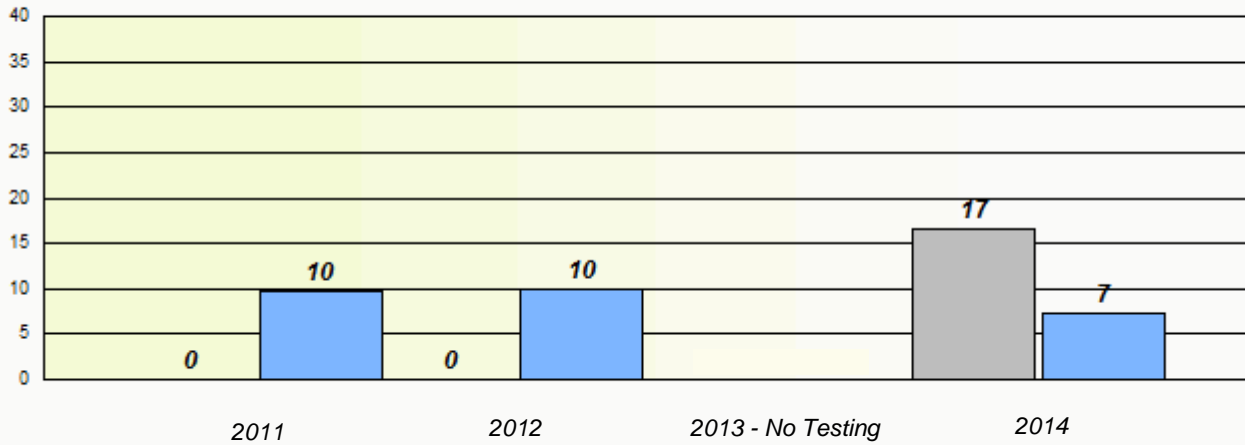

NLESD - Eastern Region

School #: 431 Southwest Arm Academy

Unknown/Exemption Rates