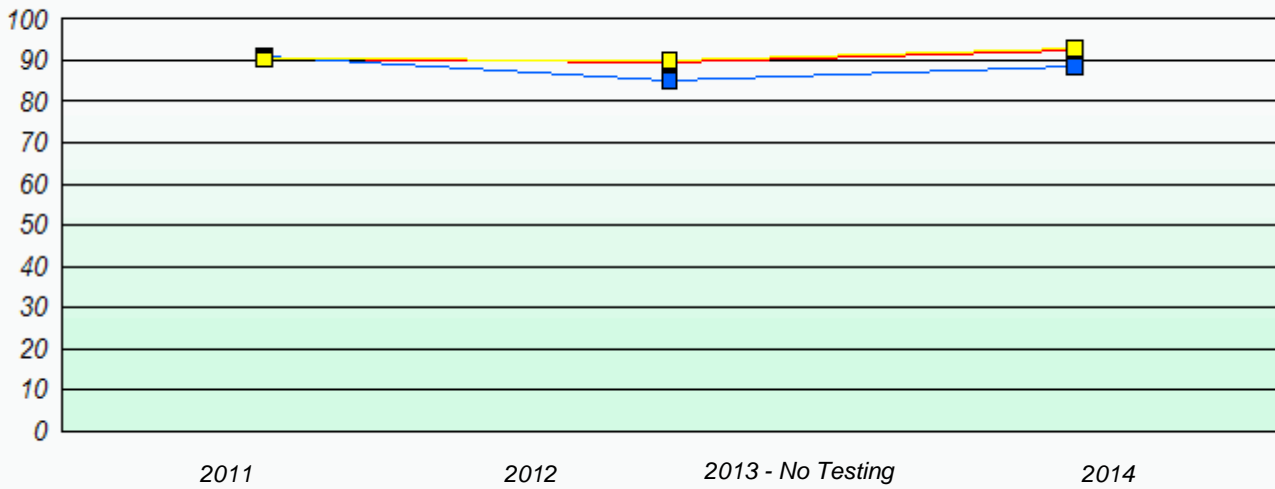

Participation Rates

NLESD - Eastern Region

School #: 325 Bishop Abraham Elementary

Unknown/Exemption Rates

Participation Rates

NLESD - Eastern Region

School #: 326 Bishop Feild Elementary

Unknown/Exemption Rates