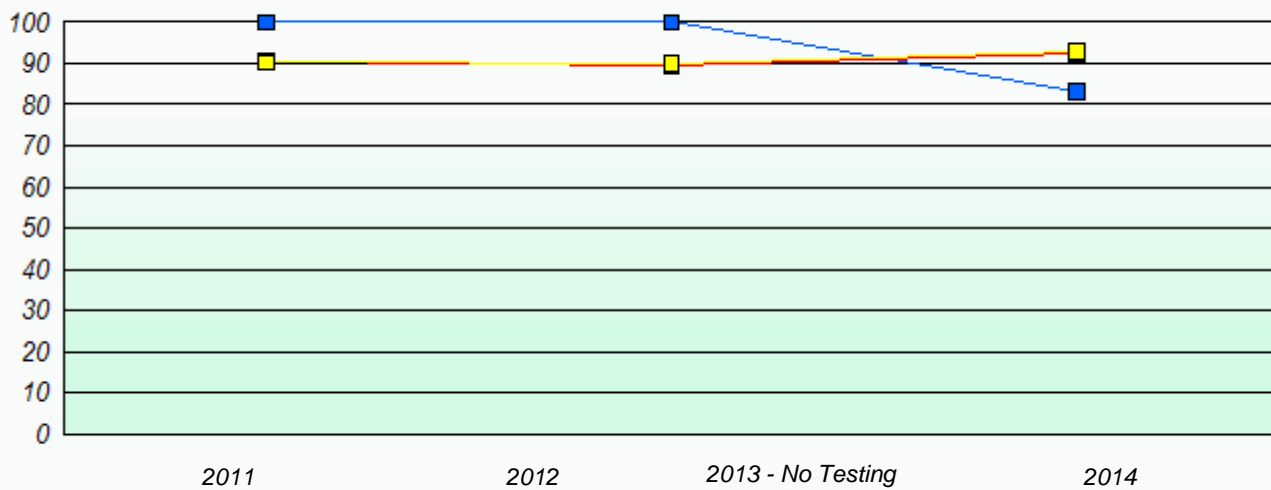

Participation Rates