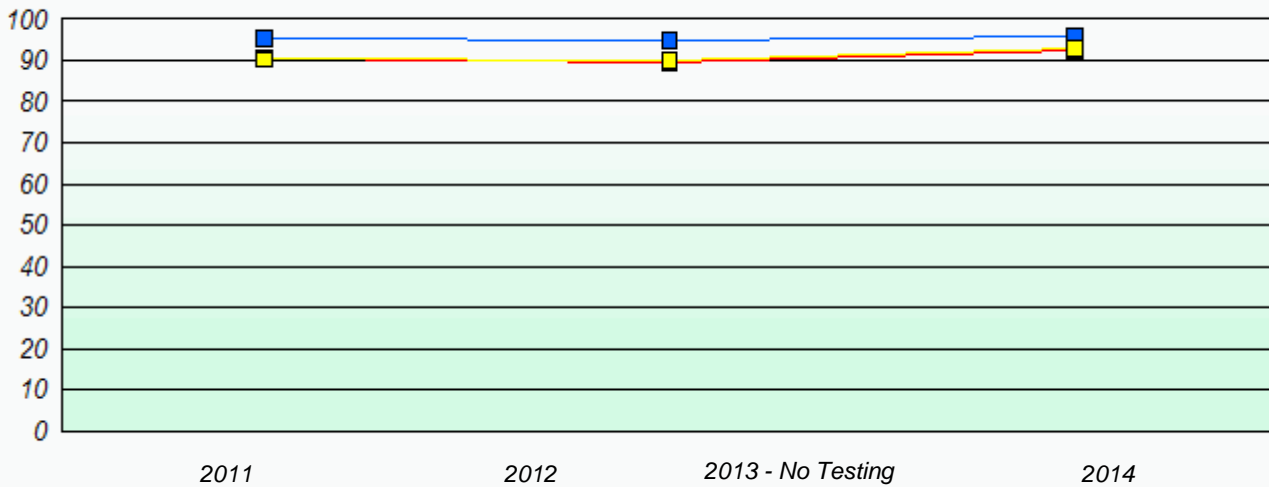

Participation Rates