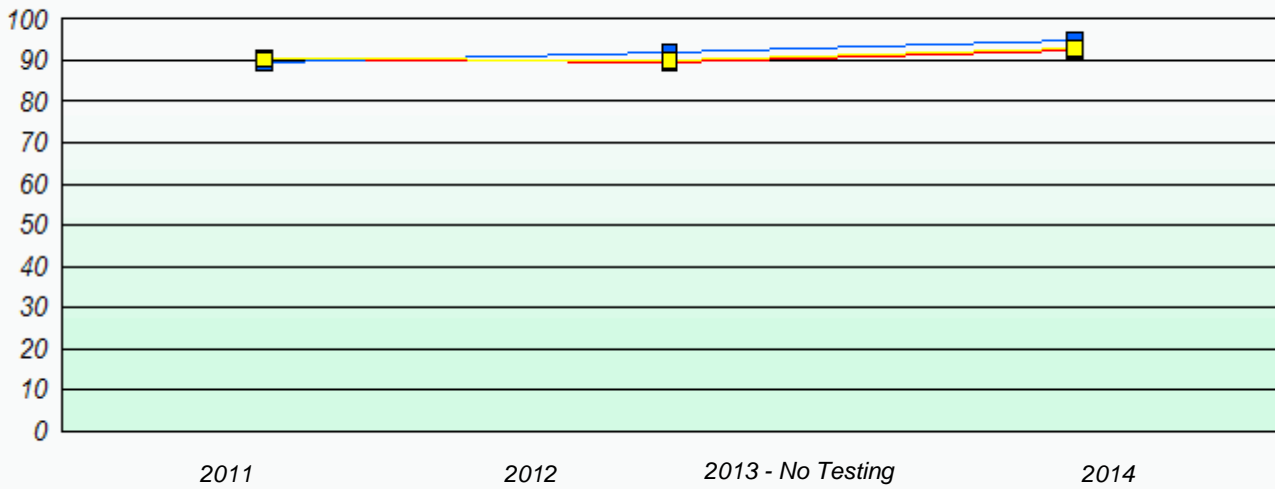

Participation Rates