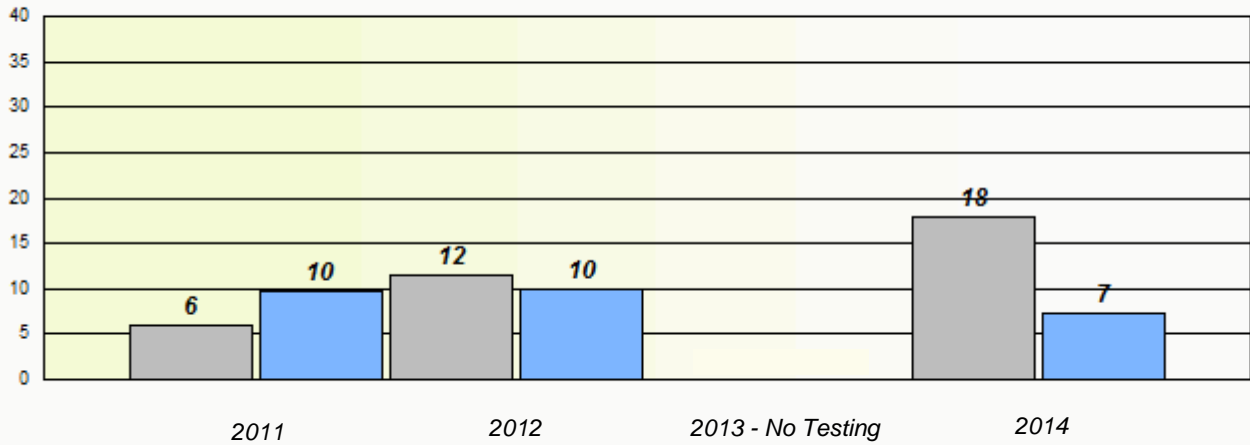

NLESD - Eastern Region

School #: 317 St. Francis of Assisi Elementary

Unknown/Exemption Rates