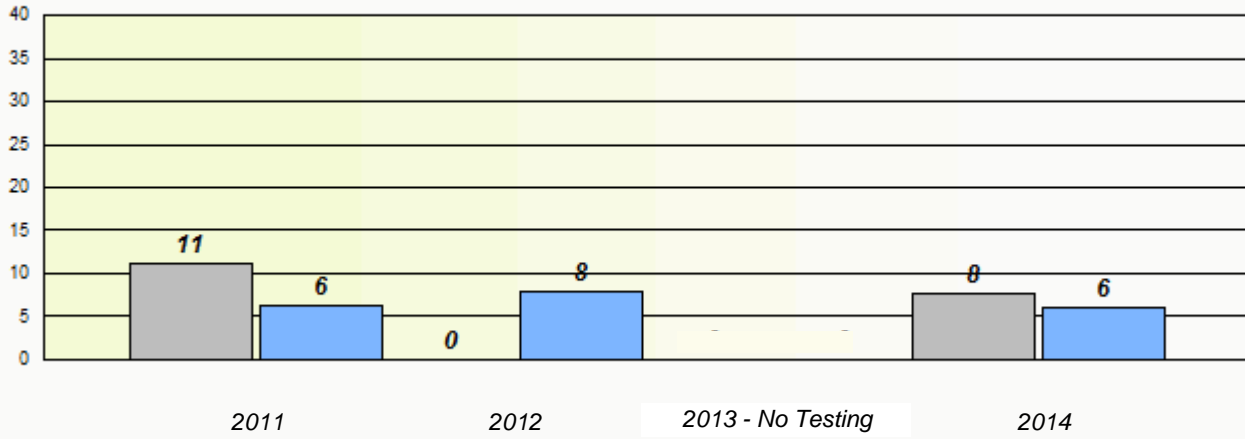

District 5 - Conseil scolaire francophone
School #: 460 École des Grands-Vents

Unknown/Exemption Rates