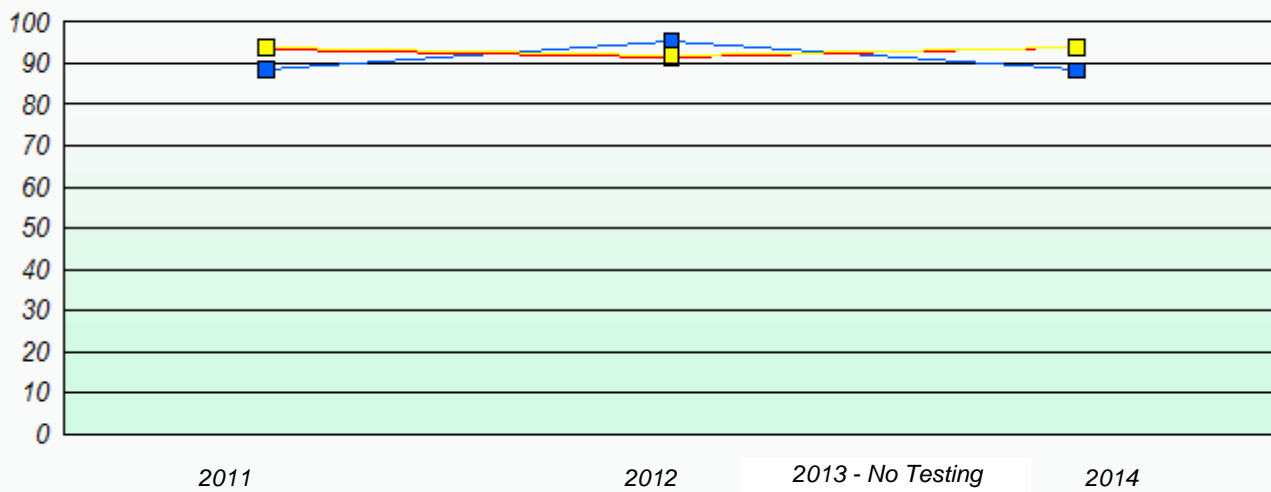

Participation Rates