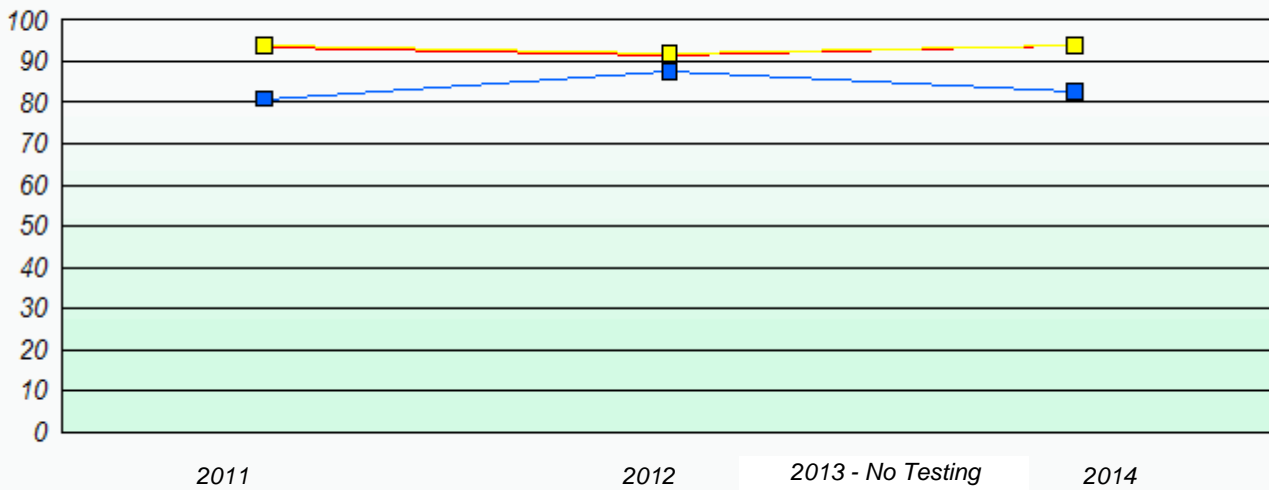

Participation Rates