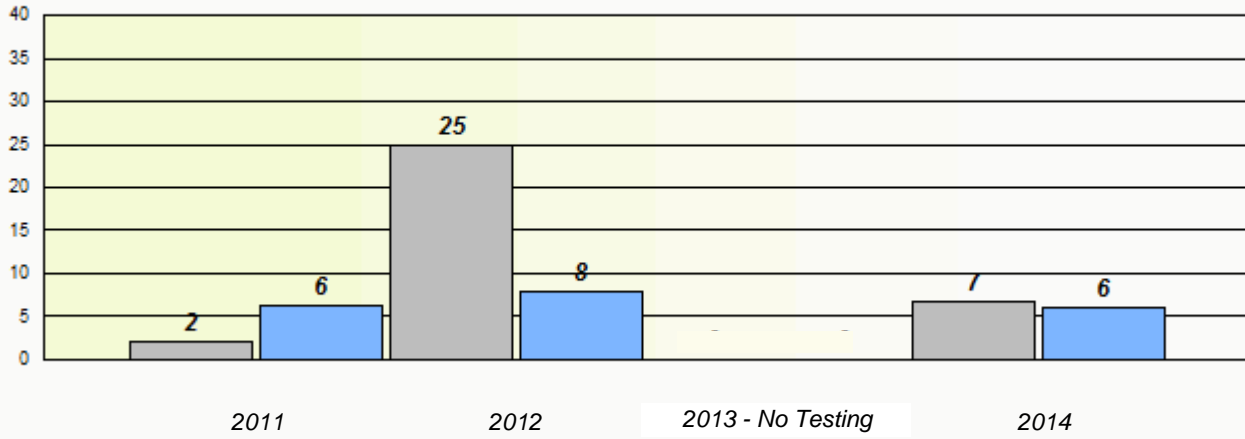

NLESD - Eastern Region

School #: 360 Rennie's River Elementary School

Unknown/Exemption Rates