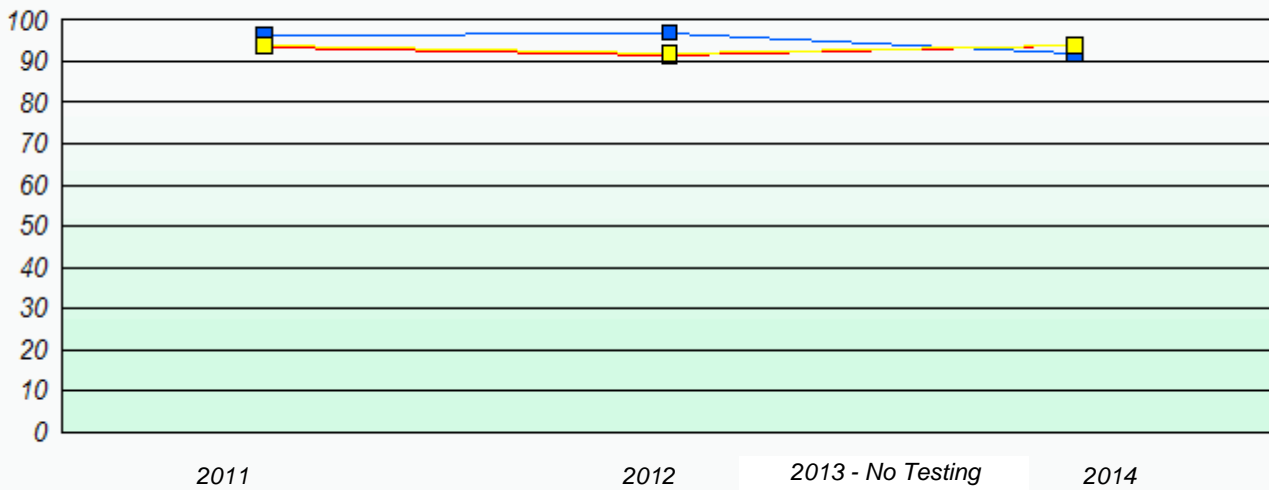

Participation Rates

NLESD - Eastern Region

School #: 337 Goulds Elementary

Unknown/Exemption Rates

Participation Rates

NLESD - Eastern Region

School #: 339 Holy Cross Elementary

Unknown/Exemption Rates