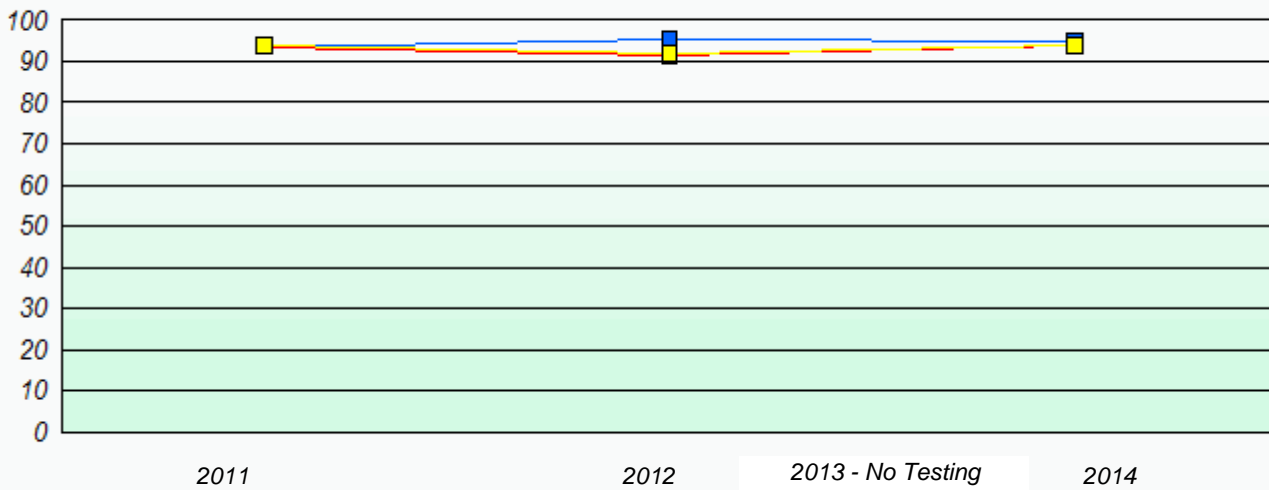

Participation Rates