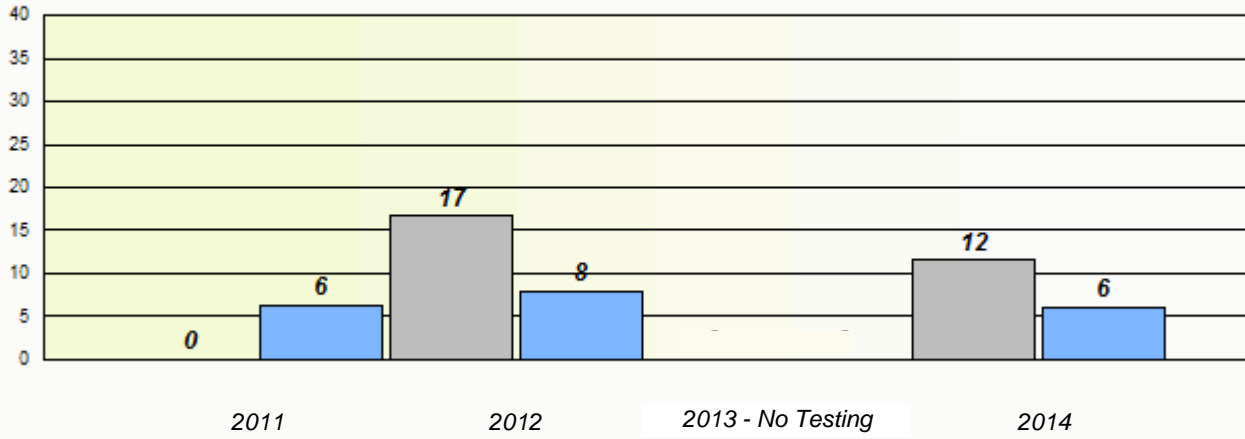

NLESD - Eastern Region

School #: 364 Virginia Park Elementary

Unknown/Exemption Rates