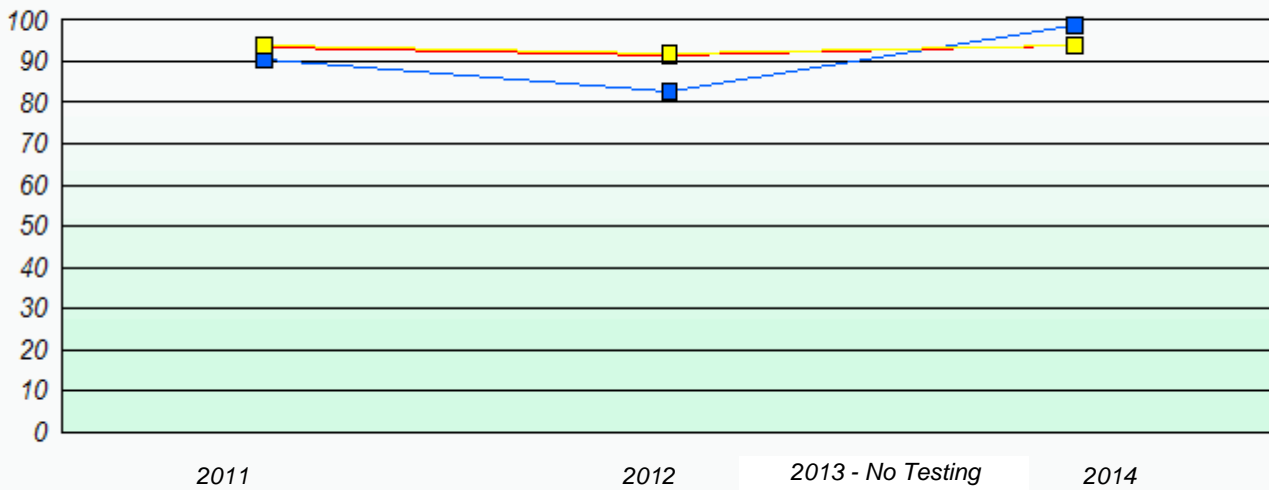

Participation Rates