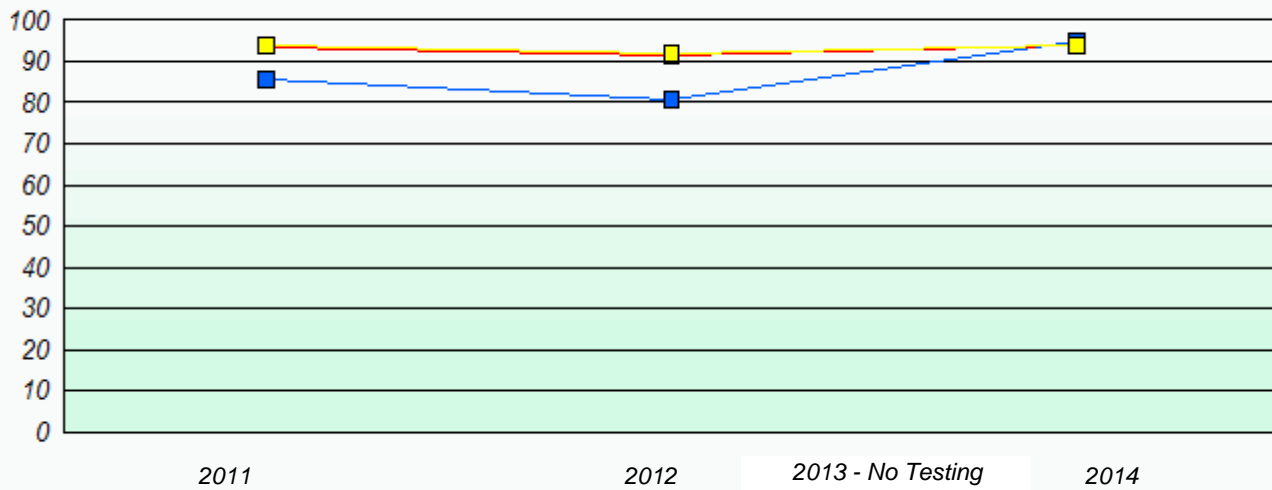

Participation Rates