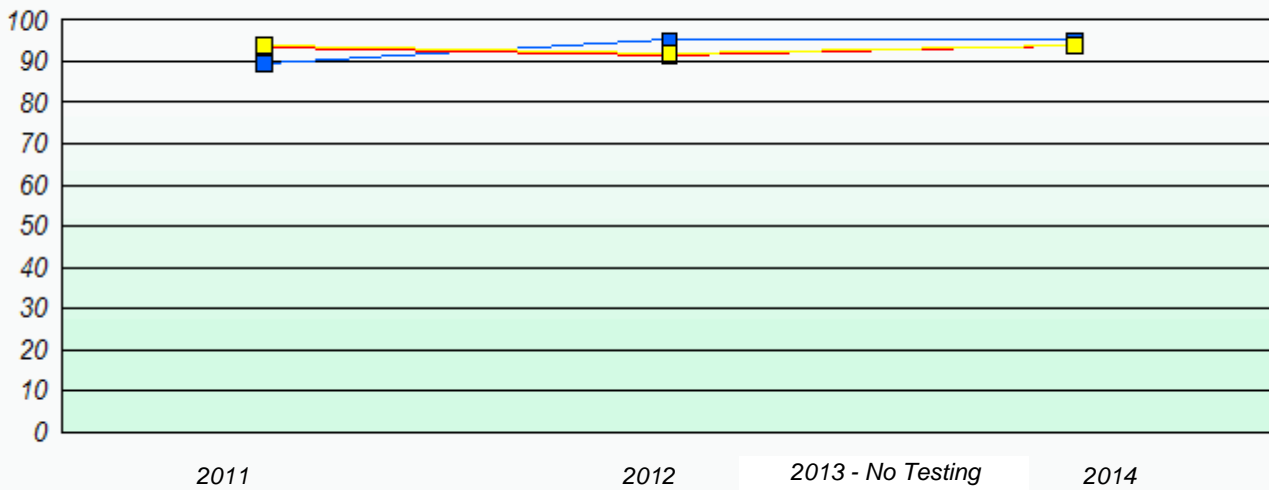

Participation Rates