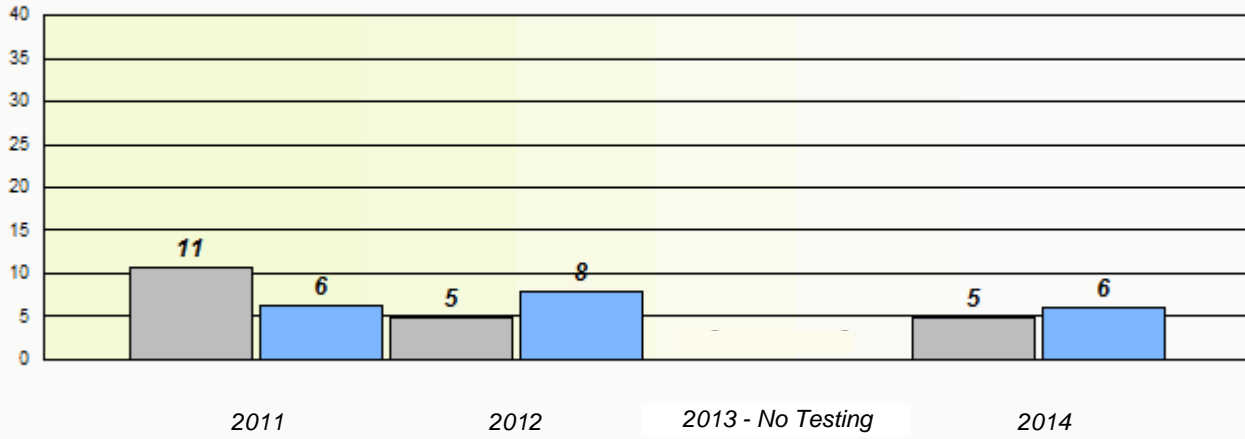

NLESD - Eastern Region

School #: 363 Vanier Elementary

Unknown/Exemption Rates