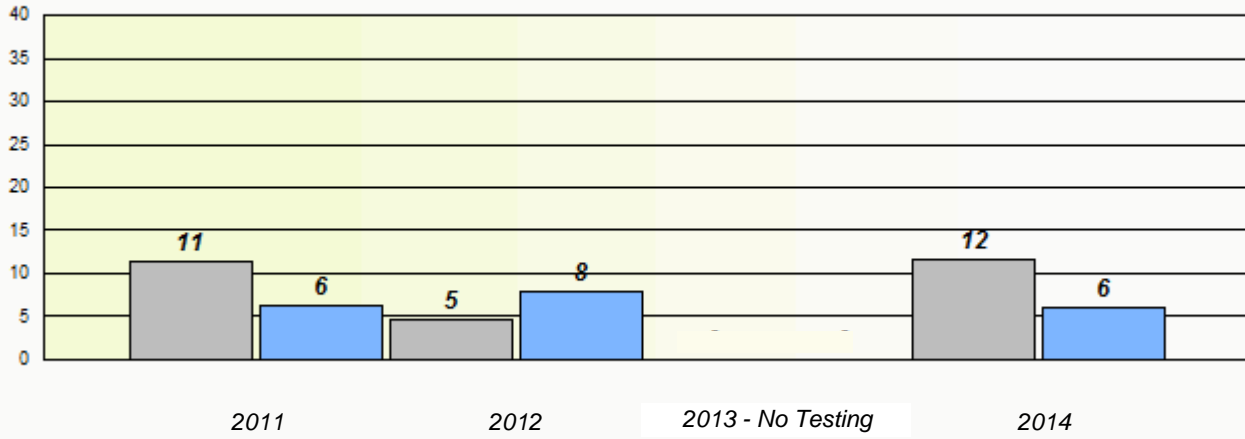

NLESD - Eastern Region

School #: 362 St. Teresa's School/Ecole Ste-Thérèse

Unknown/Exemption Rates