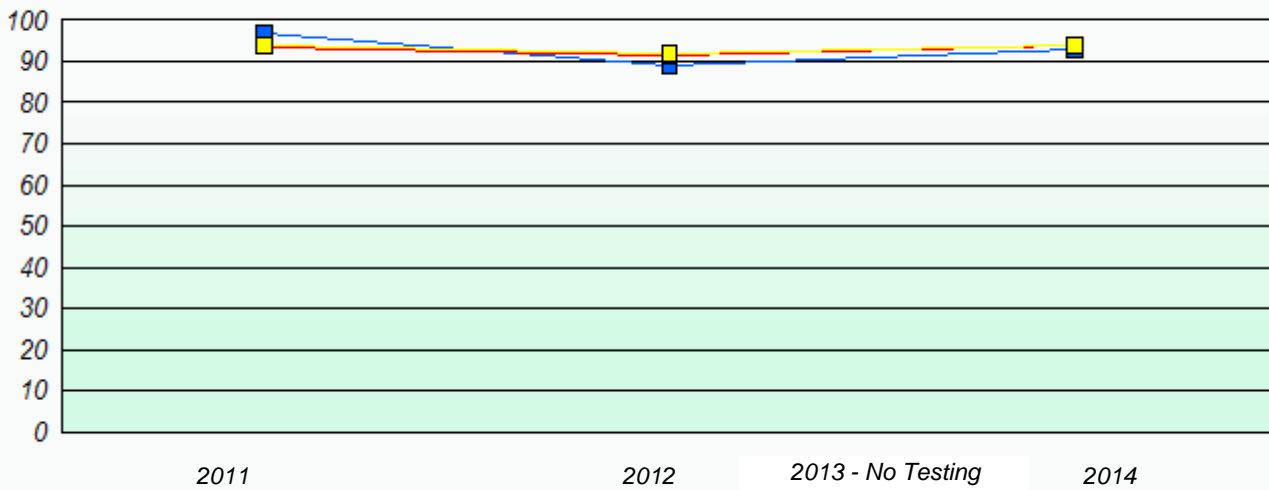

Participation Rates