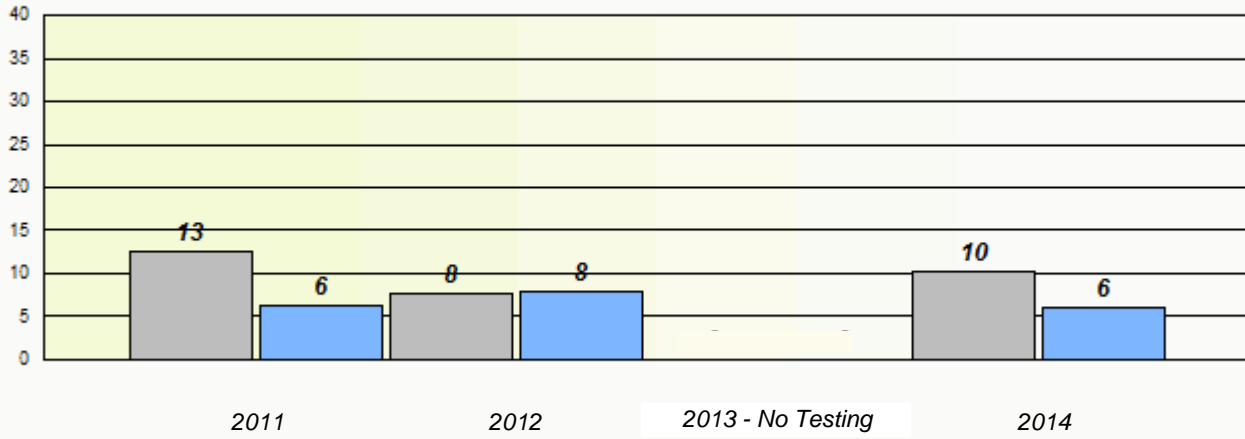

Participation Rates

School data with 5 or fewer students withheld for reasons of confidentiality.

2011 2012 2013 - No Testing 2014

NLESD - Eastern Region

School #: 228 St. Lawrence Academy

Unknown/Exemption Rates