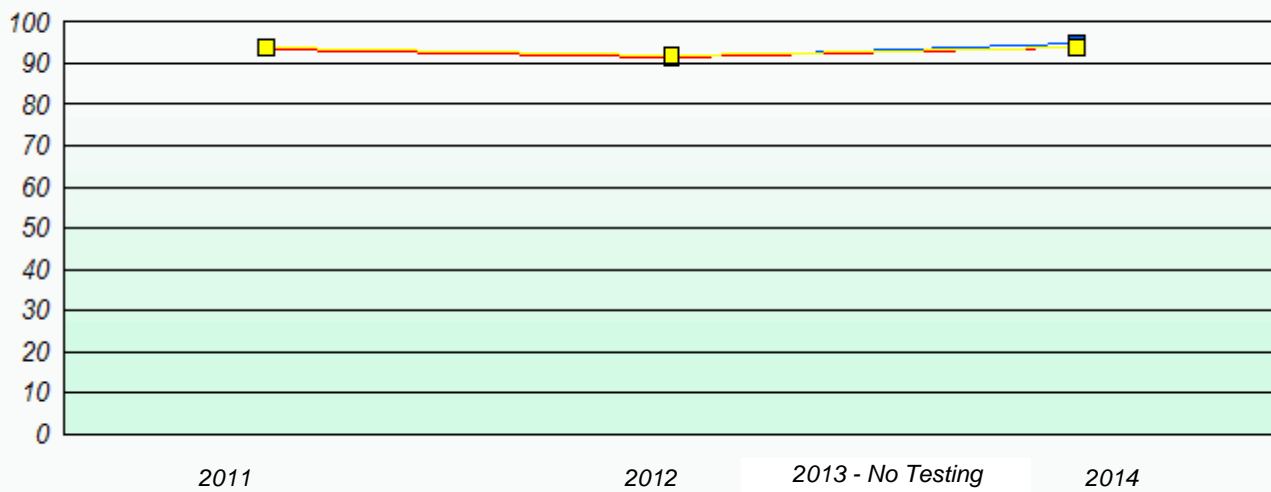

Participation Rates