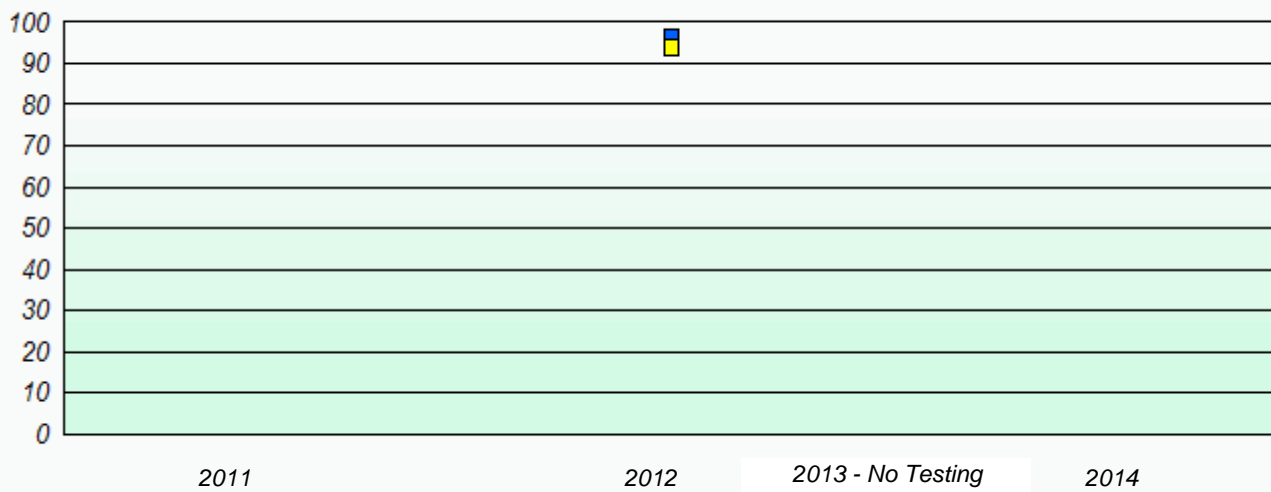

Participation Rates