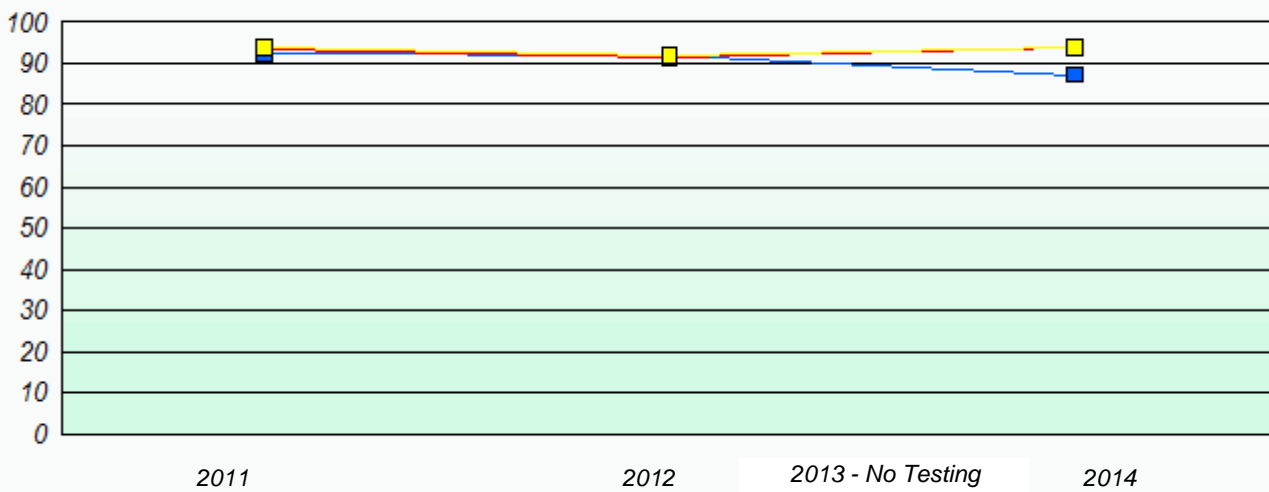

Participation Rates