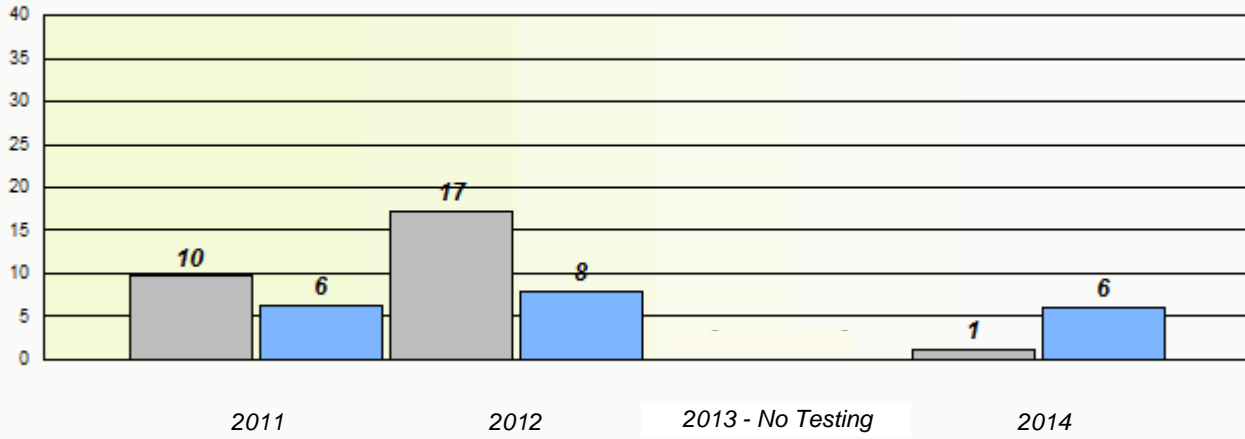

NLESD - Eastern Region

School #: 220 Sacred Heart Academy

Unknown/Exemption Rates