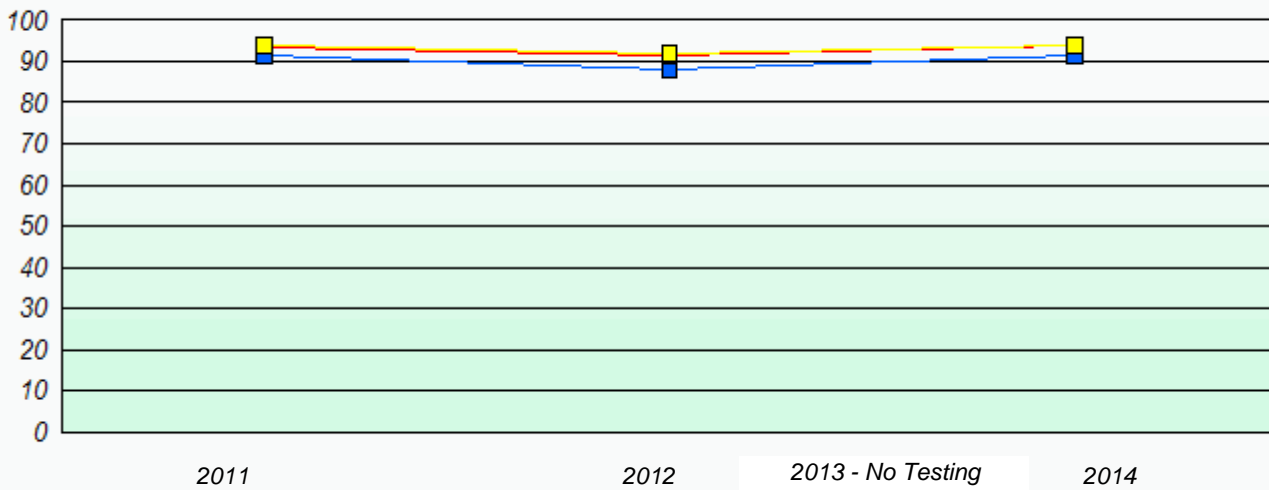

Participation Rates