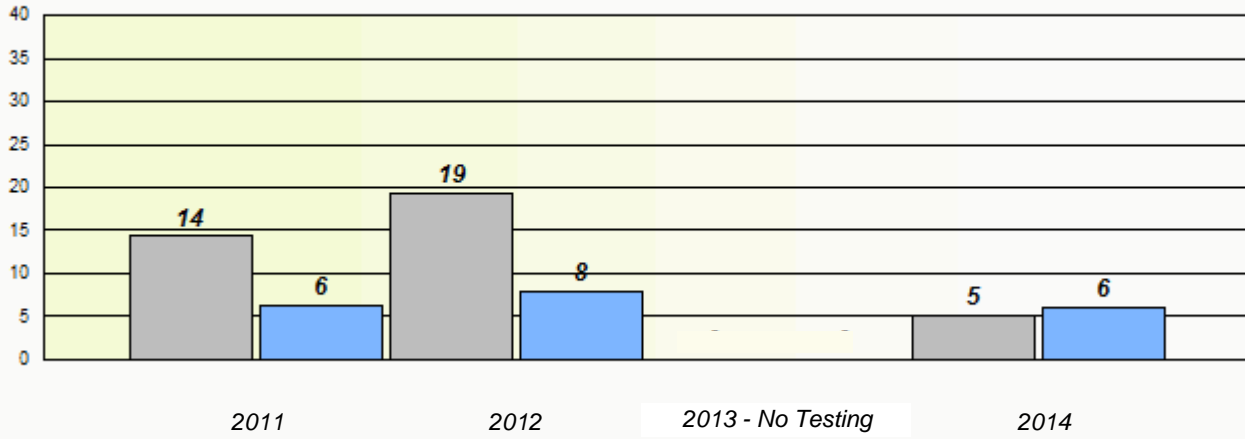

NLESD - Eastern Region

School #: 232 Matthew Elementary School

Unknown/Exemption Rates