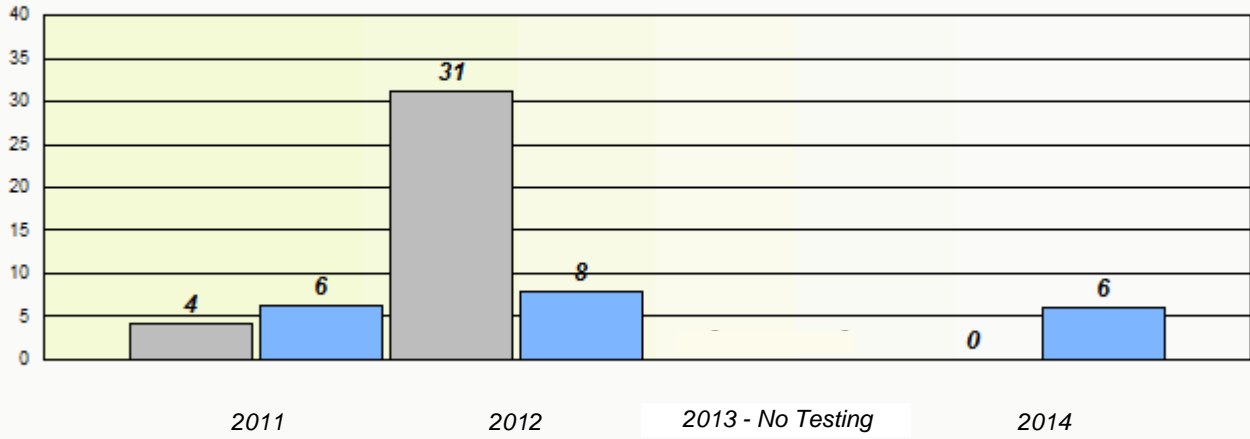

NLESD - Eastern Region

School #: 234 Catalina Elementary School

Unknown/Exemption Rates