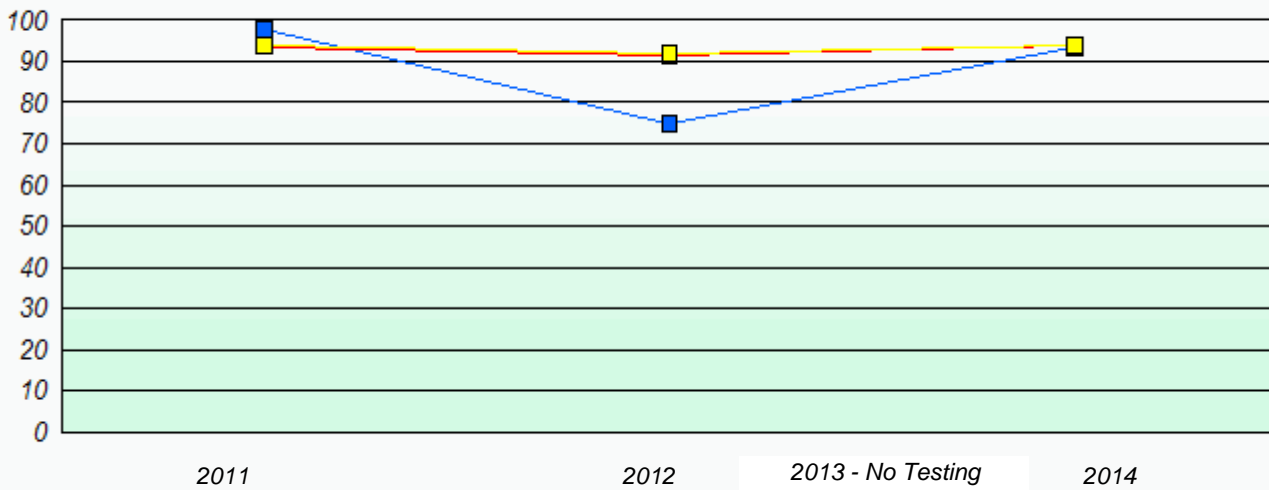

Participation Rates