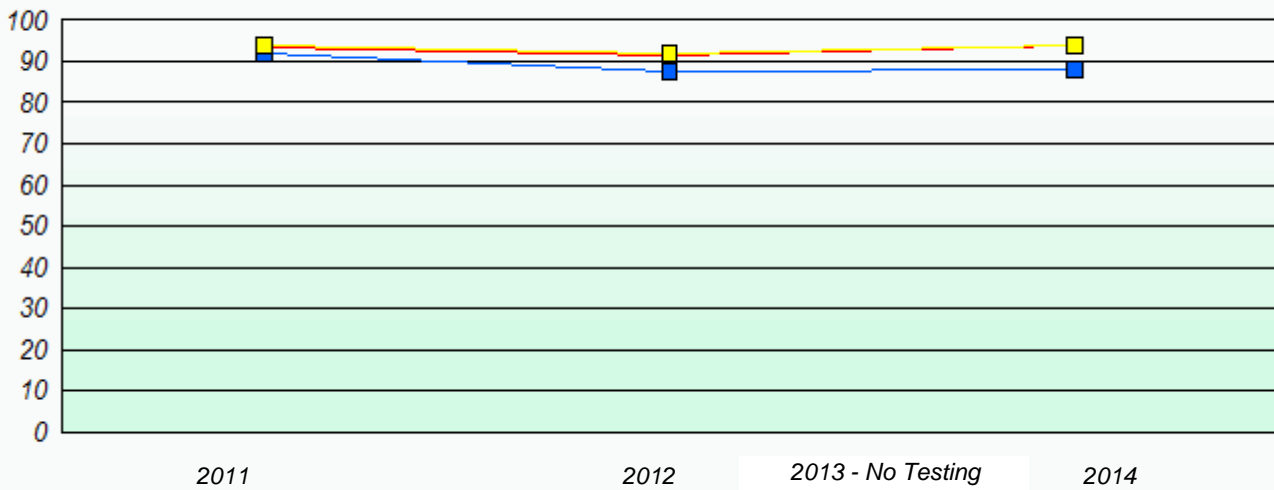

Participation Rates