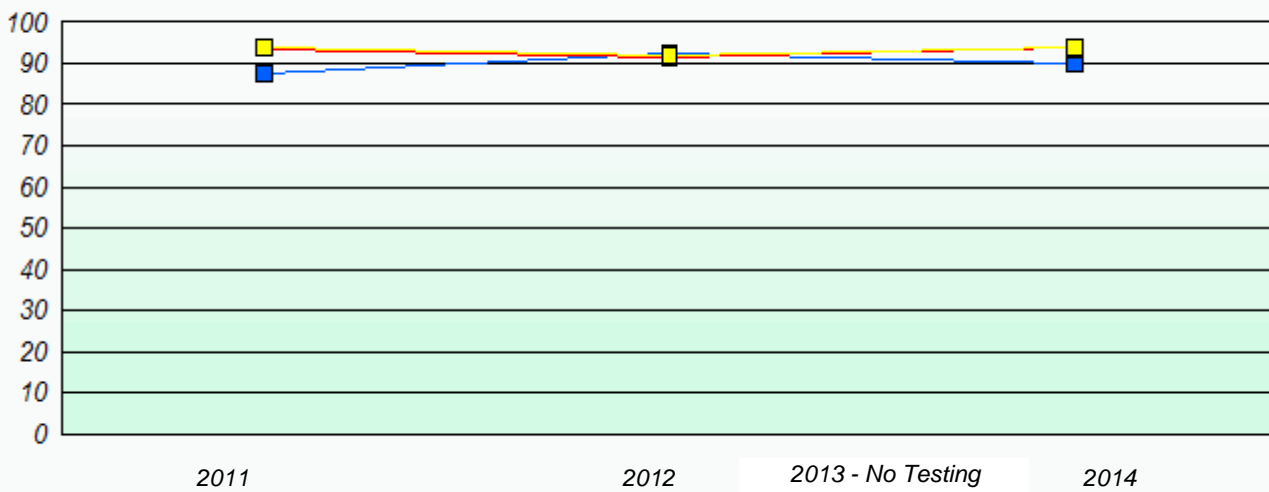

Participation Rates