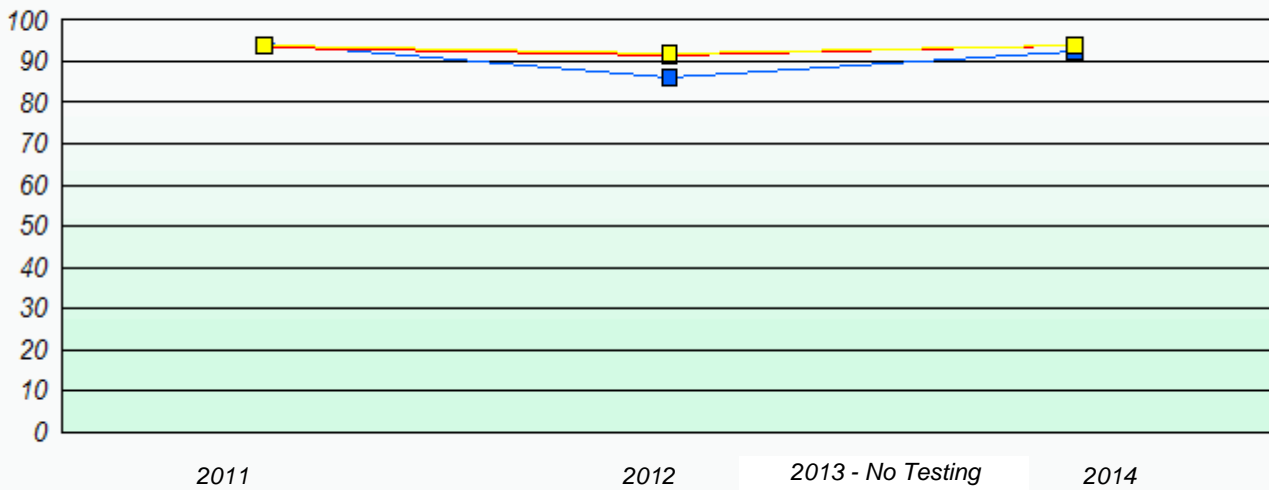

Participation Rates

NLESD - Eastern Region

School #: 325 Bishop Abraham Elementary

Unknown/Exemption Rates

Participation Rates

NLESD - Eastern Region

School #: 326 Bishop Feild Elementary

Unknown/Exemption Rates