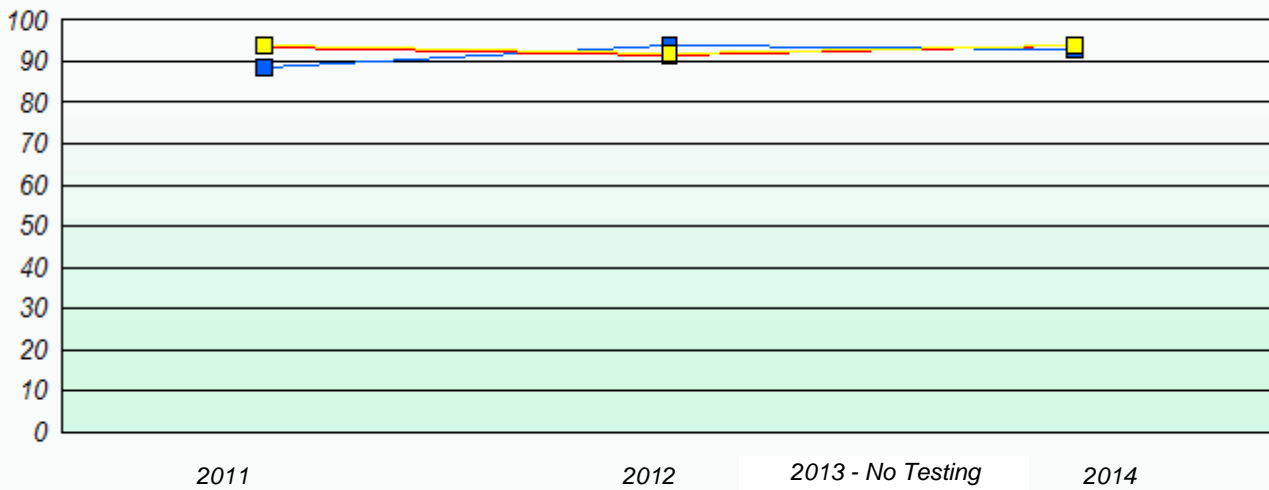

Participation Rates