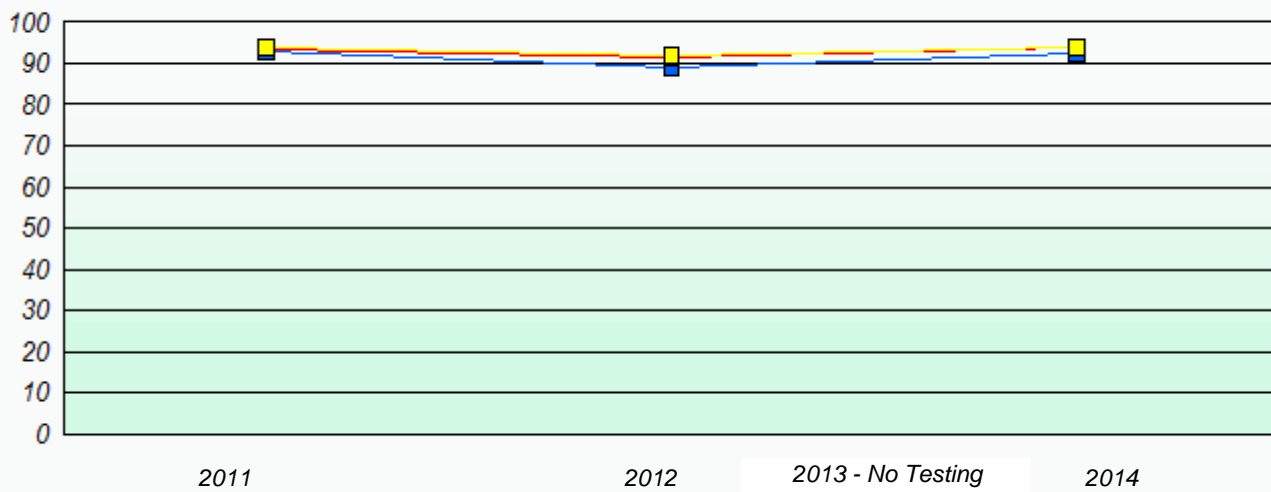

Participation Rates