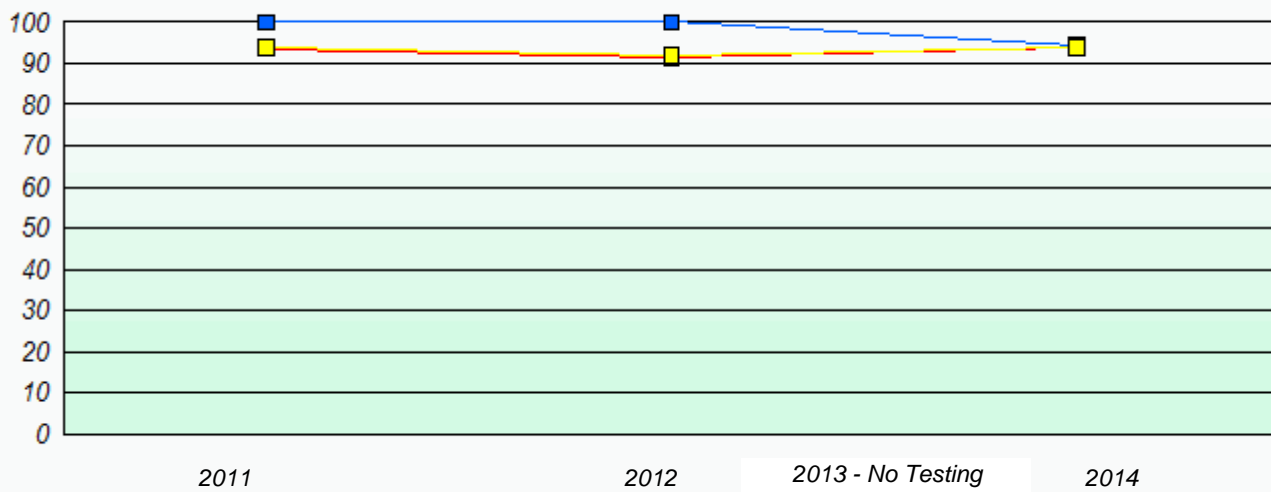

Participation Rates