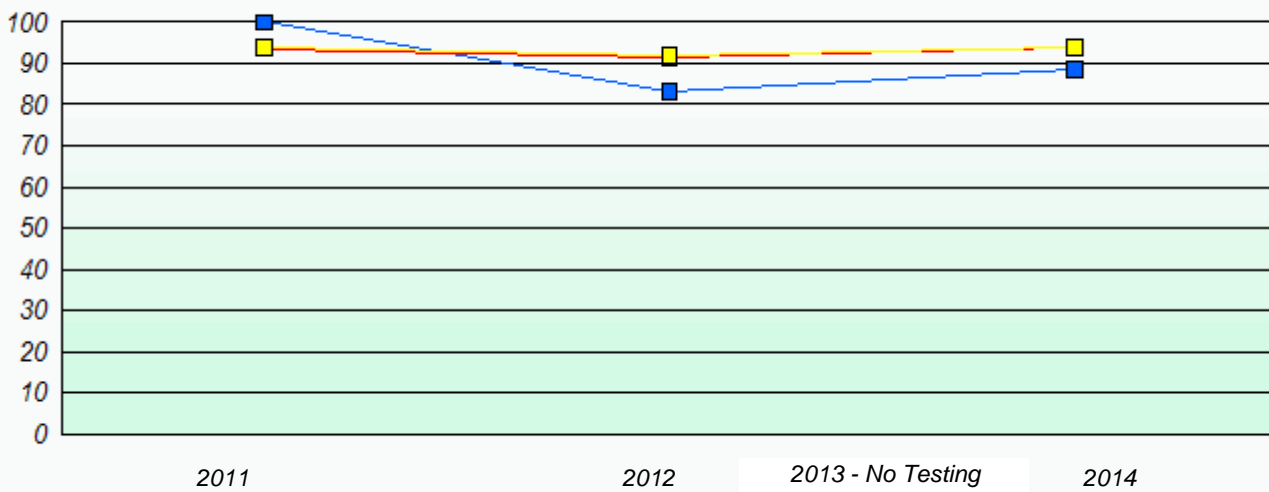

Participation Rates