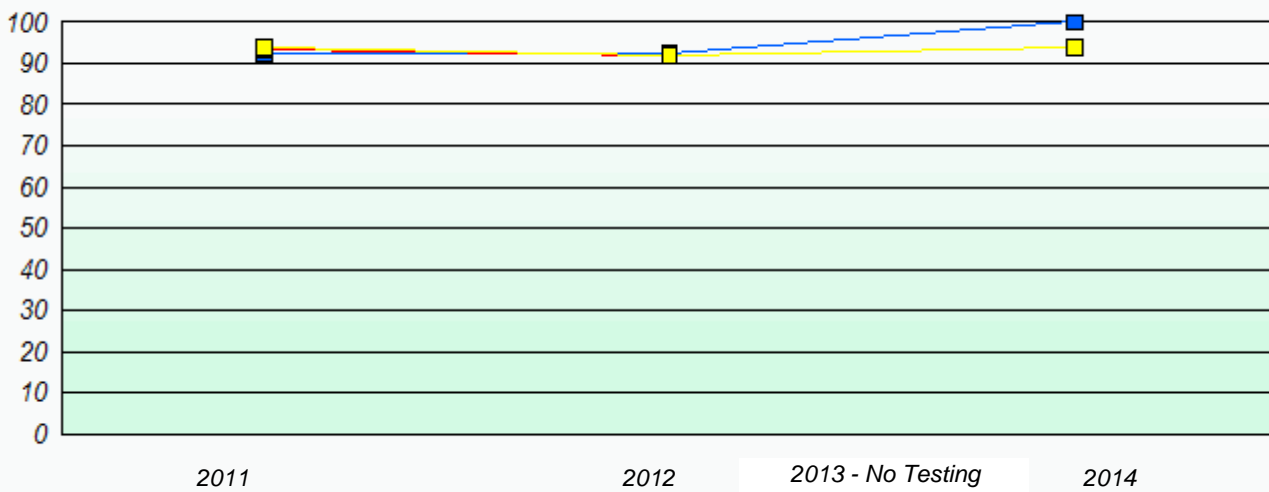

NLESD - Central Region

School #: 155 Leading Tickles Primary

Unknown/Exemption Rates

School data with 5 or fewer students withheld for reasons of confidentiality.

2011 2012 2013 - No Testing 2014

Participation Rates