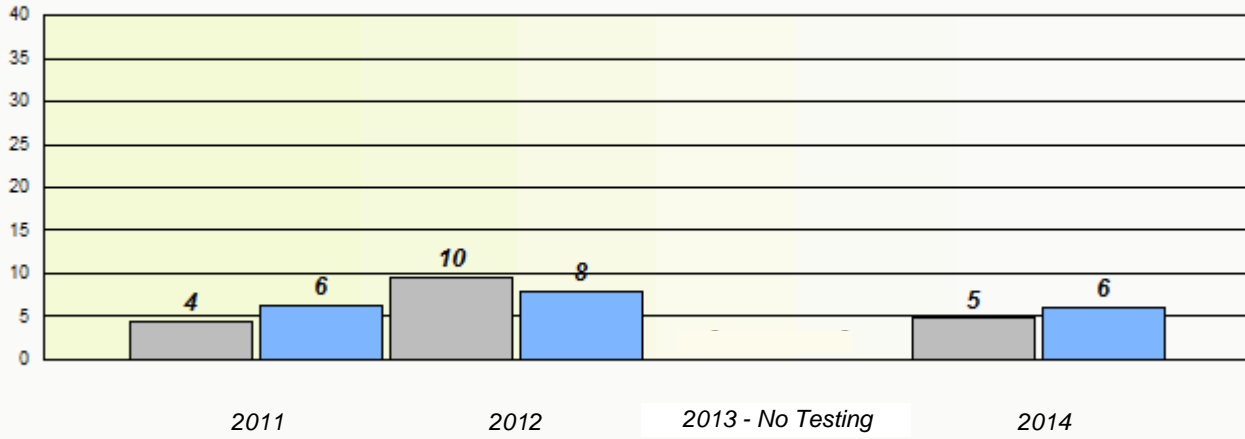

NLESD - Central Region

School #: 407 Bay d'Espoir Academy

Unknown/Exemption Rates