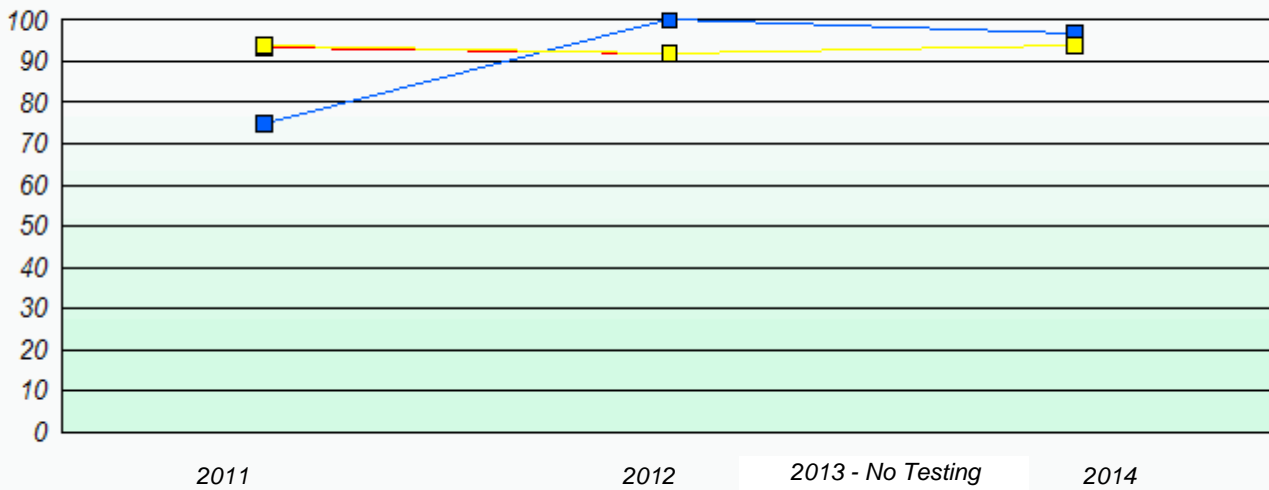

Participation Rates