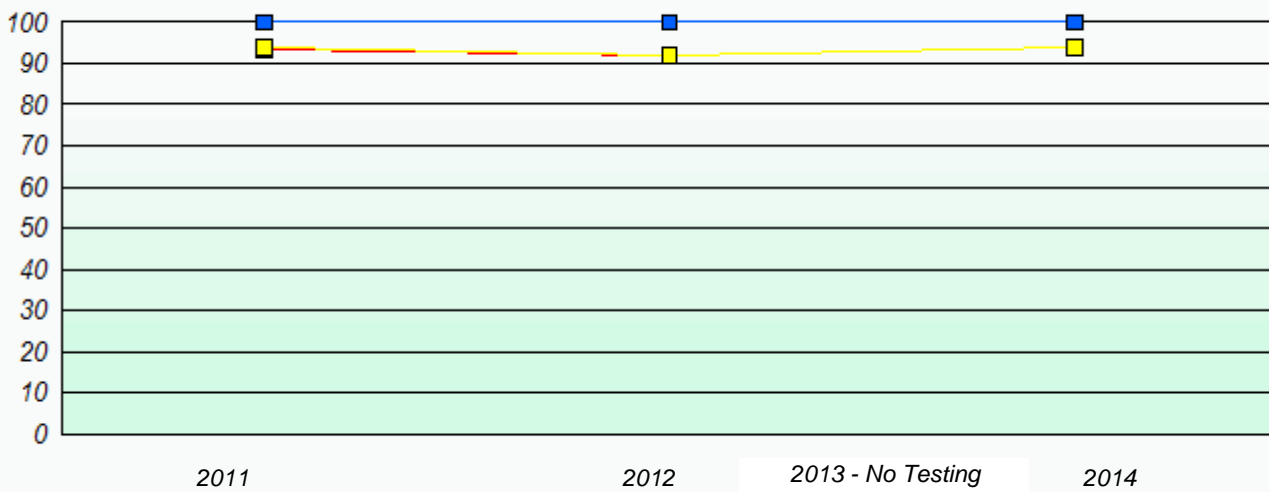

Participation Rates