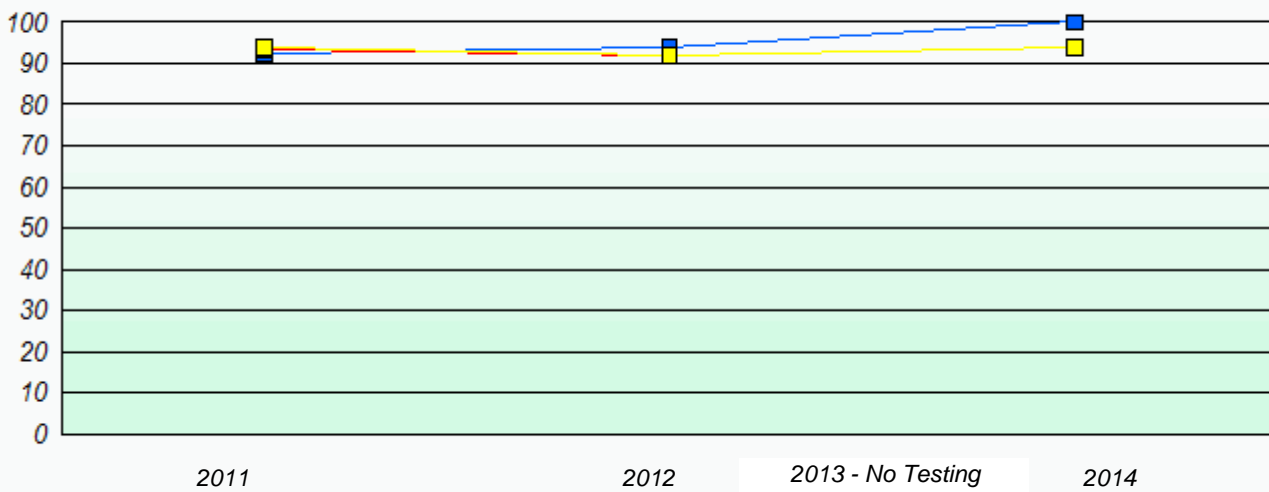

Participation Rates