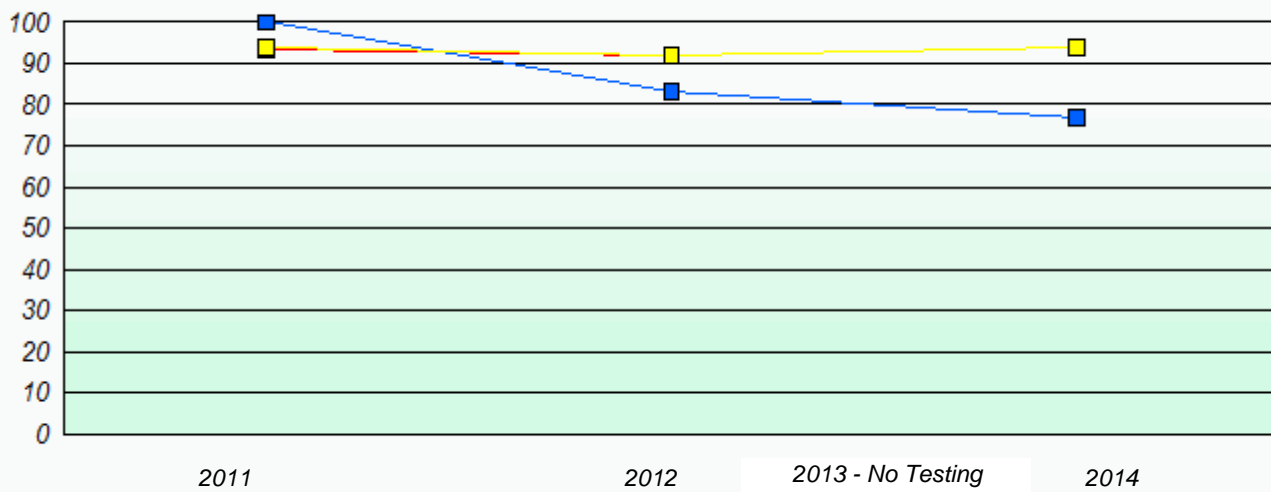

Participation Rates