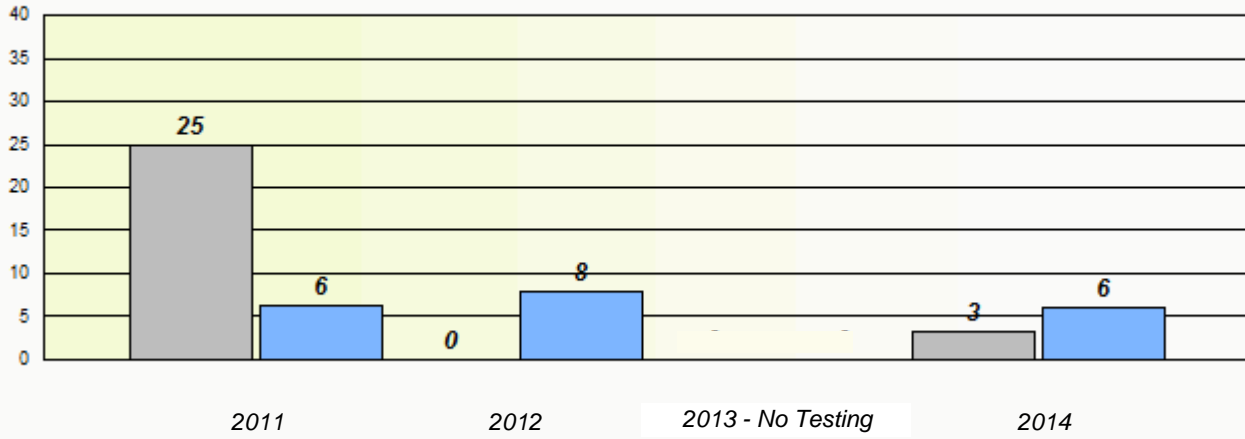

NLESD - Central Region

School #: 167 Green Bay South Academy

Unknown/Exemption Rates