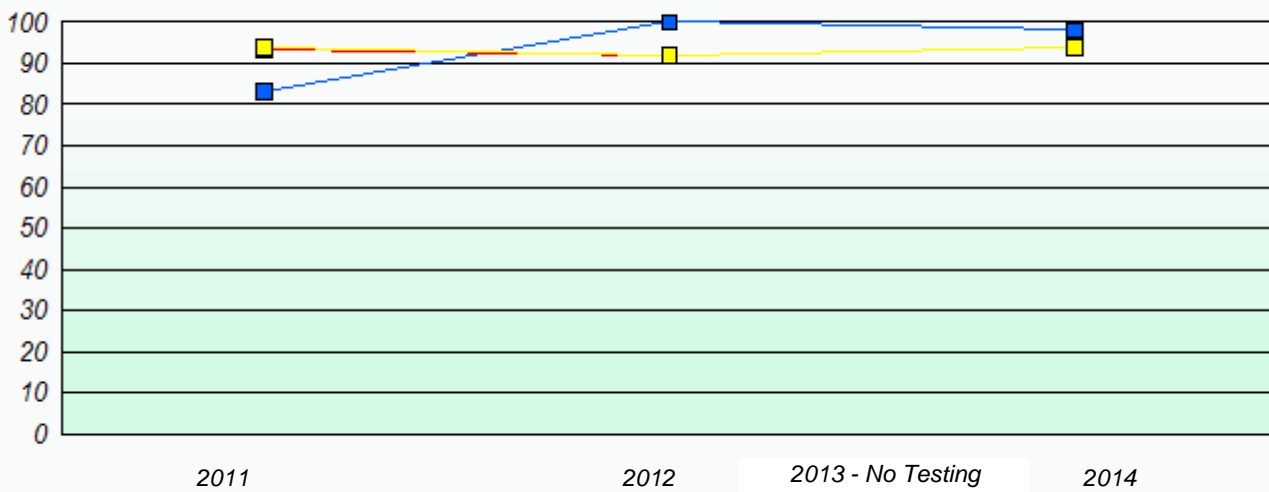

School data with 5 or fewer students withheld for reasons of confidentiality.

2011 2012 2013 - No Testing 2014

NLESD - Central Region

School #: 202 Twillingate Island Elementary

Unknown/Exemption Rates

Participation Rates