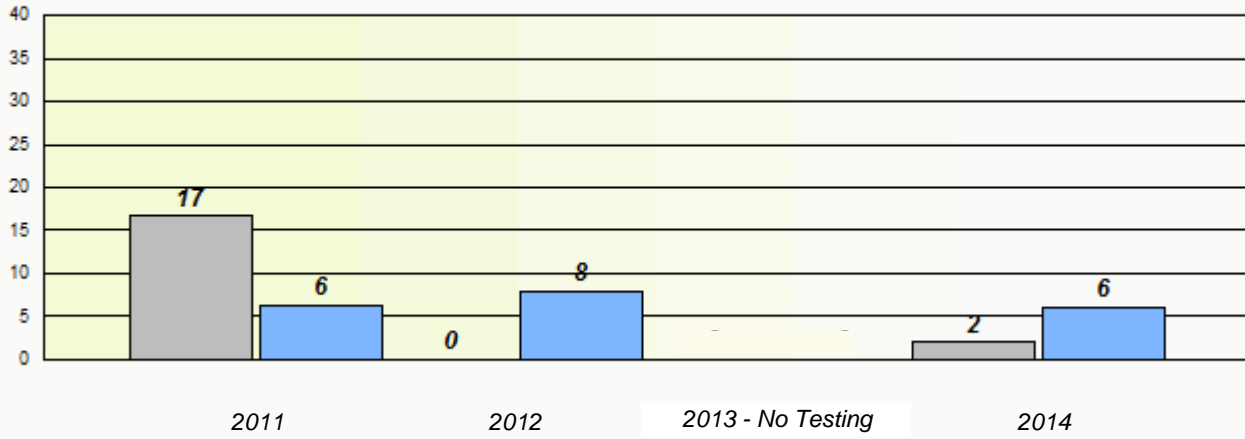

School data with 5 or fewer students withheld for reasons of confidentiality.

2011 2012 2013 - No Testing 2014

NLESD - Central Region

School #: 202 Twillingate Island Elementary

Unknown/Exemption Rates

Participation Rates