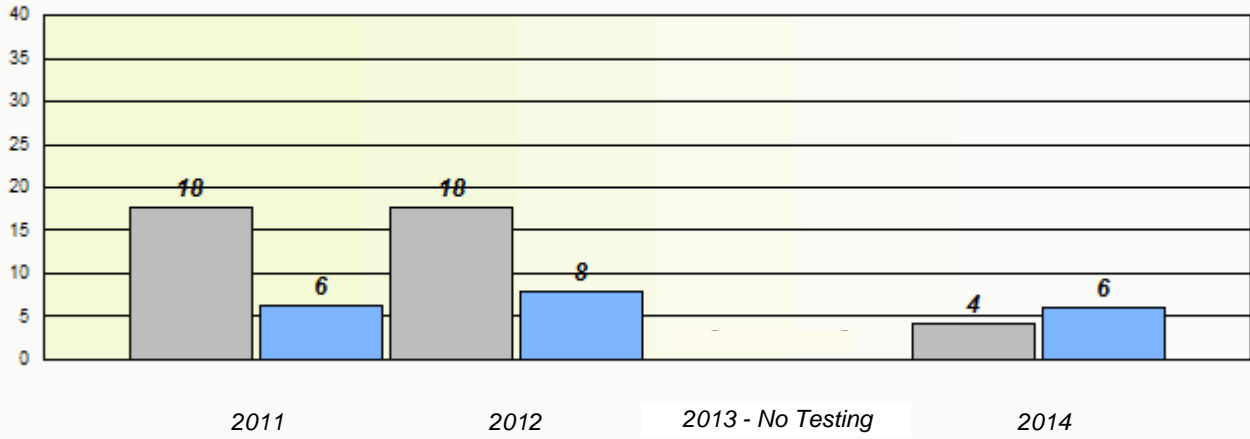

NLESD - Central Region

School #: 204 Pearson Academy

Unknown/Exemption Rates