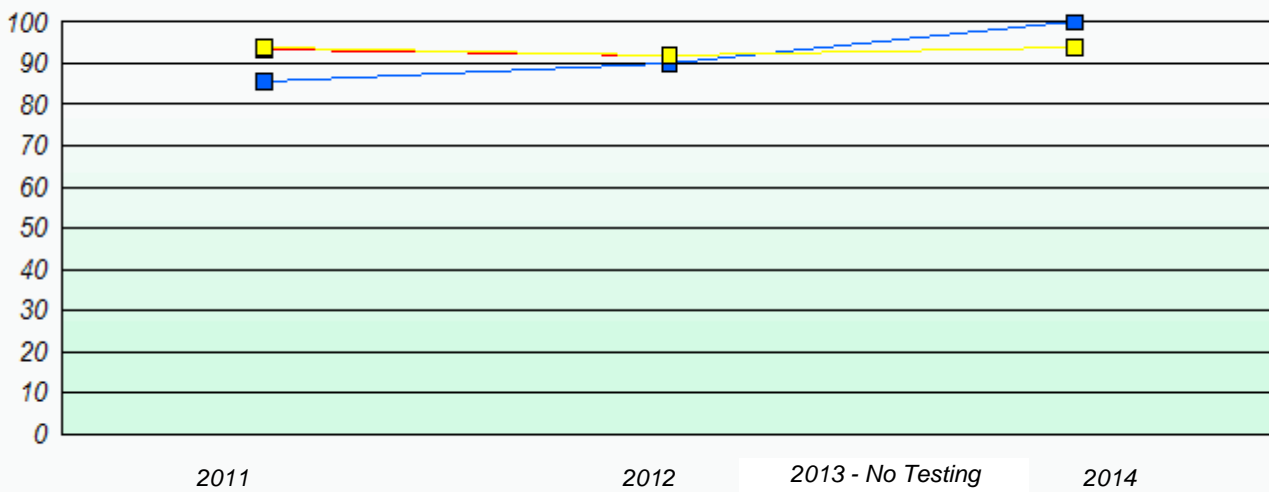

2014

School

Region

Province

NLESD - Central Region

School #: 194 Gill Memorial Academy

Unknown/Exemption Rates

Participation Rates