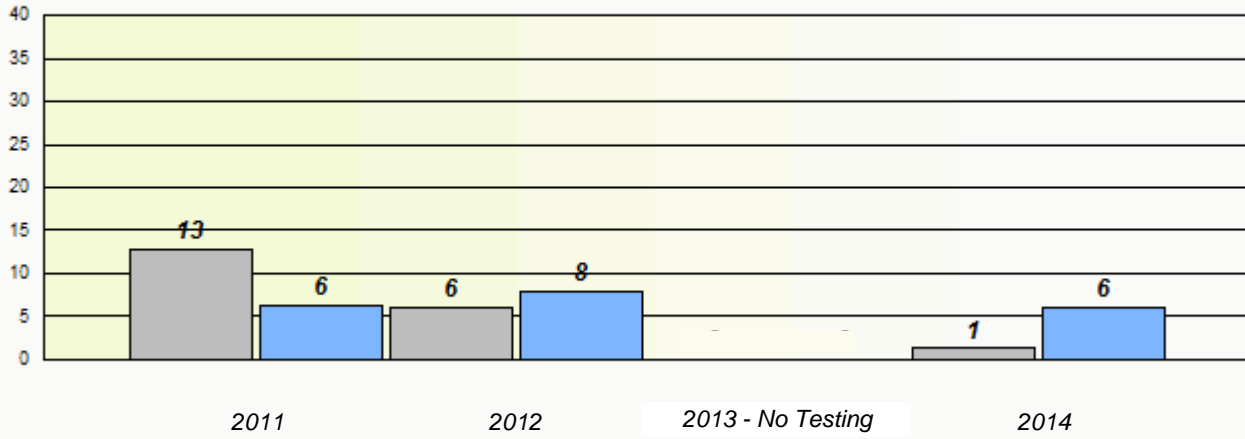

Participation Rates

School data with 5 or fewer students withheld for reasons of confidentiality.

2011 2012 2013 - No Testing 2014

NLESD - Central Region

School #: 189 Lewisporte Academy

Unknown/Exemption Rates