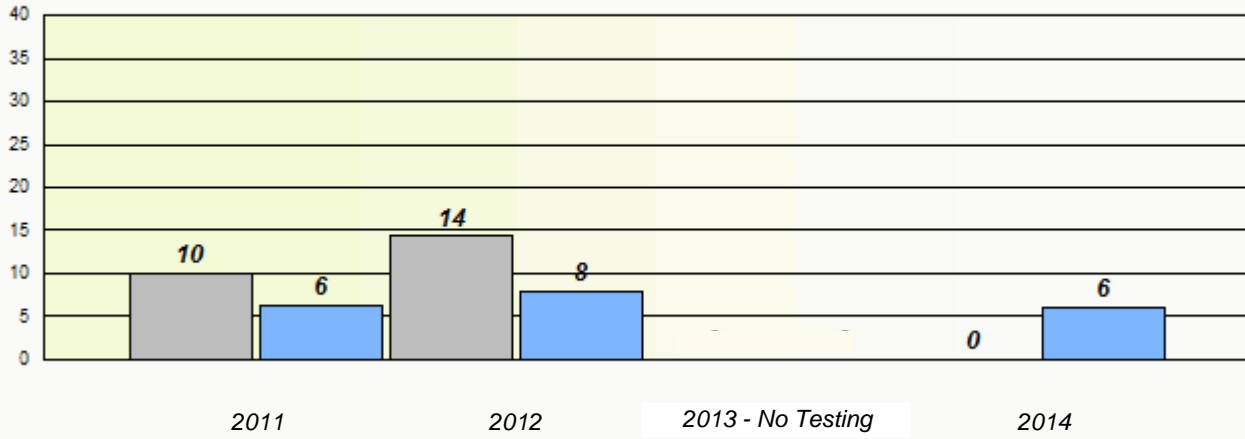

School data with 5 or fewer students withheld for reasons of confidentiality.

2011 2012 2013 - No Testing 2014

NLESD - Central Region

School #: 158 MSB Regional Academy

Unknown/Exemption Rates

Participation Rates