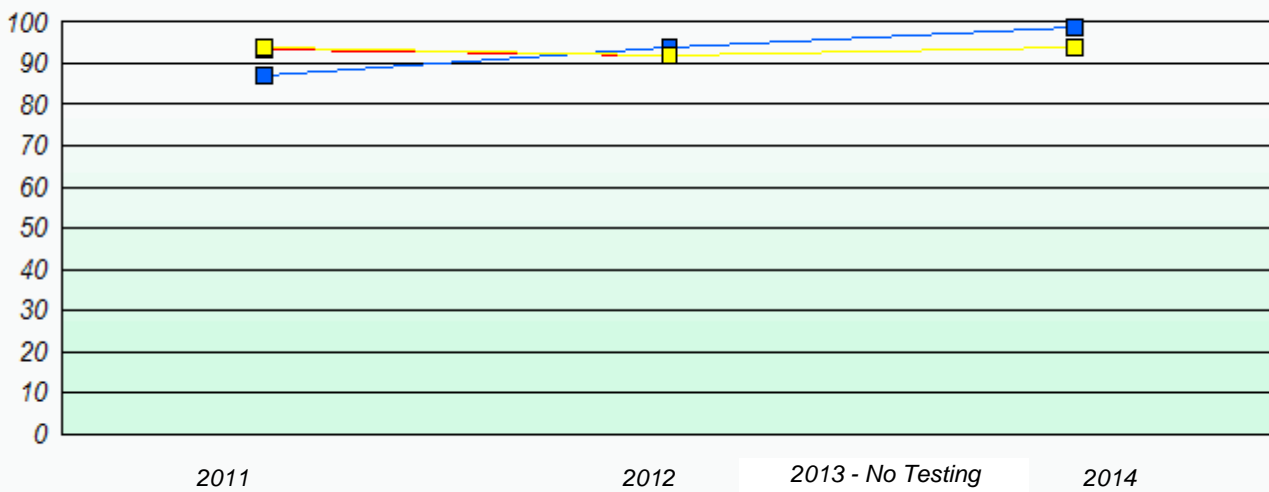

Participation Rates