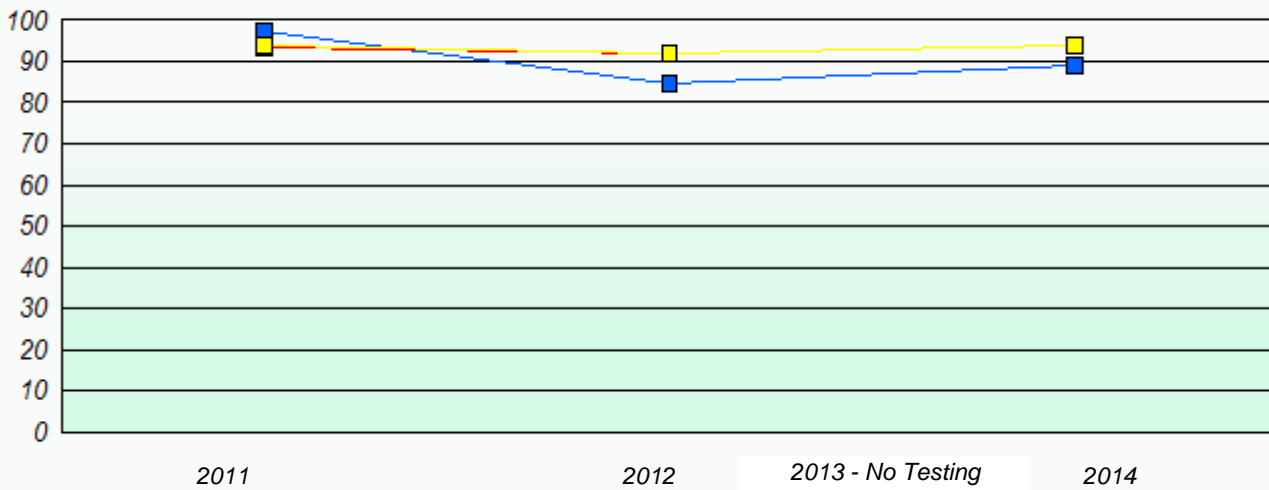

2011 2012 2013 - No Testing 2014

NLESD - Central Region

School #: 177 Greenwood Academy

Unknown/Exemption Rates

Participation Rates

NLESD - Central Region

School #: 178 Phoenix Academy

Unknown/Exemption Rates