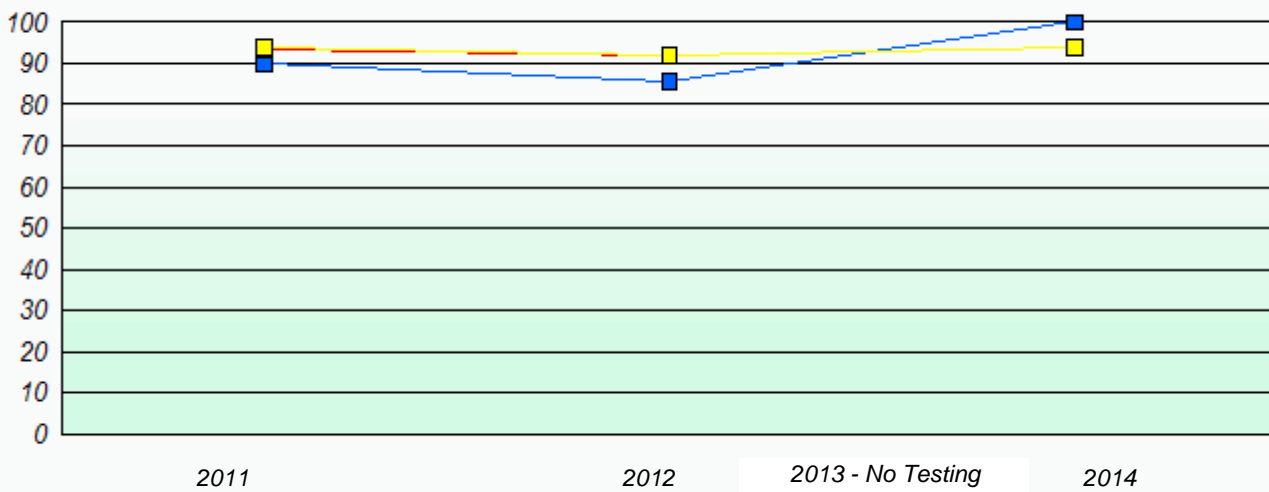

School data with 5 or fewer students withheld for reasons of confidentiality.

2011 2012 2013 - No Testing 2014

NLESD - Central Region

School #: 158 MSB Regional Academy

Unknown/Exemption Rates

Participation Rates