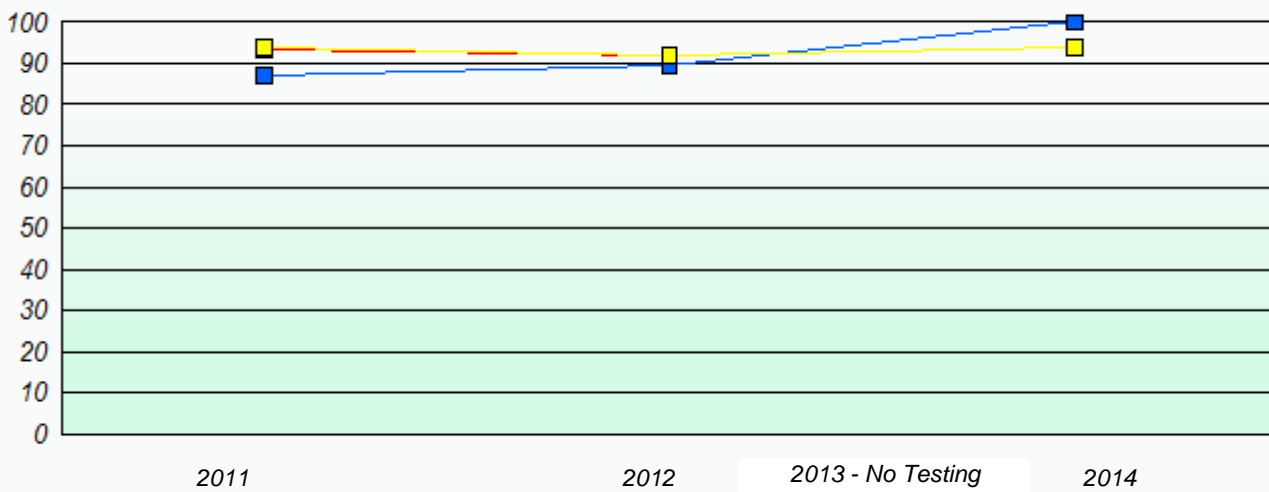

NLESD - Central Region

School #: 398 Avoca Collegiate

Unknown/Exemption Rates

Participation Rates

NLESD - Central Region

School #: 400 Helen Tulk Elementary

Unknown/Exemption Rates

Participation Rates