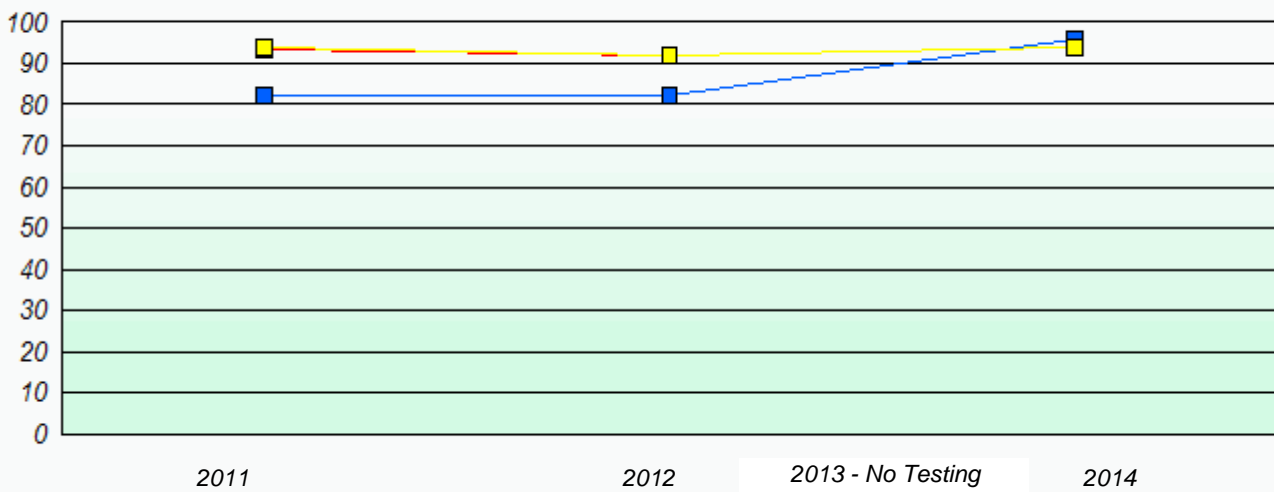

Participation Rates