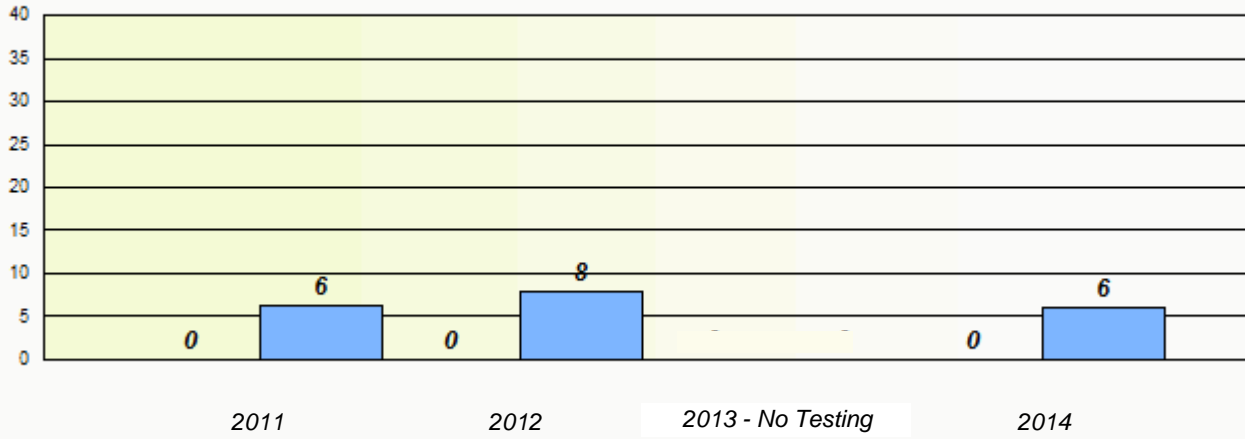

NLESD - Central Region

School #: 403 Lakeside Academy

Unknown/Exemption Rates