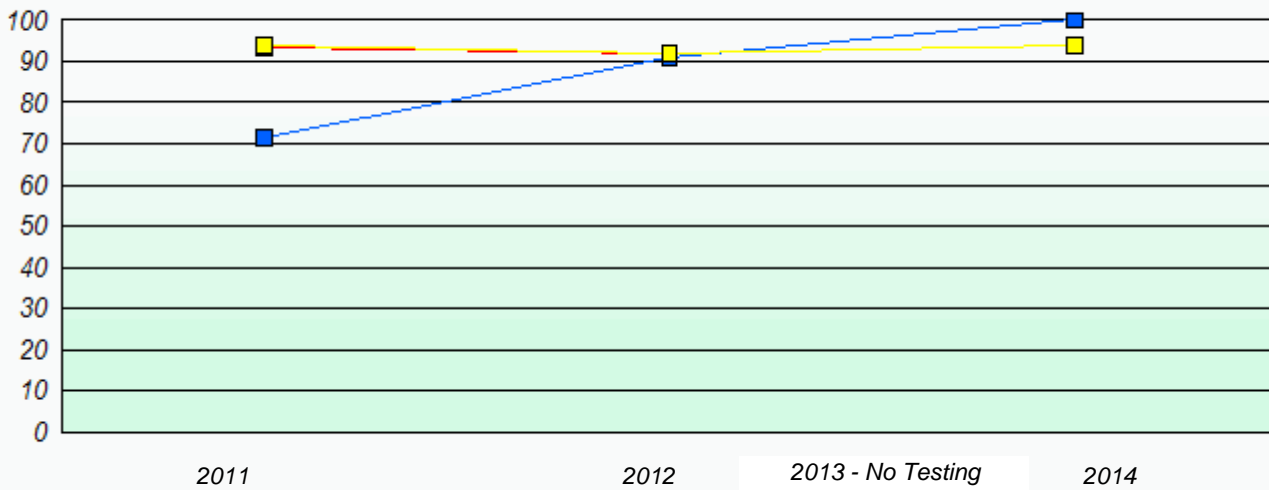

Participation Rates