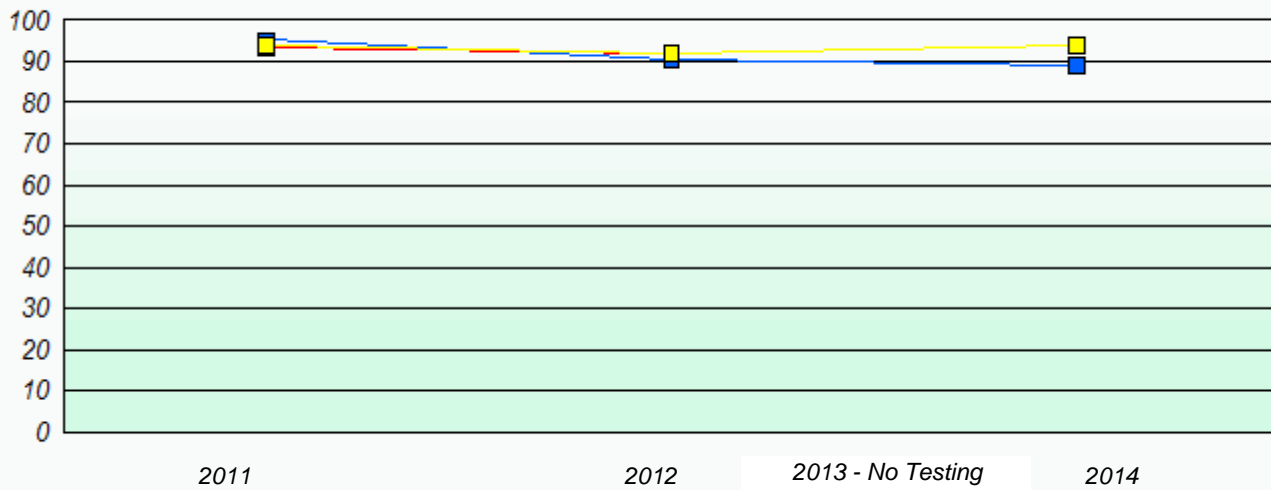

Participation Rates