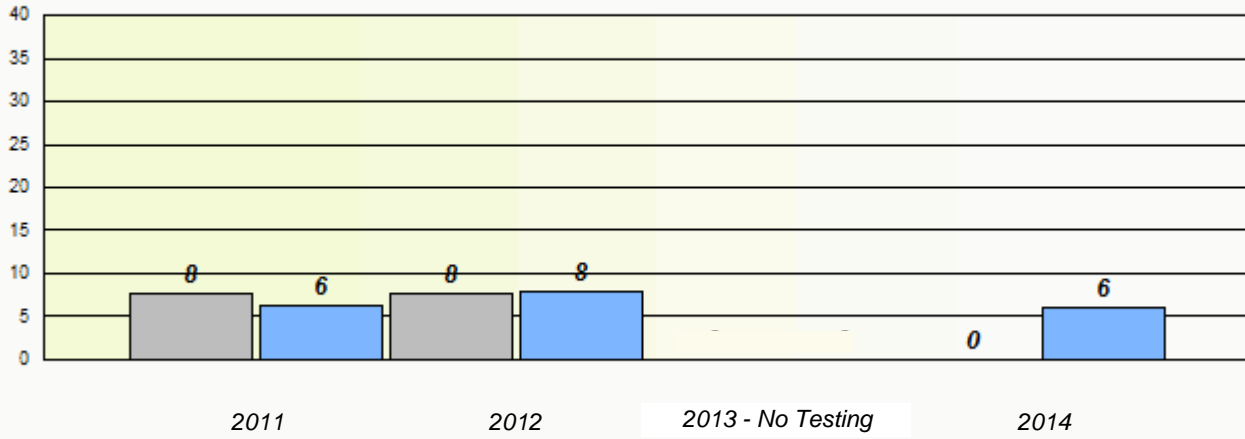

NLESD - Central Region

School #: 154 Hillside Elementary

Unknown/Exemption Rates