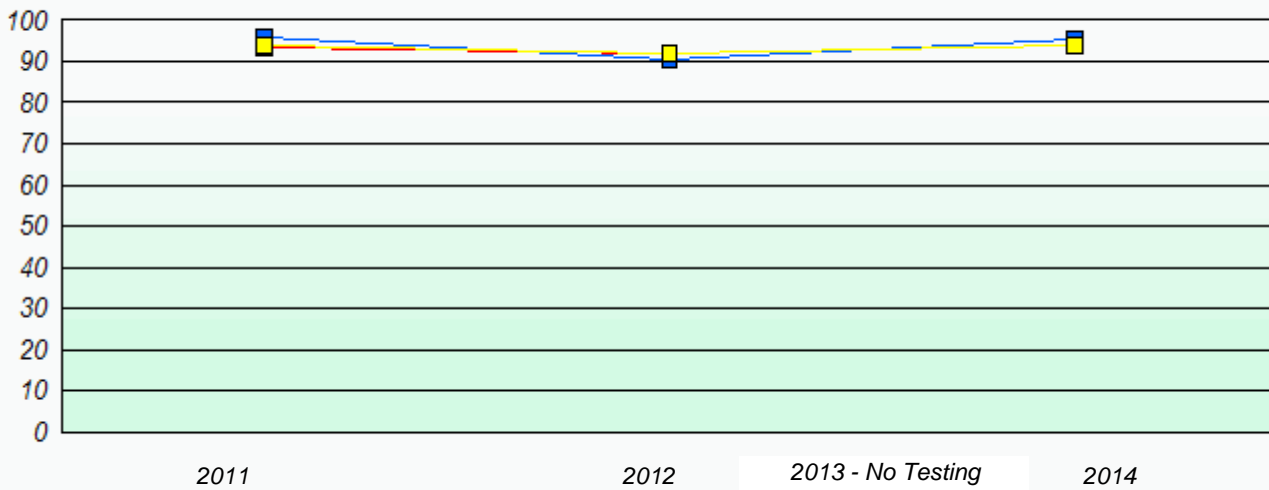

Participation Rates