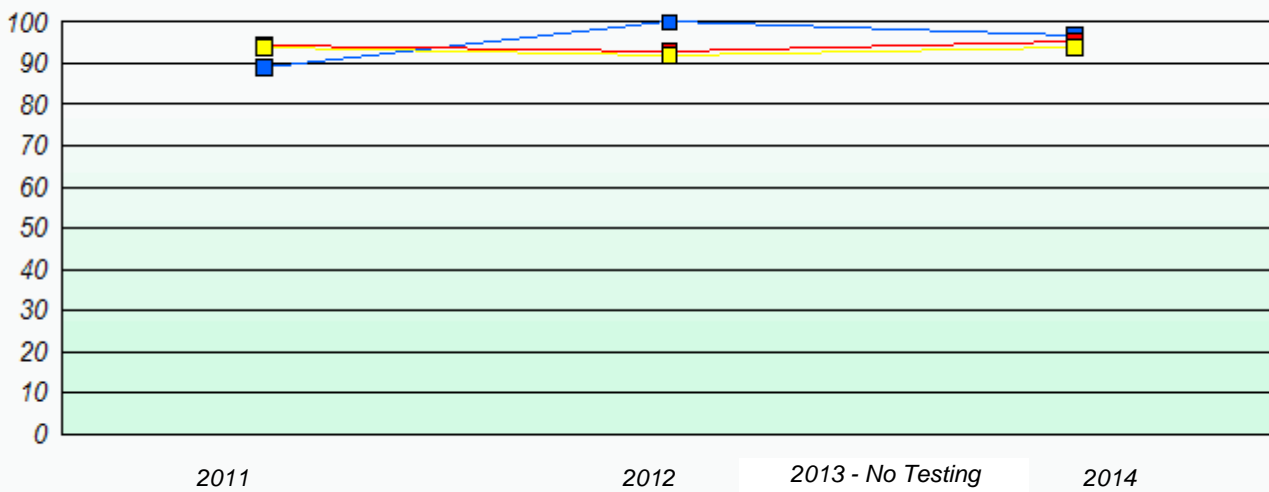

Participation Rates