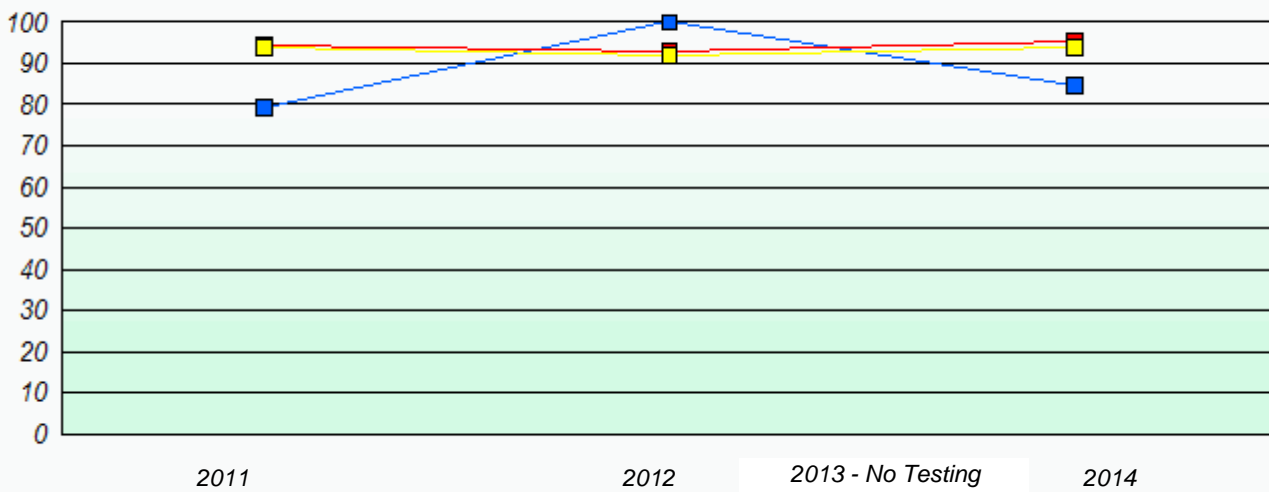

Participation Rates