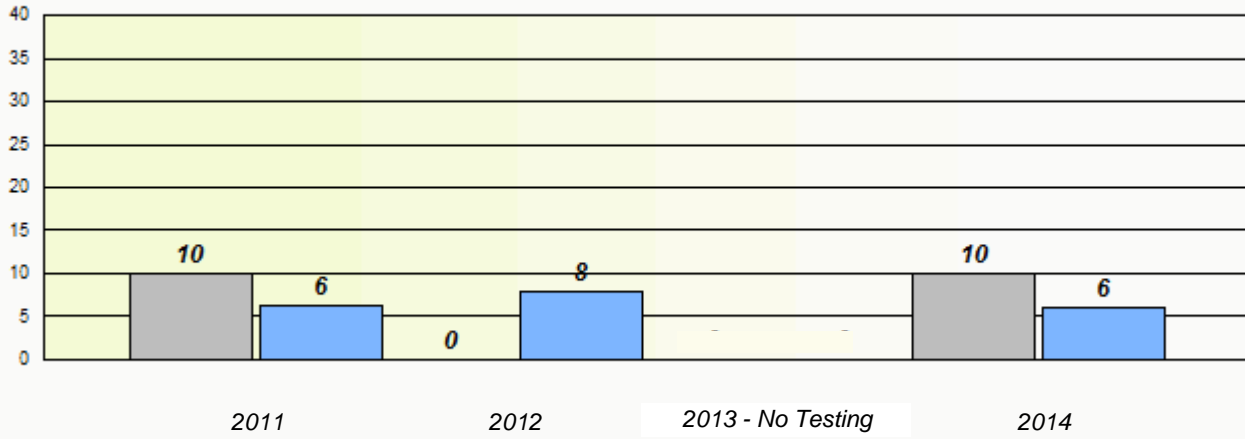

NLESD - Western Region

School #: 091 Burgeo Academy

Unknown/Exemption Rates