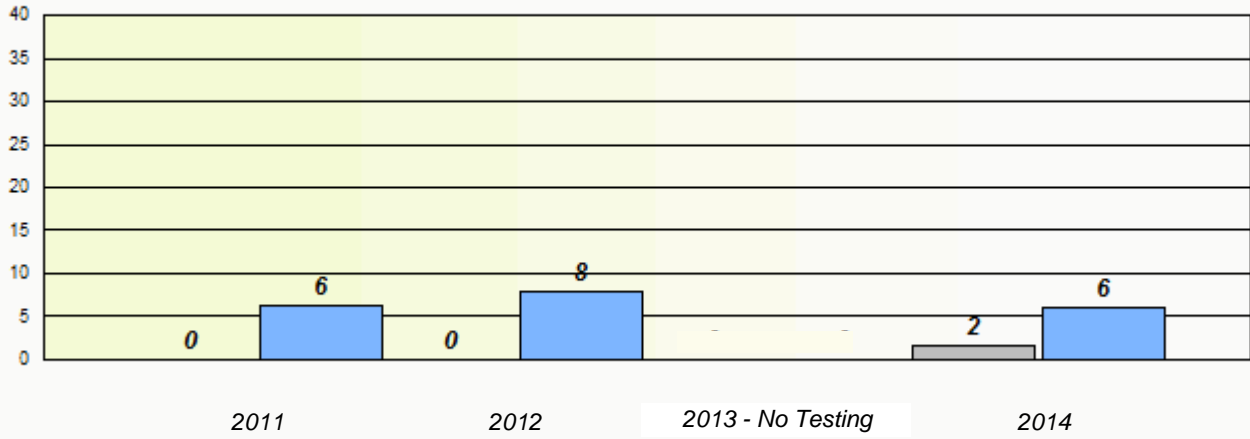

NLESD - Western Region

School #: 123 St. Michael's Elementary

Unknown/Exemption Rates