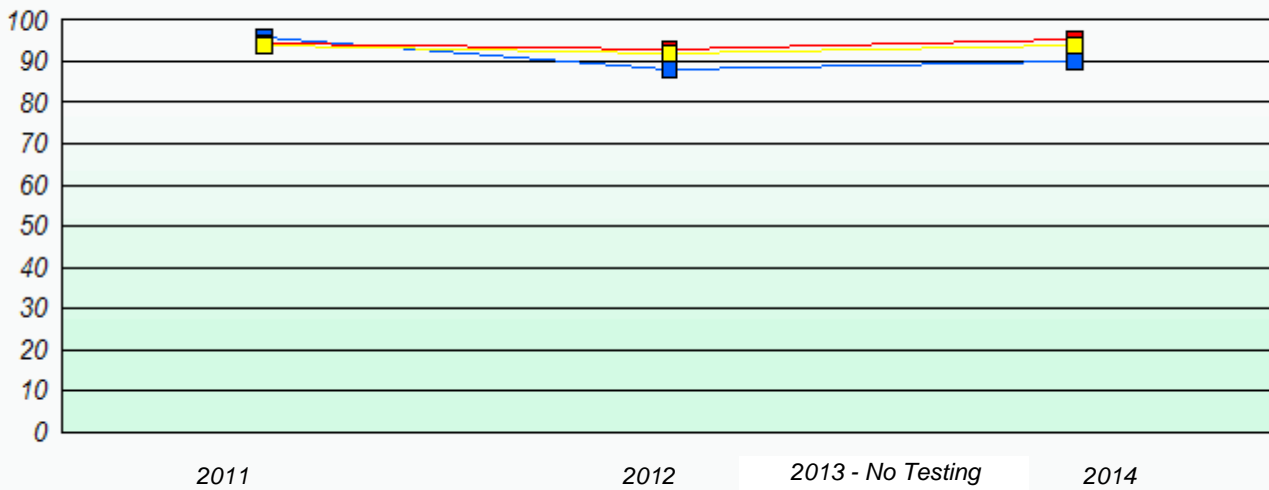

Participation Rates