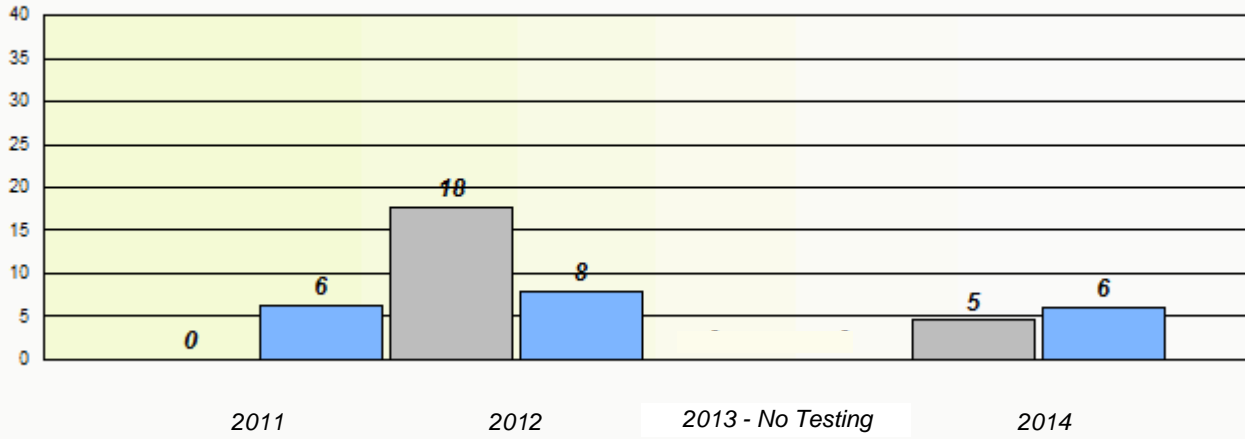

NLESD - Western Region

School #: 027 Canon Richards Memorial Academy

Unknown/Exemption Rates