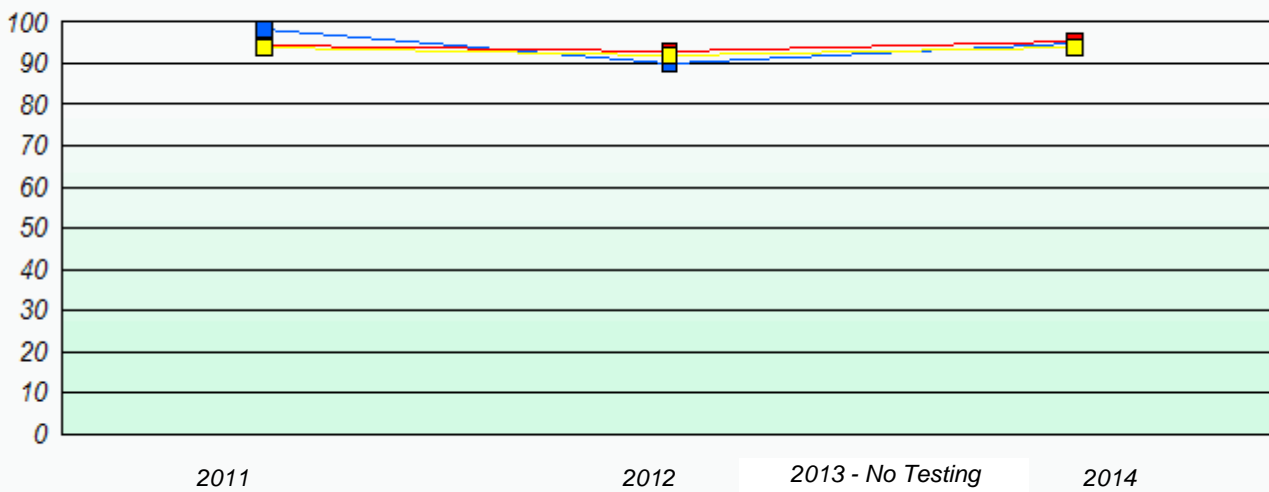

Participation Rates