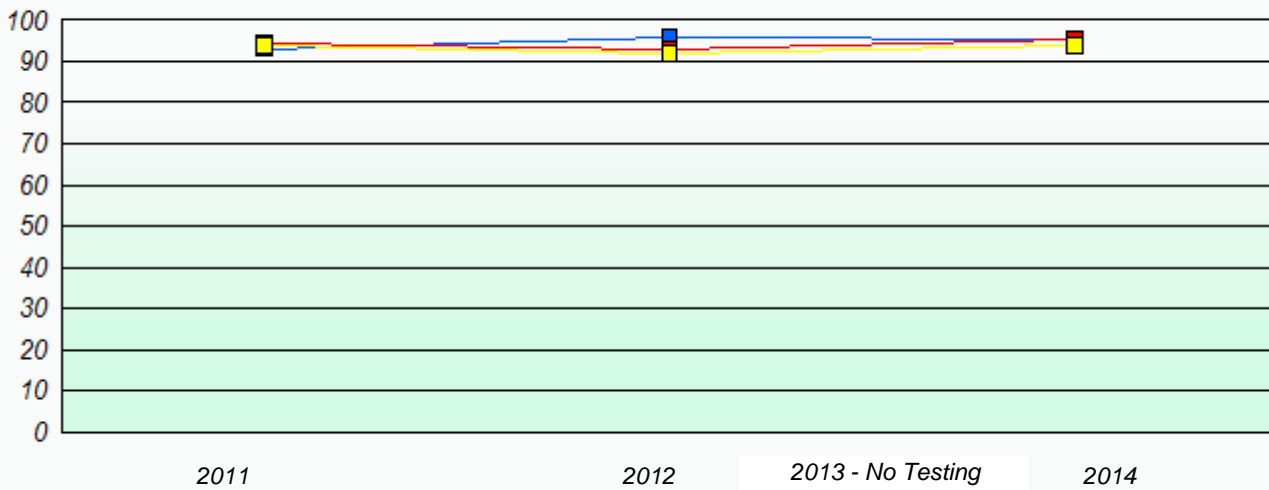

Participation Rates