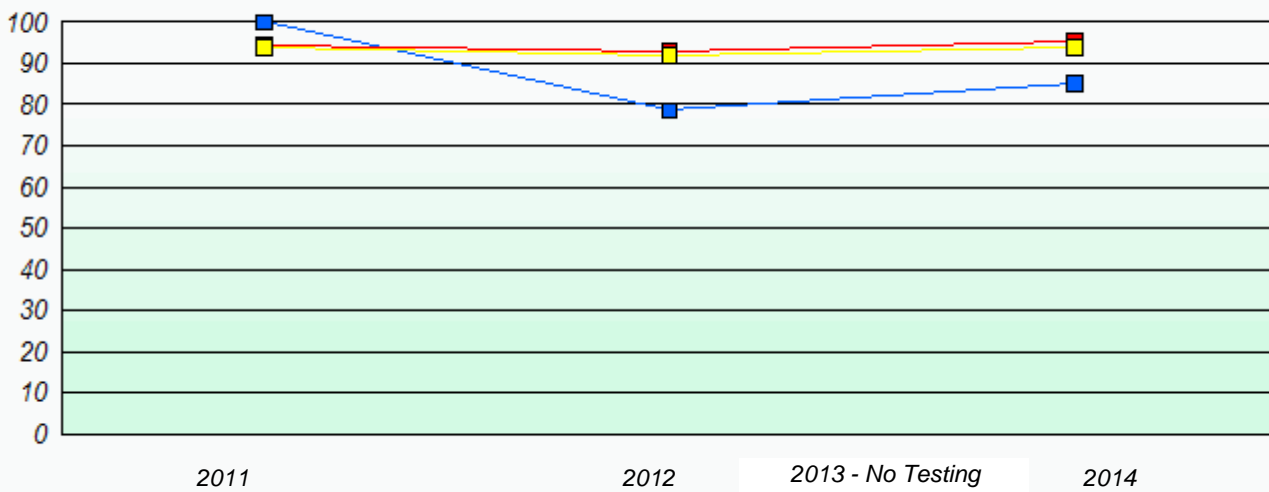

Participation Rates