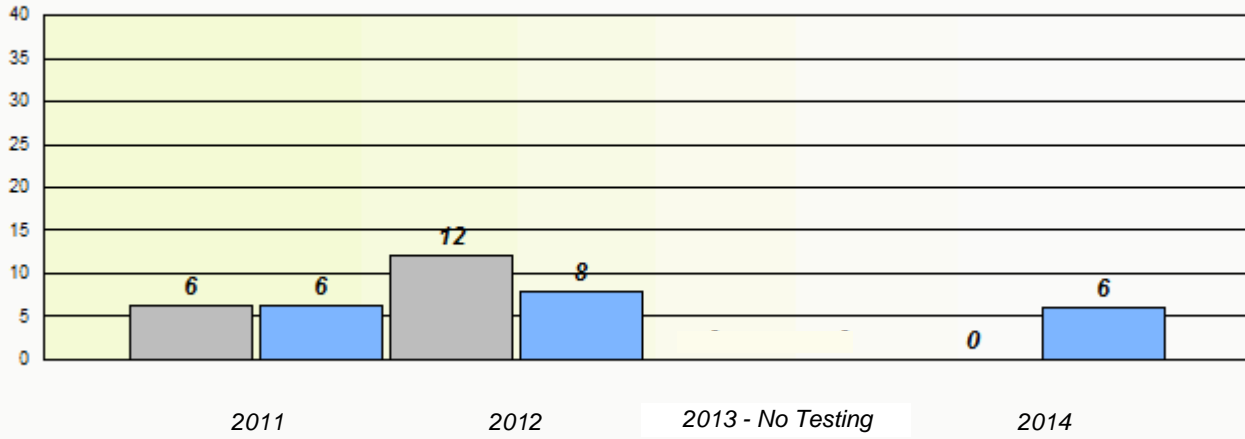

NLESD - Western Region

School #: 082 Pasadena Elementary School

Unknown/Exemption Rates