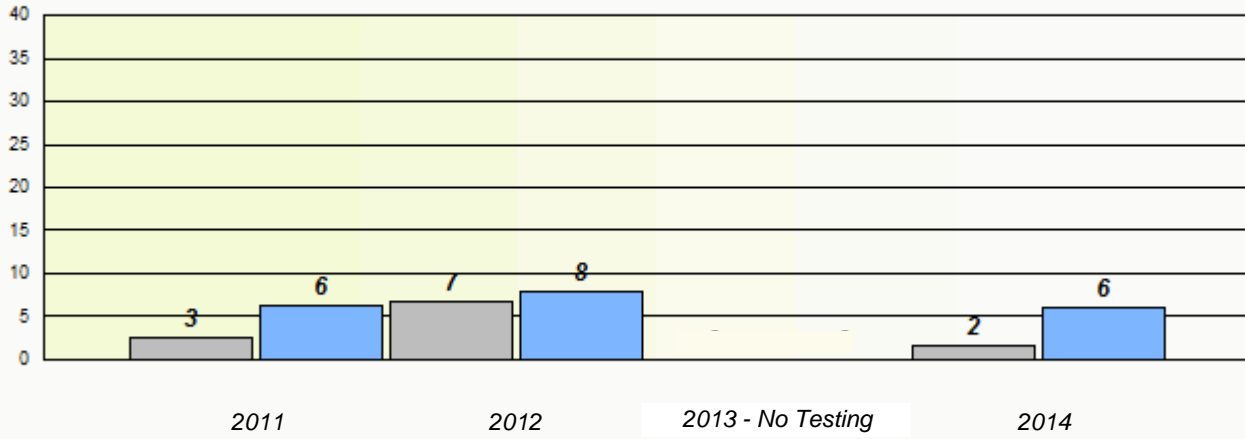

NLESD - Western Region

School #: 060 C.C. Loughlin Elementary

Unknown/Exemption Rates