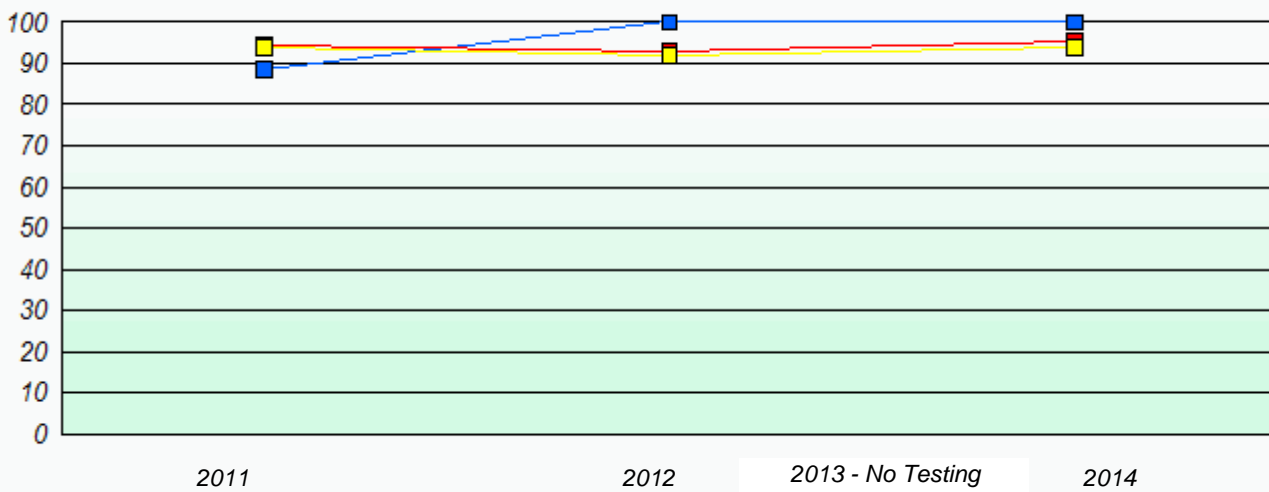

Participation Rates