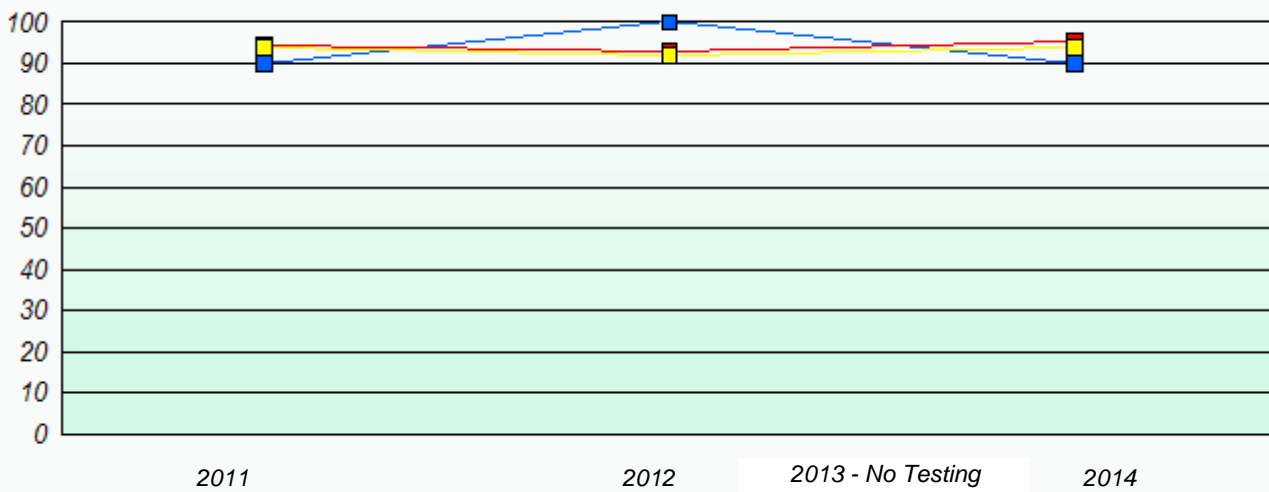

Participation Rates