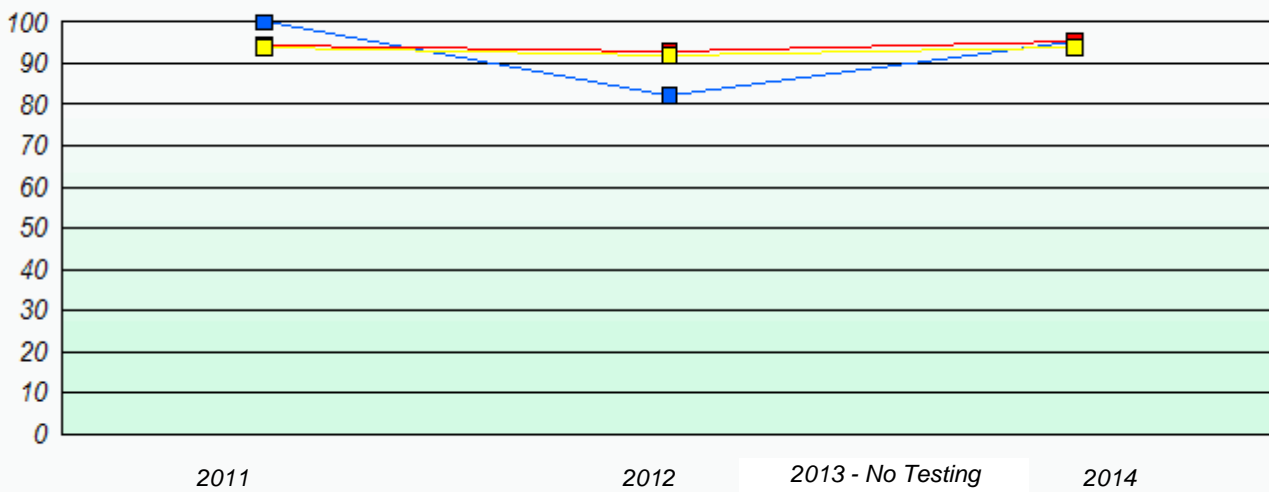

Participation Rates