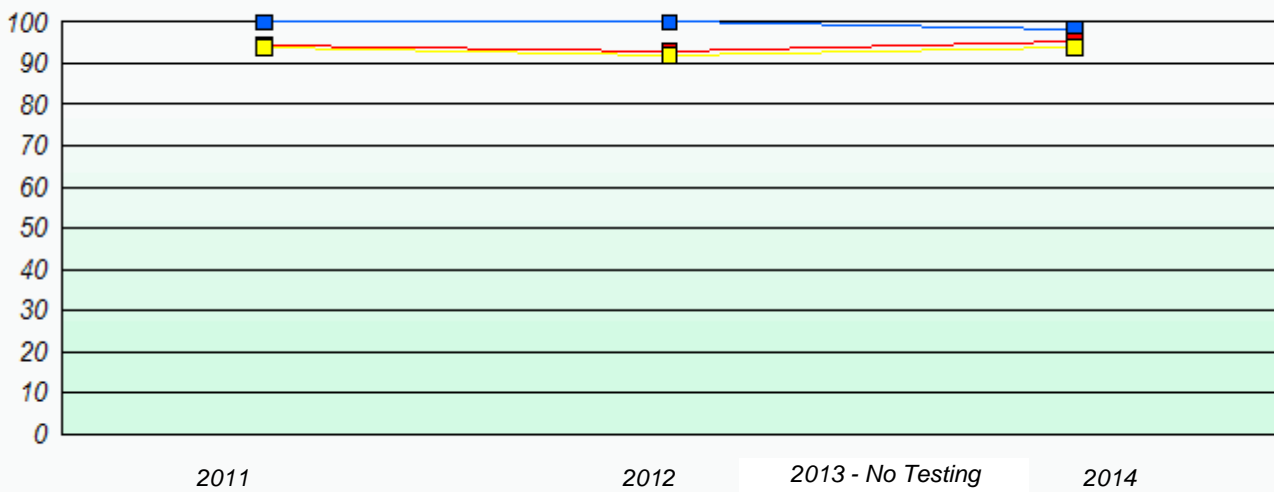

Participation Rates