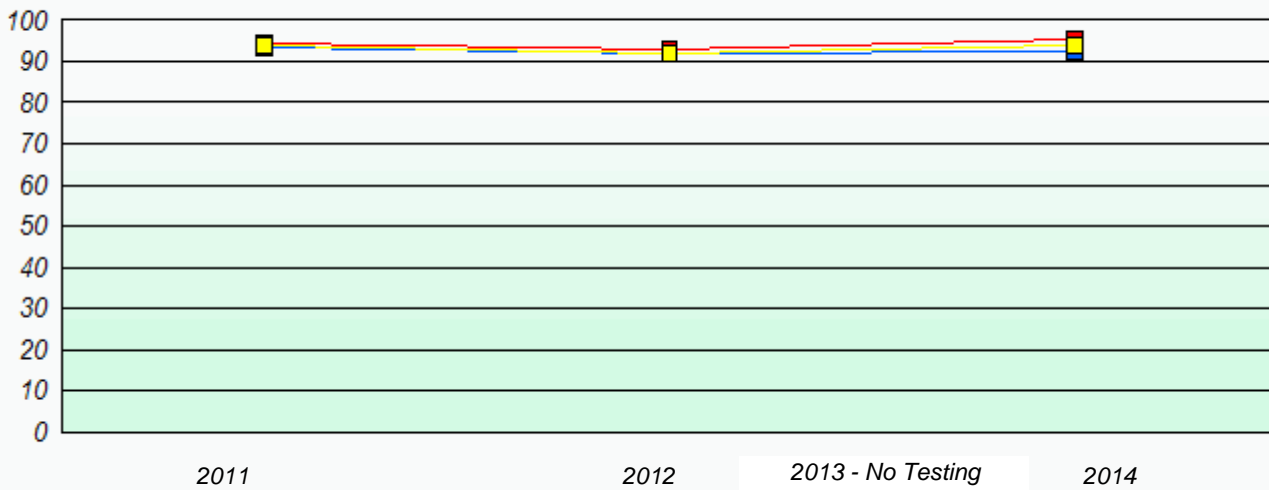

Participation Rates