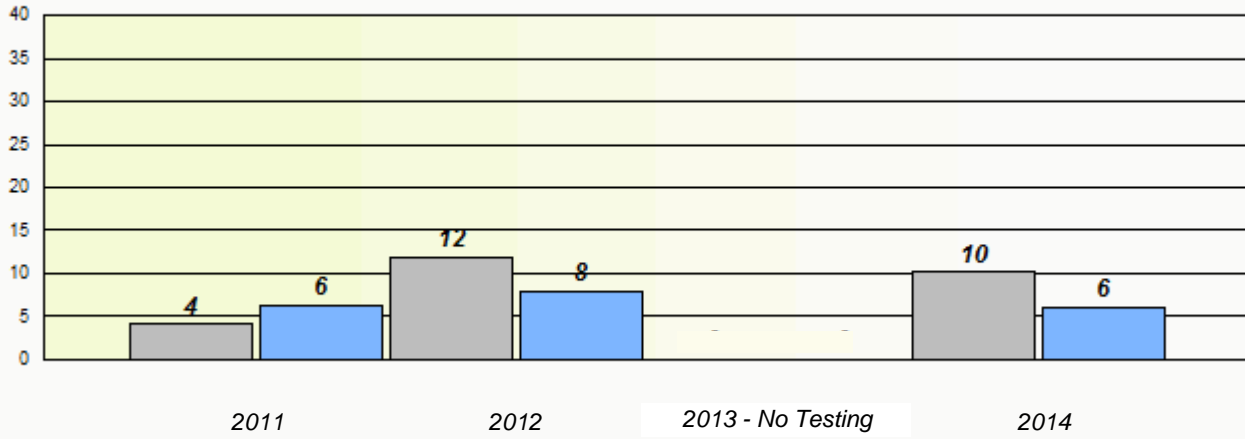

NLESD - Western Region

School #: 066 J.J. Curling Elementary

Unknown/Exemption Rates