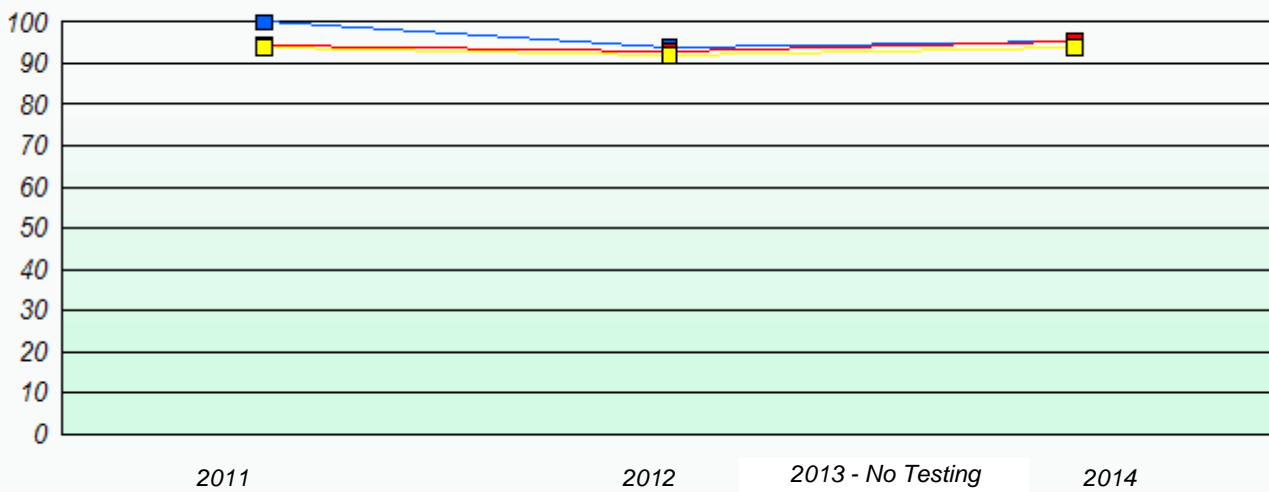

Participation Rates