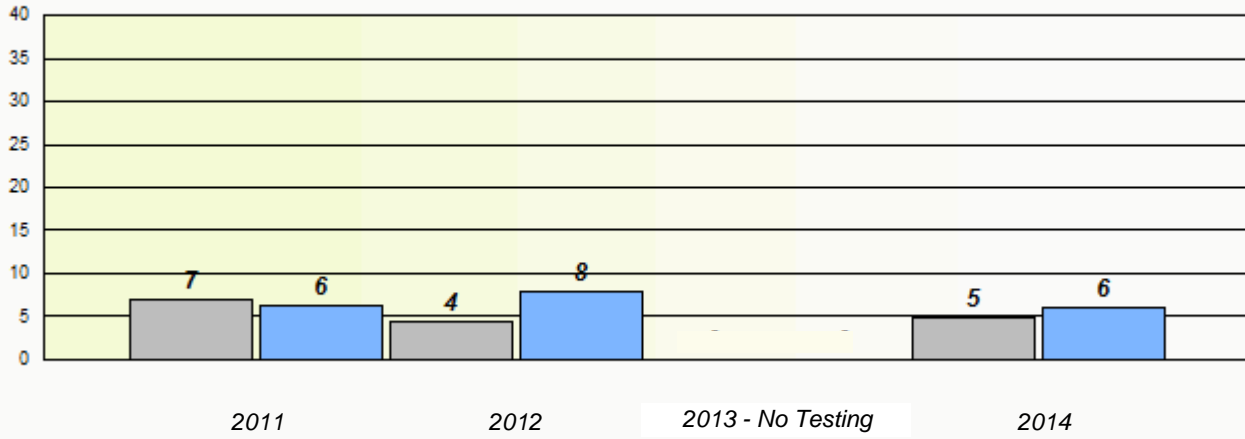

NLESD - Western Region

School #: 389 Elwood Elementary

Unknown/Exemption Rates