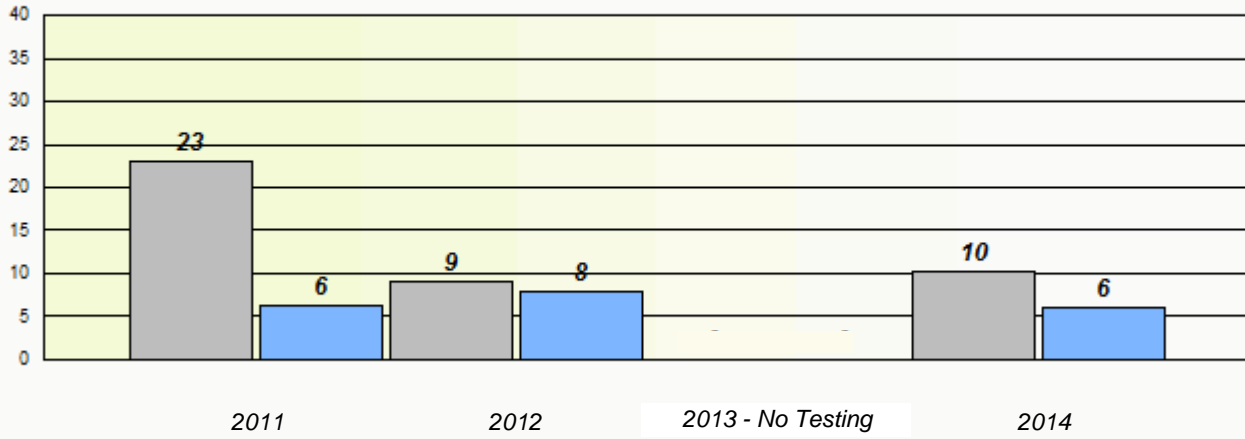

NLESD - Western Region

School #: 111 St. Thomas Aquinas

Unknown/Exemption Rates