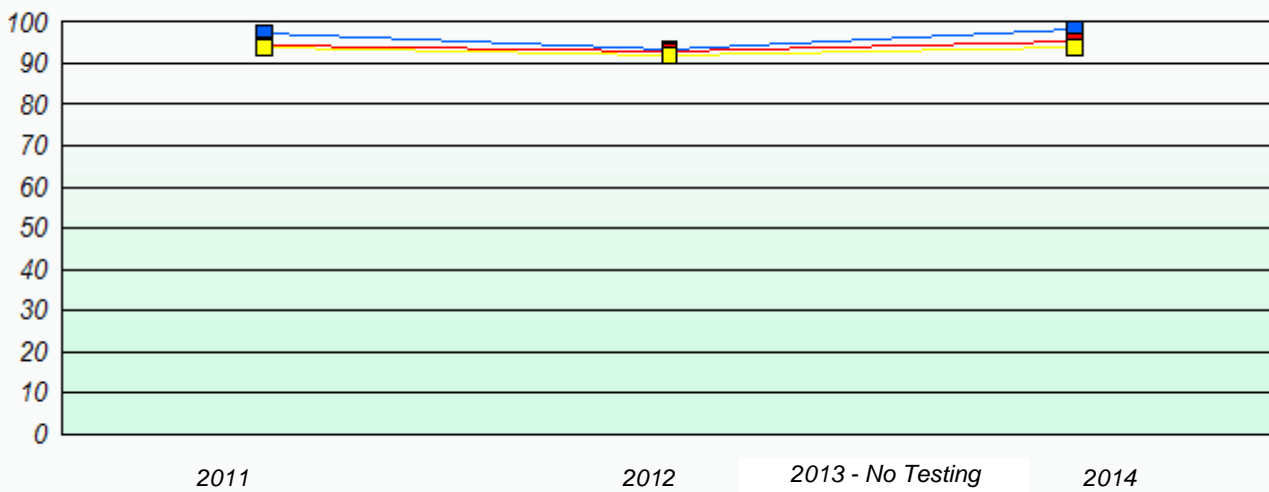

Participation Rates