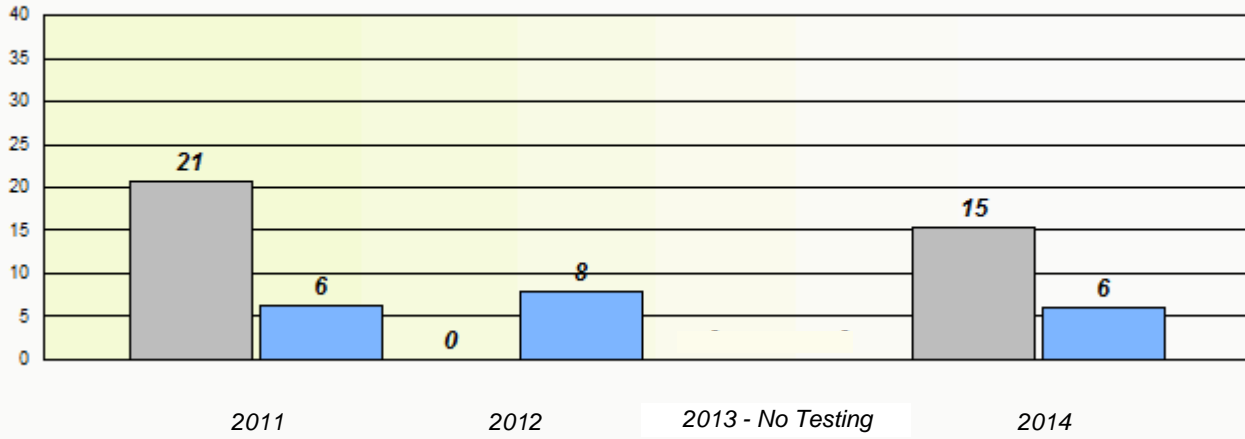

NLESD - Western Region

School #: 069 Sacred Heart Elementary

Unknown/Exemption Rates