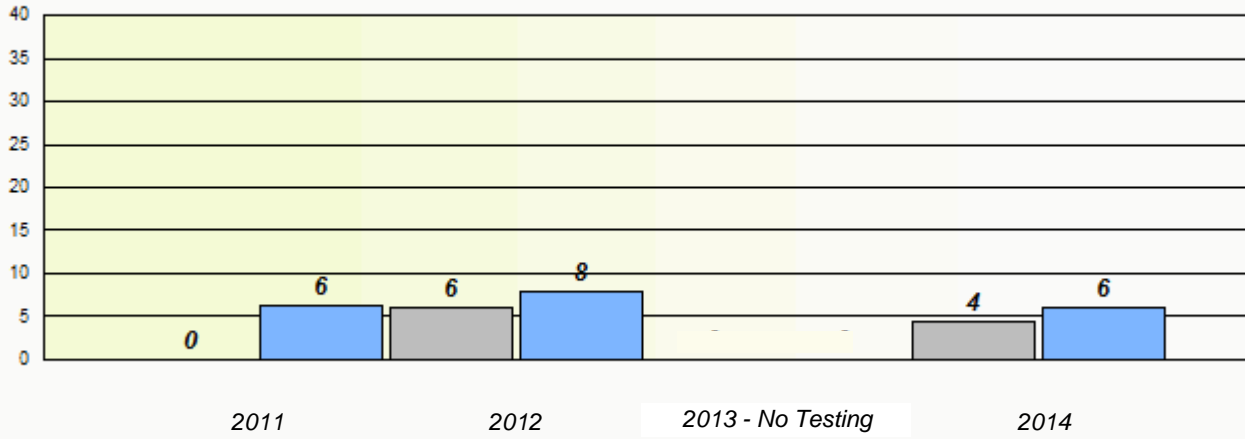

NLESD - Western Region

School #: 065 Humber Elementary

Unknown/Exemption Rates