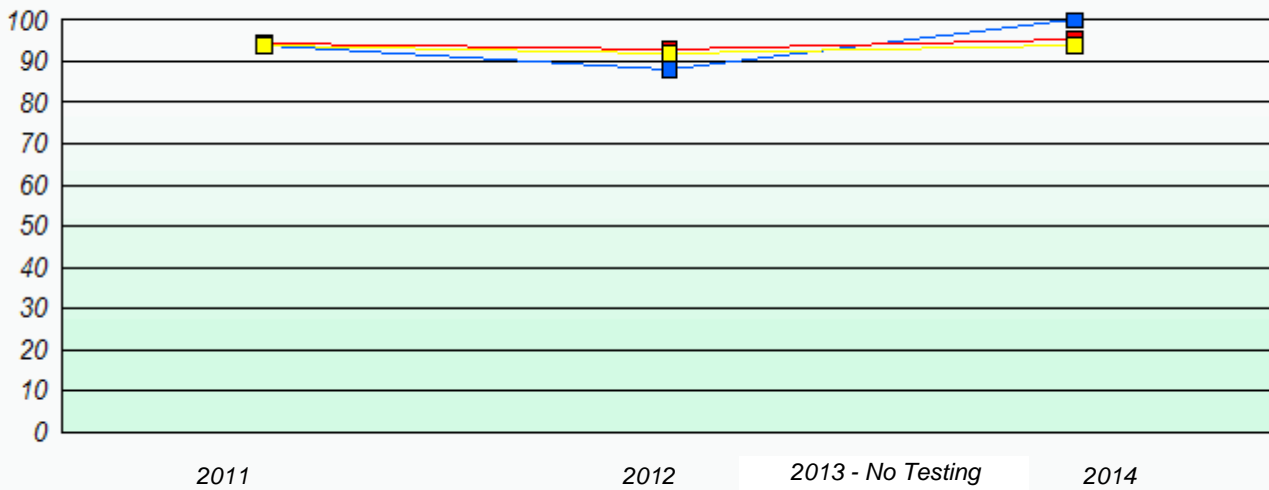

### Participation Rates

NLESD - Western Region

School #: 082 Pasadena Elementary School

**Unknown/Exemption Rates**

**Participation Rates**

NLESD - Western Region

School #: 086 Gros Morne Academy