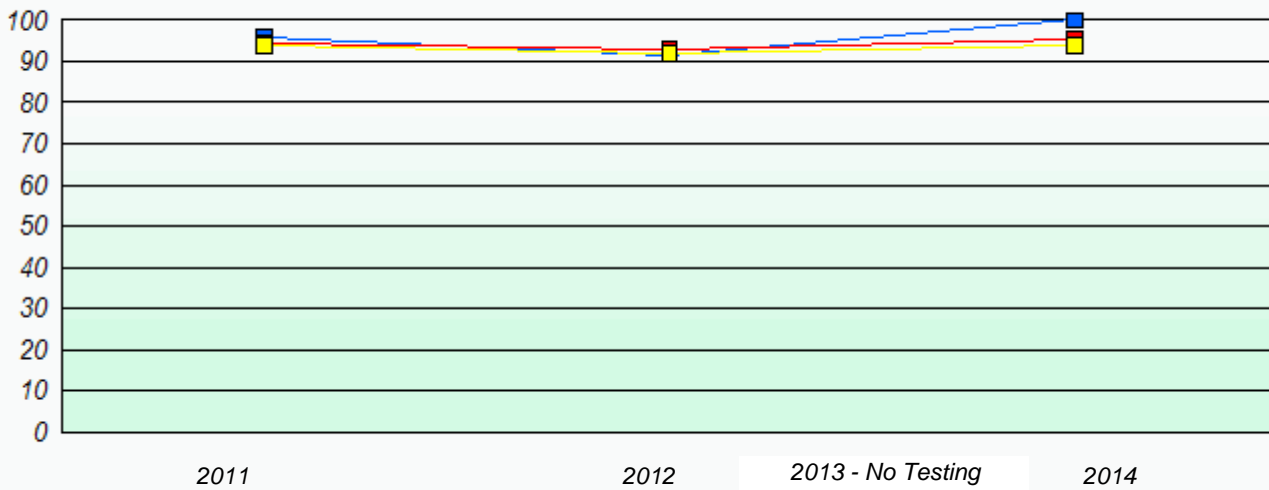

Participation Rates