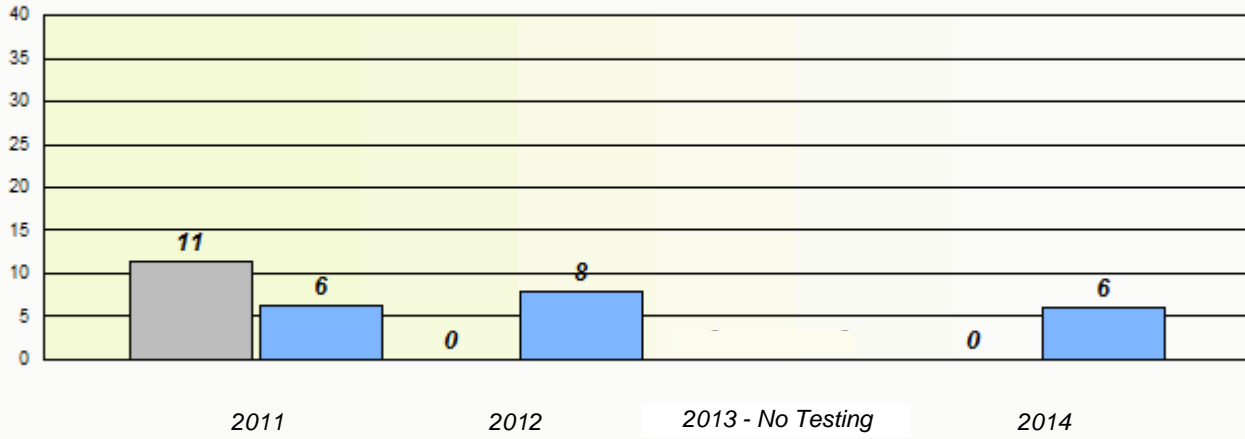

NLESD - Western Region

School #: 080 Templeton Academy

Unknown/Exemption Rates