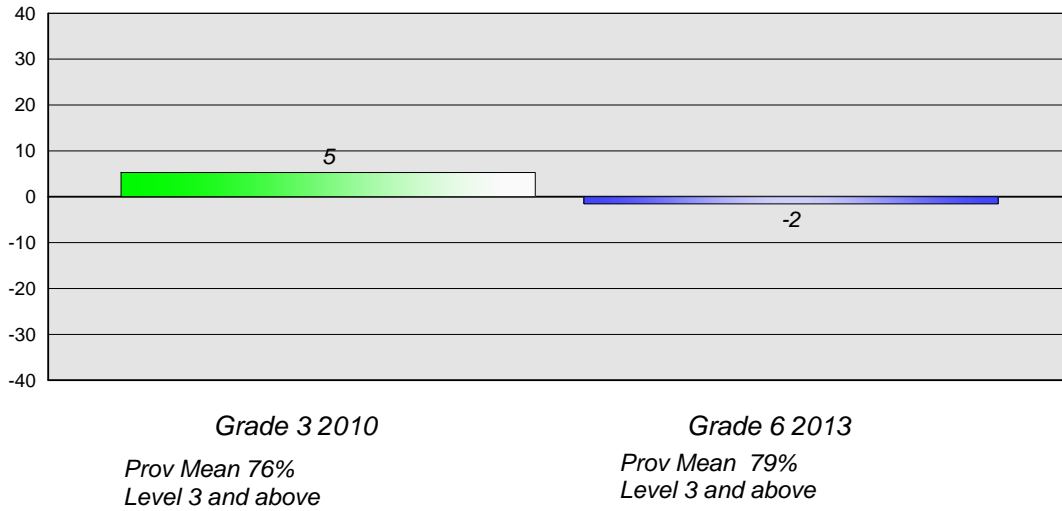

**Longitudinal
Cohort of students
Difference from Provincial Mean 2010 - 2013**

Reading