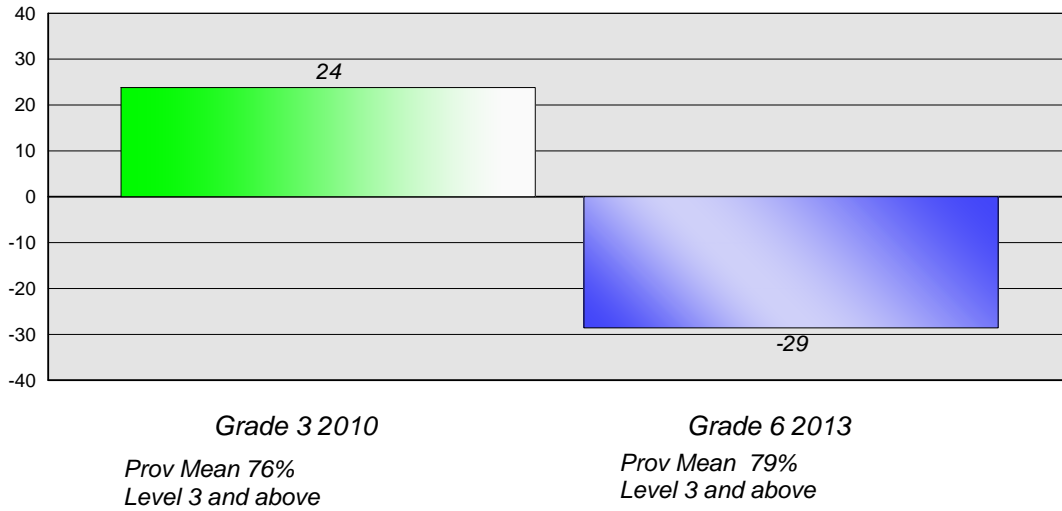

**Longitudinal
Cohort of students
Difference from Provincial Mean 2010 - 2013**

Reading