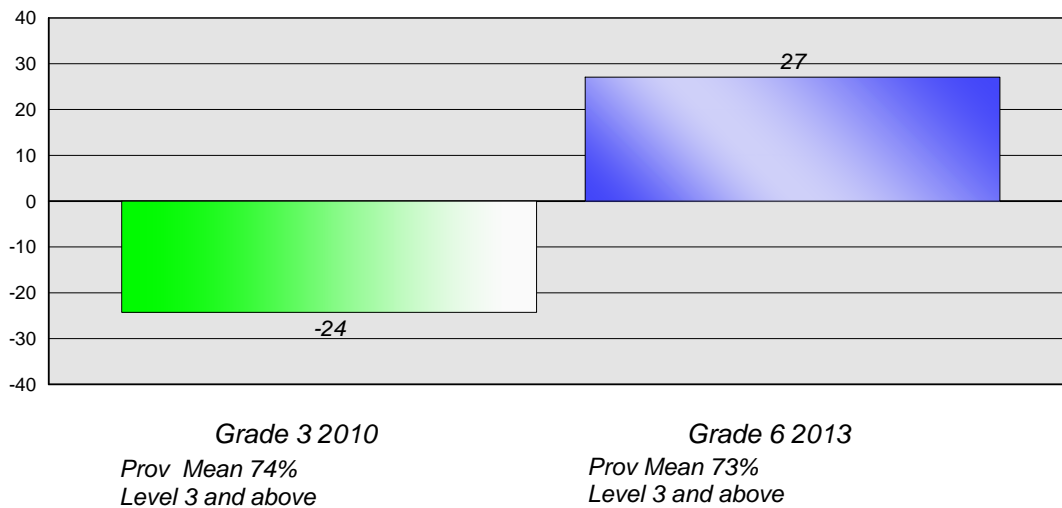

Demand Writing