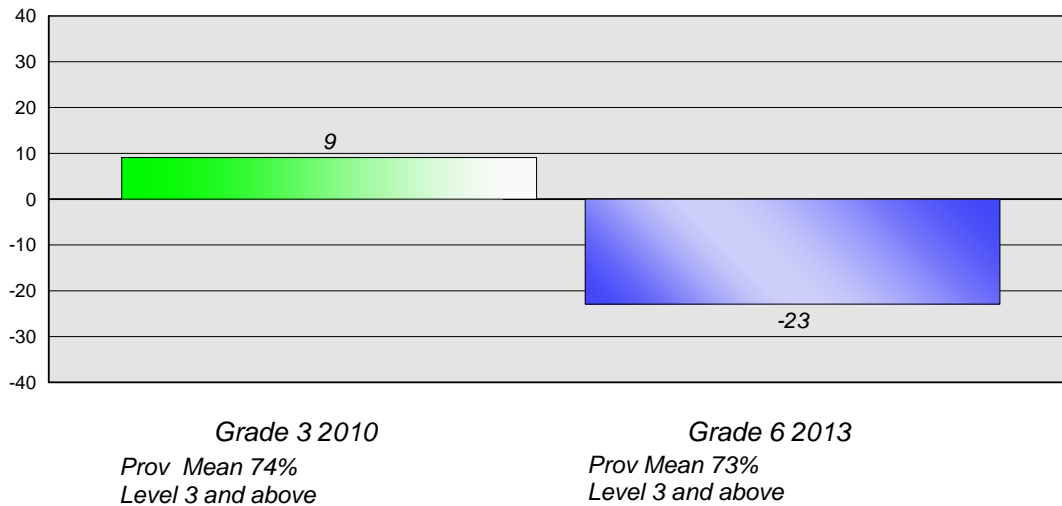

Demand Writing