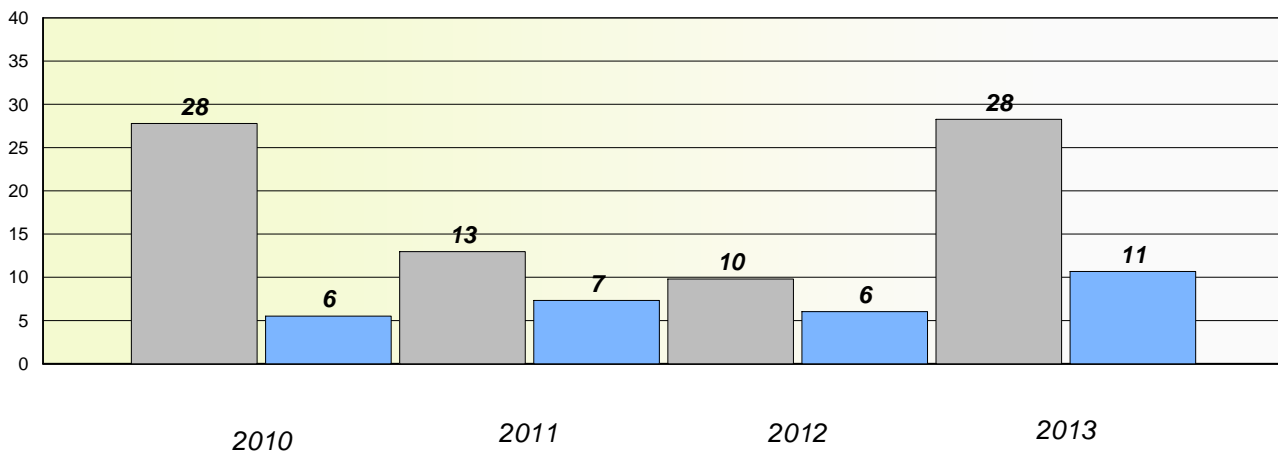

District 3 - Nova Central

School #: 133 Memorial Academy

**Exemption/Unknown Rates**

**Demand Writing**

**Reading**

\* Reading score is composite of Non Fiction and Poetry.

Mushuau Innu Natuashish School and Sheshatshiu Innu School are excluded from district and provincial results.