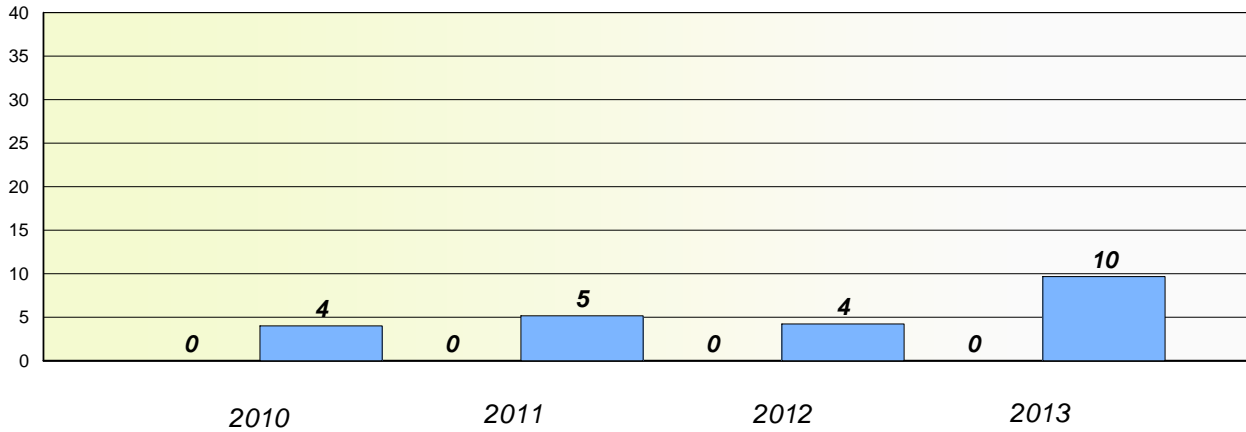

District 3 - Nova Central

School #: 152 Valmont Academy

Exemption/Unknown Rates

Demand Writing