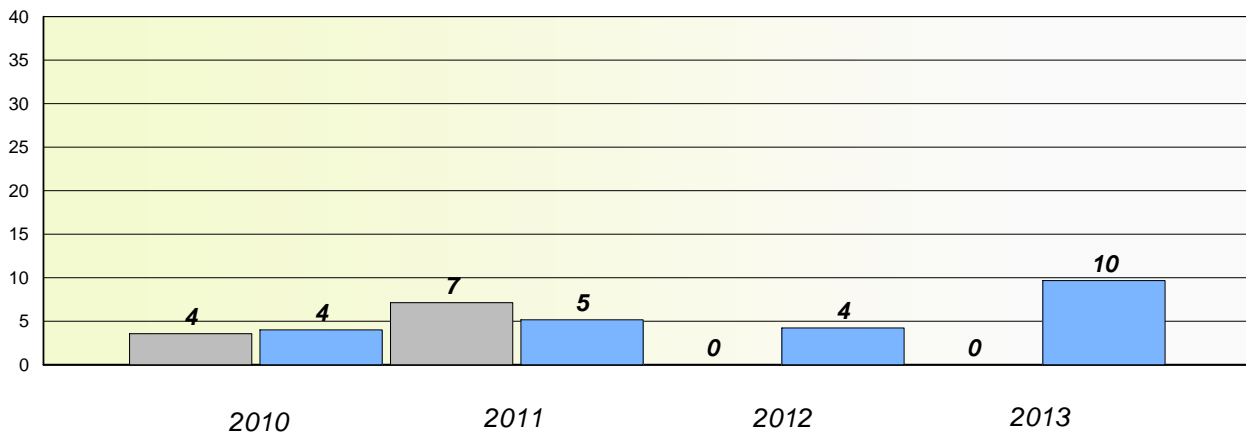

District 3 - Nova Central

School #: 407 Bay d'Espoir Academy

Exemption/Unknown Rates

Demand Writing