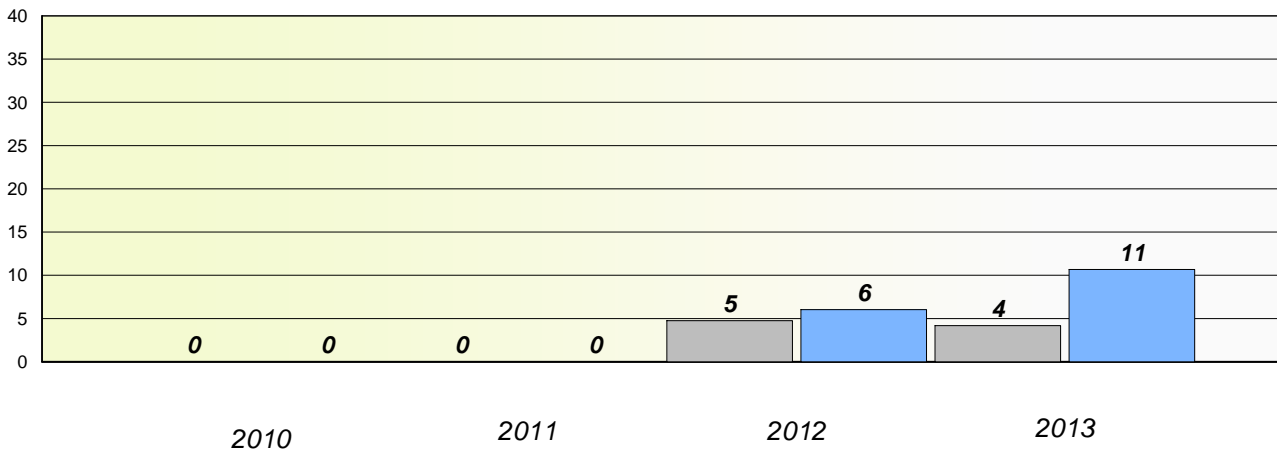

District 3 - Nova Central

School #: 125 Copper Ridge Academy

**Exemption/Unknown Rates**

**Demand Writing**

**Reading**

\* Reading score is composite of Non Fiction and Poetry.

Mushuau Innu Natuashish School and Sheshatshiu Innu School are excluded from district and provincial results.