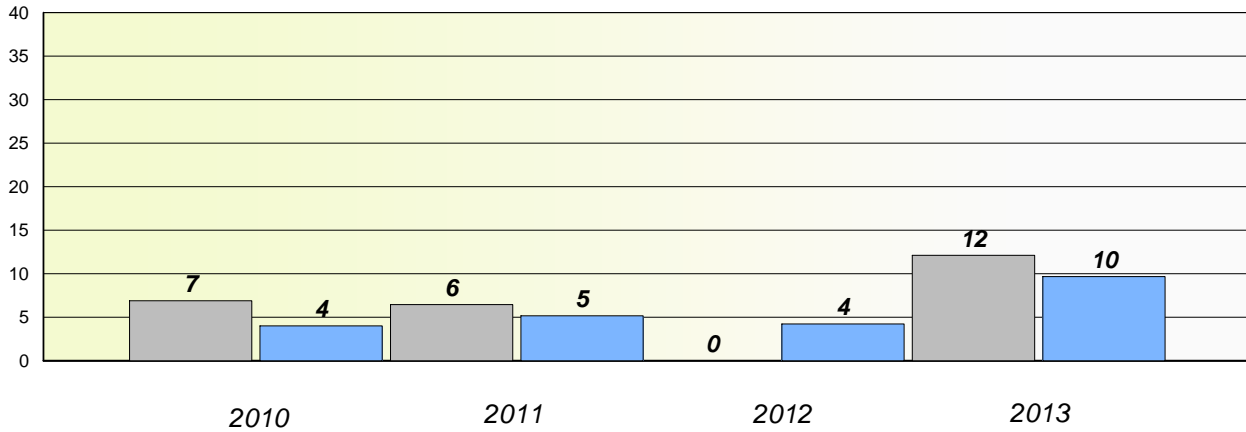

District 3 - Nova Central

School #: 167 Green Bay South Academy

Exemption/Unknown Rates

Demand Writing