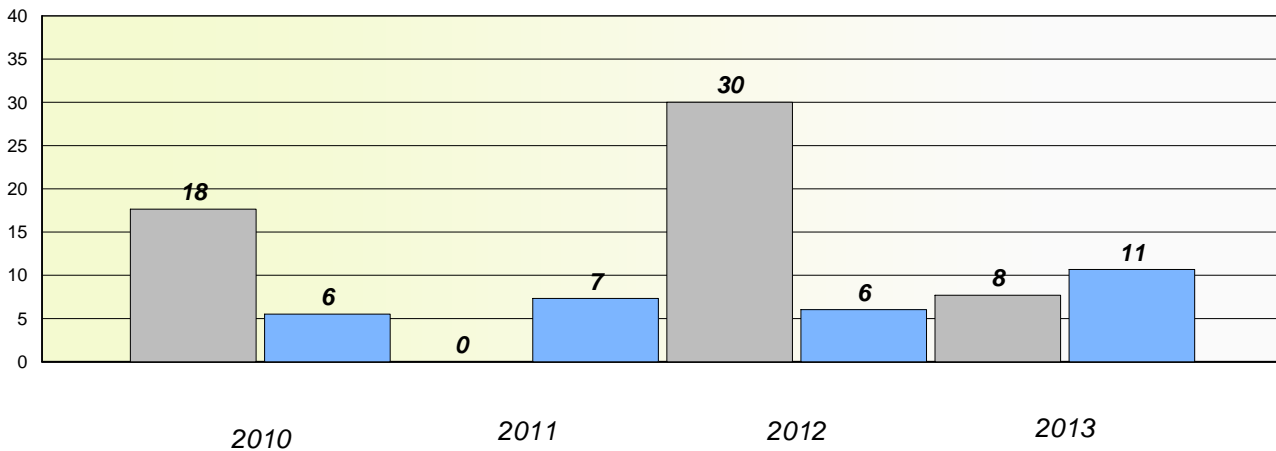

District 3 - Nova Central

School #: 179 Centreville Academy

**Exemption/Unknown Rates**

**Demand Writing**

**Reading**

\* Reading score is composite of Non Fiction and Poetry.

Mushuau Innu Natuashish School and Sheshatshiu Innu School are excluded from district and provincial results.