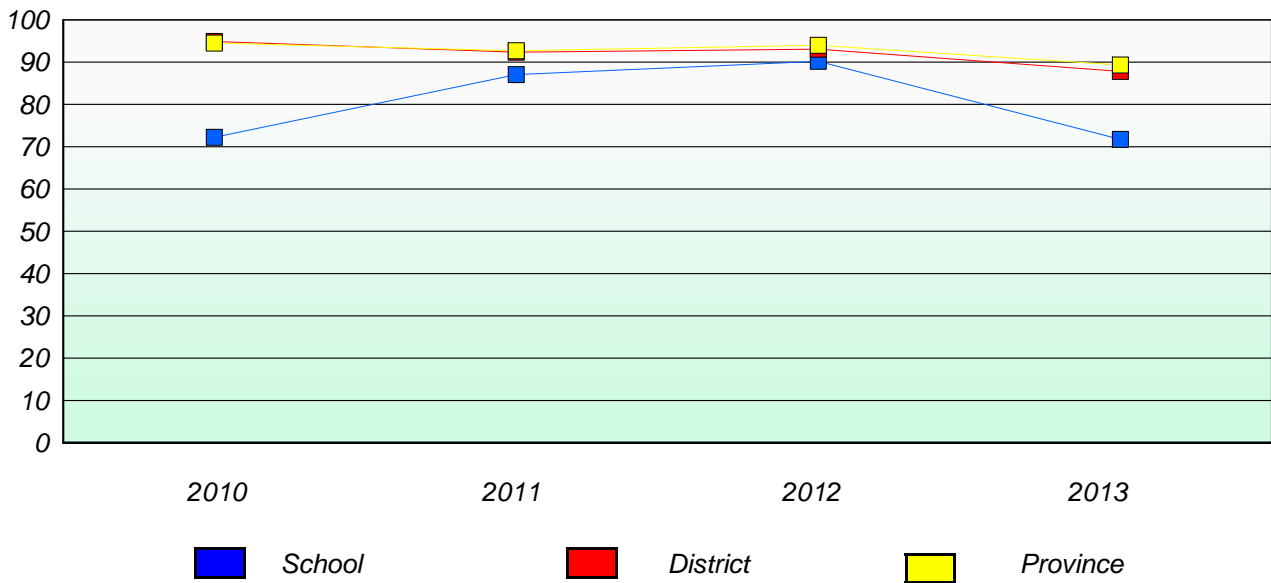

District 3 - Nova Central

School #: 133 Memorial Academy

**Participation Rates**

**Demand Writing**

**Reading**

\* Reading score is composite of Non Fiction and Poetry.

Mushuau Innu Natuashish School and Sheshatshiu Innu School are excluded from district and provincial results.