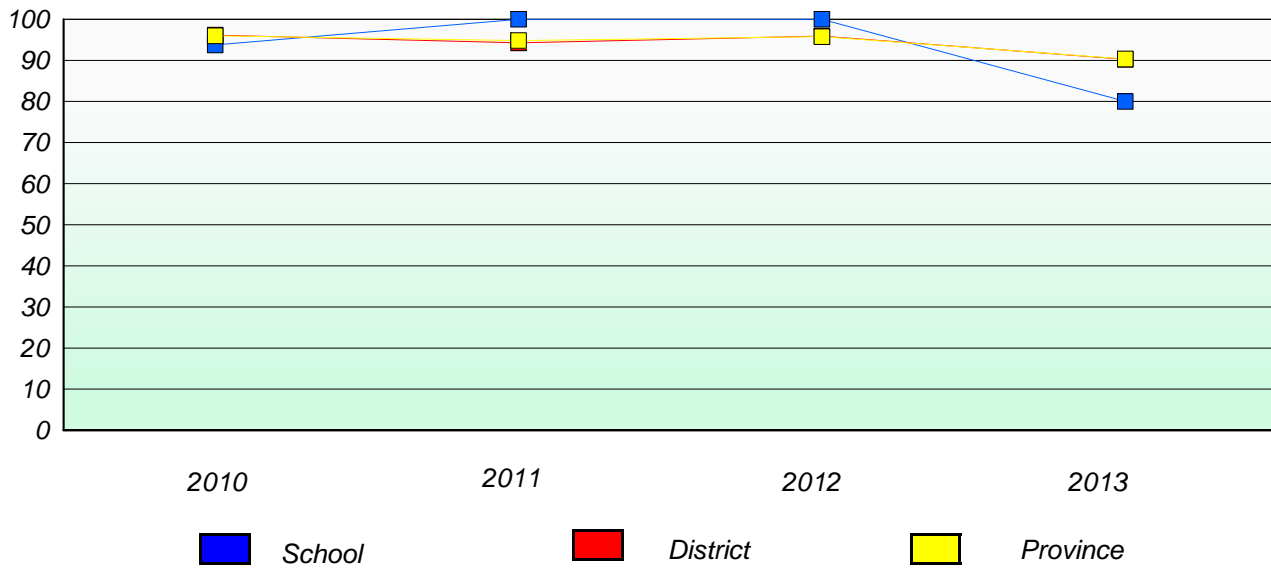

District 3 - Nova Central

School #: 183 William Mercer Academy

Participation Rates

Demand Writing