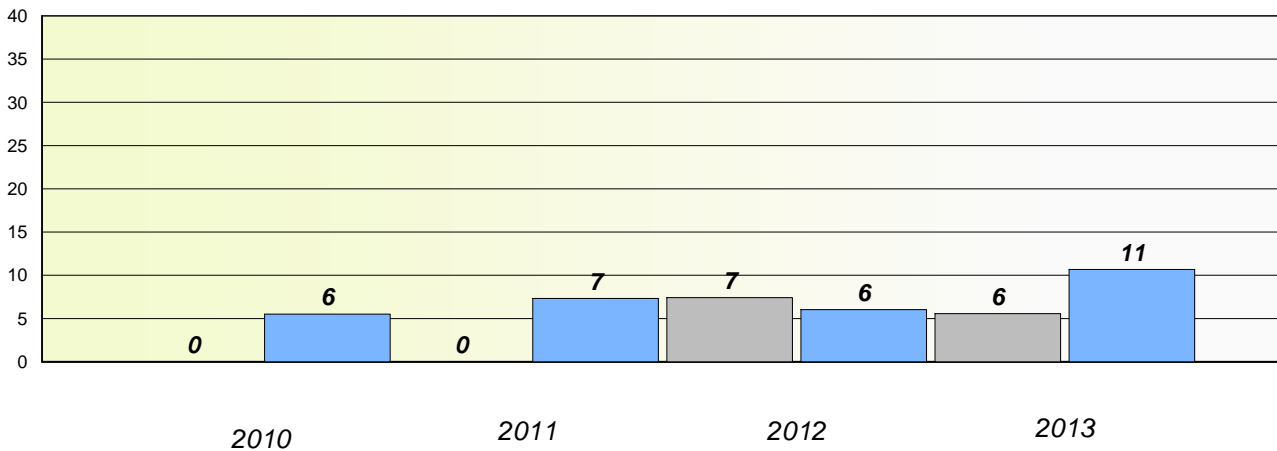

Reading

* Reading score is composite of Non Fiction and Poetry.

Mushuau Innu Natuashish School and Sheshatshiu Innu School are excluded from district and provincial results.