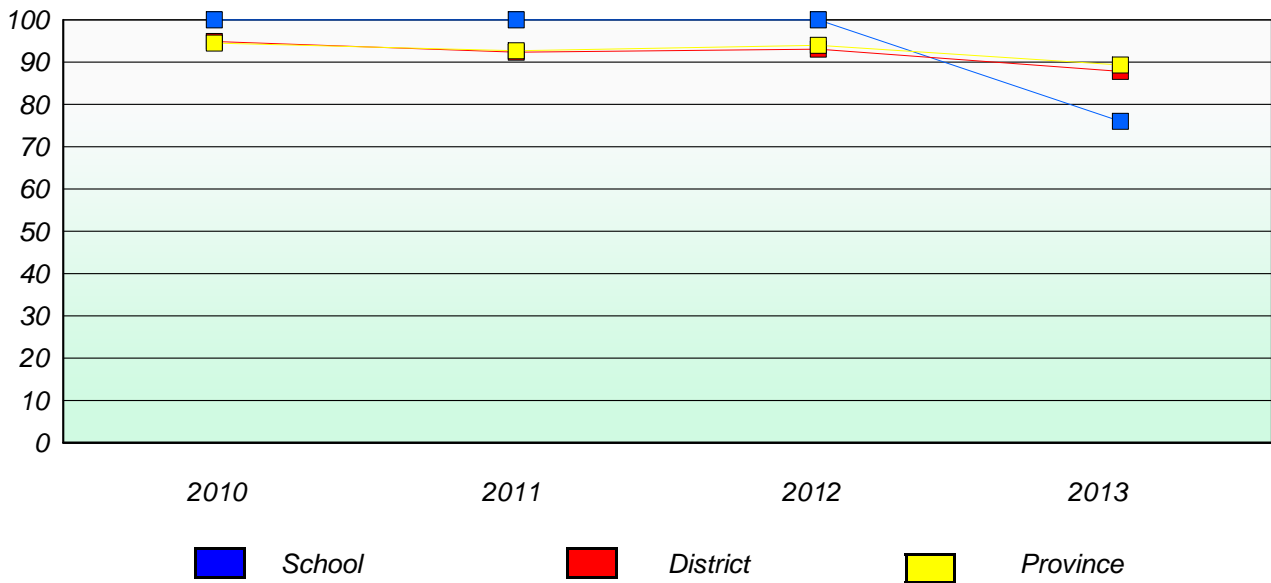

District 3 - Nova Central

School #: 183 William Mercer Academy

**Participation Rates**

**Demand Writing**

**Reading**

\* Reading score is composite of Non Fiction and Poetry.

Mushuau Innu Natuashish School and Sheshatshiu Innu School are excluded from district and provincial results.