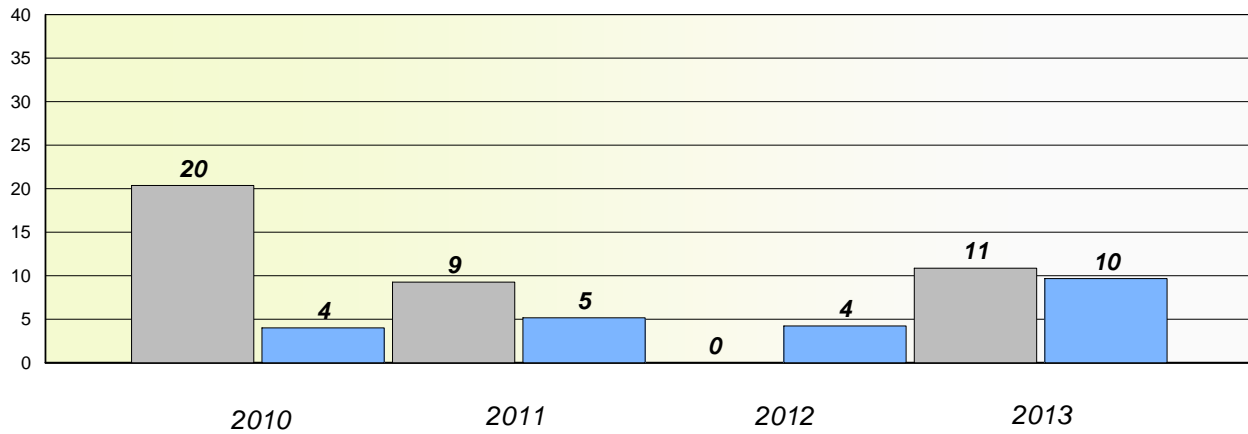

District 3 - Nova Central

School #: 133 Memorial Academy

Exemption/Unknown Rates

Demand Writing