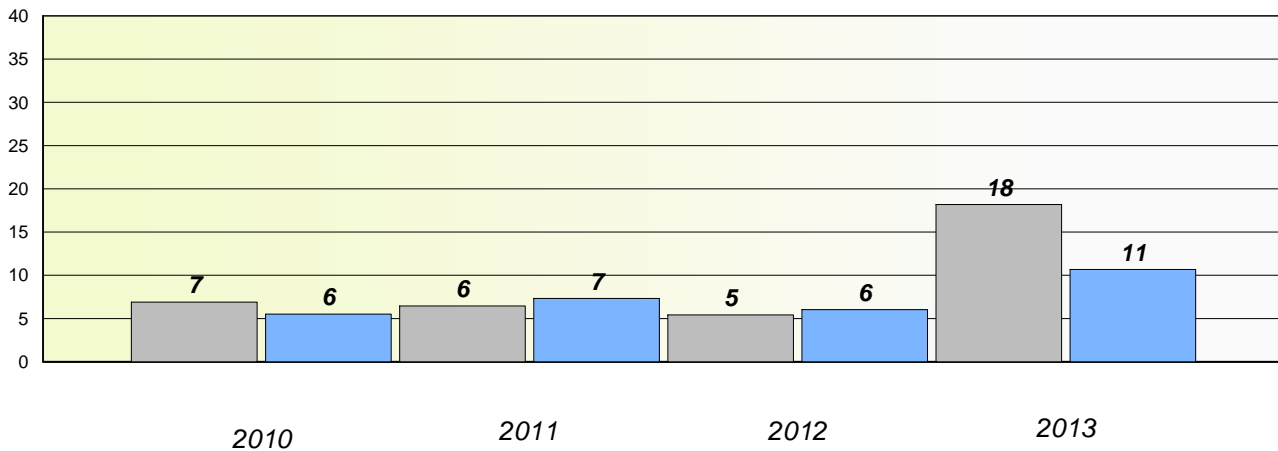

District 3 - Nova Central

School #: 167 Green Bay South Academy

**Exemption/Unknown Rates**

**Demand Writing**

**Reading**

\* Reading score is composite of Non Fiction and Poetry.

Mushuau Innu Natuashish School and Sheshatshiu Innu School are excluded from district and provincial results.