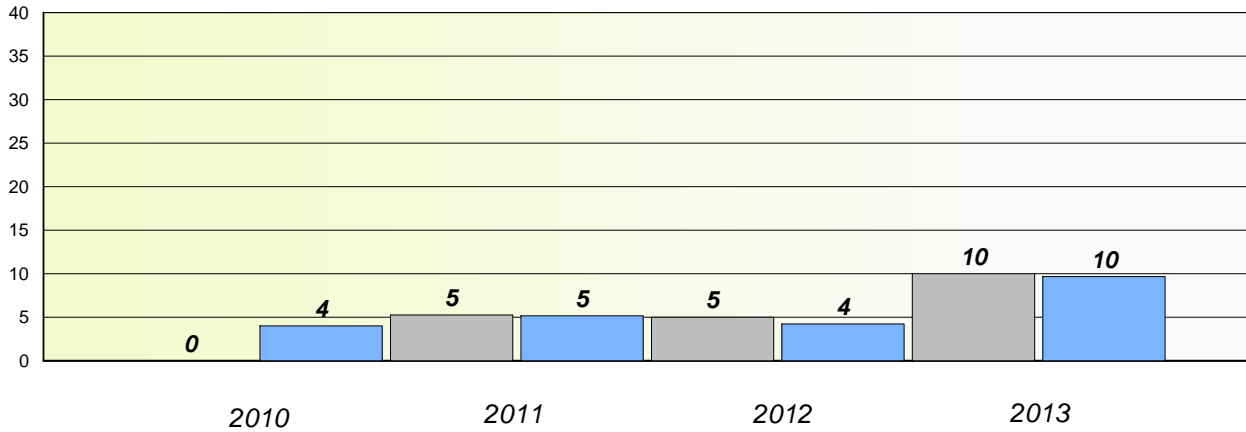

District 3 - Nova Central

School #: 154 Hillside Elementary

Exemption/Unknown Rates

Demand Writing