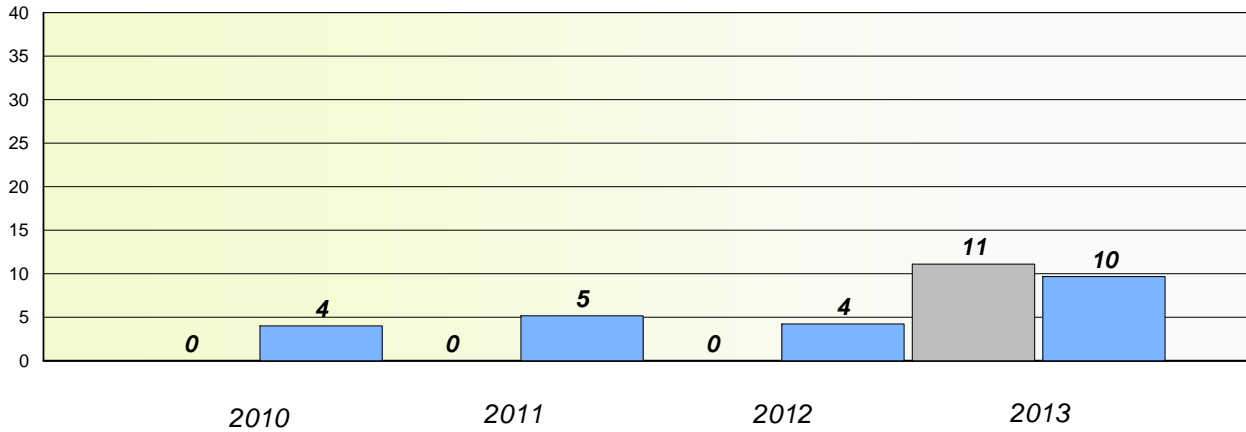

District 3 - Nova Central

School #: 178 Phoenix Academy

Exemption/Unknown Rates

Demand Writing