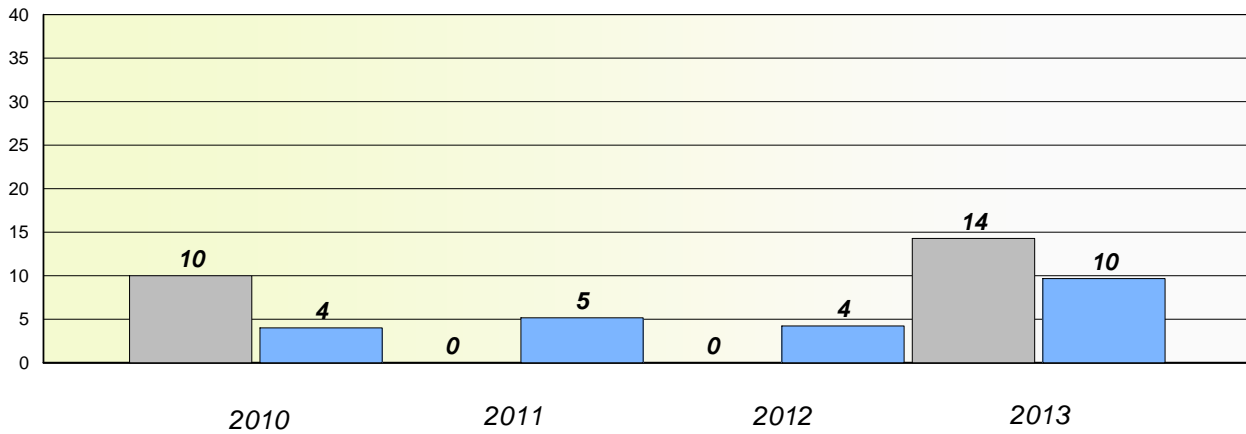

District 3 - Nova Central

School #: 163 Point Leamington Academy

Exemption/Unknown Rates

Demand Writing