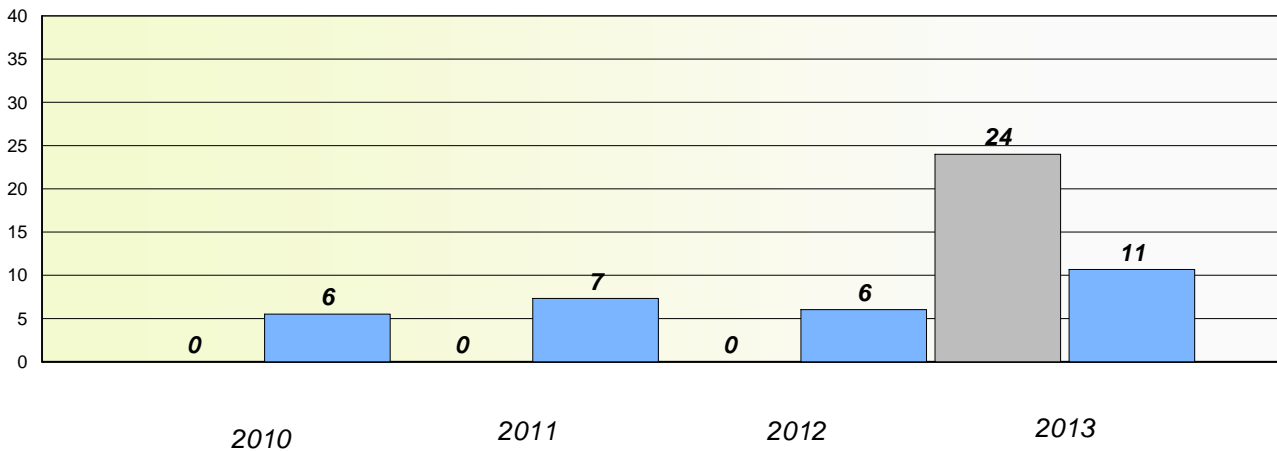

Reading

* Reading score is composite of Non Fiction and Poetry.

Mushuau Innu Natuashish School and Sheshatshiu Innu School are excluded from district and provincial results.