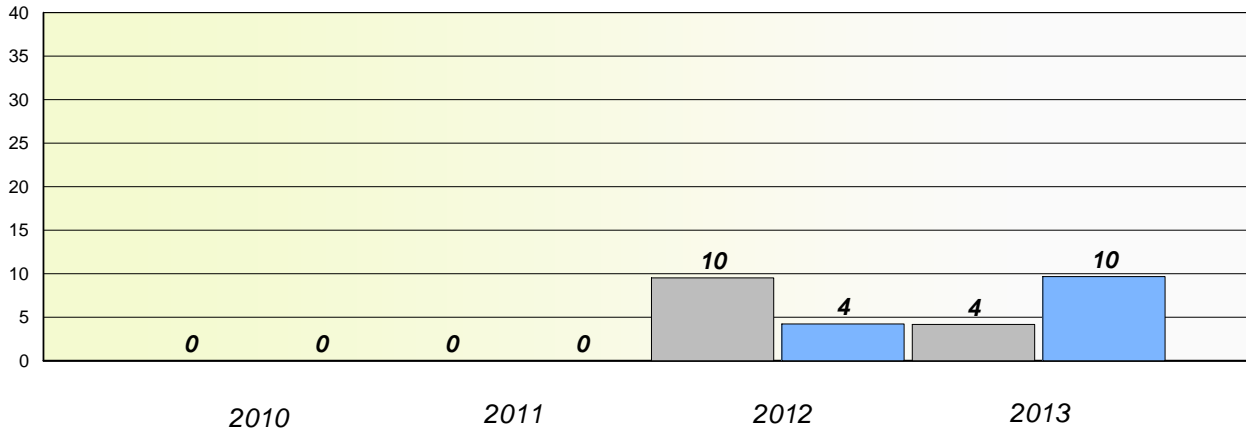

District 3 - Nova Central

School #: 125 Copper Ridge Academy

**Exemption/Unknown Rates**

**Demand Writing**

**Reading**

\* Reading score is composite of Non Fiction and Poetry.

Mushuau Innu Natuashish School and Sheshatshiu Innu School are excluded from district and provincial results.