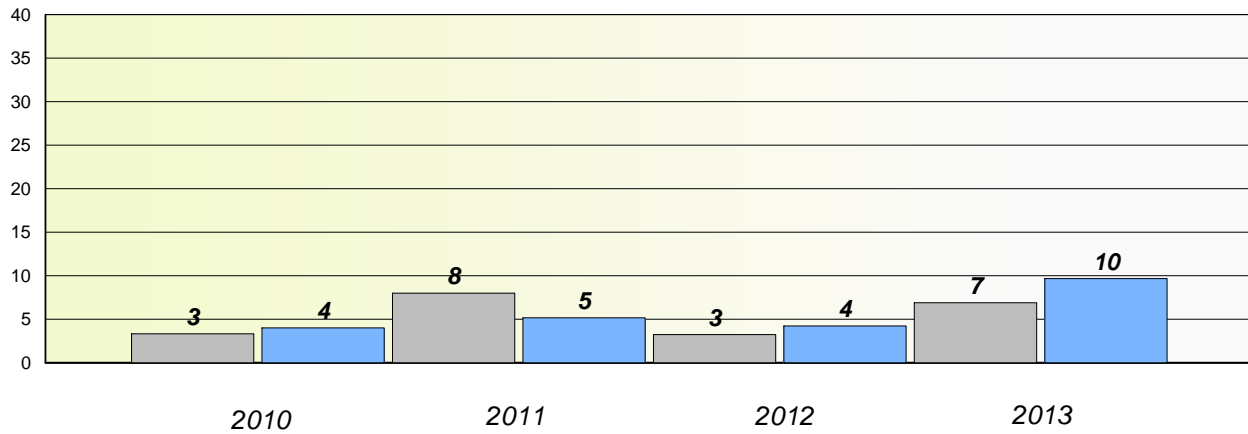

District 3 - Nova Central

School #: 422 Glovertown Academy

Exemption/Unknown Rates

Demand Writing