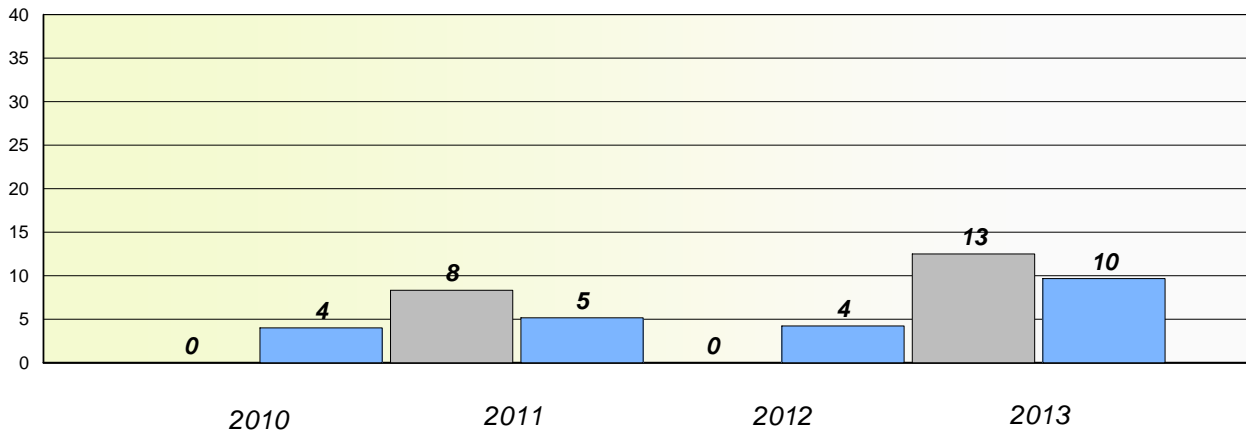

District 3 - Nova Central

School #: 403 Lakeside Academy

Exemption/Unknown Rates

Demand Writing