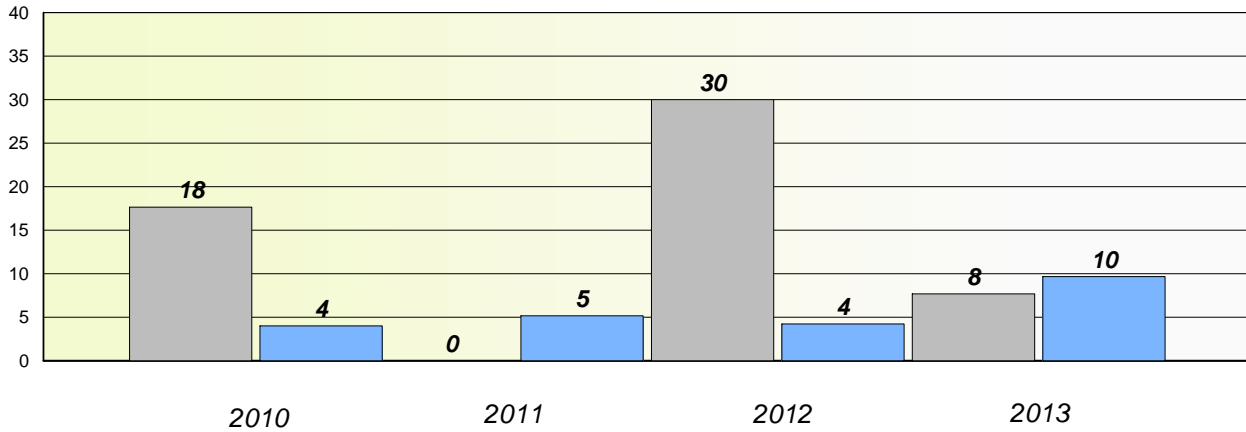

District 3 - Nova Central

School #: 179 Centreville Academy

Exemption/Unknown Rates

Demand Writing