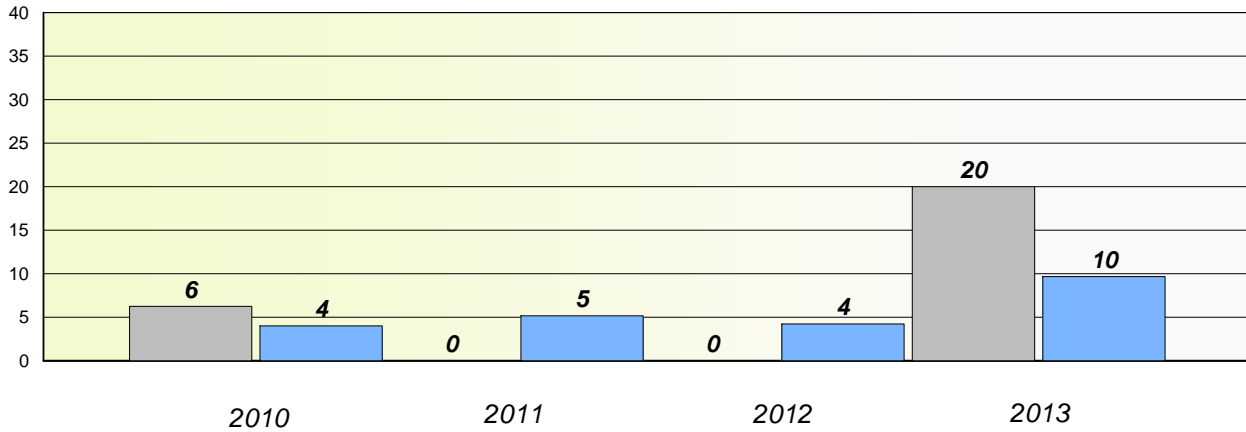

District 3 - Nova Central

School #: 183 William Mercer Academy

Exemption/Unknown Rates

Demand Writing