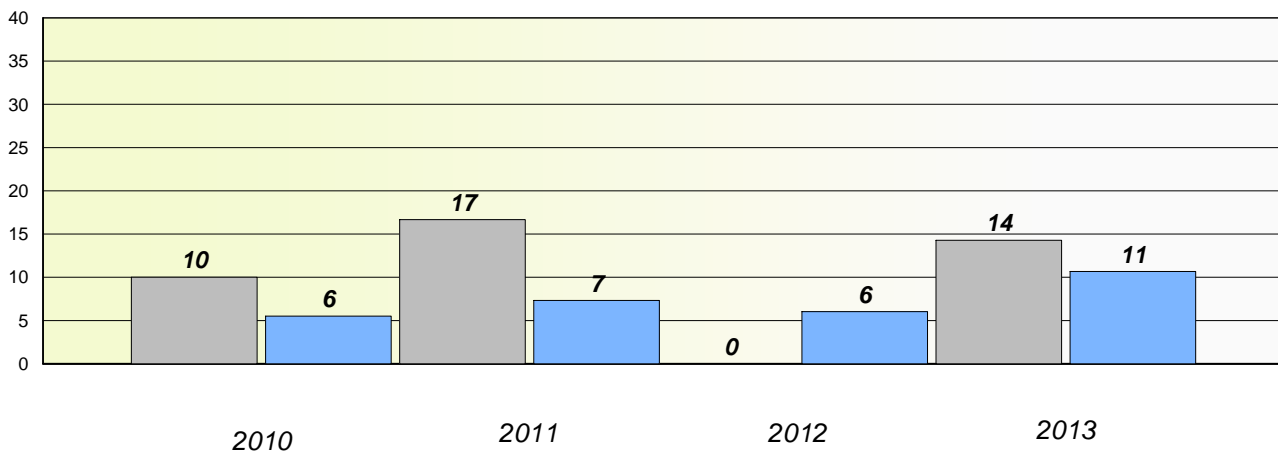

Reading

* Reading score is composite of Non Fiction and Poetry.

Mushuau Innu Natuashish School and Sheshatshiu Innu School are excluded from district and provincial results.