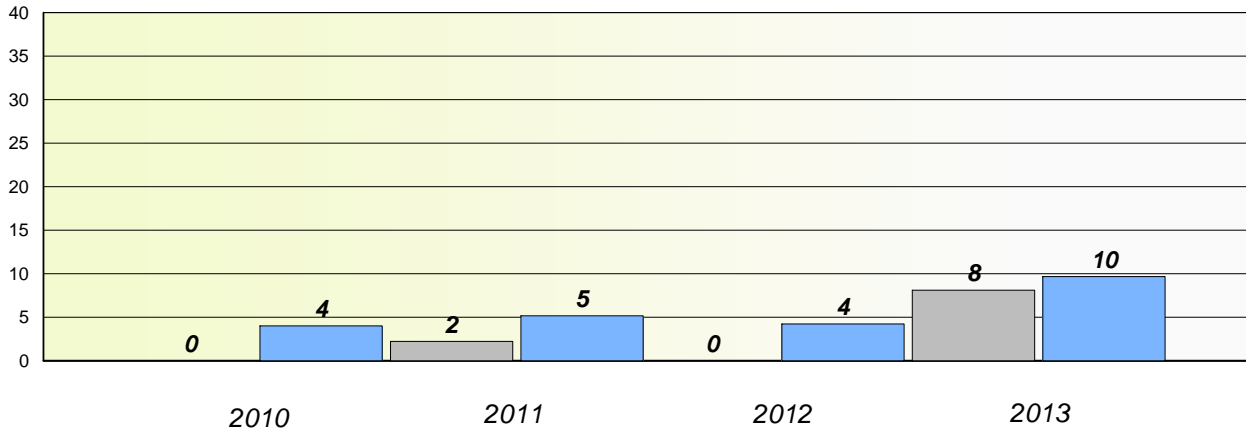

District 3 - Nova Central

School #: 400 Helen Tulk Elementary

Exemption/Unknown Rates

Demand Writing