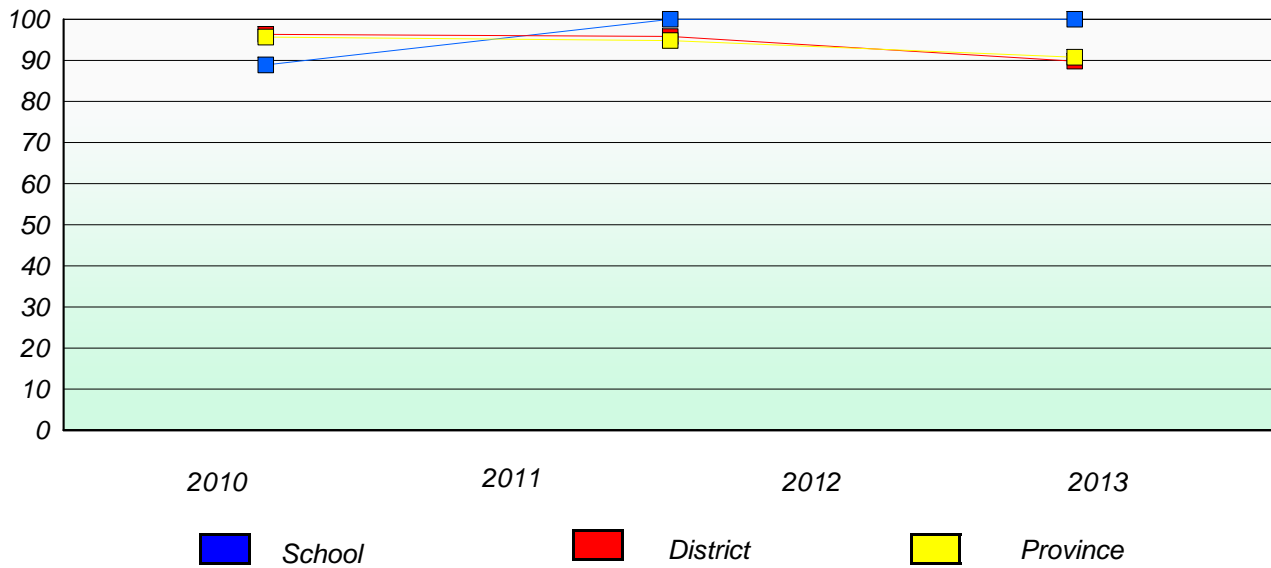

District 2 - Western

School #: 488 French Shore Academy

Participation Rates

Demand Writing