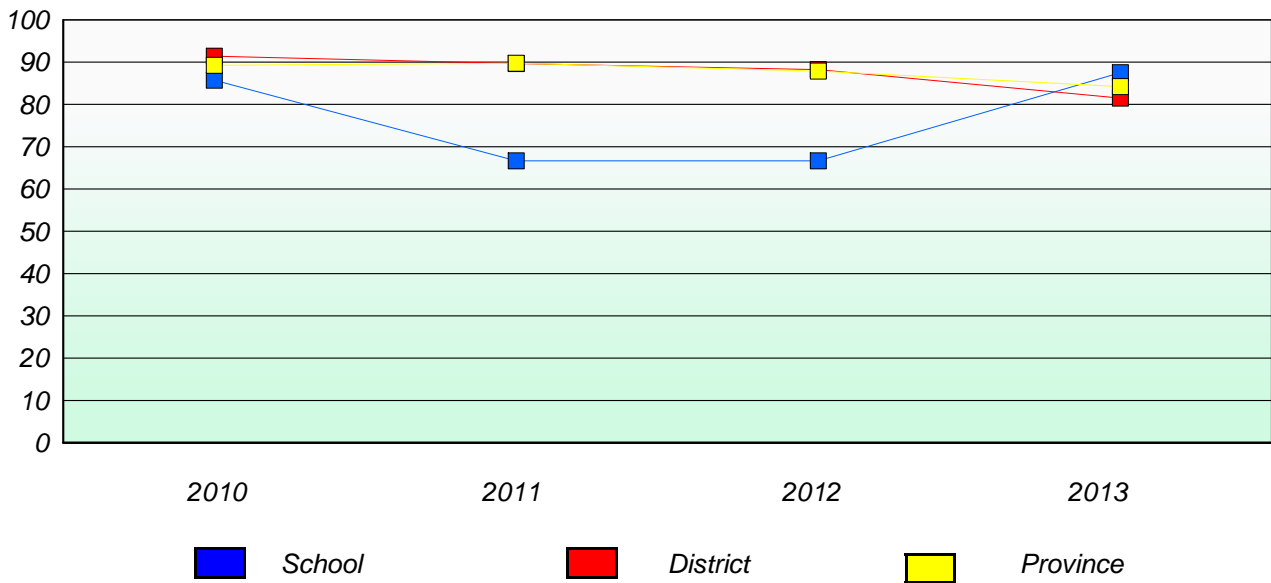

District 2 - Western

School #: 075 Hampden Academy

Participation Rates

Demand Writing

Reading

* Reading score is composite of Non Fiction and Poetry.

Mushuau Innu Natuashish School and Sheshatshiu Innu School are excluded from district and provincial results.