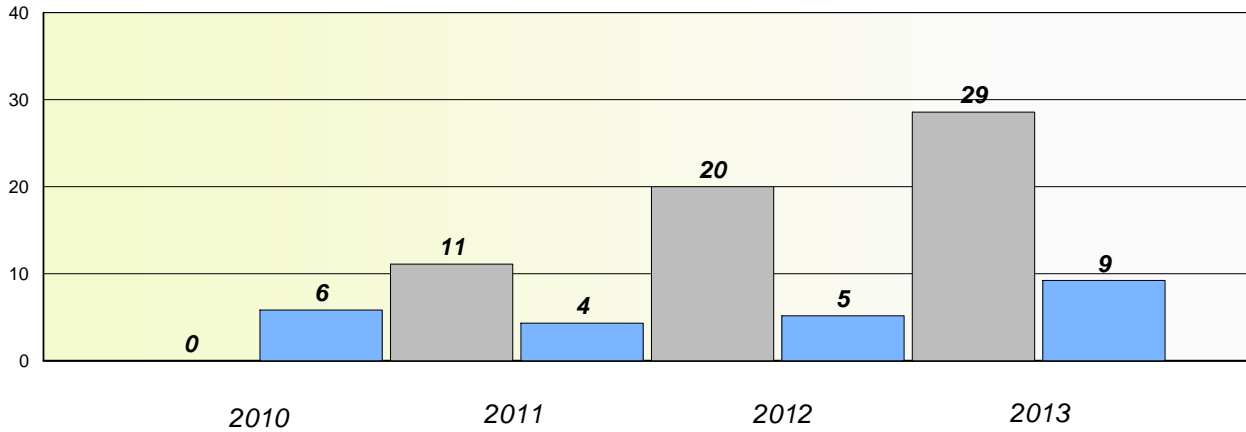

District 2 - Western

School #: 474 Cloud River Academy

Exemption/Unknown Rates

Demand Writing