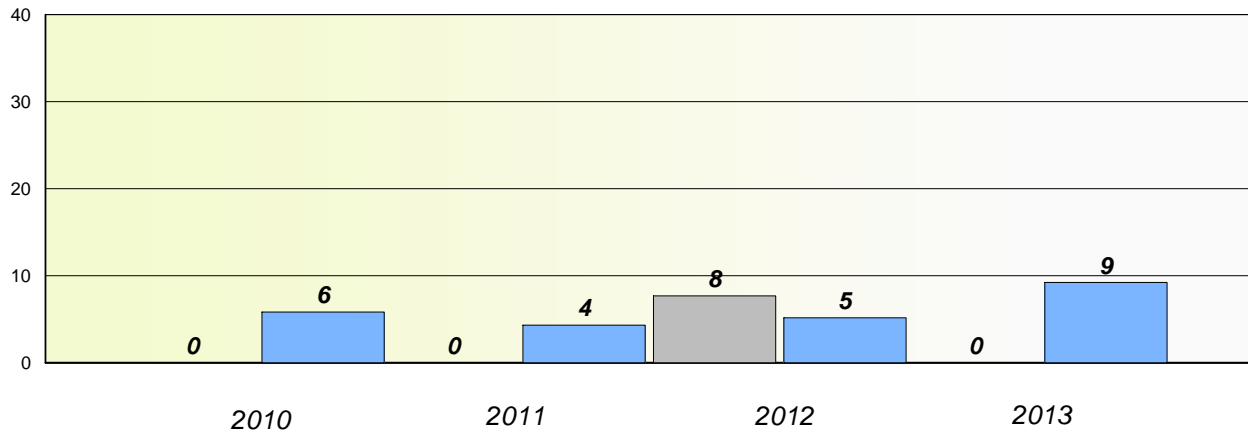

District 2 - Western

School #: 475 Viking Trail Academy

Exemption/Unknown Rates

Demand Writing