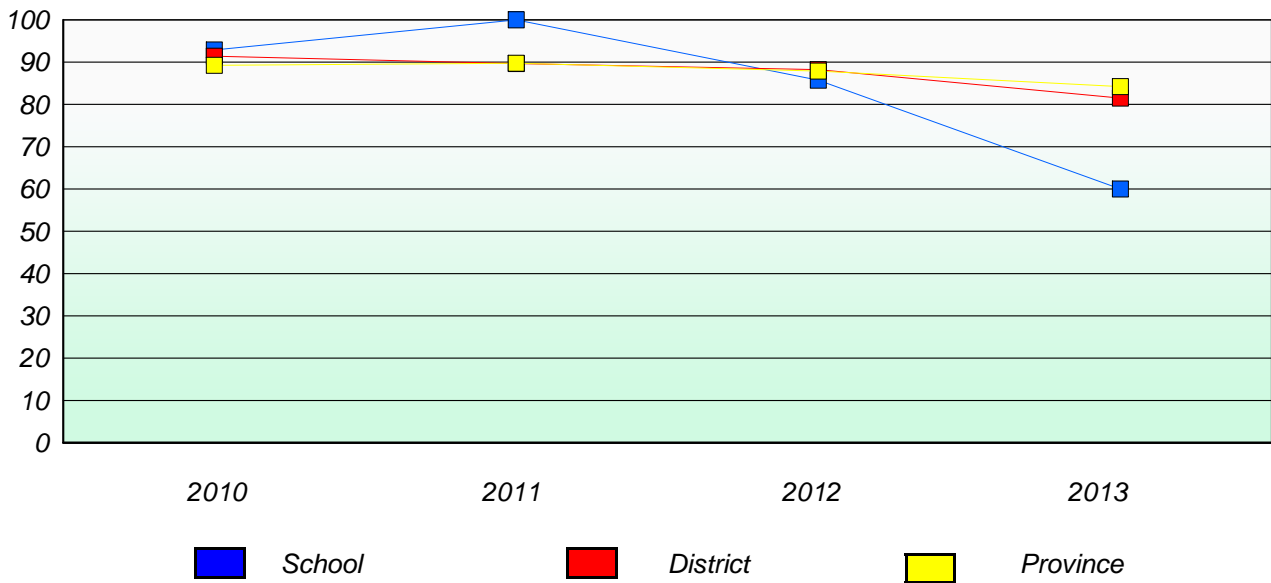

District 2 - Western

School #: 091 Burgeo Academy

Participation Rates

Demand Writing

Reading

* Reading score is composite of Non Fiction and Poetry.

Mushuau Innu Natuashish School and Sheshatshiu Innu School are excluded from district and provincial results.