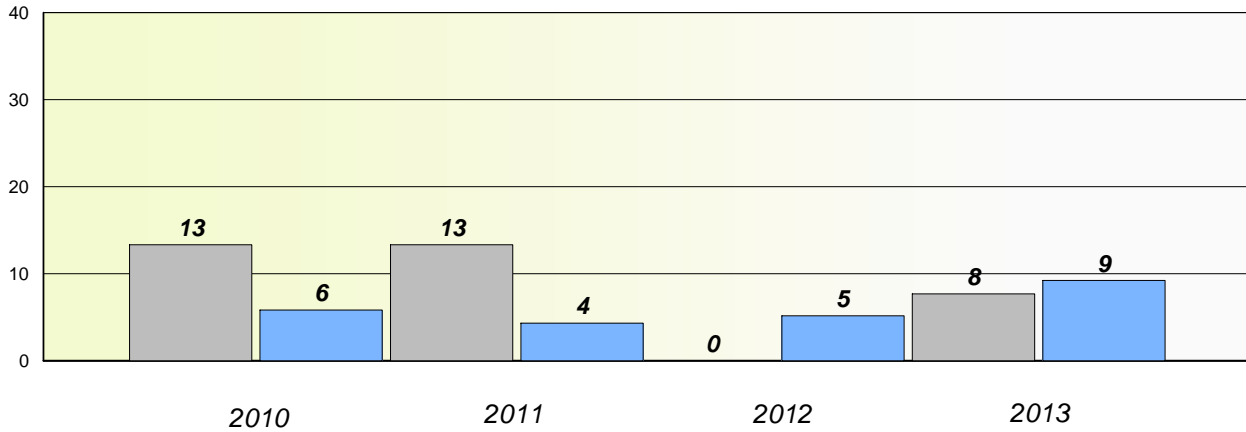

District 2 - Western

School #: 397 Belanger Memorial School

Exemption/Unknown Rates

Demand Writing