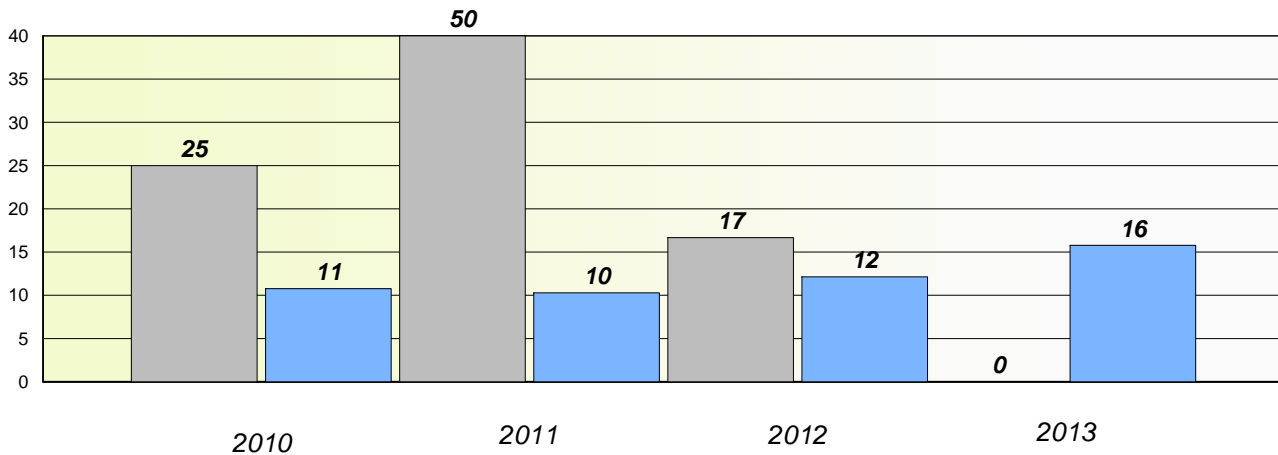

Reading

* Reading score is composite of Non Fiction and Poetry.

Mushuau Innu Natuashish School and Sheshatshiu Innu School are excluded from district and provincial results.