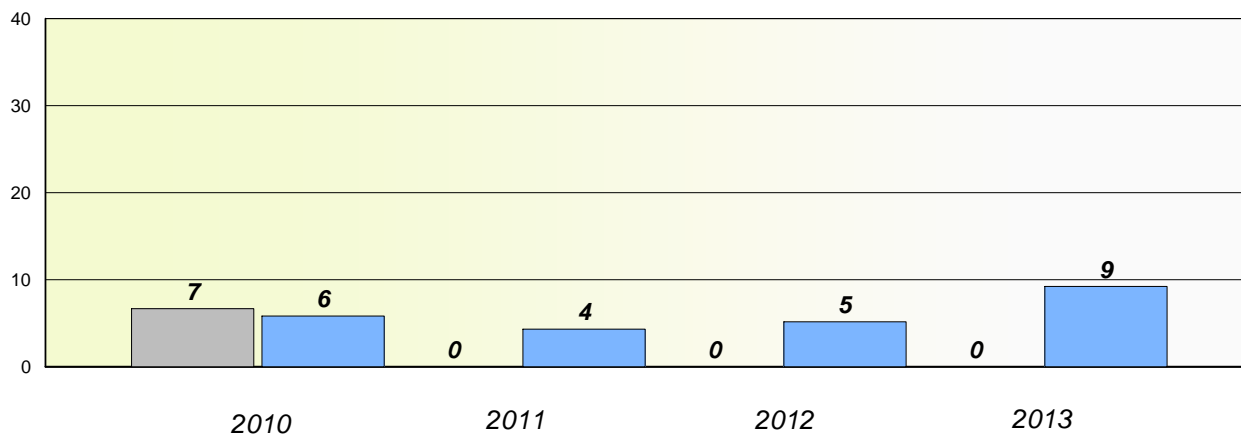

District 2 - Western

School #: 111 St. Thomas Aquinas

Exemption/Unknown Rates

Demand Writing