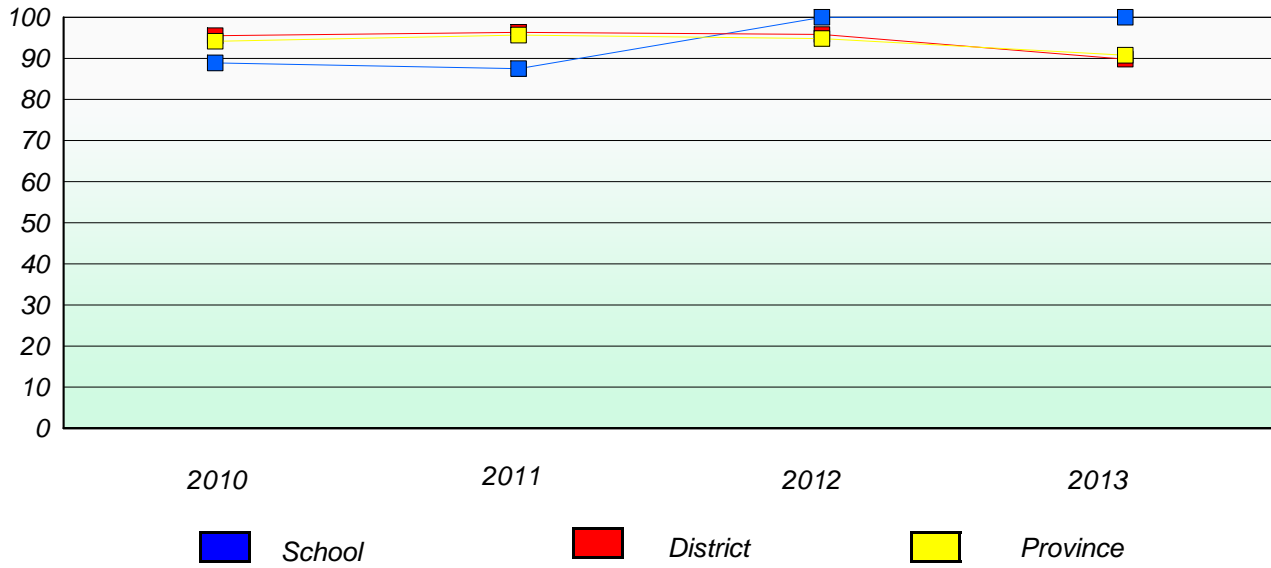

District 2 - Western

School #: 092 Grandy's River Collegiate

Participation Rates

Demand Writing