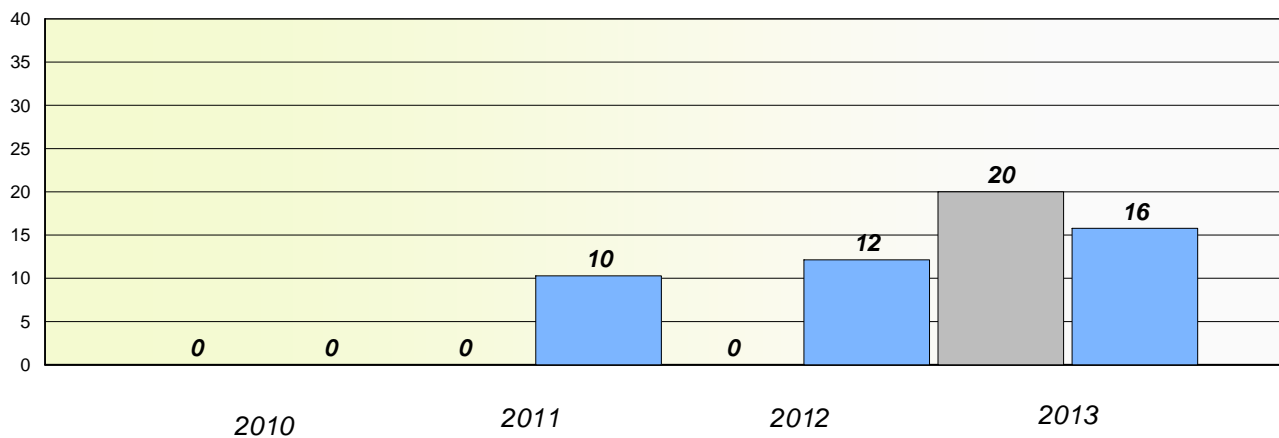

Reading

* Reading score is composite of Non Fiction and Poetry.

Mushuau Innu Natuashish School and Sheshatshiu Innu School are excluded from district and provincial results.