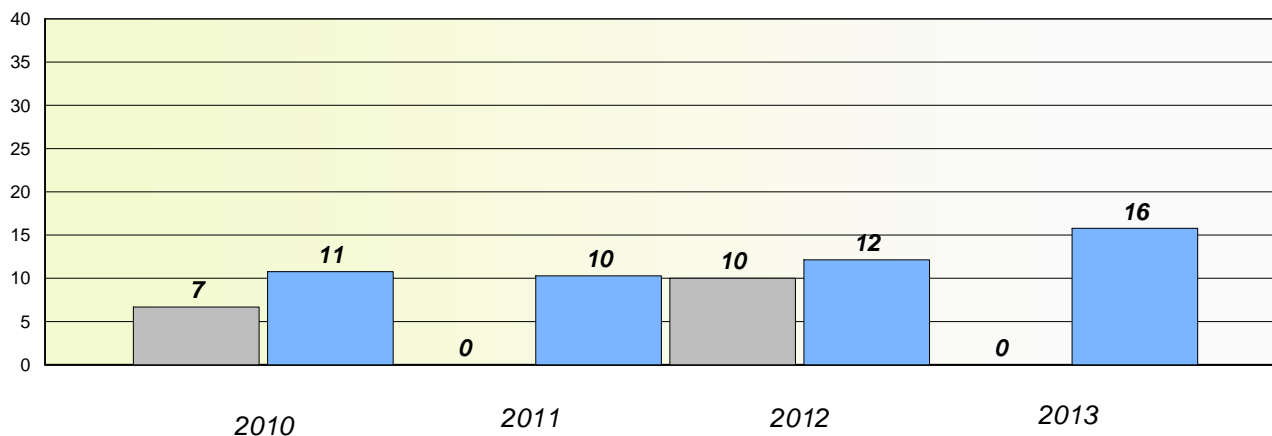

Reading

* Reading score is composite of Non Fiction and Poetry.

Mushuau Innu Natuashish School and Sheshatshiu Innu School are excluded from district and provincial results.