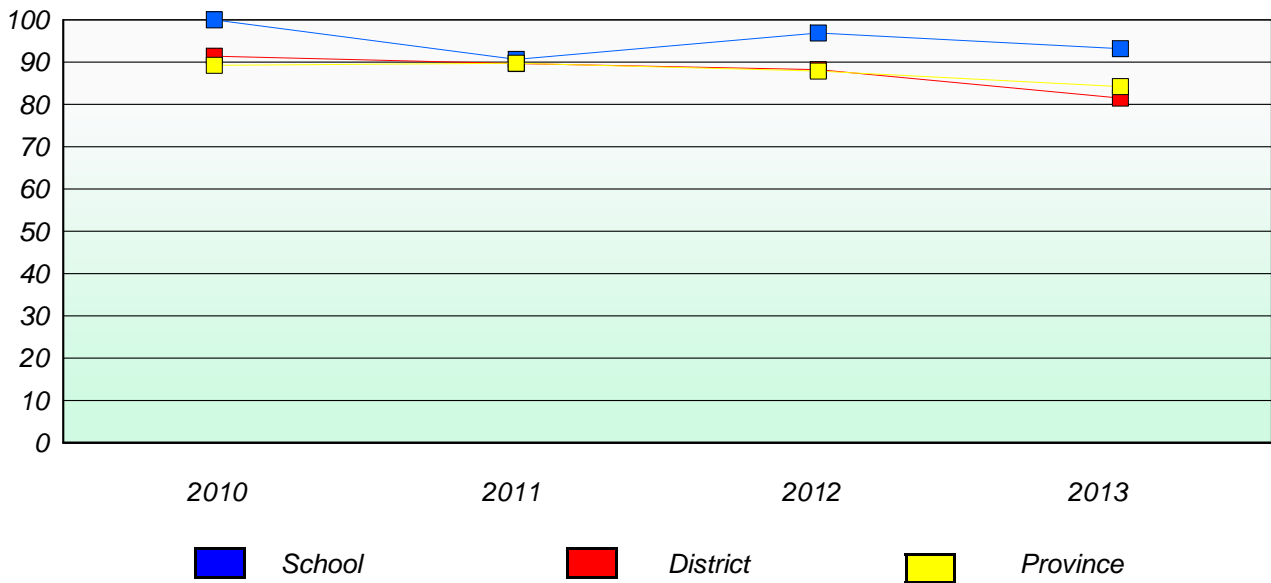

District 2 - Western

School #: 082 Pasadena Elementary School

Participation Rates

Demand Writing

Reading

* Reading score is composite of Non Fiction and Poetry.

Mushuau Innu Natuashish School and Sheshatshiu Innu School are excluded from district and provincial results.