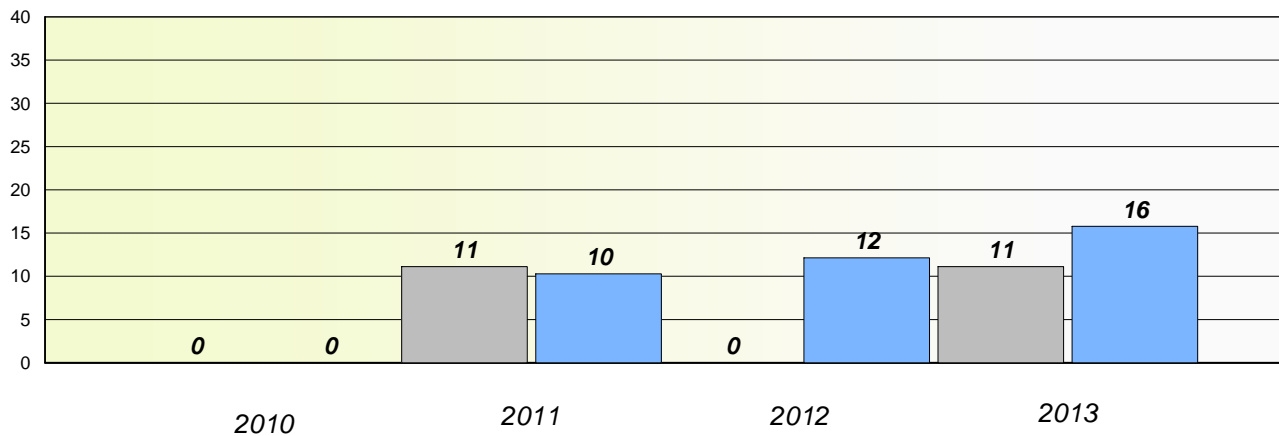

Reading

* Reading score is composite of Non Fiction and Poetry.

Mushuau Innu Natuashish School and Sheshatshiu Innu School are excluded from district and provincial results.