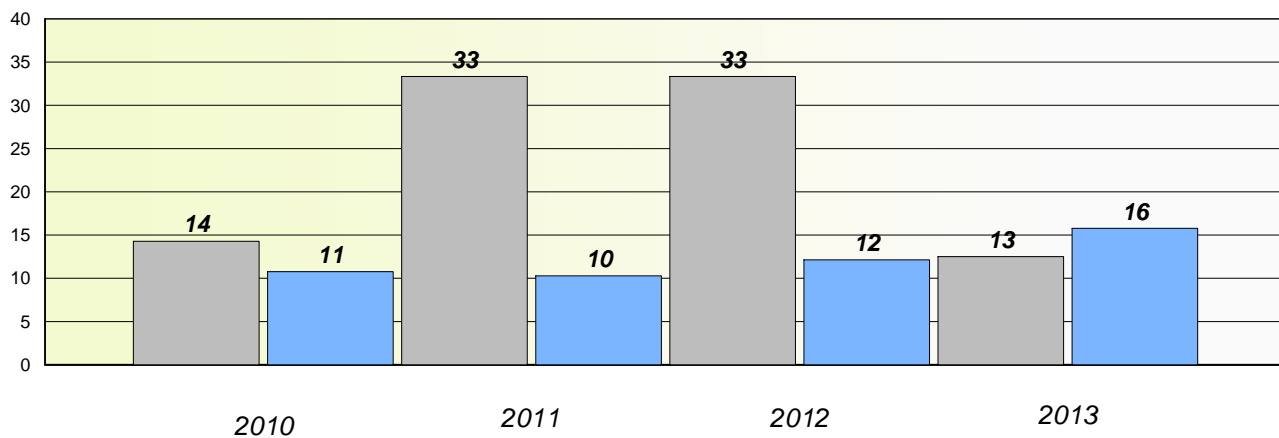

Reading

* Reading score is composite of Non Fiction and Poetry.

Mushuau Innu Natuashish School and Sheshatshiu Innu School are excluded from district and provincial results.