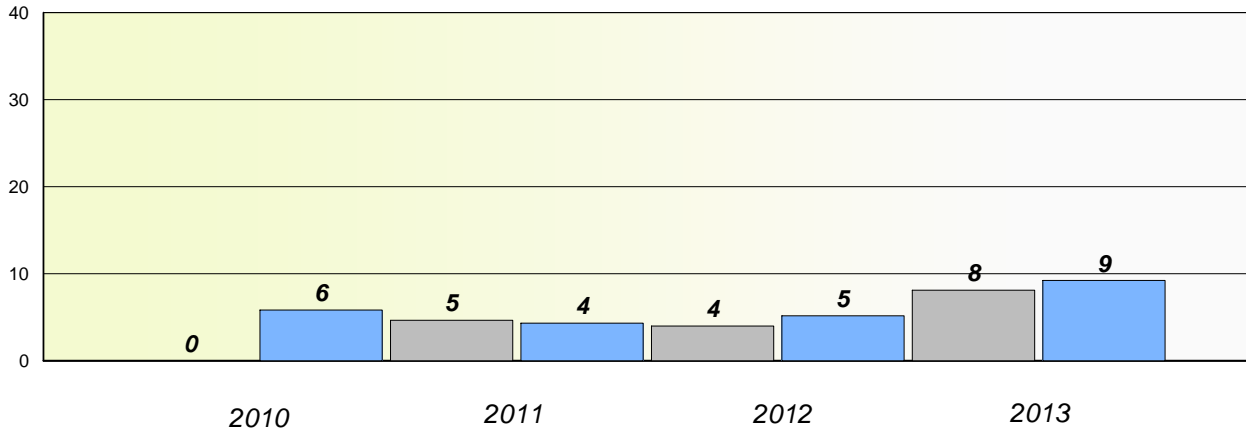

District 2 - Western

School #: 080 Templeton Academy

Exemption/Unknown Rates

Demand Writing