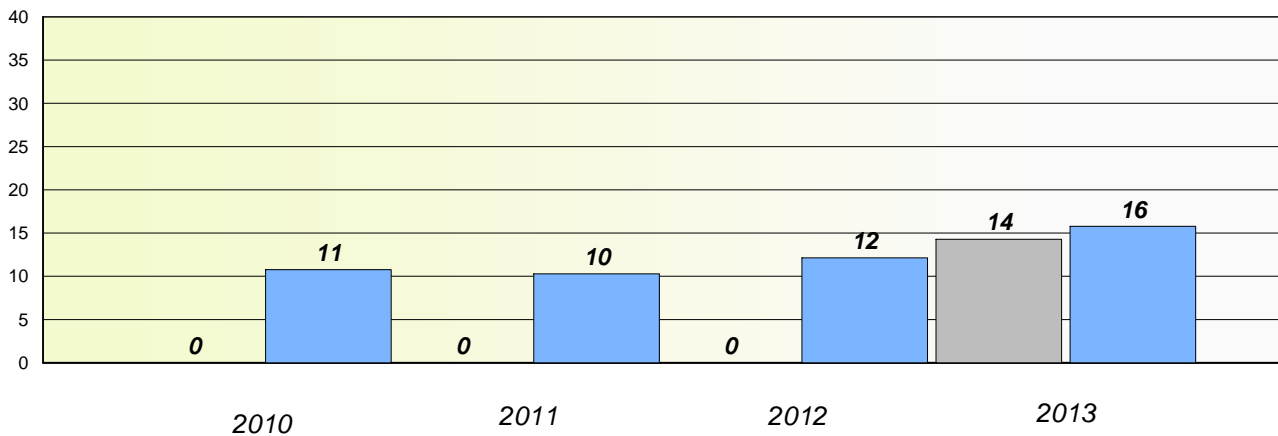

Reading

* Reading score is composite of Non Fiction and Poetry.

Mushuau Innu Natuashish School and Sheshatshiu Innu School are excluded from district and provincial results.