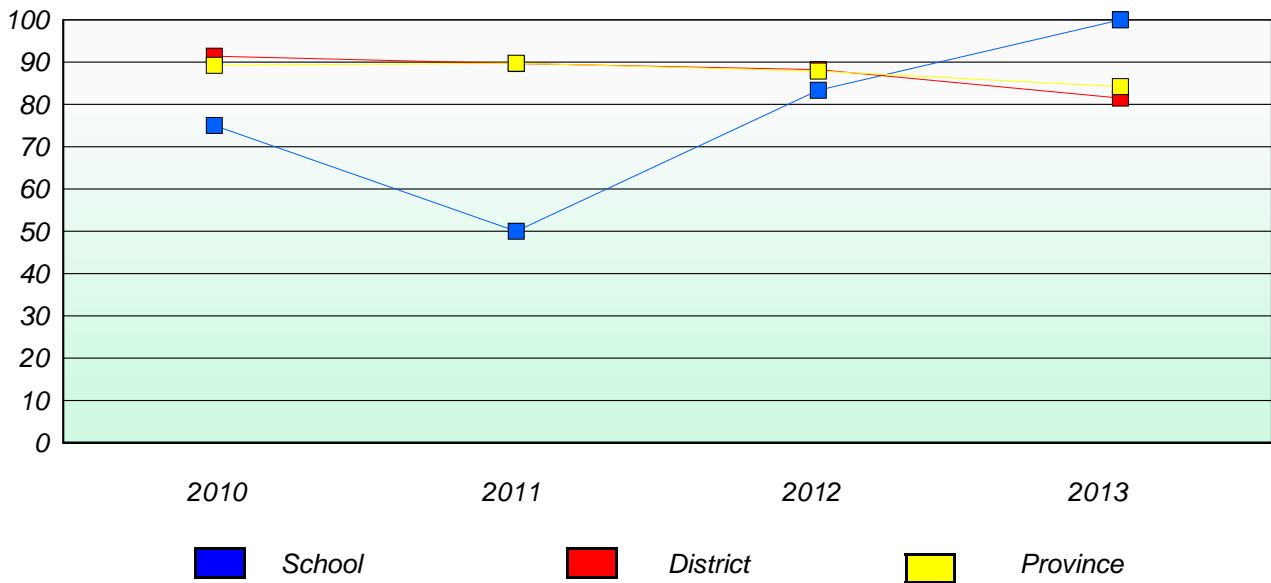

District 2 - Western

School #: 088 Main River Academy

Participation Rates

Demand Writing

Reading

* Reading score is composite of Non Fiction and Poetry.

Mushuau Innu Natuashish School and Sheshatshiu Innu School are excluded from district and provincial results.