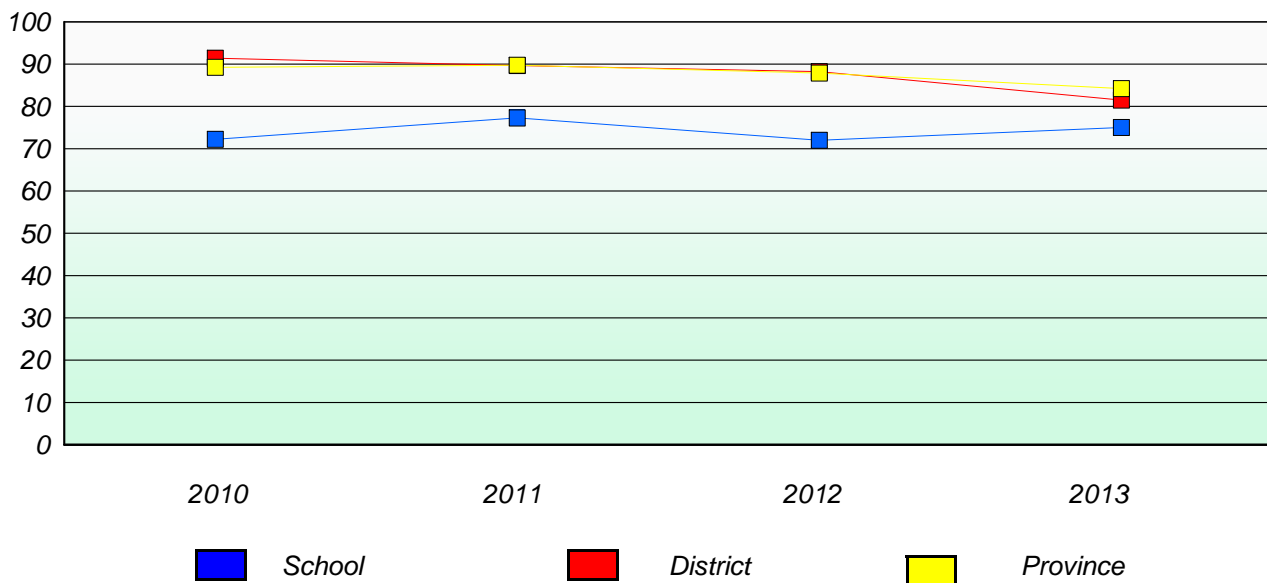

District 2 - Western

School #: 057 St. Peter's Academy

Participation Rates

Demand Writing

Reading

* Reading score is composite of Non Fiction and Poetry.

District 2 - Western

School #: 060 C.C. Loughlin Elementary