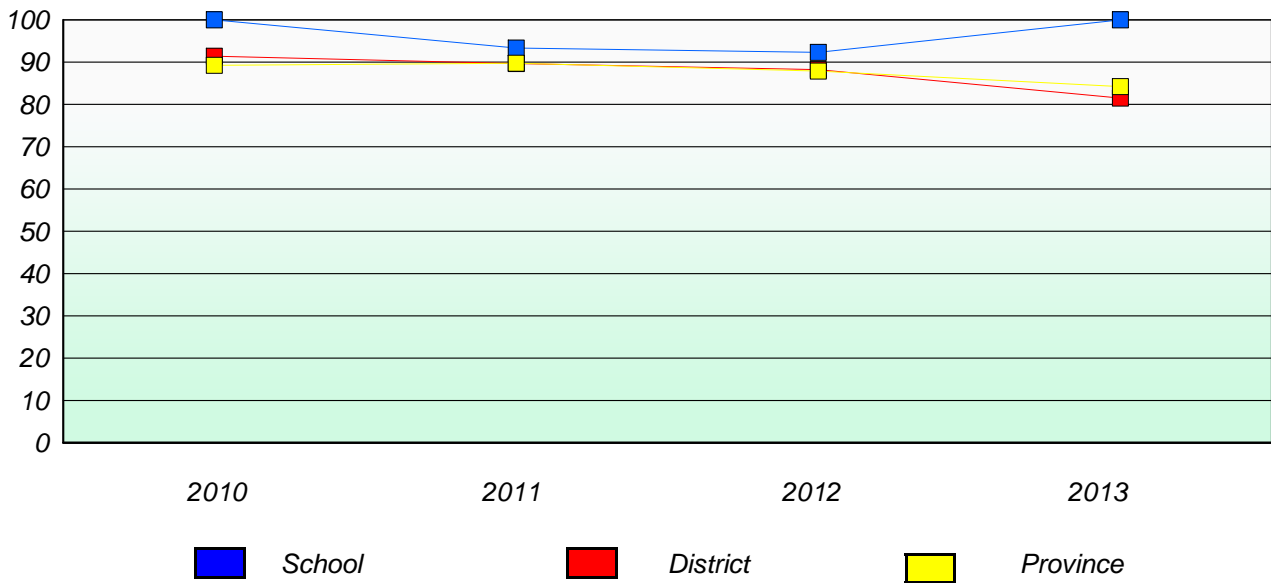

District 2 - Western

School #: 475 Viking Trail Academy

Participation Rates

Demand Writing

Reading

* Reading score is composite of Non Fiction and Poetry.

Mushuau Innu Natuashish School and Sheshatshiu Innu School are excluded from district and provincial results.