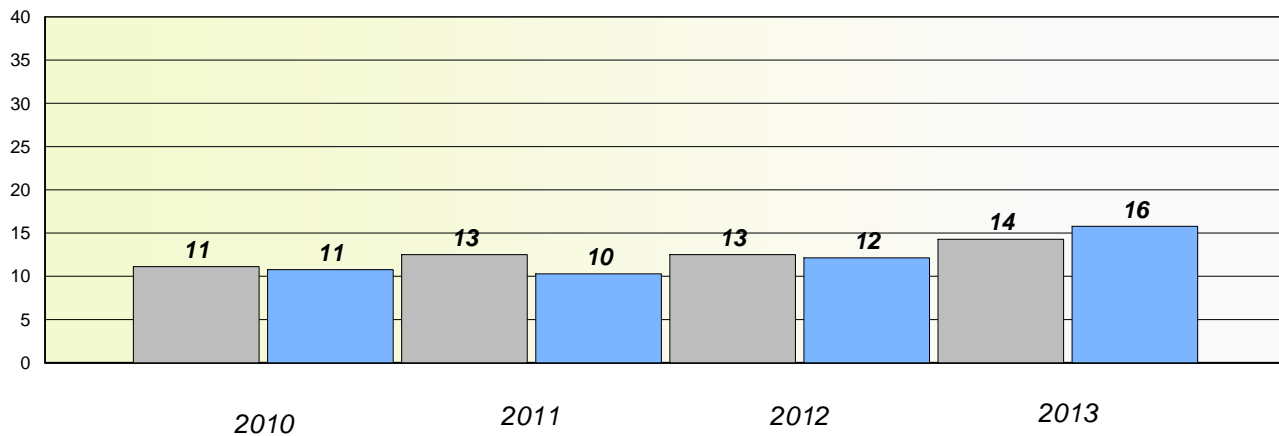

Reading

* Reading score is composite of Non Fiction and Poetry.

Mushuau Innu Natuashish School and Sheshatshiu Innu School are excluded from district and provincial results.