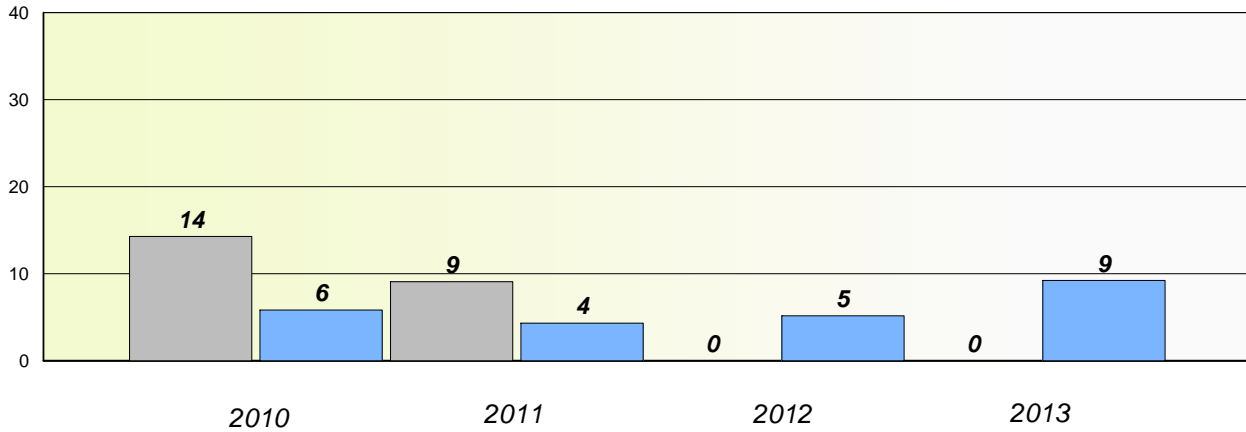

District 2 - Western

School #: 394 E.A. Butler All Grade

Exemption/Unknown Rates

Demand Writing