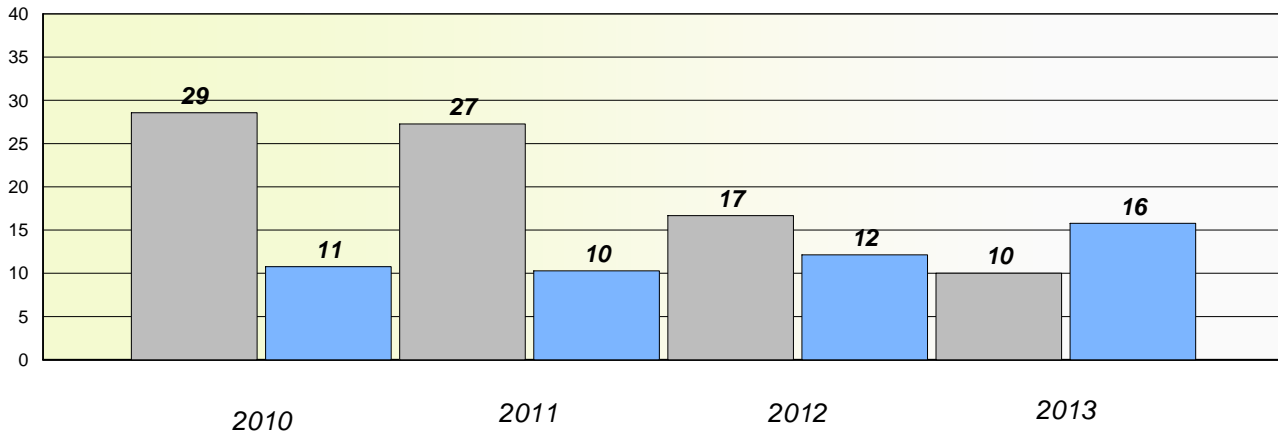

Reading

* Reading score is composite of Non Fiction and Poetry.

Mushuau Innu Natuashish School and Sheshatshiu Innu School are excluded from district and provincial results.