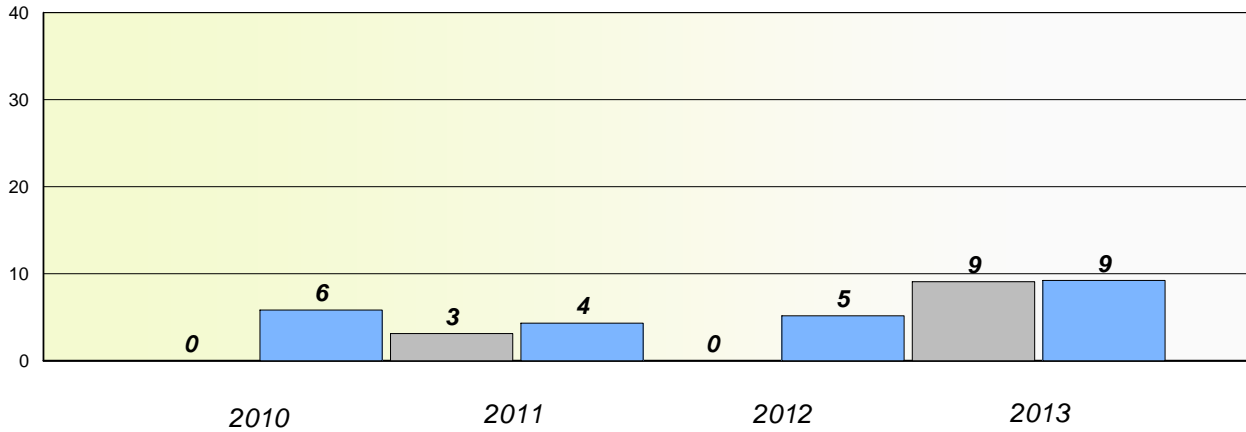

District 2 - Western

School #: 082 Pasadena Elementary School

Exemption/Unknown Rates

Demand Writing