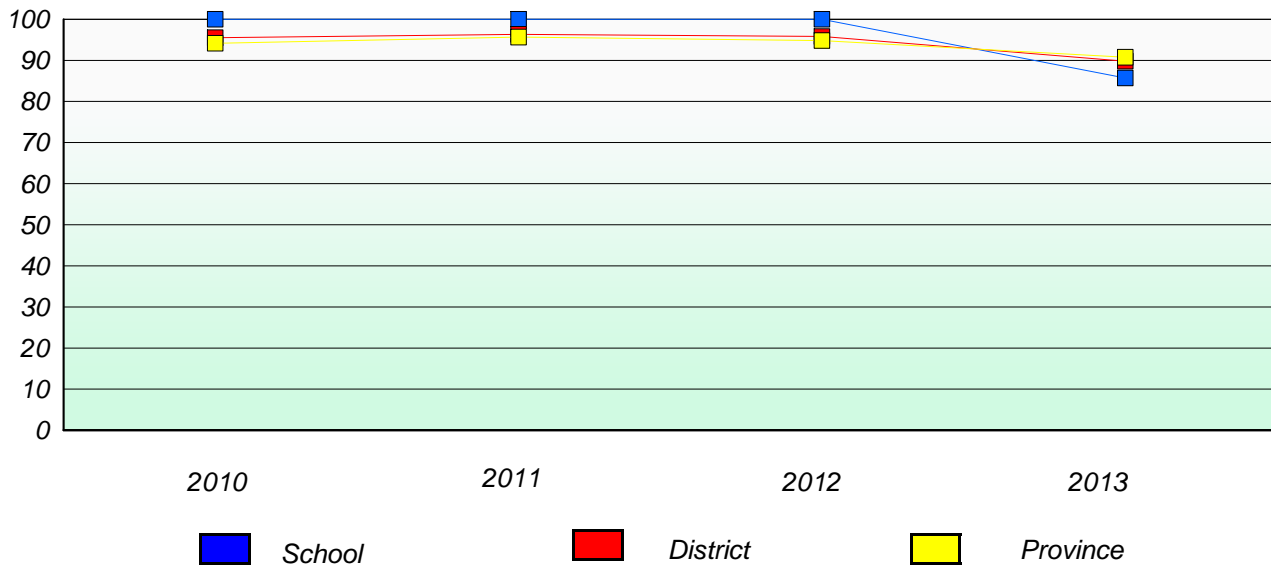

District 2 - Western

School #: 103 LeGallais Memorial

Participation Rates

Demand Writing

Reading

* Reading score is composite of Non Fiction and Poetry.

Mushuau Innu Natuashish School and Sheshatshiu Innu School are excluded from district and provincial results.