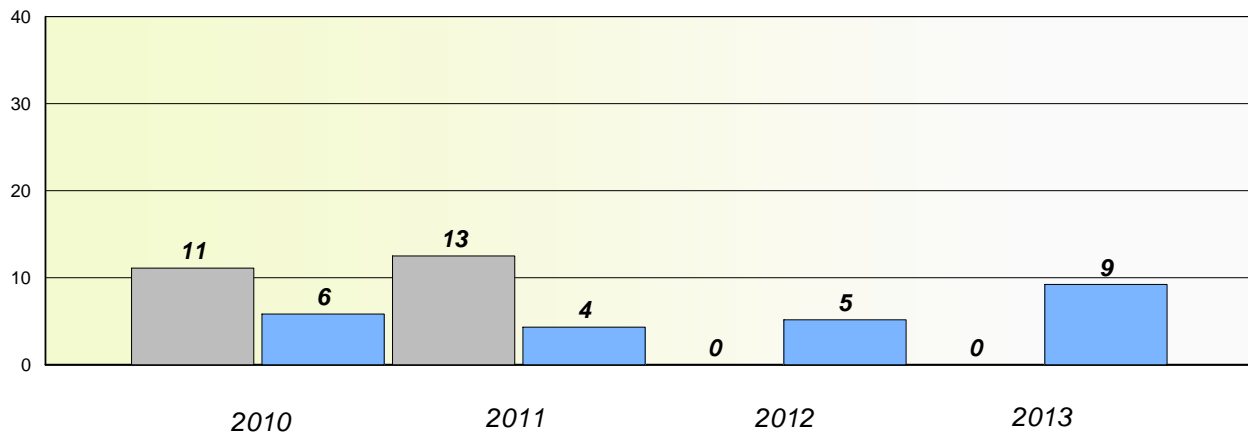

District 2 - Western

School #: 092 Grandy's River Collegiate

Exemption/Unknown Rates

Demand Writing