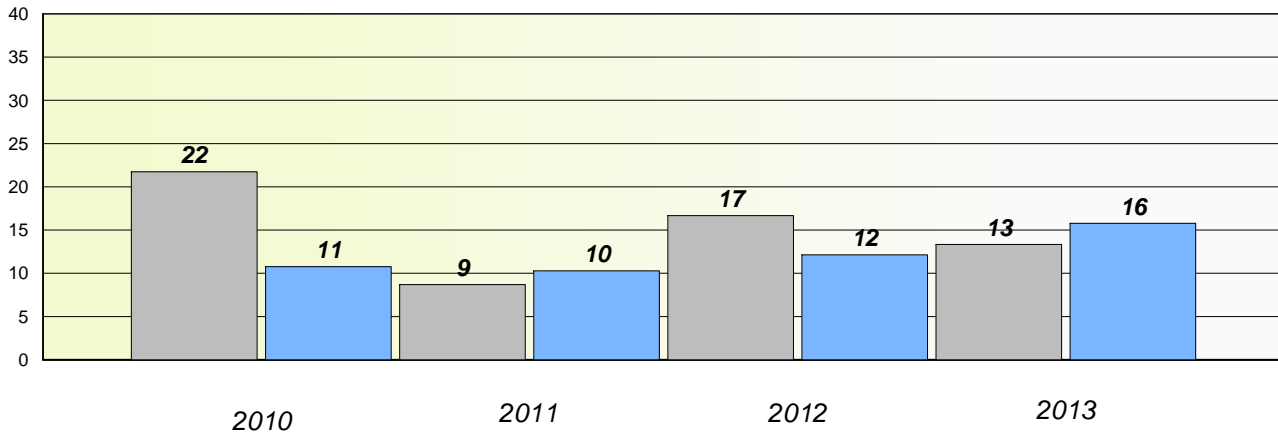

District 2 - Western

School #: 086 Gros Morne Academy

Exemption/Unknown Rates

Demand Writing

Reading

* Reading score is composite of Non Fiction and Poetry.

Mushuau Innu Natuashish School and Sheshatshiu Innu School are excluded from district and provincial results.