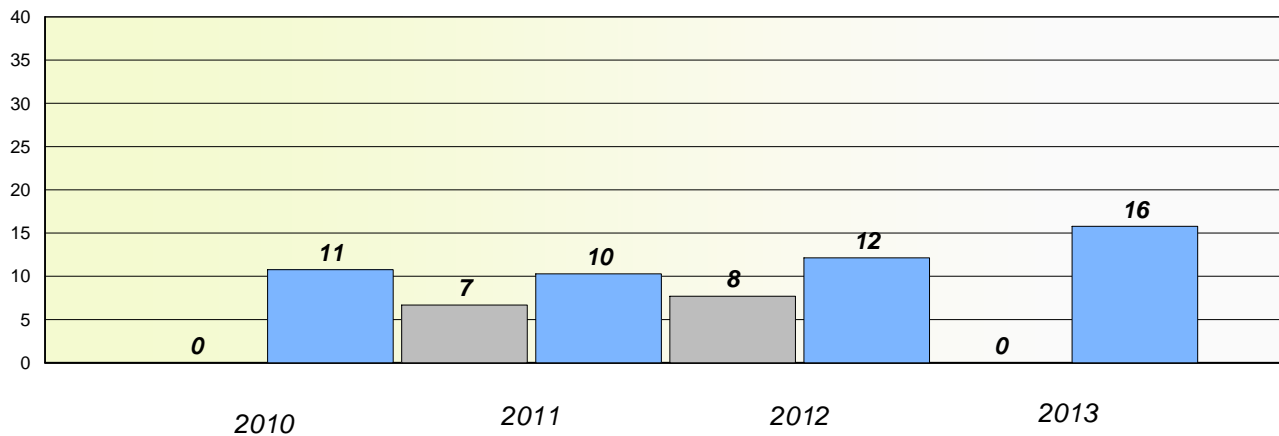

Reading

* Reading score is composite of Non Fiction and Poetry.

Mushuau Innu Natuashish School and Sheshatshiu Innu School are excluded from district and provincial results.