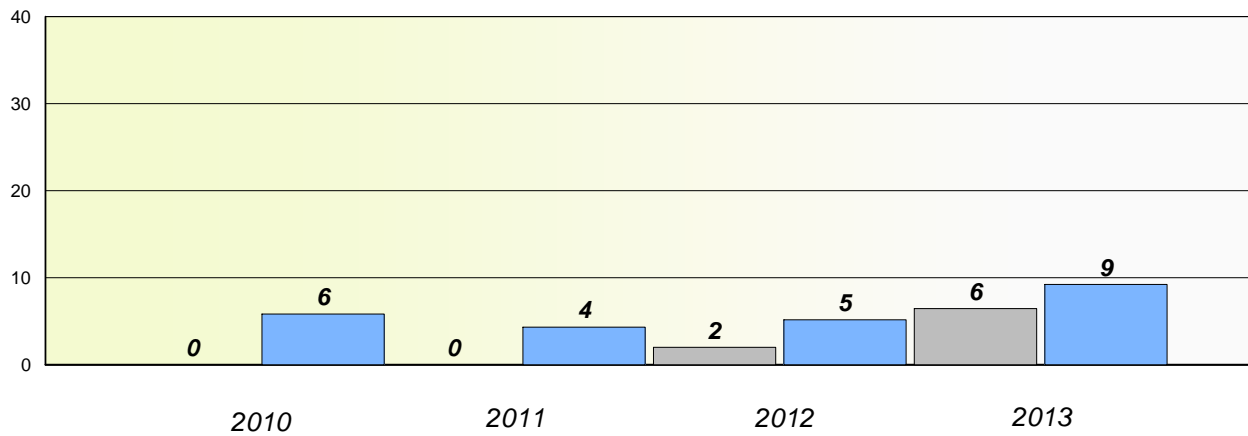

District 2 - Western

School #: 065 Humber Elementary

Exemption/Unknown Rates

Demand Writing