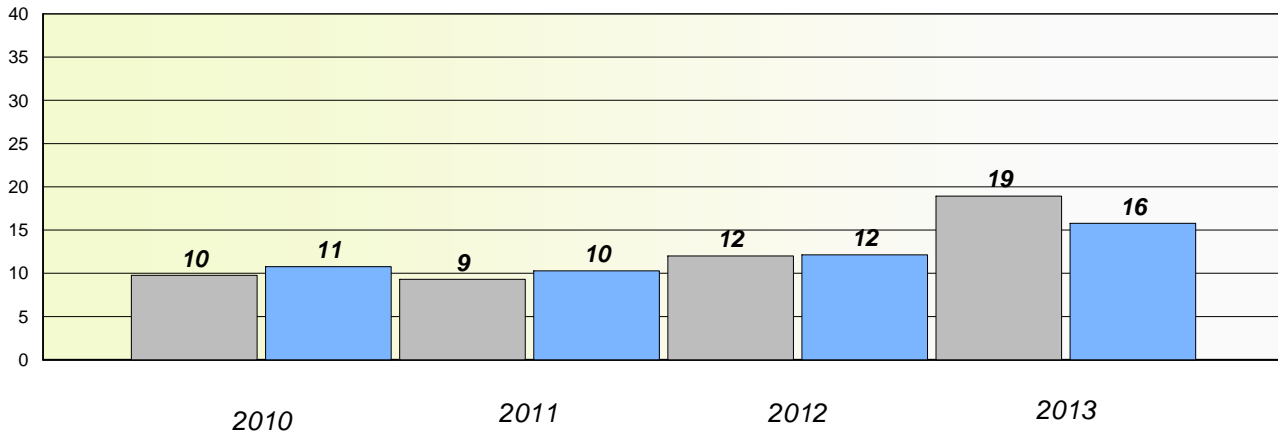

District 2 - Western

School #: 080 Templeton Academy

Exemption/Unknown Rates

Demand Writing

Reading

* Reading score is composite of Non Fiction and Poetry.

Mushuau Innu Natuashish School and Sheshatshiu Innu School are excluded from district and provincial results.