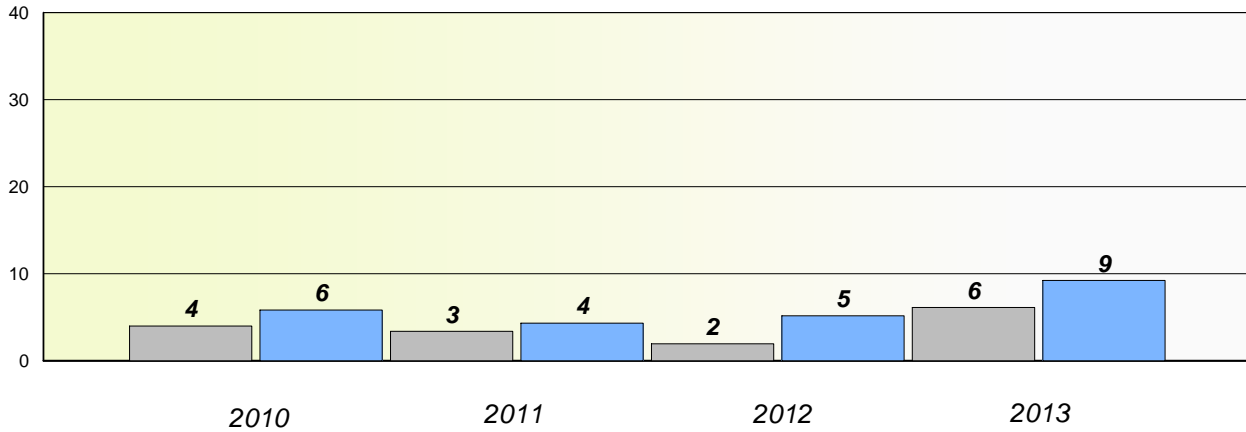

District 2 - Western

School #: 097 St. James' Elementary

Exemption/Unknown Rates

Demand Writing