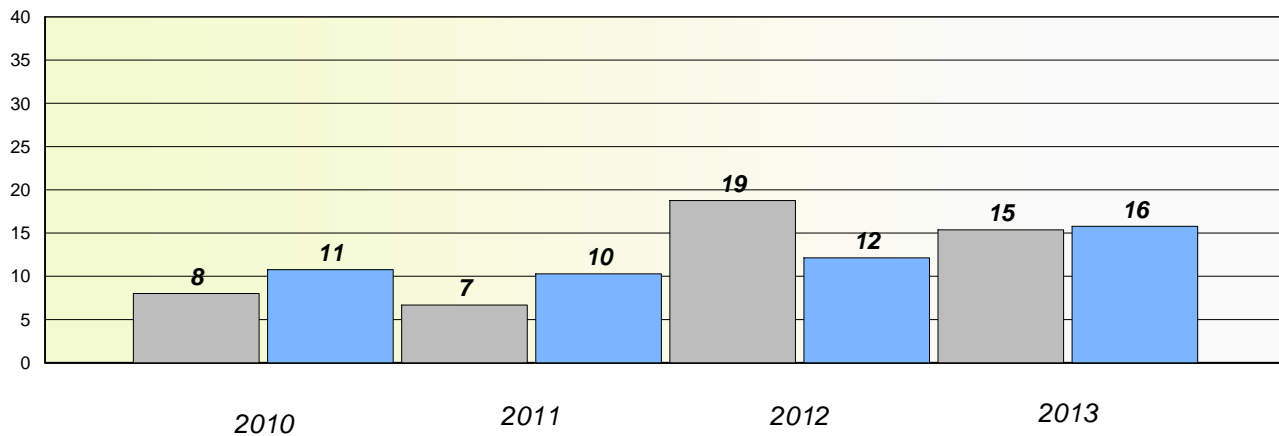

Reading

* Reading score is composite of Non Fiction and Poetry.

Mushuau Innu Natuashish School and Sheshatshiu Innu School are excluded from district and provincial results.