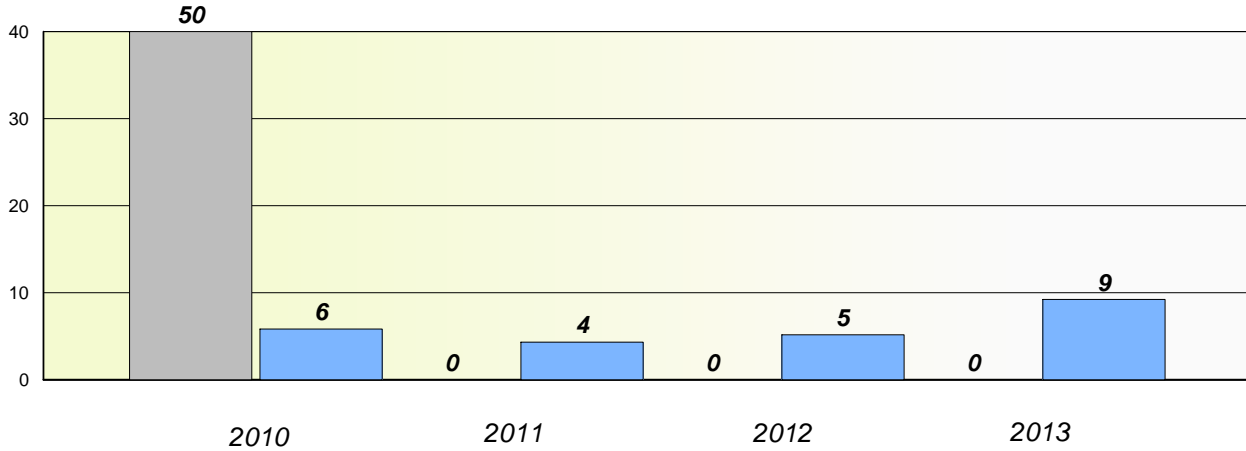

District 2 - Western

School #: 088 Main River Academy

Exemption/Unknown Rates

Demand Writing