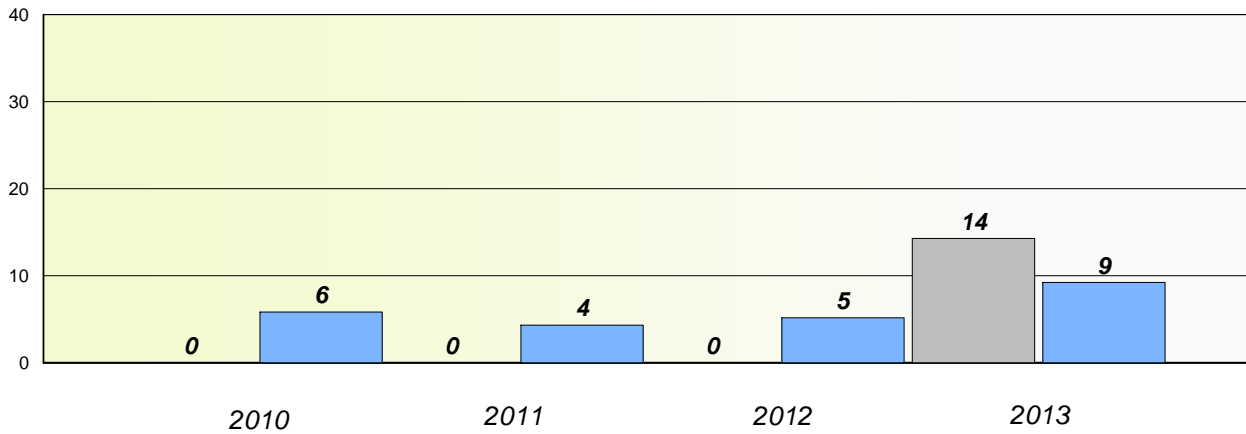

District 2 - Western

School #: 103 LeGallais Memorial

Exemption/Unknown Rates

Demand Writing