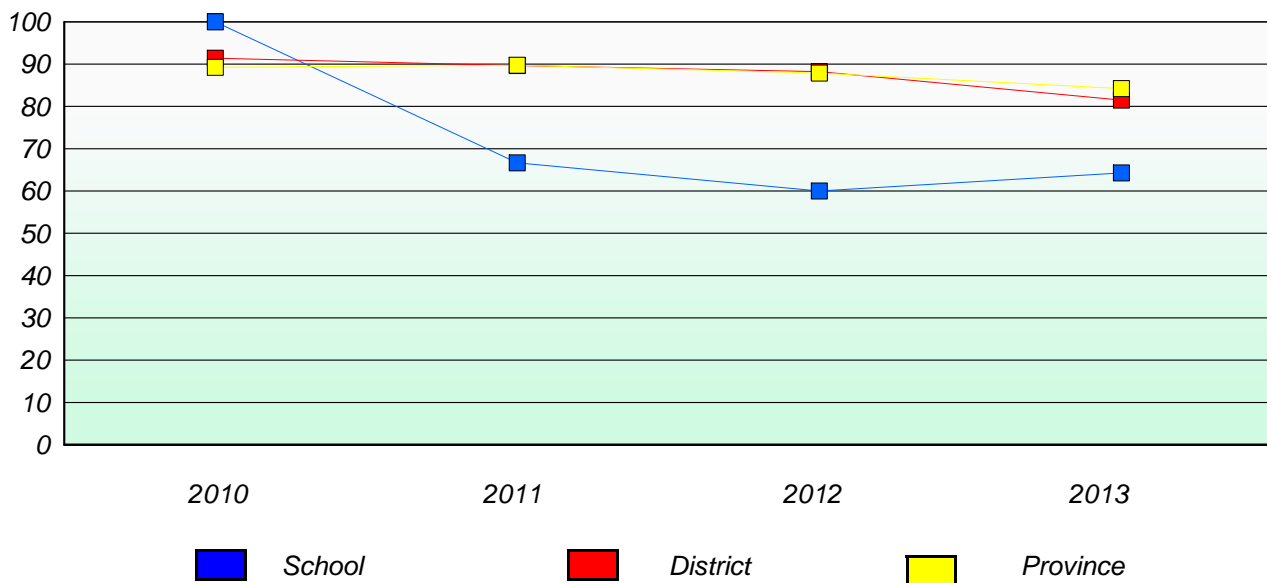

District 2 - Western

School #: 474 Cloud River Academy

Participation Rates

Demand Writing

Reading

* Reading score is composite of Non Fiction and Poetry.

Mushuau Innu Natuashish School and Sheshatshiu Innu School are excluded from district and provincial results.