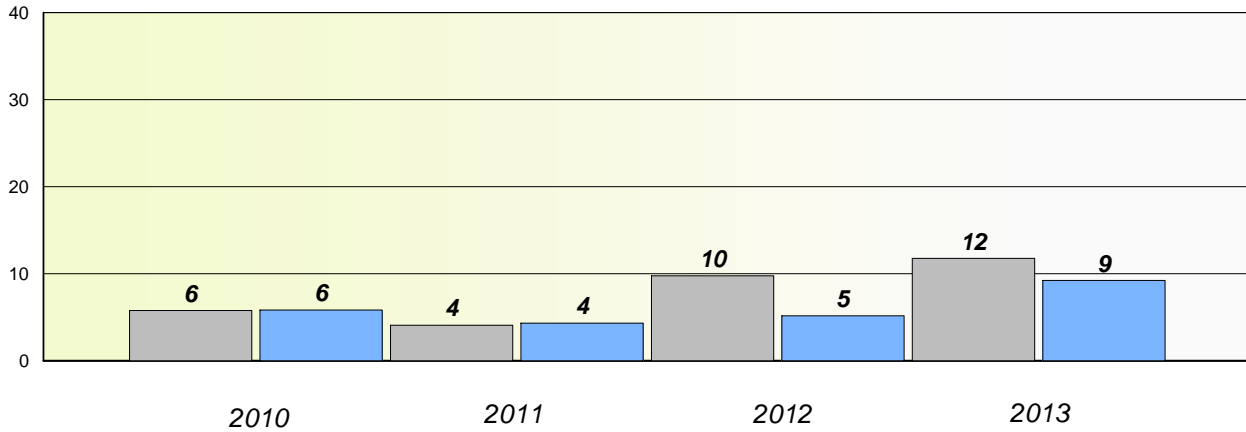

District 2 - Western

School #: 066 J.J. Curling Elementary

Exemption/Unknown Rates

Demand Writing