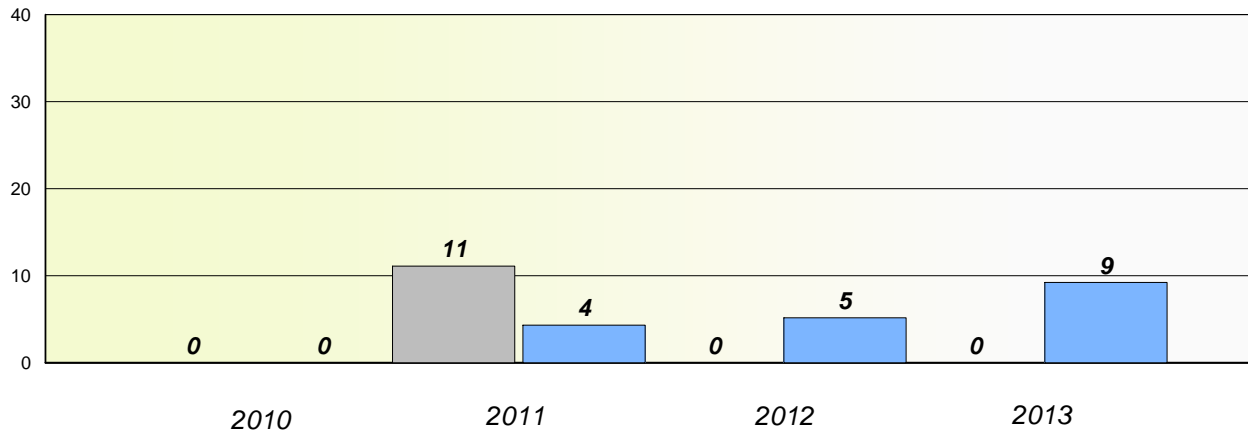

District 2 - Western

School #: 488 French Shore Academy

Exemption/Unknown Rates

Demand Writing