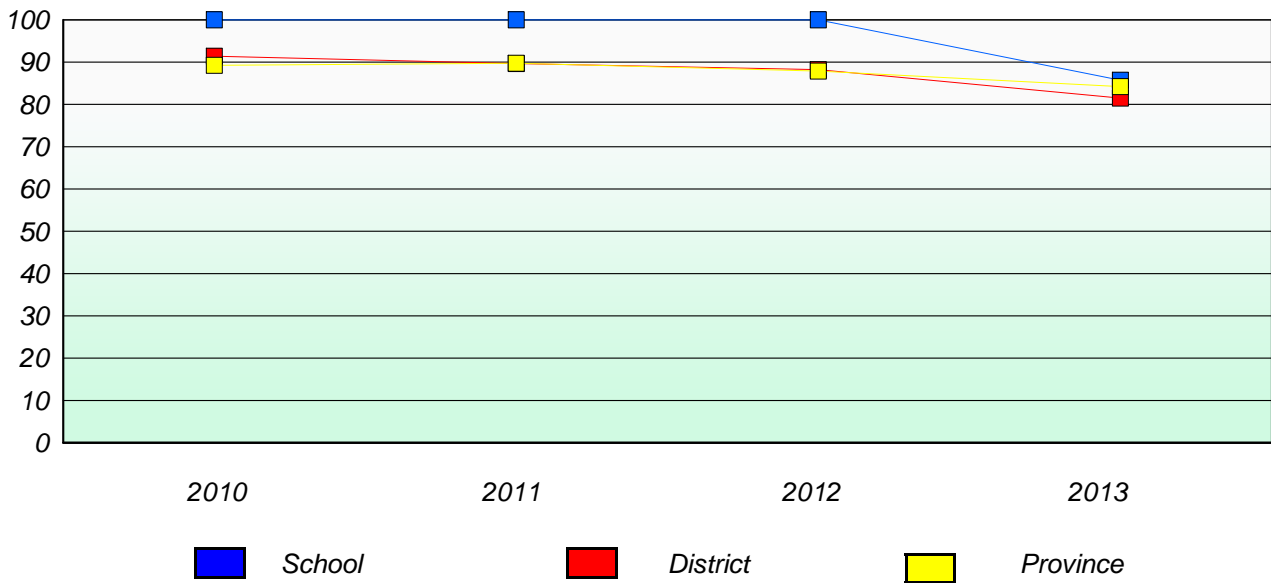

District 2 - Western

School #: 103 LeGallais Memorial

Participation Rates

Demand Writing

Reading

* Reading score is composite of Non Fiction and Poetry.

Mushuau Innu Natuashish School and Sheshatshiu Innu School are excluded from district and provincial results.