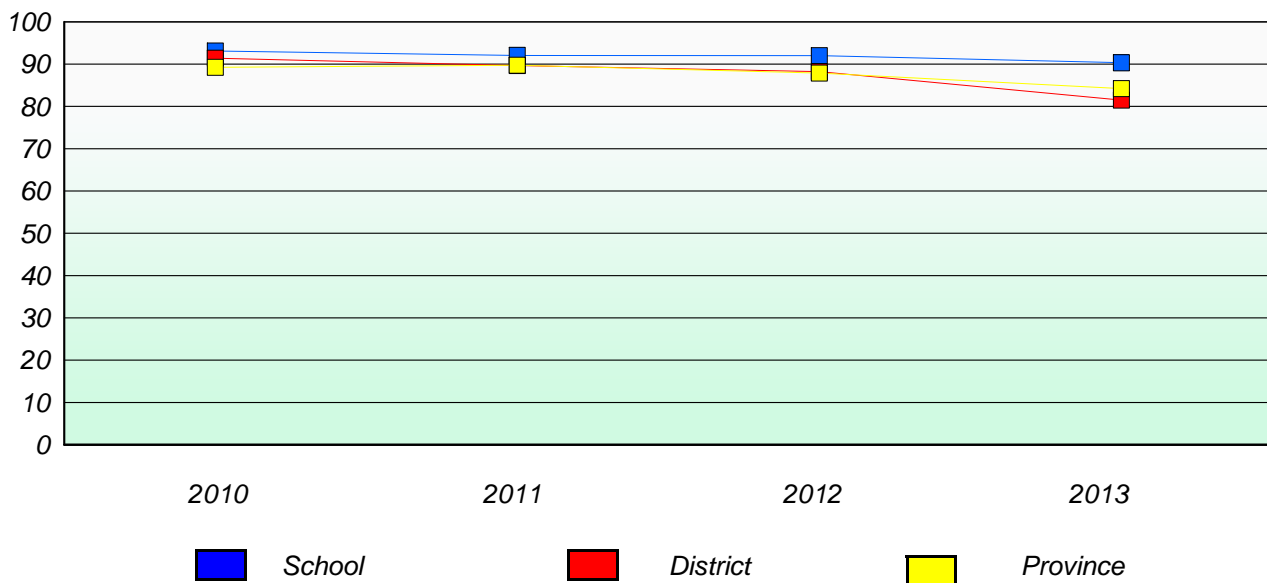

District 2 - Western

School #: 065 Humber Elementary

Participation Rates

Demand Writing

Reading

* Reading score is composite of Non Fiction and Poetry.

Mushuau Innu Natuashish School and Sheshatshiu Innu School are excluded from district and provincial results.