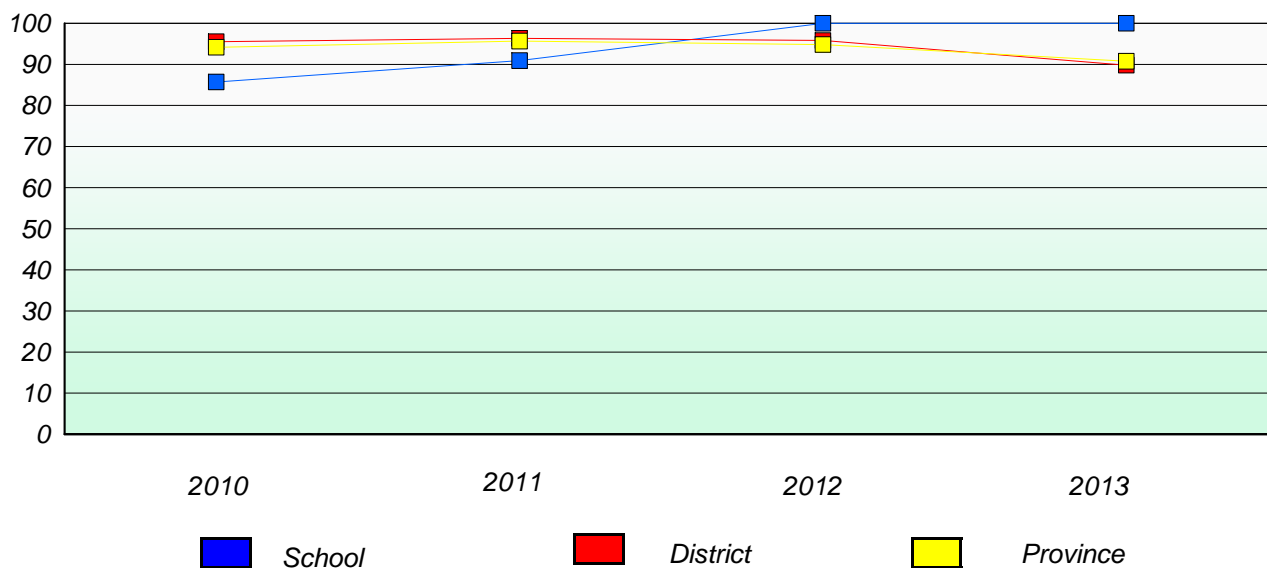

District 2 - Western

School #: 394 E.A. Butler All Grade

Participation Rates

Demand Writing