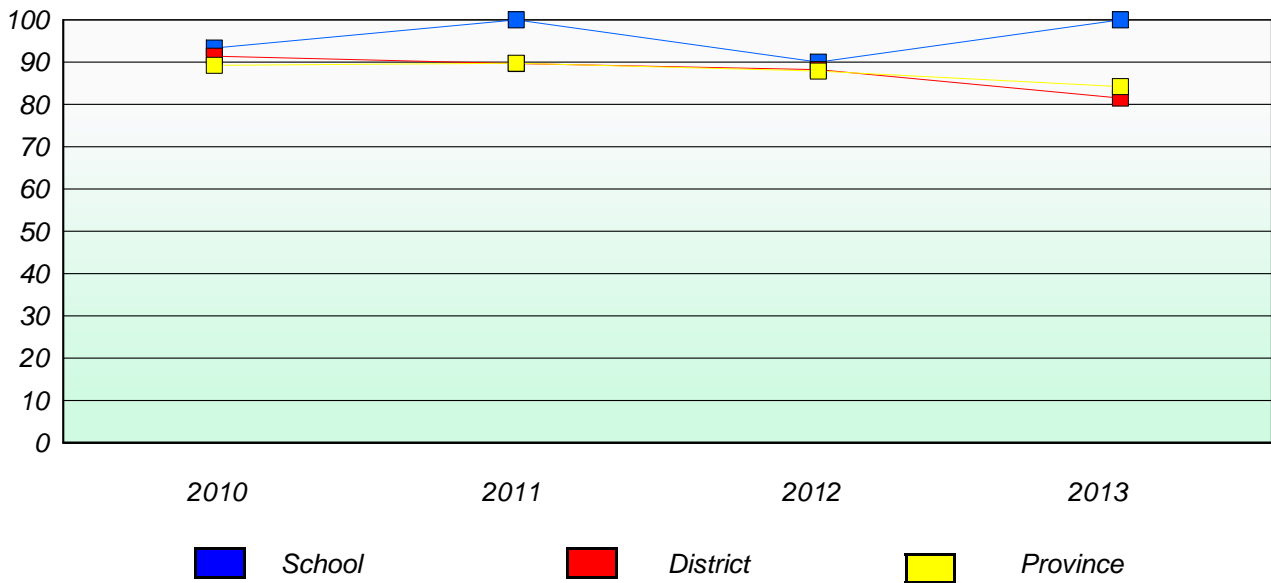

District 2 - Western

School #: 111 St. Thomas Aquinas

Participation Rates

Demand Writing

Reading

* Reading score is composite of Non Fiction and Poetry.

Mushuau Innu Natuashish School and Sheshatshiu Innu School are excluded from district and provincial results.