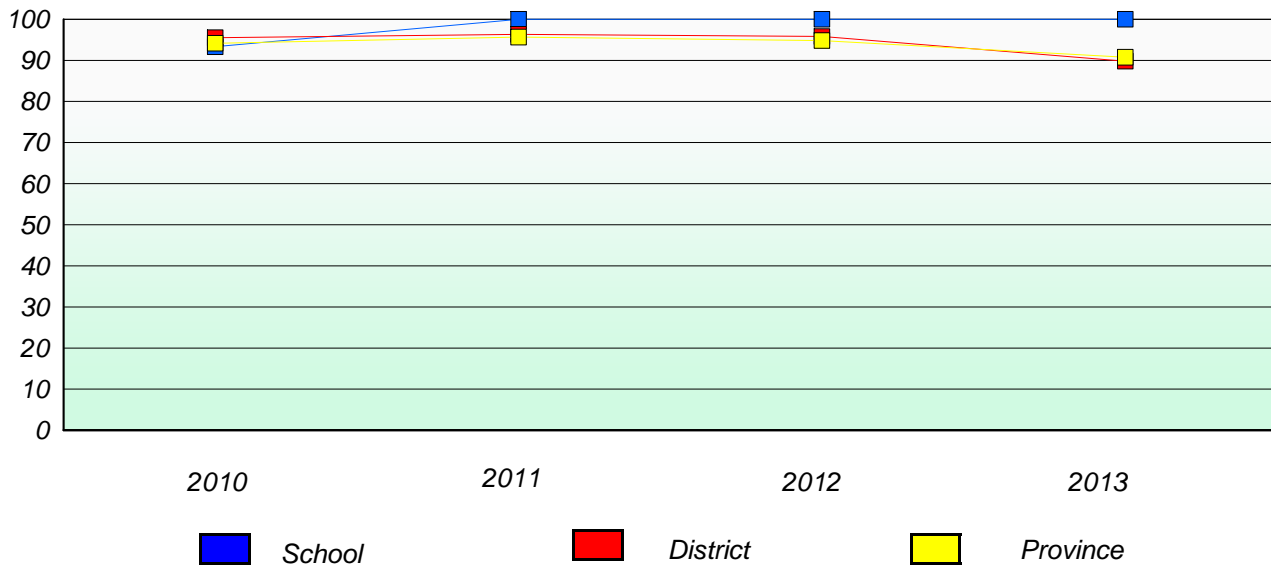

District 2 - Western

School #: 111 St. Thomas Aquinas

Participation Rates

Demand Writing