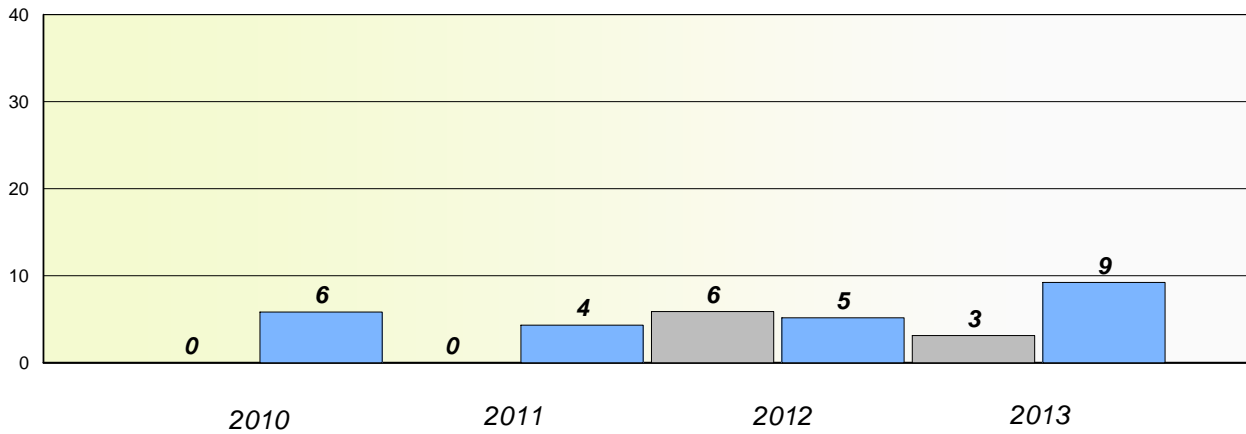

District 2 - Western

School #: 060 C.C. Loughlin Elementary

Exemption/Unknown Rates

Demand Writing