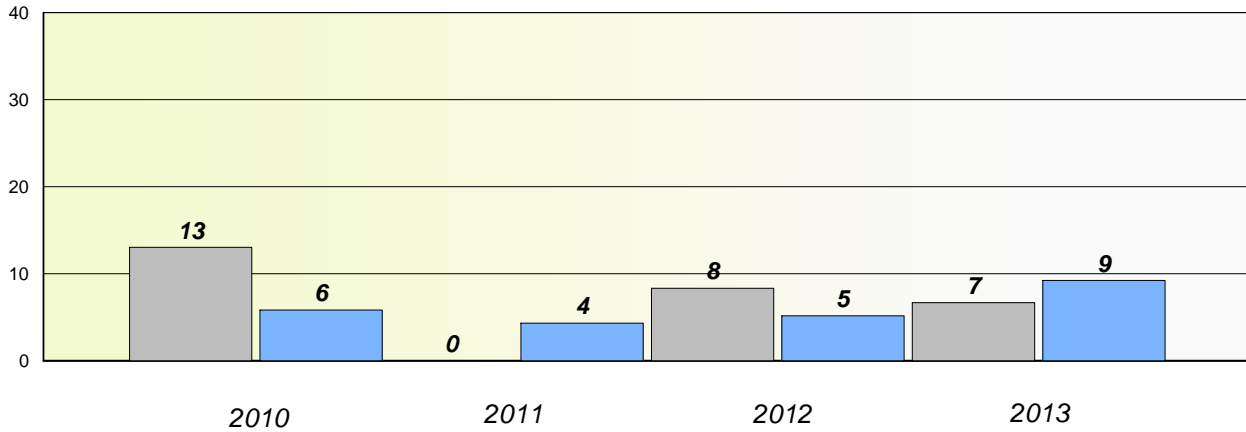

District 2 - Western

School #: 086 Gros Morne Academy

Exemption/Unknown Rates

Demand Writing