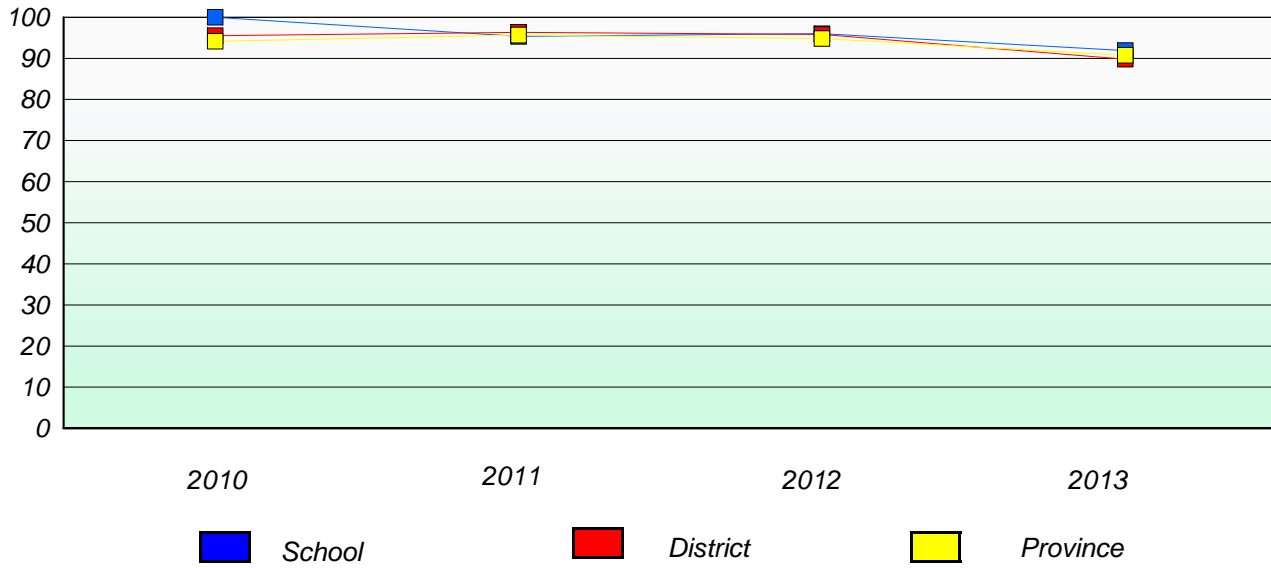

District 2 - Western

School #: 080 Templeton Academy

Participation Rates

Demand Writing