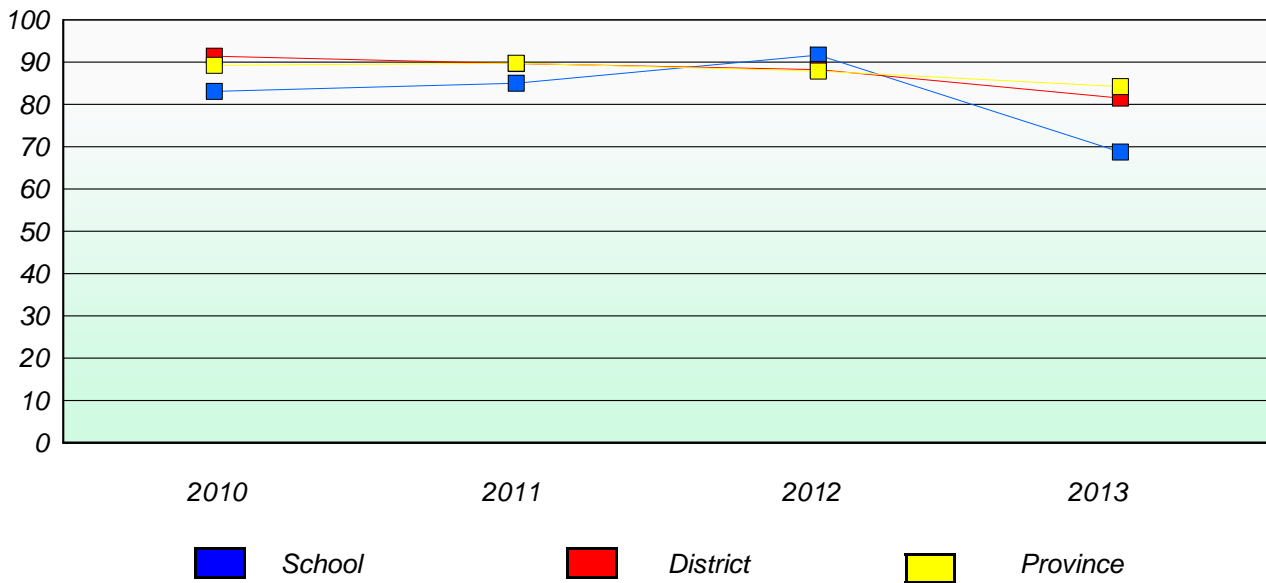

District 2 - Western

School #: 120 Stephenville Primary

Participation Rates

Demand Writing

Reading

* Reading score is composite of Non Fiction and Poetry.

Mushuau Innu Natuashish School and Sheshatshiu Innu School are excluded from district and provincial results.