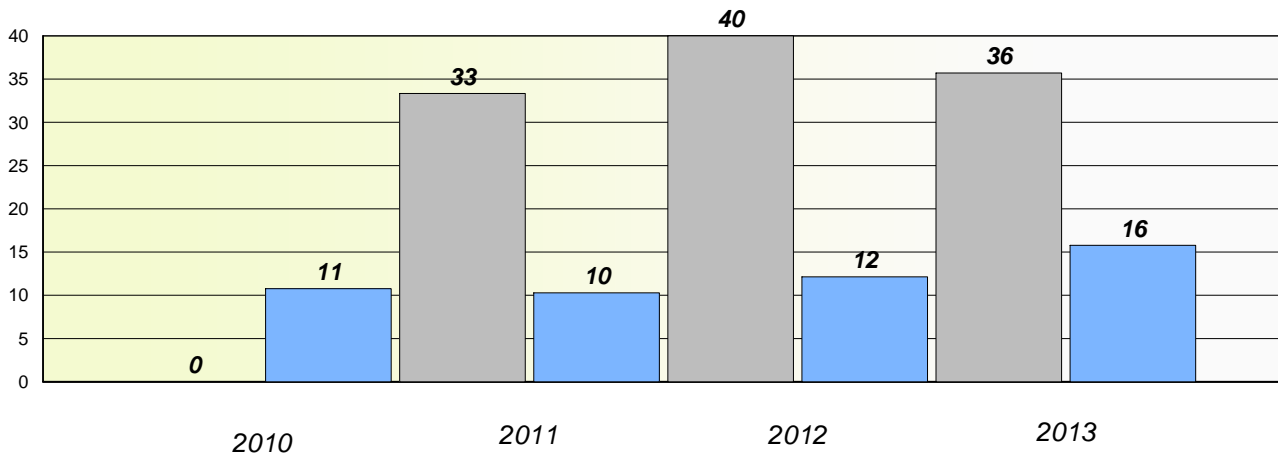

Reading

* Reading score is composite of Non Fiction and Poetry.

Mushuau Innu Natuashish School and Sheshatshiu Innu School are excluded from district and provincial results.