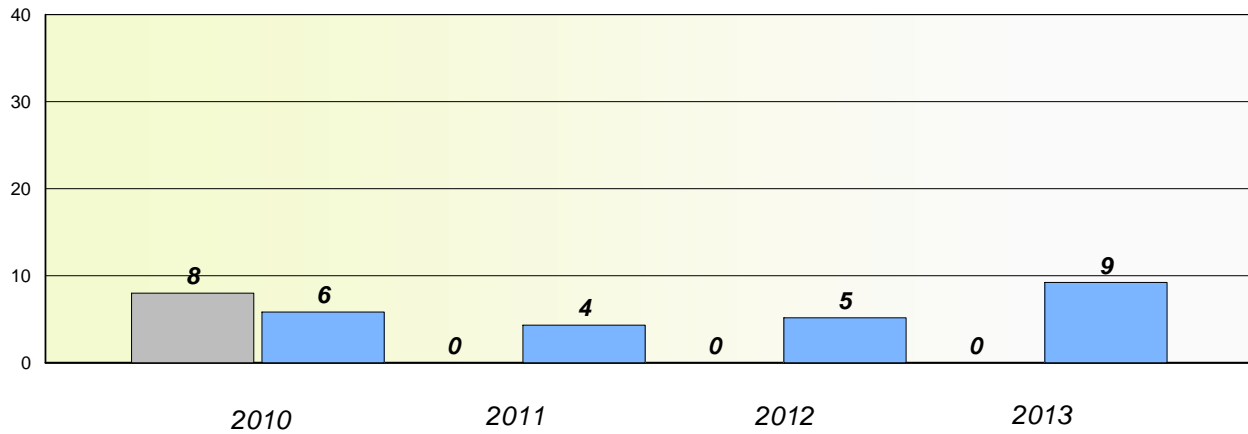

District 2 - Western

School #: 106 Lourdes Elementary

Exemption/Unknown Rates

Demand Writing