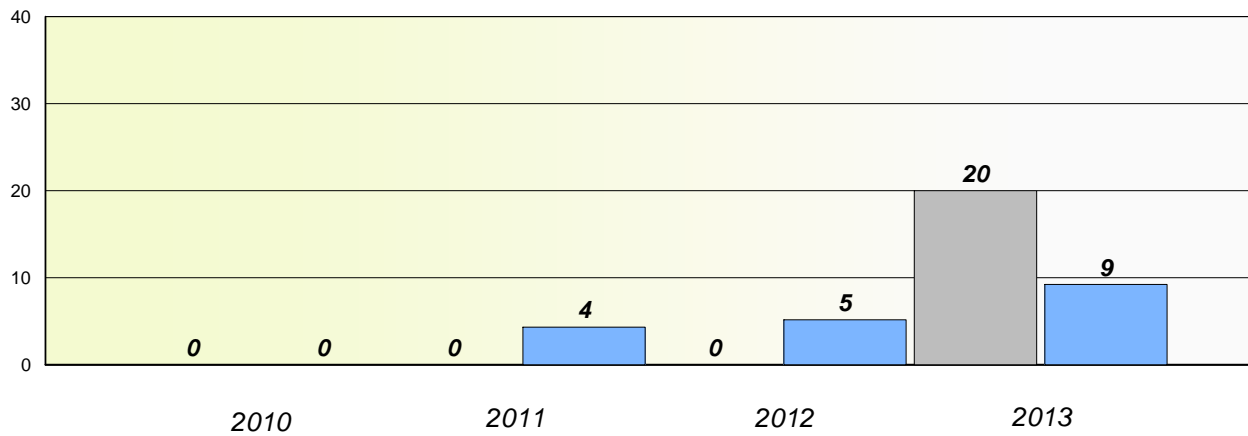

District 2 - Western

School #: 487 Labrador Straits Academy

Exemption/Unknown Rates

Demand Writing