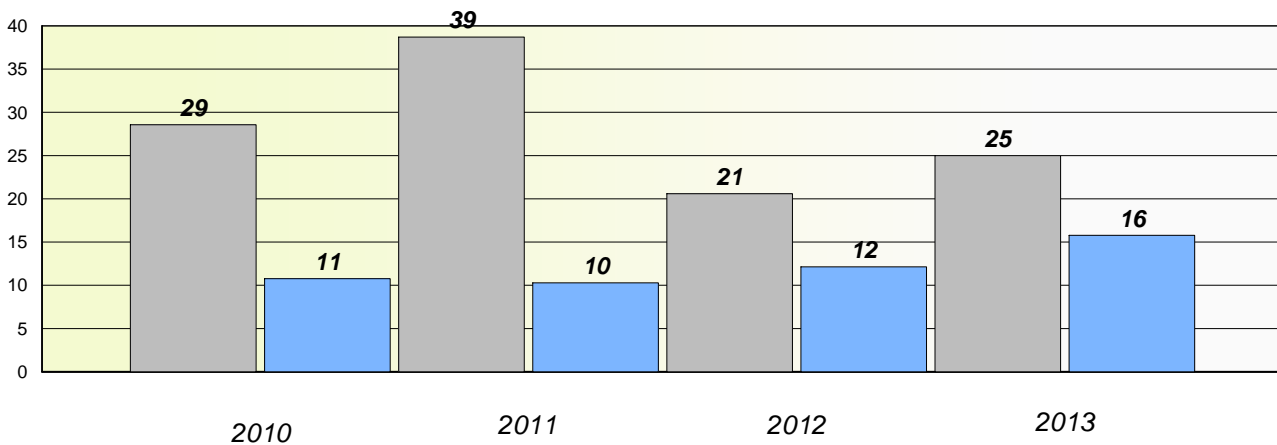

Reading

* Reading score is composite of Non Fiction and Poetry.

Mushuau Innu Natuashish School and Sheshatshiu Innu School are excluded from district and provincial results.