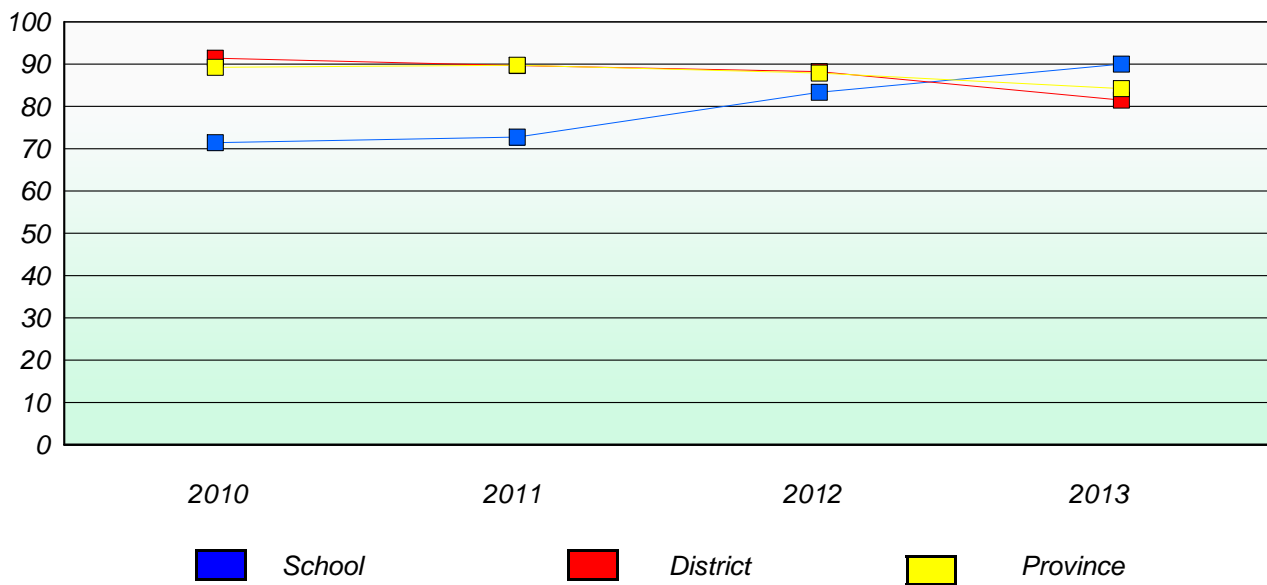

District 2 - Western

School #: 394 E.A. Butler All Grade

Participation Rates

Demand Writing

Reading

* Reading score is composite of Non Fiction and Poetry.

District 2 - Western

School #: 397 Belanger Memorial School