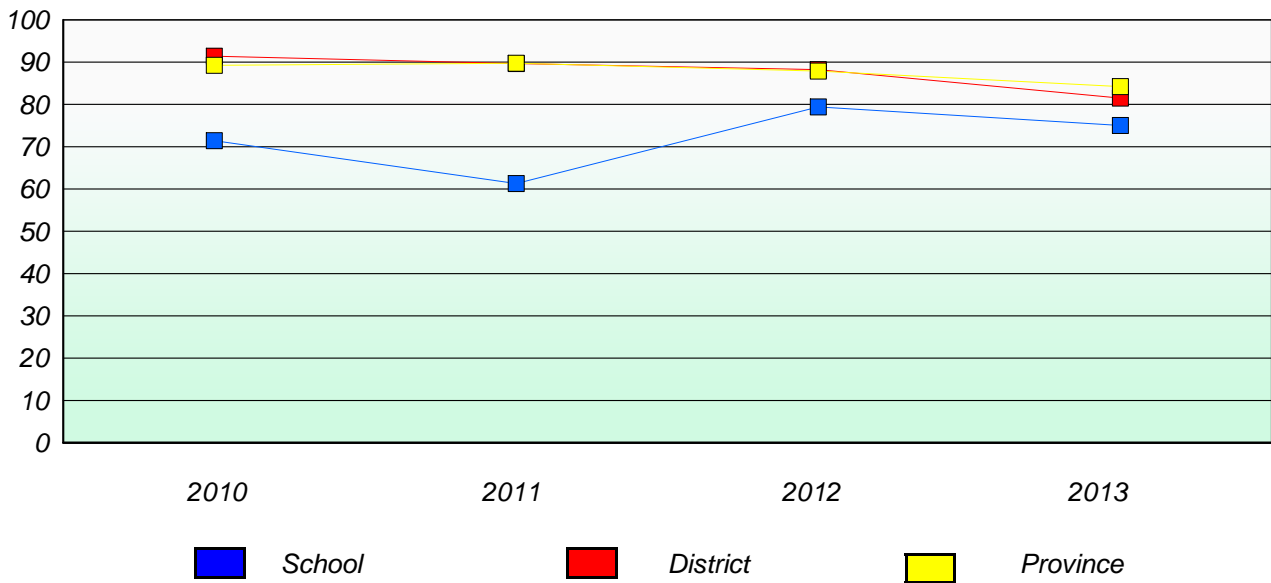

District 2 - Western

School #: 060 C.C. Loughlin Elementary

Participation Rates

Demand Writing

Reading

* Reading score is composite of Non Fiction and Poetry.

Mushuau Innu Natuashish School and Sheshatshiu Innu School are excluded from district and provincial results.