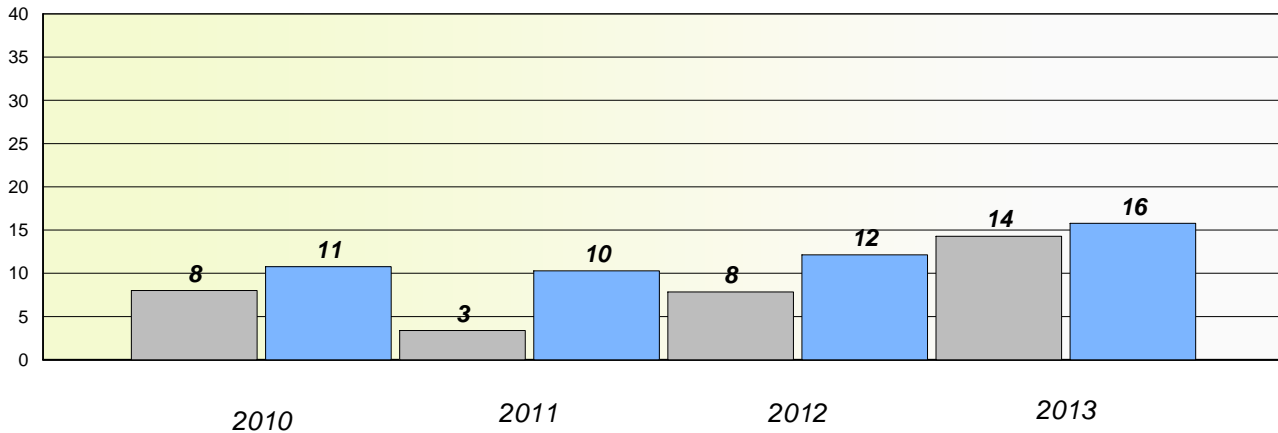

Reading

* Reading score is composite of Non Fiction and Poetry.

Mushuau Innu Natuashish School and Sheshatshiu Innu School are excluded from district and provincial results.