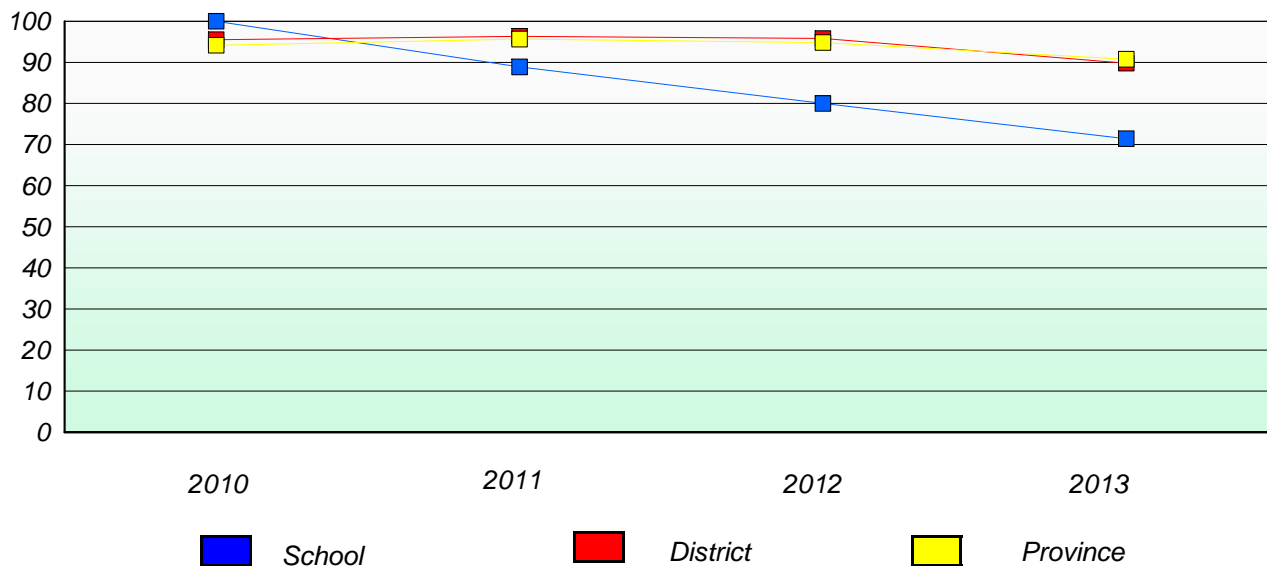

District 2 - Western

School #: 474 Cloud River Academy

Participation Rates

Demand Writing

Reading

* Reading score is composite of Non Fiction and Poetry.

Mushuau Innu Natuashish School and Sheshatshiu Innu School are excluded from district and provincial results.