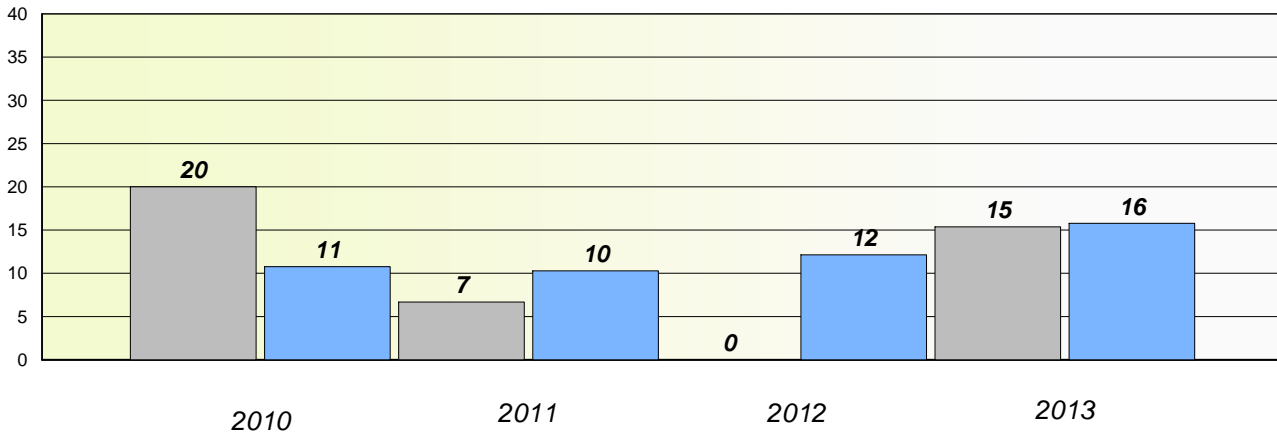

Reading

* Reading score is composite of Non Fiction and Poetry.

Mushuau Innu Natuashish School and Sheshatshiu Innu School are excluded from district and provincial results.