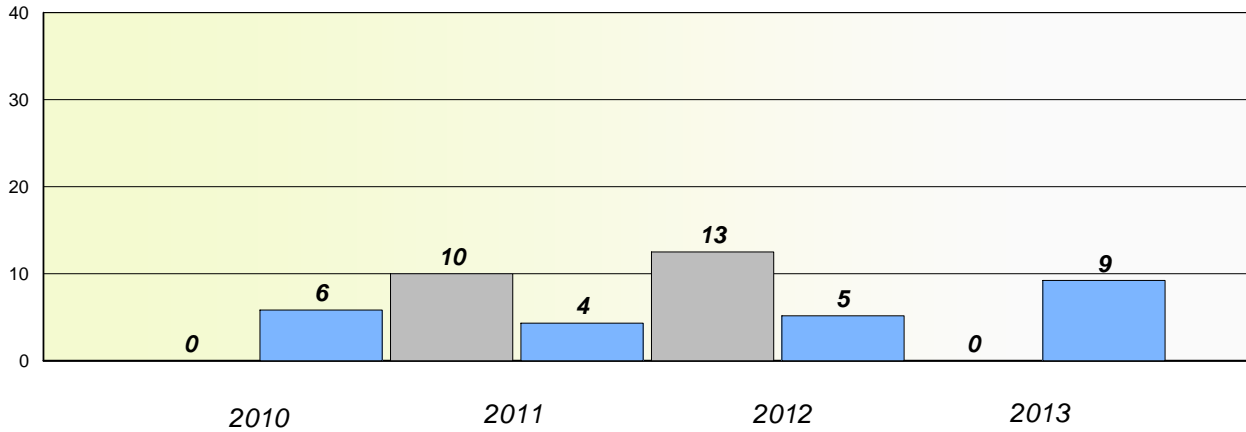

District 2 - Western

School #: 079 St. James All Grade

Exemption/Unknown Rates

Demand Writing