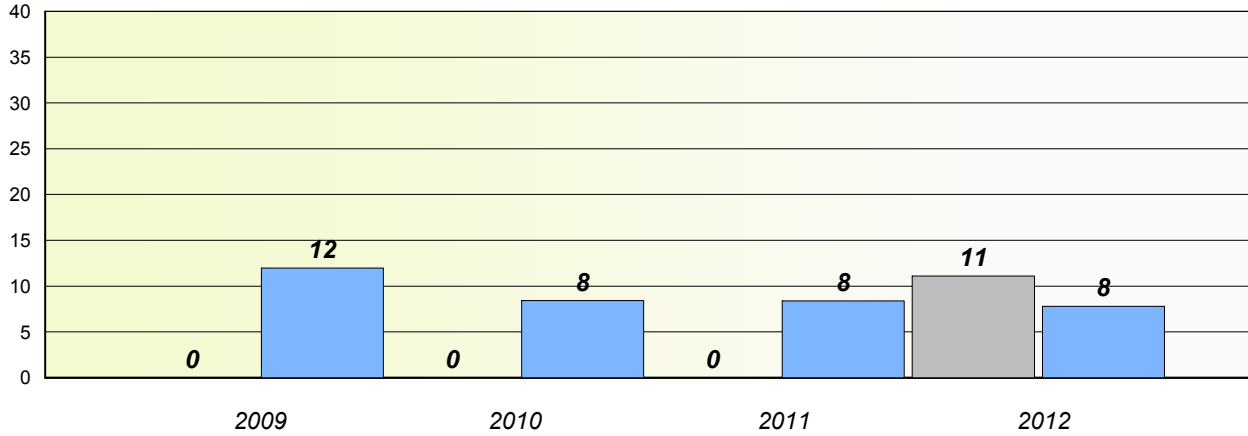

District 803 - Private

School #: 375 Lakecrest -St. John's Independent School

Unknown/Exemption Rates

Total Test

Participation Rates

Total Test

District 803 - Private

School #: 450 St. Bonaventure's College