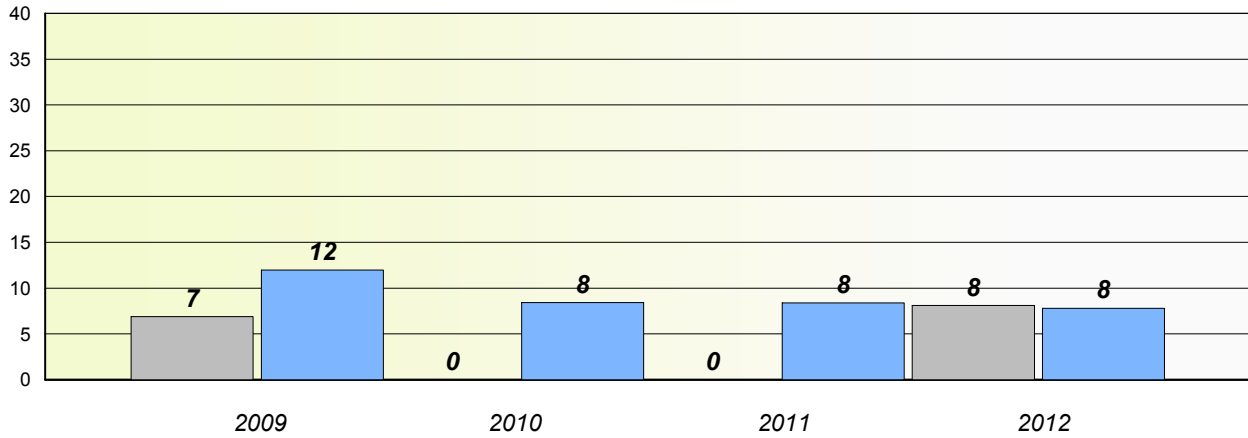

District 803 - Private

School #: 450 St. Bonaventure's College

Unknown/Exemption Rates

Total Test