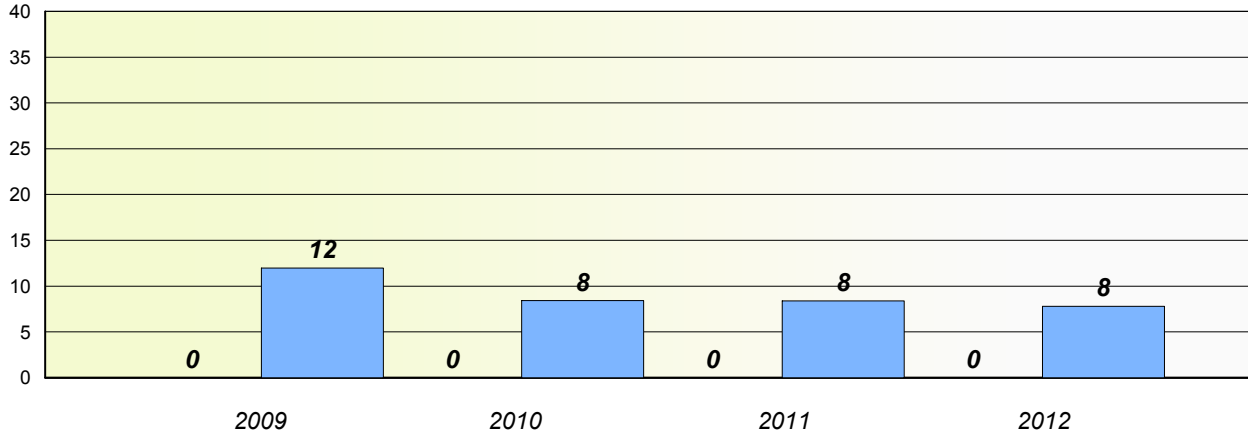

Unknown/Exemption Rates

Total Test

Participation Rates

Total Test

District 803 - Private

School #: 453 Eric G. Lambert All-Grade

Unknown/Exemption Rates

Total Test