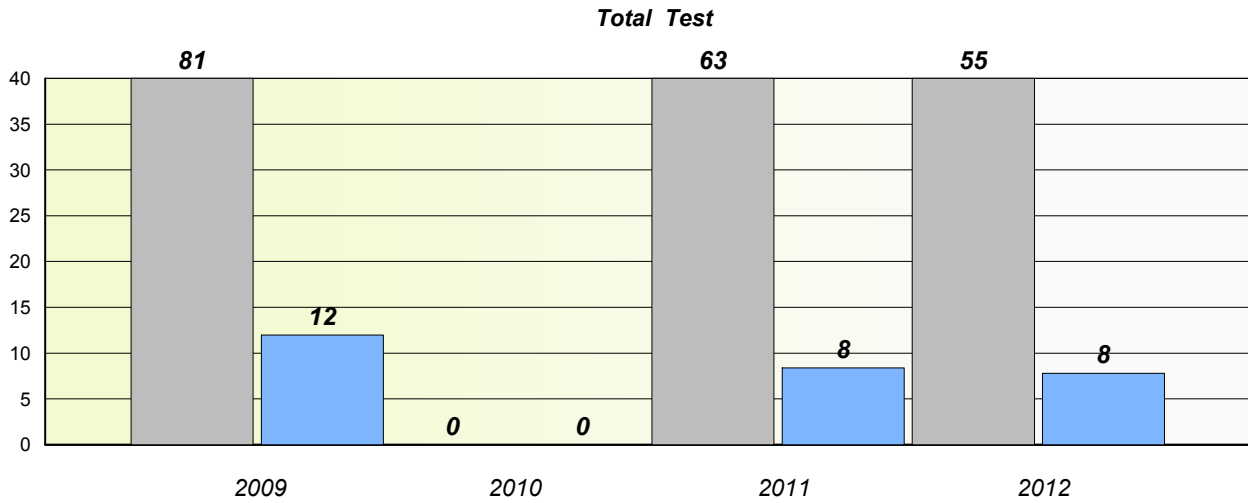

Participation Rates

Total Test

School data with 5 or fewer students withheld for reasons of confidentiality.

District 804 - Native Federal

School #: 018 Sheshatshiu Innu School

Unknown/Exemption Rates

Participation Rates