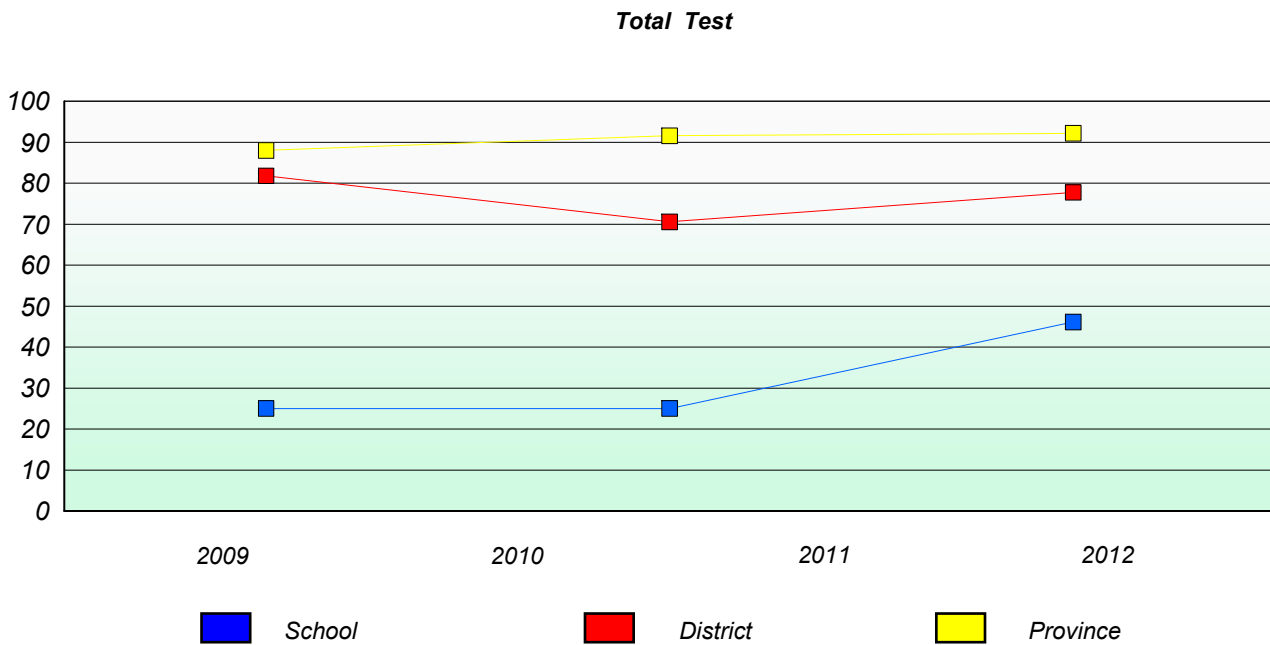

Participation Rates