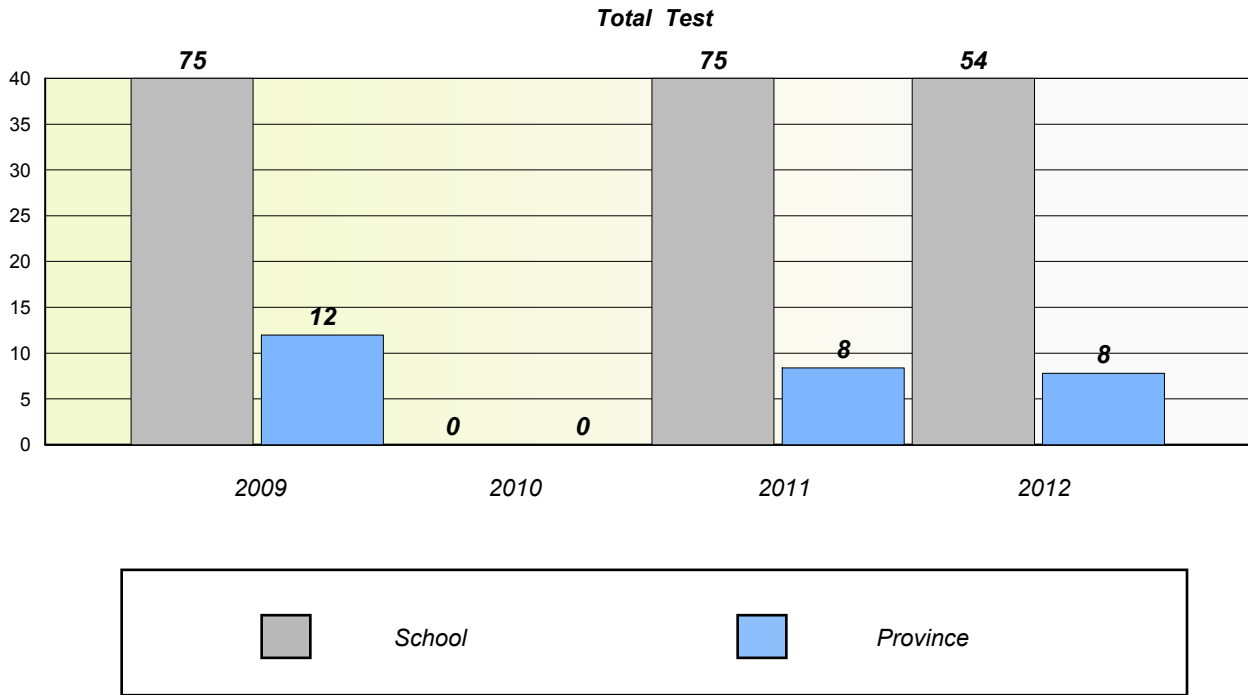

District 804 - Native Federal

School #: 019 Mushuau Innu Natuashish School

Unknown/Exemption Rates