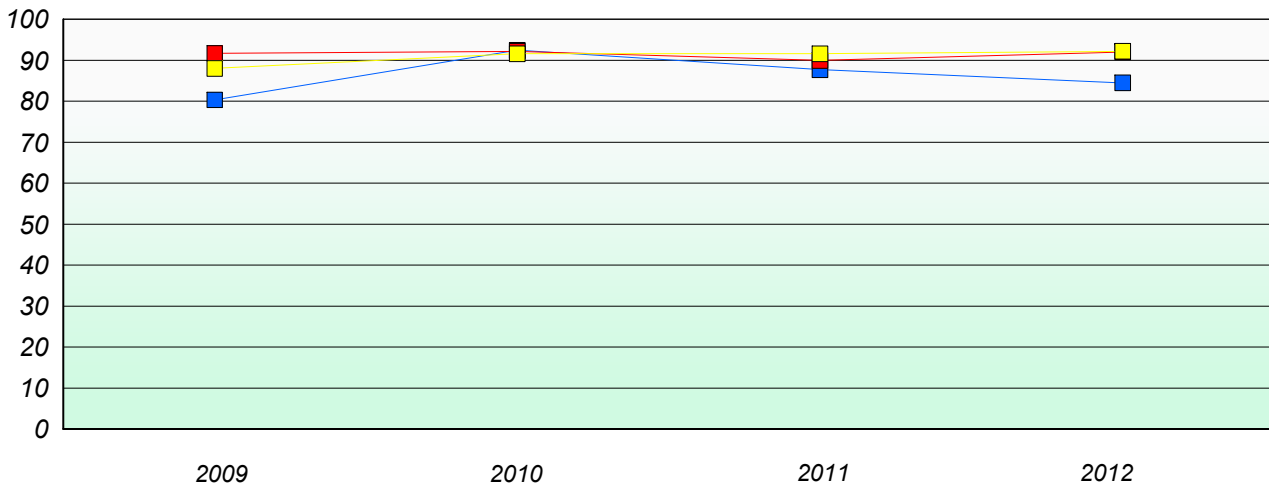

School data with 5 or fewer students withheld for reasons of confidentiality.

Participation Rates

Total Test

School data with 5 or fewer students withheld for reasons of confidentiality.

District 3 - Nova Central

School #: 132 Botwood Collegiate

Unknown/Exemption Rates

Total Test

Participation Rates

Total Test

Unknown/Exemption Rates

Total Test

School data with 5 or fewer students withheld for reasons of confidentiality.