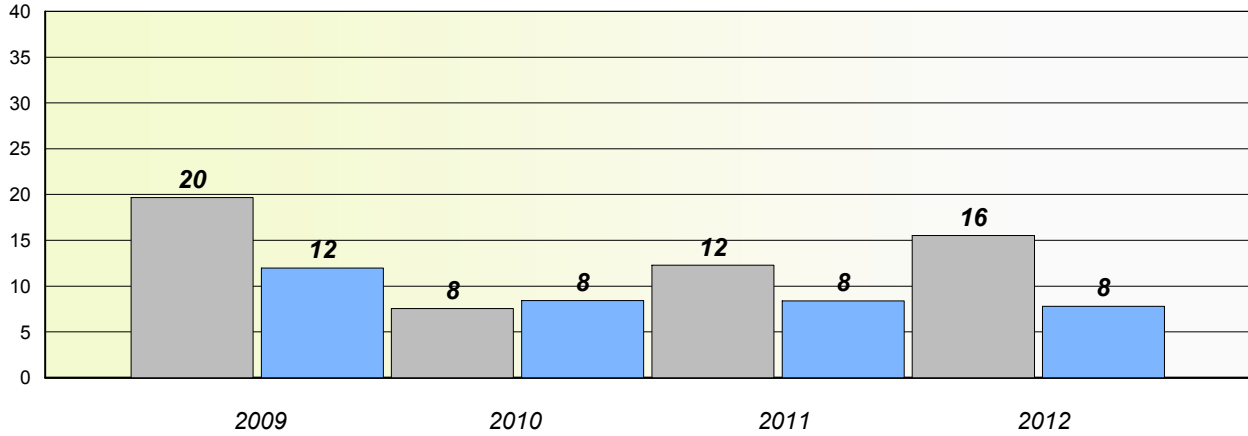

School data with 5 or fewer students withheld for reasons of confidentiality.

Participation Rates

Total Test

School data with 5 or fewer students withheld for reasons of confidentiality.

District 3 - Nova Central

School #: 132 Botwood Collegiate

Unknown/Exemption Rates

Total Test

Participation Rates

Total Test

Unknown/Exemption Rates

Total Test

School data with 5 or fewer students withheld for reasons of confidentiality.