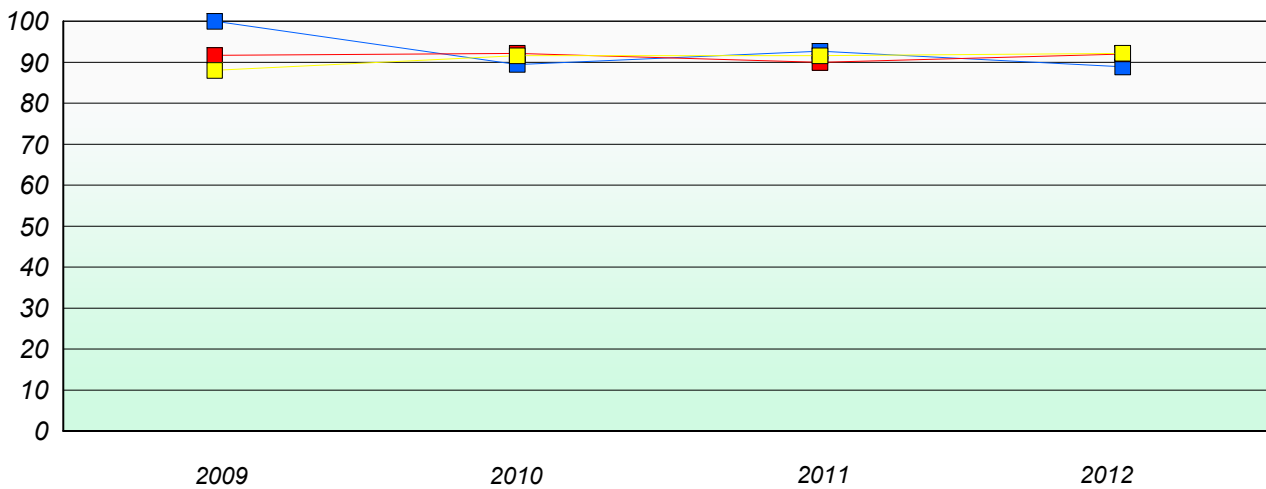

Participation Rates

Total Test