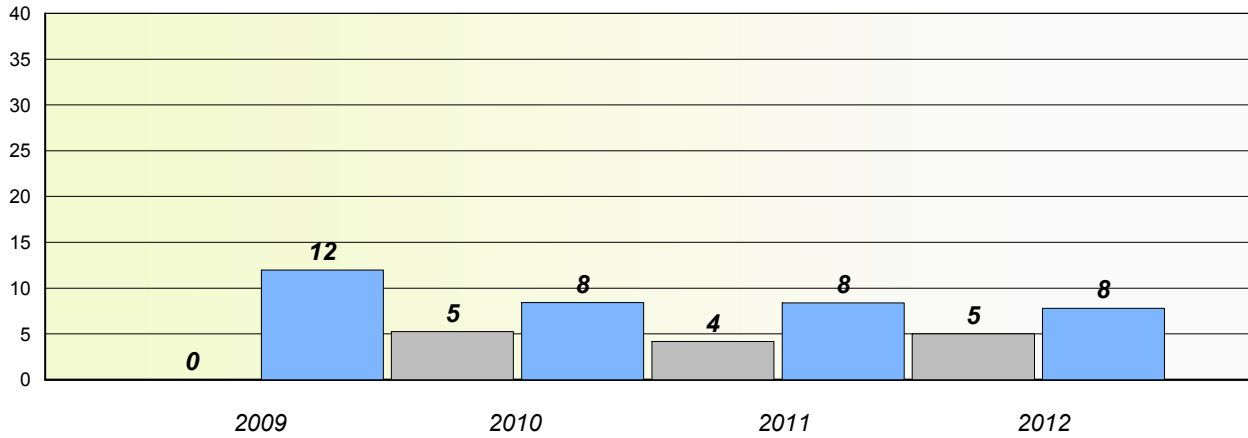

Total Test

Participation Rates

Total Test

District 3 - Nova Central

School #: 407 Bay d'Espoir Academy

Unknown/Exemption Rates

Total Test

Participation Rates