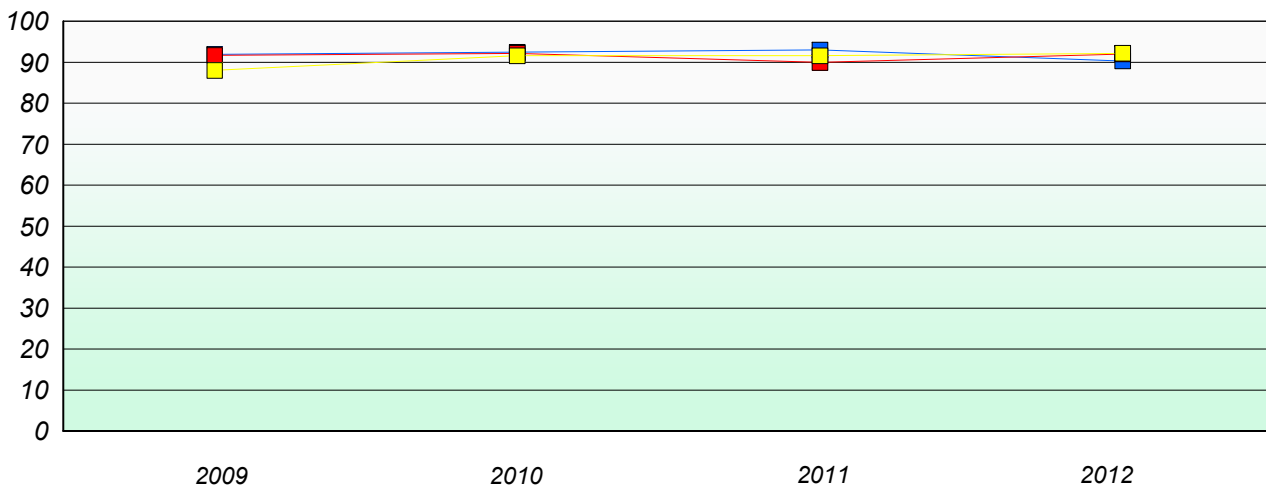

Participation Rates

Total Test