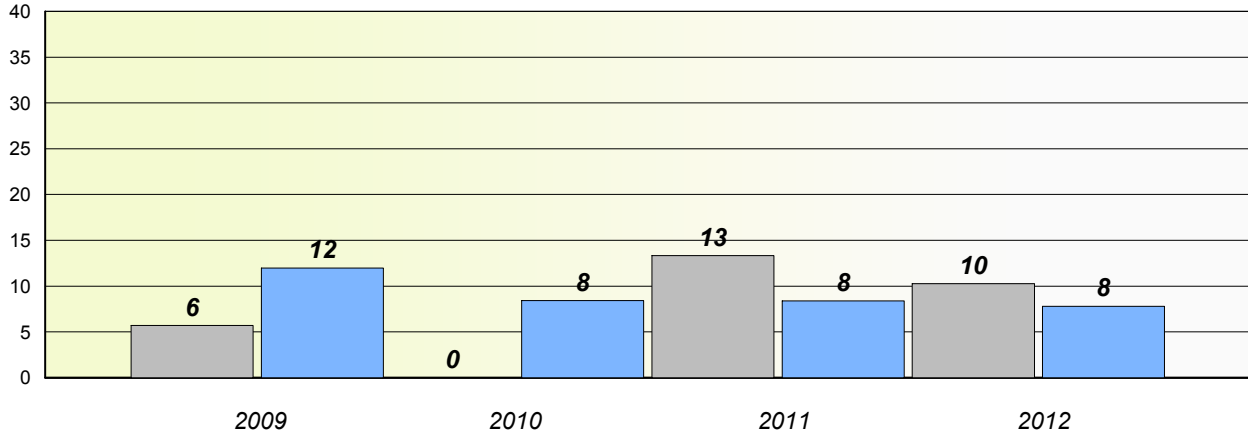

District 3 - Nova Central

School #: 125 Copper Ridge Academy

Unknown/Exemption Rates

Total Test

Participation Rates

Total Test

Unknown/Exemption Rates

Total Test

School data with 5 or fewer students withheld for reasons of confidentiality.

Participation Rates

Total Test

School data with 5 or fewer students withheld for reasons of confidentiality.

District 3 - Nova Central