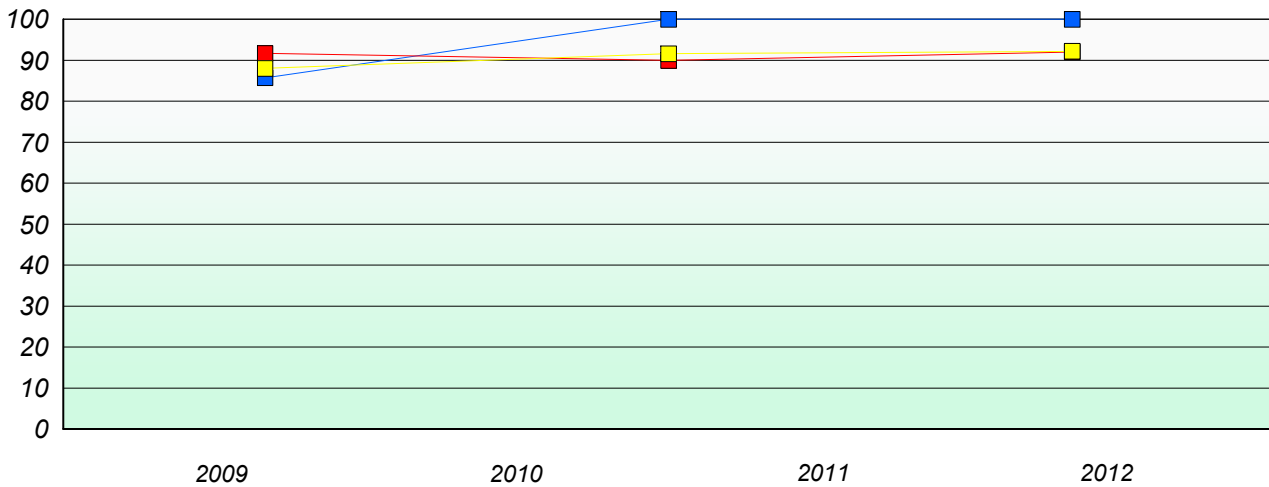

School #: 398 Avoca Collegiate

Unknown/Exemption Rates

Total Test

Participation Rates

Total Test

District 3 - Nova Central

School #: 402 Leo Burke Academy

Unknown/Exemption Rates