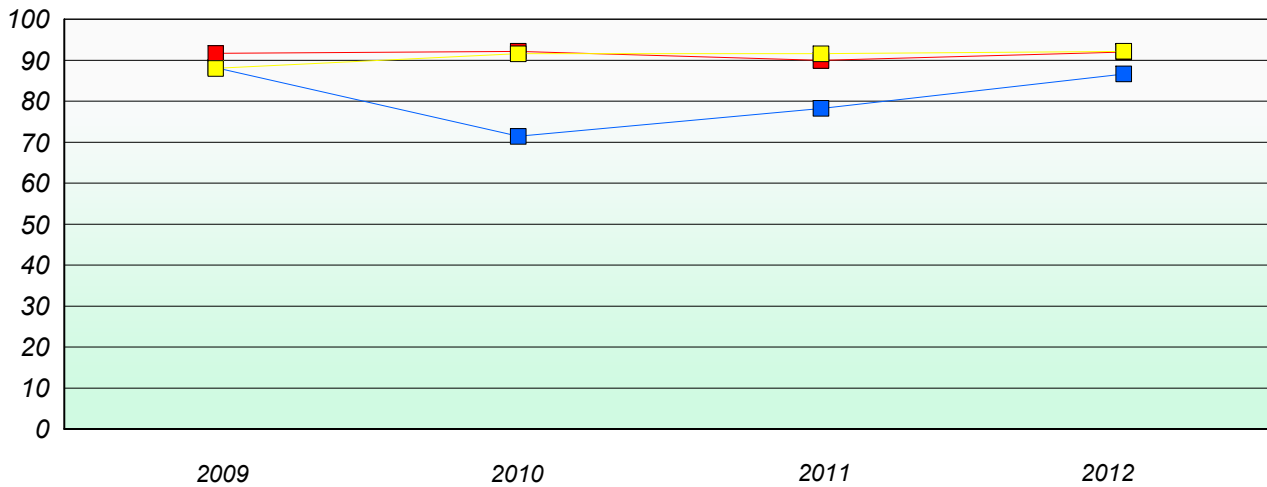

Participation Rates

Total Test