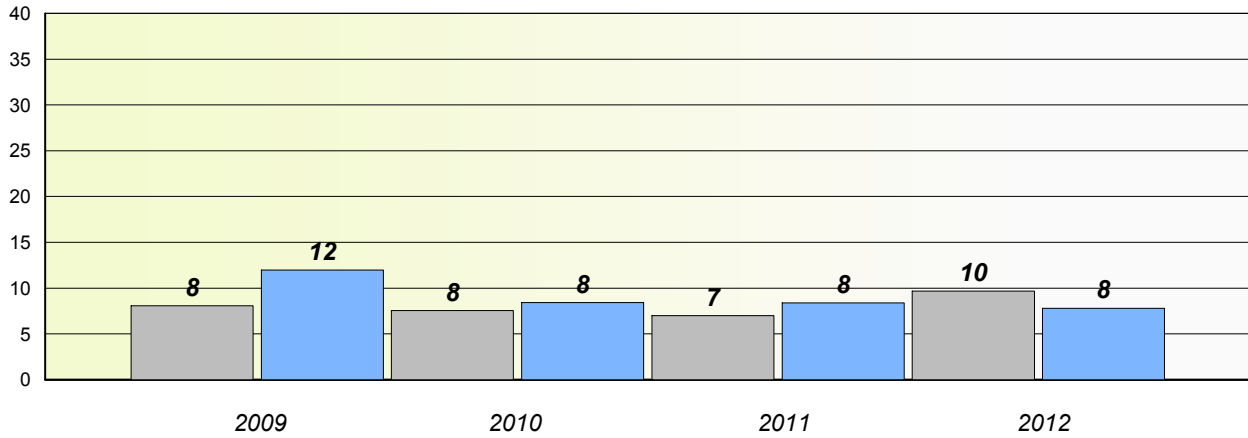

Unknown/Exemption Rates

Total Test

Participation Rates

Total Test

District 3 - Nova Central

School #: 481 Exploits Valley Intermediate

Unknown/Exemption Rates

Total Test