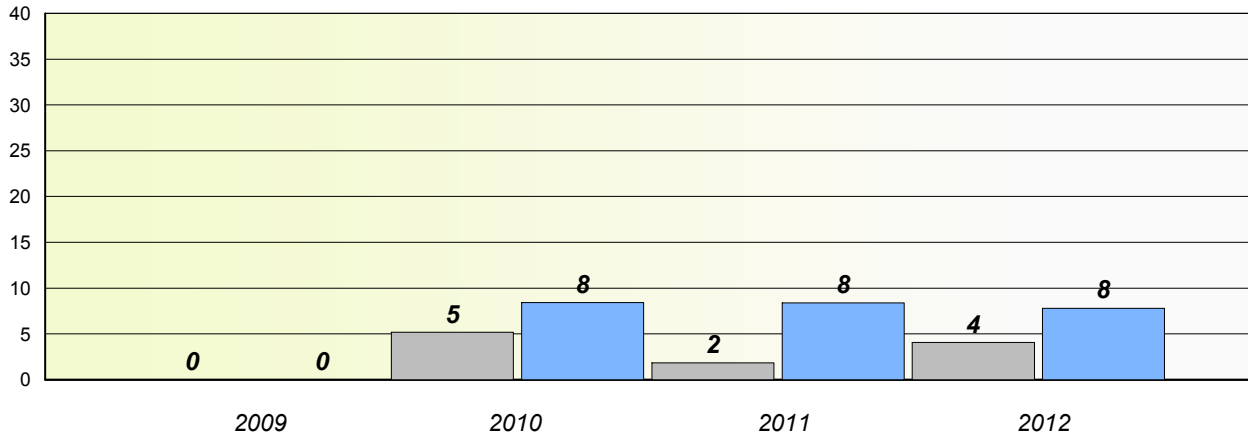

Participation Rates

Total Test

District 3 - Nova Central

School #: 486 Lewisporte Intermediate

Unknown/Exemption Rates

Total Test

Participation Rates

Total Test