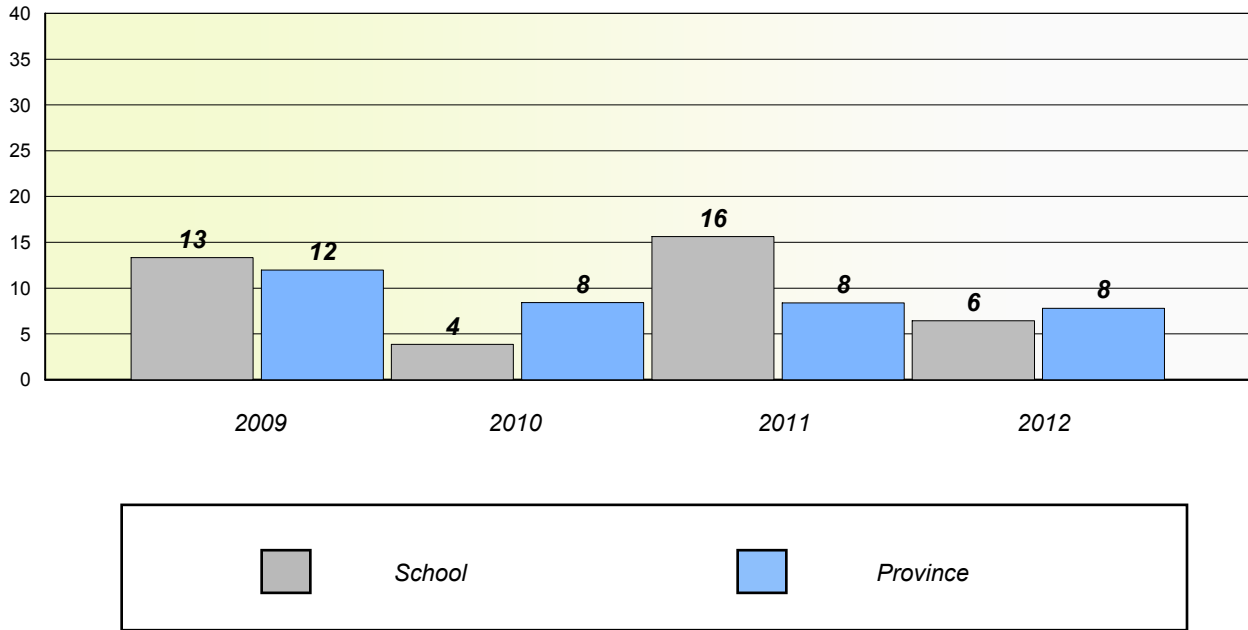

District 3 - Nova Central

School #: 158 MSB Regional Academy

Unknown/Exemption Rates

Total Test

Participation Rates

Total Test

Unknown/Exemption Rates

Total Test