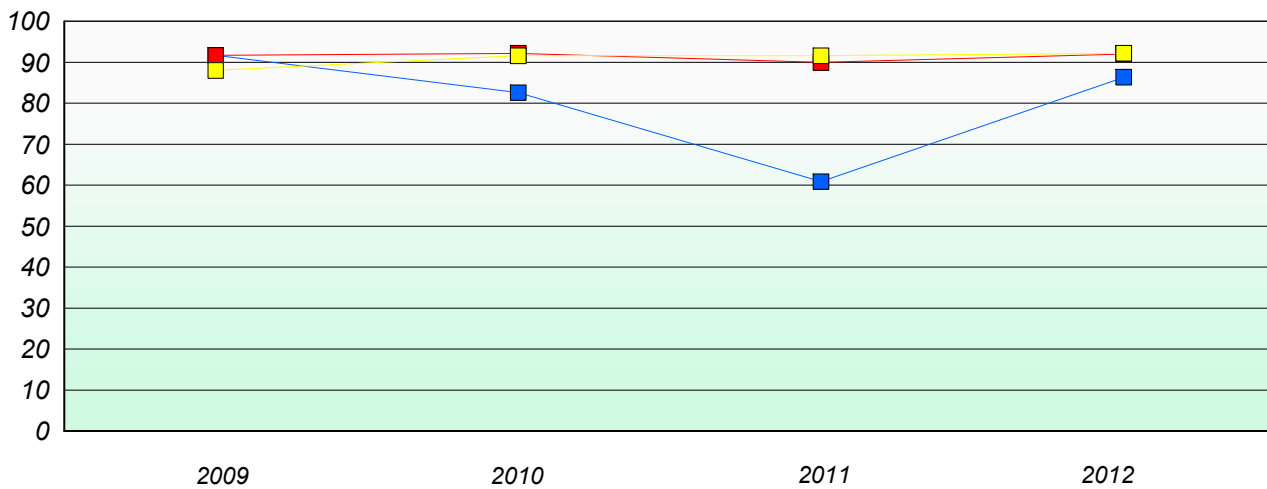

Total Test

District 3 - Nova Central

School #: 206 Riverwood Academy

Unknown/Exemption Rates

Total Test

Participation Rates

Total Test

District 3 - Nova Central