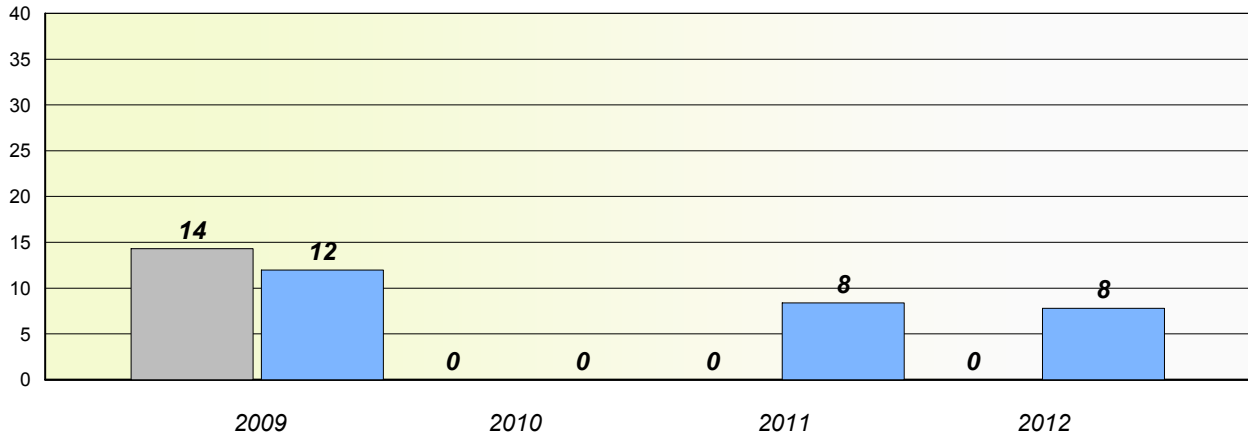

District 3 - Nova Central

School #: 398 Avoca Collegiate

Unknown/Exemption Rates

Total Test