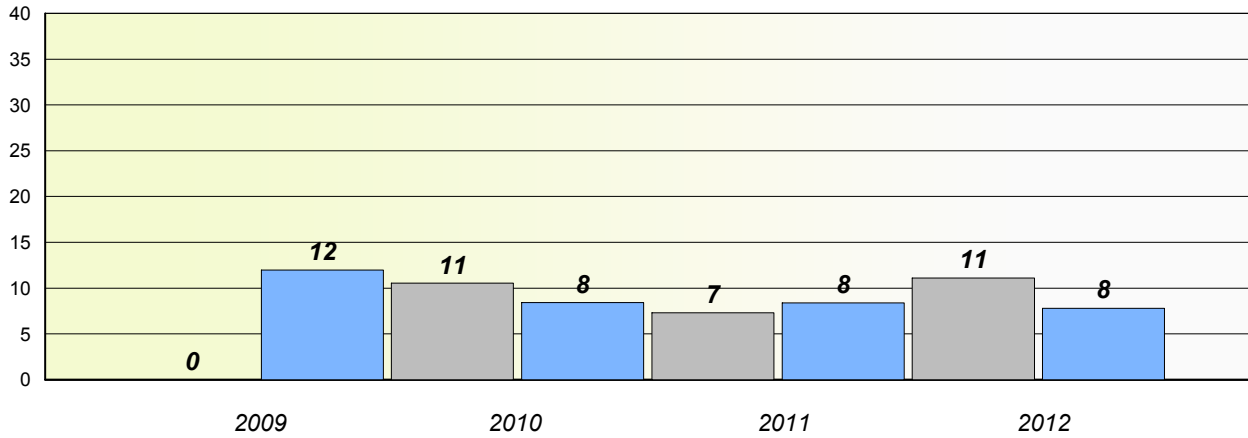

District 3 - Nova Central

School #: 402 Leo Burke Academy

Unknown/Exemption Rates

Total Test