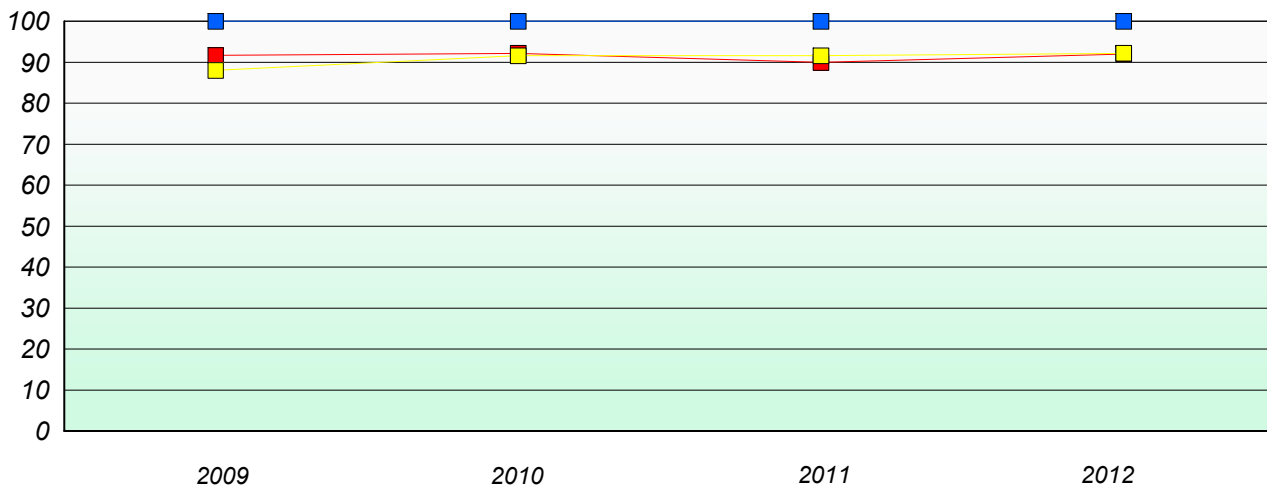

School #: 405 Cottrell's Cove Academy

Unknown/Exemption Rates

Total Test

Participation Rates

Total Test

District 3 - Nova Central

School #: 406 Fitzgerald Academy

Unknown/Exemption Rates