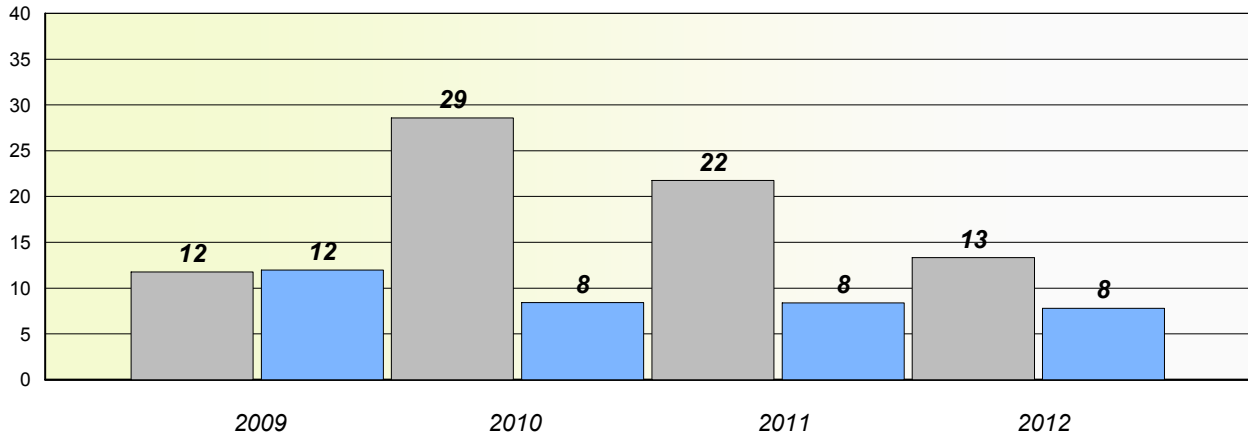

District 3 - Nova Central

School #: 406 Fitzgerald Academy

Unknown/Exemption Rates

Total Test