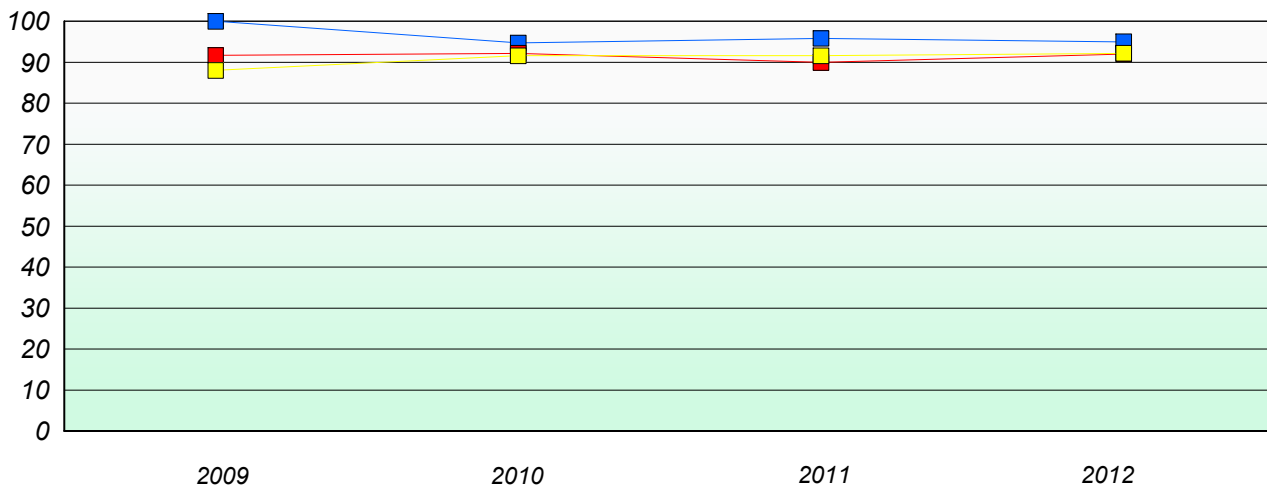

Participation Rates

Total Test