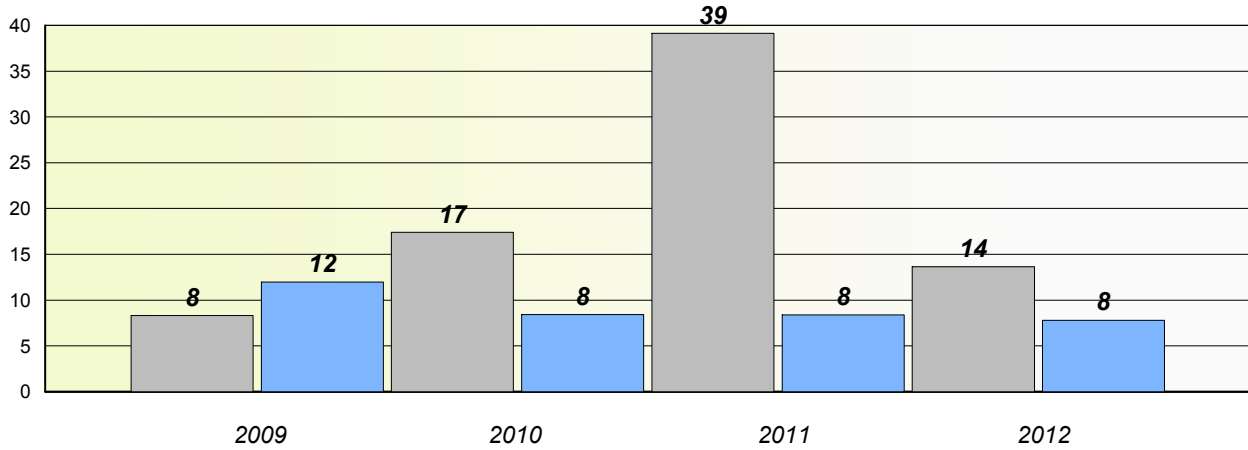

Total Test

District 3 - Nova Central

School #: 206 Riverwood Academy

Unknown/Exemption Rates

Total Test

Participation Rates

Total Test

District 3 - Nova Central