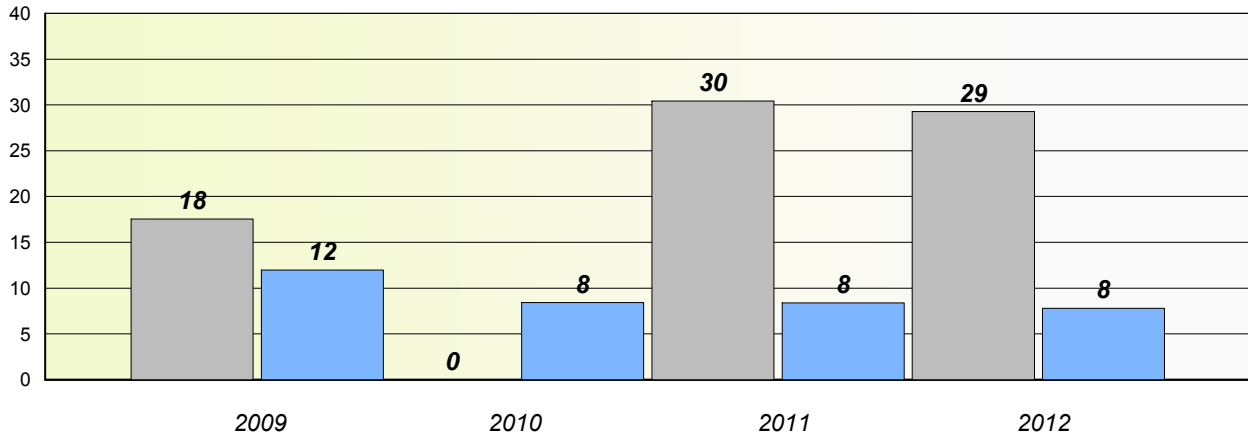

School data with 5 or fewer students withheld for reasons of confidentiality.

District 2 - Western

School #: 116 Appalachia High School

Unknown/Exemption Rates

Total Test

Participation Rates

Total Test

District 2 - Western