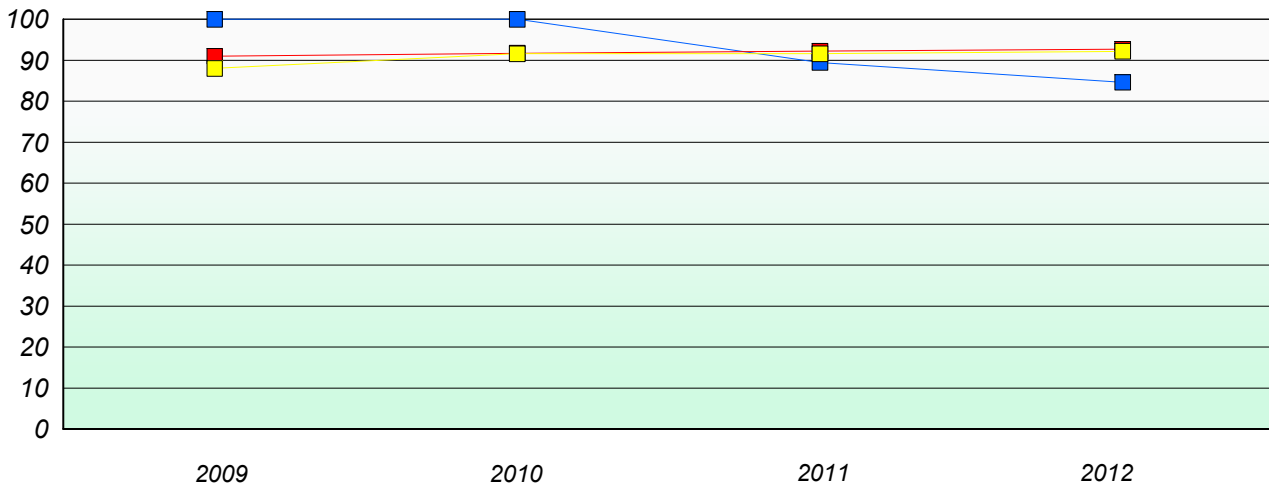

Participation Rates

Total Test

District 2 - Western

School #: 475 Viking Trail Academy

Unknown/Exemption Rates

Total Test

Participation Rates

Total Test