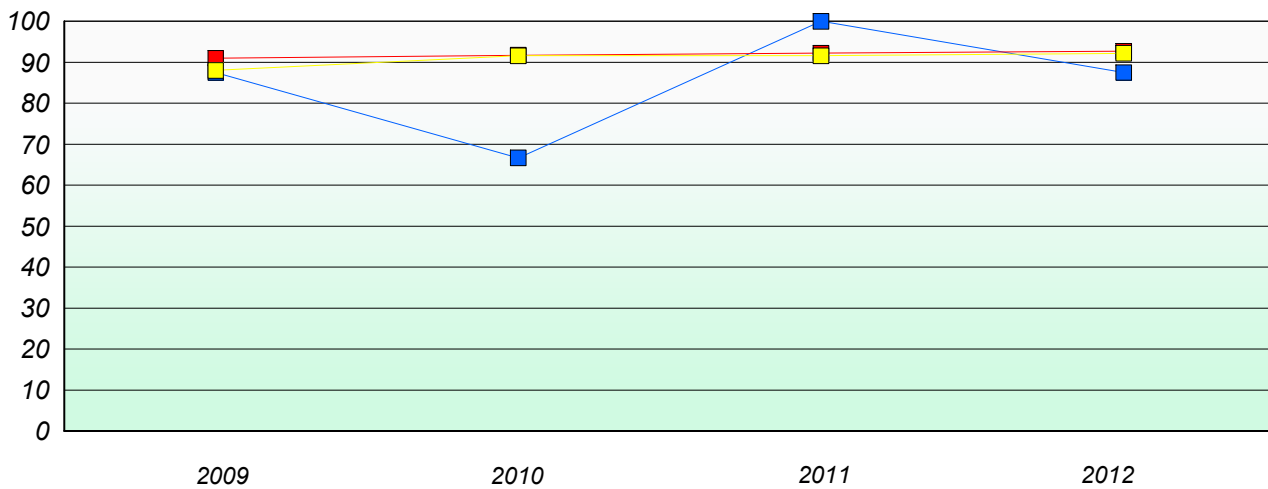

Participation Rates

Total Test

District 2 - Western

School #: 075 Hampden Academy

Unknown/Exemption Rates

Total Test

Participation Rates

Total Test