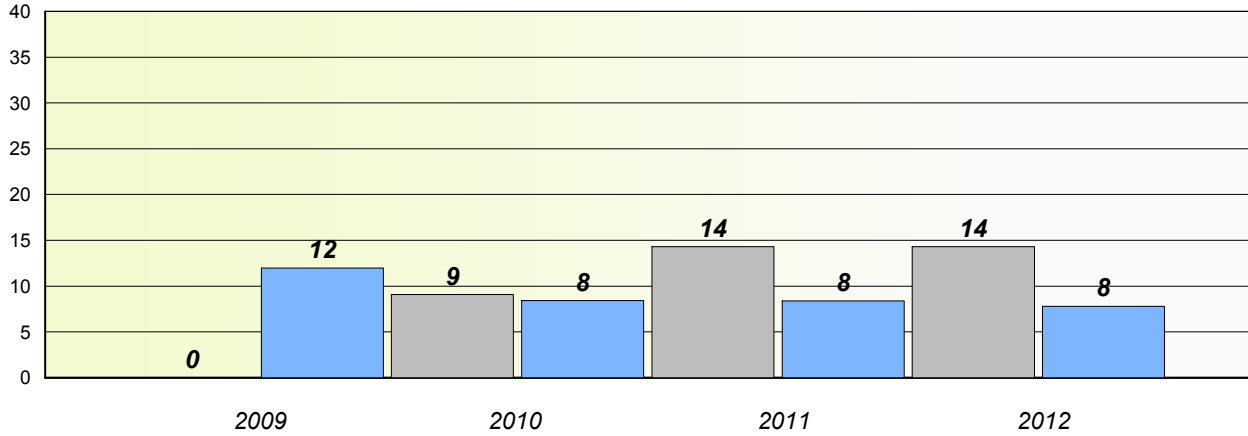

Unknown/Exemption Rates

Total Test

Participation Rates

Total Test

District 2 - Western

School #: 040 St. Mary's AG

Unknown/Exemption Rates

Total Test