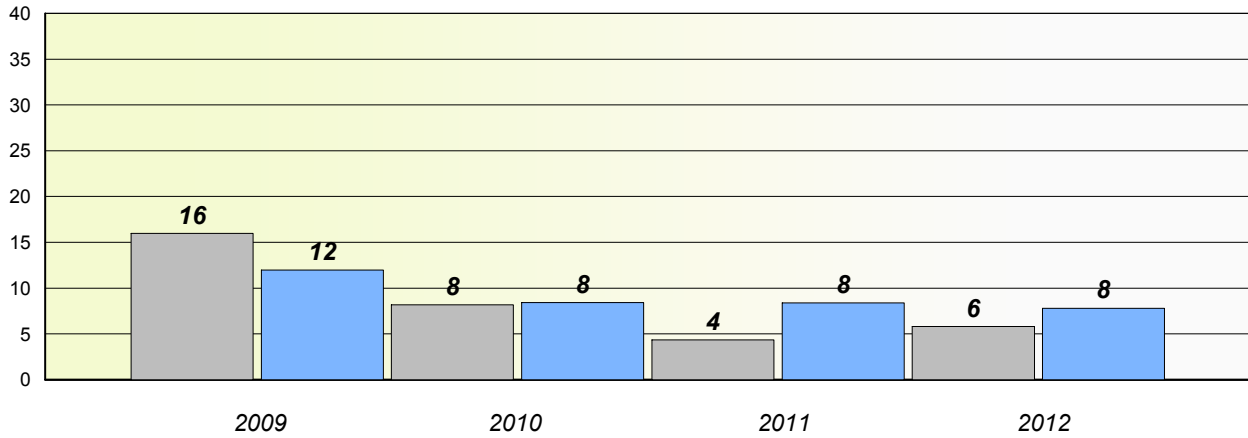

District 2 - Western

School #: 062 G.C. Rowe Junior High

Unknown/Exemption Rates

Total Test