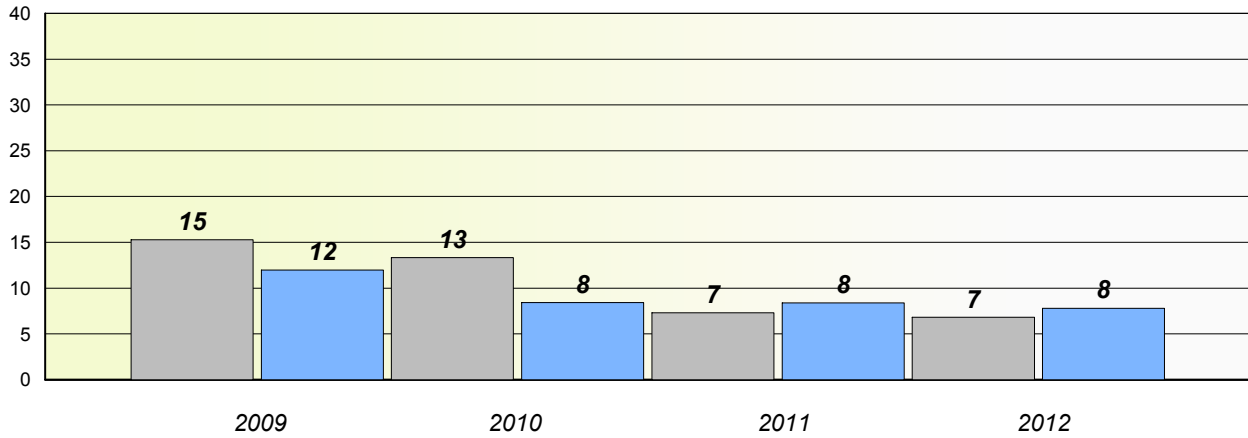

District 2 - Western

School #: 119 Stephenville High

Unknown/Exemption Rates

Total Test