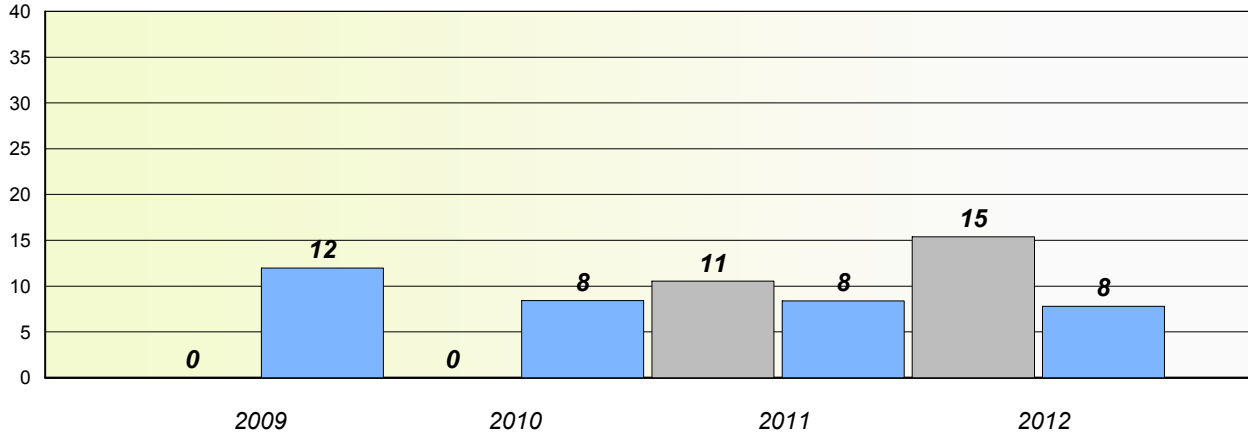

Participation Rates

Total Test

District 2 - Western

School #: 475 Viking Trail Academy

Unknown/Exemption Rates

Total Test

Participation Rates

Total Test