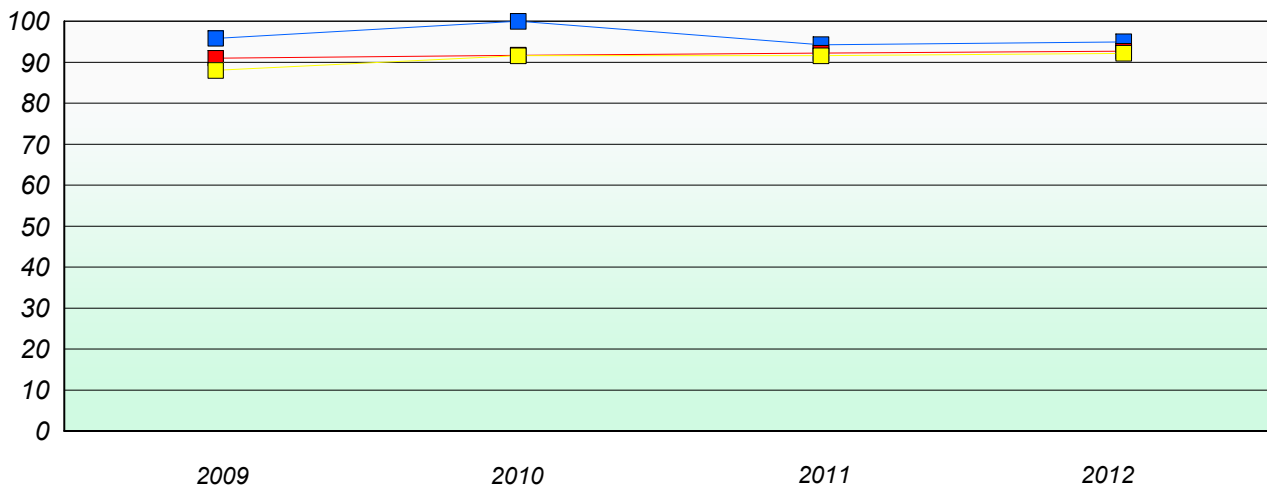

Participation Rates

Total Test