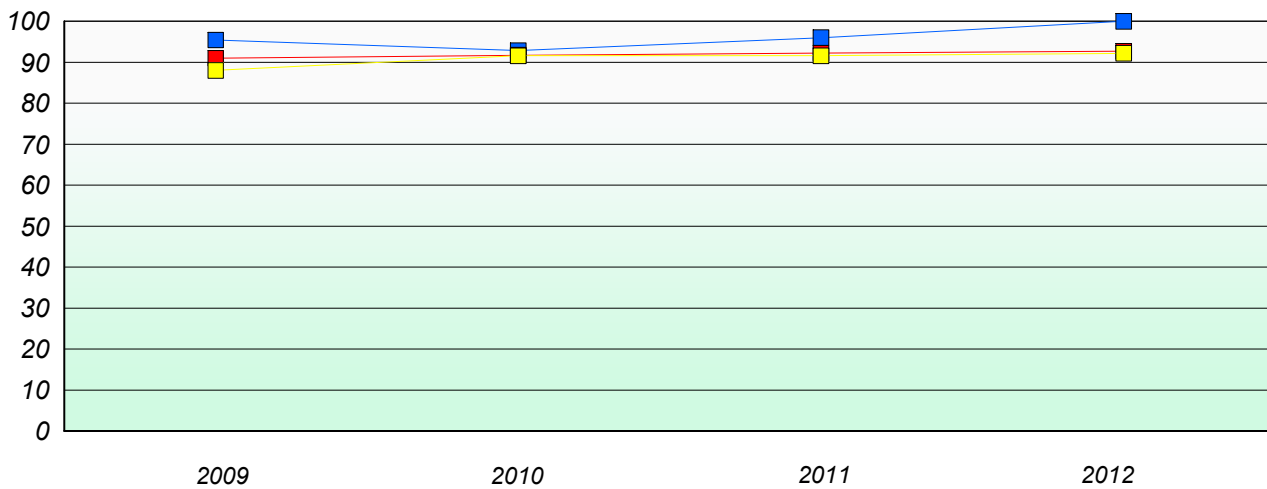

Participation Rates

Total Test

District 2 - Western

School #: 086 Gros Morne Academy

Unknown/Exemption Rates

Total Test

Participation Rates

Total Test