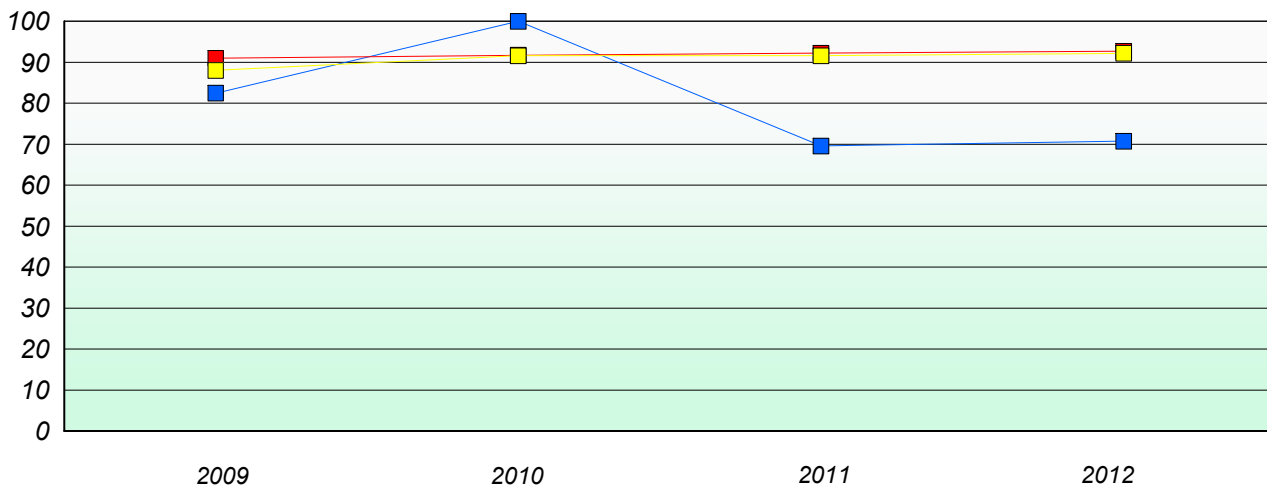

School data with 5 or fewer students withheld for reasons of confidentiality.

District 2 - Western

School #: 116 Appalachia High School

Unknown/Exemption Rates

Total Test

Participation Rates

Total Test

District 2 - Western