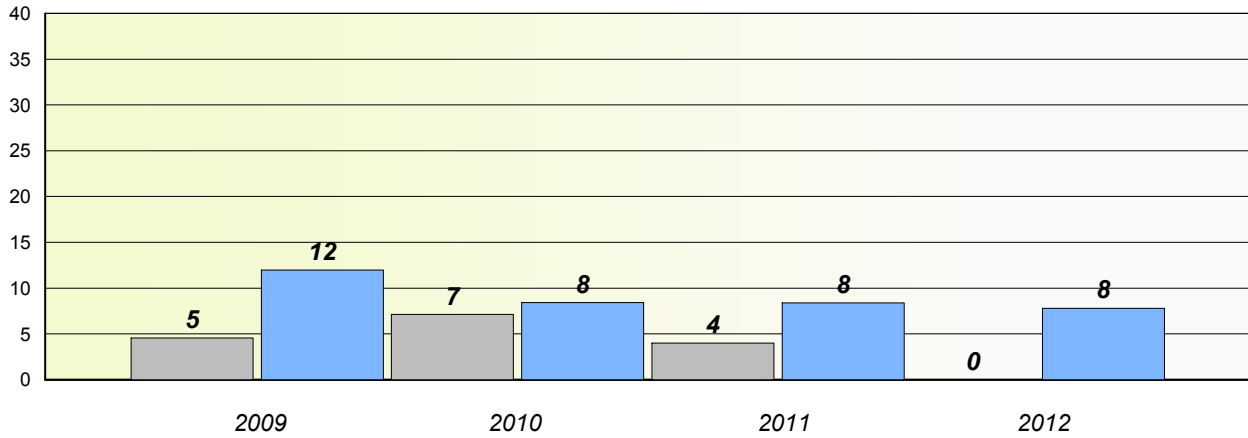

Participation Rates

Total Test

District 2 - Western

School #: 086 Gros Morne Academy

Unknown/Exemption Rates

Total Test

Participation Rates

Total Test