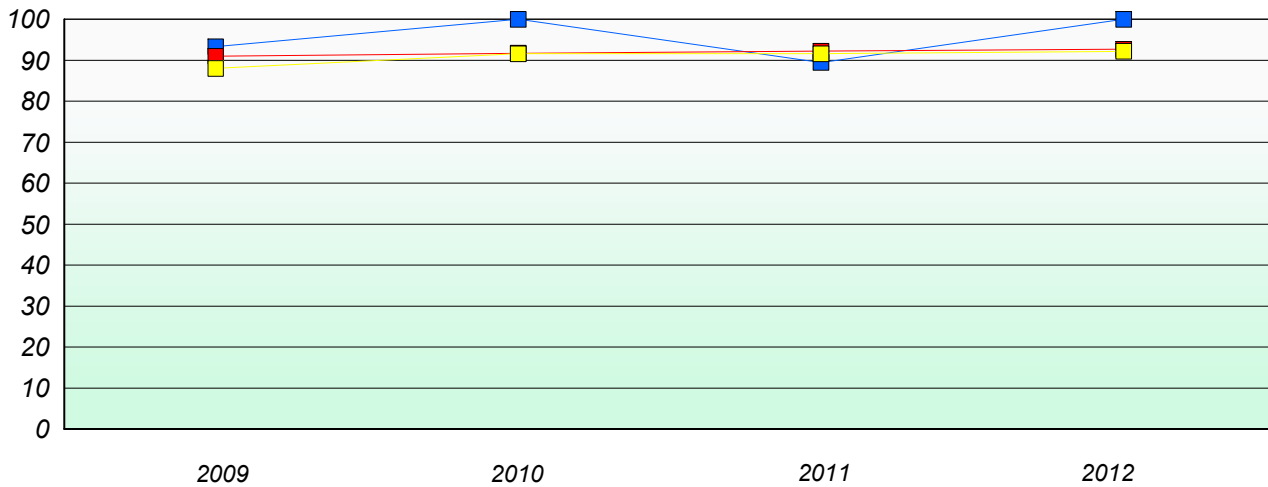

Participation Rates

Total Test