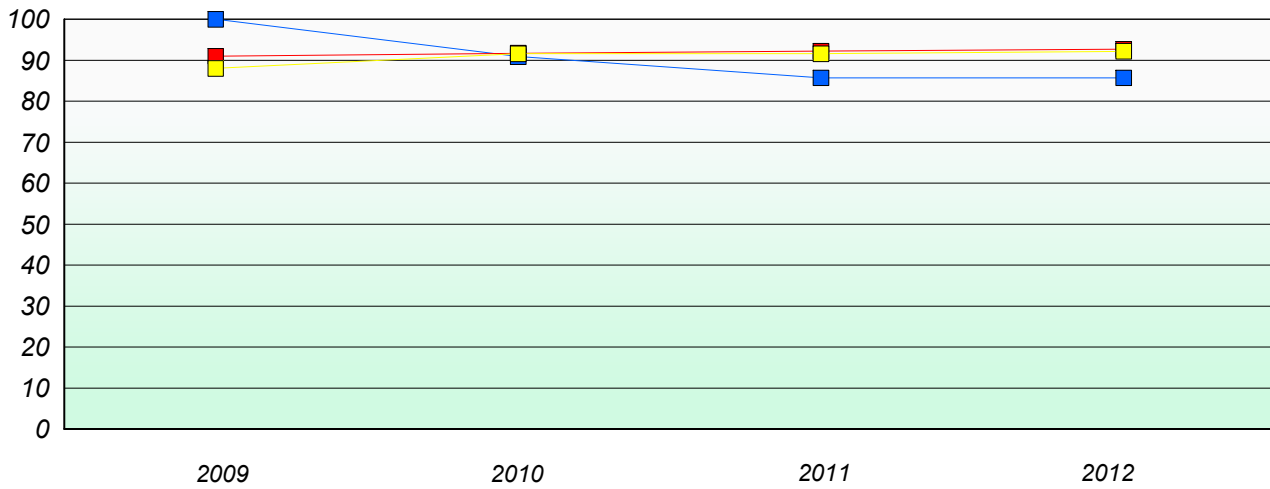

Participation Rates

Total Test