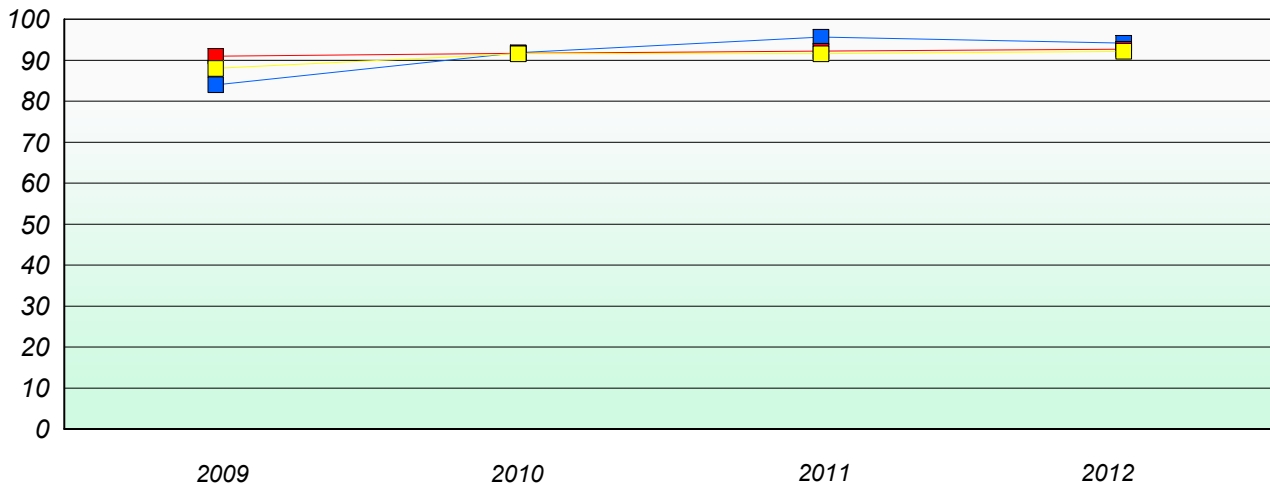

Participation Rates

Total Test