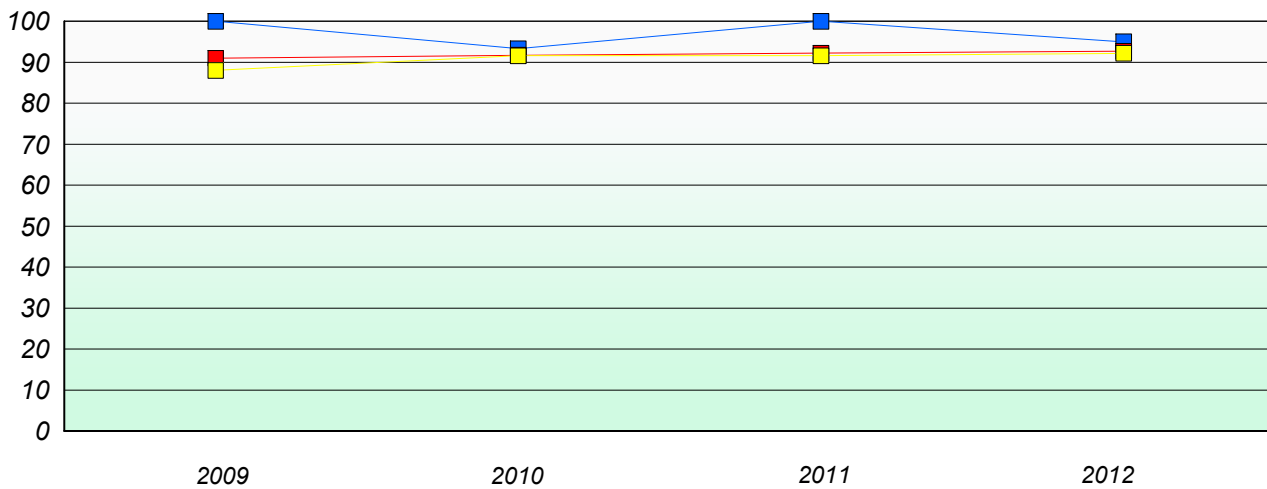

Participation Rates

Total Test