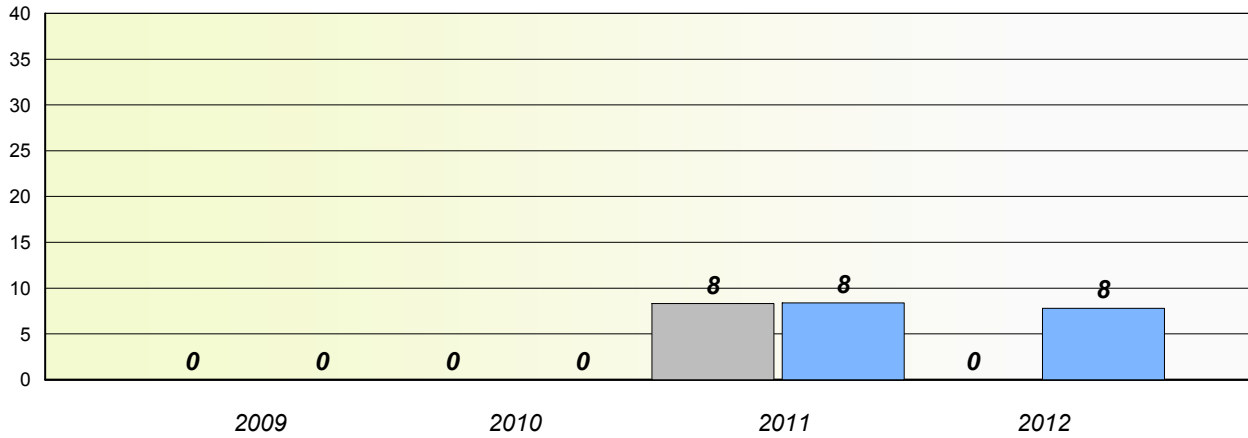

District 2 - Western

School #: 488 French Shore Academy

Unknown/Exemption Rates

Total Test