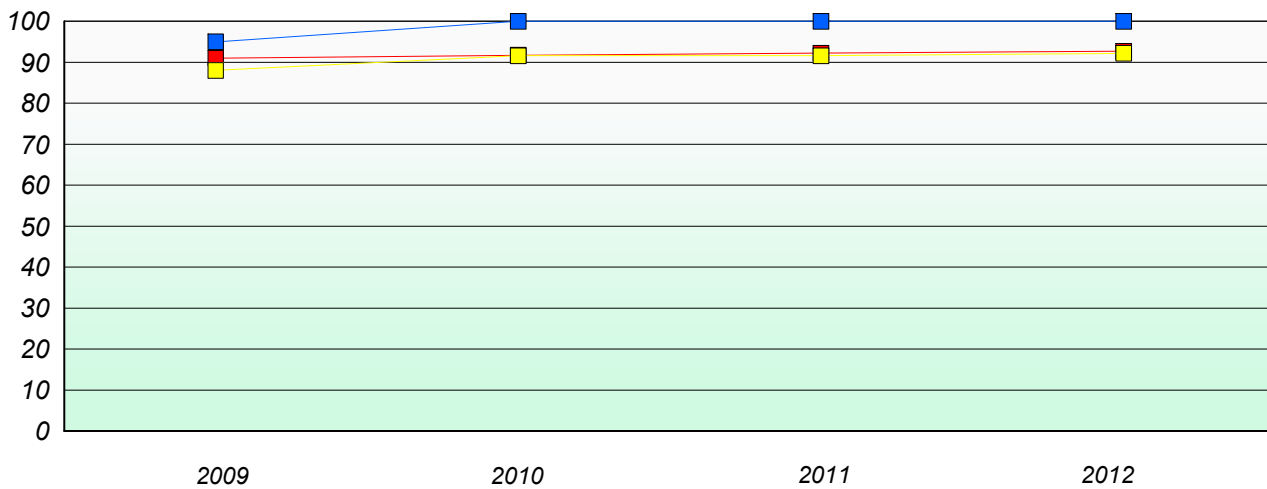

Participation Rates

Total Test