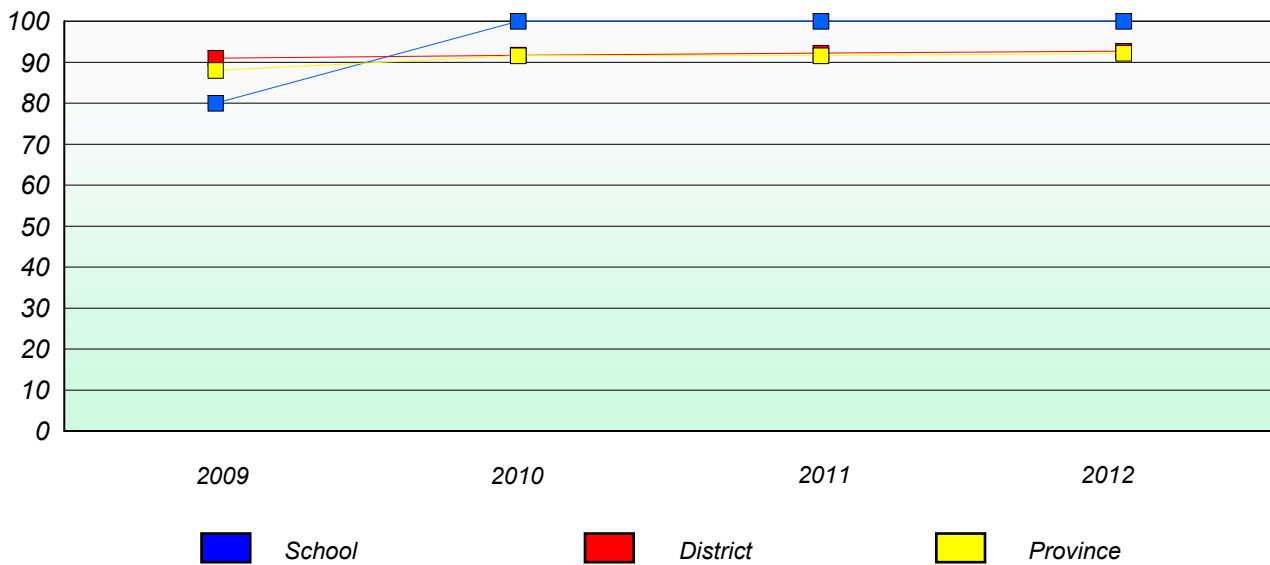

Participation Rates

Total Test