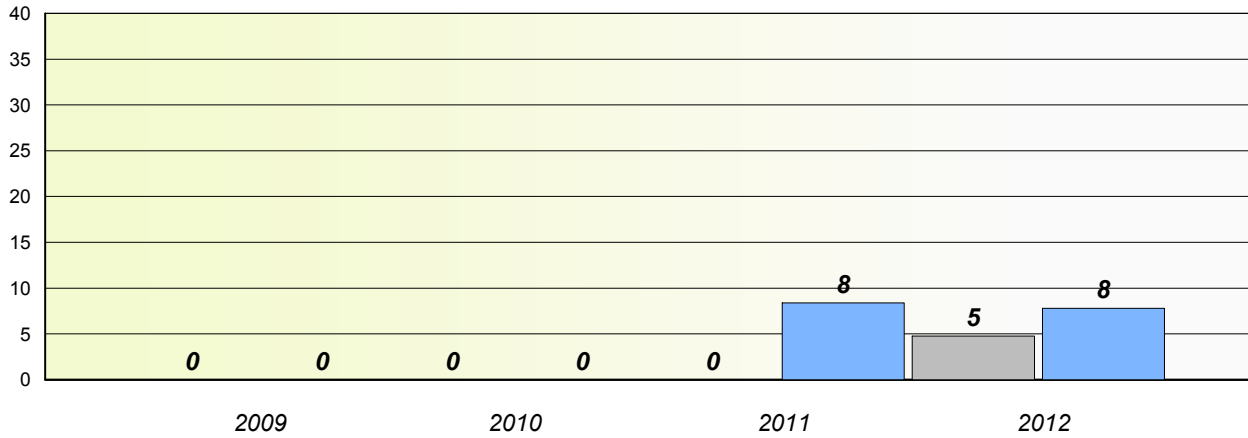

District 2 - Western

School #: 487 Labrador Straits Academy

Unknown/Exemption Rates

Total Test