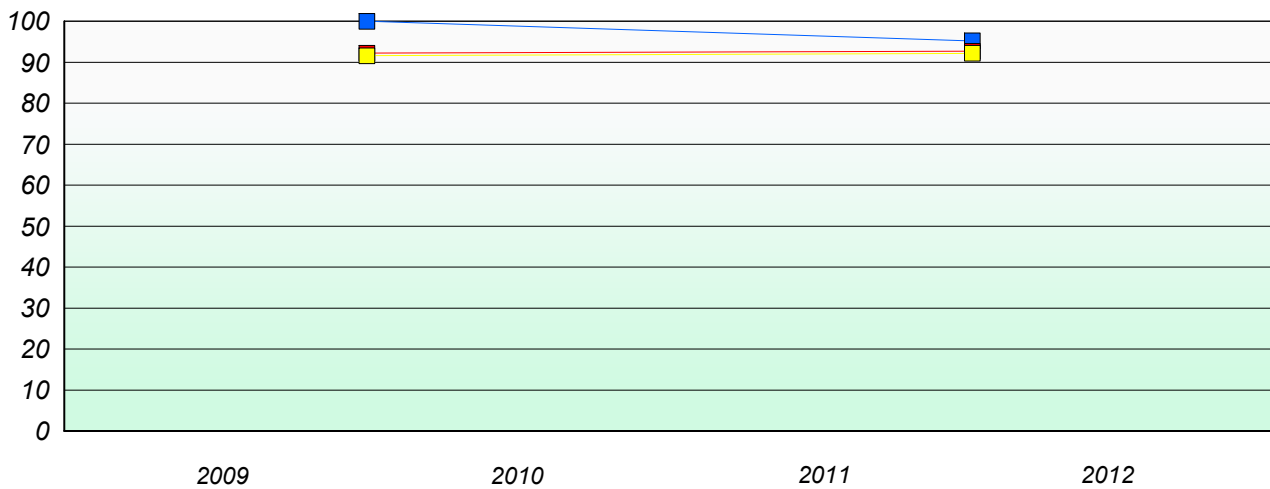

District 2 - Western

School #: 487 Labrador Straits Academy

Unknown/Exemption Rates

Total Test

Participation Rates

Total Test

District 2 - Western

School #: 488 French Shore Academy