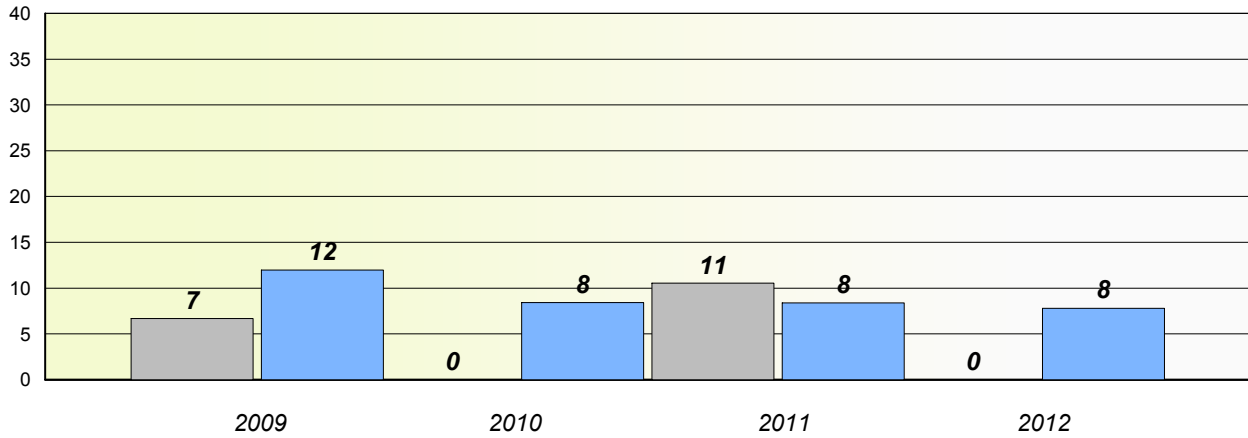

District 2 - Western

School #: 397 Belanger Memorial School

Unknown/Exemption Rates

Total Test