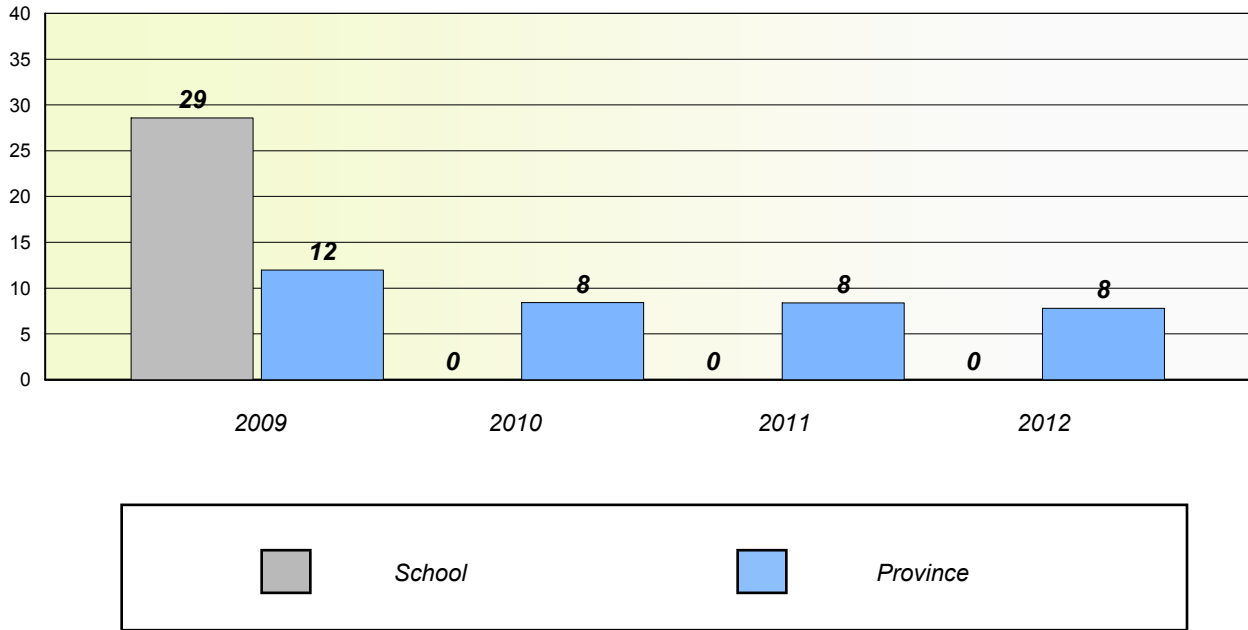

District 2 - Western

School #: 026 H.G. Fillier Academy

Unknown/Exemption Rates

Total Test