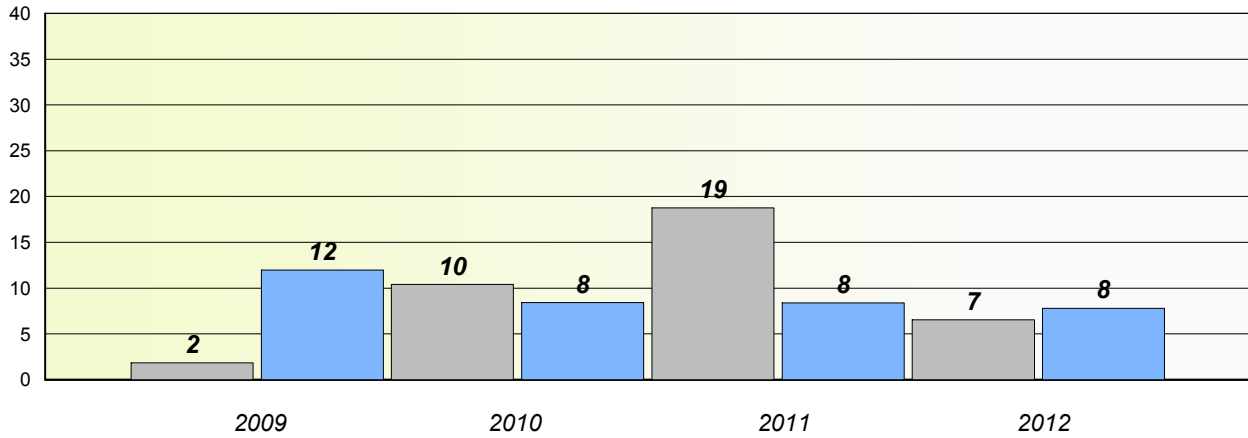

District 2 - Western

School #: 080 Templeton Academy

Unknown/Exemption Rates

Total Test