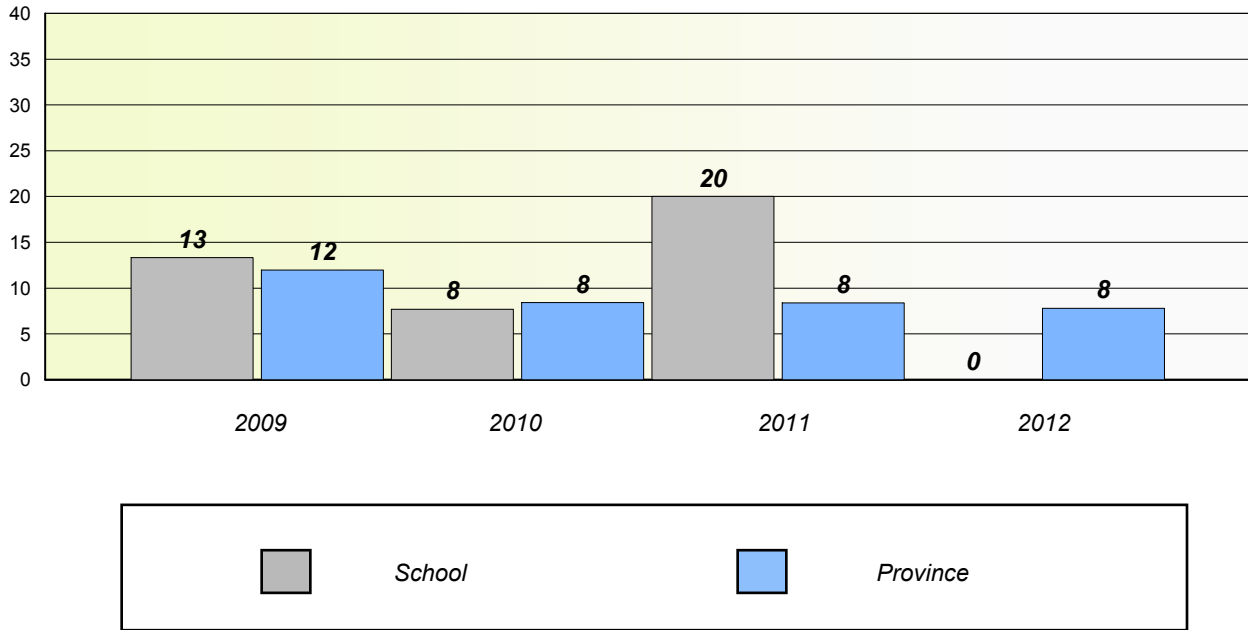

Total Test

Participation Rates

Total Test

District 2 - Western

School #: 391 Xavier Junior High

Unknown/Exemption Rates

Total Test

Participation Rates