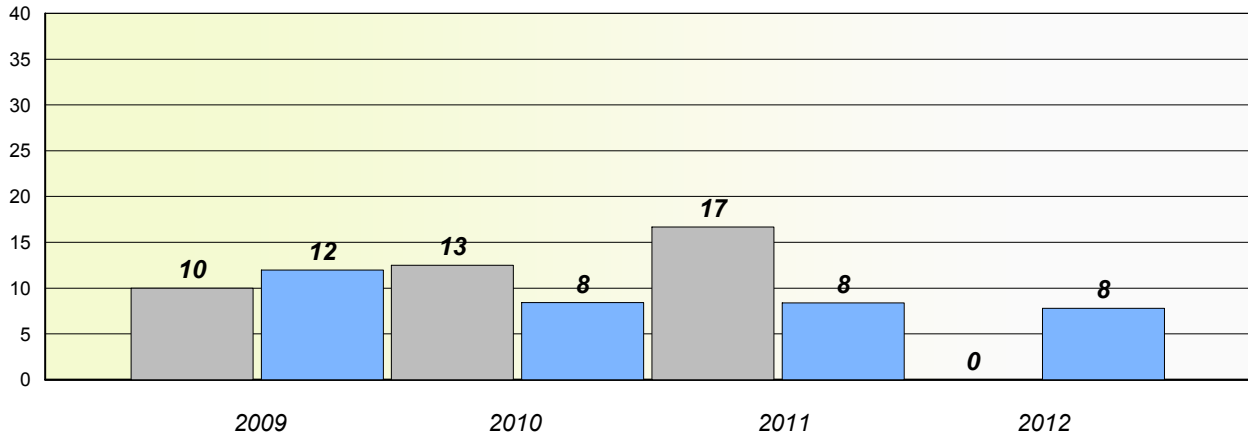

District 2 - Western

School #: 088 Main River Academy

Unknown/Exemption Rates

Total Test