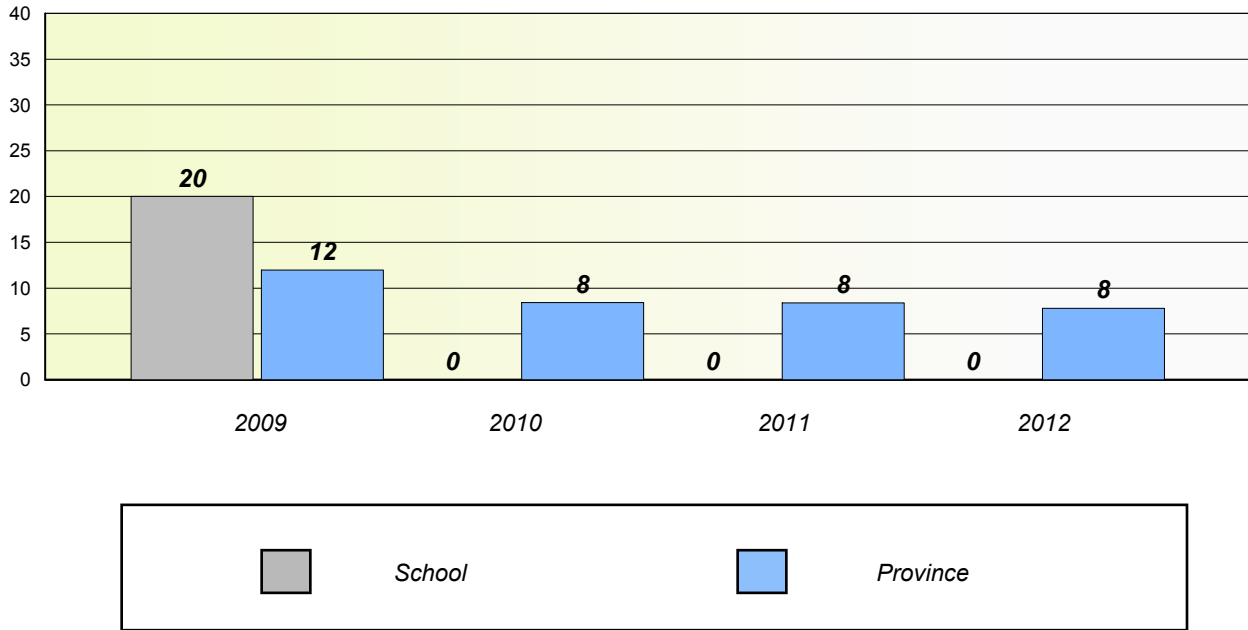

Participation Rates

Total Test

District 2 - Western

School #: 475 Viking Trail Academy

Unknown/Exemption Rates

Total Test

Participation Rates

Total Test