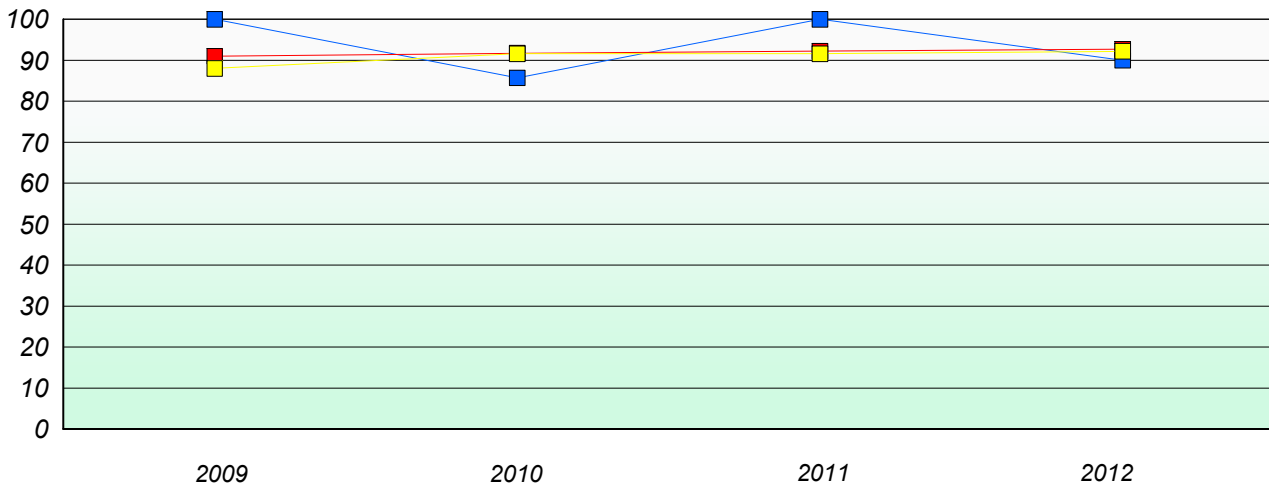

District 2 - Western

School #: 057 St. Peter's Academy

Unknown/Exemption Rates

Total Test

Participation Rates

Total Test

District 2 - Western

School #: 062 G.C. Rowe Junior High