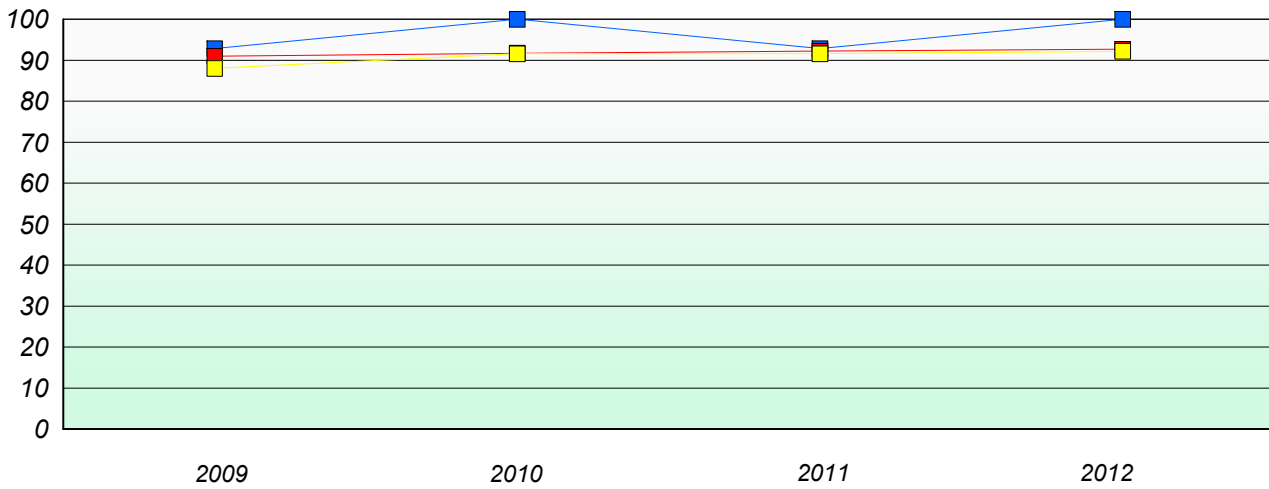

School #: 091 Burgeo Academy

Unknown/Exemption Rates

Total Test

Participation Rates

Total Test

District 2 - Western

School #: 092 Grandy's River Collegiate

Unknown/Exemption Rates