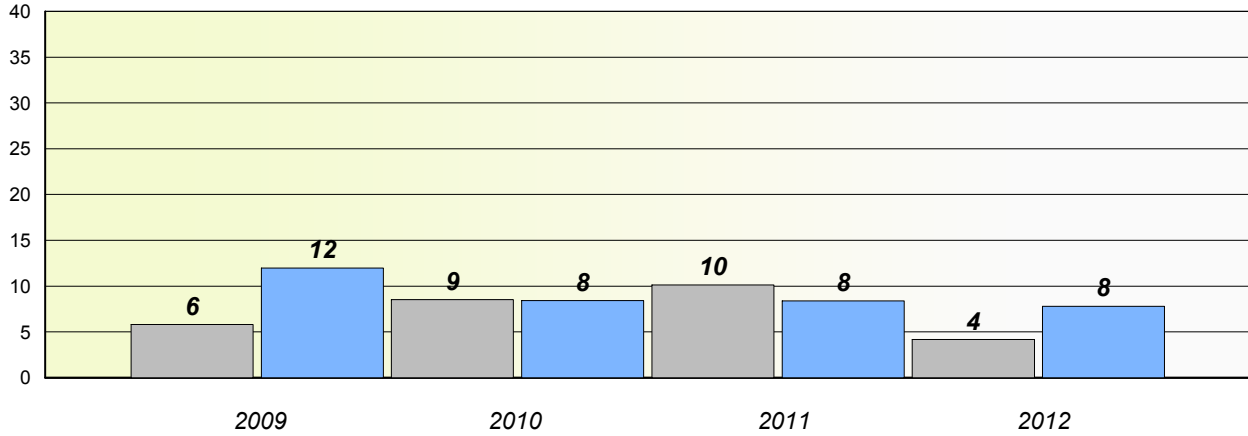

Total Test

Participation Rates

Total Test

District 2 - Western

School #: 391 Xavier Junior High

Unknown/Exemption Rates

Total Test

Participation Rates