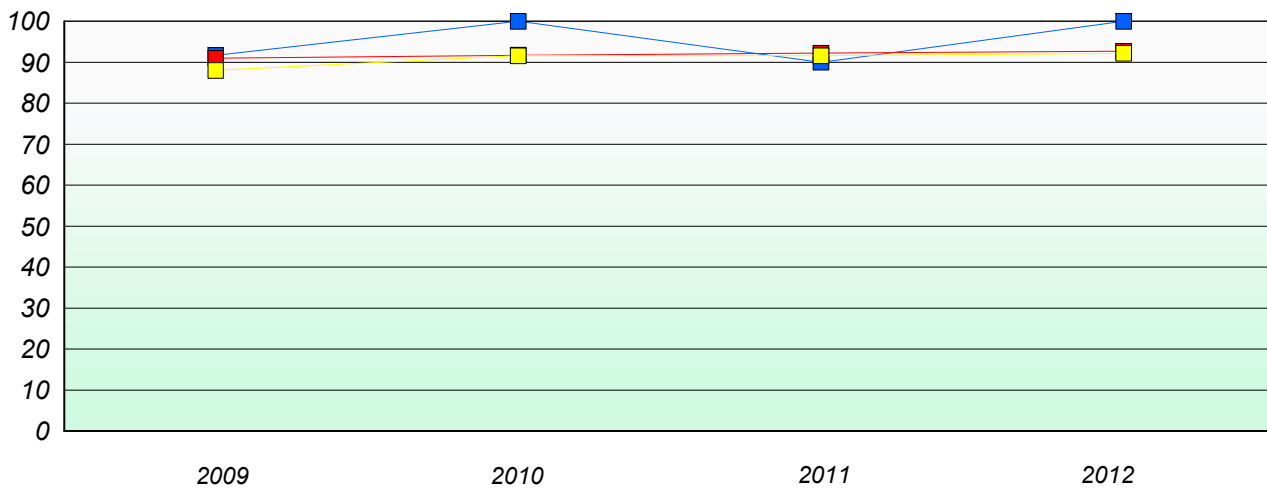

District 2 - Western

School #: 079 St. James All Grade

Unknown/Exemption Rates

Total Test

Participation Rates

Total Test

District 2 - Western

School #: 080 Templeton Academy