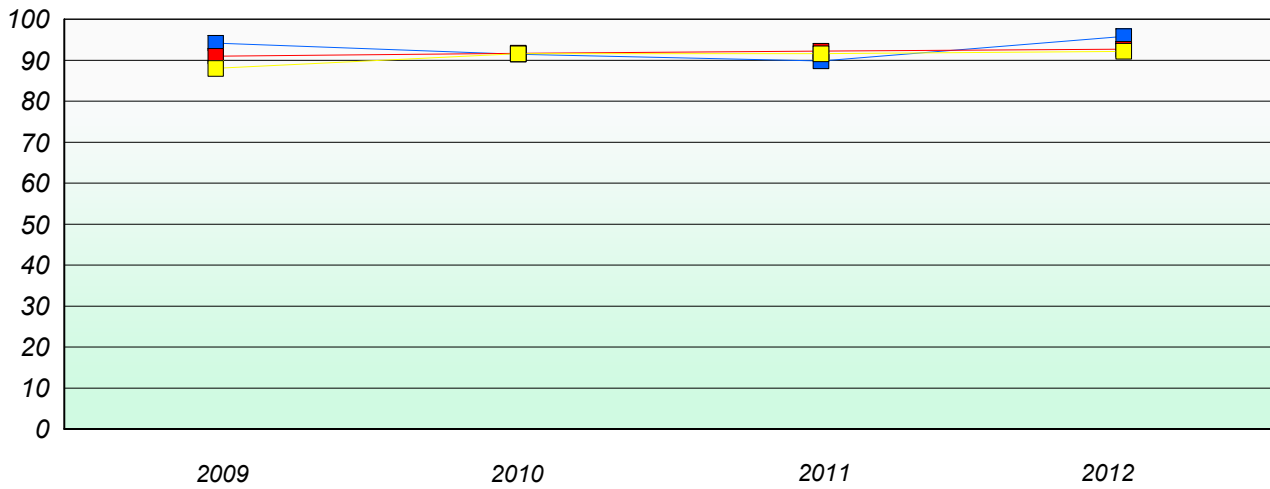

Participation Rates

Total Test