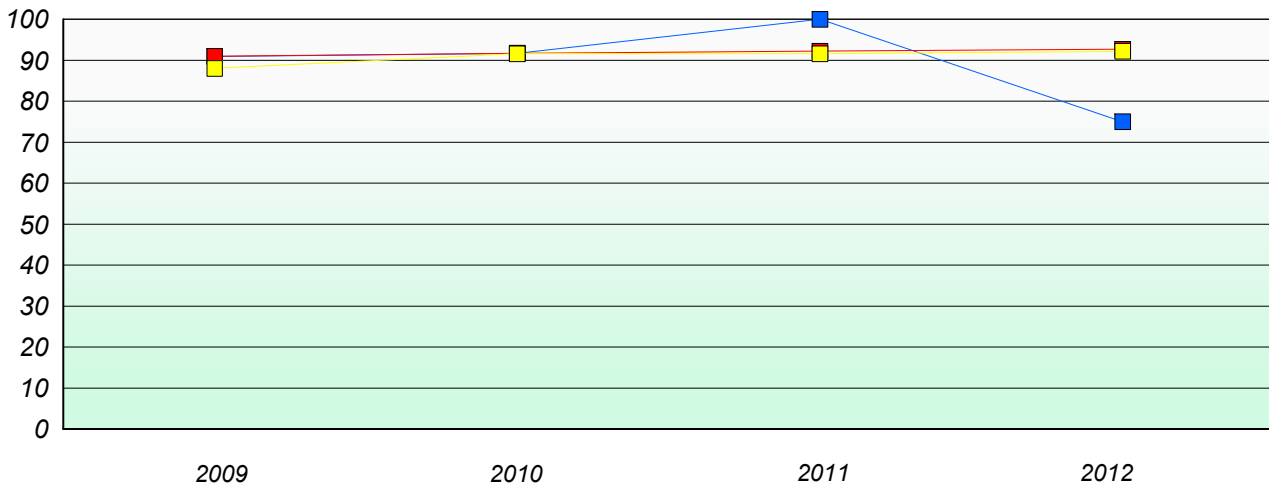

District 2 - Western

School #: 394 E.A. Butler All Grade

Unknown/Exemption Rates

Total Test

Participation Rates

Total Test

District 2 - Western

School #: 397 Belanger Memorial School