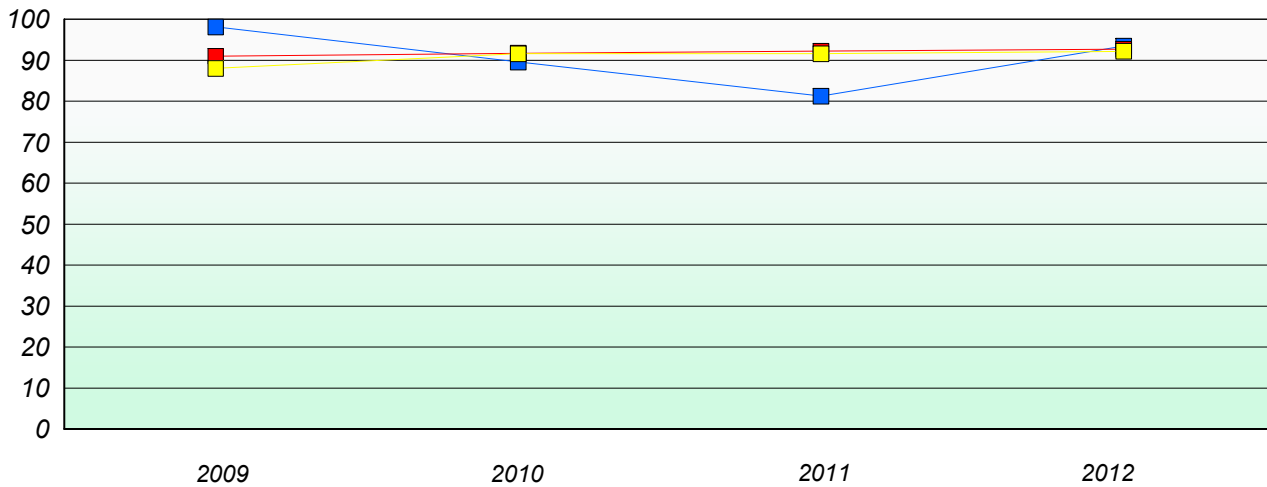

Participation Rates

Total Test