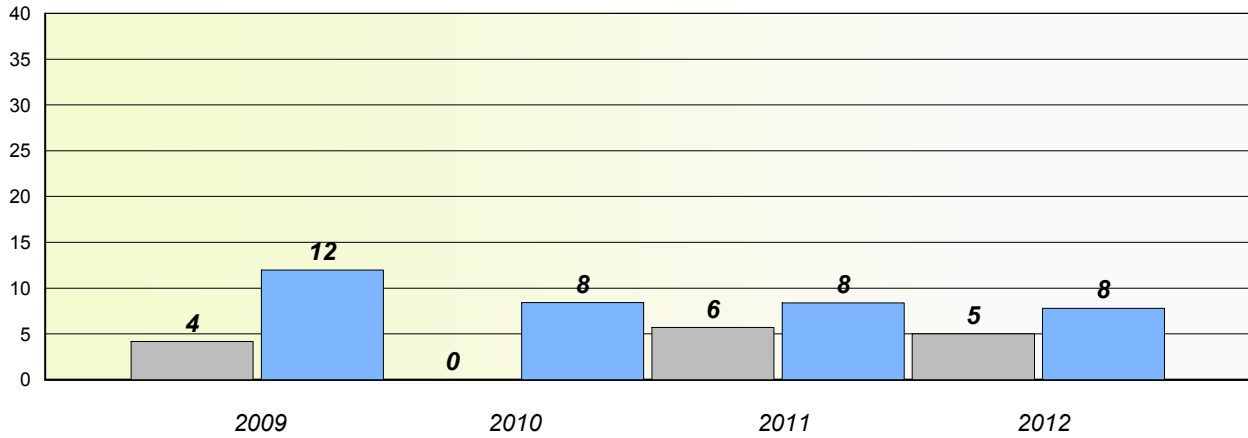

District 2 - Western

School #: 052 Harriot Curtis Collegiate

Unknown/Exemption Rates

Total Test