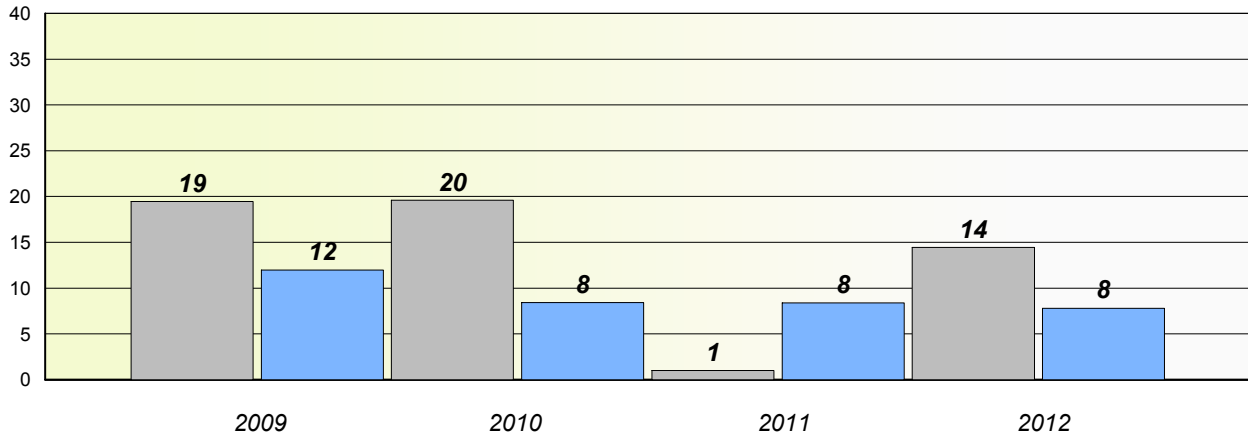

District 1 - Labrador

School #: 477 Mealy Mountain Collegiate

Unknown/Exemption Rates

Total Test