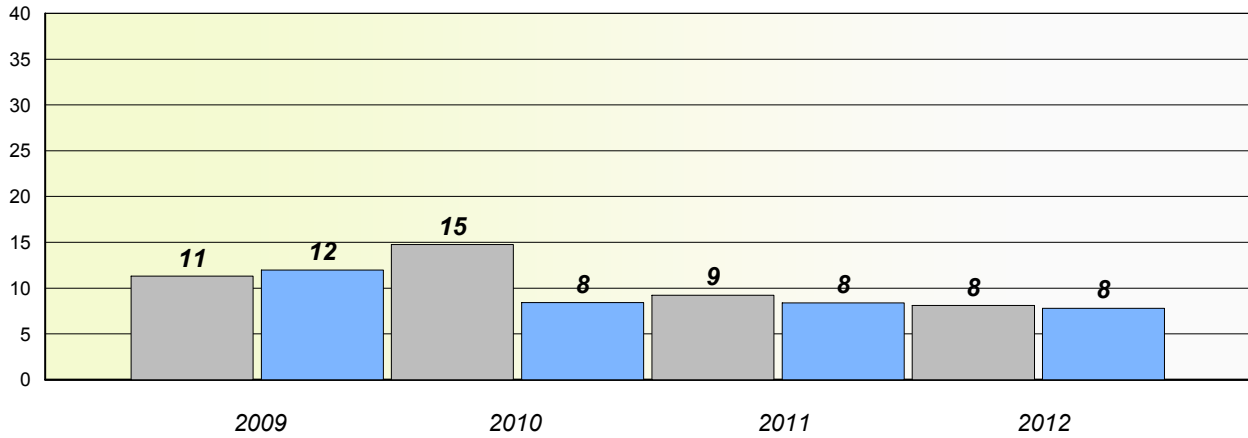

District 1 - Labrador

School #: 001 St. Peter's School

Unknown/Exemption Rates

Total Test

School data with 5 or fewer students withheld for reasons of confidentiality.

Participation Rates

Total Test

School data with 5 or fewer students withheld for reasons of confidentiality.

District 1 - Labrador

School #: 007 Amos Comenius Memorial School

Unknown/Exemption Rates

Participation Rates

District 1 - Labrador

School #: 010 Menihek High School

Unknown/Exemption Rates

Total Test

Participation Rates

Total Test

District 1 - Labrador

School #: 012 J.C. Erhardt Memorial School

Unknown/Exemption Rates

Total Test

School data with 5 or fewer students withheld for reasons of confidentiality.