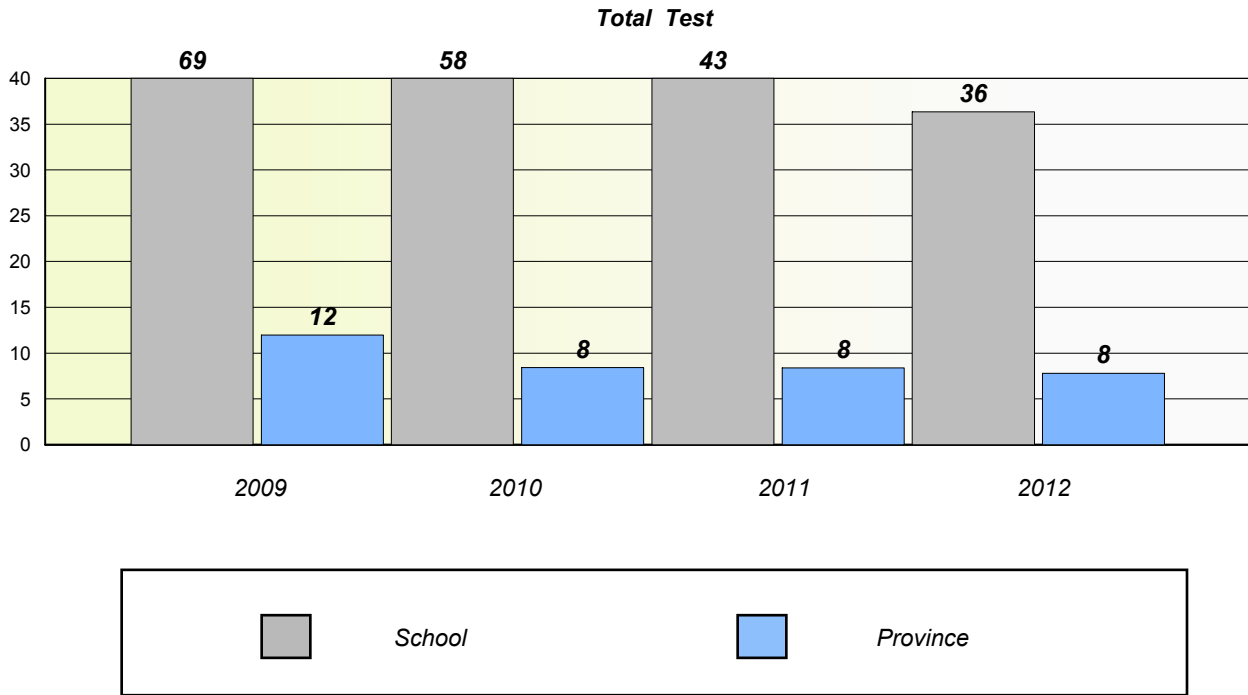

District 1 - Labrador

School #: 007 Amos Comenius Memorial School

Unknown/Exemption Rates