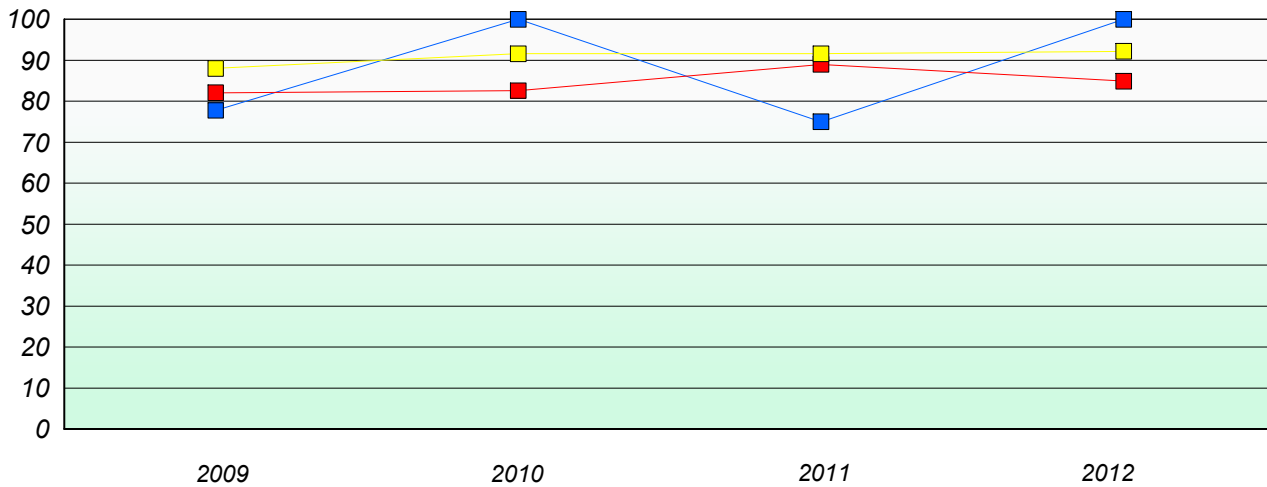

Total Test

District 1 - Labrador

School #: 015 Lake Melville School

Unknown/Exemption Rates

Total Test

Participation Rates

Total Test

District 1 - Labrador