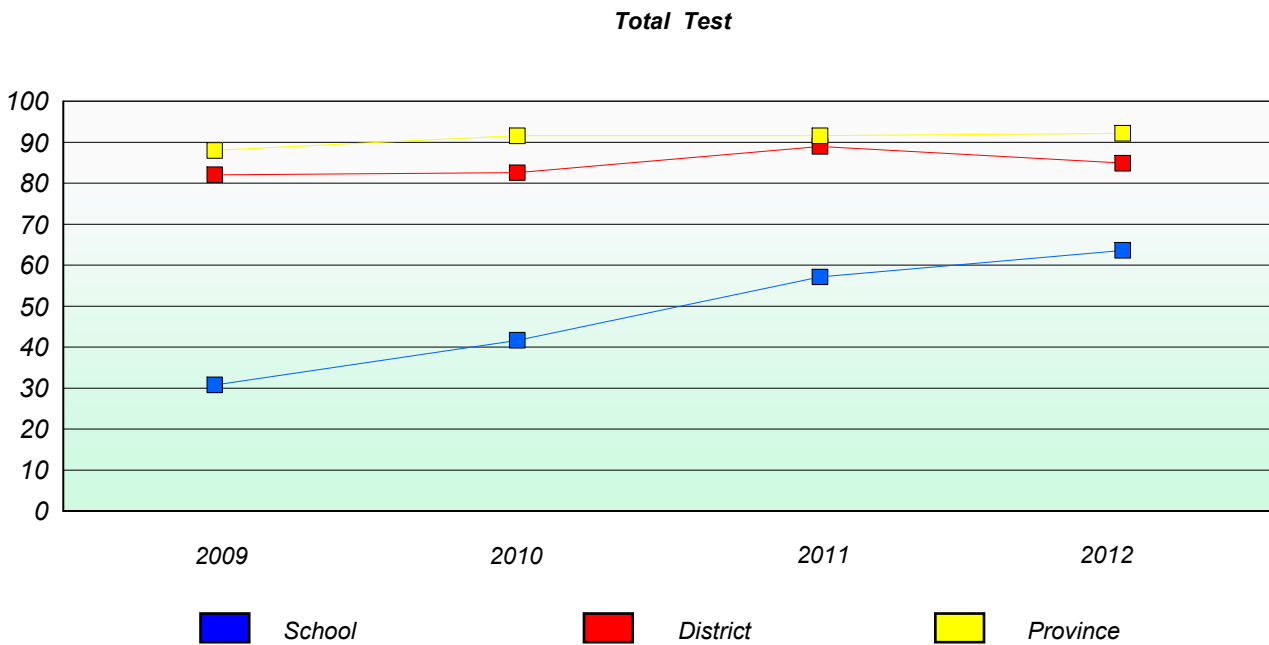

Participation Rates