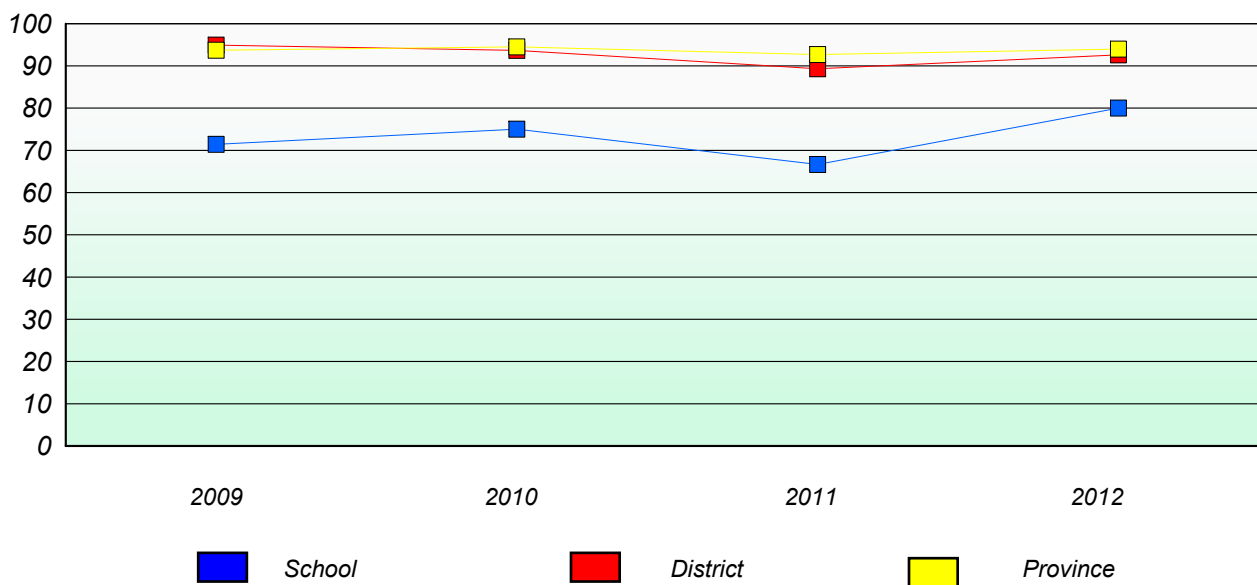

District 1 - Labrador

School #: 014      Jens Haven Memorial

**Participation Rates**

**Demand Writing**

**Reading**

\* Reading score is composite of Non Fiction and Poetry.

Mushuau Innu Natuashish School and Sheshatshiu Innu School are excluded from district and provincial results.