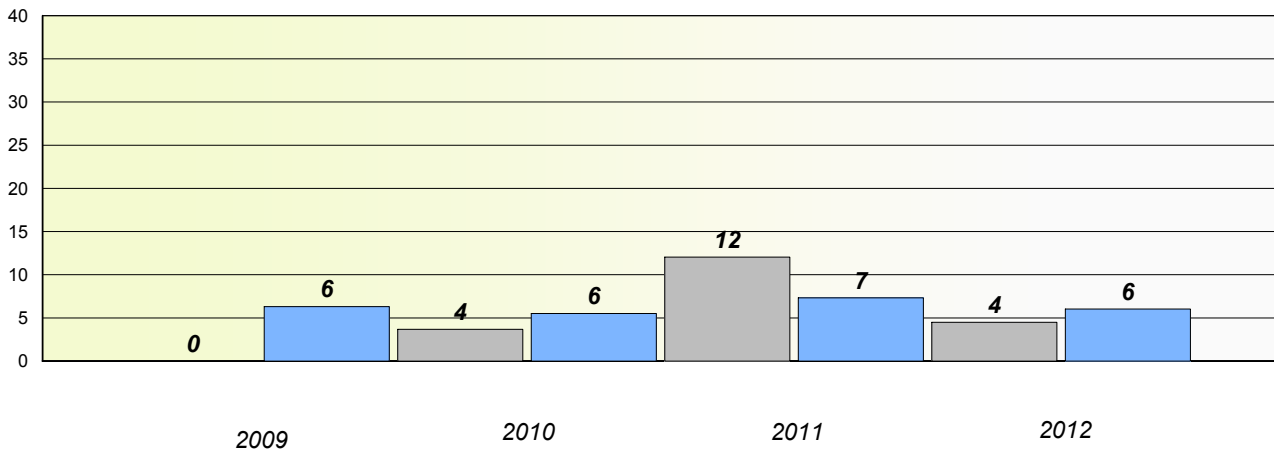

District 1 - Labrador

School #: 004 Queen of Peace Middle School

**Exemption/Unknown Rates**

**Demand Writing**

**Reading**

\* Reading score is composite of Non Fiction and Poetry.

Mushuau Innu Natuashish School and Sheshatshiu Innu School are excluded from district and provincial results.