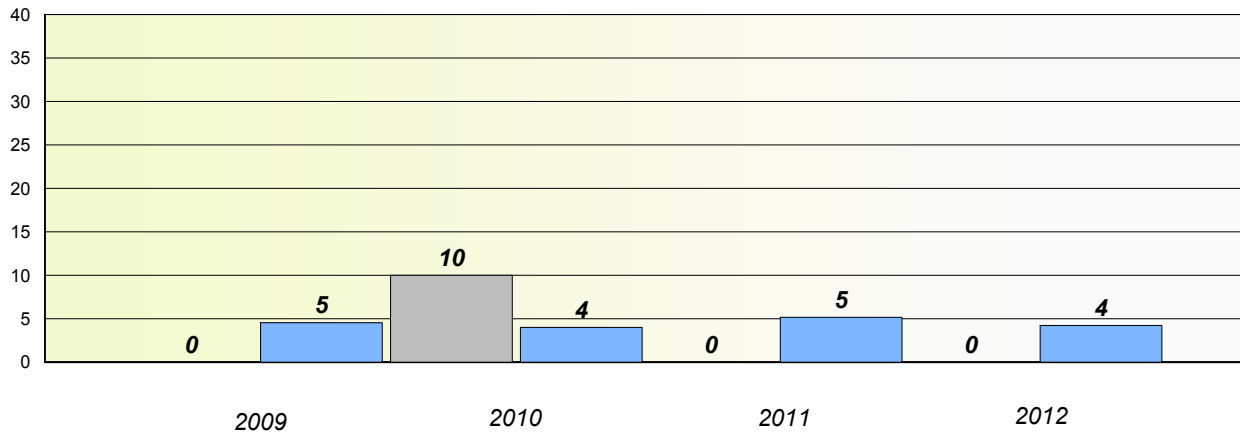

District 1 - Labrador

School #: 012 J.C. Erhardt Memorial School

Exemption/Unknown Rates

Demand Writing