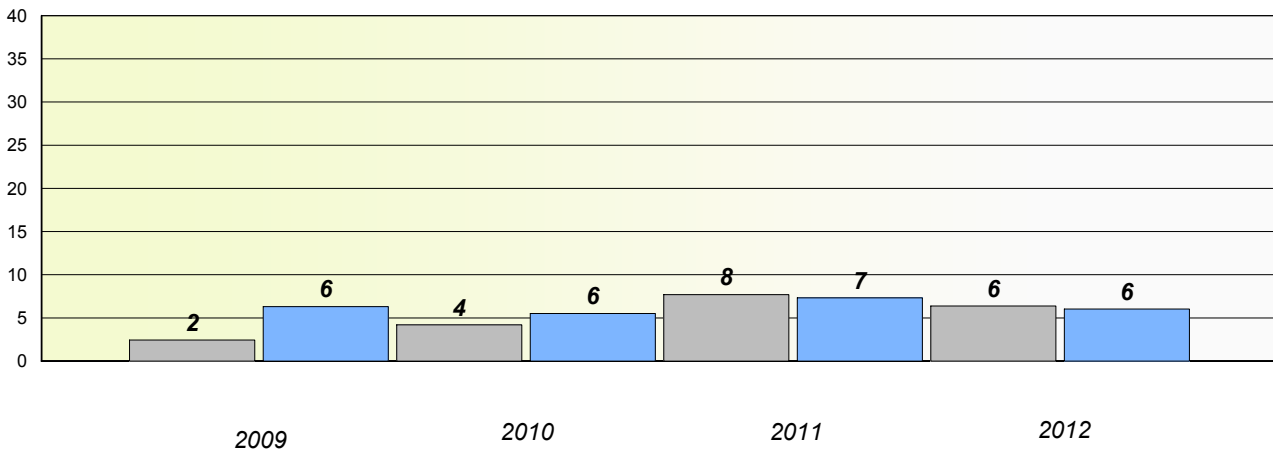

Reading

* Reading score is composite of Non Fiction and Poetry.

Mushuau Innu Natuashish School and Sheshatshiu Innu School are excluded from district and provincial results.