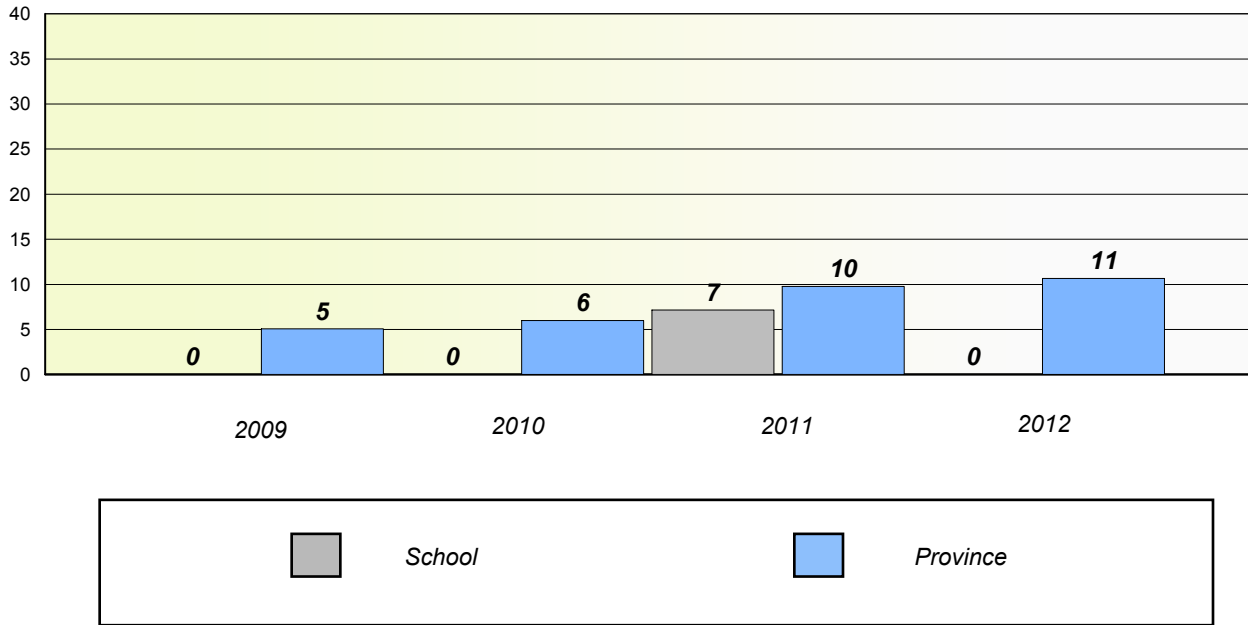

District 804 - Native Federal

School #: 376   Se't Anneway Kegnamogwom

Unknown/Exemption Rates

Number Operations