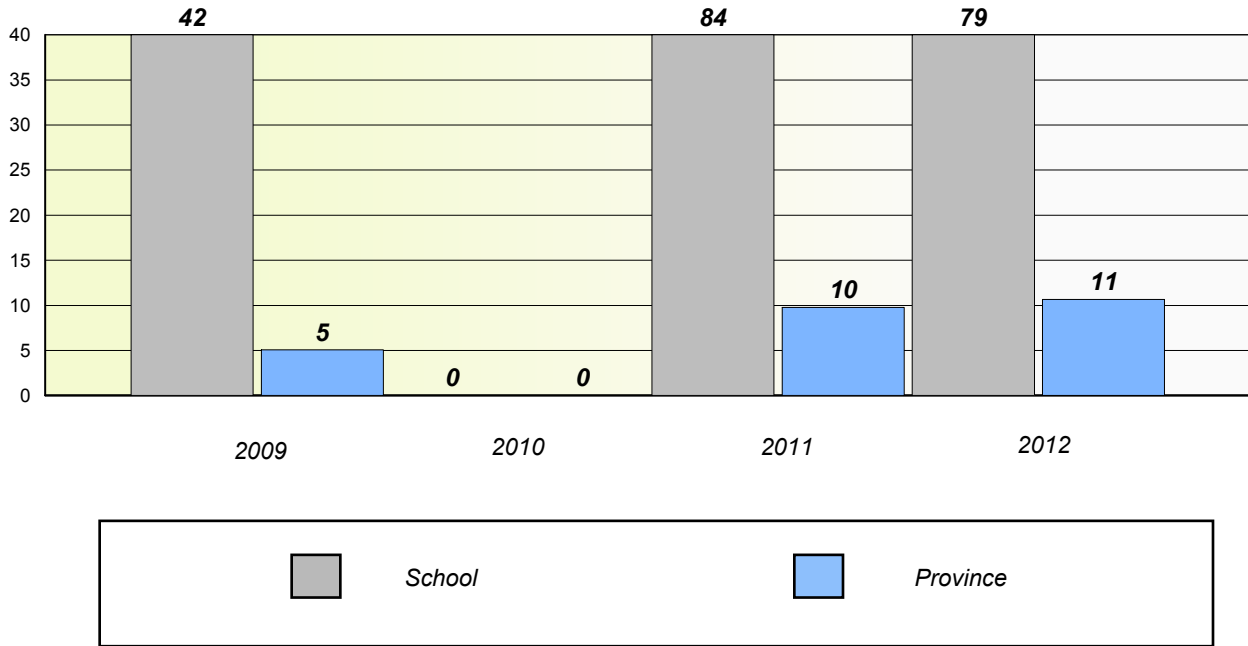

Number Operations

District 804 - Native Federal

School #: 019 Mushuau Innu Natuashish School

Unknown/Exemption Rates

Number Operations

Participation Rates

Number Operations

District 804 - Native Federal