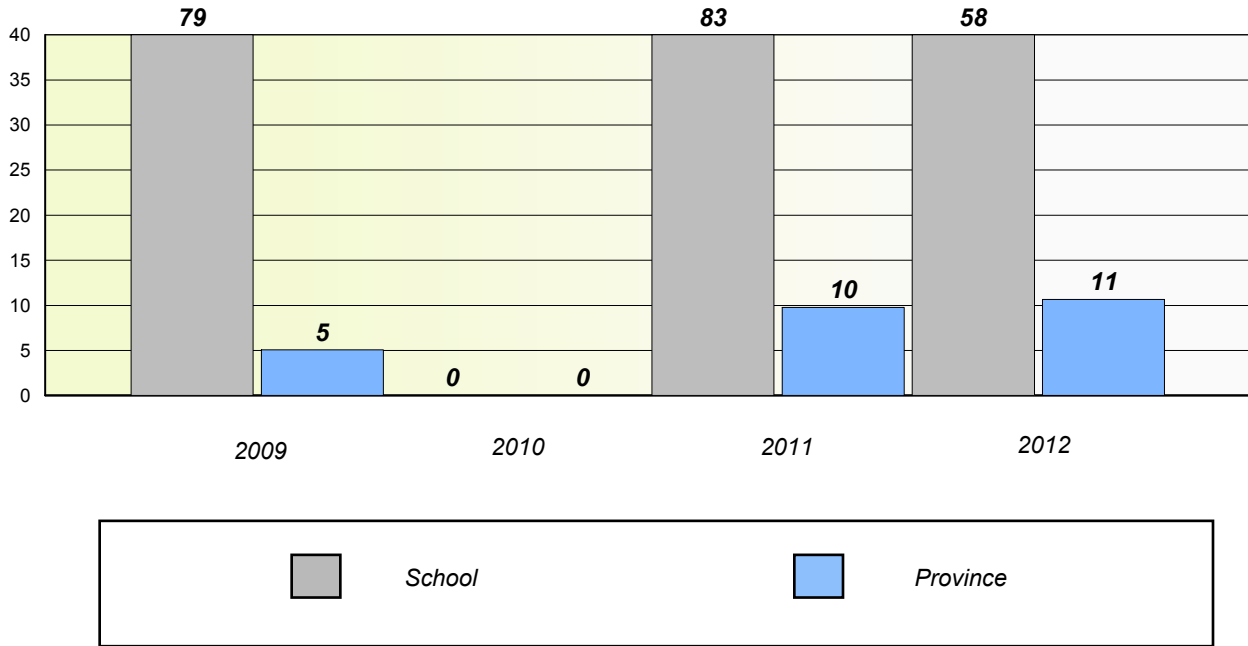

Number Operations

Participation Rates

Number Operations

District 804 - Native Federal

School #: 018 Sheshatshiu Innu School

Unknown/Exemption Rates

Number Operations

Participation Rates