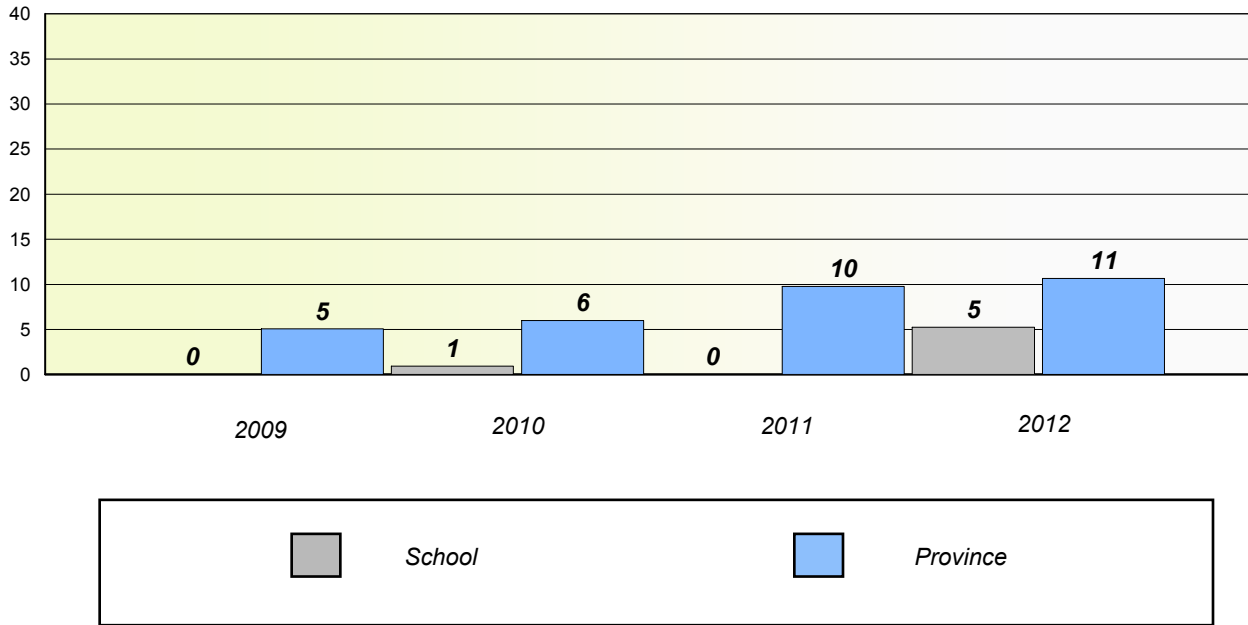

District 803 - Private

School #: 450 St. Bonaventure's College

Unknown/Exemption Rates

Number Operations