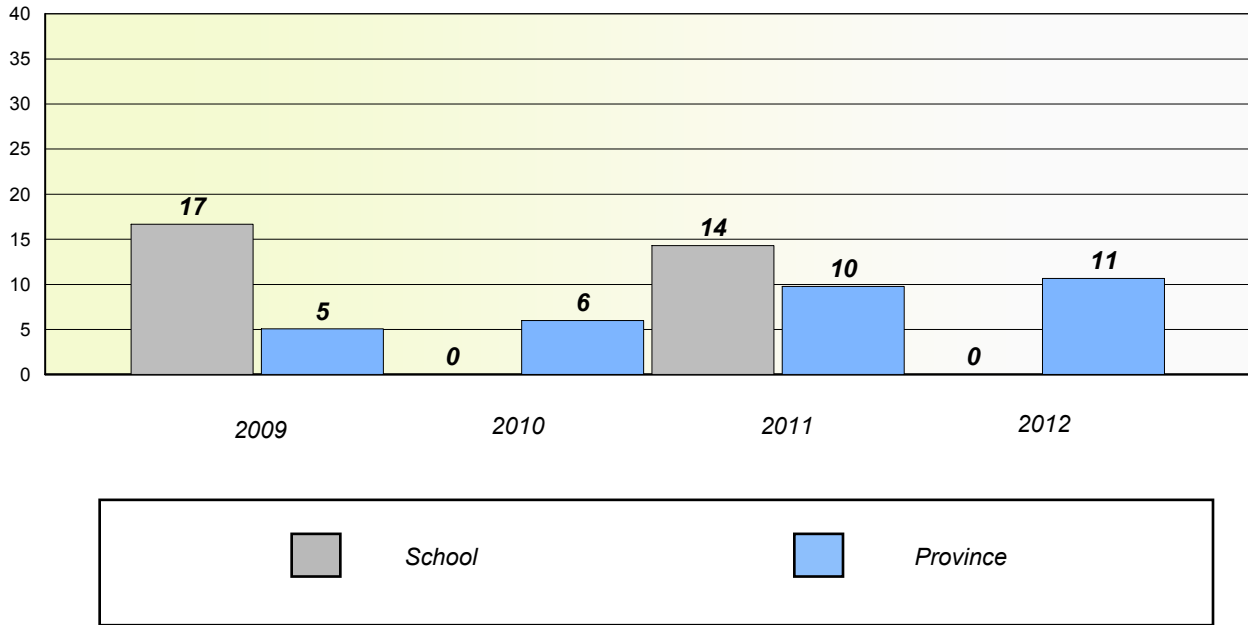

District 803 - Private

School #: 453 Eric G. Lambert All-Grade

Unknown/Exemption Rates

Number Operations