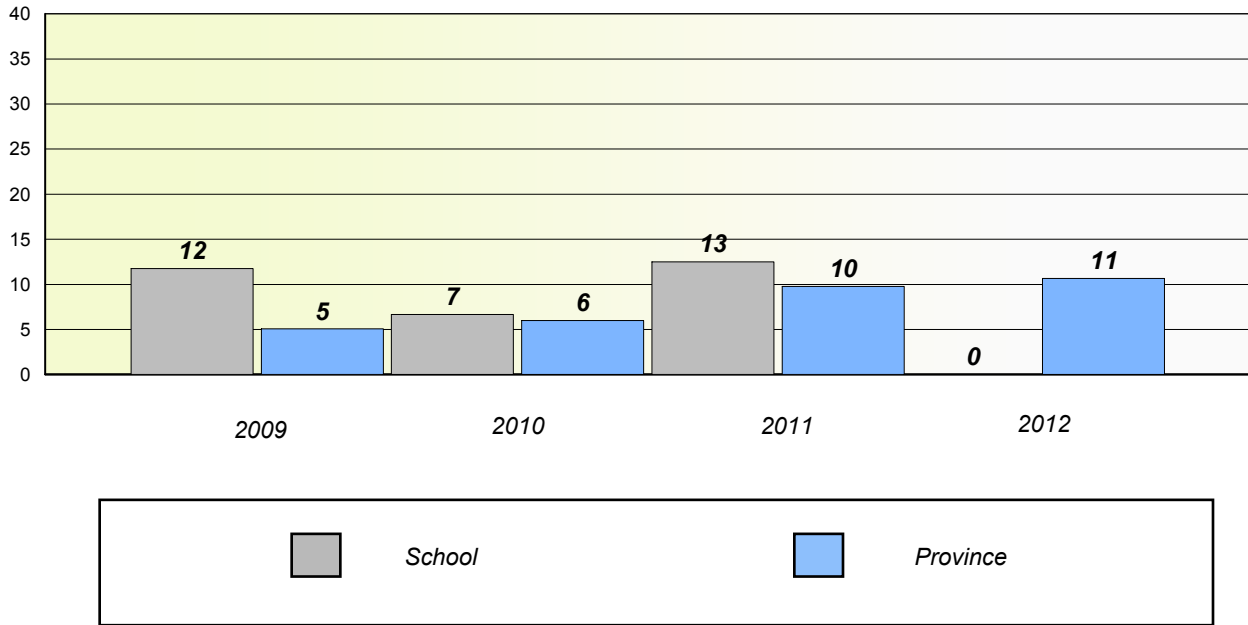

School data with 5 or fewer students withheld for reasons of confidentiality.

District 803 - Private

School #: 375 Lakecrest -St. John's Independent School

Unknown/Exemption Rates

Number Operations

Participation Rates