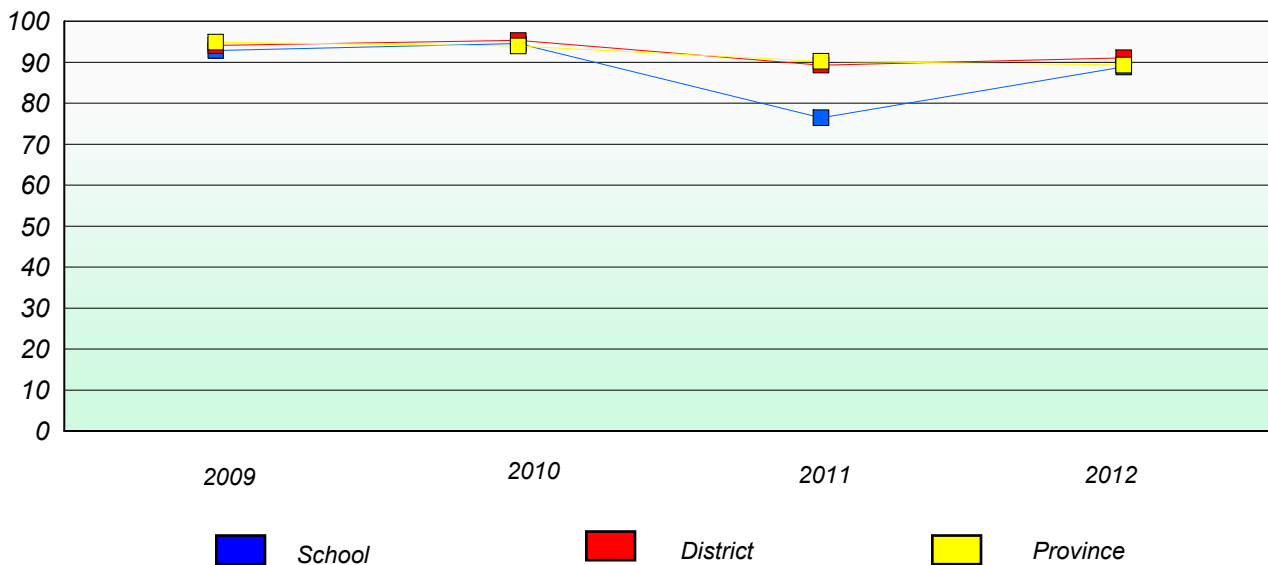

School data with 5 or fewer students withheld for reasons of confidentiality.

District 3 - Nova Central

School #: 177 Greenwood Academy

Unknown/Exemption Rates

Number Operations

Participation Rates

Number Operations