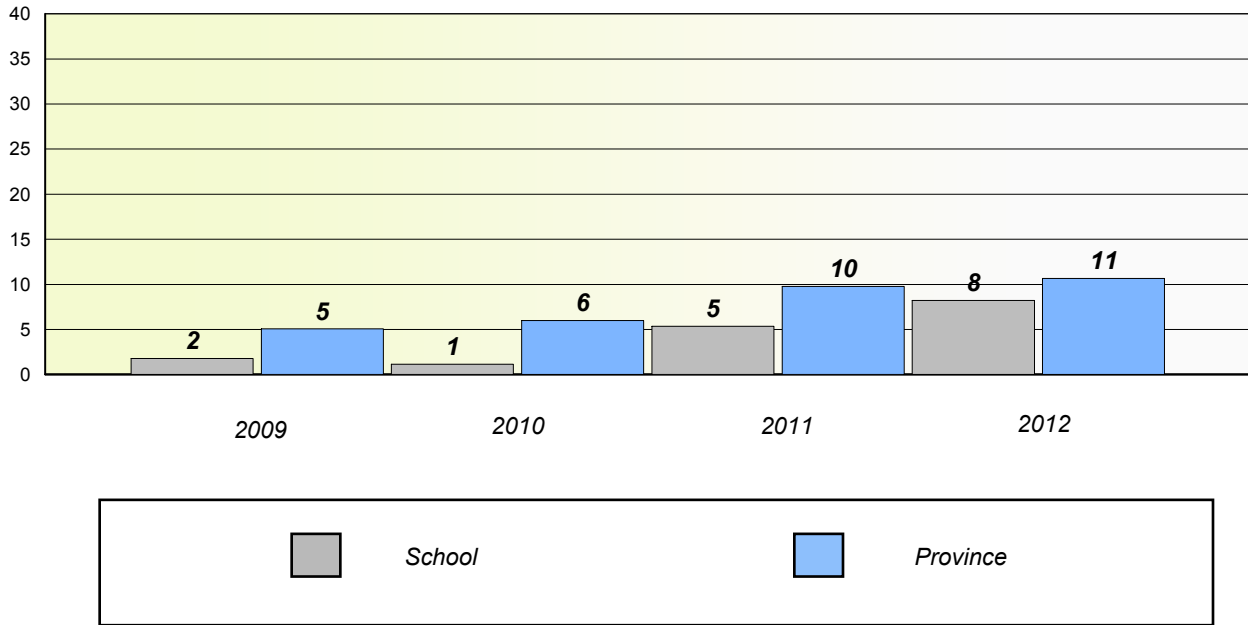

District 3 - Nova Central

School #: 417 Gander Academy

Unknown/Exemption Rates

Number Operations