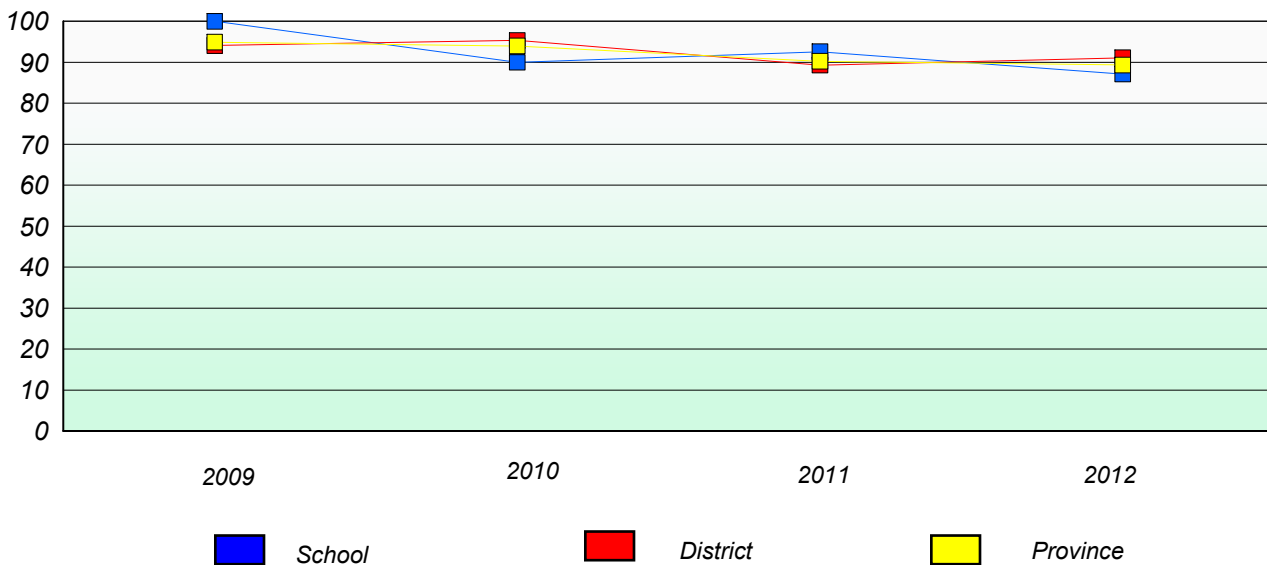

Participation Rates

Number Operations