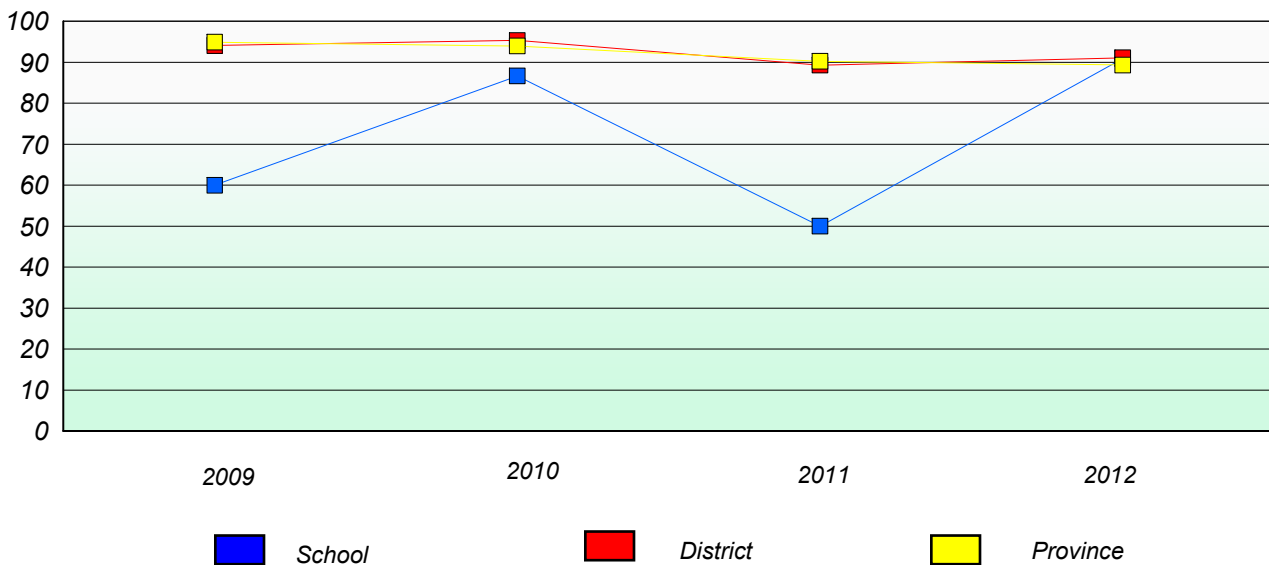

Participation Rates

Number Operations