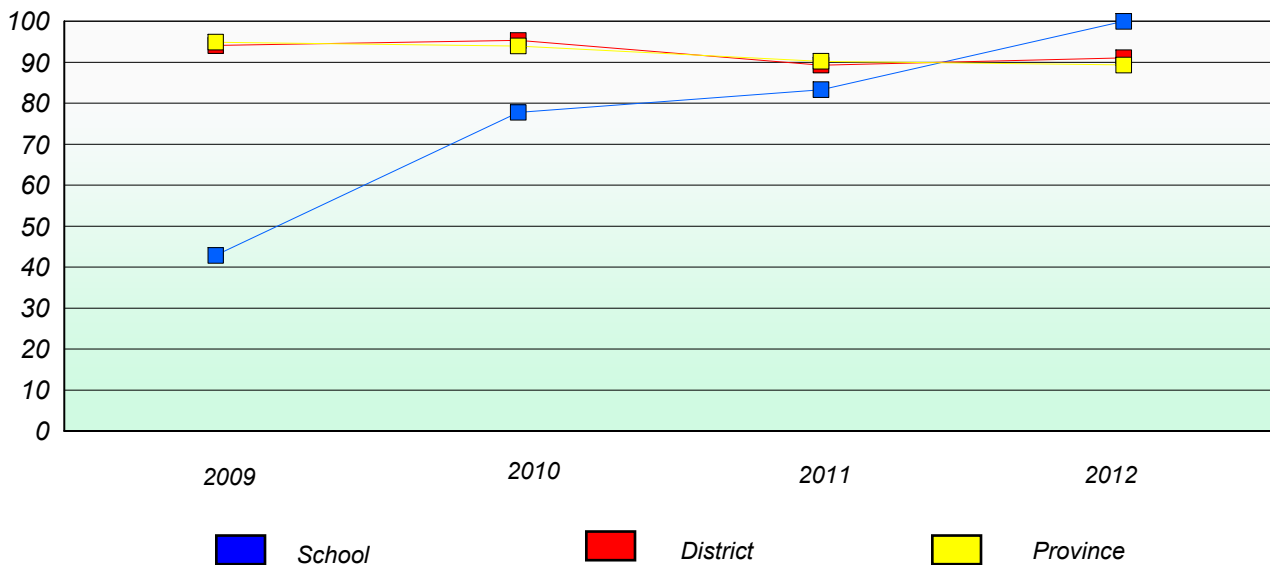

Number Operations

Participation Rates

Number Operations

District 3 - Nova Central

School #: 414 Fogo Island Central Academy

Unknown/Exemption Rates

Number Operations

Participation Rates