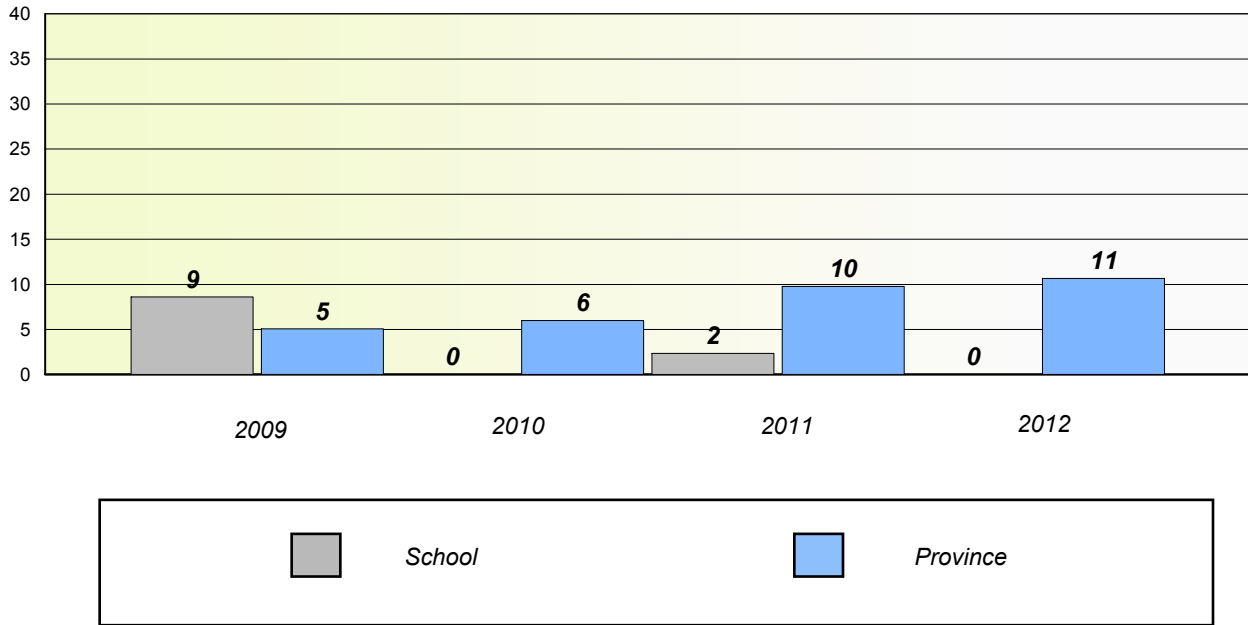

District 3 - Nova Central

School #: 400 Helen Tulk Elementary

Unknown/Exemption Rates

Number Operations