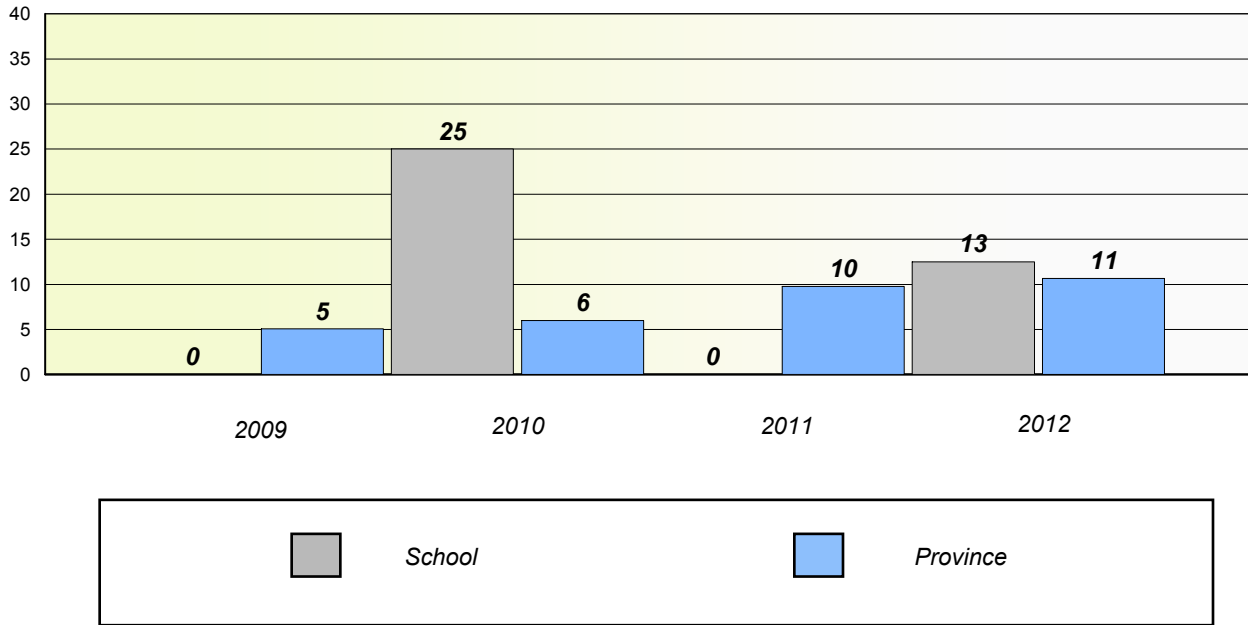

District 3 - Nova Central

School #: 151 John Watkins Academy

Unknown/Exemption Rates

Number Operations