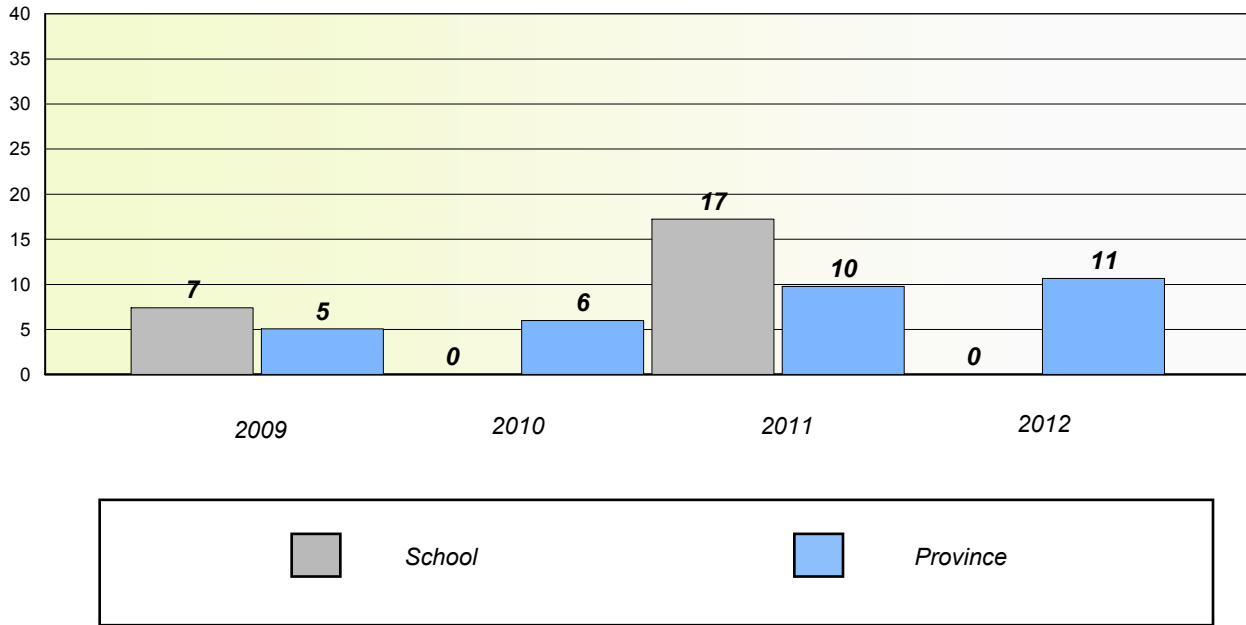

District 3 - Nova Central

School #: 202 Twillingate Island Elementary

Unknown/Exemption Rates

Number Operations