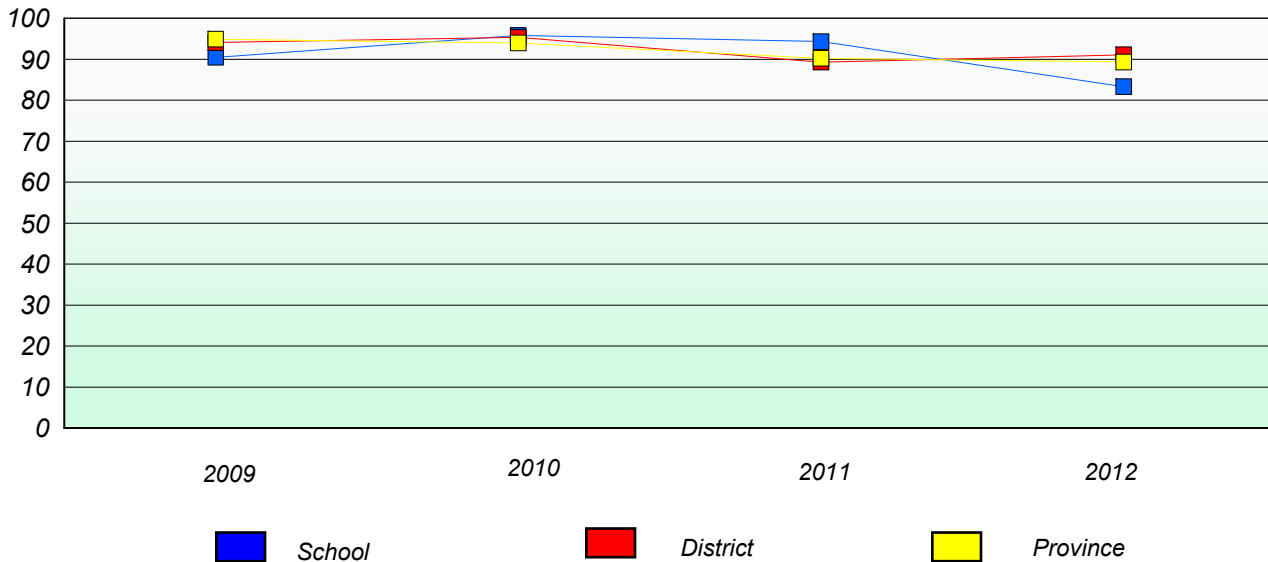

Participation Rates

Number Operations