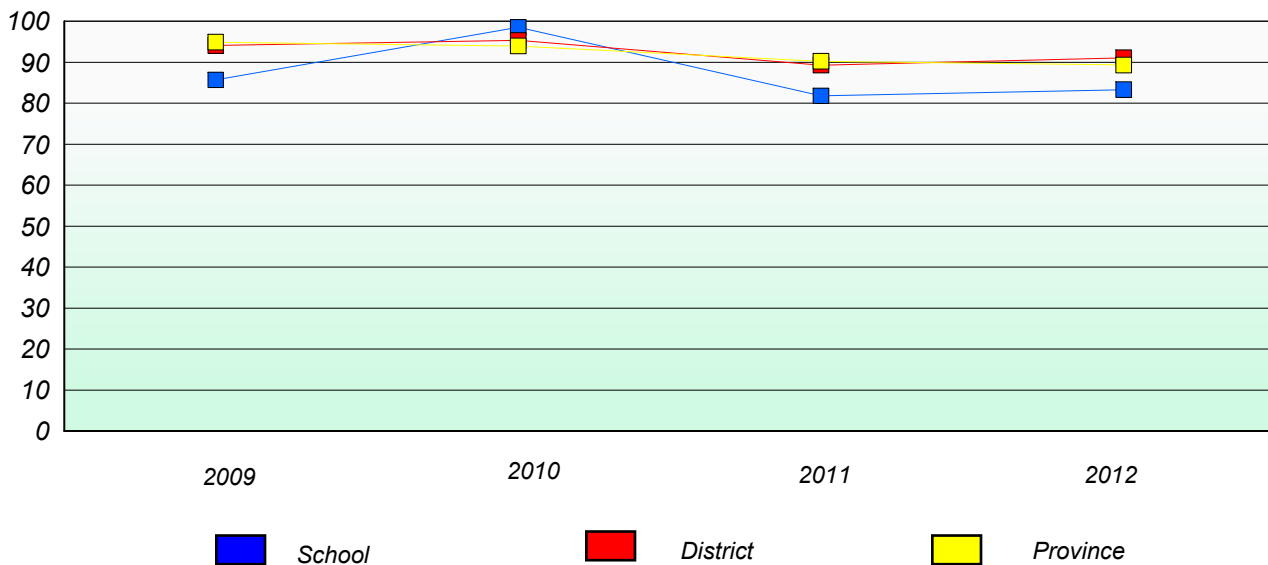

Participation Rates

Number Operations