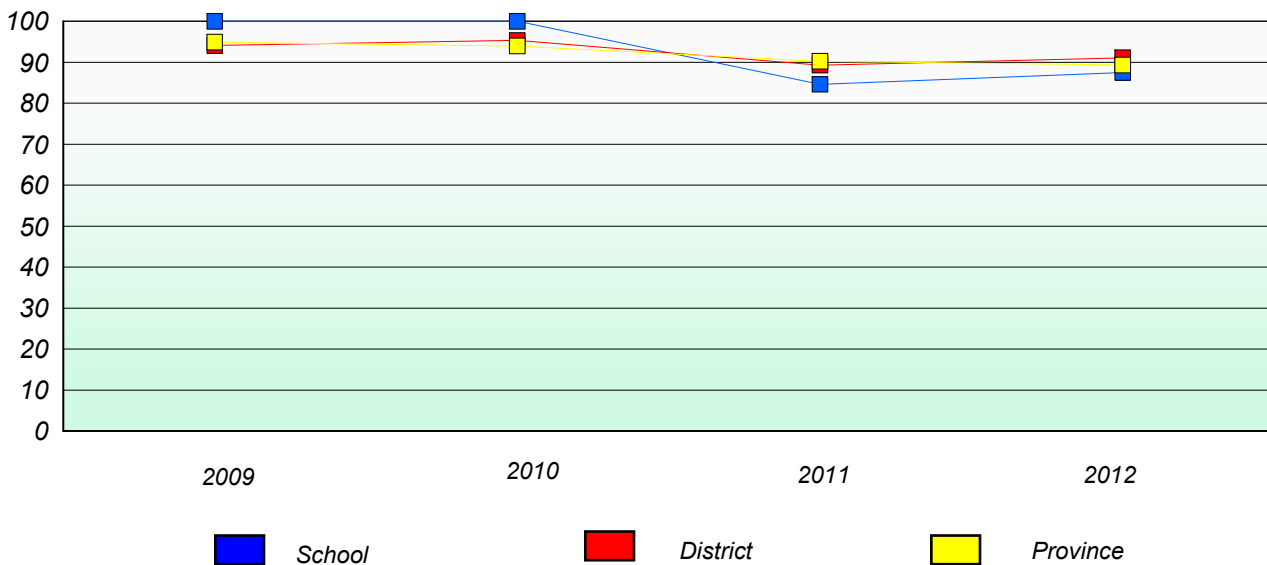

Participation Rates

Number Operations