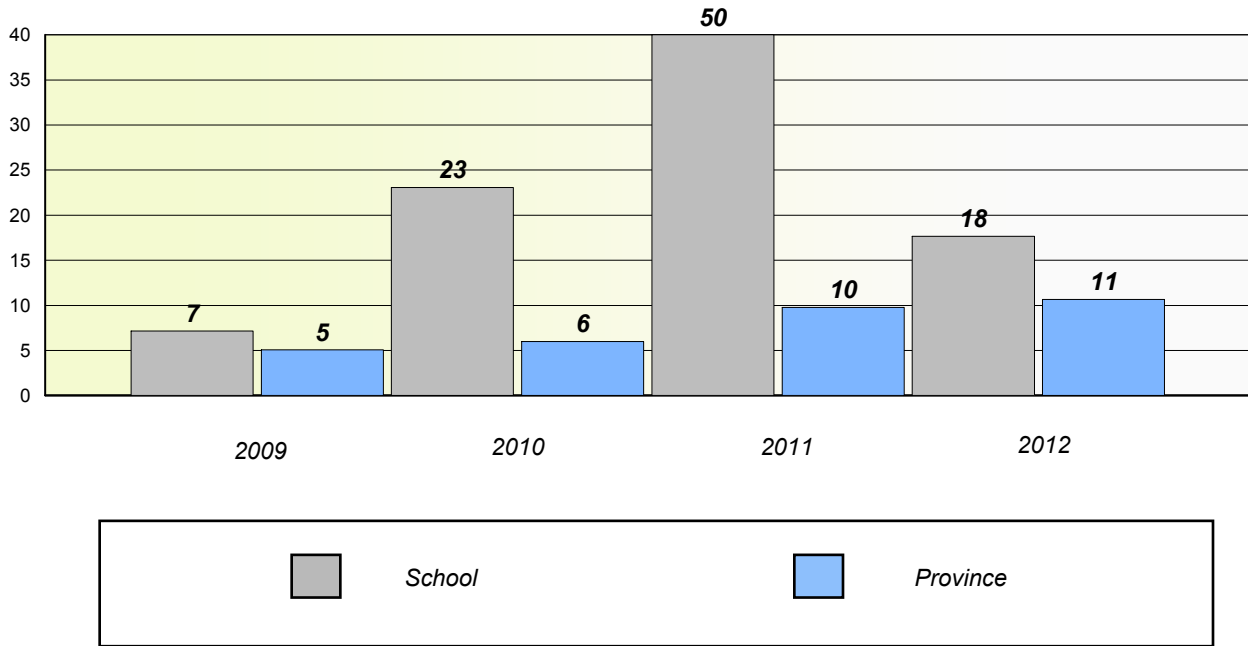

Number Operations

School data with 5 or fewer students withheld for reasons of confidentiality.

District 3 - Nova Central

School #: 406 Fitzgerald Academy

Unknown/Exemption Rates

Number Operations

Participation Rates