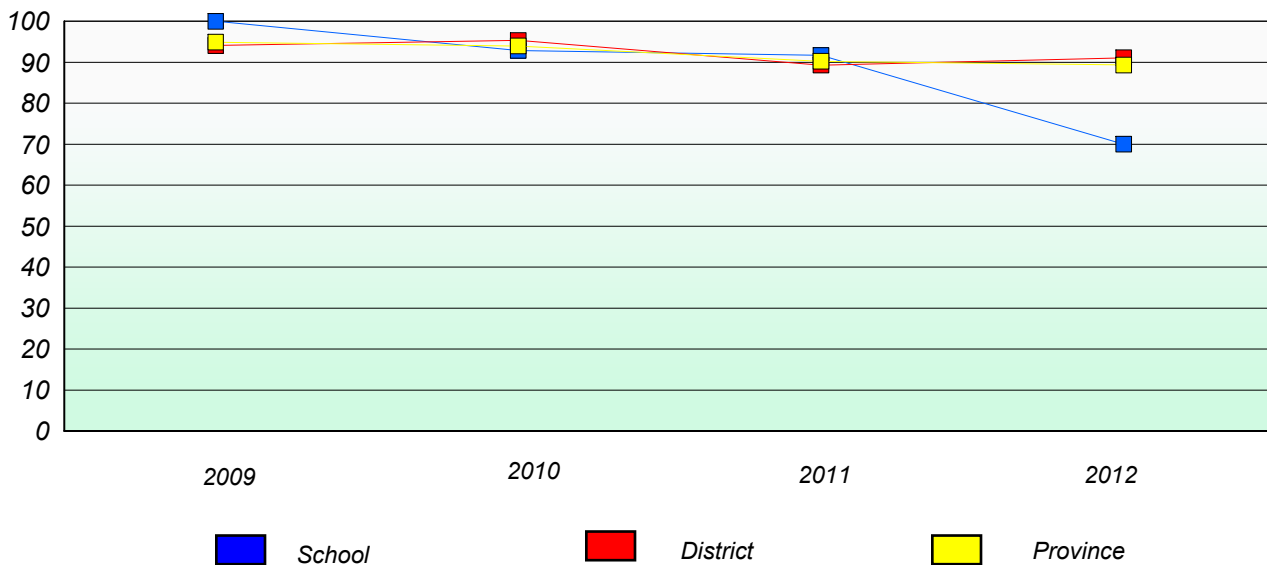

Participation Rates

Number Operations

District 3 - Nova Central

School #: 150 St. Joseph's Elementary

Unknown/Exemption Rates

Number Operations

Participation Rates

Number Operations