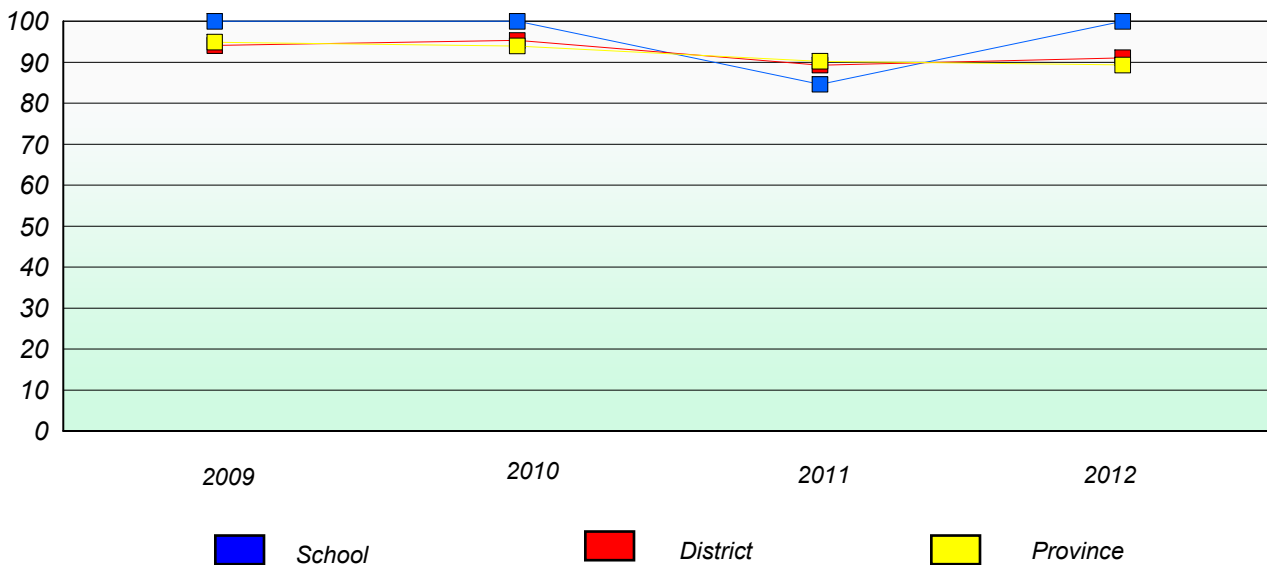

School #: 158 MSB Regional Academy

Unknown/Exemption Rates

Number Operations

Participation Rates

Number Operations

District 3 - Nova Central

School #: 163 Point Leamington Academy

Unknown/Exemption Rates