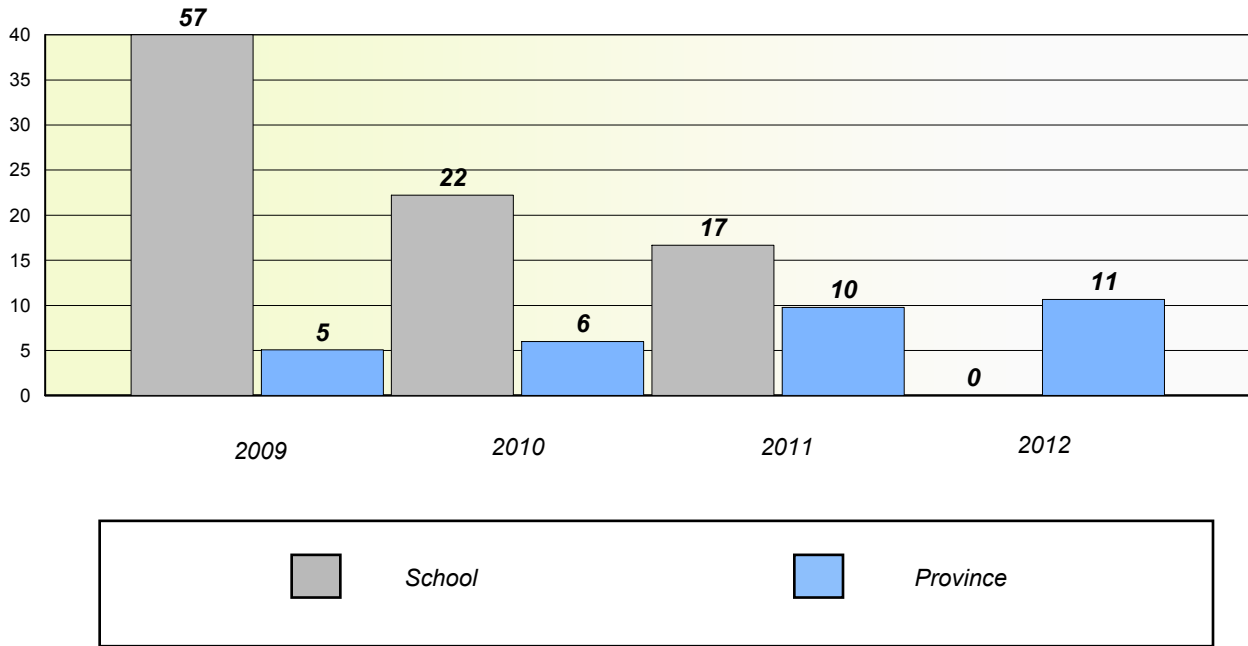

District 3 - Nova Central

School #: 413 Holy Cross School Complex

Unknown/Exemption Rates

Number Operations