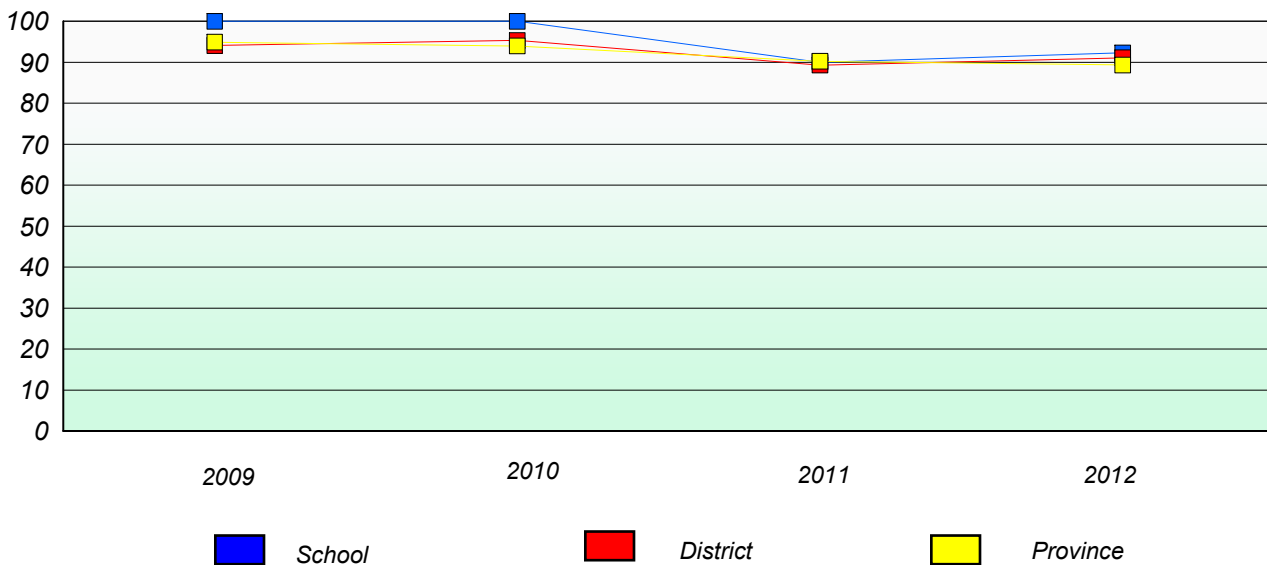

School #: 398 Avoca Collegiate

Unknown/Exemption Rates

Number Operations

Participation Rates

Number Operations

District 3 - Nova Central

School #: 400 Helen Tulk Elementary

Unknown/Exemption Rates