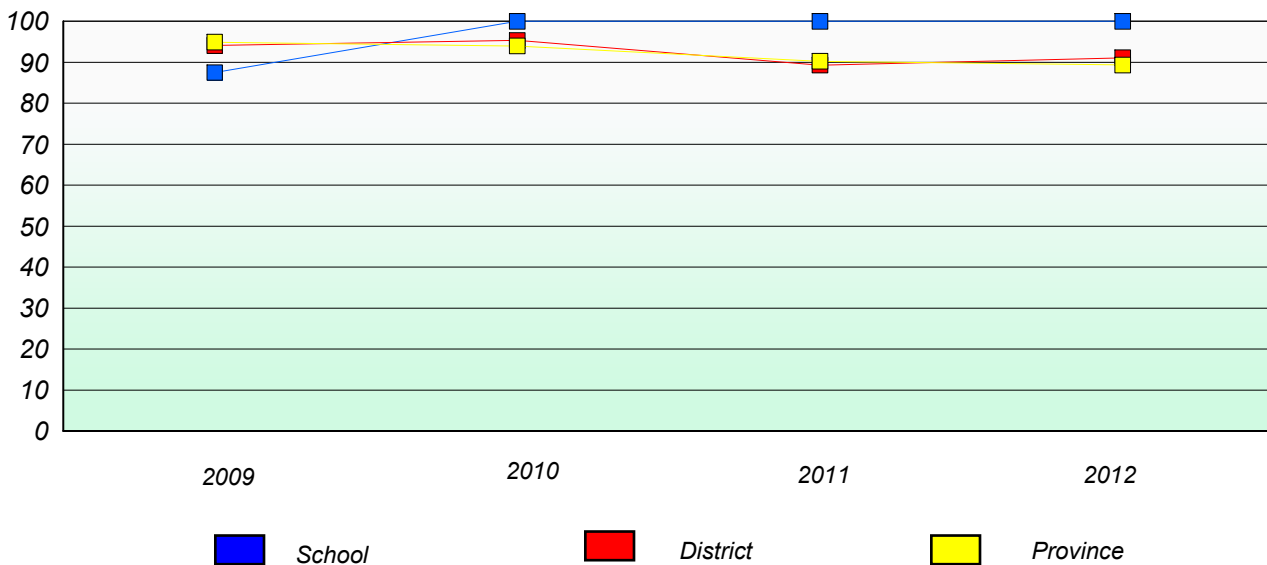

Participation Rates

Number Operations