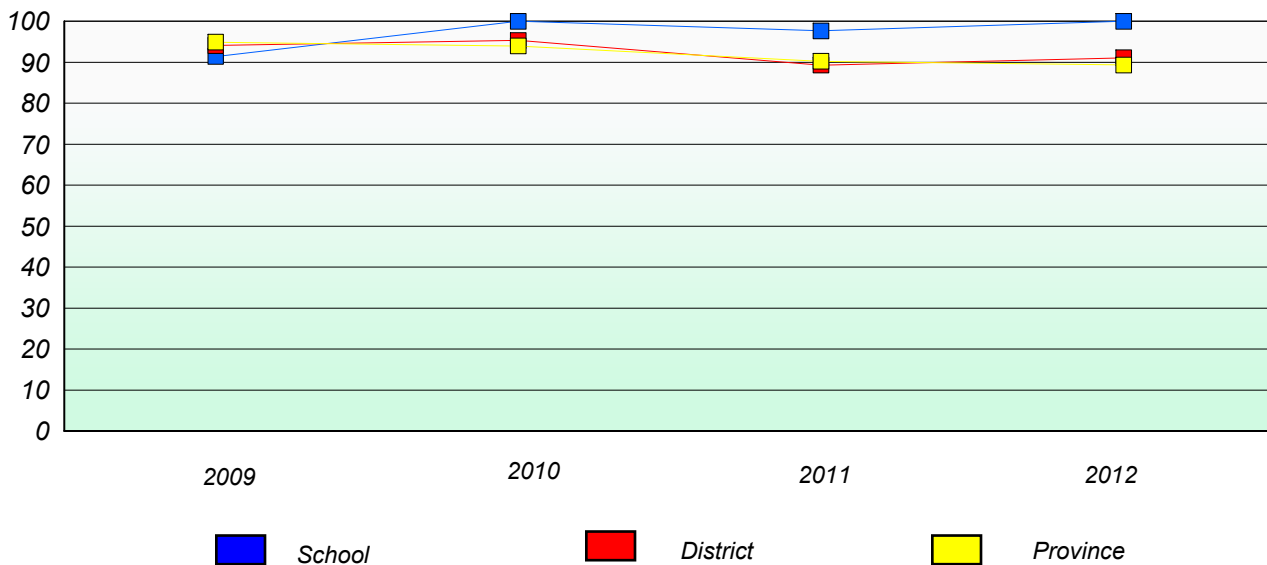

Participation Rates

Number Operations