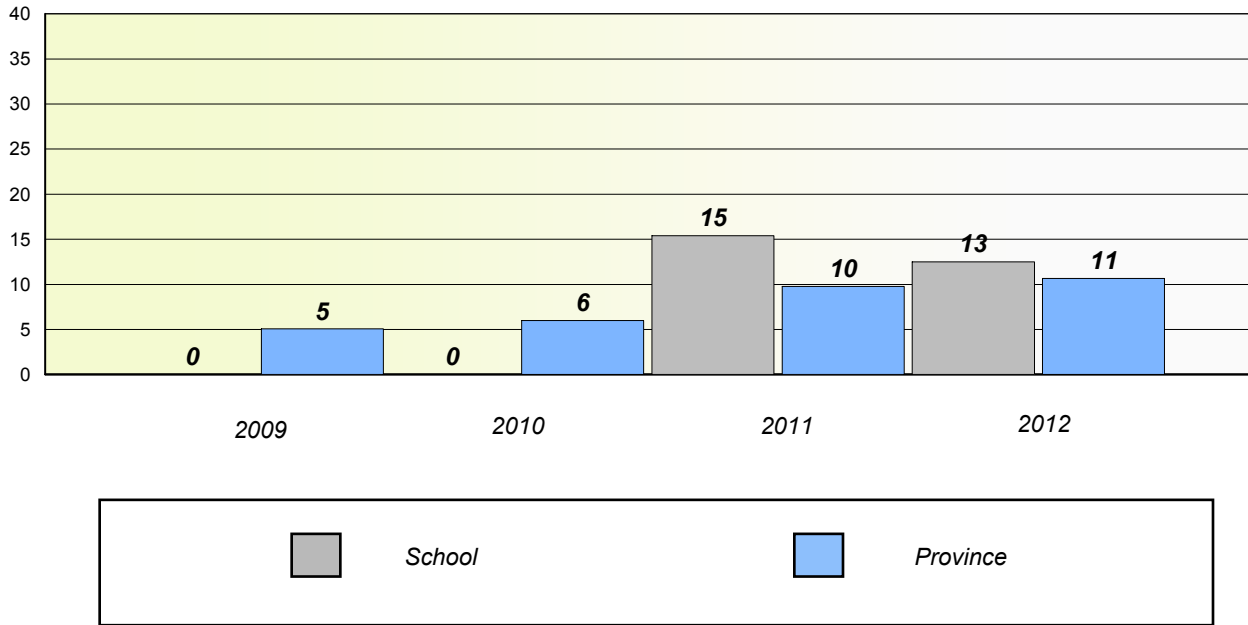

Number Operations

Participation Rates

Number Operations

District 3 - Nova Central

School #: 403 Lakeside Academy

Unknown/Exemption Rates

Number Operations

Participation Rates