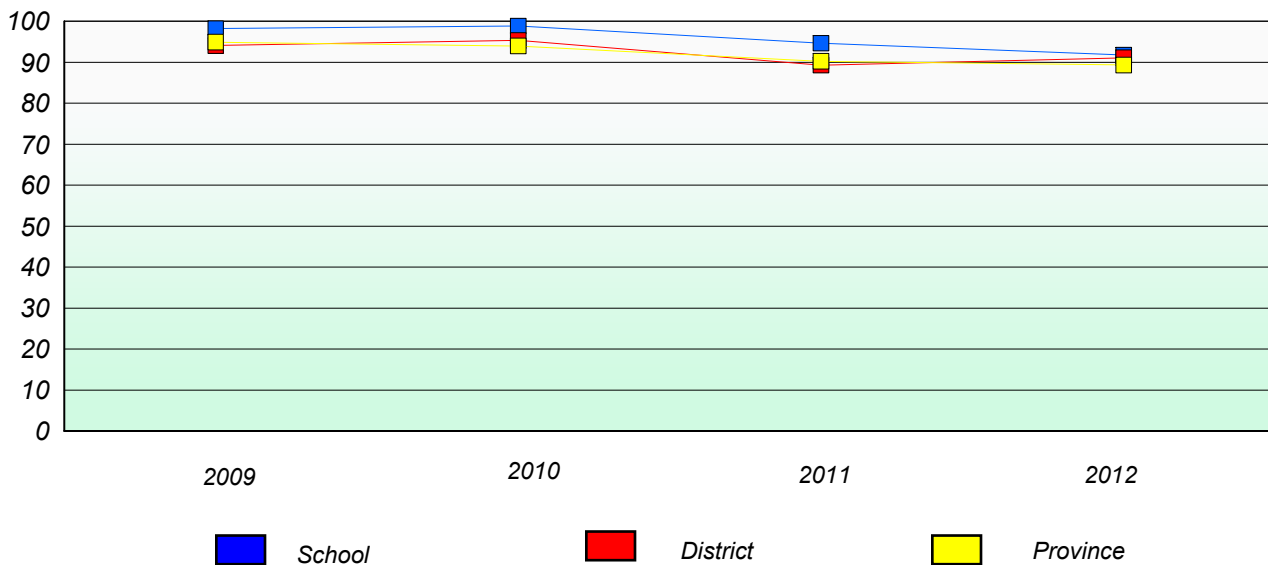

School #: 417 Gander Academy

Unknown/Exemption Rates

Number Operations

Participation Rates

Number Operations

District 3 - Nova Central

School #: 421 Lakewood Academy

Unknown/Exemption Rates