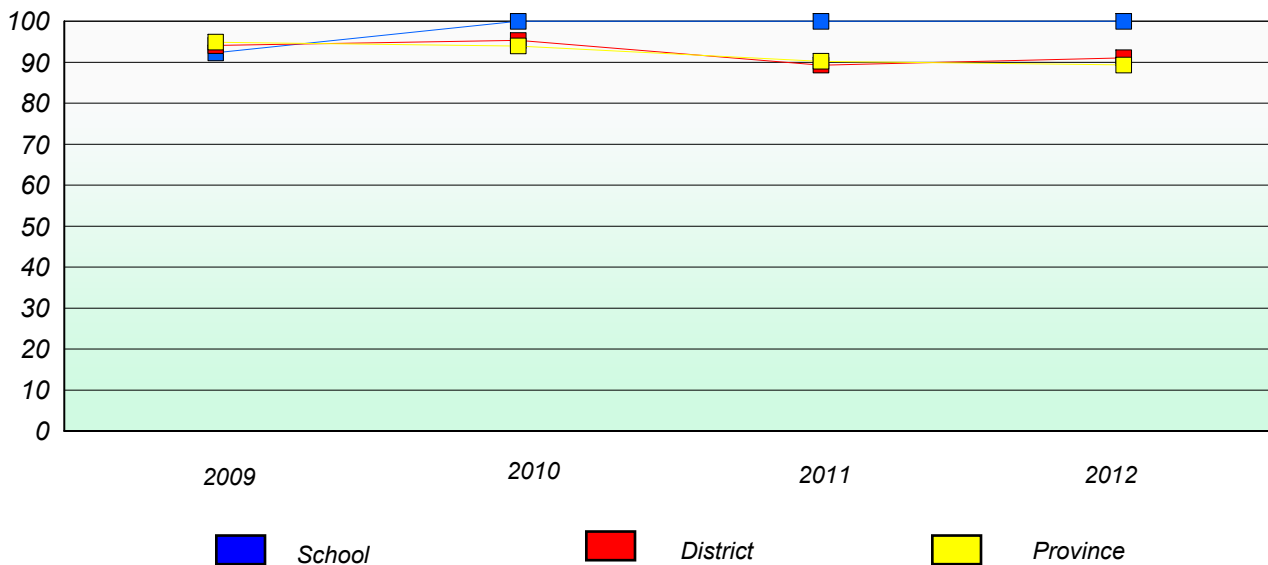

Participation Rates

Number Operations