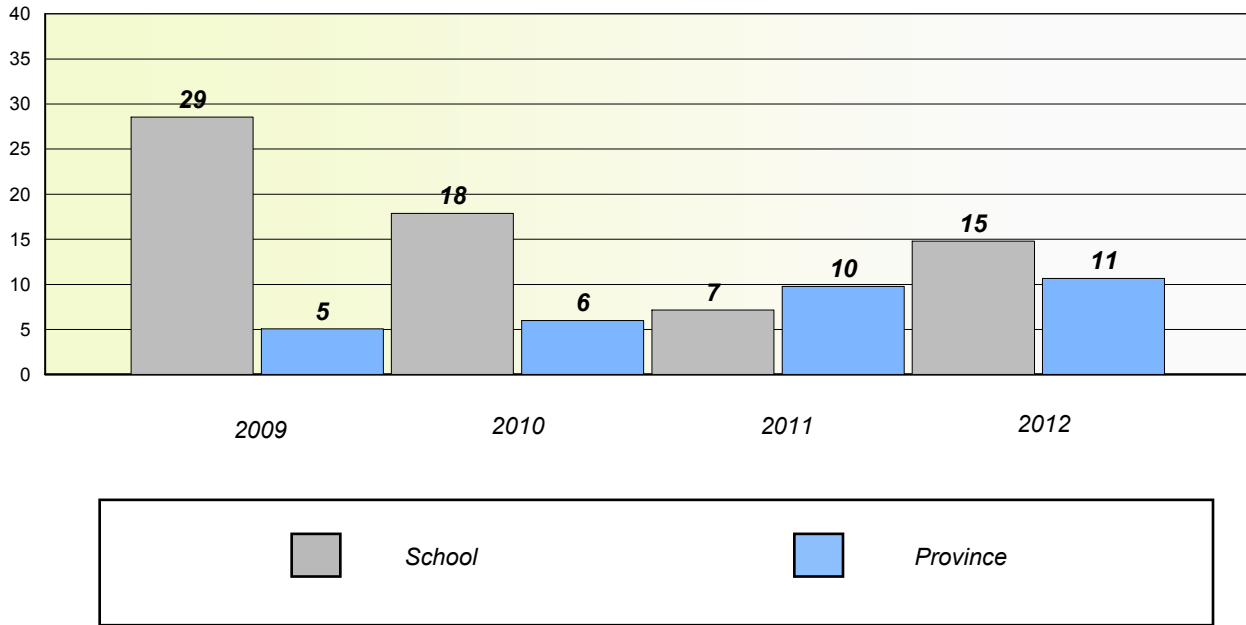

District 3 - Nova Central

School #: 407 Bay d'Espoir Academy

Unknown/Exemption Rates

Number Operations