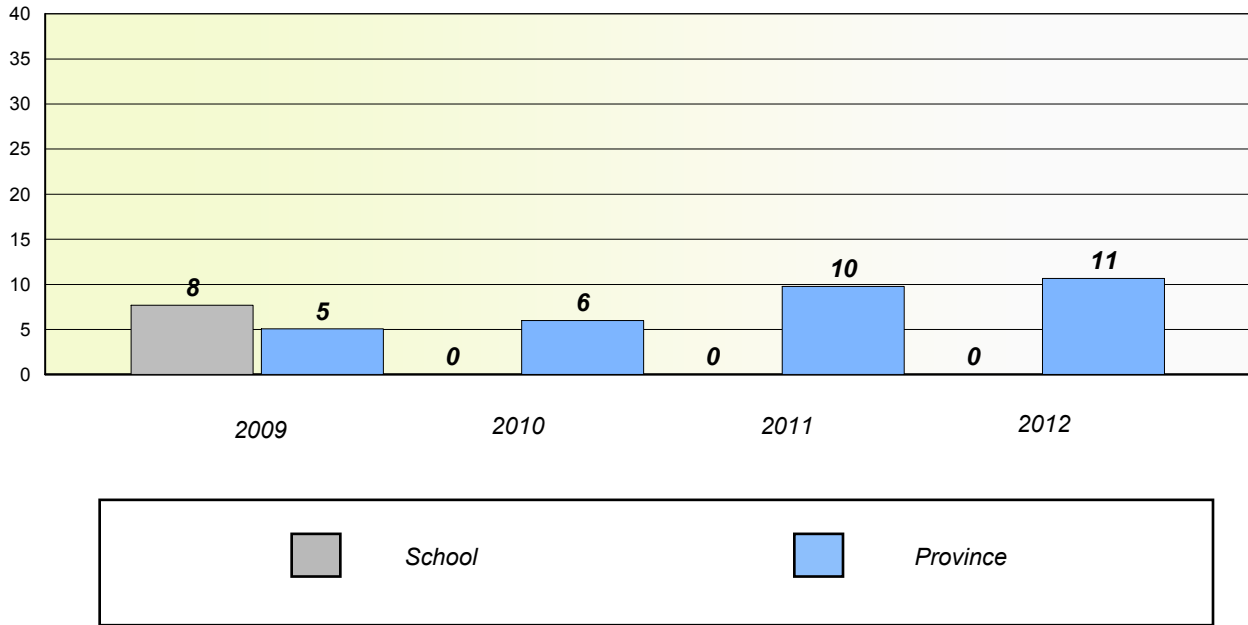

District 3 - Nova Central

School #: 426 Hillview Academy

Unknown/Exemption Rates

Number Operations