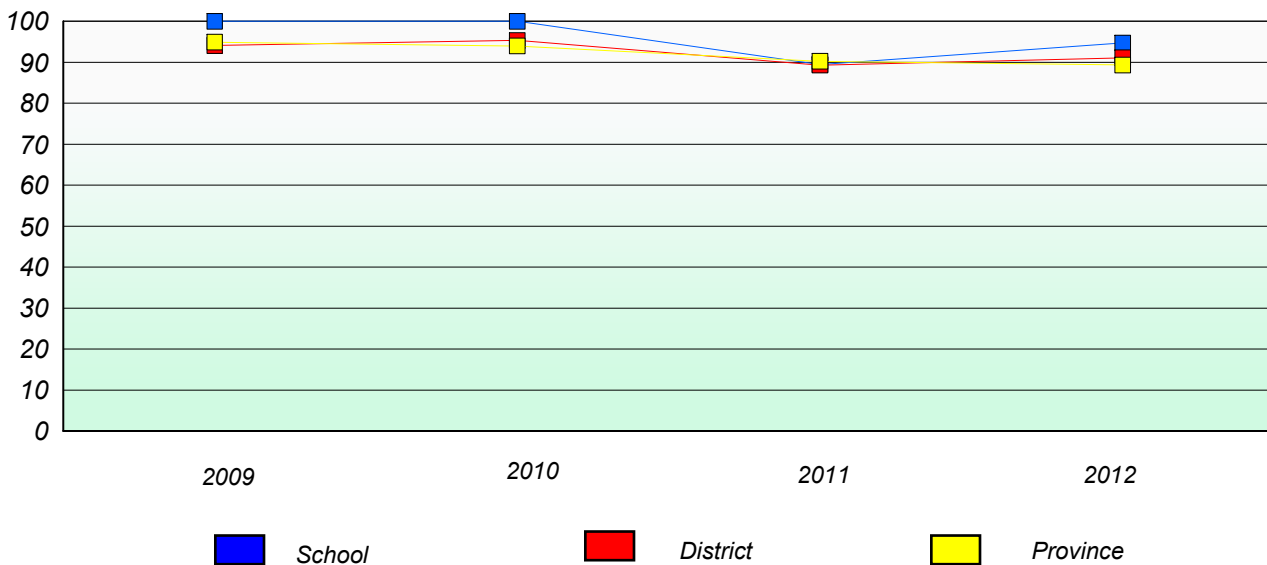

Participation Rates

Number Operations

District 3 - Nova Central

School #: 156 H.L. Strong Academy

Unknown/Exemption Rates

Number Operations

School data with 5 or fewer students withheld for reasons of confidentiality.