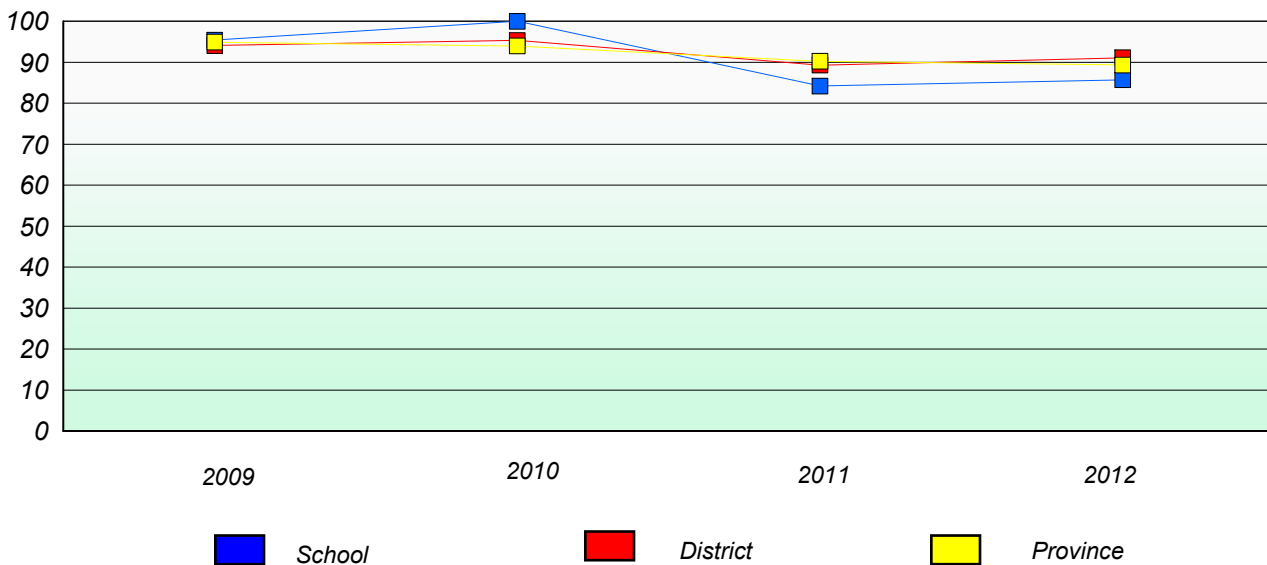

Number Operations

District 3 - Nova Central

School #: 416 Smallwood Academy

Unknown/Exemption Rates

Number Operations

Participation Rates

Number Operations

District 3 - Nova Central