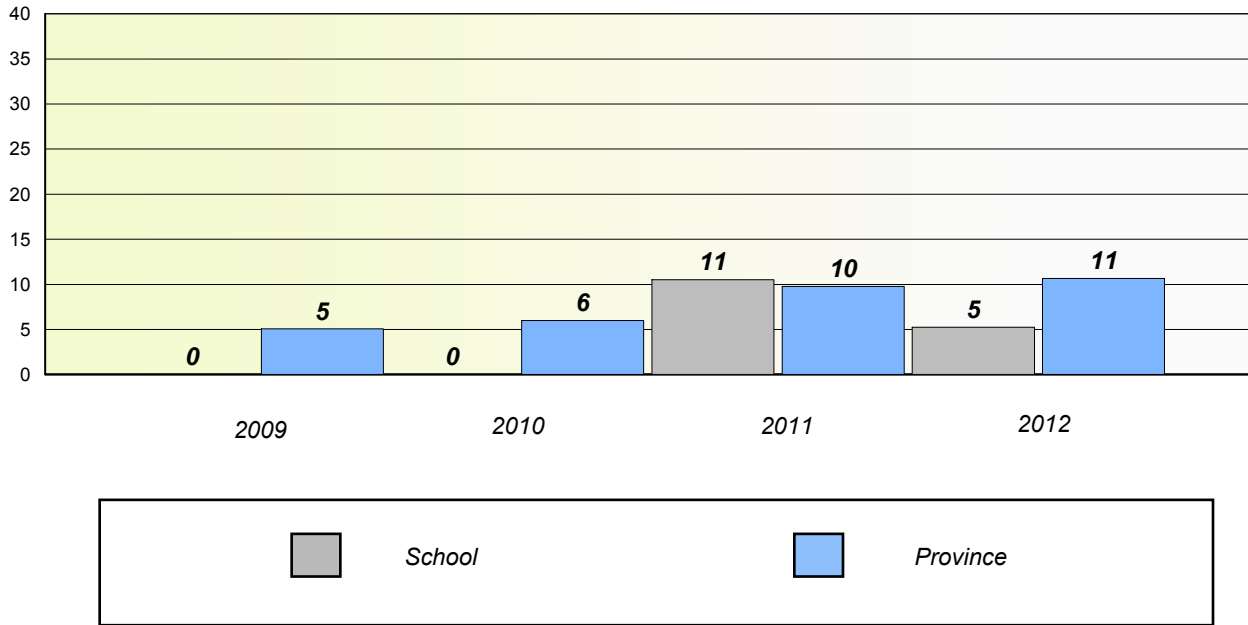

Participation Rates

Number Operations

District 3 - Nova Central

School #: 156 H.L. Strong Academy

Unknown/Exemption Rates

Number Operations

School data with 5 or fewer students withheld for reasons of confidentiality.