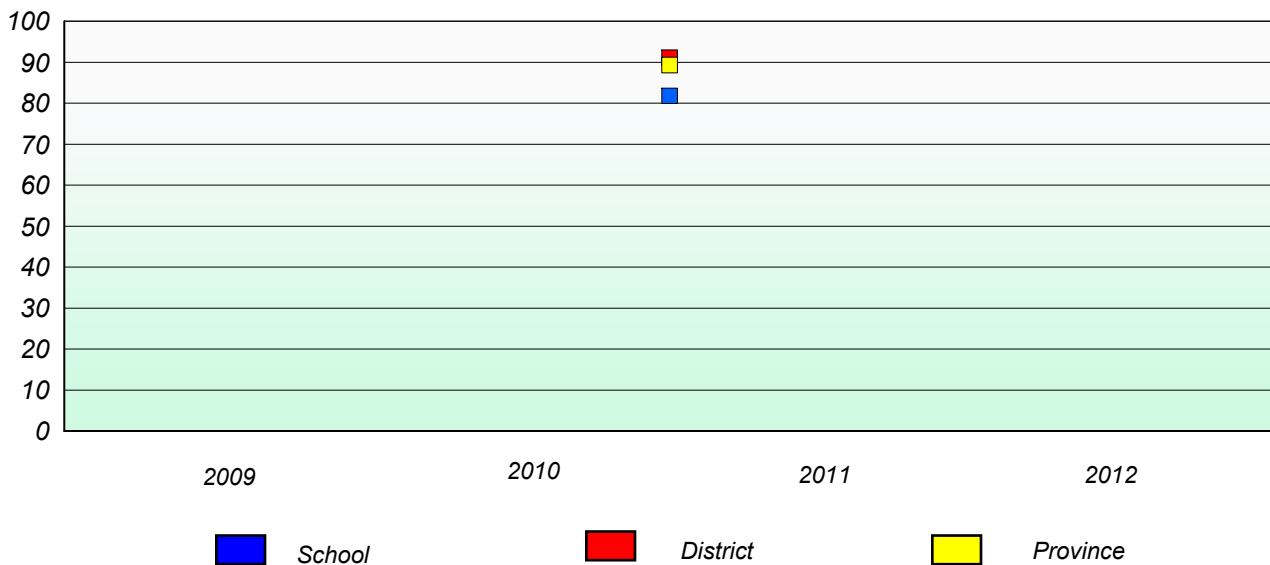

District 3 - Nova Central

School #: 125 Copper Ridge Academy

Unknown/Exemption Rates

Number Operations

Participation Rates

Number Operations

* Number Operations are composite of Reasoning, Communication, Connection and Representations, and problem Solving.
Source: Division of Evaluation and Research, Department of Education