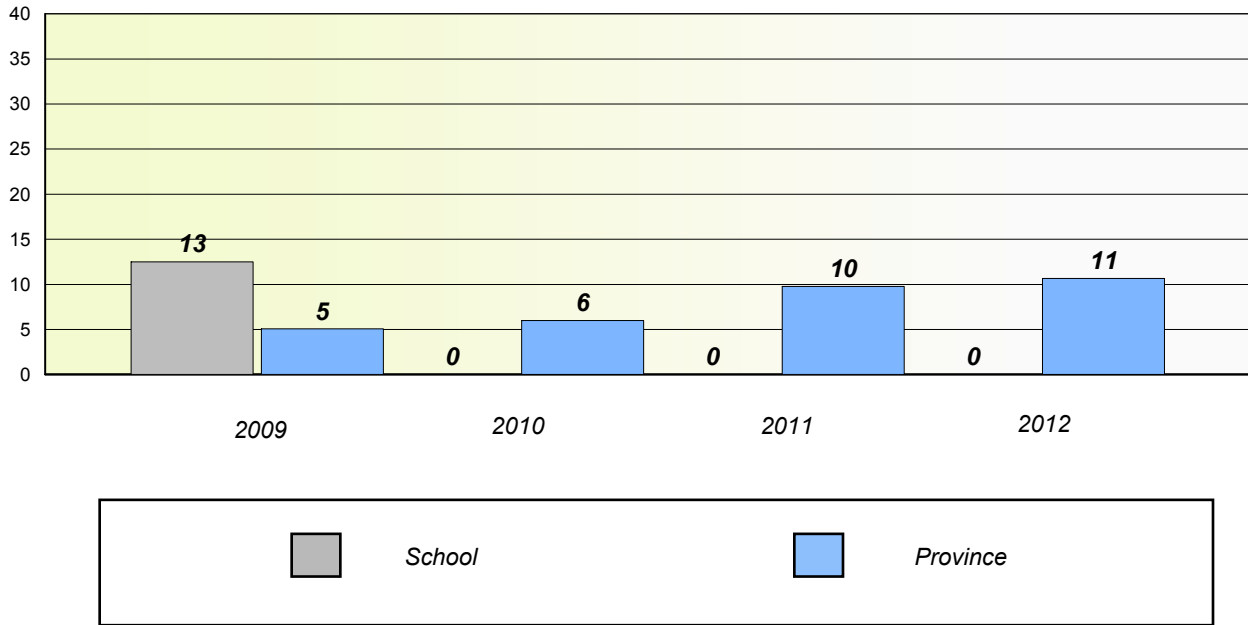

District 3 - Nova Central

School #: 152 Valmont Academy

Unknown/Exemption Rates

Number Operations