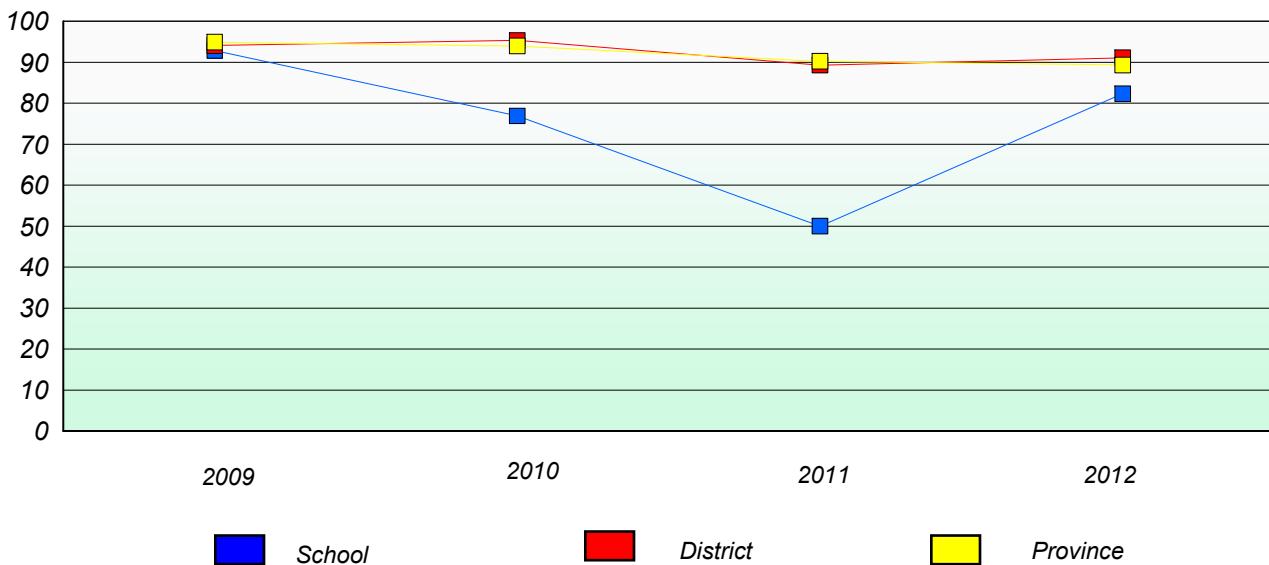

Participation Rates

Number Operations