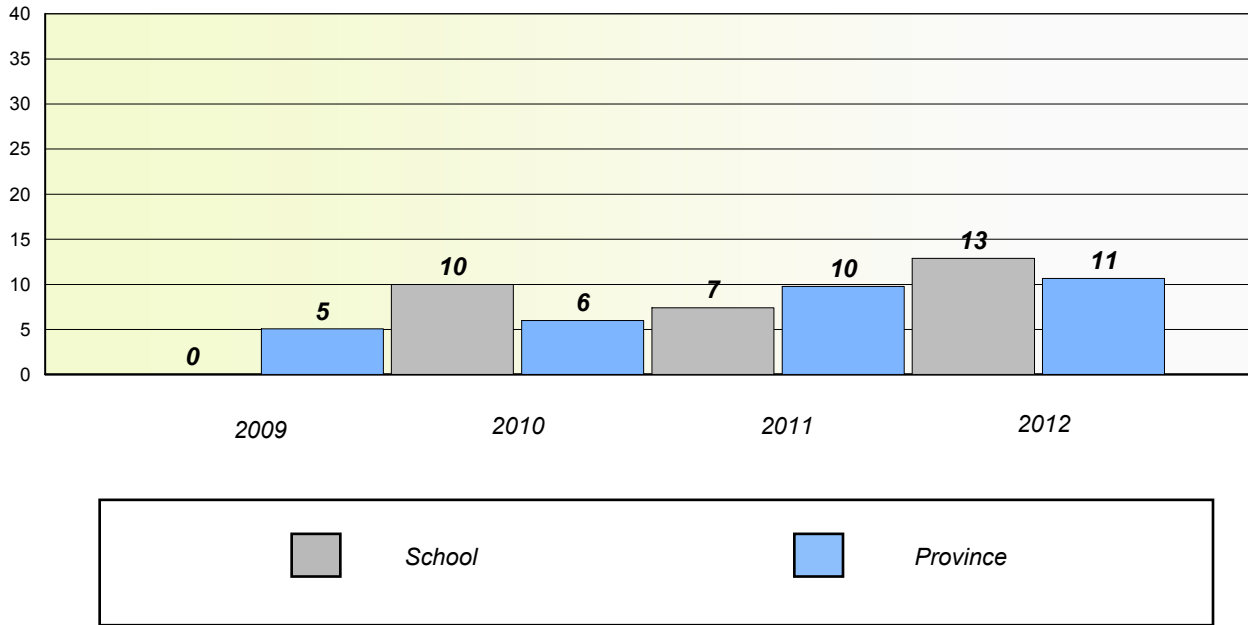

Number Operations

Participation Rates

Number Operations

District 3 - Nova Central

School #: 422 Glovertown Academy

Unknown/Exemption Rates

Number Operations

Participation Rates