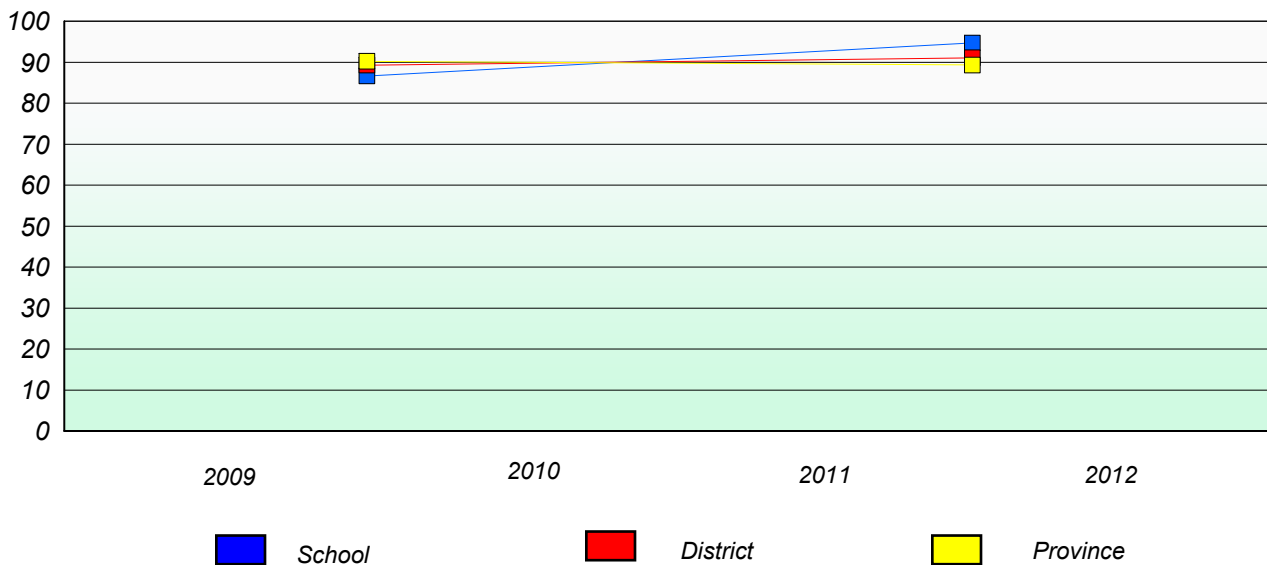

Participation Rates

Number Operations