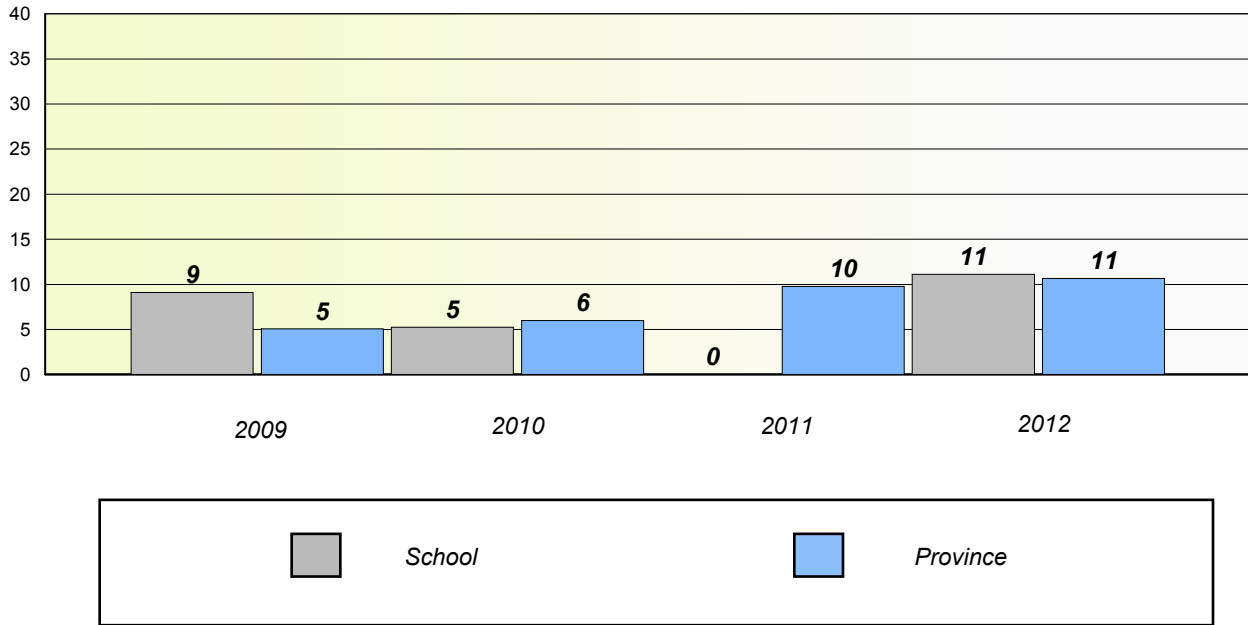

District 3 - Nova Central

School #: 178 Phoenix Academy

Unknown/Exemption Rates

Number Operations