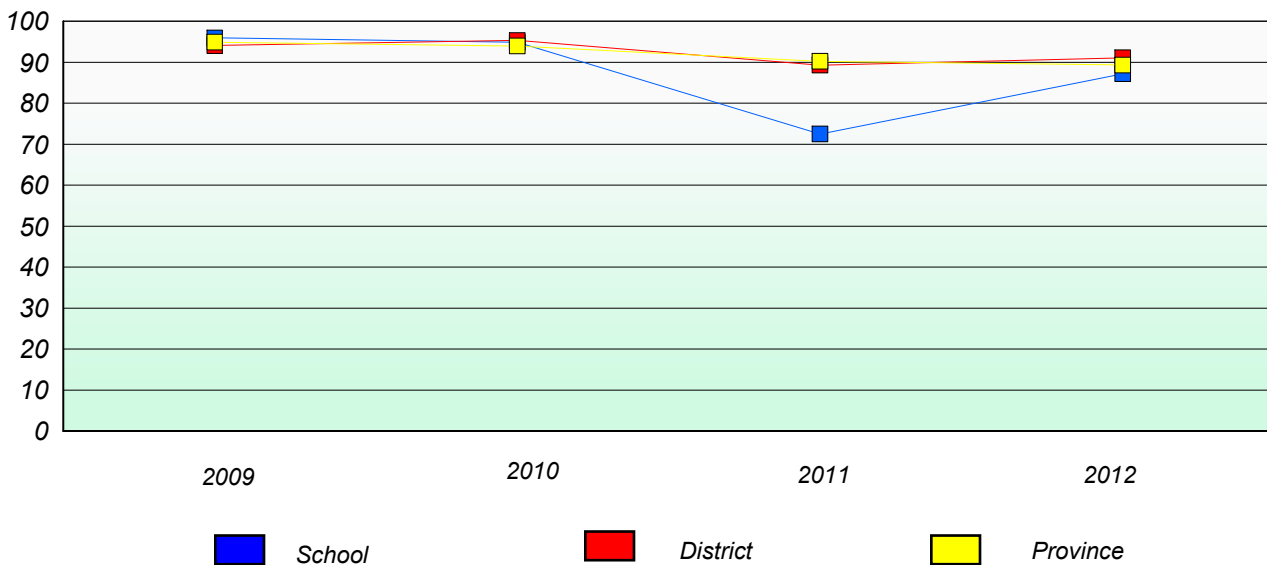

Participation Rates

Number Operations