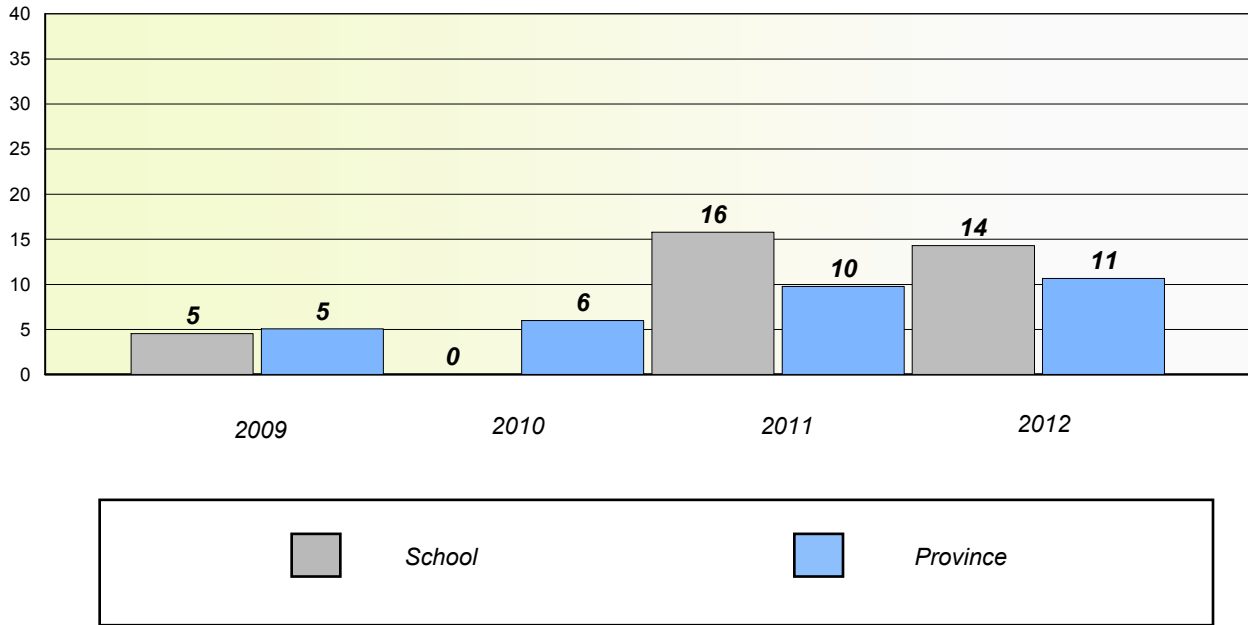

Number Operations

District 3 - Nova Central

School #: 416 Smallwood Academy

Unknown/Exemption Rates

Number Operations

Participation Rates

Number Operations

District 3 - Nova Central