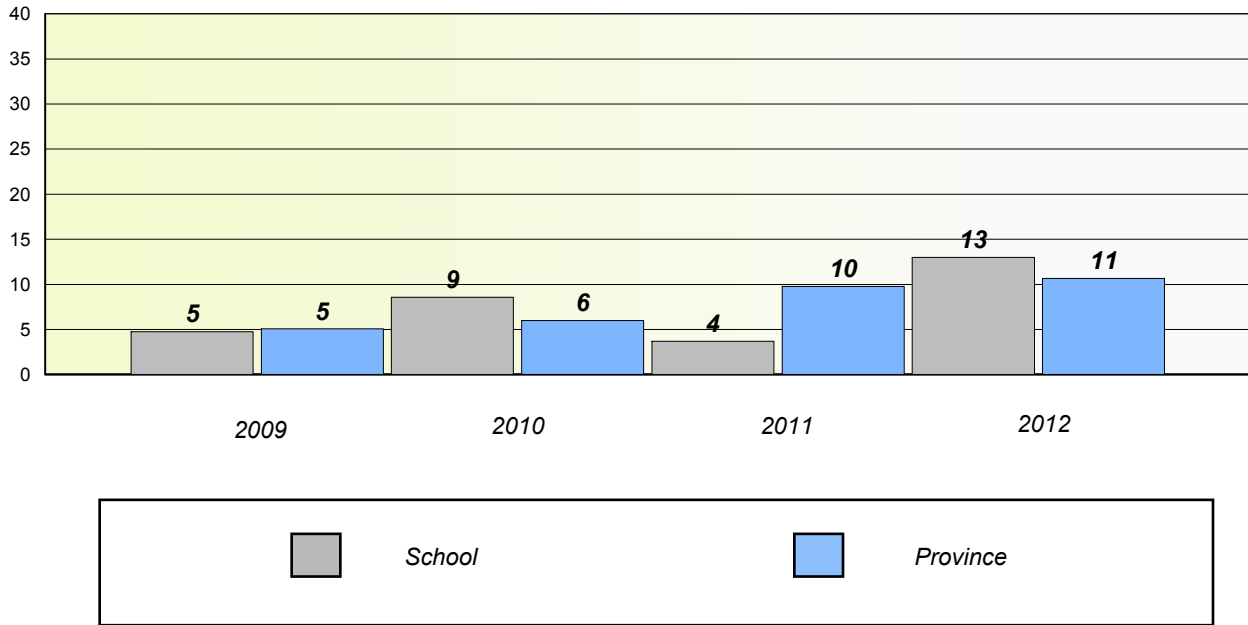

Number Operations

District 3 - Nova Central

School #: 206 Riverwood Academy

Unknown/Exemption Rates

Number Operations

Participation Rates

Number Operations

District 3 - Nova Central