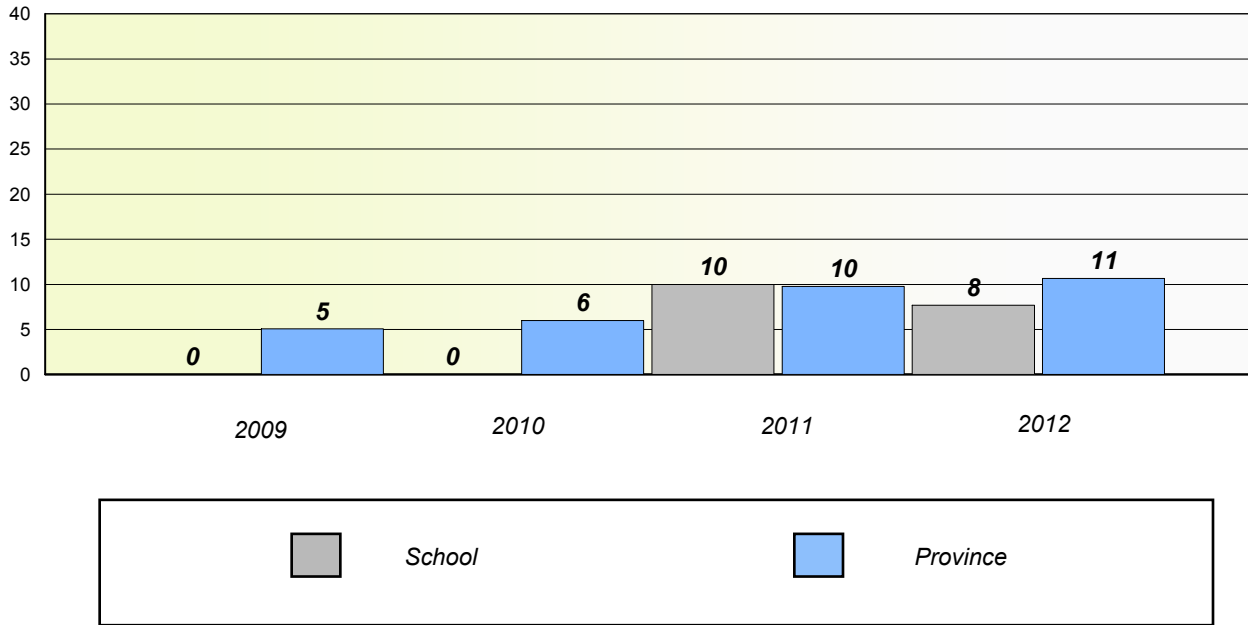

District 3 - Nova Central

School #: 398 Avoca Collegiate

Unknown/Exemption Rates

Number Operations