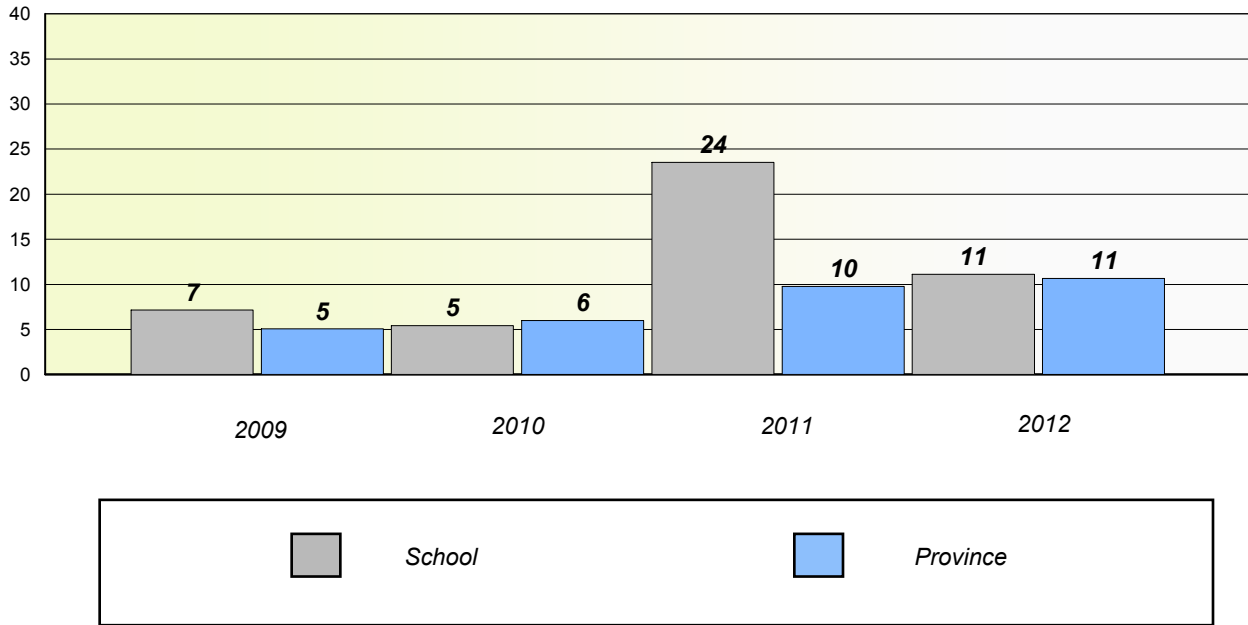

School data with 5 or fewer students withheld for reasons of confidentiality.

District 3 - Nova Central

School #: 177 Greenwood Academy

Unknown/Exemption Rates

Number Operations

Participation Rates

Number Operations