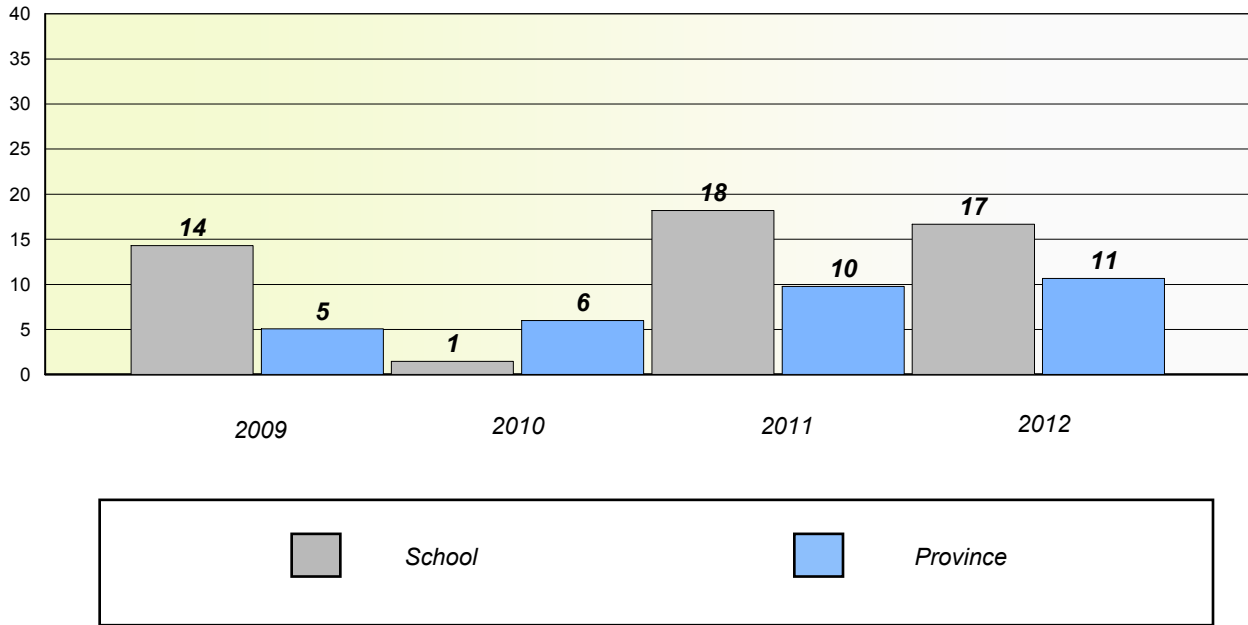

Number Operations

Participation Rates

Number Operations

District 3 - Nova Central

School #: 414 Fogo Island Central Academy

Unknown/Exemption Rates

Number Operations

Participation Rates