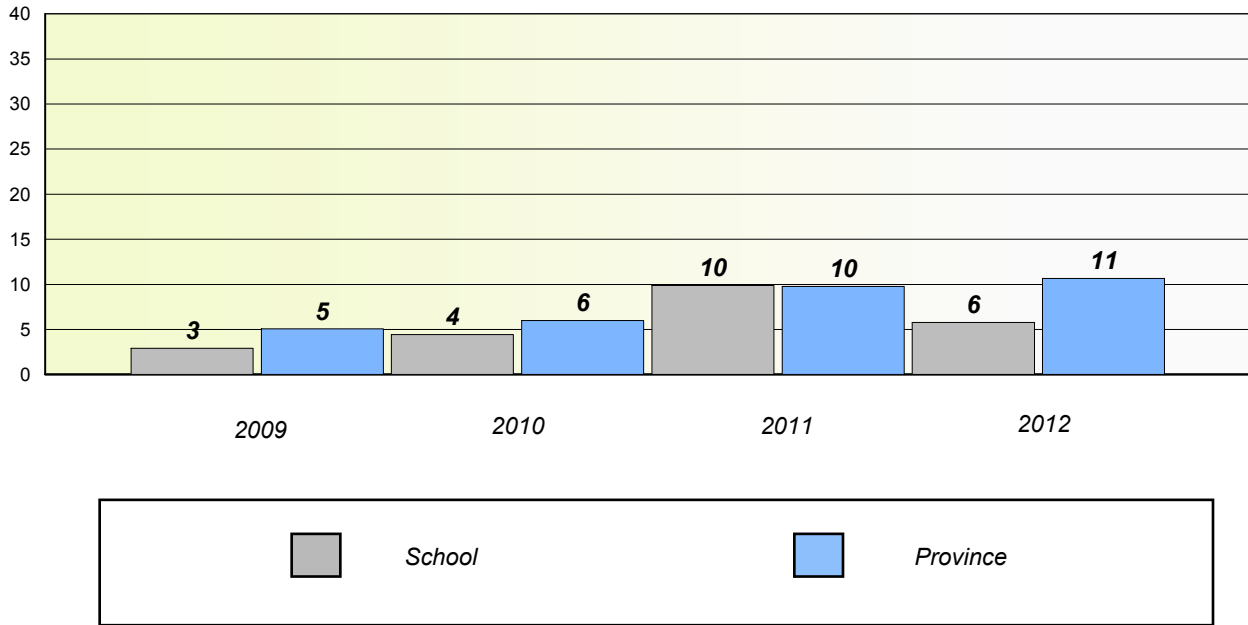

Unknown/Exemption Rates

Number Operations

Participation Rates

Number Operations

District 3 - Nova Central

School #: 144 Sprucewood Academy

Unknown/Exemption Rates

Number Operations