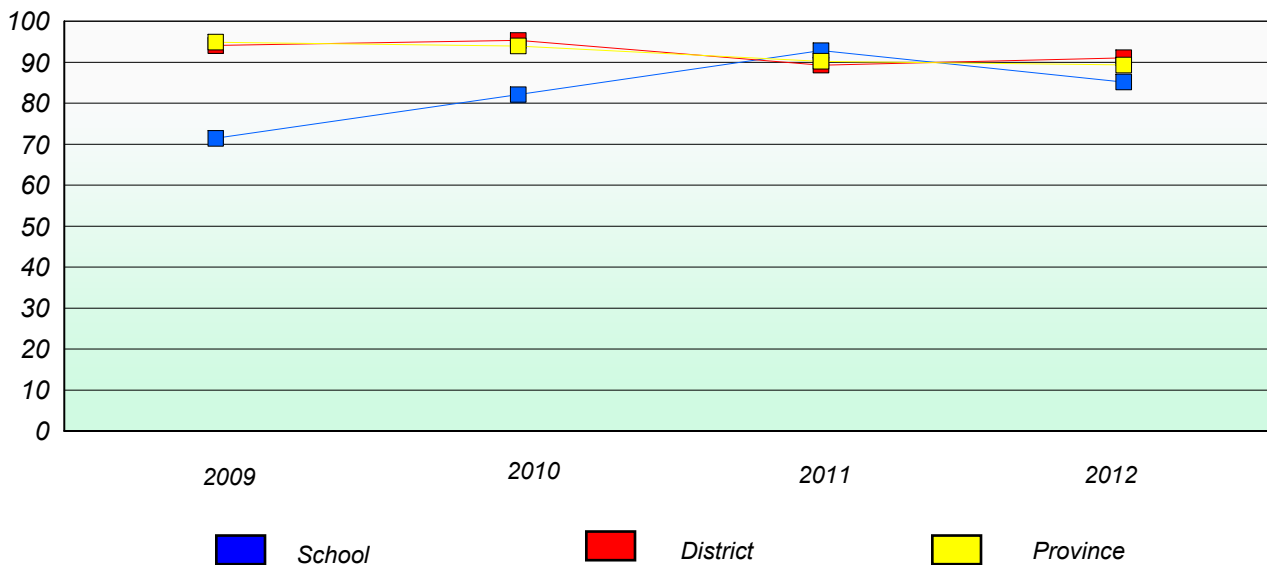

Participation Rates

Number Operations