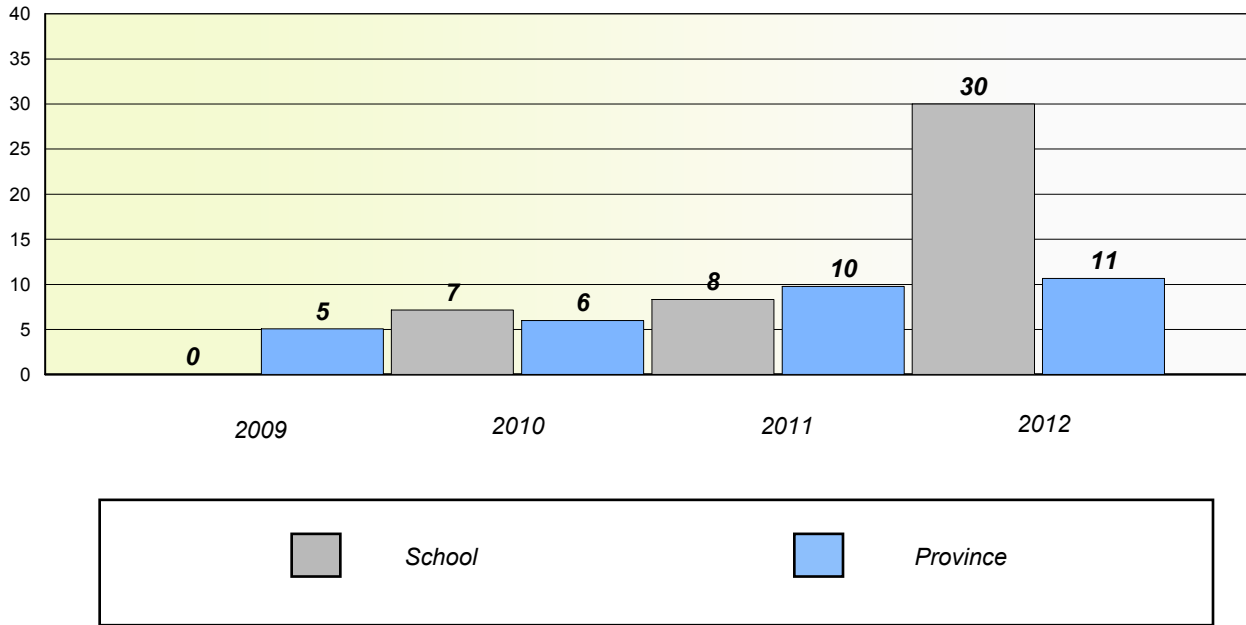

Participation Rates

Number Operations

District 3 - Nova Central

School #: 150 St. Joseph's Elementary

Unknown/Exemption Rates

Number Operations

Participation Rates

Number Operations