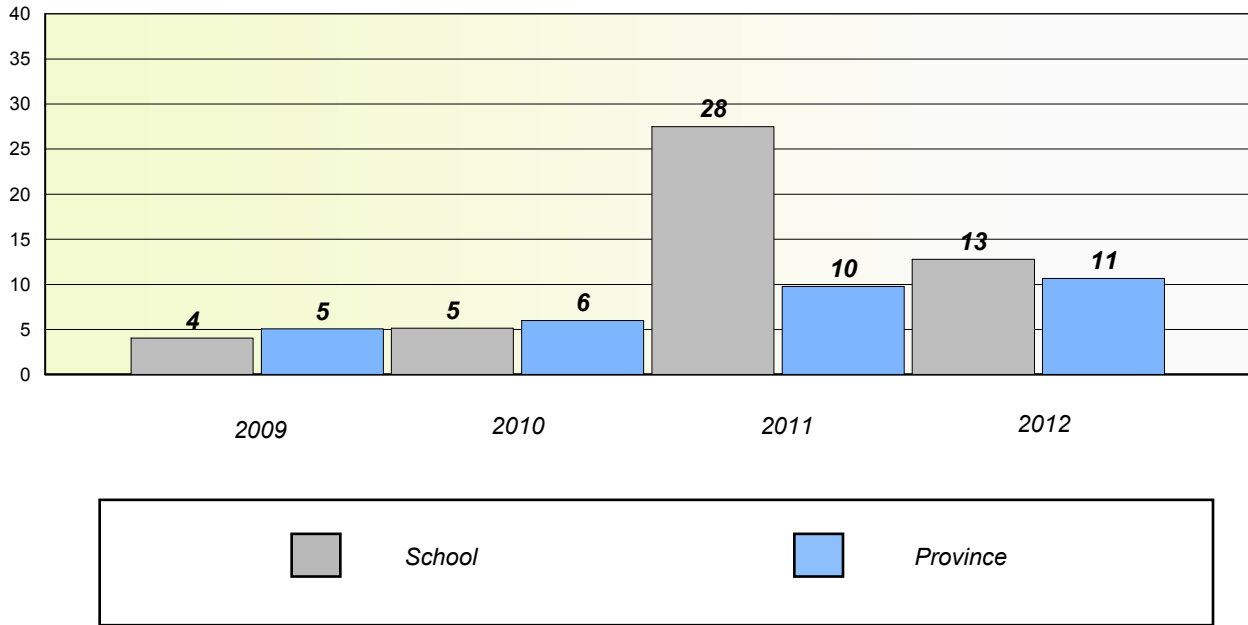

District 3 - Nova Central

School #: 409 Indian River Academy

Unknown/Exemption Rates

Number Operations