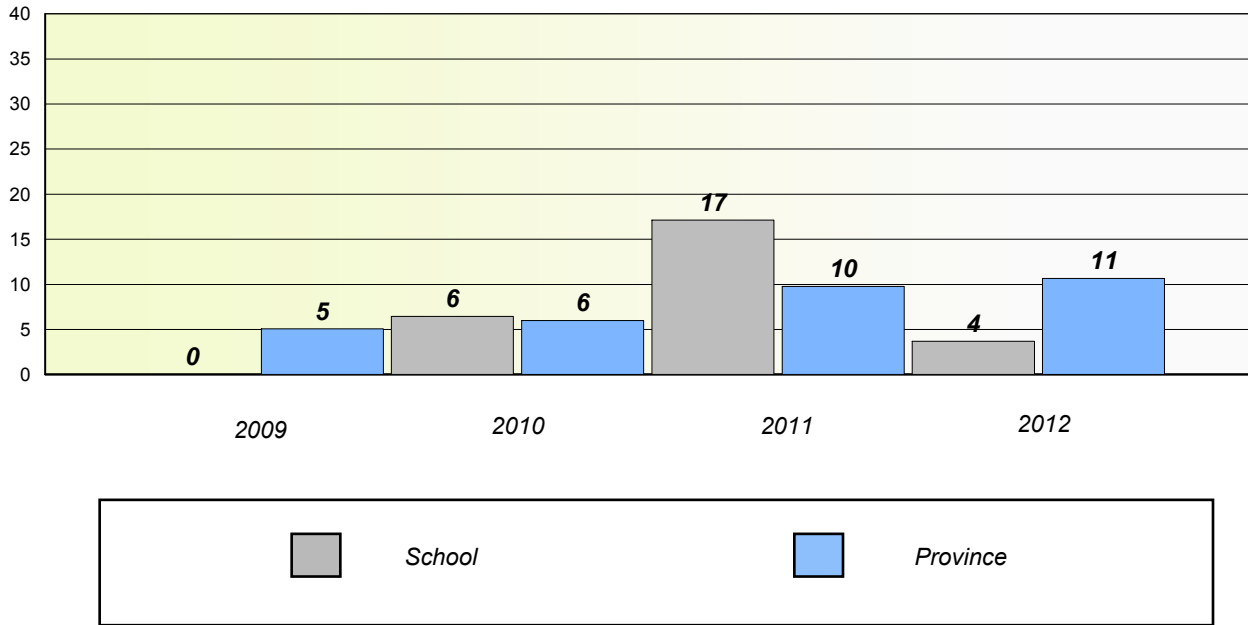

School #: 478 New World Island Academy

Unknown/Exemption Rates

Number Operations

Participation Rates

Number Operations