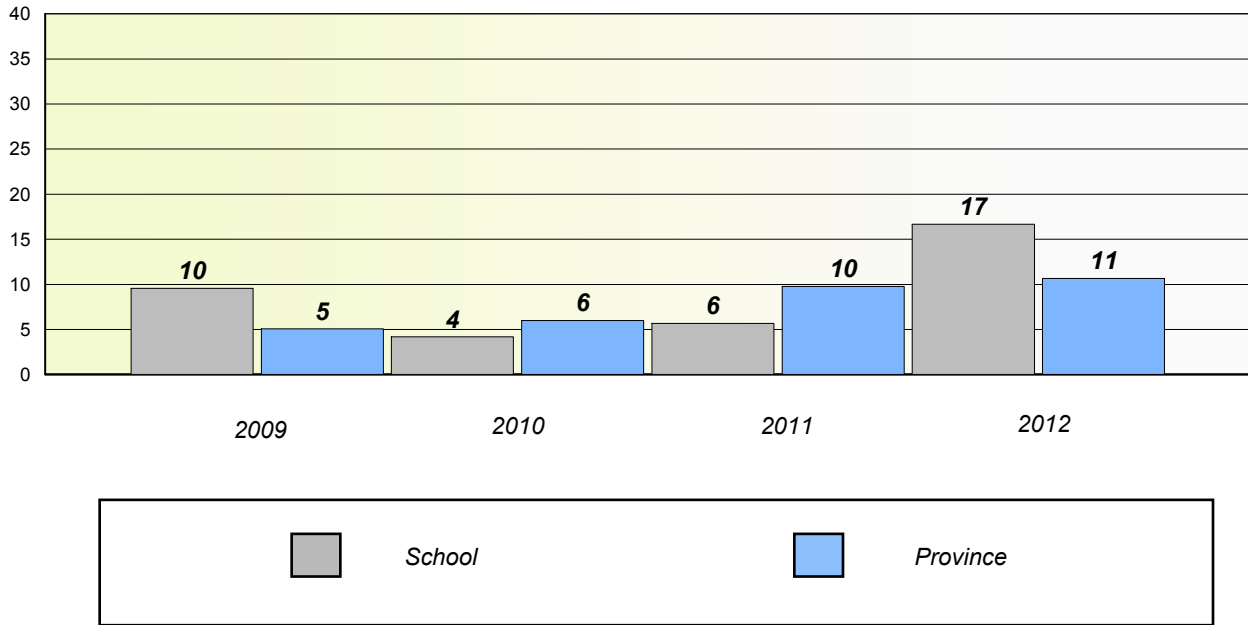

Unknown/Exemption Rates

Number Operations

Participation Rates

Number Operations

District 3 - Nova Central

School #: 144 Sprucewood Academy

Unknown/Exemption Rates

Number Operations