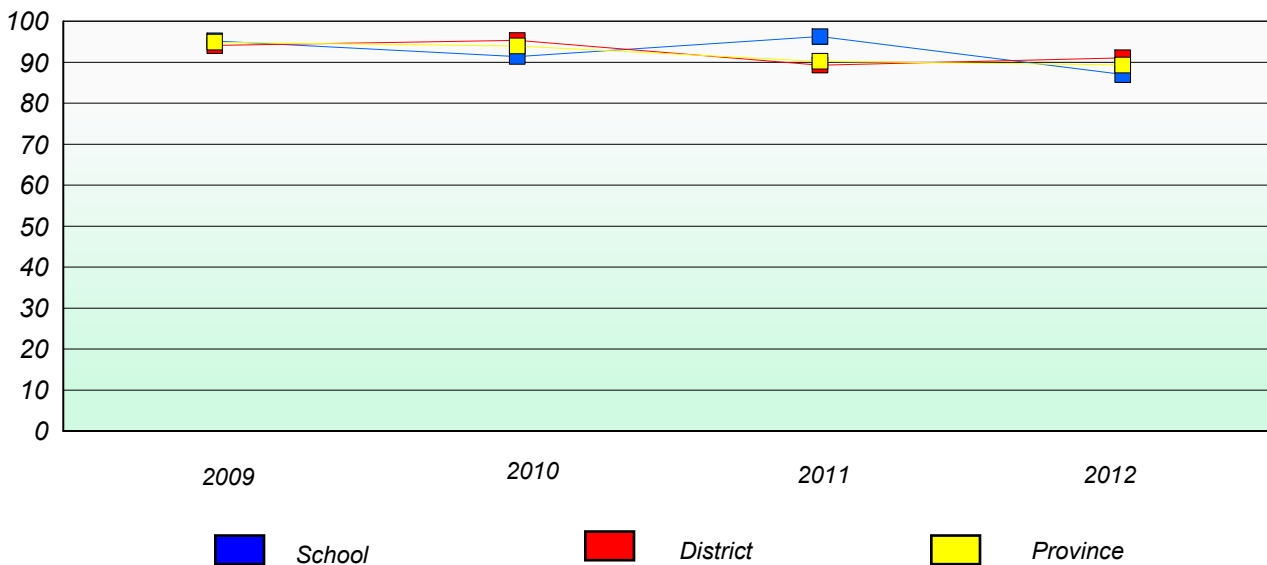

Number Operations

District 3 - Nova Central

School #: 206 Riverwood Academy

Unknown/Exemption Rates

Number Operations

Participation Rates

Number Operations

District 3 - Nova Central