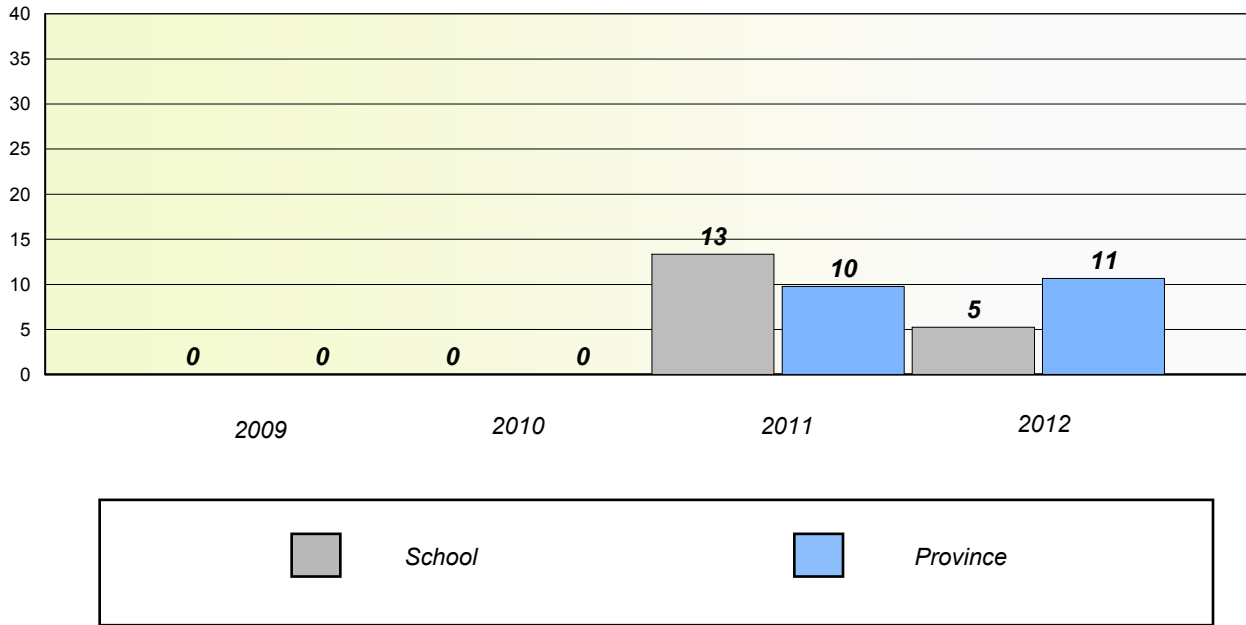

Number Operations

Participation Rates

Number Operations

District 3 - Nova Central

School #: 204 Pearson Academy

Unknown/Exemption Rates

Number Operations

Participation Rates