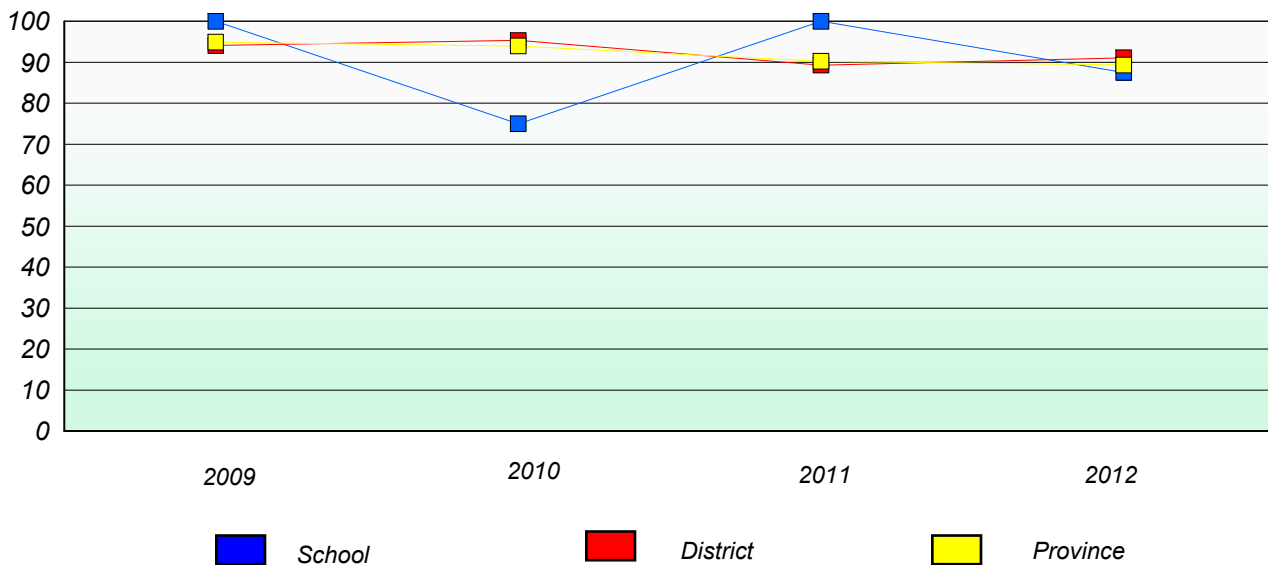

Participation Rates

Number Operations