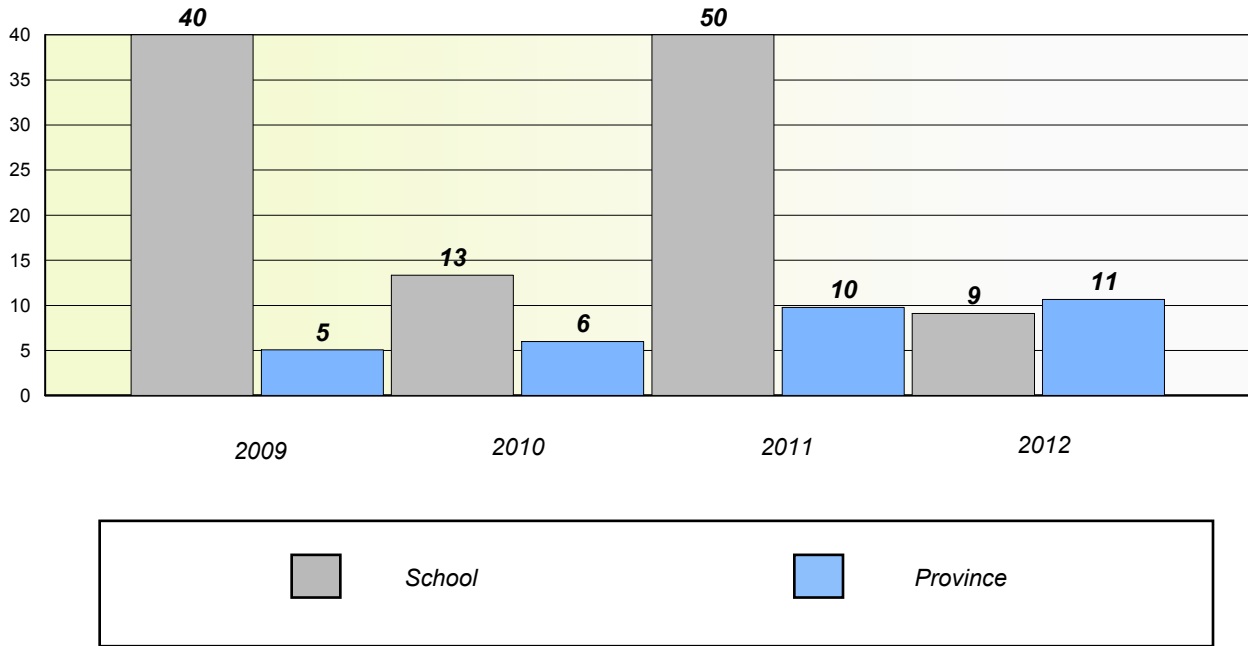

District 3 - Nova Central

School #: 421 Lakewood Academy

Unknown/Exemption Rates

Number Operations