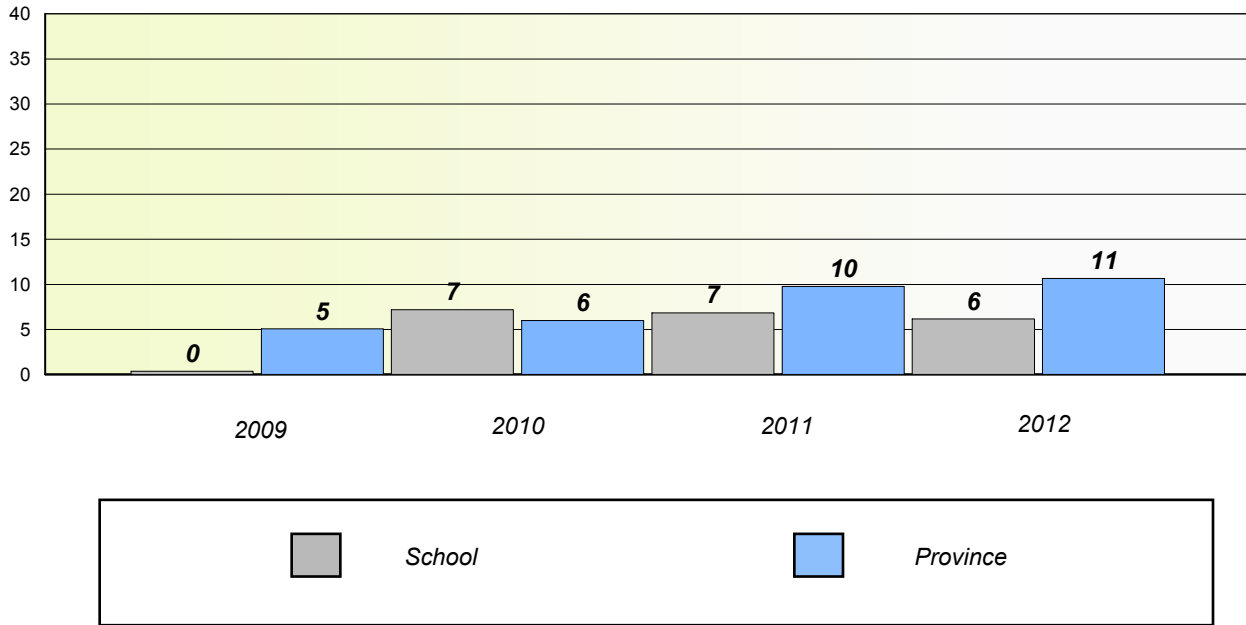

District 2 - Western

School #: 060 C.C. Loughlin Elementary

Unknown/Exemption Rates

Number Operations