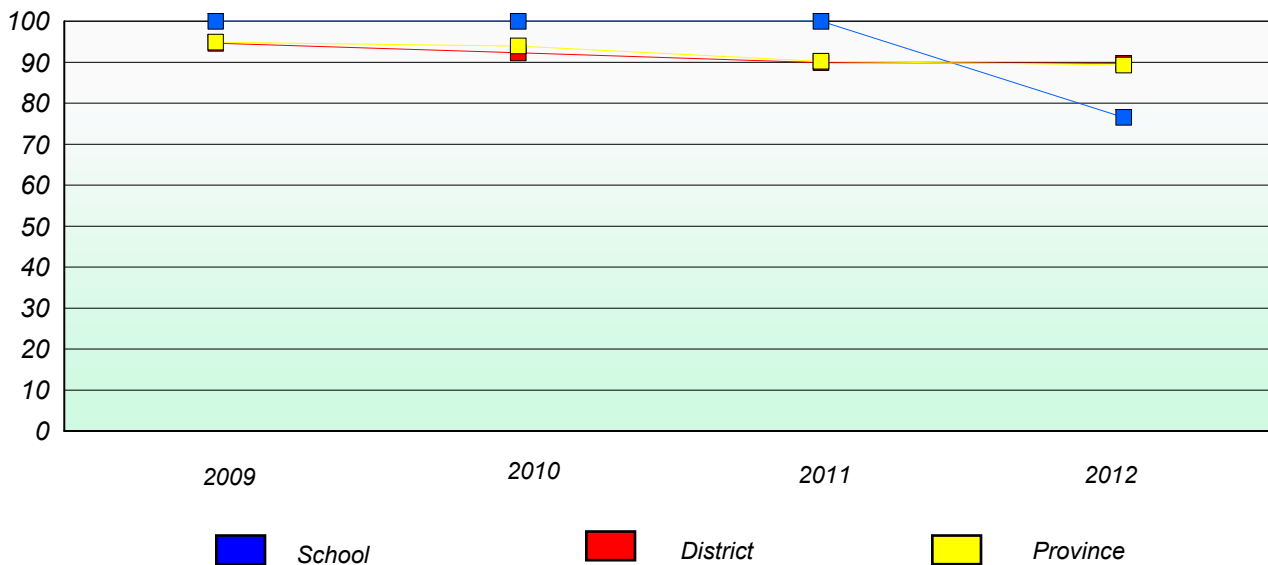

Participation Rates

Number Operations