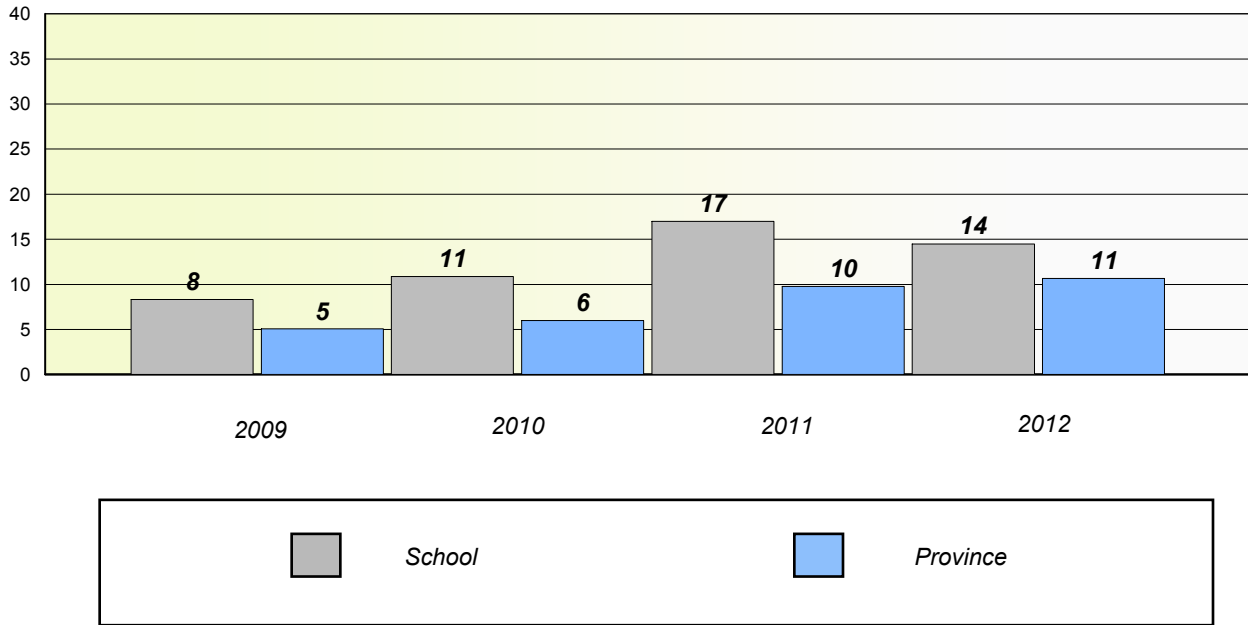

Unknown/Exemption Rates

Number Operations

Participation Rates

Number Operations

District 2 - Western

School #: 065 Humber Elementary

Unknown/Exemption Rates

Number Operations