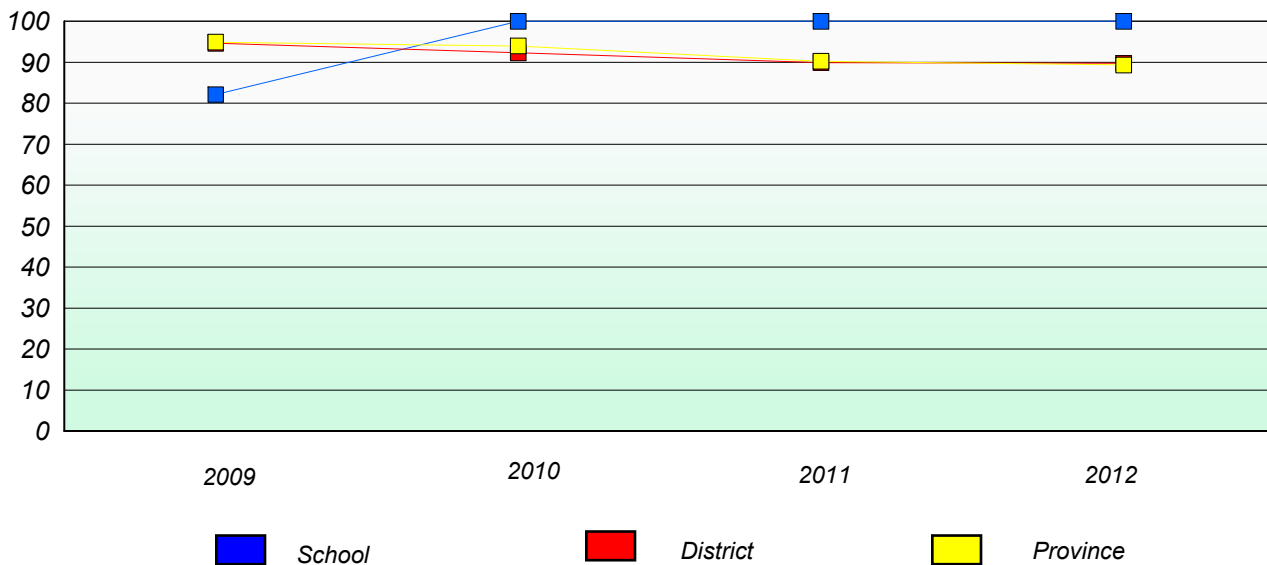

District 2 - Western

School #: 103 LeGallais Memorial

Unknown/Exemption Rates

Number Operations

Participation Rates

Number Operations

District 2 - Western

School #: 106 Lourdes Elementary