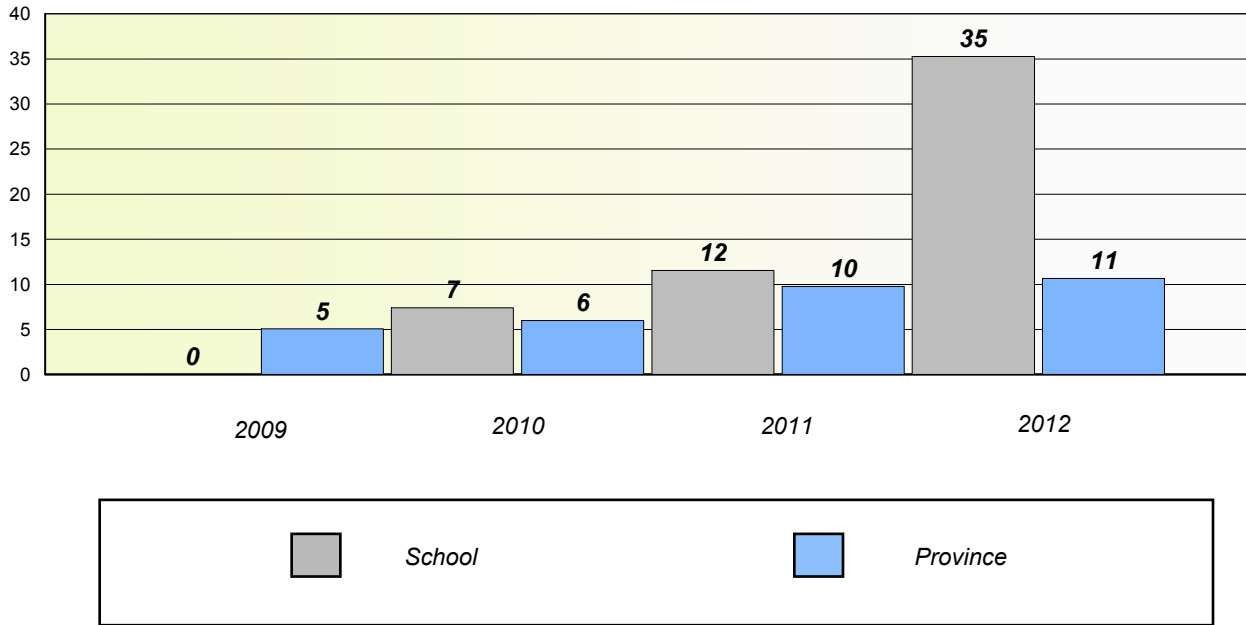

District 2 - Western

School #: 106 Lourdes Elementary

Unknown/Exemption Rates

Number Operations