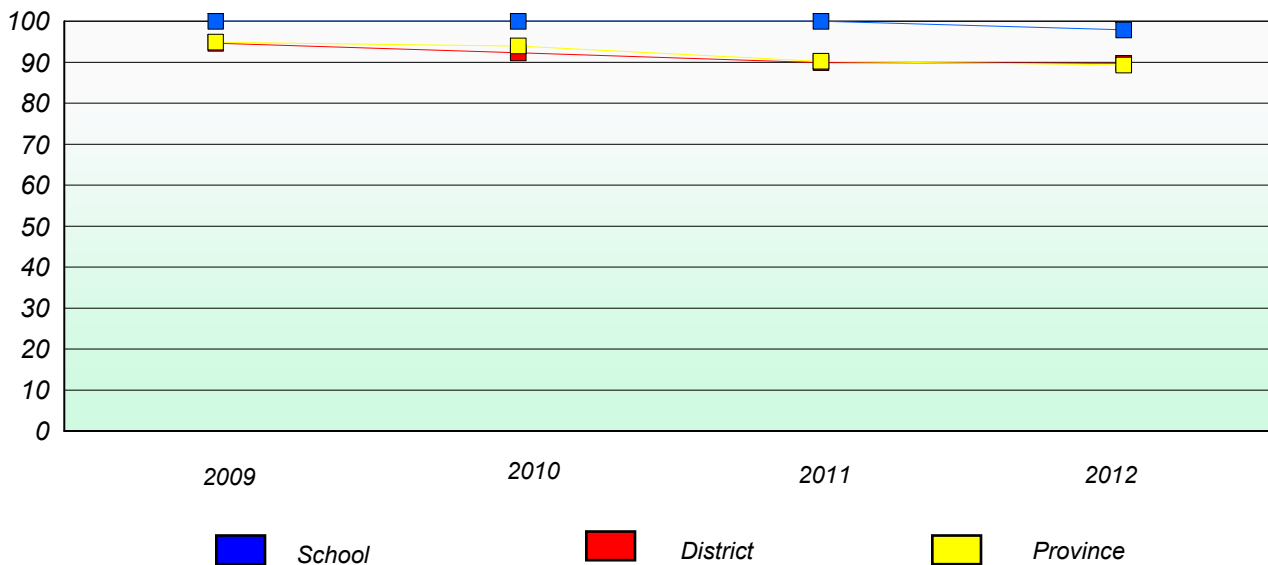

District 2 - Western

School #: 079 St. James All Grade

Unknown/Exemption Rates

Number Operations

Participation Rates

Number Operations

District 2 - Western

School #: 080 Templeton Academy