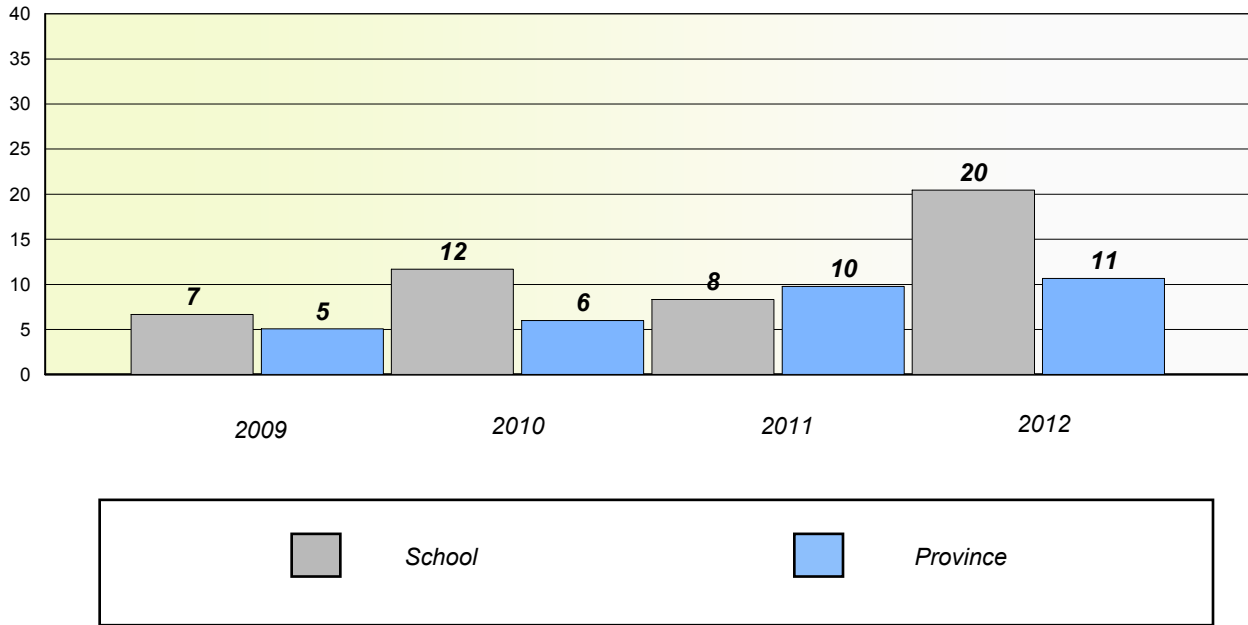

Participation Rates

Number Operations

District 2 - Western

School #: 066 J.J. Curling Elementary

Unknown/Exemption Rates

Number Operations

Participation Rates

Number Operations