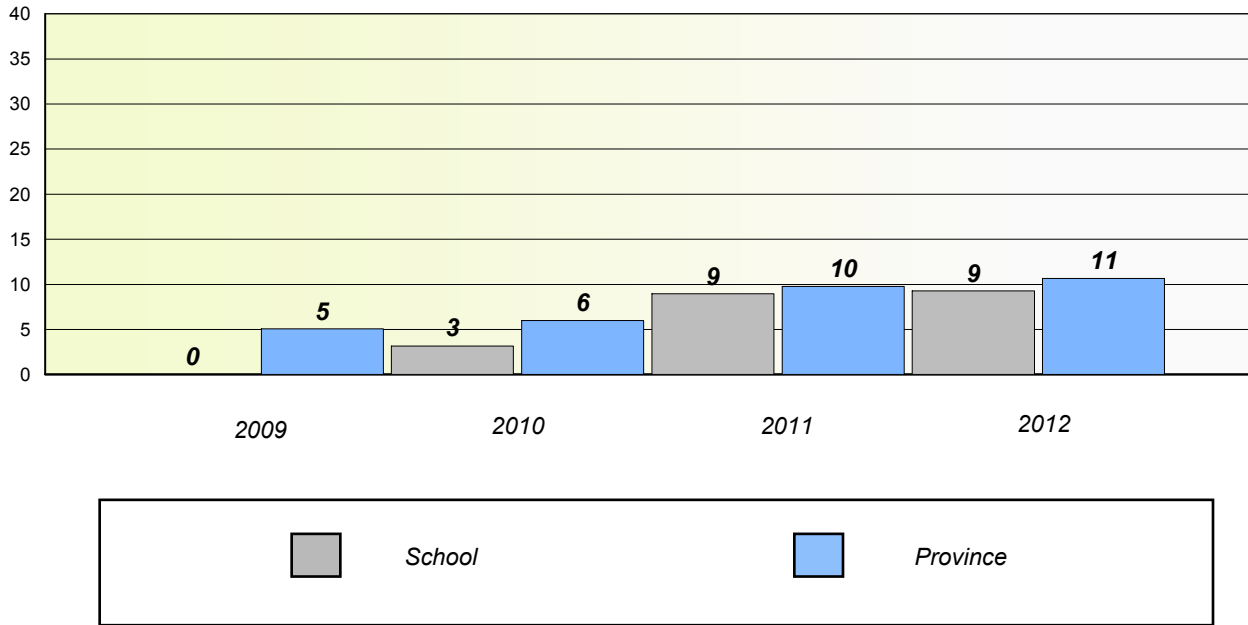

Number Operations

District 2 - Western

School #: 391 Xavier Junior High

Unknown/Exemption Rates

Number Operations

Participation Rates

Number Operations

District 2 - Western