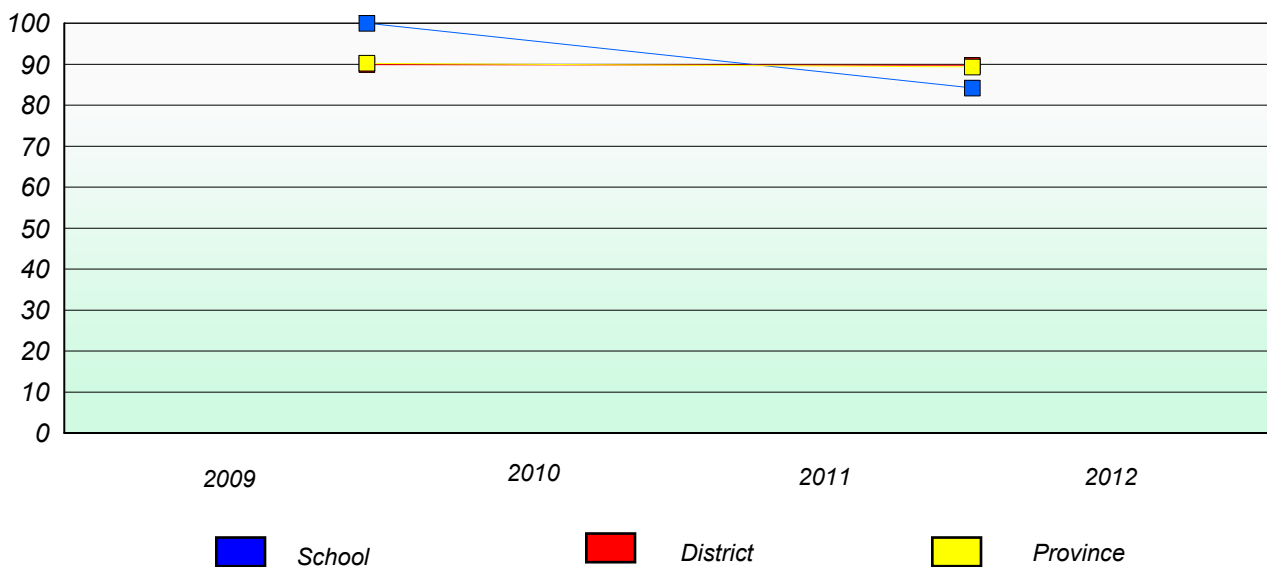

District 2 - Western

School #: 487 Labrador Straits Academy

Unknown/Exemption Rates

Number Operations

Participation Rates

Number Operations

District 2 - Western

School #: 488 French Shore Academy