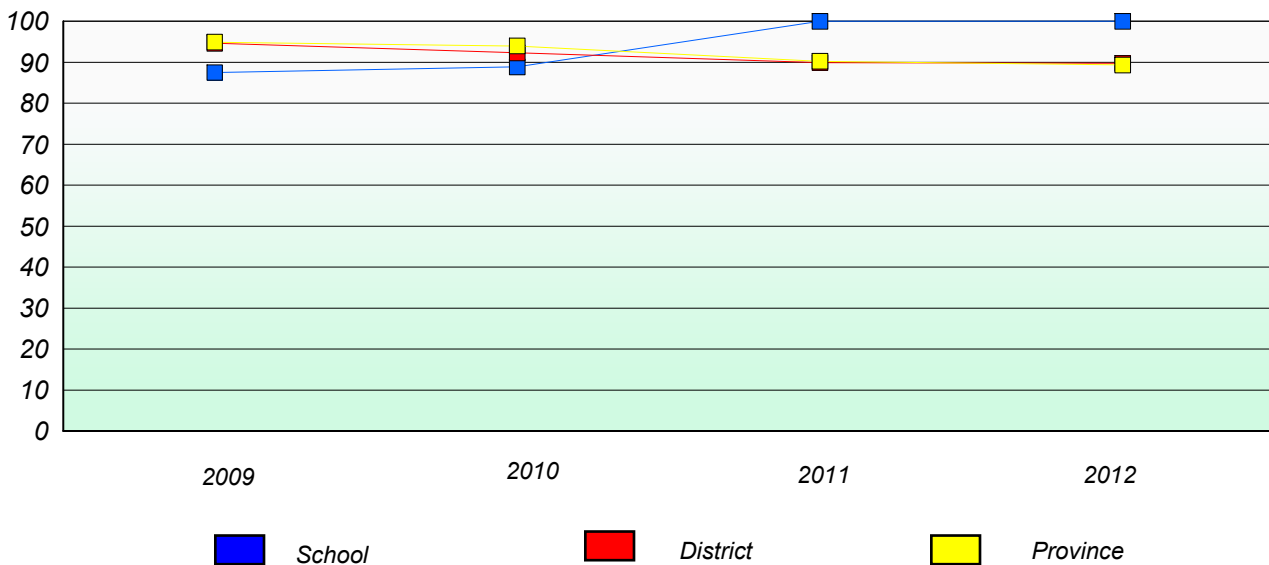

Participation Rates

Number Operations