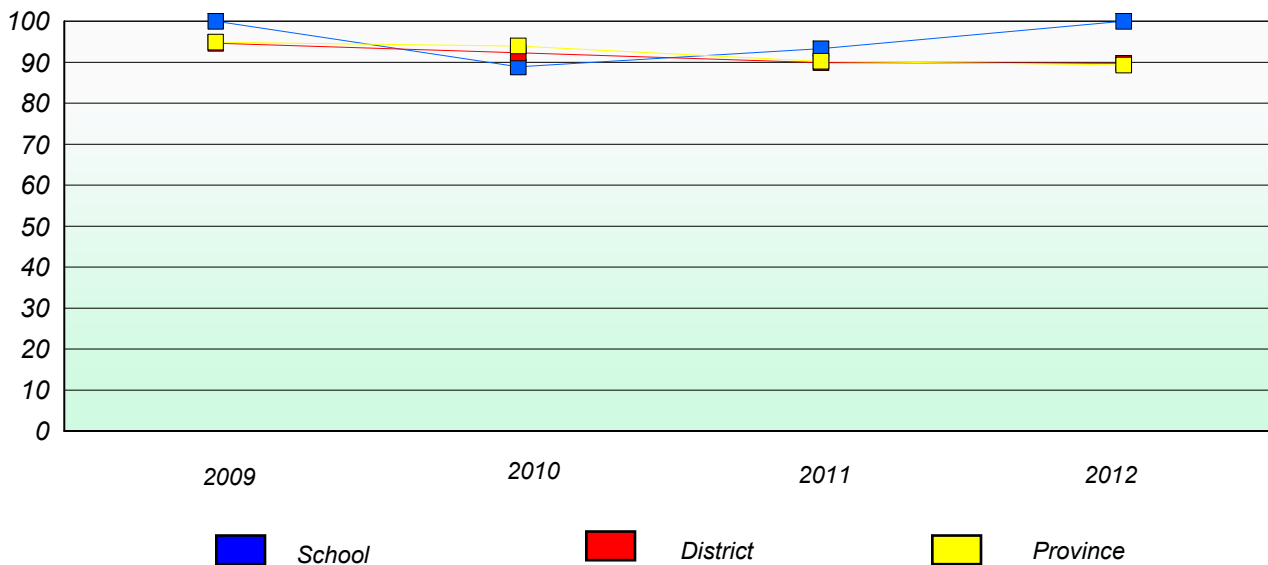

Participation Rates

Number Operations

District 2 - Western

School #: 475 Viking Trail Academy

Unknown/Exemption Rates

Number Operations

Participation Rates

Number Operations