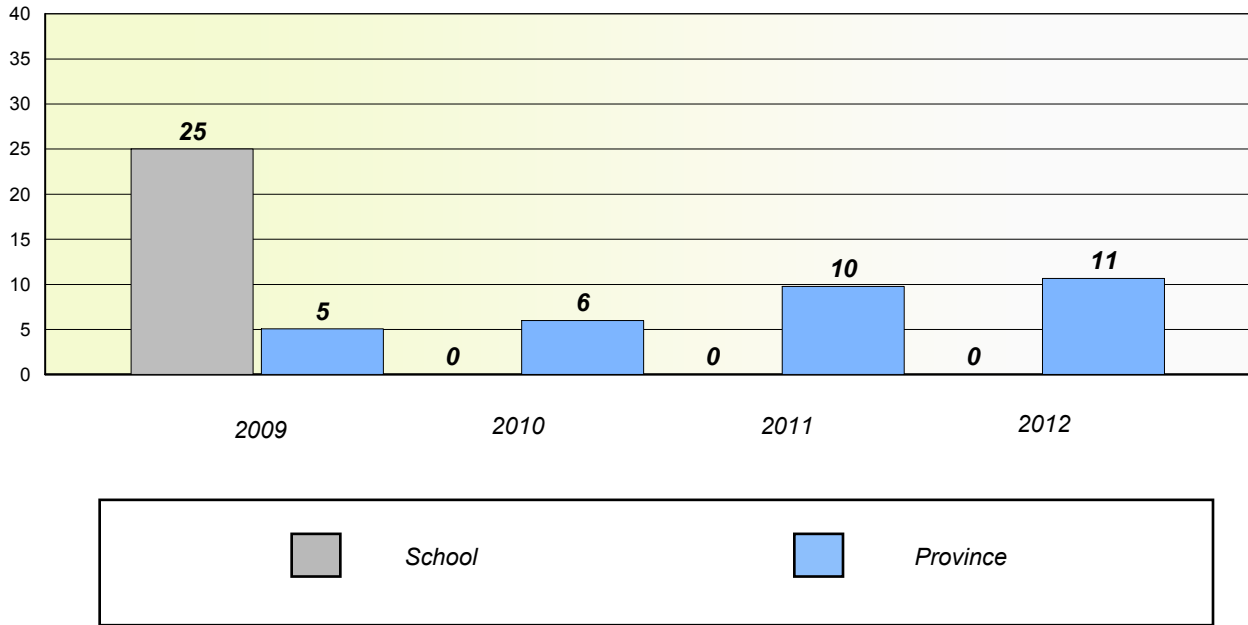

District 2 - Western

School #: 393 Bonne Bay Academy

Unknown/Exemption Rates

Number Operations