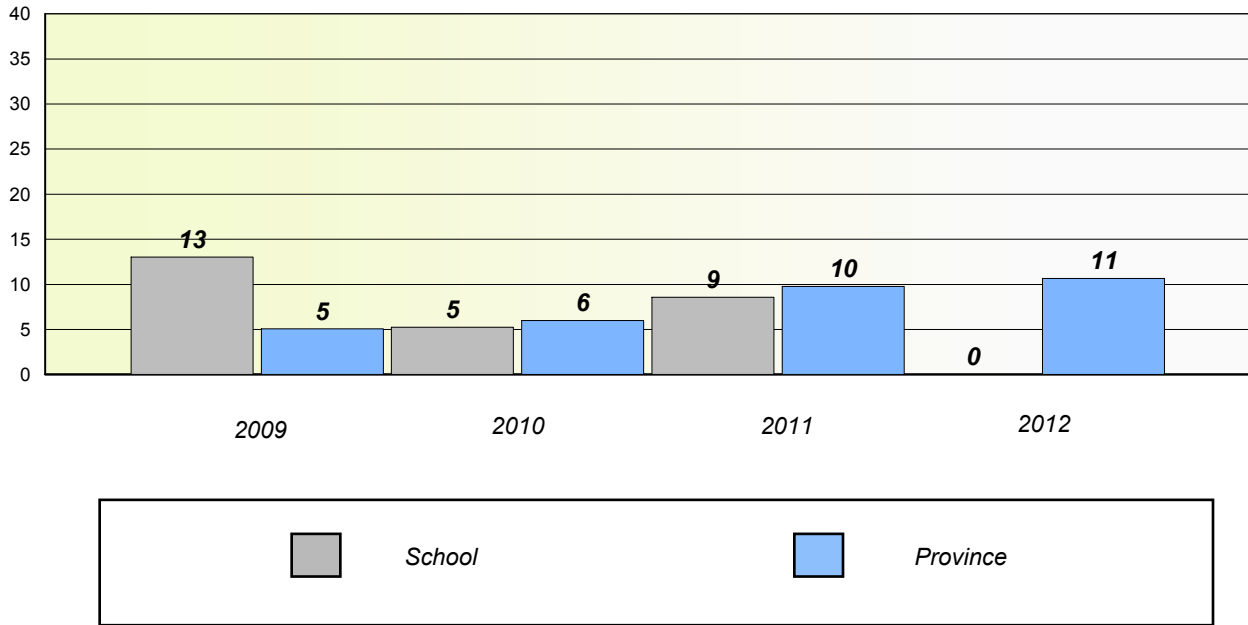

District 2 - Western

School #: 080 Templeton Academy

Unknown/Exemption Rates

Number Operations