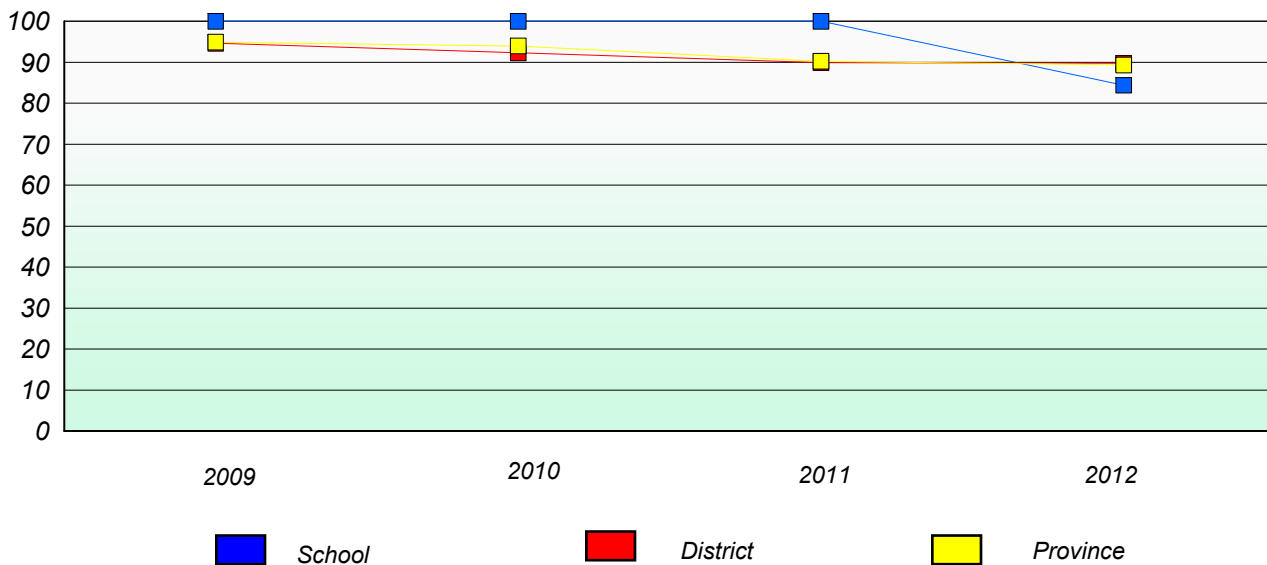

Participation Rates

Number Operations