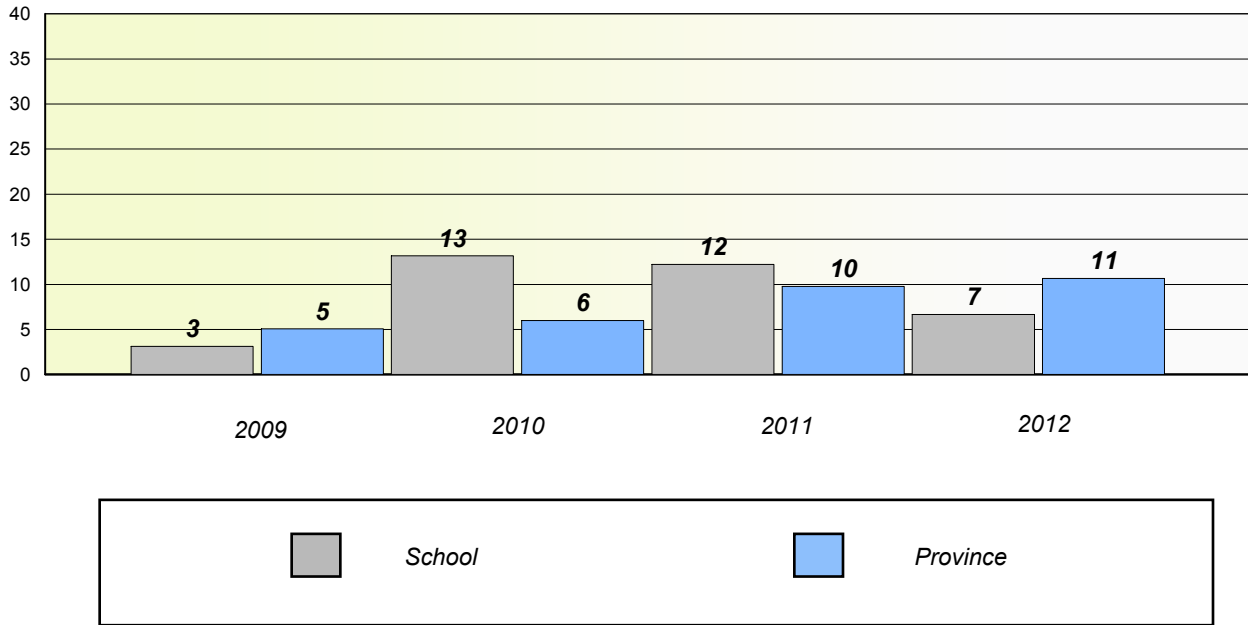

Participation Rates

Number Operations

District 2 - Western

School #: 086 Gros Morne Academy

Unknown/Exemption Rates

Number Operations

Participation Rates

Number Operations