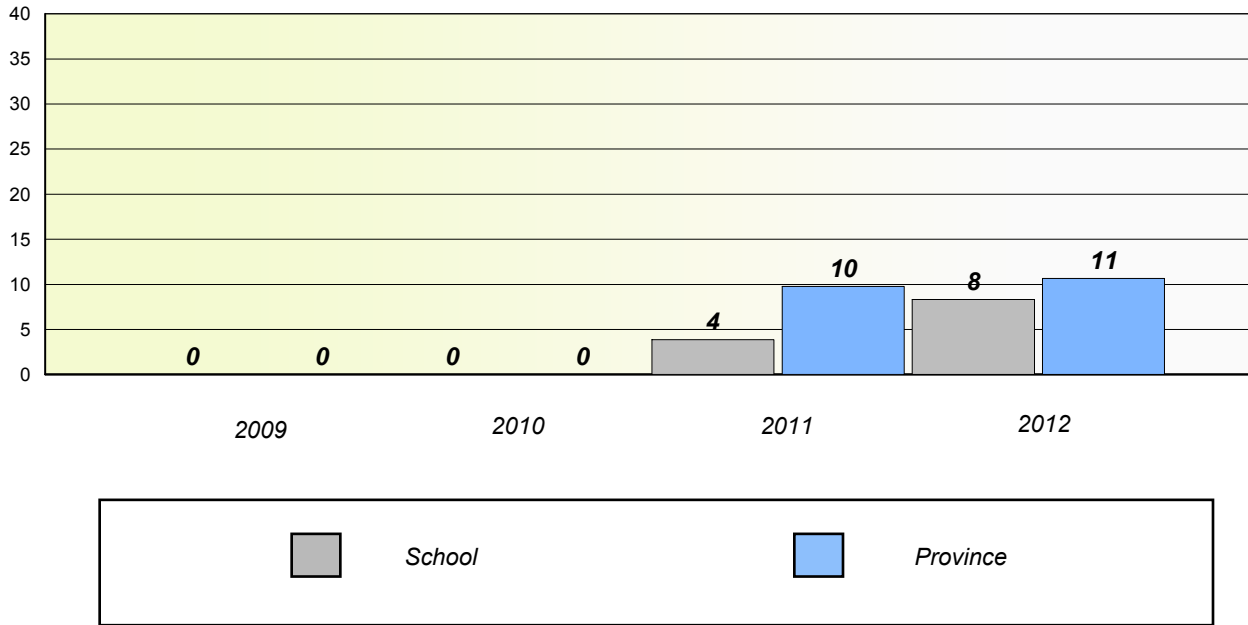

District 2 - Western

School #: 488 French Shore Academy

Unknown/Exemption Rates

Number Operations