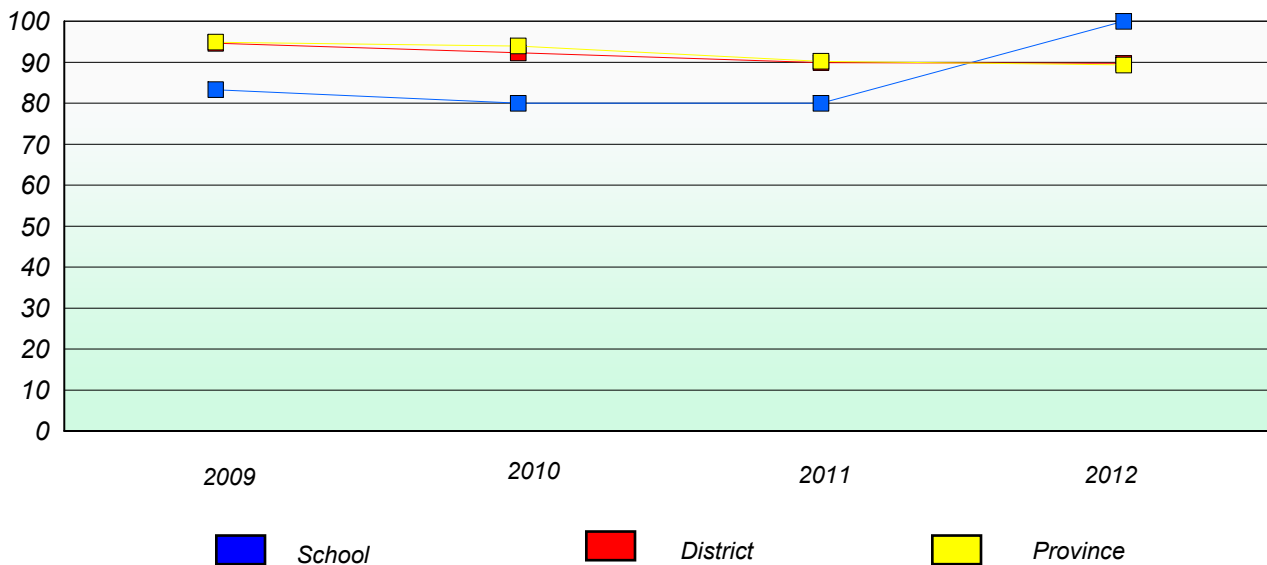

Participation Rates

Number Operations