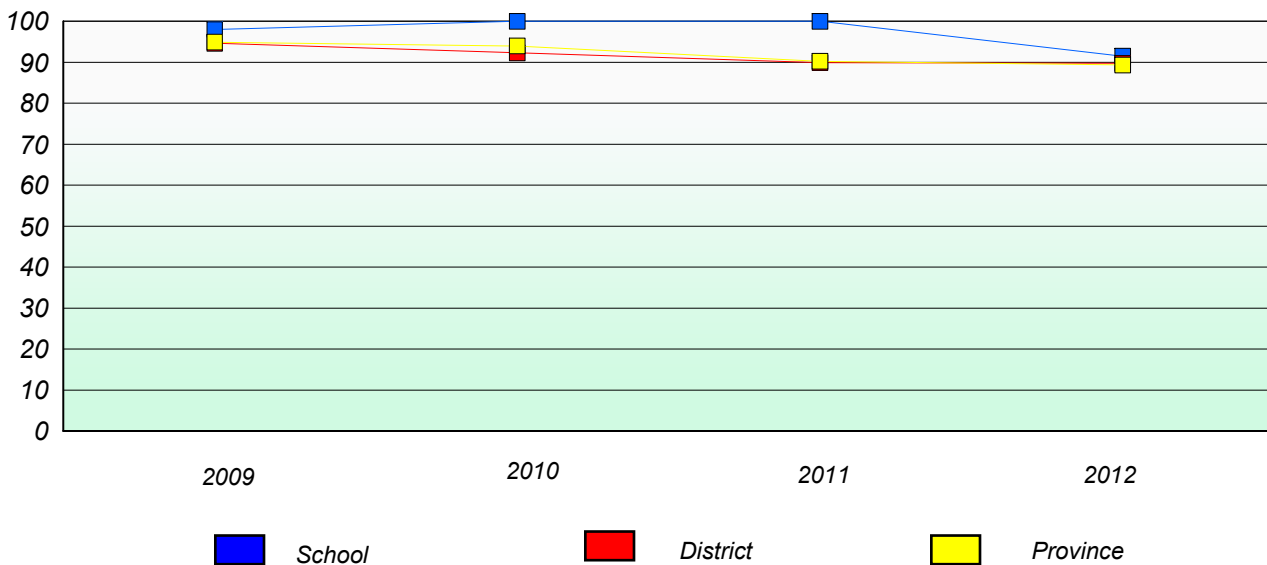

Participation Rates

Number Operations

District 2 - Western

School #: 097 St. James' Elementary

Unknown/Exemption Rates

Number Operations

Participation Rates

Number Operations