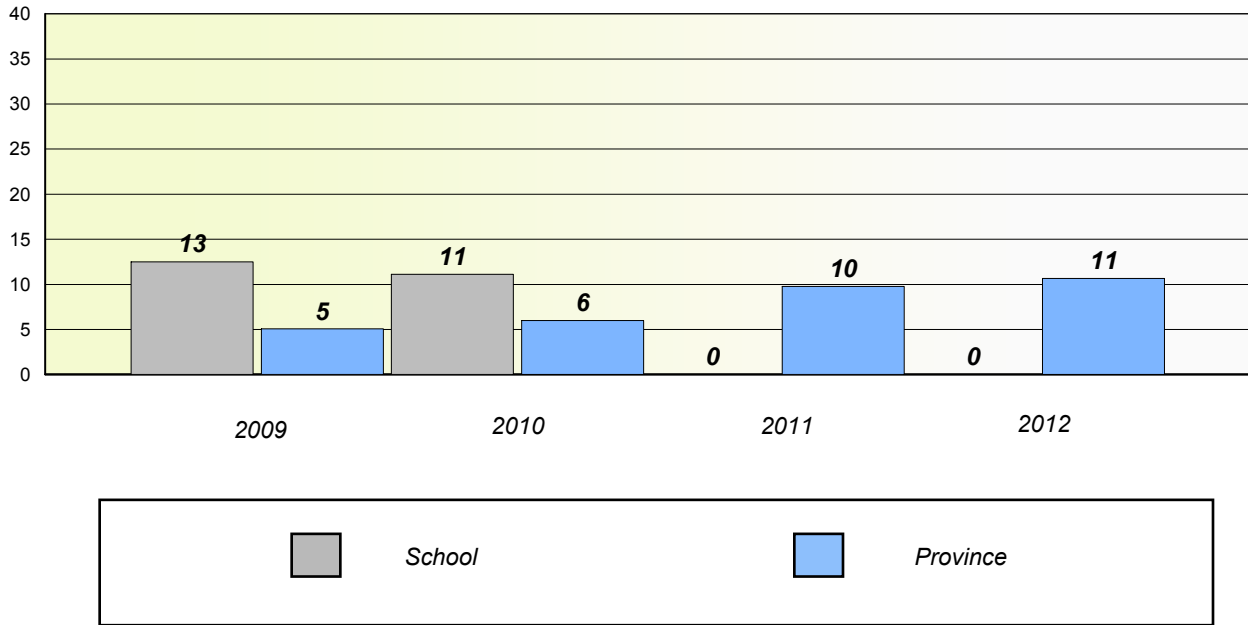

Unknown/Exemption Rates

Number Operations

Participation Rates

Number Operations

District 2 - Western

School #: 096 Our Lady of the Cape School

Unknown/Exemption Rates

Number Operations