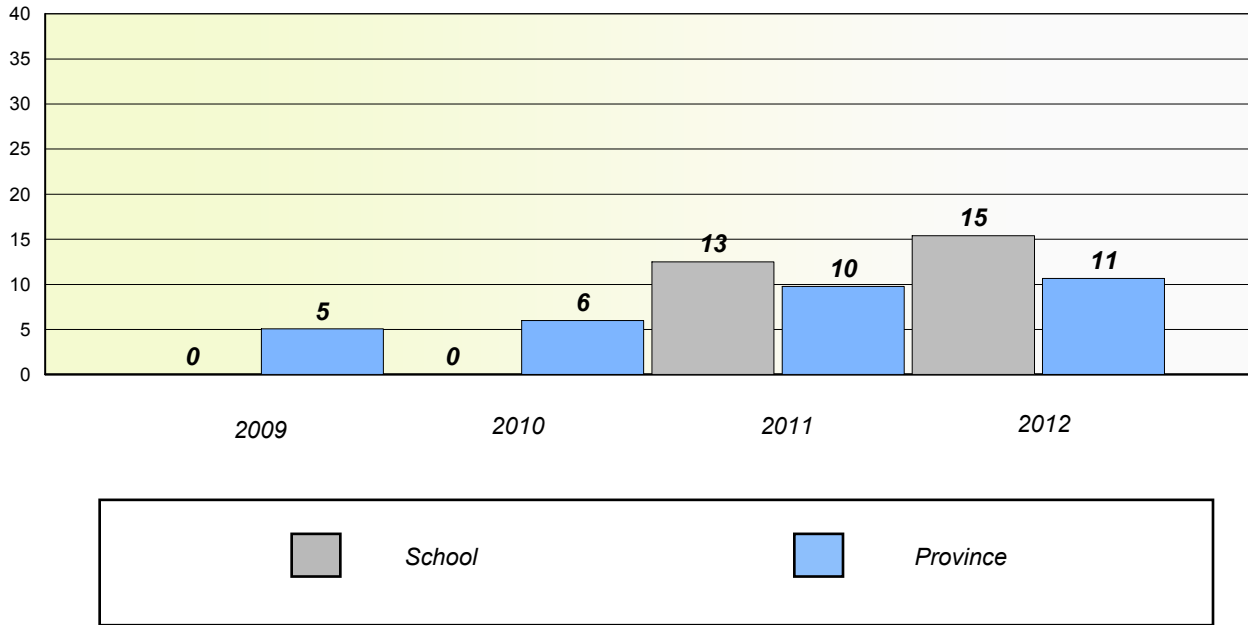

District 2 - Western

School #: 091 Burgeo Academy

Unknown/Exemption Rates

Number Operations