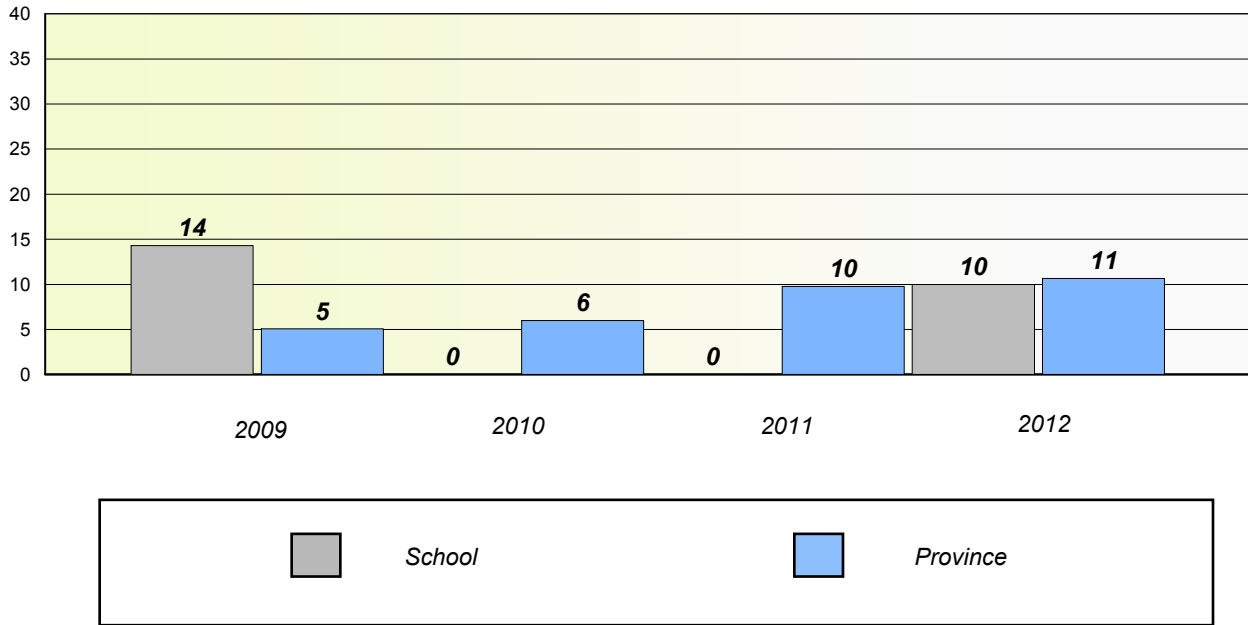

School data with 5 or fewer students withheld for reasons of confidentiality.

District 2 - Western

School #: 089 Jakeman All Grade

Unknown/Exemption Rates

Number Operations

Participation Rates

Number Operations