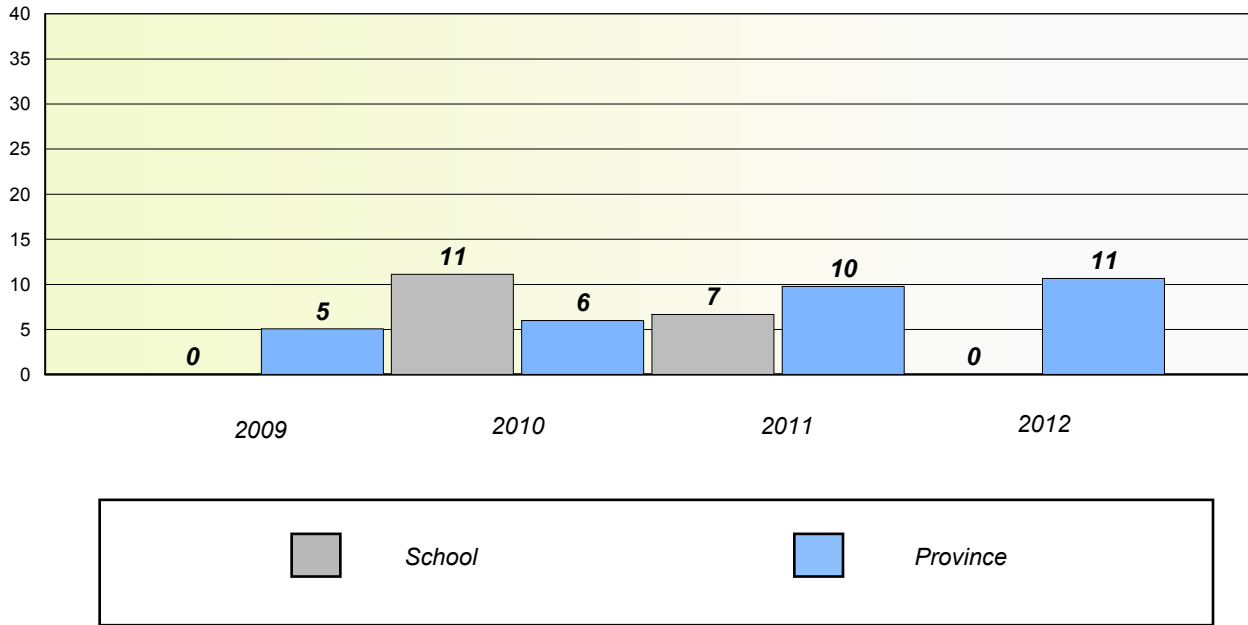

Participation Rates

Number Operations

District 2 - Western

School #: 475 Viking Trail Academy

Unknown/Exemption Rates

Number Operations

Participation Rates

Number Operations