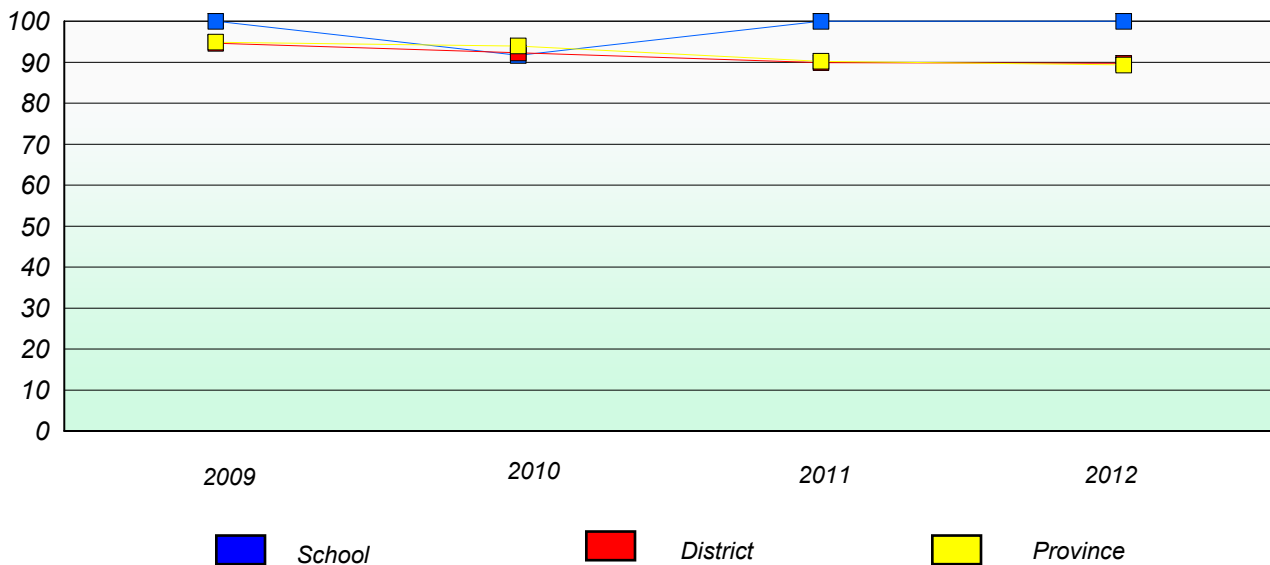

Participation Rates

Number Operations

District 2 - Western

School #: 475 Viking Trail Academy

Unknown/Exemption Rates

Number Operations

Participation Rates

Number Operations