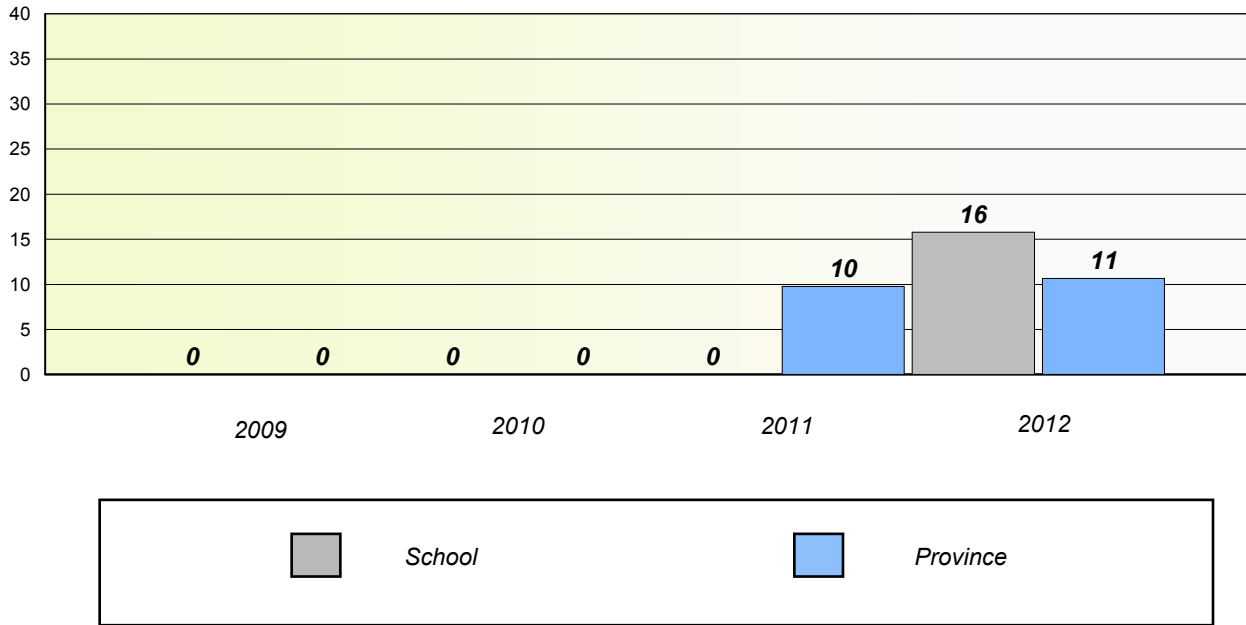

District 2 - Western

School #: 487 Labrador Straits Academy

Unknown/Exemption Rates

Number Operations