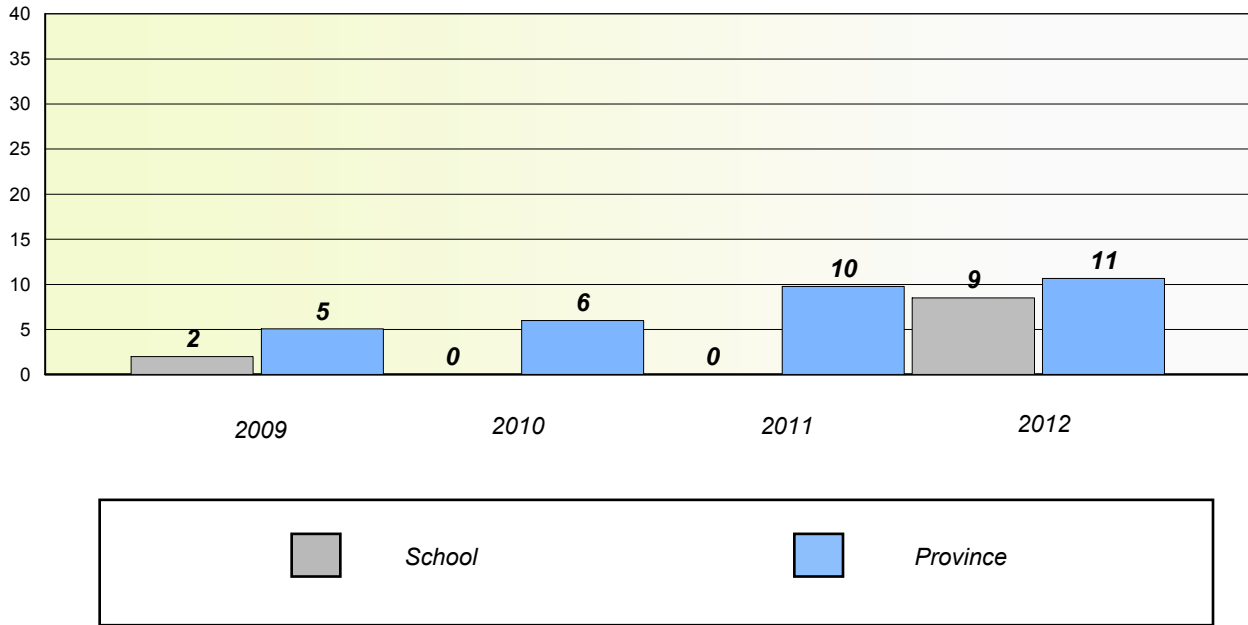

Participation Rates

Number Operations

District 2 - Western

School #: 097 St. James' Elementary

Unknown/Exemption Rates

Number Operations

Participation Rates

Number Operations