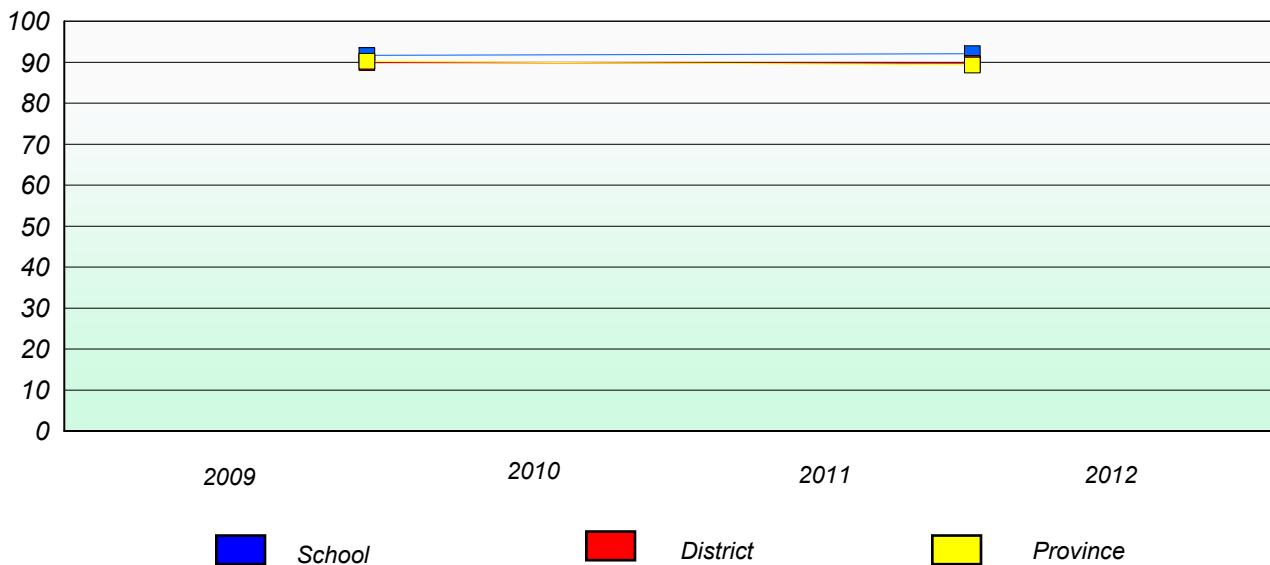

School #: 027 Canon Richards Memorial Academy

Unknown/Exemption Rates

Number Operations

Participation Rates

Number Operations

District 2 - Western

School #: 032 Truman Eddison Memorial

Unknown/Exemption Rates