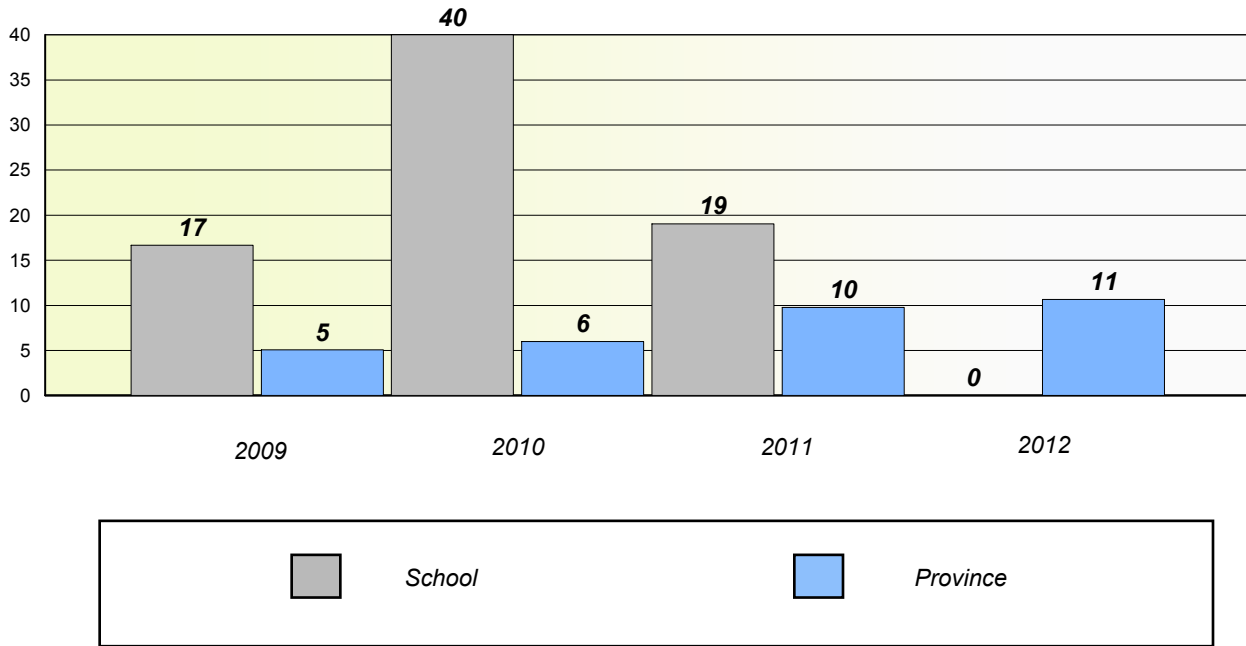

Number Operations

School data with 5 or fewer students withheld for reasons of confidentiality.

District 2 - Western

School #: 388 Long Range Academy

Unknown/Exemption Rates

Number Operations

Participation Rates