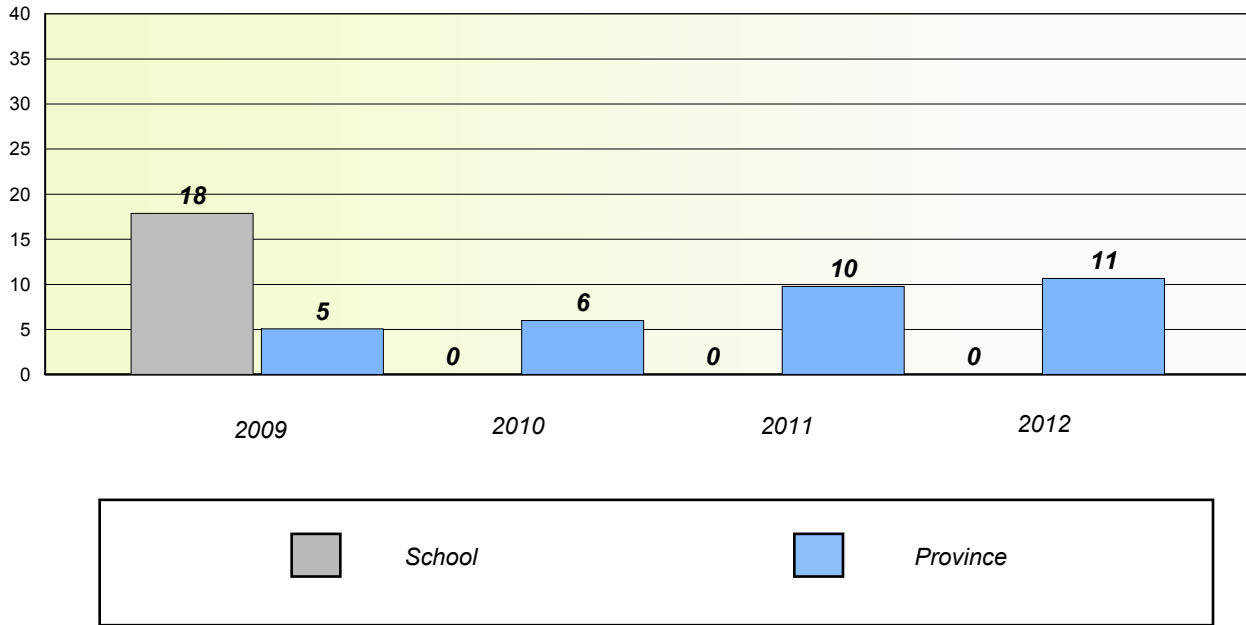

District 2 - Western

School #: 103 LeGallais Memorial

Unknown/Exemption Rates

Number Operations