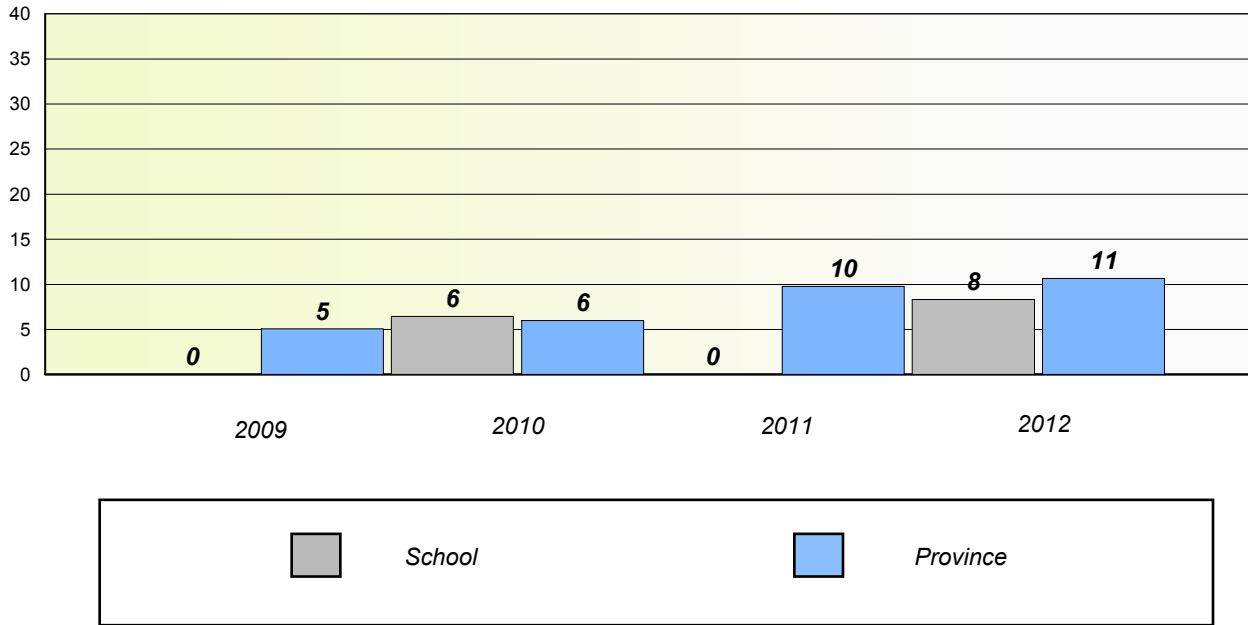

District 2 - Western

School #: 069 Sacred Heart Elementary

Unknown/Exemption Rates

Number Operations