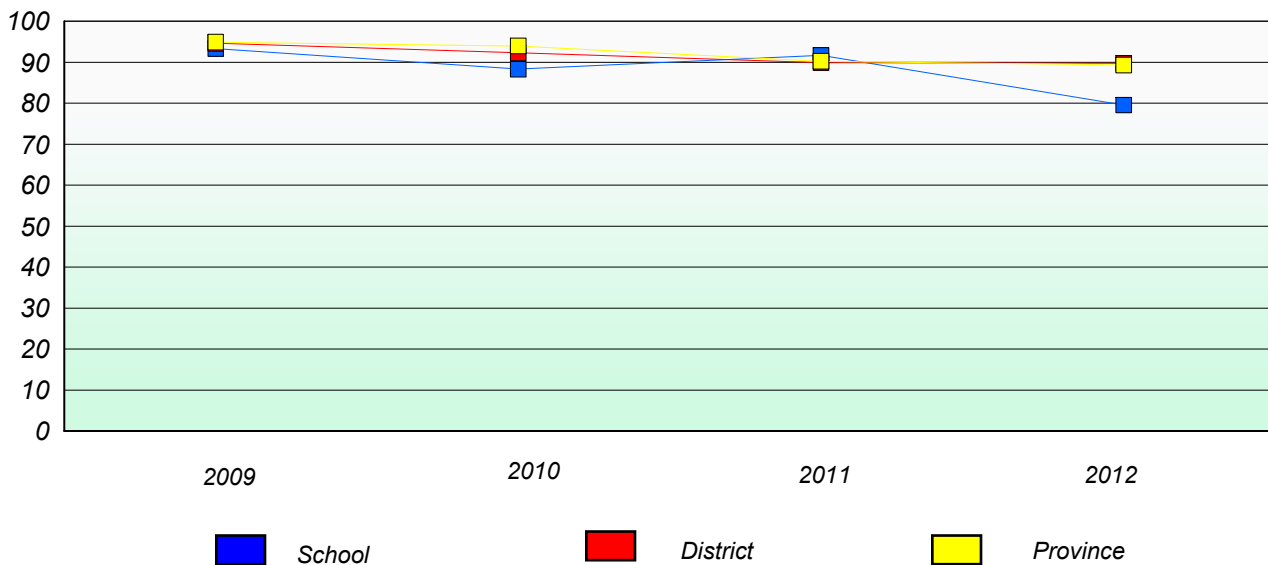

Participation Rates

Number Operations

District 2 - Western

School #: 066 J.J. Curling Elementary

Unknown/Exemption Rates

Number Operations

Participation Rates

Number Operations