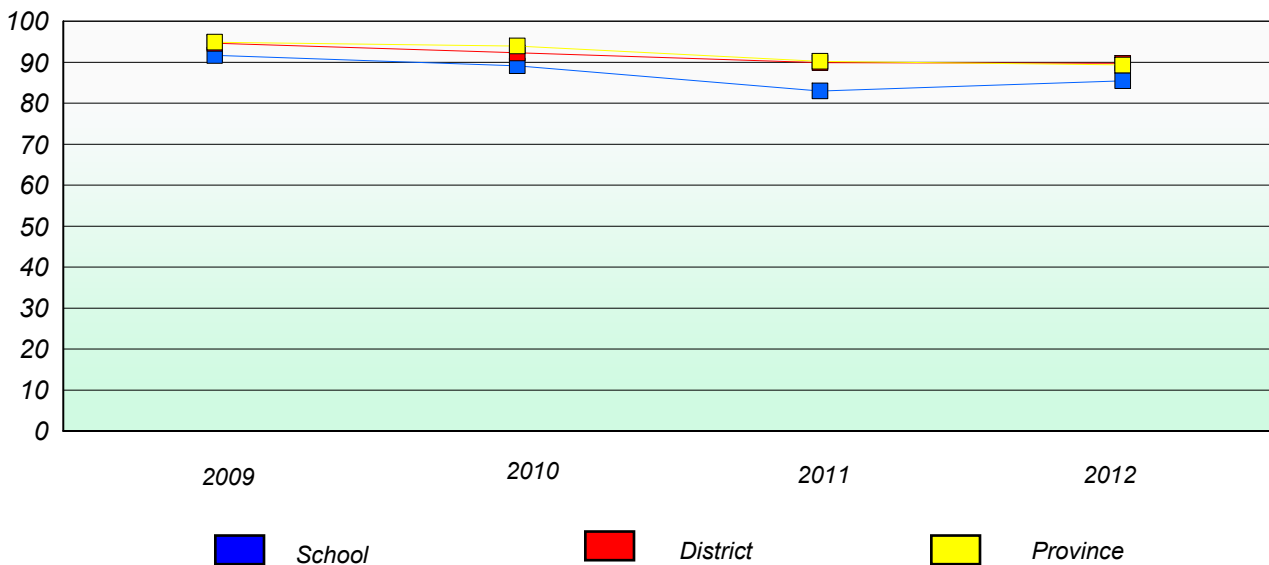

Participation Rates

Number Operations