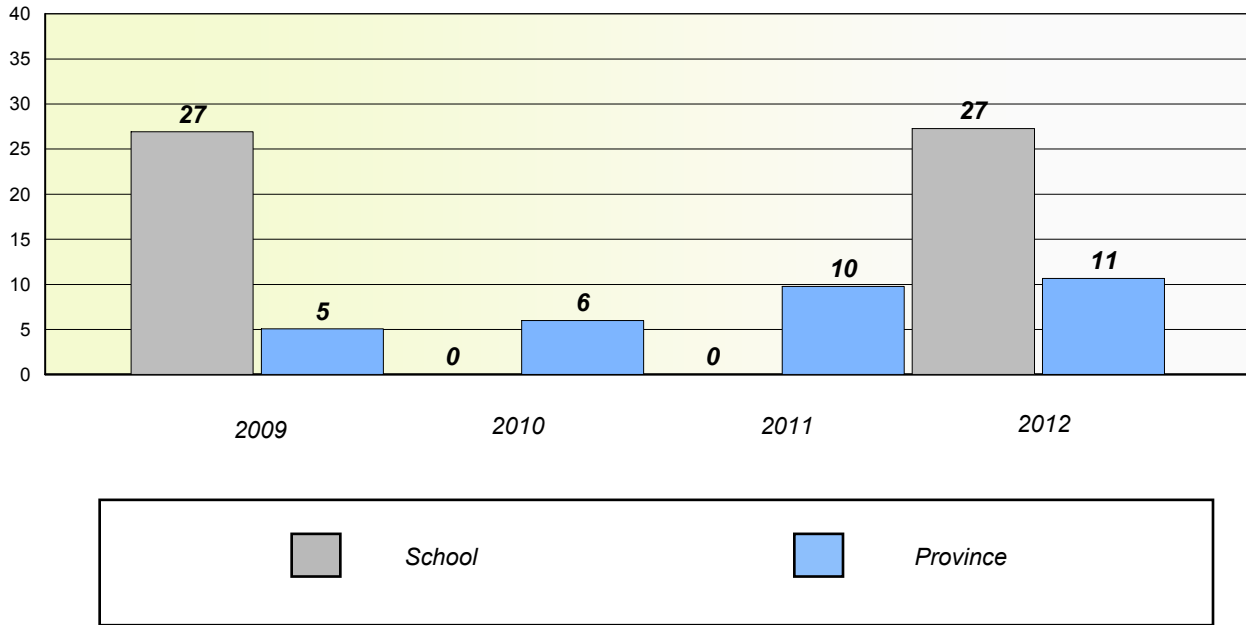

District 2 - Western

School #: 123 St. Michael's Elementary

Unknown/Exemption Rates

Number Operations