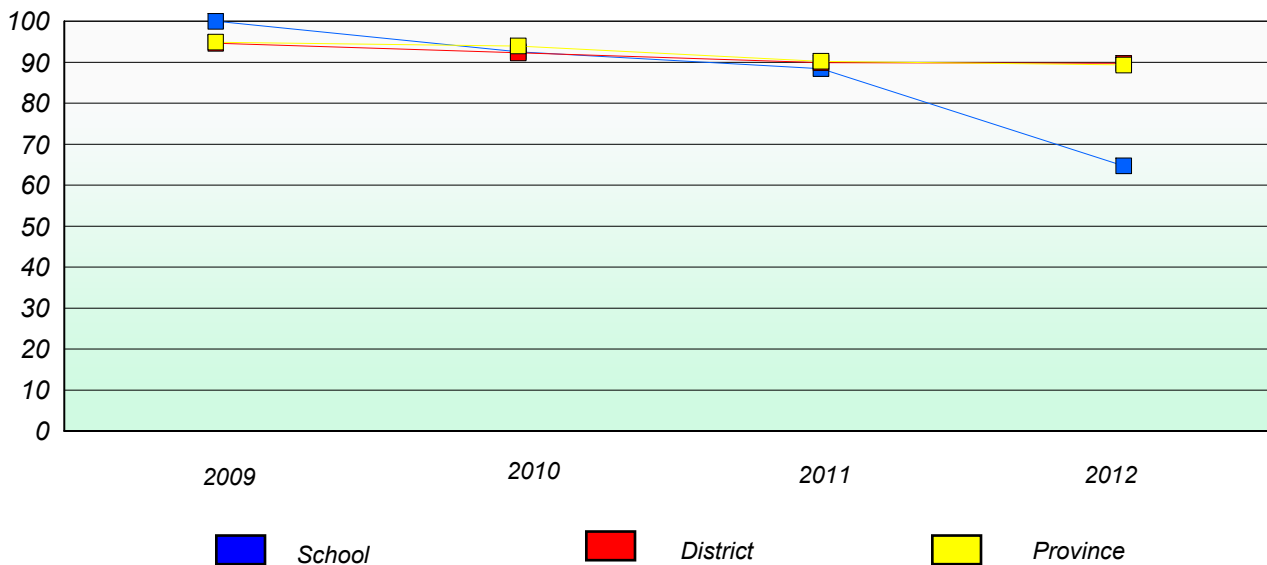

Participation Rates

Number Operations