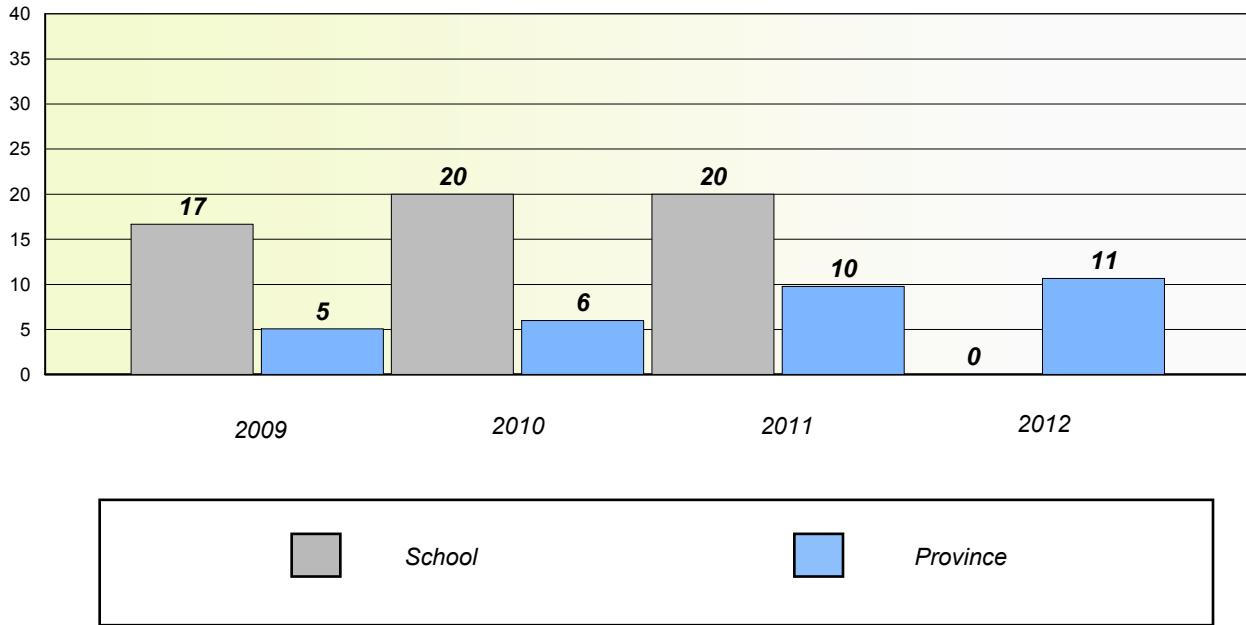

District 2 - Western

School #: 092 Grandy's River Collegiate

Unknown/Exemption Rates

Number Operations