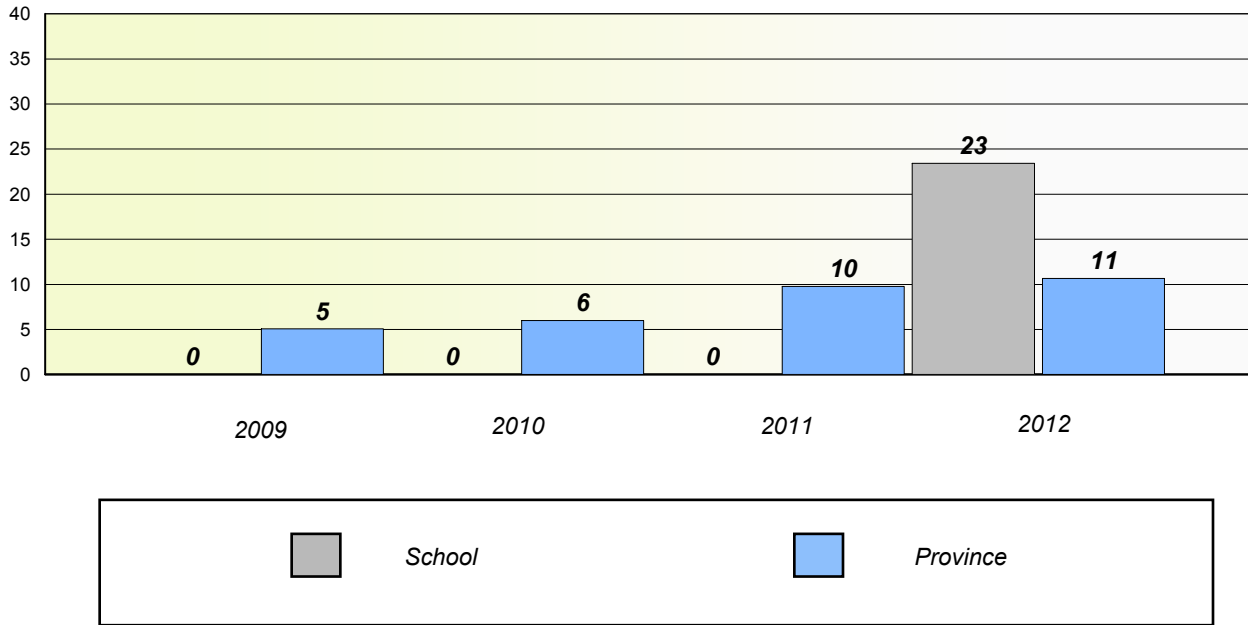

Participation Rates

Number Operations

School data with 5 or fewer students withheld for reasons of confidentiality.

District 2 - Western

School #: 115 Our Lady of Mercy Elementary

Unknown/Exemption Rates

Number Operations