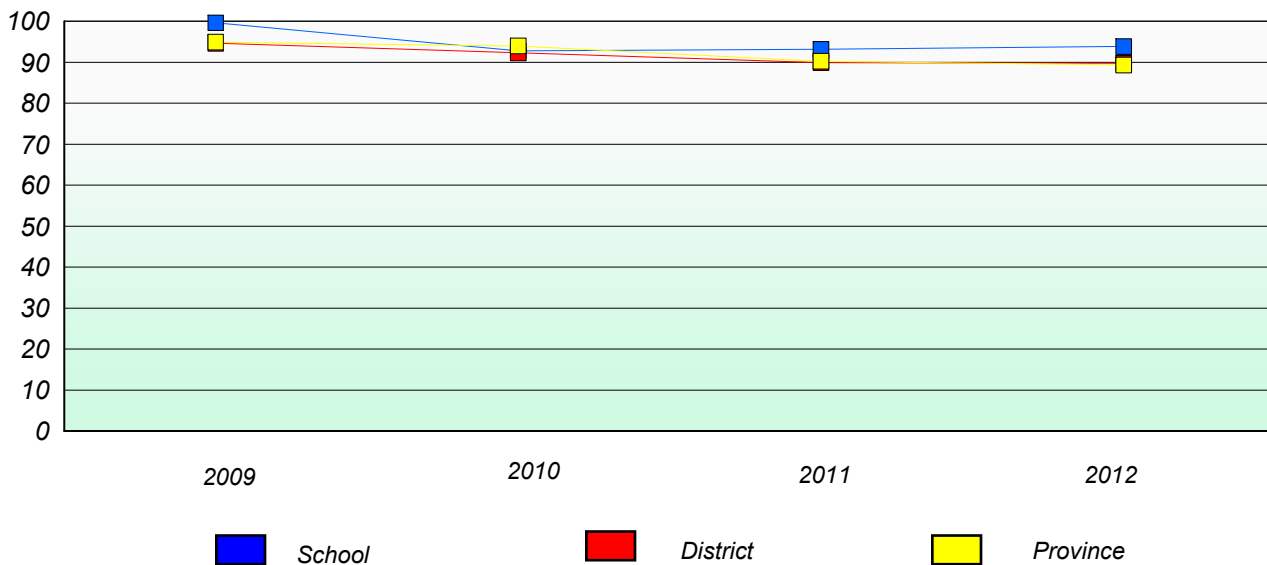

Participation Rates

Number Operations