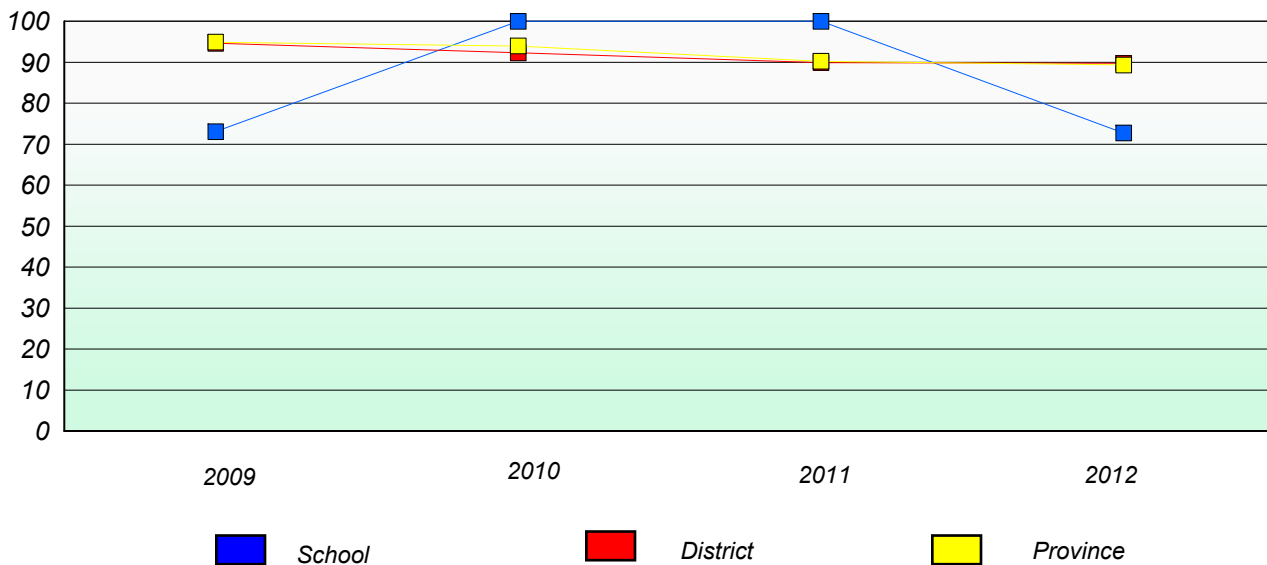

District 2 - Western

School #: 137 St. Simon and St. Jude Academy

Unknown/Exemption Rates

Number Operations

School data with 5 or fewer students withheld for reasons of confidentiality.

Participation Rates