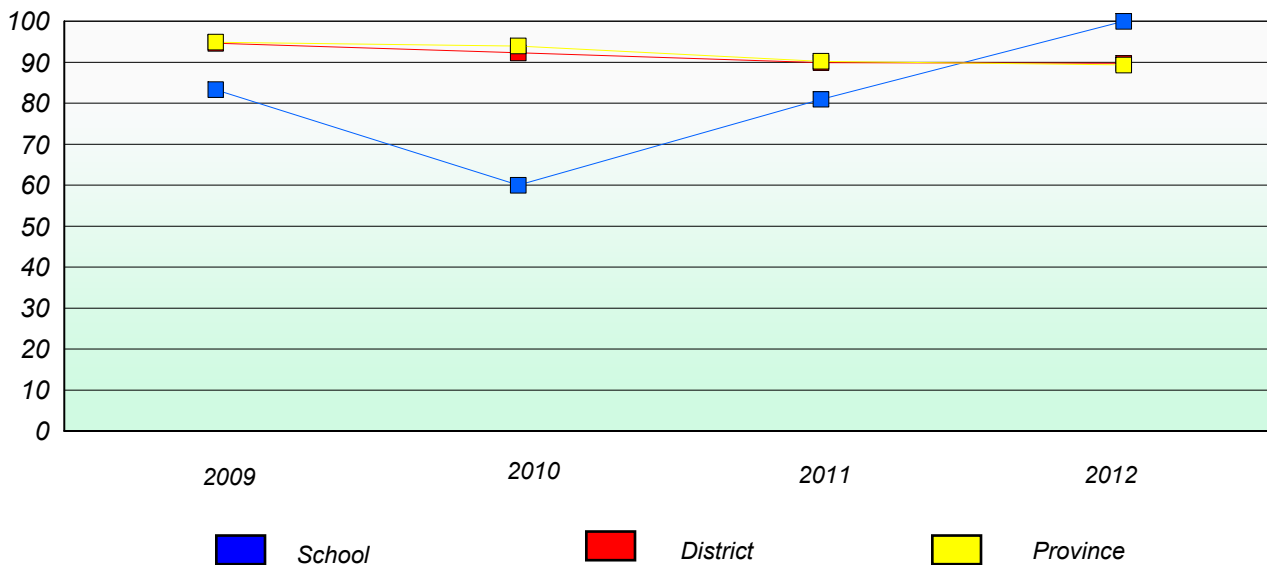

Participation Rates

Number Operations