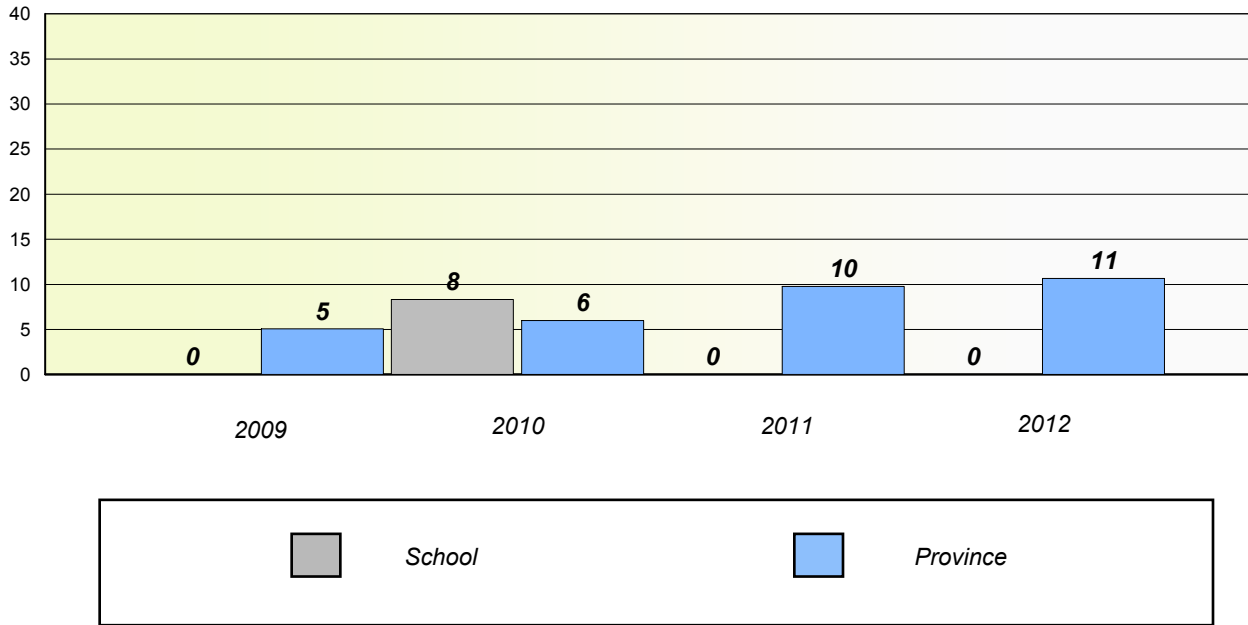

Participation Rates

Number Operations

District 2 - Western

School #: 475 Viking Trail Academy

Unknown/Exemption Rates

Number Operations

Participation Rates

Number Operations