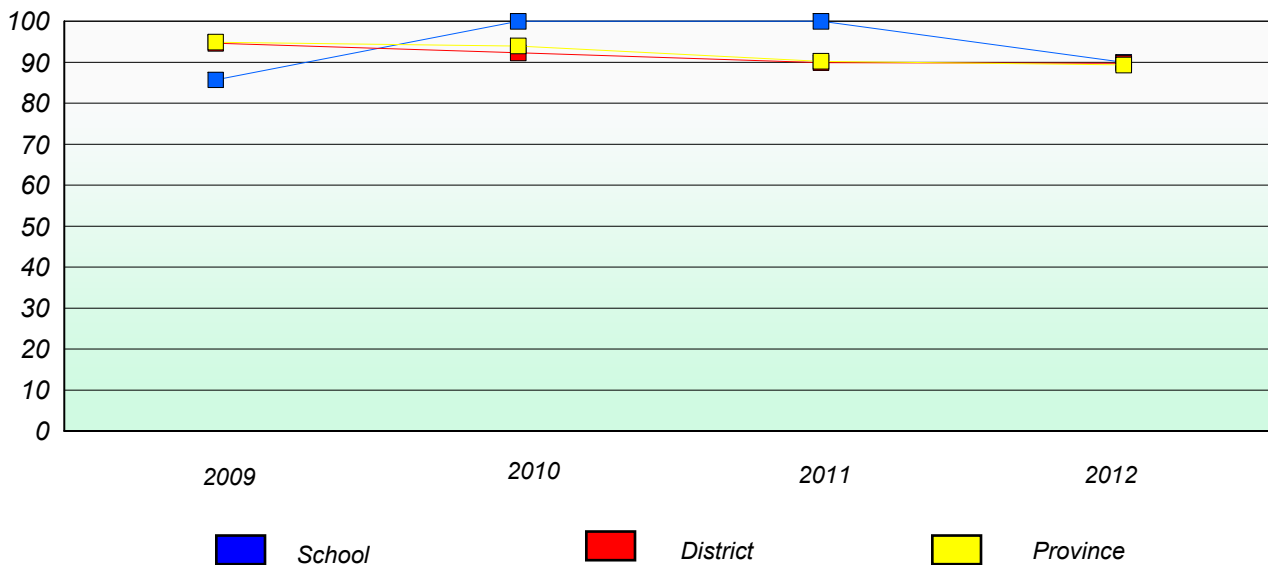

School data with 5 or fewer students withheld for reasons of confidentiality.

District 2 - Western

School #: 089 Jakeman All Grade

Unknown/Exemption Rates

Number Operations

Participation Rates

Number Operations