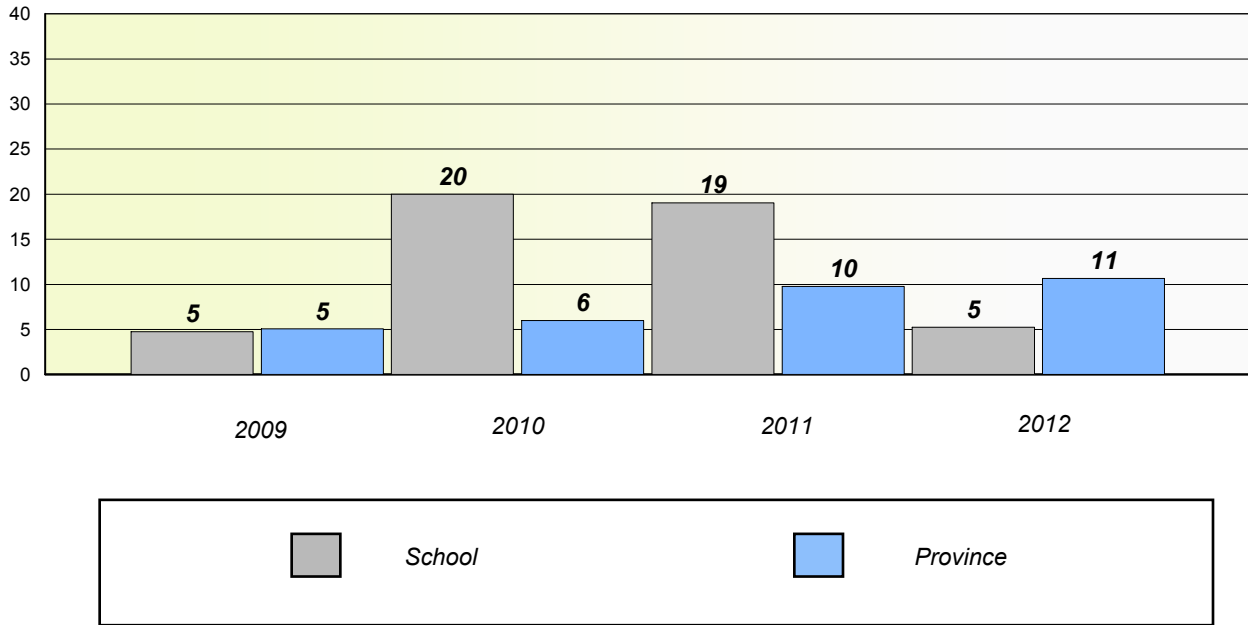

Participation Rates

Number Operations

District 2 - Western

School #: 086 Gros Morne Academy

Unknown/Exemption Rates

Number Operations

Participation Rates

Number Operations