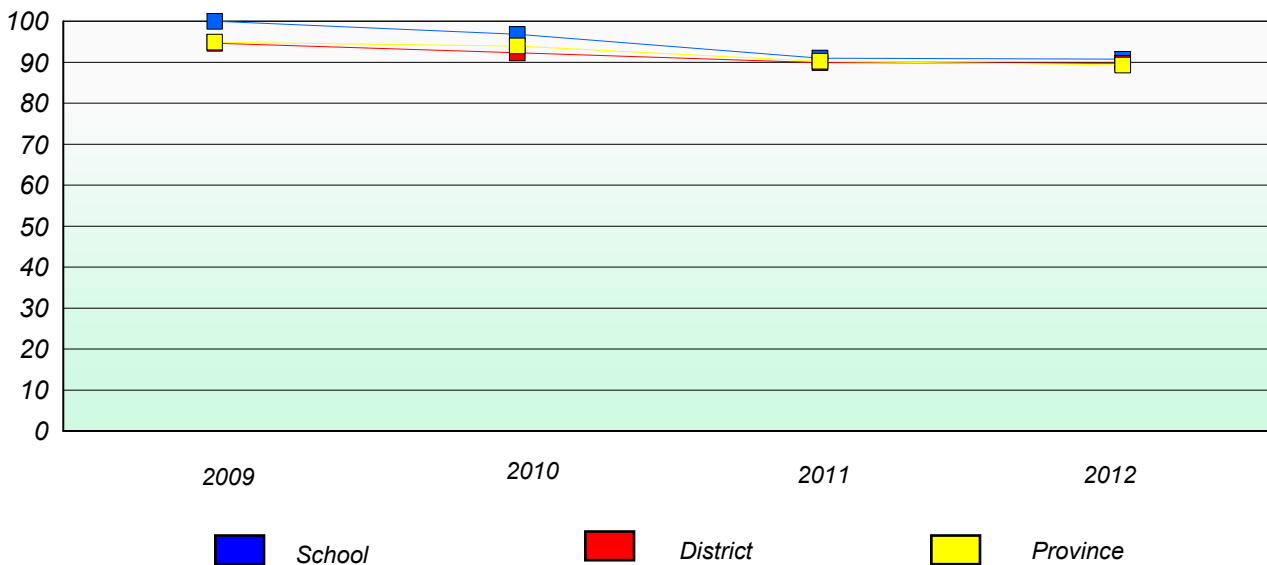

Number Operations

District 2 - Western

School #: 391 Xavier Junior High

Unknown/Exemption Rates

Number Operations

Participation Rates

Number Operations

District 2 - Western