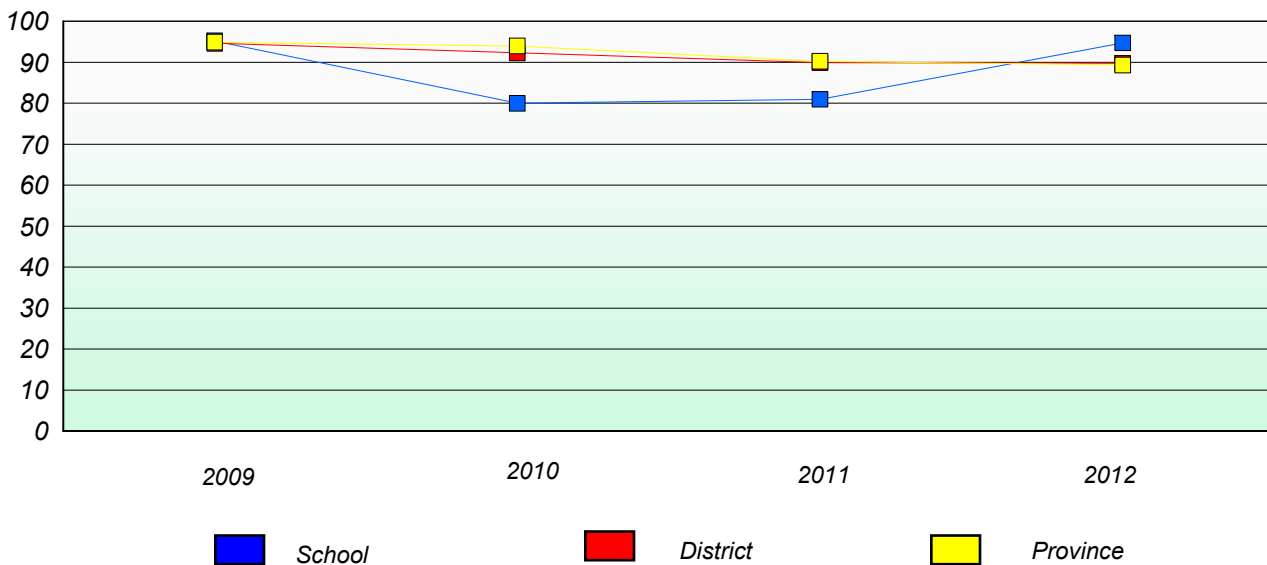

Participation Rates

Number Operations

District 2 - Western

School #: 086 Gros Morne Academy

Unknown/Exemption Rates

Number Operations

Participation Rates

Number Operations