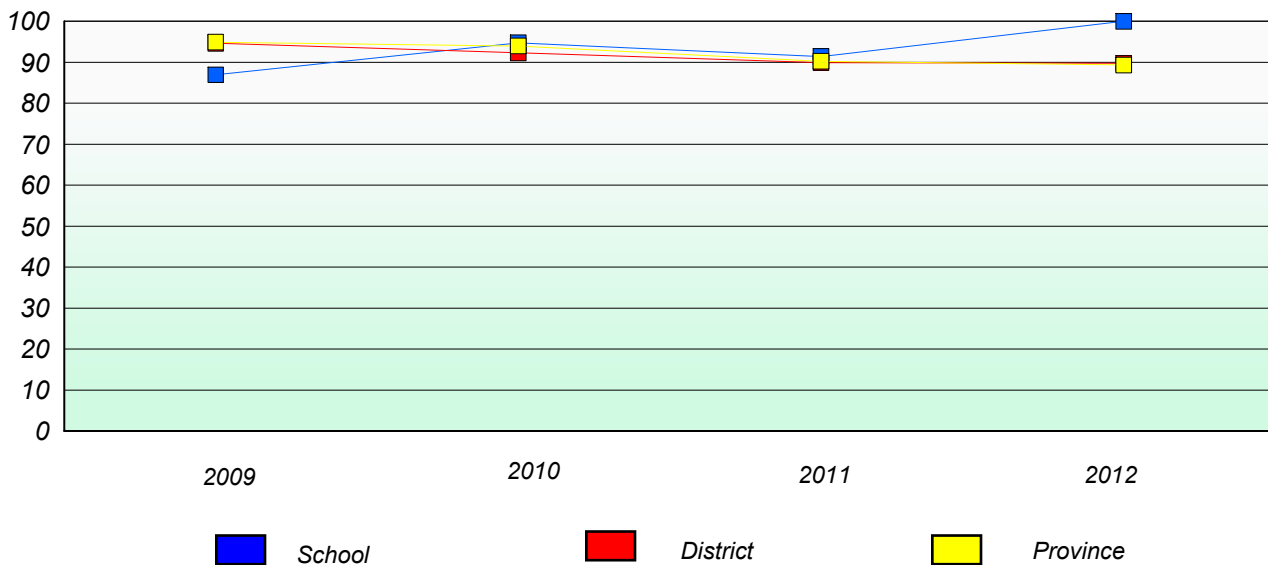

Participation Rates

Number Operations