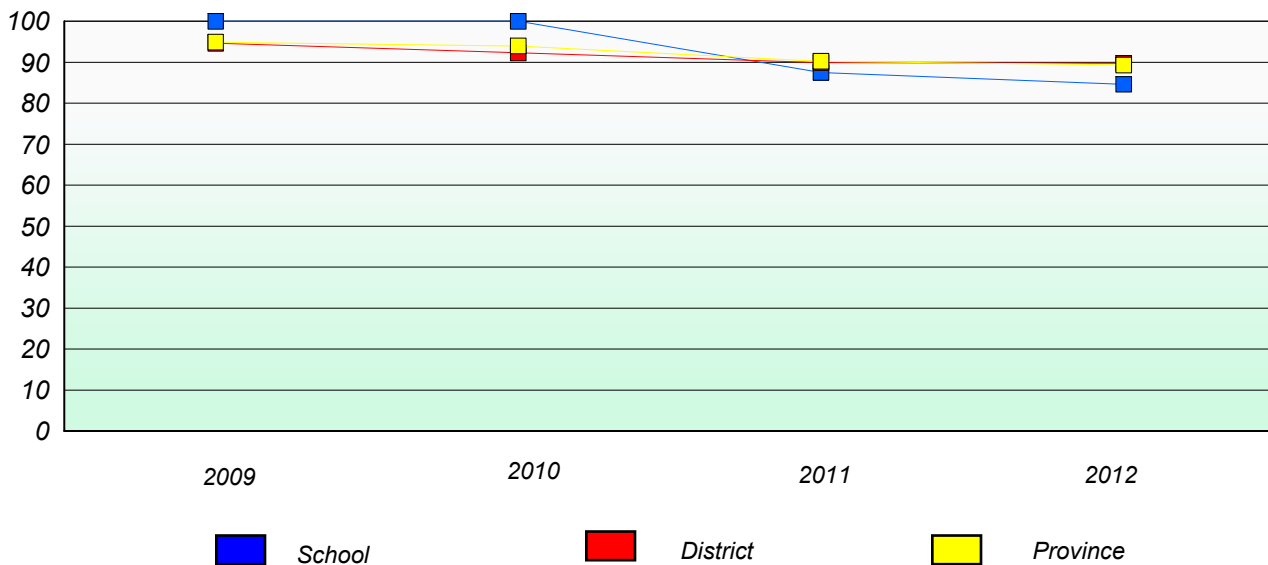

District 2 - Western

School #: 091 Burgeo Academy

Unknown/Exemption Rates

Number Operations

Participation Rates

Number Operations

District 2 - Western

School #: 092 Grandy's River Collegiate