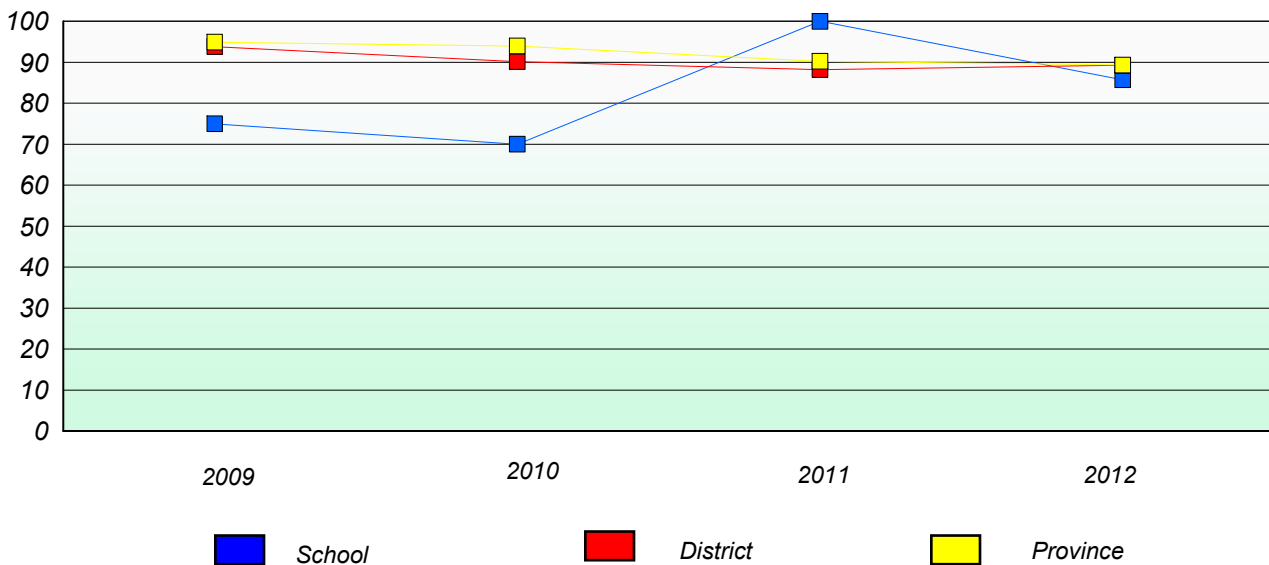

Participation Rates

Number Operations

District 1 - Labrador

School #: 012 J.C. Erhardt Memorial School

Unknown/Exemption Rates

Number Operations

Participation Rates

Number Operations

District 1 - Labrador

School #: 014 Jens Haven Memorial

Unknown/Exemption Rates

Number Operations

Participation Rates

Number Operations

District 1 - Labrador

School #: 015 Lake Melville School