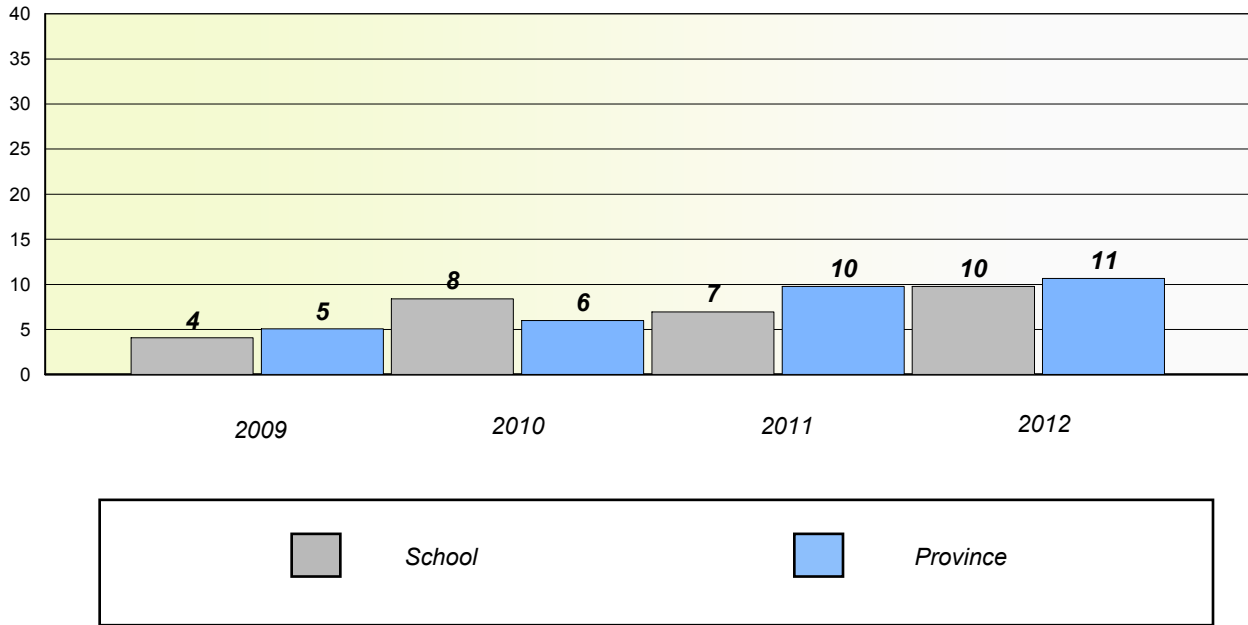

Participation Rates

Number Operations

School data with 5 or fewer students withheld for reasons of confidentiality.

District 1 - Labrador

School #: 381 J.R. Smallwood Middle School

Unknown/Exemption Rates

Number Operations

Participation Rates

Number Operations