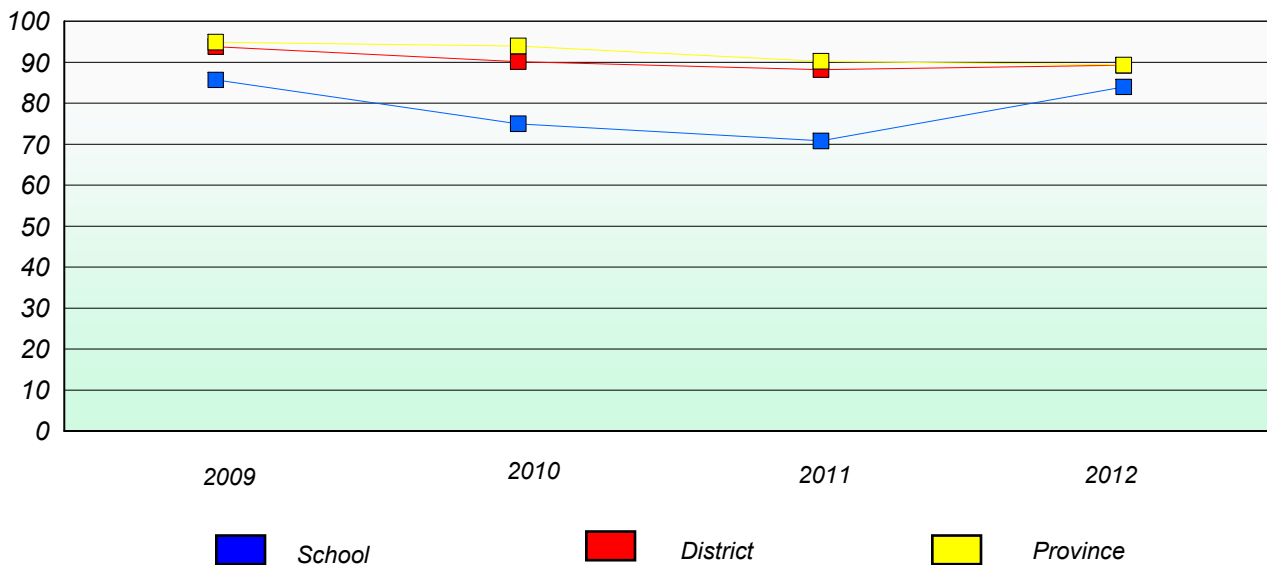

District 1 - Labrador

School #: 014 Jens Haven Memorial

Unknown/Exemption Rates

Number Operations

Participation Rates

Number Operations

District 1 - Labrador

School #: 015 Lake Melville School