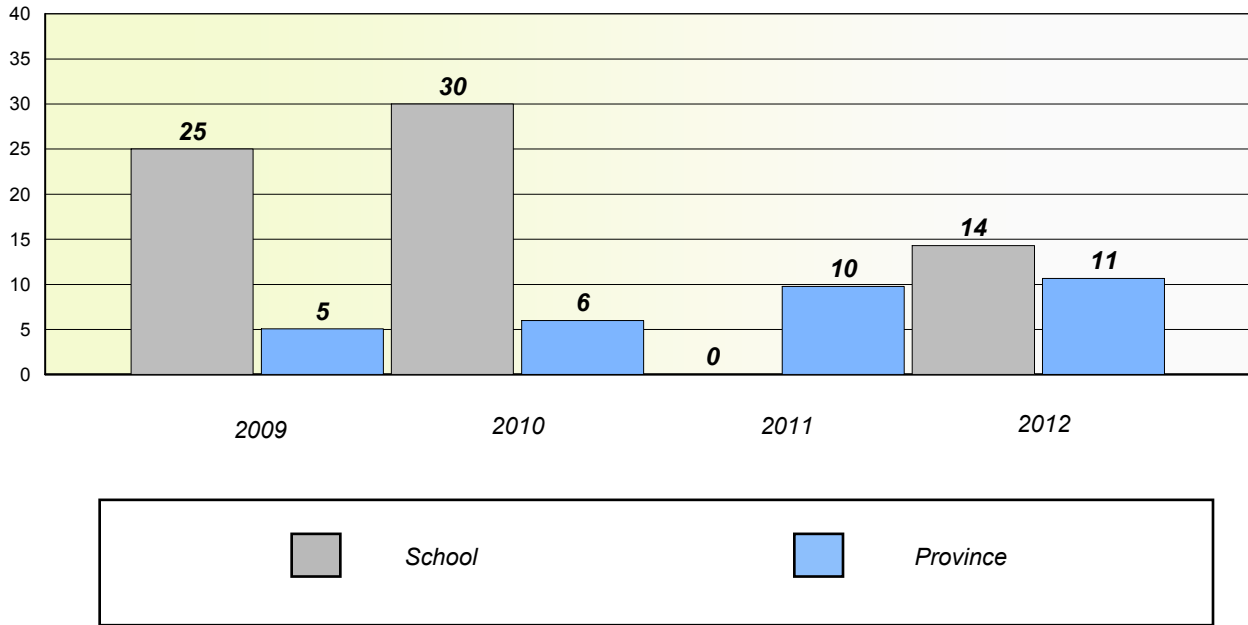

Participation Rates

Number Operations

District 1 - Labrador

School #: 012 J.C. Erhardt Memorial School

Unknown/Exemption Rates

Number Operations

Participation Rates

Number Operations

District 1 - Labrador

School #: 014 Jens Haven Memorial

Unknown/Exemption Rates

Number Operations

Participation Rates

Number Operations

District 1 - Labrador

School #: 015 Lake Melville School