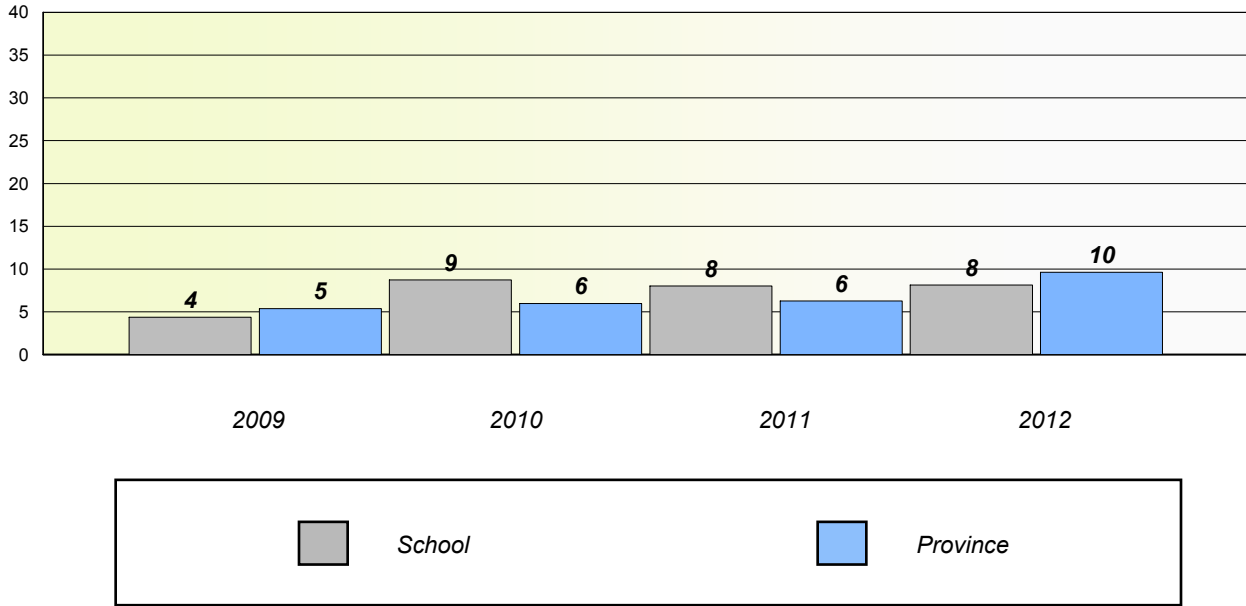

School data with 5 or fewer students withheld for reasons of confidentiality.

District 4 - Eastern

School #: 254 Davis Elementary

Unknown/Exemption Rates

Number Operations

Participation Rates

Number Operations