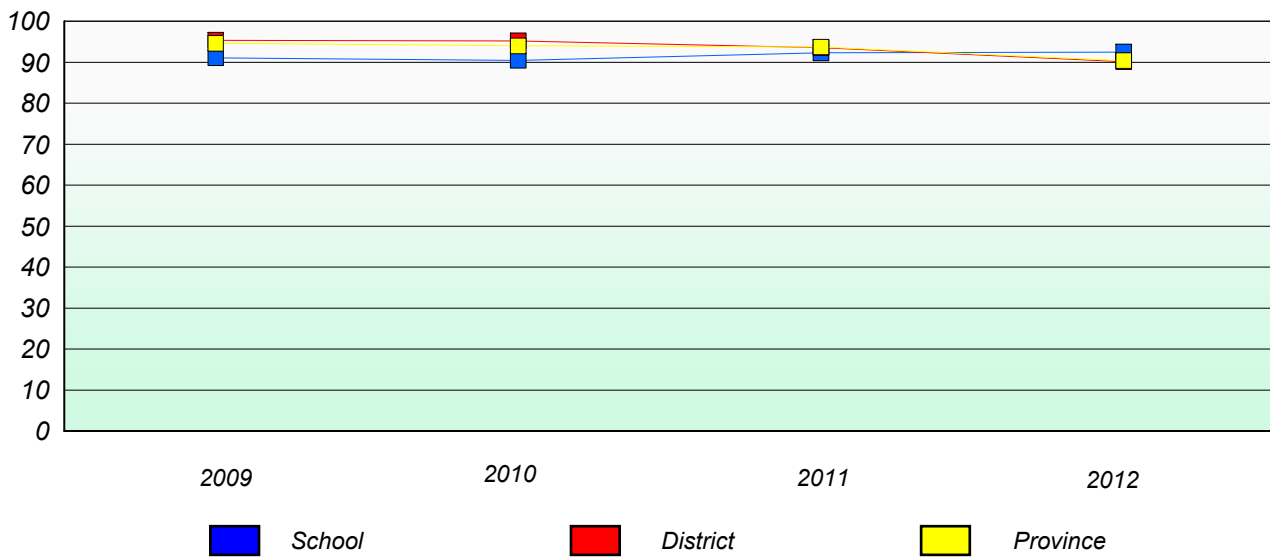

Participation Rates

Number Operations

* Number Operations are composite of Reasoning, Communication, Connection and Representations, and problem Solving.