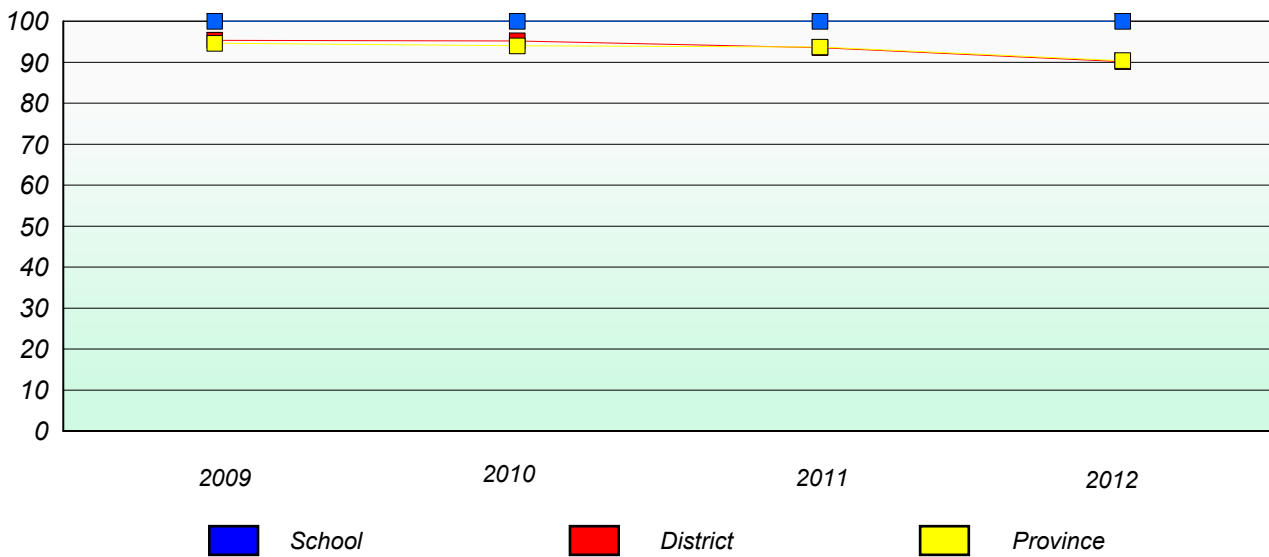

School data with 5 or fewer students withheld for reasons of confidentiality.

District 4 - Eastern

School #: 226 Fortune Bay Academy

Unknown/Exemption Rates

Number Operations

Participation Rates

Number Operations