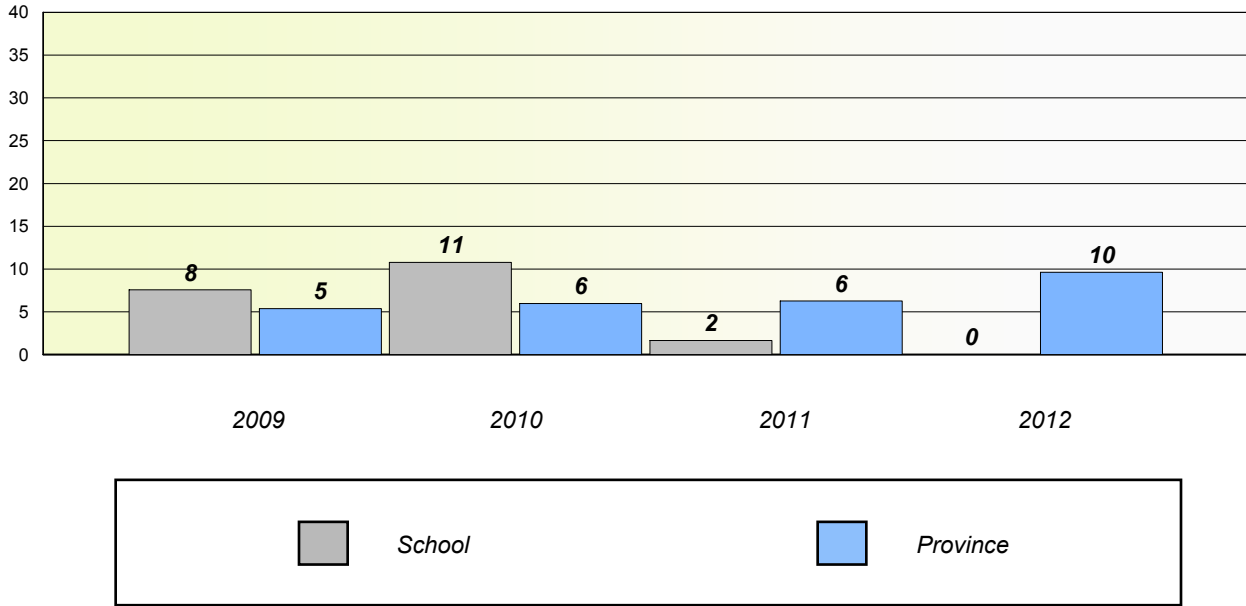

School data with 5 or fewer students withheld for reasons of confidentiality.

District 4 - Eastern

School #: 371 Upper Gullies Elementary

Unknown/Exemption Rates

Number Operations

Participation Rates

Number Operations