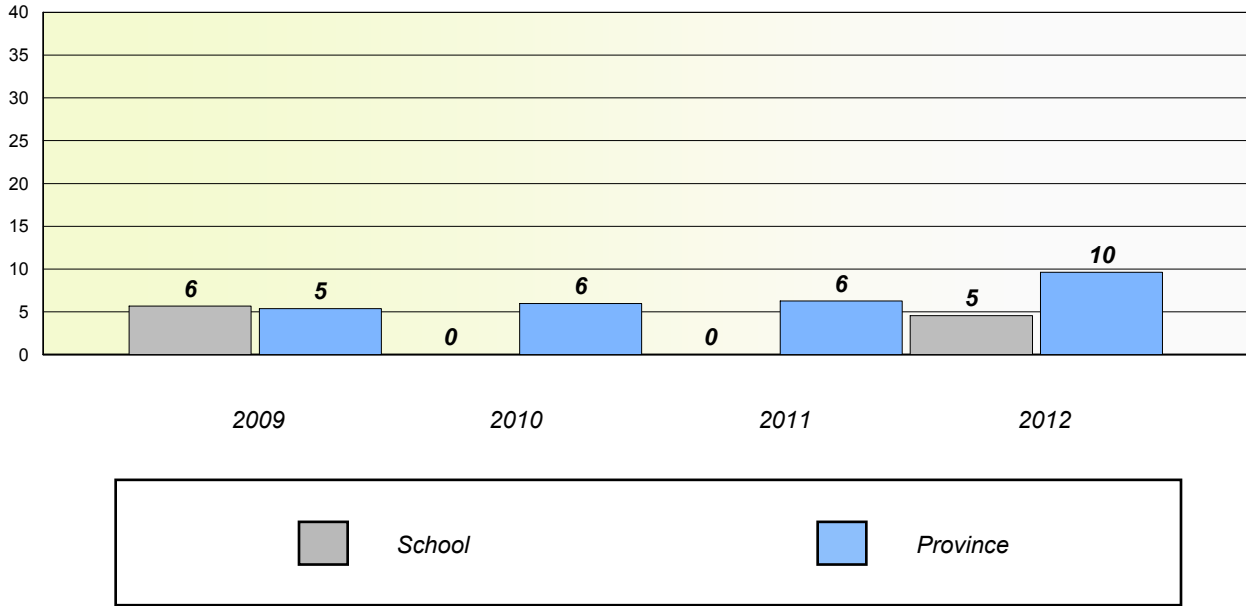

District 4 - Eastern

School #: 289 St. Peter's Elementary

Unknown/Exemption Rates

Number Operations