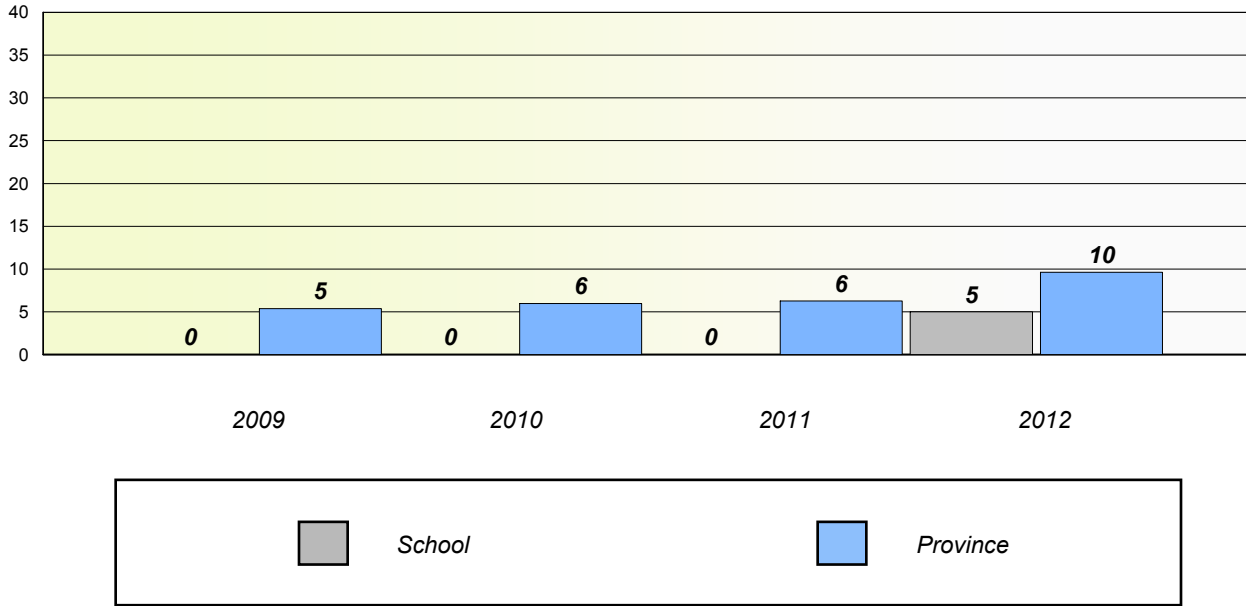

School data with 5 or fewer students withheld for reasons of confidentiality.

District 4 - Eastern

School #: 433 Tricon Elementary

Unknown/Exemption Rates

Number Operations

Participation Rates

Number Operations