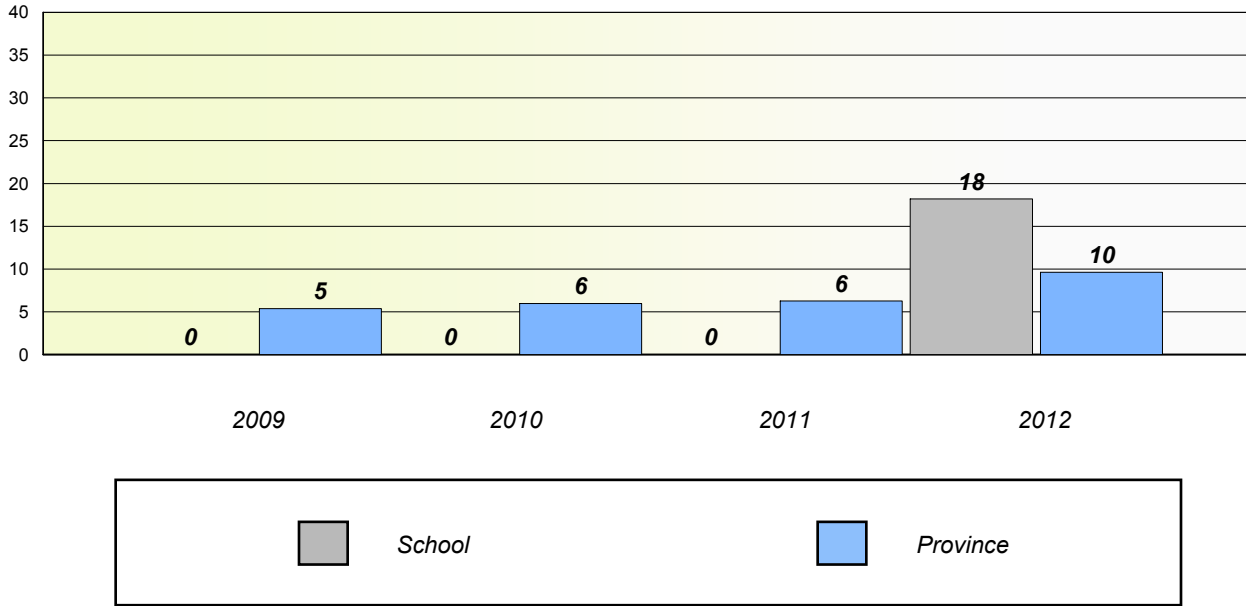

School data with 5 or fewer students withheld for reasons of confidentiality.

District 4 - Eastern

School #: 287 Dunne Memorial Academy

Unknown/Exemption Rates

Number Operations

Participation Rates

Number Operations