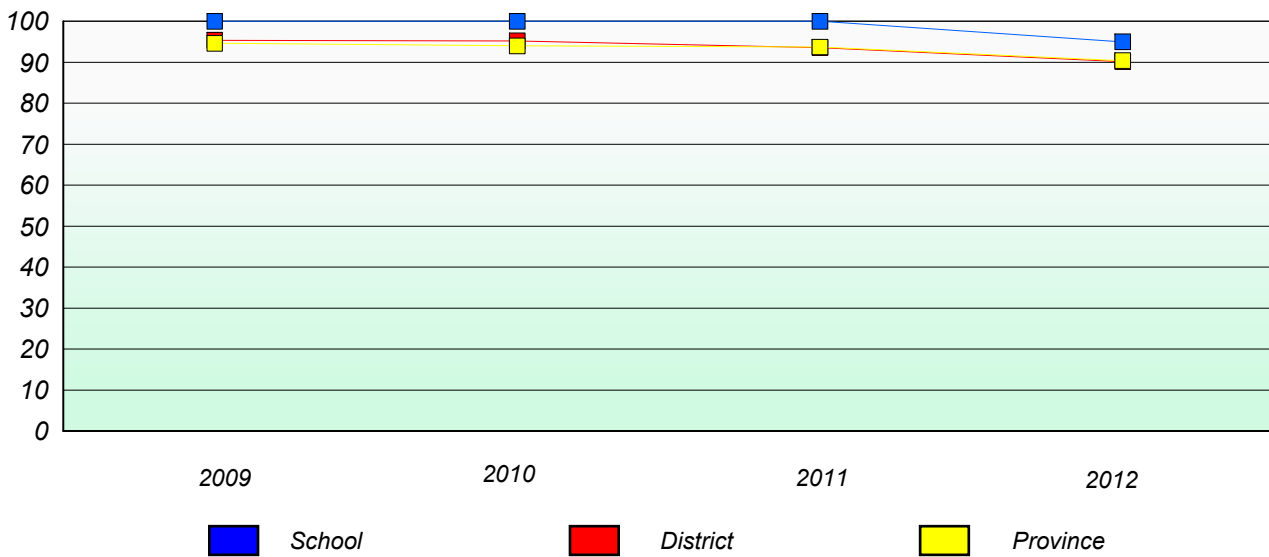

School data with 5 or fewer students withheld for reasons of confidentiality.

District 4 - Eastern

School #: 433 Tricon Elementary

Unknown/Exemption Rates

Number Operations

Participation Rates

Number Operations