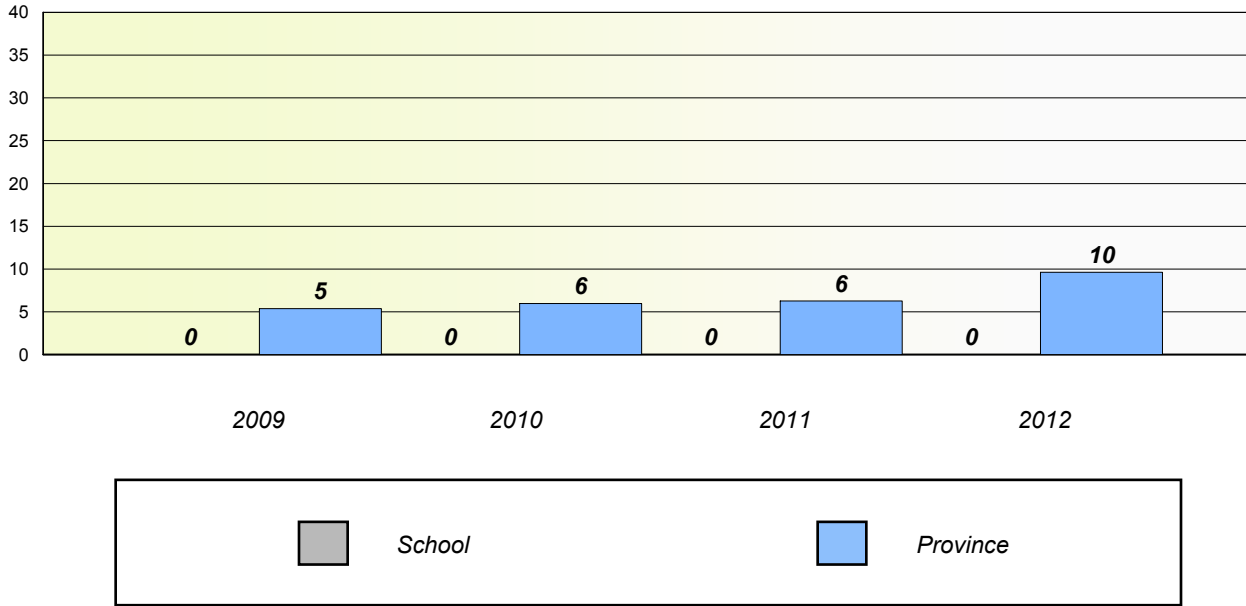

School data with 5 or fewer students withheld for reasons of confidentiality.

District 4 - Eastern

School #: 226 Fortune Bay Academy

Unknown/Exemption Rates

Number Operations

Participation Rates

Number Operations