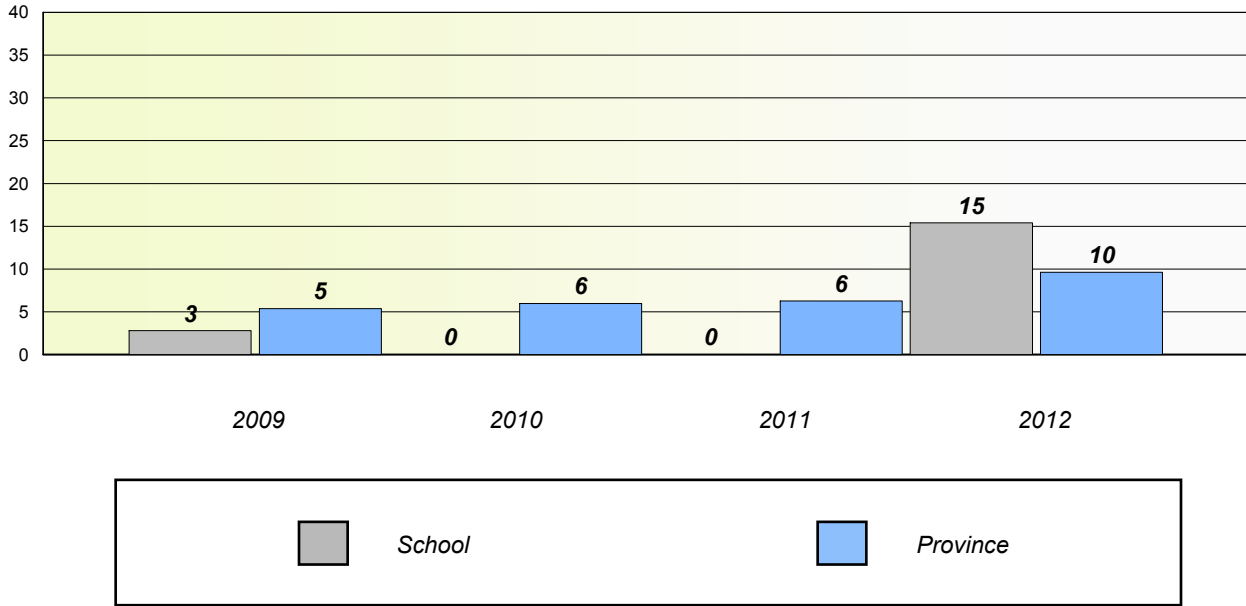

District 4 - Eastern

School #: 372 St. Bernard's Elementary

Unknown/Exemption Rates

Number Operations