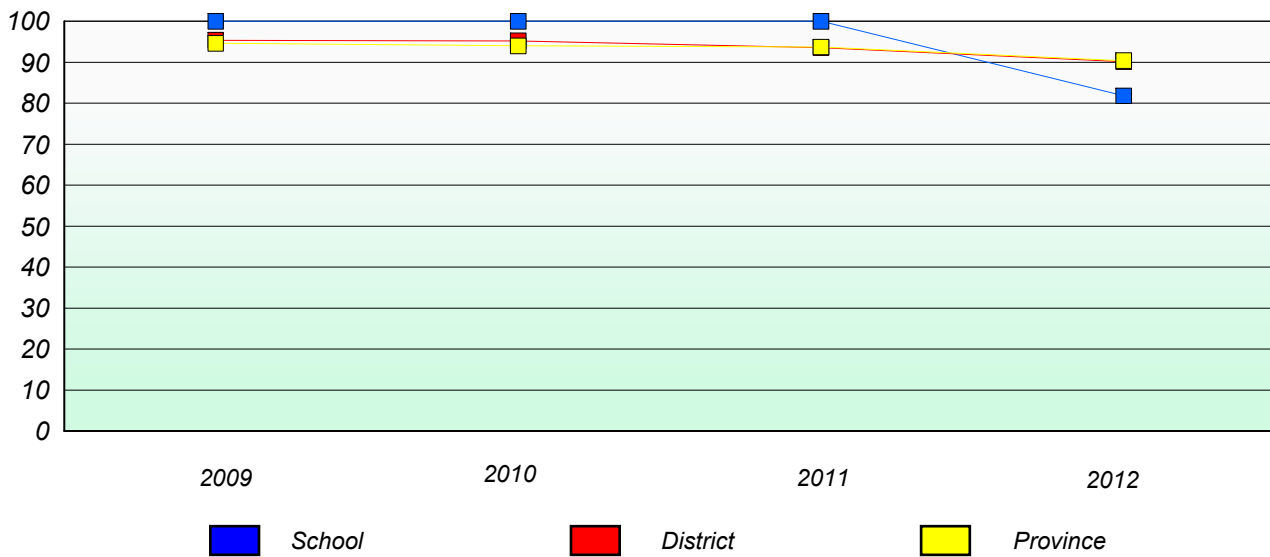

School data with 5 or fewer students withheld for reasons of confidentiality.

District 4 - Eastern

School #: 287 Dunne Memorial Academy

Unknown/Exemption Rates

Number Operations

Participation Rates

Number Operations