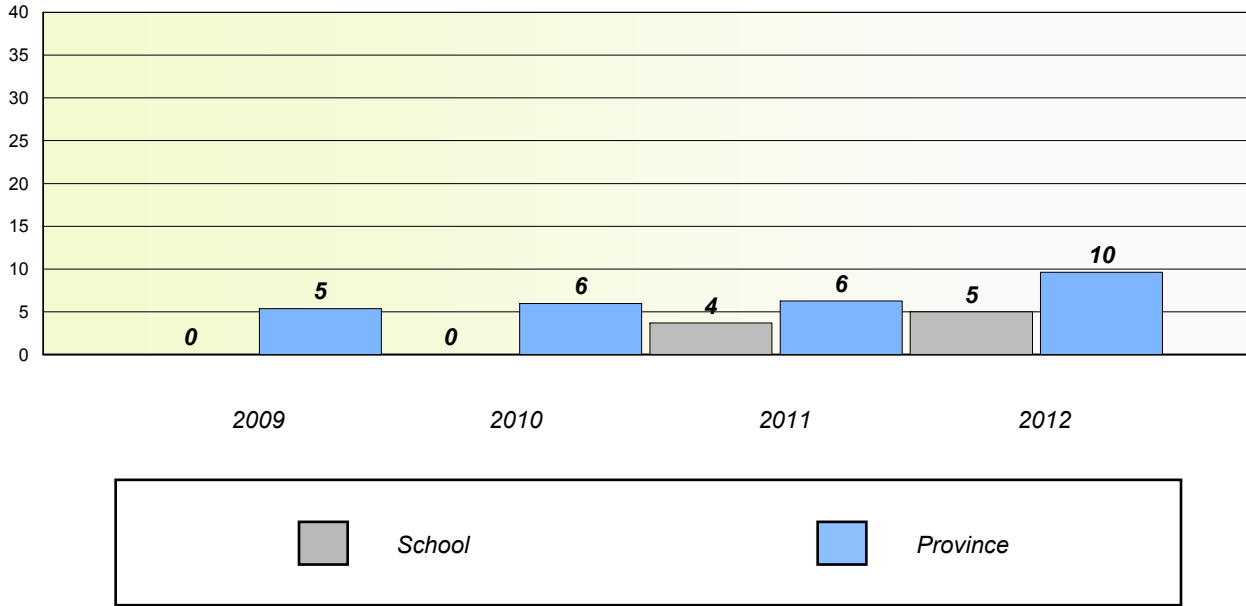

District 4 - Eastern

School #: 435 St. Anne's Academy

Unknown/Exemption Rates

Number Operations