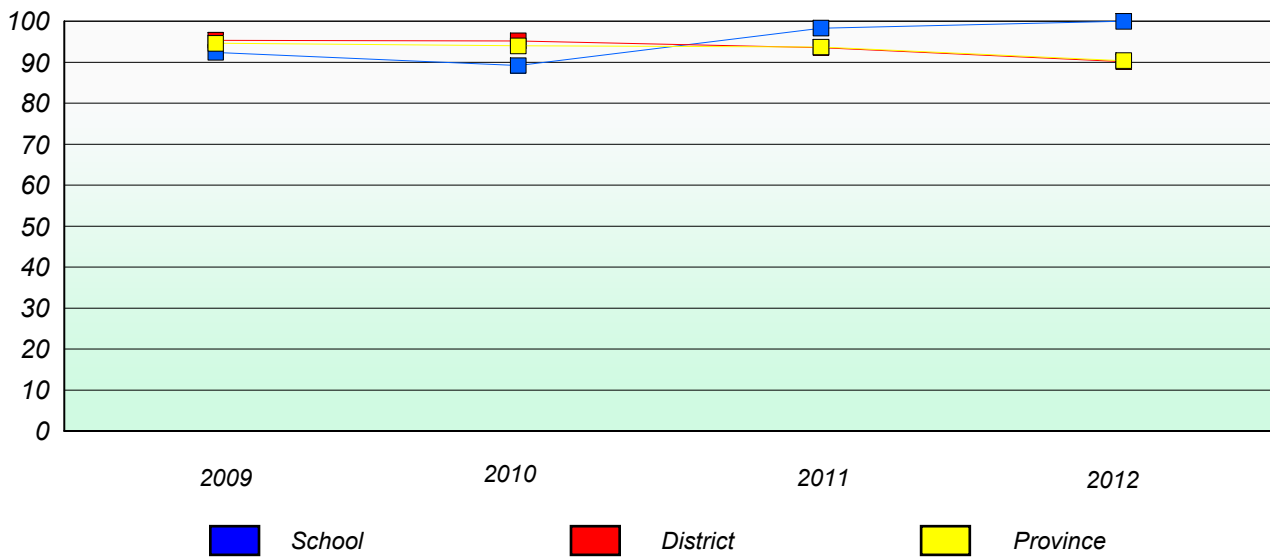

School data with 5 or fewer students withheld for reasons of confidentiality.

District 4 - Eastern

School #: 371 Upper Gullies Elementary

Unknown/Exemption Rates

Number Operations

Participation Rates

Number Operations