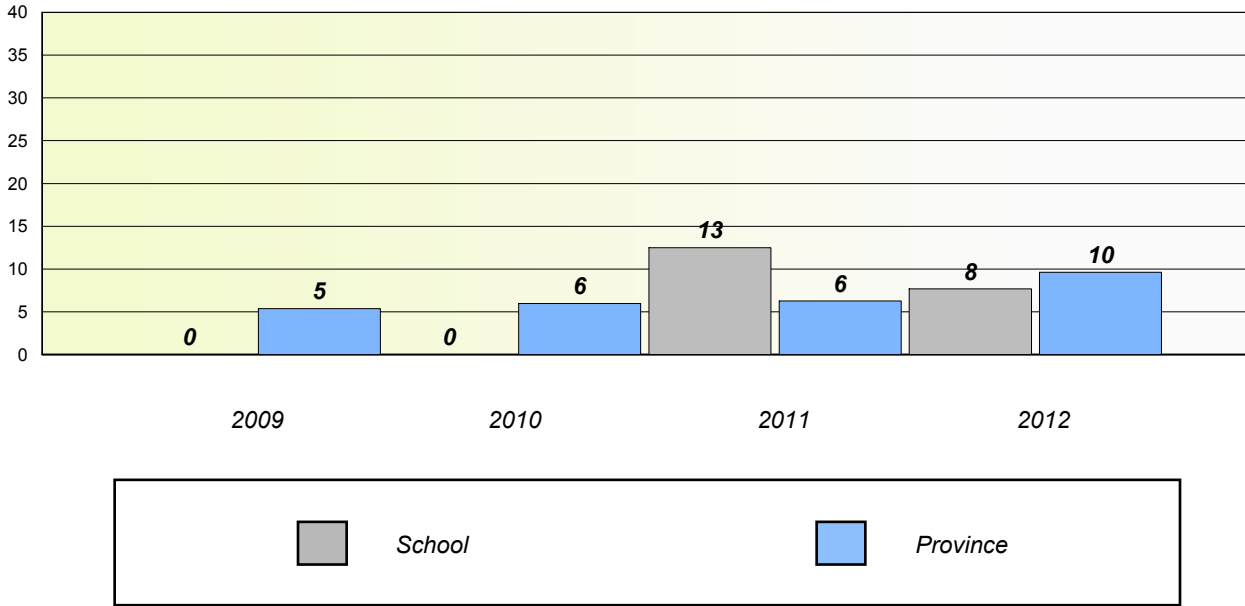

District 4 - Eastern

School #: 228 St. Lawrence Academy

Unknown/Exemption Rates

Number Operations