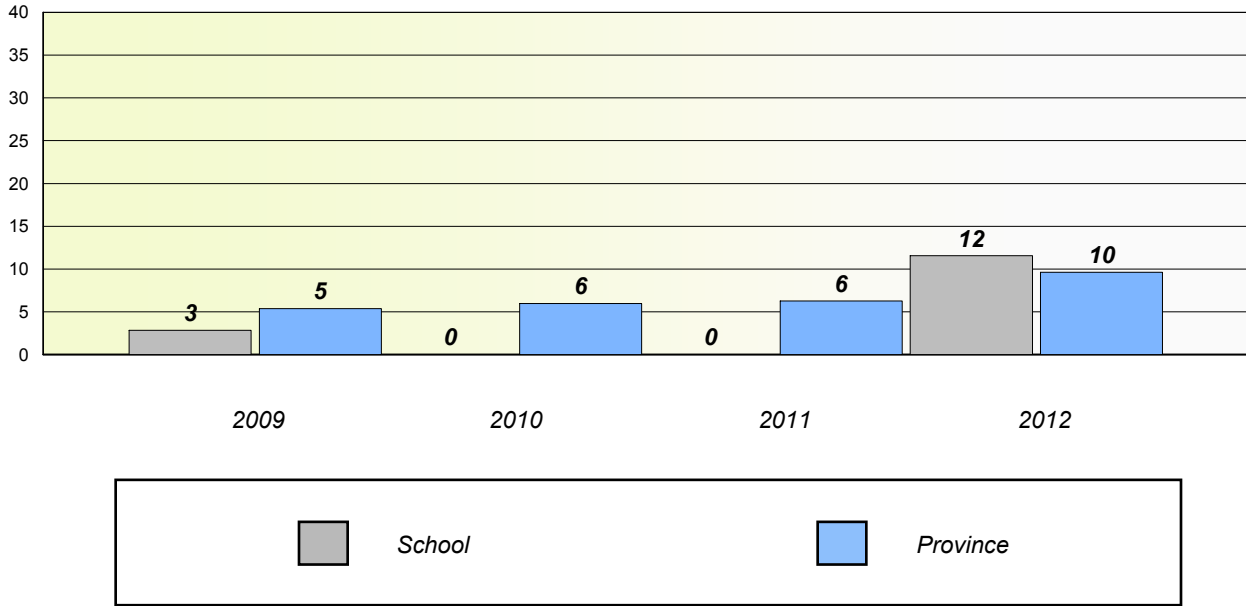

District 3 - Nova Central

School #: 144 Sprucewood Academy

Unknown/Exemption Rates

Number Operations