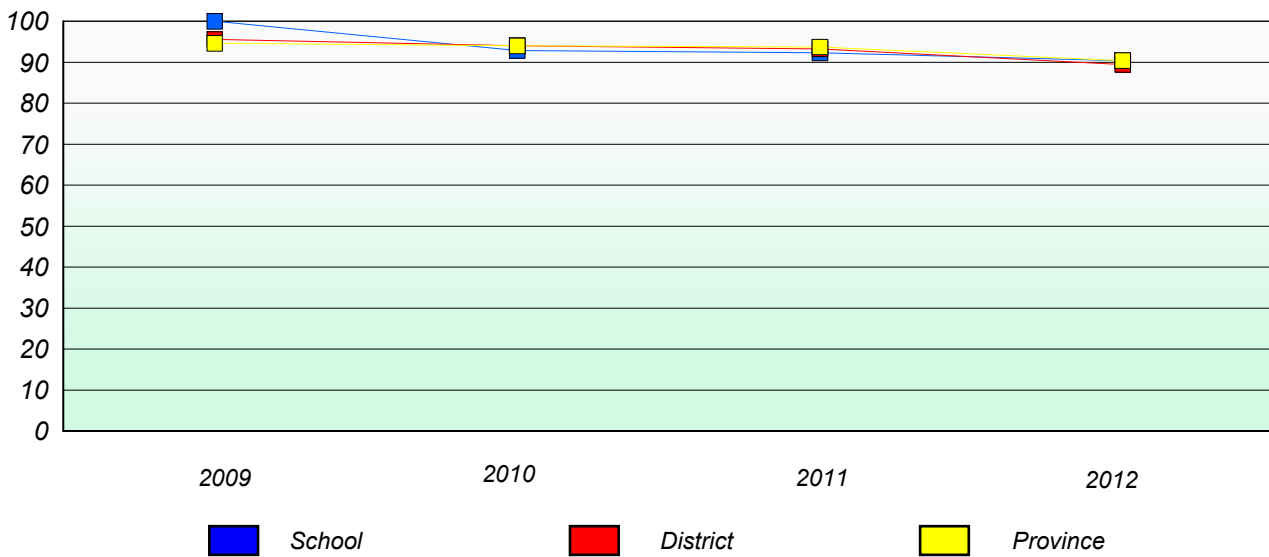

Participation Rates

Number Operations

* Number Operations are composite of Reasoning, Communication, Connection and Representations, and problem Solving.