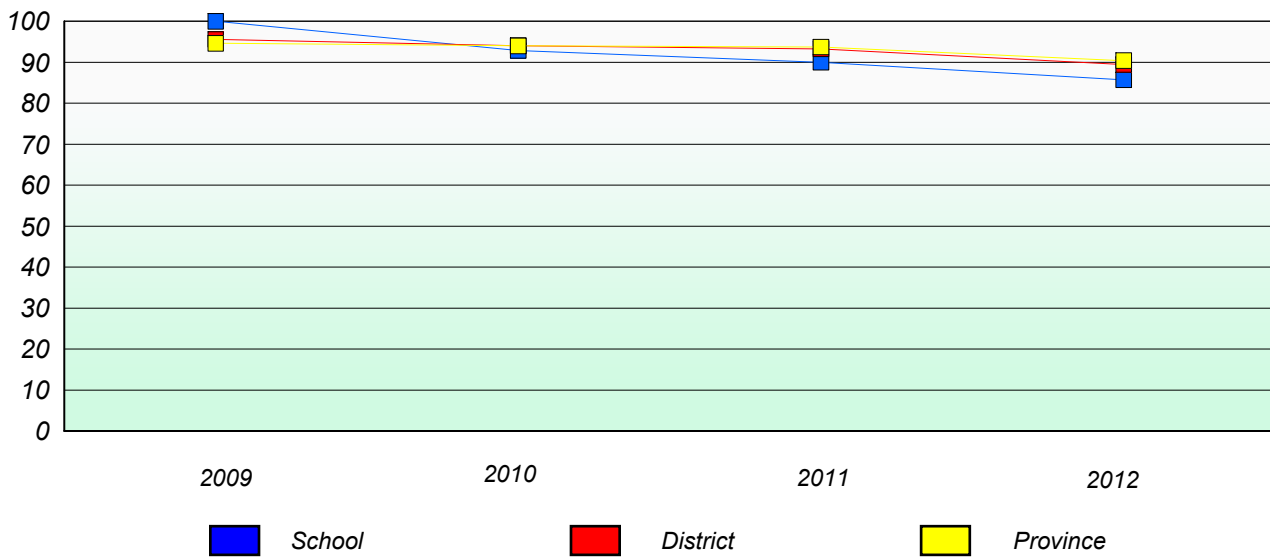

School data with 5 or fewer students withheld for reasons of confidentiality.

District 3 - Nova Central

School #: 158 MSB Regional Academy

Unknown/Exemption Rates

Number Operations

Participation Rates

Number Operations