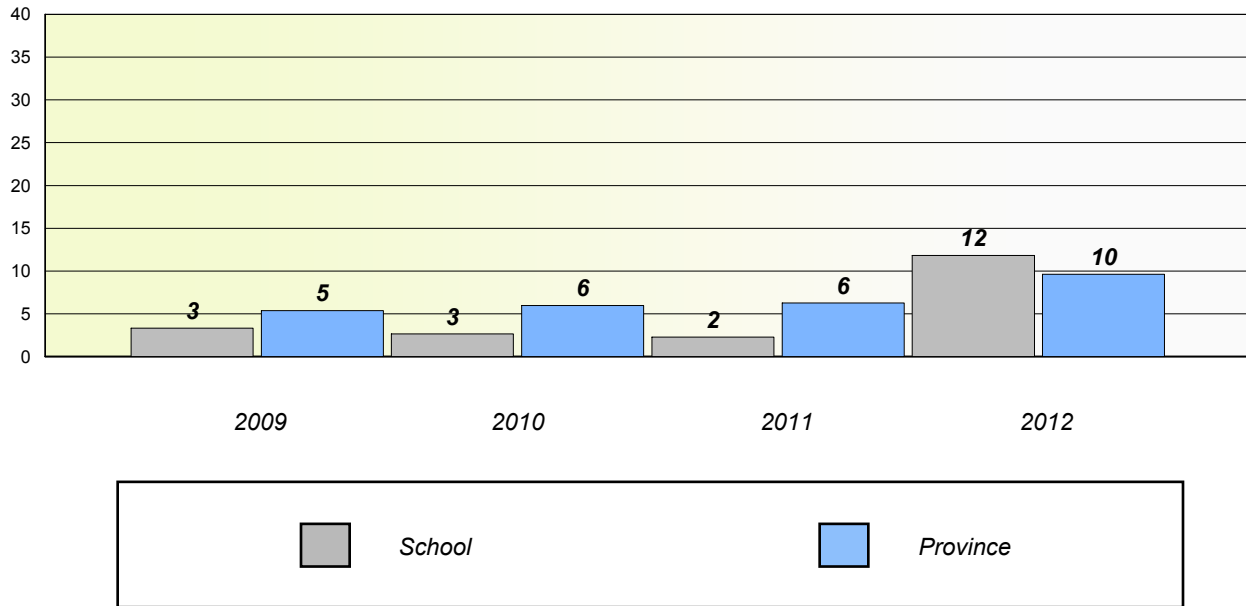

School data with 5 or fewer students withheld for reasons of confidentiality.

District 3 - Nova Central

School #: 142 Woodland Primary

Unknown/Exemption Rates

Number Operations

Participation Rates

Number Operations