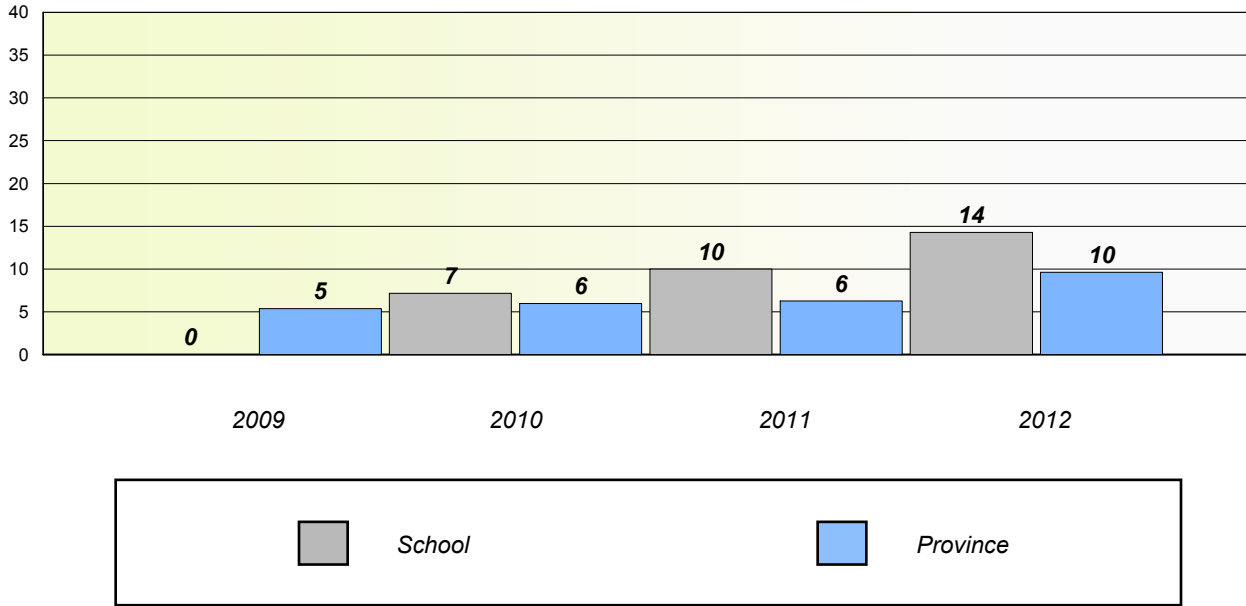

School data with 5 or fewer students withheld for reasons of confidentiality.

District 3 - Nova Central

School #: 158 MSB Regional Academy

Unknown/Exemption Rates

Number Operations

Participation Rates

Number Operations