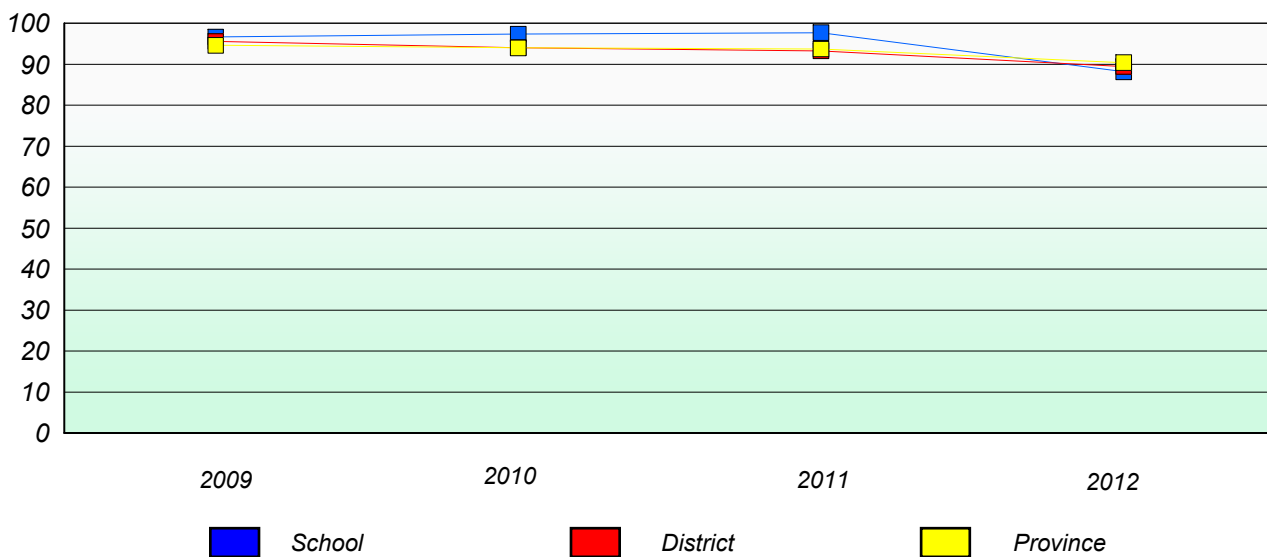

School data with 5 or fewer students withheld for reasons of confidentiality.

District 3 - Nova Central

School #: 142 Woodland Primary

Unknown/Exemption Rates

Number Operations

Participation Rates

Number Operations