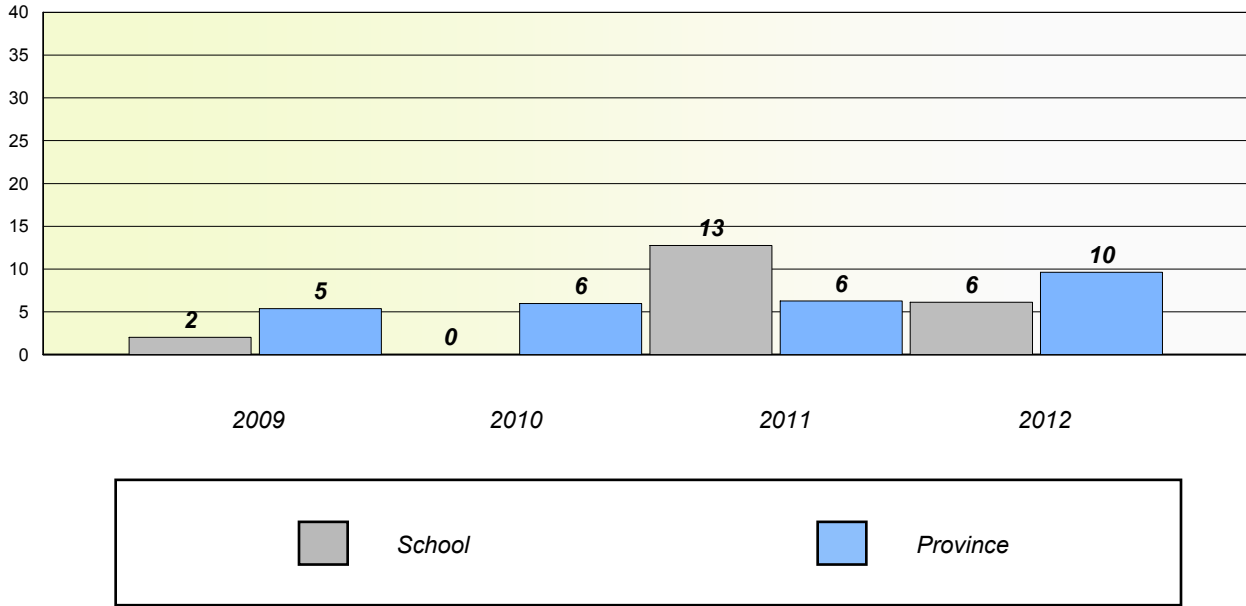

School data with 5 or fewer students withheld for reasons of confidentiality.

District 3 - Nova Central

School #: 189 Lewisporte Academy

Unknown/Exemption Rates

Number Operations

Participation Rates

Number Operations