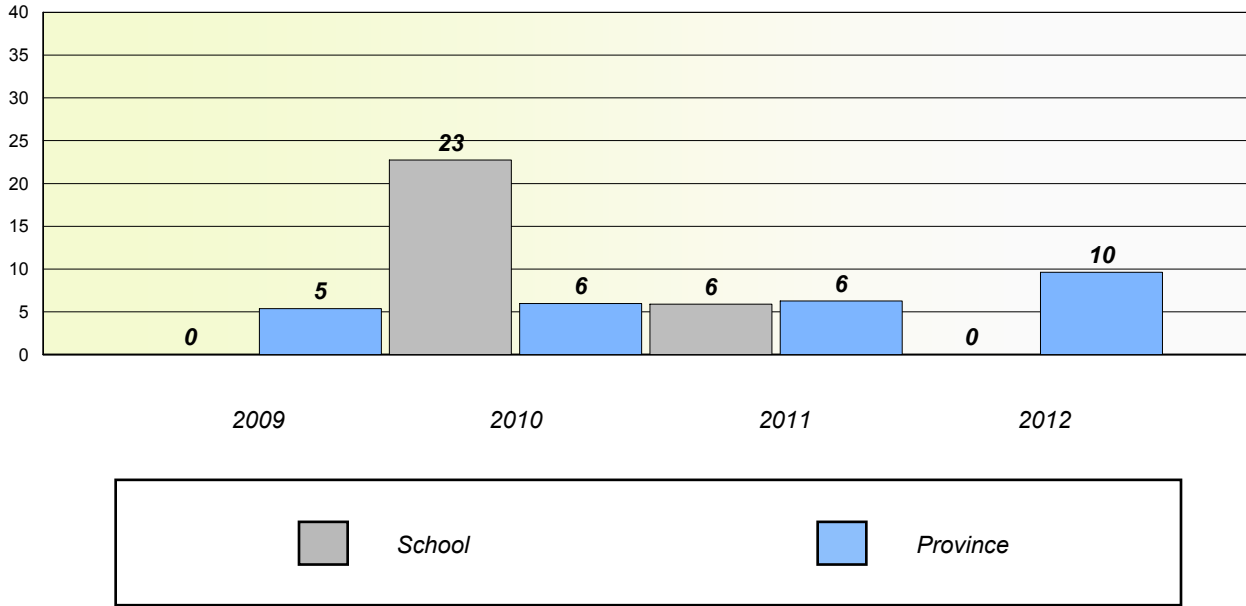

Participation Rates

Number Operations

School data with 5 or fewer students withheld for reasons of confidentiality.

District 3 - Nova Central

School #: 183 William Mercer Academy

Unknown/Exemption Rates

Number Operations