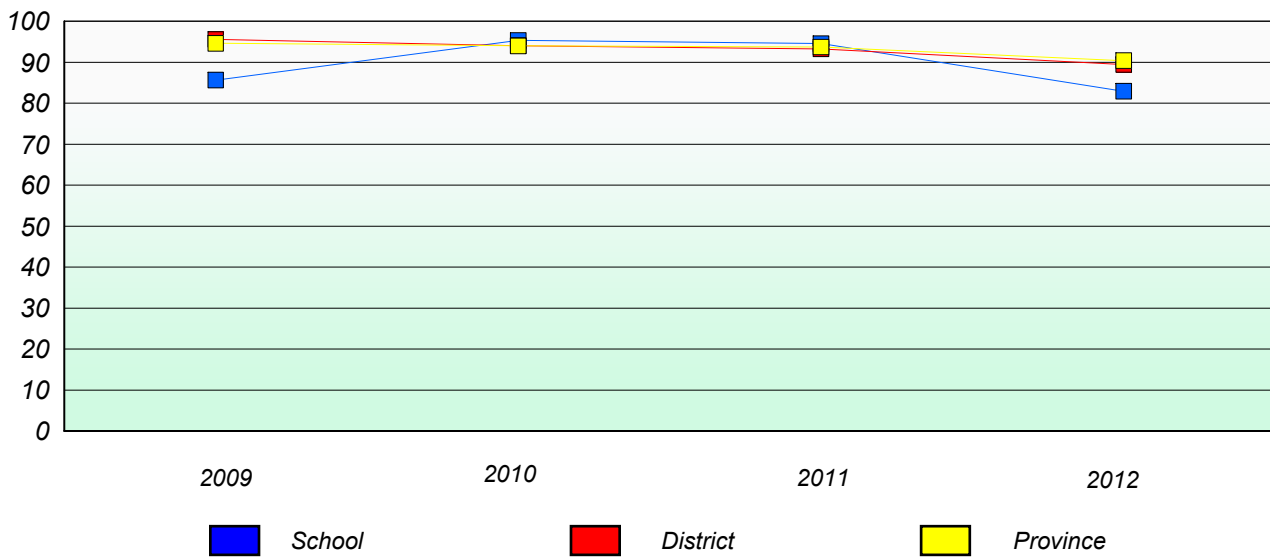

Participation Rates

Number Operations

* Number Operations are composite of Reasoning, Communication, Connection and Representations, and problem Solving.