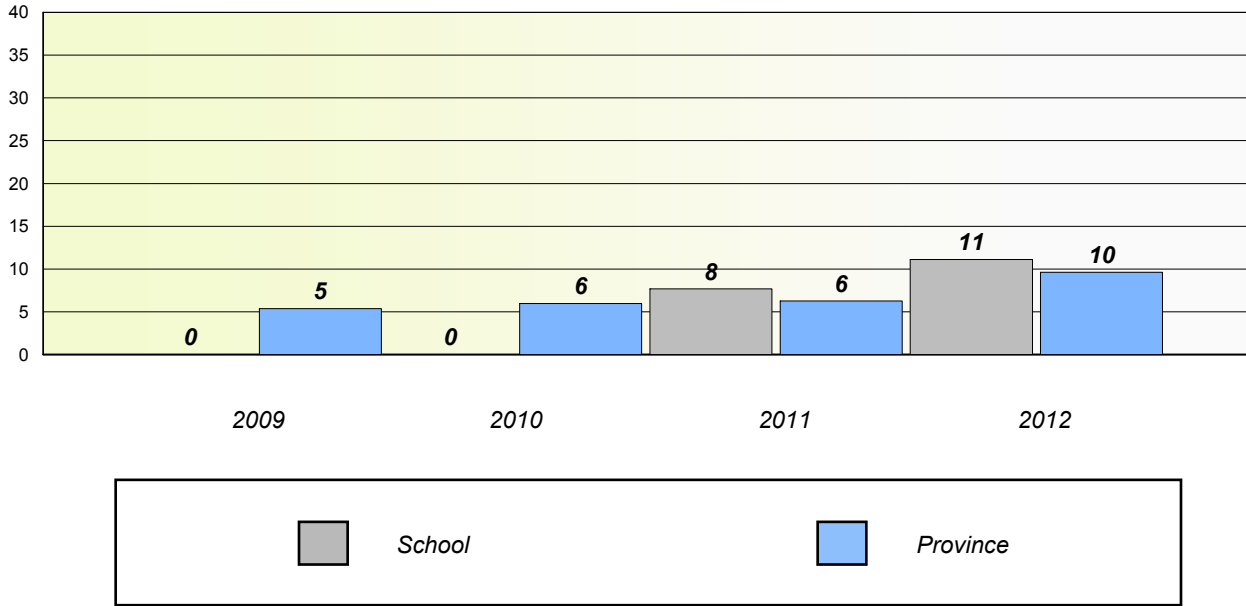

District 3 - Nova Central

School #: 192 Lumsden Academy

Unknown/Exemption Rates

Number Operations