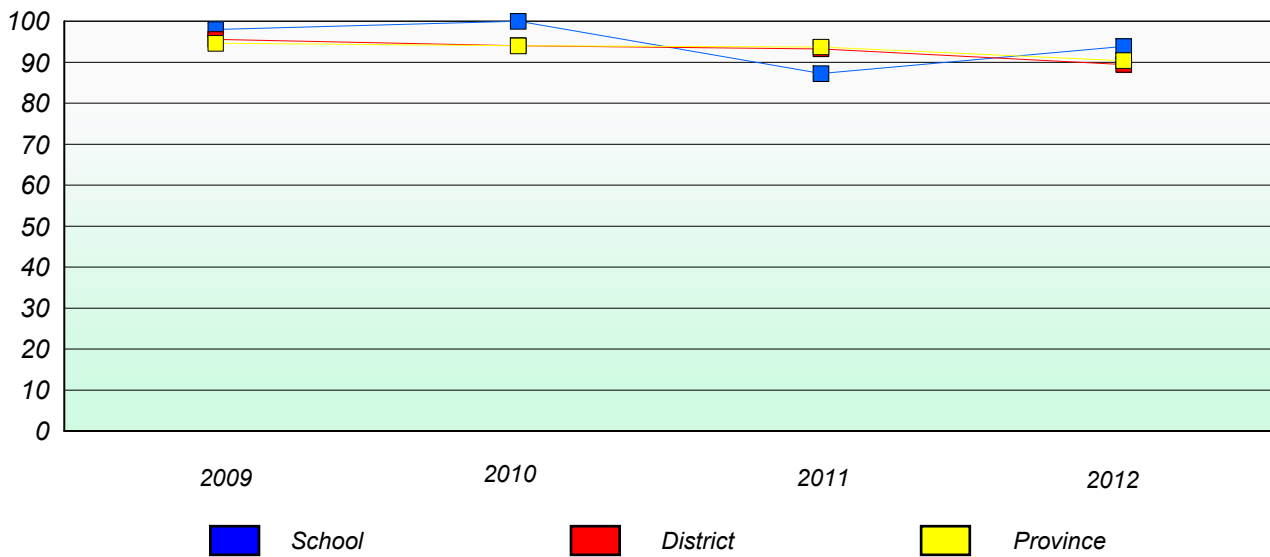

School data with 5 or fewer students withheld for reasons of confidentiality.

District 3 - Nova Central

School #: 189 Lewisporte Academy

Unknown/Exemption Rates

Number Operations

Participation Rates

Number Operations