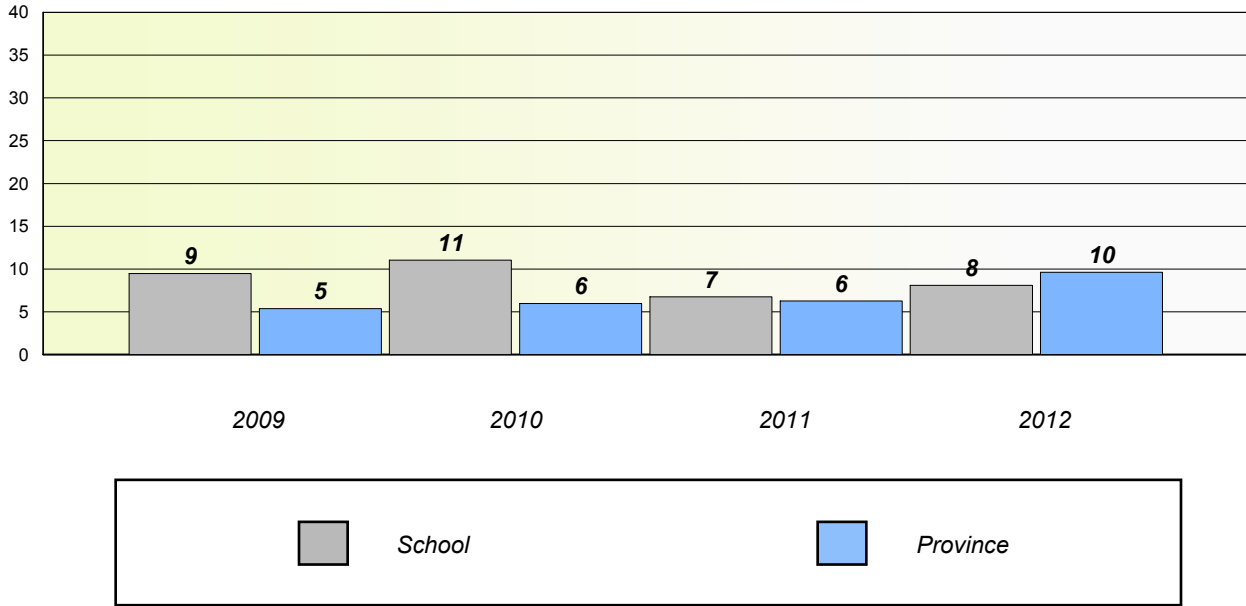

District 2 - Western

School #: 120 Stephenville Primary

Unknown/Exemption Rates

Number Operations