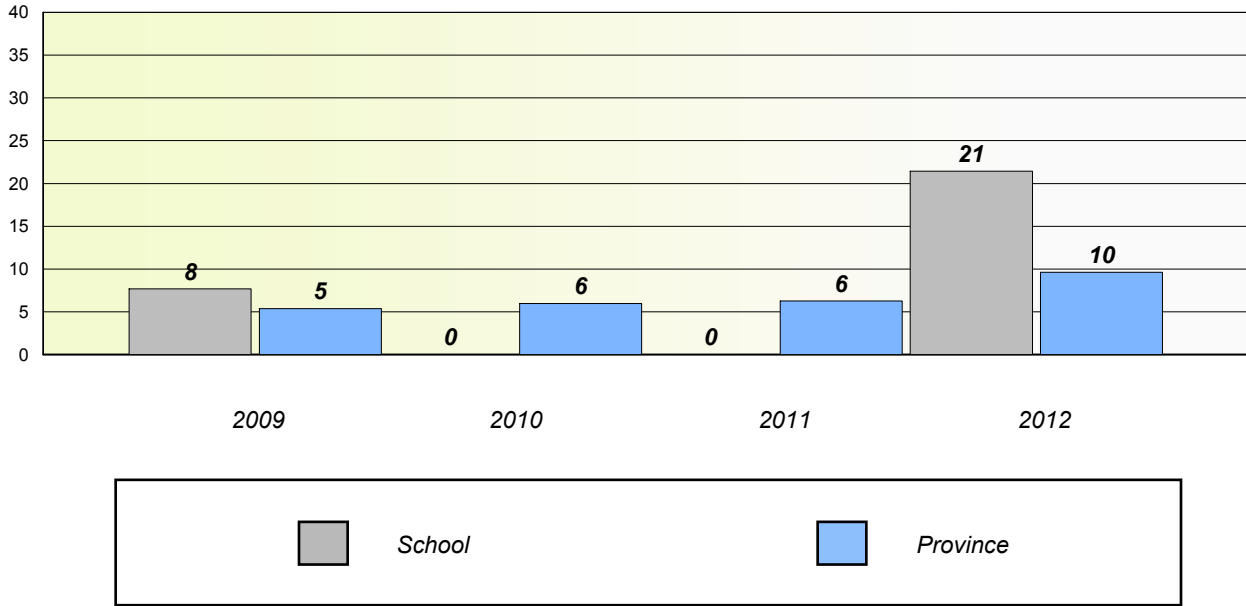

District 2 - Western

School #: 388 Long Range Academy

Unknown/Exemption Rates

Number Operations