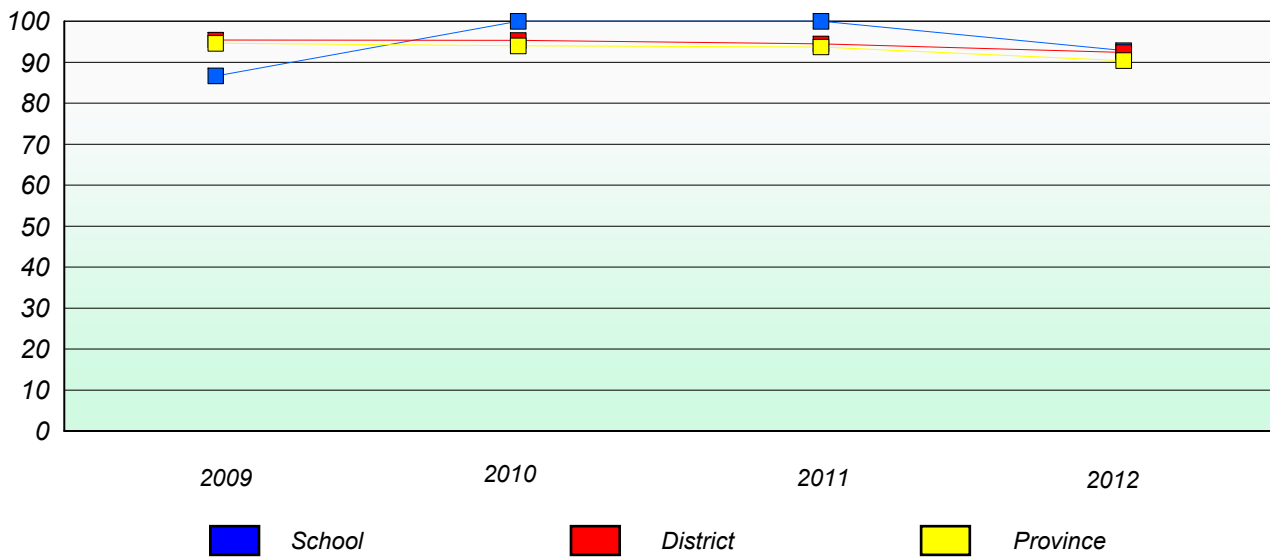

School data with 5 or fewer students withheld for reasons of confidentiality.

District 2 - Western

School #: 115 Our Lady of Mercy Elementary

Unknown/Exemption Rates

Number Operations

Participation Rates

Number Operations