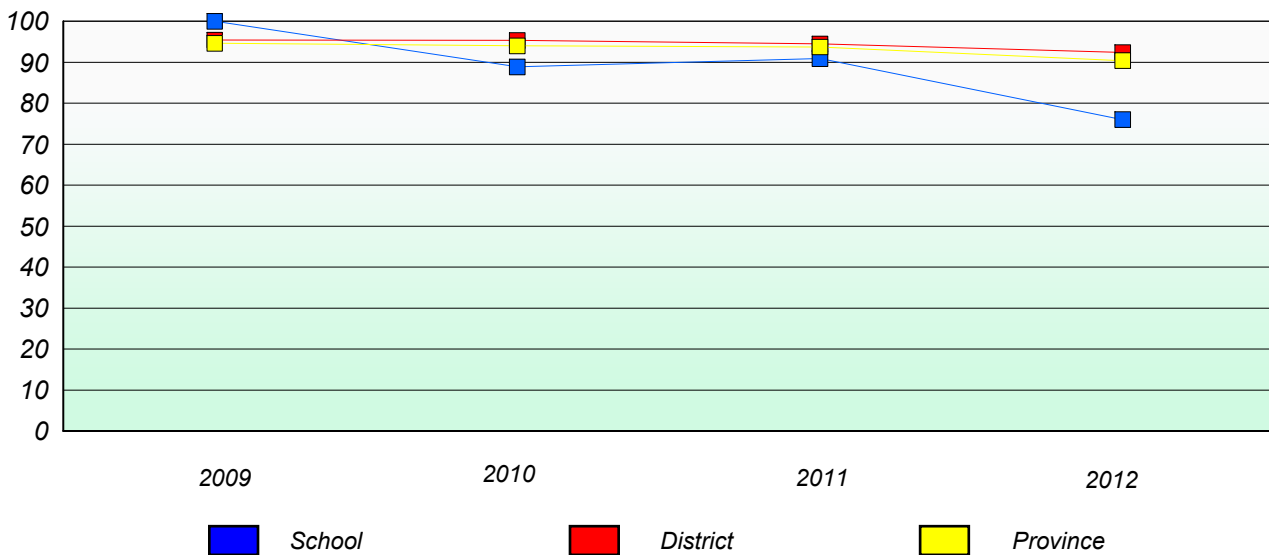

School data with 5 or fewer students withheld for reasons of confidentiality.

District 2 - Western

School #: 057 St. Peter's Academy

Unknown/Exemption Rates

Number Operations

Participation Rates

Number Operations