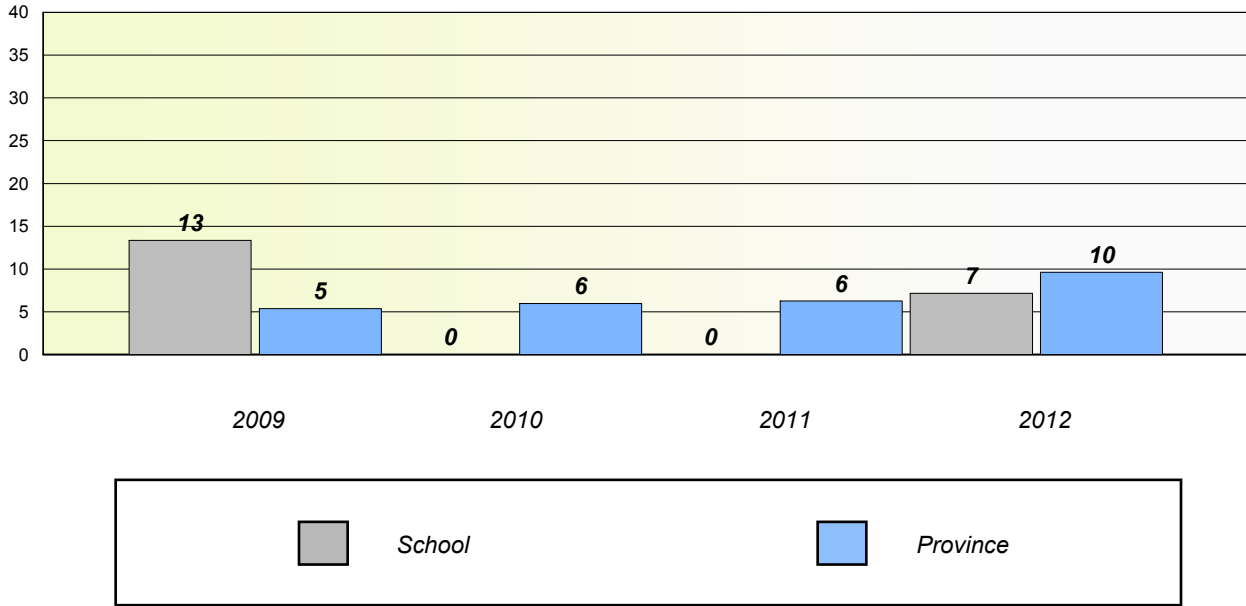

School data with 5 or fewer students withheld for reasons of confidentiality.

District 2 - Western

School #: 115 Our Lady of Mercy Elementary

Unknown/Exemption Rates

Number Operations

Participation Rates

Number Operations