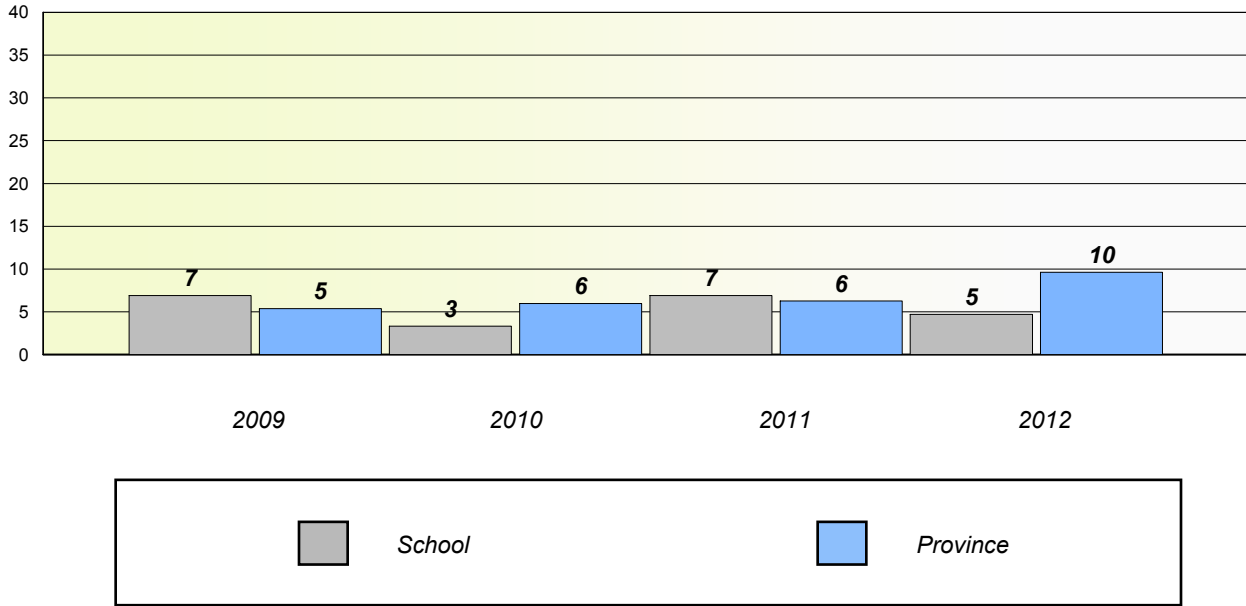

District 2 - Western

School #: 389 Elwood Elementary

Unknown/Exemption Rates

Number Operations