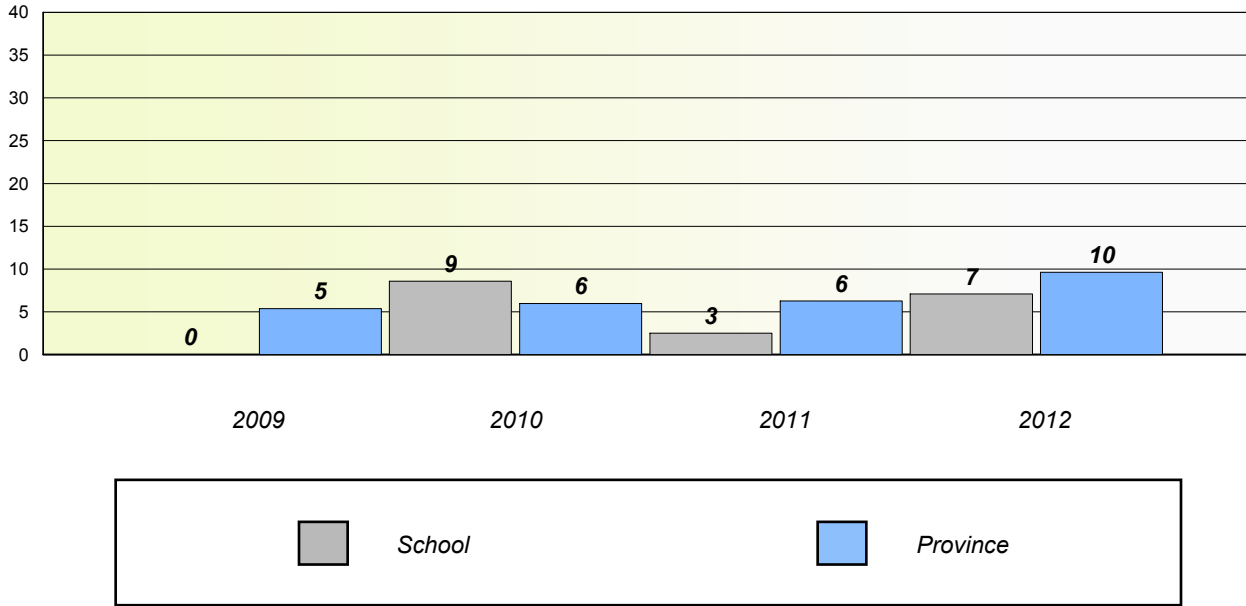

District 2 - Western

School #: 060 C.C. Loughlin Elementary

Unknown/Exemption Rates

Number Operations