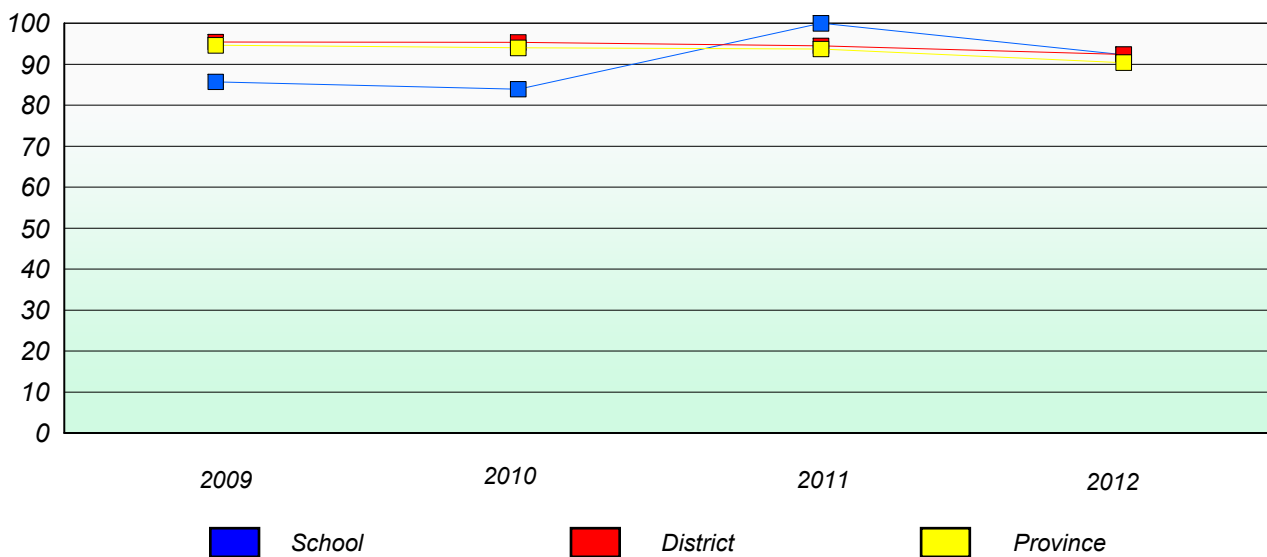

School data with 5 or fewer students withheld for reasons of confidentiality.

District 2 - Western

School #: 394 E.A. Butler All Grade

Unknown/Exemption Rates

Number Operations

Participation Rates

Number Operations