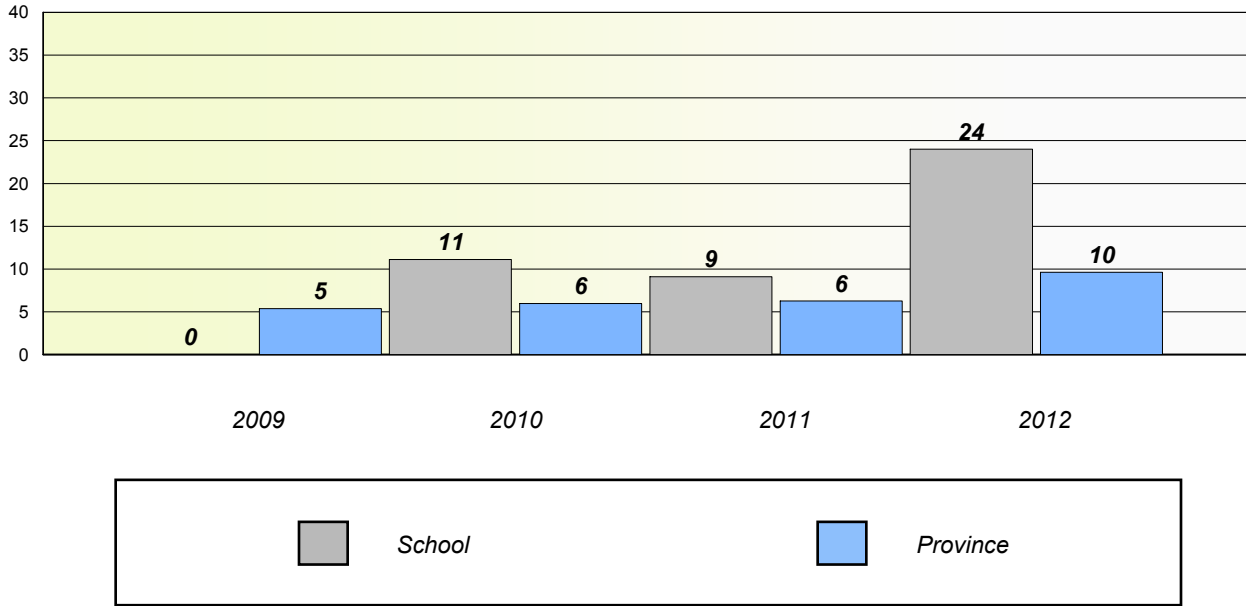

School data with 5 or fewer students withheld for reasons of confidentiality.

District 2 - Western

School #: 057 St. Peter's Academy

Unknown/Exemption Rates

Number Operations

Participation Rates

Number Operations