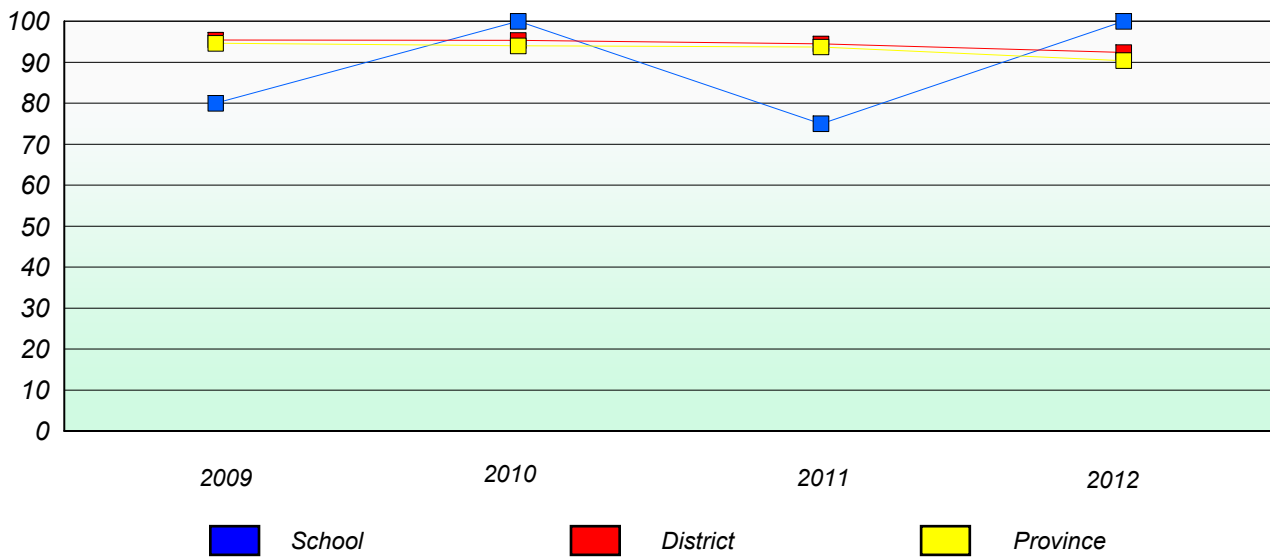

School data with 5 or fewer students withheld for reasons of confidentiality.

District 2 - Western

School #: 075 Hampden Academy

Unknown/Exemption Rates

Number Operations

Participation Rates

Number Operations