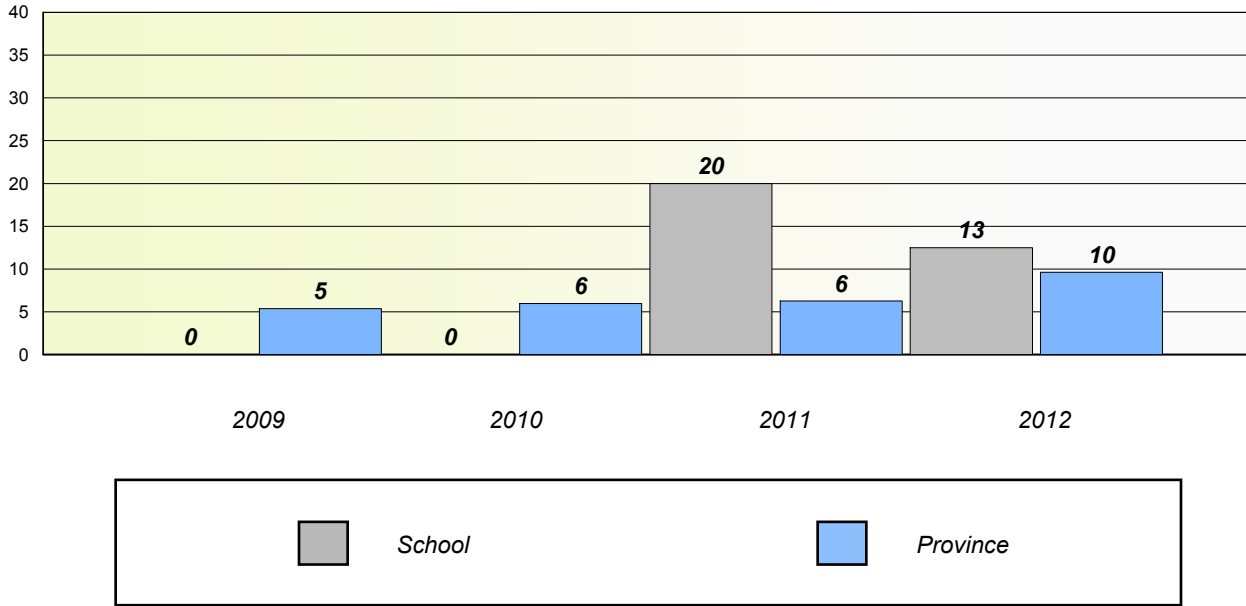

District 2 - Western

School #: 079 St. James All Grade

Unknown/Exemption Rates

Number Operations