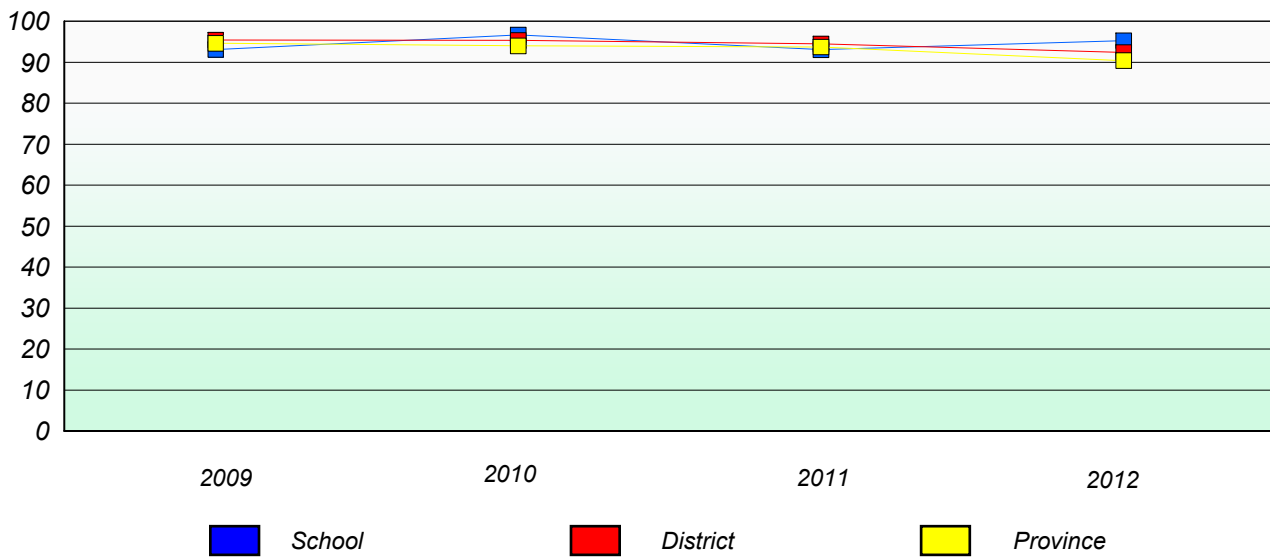

Participation Rates

Number Operations

* Number Operations are composite of Reasoning, Communication, Connection and Representations, and problem Solving.