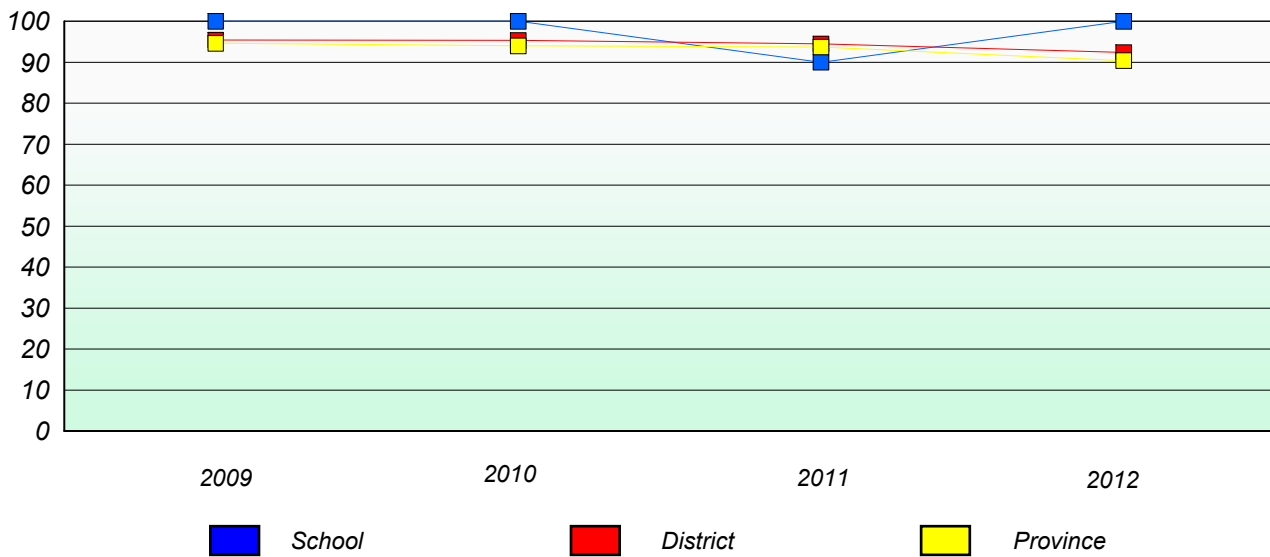

School data with 5 or fewer students withheld for reasons of confidentiality.

District 2 - Western

School #: 091 Burgeo Academy

Unknown/Exemption Rates

Number Operations

Participation Rates

Number Operations