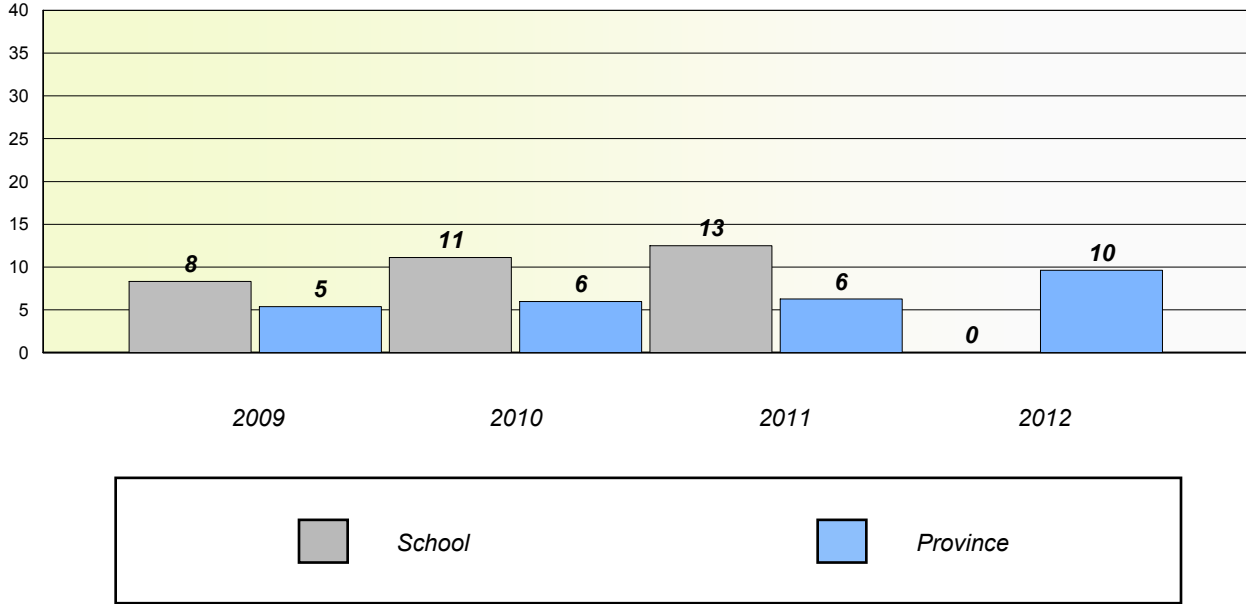

District 2 - Western

School #: 092 Grandy's River Collegiate

Unknown/Exemption Rates

Number Operations