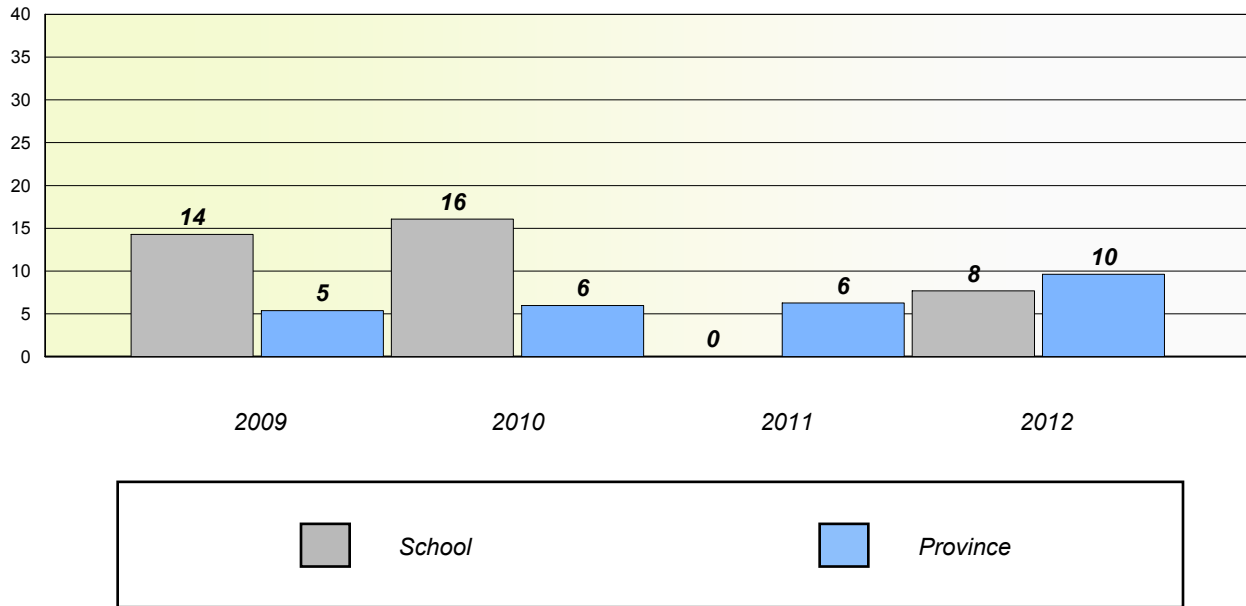

School data with 5 or fewer students withheld for reasons of confidentiality.

District 2 - Western

School #: 394 E.A. Butler All Grade

Unknown/Exemption Rates

Number Operations

Participation Rates

Number Operations