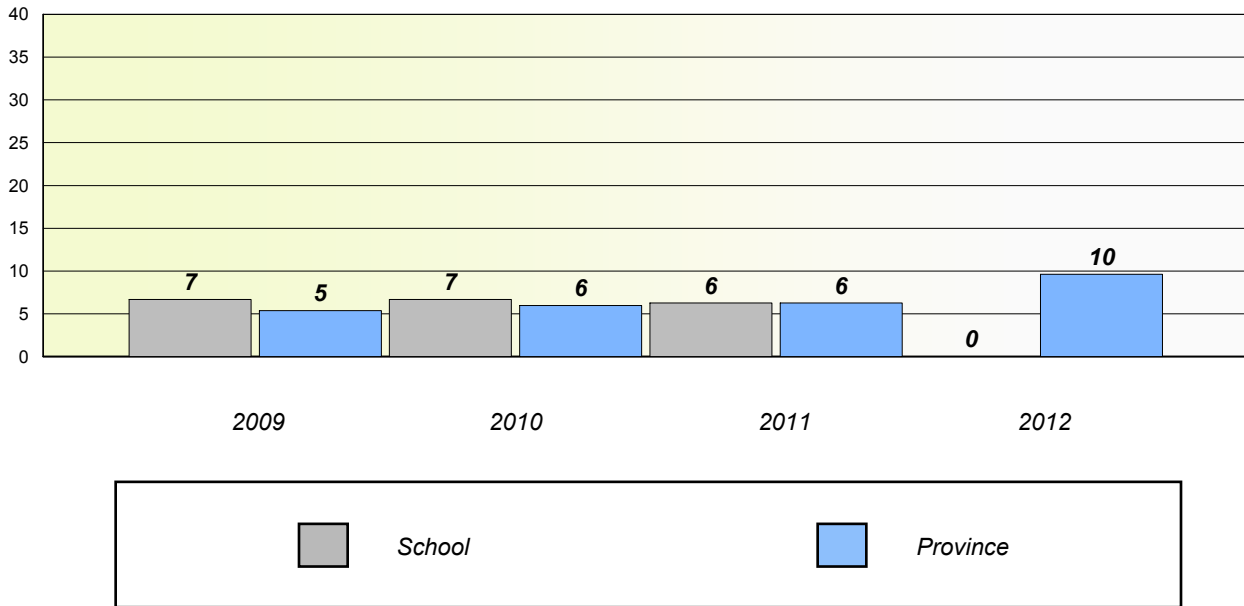

District 2 - Western

School #: 397 Belanger Memorial School

Unknown/Exemption Rates

Number Operations