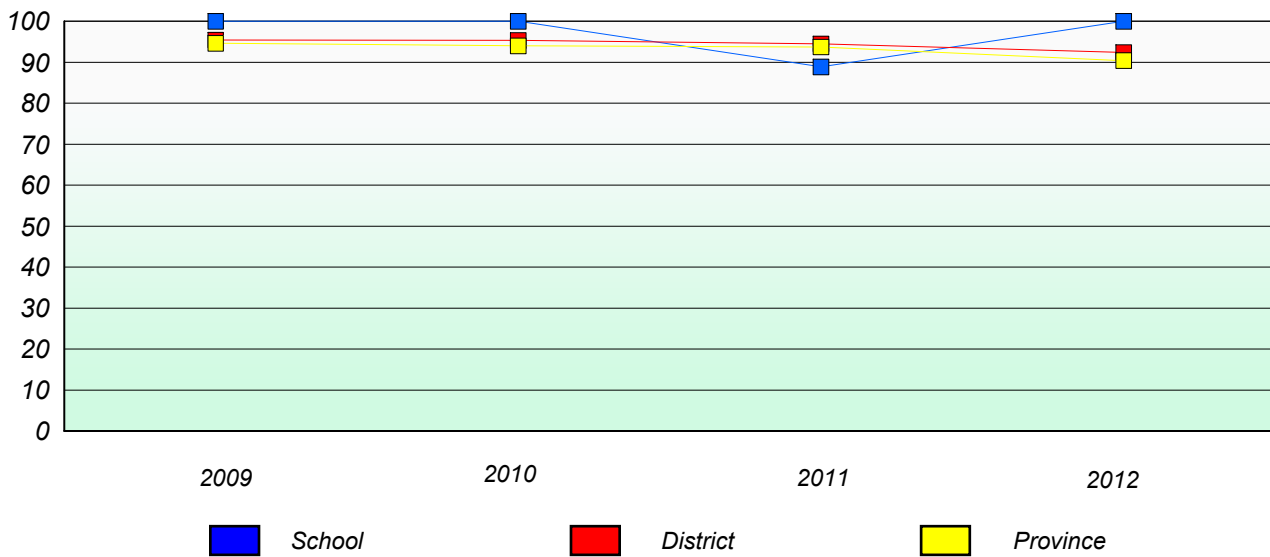

Participation Rates

Number Operations

* Number Operations are composite of Reasoning, Communication, Connection and Representations, and problem Solving.