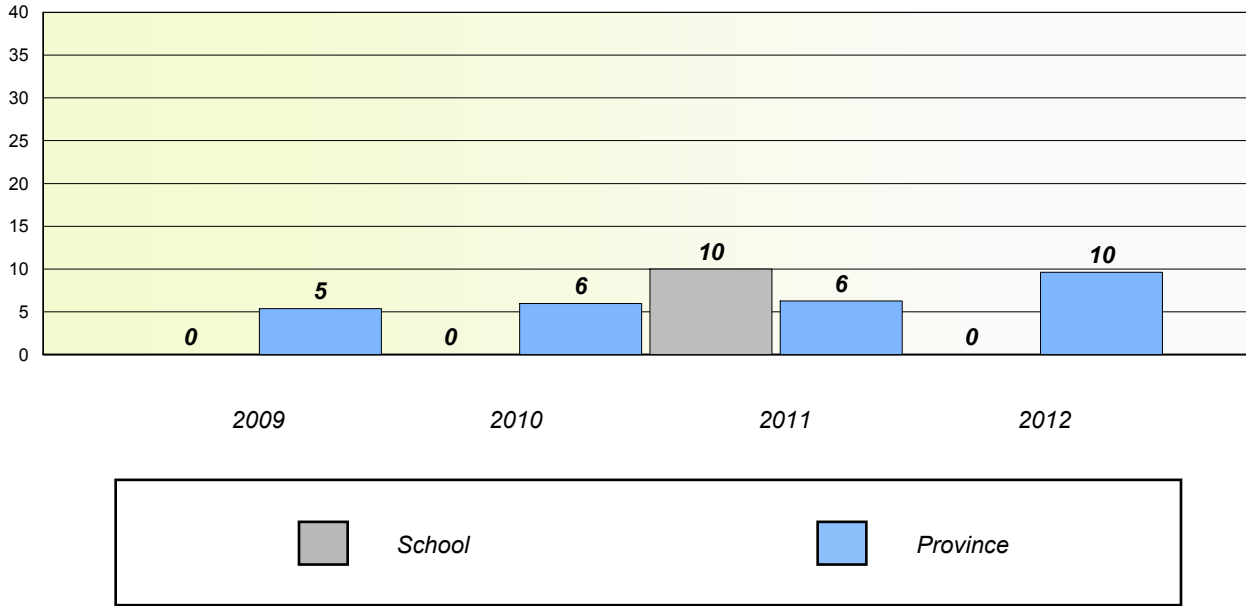

School data with 5 or fewer students withheld for reasons of confidentiality.

District 2 - Western

School #: 091 Burgeo Academy

Unknown/Exemption Rates

Number Operations

Participation Rates

Number Operations