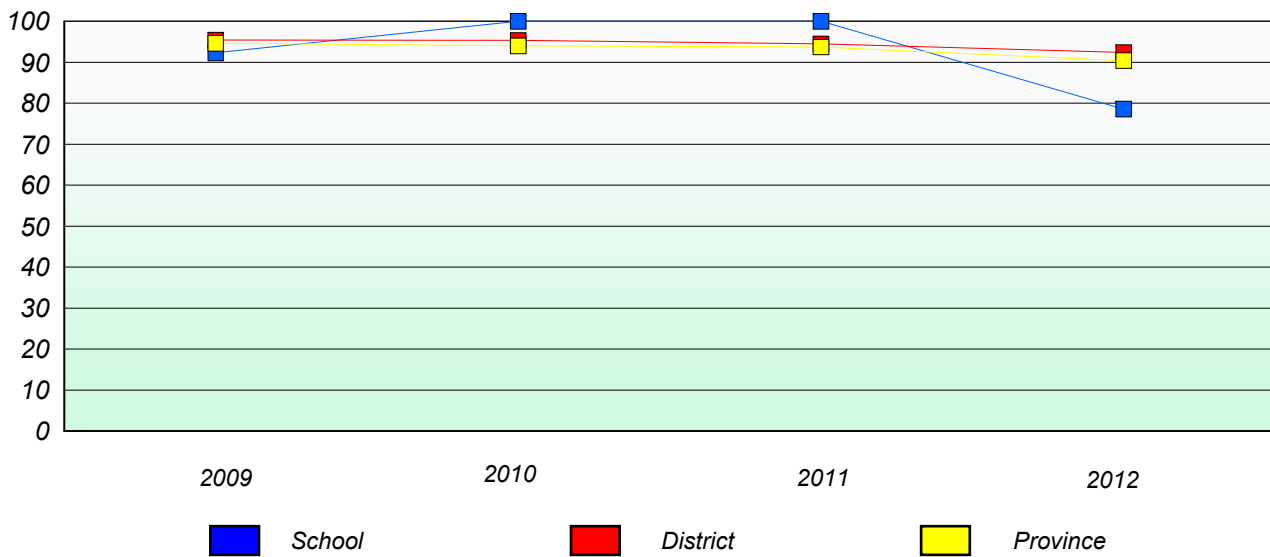

Participation Rates

Number Operations

* Number Operations are composite of Reasoning, Communication, Connection and Representations, and problem Solving.