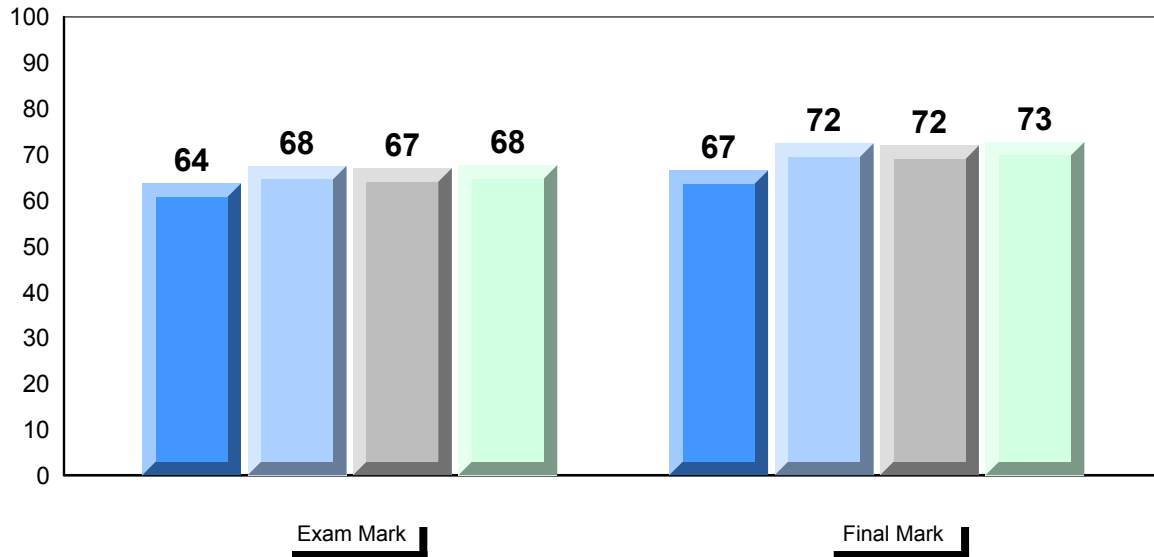

District 4 - Eastern

#327 - Bishops College High, St. John's

Grades: 10-12

Number of Students	41				
		Public Exam Mark	School vs District	School vs Province	Final Mark
Français 3202	School	67.7	▼	▼	72.7
	District	72.9			75.3
	Province	73.1			75.6
Subtest					
Listening	School	67.3	▼	▼	
	District	78.3			
	Province	78.9			
Reading	School	66.4	▼	▼	
	District	70.0			
	Province	70.5			
Writing	School	54.9	▼	▼	
	District	61.3			
	Province	60.4			

Average Mark, 2009-2012