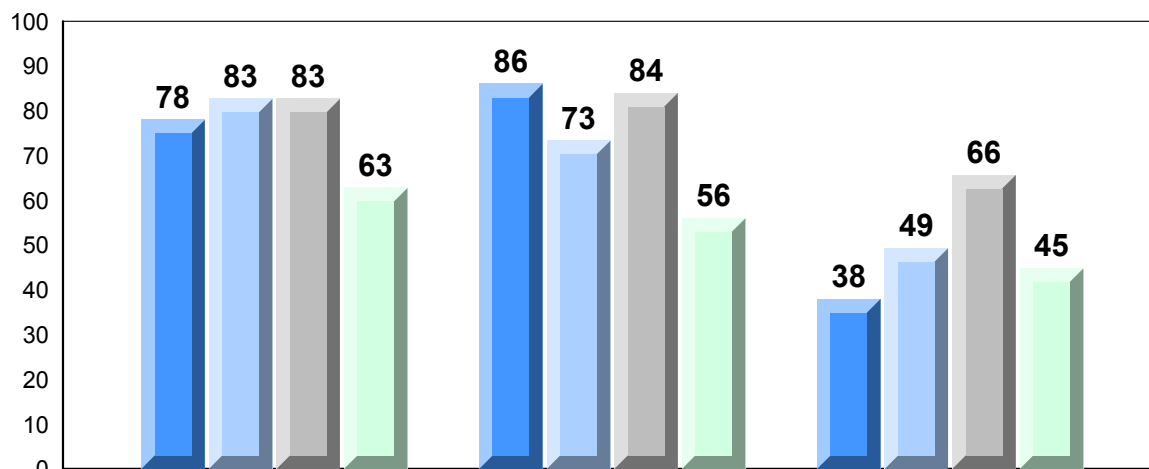

4 Year Public Exam (Subtest) Mark Trend 2009-2012