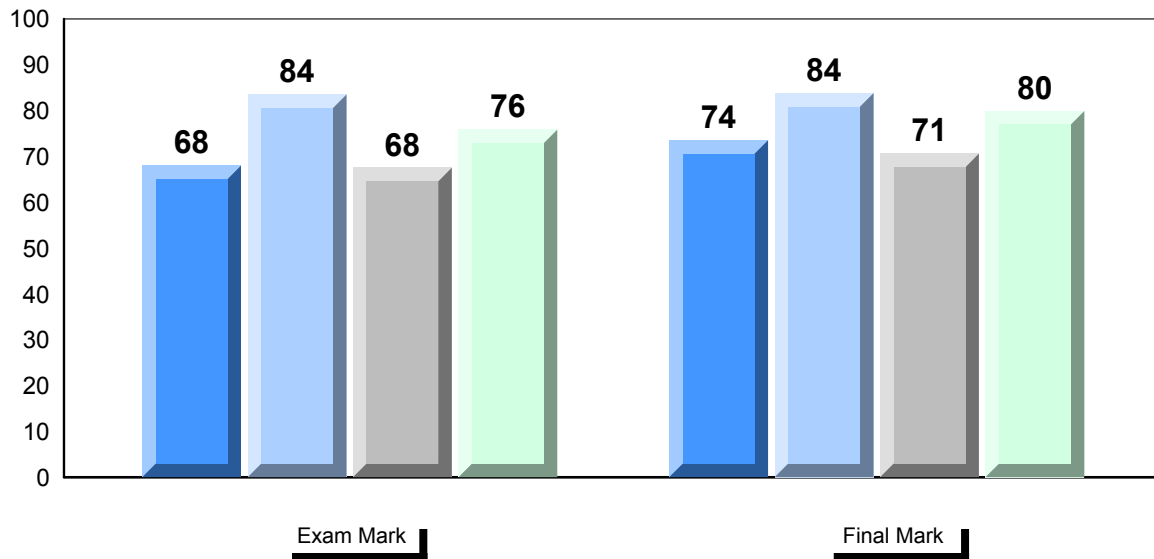

District 3 - Nova Central

#480 - Exploits Valley High, Grand Falls-Windsor

Grades: 10-12

Number of Students 20

Francais 3202

School
District
Province

Public Exam Mark

School vs District

School vs Province

75.8
76.4
73.1

Final Mark

School vs District

School vs Province

79.9
78.9
75.6

Subtest

Listening

School
District
Province

81.8
85.1
78.9

Reading

School
District
Province

74.2
77.0
70.5

Writing

School
District
Province

60.3
58.1
60.4

Average Mark, 2009-2012