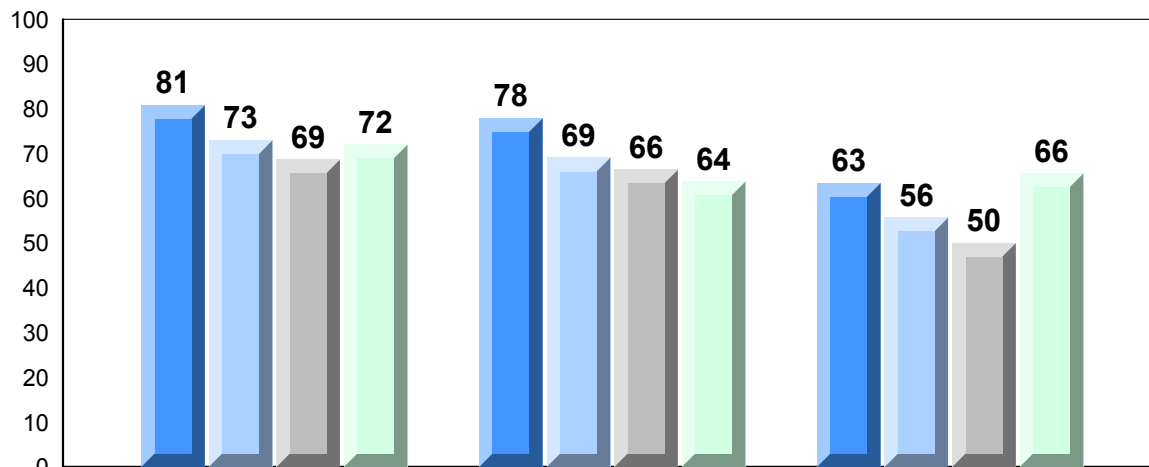

4 Year Public Exam (Subtest) Mark Trend 2009-2012