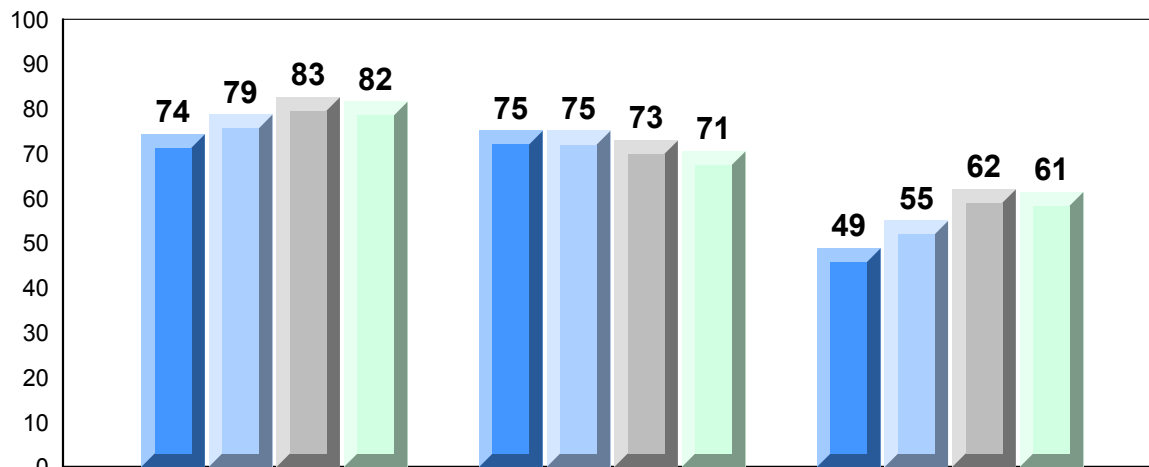

Grades: 10-12

Difference from Provincial Mean, 2009-2012

Exam Mark

Final Mark

4 Year Public Exam (Subtest) Mark Trend 2009-2012

Listening

Reading

Writing