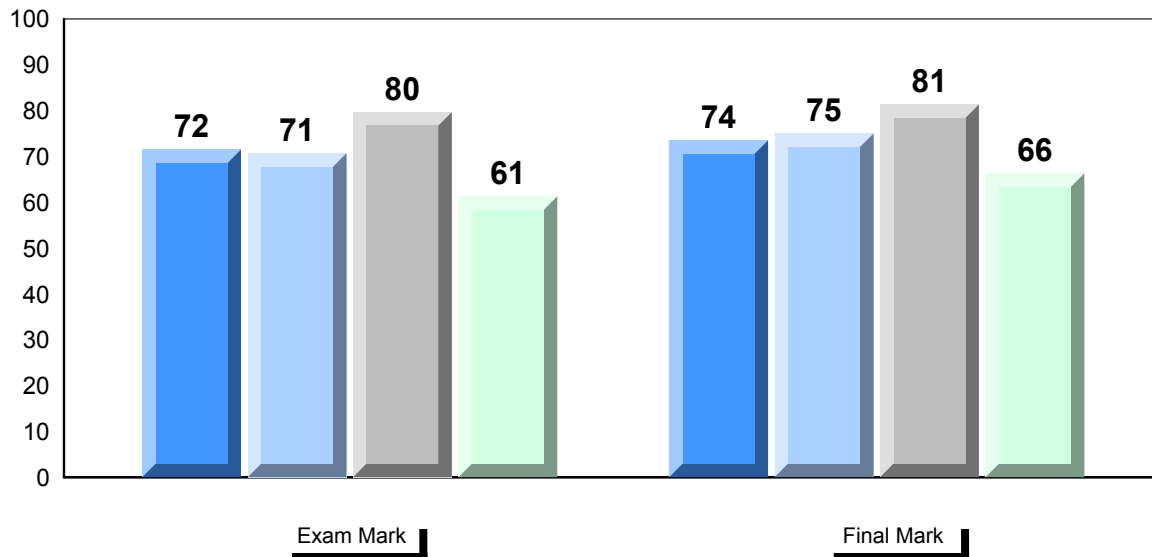

District 1 - Labrador

#477 - Mealy Mountain Collegiate, Happy Valley-Goose Bay

Grades: 8-12

Number of Students 10

Francais 3202

School
District
Province

Public Exam Mark

School vs District

School vs Province

61.3
72.2
73.1

Final Mark

School vs District

School vs Province

66.3
73.8
75.6

Subtest

Listening

School
District
Province

62.8
78.8
78.9

Reading

School
District
Province

56.0
69.1
70.5

Writing

School
District
Province

44.8
55.5
60.4

Average Mark, 2009-2012