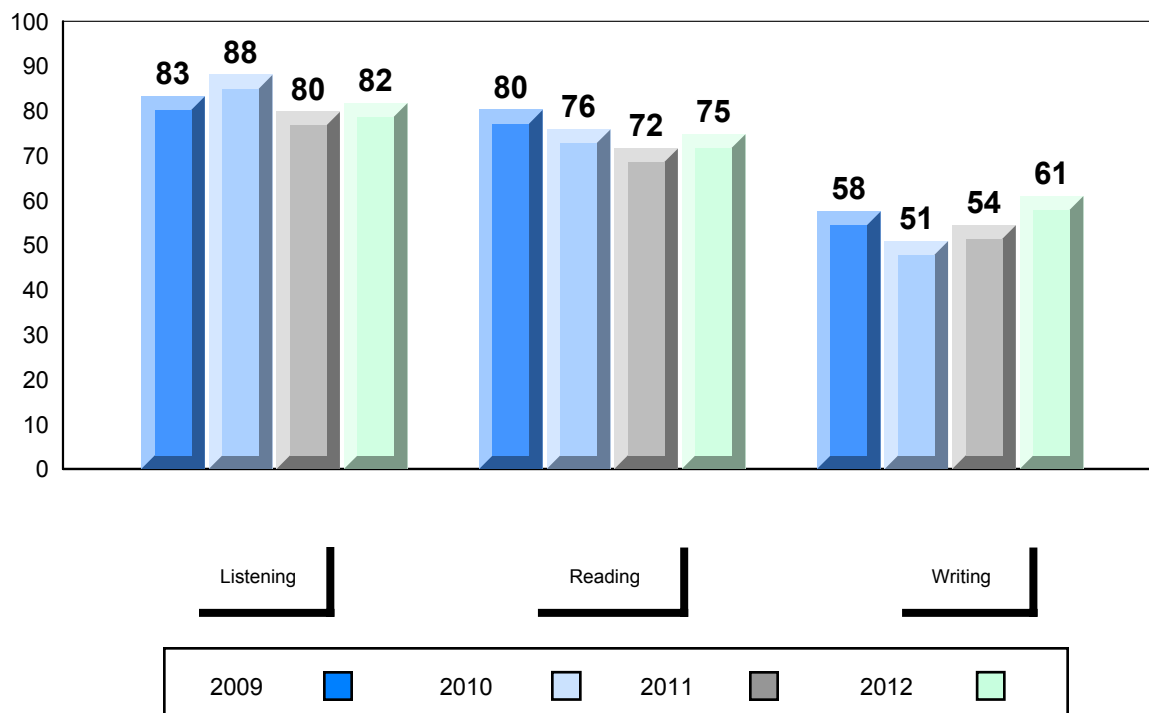

4 Year Public Exam (Subtest) Mark Trend 2009-2012