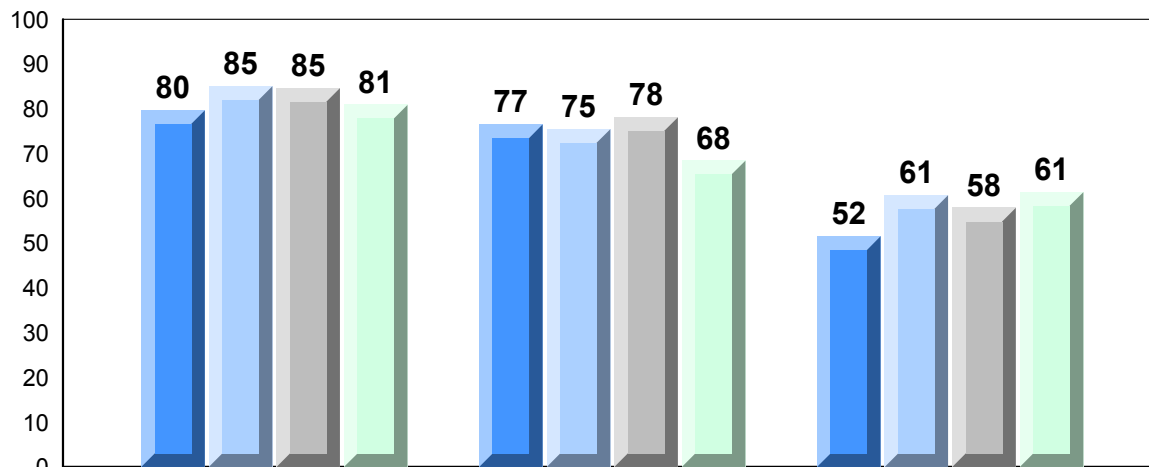

Difference from Provincial Mean, 2009-2012

Exam Mark

Final Mark

4 Year Public Exam (Subtest) Mark Trend 2009-2012

Listening

Reading

Writing

District 4 - Eastern