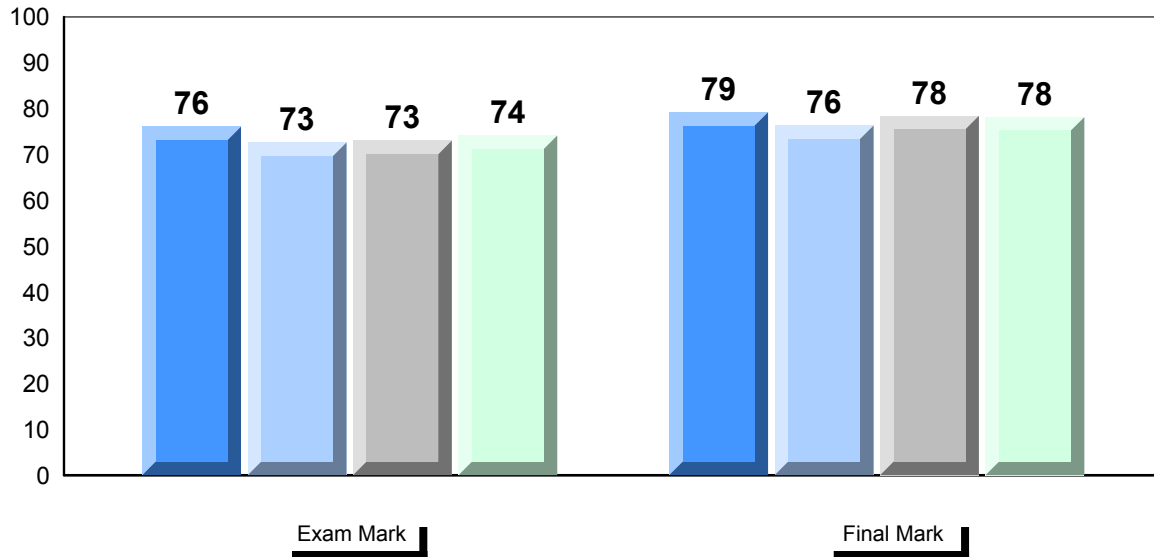

District 2 - Western

#485 - Corner Brook High School, Corner Brook

Grades: 10-12

Number of Students   23

Francais 3202

School
District
Province

Public Exam Mark

School vs District

School vs Province

74.1
72.2
73.1

Final Mark

School vs District

School vs Province

78.1
76.4
75.6

Subtest

Listening

School
District
Province

81.7
78.7
78.9

Reading

School
District
Province

74.8
70.2
70.5

Writing

School
District
Province

61.0
56.7
60.4

Average Mark, 2009-2012