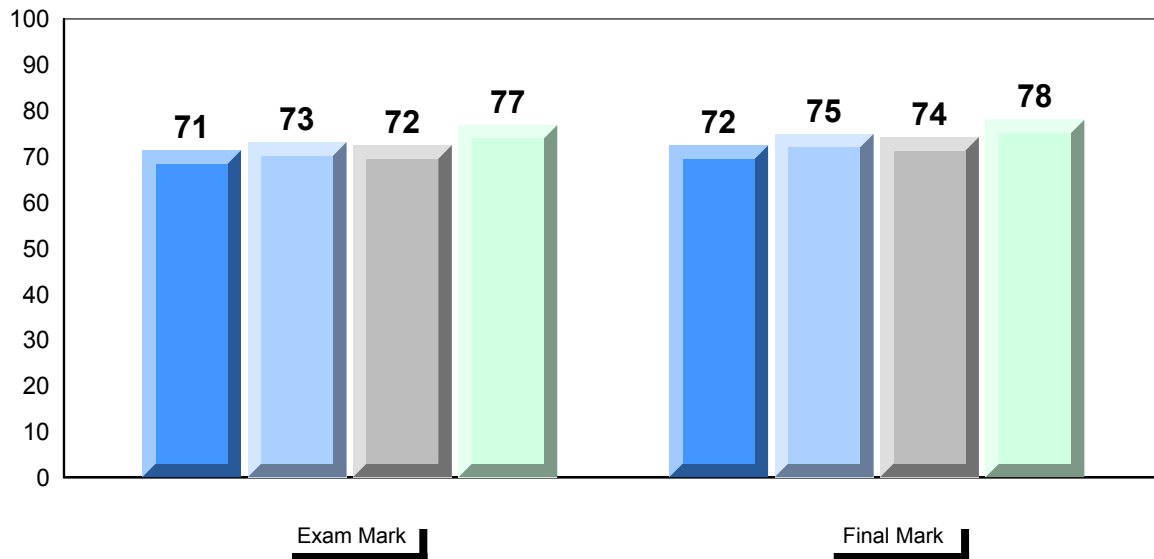

District 3 - Nova Central

#418 - Gander Collegiate, Gander

Grades: 10-12

Number of Students 22

Francais 3202

School
District
Province

Public Exam Mark

School vs District

School vs Province

76.9
76.4
73.1

Final Mark

School vs District

School vs Province

78.0
78.9
75.6

Subtest

Listening

School
District
Province

88.0
85.1
78.9

Reading

School
District
Province

79.5
77.0
70.5

Writing

School
District
Province

56.2
58.1
60.4

Average Mark, 2009-2012