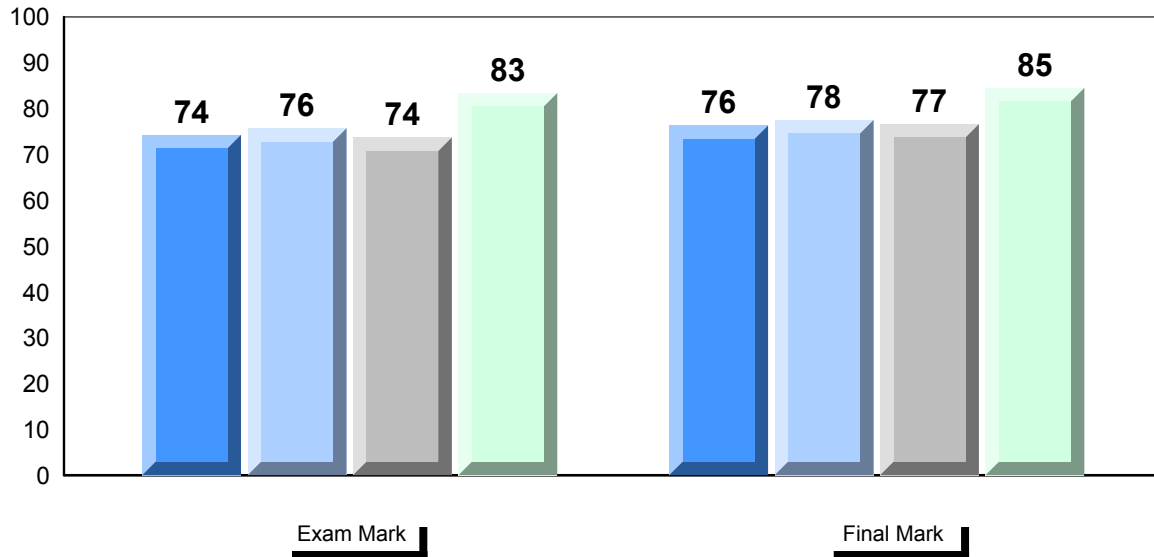

District 4 - Eastern

#336 - Gonzaga Regional High, St. John's

Grades: 10-12

Number of Students 46

Francais 3202

Subtest

Listening

Reading

Writing

		Public Exam Mark	School vs District	School vs Province
School	District	83.4	▲	▲
	Province	72.9		
	Province	73.1		
Listening	District	90.7	▲	▲
	Province	78.3		
	Province	78.9		
Reading	District	80.8	▲	▲
	Province	70.0		
	Province	70.5		
Writing	District	77.3	▲	▲
	Province	61.3		
	Province	60.4		

		Final Mark	School vs District	School vs Province
		84.5	▲	▲
		75.3		
		75.6		

Average Mark, 2009-2012