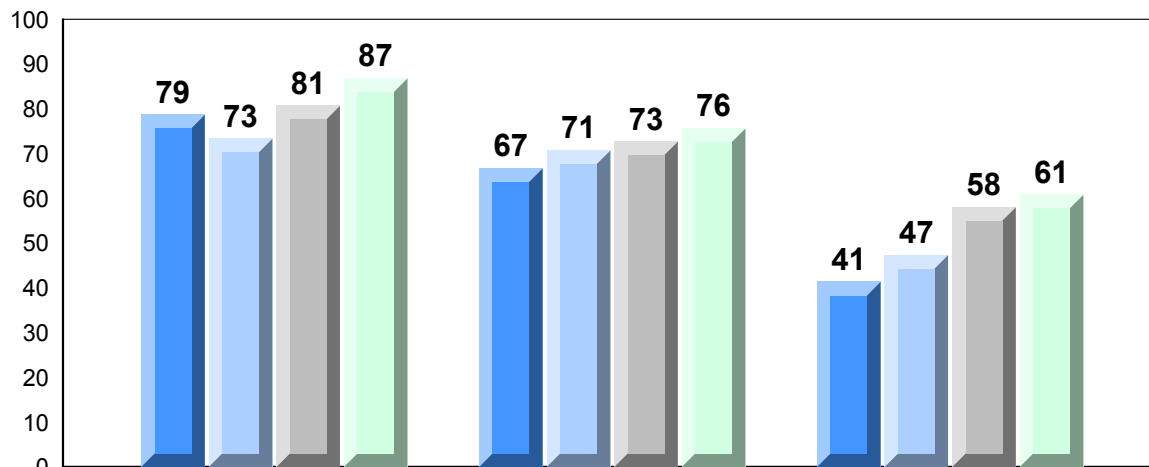

4 Year Public Exam (Subtest) Mark Trend 2009-2012