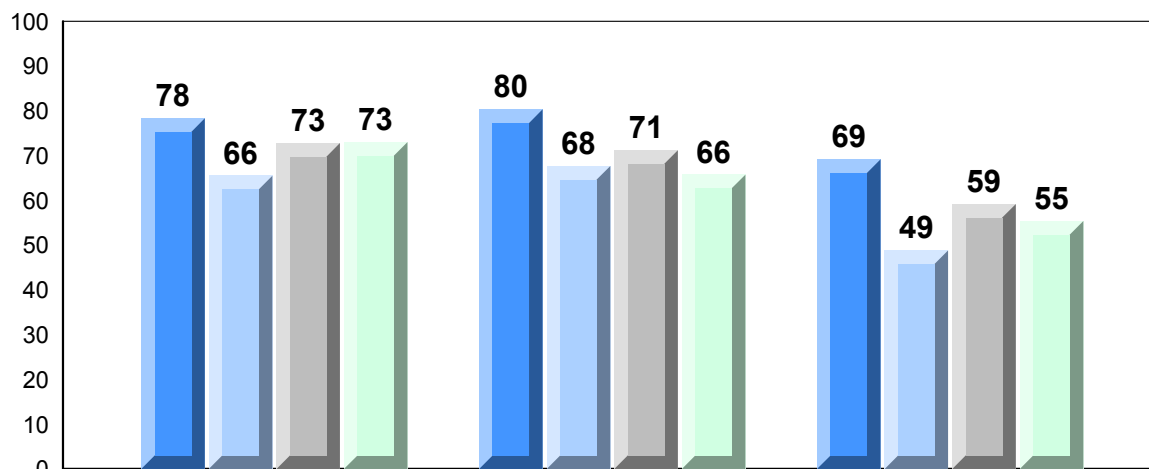

4 Year Public Exam (Subtest) Mark Trend 2009-2012