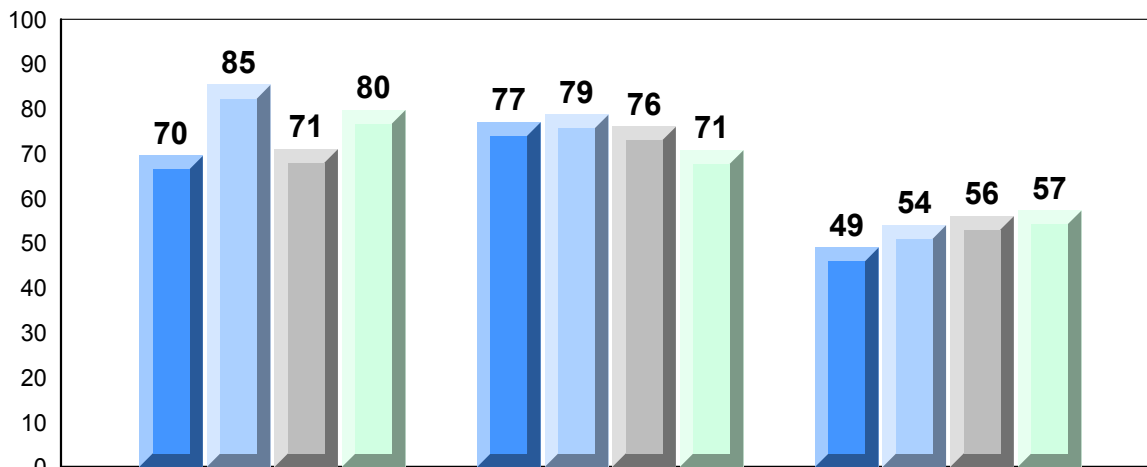

4 Year Public Exam (Subtest) Mark Trend 2009-2012