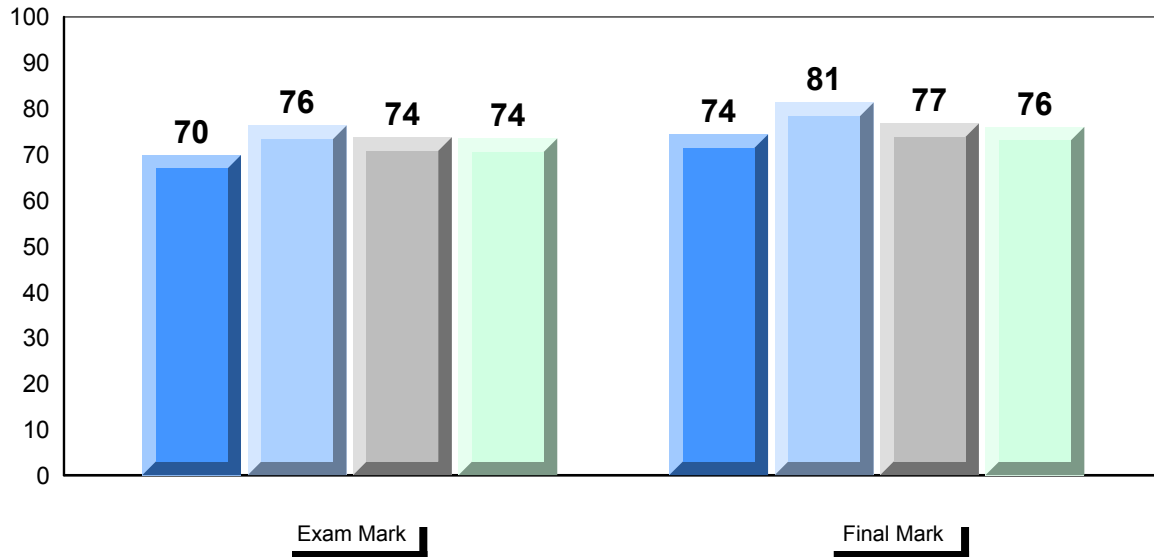

District 4 - Eastern

#219 - Marystown Central High School, Marystown

Grades: 10-12

Number of Students 16

Francais 3202

Subtest

Listening

Reading

Writing

School
District
Province

School
District
Province

School
District
Province

School
District
Province

Public Exam Mark

School vs District

School vs Province

73.5
72.9
73.1

79.8
78.3
78.9

70.8
70.0
70.5

57.3
61.3
60.4

Final Mark

School vs District

School vs Province

76.0
75.3
75.6

Average Mark, 2009-2012