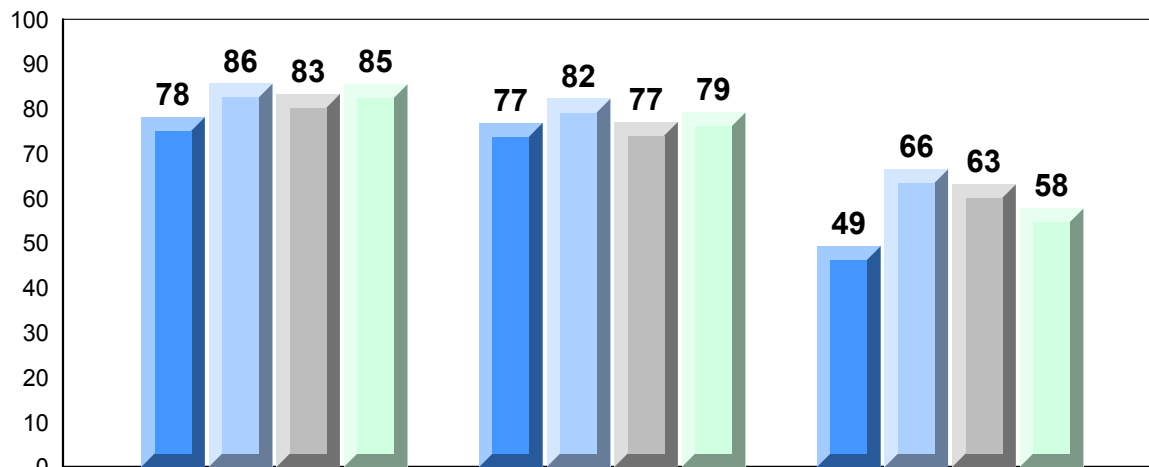

Listening

Reading

Writing

District 4 - Eastern

#354 - St. Kevin's High, St. John's (Goulds)

Grades: 10-12

Number of Students 20

Francais 3202