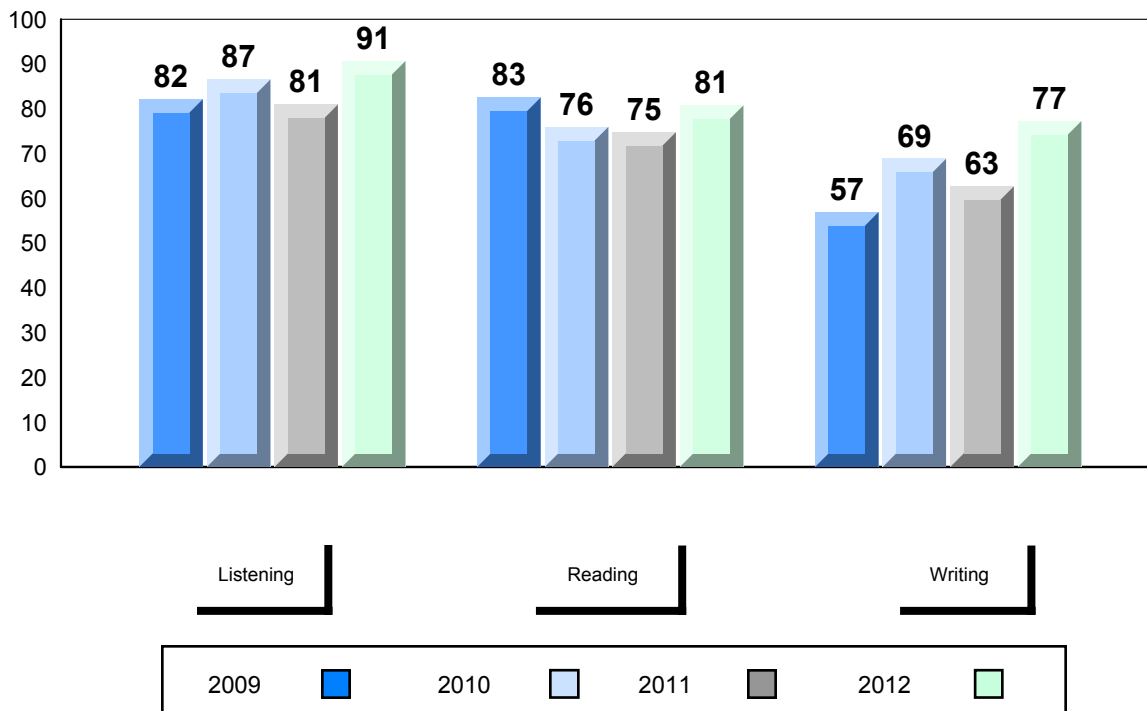

4 Year Public Exam (Subtest) Mark Trend 2009-2012