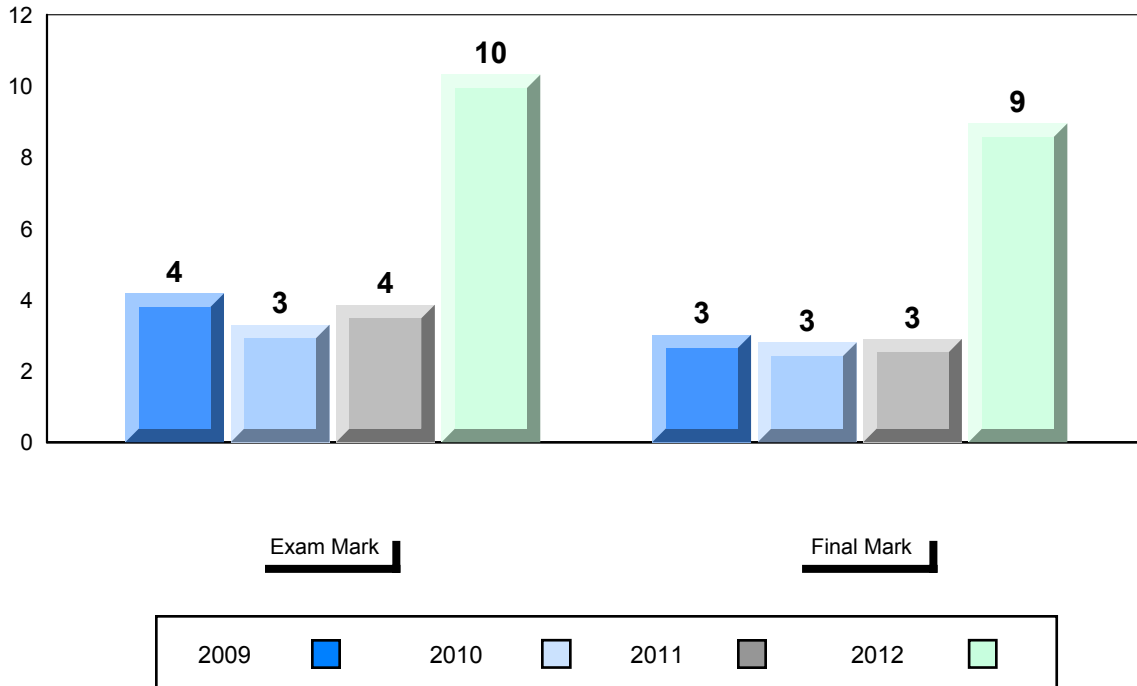

Difference from Provincial Mean, 2009-2012