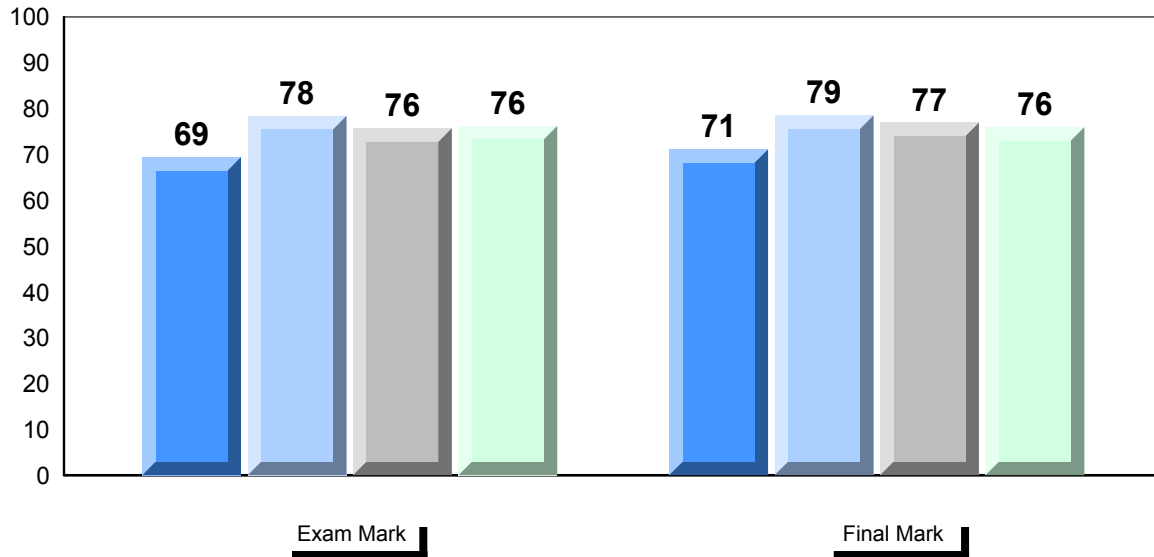

District 4 - Eastern

#347 - Prince of Wales Collegiate, St. John's

Grades: 10-12

Number of Students	43					
Francais 3202	School	Public Exam Mark	School vs District	School vs Province	Final Mark	
	District	76.2	▲	▲		76.0
	Province	72.9				75.3
		73.1			75.6	
Subtest						
Listening	School	85.5	▲	▲		
	District	78.3				
	Province	78.9				
Reading	School	79.2	▲	▲		
	District	70.0				
	Province	70.5				
Writing	School	57.7	▼	▼		
	District	61.3				
	Province	60.4				

Average Mark, 2009-2012