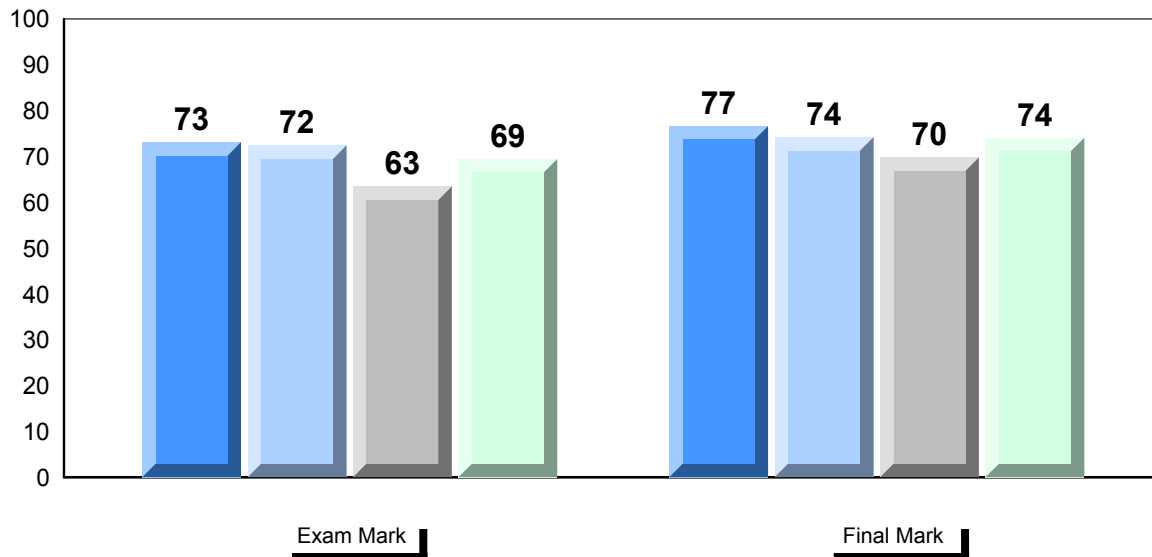

District 2 - Western

#119 - Stephenville High, Stephenville

Grades: 9-12

Number of Students 17

Francais 3202

School
District
Province

Public Exam Mark

School vs District

School vs Province

69.5
72.2
73.1

Final Mark

School vs District

School vs Province

74.1
76.4
75.6

Subtest

Listening

School
District
Province

74.6
78.7
78.9

Reading

School
District
Province

64.0
70.2
70.5

Writing

School
District
Province

50.9
56.7
60.4

Average Mark, 2009-2012