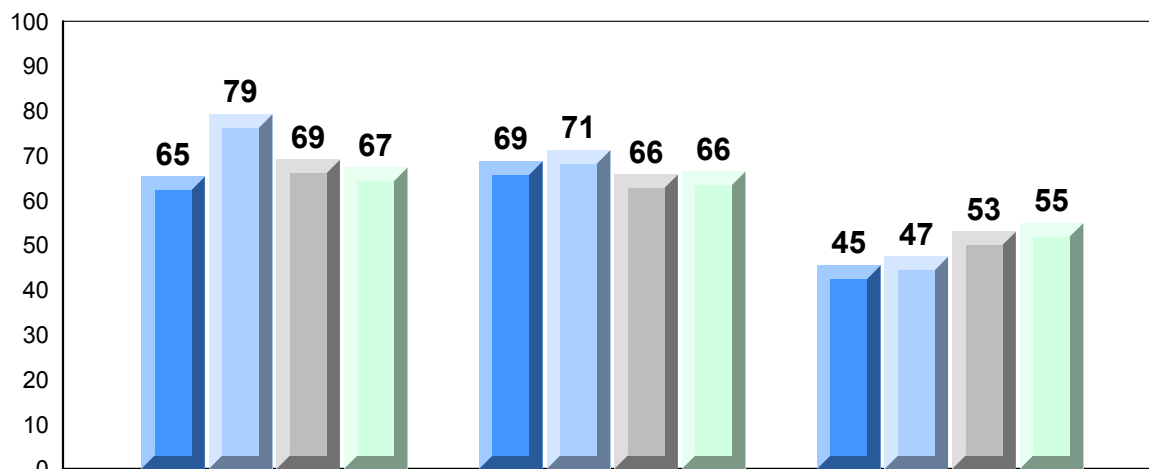

Average Mark, 2009-2012

Difference from Provincial Mean, 2009-2012

Exam Mark

Final Mark

4 Year Public Exam (Subtest) Mark Trend 2009-2012

Listening

Reading

Writing