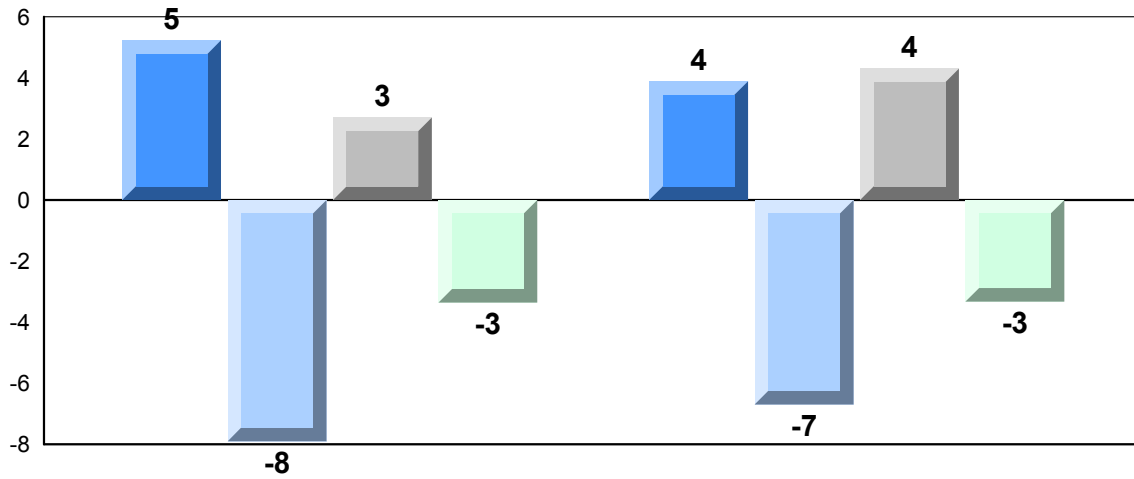

Difference from Provincial Mean, 2009-2012