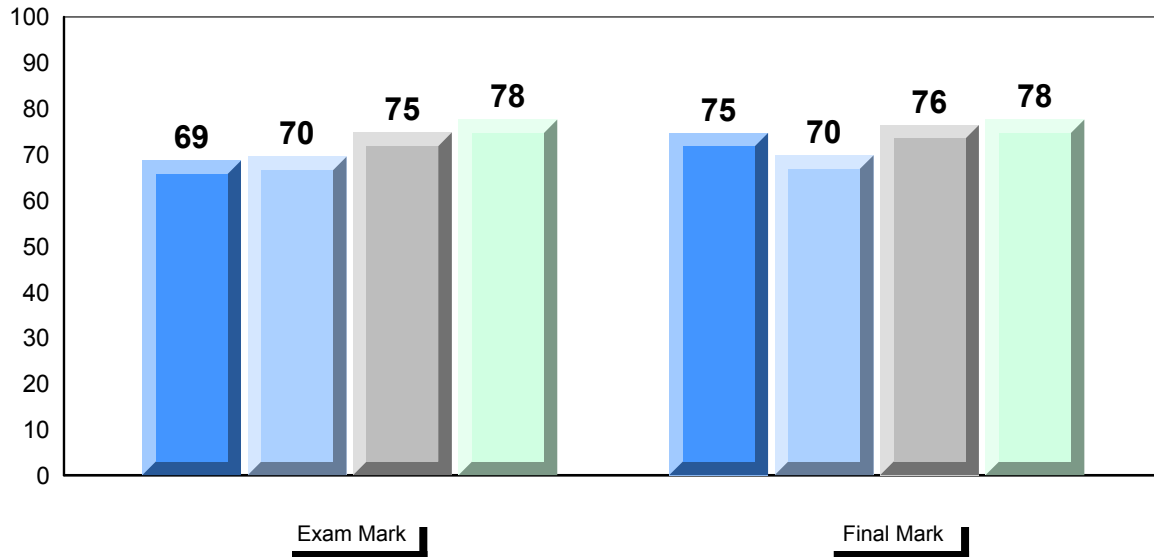

District 1 - Labrador

#010 - Menihek High School, Labrador City

Grades: 8-12

Number of Students   20

Francais 3202

School
District
Province

Public Exam Mark

School vs District   School vs Province

77.6
72.2
73.1

▲

▲

Final Mark

School vs District   School vs Province

77.6
73.8
75.6

▲

▲

Subtest

Listening

School
District
Province

86.8
78.8
78.9

▲

▲

Reading

School
District
Province

75.6
69.1
70.5

▲

▲

Writing

School
District
Province

60.8
55.5
60.4

▲

▲

Average Mark, 2009-2012