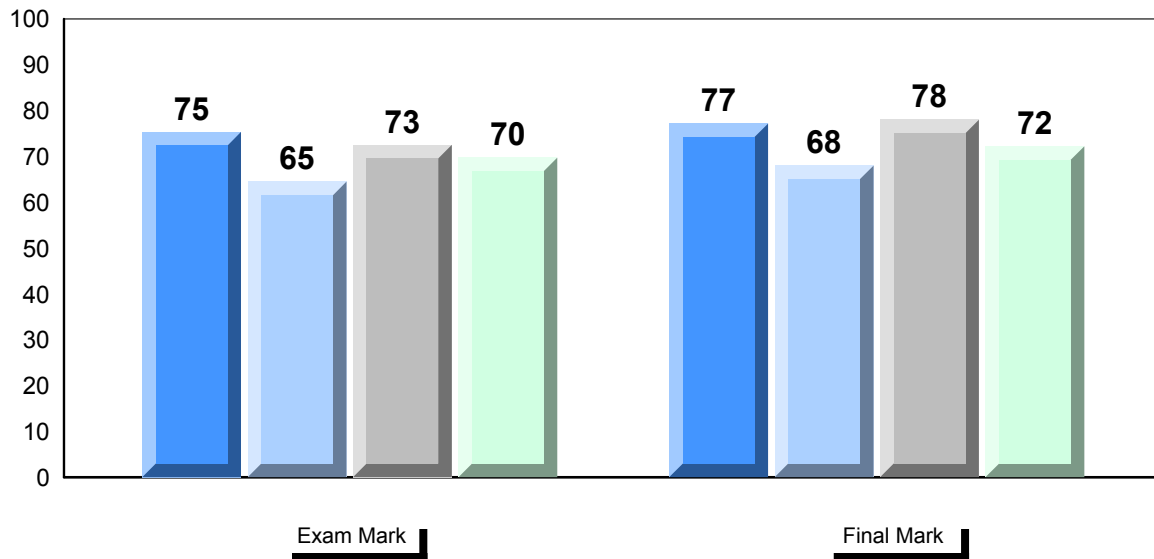

District 4 - Eastern

#249 - Ascension Collegiate, Bay Roberts

Grades: 10-12

Number of Students	23				
		Public Exam Mark	School vs District	School vs Province	Final Mark
Francais 3202	School	69.7	▼	▼	72.2
	District	72.9			75.3
	Province	73.1			75.6
Subtest					
Listening	School	73.0	▼	▼	
	District	78.3			
	Province	78.9			
Reading	School	65.7	▼	▼	
	District	70.0			
	Province	70.5			
Writing	School	55.4	▼	▼	
	District	61.3			
	Province	60.4			

Average Mark, 2009-2012