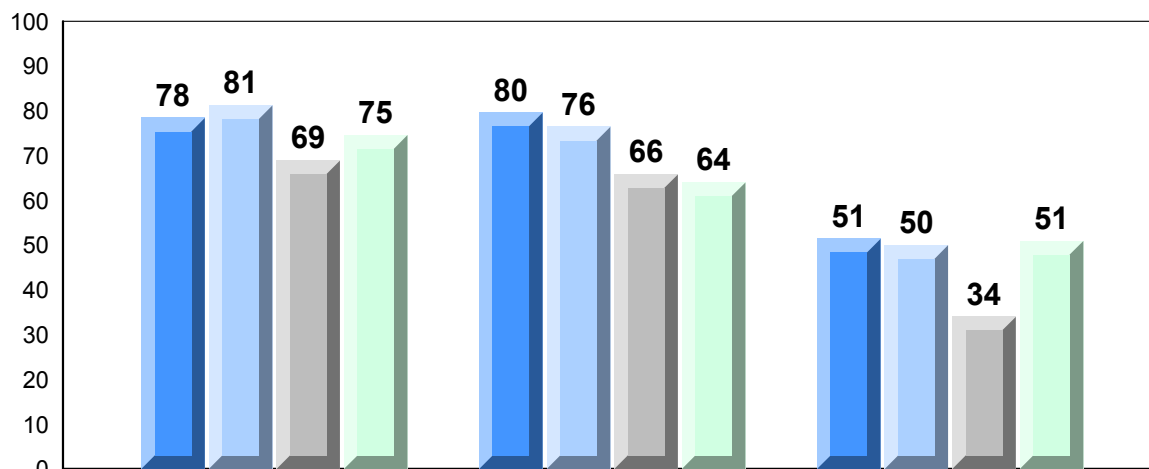

4 Year Public Exam (Subtest) Mark Trend 2009-2012