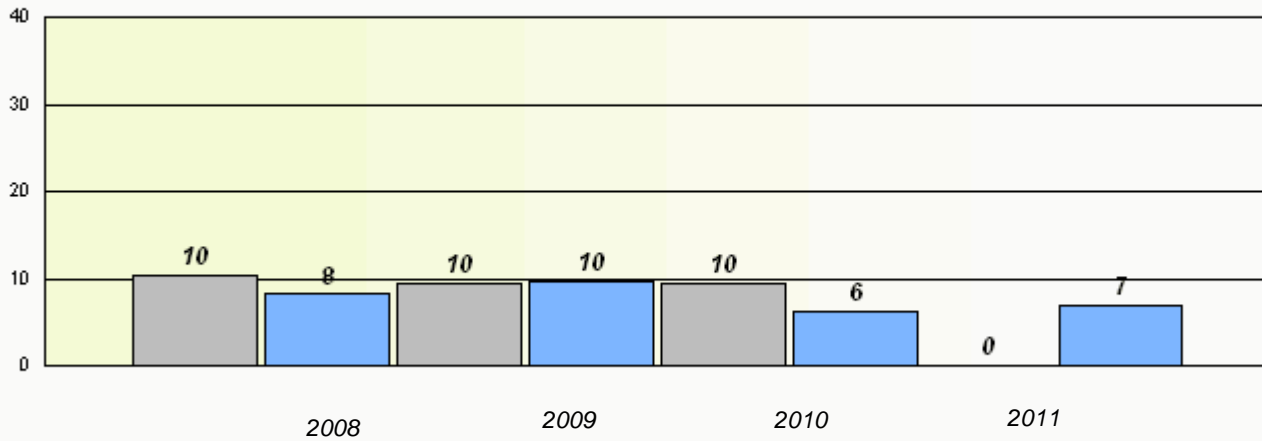

**Reading**

\* Reading score is composite of Information and Poetry.

District 3 - Nova Central

School #: 153 Cape John Collegiate

**Exemption Rates**

**Demand Writing**

**Reading**

\* Reading score is composite of Information and Poetry.