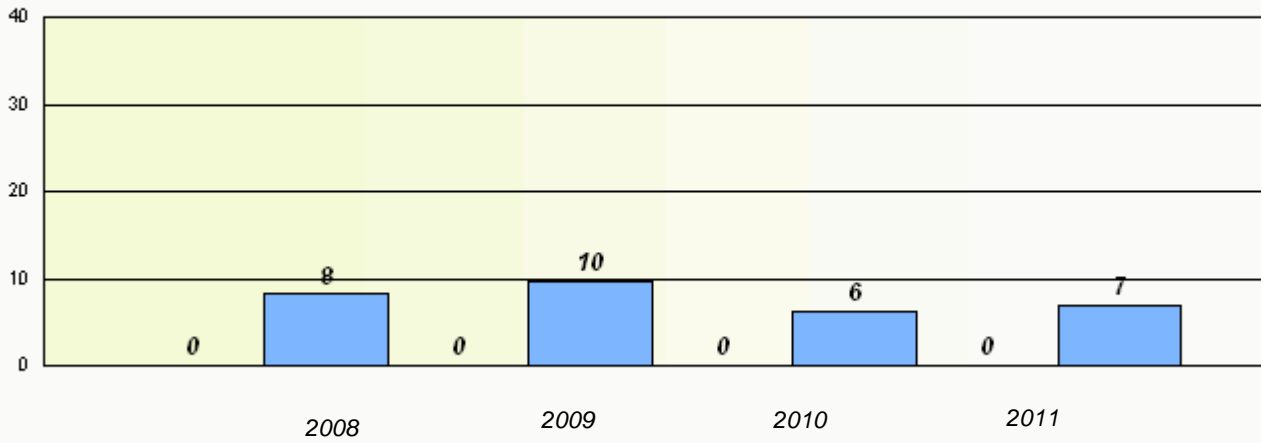

District 3 - Nova Central

School #: 158 MSB Regional Academy

Exemption Rates

Demand Writing