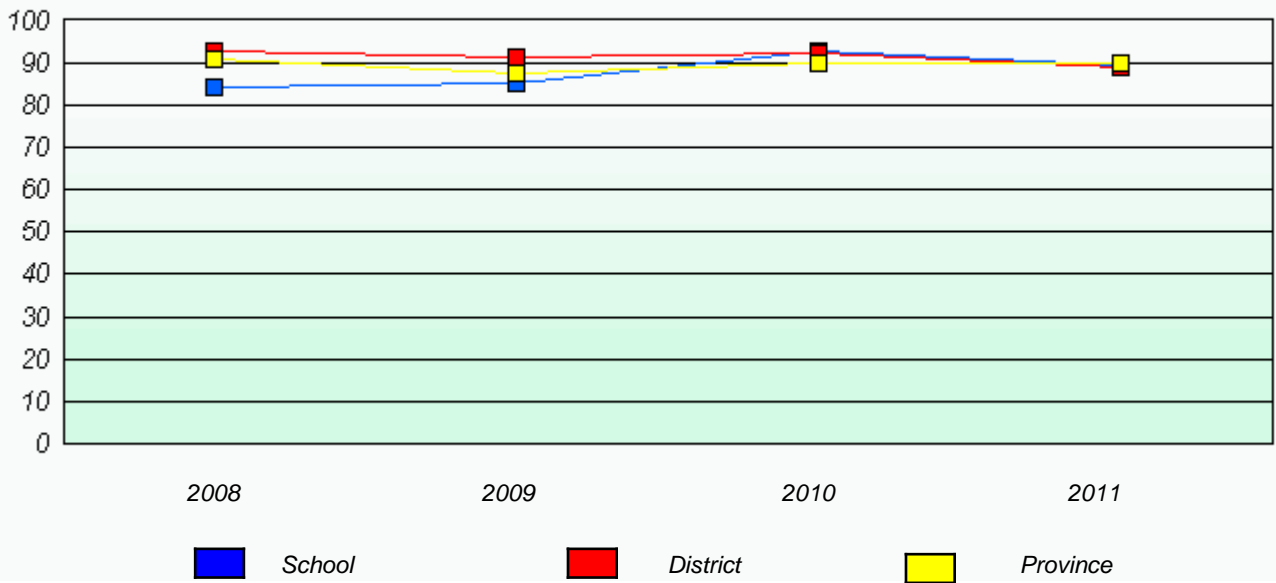

District 3 - Nova Central

School #: 132 Botwood Collegiate

**Participation Rates**

**Demand Writing**

**Reading**

\* Reading score is composite of Information and Poetry.

District 3 - Nova Central

School #: 138      Victoria Academy