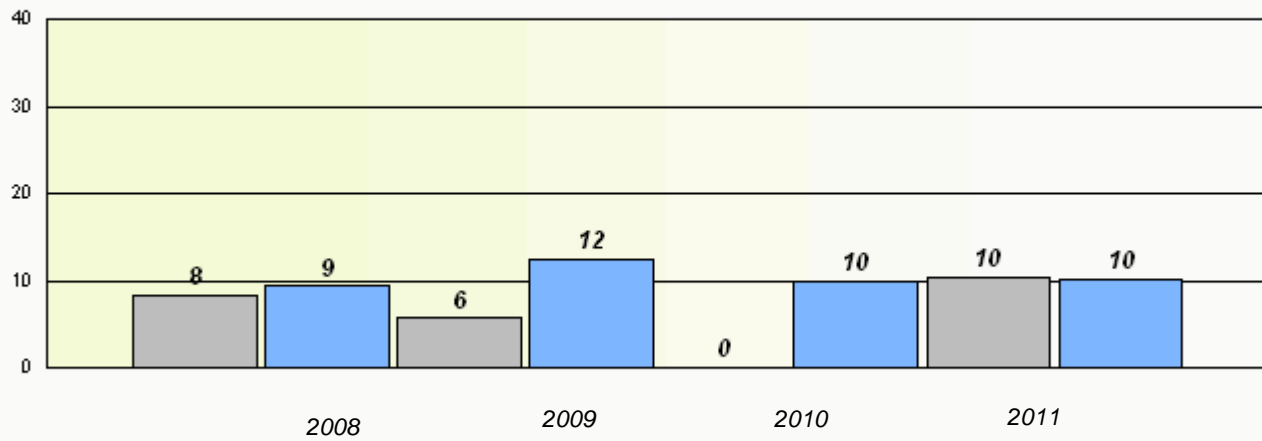

District 3 - Nova Central

School #: 125 Baie Verte Collegiate

**Exemption Rates**

**Demand Writing**

**Reading**

\* Reading score is composite of Information and Poetry.

District 3 - Nova Central

School #: 125 Baie Verte Collegiate