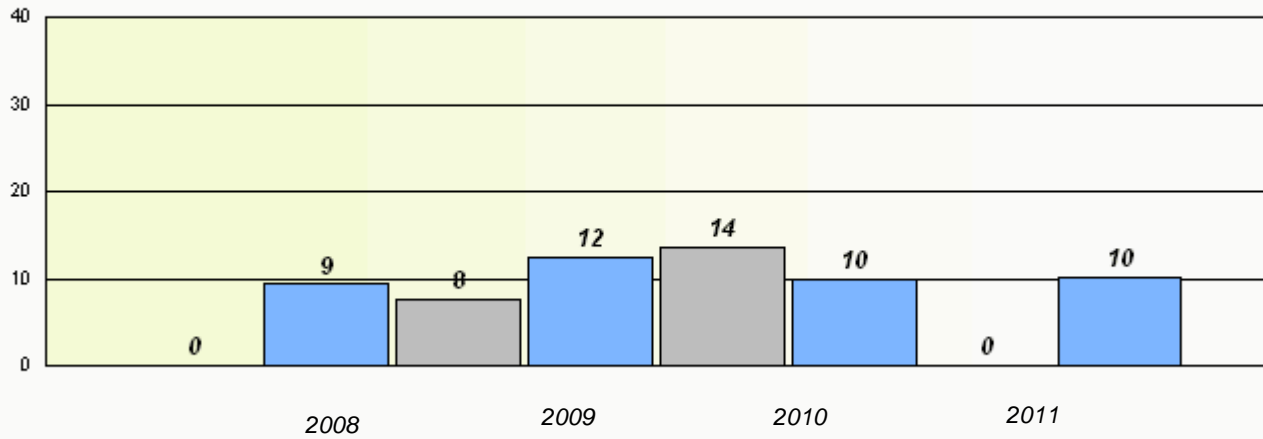

Reading

* Reading score is composite of Information and Poetry.