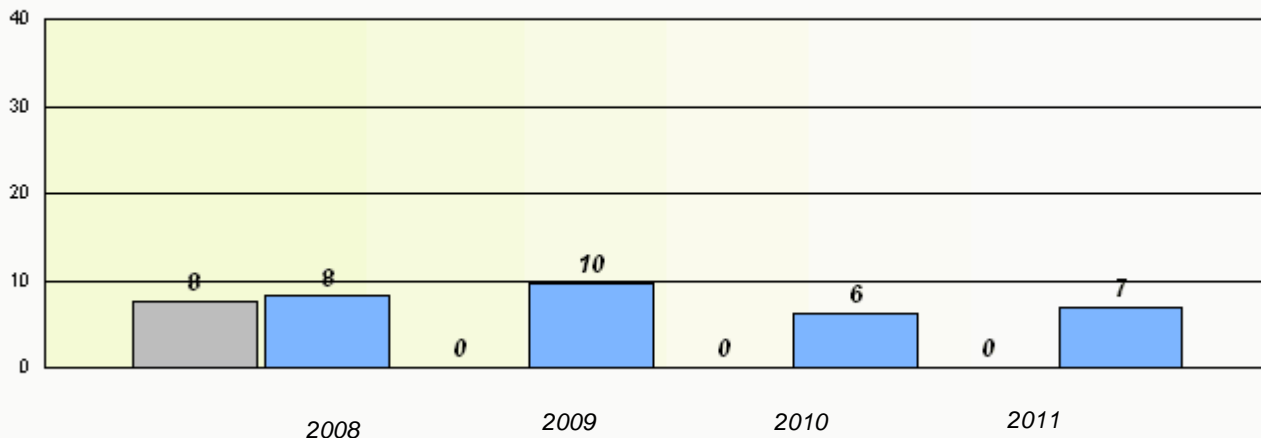

District 3 - Nova Central

School #: 163 Point Leamington Academy

Exemption Rates

Demand Writing