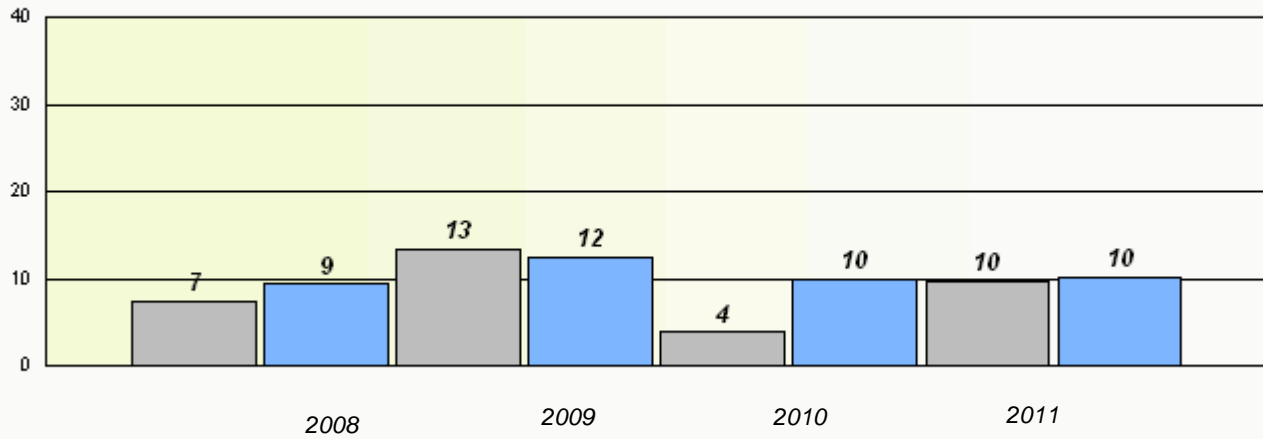

**Reading**

\* Reading score is composite of Information and Poetry.

District 3 - Nova Central

School #: 162 Dorset Collegiate

**Exemption Rates**

**Demand Writing**

**Reading**

\* Reading score is composite of Information and Poetry.