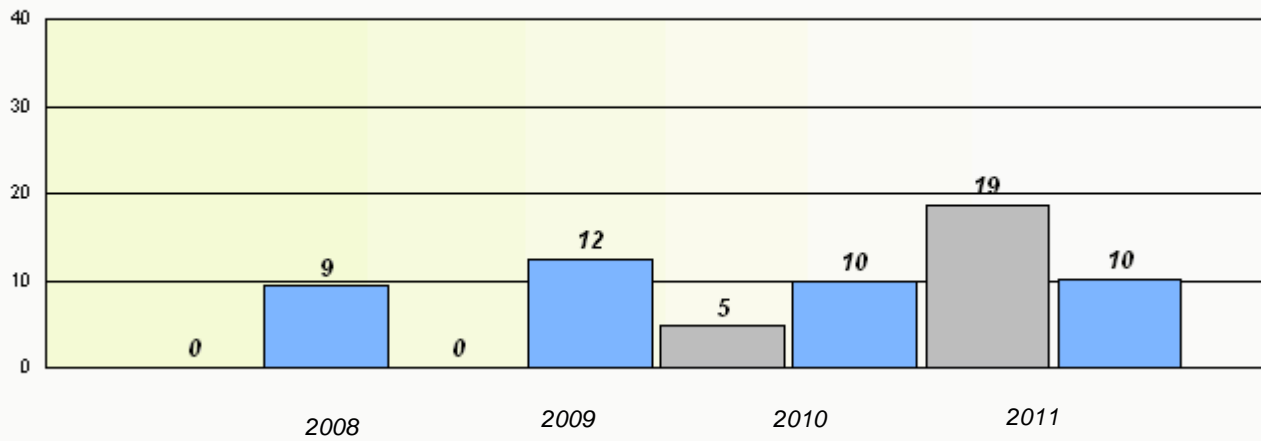

Reading

* Reading score is composite of Information and Poetry.