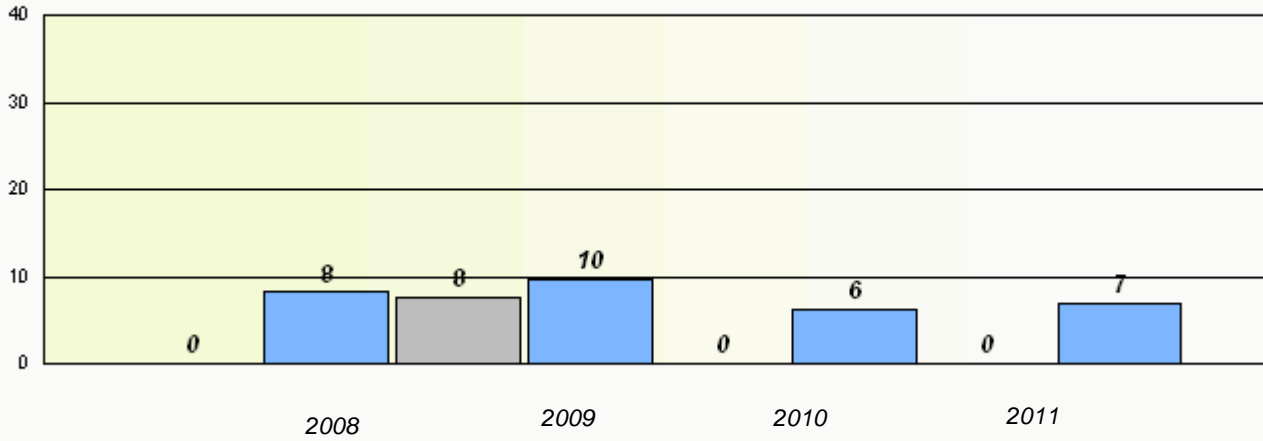

District 3 - Nova Central

School #: 149 King Academy

Exemption Rates

Demand Writing