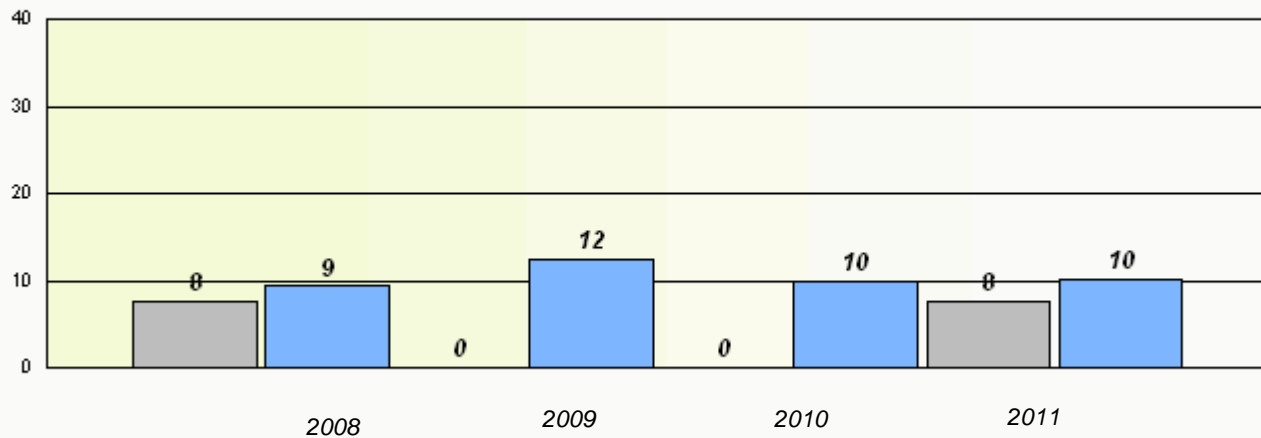

Reading

* Reading score is composite of Information and Poetry.