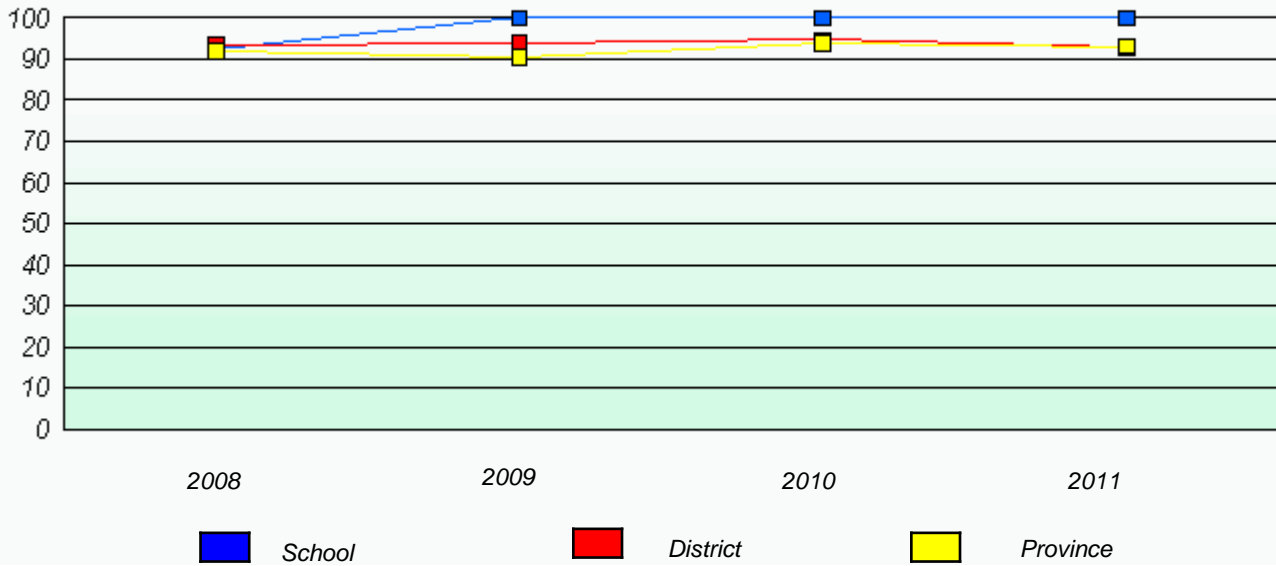

**Exemption Rates**

**Demand Writing**

**Reading**

\* Reading score is composite of Information and Poetry.

District 3 - Nova Central

School #: 163 Point Leamington Academy

**Participation Rates**

**Demand Writing**