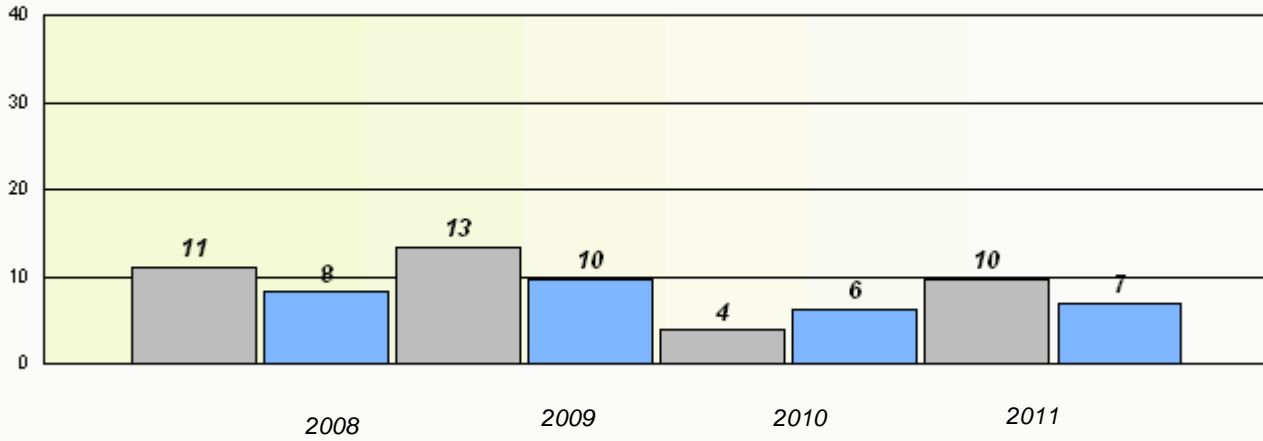

**Reading**

\* Reading score is composite of Information and Poetry.

District 3 - Nova Central

School #: 162 Dorset Collegiate

**Exemption Rates**

**Demand Writing**

**Reading**

\* Reading score is composite of Information and Poetry.