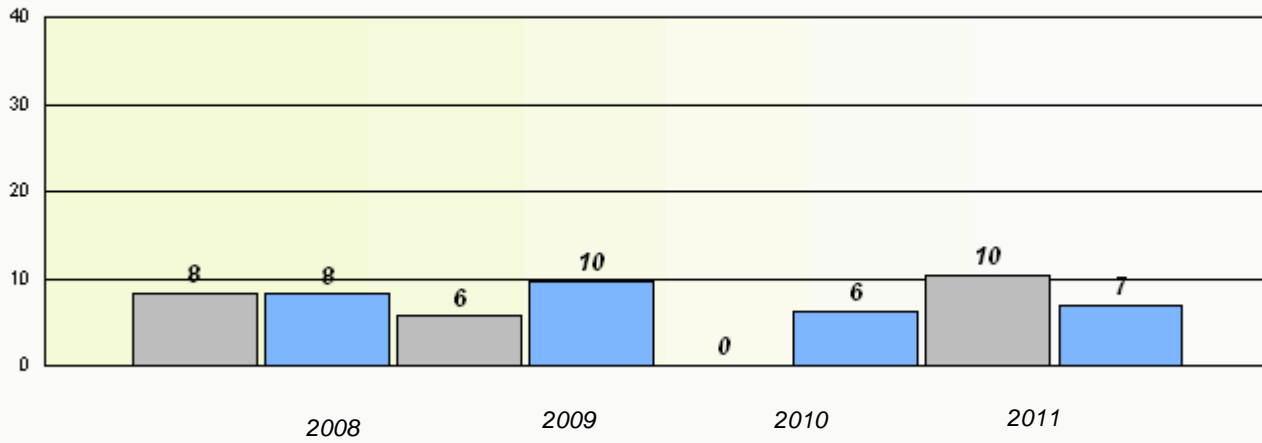

District 3 - Nova Central

School #: 125 Baie Verte Collegiate

**Exemption Rates**

**Demand Writing**

**Reading**

\* Reading score is composite of Information and Poetry.

District 3 - Nova Central

School #: 125 Baie Verte Collegiate