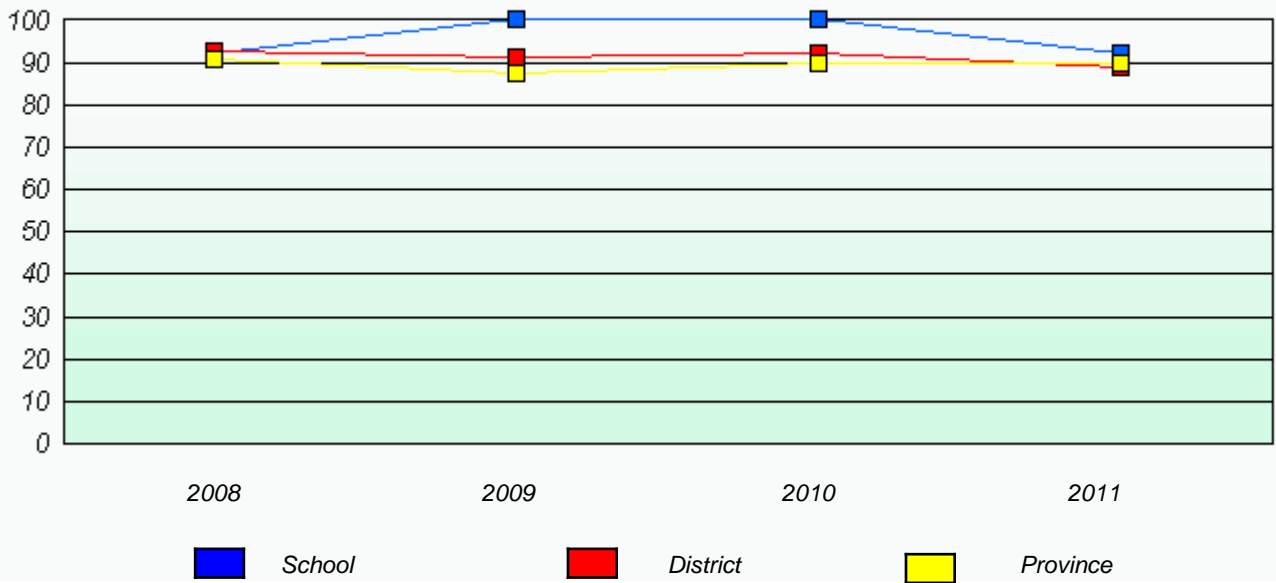

Reading

* Reading score is composite of Information and Poetry.