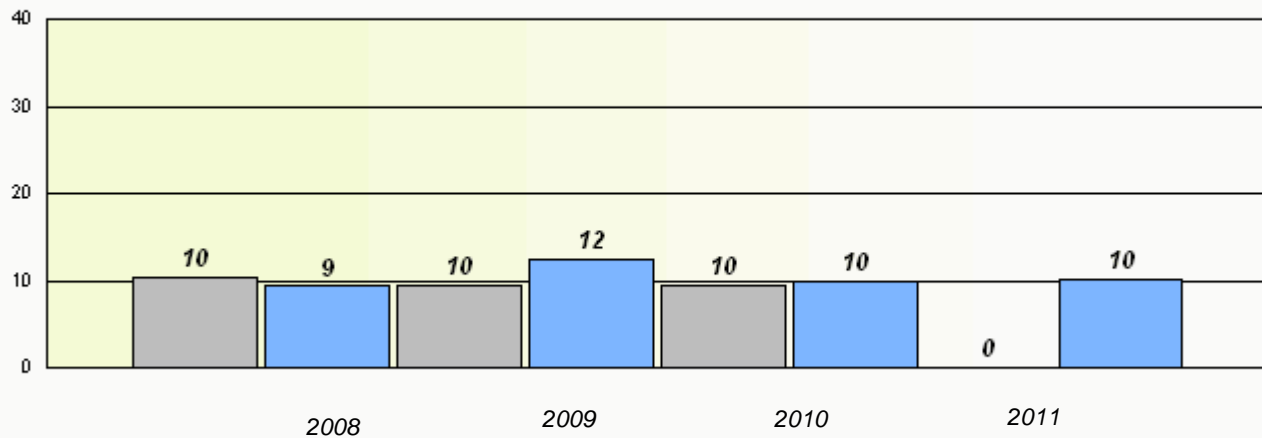

**Reading**

\* Reading score is composite of Information and Poetry.

District 3 - Nova Central

School #: 153 Cape John Collegiate

**Exemption Rates**

**Demand Writing**

**Reading**

\* Reading score is composite of Information and Poetry.