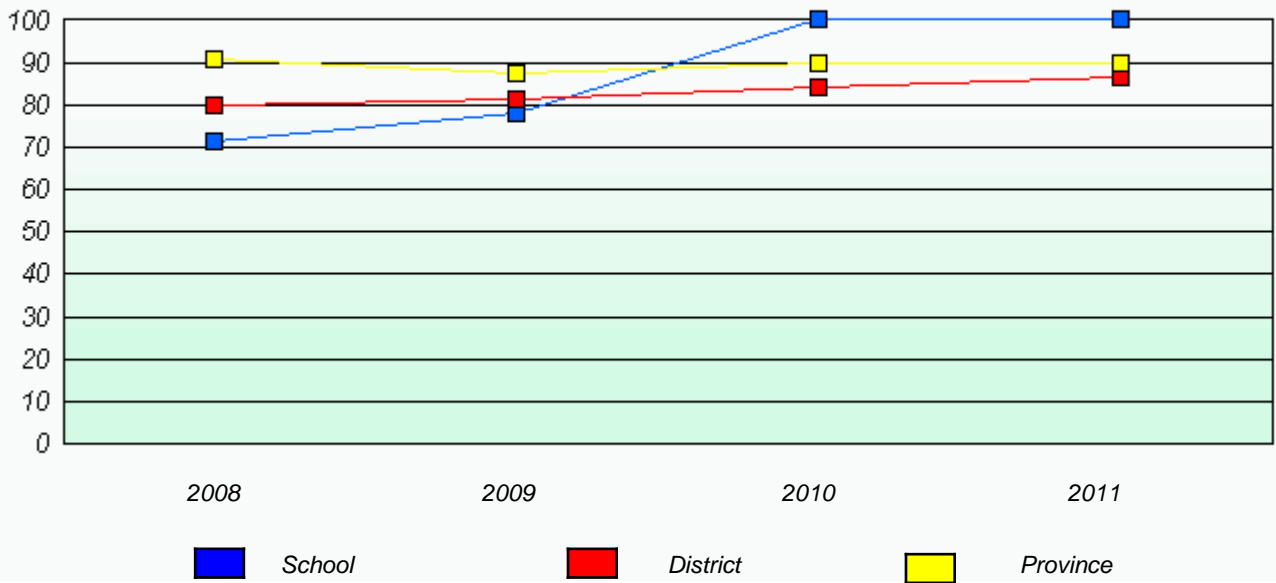

District 1 - Labrador

School #: 015 Lake Melville School

Participation Rates

Demand Writing

Reading

* Reading score is composite of Information and Poetry.

District 1 - Labrador

School #: 017 Northern Lights Academy