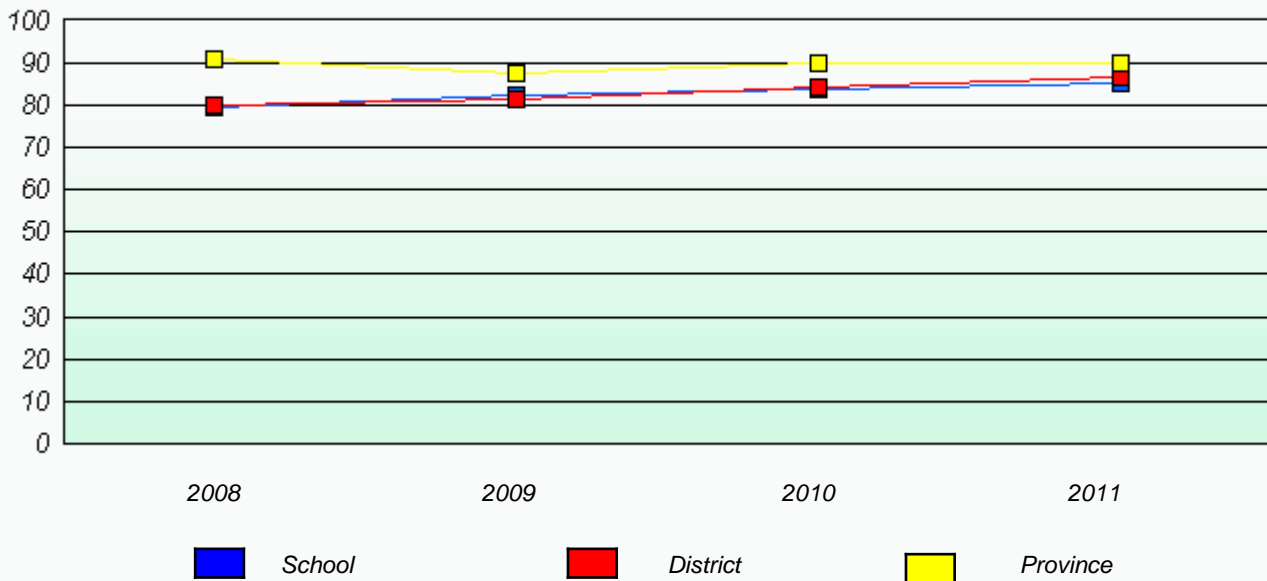

District 1 - Labrador

School #: 477 Mealy Mountain Collegiate

Participation Rates

Demand Writing

Reading

* Reading score is composite of Information and Poetry.