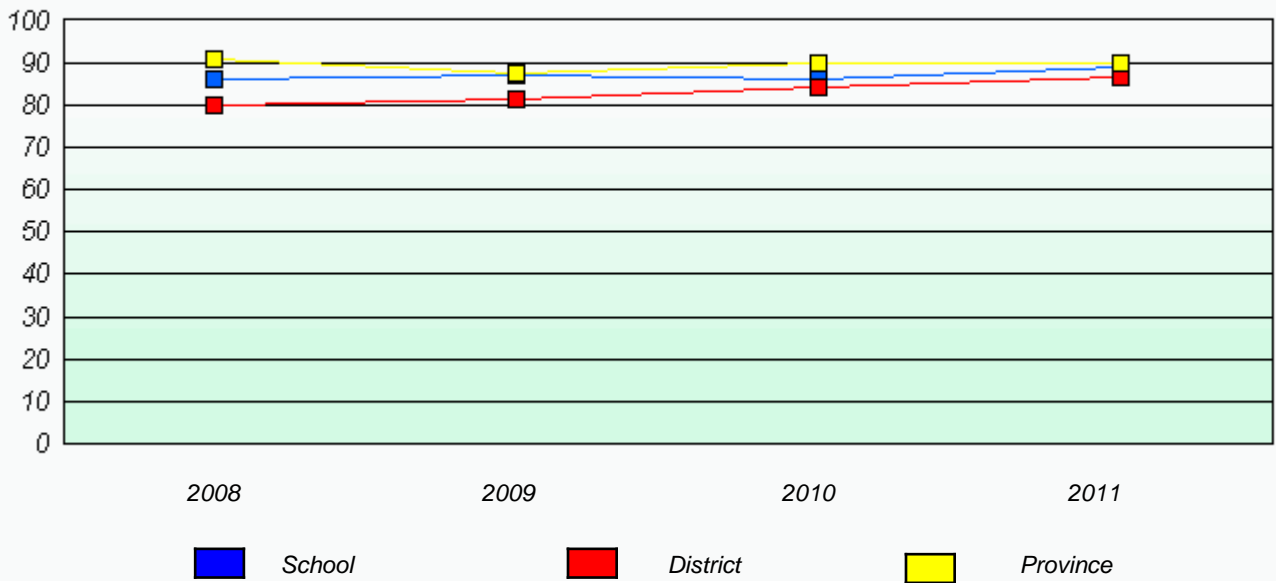

District 1 - Labrador

School #: 010 Menihok High School

Participation Rates

Demand Writing

Reading

* Reading score is composite of Information and Poetry.

District 1 - Labrador

School #: 012 J.C. Erhardt Memorial School