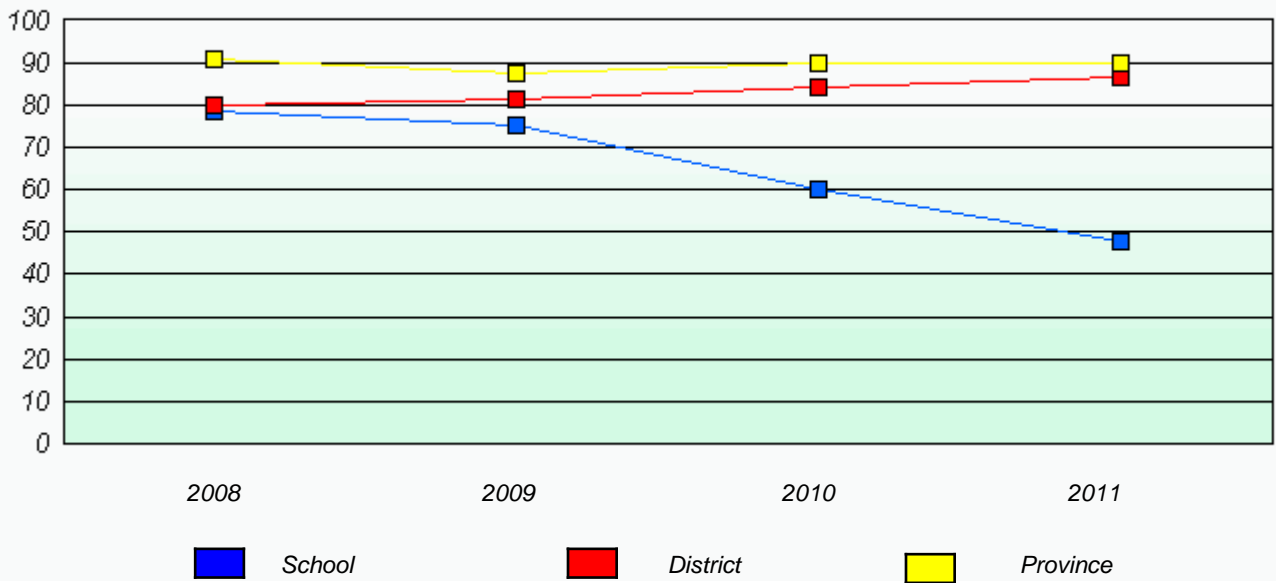

Demand Writing

Reading

* Reading score is composite of Information and Poetry.

District 1 - Labrador

School #: 014 Jens Haven Memorial

Participation Rates

Demand Writing

Reading