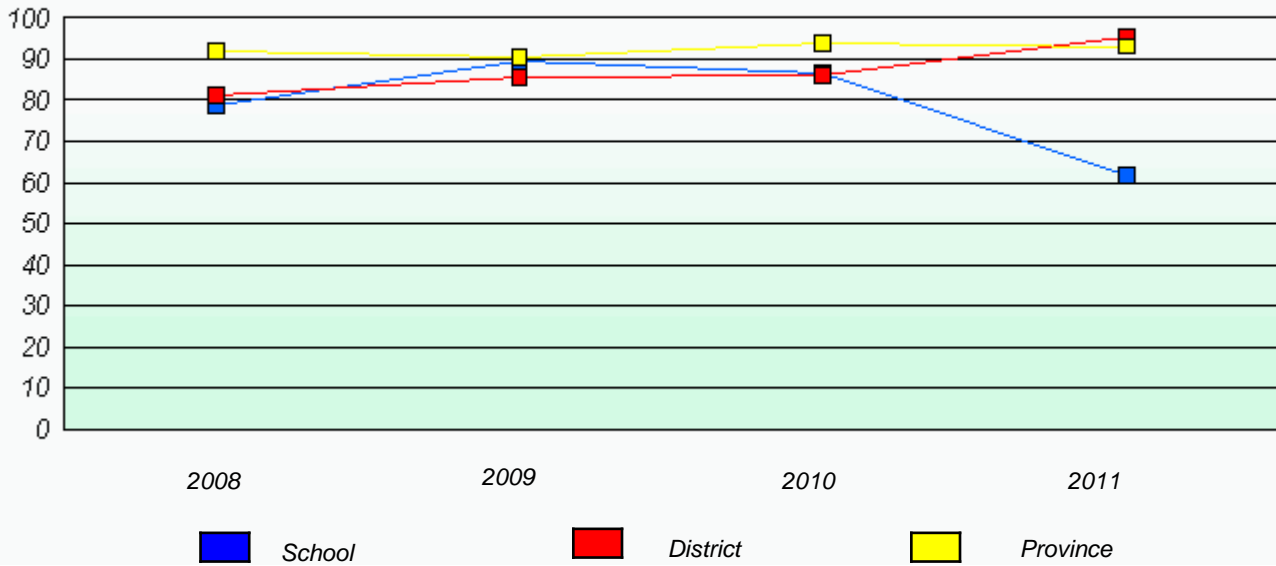

Demand Writing

Reading

* Reading score is composite of Information and Poetry.

District 1 - Labrador

School #: 014 Jens Haven Memorial

Participation Rates

Demand Writing

Reading