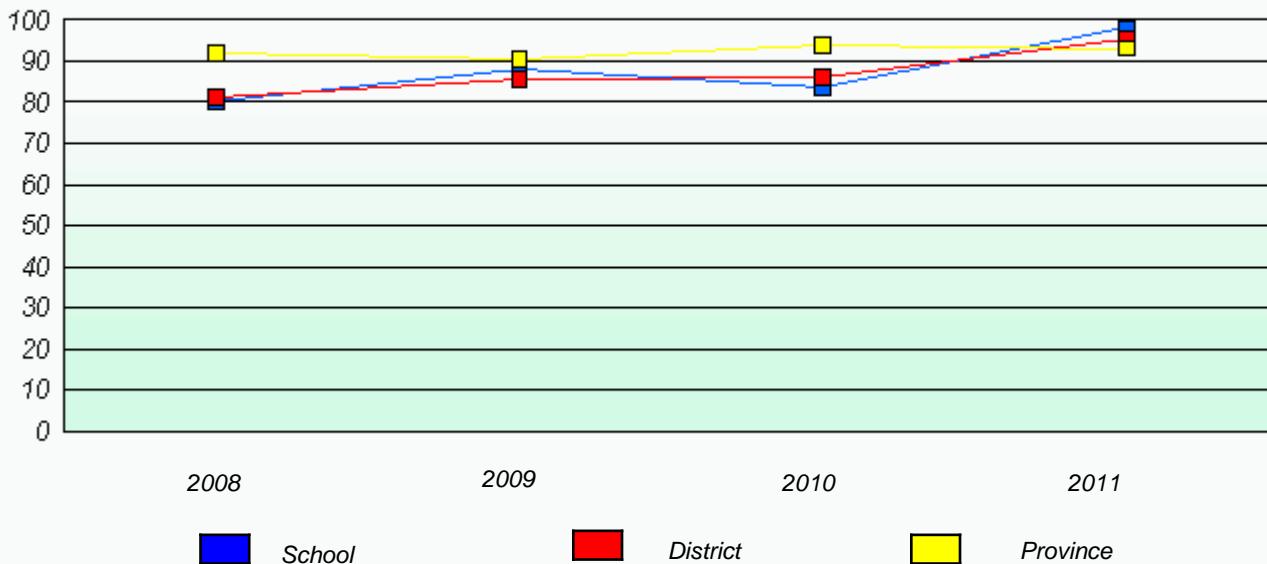

District 1 - Labrador

School #: 477 Mealy Mountain Collegiate

Participation Rates

Demand Writing