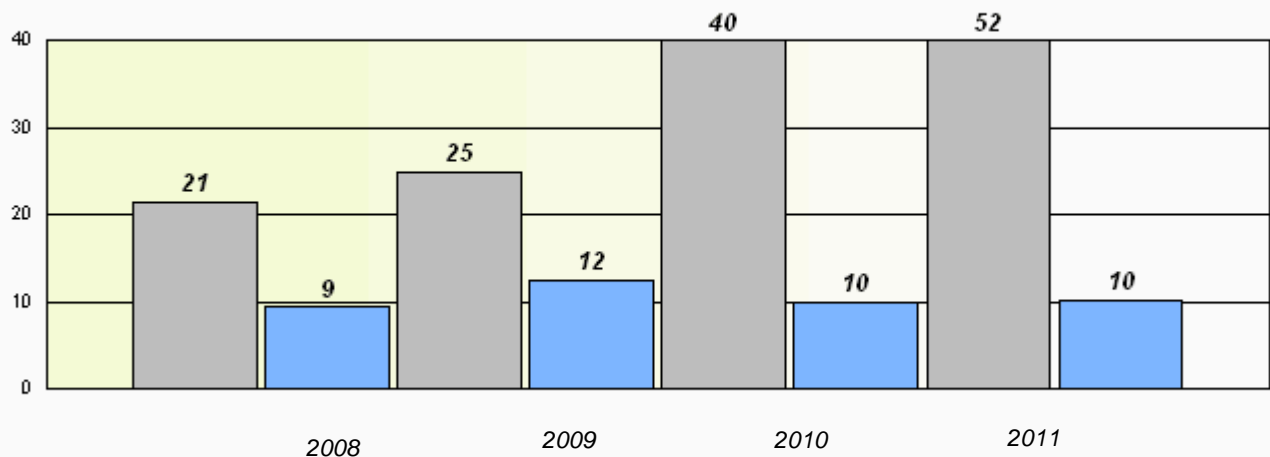

Reading

* Reading score is composite of Information and Poetry.