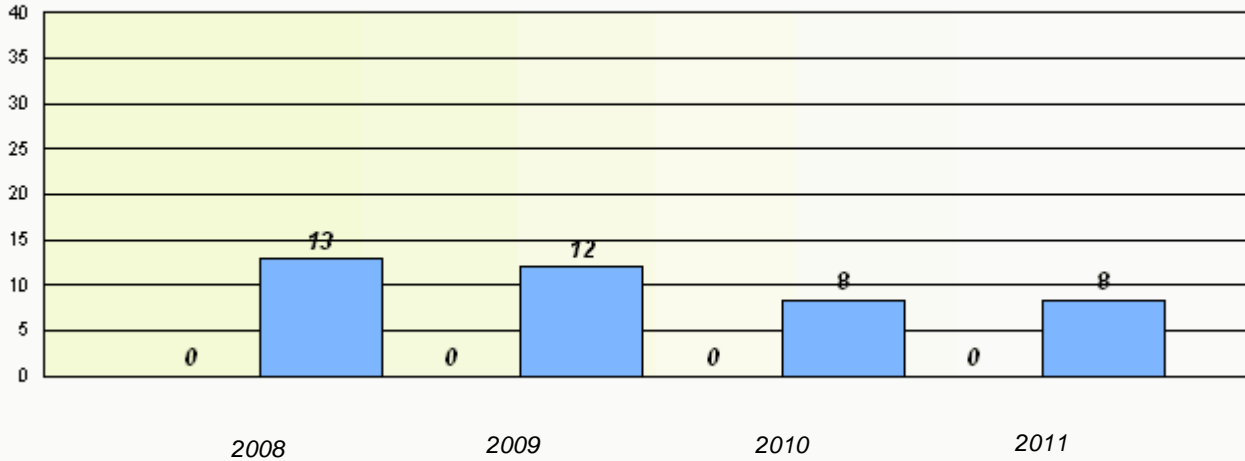

Exemption Rates

Total Test

Participation Rates

Total Test

District 803 - Private

School #: 453 Eric G. Lambert All-Grade

Exemption Rates

Total Test