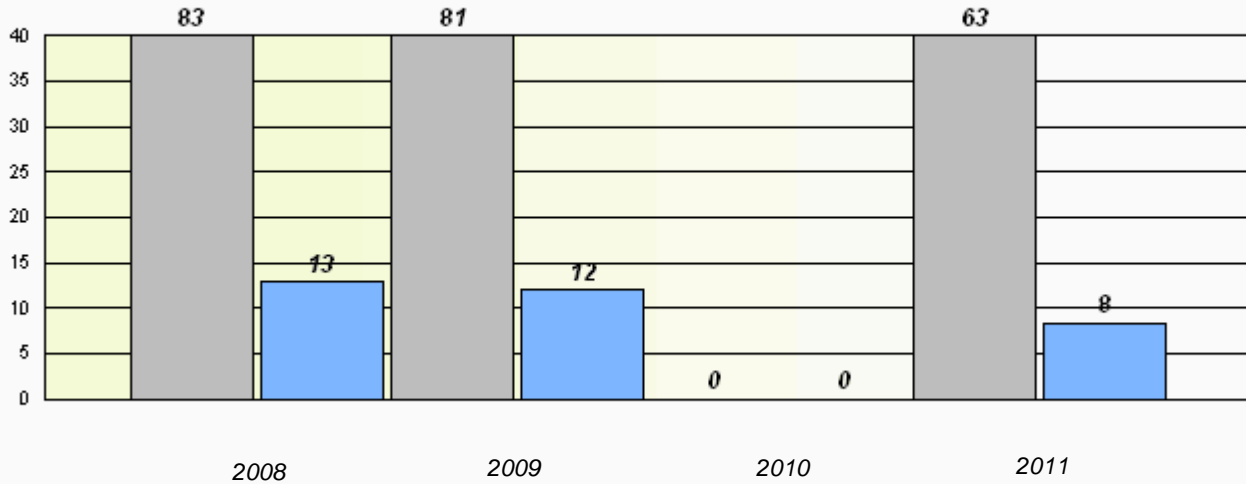

District 804 - Native Feder

School #: 018 Sheshatshiu Innu School

Exemption Rates

Total Test