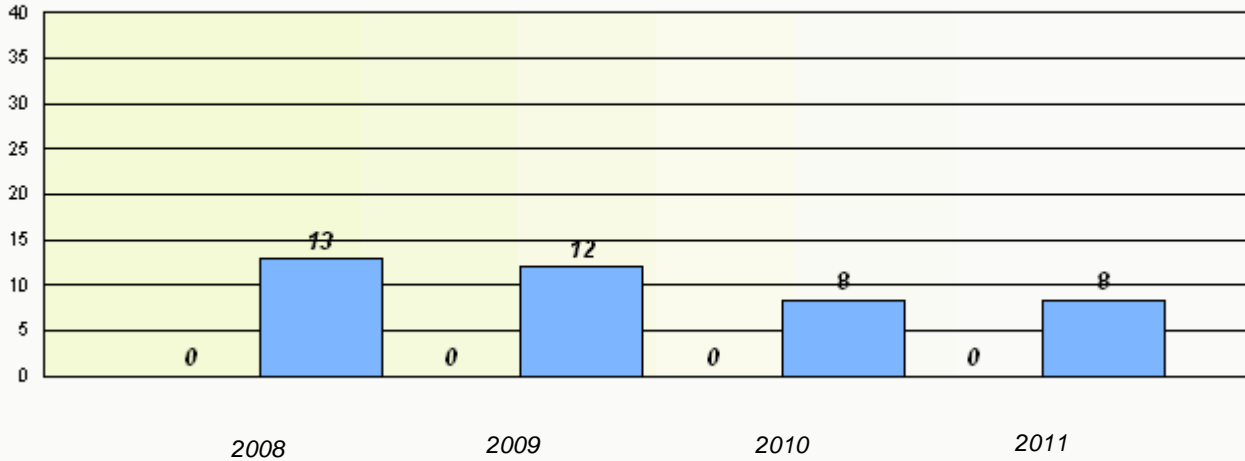

District 803 - Private

School #: 375 Lakecrest -St. John's Independent Sc

Exemption Rates

Total Test

Participation Rates

Total Test

District 803 - Private

School #: 450 St. Bonaventure's College