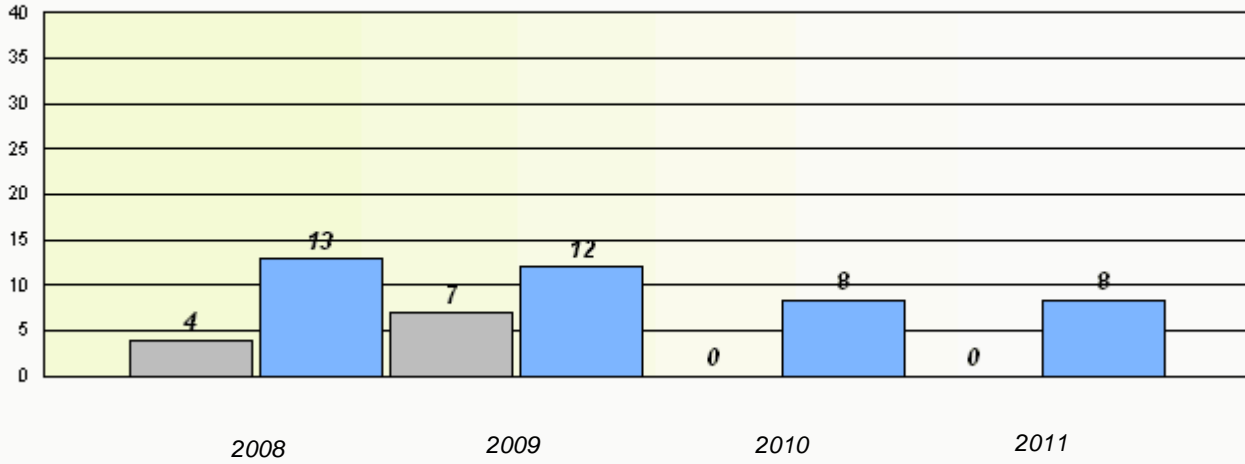

District 803 - Private

School #: 450 St. Bonaventure's College

Exemption Rates

Total Test