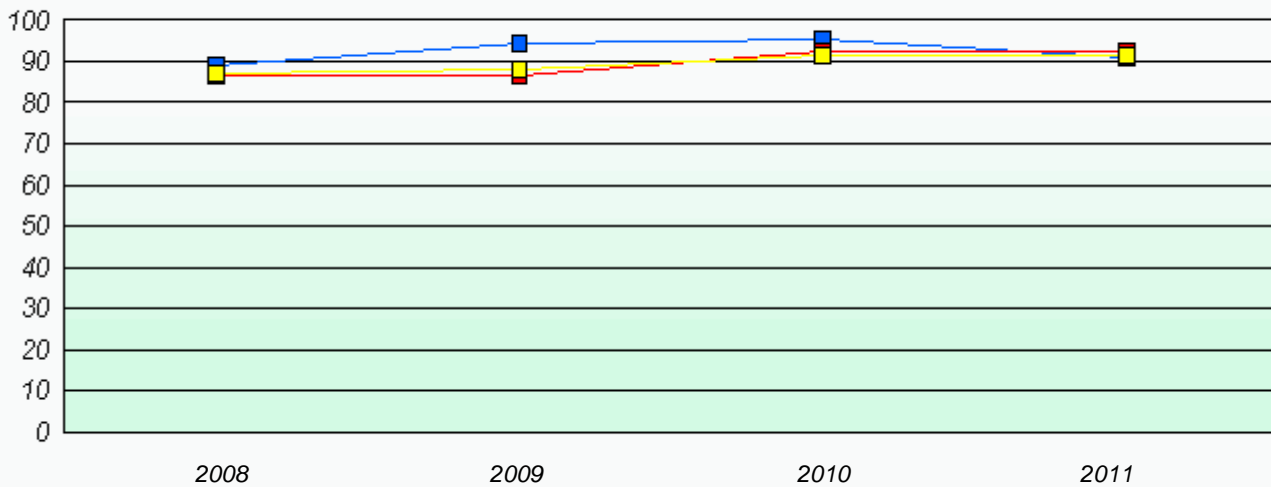

Participation Rates

Total Test