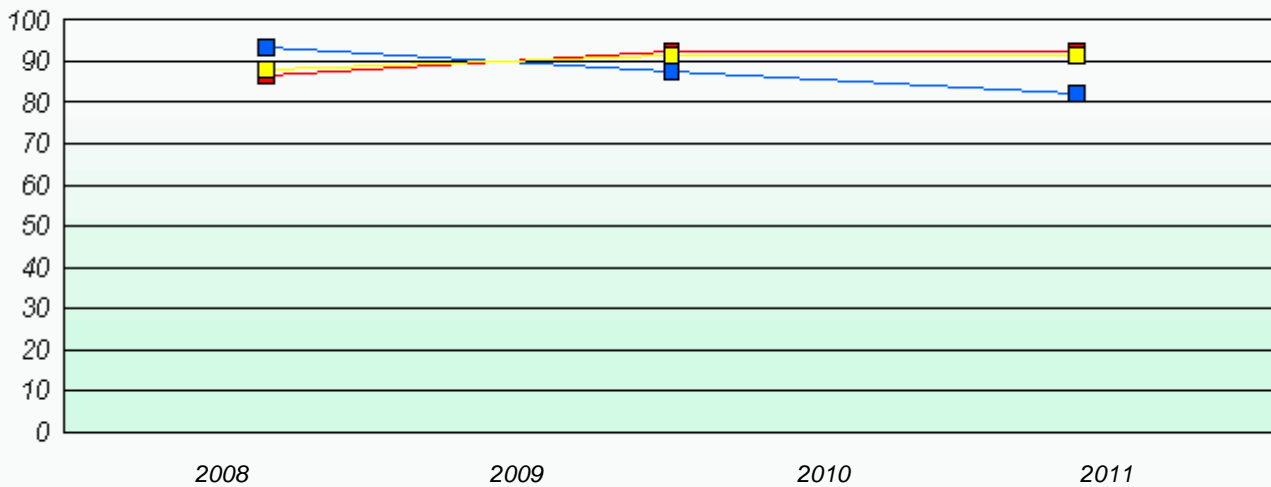

Participation Rates

Total Test