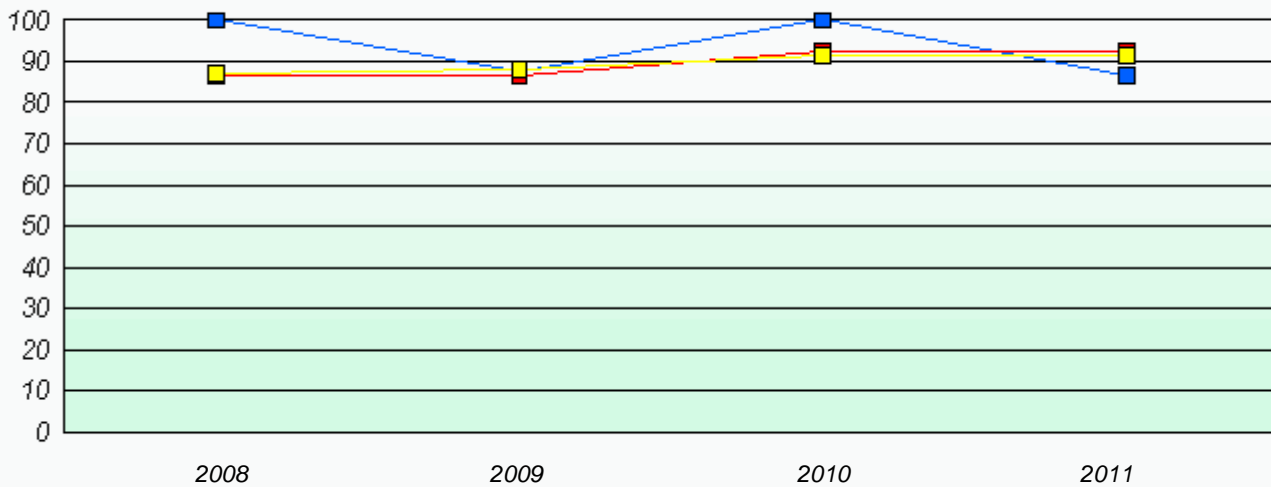

Total Test

District 4 - Eastern

School #: 240 Bishop White School

Exemption Rates

Total Test

Participation Rates

Total Test

District 4 - Eastern