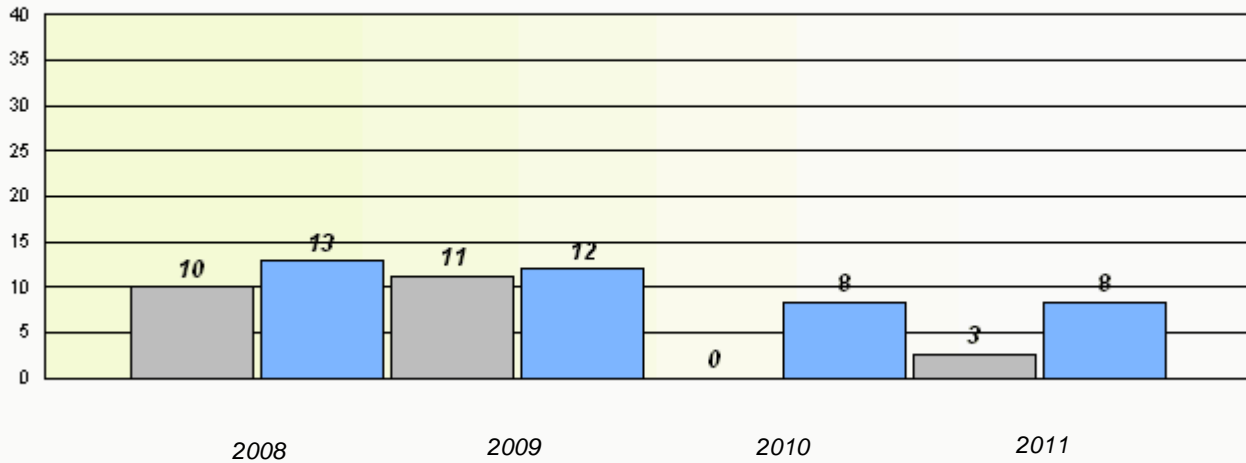

District 4 - Eastern

School #: 285 Holy Redeemer Elementary

Exemption Rates

Total Test