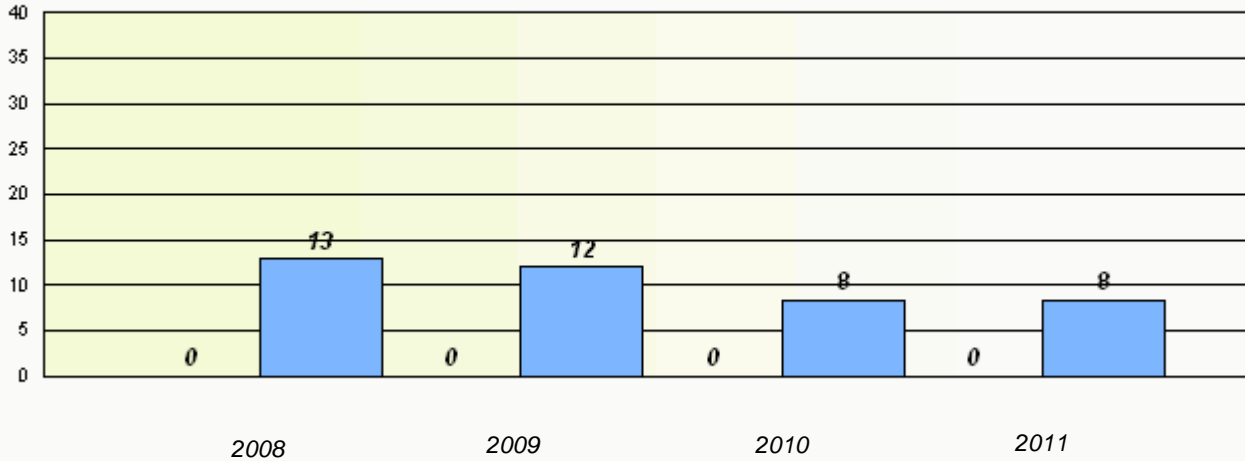

District 4 - Eastern

School #: 246 Swift Current Academy

Exemption Rates

Total Test