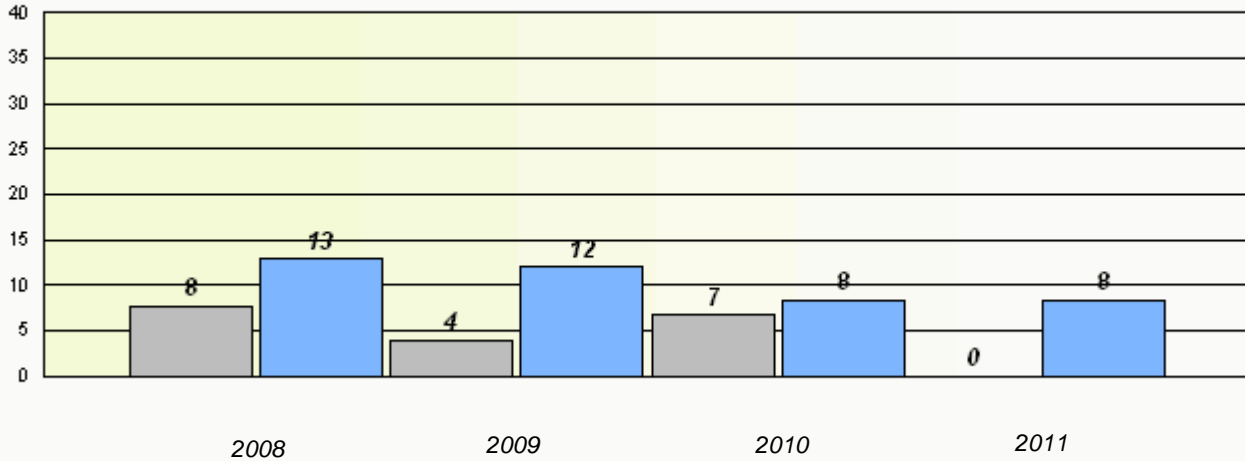

District 4 - Eastern

School #: 242 Random Island Academy

Exemption Rates

Total Test