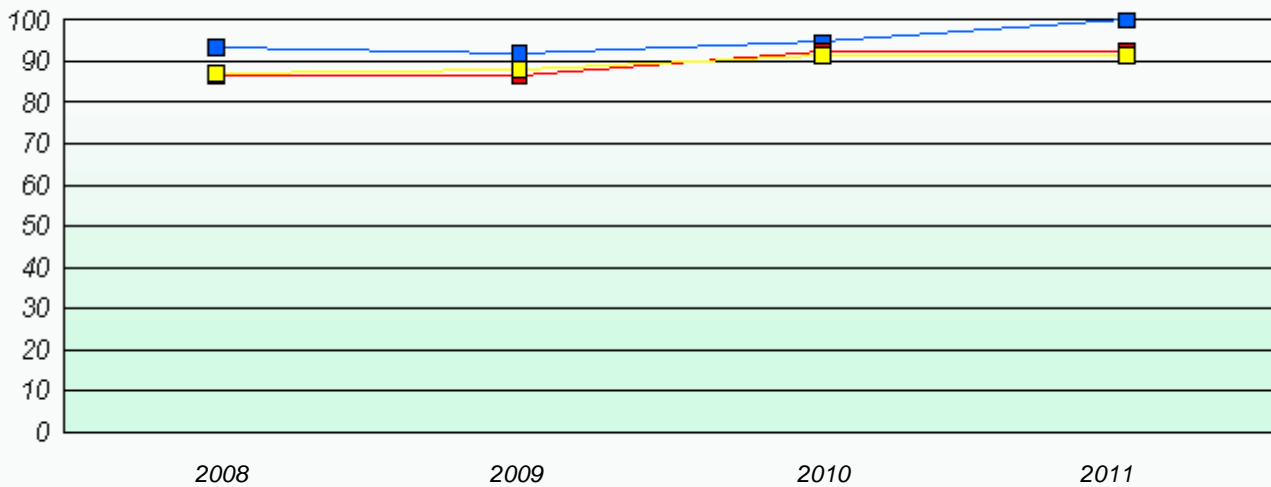

Total Test

District 4 - Eastern

School #: 353 St. Kevin's Junior High

Exemption Rates

Total Test

Participation Rates

Total Test

District 4 - Eastern