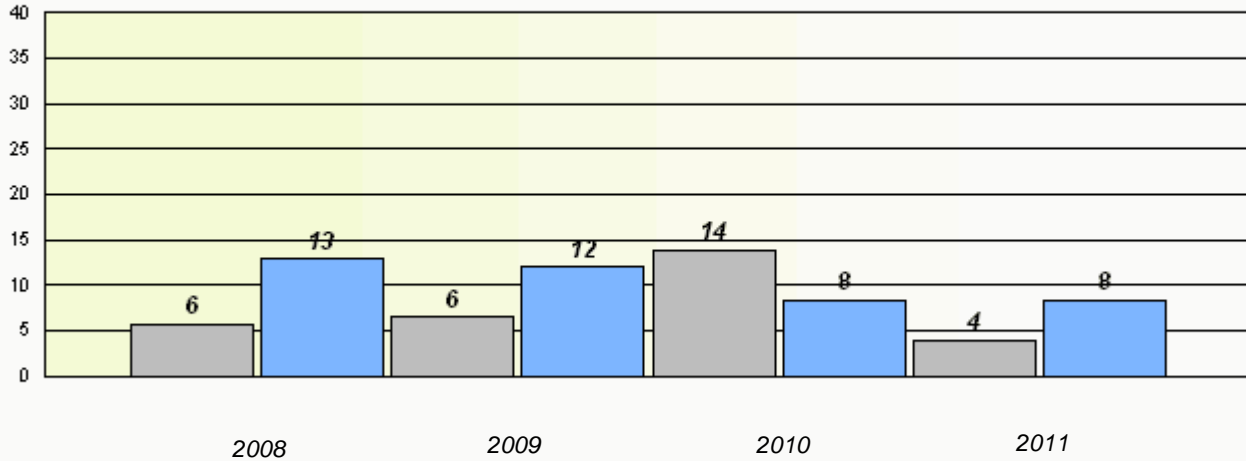

Total Test

District 4 - Eastern

School #: 476 Baccalieu Collegiate

Exemption Rates

Total Test

Participation Rates

Total Test

Exemption Rates