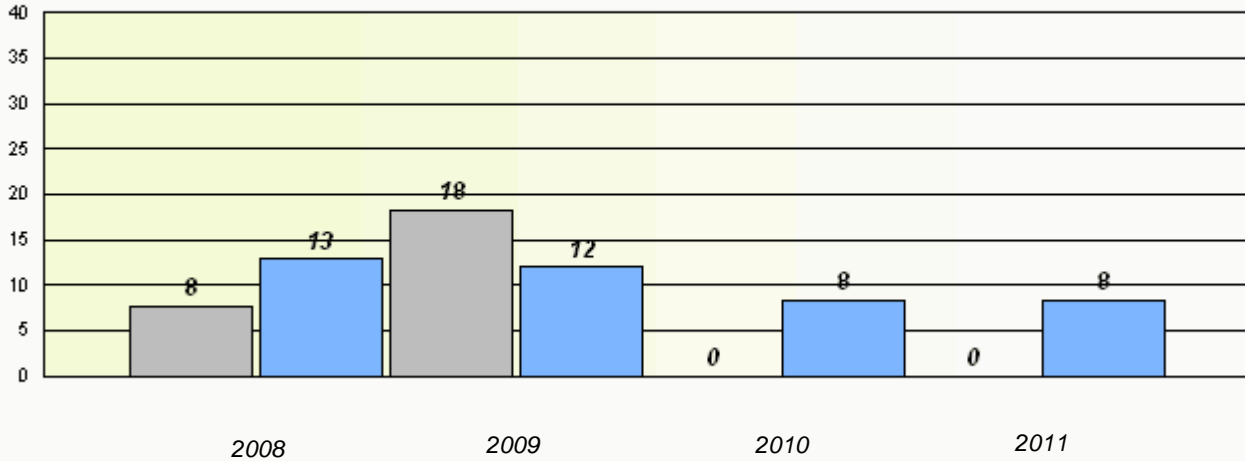

District 4 - Eastern

School #: 229 St. Joseph's All Grade

Exemption Rates

Total Test