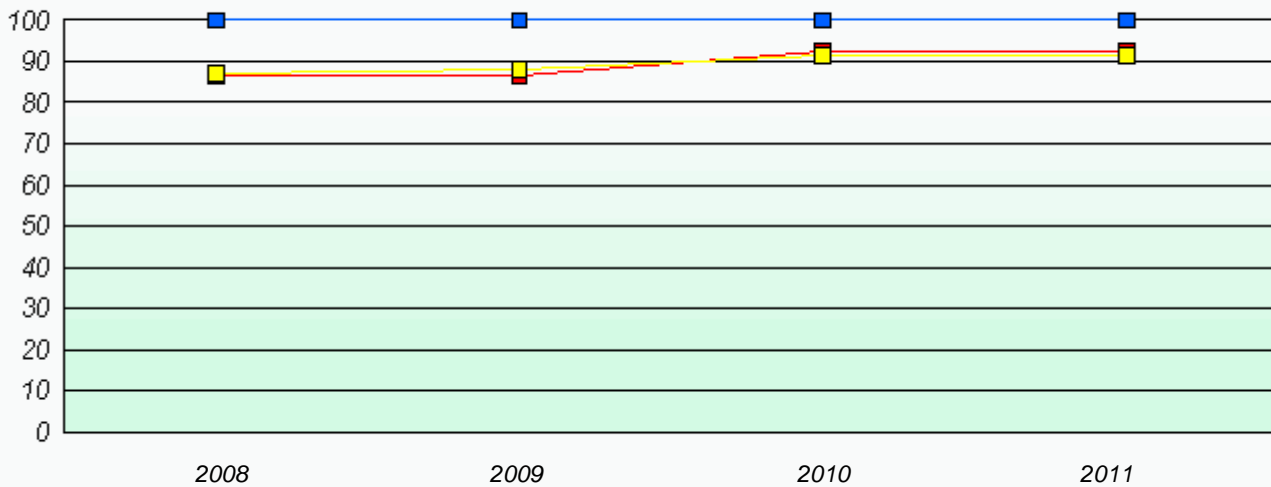

Participation Rates

Total Test