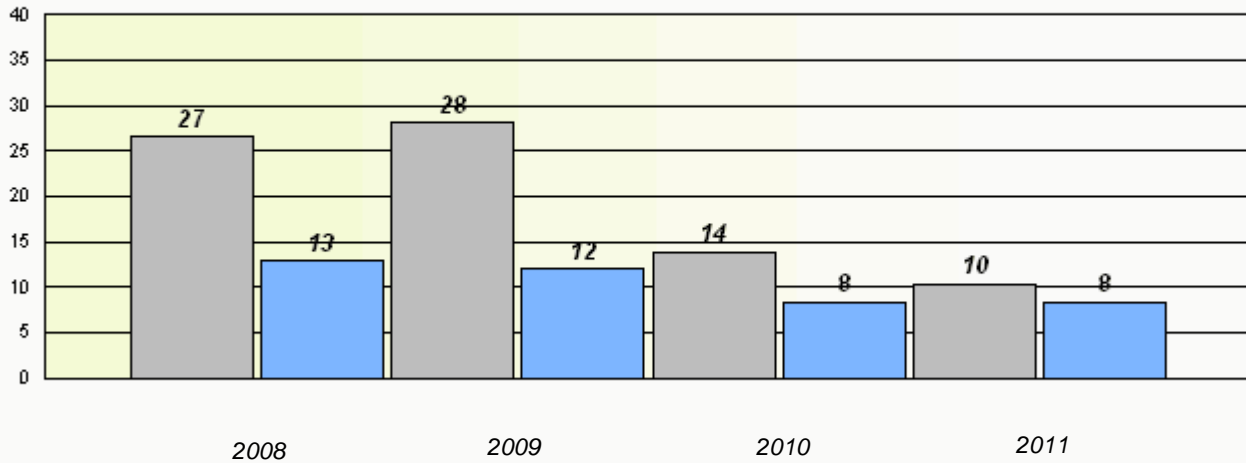

District 4 - Eastern

School #: 465 Holy Cross Junior High

Exemption Rates

Total Test