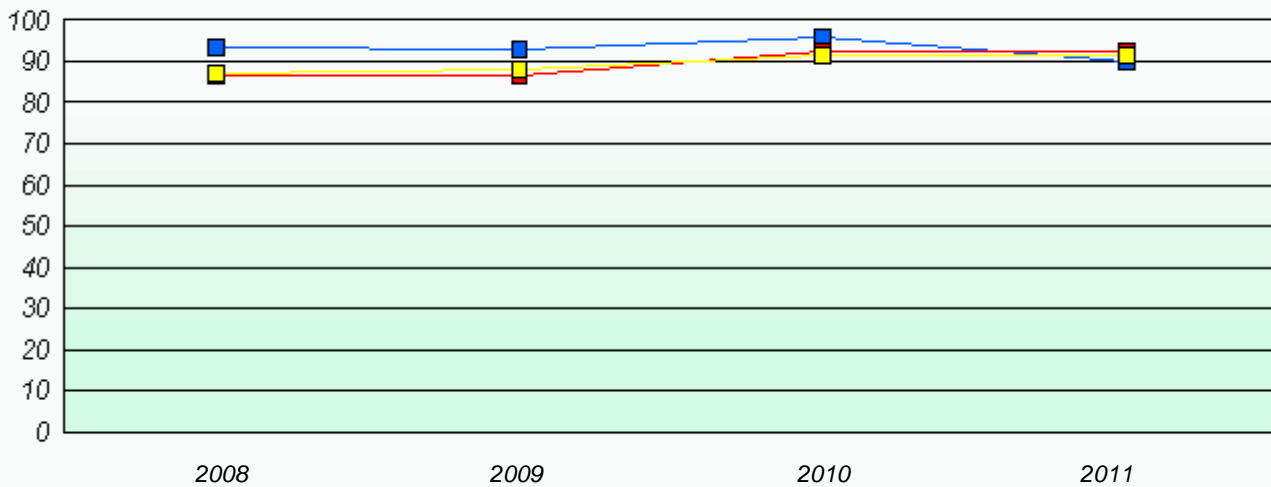

Province

District 4 - Eastern

School #: 464 Crescent Collegiate

Exemption Rates

Total Test

Participation Rates

Total Test

District 4 - Eastern