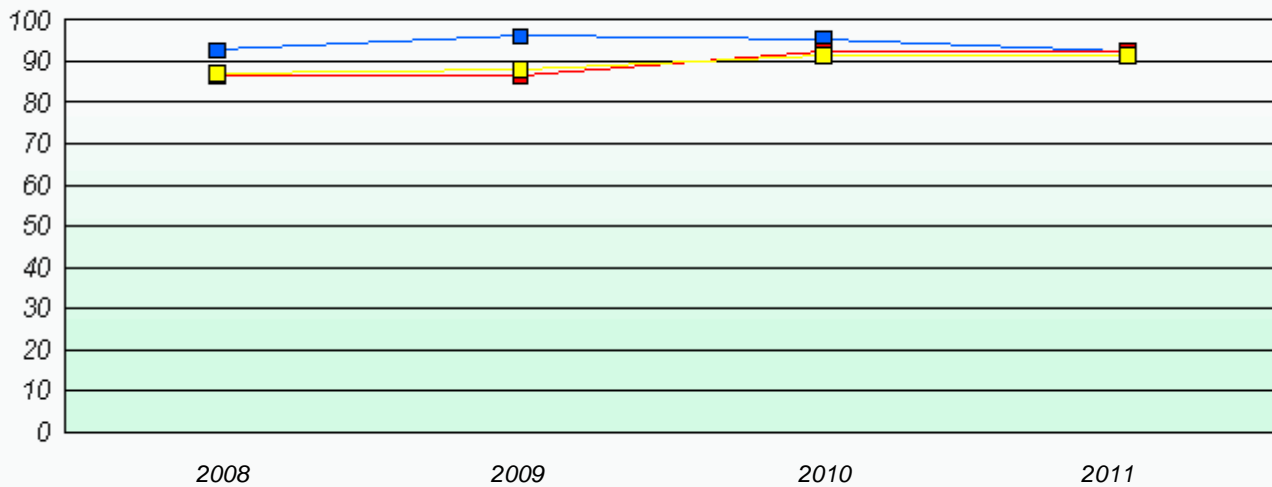

Total Test

Participation Rates

Total Test

District 4 - Eastern

School #: 350 St. John Bosco School

Exemption Rates

Total Test

Participation Rates