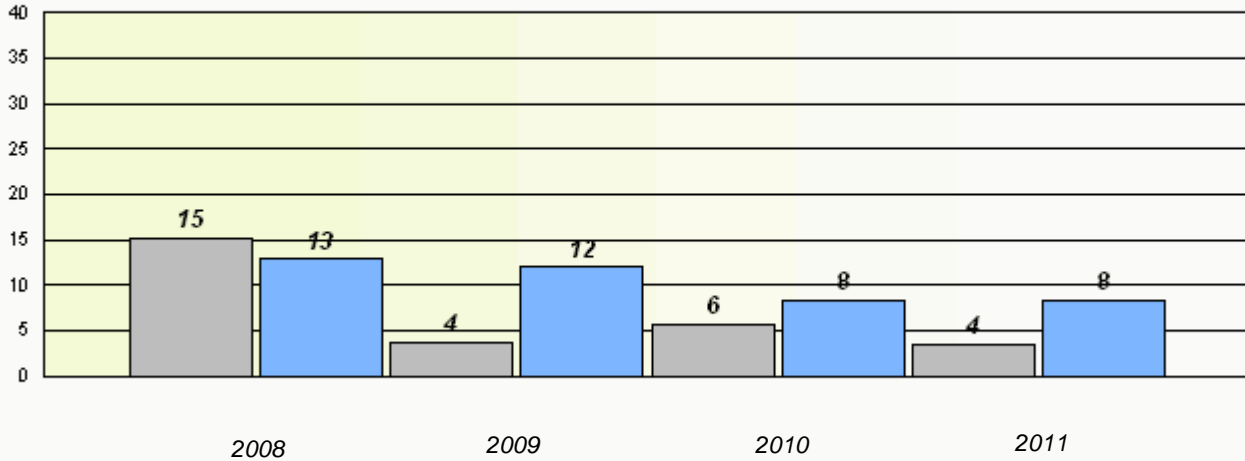

Total Test

Participation Rates

Total Test

District 4 - Eastern

School #: 247 Roncalli Central High

Exemption Rates

Total Test

Participation Rates