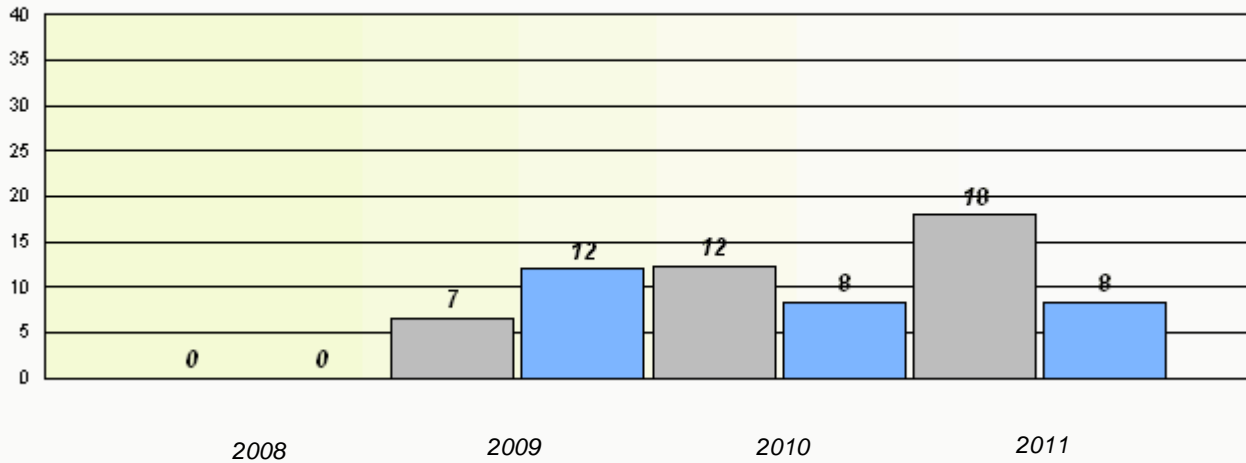

Total Test

Participation Rates

Total Test

District 4 - Eastern

School #: 330 Brother Rice Junior High

Exemption Rates

Total Test

Participation Rates