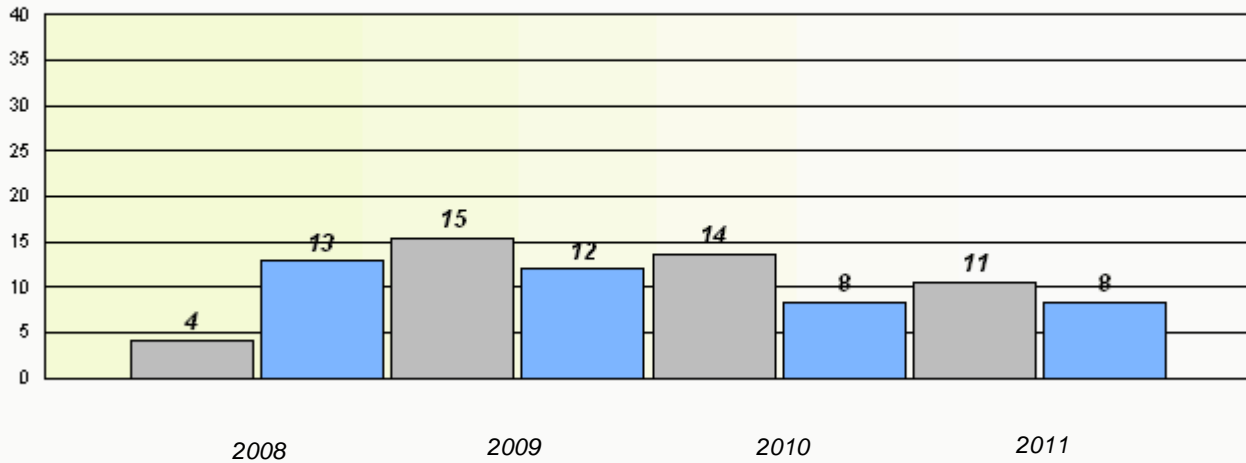

Total Test

District 4 - Eastern

School #: 228 St. Lawrence Academy

Exemption Rates

Total Test

Participation Rates

Total Test

District 4 - Eastern