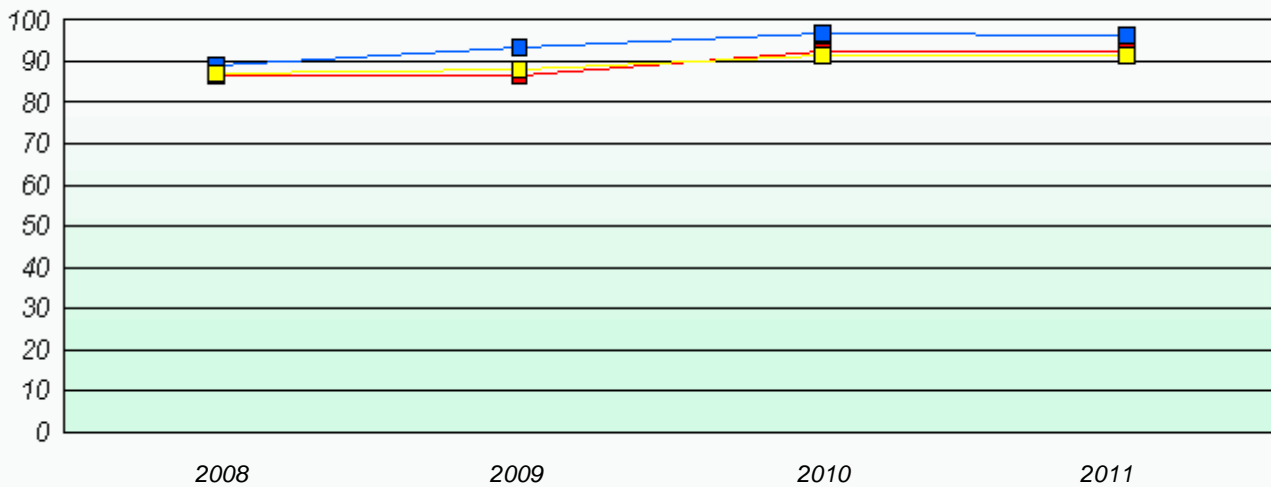

School #: 359 St. Paul's Junior High

Exemption Rates

Total Test

Participation Rates

Total Test

District 4 - Eastern

School #: 368 Holy Trinity High

Exemption Rates