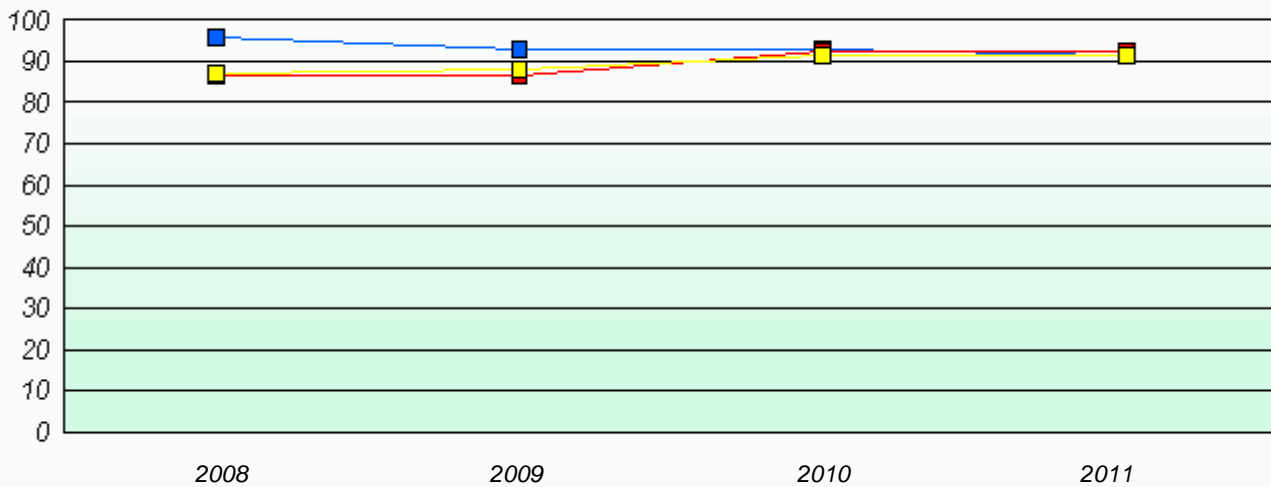

Total Test

District 4 - Eastern

School #: 280 Laval High School

Exemption Rates

Total Test

Participation Rates

Total Test

District 4 - Eastern