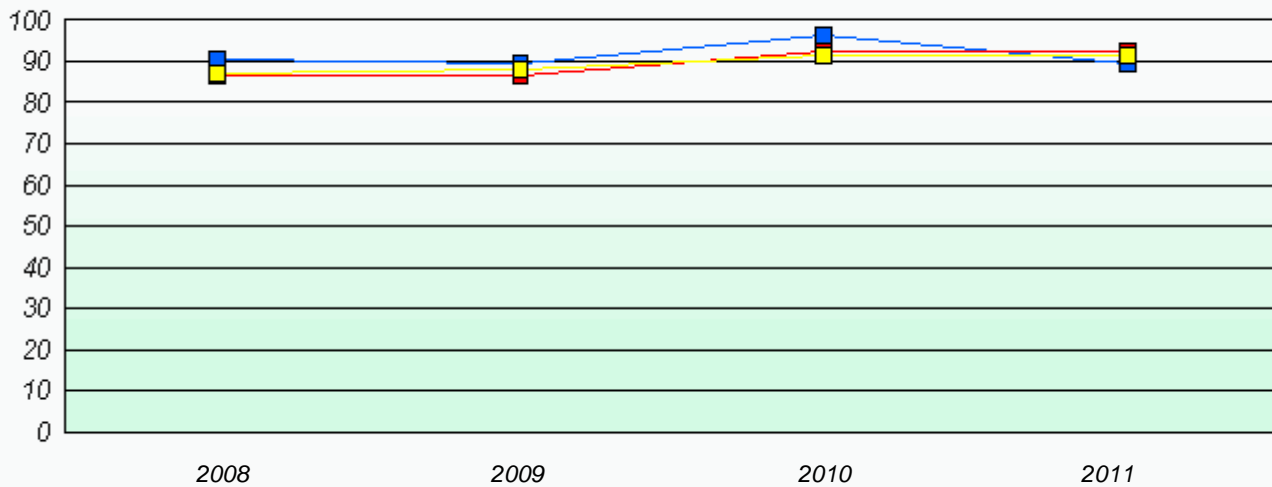

Participation Rates

Total Test