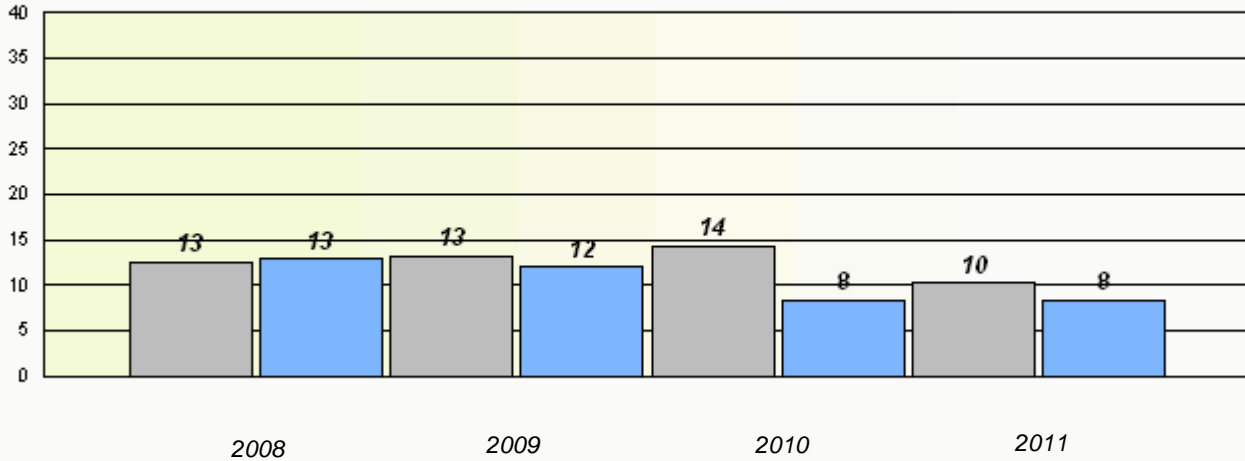

Total Test

District 4 - Eastern

School #: 335 Leary's Brook Junior High

Exemption Rates

Total Test

Participation Rates

Total Test

District 4 - Eastern