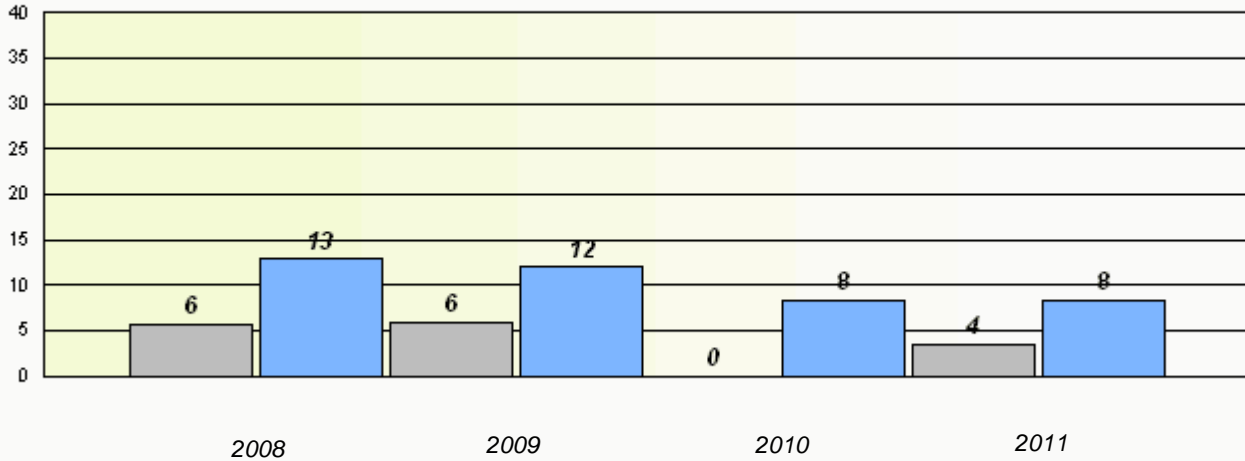

Exemption Rates

Total Test