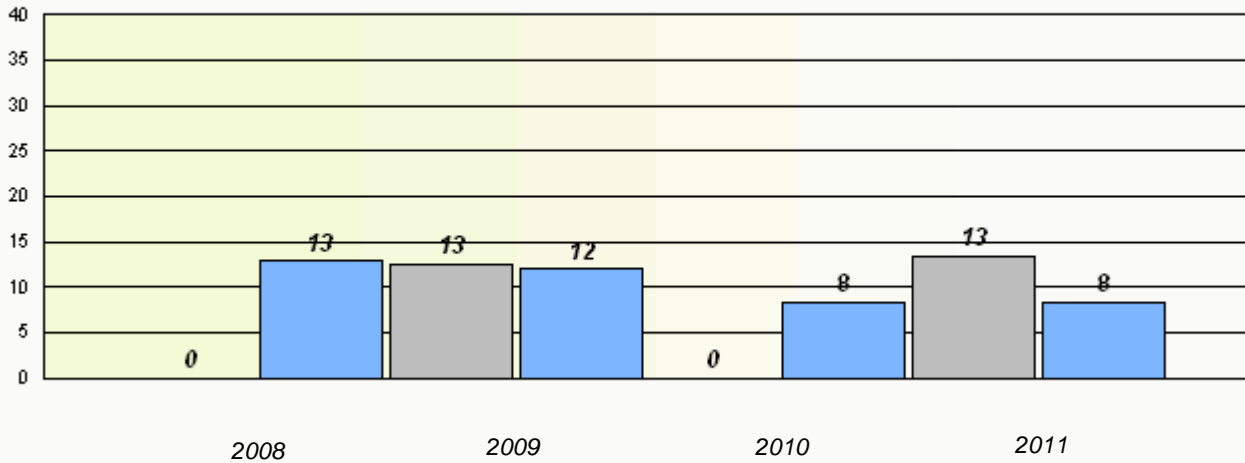

Total Test

District 4 - Eastern

School #: 240 Bishop White School

Exemption Rates

Total Test

Participation Rates

Total Test

District 4 - Eastern