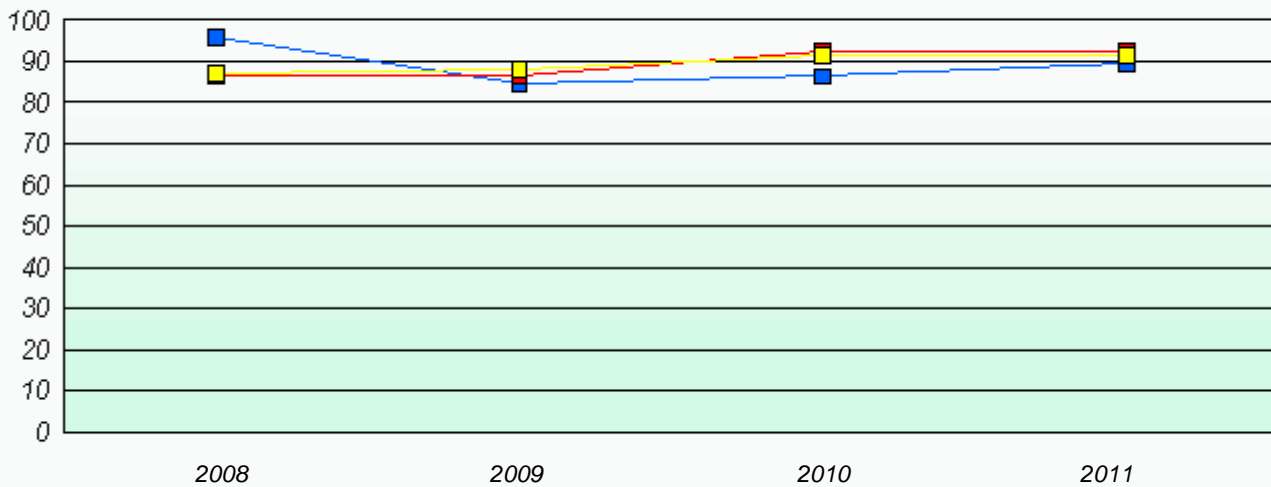

Total Test

District 4 - Eastern

School #: 228 St. Lawrence Academy

Exemption Rates

Total Test

Participation Rates

Total Test

District 4 - Eastern