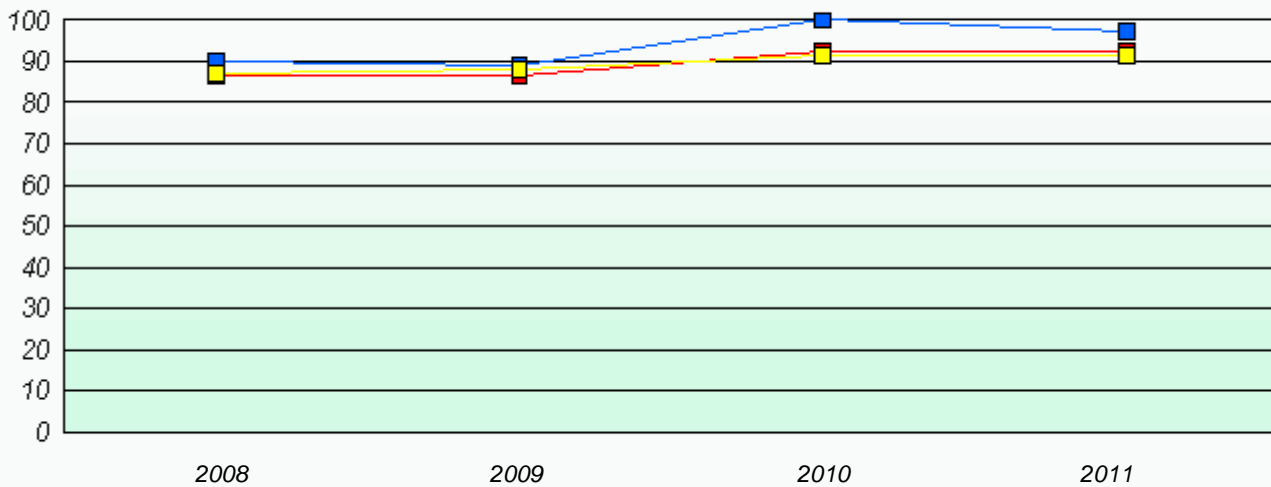

School #: 285 Holy Redeemer Elementary

Exemption Rates

Total Test

Participation Rates

Total Test

District 4 - Eastern

School #: 286 Fatima Academy

Exemption Rates