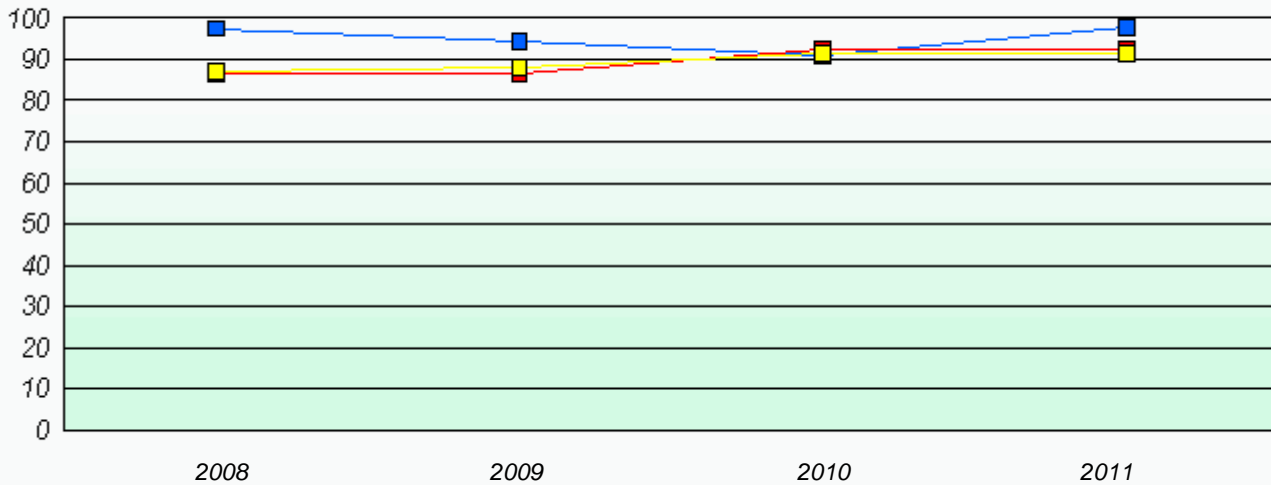

Participation Rates

Total Test