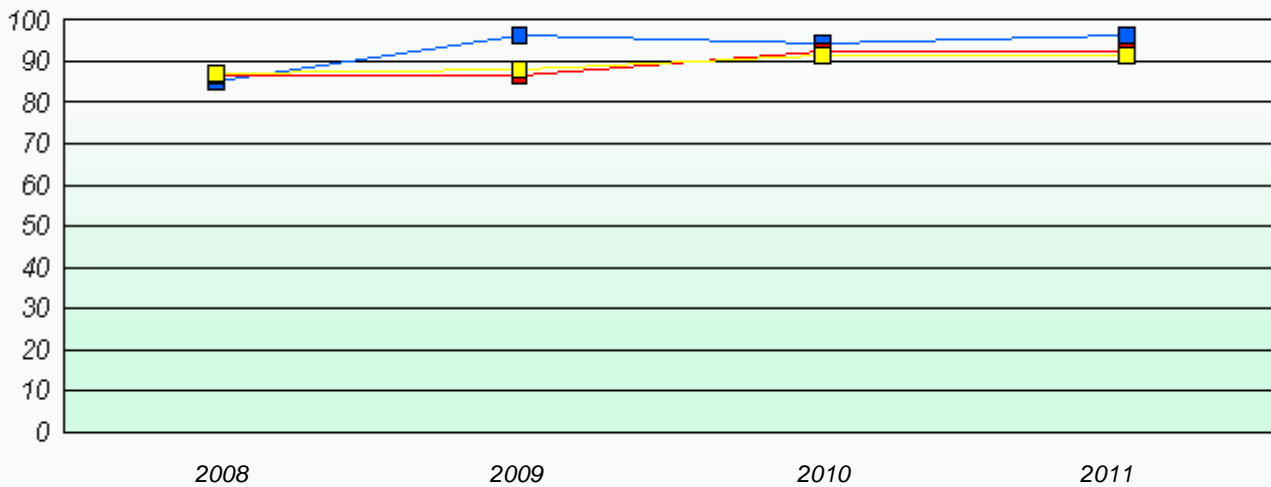

Participation Rates

Total Test