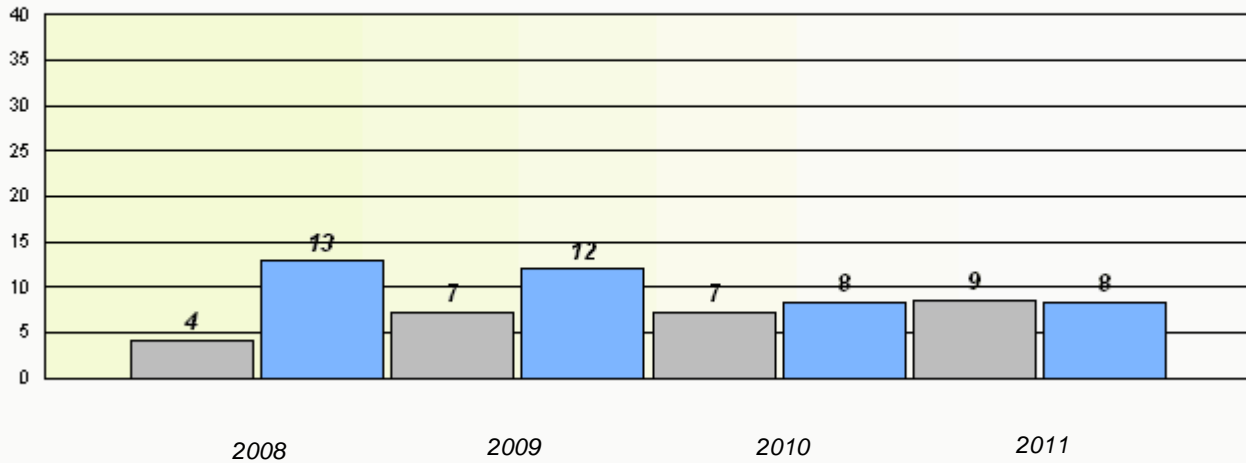

Total Test

District 4 - Eastern

School #: 280 Laval High School

Exemption Rates

Total Test

Participation Rates

Total Test

District 4 - Eastern