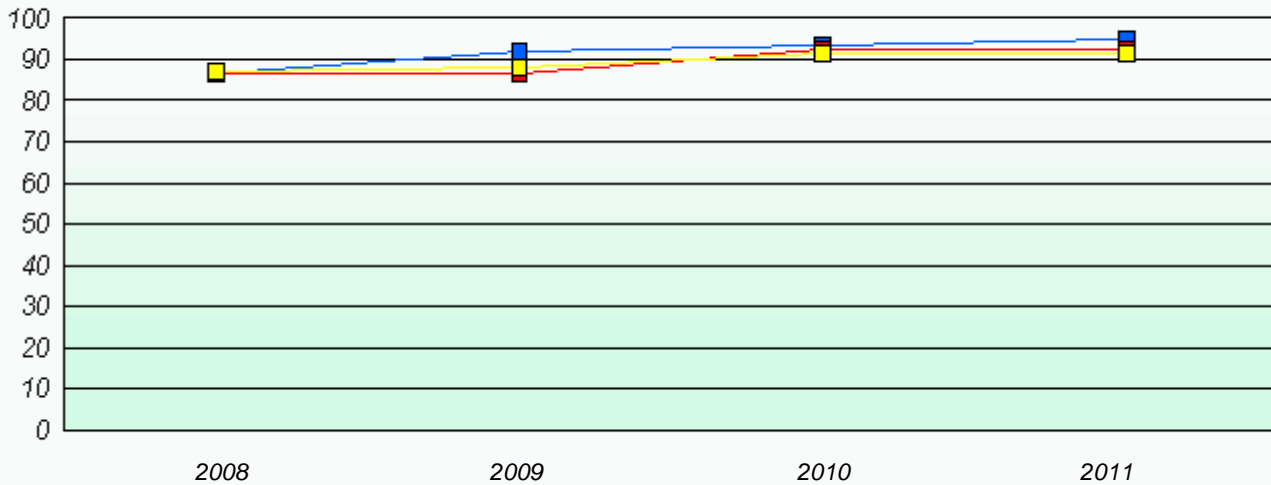

Total Test

District 4 - Eastern

School #: 248 Amalgamated Academy

Exemption Rates

Total Test

Participation Rates

Total Test

District 4 - Eastern