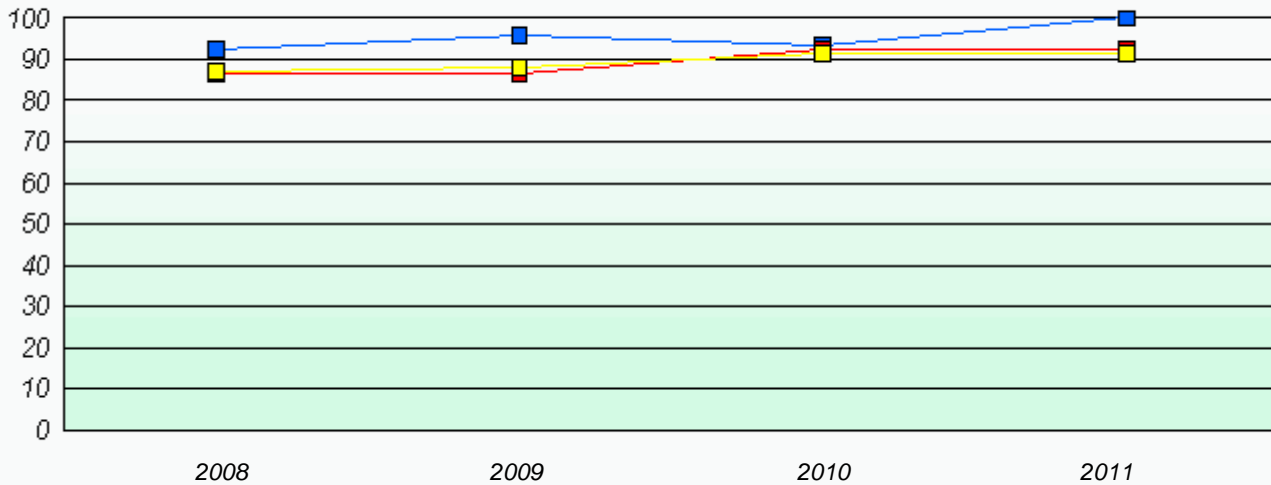

School #: 242 Random Island Academy

Exemption Rates

Total Test

Participation Rates

Total Test

District 4 - Eastern

School #: 246 Swift Current Academy

Exemption Rates