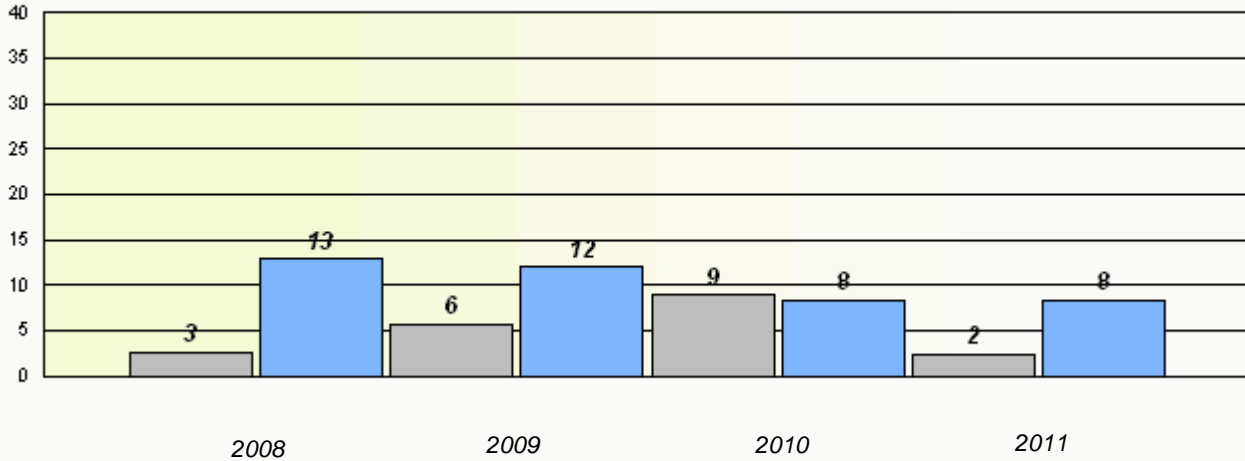

District 4 - Eastern

School #: 368 Holy Trinity High

Exemption Rates

Total Test