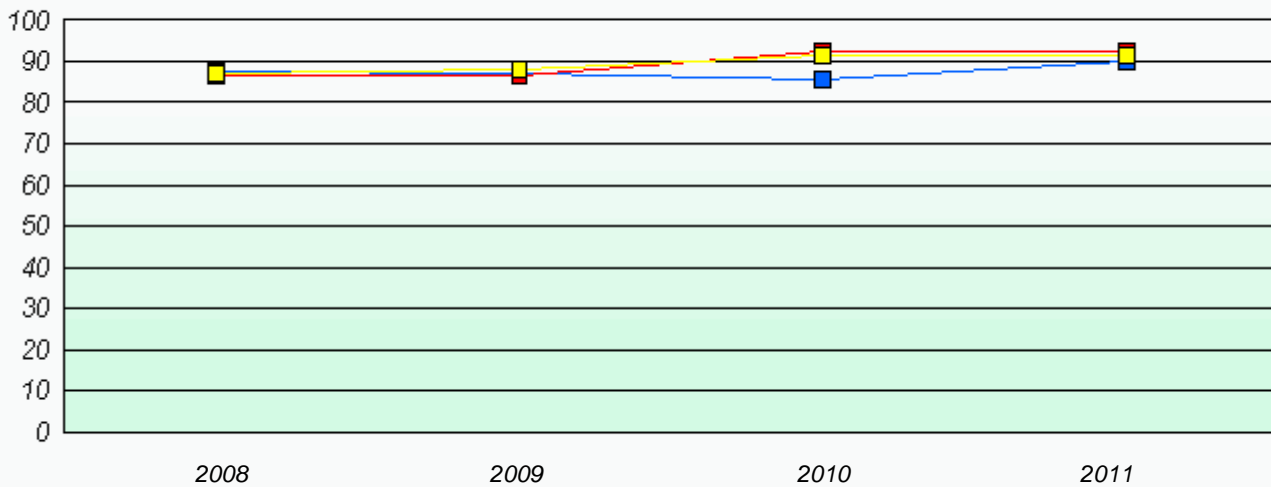

Total Test

District 4 - Eastern

School #: 335 Leary's Brook Junior High

Exemption Rates

Total Test

Participation Rates

Total Test

District 4 - Eastern