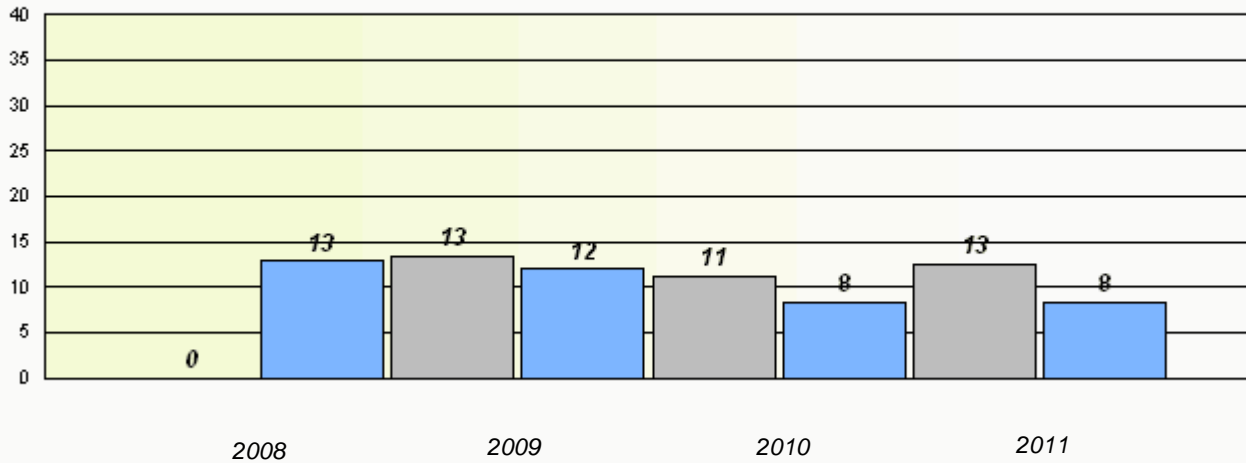

School

District

Province

District 4 - Eastern

School #: 226 Fortune Bay Academy

Exemption Rates

Total Test

Participation Rates