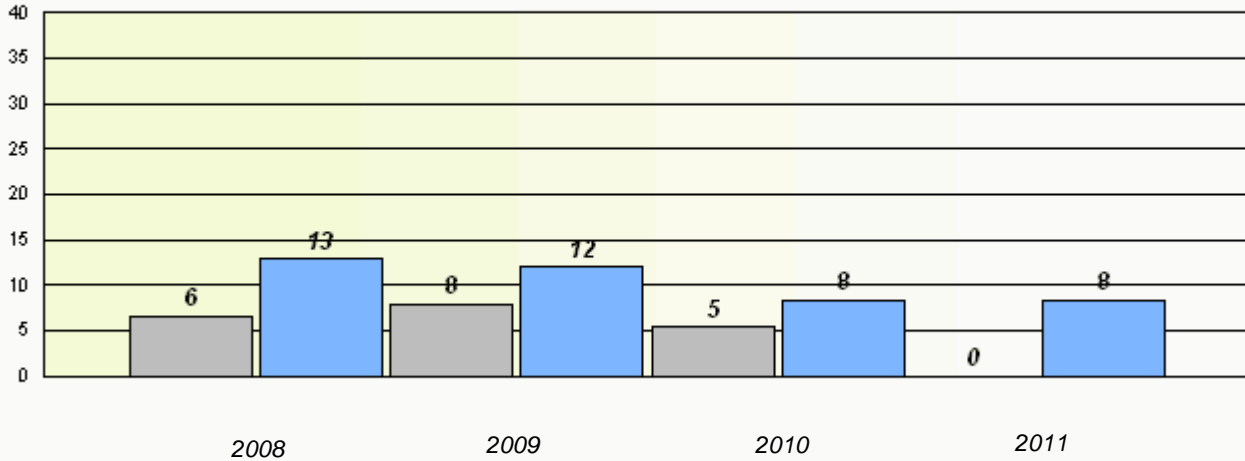

Total Test

District 4 - Eastern

School #: 353 St. Kevin's Junior High

Exemption Rates

Total Test

Participation Rates

Total Test

District 4 - Eastern