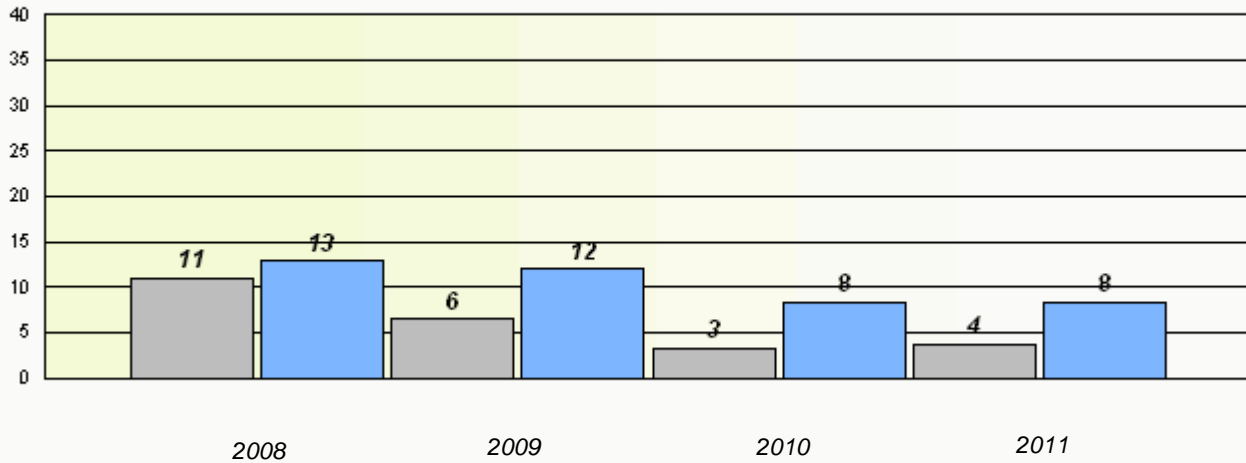

District 4 - Eastern

School #: 359 St. Paul's Junior High

Exemption Rates

Total Test