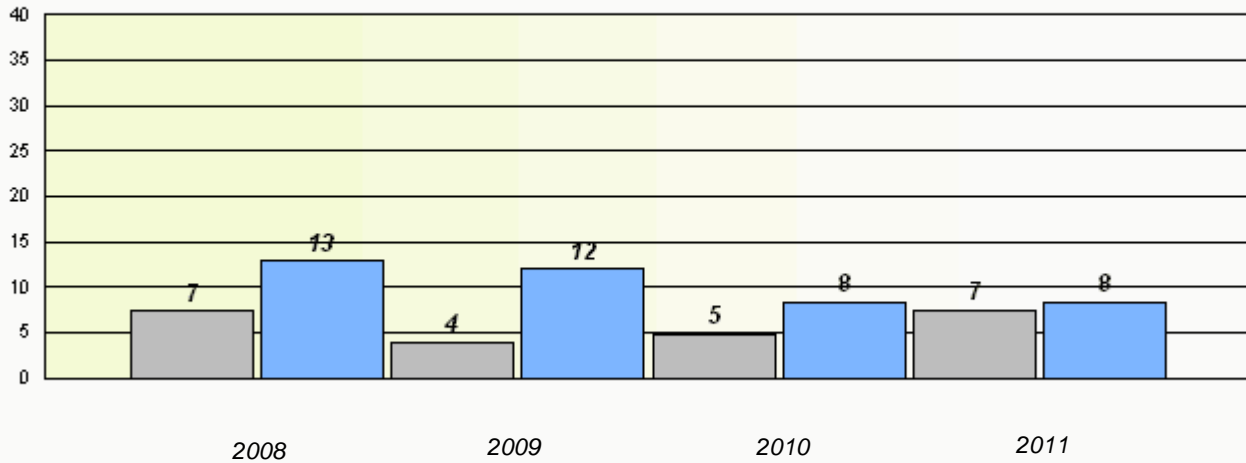

District 4 - Eastern

School #: 343 MacDonal Drive Junior High

Exemption Rates

Total Test