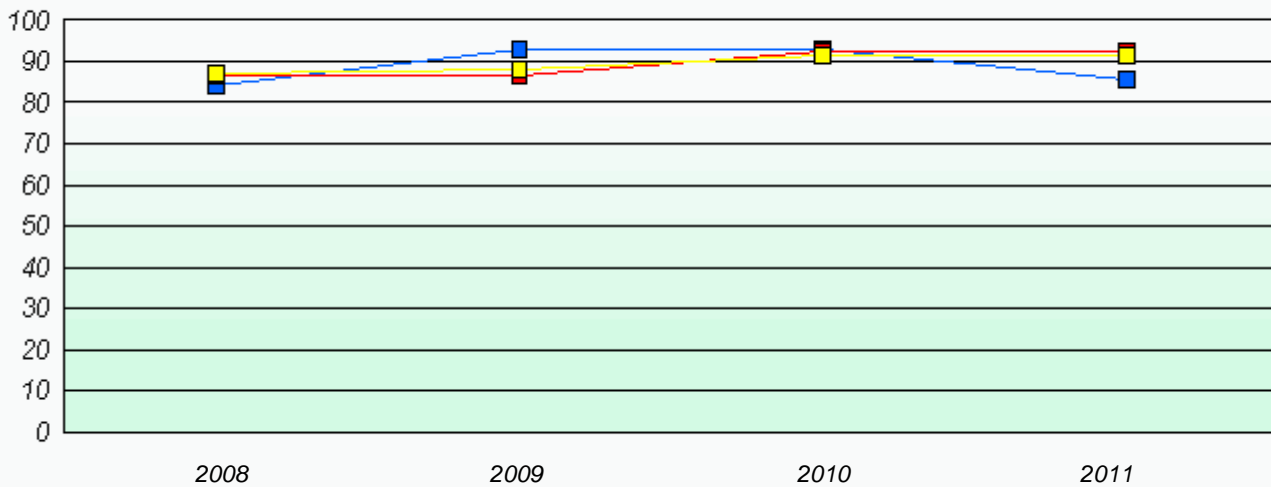

Participation Rates

Total Test