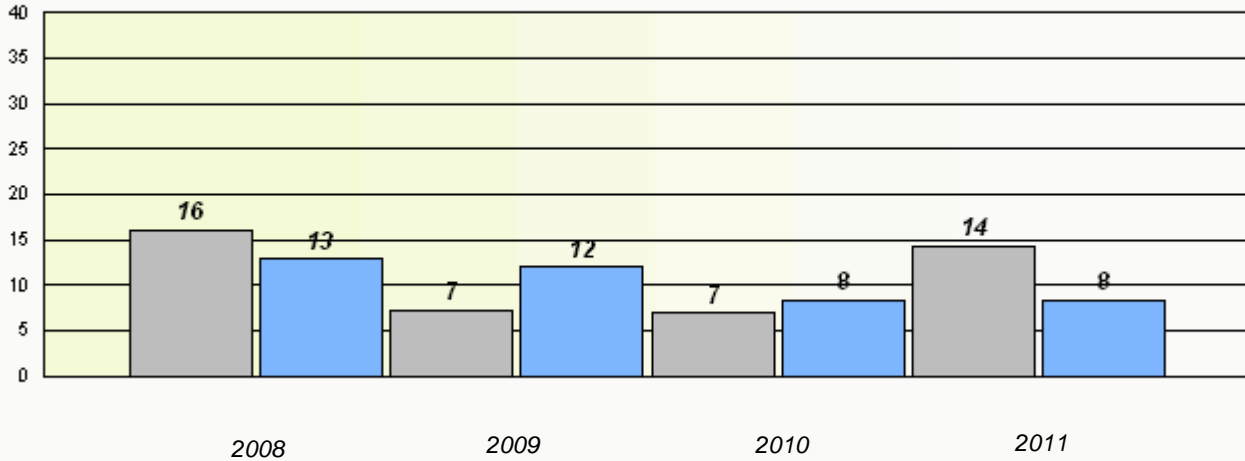

Total Test

Participation Rates

Total Test

District 4 - Eastern

School #: 350 St. John Bosco School

Exemption Rates

Total Test

Participation Rates