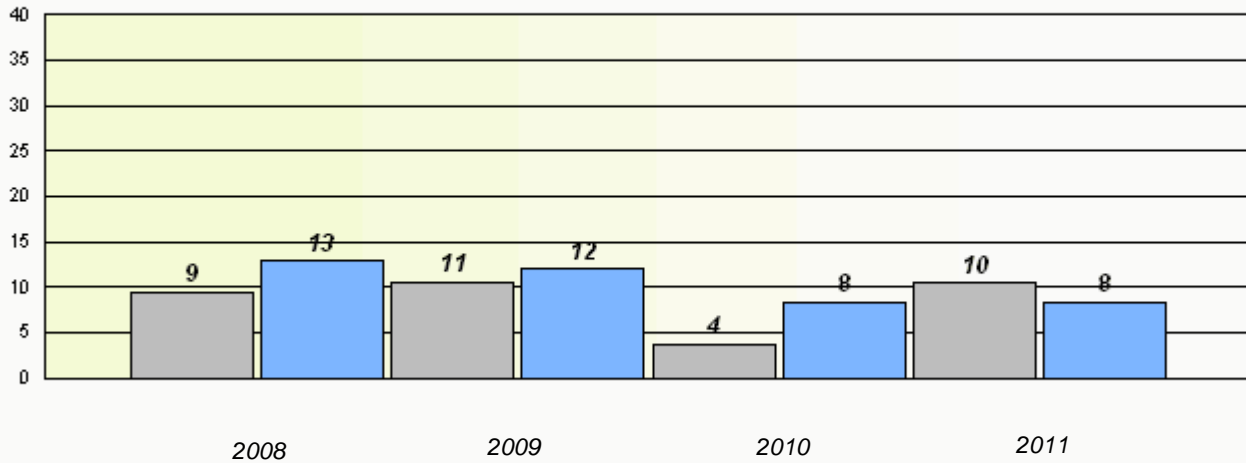

District 4 - Eastern

School #: 341 I.J. Samson Junior High

Exemption Rates

Total Test