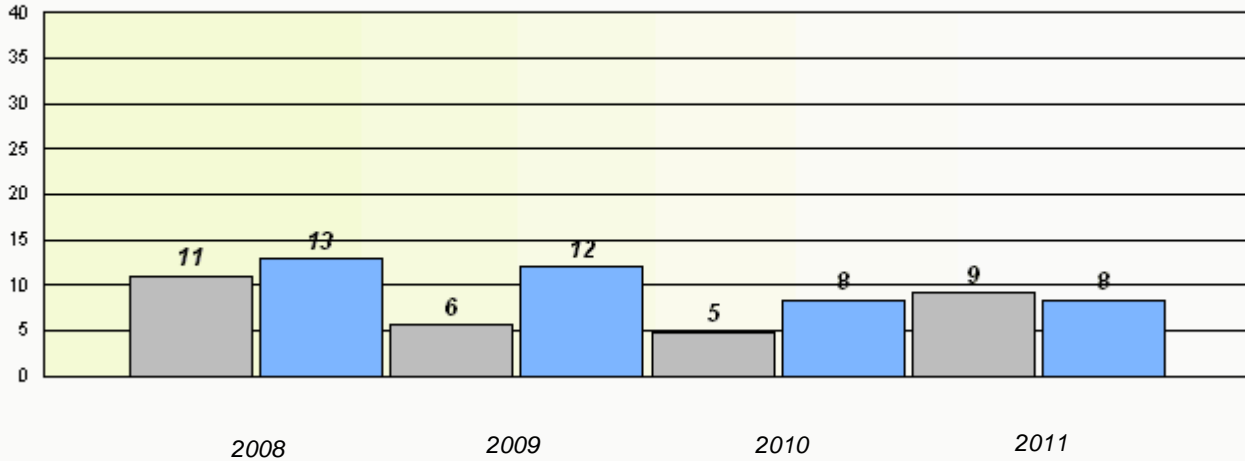

Total Test

Participation Rates

Total Test

District 4 - Eastern

School #: 235 Clarenville High School

Exemption Rates

Total Test

Participation Rates