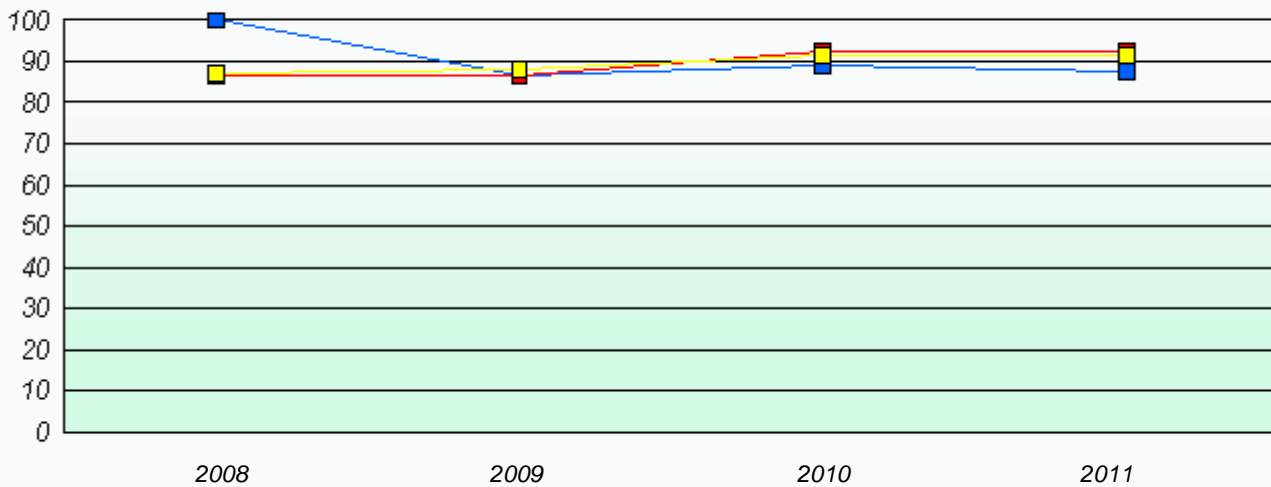

Participation Rates

Total Test