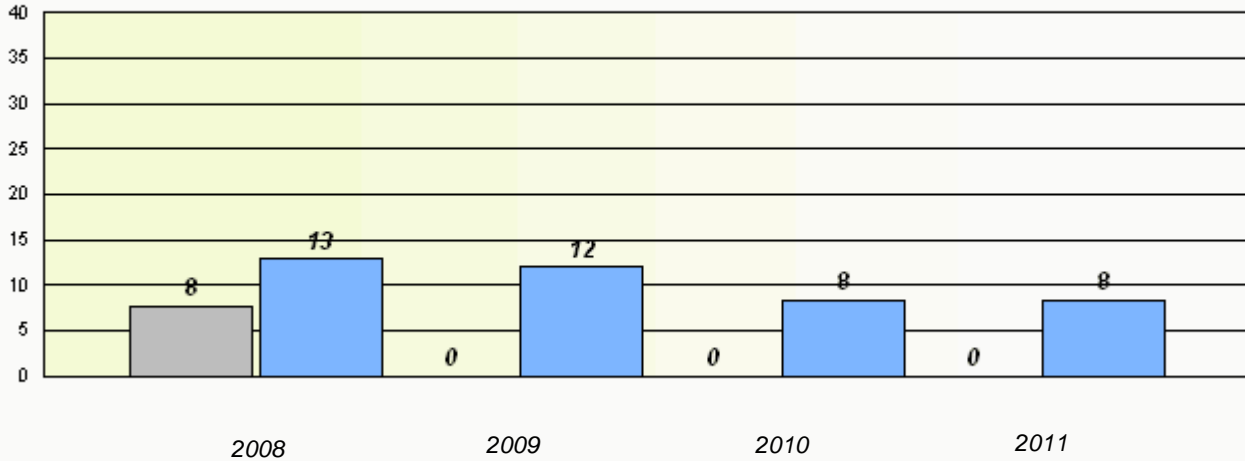

**Total Test**

**Participation Rates**

**Total Test**

District 3 - Nova Central

School #: 163 Point Leamington Academy

**Exemption Rates**

**Total Test**

**Participation Rates**