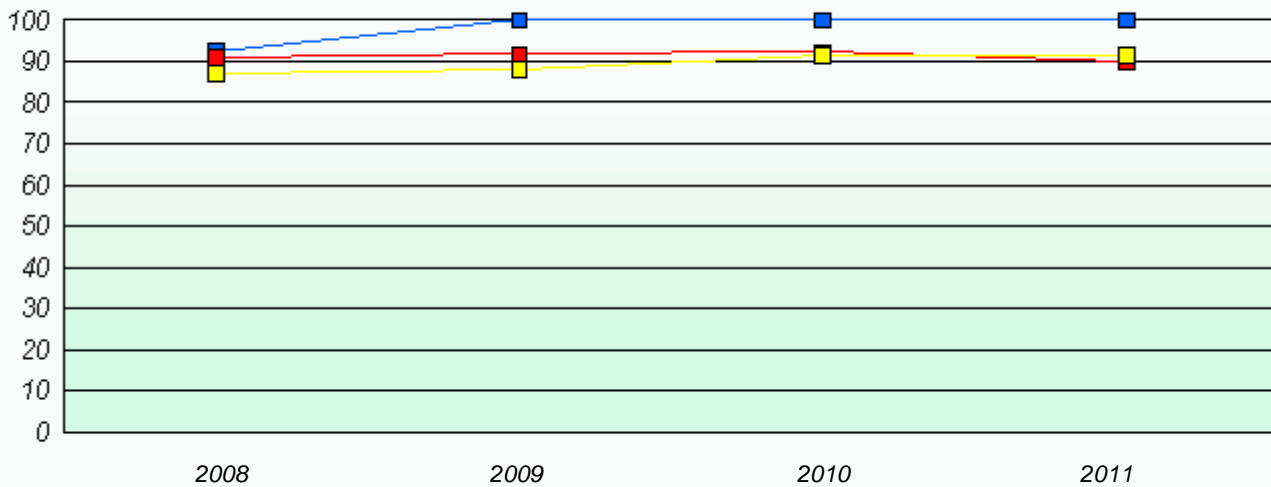

Participation Rates

Total Test