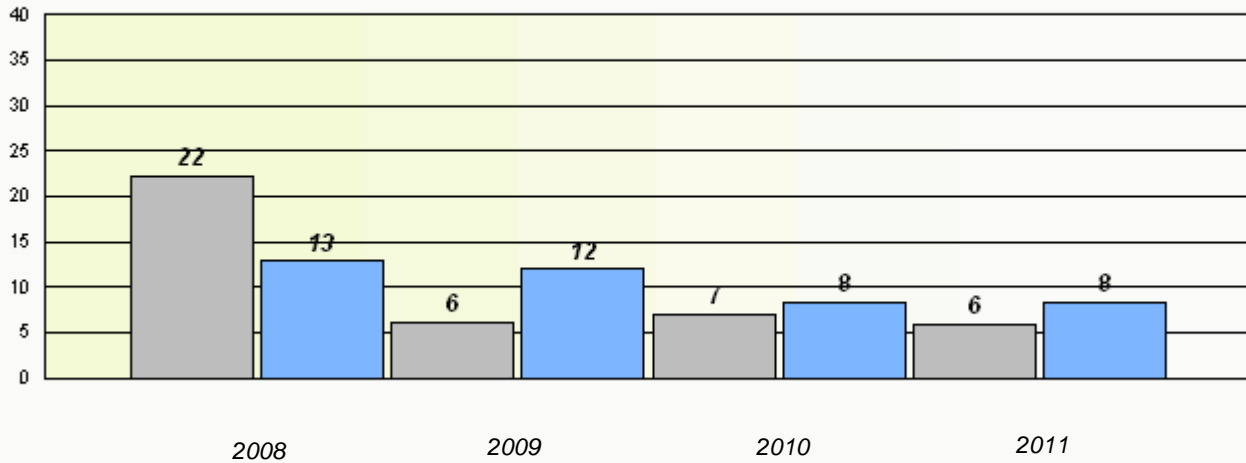

District 2 - Western

School #: 067 Presentation Junior High

Exemption Rates

Total Test