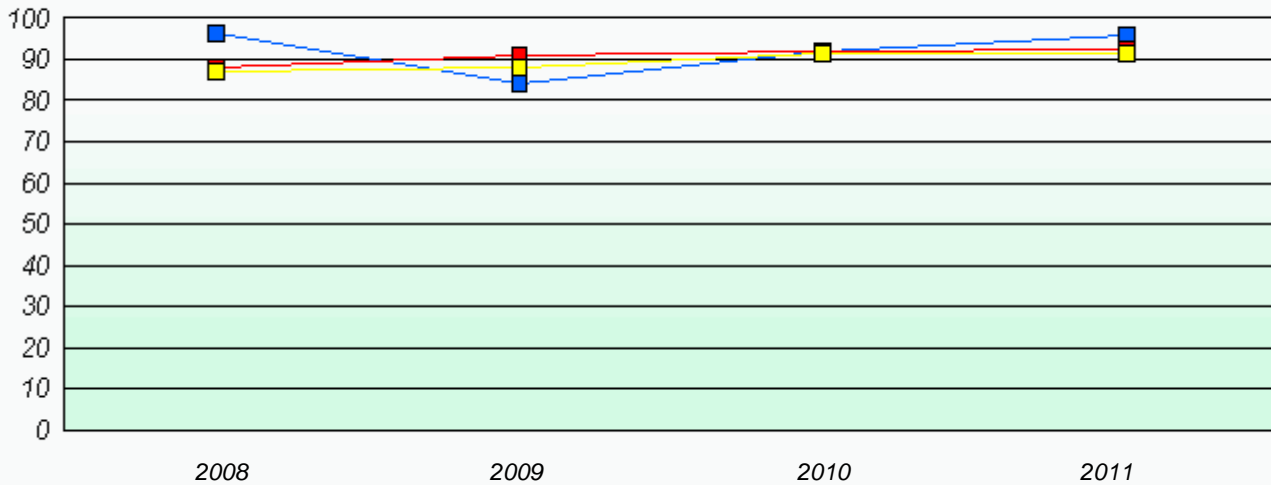

Total Test

District 2 - Western

School #: 062 G.C. Rowe Junior High

Exemption Rates

Total Test

Participation Rates

Total Test

District 2 - Western