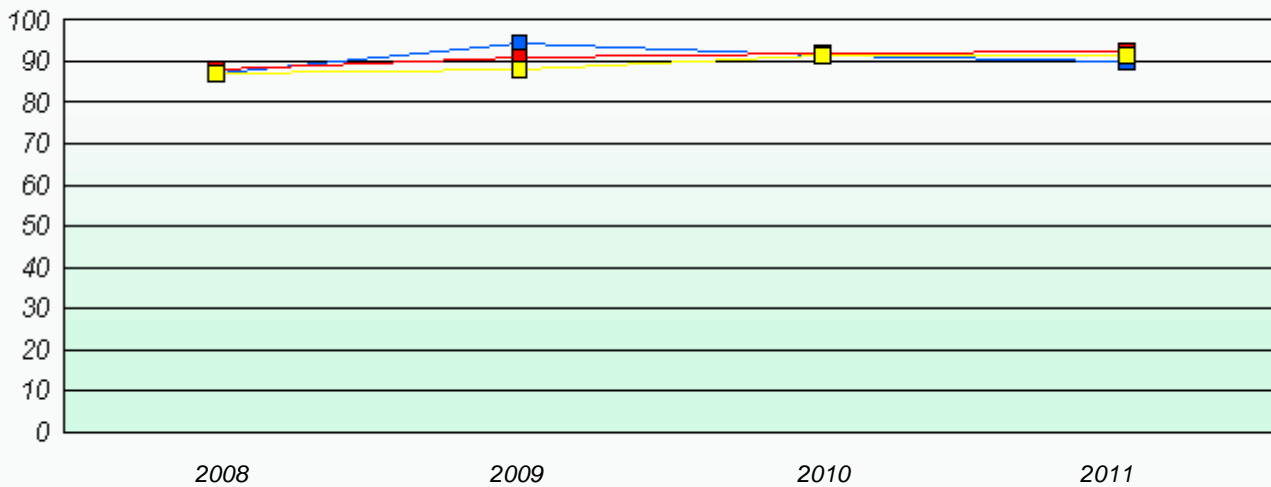

Participation Rates

Total Test