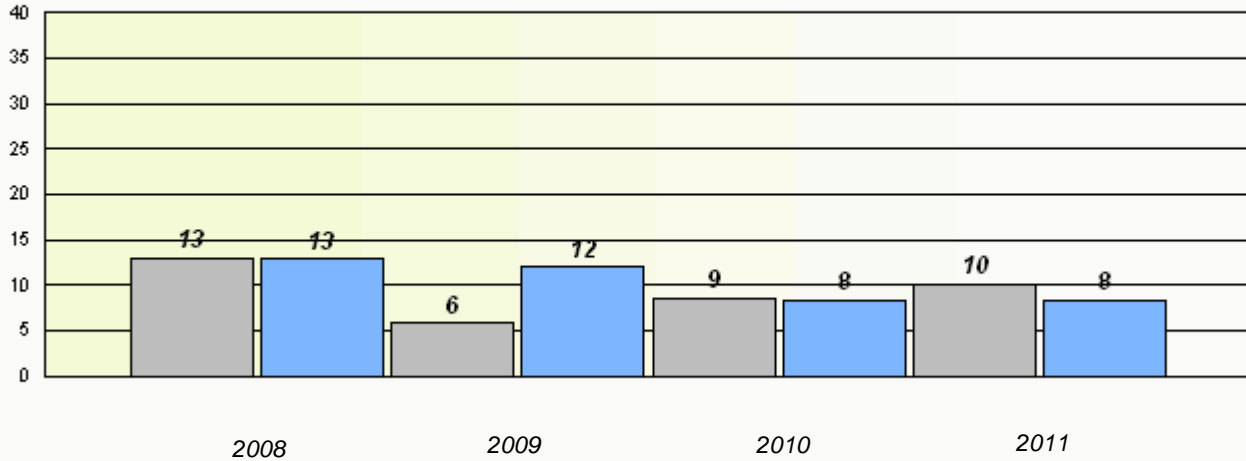

District 2 - Western

School #: 391 Xavier Junior High

Exemption Rates

Total Test