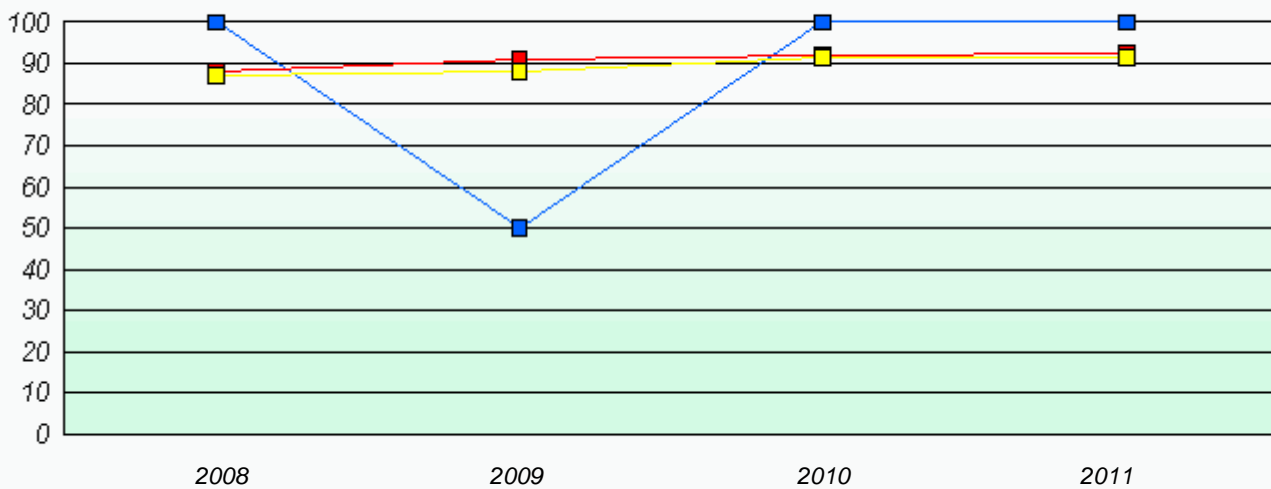

Participation Rates

Total Test

District 2 - Western

School #: 039 Mary Simms All-Grade

Exemption Rates

Total Test

Participation Rates

Total Test