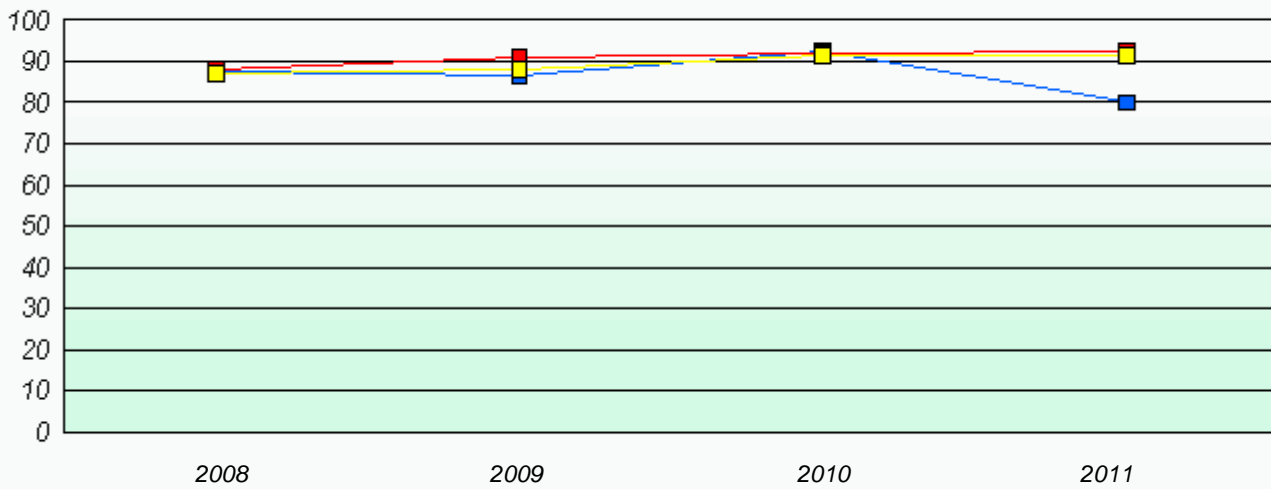

Participation Rates

Total Test

Exemption Rates

Total Test

Participation Rates

Total Test

District 2 - Western

School #: 391 Xavier Junior High