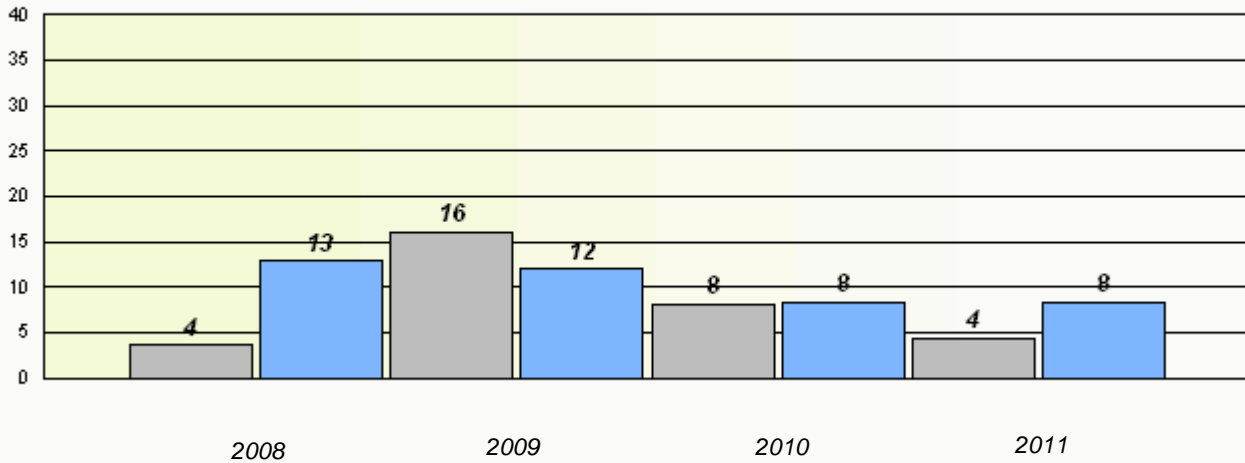

Total Test

District 2 - Western

School #: 062 G.C. Rowe Junior High

Exemption Rates

Total Test

Participation Rates

Total Test

District 2 - Western