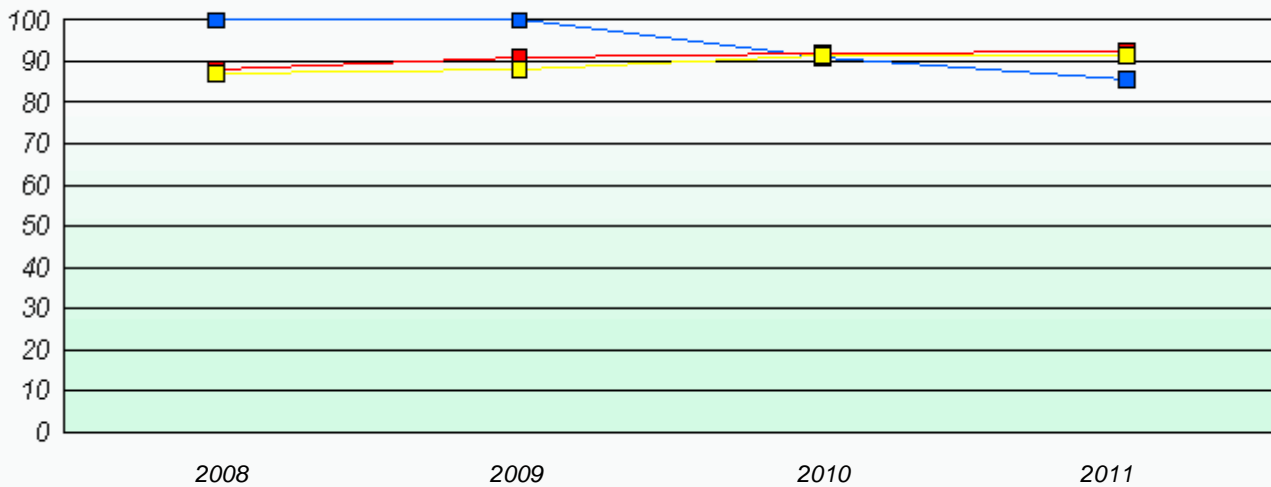

Participation Rates

Total Test