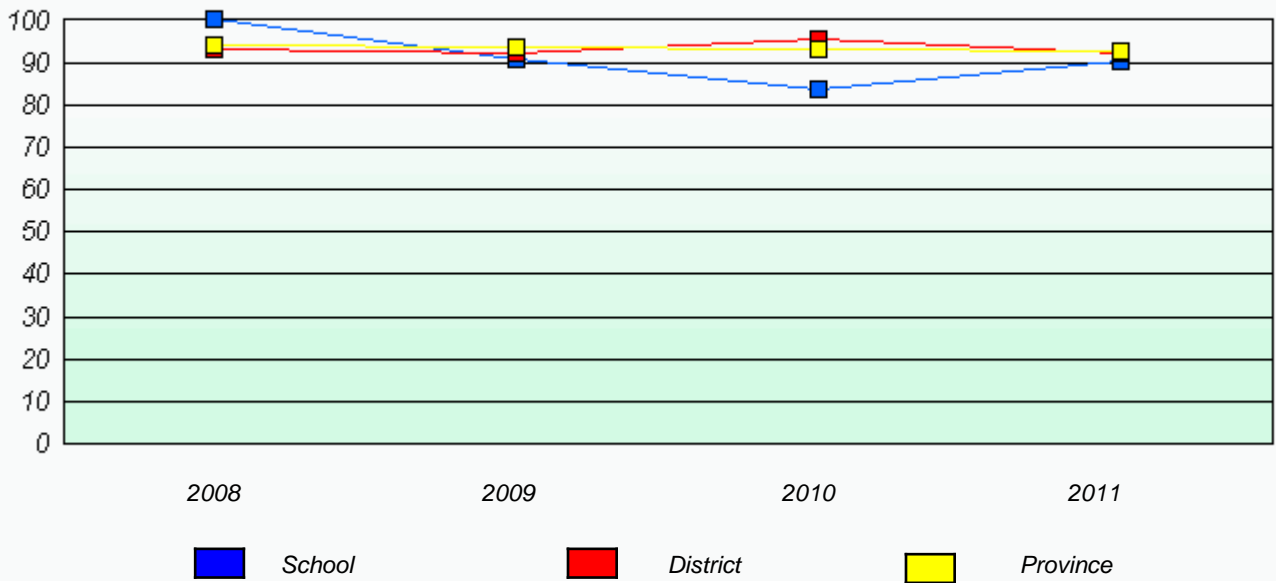

District 3 - Nova Central

School #: 144 Sprucewood Academy

**Participation Rates**

**Demand Writing**

**Reading**

\* Reading score is composite of Information and Poetry.

District 3 - Nova Central

School #: 150 St. Joseph's Elementary