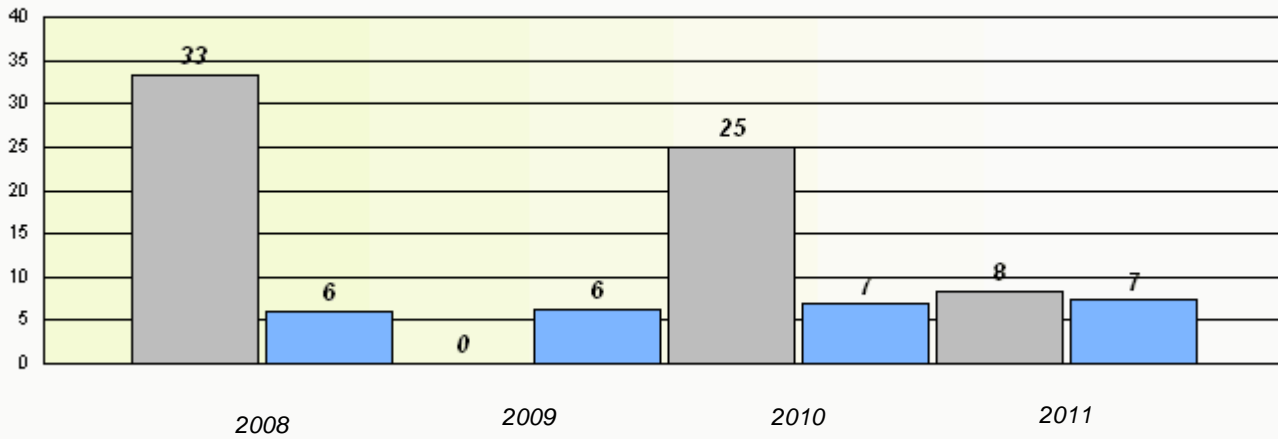

**Reading**

\* Reading score is composite of Information and Poetry.

District 3 - Nova Central

School #: 403 Lakeside Academy

**Exemption Rates**

**Demand Writing**

**Reading**

\* Reading score is composite of Information and Poetry.