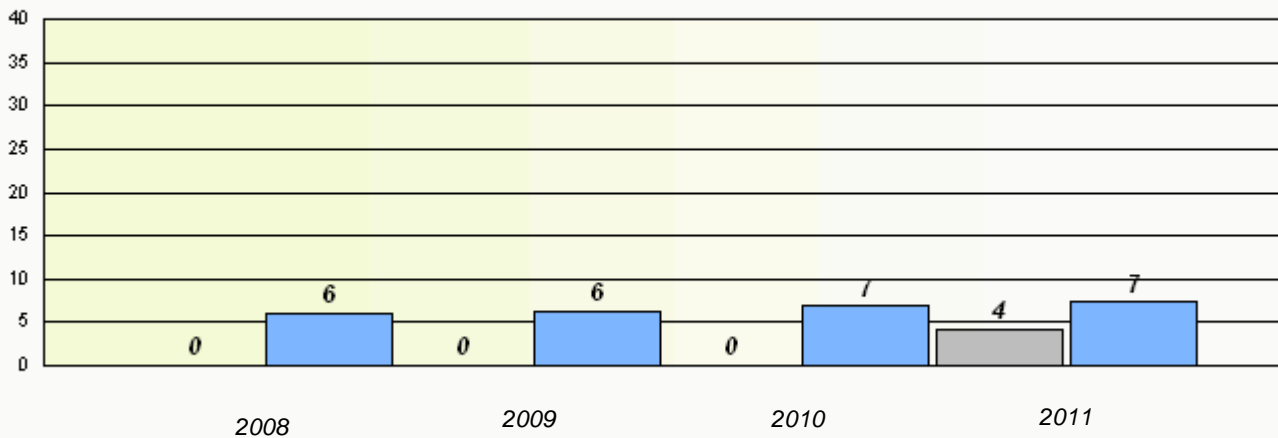

Reading

* Reading score is composite of Information and Poetry.