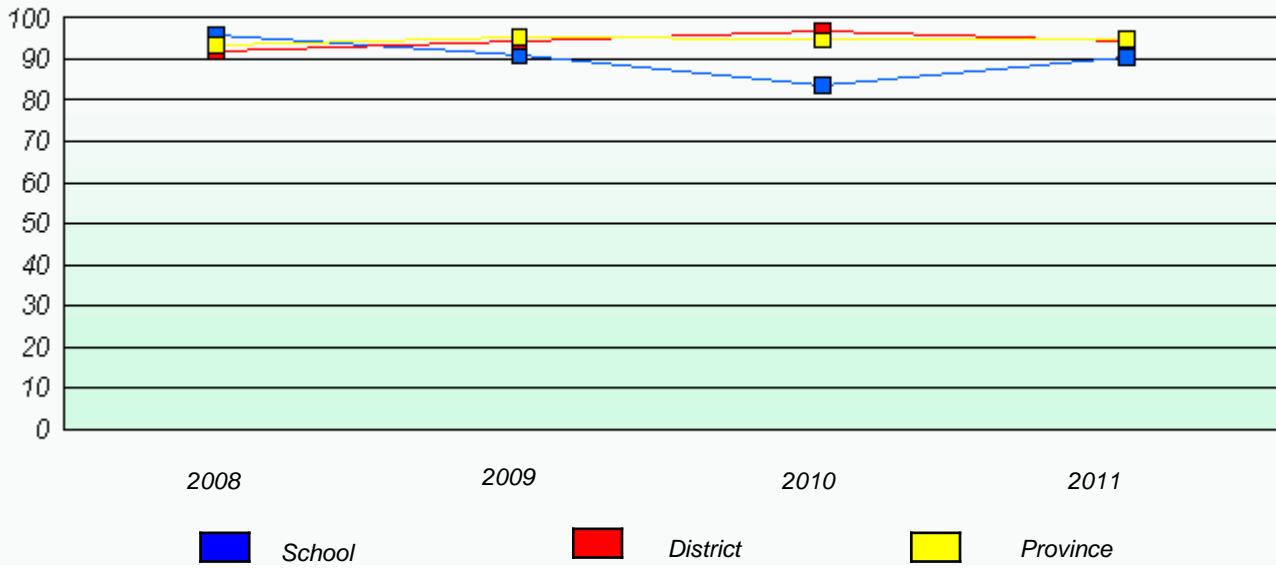

District 3 - Nova Central

School #: 144 Sprucewood Academy

Participation Rates

Demand Writing