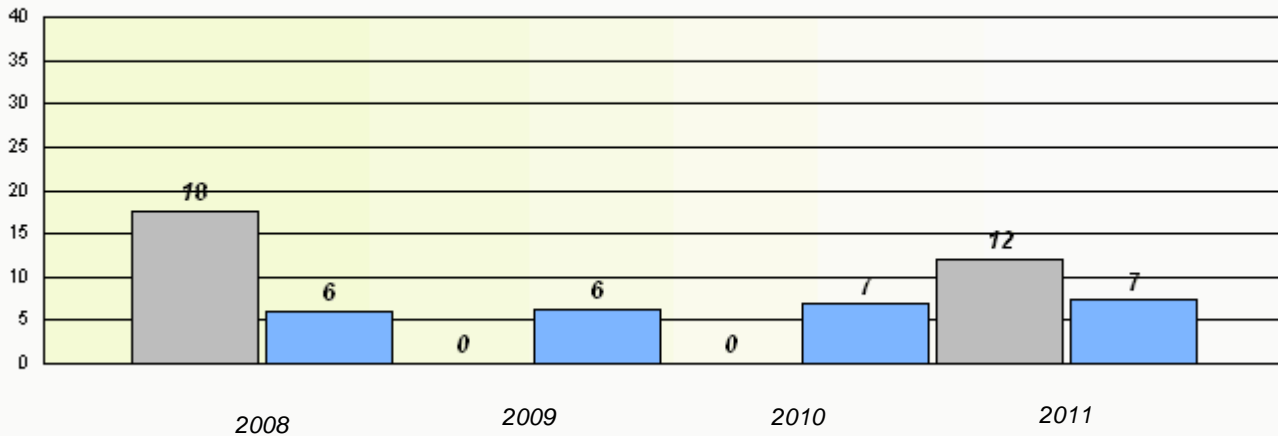

Reading

* Reading score is composite of Information and Poetry.