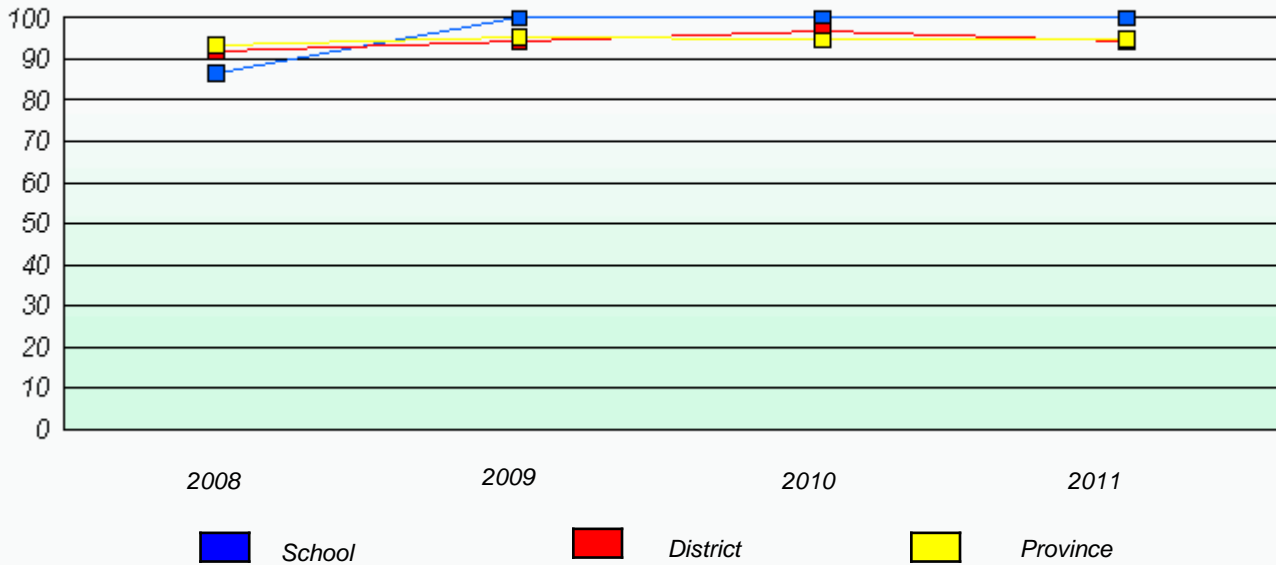

**Exemption Rates**

**Demand Writing**

**Reading**

\* Reading score is composite of Information and Poetry.

District 3 - Nova Central

School #: 158 MSB Regional Academy

**Participation Rates**

**Demand Writing**