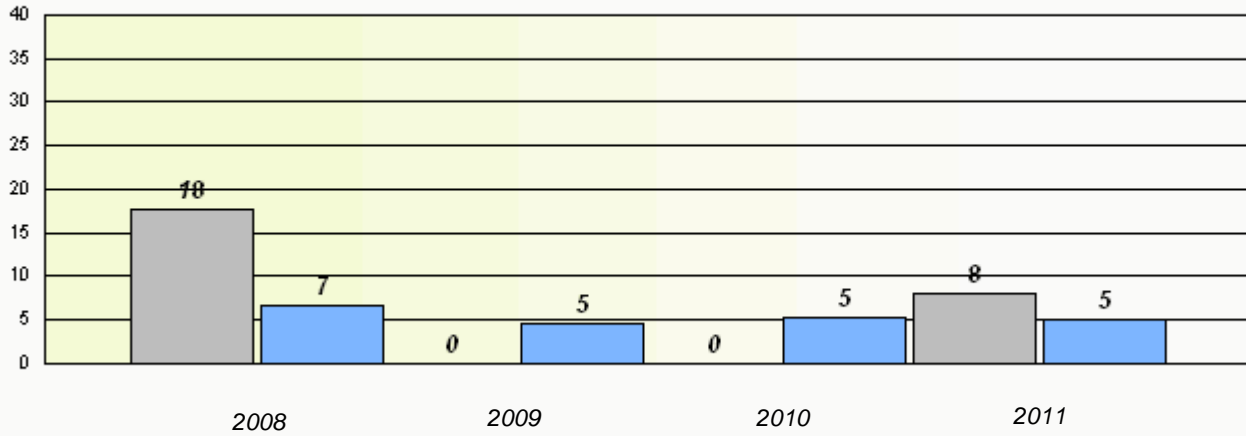

District 3 - Nova Central

School #: 422   Glovertown Academy

Exemption Rates

Demand Writing