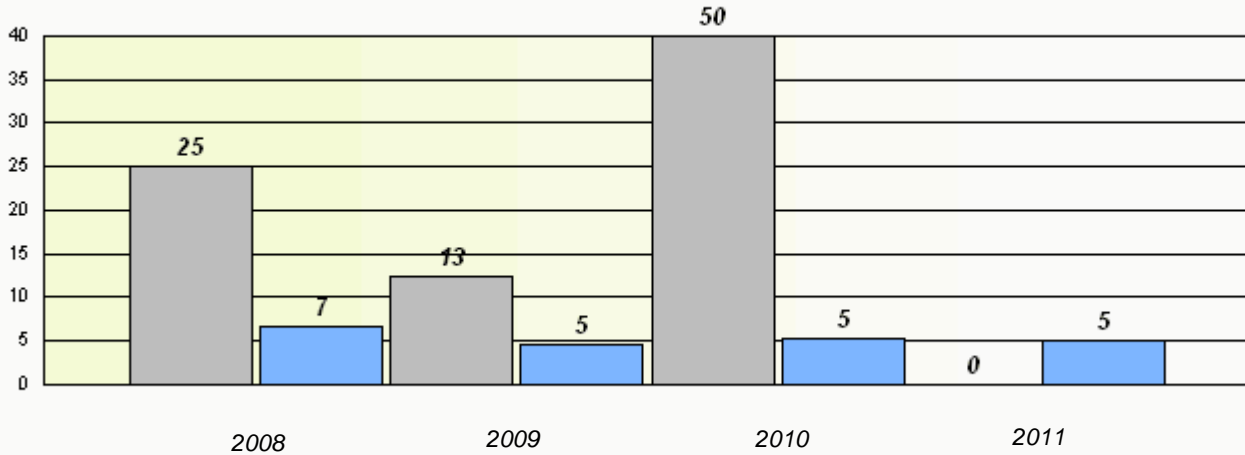

**Reading**

\* Reading score is composite of Information and Poetry.

District 3 - Nova Central

School #: 192 Lumsden Academy

**Exemption Rates**

**Demand Writing**

**Reading**

\* Reading score is composite of Information and Poetry.