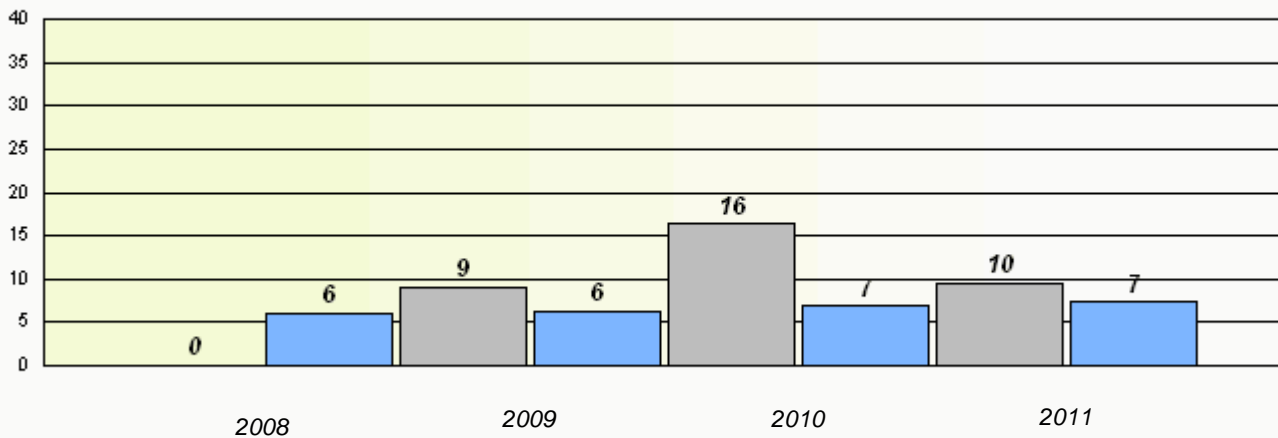

**Reading**

\* Reading score is composite of Information and Poetry.

District 3 - Nova Central

School #: 144 Sprucewood Academy

**Exemption Rates**

**Demand Writing**

**Reading**

\* Reading score is composite of Information and Poetry.