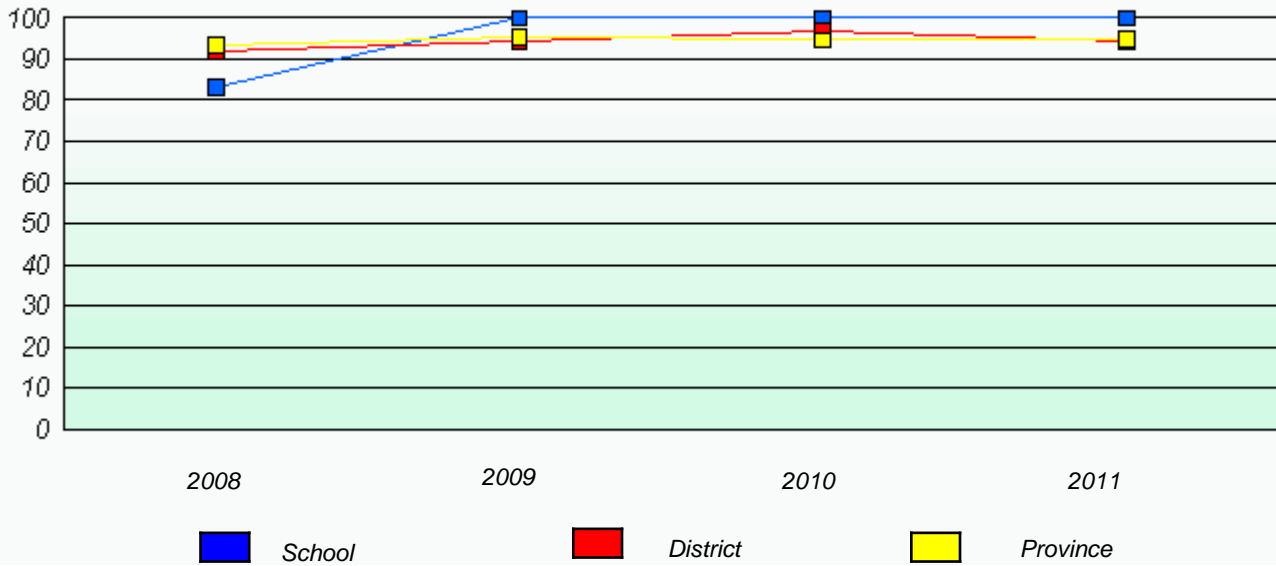

District 3 - Nova Central

School #: 163 Point Leamington Academy

Participation Rates

Demand Writing