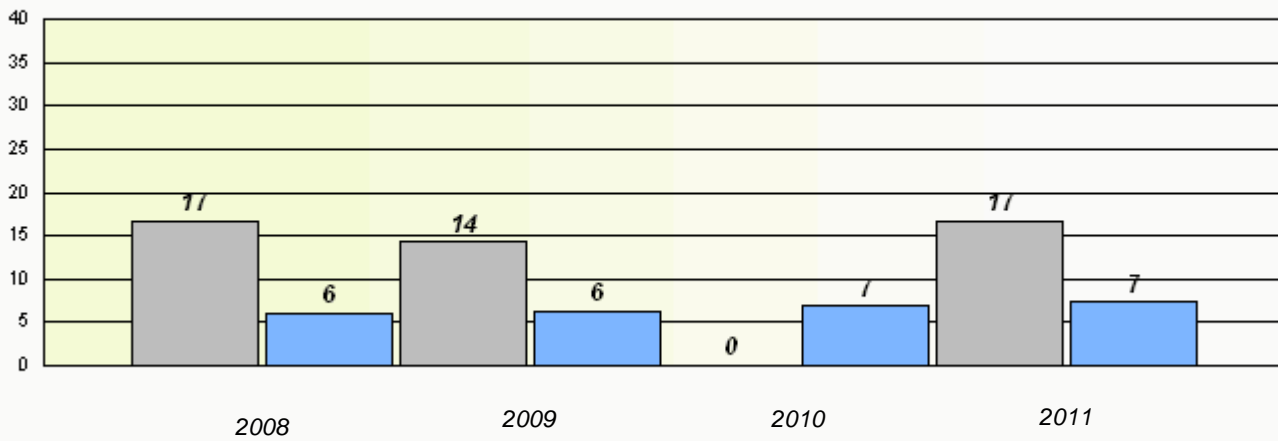

**Reading**

\* Reading score is composite of Information and Poetry.

District 3 - Nova Central

School #: 163 Point Leamington Academy

**Exemption Rates**

**Demand Writing**

**Reading**

\* Reading score is composite of Information and Poetry.