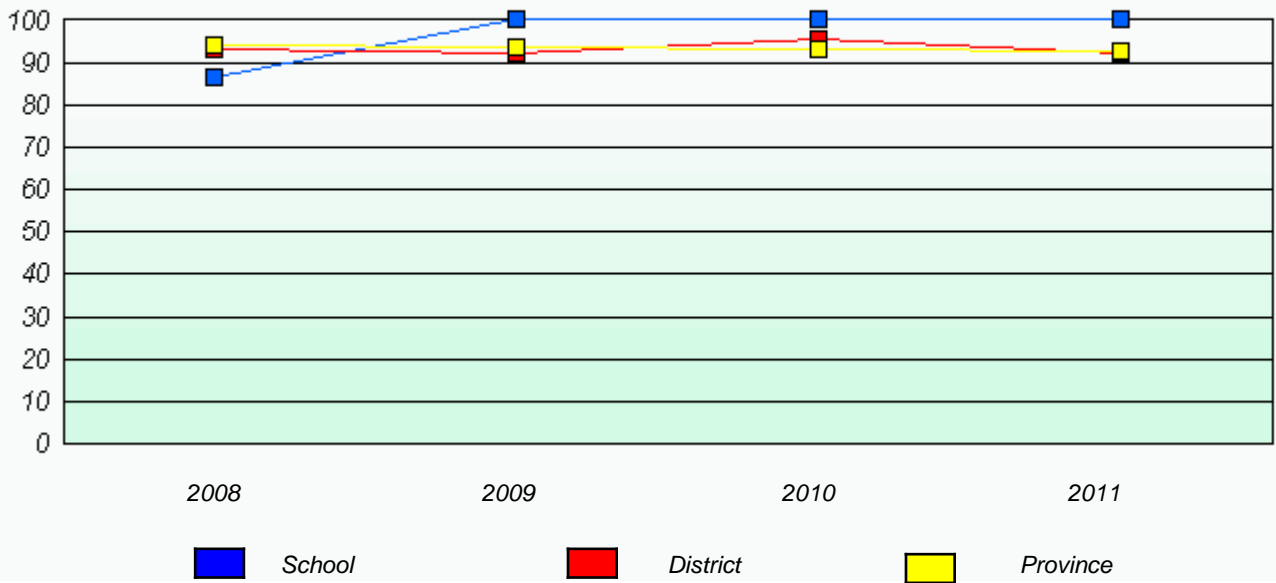

Reading

* Reading score is composite of Information and Poetry.