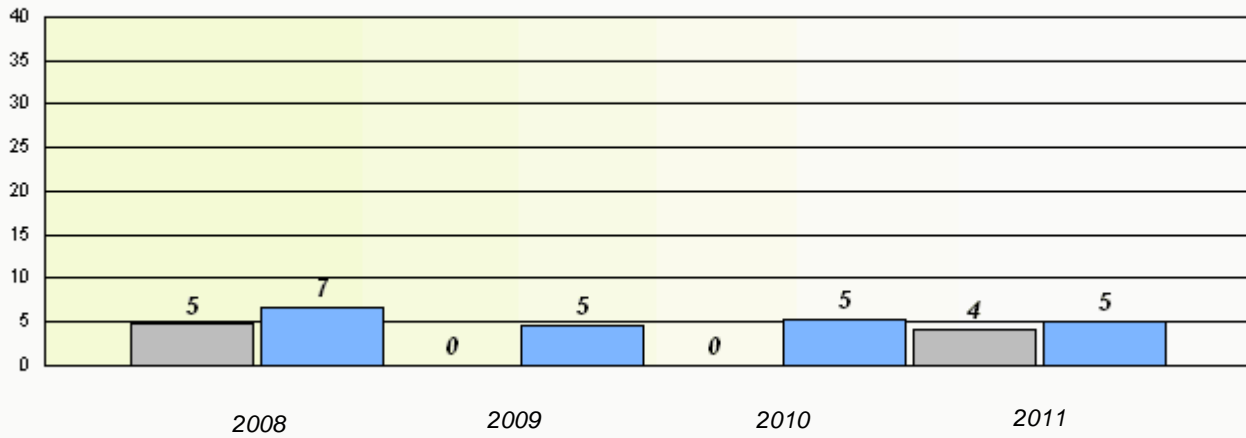

District 3 - Nova Central

School #: 150 St. Joseph's Elementary

Exemption Rates

Demand Writing