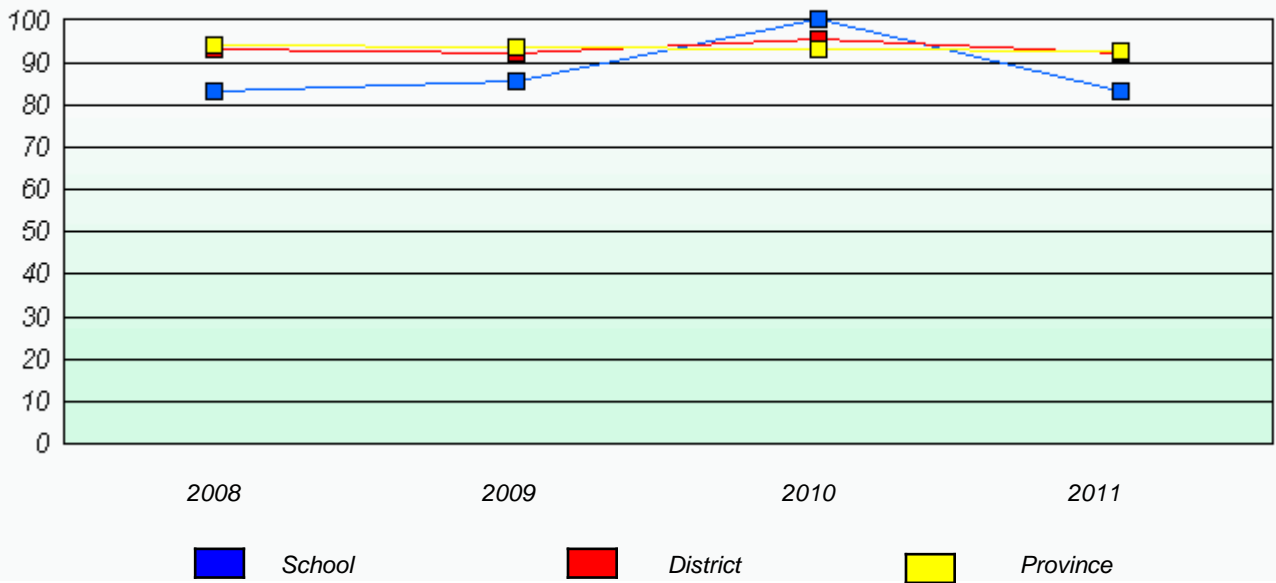

District 3 - Nova Central

School #: 163 Point Leamington Academy

**Participation Rates**

**Demand Writing**

**Reading**

\* Reading score is composite of Information and Poetry.

District 3 - Nova Central

School #: 165 St. Stephen's AG