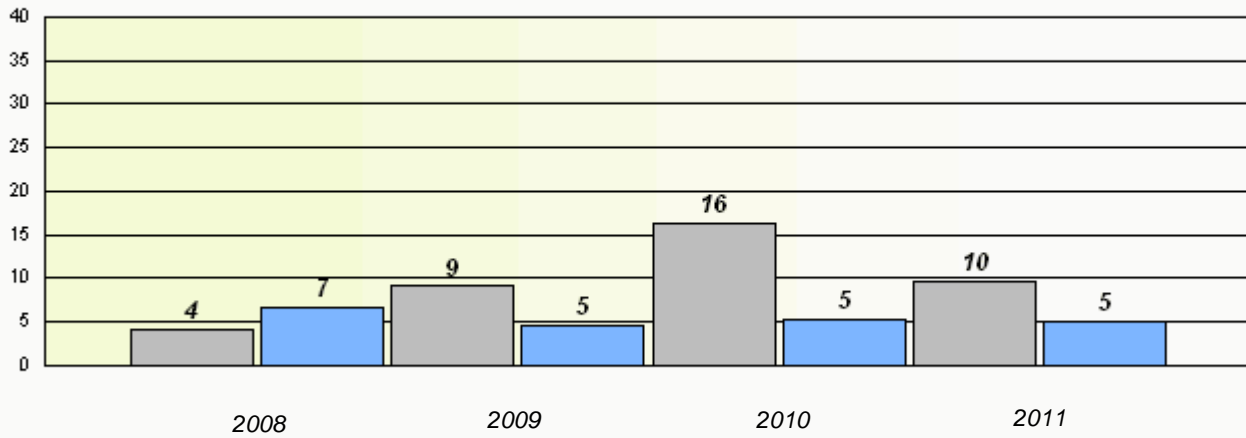

**Reading**

\* Reading score is composite of Information and Poetry.

District 3 - Nova Central

School #: 144 Sprucewood Academy

**Exemption Rates**

**Demand Writing**

**Reading**

\* Reading score is composite of Information and Poetry.