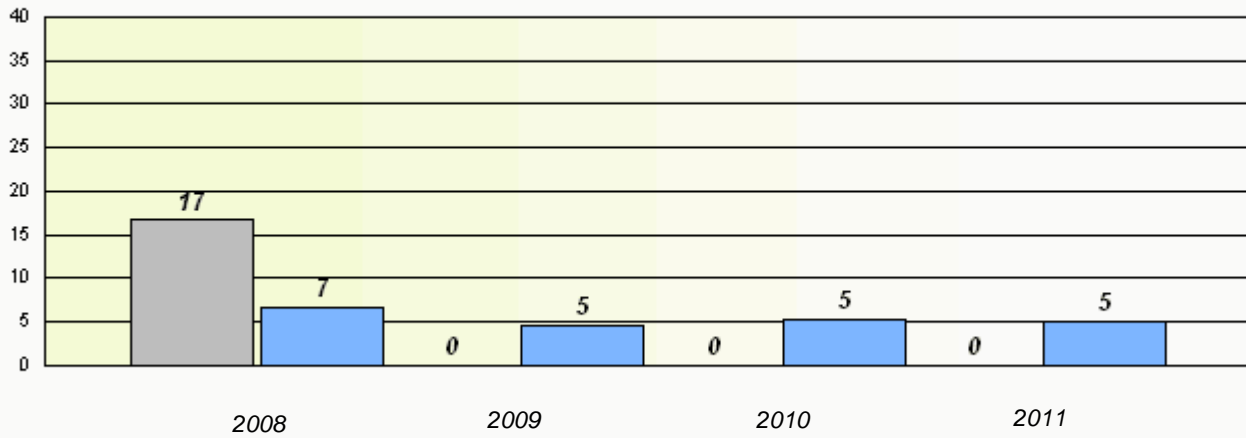

**Reading**

\* Reading score is composite of Information and Poetry.

District 3 - Nova Central

School #: 163 Point Leamington Academy

**Exemption Rates**

**Demand Writing**

**Reading**

\* Reading score is composite of Information and Poetry.