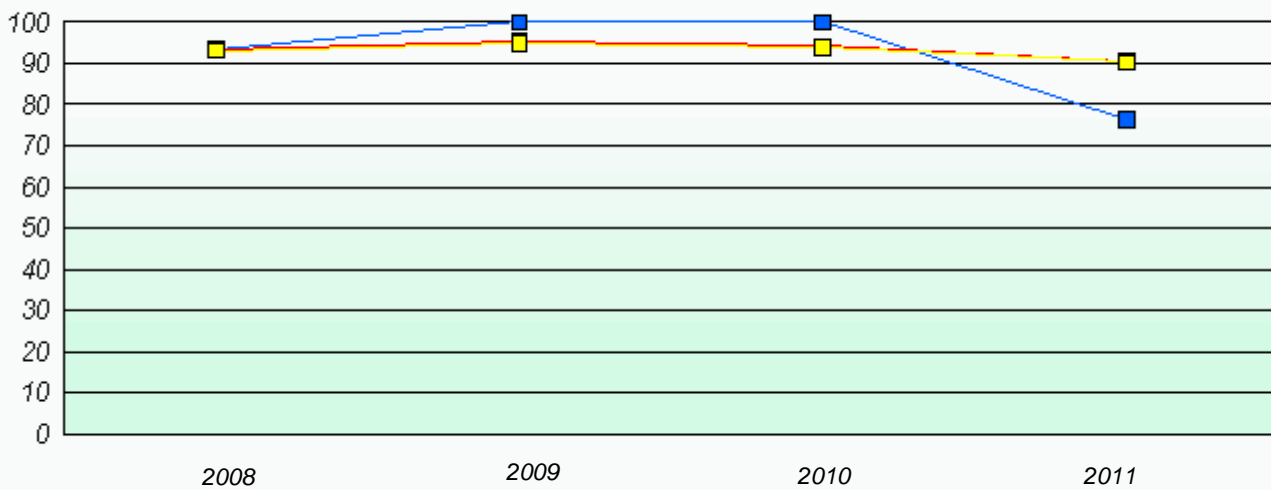

District 4 - Eastern

School #: 228 St. Lawrence Academy

Exemption Rates

Number Operations

Participation Rates

Number Operations

District 4 - Eastern

School #: 229 St. Joseph's All Grade