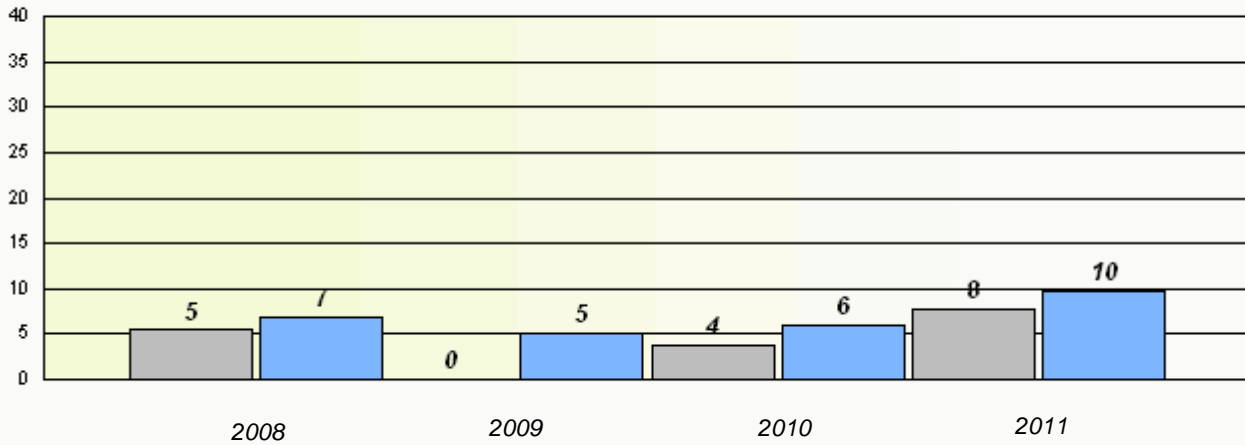

Participation Rates

Number Operations

District 4 - Eastern

School #: 364 Virginia Park Elementary

Exemption Rates

Number Operations

Participation Rates

Number Operations