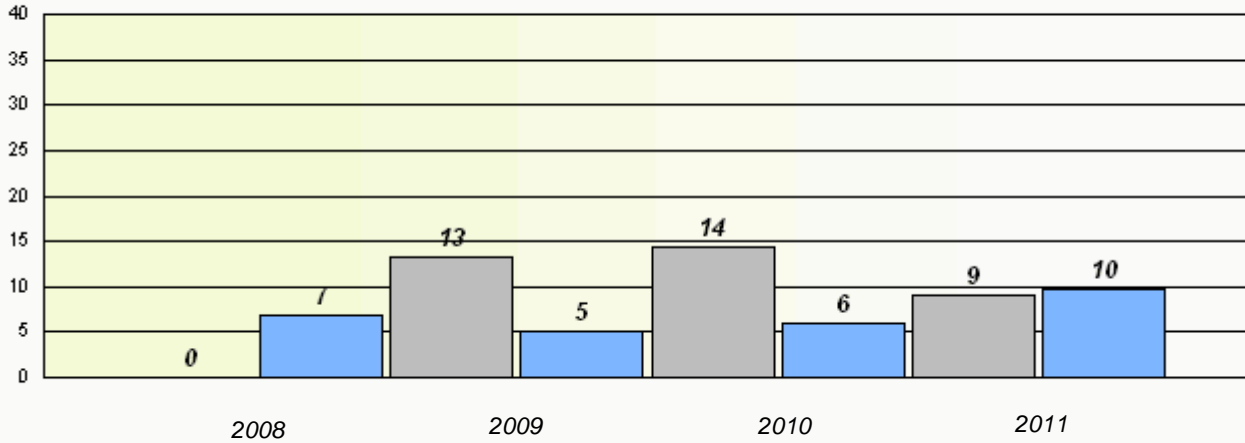

Participation Rates

Number Operations

District 4 - Eastern

School #: 325 Bishop Abraham Elementary

Exemption Rates

Number Operations

Participation Rates

Number Operations