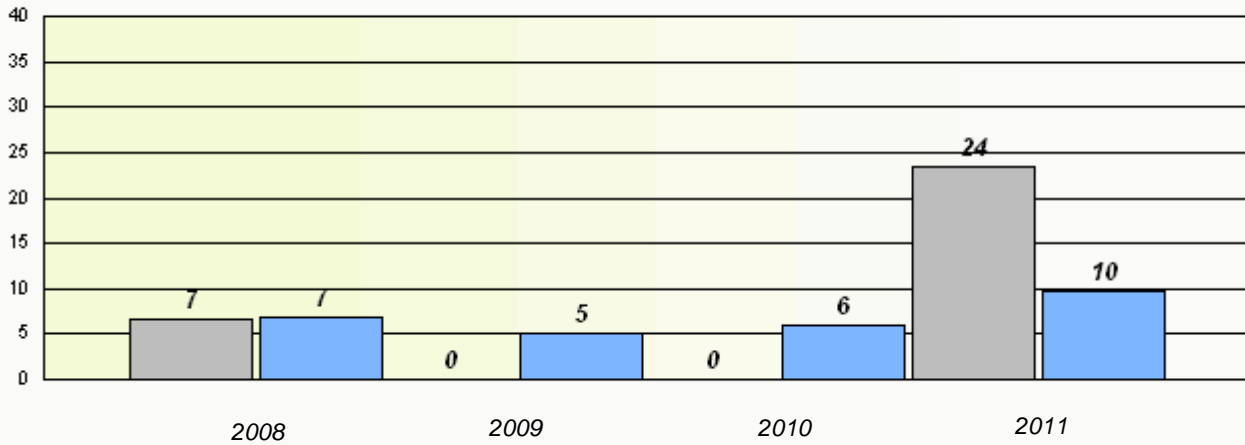

District 4 - Eastern

School #: 228   St. Lawrence Academy

Exemption Rates

Number Operations