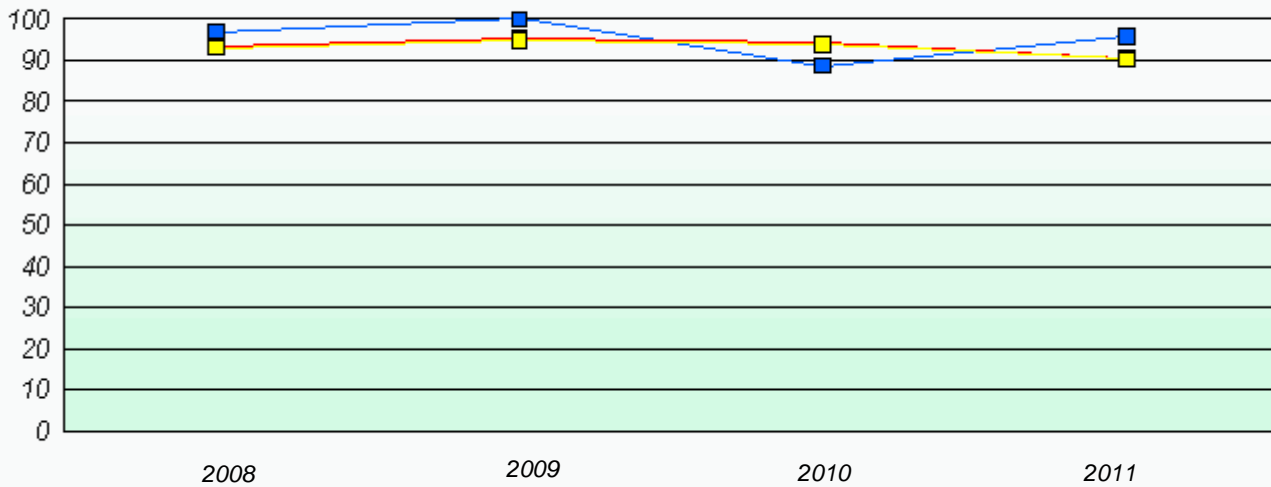

Participation Rates

Number Operations