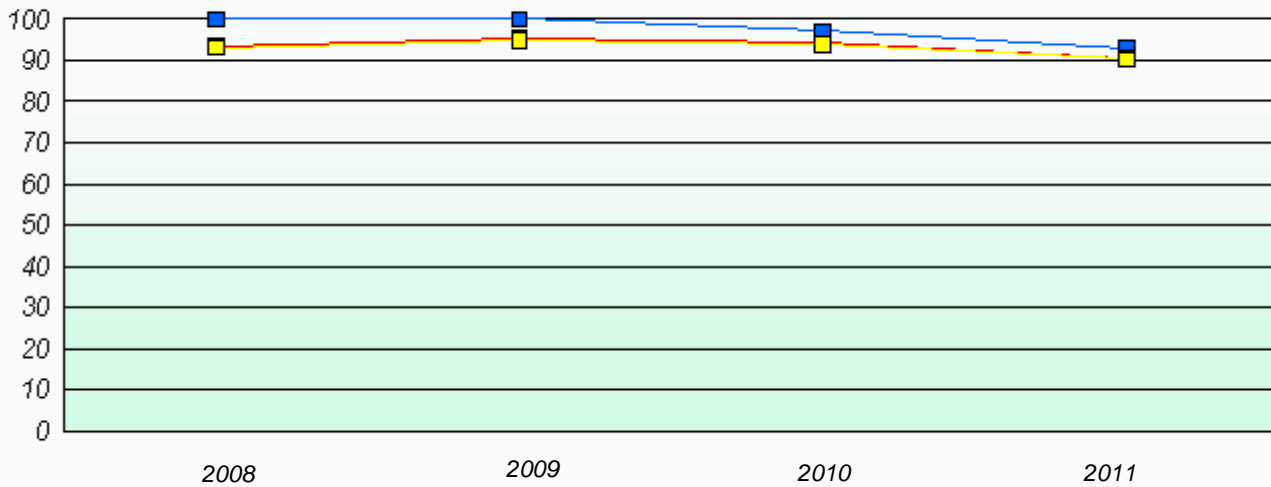

Participation Rates

Number Operations