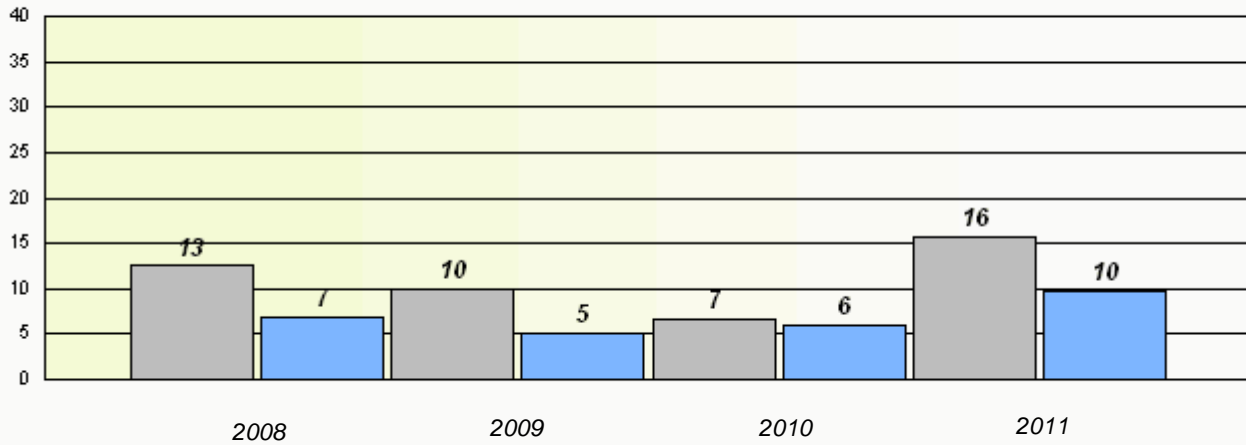

District 4 - Eastern

School #: 326 Bishop Feild Elementary

Exemption Rates

Number Operations