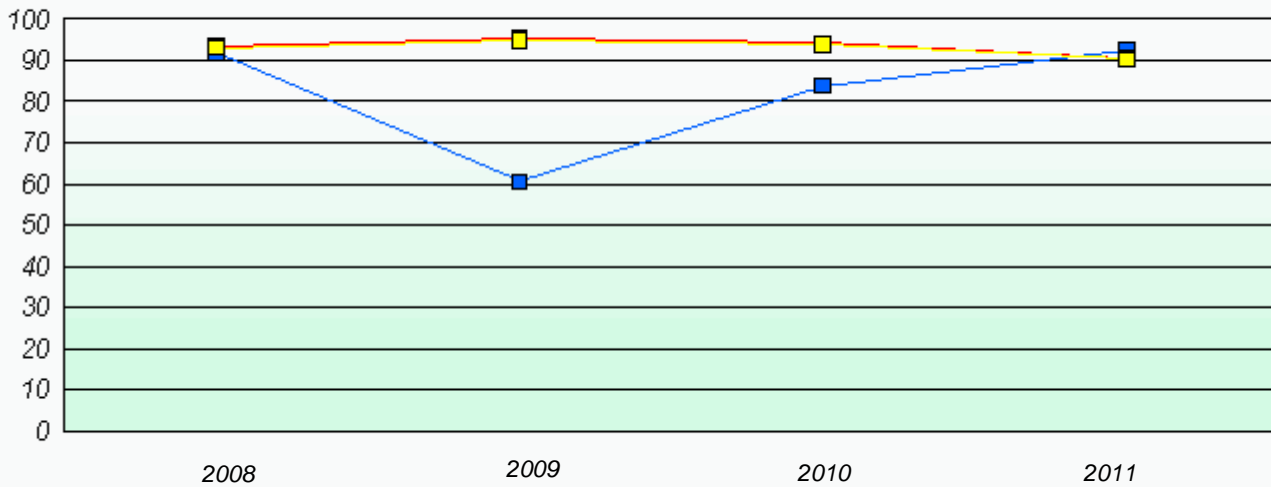

Participation Rates

Number Operations

District 4 - Eastern

School #: 364 Virginia Park Elementary

Exemption Rates

Number Operations

Participation Rates

Number Operations