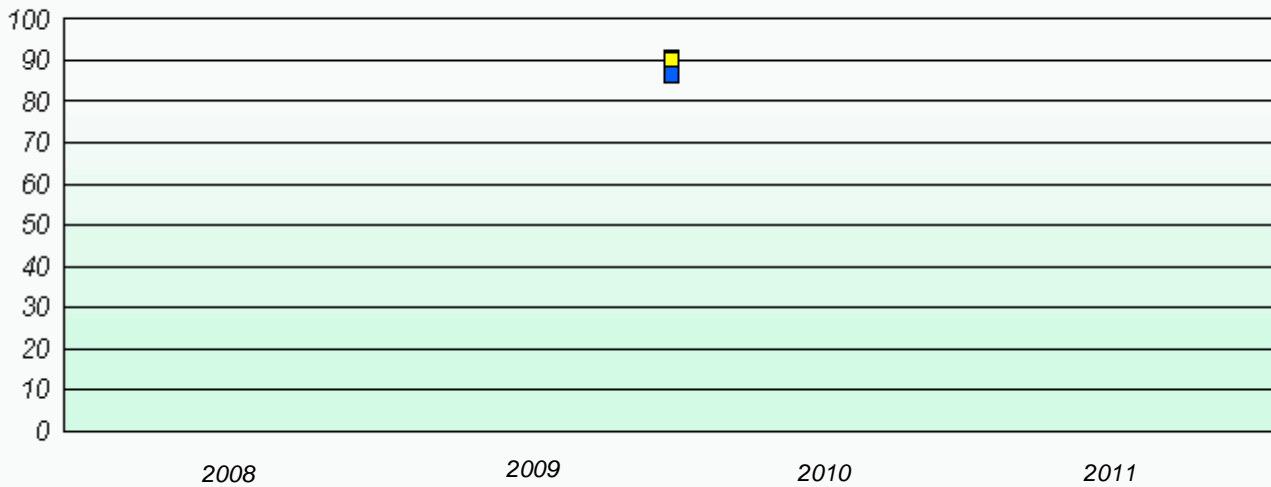

Participation Rates

Number Operations