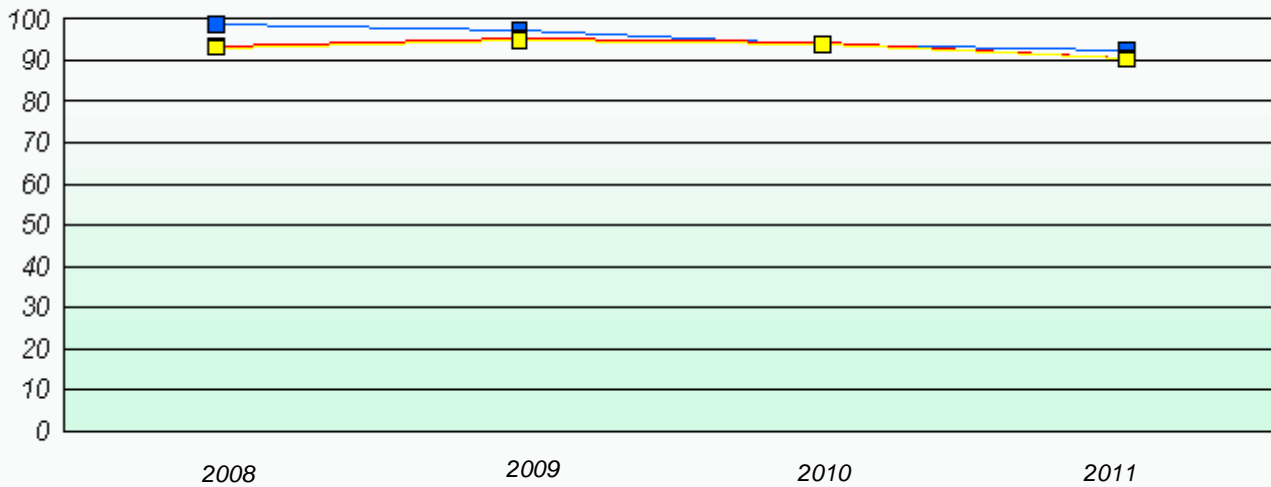

Participation Rates

Number Operations

District 4 - Eastern

School #: 325 Bishop Abraham Elementary

Exemption Rates

Number Operations

Participation Rates

Number Operations