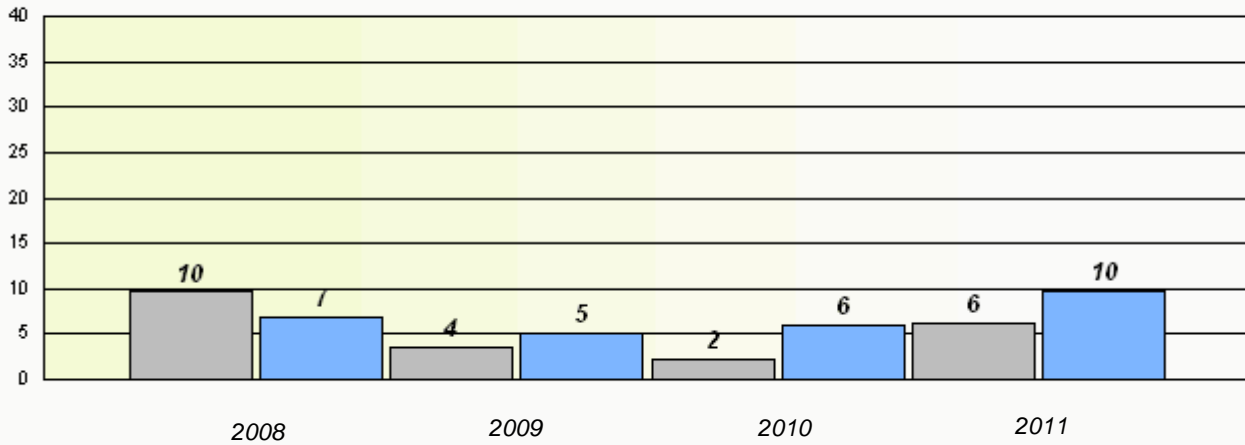

District 4 - Eastern

School #: 331 Cowan Heights Elementary

Exemption Rates

Number Operations