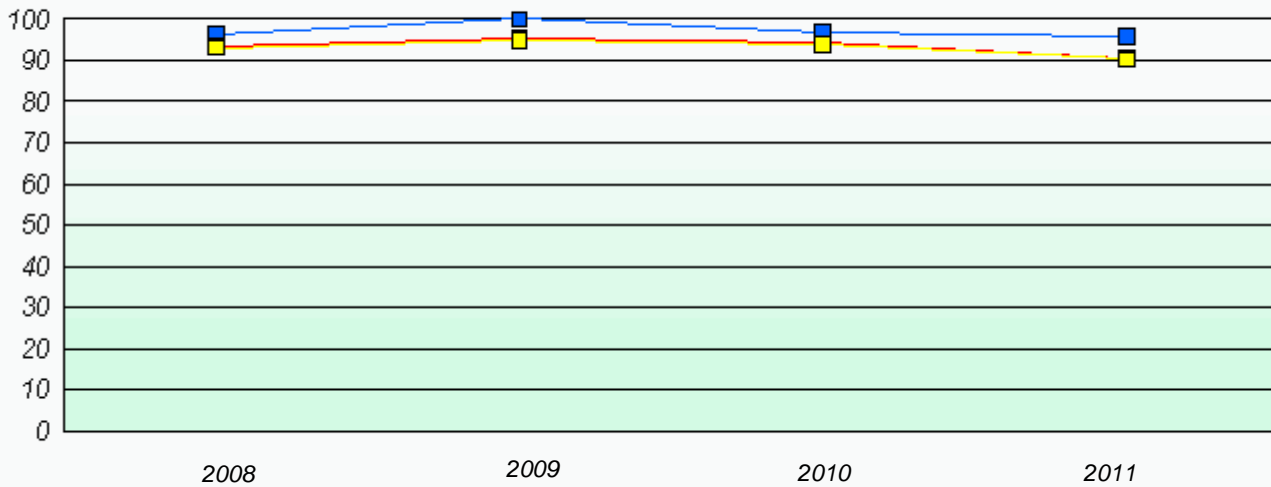

District 4 - Eastern

School #: 924 Tricentia Academy

Exemption Rates

Number Operations

Participation Rates

Number Operations

District 4 - Eastern

School #: 951 Paradise Elementary