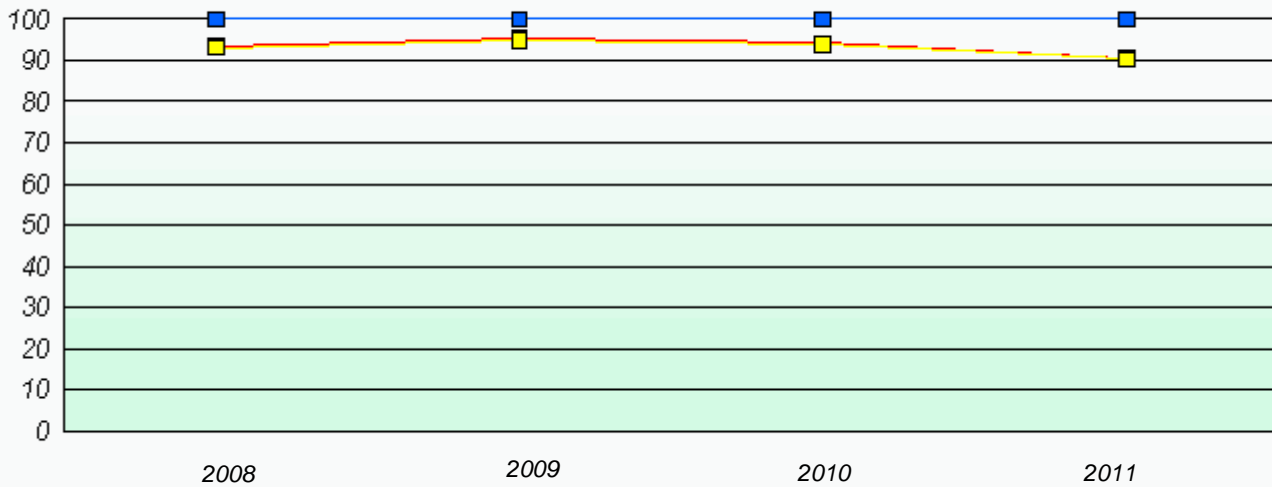

Number Operations

District 4 - Eastern

School #: 223 Christ the King School

Exemption Rates

Number Operations

Participation Rates

Number Operations

District 4 - Eastern