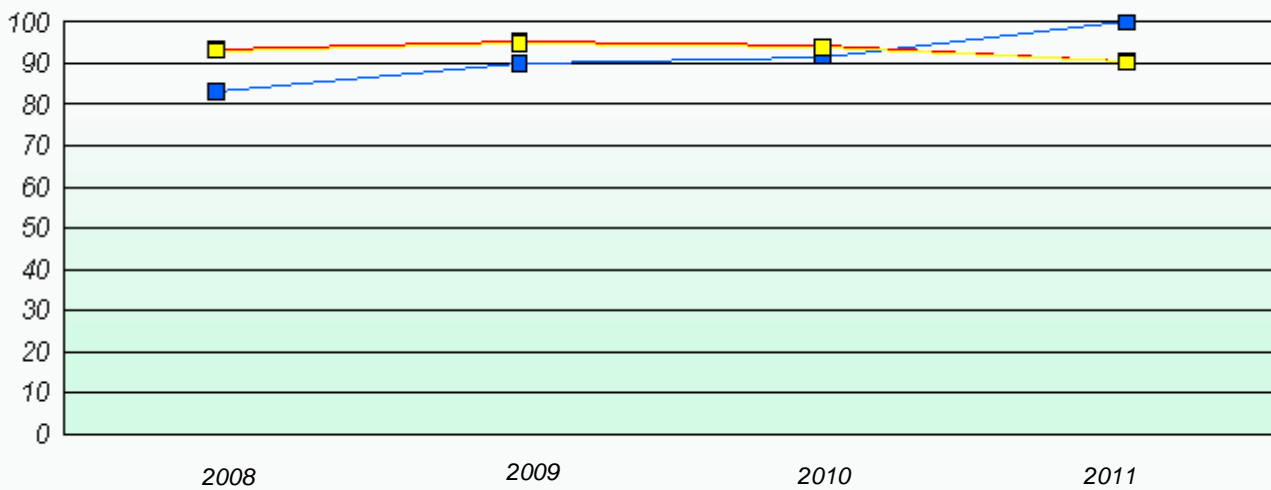

District

Province

District 4 - Eastern

School #: 226 Fortune Bay Academy

Exemption Rates

Number Operations

Participation Rates

Number Operations