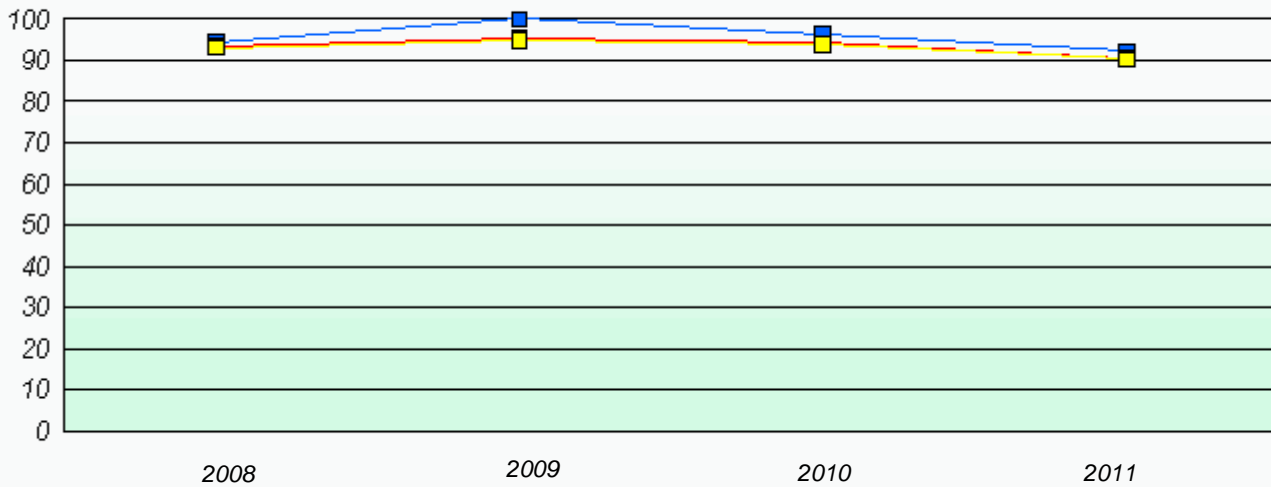

Participation Rates

Number Operations

District 4 - Eastern

School #: 364 Virginia Park Elementary

Exemption Rates

Number Operations

Participation Rates

Number Operations