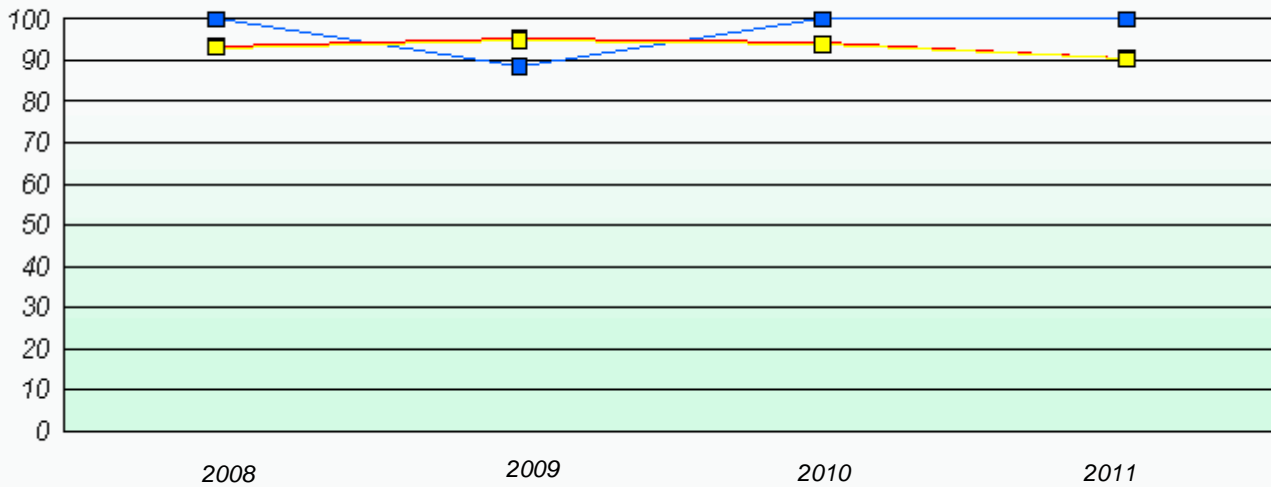

Participation Rates

Number Operations