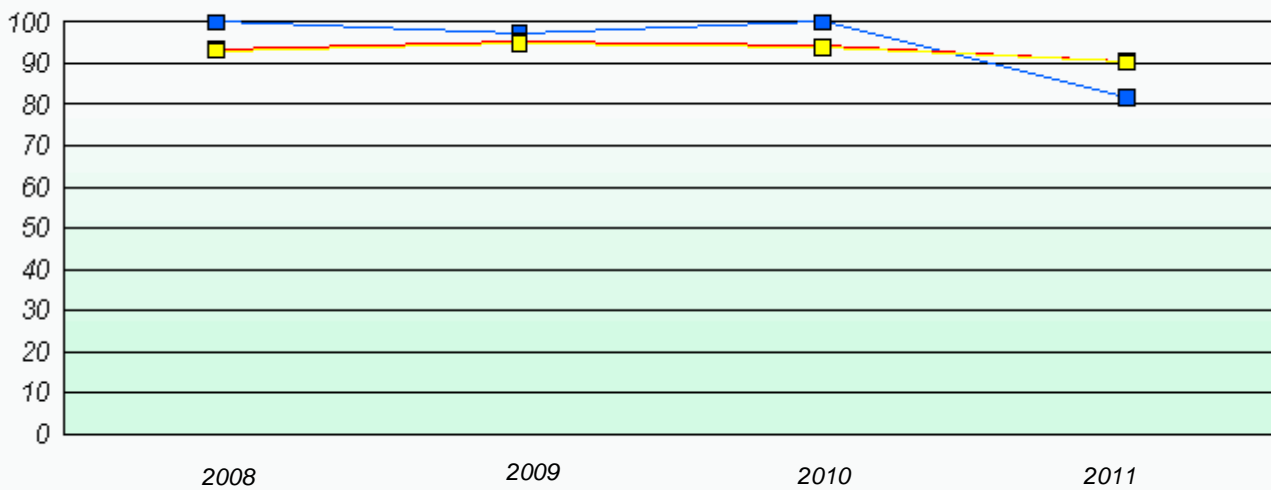

District 4 - Eastern

School #: 213 Lake Academy

Exemption Rates

Number Operations

Participation Rates

Number Operations

District 4 - Eastern

School #: 218 St. Joseph's Academy