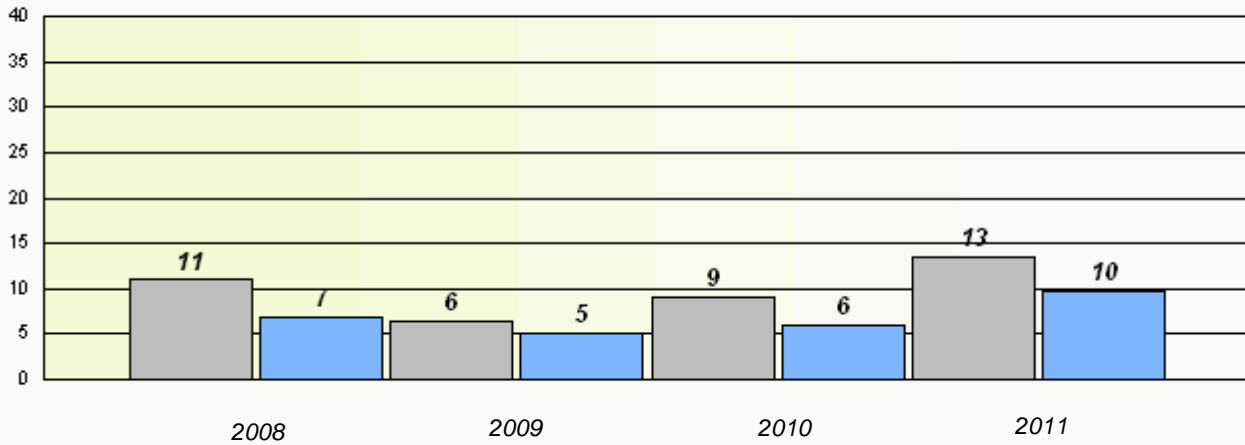

School

District

Province

District 4 - Eastern

School #: 220 Sacred Heart Academy

Exemption Rates

Number Operations

Participation Rates