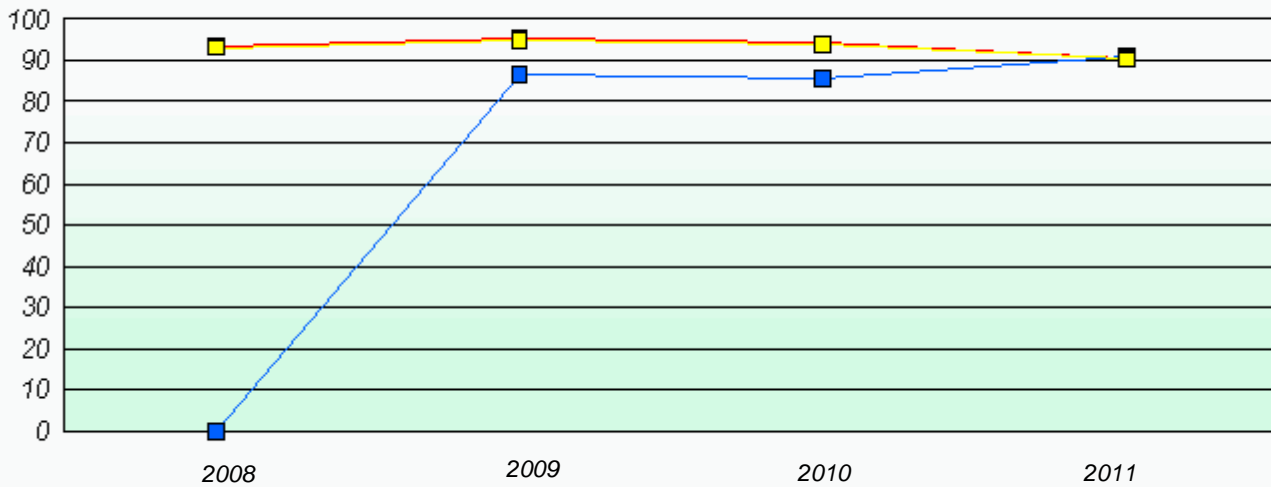

Participation Rates

Number Operations

District 4 - Eastern

School #: 325 Bishop Abraham Elementary

Exemption Rates

Number Operations

Participation Rates

Number Operations