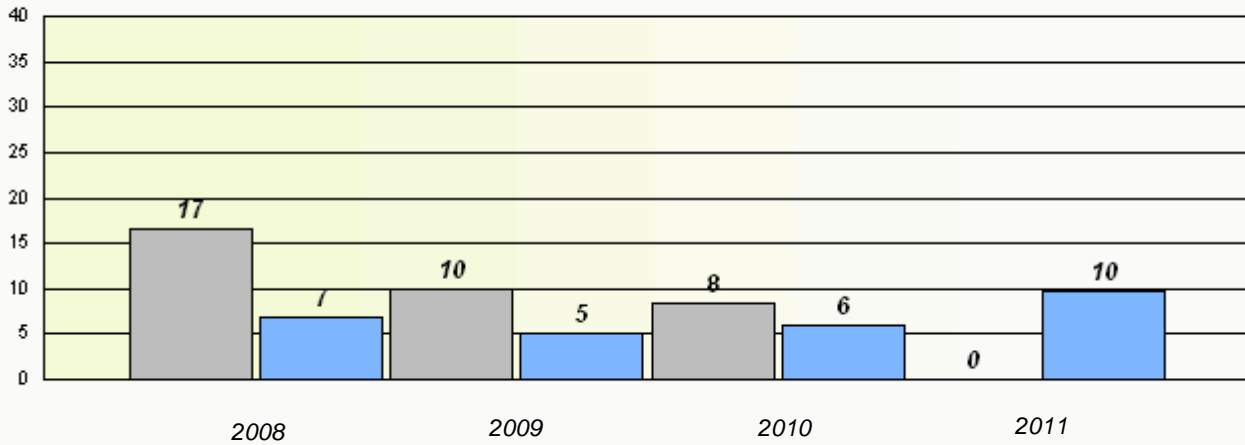

District

Province

District 4 - Eastern

School #: 226 Fortune Bay Academy

Exemption Rates

Number Operations

Participation Rates

Number Operations