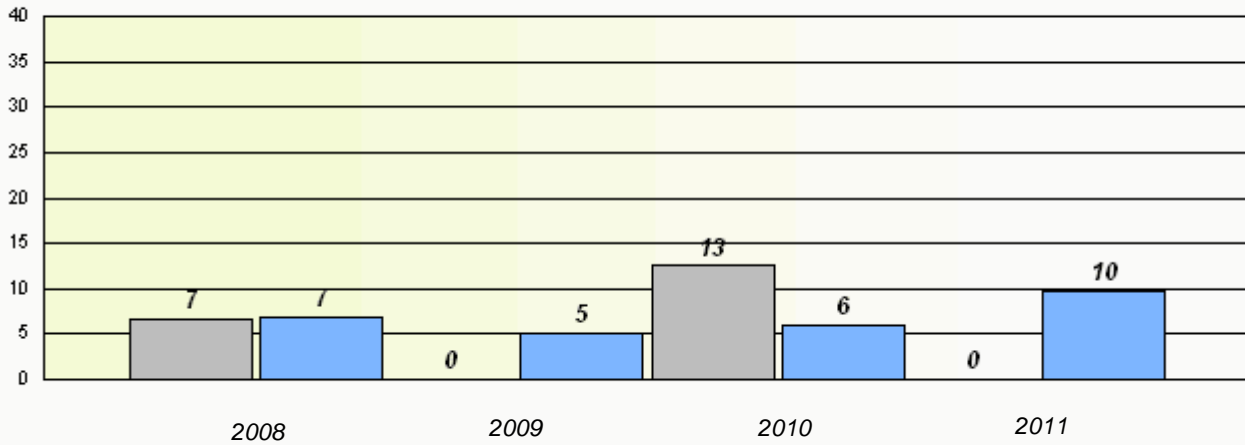

District 4 - Eastern

School #: 240 Bishop White School

Exemption Rates

Number Operations