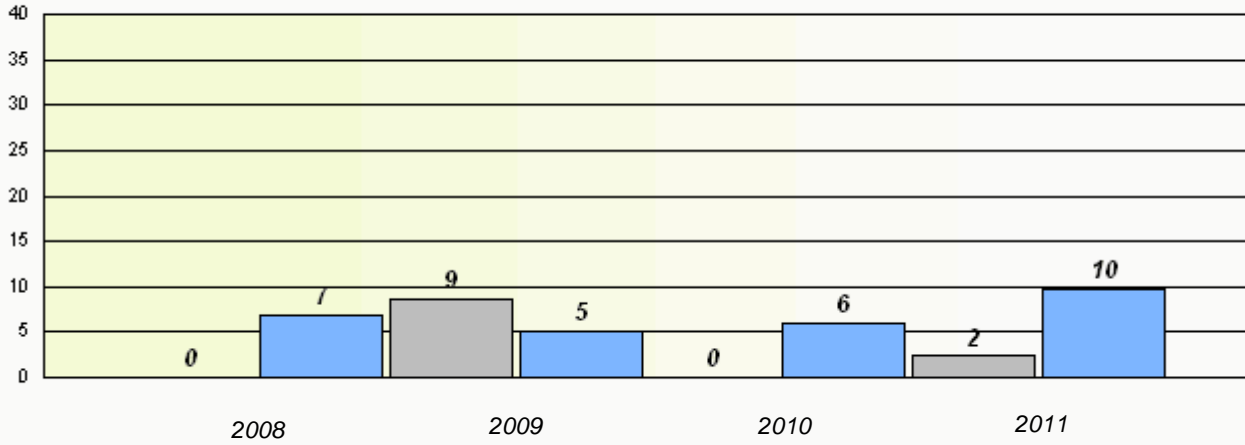

District 3 - Nova Central

School #: 400 Helen Tulk Elementary

Exemption Rates

Number Operations