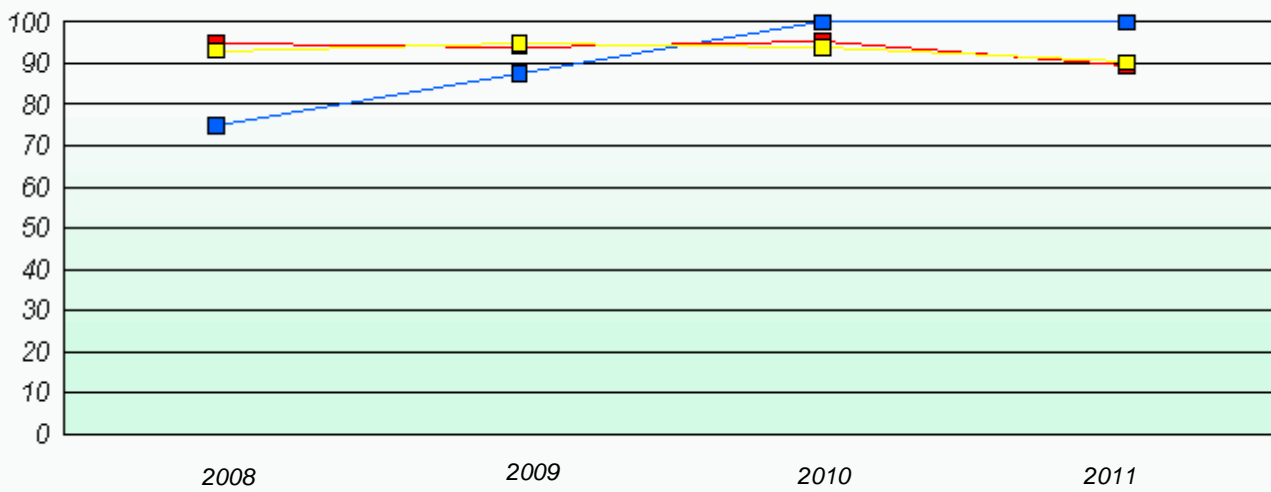

Number Operations

District 3 - Nova Central

School #: 192 Lumsden Academy

Exemption Rates

Number Operations

Participation Rates

Number Operations

District 3 - Nova Central