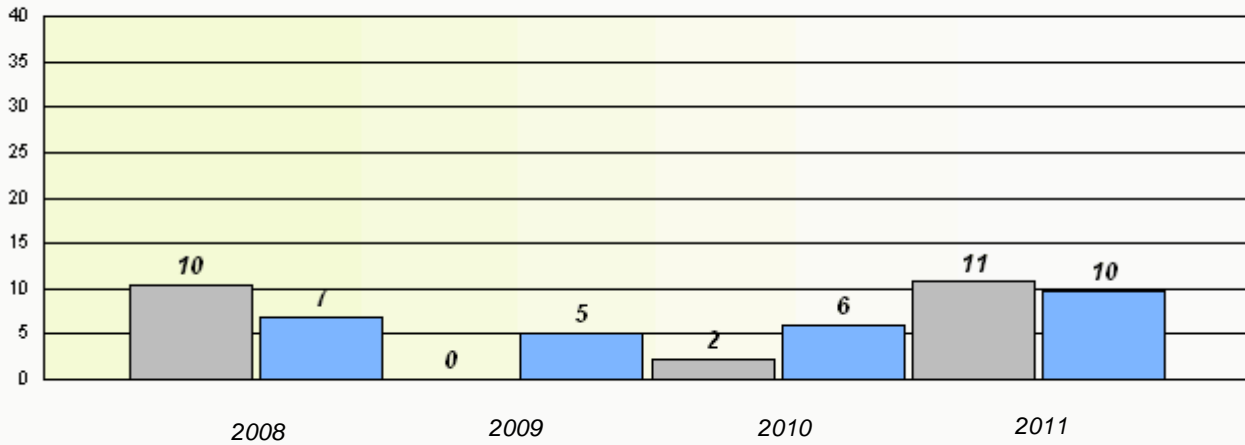

Participation Rates

Number Operations

District 3 - Nova Central

School #: 399 Baie Verte Academy

Exemption Rates

Number Operations

Participation Rates

Number Operations