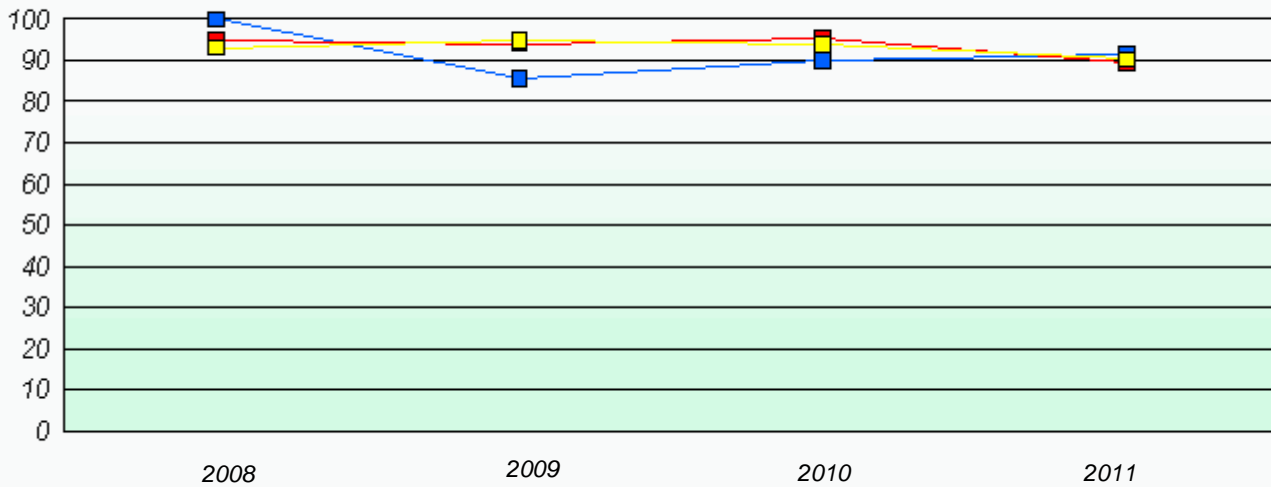

Participation Rates

Number Operations

District 3 - Nova Central

School #: 163 Point Leamington Academy

Exemption Rates

Number Operations

Participation Rates

Number Operations