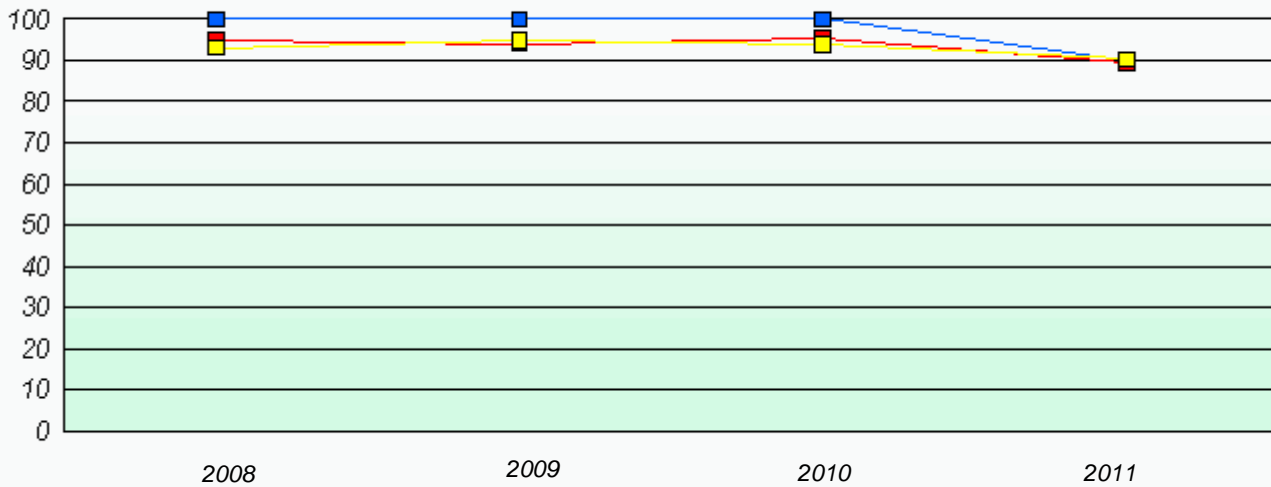

Participation Rates

Number Operations