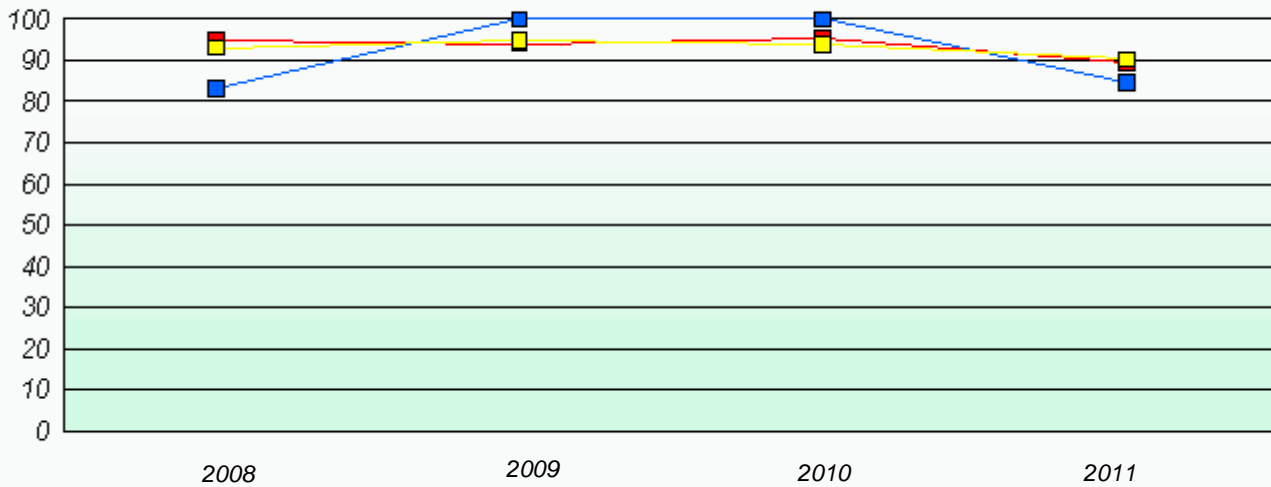

Participation Rates

Number Operations