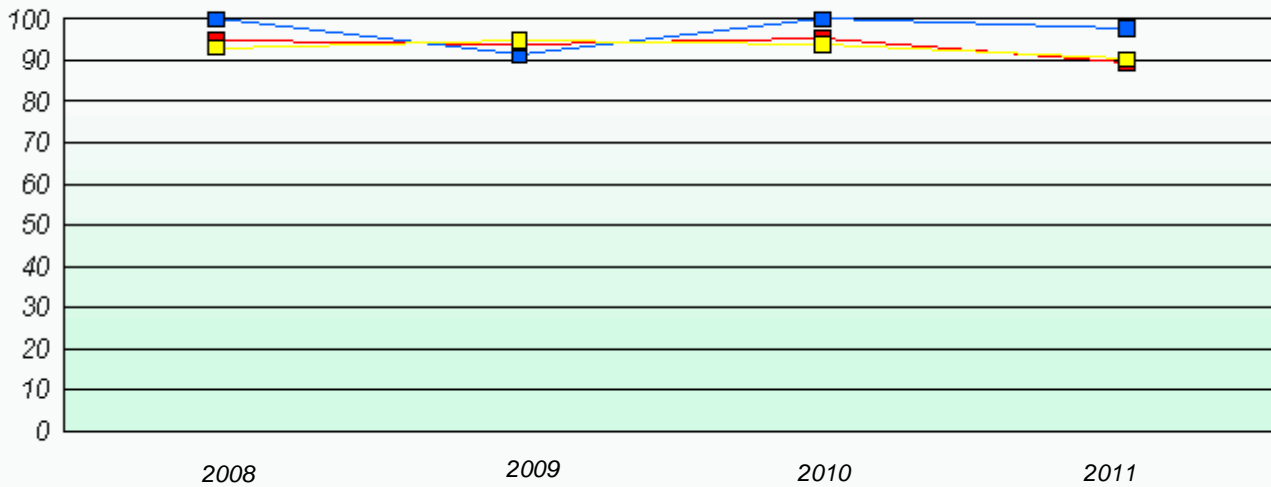

District 3 - Nova Central

School #: 400 Helen Tulk Elementary

Exemption Rates

Number Operations

Participation Rates

Number Operations

District 3 - Nova Central

School #: 403 Lakeside Academy