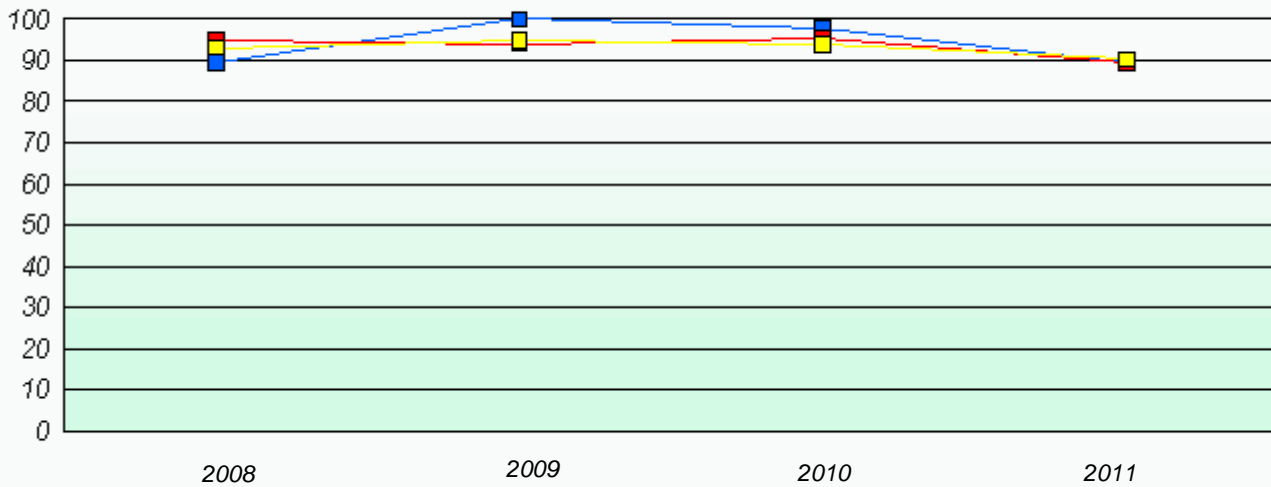

Participation Rates

Number Operations

District 3 - Nova Central

School #: 399 Baie Verte Academy

Exemption Rates

Number Operations

Participation Rates

Number Operations