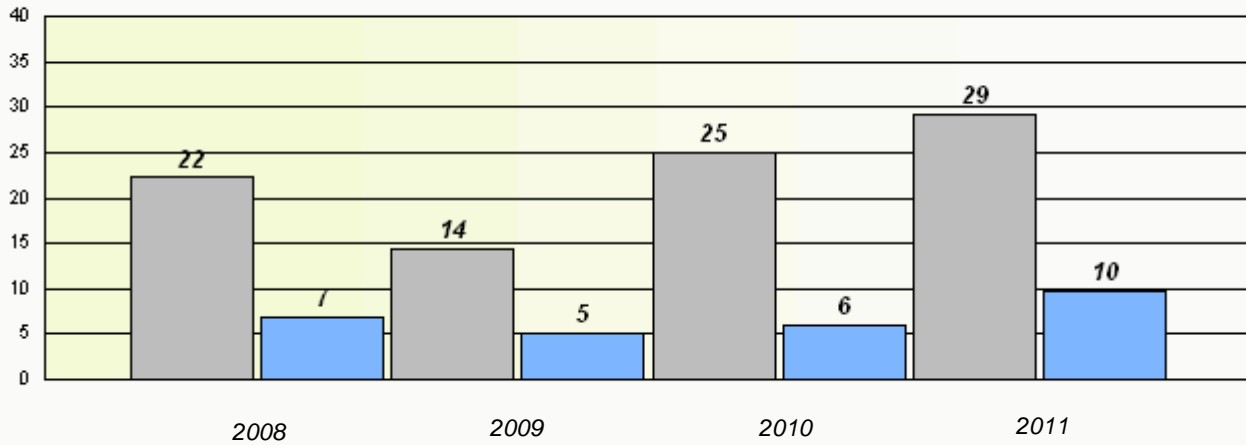

2011

School

District

Province

District 1 - Labrador

School #: 014 Jens Haven Memorial

Exemption Rates

Number Operations