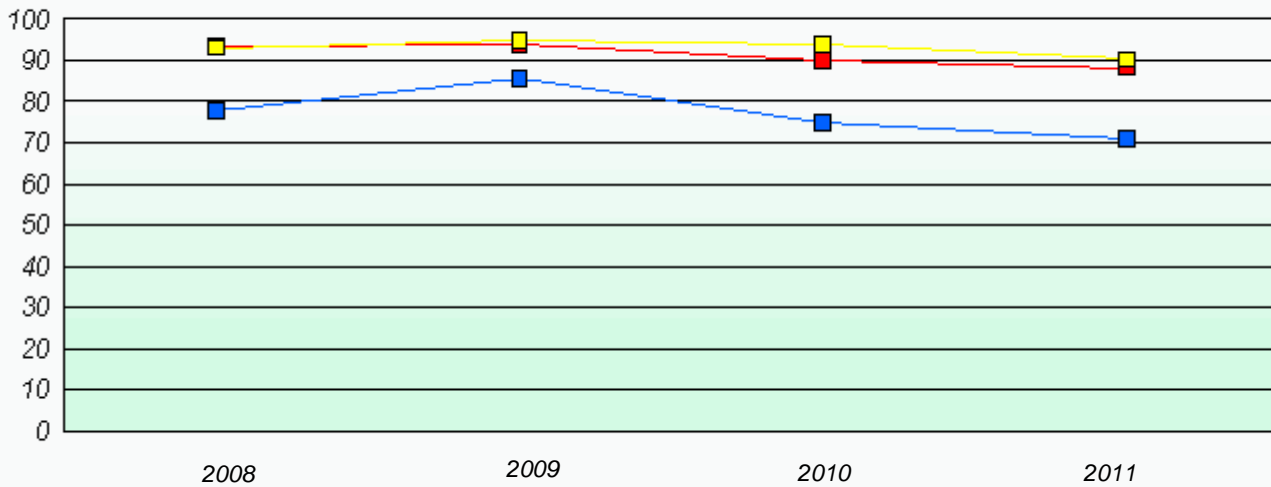

Participation Rates

Number Operations