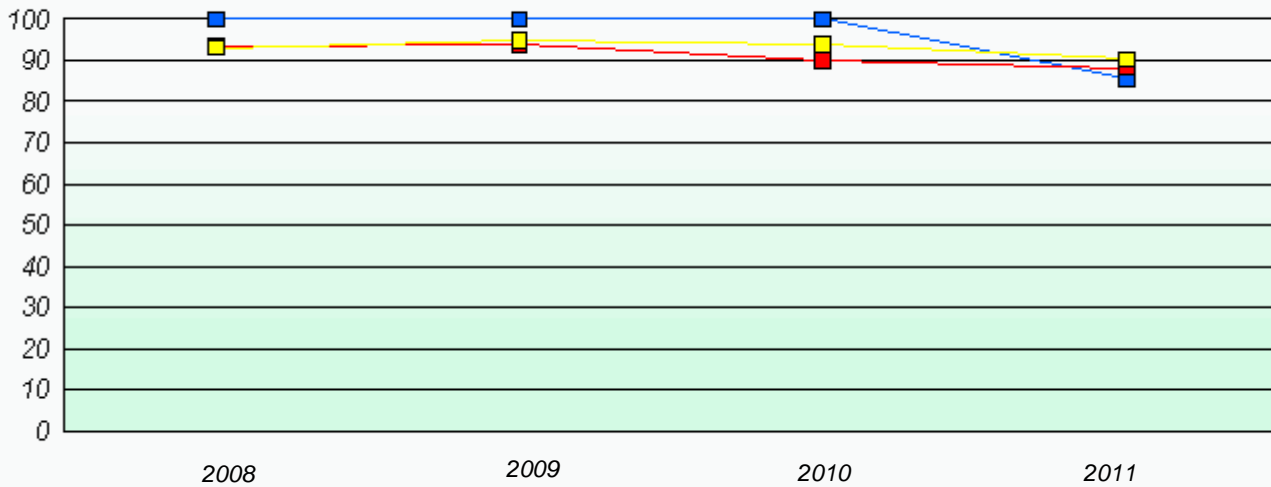

Participation Rates

Number Operations