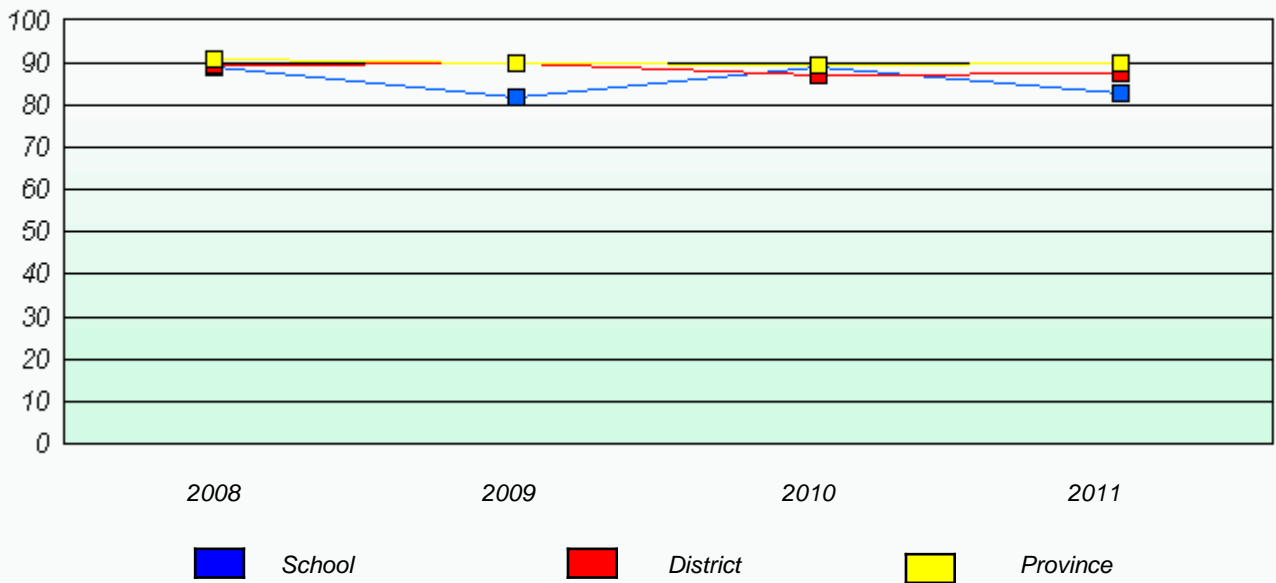

District 3 - Nova Central

School #: 144 Sprucewood Academy

**Participation Rates**

**Demand Writing**

**Reading**

\* Reading score is composite of Information and Poetry.

District 3 - Nova Central

School #: 150 St. Joseph's Elementary