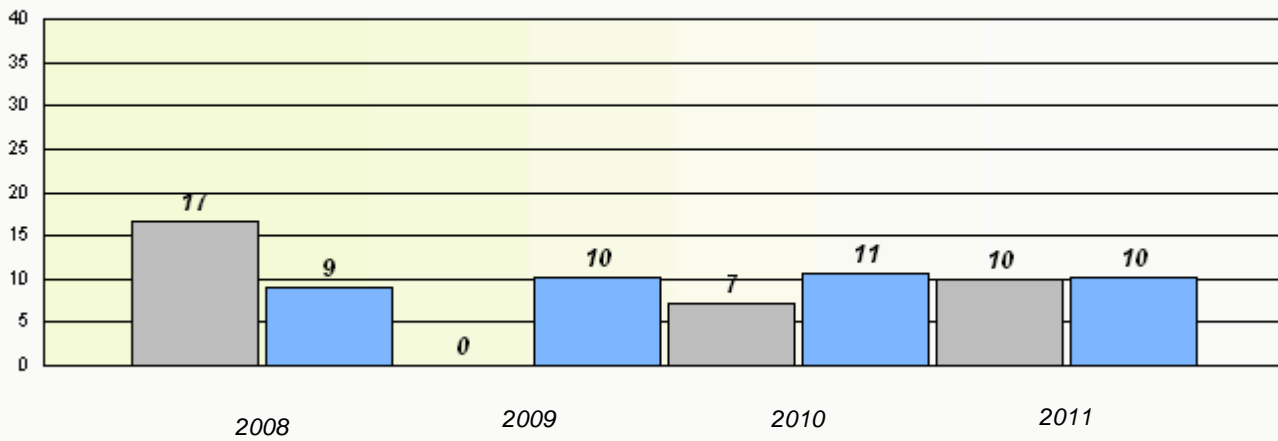

Reading

* Reading score is composite of Information and Poetry.