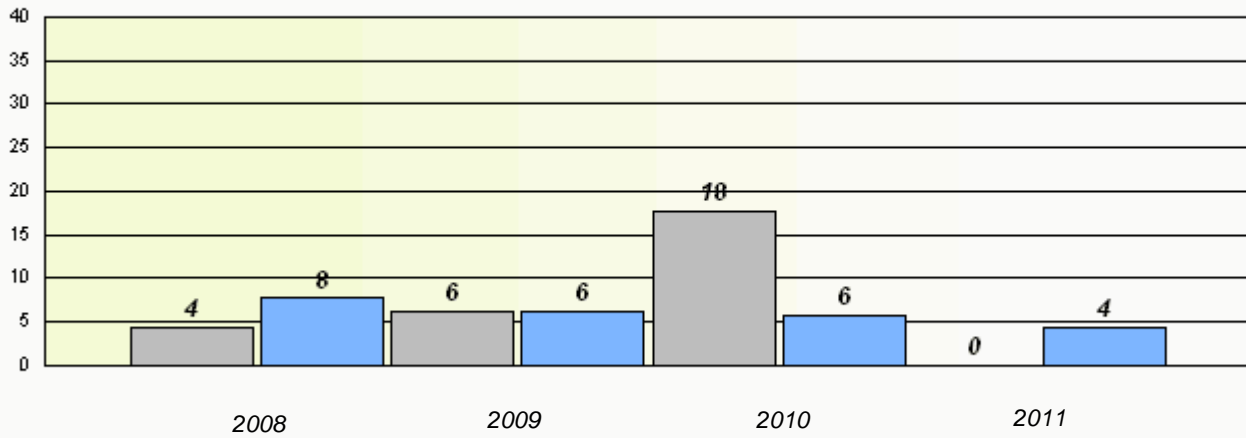

District 3 - Nova Central

School #: 150 St. Joseph's Elementary

Exemption Rates

Demand Writing