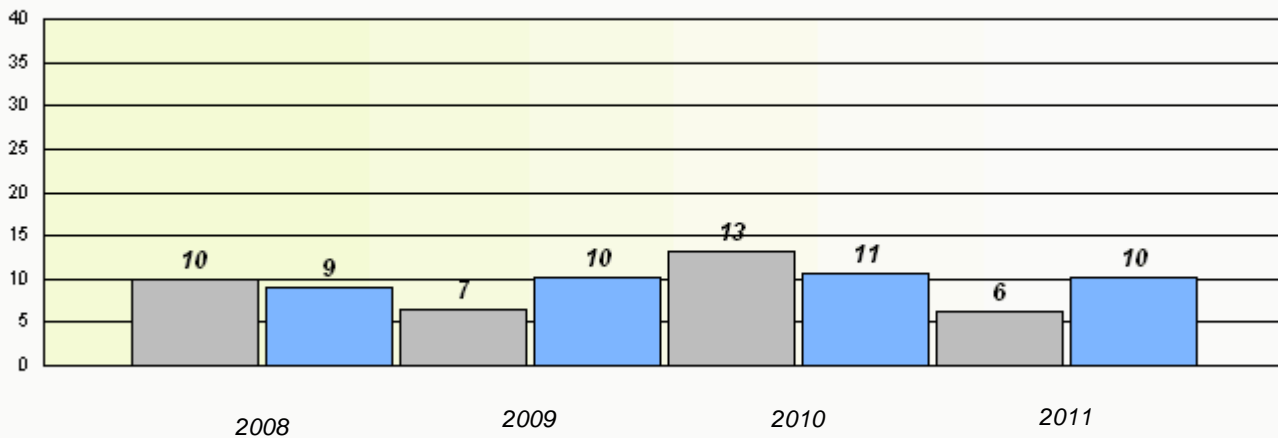

Reading

* Reading score is composite of Information and Poetry.