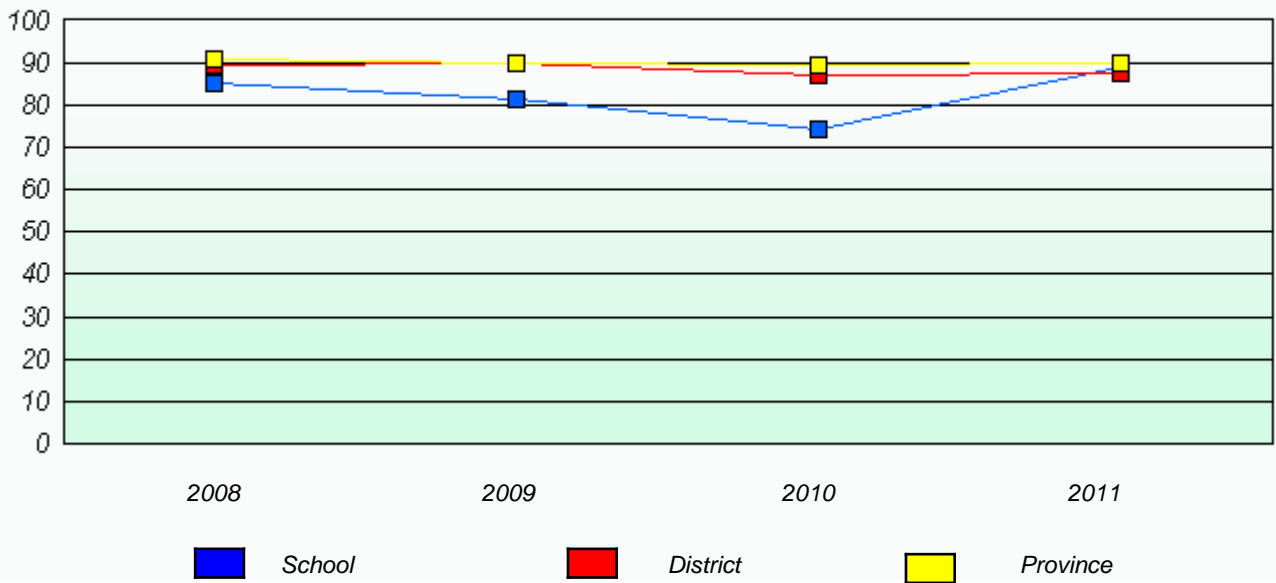

**Participation Rates**

**Demand Writing**

**Reading**

\* Reading score is composite of Information and Poetry.

District 3 - Nova Central

School #: 138      Victoria Academy

---