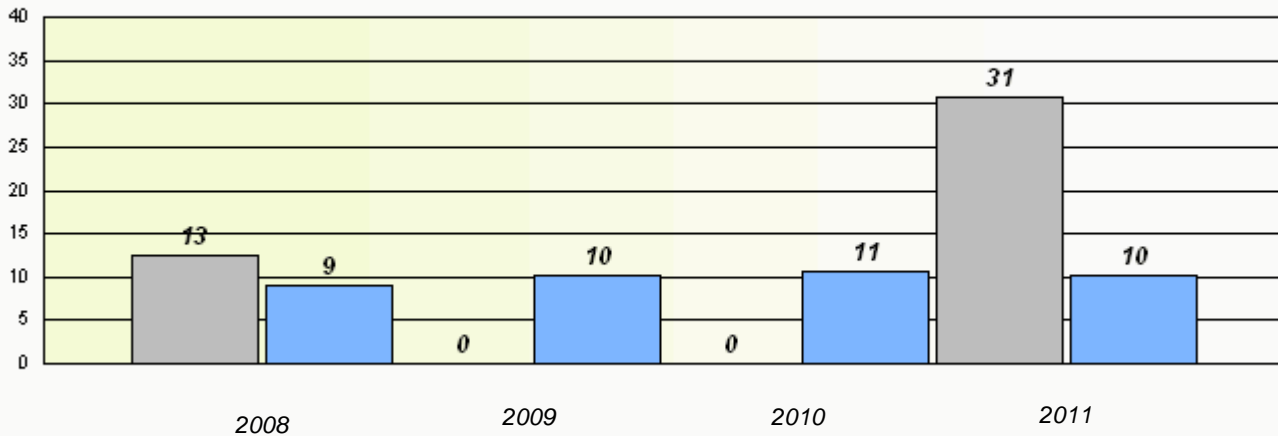

**Reading**

\* Reading score is composite of Information and Poetry.

District 3 - Nova Central

School #: 192 Lumsden Academy

**Exemption Rates**

**Demand Writing**

**Reading**

\* Reading score is composite of Information and Poetry.