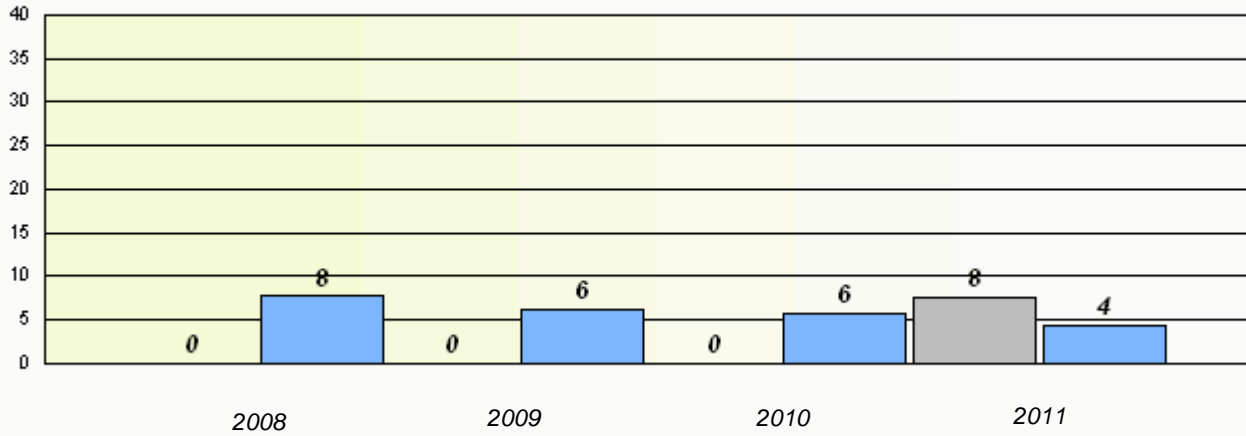

**Reading**

\* Reading score is composite of Information and Poetry.

District 3 - Nova Central

School #: 192 Lumsden Academy

**Exemption Rates**

**Demand Writing**

**Reading**

\* Reading score is composite of Information and Poetry.