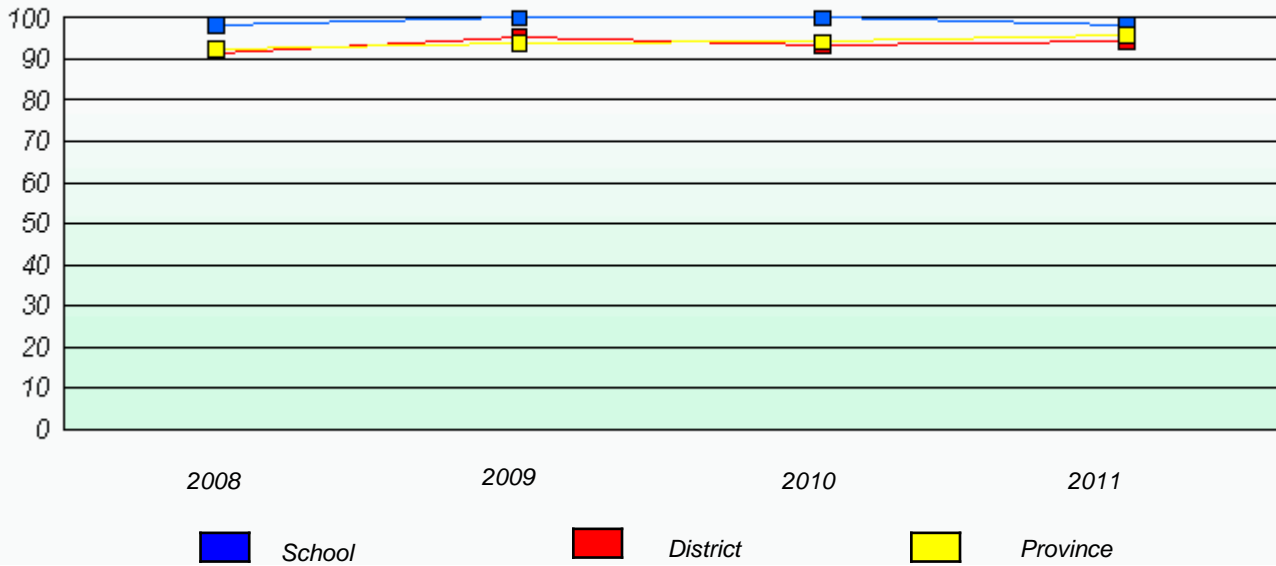

**Participation Rates**

**Demand Writing**

**Reading**

\* Reading score is composite of Information and Poetry.

District 3 - Nova Central

School #: 138      Victoria Academy

---