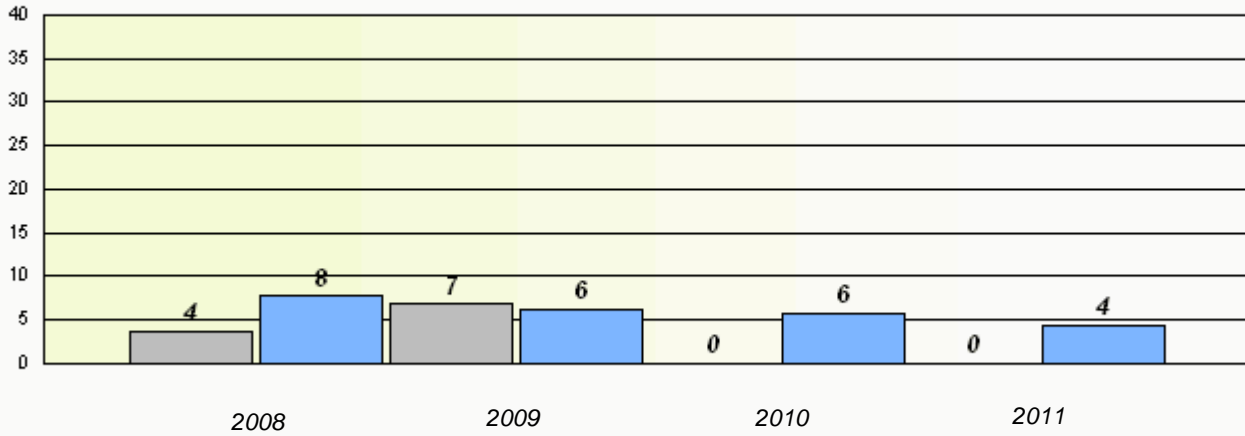

**Reading**

\* Reading score is composite of Information and Poetry.

District 3 - Nova Central

School #: 144 Sprucewood Academy

**Exemption Rates**

**Demand Writing**

**Reading**

\* Reading score is composite of Information and Poetry.