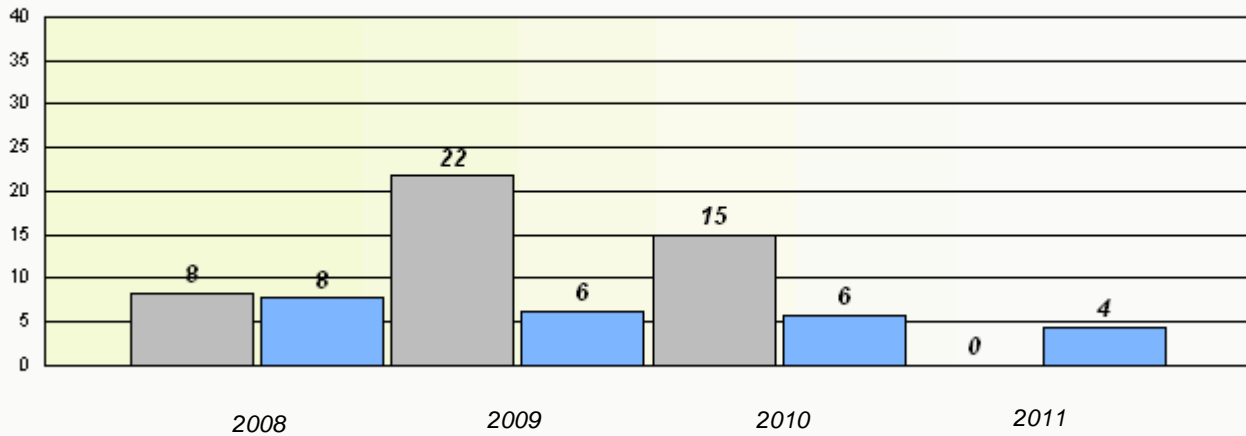

**Reading**

\* Reading score is composite of Information and Poetry.

District 3 - Nova Central

School #: 421 Lakewood Academy

**Exemption Rates**

**Demand Writing**

**Reading**

\* Reading score is composite of Information and Poetry.