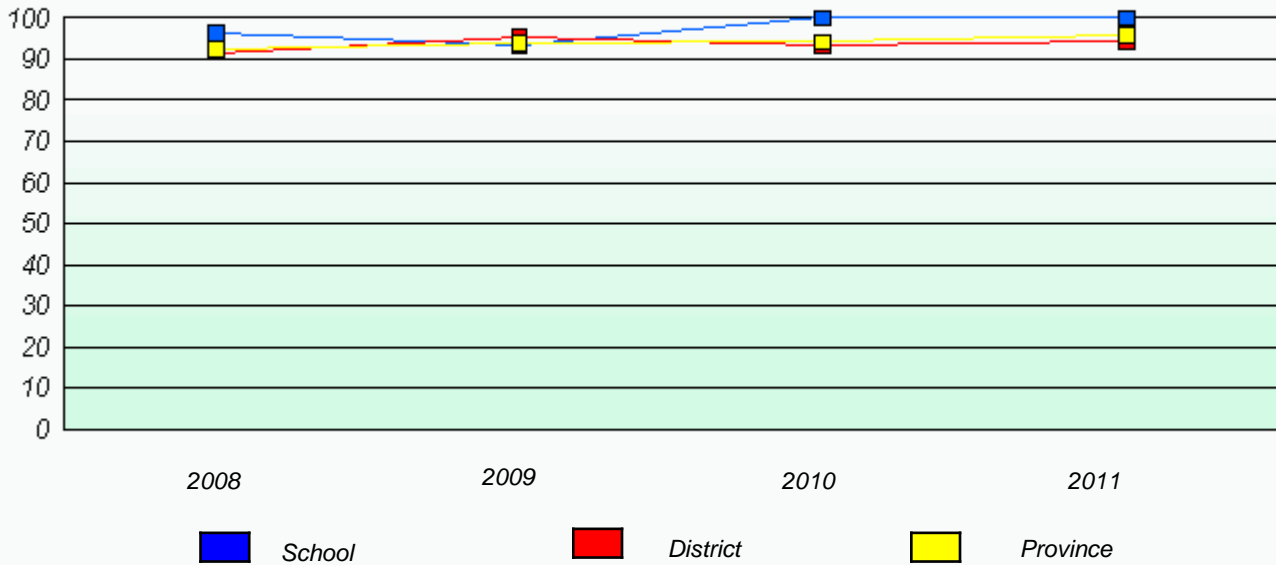

District 3 - Nova Central

School #: 144 Sprucewood Academy

Participation Rates

Demand Writing