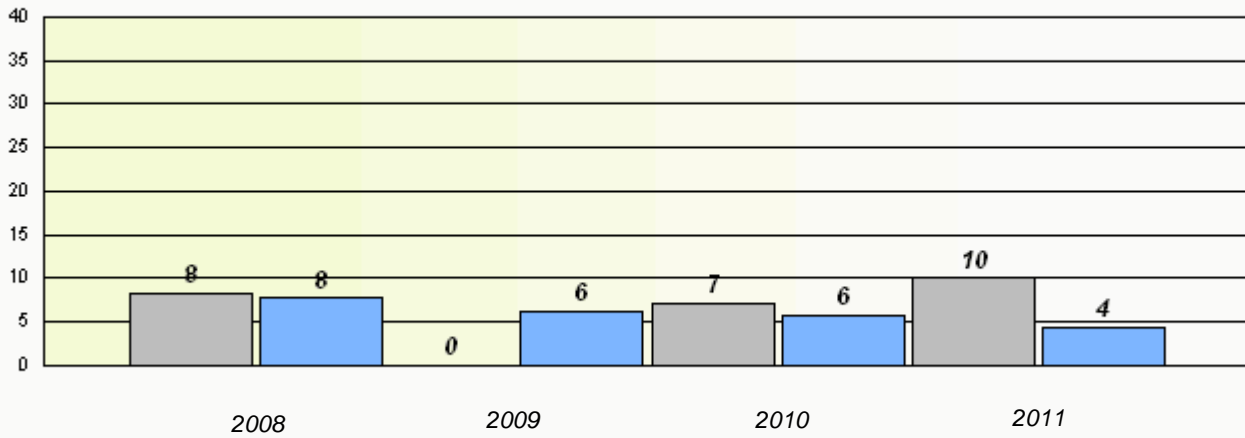

District 3 - Nova Central

School #: 158 MSB Regional Academy

Exemption Rates

Demand Writing