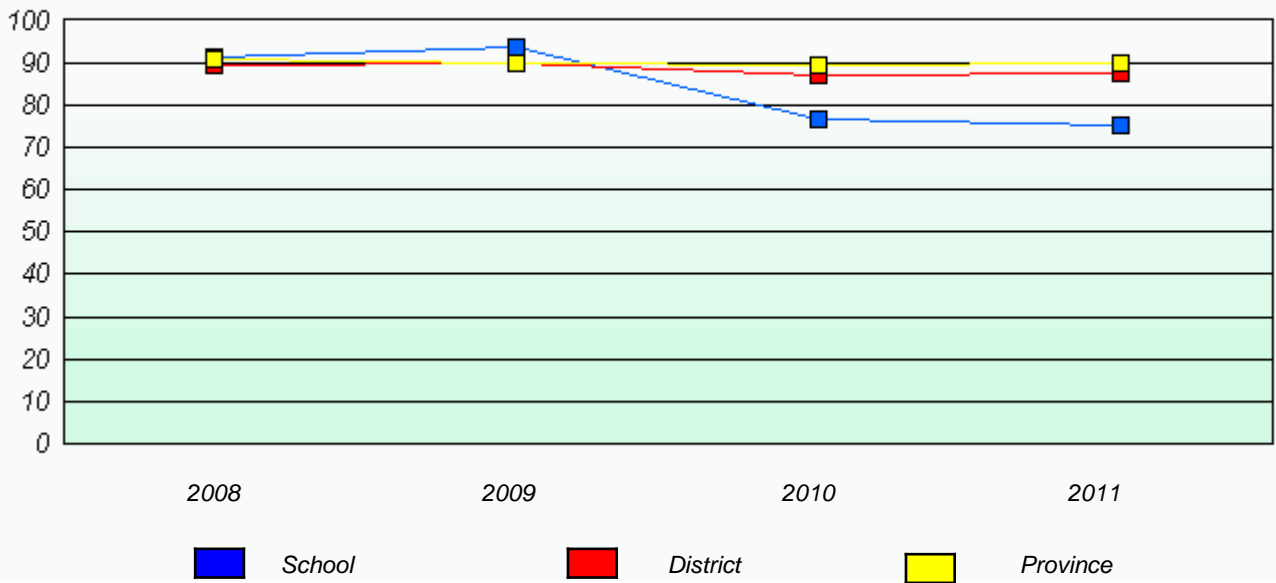

Reading

* Reading score is composite of Information and Poetry.