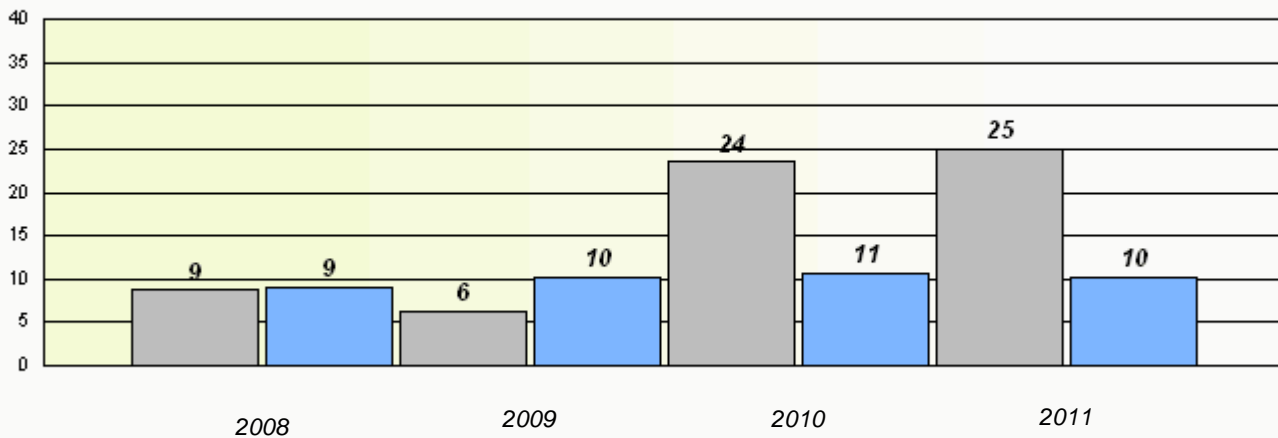

Reading

* Reading score is composite of Information and Poetry.