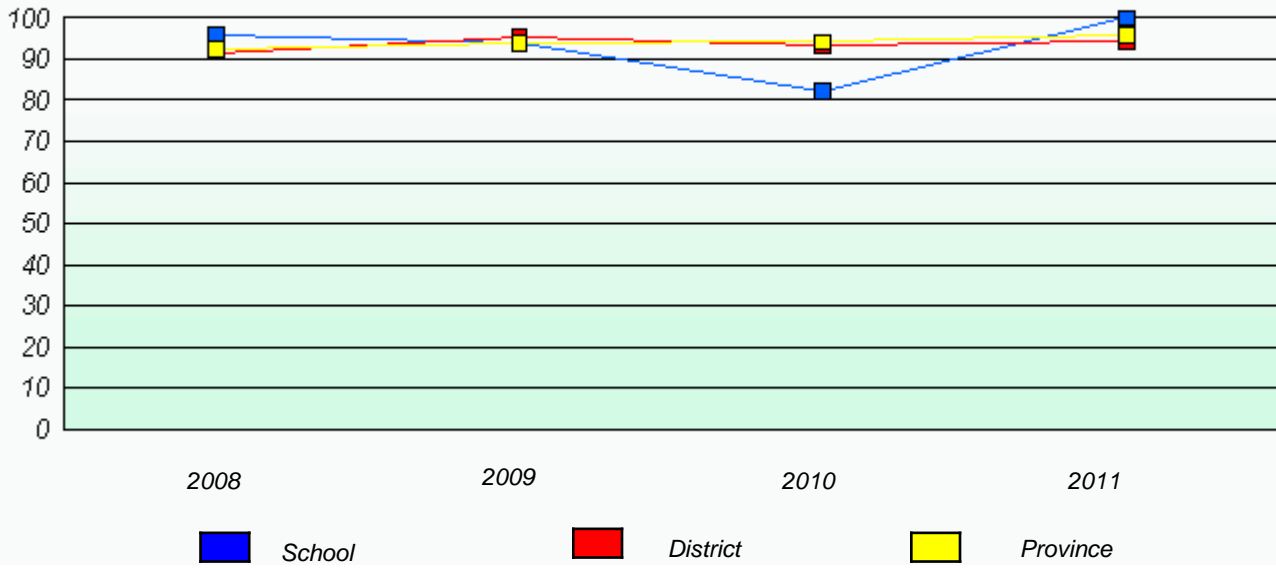

**Exemption Rates**

**Demand Writing**

**Reading**

\* Reading score is composite of Information and Poetry.

District 3 - Nova Central

School #: 150 St. Joseph's Elementary

**Participation Rates**

**Demand Writing**