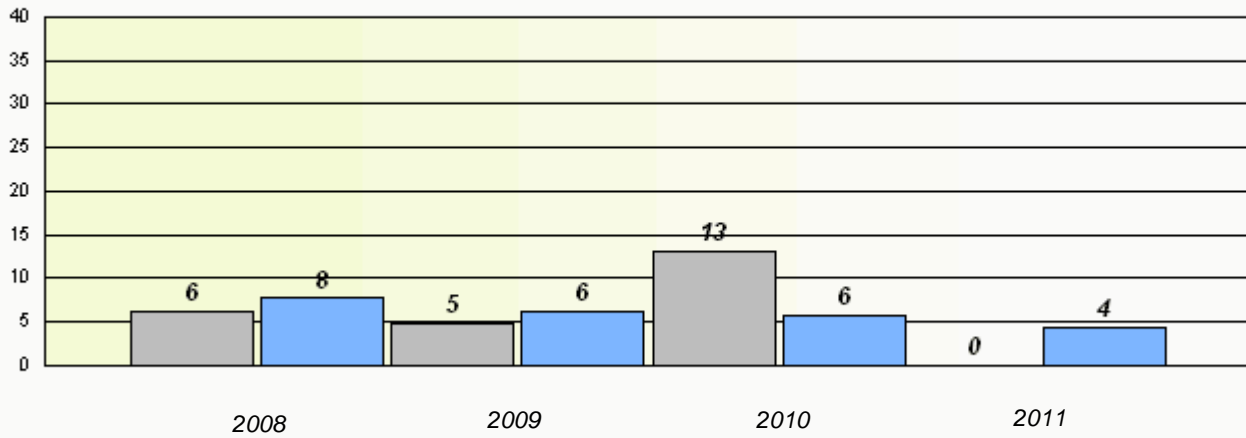

District 3 - Nova Central

School #: 142 Woodland Primary

Exemption Rates

Demand Writing