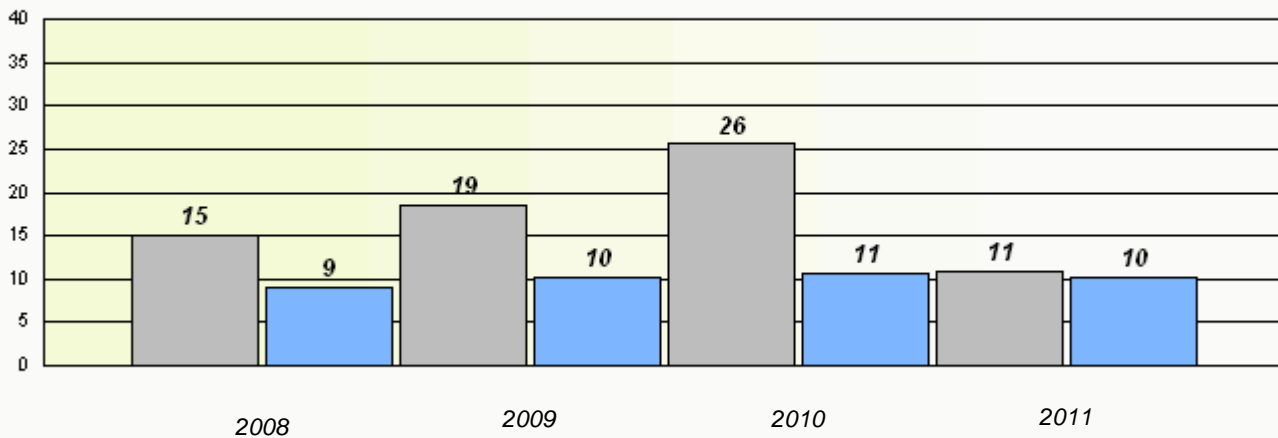

Reading

* Reading score is composite of Information and Poetry.