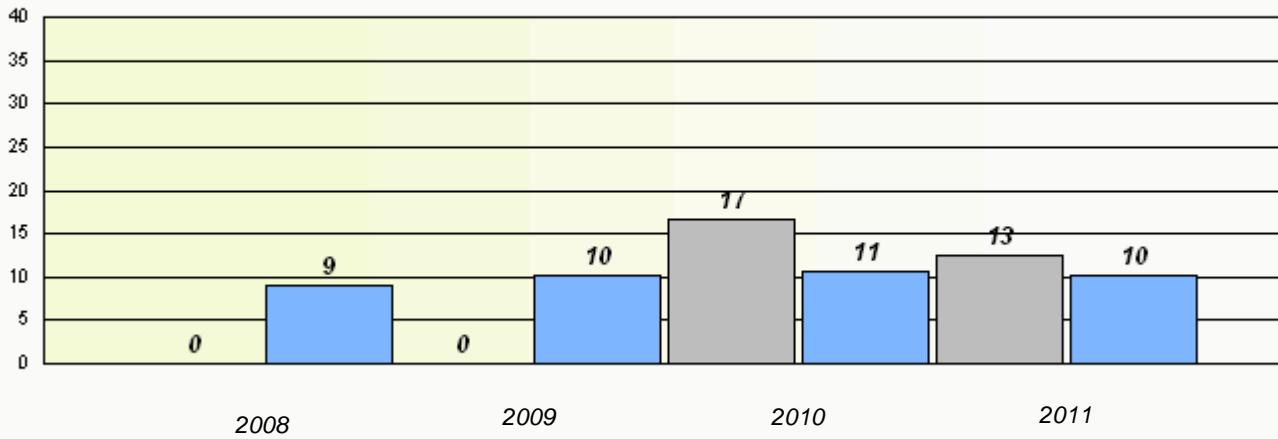

Reading

* Reading score is composite of Information and Poetry.