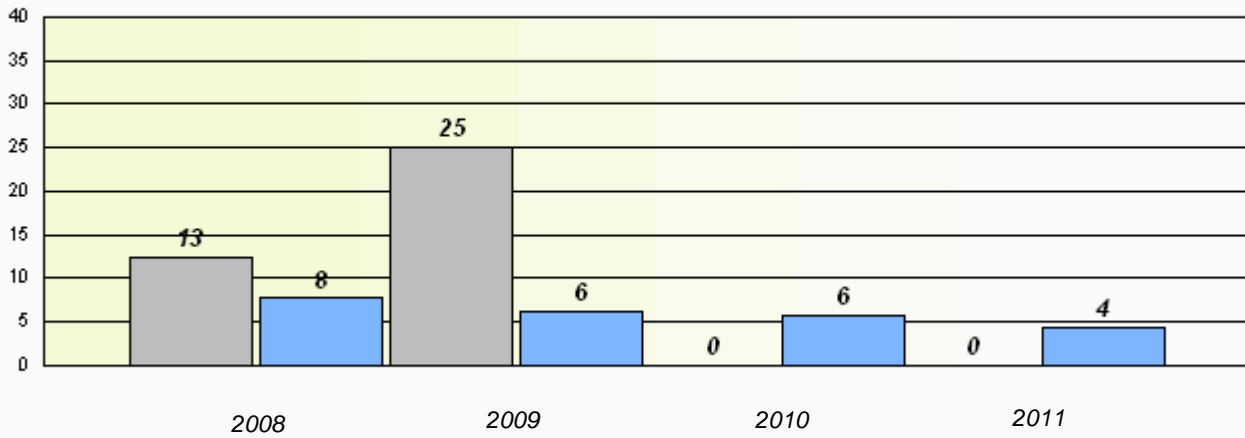

District 3 - Nova Central

School #: 163 Point Leamington Academy

Exemption Rates

Demand Writing