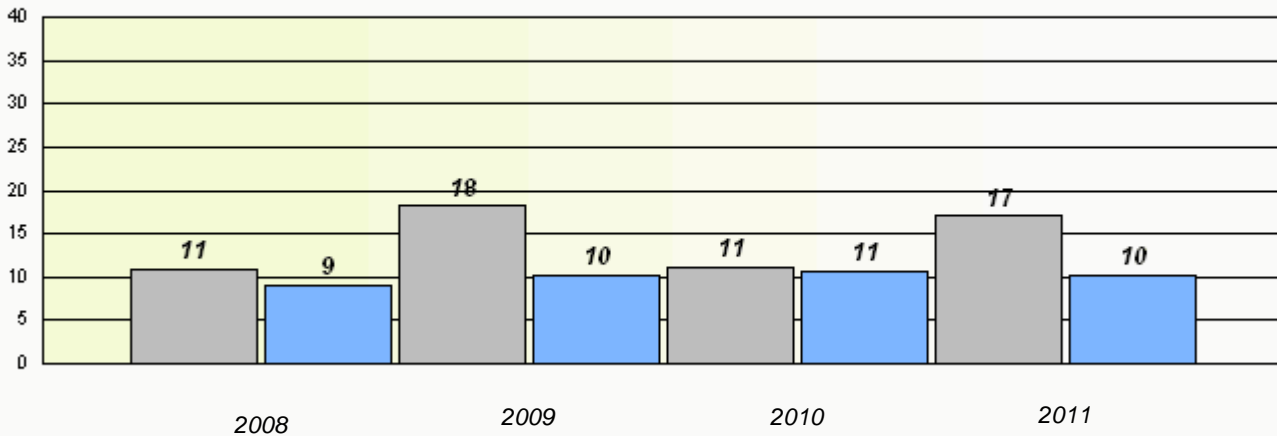

**Reading**

\* Reading score is composite of Information and Poetry.

District 3 - Nova Central

School #: 144 Sprucewood Academy

**Exemption Rates**

**Demand Writing**

**Reading**

\* Reading score is composite of Information and Poetry.