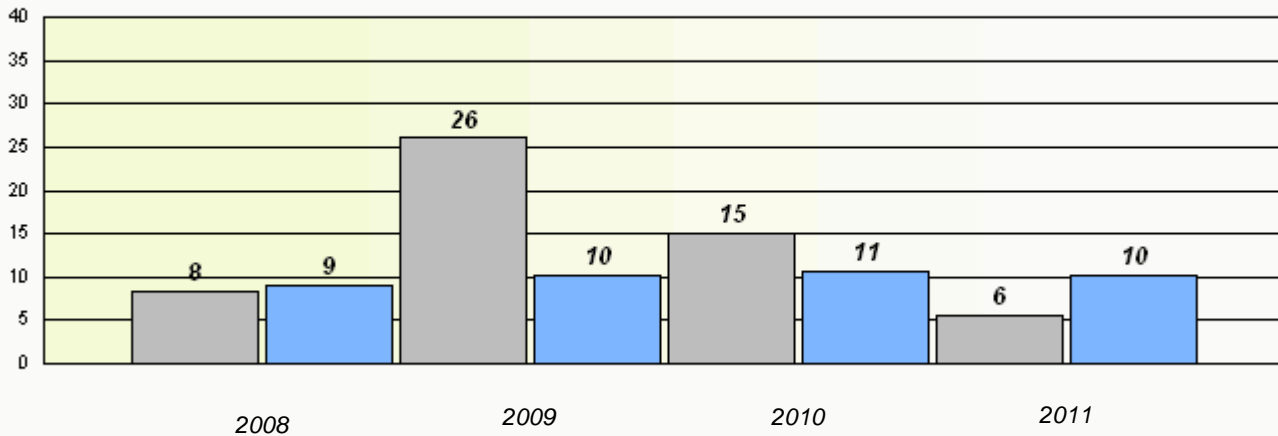

**Reading**

\* Reading score is composite of Information and Poetry.

District 3 - Nova Central

School #: 421 Lakewood Academy

**Exemption Rates**

**Demand Writing**

**Reading**

\* Reading score is composite of Information and Poetry.