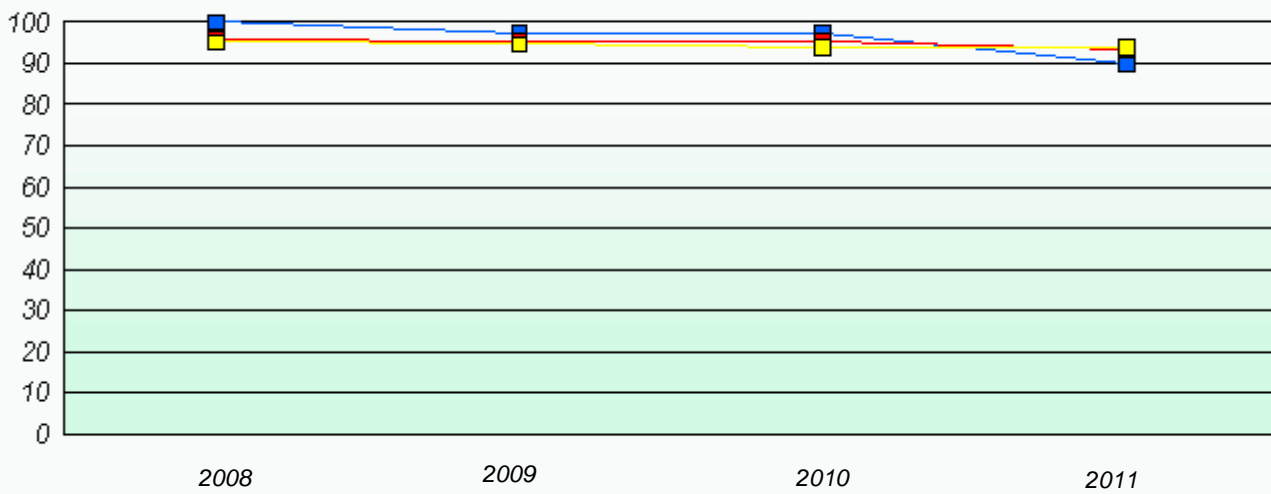

Participation Rates

Number Operations

* Number Operations are composite of Reasoning, Communication, Connection and Representations, and problem Solving.