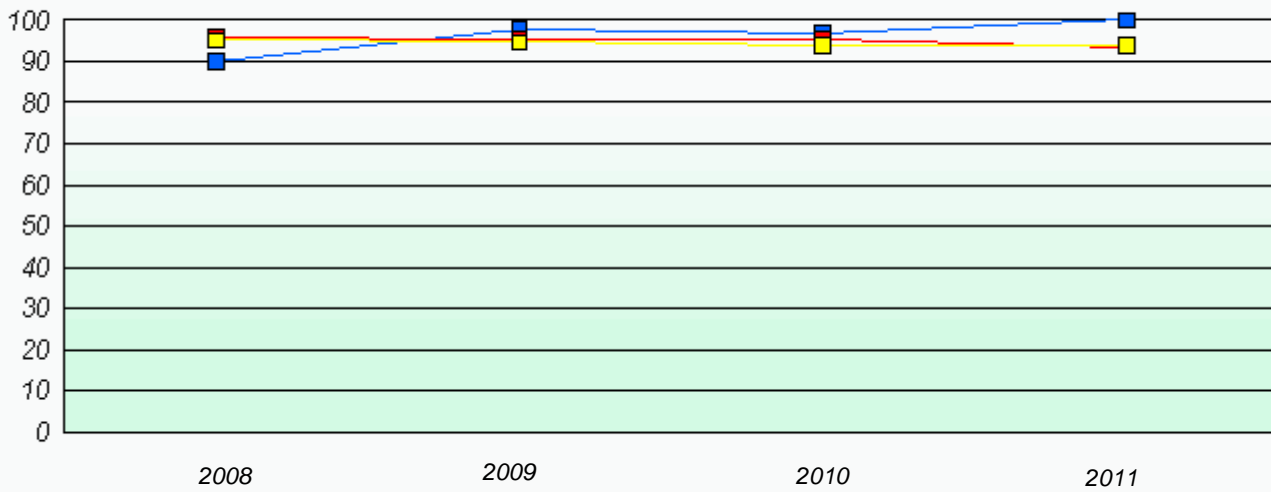

Participation Rates

Number Operations

* Number Operations are composite of Reasoning, Communication, Connection and Representations, and problem Solving.