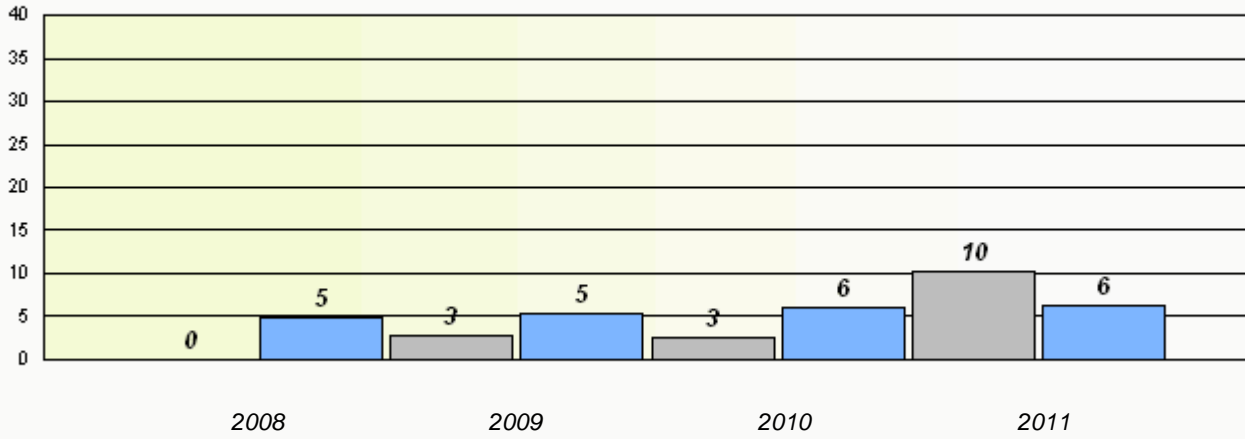

District 4 - Eastern

School #: 468 Hazelwood Elementary

Exemption Rates

Number Operations