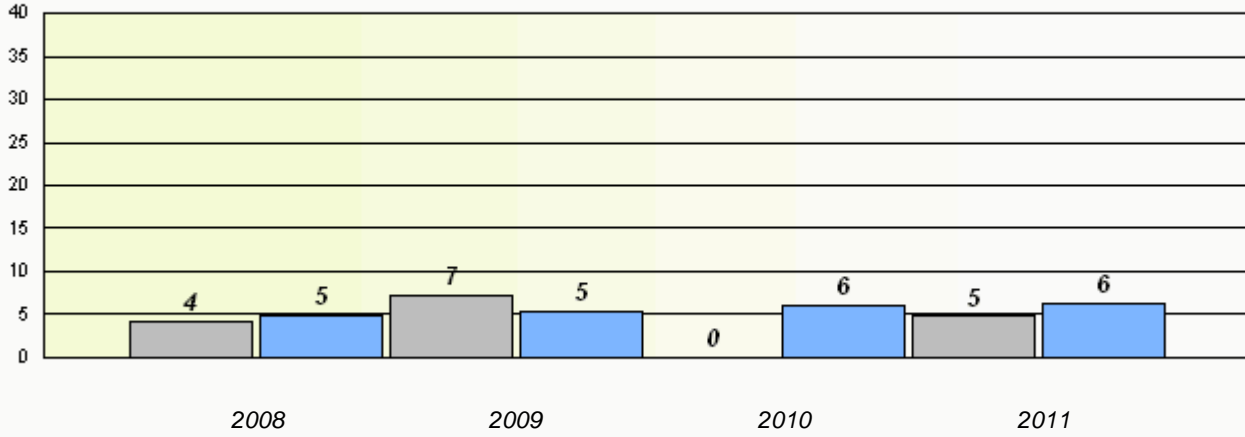

District 4 - Eastern

School #: 473 Cape St. Francis Elementary

Exemption Rates

Number Operations