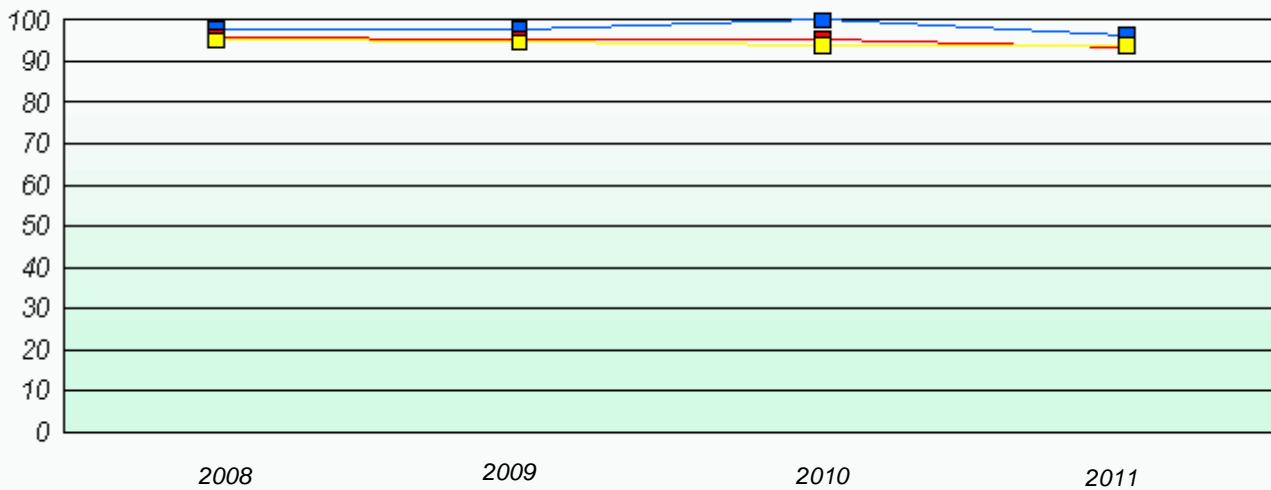

Participation Rates

Number Operations

* Number Operations are composite of Reasoning, Communication, Connection and Representations, and problem Solving.