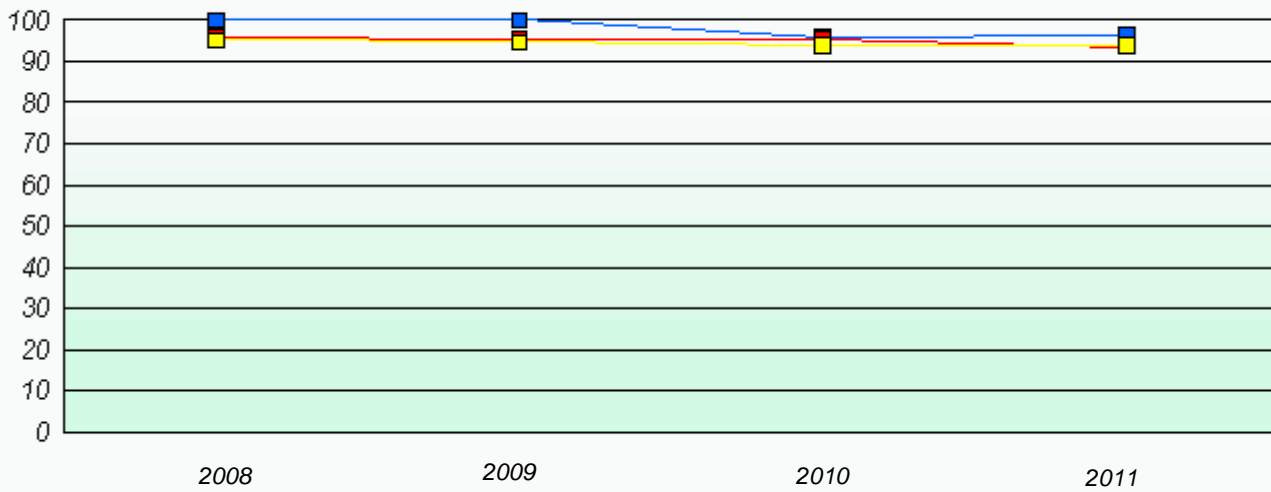

Participation Rates

Number Operations

* Number Operations are composite of Reasoning, Communication, Connection and Representations, and problem Solving.