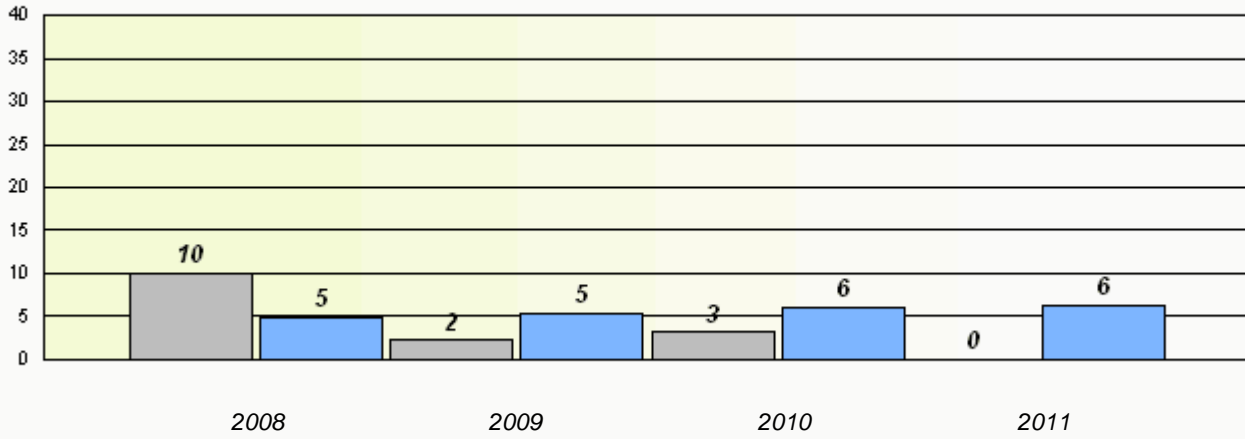

District 4 - Eastern

School #: 213 Lake Academy

Exemption Rates

Number Operations