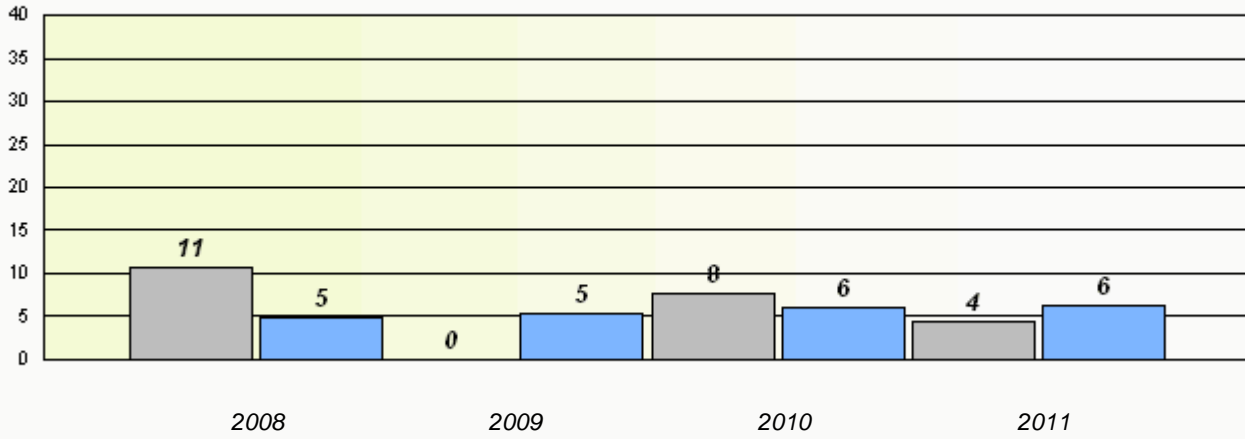

### Participation Rates

Number Operations

District 4 - Eastern

School #: 468 Hazelwood Elementary