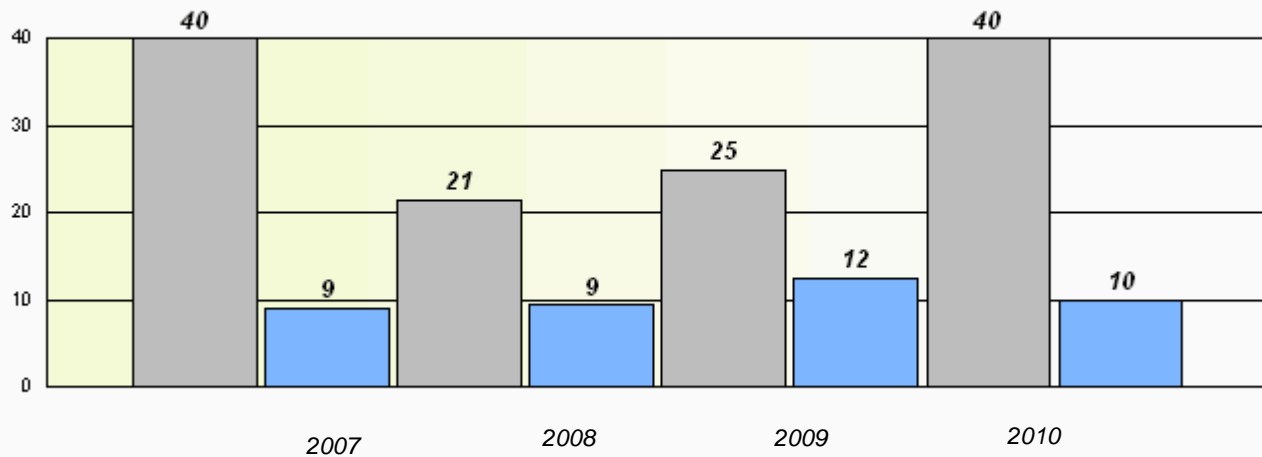

District 1 - Labrador

School #: 014 Jens Haven Memorial

Total Grade 9(2010) students: 13

Exemption Rates

Demand Writing

Reading

* Reading score is composite of Information and Poetry.

District 1 - Labrador