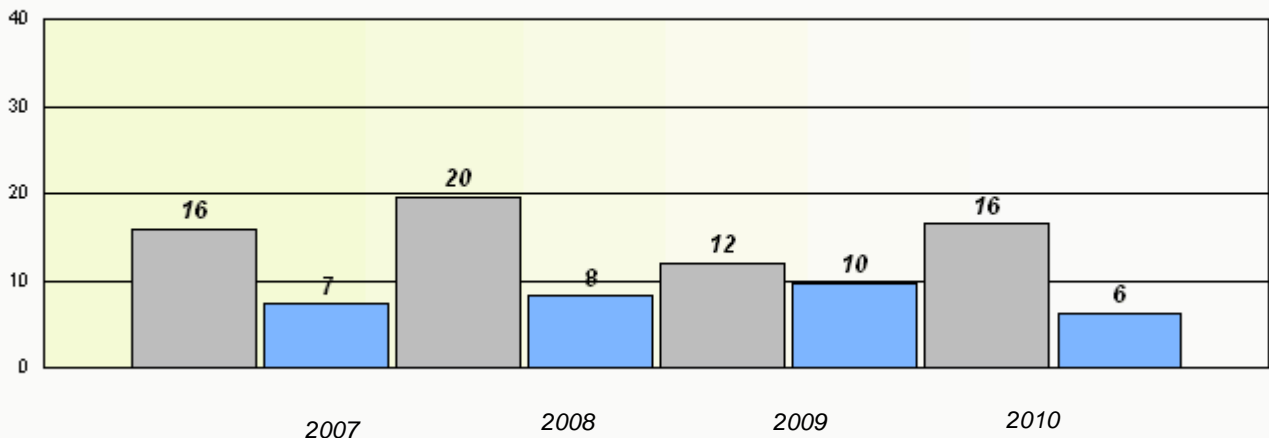

District 1 - Labrador

School #: 477 Mealy Mountain Collegiate

Total Grade 9(2010) students: 81

Exemption Rates

Demand Writing