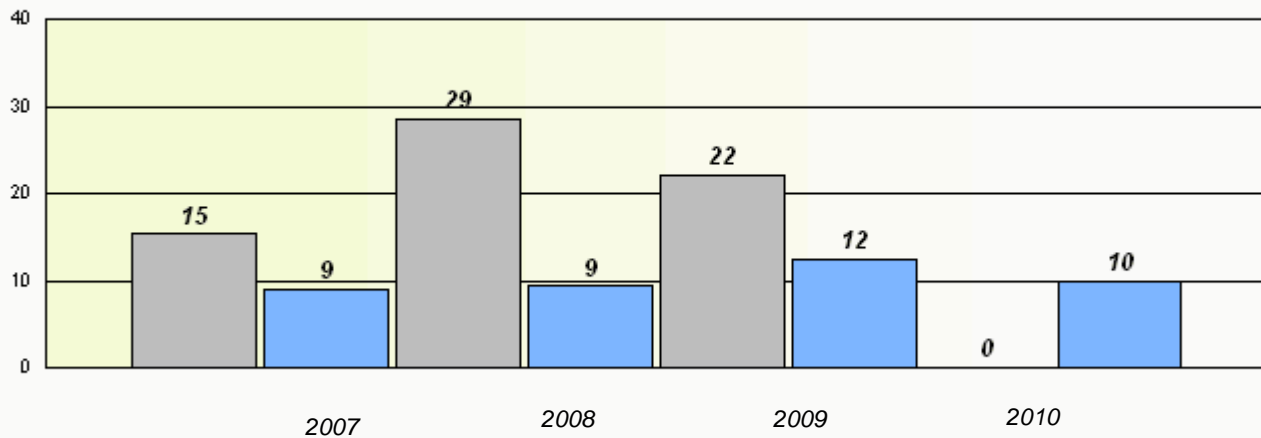

Reading

* Reading score is composite of Information and Poetry.