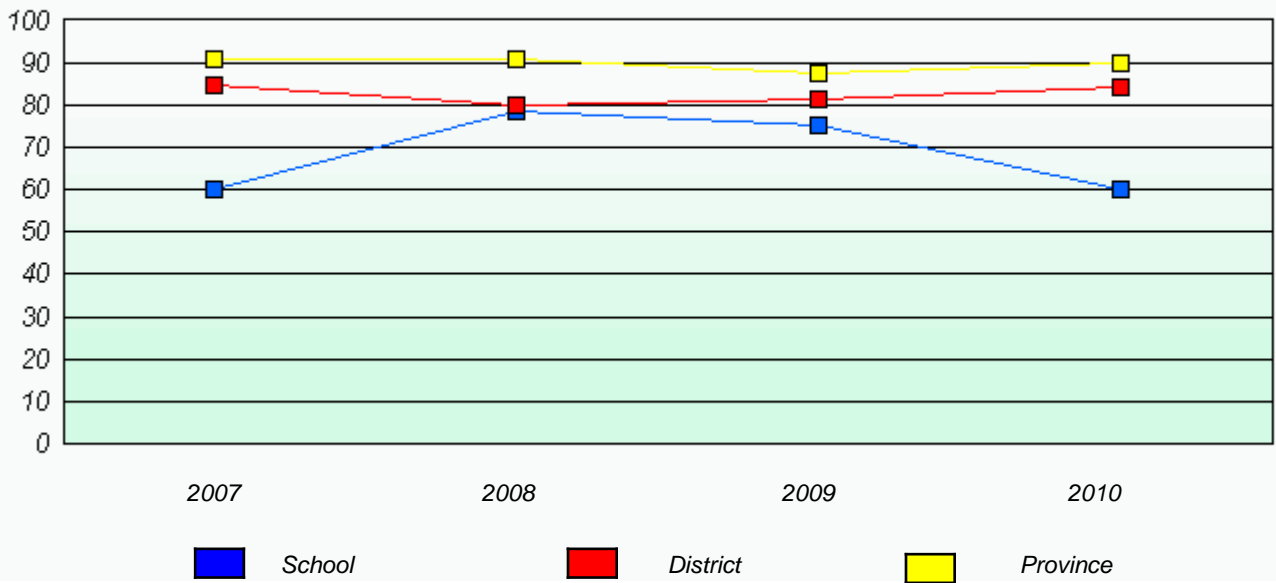

Reading

* Reading score is composite of Information and Poetry.