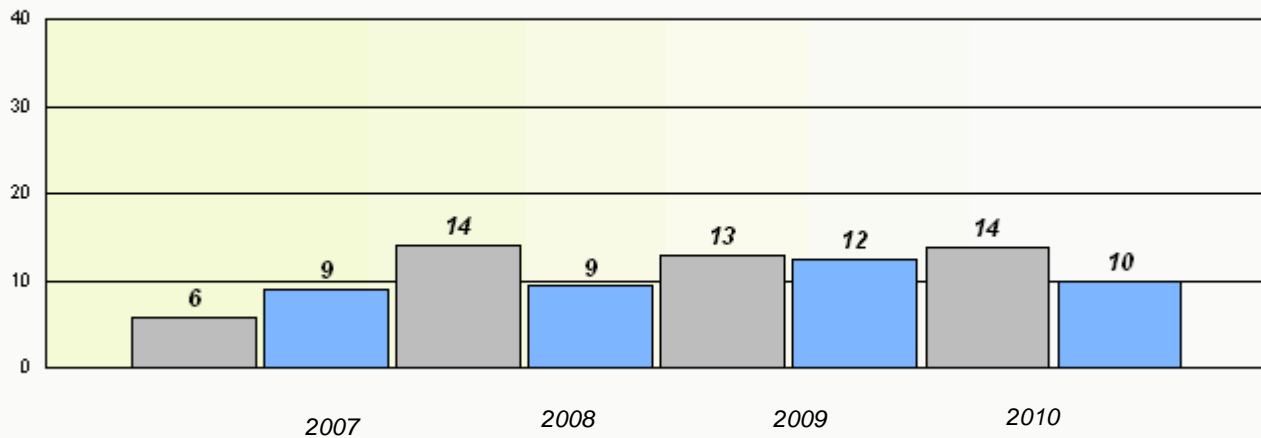

Reading

* Reading score is composite of Information and Poetry.