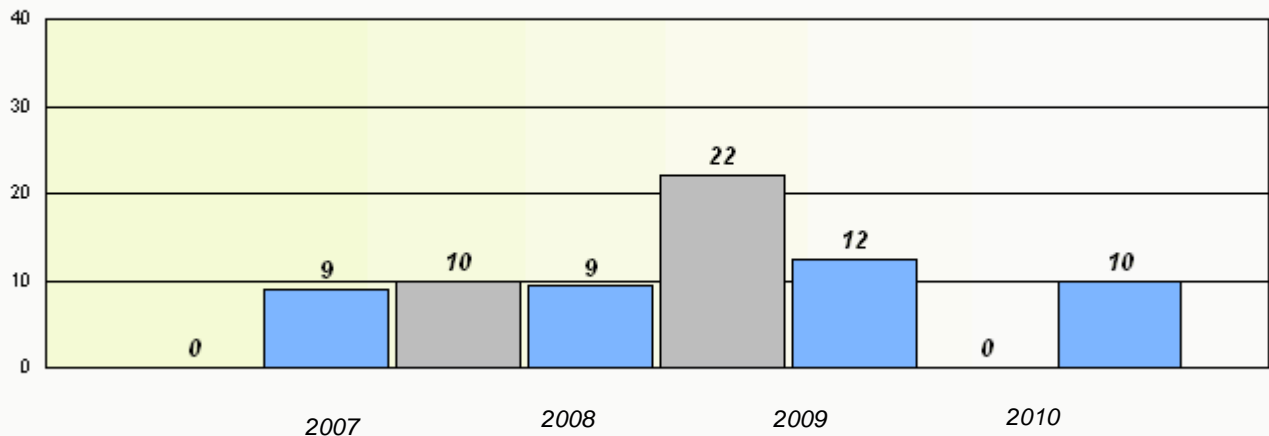

District 1 - Labrador

School #: 002 Henry Gordon Academy

Total Grade 9(2010) students: 11

Exemption Rates

Demand Writing

Reading

* Reading score is composite of Information and Poetry.

District 1 - Labrador