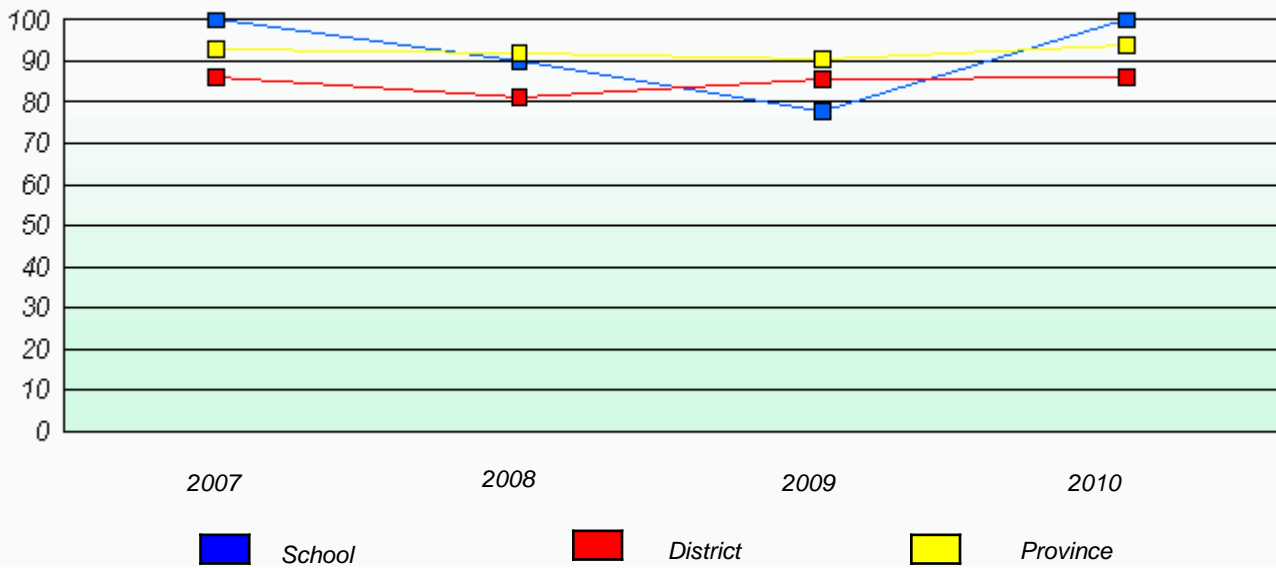

District 1 - Labrador

School #: 002 Henry Gordon Academy

Participation Rates

Demand Writing