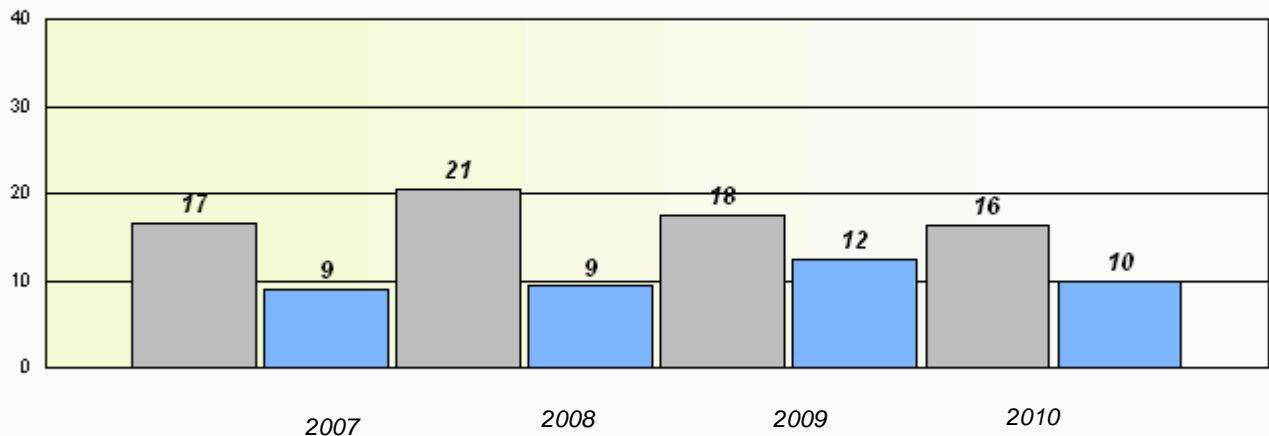

Reading

* Reading score is composite of Information and Poetry.