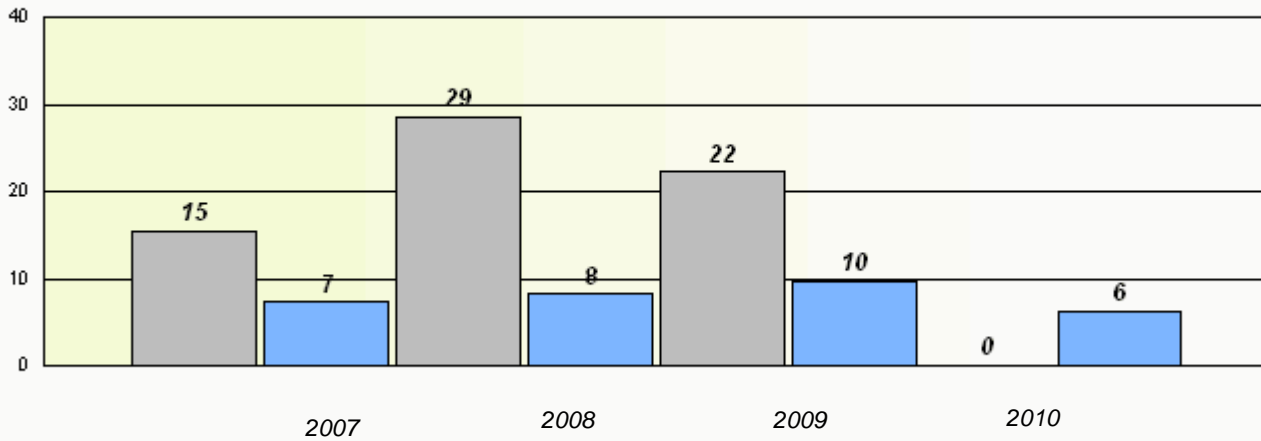

District 1 - Labrador

School #: 015 Lake Melville School

Total Grade 9(2010) students: 13

Exemption Rates

Demand Writing