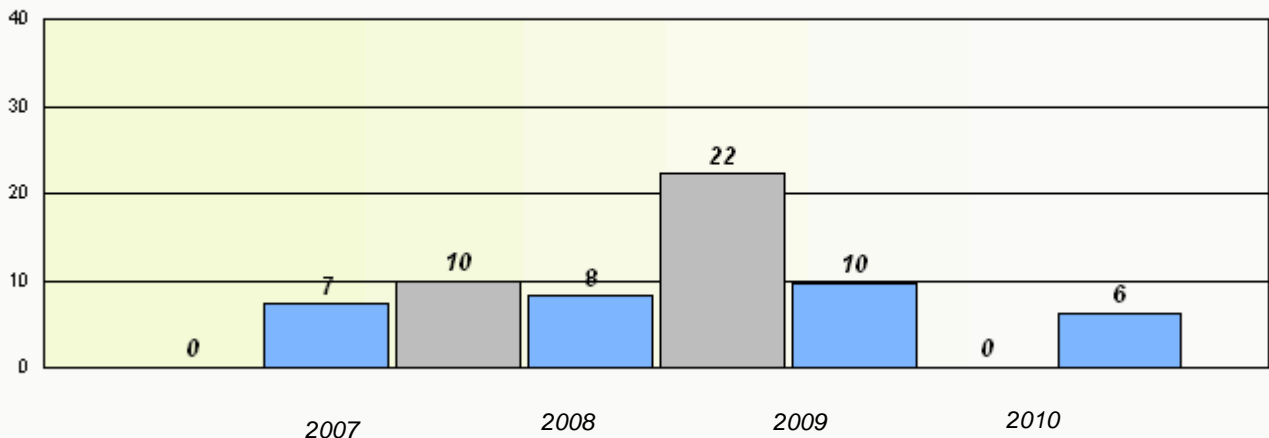

District 1 - Labrador

School #: 002 Henry Gordon Academy

Total Grade 9(2010) students: 11

Exemption Rates

Demand Writing

Reading

* Reading score is composite of Information and Poetry.

District 1 - Labrador