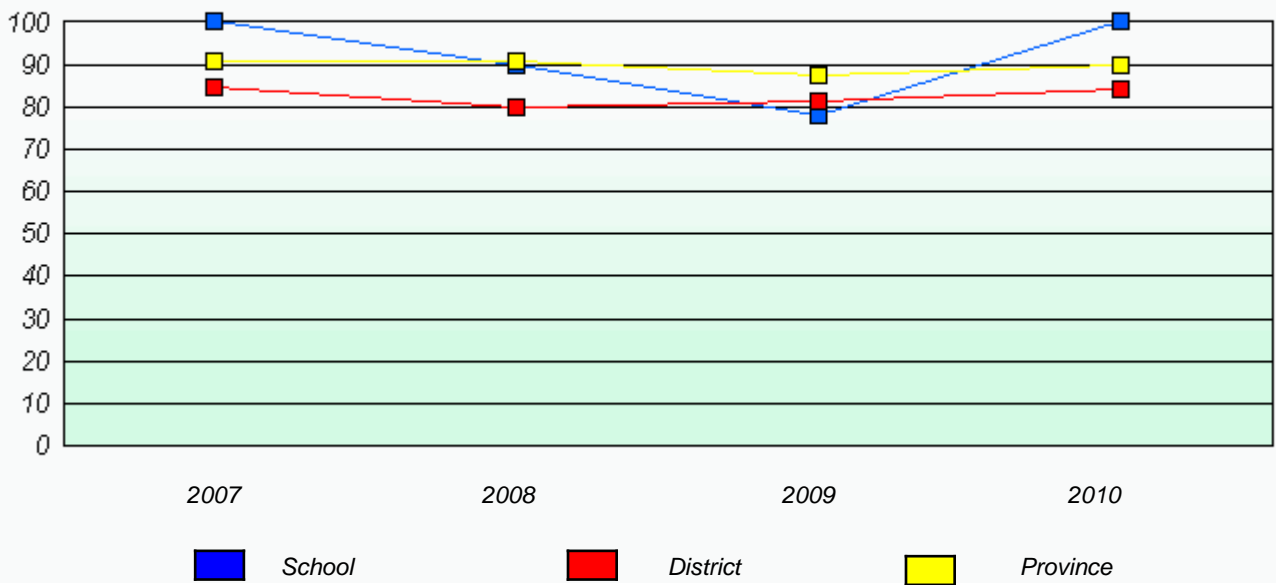

Reading

* Reading score is composite of Information and Poetry.