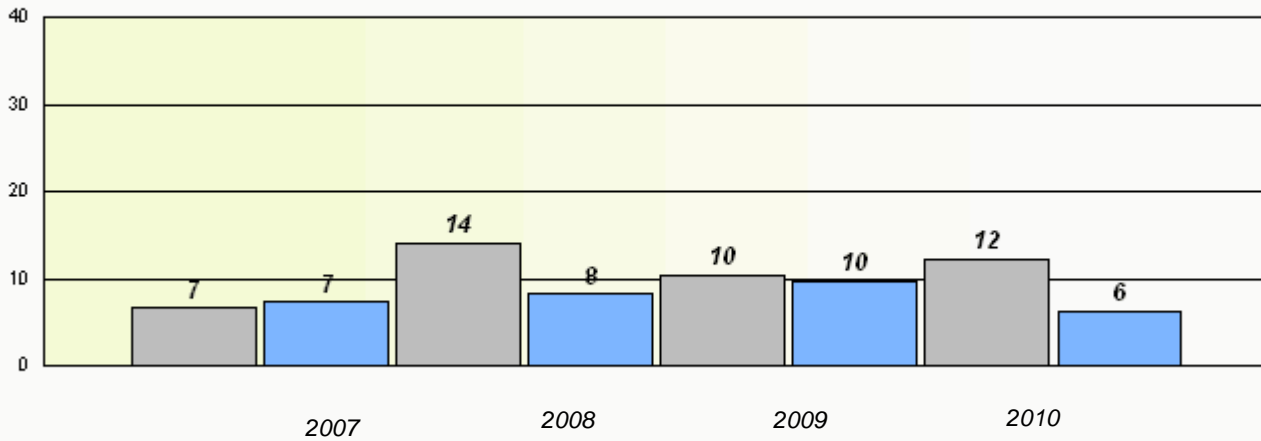

District 1 - Labrador

School #: 010 Menihek High School

Total Grade 9(2010) students: 107

Exemption Rates

Demand Writing