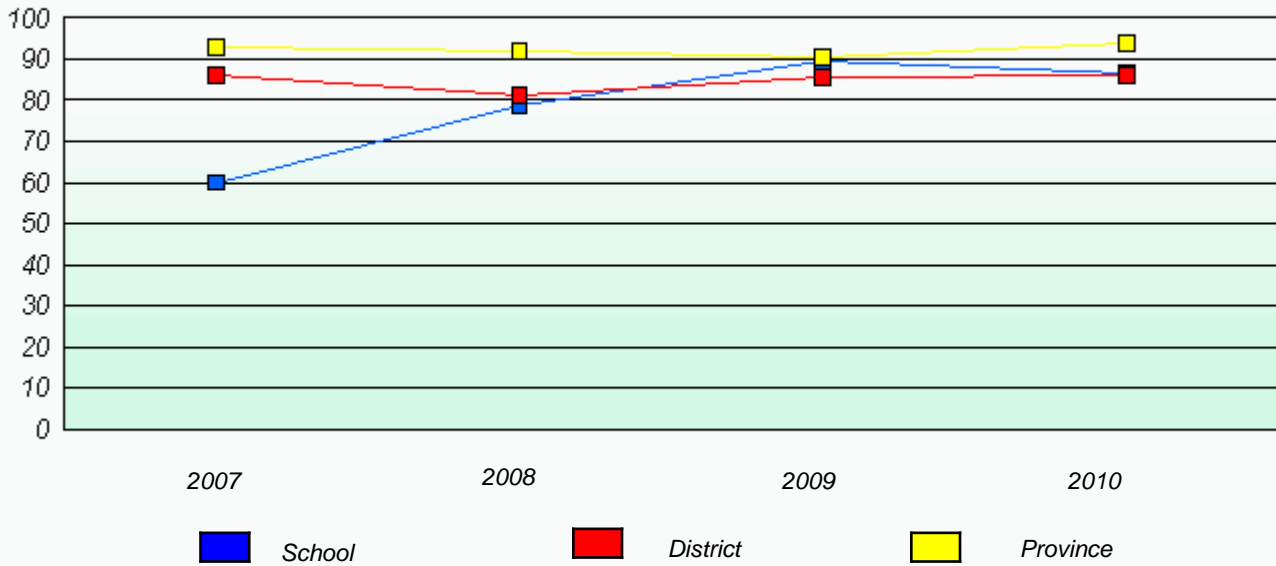

District 1 - Labrador

School #: 014 Jens Haven Memorial

Participation Rates

Demand Writing