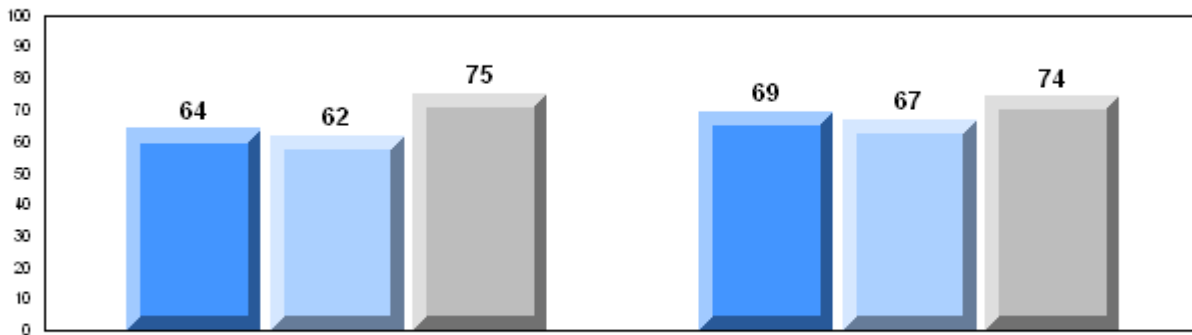

District 3 - Nova Central

#151 - John Watkins Academy, Hermitage

Grades: K-12

Number of Students		7						
		Public Exam Mark	School vs District	School vs Province	Final Mark	School vs District	School vs Province	
English 3201	School	75.0	P	P	74.1 67.0 66.8	P	P	
	District	65.1						
	Province	65.3						
Subtest								
Visual	School	89.9	P	P				
	District	83.3						
	Province	83.6						
Prose	School	76.2	P	P				
	District	70.8						
	Province	71.4						
Poetry	School	73.5	P	P				
	District	69.4						
	Province	69.7						
Connections	School	64.3	P	P				
	District	50.5						
	Province	52.7						
Comparison	School	66.6	P	P				
	District	51.7						
	Province	51.6						
Personal Response	School	82.9	P	P				
	District	68.4						
	Province	67.1						

Average Mark, 2006-2008

Exam Mark

Final Mark