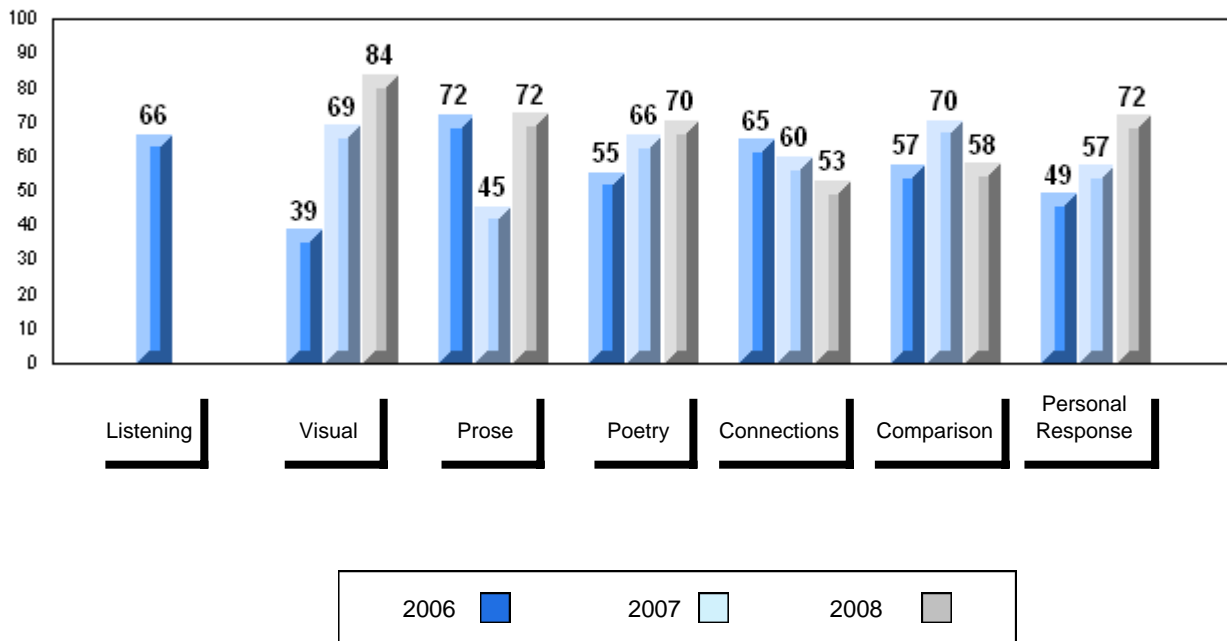

3 Year Public Exam (Subtest) Mark Trend 2006-2008