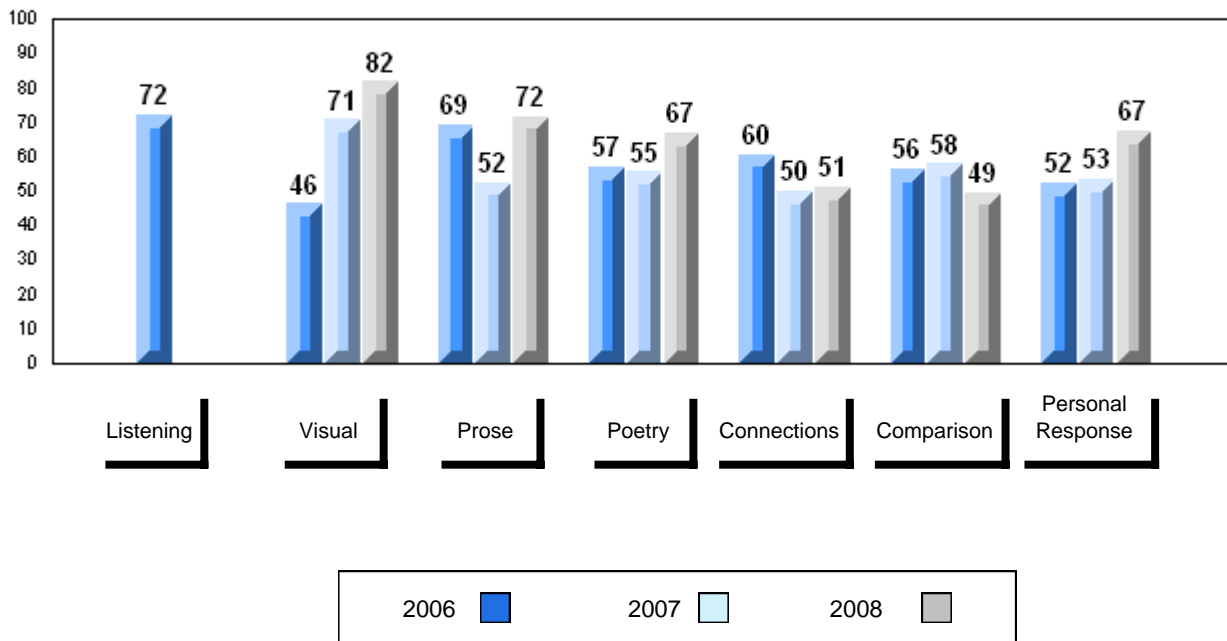

3 Year Public Exam (Subtest) Mark Trend 2006-2008