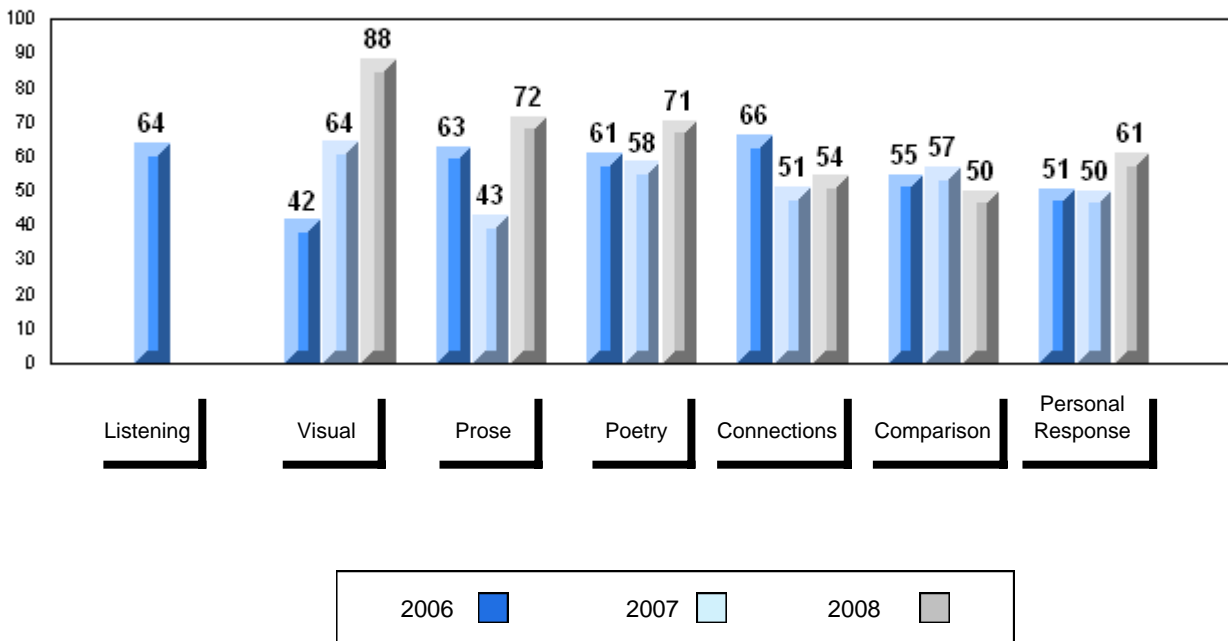

3 Year Public Exam (Subtest) Mark Trend 2006-2008