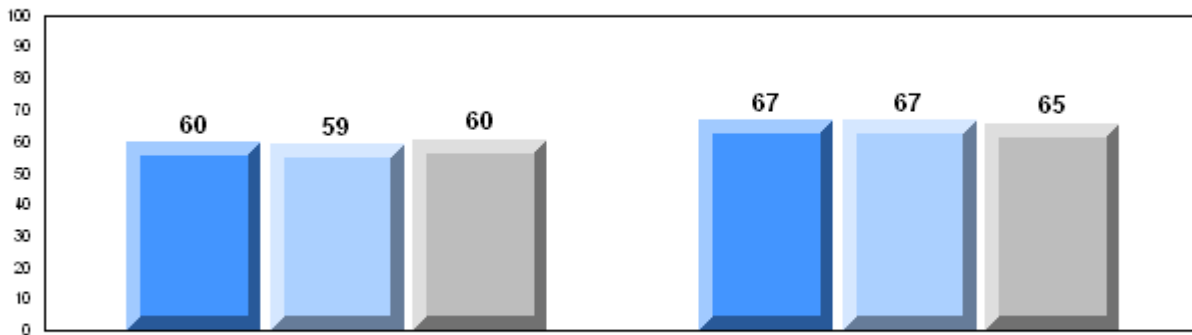

District 2 - Western

#083 - Pasadena Academy, Pasadena

Grades: 7-12

Number of Students		36						
		Public Exam Mark	School vs District	School vs Province	Final Mark	School vs District	School vs Province	
English 3201	School	60.4	q	q	65.4	q	q	
	District	64.9				66.6		
	Province	65.3				66.8		
Subtest								
Visual	School	78.4	q	q				
	District	84.5						
	Province	83.6						
Prose	School	68.1	q	q				
	District	70.3						
	Province	71.4						
Poetry	School	68.3	q	q				
	District	68.6						
	Province	69.7						
Connections	School	43.2	q	q				
	District	53.1						
	Province	52.7						
Comparison	School	49.0	q	q				
	District	51.3						
	Province	51.6						
Personal Response	School	55.3	q	q				
	District	66.2						
	Province	67.1						

Average Mark, 2006-2008

Exam Mark

Final Mark