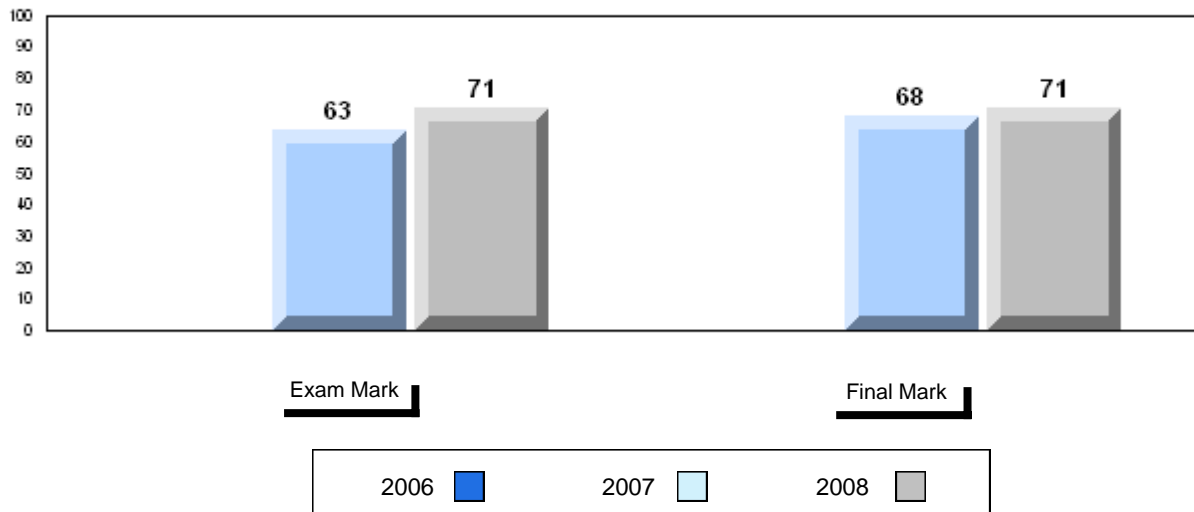

District 2 - Western

#485 - Corner Brook Regional High, Corner Brook

Grades: 10-12

Number of Students		207						
		Public Exam Mark	School vs District	School vs Province	Final Mark	School vs District	School vs Province	
English 3201	School	70.6	P	P	70.7	P	P	
	District	64.9			66.6			
	Province	65.3			66.8			
Subtest								
Visual	School	87.3	P	P				
	District	84.5						
	Province	83.6						
Prose	School	74.4	P	P				
	District	70.3						
	Province	71.4						
Poetry	School	74.6	P	P				
	District	68.6						
	Province	69.7						
Connections	School	61.5	P	P				
	District	53.1						
	Province	52.7						
Comparison	School	60.7	P	P				
	District	51.3						
	Province	51.6						
Personal Response	School	68.1	P	P				
	District	66.2						
	Province	67.1						

Average Mark, 2006-2008