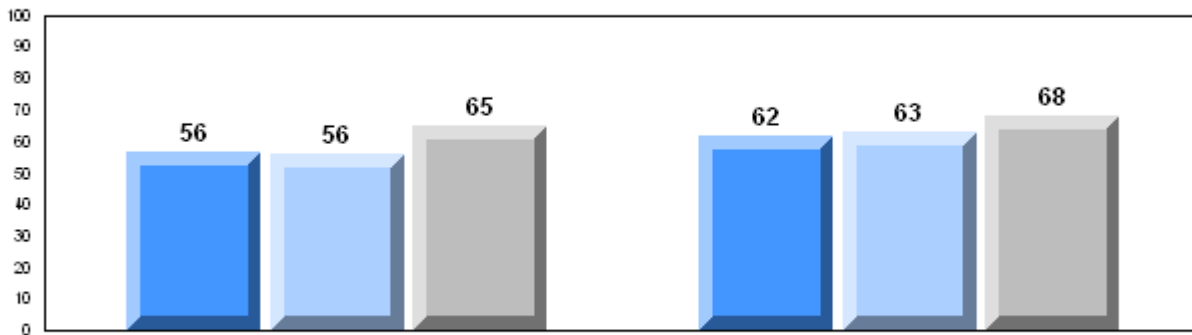

District 2 - Western

#092 - Grandy's River Collegiate, Burnt Islands

Grades: K-12

Number of Students		15						
		Public Exam Mark	School vs District	School vs Province	Final Mark	School vs District	School vs Province	
English 3201	School	64.7	q	q	67.9	p	p	
	District	64.9						
	Province	65.3						
Subtest								
Visual	School	85.0	p	p				
	District	84.5						
	Province	83.6						
Prose	School	73.2	p	p				
	District	70.3						
	Province	71.4						
Poetry	School	72.8	p	p				
	District	68.6						
	Province	69.7						
Connections	School	49.3	q	q				
	District	53.1						
	Province	52.7						
Comparison	School	49.5	q	q				
	District	51.3						
	Province	51.6						
Personal Response	School	62.0	q	q				
	District	66.2						
	Province	67.1						

Average Mark, 2006-2008

Exam Mark

Final Mark