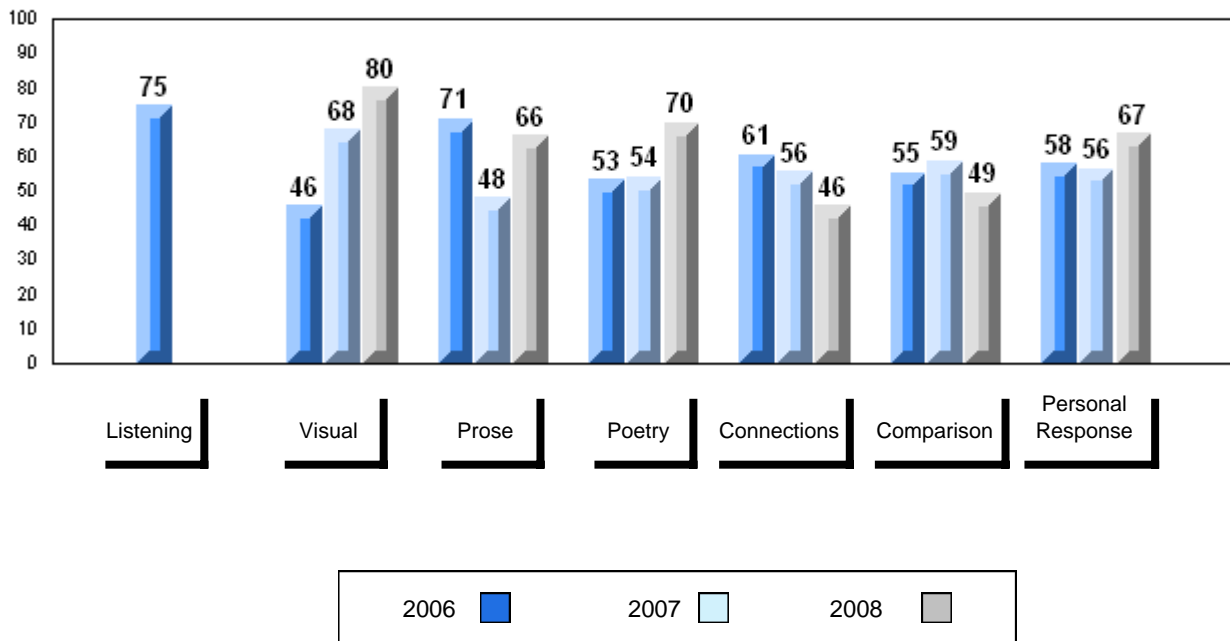

3 Year Public Exam (Subtest) Mark Trend 2006-2008