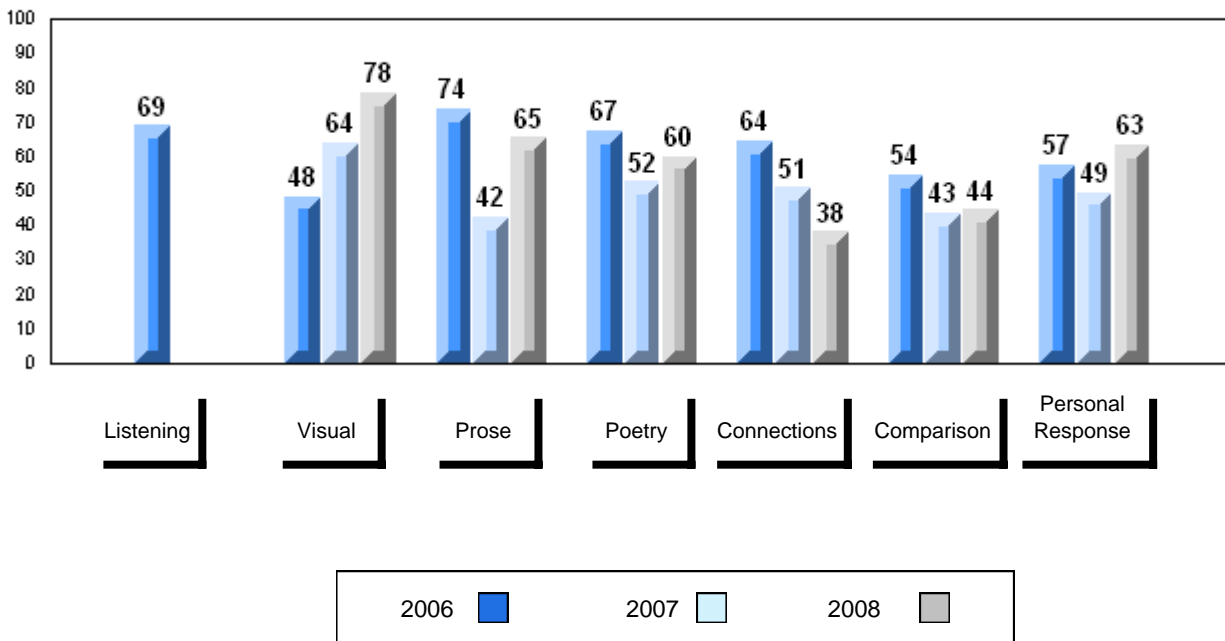

3 Year Public Exam (Subtest) Mark Trend 2006-2008