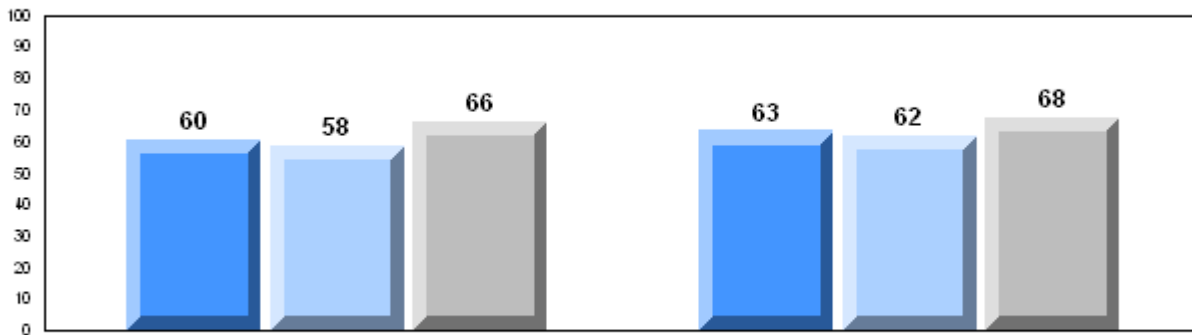

District 4 - Eastern

#219 - Marystown Central High School, Marystown

Grades: 10-12

Number of Students	98						
		Public Exam Mark	School vs District	School vs Province	Final Mark	School vs District	School vs Province
English 3201	School	66.0	P	P	67.5	P	P
	District	65.6			66.9		
	Province	65.3			66.8		
Subtest							
Visual	School	85.5	P	P			
	District	83.4					
	Province	83.6					
Prose	School	76.1	P	P			
	District	71.9					
	Province	71.4					
Poetry	School	69.4	q	q			
	District	70.0					
	Province	69.7					
Connections	School	51.3	q	q			
	District	53.1					
	Province	52.7					
Comparison	School	47.1	q	q			
	District	51.8					
	Province	51.6					
Personal Response	School	72.2	P	P			
	District	67.1					
	Province	67.1					

Average Mark, 2006-2008

Exam Mark

Final Mark