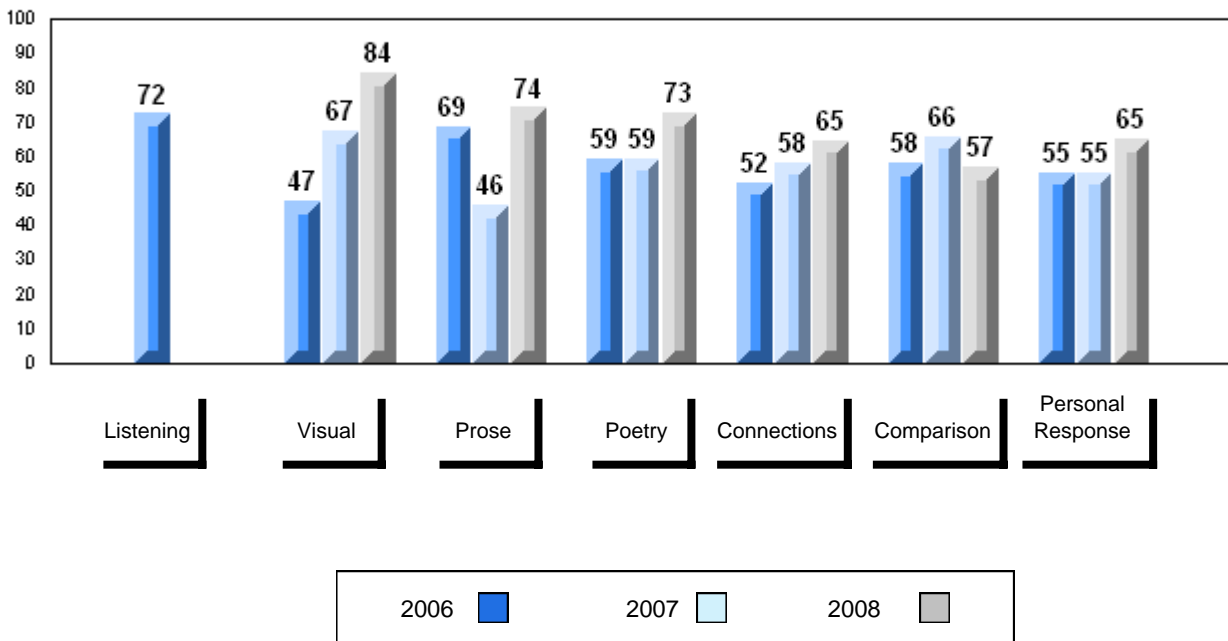

3 Year Public Exam (Subtest) Mark Trend 2006-2008