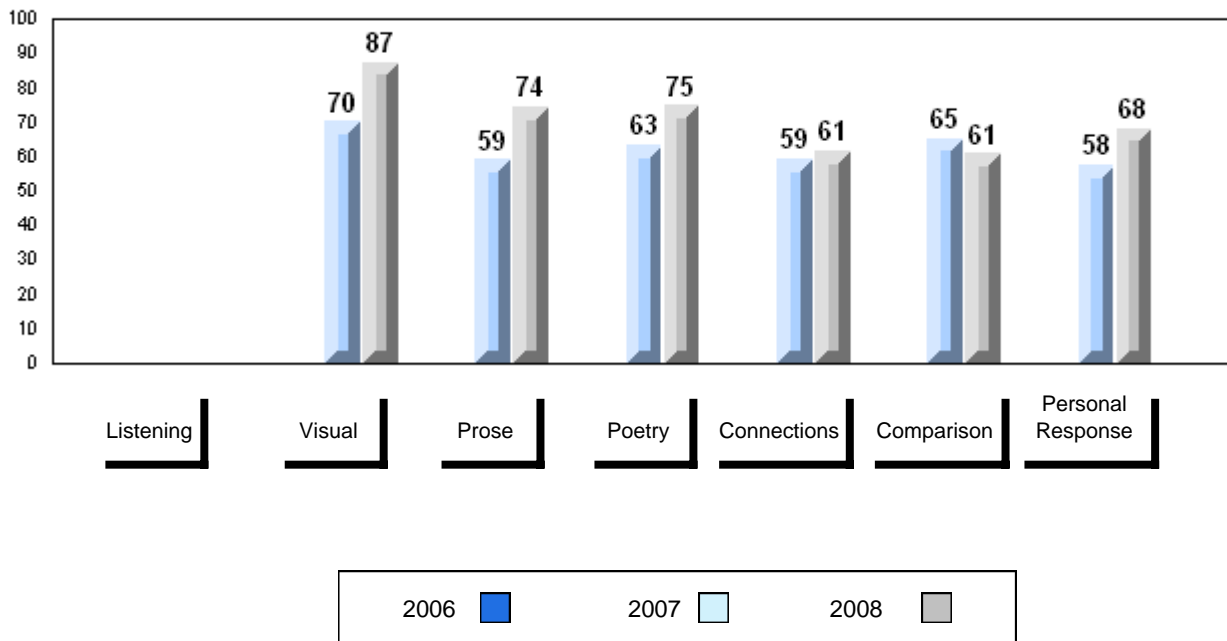

3 Year Public Exam (Subtest) Mark Trend 2006-2008