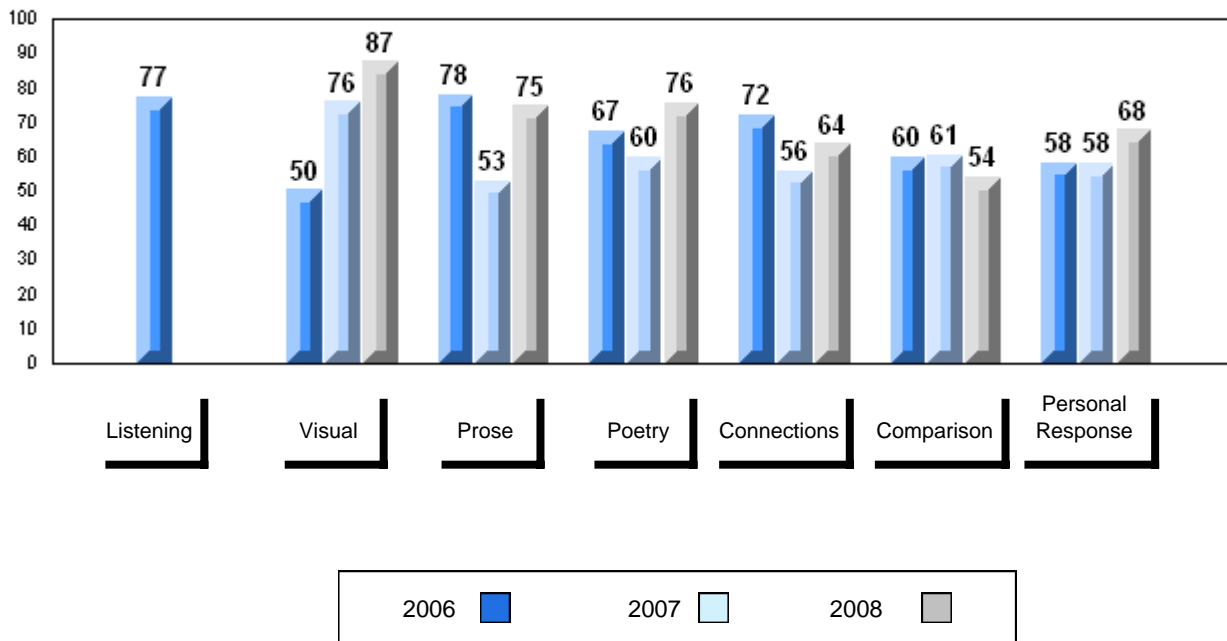

3 Year Public Exam (Subtest) Mark Trend 2006-2008