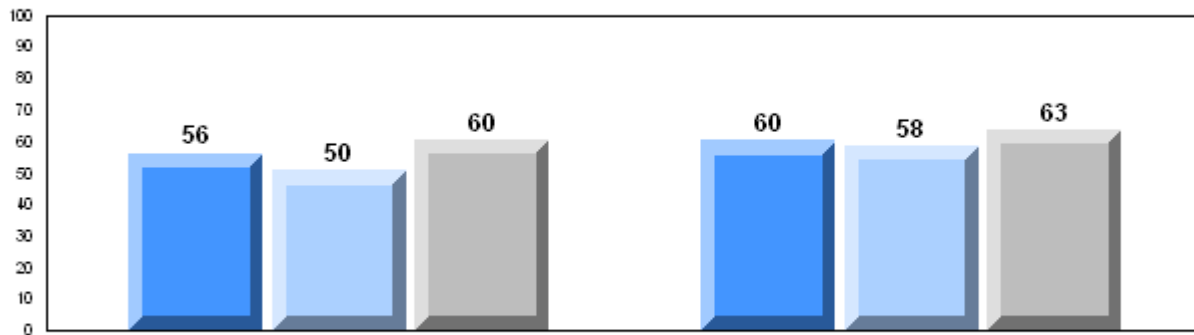

District 2 - Western

#079 - St. James All Grade, Lark Harbour

Grades: K-12

Number of Students		11						
		Public Exam Mark	School vs District	School vs Province	Final Mark	School vs District	School vs Province	
English 3201	School	60.2	q	q	63.3	q	q	
	District	64.9						
	Province	65.3						
Subtest								
Visual	School	80.3	q	q				
	District	84.5						
	Province	83.6						
Prose	School	64.3	q	q				
	District	70.3						
	Province	71.4						
Poetry	School	59.1	q	q				
	District	68.6						
	Province	69.7						
Connections	School	41.4	q	q				
	District	53.1						
	Province	52.7						
Comparison	School	51.6	p	p				
	District	51.3						
	Province	51.6						
Personal Response	School	64.6	q	q				
	District	66.2						
	Province	67.1						

Average Mark, 2006-2008

Exam Mark

Final Mark