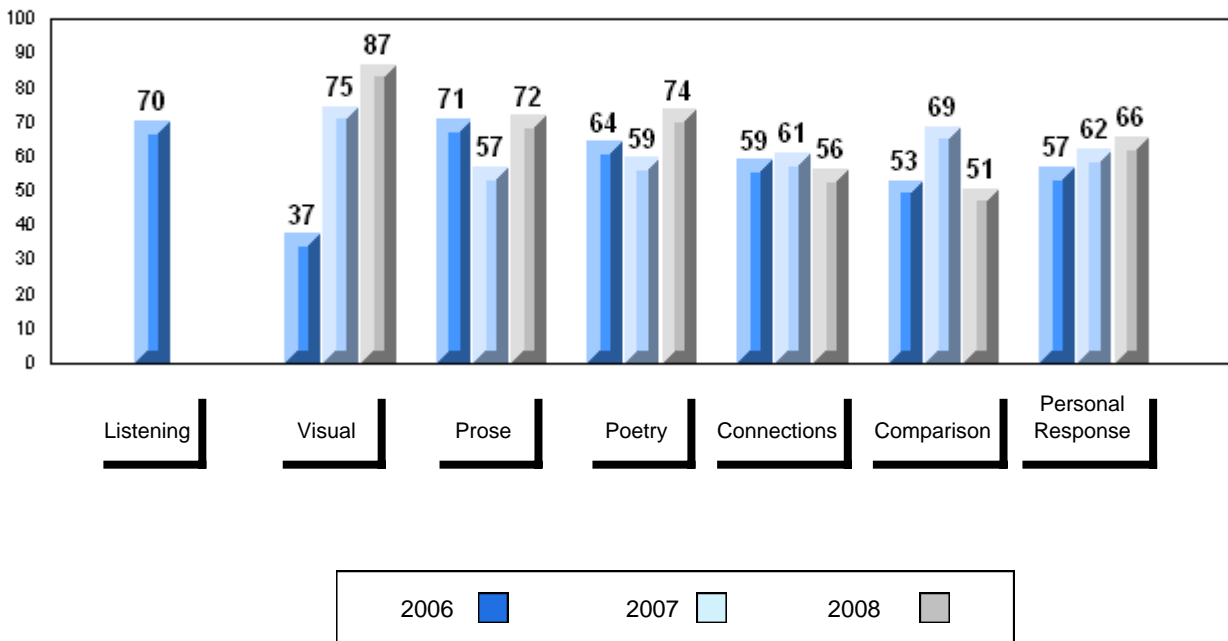

3 Year Public Exam (Subtest) Mark Trend 2006-2008