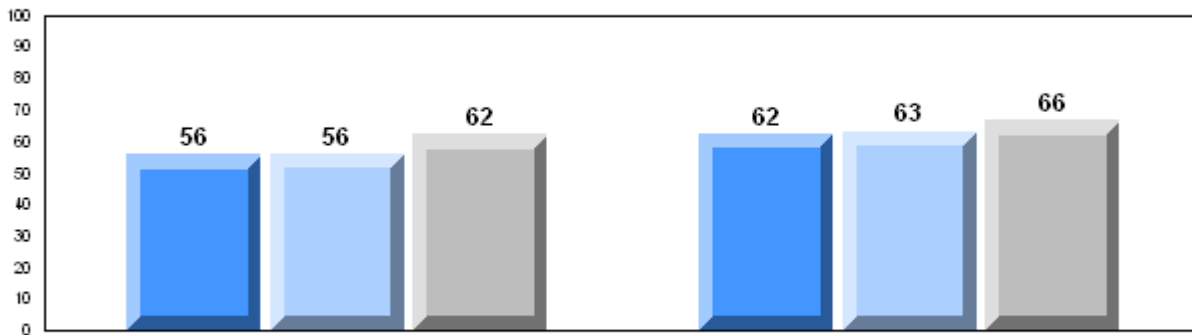

District 2 - Western

#099 - St. James' Regional High School, Channel-Port Aux Bas

Grades: 7-12

Number of Students		43						
		Public Exam Mark	School vs District	School vs Province	Final Mark	School vs District	School vs Province	
English 3201	School	61.9	q	q	66.3	q	q	
	District	64.9			66.6			
	Province	65.3			66.8			
Subtest								
Visual	School	82.6	q	q				
	District	84.5						
	Province	83.6						
Prose	School	71.8	p	p				
	District	70.3						
	Province	71.4						
Poetry	School	65.1	q	q				
	District	68.6						
	Province	69.7						
Connections	School	41.6	q	q				
	District	53.1						
	Province	52.7						
Comparison	School	45.4	q	q				
	District	51.3						
	Province	51.6						
Personal Response	School	67.4	p	p				
	District	66.2						
	Province	67.1						

Average Mark, 2006-2008

Exam Mark

Final Mark