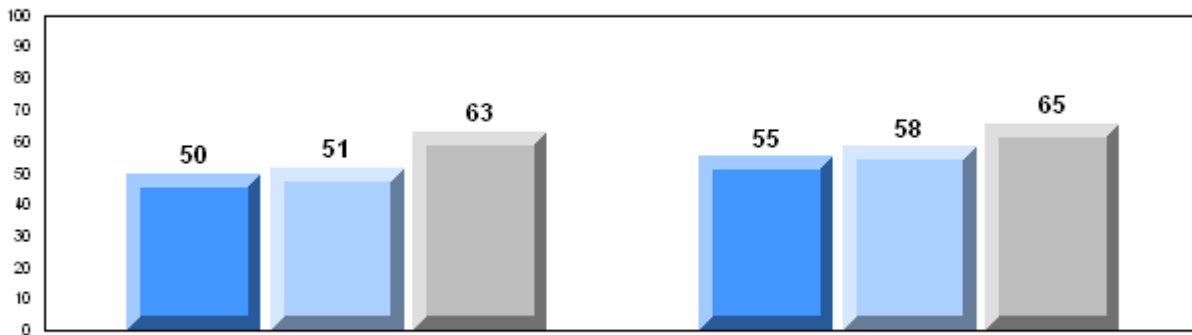

District 2 - Western

#080 - Templeton Academy, Meadows

Grades: K-12

Number of Students		22						
		Public Exam Mark	School vs District	School vs Province	Final Mark	School vs District	School vs Province	
English 3201	School	62.9	q	q	65.4	q	q	
	District	64.9						
	Province	65.3						
Subtest								
Visual	School	83.0	q	q				
	District	84.5						
	Province	83.6						
Prose	School	68.6	q	q				
	District	70.3						
	Province	71.4						
Poetry	School	65.0	q	q				
	District	68.6						
	Province	69.7						
Connections	School	53.9	p	p				
	District	53.1						
	Province	52.7						
Comparison	School	45.6	q	q				
	District	51.3						
	Province	51.6						
Personal Response	School	69.7	p	p				
	District	66.2						
	Province	67.1						

Average Mark, 2006-2008

Exam Mark

Final Mark