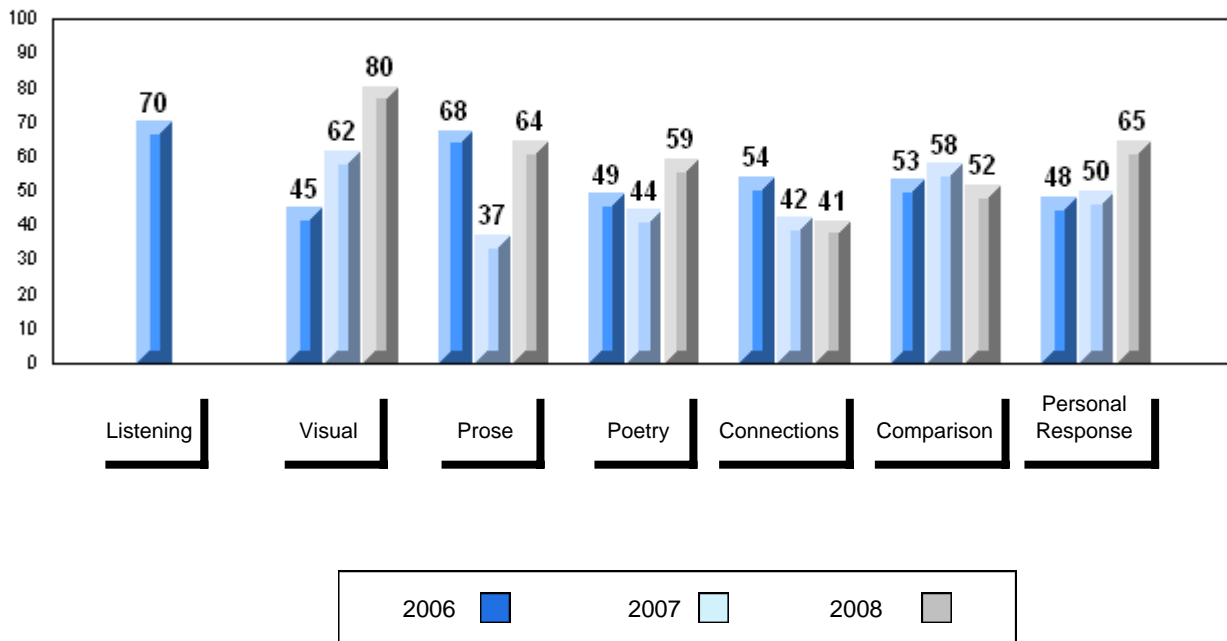

3 Year Public Exam (Subtest) Mark Trend 2006-2008