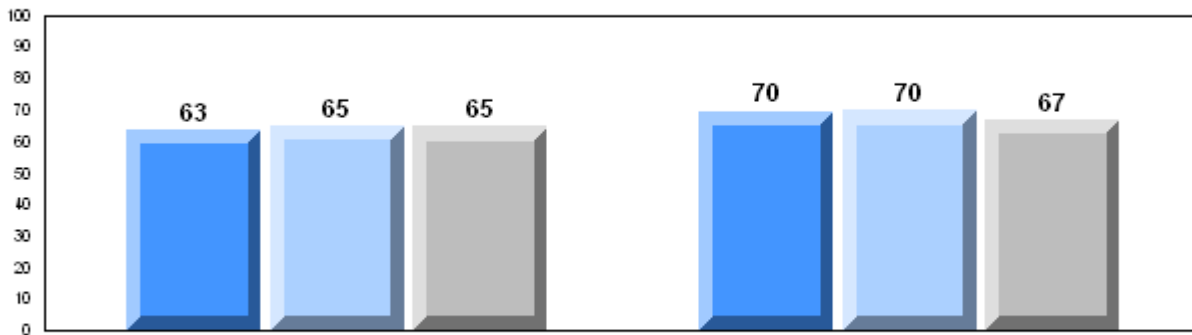

District 2 - Western

#047 - Roncalli Central High, Port Saunders

Grades: 7-12

Number of Students		28						
		Public Exam Mark	School vs District	School vs Province	Final Mark	School vs District	School vs Province	
English 3201	School	64.5	q	q	66.6	q	q	
	District	64.9				66.6		
	Province	65.3				66.8		
Subtest								
Visual	School	87.1	p	p				
	District	84.5						
	Province	83.6						
Prose	School	65.7	q	q				
	District	70.3						
	Province	71.4						
Poetry	School	65.0	q	q				
	District	68.6						
	Province	69.7						
Connections	School	52.9	q	p				
	District	53.1						
	Province	52.7						
Comparison	School	53.7	p	p				
	District	51.3						
	Province	51.6						
Personal Response	School	67.7	p	p				
	District	66.2						
	Province	67.1						

Average Mark, 2006-2008

Exam Mark

Final Mark