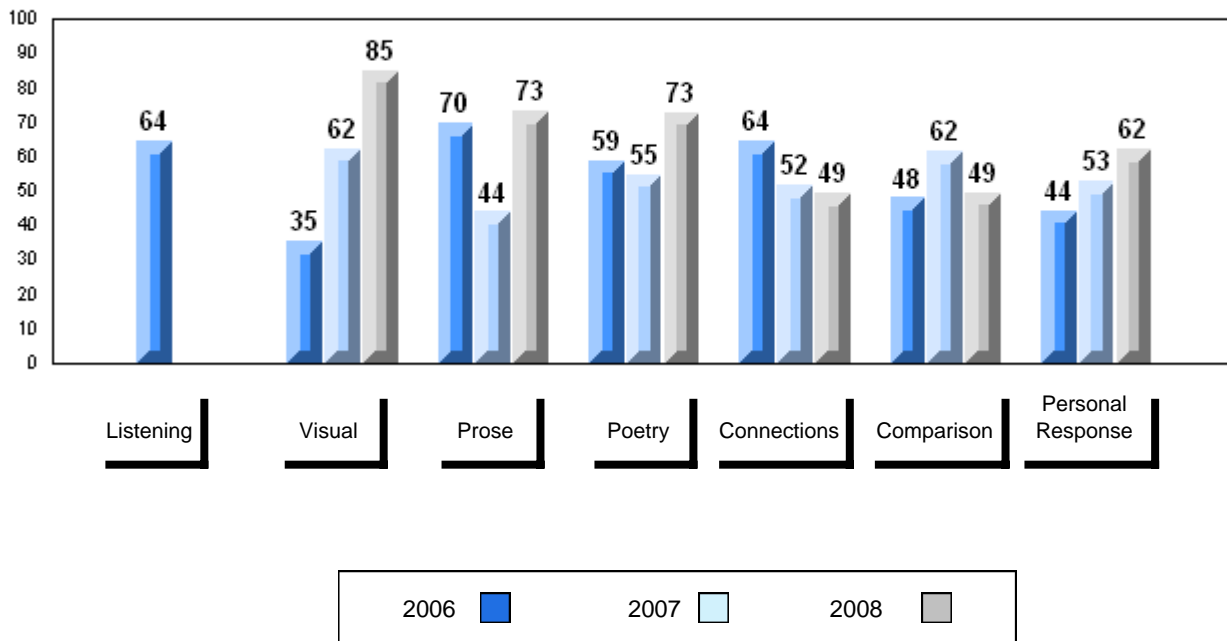

3 Year Public Exam (Subtest) Mark Trend 2006-2008