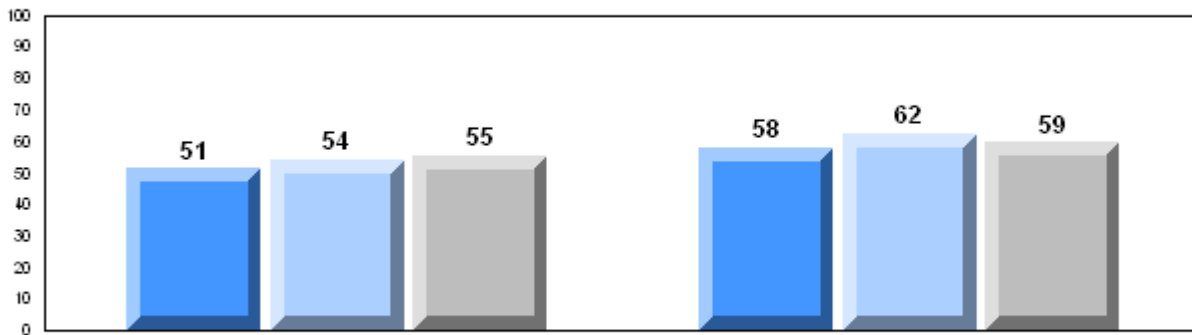

District 4 - Eastern

#218 - St. Joseph's Academy, Lamaline

Grades: K-12

Number of Students		14						
		Public Exam Mark	School vs District	School vs Province	Final Mark	School vs District	School vs Province	
English 3201	School	55.4	q	q	59.4	q	q	
	District	65.6						
	Province	65.3						
Subtest								
Visual	School	75.9	q	q				
	District	83.4						
	Province	83.6						
Prose	School	62.2	q	q				
	District	71.9						
	Province	71.4						
Poetry	School	53.4	q	q				
	District	70.0						
	Province	69.7						
Connections	School	33.9	q	q				
	District	53.1						
	Province	52.7						
Comparison	School	46.0	q	q				
	District	51.8						
	Province	51.6						
Personal Response	School	60.5	q	q				
	District	67.1						
	Province	67.1						

Average Mark, 2006-2008

Exam Mark

Final Mark