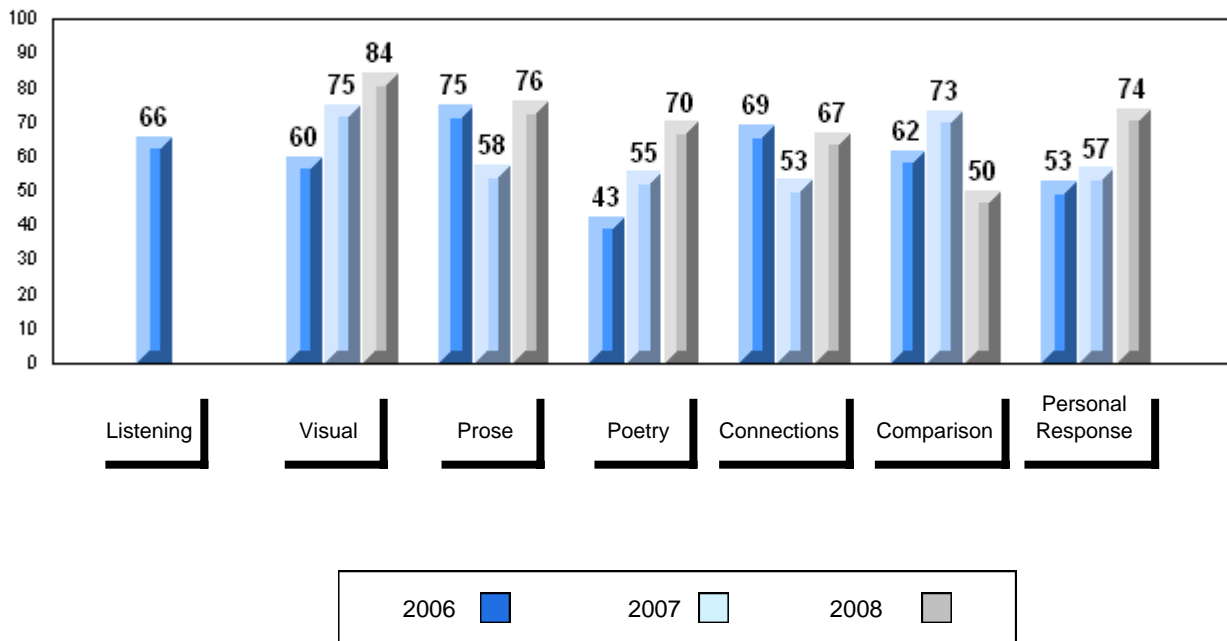

3 Year Public Exam (Subtest) Mark Trend 2006-2008