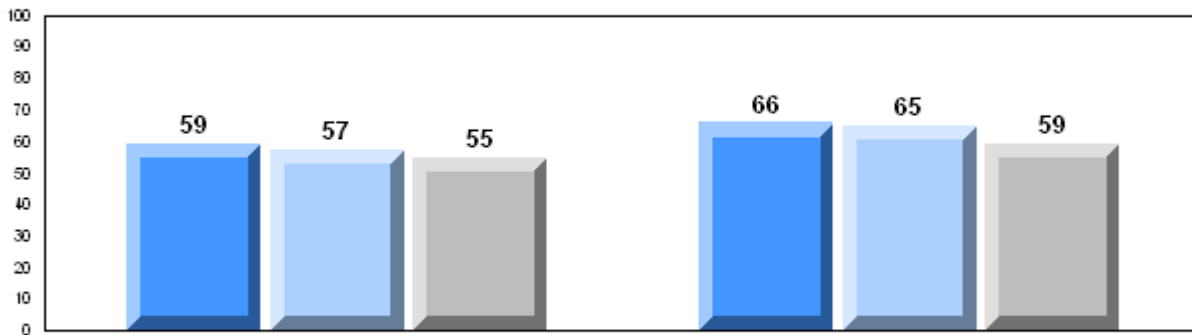

District 3 - Nova Central

#158 - MSB Regional Academy, Middle Arm

Grades: K-12

Number of Students		9						
		Public Exam Mark	School vs District	School vs Province	Final Mark	School vs District	School vs Province	
English 3201	School	54.7	q	q	59.2	q	q	
	District	65.1						
	Province	65.3						
Subtest								
Visual	School	75.9	q	q				
	District	83.3						
	Province	83.6						
Prose	School	55.8	q	q				
	District	70.8						
	Province	71.4						
Poetry	School	61.4	q	q				
	District	69.4						
	Province	69.7						
Connections	School	42.2	q	q				
	District	50.5						
	Province	52.7						
Comparison	School	36.7	q	q				
	District	51.7						
	Province	51.6						
Personal Response	School	65.2	q	q				
	District	68.4						
	Province	67.1						

Average Mark, 2006-2008

Exam Mark

Final Mark