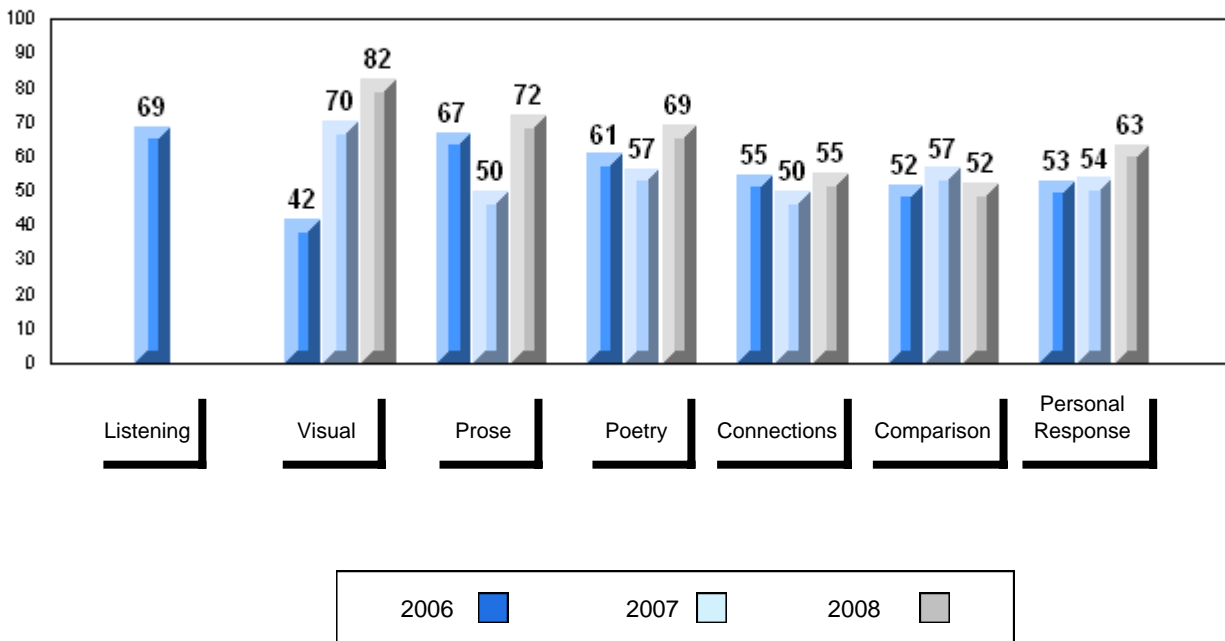

3 Year Public Exam (Subtest) Mark Trend 2006-2008