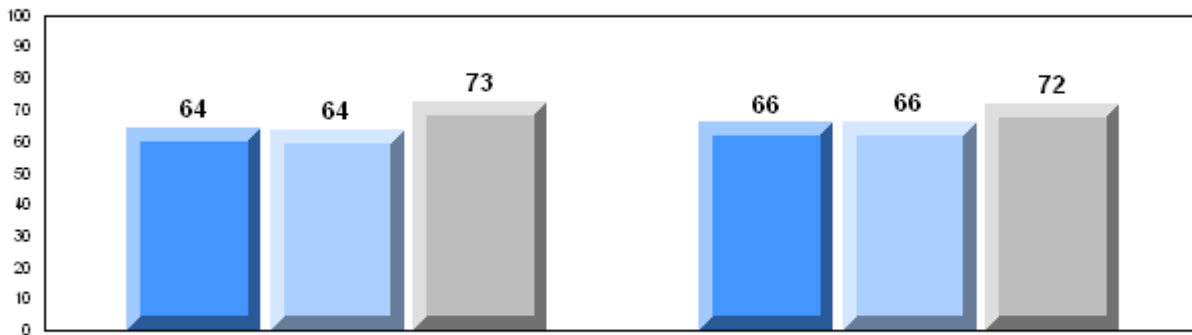

District 3 - Nova Central

#416 - Smallwood Academy, Gambo

Grades: K-12

Number of Students		12						
		Public Exam Mark	School vs District	School vs Province	Final Mark	School vs District	School vs Province	
English 3201	School	72.6	P	P	72.0	P	P	
	District	65.1			67.0			
	Province	65.3			66.8			
Subtest								
Visual	School	85.4	P	P				
	District	83.3						
	Province	83.6						
Prose	School	78.0	P	P				
	District	70.8						
	Province	71.4						
Poetry	School	75.3	P	P				
	District	69.4						
	Province	69.7						
Connections	School	62.1	P	P				
	District	50.5						
	Province	52.7						
Comparison	School	61.8	P	P				
	District	51.7						
	Province	51.6						
Personal Response	School	74.7	P	P				
	District	68.4						
	Province	67.1						

Average Mark, 2006-2008

Exam Mark

Final Mark