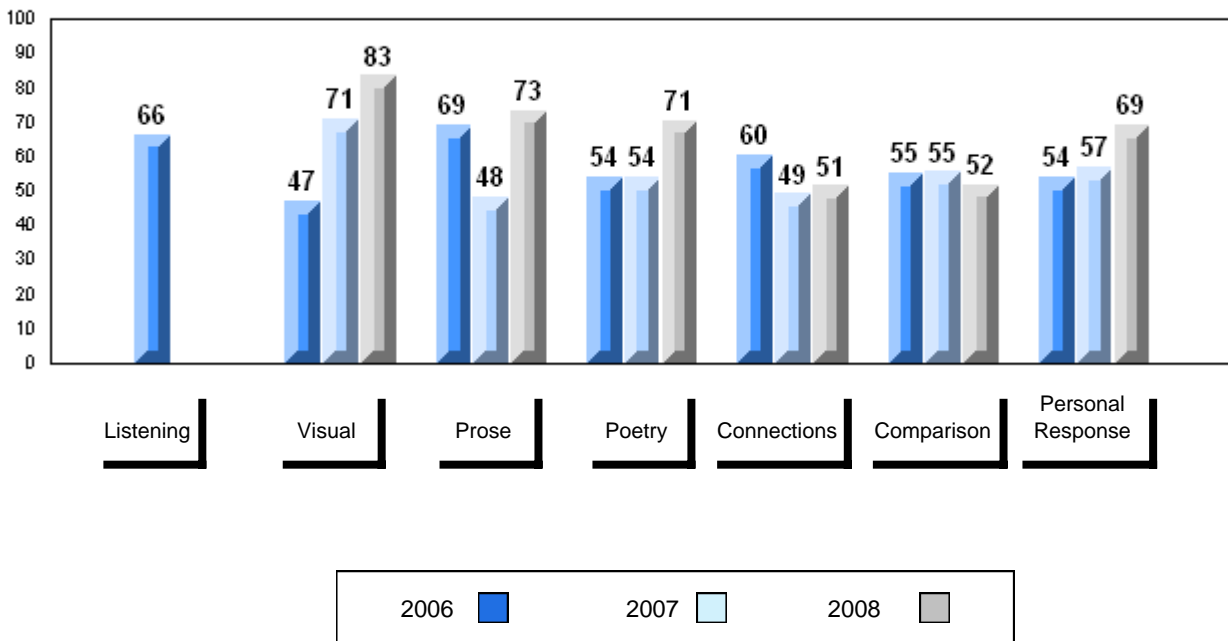

3 Year Public Exam (Subtest) Mark Trend 2006-2008