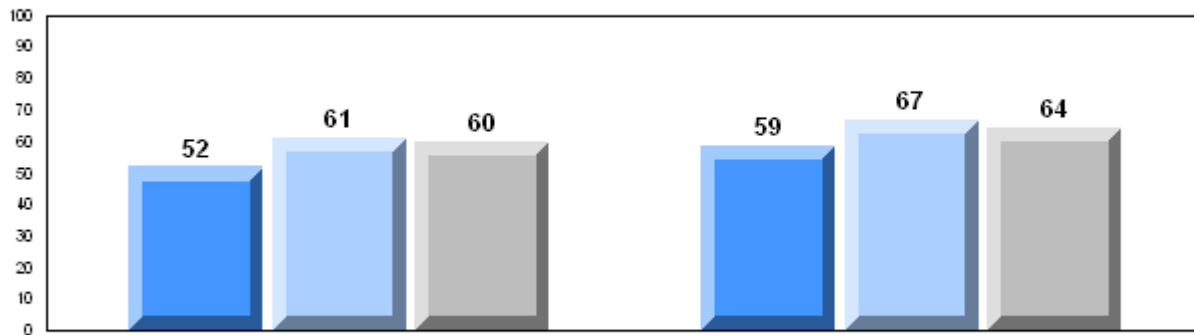

District 2 - Western

#030 - Mountain Feild Academy, Forteau

Grades: K-12

Number of Students		17						
		Public Exam Mark	School vs District	School vs Province	Final Mark	School vs District	School vs Province	
English 3201	School	59.6	q	q	64.4	q	q	
	District	64.9						
	Province	65.3						
Subtest								
Visual	School	80.2	q	q				
	District	84.5						
	Province	83.6						
Prose	School	65.3	q	q				
	District	70.3						
	Province	71.4						
Poetry	School	63.5	q	q				
	District	68.6						
	Province	69.7						
Connections	School	45.6	q	q				
	District	53.1						
	Province	52.7						
Comparison	School	43.3	q	q				
	District	51.3						
	Province	51.6						
Personal Response	School	65.3	q	q				
	District	66.2						
	Province	67.1						

Average Mark, 2006-2008

Exam Mark

Final Mark