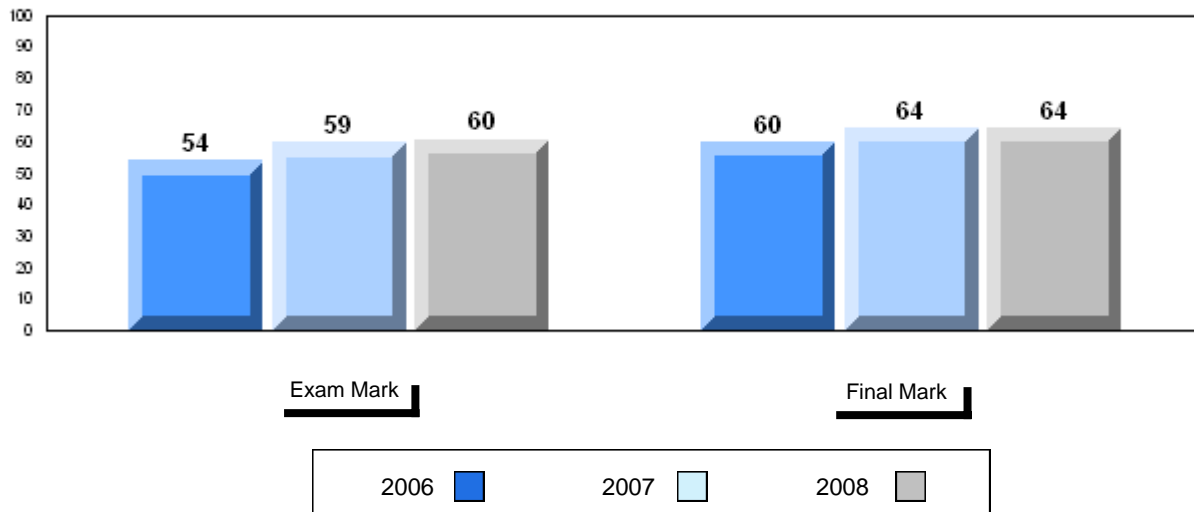

District 3 - Nova Central

#421 - Lakewood Academy, Glenwood

Grades: K-12

Number of Students		10						
		Public Exam Mark	School vs District	School vs Province	Final Mark	School vs District	School vs Province	
English 3201	School	60.4	q	q	63.9	q	q	
	District	65.1				67.0		
	Province	65.3				66.8		
Subtest								
Visual	School	78.3	q	q				
	District	83.3						
	Province	83.6						
Prose	School	62.6	q	q				
	District	70.8						
	Province	71.4						
Poetry	School	63.8	q	q				
	District	69.4						
	Province	69.7						
Connections	School	46.5	q	q				
	District	50.5						
	Province	52.7						
Comparison	School	47.2	q	q				
	District	51.7						
	Province	51.6						
Personal Response	School	68.7	p	p				
	District	68.4						
	Province	67.1						

Average Mark, 2006-2008