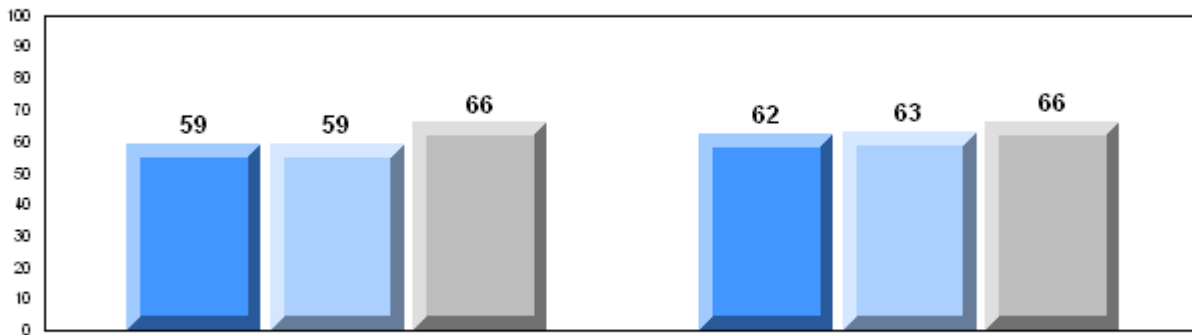

Number of Students		30						
		Public Exam Mark	School vs District	School vs Province	Final Mark	School vs District	School vs Province	
English 3201	School	65.8	P	P	66.0	q	q	
	District	65.6			66.9			
	Province	65.3			66.8			
Subtest								
Visual	School	85.4	P	P				
	District	83.4						
	Province	83.6						
Prose	School	71.8	q	P				
	District	71.9						
	Province	71.4						
Poetry	School	71.7	P	P				
	District	70.0						
	Province	69.7						
Connections	School	45.0	q	q				
	District	53.1						
	Province	52.7						
Comparison	School	52.6	P	P				
	District	51.8						
	Province	51.6						
Personal Response	School	68.8	P	P				
	District	67.1						
	Province	67.1						

Average Mark, 2006-2008

Exam Mark

Final Mark