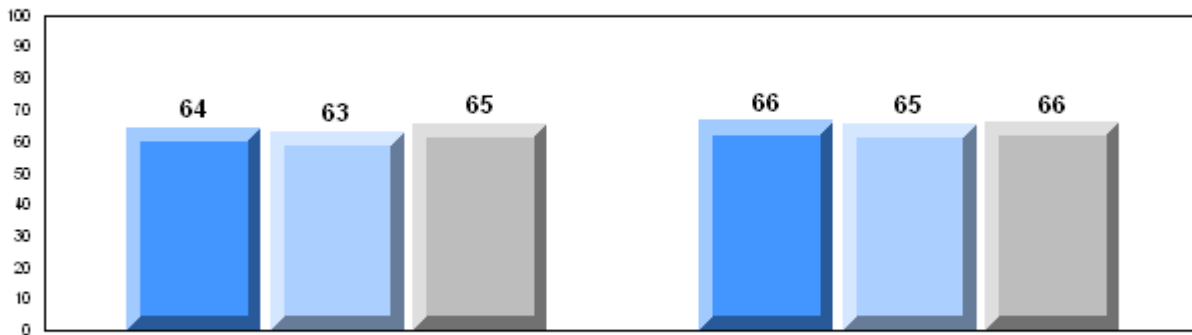

District 4 - Eastern

#340 - Holy Heart of Mary Regional High, St. John's

Grades: 10-12

Number of Students	214						
		Public Exam Mark	School vs District	School vs Province	Final Mark	School vs District	School vs Province
English 3201	School	65.4	q	P	65.8	q	q
	District	65.6			66.9		
	Province	65.3			66.8		
Subtest							
Visual	School	83.9	P	P			
	District	83.4					
	Province	83.6					
Prose	School	73.1	P	P			
	District	71.9					
	Province	71.4					
Poetry	School	67.4	q	q			
	District	70.0					
	Province	69.7					
Connections	School	55.4	P	P			
	District	53.1					
	Province	52.7					
Comparison	School	51.8	P	P			
	District	51.8					
	Province	51.6					
Personal Response	School	65.4	q	q			
	District	67.1					
	Province	67.1					

Average Mark, 2006-2008

Exam Mark

Final Mark