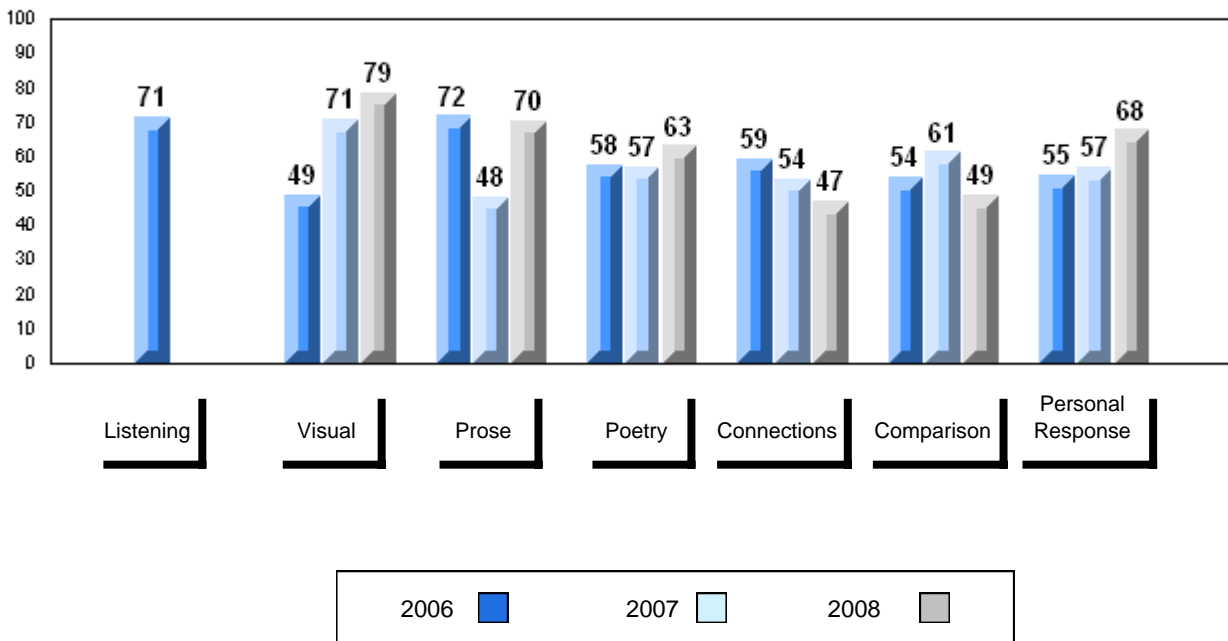

3 Year Public Exam (Subtest) Mark Trend 2006-2008