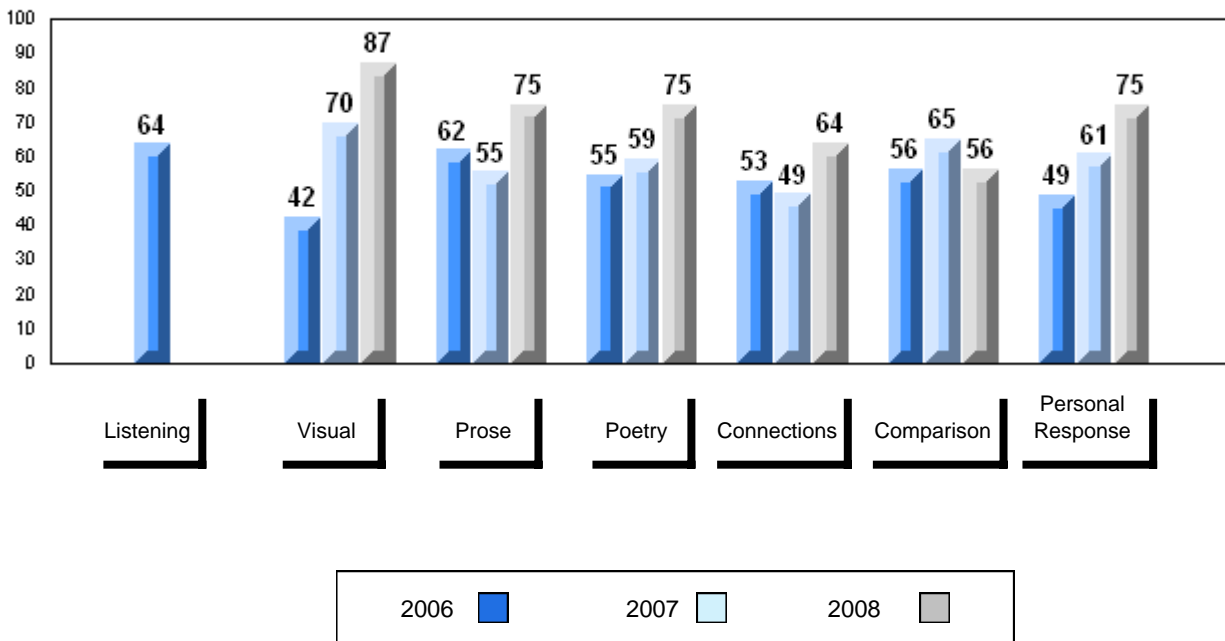

3 Year Public Exam (Subtest) Mark Trend 2006-2008