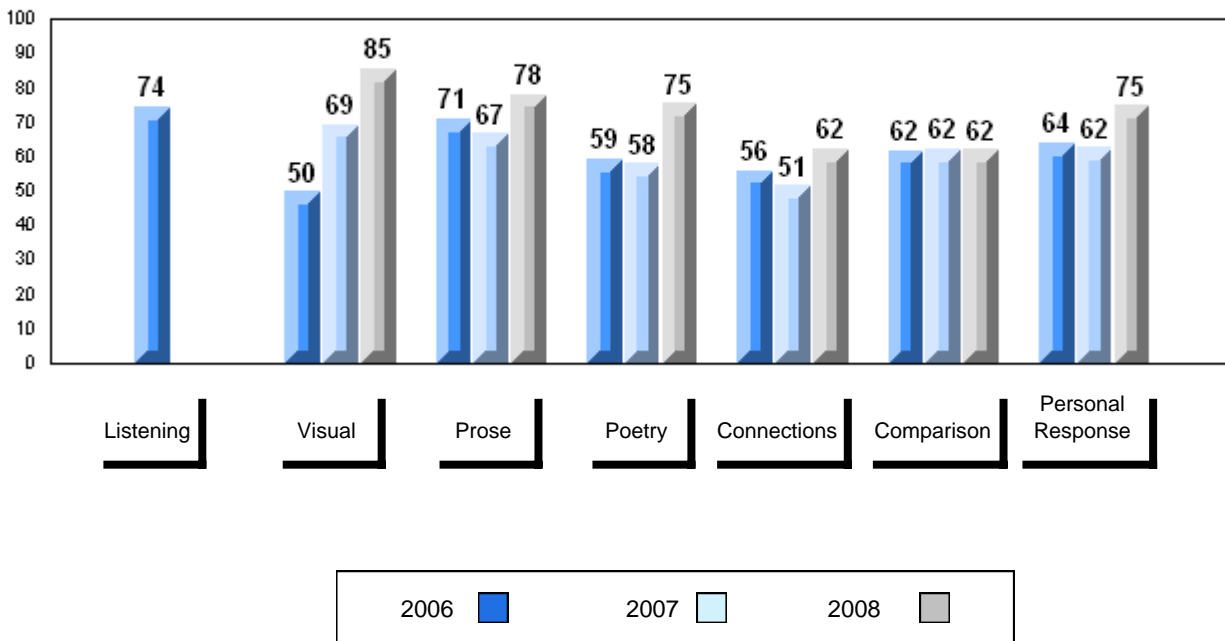

3 Year Public Exam (Subtest) Mark Trend 2006-2008