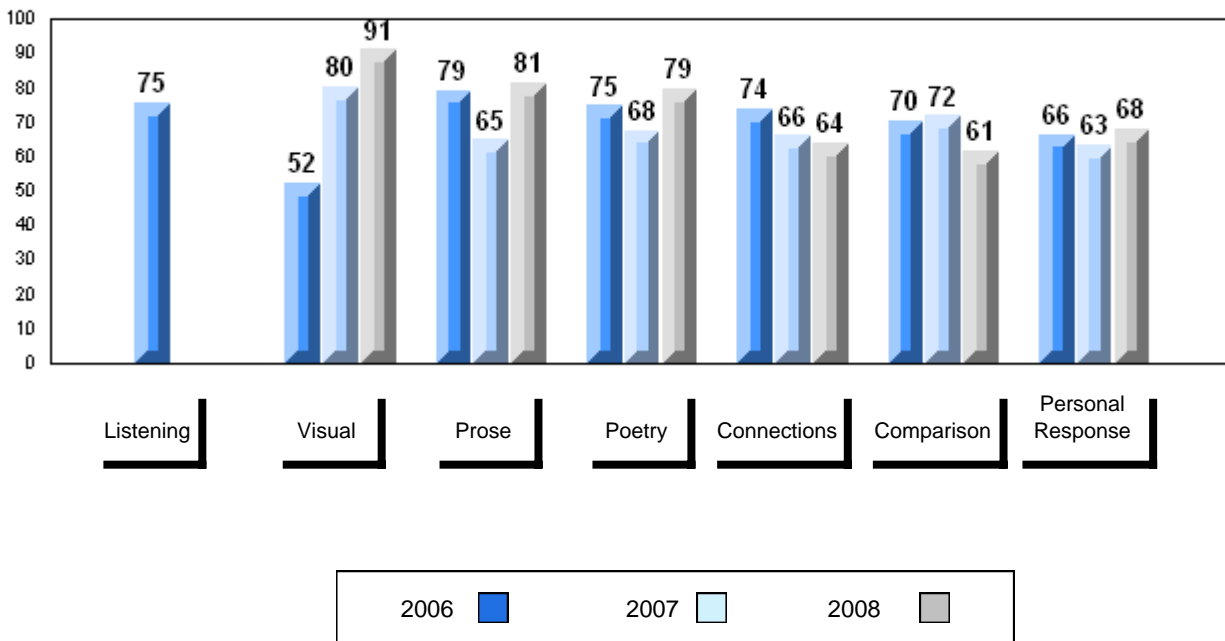

3 Year Public Exam (Subtest) Mark Trend 2006-2008