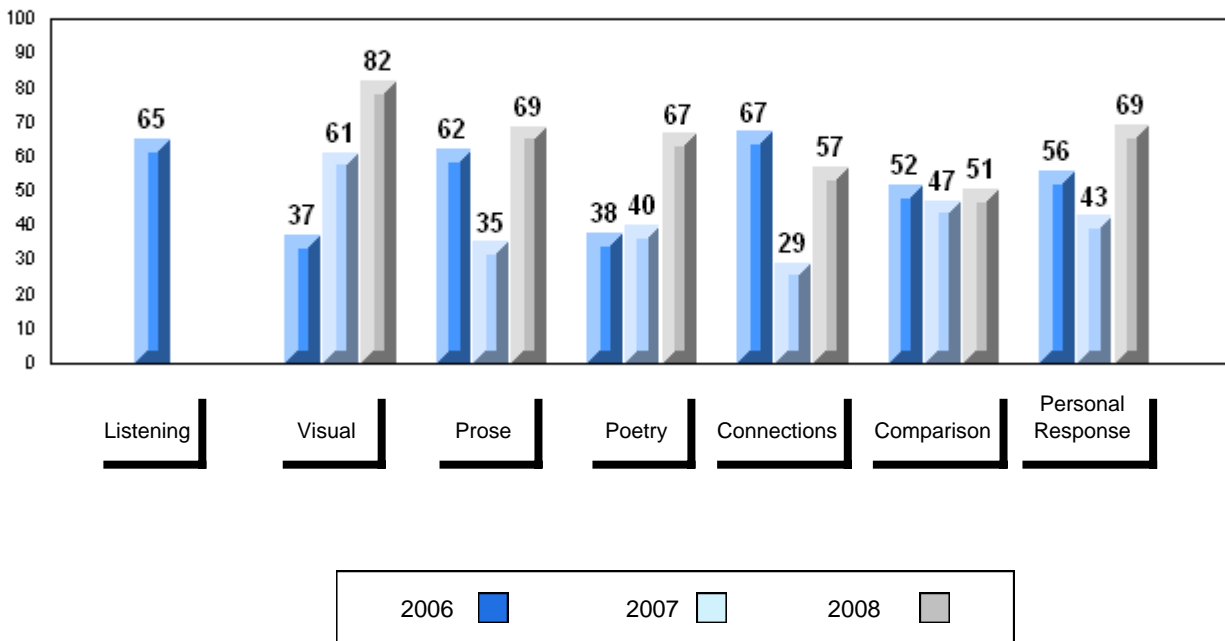

3 Year Public Exam (Subtest) Mark Trend 2006-2008