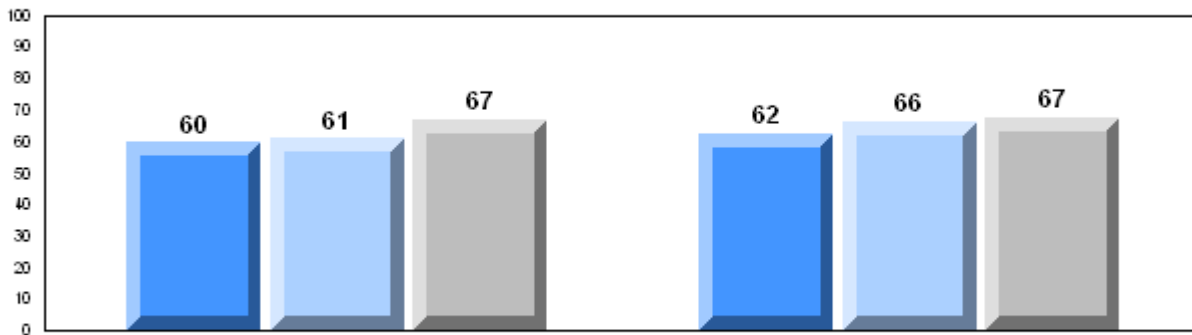

District 2 - Western

#390 - Elwood High School, Deer Lake

Grades: 10-12

Number of Students		61						
		Public Exam Mark	School vs District	School vs Province	Final Mark	School vs District	School vs Province	
English 3201	School	66.7	P	P	67.4	P	P	
	District	64.9						
	Province	65.3						
Subtest								
Visual	School	87.0	P	P				
	District	84.5						
	Province	83.6						
Prose	School	72.3	P	P				
	District	70.3						
	Province	71.4						
Poetry	School	67.0	q	q				
	District	68.6						
	Province	69.7						
Connections	School	52.5	q	q				
	District	53.1						
	Province	52.7						
Comparison	School	56.0	P	P				
	District	51.3						
	Province	51.6						
Personal Response	School	67.4	P	P				
	District	66.2						
	Province	67.1						

Average Mark, 2006-2008

Exam Mark

Final Mark