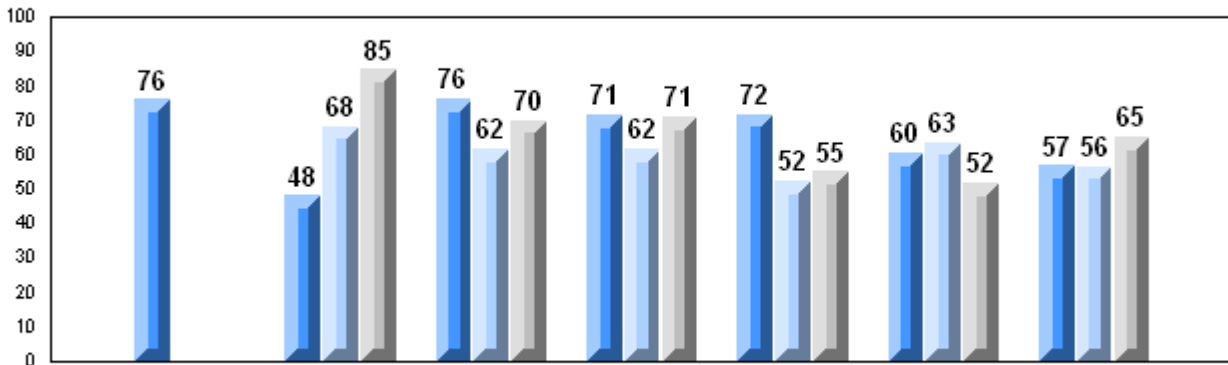

3 Year Public Exam (Subtest) Mark Trend 2006-2008

Listening   Visual   Prose   Poetry   Connections   Comparison   Personal Response