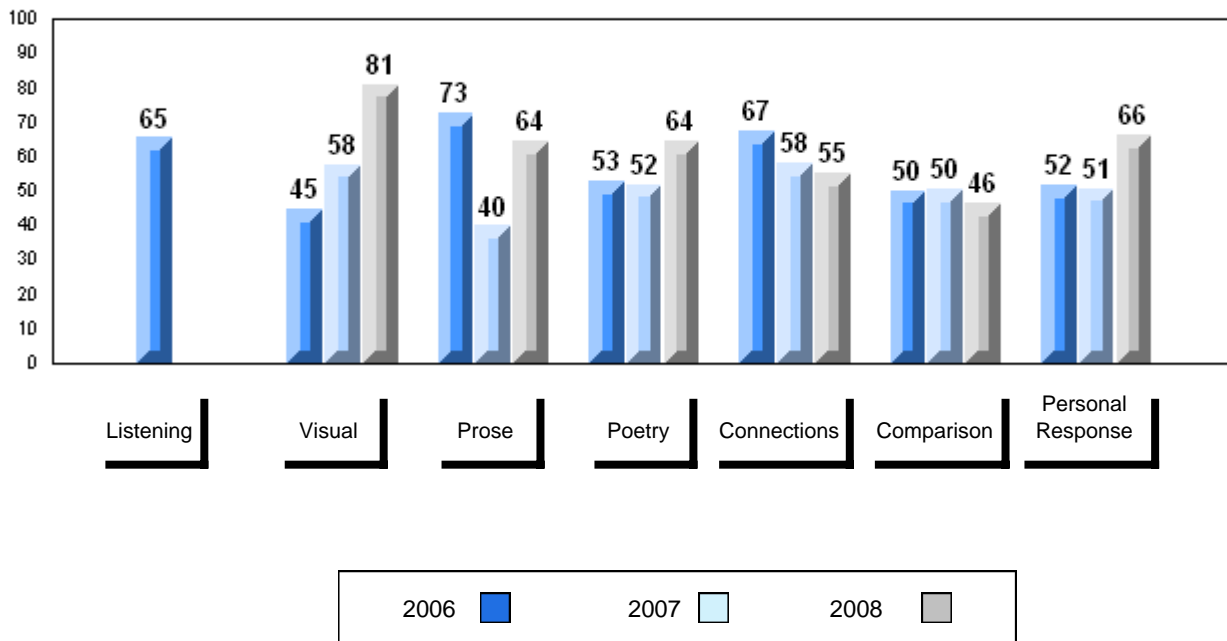

3 Year Public Exam (Subtest) Mark Trend 2006-2008