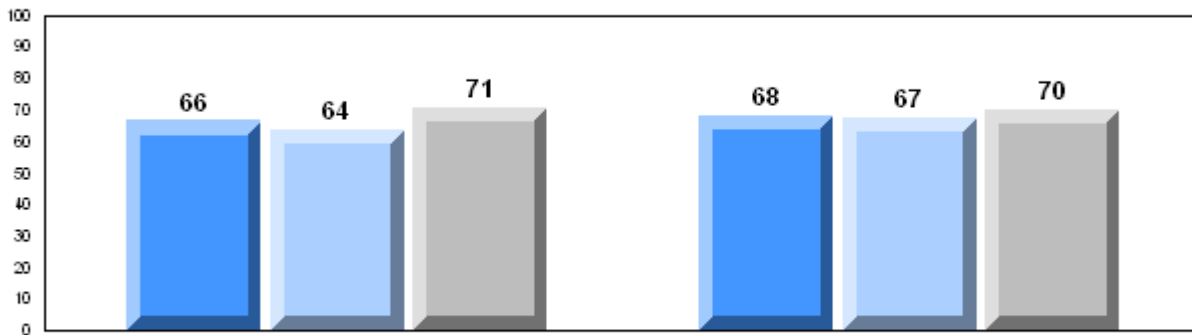

District 4 - Eastern

#336 - Gonzaga Regional High, St. John's

Grades: 10-12

Number of Students		234						
		Public Exam Mark	School vs District	School vs Province	Final Mark	School vs District	School vs Province	
English 3201	School	70.6	P	P	70.0	P	P	
	District	65.6			66.9			
	Province	65.3			66.8			
Subtest								
Visual	School	85.4	P	P				
	District	83.4						
	Province	83.6						
Prose	School	77.4	P	P				
	District	71.9						
	Province	71.4						
Poetry	School	73.6	P	P				
	District	70.0						
	Province	69.7						
Connections	School	56.7	P	P				
	District	53.1						
	Province	52.7						
Comparison	School	61.2	P	P				
	District	51.8						
	Province	51.6						
Personal Response	School	69.7	P	P				
	District	67.1						
	Province	67.1						

Average Mark, 2006-2008

Exam Mark

Final Mark