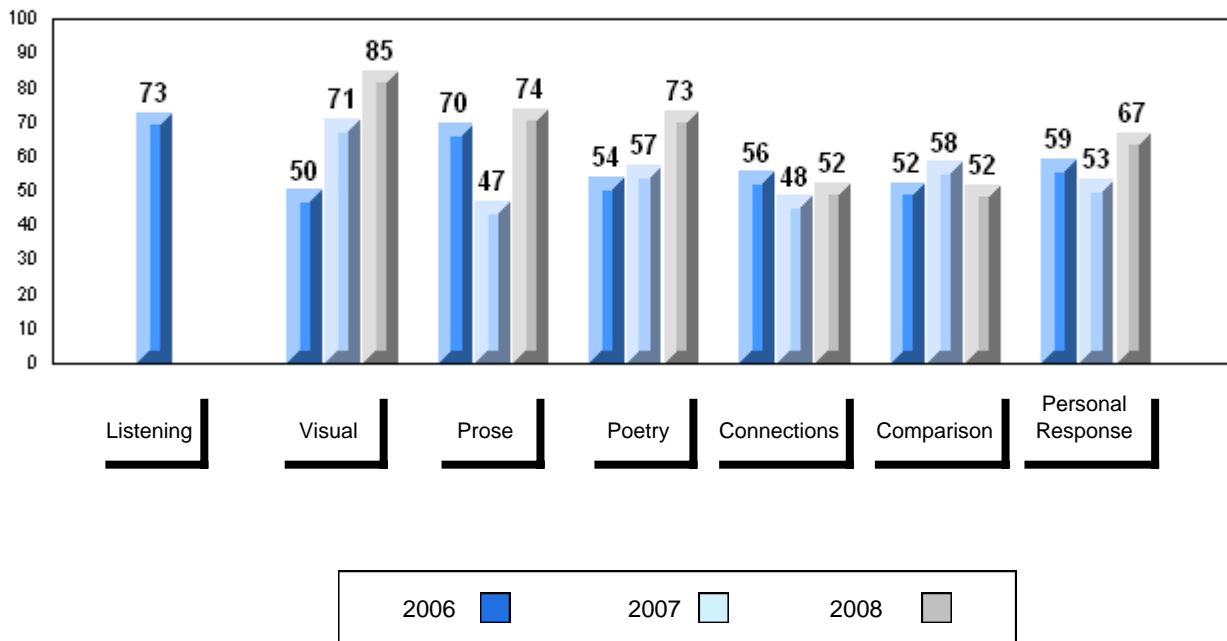

3 Year Public Exam (Subtest) Mark Trend 2006-2008