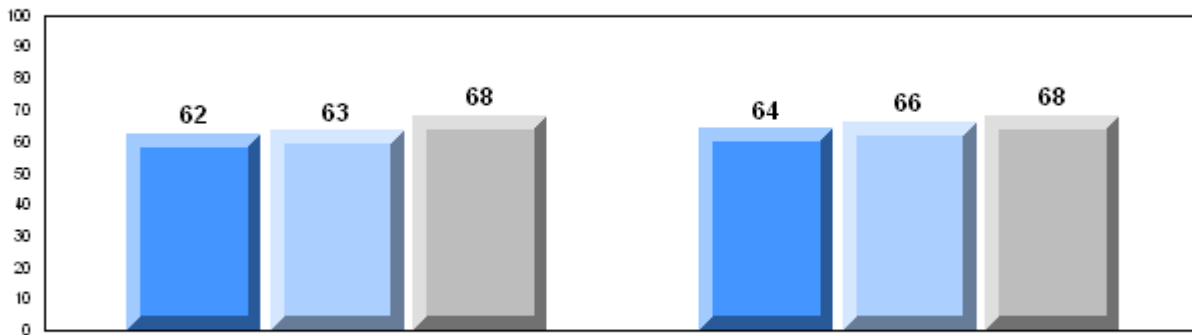

District 803 - Private

#453 - Eric G. Lambert All-Grade, Churchill Falls

Grades: K-12

Number of Students		8						
			Public Exam Mark	School vs District	School vs Province	Final Mark	School vs District	School vs Province
English 3201	School		67.9	Ⓜ	Ⓜ	68.0	Ⓜ	Ⓜ
	District							
	Province							
Subtest								
	School		88.1	Ⓜ	Ⓜ			
Visual	District							
	Province							
	School		74.8	Ⓜ	Ⓜ			
Prose	District							
	Province							
	School		82.8	Ⓜ	Ⓜ			
Poetry	District							
	Province							
	School		49.3	Ⓜ	Ⓜ			
Connections	District							
	Province							
	School		51.4	Ⓜ	Ⓜ			
Comparison	District							
	Province							
	School		74.8	Ⓜ	Ⓜ			
Personal Response	District							
	Province							

Average Mark, 2006-2008

Exam Mark

Final Mark