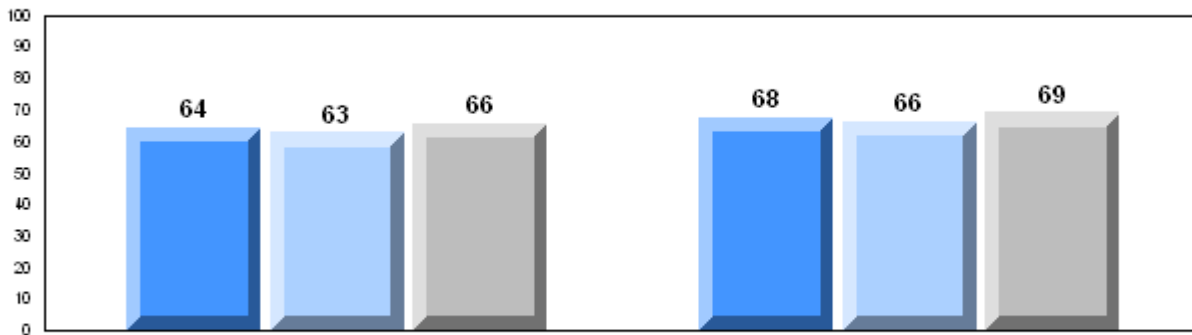

District 4 - Eastern

#249 - Ascension Collegiate, Bay Roberts

Grades: 10-12

Number of Students	167						
		Public Exam Mark	School vs District	School vs Province	Final Mark	School vs District	School vs Province
English 3201	School	65.6	P	P	68.9	P	P
	District	65.6			66.9		
	Province	65.3			66.8		
Subtest							
Visual	School	82.6	q	q			
	District	83.4					
	Province	83.6					
Prose	School	68.6	q	q			
	District	71.9					
	Province	71.4					
Poetry	School	72.2	P	P			
	District	70.0					
	Province	69.7					
Connections	School	54.2	P	P			
	District	53.1					
	Province	52.7					
Comparison	School	51.9	P	P			
	District	51.8					
	Province	51.6					
Personal Response	School	69.3	P	P			
	District	67.1					
	Province	67.1					

Average Mark, 2006-2008

Exam Mark

Final Mark