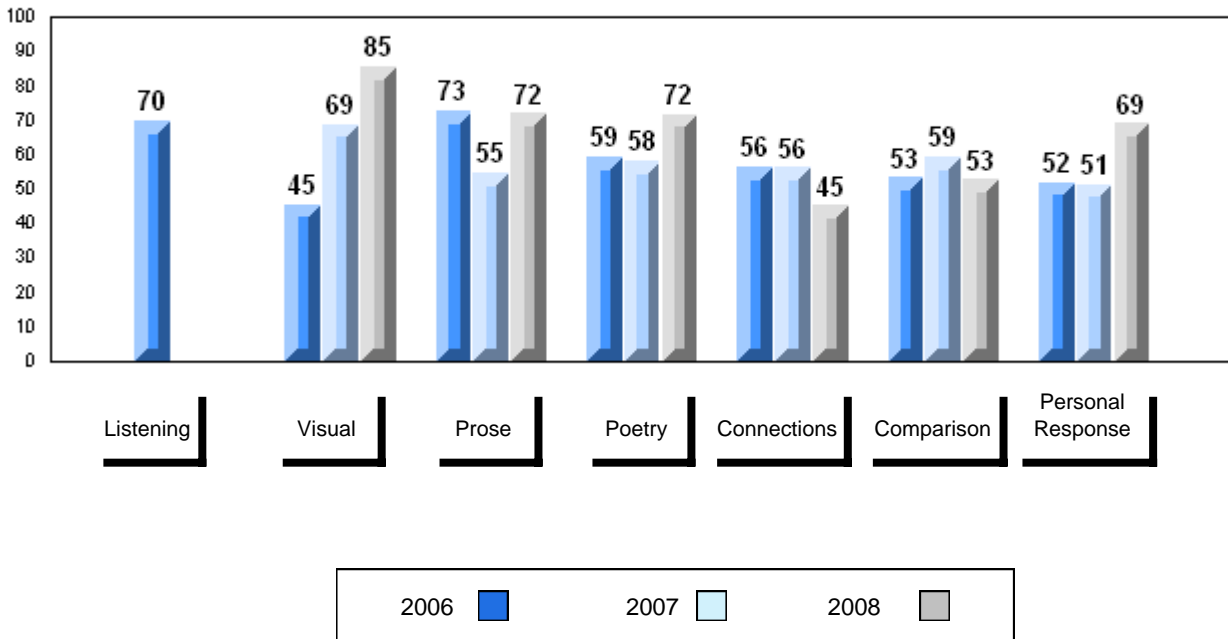

3 Year Public Exam (Subtest) Mark Trend 2006-2008