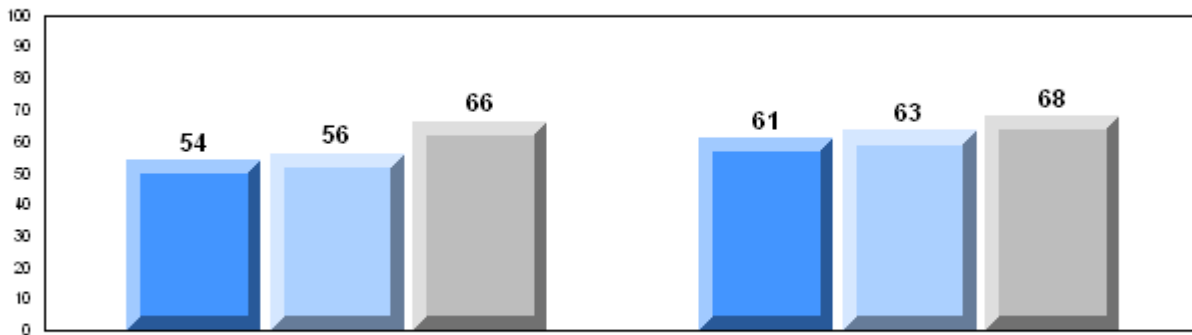

District 2 - Western

#052 - Harriot Curtis Collegiate, St. Anthony

Grades: 8-12

Number of Students		42						
		Public Exam Mark	School vs District	School vs Province	Final Mark	School vs District	School vs Province	
English 3201	School	66.1	P	P	67.7	P	P	
	District	64.9						
	Province	65.3						
Subtest								
Visual	School	86.3	P	P				
	District	84.5						
	Province	83.6						
Prose	School	71.7	P	P				
	District	70.3						
	Province	71.4						
Poetry	School	70.0	P	P				
	District	68.6						
	Province	69.7						
Connections	School	56.3	P	P				
	District	53.1						
	Province	52.7						
Comparison	School	50.3	q	q				
	District	51.3						
	Province	51.6						
Personal Response	School	69.1	P	P				
	District	66.2						
	Province	67.1						

Average Mark, 2006-2008

Exam Mark

Final Mark