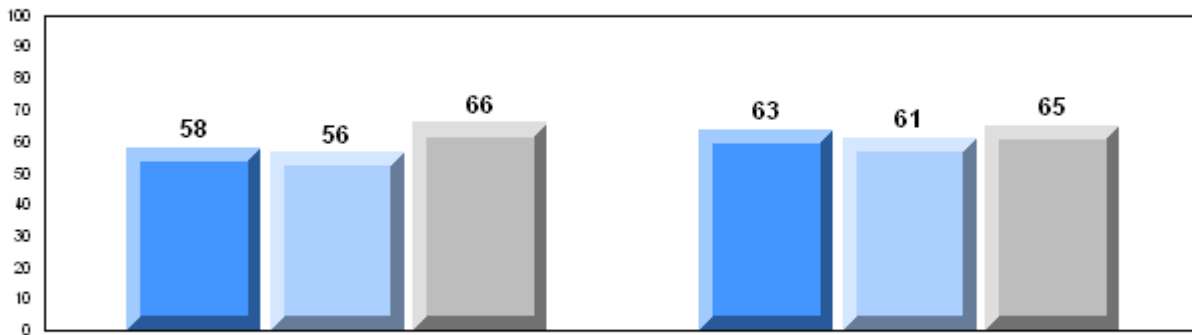

District 4 - Eastern

#368 - Holy Trinity High, Torbay

Grades: 7-12

Number of Students		99						
		Public Exam Mark	School vs District	School vs Province	Final Mark	School vs District	School vs Province	
English 3201	School	65.7	P	P	64.7	Q	Q	
	District	65.6						
	Province	65.3						
Subtest								
Visual	School	80.9	Q	Q				
	District	83.4						
	Province	83.6						
Prose	School	70.6	Q	Q				
	District	71.9						
	Province	71.4						
Poetry	School	70.0	Q	P				
	District	70.0						
	Province	69.7						
Connections	School	53.6	P	P				
	District	53.1						
	Province	52.7						
Comparison	School	53.5	P	P				
	District	51.8						
	Province	51.6						
Personal Response	School	69.0	P	P				
	District	67.1						
	Province	67.1						

Average Mark, 2006-2008

Exam Mark

Final Mark