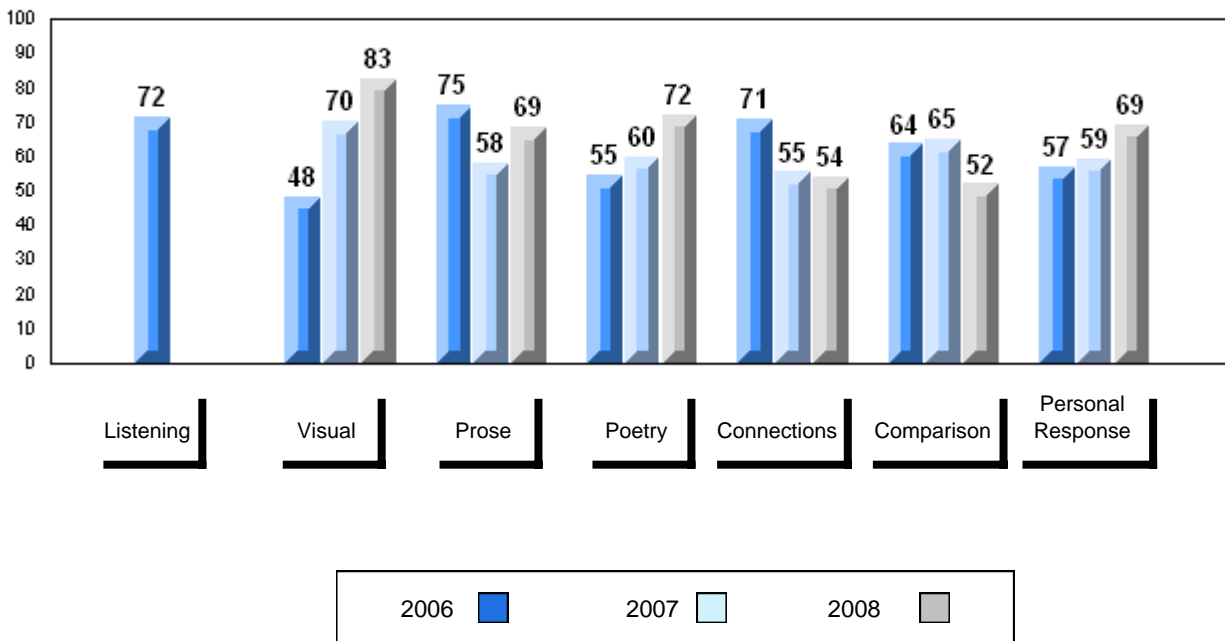

3 Year Public Exam (Subtest) Mark Trend 2006-2008