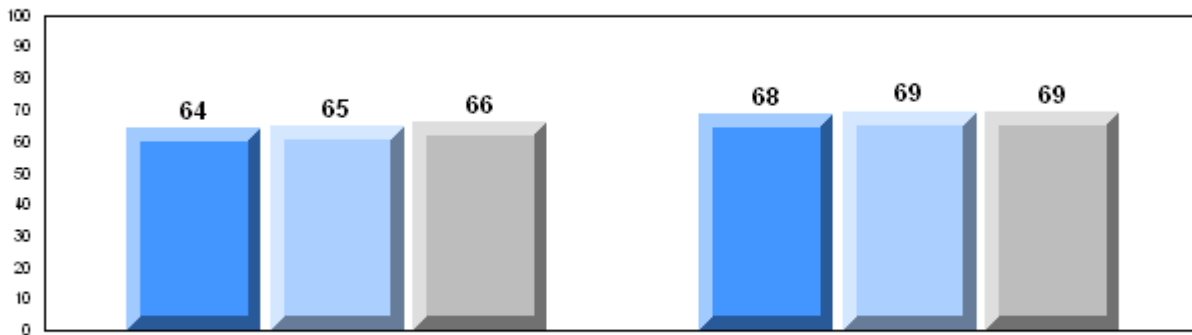

District 4 - Eastern

#354 - St. Kevin's High, St. John's (Goulds)

Grades: 10-12

Number of Students		106						
		Public Exam Mark	School vs District	School vs Province	Final Mark	School vs District	School vs Province	
English 3201	School	65.9	P	P	69.0	P	P	
	District	65.6						
	Province	65.3						
Subtest								
Visual	School	82.5	q	q				
	District	83.4						
	Province	83.6						
Prose	School	70.4	q	q				
	District	71.9						
	Province	71.4						
Poetry	School	70.8	P	P				
	District	70.0						
	Province	69.7						
Connections	School	53.1	q	P				
	District	53.1						
	Province	52.7						
Comparison	School	54.0	P	P				
	District	51.8						
	Province	51.6						
Personal Response	School	66.1	q	q				
	District	67.1						
	Province	67.1						

Average Mark, 2006-2008

Exam Mark

Final Mark