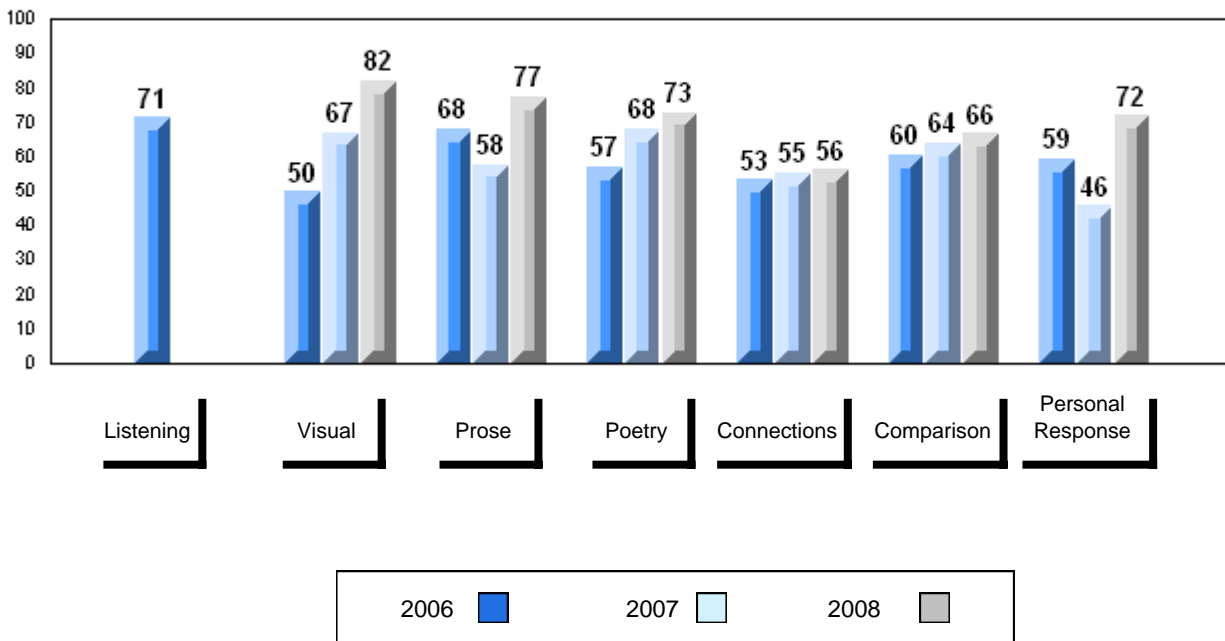

3 Year Public Exam (Subtest) Mark Trend 2006-2008