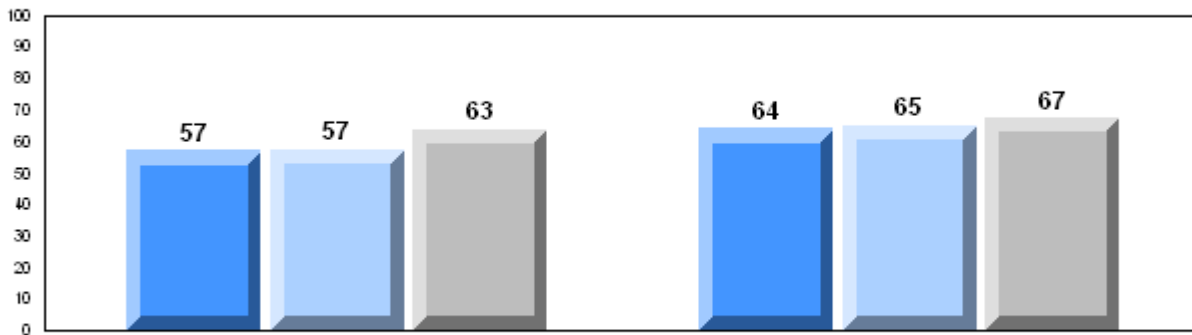

District 2 - Western

#027 - Canon Richards High School, Flower's Cove

Grades: 7-12

Number of Students		9						
		Public Exam Mark	School vs District	School vs Province	Final Mark	School vs District	School vs Province	
English 3201	School	63.4	q	q	67.1	p	p	
	District	64.9						
	Province	65.3						
Subtest								
Visual	School	77.3	q	q				
	District	84.5						
	Province	83.6						
Prose	School	64.3	q	q				
	District	70.3						
	Province	71.4						
Poetry	School	66.0	q	q				
	District	68.6						
	Province	69.7						
Connections	School	68.9	p	p				
	District	53.1						
	Province	52.7						
Comparison	School	51.6	p	q				
	District	51.3						
	Province	51.6						
Personal Response	School	63.3	q	q				
	District	66.2						
	Province	67.1						

Average Mark, 2006-2008

Exam Mark

Final Mark