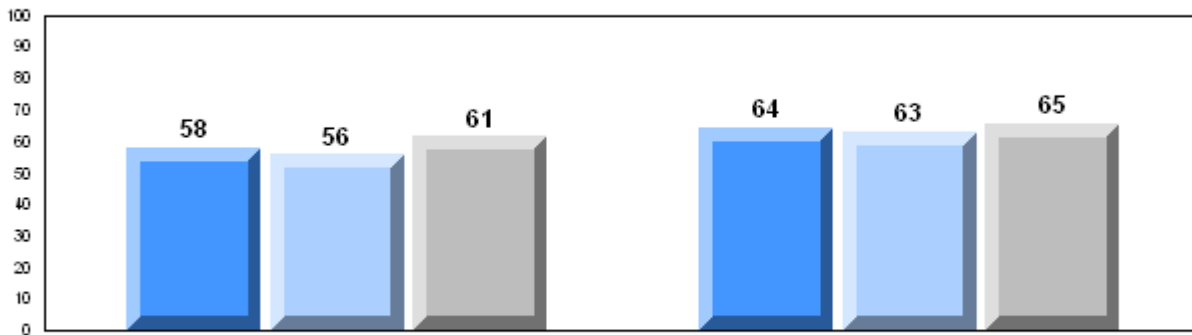

District 3 - Nova Central

#478 - New World Island Academy, Summerford

Grades: K-12

Number of Students		26						
		Public Exam Mark	School vs District	School vs Province	Final Mark	School vs District	School vs Province	
English 3201	School	61.5	q	q	65.5 67.0 66.8	q	q	
	District	65.1						
	Province	65.3						
Subtest								
Visual	School	81.6	q	q				
	District	83.3						
	Province	83.6						
Prose	School	66.9	q	q				
	District	70.8						
	Province	71.4						
Poetry	School	66.4	q	q				
	District	69.4						
	Province	69.7						
Connections	School	44.0	q	q				
	District	50.5						
	Province	52.7						
Comparison	School	46.2	q	q				
	District	51.7						
	Province	51.6						
Personal Response	School	68.1	q	P				
	District	68.4						
	Province	67.1						

Average Mark, 2006-2008

Exam Mark

Final Mark