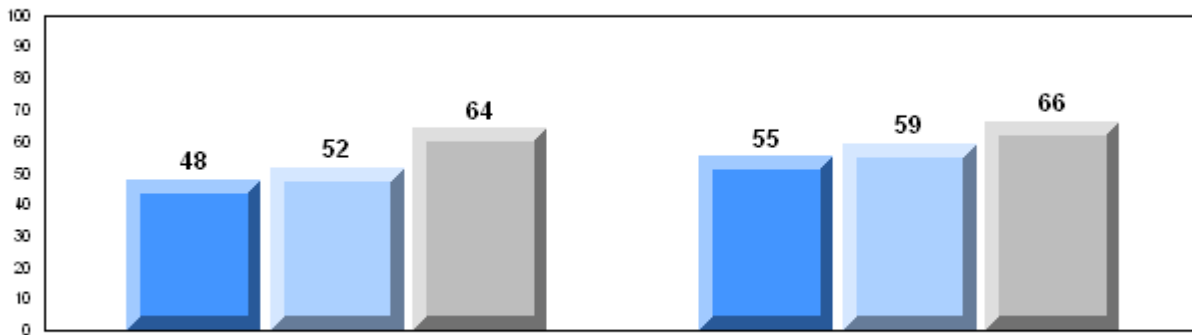

District 2 - Western

#086 - Gros Morne Academy, Rocky Harbour

Grades: K-12

Number of Students		14						
		Public Exam Mark	School vs District	School vs Province	Final Mark	School vs District	School vs Province	
English 3201	School	64.0	q	q	66.0	q	q	
	District	64.9				66.6		
	Province	65.3				66.8		
Subtest								
Visual	School	89.0	p	p				
	District	84.5						
	Province	83.6						
Prose	School	64.1	q	q				
	District	70.3						
	Province	71.4						
Poetry	School	62.6	q	q				
	District	68.6						
	Province	69.7						
Connections	School	68.2	p	p				
	District	53.1						
	Province	52.7						
Comparison	School	48.3	q	q				
	District	51.3						
	Province	51.6						
Personal Response	School	67.1	p	p				
	District	66.2						
	Province	67.1						

Average Mark, 2006-2008

Exam Mark

Final Mark