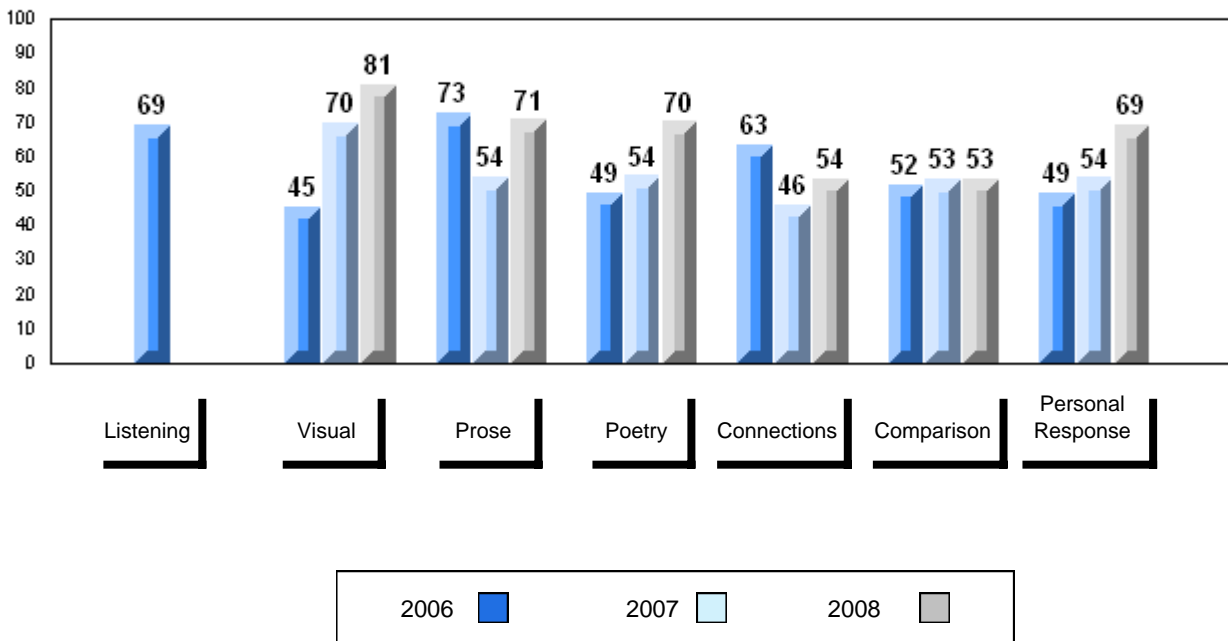

3 Year Public Exam (Subtest) Mark Trend 2006-2008