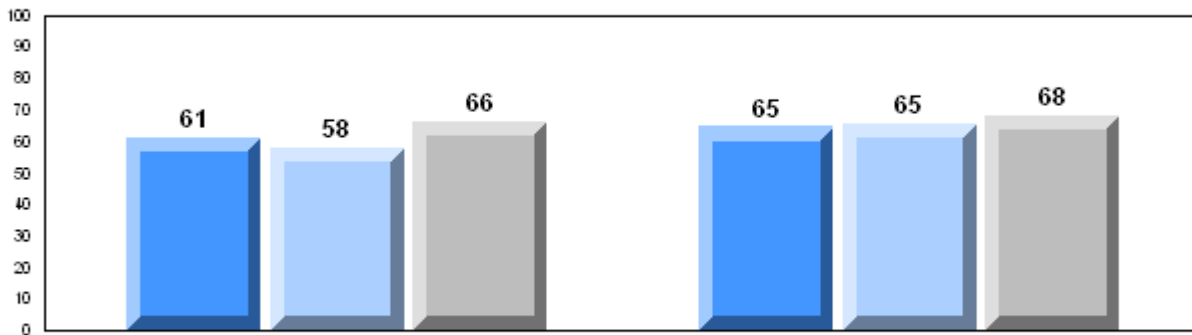

District 4 - Eastern

#253 - Carbonear Collegiate, Carbonear

Grades: 10-12

Number of Students		107						
		Public Exam Mark	School vs District	School vs Province	Final Mark	School vs District	School vs Province	
English 3201	School	66.0	P	P	67.9	P	P	
	District	65.6						
	Province	65.3						
Subtest								
Visual	School	84.7	P	P				
	District	83.4						
	Province	83.6						
Prose	School	69.5	q	q				
	District	71.9						
	Province	71.4						
Poetry	School	71.5	P	P				
	District	70.0						
	Province	69.7						
Connections	School	49.7	q	q				
	District	53.1						
	Province	52.7						
Comparison	School	55.1	P	P				
	District	51.8						
	Province	51.6						
Personal Response	School	67.0	q	q				
	District	67.1						
	Province	67.1						

Average Mark, 2006-2008

Exam Mark

Final Mark