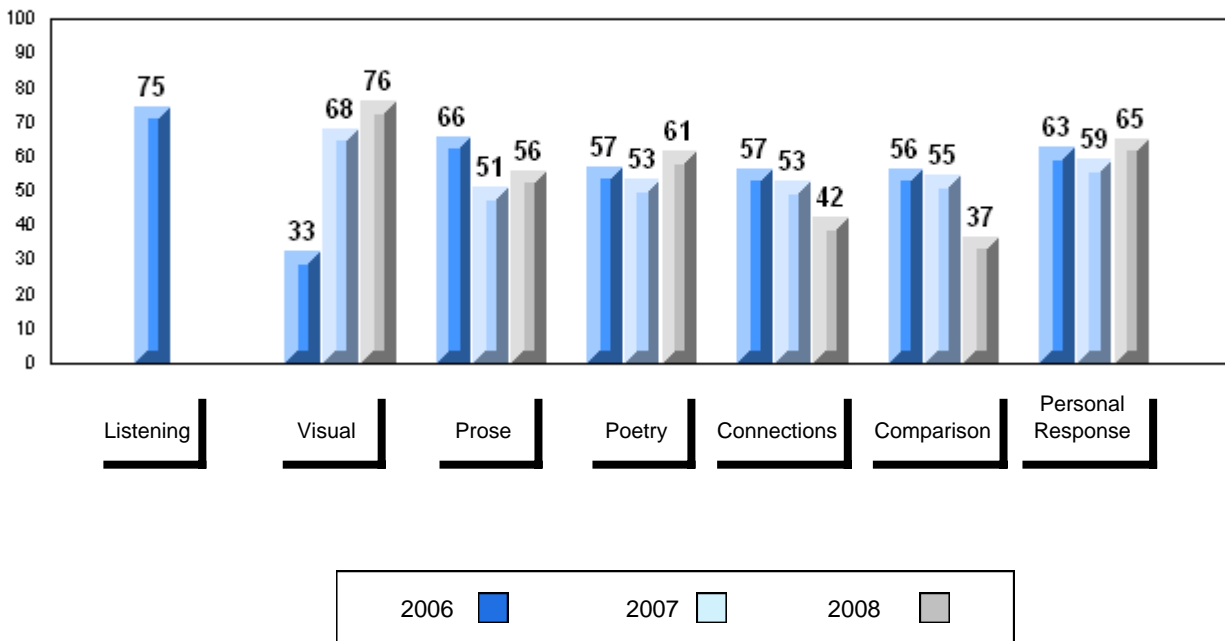

3 Year Public Exam (Subtest) Mark Trend 2006-2008