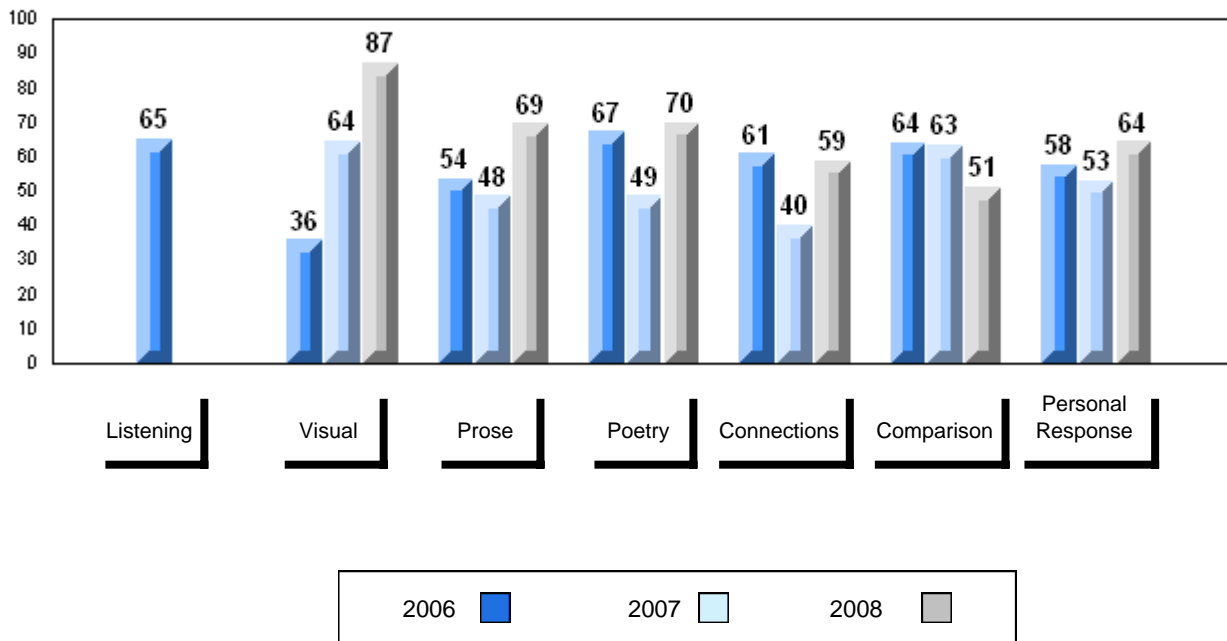

3 Year Public Exam (Subtest) Mark Trend 2006-2008