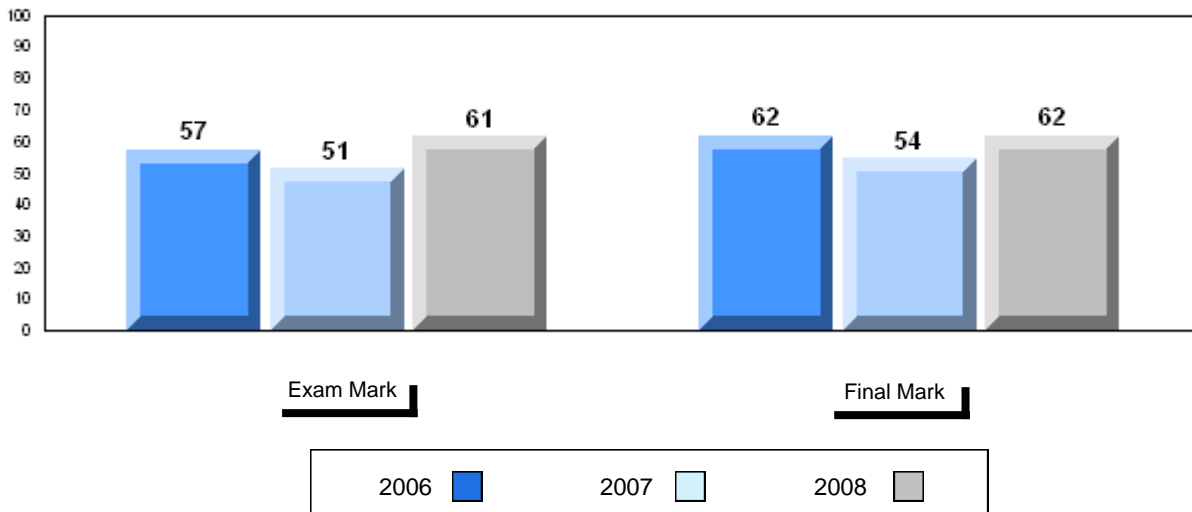

District 2 - Western

#387 - Bayview Regional Collegiate, St. Lunaire

Grades: 7-12

Number of Students		14						
		Public Exam Mark	School vs District	School vs Province	Final Mark	School vs District	School vs Province	
English 3201	School	61.4	q	q	61.6	q	q	
	District	64.9				66.6		
	Province	65.3				66.8		
Subtest								
Visual	School	81.0	q	q				
	District	84.5						
	Province	83.6						
Prose	School	64.3	q	q				
	District	70.3						
	Province	71.4						
Poetry	School	64.3	q	q				
	District	68.6						
	Province	69.7						
Connections	School	55.0	p	p				
	District	53.1						
	Province	52.7						
Comparison	School	46.4	q	q				
	District	51.3						
	Province	51.6						
Personal Response	School	66.2	q	q				
	District	66.2						
	Province	67.1						

Average Mark, 2006-2008