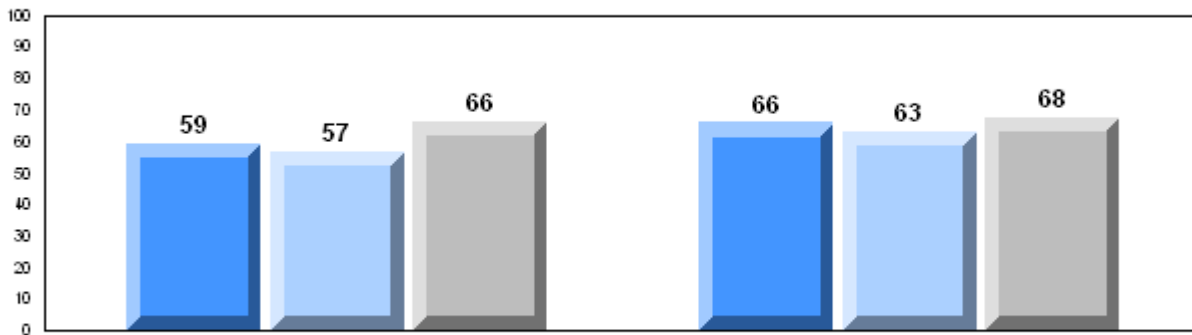

District 3 - Nova Central

#418 - Gander Collegiate, Gander

Grades: 10-12

Number of Students		106						
		Public Exam Mark	School vs District	School vs Province	Final Mark	School vs District	School vs Province	
English 3201	School	66.1	P	P	67.6	P	P	
	District	65.1						
	Province	65.3						
Subtest								
Visual	School	83.5	P	Q				
	District	83.3						
	Province	83.6						
Prose	School	73.4	P	P				
	District	70.8						
	Province	71.4						
Poetry	School	70.5	P	P				
	District	69.4						
	Province	69.7						
Connections	School	51.5	P	Q				
	District	50.5						
	Province	52.7						
Comparison	School	51.9	P	P				
	District	51.7						
	Province	51.6						
Personal Response	School	69.0	P	P				
	District	68.4						
	Province	67.1						

Average Mark, 2006-2008

Exam Mark

Final Mark