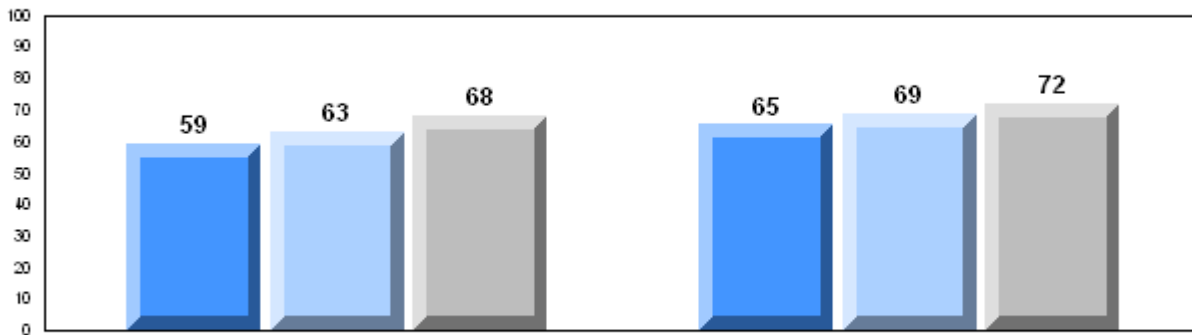

District 4 - Eastern

#274 - St. Catherine's Academy, Mount Carmel

Grades: K-12

Number of Students	13						
		Public Exam Mark	School vs District	School vs Province	Final Mark	School vs District	School vs Province
English 3201	School	67.9	P	P	71.9	P	P
	District	65.6			66.9		
	Province	65.3			66.8		
<u>Subtest</u>							
Visual	School	83.7	P	P			
	District	83.4					
	Province	83.6					
Prose	School	72.3	P	P			
	District	71.9					
	Province	71.4					
Poetry	School	70.4	P	P			
	District	70.0					
	Province	69.7					
Connections	School	52.7	q	P			
	District	53.1					
	Province	52.7					
Comparison	School	57.9	P	P			
	District	51.8					
	Province	51.6					
Personal Response	School	71.8	P	P			
	District	67.1					
	Province	67.1					

Average Mark, 2006-2008

Exam Mark

Final Mark