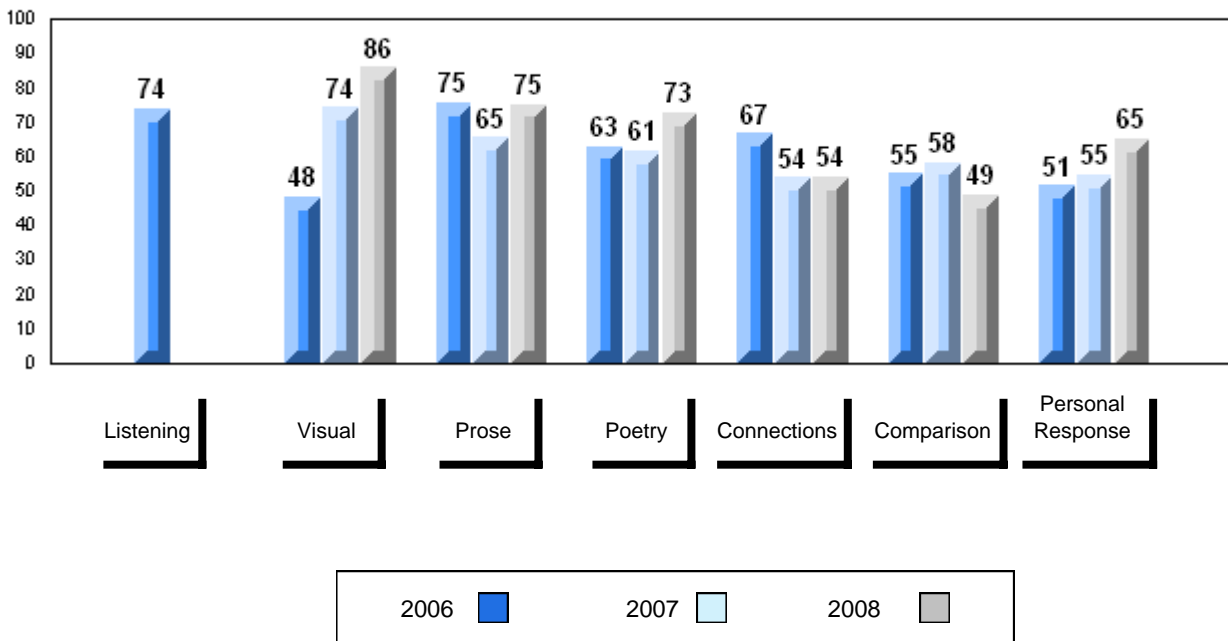

3 Year Public Exam (Subtest) Mark Trend 2006-2008