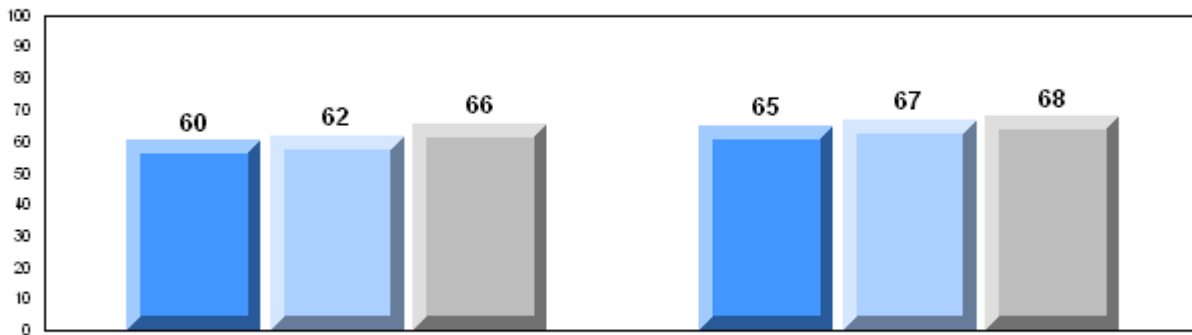

District 4 - Eastern

#313 - O'Donel High School, Mount Pearl

Grades: 10-12

Number of Students	179						
		Public Exam Mark	School vs District	School vs Province	Final Mark	School vs District	School vs Province
English 3201	School	65.7	P	P	67.8	P	P
	District	65.6			66.9		
	Province	65.3			66.8		
Subtest							
Visual	School	83.2	q	q			
	District	83.4					
	Province	83.6					
Prose	School	71.0	q	q			
	District	71.9					
	Province	71.4					
Poetry	School	69.6	q	q			
	District	70.0					
	Province	69.7					
Connections	School	52.6	q	q			
	District	53.1					
	Province	52.7					
Comparison	School	53.6	P	P			
	District	51.8					
	Province	51.6					
Personal Response	School	66.9	q	q			
	District	67.1					
	Province	67.1					

Average Mark, 2006-2008

Exam Mark

Final Mark