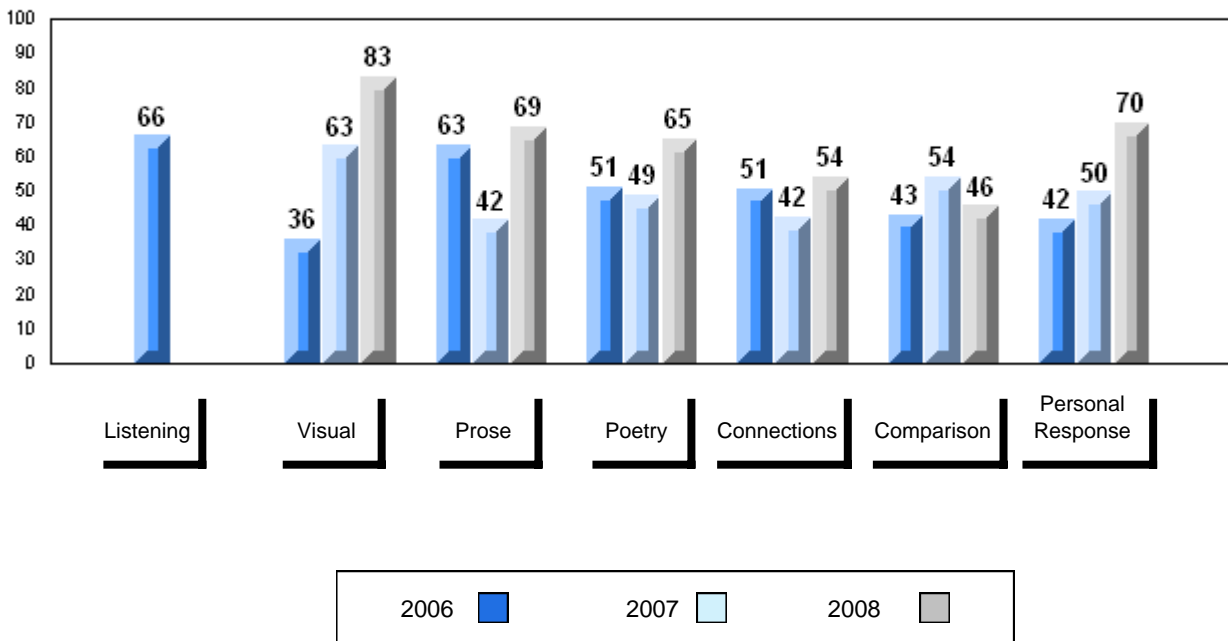

3 Year Public Exam (Subtest) Mark Trend 2006-2008