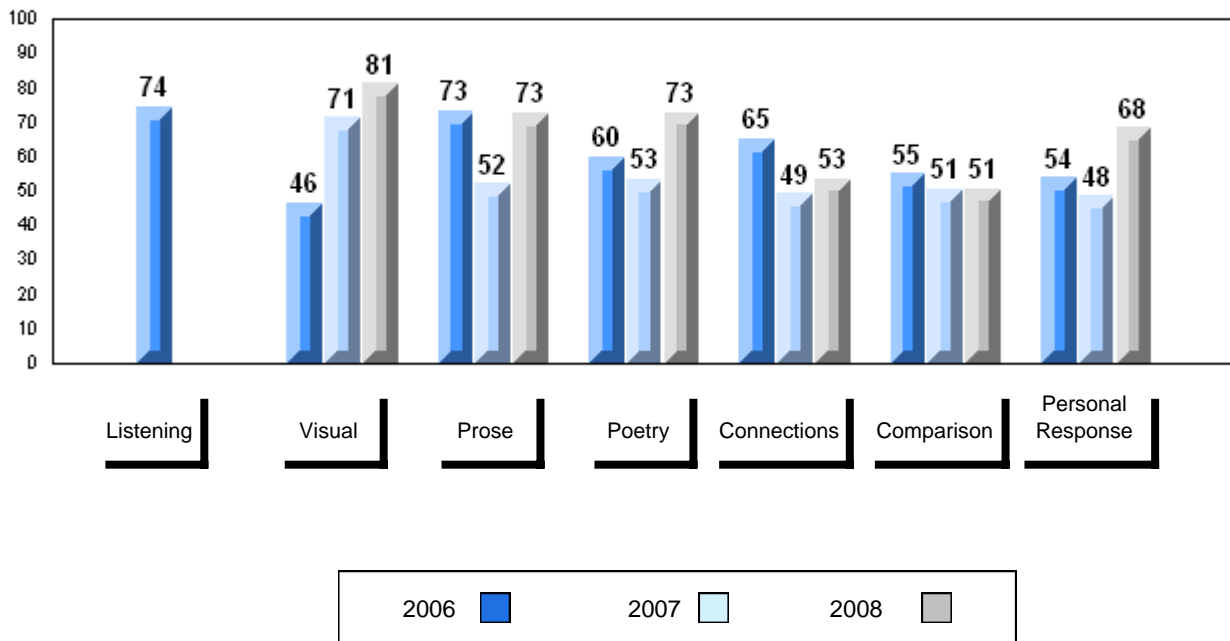

3 Year Public Exam (Subtest) Mark Trend 2006-2008