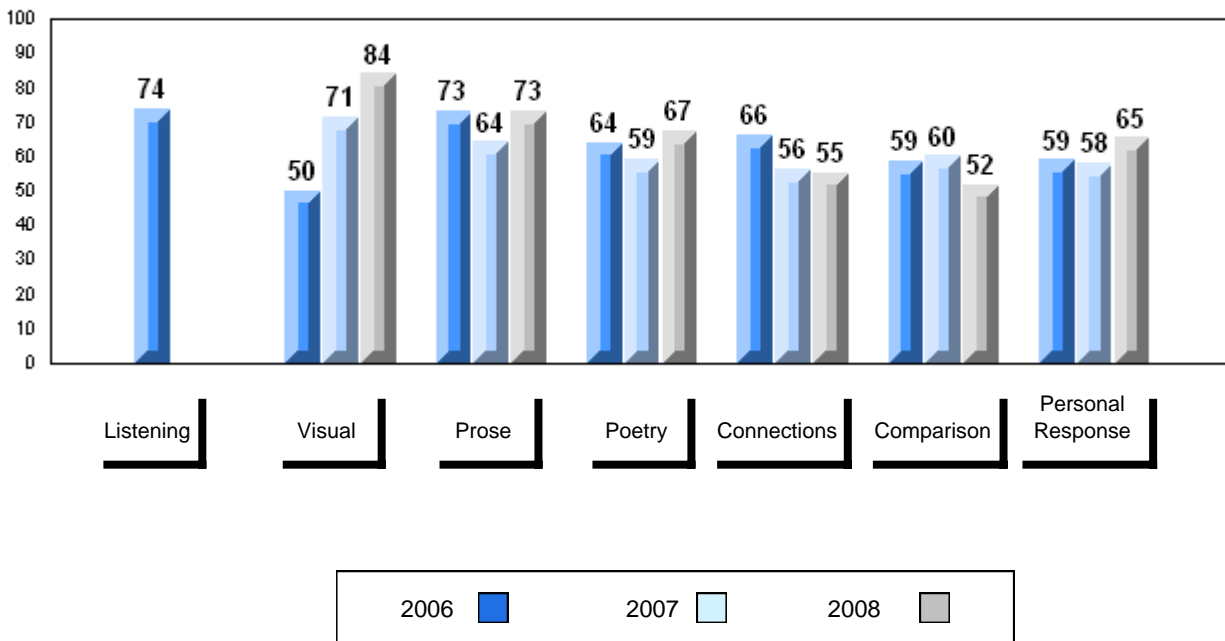

3 Year Public Exam (Subtest) Mark Trend 2006-2008