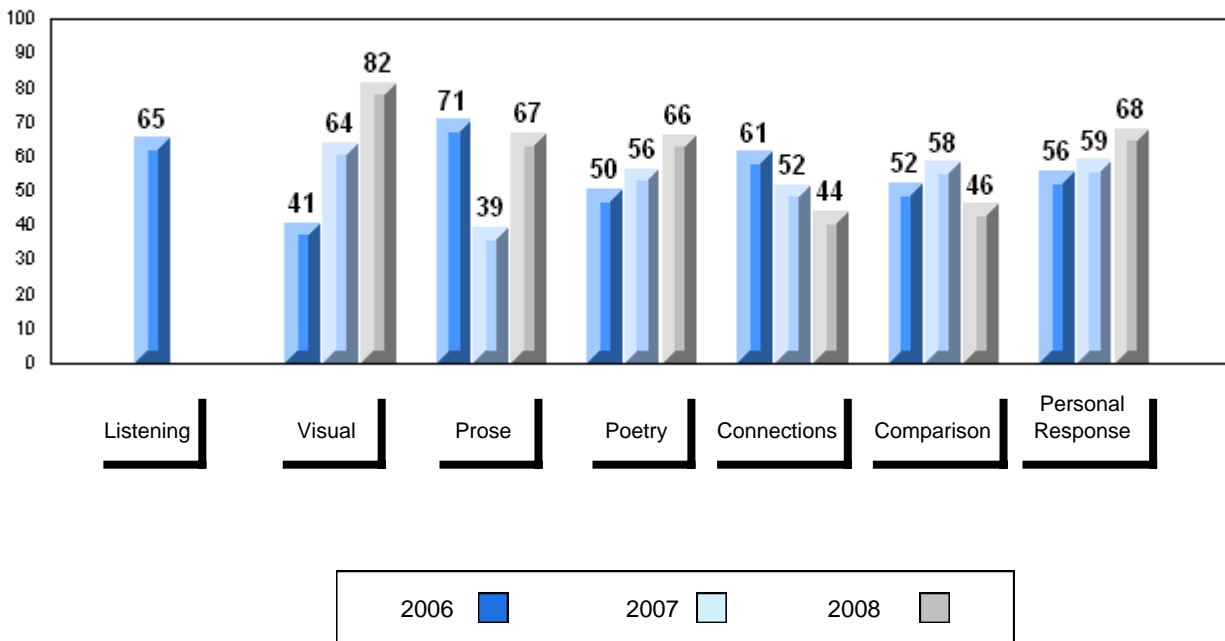

3 Year Public Exam (Subtest) Mark Trend 2006-2008