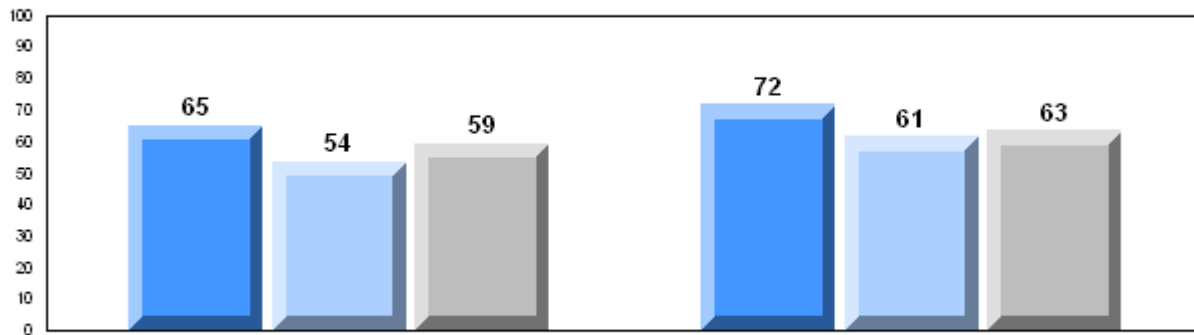

District 3 - Nova Central

#152 - Valmont Academy, King's Point

Grades: K-12

Number of Students		9						
		Public Exam Mark	School vs District	School vs Province	Final Mark	School vs District	School vs Province	
English 3201	School	59.1	q	q	63.2	q	q	
	District	65.1				67.0		
	Province	65.3				66.8		
Subtest								
Visual	School	84.7	p	p				
	District	83.3						
	Province	83.6						
Prose	School	53.4	q	q				
	District	70.8						
	Province	71.4						
Poetry	School	70.6	p	p				
	District	69.4						
	Province	69.7						
Connections	School	43.9	q	q				
	District	50.5						
	Province	52.7						
Comparison	School	44.9	q	q				
	District	51.7						
	Province	51.6						
Personal Response	School	65.9	q	q				
	District	68.4						
	Province	67.1						

Average Mark, 2006-2008

Exam Mark

Final Mark