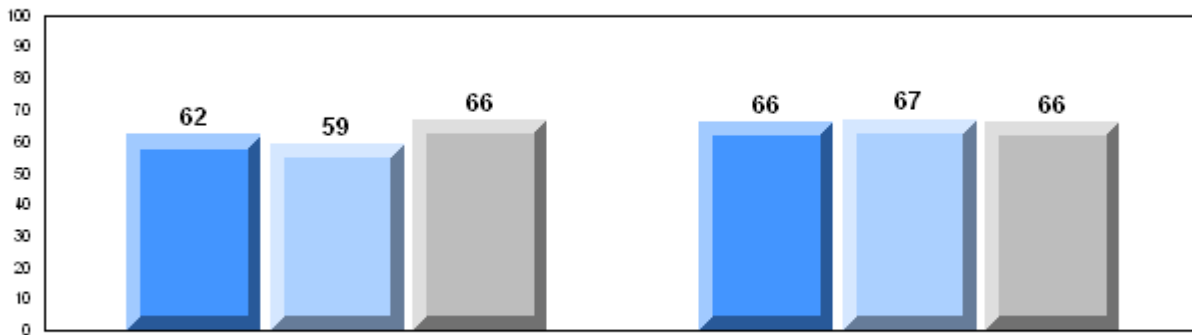

District 4 - Eastern

#214 - John Burke High School, Grand Bank

Grades: 8-12

Number of Students	24						
		Public Exam Mark	School vs District	School vs Province	Final Mark	School vs District	School vs Province
English 3201	School	66.5	P	P	65.9	q	q
	District	65.6			66.9		
	Province	65.3			66.8		
Subtest							
Visual	School	87.5	P	P			
	District	83.4					
	Province	83.6					
Prose	School	75.6	P	P			
	District	71.9					
	Province	71.4					
Poetry	School	77.6	P	P			
	District	70.0					
	Province	69.7					
Connections	School	51.5	q	q			
	District	53.1					
	Province	52.7					
Comparison	School	46.4	q	q			
	District	51.8					
	Province	51.6					
Personal Response	School	66.0	q	q			
	District	67.1					
	Province	67.1					

Average Mark, 2006-2008

Exam Mark

Final Mark