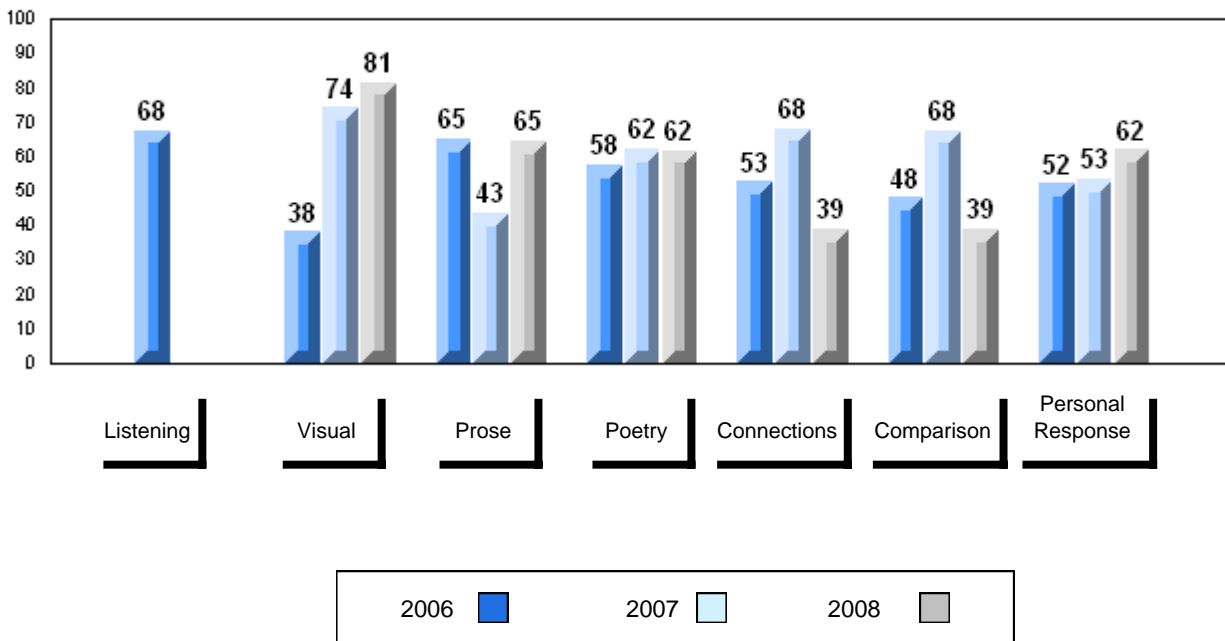

3 Year Public Exam (Subtest) Mark Trend 2006-2008