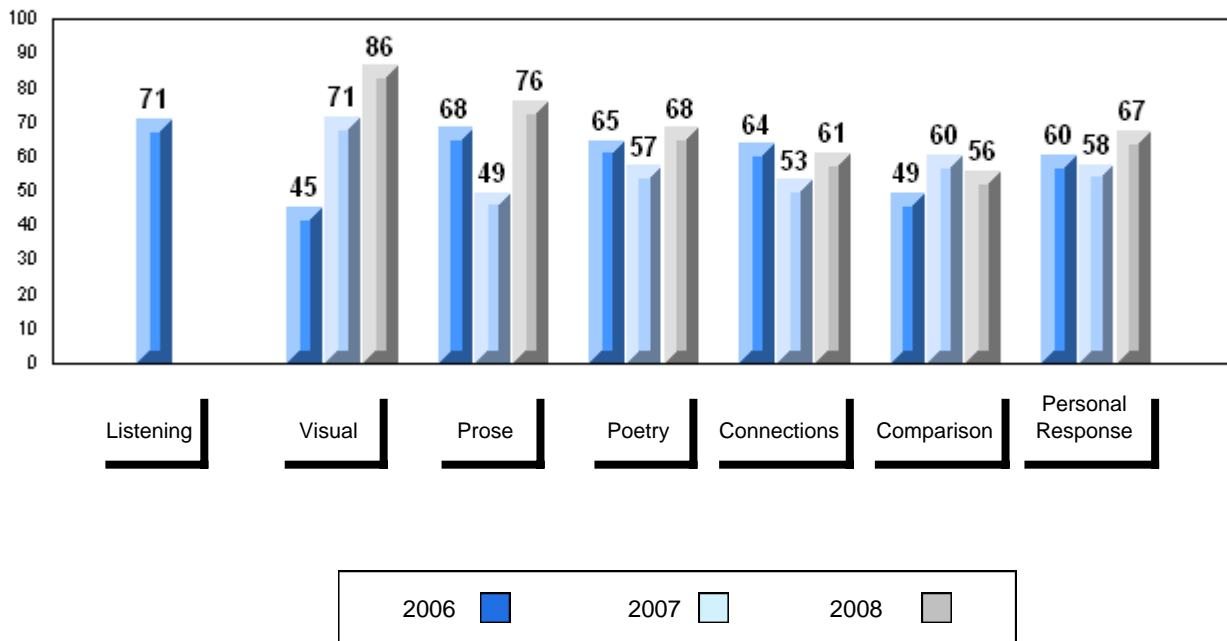

3 Year Public Exam (Subtest) Mark Trend 2006-2008