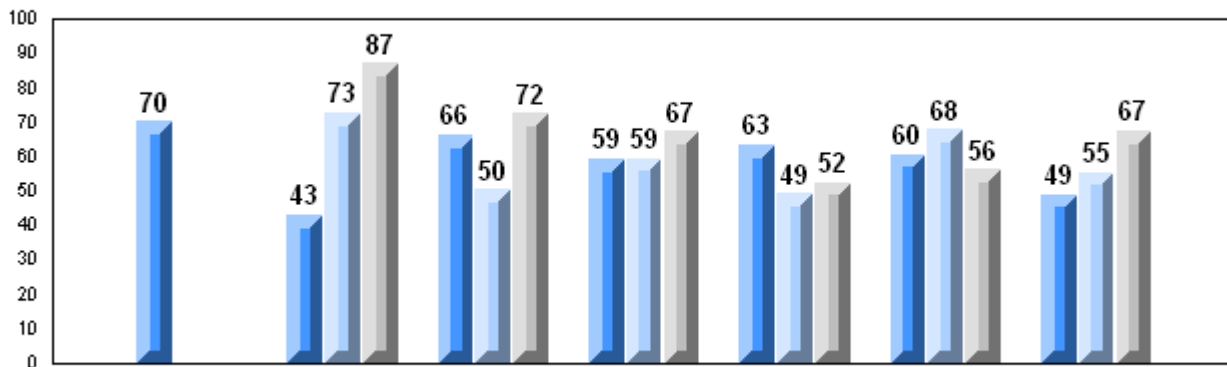

3 Year Public Exam (Subtest) Mark Trend 2006-2008

Listening

Visual

Prose

Poetry

Connections

Comparison

Personal Response