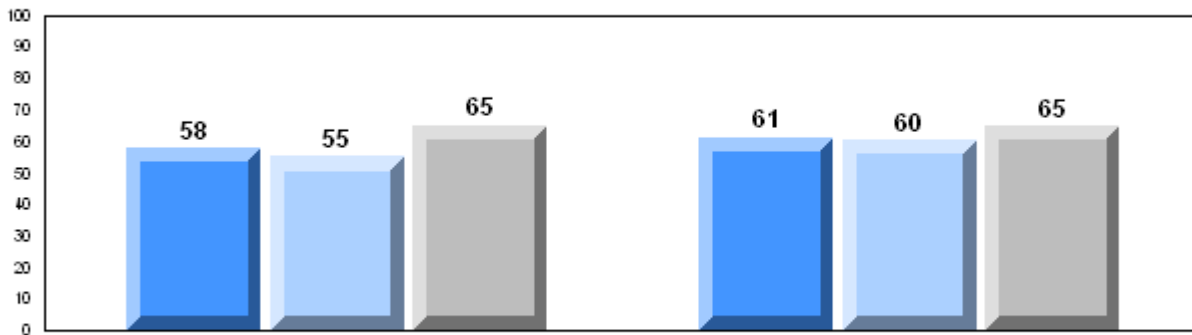

District 2 - Western

#116 - Appalachia High School, St. George's

Grades: 9-12

Number of Students	36						
		Public Exam Mark	School vs District	School vs Province	Final Mark	School vs District	School vs Province
English 3201	School	65.0	P	Q	64.5	Q	Q
	District	64.9			66.6		
	Province	65.3			66.8		
Subtest							
Visual	School	88.3	P	P			
	District	84.5					
	Province	83.6					
Prose	School	71.6	P	P			
	District	70.3					
	Province	71.4					
Poetry	School	70.5	P	P			
	District	68.6					
	Province	69.7					
Connections	School	54.3	P	P			
	District	53.1					
	Province	52.7					
Comparison	School	50.0	Q	Q			
	District	51.3					
	Province	51.6					
Personal Response	School	60.9	Q	Q			
	District	66.2					
	Province	67.1					

Average Mark, 2006-2008

Exam Mark

Final Mark