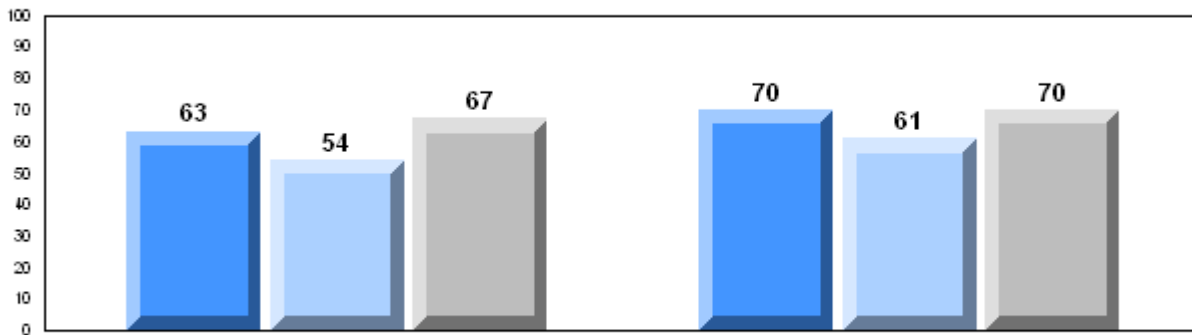

District 2 - Western

#475 - Viking Trail Academy, Plum Point

Grades: K-12

Number of Students		11	Public Exam Mark			Final Mark		
			School vs District	School vs Province		School vs District	School vs Province	
English 3201	School		67.0	P	P	69.6	P	P
	District		64.9			66.6		
	Province		65.3			66.8		
Subtest								
Visual	School		81.4	q	q			
	District		84.5					
	Province		83.6					
Prose	School		70.4	P	q			
	District		70.3					
	Province		71.4					
Poetry	School		75.9	P	P			
	District		68.6					
	Province		69.7					
Connections	School		58.6	P	P			
	District		53.1					
	Province		52.7					
Comparison	School		52.6	P	P			
	District		51.3					
	Province		51.6					
Personal Response	School		68.5	P	P			
	District		66.2					
	Province		67.1					

Average Mark, 2006-2008

Exam Mark

Final Mark