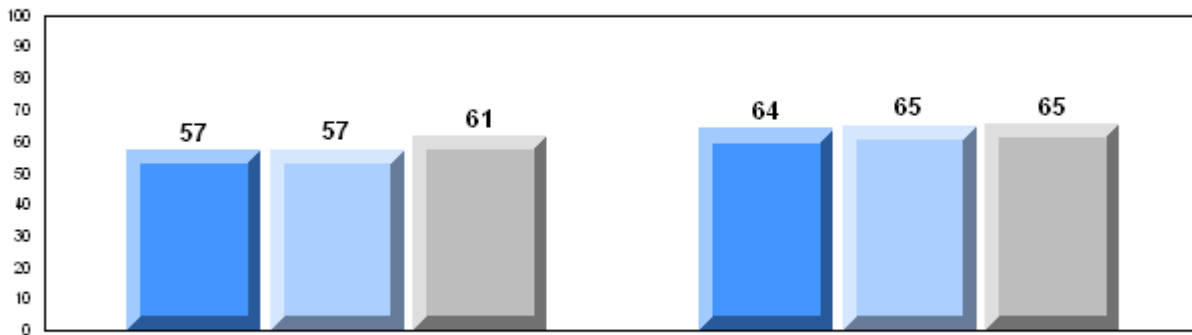

District 3 - Nova Central

#149 - King Academy, Harbour Breton

Grades: 7-12

Number of Students		13						
		Public Exam Mark	School vs District	School vs Province	Final Mark	School vs District	School vs Province	
English 3201	School	61.5	q	q	65.2	q	q	
	District	65.1				67.0		
	Province	65.3				66.8		
Subtest								
Visual	School	77.2	q	q				
	District	83.3						
	Province	83.6						
Prose	School	67.8	q	q				
	District	70.8						
	Province	71.4						
Poetry	School	66.5	q	q				
	District	69.4						
	Province	69.7						
Connections	School	36.9	q	q				
	District	50.5						
	Province	52.7						
Comparison	School	50.3	q	q				
	District	51.7						
	Province	51.6						
Personal Response	School	66.9	q	q				
	District	68.4						
	Province	67.1						

Average Mark, 2006-2008

Exam Mark

Final Mark