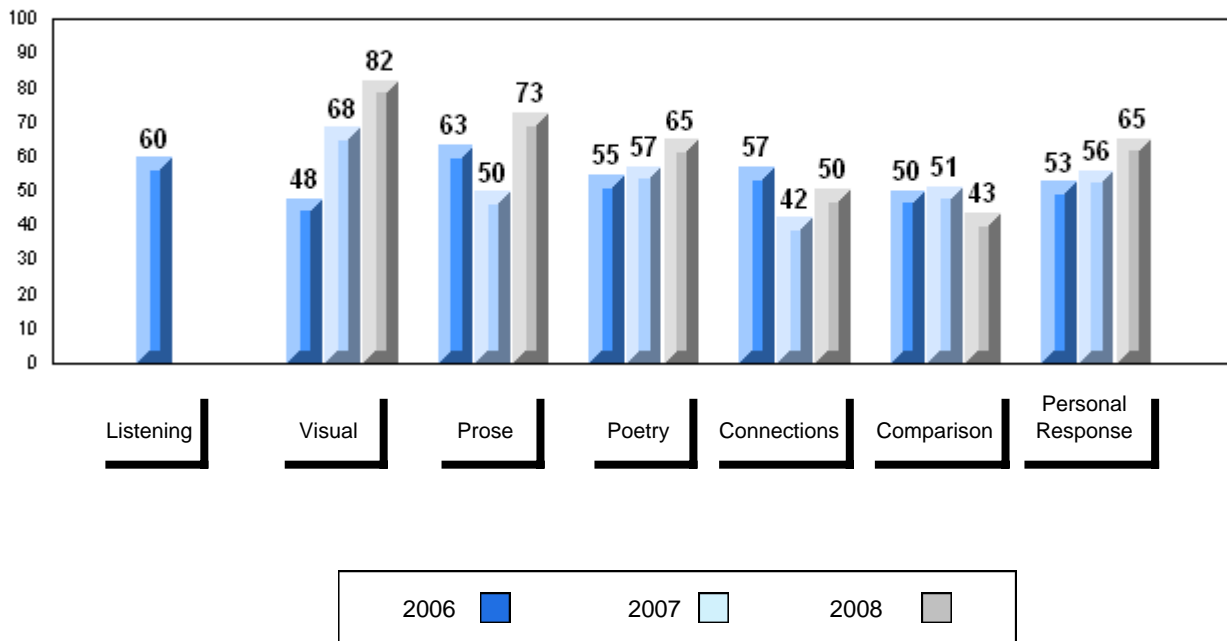

3 Year Public Exam (Subtest) Mark Trend 2006-2008