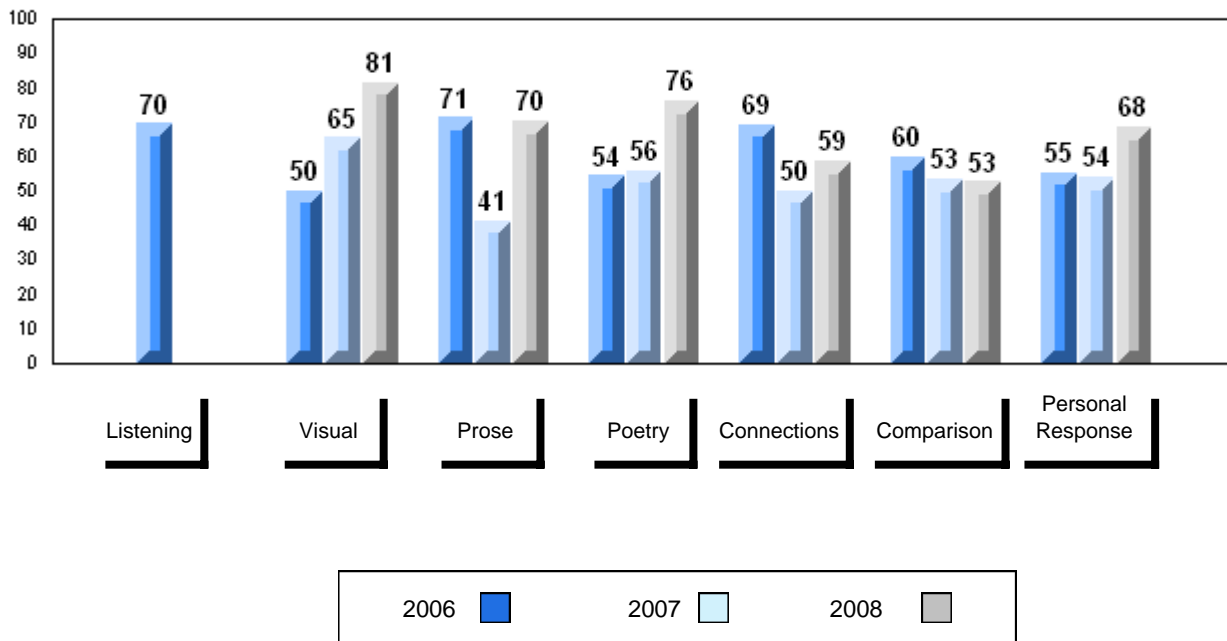

3 Year Public Exam (Subtest) Mark Trend 2006-2008