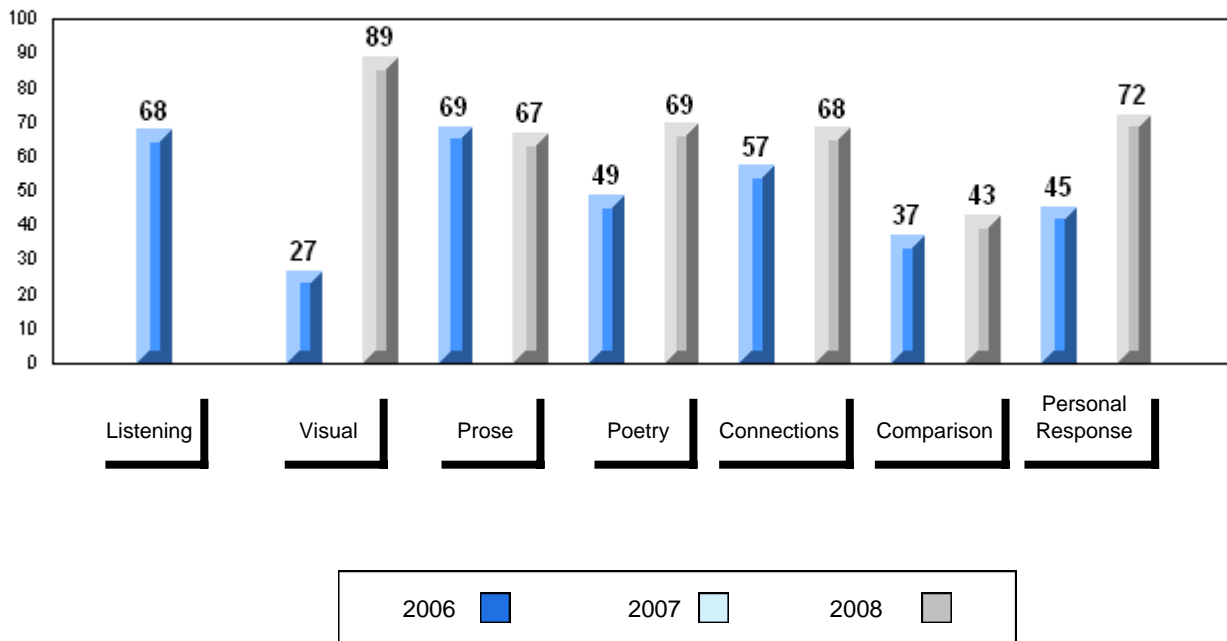

3 Year Public Exam (Subtest) Mark Trend 2006-2008