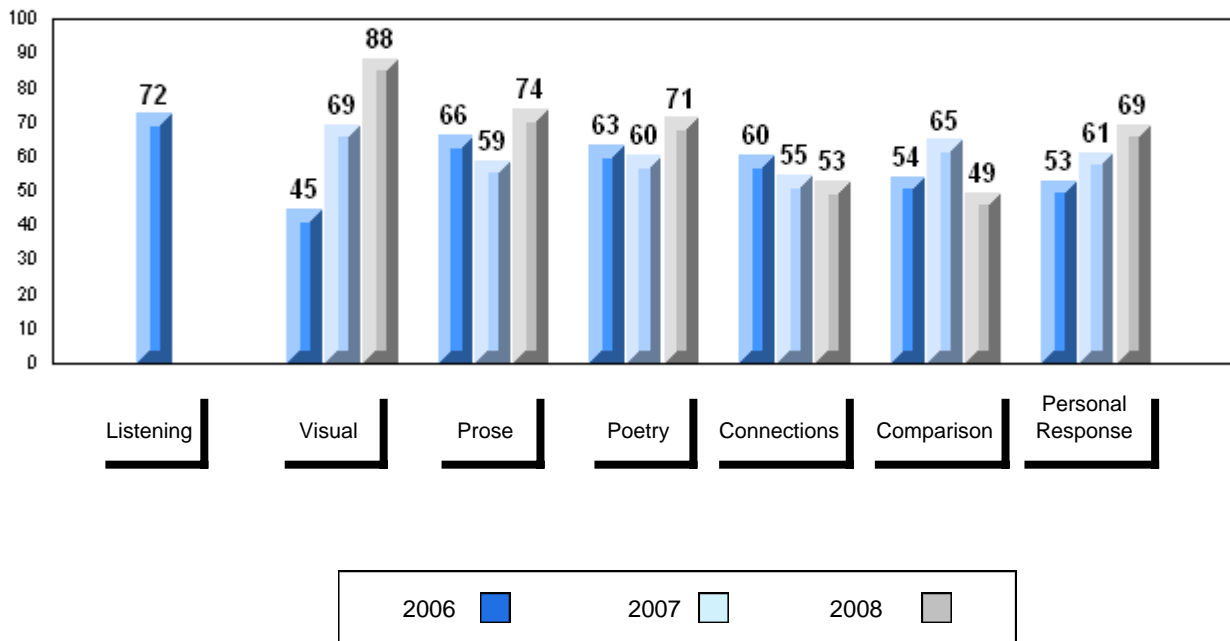

3 Year Public Exam (Subtest) Mark Trend 2006-2008