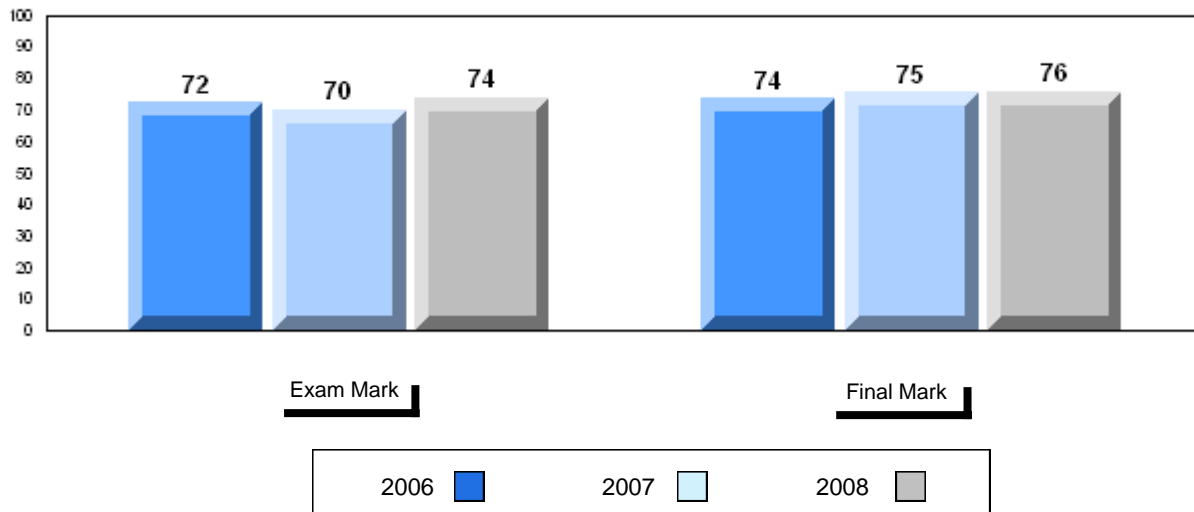

District 803 - Private

#450 - St. Bonaventure's College, St. John's

Grades: K-12

Number of Students	23						
English 3201	School District Province	Public Exam Mark 73.7	School vs District Ⓜ	School vs Province Ⓜ	Final Mark 75.6	School vs District Ⓜ	School vs Province Ⓜ
Subtest							
Visual	School District Province	90.9	Ⓜ	Ⓜ			
Prose	School District Province	81.4	Ⓜ	Ⓜ			
Poetry	School District Province	79.4	Ⓜ	Ⓜ			
Connections	School District Province	63.7	Ⓜ	Ⓜ			
Comparison	School District Province	61.4	Ⓜ	Ⓜ			
Personal Response	School District Province	67.8	Ⓜ	Ⓜ			

Average Mark, 2006-2008