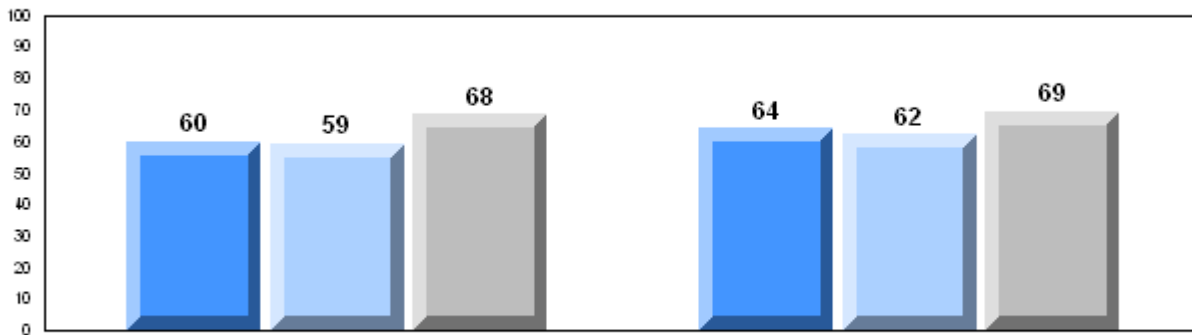

District 4 - Eastern

#427 - Holy Name of Mary Academy, Lawn

Grades: K-12

Number of Students	10						
		Public Exam Mark	School vs District	School vs Province	Final Mark	School vs District	School vs Province
English 3201	School	68.4	P	P	69.4	P	P
	District	65.6			66.9		
	Province	65.3			66.8		
Subtest							
Visual	School	86.3	P	P			
	District	83.4					
	Province	83.6					
Prose	School	76.2	P	P			
	District	71.9					
	Province	71.4					
Poetry	School	68.2	q	q			
	District	70.0					
	Province	69.7					
Connections	School	61.0	P	P			
	District	53.1					
	Province	52.7					
Comparison	School	55.6	P	P			
	District	51.8					
	Province	51.6					
Personal Response	School	67.3	P	P			
	District	67.1					
	Province	67.1					

Average Mark, 2006-2008

Exam Mark

Final Mark