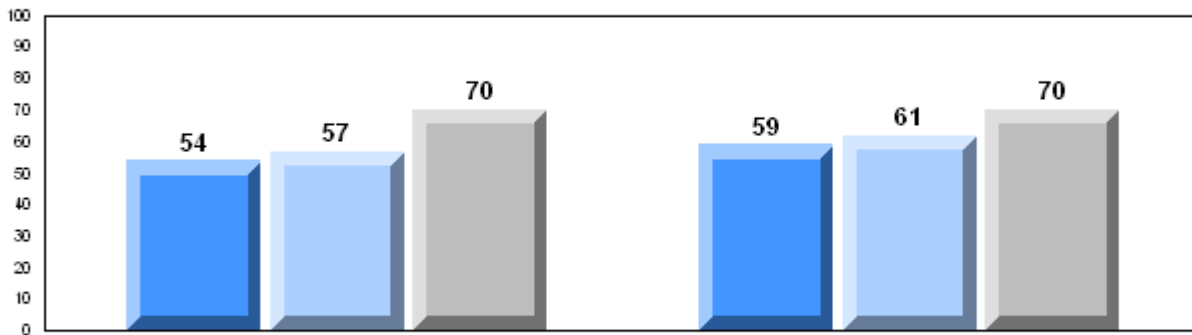

District 4 - Eastern

#924 - Tricentia Academy, Arnold's Cove

Grades: K-12

Number of Students		16						
		Public Exam Mark	School vs District	School vs Province	Final Mark	School vs District	School vs Province	
English 3201	School	70.1	P	P	69.9	P	P	
	District	65.6						
	Province	65.3						
Subtest								
Visual	School	84.6	P	P				
	District	83.4						
	Province	83.6						
Prose	School	81.6	P	P				
	District	71.9						
	Province	71.4						
Poetry	School	81.1	P	P				
	District	70.0						
	Province	69.7						
Connections	School	54.4	P	P				
	District	53.1						
	Province	52.7						
Comparison	School	51.1	q	q				
	District	51.8						
	Province	51.6						
Personal Response	School	70.8	P	P				
	District	67.1						
	Province	67.1						

Average Mark, 2006-2008

Exam Mark

Final Mark