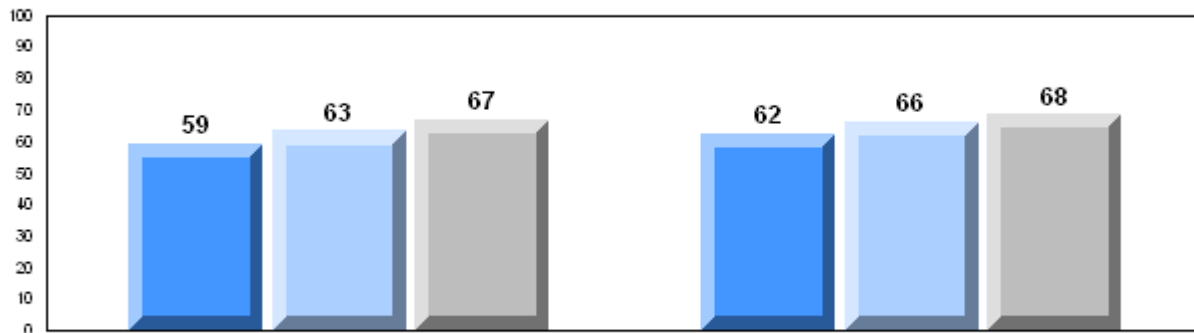

District 3 - Nova Central

#125 - Baie Verte Collegiate, Baie Verte

Grades: 7-12

Number of Students	31						
		Public Exam Mark	School vs District	School vs Province	Final Mark	School vs District	School vs Province
English 3201	School	66.6	P	P	68.5	P	P
	District	65.1			67.0		
	Province	65.3			66.8		
Subtest							
Visual	School	88.4	P	P			
	District	83.3					
	Province	83.6					
Prose	School	73.7	P	P			
	District	70.8					
	Province	71.4					
Poetry	School	71.3	P	P			
	District	69.4					
	Province	69.7					
Connections	School	52.7	P	P			
	District	50.5					
	Province	52.7					
Comparison	School	49.4	Q	Q			
	District	51.7					
	Province	51.6					
Personal Response	School	69.3	P	P			
	District	68.4					
	Province	67.1					

Average Mark, 2006-2008

Exam Mark

Final Mark