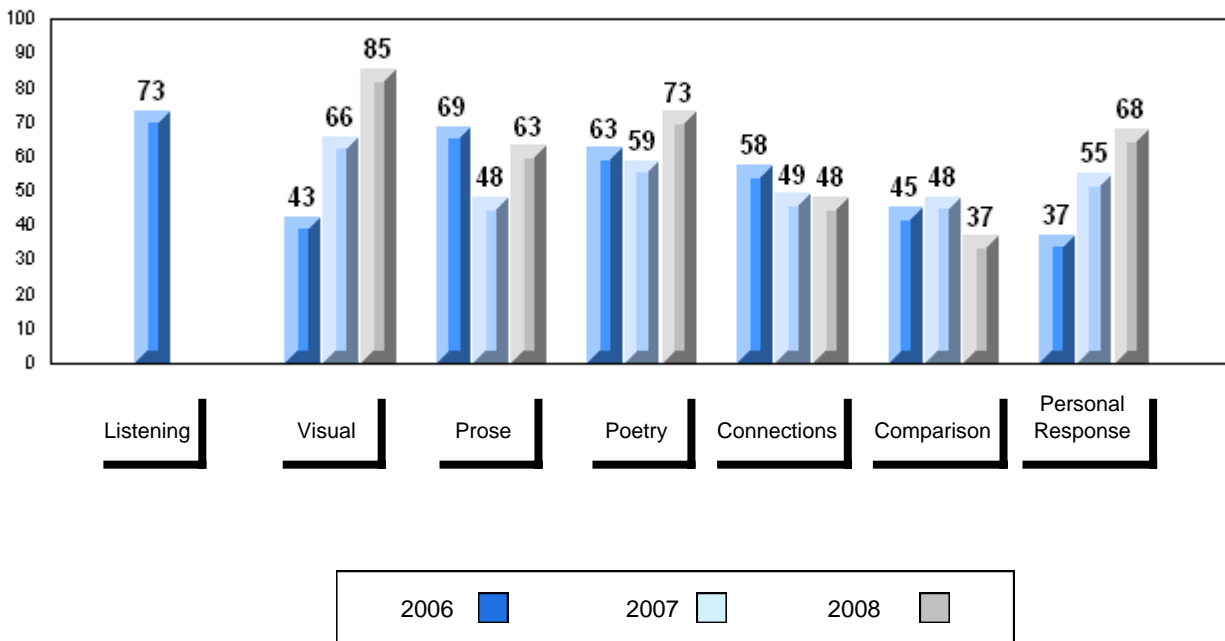

3 Year Public Exam (Subtest) Mark Trend 2006-2008