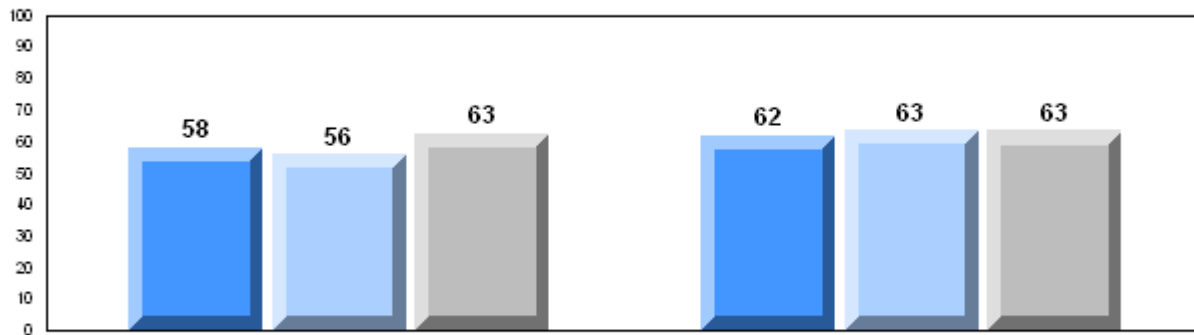

District 3 - Nova Central

#413 - Holy Cross School Complex, Eastport

Grades: K-12

Number of Students		14						
		Public Exam Mark	School vs District	School vs Province	Final Mark	School vs District	School vs Province	
English 3201	School	62.5	q	q	63.2	q	q	
	District	65.1						
	Province	65.3						
Subtest								
Visual	School	83.0	q	q				
	District	83.3						
	Province	83.6						
Prose	School	66.0	q	q				
	District	70.8						
	Province	71.4						
Poetry	School	61.6	q	q				
	District	69.4						
	Province	69.7						
Connections	School	45.7	q	q				
	District	50.5						
	Province	52.7						
Comparison	School	49.6	q	q				
	District	51.7						
	Province	51.6						
Personal Response	School	73.6	p	p				
	District	68.4						
	Province	67.1						

Average Mark, 2006-2008

Exam Mark

Final Mark