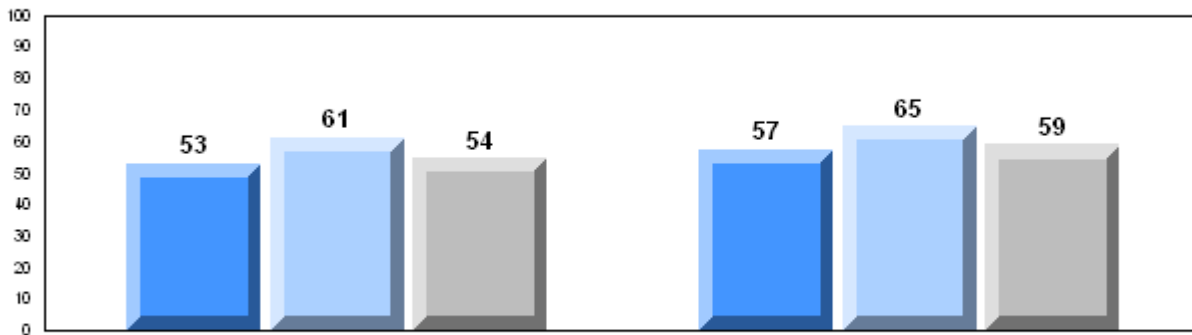

District 2 - Western

#474 - Cloud River Academy, Roddickton

Grades: K-12

Number of Students		17						
		Public Exam Mark	School vs District	School vs Province	Final Mark	School vs District	School vs Province	
English 3201	School	54.5	q	q	58.8	q	q	
	District	64.9				66.6		
	Province	65.3				66.8		
Subtest								
Visual	School	81.1	q	q				
	District	84.5						
	Province	83.6						
Prose	School	59.4	q	q				
	District	70.3						
	Province	71.4						
Poetry	School	49.5	q	q				
	District	68.6						
	Province	69.7						
Connections	School	42.7	q	q				
	District	53.1						
	Province	52.7						
Comparison	School	40.5	q	q				
	District	51.3						
	Province	51.6						
Personal Response	School	61.2	q	q				
	District	66.2						
	Province	67.1						

Average Mark, 2006-2008

Exam Mark

Final Mark