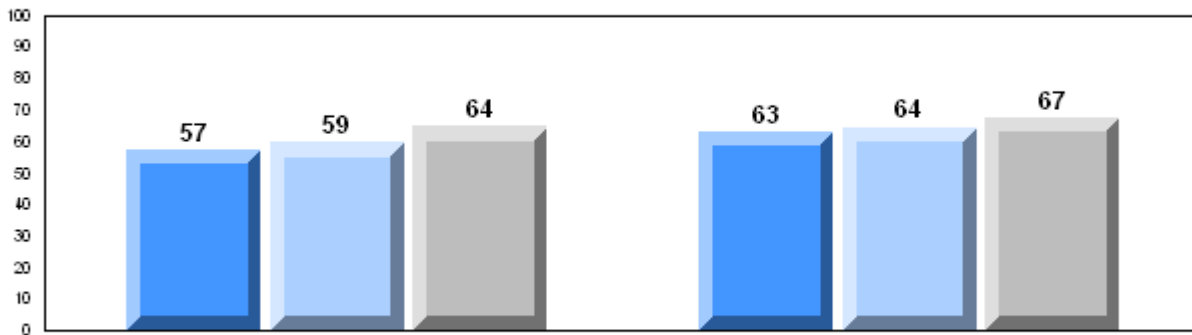

District 2 - Western

#110 - Piccadilly Central High, Piccadilly

Grades: 9-12

Number of Students	26						
		Public Exam Mark	School vs District	School vs Province	Final Mark	School vs District	School vs Province
English 3201	School	64.5	q	q	67.2	p	p
	District	64.9			66.6		
	Province	65.3			66.8		
Subtest							
Visual	School	81.4	q	q			
	District	84.5					
	Province	83.6					
Prose	School	70.4	p	q			
	District	70.3					
	Province	71.4					
Poetry	School	70.0	p	p			
	District	68.6					
	Province	69.7					
Connections	School	55.8	p	p			
	District	53.1					
	Province	52.7					
Comparison	School	49.0	q	q			
	District	51.3					
	Province	51.6					
Personal Response	School	66.3	p	q			
	District	66.2					
	Province	67.1					

Average Mark, 2006-2008

Exam Mark

Final Mark