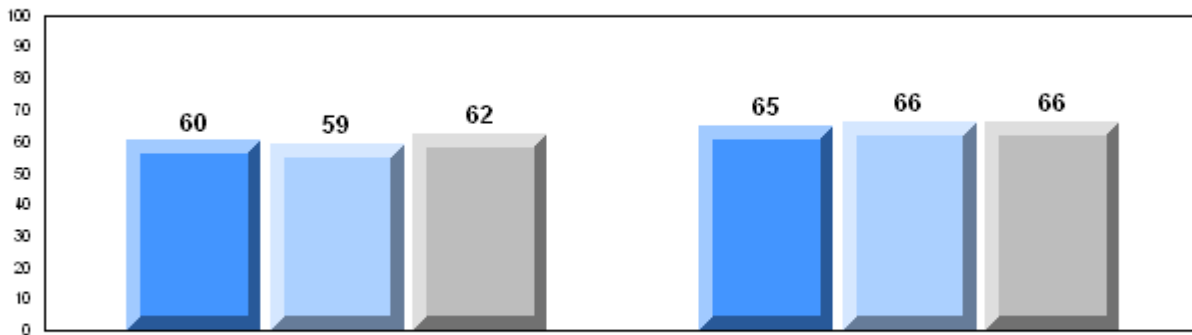

District 4 - Eastern

#328 - Booth Memorial High School, St. John's

Grades: 10-12

Number of Students		107						
		Public Exam Mark	School vs District	School vs Province	Final Mark	School vs District	School vs Province	
English 3201	School	62.3	q	q	66.2	q	q	
	District	65.6			66.9			
	Province	65.3			66.8			
Subtest								
Visual	School	78.6	q	q				
	District	83.4						
	Province	83.6						
Prose	School	70.5	q	q				
	District	71.9						
	Province	71.4						
Poetry	School	63.1	q	q				
	District	70.0						
	Province	69.7						
Connections	School	47.0	q	q				
	District	53.1						
	Province	52.7						
Comparison	School	48.8	q	q				
	District	51.8						
	Province	51.6						
Personal Response	School	67.7	p	p				
	District	67.1						
	Province	67.1						

Average Mark, 2006-2008

Exam Mark

Final Mark