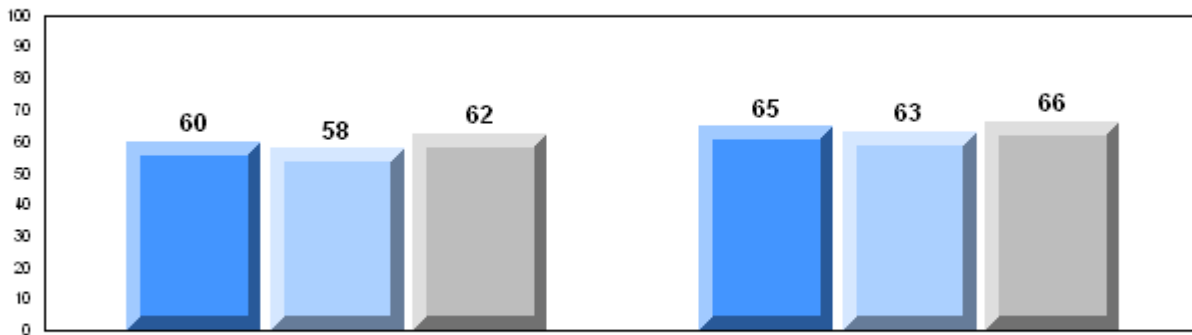

District 3 - Nova Central

#162 - Dorset Collegiate, Pilley's Island

Grades: 7-12

Number of Students		25						
		Public Exam Mark	School vs District	School vs Province	Final Mark	School vs District	School vs Province	
English 3201	School	62.2	q	q	66.0 67.0 66.8	q	q	
	District	65.1						
	Province	65.3						
Subtest								
Visual	School	79.9	q	q				
	District	83.3						
	Province	83.6						
Prose	School	65.9	q	q				
	District	70.8						
	Province	71.4						
Poetry	School	69.7	p	p				
	District	69.4						
	Province	69.7						
Connections	School	45.6	q	q				
	District	50.5						
	Province	52.7						
Comparison	School	49.3	q	q				
	District	51.7						
	Province	51.6						
Personal Response	School	66.5	q	q				
	District	68.4						
	Province	67.1						

Average Mark, 2006-2008

Exam Mark

Final Mark