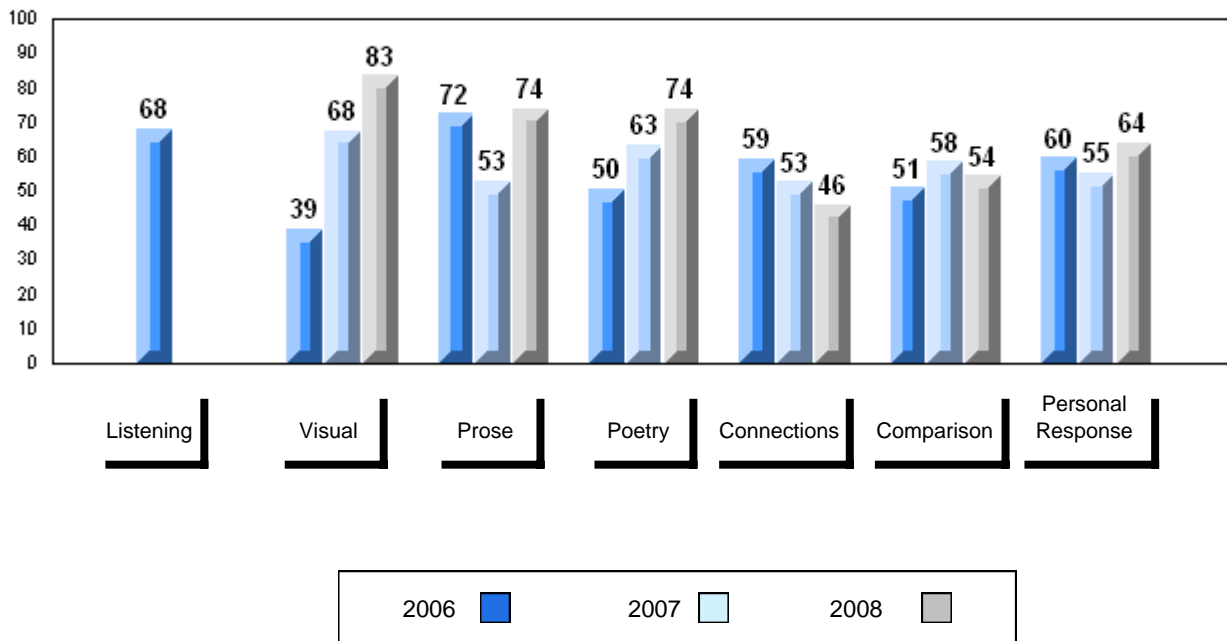

3 Year Public Exam (Subtest) Mark Trend 2006-2008