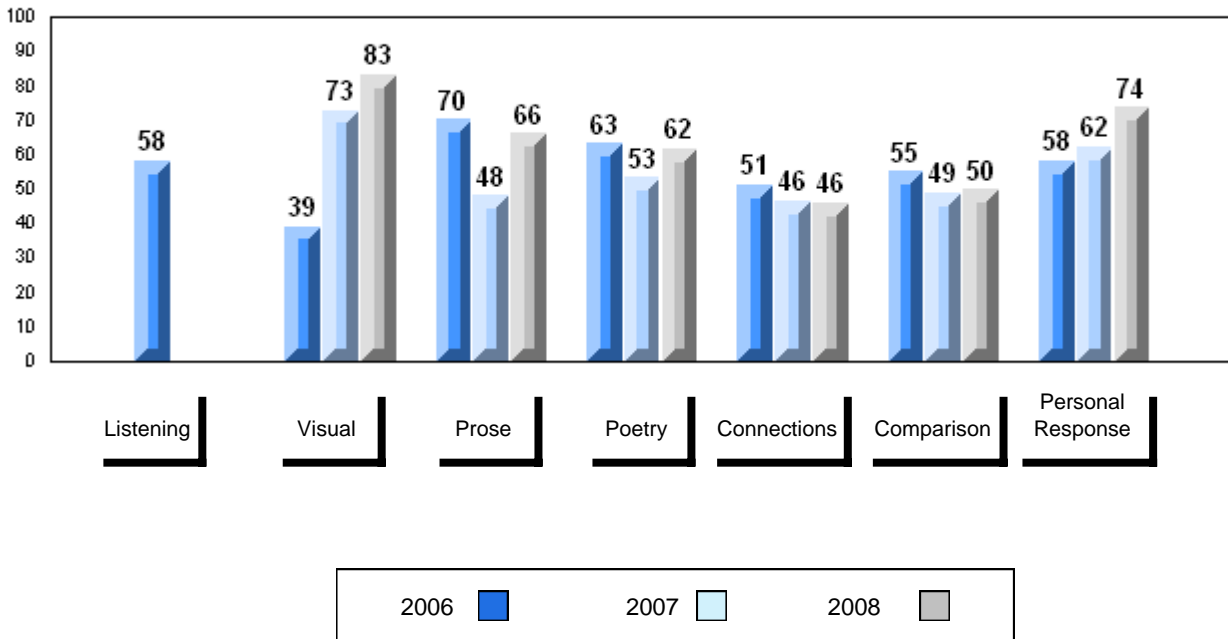

3 Year Public Exam (Subtest) Mark Trend 2006-2008