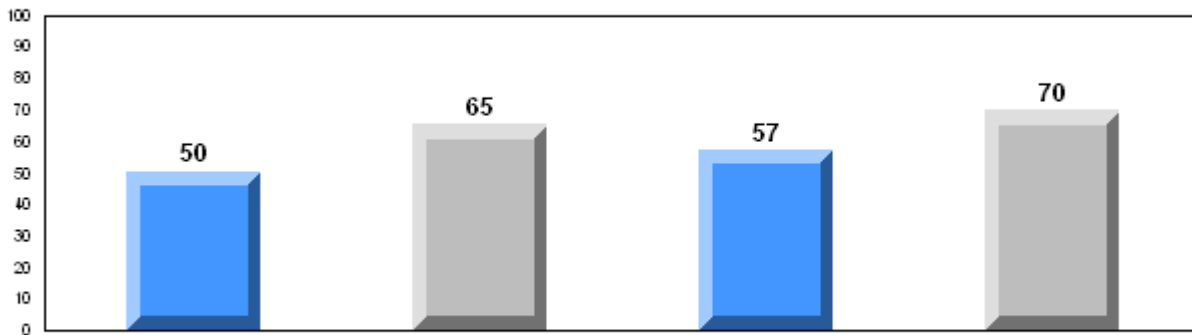

District 2 - Western

#088 - Main River Academy, Pollard's Point

Grades: K-12

Number of Students		12						
		Public Exam Mark	School vs District	School vs Province	Final Mark	School vs District	School vs Province	
English 3201	School	65.1						
	District	64.9	P	Q	69.6	P	P	
	Province	65.3			66.6			
Subtest								
Visual	School	88.9	P	P				
	District	84.5						
	Province	83.6						
Prose	School	66.9	Q	Q				
	District	70.3						
	Province	71.4						
Poetry	School	69.4	P	Q				
	District	68.6						
	Province	69.7						
Connections	School	68.3	P	P				
	District	53.1						
	Province	52.7						
Comparison	School	42.8	Q	Q				
	District	51.3						
	Province	51.6						
Personal Response	School	72.2	P	P				
	District	66.2						
	Province	67.1						

Average Mark, 2006-2008

Exam Mark

Final Mark