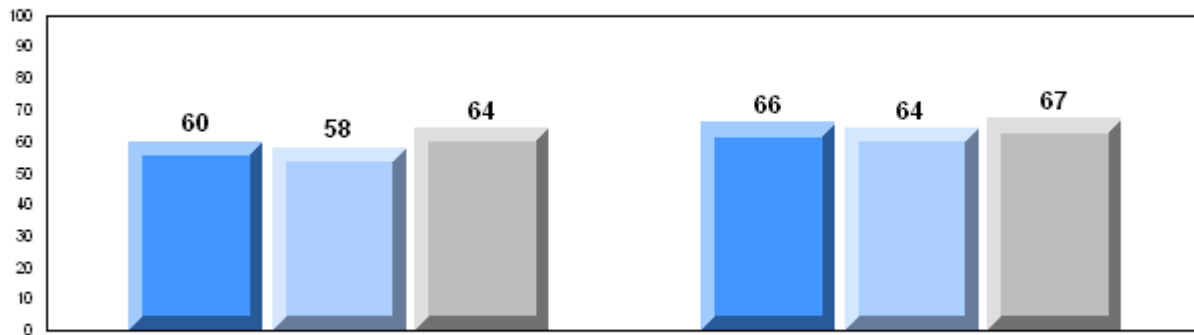

District 4 - Eastern

#327 - Bishops College High, St. John's

Grades: 10-12

Number of Students	145						
		Public Exam Mark	School vs District	School vs Province	Final Mark	School vs District	School vs Province
English 3201	School	64.0	q	q	67.0	p	p
	District	65.6			66.9		
	Province	65.3			66.8		
Subtest							
Visual	School	81.6	q	q			
	District	83.4					
	Province	83.6					
Prose	School	71.6	q	p			
	District	71.9					
	Province	71.4					
Poetry	School	66.7	q	q			
	District	70.0					
	Province	69.7					
Connections	School	51.0	q	q			
	District	53.1					
	Province	52.7					
Comparison	School	49.5	q	q			
	District	51.8					
	Province	51.6					
Personal Response	School	67.3	p	p			
	District	67.1					
	Province	67.1					

Average Mark, 2006-2008

Exam Mark

Final Mark