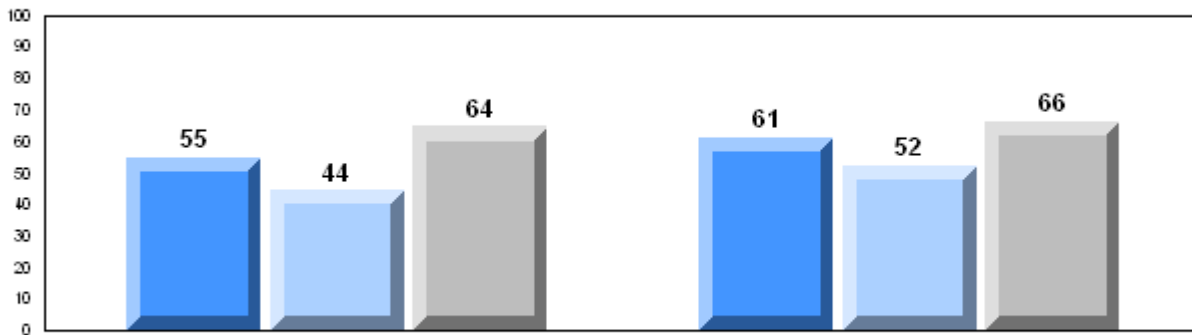

District 2 - Western

#388 - Long Range Academy, Cow Head

Grades: K-12

Number of Students		18						
		Public Exam Mark	School vs District	School vs Province	Final Mark	School vs District	School vs Province	
English 3201	School	64.4	q	q	65.9	q	q	
	District	64.9				66.6		
	Province	65.3				66.8		
Subtest								
Visual	School	81.9	q	q				
	District	84.5						
	Province	83.6						
Prose	School	68.7	q	q				
	District	70.3						
	Province	71.4						
Poetry	School	66.5	q	q				
	District	68.6						
	Province	69.7						
Connections	School	56.9	p	p				
	District	53.1						
	Province	52.7						
Comparison	School	50.6	q	q				
	District	51.3						
	Province	51.6						
Personal Response	School	69.1	p	p				
	District	66.2						
	Province	67.1						

Average Mark, 2006-2008

Exam Mark

Final Mark