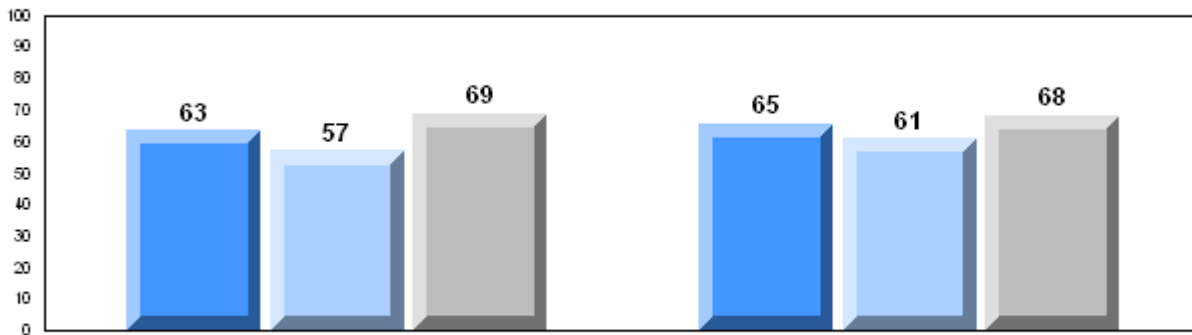

District 3 - Nova Central

#480 - Exploits Valley High, Grand Falls-Windsor

Grades: 10-12

Number of Students		113						
		Public Exam Mark	School vs District	School vs Province	Final Mark	School vs District	School vs Province	
English 3201	School	68.7	P	P	68.1	P	P	
	District	65.1			67.0			
	Province	65.3			66.8			
Subtest								
Visual	School	83.9	P	P				
	District	83.3						
	Province	83.6						
Prose	School	76.6	P	P				
	District	70.8						
	Province	71.4						
Poetry	School	69.4	P	q				
	District	69.4						
	Province	69.7						
Connections	School	58.6	P	P				
	District	50.5						
	Province	52.7						
Comparison	School	58.1	P	P				
	District	51.7						
	Province	51.6						
Personal Response	School	67.6	q	P				
	District	68.4						
	Province	67.1						

Average Mark, 2006-2008

Exam Mark

Final Mark