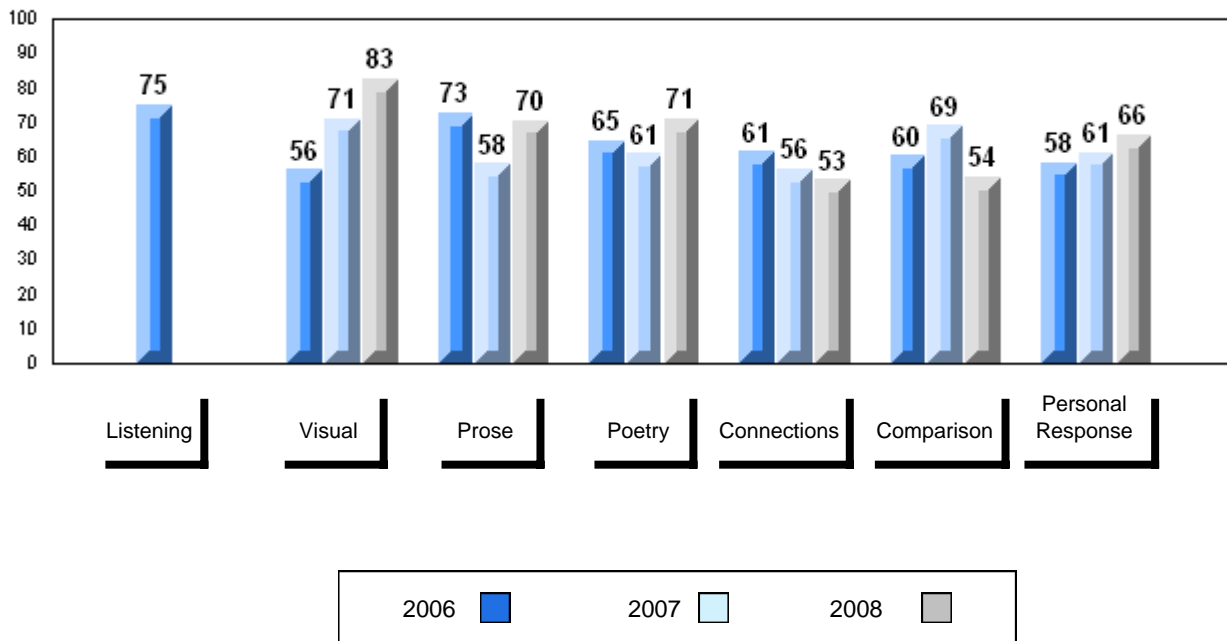

3 Year Public Exam (Subtest) Mark Trend 2006-2008