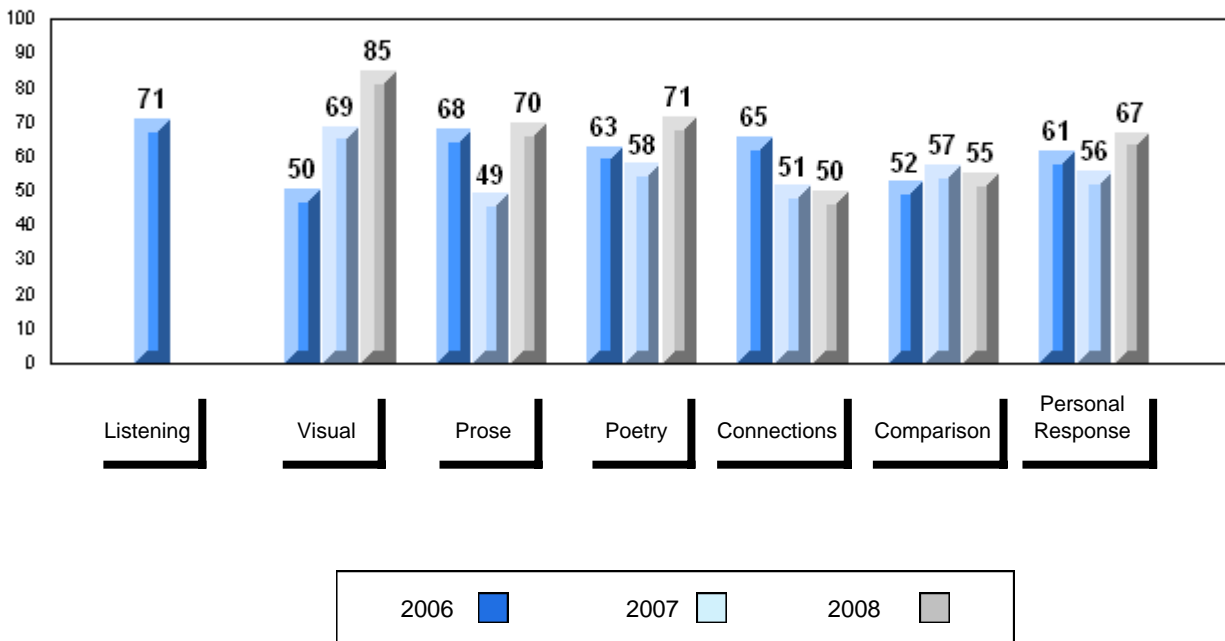

3 Year Public Exam (Subtest) Mark Trend 2006-2008