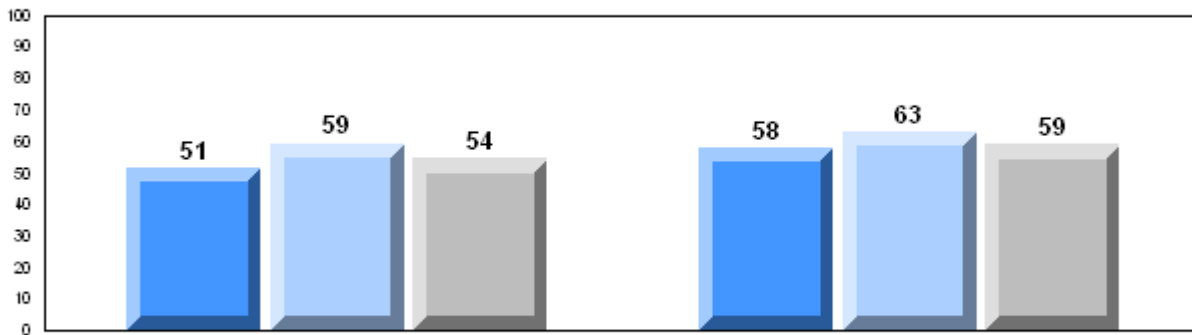

District 2 - Western

#393 - Bonne Bay Academy, Woody Point

Grades: K-12

Number of Students		14						
		Public Exam Mark	School vs District	School vs Province	Final Mark	School vs District	School vs Province	
English 3201	School	54.3	q	q	58.7	q	q	
	District	64.9				66.6		
	Province	65.3				66.8		
Subtest								
Visual	School	80.1	q	q				
	District	84.5						
	Province	83.6						
Prose	School	62.9	q	q				
	District	70.3						
	Province	71.4						
Poetry	School	59.5	q	q				
	District	68.6						
	Province	69.7						
Connections	School	41.1	q	q				
	District	53.1						
	Province	52.7						
Comparison	School	32.7	q	q				
	District	51.3						
	Province	51.6						
Personal Response	School	59.3	q	q				
	District	66.2						
	Province	67.1						

Average Mark, 2006-2008

Exam Mark

Final Mark