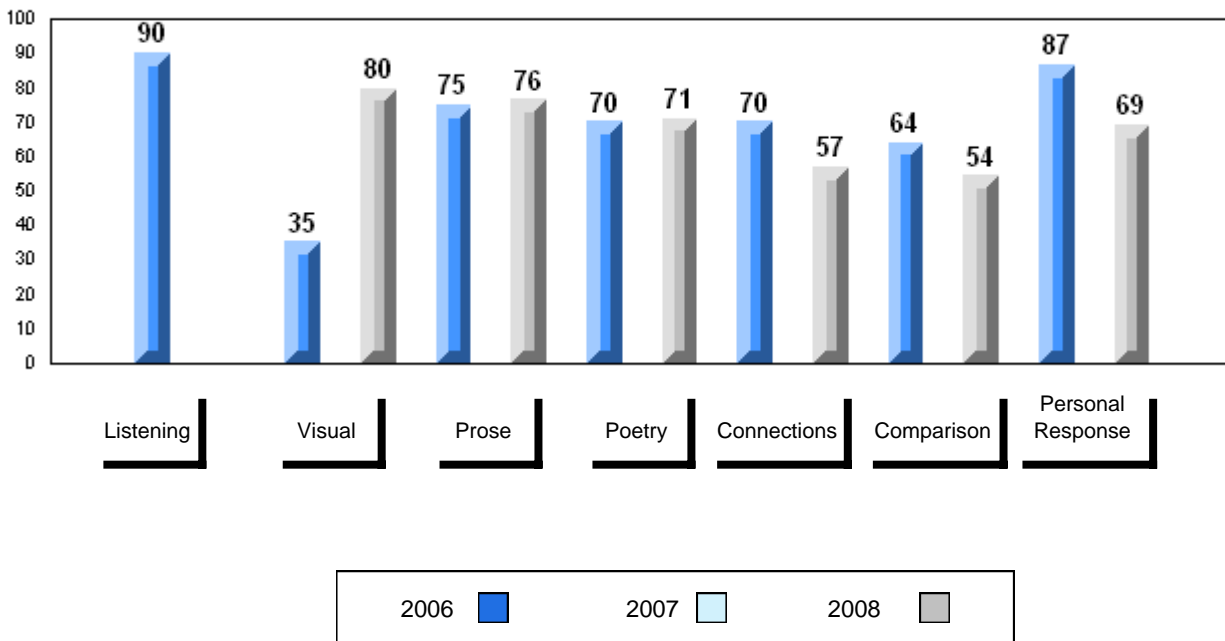

3 Year Public Exam (Subtest) Mark Trend 2006-2008