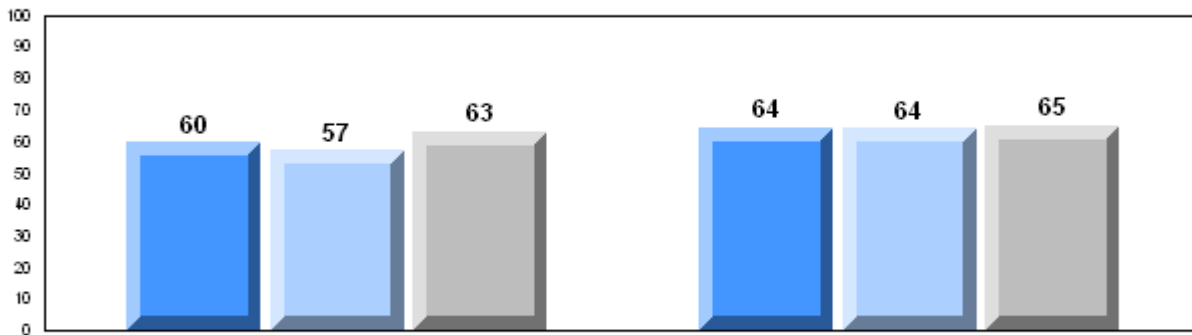

District 4 - Eastern

#223 - Christ the King School, Rushoon

Grades: K-12

Number of Students		11						
		Public Exam Mark	School vs District	School vs Province	Final Mark	School vs District	School vs Province	
English 3201	School	62.8	q	q	64.7	q	q	
	District	65.6						
	Province	65.3						
Subtest								
Visual	School	75.4	q	q				
	District	83.4						
	Province	83.6						
Prose	School	65.8	q	q				
	District	71.9						
	Province	71.4						
Poetry	School	70.6	p	p				
	District	70.0						
	Province	69.7						
Connections	School	52.7	q	p				
	District	53.1						
	Province	52.7						
Comparison	School	49.8	q	q				
	District	51.8						
	Province	51.6						
Personal Response	School	65.8	q	q				
	District	67.1						
	Province	67.1						

Average Mark, 2006-2008

Exam Mark

Final Mark