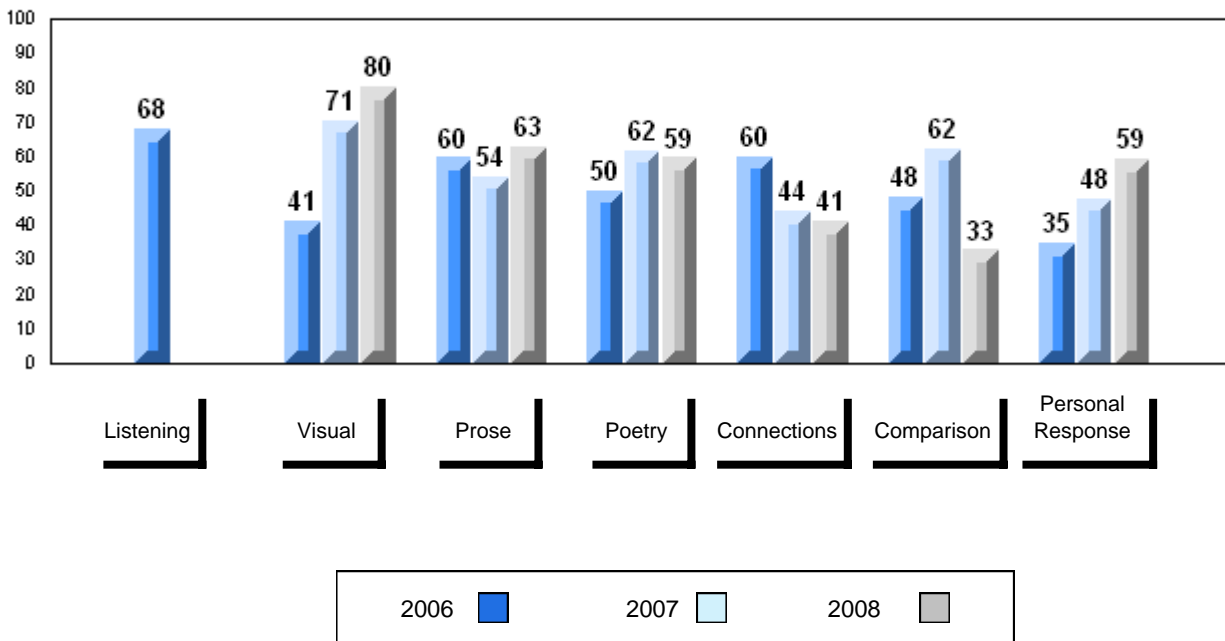

3 Year Public Exam (Subtest) Mark Trend 2006-2008