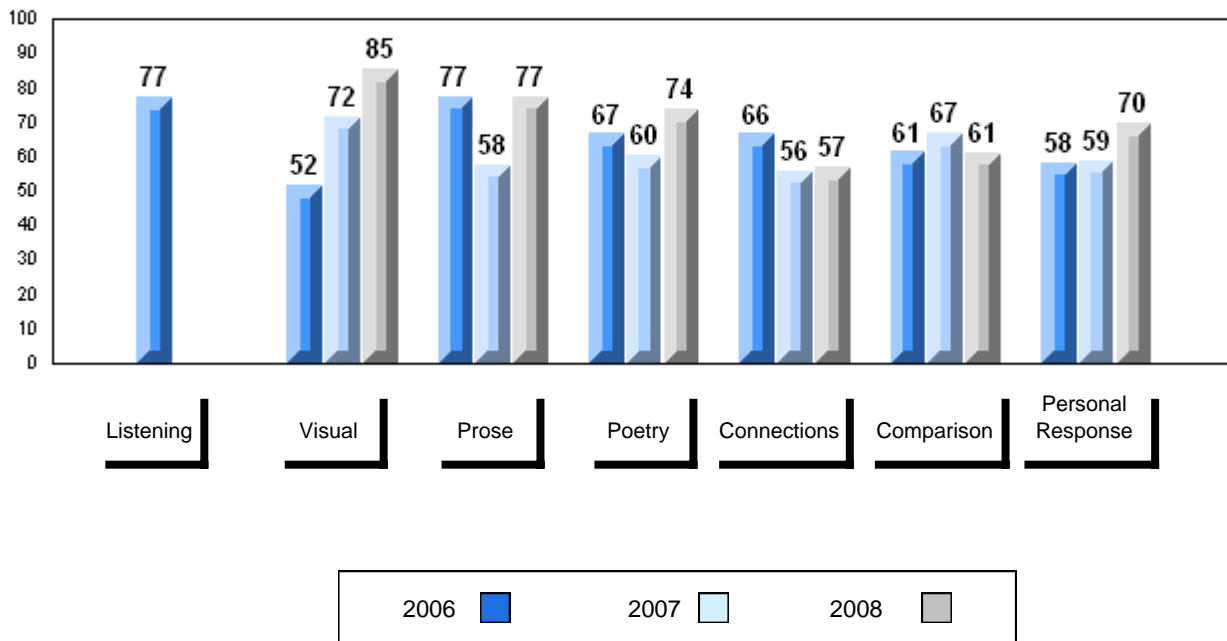

3 Year Public Exam (Subtest) Mark Trend 2006-2008