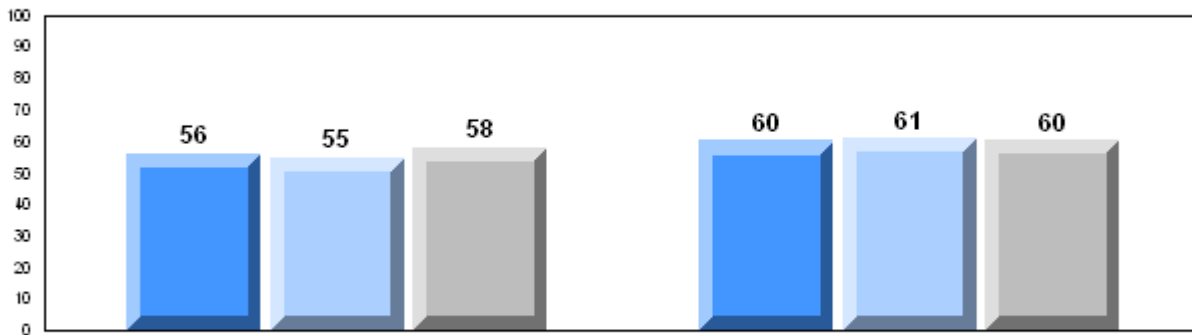

District 3 - Nova Central

#132 - Botwood Collegiate, Botwood

Grades: 7-12

Number of Students		41						
		Public Exam Mark	School vs District	School vs Province	Final Mark	School vs District	School vs Province	
English 3201	School	58.0	q	q	60.2	q	q	
	District	65.1						
	Province	65.3						
Subtest								
Visual	School	85.0	P	P				
	District	83.3						
	Province	83.6						
Prose	School	64.5	q	q				
	District	70.8						
	Province	71.4						
Poetry	School	63.6	q	q				
	District	69.4						
	Province	69.7						
Connections	School	35.7	q	q				
	District	50.5						
	Province	52.7						
Comparison	School	39.1	q	q				
	District	51.7						
	Province	51.6						
Personal Response	School	65.6	q	q				
	District	68.4						
	Province	67.1						

Average Mark, 2006-2008