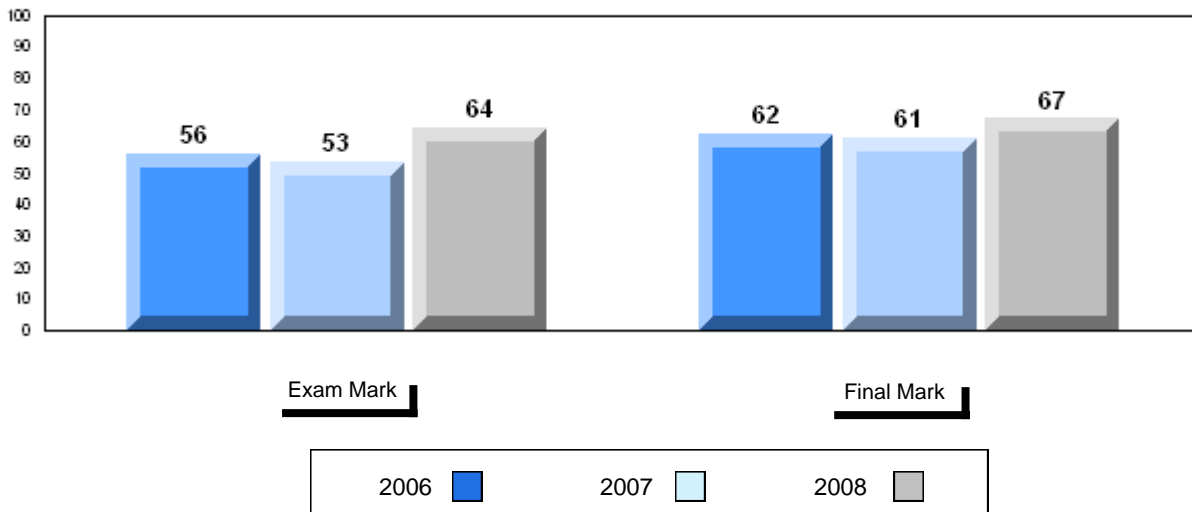

Number of Students		63						
		Public Exam Mark	School vs District	School vs Province	Final Mark	School vs District	School vs Province	
English 3201	School	64.4	q	q	67.2	p	p	
	District	65.1			67.0			
	Province	65.3			66.8			
Subtest								
Visual	School	81.6	q	q				
	District	83.3						
	Province	83.6						
Prose	School	67.8	q	q				
	District	70.8						
	Province	71.4						
Poetry	School	69.4	q	q				
	District	69.4						
	Province	69.7						
Connections	School	49.5	q	q				
	District	50.5						
	Province	52.7						
Comparison	School	52.3	p	p				
	District	51.7						
	Province	51.6						
Personal Response	School	68.5	p	p				
	District	68.4						
	Province	67.1						

Average Mark, 2006-2008