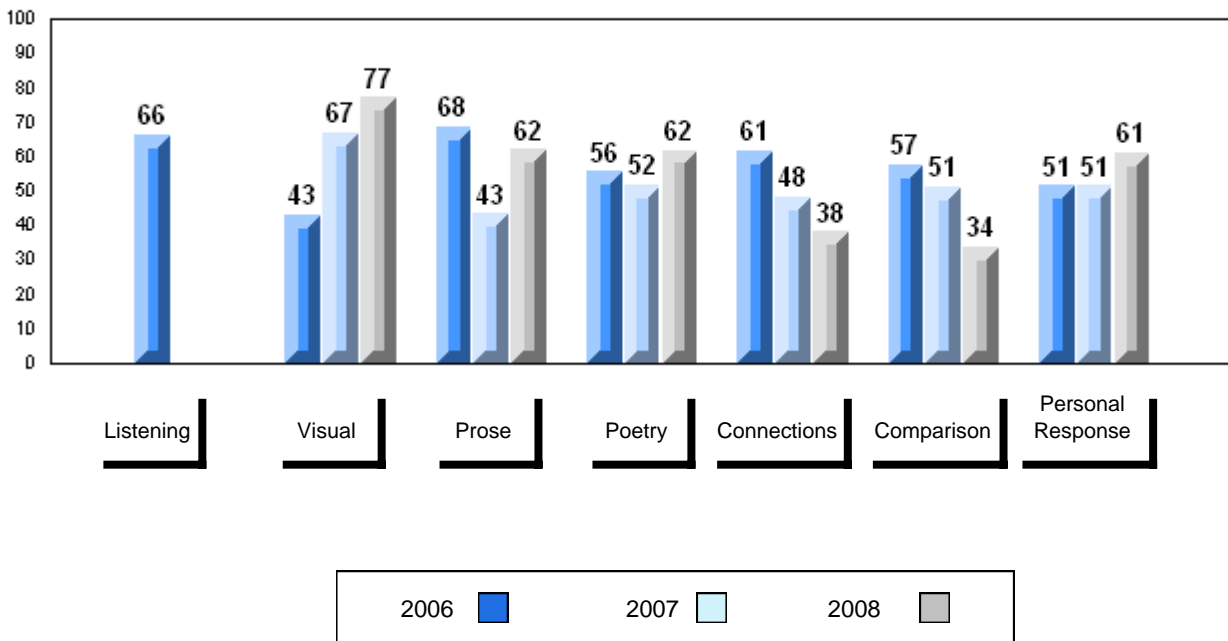

3 Year Public Exam (Subtest) Mark Trend 2006-2008