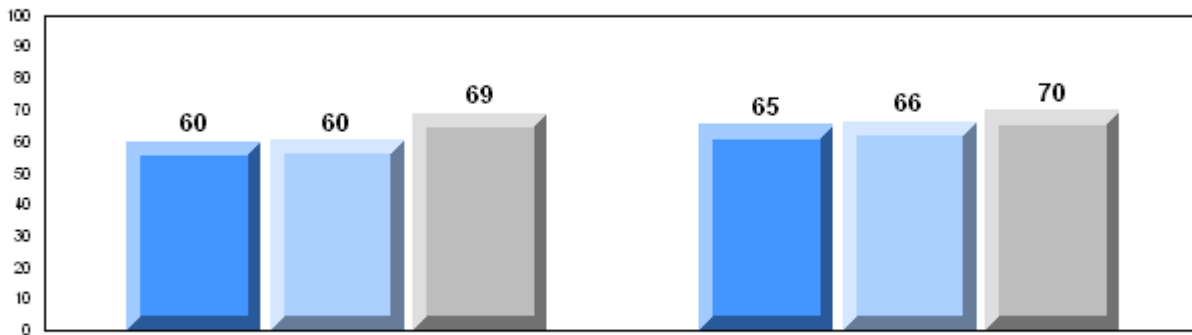

District 4 - Eastern

#464 - Crescent Collegiate, Blaketown

Grades: 7-12

Number of Students	50						
		Public Exam Mark	School vs District	School vs Province	Final Mark	School vs District	School vs Province
English 3201	School	68.6	P	P	69.5	P	P
	District	65.6			66.9		
	Province	65.3			66.8		
Subtest							
Visual	School	84.2	P	P			
	District	83.4					
	Province	83.6					
Prose	School	74.1	P	P			
	District	71.9					
	Province	71.4					
Poetry	School	72.6	P	P			
	District	70.0					
	Province	69.7					
Connections	School	64.6	P	P			
	District	53.1					
	Province	52.7					
Comparison	School	56.8	P	P			
	District	51.8					
	Province	51.6					
Personal Response	School	64.9	q	q			
	District	67.1					
	Province	67.1					

Average Mark, 2006-2008

Exam Mark

Final Mark