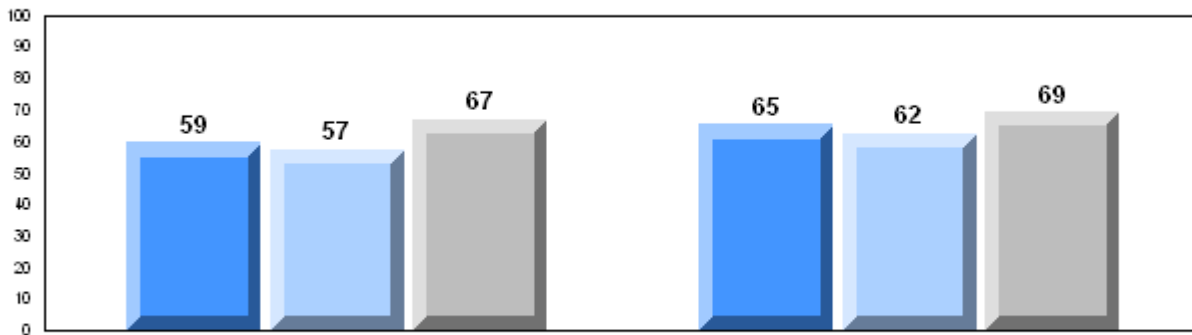

District 4 - Eastern

#476 - Baccalieu Collegiate, Old Perlican

Grades: 7-12

Number of Students		30						
		Public Exam Mark	School vs District	School vs Province	Final Mark	School vs District	School vs Province	
English 3201	School	66.7	P	P	69.0	P	P	
	District	65.6						
	Province	65.3						
Subtest								
Visual	School	85.0	P	P				
	District	83.4						
	Province	83.6						
Prose	School	74.0	P	P				
	District	71.9						
	Province	71.4						
Poetry	School	73.3	P	P				
	District	70.0						
	Province	69.7						
Connections	School	52.3	q	q				
	District	53.1						
	Province	52.7						
Comparison	School	51.8	P	P				
	District	51.8						
	Province	51.6						
Personal Response	School	66.9	q	q				
	District	67.1						
	Province	67.1						

Average Mark, 2006-2008