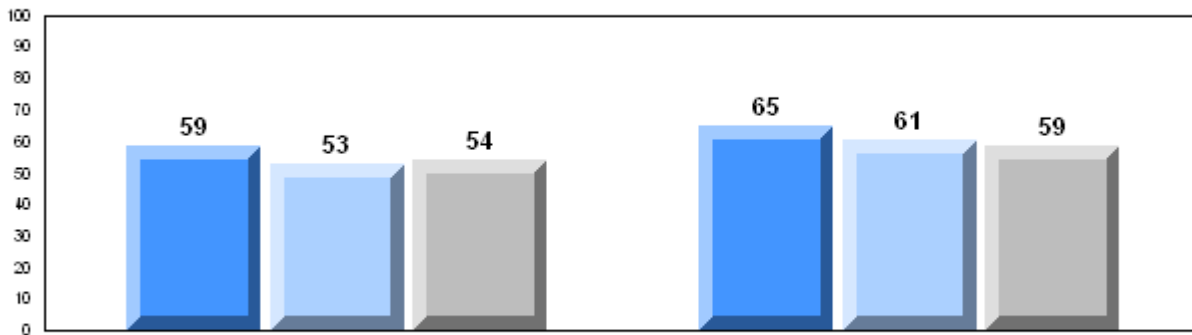

District 4 - Eastern

#247 - Roncalli Central High, Avondale

Grades: 7-12

Number of Students		59						
		Public Exam Mark	School vs District	School vs Province	Final Mark	School vs District	School vs Province	
English 3201	School	54.2	q	q	58.5	q	q	
	District	65.6						
	Province	65.3						
Subtest								
Visual	School	77.0	q	q				
	District	83.4						
	Province	83.6						
Prose	School	61.8	q	q				
	District	71.9						
	Province	71.4						
Poetry	School	61.7	q	q				
	District	70.0						
	Province	69.7						
Connections	School	38.0	q	q				
	District	53.1						
	Province	52.7						
Comparison	School	33.6	q	q				
	District	51.8						
	Province	51.6						
Personal Response	School	60.9	q	q				
	District	67.1						
	Province	67.1						

Average Mark, 2006-2008

Exam Mark

Final Mark