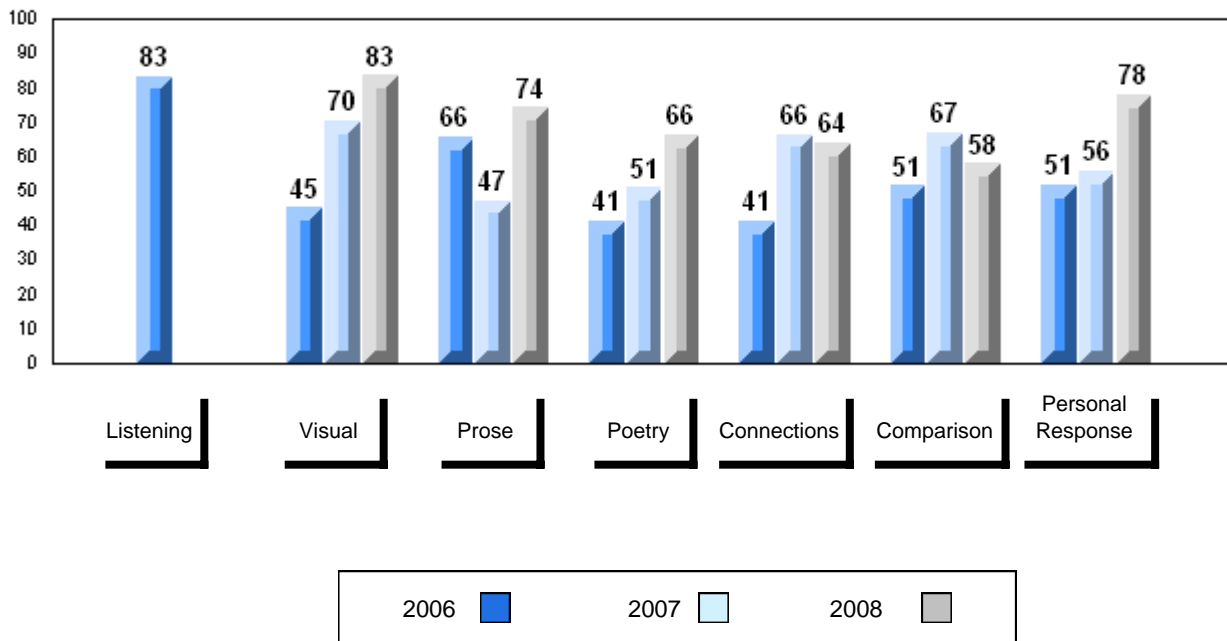

3 Year Public Exam (Subtest) Mark Trend 2006-2008