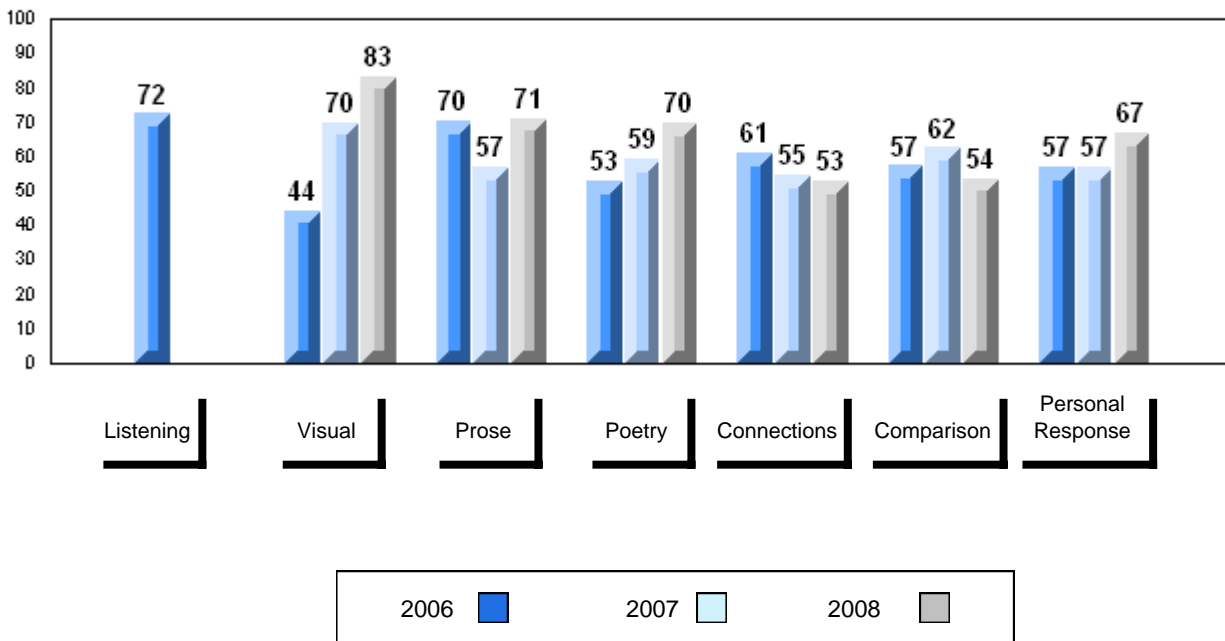

3 Year Public Exam (Subtest) Mark Trend 2006-2008