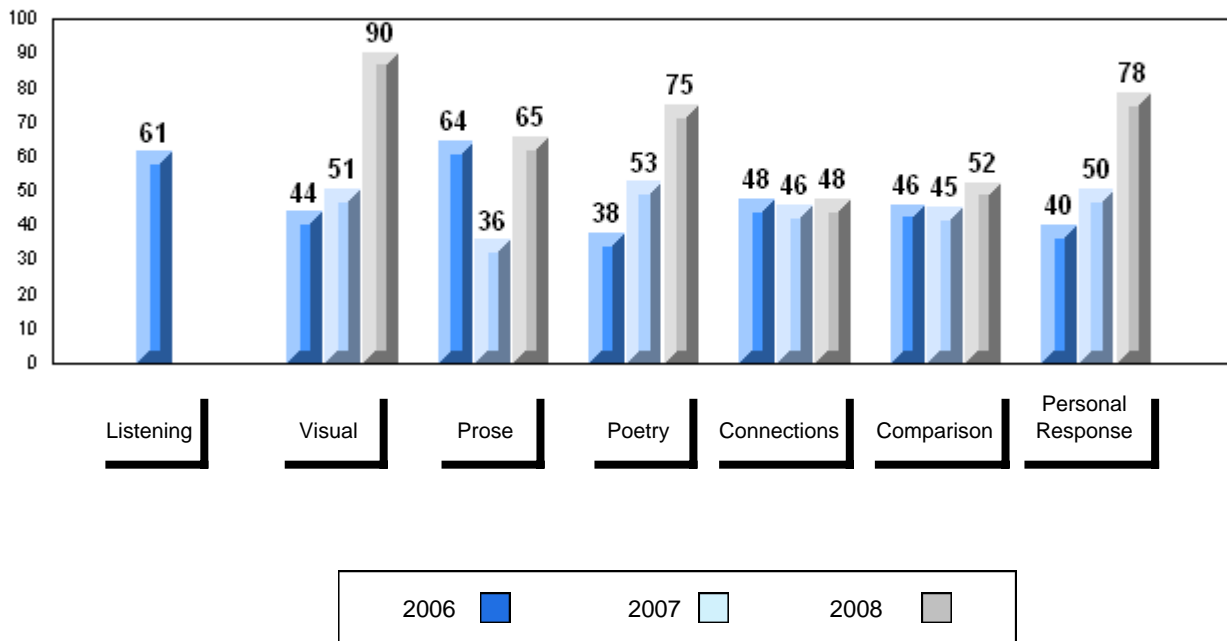

3 Year Public Exam (Subtest) Mark Trend 2006-2008