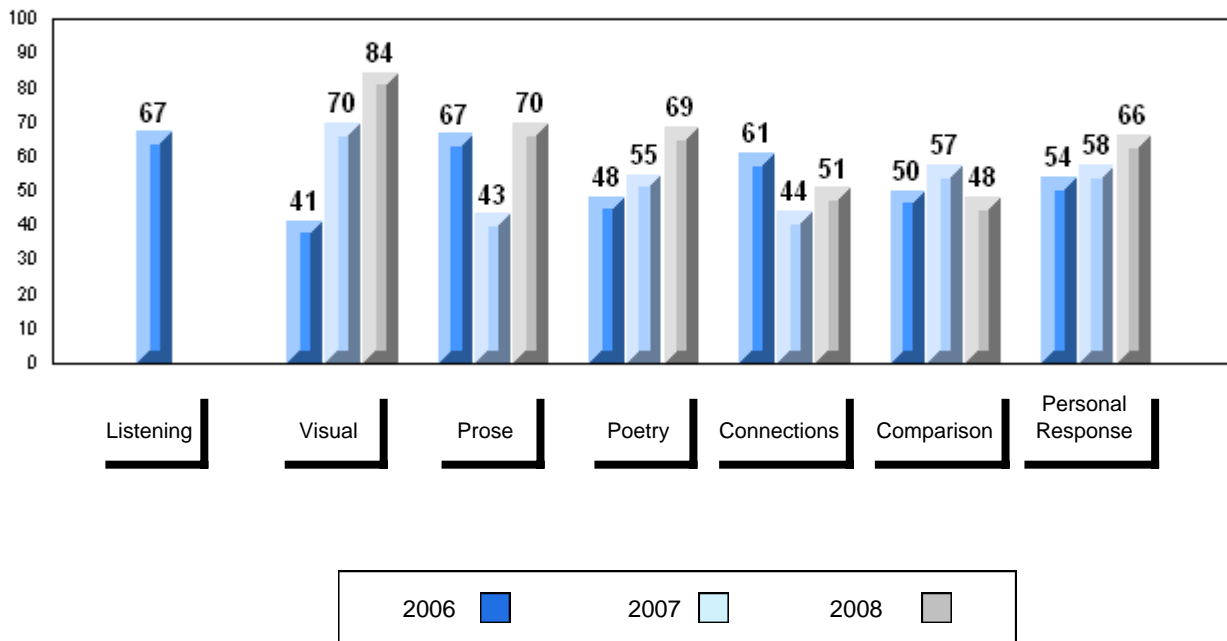

3 Year Public Exam (Subtest) Mark Trend 2006-2008