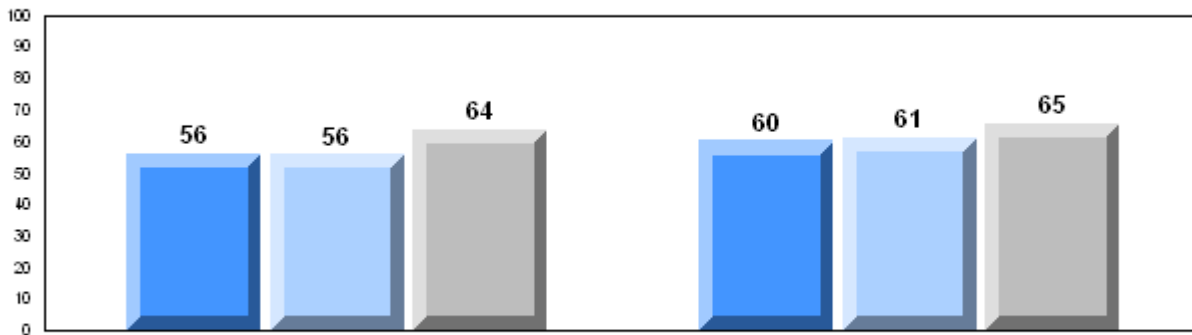

District 1 - Labrador

#010 - Menihek High School, Labrador City

Grades: 8-12

Number of Students		94						
		Public Exam Mark	School vs District	School vs Province	Final Mark	School vs District	School vs Province	
English 3201	School	63.6	q	q	65.4 64.8 66.8	p	q	
	District	64.0						
	Province	65.3						
Subtest								
Visual	School	84.4	p	p				
	District	84.2						
	Province	83.6						
Prose	School	69.7	p	q				
	District	69.4						
	Province	71.4						
Poetry	School	68.6	q	q				
	District	69.1						
	Province	69.7						
Connections	School	50.8	q	q				
	District	51.9						
	Province	52.7						
Comparison	School	48.0	q	q				
	District	49.2						
	Province	51.6						
Personal Response	School	66.1	p	q				
	District	65.9						
	Province	67.1						

Average Mark, 2006-2008

Exam Mark

Final Mark