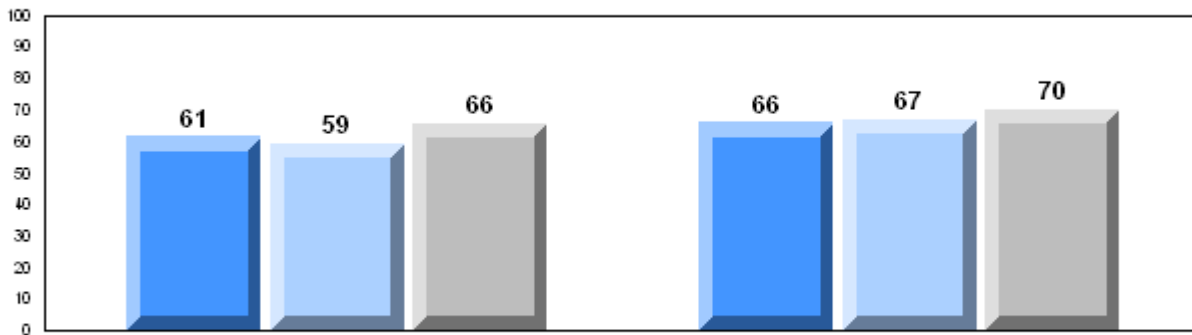

District 3 - Nova Central

#153 - Cape John Collegiate, La Scie

Grades: 7-12

Number of Students		14						
		Public Exam Mark	School vs District	School vs Province	Final Mark	School vs District	School vs Province	
English 3201	School	65.6	P	P	70.0	P	P	
	District	65.1						
	Province	65.3						
Subtest								
Visual	School	83.0	q	q				
	District	83.3						
	Province	83.6						
Prose	School	67.7	q	q				
	District	70.8						
	Province	71.4						
Poetry	School	75.6	P	P				
	District	69.4						
	Province	69.7						
Connections	School	51.8	P	q				
	District	50.5						
	Province	52.7						
Comparison	School	53.0	P	P				
	District	51.7						
	Province	51.6						
Personal Response	School	65.5	q	q				
	District	68.4						
	Province	67.1						

Average Mark, 2006-2008

Exam Mark

Final Mark