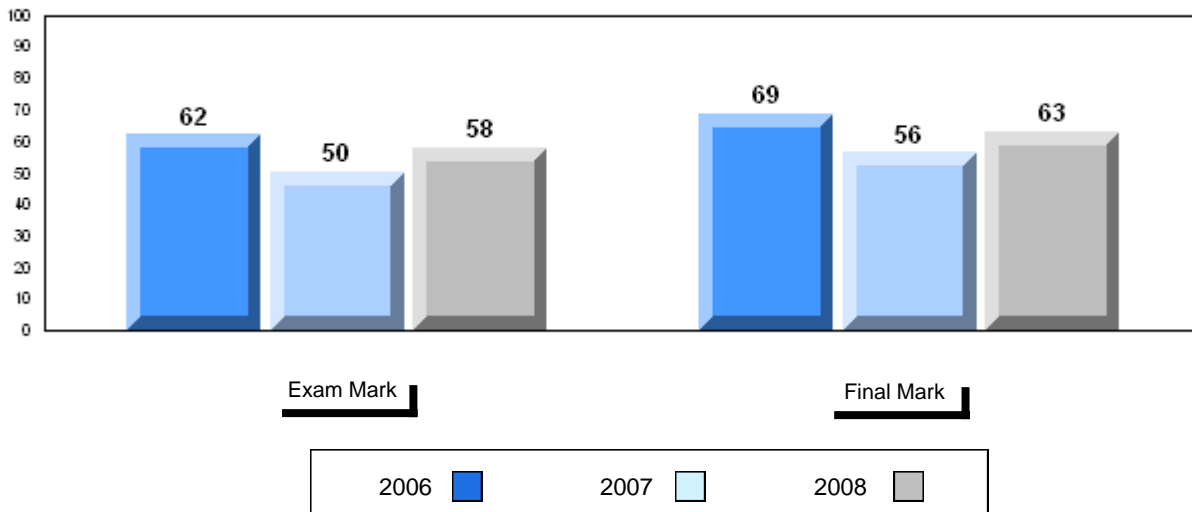

District 2 - Western

#397 - Belanger Memorial School, Upper Ferry

Grades: K-12

Number of Students		15						
		Public Exam Mark	School vs District	School vs Province	Final Mark	School vs District	School vs Province	
English 3201	School	57.9	q	q	63.0	q	q	
	District	64.9				66.6		
	Province	65.3				66.8		
Subtest								
Visual	School	78.3	q	q				
	District	84.5						
	Province	83.6						
Prose	School	65.4	q	q				
	District	70.3						
	Province	71.4						
Poetry	School	60.0	q	q				
	District	68.6						
	Province	69.7						
Connections	School	38.0	q	q				
	District	53.1						
	Province	52.7						
Comparison	School	44.4	q	q				
	District	51.3						
	Province	51.6						
Personal Response	School	63.1	q	q				
	District	66.2						
	Province	67.1						

Average Mark, 2006-2008