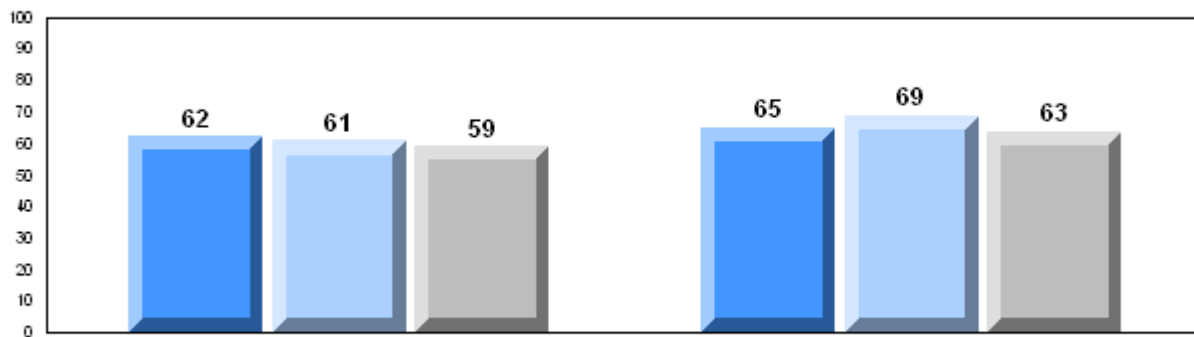

District 2 - Western

#054 - St. Lewis Academy, St. Lewis

Grades: K-3,5-12

Number of Students		5						
		Public Exam Mark	School vs District	School vs Province	Final Mark	School vs District	School vs Province	
English 3201	School	58.8	q	q	63.4	q	q	
	District	64.9						
	Province	65.3						
Subtest								
Visual	School	91.7	p	p				
	District	84.5						
	Province	83.6						
Prose	School	67.6	q	q				
	District	70.3						
	Province	71.4						
Poetry	School	68.8	p	q				
	District	68.6						
	Province	69.7						
Connections	School	27.0	q	q				
	District	53.1						
	Province	52.7						
Comparison	School	41.2	q	q				
	District	51.3						
	Province	51.6						
Personal Response	School	57.3	q	q				
	District	66.2						
	Province	67.1						

Average Mark, 2006-2008

Exam Mark

Final Mark