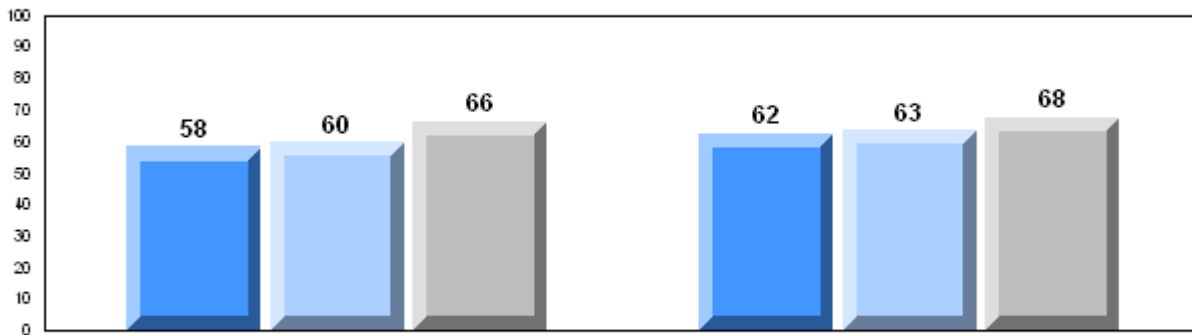

District 3 - Nova Central

#414 - Fogo Island Central Academy, Fogo Island

Grades: K-12

Number of Students		21						
		Public Exam Mark	School vs District	School vs Province	Final Mark	School vs District	School vs Province	
English 3201	School	66.1	P	P	67.5	P	P	
	District	65.1						
	Province	65.3						
Subtest								
Visual	School	83.3	P	Q				
	District	83.3						
	Province	83.6						
Prose	School	73.9	P	P				
	District	70.8						
	Province	71.4						
Poetry	School	73.8	P	P				
	District	69.4						
	Province	69.7						
Connections	School	46.0	Q	Q				
	District	50.5						
	Province	52.7						
Comparison	School	54.3	P	P				
	District	51.7						
	Province	51.6						
Personal Response	School	63.8	Q	Q				
	District	68.4						
	Province	67.1						

Average Mark, 2006-2008

Exam Mark

Final Mark