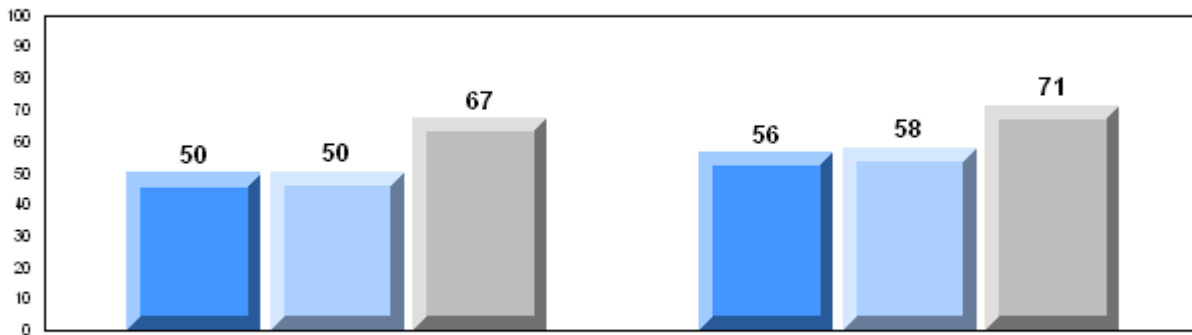

District 2 - Western

#075 - Hampden Academy, Hampden

Grades: K-12

Number of Students		6						
		Public Exam Mark	School vs District	School vs Province	Final Mark	School vs District	School vs Province	
English 3201	School	67.2	P	P	71.3	P	P	
	District	64.9						
	Province	65.3						
Subtest								
Visual	School	90.3	P	P				
	District	84.5						
	Province	83.6						
Prose	School	65.5	q	q				
	District	70.3						
	Province	71.4						
Poetry	School	75.0	P	P				
	District	68.6						
	Province	69.7						
Connections	School	47.5	q	q				
	District	53.1						
	Province	52.7						
Comparison	School	52.3	P	P				
	District	51.3						
	Province	51.6						
Personal Response	School	78.3	P	P				
	District	66.2						
	Province	67.1						

Average Mark, 2006-2008

Exam Mark

Final Mark