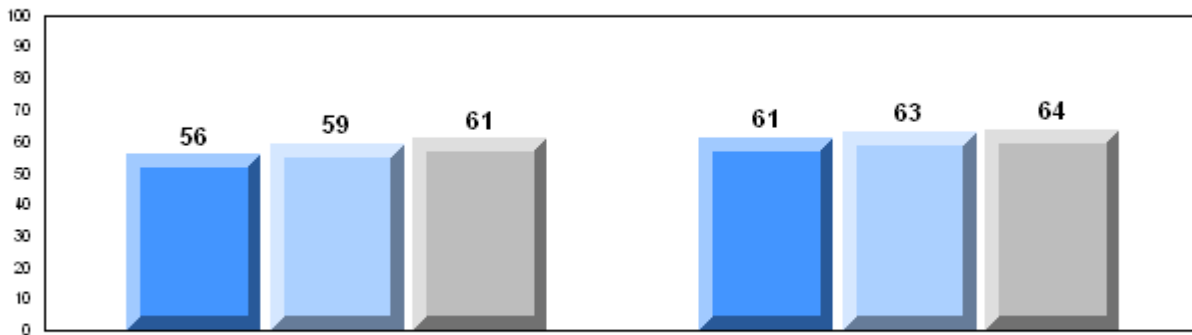

District 3 - Nova Central

#178 - Phoenix Academy, Carmanville

Grades: K-12

Number of Students		19						
		Public Exam Mark	School vs District	School vs Province	Final Mark	School vs District	School vs Province	
English 3201	School	60.7	q	q	63.6	q	q	
	District	65.1				67.0		
	Province	65.3				66.8		
Subtest								
Visual	School	75.4	q	q				
	District	83.3						
	Province	83.6						
Prose	School	66.8	q	q				
	District	70.8						
	Province	71.4						
Poetry	School	68.4	q	q				
	District	69.4						
	Province	69.7						
Connections	School	46.8	q	q				
	District	50.5						
	Province	52.7						
Comparison	School	44.5	q	q				
	District	51.7						
	Province	51.6						
Personal Response	School	66.0	q	q				
	District	68.4						
	Province	67.1						

Average Mark, 2006-2008

Exam Mark

Final Mark