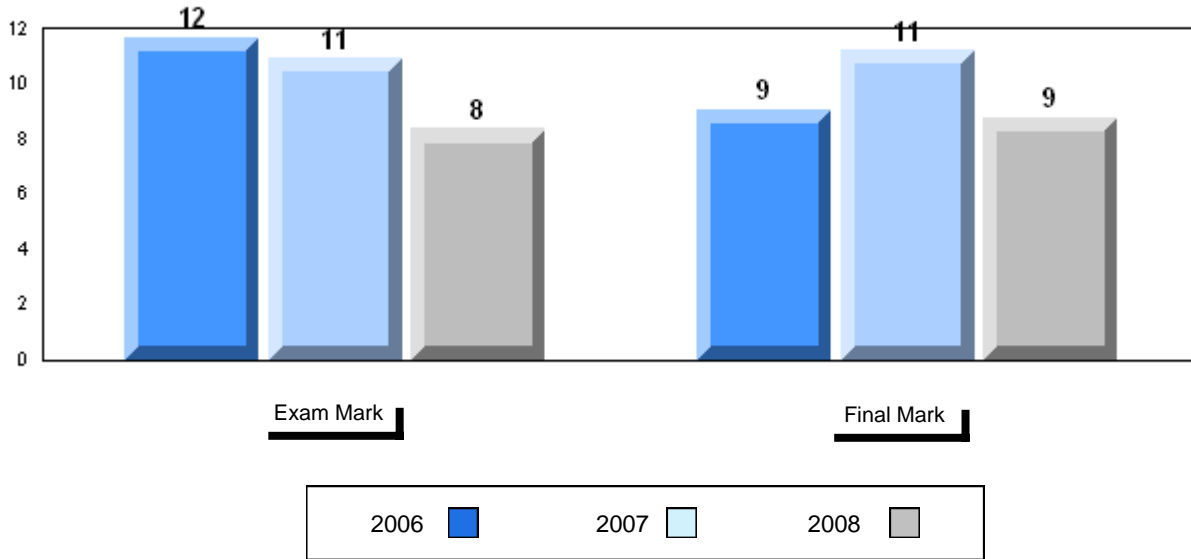

Difference from Provincial Mean, 2006-2008