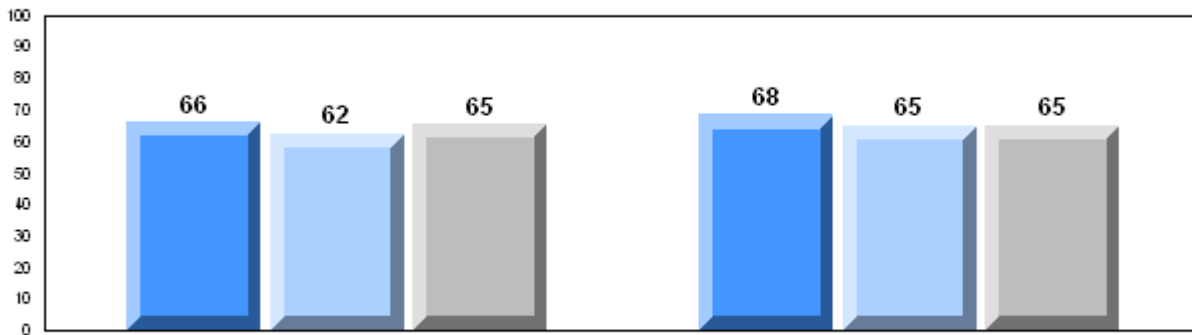

District 1 - Labrador

#477 - Mealy Mountain Collegiate, Happy Valley-Goose Bay

Grades: 8-12

Number of Students		70						
		Public Exam Mark	School vs District	School vs Province	Final Mark	School vs District	School vs Province	
English 3201	School	65.2						
	District	64.0	P	Q	64.7	Q	Q	
	Province	65.3			64.8			
Subtest								
Visual	School	84.5	P	P				
	District	84.2						
	Province	83.6						
Prose	School	69.9	P	Q				
	District	69.4						
	Province	71.4						
Poetry	School	70.8	P	P				
	District	69.1						
	Province	69.7						
Connections	School	54.9	P	P				
	District	51.9						
	Province	52.7						
Comparison	School	51.6	P	P				
	District	49.2						
	Province	51.6						
Personal Response	School	65.0	Q	Q				
	District	65.9						
	Province	67.1						

Average Mark, 2006-2008

Exam Mark

Final Mark