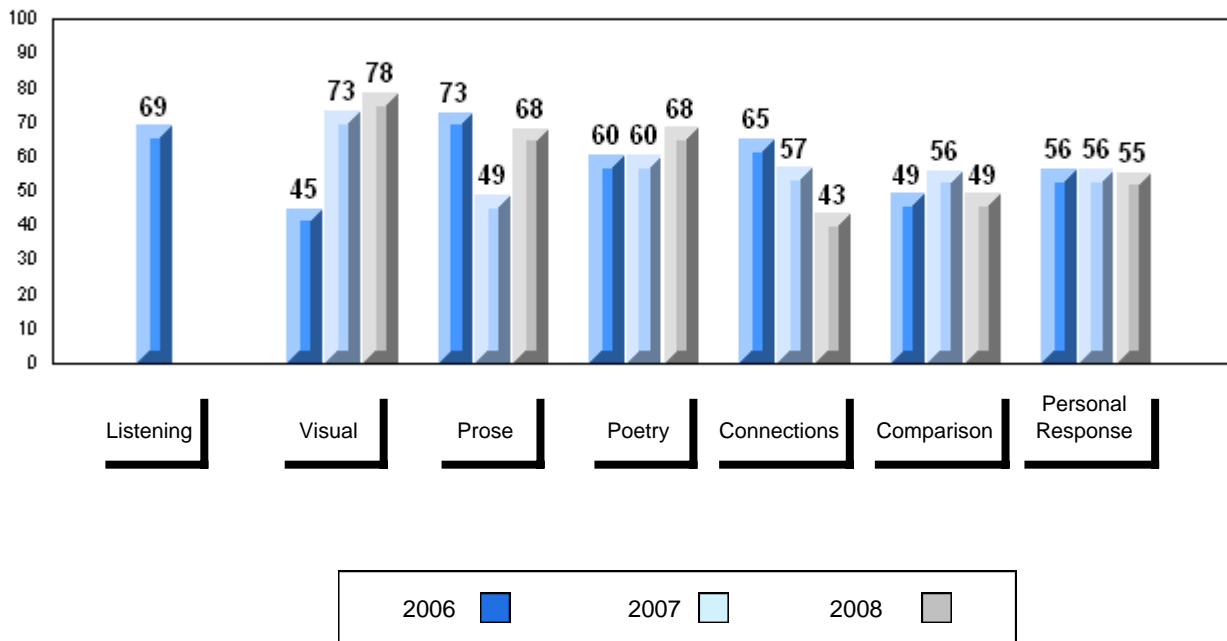

3 Year Public Exam (Subtest) Mark Trend 2006-2008