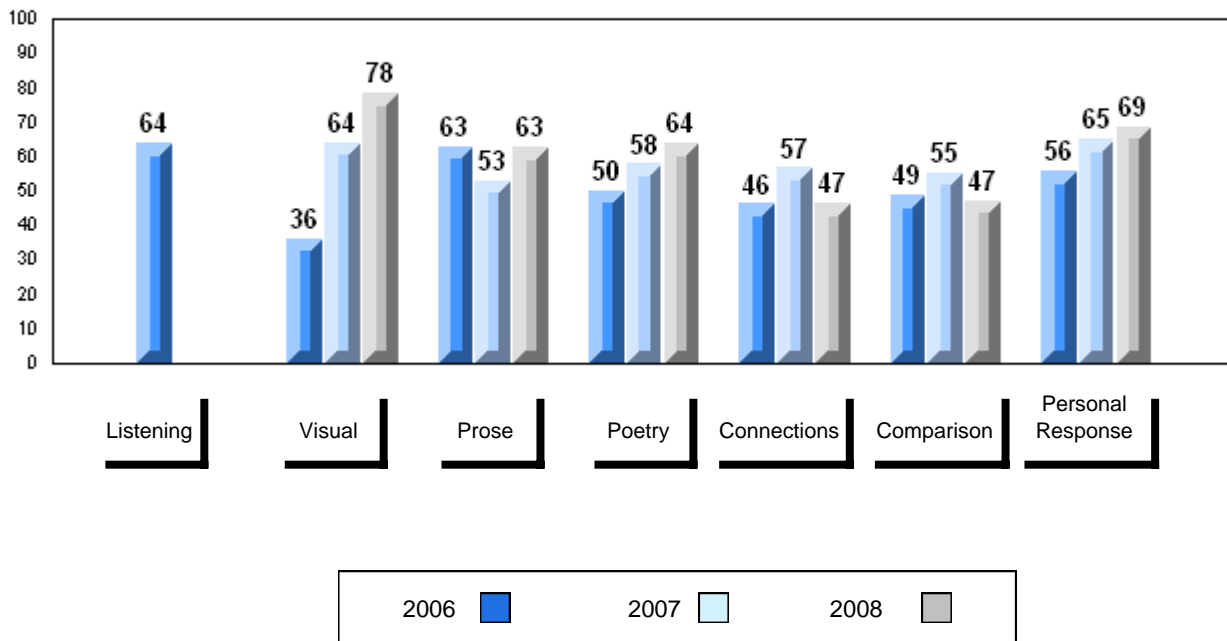

3 Year Public Exam (Subtest) Mark Trend 2006-2008