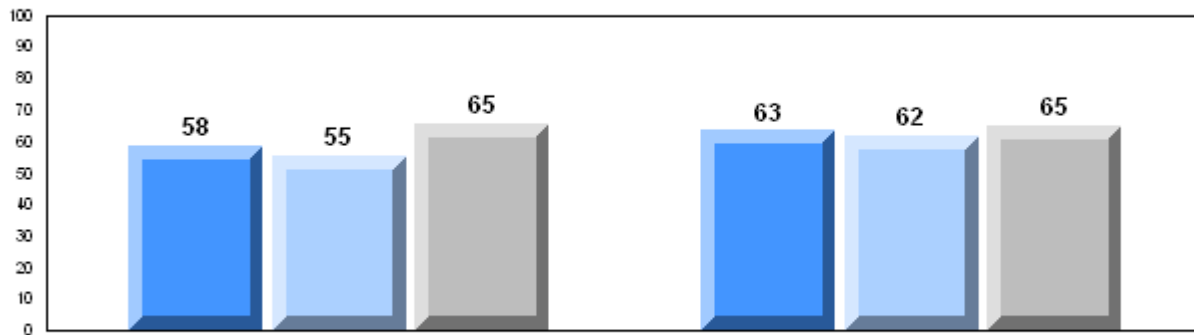

District 3 - Nova Central

#163 - Point Leamington Academy, Point Leamington

Grades: K-12

Number of Students		8						
		Public Exam Mark	School vs District	School vs Province	Final Mark	School vs District	School vs Province	
English 3201	School	65.4	P	P	64.8 67.0 66.8	Q	Q	
	District	65.1						
	Province	65.3						
Subtest								
Visual	School	87.0	P	P				
	District	83.3						
	Province	83.6						
Prose	School	69.4	Q	Q				
	District	70.8						
	Province	71.4						
Poetry	School	69.9	P	P				
	District	69.4						
	Province	69.7						
Connections	School	58.8	P	P				
	District	50.5						
	Province	52.7						
Comparison	School	51.0	Q	Q				
	District	51.7						
	Province	51.6						
Personal Response	School	64.2	Q	Q				
	District	68.4						
	Province	67.1						

Average Mark, 2006-2008

Exam Mark

Final Mark