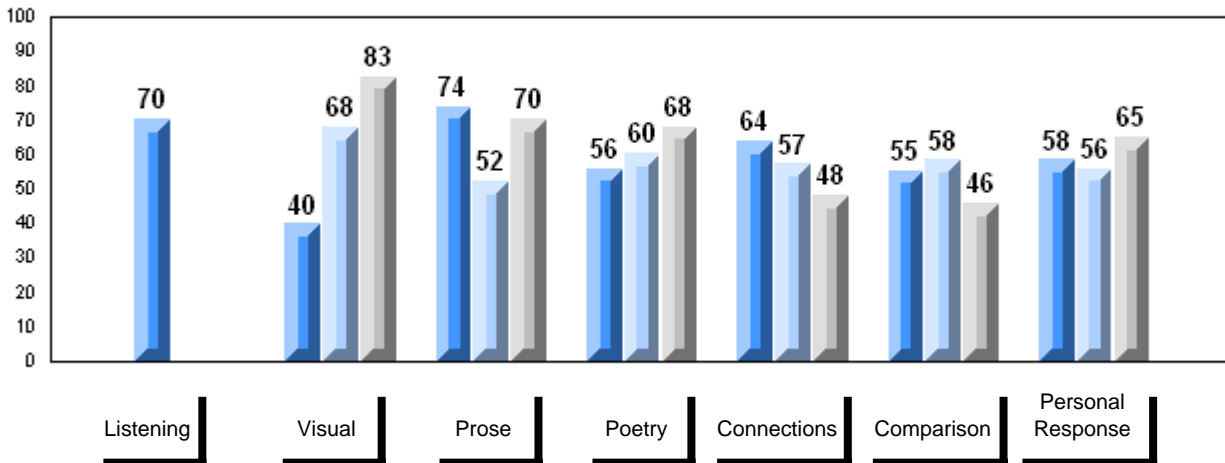

3 Year Public Exam (Subtest) Mark Trend 2006-2008