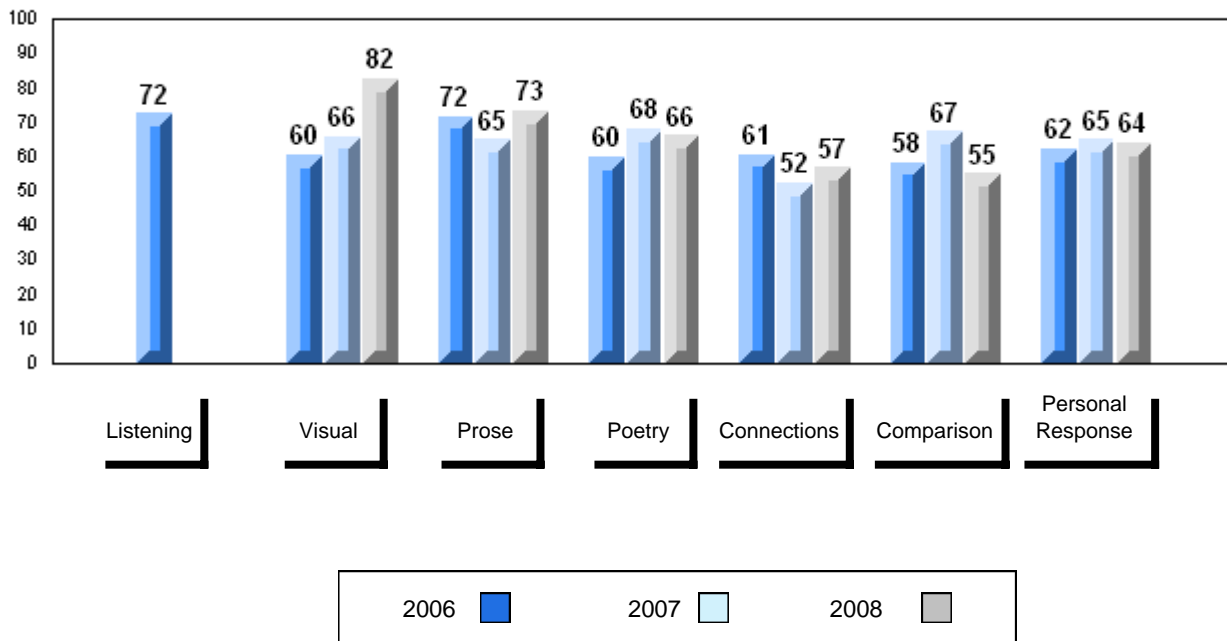

3 Year Public Exam (Subtest) Mark Trend 2006-2008