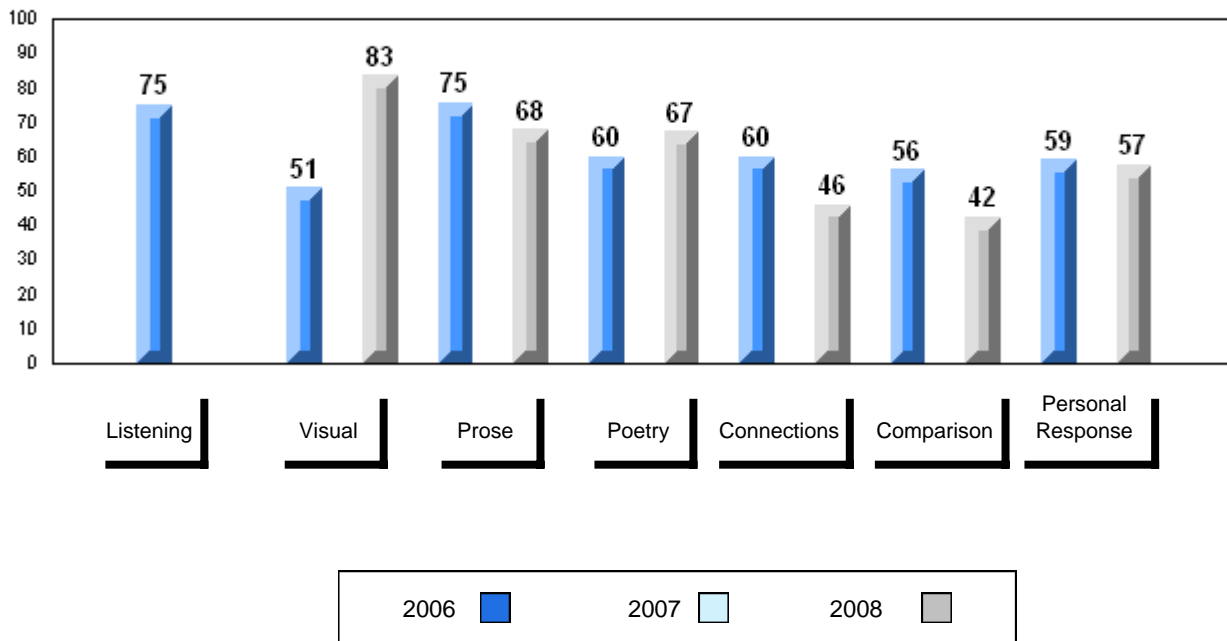

3 Year Public Exam (Subtest) Mark Trend 2006-2008