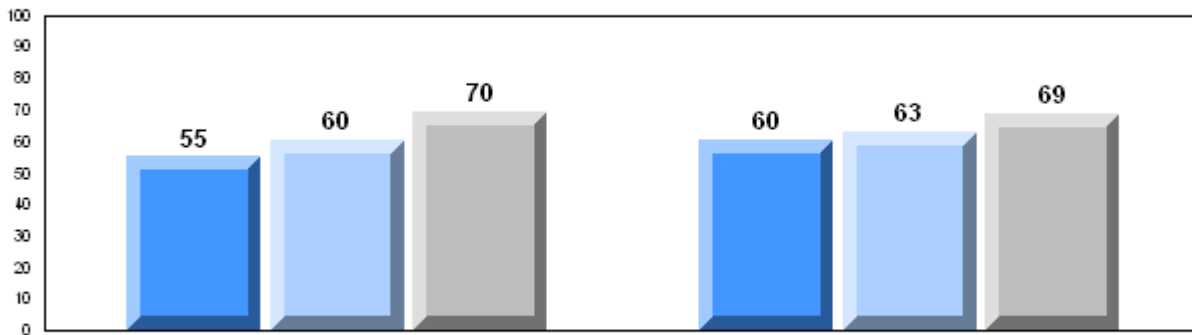

District 4 - Eastern

#430 - St. Mark's School, King's Cove

Grades: K-12

Number of Students		8						
		Public Exam Mark	School vs District	School vs Province	Final Mark	School vs District	School vs Province	
English 3201	School	69.5	P	P	68.8	P	P	
	District	65.6						
	Province	65.3						
Subtest								
Visual	School	83.3	q	q				
	District	83.4						
	Province	83.6						
Prose	School	74.1	P	P				
	District	71.9						
	Province	71.4						
Poetry	School	66.2	q	q				
	District	70.0						
	Province	69.7						
Connections	School	63.8	P	P				
	District	53.1						
	Province	52.7						
Comparison	School	57.8	P	P				
	District	51.8						
	Province	51.6						
Personal Response	School	77.9	P	P				
	District	67.1						
	Province	67.1						

Average Mark, 2006-2008

Exam Mark

Final Mark