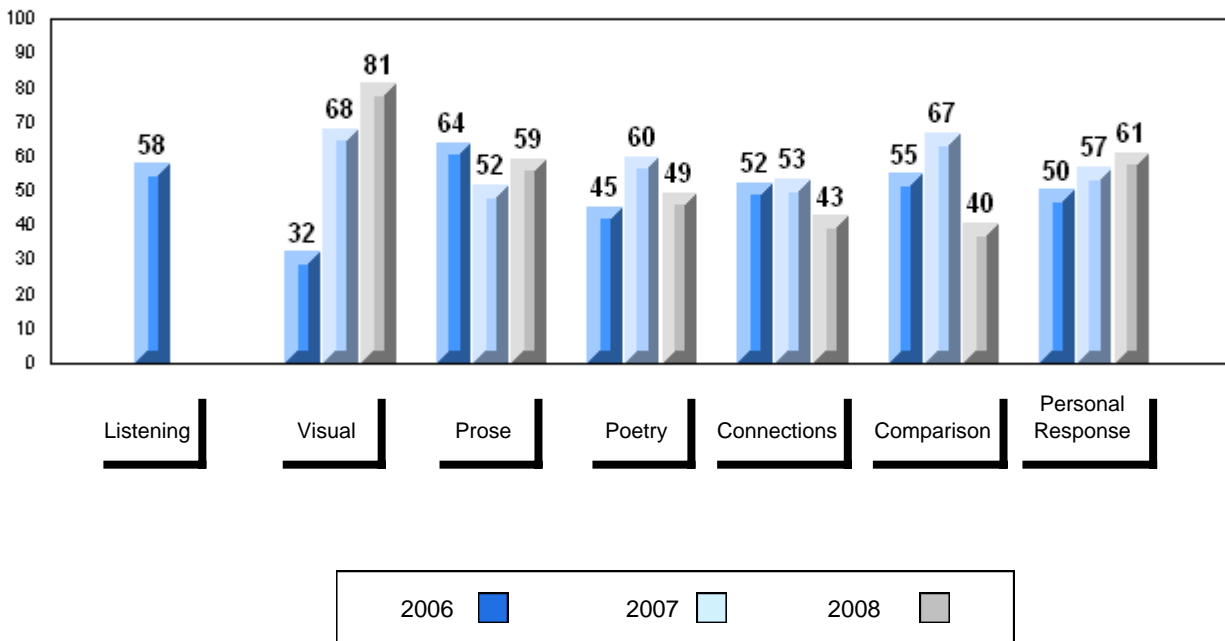

3 Year Public Exam (Subtest) Mark Trend 2006-2008