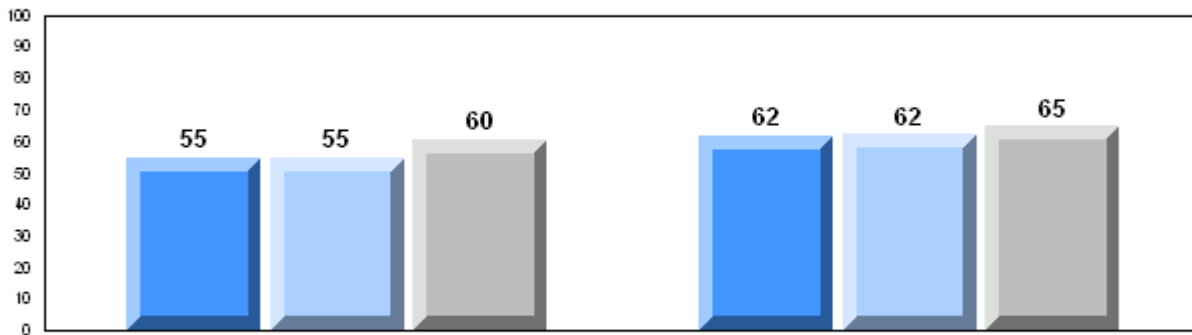

District 3 - Nova Central

#194 - Gill Memorial Academy, Musgrave Harbour

Grades: K-12

Number of Students		10						
		Public Exam Mark	School vs District	School vs Province	Final Mark	School vs District	School vs Province	
English 3201	School	60.3	q	q	64.6	q	q	
	District	65.1						
	Province	65.3						
Subtest								
Visual	School	85.4	P	P				
	District	83.3						
	Province	83.6						
Prose	School	63.1	q	q				
	District	70.8						
	Province	71.4						
Poetry	School	72.9	P	P				
	District	69.4						
	Province	69.7						
Connections	School	48.0	q	q				
	District	50.5						
	Province	52.7						
Comparison	School	36.8	q	q				
	District	51.7						
	Province	51.6						
Personal Response	School	68.0	q	P				
	District	68.4						
	Province	67.1						

Average Mark, 2006-2008

Exam Mark

Final Mark