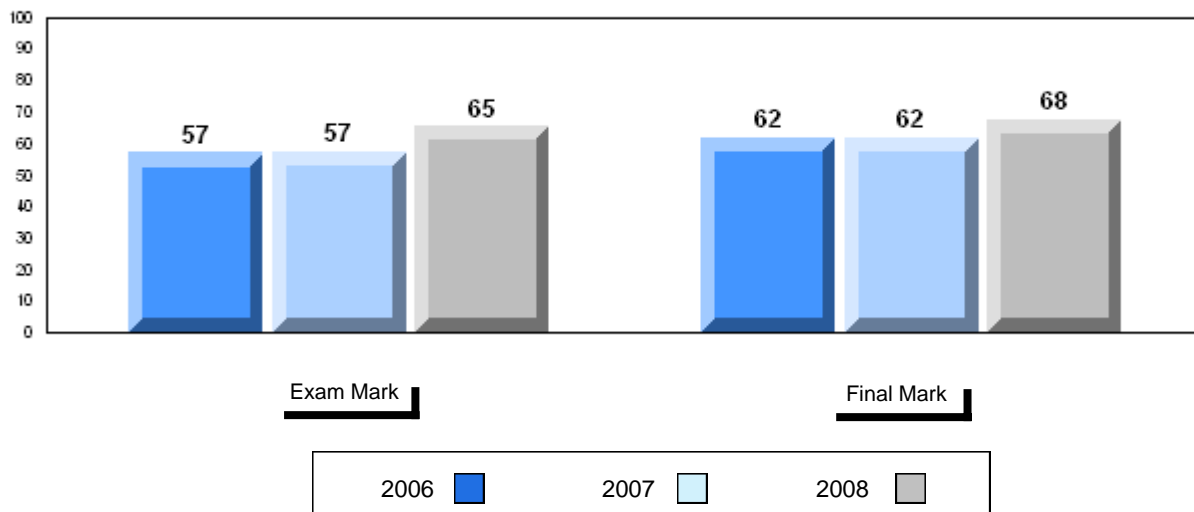

District 4 - Eastern

#347 - Prince of Wales Collegiate, St. John's

Grades: 10-12

Number of Students		152						
		Public Exam Mark	School vs District	School vs Province	Final Mark	School vs District	School vs Province	
English 3201	School	65.2	q	q	67.6	p	p	
	District	65.6			66.9			
	Province	65.3			66.8			
Subtest								
Visual	School	82.4	q	q				
	District	83.4						
	Province	83.6						
Prose	School	72.0	p	p				
	District	71.9						
	Province	71.4						
Poetry	School	69.1	q	q				
	District	70.0						
	Province	69.7						
Connections	School	55.2	p	p				
	District	53.1						
	Province	52.7						
Comparison	School	52.1	p	p				
	District	51.8						
	Province	51.6						
Personal Response	School	63.5	q	q				
	District	67.1						
	Province	67.1						

Average Mark, 2006-2008