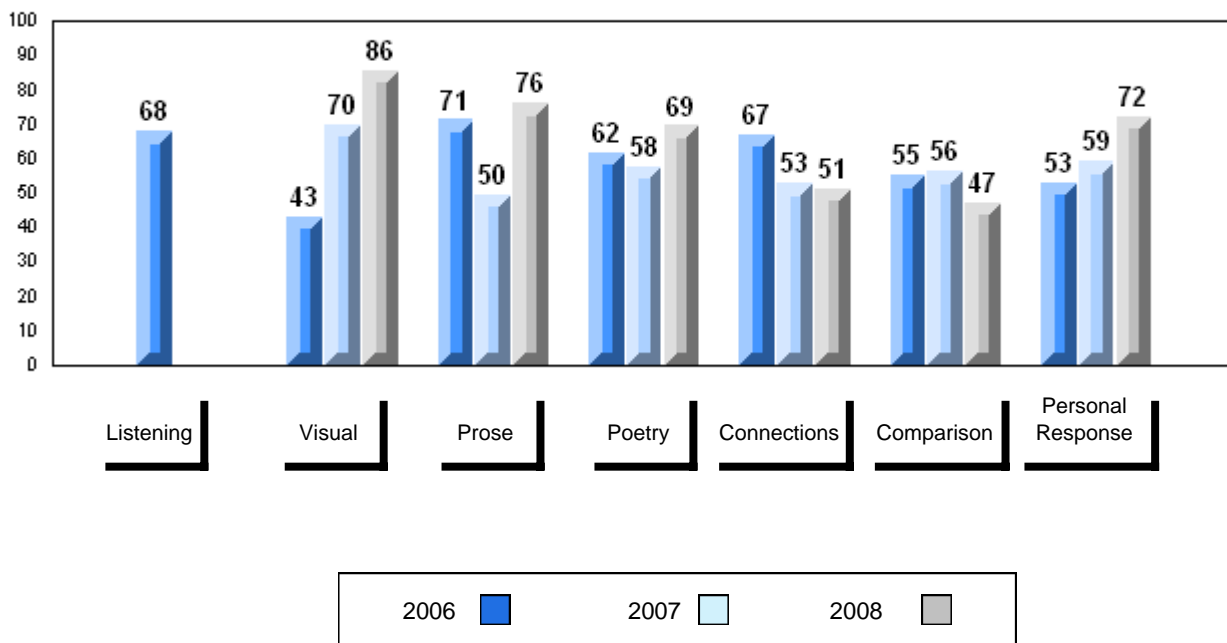

3 Year Public Exam (Subtest) Mark Trend 2006-2008