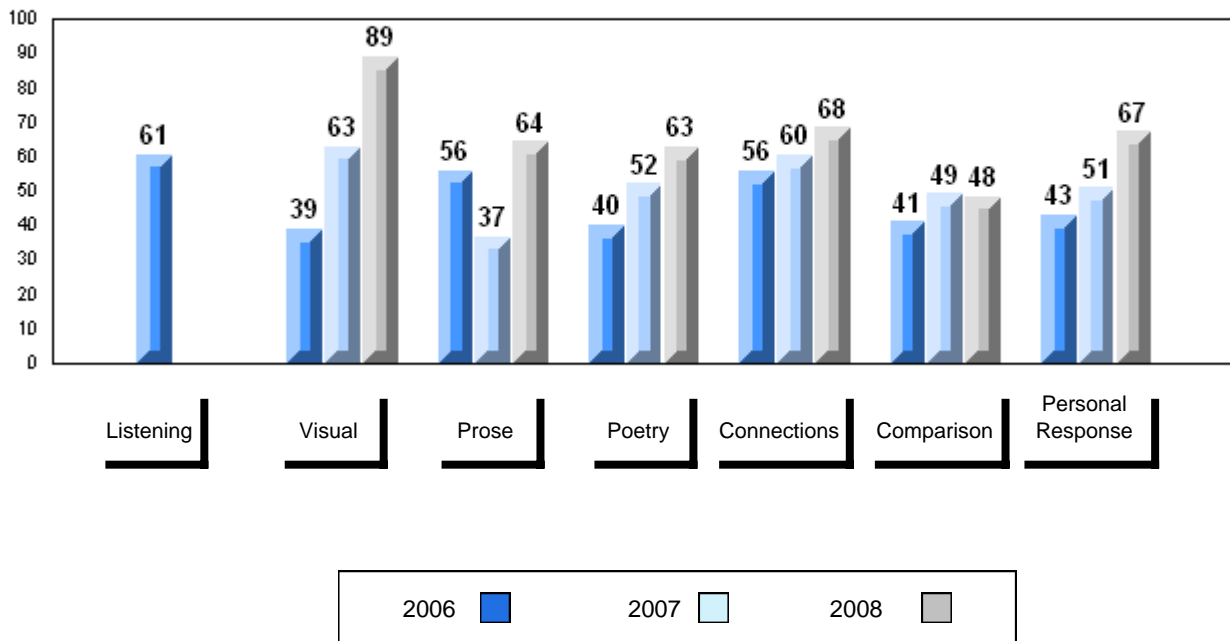

3 Year Public Exam (Subtest) Mark Trend 2006-2008