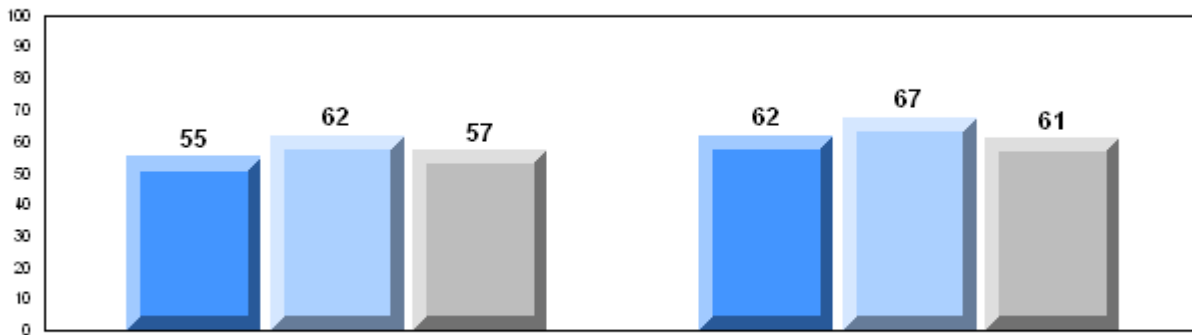

District 2 - Western

#394 - E.A. Butler All Grade, McKay's

Grades: K-12

Number of Students		9						
		Public Exam Mark	School vs District	School vs Province	Final Mark	School vs District	School vs Province	
English 3201	School	57.0	q	q	60.8	q	q	
	District	64.9						
	Province	65.3						
Subtest								
Visual	School	81.5	q	q				
	District	84.5						
	Province	83.6						
Prose	School	64.6	q	q				
	District	70.3						
	Province	71.4						
Poetry	School	61.8	q	q				
	District	68.6						
	Province	69.7						
Connections	School	38.9	q	q				
	District	53.1						
	Province	52.7						
Comparison	School	38.9	q	q				
	District	51.3						
	Province	51.6						
Personal Response	School	61.9	q	q				
	District	66.2						
	Province	67.1						

Average Mark, 2006-2008

Exam Mark

Final Mark