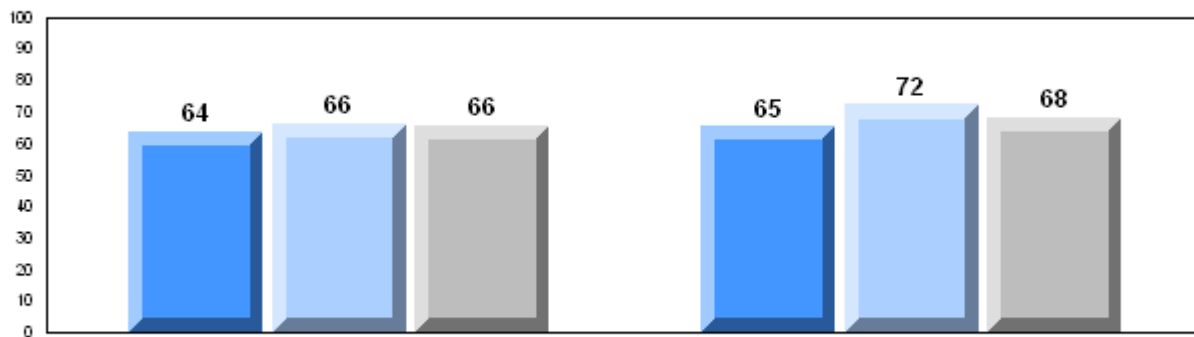

District 4 - Eastern

#370 - Stella Maris Academy, Trepassey

Grades: K-12

Number of Students		9						
		Public Exam Mark	School vs District	School vs Province	Final Mark	School vs District	School vs Province	
English 3201	School	65.7	P	P	68.2	P	P	
	District	65.6			66.9			
	Province	65.3			66.8			
Subtest								
Visual	School	82.4	q	q				
	District	83.4						
	Province	83.6						
Prose	School	73.0	P	P				
	District	71.9						
	Province	71.4						
Poetry	School	66.0	q	q				
	District	70.0						
	Province	69.7						
Connections	School	56.7	P	P				
	District	53.1						
	Province	52.7						
Comparison	School	54.9	P	P				
	District	51.8						
	Province	51.6						
Personal Response	School	63.7	q	q				
	District	67.1						
	Province	67.1						

Average Mark, 2006-2008

Exam Mark

Final Mark