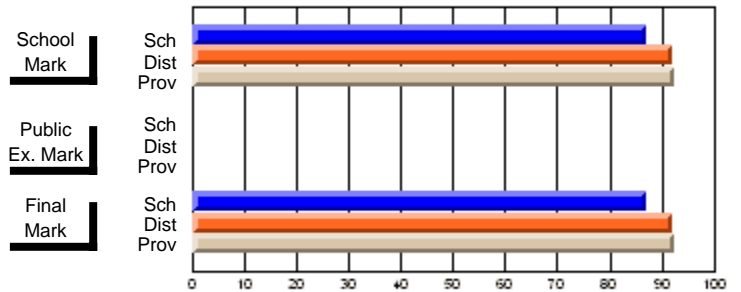

Percent Passes

* Data from the High School Certification System. The results from supplementary courses are not reflected in these results. All students obtaining a score of 48 or 49 on the final mark, were adjusted to 50 and are reflected in the Final Mark column.