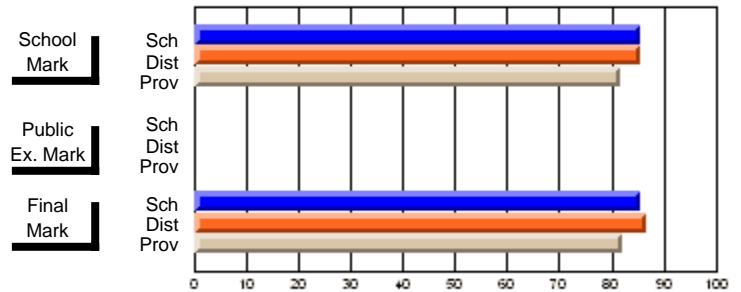

Percent Passes

* Data from the High School Certification System. The results from supplementary courses are not reflected in these results. All students obtaining a score of 48 or 49 on the final mark, were adjusted to 50 and are reflected in the Final Mark column.