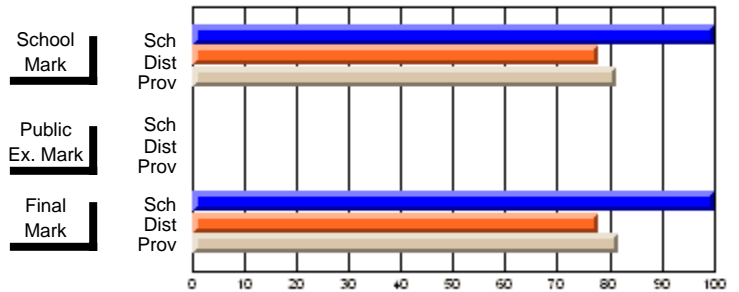

Percent Passes

* Data from the High School Certification System. The results from supplementary courses are not reflected in these results. All students obtaining a score of 48 or 49 on the final mark, were adjusted to 50 and are reflected in the Final Mark column.