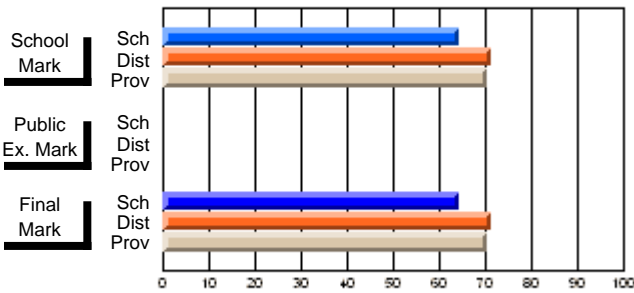

High School Course Results 2002-03

District 5 - Baie Verte/Central/Connaigre

#163 - Point Leamington Academy, Point Leamington

Grades: K-12

Subject: Guidance

Course: CAREER EXPLORATION 1101								
# students in course: 6								
	School Mark	School vs District	School vs Province		Public Exam Mark	School vs District	School vs Province	
Average Score	64.3							
School	71.1	q	q					
District	70.2							
Province								
Percent of Passes	100.0							
School	89.5	p	p					
District	88.9							
Province								

Average Scores