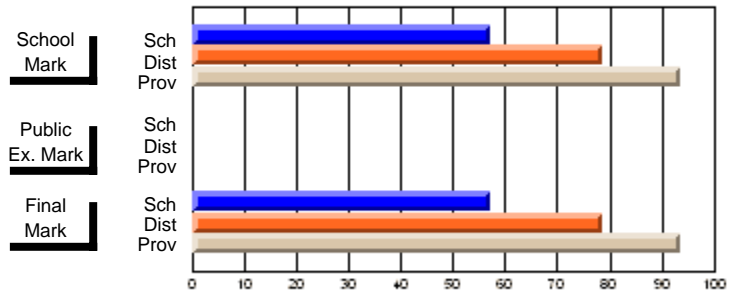

Percent Passes

* Data from the High School Certification System. The results from supplementary courses are not reflected in these results. All students obtaining a score of 48 or 49 on the final mark, were adjusted to 50 and are reflected in the Final Mark column.