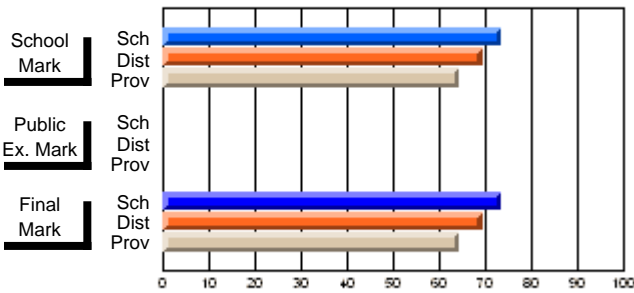

High School Course Results 2002-03

District 5 - Baie Verte/Central/Connaigre

#138 - Victoria Academy, Gaultois

Grades: K-1,3-12

Subject: Science

Course: SCIENCE 1206								
# students in course: 7								
	School Mark	School vs District	School vs Province		Public Exam Mark	School vs District	School vs Province	
<u>Average Score</u>	73.4							
School	69.3	P	P					
District	64.3							
Province								
<u>Percent of Passes</u>	100.0							
School	92.6	P	P					
District	85.9							
Province								

Average Scores