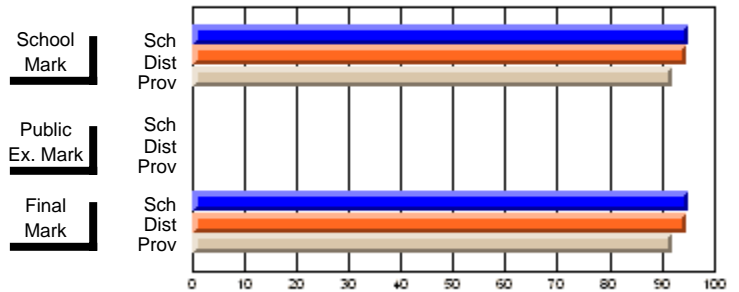

Percent Passes

* Data from the High School Certification System. The results from supplementary courses are not reflected in these results. All students obtaining a score of 48 or 49 on the final mark, were adjusted to 50 and are reflected in the Final Mark column.