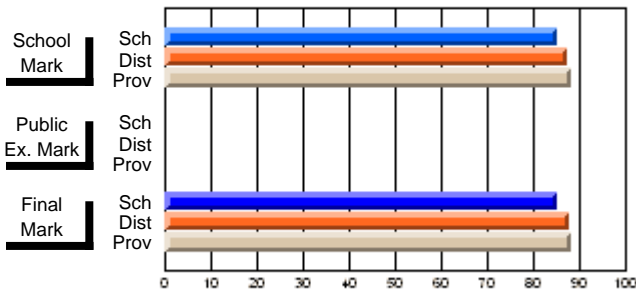

High School Course Results 2002-03

District 5 - Baie Verte/Central/Connaigre

#145 - Exploits Valley High - Greenwood, Grand Falls-Windsor

Grades: 9-10

Subject: Music

Course: ENSEMBLE PERFORMANCE 1105									
# students in course: 8									
	School Mark	School vs District	School vs Province	Public Exam Mark	School vs District	School vs Province	Final Mark	School vs District	School vs Province
<u>Average Score</u>	85.0						85.0		
School	85.0						85.0		
District	87.5	q	q				87.6	q	q
Province	88.1						88.1		
<u>Percent of Passes</u>	100.0						100.0		
School	100.0						100.0		
District	97.9	p	p				97.9	p	p
Province	98.9						98.9		

Average Scores