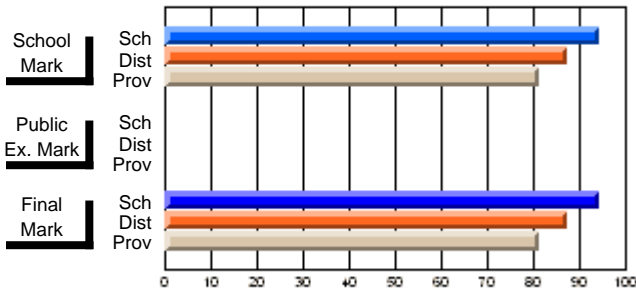

High School Course Results 2002-03

District 5 - Baie Verte/Central/Connaigre

#132 - Botwood Collegiate, Botwood

Grades: 9-12

Course: APPLIED MUSIC 2206			
# students in course: 34			
	School Mark	School vs District	School vs Province
Average Score	94.2		
School	87.4	P	P
District	81.4		
Province			
Percent of Passes			
School	100.0		
District	97.2	P	P
Province	96.3		

	Public Exam Mark	School vs District	School vs Province
Final Mark	94.2		
School	87.4	P	P
District	81.4		
Province			

Average Scores