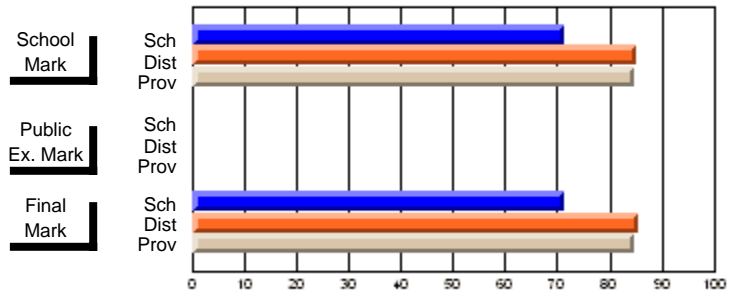

Percent Passes

* Data from the High School Certification System. The results from supplementary courses are not reflected in these results. All students obtaining a score of 48 or 49 on the final mark, were adjusted to 50 and are reflected in the Final Mark column.