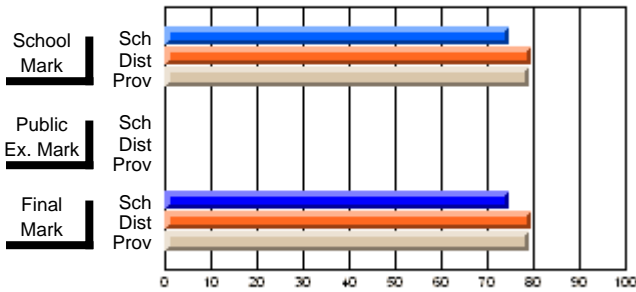

High School Course Results 2002-03

District 5 - Baie Verte/Central/Connaigre

#149 - King Academy, Harbour Breton

Grades: 7-12

Course: PHYSICAL EDUCATION 2100

students in course: 17

	School Mark	School vs District	School vs Province	Public Exam Mark	School vs District	School vs Province	Final Mark	School vs District	School vs Province
Average Score	74.7						74.7		
School	74.7						74.7		
District	79.4	q	q				79.4	q	q
Province	79.2						79.2		
Percent of Passes	94.1						94.1		
School	94.1						94.1		
District	95.4	q	q				95.4	q	q
Province	96.2						96.2		

Average Scores