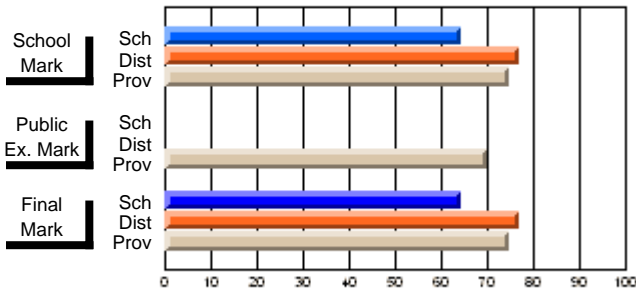

High School Course Results 2002-03

District 5 - Baie Verte/Central/Connaigre

#125 - Baie Verte High School, Baie Verte

Grades: 8-12

Course: ADV WORDPROCESSING/DESK TOP 2101

students in course: 7

	School Mark	School vs District	School vs Province	Public Exam Mark	School vs District	School vs Province	Final Mark	School vs District	School vs Province
Average Score	64.1						64.1		
School	64.1						64.1		
District	76.8	q	q				76.8	q	q
Province	74.6			70.0			74.6		
Percent of Passes	85.7						85.7		
School	85.7						85.7		
District	96.4	q	q				96.4	q	q
Province	92.9			100.0			92.9		

Average Scores