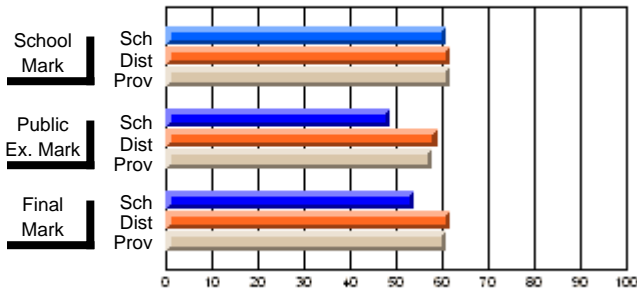

High School Course Results 2002-03

District 5 - Baie Verte/Central/Connaigre

#402 - Leo Burke Academy, Bishop's Falls

Grades: 8-12

Course: MATHEMATICS 3204			
# students in course: 24			
	School Mark	School vs District	School vs Province
Average Score			
School	60.8		
District	61.7	q	q
Province	61.8		
Percent of Passes			
School	83.3		
District	79.5	P	P
Province	79.3		

	Public Exam Mark	School vs District	School vs Province
School	48.8		
District	58.9	q	q
Province	57.9		

	Final Mark	School vs District	School vs Province
School	53.9		
District	61.8	q	q
Province	60.7		

Average Scores