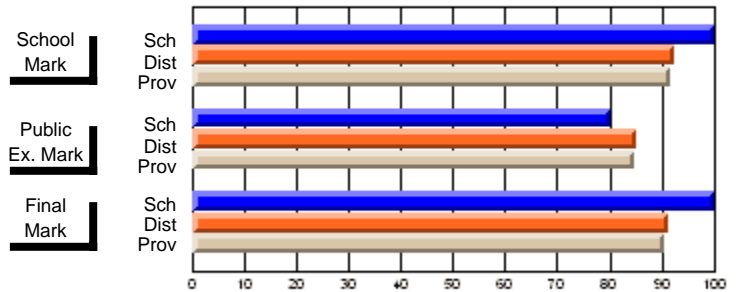

Percent Passes

* Data from the High School Certification System. The results from supplementary courses are not reflected in these results. All students obtaining a score of 48 or 49 on the final mark, were adjusted to 50 and are reflected in the Final Mark column.