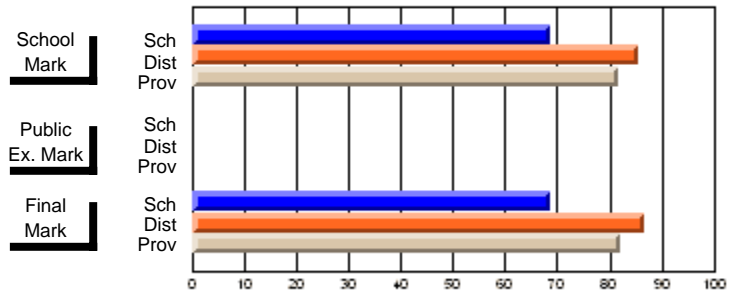

Percent Passes

* Data from the High School Certification System. The results from supplementary courses are not reflected in these results. All students obtaining a score of 48 or 49 on the final mark, were adjusted to 50 and are reflected in the Final Mark column.