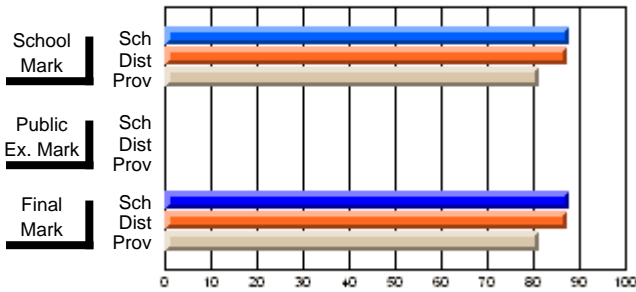

High School Course Results 2002-03

District 5 - Baie Verte/Central/Connaigre

#141 - Exploits Valley High - Maple, Grand Falls-Windsor

Grades: 11-12

Course: APPLIED MUSIC 2206						
# students in course: 16						
	School Mark	School vs District	School vs Province	Public Exam Mark	School vs District	School vs Province
Average Score	87.9					
School	87.9					
District	87.4	P	P			
Province	81.4					
Percent of Passes	93.8					
School	93.8					
District	97.2	Q	Q			
Province	96.3					

Average Scores