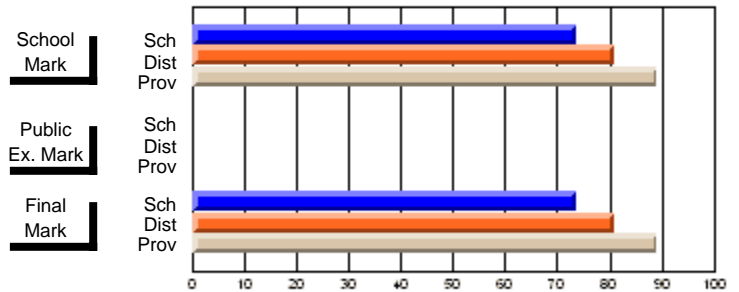

Percent Passes

* Data from the High School Certification System. The results from supplementary courses are not reflected in these results. All students obtaining a score of 48 or 49 on the final mark, were adjusted to 50 and are reflected in the Final Mark column.