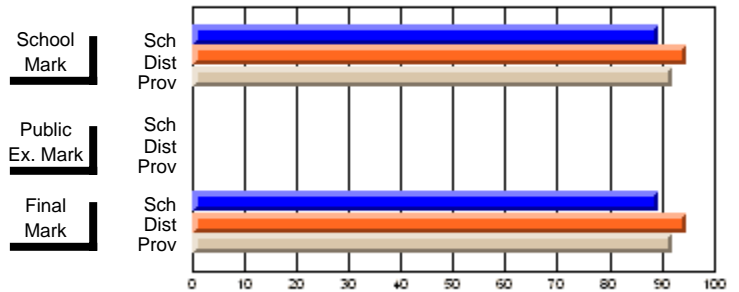

Percent Passes

* Data from the High School Certification System. The results from supplementary courses are not reflected in these results. All students obtaining a score of 48 or 49 on the final mark, were adjusted to 50 and are reflected in the Final Mark column.