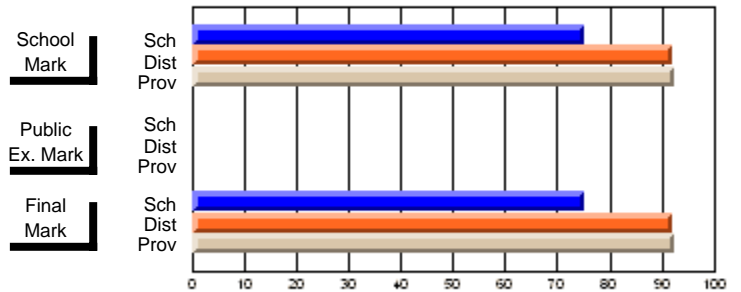

Percent Passes

* Data from the High School Certification System. The results from supplementary courses are not reflected in these results. All students obtaining a score of 48 or 49 on the final mark, were adjusted to 50 and are reflected in the Final Mark column.