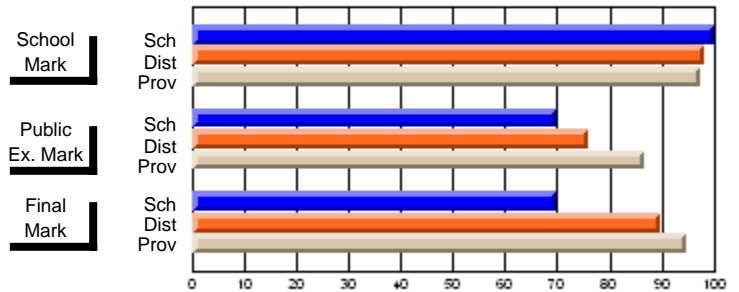

Percent Passes

* Data from the High School Certification System. The results from supplementary courses are not reflected in these results. All students obtaining a score of 48 or 49 on the final mark, were adjusted to 50 and are reflected in the Final Mark column.