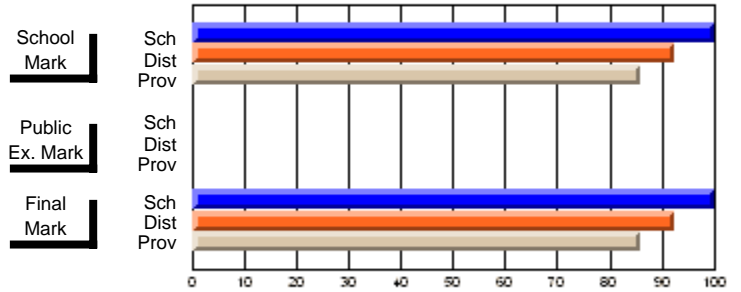

Percent Passes

* Data from the High School Certification System. The results from supplementary courses are not reflected in these results. All students obtaining a score of 48 or 49 on the final mark, were adjusted to 50 and are reflected in the Final Mark column.