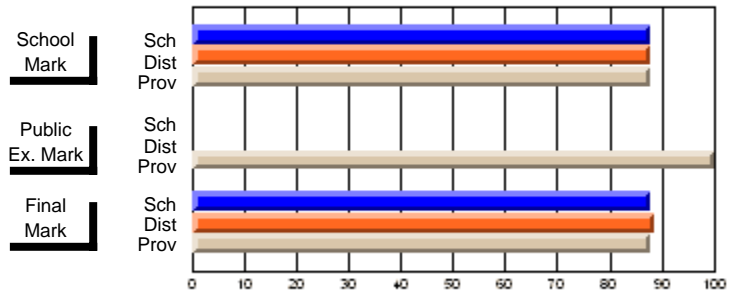

Percent Passes

* Data from the High School Certification System. The results from supplementary courses are not reflected in these results. All students obtaining a score of 48 or 49 on the final mark, were adjusted to 50 and are reflected in the Final Mark column.