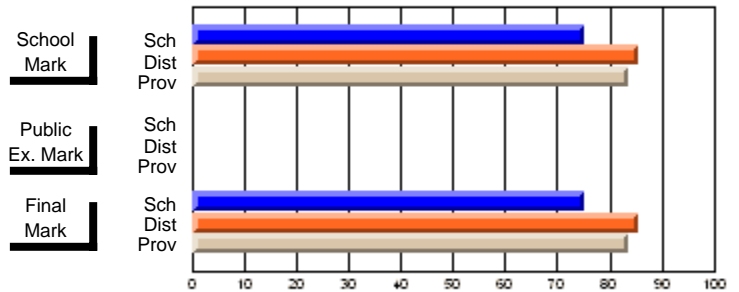

Percent Passes

* Data from the High School Certification System. The results from supplementary courses are not reflected in these results. All students obtaining a score of 48 or 49 on the final mark, were adjusted to 50 and are reflected in the Final Mark column.