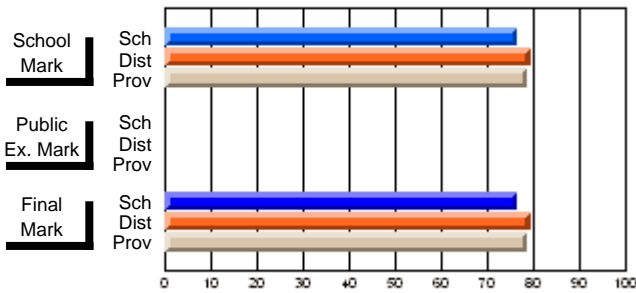

High School Course Results 2002-03

District 5 - Baie Verte/Central/Connaigre

#405 - Cottrell's Cove Academy, Cottrell's Cove

Grades: K-7,9,10,12

Subject: Physical Education

Course: PHYSICAL EDUCATION 1100			
# students in course: 6			
<u>Average Score</u>	School Mark	School vs District	School vs Province
School	76.3		
District	79.3	q	q
Province	78.6		
<u>Percent of Passes</u>	100.0		
School	100.0		
District	97.0	p	p
Province	96.3		

Average Scores