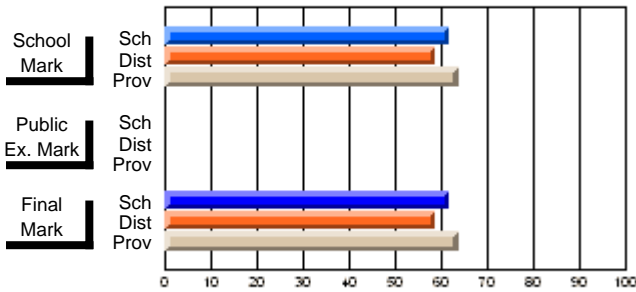

High School Course Results 2002-03

District 5 - Baie Verte/Central/Connaigre

#402 - Leo Burke Academy, Bishop's Falls

Grades: 8-12

Course: MATHEMATICS 3103			
# students in course: 24			
	School Mark	School vs District	School vs Province
Average Score	61.9		
School	61.9		
District	58.6	P	Q
Province	63.6		
Percent of Passes			
School	91.7		
District	75.1	P	P
Province	82.0		

Average Scores