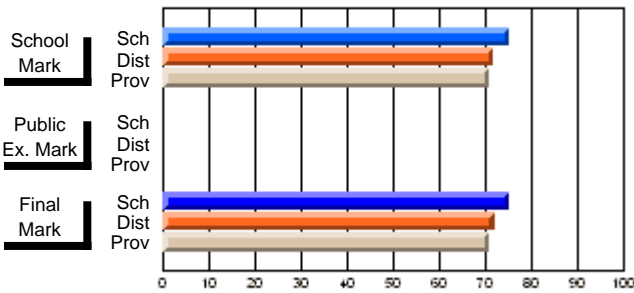

High School Course Results 2002-03

District 5 - Baie Verte/Central/Connaigre

#151 - John Watkins Academy, Hermitage

Grades: K-12

Subject: French

Course: FRENCH 2200									
# students in course: 6									
	School Mark	School vs District	School vs Province	Public Exam Mark	School vs District	School vs Province	Final Mark	School vs District	School vs Province
<u>Average Score</u>	75.0						75.0		
School	71.8	P	P				71.9	P	P
District	70.9						70.9		
Province									
<u>Percent of Passes</u>	100.0						100.0		
School	93.8	P	P				94.0	P	P
District	93.8						93.8		
Province									

Average Scores