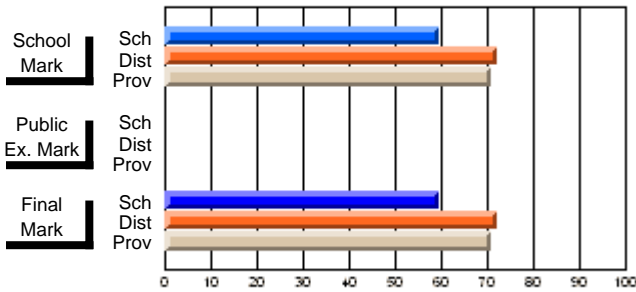

High School Course Results 2002-03

District 5 - Baie Verte/Central/Connaigre

#174 - St. Peter's Academy, Westport

Grades: K-12

Course: COMMUNICATIONS TECHNOLOGY 3104

students in course: 6

	School Mark	School vs District	School vs Province	Public Exam Mark	School vs District	School vs Province	Final Mark	School vs District	School vs Province
<u>Average Score</u>									
School	59.5						59.5		
District	72.2	q	q				72.2	q	q
Province	71.0						70.9		
<u>Percent of Passes</u>									
School	100.0						100.0		
District	94.1	P	P				94.2	P	P
Province	90.9						90.9		

Average Scores