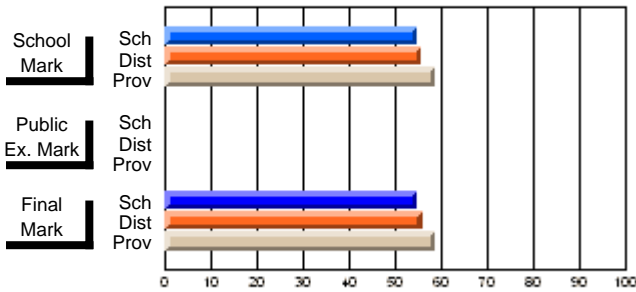

High School Course Results 2002-03

District 5 - Baie Verte/Central/Connaigre

#132 - Botwood Collegiate, Botwood

Grades: 9-12

Course: MATHEMATICS 2204			
# students in course: 20			
	School Mark	School vs District	School vs Province
Average Score	54.7		
School	54.7		
District	55.8	q	q
Province	58.6		
Percent of Passes	65.0		
School	65.0		
District	74.7	q	q
Province	79.1		

	Public Exam Mark	School vs District	School vs Province
Final Mark	54.8		
School	54.8		
District	55.9	q	q
Province	58.6		

Average Scores