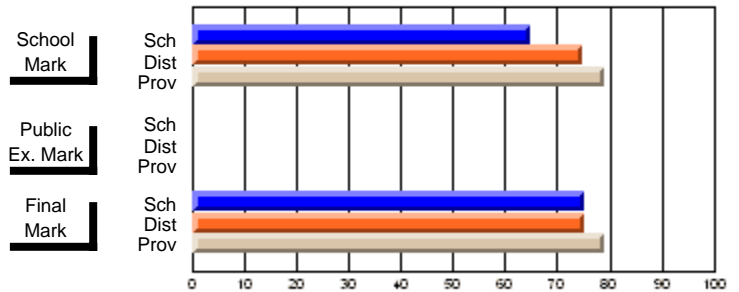

Percent Passes

* Data from the High School Certification System. The results from supplementary courses are not reflected in these results. All students obtaining a score of 48 or 49 on the final mark, were adjusted to 50 and are reflected in the Final Mark column.