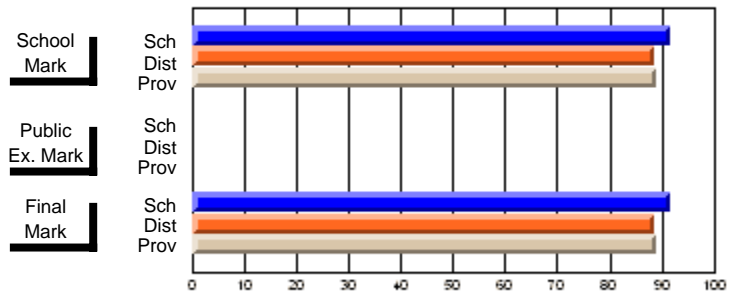

Percent Passes

* Data from the High School Certification System. The results from supplementary courses are not reflected in these results. All students obtaining a score of 48 or 49 on the final mark, were adjusted to 50 and are reflected in the Final Mark column.