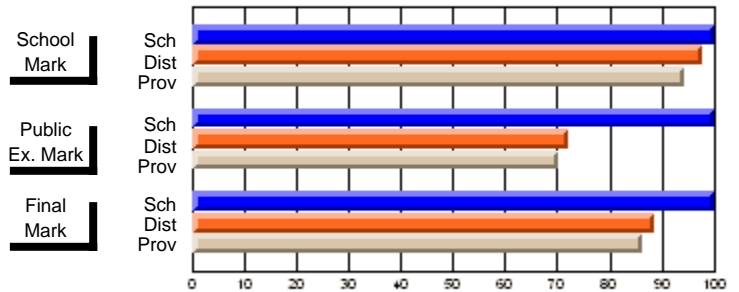

Percent Passes

* Data from the High School Certification System. The results from supplementary courses are not reflected in these results. All students obtaining a score of 48 or 49 on the final mark, were adjusted to 50 and are reflected in the Final Mark column.