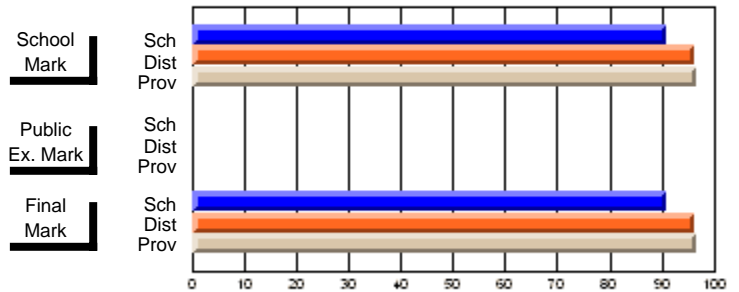

Percent Passes

* Data from the High School Certification System. The results from supplementary courses are not reflected in these results. All students obtaining a score of 48 or 49 on the final mark, were adjusted to 50 and are reflected in the Final Mark column.