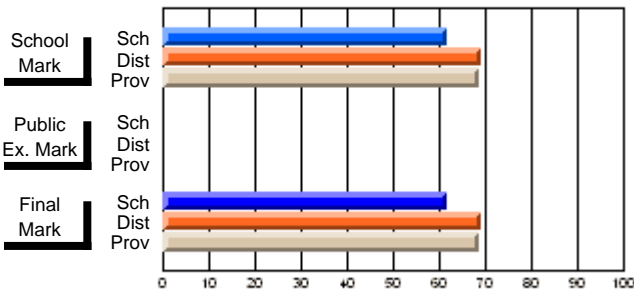

High School Course Results 2002-03

District 5 - Baie Verte/Central/Connaigre

#125 - Baie Verte High School, Baie Verte

Grades: 8-12

Subject: Family Studies

Course: FAMILY LIVING 2200			
# students in course: 28			
	School Mark	School vs District	School vs Province
Average Score			
School	61.8		
District	69.2	q	q
Province	68.5		
Percent of Passes			
School	85.7		
District	91.4	q	q
Province	89.4		

	Public Exam Mark	School vs District	School vs Province
Final Mark			
School	61.8		
District	69.2	q	q
Province	68.5		

Average Scores