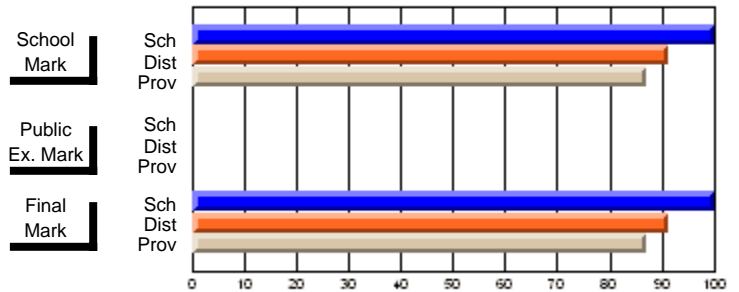

Percent Passes

* Data from the High School Certification System. The results from supplementary courses are not reflected in these results. All students obtaining a score of 48 or 49 on the final mark, were adjusted to 50 and are reflected in the Final Mark column.