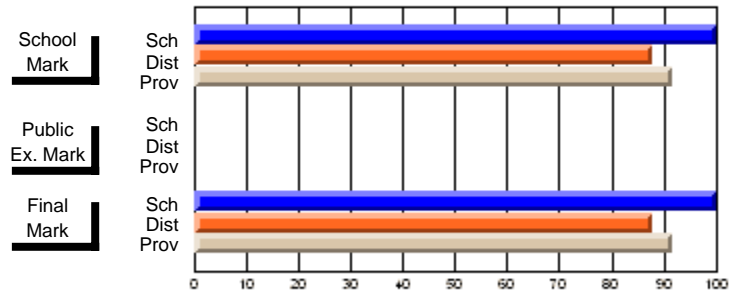

Percent Passes

* Data from the High School Certification System. The results from supplementary courses are not reflected in these results. All students obtaining a score of 48 or 49 on the final mark, were adjusted to 50 and are reflected in the Final Mark column.