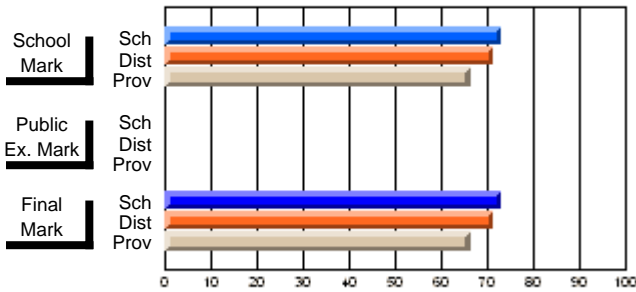

High School Course Results 2002-03

District 5 - Baie Verte/Central/Connaigre

#171 - Indian River High School, Springdale

Grades: 9-12

Course: NUTRITION 3100			
# students in course: 20			
	School Mark	School vs District	School vs Province
Average Score	72.9		
School	72.9		
District	71.4	P	P
Province	66.3		
Percent of Passes			
School	95.0		
District	91.8	P	P
Province	85.6		

	Public Exam Mark	School vs District	School vs Province
Final Mark	72.9		
School	72.9		
District	71.4	P	P
Province	66.3		

	Final Mark	School vs District	School vs Province
Final Mark	95.0		
School	95.0		
District	91.8	P	P
Province	85.7		

Average Scores