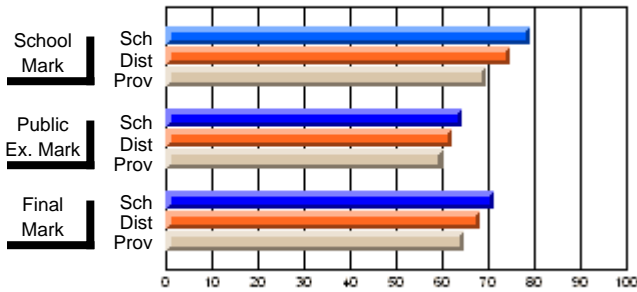

High School Course Results 2002-03

District 5 - Baie Verte/Central/Connaigre

#141 - Exploits Valley High - Maple, Grand Falls-Windsor

Grades: 11-12

Course: HISTOIRE MONDIALE 3231			
# students in course: 15			
	School Mark	School vs District	School vs Province
Average Score			
School	79.1		
District	74.6	P	P
Province	69.6		
Percent of Passes			
School	93.3		
District	87.5	P	P
Province	91.6		

	Public Exam Mark	School vs District	School vs Province
School	64.1		
District	62.3	P	P
Province	60.2		

	Final Mark	School vs District	School vs Province
School	71.4		
District	68.3	P	P
Province	64.9		

Average Scores