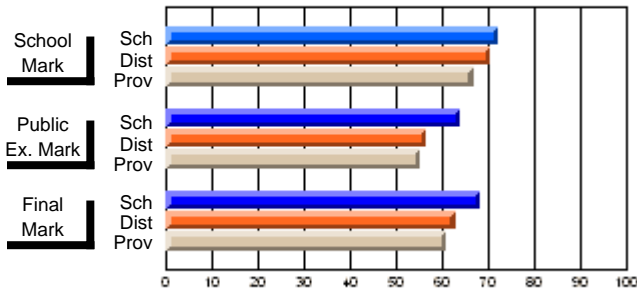

High School Course Results 2002-03

District 5 - Baie Verte/Central/Connaigre

#141 - Exploits Valley High - Maple, Grand Falls-Windsor

Grades: 11-12

Course: BIOLOGY 3201			
# students in course: 121			
	School Mark	School vs District	School vs Province
Average Score	72.0		
School	70.3	P	P
District			
Province	66.7		
Percent of Passes			
School	92.6		
District	92.0	P	P
Province	89.1		
	Public Exam Mark	School vs District	School vs Province
	63.7		
School	56.5	P	P
District			
Province	55.4		
	Final Mark	School vs District	School vs Province
	68.2		
School	62.8	P	P
District			
Province	60.7		

Average Scores