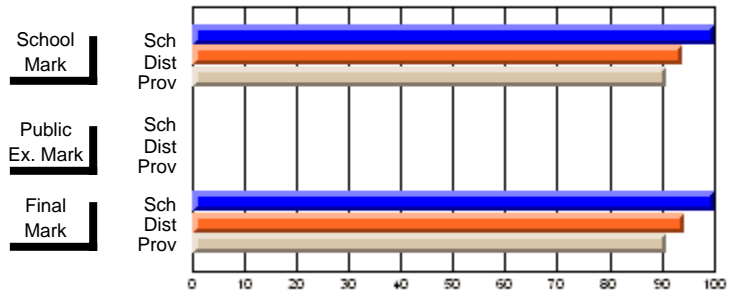

Percent Passes

* Data from the High School Certification System. The results from supplementary courses are not reflected in these results. All students obtaining a score of 48 or 49 on the final mark, were adjusted to 50 and are reflected in the Final Mark column.