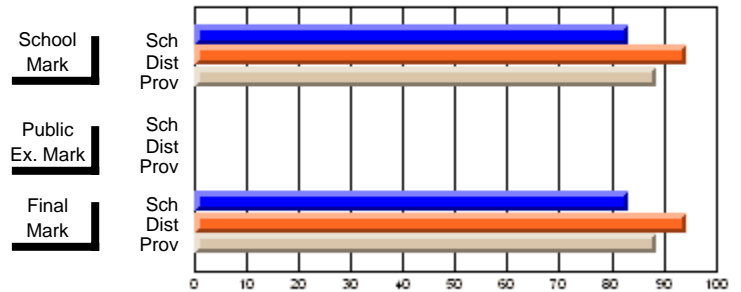

Percent Passes

* Data from the High School Certification System. The results from supplementary courses are not reflected in these results. All students obtaining a score of 48 or 49 on the final mark, were adjusted to 50 and are reflected in the Final Mark column.