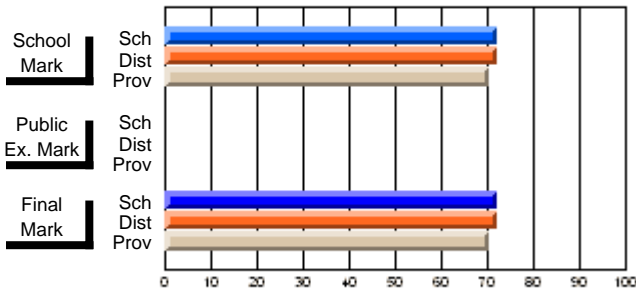

High School Course Results 2002-03

District 5 - Baie Verte/Central/Connaigre

#162 - Dorset Collegiate, Pilley's Island

Grades: 9-12

Course: HEALTHY LIVING 1200						
# students in course: 11						
	School Mark	School vs District	School vs Province	Public Exam Mark	School vs District	School vs Province
Average Score	72.1					
School	72.1					
District	72.0	P	P			
Province	70.5					
Percent of Passes	100.0					
School	100.0					
District	95.0	P	P			
Province	90.1					

Average Scores