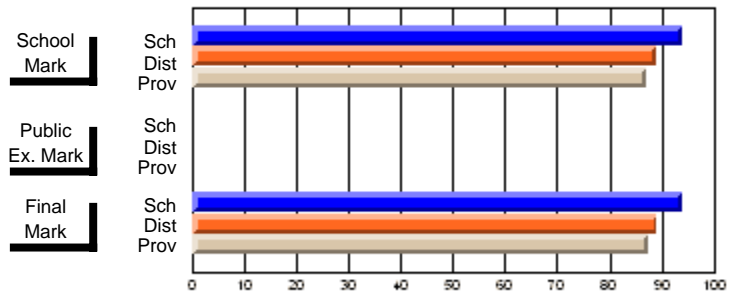

Percent Passes

* Data from the High School Certification System. The results from supplementary courses are not reflected in these results. All students obtaining a score of 48 or 49 on the final mark, were adjusted to 50 and are reflected in the Final Mark column.