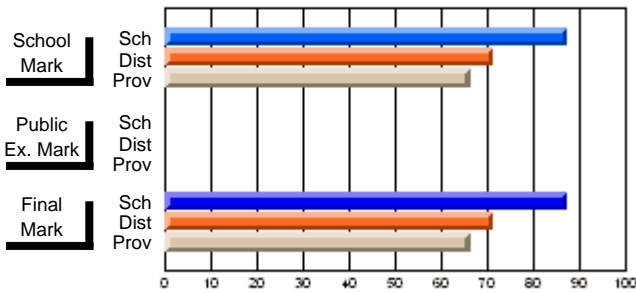

High School Course Results 2002-03

District 5 - Baie Verte/Central/Connaigre

#406 - Fitzgerald Academy, English Harbour West

Grades: K-12

Subject: Family Studies

Course: NUTRITION 3100									
# students in course: 13									
	School Mark	School vs District	School vs Province	Public Exam Mark	School vs District	School vs Province	Final Mark	School vs District	School vs Province
<u>Average Score</u>	87.2						87.2		
School	71.4	P	P				71.4	P	P
District	66.3						66.3		
Province							66.3		
<u>Percent of Passes</u>	100.0						100.0		
School	91.8	P	P				91.8	P	P
District	85.6						85.7		
Province							85.7		

Average Scores