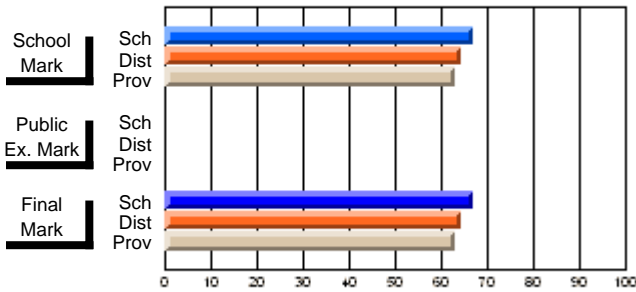

High School Course Results 2002-03

District 5 - Baie Verte/Central/Connaigre

#125 - Baie Verte High School, Baie Verte

Grades: 8-12

Course: ENGLISH 1200			
# students in course: 10			
	School Mark	School vs District	School vs Province
Average Score	66.9		
School	66.9		
District	64.2	P	P
Province	62.9		
Percent of Passes	90.0		
School	90.0		
District	87.1	P	P
Province	88.9		
	Public Exam Mark	School vs District	School vs Province
	Final Mark	School vs District	School vs Province
	66.9		
	64.3	P	P
	62.9		
	90.0		
	87.1	P	P
	88.9		

Average Scores