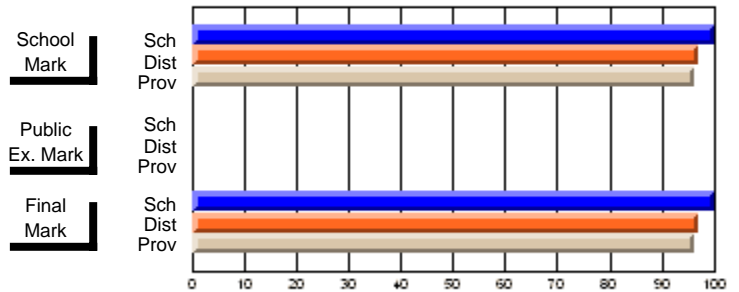

Percent Passes

* Data from the High School Certification System. The results from supplementary courses are not reflected in these results. All students obtaining a score of 48 or 49 on the final mark, were adjusted to 50 and are reflected in the Final Mark column.