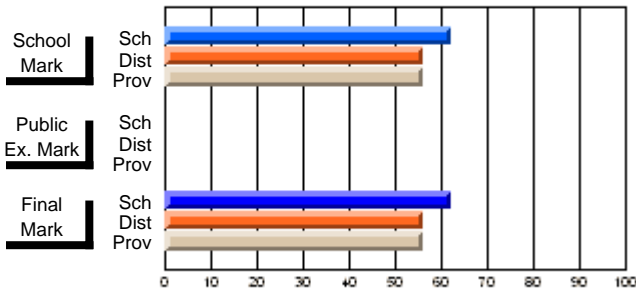

High School Course Results 2002-03

District 5 - Baie Verte/Central/Connaigre

#412 - Holy Cross School, St. Alban's

Grades: 7-12

Course: ENGLISH 1202			
# students in course: 7			
	School Mark	School vs District	School vs Province
<u>Average Score</u>			
School	62.3		
District	55.9	P	P
Province	56.0		
<u>Percent of Passes</u>			
School	85.7		
District	85.6	P	P
Province	81.9		

	Public Exam Mark	School vs District	School vs Province
Final Mark			
School	62.3		
District	55.9	P	P
Province	56.0		

Average Scores