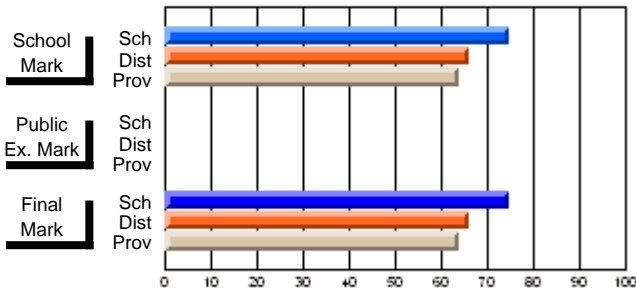

High School Course Results 2002-03

District 5 - Baie Verte/Central/Connaigre

#412 - Holy Cross School, St. Alban's

Grades: 7-12

Course: BIOLOGY 2201			
# students in course: 31			
	School Mark	School vs District	School vs Province
Average Score	74.6		
School	65.9	P	P
District	63.8		
Province	63.8		
Percent of Passes	96.8		
School	85.3	P	P
District	84.8		
Province	84.8		
	Public Exam Mark	School vs District	School vs Province
Final Mark	74.6		
School	66.0	P	P
District	63.8		
Province	63.8		
Final Mark	96.8		
School	85.4	P	P
District	84.9		
Province	84.9		

Average Scores