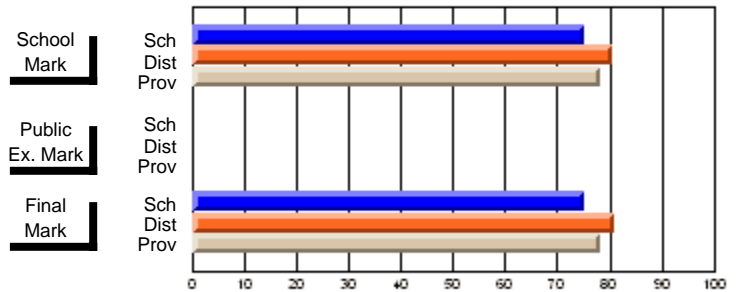

<b>Public Exam Mark</b>	School vs District	School vs Province

<b>Final Mark</b>	School vs District	School vs Province
<b>56.0</b>		
56.9	q	q
56.4		
<b>75.0</b>		
81.0	q	q
78.3		

**Average Scores**

**Percent Passes**