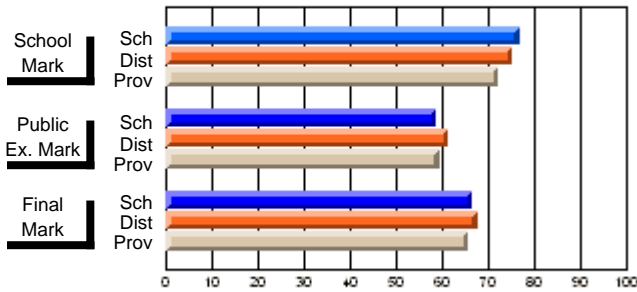

High School Course Results 2002-03

District 5 - Baie Verte/Central/Connaigre

#163 - Point Leamington Academy, Point Leamington

Grades: K-12

Course: CHEMISTRY 3202			
# students in course: 7			
	School Mark	School vs District	School vs Province
Average Score			
School	76.7		
District	75.1	p	p
Province	72.0		
Percent of Passes			
School	85.7		
District	97.8	q	q
Province	94.4		

	Public Exam Mark	School vs District	School vs Province
Public Exam Mark			
School	58.7		
District	61.2	q	q
Province	59.3		

	Final Mark	School vs District	School vs Province
Final Mark			
School	66.6		
District	67.6	q	p
Province	65.7		

Average Scores