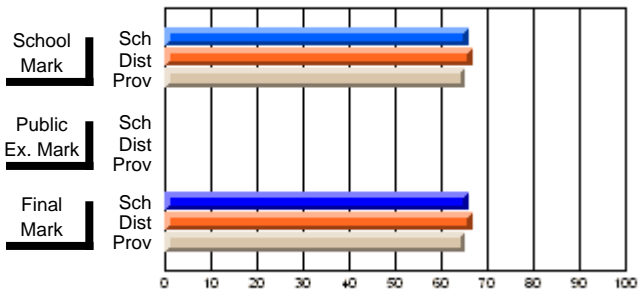

High School Course Results 2002-03

District 5 - Baie Verte/Central/Connaigre

#406 - Fitzgerald Academy, English Harbour West

Grades: K-12

Subject: Mathematics

Course: MATHEMATICS 1204								
# students in course: 13								
	School Mark	School vs District	School vs Province		Public Exam Mark	School vs District	School vs Province	
<u>Average Score</u>	65.9							
School	65.9							
District	66.7	q	p					
Province	65.0							
<u>Percent of Passes</u>	100.0							
School	100.0							
District	87.3	p	p					
Province	85.8							

Average Scores