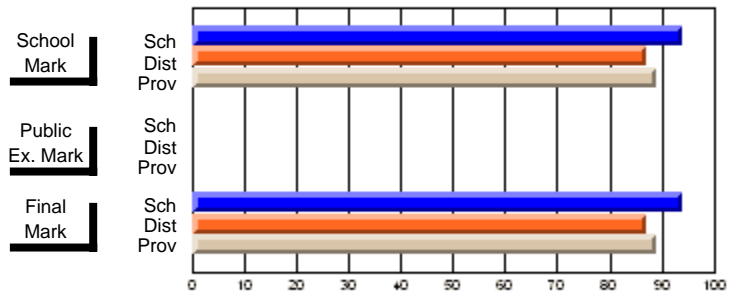

Percent Passes

* Data from the High School Certification System. The results from supplementary courses are not reflected in these results. All students obtaining a score of 48 or 49 on the final mark, were adjusted to 50 and are reflected in the Final Mark column.