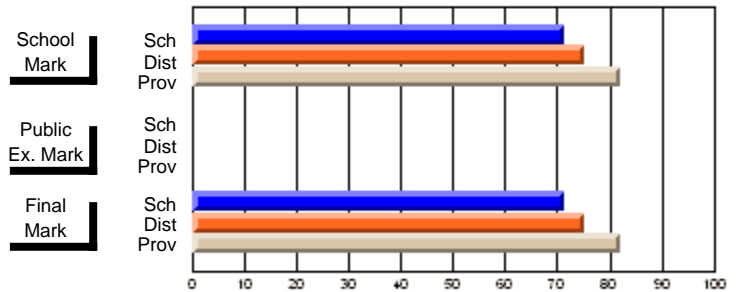

Percent Passes

* Data from the High School Certification System. The results from supplementary courses are not reflected in these results. All students obtaining a score of 48 or 49 on the final mark, were adjusted to 50 and are reflected in the Final Mark column.