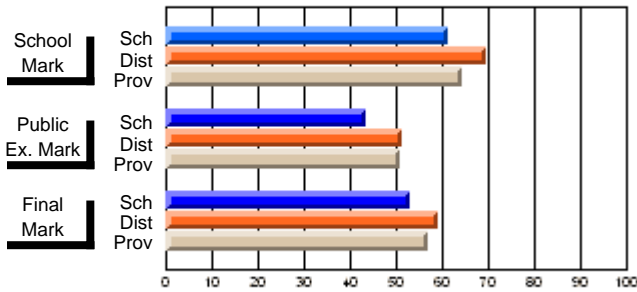

High School Course Results 2002-03

District 5 - Baie Verte/Central/Connaigre

#141 - Exploits Valley High - Maple, Grand Falls-Windsor

Grades: 11-12

Course: THEMATIC LITERATURE 3201

students in course: 33

	School Mark	School vs District	School vs Province	Public Exam Mark	School vs District	School vs Province	Final Mark	School vs District	School vs Province
Average Score									
School	61.2			43.4			52.9		
District	69.7	q	q	51.4	q	q	58.9	q	q
Province	64.4			50.9			57.1		
Percent of Passes									
School	81.8			30.3			72.7		
District	90.9	q	q	54.6	q	q	75.8	q	q
Province	85.9			54.8			74.8		

Average Scores