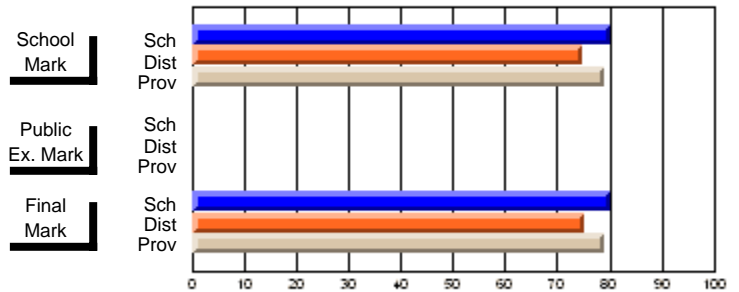

Percent Passes

* Data from the High School Certification System. The results from supplementary courses are not reflected in these results. All students obtaining a score of 48 or 49 on the final mark, were adjusted to 50 and are reflected in the Final Mark column.