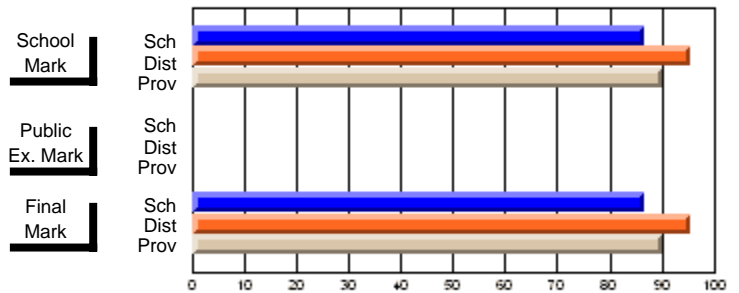

Percent Passes

* Data from the High School Certification System. The results from supplementary courses are not reflected in these results. All students obtaining a score of 48 or 49 on the final mark, were adjusted to 50 and are reflected in the Final Mark column.