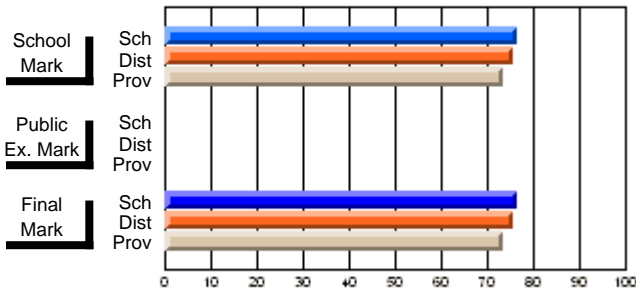

High School Course Results 2002-03

District 5 - Baie Verte/Central/Connaigre

#141 - Exploits Valley High - Maple, Grand Falls-Windsor

Grades: 11-12

Course: HOME MAINTENANCE 3108			
# students in course: 37			
	School Mark	School vs District	School vs Province
Average Score	76.6		
School	76.6		
District	75.7	P	P
Province	73.4		
Percent of Passes	94.6		
School	94.6		
District	96.6	Q	Q
Province	94.7		

	Public Exam Mark	School vs District	School vs Province
Final Mark	76.6		
School	76.6		
District	75.7	P	P
Province	73.4		
Percent of Passes	94.6		
School	94.6		
District	96.6	Q	P
Province	94.6		

Average Scores