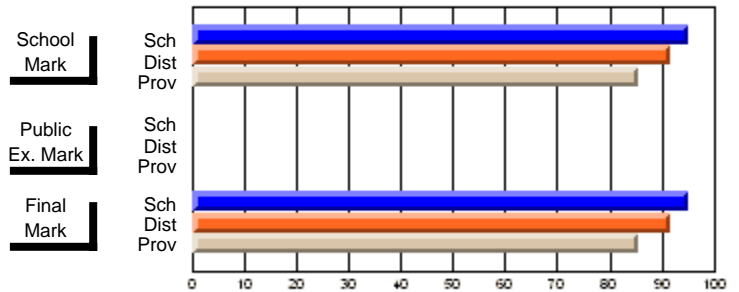

Percent Passes

* Data from the High School Certification System. The results from supplementary courses are not reflected in these results. All students obtaining a score of 48 or 49 on the final mark, were adjusted to 50 and are reflected in the Final Mark column.