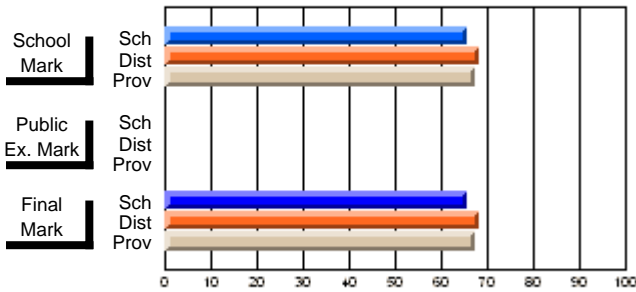

High School Course Results 2002-03

District 5 - Baie Verte/Central/Connaigre

#171 - Indian River High School, Springdale

Grades: 9-12

Course: CANADIAN GEOGRAPHY 1202

students in course: 51

	School Mark	School vs District	School vs Province	Public Exam Mark	School vs District	School vs Province	Final Mark	School vs District	School vs Province
<u>Average Score</u>									
School	65.6						65.6		
District	68.1	q	q				68.2	q	q
Province	67.3						67.3		
<u>Percent of Passes</u>									
School	88.2						88.2		
District	89.5	q	q				89.7	q	q
Province	88.9						88.9		

Average Scores