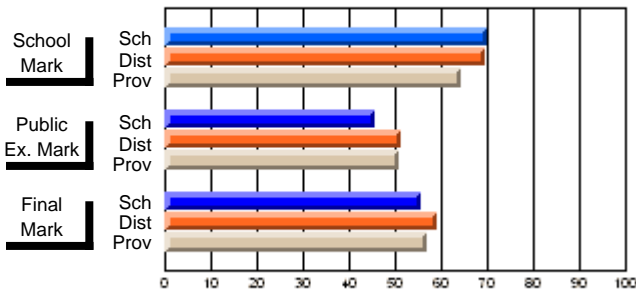

High School Course Results 2002-03

District 5 - Baie Verte/Central/Connaigre

#149 - King Academy, Harbour Breton

Grades: 7-12

Subject: English Literature

Course: THEMATIC LITERATURE 3201			
# students in course: 23			
	School Mark	School vs District	School vs Province
Average Score			
School	70.1		
District	69.7	p	p
Province	64.4		
Percent of Passes			
School	100.0		
District	90.9	p	p
Province	85.9		

	Public Exam Mark	School vs District	School vs Province
School	45.6		
District	51.4	q	q
Province	50.9		

	Final Mark	School vs District	School vs Province
School	55.6		
District	58.9	q	q
Province	57.1		

Average Scores