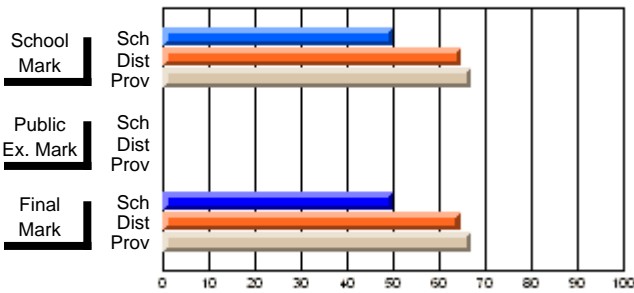

High School Course Results 2002-03

District 5 - Baie Verte/Central/Connaigre

#132 - Botwood Collegiate, Botwood

Grades: 9-12

Subject: Religious Education

Course: WORLD RELIGIONS 3104			
# students in course: 16			
	School Mark	School vs District	School vs Province
Average Score			
School	50.1		
District	64.6	q	q
Province	67.0		
Percent of Passes			
School	62.5		
District	86.5	q	q
Province	85.9		

	Public Exam Mark	School vs District	School vs Province

	Final Mark	School vs District	School vs Province

Average Scores