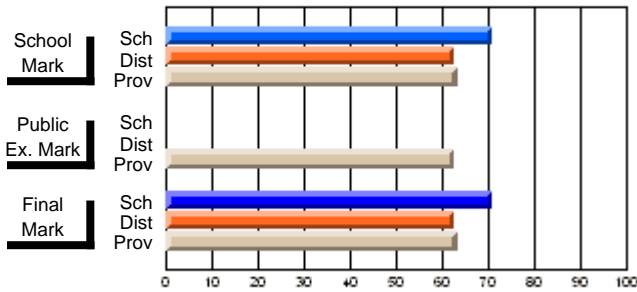

High School Course Results 2002-03

District 5 - Baie Verte/Central/Connaigre

#403 - Lakeside Academy, Buchans

Grades: K-12

Course: BUSINESS ENGLISH 3102											
# students in course: 9											
	School Mark	School vs District	School vs Province	Public Exam Mark	School vs District	School vs Province	Final Mark	School vs District	School vs Province		
Average Score	71.0						71.0				
School	62.7	P	P	62.5	62.7	P	62.7	P	P		
District	63.2						63.2			63.2	
Province										63.2	
Percent of Passes	100.0						100.0				
School	89.9	P	P	100.0	89.9	P	89.9	P	P		
District	90.1						90.1			90.1	
Province										90.1	

Average Scores