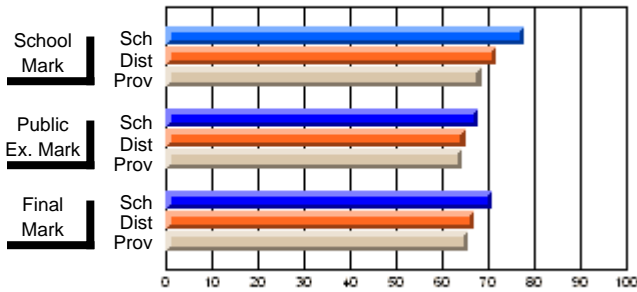

High School Course Results 2002-03

District 5 - Baie Verte/Central/Connaigre

#149 - King Academy, Harbour Breton

Grades: 7-12

Course: WORLD GEOGRAPHY 3202			
# students in course: 19			
	School Mark	School vs District	School vs Province
Average Score			
School	77.6		
District	71.6	P	P
Province	68.4		
Percent of Passes			
School	100.0		
District	92.5	P	P
Province	91.6		

	Public Exam Mark	School vs District	School vs Province
School	67.7		
District	65.0	P	P
Province	64.2		

	Final Mark	School vs District	School vs Province
School	71.0		
District	67.1	P	P
Province	65.7		

Average Scores