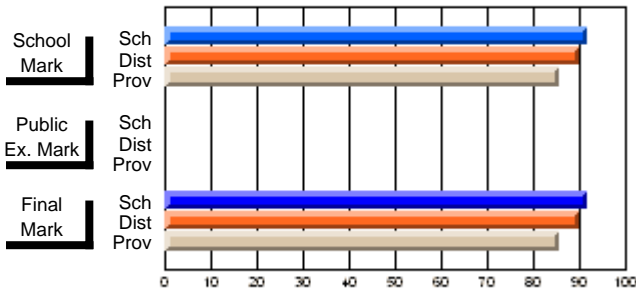

High School Course Results 2002-03

District 5 - Baie Verte/Central/Connaigre

#171 - Indian River High School, Springdale

Grades: 9-12

Course: APPLIED MUSIC 3206											
# students in course: 9											
		School Mark	School vs District	School vs Province			Public Exam Mark	School vs District	School vs Province		
		Average Score									
School		91.7									
District		90.0	P	P							
Province		85.5									
		Final Mark									
School		100.0									
District		100.0	P	P							
Province		97.7									

Average Scores