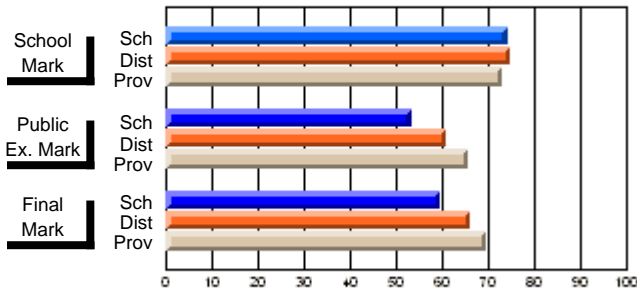

High School Course Results 2002-03

District 5 - Baie Verte/Central/Connaigre

#149 - King Academy, Harbour Breton

Grades: 7-12

Course: FRENCH 3200			
# students in course: 10			
	School Mark	School vs District	School vs Province
Average Score	74.1		
School	74.1		
District	74.6	q	p
Province	73.1		
Percent of Passes	100.0		
School	100.0		
District	98.4	p	p
Province	97.4		
	Public Exam Mark	School vs District	School vs Province
Average Score	53.2		
School	53.2		
District	60.7	q	q
Province	65.7		
Percent of Passes	70.0		
School	70.0		
District	75.9	q	q
Province	86.8		
	Final Mark	School vs District	School vs Province
Average Score	59.4		
School	59.4		
District	66.2	q	q
Province	69.4		
Percent of Passes	70.0		
School	70.0		
District	89.7	q	q
Province	94.9		

Average Scores