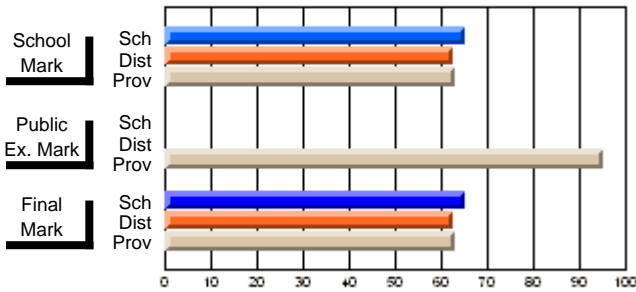

High School Course Results 2002-03

District 5 - Baie Verte/Central/Connaigre

#402 - Leo Burke Academy, Bishop's Falls

Grades: 8-12

Course: ENVIRONMENTAL SCIENCE 3205			
# students in course: 28			
	School Mark	School vs District	School vs Province
Average Score	65.3		
School	65.3		
District	62.6	P	P
Province	63.2		
Percent of Passes	89.3		
School	89.3		
District	87.7	P	P
Province	87.7		

	Public Exam Mark	School vs District	School vs Province
Public Exam Mark	95.0		
School	95.0		
District	95.0		
Province	95.0		

	Final Mark	School vs District	School vs Province
Final Mark	65.3		
School	65.3		
District	62.6	P	P
Province	63.1		

Average Scores