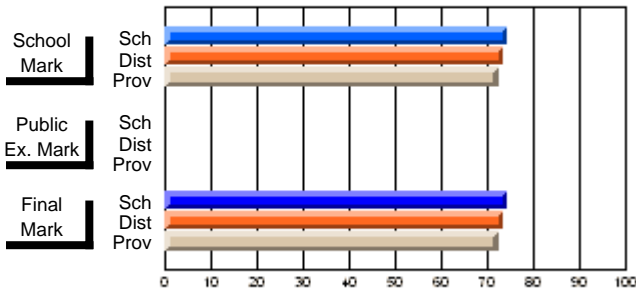

High School Course Results 2002-03

District 5 - Baie Verte/Central/Connaigre

#141 - Exploits Valley High - Maple, Grand Falls-Windsor

Grades: 11-12

Course: ECONOMIE MONDIALE 3133			
# students in course: 16			
	School Mark	School vs District	School vs Province
Average Score	74.1		
School	73.4	P	P
District	72.4		
Province			
Percent of Passes			
School	93.8		
District	94.6	Q	Q
Province	95.4		

Average Scores