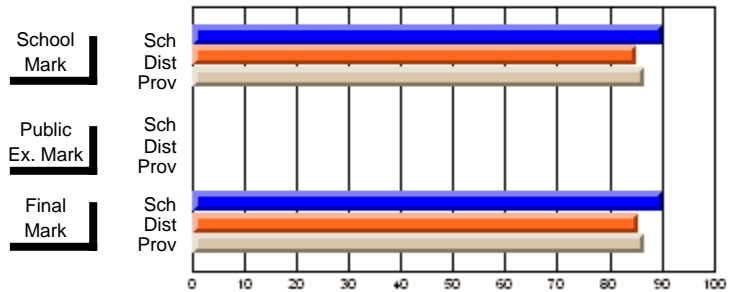

Percent Passes

* Data from the High School Certification System. The results from supplementary courses are not reflected in these results. All students obtaining a score of 48 or 49 on the final mark, were adjusted to 50 and are reflected in the Final Mark column.