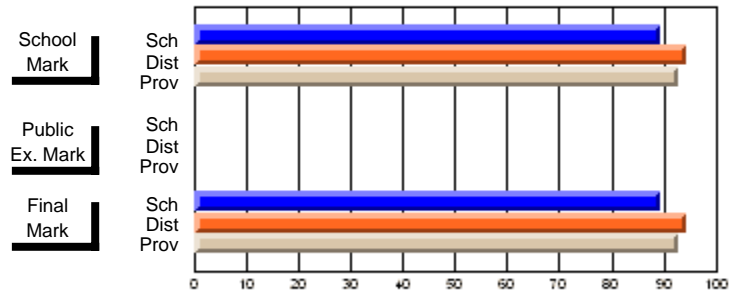

Percent Passes

* Data from the High School Certification System. The results from supplementary courses are not reflected in these results. All students obtaining a score of 48 or 49 on the final mark, were adjusted to 50 and are reflected in the Final Mark column.