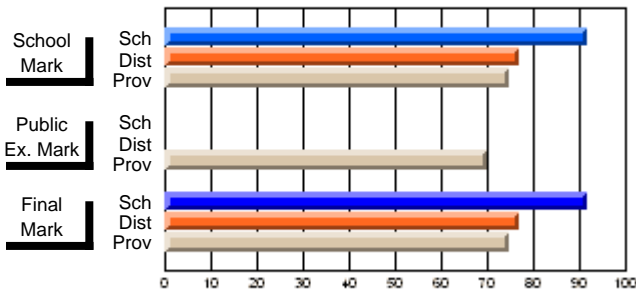

High School Course Results 2002-03

District 5 - Baie Verte/Central/Connaigre

#174 - St. Peter's Academy, Westport

Grades: K-12

Subject: Technology Education

Course: ADV WORDPROCESSING/DESK TOP 2101									
# students in course: 11									
	School Mark	School vs District	School vs Province	Public Exam Mark	School vs District	School vs Province	Final Mark	School vs District	School vs Province
<u>Average Score</u>	91.6						91.6		
School	76.8	P	P	70.0			76.8	P	P
District	74.6						74.6		
Province									
<u>Percent of Passes</u>	100.0						100.0		
School	96.4	P	P	100.0			96.4	P	P
District	92.9						92.9		
Province									

Average Scores