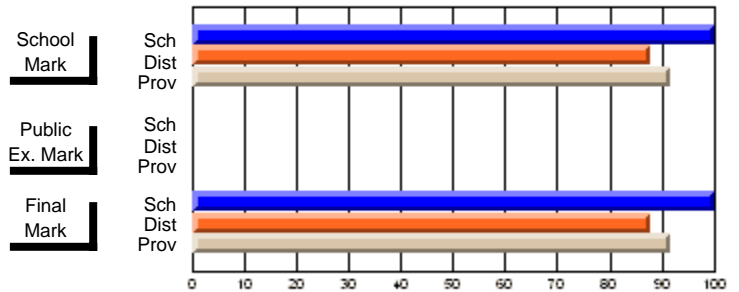

Percent Passes

* Data from the High School Certification System. The results from supplementary courses are not reflected in these results. All students obtaining a score of 48 or 49 on the final mark, were adjusted to 50 and are reflected in the Final Mark column.