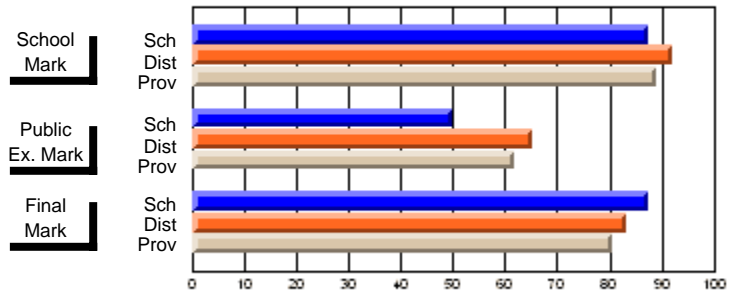

Percent Passes

* Data from the High School Certification System. The results from supplementary courses are not reflected in these results. All students obtaining a score of 48 or 49 on the final mark, were adjusted to 50 and are reflected in the Final Mark column.