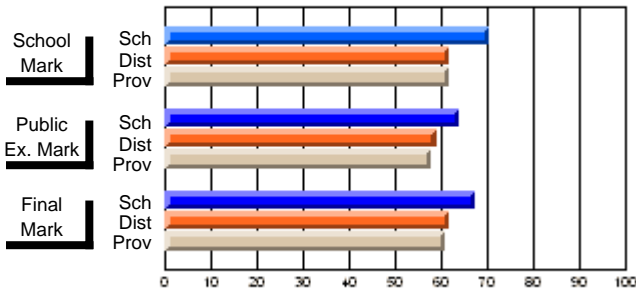

High School Course Results 2002-03

District 5 - Baie Verte/Central/Connaigre

#158 - MSB Regional Academy, Middle Arm

Grades: K-12

Course: MATHEMATICS 3204			
# students in course: 11			
	School Mark	School vs District	School vs Province
Average Score			
School	70.4		
District	61.7	P	P
Province	61.8		
Percent of Passes			
School	100.0		
District	79.5	P	P
Province	79.3		

	Public Exam Mark	School vs District	School vs Province
School	63.9		
District	58.9	P	P
Province	57.9		

	Final Mark	School vs District	School vs Province
School	67.4		
District	61.8	P	P
Province	60.7		

Average Scores