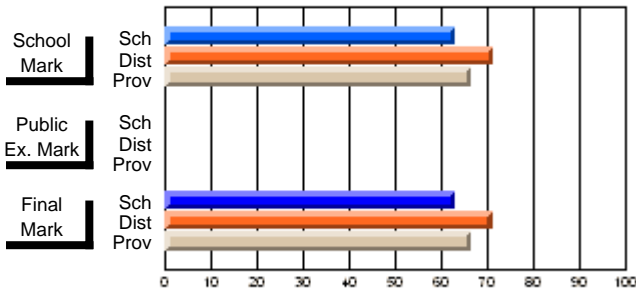

High School Course Results 2002-03

District 5 - Baie Verte/Central/Connaigre

#163 - Point Leamington Academy, Point Leamington

Grades: K-12

Course: ENGLISH 1201			
# students in course: 17			
	School Mark	School vs District	School vs Province
Average Score	63.0		
School	63.0		
District	71.1	q	q
Province	66.6		
Percent of Passes	94.1		
School	94.1		
District	95.5	q	P
Province	90.3		
	Public Exam Mark	School vs District	School vs Province
	Final Mark	School vs District	School vs Province
	63.0		
	63.0	q	q
	71.0	q	q
	66.6		
	66.6		
	94.1		
	94.1		
	95.5	q	P
	95.5	q	P
	90.3		
	90.3		

Average Scores