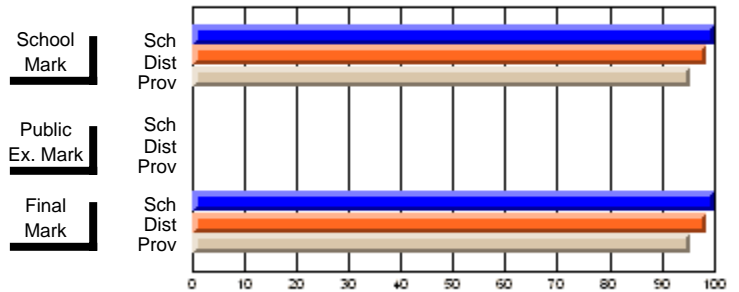

Percent Passes

* Data from the High School Certification System. The results from supplementary courses are not reflected in these results. All students obtaining a score of 48 or 49 on the final mark, were adjusted to 50 and are reflected in the Final Mark column.