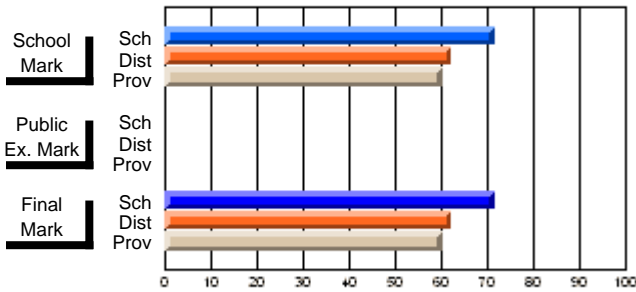

High School Course Results 2002-03

District 5 - Baie Verte/Central/Connaigre

#412 - Holy Cross School, St. Alban's

Grades: 7-12

Course: MATHEMATICS 3206			
# students in course: 13			
	School Mark	School vs District	School vs Province
Average Score	71.5		
School	62.0	P	P
District	60.2		
Province			
Percent of Passes	100.0		
School	85.7	P	P
District	83.8		
Province			

	Public Exam Mark	School vs District	School vs Province
Final Mark	71.5		
School	62.0	P	P
District	60.2		
Province			

Average Scores