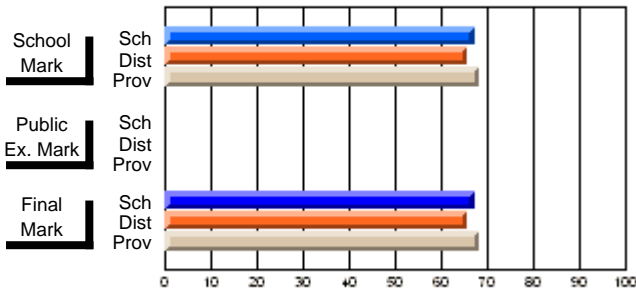

High School Course Results 2002-03

District 5 - Baie Verte/Central/Connaigre

#163 - Point Leamington Academy, Point Leamington

Grades: K-12

Course: PHYSICS 2204			
# students in course: 7			
	School Mark	School vs District	School vs Province
Average Score	67.1		
School	67.1		
District	65.7	P	Q
Province	68.3		
Percent of Passes	85.7		
School	85.7		
District	81.1	P	Q
Province	89.2		
	Public Exam Mark	School vs District	School vs Province
	Final Mark	School vs District	School vs Province
	67.1		
	65.7	P	Q
	68.3		
	85.7		
	81.1	P	Q
	89.2		

Average Scores