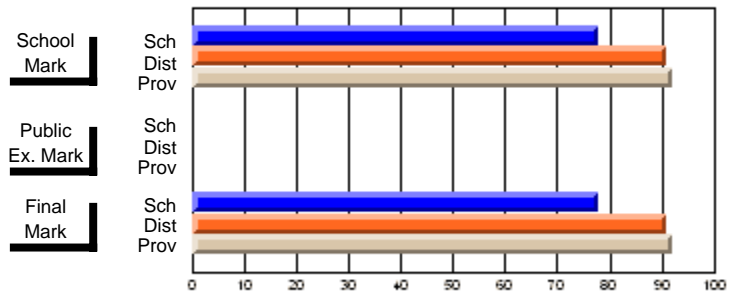

Percent Passes

* Data from the High School Certification System. The results from supplementary courses are not reflected in these results. All students obtaining a score of 48 or 49 on the final mark, were adjusted to 50 and are reflected in the Final Mark column.