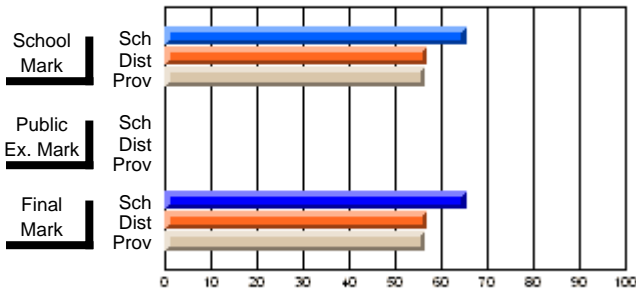

High School Course Results 2002-03

District 5 - Baie Verte/Central/Connaigre

#171 - Indian River High School, Springdale

Grades: 9-12

Course: MATHEMATICS 1206			
# students in course: 24			
	School Mark	School vs District	School vs Province
Average Score	65.4		
School	65.4		
District	56.9	P	P
Province	56.4		
Percent of Passes	83.3		
School	83.3		
District	80.5	P	P
Province	78.1		

Average Scores