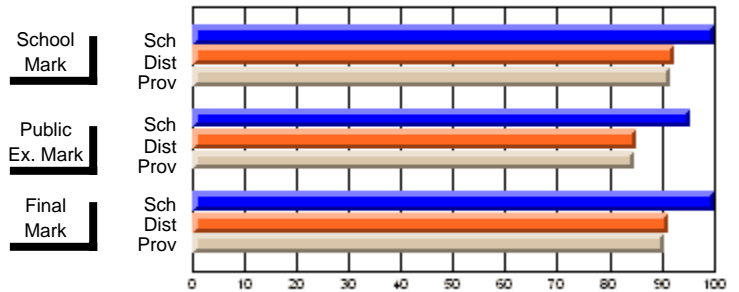

Percent Passes

* Data from the High School Certification System. The results from supplementary courses are not reflected in these results. All students obtaining a score of 48 or 49 on the final mark, were adjusted to 50 and are reflected in the Final Mark column.