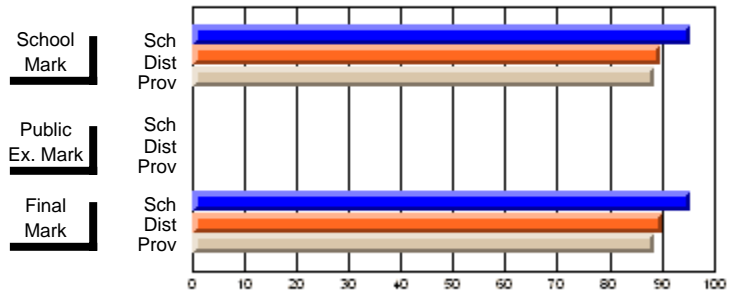

Percent Passes

* Data from the High School Certification System. The results from supplementary courses are not reflected in these results. All students obtaining a score of 48 or 49 on the final mark, were adjusted to 50 and are reflected in the Final Mark column.