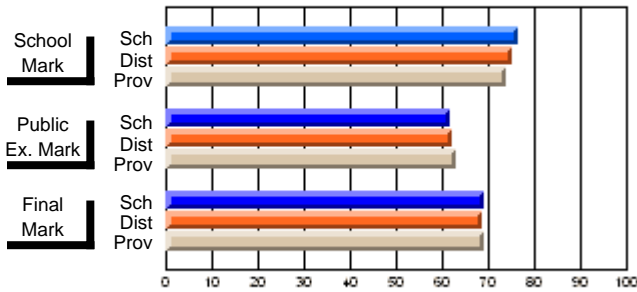

High School Course Results 2002-03

District 5 - Baie Verte/Central/Connaigre

#171 - Indian River High School, Springdale

Grades: 9-12

Course: MATHEMATICS 3205			
# students in course: 6			
	School Mark	School vs District	School vs Province
Average Score			
School	76.5		
District	75.2	P	P
Province	74.0		
Percent of Passes			
School	100.0		
District	97.8	P	P
Province	96.6		

	Public Exam Mark	School vs District	School vs Province
Public Exam Mark			
School	61.7		
District	62.1	q	q
Province	62.9		

	Final Mark	School vs District	School vs Province
Final Mark			
School	69.2		
District	68.8	P	q
Province	69.2		

Average Scores