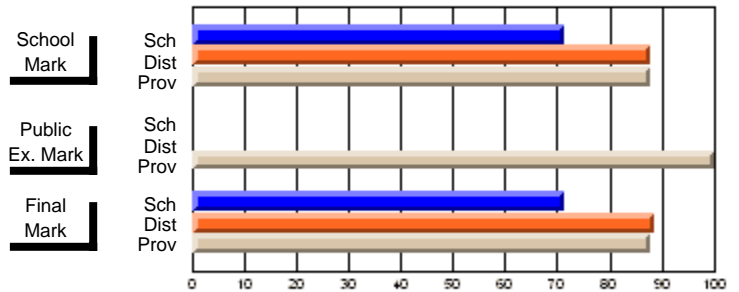

Percent Passes

* Data from the High School Certification System. The results from supplementary courses are not reflected in these results. All students obtaining a score of 48 or 49 on the final mark, were adjusted to 50 and are reflected in the Final Mark column.