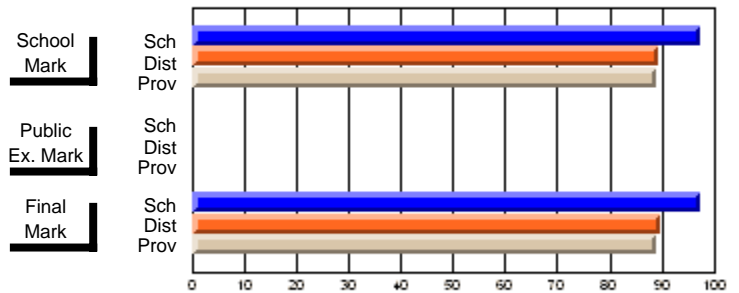

Percent Passes

* Data from the High School Certification System. The results from supplementary courses are not reflected in these results. All students obtaining a score of 48 or 49 on the final mark, were adjusted to 50 and are reflected in the Final Mark column.