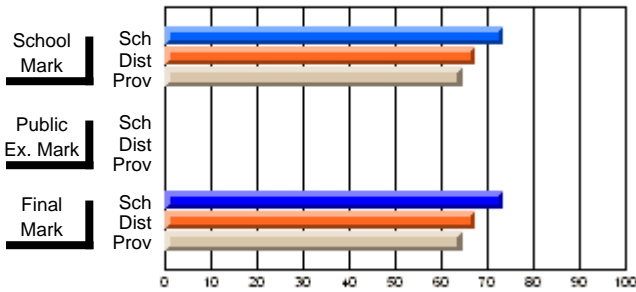

High School Course Results 2002-03

District 5 - Baie Verte/Central/Connaigre

#162 - Dorset Collegiate, Pilley's Island

Grades: 9-12

Course: BIOLOGY 2201			
# students in course: 51			
	School Mark	School vs District	School vs Province
Average Score	73.3		
School	67.5	P	P
District	64.5		
Province			
Percent of Passes	90.2		
School	91.4	Q	P
District	86.9		
Province			
	Public Exam Mark	School vs District	School vs Province
	Final Mark	School vs District	School vs Province
	73.3		
	67.5	P	P
	64.5		
	90.2		
	91.4	Q	P
	86.9		

Average Scores