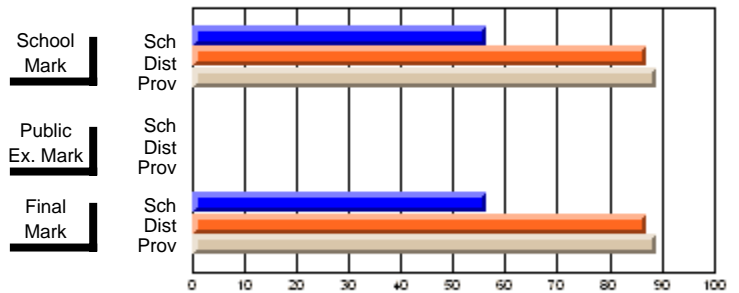

Percent Passes

* Data from the High School Certification System. The results from supplementary courses are not reflected in these results. All students obtaining a score of 48 or 49 on the final mark, were adjusted to 50 and are reflected in the Final Mark column.