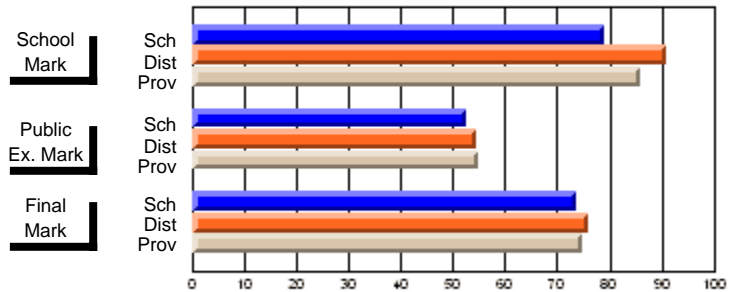

Percent Passes

* Data from the High School Certification System. The results from supplementary courses are not reflected in these results. All students obtaining a score of 48 or 49 on the final mark, were adjusted to 50 and are reflected in the Final Mark column.