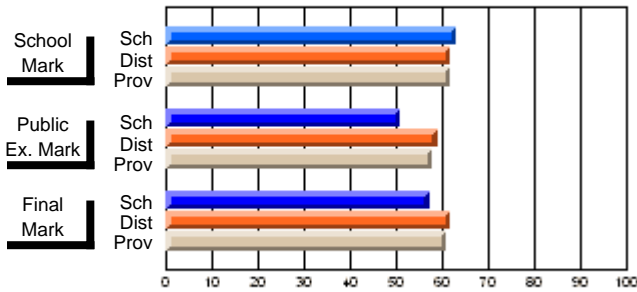

High School Course Results 2002-03

District 5 - Baie Verte/Central/Connaigre

#153 - Cape John Collegiate, La Scie

Grades: 7-12

Course: MATHEMATICS 3204			
# students in course: 9			
	School Mark	School vs District	School vs Province
Average Score	63.1		
School	61.7	P	P
District	61.8		
Province	61.8		
Percent of Passes	77.8		
School	79.5	Q	Q
District	79.3		
Province	79.3		
	Public Exam Mark	School vs District	School vs Province
Average Score	50.7		
School	58.9	Q	Q
District	57.9		
Province	57.9		
Percent of Passes	55.6		
School	64.7	Q	Q
District	64.3		
Province	64.3		
	Final Mark	School vs District	School vs Province
Average Score	57.1		
School	61.8	Q	Q
District	60.7		
Province	60.7		
Percent of Passes	55.6		
School	74.0	Q	Q
District	73.5		
Province	73.5		

Average Scores