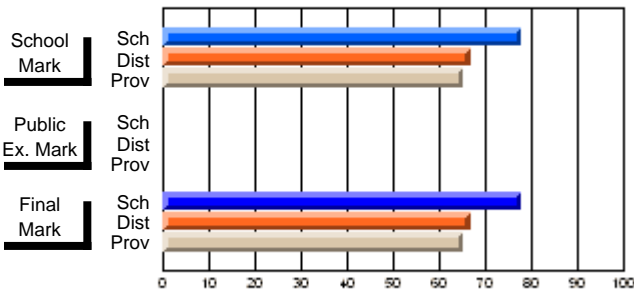

High School Course Results 2002-03

District 5 - Baie Verte/Central/Connaigre

#412 - Holy Cross School, St. Alban's

Grades: 7-12

Subject: Mathematics

Course: MATHEMATICS 1204			
# students in course: 33			
	School Mark	School vs District	School vs Province
Average Score			
School	77.8		
District	66.7	P	P
Province	65.0		
Percent of Passes			
School	100.0		
District	87.3	P	P
Province	85.8		

	Public Exam Mark	School vs District	School vs Province
Final Mark			
School	77.8		
District	66.7	P	P
Province	65.0		
Final Mark			
School	100.0		
District	87.4	P	P
Province	85.8		

Average Scores