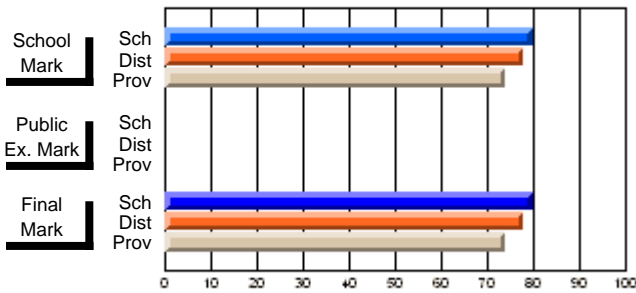

High School Course Results 2002-03

District 5 - Baie Verte/Central/Connaigre

#403 - Lakeside Academy, Buchans

Grades: K-12

Subject: English Literature

Course: THEATRE ARTS 2200									
# students in course: 13									
	School Mark	School vs District	School vs Province	Public Exam Mark	School vs District	School vs Province	Final Mark	School vs District	School vs Province
<u>Average Score</u>	79.7						79.7		
School	77.7	P	P				77.8	P	P
District	73.9						73.9		
Province									
<u>Percent of Passes</u>	100.0						100.0		
School	93.8	P	P				93.9	P	P
District	93.5						93.6		
Province									

Average Scores