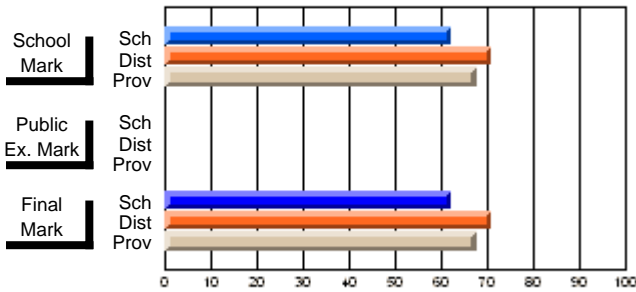

High School Course Results 2002-03

District 5 - Baie Verte/Central/Connaigre

#163 - Point Leamington Academy, Point Leamington

Grades: K-12

Course: LANGUAGE 3101									
# students in course: 20									
	School Mark	School vs District	School vs Province	Public Exam Mark	School vs District	School vs Province	Final Mark	School vs District	School vs Province
<u>Average Score</u>	62.2						62.2		
School	70.7	q	q				70.7	q	q
District	67.6						67.5		
Province									
<u>Percent of Passes</u>	90.0						90.0		
School	94.5	q	q				94.5	q	q
District	92.9						92.9		
Province									

Average Scores