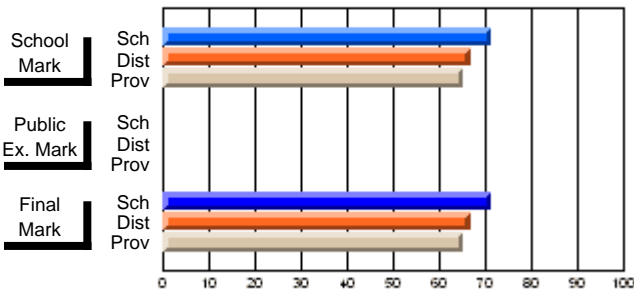

High School Course Results 2002-03

District 5 - Baie Verte/Central/Connaigre

#138 - Victoria Academy, Gaultois

Grades: K-1,3-12

Subject: Mathematics

Course: MATHEMATICS 1204									
# students in course: 7									
	School Mark	School vs District	School vs Province	Public Exam Mark	School vs District	School vs Province	Final Mark	School vs District	School vs Province
<u>Average Score</u>	71.1						71.1		
School	66.7	P	P				66.7	P	P
District	65.0						65.0		
Province									
<u>Percent of Passes</u>	85.7						85.7		
School	87.3	Q	Q				87.4	Q	Q
District	85.8						85.8		
Province									

Average Scores