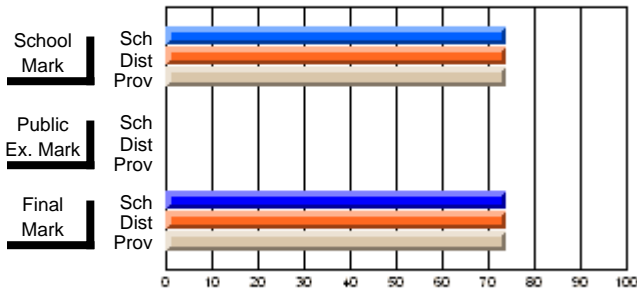

High School Course Results 2002-03

District 5 - Baie Verte/Central/Connaigre

#141 - Exploits Valley High - Maple, Grand Falls-Windsor

Grades: 11-12

Course: MATHEMATICS AP 4225						
# students in course: 34						
	School Mark	School vs District	School vs Province	Public Exam Mark	School vs District	School vs Province
Average Score	74.0					
School	74.0					
District	74.0	P	P		P	P
Province	73.9					
Percent of Passes	91.2					
School	91.2					
District	91.2	P	Q		P	Q
Province	95.6					

Average Scores