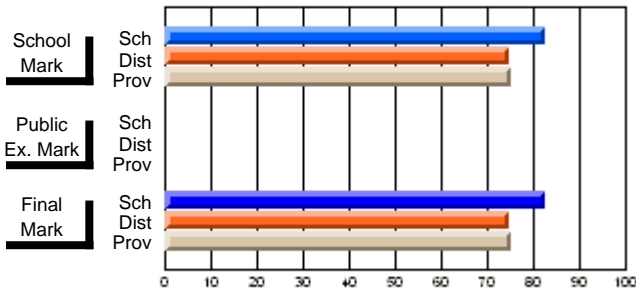

High School Course Results 2002-03

District 5 - Baie Verte/Central/Connaigre

#125 - Baie Verte High School, Baie Verte

Grades: 8-12

Course: MATHEMATICS 2205			
# students in course: 14			
	School Mark	School vs District	School vs Province
Average Score	82.4		
School	82.4		
District	74.7	P	P
Province	75.2		
Percent of Passes	100.0		
School	100.0		
District	95.3	P	P
Province	97.6		

	Public Exam Mark	School vs District	School vs Province
Final Mark	82.4		
School	82.4		
District	74.9	P	P
Province	75.2		
Percent of Passes	100.0		
School	100.0		
District	95.7	P	P
Province	97.7		

Average Scores