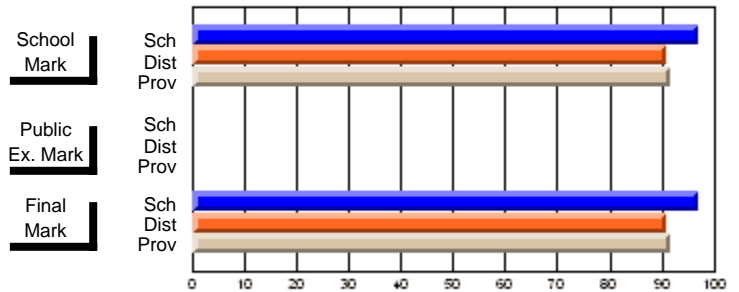

Percent Passes

* Data from the High School Certification System. The results from supplementary courses are not reflected in these results. All students obtaining a score of 48 or 49 on the final mark, were adjusted to 50 and are reflected in the Final Mark column.