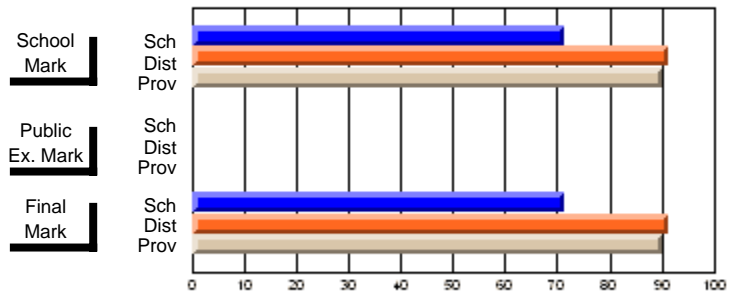

Percent Passes

* Data from the High School Certification System. The results from supplementary courses are not reflected in these results. All students obtaining a score of 48 or 49 on the final mark, were adjusted to 50 and are reflected in the Final Mark column.