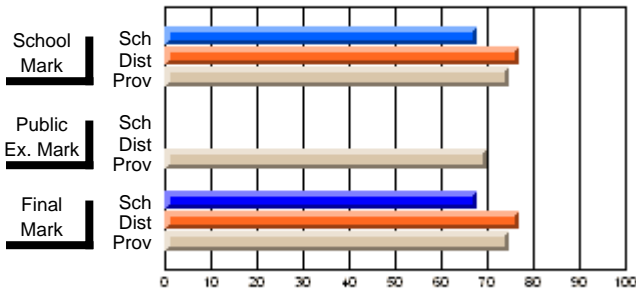

High School Course Results 2002-03

District 5 - Baie Verte/Central/Connaigre

#158 - MSB Regional Academy, Middle Arm

Grades: K-12

Course: ADV WORDPROCESSING/DESK TOP 2101

students in course: 17

	School Mark	School vs District	School vs Province	Public Exam Mark	School vs District	School vs Province	Final Mark	School vs District	School vs Province
Average Score	67.9						67.9		
School	67.9						67.9		
District	76.8	q	q				76.8	q	q
Province	74.6			70.0			74.6		
Percent of Passes	100.0						100.0		
School	100.0						100.0		
District	96.4	P	P				96.4	P	P
Province	92.9			100.0			92.9		

Average Scores