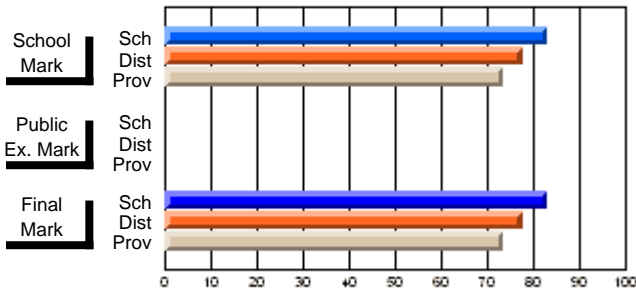

High School Course Results 2002-03

District 5 - Baie Verte/Central/Connaigre

#158 - MSB Regional Academy, Middle Arm

Grades: K-12

Course: WOODWORKING 1107								
# students in course: 6								
	School Mark	School vs District	School vs Province		Public Exam Mark	School vs District	School vs Province	
Average Score	83.0							
School	83.0				83.0			
District	77.6	P	P		77.6	P	P	
Province	73.5				73.5			
Percent of Passes								
School	100.0				100.0			
District	98.7	P	P		98.7	P	P	
Province	95.5				95.5			

Average Scores