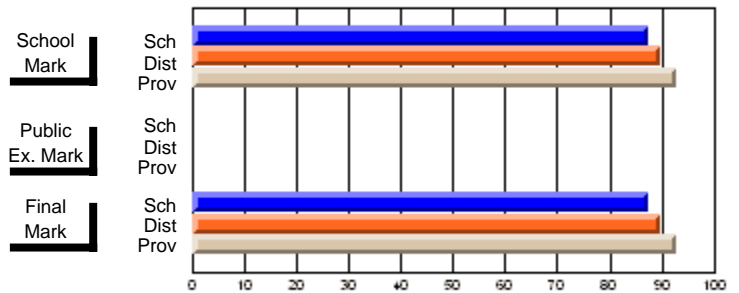

Percent Passes

* Data from the High School Certification System. The results from supplementary courses are not reflected in these results. All students obtaining a score of 48 or 49 on the final mark, were adjusted to 50 and are reflected in the Final Mark column.