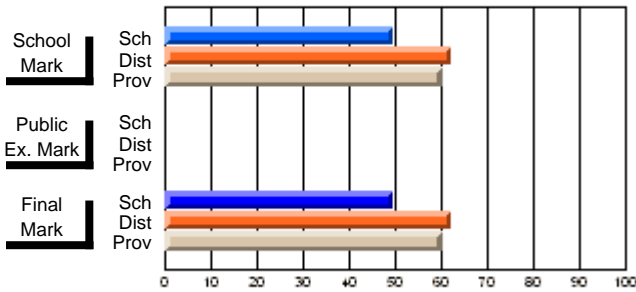

High School Course Results 2002-03

District 5 - Baie Verte/Central/Connaigre

#174 - St. Peter's Academy, Westport

Grades: K-12

Course: MATHEMATICS 3206			
# students in course: 6	School Mark	School vs District	School vs Province
Average Score	49.5		
School	49.5		
District	62.0	q	q
Province	60.2		
Percent of Passes	66.7		
School	66.7		
District	85.7	q	q
Province	83.8		

Average Scores