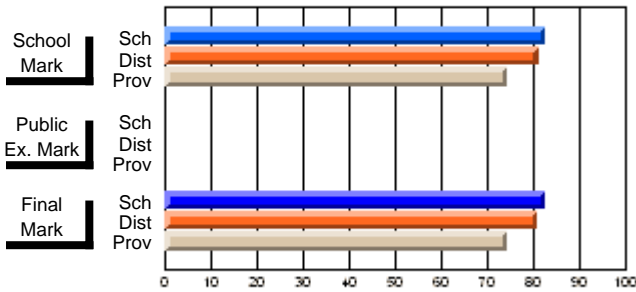

High School Course Results 2002-03

District 5 - Baie Verte/Central/Connaigre

#153 - Cape John Collegiate, La Scie

Grades: 7-12

Course: ART & DESIGN 3200													
# students in course: 10													
Average Score		School Mark			Public Exam Mark			Final Mark					
		School vs District			School vs Province			School vs District			School vs Province		
School		82.4						82.4					
District		81.0			P			80.8			P		
Province		74.4			P			74.4			P		
Percent of Passes		100.0						100.0					
School		100.0						100.0					
District		97.9			P			97.9			P		
Province		94.0			P			94.1			P		

Average Scores