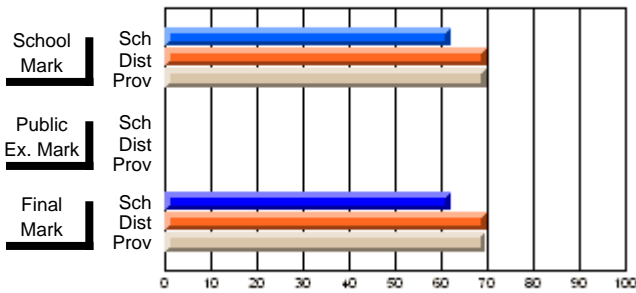

High School Course Results 2002-03

District 5 - Baie Verte/Central/Connaigre

#125 - Baie Verte High School, Baie Verte

Grades: 8-12

Subject: Social Studies

Course: CANADIAN HISTORY 1201								
# students in course: 18								
	School Mark	School vs District	School vs Province		Public Exam Mark	School vs District	School vs Province	
Average Score	61.9							
School	61.9							
District	69.7	q	q					
Province	69.7							
Percent of Passes	94.4							
School	94.4							
District	88.8	p	p					
Province	89.0							
	61.9							
	69.7	q	q					
	69.7							
	94.4							
	88.8	p	p					
	89.0							

Average Scores