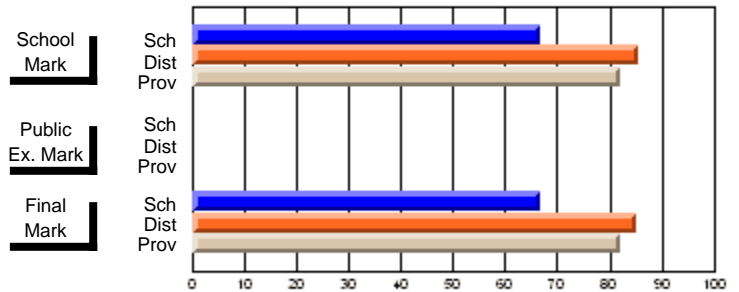

Percent Passes

* Data from the High School Certification System. The results from supplementary courses are not reflected in these results. All students obtaining a score of 48 or 49 on the final mark, were adjusted to 50 and are reflected in the Final Mark column.