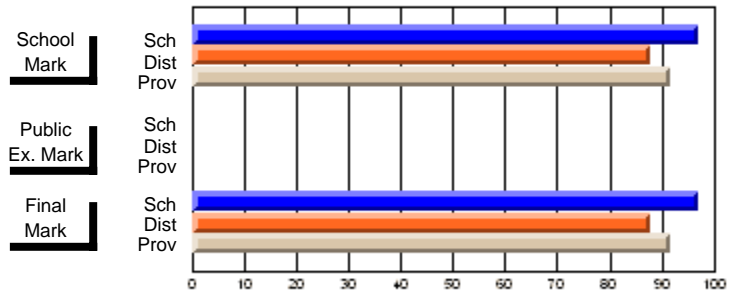

Percent Passes

* Data from the High School Certification System. The results from supplementary courses are not reflected in these results. All students obtaining a score of 48 or 49 on the final mark, were adjusted to 50 and are reflected in the Final Mark column.