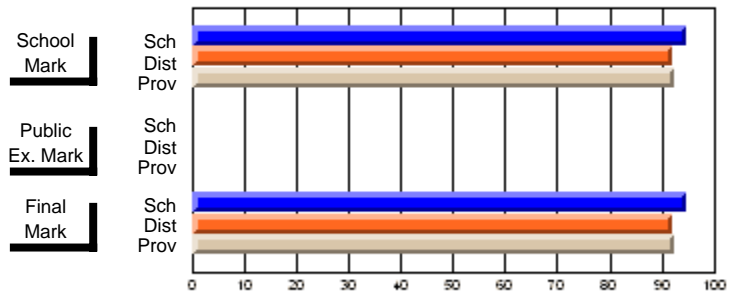

Percent Passes

* Data from the High School Certification System. The results from supplementary courses are not reflected in these results. All students obtaining a score of 48 or 49 on the final mark, were adjusted to 50 and are reflected in the Final Mark column.