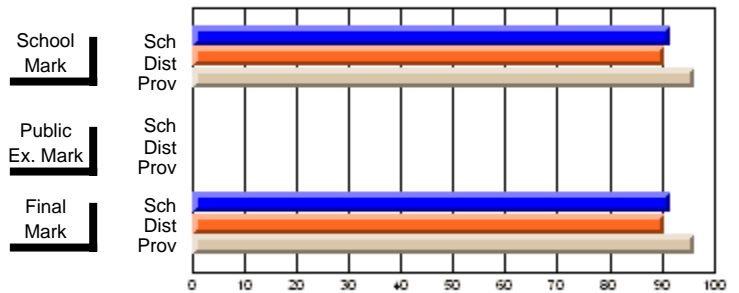

Percent Passes

* Data from the High School Certification System. The results from supplementary courses are not reflected in these results. All students obtaining a score of 48 or 49 on the final mark, were adjusted to 50 and are reflected in the Final Mark column.