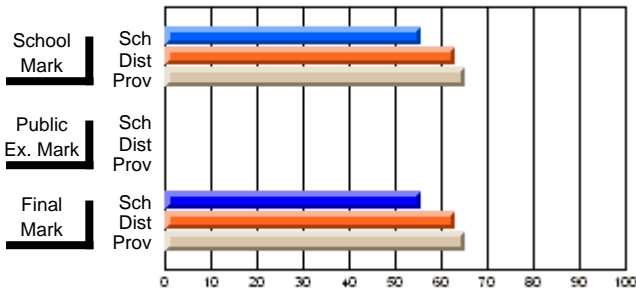

High School Course Results 2002-03

District 5 - Baie Verte/Central/Connaigre

#158 - MSB Regional Academy, Middle Arm

Grades: K-12

Course: CANADIAN ECONOMY 2203			
# students in course: 25			
	School Mark	School vs District	School vs Province
Average Score	55.6		
School	62.9	q	q
District	65.1		
Province			
Percent of Passes			
School	76.0		
District	86.0	q	q
Province	85.8		

	Public Exam Mark	School vs District	School vs Province
Final Mark	55.6		
School	62.9	q	q
District	65.1		
Province			

Average Scores