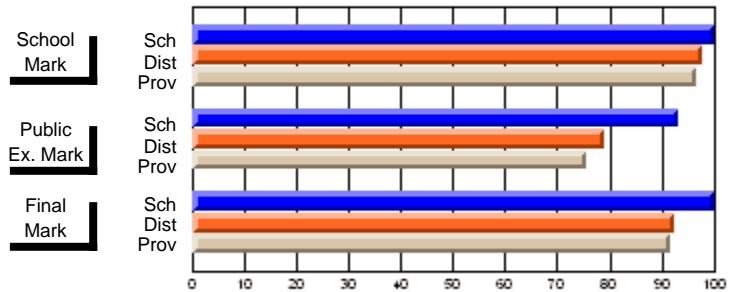

Percent Passes

* Data from the High School Certification System. The results from supplementary courses are not reflected in these results. All students obtaining a score of 48 or 49 on the final mark, were adjusted to 50 and are reflected in the Final Mark column.