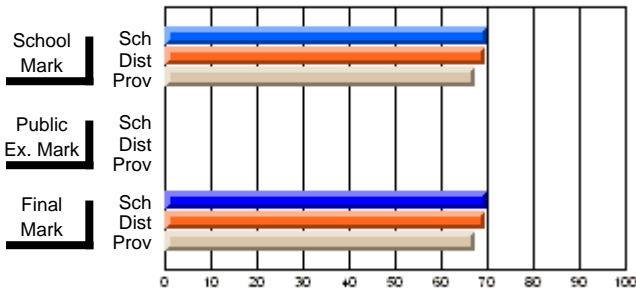

High School Course Results 2002-03

District 5 - Baie Verte/Central/Connaigre

#402 - Leo Burke Academy, Bishop's Falls

Grades: 8-12

Course: WRITING 2203						
# students in course: 59						
	School Mark	School vs District	School vs Province	Public Exam Mark	School vs District	School vs Province
Average Score	70.0					
School	69.4	P	P			
District	67.4				P	P
Province						
Percent of Passes						
School	91.5					
District	92.8	Q	P		Q	P
Province	89.0					

Average Scores