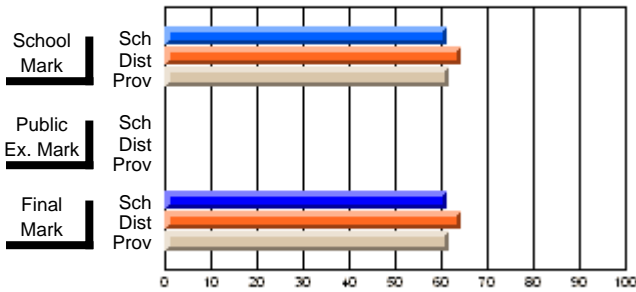

High School Course Results 2002-03

District 5 - Baie Verte/Central/Connaigre

#158 - MSB Regional Academy, Middle Arm

Grades: K-12

Course: PHYSICAL SCIENCE 2205			
# students in course: 24			
	School Mark	School vs District	School vs Province
Average Score	61.4		
School	61.4		
District	64.2	q	q
Province	61.9		
Percent of Passes	83.3		
School	83.3		
District	94.3	q	q
Province	88.8		

	Public Exam Mark	School vs District	School vs Province
Final Mark	61.4		
School	61.4		
District	64.2	q	q
Province	61.8		
Percent of Passes	83.3		
School	83.3		
District	94.3	q	q
Province	88.8		

Average Scores