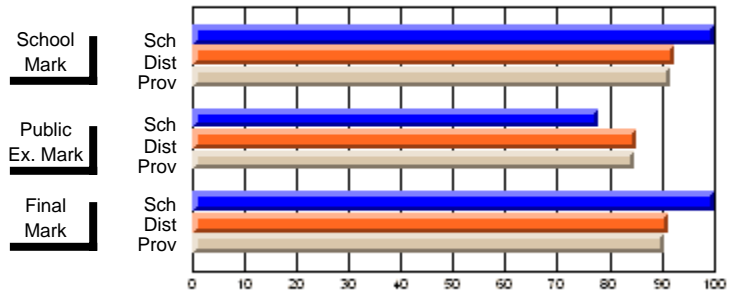

Percent Passes

* Data from the High School Certification System. The results from supplementary courses are not reflected in these results. All students obtaining a score of 48 or 49 on the final mark, were adjusted to 50 and are reflected in the Final Mark column.