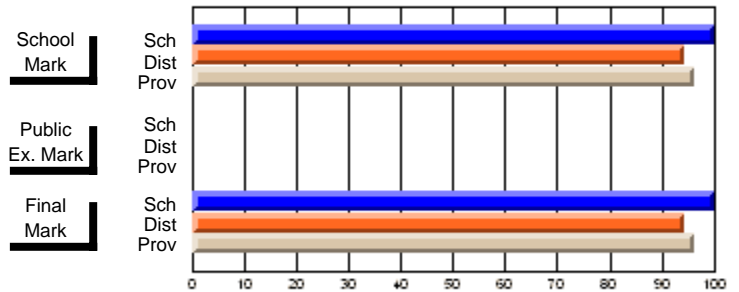

Percent Passes

* Data from the High School Certification System. The results from supplementary courses are not reflected in these results. All students obtaining a score of 48 or 49 on the final mark, were adjusted to 50 and are reflected in the Final Mark column.