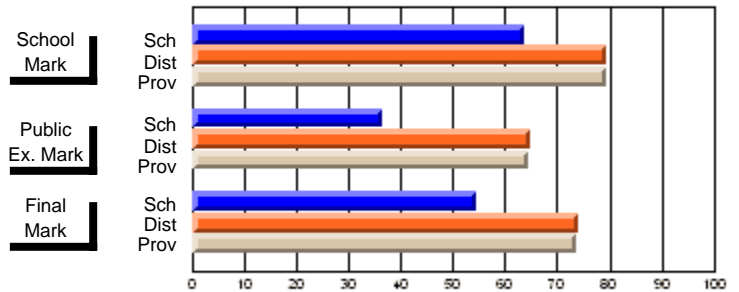

Percent Passes

* Data from the High School Certification System. The results from supplementary courses are not reflected in these results. All students obtaining a score of 48 or 49 on the final mark, were adjusted to 50 and are reflected in the Final Mark column.