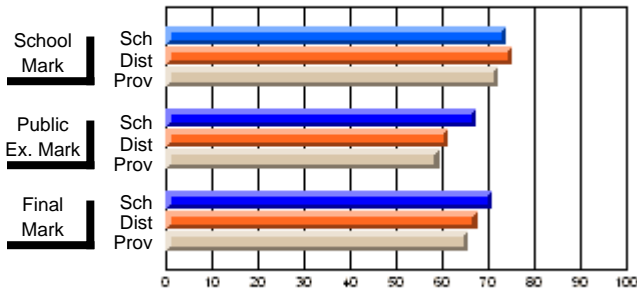

High School Course Results 2002-03

District 5 - Baie Verte/Central/Connaigre

#132 - Botwood Collegiate, Botwood

Grades: 9-12

Course: CHEMISTRY 3202			
# students in course: 17			
	School Mark	School vs District	School vs Province
Average Score			
School	73.9		
District	75.1	q	p
Province	72.0		
Percent of Passes			
School	94.1		
District	97.8	q	q
Province	94.4		

	Public Exam Mark	School vs District	School vs Province
School	67.2		
District	61.2	p	p
Province	59.3		

	Final Mark	School vs District	School vs Province
School	70.9		
District	67.6	p	p
Province	65.7		

Average Scores