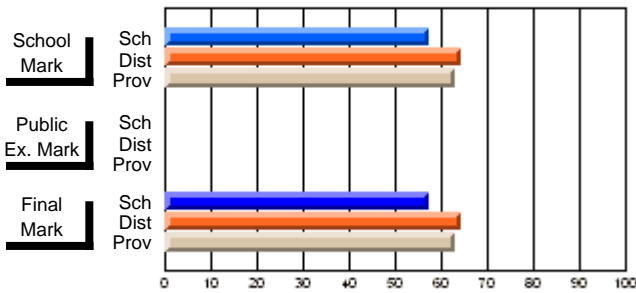

**High School Course Results
2002-03**

District 5 - Baie Verte/Central/Connaigre

#132 - Botwood Collegiate, Botwood

Grades: 9-12

Subject: English Language

Course: ENGLISH 1200			
# students in course: 16			
School Mark	School vs District	School vs Province	
Average Score			
School	57.3		
District	64.2	q	q
Province	62.9		
Percent of Passes			
School	56.3		
District	87.1	q	q
Province	88.9		

Public Exam Mark	School vs District	School vs Province	

Final Mark	School vs District	School vs Province	
57.3			
64.3	q	q	
62.9			

Average Scores