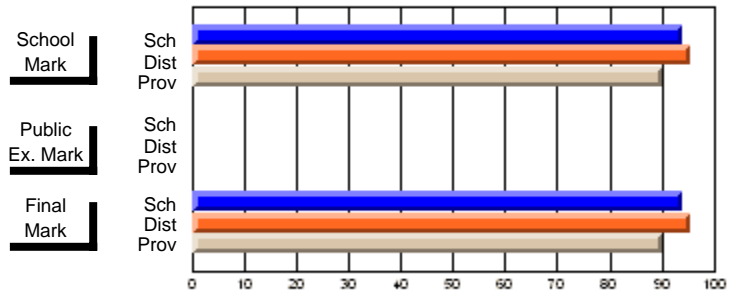

Percent Passes

* Data from the High School Certification System. The results from supplementary courses are not reflected in these results. All students obtaining a score of 48 or 49 on the final mark, were adjusted to 50 and are reflected in the Final Mark column.