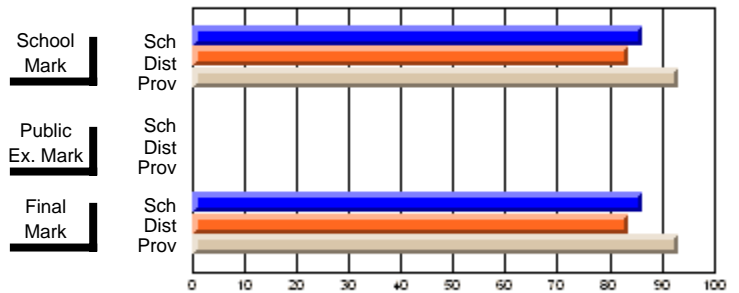

Percent Passes

* Data from the High School Certification System. The results from supplementary courses are not reflected in these results. All students obtaining a score of 48 or 49 on the final mark, were adjusted to 50 and are reflected in the Final Mark column.