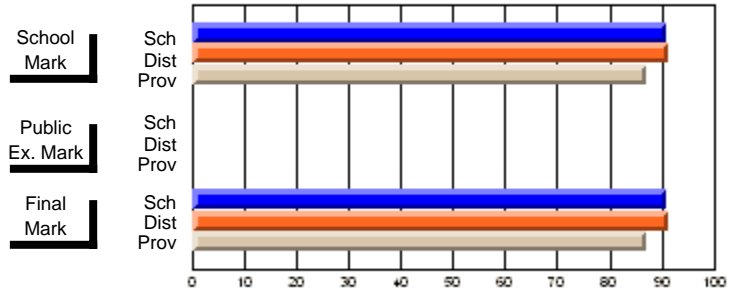

Percent Passes

* Data from the High School Certification System. The results from supplementary courses are not reflected in these results. All students obtaining a score of 48 or 49 on the final mark, were adjusted to 50 and are reflected in the Final Mark column.