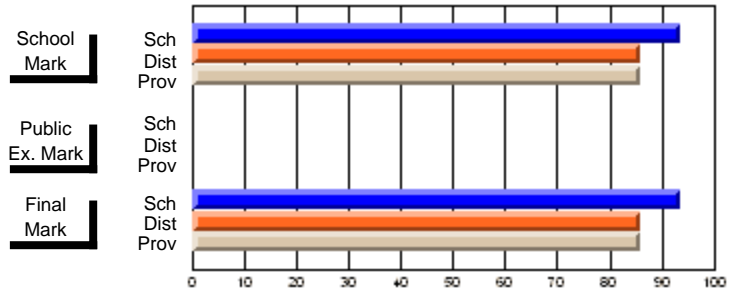

Percent Passes

* Data from the High School Certification System. The results from supplementary courses are not reflected in these results. All students obtaining a score of 48 or 49 on the final mark, were adjusted to 50 and are reflected in the Final Mark column.