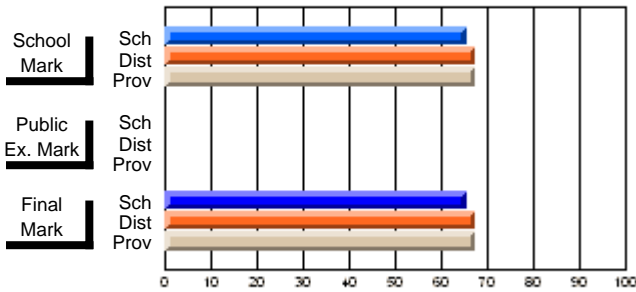

High School Course Results 2002-03

District 5 - Baie Verte/Central/Connaigre

#403 - Lakeside Academy, Buchans

Grades: K-12

Course: CHEMISTRY 2202			
# students in course: 16			
	School Mark	School vs District	School vs Province
Average Score	65.4		
School	67.2	q	q
District	67.3		
Province			
Percent of Passes	87.5		
School	85.3	P	P
District	86.7		
Province			
	Public Exam Mark	School vs District	School vs Province
	Final Mark	School vs District	School vs Province
	65.4		
	67.4	q	q
	67.3		
	87.5		
	85.5	P	P
	86.6		

Average Scores