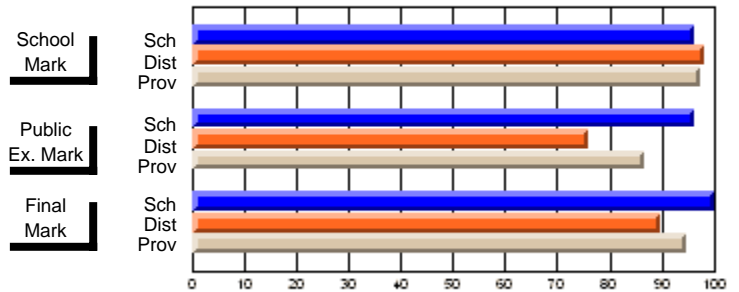

Percent Passes

* Data from the High School Certification System. The results from supplementary courses are not reflected in these results. All students obtaining a score of 48 or 49 on the final mark, were adjusted to 50 and are reflected in the Final Mark column.