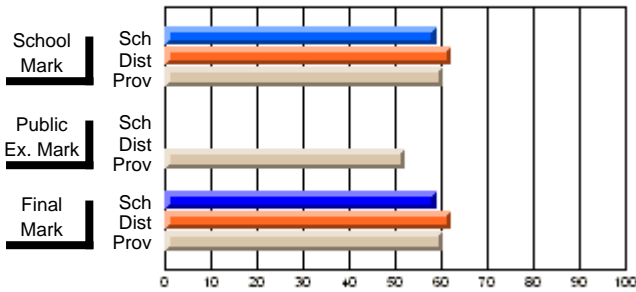

High School Course Results 2002-03

District 5 - Baie Verte/Central/Connaigre

#406 - Fitzgerald Academy, English Harbour West

Grades: K-12

Course: WORLD GEOGRAPHY 3200															
# students in course: 13															
		School Mark	School vs District	School vs Province			Public Exam Mark	School vs District	School vs Province			Final Mark	School vs District	School vs Province	
Average Score		58.9					52.1					58.9			
School		62.1	q	q				62.1	q	q			62.1	q	q
District		60.4						60.4					60.4		
Percent of Passes		100.0					90.0					100.0			
School		92.1	P	P				92.1	P	P			92.1	P	P
District		90.3						90.3					90.3		

Average Scores