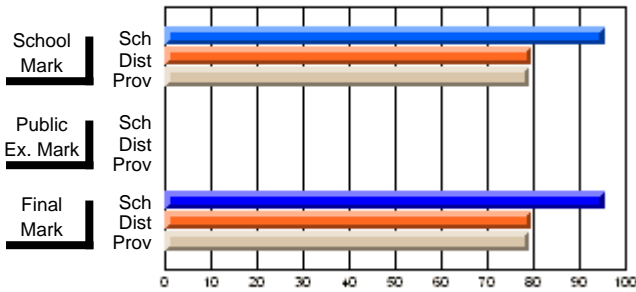

High School Course Results 2002-03

District 5 - Baie Verte/Central/Connaigre

#162 - Dorset Collegiate, Pilley's Island

Grades: 9-12

Course: PHYSICAL EDUCATION 2100						
# students in course: 25						
	School Mark	School vs District	School vs Province	Public Exam Mark	School vs District	School vs Province
Average Score	95.3					
School	79.4	P	P			
District	79.2					
Province						
Percent of Passes	100.0					
School	95.4	P	P			
District	96.2					
Province						

Average Scores