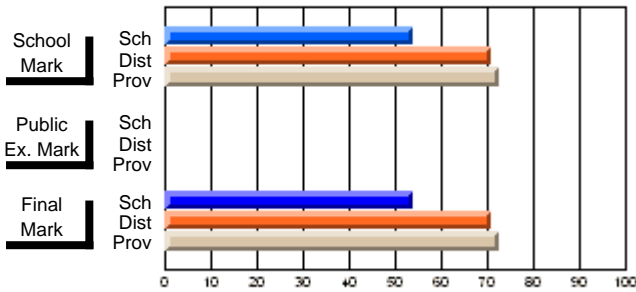

High School Course Results 2002-03

District 5 - Baie Verte/Central/Connaigre

#163 - Point Leamington Academy, Point Leamington

Grades: K-12

Course: ENTERPRISE 3205			
# students in course: 7			
	School Mark	School vs District	School vs Province
Average Score	53.7		
School	70.7	q	q
District	72.6		
Province			
Percent of Passes			
School	85.7		
District	87.7	q	q
Province	91.7		

	Public Exam Mark	School vs District	School vs Province
Final Mark	53.7		
School	70.7	q	q
District	72.6		
Province			

Average Scores