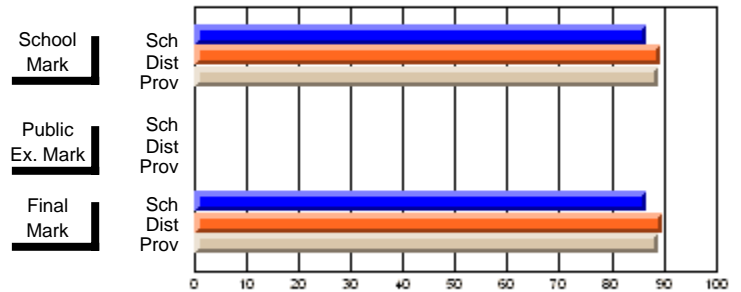

Percent Passes

* Data from the High School Certification System. The results from supplementary courses are not reflected in these results. All students obtaining a score of 48 or 49 on the final mark, were adjusted to 50 and are reflected in the Final Mark column.