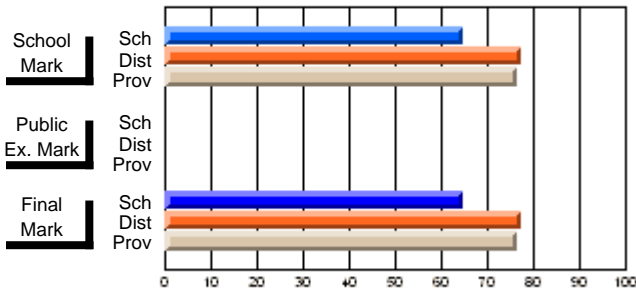

High School Course Results 2002-03

District 5 - Baie Verte/Central/Connaigre

#125 - Baie Verte High School, Baie Verte

Grades: 8-12

Course: KEYBOARDING/WORD PROCESSING 1101			
# students in course: 19			
	School Mark	School vs District	School vs Province
<u>Average Score</u>			
School	64.8		
District	77.3	q	q
Province	76.5		
<u>Percent of Passes</u>			
School	73.7		
District	94.9	q	q
Province	94.8		

Average Scores