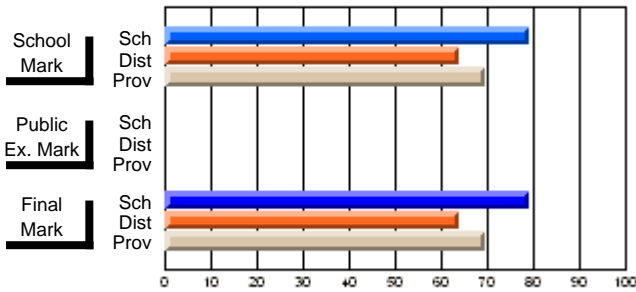

High School Course Results 2002-03

District 5 - Baie Verte/Central/Connaigre

#402 - Leo Burke Academy, Bishop's Falls

Grades: 8-12

Course: LITERARY HERITAGE 3202			
# students in course: 24			
	School Mark	School vs District	School vs Province
Average Score	79.1		
School	63.9	P	P
District	63.9		
Province	69.7		
Percent of Passes	100.0		
School	82.1	P	P
District	82.1		
Province	92.6		

	Public Exam Mark	School vs District	School vs Province
Final Mark	79.1		
School	63.9	P	P
District	63.9		
Province	69.6		
Final Mark	100.0		
School	83.2	P	P
District	83.2		
Province	92.7		

Average Scores