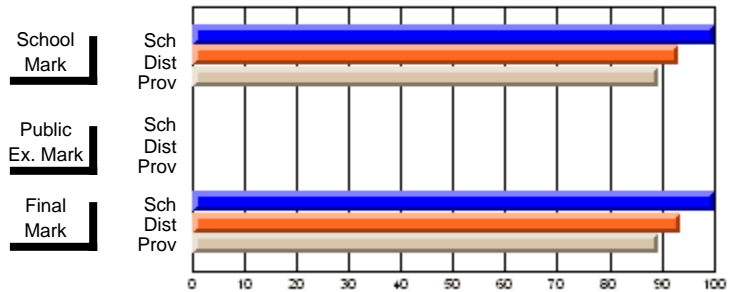

Percent Passes

* Data from the High School Certification System. The results from supplementary courses are not reflected in these results. All students obtaining a score of 48 or 49 on the final mark, were adjusted to 50 and are reflected in the Final Mark column.