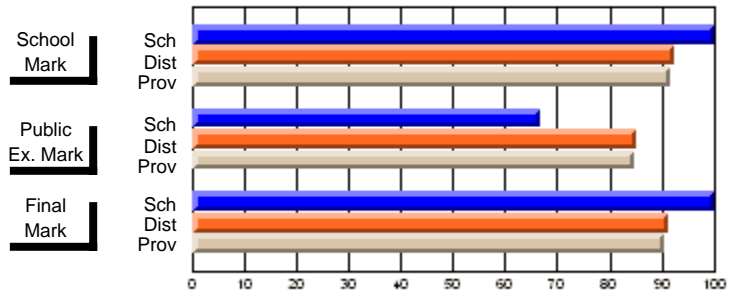

Percent Passes

* Data from the High School Certification System. The results from supplementary courses are not reflected in these results. All students obtaining a score of 48 or 49 on the final mark, were adjusted to 50 and are reflected in the Final Mark column.