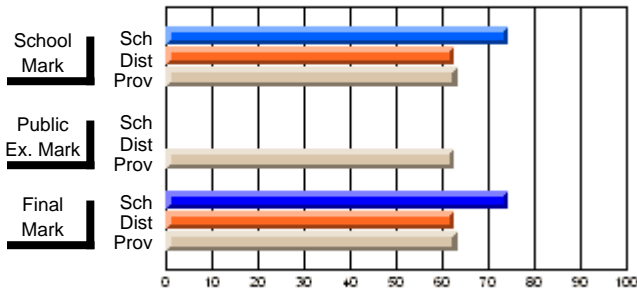

High School Course Results 2002-03

District 5 - Baie Verte/Central/Connaigre

#171 - Indian River High School, Springdale

Grades: 9-12

Course: BUSINESS ENGLISH 3102			
# students in course: 8			
	School Mark	School vs District	School vs Province
Average Score	74.4		
School	62.7	P	P
District	63.2		
Province			
Percent of Passes	100.0		
School	89.9	P	P
District	90.1		
Province			

	Public Exam Mark	School vs District	School vs Province
Public Exam Mark	62.5		
School			
District			
Province			

	Final Mark	School vs District	School vs Province
Final Mark	74.4		
School	62.7	P	P
District	63.2		
Province			

Average Scores