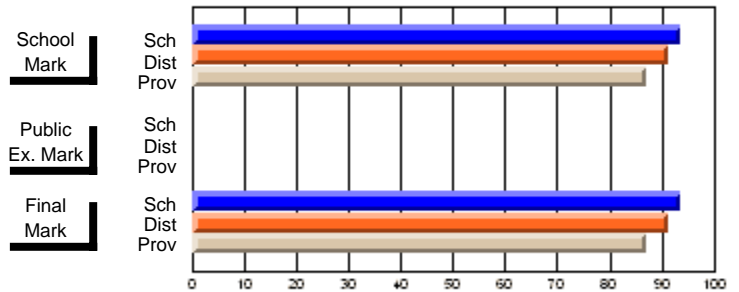

Percent Passes

* Data from the High School Certification System. The results from supplementary courses are not reflected in these results. All students obtaining a score of 48 or 49 on the final mark, were adjusted to 50 and are reflected in the Final Mark column.