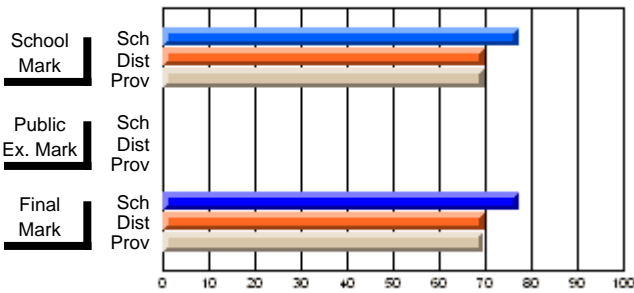

High School Course Results 2002-03

District 5 - Baie Verte/Central/Connaigre

#162 - Dorset Collegiate, Pilley's Island

Grades: 9-12

Subject: Social Studies

Course: CANADIAN HISTORY 1201									
# students in course: 35									
	School Mark		School vs District	School vs Province		Public Exam Mark		School vs District	School vs Province
<u>Average Score</u>	77.1								
School	69.7		P	P			77.1		
District	69.7						69.7	P	P
Province	69.7						69.7		
<u>Percent of Passes</u>									
School	94.3						94.3		
District	88.8		P	P			88.8	P	P
Province	89.0						89.0		

Average Scores