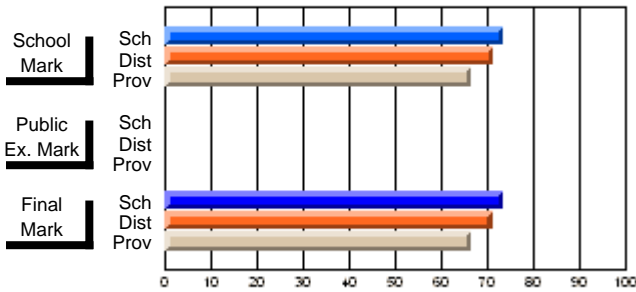

High School Course Results 2002-03

District 5 - Baie Verte/Central/Connaigre

#145 - Exploits Valley High - Greenwood, Grand Falls-Windsor

Grades: 9-10

Course: ENGLISH 1201			
# students in course: 149			
	School Mark	School vs District	School vs Province
Average Score	73.4		
School	73.4		
District	71.1	P	P
Province	66.6		
Percent of Passes			
School	99.3		
District	95.5	P	P
Province	90.3		
	Public Exam Mark	School vs District	School vs Province
	Final Mark	School vs District	School vs Province
	73.4		
	71.0	P	P
	66.6		
	99.3		
	95.5	P	P
	90.3		

Average Scores