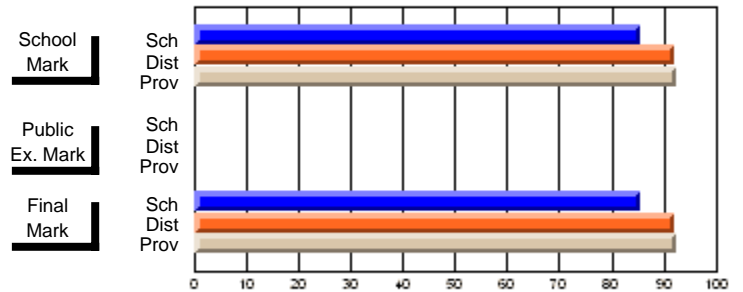

Percent Passes

* Data from the High School Certification System. The results from supplementary courses are not reflected in these results. All students obtaining a score of 48 or 49 on the final mark, were adjusted to 50 and are reflected in the Final Mark column.