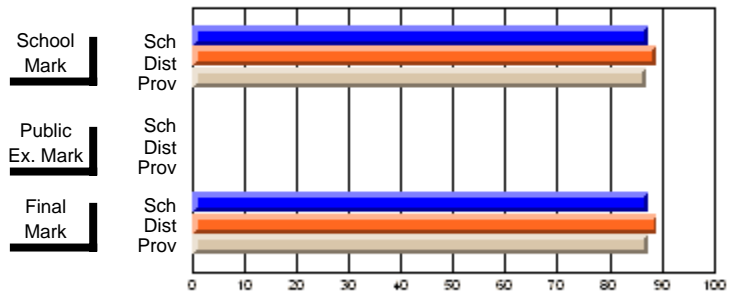

Percent Passes

* Data from the High School Certification System. The results from supplementary courses are not reflected in these results. All students obtaining a score of 48 or 49 on the final mark, were adjusted to 50 and are reflected in the Final Mark column.