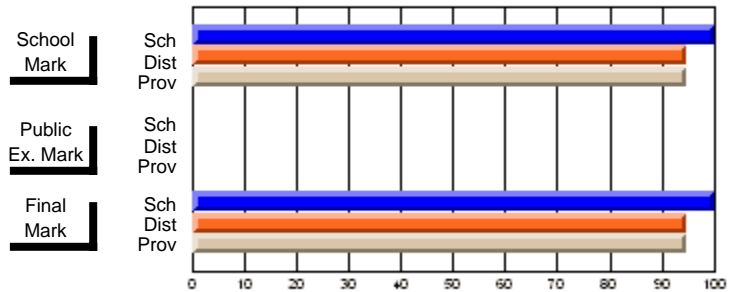

Percent Passes

* Data from the High School Certification System. The results from supplementary courses are not reflected in these results. All students obtaining a score of 48 or 49 on the final mark, were adjusted to 50 and are reflected in the Final Mark column.