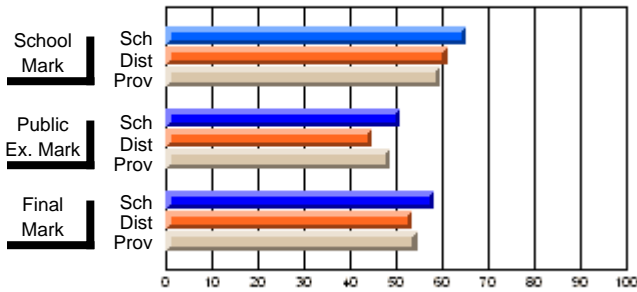

High School Course Results 2002-03

District 5 - Baie Verte/Central/Connaigre

#141 - Exploits Valley High - Maple, Grand Falls-Windsor

Grades: 11-12

Course: EARTH SYSTEMS 3209			
# students in course: 19			
	School Mark	School vs District	School vs Province
Average Score			
School	65.3		
District	61.1	P	P
Province	59.4		
Percent of Passes			
School	84.2		
District	86.0	Q	P
Province	77.4		

	Public Exam Mark	School vs District	School vs Province
Public Exam Mark			
School	50.8		
District	44.6	P	P
Province	48.8		

	Final Mark	School vs District	School vs Province
Final Mark			
School	58.3		
District	53.5	P	P
Province	54.5		

Average Scores