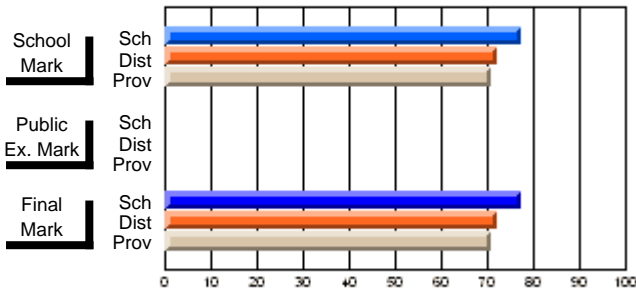

High School Course Results 2002-03

District 5 - Baie Verte/Central/Connaigre

#132 - Botwood Collegiate, Botwood

Grades: 9-12

Course: COMMUNICATIONS TECHNOLOGY 3104

students in course: 17

	School Mark	School vs District	School vs Province	Public Exam Mark	School vs District	School vs Province	Final Mark	School vs District	School vs Province
Average Score	77.4						77.4		
School	77.4						77.4		
District	72.2	P	P				72.2	P	P
Province	71.0						70.9		
Percent of Passes	100.0						100.0		
School	100.0						100.0		
District	94.1	P	P				94.2	P	P
Province	90.9						90.9		

Average Scores