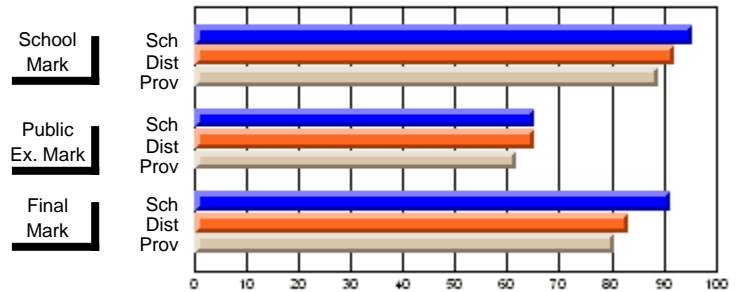

Percent Passes

* Data from the High School Certification System. The results from supplementary courses are not reflected in these results. All students obtaining a score of 48 or 49 on the final mark, were adjusted to 50 and are reflected in the Final Mark column.