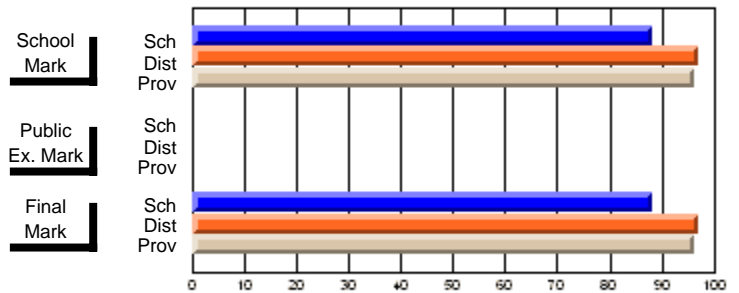

Percent Passes

* Data from the High School Certification System. The results from supplementary courses are not reflected in these results. All students obtaining a score of 48 or 49 on the final mark, were adjusted to 50 and are reflected in the Final Mark column.