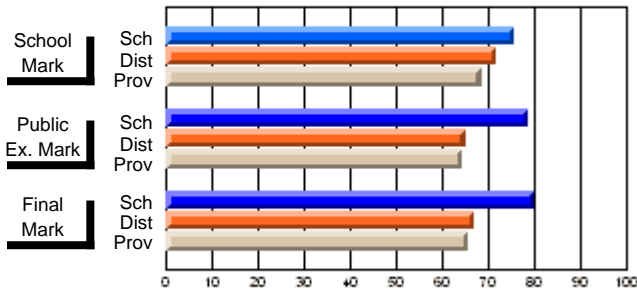

High School Course Results 2002-03

District 5 - Baie Verte/Central/Connaigre

#158 - MSB Regional Academy, Middle Arm

Grades: K-12

Course: WORLD GEOGRAPHY 3202

students in course: 7

	School Mark	School vs District	School vs Province	Public Exam Mark	School vs District	School vs Province	Final Mark	School vs District	School vs Province
Average Score	75.7			78.7			80.0		
School	75.7			78.7			80.0		
District	71.6	P	P	65.0	P	P	67.1	P	P
Province	68.4			64.2			65.7		
Percent of Passes	100.0			100.0			100.0		
School	100.0			100.0			100.0		
District	92.5	P	P	85.3	P	P	91.2	P	P
Province	91.6			84.8			90.7		

Average Scores