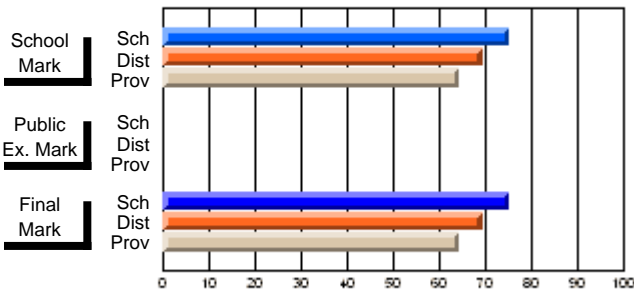

High School Course Results 2002-03

District 5 - Baie Verte/Central/Connaigre

#149 - King Academy, Harbour Breton

Grades: 7-12

Subject: Science

Course: SCIENCE 1206											
# students in course: 22											
	School Mark	School vs District	School vs Province		Public Exam Mark	School vs District	School vs Province		Final Mark	School vs District	School vs Province
<u>Average Score</u>											
School	75.1								75.1		
District	69.3	P	P						69.3	P	P
Province	64.3								64.3		
<u>Percent of Passes</u>											
School	95.5								95.5		
District	92.6	P	P						92.6	P	P
Province	85.9								85.9		

Average Scores