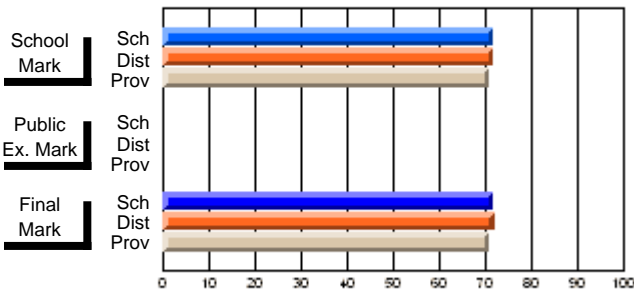

High School Course Results 2002-03

District 5 - Baie Verte/Central/Connaigre

#162 - Dorset Collegiate, Pilley's Island

Grades: 9-12

Subject: French

Course: FRENCH 2200									
# students in course: 6									
	School Mark	School vs District	School vs Province	Public Exam Mark	School vs District	School vs Province	Final Mark	School vs District	School vs Province
<u>Average Score</u>	71.8						71.8		
School	71.8						71.9	q	P
District	70.9	P	P				70.9		
Province									
<u>Percent of Passes</u>	100.0						100.0		
School	93.8						94.0	P	P
District	93.8	P	P				93.8		
Province									

Average Scores