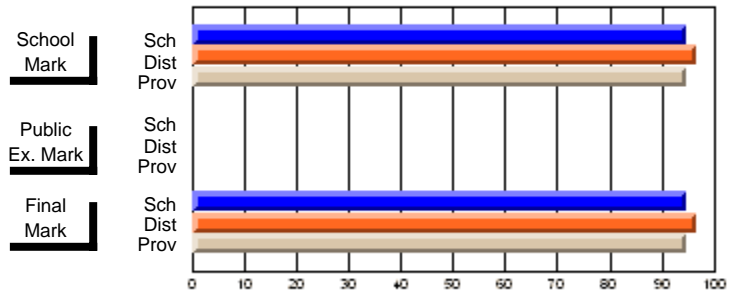

Percent Passes

* Data from the High School Certification System. The results from supplementary courses are not reflected in these results. All students obtaining a score of 48 or 49 on the final mark, were adjusted to 50 and are reflected in the Final Mark column.