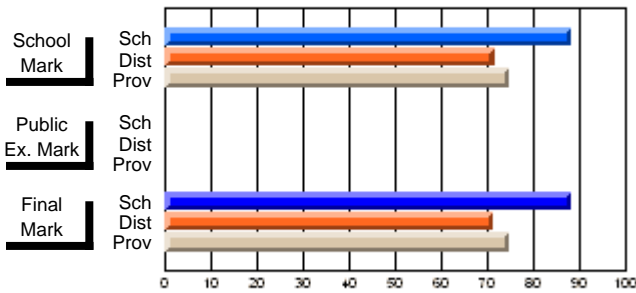

High School Course Results 2002-03

District 5 - Baie Verte/Central/Connaigre

#406 - Fitzgerald Academy, English Harbour West

Grades: K-12

Subject: Technology Education

Course: MICROCOMPUTER SYSTEMS 1100			
# students in course: 14			
	School Mark	School vs District	School vs Province
Average Score			
School	88.2		
District	71.5	P	P
Province	74.7		
Percent of Passes			
School	100.0		
District	89.6	P	P
Province	92.9		

	Public Exam Mark	School vs District	School vs Province
Final Mark			
School	88.2		
District	71.4	P	P
Province	74.7		
Final Mark			
School	100.0		
District	89.6	P	P
Province	92.9		

Average Scores