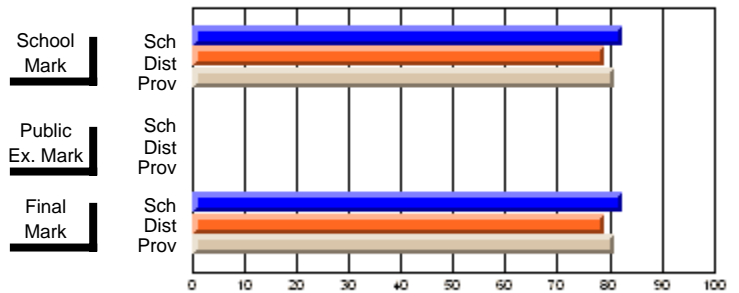

Percent Passes

* Data from the High School Certification System. The results from supplementary courses are not reflected in these results. All students obtaining a score of 48 or 49 on the final mark, were adjusted to 50 and are reflected in the Final Mark column.