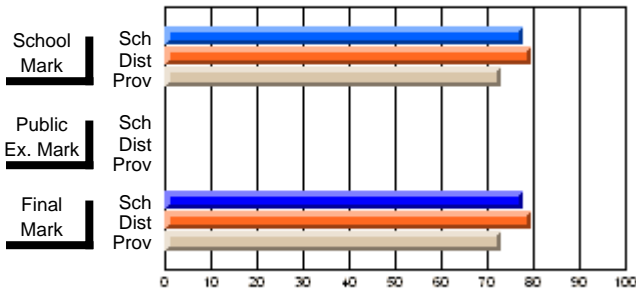

High School Course Results 2002-03

District 5 - Baie Verte/Central/Connaigre

#402 - Leo Burke Academy, Bishop's Falls

Grades: 8-12

Course: ART & DESIGN 2200			
# students in course: 12			
	School Mark	School vs District	School vs Province
Average Score	77.8		
School	77.8		
District	79.4	q	p
Province	72.9		
Percent of Passes			
School	91.7		
District	95.3	q	q
Province	92.9		

Average Scores