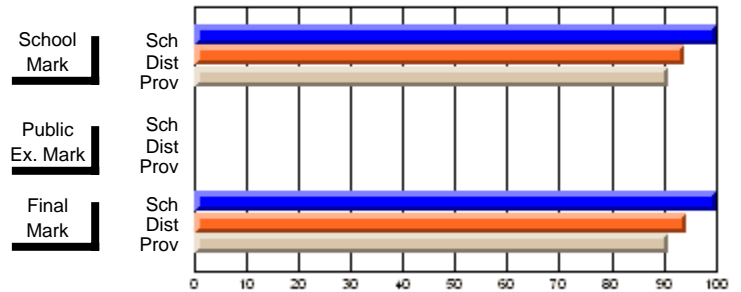

Percent Passes

* Data from the High School Certification System. The results from supplementary courses are not reflected in these results. All students obtaining a score of 48 or 49 on the final mark, were adjusted to 50 and are reflected in the Final Mark column.