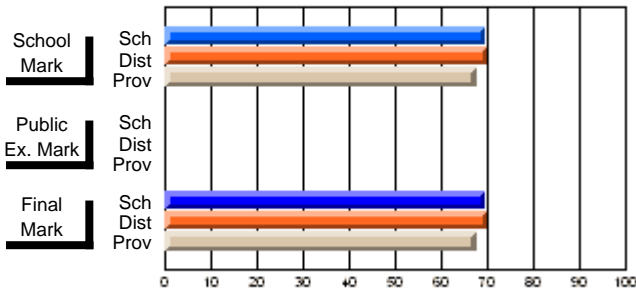

High School Course Results 2002-03

District 5 - Baie Verte/Central/Connaigre

#406 - Fitzgerald Academy, English Harbour West

Grades: K-12

Course: ENGLISH 2201			
# students in course: 10			
	School Mark	School vs District	School vs Province
Average Score	69.6		
School	70.0	q	P
District	67.6		
Province			
Percent of Passes	100.0		
School	92.1	P	P
District	92.3		
Province	92.3		

Average Scores