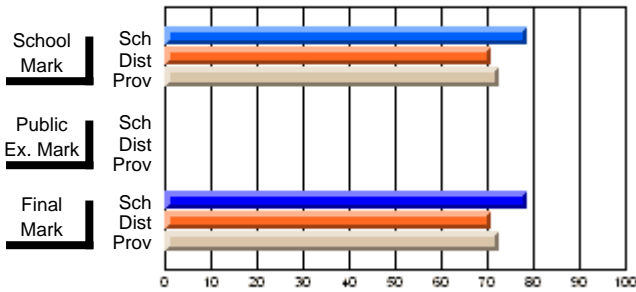

High School Course Results 2002-03

District 5 - Baie Verte/Central/Connaigre

#406 - Fitzgerald Academy, English Harbour West

Grades: K-12

Course: ENTERPRISE 3205						
# students in course: 19						
	School Mark	School vs District	School vs Province	Public Exam Mark	School vs District	School vs Province
Average Score	78.6					
School	70.7	P	P			
District	72.6					
Province						
Percent of Passes	100.0					
School	87.7	P	P			
District	91.7					
Province						

Average Scores