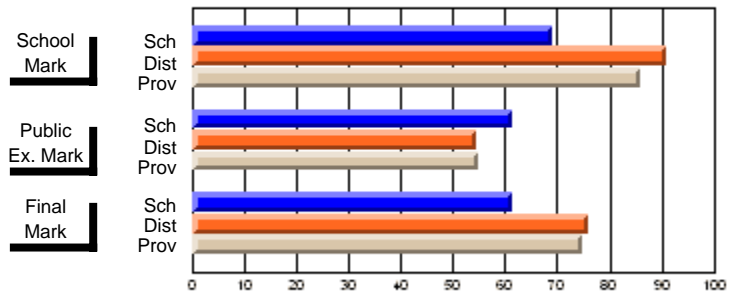

Percent Passes

* Data from the High School Certification System. The results from supplementary courses are not reflected in these results. All students obtaining a score of 48 or 49 on the final mark, were adjusted to 50 and are reflected in the Final Mark column.