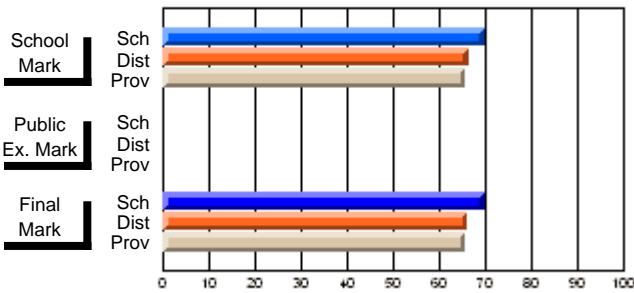

High School Course Results 2002-03

District 5 - Baie Verte/Central/Connaigre

#141 - Exploits Valley High - Maple, Grand Falls-Windsor

Grades: 11-12

Subject: Social Studies

Course: CANADIAN LAW 2104									
# students in course: 53									
	School Mark		School vs District	School vs Province		Public Exam Mark		School vs District	School vs Province
<u>Average Score</u>									
School	69.7								
District	66.3	P		P				P	
Province	65.5								P
<u>Percent of Passes</u>									
School	81.1								
District	85.0	q		q				q	
Province	86.3								q

Average Scores