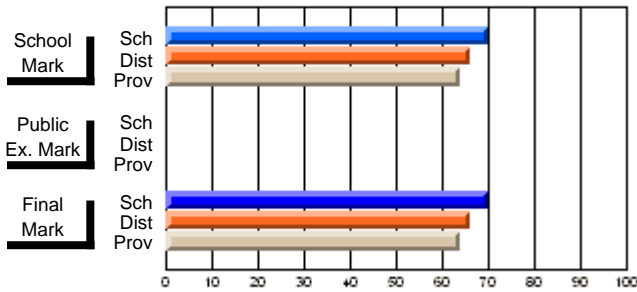

High School Course Results 2002-03

District 5 - Baie Verte/Central/Connaigre

#145 - Exploits Valley High - Greenwood, Grand Falls-Windsor

Grades: 9-10

Course: BIOLOGY 2201			
# students in course: 45			
	School Mark	School vs District	School vs Province
<u>Average Score</u>			
School	69.9		
District	65.9	P	P
Province	63.8		
<u>Percent of Passes</u>			
School	100.0		
District	85.3	P	P
Province	84.8		

	Public Exam Mark	School vs District	School vs Province
Public Exam Mark			
School			
District			
Province			

	Final Mark	School vs District	School vs Province
Final Mark			
School	69.9		
District	66.0	P	P
Province	63.8		
Percent of Passes			
School	100.0		
District	85.4	P	P
Province	84.9		

Average Scores