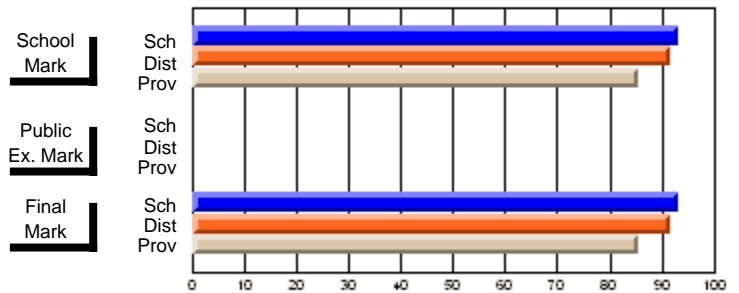

Percent Passes

* Data from the High School Certification System. The results from supplementary courses are not reflected in these results. All students obtaining a score of 48 or 49 on the final mark, were adjusted to 50 and are reflected in the Final Mark column.