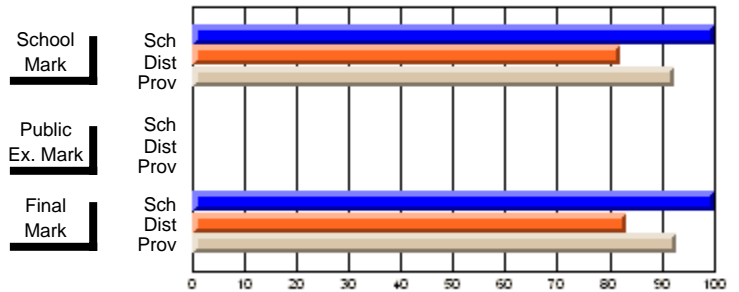

Percent Passes

* Data from the High School Certification System. The results from supplementary courses are not reflected in these results. All students obtaining a score of 48 or 49 on the final mark, were adjusted to 50 and are reflected in the Final Mark column.