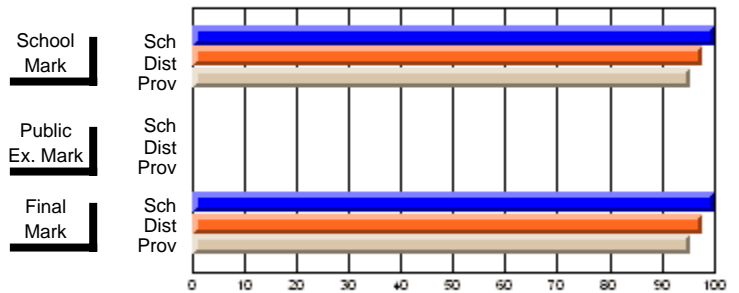

Percent Passes

* Data from the High School Certification System. The results from supplementary courses are not reflected in these results. All students obtaining a score of 48 or 49 on the final mark, were adjusted to 50 and are reflected in the Final Mark column.