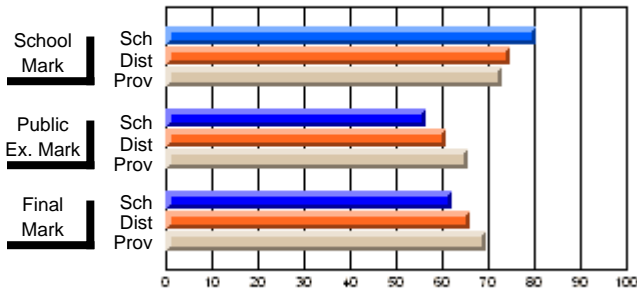

High School Course Results 2002-03

District 5 - Baie Verte/Central/Connaigre

#132 - Botwood Collegiate, Botwood

Grades: 9-12

Course: FRENCH 3200			
# students in course: 14			
	School Mark	School vs District	School vs Province
Average Score	80.4		
School	74.6	P	P
District			
Province	73.1		
Percent of Passes	100.0		
School	98.4	P	P
District			
Province	97.4		
	Public Exam Mark	School vs District	School vs Province
Average Score	56.5		
School	60.7	q	q
District			
Province	65.7		
Percent of Passes	64.3		
School	75.9	q	q
District			
Province	86.8		
	Final Mark	School vs District	School vs Province
Average Score	62.2		
School	66.2	q	q
District			
Province	69.4		
Percent of Passes	85.7		
School	89.7	q	q
District			
Province	94.9		

Average Scores