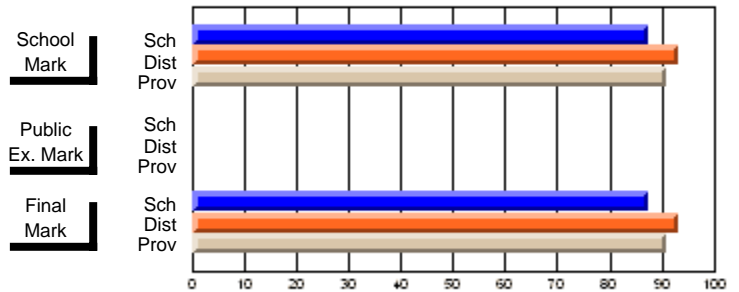

Percent Passes

* Data from the High School Certification System. The results from supplementary courses are not reflected in these results. All students obtaining a score of 48 or 49 on the final mark, were adjusted to 50 and are reflected in the Final Mark column.