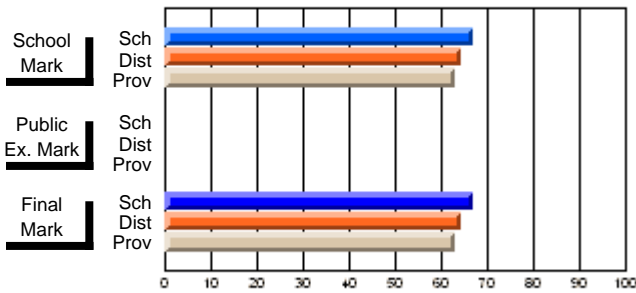

High School Course Results 2002-03

District 5 - Baie Verte/Central/Connaigre

#174 - St. Peter's Academy, Westport

Grades: K-12

Subject: English Language

Course: ENGLISH 1200									
# students in course: 11									
	School Mark	School vs District	School vs Province	Public Exam Mark	School vs District	School vs Province	Final Mark	School vs District	School vs Province
<u>Average Score</u>	66.8						66.8		
School	64.2	P	P				64.3	P	P
District	62.9						62.9		
Province									
<u>Percent of Passes</u>	90.9						90.9		
School	87.1	P	P				87.1	P	P
District	88.9						88.9		
Province									

Average Scores