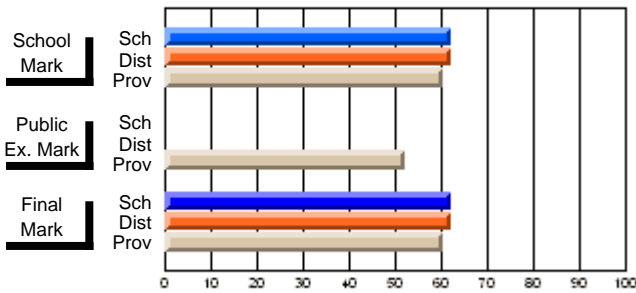

High School Course Results 2002-03

District 5 - Baie Verte/Central/Connaigre

#165 - St. Stephen's AG, Rencontre East

Grades: K-3,5-12

Subject: Social Studies

Course: WORLD GEOGRAPHY 3200								
# students in course: 7								
	School Mark		School vs District	School vs Province	Public Exam Mark		School vs District	School vs Province
<u>Average Score</u>	62.1							
School	62.1		P	P	52.1		P	P
District	62.1							
Province	60.4							
<u>Percent of Passes</u>	100.0							
School	100.0				90.0		P	P
District	92.1		P	P			P	P
Province	90.3							

Average Scores