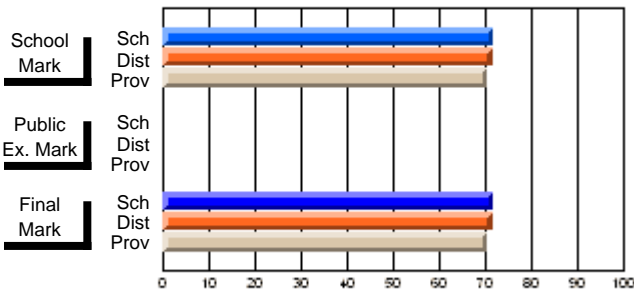

High School Course Results 2002-03

District 5 - Baie Verte/Central/Connaigre

#145 - Exploits Valley High - Greenwood, Grand Falls-Windsor

Grades: 9-10

Subject: Religious Education

Course: ETHICAL ISSUES 1104									
# students in course: 33									
	School Mark	School vs District	School vs Province	Public Exam Mark	School vs District	School vs Province	Final Mark	School vs District	School vs Province
<u>Average Score</u>									
School	71.7						71.7		
District	71.4	P	P				71.4	P	P
Province	70.3						70.3		
<u>Percent of Passes</u>									
School	97.0						97.0		
District	91.4	P	P				91.4	P	P
Province	90.1						90.1		

Average Scores