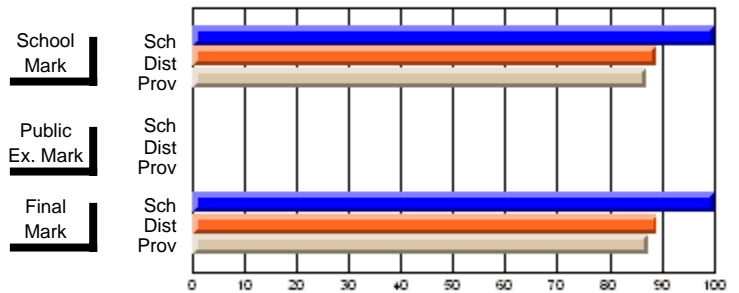

Percent Passes

* Data from the High School Certification System. The results from supplementary courses are not reflected in these results. All students obtaining a score of 48 or 49 on the final mark, were adjusted to 50 and are reflected in the Final Mark column.