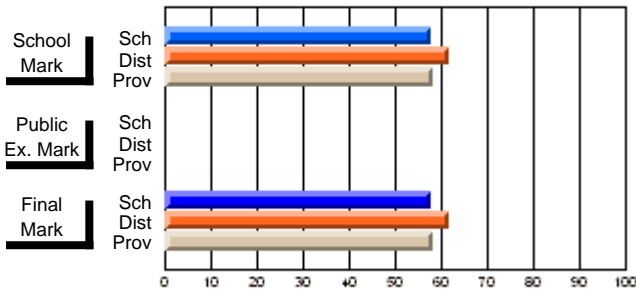

High School Course Results 2002-03

District 5 - Baie Verte/Central/Connaigre

#171 - Indian River High School, Springdale

Grades: 9-12

Course: ENGLISH 2202			
# students in course: 20			
	School Mark	School vs District	School vs Province
Average Score	57.7		
School	61.6	q	q
District	58.4		
Province			
Percent of Passes	95.0		
School	97.6	q	P
District	85.5		
Province			

Average Scores