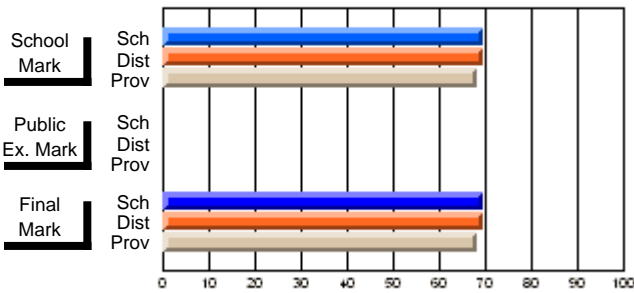

High School Course Results 2002-03

District 5 - Baie Verte/Central/Connaigre

#149 - King Academy, Harbour Breton

Grades: 7-12

Subject: English Language

Course: ENGLISH 1201								
# students in course: 23								
	School Mark	School vs District	School vs Province		Public Exam Mark	School vs District	School vs Province	
<u>Average Score</u>	69.4							
School	69.4							
District	69.5	q	p					
Province	68.2							
<u>Percent of Passes</u>								
School	91.3							
District	91.0	p	q					
Province	92.0							

Average Scores