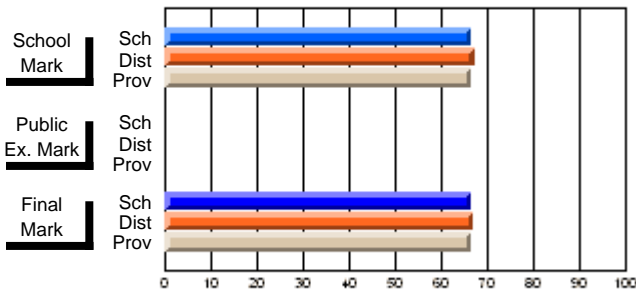

High School Course Results 2002-03

District 5 - Baie Verte/Central/Connaigre

#406 - Fitzgerald Academy, English Harbour West

Grades: K-12

Subject: Science

Course: SCIENCE 1206									
# students in course: 14									
	School Mark	School vs District	School vs Province	Public Exam Mark	School vs District	School vs Province	Final Mark	School vs District	School vs Province
<u>Average Score</u>	66.6						66.6		
School	67.1	q	p				67.1	q	p
District	66.5						66.5		
Province									
<u>Percent of Passes</u>	100.0						100.0		
School	89.6	p	p				89.5	p	p
District	88.3						88.3		
Province									

Average Scores