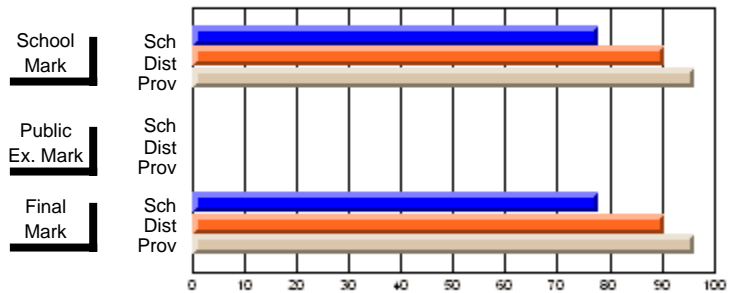

Percent Passes

* Data from the High School Certification System. The results from supplementary courses are not reflected in these results. All students obtaining a score of 48 or 49 on the final mark, were adjusted to 50 and are reflected in the Final Mark column.