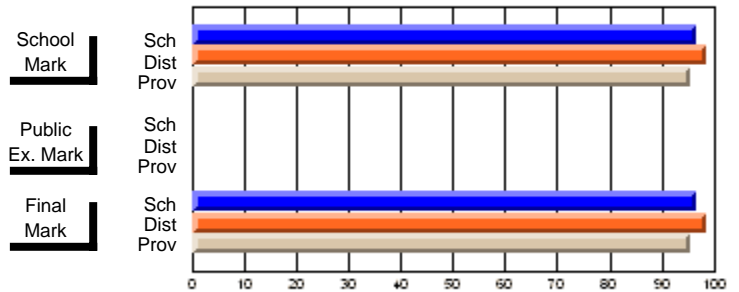

Percent Passes

* Data from the High School Certification System. The results from supplementary courses are not reflected in these results. All students obtaining a score of 48 or 49 on the final mark, were adjusted to 50 and are reflected in the Final Mark column.