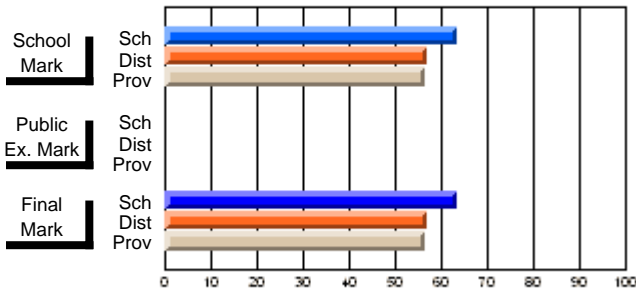

High School Course Results 2002-03

District 5 - Baie Verte/Central/Connaigre

#145 - Exploits Valley High - Greenwood, Grand Falls-Windsor

Grades: 9-10

Course: MATHEMATICS 1206			
# students in course: 54			
	School Mark	School vs District	School vs Province
Average Score	63.4		
School	63.4		
District	56.9	P	P
Province	56.4		
Percent of Passes			
School	92.6		
District	80.5	P	P
Province	78.1		

	Public Exam Mark	School vs District	School vs Province
Final Mark	63.4		
School	63.4		
District	56.9	P	P
Province	56.4		
Final Mark	92.6		
School	92.6		
District	81.0	P	P
Province	78.3		

Average Scores