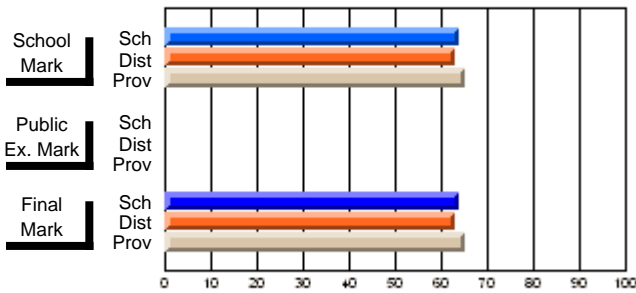

High School Course Results 2002-03

District 5 - Baie Verte/Central/Connaigre

#163 - Point Leamington Academy, Point Leamington

Grades: K-12

Subject: Enterprise Education

Course: CANADIAN ECONOMY 2203									
# students in course: 24									
	School Mark	School vs District	School vs Province	Public Exam Mark	School vs District	School vs Province	Final Mark	School vs District	School vs Province
<u>Average Score</u>	63.9						63.9		
School	62.9	p	q				62.9	p	q
District	65.1						65.1		
Province									
<u>Percent of Passes</u>	79.2						79.2		
School	86.0	q	q				86.0	q	q
District	85.8						85.8		
Province									

Average Scores