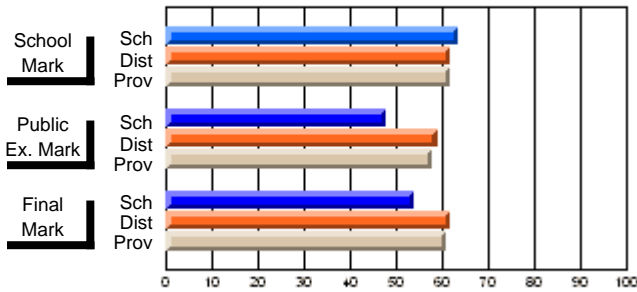

High School Course Results 2002-03

District 5 - Baie Verte/Central/Connaigre

#149 - King Academy, Harbour Breton

Grades: 7-12

Course: MATHEMATICS 3204			
# students in course: 18			
	School Mark	School vs District	School vs Province
Average Score			
School	63.4		
District	61.7	P	P
Province	61.8		
Percent of Passes			
School	77.8		
District	79.5	Q	Q
Province	79.3		

	Public Exam Mark	School vs District	School vs Province
School	47.7		
District	58.9	Q	Q
Province	57.9		

	Final Mark	School vs District	School vs Province
School	53.8		
District	61.8	Q	Q
Province	60.7		

Average Scores