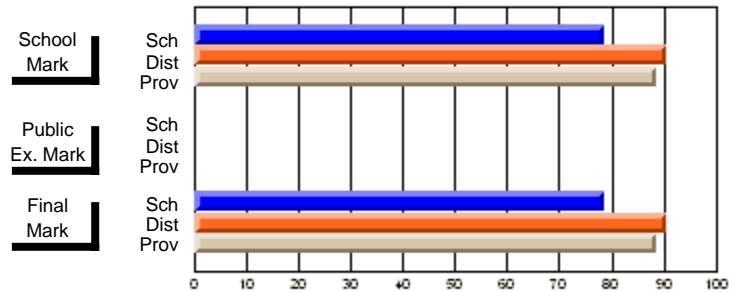

Percent Passes

* Data from the High School Certification System. The results from supplementary courses are not reflected in these results. All students obtaining a score of 48 or 49 on the final mark, were adjusted to 50 and are reflected in the Final Mark column.