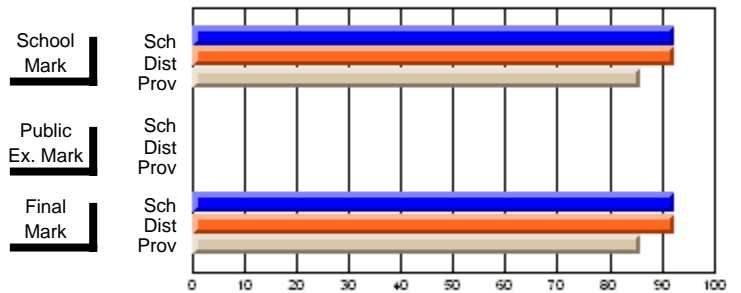

Percent Passes

* Data from the High School Certification System. The results from supplementary courses are not reflected in these results. All students obtaining a score of 48 or 49 on the final mark, were adjusted to 50 and are reflected in the Final Mark column.