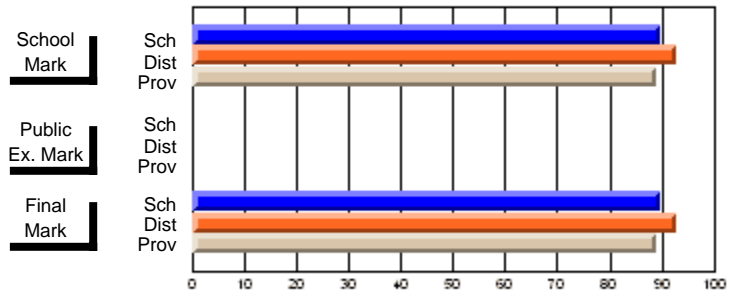

Percent Passes

* Data from the High School Certification System. The results from supplementary courses are not reflected in these results. All students obtaining a score of 48 or 49 on the final mark, were adjusted to 50 and are reflected in the Final Mark column.