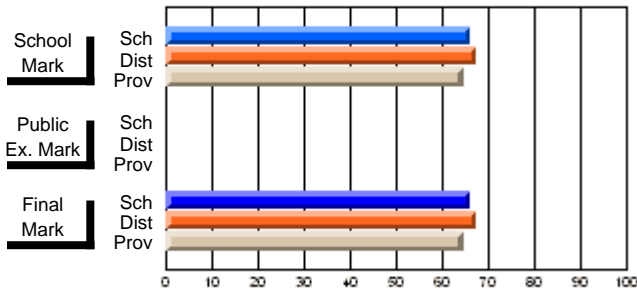

High School Course Results 2002-03

District 5 - Baie Verte/Central/Connaigre

#151 - John Watkins Academy, Hermitage

Grades: K-12

Course: BIOLOGY 2201			
# students in course: 18			
	School Mark	School vs District	School vs Province
Average Score	66.2		
School	66.2		
District	67.5	q	p
Province	64.5		
Percent of Passes	83.3		
School	83.3		
District	91.4	q	q
Province	86.9		
	Public Exam Mark	School vs District	School vs Province
	Final Mark	School vs District	School vs Province
	66.2		
	67.5	q	p
	64.5		
	83.3		
	91.4	q	q
	86.9		

Average Scores