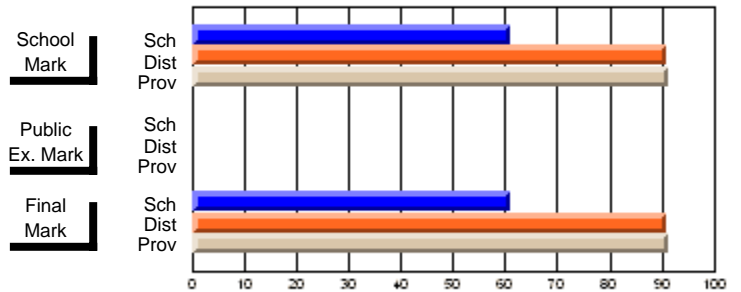

Percent Passes

* Data from the High School Certification System. The results from supplementary courses are not reflected in these results. All students obtaining a score of 48 or 49 on the final mark, were adjusted to 50 and are reflected in the Final Mark column.