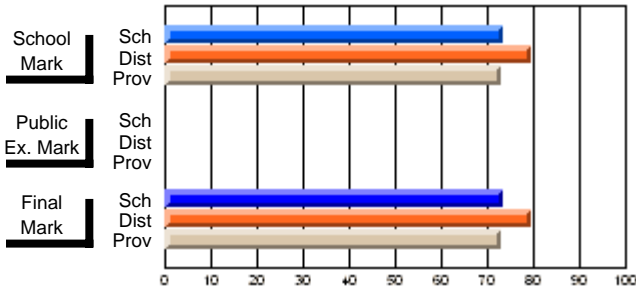

High School Course Results 2002-03

District 5 - Baie Verte/Central/Connaigre

#141 - Exploits Valley High - Maple, Grand Falls-Windsor

Grades: 11-12

Subject: Art

Course: ART & DESIGN 2200								
# students in course: 34								
	School Mark	School vs District	School vs Province		Public Exam Mark	School vs District	School vs Province	
Average Score	73.6							
School	73.6							
District	79.4	q	p					
Province	72.9							
Percent of Passes	88.2							
School	88.2							
District	95.3	q	q					
Province	92.9							

Average Scores