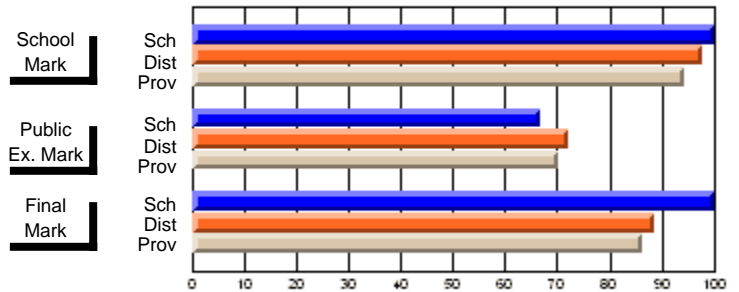

Percent Passes

* Data from the High School Certification System. The results from supplementary courses are not reflected in these results. All students obtaining a score of 48 or 49 on the final mark, were adjusted to 50 and are reflected in the Final Mark column.