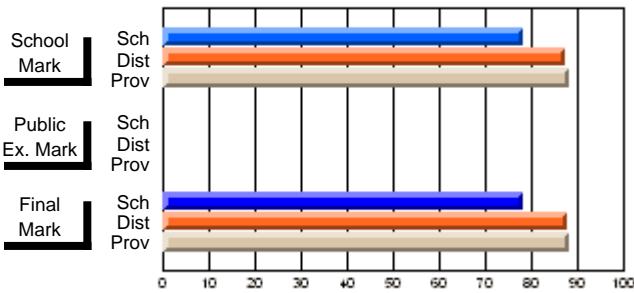

High School Course Results 2002-03

District 5 - Baie Verte/Central/Connaigre

#152 - Valmont Academy, King's Point

Grades: K-12

Subject: Music

Course: ENSEMBLE PERFORMANCE 1105									
# students in course: 17									
	School Mark	School vs District	School vs Province	Public Exam Mark	School vs District	School vs Province	Final Mark	School vs District	School vs Province
Average Score	78.4						78.4		
School	87.5	q	q				87.6	q	q
District	88.1						88.1		
Province							88.1		
Percent of Passes	100.0						100.0		
School	97.9	p	p				97.9	p	p
District	98.9						98.9		
Province							98.9		

Average Scores