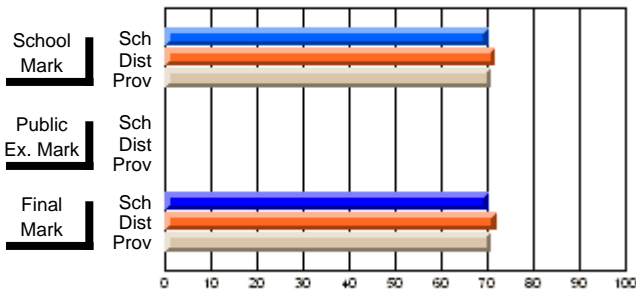

High School Course Results 2002-03

District 5 - Baie Verte/Central/Connaigre

#406 - Fitzgerald Academy, English Harbour West

Grades: K-12

Subject: French

Course: FRENCH 2200									
# students in course: 7									
	School Mark	School vs District	School vs Province	Public Exam Mark	School vs District	School vs Province	Final Mark	School vs District	School vs Province
<u>Average Score</u>	70.1						70.1		
School	71.8	q	q				71.9	q	q
District	70.9						70.9		
Province									
<u>Percent of Passes</u>	100.0						100.0		
School	93.8	p	p				94.0	p	p
District	93.8						93.8		
Province									

Average Scores