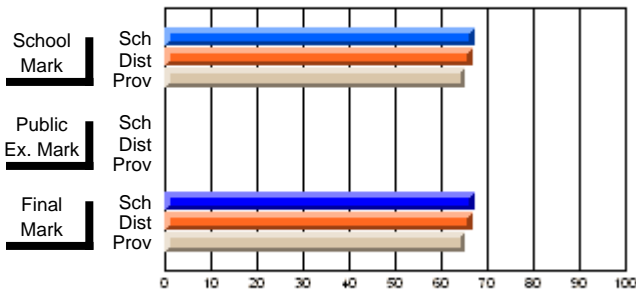

High School Course Results 2002-03

District 5 - Baie Verte/Central/Connaigre

#151 - John Watkins Academy, Hermitage

Grades: K-12

Subject: Mathematics

Course: MATHEMATICS 1204			
# students in course: 15			
	School Mark	School vs District	School vs Province
<u>Average Score</u>			
School	67.1		
District	66.7	P	P
Province	65.0		
<u>Percent of Passes</u>			
School	93.3		
District	87.3	P	P
Province	85.8		

	Public Exam Mark	School vs District	School vs Province
<u>Final Mark</u>			
School	67.1		
District	66.7	P	P
Province	65.0		
School	93.3		
District	87.4	P	P
Province	85.8		

Average Scores