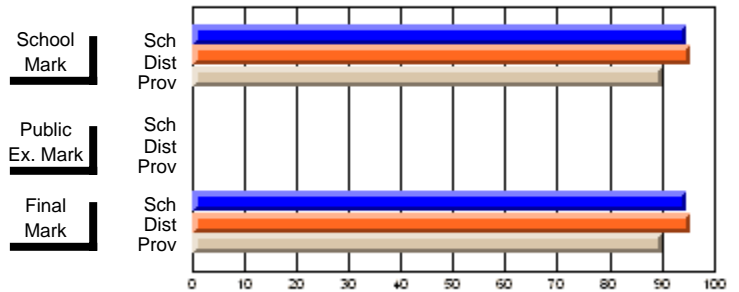

Percent Passes

* Data from the High School Certification System. The results from supplementary courses are not reflected in these results. All students obtaining a score of 48 or 49 on the final mark, were adjusted to 50 and are reflected in the Final Mark column.