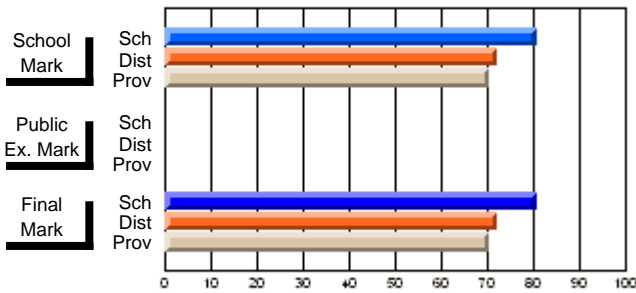

High School Course Results 2002-03

District 5 - Baie Verte/Central/Connaigre

#165 - St. Stephen's AG, Rencontre East

Grades: K-3,5-12

Subject: Physical Education

Course: HEALTHY LIVING 1200			
# students in course: 17			
	School Mark	School vs District	School vs Province
Average Score			
School	80.6		
District	72.0	P	P
Province	70.5		
Percent of Passes			
School	100.0		
District	95.0	P	P
Province	90.1		

	Public Exam Mark	School vs District	School vs Province
Final Mark			
School	80.6		
District	72.0	P	P
Province	70.5		
Final Mark			
School	100.0		
District	95.0	P	P
Province	90.1		

Average Scores