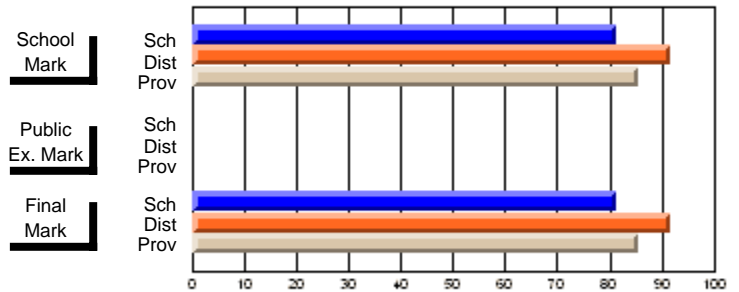

Percent Passes

* Data from the High School Certification System. The results from supplementary courses are not reflected in these results. All students obtaining a score of 48 or 49 on the final mark, were adjusted to 50 and are reflected in the Final Mark column.