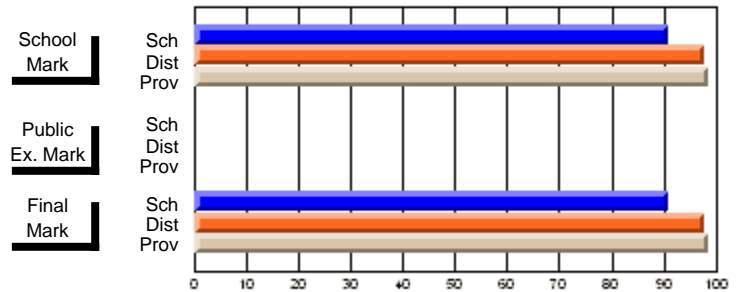

Percent Passes

* Data from the High School Certification System. The results from supplementary courses are not reflected in these results. All students obtaining a score of 48 or 49 on the final mark, were adjusted to 50 and are reflected in the Final Mark column.