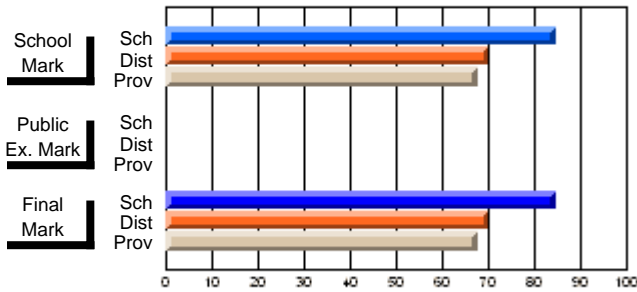

High School Course Results 2002-03

District 5 - Baie Verte/Central/Connaigre

#405 - Cottrell's Cove Academy, Cottrell's Cove

Grades: K-7,9,10,12

Course: ENGLISH 2201						
# students in course: 10						
	School Mark	School vs District	School vs Province	Public Exam Mark	School vs District	School vs Province
Average Score	84.5					
School	70.0	P	P			
District	67.6				P	P
Province						
Percent of Passes	100.0					
School	92.1	P	P		P	P
District	92.3				P	P
Province						

Average Scores