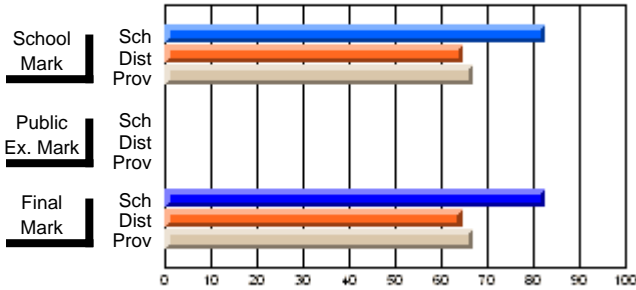

High School Course Results 2002-03

District 5 - Baie Verte/Central/Connaigre

#162 - Dorset Collegiate, Pilley's Island

Grades: 9-12

Course: WORLD RELIGIONS 3104

students in course: 18

	School Mark	School vs		Public Exam Mark	School vs		Final Mark	School vs	
		District	Province		District	Province		District	Province
<u>Average Score</u>	82.6						82.6		
School	82.6						82.6		
District	64.6	P	P				64.5	P	P
Province	67.0						67.0		
<u>Percent of Passes</u>	100.0						100.0		
School	100.0						100.0		
District	86.5	P	P				86.2	P	P
Province	85.9						85.8		

Average Scores