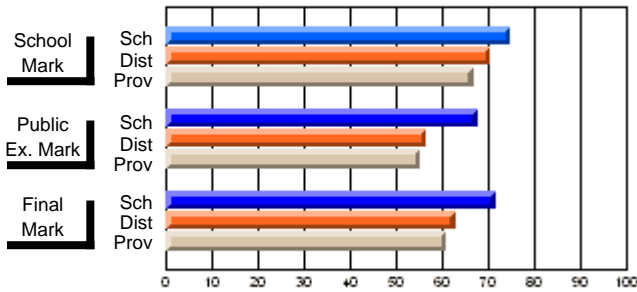

High School Course Results 2002-03

District 5 - Baie Verte/Central/Connaigre

#412 - Holy Cross School, St. Alban's

Grades: 7-12

Course: BIOLOGY 3201			
# students in course: 11			
	School Mark	School vs District	School vs Province
Average Score	74.6		
School	70.3	P	P
District	66.7		
Province			
Percent of Passes	100.0		
School	92.0	P	P
District	89.1		
Province			
	Public Exam Mark	School vs District	School vs Province
Average Score	67.6		
School	56.5	P	P
District	55.4		
Province			
Percent of Passes	90.9		
School	65.1	P	P
District	61.6		
Province			
	Final Mark	School vs District	School vs Province
Average Score	71.5		
School	62.8	P	P
District	60.7		
Province			
Percent of Passes	100.0		
School	83.1	P	P
District	80.4		
Province			

Average Scores