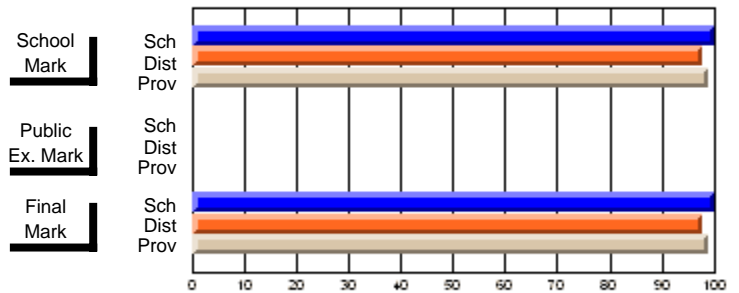

Percent Passes

* Data from the High School Certification System. The results from supplementary courses are not reflected in these results. All students obtaining a score of 48 or 49 on the final mark, were adjusted to 50 and are reflected in the Final Mark column.