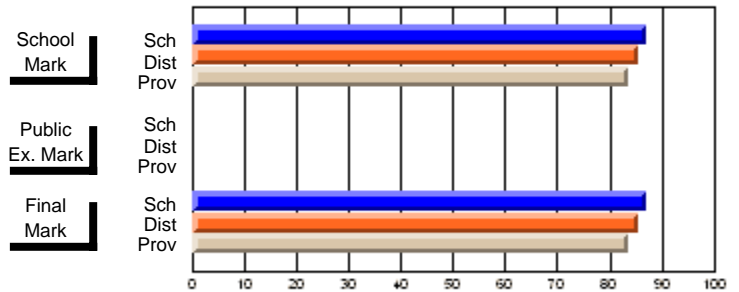

Percent Passes

* Data from the High School Certification System. The results from supplementary courses are not reflected in these results. All students obtaining a score of 48 or 49 on the final mark, were adjusted to 50 and are reflected in the Final Mark column.