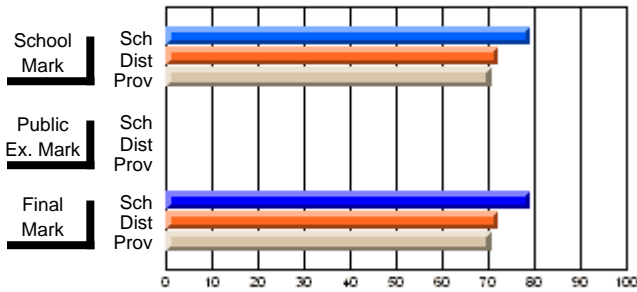

High School Course Results 2002-03

District 5 - Baie Verte/Central/Connaigre

#151 - John Watkins Academy, Hermitage

Grades: K-12

Course: CHEMISTRY 2202			
# students in course: 6			
	School Mark	School vs District	School vs Province
Average Score	79.0		
School	79.0		
District	72.0	P	P
Province	70.6		
Percent of Passes	100.0		
School	100.0		
District	93.3	P	P
Province	91.1		

	Public Exam Mark	School vs District	School vs Province
Final Mark	79.0		
School	79.0		
District	72.0	P	P
Province	70.6		

Average Scores