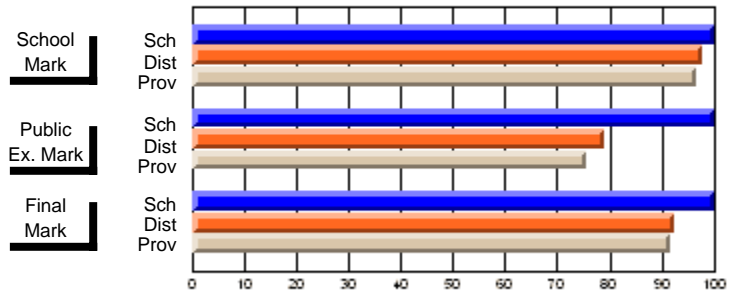

<b>Public Exam Mark</b>	School vs District	School vs Province
<b>82.8</b>		
62.1	P	P
62.9		

<b>Final Mark</b>	School vs District	School vs Province
<b>87.1</b>		
68.8	P	P
69.2		

**Average Scores**

**Percent Passes**