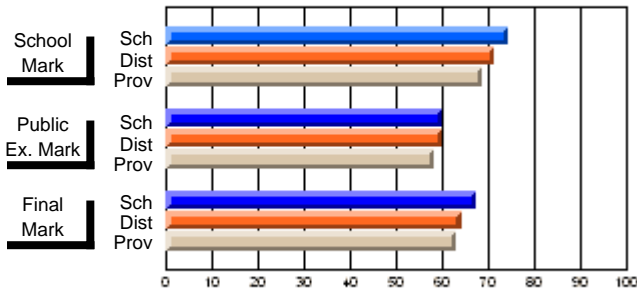

High School Course Results 2002-03

District 5 - Baie Verte/Central/Connaigre

#162 - Dorset Collegiate, Pilley's Island

Grades: 9-12

Course: WORLD HISTORY 3201			
# students in course: 19			
	School Mark	School vs District	School vs Province
Average Score			
School	74.2		
District	71.4	P	P
Province	68.5		
Percent of Passes			
School	94.7		
District	89.4	P	P
Province	87.0		

	Public Exam Mark	School vs District	School vs Province
Public Exam Mark			
School	59.8		
District	59.9	Q	P
Province	58.4		

	Final Mark	School vs District	School vs Province
Final Mark			
School	67.2		
District	64.1	P	P
Province	63.0		

Average Scores