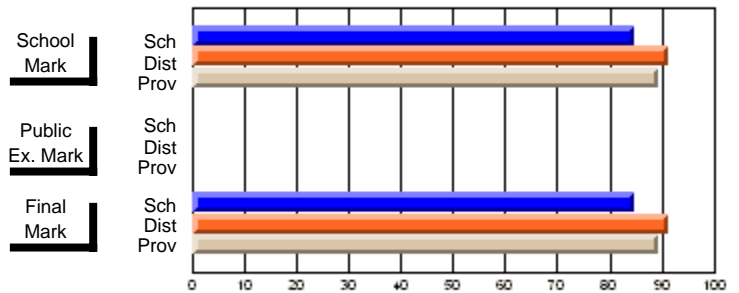

Percent Passes

* Data from the High School Certification System. The results from supplementary courses are not reflected in these results. All students obtaining a score of 48 or 49 on the final mark, were adjusted to 50 and are reflected in the Final Mark column.