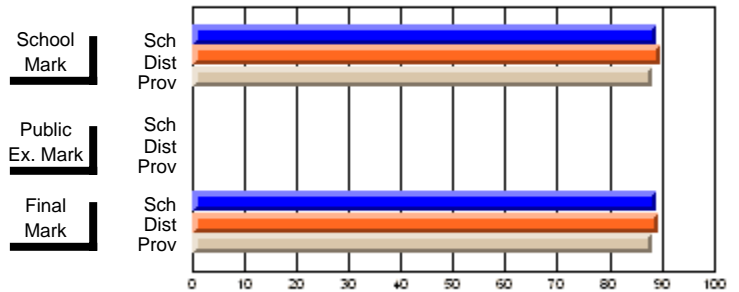

Percent Passes

* Data from the High School Certification System. The results from supplementary courses are not reflected in these results. All students obtaining a score of 48 or 49 on the final mark, were adjusted to 50 and are reflected in the Final Mark column.