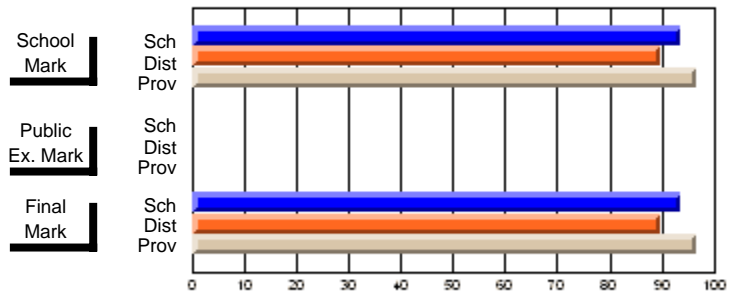

Percent Passes

* Data from the High School Certification System. The results from supplementary courses are not reflected in these results. All students obtaining a score of 48 or 49 on the final mark, were adjusted to 50 and are reflected in the Final Mark column.

Modification Time: 10:00:06AM

Modification Date: 3/1/2006

Source: Evaluation & Research