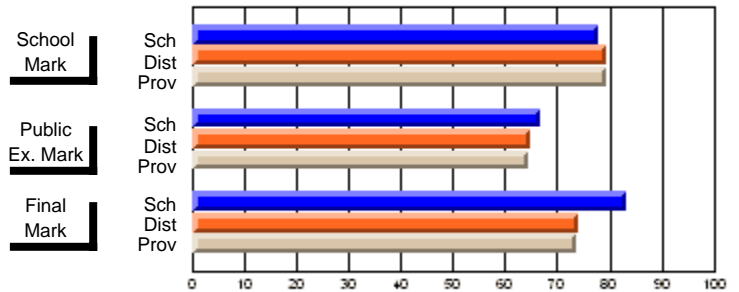

Percent Passes

* Data from the High School Certification System. The results from supplementary courses are not reflected in these results. All students obtaining a score of 48 or 49 on the final mark, were adjusted to 50 and are reflected in the Final Mark column.