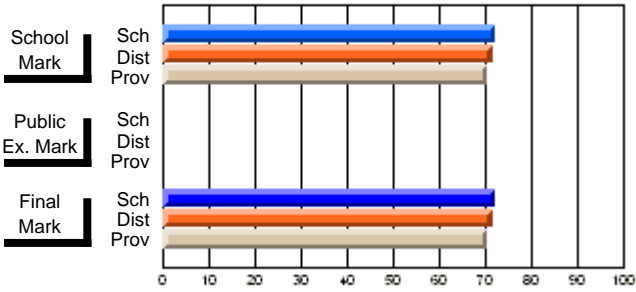

High School Course Results 2002-03

District 5 - Baie Verte/Central/Connaigre

#149 - King Academy, Harbour Breton

Grades: 7-12

Subject: Religious Education

Course: ETHICAL ISSUES 1104

students in course: 11

Average Score

School	72.3
District	71.4
Province	70.3

Percent of Passes

School	100.0
District	91.4
Province	90.1

School Mark	School vs District	School vs Province
72.3		
71.4	P	P
70.3		

Public Exam Mark	School vs District	School vs Province

Final Mark	School vs District	School vs Province
72.3		
71.4	P	P
70.3		

72.3		
71.4	P	P
70.3		
100.0		
91.4	P	P
90.1		

Average Scores