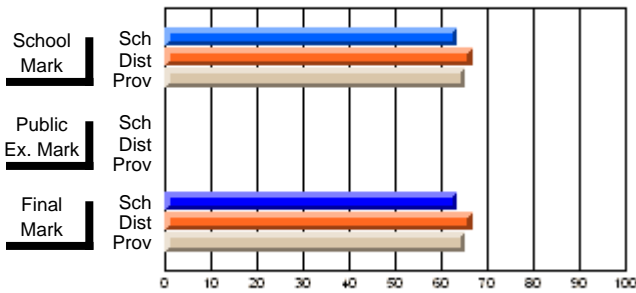

High School Course Results 2002-03

District 5 - Baie Verte/Central/Connaigre

#174 - St. Peter's Academy, Westport

Grades: K-12

Subject: Mathematics

Course: MATHEMATICS 1204			
# students in course: 6			
	School Mark	School vs District	School vs Province
Average Score			
School	63.3		
District	66.7	q	q
Province	65.0		
Percent of Passes			
School	83.3		
District	87.3	q	q
Province	85.8		

	Public Exam Mark	School vs District	School vs Province
Final Mark			
School	63.3		
District	66.7	q	q
Province	65.0		
Final Mark			
School	83.3		
District	87.4	q	q
Province	85.8		

Average Scores