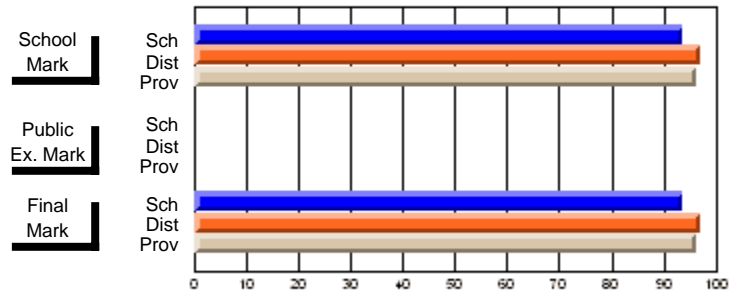

Percent Passes

* Data from the High School Certification System. The results from supplementary courses are not reflected in these results. All students obtaining a score of 48 or 49 on the final mark, were adjusted to 50 and are reflected in the Final Mark column.