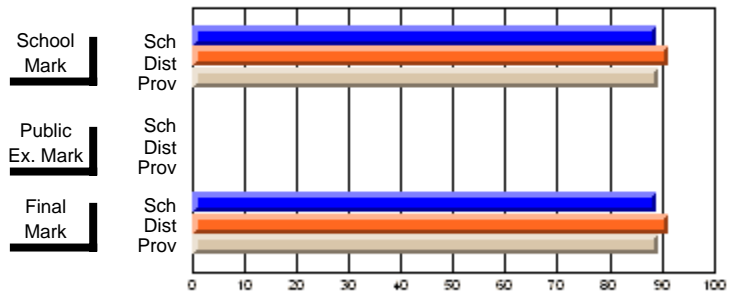

Percent Passes

* Data from the High School Certification System. The results from supplementary courses are not reflected in these results. All students obtaining a score of 48 or 49 on the final mark, were adjusted to 50 and are reflected in the Final Mark column.