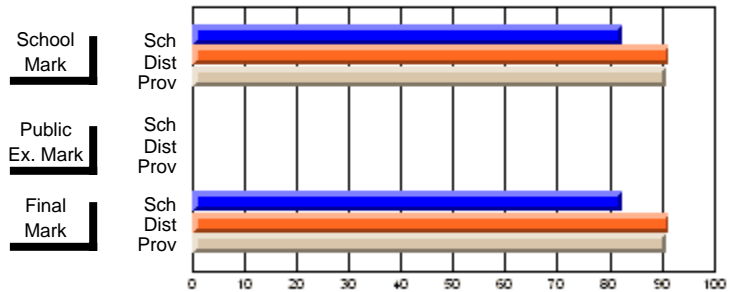

Percent Passes

* Data from the High School Certification System. The results from supplementary courses are not reflected in these results. All students obtaining a score of 48 or 49 on the final mark, were adjusted to 50 and are reflected in the Final Mark column.