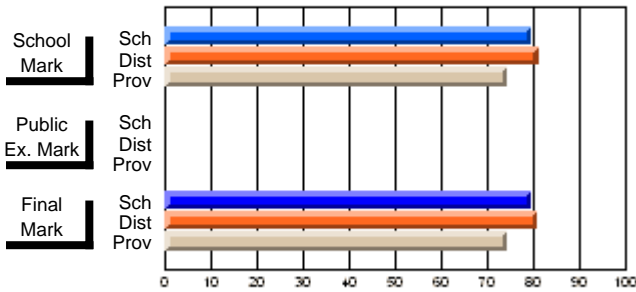

High School Course Results 2002-03

District 5 - Baie Verte/Central/Connaigre

#402 - Leo Burke Academy, Bishop's Falls

Grades: 8-12

Course: ART & DESIGN 3200			
# students in course: 15			
	School Mark	School vs District	School vs Province
Average Score	79.4		
School	81.0	q	P
District	74.4		
Province			
Percent of Passes	100.0		
School	97.9	P	P
District	94.0		
Province			

	Public Exam Mark	School vs District	School vs Province
Final Mark	79.4		
School	80.8	q	P
District	74.4		
Province			

Average Scores