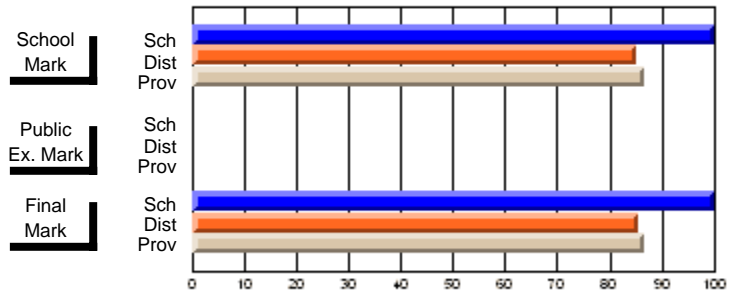

Percent Passes

* Data from the High School Certification System. The results from supplementary courses are not reflected in these results. All students obtaining a score of 48 or 49 on the final mark, were adjusted to 50 and are reflected in the Final Mark column.