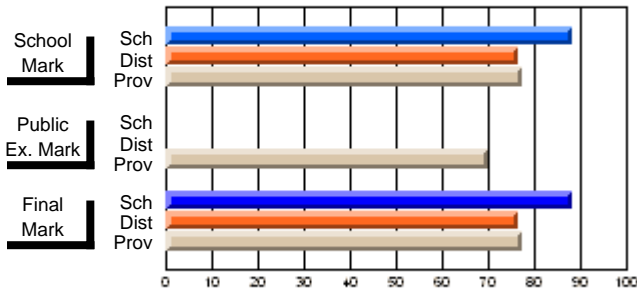

High School Course Results 2002-03

District 5 - Baie Verte/Central/Connaigre

#406 - Fitzgerald Academy, English Harbour West

Grades: K-12

Course: PHYSICAL EDUCATION 3100			
# students in course: 14			
	School Mark	School vs District	School vs Province
Average Score	88.4		
School	88.4		
District	76.6	P	P
Province	77.3		
Percent of Passes	100.0		
School	100.0		
District	95.3	P	P
Province	94.8		

	Public Exam Mark	School vs District	School vs Province
Public Exam Mark	70.0		
School	70.0		
District	70.0		
Province	70.0		

	Final Mark	School vs District	School vs Province
Final Mark	88.4		
School	88.4		
District	76.6	P	P
Province	77.3		

Average Scores