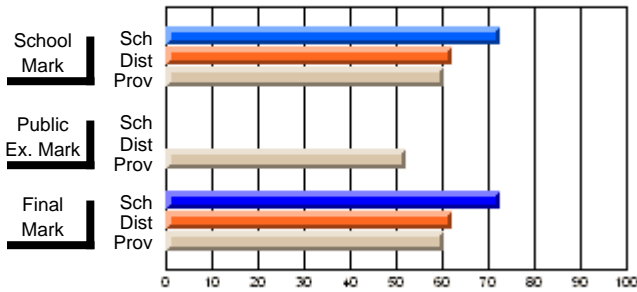

	<b>Public Exam Mark</b>	School vs District	School vs Province
	52.1		

	<b>Final Mark</b>	School vs District	School vs Province
	<b>72.5</b>		
	62.1	P	P
	60.4		
	<b>90.5</b>		
	92.1	Q	P
	90.3		

**Average Scores**