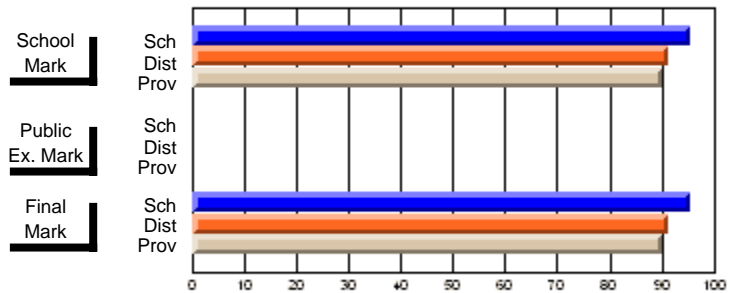

Percent Passes

* Data from the High School Certification System. The results from supplementary courses are not reflected in these results. All students obtaining a score of 48 or 49 on the final mark, were adjusted to 50 and are reflected in the Final Mark column.