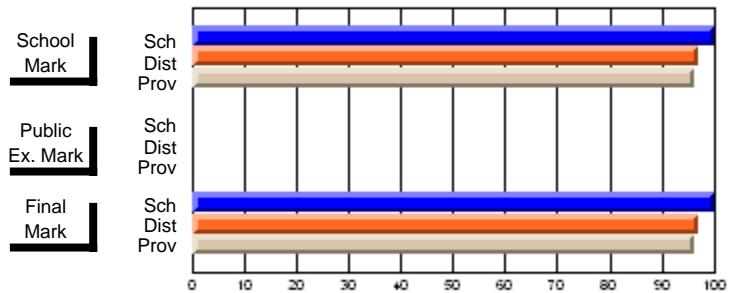

Percent Passes

* Data from the High School Certification System. The results from supplementary courses are not reflected in these results. All students obtaining a score of 48 or 49 on the final mark, were adjusted to 50 and are reflected in the Final Mark column.