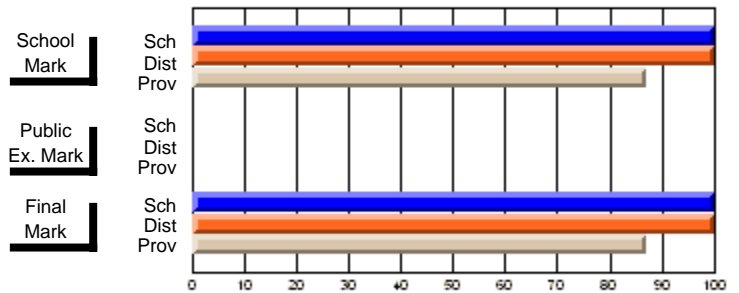

Percent Passes

* Data from the High School Certification System. The results from supplementary courses are not reflected in these results. All students obtaining a score of 48 or 49 on the final mark, were adjusted to 50 and are reflected in the Final Mark column.