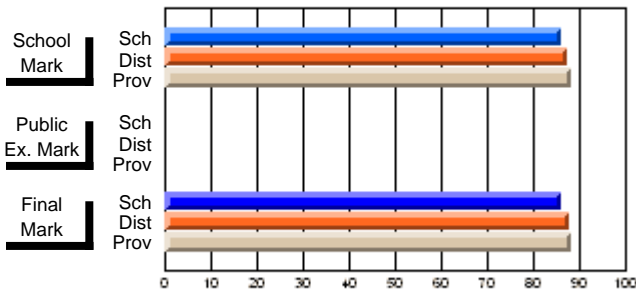

High School Course Results 2002-03

District 5 - Baie Verte/Central/Connaigre

#163 - Point Leamington Academy, Point Leamington

Grades: K-12

Subject: Music

Course: ENSEMBLE PERFORMANCE 1105									
# students in course: 7									
	School Mark	School vs District	School vs Province	Public Exam Mark	School vs District	School vs Province	Final Mark	School vs District	School vs Province
Average Score	85.9						85.9		
School	87.5	q	q				87.6	q	q
District	88.1						88.1		
Province									
Percent of Passes	100.0						100.0		
School	97.9	p	p				97.9	p	p
District	98.9						98.9		
Province									

Average Scores