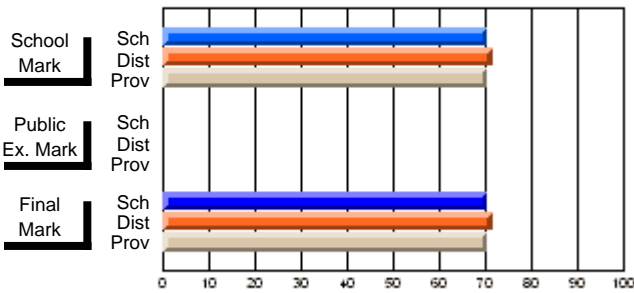

High School Course Results 2002-03

District 5 - Baie Verte/Central/Connaigre

#125 - Baie Verte High School, Baie Verte

Grades: 8-12

Subject: Religious Education

Course: ETHICAL ISSUES 1104									
# students in course: 44									
	School Mark	School vs District	School vs Province	Public Exam Mark	School vs District	School vs Province	Final Mark	School vs District	School vs Province
<u>Average Score</u>									
School	70.5						70.5		
District	71.4	q	p				71.4	q	p
Province	70.3						70.3		
<u>Percent of Passes</u>									
School	95.5						95.5		
District	91.4	p	p				91.4	p	p
Province	90.1						90.1		

Average Scores