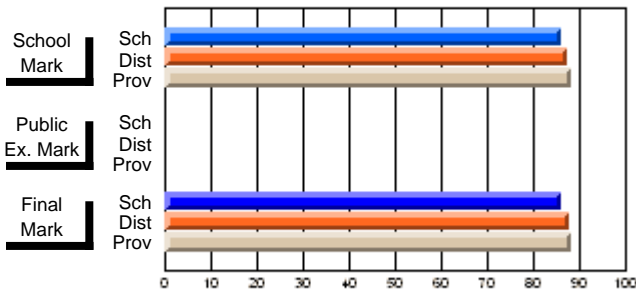

High School Course Results 2002-03

District 5 - Baie Verte/Central/Connaigre

#171 - Indian River High School, Springdale

Grades: 9-12

Subject: Music

Course: ENSEMBLE PERFORMANCE 1105									
# students in course: 14									
	School Mark		School vs District	School vs Province		Public Exam Mark		School vs District	School vs Province
Average Score	86.1								
School	86.1					86.1			
District	87.5	q		q		87.6	q		q
Province	88.1					88.1			
Percent of Passes	100.0					100.0			
School	100.0					100.0			
District	97.9	p		p		97.9	p		p
Province	98.9					98.9			

Average Scores