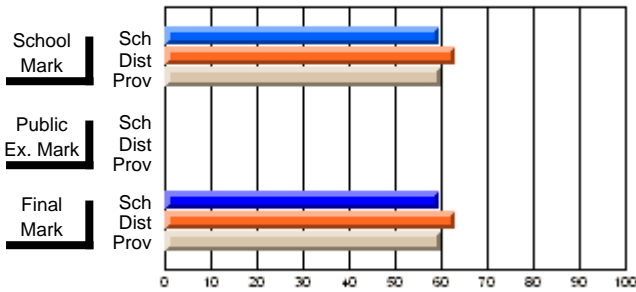

High School Course Results 2002-03

District 5 - Baie Verte/Central/Connaigre

#125 - Baie Verte High School, Baie Verte

Grades: 8-12

Course: FOLK LITERATURE 3203			
# students in course: 19			
	School Mark	School vs District	School vs Province
Average Score	59.6		
School	63.1	q	q
District	59.9		
Province			
Percent of Passes	89.5		
School	88.5	P	P
District	84.7		
Province			

	Public Exam Mark	School vs District	School vs Province
Final Mark	59.6		
School	63.1	q	q
District	59.9		
Province			

Average Scores