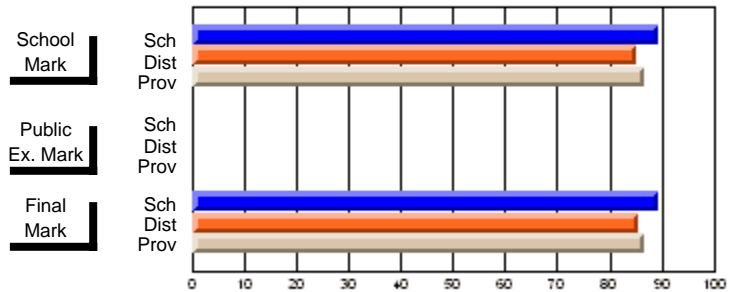

Percent Passes

* Data from the High School Certification System. The results from supplementary courses are not reflected in these results. All students obtaining a score of 48 or 49 on the final mark, were adjusted to 50 and are reflected in the Final Mark column.