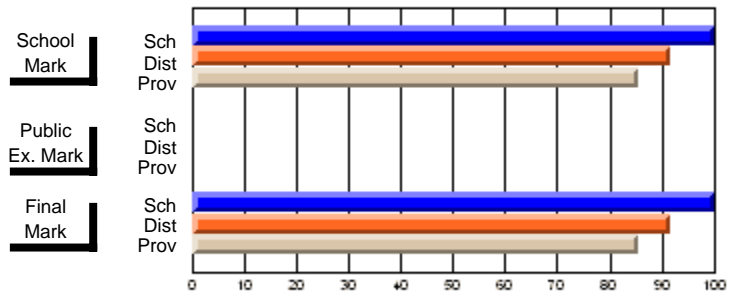

Percent Passes

* Data from the High School Certification System. The results from supplementary courses are not reflected in these results. All students obtaining a score of 48 or 49 on the final mark, were adjusted to 50 and are reflected in the Final Mark column.