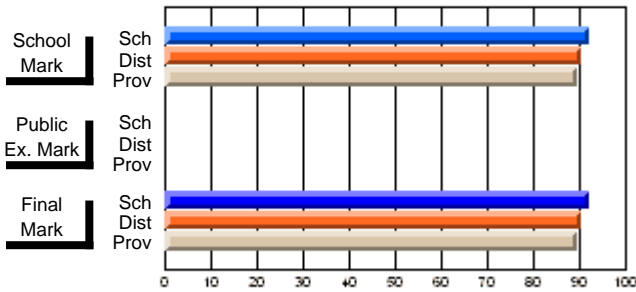

High School Course Results 2002-03

District 5 - Baie Verte/Central/Connaigre

#402 - Leo Burke Academy, Bishop's Falls

Grades: 8-12

Course: ENSEMBLE PERFORMANCE 2105						
# students in course: 14						
	School Mark	School vs District	School vs Province	Public Exam Mark	School vs District	School vs Province
Average Score	92.1					
School	90.2	P	P			
District	89.6					
Province						
Percent of Passes	100.0					
School	98.4	P	P			
District	99.3					
Province						

Average Scores