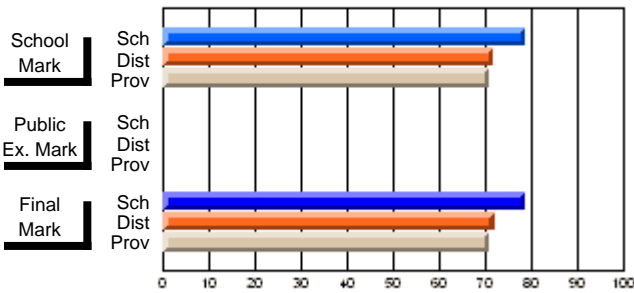

High School Course Results 2002-03

District 5 - Baie Verte/Central/Connaigre

#412 - Holy Cross School, St. Alban's

Grades: 7-12

Subject: French

Course: FRENCH 2200									
# students in course: 27									
	School Mark	School vs District	School vs Province	Public Exam Mark	School vs District	School vs Province	Final Mark	School vs District	School vs Province
<u>Average Score</u>	78.6						78.6		
School	71.8	P	P				71.9	P	P
District	70.9						70.9		
Province									
<u>Percent of Passes</u>	100.0						100.0		
School	93.8	P	P				94.0	P	P
District	93.8						93.8		
Province									

Average Scores