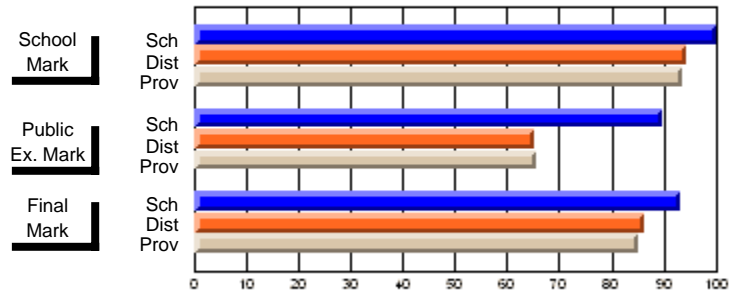

Percent Passes

* Data from the High School Certification System. The results from supplementary courses are not reflected in these results. All students obtaining a score of 48 or 49 on the final mark, were adjusted to 50 and are reflected in the Final Mark column.