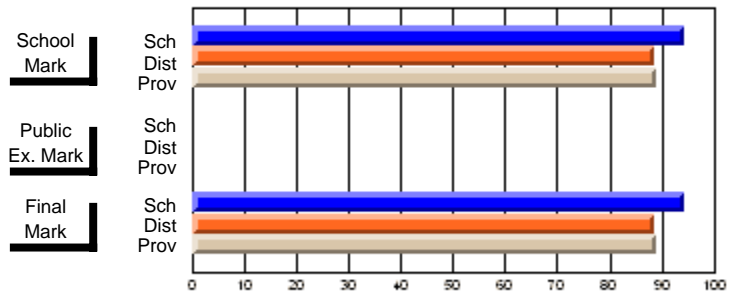

Percent Passes

* Data from the High School Certification System. The results from supplementary courses are not reflected in these results. All students obtaining a score of 48 or 49 on the final mark, were adjusted to 50 and are reflected in the Final Mark column.