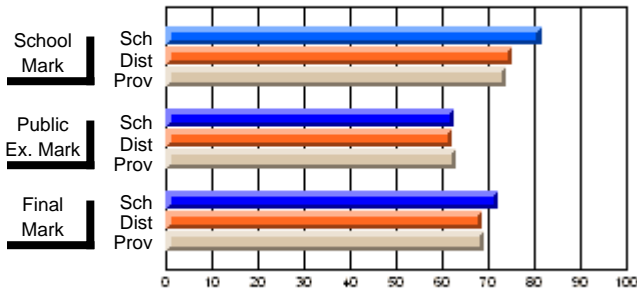

High School Course Results 2002-03

District 5 - Baie Verte/Central/Connaigre

#402 - Leo Burke Academy, Bishop's Falls

Grades: 8-12

Course: MATHEMATICS 3205			
# students in course: 18			
	School Mark	School vs District	School vs Province
Average Score			
School	81.4		
District	75.2	P	P
Province	74.0		
Percent of Passes			
School	94.4		
District	97.8	Q	Q
Province	96.6		

	Public Exam Mark	School vs District	School vs Province
Public Exam Mark			
School	62.7		
District	62.1	P	Q
Province	62.9		

	Final Mark	School vs District	School vs Province
Final Mark			
School	72.2		
District	68.8	P	P
Province	69.2		

Average Scores