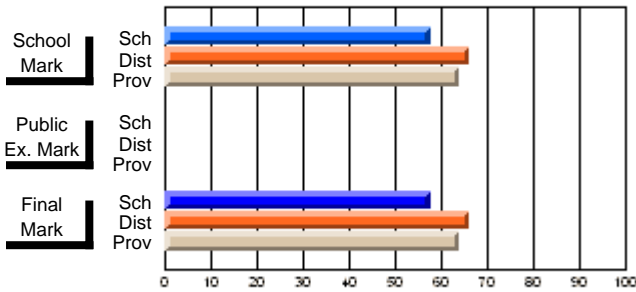

High School Course Results 2002-03

District 5 - Baie Verte/Central/Connaigre

#403 - Lakeside Academy, Buchans

Grades: K-12

Course: BIOLOGY 2201			
# students in course: 14			
	School Mark	School vs District	School vs Province
Average Score	57.6		
School	65.9	q	q
District	63.8		
Province			
Percent of Passes	71.4		
School	85.3	q	q
District	84.8		
Province			
	Public Exam Mark	School vs District	School vs Province
Final Mark	57.6		
School	66.0	q	q
District	63.8		
Province			
Final Mark	71.4		
School	85.4	q	q
District	84.9		
Province			

Average Scores