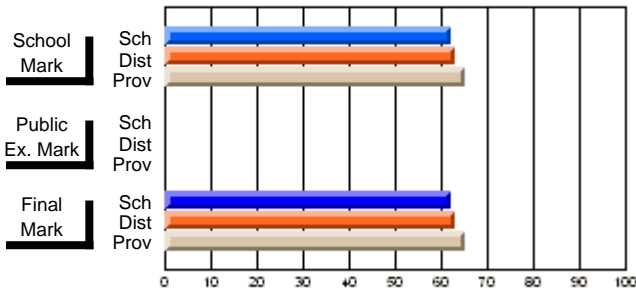

High School Course Results 2002-03

District 5 - Baie Verte/Central/Connaigre

#162 - Dorset Collegiate, Pilley's Island

Grades: 9-12

Course: CANADIAN ECONOMY 2203

students in course: 8

	School Mark	School vs District	School vs Province	Public Exam Mark	School vs District	School vs Province	Final Mark	School vs District	School vs Province
Average Score	62.3						62.3		
School	62.3						62.3		
District	62.9	q	q				62.9	q	q
Province	65.1						65.1		
Percent of Passes	75.0						75.0		
School	75.0						75.0		
District	86.0	q	q				86.0	q	q
Province	85.8						85.8		

Average Scores