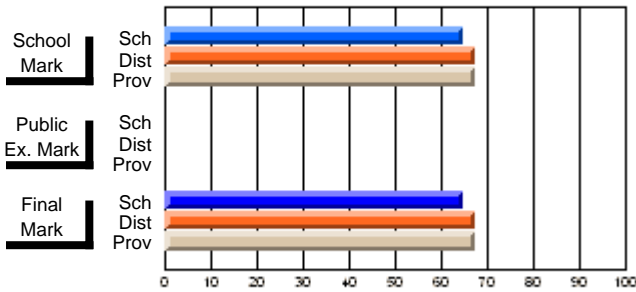

High School Course Results 2002-03

District 5 - Baie Verte/Central/Connaigre

#125 - Baie Verte High School, Baie Verte

Grades: 8-12

Course: CHEMISTRY 2202			
# students in course: 29			
	School Mark	School vs District	School vs Province
Average Score	64.6		
School	64.6		
District	67.2	q	q
Province	67.3		
Percent of Passes	79.3		
School	79.3		
District	85.3	q	q
Province	86.7		

	Public Exam Mark	School vs District	School vs Province
Final Mark	64.6		
School	64.6		
District	67.4	q	q
Province	67.3		

	Final Mark	School vs District	School vs Province
Final Mark	79.3		
School	79.3		
District	85.5	q	q
Province	86.6		

Average Scores