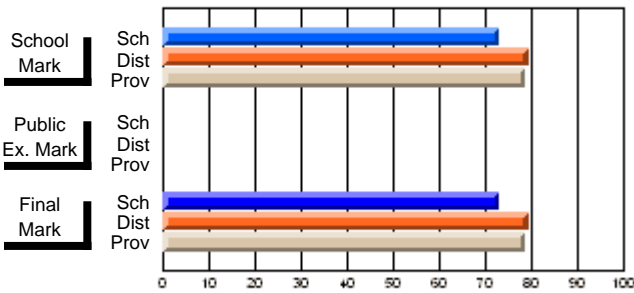

High School Course Results 2002-03

District 5 - Baie Verte/Central/Connaigre

#158 - MSB Regional Academy, Middle Arm

Grades: K-12

Subject: Physical Education

Course: PHYSICAL EDUCATION 1100			
# students in course: 11			
	School Mark	School vs District	School vs Province
Average Score			
School	73.1		
District	79.3	q	q
Province	78.6		
Percent of Passes			
School	100.0		
District	97.0	p	p
Province	96.3		

	Public Exam Mark	School vs District	School vs Province
Final Mark			
School	73.1		
District	79.3	q	q
Province	78.6		
Percent Passes			
School	100.0		
District	97.0	p	p
Province	96.3		

Average Scores