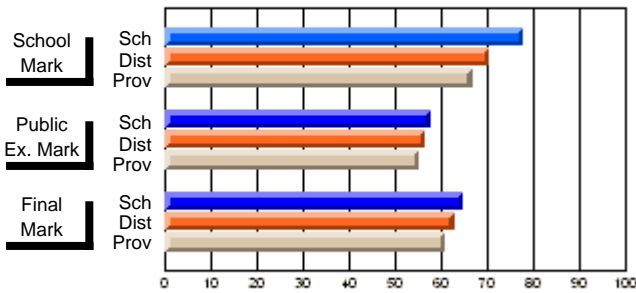

High School Course Results 2002-03

District 5 - Baie Verte/Central/Connaigre

#163 - Point Leamington Academy, Point Leamington

Grades: K-12

Subject: Science

Course: BIOLOGY 3201											
# students in course: 10											
	School Mark	School vs District	School vs Province		Public Exam Mark	School vs District	School vs Province		Final Mark	School vs District	School vs Province
<u>Average Score</u>	77.7				57.6				64.9		
School	70.3	P	P		56.5	P	P		62.8	P	P
District	66.7				55.4				60.7		
Province											
<u>Percent of Passes</u>	100.0				70.0				100.0		
School	92.0	P	P		65.1	P	P		83.1	P	P
District	89.1				61.6				80.4		
Province											

Average Scores