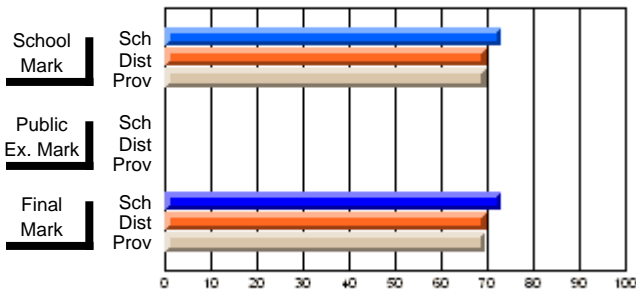

High School Course Results 2002-03

District 5 - Baie Verte/Central/Connaigre

#145 - Exploits Valley High - Greenwood, Grand Falls-Windsor

Grades: 9-10

Subject: Social Studies

Course: CANADIAN HISTORY 1201								
# students in course: 53								
			School Mark	School vs District	School vs Province			
			Public Exam Mark	School vs District	School vs Province			
			Final Mark	School vs District	School vs Province			
Average Score			73.1					
School			69.7	P	P			
District			69.7					
Province			69.7					
Percent of Passes			94.3					
School			88.8	P	P			
District			88.8					
Province			89.0					

Average Scores