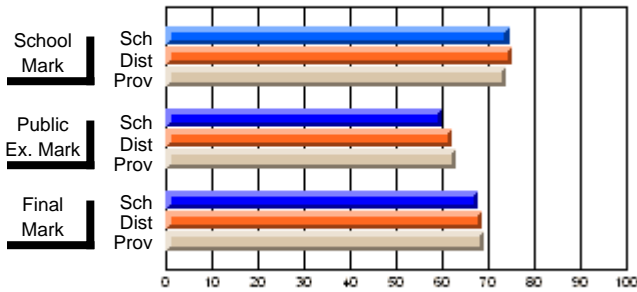

High School Course Results 2002-03

District 5 - Baie Verte/Central/Connaigre

#141 - Exploits Valley High - Maple, Grand Falls-Windsor

Grades: 11-12

Course: MATHEMATICS 3205			
# students in course: 59			
	School Mark	School vs District	School vs Province
Average Score			
School	74.5		
District	75.2	q	p
Province	74.0		
Percent of Passes			
School	96.6		
District	97.8	q	p
Province	96.6		

	Public Exam Mark	School vs District	School vs Province
School	60.1		
District	62.1	q	q
Province	62.9		

	Final Mark	School vs District	School vs Province
School	67.7		
District	68.8	q	q
Province	69.2		

Average Scores