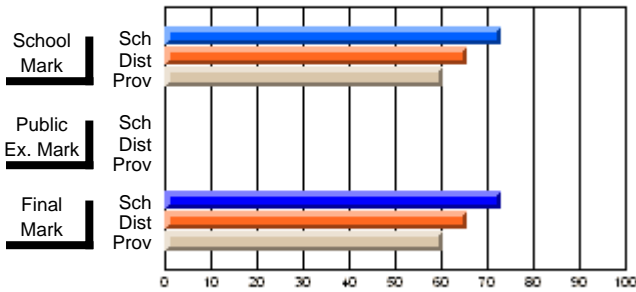

High School Course Results 2002-03

District 5 - Baie Verte/Central/Connaigre

#403 - Lakeside Academy, Buchans

Grades: K-12

Course: CANADIAN LITERATURE 2204

students in course: 7

	School Mark	School vs District	School vs Province	Public Exam Mark	School vs District	School vs Province	Final Mark	School vs District	School vs Province
Average Score	73.1						73.1		
School	73.1						73.1		
District	65.5	P	P				65.5	P	P
Province	60.5						60.5		
Percent of Passes	100.0						100.0		
School	100.0						100.0		
District	89.6	P	P				89.3	P	P
Province	85.4						85.4		

Average Scores