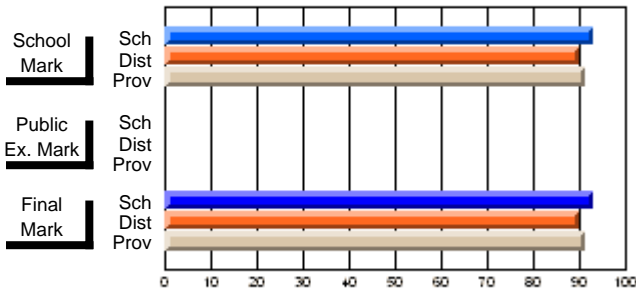

High School Course Results 2002-03

District 5 - Baie Verte/Central/Connaigre

#141 - Exploits Valley High - Maple, Grand Falls-Windsor

Grades: 11-12

Course: ENSEMBLE PERFORMANCE 3105						
# students in course: 22						
	School Mark	School vs District	School vs Province	Public Exam Mark	School vs District	School vs Province
Average Score	93.0					
School	89.9	P	P			
District	91.1				P	P
Province						
Percent of Passes	95.5					
School	96.3	Q	Q		Q	Q
District	99.0				99.0	99.0
Province						

Average Scores