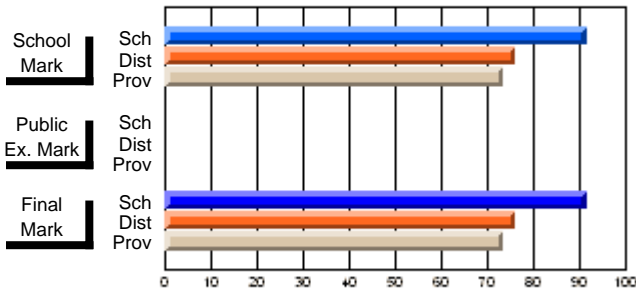

High School Course Results 2002-03

District 5 - Baie Verte/Central/Connaigre

#412 - Holy Cross School, St. Alban's

Grades: 7-12

Course: INTEGRATED SYSTEMS 1205			
# students in course: 19			
	School Mark	School vs District	School vs Province
Average Score	91.5		
School	91.5		
District	76.1	P	P
Province	73.5		
Percent of Passes	100.0		
School	100.0		
District	97.8	P	P
Province	95.4		

Average Scores