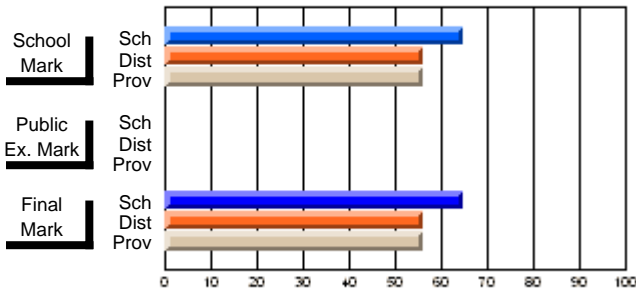

High School Course Results 2002-03

District 5 - Baie Verte/Central/Connaigre

#402 - Leo Burke Academy, Bishop's Falls

Grades: 8-12

Course: ENGLISH 1202			
# students in course: 23			
	School Mark	School vs District	School vs Province
<u>Average Score</u>	64.6		
School	64.6		
District	55.9	P	P
Province	56.0		
<u>Percent of Passes</u>			
School	100.0		
District	85.6	P	P
Province	81.9		

	Public Exam Mark	School vs District	School vs Province
<u>Public Exam Mark</u>			
School			
District			
Province			

	Final Mark	School vs District	School vs Province
<u>Final Mark</u>	64.6		
School	64.6		
District	55.9	P	P
Province	56.0		
<u>Percent of Passes</u>			
School	100.0		
District	86.6	P	P
Province	82.0		

Average Scores