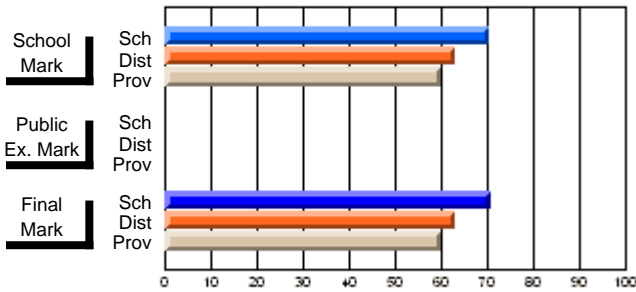

High School Course Results 2002-03

District 5 - Baie Verte/Central/Connaigre

#132 - Botwood Collegiate, Botwood

Grades: 9-12

Course: FOLK LITERATURE 3203			
# students in course: 32			
	School Mark	School vs District	School vs Province
Average Score	70.6		
School	70.6		
District	63.1	P	P
Province	59.9		
Percent of Passes	90.6		
School	90.6		
District	88.5	P	P
Province	84.7		

	Public Exam Mark	School vs District	School vs Province
Final Mark	70.6		
School	70.6		
District	63.1	P	P
Province	59.9		
Final Mark	93.8		
School	93.8		
District	88.8	P	P
Province	84.8		

Average Scores