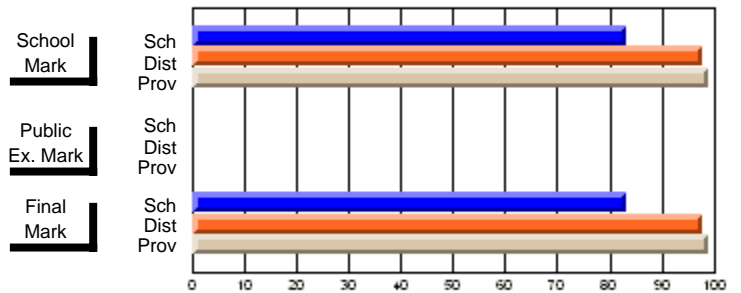

Percent Passes

* Data from the High School Certification System. The results from supplementary courses are not reflected in these results. All students obtaining a score of 48 or 49 on the final mark, were adjusted to 50 and are reflected in the Final Mark column.