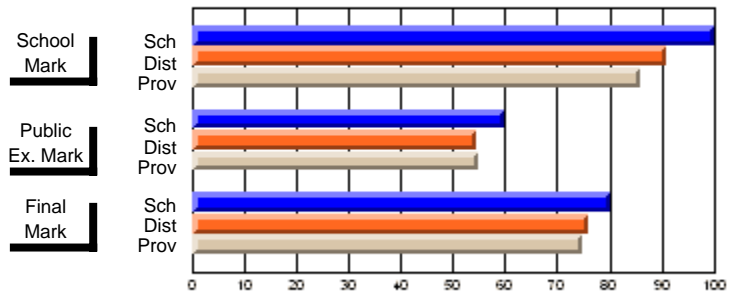

Percent Passes

* Data from the High School Certification System. The results from supplementary courses are not reflected in these results. All students obtaining a score of 48 or 49 on the final mark, were adjusted to 50 and are reflected in the Final Mark column.