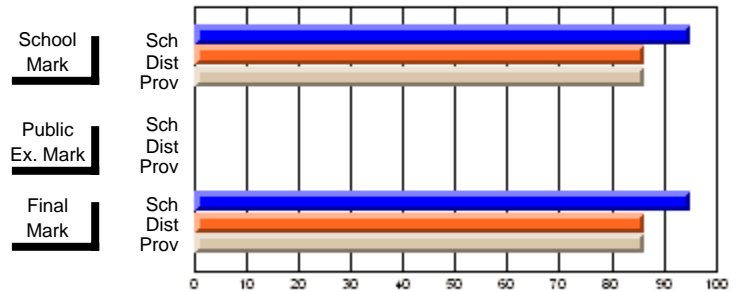

Percent Passes

* Data from the High School Certification System. The results from supplementary courses are not reflected in these results. All students obtaining a score of 48 or 49 on the final mark, were adjusted to 50 and are reflected in the Final Mark column.