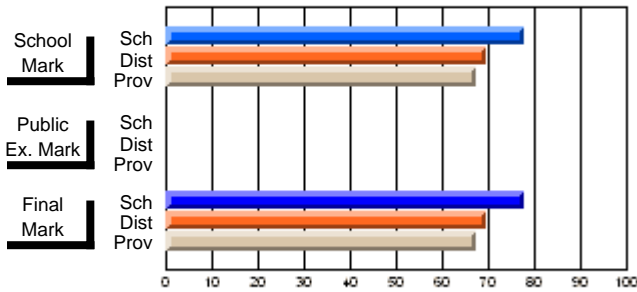

High School Course Results 2002-03

District 5 - Baie Verte/Central/Connaigre

#145 - Exploits Valley High - Greenwood, Grand Falls-Windsor

Grades: 9-10

Course: WRITING 2203			
# students in course: 34			
	School Mark	School vs District	School vs Province
Average Score	77.6		
School	69.4	P	P
District	67.4		
Province			
Percent of Passes			
School	97.1		
District	92.8	P	P
Province	89.0		
		Public Exam Mark	Final Mark
		School vs District	School vs Province
			77.6
			69.4
			67.4
			97.1
			92.8
			89.0

Average Scores