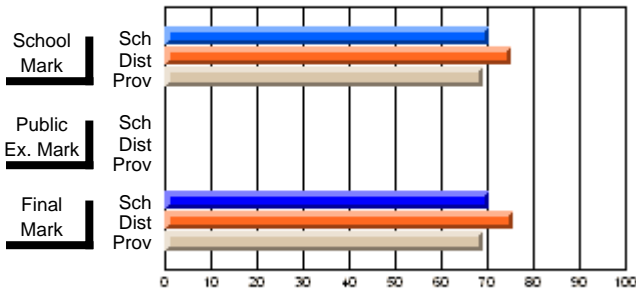

High School Course Results 2002-03

District 5 - Baie Verte/Central/Connaigre

#132 - Botwood Collegiate, Botwood

Grades: 9-12

Course: DESIGN TECHNOLOGY 2109			
# students in course: 14			
	School Mark	School vs District	School vs Province
Average Score	70.2		
School	70.2		
District	75.2	q	p
Province	69.1		
Percent of Passes			
School	78.6		
District	93.4	q	q
Province	89.3		

Average Scores