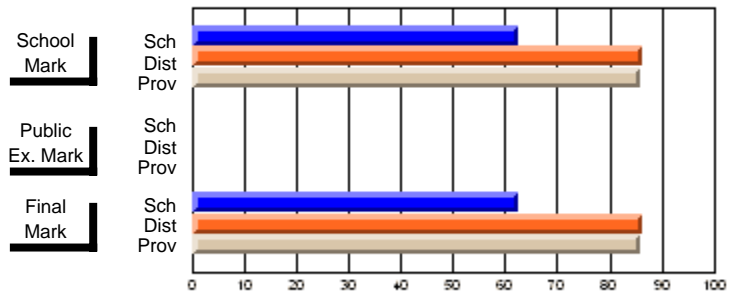

Percent Passes

* Data from the High School Certification System. The results from supplementary courses are not reflected in these results. All students obtaining a score of 48 or 49 on the final mark, were adjusted to 50 and are reflected in the Final Mark column.