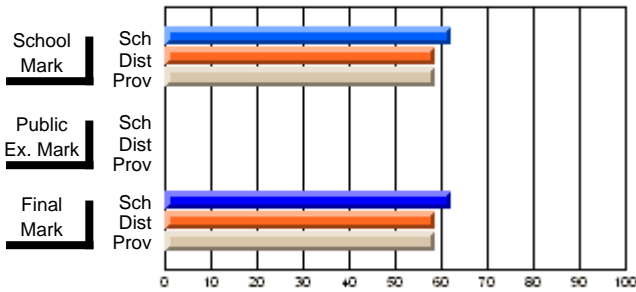

High School Course Results 2002-03

District 5 - Baie Verte/Central/Connaigre

#153 - Cape John Collegiate, La Scie

Grades: 7-12

Course: ENGLISH 2202									
# students in course: 9									
	School Mark	School vs District	School vs Province	Public Exam Mark	School vs District	School vs Province	Final Mark	School vs District	School vs Province
<u>Average Score</u>	62.2								
School	62.2						62.2		
District	58.7	P	P				58.7	P	P
Province	58.8						58.8		
<u>Percent of Passes</u>									
School	100.0						100.0		
District	86.2	P	P				86.2	P	P
Province	86.2						86.2		

Average Scores