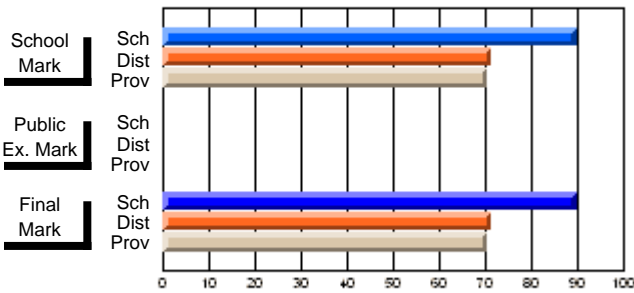

High School Course Results 2002-03

District 5 - Baie Verte/Central/Connaigre

#174 - St. Peter's Academy, Westport

Grades: K-12

Subject: Guidance

Course: CAREER EXPLORATION 1101								
# students in course: 11								
	School Mark	School vs District	School vs Province		Public Exam Mark	School vs District	School vs Province	
<u>Average Score</u>	89.7							
School	71.1	P	P					
District	70.2							
Province								
<u>Percent of Passes</u>	100.0							
School	89.5	P	P					
District	88.9							
Province								

Average Scores