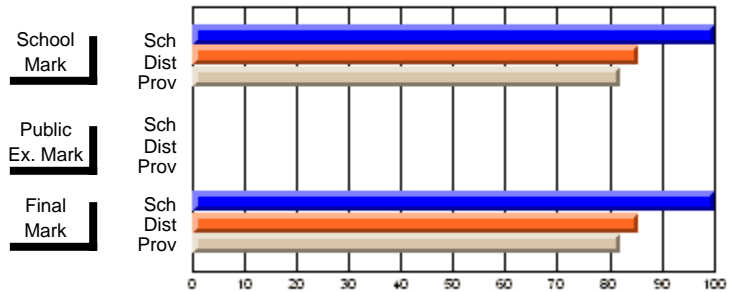

Percent Passes

* Data from the High School Certification System. The results from supplementary courses are not reflected in these results. All students obtaining a score of 48 or 49 on the final mark, were adjusted to 50 and are reflected in the Final Mark column.