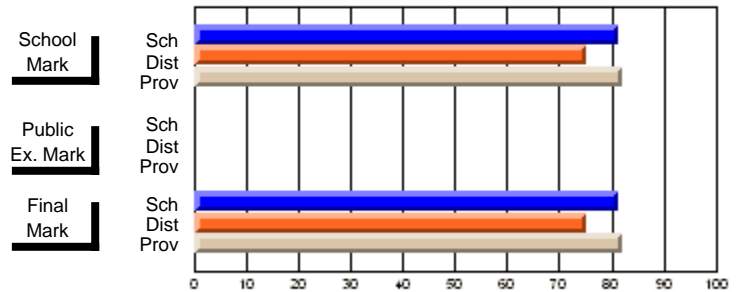

Percent Passes

* Data from the High School Certification System. The results from supplementary courses are not reflected in these results. All students obtaining a score of 48 or 49 on the final mark, were adjusted to 50 and are reflected in the Final Mark column.