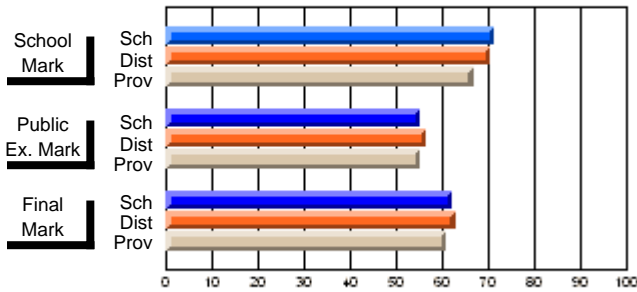

High School Course Results 2002-03

District 5 - Baie Verte/Central/Connaigre

#403 - Lakeside Academy, Buchans

Grades: K-12

Course: BIOLOGY 3201			
# students in course: 8			
	School Mark	School vs District	School vs Province
Average Score			
School	71.1		
District	70.3	P	P
Province	66.7		
Percent of Passes			
School	87.5		
District	92.0	Q	Q
Province	89.1		

	Public Exam Mark	School vs District	School vs Province
Public Exam Mark			
School	55.0		
District	56.5	Q	Q
Province	55.4		

	Final Mark	School vs District	School vs Province
Final Mark			
School	62.1		
District	62.8	Q	P
Province	60.7		

Average Scores