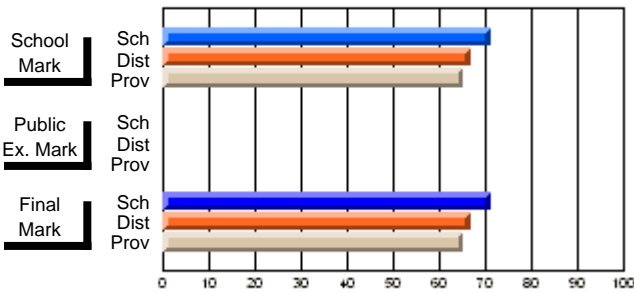

High School Course Results 2002-03

District 5 - Baie Verte/Central/Connaigre

#402 - Leo Burke Academy, Bishop's Falls

Grades: 8-12

Subject: Mathematics

Course: MATHEMATICS 1204			
# students in course: 33			
	School Mark	School vs District	School vs Province
Average Score			
School	71.1		
District	66.7	P	P
Province	65.0		
Percent of Passes			
School	87.9		
District	87.3	P	P
Province	85.8		

	Public Exam Mark	School vs District	School vs Province
Final Mark			
School	71.1		
District	66.7	P	P
Province	65.0		
Final Mark			
School	87.9		
District	87.4	P	P
Province	85.8		

Average Scores