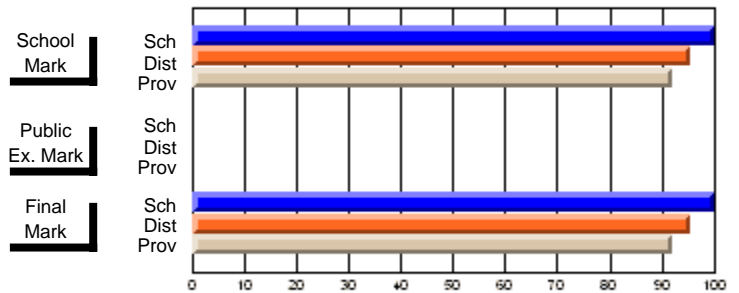

Percent Passes

* Data from the High School Certification System. The results from supplementary courses are not reflected in these results. All students obtaining a score of 48 or 49 on the final mark, were adjusted to 50 and are reflected in the Final Mark column.