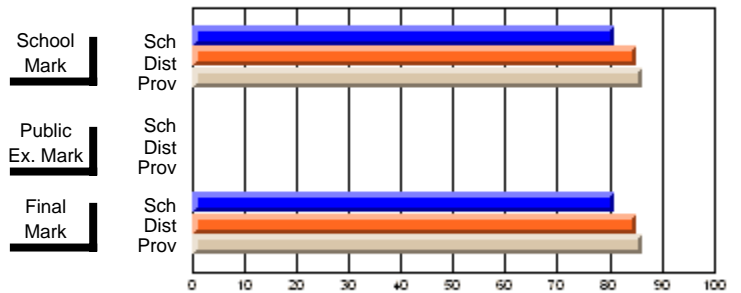

Percent Passes

* Data from the High School Certification System. The results from supplementary courses are not reflected in these results. All students obtaining a score of 48 or 49 on the final mark, were adjusted to 50 and are reflected in the Final Mark column.