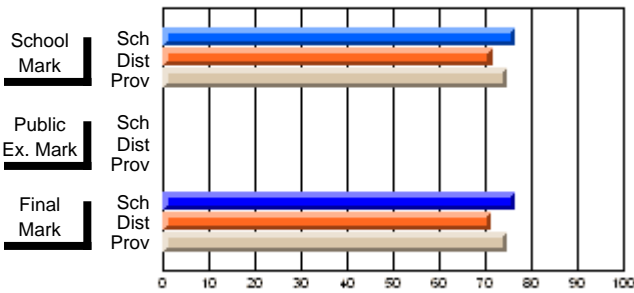

High School Course Results 2002-03

District 5 - Baie Verte/Central/Connaigre

#132 - Botwood Collegiate, Botwood

Grades: 9-12

Subject: Technology Education

Course: MICROCOMPUTER SYSTEMS 1100			
# students in course: 39			
	School Mark	School vs District	School vs Province
Average Score			
School	76.3		
District	71.5	P	P
Province	74.7		
Percent of Passes			
School	97.4		
District	89.6	P	P
Province	92.9		

	Public Exam Mark	School vs District	School vs Province
Final Mark			
School	76.3		
District	71.4	P	P
Province	74.7		
Percent of Passes			
School	97.4		
District	89.6	P	P
Province	92.9		

Average Scores