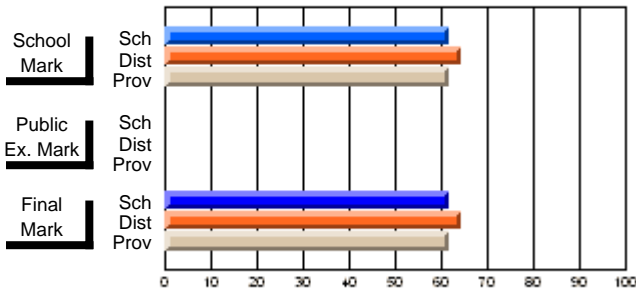

High School Course Results 2002-03

District 5 - Baie Verte/Central/Connaigre

#412 - Holy Cross School, St. Alban's

Grades: 7-12

Course: PHYSICAL SCIENCE 2205			
# students in course: 10			
	School Mark	School vs District	School vs Province
Average Score	61.8		
School	61.8		
District	64.2	q	q
Province	61.9		
Percent of Passes	90.0		
School	90.0		
District	94.3	q	P
Province	88.8		

Average Scores