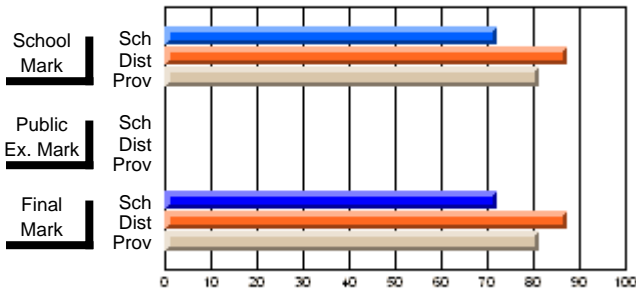

High School Course Results 2002-03

District 5 - Baie Verte/Central/Connaigre

#402 - Leo Burke Academy, Bishop's Falls

Grades: 8-12

Course: APPLIED MUSIC 2206											
# students in course: 10											
	School Mark	School vs District	School vs Province		Public Exam Mark	School vs District	School vs Province		Final Mark	School vs District	School vs Province
<u>Average Score</u>	72.2								72.2		
School	87.4	q	q						87.4	q	q
District	81.4								81.4		
Province									81.4		
<u>Percent of Passes</u>	90.0								90.0		
School	97.2	q	q						97.2	q	q
District	96.3								96.4		
Province									96.4		

Average Scores