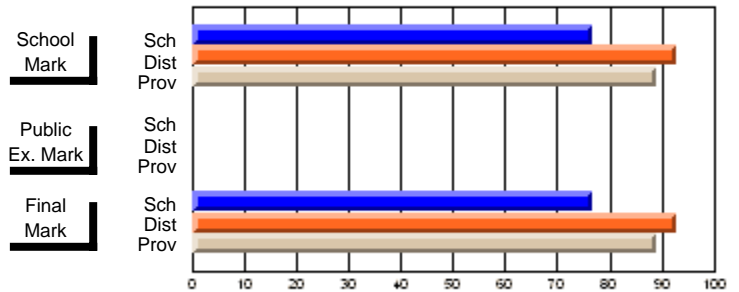

Percent Passes

* Data from the High School Certification System. The results from supplementary courses are not reflected in these results. All students obtaining a score of 48 or 49 on the final mark, were adjusted to 50 and are reflected in the Final Mark column.