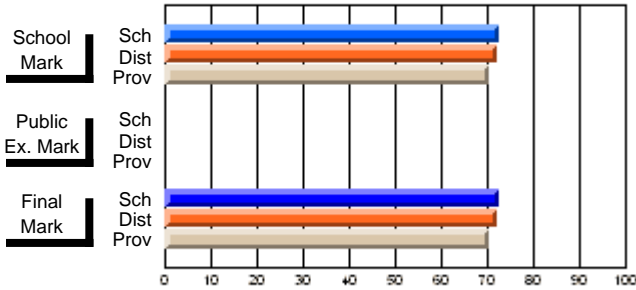

High School Course Results 2002-03

District 5 - Baie Verte/Central/Connaigre

#138 - Victoria Academy, Gaultois

Grades: K-1,3-12

Subject: Physical Education

Course: HEALTHY LIVING 1200									
# students in course: 20									
	School Mark	School vs District	School vs Province	Public Exam Mark	School vs District	School vs Province	Final Mark	School vs District	School vs Province
Average Score	72.6						72.6		
School	72.0	P	P				72.0	P	P
District	70.5						70.5		
Province							70.5		
Percent of Passes	100.0						100.0		
School	95.0	P	P				95.0	P	P
District	90.1						90.1		
Province							90.1		

Average Scores