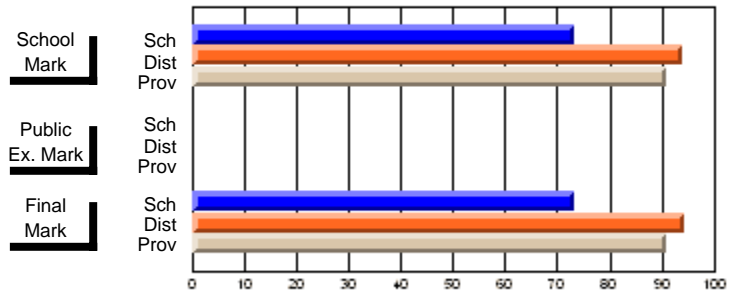

Percent Passes

* Data from the High School Certification System. The results from supplementary courses are not reflected in these results. All students obtaining a score of 48 or 49 on the final mark, were adjusted to 50 and are reflected in the Final Mark column.