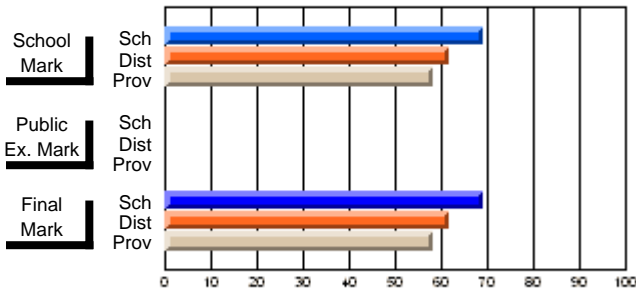

High School Course Results 2002-03

District 5 - Baie Verte/Central/Connaigre

#149 - King Academy, Harbour Breton

Grades: 7-12

Course: ENGLISH 2202								
# students in course: 14								
	School Mark	School vs District	School vs Province		Public Exam Mark	School vs District	School vs Province	
Average Score	69.1							
School	61.6	P	P					
District	58.4							
Province								
Percent of Passes	100.0							
School	97.6	P	P					
District	85.5							
Province								

Average Scores