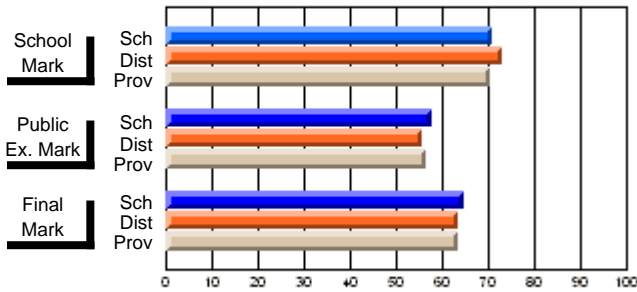

High School Course Results 2002-03

District 5 - Baie Verte/Central/Connaigre

#171 - Indian River High School, Springdale

Grades: 9-12

Course: PHYSICS 3204			
# students in course: 11			
	School Mark	School vs District	School vs Province
Average Score	70.9		
School	72.8	q	p
District	70.3		
Province			
Percent of Passes	90.9		
School	94.3	q	q
District	93.6		
Province			
	Public Exam Mark	School vs District	School vs Province
Average Score	57.6		
School	55.7	p	p
District	56.3		
Province			
Percent of Passes	72.7		
School	65.3	p	p
District	65.6		
Province			
	Final Mark	School vs District	School vs Province
Average Score	64.6		
School	63.3	p	p
District	63.4		
Province			
Percent of Passes	90.9		
School	86.4	p	p
District	85.1		
Province			

Average Scores