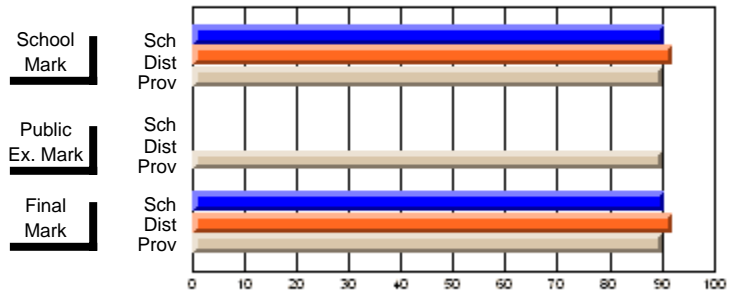

Percent Passes

* Data from the High School Certification System. The results from supplementary courses are not reflected in these results. All students obtaining a score of 48 or 49 on the final mark, were adjusted to 50 and are reflected in the Final Mark column.