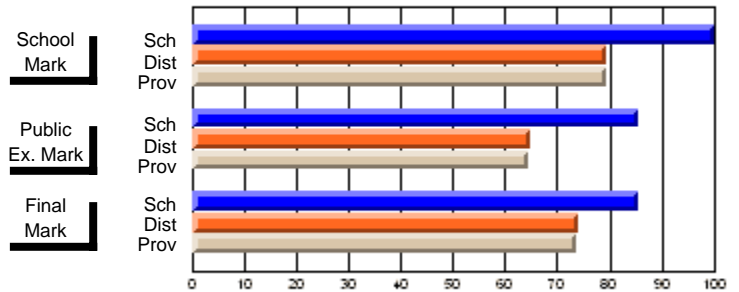

Percent Passes

* Data from the High School Certification System. The results from supplementary courses are not reflected in these results. All students obtaining a score of 48 or 49 on the final mark, were adjusted to 50 and are reflected in the Final Mark column.