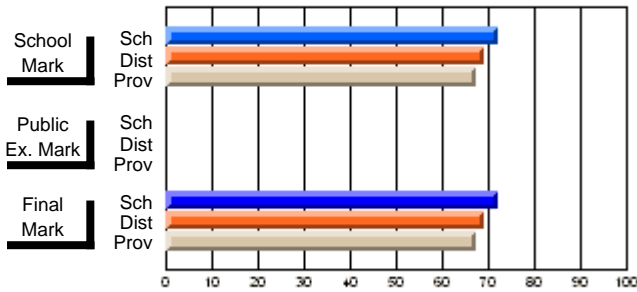

**High School Course Results
2002-03**

District 5 - Baie Verte/Central/Connaigre

#171 - Indian River High School, Springdale

Grades: 9-12

Course: PHYSICS 2204			
# students in course: 15			
	School Mark	School vs District	School vs Province
Average Score	72.1		
School	69.1	P	P
District	67.4		
Province			
Percent of Passes	93.3		
School	89.9	P	P
District	88.6		
Province			

	Public Exam Mark	School vs District	School vs Province
Final Mark	72.1		
School	69.1	P	P
District	67.3		
Province			
Percent of Passes	93.3		
School	90.1	P	P
District	88.5		
Province			

Average Scores