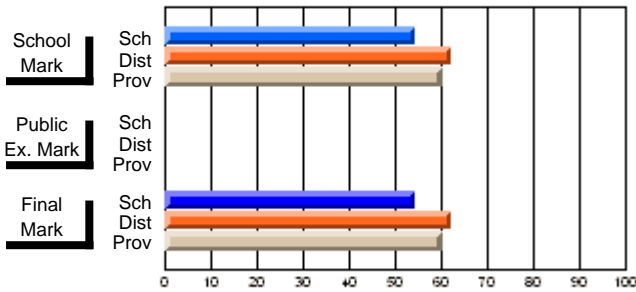

High School Course Results 2002-03

District 5 - Baie Verte/Central/Connaigre

#125 - Baie Verte High School, Baie Verte

Grades: 8-12

Course: MATHEMATICS 3206			
# students in course: 16			
	School Mark	School vs District	School vs Province
<u>Average Score</u>			
School	54.3		
District	62.0	q	q
Province	60.2		
<u>Percent of Passes</u>			
School	81.3		
District	85.7	q	q
Province	83.8		

	Public Exam Mark	School vs District	School vs Province
Public Exam Mark			
School			
District			
Province			

	Final Mark	School vs District	School vs Province
Final Mark			
School	54.3		
District	62.0	q	q
Province	60.2		

Average Scores