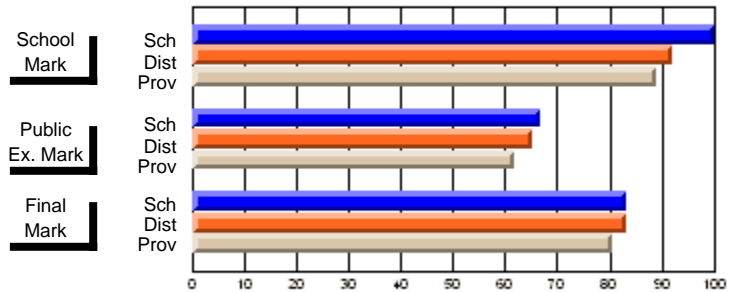

Percent Passes

* Data from the High School Certification System. The results from supplementary courses are not reflected in these results. All students obtaining a score of 48 or 49 on the final mark, were adjusted to 50 and are reflected in the Final Mark column.