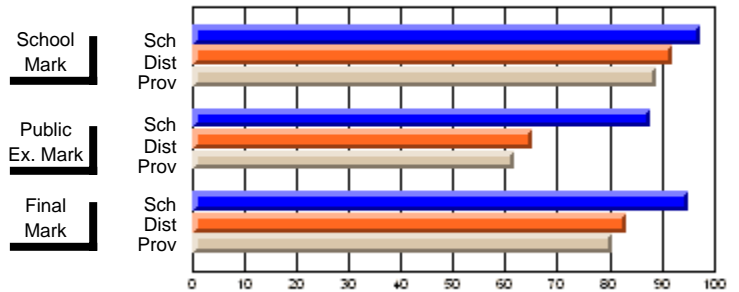

Percent Passes

* Data from the High School Certification System. The results from supplementary courses are not reflected in these results. All students obtaining a score of 48 or 49 on the final mark, were adjusted to 50 and are reflected in the Final Mark column.