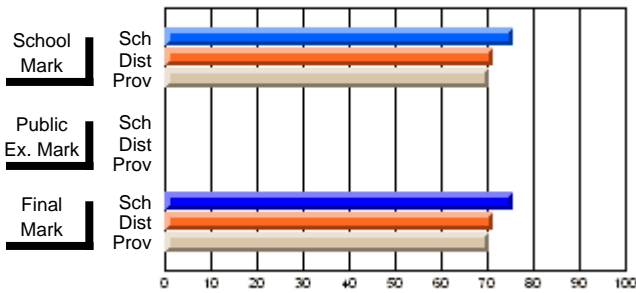

High School Course Results 2002-03

District 5 - Baie Verte/Central/Connaigre

#412 - Holy Cross School, St. Alban's

Grades: 7-12

Subject: Guidance

Course: CAREER EXPLORATION 1101									
# students in course: 21									
	School Mark	School vs District	School vs Province	Public Exam Mark	School vs District	School vs Province	Final Mark	School vs District	School vs Province
<u>Average Score</u>	75.5						75.5		
School	71.1	P	P				71.1	P	P
District	70.2						70.2		
Province									
<u>Percent of Passes</u>	90.5						90.5		
School	89.5	P	P				89.6	P	P
District	88.9						88.9		
Province									

Average Scores