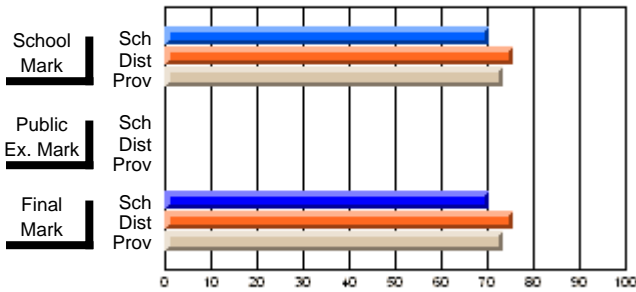

High School Course Results 2002-03

District 5 - Baie Verte/Central/Connaigre

#153 - Cape John Collegiate, La Scie

Grades: 7-12

Course: HOME MAINTENANCE 3108

students in course: 14

	School Mark	School vs District	School vs Province	Public Exam Mark	School vs District	School vs Province	Final Mark	School vs District	School vs Province
Average Score	70.4						70.4		
School	70.4						70.4		
District	75.7	q	q				75.7	q	q
Province	73.4						73.4		
Percent of Passes	100.0						100.0		
School	100.0						100.0		
District	96.6	P	P				96.6	P	P
Province	94.7						94.6		

Average Scores