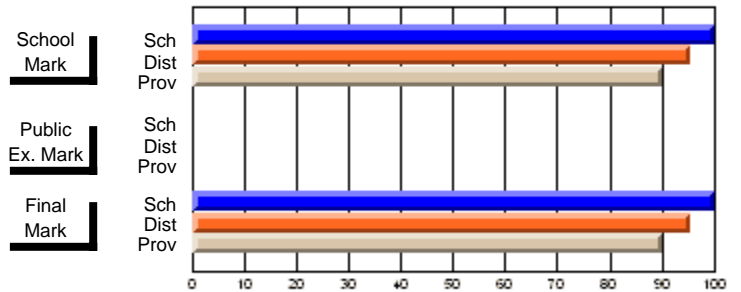

Percent Passes

* Data from the High School Certification System. The results from supplementary courses are not reflected in these results. All students obtaining a score of 48 or 49 on the final mark, were adjusted to 50 and are reflected in the Final Mark column.