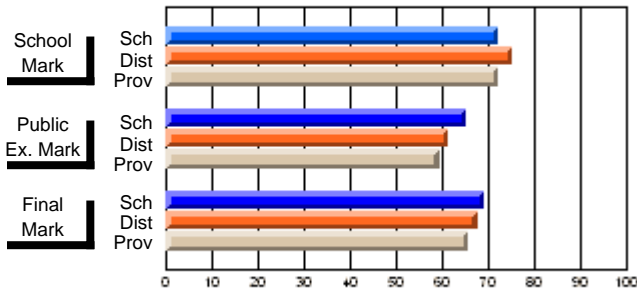

High School Course Results 2002-03

District 5 - Baie Verte/Central/Connaigre

#412 - Holy Cross School, St. Alban's

Grades: 7-12

Course: CHEMISTRY 3202			
# students in course: 17			
	School Mark	School vs District	School vs Province
Average Score			
School	72.3		
District	75.1	q	p
Province	72.0		
Percent of Passes			
School	100.0		
District	97.8	p	p
Province	94.4		

	Public Exam Mark	School vs District	School vs Province
School	65.0		
District	61.2	p	p
Province	59.3		

	Final Mark	School vs District	School vs Province
School	69.0		
District	67.6	p	p
Province	65.7		

Average Scores