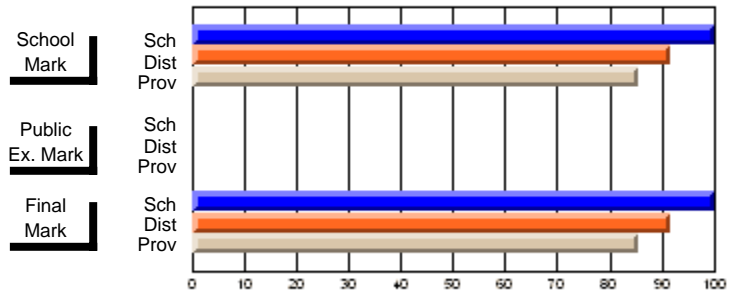

Percent Passes

* Data from the High School Certification System. The results from supplementary courses are not reflected in these results. All students obtaining a score of 48 or 49 on the final mark, were adjusted to 50 and are reflected in the Final Mark column.