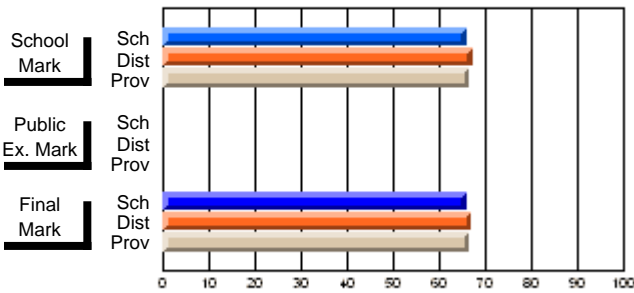

High School Course Results 2002-03

District 5 - Baie Verte/Central/Connaigre

#403 - Lakeside Academy, Buchans

Grades: K-12

Subject: Science

Course: SCIENCE 1206									
# students in course: 12									
	School Mark	School vs District	School vs Province	Public Exam Mark	School vs District	School vs Province	Final Mark	School vs District	School vs Province
<u>Average Score</u>	65.8						65.8		
School	67.1	q	q				67.1	q	q
District	66.5						66.5		
Province							66.5		
<u>Percent of Passes</u>									
School	91.7						91.7		
District	89.6	p	p				89.5	p	p
Province	88.3						88.3		

Average Scores