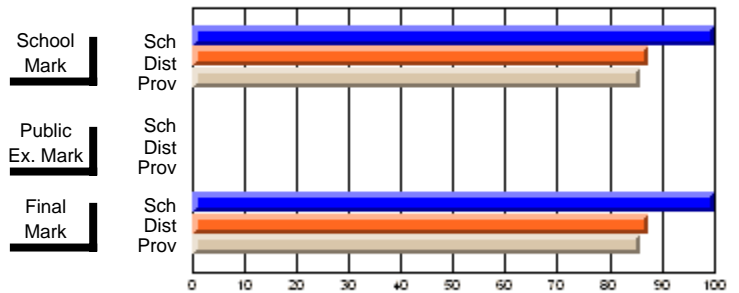

Percent Passes

* Data from the High School Certification System. The results from supplementary courses are not reflected in these results. All students obtaining a score of 48 or 49 on the final mark, were adjusted to 50 and are reflected in the Final Mark column.