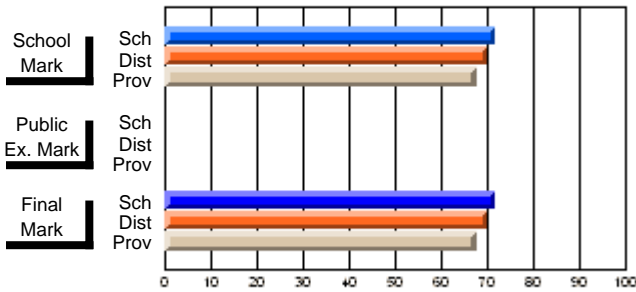

High School Course Results 2002-03

District 5 - Baie Verte/Central/Connaigre

#141 - Exploits Valley High - Maple, Grand Falls-Windsor

Grades: 11-12

Course: ENGLISH 2201			
# students in course: 163			
	School Mark	School vs District	School vs Province
Average Score	71.8		
School	70.0	P	P
District	67.6		
Province			
Percent of Passes	92.0		
School	92.1	Q	Q
District	92.3		
Province			
	Public Exam Mark	School vs District	School vs Province
	Final Mark	School vs District	School vs Province
	71.8		
	70.0	P	P
	67.6		
	92.0		
	92.1	Q	Q
	92.3		

Average Scores