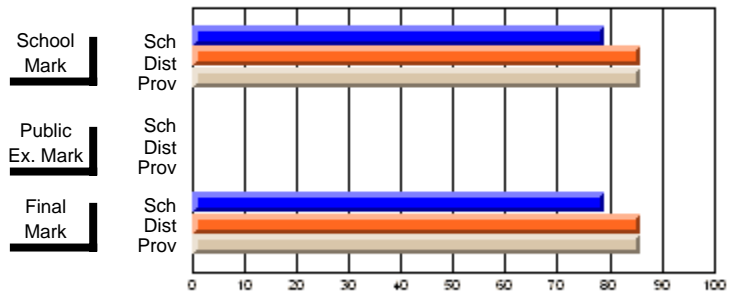

Percent Passes

* Data from the High School Certification System. The results from supplementary courses are not reflected in these results. All students obtaining a score of 48 or 49 on the final mark, were adjusted to 50 and are reflected in the Final Mark column.