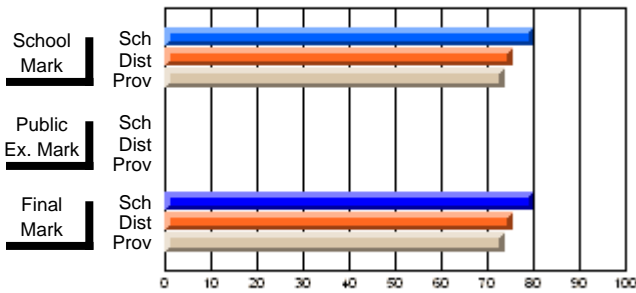

High School Course Results 2002-03

District 5 - Baie Verte/Central/Connaigre

#145 - Exploits Valley High - Greenwood, Grand Falls-Windsor

Grades: 9-10

Subject: French

Course: FRANCAIS 1202								
# students in course: 21								
	School Mark	School vs District	School vs Province		Public Exam Mark	School vs District	School vs Province	
<u>Average Score</u>	80.0							
School	75.4	P	P					
District	73.7							
Province								
<u>Percent of Passes</u>	100.0							
School	93.8	P	P					
District	97.3							
Province								

Average Scores