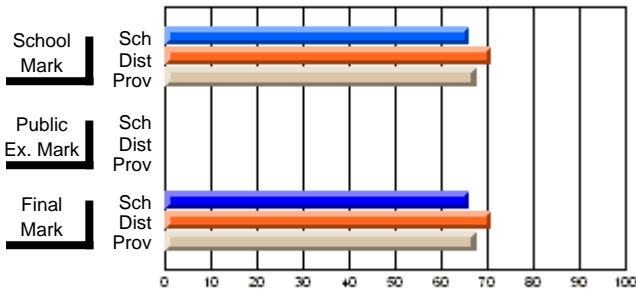

High School Course Results 2002-03

District 5 - Baie Verte/Central/Connaigre

#151 - John Watkins Academy, Hermitage

Grades: K-12

Course: LANGUAGE 3101			
# students in course: 10			
	School Mark	School vs District	School vs Province
Average Score	66.2		
School	66.2		
District	70.7	q	q
Province	67.6		
Percent of Passes	100.0		
School	100.0		
District	94.5	P	P
Province	92.9		
	Public Exam Mark	School vs District	School vs Province
	Final Mark	School vs District	School vs Province
	66.2		
	70.7	q	q
	67.5		
	100.0		
	94.5	P	P
	92.9		

Average Scores