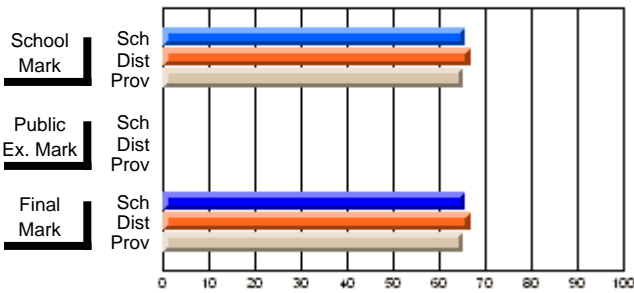

High School Course Results 2002-03

District 5 - Baie Verte/Central/Connaigre

#125 - Baie Verte High School, Baie Verte

Grades: 8-12

Subject: Mathematics

Course: MATHEMATICS 1204			
# students in course: 48			
	School Mark	School vs District	School vs Province
Average Score			
School	65.5		
District	66.7	q	p
Province	65.0		
Percent of Passes			
School	83.3		
District	87.3	q	q
Province	85.8		

	Public Exam Mark	School vs District	School vs Province
Final Mark			
School	65.5		
District	66.7	q	p
Province	65.0		

Average Scores