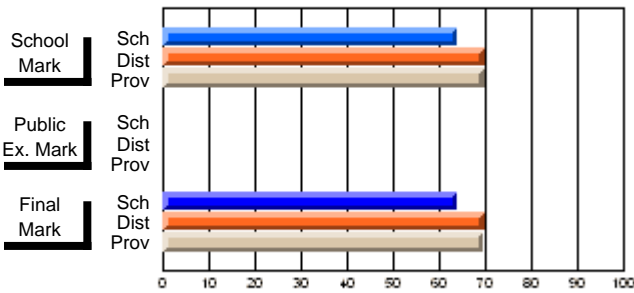

High School Course Results 2002-03

District 5 - Baie Verte/Central/Connaigre

#152 - Valmont Academy, King's Point

Grades: K-12

Subject: Social Studies

Course: CANADIAN HISTORY 1201									
# students in course: 20									
	School Mark	School vs District	School vs Province	Public Exam Mark	School vs District	School vs Province	Final Mark	School vs District	School vs Province
Average Score	63.8						63.8		
School	63.8						63.8		
District	69.7	q	q				69.7	q	q
Province	69.7						69.7		
Percent of Passes	95.0						95.0		
School	95.0						95.0		
District	88.8	p	p				88.8	p	p
Province	89.0						89.0		

Average Scores