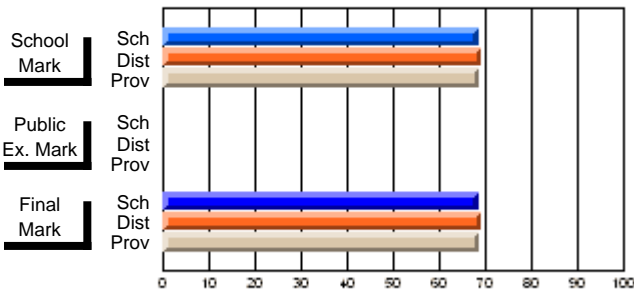

High School Course Results 2002-03

District 5 - Baie Verte/Central/Connaigre

#141 - Exploits Valley High - Maple, Grand Falls-Windsor

Grades: 11-12

Subject: Family Studies

Course: FAMILY LIVING 2200									
# students in course: 53									
	School Mark	School vs District	School vs Province	Public Exam Mark	School vs District	School vs Province	Final Mark	School vs District	School vs Province
<u>Average Score</u>	68.4						68.4		
School	68.4						68.4		
District	69.2	q	q				69.2	q	q
Province	68.5						68.5		
<u>Percent of Passes</u>									
School	84.9						84.9		
District	91.4	q	q				91.4	q	q
Province	89.4						89.5		

Average Scores