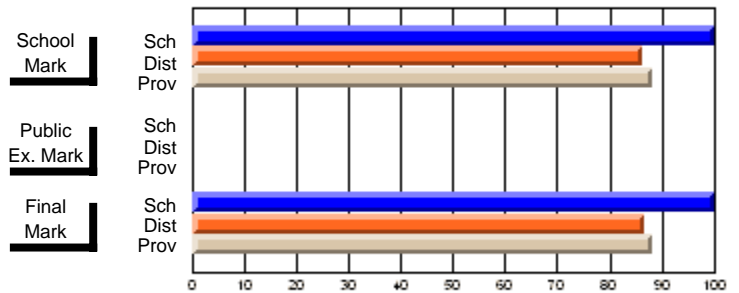

Percent Passes

* Data from the High School Certification System. The results from supplementary courses are not reflected in these results. All students obtaining a score of 48 or 49 on the final mark, were adjusted to 50 and are reflected in the Final Mark column.