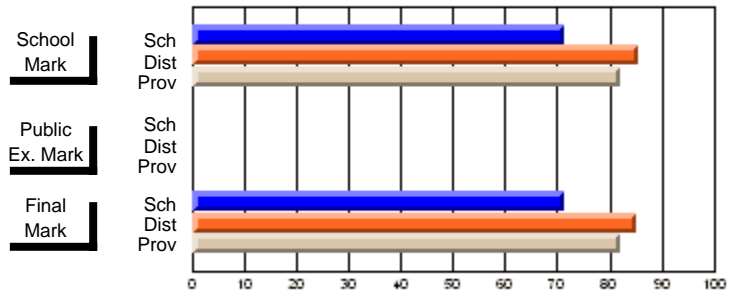

Percent Passes

* Data from the High School Certification System. The results from supplementary courses are not reflected in these results. All students obtaining a score of 48 or 49 on the final mark, were adjusted to 50 and are reflected in the Final Mark column.