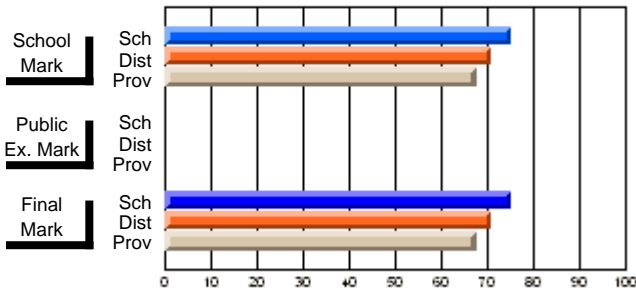

High School Course Results 2002-03

District 5 - Baie Verte/Central/Connaigre

#162 - Dorset Collegiate, Pilley's Island

Grades: 9-12

Course: LANGUAGE 3101			
# students in course: 33			
	School Mark	School vs District	School vs Province
Average Score	75.2		
School	70.7	P	P
District	67.6		
Province			
Percent of Passes	100.0		
School	94.5	P	P
District	92.9		
Province			

	Public Exam Mark	School vs District	School vs Province
Final Mark	75.2		
School	70.7	P	P
District	67.5		
Province			

Average Scores