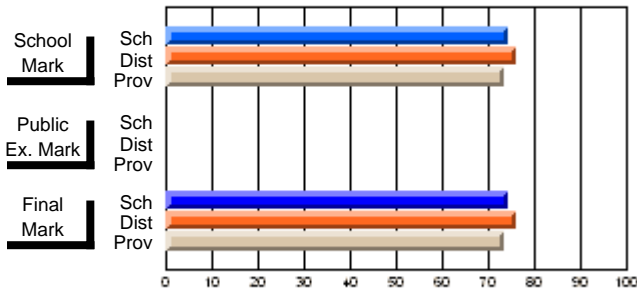

High School Course Results 2002-03

District 5 - Baie Verte/Central/Connaigre

#152 - Valmont Academy, King's Point

Grades: K-12

Course: INTEGRATED SYSTEMS 1205						
# students in course: 13						
	School Mark	School vs District	School vs Province	Public Exam Mark	School vs District	School vs Province
Average Score	74.2					
School	74.2					
District	76.1	q	P			
Province	73.5					
Percent of Passes						
School	100.0					
District	97.8	P	P			
Province	95.4					

Average Scores