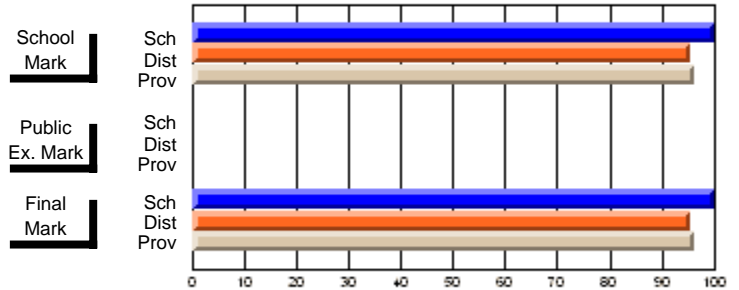

Percent Passes

* Data from the High School Certification System. The results from supplementary courses are not reflected in these results. All students obtaining a score of 48 or 49 on the final mark, were adjusted to 50 and are reflected in the Final Mark column.