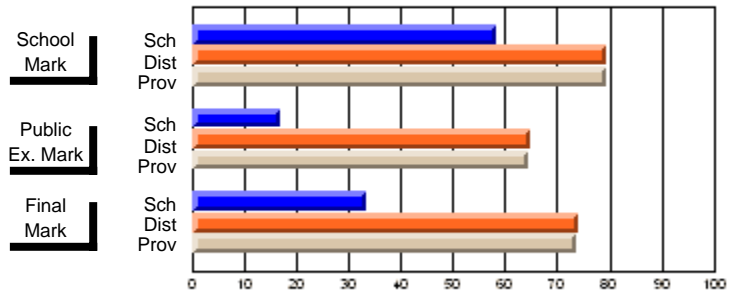

Percent Passes

* Data from the High School Certification System. The results from supplementary courses are not reflected in these results. All students obtaining a score of 48 or 49 on the final mark, were adjusted to 50 and are reflected in the Final Mark column.