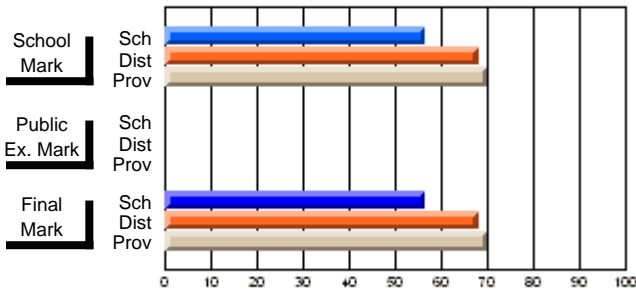

High School Course Results 2002-03

District 5 - Baie Verte/Central/Connaigre

#163 - Point Leamington Academy, Point Leamington

Grades: K-12

Course: POWER MECHANICS 2103			
# students in course: 7			
	School Mark	School vs District	School vs Province
Average Score	56.4		
School	68.0	q	q
District	69.9		
Province			
Percent of Passes	57.1		
School	78.6	q	q
District	93.5		
Province			

	Public Exam Mark	School vs District	School vs Province
Final Mark	56.4		
School	68.0	q	q
District	69.9		
Province			

Average Scores