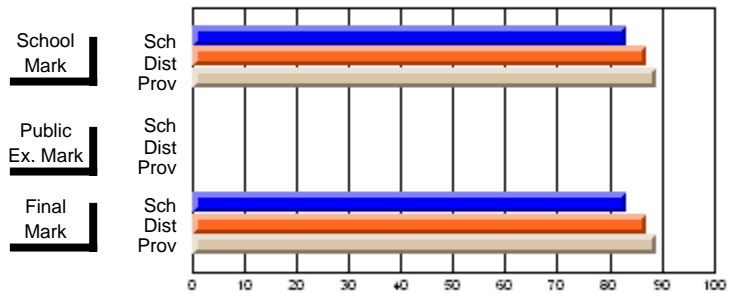

Percent Passes

* Data from the High School Certification System. The results from supplementary courses are not reflected in these results. All students obtaining a score of 48 or 49 on the final mark, were adjusted to 50 and are reflected in the Final Mark column.