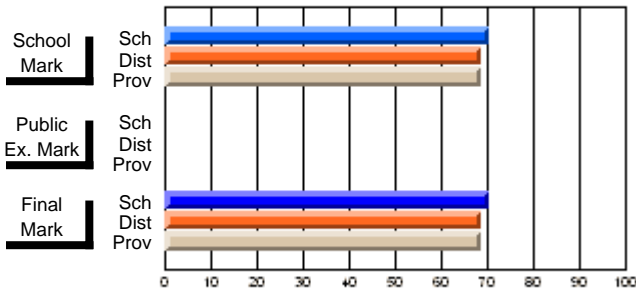

	<b>Public Exam Mark</b>	School vs District	School vs Province

	<b>Final Mark</b>	School vs District	School vs Province
	<b>70.4</b>		
	68.5	P	P
	68.5		
	<b>90.9</b>		
	96.2	Q	Q
	96.7		

**Average Scores**