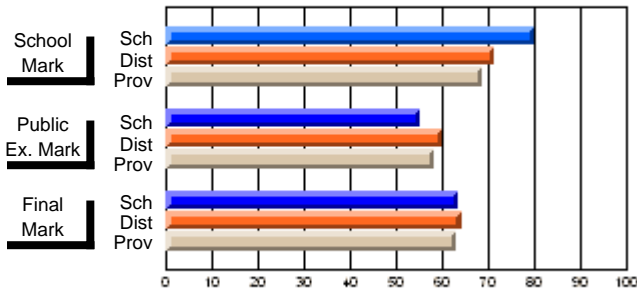

High School Course Results 2002-03

District 5 - Baie Verte/Central/Connaigre

#402 - Leo Burke Academy, Bishop's Falls

Grades: 8-12

Course: WORLD HISTORY 3201			
# students in course: 26			
	School Mark	School vs District	School vs Province
Average Score			
School	80.0		
District	71.4	P	P
Province	68.5		
Percent of Passes			
School	100.0		
District	89.4	P	P
Province	87.0		

	Public Exam Mark	School vs District	School vs Province
School	55.4		
District	59.9	Q	Q
Province	58.4		

	Final Mark	School vs District	School vs Province
School	63.5		
District	64.1	Q	P
Province	63.0		

Average Scores