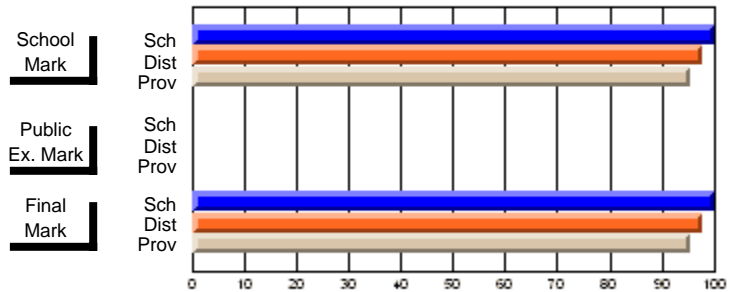

Percent Passes

* Data from the High School Certification System. The results from supplementary courses are not reflected in these results. All students obtaining a score of 48 or 49 on the final mark, were adjusted to 50 and are reflected in the Final Mark column.