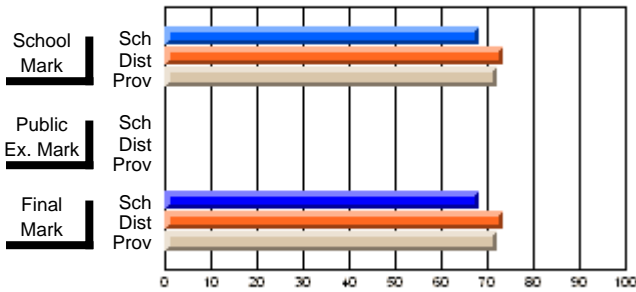

High School Course Results 2002-03

District 5 - Baie Verte/Central/Connaigre

#171 - Indian River High School, Springdale

Grades: 9-12

Course: MATHEMATICS 3207			
# students in course: 6			
<u>Average Score</u>	School Mark	School vs District	School vs Province
School	68.2		
District	73.3	q	q
Province	72.0		
<u>Percent of Passes</u>	100.0	P	P
School	100.0		
District	94.3	P	P
Province	96.2		

Average Scores