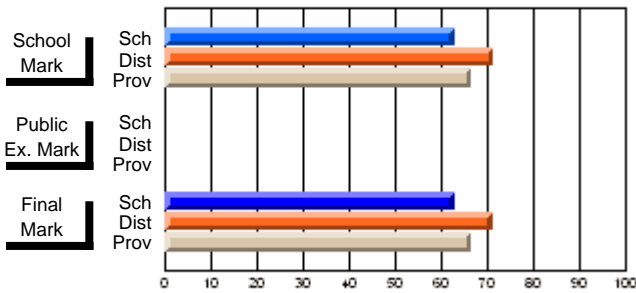

High School Course Results 2002-03

District 5 - Baie Verte/Central/Connaigre

#406 - Fitzgerald Academy, English Harbour West

Grades: K-12

Subject: English Language

Course: ENGLISH 1201									
# students in course: 15									
	School Mark	School vs District	School vs Province	Public Exam Mark	School vs District	School vs Province	Final Mark	School vs District	School vs Province
<u>Average Score</u>	62.8						62.8		
School	71.1	q	q				71.0	q	q
District	66.6						66.6		
Province							66.6		
<u>Percent of Passes</u>									
School	86.7						86.7		
District	95.5	q	q				95.5	q	q
Province	90.3						90.3		

Average Scores