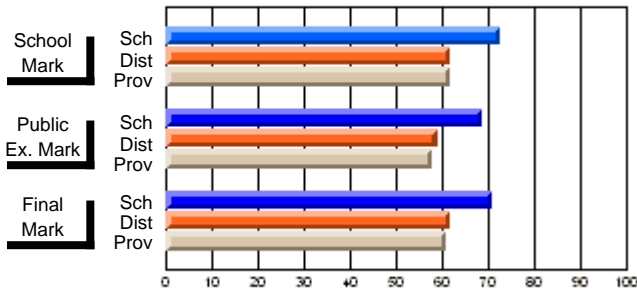

High School Course Results 2002-03

District 5 - Baie Verte/Central/Connaigre

#151 - John Watkins Academy, Hermitage

Grades: K-12

Course: MATHEMATICS 3204			
# students in course: 7			
	School Mark	School vs District	School vs Province
Average Score			
School	72.4		
District	61.7	P	P
Province	61.8		
Percent of Passes			
School	100.0		
District	79.5	P	P
Province	79.3		

	Public Exam Mark	School vs District	School vs Province
School	68.6		
District	58.9	P	P
Province	57.9		

	Final Mark	School vs District	School vs Province
School	70.7		
District	61.8	P	P
Province	60.7		

Average Scores