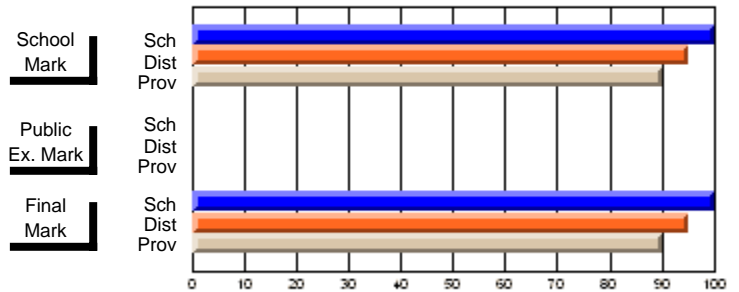

Percent Passes

* Data from the High School Certification System. The results from supplementary courses are not reflected in these results. All students obtaining a score of 48 or 49 on the final mark, were adjusted to 50 and are reflected in the Final Mark column.