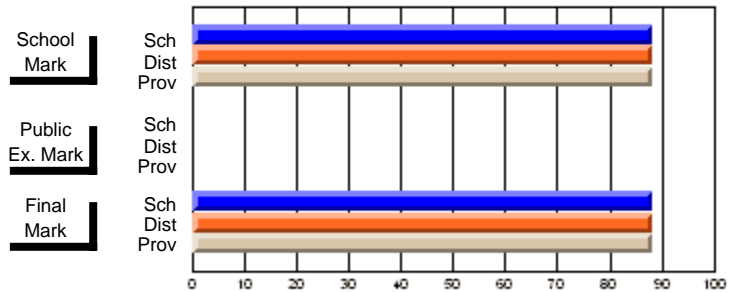

Percent Passes

* Data from the High School Certification System. The results from supplementary courses are not reflected in these results. All students obtaining a score of 48 or 49 on the final mark, were adjusted to 50 and are reflected in the Final Mark column.