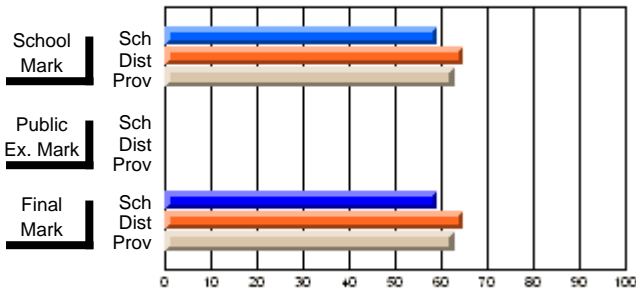

High School Course Results 2002-03

District 5 - Baie Verte/Central/Connaigre

#149 - King Academy, Harbour Breton

Grades: 7-12

Course: SCIENCE/TECHNOLOGY/SOCIETY 2206			
# students in course: 27			
	School Mark	School vs District	School vs Province
Average Score	59.3		
School	64.7	q	q
District	62.8		
Province			
Percent of Passes			
School	81.5		
District	90.4	q	q
Province	88.6		

Average Scores