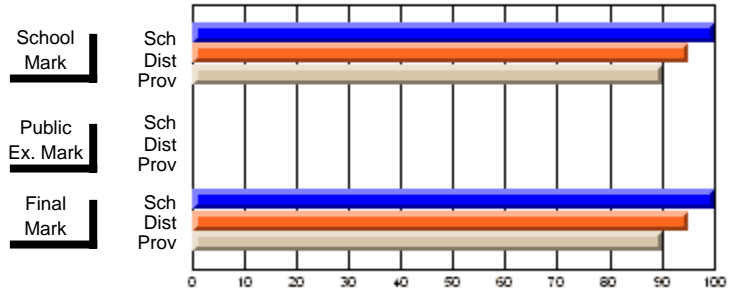

Percent Passes

* Data from the High School Certification System. The results from supplementary courses are not reflected in these results. All students obtaining a score of 48 or 49 on the final mark, were adjusted to 50 and are reflected in the Final Mark column.