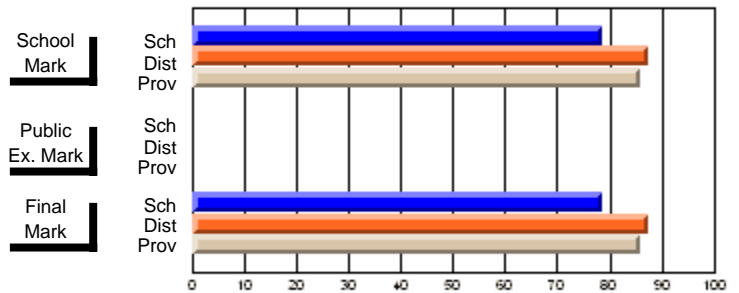

Percent Passes

* Data from the High School Certification System. The results from supplementary courses are not reflected in these results. All students obtaining a score of 48 or 49 on the final mark, were adjusted to 50 and are reflected in the Final Mark column.