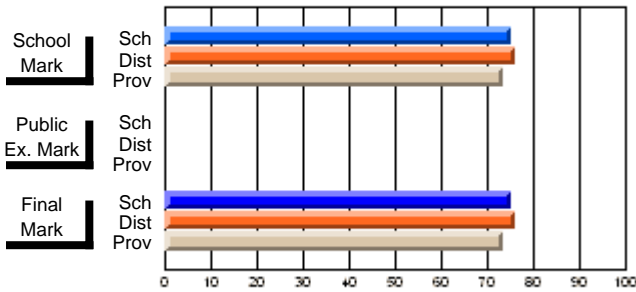

High School Course Results 2002-03

District 5 - Baie Verte/Central/Connaigre

#141 - Exploits Valley High - Maple, Grand Falls-Windsor

Grades: 11-12

Course: INTEGRATED SYSTEMS 1205						
# students in course: 18						
	School Mark	School vs District	School vs Province	Public Exam Mark	School vs District	School vs Province
Average Score	75.3					
School	75.3					
District	76.1	q	P			
Province	73.5					
Percent of Passes						
School	100.0					
District	97.8	P	P			
Province	95.4					

Average Scores