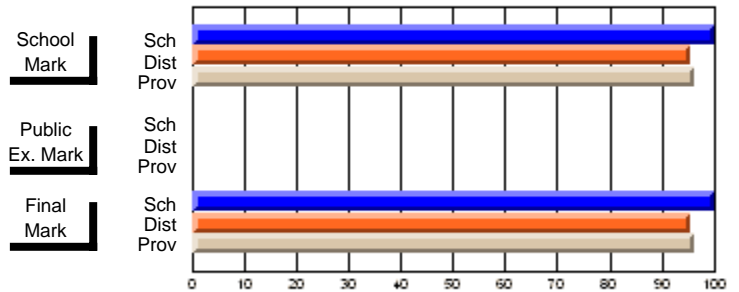

Percent Passes

* Data from the High School Certification System. The results from supplementary courses are not reflected in these results. All students obtaining a score of 48 or 49 on the final mark, were adjusted to 50 and are reflected in the Final Mark column.