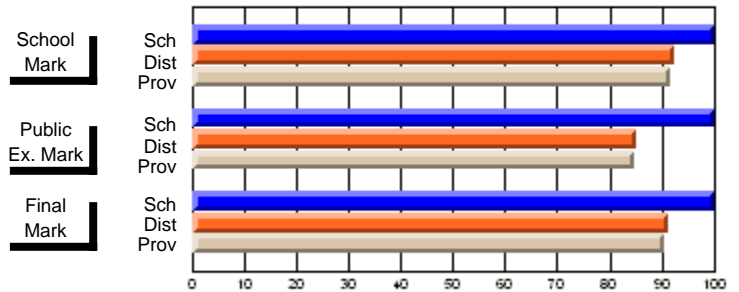

Percent Passes

* Data from the High School Certification System. The results from supplementary courses are not reflected in these results. All students obtaining a score of 48 or 49 on the final mark, were adjusted to 50 and are reflected in the Final Mark column.