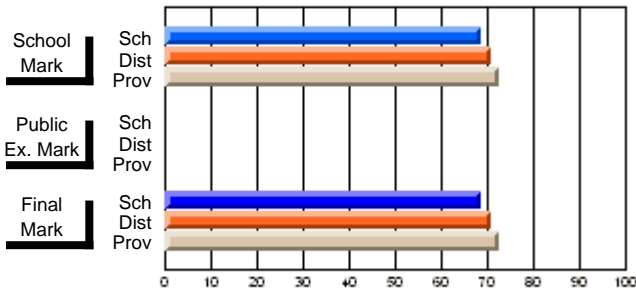

High School Course Results 2002-03

District 5 - Baie Verte/Central/Connaigre

#152 - Valmont Academy, King's Point

Grades: K-12

Course: ENTERPRISE 3205											
# students in course: 17											
	School Mark	School vs District	School vs Province		Public Exam Mark	School vs District	School vs Province		Final Mark	School vs District	School vs Province
Average Score	68.8								68.8		
School	70.7								70.7	q	q
District	72.6	q	q						72.6		
Province											
Percent of Passes	100.0								100.0		
School	87.7								87.7	P	P
District	91.7	P	P						91.7	P	P
Province											

Average Scores