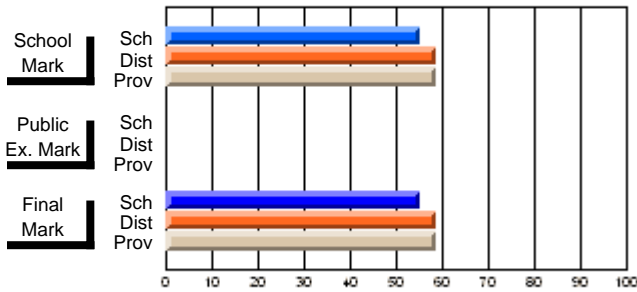

High School Course Results 2002-03

District 5 - Baie Verte/Central/Connaigre

#402 - Leo Burke Academy, Bishop's Falls

Grades: 8-12

Course: ENGLISH 2202			
# students in course: 15			
	School Mark	School vs District	School vs Province
Average Score	55.3		
School	55.3		
District	58.7	q	q
Province	58.8		
Percent of Passes	86.7		
School	86.7		
District	86.2	P	P
Province	86.2		
	Public Exam Mark	School vs District	School vs Province
	Final Mark	School vs District	School vs Province
	55.3		
	55.3	q	q
	58.7		
	58.8		
	86.7		
	86.7	P	P
	86.2		
	86.2		

Average Scores