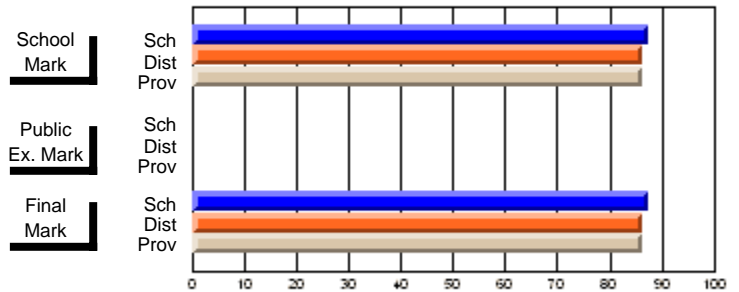

Percent Passes

* Data from the High School Certification System. The results from supplementary courses are not reflected in these results. All students obtaining a score of 48 or 49 on the final mark, were adjusted to 50 and are reflected in the Final Mark column.