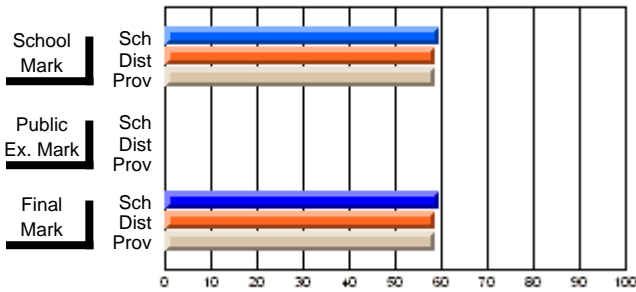

High School Course Results 2002-03

District 5 - Baie Verte/Central/Connaigre

#406 - Fitzgerald Academy, English Harbour West

Grades: K-12

Course: ENGLISH 2202								
# students in course: 12								
	School Mark	School vs District	School vs Province		Public Exam Mark	School vs District	School vs Province	
<u>Average Score</u>	59.4							
School	59.4				59.4			
District	58.7	P	P		58.7	P	P	
Province	58.8				58.8			
<u>Percent of Passes</u>								
School	91.7				91.7			
District	86.2	P	P		86.2	P	P	
Province	86.2				86.2			

Average Scores