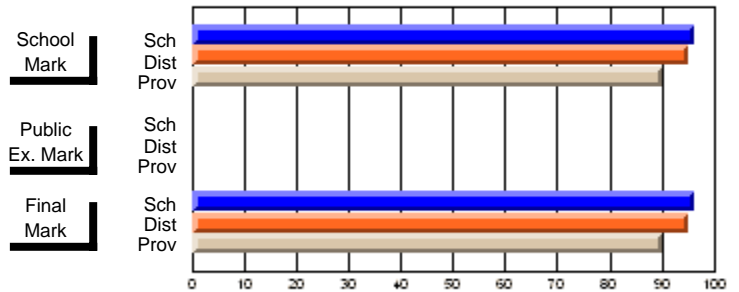

Percent Passes

* Data from the High School Certification System. The results from supplementary courses are not reflected in these results. All students obtaining a score of 48 or 49 on the final mark, were adjusted to 50 and are reflected in the Final Mark column.