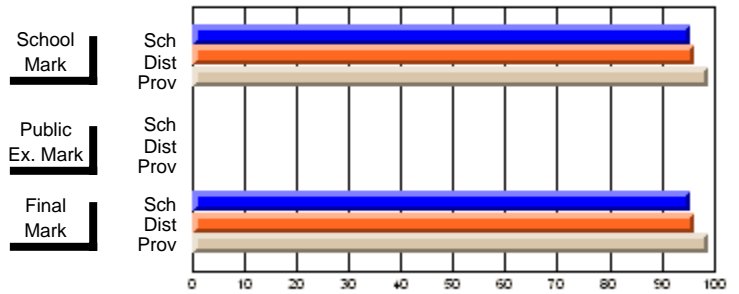

Percent Passes

* Data from the High School Certification System. The results from supplementary courses are not reflected in these results. All students obtaining a score of 48 or 49 on the final mark, were adjusted to 50 and are reflected in the Final Mark column.