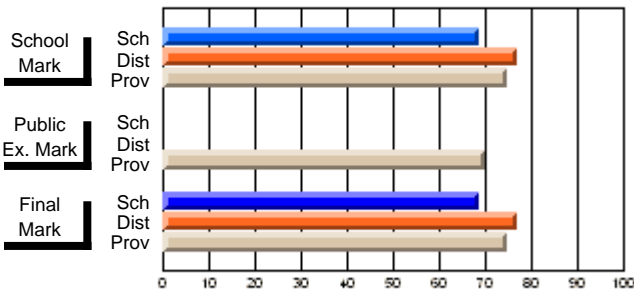

High School Course Results 2002-03

District 5 - Baie Verte/Central/Connaigre

#162 - Dorset Collegiate, Pilley's Island

Grades: 9-12

Subject: Technology Education

Course: ADV WORDPROCESSING/DESK TOP 2101									
# students in course: 7									
	School Mark	School vs District	School vs Province	Public Exam Mark	School vs District	School vs Province	Final Mark	School vs District	School vs Province
<u>Average Score</u>	68.6						70.0		
School	68.6						68.6		
District	76.8	q	q				76.8	q	q
Province	74.6						74.6		
<u>Percent of Passes</u>	100.0						100.0		
School	100.0						100.0		
District	96.4	p	p				96.4	p	p
Province	92.9						92.9		

Average Scores