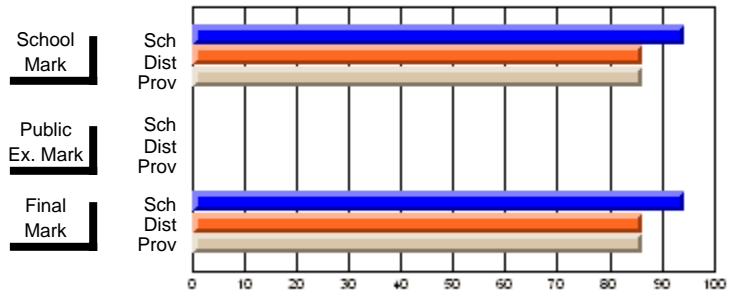

Percent Passes

* Data from the High School Certification System. The results from supplementary courses are not reflected in these results. All students obtaining a score of 48 or 49 on the final mark, were adjusted to 50 and are reflected in the Final Mark column.