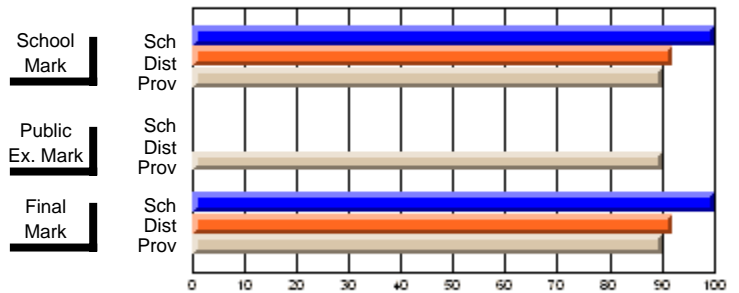

Percent Passes

* Data from the High School Certification System. The results from supplementary courses are not reflected in these results. All students obtaining a score of 48 or 49 on the final mark, were adjusted to 50 and are reflected in the Final Mark column.