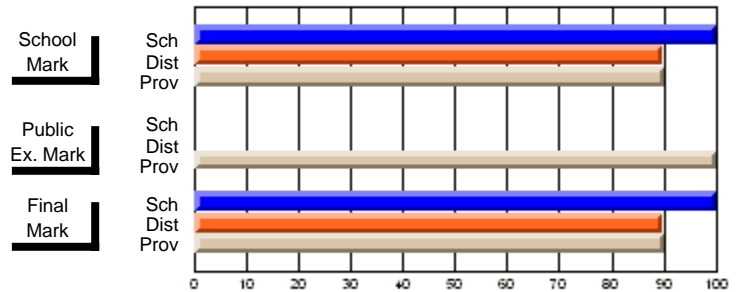

Percent Passes

* Data from the High School Certification System. The results from supplementary courses are not reflected in these results. All students obtaining a score of 48 or 49 on the final mark, were adjusted to 50 and are reflected in the Final Mark column.