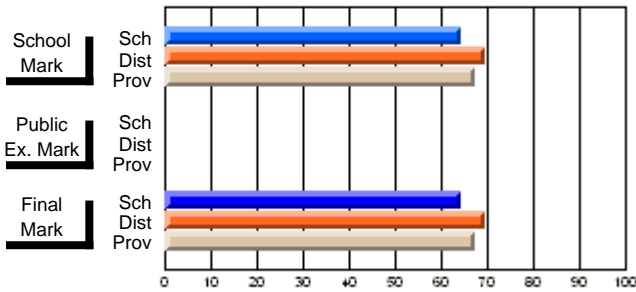

High School Course Results 2002-03

District 5 - Baie Verte/Central/Connaigre

#153 - Cape John Collegiate, La Scie

Grades: 7-12

Course: WRITING 2203			
# students in course: 48			
	School Mark	School vs District	School vs Province
Average Score	64.4		
School	69.4	q	q
District	67.4		
Province			
Percent of Passes	89.6		
School	92.8	q	P
District	89.0		
Province			

Average Scores