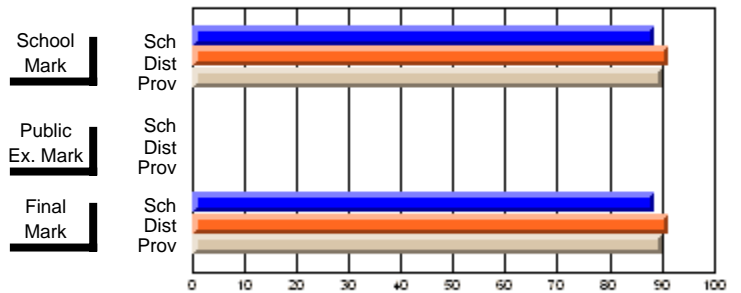

Percent Passes

* Data from the High School Certification System. The results from supplementary courses are not reflected in these results. All students obtaining a score of 48 or 49 on the final mark, were adjusted to 50 and are reflected in the Final Mark column.