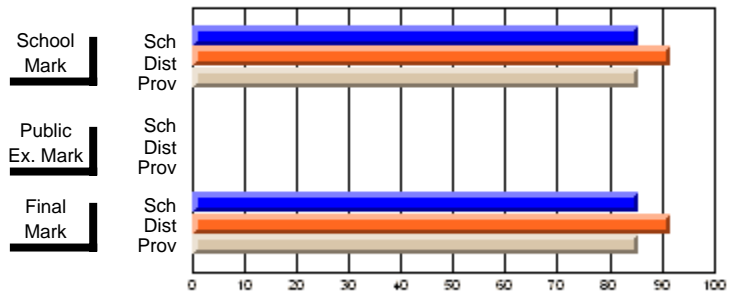

Percent Passes

* Data from the High School Certification System. The results from supplementary courses are not reflected in these results. All students obtaining a score of 48 or 49 on the final mark, were adjusted to 50 and are reflected in the Final Mark column.