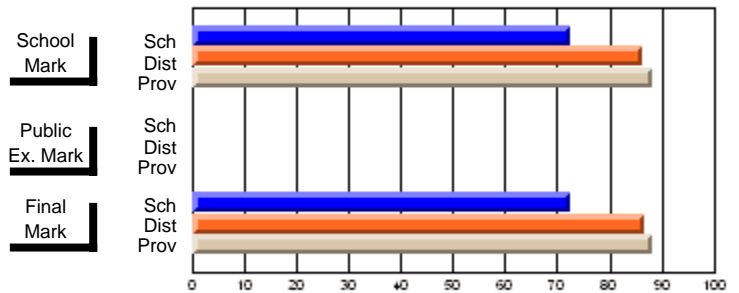

Percent Passes

* Data from the High School Certification System. The results from supplementary courses are not reflected in these results. All students obtaining a score of 48 or 49 on the final mark, were adjusted to 50 and are reflected in the Final Mark column.