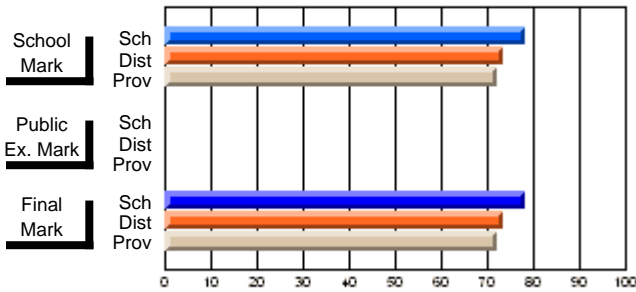

High School Course Results 2002-03

District 5 - Baie Verte/Central/Connaigre

#402 - Leo Burke Academy, Bishop's Falls

Grades: 8-12

Course: MATHEMATICS 3207			
# students in course: 12			
	School Mark	School vs District	School vs Province
Average Score	78.3		
School	78.3		
District	73.3	P	P
Province	72.0		
Percent of Passes	83.3		
School	83.3		
District	94.3	Q	Q
Province	96.2		

Average Scores