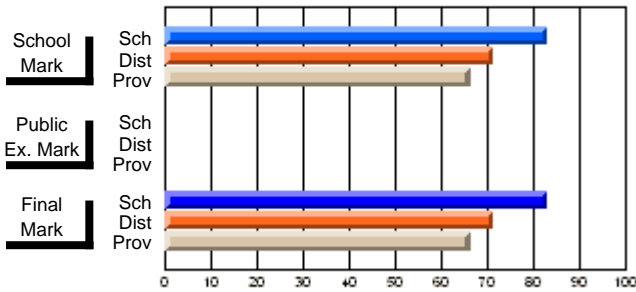

High School Course Results 2002-03

District 5 - Baie Verte/Central/Connaigre

#162 - Dorset Collegiate, Pilley's Island

Grades: 9-12

Course: NUTRITION 3100								
# students in course: 37								
	School Mark	School vs District	School vs Province		Public Exam Mark	School vs District	School vs Province	
Average Score	83.0							
School	71.4	P	P		83.0			
District	66.3				71.4	P	P	
Province					66.3			
Percent of Passes	100.0				100.0			
School	91.8	P	P		91.8	P	P	
District	85.6				85.7			
Province								

Average Scores