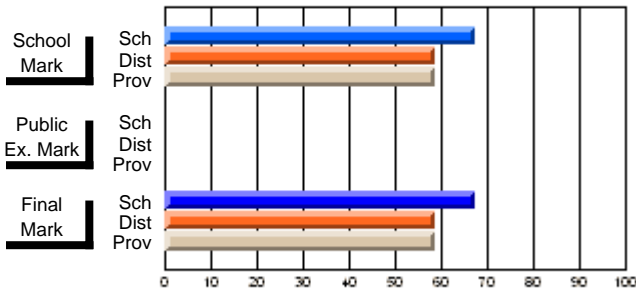

High School Course Results 2002-03

District 5 - Baie Verte/Central/Connaigre

#162 - Dorset Collegiate, Pilley's Island

Grades: 9-12

Course: ENGLISH 2202						
# students in course: 18						
	School Mark	School vs District	School vs Province	Public Exam Mark	School vs District	School vs Province
Average Score	67.2					
School	67.2					
District	58.7	P	P			
Province	58.8					
Percent of Passes	94.4					
School	94.4					
District	86.2	P	P			
Province	86.2					

Average Scores