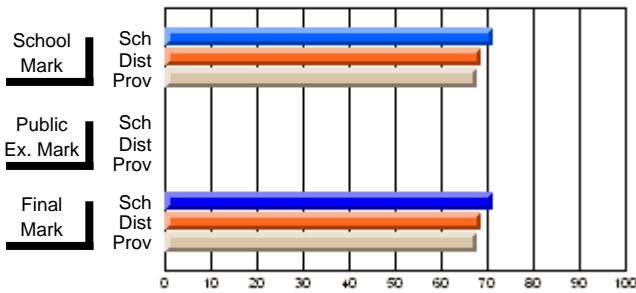

High School Course Results 2002-03

District 5 - Baie Verte/Central/Connaigre

#406 - Fitzgerald Academy, English Harbour West

Grades: K-12

Subject: English Language

Course: CANADIAN LITERATURE 2204									
# students in course: 15									
	School Mark		School vs District	School vs Province		Public Exam Mark		School vs District	School vs Province
Average Score									
School	71.3								
District	68.5	P		P				P	P
Province	67.8								
Percent of Passes									
School	100.0								
District	95.7	P		P				P	P
Province	92.0								

Average Scores