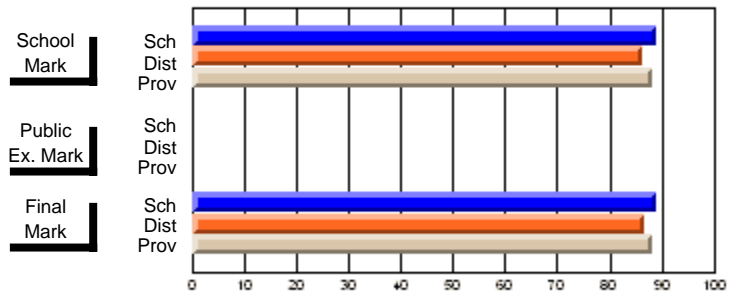

Percent Passes

* Data from the High School Certification System. The results from supplementary courses are not reflected in these results. All students obtaining a score of 48 or 49 on the final mark, were adjusted to 50 and are reflected in the Final Mark column.