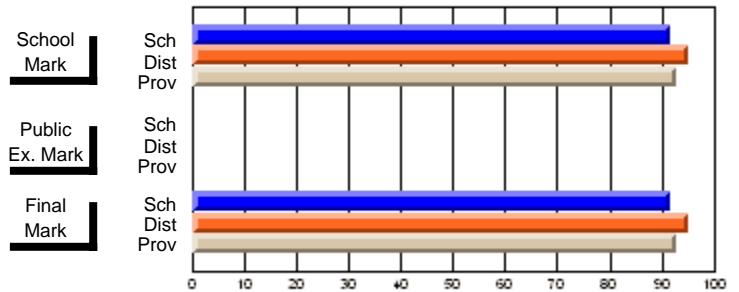

Percent Passes

* Data from the High School Certification System. The results from supplementary courses are not reflected in these results. All students obtaining a score of 48 or 49 on the final mark, were adjusted to 50 and are reflected in the Final Mark column.