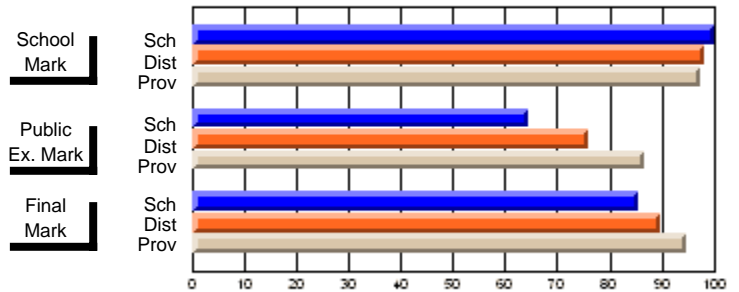

Percent Passes

* Data from the High School Certification System. The results from supplementary courses are not reflected in these results. All students obtaining a score of 48 or 49 on the final mark, were adjusted to 50 and are reflected in the Final Mark column.