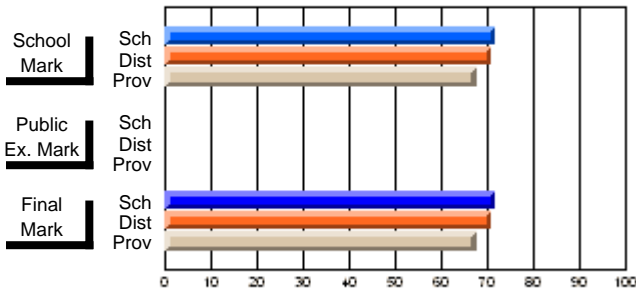

High School Course Results 2002-03

District 5 - Baie Verte/Central/Connaigre

#158 - MSB Regional Academy, Middle Arm

Grades: K-12

Course: LANGUAGE 3101			
# students in course: 19			
	School Mark	School vs District	School vs Province
Average Score	71.6		
School	71.6		
District	70.7	P	P
Province	67.6		
Percent of Passes			
School	89.5		
District	94.5	Q	Q
Province	92.9		

	Public Exam Mark	School vs District	School vs Province
Final Mark	71.6		
School	71.6		
District	70.7	P	P
Province	67.5		

Average Scores