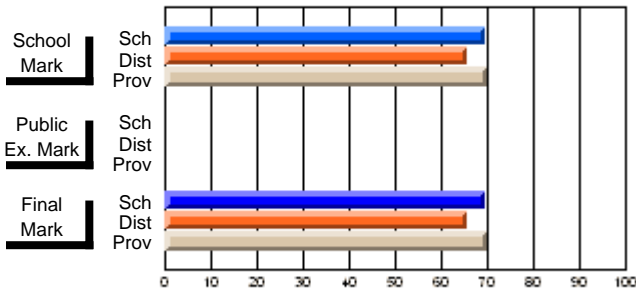

High School Course Results 2002-03

District 5 - Baie Verte/Central/Connaigre

#402 - Leo Burke Academy, Bishop's Falls

Grades: 8-12

Course: GLOBAL ISSUES 3205			
# students in course: 21			
	School Mark	School vs District	School vs Province
<u>Average Score</u>			
School	69.7		
District	65.7	p	q
Province	69.8		
<u>Percent of Passes</u>			
School	90.5		
District	94.8	q	q
Province	92.2		

Average Scores