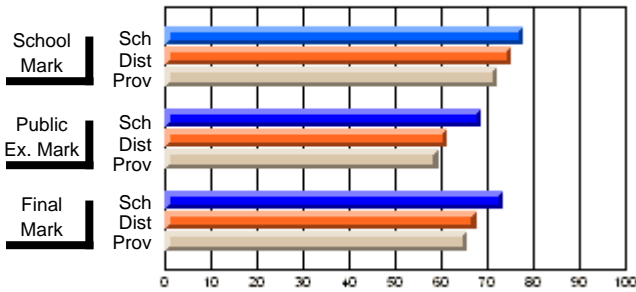

High School Course Results 2002-03

District 5 - Baie Verte/Central/Connaigre

#141 - Exploits Valley High - Maple, Grand Falls-Windsor

Grades: 11-12

Course: CHEMISTRY 3202			
# students in course: 45			
	School Mark	School vs District	School vs Province
Average Score			
School	77.8		
District	75.1	P	P
Province	72.0		
Percent of Passes			
School	95.6		
District	97.8	P	P
Province	94.4		

	Public Exam Mark	School vs District	School vs Province
Public Exam Mark			
School	68.6		
District	61.2	P	P
Province	59.3		

	Final Mark	School vs District	School vs Province
Final Mark			
School	73.4		
District	67.6	P	P
Province	65.7		

Average Scores