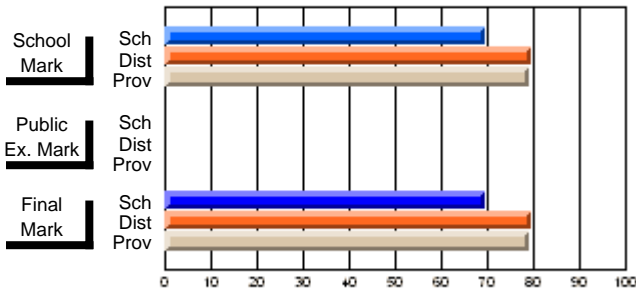

High School Course Results 2002-03

District 5 - Baie Verte/Central/Connaigre

#141 - Exploits Valley High - Maple, Grand Falls-Windsor

Grades: 11-12

Course: PHYSICAL EDUCATION 2100			
# students in course: 53			
	School Mark	School vs District	School vs Province
Average Score	69.5		
School	69.5		
District	79.4	q	q
Province	79.2		
Percent of Passes	84.9		
School	84.9		
District	95.4	q	q
Province	96.2		

Average Scores