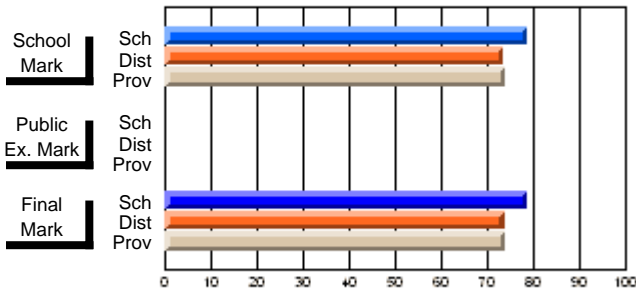

High School Course Results 2002-03

District 5 - Baie Verte/Central/Connaigre

#145 - Exploits Valley High - Greenwood, Grand Falls-Windsor

Grades: 9-10

Course: COMPUTER APPLICATIONS 2100			
# students in course: 36			
	School Mark	School vs District	School vs Province
Average Score	78.6		
School	78.6		
District	73.6	P	P
Province	74.0		
Percent of Passes			
School	97.2		
District	91.0	P	P
Province	91.8		

	Public Exam Mark	School vs District	School vs Province
Final Mark	78.6		
School	78.6		
District	73.7	P	P
Province	73.9		

	Final Mark	School vs District	School vs Province
Final Mark	97.2		
School	97.2		
District	91.0	P	P
Province	91.8		

Average Scores