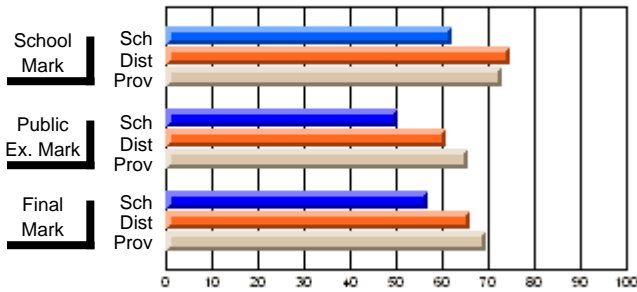

High School Course Results 2002-03

District 5 - Baie Verte/Central/Connaigre

#406 - Fitzgerald Academy, English Harbour West

Grades: K-12

Course: FRENCH 3200			
# students in course: 8			
	School Mark	School vs District	School vs Province
Average Score	62.0		
School	74.6	q	q
District			
Province	73.1		
Percent of Passes			
School	100.0		
District	98.4	p	p
Province	97.4		
	Public Exam Mark	School vs District	School vs Province
	50.3		
School	60.7	q	q
District			
Province	65.7		
	Final Mark	School vs District	School vs Province
	56.8		
School	66.2	q	q
District			
Province	69.4		

Average Scores