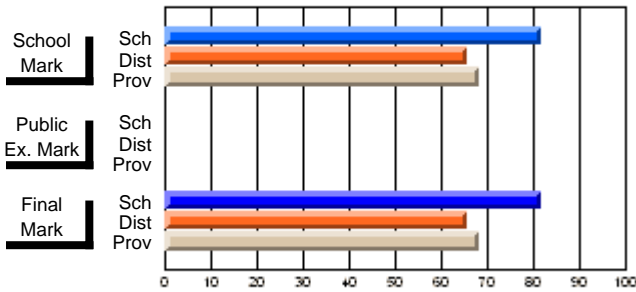

High School Course Results 2002-03

District 5 - Baie Verte/Central/Connaigre

#162 - Dorset Collegiate, Pilley's Island

Grades: 9-12

Course: PHYSICS 2204									
# students in course: 8									
	School Mark	School vs District	School vs Province	Public Exam Mark	School vs District	School vs Province	Final Mark	School vs District	School vs Province
Average Score	81.5						81.5		
School	65.7	P	P				65.7	P	P
District	68.3						68.3		
Province									
Percent of Passes	100.0						100.0		
School	81.1	P	P				81.1	P	P
District	89.2						89.2		
Province									

Average Scores