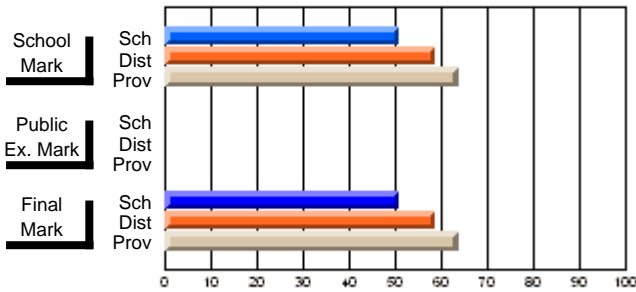

High School Course Results 2002-03

District 5 - Baie Verte/Central/Connaigre

#174 - St. Peter's Academy, Westport

Grades: K-12

Course: MATHEMATICS 3103			
# students in course: 13			
	School Mark	School vs District	School vs Province
Average Score	50.9		
School	50.9		
District	58.6	q	q
Province	63.6		
Percent of Passes	76.9		
School	76.9		
District	75.1	p	q
Province	82.0		
	Public Exam Mark	School vs District	School vs Province
	Final Mark	School vs District	School vs Province
	50.9		
	50.9		
	58.6	q	q
	58.6	q	q
	63.6		
	63.6		
	76.9		
	76.9		
	75.1	p	q
	75.1	p	q
	82.0		
	82.0		

Average Scores