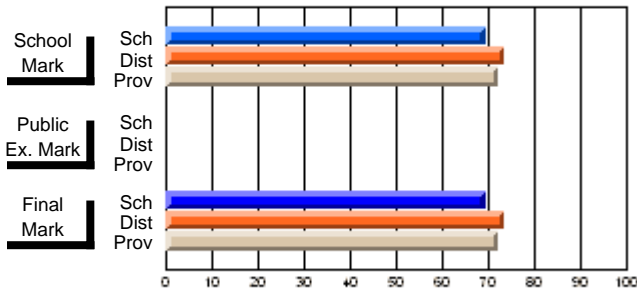

High School Course Results 2002-03

District 5 - Baie Verte/Central/Connaigre

#412 - Holy Cross School, St. Alban's

Grades: 7-12

Course: MATHEMATICS 3207			
# students in course: 15			
	School Mark	School vs District	School vs Province
Average Score	69.3		
School	69.3		
District	73.3	q	q
Province	72.0		
Percent of Passes	93.3		
School	93.3		
District	94.3	q	q
Province	96.2		

Average Scores