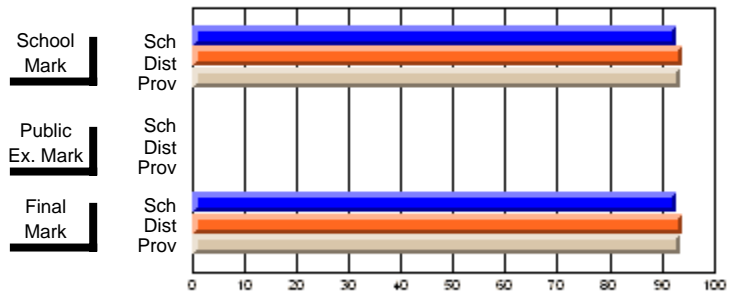

Percent Passes

* Data from the High School Certification System. The results from supplementary courses are not reflected in these results. All students obtaining a score of 48 or 49 on the final mark, were adjusted to 50 and are reflected in the Final Mark column.