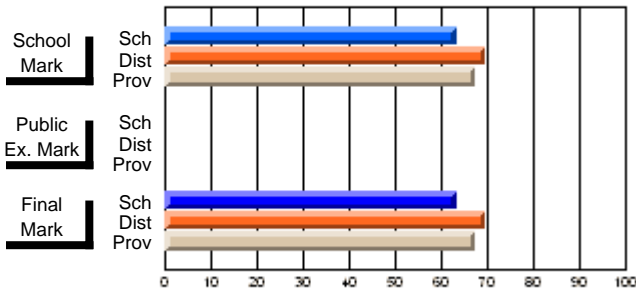

High School Course Results 2002-03

District 5 - Baie Verte/Central/Connaigre

#128 - Long Island Academy, Beaumont

Grades: K-6,8-12

Course: WRITING 2203											
# students in course: 10											
	School Mark	School vs District	School vs Province		Public Exam Mark	School vs District	School vs Province		Final Mark	School vs District	School vs Province
<u>Average Score</u>	63.2								63.2		
School	69.4	q	q						69.4	q	q
District	67.4								67.4		
Province											
<u>Percent of Passes</u>	80.0								80.0		
School	92.8	q	q						92.8	q	q
District	89.0								89.0		
Province											

Average Scores