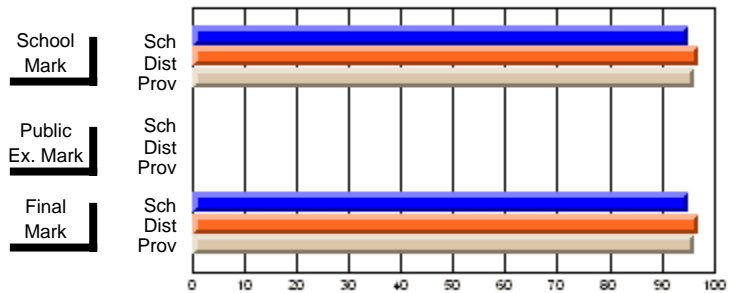

Percent Passes

* Data from the High School Certification System. The results from supplementary courses are not reflected in these results. All students obtaining a score of 48 or 49 on the final mark, were adjusted to 50 and are reflected in the Final Mark column.