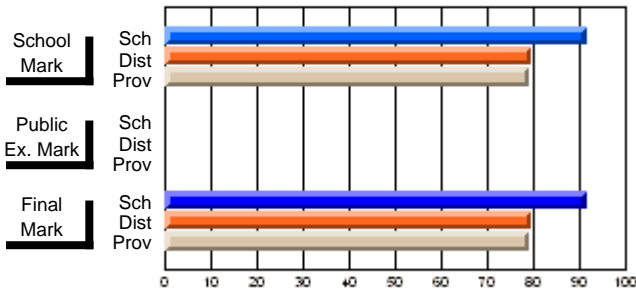

High School Course Results 2002-03

District 5 - Baie Verte/Central/Connaigre

#402 - Leo Burke Academy, Bishop's Falls

Grades: 8-12

Course: PHYSICAL EDUCATION 2100			
# students in course: 38			
	School Mark	School vs District	School vs Province
Average Score	91.4		
School	79.4	P	P
District	79.2		
Province			
Percent of Passes			
School	97.4		
District	95.4	P	P
Province	96.2		

	Public Exam Mark	School vs District	School vs Province
Final Mark	91.4		
School	79.4	P	P
District	79.2		
Province			

Average Scores