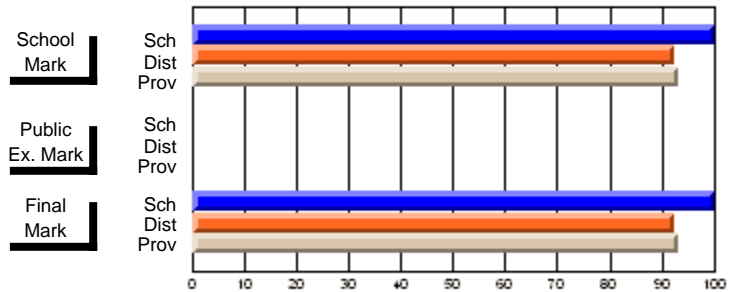

Percent Passes

* Data from the High School Certification System. The results from supplementary courses are not reflected in these results. All students obtaining a score of 48 or 49 on the final mark, were adjusted to 50 and are reflected in the Final Mark column.