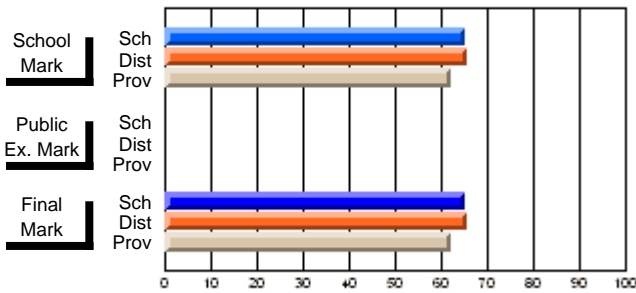

High School Course Results 2002-03

District 5 - Baie Verte/Central/Connaigre

#412 - Holy Cross School, St. Alban's

Grades: 7-12

Subject: Science

Course: GENERAL SCIENCE 1200									
# students in course: 8									
	School Mark	School vs District	School vs Province	Public Exam Mark	School vs District	School vs Province	Final Mark	School vs District	School vs Province
<u>Average Score</u>	65.0						65.0		
School	65.0						65.0		
District	65.7	q	p				65.7	q	p
Province	62.0						62.0		
<u>Percent of Passes</u>	87.5						87.5		
School	87.5						87.5		
District	88.9	q	p				89.2	q	p
Province	87.1						87.3		

Average Scores