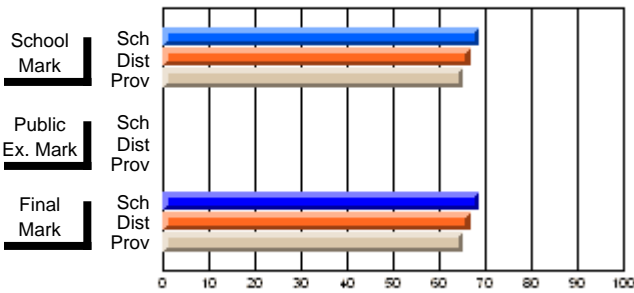

High School Course Results 2002-03

District 5 - Baie Verte/Central/Connaigre

#145 - Exploits Valley High - Greenwood, Grand Falls-Windsor

Grades: 9-10

Subject: Mathematics

Course: MATHEMATICS 1204			
# students in course: 131			
	School Mark	School vs District	School vs Province
<u>Average Score</u>			
School	68.8		
District	66.7	P	P
Province	65.0		
<u>Percent of Passes</u>			
School	93.1		
District	87.3	P	P
Province	85.8		

	Public Exam Mark	School vs District	School vs Province
<u>Final Mark</u>			
School	68.8		
District	66.7	P	P
Province	65.0		
School	93.1		
District	87.4	P	P
Province	85.8		

Average Scores