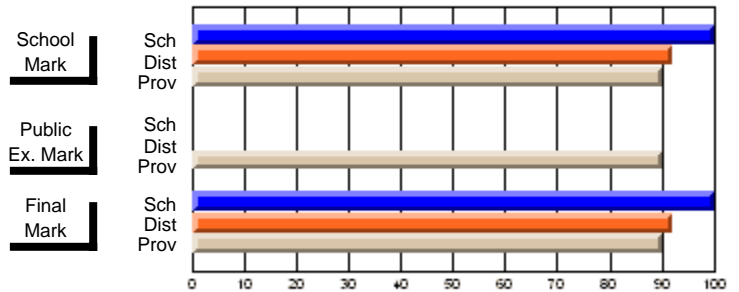

Percent Passes

* Data from the High School Certification System. The results from supplementary courses are not reflected in these results. All students obtaining a score of 48 or 49 on the final mark, were adjusted to 50 and are reflected in the Final Mark column.