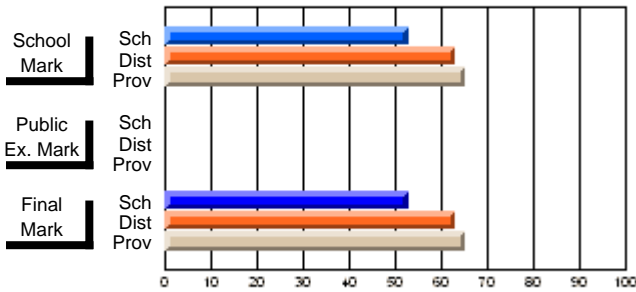

High School Course Results 2002-03

District 5 - Baie Verte/Central/Connaigre

#141 - Exploits Valley High - Maple, Grand Falls-Windsor

Grades: 11-12

Course: CANADIAN ECONOMY 2203			
# students in course: 28			
	School Mark	School vs District	School vs Province
Average Score	52.8		
School	62.9	q	q
District	65.1		
Province			
Percent of Passes	67.9		
School	86.0	q	q
District	85.8		
Province			

Average Scores