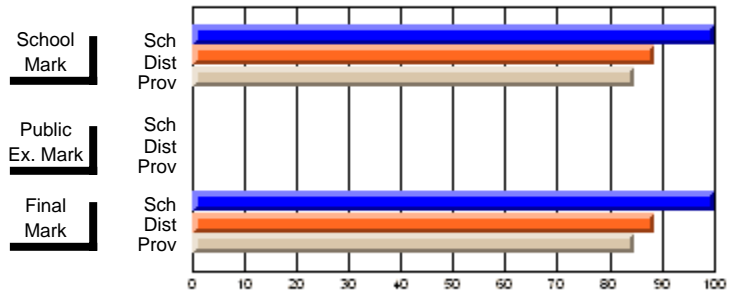

Percent Passes

* Data from the High School Certification System. The results from supplementary courses are not reflected in these results. All students obtaining a score of 48 or 49 on the final mark, were adjusted to 50 and are reflected in the Final Mark column.