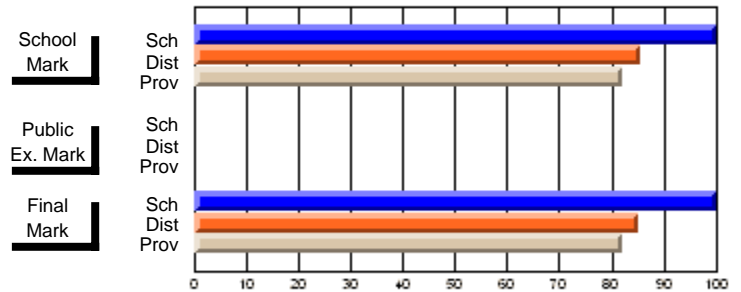

Percent Passes

* Data from the High School Certification System. The results from supplementary courses are not reflected in these results. All students obtaining a score of 48 or 49 on the final mark, were adjusted to 50 and are reflected in the Final Mark column.