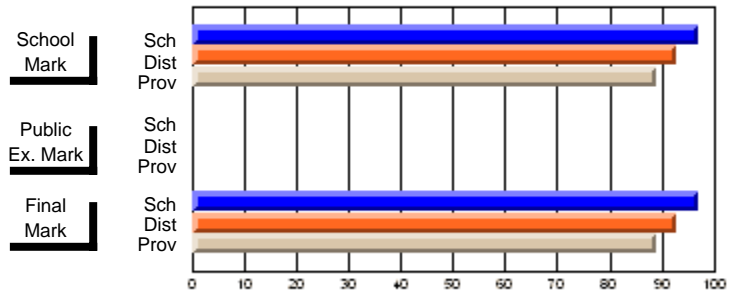

Percent Passes

* Data from the High School Certification System. The results from supplementary courses are not reflected in these results. All students obtaining a score of 48 or 49 on the final mark, were adjusted to 50 and are reflected in the Final Mark column.