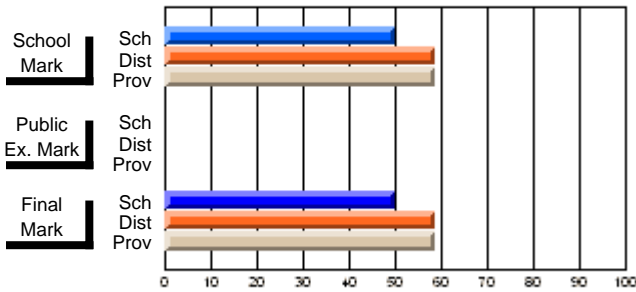

High School Course Results 2002-03

District 5 - Baie Verte/Central/Connaigre

#163 - Point Leamington Academy, Point Leamington

Grades: K-12

Course: ENGLISH 2202						
# students in course: 8						
	School Mark	School vs District	School vs Province	Public Exam Mark	School vs District	School vs Province
Average Score	50.1					
School	50.1					
District	58.7	q	q			
Province	58.8					
Final Mark	50.1					
School	50.1					
District	58.7	q	q			
Province	58.8					
Percent of Passes	75.0					
School	75.0					
District	86.2	q	q			
Province	86.2					

Average Scores