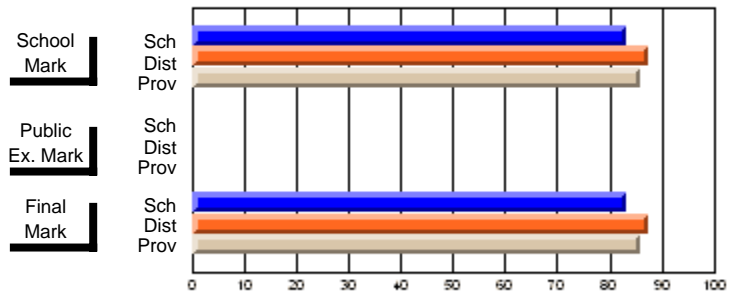

Percent Passes

* Data from the High School Certification System. The results from supplementary courses are not reflected in these results. All students obtaining a score of 48 or 49 on the final mark, were adjusted to 50 and are reflected in the Final Mark column.