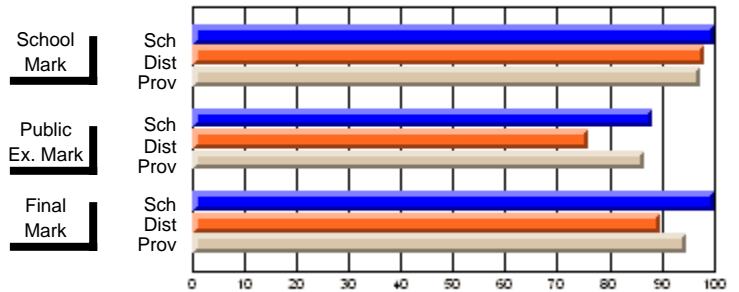

Percent Passes

* Data from the High School Certification System. The results from supplementary courses are not reflected in these results. All students obtaining a score of 48 or 49 on the final mark, were adjusted to 50 and are reflected in the Final Mark column.