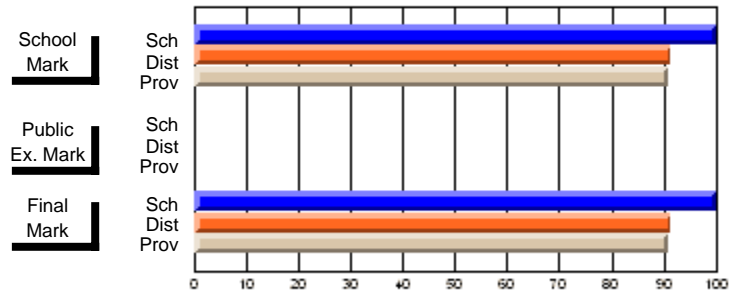

Percent Passes

* Data from the High School Certification System. The results from supplementary courses are not reflected in these results. All students obtaining a score of 48 or 49 on the final mark, were adjusted to 50 and are reflected in the Final Mark column.