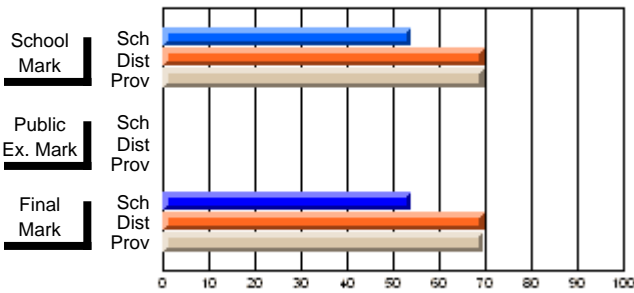

High School Course Results 2002-03

District 5 - Baie Verte/Central/Connaigre

#149 - King Academy, Harbour Breton

Grades: 7-12

Subject: Social Studies

Course: CANADIAN HISTORY 1201									
# students in course: 10									
	School Mark	School vs District	School vs Province	Public Exam Mark	School vs District	School vs Province	Final Mark	School vs District	School vs Province
<u>Average Score</u>	53.8						53.8		
School	69.7	q	q				69.7	q	q
District	69.7						69.7		
Province							69.7		
<u>Percent of Passes</u>	80.0						80.0		
School	88.8	q	q				88.8	q	q
District	89.0						89.0		
Province							89.0		

Average Scores