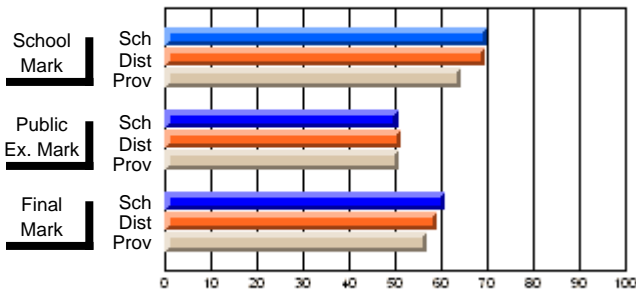

High School Course Results 2002-03

District 5 - Baie Verte/Central/Connaigre

#151 - John Watkins Academy, Hermitage

Grades: K-12

Subject: English Literature

Course: THEMATIC LITERATURE 3201			
# students in course: 10			
	School Mark	School vs District	School vs Province
Average Score			
School	70.1		
District	69.7	p	p
Province	64.4		
Percent of Passes			
School	100.0		
District	90.9	p	p
Province	85.9		

	Public Exam Mark	School vs District	School vs Province
School	50.6		
District	51.4	q	q
Province	50.9		

	Final Mark	School vs District	School vs Province
School	60.8		
District	58.9	p	p
Province	57.1		

Average Scores