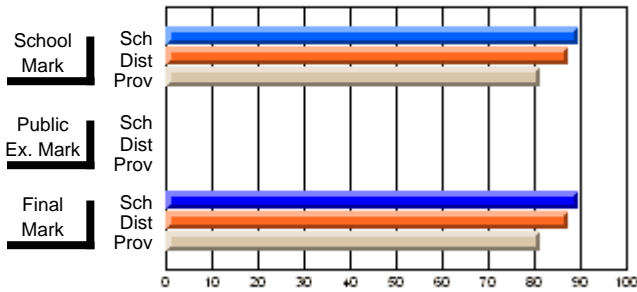

High School Course Results 2002-03

District 5 - Baie Verte/Central/Connaigre

#145 - Exploits Valley High - Greenwood, Grand Falls-Windsor

Grades: 9-10

Course: APPLIED MUSIC 2206											
# students in course: 16											
		School Mark	School vs District	School vs Province			Public Exam Mark	School vs District	School vs Province		
		89.4									
Average Score		87.4	P	P							
School		81.4									
District							89.4				
Province							87.4	P	P		
		81.4					81.4				
Percent of Passes		100.0									
School		97.2	P	P							
District		96.3					100.0				
Province							97.2	P	P		
							96.4				

Average Scores