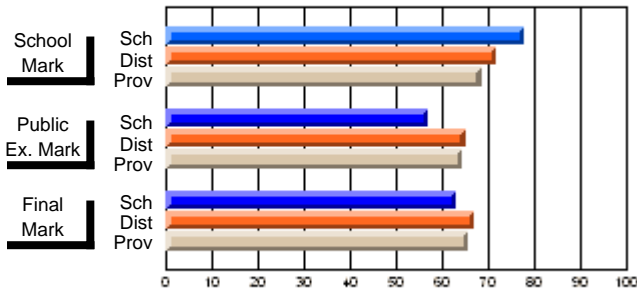

High School Course Results 2002-03

District 5 - Baie Verte/Central/Connaigre

#402 - Leo Burke Academy, Bishop's Falls

Grades: 8-12

Course: WORLD GEOGRAPHY 3202			
# students in course: 6			
	School Mark	School vs District	School vs Province
Average Score			
School	77.8		
District	71.6	P	P
Province	68.4		
Percent of Passes			
School	100.0		
District	92.5	P	P
Province	91.6		

	Public Exam Mark	School vs District	School vs Province
School	56.8		
District	65.0	Q	Q
Province	64.2		

	Final Mark	School vs District	School vs Province
School	63.2		
District	67.1	Q	Q
Province	65.7		

Average Scores