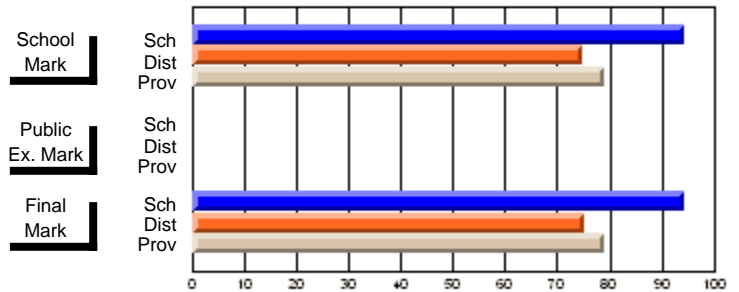

Percent Passes

* Data from the High School Certification System. The results from supplementary courses are not reflected in these results. All students obtaining a score of 48 or 49 on the final mark, were adjusted to 50 and are reflected in the Final Mark column.