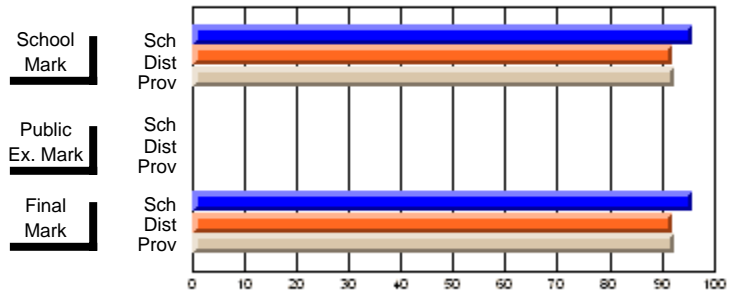

Percent Passes

* Data from the High School Certification System. The results from supplementary courses are not reflected in these results. All students obtaining a score of 48 or 49 on the final mark, were adjusted to 50 and are reflected in the Final Mark column.