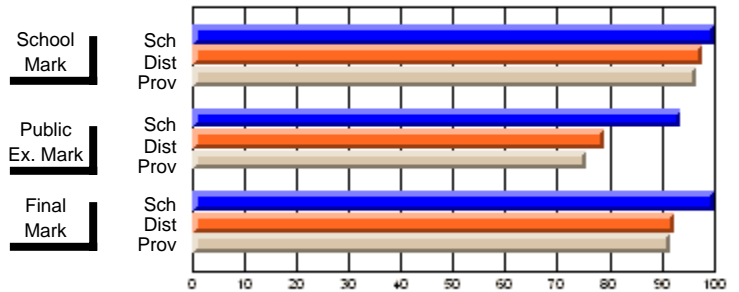

Percent Passes

* Data from the High School Certification System. The results from supplementary courses are not reflected in these results. All students obtaining a score of 48 or 49 on the final mark, were adjusted to 50 and are reflected in the Final Mark column.