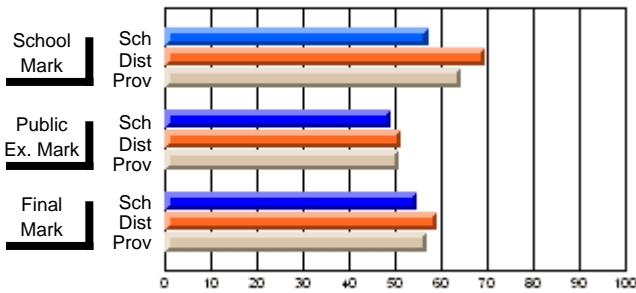

High School Course Results 2002-03

District 5 - Baie Verte/Central/Connaigre

#163 - Point Leamington Academy, Point Leamington

Grades: K-12

Subject: English Literature

Course: THEMATIC LITERATURE 3201			
# students in course: 13			
	School Mark	School vs District	School vs Province
Average Score			
School	57.2		
District	69.7	q	q
Province	64.4		
Percent of Passes			
School	69.2		
District	90.9	q	q
Province	85.9		

	Public Exam Mark	School vs District	School vs Province
School	49.0		
District	51.4	q	q
Province	50.9		

	Final Mark	School vs District	School vs Province
School	54.9		
District	58.9	q	q
Province	57.1		

Average Scores