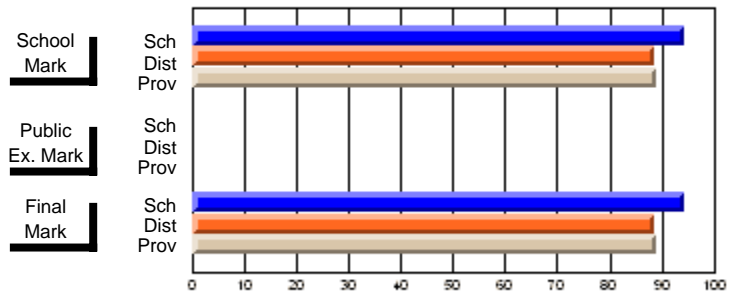

Percent Passes

* Data from the High School Certification System. The results from supplementary courses are not reflected in these results. All students obtaining a score of 48 or 49 on the final mark, were adjusted to 50 and are reflected in the Final Mark column.