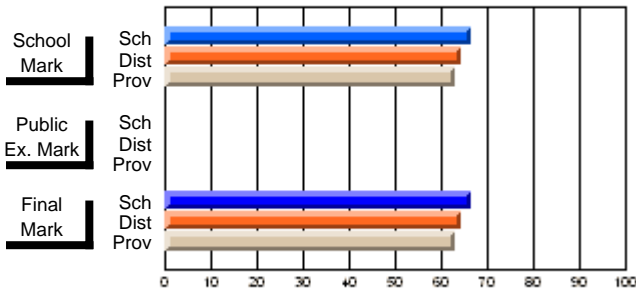

High School Course Results 2002-03

District 5 - Baie Verte/Central/Connaigre

#412 - Holy Cross School, St. Alban's

Grades: 7-12

Course: ENGLISH 1200			
# students in course: 12			
	School Mark	School vs District	School vs Province
Average Score	66.3		
School	66.3		
District	64.2	P	P
Province	62.9		
Percent of Passes			
School	83.3		
District	87.1	Q	Q
Province	88.9		

	Public Exam Mark	School vs District	School vs Province
Final Mark	66.3		
School	66.3		
District	64.3	P	P
Province	62.9		

Average Scores