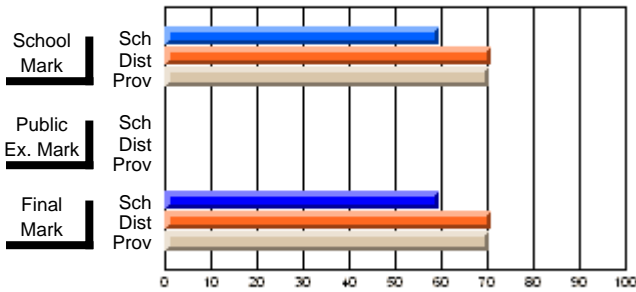

High School Course Results 2002-03

District 5 - Baie Verte/Central/Connaigre

#174 - St. Peter's Academy, Westport

Grades: K-12

Course: COMMUNICATIONS TECHNOLOGY 2104

students in course: 6

	School Mark	School vs District	School vs Province	Public Exam Mark	School vs District	School vs Province	Final Mark	School vs District	School vs Province
Average Score	59.5						59.5		
School	59.5						59.5		
District	70.8	q	q				70.8	q	q
Province	70.4						70.4		
Percent of Passes	100.0						100.0		
School	100.0						100.0		
District	91.5	P	P				91.5	P	P
Province	90.8						90.9		

Average Scores