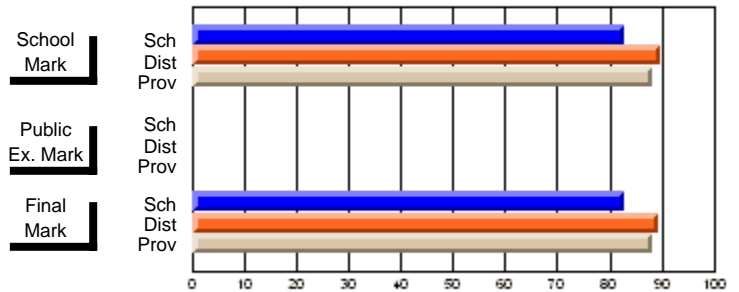

Percent Passes

* Data from the High School Certification System. The results from supplementary courses are not reflected in these results. All students obtaining a score of 48 or 49 on the final mark, were adjusted to 50 and are reflected in the Final Mark column.