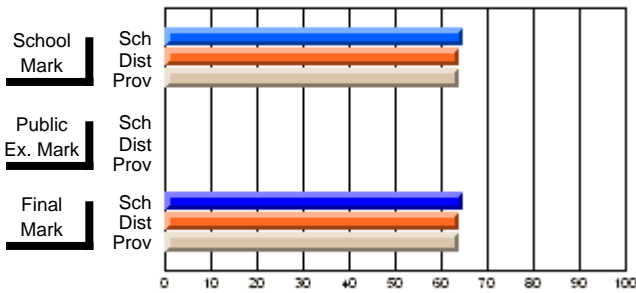

High School Course Results 2002-03

District 5 - Baie Verte/Central/Connaigre

#162 - Dorset Collegiate, Pilley's Island

Grades: 9-12

Subject: Media

Course: VIDEO/FILM ARTS 3220									
# students in course: 17									
	School Mark	School vs District	School vs Province	Public Exam Mark	School vs District	School vs Province	Final Mark	School vs District	School vs Province
<u>Average Score</u>	64.6						64.6		
School	64.6						64.6		
District	64.0	P	P				64.0	P	P
Province	63.8						63.8		
<u>Percent of Passes</u>	82.4						82.4		
School	82.4						82.4		
District	78.9	P	P				78.9	P	P
Province	81.0						81.0		

Average Scores