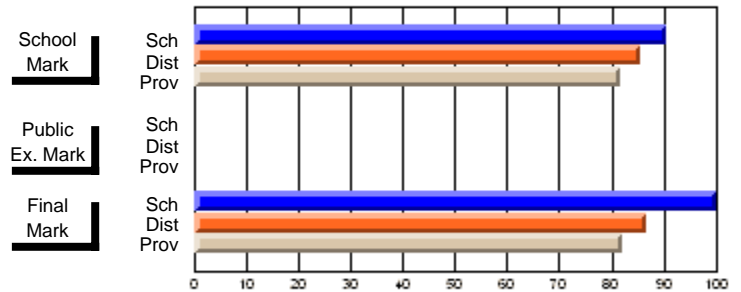

Percent Passes

* Data from the High School Certification System. The results from supplementary courses are not reflected in these results. All students obtaining a score of 48 or 49 on the final mark, were adjusted to 50 and are reflected in the Final Mark column.