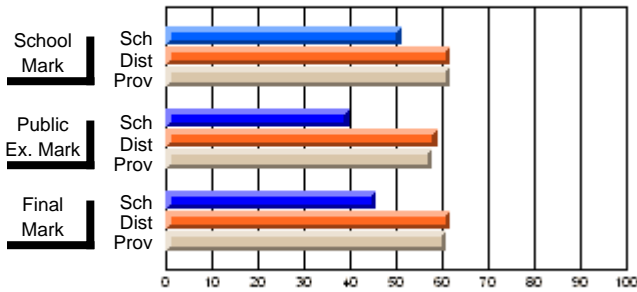

High School Course Results 2002-03

District 5 - Baie Verte/Central/Connaigre

#152 - Valmont Academy, King's Point

Grades: K-12

Course: MATHEMATICS 3204			
# students in course: 12			
	School Mark	School vs District	School vs Province
Average Score			
School	51.1		
District	61.7	q	q
Province	61.8		
Percent of Passes			
School	58.3		
District	79.5	q	q
Province	79.3		

	Public Exam Mark	School vs District	School vs Province
School	39.8		
District	58.9	q	q
Province	57.9		

	Final Mark	School vs District	School vs Province
School	45.5		
District	61.8	q	q
Province	60.7		

Average Scores