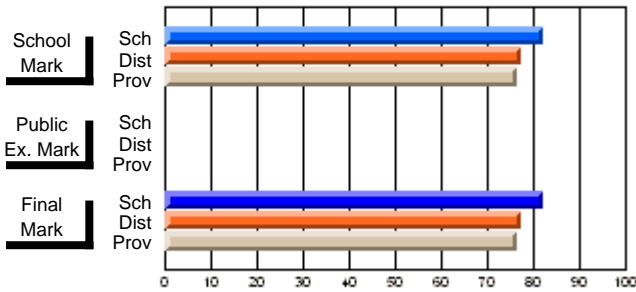

High School Course Results 2002-03

District 5 - Baie Verte/Central/Connaigre

#402 - Leo Burke Academy, Bishop's Falls

Grades: 8-12

Course: KEYBOARDING/WORD PROCESSING 1101			
# students in course: 37			
	School Mark	School vs District	School vs Province
Average Score	82.1		
School	82.1		
District	77.3	P	P
Province	76.5		
Percent of Passes	100.0		
School	100.0		
District	94.9	P	P
Province	94.8		

	Public Exam Mark	School vs District	School vs Province
Final Mark	82.1		
School	82.1		
District	77.3	P	P
Province	76.5		

Average Scores