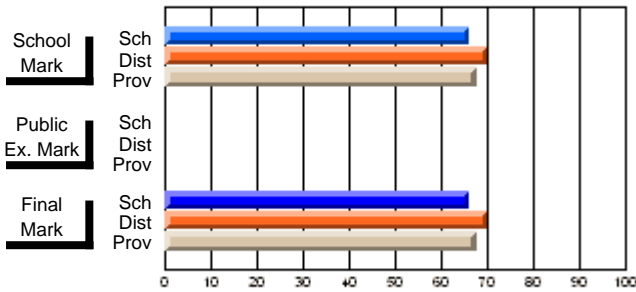

High School Course Results 2002-03

District 5 - Baie Verte/Central/Connaigre

#402 - Leo Burke Academy, Bishop's Falls

Grades: 8-12

Course: ENGLISH 2201			
# students in course: 43			
	School Mark	School vs District	School vs Province
Average Score	66.2		
School	66.2		
District	70.0	q	q
Province	67.6		
Percent of Passes	95.3		
School	95.3		
District	92.1	P	P
Province	92.3		
	Public Exam Mark	School vs District	School vs Province
	Final Mark	School vs District	School vs Province
	66.2		
	70.0	q	q
	67.6		
	95.3		
	92.1	P	P
	92.3		

Average Scores