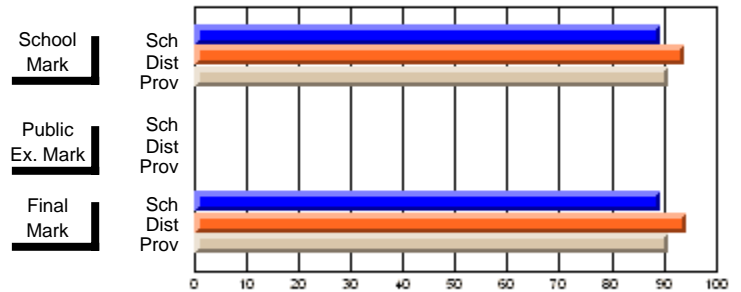

Percent Passes

* Data from the High School Certification System. The results from supplementary courses are not reflected in these results. All students obtaining a score of 48 or 49 on the final mark, were adjusted to 50 and are reflected in the Final Mark column.