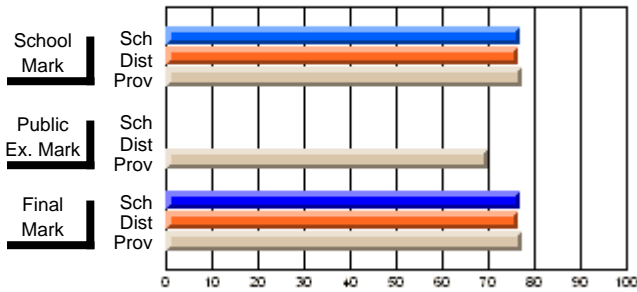

High School Course Results 2002-03

District 5 - Baie Verte/Central/Connaigre

#174 - St. Peter's Academy, Westport

Grades: K-12

Course: PHYSICAL EDUCATION 3100			
# students in course: 7			
	School Mark	School vs District	School vs Province
Average Score			
School	76.9		
District	76.6	P	Q
Province	77.3		
Percent of Passes			
School	100.0		
District	95.3	P	P
Province	94.8		

	Public Exam Mark	School vs District	School vs Province
	70.0		

	Final Mark	School vs District	School vs Province
	76.9		
	76.6	P	Q
	77.3		

Average Scores