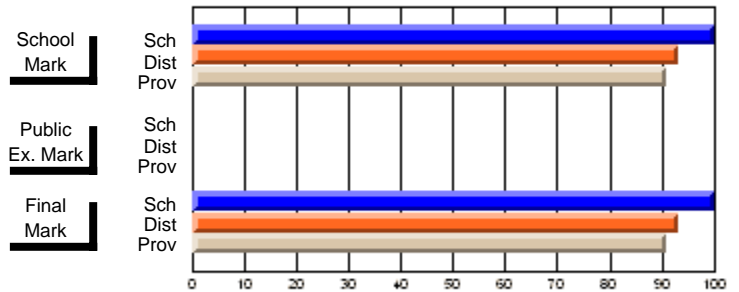

Percent Passes

* Data from the High School Certification System. The results from supplementary courses are not reflected in these results. All students obtaining a score of 48 or 49 on the final mark, were adjusted to 50 and are reflected in the Final Mark column.