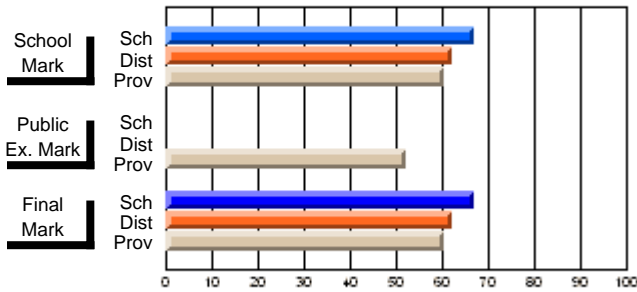

High School Course Results 2002-03

District 5 - Baie Verte/Central/Connaigre

#174 - St. Peter's Academy, Westport

Grades: K-12

Course: WORLD GEOGRAPHY 3200			
# students in course: 10			
	School Mark	School vs District	School vs Province
Average Score			
School	66.9		
District	62.1	P	P
Province	60.4		
Percent of Passes			
School	100.0		
District	92.1	P	P
Province	90.3		

	Public Exam Mark	School vs District	School vs Province
	52.1		

	Final Mark	School vs District	School vs Province
	66.9		
	62.1	P	P
	60.4		
	100.0		
	92.1	P	P
	90.3		

Average Scores