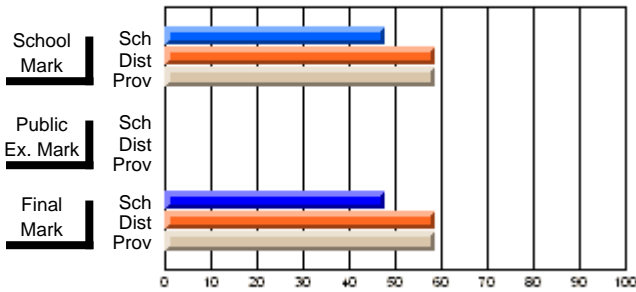

High School Course Results 2002-03

District 5 - Baie Verte/Central/Connaigre

#403 - Lakeside Academy, Buchans

Grades: K-12

Course: ENGLISH 2202			
# students in course: 8			
	School Mark	School vs District	School vs Province
Average Score	47.6		
School	58.7	q	q
District	58.8		
Province			
Percent of Passes	75.0		
School	86.2	q	q
District	86.2		
Province	86.2		

Average Scores