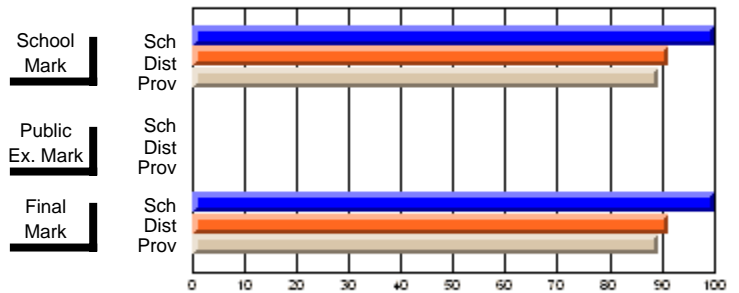

Percent Passes

* Data from the High School Certification System. The results from supplementary courses are not reflected in these results. All students obtaining a score of 48 or 49 on the final mark, were adjusted to 50 and are reflected in the Final Mark column.