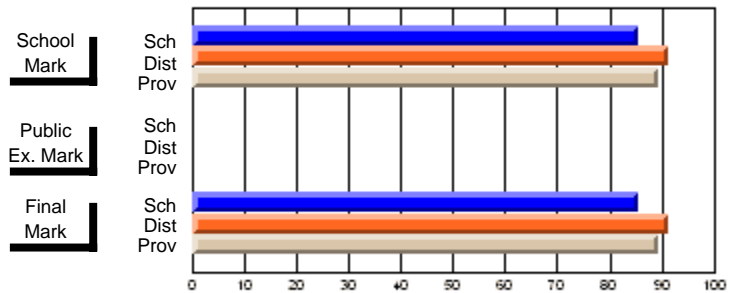

Percent Passes

* Data from the High School Certification System. The results from supplementary courses are not reflected in these results. All students obtaining a score of 48 or 49 on the final mark, were adjusted to 50 and are reflected in the Final Mark column.