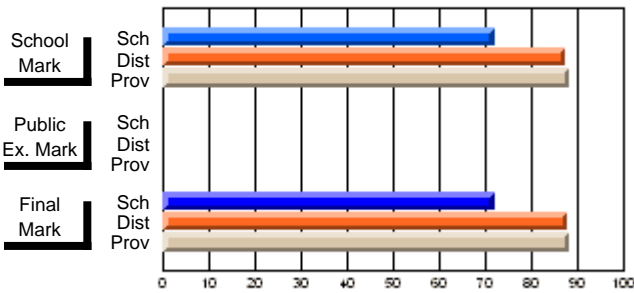

High School Course Results 2002-03

District 5 - Baie Verte/Central/Connaigre

#141 - Exploits Valley High - Maple, Grand Falls-Windsor

Grades: 11-12

Subject: Music

Course: ENSEMBLE PERFORMANCE 1105									
# students in course: 12									
	School Mark	School vs District	School vs Province	Public Exam Mark	School vs District	School vs Province	Final Mark	School vs District	School vs Province
<u>Average Score</u>	71.9						71.9		
School	87.5	q	q				87.6	q	q
District	88.1						88.1		
Province									
<u>Percent of Passes</u>	83.3						83.3		
School	97.9	q	q				97.9	q	q
District	98.9						98.9		
Province									

Average Scores