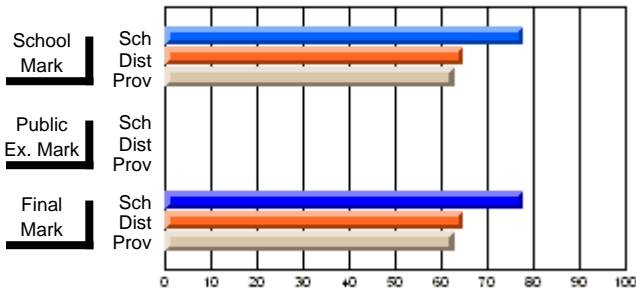

High School Course Results 2002-03

District 5 - Baie Verte/Central/Connaigre

#153 - Cape John Collegiate, La Scie

Grades: 7-12

Course: SCIENCE/TECHNOLOGY/SOCIETY 2206			
# students in course: 23			
	School Mark	School vs District	School vs Province
Average Score	77.8		
School	64.7	P	P
District	62.8		
Province			
Percent of Passes	95.7		
School	90.4	P	P
District	88.6		
Province			

	Public Exam Mark	School vs District	School vs Province
Final Mark	77.8		
School	64.7	P	P
District	62.8		
Province			

Average Scores