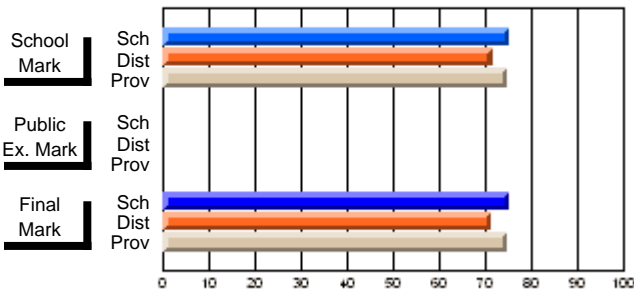

High School Course Results 2002-03

District 5 - Baie Verte/Central/Connaigre

#171 - Indian River High School, Springdale

Grades: 9-12

Subject: Technology Education

Course: MICROCOMPUTER SYSTEMS 1100			
# students in course: 48			
	School Mark	School vs District	School vs Province
Average Score			
School	75.3		
District	71.5	P	P
Province	74.7		
Percent of Passes			
School	87.5		
District	89.6	Q	Q
Province	92.9		

	Public Exam Mark	School vs District	School vs Province
Final Mark			
School	75.3		
District	71.4	P	P
Province	74.7		

Average Scores