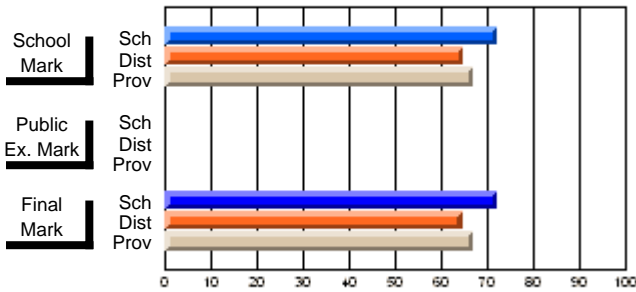

High School Course Results 2002-03

District 5 - Baie Verte/Central/Connaigre

#141 - Exploits Valley High - Maple, Grand Falls-Windsor

Grades: 11-12

Course: WORLD RELIGIONS 3104			
# students in course: 23			
	School Mark	School vs District	School vs Province
Average Score	72.1		
School	72.1		
District	64.6	P	P
Province	67.0		
Percent of Passes			
School	95.7		
District	86.5	P	P
Province	85.9		

	Public Exam Mark	School vs District	School vs Province
Final Mark	72.1		
School	72.1		
District	64.5	P	P
Province	67.0		
Final Mark	95.7		
School	95.7		
District	86.2	P	P
Province	85.8		

Average Scores