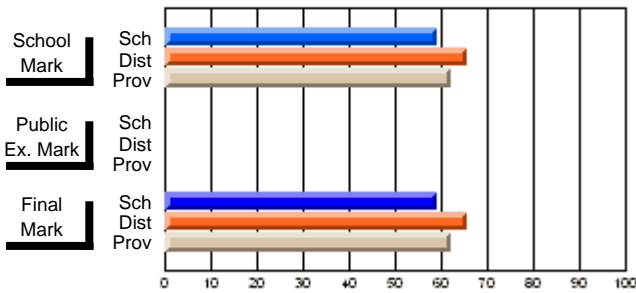

High School Course Results 2002-03

District 5 - Baie Verte/Central/Connaigre

#402 - Leo Burke Academy, Bishop's Falls

Grades: 8-12

Subject: Science

Course: GENERAL SCIENCE 1200			
# students in course: 28			
	School Mark	School vs District	School vs Province
Average Score	59.0		
School	65.7	q	q
District			
Province	62.0		
Percent of Passes			
School	82.1		
District	88.9	q	q
Province	87.1		

	Public Exam Mark	School vs District	School vs Province
Final Mark	59.1		
School	65.7	q	q
District			
Province	62.0		
Final Mark	85.7		
School	89.2	q	q
District			
Province	87.3		

Average Scores