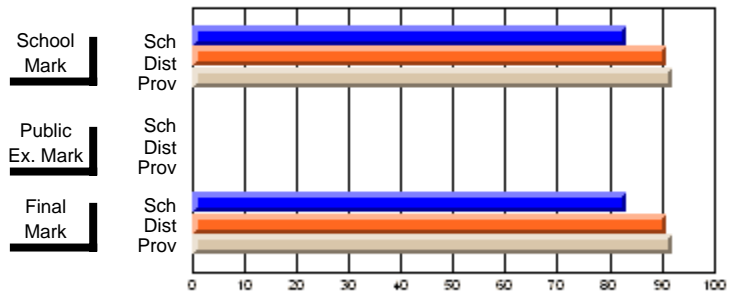

Percent Passes

* Data from the High School Certification System. The results from supplementary courses are not reflected in these results. All students obtaining a score of 48 or 49 on the final mark, were adjusted to 50 and are reflected in the Final Mark column.