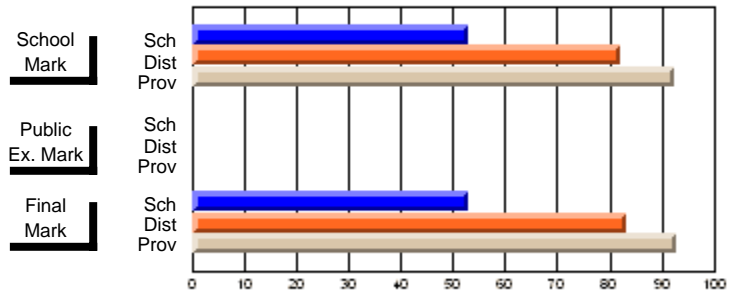

Percent Passes

* Data from the High School Certification System. The results from supplementary courses are not reflected in these results. All students obtaining a score of 48 or 49 on the final mark, were adjusted to 50 and are reflected in the Final Mark column.