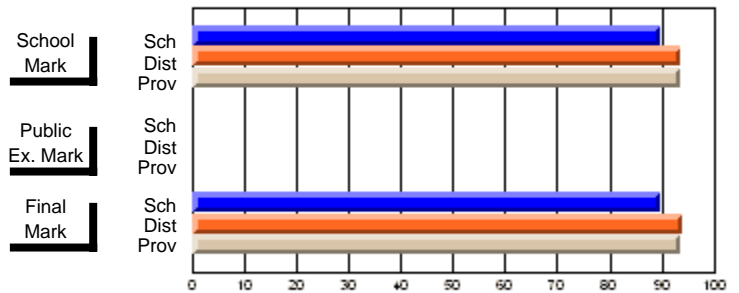

Percent Passes

* Data from the High School Certification System. The results from supplementary courses are not reflected in these results. All students obtaining a score of 48 or 49 on the final mark, were adjusted to 50 and are reflected in the Final Mark column.