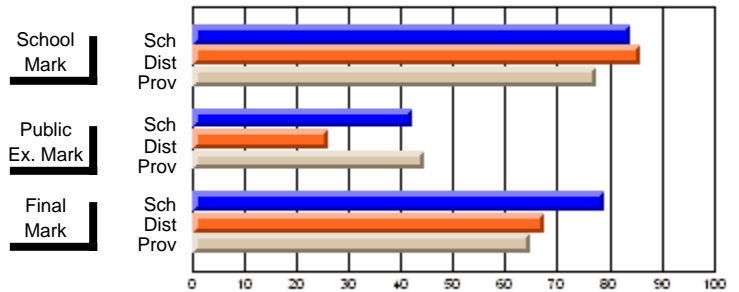

Percent Passes

* Data from the High School Certification System. The results from supplementary courses are not reflected in these results. All students obtaining a score of 48 or 49 on the final mark, were adjusted to 50 and are reflected in the Final Mark column.