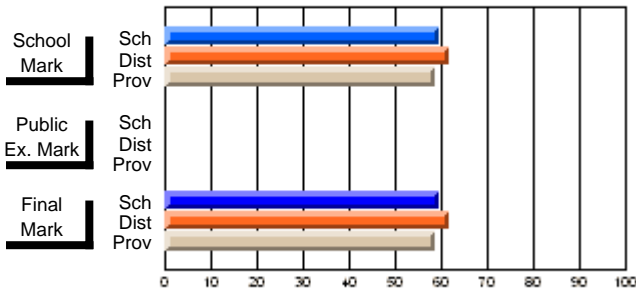

High School Course Results 2002-03

District 5 - Baie Verte/Central/Connaigre

#153 - Cape John Collegiate, La Scie

Grades: 7-12

Course: MATHEMATIC 2206			
# students in course: 23			
	School Mark	School vs District	School vs Province
<u>Average Score</u>	59.6		
School	61.7	q	P
District	58.6		
Province			
<u>Percent of Passes</u>			
School	87.0		
District	85.5	P	P
Province	82.2		

Average Scores