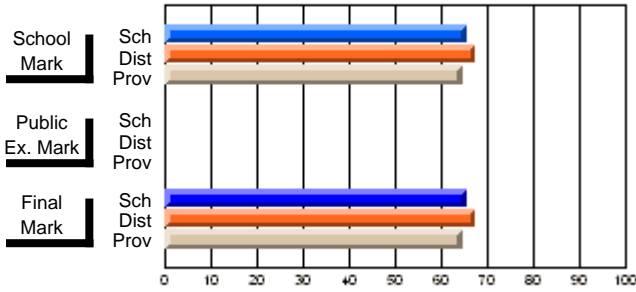

High School Course Results 2002-03

District 5 - Baie Verte/Central/Connaigre

#149 - King Academy, Harbour Breton

Grades: 7-12

Course: BIOLOGY 2201			
# students in course: 22			
	School Mark	School vs District	School vs Province
Average Score	65.4		
School	65.4		
District	67.5	q	p
Province	64.5		
Percent of Passes			
School	90.9		
District	91.4	q	p
Province	86.9		
	Public Exam Mark	School vs District	School vs Province
	Final Mark	School vs District	School vs Province
	65.4		
	65.4		
	67.5	q	p
	64.5		
	90.9		
	90.9		
	91.4	q	p
	86.9		

Average Scores