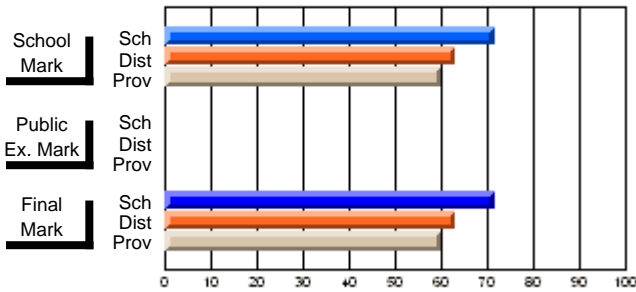

High School Course Results 2002-03

District 5 - Baie Verte/Central/Connaigre

#153 - Cape John Collegiate, La Scie

Grades: 7-12

Course: FOLK LITERATURE 3203			
# students in course: 26			
	School Mark	School vs District	School vs Province
Average Score	71.5		
School	63.1	P	P
District	59.9		
Province			
Percent of Passes	100.0		
School	88.5	P	P
District	84.7		
Province			

	Public Exam Mark	School vs District	School vs Province
Final Mark	71.5		
School	63.1	P	P
District	59.9		
Province			

Average Scores