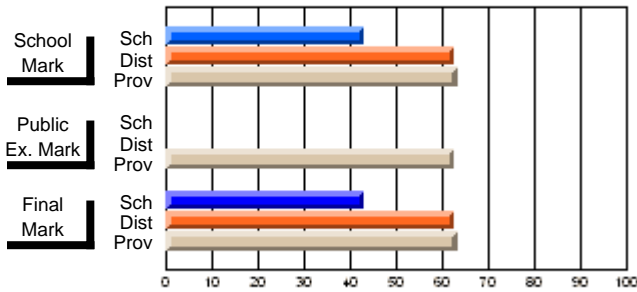

High School Course Results 2002-03

District 5 - Baie Verte/Central/Connaigre

#402 - Leo Burke Academy, Bishop's Falls

Grades: 8-12

Course: BUSINESS ENGLISH 3102															
# students in course: 16															
		School Mark	School vs District	School vs Province			Public Exam Mark	School vs District	School vs Province			Final Mark	School vs District	School vs Province	
Average Score		43.1					62.5					43.1			
School		62.7	q	q				62.7	q	q			62.7	q	q
District		63.2						63.2					63.2		
Percent of Passes		62.5					100.0					62.5			
School		89.9	q	q				89.9	q	q			89.9	q	q
District		90.1						90.1					90.1		
Province															

Average Scores