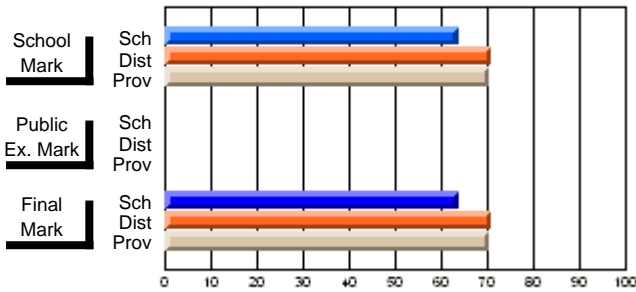

High School Course Results 2002-03

District 5 - Baie Verte/Central/Connaigre

#403 - Lakeside Academy, Buchans

Grades: K-12

Course: COMMUNICATIONS TECHNOLOGY 2104

students in course: 17

	School Mark	School vs District	School vs Province	Public Exam Mark	School vs District	School vs Province	Final Mark	School vs District	School vs Province
Average Score	63.7						63.7		
School	63.7						63.7		
District	70.8	q	q				70.8	q	q
Province	70.4						70.4		
Percent of Passes	70.6						70.6		
School	70.6						70.6		
District	91.5	q	q				91.5	q	q
Province	90.8						90.9		

Average Scores