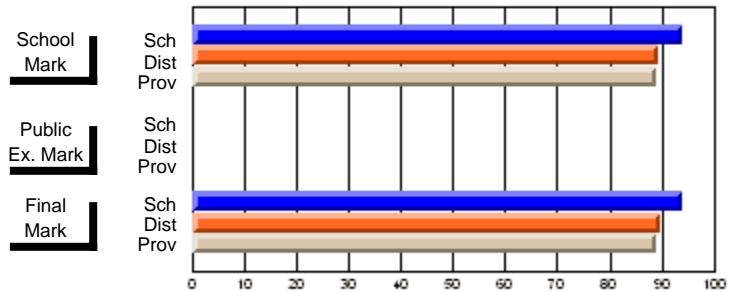

Percent Passes

* Data from the High School Certification System. The results from supplementary courses are not reflected in these results. All students obtaining a score of 48 or 49 on the final mark, were adjusted to 50 and are reflected in the Final Mark column.