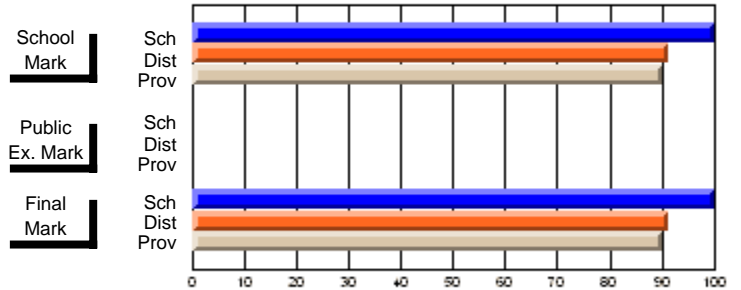

Percent Passes

* Data from the High School Certification System. The results from supplementary courses are not reflected in these results. All students obtaining a score of 48 or 49 on the final mark, were adjusted to 50 and are reflected in the Final Mark column.