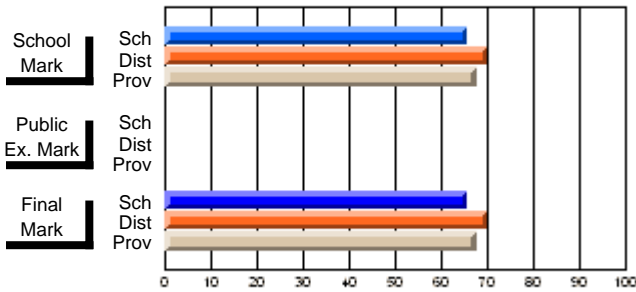

High School Course Results 2002-03

District 5 - Baie Verte/Central/Connaigre

#125 - Baie Verte High School, Baie Verte

Grades: 8-12

Course: ENGLISH 2201									
# students in course: 46									
	School Mark	School vs District	School vs Province	Public Exam Mark	School vs District	School vs Province	Final Mark	School vs District	School vs Province
<u>Average Score</u>	65.7						65.7		
School	70.0	q	q				70.0	q	q
District	67.6						67.6		
Province									
<u>Percent of Passes</u>	87.0						87.0		
School	92.1	q	q				92.1	q	q
District	92.3						92.3		
Province									

Average Scores