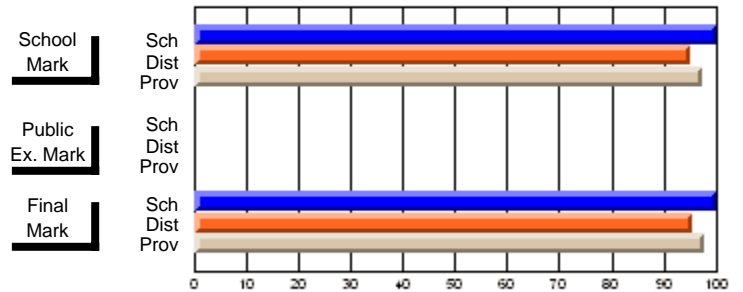

Percent Passes

* Data from the High School Certification System. The results from supplementary courses are not reflected in these results. All students obtaining a score of 48 or 49 on the final mark, were adjusted to 50 and are reflected in the Final Mark column.