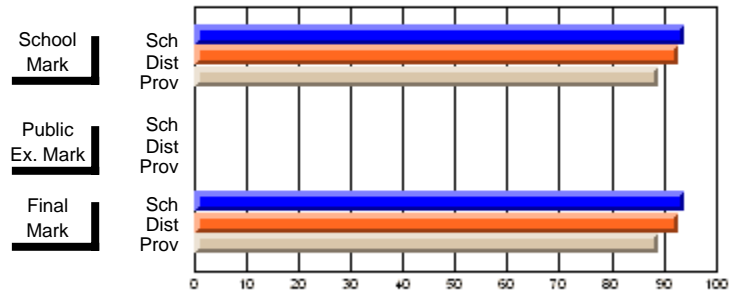

Percent Passes

* Data from the High School Certification System. The results from supplementary courses are not reflected in these results. All students obtaining a score of 48 or 49 on the final mark, were adjusted to 50 and are reflected in the Final Mark column.