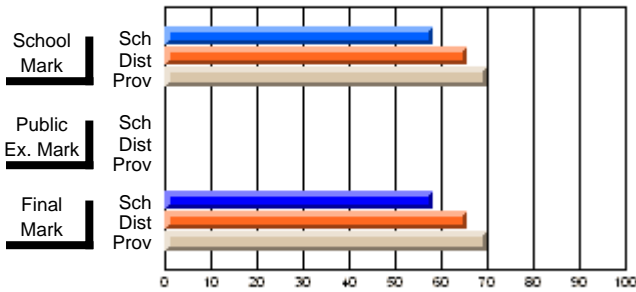

High School Course Results 2002-03

District 5 - Baie Verte/Central/Connaigre

#171 - Indian River High School, Springdale

Grades: 9-12

Course: GLOBAL ISSUES 3205			
# students in course: 19			
	School Mark	School vs District	School vs Province
<u>Average Score</u>			
School	58.4		
District	65.7	q	q
Province	69.8		
<u>Percent of Passes</u>			
School	89.5		
District	94.8	q	q
Province	92.2		

Average Scores