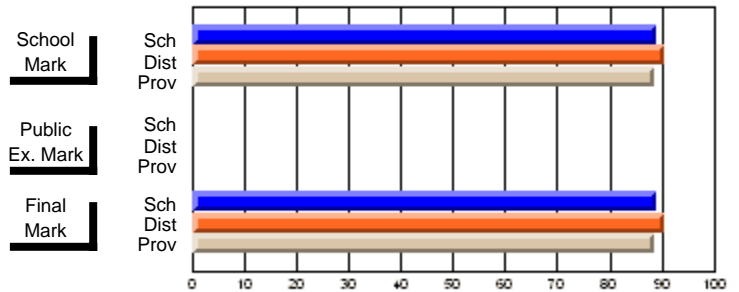

Percent Passes

* Data from the High School Certification System. The results from supplementary courses are not reflected in these results. All students obtaining a score of 48 or 49 on the final mark, were adjusted to 50 and are reflected in the Final Mark column.