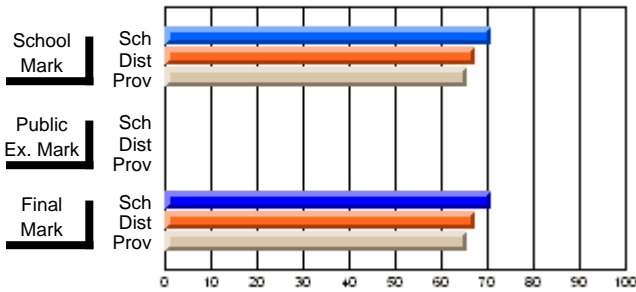

High School Course Results 2002-03

District 5 - Baie Verte/Central/Connaigre

#412 - Holy Cross School, St. Alban's

Grades: 7-12

Course: CANADIAN ISSUES 1209			
# students in course: 19			
	School Mark	School vs District	School vs Province
Average Score	70.9		
School	70.9		
District	67.3	P	P
Province	65.4		
Percent of Passes			
School	100.0		
District	97.7	P	P
Province	86.6		

	Public Exam Mark	School vs District	School vs Province
Final Mark	70.9		
School	70.9		
District	67.3	P	P
Province	65.4		

Average Scores