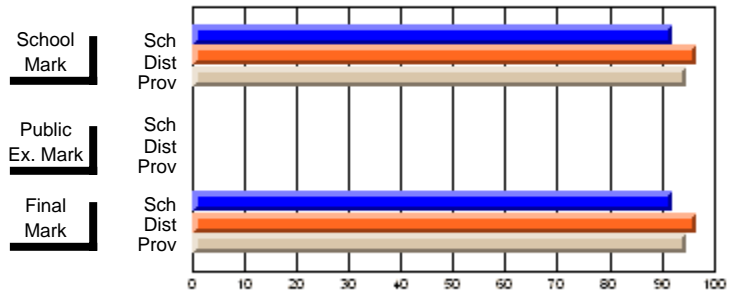

Percent Passes

* Data from the High School Certification System. The results from supplementary courses are not reflected in these results. All students obtaining a score of 48 or 49 on the final mark, were adjusted to 50 and are reflected in the Final Mark column.