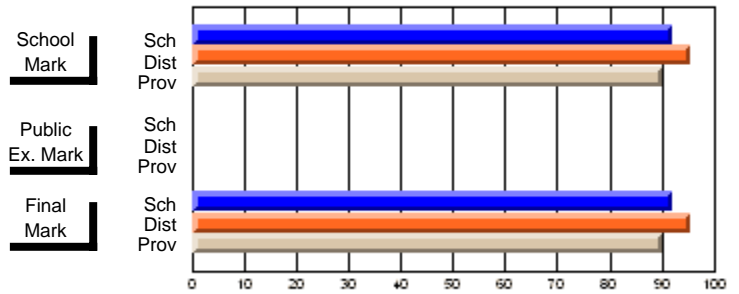

Percent Passes

* Data from the High School Certification System. The results from supplementary courses are not reflected in these results. All students obtaining a score of 48 or 49 on the final mark, were adjusted to 50 and are reflected in the Final Mark column.