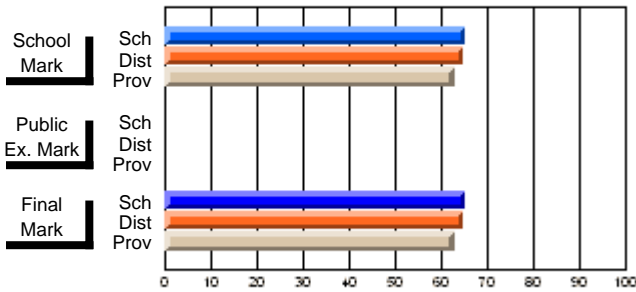

High School Course Results 2002-03

District 5 - Baie Verte/Central/Connaigre

#406 - Fitzgerald Academy, English Harbour West

Grades: K-12

Course: SCIENCE/TECHNOLOGY/SOCIETY 2206			
# students in course: 6			
	School Mark	School vs District	School vs Province
Average Score	65.0		
School	65.0		
District	64.7	P	P
Province	62.8		
Percent of Passes			
School	100.0		
District	90.4	P	P
Province	88.6		

	Public Exam Mark	School vs District	School vs Province
Average Score			
School			
District		P	P
Province			
Percent of Passes			
School			
District		P	P
Province			

	Final Mark	School vs District	School vs Province
Average Score	65.0		
School	65.0		
District	64.7	P	P
Province	62.8		
Percent of Passes			
School	100.0		
District	90.4	P	P
Province	88.6		

Average Scores