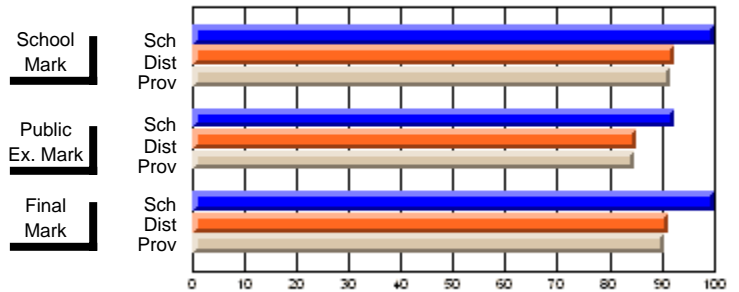

Percent Passes

* Data from the High School Certification System. The results from supplementary courses are not reflected in these results. All students obtaining a score of 48 or 49 on the final mark, were adjusted to 50 and are reflected in the Final Mark column.