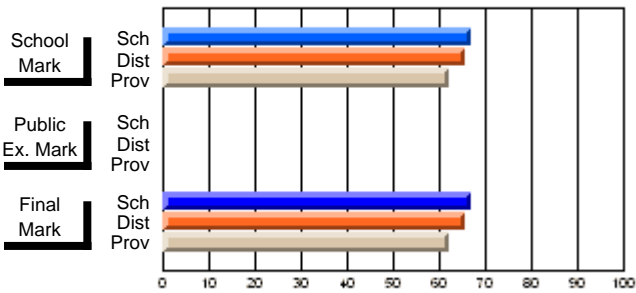

High School Course Results 2002-03

District 5 - Baie Verte/Central/Connaigre

#145 - Exploits Valley High - Greenwood, Grand Falls-Windsor

Grades: 9-10

Subject: Science

Course: GENERAL SCIENCE 1200											
# students in course: 47											
	School Mark	School vs District	School vs Province		Public Exam Mark	School vs District	School vs Province		Final Mark	School vs District	School vs Province
<u>Average Score</u>	67.0								67.0		
School	65.7	P	P						65.7	P	P
District	62.0								62.0		
Province											
<u>Percent of Passes</u>	89.4								89.4		
School	88.9	P	P						89.2	P	P
District	87.1								87.3		
Province											

Average Scores