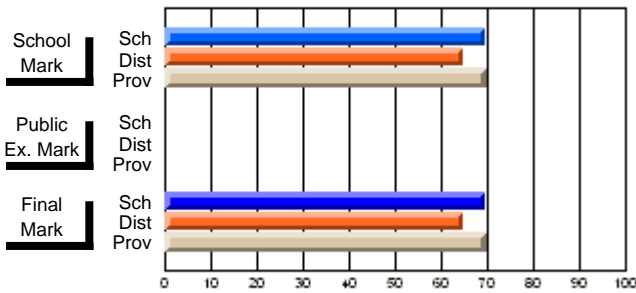

High School Course Results 2002-03

District 5 - Baie Verte/Central/Connaigre

#141 - Exploits Valley High - Maple, Grand Falls-Windsor

Grades: 11-12

Subject: Health

Course: WORK PLACE SAFETY 3220									
# students in course: 59									
	School Mark	School vs District	School vs Province	Public Exam Mark	School vs District	School vs Province	Final Mark	School vs District	School vs Province
<u>Average Score</u>	69.4						69.4		
School	64.7	p	q				64.7	p	q
District	69.8						69.8		
Province							69.8		
<u>Percent of Passes</u>	86.4						86.4		
School	83.7	p	q				83.7	p	q
District	93.2						93.3		
Province							93.3		

Average Scores