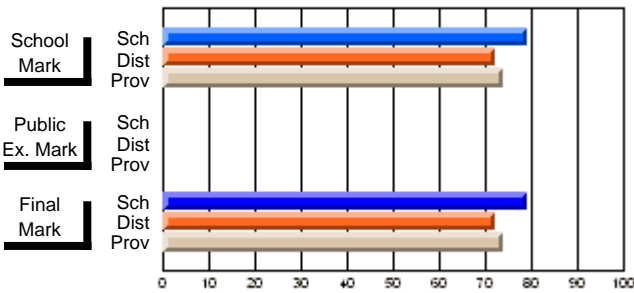

High School Course Results 2002-03

District 5 - Baie Verte/Central/Connaigre

#141 - Exploits Valley High - Maple, Grand Falls-Windsor

Grades: 11-12

Subject: French

Course: FRANCAIS (I) 2202									
# students in course: 16									
	School Mark	School vs District	School vs Province	Public Exam Mark	School vs District	School vs Province	Final Mark	School vs District	School vs Province
<u>Average Score</u>	79.3						79.3		
School	72.0	P	P				72.0	P	P
District	73.7						73.7		
Province									
<u>Percent of Passes</u>	93.8						93.8		
School	89.7	P	Q				89.7	P	Q
District	96.8						96.8		
Province									

Average Scores