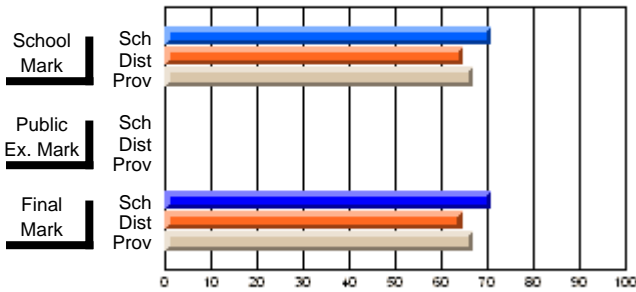

High School Course Results 2002-03

District 5 - Baie Verte/Central/Connaigre

#125 - Baie Verte High School, Baie Verte

Grades: 8-12

Course: WORLD RELIGIONS 3104			
# students in course: 30			
	School Mark	School vs District	School vs Province
Average Score	70.7		
School	70.7		
District	64.6	P	P
Province	67.0		
Percent of Passes			
School	100.0		
District	86.5	P	P
Province	85.9		

	Public Exam Mark	School vs District	School vs Province
Final Mark	70.7		
School	70.7		
District	64.5	P	P
Province	67.0		

	Final Mark	School vs District	School vs Province
Final Mark	70.7		
School	70.7		
District	86.2	P	P
Province	85.8		

Average Scores