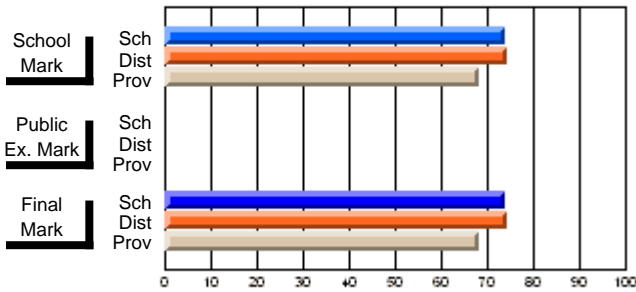

High School Course Results 2002-03

District 5 - Baie Verte/Central/Connaigre

#149 - King Academy, Harbour Breton

Grades: 7-12

Course: ENGLISH 2201			
# students in course: 12			
	School Mark	School vs District	School vs Province
Average Score	74.0		
School	74.0		
District	74.5	q	P
Province	68.2		
Percent of Passes	100.0		
School	100.0		
District	98.6	P	P
Province	92.3		

Average Scores