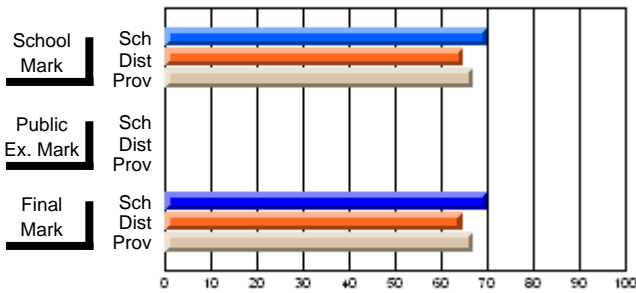

High School Course Results 2002-03

District 5 - Baie Verte/Central/Connaigre

#402 - Leo Burke Academy, Bishop's Falls

Grades: 8-12

Subject: Religious Education

Course: WORLD RELIGIONS 3104									
# students in course: 18									
	School Mark	School vs District	School vs Province	Public Exam Mark	School vs District	School vs Province	Final Mark	School vs District	School vs Province
<u>Average Score</u>	69.8						69.8		
School	69.8						69.8		
District	64.6	P	P				64.5	P	P
Province	67.0						67.0		
<u>Percent of Passes</u>									
School	88.9						88.9		
District	86.5	P	P				86.2	P	P
Province	85.9						85.8		

Average Scores