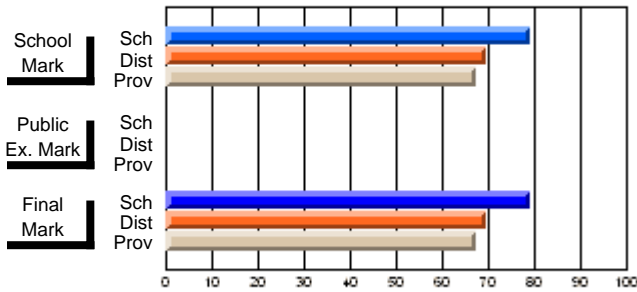

High School Course Results 2002-03

District 5 - Baie Verte/Central/Connaigre

#132 - Botwood Collegiate, Botwood

Grades: 9-12

Course: WRITING 2203									
# students in course: 21									
	School Mark	School vs District	School vs Province	Public Exam Mark	School vs District	School vs Province	Final Mark	School vs District	School vs Province
<u>Average Score</u>	78.9						78.9		
School	69.4	P	P				69.4	P	P
District	67.4						67.4		
Province									
<u>Percent of Passes</u>									
School	100.0						100.0		
District	92.8	P	P				92.8	P	P
Province	89.0						89.0		

Average Scores