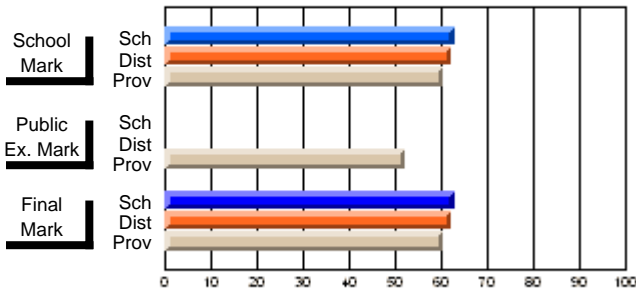

High School Course Results 2002-03

District 5 - Baie Verte/Central/Connaigre

#153 - Cape John Collegiate, La Scie

Grades: 7-12

Course: WORLD GEOGRAPHY 3200

students in course: 14

	School Mark	School vs District	School vs Province	Public Exam Mark	School vs District	School vs Province	Final Mark	School vs District	School vs Province
<u>Average Score</u>	62.8						62.8		
School	62.8						62.8		
District	62.1	P	P				62.1	P	P
Province	60.4			52.1			60.4		
<u>Percent of Passes</u>	85.7						85.7		
School	85.7						85.7		
District	92.1	Q	Q				92.1	Q	Q
Province	90.3			90.0			90.3		

Average Scores