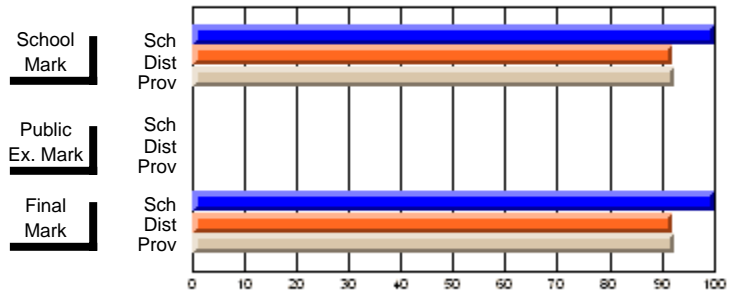

Percent Passes

* Data from the High School Certification System. The results from supplementary courses are not reflected in these results. All students obtaining a score of 48 or 49 on the final mark, were adjusted to 50 and are reflected in the Final Mark column.