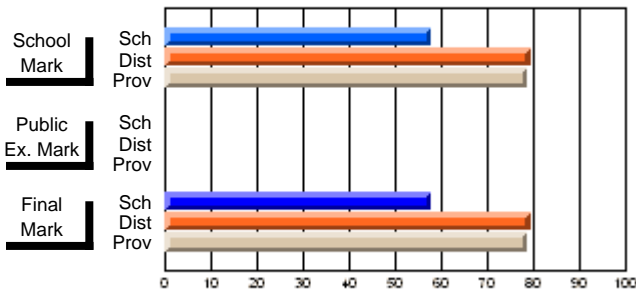

High School Course Results 2002-03

District 5 - Baie Verte/Central/Connaigre

#174 - St. Peter's Academy, Westport

Grades: K-12

Subject: Physical Education

Course: PHYSICAL EDUCATION 1100			
# students in course: 8			
	School Mark	School vs District	School vs Province
<u>Average Score</u>			
School	57.9		
District	79.3	q	q
Province	78.6		
<u>Percent of Passes</u>			
School	75.0		
District	97.0	q	q
Province	96.3		

Average Scores