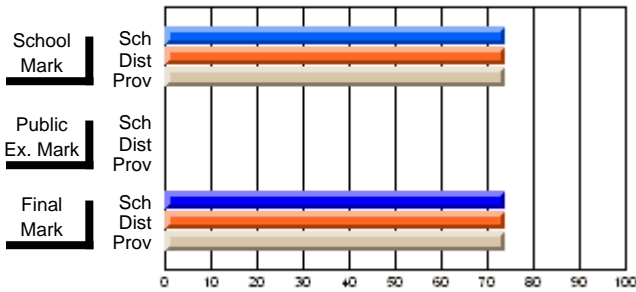

High School Course Results 2002-03

District 5 - Baie Verte/Central/Connaigre

#158 - MSB Regional Academy, Middle Arm

Grades: K-12

Course: MARINE TECHNOLOGIES 2129

students in course: 17

	School Mark	School vs District	School vs Province	Public Exam Mark	School vs District	School vs Province	Final Mark	School vs District	School vs Province
Average Score	73.8						73.8		
School	73.8						73.8		
District	73.8	P	P				73.8	P	P
Province	73.8						73.8		
Percent of Passes	88.2						88.2		
School	88.2						88.2		
District	88.2	P	P				88.2	P	P
Province	88.2						88.2		

Average Scores