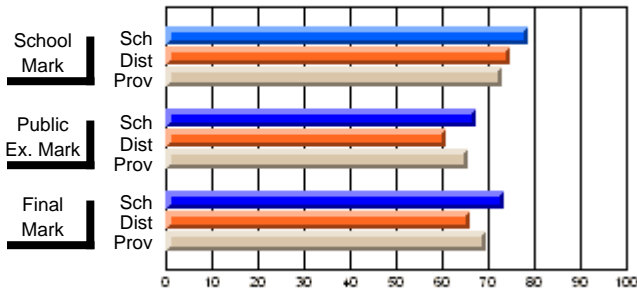

High School Course Results 2002-03

District 5 - Baie Verte/Central/Connaigre

#141 - Exploits Valley High - Maple, Grand Falls-Windsor

Grades: 11-12

Course: FRENCH 3200			
# students in course: 17			
	School Mark	School vs District	School vs Province
Average Score	78.5		
School	74.6	P	P
District	73.1		
Province			
Percent of Passes	100.0		
School	98.4	P	P
District	97.4		
Province			
	Public Exam Mark	School vs District	School vs Province
Average Score	67.5		
School	60.7	P	P
District	65.7		
Province			
Percent of Passes	88.2		
School	75.9	P	P
District	86.8		
Province			
	Final Mark	School vs District	School vs Province
Average Score	73.3		
School	66.2	P	P
District	69.4		
Province			
Percent of Passes	100.0		
School	89.7	P	P
District	94.9		
Province			

Average Scores