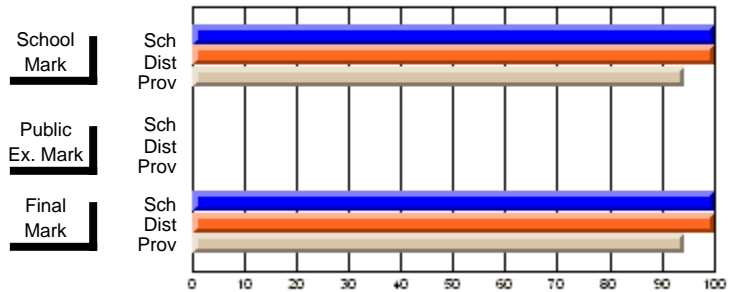

Percent Passes

* Data from the High School Certification System. The results from supplementary courses are not reflected in these results. All students obtaining a score of 48 or 49 on the final mark, were adjusted to 50 and are reflected in the Final Mark column.