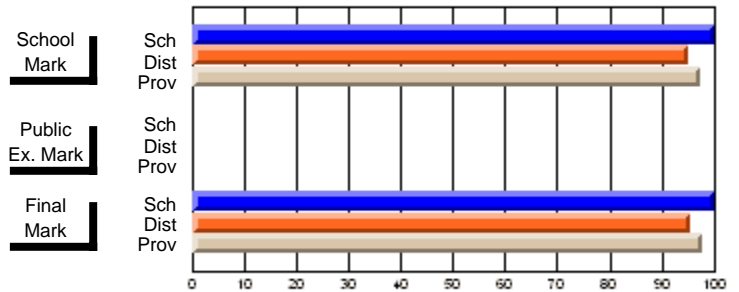

<b>Public Exam Mark</b>	School vs District	School vs Province

<b>Final Mark</b>	School vs District	School vs Province
<b>76.5</b>		
74.9	P	P
75.2		
<b>100.0</b>		
95.7	P	P
97.7		

**Average Scores**

**Percent Passes**