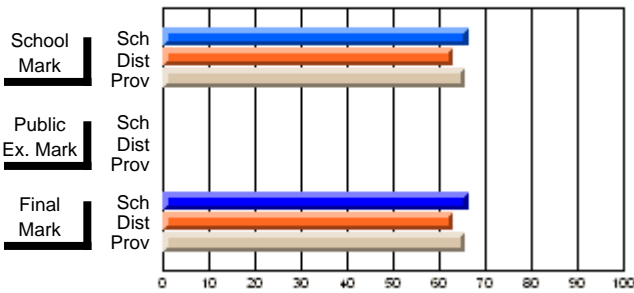

**High School Course Results
2002-03**

District 5 - Baie Verte/Central/Connaigre

#158 - MSB Regional Academy, Middle Arm

Grades: K-12

Subject: Enterprise Education

Course: CONSUMER STUDIES 1202

students in course: 18

	School Mark	School vs District	School vs Province	Public Exam Mark	School vs District	School vs Province	Final Mark	School vs District	School vs Province
Average Score									
School	66.3						66.3		
District	63.1	P	P				63.1	P	P
Province	65.6						65.6		
Percent of Passes									
School	88.9						88.9		
District	86.4	P	P				86.7	P	P
Province	88.2						88.3		

Average Scores