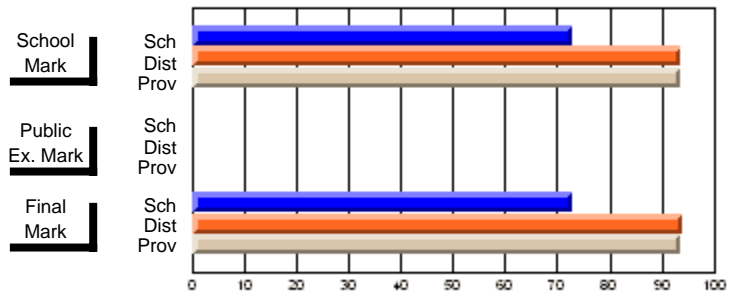

Percent Passes

* Data from the High School Certification System. The results from supplementary courses are not reflected in these results. All students obtaining a score of 48 or 49 on the final mark, were adjusted to 50 and are reflected in the Final Mark column.