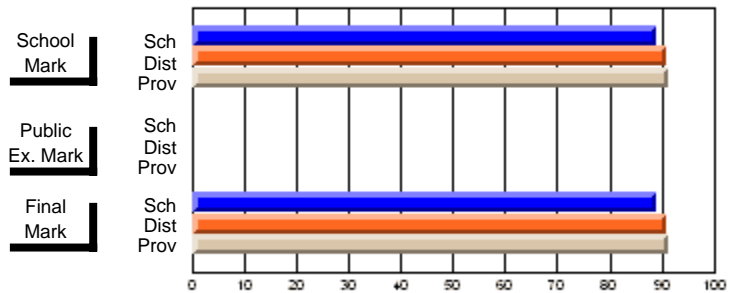

Percent Passes

* Data from the High School Certification System. The results from supplementary courses are not reflected in these results. All students obtaining a score of 48 or 49 on the final mark, were adjusted to 50 and are reflected in the Final Mark column.