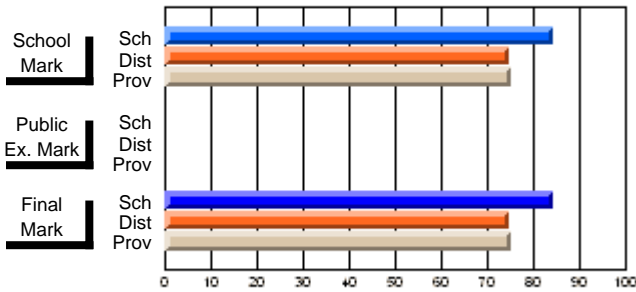

High School Course Results 2002-03

District 5 - Baie Verte/Central/Connaigre

#162 - Dorset Collegiate, Pilley's Island

Grades: 9-12

Course: MATHEMATICS 2205			
# students in course: 10			
	School Mark	School vs District	School vs Province
Average Score	84.2		
School	84.2		
District	74.7	P	P
Province	75.2		
Percent of Passes			
School	100.0		
District	95.3	P	P
Province	97.6		

	Public Exam Mark	School vs District	School vs Province
Final Mark	84.2		
School	84.2		
District	74.9	P	P
Province	75.2		

Average Scores