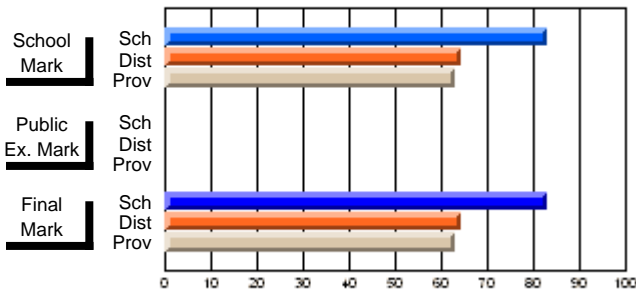

High School Course Results 2002-03

District 5 - Baie Verte/Central/Connaigre

#163 - Point Leamington Academy, Point Leamington

Grades: K-12

Subject: English Language

Course: ENGLISH 1200								
# students in course: 6								
	School Mark	School vs District	School vs Province		Public Exam Mark	School vs District	School vs Province	
Average Score	83.0							
School	64.2	P	P					
District	62.9							
Province								
Final Mark	83.0							
School	64.3	P	P					
District	62.9							
Province								
Percent of Passes	100.0							
School	87.1	P	P					
District	88.9							
Province								

Average Scores