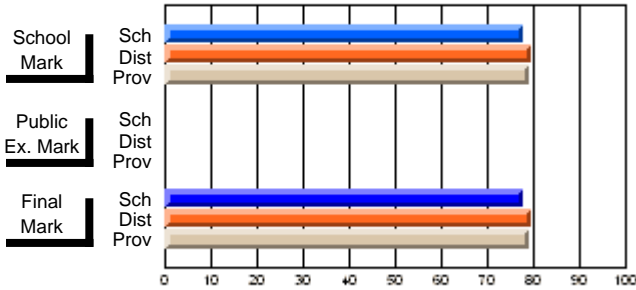

High School Course Results 2002-03

District 5 - Baie Verte/Central/Connaigre

#128 - Long Island Academy, Beaumont

Grades: K-6,8-12

Subject: Physical Education

Course: PHYSICAL EDUCATION 2100									
# students in course: 14									
	School Mark	School vs District	School vs Province	Public Exam Mark	School vs District	School vs Province	Final Mark	School vs District	School vs Province
<u>Average Score</u>	77.8						77.8		
School	79.4	q	q				79.4	q	q
District	79.2						79.2		
Province									
<u>Percent of Passes</u>	100.0						100.0		
School	95.4	p	p				95.4	p	p
District	96.2						96.2		
Province									

Average Scores