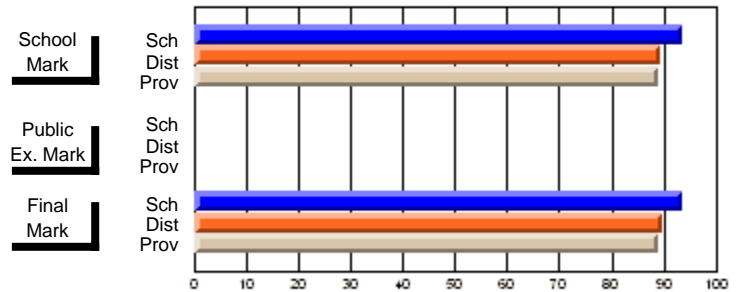

Percent Passes

* Data from the High School Certification System. The results from supplementary courses are not reflected in these results. All students obtaining a score of 48 or 49 on the final mark, were adjusted to 50 and are reflected in the Final Mark column.