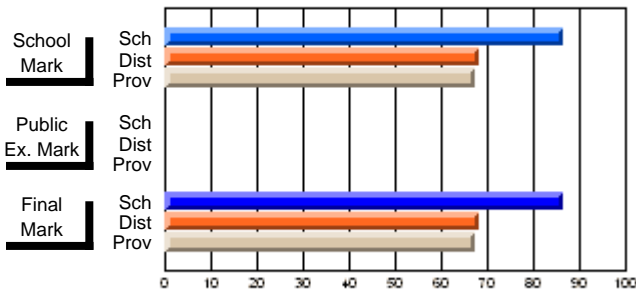

High School Course Results 2002-03

District 5 - Baie Verte/Central/Connaigre

#405 - Cottrell's Cove Academy, Cottrell's Cove

Grades: K-7,9,10,12

Subject: Social Studies

Course: CANADIAN GEOGRAPHY 1202								
# students in course: 12								
	School Mark	School vs District	School vs Province		Public Exam Mark	School vs District	School vs Province	
Average Score	86.6							
School	68.1	P	P					
District	67.3							
Province								
Percent of Passes	100.0							
School	89.5	P	P					
District	88.9							
Province								

Average Scores