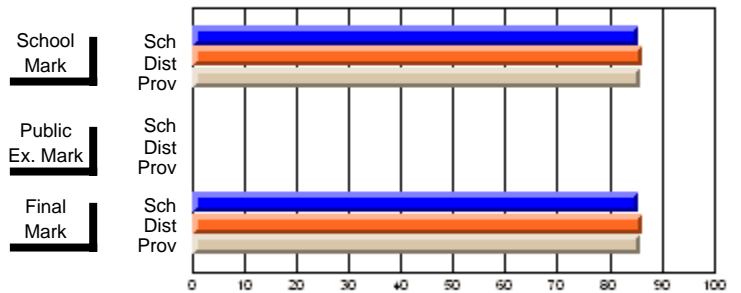

Percent Passes

* Data from the High School Certification System. The results from supplementary courses are not reflected in these results. All students obtaining a score of 48 or 49 on the final mark, were adjusted to 50 and are reflected in the Final Mark column.