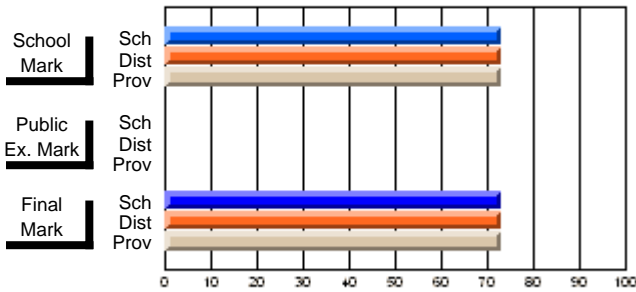

High School Course Results 2002-03

District 5 - Baie Verte/Central/Connaigre

#149 - King Academy, Harbour Breton

Grades: 7-12

Course: MARINE TECHNOLOGY 2129			
# students in course: 37			
	School Mark	School vs District	School vs Province
Average Score	73.0		
School	73.0		
District	73.2	q	q
Province	73.2		
Percent of Passes			
School	94.6		
District	94.7	q	q
Province	94.7		

	Public Exam Mark	School vs District	School vs Province
Final Mark	73.0		
School	73.0		
District	73.2	q	q
Province	73.2		

Average Scores