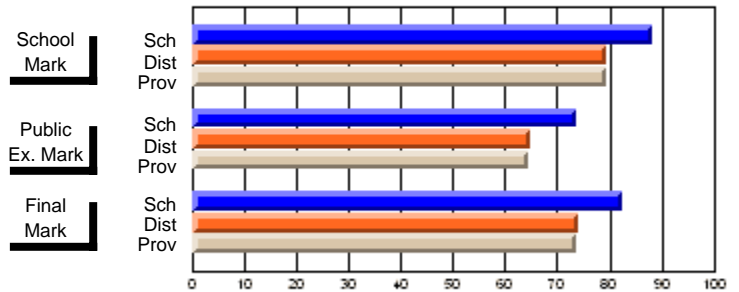

Percent Passes

* Data from the High School Certification System. The results from supplementary courses are not reflected in these results. All students obtaining a score of 48 or 49 on the final mark, were adjusted to 50 and are reflected in the Final Mark column.