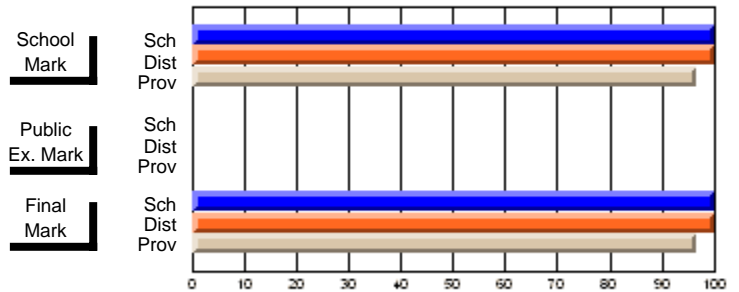

Percent Passes

* Data from the High School Certification System. The results from supplementary courses are not reflected in these results. All students obtaining a score of 48 or 49 on the final mark, were adjusted to 50 and are reflected in the Final Mark column.