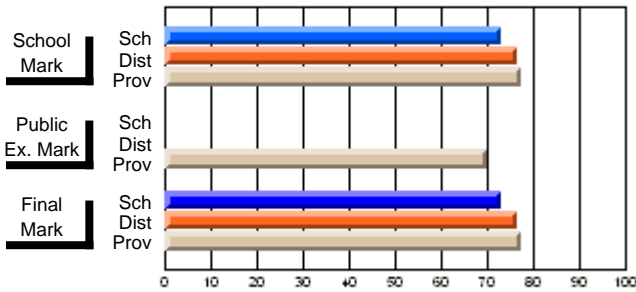

High School Course Results 2002-03

District 5 - Baie Verte/Central/Connaigre

#125 - Baie Verte High School, Baie Verte

Grades: 8-12

Course: PHYSICAL EDUCATION 3100			
# students in course: 19			
	School Mark	School vs District	School vs Province
Average Score	72.8		
School	72.8		
District	76.6	q	q
Province	77.3		
Percent of Passes	94.7		
School	94.7		
District	95.3	q	q
Province	94.8		

	Public Exam Mark	School vs District	School vs Province
	70.0		
Final Mark	72.8		
School	72.8		
District	76.6	q	q
Province	77.3		
Final Mark	94.7		
School	94.7		
District	95.3	q	q
Province	94.8		

Average Scores