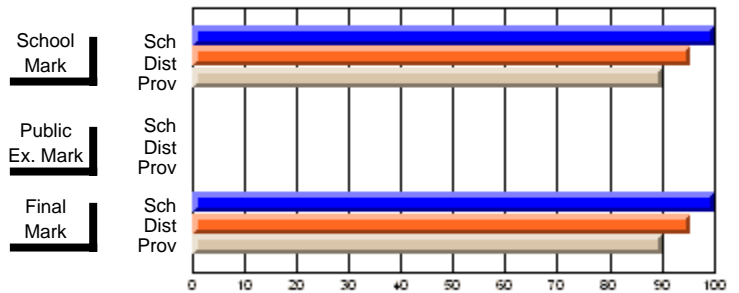

Percent Passes

* Data from the High School Certification System. The results from supplementary courses are not reflected in these results. All students obtaining a score of 48 or 49 on the final mark, were adjusted to 50 and are reflected in the Final Mark column.