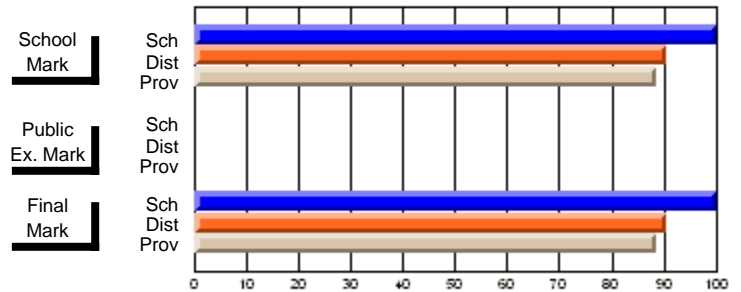

Percent Passes

* Data from the High School Certification System. The results from supplementary courses are not reflected in these results. All students obtaining a score of 48 or 49 on the final mark, were adjusted to 50 and are reflected in the Final Mark column.