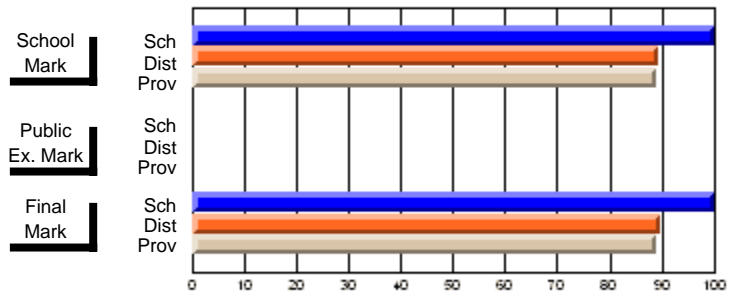

Percent Passes

* Data from the High School Certification System. The results from supplementary courses are not reflected in these results. All students obtaining a score of 48 or 49 on the final mark, were adjusted to 50 and are reflected in the Final Mark column.