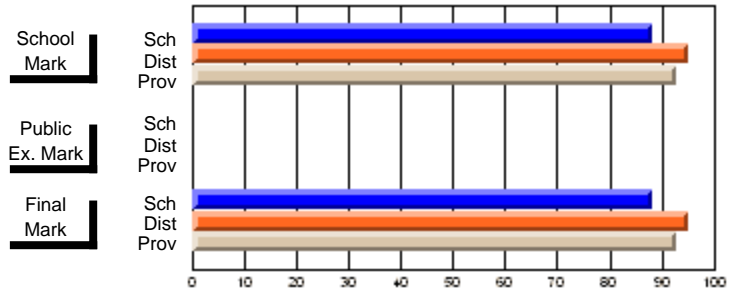

Percent Passes

* Data from the High School Certification System. The results from supplementary courses are not reflected in these results. All students obtaining a score of 48 or 49 on the final mark, were adjusted to 50 and are reflected in the Final Mark column.