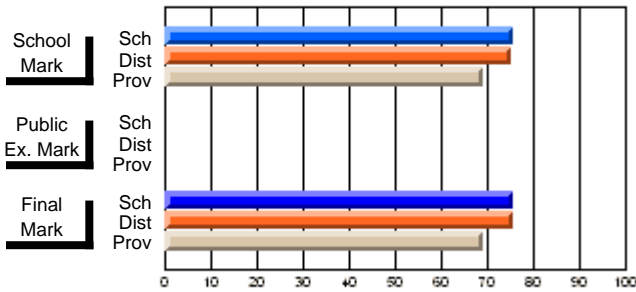

High School Course Results 2002-03

District 5 - Baie Verte/Central/Connaigre

#141 - Exploits Valley High - Maple, Grand Falls-Windsor

Grades: 11-12

Course: DESIGN TECHNOLOGY 2109			
# students in course: 45			
	School Mark	School vs District	School vs Province
Average Score	75.8		
School	75.8		
District	75.2	P	P
Province	69.1		
Percent of Passes			
School	95.6		
District	93.4	P	P
Province	89.3		

	Public Exam Mark	School vs District	School vs Province
Final Mark	75.8		
School	75.8		
District	75.6	P	P
Province	69.1		

	Final Mark	School vs District	School vs Province
Final Mark	95.6		
School	95.6		
District	93.5	P	P
Province	89.3		

Average Scores