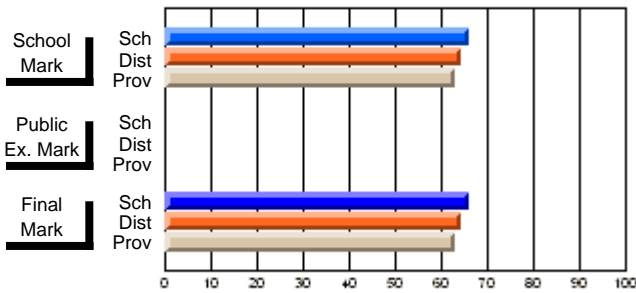

High School Course Results 2002-03

District 5 - Baie Verte/Central/Connaigre

#153 - Cape John Collegiate, La Scie

Grades: 7-12

Subject: English Language

Course: ENGLISH 1200								
# students in course: 15								
	School Mark	School vs District	School vs Province		Public Exam Mark	School vs District	School vs Province	
<u>Average Score</u>	66.1							
School	66.1							
District	64.2	P	P					
Province	62.9							
<u>Percent of Passes</u>	100.0							
School	100.0							
District	87.1	P	P					
Province	88.9							
								Final Mark
								66.1
								64.3
								62.9
								87.1
								88.9

Average Scores