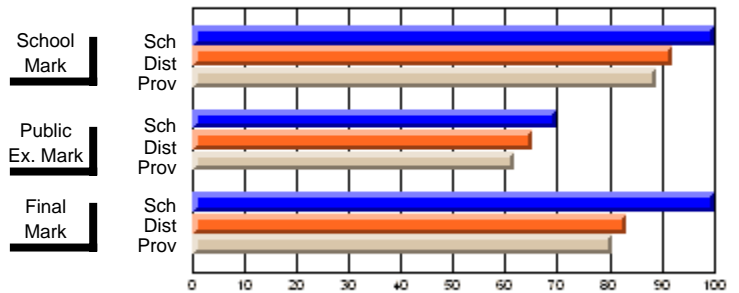

Percent Passes

* Data from the High School Certification System. The results from supplementary courses are not reflected in these results. All students obtaining a score of 48 or 49 on the final mark, were adjusted to 50 and are reflected in the Final Mark column.