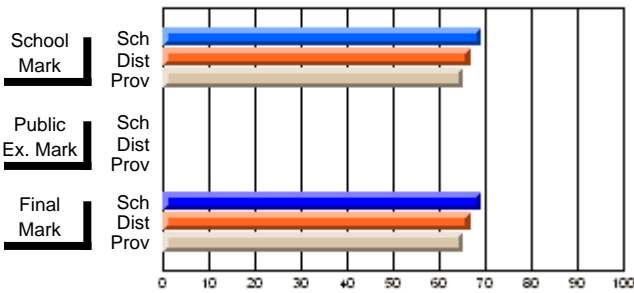

High School Course Results 2002-03

District 5 - Baie Verte/Central/Connaigre

#158 - MSB Regional Academy, Middle Arm

Grades: K-12

Subject: Mathematics

Course: MATHEMATICS 1204			
# students in course: 15			
	School Mark	School vs District	School vs Province
Average Score			
School	69.1		
District	66.7	P	P
Province	65.0		
Percent of Passes			
School	100.0		
District	87.3	P	P
Province	85.8		

	Public Exam Mark	School vs District	School vs Province
Final Mark			
School	69.1		
District	66.7	P	P
Province	65.0		
Percent of Passes			
School	100.0		
District	87.4	P	P
Province	85.8		

Average Scores