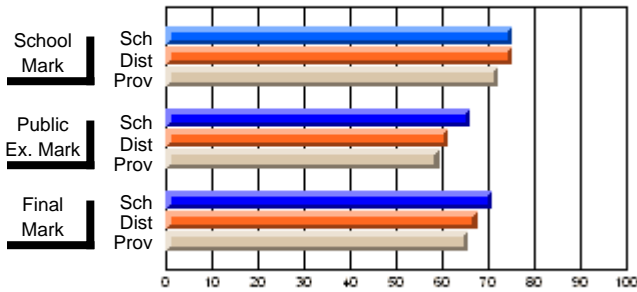

High School Course Results 2002-03

District 5 - Baie Verte/Central/Connaigre

#402 - Leo Burke Academy, Bishop's Falls

Grades: 8-12

Course: CHEMISTRY 3202			
# students in course: 13			
	School Mark	School vs District	School vs Province
Average Score			
School	75.0		
District	75.1	q	P
Province	72.0		
Percent of Passes			
School	100.0		
District	97.8	P	P
Province	94.4		

	Public Exam Mark	School vs District	School vs Province
Public Exam Mark			
School	66.1		
District	61.2	P	P
Province	59.3		

	Final Mark	School vs District	School vs Province
Final Mark			
School	70.8		
District	67.6	P	P
Province	65.7		

Average Scores