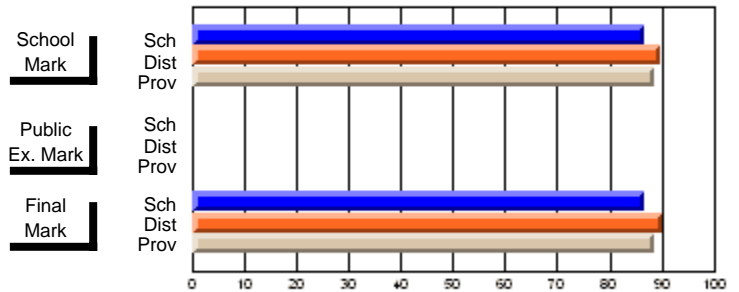

Percent Passes

* Data from the High School Certification System. The results from supplementary courses are not reflected in these results. All students obtaining a score of 48 or 49 on the final mark, were adjusted to 50 and are reflected in the Final Mark column.