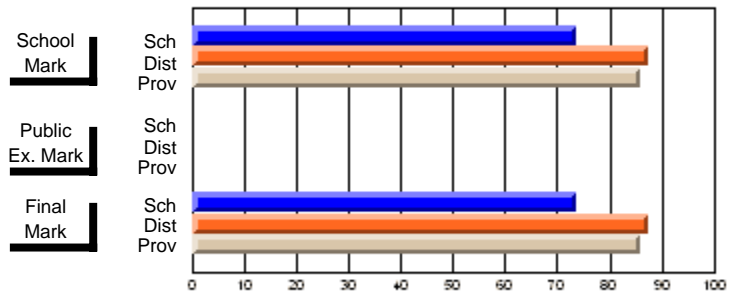

Percent Passes

* Data from the High School Certification System. The results from supplementary courses are not reflected in these results. All students obtaining a score of 48 or 49 on the final mark, were adjusted to 50 and are reflected in the Final Mark column.