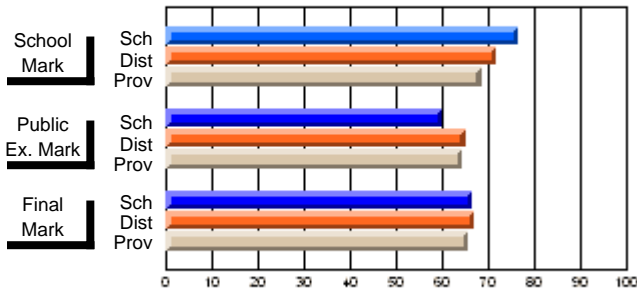

High School Course Results 2002-03

District 5 - Baie Verte/Central/Connaigre

#406 - Fitzgerald Academy, English Harbour West

Grades: K-12

Course: WORLD GEOGRAPHY 3202			
# students in course: 10			
	School Mark	School vs District	School vs Province
Average Score			
School	76.4		
District	71.6	P	P
Province	68.4		
Percent of Passes			
School	100.0		
District	92.5	P	P
Province	91.6		

	Public Exam Mark	School vs District	School vs Province
School	59.8		
District	65.0	Q	Q
Province	64.2		

	Final Mark	School vs District	School vs Province
School	66.4		
District	67.1	Q	P
Province	65.7		

Average Scores