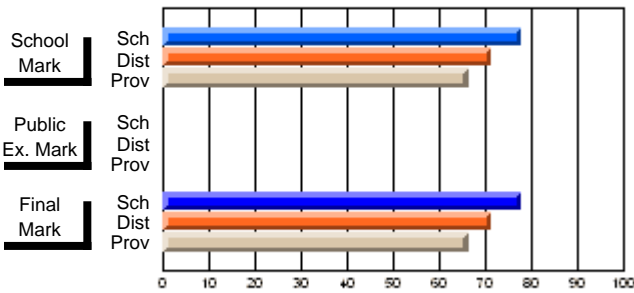

High School Course Results 2002-03

District 5 - Baie Verte/Central/Connaigre

#132 - Botwood Collegiate, Botwood

Grades: 9-12

Subject: Family Studies

Course: NUTRITION 3100									
# students in course: 14									
	School Mark	School vs District	School vs Province	Public Exam Mark	School vs District	School vs Province	Final Mark	School vs District	School vs Province
<u>Average Score</u>									
School	77.9						77.9		
District	71.4	p	p				71.4	p	p
Province	66.3						66.3		
<u>Percent of Passes</u>									
School	85.7						85.7		
District	91.8	q	p				91.8	q	p
Province	85.6						85.7		

Average Scores