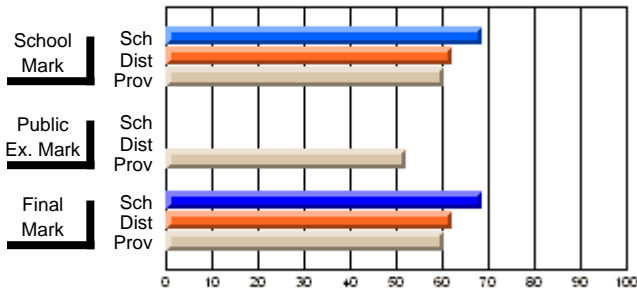

High School Course Results 2002-03

District 5 - Baie Verte/Central/Connaigre

#149 - King Academy, Harbour Breton

Grades: 7-12

Course: WORLD GEOGRAPHY 3200			
# students in course: 17			
	School Mark	School vs District	School vs Province
Average Score	68.6		
School	68.6		
District	62.1	P	P
Province	60.4		
Percent of Passes	100.0		
School	100.0		
District	92.1	P	P
Province	90.3		

	Public Exam Mark	School vs District	School vs Province
	52.1		

	Final Mark	School vs District	School vs Province
	68.6		
School	68.6		
District	62.1	P	P
Province	60.4		
	90.0		
School	90.0		
District	92.1	P	P
Province	90.3		

Average Scores