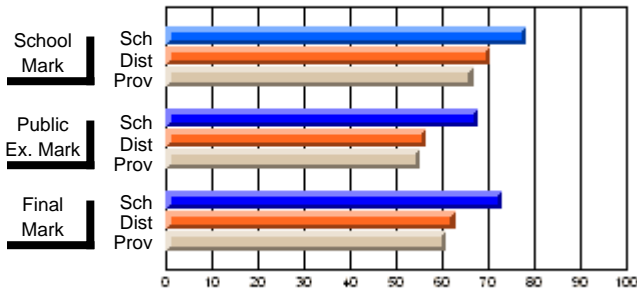

High School Course Results 2002-03

District 5 - Baie Verte/Central/Connaigre

#125 - Baie Verte High School, Baie Verte

Grades: 8-12

Course: BIOLOGY 3201			
# students in course: 43			
	School Mark	School vs District	School vs Province
Average Score	78.1		
School	70.3	P	P
District	66.7		
Province			
Percent of Passes	100.0		
School	92.0	P	P
District	89.1		
Province			
	Public Exam Mark	School vs District	School vs Province
Average Score	67.6		
School	56.5	P	P
District	55.4		
Province			
Percent of Passes	90.7		
School	65.1	P	P
District	61.6		
Province			
	Final Mark	School vs District	School vs Province
Average Score	73.1		
School	62.8	P	P
District	60.7		
Province			
Percent of Passes	100.0		
School	83.1	P	P
District	80.4		
Province			

Average Scores