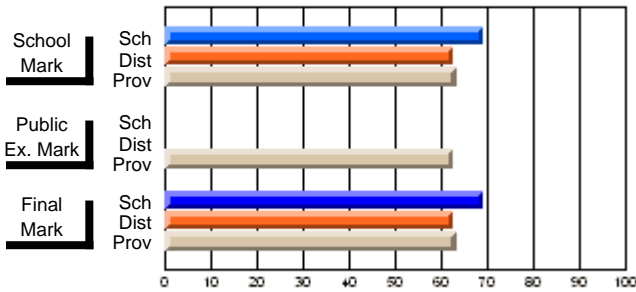

High School Course Results 2002-03

District 5 - Baie Verte/Central/Connaigre

#141 - Exploits Valley High - Maple, Grand Falls-Windsor

Grades: 11-12

Course: BUSINESS ENGLISH 3102			
# students in course: 51			
	School Mark	School vs District	School vs Province
Average Score	69.3		
School	62.7	P	P
District	63.2		
Province			
Percent of Passes			
School	92.2		
District	89.9	P	P
Province	90.1		

	Public Exam Mark	School vs District	School vs Province
Public Exam Mark	62.5		
School			
District			
Province			

	Final Mark	School vs District	School vs Province
Final Mark	69.3		
School	62.7	P	P
District	63.2		
Province			

Average Scores