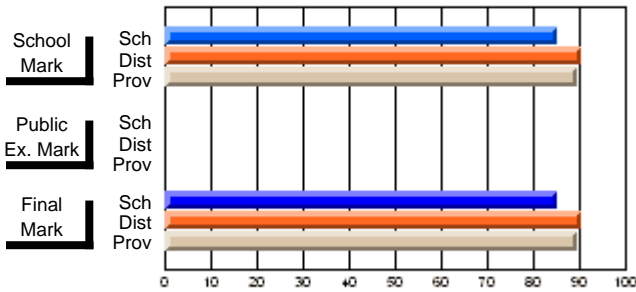

High School Course Results 2002-03

District 5 - Baie Verte/Central/Connaigre

#141 - Exploits Valley High - Maple, Grand Falls-Windsor

Grades: 11-12

Course: ENSEMBLE PERFORMANCE 2105			
# students in course: 22			
	School Mark	School vs District	School vs Province
Average Score	85.3		
School	85.3		
District	90.2	q	q
Province	89.6		
Percent of Passes			
School	90.9		
District	98.4	q	q
Province	99.3		

	Public Exam Mark	School vs District	School vs Province
Final Mark	85.3		
School	85.3		
District	90.4	q	q
Province	89.6		

Average Scores