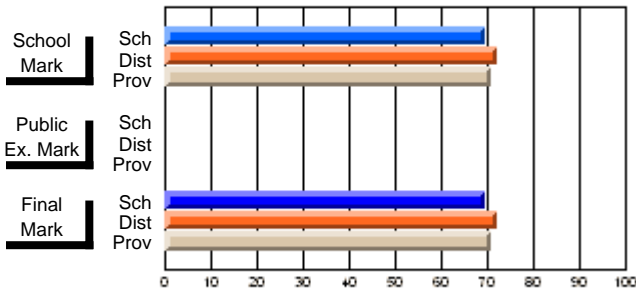

High School Course Results 2002-03

District 5 - Baie Verte/Central/Connaigre

#162 - Dorset Collegiate, Pilley's Island

Grades: 9-12

Course: COMMUNICATIONS TECHNOLOGY 3104

students in course: 8

	School Mark	School vs District	School vs Province	Public Exam Mark	School vs District	School vs Province	Final Mark	School vs District	School vs Province
Average Score	69.4						69.4		
School	69.4						69.4		
District	72.2	q	q				72.2	q	q
Province	71.0						70.9		
Percent of Passes	100.0						100.0		
School	100.0						100.0		
District	94.1	P	P				94.2	P	P
Province	90.9						90.9		

Average Scores