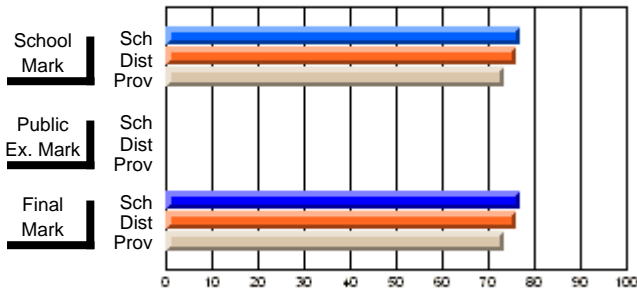

High School Course Results 2002-03

District 5 - Baie Verte/Central/Connaigre

#149 - King Academy, Harbour Breton

Grades: 7-12

Course: INTEGRATED SYSTEMS 1205			
# students in course: 17			
	School Mark	School vs District	School vs Province
Average Score			
School	76.8		
District	76.1	P	P
Province	73.5		
Percent of Passes			
School	100.0		
District	97.8	P	P
Province	95.4		

	Public Exam Mark	School vs District	School vs Province
Final Mark			
School	76.8		
District	76.1	P	P
Province	73.5		

Average Scores