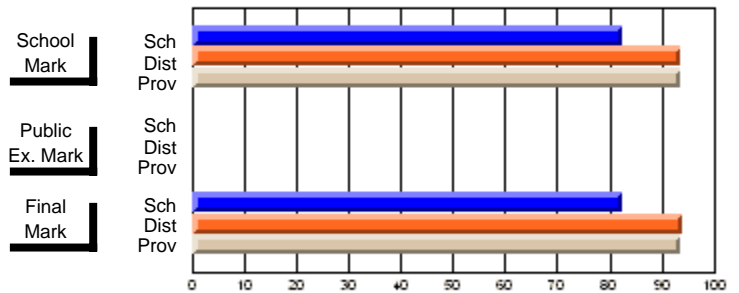

Percent Passes

* Data from the High School Certification System. The results from supplementary courses are not reflected in these results. All students obtaining a score of 48 or 49 on the final mark, were adjusted to 50 and are reflected in the Final Mark column.

Modification Time: 10:00:06AM

Modification Date: 3/1/2006

Source: Evaluation & Research