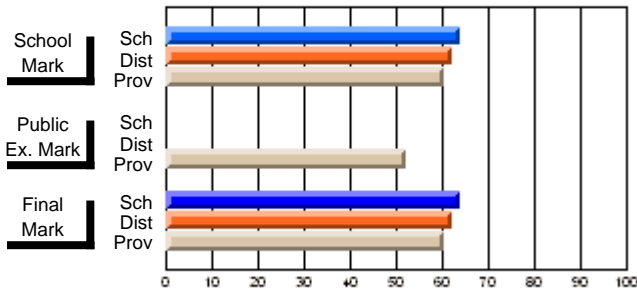

High School Course Results 2002-03

District 5 - Baie Verte/Central/Connaigre

#402 - Leo Burke Academy, Bishop's Falls

Grades: 8-12

Course: WORLD GEOGRAPHY 3200			
# students in course: 7			
	School Mark	School vs District	School vs Province
Average Score	64.0		
School	64.0		
District	62.1	P	P
Province	60.4		
Percent of Passes	100.0		
School	100.0		
District	92.1	P	P
Province	90.3		

	Public Exam Mark	School vs District	School vs Province
Public Exam Mark	52.1		
School	52.1		
District	52.1		
Province	52.1		

	Final Mark	School vs District	School vs Province
Final Mark	64.0		
School	64.0		
District	62.1	P	P
Province	60.4		

Average Scores