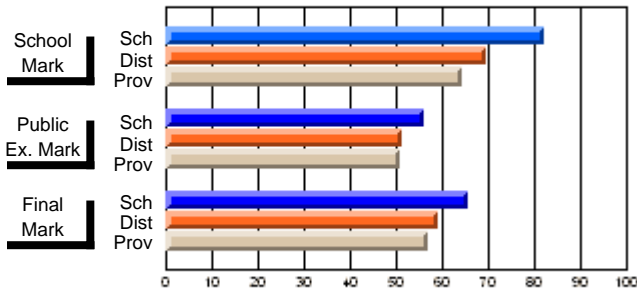

High School Course Results 2002-03

District 5 - Baie Verte/Central/Connaigre

#152 - Valmont Academy, King's Point

Grades: K-12

Course: THEMATIC LITERATURE 3201

students in course: 11

	School Mark	School vs District	School vs Province	Public Exam Mark	School vs District	School vs Province	Final Mark	School vs District	School vs Province
Average Score	82.0			56.0			65.6		
School	82.0			56.0			65.6		
District	69.7	P	P	51.4	P	P	58.9	P	P
Province	64.4			50.9			57.1		
Percent of Passes	100.0			63.6			81.8		
School	100.0			63.6			81.8		
District	90.9	P	P	54.6	P	P	75.8	P	P
Province	85.9			54.8			74.8		

Average Scores