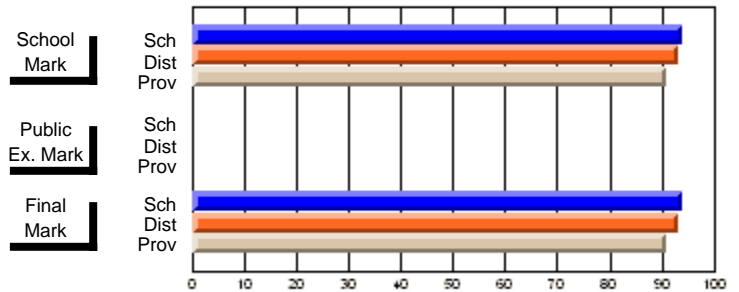

Percent Passes

* Data from the High School Certification System. The results from supplementary courses are not reflected in these results. All students obtaining a score of 48 or 49 on the final mark, were adjusted to 50 and are reflected in the Final Mark column.