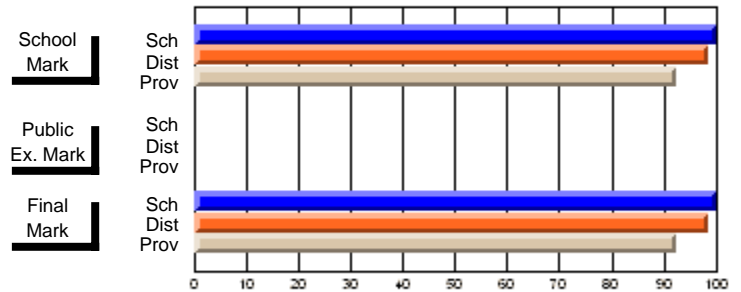

Percent Passes

* Data from the High School Certification System. The results from supplementary courses are not reflected in these results. All students obtaining a score of 48 or 49 on the final mark, were adjusted to 50 and are reflected in the Final Mark column.