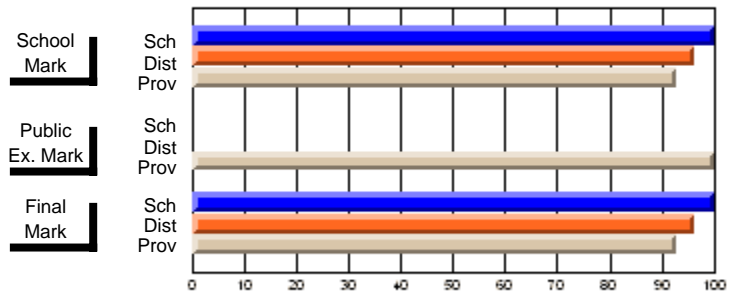

Percent Passes

* Data from the High School Certification System. The results from supplementary courses are not reflected in these results. All students obtaining a score of 48 or 49 on the final mark, were adjusted to 50 and are reflected in the Final Mark column.