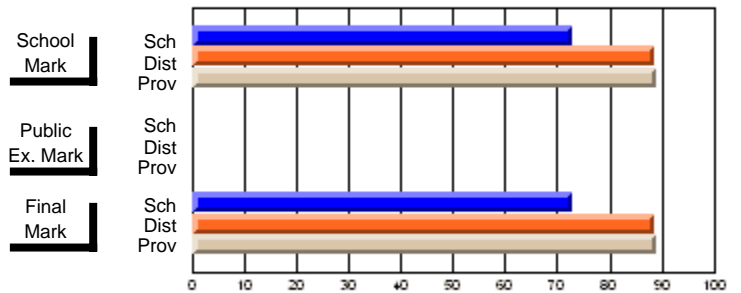

Percent Passes

* Data from the High School Certification System. The results from supplementary courses are not reflected in these results. All students obtaining a score of 48 or 49 on the final mark, were adjusted to 50 and are reflected in the Final Mark column.