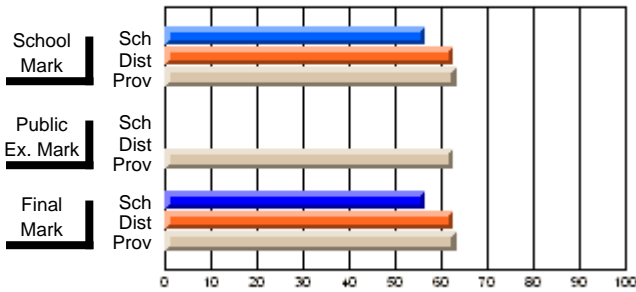

High School Course Results 2002-03

District 5 - Baie Verte/Central/Connaigre

#149 - King Academy, Harbour Breton

Grades: 7-12

Course: BUSINESS ENGLISH 3102			
# students in course: 13			
	School Mark	School vs District	School vs Province
Average Score	56.5		
School	62.7	q	q
District	63.2		
Province			
Percent of Passes			
School	100.0		
District	89.9	P	P
Province	90.1		

	Public Exam Mark	School vs District	School vs Province
Public Exam Mark	62.5		
School			
District			
Province			

	Final Mark	School vs District	School vs Province
Final Mark	56.5		
School	62.7	q	q
District	63.2		
Province			

Average Scores