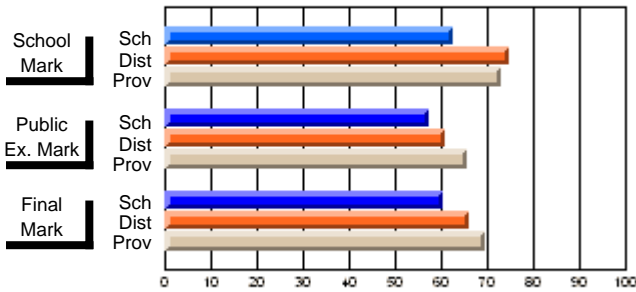

High School Course Results 2002-03

District 5 - Baie Verte/Central/Connaigre

#402 - Leo Burke Academy, Bishop's Falls

Grades: 8-12

Course: FRENCH 3200			
# students in course: 9			
	School Mark	School vs District	School vs Province
Average Score	62.6		
School	74.6	q	q
District			
Province	73.1		
Percent of Passes	88.9		
School	98.4	q	q
District			
Province	97.4		
	Public Exam Mark	School vs District	School vs Province
Average Score	57.3		
School	60.7	q	q
District			
Province	65.7		
Percent of Passes	77.8		
School	75.9	p	q
District			
Province	86.8		
	Final Mark	School vs District	School vs Province
Average Score	60.2		
School	66.2	q	q
District			
Province	69.4		
Percent of Passes	88.9		
School	89.7	q	q
District			
Province	94.9		

Average Scores