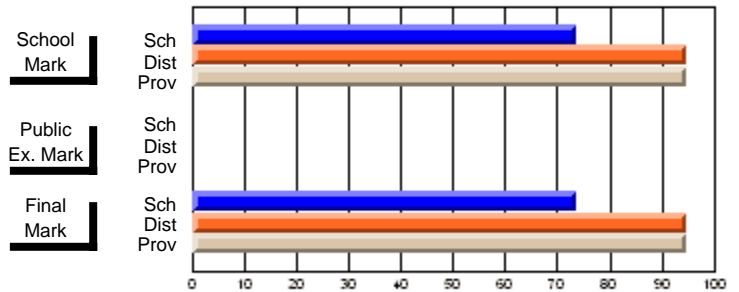

Percent Passes

* Data from the High School Certification System. The results from supplementary courses are not reflected in these results. All students obtaining a score of 48 or 49 on the final mark, were adjusted to 50 and are reflected in the Final Mark column.