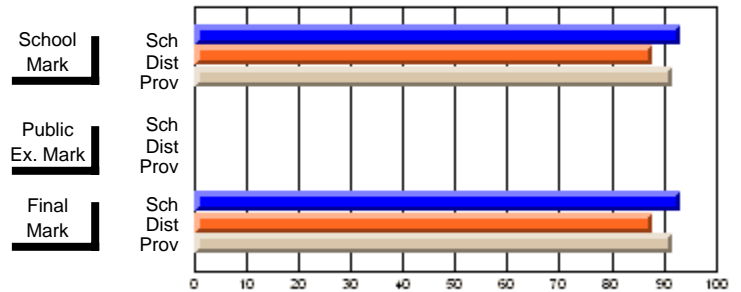

Percent Passes

* Data from the High School Certification System. The results from supplementary courses are not reflected in these results. All students obtaining a score of 48 or 49 on the final mark, were adjusted to 50 and are reflected in the Final Mark column.