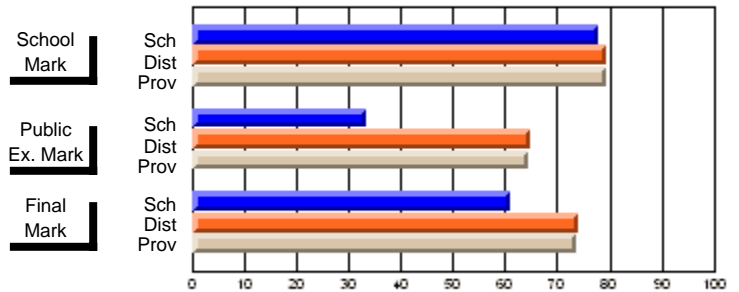

Percent Passes

* Data from the High School Certification System. The results from supplementary courses are not reflected in these results. All students obtaining a score of 48 or 49 on the final mark, were adjusted to 50 and are reflected in the Final Mark column.