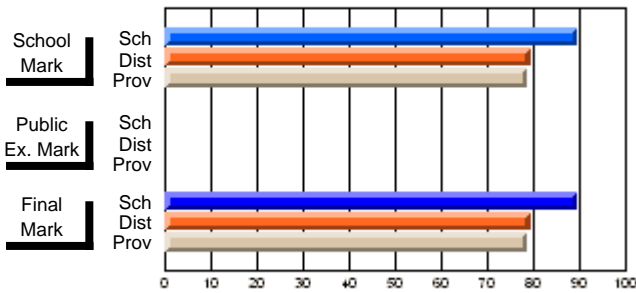

High School Course Results 2002-03

District 5 - Baie Verte/Central/Connaigre

#406 - Fitzgerald Academy, English Harbour West

Grades: K-12

Subject: Physical Education

Course: PHYSICAL EDUCATION 1100			
# students in course: 13			
	School Mark	School vs District	School vs Province
Average Score			
School	89.5		
District	79.3	P	P
Province	78.6		
Percent of Passes			
School	100.0		
District	97.0	P	P
Province	96.3		

	Public Exam Mark	School vs District	School vs Province
Final Mark			
School	89.5		
District	79.3	P	P
Province	78.6		
Final Mark			
School	100.0		
District	97.0	P	P
Province	96.3		

Average Scores