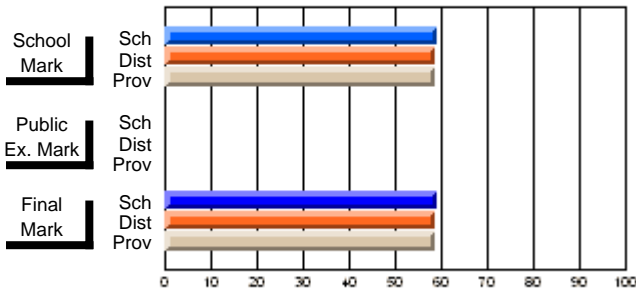

High School Course Results 2002-03

District 5 - Baie Verte/Central/Connaigre

#174 - St. Peter's Academy, Westport

Grades: K-12

Course: ENGLISH 2202								
# students in course: 8								
	School Mark	School vs District	School vs Province		Public Exam Mark	School vs District	School vs Province	
Average Score	59.3							
School	59.3				59.3			
District	58.7	P	P		58.7	P	P	
Province	58.8				58.8			
Percent of Passes	87.5							
School	87.5				87.5			
District	86.2	P	P		86.2	P	P	
Province	86.2				86.2			

Average Scores