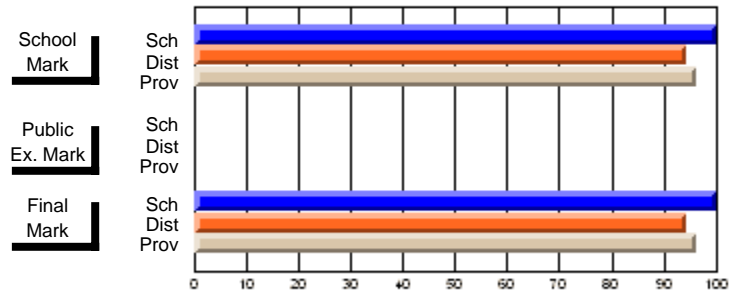

Percent Passes

* Data from the High School Certification System. The results from supplementary courses are not reflected in these results. All students obtaining a score of 48 or 49 on the final mark, were adjusted to 50 and are reflected in the Final Mark column.