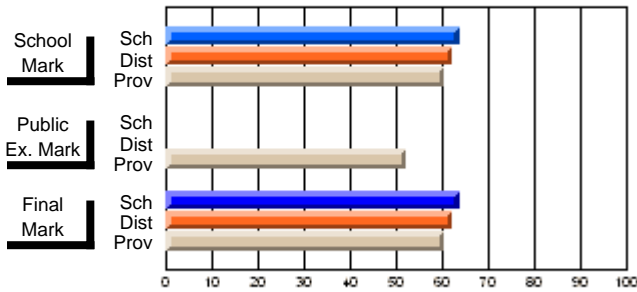

High School Course Results 2002-03

District 5 - Baie Verte/Central/Connaigre

#132 - Botwood Collegiate, Botwood

Grades: 9-12

Course: WORLD GEOGRAPHY 3200			
# students in course: 41			
	School Mark	School vs District	School vs Province
Average Score	63.6		
School	63.6		
District	62.1	P	P
Province	60.4		
Percent of Passes	92.7		
School	92.7		
District	92.1	P	P
Province	90.3		

	Public Exam Mark	School vs District	School vs Province
	52.1		

	Final Mark	School vs District	School vs Province
	63.6		
	62.1	P	P
	60.4		

Average Scores