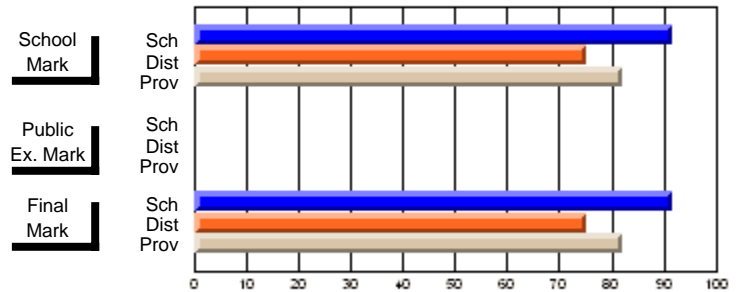

Percent Passes

* Data from the High School Certification System. The results from supplementary courses are not reflected in these results. All students obtaining a score of 48 or 49 on the final mark, were adjusted to 50 and are reflected in the Final Mark column.