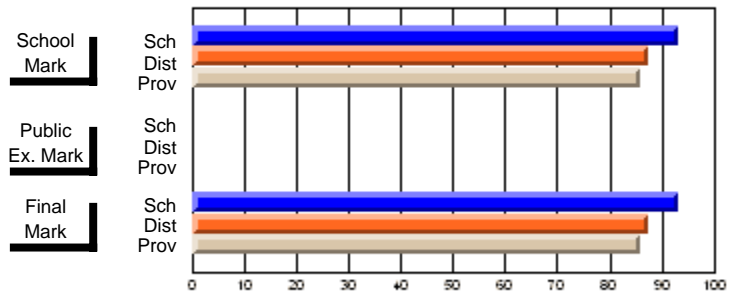

Percent Passes

* Data from the High School Certification System. The results from supplementary courses are not reflected in these results. All students obtaining a score of 48 or 49 on the final mark, were adjusted to 50 and are reflected in the Final Mark column.