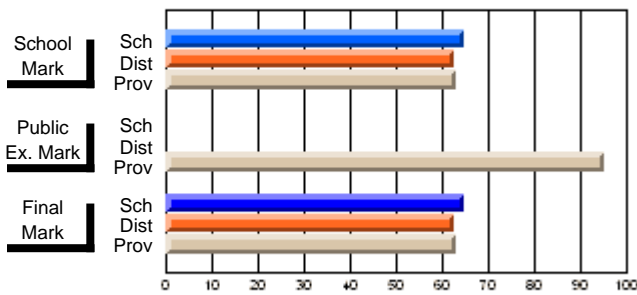

High School Course Results 2002-03

District 5 - Baie Verte/Central/Connaigre

#163 - Point Leamington Academy, Point Leamington

Grades: K-12

Course: ENVIRONMENTAL SCIENCE 3205			
# students in course: 12			
	School Mark	School vs District	School vs Province
Average Score	64.8		
School	62.6	P	P
District	63.2		
Province			
Percent of Passes			
School	91.7		
District	87.7	P	P
Province	87.7		

	Public Exam Mark	School vs District	School vs Province
Public Exam Mark	95.0		
School			
District			
Province			

	Final Mark	School vs District	School vs Province
Final Mark	64.8		
School	62.6	P	P
District	63.1		
Province			

Average Scores