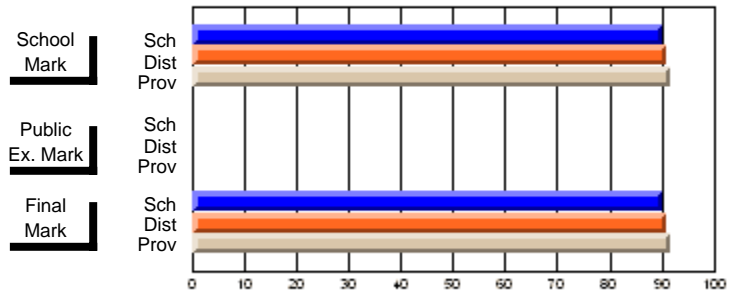

Percent Passes

* Data from the High School Certification System. The results from supplementary courses are not reflected in these results. All students obtaining a score of 48 or 49 on the final mark, were adjusted to 50 and are reflected in the Final Mark column.