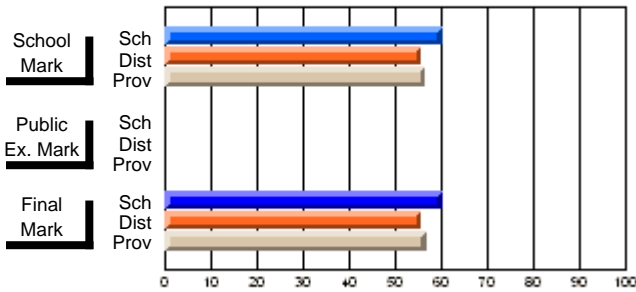

High School Course Results 2002-03

District 5 - Baie Verte/Central/Connaigre

#149 - King Academy, Harbour Breton

Grades: 7-12

Course: ENGLISH 1202											
# students in course: 10											
	School Mark	School vs District	School vs Province		Public Exam Mark	School vs District	School vs Province		Final Mark	School vs District	School vs Province
<u>Average Score</u>	60.2								60.2		
School	55.5	P	P						55.5	P	P
District	56.7								56.7		
Province											
<u>Percent of Passes</u>	100.0								100.0		
School	77.8	P	P						77.8	P	P
District	81.5								81.6		
Province											

Average Scores