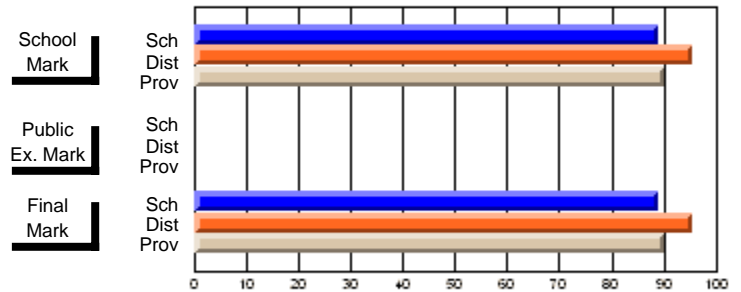

Percent Passes

* Data from the High School Certification System. The results from supplementary courses are not reflected in these results. All students obtaining a score of 48 or 49 on the final mark, were adjusted to 50 and are reflected in the Final Mark column.