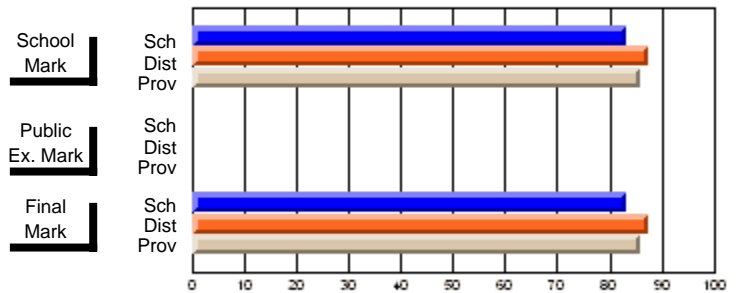

Percent Passes

* Data from the High School Certification System. The results from supplementary courses are not reflected in these results. All students obtaining a score of 48 or 49 on the final mark, were adjusted to 50 and are reflected in the Final Mark column.