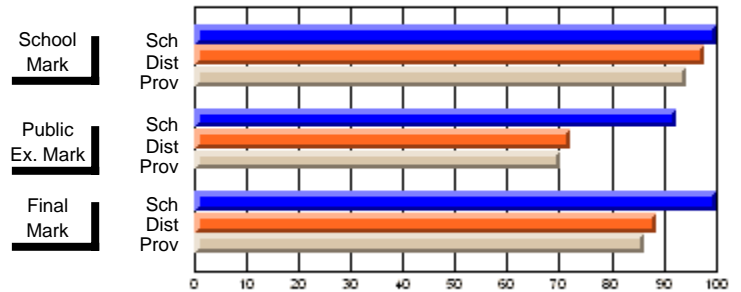

Percent Passes

* Data from the High School Certification System. The results from supplementary courses are not reflected in these results. All students obtaining a score of 48 or 49 on the final mark, were adjusted to 50 and are reflected in the Final Mark column.