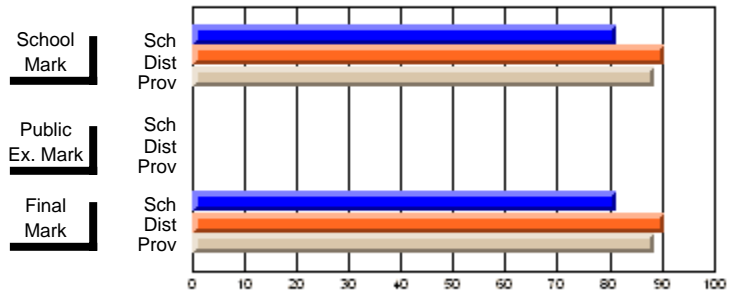

Percent Passes

* Data from the High School Certification System. The results from supplementary courses are not reflected in these results. All students obtaining a score of 48 or 49 on the final mark, were adjusted to 50 and are reflected in the Final Mark column.