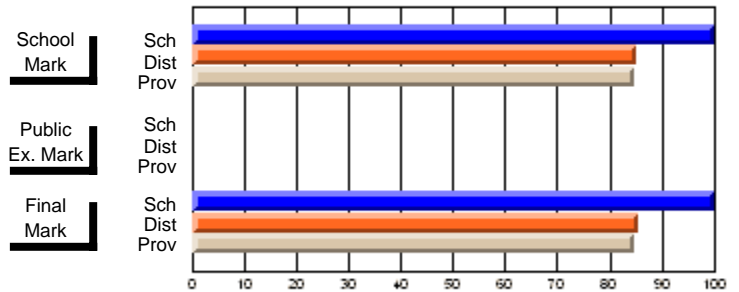

Percent Passes

* Data from the High School Certification System. The results from supplementary courses are not reflected in these results. All students obtaining a score of 48 or 49 on the final mark, were adjusted to 50 and are reflected in the Final Mark column.