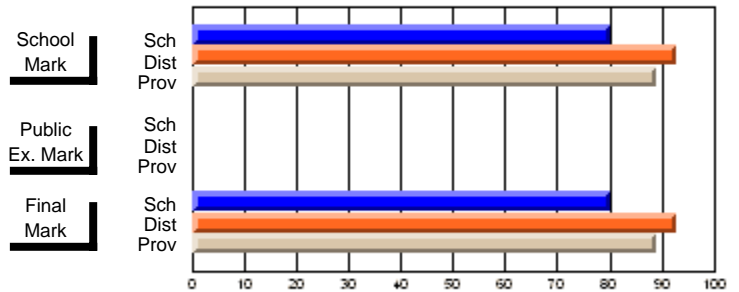

Percent Passes

* Data from the High School Certification System. The results from supplementary courses are not reflected in these results. All students obtaining a score of 48 or 49 on the final mark, were adjusted to 50 and are reflected in the Final Mark column.