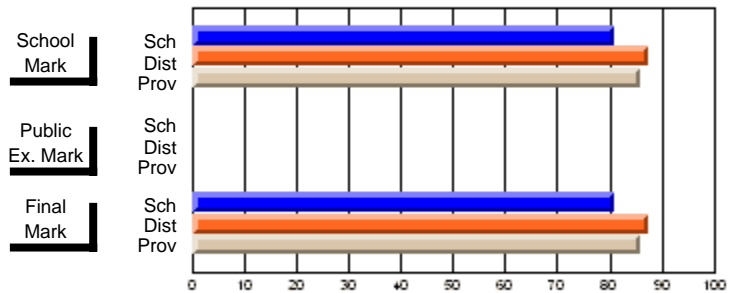

Percent Passes

* Data from the High School Certification System. The results from supplementary courses are not reflected in these results. All students obtaining a score of 48 or 49 on the final mark, were adjusted to 50 and are reflected in the Final Mark column.