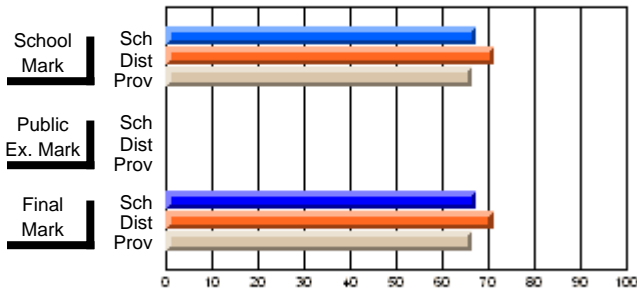

High School Course Results 2002-03

District 5 - Baie Verte/Central/Connaigre

#402 - Leo Burke Academy, Bishop's Falls

Grades: 8-12

Course: ENGLISH 1201			
# students in course: 34			
	School Mark	School vs District	School vs Province
Average Score	67.5		
School	67.5		
District	71.1	q	p
Province	66.6		
Percent of Passes			
School	91.2		
District	95.5	q	p
Province	90.3		
	Public Exam Mark	School vs District	School vs Province
	Final Mark	School vs District	School vs Province
	67.5		
	71.0	q	p
	66.6		
	91.2		
	95.5	q	p
	90.3		

Average Scores