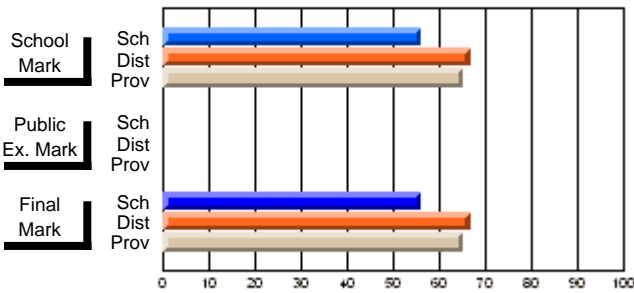

High School Course Results 2002-03

District 5 - Baie Verte/Central/Connaigre

#153 - Cape John Collegiate, La Scie

Grades: 7-12

Subject: Mathematics

Course: MATHEMATICS 1204									
# students in course: 19									
	School Mark	School vs District	School vs Province	Public Exam Mark	School vs District	School vs Province	Final Mark	School vs District	School vs Province
<u>Average Score</u>	56.1						56.1		
School	66.7	q	q				66.7	q	q
District	65.0						65.0		
Province									
<u>Percent of Passes</u>	73.7						73.7		
School	87.3	q	q				87.4	q	q
District	85.8						85.8		
Province									

Average Scores