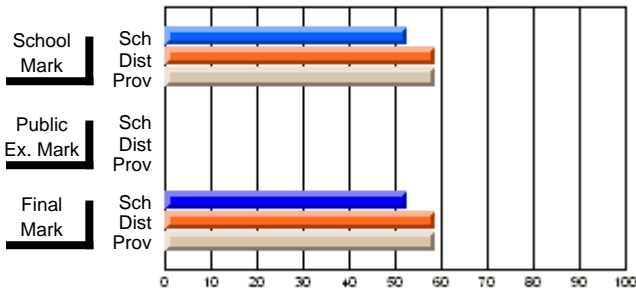

High School Course Results 2002-03

District 5 - Baie Verte/Central/Connaigre

#152 - Valmont Academy, King's Point

Grades: K-12

Course: ENGLISH 2202			
# students in course: 10			
	School Mark	School vs District	School vs Province
Average Score	52.6		
School	52.6		
District	58.7	q	q
Province	58.8		
Percent of Passes	80.0		
School	80.0		
District	86.2	q	q
Province	86.2		

Average Scores