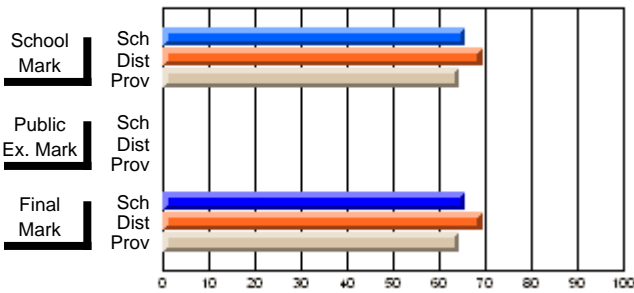

High School Course Results 2002-03

District 5 - Baie Verte/Central/Connaigre

#151 - John Watkins Academy, Hermitage

Grades: K-12

Subject: Science

Course: SCIENCE 1206								
# students in course: 18								
	School Mark	School vs District	School vs Province		Public Exam Mark	School vs District	School vs Province	
<u>Average Score</u>	65.6							
School	65.6							
District	69.3	q	p					
Province	64.3							
<u>Percent of Passes</u>								
School	83.3							
District	92.6	q	q					
Province	85.9							

Average Scores