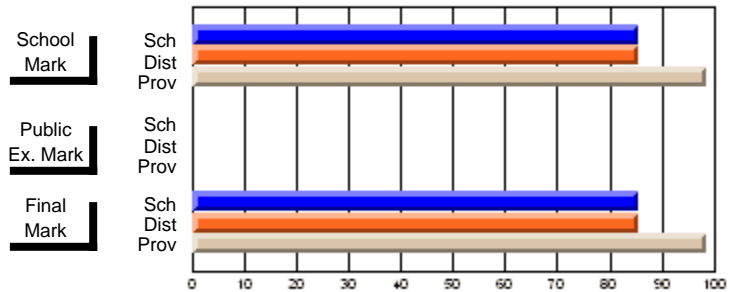

Percent Passes

* Data from the High School Certification System. The results from supplementary courses are not reflected in these results. All students obtaining a score of 48 or 49 on the final mark, were adjusted to 50 and are reflected in the Final Mark column.