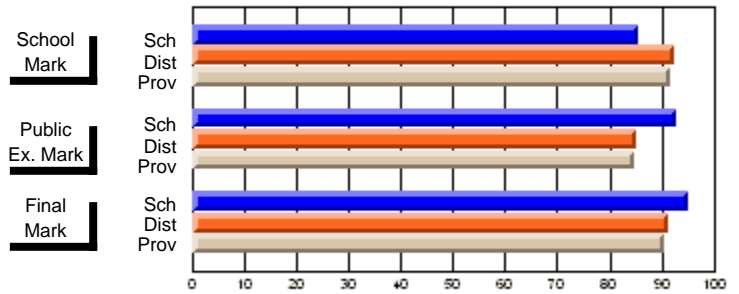

Percent Passes

* Data from the High School Certification System. The results from supplementary courses are not reflected in these results. All students obtaining a score of 48 or 49 on the final mark, were adjusted to 50 and are reflected in the Final Mark column.