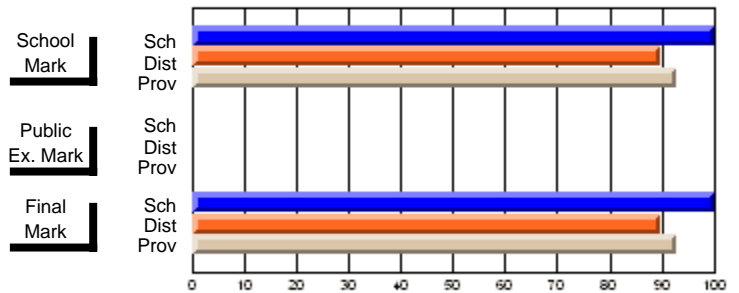

Percent Passes

* Data from the High School Certification System. The results from supplementary courses are not reflected in these results. All students obtaining a score of 48 or 49 on the final mark, were adjusted to 50 and are reflected in the Final Mark column.