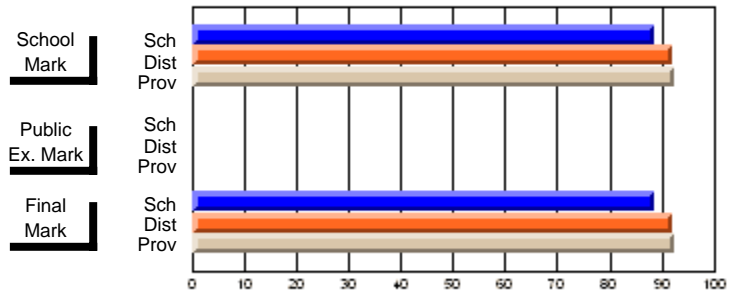

Percent Passes

* Data from the High School Certification System. The results from supplementary courses are not reflected in these results. All students obtaining a score of 48 or 49 on the final mark, were adjusted to 50 and are reflected in the Final Mark column.