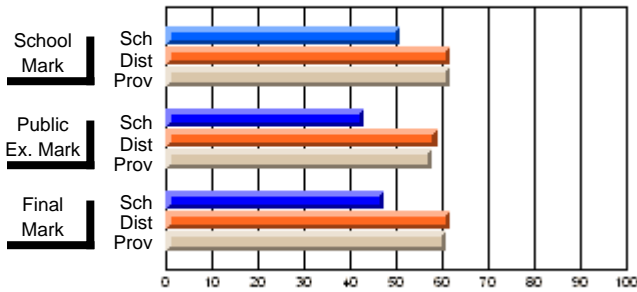

High School Course Results 2002-03

District 5 - Baie Verte/Central/Connaigre

#132 - Botwood Collegiate, Botwood

Grades: 9-12

Course: MATHEMATICS 3204			
# students in course: 22			
	School Mark	School vs District	School vs Province
Average Score	50.7		
School	61.7	q	q
District			
Province	61.8		
Percent of Passes	63.6		
School	79.5	q	q
District			
Province	79.3		

	Public Exam Mark	School vs District	School vs Province
Public Exam Mark	43.0		
School	58.9	q	q
District			
Province	57.9		

	Final Mark	School vs District	School vs Province
Final Mark	47.2		
School	61.8	q	q
District			
Province	60.7		

Average Scores