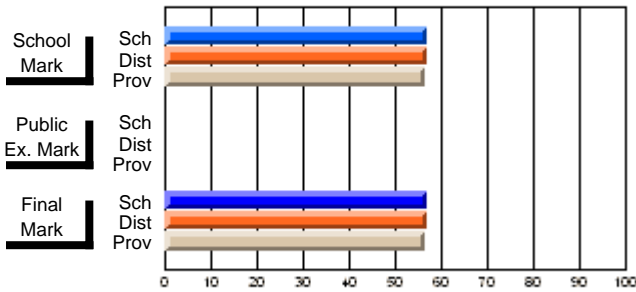

High School Course Results 2002-03

District 5 - Baie Verte/Central/Connaigre

#162 - Dorset Collegiate, Pilley's Island

Grades: 9-12

Course: MATHEMATICS 1206			
# students in course: 18			
	School Mark	School vs District	School vs Province
Average Score			
School	56.8		
District	56.9	q	p
Province	56.4		
Percent of Passes			
School	77.8		
District	80.5	q	q
Province	78.1		

	Public Exam Mark	School vs District	School vs Province
Final Mark			
School	56.8		
District	56.9	q	p
Province	56.4		
Final Mark			
School	77.8		
District	81.0	q	q
Province	78.3		

Average Scores