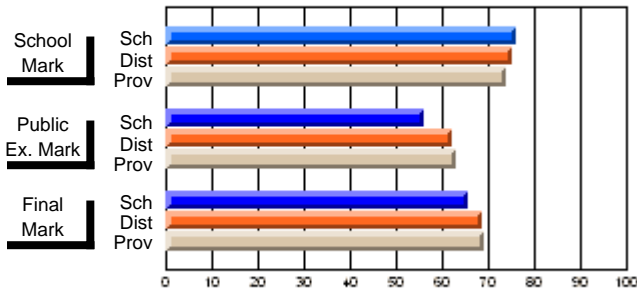

High School Course Results 2002-03

District 5 - Baie Verte/Central/Connaigre

#412 - Holy Cross School, St. Alban's

Grades: 7-12

Course: MATHEMATICS 3205			
# students in course: 21			
	School Mark	School vs District	School vs Province
Average Score			
School	76.1		
District	75.2	P	P
Province	74.0		
Percent of Passes			
School	100.0		
District	97.8	P	P
Province	96.6		

	Public Exam Mark	School vs District	School vs Province
School	56.1		
District	62.1	q	q
Province	62.9		

	Final Mark	School vs District	School vs Province
School	65.4		
District	68.8	q	q
Province	69.2		

Average Scores