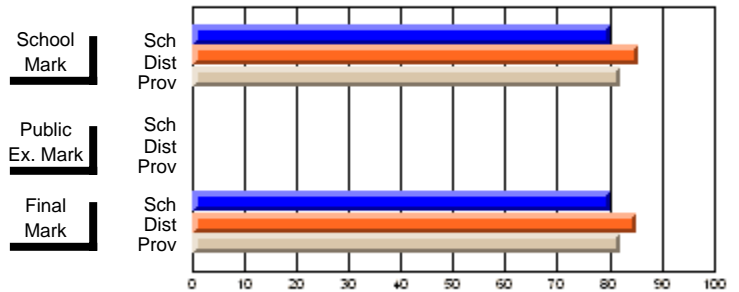

Percent Passes

* Data from the High School Certification System. The results from supplementary courses are not reflected in these results. All students obtaining a score of 48 or 49 on the final mark, were adjusted to 50 and are reflected in the Final Mark column.