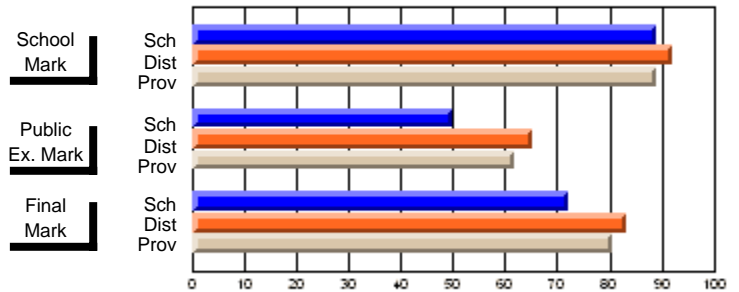

Percent Passes

* Data from the High School Certification System. The results from supplementary courses are not reflected in these results. All students obtaining a score of 48 or 49 on the final mark, were adjusted to 50 and are reflected in the Final Mark column.