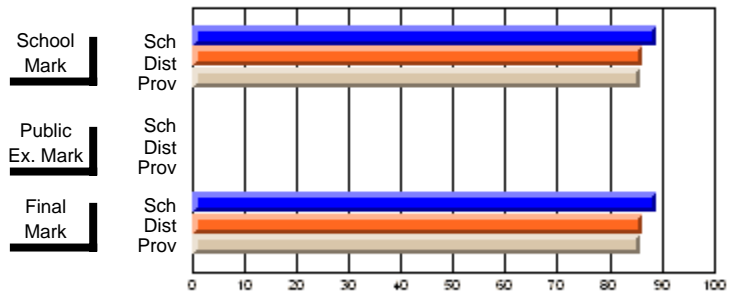

Percent Passes

* Data from the High School Certification System. The results from supplementary courses are not reflected in these results. All students obtaining a score of 48 or 49 on the final mark, were adjusted to 50 and are reflected in the Final Mark column.