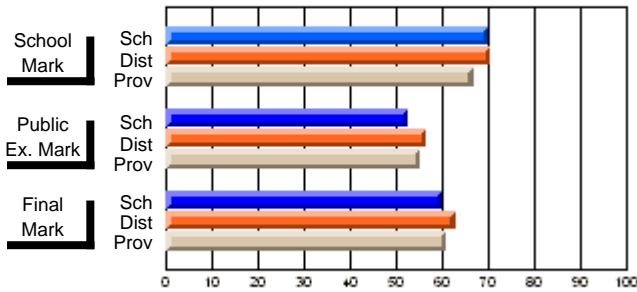

High School Course Results 2002-03

District 5 - Baie Verte/Central/Connaigre

#138 - Victoria Academy, Gaultois

Grades: K-1,3-12

Course: BIOLOGY 3201			
# students in course: 6			
	School Mark	School vs District	School vs Province
Average Score	70.0		
School	70.0		
District	70.3	q	p
Province	66.7		
Percent of Passes			
School	100.0		
District	92.0	p	p
Province	89.1		

	Public Exam Mark	School vs District	School vs Province
Public Exam Mark	52.7		
School	52.7		
District	56.5	q	q
Province	55.4		
Final Mark	60.0		
School	60.0		
District	62.8	q	q
Province	60.7		

Average Scores