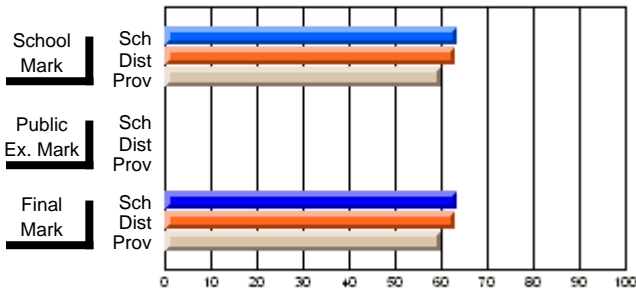

High School Course Results 2002-03

District 5 - Baie Verte/Central/Connaigre

#141 - Exploits Valley High - Maple, Grand Falls-Windsor

Grades: 11-12

Course: FOLK LITERATURE 3203			
# students in course: 42			
	School Mark	School vs District	School vs Province
Average Score	63.4		
School	63.4		
District	63.1	P	P
Province	59.9		
Percent of Passes			
School	95.2		
District	88.5	P	P
Province	84.7		

	Public Exam Mark	School vs District	School vs Province
Final Mark	63.4		
School	63.4		
District	63.1	P	P
Province	59.9		

	Final Mark	School vs District	School vs Province
Final Mark	95.2		
School	95.2		
District	88.8	P	P
Province	84.8		

Average Scores