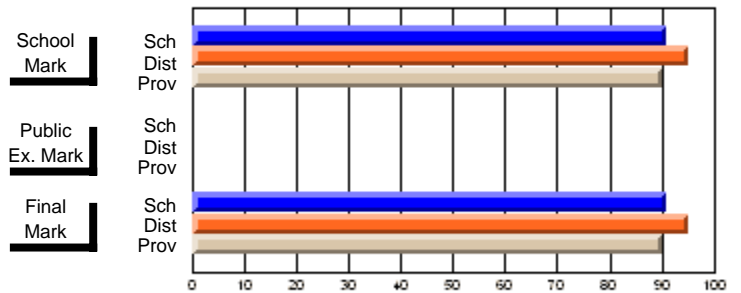

Percent Passes

* Data from the High School Certification System. The results from supplementary courses are not reflected in these results. All students obtaining a score of 48 or 49 on the final mark, were adjusted to 50 and are reflected in the Final Mark column.