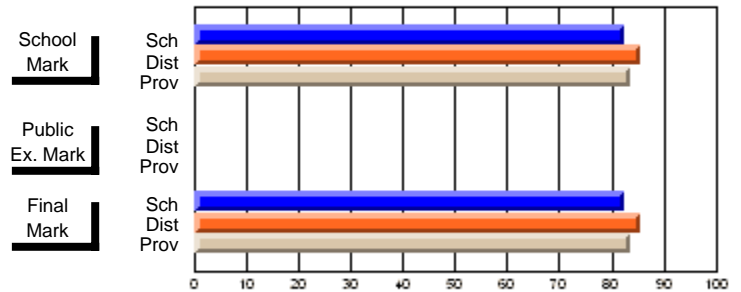

Percent Passes

* Data from the High School Certification System. The results from supplementary courses are not reflected in these results. All students obtaining a score of 48 or 49 on the final mark, were adjusted to 50 and are reflected in the Final Mark column.