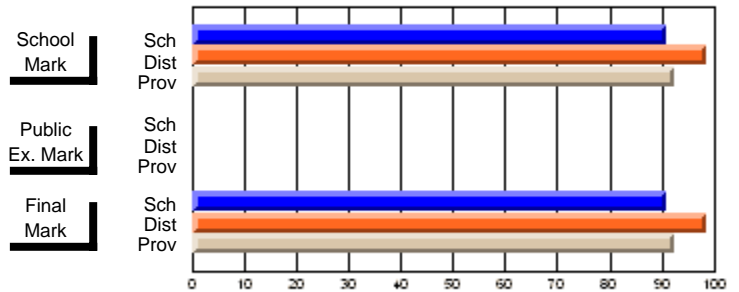

Percent Passes

* Data from the High School Certification System. The results from supplementary courses are not reflected in these results. All students obtaining a score of 48 or 49 on the final mark, were adjusted to 50 and are reflected in the Final Mark column.