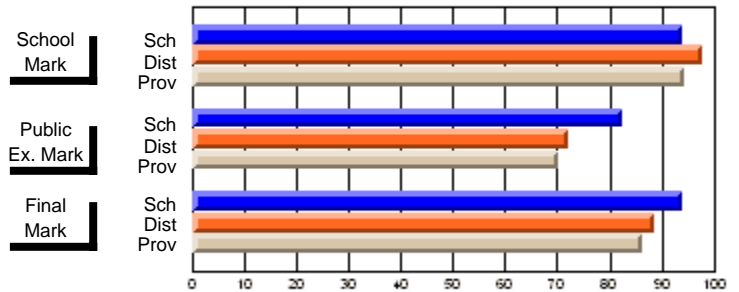

Percent Passes

* Data from the High School Certification System. The results from supplementary courses are not reflected in these results. All students obtaining a score of 48 or 49 on the final mark, were adjusted to 50 and are reflected in the Final Mark column.