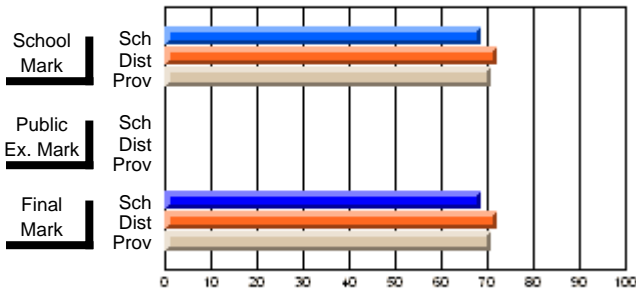

High School Course Results 2002-03

District 5 - Baie Verte/Central/Connaigre

#152 - Valmont Academy, King's Point

Grades: K-12

Course: COMMUNICATIONS TECHNOLOGY 3104

students in course: 15

	School Mark	School vs District	School vs Province	Public Exam Mark	School vs District	School vs Province	Final Mark	School vs District	School vs Province
Average Score	68.5						68.5		
School	68.5						68.5		
District	72.2	q	q				72.2	q	q
Province	71.0						70.9		
Percent of Passes	73.3						73.3		
School	73.3						73.3		
District	94.1	q	q				94.2	q	q
Province	90.9						90.9		

Average Scores