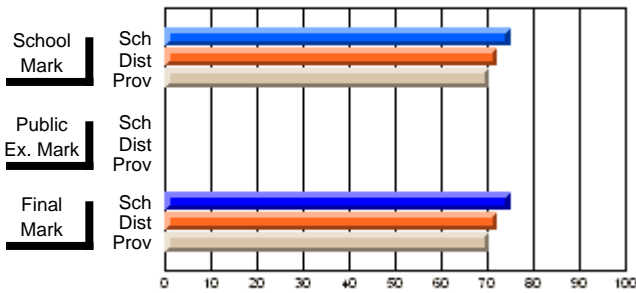

High School Course Results 2002-03

District 5 - Baie Verte/Central/Connaigre

#152 - Valmont Academy, King's Point

Grades: K-12

Subject: Physical Education

Course: HEALTHY LIVING 1200									
# students in course: 22									
	School Mark	School vs District	School vs Province	Public Exam Mark	School vs District	School vs Province	Final Mark	School vs District	School vs Province
<u>Average Score</u>									
School	74.9						74.9		
District	72.0	p	p				72.0	p	p
Province	70.5						70.5		
<u>Percent of Passes</u>									
School	90.9						90.9		
District	95.0	q	p				95.0	q	p
Province	90.1						90.1		

Average Scores