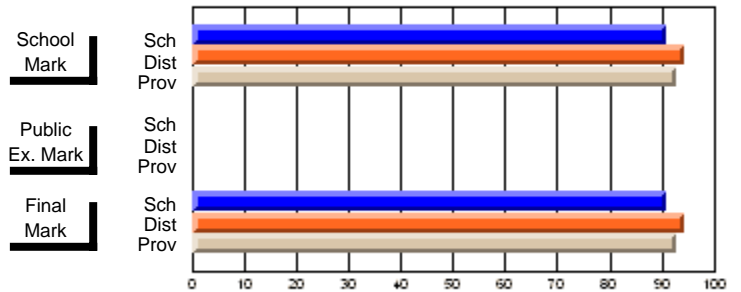

Percent Passes

* Data from the High School Certification System. The results from supplementary courses are not reflected in these results. All students obtaining a score of 48 or 49 on the final mark, were adjusted to 50 and are reflected in the Final Mark column.