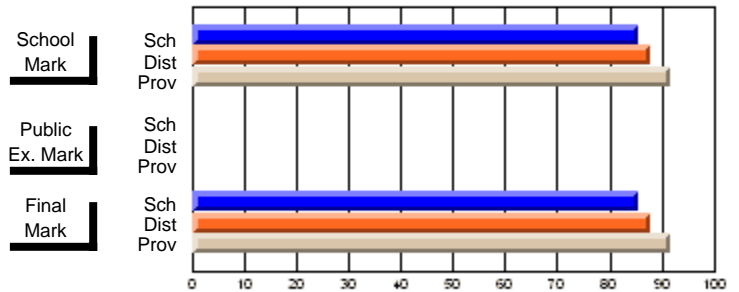

Percent Passes

* Data from the High School Certification System. The results from supplementary courses are not reflected in these results. All students obtaining a score of 48 or 49 on the final mark, were adjusted to 50 and are reflected in the Final Mark column.