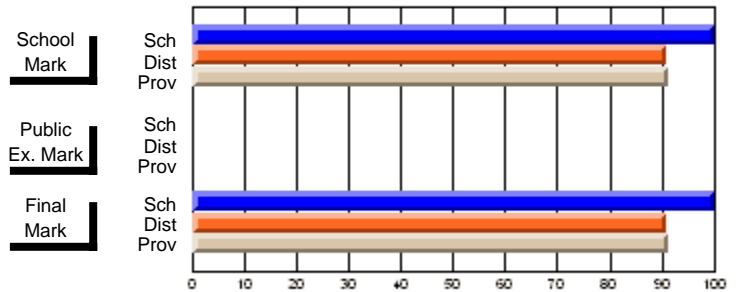

Percent Passes

* Data from the High School Certification System. The results from supplementary courses are not reflected in these results. All students obtaining a score of 48 or 49 on the final mark, were adjusted to 50 and are reflected in the Final Mark column.