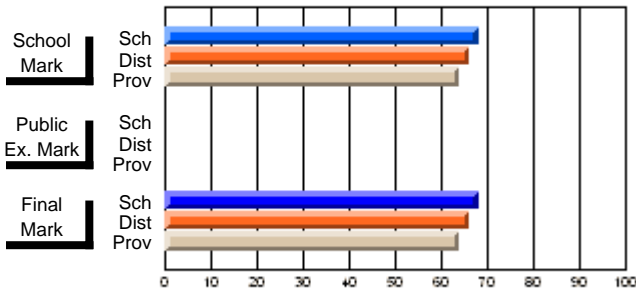

High School Course Results 2002-03

District 5 - Baie Verte/Central/Connaigre

#125 - Baie Verte High School, Baie Verte

Grades: 8-12

Course: BIOLOGY 2201									
# students in course: 50									
	School Mark	School vs District	School vs Province	Public Exam Mark	School vs District	School vs Province	Final Mark	School vs District	School vs Province
<u>Average Score</u>	68.0						68.0		
School	65.9	P	P				66.0	P	P
District	63.8						63.8		
Province									
<u>Percent of Passes</u>	90.0						90.0		
School	85.3	P	P				85.4	P	P
District	84.8						84.9		
Province									

Average Scores