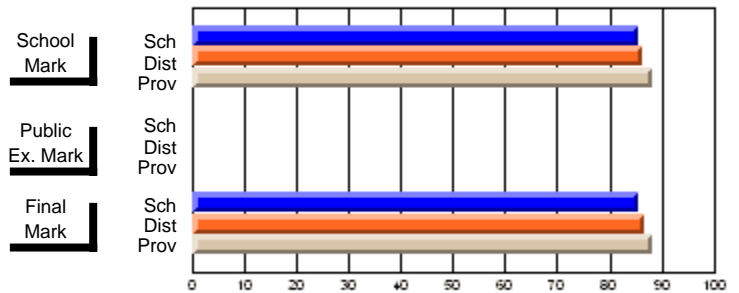

Percent Passes

* Data from the High School Certification System. The results from supplementary courses are not reflected in these results. All students obtaining a score of 48 or 49 on the final mark, were adjusted to 50 and are reflected in the Final Mark column.