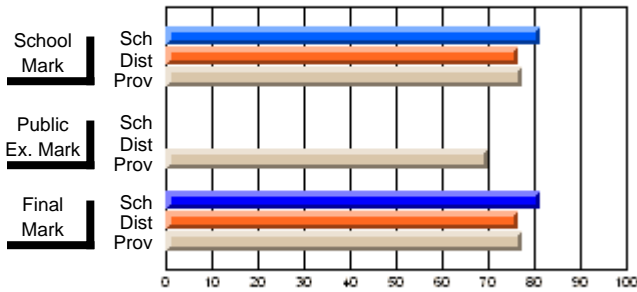

High School Course Results 2002-03

District 5 - Baie Verte/Central/Connaigre

#412 - Holy Cross School, St. Alban's

Grades: 7-12

Course: PHYSICAL EDUCATION 3100			
# students in course: 28			
	School Mark	School vs District	School vs Province
Average Score	81.3		
School	81.3		
District	76.6	P	P
Province	77.3		
Percent of Passes	100.0		
School	100.0		
District	95.3	P	P
Province	94.8		

	Public Exam Mark	School vs District	School vs Province
Public Exam Mark	70.0		
School	70.0		
District	70.0		
Province	70.0		

	Final Mark	School vs District	School vs Province
Final Mark	81.3		
School	81.3		
District	76.6	P	P
Province	77.3		

Average Scores