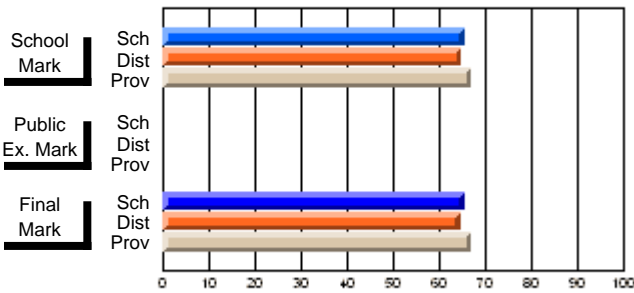

High School Course Results 2002-03

District 5 - Baie Verte/Central/Connaigre

#163 - Point Leamington Academy, Point Leamington

Grades: K-12

Subject: Religious Education

Course: WORLD RELIGIONS 3104									
# students in course: 13									
	School Mark	School vs District	School vs Province	Public Exam Mark	School vs District	School vs Province	Final Mark	School vs District	School vs Province
<u>Average Score</u>									
School	65.4						65.4		
District	64.6	p	q				64.5	p	q
Province	67.0						67.0		
<u>Percent of Passes</u>									
School	100.0						100.0		
District	86.5	p	p				86.2	p	p
Province	85.9						85.8		

Average Scores