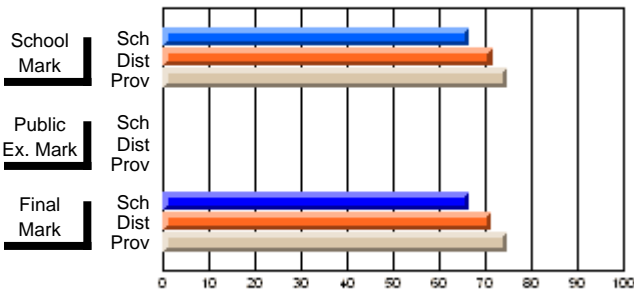

High School Course Results 2002-03

District 5 - Baie Verte/Central/Connaigre

#158 - MSB Regional Academy, Middle Arm

Grades: K-12

Subject: Technology Education

Course: MICROCOMPUTER SYSTEMS 1100			
# students in course: 16			
	School Mark	School vs District	School vs Province
Average Score			
School	66.5		
District	71.5	q	q
Province	74.7		
Percent of Passes			
School	81.3		
District	89.6	q	q
Province	92.9		

	Public Exam Mark	School vs District	School vs Province
Final Mark			
School	66.5		
District	71.4	q	q
Province	74.7		

Average Scores