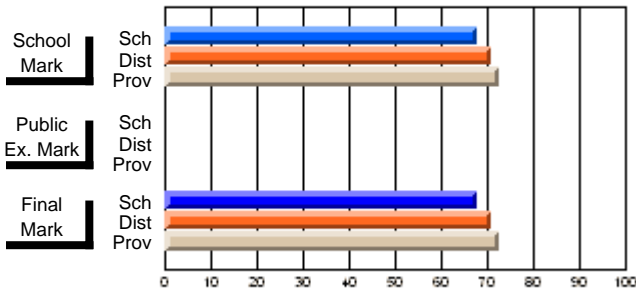

High School Course Results 2002-03

District 5 - Baie Verte/Central/Connaigre

#153 - Cape John Collegiate, La Scie

Grades: 7-12

Course: ENTERPRISE 3205						
# students in course: 24						
	School Mark	School vs District	School vs Province	Public Exam Mark	School vs District	School vs Province
Average Score	67.7					
School	67.7					
District	70.7	q	q			
Province	72.6					
Percent of Passes	95.8					
School	95.8					
District	87.7	P	P			
Province	91.7					

Average Scores