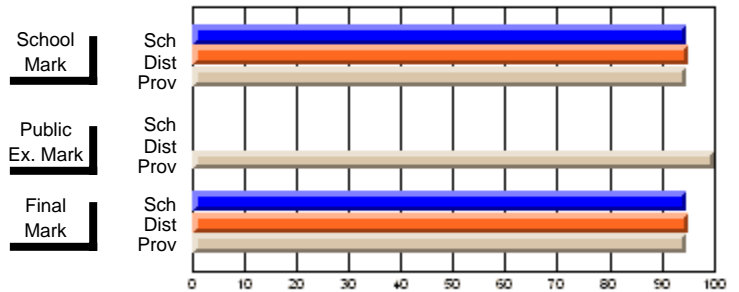

Percent Passes

* Data from the High School Certification System. The results from supplementary courses are not reflected in these results. All students obtaining a score of 48 or 49 on the final mark, were adjusted to 50 and are reflected in the Final Mark column.