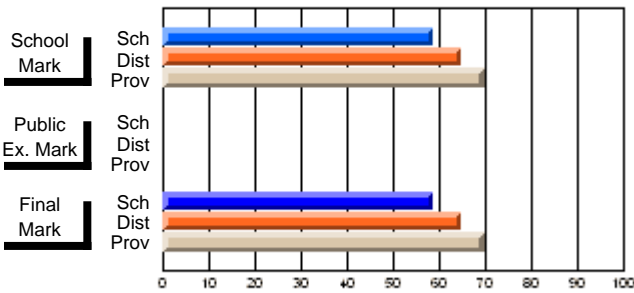

High School Course Results 2002-03

District 5 - Baie Verte/Central/Connaigre

#402 - Leo Burke Academy, Bishop's Falls

Grades: 8-12

Subject: Health

Course: WORK PLACE SAFETY 3220									
# students in course: 15									
	School Mark	School vs District	School vs Province	Public Exam Mark	School vs District	School vs Province	Final Mark	School vs District	School vs Province
<u>Average Score</u>	58.6						58.6		
School	64.7	q	q				64.7	q	q
District	69.8						69.8		
Province							69.8		
<u>Percent of Passes</u>	86.7						86.7		
School	83.7	p	q				83.7	p	q
District	93.2						93.3		
Province							93.3		

Average Scores