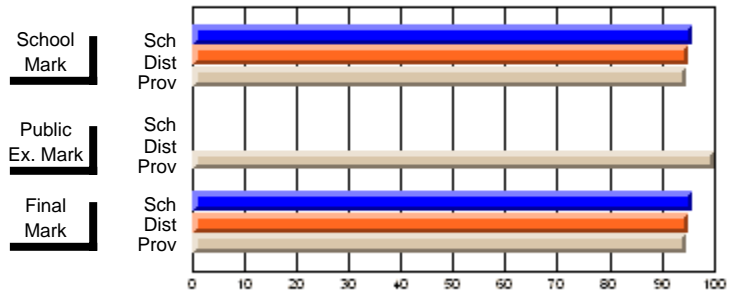

Percent Passes

* Data from the High School Certification System. The results from supplementary courses are not reflected in these results. All students obtaining a score of 48 or 49 on the final mark, were adjusted to 50 and are reflected in the Final Mark column.