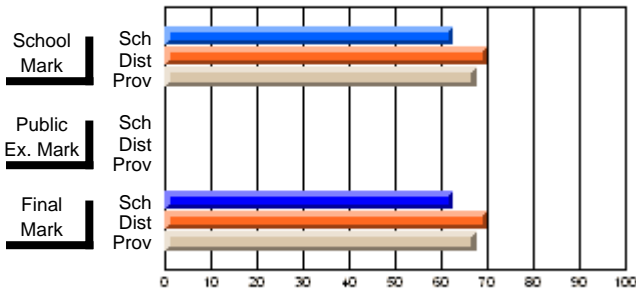

High School Course Results 2002-03

District 5 - Baie Verte/Central/Connaigre

#153 - Cape John Collegiate, La Scie

Grades: 7-12

Course: ENGLISH 2201			
# students in course: 24			
	School Mark	School vs District	School vs Province
Average Score	62.6		
School	70.0	q	q
District	67.6		
Province			
Percent of Passes	95.8		
School	92.1	P	P
District	92.3		
Province			
	Public Exam Mark	School vs District	School vs Province
	Final Mark	School vs District	School vs Province
	62.6		
	70.0	q	q
	67.6		
	95.8		
	92.1	P	P
	92.3		

Average Scores