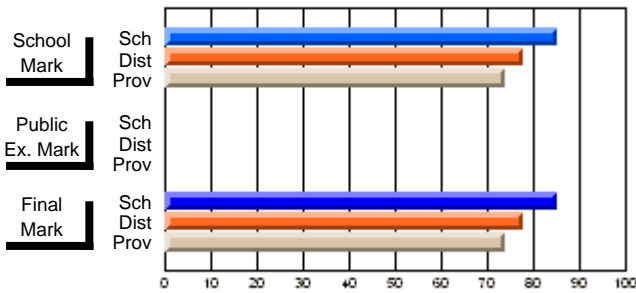

High School Course Results 2002-03

District 5 - Baie Verte/Central/Connaigre

#405 - Cottrell's Cove Academy, Cottrell's Cove

Grades: K-7,9,10,12

Subject: English Literature

Course: THEATRE ARTS 2200									
# students in course: 7									
	School Mark	School vs District	School vs Province	Public Exam Mark	School vs District	School vs Province	Final Mark	School vs District	School vs Province
Average Score	85.0						85.0		
School	77.7	P	P				77.8	P	P
District	73.9						73.9		
Province							73.9		
Percent of Passes	100.0						100.0		
School	93.8	P	P				93.9	P	P
District	93.5						93.6		
Province							93.6		

Average Scores