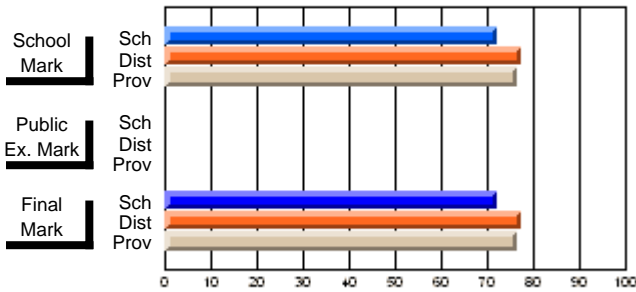

High School Course Results 2002-03

District 5 - Baie Verte/Central/Connaigre

#158 - MSB Regional Academy, Middle Arm

Grades: K-12

Course: KEYBOARDING/WORD PROCESSING 1101

students in course: 18

	School Mark	School vs District	School vs Province	Public Exam Mark	School vs District	School vs Province	Final Mark	School vs District	School vs Province
<u>Average Score</u>									
School	72.1						72.1		
District	77.3	q	q				77.3	q	q
Province	76.5						76.5		
<u>Percent of Passes</u>									
School	88.9						88.9		
District	94.9	q	q				94.9	q	q
Province	94.8						94.8		

Average Scores