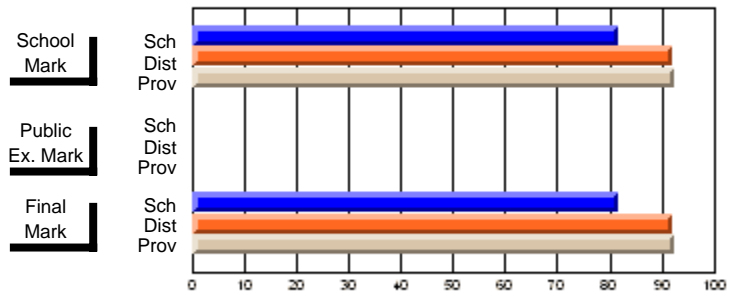

Percent Passes

* Data from the High School Certification System. The results from supplementary courses are not reflected in these results. All students obtaining a score of 48 or 49 on the final mark, were adjusted to 50 and are reflected in the Final Mark column.