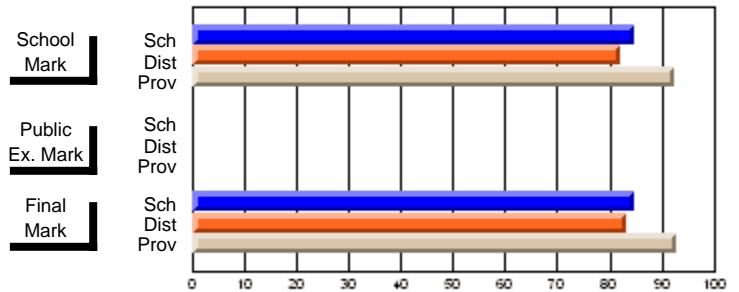

Percent Passes

* Data from the High School Certification System. The results from supplementary courses are not reflected in these results. All students obtaining a score of 48 or 49 on the final mark, were adjusted to 50 and are reflected in the Final Mark column.