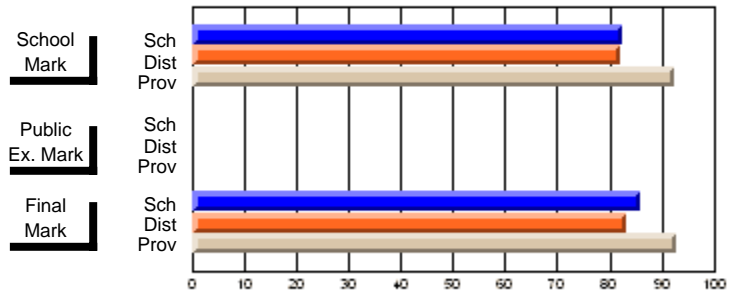

Percent Passes

* Data from the High School Certification System. The results from supplementary courses are not reflected in these results. All students obtaining a score of 48 or 49 on the final mark, were adjusted to 50 and are reflected in the Final Mark column.