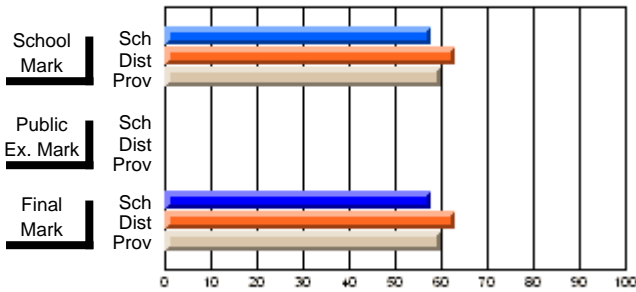

High School Course Results 2002-03

District 5 - Baie Verte/Central/Connaigre

#163 - Point Leamington Academy, Point Leamington

Grades: K-12

Course: FOLK LITERATURE 3203			
# students in course: 14			
	School Mark	School vs District	School vs Province
Average Score	57.9		
School	63.1	q	q
District	59.9		
Province			
Percent of Passes			
School	78.6		
District	88.5	q	q
Province	84.7		

	Public Exam Mark	School vs District	School vs Province
Final Mark	57.9		
School	63.1	q	q
District	59.9		
Province			

Average Scores