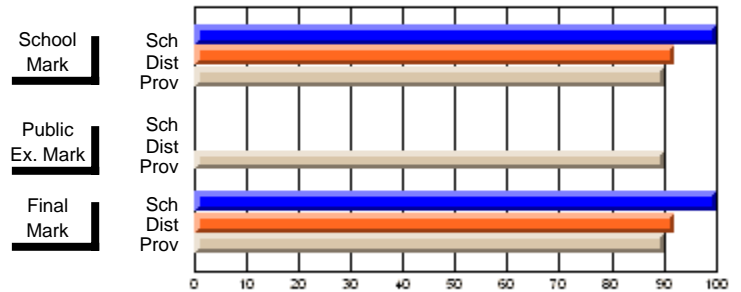

Percent Passes

* Data from the High School Certification System. The results from supplementary courses are not reflected in these results. All students obtaining a score of 48 or 49 on the final mark, were adjusted to 50 and are reflected in the Final Mark column.