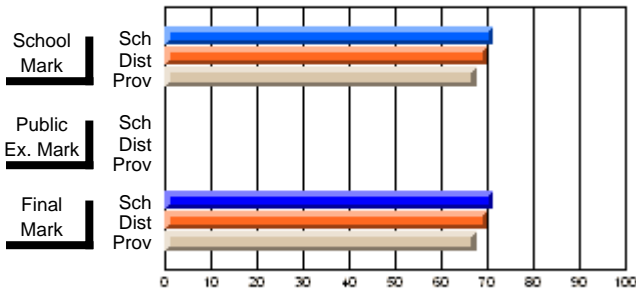

High School Course Results 2002-03

District 5 - Baie Verte/Central/Connaigre

#152 - Valmont Academy, King's Point

Grades: K-12

Course: ENGLISH 2201											
# students in course: 10											
		School Mark	School vs District	School vs Province			Public Exam Mark	School vs District	School vs Province		
		71.4									
Average Score		70.0	P	P			70.0	P	P		
School		67.6					67.6				
District											
Province											
		100.0					100.0				
Percent of Passes		92.1	P	P			92.1	P	P		
School		92.3					92.3				
District											
Province											

Average Scores