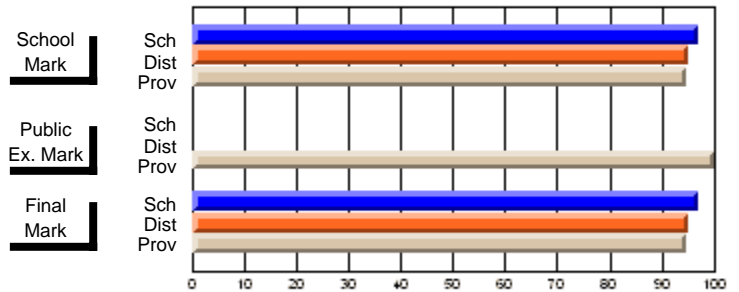

Percent Passes

* Data from the High School Certification System. The results from supplementary courses are not reflected in these results. All students obtaining a score of 48 or 49 on the final mark, were adjusted to 50 and are reflected in the Final Mark column.