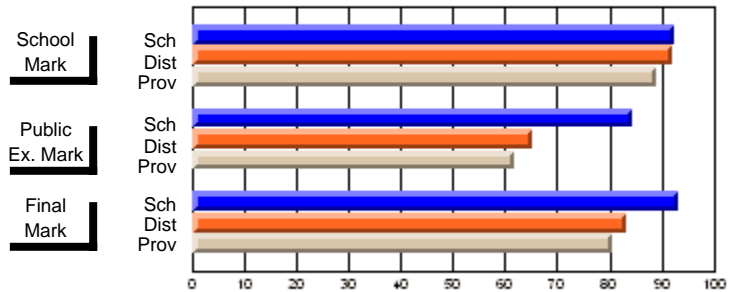

Percent Passes

* Data from the High School Certification System. The results from supplementary courses are not reflected in these results. All students obtaining a score of 48 or 49 on the final mark, were adjusted to 50 and are reflected in the Final Mark column.