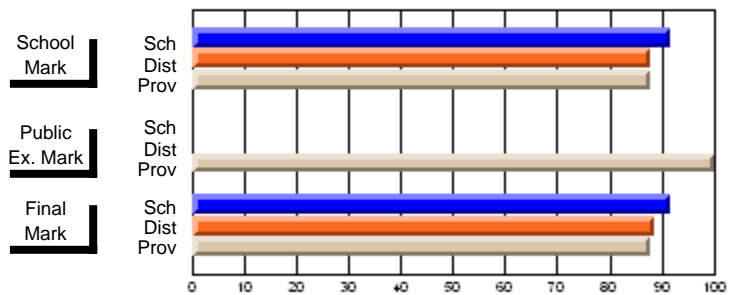

Percent Passes

* Data from the High School Certification System. The results from supplementary courses are not reflected in these results. All students obtaining a score of 48 or 49 on the final mark, were adjusted to 50 and are reflected in the Final Mark column.