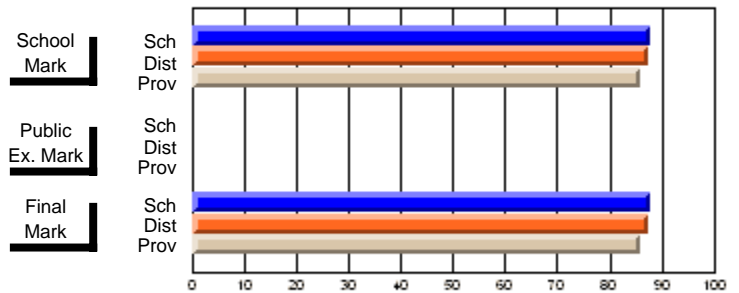

Percent Passes

* Data from the High School Certification System. The results from supplementary courses are not reflected in these results. All students obtaining a score of 48 or 49 on the final mark, were adjusted to 50 and are reflected in the Final Mark column.