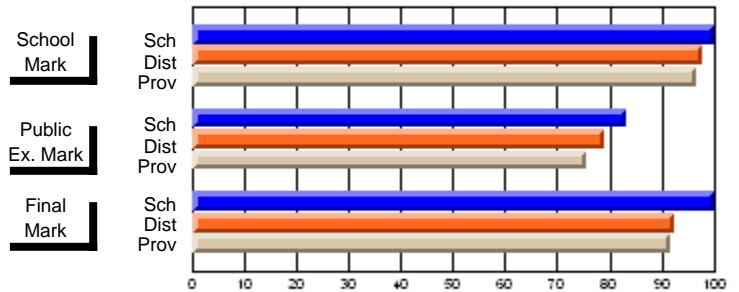

Percent Passes

* Data from the High School Certification System. The results from supplementary courses are not reflected in these results. All students obtaining a score of 48 or 49 on the final mark, were adjusted to 50 and are reflected in the Final Mark column.