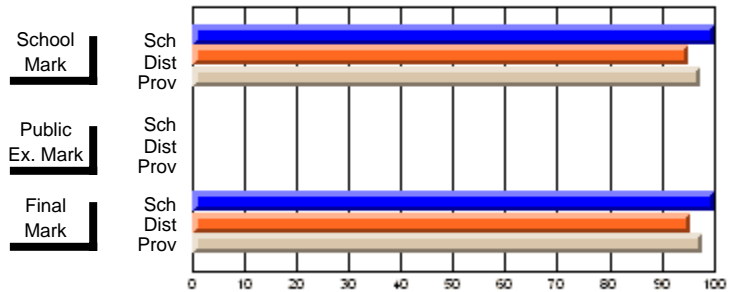

<b>Public Exam Mark</b>	School vs District	School vs Province

<b>Final Mark</b>	School vs District	School vs Province
<b>79.7</b>		
74.9	P	P
75.2		
<b>100.0</b>		
95.7	P	P
97.7		

**Average Scores**

**Percent Passes**