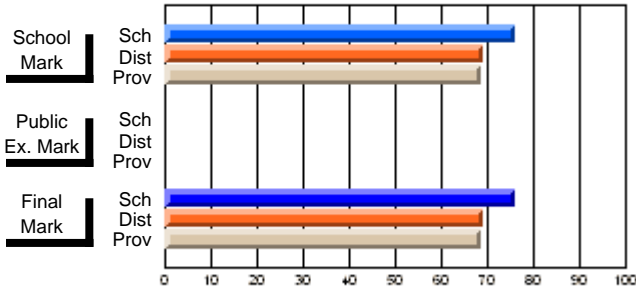

High School Course Results 2002-03

District 5 - Baie Verte/Central/Connaigre

#171 - Indian River High School, Springdale

Grades: 9-12

Subject: Family Studies

Course: FAMILY LIVING 2200

students in course: 26

	School Mark	School vs District	School vs Province	Public Exam Mark	School vs District	School vs Province	Final Mark	School vs District	School vs Province
Average Score	75.9						75.9		
School	69.2	P	P				69.2	P	P
District	68.5						68.5		
Province									
Percent of Passes	92.3						92.3		
School	91.4	P	P				91.4	P	P
District	89.4						89.5		
Province									

Average Scores