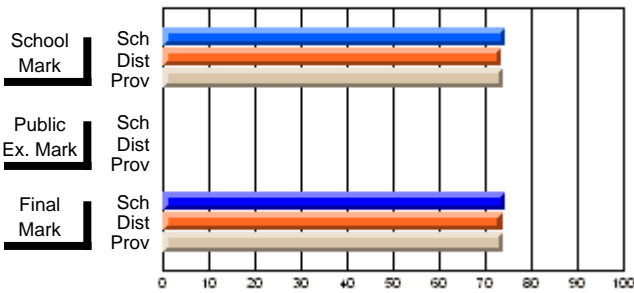

High School Course Results 2002-03

District 5 - Baie Verte/Central/Connaigre

#163 - Point Leamington Academy, Point Leamington

Grades: K-12

Subject: Technology Education

Course: COMPUTER APPLICATIONS 2100			
# students in course: 14			
	School Mark	School vs District	School vs Province
Average Score			
School	74.4		
District	73.6	P	P
Province	74.0		
Percent of Passes			
School	100.0		
District	91.0	P	P
Province	91.8		

Average Scores