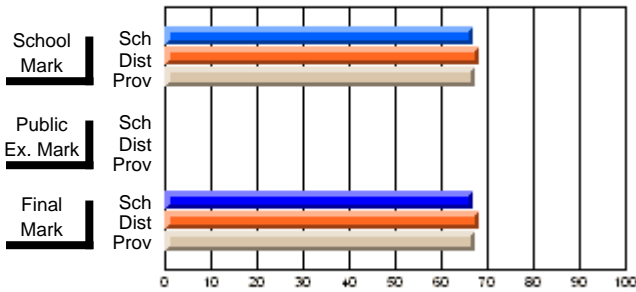

High School Course Results 2002-03

District 5 - Baie Verte/Central/Connaigre

#125 - Baie Verte High School, Baie Verte

Grades: 8-12

Course: CANADIAN GEOGRAPHY 1202			
# students in course: 60			
	School Mark	School vs District	School vs Province
Average Score	66.9		
School	66.9		
District	68.1	q	q
Province	67.3		
Percent of Passes	88.3		
School	88.3		
District	89.5	q	q
Province	88.9		

	Public Exam Mark	School vs District	School vs Province
Final Mark	66.9		
School	66.9		
District	68.2	q	q
Province	67.3		

Average Scores