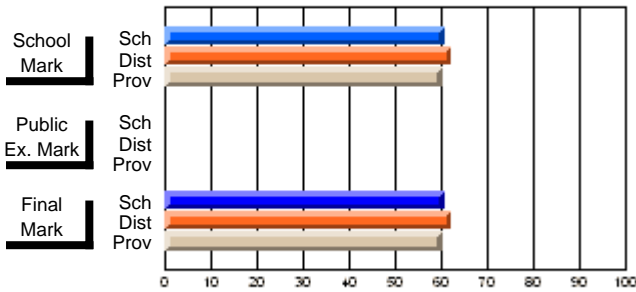

High School Course Results 2002-03

District 5 - Baie Verte/Central/Connaigre

#171 - Indian River High School, Springdale

Grades: 9-12

Course: MATHEMATICS 3206			
# students in course: 27			
	School Mark	School vs District	School vs Province
Average Score	60.6		
School	60.6		
District	62.0	q	P
Province	60.2		
Percent of Passes			
School	92.6		
District	85.7	P	P
Province	83.8		

	Public Exam Mark	School vs District	School vs Province
Final Mark	60.6		
School	60.6		
District	62.0	q	P
Province	60.2		

	Final Mark	School vs District	School vs Province
Final Mark	92.6		
School	92.6		
District	85.7	P	P
Province	83.8		

Average Scores