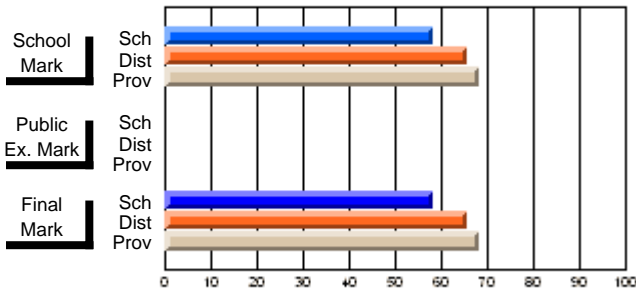

High School Course Results 2002-03

District 5 - Baie Verte/Central/Connaigre

#402 - Leo Burke Academy, Bishop's Falls

Grades: 8-12

Course: PHYSICS 2204			
# students in course: 27			
	School Mark	School vs District	School vs Province
Average Score	58.3		
School	65.7	q	q
District	68.3		
Province			
Percent of Passes	77.8		
School	81.1	q	q
District	89.2		
Province			

Average Scores