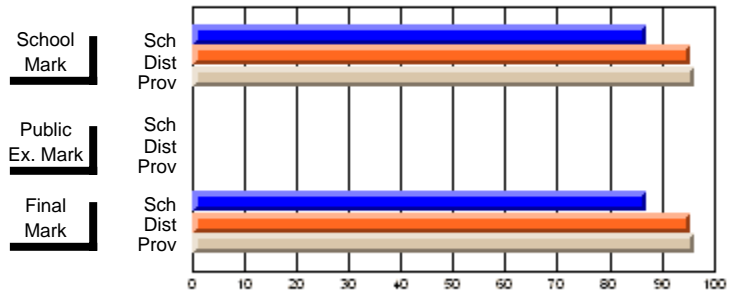

Percent Passes

* Data from the High School Certification System. The results from supplementary courses are not reflected in these results. All students obtaining a score of 48 or 49 on the final mark, were adjusted to 50 and are reflected in the Final Mark column.