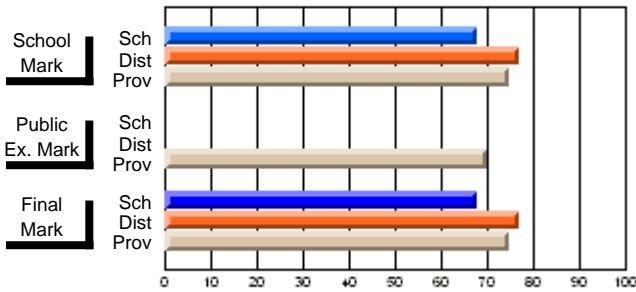

High School Course Results 2002-03

District 5 - Baie Verte/Central/Connaigre

#153 - Cape John Collegiate, La Scie

Grades: 7-12

Course: ADV WORDPROCESSING/DESK TOP 2101

students in course: 28

	School Mark	School vs District	School vs Province	Public Exam Mark	School vs District	School vs Province	Final Mark	School vs District	School vs Province
Average Score	67.9								
School	67.9						67.9		
District	76.8	q	q				76.8	q	q
Province	74.6			70.0			74.6		
Percent of Passes	100.0								
School	100.0						100.0		
District	96.4	P	P				96.4	P	P
Province	92.9			100.0			92.9		

Average Scores