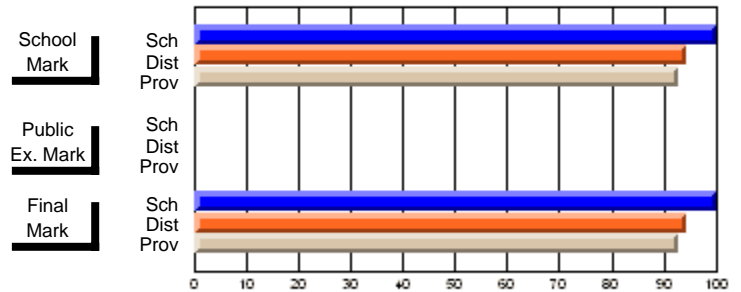

Percent Passes

* Data from the High School Certification System. The results from supplementary courses are not reflected in these results. All students obtaining a score of 48 or 49 on the final mark, were adjusted to 50 and are reflected in the Final Mark column.