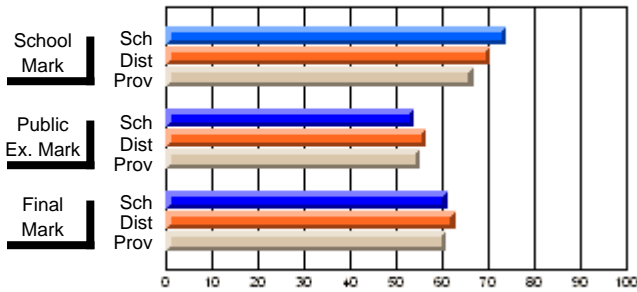

High School Course Results 2002-03

District 5 - Baie Verte/Central/Connaigre

#152 - Valmont Academy, King's Point

Grades: K-12

Course: BIOLOGY 3201			
# students in course: 18			
	School Mark	School vs District	School vs Province
Average Score	73.7		
School	70.3	P	P
District			
Province	66.7		
Percent of Passes			
School	88.9		
District	92.0	Q	Q
Province	89.1		
	Public Exam Mark	School vs District	School vs Province
	53.7		
School	56.5	Q	Q
District			
Province	55.4		
	Final Mark	School vs District	School vs Province
	61.1		
School	62.8	Q	P
District			
Province	60.7		
	72.2		
School	83.1	Q	Q
District			
Province	80.4		

Average Scores