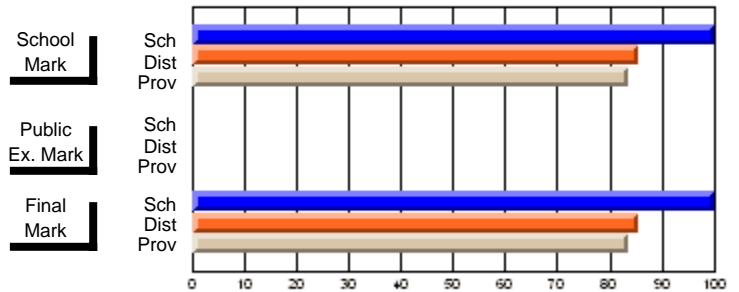

Percent Passes

* Data from the High School Certification System. The results from supplementary courses are not reflected in these results. All students obtaining a score of 48 or 49 on the final mark, were adjusted to 50 and are reflected in the Final Mark column.