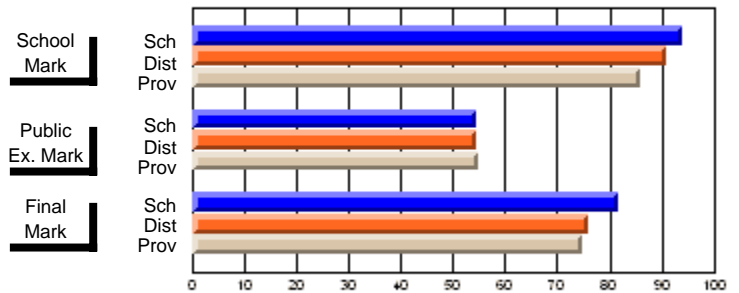

Percent Passes

* Data from the High School Certification System. The results from supplementary courses are not reflected in these results. All students obtaining a score of 48 or 49 on the final mark, were adjusted to 50 and are reflected in the Final Mark column.