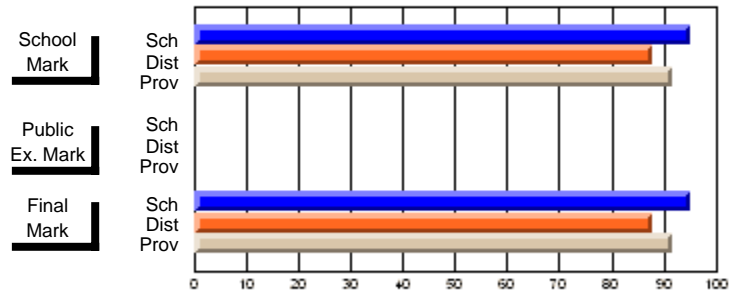

Percent Passes

* Data from the High School Certification System. The results from supplementary courses are not reflected in these results. All students obtaining a score of 48 or 49 on the final mark, were adjusted to 50 and are reflected in the Final Mark column.