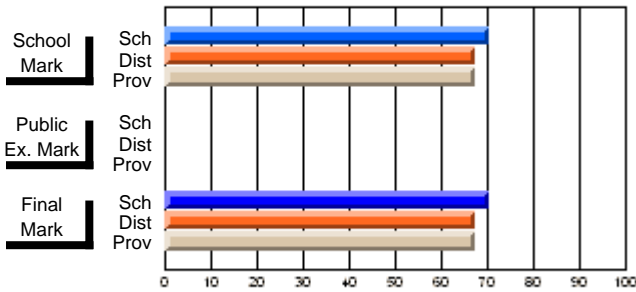

High School Course Results 2002-03

District 5 - Baie Verte/Central/Connaigre

#412 - Holy Cross School, St. Alban's

Grades: 7-12

Course: CHEMISTRY 2202			
# students in course: 10			
	School Mark	School vs District	School vs Province
Average Score	70.3		
School	67.2	P	P
District	67.3		
Province			
Percent of Passes	100.0		
School	85.3	P	P
District	86.7		
Province			

	Public Exam Mark	School vs District	School vs Province
Final Mark	70.3		
School	67.4	P	P
District	67.3		
Province			

Average Scores