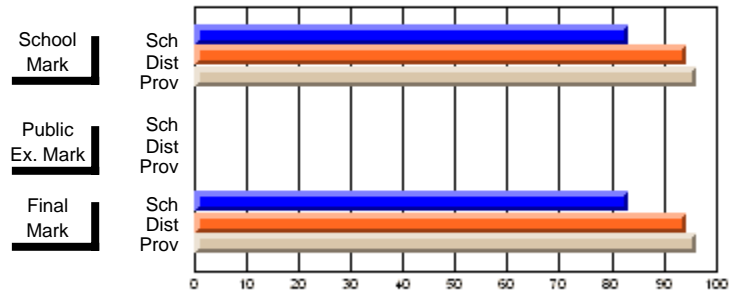

Percent Passes

* Data from the High School Certification System. The results from supplementary courses are not reflected in these results. All students obtaining a score of 48 or 49 on the final mark, were adjusted to 50 and are reflected in the Final Mark column.