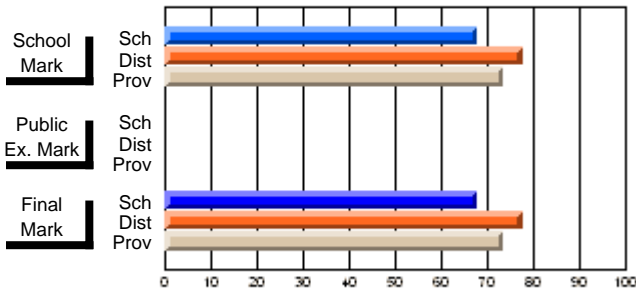

High School Course Results 2002-03

District 5 - Baie Verte/Central/Connaigre

#153 - Cape John Collegiate, La Scie

Grades: 7-12

Course: WOODWORKING 1107						
# students in course: 11						
	School Mark	School vs District	School vs Province	Public Exam Mark	School vs District	School vs Province
Average Score	67.9					
School	67.9					
District	77.6	q	q			
Province	73.5					
Percent of Passes	100.0					
School	100.0					
District	98.7	P	P			
Province	95.5					

Average Scores