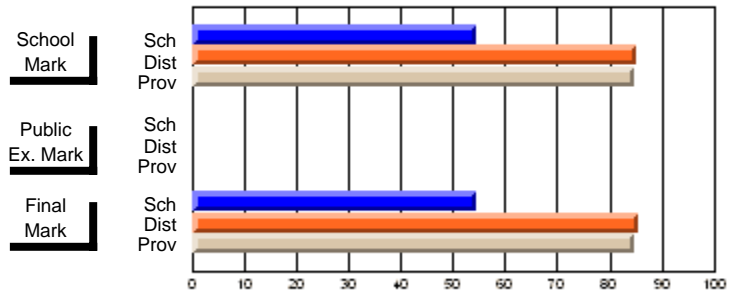

Percent Passes

* Data from the High School Certification System. The results from supplementary courses are not reflected in these results. All students obtaining a score of 48 or 49 on the final mark, were adjusted to 50 and are reflected in the Final Mark column.