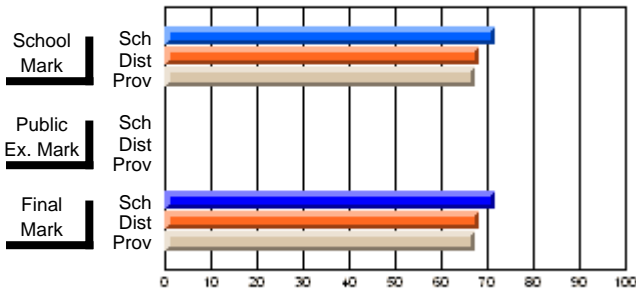

High School Course Results 2002-03

District 5 - Baie Verte/Central/Connaigre

#149 - King Academy, Harbour Breton

Grades: 7-12

Course: CANADIAN GEOGRAPHY 1202			
# students in course: 33			
	School Mark	School vs District	School vs Province
Average Score	71.8		
School	68.1	P	P
District			
Province	67.3		
Percent of Passes			
School	93.9		
District	89.5	P	P
Province	88.9		

	Public Exam Mark	School vs District	School vs Province
Final Mark	71.8		
School	68.2	P	P
District			
Province	67.3		

Average Scores