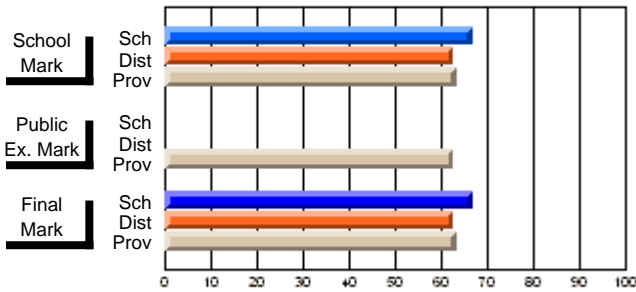

High School Course Results 2002-03

District 5 - Baie Verte/Central/Connaigre

#132 - Botwood Collegiate, Botwood

Grades: 9-12

Course: BUSINESS ENGLISH 3102			
# students in course: 18			
	School Mark	School vs District	School vs Province
Average Score	66.7		
School	66.7		
District	62.7	P	P
Province	63.2		
Percent of Passes	100.0		
School	100.0		
District	89.9	P	P
Province	90.1		

	Public Exam Mark	School vs District	School vs Province
Public Exam Mark	62.5		
School	62.5		
District	62.5		
Province	62.5		

	Final Mark	School vs District	School vs Province
Final Mark	66.7		
School	66.7		
District	62.7	P	P
Province	63.2		

Average Scores