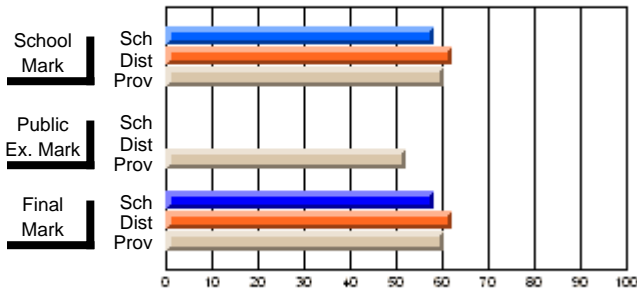

High School Course Results 2002-03

District 5 - Baie Verte/Central/Connaigre

#141 - Exploits Valley High - Maple, Grand Falls-Windsor

Grades: 11-12

Course: WORLD GEOGRAPHY 3200			
# students in course: 69			
	School Mark	School vs District	School vs Province
Average Score	58.3		
School	62.1	q	q
District	60.4		
Province			
Percent of Passes	91.3		
School	92.1	q	P
District	90.3		
Province			

	Public Exam Mark	School vs District	School vs Province
Public Exam Mark	52.1		
School			
District			
Province			

	Final Mark	School vs District	School vs Province
Final Mark	58.3		
School	62.1	q	q
District	60.4		
Province			

Average Scores