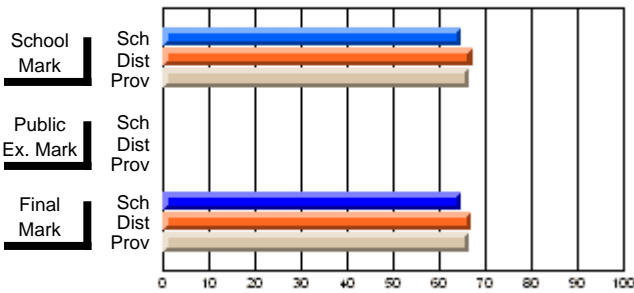

High School Course Results 2002-03

District 5 - Baie Verte/Central/Connaigre

#153 - Cape John Collegiate, La Scie

Grades: 7-12

Subject: Science

Course: SCIENCE 1206												
# students in course: 21												
		School Mark	School vs District	School vs Province			Public Exam Mark	School vs District	School vs Province			
Average Score		64.8								64.8	School vs District	School vs Province
School		64.8								64.8		
District		67.1	q	q						67.1	q	q
Province		66.5								66.5		
Percent of Passes		90.5								90.5	School vs District	School vs Province
School		90.5								90.5		
District		89.6	p	p						89.5	p	p
Province		88.3								88.3		

Average Scores