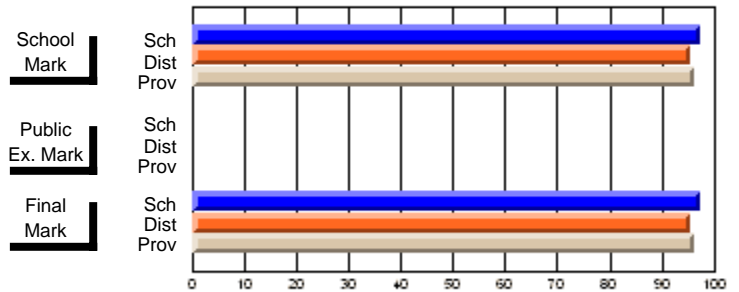

Percent Passes

* Data from the High School Certification System. The results from supplementary courses are not reflected in these results. All students obtaining a score of 48 or 49 on the final mark, were adjusted to 50 and are reflected in the Final Mark column.