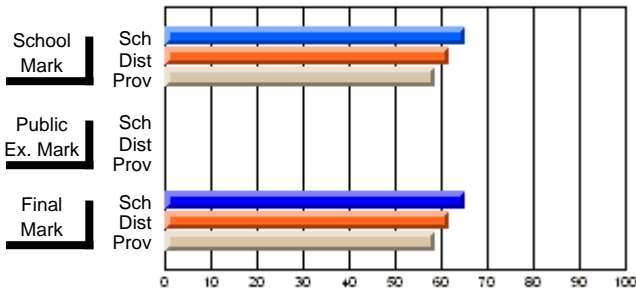

High School Course Results 2002-03

District 5 - Baie Verte/Central/Connaigre

#132 - Botwood Collegiate, Botwood

Grades: 9-12

Course: MATHEMATIC 2206			
# students in course: 26			
	School Mark	School vs District	School vs Province
Average Score	65.2		
School	65.2		
District	61.7	P	P
Province	58.6		
Percent of Passes	92.3		
School	92.3		
District	85.5	P	P
Province	82.2		

Average Scores