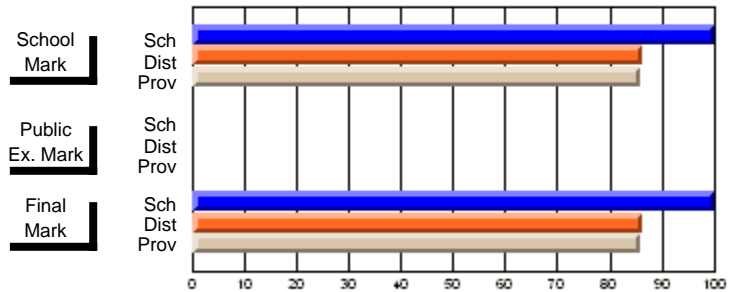

Percent Passes

* Data from the High School Certification System. The results from supplementary courses are not reflected in these results. All students obtaining a score of 48 or 49 on the final mark, were adjusted to 50 and are reflected in the Final Mark column.