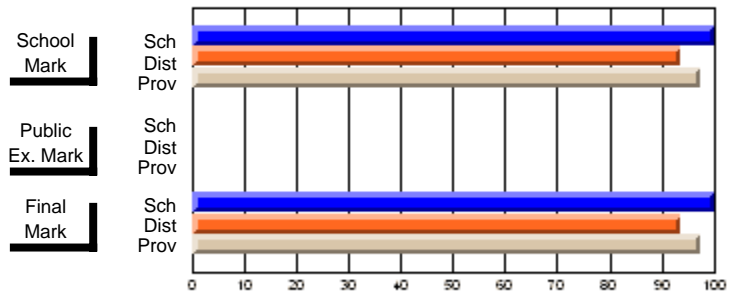

Percent Passes

* Data from the High School Certification System. The results from supplementary courses are not reflected in these results. All students obtaining a score of 48 or 49 on the final mark, were adjusted to 50 and are reflected in the Final Mark column.

Modification Time: 10:00:06AM

Modification Date: 3/1/2006

Source: Evaluation & Research