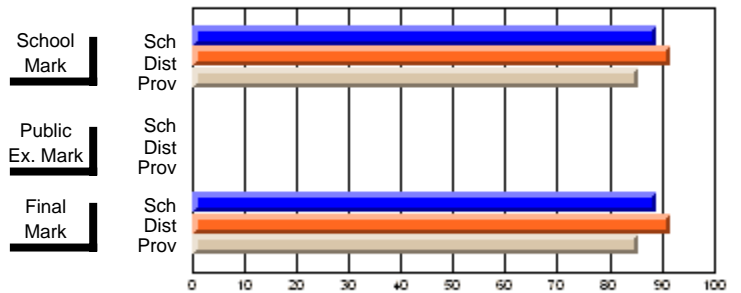

Percent Passes

* Data from the High School Certification System. The results from supplementary courses are not reflected in these results. All students obtaining a score of 48 or 49 on the final mark, were adjusted to 50 and are reflected in the Final Mark column.