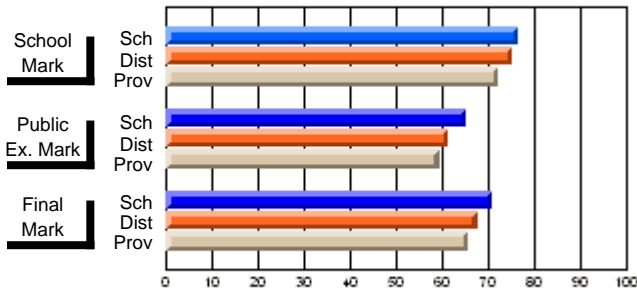

High School Course Results 2002-03

District 5 - Baie Verte/Central/Connaigre

#158 - MSB Regional Academy, Middle Arm

Grades: K-12

Course: CHEMISTRY 3202			
# students in course: 12			
	School Mark	School vs District	School vs Province
Average Score	76.4		
School	76.4		
District	75.1	P	P
Province	72.0		
Percent of Passes			
School	100.0		
District	97.8	P	P
Province	94.4		

	Public Exam Mark	School vs District	School vs Province
Public Exam Mark	65.2		
School	65.2		
District	61.2	P	P
Province	59.3		
Final Mark	71.0		
School	71.0		
District	67.6	P	P
Province	65.7		

Average Scores