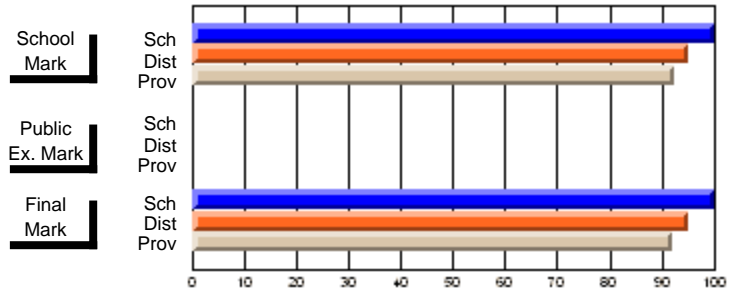

Percent Passes

* Data from the High School Certification System. The results from supplementary courses are not reflected in these results. All students obtaining a score of 48 or 49 on the final mark, were adjusted to 50 and are reflected in the Final Mark column.