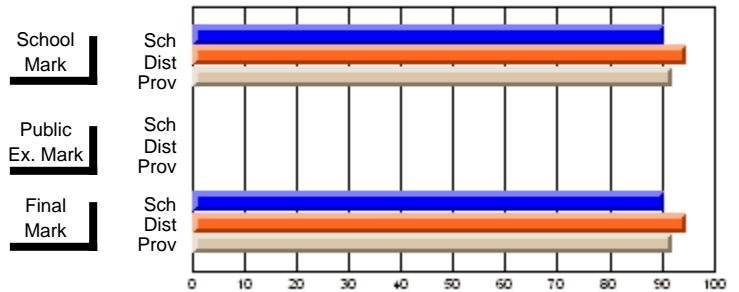

Percent Passes

* Data from the High School Certification System. The results from supplementary courses are not reflected in these results. All students obtaining a score of 48 or 49 on the final mark, were adjusted to 50 and are reflected in the Final Mark column.