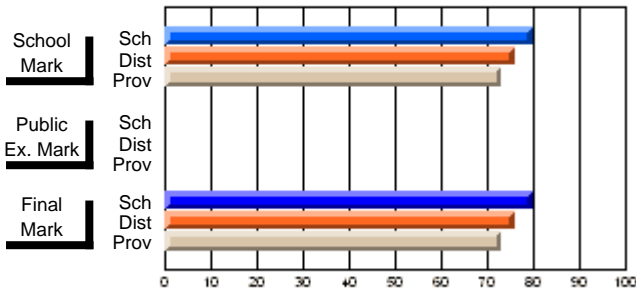

High School Course Results 2002-03

District 5 - Baie Verte/Central/Connaigre

#141 - Exploits Valley High - Maple, Grand Falls-Windsor

Grades: 11-12

Course: ECONOMIE CANADIENNE 2133			
# students in course: 16			
	School Mark	School vs District	School vs Province
Average Score			
School	79.8		
District	75.8	P	P
Province	73.1		
Percent of Passes			
School	100.0		
District	97.3	P	P
Province	95.8		

	Public Exam Mark	School vs District	School vs Province
Final Mark			
School	79.8		
District	75.8	P	P
Province	73.1		

Average Scores