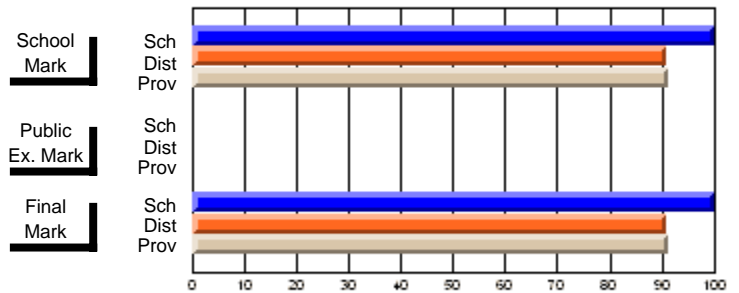

Percent Passes

* Data from the High School Certification System. The results from supplementary courses are not reflected in these results. All students obtaining a score of 48 or 49 on the final mark, were adjusted to 50 and are reflected in the Final Mark column.