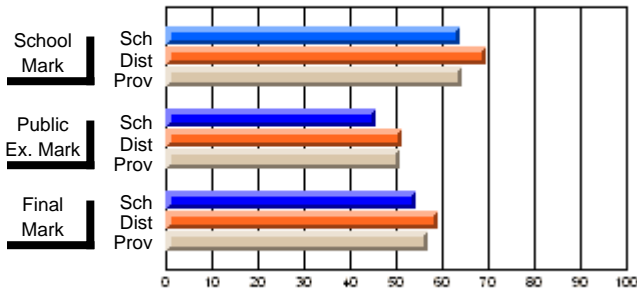

High School Course Results 2002-03

District 5 - Baie Verte/Central/Connaigre

#406 - Fitzgerald Academy, English Harbour West

Grades: K-12

Course: THEMATIC LITERATURE 3201			
# students in course: 19			
	School Mark	School vs District	School vs Province
Average Score			
School	63.8		
District	69.7	q	q
Province	64.4		
Percent of Passes			
School	78.9		
District	90.9	q	q
Province	85.9		

	Public Exam Mark	School vs District	School vs Province
School	45.7		
District	51.4	q	q
Province	50.9		

	Final Mark	School vs District	School vs Province
School	54.2		
District	58.9	q	q
Province	57.1		

Average Scores