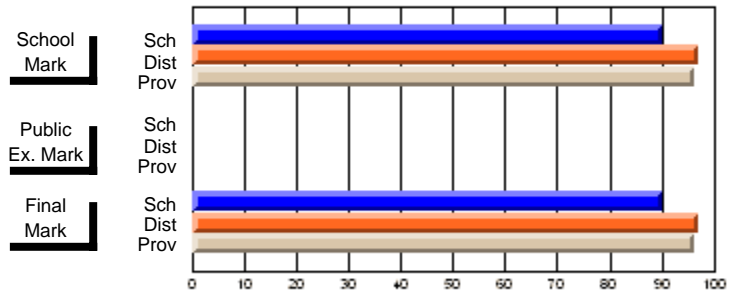

Percent Passes

* Data from the High School Certification System. The results from supplementary courses are not reflected in these results. All students obtaining a score of 48 or 49 on the final mark, were adjusted to 50 and are reflected in the Final Mark column.