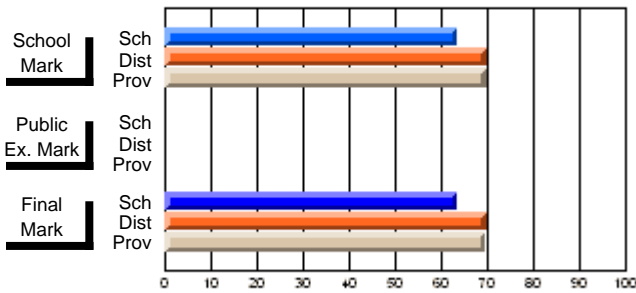

High School Course Results 2002-03

District 5 - Baie Verte/Central/Connaigre

#163 - Point Leamington Academy, Point Leamington

Grades: K-12

Subject: Social Studies

Course: CANADIAN HISTORY 1201			
# students in course: 31			
	School Mark	School vs District	School vs Province
<u>Average Score</u>			
School	63.3		
District	69.7	q	q
Province	69.7		
<u>Percent of Passes</u>			
School	83.9		
District	88.8	q	q
Province	89.0		

Average Scores