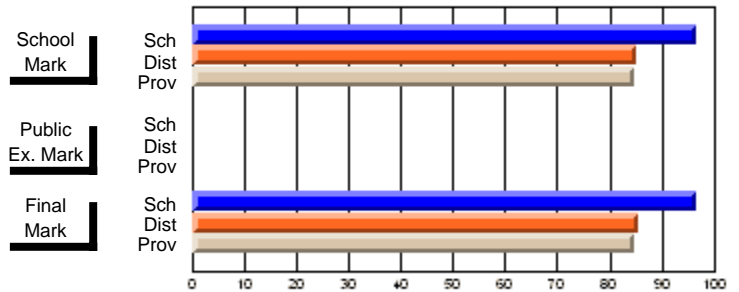

Percent Passes

* Data from the High School Certification System. The results from supplementary courses are not reflected in these results. All students obtaining a score of 48 or 49 on the final mark, were adjusted to 50 and are reflected in the Final Mark column.