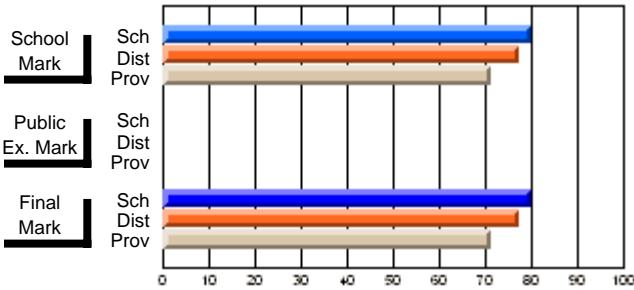

High School Course Results 2002-03

District 5 - Baie Verte/Central/Connaigre

#163 - Point Leamington Academy, Point Leamington

Grades: K-12

Subject: Art

Course: ART TECHNOLOGIES 1201									
# students in course: 35									
	School Mark	School vs District	School vs Province	Public Exam Mark	School vs District	School vs Province	Final Mark	School vs District	School vs Province
<u>Average Score</u>	79.8						79.8		
School	77.2	P	P				77.2	P	P
District	71.4						71.4		
Province									
<u>Percent of Passes</u>	100.0						100.0		
School	95.0	P	P				95.0	P	P
District	92.3						92.2		
Province									

Average Scores