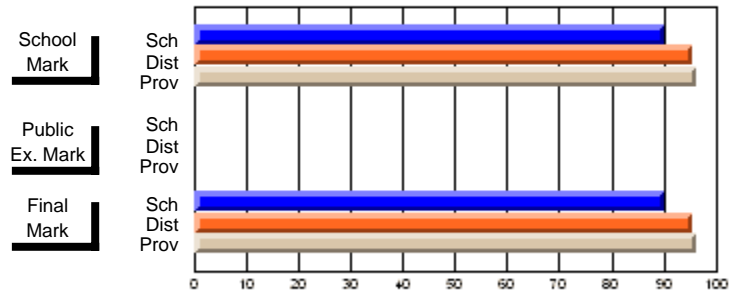

Percent Passes

* Data from the High School Certification System. The results from supplementary courses are not reflected in these results. All students obtaining a score of 48 or 49 on the final mark, were adjusted to 50 and are reflected in the Final Mark column.