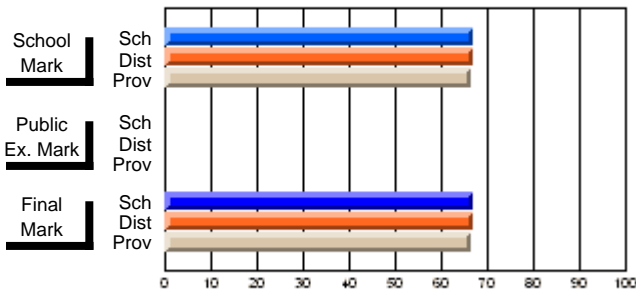

High School Course Results 2002-03

District 5 - Baie Verte/Central/Connaigre

#153 - Cape John Collegiate, La Scie

Grades: 7-12

Subject: English Language

Course: ENGLISH LANGUAGE ARTS 3211			
# students in course: 13			
	School Mark	School vs District	School vs Province
Average Score			
School	66.9		
District	66.9	P	P
Province	66.6		
Percent of Passes			
School	100.0		
District	100.0	P	P
Province	91.8		

	Public Exam Mark	School vs District	School vs Province
Final Mark			
School	66.9		
District	66.9	P	P
Province	66.6		
Final Mark			
School	100.0		
District	100.0	P	P
Province	91.8		

Average Scores