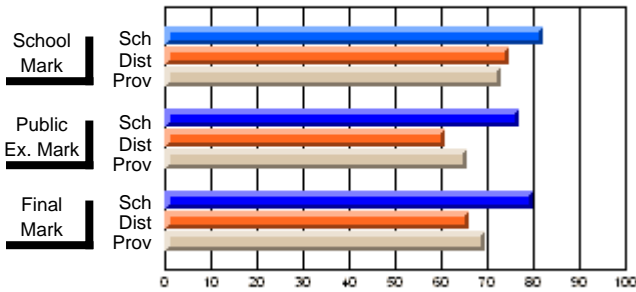

High School Course Results 2002-03

District 5 - Baie Verte/Central/Connaigre

#412 - Holy Cross School, St. Alban's

Grades: 7-12

Course: FRENCH 3200			
# students in course: 8			
	School Mark	School vs District	School vs Province
Average Score	82.1		
School	74.6	P	P
District	73.1		
Province			
Percent of Passes	100.0		
School	98.4	P	P
District	97.4		
Province			
	Public Exam Mark	School vs District	School vs Province
Average Score	77.0		
School	60.7	P	P
District	65.7		
Province			
Percent of Passes	100.0		
School	75.9	P	P
District	86.8		
Province			
	Final Mark	School vs District	School vs Province
Average Score	79.9		
School	66.2	P	P
District	69.4		
Province			
Percent of Passes	100.0		
School	89.7	P	P
District	94.9		
Province			

Average Scores