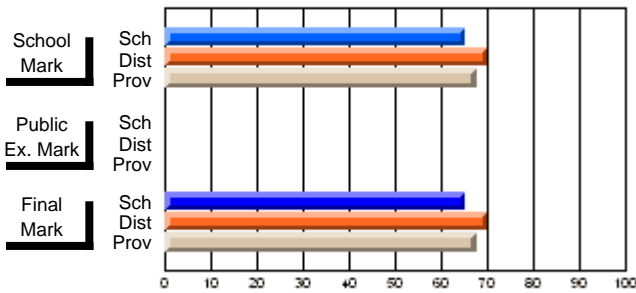

High School Course Results 2002-03

District 5 - Baie Verte/Central/Connaigre

#128 - Long Island Academy, Beaumont

Grades: K-6,8-12

Subject: English Language

Course: ENGLISH 2201								
# students in course: 11								
	School Mark	School vs District	School vs Province		Public Exam Mark	School vs District	School vs Province	
<u>Average Score</u>								
School	65.0							
District	70.0	q	q					
Province	67.6							
<u>Percent of Passes</u>								
School	81.8							
District	92.1	q	q					
Province	92.3							

Average Scores