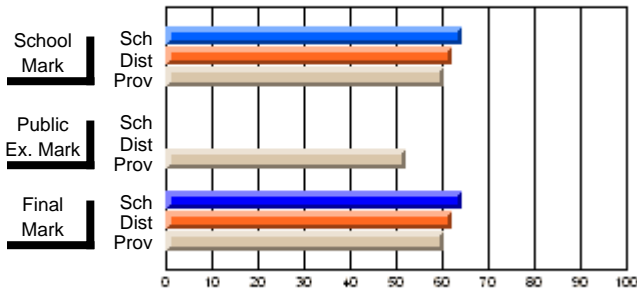

High School Course Results 2002-03

District 5 - Baie Verte/Central/Connaigre

#412 - Holy Cross School, St. Alban's

Grades: 7-12

Course: WORLD GEOGRAPHY 3200			
# students in course: 13			
	School Mark	School vs District	School vs Province
Average Score	64.2		
School	64.2	P	P
District	62.1		
Province	60.4		
Percent of Passes	100.0		
School	100.0	P	P
District	92.1		
Province	90.3		

	Public Exam Mark	School vs District	School vs Province
Public Exam Mark	52.1		
School	52.1		
District			
Province			

	Final Mark	School vs District	School vs Province
Final Mark	64.2		
School	64.2	P	P
District	62.1		
Province	60.4		

Average Scores