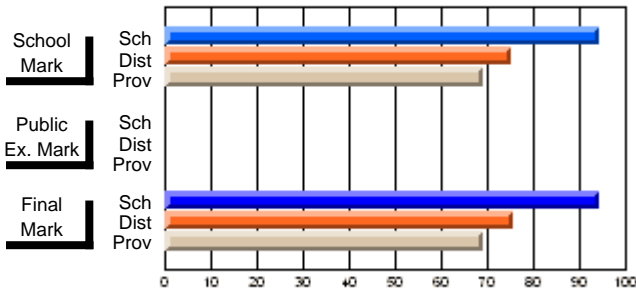

High School Course Results 2002-03

District 5 - Baie Verte/Central/Connaigre

#406 - Fitzgerald Academy, English Harbour West

Grades: K-12

Course: DESIGN TECHNOLOGY 2109									
# students in course: 10									
	School Mark		School vs District	School vs Province		Public Exam Mark		School vs District	School vs Province
Average Score	94.1								
School	75.2		P	P				P	P
District	69.1								
Province									
Percent of Passes	100.0								
School	93.4		P	P				P	P
District	89.3								
Province									

Average Scores