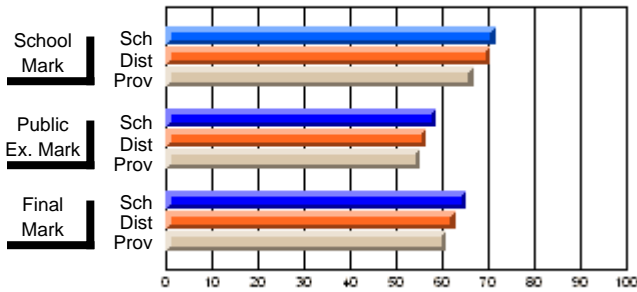

High School Course Results 2002-03

District 5 - Baie Verte/Central/Connaigre

#402 - Leo Burke Academy, Bishop's Falls

Grades: 8-12

Course: BIOLOGY 3201			
# students in course: 67			
	School Mark	School vs District	School vs Province
Average Score	71.5		
School	70.3	P	P
District	66.7		
Province			
Percent of Passes	94.0		
School	92.0	P	P
District	89.1		
Province			
	Public Exam Mark	School vs District	School vs Province
Average Score	58.6		
School	56.5	P	P
District	55.4		
Province			
Percent of Passes	71.6		
School	65.1	P	P
District	61.6		
Province			
	Final Mark	School vs District	School vs Province
Average Score	65.3		
School	62.8	P	P
District	60.7		
Province			
Percent of Passes	89.6		
School	83.1	P	P
District	80.4		
Province			

Average Scores