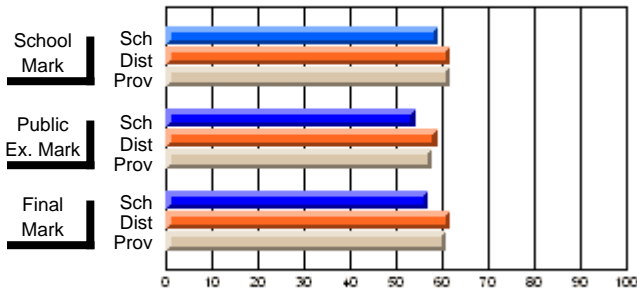

High School Course Results 2002-03

District 5 - Baie Verte/Central/Connaigre

#125 - Baie Verte High School, Baie Verte

Grades: 8-12

Course: MATHEMATICS 3204			
# students in course: 18			
	School Mark	School vs District	School vs Province
Average Score			
School	59.2		
District	61.7	q	q
Province	61.8		
Percent of Passes			
School	77.8		
District	79.5	q	q
Province	79.3		

	Public Exam Mark	School vs District	School vs Province
School	54.1		
District	58.9	q	q
Province	57.9		

	Final Mark	School vs District	School vs Province
School	56.9		
District	61.8	q	q
Province	60.7		

Average Scores