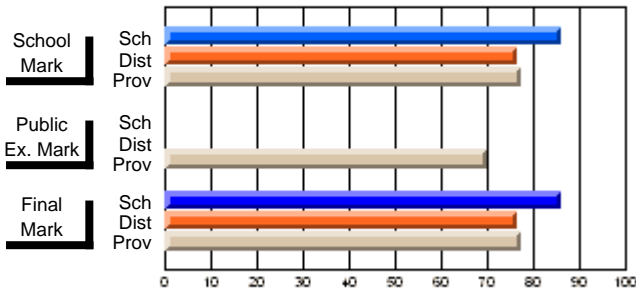

High School Course Results 2002-03

District 5 - Baie Verte/Central/Connaigre

#151 - John Watkins Academy, Hermitage

Grades: K-12

Course: PHYSICAL EDUCATION 3100			
# students in course: 9			
	School Mark	School vs District	School vs Province
Average Score	86.0		
School	86.0		
District	76.6	P	P
Province	77.3		
Percent of Passes	100.0		
School	100.0		
District	95.3	P	P
Province	94.8		

	Public Exam Mark	School vs District	School vs Province
Public Exam Mark	70.0		
School	70.0		
District	70.0		
Province	70.0		

	Final Mark	School vs District	School vs Province
Final Mark	86.0		
School	86.0		
District	76.6	P	P
Province	77.3		

Average Scores