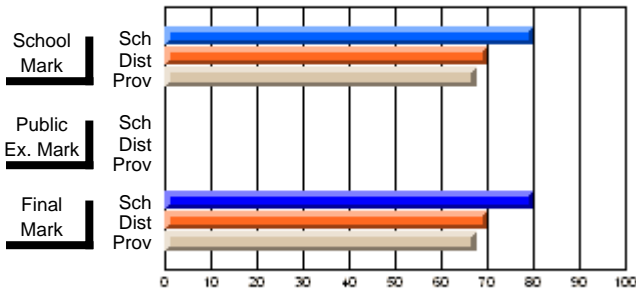

High School Course Results 2002-03

District 5 - Baie Verte/Central/Connaigre

#162 - Dorset Collegiate, Pilley's Island

Grades: 9-12

Course: ENGLISH 2201						
# students in course: 31						
	School Mark	School vs District	School vs Province	Public Exam Mark	School vs District	School vs Province
Average Score	79.8					
School	79.8					
District	70.0	P	P		P	P
Province	67.6					
Percent of Passes						
School	100.0					
District	92.1	P	P		P	P
Province	92.3					

Average Scores