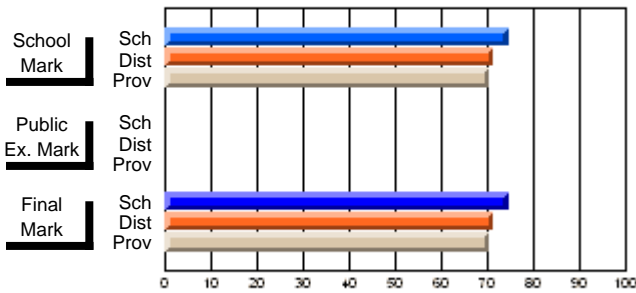

High School Course Results 2002-03

District 5 - Baie Verte/Central/Connaigre

#406 - Fitzgerald Academy, English Harbour West

Grades: K-12

Subject: Guidance

Course: CAREER EXPLORATION 1101											
# students in course: 14											
	School Mark	School vs District	School vs Province		Public Exam Mark	School vs District	School vs Province		Final Mark	School vs District	School vs Province
<u>Average Score</u>											
School	74.5								74.5		
District	71.1	P	P						71.1	P	P
Province	70.2								70.2		
<u>Percent of Passes</u>											
School	100.0								100.0		
District	89.5	P	P						89.6	P	P
Province	88.9								88.9		

Average Scores