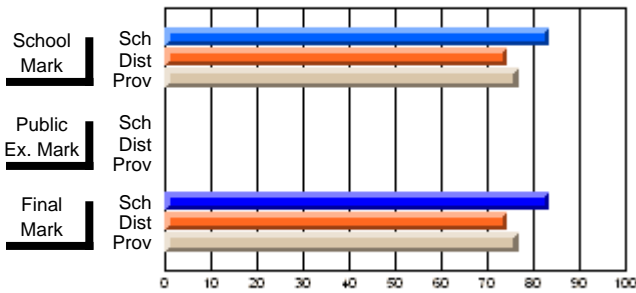

High School Course Results 2002-03

District 5 - Baie Verte/Central/Connaigre

#132 - Botwood Collegiate, Botwood

Grades: 9-12

Subject: Cooperative Education

Course: COOPERATIVE EDUCATION 1100									
# students in course: 12									
	School Mark	School vs District	School vs Province	Public Exam Mark	School vs District	School vs Province	Final Mark	School vs District	School vs Province
<u>Average Score</u>	83.4						83.4		
School	74.4	P	P				74.4	P	P
District	76.7						76.7		
Province									
<u>Percent of Passes</u>	91.7						91.7		
School	90.5	P	Q				90.5	P	Q
District	96.3						96.3		
Province									

Average Scores