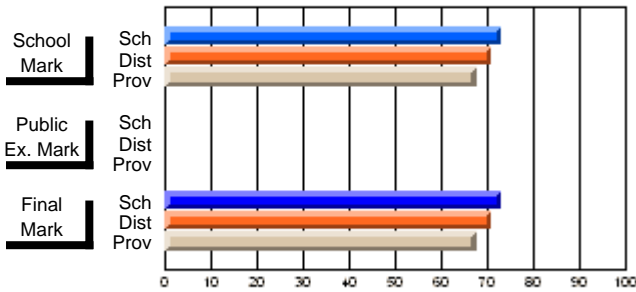

High School Course Results 2002-03

District 5 - Baie Verte/Central/Connaigre

#149 - King Academy, Harbour Breton

Grades: 7-12

Course: LANGUAGE 3101									
# students in course: 23									
	School Mark	School vs District	School vs Province	Public Exam Mark	School vs District	School vs Province	Final Mark	School vs District	School vs Province
<u>Average Score</u>	73.0						73.0		
School	70.7	P	P				70.7	P	P
District	67.6						67.5		
Province							67.5		
<u>Percent of Passes</u>									
School	100.0						100.0		
District	94.5	P	P				94.5	P	P
Province	92.9						92.9		

Average Scores