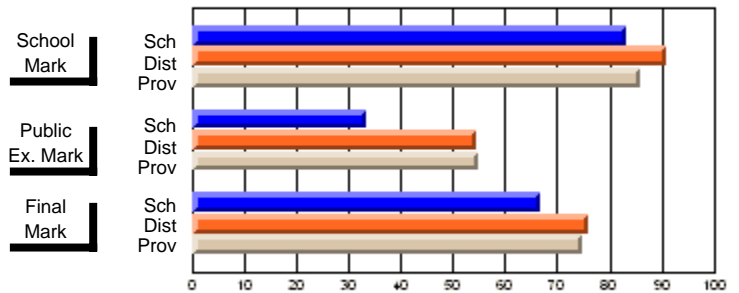

Percent Passes

* Data from the High School Certification System. The results from supplementary courses are not reflected in these results. All students obtaining a score of 48 or 49 on the final mark, were adjusted to 50 and are reflected in the Final Mark column.