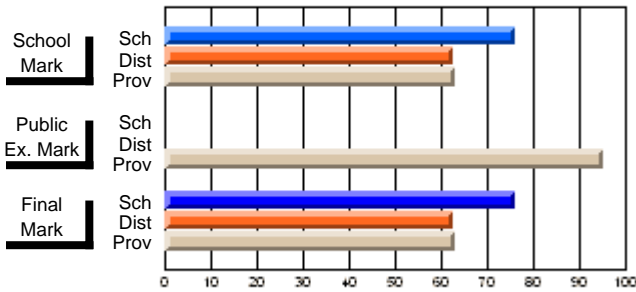

High School Course Results 2002-03

District 5 - Baie Verte/Central/Connaigre

#138 - Victoria Academy, Gaultois

Grades: K-1,3-12

Course: ENVIRONMENTAL SCIENCE 3205

students in course: 7

	School Mark	School vs District	School vs Province	Public Exam Mark	School vs District	School vs Province	Final Mark	School vs District	School vs Province
Average Score	76.0						76.0		
School	62.6	P	P				62.6	P	P
District	63.2			95.0			63.1		
Province									
Percent of Passes	71.4						71.4		
School	87.7	q	q				88.7	q	q
District	87.7			100.0			87.8		
Province									

Average Scores