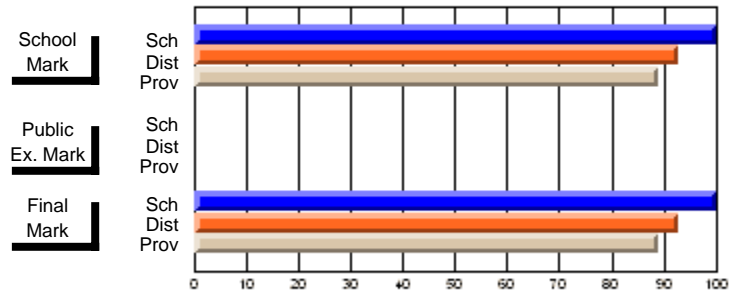

Percent Passes

* Data from the High School Certification System. The results from supplementary courses are not reflected in these results. All students obtaining a score of 48 or 49 on the final mark, were adjusted to 50 and are reflected in the Final Mark column.