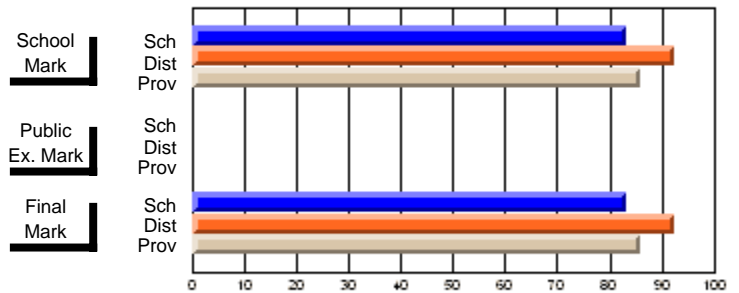

Percent Passes

* Data from the High School Certification System. The results from supplementary courses are not reflected in these results. All students obtaining a score of 48 or 49 on the final mark, were adjusted to 50 and are reflected in the Final Mark column.