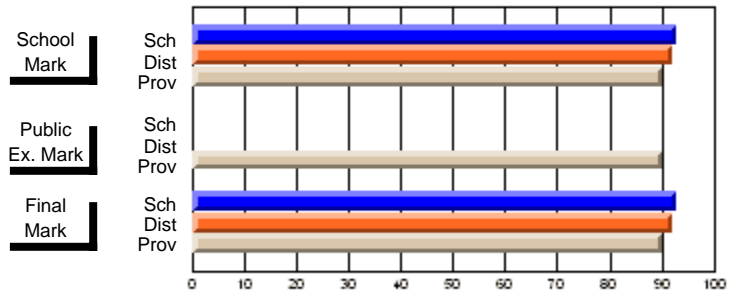

Percent Passes

* Data from the High School Certification System. The results from supplementary courses are not reflected in these results. All students obtaining a score of 48 or 49 on the final mark, were adjusted to 50 and are reflected in the Final Mark column.