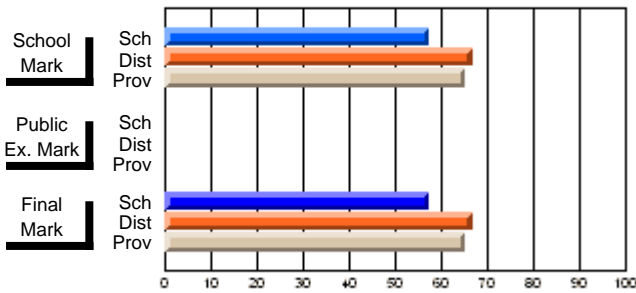

High School Course Results 2002-03

District 5 - Baie Verte/Central/Connaigre

#403 - Lakeside Academy, Buchans

Grades: K-12

Subject: Mathematics

Course: MATHEMATICS 1204			
# students in course: 12			
	School Mark	School vs District	School vs Province
Average Score			
School	57.5		
District	66.7	q	q
Province	65.0		
Percent of Passes			
School	66.7		
District	87.3	q	q
Province	85.8		

	Public Exam Mark	School vs District	School vs Province
Final Mark			
School	57.5		
District	66.7	q	q
Province	65.0		
Final Mark			
School	66.7		
District	87.4	q	q
Province	85.8		

Average Scores