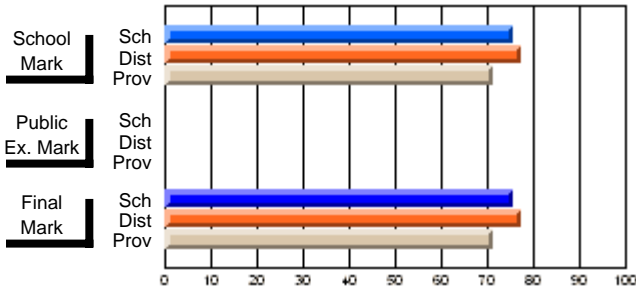

High School Course Results 2002-03

District 5 - Baie Verte/Central/Connaigre

#145 - Exploits Valley High - Greenwood, Grand Falls-Windsor

Grades: 9-10

Subject: Art

Course: ART TECHNOLOGIES 1201									
# students in course: 93									
	School Mark	School vs District	School vs Province	Public Exam Mark	School vs District	School vs Province	Final Mark	School vs District	School vs Province
<u>Average Score</u>	75.6						75.6		
School	77.2	q	p				77.2	q	p
District	71.4						71.4		
Province									
<u>Percent of Passes</u>	93.5						93.5		
School	95.0	q	p				95.0	q	p
District	92.3						92.2		
Province									

Average Scores