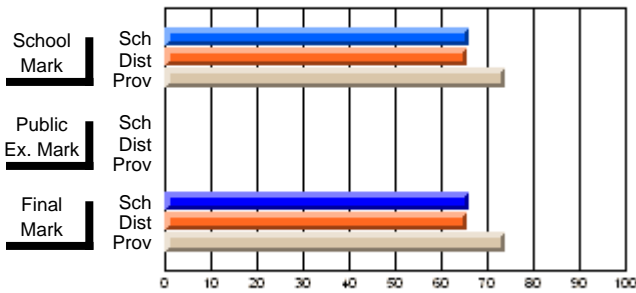

High School Course Results 2002-03

District 5 - Baie Verte/Central/Connaigre

#149 - King Academy, Harbour Breton

Grades: 7-12

Subject: Music

Course: EXPERIENCING MUSIC 2200								
# students in course: 14								
	School Mark	School vs District	School vs Province		Public Exam Mark	School vs District	School vs Province	
<u>Average Score</u>	65.9							
School	65.9							
District	65.6	p	q					
Province	73.7							
<u>Percent of Passes</u>	92.9							
School	92.9							
District	94.1	q	q					
Province	93.7							

Average Scores