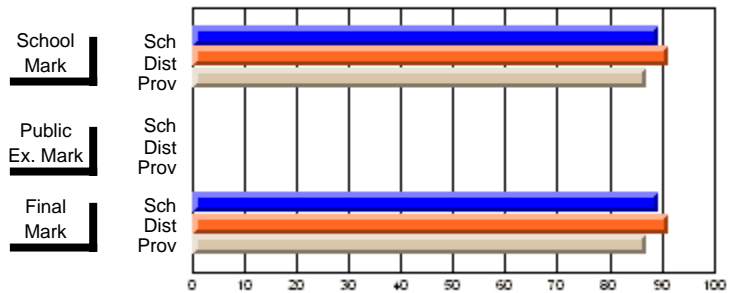

Percent Passes

* Data from the High School Certification System. The results from supplementary courses are not reflected in these results. All students obtaining a score of 48 or 49 on the final mark, were adjusted to 50 and are reflected in the Final Mark column.