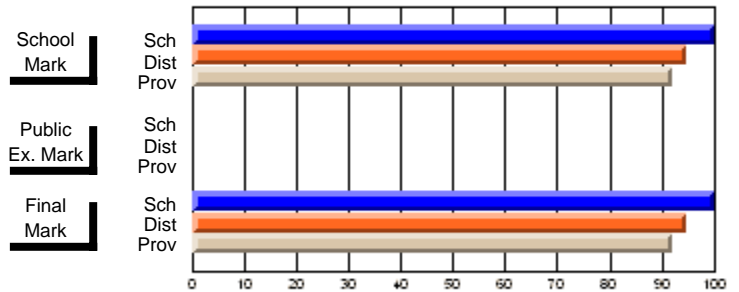

Percent Passes

* Data from the High School Certification System. The results from supplementary courses are not reflected in these results. All students obtaining a score of 48 or 49 on the final mark, were adjusted to 50 and are reflected in the Final Mark column.