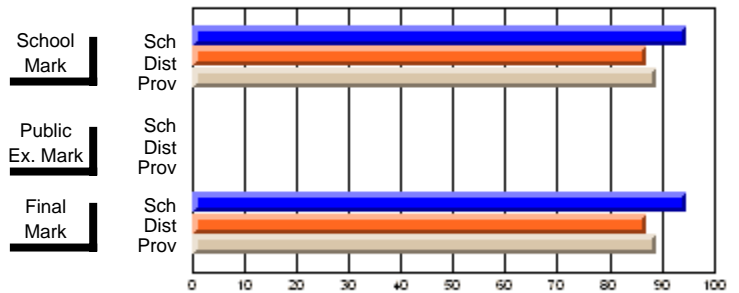

Percent Passes

* Data from the High School Certification System. The results from supplementary courses are not reflected in these results. All students obtaining a score of 48 or 49 on the final mark, were adjusted to 50 and are reflected in the Final Mark column.