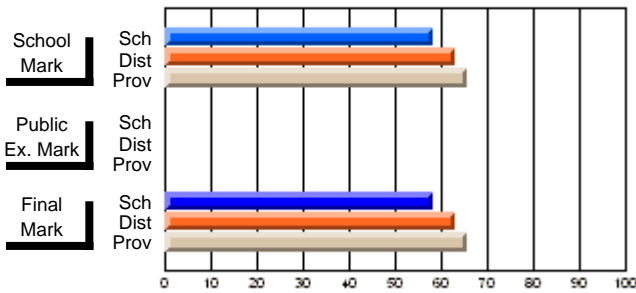

High School Course Results 2002-03

District 5 - Baie Verte/Central/Connaigre

#141 - Exploits Valley High - Maple, Grand Falls-Windsor

Grades: 11-12

Subject: Enterprise Education

Course: CONSUMER STUDIES 1202									
# students in course: 17									
	School Mark	School vs District	School vs Province	Public Exam Mark	School vs District	School vs Province	Final Mark	School vs District	School vs Province
<u>Average Score</u>	58.1						58.1		
School	63.1	q	q				63.1	q	q
District	65.6						65.6		
Province									
<u>Percent of Passes</u>	82.4						82.4		
School	86.4	q	q				86.7	q	q
District	88.2						88.3		
Province									

Average Scores