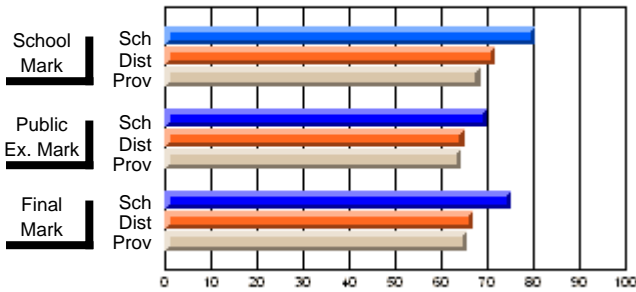

High School Course Results 2002-03

District 5 - Baie Verte/Central/Connaigre

#151 - John Watkins Academy, Hermitage

Grades: K-12

Course: WORLD GEOGRAPHY 3202			
# students in course: 9			
	School Mark	School vs District	School vs Province
Average Score			
School	80.3		
District	71.6	P	P
Province	68.4		
Percent of Passes			
School	100.0		
District	92.5	P	P
Province	91.6		

	Public Exam Mark	School vs District	School vs Province
School	69.8		
District	65.0	P	P
Province	64.2		

	Final Mark	School vs District	School vs Province
School	75.3		
District	67.1	P	P
Province	65.7		

Average Scores