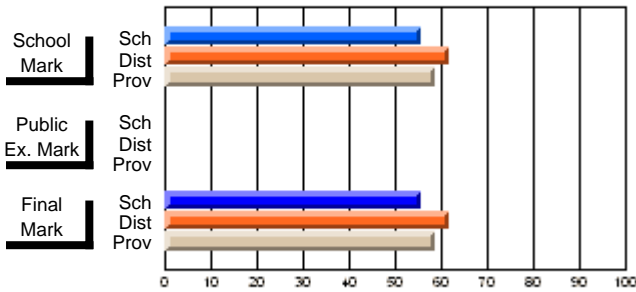

High School Course Results 2002-03

District 5 - Baie Verte/Central/Connaigre

#158 - MSB Regional Academy, Middle Arm

Grades: K-12

Course: MATHEMATIC 2206			
# students in course: 15			
	School Mark	School vs District	School vs Province
Average Score			
School	55.7		
District	61.7	q	q
Province	58.6		
Percent of Passes			
School	80.0		
District	85.5	q	q
Province	82.2		

Average Scores