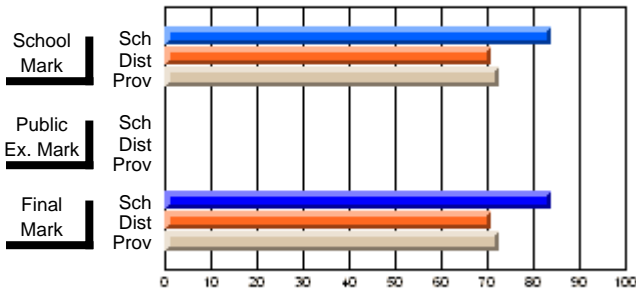

High School Course Results 2002-03

District 5 - Baie Verte/Central/Connaigre

#162 - Dorset Collegiate, Pilley's Island

Grades: 9-12

Course: ENTERPRISE 3205									
# students in course: 21									
	School Mark	School vs District	School vs Province	Public Exam Mark	School vs District	School vs Province	Final Mark	School vs District	School vs Province
<u>Average Score</u>	83.9						83.9		
School	70.7	P	P				70.7	P	P
District	72.6						72.6	P	P
Province									
<u>Percent of Passes</u>	95.2						95.2		
School	87.7	P	P				87.7	P	P
District	91.7						91.7	P	P
Province									

Average Scores