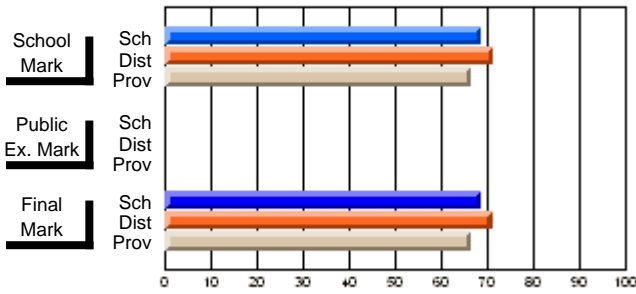

High School Course Results 2002-03

District 5 - Baie Verte/Central/Connaigre

#125 - Baie Verte High School, Baie Verte

Grades: 8-12

Course: ENGLISH 1201			
# students in course: 51			
	School Mark	School vs District	School vs Province
Average Score	68.7		
School	68.7		
District	71.1	q	p
Province	66.6		
Percent of Passes			
School	92.2		
District	95.5	q	p
Province	90.3		
	Public Exam Mark	School vs District	School vs Province
	Final Mark	School vs District	School vs Province
	68.7		
	71.0	q	p
	66.6		
	92.2		
	95.5	q	p
	90.3		

Average Scores