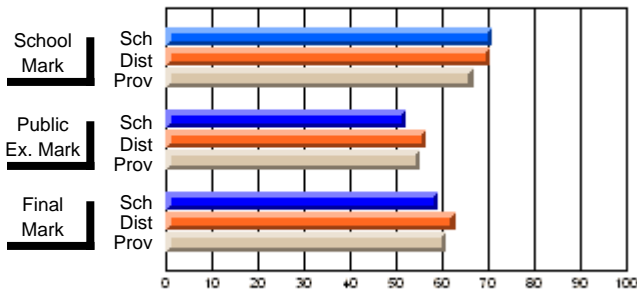

High School Course Results 2002-03

District 5 - Baie Verte/Central/Connaigre

#151 - John Watkins Academy, Hermitage

Grades: K-12

Subject: Science

Course: BIOLOGY 3201														
# students in course: 12														
		School Mark	School vs District	School vs Province			Public Exam Mark	School vs District	School vs Province			Final Mark	School vs District	School vs Province
Average Score		70.8					52.0					59.1		
School		70.8					52.0					59.1		
District		70.3	p	p			56.5	q	q			62.8	q	q
Province		66.7					55.4					60.7		
Percent of Passes		100.0					58.3					66.7		
School		100.0					58.3					66.7		
District		92.0	p	p			65.1	q	q			83.1	q	q
Province		89.1					61.6					80.4		

Average Scores