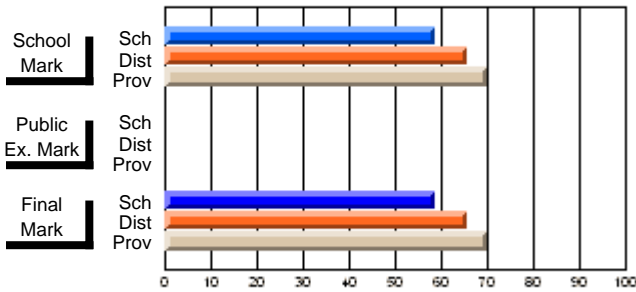

High School Course Results 2002-03

District 5 - Baie Verte/Central/Connaigre

#125 - Baie Verte High School, Baie Verte

Grades: 8-12

Course: GLOBAL ISSUES 3205						
# students in course: 21						
	School Mark	School vs District	School vs Province	Public Exam Mark	School vs District	School vs Province
Average Score	58.7					
School	65.7	q	q			
District	69.8				q	q
Province						
Percent of Passes						
School	95.2					
District	94.8	P	P		P	P
Province	92.2				P	P

Average Scores