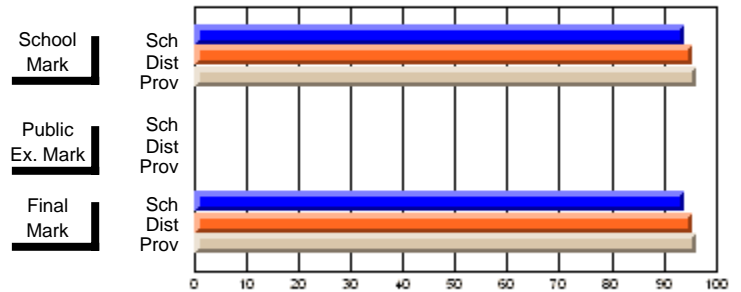

Percent Passes

* Data from the High School Certification System. The results from supplementary courses are not reflected in these results. All students obtaining a score of 48 or 49 on the final mark, were adjusted to 50 and are reflected in the Final Mark column.