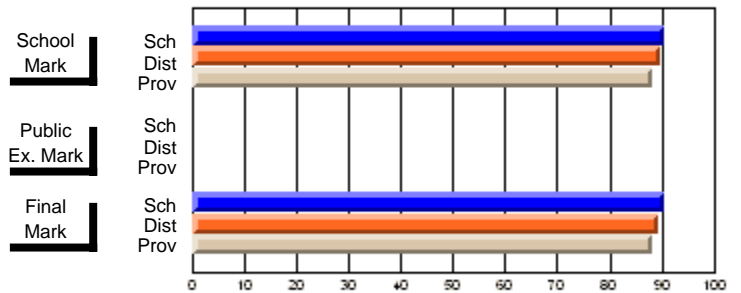

Percent Passes

* Data from the High School Certification System. The results from supplementary courses are not reflected in these results. All students obtaining a score of 48 or 49 on the final mark, were adjusted to 50 and are reflected in the Final Mark column.