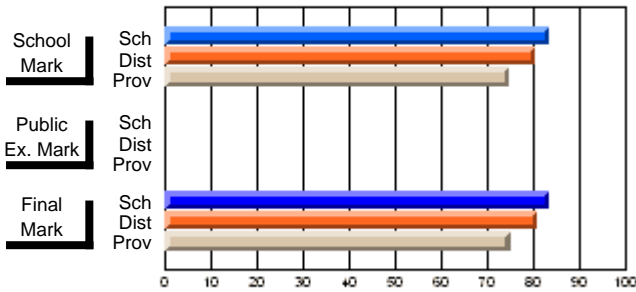

High School Course Results 2002-03

District 5 - Baie Verte/Central/Connaigre

#402 - Leo Burke Academy, Bishop's Falls

Grades: 8-12

Course: PEER COUNSELLING 2101			
# students in course: 9			
	School Mark	School vs District	School vs Province
Average Score	83.3		
School	83.3		
District	80.5	P	P
Province	74.9		
Percent of Passes			
School	100.0		
District	100.0	P	P
Province	94.8		

	Public Exam Mark	School vs District	School vs Province
Public Exam Mark			
School			
District			
Province			

	Final Mark	School vs District	School vs Province
Final Mark	83.3		
School	83.3		
District	80.8	P	P
Province	74.9		

Average Scores