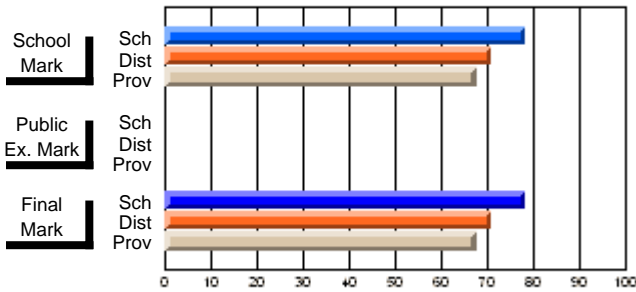

High School Course Results 2002-03

District 5 - Baie Verte/Central/Connaigre

#412 - Holy Cross School, St. Alban's

Grades: 7-12

	School Mark	School vs District	School vs Province	Public Exam Mark	School vs District	School vs Province	Final Mark	School vs District	School vs Province
Course: LANGUAGE 3101									
# students in course: 22									
Average Score									
School	78.4						78.4		
District	70.7	P	P				70.7	P	P
Province	67.6						67.5		
Percent of Passes									
School	100.0						100.0		
District	94.5	P	P				94.5	P	P
Province	92.9						92.9		

Average Scores