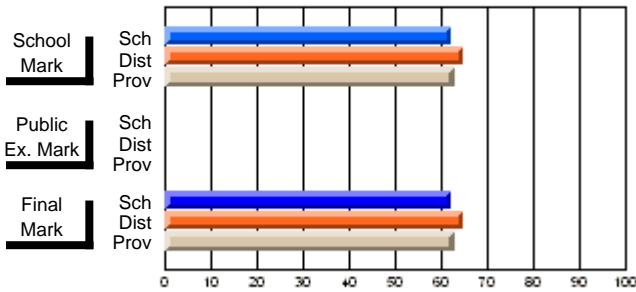

High School Course Results 2002-03

District 5 - Baie Verte/Central/Connaigre

#141 - Exploits Valley High - Maple, Grand Falls-Windsor

Grades: 11-12

Course: SCIENCE/TECHNOLOGY/SOCIETY 2206			
# students in course: 45			
	School Mark	School vs District	School vs Province
Average Score	62.1		
School	62.1		
District	64.7	q	q
Province	62.8		
Percent of Passes	88.9		
School	88.9		
District	90.4	q	P
Province	88.6		

Average Scores