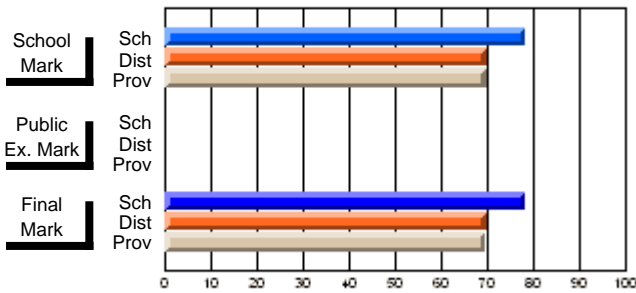

High School Course Results 2002-03

District 5 - Baie Verte/Central/Connaigre

#402 - Leo Burke Academy, Bishop's Falls

Grades: 8-12

Subject: Social Studies

Course: CANADIAN HISTORY 1201			
# students in course: 22			
	School Mark	School vs District	School vs Province
Average Score			
School	78.4		
District	69.7	P	P
Province	69.7		
Percent of Passes			
School	100.0		
District	88.8	P	P
Province	89.0		

	Public Exam Mark	School vs District	School vs Province
Final Mark			
School	78.4		
District	69.7	P	P
Province	69.7		
Final Mark			
School	100.0		
District	88.8	P	P
Province	89.0		

Average Scores