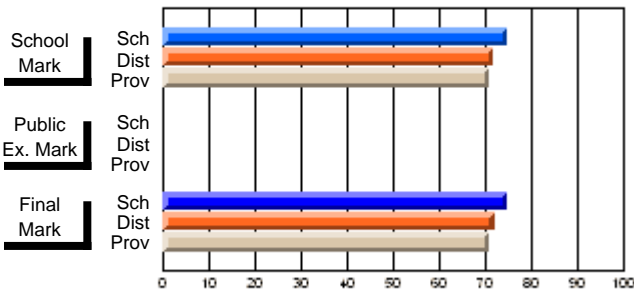

High School Course Results 2002-03

District 5 - Baie Verte/Central/Connaigre

#149 - King Academy, Harbour Breton

Grades: 7-12

Subject: French

Course: FRENCH 2200									
# students in course: 15									
	School Mark	School vs District	School vs Province	Public Exam Mark	School vs District	School vs Province	Final Mark	School vs District	School vs Province
Average Score	74.8						74.8		
School	71.8	P	P				71.9	P	P
District	70.9						70.9		
Province									
Percent of Passes	100.0						100.0		
School	93.8	P	P				94.0	P	P
District	93.8						93.8		
Province									

Average Scores