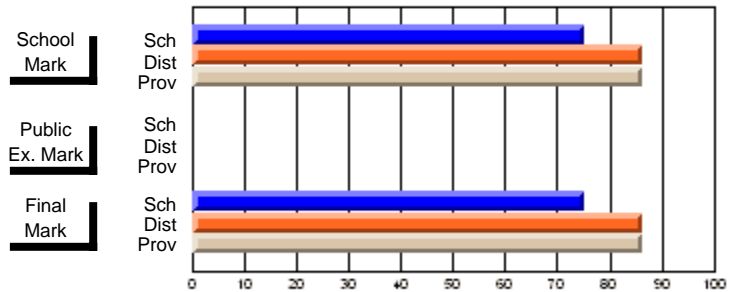

Percent Passes

* Data from the High School Certification System. The results from supplementary courses are not reflected in these results. All students obtaining a score of 48 or 49 on the final mark, were adjusted to 50 and are reflected in the Final Mark column.