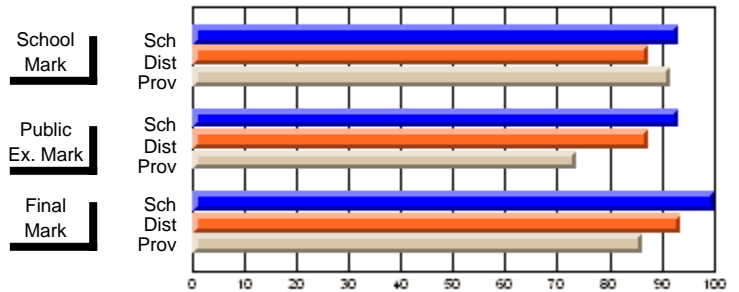

Percent Passes

* Data from the High School Certification System. The results from supplementary courses are not reflected in these results. All students obtaining a score of 48 or 49 on the final mark, were adjusted to 50 and are reflected in the Final Mark column.