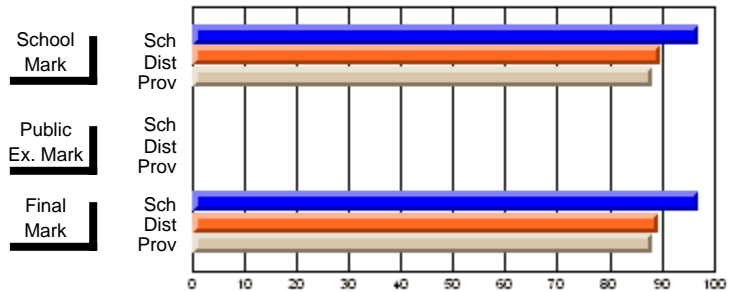

Percent Passes

* Data from the High School Certification System. The results from supplementary courses are not reflected in these results. All students obtaining a score of 48 or 49 on the final mark, were adjusted to 50 and are reflected in the Final Mark column.