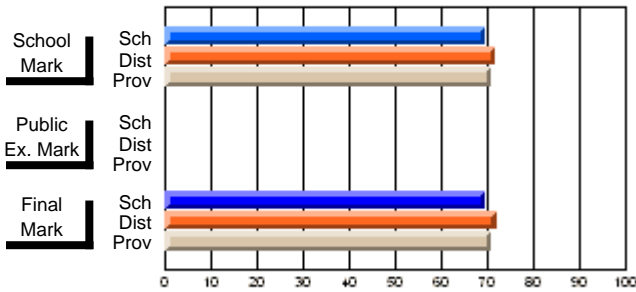

High School Course Results 2002-03

District 5 - Baie Verte/Central/Connaigre

#145 - Exploits Valley High - Greenwood, Grand Falls-Windsor

Grades: 9-10

Course: FRENCH 2200											
# students in course: 66											
		School Mark	School vs District	School vs Province			Public Exam Mark	School vs District	School vs Province		
		Average Score									
School		69.6									
District		71.8	q	q						q	q
Province		70.9									
		Percent of Passes									
School		92.4									
District		93.8	q	q						q	q
Province		93.8									

Average Scores