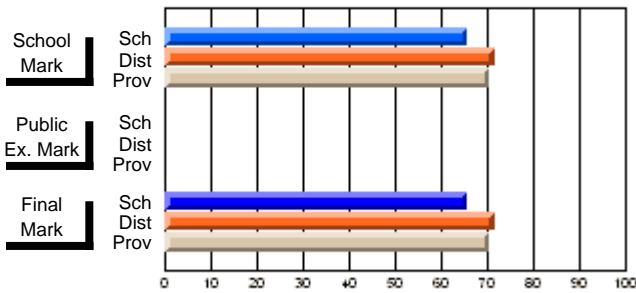

High School Course Results 2002-03

District 5 - Baie Verte/Central/Connaigre

#141 - Exploits Valley High - Maple, Grand Falls-Windsor

Grades: 11-12

Subject: Religious Education

Course: ETHICAL ISSUES 1104									
# students in course: 35									
	School Mark	School vs District	School vs Province	Public Exam Mark	School vs District	School vs Province	Final Mark	School vs District	School vs Province
Average Score	65.8						65.8		
School	71.4	q	q				71.4	q	q
District	70.3						70.3		
Province									
Percent of Passes	88.6						88.6		
School	91.4	q	q				91.4	q	q
District	90.1						90.1		
Province									

Average Scores