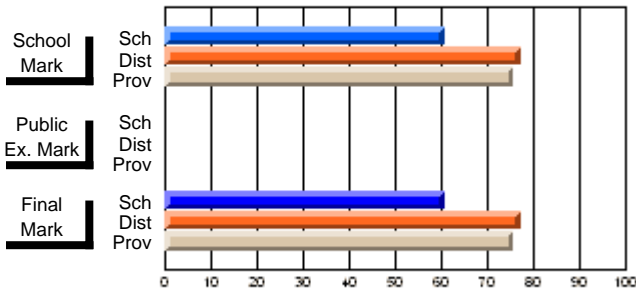

High School Course Results 2002-03

District 5 - Baie Verte/Central/Connaigre

#402 - Leo Burke Academy, Bishop's Falls

Grades: 8-12

Course: COMMUNICATION/LEADERSHIP 3220											
# students in course: 11											
		School Mark	School vs District	School vs Province			Public Exam Mark	School vs District	School vs Province		
		60.6									
Average Score		77.1	q	q							
School		75.5									
District											
Province											
		81.8									
Percent of Passes		90.9	q	q							
School		90.9									
District											
Province											

Average Scores