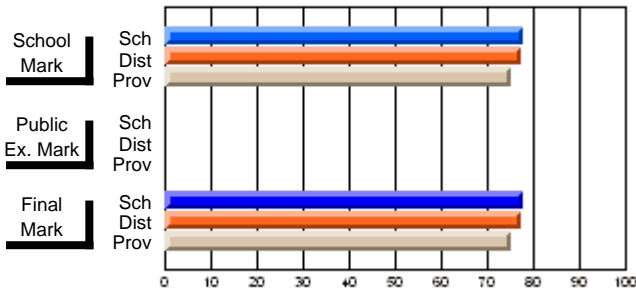

High School Course Results 2002-03

District 5 - Baie Verte/Central/Connaigre

#145 - Exploits Valley High - Greenwood, Grand Falls-Windsor

Grades: 9-10

Course: GEOGRAPHIE DU CANADA 1232						
# students in course: 21						
	School Mark	School vs District	School vs Province	Public Exam Mark	School vs District	School vs Province
Average Score	77.9					
School	77.9					
District	77.3	P	P			
Province	75.1					
Percent of Passes	100.0					
School	100.0					
District	96.9	P	P			
Province	97.3					

Average Scores