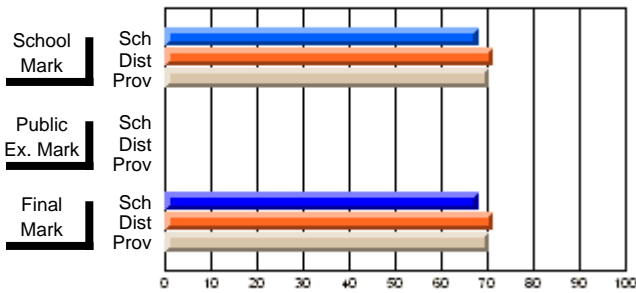

High School Course Results 2002-03

District 5 - Baie Verte/Central/Connaigre

#405 - Cottrell's Cove Academy, Cottrell's Cove

Grades: K-7,9,10,12

Subject: Technology Education

Course: DESIGN TECHNOLOGY 1109									
# students in course: 6									
	School Mark	School vs District	School vs Province	Public Exam Mark	School vs District	School vs Province	Final Mark	School vs District	School vs Province
<u>Average Score</u>	68.0						68.0		
School	71.3	q	q				71.3	q	q
District	70.5						70.5		
Province									
<u>Percent of Passes</u>	100.0						100.0		
School	91.1	p	p				91.1	p	p
District	91.4						91.4		
Province									

Average Scores