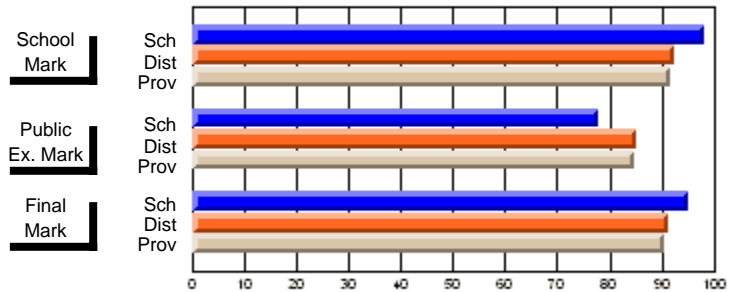

Percent Passes

* Data from the High School Certification System. The results from supplementary courses are not reflected in these results. All students obtaining a score of 48 or 49 on the final mark, were adjusted to 50 and are reflected in the Final Mark column.