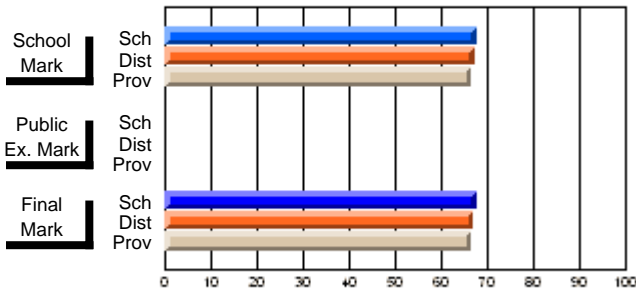

High School Course Results 2002-03

District 5 - Baie Verte/Central/Connaigre

#132 - Botwood Collegiate, Botwood

Grades: 9-12

Course: SCIENCE 1206			
# students in course: 53			
	School Mark	School vs District	School vs Province
Average Score	67.6		
School	67.6		
District	67.1	P	P
Province	66.5		
Percent of Passes	83.0		
School	83.0		
District	89.6	Q	Q
Province	88.3		

Average Scores