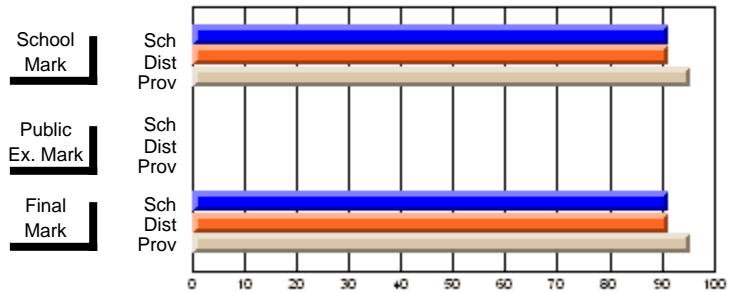

Percent Passes

* Data from the High School Certification System. The results from supplementary courses are not reflected in these results. All students obtaining a score of 48 or 49 on the final mark, were adjusted to 50 and are reflected in the Final Mark column.