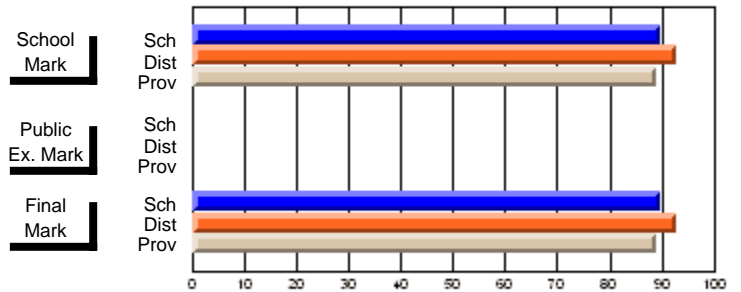

Percent Passes

* Data from the High School Certification System. The results from supplementary courses are not reflected in these results. All students obtaining a score of 48 or 49 on the final mark, were adjusted to 50 and are reflected in the Final Mark column.