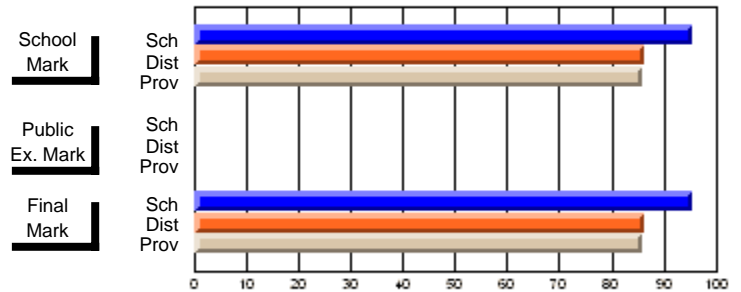

Percent Passes

* Data from the High School Certification System. The results from supplementary courses are not reflected in these results. All students obtaining a score of 48 or 49 on the final mark, were adjusted to 50 and are reflected in the Final Mark column.