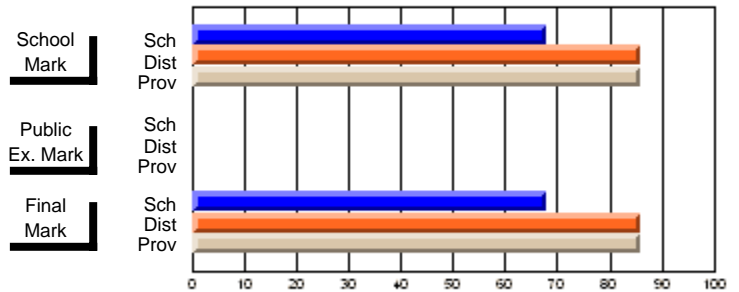

Percent Passes

* Data from the High School Certification System. The results from supplementary courses are not reflected in these results. All students obtaining a score of 48 or 49 on the final mark, were adjusted to 50 and are reflected in the Final Mark column.