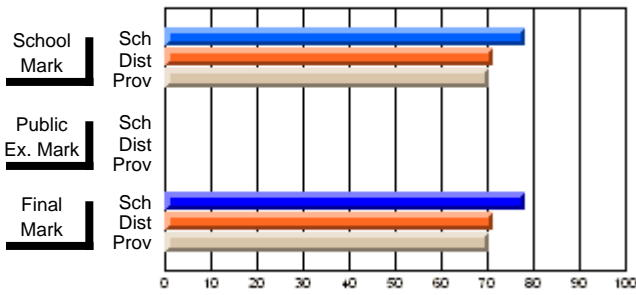

High School Course Results 2002-03

District 5 - Baie Verte/Central/Connaigre

#402 - Leo Burke Academy, Bishop's Falls

Grades: 8-12

Subject: Guidance

Course: CAREER EXPLORATION 1101			
# students in course: 12			
	School Mark	School vs District	School vs Province
Average Score			
School	78.3		
District	71.1	P	P
Province	70.2		
Percent of Passes			
School	100.0		
District	89.5	P	P
Province	88.9		

	Public Exam Mark	School vs District	School vs Province
Final Mark			
School	78.3		
District	71.1	P	P
Province	70.2		
Final Mark			
School	100.0		
District	89.6	P	P
Province	88.9		

Average Scores