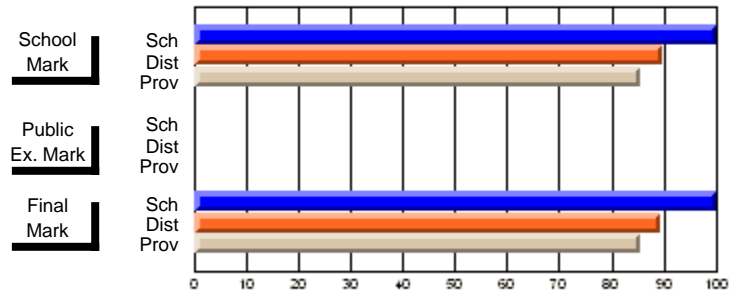

Percent Passes

* Data from the High School Certification System. The results from supplementary courses are not reflected in these results. All students obtaining a score of 48 or 49 on the final mark, were adjusted to 50 and are reflected in the Final Mark column.