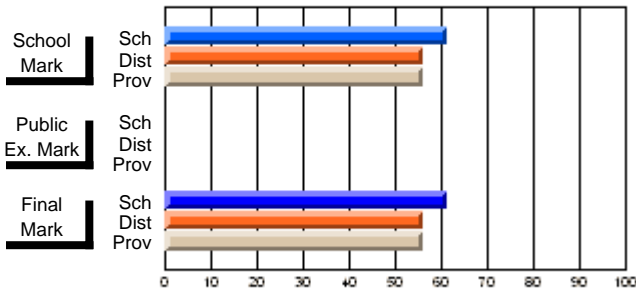

High School Course Results 2002-03

District 5 - Baie Verte/Central/Connaigre

#153 - Cape John Collegiate, La Scie

Grades: 7-12

Course: ENGLISH 1202			
# students in course: 17			
	School Mark	School vs District	School vs Province
Average Score	61.1		
School	61.1		
District	55.9	P	P
Province	56.0		
Percent of Passes			
School	100.0		
District	85.6	P	P
Province	81.9		

	Public Exam Mark	School vs District	School vs Province
Final Mark	61.1		
School	61.1		
District	55.9	P	P
Province	56.0		
Final Mark	100.0		
School	100.0		
District	86.6	P	P
Province	82.0		

Average Scores