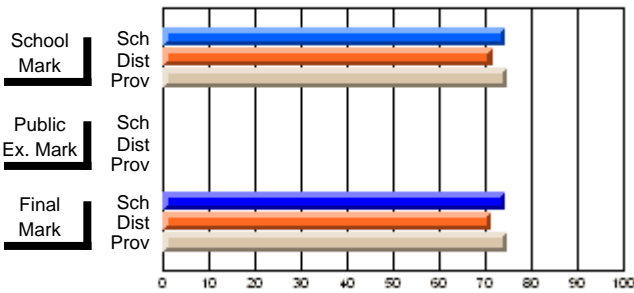

High School Course Results 2002-03

District 5 - Baie Verte/Central/Connaigre

#152 - Valmont Academy, King's Point

Grades: K-12

Subject: Technology Education

Course: MICROCOMPUTER SYSTEMS 1100			
# students in course: 14			
	School Mark	School vs District	School vs Province
Average Score			
School	74.4		
District	71.5	p	q
Province	74.7		
Percent of Passes			
School	100.0		
District	89.6	p	p
Province	92.9		

	Public Exam Mark	School vs District	School vs Province
Final Mark			
School	74.4		
District	71.4	p	q
Province	74.7		
Final Mark			
School	100.0		
District	89.6	p	p
Province	92.9		

Average Scores