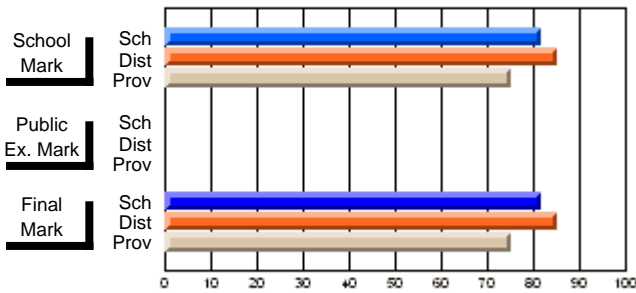

High School Course Results 2002-03

District 5 - Baie Verte/Central/Connaigre

#402 - Leo Burke Academy, Bishop's Falls

Grades: 8-12

Subject: English Language

Course: THEATRE ARTS 2200									
# students in course: 14									
	School Mark	School vs District	School vs Province	Public Exam Mark	School vs District	School vs Province	Final Mark	School vs District	School vs Province
<u>Average Score</u>	81.7						81.7		
School	85.1	q	p				85.1	q	p
District	75.3						75.3		
Province									
<u>Percent of Passes</u>									
School	92.9						92.9		
District	97.5	q	q				97.5	q	q
Province	93.7						93.7		

Average Scores