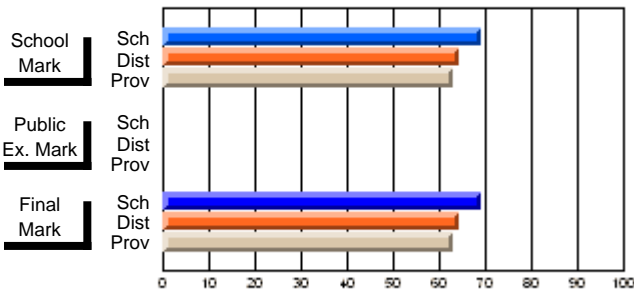

High School Course Results 2002-03

District 5 - Baie Verte/Central/Connaigre

#149 - King Academy, Harbour Breton

Grades: 7-12

Subject: English Language

Course: ENGLISH 1200									
# students in course: 17									
	School Mark	School vs District	School vs Province	Public Exam Mark	School vs District	School vs Province	Final Mark	School vs District	School vs Province
<u>Average Score</u>									
School	69.1						69.1		
District	64.2	P	P				64.3	P	P
Province	62.9						62.9		
<u>Percent of Passes</u>									
School	94.1						94.1		
District	87.1	P	P				87.1	P	P
Province	88.9						88.9		

Average Scores