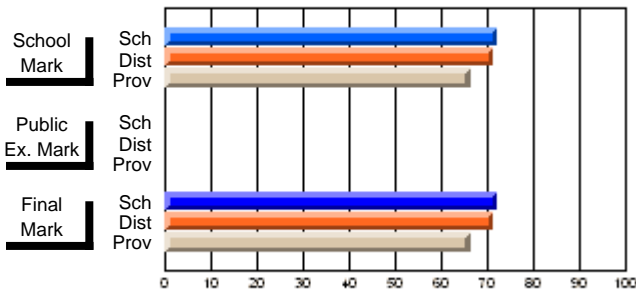

High School Course Results 2002-03

District 5 - Baie Verte/Central/Connaigre

#403 - Lakeside Academy, Buchans

Grades: K-12

Subject: Family Studies

Course: NUTRITION 3100									
# students in course: 9									
	School Mark	School vs District	School vs Province	Public Exam Mark	School vs District	School vs Province	Final Mark	School vs District	School vs Province
<u>Average Score</u>									
School	72.2						72.2		
District	71.4	p	p				71.4	p	p
Province	66.3						66.3		
<u>Percent of Passes</u>									
School	88.9						88.9		
District	91.8	q	p				91.8	q	p
Province	85.6						85.7		

Average Scores