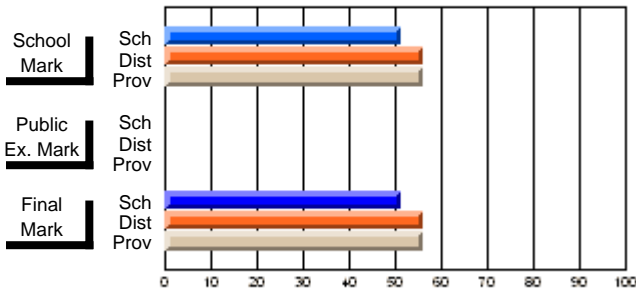

High School Course Results 2002-03

District 5 - Baie Verte/Central/Connaigre

#162 - Dorset Collegiate, Pilley's Island

Grades: 9-12

Course: ENGLISH 1202									
# students in course: 10									
	School Mark	School vs District	School vs Province	Public Exam Mark	School vs District	School vs Province	Final Mark	School vs District	School vs Province
<u>Average Score</u>	51.2						51.2		
School	55.9	q	q				55.9	q	q
District	56.0						56.0		
Province							56.0		
<u>Percent of Passes</u>									
School	70.0						70.0		
District	85.6	q	q				86.6	q	q
Province	81.9						82.0		

Average Scores