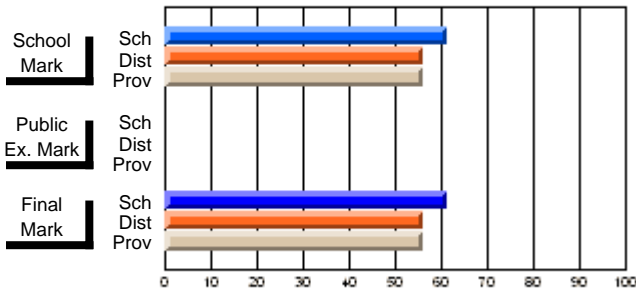

High School Course Results 2002-03

District 5 - Baie Verte/Central/Connaigre

#125 - Baie Verte High School, Baie Verte

Grades: 8-12

Course: ENGLISH 1202						
# students in course: 16						
	School Mark	School vs District	School vs Province	Public Exam Mark	School vs District	School vs Province
Average Score	61.4					
School	61.4					
District	55.9	P	P		P	P
Province	56.0					
Percent of Passes	68.8					
School	68.8					
District	85.6	Q	Q		Q	Q
Province	81.9					

Average Scores