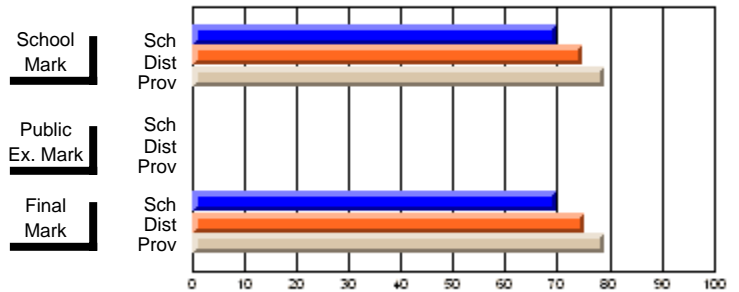

Percent Passes

* Data from the High School Certification System. The results from supplementary courses are not reflected in these results. All students obtaining a score of 48 or 49 on the final mark, were adjusted to 50 and are reflected in the Final Mark column.