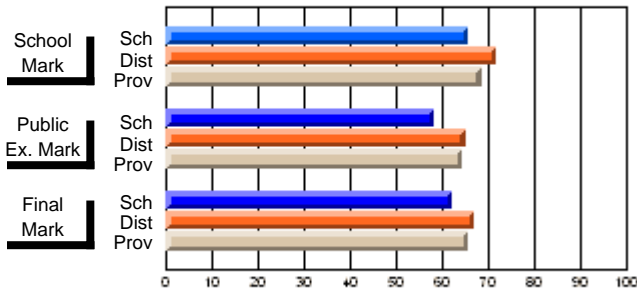

High School Course Results 2002-03

District 5 - Baie Verte/Central/Connaigre

#153 - Cape John Collegiate, La Scie

Grades: 7-12

Course: WORLD GEOGRAPHY 3202

students in course: 20

	School Mark	School vs District	School vs Province	Public Exam Mark	School vs District	School vs Province	Final Mark	School vs District	School vs Province
Average Score									
School	65.7			58.2			62.3		
District	71.6	q	q	65.0	q	q	67.1	q	q
Province	68.4			64.2			65.7		
Percent of Passes									
School	95.0			75.0			90.0		
District	92.5	p	p	85.3	q	q	91.2	q	q
Province	91.6			84.8			90.7		

Average Scores