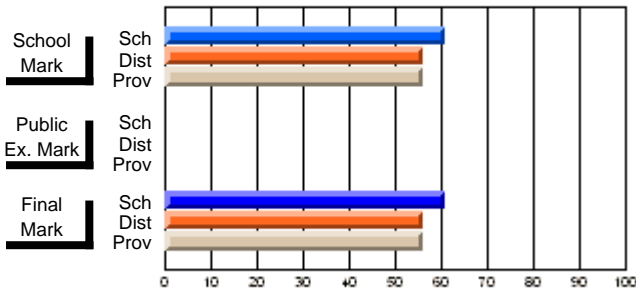

High School Course Results 2002-03

District 5 - Baie Verte/Central/Connaigre

#163 - Point Leamington Academy, Point Leamington

Grades: K-12

Course: ENGLISH 1202			
# students in course: 9			
	School Mark	School vs District	School vs Province
Average Score	60.8		
School	60.8		
District	55.9	P	P
Province	56.0		
Percent of Passes			
School	100.0		
District	85.6	P	P
Province	81.9		

	Public Exam Mark	School vs District	School vs Province
Final Mark			
School	60.8		
District	55.9	P	P
Province	56.0		
Final Mark			
School	100.0		
District	86.6	P	P
Province	82.0		

Average Scores