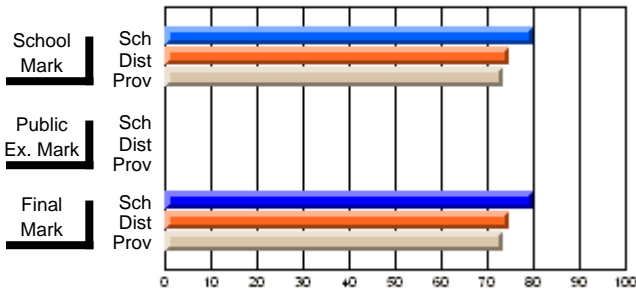

High School Course Results 2002-03

District 5 - Baie Verte/Central/Connaigre

#141 - Exploits Valley High - Maple, Grand Falls-Windsor

Grades: 11-12

Course: COMPUTER TECHNOLOGY 3200			
# students in course: 10			
	School Mark	School vs District	School vs Province
Average Score	80.1		
School	80.1		
District	74.8	P	P
Province	73.5		
Percent of Passes			
School	100.0		
District	92.3	P	P
Province	93.3		

	Public Exam Mark	School vs District	School vs Province
Public Exam Mark			
School			
District			
Province			

	Final Mark	School vs District	School vs Province
Final Mark	80.1		
School	80.1		
District	74.8	P	P
Province	73.5		

Average Scores