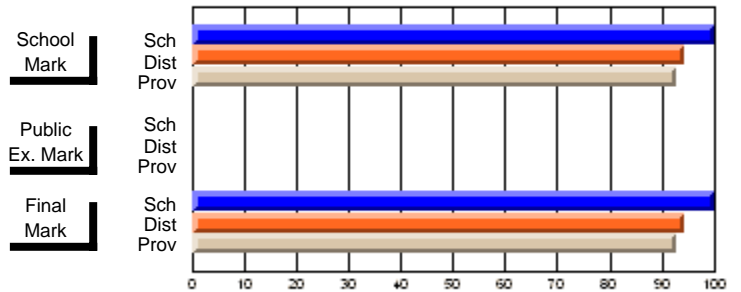

Percent Passes

* Data from the High School Certification System. The results from supplementary courses are not reflected in these results. All students obtaining a score of 48 or 49 on the final mark, were adjusted to 50 and are reflected in the Final Mark column.