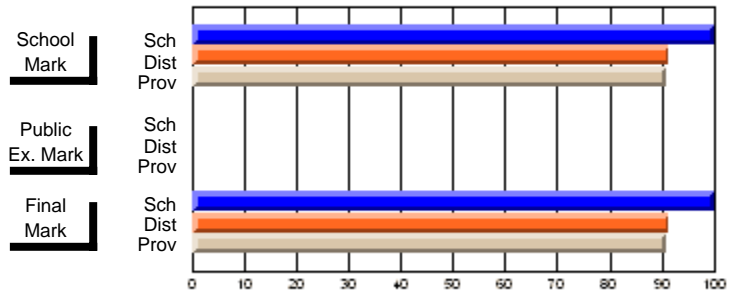

Percent Passes

* Data from the High School Certification System. The results from supplementary courses are not reflected in these results. All students obtaining a score of 48 or 49 on the final mark, were adjusted to 50 and are reflected in the Final Mark column.