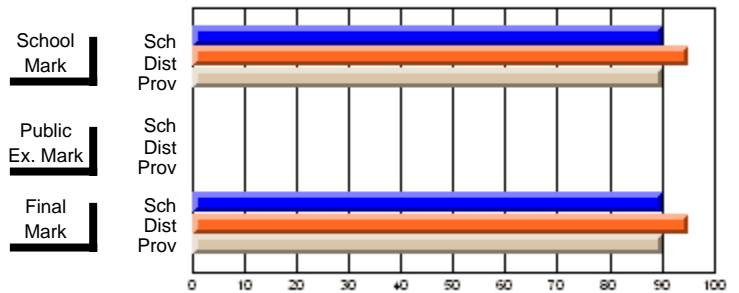

Percent Passes

* Data from the High School Certification System. The results from supplementary courses are not reflected in these results. All students obtaining a score of 48 or 49 on the final mark, were adjusted to 50 and are reflected in the Final Mark column.