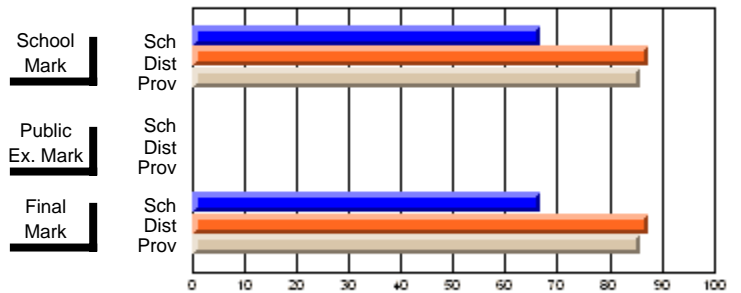

Percent Passes

* Data from the High School Certification System. The results from supplementary courses are not reflected in these results. All students obtaining a score of 48 or 49 on the final mark, were adjusted to 50 and are reflected in the Final Mark column.