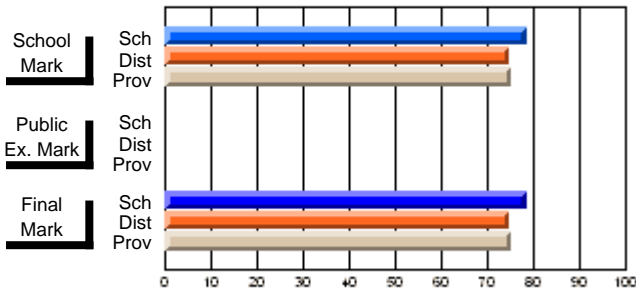

High School Course Results 2002-03

District 5 - Baie Verte/Central/Connaigre

#149 - King Academy, Harbour Breton

Grades: 7-12

Course: MATHEMATICS 2205			
# students in course: 9			
	School Mark	School vs District	School vs Province
Average Score	78.4		
School	78.4		
District	74.7	P	P
Province	75.2		
Percent of Passes			
School	100.0		
District	95.3	P	P
Province	97.6		

	Public Exam Mark	School vs District	School vs Province
Final Mark	78.4		
School	78.4		
District	74.9	P	P
Province	75.2		

	Final Mark	School vs District	School vs Province
Final Mark	100.0		
School	100.0		
District	95.7	P	P
Province	97.7		

Average Scores