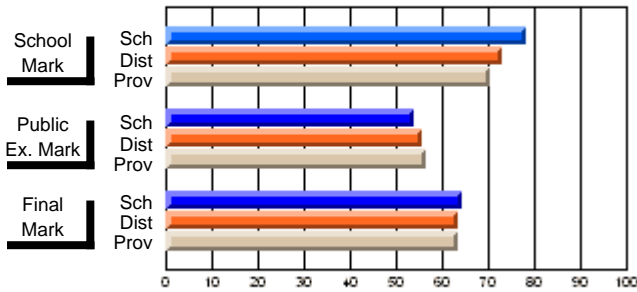

<b>Public Exam Mark</b>	School vs District	School vs Province
<b>54.0</b>		
55.7	Q	Q
56.3		

<b>Final Mark</b>	School vs District	School vs Province
<b>64.4</b>		
63.3	P	P
63.4		

**Average Scores**

**Percent Passes**