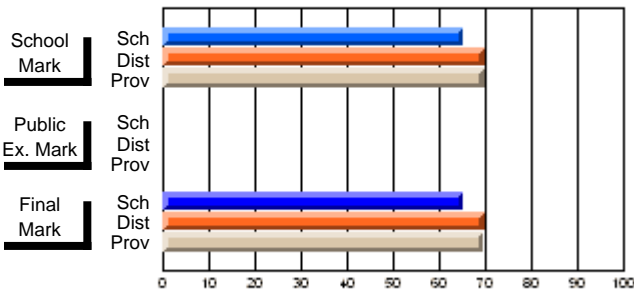

High School Course Results 2002-03

District 5 - Baie Verte/Central/Connaigre

#132 - Botwood Collegiate, Botwood

Grades: 9-12

Subject: Social Studies

Course: CANADIAN HISTORY 1201								
# students in course: 78								
	School Mark	School vs District	School vs Province		Public Exam Mark	School vs District	School vs Province	
<u>Average Score</u>	65.2							
School	65.2							
District	69.7	q	q					
Province	69.7							
<u>Percent of Passes</u>	84.6							
School	84.6							
District	88.8	q	q					
Province	89.0							
								Final Mark
								65.2
								69.7
								69.7
								84.6
								88.8
								89.0

Average Scores