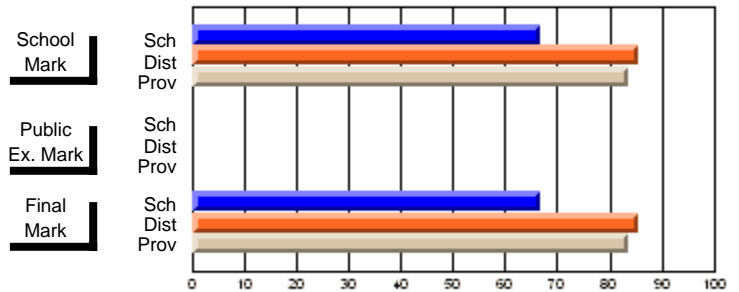

Percent Passes

* Data from the High School Certification System. The results from supplementary courses are not reflected in these results. All students obtaining a score of 48 or 49 on the final mark, were adjusted to 50 and are reflected in the Final Mark column.