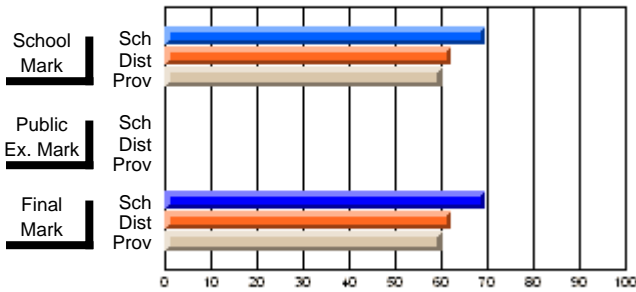

High School Course Results 2002-03

District 5 - Baie Verte/Central/Connaigre

#141 - Exploits Valley High - Maple, Grand Falls-Windsor

Grades: 11-12

Course: MATHEMATICS 3206								
# students in course: 60								
	School Mark	School vs District	School vs Province		Public Exam Mark	School vs District	School vs Province	
<u>Average Score</u>	69.5							
School	62.0	P	P					
District	60.2							
Province								
<u>Percent of Passes</u>	91.7							
School	85.7	P	P					
District	83.8							
Province								

Average Scores