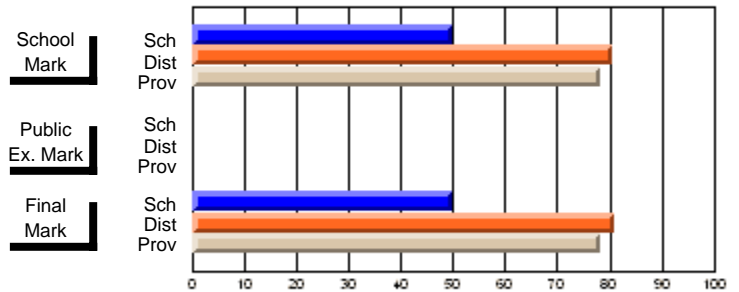

Percent Passes

* Data from the High School Certification System. The results from supplementary courses are not reflected in these results. All students obtaining a score of 48 or 49 on the final mark, were adjusted to 50 and are reflected in the Final Mark column.