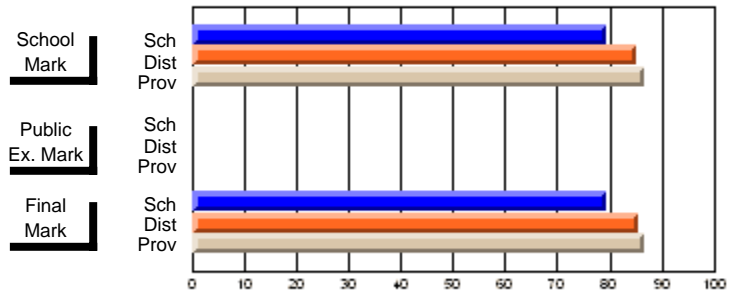

Percent Passes

* Data from the High School Certification System. The results from supplementary courses are not reflected in these results. All students obtaining a score of 48 or 49 on the final mark, were adjusted to 50 and are reflected in the Final Mark column.