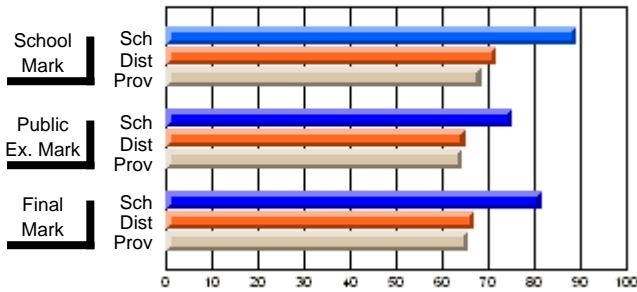

High School Course Results 2002-03

District 5 - Baie Verte/Central/Connaigre

#162 - Dorset Collegiate, Pilley's Island

Grades: 9-12

Course: WORLD GEOGRAPHY 3202			
# students in course: 11			
	School Mark	School vs District	School vs Province
Average Score	89.0		
School	71.6	P	P
District			
Province	68.4		
Percent of Passes			
School	100.0		
District	92.5	P	P
Province	91.6		

	Public Exam Mark	School vs District	School vs Province
Public Exam Mark	75.2		
School	65.0	P	P
District	64.2		
Province	64.2		

	Final Mark	School vs District	School vs Province
Final Mark	81.5		
School	67.1	P	P
District	65.7		
Province	65.7		

Average Scores