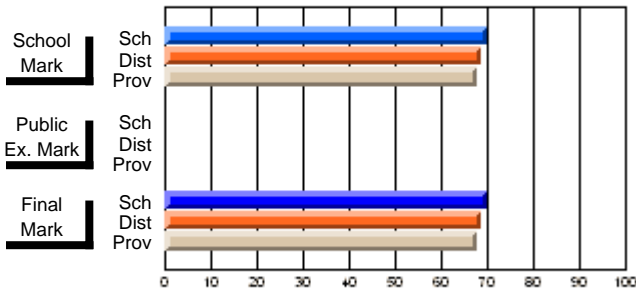

High School Course Results 2002-03

District 5 - Baie Verte/Central/Connaigre

#152 - Valmont Academy, King's Point

Grades: K-12

Course: CANADIAN LITERATURE 2204			
# students in course: 27			
	School Mark	School vs District	School vs Province
Average Score	70.0		
School	70.0		
District	68.5	P	P
Province	67.8		
Percent of Passes			
School	100.0		
District	95.7	P	P
Province	92.0		

	Public Exam Mark	School vs District	School vs Province
Public Exam Mark			
School			
District			
Province			

	Final Mark	School vs District	School vs Province
Final Mark	70.0		
School	70.0		
District	68.5	P	P
Province	67.8		

Average Scores