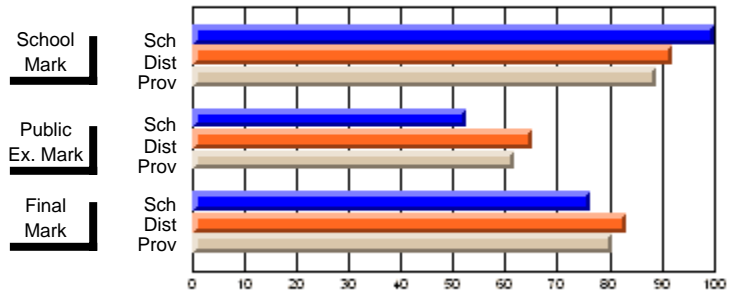

Percent Passes

* Data from the High School Certification System. The results from supplementary courses are not reflected in these results. All students obtaining a score of 48 or 49 on the final mark, were adjusted to 50 and are reflected in the Final Mark column.