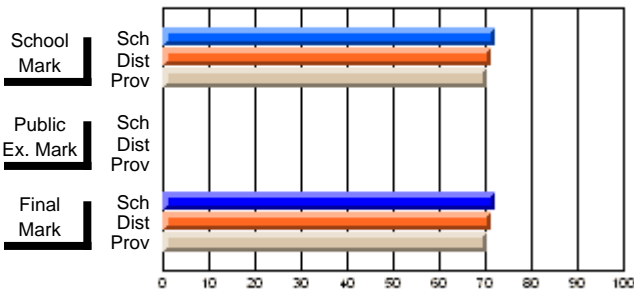

High School Course Results 2002-03

District 5 - Baie Verte/Central/Connaigre

#149 - King Academy, Harbour Breton

Grades: 7-12

Subject: Guidance

Course: CAREER EXPLORATION 1101									
# students in course: 32									
	School Mark	School vs District	School vs Province	Public Exam Mark	School vs District	School vs Province	Final Mark	School vs District	School vs Province
<u>Average Score</u>	72.1						72.1		
School	72.1						72.1		
District	71.1	P	P				71.1	P	P
Province	70.2						70.2		
<u>Percent of Passes</u>									
School	93.8						93.8		
District	89.5	P	P				89.6	P	P
Province	88.9						88.9		

Average Scores