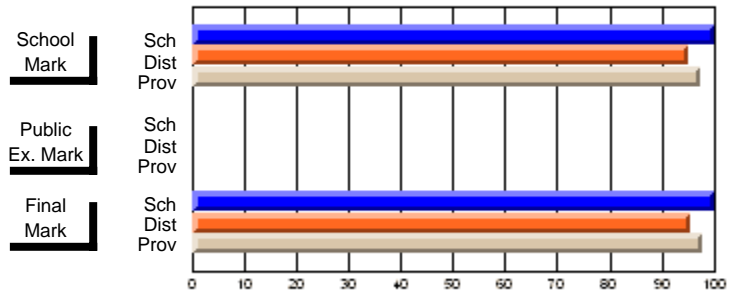

Percent Passes

* Data from the High School Certification System. The results from supplementary courses are not reflected in these results. All students obtaining a score of 48 or 49 on the final mark, were adjusted to 50 and are reflected in the Final Mark column.