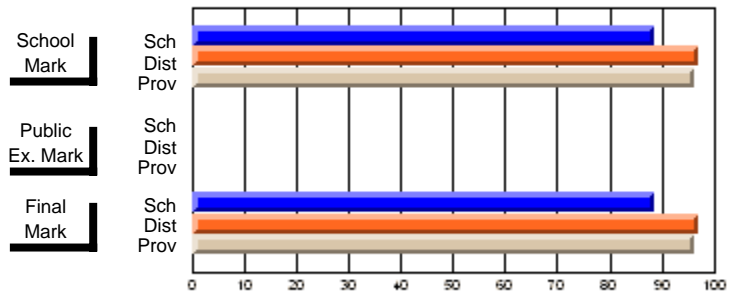

Percent Passes

* Data from the High School Certification System. The results from supplementary courses are not reflected in these results. All students obtaining a score of 48 or 49 on the final mark, were adjusted to 50 and are reflected in the Final Mark column.