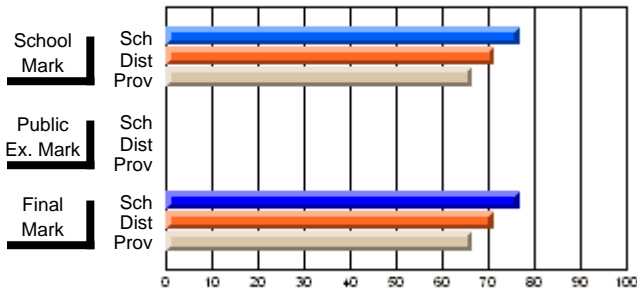

High School Course Results 2002-03

District 5 - Baie Verte/Central/Connaigre

#412 - Holy Cross School, St. Alban's

Grades: 7-12

Course: ENGLISH 1201				
# students in course: 33				
	School Mark	School vs District	School vs Province	
Average Score	76.7			
School	76.7			
District	71.1	P	P	
Province	66.6			
Percent of Passes				
School	100.0			
District	95.5	P	P	
Province	90.3			
		Public Exam Mark	School vs District	School vs Province
		Final Mark	School vs District	School vs Province
		76.7		
		76.7	P	P
		71.0		
		66.6		
		100.0		
		100.0	P	P
		95.5		
		90.3		

Average Scores