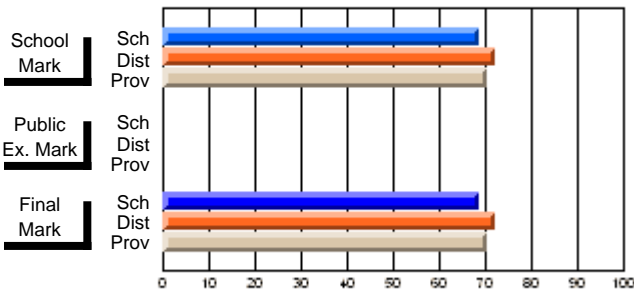

High School Course Results 2002-03

District 5 - Baie Verte/Central/Connaigre

#171 - Indian River High School, Springdale

Grades: 9-12

Subject: Physical Education

Course: HEALTHY LIVING 1200			
# students in course: 31			
	School Mark	School vs District	School vs Province
Average Score			
School	68.6		
District	72.0	q	q
Province	70.5		
Percent of Passes			
School	90.3		
District	95.0	q	p
Province	90.1		

Average Scores