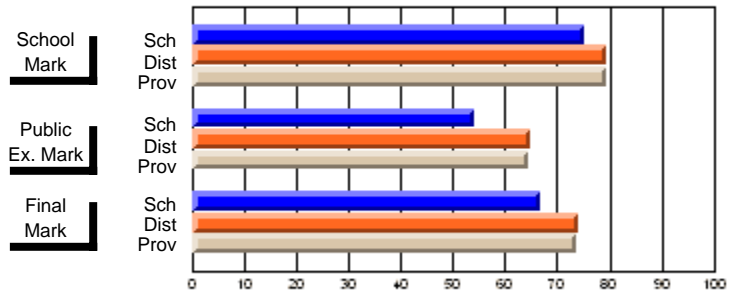

Percent Passes

* Data from the High School Certification System. The results from supplementary courses are not reflected in these results. All students obtaining a score of 48 or 49 on the final mark, were adjusted to 50 and are reflected in the Final Mark column.