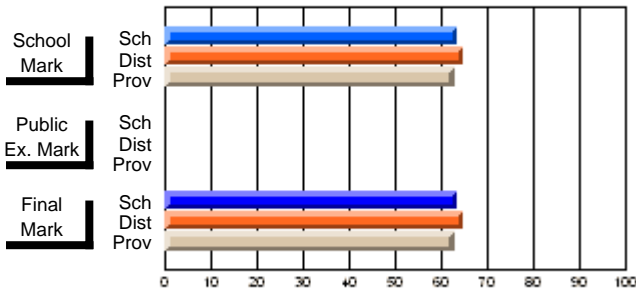

High School Course Results 2002-03

District 5 - Baie Verte/Central/Connaigre

#402 - Leo Burke Academy, Bishop's Falls

Grades: 8-12

Course: SCIENCE/TECHNOLOGY/SOCIETY 2206			
# students in course: 25			
	School Mark	School vs District	School vs Province
Average Score	63.6		
School	63.6		
District	64.7	q	P
Province	62.8		
Percent of Passes			
School	92.0		
District	90.4	P	P
Province	88.6		

	Public Exam Mark	School vs District	School vs Province
Final Mark	63.6		
School	63.6		
District	64.7	q	P
Province	62.8		
Percent of Passes			
School	92.0		
District	90.4	P	P
Province	88.6		

Average Scores