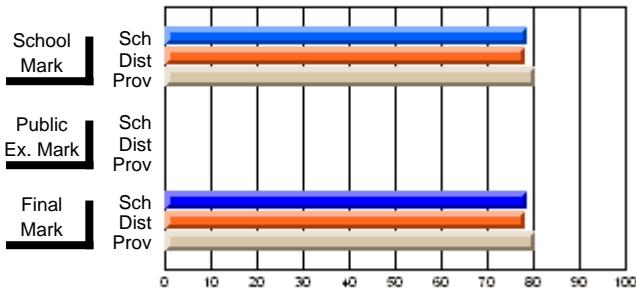

High School Course Results 2002-03

District 5 - Baie Verte/Central/Connaigre

#141 - Exploits Valley High - Maple, Grand Falls-Windsor

Grades: 11-12

Course: COOPERATIVE EDUCATION 1120			
# students in course: 36			
	School Mark	School vs District	School vs Province
<u>Average Score</u>			
School	78.5		
District	78.3	p	q
Province	80.2		
<u>Percent of Passes</u>			
School	88.9		
District	89.2	q	q
Province	95.6		

Average Scores