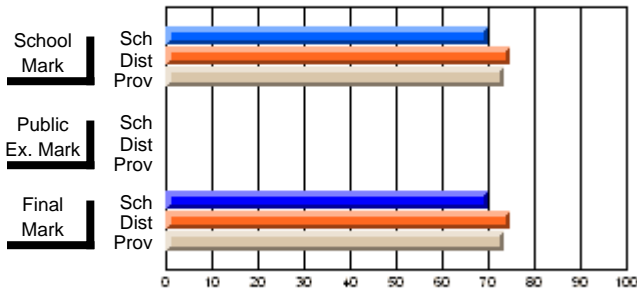

High School Course Results 2002-03

District 5 - Baie Verte/Central/Connaigre

#162 - Dorset Collegiate, Pilley's Island

Grades: 9-12

Course: COMPUTER TECHNOLOGY 3200

students in course: 7

	School Mark	School vs District	School vs Province	Public Exam Mark	School vs District	School vs Province	Final Mark	School vs District	School vs Province
<u>Average Score</u>									
School	69.9						69.9		
District	74.8	q	q				74.8	q	q
Province	73.5						73.5		
<u>Percent of Passes</u>									
School	85.7						85.7		
District	92.3	q	q				92.3	q	q
Province	93.3						93.3		

Average Scores