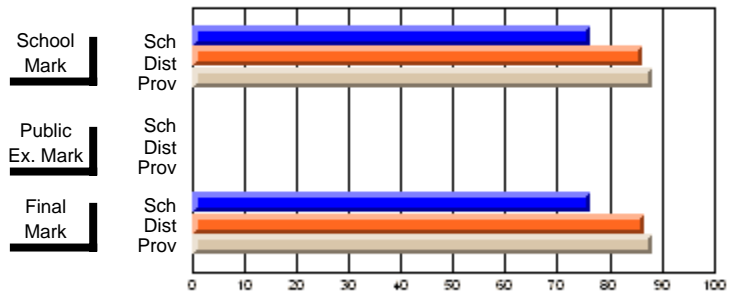

Percent Passes

* Data from the High School Certification System. The results from supplementary courses are not reflected in these results. All students obtaining a score of 48 or 49 on the final mark, were adjusted to 50 and are reflected in the Final Mark column.