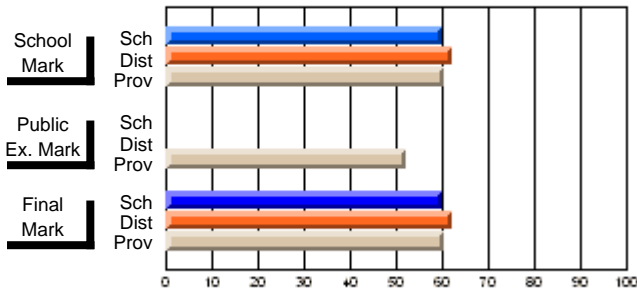

High School Course Results 2002-03

District 5 - Baie Verte/Central/Connaigre

#125 - Baie Verte High School, Baie Verte

Grades: 8-12

Course: WORLD GEOGRAPHY 3200			
# students in course: 13			
	School Mark	School vs District	School vs Province
Average Score	59.9		
School	62.1	q	q
District	60.4		
Province			
Percent of Passes	100.0		
School	92.1	P	P
District	90.3		
Province			

	Public Exam Mark	School vs District	School vs Province
Public Exam Mark	52.1		
School			
District			
Province			

	Final Mark	School vs District	School vs Province
Final Mark	59.9		
School	62.1	q	q
District	60.4		
Province			

Average Scores