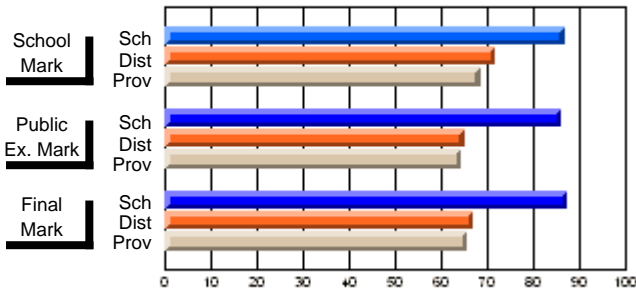

High School Course Results 2002-03

District 5 - Baie Verte/Central/Connaigre

#152 - Valmont Academy, King's Point

Grades: K-12

Course: WORLD GEOGRAPHY 3202			
# students in course: 8			
	School Mark	School vs District	School vs Province
Average Score			
School	86.6		
District	71.6	P	P
Province	68.4		
Percent of Passes			
School	100.0		
District	92.5	P	P
Province	91.6		

	Public Exam Mark	School vs District	School vs Province
School	86.0		
District	65.0	P	P
Province	64.2		

	Final Mark	School vs District	School vs Province
School	87.5		
District	67.1	P	P
Province	65.7		

Average Scores