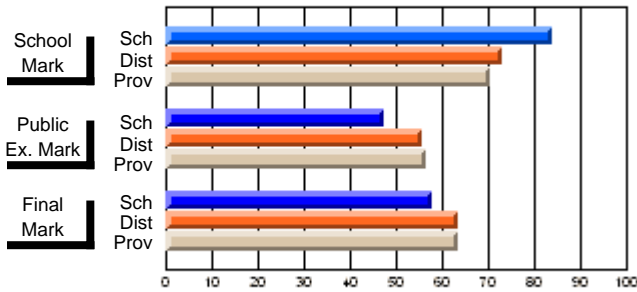

High School Course Results 2002-03

District 5 - Baie Verte/Central/Connaigre

#125 - Baie Verte High School, Baie Verte

Grades: 8-12

Course: PHYSICS 3204			
# students in course: 16			
	School Mark	School vs District	School vs Province
Average Score	83.8		
School	72.8	P	P
District			
Province	70.3		
Percent of Passes			
School	100.0		
District	94.3	P	P
Province	93.6		
	Public Exam Mark	School vs District	School vs Province
Average Score	47.2		
School	55.7	q	q
District			
Province	56.3		
Percent of Passes			
School	50.0		
District	65.3	q	q
Province	65.6		
	Final Mark	School vs District	School vs Province
Average Score	57.9		
School	63.3	q	q
District			
Province	63.4		
Percent of Passes			
School	81.3		
District	86.4	q	q
Province	85.1		

Average Scores