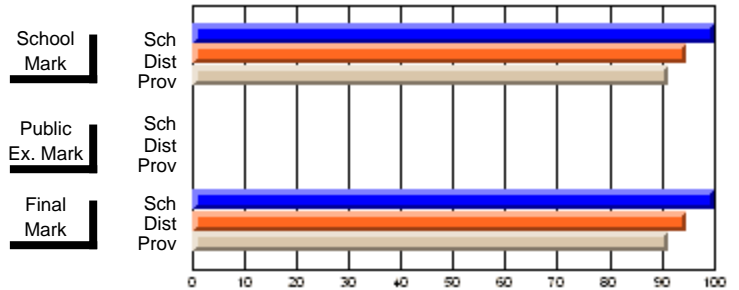

Percent Passes

* Data from the High School Certification System. The results from supplementary courses are not reflected in these results. All students obtaining a score of 48 or 49 on the final mark, were adjusted to 50 and are reflected in the Final Mark column.