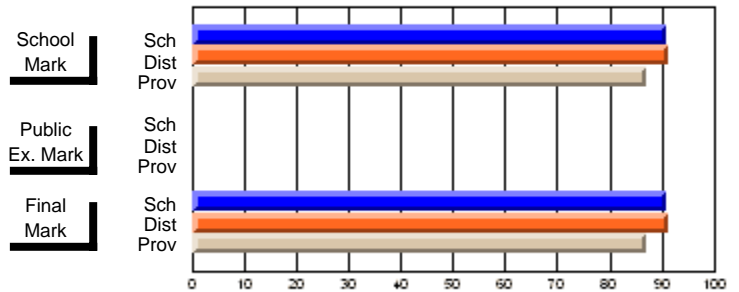

Percent Passes

* Data from the High School Certification System. The results from supplementary courses are not reflected in these results. All students obtaining a score of 48 or 49 on the final mark, were adjusted to 50 and are reflected in the Final Mark column.