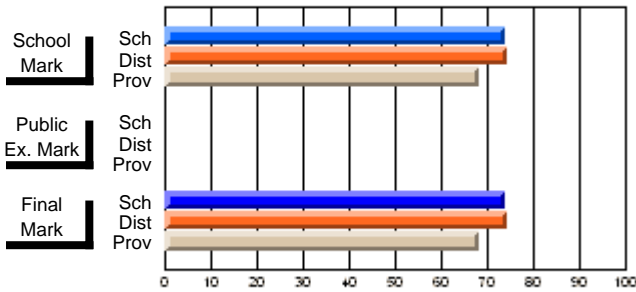

**High School Course Results
2002-03**

District 5 - Baie Verte/Central/Connaigre

#138 - Victoria Academy, Gaultois

Grades: K-1,3-12

Course: ENGLISH 2201			
# students in course: 6			
	School Mark	School vs District	School vs Province
Average Score	73.8		
School	73.8		
District	74.5	q	P
Province	68.2		
Percent of Passes	100.0		
School	100.0		
District	98.6	P	P
Province	92.3		
	Public Exam Mark	School vs District	School vs Province
	Final Mark	School vs District	School vs Province
	73.8		
School	73.8		
District	74.5	q	P
Province	68.2		
	100.0		
School	100.0		
District	98.6	P	P
Province	92.3		

Average Scores