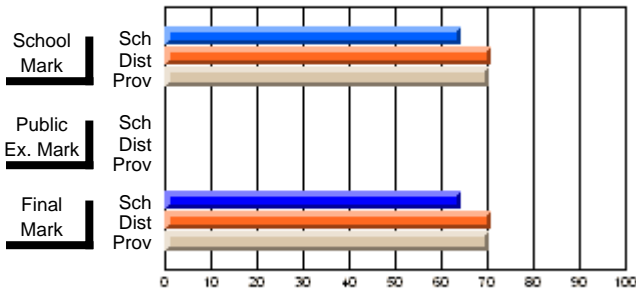

High School Course Results 2002-03

District 5 - Baie Verte/Central/Connaigre

#149 - King Academy, Harbour Breton

Grades: 7-12

Course: COMMUNICATIONS TECHNOLOGY 2104

students in course: 17

	School Mark	School vs District	School vs Province	Public Exam Mark	School vs District	School vs Province	Final Mark	School vs District	School vs Province
Average Score	64.3						64.3		
School	64.3						64.3		
District	70.8	q	q				70.8	q	q
Province	70.4						70.4		
Percent of Passes	82.4						82.4		
School	82.4						82.4		
District	91.5	q	q				91.5	q	q
Province	90.8						90.9		

Average Scores