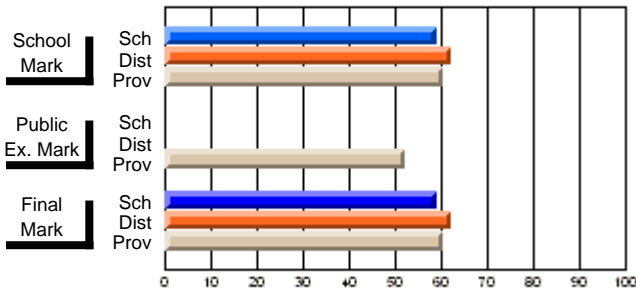

High School Course Results 2002-03

District 5 - Baie Verte/Central/Connaigre

#152 - Valmont Academy, King's Point

Grades: K-12

Course: WORLD GEOGRAPHY 3200			
# students in course: 10			
	School Mark	School vs District	School vs Province
Average Score	58.9		
School	62.1	q	q
District	60.4		
Province			
Percent of Passes	100.0		
School	92.1	P	P
District	90.3		
Province			

	Public Exam Mark	School vs District	School vs Province
Public Exam Mark	52.1		
School			
District			
Province			

	Final Mark	School vs District	School vs Province
Final Mark	58.9		
School	62.1	q	q
District	60.4		
Province			

Average Scores