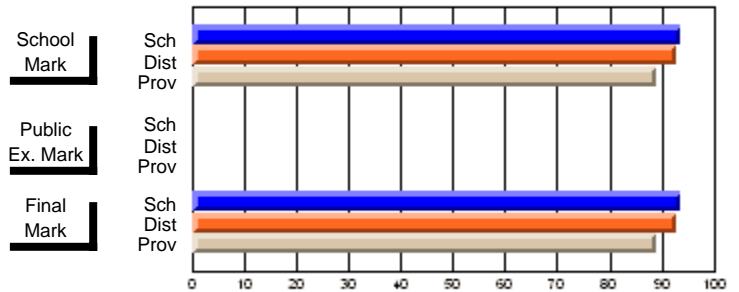

Percent Passes

* Data from the High School Certification System. The results from supplementary courses are not reflected in these results. All students obtaining a score of 48 or 49 on the final mark, were adjusted to 50 and are reflected in the Final Mark column.