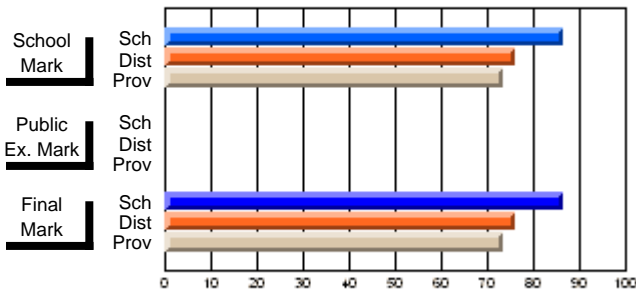

High School Course Results 2002-03

District 5 - Baie Verte/Central/Connaigre

#138 - Victoria Academy, Gaultois

Grades: K-1,3-12

Subject: Technology Education

Course: INTEGRATED SYSTEMS 1205			
# students in course: 13			
	School Mark	School vs District	School vs Province
Average Score			
School	86.3		
District	76.1	P	P
Province	73.5		
Percent of Passes			
School	100.0		
District	97.8	P	P
Province	95.4		

	Public Exam Mark	School vs District	School vs Province
Final Mark			
School	86.3		
District	76.1	P	P
Province	73.5		
Final Mark			
School	100.0		
District	97.8	P	P
Province	95.4		

Average Scores