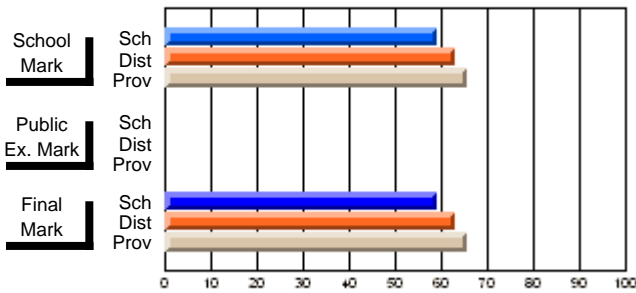

High School Course Results 2002-03

District 5 - Baie Verte/Central/Connaigre

#402 - Leo Burke Academy, Bishop's Falls

Grades: 8-12

Subject: Enterprise Education

Course: CONSUMER STUDIES 1202									
# students in course: 14									
	School Mark	School vs District	School vs Province	Public Exam Mark	School vs District	School vs Province	Final Mark	School vs District	School vs Province
<u>Average Score</u>	59.1						59.1		
School	63.1	q	q				63.1	q	q
District	65.6						65.6		
Province									
<u>Percent of Passes</u>	85.7						85.7		
School	86.4	q	q				86.7	q	q
District	88.2						88.3		
Province									

Average Scores