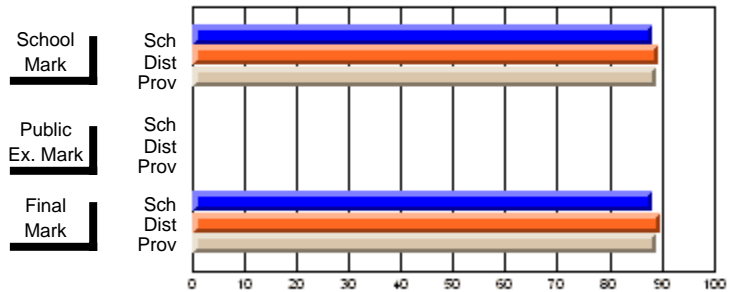

Percent Passes

* Data from the High School Certification System. The results from supplementary courses are not reflected in these results. All students obtaining a score of 48 or 49 on the final mark, were adjusted to 50 and are reflected in the Final Mark column.