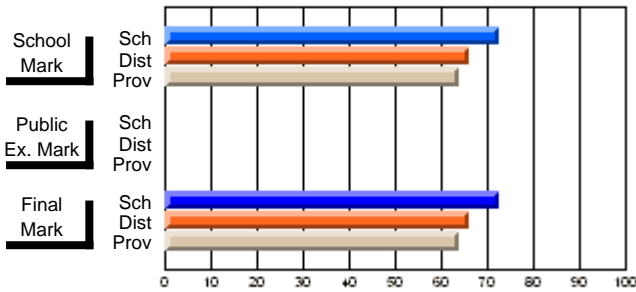

High School Course Results 2002-03

District 5 - Baie Verte/Central/Connaigre

#406 - Fitzgerald Academy, English Harbour West

Grades: K-12

Course: BIOLOGY 2201														
# students in course: 11														
		School Mark	School vs District	School vs Province			Public Exam Mark	School vs District	School vs Province			Final Mark	School vs District	School vs Province
Average Score		72.7										72.7		
School		65.9	P	P								66.0	P	P
District		63.8										63.8		
Province														
Percent of Passes		100.0										100.0		
School		85.3	P	P								85.4	P	P
District		84.8										84.9		
Province														

Average Scores