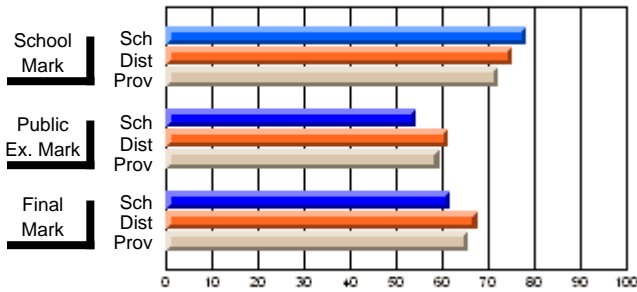

High School Course Results 2002-03

District 5 - Baie Verte/Central/Connaigre

#153 - Cape John Collegiate, La Scie

Grades: 7-12

Course: CHEMISTRY 3202			
# students in course: 6			
	School Mark	School vs District	School vs Province
Average Score			
School	78.3		
District	75.1	P	P
Province	72.0		
Percent of Passes			
School	100.0		
District	97.8	P	P
Province	94.4		

	Public Exam Mark	School vs District	School vs Province
Public Exam Mark			
School	54.2		
District	61.2	q	q
Province	59.3		

	Final Mark	School vs District	School vs Province
Final Mark			
School	61.8		
District	67.6	q	q
Province	65.7		

Average Scores