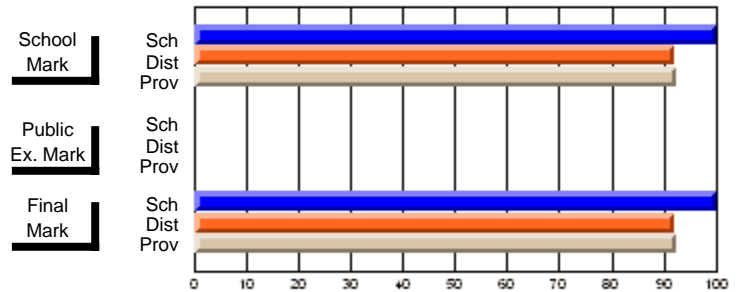

Percent Passes

* Data from the High School Certification System. The results from supplementary courses are not reflected in these results. All students obtaining a score of 48 or 49 on the final mark, were adjusted to 50 and are reflected in the Final Mark column.