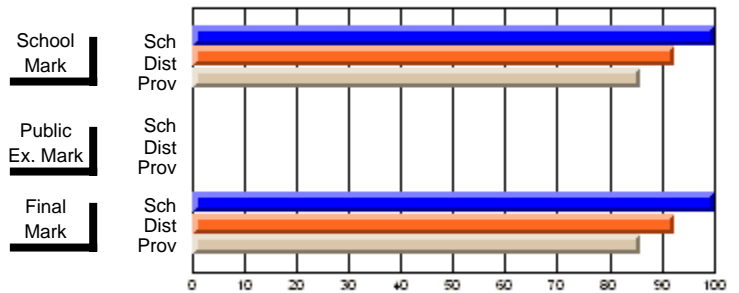

Percent Passes

* Data from the High School Certification System. The results from supplementary courses are not reflected in these results. All students obtaining a score of 48 or 49 on the final mark, were adjusted to 50 and are reflected in the Final Mark column.