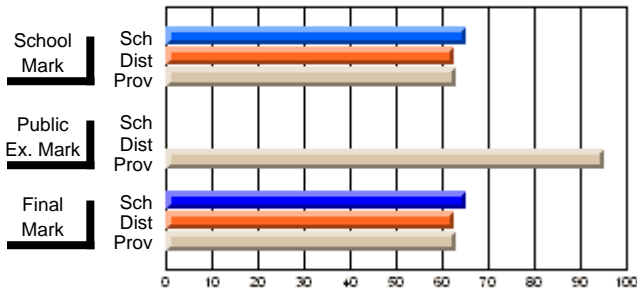

High School Course Results 2002-03

District 5 - Baie Verte/Central/Connaigre

#153 - Cape John Collegiate, La Scie

Grades: 7-12

Course: ENVIRONMENTAL SCIENCE 3205			
# students in course: 20			
	School Mark	School vs District	School vs Province
Average Score	65.2		
School	65.2		
District	62.6	P	P
Province	63.2		
Percent of Passes	100.0		
School	100.0		
District	87.7	P	P
Province	87.7		

	Public Exam Mark	School vs District	School vs Province
Public Exam Mark	95.0		
School	95.0		
District	95.0		
Province	95.0		

	Final Mark	School vs District	School vs Province
Final Mark	65.2		
School	65.2		
District	62.6	P	P
Province	63.1		

Average Scores