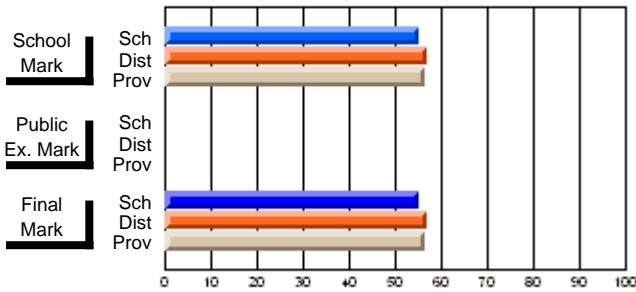

High School Course Results 2002-03

District 5 - Baie Verte/Central/Connaigre

#149 - King Academy, Harbour Breton

Grades: 7-12

Course: MATHEMATICS 1206											
# students in course: 12											
	School Mark	School vs District	School vs Province		Public Exam Mark	School vs District	School vs Province		Final Mark	School vs District	School vs Province
Average Score	55.0								55.0		
School	56.9	q	q						56.9	q	q
District	56.4								56.4		
Province									56.4		
Percent of Passes	75.0								75.0		
School	80.5	q	q						81.0	q	q
District	78.1								78.3		
Province									78.3		

Average Scores