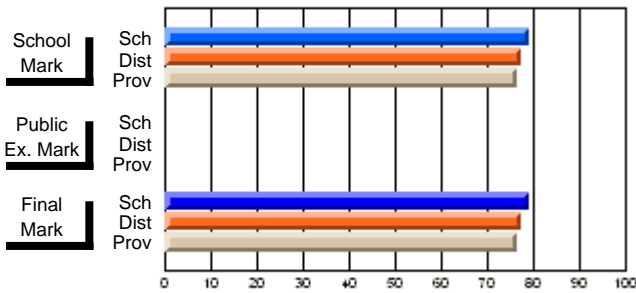

High School Course Results 2002-03

District 5 - Baie Verte/Central/Connaigre

#149 - King Academy, Harbour Breton

Grades: 7-12

Subject: Technology Education

Course: KEYBOARDING/WORD PROCESSING 1101									
# students in course: 26									
	School Mark	School vs District	School vs Province	Public Exam Mark	School vs District	School vs Province	Final Mark	School vs District	School vs Province
<u>Average Score</u>	79.0						79.0		
School	77.3	P	P				77.3	P	P
District	76.5						76.5		
Province									
<u>Percent of Passes</u>	100.0						100.0		
School	94.9	P	P				94.9	P	P
District	94.8						94.8		
Province									

Average Scores