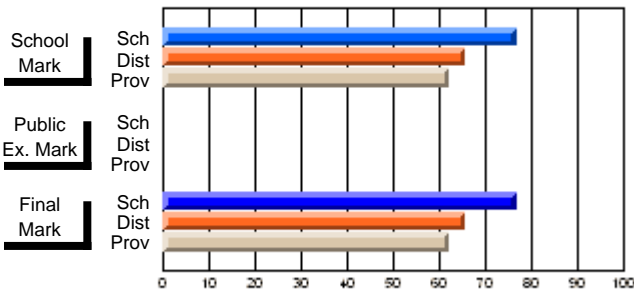

High School Course Results 2002-03

District 5 - Baie Verte/Central/Connaigre

#149 - King Academy, Harbour Breton

Grades: 7-12

Subject: Science

Course: GENERAL SCIENCE 1200								
# students in course: 10								
	School Mark	School vs District	School vs Province		Public Exam Mark	School vs District	School vs Province	
Average Score	76.7							
School	65.7	P	P		76.7			
District	62.0				65.7	P	P	
Province					62.0			
Percent of Passes	100.0				100.0			
School	88.9	P	P		89.2	P	P	
District	87.1				87.3			
Province								

Average Scores