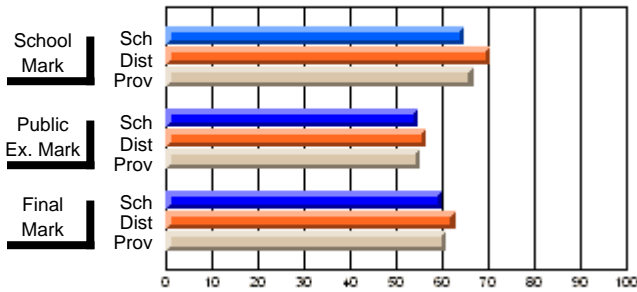

High School Course Results 2002-03

District 5 - Baie Verte/Central/Connaigre

#149 - King Academy, Harbour Breton

Grades: 7-12

Course: BIOLOGY 3201			
# students in course: 23			
	School Mark	School vs District	School vs Province
Average Score	64.7		
School	70.3	q	q
District	66.7		
Province			
Percent of Passes	95.7		
School	92.0	P	P
District	89.1		
Province			
	Public Exam Mark	School vs District	School vs Province
Average Score	54.7		
School	56.5	q	q
District	55.4		
Province			
Percent of Passes	65.2		
School	65.1	P	P
District	61.6		
Province			
	Final Mark	School vs District	School vs Province
Average Score	60.0		
School	62.8	q	q
District	60.7		
Province			
Percent of Passes	91.3		
School	83.1	P	P
District	80.4		
Province			

Average Scores