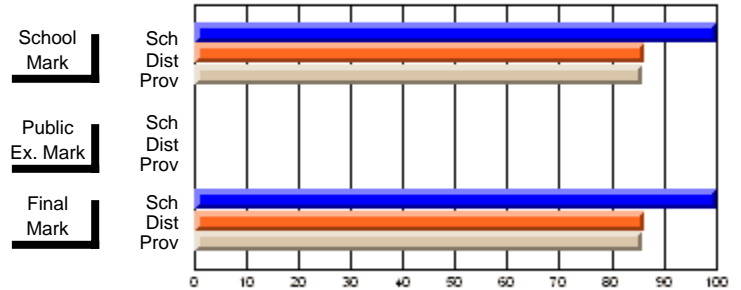

Percent Passes

* Data from the High School Certification System. The results from supplementary courses are not reflected in these results. All students obtaining a score of 48 or 49 on the final mark, were adjusted to 50 and are reflected in the Final Mark column.