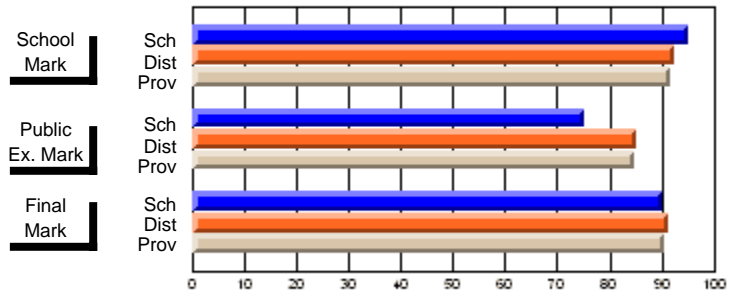

Percent Passes

* Data from the High School Certification System. The results from supplementary courses are not reflected in these results. All students obtaining a score of 48 or 49 on the final mark, were adjusted to 50 and are reflected in the Final Mark column.