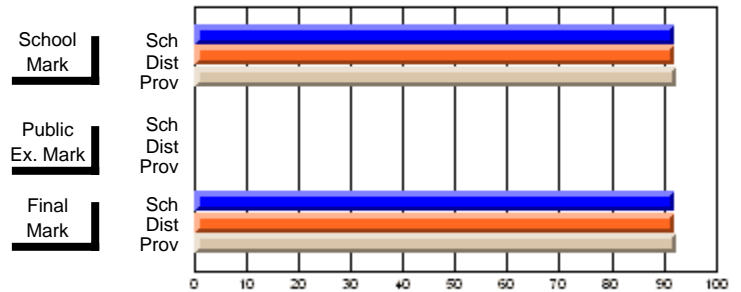

Percent Passes

* Data from the High School Certification System. The results from supplementary courses are not reflected in these results. All students obtaining a score of 48 or 49 on the final mark, were adjusted to 50 and are reflected in the Final Mark column.