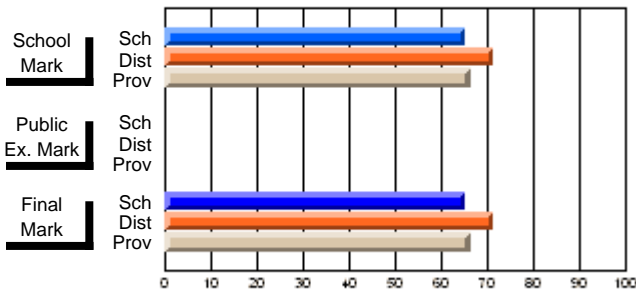

High School Course Results 2002-03

District 5 - Baie Verte/Central/Connaigre

#158 - MSB Regional Academy, Middle Arm

Grades: K-12

Subject: Family Studies

Course: NUTRITION 3100						
# students in course: 29						
	School Mark	School vs District	School vs Province	Public Exam Mark	School vs District	School vs Province
Average Score						
School	65.1					
District	71.4	q	q		q	q
Province	66.3					
Percent of Passes						
School	93.1					
District	91.8	p	p		p	p
Province	85.6					

Average Scores