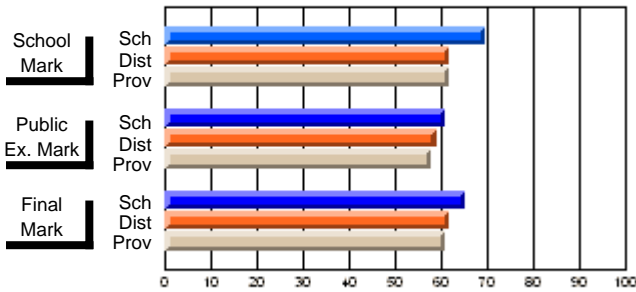

High School Course Results 2002-03

District 5 - Baie Verte/Central/Connaigre

#171 - Indian River High School, Springdale

Grades: 9-12

Course: MATHEMATICS 3204			
# students in course: 34			
	School Mark	School vs District	School vs Province
Average Score			
School	69.5		
District	61.7	P	P
Province	61.8		
Percent of Passes			
School	88.2		
District	79.5	P	P
Province	79.3		

	Public Exam Mark	School vs District	School vs Province
School	60.7		
District	58.9	P	P
Province	57.9		

	Final Mark	School vs District	School vs Province
School	65.4		
District	61.8	P	P
Province	60.7		

Average Scores