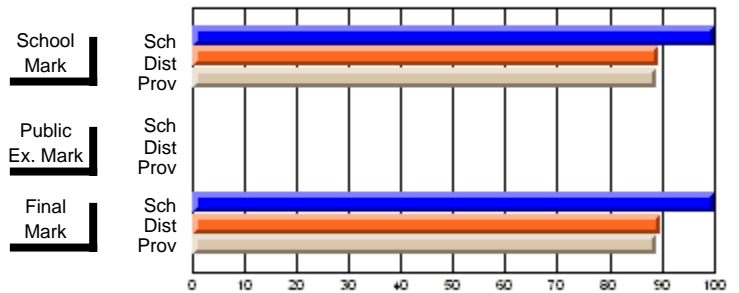

Percent Passes

* Data from the High School Certification System. The results from supplementary courses are not reflected in these results. All students obtaining a score of 48 or 49 on the final mark, were adjusted to 50 and are reflected in the Final Mark column.