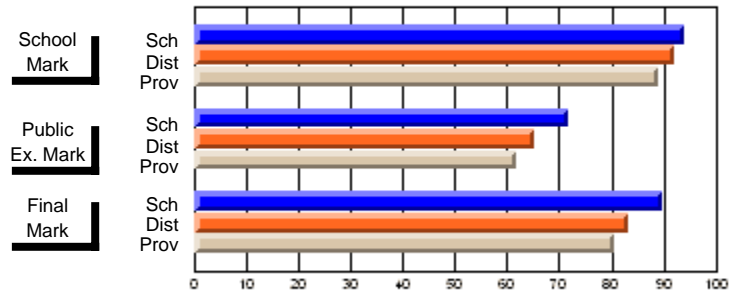

Percent Passes

* Data from the High School Certification System. The results from supplementary courses are not reflected in these results. All students obtaining a score of 48 or 49 on the final mark, were adjusted to 50 and are reflected in the Final Mark column.