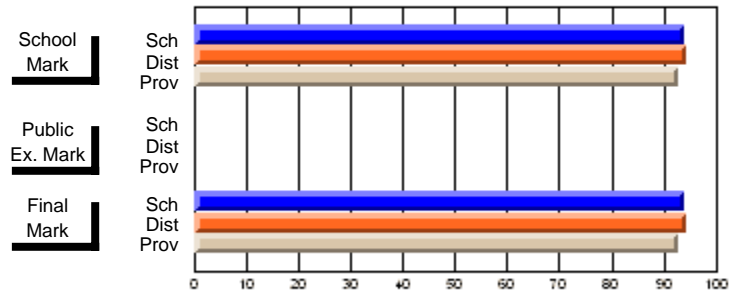

Percent Passes

* Data from the High School Certification System. The results from supplementary courses are not reflected in these results. All students obtaining a score of 48 or 49 on the final mark, were adjusted to 50 and are reflected in the Final Mark column.