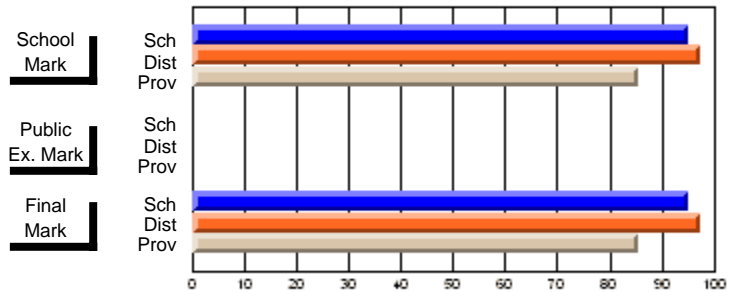

Percent Passes

* Data from the High School Certification System. The results from supplementary courses are not reflected in these results. All students obtaining a score of 48 or 49 on the final mark, were adjusted to 50 and are reflected in the Final Mark column.