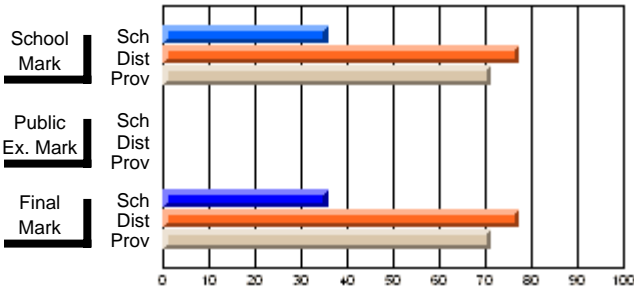

High School Course Results 2002-03

District 5 - Baie Verte/Central/Connaigre

#174 - St. Peter's Academy, Westport

Grades: K-12

Subject: Art

Course: ART TECHNOLOGIES 1201

students in course: 6

	School Mark	School vs District	School vs Province	Public Exam Mark	School vs District	School vs Province	Final Mark	School vs District	School vs Province
<u>Average Score</u>									
School	35.8						35.8		
District	77.2	q	q				77.2	q	q
Province	71.4						71.4		
<u>Percent of Passes</u>									
School	33.3						33.3		
District	95.0	q	q				95.0	q	q
Province	92.3						92.2		

Average Scores