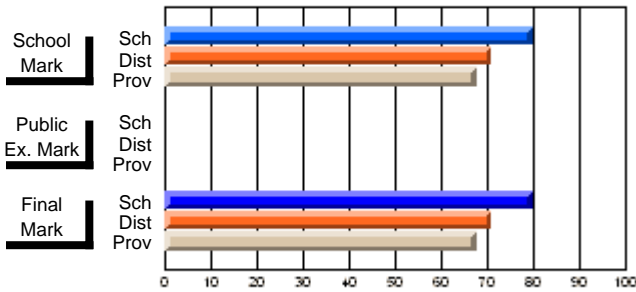

High School Course Results 2002-03

District 5 - Baie Verte/Central/Connaigre

#152 - Valmont Academy, King's Point

Grades: K-12

Course: LANGUAGE 3101						
# students in course: 12						
	School Mark	School vs District	School vs Province	Public Exam Mark	School vs District	School vs Province
Average Score	79.8				79.8	
School	70.7	P	P		70.7	P
District	67.6				67.5	P
Province						
Percent of Passes	100.0				100.0	
School	94.5	P	P		94.5	P
District	92.9				92.9	P
Province						

Average Scores