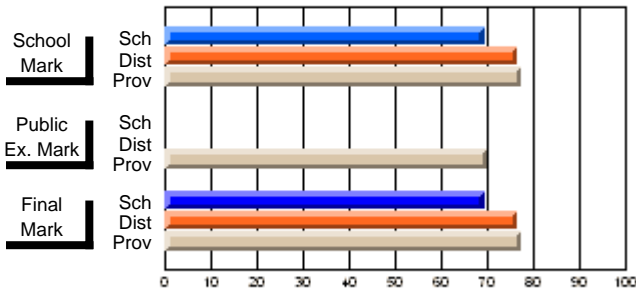

High School Course Results 2002-03

District 5 - Baie Verte/Central/Connaigre

#153 - Cape John Collegiate, La Scie

Grades: 7-12

Course: PHYSICAL EDUCATION 3100

students in course: 21

	School Mark	School vs District	School vs Province	Public Exam Mark	School vs District	School vs Province	Final Mark	School vs District	School vs Province
Average Score	69.3						69.3		
School	69.3						69.3		
District	76.6	q	q				76.6	q	q
Province	77.3			70.0			77.3		
Percent of Passes	100.0						100.0		
School	100.0						100.0		
District	95.3	P	P				95.3	P	P
Province	94.8			100.0			94.8		

Average Scores