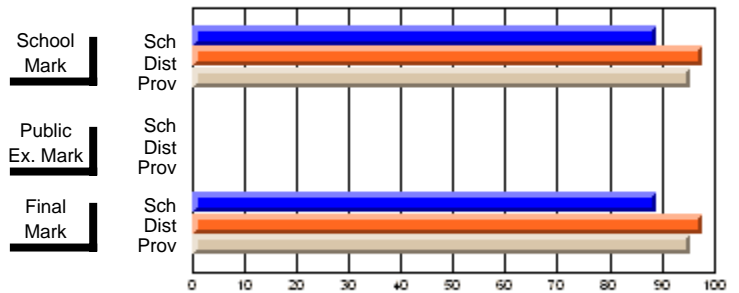

Percent Passes

* Data from the High School Certification System. The results from supplementary courses are not reflected in these results. All students obtaining a score of 48 or 49 on the final mark, were adjusted to 50 and are reflected in the Final Mark column.

Modification Time: 10:00:06AM

Modification Date: 3/1/2006

Source: Evaluation & Research