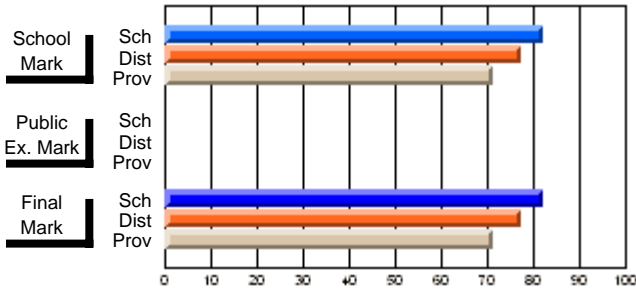

High School Course Results 2002-03

District 5 - Baie Verte/Central/Connaigre

#132 - Botwood Collegiate, Botwood

Grades: 9-12

Subject: Art

Course: ART TECHNOLOGIES 1201									
# students in course: 45									
	School Mark	School vs District	School vs Province	Public Exam Mark	School vs District	School vs Province	Final Mark	School vs District	School vs Province
<u>Average Score</u>	82.3						82.3		
School	77.2	P	P				77.2	P	P
District	71.4						71.4		
Province							71.4		
<u>Percent of Passes</u>	100.0						100.0		
School	95.0	P	P				95.0	P	P
District	92.3						92.2		
Province							92.2		

Average Scores