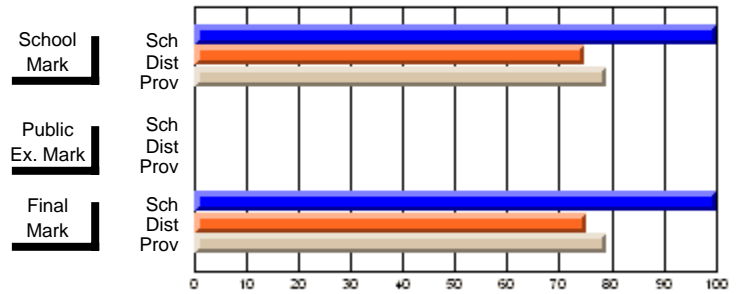

Percent Passes

* Data from the High School Certification System. The results from supplementary courses are not reflected in these results. All students obtaining a score of 48 or 49 on the final mark, were adjusted to 50 and are reflected in the Final Mark column.