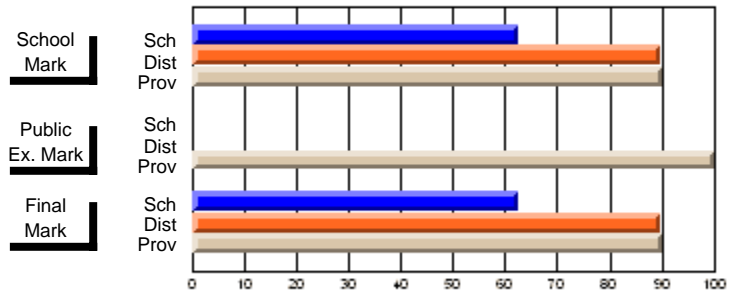

Percent Passes

* Data from the High School Certification System. The results from supplementary courses are not reflected in these results. All students obtaining a score of 48 or 49 on the final mark, were adjusted to 50 and are reflected in the Final Mark column.