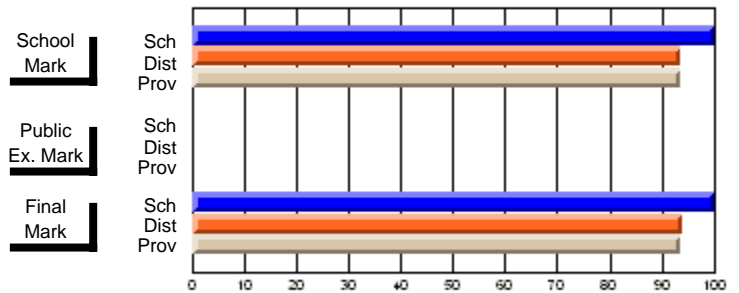

Percent Passes

* Data from the High School Certification System. The results from supplementary courses are not reflected in these results. All students obtaining a score of 48 or 49 on the final mark, were adjusted to 50 and are reflected in the Final Mark column.