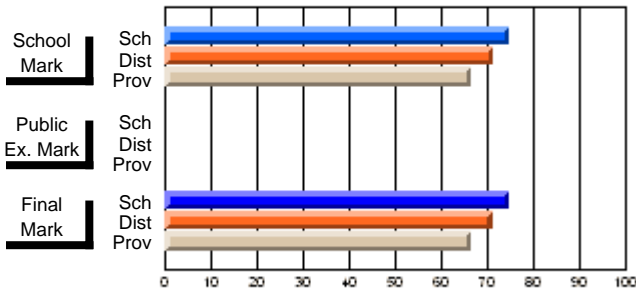

High School Course Results 2002-03

District 5 - Baie Verte/Central/Connaigre

#162 - Dorset Collegiate, Pilley's Island

Grades: 9-12

Course: ENGLISH 1201						
# students in course: 27						
	School Mark	School vs District	School vs Province	Public Exam Mark	School vs District	School vs Province
Average Score	74.7					
School	74.7					
District	71.1	P	P			
Province	66.6					
Percent of Passes	88.9					
School	88.9					
District	95.5	Q	Q			
Province	90.3					

Average Scores