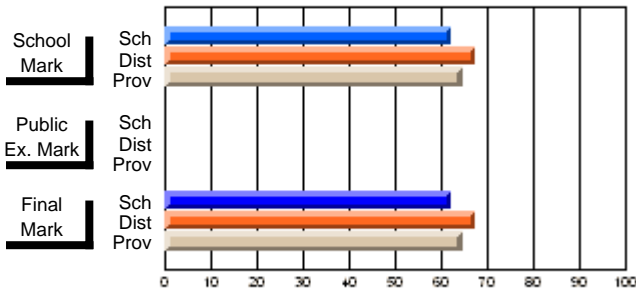

High School Course Results 2002-03

District 5 - Baie Verte/Central/Connaigre

#128 - Long Island Academy, Beaumont

Grades: K-6,8-12

Course: BIOLOGY 2201			
# students in course: 11			
	School Mark	School vs District	School vs Province
Average Score	62.1		
School	62.1		
District	67.5	q	q
Province	64.5		
Percent of Passes	90.9		
School	90.9		
District	91.4	q	P
Province	86.9		

Average Scores