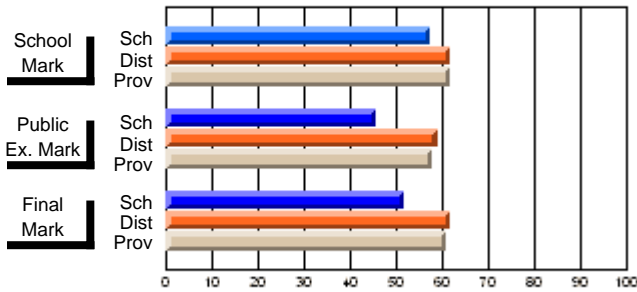

<b>Public Exam Mark</b>	School vs District	School vs Province
<b>45.6</b>		
58.9	q	q
57.9		

<b>Final Mark</b>	School vs District	School vs Province
<b>51.7</b>		
61.8	q	q
60.7		

**Average Scores**

**Percent Passes**