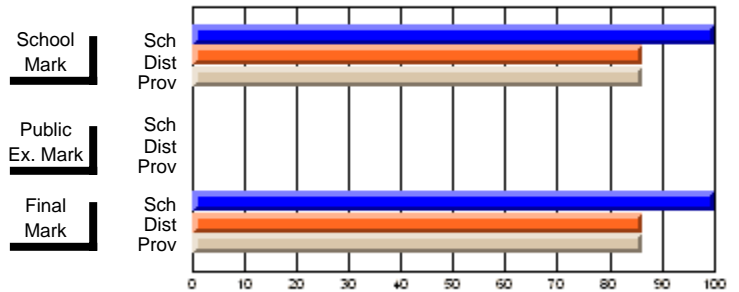

Percent Passes

* Data from the High School Certification System. The results from supplementary courses are not reflected in these results. All students obtaining a score of 48 or 49 on the final mark, were adjusted to 50 and are reflected in the Final Mark column.