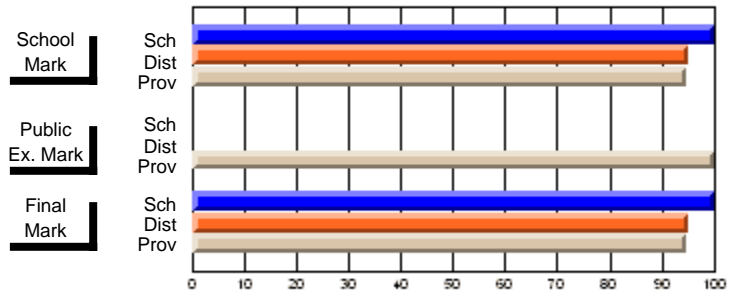

	Public Exam Mark	School vs District	School vs Province
	70.0		

	Final Mark	School vs District	School vs Province
	<b>76.9</b>		
	76.6	P	Q
	77.3		

**Average Scores**

**Percent Passes**

\* Data from the High School Certification System. The results from supplementary courses are not reflected in these results. All students obtaining a score of 48 or 49 on the final mark, were adjusted to 50 and are reflected in the Final Mark column.