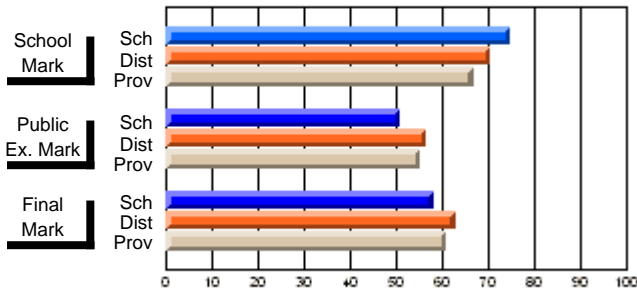

High School Course Results 2002-03

District 5 - Baie Verte/Central/Connaigre

#153 - Cape John Collegiate, La Scie

Grades: 7-12

Course: BIOLOGY 3201			
# students in course: 21			
	School Mark	School vs District	School vs Province
<u>Average Score</u>	74.7		
School	70.3	P	P
District			
Province	66.7		
<u>Percent of Passes</u>			
School	100.0		
District	92.0	P	P
Province	89.1		
Public Exam Mark	51.0		
School	56.5	q	q
District			
Province	55.4		
Final Mark	58.0		
School	62.8	q	q
District			
Province	60.7		
School	76.2		
District	83.1	q	q
Province	80.4		

Average Scores