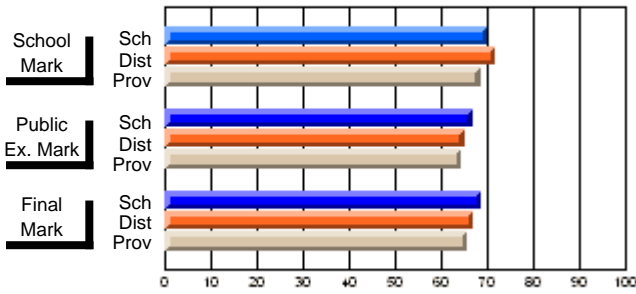

High School Course Results 2002-03

District 5 - Baie Verte/Central/Connaigre

#132 - Botwood Collegiate, Botwood

Grades: 9-12

Course: WORLD GEOGRAPHY 3202			
# students in course: 41			
	School Mark	School vs District	School vs Province
Average Score			
School	70.1		
District	71.6	q	p
Province	68.4		
Percent of Passes			
School	85.4		
District	92.5	q	q
Province	91.6		

	Public Exam Mark	School vs District	School vs Province
School	66.7		
District	65.0	p	p
Province	64.2		

	Final Mark	School vs District	School vs Province
School	68.7		
District	67.1	p	p
Province	65.7		

Average Scores