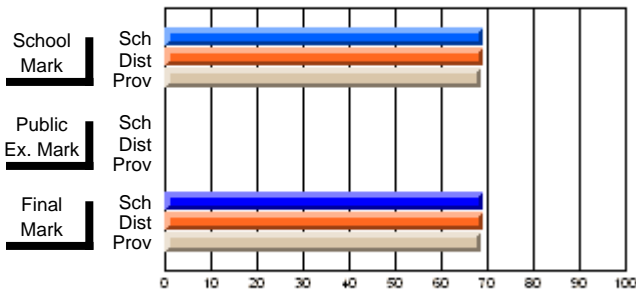

High School Course Results 2002-03

District 5 - Baie Verte/Central/Connaigre

#145 - Exploits Valley High - Greenwood, Grand Falls-Windsor

Grades: 9-10

Subject: Family Studies

Course: FAMILY LIVING 2200								
# students in course: 73								
	School Mark	School vs District	School vs Province		Public Exam Mark	School vs District	School vs Province	
<u>Average Score</u>	69.0							
School	69.0							
District	69.2	q	p					
Province	68.5							
<u>Percent of Passes</u>	89.0							
School	89.0							
District	91.4	q	q					
Province	89.4							

Average Scores