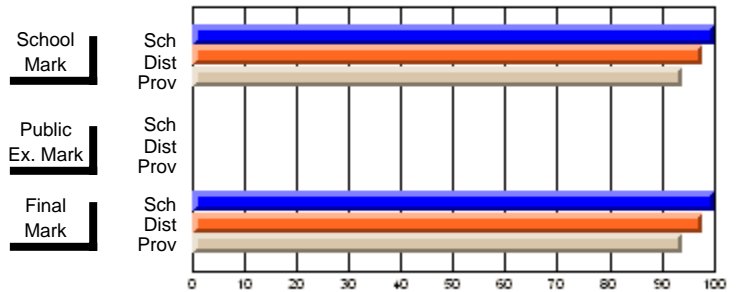

Percent Passes

* Data from the High School Certification System. The results from supplementary courses are not reflected in these results. All students obtaining a score of 48 or 49 on the final mark, were adjusted to 50 and are reflected in the Final Mark column.