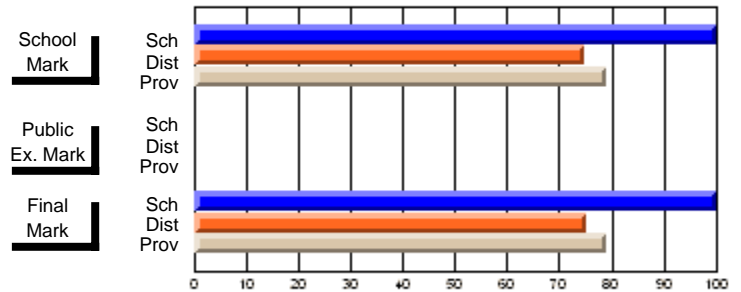

Percent Passes

* Data from the High School Certification System. The results from supplementary courses are not reflected in these results. All students obtaining a score of 48 or 49 on the final mark, were adjusted to 50 and are reflected in the Final Mark column.