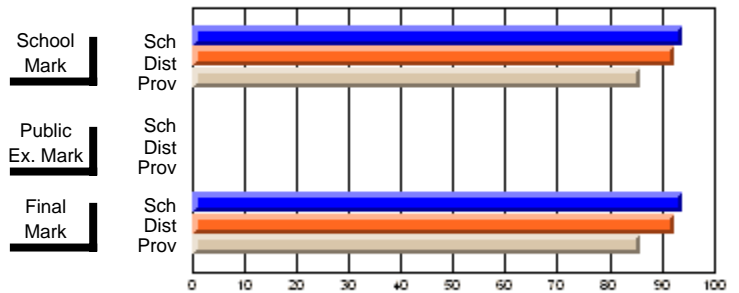

Percent Passes

* Data from the High School Certification System. The results from supplementary courses are not reflected in these results. All students obtaining a score of 48 or 49 on the final mark, were adjusted to 50 and are reflected in the Final Mark column.