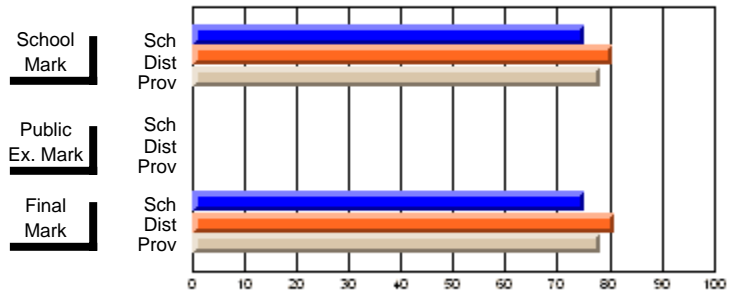

Percent Passes

* Data from the High School Certification System. The results from supplementary courses are not reflected in these results. All students obtaining a score of 48 or 49 on the final mark, were adjusted to 50 and are reflected in the Final Mark column.