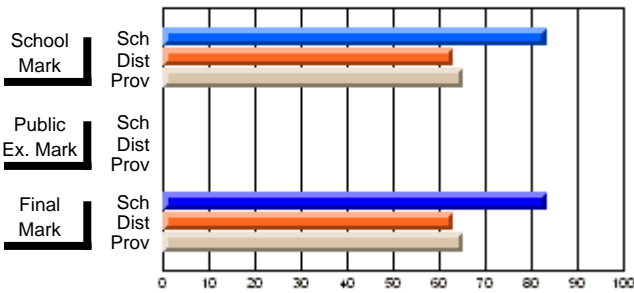

High School Course Results 2002-03

District 5 - Baie Verte/Central/Connaigre

#138 - Victoria Academy, Gaultois

Grades: K-1,3-12

Subject: Enterprise Education

Course: CANADIAN ECONOMY 2203									
# students in course: 19									
	School Mark		School vs District	School vs Province		Public Exam Mark		School vs District	School vs Province
Average Score	83.2								
School	62.9		P	P				P	P
District	65.1								
Province									
Final Mark	83.2								
School	62.9		P	P				P	P
District	65.1								
Province									
Percent of Passes	100.0								
School	86.0		P	P				P	P
District	85.8								
Province									

Average Scores