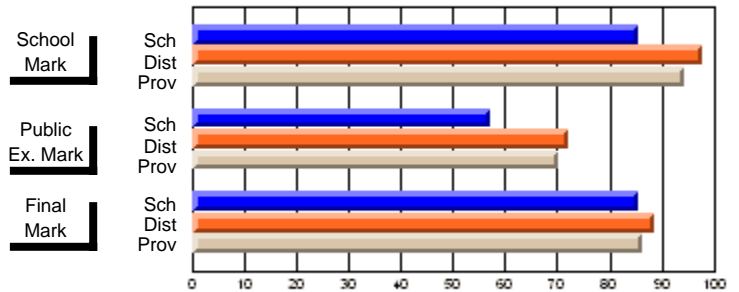

Percent Passes

* Data from the High School Certification System. The results from supplementary courses are not reflected in these results. All students obtaining a score of 48 or 49 on the final mark, were adjusted to 50 and are reflected in the Final Mark column.