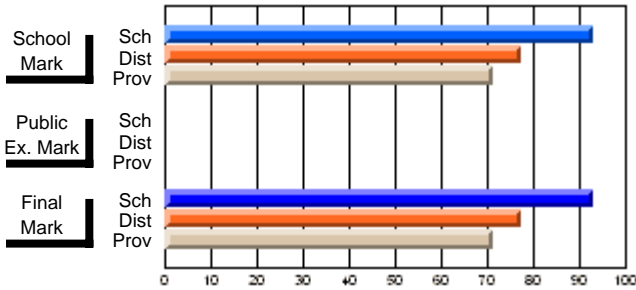

High School Course Results 2002-03

District 5 - Baie Verte/Central/Connaigre

#138 - Victoria Academy, Gaultois

Grades: K-1,3-12

Subject: Art

Course: ART TECHNOLOGIES 1201									
# students in course: 6									
	School Mark	School vs District	School vs Province	Public Exam Mark	School vs District	School vs Province	Final Mark	School vs District	School vs Province
<u>Average Score</u>	93.0						93.0		
School	77.2	P	P				77.2	P	P
District	71.4						71.4		
Province									
<u>Percent of Passes</u>	100.0						100.0		
School	95.0	P	P				95.0	P	P
District	92.3						92.2		
Province									

Average Scores