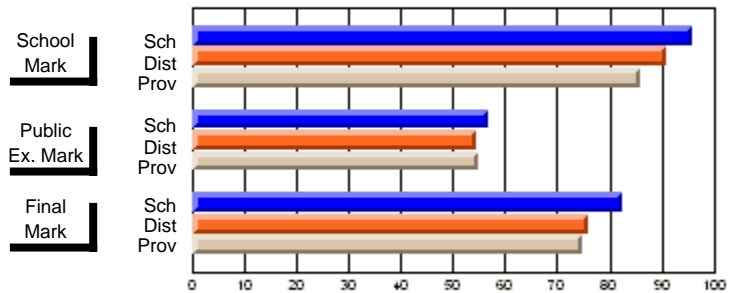

Percent Passes

* Data from the High School Certification System. The results from supplementary courses are not reflected in these results. All students obtaining a score of 48 or 49 on the final mark, were adjusted to 50 and are reflected in the Final Mark column.