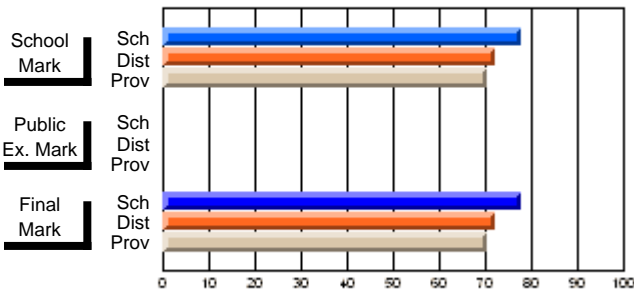

High School Course Results 2002-03

District 5 - Baie Verte/Central/Connaigre

#125 - Baie Verte High School, Baie Verte

Grades: 8-12

Subject: Physical Education

Course: HEALTHY LIVING 1200			
# students in course: 26			
	School Mark	School vs District	School vs Province
Average Score			
School	77.9		
District	72.0	P	P
Province	70.5		
Percent of Passes			
School	100.0		
District	95.0	P	P
Province	90.1		

	Public Exam Mark	School vs District	School vs Province
Final Mark			
School	77.9		
District	72.0	P	P
Province	70.5		
Final Mark			
School	100.0		
District	95.0	P	P
Province	90.1		

Average Scores