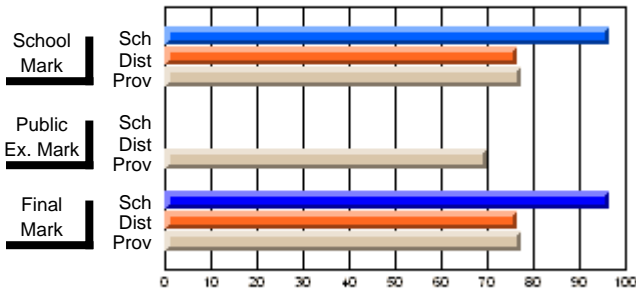

High School Course Results 2002-03

District 5 - Baie Verte/Central/Connaigre

#402 - Leo Burke Academy, Bishop's Falls

Grades: 8-12

Course: PHYSICAL EDUCATION 3100			
# students in course: 25			
	School Mark	School vs District	School vs Province
Average Score	96.4		
School	96.4		
District	76.6	P	P
Province	77.3		
Percent of Passes	100.0		
School	100.0		
District	95.3	P	P
Province	94.8		

	Public Exam Mark	School vs District	School vs Province
Public Exam Mark	70.0		
School	70.0		
District	70.0		
Province	70.0		

	Final Mark	School vs District	School vs Province
Final Mark	96.4		
School	96.4		
District	76.6	P	P
Province	77.3		

Average Scores