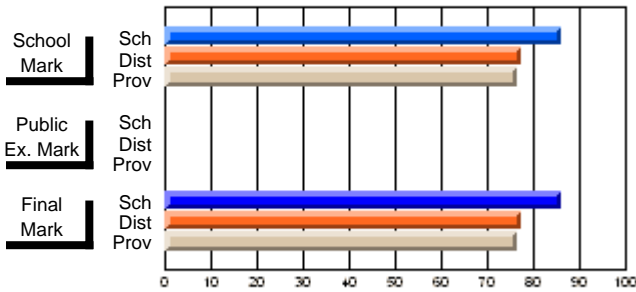

High School Course Results 2002-03

District 5 - Baie Verte/Central/Connaigre

#406 - Fitzgerald Academy, English Harbour West

Grades: K-12

Course: KEYBOARDING/WORD PROCESSING 1101									
# students in course: 14									
	School Mark		School vs District	School vs Province		Public Exam Mark		School vs District	School vs Province
Average Score	86.1								
School	86.1								
District	77.3	P		P				P	
Province	76.5								P
Percent of Passes									
School	100.0								
District	94.9	P		P				P	
Province	94.8								P

Average Scores