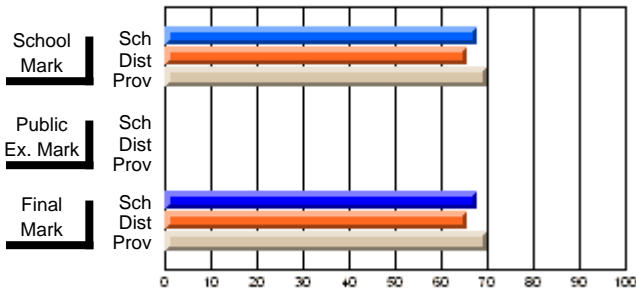

High School Course Results 2002-03

District 5 - Baie Verte/Central/Connaigre

#149 - King Academy, Harbour Breton

Grades: 7-12

Course: GLOBAL ISSUES 3205									
# students in course: 27									
	School Mark	School vs District	School vs Province	Public Exam Mark	School vs District	School vs Province	Final Mark	School vs District	School vs Province
Average Score	67.7						67.7		
School	65.7	P	Q				65.7	P	Q
District	69.8						69.8		
Province									
Percent of Passes	92.6						92.6		
School	94.8	Q	P				94.8	Q	P
District	92.2						92.2		
Province									

Average Scores