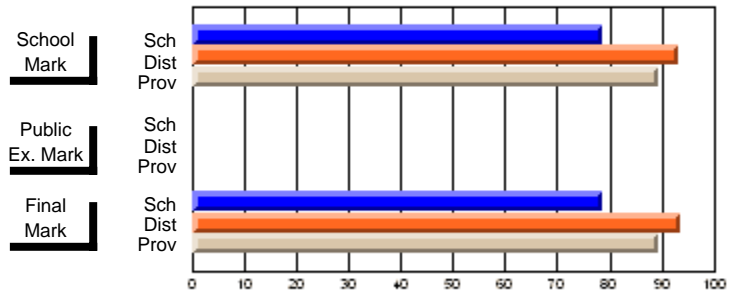

Percent Passes

* Data from the High School Certification System. The results from supplementary courses are not reflected in these results. All students obtaining a score of 48 or 49 on the final mark, were adjusted to 50 and are reflected in the Final Mark column.