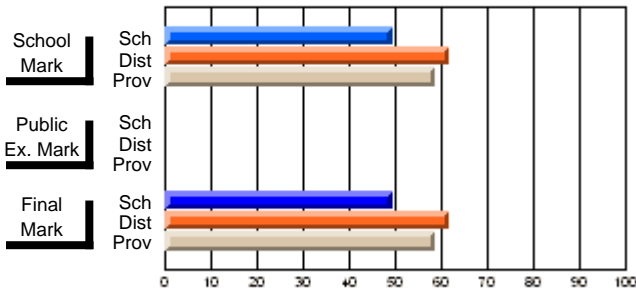

High School Course Results 2002-03

District 5 - Baie Verte/Central/Connaigre

#412 - Holy Cross School, St. Alban's

Grades: 7-12

Course: MATHEMATIC 2206			
# students in course: 6			
	School Mark	School vs District	School vs Province
Average Score	49.3		
School	49.3		
District	61.7	q	q
Province	58.6		
Percent of Passes	66.7		
School	66.7		
District	85.5	q	q
Province	82.2		

Average Scores