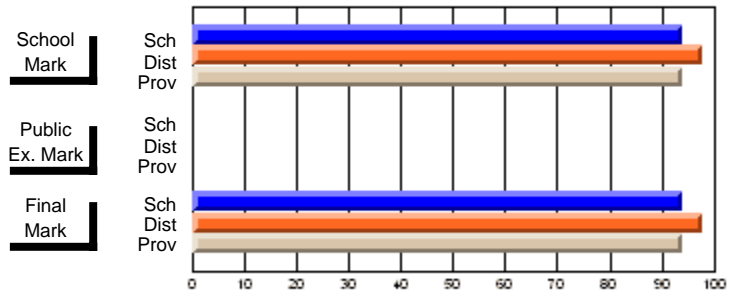

Percent Passes

* Data from the High School Certification System. The results from supplementary courses are not reflected in these results. All students obtaining a score of 48 or 49 on the final mark, were adjusted to 50 and are reflected in the Final Mark column.