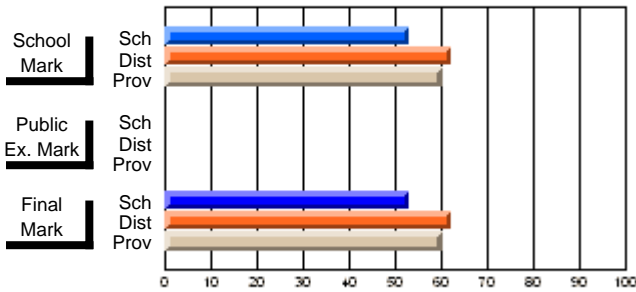

High School Course Results 2002-03

District 5 - Baie Verte/Central/Connaigre

#158 - MSB Regional Academy, Middle Arm

Grades: K-12

Course: MATHEMATICS 3206			
# students in course: 9	School Mark	School vs District	School vs Province
Average Score	53.0		
School	62.0	q	q
District	60.2		
Province	60.2		
Percent of Passes	66.7		
School	85.7	q	q
District	83.8		
Province	83.8		

Average Scores