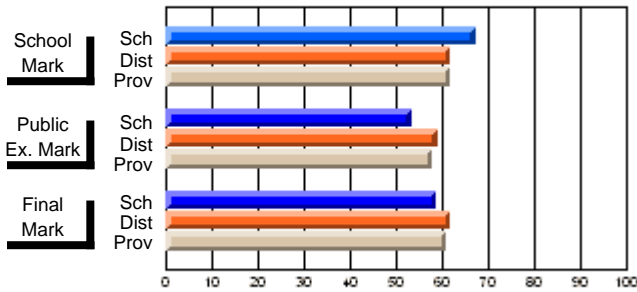

High School Course Results 2002-03

District 5 - Baie Verte/Central/Connaigre

#162 - Dorset Collegiate, Pilley's Island

Grades: 9-12

Course: MATHEMATICS 3204			
# students in course: 15			
	School Mark	School vs District	School vs Province
Average Score			
School	67.1		
District	61.7	P	P
Province	61.8		
Percent of Passes			
School	93.3		
District	79.5	P	P
Province	79.3		

	Public Exam Mark	School vs District	School vs Province
School	53.2		
District	58.9	q	q
Province	57.9		

	Final Mark	School vs District	School vs Province
School	58.6		
District	61.8	q	q
Province	60.7		

Average Scores