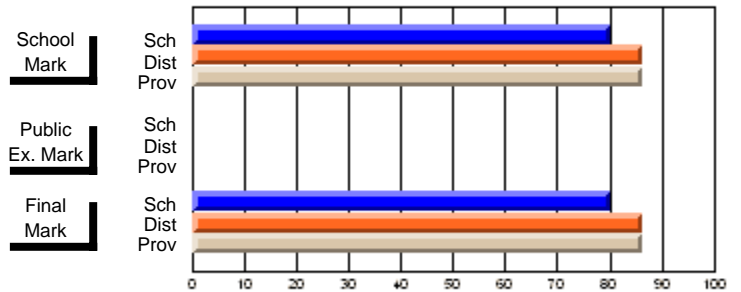

Percent Passes

* Data from the High School Certification System. The results from supplementary courses are not reflected in these results. All students obtaining a score of 48 or 49 on the final mark, were adjusted to 50 and are reflected in the Final Mark column.