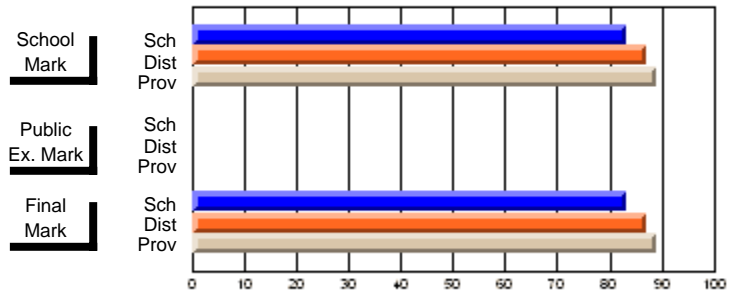

Percent Passes

* Data from the High School Certification System. The results from supplementary courses are not reflected in these results. All students obtaining a score of 48 or 49 on the final mark, were adjusted to 50 and are reflected in the Final Mark column.