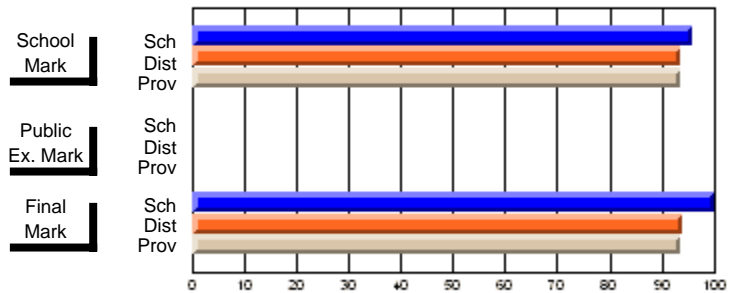

Percent Passes

* Data from the High School Certification System. The results from supplementary courses are not reflected in these results. All students obtaining a score of 48 or 49 on the final mark, were adjusted to 50 and are reflected in the Final Mark column.