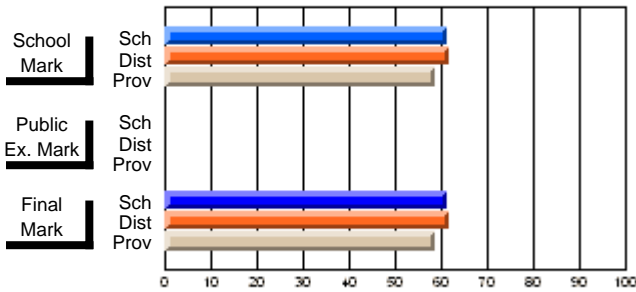

High School Course Results 2002-03

District 5 - Baie Verte/Central/Connaigre

#149 - King Academy, Harbour Breton

Grades: 7-12

Course: MATHEMATIC 2206			
# students in course: 12			
	School Mark	School vs District	School vs Province
<u>Average Score</u>	61.1		
School	61.1		
District	61.7	q	P
Province	58.6		
<u>Percent of Passes</u>			
School	91.7		
District	85.5	P	P
Province	82.2		

	Public Exam Mark	School vs District	School vs Province
Final Mark	61.1		
School	61.1		
District	61.7	q	P
Province	58.6		

	Final Mark	School vs District	School vs Province
School	91.7		
District	85.3	P	P
Province	82.2		

Average Scores