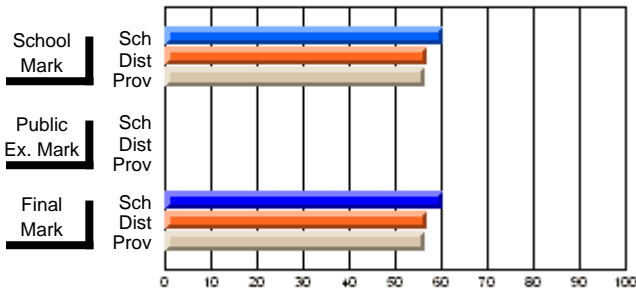

High School Course Results 2002-03

District 5 - Baie Verte/Central/Connaigre

#402 - Leo Burke Academy, Bishop's Falls

Grades: 8-12

Course: MATHEMATICS 1206			
# students in course: 31			
	School Mark	School vs District	School vs Province
Average Score	60.2		
School	60.2		
District	56.9	P	P
Province	56.4		
Percent of Passes	80.6		
School	80.6		
District	80.5	P	P
Province	78.1		

	Public Exam Mark	School vs District	School vs Province
Final Mark	60.3		
School	60.3		
District	56.9	P	P
Province	56.4		
Final Mark	83.9		
School	83.9		
District	81.0	P	P
Province	78.3		

Average Scores