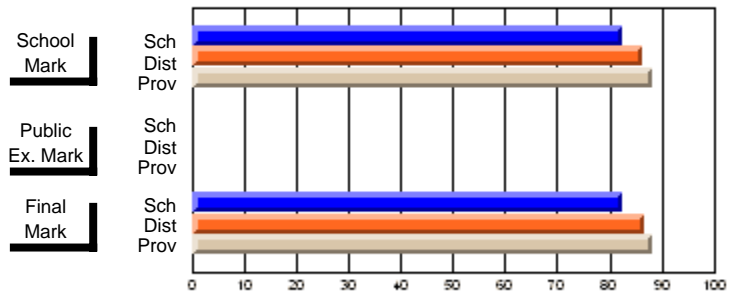

Percent Passes

* Data from the High School Certification System. The results from supplementary courses are not reflected in these results. All students obtaining a score of 48 or 49 on the final mark, were adjusted to 50 and are reflected in the Final Mark column.