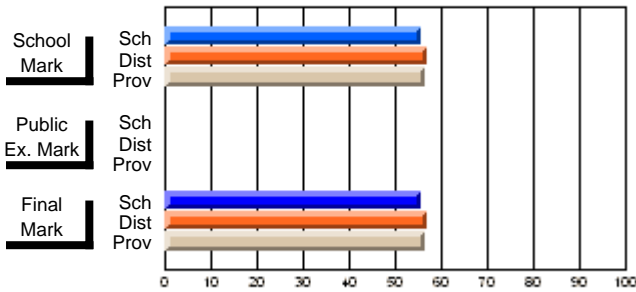

High School Course Results 2002-03

District 5 - Baie Verte/Central/Connaigre

#125 - Baie Verte High School, Baie Verte

Grades: 8-12

Course: MATHEMATICS 1206			
# students in course: 22			
	School Mark	School vs District	School vs Province
Average Score	55.5		
School	55.5		
District	56.9	q	q
Province	56.4		
Percent of Passes	81.8		
School	81.8		
District	80.5	P	P
Province	78.1		

	Public Exam Mark	School vs District	School vs Province
Final Mark	55.5		
School	55.5		
District	56.9	q	q
Province	56.4		
Percent of Passes	81.8		
School	81.8		
District	81.0	P	P
Province	78.3		

Average Scores