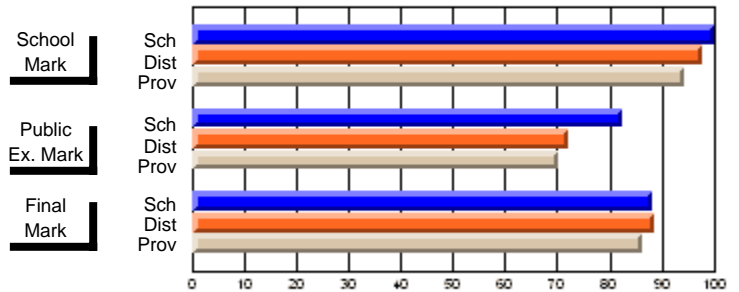

Percent Passes

* Data from the High School Certification System. The results from supplementary courses are not reflected in these results. All students obtaining a score of 48 or 49 on the final mark, were adjusted to 50 and are reflected in the Final Mark column.