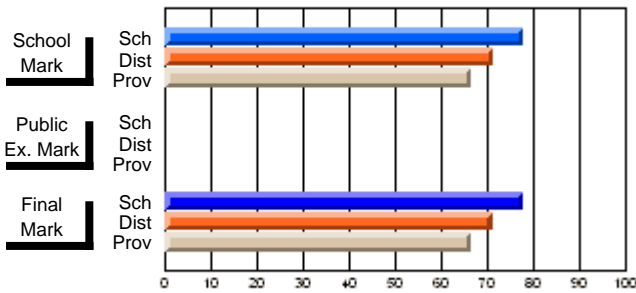

High School Course Results 2002-03

District 5 - Baie Verte/Central/Connaigre

#152 - Valmont Academy, King's Point

Grades: K-12

Subject: English Language

Course: ENGLISH 1201									
# students in course: 12									
	School Mark	School vs District	School vs Province	Public Exam Mark	School vs District	School vs Province	Final Mark	School vs District	School vs Province
<u>Average Score</u>	77.6						77.6		
School	77.6						77.6		
District	71.1	P	P				71.0	P	P
Province	66.6						66.6		
<u>Percent of Passes</u>	100.0						100.0		
School	100.0						100.0		
District	95.5	P	P				95.5	P	P
Province	90.3						90.3		

Average Scores