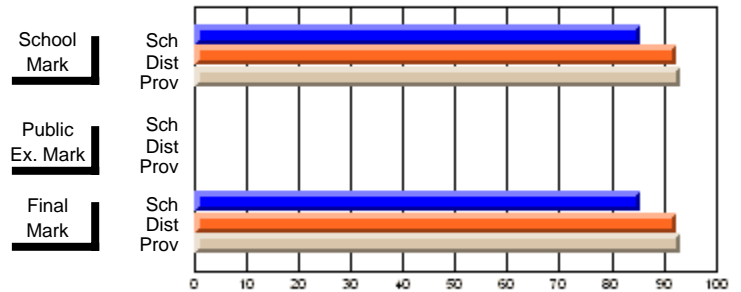

Percent Passes

* Data from the High School Certification System. The results from supplementary courses are not reflected in these results. All students obtaining a score of 48 or 49 on the final mark, were adjusted to 50 and are reflected in the Final Mark column.