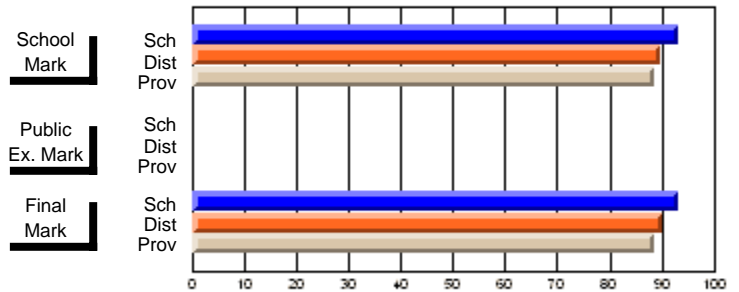

Percent Passes

* Data from the High School Certification System. The results from supplementary courses are not reflected in these results. All students obtaining a score of 48 or 49 on the final mark, were adjusted to 50 and are reflected in the Final Mark column.