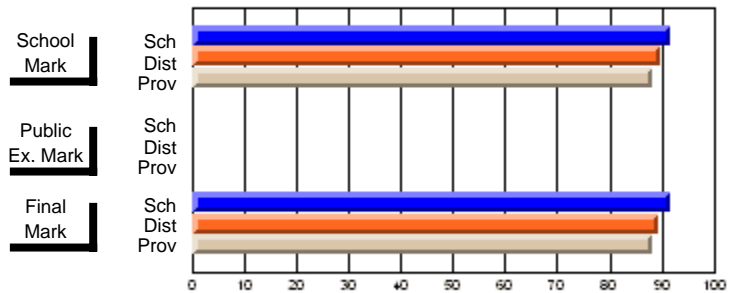

Percent Passes

* Data from the High School Certification System. The results from supplementary courses are not reflected in these results. All students obtaining a score of 48 or 49 on the final mark, were adjusted to 50 and are reflected in the Final Mark column.