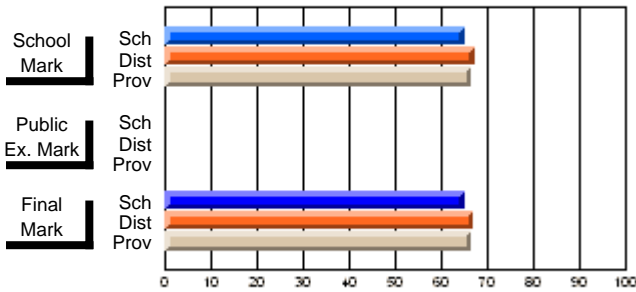

High School Course Results 2002-03

District 5 - Baie Verte/Central/Connaigre

#145 - Exploits Valley High - Greenwood, Grand Falls-Windsor

Grades: 9-10

Course: SCIENCE 1206			
# students in course: 144			
	School Mark	School vs District	School vs Province
Average Score	65.0		
School	65.0		
District	67.1	q	q
Province	66.5		
Percent of Passes	88.9		
School	88.9		
District	89.6	q	P
Province	88.3		
	Public Exam Mark	School vs District	School vs Province
	Final Mark	School vs District	School vs Province
	65.0		
	65.0		
	67.1	q	q
	66.5		
	88.9		
	88.9		
	89.5	q	P
	88.3		

Average Scores