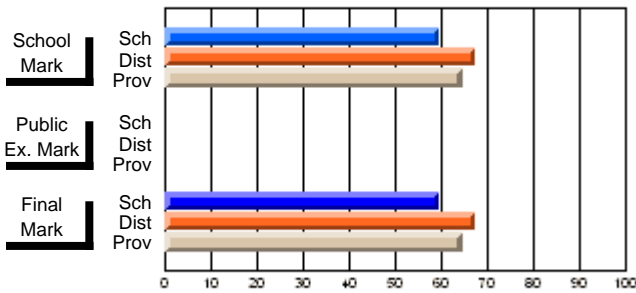

High School Course Results 2002-03

District 5 - Baie Verte/Central/Connaigre

#141 - Exploits Valley High - Maple, Grand Falls-Windsor

Grades: 11-12

Subject: Science

Course: BIOLOGY 2201														
# students in course: 28														
		School Mark	School vs District	School vs Province			Public Exam Mark	School vs District	School vs Province			Final Mark	School vs District	School vs Province
<u>Average Score</u>		59.6										59.6		
School		67.5	q	q								67.5	q	q
District		64.5										64.5		
Province														
<u>Percent of Passes</u>		89.3										89.3		
School		91.4	q	p								91.4	q	p
District		86.9										86.9		
Province														

Average Scores