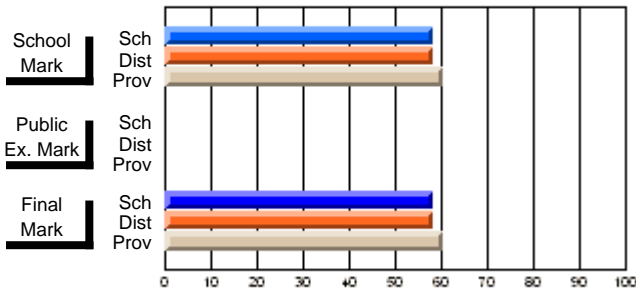

High School Course Results 2002-03

District 5 - Baie Verte/Central/Connaigre

#153 - Cape John Collegiate, La Scie

Grades: 7-12

Course: ENGLISH LANGUAGE ARTS 3212			
# students in course: 10			
	School Mark	School vs District	School vs Province
Average Score	58.1		
School	58.1	P	Q
District	58.1		
Province	60.3		
Percent of Passes			
School	90.0		
District	90.0	P	P
Province	87.4		

Average Scores