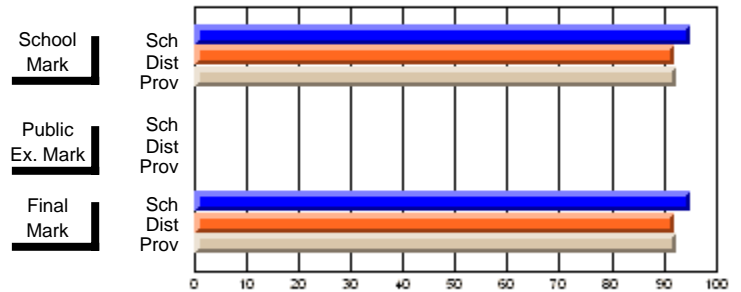

Percent Passes

* Data from the High School Certification System. The results from supplementary courses are not reflected in these results. All students obtaining a score of 48 or 49 on the final mark, were adjusted to 50 and are reflected in the Final Mark column.