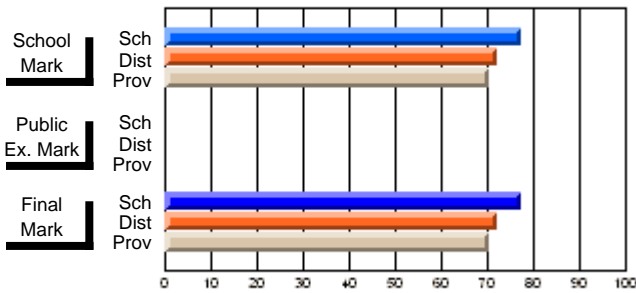

High School Course Results 2002-03

District 5 - Baie Verte/Central/Connaigre

#412 - Holy Cross School, St. Alban's

Grades: 7-12

Subject: Physical Education

Course: HEALTHY LIVING 1200			
# students in course: 23			
	School Mark	School vs District	School vs Province
Average Score			
School	77.4		
District	72.0	P	P
Province	70.5		
Percent of Passes			
School	100.0		
District	95.0	P	P
Province	90.1		

	Public Exam Mark	School vs District	School vs Province
Final Mark			
School	77.4		
District	72.0	P	P
Province	70.5		
Final Mark			
School	100.0		
District	95.0	P	P
Province	90.1		

Average Scores