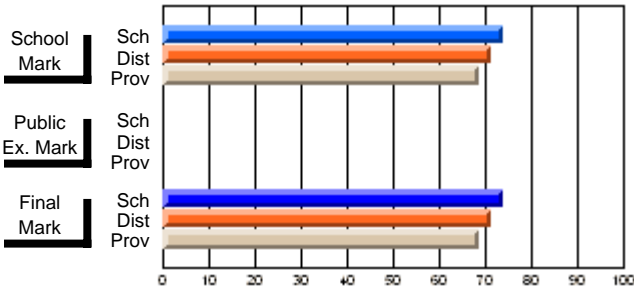

High School Course Results 2002-03

District 5 - Baie Verte/Central/Connaigre

#406 - Fitzgerald Academy, English Harbour West

Grades: K-12

Subject: Enterprise Education

Course: BUSINESS ENTERPRISE 1100									
# students in course: 26									
	School Mark	School vs District	School vs Province	Public Exam Mark	School vs District	School vs Province	Final Mark	School vs District	School vs Province
<u>Average Score</u>									
School	73.8						73.8		
District	71.2	P	P				71.2	P	P
Province	68.8						68.7		
<u>Percent of Passes</u>									
School	100.0						100.0		
District	94.6	P	P				94.6	P	P
Province	91.2						91.3		

Average Scores