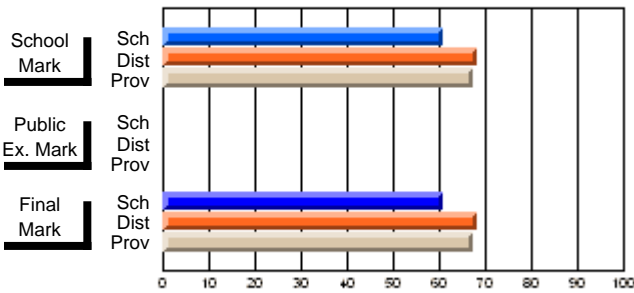

High School Course Results 2002-03

District 5 - Baie Verte/Central/Connaigre

#153 - Cape John Collegiate, La Scie

Grades: 7-12

Subject: Social Studies

Course: CANADIAN GEOGRAPHY 1202

students in course: 37

	School Mark			Public Exam Mark	Final Mark		
	School Mark	School vs District	School vs Province		School vs District	School vs Province	
Average Score							
School	60.8				60.8		
District	68.1	q	q		68.2	q	q
Province	67.3				67.3		
Percent of Passes							
School	97.3				97.3		
District	89.5	p	p		89.7	p	p
Province	88.9				88.9		

Average Scores