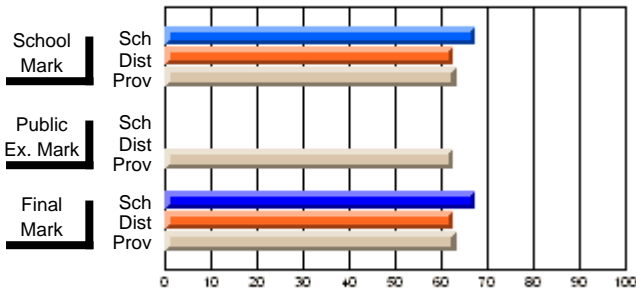

High School Course Results 2002-03

District 5 - Baie Verte/Central/Connaigre

#152 - Valmont Academy, King's Point

Grades: K-12

Course: BUSINESS ENGLISH 3102			
# students in course: 9			
<u>Average Score</u>	School Mark	School vs District	School vs Province
School	67.3		
District	62.7	P	P
Province	63.2		
<u>Percent of Passes</u>	100.0		
School	100.0		
District	89.9	P	P
Province	90.1		
	Public Exam Mark	62.5	
		100.0	
Final Mark	67.3	School vs District	School vs Province
School	67.3		
District	62.7	P	P
Province	63.2		
School	100.0		
District	89.9	P	P
Province	90.1		

Average Scores