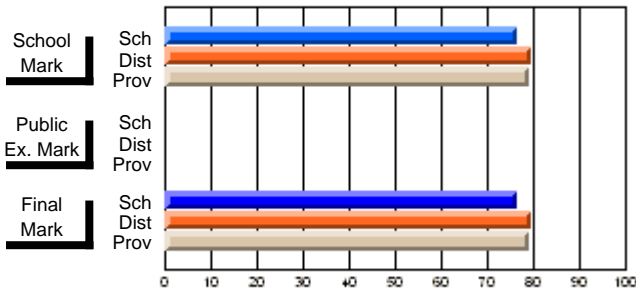

High School Course Results 2002-03

District 5 - Baie Verte/Central/Connaigre

#163 - Point Leamington Academy, Point Leamington

Grades: K-12

Course: PHYSICAL EDUCATION 2100				
# students in course: 11				
	School Mark	School vs District	School vs Province	
Average Score	76.4			
School	76.4			
District	79.4	q	q	
Province	79.2			
Percent of Passes	100.0			
School	100.0			
District	95.4	P	P	
Province	96.2			
	Public Exam Mark	School vs District	School vs Province	
	Final Mark	School vs District	School vs Province	
	76.4			
	76.4	q	q	
	79.2			
	100.0			
	100.0			
	95.4	P	P	
	96.2			

Average Scores