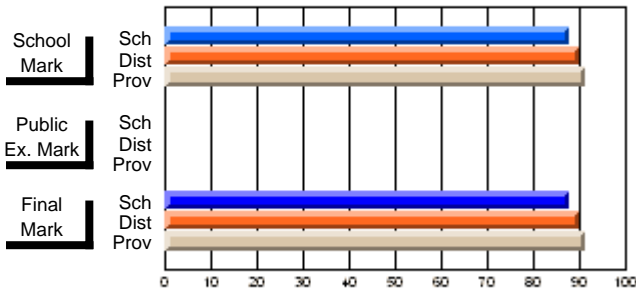

High School Course Results 2002-03

District 5 - Baie Verte/Central/Connaigre

#171 - Indian River High School, Springdale

Grades: 9-12

Course: ENSEMBLE PERFORMANCE 3105			
# students in course: 20			
	School Mark	School vs District	School vs Province
Average Score	87.7		
School	87.7		
District	89.9	q	q
Province	91.1		
Percent of Passes	95.0		
School	95.0		
District	96.3	q	q
Province	99.0		

	Public Exam Mark	School vs District	School vs Province
Final Mark	87.7		
School	87.7		
District	90.1	q	q
Province	91.1		

Average Scores