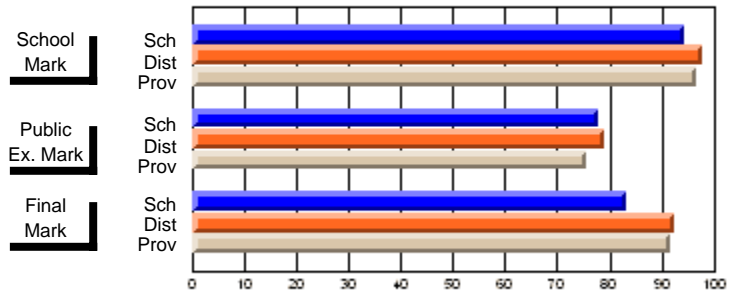

Percent Passes

* Data from the High School Certification System. The results from supplementary courses are not reflected in these results. All students obtaining a score of 48 or 49 on the final mark, were adjusted to 50 and are reflected in the Final Mark column.