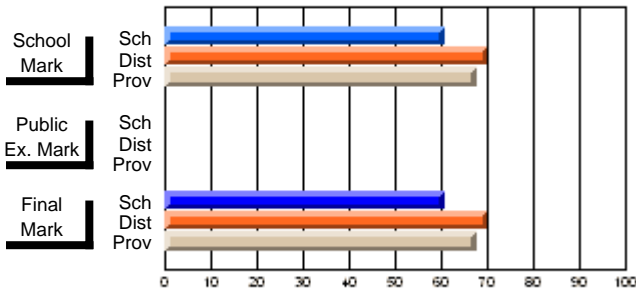

High School Course Results 2002-03

District 5 - Baie Verte/Central/Connaigre

#412 - Holy Cross School, St. Alban's

Grades: 7-12

Course: ENGLISH 2201			
# students in course: 20			
	School Mark	School vs District	School vs Province
Average Score	60.6		
School	70.0	q	q
District	67.6		
Province			
Percent of Passes	75.0		
School	92.1	q	q
District	92.3		
Province			
		Public Exam Mark	School vs District
		60.6	School vs Province
		70.0	q
		67.6	q
		75.0	q
		92.1	q
		92.3	q

Average Scores