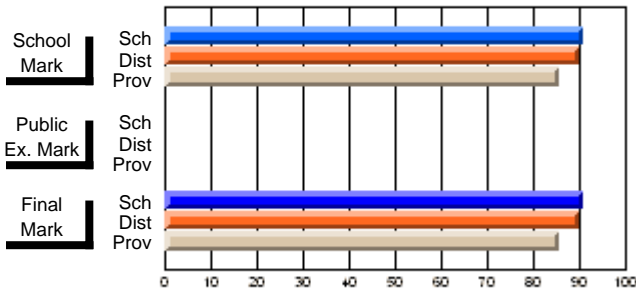

High School Course Results 2002-03

District 5 - Baie Verte/Central/Connaigre

#141 - Exploits Valley High - Maple, Grand Falls-Windsor

Grades: 11-12

Course: APPLIED MUSIC 3206									
# students in course: 21									
	School Mark	School vs District	School vs Province	Public Exam Mark	School vs District	School vs Province	Final Mark	School vs District	School vs Province
<u>Average Score</u>	90.9						90.9		
School	90.0	P	P				90.0	P	P
District	85.5						85.5	P	P
Province							85.5		
<u>Percent of Passes</u>	100.0						100.0		
School	100.0	P	P				100.0	P	P
District	97.7						97.7		
Province							97.7		

Average Scores