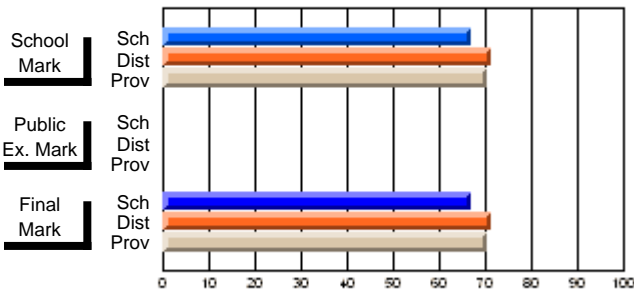

High School Course Results 2002-03

District 5 - Baie Verte/Central/Connaigre

#145 - Exploits Valley High - Greenwood, Grand Falls-Windsor

Grades: 9-10

Subject: Technology Education

Course: DESIGN TECHNOLOGY 1109									
# students in course: 36									
	School Mark	School vs District	School vs Province	Public Exam Mark	School vs District	School vs Province	Final Mark	School vs District	School vs Province
<u>Average Score</u>	67.1						67.1		
School	71.3	q	q				71.3	q	q
District	70.5						70.5		
Province									
<u>Percent of Passes</u>	88.9						88.9		
School	91.1	q	q				91.1	q	q
District	91.4						91.4		
Province									

Average Scores