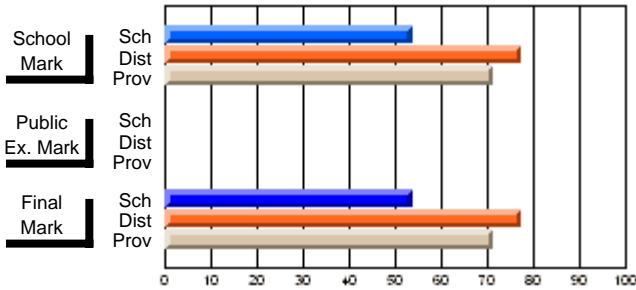

**High School Course Results
2002-03**

District 5 - Baie Verte/Central/Connaigre

#128 - Long Island Academy, Beaumont

Grades: K-6,8-12

Subject: Art

Course: ART TECHNOLOGIES 1201

students in course: 6

	School Mark	School vs District	School vs Province	Public Exam Mark	School vs District	School vs Province	Final Mark	School vs District	School vs Province
Average Score	53.7						53.7		
School	53.7						53.7		
District	77.2	q	q				77.2	q	q
Province	71.4						71.4		
Percent of Passes	66.7						66.7		
School	66.7						66.7		
District	95.0	q	q				95.0	q	q
Province	92.3						92.2		

Average Scores