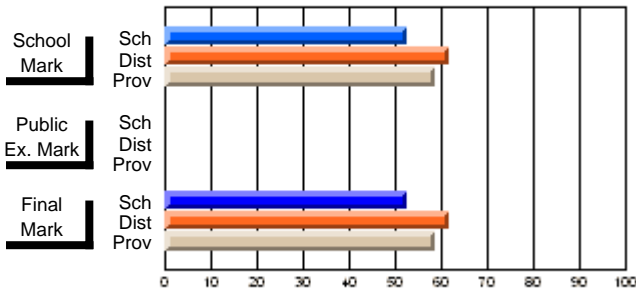

High School Course Results 2002-03

District 5 - Baie Verte/Central/Connaigre

#162 - Dorset Collegiate, Pilley's Island

Grades: 9-12

Course: MATHEMATIC 2206			
# students in course: 14			
	School Mark	School vs District	School vs Province
Average Score	52.6		
School	61.7	q	q
District	58.6		
Province			
Percent of Passes			
School	71.4		
District	85.5	q	q
Province	82.2		

Average Scores