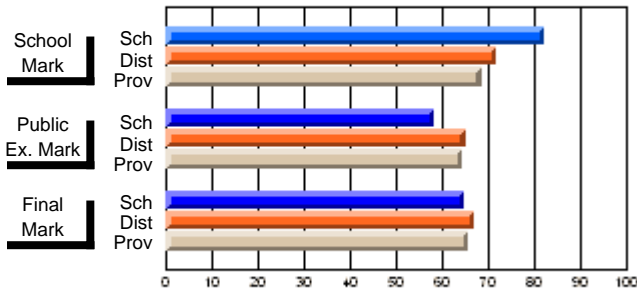

High School Course Results 2002-03

District 5 - Baie Verte/Central/Connaigre

#174 - St. Peter's Academy, Westport

Grades: K-12

Course: WORLD GEOGRAPHY 3202			
# students in course: 12			
	School Mark	School vs District	School vs Province
Average Score			
School	82.2		
District	71.6	P	P
Province	68.4		
Percent of Passes			
School	100.0		
District	92.5	P	P
Province	91.6		

	Public Exam Mark	School vs District	School vs Province
School	58.2		
District	65.0	q	q
Province	64.2		
School	66.7		
District	85.3	q	q
Province	84.8		

	Final Mark	School vs District	School vs Province
School	64.6		
District	67.1	q	q
Province	65.7		
School	100.0		
District	91.2	P	P
Province	90.7		

Average Scores