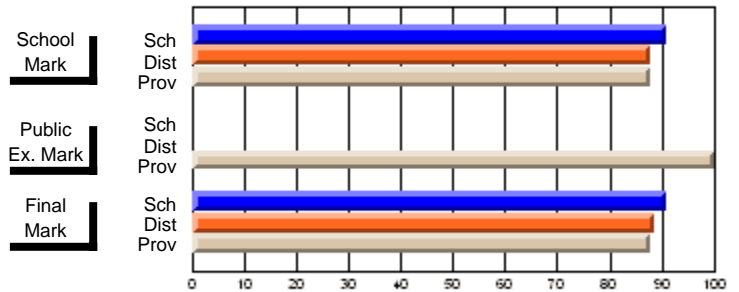

Percent Passes

* Data from the High School Certification System. The results from supplementary courses are not reflected in these results. All students obtaining a score of 48 or 49 on the final mark, were adjusted to 50 and are reflected in the Final Mark column.