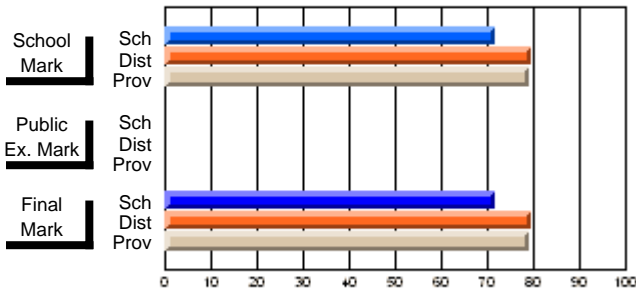

High School Course Results 2002-03

District 5 - Baie Verte/Central/Connaigre

#153 - Cape John Collegiate, La Scie

Grades: 7-12

Course: PHYSICAL EDUCATION 2100			
# students in course: 10			
	School Mark	School vs District	School vs Province
Average Score	71.6		
School	71.6		
District	79.4	q	q
Province	79.2		
Percent of Passes	100.0		
School	100.0		
District	95.4	P	P
Province	96.2		

Average Scores