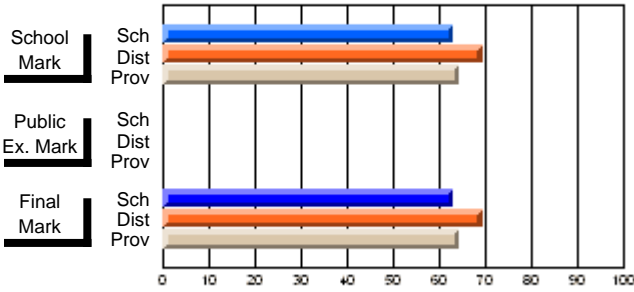

High School Course Results 2002-03

District 5 - Baie Verte/Central/Connaigre

#128 - Long Island Academy, Beaumont

Grades: K-6,8-12

Subject: Science

Course: SCIENCE 1206								
# students in course: 10								
	School Mark	School vs District	School vs Province		Public Exam Mark	School vs District	School vs Province	
Average Score	62.9							
School	62.9							
District	69.3	q	q					
Province	64.3							
Percent of Passes	100.0							
School	100.0							
District	92.6	p	p					
Province	85.9							
	62.9							
	62.9	q	q		62.9	q	q	
	64.3				64.3			
	100.0							
	100.0				100.0			
	92.6	p	p		92.6	p	p	
	85.9				85.9			

Average Scores