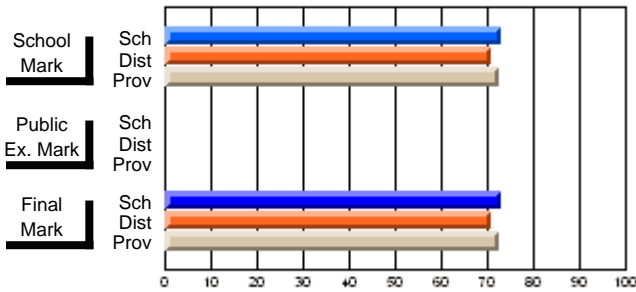

High School Course Results 2002-03

District 5 - Baie Verte/Central/Connaigre

#141 - Exploits Valley High - Maple, Grand Falls-Windsor

Grades: 11-12

Course: ENTERPRISE 3205			
# students in course: 166			
	School Mark	School vs District	School vs Province
Average Score	72.9		
School	70.7	P	P
District	72.6		
Province			
Percent of Passes			
School	86.7		
District	87.7	Q	Q
Province	91.7		

Average Scores