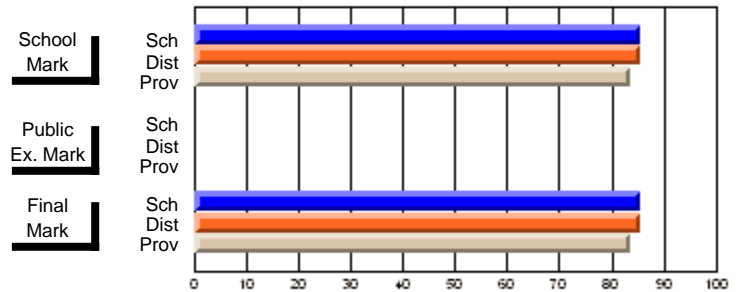

Percent Passes

* Data from the High School Certification System. The results from supplementary courses are not reflected in these results. All students obtaining a score of 48 or 49 on the final mark, were adjusted to 50 and are reflected in the Final Mark column.