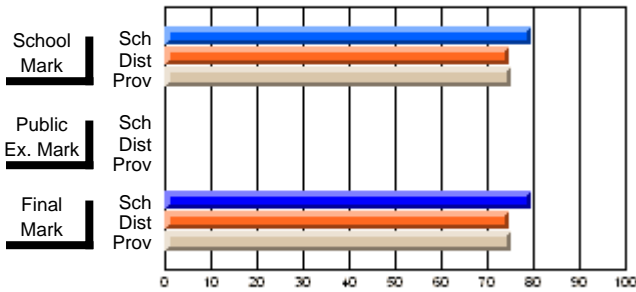

High School Course Results 2002-03

District 5 - Baie Verte/Central/Connaigre

#402 - Leo Burke Academy, Bishop's Falls

Grades: 8-12

Course: MATHEMATICS 2205			
# students in course: 6			
	School Mark	School vs District	School vs Province
Average Score	79.7		
School	79.7		
District	74.7	P	P
Province	75.2		
Percent of Passes			
School	100.0		
District	95.3	P	P
Province	97.6		

	Public Exam Mark	School vs District	School vs Province
Final Mark	79.7		
School	79.7		
District	74.9	P	P
Province	75.2		

	Final Mark	School vs District	School vs Province
Final Mark	100.0		
School	100.0		
District	95.7	P	P
Province	97.7		

Average Scores