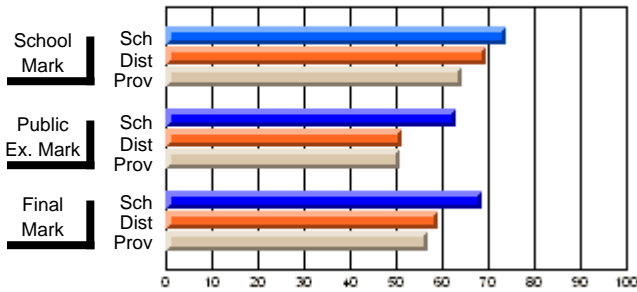

High School Course Results 2002-03

District 5 - Baie Verte/Central/Connaigre

#412 - Holy Cross School, St. Alban's

Grades: 7-12

Course: THEMATIC LITERATURE 3201			
# students in course: 21			
	School Mark	School vs District	School vs Province
Average Score			
School	74.0		
District	69.7	P	P
Province	64.4		
Percent of Passes			
School	100.0		
District	90.9	P	P
Province	85.9		

	Public Exam Mark	School vs District	School vs Province
School	62.9		
District	51.4	P	P
Province	50.9		

	Final Mark	School vs District	School vs Province
School	68.7		
District	58.9	P	P
Province	57.1		

Average Scores