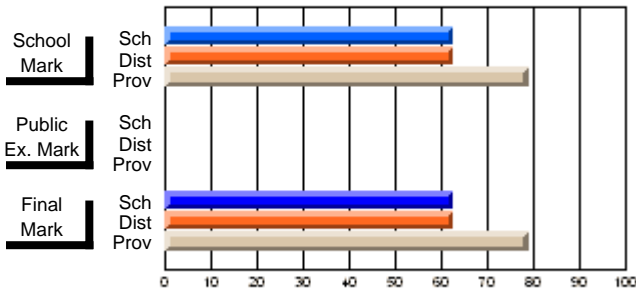

High School Course Results 2002-03

District 5 - Baie Verte/Central/Connaigre

#141 - Exploits Valley High - Maple, Grand Falls-Windsor

Grades: 11-12

Course: LITERATURE/COMPOSITION AP 4222

students in course: 7

	School Mark	School vs District	School vs Province	Public Exam Mark	School vs District	School vs Province	Final Mark	School vs District	School vs Province
Average Score	62.4						62.4		
School	62.4						62.4		
District		P	Q				62.4	P	Q
Province	78.9						78.9		
Percent of Passes	85.7						85.7		
School	85.7						85.7		
District		P	Q				85.7	P	Q
Province	98.7						98.7		

Average Scores