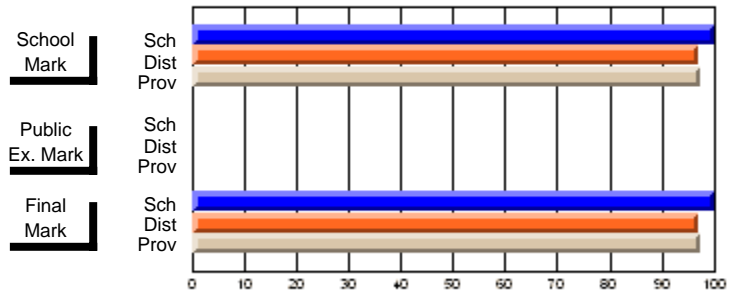

Percent Passes

* Data from the High School Certification System. The results from supplementary courses are not reflected in these results. All students obtaining a score of 48 or 49 on the final mark, were adjusted to 50 and are reflected in the Final Mark column.