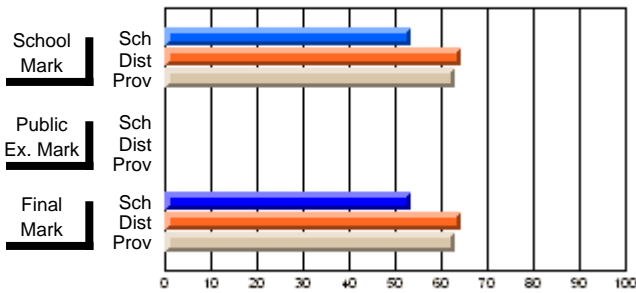

High School Course Results 2002-03

District 5 - Baie Verte/Central/Connaigre

#151 - John Watkins Academy, Hermitage

Grades: K-12

Subject: English Language

Course: ENGLISH 1200									
# students in course: 12									
	School Mark	School vs District	School vs Province	Public Exam Mark	School vs District	School vs Province	Final Mark	School vs District	School vs Province
<u>Average Score</u>	53.6						53.6		
School	64.2	q	q				64.3	q	q
District	62.9						62.9		
Province									
<u>Percent of Passes</u>	83.3						83.3		
School	87.1	q	q				87.1	q	q
District	88.9						88.9		
Province									

Average Scores