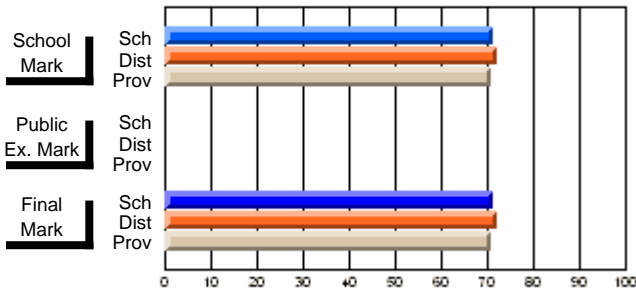

High School Course Results 2002-03

District 5 - Baie Verte/Central/Connaigre

#149 - King Academy, Harbour Breton

Grades: 7-12

Course: COMMUNICATIONS TECHNOLOGY 3104					
# students in course: 26					
	School Mark	School vs District	School vs Province	Public Exam Mark	
<u>Average Score</u>	71.3				
School	72.2	q	P		
District	71.0				
Province					
<u>Percent of Passes</u>	100.0				
School	94.1	P	P		
District	90.9				
Province					
				Final Mark	71.3
				72.2	q
				70.9	P
				100.0	
				94.2	P
				90.9	P

Average Scores