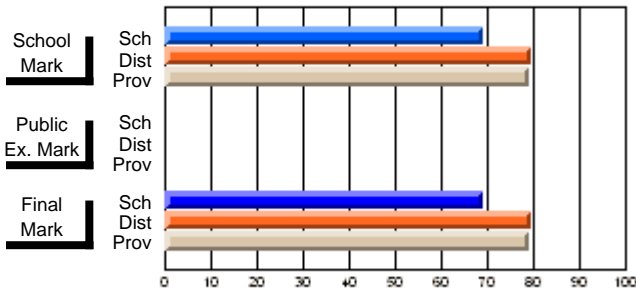

High School Course Results 2002-03

District 5 - Baie Verte/Central/Connaigre

#125 - Baie Verte High School, Baie Verte

Grades: 8-12

Course: PHYSICAL EDUCATION 2100			
# students in course: 10			
	School Mark	School vs District	School vs Province
Average Score	68.9		
School	68.9		
District	79.4	q	q
Province	79.2		
Percent of Passes	90.0		
School	90.0		
District	95.4	q	q
Province	96.2		

Average Scores