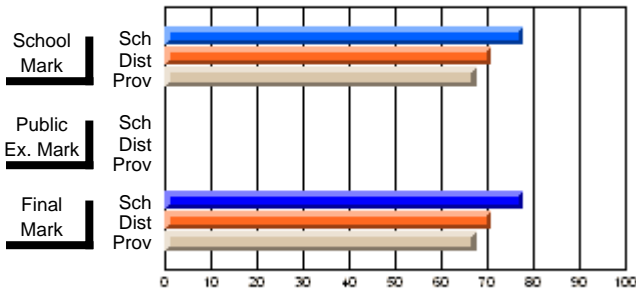

High School Course Results 2002-03

District 5 - Baie Verte/Central/Connaigre

#125 - Baie Verte High School, Baie Verte

Grades: 8-12

Course: LANGUAGE 3101			
# students in course: 34			
	School Mark	School vs District	School vs Province
Average Score	77.8		
School	70.7	P	P
District	67.6		
Province			
Percent of Passes			
School	94.1		
District	94.5	Q	P
Province	92.9		

	Public Exam Mark	School vs District	School vs Province
Final Mark	77.8		
School	70.7	P	P
District	67.5		
Province			

Average Scores