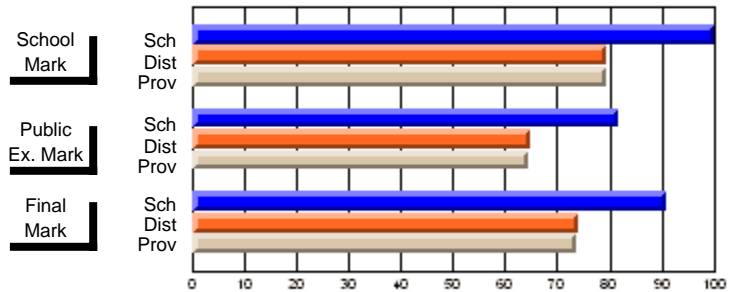

Percent Passes

* Data from the High School Certification System. The results from supplementary courses are not reflected in these results. All students obtaining a score of 48 or 49 on the final mark, were adjusted to 50 and are reflected in the Final Mark column.