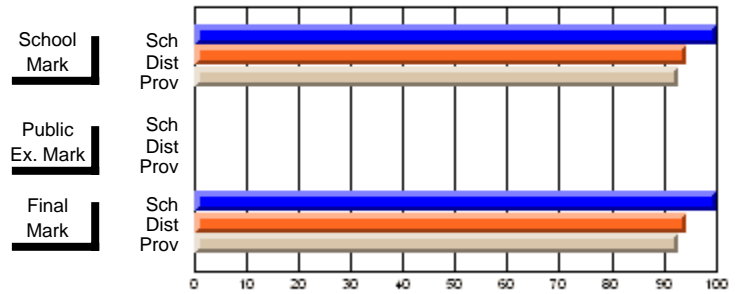

Percent Passes

* Data from the High School Certification System. The results from supplementary courses are not reflected in these results. All students obtaining a score of 48 or 49 on the final mark, were adjusted to 50 and are reflected in the Final Mark column.