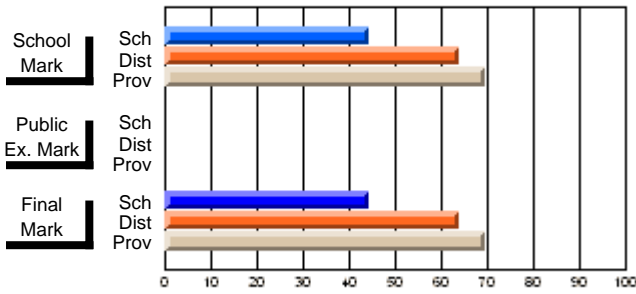

High School Course Results 2002-03

District 5 - Baie Verte/Central/Connaigre

#162 - Dorset Collegiate, Pilley's Island

Grades: 9-12

Course: LITERARY HERITAGE 3202									
# students in course: 17									
	School Mark	School vs District	School vs Province	Public Exam Mark	School vs District	School vs Province	Final Mark	School vs District	School vs Province
Average Score	44.4						44.4		
School	63.9	q	q				63.9	q	q
District	69.7						69.6		
Province									
Percent of Passes	52.9						52.9		
School	82.1	q	q				83.2	q	q
District	92.6						92.7		
Province									

Average Scores