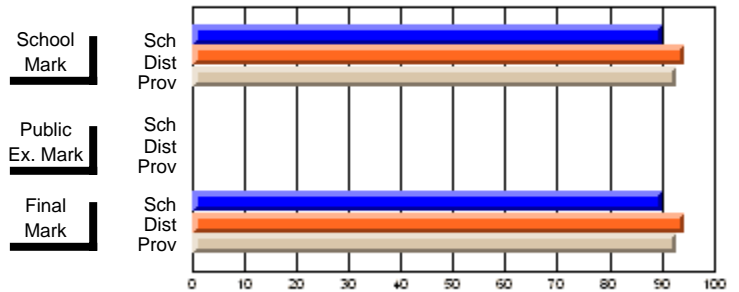

Percent Passes

* Data from the High School Certification System. The results from supplementary courses are not reflected in these results. All students obtaining a score of 48 or 49 on the final mark, were adjusted to 50 and are reflected in the Final Mark column.