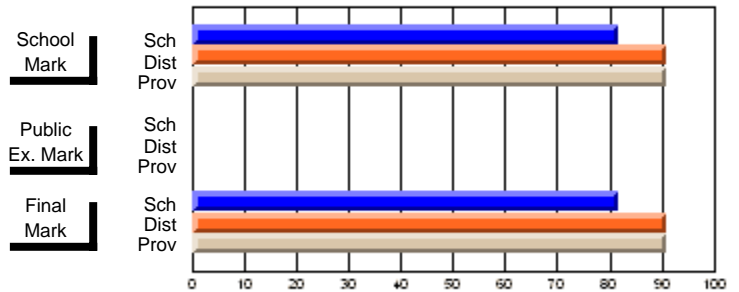

Percent Passes

* Data from the High School Certification System. The results from supplementary courses are not reflected in these results. All students obtaining a score of 48 or 49 on the final mark, were adjusted to 50 and are reflected in the Final Mark column.