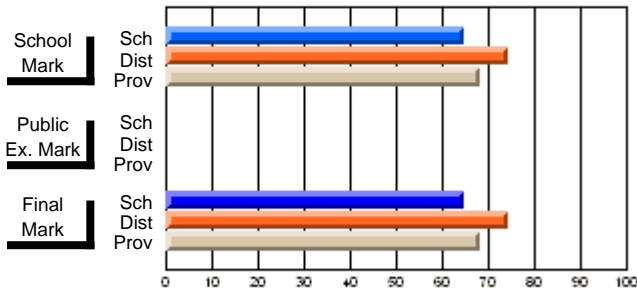

High School Course Results 2002-03

District 5 - Baie Verte/Central/Connaigre

#151 - John Watkins Academy, Hermitage

Grades: K-12

Course: ENGLISH 2201			
# students in course: 11			
	School Mark	School vs District	School vs Province
Average Score	64.7		
School	64.7		
District	74.5	q	q
Province	68.2		
Percent of Passes	90.9		
School	90.9		
District	98.6	q	q
Province	92.3		
	Public Exam Mark	School vs District	School vs Province
	Final Mark	School vs District	School vs Province
	64.7		
	64.7	q	q
	74.5		
	68.2		
	90.9		
	90.9		
	98.6	q	q
	92.3		

Average Scores