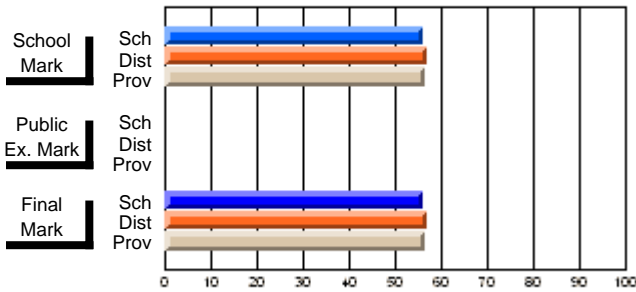

<b>Public Exam Mark</b>	School vs District	School vs Province

<b>Final Mark</b>	School vs District	School vs Province
<b>56.0</b>		
56.9	q	q
56.4		
<b>75.0</b>		
81.0	q	q
78.3		

**Average Scores**

**Percent Passes**