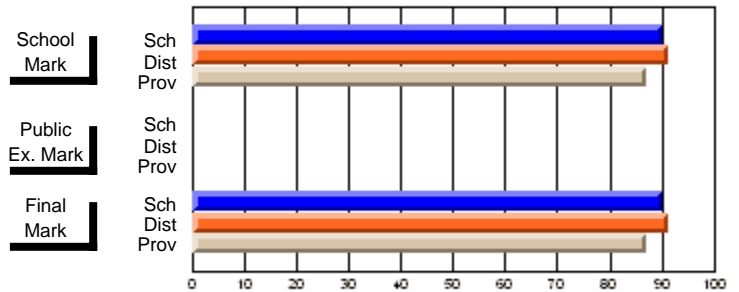

Percent Passes

* Data from the High School Certification System. The results from supplementary courses are not reflected in these results. All students obtaining a score of 48 or 49 on the final mark, were adjusted to 50 and are reflected in the Final Mark column.