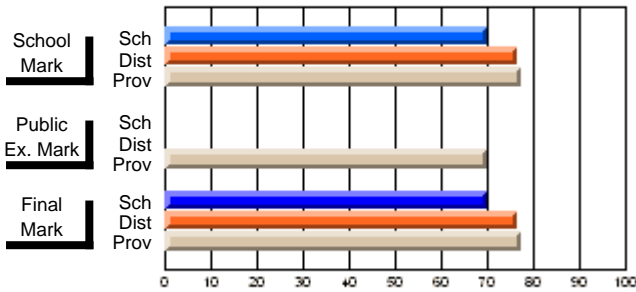

High School Course Results 2002-03

District 5 - Baie Verte/Central/Connaigre

#163 - Point Leamington Academy, Point Leamington

Grades: K-12

Course: PHYSICAL EDUCATION 3100									
# students in course: 12									
	School Mark	School vs District	School vs Province	Public Exam Mark	School vs District	School vs Province	Final Mark	School vs District	School vs Province
Average Score	70.0						70.0		
School	76.6	q	q				76.6	q	q
District	77.3			70.0			77.3		
Province							77.3		
Percent of Passes	100.0						100.0		
School	95.3	P	P				95.3	P	P
District	94.8			100.0			94.8		
Province							94.8		

Average Scores