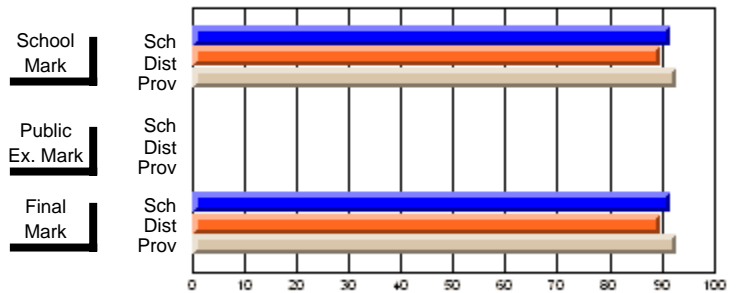

Percent Passes

* Data from the High School Certification System. The results from supplementary courses are not reflected in these results. All students obtaining a score of 48 or 49 on the final mark, were adjusted to 50 and are reflected in the Final Mark column.