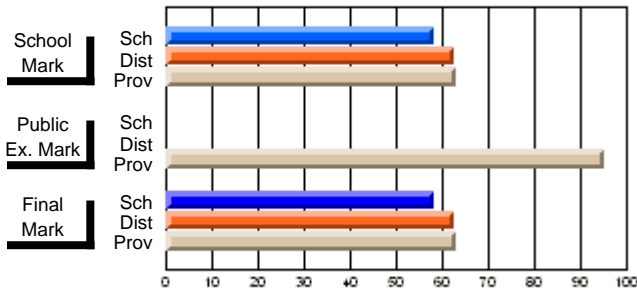

High School Course Results 2002-03

District 5 - Baie Verte/Central/Connaigre

#406 - Fitzgerald Academy, English Harbour West

Grades: K-12

Course: ENVIRONMENTAL SCIENCE 3205			
# students in course: 11			
	School Mark	School vs District	School vs Province
Average Score	58.3		
School	62.6	q	q
District	63.2		
Province			
Percent of Passes	90.9		
School	87.7	P	P
District	87.7		
Province			

	Public Exam Mark	School vs District	School vs Province
	95.0		
	100.0		

	Final Mark	School vs District	School vs Province
	58.3		
	62.6	q	q
	63.1		
	90.9		
	88.7	P	P
	87.8		

Average Scores