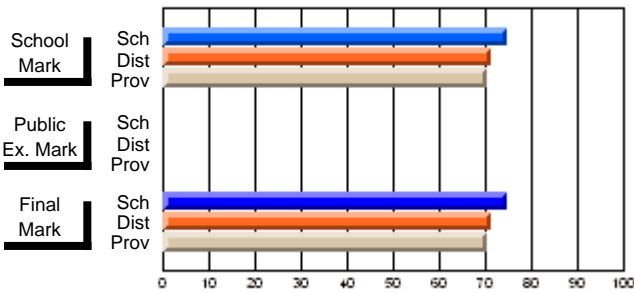

**High School Course Results
2002-03**

District 5 - Baie Verte/Central/Connaigre

#145 - Exploits Valley High - Greenwood, Grand Falls-Windsor

Grades: 9-10

Subject: Guidance

Course: CAREER EXPLORATION 1101			
# students in course: 125			
	School Mark	School vs District	School vs Province
Average Score	74.8		
School	74.8		
District	71.1	P	P
Province	70.2		
Percent of Passes	93.6		
School	93.6		
District	89.5	P	P
Province	88.9		

	Public Exam Mark	School vs District	School vs Province

	Final Mark	School vs District	School vs Province
	74.8		
School	74.8		
District	71.1	P	P
Province	70.2		
	93.6		
School	93.6		
District	89.6	P	P
Province	88.9		

Average Scores