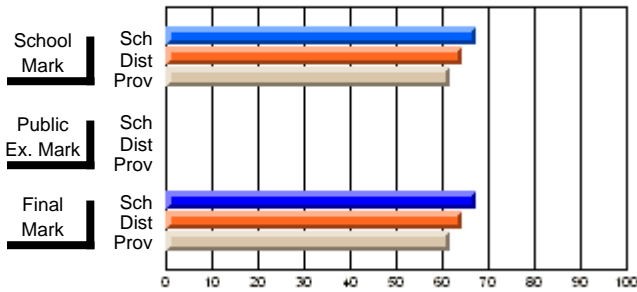

High School Course Results 2002-03

District 5 - Baie Verte/Central/Connaigre

#153 - Cape John Collegiate, La Scie

Grades: 7-12

Course: PHYSICAL SCIENCE 2205			
# students in course: 13			
	School Mark	School vs District	School vs Province
Average Score	67.4		
School	67.4		
District	64.2	P	P
Province	61.9		
Percent of Passes			
School	100.0		
District	94.3	P	P
Province	88.8		

	Public Exam Mark	School vs District	School vs Province
Final Mark	67.4		
School	67.4		
District	64.2	P	P
Province	61.8		

	Final Mark	School vs District	School vs Province
Final Mark	100.0		
School	100.0		
District	94.3	P	P
Province	88.8		

Average Scores