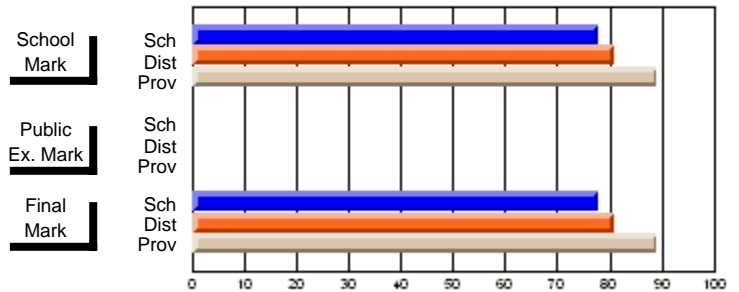

Percent Passes

* Data from the High School Certification System. The results from supplementary courses are not reflected in these results. All students obtaining a score of 48 or 49 on the final mark, were adjusted to 50 and are reflected in the Final Mark column.