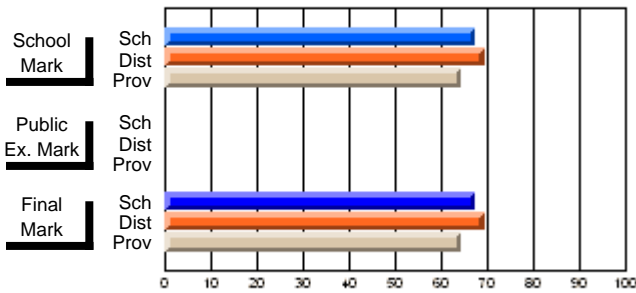

High School Course Results 2002-03

District 5 - Baie Verte/Central/Connaigre

#163 - Point Leamington Academy, Point Leamington

Grades: K-12

Subject: Science

Course: SCIENCE 1206									
# students in course: 17									
	School Mark	School vs District	School vs Province	Public Exam Mark	School vs District	School vs Province	Final Mark	School vs District	School vs Province
<u>Average Score</u>	67.5						67.5		
School	69.3	q	p				69.3	q	p
District	64.3						64.3		
Province									
<u>Percent of Passes</u>	94.1						94.1		
School	92.6	p	p				92.6	p	p
District	85.9						85.9		
Province									

Average Scores