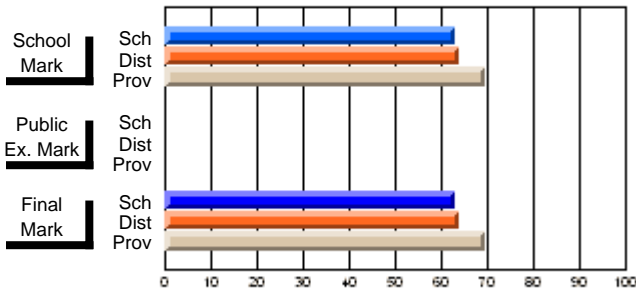

High School Course Results 2002-03

District 5 - Baie Verte/Central/Connaigre

#132 - Botwood Collegiate, Botwood

Grades: 9-12

Course: LITERARY HERITAGE 3202			
# students in course: 57			
	School Mark	School vs District	School vs Province
Average Score	63.0		
School	63.0		
District	63.9	q	q
Province	69.7		
Percent of Passes	82.5		
School	82.5		
District	82.1	p	q
Province	92.6		

	Public Exam Mark	School vs District	School vs Province
Final Mark	63.0		
School	63.0		
District	63.9	q	q
Province	69.6		
Final Mark	86.0		
School	86.0		
District	83.2	p	q
Province	92.7		

Average Scores