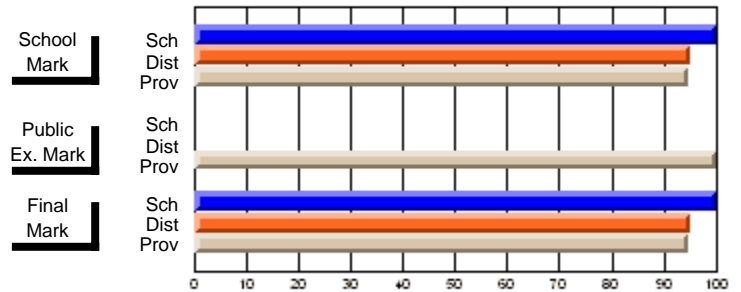

Percent Passes

* Data from the High School Certification System. The results from supplementary courses are not reflected in these results. All students obtaining a score of 48 or 49 on the final mark, were adjusted to 50 and are reflected in the Final Mark column.