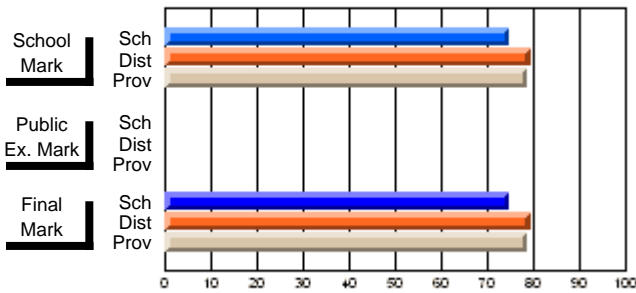

High School Course Results 2002-03

District 5 - Baie Verte/Central/Connaigre

#132 - Botwood Collegiate, Botwood

Grades: 9-12

Subject: Physical Education

Course: PHYSICAL EDUCATION 1100			
# students in course: 25			
	School Mark	School vs District	School vs Province
Average Score			
School	74.6		
District	79.3	q	q
Province	78.6		
Percent of Passes			
School	92.0		
District	97.0	q	q
Province	96.3		

Average Scores