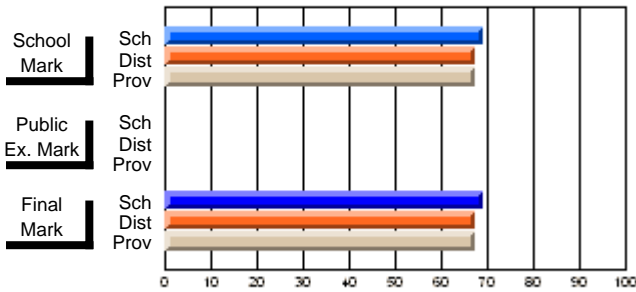

High School Course Results 2002-03

District 5 - Baie Verte/Central/Connaigre

#153 - Cape John Collegiate, La Scie

Grades: 7-12

Course: CHEMISTRY 2202						
# students in course: 19						
	School Mark	School vs District	School vs Province	Public Exam Mark	School vs District	School vs Province
Average Score	69.2					
School	69.2					
District	67.2	P	P			
Province	67.3					
Percent of Passes	89.5					
School	89.5					
District	85.3	P	P			
Province	86.7					
				Final Mark	School vs District	School vs Province
				69.2		
				67.4	P	P
				67.3		
				89.5		
				85.5	P	P
				86.6		

Average Scores