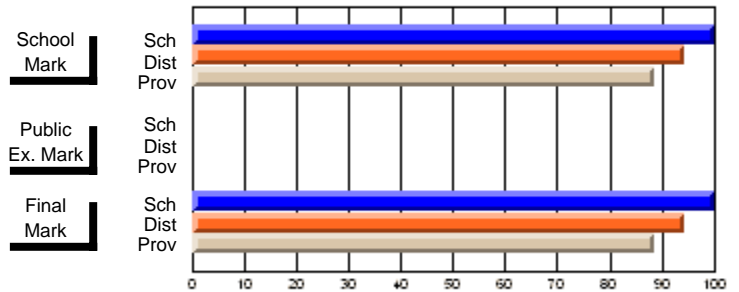

Percent Passes

* Data from the High School Certification System. The results from supplementary courses are not reflected in these results. All students obtaining a score of 48 or 49 on the final mark, were adjusted to 50 and are reflected in the Final Mark column.