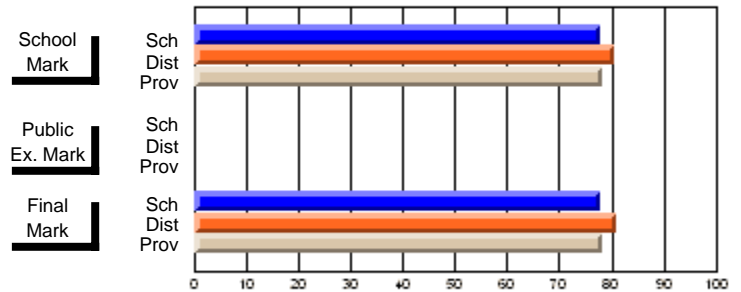

Percent Passes

* Data from the High School Certification System. The results from supplementary courses are not reflected in these results. All students obtaining a score of 48 or 49 on the final mark, were adjusted to 50 and are reflected in the Final Mark column.