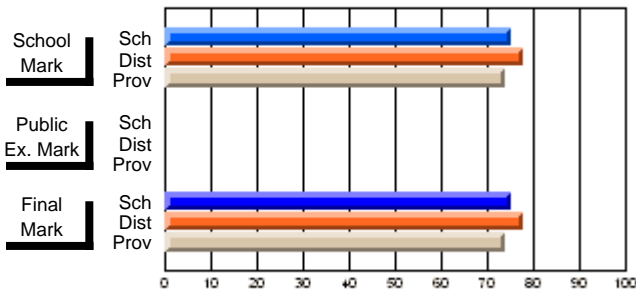

High School Course Results 2002-03

District 5 - Baie Verte/Central/Connaigre

#402 - Leo Burke Academy, Bishop's Falls

Grades: 8-12

Subject: English Literature

Course: THEATRE ARTS 2200								
# students in course: 11								
	School Mark	School vs District	School vs Province		Public Exam Mark	School vs District	School vs Province	
<u>Average Score</u>								
School	75.0							
District	77.7	q	p					
Province	73.9							
<u>Percent of Passes</u>								
School	72.7							
District	93.8	q	q					
Province	93.5							
	75.0							
	77.8	q	p					
	73.9							
	72.7							
	93.9	q	q					
	93.6							

Average Scores