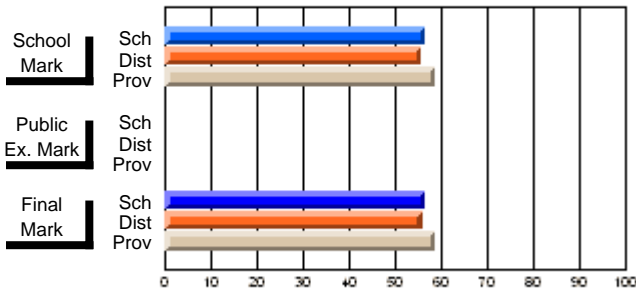

High School Course Results 2002-03

District 5 - Baie Verte/Central/Connaigre

#125 - Baie Verte High School, Baie Verte

Grades: 8-12

Course: MATHEMATICS 2204			
# students in course: 20			
	School Mark	School vs District	School vs Province
Average Score			
School	56.7		
District	55.8	P	Q
Province	58.6		
Percent of Passes			
School	80.0		
District	74.7	P	P
Province	79.1		

	Public Exam Mark	School vs District	School vs Province
Final Mark			
School	56.7		
District	55.9	P	Q
Province	58.6		

Average Scores