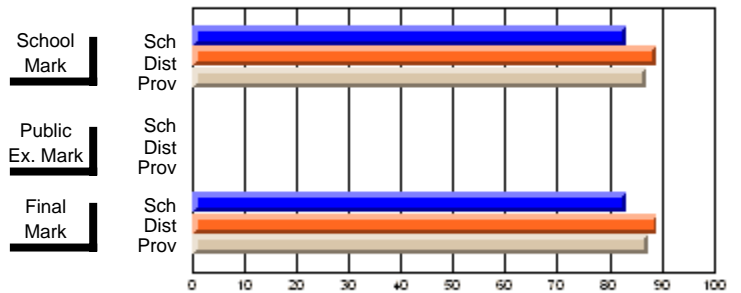

Percent Passes

* Data from the High School Certification System. The results from supplementary courses are not reflected in these results. All students obtaining a score of 48 or 49 on the final mark, were adjusted to 50 and are reflected in the Final Mark column.