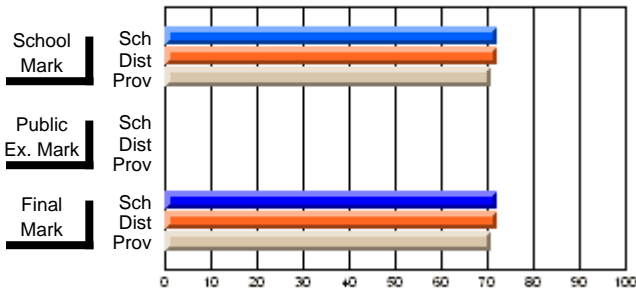

High School Course Results 2002-03

District 5 - Baie Verte/Central/Connaigre

#141 - Exploits Valley High - Maple, Grand Falls-Windsor

Grades: 11-12

Course: COMMUNICATIONS TECHNOLOGY 3104			
# students in course: 19			
	School Mark	School vs District	School vs Province
Average Score	72.1		
School	72.1		
District	72.2	q	p
Province	71.0		
Percent of Passes	89.5		
School	89.5		
District	94.1	q	q
Province	90.9		

Average Scores