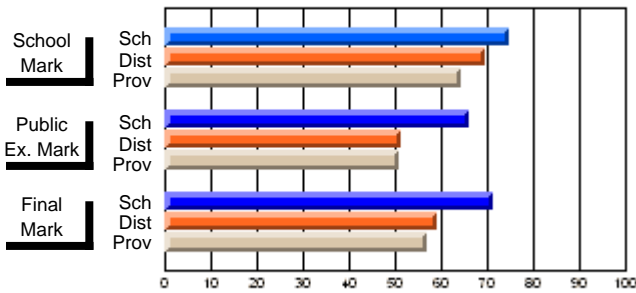

High School Course Results 2002-03

District 5 - Baie Verte/Central/Connaigre

#162 - Dorset Collegiate, Pilley's Island

Grades: 9-12

Subject: English Literature

Course: THEMATIC LITERATURE 3201			
# students in course: 21			
	School Mark	School vs District	School vs Province
Average Score			
School	74.8		
District	69.7	P	P
Province	64.4		
Percent of Passes			
School	100.0		
District	90.9	P	P
Province	85.9		

	Public Exam Mark	School vs District	School vs Province
School	66.0		
District	51.4	P	P
Province	50.9		

	Final Mark	School vs District	School vs Province
School	71.3		
District	58.9	P	P
Province	57.1		

Average Scores