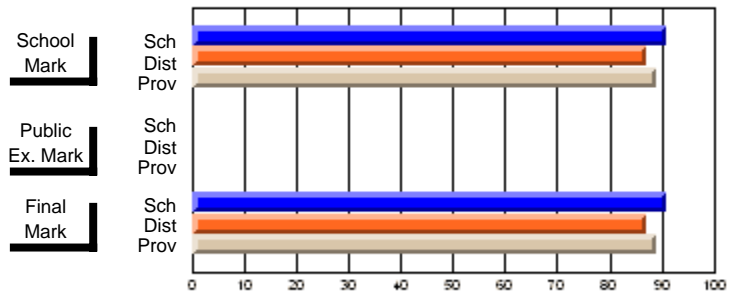

Percent Passes

* Data from the High School Certification System. The results from supplementary courses are not reflected in these results. All students obtaining a score of 48 or 49 on the final mark, were adjusted to 50 and are reflected in the Final Mark column.