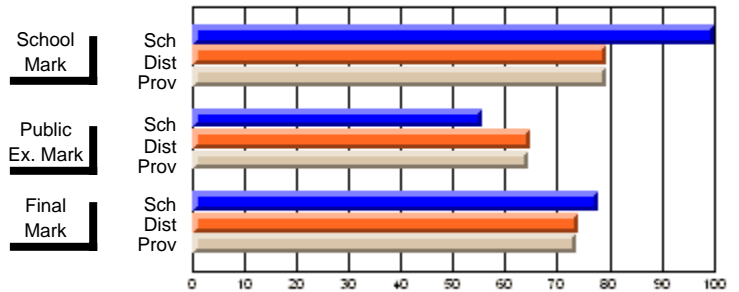

<b>Public Exam Mark</b>	School vs District	School vs Province
<b>63.3</b>		
58.9	P	P
57.9		

<b>Final Mark</b>	School vs District	School vs Province
<b>67.6</b>		
61.8	P	P
60.7		

**Average Scores**

**Percent Passes**