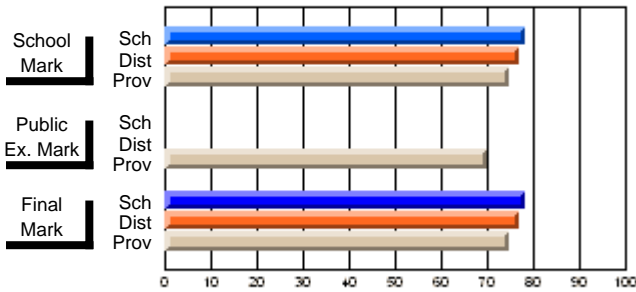

High School Course Results 2002-03

District 5 - Baie Verte/Central/Connaigre

#171 - Indian River High School, Springdale

Grades: 9-12

Course: ADV WORDPROCESSING/DESK TOP 2101

students in course: 9

	School Mark	School vs District	School vs Province	Public Exam Mark	School vs District	School vs Province	Final Mark	School vs District	School vs Province
Average Score	78.2						78.2		
School	78.2						78.2		
District	76.8	P	P				76.8	P	P
Province	74.6			70.0			74.6		
Percent of Passes	100.0						100.0		
School	100.0						100.0		
District	96.4	P	P	100.0			96.4	P	P
Province	92.9						92.9		

Average Scores