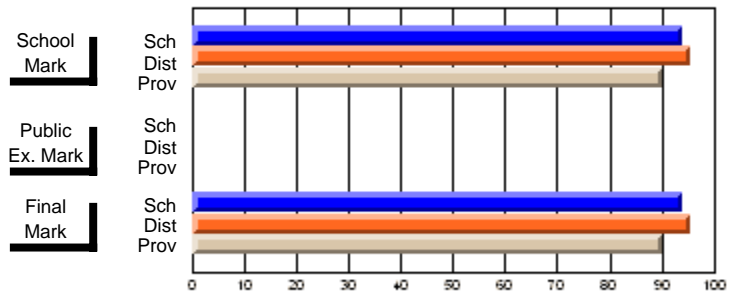

Percent Passes

* Data from the High School Certification System. The results from supplementary courses are not reflected in these results. All students obtaining a score of 48 or 49 on the final mark, were adjusted to 50 and are reflected in the Final Mark column.