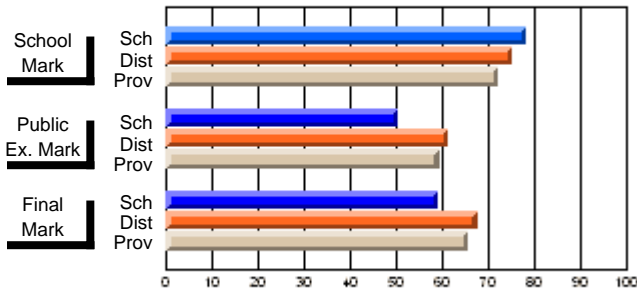

High School Course Results 2002-03

District 5 - Baie Verte/Central/Connaigre

#125 - Baie Verte High School, Baie Verte

Grades: 8-12

Course: CHEMISTRY 3202			
# students in course: 11			
	School Mark	School vs District	School vs Province
Average Score			
School	78.2		
District	75.1	P	P
Province	72.0		
Percent of Passes			
School	100.0		
District	97.8	P	P
Province	94.4		

	Public Exam Mark	School vs District	School vs Province
School	50.5		
District	61.2	q	q
Province	59.3		

	Final Mark	School vs District	School vs Province
School	59.1		
District	67.6	q	q
Province	65.7		

Average Scores