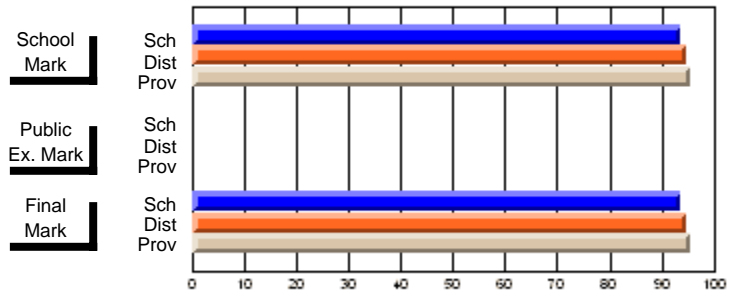

Percent Passes

* Data from the High School Certification System. The results from supplementary courses are not reflected in these results. All students obtaining a score of 48 or 49 on the final mark, were adjusted to 50 and are reflected in the Final Mark column.