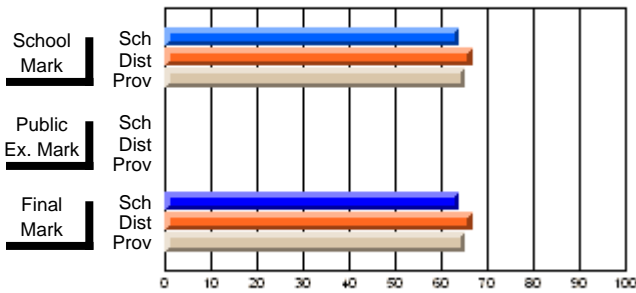

High School Course Results 2002-03

District 5 - Baie Verte/Central/Connaigre

#163 - Point Leamington Academy, Point Leamington

Grades: K-12

Subject: Mathematics

Course: MATHEMATICS 1204			
# students in course: 24			
	School Mark	School vs District	School vs Province
Average Score			
School	63.8		
District	66.7	q	q
Province	65.0		
Percent of Passes			
School	87.5		
District	87.3	p	p
Province	85.8		

	Public Exam Mark	School vs District	School vs Province
Final Mark			
School	63.8		
District	66.7	q	q
Province	65.0		
Percent of Passes			
School	87.5		
District	87.4	p	p
Province	85.8		

Average Scores