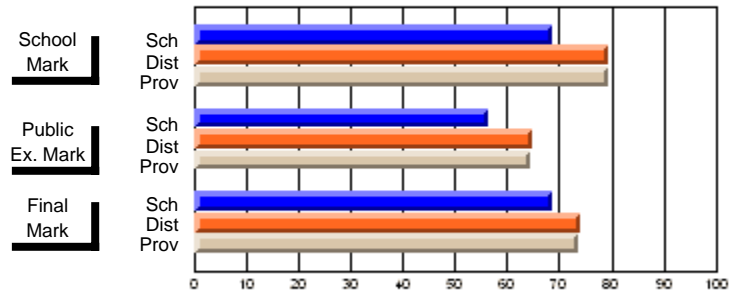

Percent Passes

* Data from the High School Certification System. The results from supplementary courses are not reflected in these results. All students obtaining a score of 48 or 49 on the final mark, were adjusted to 50 and are reflected in the Final Mark column.