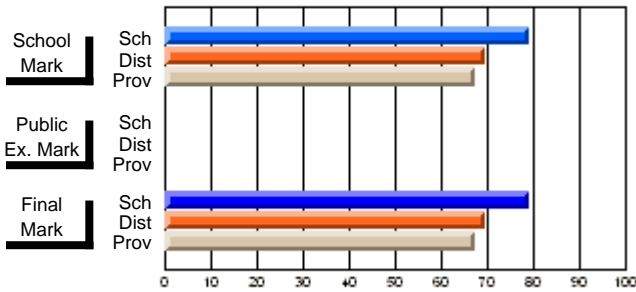

High School Course Results 2002-03

District 5 - Baie Verte/Central/Connaigre

#158 - MSB Regional Academy, Middle Arm

Grades: K-12

Course: WRITING 2203														
# students in course: 16														
		School Mark	School vs District	School vs Province			Public Exam Mark	School vs District	School vs Province			Final Mark	School vs District	School vs Province
Average Score		79.0										79.0		
School		69.4	P	P								69.4	P	P
District		67.4										67.4		
Province														
Percent of Passes		93.8										93.8		
School		92.8	P	P								92.8	P	P
District		89.0										89.0		
Province														

Average Scores