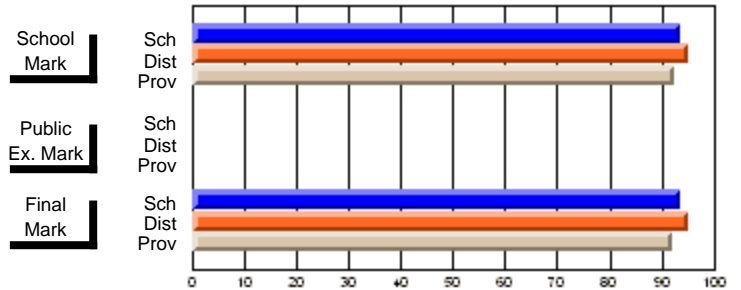

Percent Passes

* Data from the High School Certification System. The results from supplementary courses are not reflected in these results. All students obtaining a score of 48 or 49 on the final mark, were adjusted to 50 and are reflected in the Final Mark column.