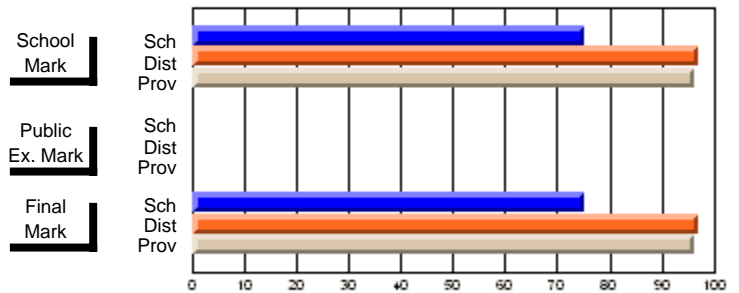

Percent Passes

* Data from the High School Certification System. The results from supplementary courses are not reflected in these results. All students obtaining a score of 48 or 49 on the final mark, were adjusted to 50 and are reflected in the Final Mark column.