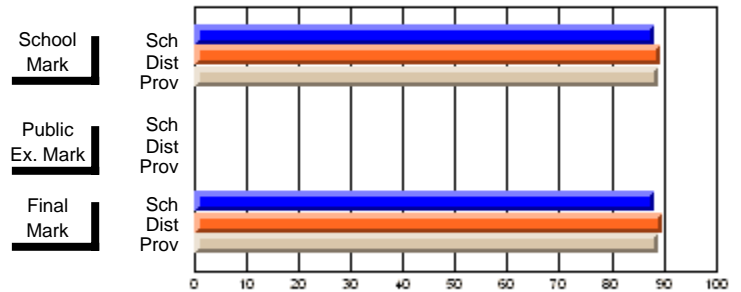

Percent Passes

* Data from the High School Certification System. The results from supplementary courses are not reflected in these results. All students obtaining a score of 48 or 49 on the final mark, were adjusted to 50 and are reflected in the Final Mark column.