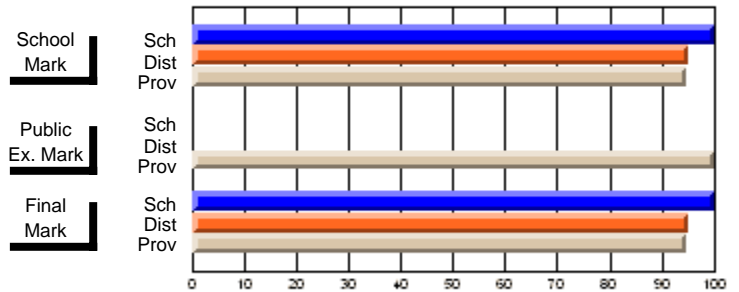

Percent Passes

* Data from the High School Certification System. The results from supplementary courses are not reflected in these results. All students obtaining a score of 48 or 49 on the final mark, were adjusted to 50 and are reflected in the Final Mark column.