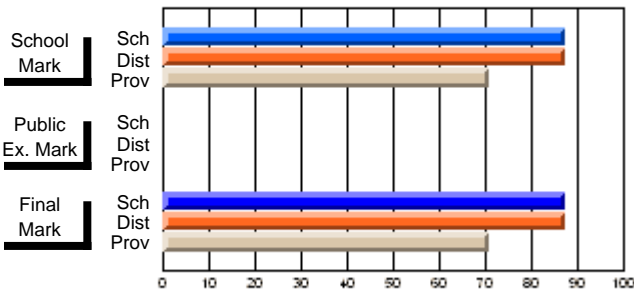

High School Course Results 2002-03

District 5 - Baie Verte/Central/Connaigre

#153 - Cape John Collegiate, La Scie

Grades: 7-12

Subject: Family Studies

Course: TEXTILES 3101									
# students in course: 13									
	School Mark	School vs District	School vs Province	Public Exam Mark	School vs District	School vs Province	Final Mark	School vs District	School vs Province
Average Score	87.4						87.4		
School	87.4						87.4	P	P
District	70.9	P	P				70.9	P	P
Province							70.9		
Percent of Passes	100.0						100.0		
School	100.0						100.0	P	P
District	86.9	P	P				86.9	P	P
Province							86.9		

Average Scores