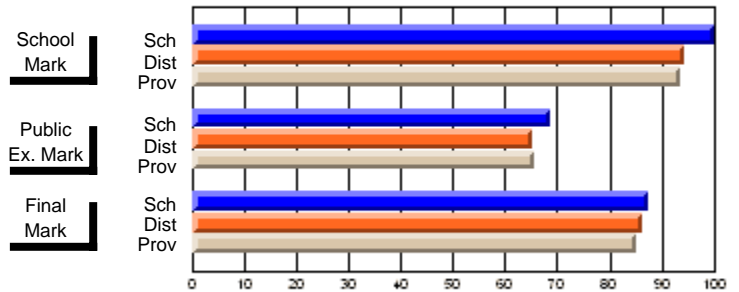

Percent Passes

* Data from the High School Certification System. The results from supplementary courses are not reflected in these results. All students obtaining a score of 48 or 49 on the final mark, were adjusted to 50 and are reflected in the Final Mark column.