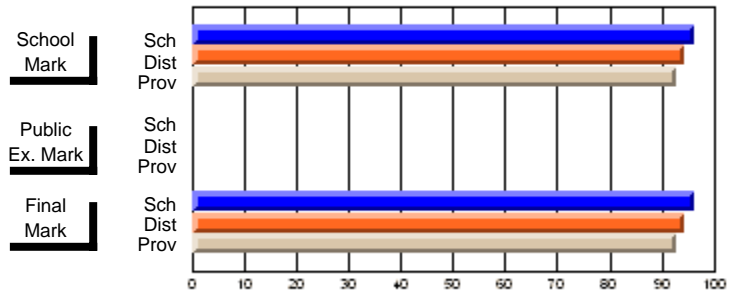

Percent Passes

* Data from the High School Certification System. The results from supplementary courses are not reflected in these results. All students obtaining a score of 48 or 49 on the final mark, were adjusted to 50 and are reflected in the Final Mark column.