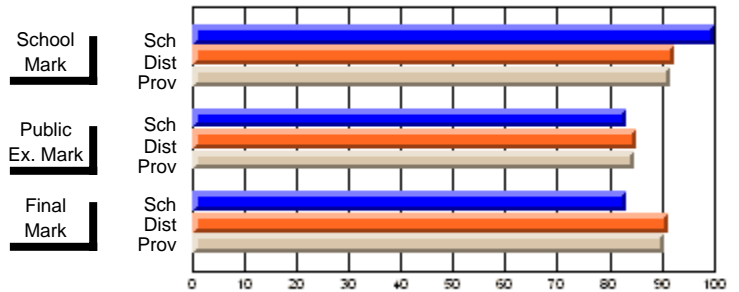

Percent Passes

* Data from the High School Certification System. The results from supplementary courses are not reflected in these results. All students obtaining a score of 48 or 49 on the final mark, were adjusted to 50 and are reflected in the Final Mark column.