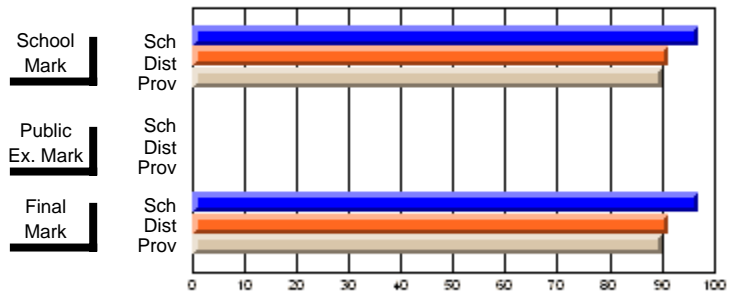

Percent Passes

* Data from the High School Certification System. The results from supplementary courses are not reflected in these results. All students obtaining a score of 48 or 49 on the final mark, were adjusted to 50 and are reflected in the Final Mark column.