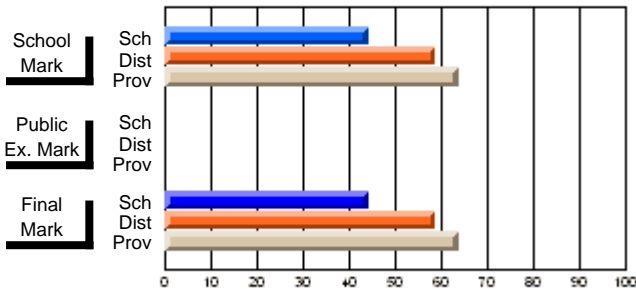

High School Course Results 2002-03

District 5 - Baie Verte/Central/Connaigre

#141 - Exploits Valley High - Maple, Grand Falls-Windsor

Grades: 11-12

Course: MATHEMATICS 3103			
# students in course: 50			
	School Mark	School vs District	School vs Province
Average Score	44.1		
School	44.1		
District	58.6	q	q
Province	63.6		
Percent of Passes	50.0		
School	50.0		
District	75.1	q	q
Province	82.0		

Average Scores