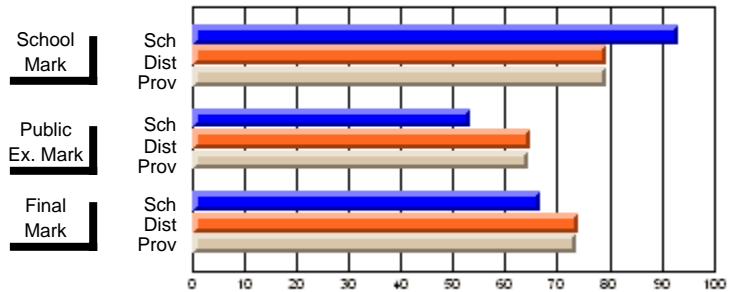

Percent Passes

* Data from the High School Certification System. The results from supplementary courses are not reflected in these results. All students obtaining a score of 48 or 49 on the final mark, were adjusted to 50 and are reflected in the Final Mark column.