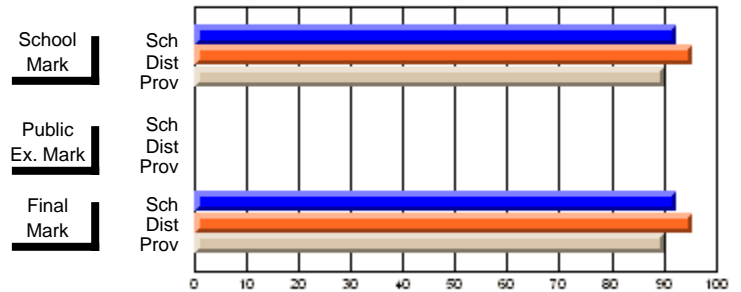

Percent Passes

* Data from the High School Certification System. The results from supplementary courses are not reflected in these results. All students obtaining a score of 48 or 49 on the final mark, were adjusted to 50 and are reflected in the Final Mark column.