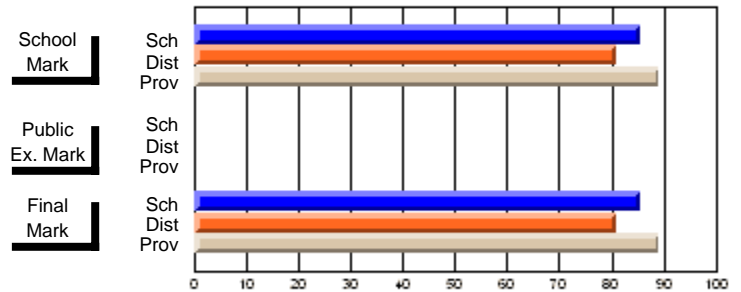

Percent Passes

* Data from the High School Certification System. The results from supplementary courses are not reflected in these results. All students obtaining a score of 48 or 49 on the final mark, were adjusted to 50 and are reflected in the Final Mark column.