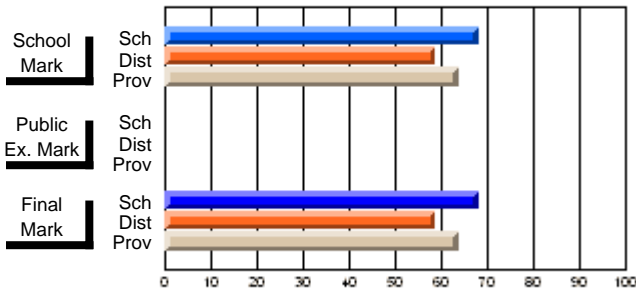

High School Course Results 2002-03

District 5 - Baie Verte/Central/Connaigre

#158 - MSB Regional Academy, Middle Arm

Grades: K-12

Course: MATHEMATICS 3103						
# students in course: 12						
	School Mark	School vs District	School vs Province	Public Exam Mark	School vs District	School vs Province
Average Score	68.0					
School	68.0					
District	58.6	P	P		P	P
Province	63.6					
Percent of Passes	91.7					
School	91.7					
District	75.1	P	P		P	P
Province	82.0					

Average Scores