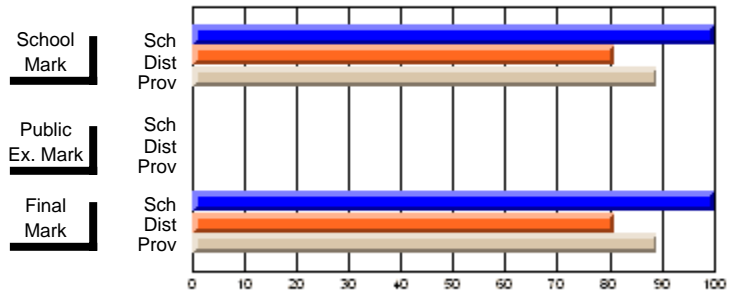

Percent Passes

* Data from the High School Certification System. The results from supplementary courses are not reflected in these results. All students obtaining a score of 48 or 49 on the final mark, were adjusted to 50 and are reflected in the Final Mark column.