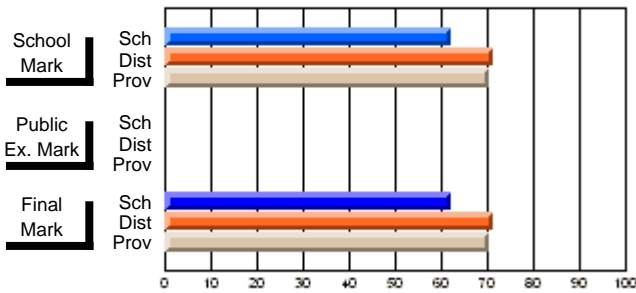

High School Course Results 2002-03

District 5 - Baie Verte/Central/Connaigre

#141 - Exploits Valley High - Maple, Grand Falls-Windsor

Grades: 11-12

Subject: Guidance

Course: CAREER EXPLORATION 1101			
# students in course: 43			
	School Mark	School vs District	School vs Province
Average Score			
School	62.3		
District	71.1	q	q
Province	70.2		
Percent of Passes			
School	72.1		
District	89.5	q	q
Province	88.9		

	Public Exam Mark	School vs District	School vs Province
Final Mark			
School	62.3		
District	71.1	q	q
Province	70.2		
Final Mark			
School	74.4		
District	89.6	q	q
Province	88.9		

Average Scores