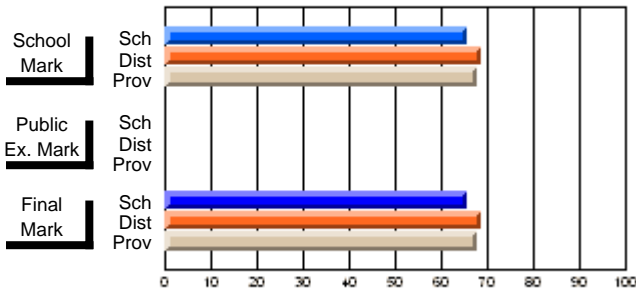

High School Course Results 2002-03

District 5 - Baie Verte/Central/Connaigre

#171 - Indian River High School, Springdale

Grades: 9-12

Course: CANADIAN LITERATURE 2204

students in course: 27

	School Mark	School vs District	School vs Province	Public Exam Mark	School vs District	School vs Province	Final Mark	School vs District	School vs Province
Average Score	65.6						65.6		
School	65.6						65.6		
District	68.5	q	q				68.5	q	q
Province	67.8						67.8		
Percent of Passes	88.9						88.9		
School	88.9						88.9		
District	95.7	q	q				95.7	q	q
Province	92.0						92.0		

Average Scores