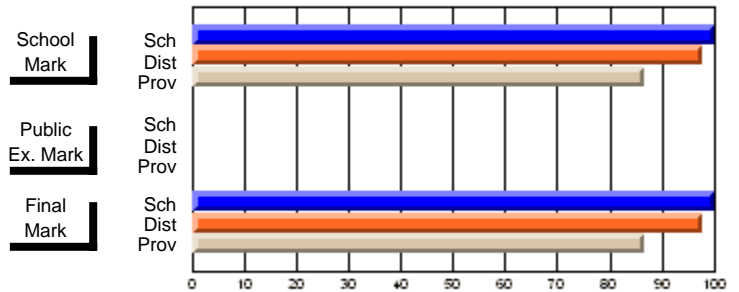

Percent Passes

* Data from the High School Certification System. The results from supplementary courses are not reflected in these results. All students obtaining a score of 48 or 49 on the final mark, were adjusted to 50 and are reflected in the Final Mark column.