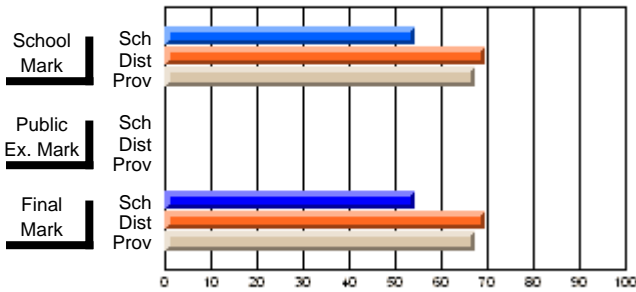

High School Course Results 2002-03

District 5 - Baie Verte/Central/Connaigre

#149 - King Academy, Harbour Breton

Grades: 7-12

Course: WRITING 2203			
# students in course: 13			
	School Mark	School vs District	School vs Province
Average Score	54.4		
School	69.4	q	q
District	67.4		
Province			
Percent of Passes	76.9		
School	92.8	q	q
District	89.0		
Province			

Average Scores