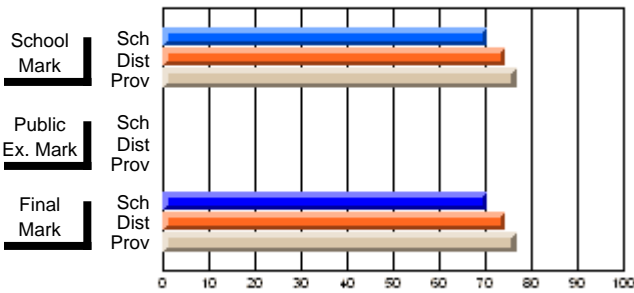

High School Course Results 2002-03

District 5 - Baie Verte/Central/Connaigre

#153 - Cape John Collegiate, La Scie

Grades: 7-12

Subject: Cooperative Education

Course: COOPERATIVE EDUCATION 1100			
# students in course: 9			
	School Mark	School vs District	School vs Province
Average Score			
School	70.6		
District	74.4	q	q
Province	76.7		
Percent of Passes			
School	77.8		
District	90.5	q	q
Province	96.3		

Average Scores