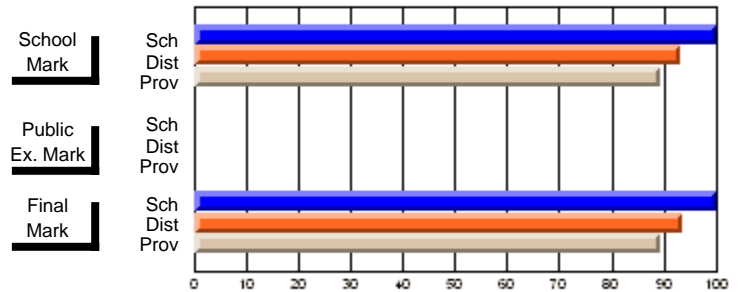

Percent Passes

* Data from the High School Certification System. The results from supplementary courses are not reflected in these results. All students obtaining a score of 48 or 49 on the final mark, were adjusted to 50 and are reflected in the Final Mark column.