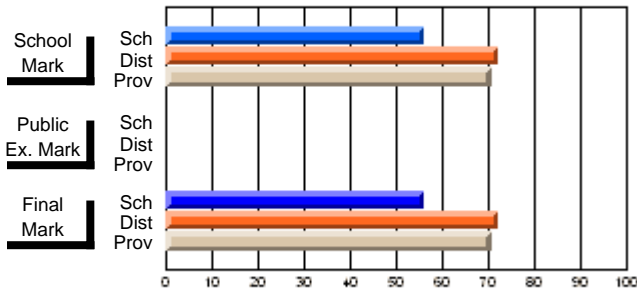

High School Course Results 2002-03

District 5 - Baie Verte/Central/Connaigre

#152 - Valmont Academy, King's Point

Grades: K-12

Course: CHEMISTRY 2202			
# students in course: 8			
	School Mark	School vs District	School vs Province
Average Score	56.0		
School	56.0		
District	72.0	q	q
Province	70.6		
Percent of Passes	87.5		
School	87.5		
District	93.3	q	q
Province	91.1		

Average Scores