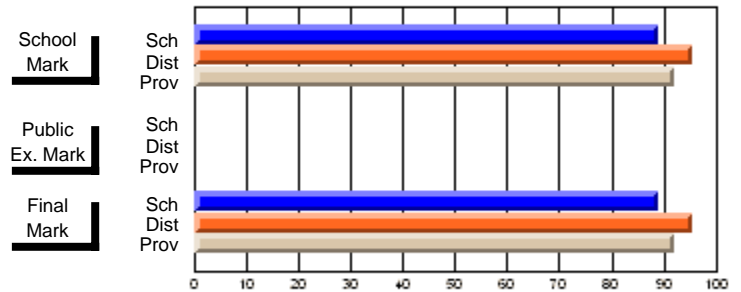

Percent Passes

* Data from the High School Certification System. The results from supplementary courses are not reflected in these results. All students obtaining a score of 48 or 49 on the final mark, were adjusted to 50 and are reflected in the Final Mark column.