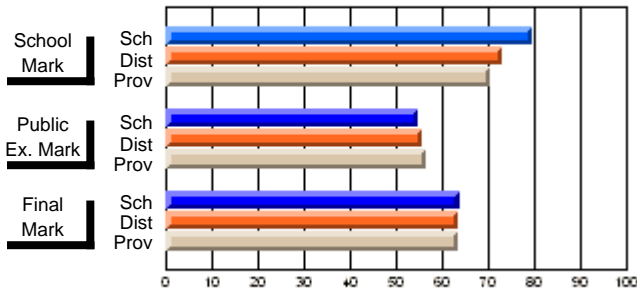

High School Course Results 2002-03

District 5 - Baie Verte/Central/Connaigre

#402 - Leo Burke Academy, Bishop's Falls

Grades: 8-12

Course: PHYSICS 3204			
# students in course: 16			
	School Mark	School vs District	School vs Province
Average Score	79.4		
School	72.8	P	P
District	70.3		
Province			
Percent of Passes	100.0		
School	94.3	P	P
District	93.6		
Province			
	Public Exam Mark	School vs District	School vs Province
Average Score	54.6		
School	55.7	q	q
District	56.3		
Province			
Percent of Passes	68.8		
School	65.3	P	P
District	65.6		
Province			
	Final Mark	School vs District	School vs Province
Average Score	63.6		
School	63.3	P	P
District	63.4		
Province			
Percent of Passes	87.5		
School	86.4	P	P
District	85.1		
Province			

Average Scores