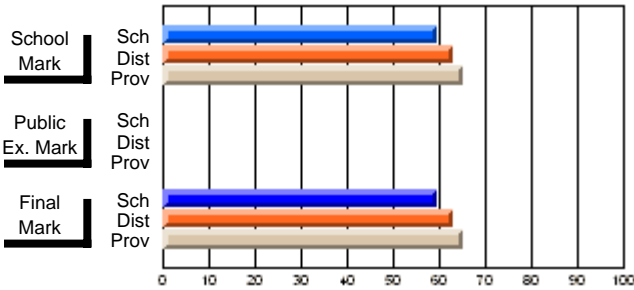

High School Course Results 2002-03

District 5 - Baie Verte/Central/Connaigre

#125 - Baie Verte High School, Baie Verte

Grades: 8-12

Subject: Enterprise Education

Course: CANADIAN ECONOMY 2203

students in course: 31

	School Mark	School vs District	School vs Province	Public Exam Mark	School vs District	School vs Province	Final Mark	School vs District	School vs Province
<u>Average Score</u>									
School	59.6						59.6		
District	62.9	q	q				62.9	q	q
Province	65.1						65.1		
<u>Percent of Passes</u>									
School	93.5						93.5		
District	86.0	p	p				86.0	p	p
Province	85.8						85.8		

Average Scores