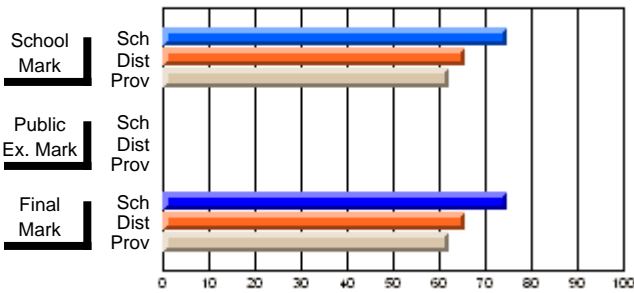

High School Course Results 2002-03

District 5 - Baie Verte/Central/Connaigre

#132 - Botwood Collegiate, Botwood

Grades: 9-12

Subject: Science

Course: GENERAL SCIENCE 1200									
# students in course: 17									
	School Mark	School vs District	School vs Province	Public Exam Mark	School vs District	School vs Province	Final Mark	School vs District	School vs Province
<u>Average Score</u>	74.7						74.7		
School	65.7	P	P				65.7	P	P
District	62.0						62.0		
Province							62.0		
<u>Percent of Passes</u>									
School	94.1						94.1		
District	88.9	P	P				89.2	P	P
Province	87.1						87.3		

Average Scores