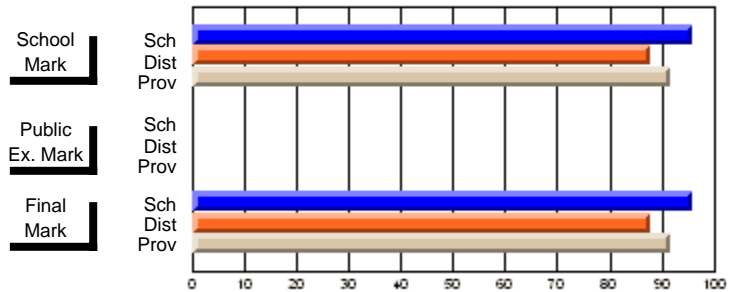

Percent Passes

* Data from the High School Certification System. The results from supplementary courses are not reflected in these results. All students obtaining a score of 48 or 49 on the final mark, were adjusted to 50 and are reflected in the Final Mark column.