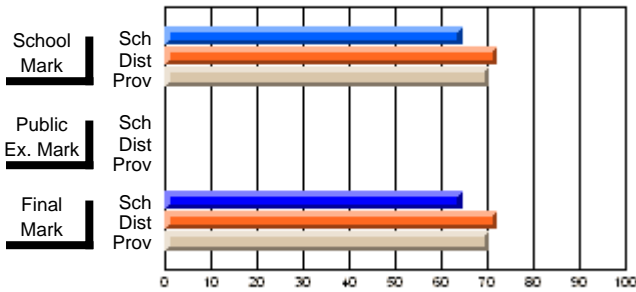

High School Course Results 2002-03

District 5 - Baie Verte/Central/Connaigre

#145 - Exploits Valley High - Greenwood, Grand Falls-Windsor

Grades: 9-10

Course: HEALTHY LIVING 1200			
# students in course: 32			
	School Mark	School vs District	School vs Province
Average Score	64.5		
School	64.5		
District	72.0	q	q
Province	70.5		
Percent of Passes	87.5		
School	87.5		
District	95.0	q	q
Province	90.1		

Average Scores