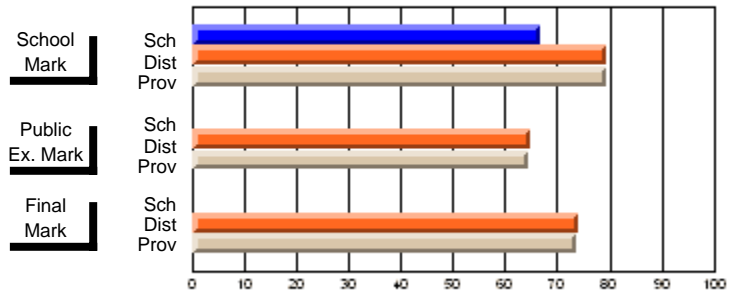

Percent Passes

* Data from the High School Certification System. The results from supplementary courses are not reflected in these results. All students obtaining a score of 48 or 49 on the final mark, were adjusted to 50 and are reflected in the Final Mark column.