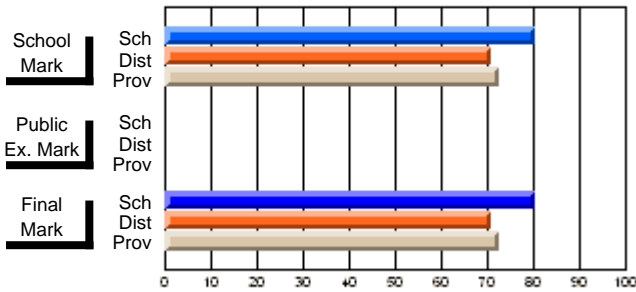

High School Course Results 2002-03

District 5 - Baie Verte/Central/Connaigre

#158 - MSB Regional Academy, Middle Arm

Grades: K-12

Course: ENTERPRISE 3205												
# students in course: 15												
		School Mark	School vs District	School vs Province			Public Exam Mark	School vs District	School vs Province			
		80.3								80.3		
Average Score		70.7	P	P						70.7	P	P
School		72.6								72.6		
District												
Province												
		93.3								93.3		
Percent of Passes		87.7	P	P						87.7	P	P
School		91.7								91.7		
District												
Province												

Average Scores