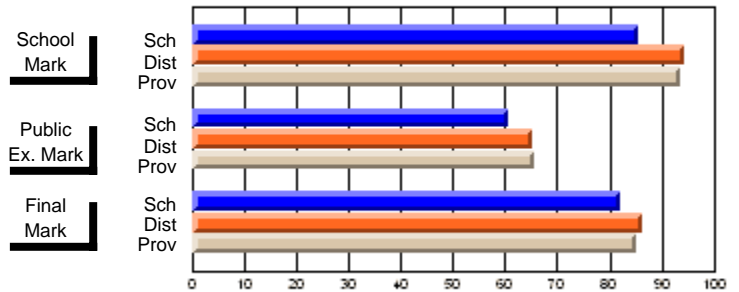

Percent Passes

* Data from the High School Certification System. The results from supplementary courses are not reflected in these results. All students obtaining a score of 48 or 49 on the final mark, were adjusted to 50 and are reflected in the Final Mark column.