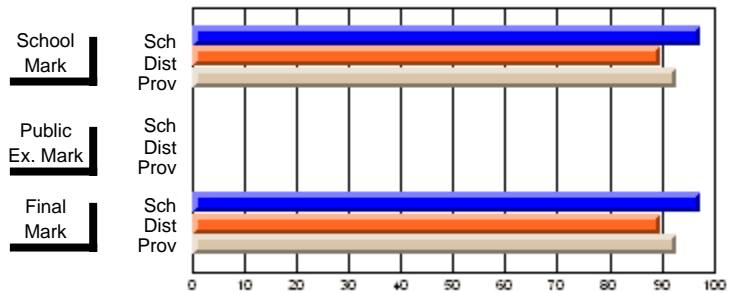

Percent Passes

* Data from the High School Certification System. The results from supplementary courses are not reflected in these results. All students obtaining a score of 48 or 49 on the final mark, were adjusted to 50 and are reflected in the Final Mark column.