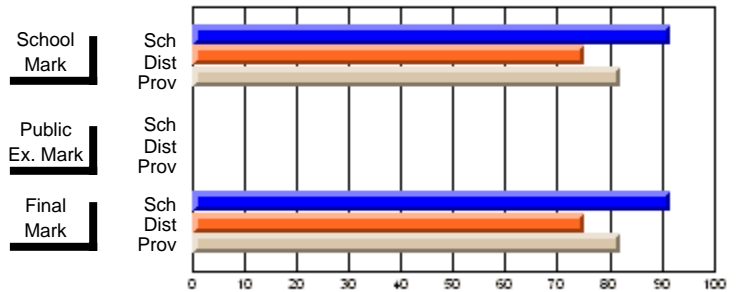

Percent Passes

* Data from the High School Certification System. The results from supplementary courses are not reflected in these results. All students obtaining a score of 48 or 49 on the final mark, were adjusted to 50 and are reflected in the Final Mark column.