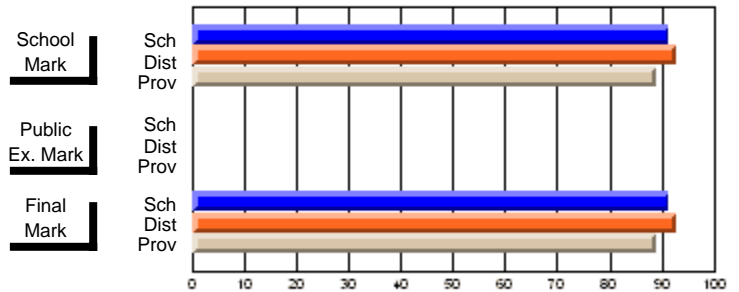

Percent Passes

* Data from the High School Certification System. The results from supplementary courses are not reflected in these results. All students obtaining a score of 48 or 49 on the final mark, were adjusted to 50 and are reflected in the Final Mark column.