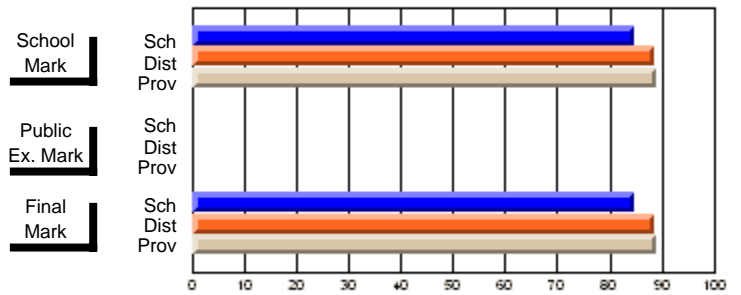

Percent Passes

* Data from the High School Certification System. The results from supplementary courses are not reflected in these results. All students obtaining a score of 48 or 49 on the final mark, were adjusted to 50 and are reflected in the Final Mark column.