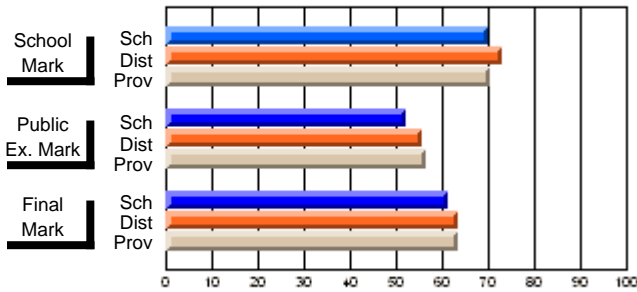

High School Course Results 2002-03

District 5 - Baie Verte/Central/Connaigre

#149 - King Academy, Harbour Breton

Grades: 7-12

Course: PHYSICS 3204			
# students in course: 9			
	School Mark	School vs District	School vs Province
Average Score	69.9		
School	72.8	q	q
District	70.3		
Province			
Percent of Passes	100.0		
School	94.3	P	P
District	93.6		
Province			
	Public Exam Mark	School vs District	School vs Province
Average Score	52.0		
School	55.7	q	q
District	56.3		
Province			
Percent of Passes	44.4		
School	65.3	q	q
District	65.6		
Province			
	Final Mark	School vs District	School vs Province
Average Score	61.1		
School	63.3	q	q
District	63.4		
Province			
Percent of Passes	100.0		
School	86.4	P	P
District	85.1		
Province			

Average Scores