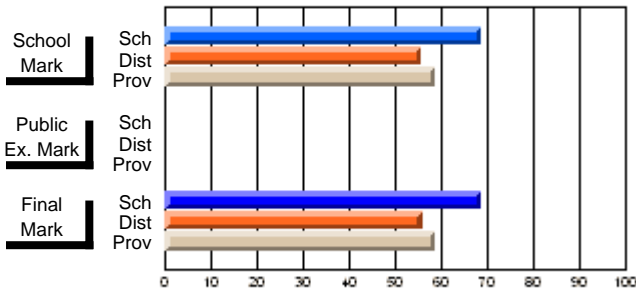

High School Course Results 2002-03

District 5 - Baie Verte/Central/Connaigre

#162 - Dorset Collegiate, Pilley's Island

Grades: 9-12

Course: MATHEMATICS 2204									
# students in course: 19									
	School Mark	School vs District	School vs Province	Public Exam Mark	School vs District	School vs Province	Final Mark	School vs District	School vs Province
Average Score	68.5						68.5		
School	68.5						68.5		
District	55.8	P	P				55.9	P	P
Province	58.6						58.6		
Percent of Passes	100.0						100.0		
School	100.0						100.0		
District	74.7	P	P				75.3	P	P
Province	79.1						79.1		

Average Scores