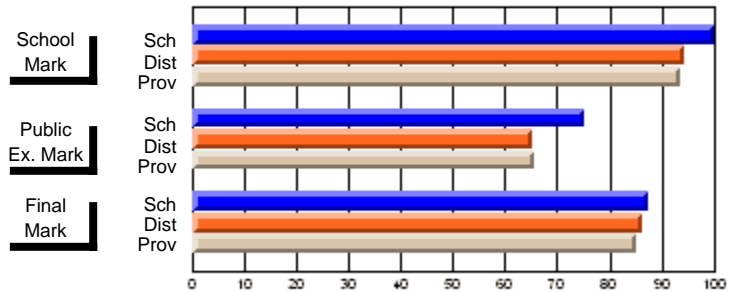

<b>Public Exam Mark</b>	School vs District	School vs Province
<b>54.0</b>		
55.7	Q	Q
56.3		

<b>Final Mark</b>	School vs District	School vs Province
<b>64.4</b>		
63.3	P	P
63.4		

**Average Scores**

**Percent Passes**