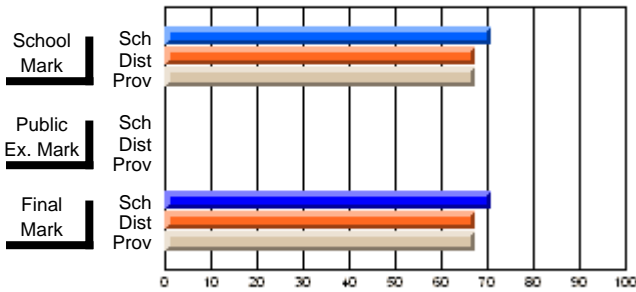

High School Course Results 2002-03

District 5 - Baie Verte/Central/Connaigre

#145 - Exploits Valley High - Greenwood, Grand Falls-Windsor

Grades: 9-10

Course: CHEMISTRY 2202			
# students in course: 41			
	School Mark	School vs District	School vs Province
Average Score	70.9		
School	67.2	P	P
District			
Province	67.3		
Percent of Passes			
School	90.2		
District	85.3	P	P
Province	86.7		

	Public Exam Mark	School vs District	School vs Province
Final Mark	70.9		
School	67.4	P	P
District			
Province	67.3		

	Final Mark	School vs District	School vs Province
Final Mark	90.2		
School	85.5	P	P
District			
Province	86.6		

Average Scores