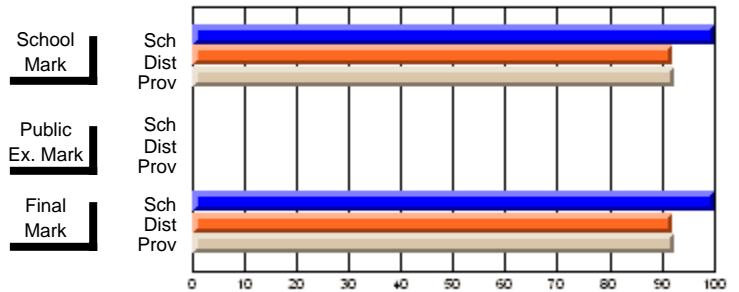

Percent Passes

* Data from the High School Certification System. The results from supplementary courses are not reflected in these results. All students obtaining a score of 48 or 49 on the final mark, were adjusted to 50 and are reflected in the Final Mark column.