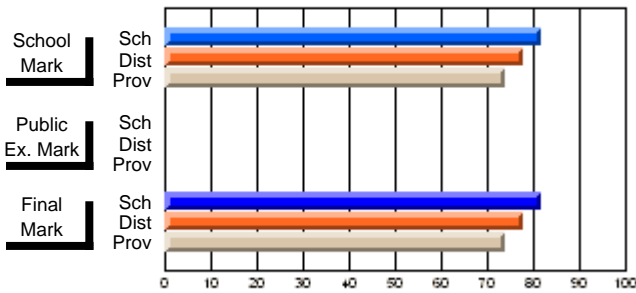

High School Course Results 2002-03

District 5 - Baie Verte/Central/Connaigre

#145 - Exploits Valley High - Greenwood, Grand Falls-Windsor

Grades: 9-10

Subject: English Literature

Course: THEATRE ARTS 2200								
# students in course: 39								
			School Mark	School vs District	School vs Province			
			Public Exam Mark	School vs District	School vs Province			
			Final Mark	School vs District	School vs Province			
<u>Average Score</u>								
School			81.7			81.7		
District			77.7	P	P	77.8	P	P
Province			73.9			73.9		
<u>Percent of Passes</u>								
School			97.4			97.4		
District			93.8	P	P	93.9	P	P
Province			93.5			93.6		

Average Scores