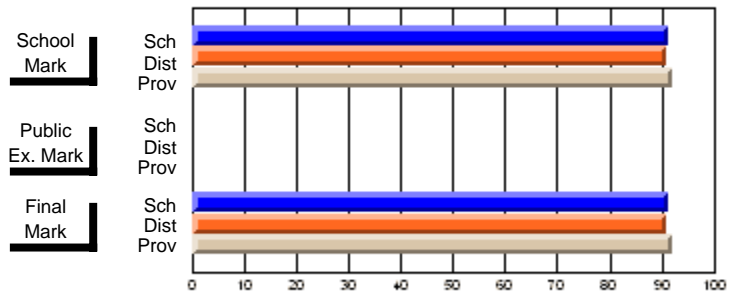

Percent Passes

* Data from the High School Certification System. The results from supplementary courses are not reflected in these results. All students obtaining a score of 48 or 49 on the final mark, were adjusted to 50 and are reflected in the Final Mark column.