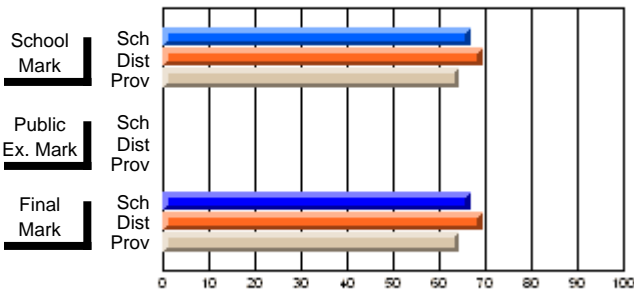

High School Course Results 2002-03

District 5 - Baie Verte/Central/Connaigre

#162 - Dorset Collegiate, Pilley's Island

Grades: 9-12

Subject: Science

Course: SCIENCE 1206									
# students in course: 24									
	School Mark	School vs District	School vs Province	Public Exam Mark	School vs District	School vs Province	Final Mark	School vs District	School vs Province
<u>Average Score</u>	66.7						66.7		
School	69.3	q	p				69.3	q	p
District	64.3						64.3		
Province									
<u>Percent of Passes</u>									
School	83.3						83.3		
District	92.6	q	q				92.6	q	q
Province	85.9						85.9		

Average Scores