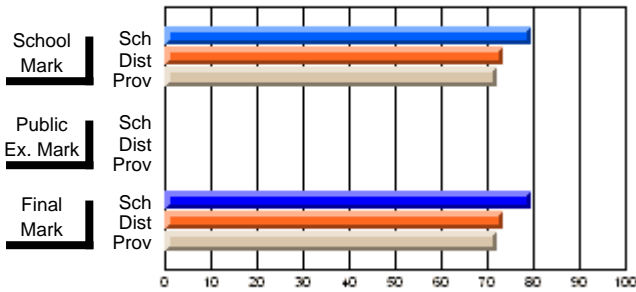

High School Course Results 2002-03

District 5 - Baie Verte/Central/Connaigre

#149 - King Academy, Harbour Breton

Grades: 7-12

Course: MATHEMATICS 3207									
# students in course: 9									
	School Mark	School vs District	School vs Province	Public Exam Mark	School vs District	School vs Province	Final Mark	School vs District	School vs Province
<u>Average Score</u>	79.6								
School	79.6						79.6		
District	73.3	P	P				73.3	P	P
Province	72.0						72.0		
<u>Percent of Passes</u>									
School	100.0						100.0		
District	94.3	P	P				94.3	P	P
Province	96.2						96.2		

Average Scores