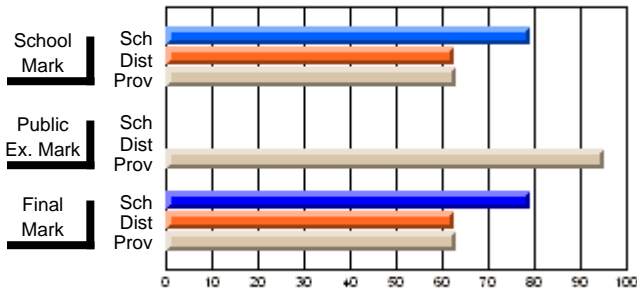

	<b>Public Exam Mark</b>	School vs District	School vs Province
	95.0		
	100.0		

	<b>Final Mark</b>	School vs District	School vs Province
	78.9		
	62.6	P	P
	63.1		
	100.0		
	88.7	P	P
	87.8		

**Average Scores**