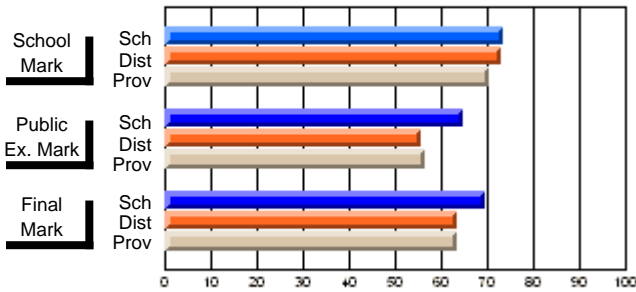

High School Course Results 2002-03

District 5 - Baie Verte/Central/Connaigre

#141 - Exploits Valley High - Maple, Grand Falls-Windsor

Grades: 11-12

Course: PHYSICS 3204			
# students in course: 29			
	School Mark	School vs District	School vs Province
Average Score	73.5		
School	72.8	P	P
District	70.3		
Province			
Percent of Passes	100.0		
School	94.3	P	P
District	93.6		
Province			
	Public Exam Mark	School vs District	School vs Province
Average Score	64.7		
School	55.7	P	P
District	56.3		
Province			
Percent of Passes	89.7		
School	65.3	P	P
District	65.6		
Province			
	Final Mark	School vs District	School vs Province
Average Score	69.3		
School	63.3	P	P
District	63.4		
Province			
Percent of Passes	93.1		
School	86.4	P	P
District	85.1		
Province			

Average Scores