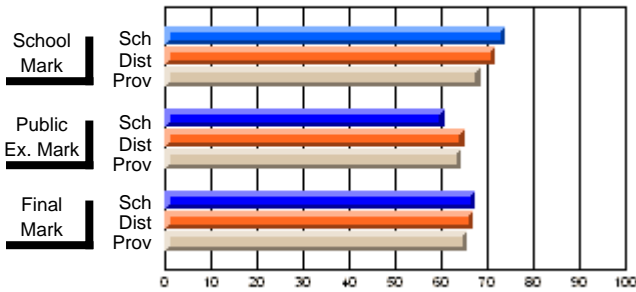

High School Course Results 2002-03

District 5 - Baie Verte/Central/Connaigre

#141 - Exploits Valley High - Maple, Grand Falls-Windsor

Grades: 11-12

Course: WORLD GEOGRAPHY 3202			
# students in course: 127			
	School Mark	School vs District	School vs Province
Average Score			
School	73.9		
District	71.6	P	P
Province	68.4		
Percent of Passes			
School	98.4		
District	92.5	P	P
Province	91.6		

	Public Exam Mark	School vs District	School vs Province
School	60.6		
District	65.0	Q	Q
Province	64.2		

	Final Mark	School vs District	School vs Province
School	67.5		
District	67.1	P	P
Province	65.7		

Average Scores