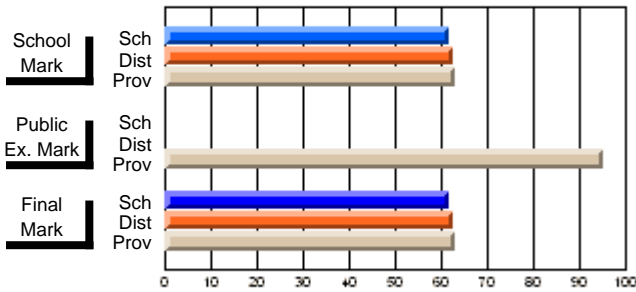

High School Course Results 2002-03

District 5 - Baie Verte/Central/Connaigre

#412 - Holy Cross School, St. Alban's

Grades: 7-12

Course: ENVIRONMENTAL SCIENCE 3205			
# students in course: 11			
	School Mark	School vs District	School vs Province
Average Score	61.6		
School	61.6		
District	62.6	q	q
Province	63.2		
Percent of Passes	90.9		
School	90.9		
District	87.7	P	P
Province	87.7		

	Public Exam Mark	School vs District	School vs Province
Public Exam Mark	95.0		
School	95.0		
District	95.0		
Province	95.0		

	Final Mark	School vs District	School vs Province
Final Mark	61.6		
School	61.6		
District	62.6	q	q
Province	63.1		
Percent of Passes	90.9		
School	90.9		
District	88.7	P	P
Province	87.8		

Average Scores