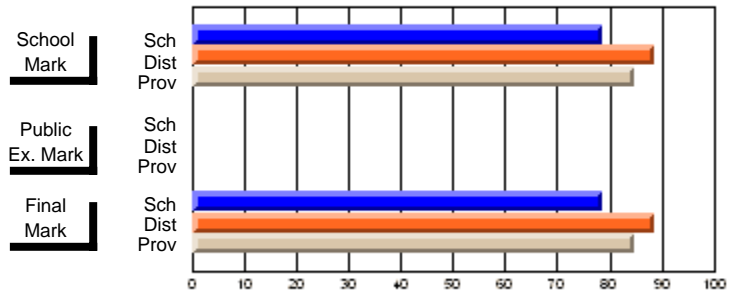

Percent Passes

* Data from the High School Certification System. The results from supplementary courses are not reflected in these results. All students obtaining a score of 48 or 49 on the final mark, were adjusted to 50 and are reflected in the Final Mark column.