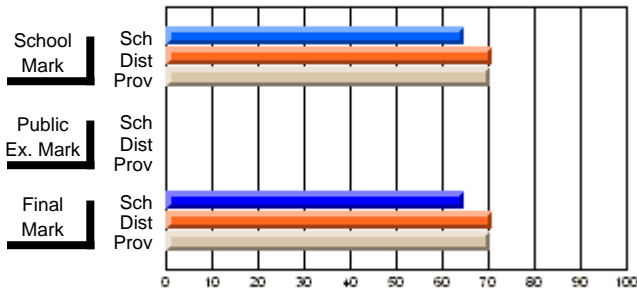

High School Course Results 2002-03

District 5 - Baie Verte/Central/Connaigre

#125 - Baie Verte High School, Baie Verte

Grades: 8-12

Course: COMMUNICATIONS TECHNOLOGY 2104

students in course: 14

	School Mark	School vs District	School vs Province	Public Exam Mark	School vs District	School vs Province	Final Mark	School vs District	School vs Province
Average Score	64.6						64.6		
School	64.6						64.6		
District	70.8	q	q				70.8	q	q
Province	70.4						70.4		
Percent of Passes	92.9						92.9		
School	92.9						92.9		
District	91.5	P	P				91.5	P	P
Province	90.8						90.9		

Average Scores