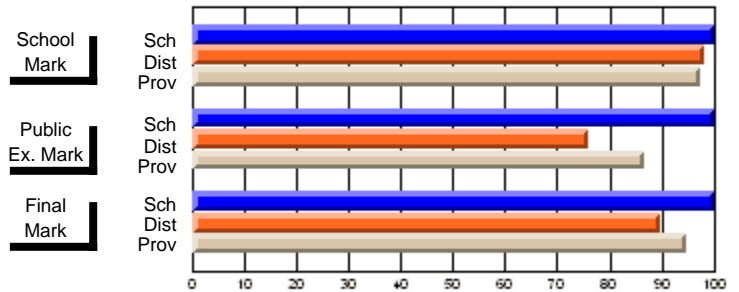

Percent Passes

* Data from the High School Certification System. The results from supplementary courses are not reflected in these results. All students obtaining a score of 48 or 49 on the final mark, were adjusted to 50 and are reflected in the Final Mark column.