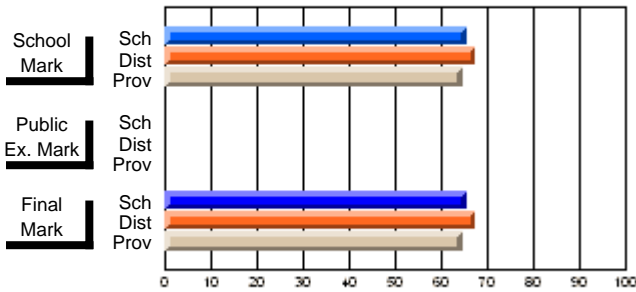

High School Course Results 2002-03

District 5 - Baie Verte/Central/Connaigre

#163 - Point Leamington Academy, Point Leamington

Grades: K-12

Course: BIOLOGY 2201			
# students in course: 16			
	School Mark	School vs District	School vs Province
Average Score	65.4		
School	67.5	q	P
District	64.5		
Province			
Percent of Passes	93.8		
School	91.4	P	P
District	86.9		
Province			
	Public Exam Mark	School vs District	School vs Province
	Final Mark	School vs District	School vs Province
	65.4		
	67.5	q	P
	64.5		
	93.8		
	91.4	P	P
	86.9		

Average Scores