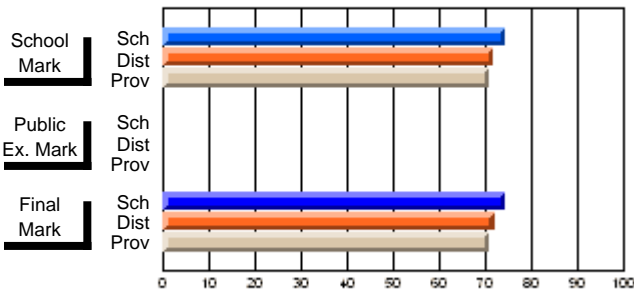

High School Course Results 2002-03

District 5 - Baie Verte/Central/Connaigre

#132 - Botwood Collegiate, Botwood

Grades: 9-12

Subject: French

Course: FRENCH 2200									
# students in course: 24									
	School Mark	School vs District	School vs Province	Public Exam Mark	School vs District	School vs Province	Final Mark	School vs District	School vs Province
<u>Average Score</u>									
School	74.4						74.5		
District	71.8	P	P				71.9	P	P
Province	70.9						70.9		
<u>Percent of Passes</u>									
School	95.8						100.0		
District	93.8	P	P				94.0	P	P
Province	93.8						93.8		

Average Scores