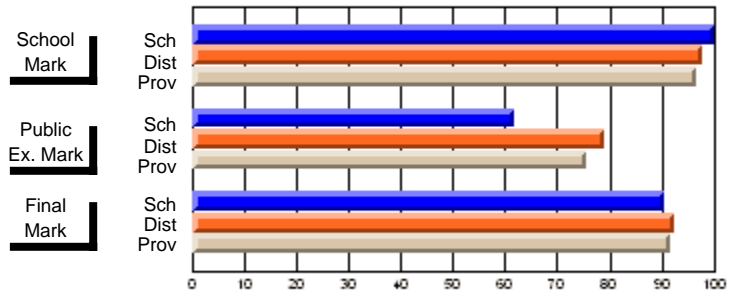

Percent Passes

* Data from the High School Certification System. The results from supplementary courses are not reflected in these results. All students obtaining a score of 48 or 49 on the final mark, were adjusted to 50 and are reflected in the Final Mark column.