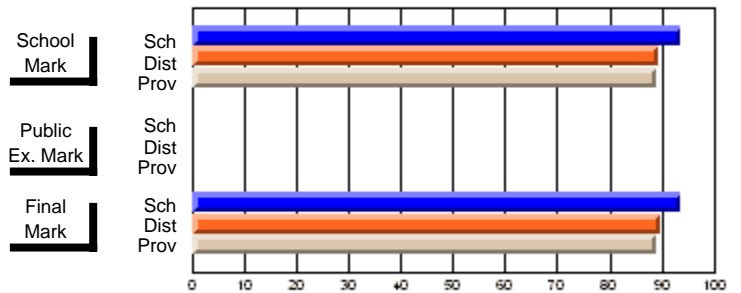

Percent Passes

* Data from the High School Certification System. The results from supplementary courses are not reflected in these results. All students obtaining a score of 48 or 49 on the final mark, were adjusted to 50 and are reflected in the Final Mark column.