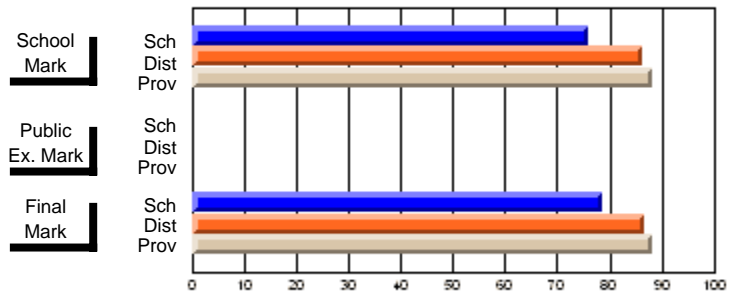

Percent Passes

* Data from the High School Certification System. The results from supplementary courses are not reflected in these results. All students obtaining a score of 48 or 49 on the final mark, were adjusted to 50 and are reflected in the Final Mark column.