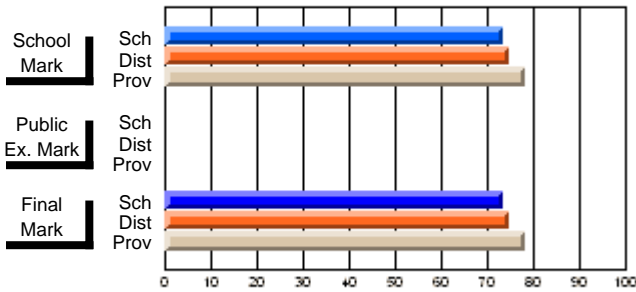

High School Course Results 2002-03

District 5 - Baie Verte/Central/Connaigre

#141 - Exploits Valley High - Maple, Grand Falls-Windsor

Grades: 11-12

Course: THEATRE ARTS 3220			
# students in course: 23			
	School Mark	School vs District	School vs Province
Average Score	73.4		
School	73.4		
District	74.6	q	q
Province	78.2		
Percent of Passes	100.0		
School	100.0		
District	100.0	P	P
Province	96.6		

Average Scores