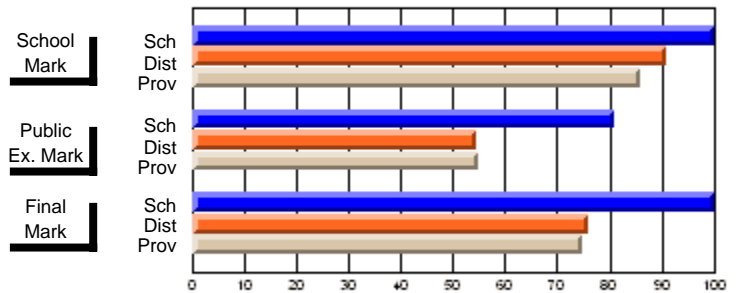

Percent Passes

* Data from the High School Certification System. The results from supplementary courses are not reflected in these results. All students obtaining a score of 48 or 49 on the final mark, were adjusted to 50 and are reflected in the Final Mark column.