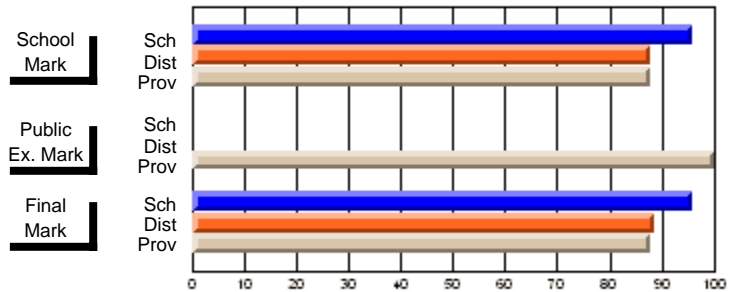

Percent Passes

* Data from the High School Certification System. The results from supplementary courses are not reflected in these results. All students obtaining a score of 48 or 49 on the final mark, were adjusted to 50 and are reflected in the Final Mark column.