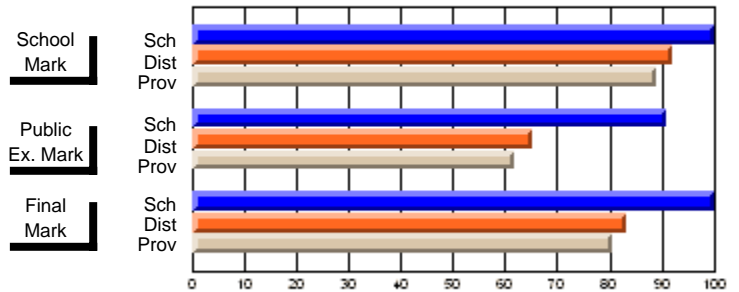

Percent Passes

* Data from the High School Certification System. The results from supplementary courses are not reflected in these results. All students obtaining a score of 48 or 49 on the final mark, were adjusted to 50 and are reflected in the Final Mark column.