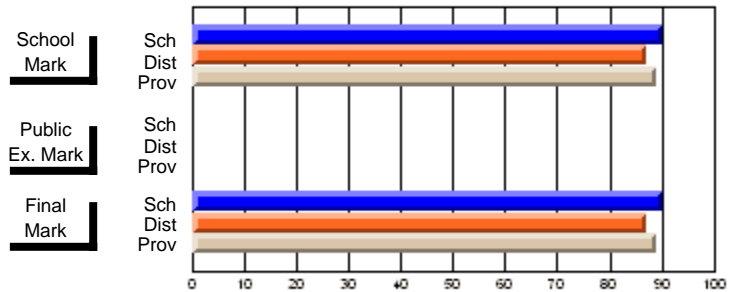

Percent Passes

* Data from the High School Certification System. The results from supplementary courses are not reflected in these results. All students obtaining a score of 48 or 49 on the final mark, were adjusted to 50 and are reflected in the Final Mark column.