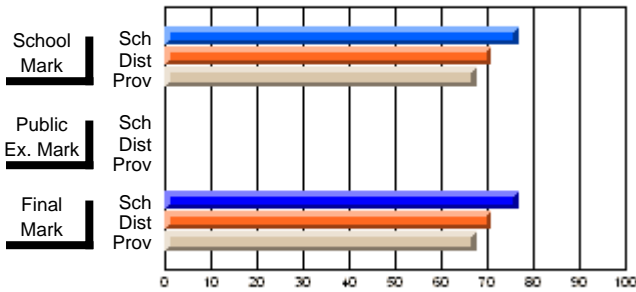

High School Course Results 2002-03

District 5 - Baie Verte/Central/Connaigre

#171 - Indian River High School, Springdale

Grades: 9-12

Course: LANGUAGE 3101			
# students in course: 50			
	School Mark	School vs District	School vs Province
<u>Average Score</u>	76.7		
School	76.7		
District	70.7	P	P
Province	67.6		
<u>Percent of Passes</u>			
School	100.0		
District	94.5	P	P
Province	92.9		

	Public Exam Mark	School vs District	School vs Province
Public Exam Mark			
School			
District			
Province			

	Final Mark	School vs District	School vs Province
Final Mark	76.7		
School	76.7		
District	70.7	P	P
Province	67.5		
Percent of Passes			
School	100.0		
District	94.5	P	P
Province	92.9		

Average Scores