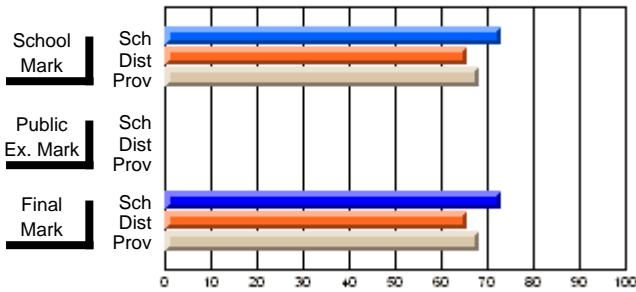

High School Course Results 2002-03

District 5 - Baie Verte/Central/Connaigre

#149 - King Academy, Harbour Breton

Grades: 7-12

Course: PHYSICS 2204			
# students in course: 7			
	School Mark	School vs District	School vs Province
Average Score	72.9		
School	65.7	P	P
District	68.3		
Province			
Percent of Passes	100.0		
School	81.1	P	P
District	89.2		
Province			
	Public Exam Mark	School vs District	School vs Province
	Final Mark	School vs District	School vs Province
	72.9		
	65.7	P	P
	68.3		
	100.0		
	81.1	P	P
	89.2		

Average Scores