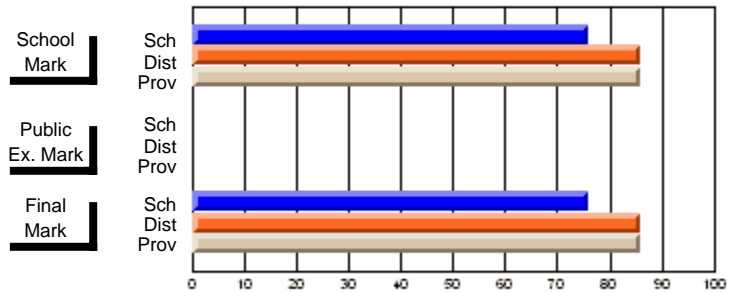

Percent Passes

* Data from the High School Certification System. The results from supplementary courses are not reflected in these results. All students obtaining a score of 48 or 49 on the final mark, were adjusted to 50 and are reflected in the Final Mark column.