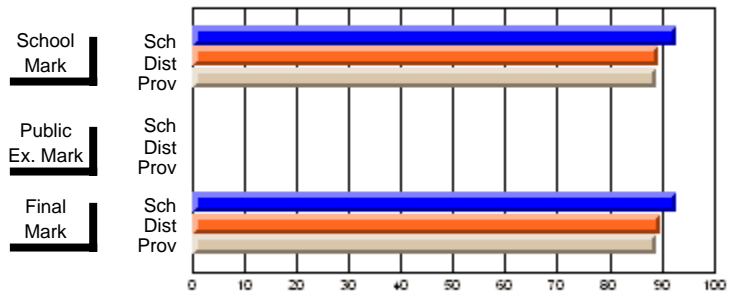

Percent Passes

* Data from the High School Certification System. The results from supplementary courses are not reflected in these results. All students obtaining a score of 48 or 49 on the final mark, were adjusted to 50 and are reflected in the Final Mark column.