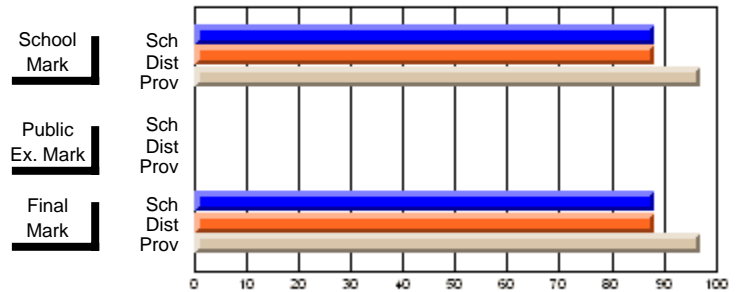

Percent Passes

* Data from the High School Certification System. The results from supplementary courses are not reflected in these results. All students obtaining a score of 48 or 49 on the final mark, were adjusted to 50 and are reflected in the Final Mark column.