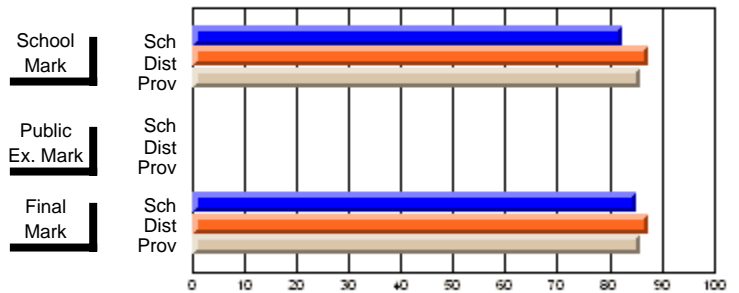

Percent Passes

* Data from the High School Certification System. The results from supplementary courses are not reflected in these results. All students obtaining a score of 48 or 49 on the final mark, were adjusted to 50 and are reflected in the Final Mark column.