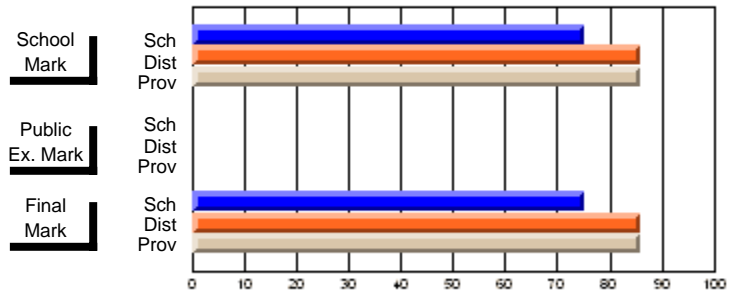

Percent Passes

* Data from the High School Certification System. The results from supplementary courses are not reflected in these results. All students obtaining a score of 48 or 49 on the final mark, were adjusted to 50 and are reflected in the Final Mark column.