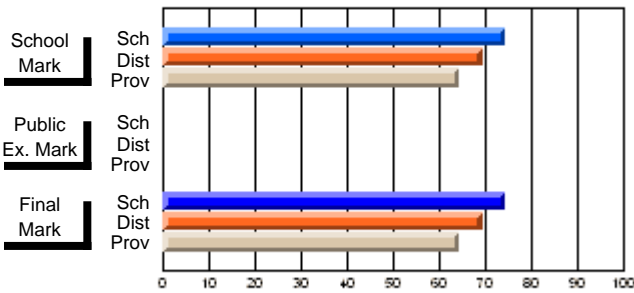

High School Course Results 2002-03

District 5 - Baie Verte/Central/Connaigre

#402 - Leo Burke Academy, Bishop's Falls

Grades: 8-12

Subject: Science

Course: SCIENCE 1206									
# students in course: 32									
	School Mark	School vs District	School vs Province	Public Exam Mark	School vs District	School vs Province	Final Mark	School vs District	School vs Province
<u>Average Score</u>									
School	74.3						74.3		
District	69.3	P	P				69.3	P	P
Province	64.3						64.3		
<u>Percent of Passes</u>									
School	100.0						100.0		
District	92.6	P	P				92.6	P	P
Province	85.9						85.9		

Average Scores