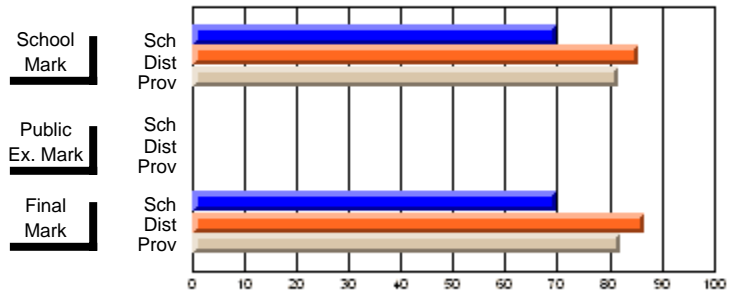

Percent Passes

* Data from the High School Certification System. The results from supplementary courses are not reflected in these results. All students obtaining a score of 48 or 49 on the final mark, were adjusted to 50 and are reflected in the Final Mark column.