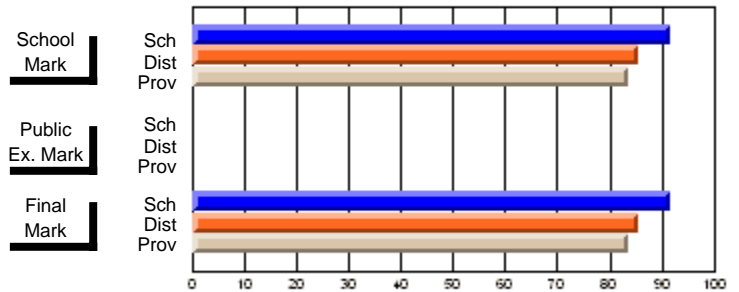

Percent Passes

* Data from the High School Certification System. The results from supplementary courses are not reflected in these results. All students obtaining a score of 48 or 49 on the final mark, were adjusted to 50 and are reflected in the Final Mark column.