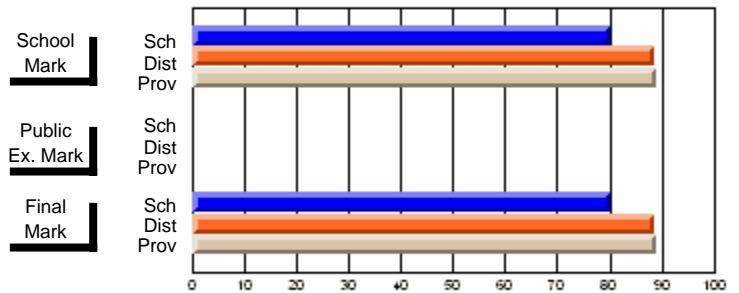

Percent Passes

* Data from the High School Certification System. The results from supplementary courses are not reflected in these results. All students obtaining a score of 48 or 49 on the final mark, were adjusted to 50 and are reflected in the Final Mark column.