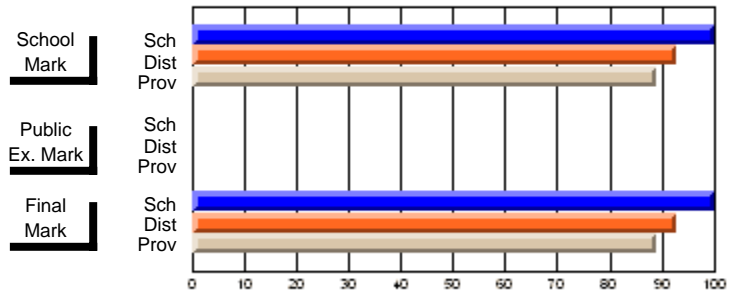

Percent Passes

* Data from the High School Certification System. The results from supplementary courses are not reflected in these results. All students obtaining a score of 48 or 49 on the final mark, were adjusted to 50 and are reflected in the Final Mark column.