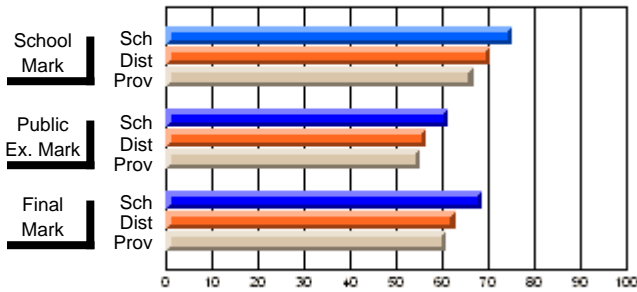

High School Course Results 2002-03

District 5 - Baie Verte/Central/Connaigre

#406 - Fitzgerald Academy, English Harbour West

Grades: K-12

Course: BIOLOGY 3201			
# students in course: 12			
	School Mark	School vs District	School vs Province
Average Score	75.0		
School	70.3	P	P
District			
Province	66.7		
Percent of Passes	100.0		
School	92.0	P	P
District			
Province	89.1		
	Public Exam Mark	School vs District	School vs Province
	61.4		
School	56.5	P	P
District			
Province	55.4		
	Final Mark	School vs District	School vs Province
	68.5		
School	62.8	P	P
District			
Province	60.7		
	100.0		
School	83.1	P	P
District			
Province	80.4		

Average Scores