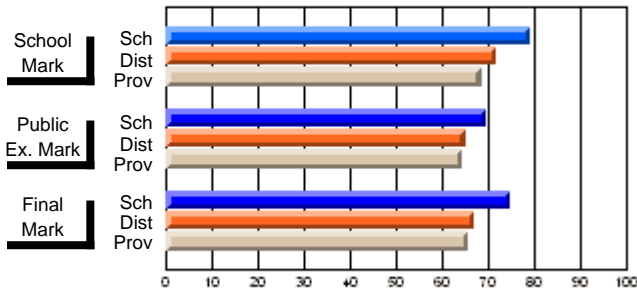

High School Course Results 2002-03

District 5 - Baie Verte/Central/Connaigre

#171 - Indian River High School, Springdale

Grades: 9-12

Course: WORLD GEOGRAPHY 3202			
# students in course: 39			
	School Mark	School vs District	School vs Province
Average Score			
School	79.1		
District	71.6	P	P
Province	68.4		
Percent of Passes			
School	100.0		
District	92.5	P	P
Province	91.6		

	Public Exam Mark	School vs District	School vs Province
School	69.6		
District	65.0	P	P
Province	64.2		

	Final Mark	School vs District	School vs Province
School	74.6		
District	67.1	P	P
Province	65.7		

Average Scores