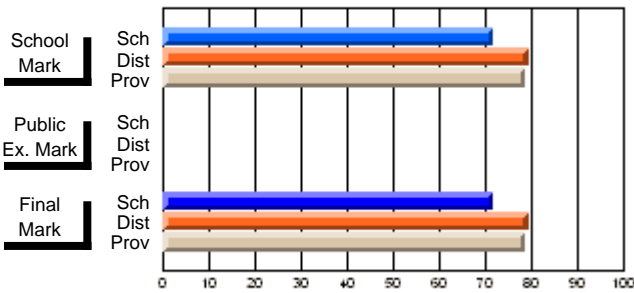

High School Course Results 2002-03

District 5 - Baie Verte/Central/Connaigre

#153 - Cape John Collegiate, La Scie

Grades: 7-12

Subject: Physical Education

Course: PHYSICAL EDUCATION 1100			
# students in course: 16			
	School Mark	School vs District	School vs Province
Average Score			
School	71.6		
District	79.3	q	q
Province	78.6		
Percent of Passes			
School	100.0		
District	97.0	p	p
Province	96.3		

	Public Exam Mark	School vs District	School vs Province
Final Mark			
School	71.6		
District	79.3	q	q
Province	78.6		

Average Scores