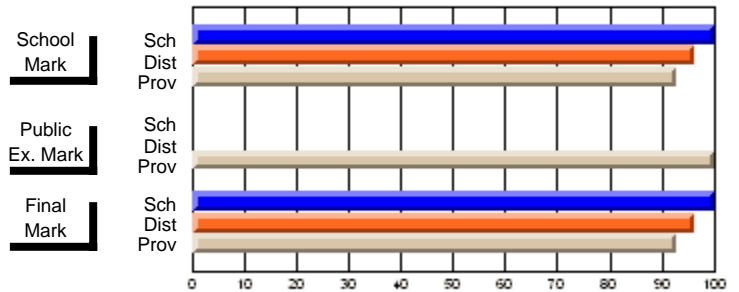

Percent Passes

* Data from the High School Certification System. The results from supplementary courses are not reflected in these results. All students obtaining a score of 48 or 49 on the final mark, were adjusted to 50 and are reflected in the Final Mark column.