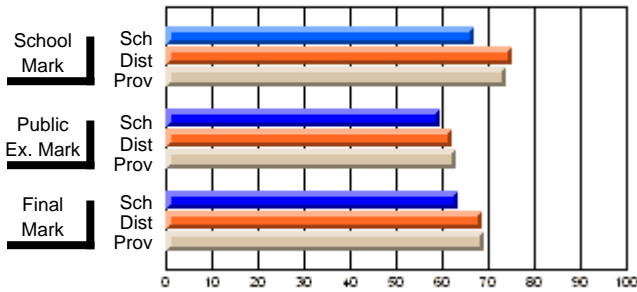

High School Course Results 2002-03

District 5 - Baie Verte/Central/Connaigre

#406 - Fitzgerald Academy, English Harbour West

Grades: K-12

Course: MATHEMATICS 3205			
# students in course: 8			
	School Mark	School vs District	School vs Province
Average Score			
School	66.8		
District	75.2	q	q
Province	74.0		
Percent of Passes			
School	100.0		
District	97.8	p	p
Province	96.6		

	Public Exam Mark	School vs District	School vs Province
School	59.4		
District	62.1	q	q
Province	62.9		

	Final Mark	School vs District	School vs Province
School	63.3		
District	68.8	q	q
Province	69.2		

Average Scores