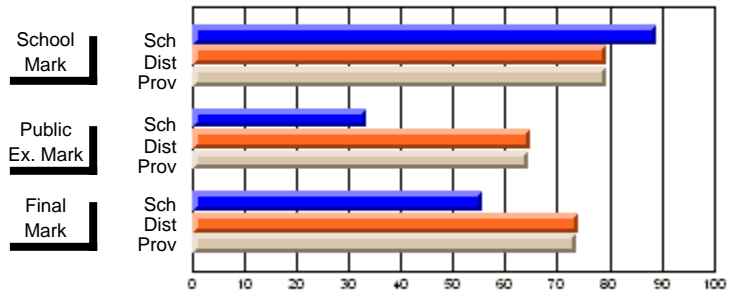

<b>Public Exam Mark</b>	School vs District	School vs Province
<b>45.6</b>		
58.9	q	q
57.9		

<b>Final Mark</b>	School vs District	School vs Province
<b>51.7</b>		
61.8	q	q
60.7		

**Average Scores**

**Percent Passes**