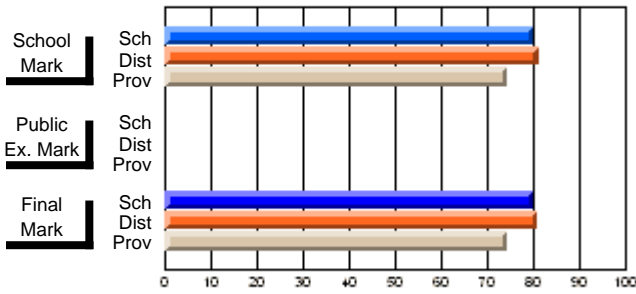

High School Course Results 2002-03

District 5 - Baie Verte/Central/Connaigre

#132 - Botwood Collegiate, Botwood

Grades: 9-12

Course: ART & DESIGN 3200			
# students in course: 33			
	School Mark	School vs District	School vs Province
Average Score	79.8		
School	81.0	q	p
District	74.4		
Province			
Percent of Passes			
School	93.9		
District	97.9	q	q
Province	94.0		

	Public Exam Mark	School vs District	School vs Province
Final Mark	79.8		
School	80.8	q	p
District	74.4		
Province			

Average Scores