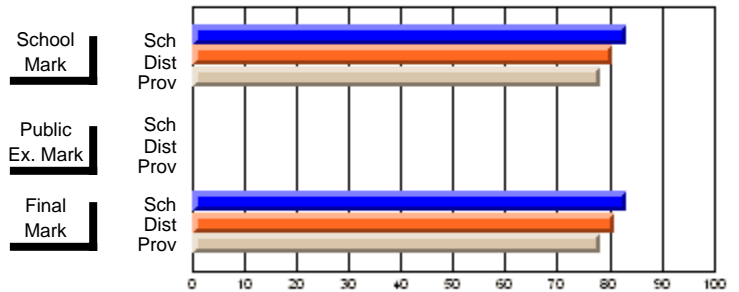

Percent Passes

* Data from the High School Certification System. The results from supplementary courses are not reflected in these results. All students obtaining a score of 48 or 49 on the final mark, were adjusted to 50 and are reflected in the Final Mark column.