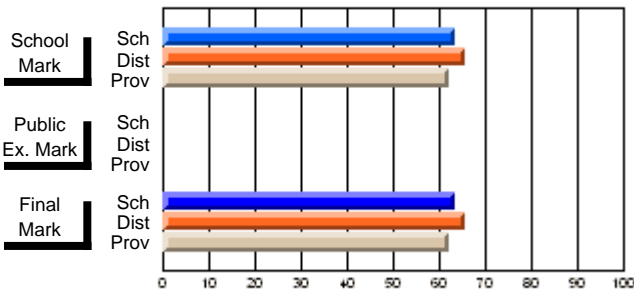

High School Course Results 2002-03

District 5 - Baie Verte/Central/Connaigre

#405 - Cottrell's Cove Academy, Cottrell's Cove

Grades: K-7,9,10,12

Subject: Science

Course: GENERAL SCIENCE 1200									
# students in course: 6									
	School Mark	School vs District	School vs Province	Public Exam Mark	School vs District	School vs Province	Final Mark	School vs District	School vs Province
<u>Average Score</u>									
School	63.3						63.3		
District	65.7	q	p				65.7	q	p
Province	62.0						62.0		
<u>Percent of Passes</u>									
School	83.3						83.3		
District	88.9	q	q				89.2	q	q
Province	87.1						87.3		

Average Scores