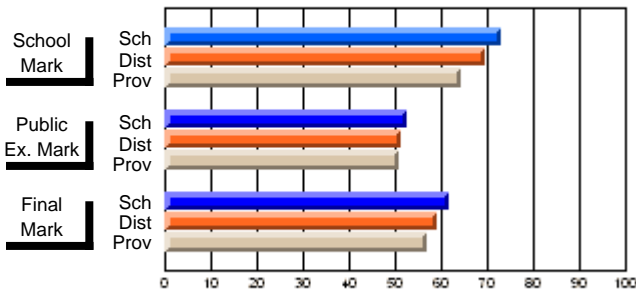

High School Course Results 2002-03

District 5 - Baie Verte/Central/Connaigre

#171 - Indian River High School, Springdale

Grades: 9-12

Subject: English Literature

Course: THEMATIC LITERATURE 3201			
# students in course: 51			
	School Mark	School vs District	School vs Province
Average Score			
School	73.1		
District	69.7	P	P
Province	64.4		
Percent of Passes			
School	96.1		
District	90.9	P	P
Province	85.9		

	Public Exam Mark	School vs District	School vs Province
School	52.6		
District	51.4	P	P
Province	50.9		

	Final Mark	School vs District	School vs Province
School	61.7		
District	58.9	P	P
Province	57.1		

Average Scores