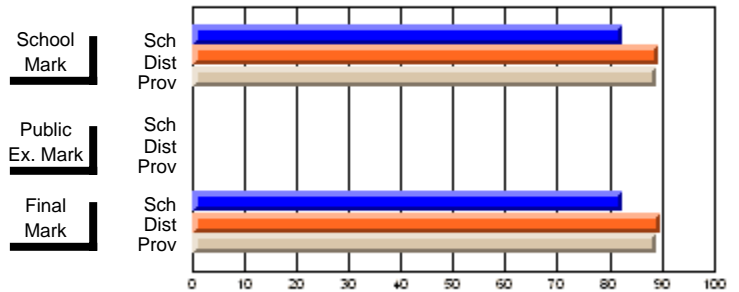

Percent Passes

* Data from the High School Certification System. The results from supplementary courses are not reflected in these results. All students obtaining a score of 48 or 49 on the final mark, were adjusted to 50 and are reflected in the Final Mark column.