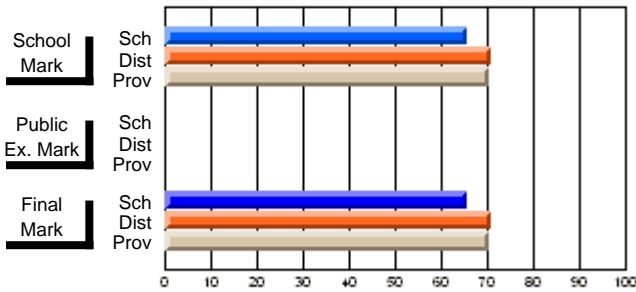

High School Course Results 2002-03

District 5 - Baie Verte/Central/Connaigre

#412 - Holy Cross School, St. Alban's

Grades: 7-12

Course: COMMUNICATIONS TECHNOLOGY 2104

students in course: 16

	School Mark	School vs District	School vs Province	Public Exam Mark	School vs District	School vs Province	Final Mark	School vs District	School vs Province
Average Score	65.6						65.6		
School	65.6						65.6		
District	70.8	q	q				70.8	q	q
Province	70.4						70.4		
Percent of Passes	93.8						93.8		
School	93.8						93.8		
District	91.5	P	P				91.5	P	P
Province	90.8						90.9		

Average Scores