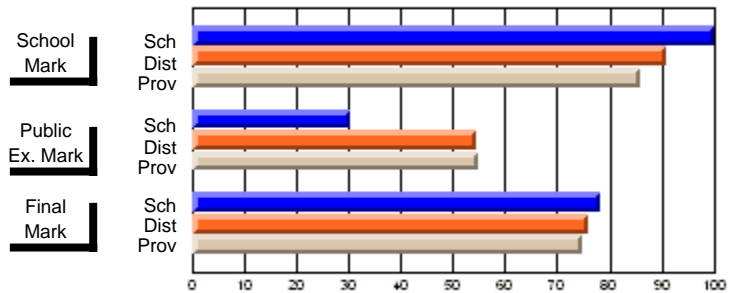

Percent Passes

* Data from the High School Certification System. The results from supplementary courses are not reflected in these results. All students obtaining a score of 48 or 49 on the final mark, were adjusted to 50 and are reflected in the Final Mark column.