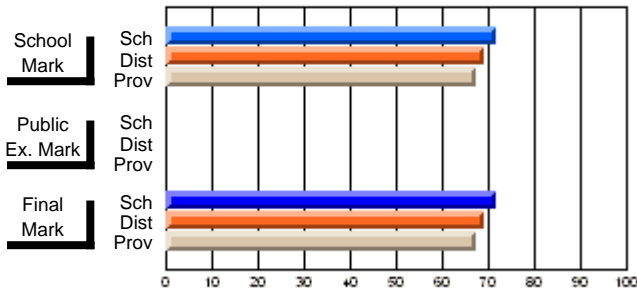

High School Course Results 2002-03

District 5 - Baie Verte/Central/Connaigre

#158 - MSB Regional Academy, Middle Arm

Grades: K-12

Course: PHYSICS 2204									
# students in course: 15									
	School Mark	School vs District	School vs Province	Public Exam Mark	School vs District	School vs Province	Final Mark	School vs District	School vs Province
<u>Average Score</u>	71.7						71.7		
School	69.1	P	P				69.1	P	P
District	67.4						67.3		
Province							86.7		
<u>Percent of Passes</u>	86.7						86.7		
School	89.9	Q	Q				90.1	Q	Q
District	88.6						88.5		
Province									

Average Scores