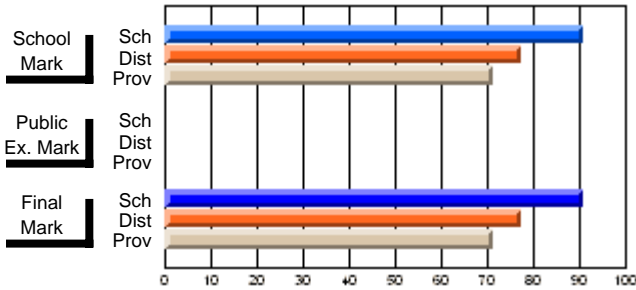

High School Course Results 2002-03

District 5 - Baie Verte/Central/Connaigre

#403 - Lakeside Academy, Buchans

Grades: K-12

Subject: Art

Course: ART TECHNOLOGIES 1201									
# students in course: 6									
	School Mark	School vs District	School vs Province	Public Exam Mark	School vs District	School vs Province	Final Mark	School vs District	School vs Province
<u>Average Score</u>	90.8						90.8		
School	77.2	P	P				77.2	P	P
District	71.4						71.4		
Province									
<u>Percent of Passes</u>	100.0						100.0		
School	95.0	P	P				95.0	P	P
District	92.3						92.2		
Province									

Average Scores