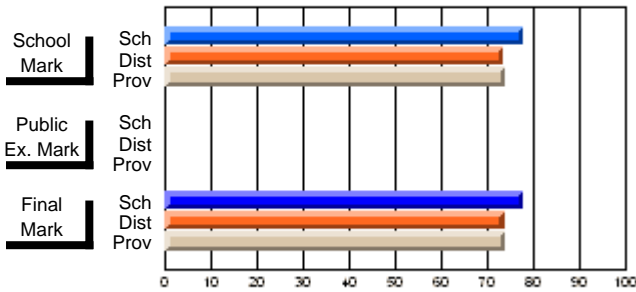

High School Course Results 2002-03

District 5 - Baie Verte/Central/Connaigre

#141 - Exploits Valley High - Maple, Grand Falls-Windsor

Grades: 11-12

Course: COMPUTER APPLICATIONS 2100			
# students in course: 50			
	School Mark	School vs District	School vs Province
Average Score	77.7		
School	77.7		
District	73.6	P	P
Province	74.0		
Percent of Passes	90.0		
School	90.0		
District	91.0	Q	Q
Province	91.8		

Average Scores