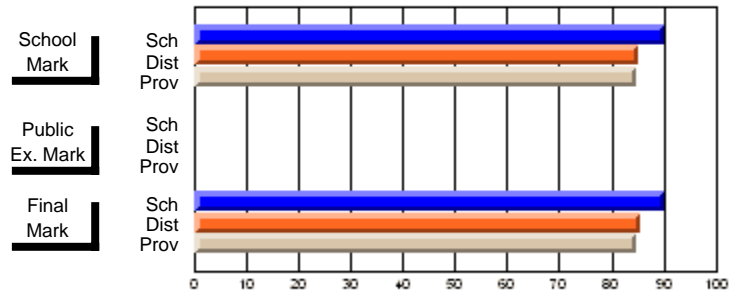

Percent Passes

* Data from the High School Certification System. The results from supplementary courses are not reflected in these results. All students obtaining a score of 48 or 49 on the final mark, were adjusted to 50 and are reflected in the Final Mark column.