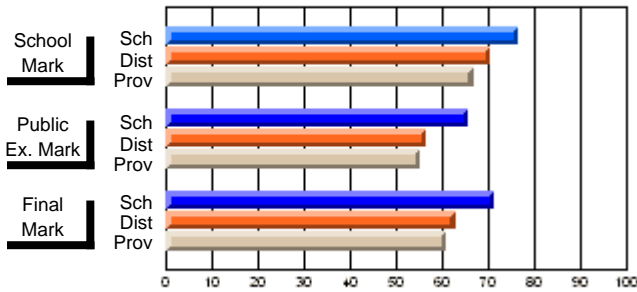

High School Course Results 2002-03

District 5 - Baie Verte/Central/Connaigre

#171 - Indian River High School, Springdale

Grades: 9-12

Course: BIOLOGY 3201			
# students in course: 82			
	School Mark	School vs District	School vs Province
Average Score	76.5		
School	70.3	P	P
District			
Province	66.7		
Percent of Passes			
School	97.6		
District	92.0	P	P
Province	89.1		

	Public Exam Mark	School vs District	School vs Province
Public Exam Mark	65.6		
School	56.5	P	P
District			
Province	55.4		

	Final Mark	School vs District	School vs Province
Final Mark	71.2		
School	62.8	P	P
District			
Province	60.7		

Average Scores