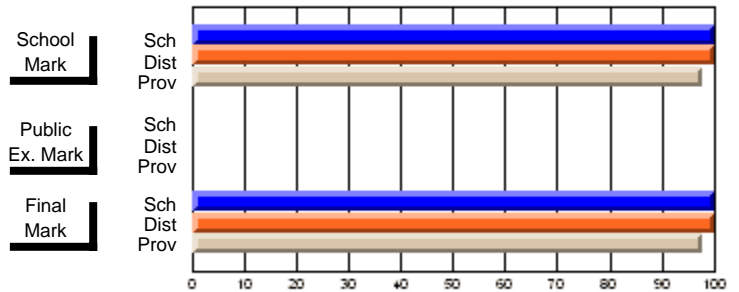

Percent Passes

* Data from the High School Certification System. The results from supplementary courses are not reflected in these results. All students obtaining a score of 48 or 49 on the final mark, were adjusted to 50 and are reflected in the Final Mark column.