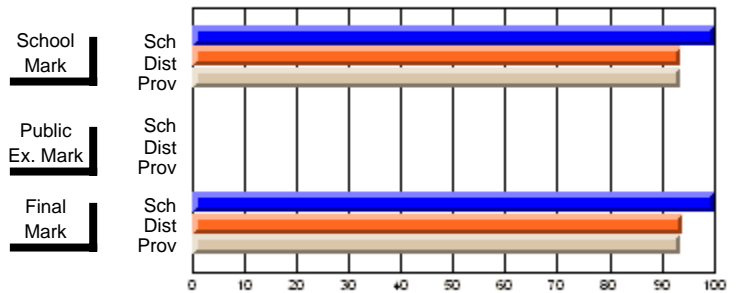

Percent Passes

* Data from the High School Certification System. The results from supplementary courses are not reflected in these results. All students obtaining a score of 48 or 49 on the final mark, were adjusted to 50 and are reflected in the Final Mark column.