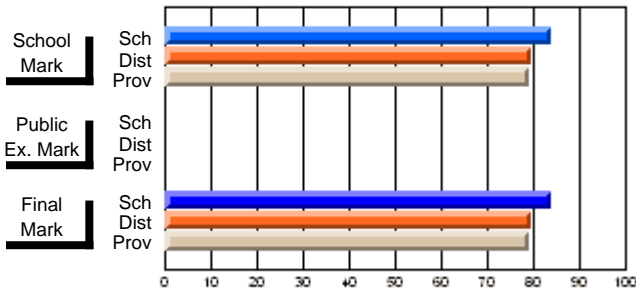

High School Course Results 2002-03

District 5 - Baie Verte/Central/Connaigre

#152 - Valmont Academy, King's Point

Grades: K-12

Course: PHYSICAL EDUCATION 2100									
# students in course: 18									
	School Mark	School vs District	School vs Province	Public Exam Mark	School vs District	School vs Province	Final Mark	School vs District	School vs Province
<u>Average Score</u>	83.8						83.8		
School	79.4	P	P				79.4	P	P
District	79.2						79.2		
Province							79.2		
<u>Percent of Passes</u>	100.0						100.0		
School	95.4	P	P				95.4	P	P
District	96.2						96.2		
Province							96.2		

Average Scores