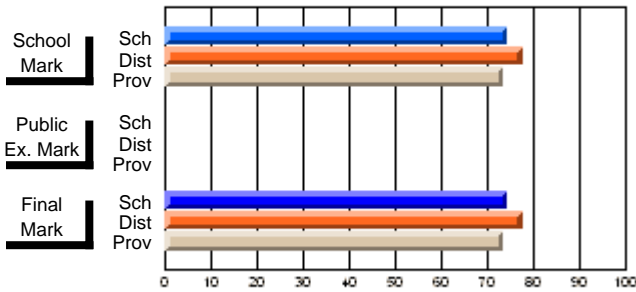

High School Course Results 2002-03

District 5 - Baie Verte/Central/Connaigre

#402 - Leo Burke Academy, Bishop's Falls

Grades: 8-12

Course: WOODWORKING 1107														
# students in course: 30														
		School Mark	School vs District	School vs Province			Public Exam Mark	School vs District	School vs Province			Final Mark	School vs District	School vs Province
Average Score		74.4										74.4		
School		77.6	q	p								77.6	q	p
District		73.5										73.5		
Province														
Percent of Passes		96.7										96.7		
School		98.7	q	p								98.7	q	p
District		95.5										95.5		
Province														

Average Scores