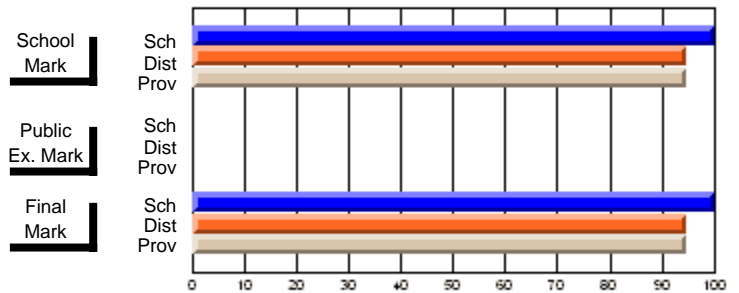

Percent Passes

* Data from the High School Certification System. The results from supplementary courses are not reflected in these results. All students obtaining a score of 48 or 49 on the final mark, were adjusted to 50 and are reflected in the Final Mark column.