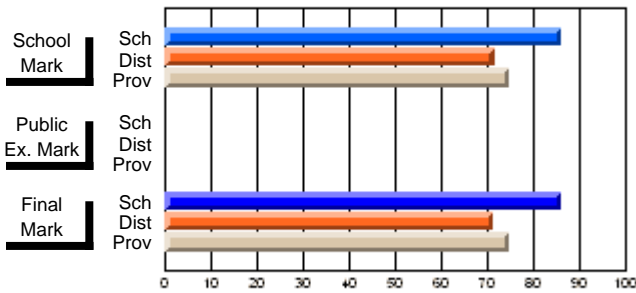

High School Course Results 2002-03

District 5 - Baie Verte/Central/Connaigre

#153 - Cape John Collegiate, La Scie

Grades: 7-12

Subject: Technology Education

Course: MICROCOMPUTER SYSTEMS 1100									
# students in course: 24									
	School Mark	School vs District	School vs Province	Public Exam Mark	School vs District	School vs Province	Final Mark	School vs District	School vs Province
<u>Average Score</u>	86.0						86.0		
School	71.5	P	P				71.4	P	P
District	74.7						74.7		
Province									
<u>Percent of Passes</u>	100.0						100.0		
School	89.6	P	P				89.6	P	P
District	92.9						92.9		
Province									

Average Scores