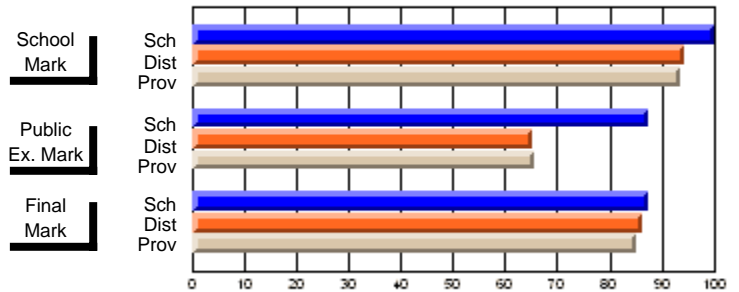

<b>Public Exam Mark</b>	School vs District	School vs Province
<b>56.3</b>		
55.7	P	Q
56.3		

<b>Final Mark</b>	School vs District	School vs Province
<b>66.4</b>		
63.3	P	P
63.4		

**Average Scores**

**Percent Passes**