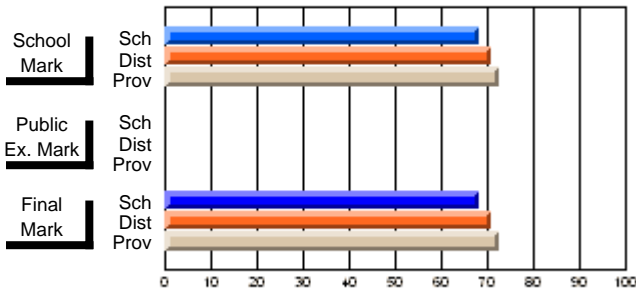

High School Course Results 2002-03

District 5 - Baie Verte/Central/Connaigre

#132 - Botwood Collegiate, Botwood

Grades: 9-12

Course: ENTERPRISE 3205			
# students in course: 32			
	School Mark	School vs District	School vs Province
Average Score	68.3		
School	68.3		
District	70.7	q	q
Province	72.6		
Percent of Passes	84.4		
School	84.4		
District	87.7	q	q
Province	91.7		

Average Scores