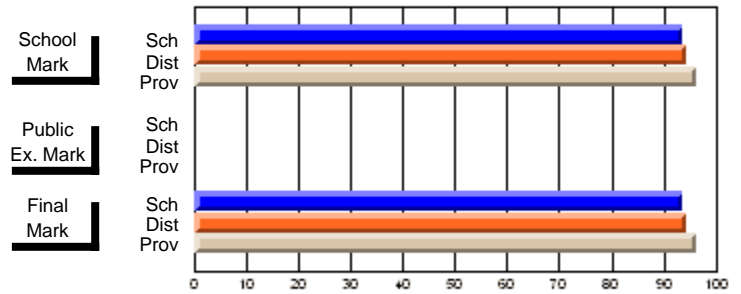

Percent Passes

* Data from the High School Certification System. The results from supplementary courses are not reflected in these results. All students obtaining a score of 48 or 49 on the final mark, were adjusted to 50 and are reflected in the Final Mark column.