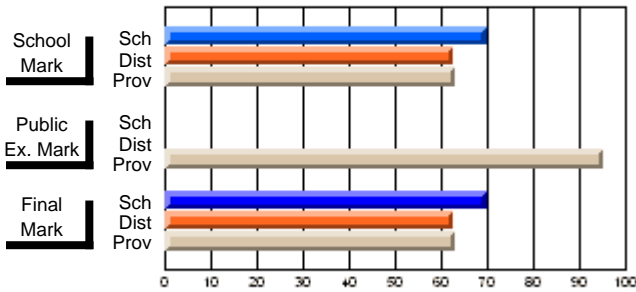

High School Course Results 2002-03

District 5 - Baie Verte/Central/Connaigre

#125 - Baie Verte High School, Baie Verte

Grades: 8-12

Course: ENVIRONMENTAL SCIENCE 3205			
# students in course: 24			
	School Mark	School vs District	School vs Province
Average Score			
School	69.7		
District	62.6	P	P
Province	63.2		
Percent of Passes			
School	95.8		
District	87.7	P	P
Province	87.7		

	Public Exam Mark	School vs District	School vs Province
School			
District			
Province	95.0		

	Final Mark	School vs District	School vs Province
School	69.7		
District	62.6	P	P
Province	63.1		

Average Scores