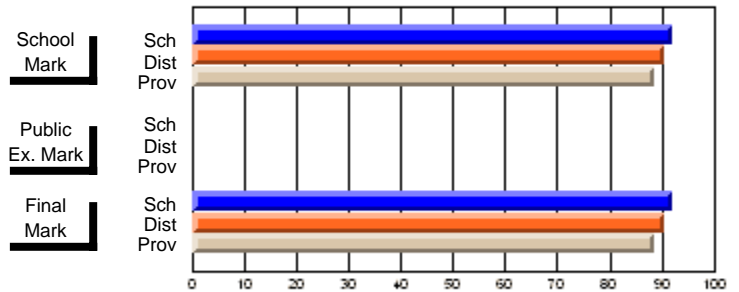

Percent Passes

* Data from the High School Certification System. The results from supplementary courses are not reflected in these results. All students obtaining a score of 48 or 49 on the final mark, were adjusted to 50 and are reflected in the Final Mark column.