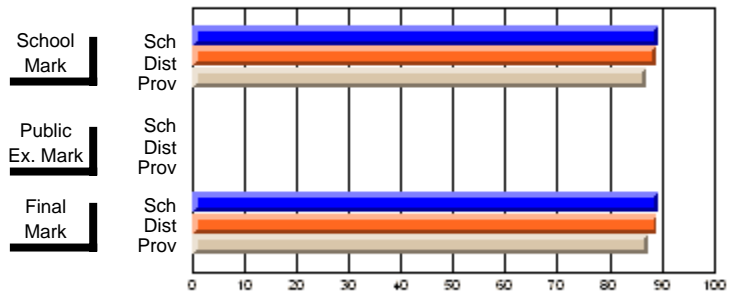

Percent Passes

* Data from the High School Certification System. The results from supplementary courses are not reflected in these results. All students obtaining a score of 48 or 49 on the final mark, were adjusted to 50 and are reflected in the Final Mark column.