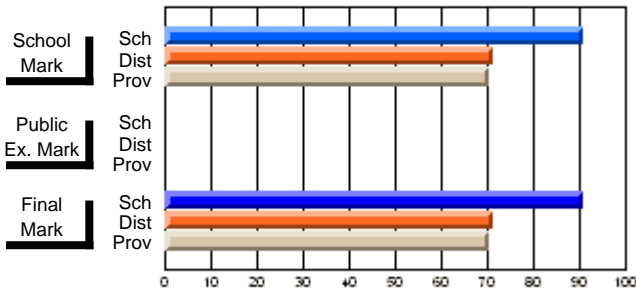

High School Course Results 2002-03

District 5 - Baie Verte/Central/Connaigre

#406 - Fitzgerald Academy, English Harbour West

Grades: K-12

Course: DESIGN TECHNOLOGY 1109						
# students in course: 14						
	School Mark	School vs District	School vs Province	Public Exam Mark	School vs District	School vs Province
Average Score	90.8					
School	71.3	P	P			
District	70.5					
Province						
Percent of Passes	100.0					
School	91.1	P	P			
District	91.4					
Province						

Average Scores