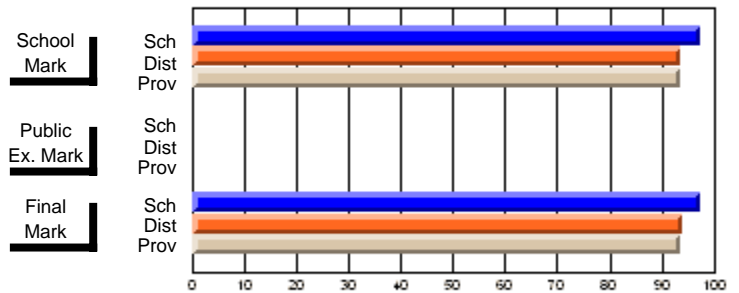

Percent Passes

* Data from the High School Certification System. The results from supplementary courses are not reflected in these results. All students obtaining a score of 48 or 49 on the final mark, were adjusted to 50 and are reflected in the Final Mark column.