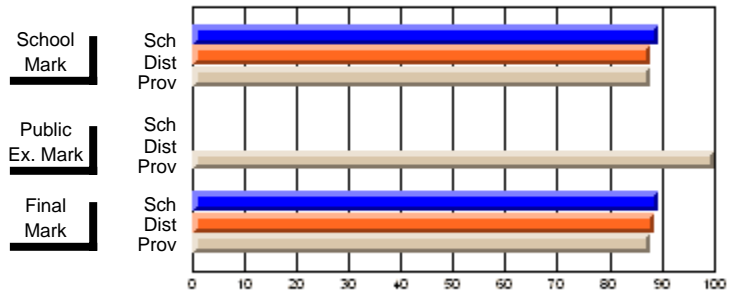

Percent Passes

* Data from the High School Certification System. The results from supplementary courses are not reflected in these results. All students obtaining a score of 48 or 49 on the final mark, were adjusted to 50 and are reflected in the Final Mark column.