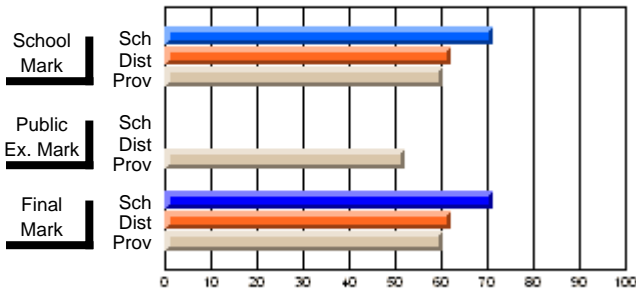

High School Course Results 2002-03

District 5 - Baie Verte/Central/Connaigre

#171 - Indian River High School, Springdale

Grades: 9-12

Course: WORLD GEOGRAPHY 3200			
# students in course: 16			
	School Mark	School vs District	School vs Province
Average Score	71.2		
School	62.1	P	P
District	60.4		
Province			
Percent of Passes			
School	100.0		
District	92.1	P	P
Province	90.3		

	Public Exam Mark	School vs District	School vs Province
Public Exam Mark	52.1		
School			
District			
Province			

	Final Mark	School vs District	School vs Province
Final Mark	71.2		
School	62.1	P	P
District	60.4		
Province			

Average Scores