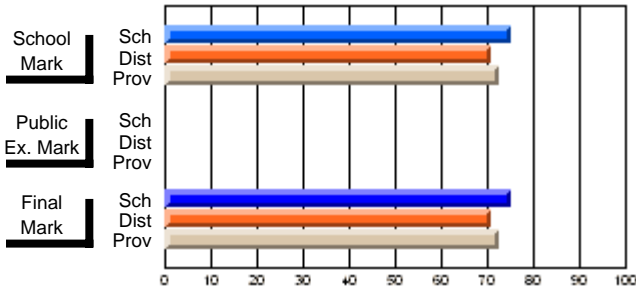

High School Course Results 2002-03

District 5 - Baie Verte/Central/Connaigre

#412 - Holy Cross School, St. Alban's

Grades: 7-12

Subject: Enterprise Education

Course: ENTERPRISE 3205									
# students in course: 34									
	School Mark	School vs District	School vs Province	Public Exam Mark	School vs District	School vs Province	Final Mark	School vs District	School vs Province
<u>Average Score</u>	75.3						75.3		
School	70.7	P	P				70.7	P	P
District	72.6						72.6		
Province									
<u>Percent of Passes</u>	97.1						97.1		
School	87.7	P	P				87.7	P	P
District	91.7						91.7		
Province									

Average Scores