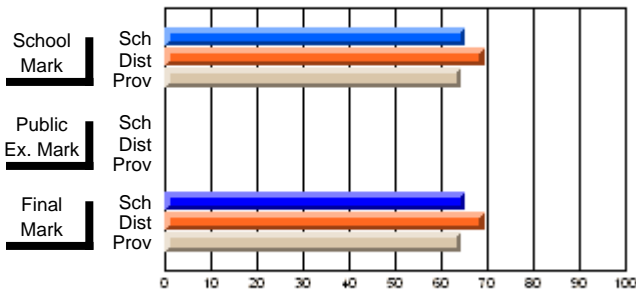

High School Course Results 2002-03

District 5 - Baie Verte/Central/Connaigre

#152 - Valmont Academy, King's Point

Grades: K-12

Subject: Science

Course: SCIENCE 1206														
# students in course: 13														
		School Mark	School vs District	School vs Province			Public Exam Mark	School vs District	School vs Province			Final Mark	School vs District	School vs Province
<u>Average Score</u>		65.2										65.2		
School		69.3	q	p								69.3	q	p
District		64.3										64.3		
Province														
<u>Percent of Passes</u>		92.3										92.3		
School		92.6	q	p								92.6	q	p
District		85.9										85.9		
Province														

Average Scores