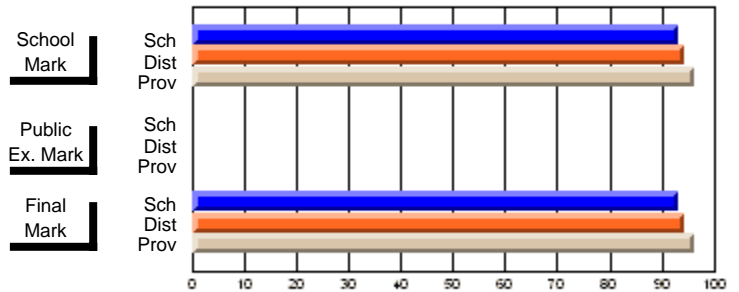

Percent Passes

* Data from the High School Certification System. The results from supplementary courses are not reflected in these results. All students obtaining a score of 48 or 49 on the final mark, were adjusted to 50 and are reflected in the Final Mark column.