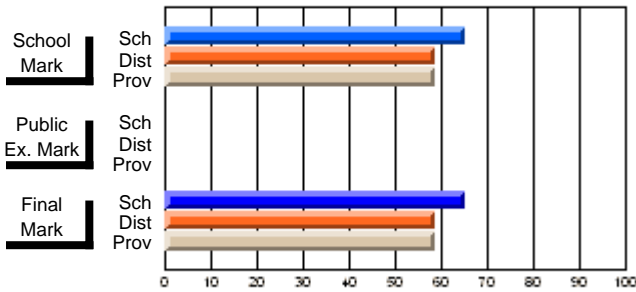

High School Course Results 2002-03

District 5 - Baie Verte/Central/Connaigre

#125 - Baie Verte High School, Baie Verte

Grades: 8-12

Course: ENGLISH 2202											
# students in course: 10											
	School Mark	School vs District	School vs Province		Public Exam Mark	School vs District	School vs Province		Final Mark	School vs District	School vs Province
<u>Average Score</u>	65.2								65.2		
School	58.7	P	P						58.7	P	P
District	58.8								58.8		
Province									58.8		
<u>Percent of Passes</u>	100.0								100.0		
School	86.2	P	P						86.2	P	P
District	86.2								86.2		
Province									86.2		

Average Scores