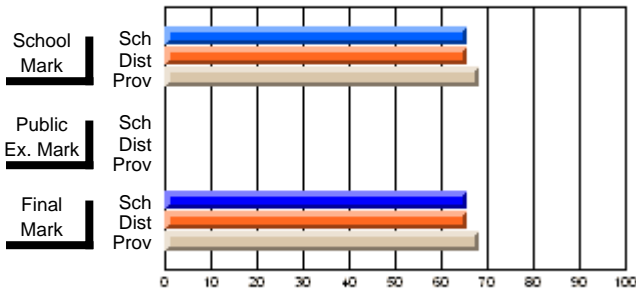

High School Course Results 2002-03

District 5 - Baie Verte/Central/Connaigre

#141 - Exploits Valley High - Maple, Grand Falls-Windsor

Grades: 11-12

Course: PHYSICS 2204									
# students in course: 38									
	School Mark	School vs District	School vs Province	Public Exam Mark	School vs District	School vs Province	Final Mark	School vs District	School vs Province
Average Score	65.5						65.5		
School	65.5						65.5		
District	65.7	q	q				65.7	q	q
Province	68.3						68.3		
Percent of Passes	73.7						73.7		
School	73.7						73.7		
District	81.1	q	q				81.1	q	q
Province	89.2						89.2		

Average Scores