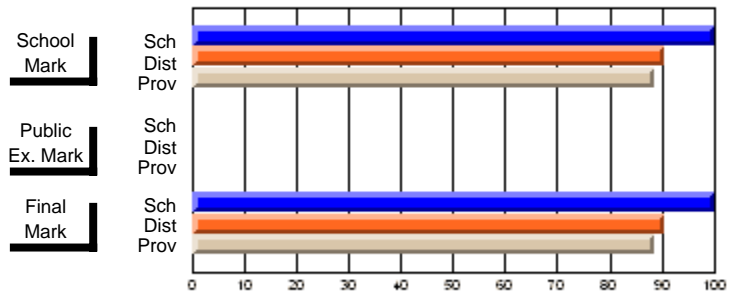

Percent Passes

* Data from the High School Certification System. The results from supplementary courses are not reflected in these results. All students obtaining a score of 48 or 49 on the final mark, were adjusted to 50 and are reflected in the Final Mark column.