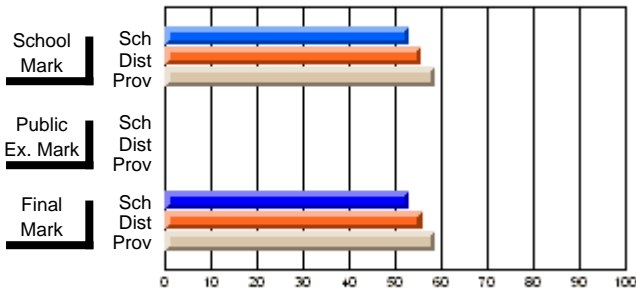

High School Course Results 2002-03

District 5 - Baie Verte/Central/Connaigre

#141 - Exploits Valley High - Maple, Grand Falls-Windsor

Grades: 11-12

Course: MATHEMATICS 2204			
# students in course: 73			
	School Mark	School vs District	School vs Province
Average Score	52.9		
School	52.9		
District	55.8	q	q
Province	58.6		
Percent of Passes	69.9		
School	69.9		
District	74.7	q	q
Province	79.1		

Average Scores