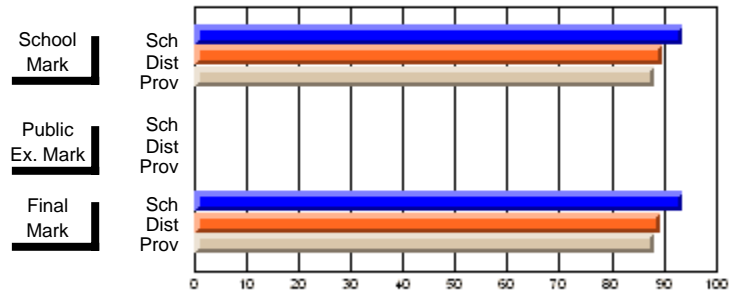

Percent Passes

* Data from the High School Certification System. The results from supplementary courses are not reflected in these results. All students obtaining a score of 48 or 49 on the final mark, were adjusted to 50 and are reflected in the Final Mark column.