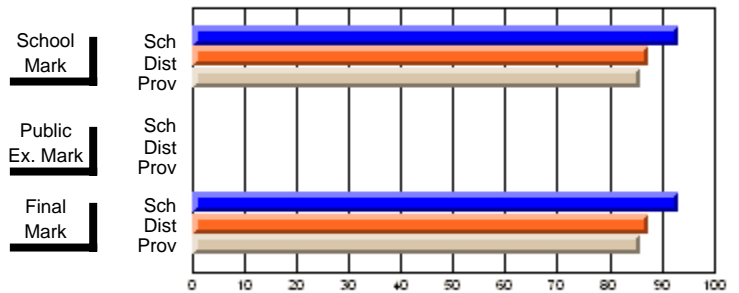

Percent Passes

* Data from the High School Certification System. The results from supplementary courses are not reflected in these results. All students obtaining a score of 48 or 49 on the final mark, were adjusted to 50 and are reflected in the Final Mark column.