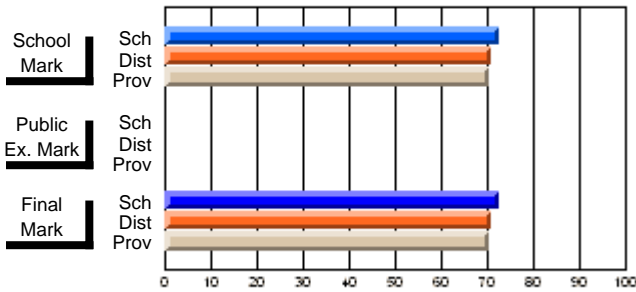

High School Course Results 2002-03

District 5 - Baie Verte/Central/Connaigre

#141 - Exploits Valley High - Maple, Grand Falls-Windsor

Grades: 11-12

Course: COMMUNICATIONS TECHNOLOGY 2104			
# students in course: 16			
	School Mark	School vs District	School vs Province
Average Score	72.7		
School	70.8	P	P
District	70.4		
Province			
Percent of Passes			
School	93.8		
District	91.5	P	P
Province	90.8		

	Public Exam Mark	School vs District	School vs Province
Final Mark	72.7		
School	70.8	P	P
District	70.4		
Province			

Average Scores