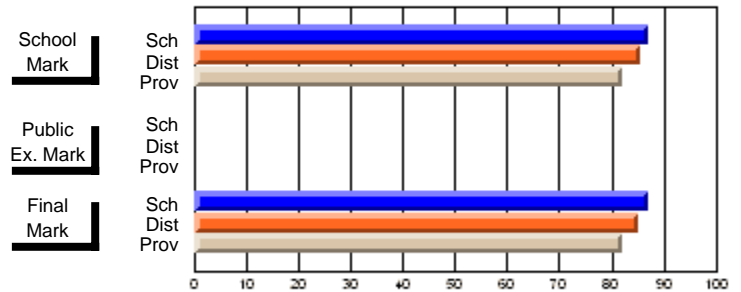

Percent Passes

* Data from the High School Certification System. The results from supplementary courses are not reflected in these results. All students obtaining a score of 48 or 49 on the final mark, were adjusted to 50 and are reflected in the Final Mark column.