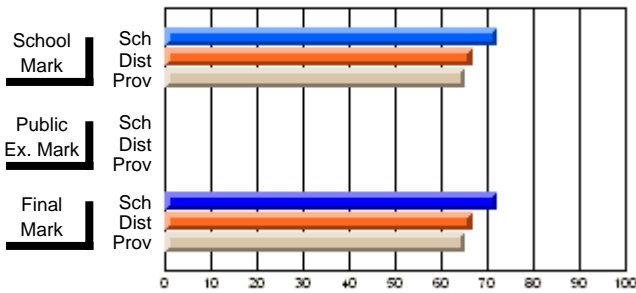

High School Course Results 2002-03

District 5 - Baie Verte/Central/Connaigre

#149 - King Academy, Harbour Breton

Grades: 7-12

Subject: Mathematics

Course: MATHEMATICS 1204			
# students in course: 21			
	School Mark	School vs District	School vs Province
Average Score			
School	72.2		
District	66.7	P	P
Province	65.0		
Percent of Passes			
School	100.0		
District	87.3	P	P
Province	85.8		

	Public Exam Mark	School vs District	School vs Province
Final Mark			
School	72.2		
District	66.7	P	P
Province	65.0		
Final Mark			
School	100.0		
District	87.4	P	P
Province	85.8		

Average Scores