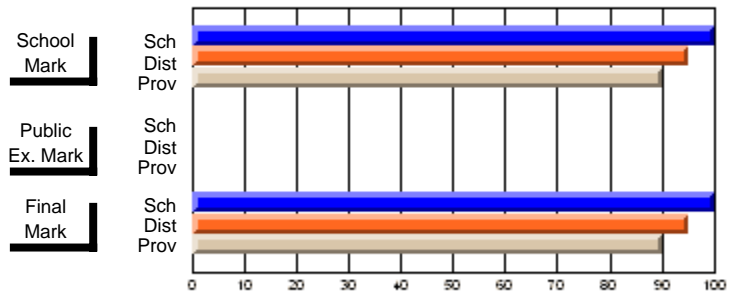

Percent Passes

* Data from the High School Certification System. The results from supplementary courses are not reflected in these results. All students obtaining a score of 48 or 49 on the final mark, were adjusted to 50 and are reflected in the Final Mark column.