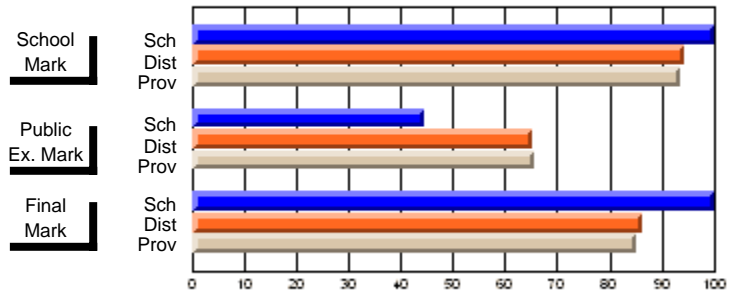

Percent Passes

* Data from the High School Certification System. The results from supplementary courses are not reflected in these results. All students obtaining a score of 48 or 49 on the final mark, were adjusted to 50 and are reflected in the Final Mark column.