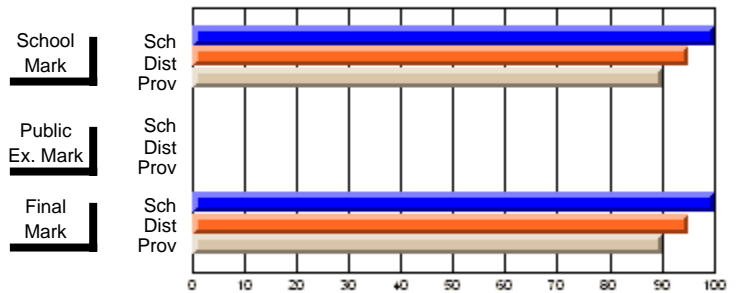

Percent Passes

* Data from the High School Certification System. The results from supplementary courses are not reflected in these results. All students obtaining a score of 48 or 49 on the final mark, were adjusted to 50 and are reflected in the Final Mark column.

Modification Time: 10:00:06AM

Modification Date: 3/1/2006

Source: Evaluation & Research