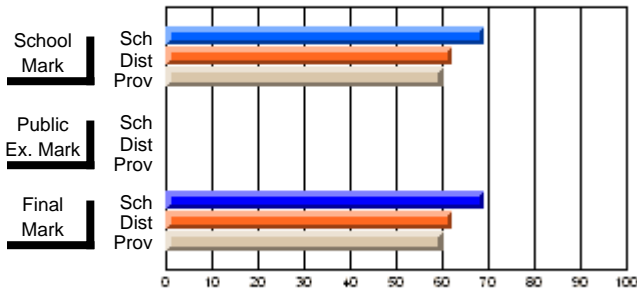

High School Course Results 2002-03

District 5 - Baie Verte/Central/Connaigre

#406 - Fitzgerald Academy, English Harbour West

Grades: K-12

Course: MATHEMATICS 3206			
# students in course: 15			
	School Mark	School vs District	School vs Province
Average Score	68.9		
School	68.9		
District	62.0	P	P
Province	60.2		
Percent of Passes	100.0		
School	100.0		
District	85.7	P	P
Province	83.8		

	Public Exam Mark	School vs District	School vs Province
Final Mark	68.9		
School	68.9		
District	62.0	P	P
Province	60.2		
Final Mark	100.0		
School	100.0		
District	85.7	P	P
Province	83.8		

Average Scores