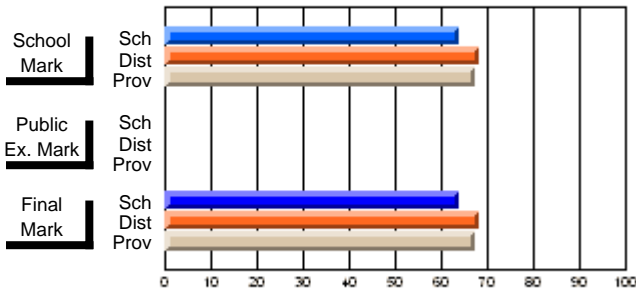

High School Course Results 2002-03

District 5 - Baie Verte/Central/Connaigre

#402 - Leo Burke Academy, Bishop's Falls

Grades: 8-12

Course: CANADIAN GEOGRAPHY 1202			
# students in course: 34			
	School Mark	School vs District	School vs Province
Average Score	63.8		
School	63.8		
District	68.1	q	q
Province	67.3		
Percent of Passes	82.4		
School	82.4		
District	89.5	q	q
Province	88.9		

	Public Exam Mark	School vs District	School vs Province
Final Mark	63.8		
School	63.8		
District	68.2	q	q
Province	67.3		

Average Scores