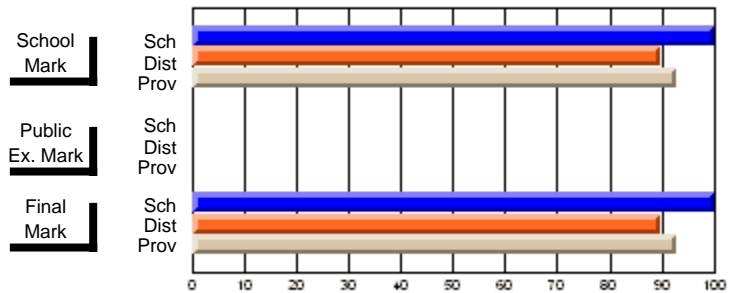

Percent Passes

* Data from the High School Certification System. The results from supplementary courses are not reflected in these results. All students obtaining a score of 48 or 49 on the final mark, were adjusted to 50 and are reflected in the Final Mark column.

Modification Time: 10:00:06AM

Modification Date: 3/1/2006

Source: Evaluation & Research