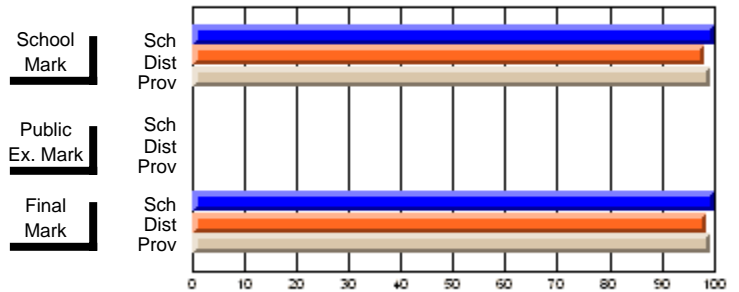

Percent Passes

* Data from the High School Certification System. The results from supplementary courses are not reflected in these results. All students obtaining a score of 48 or 49 on the final mark, were adjusted to 50 and are reflected in the Final Mark column.