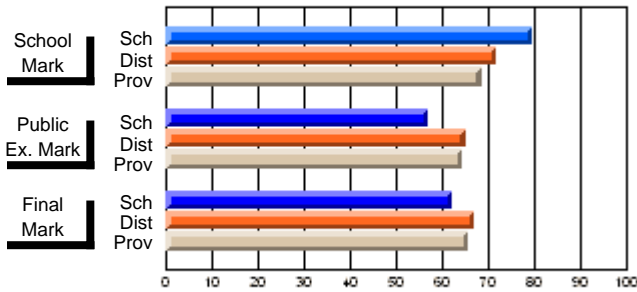

High School Course Results 2002-03

District 5 - Baie Verte/Central/Connaigre

#165 - St. Stephen's AG, Rencontre East

Grades: K-3,5-12

Course: WORLD GEOGRAPHY 3202

students in course: 6

	School Mark	School vs District	School vs Province	Public Exam Mark	School vs District	School vs Province	Final Mark	School vs District	School vs Province
Average Score	79.5			56.8			62.0		
School	71.6	P	P	65.0	q	q	67.1	q	q
District	68.4			64.2			65.7		
Province									
Percent of Passes	100.0			83.3			83.3		
School	92.5	P	P	85.3	q	q	91.2	q	q
District	91.6			84.8			90.7		
Province									

Average Scores