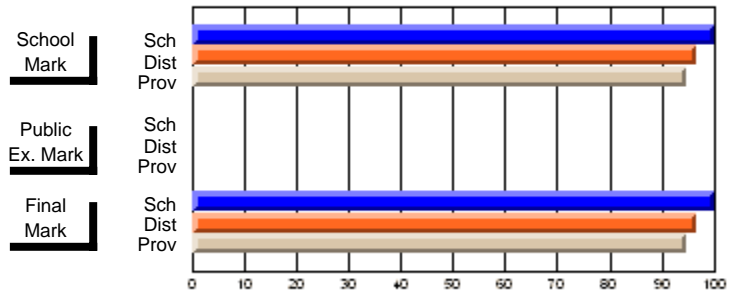

Percent Passes

* Data from the High School Certification System. The results from supplementary courses are not reflected in these results. All students obtaining a score of 48 or 49 on the final mark, were adjusted to 50 and are reflected in the Final Mark column.