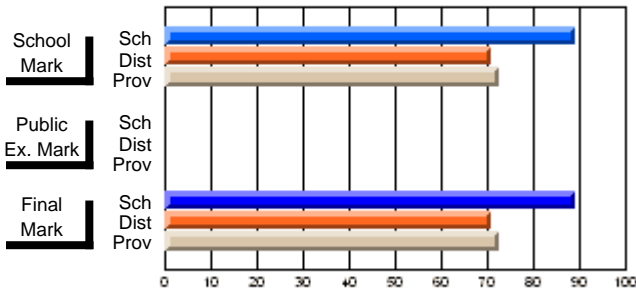

High School Course Results 2002-03

District 5 - Baie Verte/Central/Connaigre

#402 - Leo Burke Academy, Bishop's Falls

Grades: 8-12

Course: ENTERPRISE 3205			
# students in course: 34			
	School Mark	School vs District	School vs Province
Average Score	89.0		
School	70.7	P	P
District	72.6		
Province			
Percent of Passes			
School	97.1		
District	87.7	P	P
Province	91.7		

	Public Exam Mark	School vs District	School vs Province
Public Exam Mark			
School			
District			
Province			

	Final Mark	School vs District	School vs Province
Final Mark	89.0		
School	70.7	P	P
District	72.6		
Province			

Average Scores