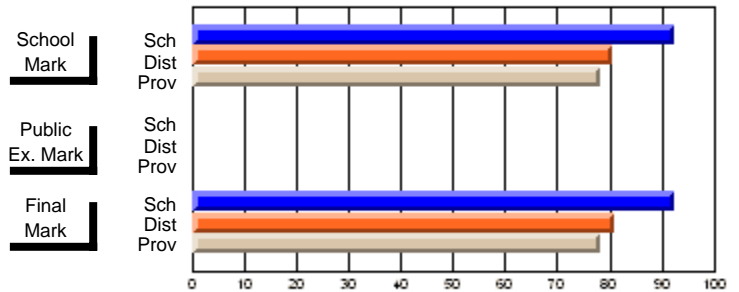

Percent Passes

* Data from the High School Certification System. The results from supplementary courses are not reflected in these results. All students obtaining a score of 48 or 49 on the final mark, were adjusted to 50 and are reflected in the Final Mark column.