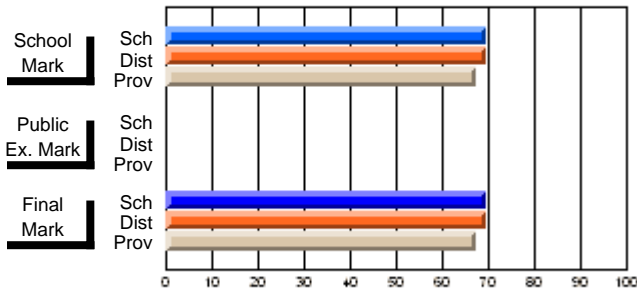

High School Course Results 2002-03

District 5 - Baie Verte/Central/Connaigre

#162 - Dorset Collegiate, Pilley's Island

Grades: 9-12

Course: WRITING 2203						
# students in course: 58						
	School Mark	School vs District	School vs Province	Public Exam Mark	School vs District	School vs Province
Average Score	69.4					
School	69.4	P	P			
District	69.4				P	P
Province	67.4					
Percent of Passes	89.7					
School	89.7					
District	92.8	Q	P		Q	P
Province	89.0					

Average Scores