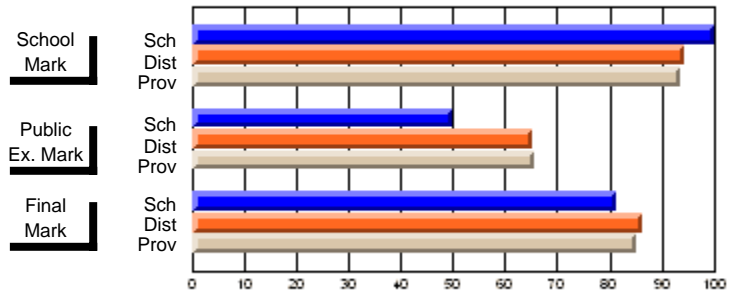

Percent Passes

* Data from the High School Certification System. The results from supplementary courses are not reflected in these results. All students obtaining a score of 48 or 49 on the final mark, were adjusted to 50 and are reflected in the Final Mark column.