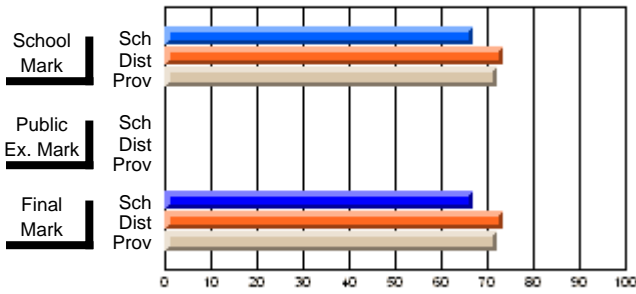

High School Course Results 2002-03

District 5 - Baie Verte/Central/Connaigre

#141 - Exploits Valley High - Maple, Grand Falls-Windsor

Grades: 11-12

Course: MATHEMATICS 3207			
# students in course: 32			
	School Mark	School vs District	School vs Province
Average Score	66.9		
School	66.9		
District	73.3	q	q
Province	72.0		
Percent of Passes			
School	93.8		
District	94.3	q	q
Province	96.2		

Average Scores