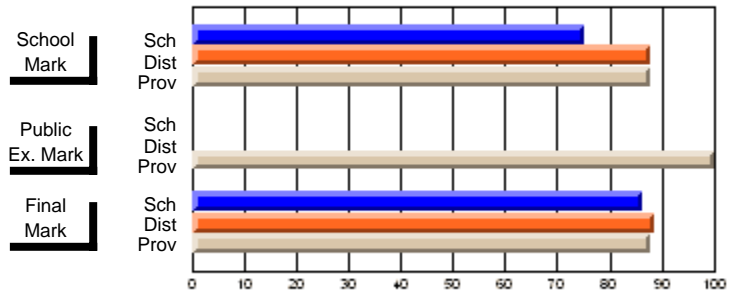

Percent Passes

* Data from the High School Certification System. The results from supplementary courses are not reflected in these results. All students obtaining a score of 48 or 49 on the final mark, were adjusted to 50 and are reflected in the Final Mark column.