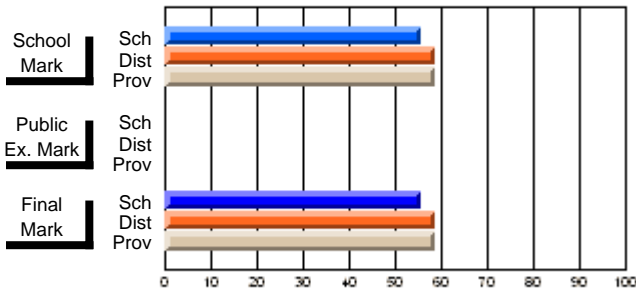

High School Course Results 2002-03

District 5 - Baie Verte/Central/Connaigre

#141 - Exploits Valley High - Maple, Grand Falls-Windsor

Grades: 11-12

Course: ENGLISH 2202											
# students in course: 46											
	School Mark	School vs District	School vs Province		Public Exam Mark	School vs District	School vs Province		Final Mark	School vs District	School vs Province
<u>Average Score</u>	55.6								55.6		
School	58.7	q	q						58.7	q	q
District	58.8								58.8		
Province											
<u>Percent of Passes</u>	76.1								76.1		
School	86.2	q	q						86.2	q	q
District	86.2								86.2		
Province											

Average Scores