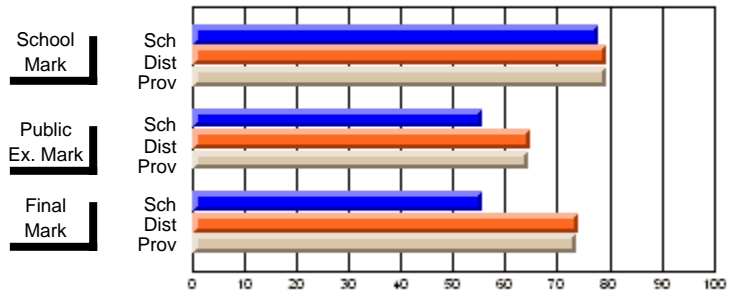

Percent Passes

* Data from the High School Certification System. The results from supplementary courses are not reflected in these results. All students obtaining a score of 48 or 49 on the final mark, were adjusted to 50 and are reflected in the Final Mark column.