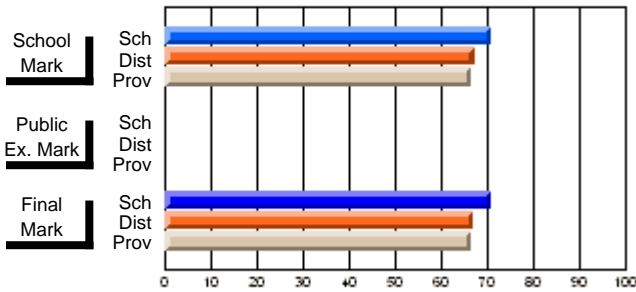

High School Course Results 2002-03

District 5 - Baie Verte/Central/Connaigre

#158 - MSB Regional Academy, Middle Arm

Grades: K-12

Course: SCIENCE 1206											
# students in course: 16											
		School Mark	School vs District	School vs Province			Public Exam Mark	School vs District	School vs Province		
		70.7									
Average Score		67.1	P	P							
School		66.5									
District							70.7				
Province							67.1	P	P		
Percent of Passes		89.6	P	P							
School		88.3									
District							89.5	P	P		
Province							88.3				

Average Scores