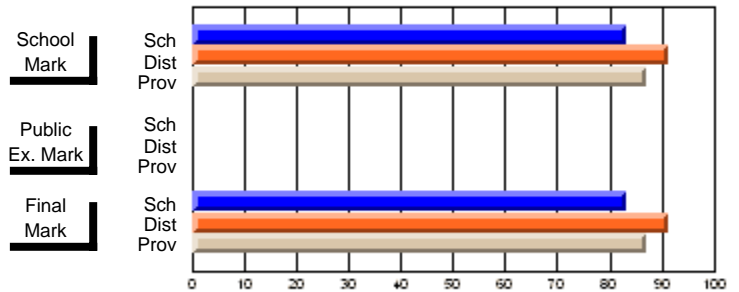

Percent Passes

* Data from the High School Certification System. The results from supplementary courses are not reflected in these results. All students obtaining a score of 48 or 49 on the final mark, were adjusted to 50 and are reflected in the Final Mark column.