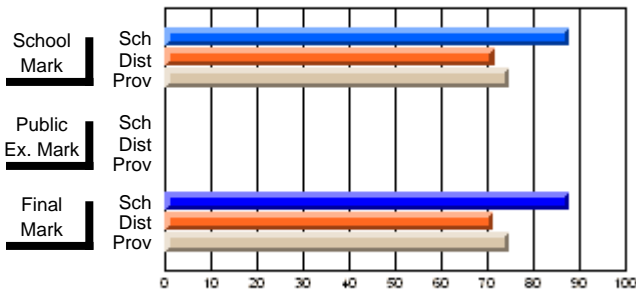

	Public Exam Mark	School vs District	School vs Province
<b>Final Mark</b>			
School	87.6		
District	71.4	P	P
Province	74.7		
<b>Final Mark</b>			
School	91.7		
District	89.6	P	Q
Province	92.9		

**Average Scores**