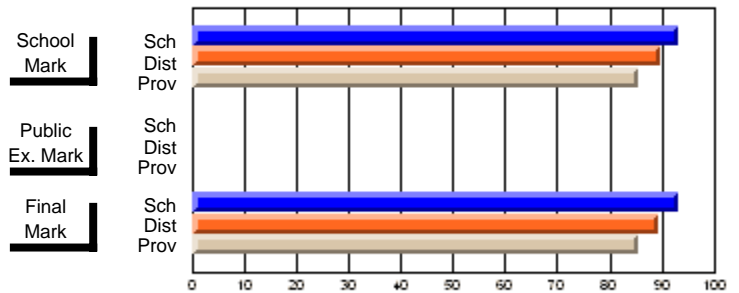

Percent Passes

* Data from the High School Certification System. The results from supplementary courses are not reflected in these results. All students obtaining a score of 48 or 49 on the final mark, were adjusted to 50 and are reflected in the Final Mark column.