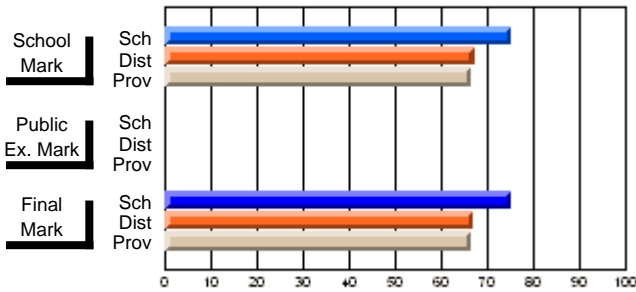

High School Course Results 2002-03

District 5 - Baie Verte/Central/Connaigre

#412 - Holy Cross School, St. Alban's

Grades: 7-12

Course: SCIENCE 1206			
# students in course: 33			
	School Mark	School vs District	School vs Province
Average Score	75.0		
School	67.1	P	P
District	66.5		
Province			
Percent of Passes	97.0		
School	89.6	P	P
District	88.3		
Province			
		Public Exam Mark	Final Mark
		School vs District	School vs Province
			75.0
			67.1
			66.5
			97.0
			89.5
			88.3

Average Scores