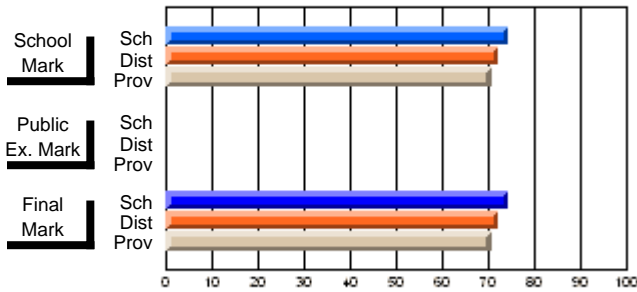

High School Course Results 2002-03

District 5 - Baie Verte/Central/Connaigre

#141 - Exploits Valley High - Maple, Grand Falls-Windsor

Grades: 11-12

Course: CHEMISTRY 2202						
# students in course: 51						
	School Mark	School vs District	School vs Province	Public Exam Mark	School vs District	School vs Province
Average Score	74.4					
School	72.0	P	P			
District	70.6				P	P
Province						
Percent of Passes	94.1					
School	93.3	P	P		P	P
District	91.1				P	P
Province						

Average Scores