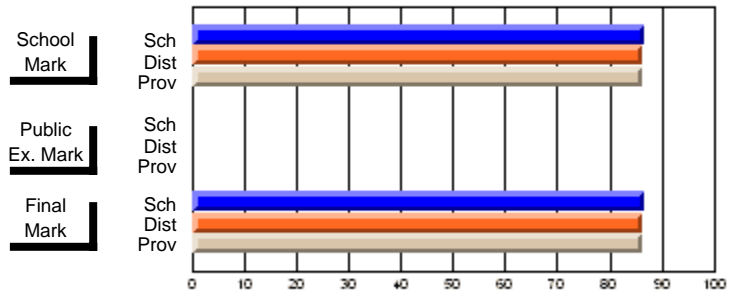

Percent Passes

* Data from the High School Certification System. The results from supplementary courses are not reflected in these results. All students obtaining a score of 48 or 49 on the final mark, were adjusted to 50 and are reflected in the Final Mark column.