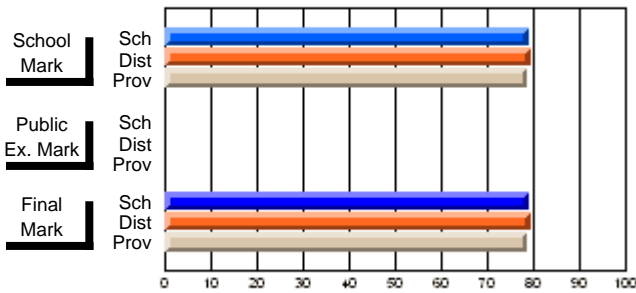

High School Course Results 2002-03

District 5 - Baie Verte/Central/Connaigre

#163 - Point Leamington Academy, Point Leamington

Grades: K-12

Subject: Physical Education

Course: PHYSICAL EDUCATION 1100									
# students in course: 7									
	School Mark	School vs District	School vs Province	Public Exam Mark	School vs District	School vs Province	Final Mark	School vs District	School vs Province
Average Score	78.9						78.9		
School	78.9						78.9		
District	79.3	q	p				79.3	q	p
Province	78.6						78.6		
Percent of Passes	100.0						100.0		
School	100.0						100.0		
District	97.0	p	p				97.0	p	p
Province	96.3						96.3		

Average Scores