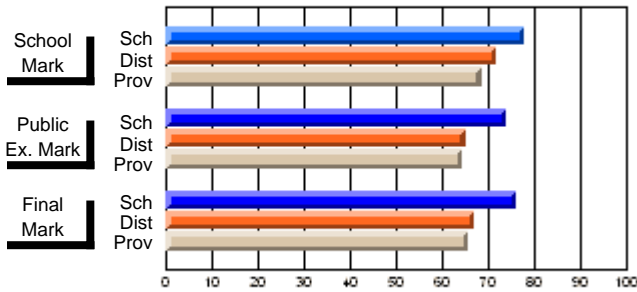

High School Course Results 2002-03

District 5 - Baie Verte/Central/Connaigre

#412 - Holy Cross School, St. Alban's

Grades: 7-12

Course: WORLD GEOGRAPHY 3202

students in course: 22

	School Mark	School vs District	School vs Province	Public Exam Mark	School vs District	School vs Province	Final Mark	School vs District	School vs Province
Average Score	77.6			73.9			76.0		
School	77.6			73.9			76.0		
District	71.6	P	P	65.0	P	P	67.1	P	P
Province	68.4			64.2			65.7		
Percent of Passes	100.0			95.5			100.0		
School	100.0			95.5			100.0		
District	92.5	P	P	85.3	P	P	91.2	P	P
Province	91.6			84.8			90.7		

Average Scores