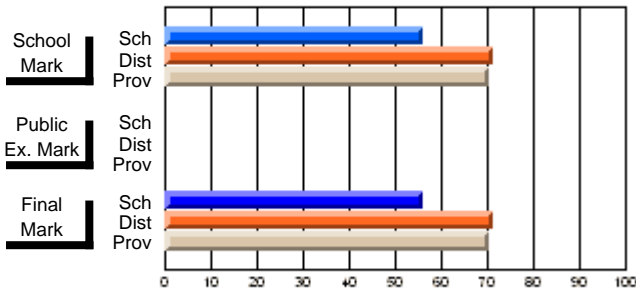

High School Course Results 2002-03

District 5 - Baie Verte/Central/Connaigre

#141 - Exploits Valley High - Maple, Grand Falls-Windsor

Grades: 11-12

Course: DESIGN TECHNOLOGY 1109			
# students in course: 18			
	School Mark	School vs District	School vs Province
Average Score	56.1		
School	56.1		
District	71.3	q	q
Province	70.5		
Percent of Passes	61.1		
School	61.1		
District	91.1	q	q
Province	91.4		

Average Scores