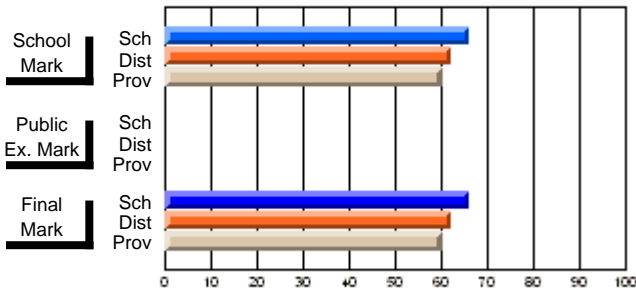

High School Course Results 2002-03

District 5 - Baie Verte/Central/Connaigre

#402 - Leo Burke Academy, Bishop's Falls

Grades: 8-12

Course: MATHEMATICS 3206			
# students in course: 14			
	School Mark	School vs District	School vs Province
Average Score	65.9		
School	65.9		
District	62.0	P	P
Province	60.2		
Percent of Passes			
School	85.7		
District	85.7	P	P
Province	83.8		

	Public Exam Mark	School vs District	School vs Province
Final Mark			
School	65.9		
District	62.0	P	P
Province	60.2		
Final Mark			
School	85.7		
District	85.7	P	P
Province	83.8		

Average Scores