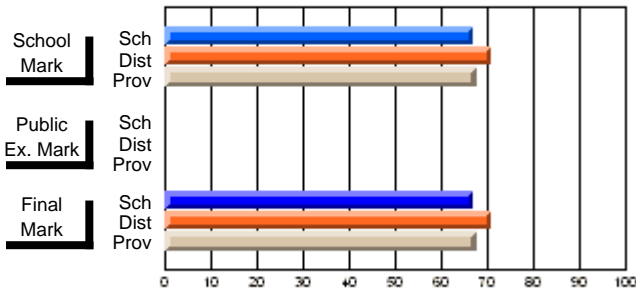

High School Course Results 2002-03

District 5 - Baie Verte/Central/Connaigre

#141 - Exploits Valley High - Maple, Grand Falls-Windsor

Grades: 11-12

Course: LANGUAGE 3101									
# students in course: 134									
	School Mark	School vs District	School vs Province	Public Exam Mark	School vs District	School vs Province	Final Mark	School vs District	School vs Province
<u>Average Score</u>	67.0						67.0		
School	70.7	q	q				70.7	q	q
District	67.6						67.5		
Province									
<u>Percent of Passes</u>	96.3						96.3		
School	94.5	P	P				94.5	P	P
District	92.9						92.9		
Province									

Average Scores