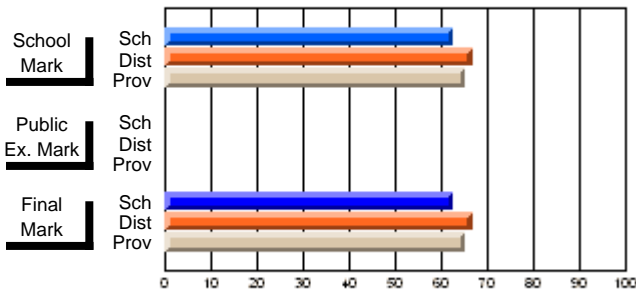

High School Course Results 2002-03

District 5 - Baie Verte/Central/Connaigre

#152 - Valmont Academy, King's Point

Grades: K-12

Subject: Mathematics

Course: MATHEMATICS 1204								
# students in course: 12								
	School Mark	School vs District	School vs Province		Public Exam Mark	School vs District	School vs Province	
<u>Average Score</u>	62.6							
School	62.6							
District	66.7	q	q					
Province	65.0							
<u>Percent of Passes</u>	83.3							
School	83.3							
District	87.3	q	q					
Province	85.8							
Final Mark	62.6							
District	66.7	q	q					
Province	65.0							
Final Mark	83.3							
District	87.4	q	q					
Province	85.8							

Average Scores