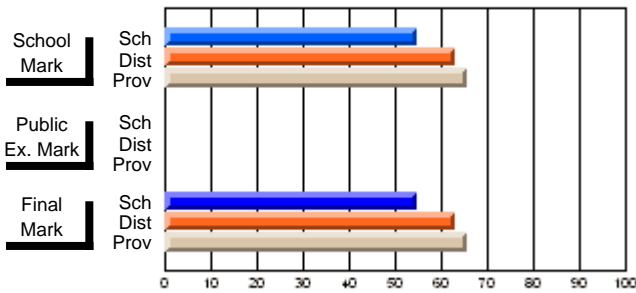

High School Course Results 2002-03

District 5 - Baie Verte/Central/Connaigre

#132 - Botwood Collegiate, Botwood

Grades: 9-12

Subject: Enterprise Education

Course: CONSUMER STUDIES 1202											
# students in course: 33											
	School Mark	School vs District	School vs Province		Public Exam Mark	School vs District	School vs Province		Final Mark	School vs District	School vs Province
<u>Average Score</u>											
School	54.7								54.7		
District	63.1	q	q						63.1	q	q
Province	65.6								65.6		
<u>Percent of Passes</u>											
School	75.8								78.8		
District	86.4	q	q						86.7	q	q
Province	88.2								88.3		

Average Scores