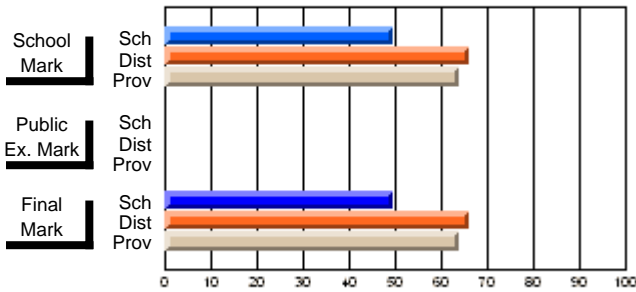

High School Course Results 2002-03

District 5 - Baie Verte/Central/Connaigre

#153 - Cape John Collegiate, La Scie

Grades: 7-12

Course: BIOLOGY 2201			
# students in course: 22			
	School Mark	School vs District	School vs Province
Average Score	49.5		
School	65.9	q	q
District	63.8		
Province			
Percent of Passes	54.5		
School	85.3	q	q
District	84.8		
Province			
	Public Exam Mark	School vs District	School vs Province
	Final Mark	School vs District	School vs Province
	49.5		
	66.0	q	q
	63.8		
	54.5		
	85.4	q	q
	84.9		

Average Scores