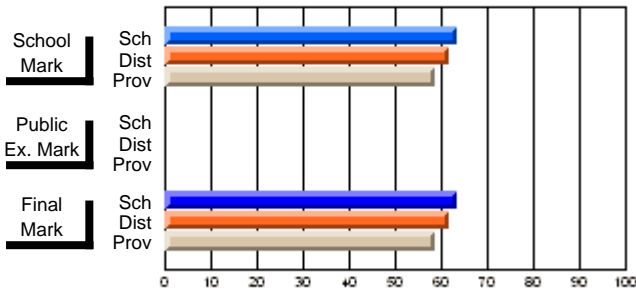

High School Course Results 2002-03

District 5 - Baie Verte/Central/Connaigre

#125 - Baie Verte High School, Baie Verte

Grades: 8-12

Course: MATHEMATIC 2206			
# students in course: 10			
	School Mark	School vs District	School vs Province
Average Score			
School	63.6		
District	61.7	P	P
Province	58.6		
Percent of Passes			
School	90.0		
District	85.5	P	P
Province	82.2		

	Public Exam Mark	School vs District	School vs Province
Public Exam Mark			
School			
District			
Province			

	Final Mark	School vs District	School vs Province
Final Mark			
School	63.6		
District	61.7	P	P
Province	58.6		

Average Scores