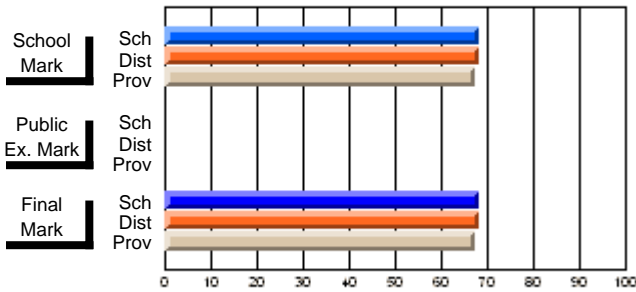

High School Course Results 2002-03

District 5 - Baie Verte/Central/Connaigre

#145 - Exploits Valley High - Greenwood, Grand Falls-Windsor

Grades: 9-10

Course: CANADIAN GEOGRAPHY 1202

students in course: 110

	School Mark	School vs District	School vs Province	Public Exam Mark	School vs District	School vs Province	Final Mark	School vs District	School vs Province
<u>Average Score</u>									
School	68.2						68.2		
District	68.1	P	P				68.2	P	P
Province	67.3						67.3		
<u>Percent of Passes</u>									
School	93.6						93.6		
District	89.5	P	P				89.7	P	P
Province	88.9						88.9		

Average Scores