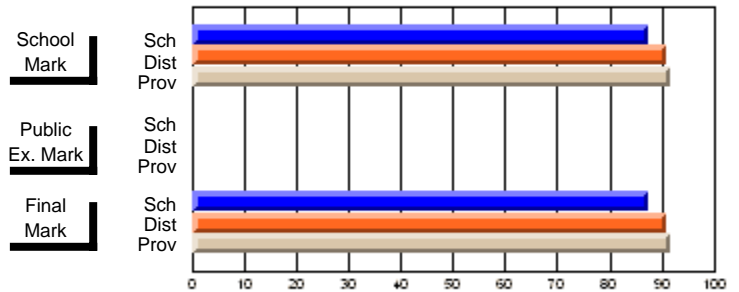

Percent Passes

* Data from the High School Certification System. The results from supplementary courses are not reflected in these results. All students obtaining a score of 48 or 49 on the final mark, were adjusted to 50 and are reflected in the Final Mark column.