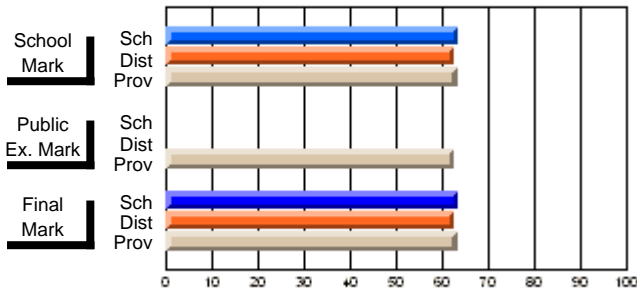

High School Course Results 2002-03

District 5 - Baie Verte/Central/Connaigre

#125 - Baie Verte High School, Baie Verte

Grades: 8-12

Course: BUSINESS ENGLISH 3102			
# students in course: 12			
	School Mark	School vs District	School vs Province
Average Score	63.6		
School	62.7	P	P
District	63.2		
Province			
Percent of Passes	100.0		
School	89.9	P	P
District	90.1		
Province			

	Public Exam Mark	School vs District	School vs Province
Public Exam Mark	62.5		
School			
District			
Province			

	Final Mark	School vs District	School vs Province
Final Mark	63.6		
School	62.7	P	P
District	63.2		
Province			

Average Scores