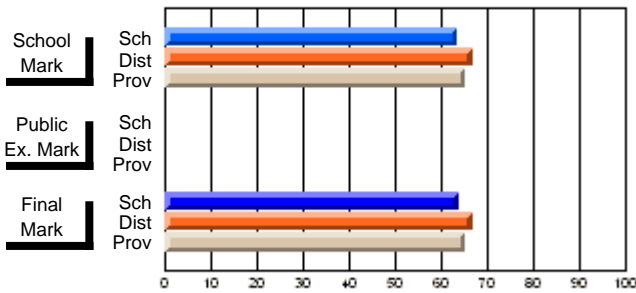

High School Course Results 2002-03

District 5 - Baie Verte/Central/Connaigre

#132 - Botwood Collegiate, Botwood

Grades: 9-12

Subject: Mathematics

Course: MATHEMATICS 1204									
# students in course: 40									
	School Mark	School vs District	School vs Province	Public Exam Mark	School vs District	School vs Province	Final Mark	School vs District	School vs Province
<u>Average Score</u>	63.6						63.6		
School	66.7	q	q				66.7	q	q
District	65.0						65.0		
Province									
<u>Percent of Passes</u>	82.5						85.0		
School	87.3	q	q				87.4	q	q
District	85.8						85.8		
Province									

Average Scores