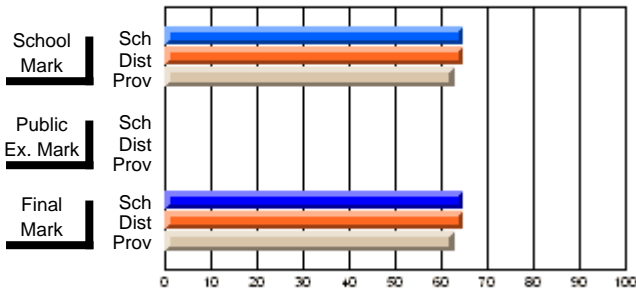

High School Course Results 2002-03

District 5 - Baie Verte/Central/Connaigre

#165 - St. Stephen's AG, Rencontre East

Grades: K-3,5-12

Course: SCIENCE/TECHNOLOGY/SOCIETY 2206

students in course: 7

	School Mark	School vs District	School vs Province	Public Exam Mark	School vs District	School vs Province	Final Mark	School vs District	School vs Province
<u>Average Score</u>									
School	64.7						64.7		
District	64.7	P	P				64.7	P	P
Province	62.8						62.8		
<u>Percent of Passes</u>									
School	85.7						85.7		
District	90.4	Q	Q				90.4	Q	Q
Province	88.6						88.6		

Average Scores