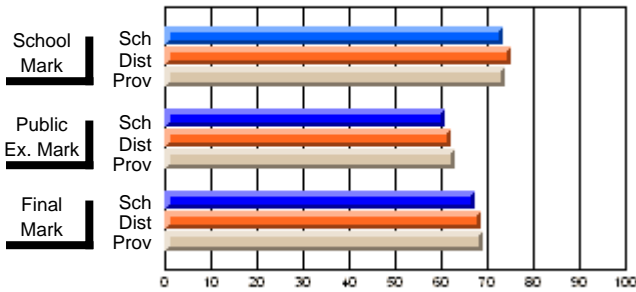

High School Course Results 2002-03

District 5 - Baie Verte/Central/Connaigre

#125 - Baie Verte High School, Baie Verte

Grades: 8-12

Course: MATHEMATICS 3205			
# students in course: 13			
	School Mark	School vs District	School vs Province
Average Score			
School	73.4		
District	75.2	q	q
Province	74.0		
Percent of Passes			
School	92.3		
District	97.8	q	q
Province	96.6		

	Public Exam Mark	School vs District	School vs Province
Public Exam Mark			
School	60.9		
District	62.1	q	q
Province	62.9		
Final Mark			
School	67.5		
District	68.8	q	q
Province	69.2		

Average Scores