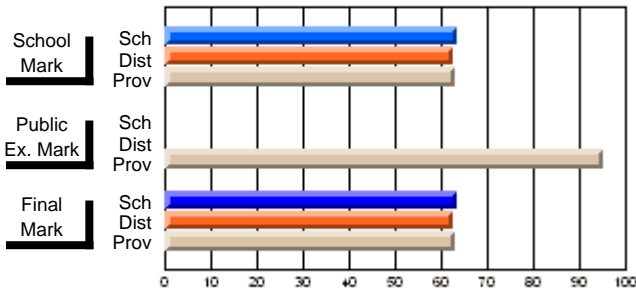

High School Course Results 2002-03

District 5 - Baie Verte/Central/Connaigre

#141 - Exploits Valley High - Maple, Grand Falls-Windsor

Grades: 11-12

Course: ENVIRONMENTAL SCIENCE 3205			
# students in course: 98			
	School Mark	School vs District	School vs Province
Average Score			
School	63.3		
District	62.6	P	P
Province	63.2		
Percent of Passes			
School	87.8		
District	87.7	P	P
Province	87.7		
	Public Exam Mark	School vs District	School vs Province
	95.0		
	100.0		
	Final Mark	School vs District	School vs Province
	63.3		
	62.6	P	P
	63.1		
	87.8		
	88.7	P	P
	87.8		

Average Scores