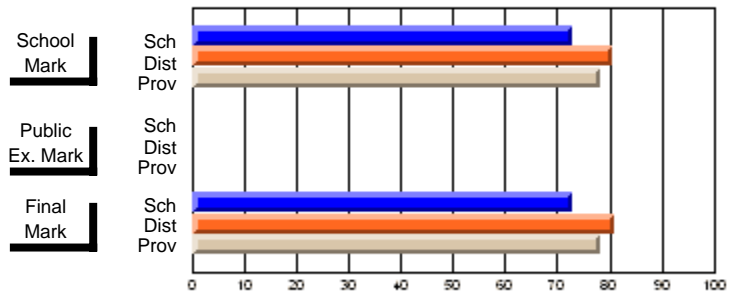

Percent Passes

* Data from the High School Certification System. The results from supplementary courses are not reflected in these results. All students obtaining a score of 48 or 49 on the final mark, were adjusted to 50 and are reflected in the Final Mark column.