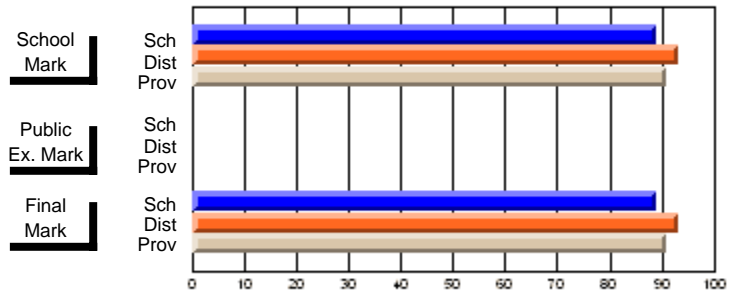

Percent Passes

* Data from the High School Certification System. The results from supplementary courses are not reflected in these results. All students obtaining a score of 48 or 49 on the final mark, were adjusted to 50 and are reflected in the Final Mark column.