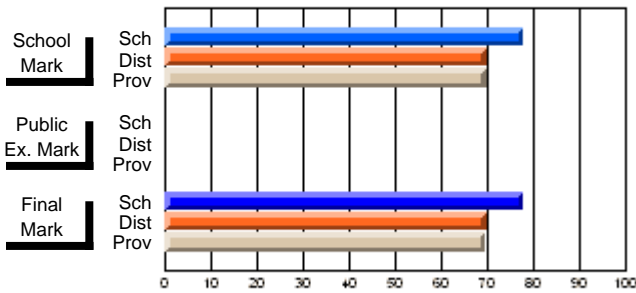

High School Course Results 2002-03

District 5 - Baie Verte/Central/Connaigre

#406 - Fitzgerald Academy, English Harbour West

Grades: K-12

Subject: Social Studies

Course: CANADIAN HISTORY 1201									
# students in course: 12									
	School Mark	School vs District	School vs Province	Public Exam Mark	School vs District	School vs Province	Final Mark	School vs District	School vs Province
<u>Average Score</u>	77.8						77.8		
School	69.7	P	P				69.7	P	P
District	69.7						69.7		
Province							69.7		
<u>Percent of Passes</u>									
School	91.7						91.7		
District	88.8	P	P				88.8	P	P
Province	89.0						89.0		

Average Scores