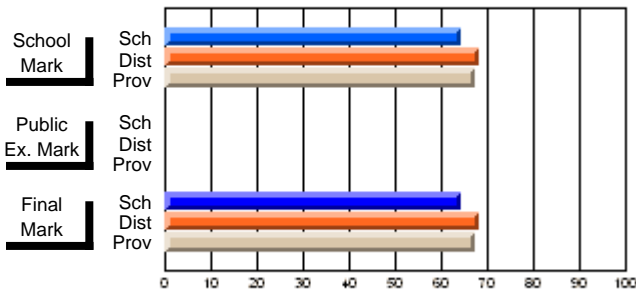

High School Course Results 2002-03

District 5 - Baie Verte/Central/Connaigre

#151 - John Watkins Academy, Hermitage

Grades: K-12

Subject: Social Studies

Course: CANADIAN GEOGRAPHY 1202								
# students in course: 18								
	School Mark	School vs District	School vs Province		Public Exam Mark	School vs District	School vs Province	
<u>Average Score</u>								
School	64.4							
District	68.1	q	q					
Province	67.3							
<u>Percent of Passes</u>								
School	88.9							
District	89.5	q	p					
Province	88.9							

Average Scores