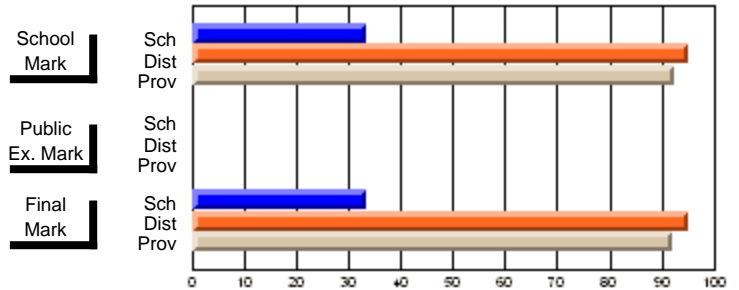

Percent Passes

* Data from the High School Certification System. The results from supplementary courses are not reflected in these results. All students obtaining a score of 48 or 49 on the final mark, were adjusted to 50 and are reflected in the Final Mark column.