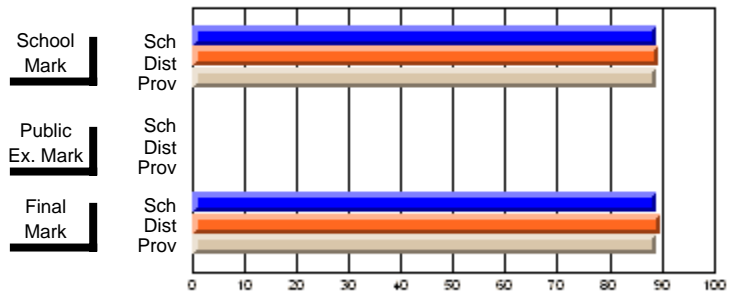

Percent Passes

* Data from the High School Certification System. The results from supplementary courses are not reflected in these results. All students obtaining a score of 48 or 49 on the final mark, were adjusted to 50 and are reflected in the Final Mark column.