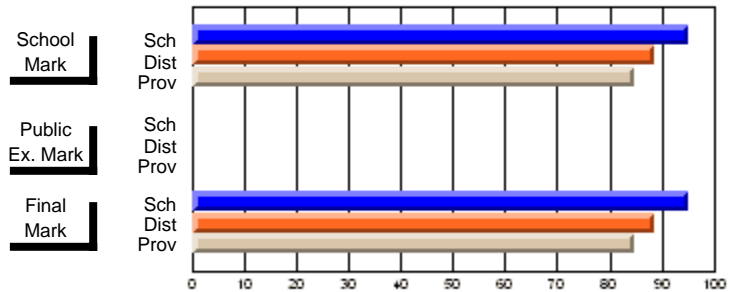

Percent Passes

* Data from the High School Certification System. The results from supplementary courses are not reflected in these results. All students obtaining a score of 48 or 49 on the final mark, were adjusted to 50 and are reflected in the Final Mark column.