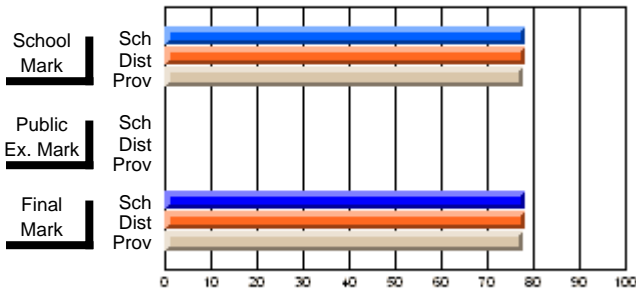

High School Course Results 2002-03

District 5 - Baie Verte/Central/Connaigre

#141 - Exploits Valley High - Maple, Grand Falls-Windsor

Grades: 11-12

Course: ADVANCED WRITING 3103			
# students in course: 20			
	School Mark	School vs District	School vs Province
Average Score	78.2		
School	78.2		
District	78.1	P	P
Province	77.9		
Percent of Passes			
School	100.0		
District	100.0	P	P
Province	94.2		

	Public Exam Mark	School vs District	School vs Province
Public Exam Mark			
School			
District			
Province			

	Final Mark	School vs District	School vs Province
Final Mark	78.2		
School	78.2		
District	78.1	P	P
Province	77.9		

Average Scores