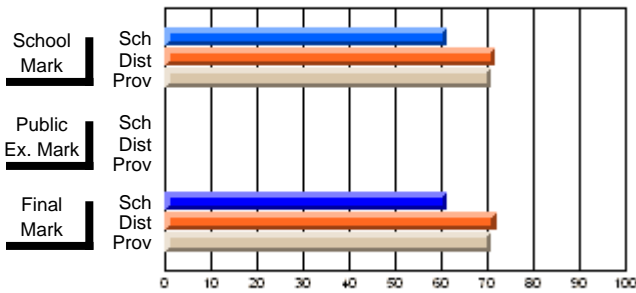

High School Course Results 2002-03

District 5 - Baie Verte/Central/Connaigre

#163 - Point Leamington Academy, Point Leamington

Grades: K-12

Subject: French

Course: FRENCH 2200								
# students in course: 17								
	School Mark	School vs District	School vs Province		Public Exam Mark	School vs District	School vs Province	
<u>Average Score</u>	61.3							
School	71.8	q	q					
District	70.9							
Province								
<u>Percent of Passes</u>	82.4							
School	93.8	q	q					
District	93.8							
Province								

Average Scores