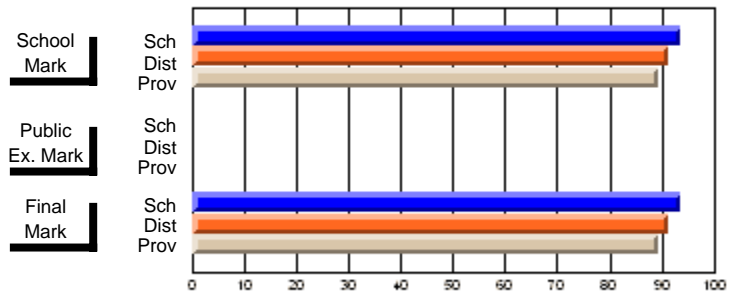

Percent Passes

* Data from the High School Certification System. The results from supplementary courses are not reflected in these results. All students obtaining a score of 48 or 49 on the final mark, were adjusted to 50 and are reflected in the Final Mark column.