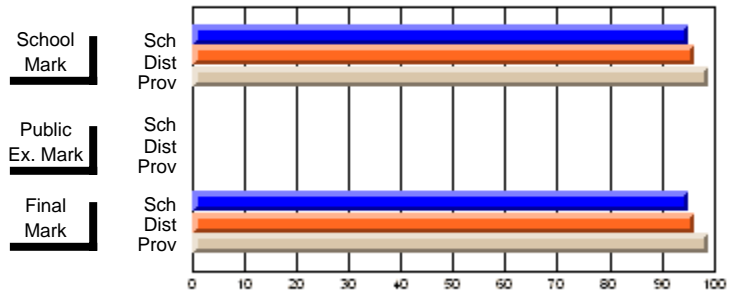

Percent Passes

* Data from the High School Certification System. The results from supplementary courses are not reflected in these results. All students obtaining a score of 48 or 49 on the final mark, were adjusted to 50 and are reflected in the Final Mark column.