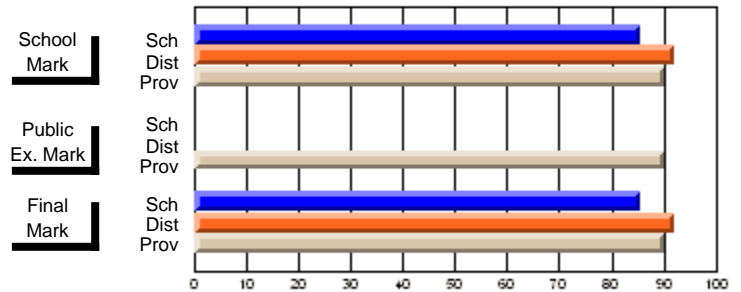

Percent Passes

* Data from the High School Certification System. The results from supplementary courses are not reflected in these results. All students obtaining a score of 48 or 49 on the final mark, were adjusted to 50 and are reflected in the Final Mark column.