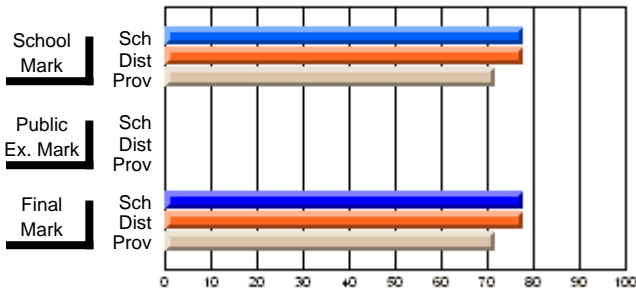

High School Course Results 2002-03

District 5 - Baie Verte/Central/Connaigre

#141 - Exploits Valley High - Maple, Grand Falls-Windsor

Grades: 11-12

Course: FRANCAIS (I) 3202									
# students in course: 17									
	School Mark	School vs District	School vs Province	Public Exam Mark	School vs District	School vs Province	Final Mark	School vs District	School vs Province
<u>Average Score</u>	77.7						77.7		
School	77.7						77.7	P	P
District	77.7	P	P				77.7	P	P
Province	71.8						71.8		
<u>Percent of Passes</u>									
School	88.2						88.2		
District	88.2	P	Q				88.2	P	Q
Province	96.9						96.9		

Average Scores