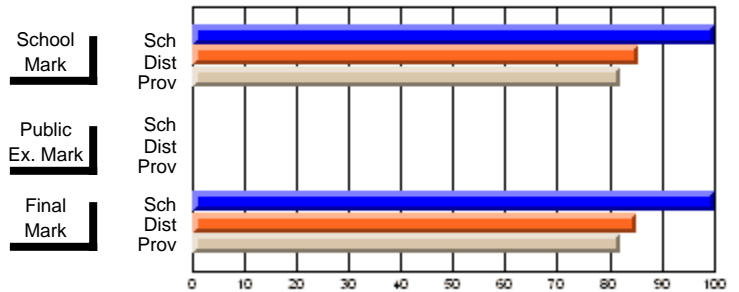

Percent Passes

* Data from the High School Certification System. The results from supplementary courses are not reflected in these results. All students obtaining a score of 48 or 49 on the final mark, were adjusted to 50 and are reflected in the Final Mark column.