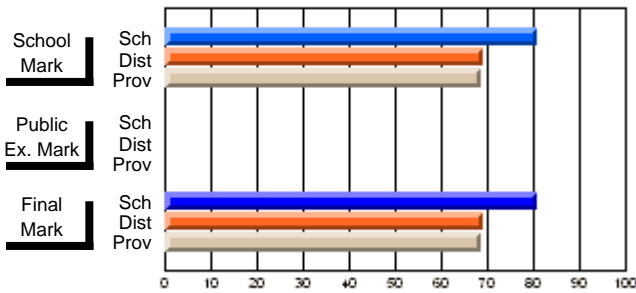

High School Course Results 2002-03

District 5 - Baie Verte/Central/Connaigre

#162 - Dorset Collegiate, Pilley's Island

Grades: 9-12

Subject: Family Studies

Course: FAMILY LIVING 2200			
# students in course: 16			
	School Mark	School vs District	School vs Province
Average Score			
School	80.6		
District	69.2	P	P
Province	68.5		
Percent of Passes			
School	93.8		
District	91.4	P	P
Province	89.4		

	Public Exam Mark	School vs District	School vs Province
Final Mark			
School	80.6		
District	69.2	P	P
Province	68.5		
Final Mark			
School	93.8		
District	91.4	P	P
Province	89.5		

Average Scores