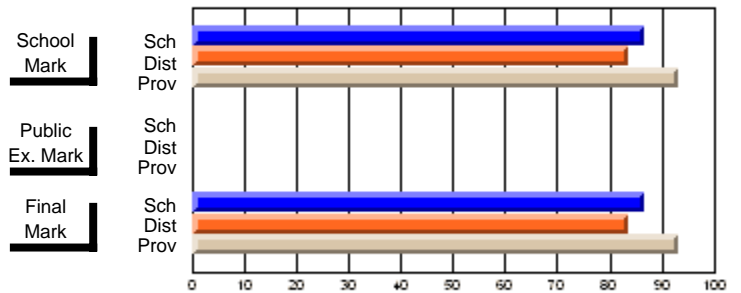

Percent Passes

* Data from the High School Certification System. The results from supplementary courses are not reflected in these results. All students obtaining a score of 48 or 49 on the final mark, were adjusted to 50 and are reflected in the Final Mark column.