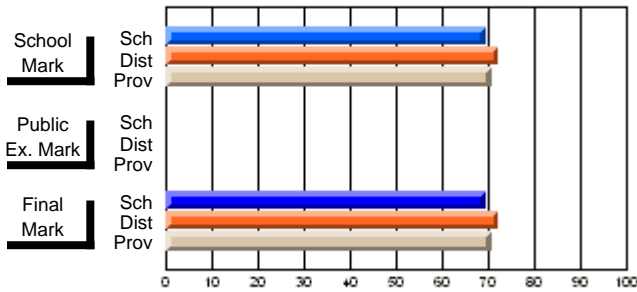

High School Course Results 2002-03

District 5 - Baie Verte/Central/Connaigre

#149 - King Academy, Harbour Breton

Grades: 7-12

Course: CHEMISTRY 2202			
# students in course: 9			
	School Mark	School vs District	School vs Province
Average Score	69.3		
School	69.3		
District	72.0	q	q
Province	70.6		
Percent of Passes	88.9		
School	88.9		
District	93.3	q	q
Province	91.1		

Average Scores