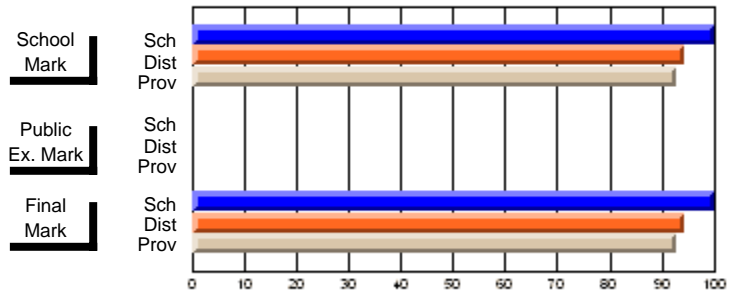

Percent Passes

* Data from the High School Certification System. The results from supplementary courses are not reflected in these results. All students obtaining a score of 48 or 49 on the final mark, were adjusted to 50 and are reflected in the Final Mark column.