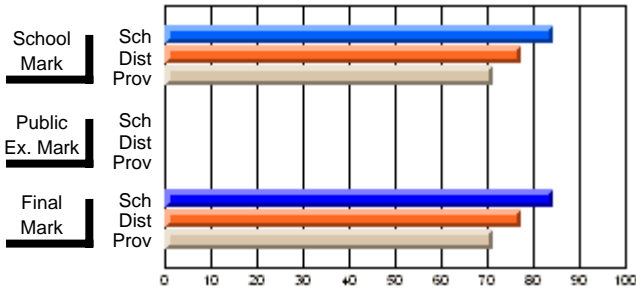

High School Course Results 2002-03

District 5 - Baie Verte/Central/Connaigre

#153 - Cape John Collegiate, La Scie

Grades: 7-12

Subject: Art

Course: ART TECHNOLOGIES 1201			
# students in course: 10			
	School Mark	School vs District	School vs Province
Average Score			
School	84.2		
District	77.2	P	P
Province	71.4		
Percent of Passes			
School	100.0		
District	95.0	P	P
Province	92.3		

	Public Exam Mark	School vs District	School vs Province
Final Mark			
School	84.2		
District	77.2	P	P
Province	71.4		
Final Mark			
School	100.0		
District	95.0	P	P
Province	92.2		

Average Scores