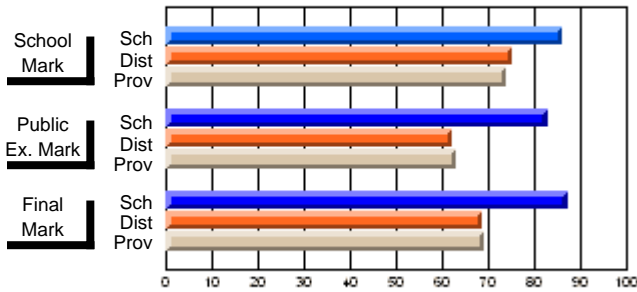

High School Course Results 2002-03

District 5 - Baie Verte/Central/Connaigre

#162 - Dorset Collegiate, Pilley's Island

Grades: 9-12

Course: MATHEMATICS 3205			
# students in course: 9	School Mark	School vs District	School vs Province
Average Score	86.0		
School	75.2	P	P
District	74.0		
Province			
Percent of Passes	100.0		
School	97.8	P	P
District	96.6		
Province			

Public Exam Mark	School vs District	School vs Province
82.8		
62.1	P	P
62.9		

Final Mark	School vs District	School vs Province
87.1		
68.8	P	P
69.2		

Average Scores