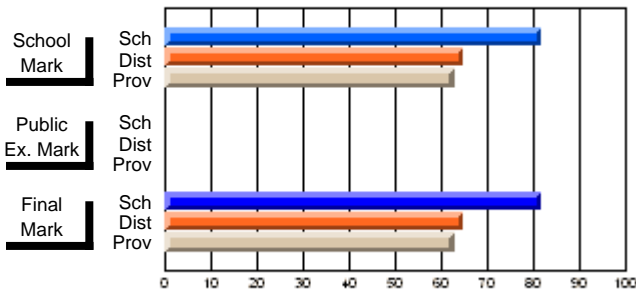

High School Course Results 2002-03

District 5 - Baie Verte/Central/Connaigre

#138 - Victoria Academy, Gaultois

Grades: K-1,3-12

Subject: Science

Course: SCIENCE/TECHNOLOGY/SOCIETY 2206									
# students in course: 7									
	School Mark	School vs District	School vs Province	Public Exam Mark	School vs District	School vs Province	Final Mark	School vs District	School vs Province
<u>Average Score</u>	81.6						81.6		
School	64.7	P	P				64.7	P	P
District	62.8						62.8		
Province							62.8		
<u>Percent of Passes</u>	100.0						100.0		
School	90.4	P	P				90.4	P	P
District	88.6						88.6		
Province							88.6		

Average Scores