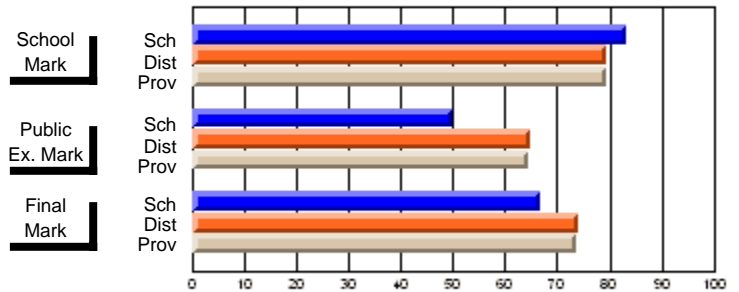

Percent Passes

* Data from the High School Certification System. The results from supplementary courses are not reflected in these results. All students obtaining a score of 48 or 49 on the final mark, were adjusted to 50 and are reflected in the Final Mark column.