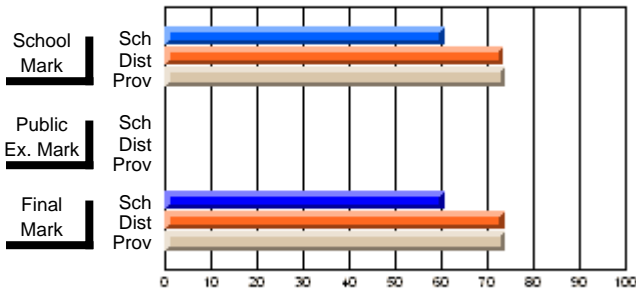

High School Course Results 2002-03

District 5 - Baie Verte/Central/Connaigre

#125 - Baie Verte High School, Baie Verte

Grades: 8-12

Course: COMPUTER APPLICATIONS 2100

students in course: 8

	School Mark	School vs District	School vs Province	Public Exam Mark	School vs District	School vs Province	Final Mark	School vs District	School vs Province
<u>Average Score</u>									
School	60.6						60.6		
District	73.6	q	q				73.7	q	q
Province	74.0						73.9		
<u>Percent of Passes</u>									
School	87.5						87.5		
District	91.0	q	q				91.0	q	q
Province	91.8						91.8		

Average Scores