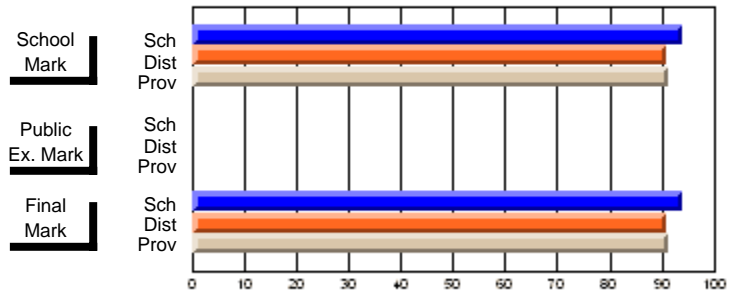

Percent Passes

* Data from the High School Certification System. The results from supplementary courses are not reflected in these results. All students obtaining a score of 48 or 49 on the final mark, were adjusted to 50 and are reflected in the Final Mark column.