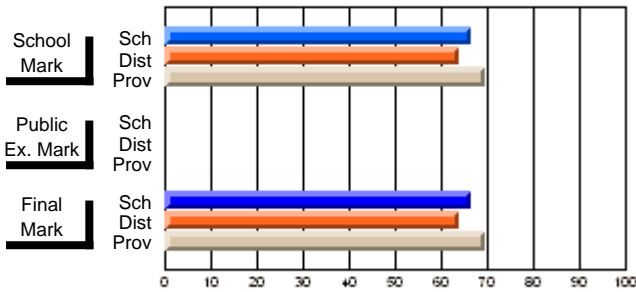

High School Course Results 2002-03

District 5 - Baie Verte/Central/Connaigre

#141 - Exploits Valley High - Maple, Grand Falls-Windsor

Grades: 11-12

Course: LITERARY HERITAGE 3202			
# students in course: 59			
	School Mark	School vs District	School vs Province
Average Score	66.4		
School	66.4		
District	63.9	P	Q
Province	69.7		
Percent of Passes	84.7		
School	84.7		
District	82.1	P	Q
Province	92.6		

	Public Exam Mark	School vs District	School vs Province
Final Mark	66.4		
School	66.4		
District	63.9	P	Q
Province	69.6		
Final Mark	84.7		
School	84.7		
District	83.2	P	Q
Province	92.7		

Average Scores