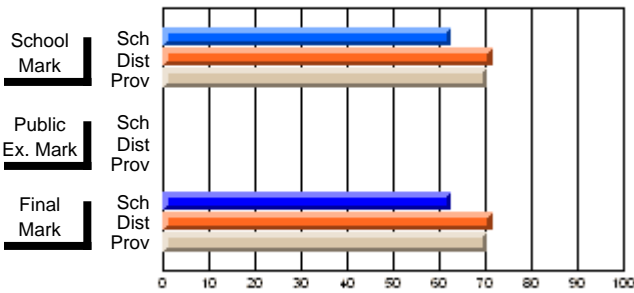

High School Course Results 2002-03

District 5 - Baie Verte/Central/Connaigre

#162 - Dorset Collegiate, Pilley's Island

Grades: 9-12

Subject: Religious Education

Course: ETHICAL ISSUES 1104														
# students in course: 21														
		School Mark	School vs District	School vs Province			Public Exam Mark	School vs District	School vs Province			Final Mark	School vs District	School vs Province
Average Score		62.7										62.7		
School		62.7										62.7		
District		71.4	q	q								71.4	q	q
Province		70.3										70.3		
Percent of Passes		71.4										71.4		
School		71.4										71.4		
District		91.4	q	q								91.4	q	q
Province		90.1										90.1		

Average Scores