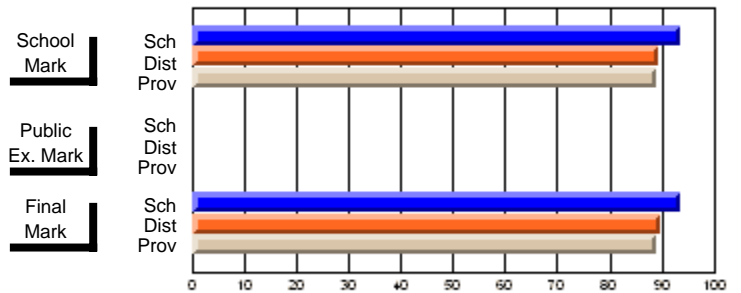

Percent Passes

* Data from the High School Certification System. The results from supplementary courses are not reflected in these results. All students obtaining a score of 48 or 49 on the final mark, were adjusted to 50 and are reflected in the Final Mark column.