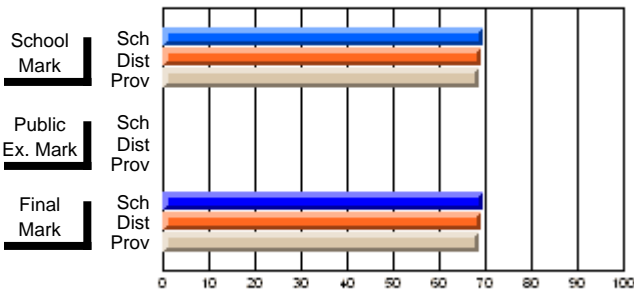

High School Course Results 2002-03

District 5 - Baie Verte/Central/Connaigre

#151 - John Watkins Academy, Hermitage

Grades: K-12

Subject: Family Studies

Course: FAMILY LIVING 2200									
# students in course: 8									
	School Mark	School vs District	School vs Province	Public Exam Mark	School vs District	School vs Province	Final Mark	School vs District	School vs Province
<u>Average Score</u>	69.4						69.4		
School	69.4						69.4		
District	69.2	P	P				69.2	P	P
Province	68.5						68.5		
<u>Percent of Passes</u>	100.0						100.0		
School	100.0						100.0		
District	91.4	P	P				91.4	P	P
Province	89.4						89.5		

Average Scores