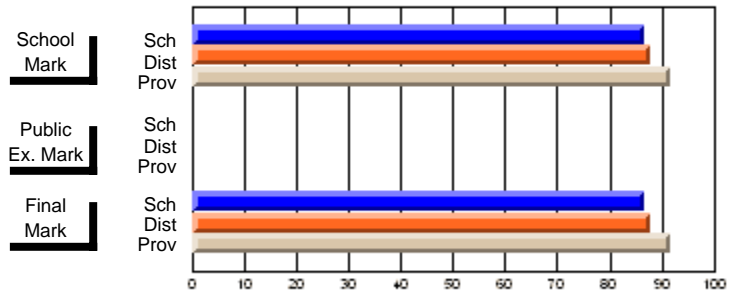

Percent Passes

* Data from the High School Certification System. The results from supplementary courses are not reflected in these results. All students obtaining a score of 48 or 49 on the final mark, were adjusted to 50 and are reflected in the Final Mark column.