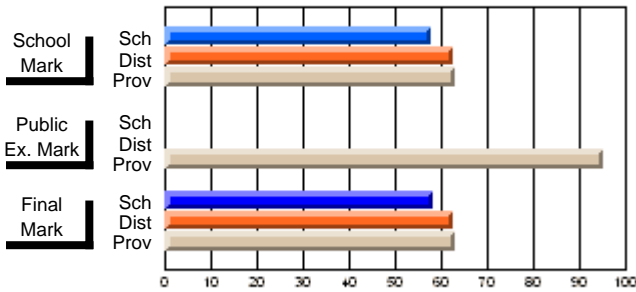

High School Course Results 2002-03

District 5 - Baie Verte/Central/Connaigre

#132 - Botwood Collegiate, Botwood

Grades: 9-12

Course: ENVIRONMENTAL SCIENCE 3205			
# students in course: 52			
	School Mark	School vs District	School vs Province
Average Score	58.0		
School	62.6	q	q
District	63.2		
Province			
Percent of Passes	75.0		
School	87.7	q	q
District	87.7		
Province			

	Public Exam Mark	School vs District	School vs Province
Public Exam Mark	95.0		
School	95.0		
District			
Province			

	Final Mark	School vs District	School vs Province
Final Mark	58.1		
School	62.6	q	q
District	63.1		
Province			

Average Scores