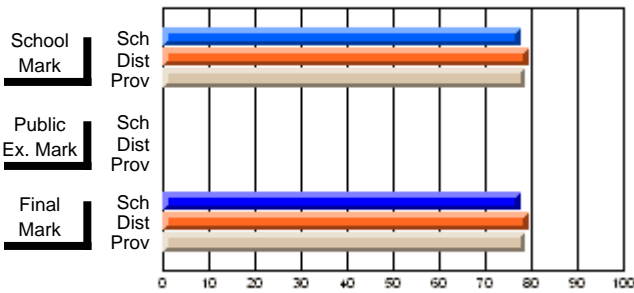

High School Course Results 2002-03

District 5 - Baie Verte/Central/Connaigre

#402 - Leo Burke Academy, Bishop's Falls

Grades: 8-12

Subject: Physical Education

Course: PHYSICAL EDUCATION 1100			
# students in course: 34			
	School Mark	School vs District	School vs Province
Average Score			
School	77.5		
District	79.3	q	q
Province	78.6		
Percent of Passes			
School	88.2		
District	97.0	q	q
Province	96.3		

Average Scores