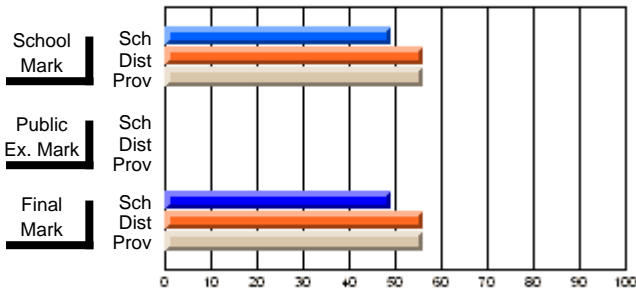

High School Course Results 2002-03

District 5 - Baie Verte/Central/Connaigre

#145 - Exploits Valley High - Greenwood, Grand Falls-Windsor

Grades: 9-10

Course: ENGLISH 1202									
# students in course: 40									
	School Mark	School vs District	School vs Province	Public Exam Mark	School vs District	School vs Province	Final Mark	School vs District	School vs Province
<u>Average Score</u>	49.1						49.1		
School	55.9	q	q				55.9	q	q
District	56.0						56.0		
Province							56.0		
<u>Percent of Passes</u>	80.0						80.0		
School	85.6	q	q				86.6	q	q
District	81.9						82.0		
Province							82.0		

Average Scores