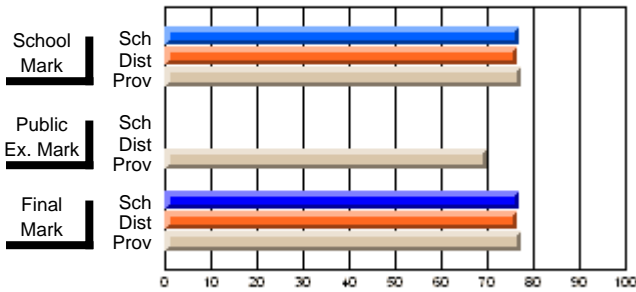

High School Course Results 2002-03

District 5 - Baie Verte/Central/Connaigre

#141 - Exploits Valley High - Maple, Grand Falls-Windsor

Grades: 11-12

Course: PHYSICAL EDUCATION 3100			
# students in course: 51			
	School Mark	School vs District	School vs Province
Average Score	76.8		
School	76.8		
District	76.6	P	Q
Province	77.3		
Percent of Passes	96.1		
School	96.1		
District	95.3	P	P
Province	94.8		

	Public Exam Mark	School vs District	School vs Province
Public Exam Mark	70.0		
School	70.0		
District	70.0		
Province	70.0		

	Final Mark	School vs District	School vs Province
Final Mark	76.8		
School	76.8		
District	76.6	P	Q
Province	77.3		

Average Scores