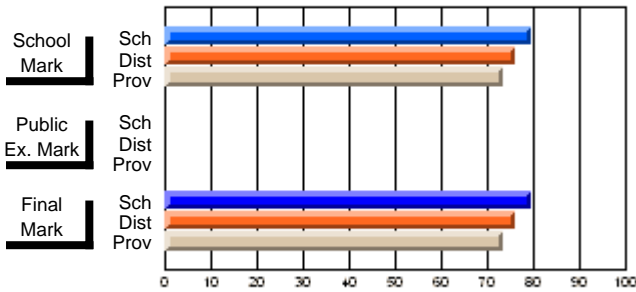

High School Course Results 2002-03

District 5 - Baie Verte/Central/Connaigre

#125 - Baie Verte High School, Baie Verte

Grades: 8-12

Course: INTEGRATED SYSTEMS 1205			
# students in course: 15			
	School Mark	School vs District	School vs Province
Average Score	79.3		
School	79.3		
District	76.1	P	P
Province	73.5		
Percent of Passes	100.0		
School	100.0		
District	97.8	P	P
Province	95.4		

	Public Exam Mark	School vs District	School vs Province
Final Mark	79.3		
School	79.3		
District	76.1	P	P
Province	73.5		
Percent of Passes	100.0		
School	100.0		
District	97.8	P	P
Province	95.4		

Average Scores