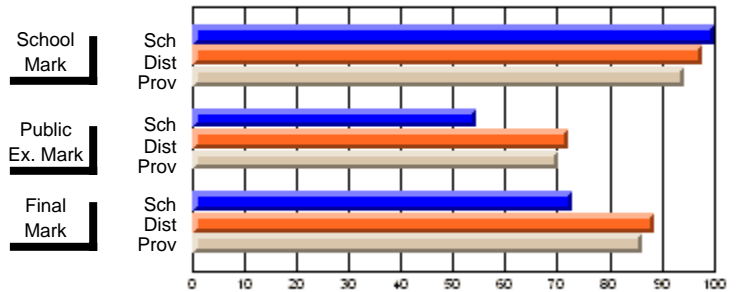

Percent Passes

* Data from the High School Certification System. The results from supplementary courses are not reflected in these results. All students obtaining a score of 48 or 49 on the final mark, were adjusted to 50 and are reflected in the Final Mark column.