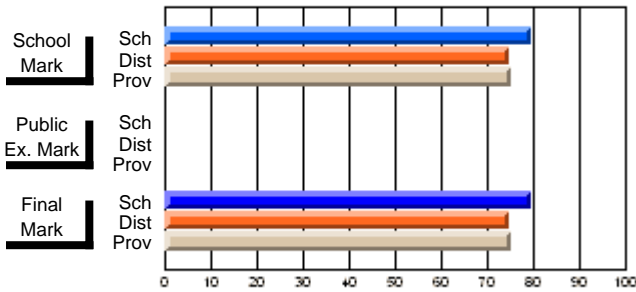

<b>Public Exam Mark</b>	School vs District	School vs Province

<b>Final Mark</b>	School vs District	School vs Province
<b>79.7</b>		
74.9	P	P
75.2		
<b>100.0</b>		
95.7	P	P
97.7		

**Average Scores**

**Percent Passes**