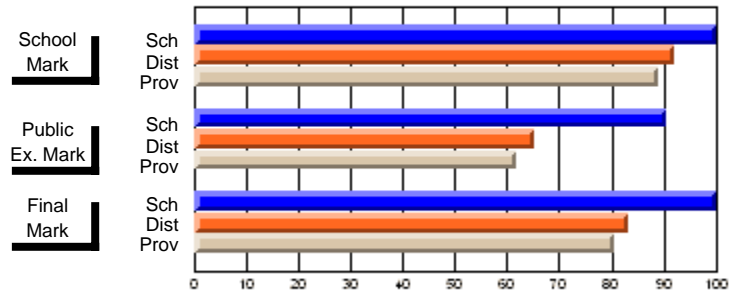

Percent Passes

* Data from the High School Certification System. The results from supplementary courses are not reflected in these results. All students obtaining a score of 48 or 49 on the final mark, were adjusted to 50 and are reflected in the Final Mark column.