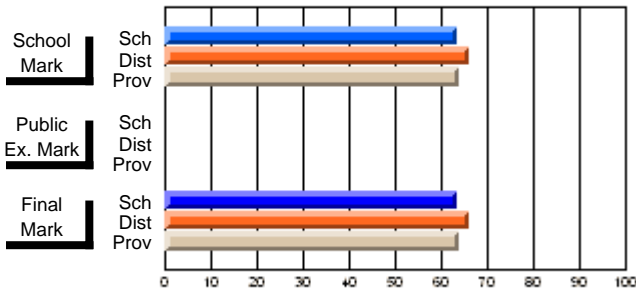

High School Course Results 2002-03

District 5 - Baie Verte/Central/Connaigre

#158 - MSB Regional Academy, Middle Arm

Grades: K-12

Course: BIOLOGY 2201			
# students in course: 21			
	School Mark	School vs District	School vs Province
Average Score	63.5		
School	63.5		
District	65.9	q	q
Province	63.8		
Percent of Passes	90.5		
School	90.5		
District	85.3	P	P
Province	84.8		
	Public Exam Mark	School vs District	School vs Province
	Final Mark	School vs District	School vs Province
	63.5		
	66.0	q	q
	63.8		
	90.5		
	85.4	P	P
	84.9		

Average Scores