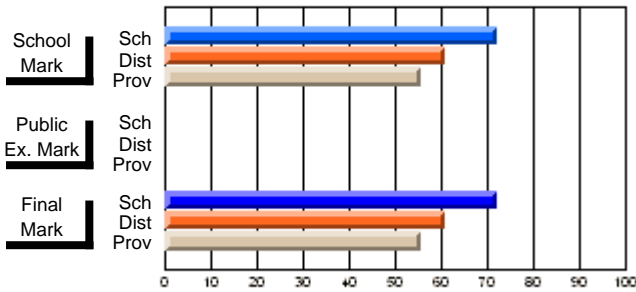

High School Course Results 2002-03

District 5 - Baie Verte/Central/Connaigre

#145 - Exploits Valley High - Greenwood, Grand Falls-Windsor

Grades: 9-10

Course: CANADIAN GEOGRAPHY(M) 1262			
# students in course: 6			
	School Mark	School vs District	School vs Province
Average Score	72.0		
School	60.7	P	P
District	55.8		
Province			
Percent of Passes	100.0		
School	85.7	P	P
District	82.1		
Province			

	Public Exam Mark	School vs District	School vs Province
Final Mark	72.0		
School	60.7	P	P
District	55.8		
Province			

Average Scores