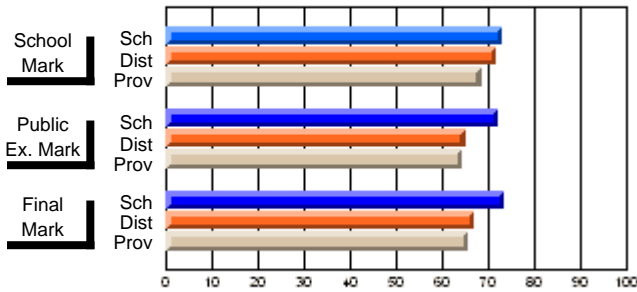

High School Course Results 2002-03

District 5 - Baie Verte/Central/Connaigre

#125 - Baie Verte High School, Baie Verte

Grades: 8-12

Course: WORLD GEOGRAPHY 3202

students in course: 30

	School Mark	School vs District	School vs Province	Public Exam Mark	School vs District	School vs Province	Final Mark	School vs District	School vs Province
Average Score									
School	73.0			72.1			73.4		
District	71.6	P	P	65.0	P	P	67.1	P	P
Province	68.4			64.2			65.7		
Percent of Passes									
School	100.0			100.0			100.0		
District	92.5	P	P	85.3	P	P	91.2	P	P
Province	91.6			84.8			90.7		

Average Scores