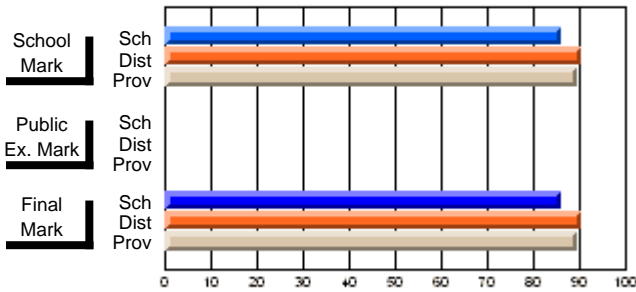

High School Course Results 2002-03

District 5 - Baie Verte/Central/Connaigre

#171 - Indian River High School, Springdale

Grades: 9-12

Course: ENSEMBLE PERFORMANCE 2105			
# students in course: 21			
	School Mark	School vs District	School vs Province
Average Score	86.1		
School	90.2	q	q
District	89.6		
Province			
Percent of Passes	100.0		
School	98.4	P	P
District	99.3		
Province			

Average Scores