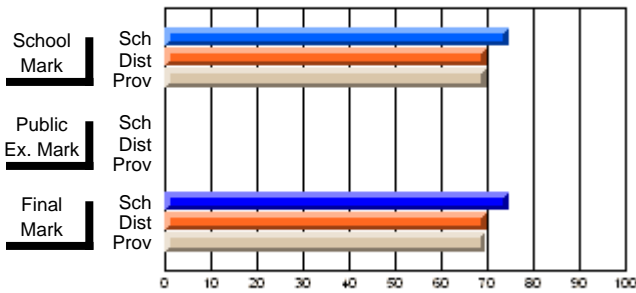

High School Course Results 2002-03

District 5 - Baie Verte/Central/Connaigre

#412 - Holy Cross School, St. Alban's

Grades: 7-12

Subject: Social Studies

Course: CANADIAN HISTORY 1201									
# students in course: 39									
	School Mark	School vs District	School vs Province	Public Exam Mark	School vs District	School vs Province	Final Mark	School vs District	School vs Province
<u>Average Score</u>	74.5						74.5		
School	69.7	P	P				69.7	P	P
District	69.7						69.7		
Province							69.7		
<u>Percent of Passes</u>									
School	97.4						97.4		
District	88.8	P	P				88.8	P	P
Province	89.0						89.0		

Average Scores