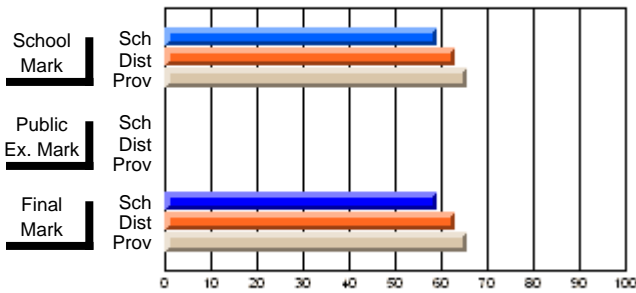

High School Course Results 2002-03

District 5 - Baie Verte/Central/Connaigre

#162 - Dorset Collegiate, Pilley's Island

Grades: 9-12

Subject: Enterprise Education

Course: CONSUMER STUDIES 1202											
# students in course: 17											
	School Mark	School vs District	School vs Province		Public Exam Mark	School vs District	School vs Province		Final Mark	School vs District	School vs Province
<u>Average Score</u>											
School	59.1								59.1		
District	63.1	q	q						63.1	q	q
Province	65.6								65.6		
<u>Percent of Passes</u>											
School	76.5								76.5		
District	86.4	q	q						86.7	q	q
Province	88.2								88.3		

Average Scores