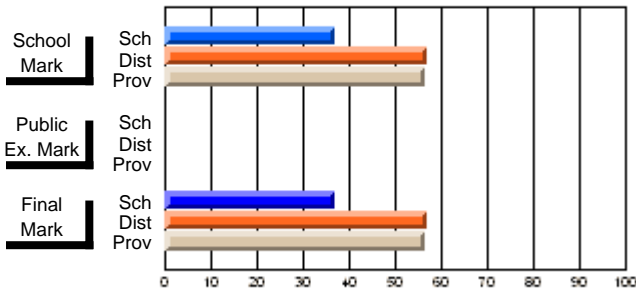

<b>Public Exam Mark</b>	School vs District	School vs Province

<b>Final Mark</b>	School vs District	School vs Province
<b>37.0</b>		
37.0	q	q
56.9		
56.4		
<b>50.0</b>		
50.0		
81.0	q	q
78.3		

**Average Scores**