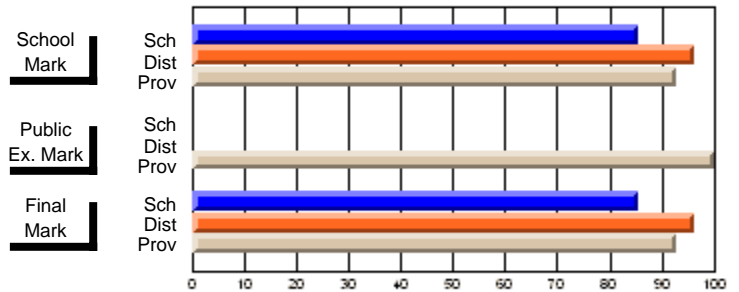

Percent Passes

* Data from the High School Certification System. The results from supplementary courses are not reflected in these results. All students obtaining a score of 48 or 49 on the final mark, were adjusted to 50 and are reflected in the Final Mark column.