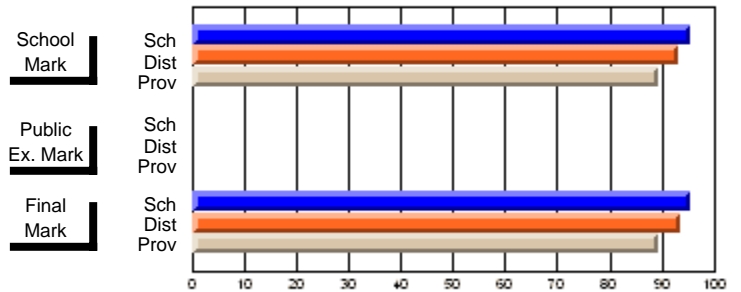

Percent Passes

* Data from the High School Certification System. The results from supplementary courses are not reflected in these results. All students obtaining a score of 48 or 49 on the final mark, were adjusted to 50 and are reflected in the Final Mark column.