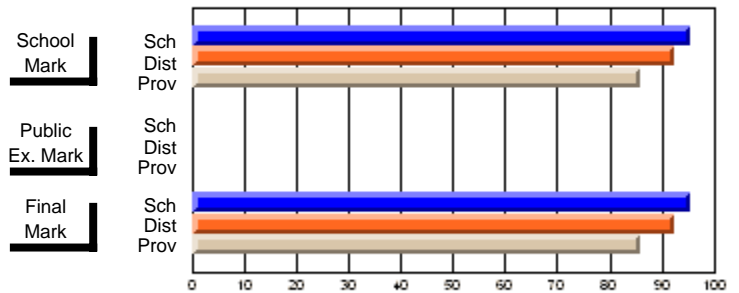

Percent Passes

* Data from the High School Certification System. The results from supplementary courses are not reflected in these results. All students obtaining a score of 48 or 49 on the final mark, were adjusted to 50 and are reflected in the Final Mark column.