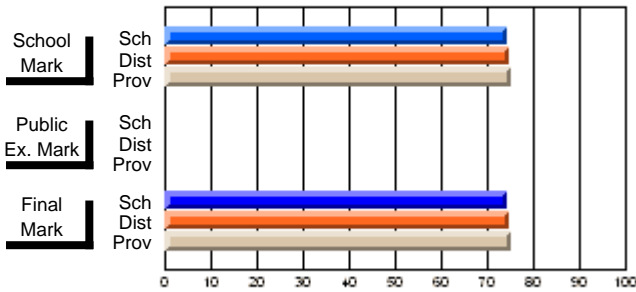

High School Course Results 2002-03

District 5 - Baie Verte/Central/Connaigre

#406 - Fitzgerald Academy, English Harbour West

Grades: K-12

Course: MATHEMATICS 2205			
# students in course: 8	School Mark	School vs District	School vs Province
Average Score	74.1		
School	74.1		
District	74.7	q	q
Province	75.2		
Percent of Passes	100.0		
School	100.0		
District	95.3	P	P
Province	97.6		

Public Exam Mark	School vs District	School vs Province

Final Mark	School vs District	School vs Province

Average Scores