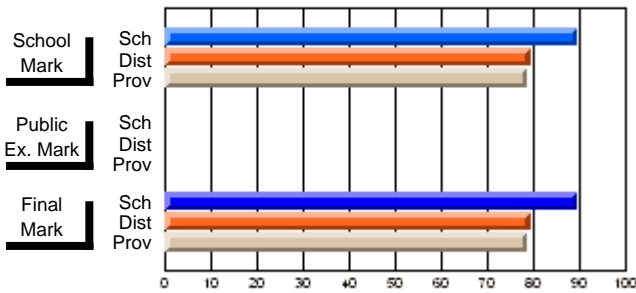

High School Course Results 2002-03

District 5 - Baie Verte/Central/Connaigre

#149 - King Academy, Harbour Breton

Grades: 7-12

Subject: Physical Education

Course: PHYSICAL EDUCATION 1100			
# students in course: 22			
	School Mark	School vs District	School vs Province
Average Score			
School	89.6		
District	79.3	P	P
Province	78.6		
Percent of Passes			
School	100.0		
District	97.0	P	P
Province	96.3		

	Public Exam Mark	School vs District	School vs Province
Final Mark			
School	89.6		
District	79.3	P	P
Province	78.6		
Final Mark			
School	100.0		
District	97.0	P	P
Province	96.3		

Average Scores