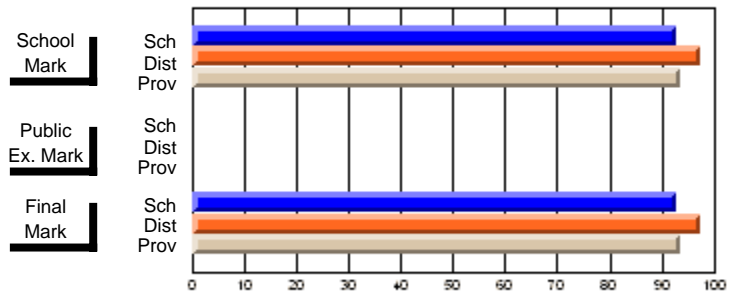

Percent Passes

* Data from the High School Certification System. The results from supplementary courses are not reflected in these results. All students obtaining a score of 48 or 49 on the final mark, were adjusted to 50 and are reflected in the Final Mark column.