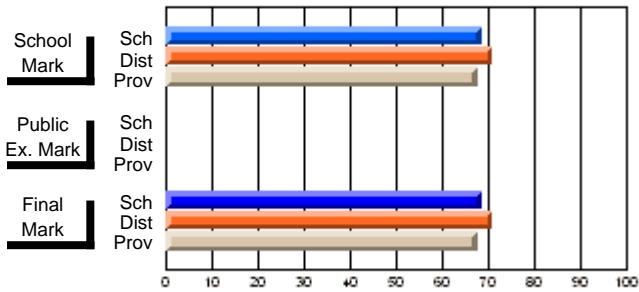

High School Course Results 2002-03

District 5 - Baie Verte/Central/Connaigre

#406 - Fitzgerald Academy, English Harbour West

Grades: K-12

Course: LANGUAGE 3101			
# students in course: 16			
	School Mark	School vs District	School vs Province
<u>Average Score</u>	68.4		
School	68.4		
District	70.7	q	P
Province	67.6		
<u>Percent of Passes</u>			
School	100.0		
District	94.5	P	P
Province	92.9		

	Public Exam Mark	School vs District	School vs Province
Public Exam Mark			
School			
District			
Province			

	Final Mark	School vs District	School vs Province
Final Mark	68.4		
School	68.4		
District	70.7	q	P
Province	67.5		
Percent of Passes			
School	100.0		
District	94.5	P	P
Province	92.9		

Average Scores