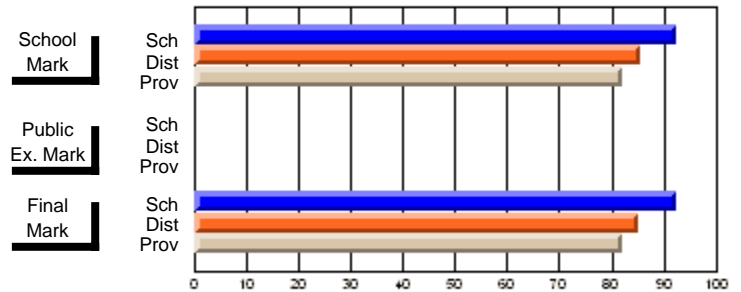

Percent Passes

* Data from the High School Certification System. The results from supplementary courses are not reflected in these results. All students obtaining a score of 48 or 49 on the final mark, were adjusted to 50 and are reflected in the Final Mark column.