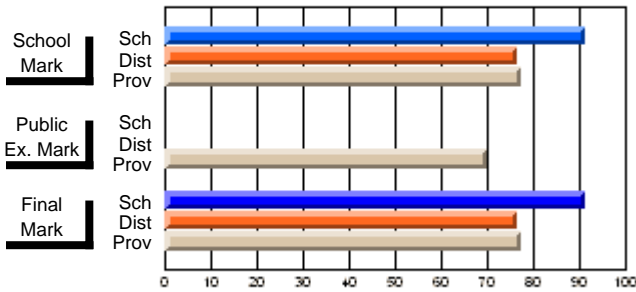

High School Course Results 2002-03

District 5 - Baie Verte/Central/Connaigre

#162 - Dorset Collegiate, Pilley's Island

Grades: 9-12

Course: PHYSICAL EDUCATION 3100

students in course: 10

	School Mark	School vs District	School vs Province	Public Exam Mark	School vs District	School vs Province	Final Mark	School vs District	School vs Province
<u>Average Score</u>	91.4						91.4		
School	91.4						91.4		
District	76.6	P	P				76.6	P	P
Province	77.3			70.0			77.3		
<u>Percent of Passes</u>									
School	100.0						100.0		
District	95.3	P	P	100.0			95.3	P	P
Province	94.8						94.8		

Average Scores