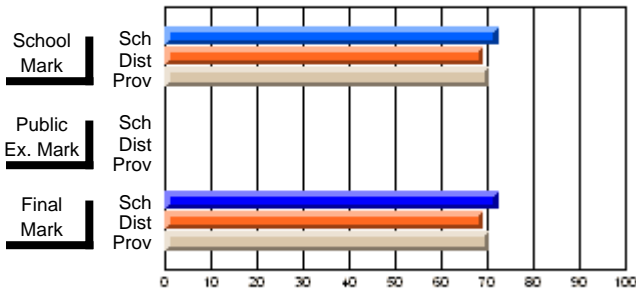

High School Course Results 2002-03

District 5 - Baie Verte/Central/Connaigre

#162 - Dorset Collegiate, Pilley's Island

Grades: 9-12

Course: CHRISTIAN WRITINGS 2104			
# students in course: 15			
	School Mark	School vs District	School vs Province
Average Score	72.3		
School	72.3		
District	69.1	P	P
Province	70.5		
Percent of Passes			
School	93.3		
District	88.4	P	P
Province	90.6		

	Public Exam Mark	School vs District	School vs Province
Final Mark	72.3		
School	72.3		
District	69.1	P	P
Province	70.5		

	Final Mark	School vs District	School vs Province
Final Mark	93.3		
School	93.3		
District	88.4	P	P
Province	90.7		

Average Scores