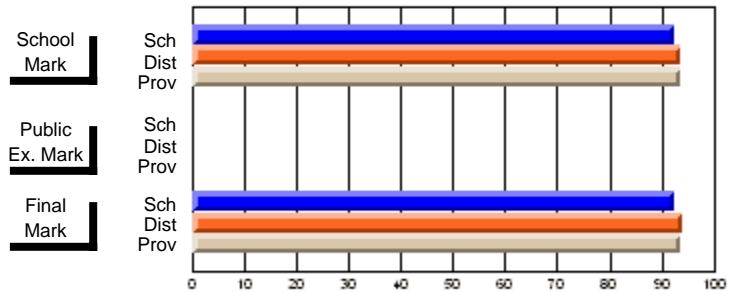

Percent Passes

* Data from the High School Certification System. The results from supplementary courses are not reflected in these results. All students obtaining a score of 48 or 49 on the final mark, were adjusted to 50 and are reflected in the Final Mark column.