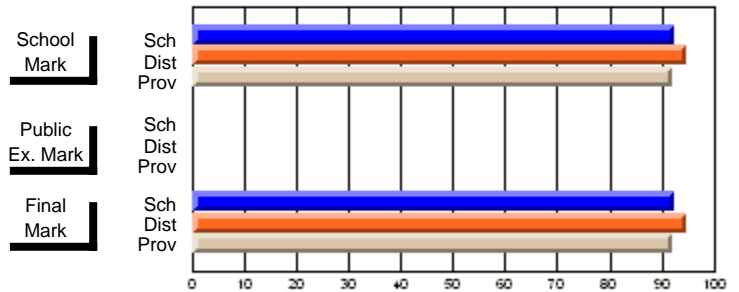

Percent Passes

* Data from the High School Certification System. The results from supplementary courses are not reflected in these results. All students obtaining a score of 48 or 49 on the final mark, were adjusted to 50 and are reflected in the Final Mark column.