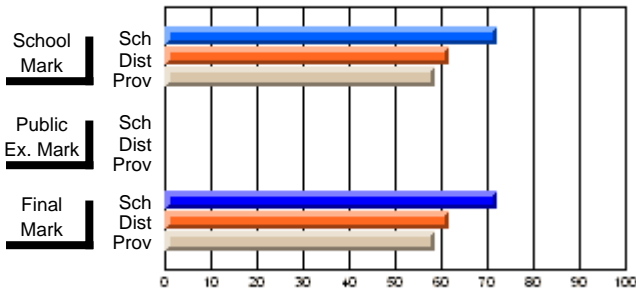

High School Course Results 2002-03

District 5 - Baie Verte/Central/Connaigre

#151 - John Watkins Academy, Hermitage

Grades: K-12

Course: MATHEMATIC 2206			
# students in course: 8			
	School Mark	School vs District	School vs Province
Average Score	72.3		
School	72.3		
District	61.7	P	P
Province	58.6		
Percent of Passes			
School	100.0		
District	85.5	P	P
Province	82.2		

	Public Exam Mark	School vs District	School vs Province
Final Mark	72.3		
School	72.3		
District	61.7	P	P
Province	58.6		
Final Mark	100.0		
School	100.0		
District	85.3	P	P
Province	82.2		

Average Scores