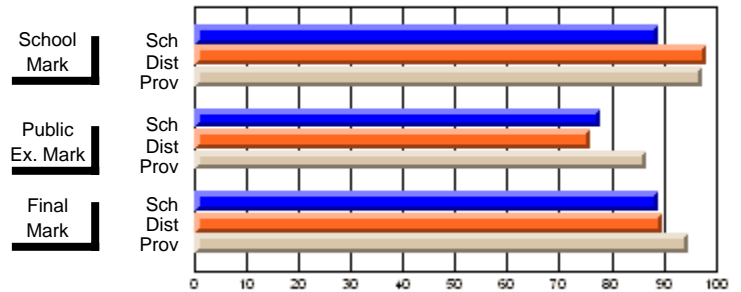

Percent Passes

* Data from the High School Certification System. The results from supplementary courses are not reflected in these results. All students obtaining a score of 48 or 49 on the final mark, were adjusted to 50 and are reflected in the Final Mark column.