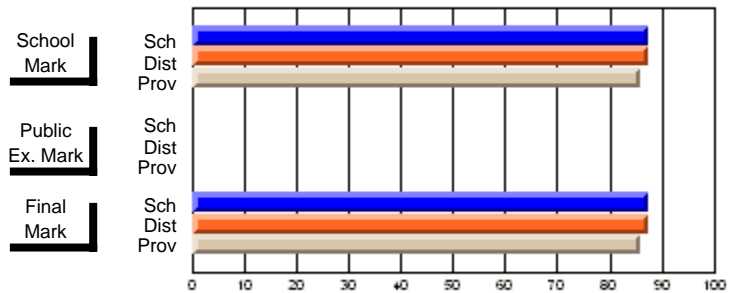

Percent Passes

* Data from the High School Certification System. The results from supplementary courses are not reflected in these results. All students obtaining a score of 48 or 49 on the final mark, were adjusted to 50 and are reflected in the Final Mark column.