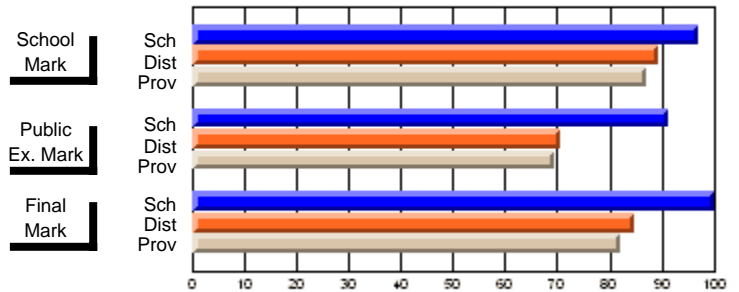

Percent Passes

* Data from the High School Certification System. The results from supplementary courses are not reflected in these results. All students obtaining a score of 48 or 49 on the final mark, were adjusted to 50 and are reflected in the Final Mark column.