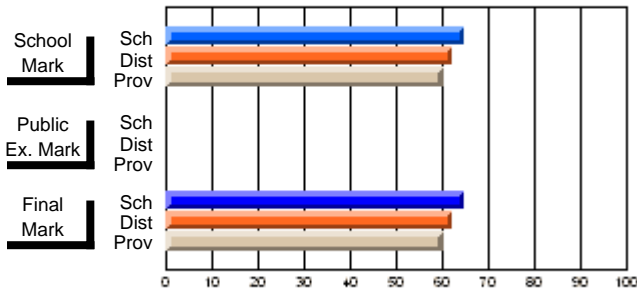

High School Course Results 2002-03

District 5 - Baie Verte/Central/Connaigre

#132 - Botwood Collegiate, Botwood

Grades: 9-12

Course: MATHEMATICS 3206											
# students in course: 23											
	School Mark	School vs District	School vs Province		Public Exam Mark	School vs District	School vs Province		Final Mark	School vs District	School vs Province
<u>Average Score</u>	64.7								64.7		
School	62.0	P	P						62.0	P	P
District	60.2								60.2		
Province											
<u>Percent of Passes</u>	87.0								87.0		
School	85.7	P	P						85.7	P	P
District	83.8								83.8		
Province											

Average Scores