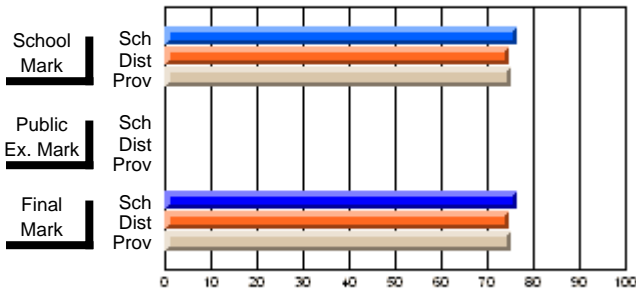

High School Course Results 2002-03

District 5 - Baie Verte/Central/Connaigre

#132 - Botwood Collegiate, Botwood

Grades: 9-12

Course: MATHEMATICS 2205			
# students in course: 14			
	School Mark	School vs District	School vs Province
Average Score			
School	76.5		
District	74.7	P	P
Province	75.2		
Percent of Passes			
School	100.0		
District	95.3	P	P
Province	97.6		

Public Exam Mark	School vs District	School vs Province

Final Mark	School vs District	School vs Province
76.5		
74.9	P	P
75.2		
100.0		
95.7	P	P
97.7		

Average Scores