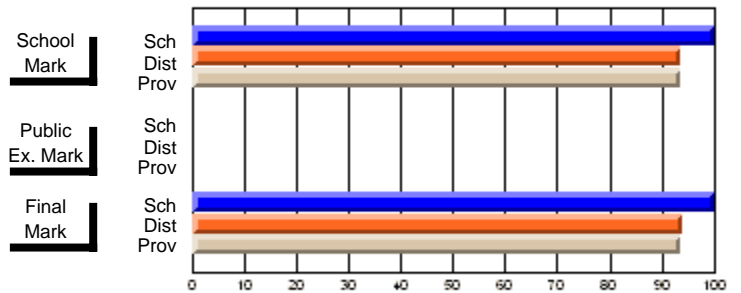

Percent Passes

* Data from the High School Certification System. The results from supplementary courses are not reflected in these results. All students obtaining a score of 48 or 49 on the final mark, were adjusted to 50 and are reflected in the Final Mark column.