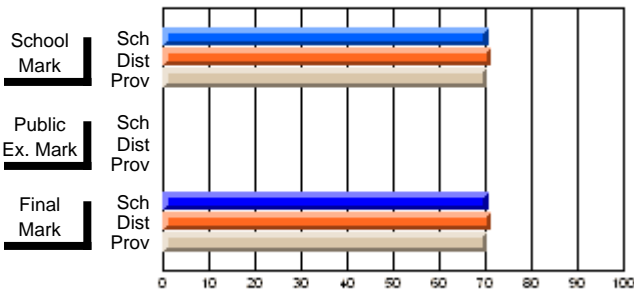

High School Course Results 2002-03

District 5 - Baie Verte/Central/Connaigre

#153 - Cape John Collegiate, La Scie

Grades: 7-12

Subject: Guidance

Course: CAREER EXPLORATION 1101									
# students in course: 23									
	School Mark	School vs District	School vs Province	Public Exam Mark	School vs District	School vs Province	Final Mark	School vs District	School vs Province
<u>Average Score</u>	70.6						70.6		
School	71.1	q	p				71.1	q	p
District	70.2						70.2		
Province									
<u>Percent of Passes</u>	100.0						100.0		
School	89.5	p	p				89.6	p	p
District	88.9						88.9		
Province									

Average Scores