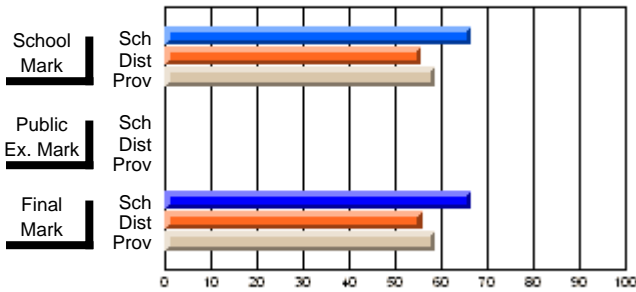

High School Course Results 2002-03

District 5 - Baie Verte/Central/Connaigre

#153 - Cape John Collegiate, La Scie

Grades: 7-12

Course: MATHEMATICS 2204			
# students in course: 22			
	School Mark	School vs District	School vs Province
Average Score	66.6		
School	66.6		
District	55.8	P	P
Province	58.6		
Percent of Passes	100.0		
School	100.0		
District	74.7	P	P
Province	79.1		

	Public Exam Mark	School vs District	School vs Province
Final Mark	66.6		
School	66.6		
District	55.9	P	P
Province	58.6		

Average Scores