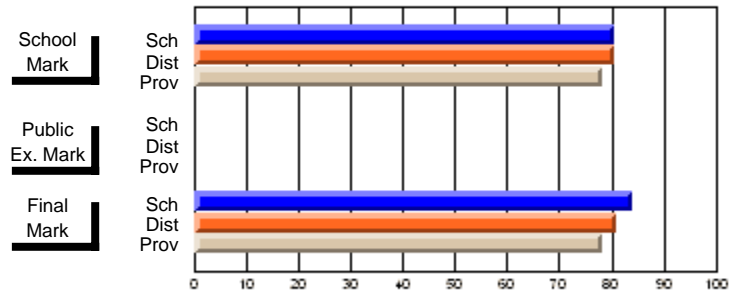

Percent Passes

* Data from the High School Certification System. The results from supplementary courses are not reflected in these results. All students obtaining a score of 48 or 49 on the final mark, were adjusted to 50 and are reflected in the Final Mark column.