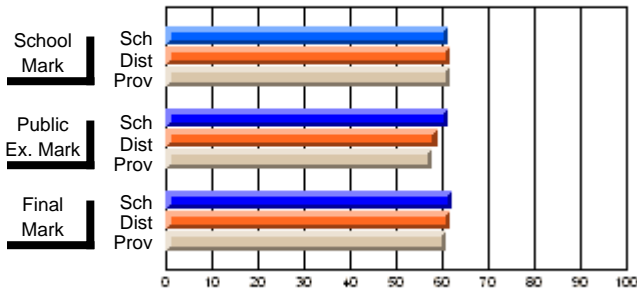

High School Course Results 2002-03

District 5 - Baie Verte/Central/Connaigre

#163 - Point Leamington Academy, Point Leamington

Grades: K-12

Course: MATHEMATICS 3204			
# students in course: 16			
	School Mark	School vs District	School vs Province
Average Score	61.4		
School	61.4		
District	61.7	q	q
Province	61.8		
Percent of Passes	68.8		
School	68.8		
District	79.5	q	q
Province	79.3		
	Public Exam Mark	School vs District	School vs Province
Average Score	61.4		
School	61.4		
District	58.9	p	p
Province	57.9		
Percent of Passes	56.3		
School	56.3		
District	64.7	q	q
Province	64.3		
	Final Mark	School vs District	School vs Province
Average Score	62.3		
School	62.3		
District	61.8	p	p
Province	60.7		
Percent of Passes	68.8		
School	68.8		
District	74.0	q	q
Province	73.5		

Average Scores