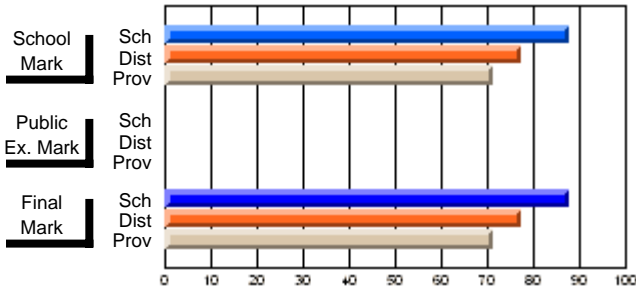

**High School Course Results
2002-03**

District 5 - Baie Verte/Central/Connaigre

#162 - Dorset Collegiate, Pilley's Island

Grades: 9-12

Subject: Art

Course: ART TECHNOLOGIES 1201								
# students in course: 14								
			School Mark	School vs District	School vs Province			
			87.9					
<u>Average Score</u>			77.2	P	P			
School			71.4					
District								
Province								
			100.0					
<u>Percent of Passes</u>			95.0	P	P			
School			92.3					
District								
Province								

Average Scores