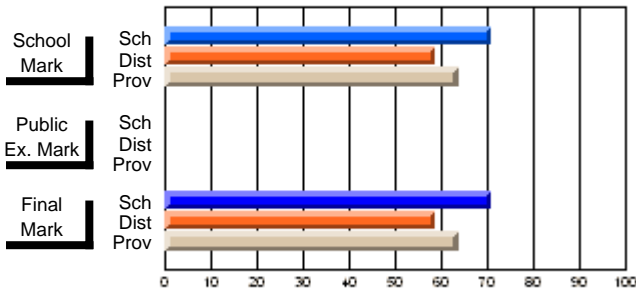

High School Course Results 2002-03

District 5 - Baie Verte/Central/Connaigre

#125 - Baie Verte High School, Baie Verte

Grades: 8-12

Course: MATHEMATICS 3103			
# students in course: 16			
	School Mark	School vs District	School vs Province
Average Score	70.9		
School	70.9		
District	58.6	P	P
Province	63.6		
Percent of Passes	81.3		
School	81.3		
District	75.1	P	Q
Province	82.0		

	Public Exam Mark	School vs District	School vs Province
Final Mark	70.9		
School	70.9		
District	58.6	P	P
Province	63.6		
Percent of Passes	81.3		
School	81.3		
District	75.1	P	Q
Province	82.0		

Average Scores