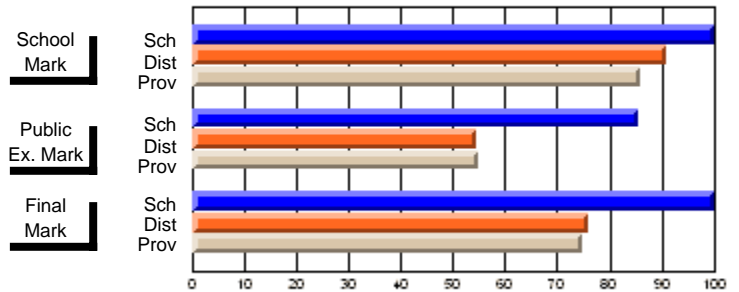

Percent Passes

* Data from the High School Certification System. The results from supplementary courses are not reflected in these results. All students obtaining a score of 48 or 49 on the final mark, were adjusted to 50 and are reflected in the Final Mark column.