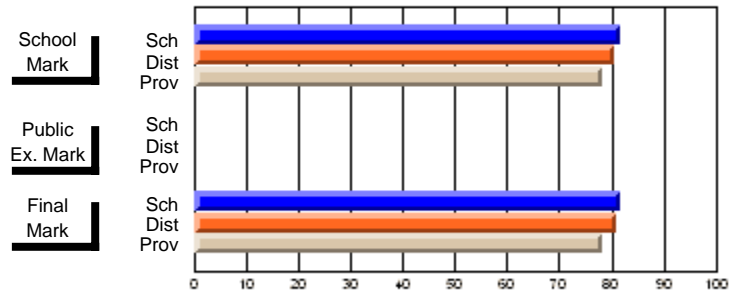

Percent Passes

* Data from the High School Certification System. The results from supplementary courses are not reflected in these results. All students obtaining a score of 48 or 49 on the final mark, were adjusted to 50 and are reflected in the Final Mark column.