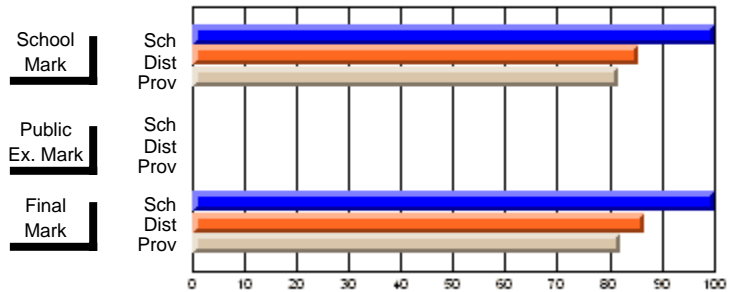

Percent Passes

* Data from the High School Certification System. The results from supplementary courses are not reflected in these results. All students obtaining a score of 48 or 49 on the final mark, were adjusted to 50 and are reflected in the Final Mark column.