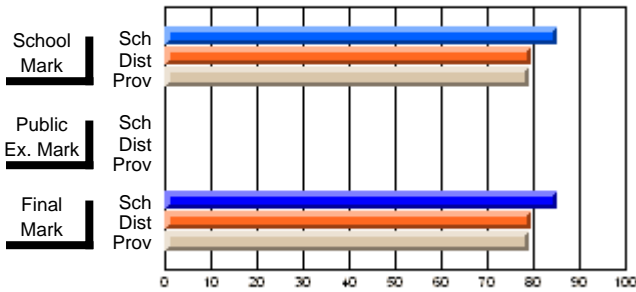

High School Course Results 2002-03

District 5 - Baie Verte/Central/Connaigre

#412 - Holy Cross School, St. Alban's

Grades: 7-12

Course: PHYSICAL EDUCATION 2100			
# students in course: 20			
	School Mark	School vs District	School vs Province
Average Score	85.3		
School	85.3		
District	79.4	P	P
Province	79.2		
Percent of Passes			
School	100.0		
District	95.4	P	P
Province	96.2		

	Public Exam Mark	School vs District	School vs Province
Final Mark			
School	85.3		
District	79.4	P	P
Province	79.2		

Average Scores