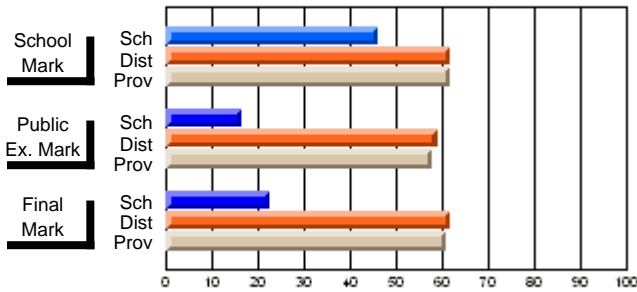

High School Course Results 2002-03

District 5 - Baie Verte/Central/Connaigre

#174 - St. Peter's Academy, Westport

Grades: K-12

Course: MATHEMATICS 3204			
# students in course: 9			
	School Mark	School vs District	School vs Province
Average Score			
School	46.1		
District	61.7	q	q
Province	61.8		
Percent of Passes			
School	66.7		
District	79.5	q	q
Province	79.3		

	Public Exam Mark	School vs District	School vs Province
School	16.7		
District	58.9	q	q
Province	57.9		

	Final Mark	School vs District	School vs Province
School	22.6		
District	61.8	q	q
Province	60.7		

Average Scores