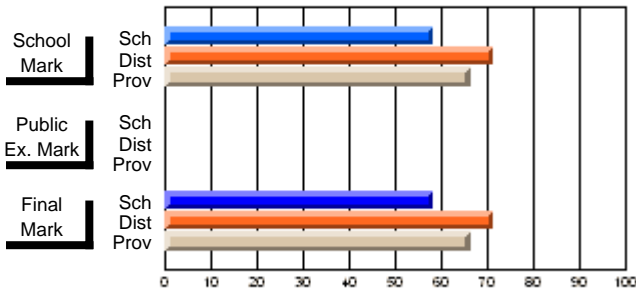

High School Course Results 2002-03

District 5 - Baie Verte/Central/Connaigre

#125 - Baie Verte High School, Baie Verte

Grades: 8-12

Course: NUTRITION 3100			
# students in course: 20			
	School Mark	School vs District	School vs Province
Average Score	58.2		
School	58.2		
District	71.4	q	q
Province	66.3		
Percent of Passes			
School	75.0		
District	91.8	q	q
Province	85.6		

	Public Exam Mark	School vs District	School vs Province
Final Mark			
School	58.2		
District	71.4	q	q
Province	66.3		

	Final Mark	School vs District	School vs Province
School	75.0		
District	91.8	q	q
Province	85.7		

Average Scores