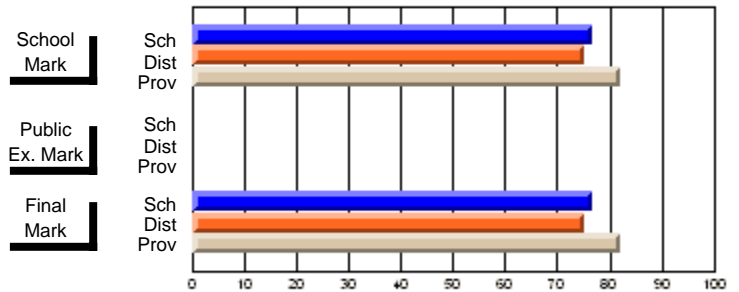

Percent Passes

* Data from the High School Certification System. The results from supplementary courses are not reflected in these results. All students obtaining a score of 48 or 49 on the final mark, were adjusted to 50 and are reflected in the Final Mark column.