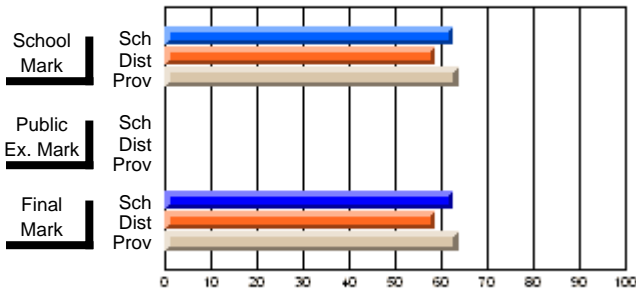

High School Course Results 2002-03

District 5 - Baie Verte/Central/Connaigre

#138 - Victoria Academy, Gaultois

Grades: K-1,3-12

Course: MATHEMATICS 3103			
# students in course: 7			
	School Mark	School vs District	School vs Province
Average Score			
School	62.7		
District	58.6	p	q
Province	63.6		
Percent of Passes			
School	71.4		
District	75.1	q	q
Province	82.0		

	Public Exam Mark	School vs District	School vs Province
Public Exam Mark			
School			
District			
Province			

	Final Mark	School vs District	School vs Province
Final Mark			
School	62.7		
District	58.6	p	q
Province	63.6		

Average Scores