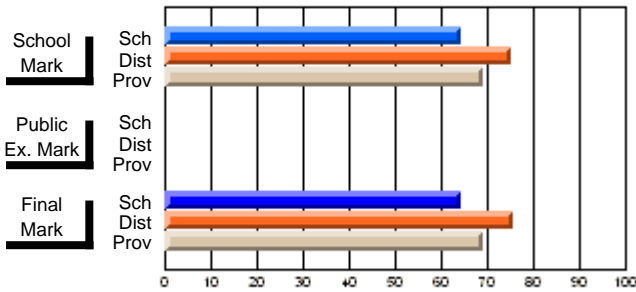

High School Course Results 2002-03

District 5 - Baie Verte/Central/Connaigre

#171 - Indian River High School, Springdale

Grades: 9-12

Course: DESIGN TECHNOLOGY 2109			
# students in course: 7			
	School Mark	School vs District	School vs Province
Average Score	64.4		
School	64.4		
District	75.2	q	q
Province	69.1		
Percent of Passes	100.0		
School	100.0		
District	93.4	P	P
Province	89.3		

	Public Exam Mark	School vs District	School vs Province
Public Exam Mark			
School			
District			
Province			

	Final Mark	School vs District	School vs Province
Final Mark	64.4		
School	64.4		
District	75.6	q	q
Province	69.1		
Percent of Passes	100.0		
School	100.0		
District	93.5	P	P
Province	89.3		

Average Scores