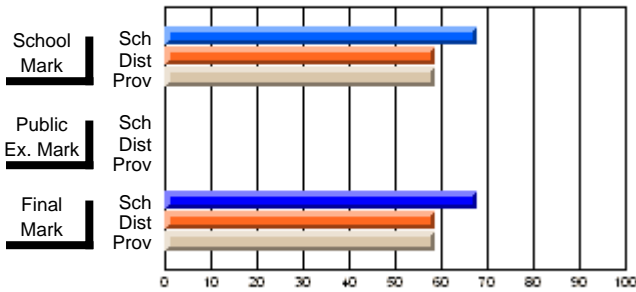

**High School Course Results
2002-03**

District 5 - Baie Verte/Central/Connaigre

#132 - Botwood Collegiate, Botwood

Grades: 9-12

Course: ENGLISH 2202			
# students in course: 21			
	School Mark	School vs District	School vs Province
Average Score	68.0		
School	68.0		
District	58.7	P	P
Province	58.8		
Percent of Passes	95.2		
School	95.2		
District	86.2	P	P
Province	86.2		
	Public Exam Mark	School vs District	School vs Province
	Final Mark	School vs District	School vs Province
	68.0		
	58.7	P	P
	58.8		
	95.2		
	86.2	P	P
	86.2		

Average Scores