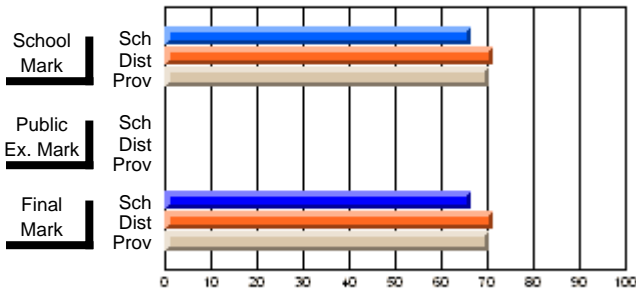

High School Course Results 2002-03

District 5 - Baie Verte/Central/Connaigre

#125 - Baie Verte High School, Baie Verte

Grades: 8-12

Course: DESIGN TECHNOLOGY 1109									
# students in course: 17									
	School Mark	School vs District	School vs Province	Public Exam Mark	School vs District	School vs Province	Final Mark	School vs District	School vs Province
<u>Average Score</u>	66.4						66.4		
School	71.3	q	q				71.3	q	q
District	70.5						70.5		
Province									
<u>Percent of Passes</u>									
School	94.1						94.1		
District	91.1	P	P				91.1	P	P
Province	91.4						91.4		

Average Scores