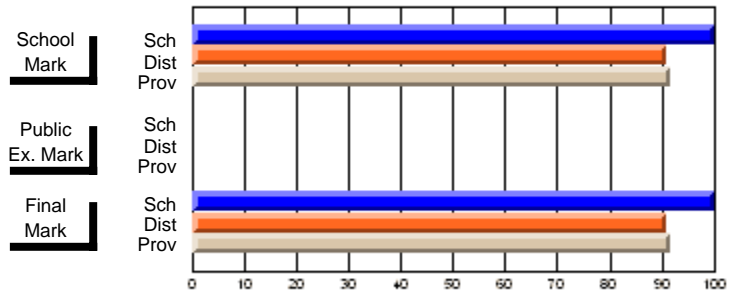

Percent Passes

* Data from the High School Certification System. The results from supplementary courses are not reflected in these results. All students obtaining a score of 48 or 49 on the final mark, were adjusted to 50 and are reflected in the Final Mark column.