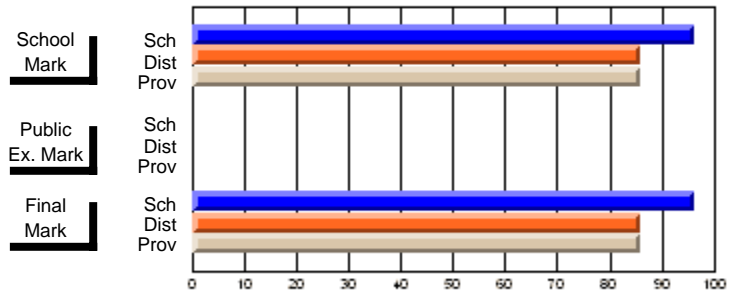

Percent Passes

* Data from the High School Certification System. The results from supplementary courses are not reflected in these results. All students obtaining a score of 48 or 49 on the final mark, were adjusted to 50 and are reflected in the Final Mark column.