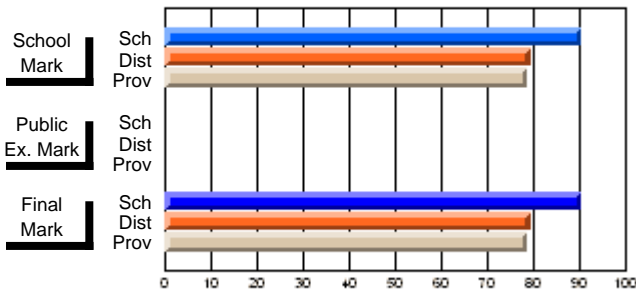

High School Course Results 2002-03

District 5 - Baie Verte/Central/Connaigre

#162 - Dorset Collegiate, Pilley's Island

Grades: 9-12

Subject: Physical Education

Course: PHYSICAL EDUCATION 1100			
# students in course: 21			
	School Mark	School vs District	School vs Province
<u>Average Score</u>			
School	90.2		
District	79.3	p	p
Province	78.6		
<u>Percent of Passes</u>			
School	95.2		
District	97.0	q	q
Province	96.3		

	Public Exam Mark	School vs District	School vs Province
<u>Final Mark</u>			
School	90.2		
District	79.3	p	p
Province	78.6		

Average Scores