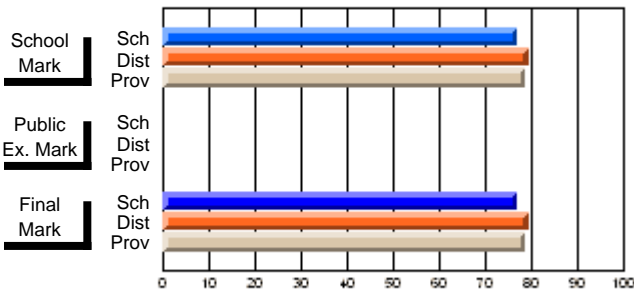

High School Course Results 2002-03

District 5 - Baie Verte/Central/Connaigre

#145 - Exploits Valley High - Greenwood, Grand Falls-Windsor

Grades: 9-10

Subject: Physical Education

Course: PHYSICAL EDUCATION 1100			
# students in course: 62			
	School Mark	School vs District	School vs Province
Average Score			
School	77.0		
District	79.3	q	q
Province	78.6		
Percent of Passes			
School	88.7		
District	97.0	q	q
Province	96.3		

	Public Exam Mark	School vs District	School vs Province
Final Mark			
School	77.0		
District	79.3	q	q
Province	78.6		

Average Scores