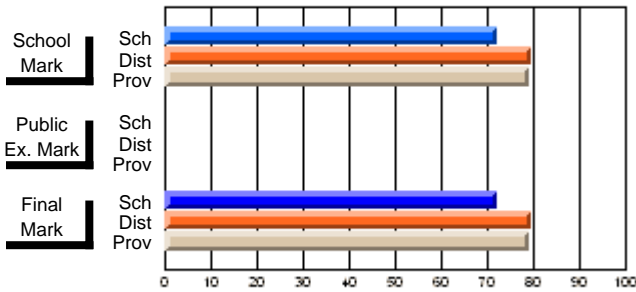

High School Course Results 2002-03

District 5 - Baie Verte/Central/Connaigre

#132 - Botwood Collegiate, Botwood

Grades: 9-12

Course: PHYSICAL EDUCATION 2100

students in course: 23

	School Mark	School vs District	School vs Province	Public Exam Mark	School vs District	School vs Province	Final Mark	School vs District	School vs Province
Average Score	72.1						72.1		
School	72.1						72.1		
District	79.4	q	q				79.4	q	q
Province	79.2						79.2		
Percent of Passes	87.0						87.0		
School	87.0						87.0		
District	95.4	q	q				95.4	q	q
Province	96.2						96.2		

Average Scores