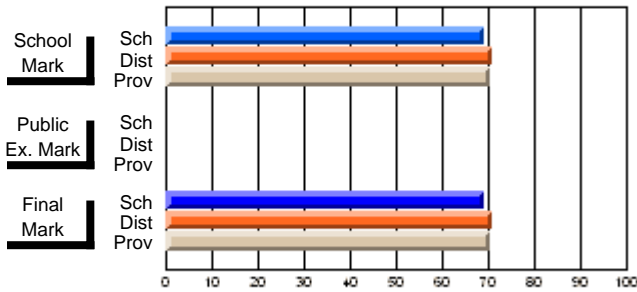

High School Course Results 2002-03

District 5 - Baie Verte/Central/Connaigre

#162 - Dorset Collegiate, Pilley's Island

Grades: 9-12

Course: COMMUNICATIONS TECHNOLOGY 2104

students in course: 16

	School Mark	School vs District	School vs Province	Public Exam Mark	School vs District	School vs Province	Final Mark	School vs District	School vs Province
<u>Average Score</u>									
School	69.0						69.0		
District	70.8	q	q				70.8	q	q
Province	70.4						70.4		
<u>Percent of Passes</u>									
School	100.0						100.0		
District	91.5	P	P				91.5	P	P
Province	90.8						90.9		

Average Scores