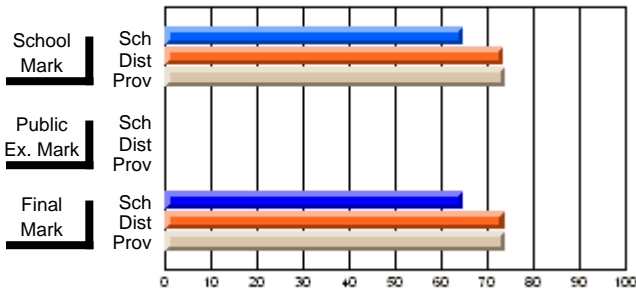

High School Course Results 2002-03

District 5 - Baie Verte/Central/Connaigre

#412 - Holy Cross School, St. Alban's

Grades: 7-12

Course: COMPUTER APPLICATIONS 2100

students in course: 16

	School Mark	School vs District	School vs Province	Public Exam Mark	School vs District	School vs Province	Final Mark	School vs District	School vs Province
<u>Average Score</u>									
School	64.6						64.6		
District	73.6	q	q				73.7	q	q
Province	74.0						73.9		
<u>Percent of Passes</u>									
School	87.5						87.5		
District	91.0	q	q				91.0	q	q
Province	91.8						91.8		

Average Scores