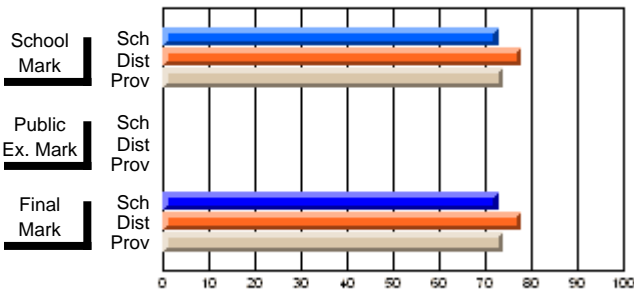

High School Course Results 2002-03

District 5 - Baie Verte/Central/Connaigre

#141 - Exploits Valley High - Maple, Grand Falls-Windsor

Grades: 11-12

Subject: English Literature

Course: THEATRE ARTS 2200								
# students in course: 29								
	School Mark	School vs District	School vs Province		Public Exam Mark	School vs District	School vs Province	
<u>Average Score</u>								
School	72.8							
District	77.7	q	q					
Province	73.9							
<u>Percent of Passes</u>								
School	89.7							
District	93.8	q	q					
Province	93.5							
	72.8							
	77.8	q	q					
	73.9							
	89.7							
	93.9	q	q					
	93.6							

Average Scores