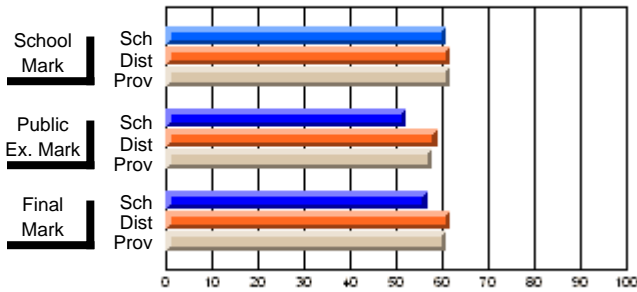

High School Course Results 2002-03

District 5 - Baie Verte/Central/Connaigre

#141 - Exploits Valley High - Maple, Grand Falls-Windsor

Grades: 11-12

Course: MATHEMATICS 3204			
# students in course: 72			
	School Mark	School vs District	School vs Province
Average Score			
School	60.9		
District	61.7	q	q
Province	61.8		
Percent of Passes			
School	75.0		
District	79.5	q	q
Province	79.3		

	Public Exam Mark	School vs District	School vs Province
School	52.1		
District	58.9	q	q
Province	57.9		

	Final Mark	School vs District	School vs Province
School	56.7		
District	61.8	q	q
Province	60.7		

Average Scores