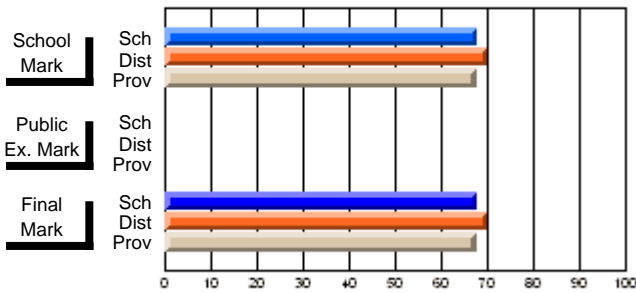

High School Course Results 2002-03

District 5 - Baie Verte/Central/Connaigre

#403 - Lakeside Academy, Buchans

Grades: K-12

Subject: English Language

Course: ENGLISH 2201									
# students in course: 19									
	School Mark	School vs District	School vs Province	Public Exam Mark	School vs District	School vs Province	Final Mark	School vs District	School vs Province
<u>Average Score</u>	67.8						67.8		
School	70.0						70.0		
District	67.6	q	p				67.6	q	p
Province							67.6		
<u>Percent of Passes</u>	94.7						94.7		
School	92.1	p	p				92.1	p	p
District	92.3						92.3		
Province							92.3		

Average Scores