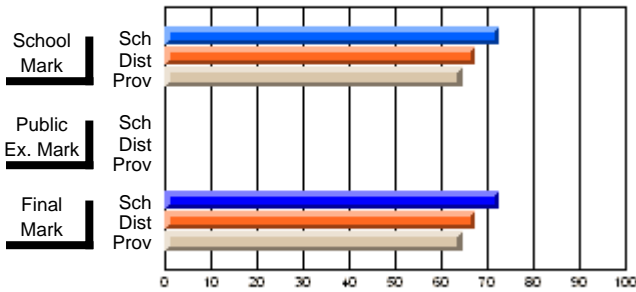

High School Course Results 2002-03

District 5 - Baie Verte/Central/Connaigre

#174 - St. Peter's Academy, Westport

Grades: K-12

Course: BIOLOGY 2201			
# students in course: 9			
	School Mark	School vs District	School vs Province
Average Score	72.7		
School	67.5	P	P
District	64.5		
Province			
Percent of Passes	100.0		
School	91.4	P	P
District	86.9		
Province			
	Public Exam Mark	School vs District	School vs Province
	Final Mark	School vs District	School vs Province
	72.7		
	67.5	P	P
	64.5		
	100.0		
	91.4	P	P
	86.9		

Average Scores