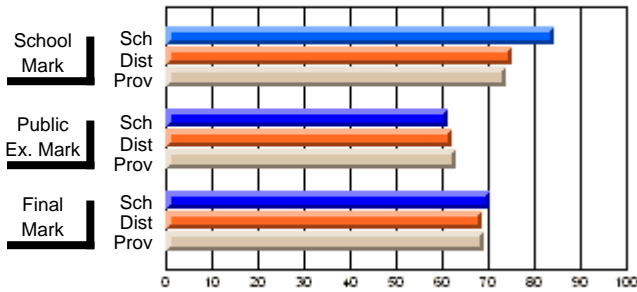

High School Course Results 2002-03

District 5 - Baie Verte/Central/Connaigre

#149 - King Academy, Harbour Breton

Grades: 7-12

Course: MATHEMATICS 3205			
# students in course: 16			
	School Mark	School vs District	School vs Province
Average Score			
School	84.4		
District	75.2	P	P
Province	74.0		
Percent of Passes			
School	100.0		
District	97.8	P	P
Province	96.6		

	Public Exam Mark	School vs District	School vs Province
School	61.2		
District	62.1	Q	Q
Province	62.9		

	Final Mark	School vs District	School vs Province
School	70.5		
District	68.8	P	P
Province	69.2		

Average Scores