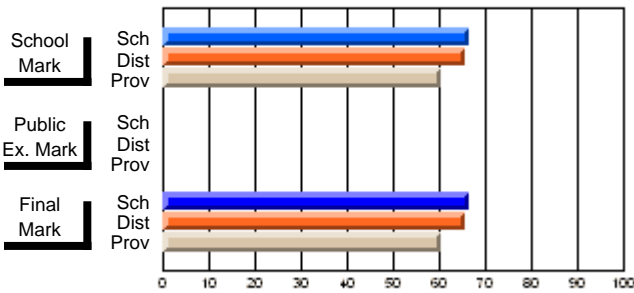

High School Course Results 2002-03

District 5 - Baie Verte/Central/Connaigre

#132 - Botwood Collegiate, Botwood

Grades: 9-12

Subject: English Literature

Course: CANADIAN LITERATURE 2204								
# students in course: 15								
	School Mark	School vs District	School vs Province		Public Exam Mark	School vs District	School vs Province	
<u>Average Score</u>	66.4							
School	66.4							
District	65.5	P	P					
Province	60.5							
<u>Percent of Passes</u>								
School	93.3							
District	89.6	P	P					
Province	85.4							

Average Scores