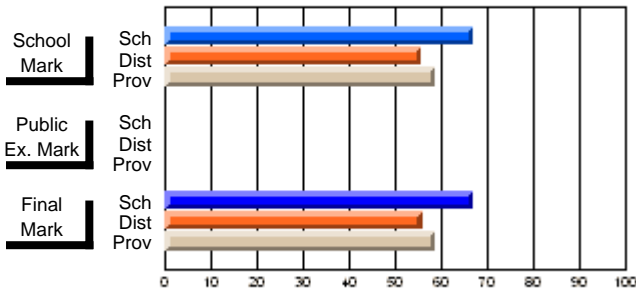

High School Course Results 2002-03

District 5 - Baie Verte/Central/Connaigre

#171 - Indian River High School, Springdale

Grades: 9-12

Course: MATHEMATICS 2204			
# students in course: 18			
	School Mark	School vs District	School vs Province
Average Score	67.0		
School	67.0		
District	55.8	P	P
Province	58.6		
Percent of Passes			
School	94.4		
District	74.7	P	P
Province	79.1		

	Public Exam Mark	School vs District	School vs Province
Final Mark	67.0		
School	67.0		
District	55.9	P	P
Province	58.6		

Average Scores