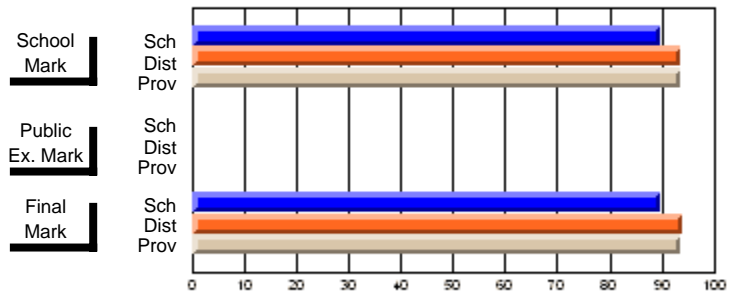

Percent Passes

* Data from the High School Certification System. The results from supplementary courses are not reflected in these results. All students obtaining a score of 48 or 49 on the final mark, were adjusted to 50 and are reflected in the Final Mark column.