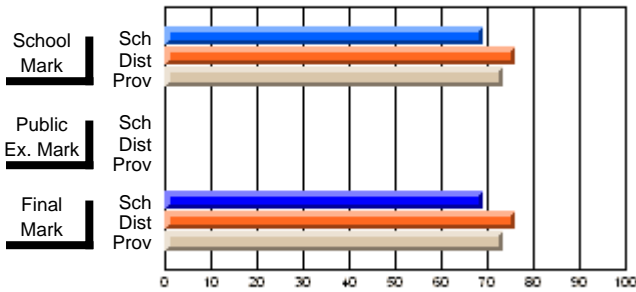

High School Course Results 2002-03

District 5 - Baie Verte/Central/Connaigre

#171 - Indian River High School, Springdale

Grades: 9-12

Course: INTEGRATED SYSTEMS 1205

students in course: 19

	School Mark	School vs District	School vs Province	Public Exam Mark	School vs District	School vs Province	Final Mark	School vs District	School vs Province
<u>Average Score</u>	69.3						69.3		
School	69.3						69.3		
District	76.1	q	q				76.1	q	q
Province	73.5						73.5		
<u>Percent of Passes</u>									
School	94.7						94.7		
District	97.8	q	q				97.8	q	q
Province	95.4						95.4		

Average Scores