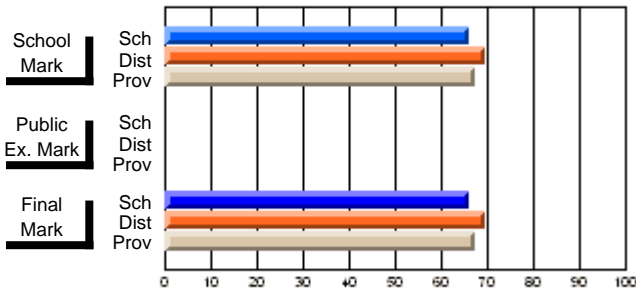

**High School Course Results
2002-03**

District 5 - Baie Verte/Central/Connaigre

#412 - Holy Cross School, St. Alban's

Grades: 7-12

Course: WRITING 2203			
# students in course: 13			
	School Mark	School vs District	School vs Province
Average Score	65.9		
School	65.9		
District	69.4	q	q
Province	67.4		
Percent of Passes	100.0		
School	100.0		
District	92.8	P	P
Province	89.0		
	Public Exam Mark	School vs District	School vs Province
	Final Mark	School vs District	School vs Province
	65.9		
	65.9	q	q
	67.4		
	100.0		
	100.0	P	P
	92.8		
	89.0		

Average Scores