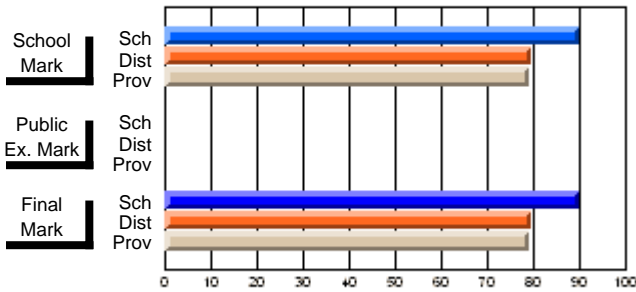

High School Course Results 2002-03

District 5 - Baie Verte/Central/Connaigre

#406 - Fitzgerald Academy, English Harbour West

Grades: K-12

Course: PHYSICAL EDUCATION 2100										
# students in course: 14										
	School Mark		School vs District	School vs Province		Public Exam Mark		School vs District	School vs Province	
Average Score	90.0									
School	79.4		P	P						
District	79.2									
Province										
Percent of Passes	100.0									
School	95.4		P	P						
District	96.2									
Province										

Average Scores