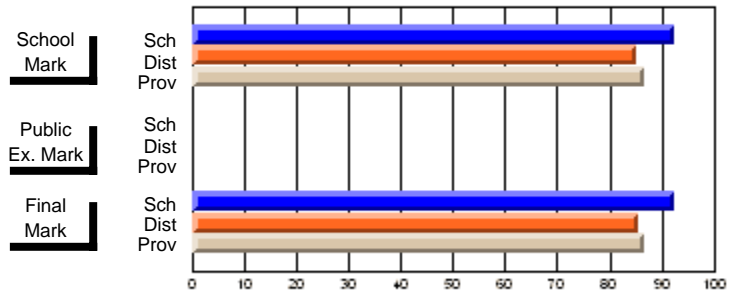

Percent Passes

* Data from the High School Certification System. The results from supplementary courses are not reflected in these results. All students obtaining a score of 48 or 49 on the final mark, were adjusted to 50 and are reflected in the Final Mark column.