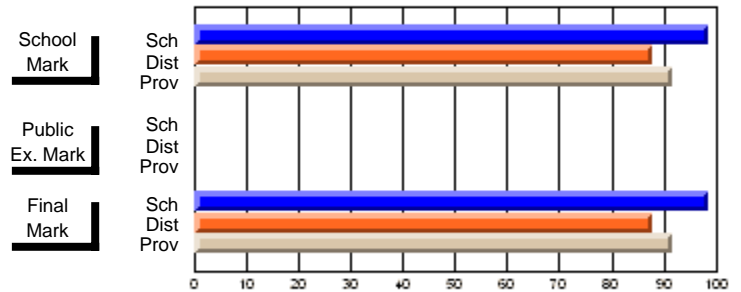

Percent Passes

* Data from the High School Certification System. The results from supplementary courses are not reflected in these results. All students obtaining a score of 48 or 49 on the final mark, were adjusted to 50 and are reflected in the Final Mark column.