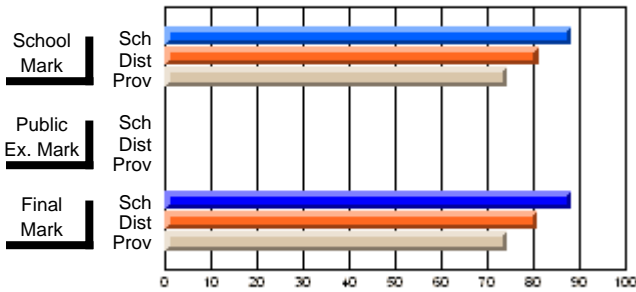

High School Course Results 2002-03

District 5 - Baie Verte/Central/Connaigre

#141 - Exploits Valley High - Maple, Grand Falls-Windsor

Grades: 11-12

Course: ART & DESIGN 3200			
# students in course: 31			
	School Mark	School vs District	School vs Province
Average Score	88.3		
School	88.3		
District	81.0	P	P
Province	74.4		
Percent of Passes	100.0		
School	100.0		
District	97.9	P	P
Province	94.0		

	Public Exam Mark	School vs District	School vs Province
Final Mark	88.3		
School	88.3		
District	80.8	P	P
Province	74.4		
Final Mark	100.0		
School	100.0		
District	97.9	P	P
Province	94.1		

Average Scores