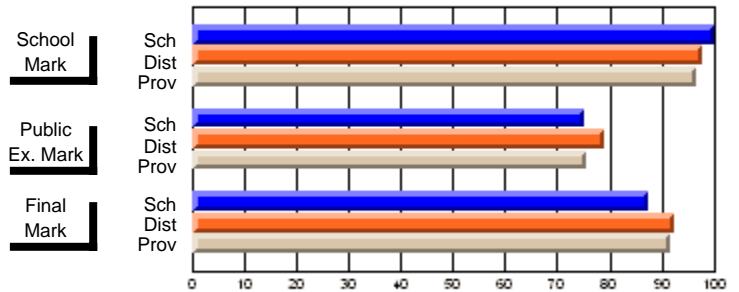

Percent Passes

* Data from the High School Certification System. The results from supplementary courses are not reflected in these results. All students obtaining a score of 48 or 49 on the final mark, were adjusted to 50 and are reflected in the Final Mark column.