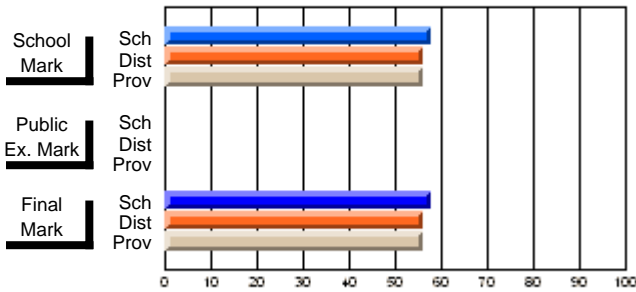

High School Course Results 2002-03

District 5 - Baie Verte/Central/Connaigre

#132 - Botwood Collegiate, Botwood

Grades: 9-12

Course: ENGLISH 1202									
# students in course: 21									
	School Mark	School vs District	School vs Province	Public Exam Mark	School vs District	School vs Province	Final Mark	School vs District	School vs Province
<u>Average Score</u>	57.7						57.8		
School	55.9	P	P				55.9	P	P
District	56.0						56.0		
Province									
<u>Percent of Passes</u>									
School	90.5						100.0		
District	85.6	P	P				86.6	P	P
Province	81.9						82.0		

Average Scores