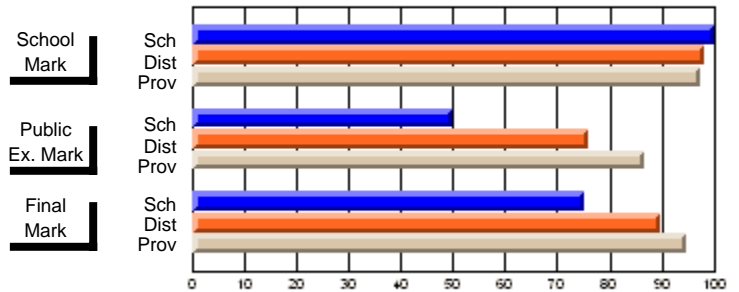

Percent Passes

* Data from the High School Certification System. The results from supplementary courses are not reflected in these results. All students obtaining a score of 48 or 49 on the final mark, were adjusted to 50 and are reflected in the Final Mark column.