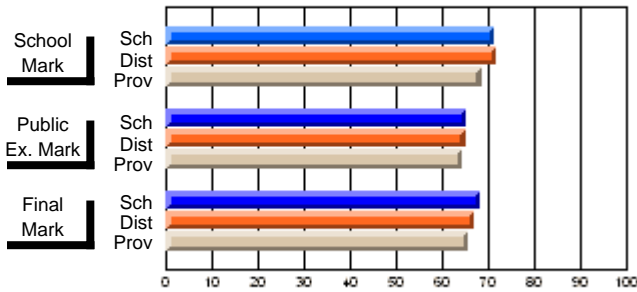

High School Course Results 2002-03

District 5 - Baie Verte/Central/Connaigre

#163 - Point Leamington Academy, Point Leamington

Grades: K-12

Course: WORLD GEOGRAPHY 3202

students in course: 13

	School Mark	School vs District	School vs Province	Public Exam Mark	School vs District	School vs Province	Final Mark	School vs District	School vs Province
Average Score	71.2			65.0			68.4		
School	71.2			65.0	P	P	67.1	P	P
District	71.6	q	P	65.0	P	P	67.1	P	P
Province	68.4			64.2			65.7		
Percent of Passes	100.0			92.3			100.0		
School	100.0			92.3	P	P	91.2	P	P
District	92.5	P	P	85.3	P	P	91.2	P	P
Province	91.6			84.8			90.7		

Average Scores