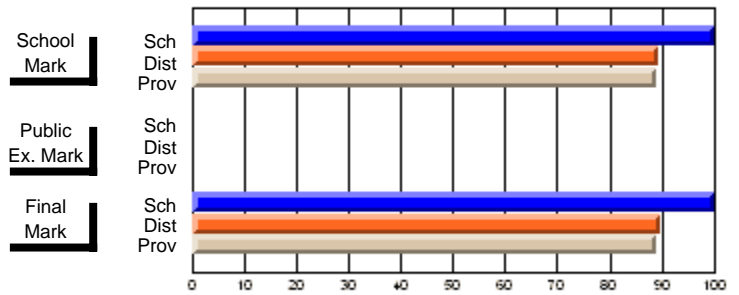

Percent Passes

* Data from the High School Certification System. The results from supplementary courses are not reflected in these results. All students obtaining a score of 48 or 49 on the final mark, were adjusted to 50 and are reflected in the Final Mark column.