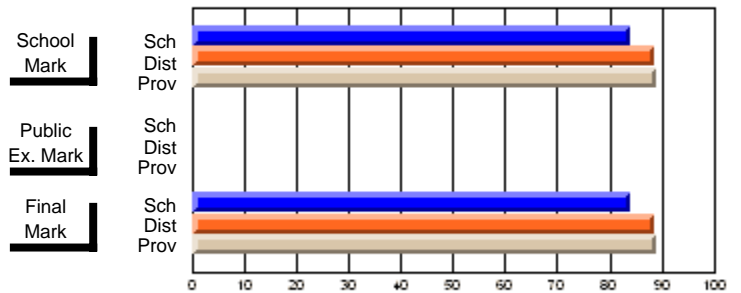

Percent Passes

* Data from the High School Certification System. The results from supplementary courses are not reflected in these results. All students obtaining a score of 48 or 49 on the final mark, were adjusted to 50 and are reflected in the Final Mark column.

Modification Time: 10:00:06AM

Modification Date: 3/1/2006

Source: Evaluation & Research