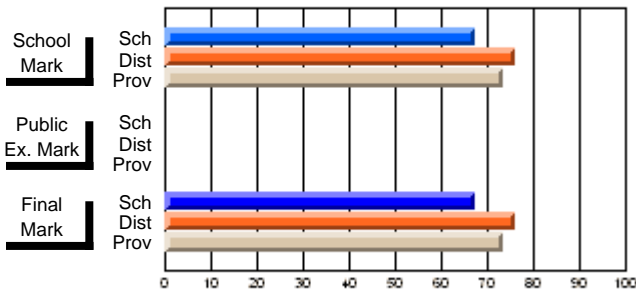

High School Course Results 2002-03

District 5 - Baie Verte/Central/Connaigre

#151 - John Watkins Academy, Hermitage

Grades: K-12

Subject: Technology Education

Course: INTEGRATED SYSTEMS 1205			
# students in course: 18			
	School Mark	School vs District	School vs Province
Average Score			
School	67.3		
District	76.1	q	q
Province	73.5		
Percent of Passes			
School	88.9		
District	97.8	q	q
Province	95.4		

	Public Exam Mark	School vs District	School vs Province
Final Mark			
School	67.3		
District	76.1	q	q
Province	73.5		

Average Scores