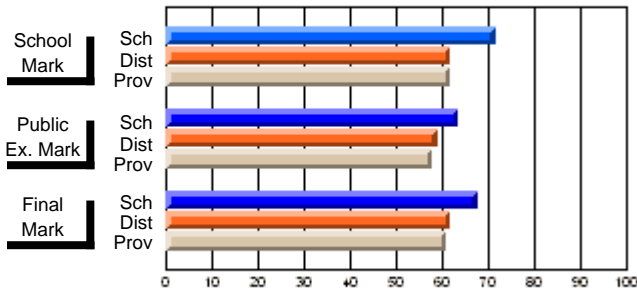

High School Course Results 2002-03

District 5 - Baie Verte/Central/Connaigre

#403 - Lakeside Academy, Buchans

Grades: K-12

Course: MATHEMATICS 3204			
# students in course: 9	School Mark	School vs District	School vs Province
Average Score	71.4		
School	61.7	P	P
District	61.8		
Province	61.8		
Percent of Passes	100.0		
School	79.5	P	P
District	79.3		
Province	79.3		

Public Exam Mark	School vs District	School vs Province
63.3		
58.9	P	P
57.9		

Final Mark	School vs District	School vs Province
67.6		
61.8	P	P
60.7		

Average Scores