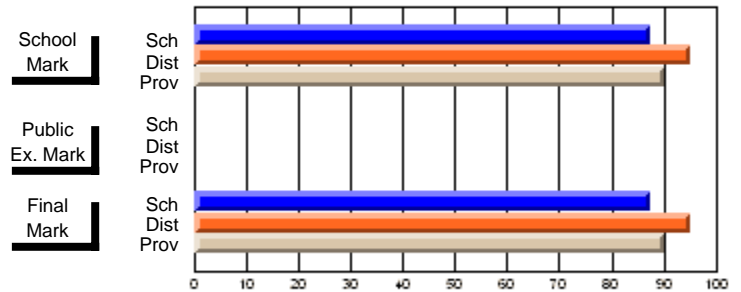

Percent Passes

* Data from the High School Certification System. The results from supplementary courses are not reflected in these results. All students obtaining a score of 48 or 49 on the final mark, were adjusted to 50 and are reflected in the Final Mark column.