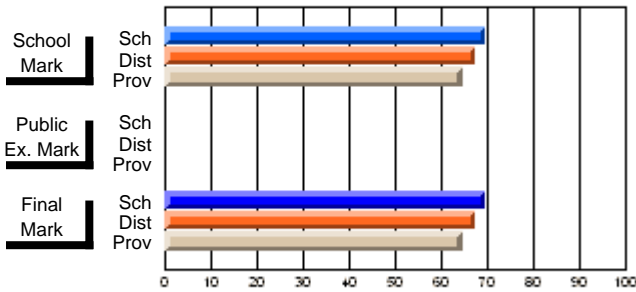

High School Course Results 2002-03

District 5 - Baie Verte/Central/Connaigre

#152 - Valmont Academy, King's Point

Grades: K-12

Course: BIOLOGY 2201								
# students in course: 13								
	School Mark	School vs District	School vs Province		Public Exam Mark	School vs District	School vs Province	
Average Score	69.5							
School	69.5				69.5			
District	67.5	P	P		67.5	P	P	
Province	64.5				64.5			
Percent of Passes								
School	100.0				100.0			
District	91.4	P	P		91.4	P	P	
Province	86.9				86.9			

Average Scores