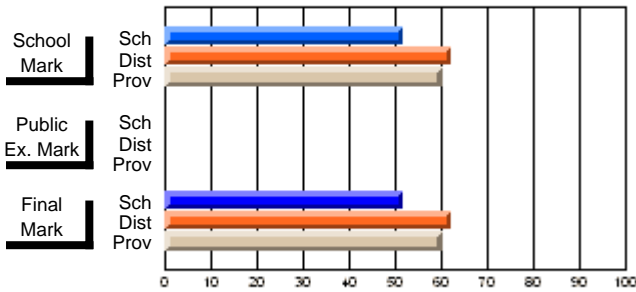

High School Course Results 2002-03

District 5 - Baie Verte/Central/Connaigre

#162 - Dorset Collegiate, Pilley's Island

Grades: 9-12

Course: MATHEMATICS 3206			
# students in course: 17			
	School Mark	School vs District	School vs Province
Average Score			
School	51.7		
District	62.0	q	q
Province	60.2		
Percent of Passes			
School	82.4		
District	85.7	q	q
Province	83.8		

	Public Exam Mark	School vs District	School vs Province
Final Mark			
School	51.7		
District	62.0	q	q
Province	60.2		

Average Scores