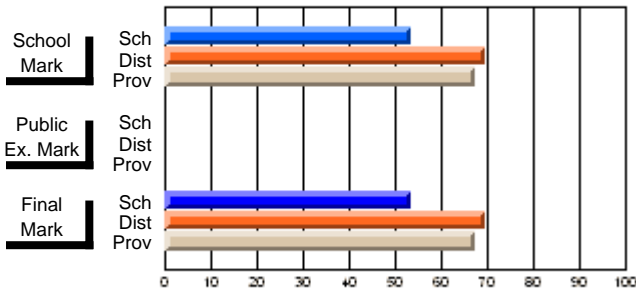

High School Course Results 2002-03

District 5 - Baie Verte/Central/Connaigre

#403 - Lakeside Academy, Buchans

Grades: K-12

Course: WRITING 2203											
# students in course: 10											
	School Mark	School vs District	School vs Province		Public Exam Mark	School vs District	School vs Province		Final Mark	School vs District	School vs Province
<u>Average Score</u>	53.3								53.3		
School	69.4								69.4	q	q
District	67.4	q	q						67.4	q	q
Province											
<u>Percent of Passes</u>	70.0								70.0		
School	92.8								92.8	q	q
District	89.0	q	q						89.0	q	q
Province											

Average Scores