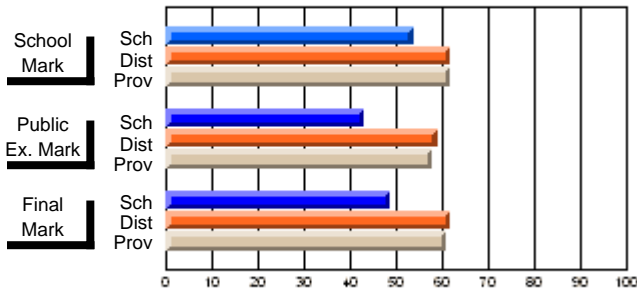

<b>Public Exam Mark</b>	School vs District	School vs Province
<b>43.0</b>		
58.9	q	q
57.9		

<b>Final Mark</b>	School vs District	School vs Province
<b>48.5</b>		
61.8	q	q
60.7		

**Average Scores**

**Percent Passes**