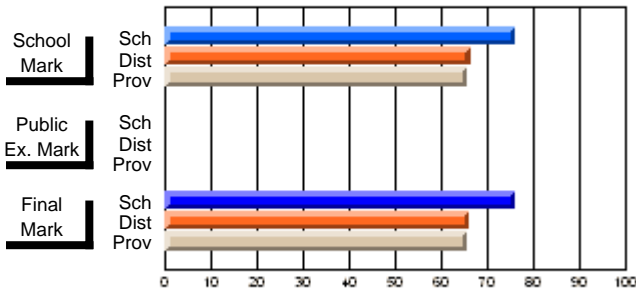

High School Course Results 2002-03

District 5 - Baie Verte/Central/Connaigre

#402 - Leo Burke Academy, Bishop's Falls

Grades: 8-12

Course: CANADIAN LAW 2104						
# students in course: 19						
	School Mark	School vs District	School vs Province	Public Exam Mark	School vs District	School vs Province
Average Score	76.1					
School	66.3	P	P			
District	65.5				P	P
Province						
Percent of Passes	89.5					
School	85.0	P	P		P	P
District	86.3				P	P
Province						

Average Scores