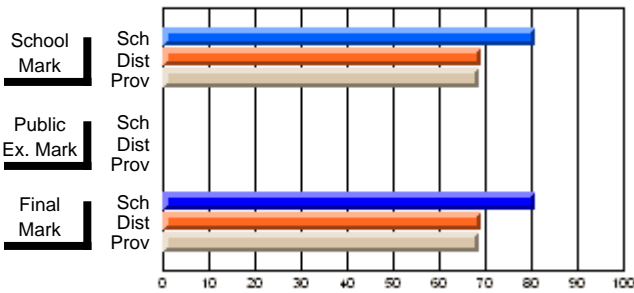

High School Course Results 2002-03

District 5 - Baie Verte/Central/Connaigre

#128 - Long Island Academy, Beaumont

Grades: K-6,8-12

Subject: Family Studies

Course: FAMILY LIVING 2200			
# students in course: 8			
	School Mark	School vs District	School vs Province
Average Score			
School	80.9		
District	69.2	P	P
Province	68.5		
Percent of Passes			
School	100.0		
District	91.4	P	P
Province	89.4		

	Public Exam Mark	School vs District	School vs Province
Final Mark			
School	80.9		
District	69.2	P	P
Province	68.5		
Final Mark			
School	100.0		
District	91.4	P	P
Province	89.5		

Average Scores