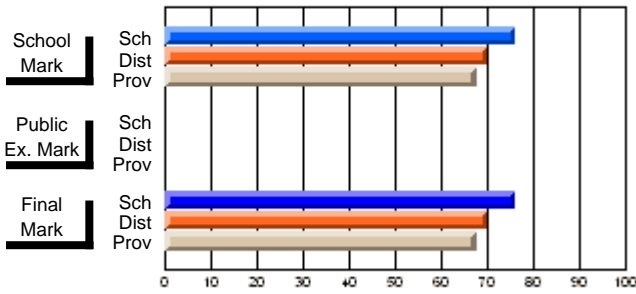

High School Course Results 2002-03

District 5 - Baie Verte/Central/Connaigre

#158 - MSB Regional Academy, Middle Arm

Grades: K-12

Course: ENGLISH 2201											
# students in course: 11											
	School Mark	School vs District	School vs Province		Public Exam Mark	School vs District	School vs Province		Final Mark	School vs District	School vs Province
Average Score	76.1								76.1		
School	70.0	P	P						70.0	P	P
District	67.6								67.6		
Province									67.6		
Percent of Passes	100.0								100.0		
School	92.1	P	P						92.1	P	P
District	92.3								92.3		
Province									92.3		

Average Scores