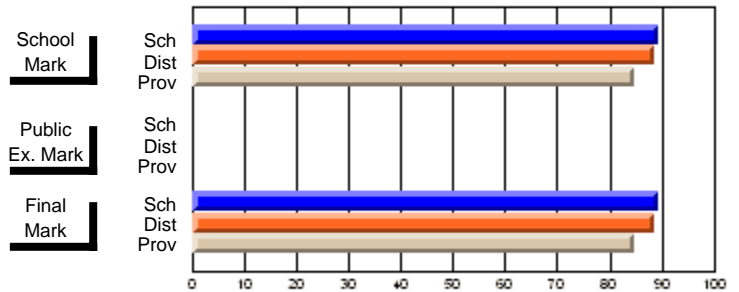

Percent Passes

* Data from the High School Certification System. The results from supplementary courses are not reflected in these results. All students obtaining a score of 48 or 49 on the final mark, were adjusted to 50 and are reflected in the Final Mark column.