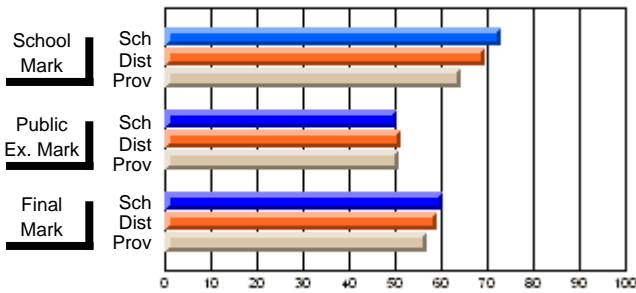

High School Course Results 2002-03

District 5 - Baie Verte/Central/Connaigre

#174 - St. Peter's Academy, Westport

Grades: K-12

Subject: English Literature

Course: THEMATIC LITERATURE 3201			
# students in course: 6			
	School Mark	School vs District	School vs Province
Average Score			
School	72.8		
District	69.7	p	p
Province	64.4		
Percent of Passes			
School	100.0		
District	90.9	p	p
Province	85.9		

	Public Exam Mark	School vs District	School vs Province
School	50.5		
District	51.4	q	q
Province	50.9		

	Final Mark	School vs District	School vs Province
School	60.3		
District	58.9	p	p
Province	57.1		

Average Scores