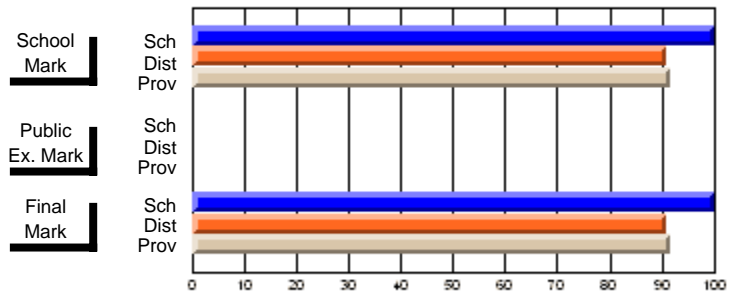

Percent Passes

* Data from the High School Certification System. The results from supplementary courses are not reflected in these results. All students obtaining a score of 48 or 49 on the final mark, were adjusted to 50 and are reflected in the Final Mark column.