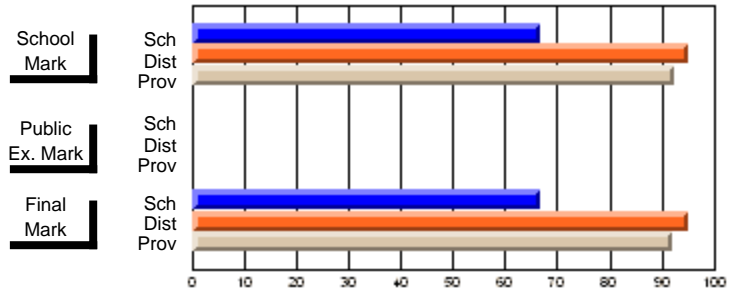

Percent Passes

* Data from the High School Certification System. The results from supplementary courses are not reflected in these results. All students obtaining a score of 48 or 49 on the final mark, were adjusted to 50 and are reflected in the Final Mark column.