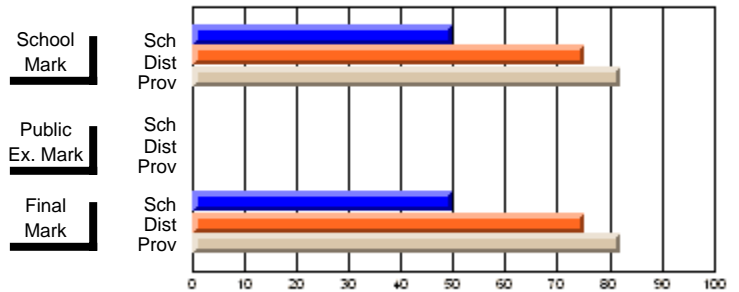

Percent Passes

* Data from the High School Certification System. The results from supplementary courses are not reflected in these results. All students obtaining a score of 48 or 49 on the final mark, were adjusted to 50 and are reflected in the Final Mark column.