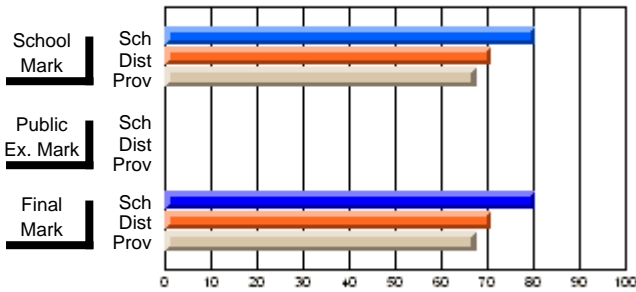

High School Course Results 2002-03

District 5 - Baie Verte/Central/Connaigre

#174 - St. Peter's Academy, Westport

Grades: K-12

Course: LANGUAGE 3101			
# students in course: 6			
	School Mark	School vs District	School vs Province
Average Score	80.3		
School	80.3		
District	70.7	P	P
Province	67.6		
Percent of Passes			
School	100.0		
District	94.5	P	P
Province	92.9		

	Public Exam Mark	School vs District	School vs Province
Final Mark			
School	80.3		
District	70.7	P	P
Province	67.5		

	Final Mark	School vs District	School vs Province
School	100.0		
District	94.5	P	P
Province	92.9		

Average Scores