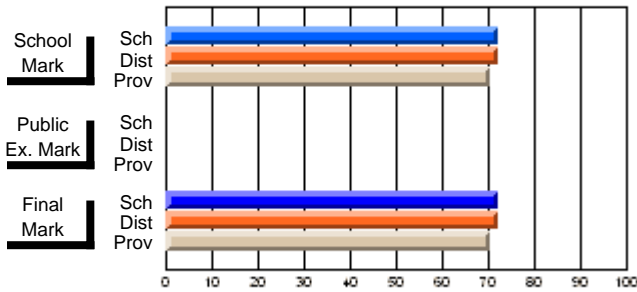

High School Course Results 2002-03

District 5 - Baie Verte/Central/Connaigre

#174 - St. Peter's Academy, Westport

Grades: K-12

Course: HEALTHY LIVING 1200						
# students in course: 8						
	School Mark	School vs District	School vs Province	Public Exam Mark	School vs District	School vs Province
<u>Average Score</u>	72.3					
School	72.3					
District	72.0	P	P			
Province	70.5					
<u>Percent of Passes</u>						
School	100.0					
District	95.0	P	P			
Province	90.1					

Average Scores