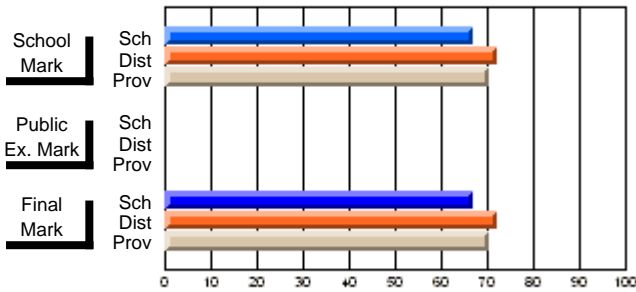

High School Course Results 2002-03

District 5 - Baie Verte/Central/Connaigre

#158 - MSB Regional Academy, Middle Arm

Grades: K-12

Course: HEALTHY LIVING 1200									
# students in course: 27									
	School Mark	School vs District	School vs Province	Public Exam Mark	School vs District	School vs Province	Final Mark	School vs District	School vs Province
<u>Average Score</u>	66.8						66.8		
School	72.0	q	q				72.0	q	q
District	70.5						70.5		
Province							70.5		
<u>Percent of Passes</u>									
School	96.3						96.3		
District	95.0	P	P				95.0	P	P
Province	90.1						90.1		

Average Scores