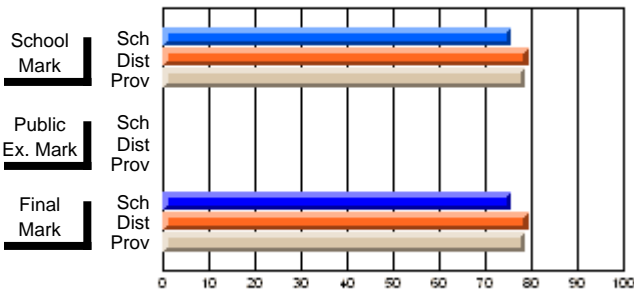

High School Course Results 2002-03

District 5 - Baie Verte/Central/Connaigre

#151 - John Watkins Academy, Hermitage

Grades: K-12

Subject: Physical Education

Course: PHYSICAL EDUCATION 1100			
# students in course: 16			
	School Mark	School vs District	School vs Province
Average Score			
School	75.6		
District	79.3	q	q
Province	78.6		
Percent of Passes			
School	100.0		
District	97.0	p	p
Province	96.3		

	Public Exam Mark	School vs District	School vs Province
Final Mark			
School	75.6		
District	79.3	q	q
Province	78.6		
Percent Passes			
School	100.0		
District	97.0	p	p
Province	96.3		

Average Scores