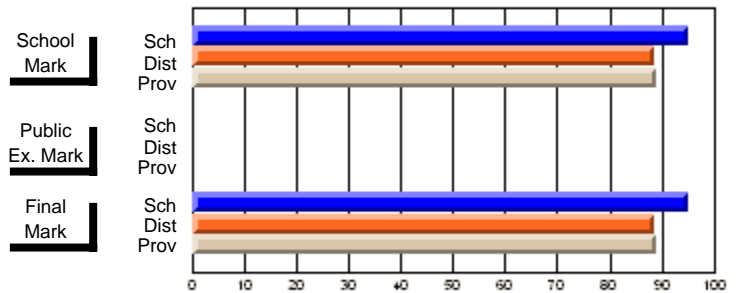

Percent Passes

* Data from the High School Certification System. The results from supplementary courses are not reflected in these results. All students obtaining a score of 48 or 49 on the final mark, were adjusted to 50 and are reflected in the Final Mark column.