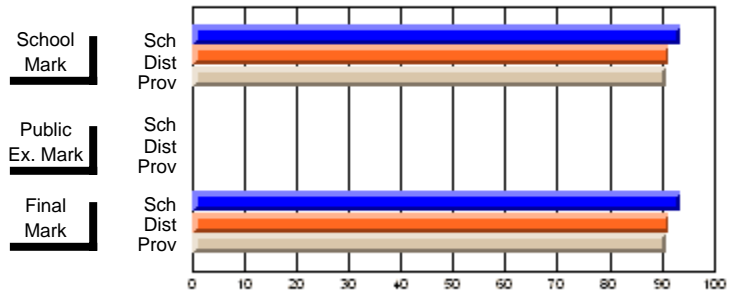

Percent Passes

* Data from the High School Certification System. The results from supplementary courses are not reflected in these results. All students obtaining a score of 48 or 49 on the final mark, were adjusted to 50 and are reflected in the Final Mark column.