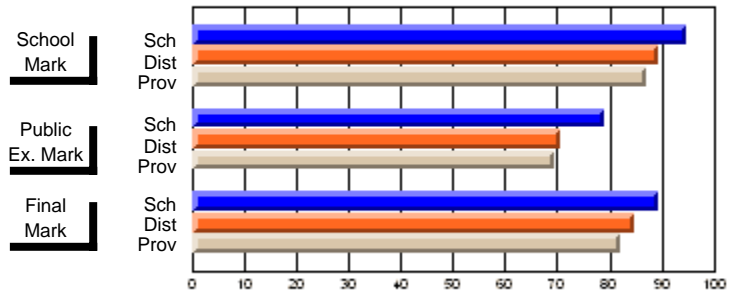

Percent Passes

* Data from the High School Certification System. The results from supplementary courses are not reflected in these results. All students obtaining a score of 48 or 49 on the final mark, were adjusted to 50 and are reflected in the Final Mark column.