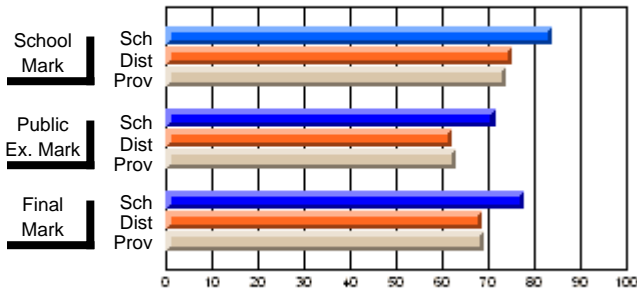

High School Course Results 2002-03

District 5 - Baie Verte/Central/Connaigre

#132 - Botwood Collegiate, Botwood

Grades: 9-12

Course: MATHEMATICS 3205			
# students in course: 15			
	School Mark	School vs District	School vs Province
Average Score			
School	83.8		
District	75.2	P	P
Province	74.0		
Percent of Passes			
School	100.0		
District	97.8	P	P
Province	96.6		

	Public Exam Mark	School vs District	School vs Province
Public Exam Mark			
School	71.5		
District	62.1	P	P
Province	62.9		

	Final Mark	School vs District	School vs Province
Final Mark			
School	77.9		
District	68.8	P	P
Province	69.2		

Average Scores