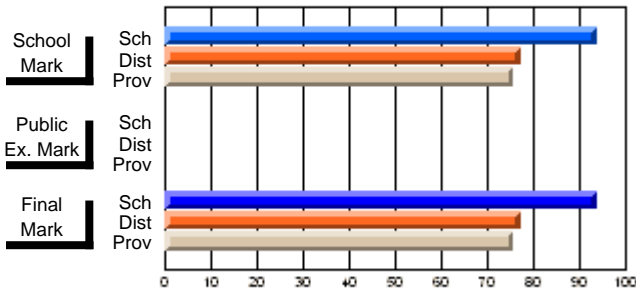

High School Course Results 2002-03

District 5 - Baie Verte/Central/Connaigre

#141 - Exploits Valley High - Maple, Grand Falls-Windsor

Grades: 11-12

Course: COMMUNICATION/LEADERSHIP 3220						
# students in course: 11						
	School Mark	School vs District	School vs Province	Public Exam Mark	School vs District	School vs Province
Average Score	93.6					
School	77.1	P	P	77.1	P	P
District	75.5			75.5		
Province						
Percent of Passes	100.0			100.0		
School	90.9	P	P	90.9	P	P
District	90.9			90.9		
Province				90.9		

Average Scores