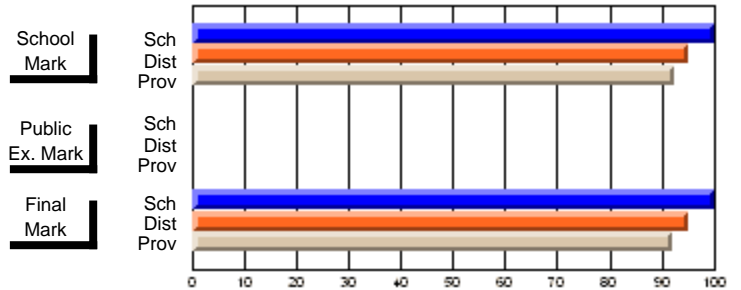

Percent Passes

* Data from the High School Certification System. The results from supplementary courses are not reflected in these results. All students obtaining a score of 48 or 49 on the final mark, were adjusted to 50 and are reflected in the Final Mark column.