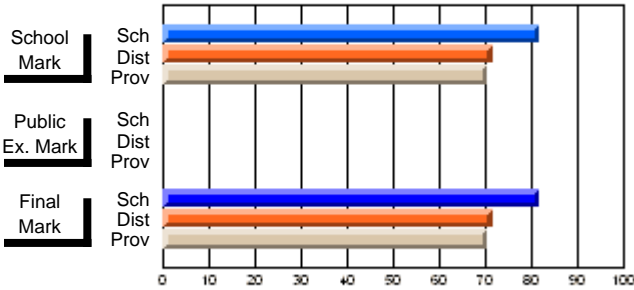

High School Course Results 2002-03

District 5 - Baie Verte/Central/Connaigre

#174 - St. Peter's Academy, Westport

Grades: K-12

Subject: Religious Education

Course: ETHICAL ISSUES 1104									
# students in course: 13									
	School Mark		School vs District	School vs Province		Public Exam Mark		School vs District	School vs Province
<u>Average Score</u>	81.8								
School	71.4	P	P			81.8		P	P
District	70.3					71.4	P		P
Province	70.3					70.3			
<u>Percent of Passes</u>									
School	100.0					100.0			
District	91.4	P	P			91.4	P		P
Province	90.1					90.1			

Average Scores