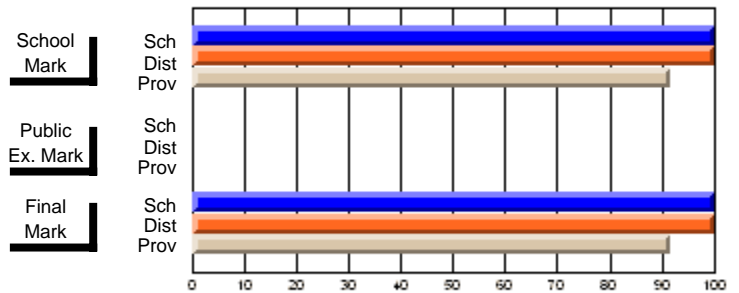

Percent Passes

* Data from the High School Certification System. The results from supplementary courses are not reflected in these results. All students obtaining a score of 48 or 49 on the final mark, were adjusted to 50 and are reflected in the Final Mark column.