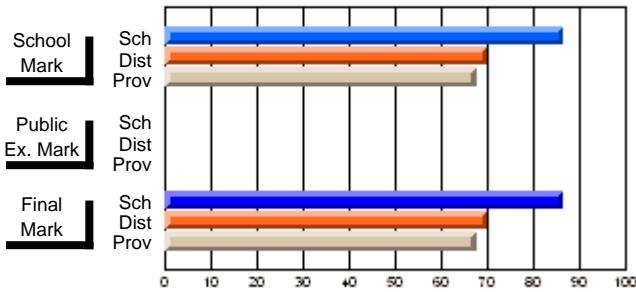

High School Course Results 2002-03

District 5 - Baie Verte/Central/Connaigre

#174 - St. Peter's Academy, Westport

Grades: K-12

Course: ENGLISH 2201			
# students in course: 6			
	School Mark	School vs District	School vs Province
Average Score	86.5		
School	70.0	P	P
District	67.6		
Province			
Percent of Passes	100.0		
School	92.1	P	P
District	92.3		
Province			

Average Scores