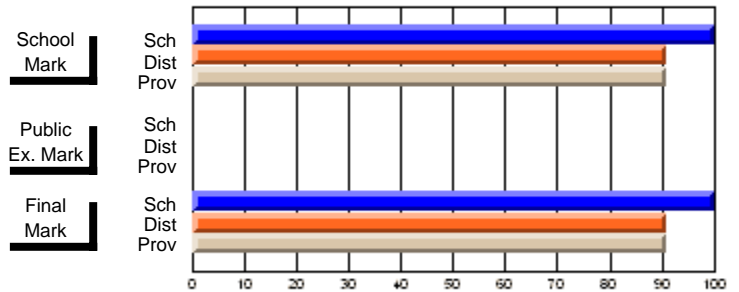

Percent Passes

* Data from the High School Certification System. The results from supplementary courses are not reflected in these results. All students obtaining a score of 48 or 49 on the final mark, were adjusted to 50 and are reflected in the Final Mark column.