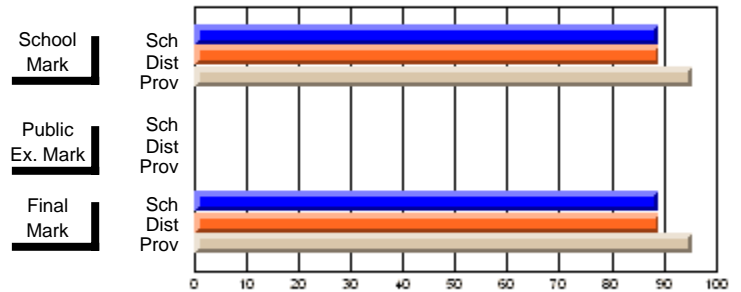

Percent Passes

* Data from the High School Certification System. The results from supplementary courses are not reflected in these results. All students obtaining a score of 48 or 49 on the final mark, were adjusted to 50 and are reflected in the Final Mark column.