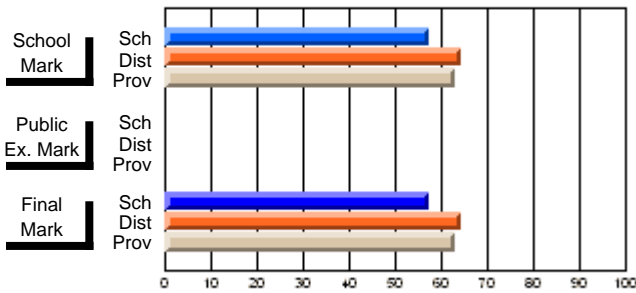

High School Course Results 2002-03

District 5 - Baie Verte/Central/Connaigre

#402 - Leo Burke Academy, Bishop's Falls

Grades: 8-12

Subject: English Language

Course: ENGLISH 1200								
# students in course: 26								
	School Mark	School vs District	School vs Province		Public Exam Mark	School vs District	School vs Province	
<u>Average Score</u>	57.4							
School	64.2	q	q					
District	62.9							
Province								
<u>Percent of Passes</u>	73.1							
School	87.1	q	q					
District	88.9							
Province								

Average Scores