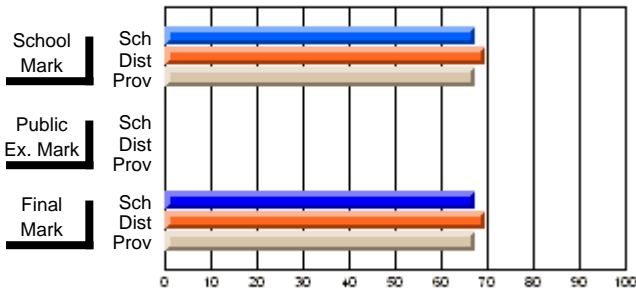

High School Course Results 2002-03

District 5 - Baie Verte/Central/Connaigre

#174 - St. Peter's Academy, Westport

Grades: K-12

Course: WRITING 2203			
# students in course: 6			
	School Mark	School vs District	School vs Province
Average Score	67.5		
School	67.5		
District	69.4	q	P
Province	67.4		
Percent of Passes			
School	100.0		
District	92.8	P	P
Province	89.0		

	Public Exam Mark	School vs District	School vs Province
Final Mark	67.5		
School	67.5		
District	69.4	q	P
Province	67.4		

	Final Mark	School vs District	School vs Province
Final Mark	100.0		
School	100.0		
District	92.8	P	P
Province	89.0		

Average Scores