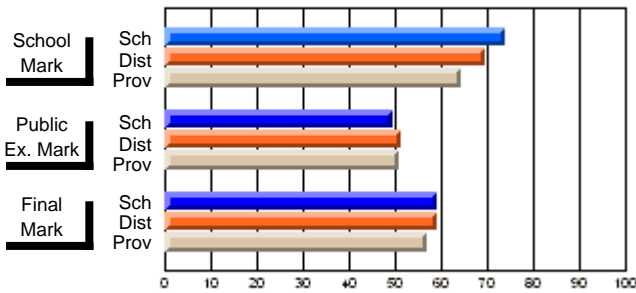

High School Course Results 2002-03

District 5 - Baie Verte/Central/Connaigre

#125 - Baie Verte High School, Baie Verte

Grades: 8-12

Subject: English Literature

Course: THEMATIC LITERATURE 3201			
# students in course: 33			
	School Mark	School vs District	School vs Province
Average Score			
School	74.0		
District	69.7	p	p
Province	64.4		
Percent of Passes			
School	93.9		
District	90.9	p	p
Province	85.9		

	Public Exam Mark	School vs District	School vs Province
School	49.3		
District	51.4	q	q
Province	50.9		

	Final Mark	School vs District	School vs Province
School	59.0		
District	58.9	p	p
Province	57.1		

Average Scores