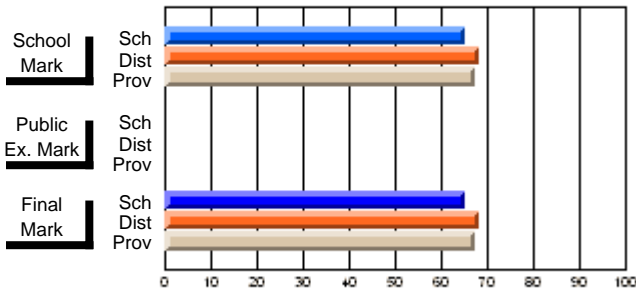

High School Course Results 2002-03

District 5 - Baie Verte/Central/Connaigre

#406 - Fitzgerald Academy, English Harbour West

Grades: K-12

Course: CANADIAN GEOGRAPHY 1202			
# students in course: 15			
	School Mark	School vs District	School vs Province
Average Score	65.3		
School	65.3		
District	68.1	q	q
Province	67.3		
Percent of Passes	86.7		
School	86.7		
District	89.5	q	q
Province	88.9		

	Public Exam Mark	School vs District	School vs Province
Final Mark	65.3		
School	65.3		
District	68.2	q	q
Province	67.3		

Average Scores