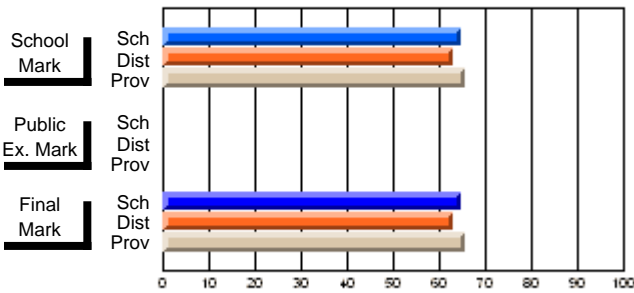

High School Course Results 2002-03

District 5 - Baie Verte/Central/Connaigre

#403 - Lakeside Academy, Buchans

Grades: K-12

Subject: Enterprise Education

Course: CONSUMER STUDIES 1202									
# students in course: 29									
	School Mark	School vs District	School vs Province	Public Exam Mark	School vs District	School vs Province	Final Mark	School vs District	School vs Province
<u>Average Score</u>	64.8						64.8		
School	63.1	p	q				63.1	p	q
District	65.6						65.6		
Province									
<u>Percent of Passes</u>	72.4						72.4		
School	86.4	q	q				86.7	q	q
District	88.2						88.3		
Province									

Average Scores