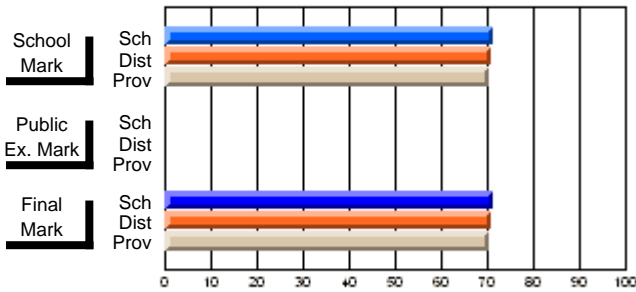

High School Course Results 2002-03

District 5 - Baie Verte/Central/Connaigre

#402 - Leo Burke Academy, Bishop's Falls

Grades: 8-12

Course: COMMUNICATIONS TECHNOLOGY 2104

students in course: 13

	School Mark	School vs District	School vs Province	Public Exam Mark	School vs District	School vs Province	Final Mark	School vs District	School vs Province
Average Score	71.1						71.1		
School	71.1						71.1		
District	70.8	P	P				70.8	P	P
Province	70.4						70.4		
Percent of Passes	100.0						100.0		
School	100.0						100.0		
District	91.5	P	P				91.5	P	P
Province	90.8						90.9		

Average Scores