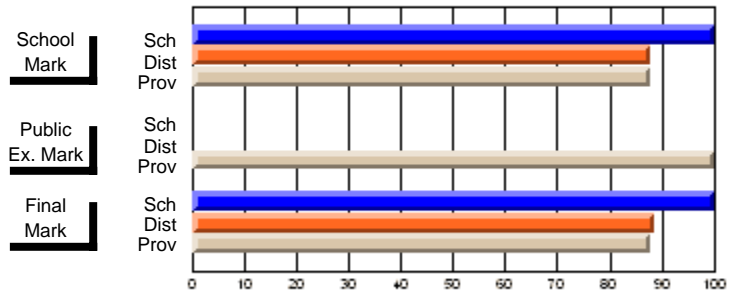

Percent Passes

* Data from the High School Certification System. The results from supplementary courses are not reflected in these results. All students obtaining a score of 48 or 49 on the final mark, were adjusted to 50 and are reflected in the Final Mark column.