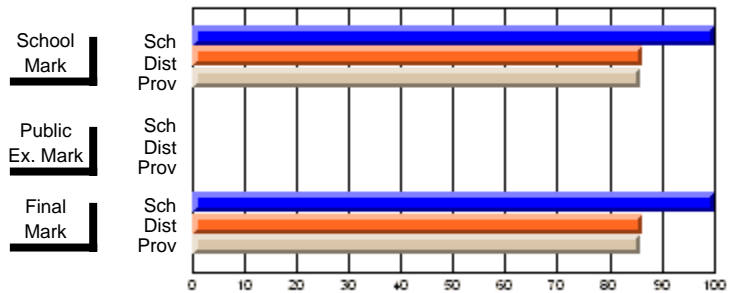

Percent Passes

* Data from the High School Certification System. The results from supplementary courses are not reflected in these results. All students obtaining a score of 48 or 49 on the final mark, were adjusted to 50 and are reflected in the Final Mark column.