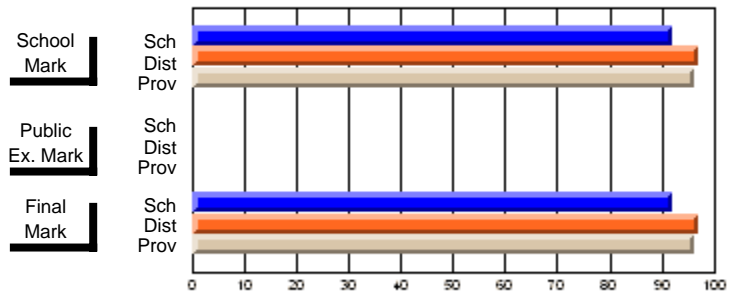

Percent Passes

* Data from the High School Certification System. The results from supplementary courses are not reflected in these results. All students obtaining a score of 48 or 49 on the final mark, were adjusted to 50 and are reflected in the Final Mark column.