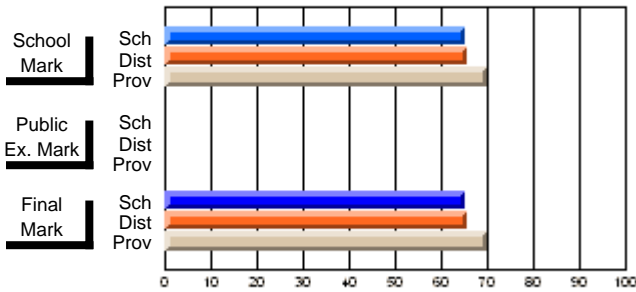

High School Course Results 2002-03

District 5 - Baie Verte/Central/Connaigre

#151 - John Watkins Academy, Hermitage

Grades: K-12

Course: GLOBAL ISSUES 3205			
# students in course: 11			
	School Mark	School vs District	School vs Province
Average Score	65.2		
School	65.2		
District	65.7	q	q
Province	69.8		
Percent of Passes	100.0		
School	100.0		
District	94.8	P	P
Province	92.2		
		Public Exam Mark	Final Mark
		School vs District	School vs Province
			65.2
			65.7
			69.8
			100.0
			94.8
			92.2

Average Scores