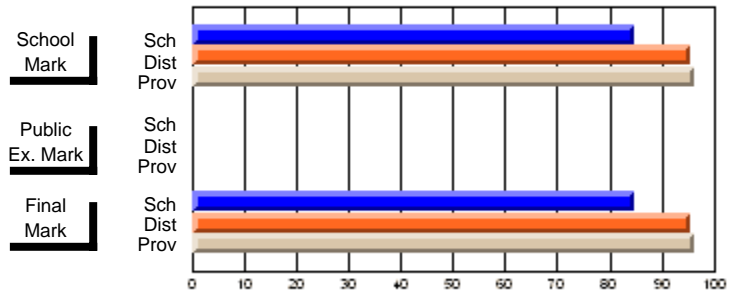

Percent Passes

* Data from the High School Certification System. The results from supplementary courses are not reflected in these results. All students obtaining a score of 48 or 49 on the final mark, were adjusted to 50 and are reflected in the Final Mark column.