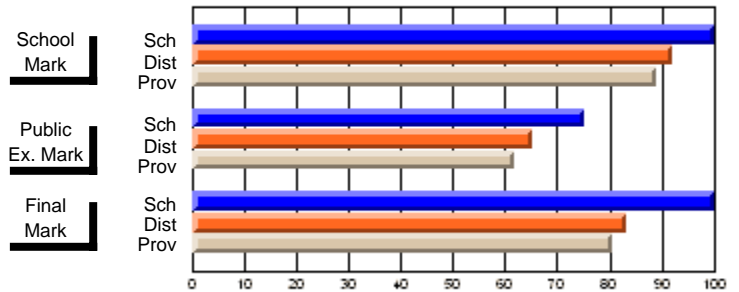

Percent Passes

* Data from the High School Certification System. The results from supplementary courses are not reflected in these results. All students obtaining a score of 48 or 49 on the final mark, were adjusted to 50 and are reflected in the Final Mark column.