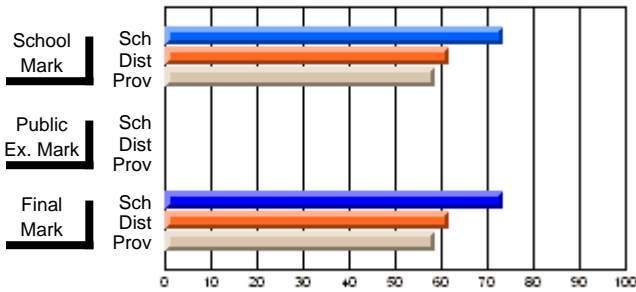

High School Course Results 2002-03

District 5 - Baie Verte/Central/Connaigre

#171 - Indian River High School, Springdale

Grades: 9-12

Course: MATHEMATIC 2206			
# students in course: 15			
	School Mark	School vs District	School vs Province
Average Score	73.5		
School	61.7	P	P
District	58.6		
Province			
Percent of Passes	100.0		
School	85.5	P	P
District	82.2		
Province			

	Public Exam Mark	School vs District	School vs Province
Final Mark	73.5		
School	61.7	P	P
District	58.6		
Province			
Percent of Passes	100.0		
School	85.3	P	P
District	82.2		
Province			

Average Scores