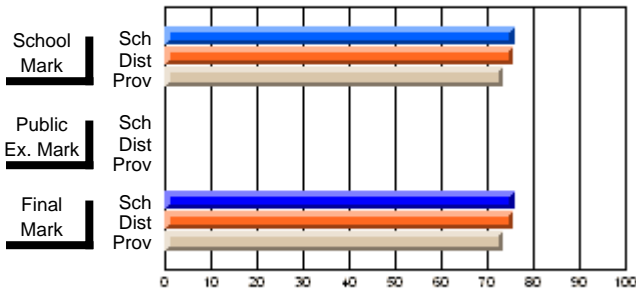

High School Course Results 2002-03

District 5 - Baie Verte/Central/Connaigre

#402 - Leo Burke Academy, Bishop's Falls

Grades: 8-12

Course: HOME MAINTENANCE 3108			
# students in course: 37			
	School Mark	School vs District	School vs Province
Average Score	75.8		
School	75.8		
District	75.7	P	P
Province	73.4		
Percent of Passes	91.9		
School	91.9		
District	96.6	Q	Q
Province	94.7		

Average Scores