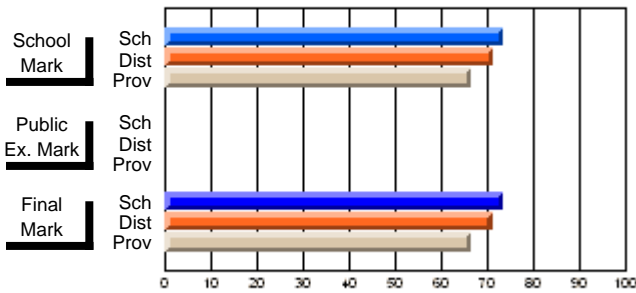

High School Course Results 2002-03

District 5 - Baie Verte/Central/Connaigre

#158 - MSB Regional Academy, Middle Arm

Grades: K-12

Subject: English Language

Course: ENGLISH 1201									
# students in course: 17									
	School Mark	School vs District	School vs Province	Public Exam Mark	School vs District	School vs Province	Final Mark	School vs District	School vs Province
<u>Average Score</u>									
School	73.4						73.4		
District	71.1	p	p				71.0	p	p
Province	66.6						66.6		
<u>Percent of Passes</u>									
School	94.1						94.1		
District	95.5	q	p				95.5	q	p
Province	90.3						90.3		

Average Scores