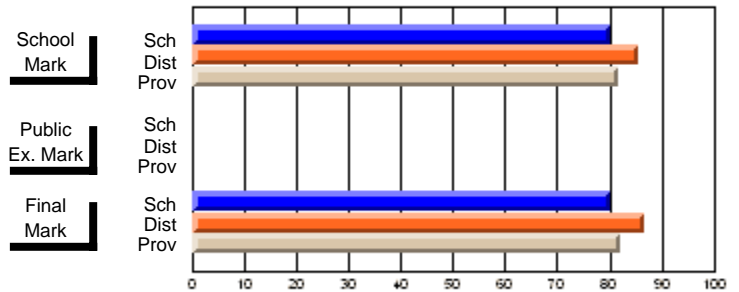

Percent Passes

* Data from the High School Certification System. The results from supplementary courses are not reflected in these results. All students obtaining a score of 48 or 49 on the final mark, were adjusted to 50 and are reflected in the Final Mark column.