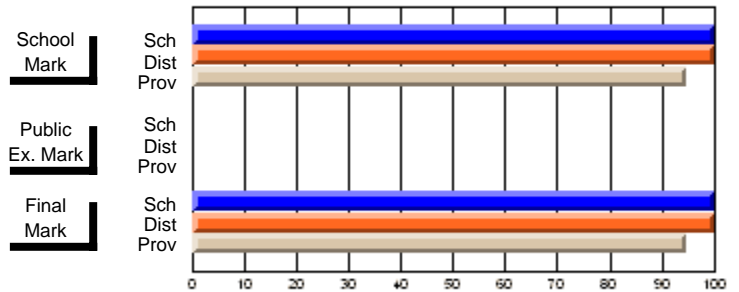

Percent Passes

* Data from the High School Certification System. The results from supplementary courses are not reflected in these results. All students obtaining a score of 48 or 49 on the final mark, were adjusted to 50 and are reflected in the Final Mark column.