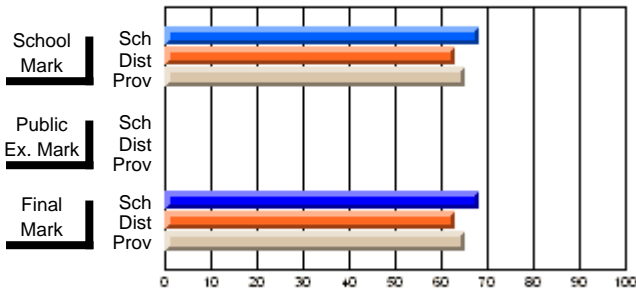

High School Course Results 2002-03

District 5 - Baie Verte/Central/Connaigre

#402 - Leo Burke Academy, Bishop's Falls

Grades: 8-12

Course: CANADIAN ECONOMY 2203			
# students in course: 28			
	School Mark	School vs District	School vs Province
Average Score	68.0		
School	68.0		
District	62.9	P	P
Province	65.1		
Percent of Passes	96.4		
School	96.4		
District	86.0	P	P
Province	85.8		

	Public Exam Mark	School vs District	School vs Province
Final Mark	68.0		
School	68.0		
District	62.9	P	P
Province	65.1		

	Final Mark	School vs District	School vs Province
Final Mark	96.4		
School	96.4		
District	86.0	P	P
Province	85.8		

Average Scores