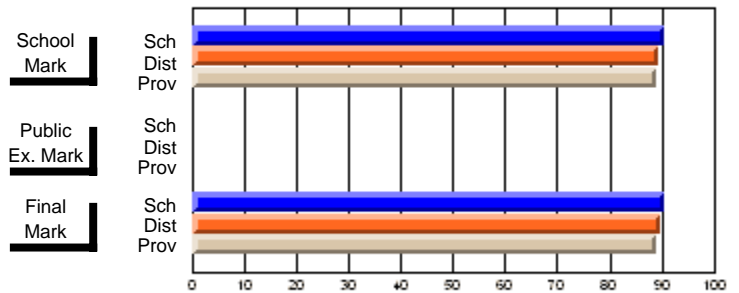

Percent Passes

* Data from the High School Certification System. The results from supplementary courses are not reflected in these results. All students obtaining a score of 48 or 49 on the final mark, were adjusted to 50 and are reflected in the Final Mark column.