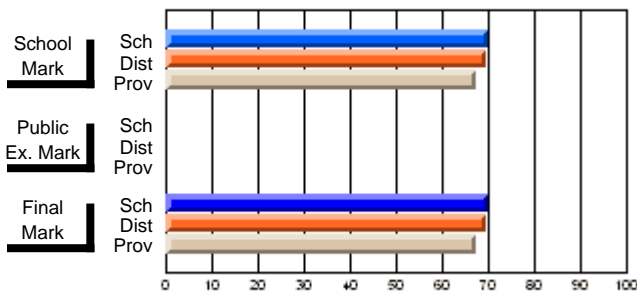

High School Course Results 2002-03

District 5 - Baie Verte/Central/Connaigre

#125 - Baie Verte High School, Baie Verte

Grades: 8-12

Course: WRITING 2203									
# students in course: 24									
	School Mark	School vs District	School vs Province	Public Exam Mark	School vs District	School vs Province	Final Mark	School vs District	School vs Province
Average Score	69.9						69.9		
School	69.9						69.9		
District	69.4	P	P				69.4	P	P
Province	67.4						67.4		
Percent of Passes	95.8						95.8		
School	95.8						95.8		
District	92.8	P	P				92.8	P	P
Province	89.0						89.0		

Average Scores