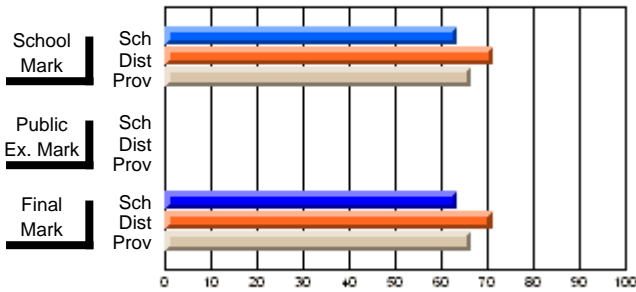

High School Course Results 2002-03

District 5 - Baie Verte/Central/Connaigre

#153 - Cape John Collegiate, La Scie

Grades: 7-12

Course: ENGLISH 1201			
# students in course: 19			
	School Mark	School vs District	School vs Province
Average Score	63.5		
School	63.5		
District	71.1	q	q
Province	66.6		
Percent of Passes	94.7		
School	94.7		
District	95.5	q	P
Province	90.3		
	Public Exam Mark	School vs District	School vs Province
	Final Mark	School vs District	School vs Province
	63.5		
	63.5		
	71.0	q	q
	66.6		
	94.7		
	94.7		
	95.5	q	P
	90.3		

Average Scores