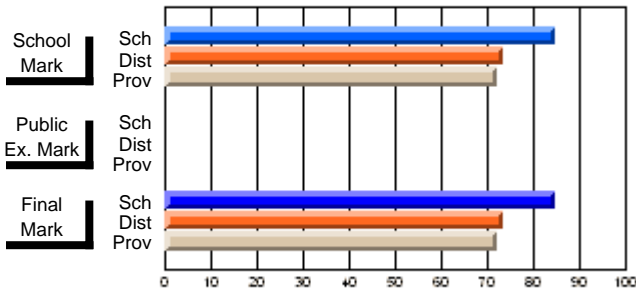

High School Course Results 2002-03

District 5 - Baie Verte/Central/Connaigre

#132 - Botwood Collegiate, Botwood

Grades: 9-12

Course: MATHEMATICS 3207			
# students in course: 12			
	School Mark	School vs District	School vs Province
Average Score	84.8		
School	84.8		
District	73.3	P	P
Province	72.0		
Percent of Passes			
School	100.0		
District	94.3	P	P
Province	96.2		

	Public Exam Mark	School vs District	School vs Province
Final Mark	84.8		
School	84.8		
District	73.3	P	P
Province	72.0		

Average Scores