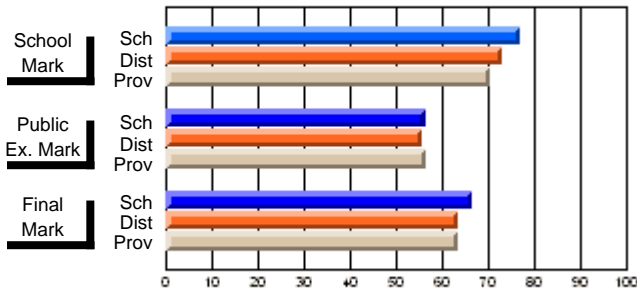

<b>Public Exam Mark</b>	School vs District	School vs Province
<b>56.3</b>		
55.7	P	Q
56.3		

<b>Final Mark</b>	School vs District	School vs Province
<b>66.4</b>		
63.3	P	P
63.4		

**Average Scores**

**Percent Passes**