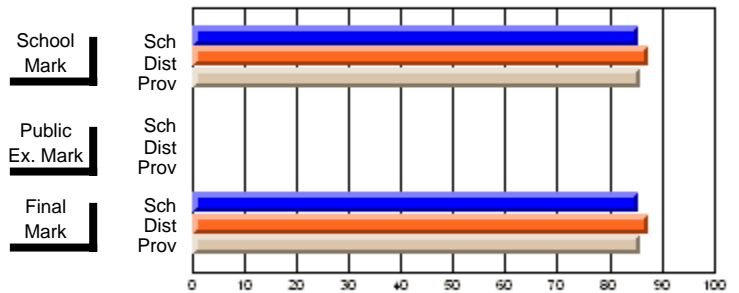

Percent Passes

* Data from the High School Certification System. The results from supplementary courses are not reflected in these results. All students obtaining a score of 48 or 49 on the final mark, were adjusted to 50 and are reflected in the Final Mark column.