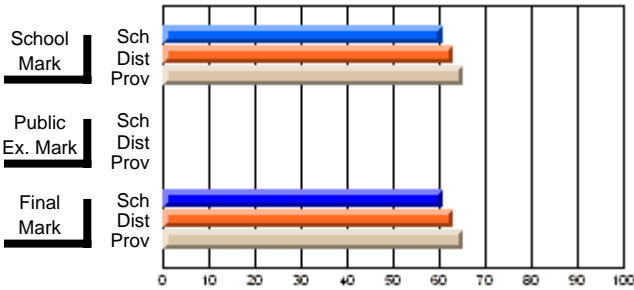

High School Course Results 2002-03

District 5 - Baie Verte/Central/Connaigre

#149 - King Academy, Harbour Breton

Grades: 7-12

Subject: Enterprise Education

Course: CANADIAN ECONOMY 2203

students in course: 31

	School Mark	School vs District	School vs Province	Public Exam Mark	School vs District	School vs Province	Final Mark	School vs District	School vs Province
Average Score									
School	60.6						60.6		
District	62.9	q	q				62.9	q	q
Province	65.1						65.1		
Percent of Passes									
School	93.5						93.5		
District	86.0	p	p				86.0	p	p
Province	85.8						85.8		

Average Scores