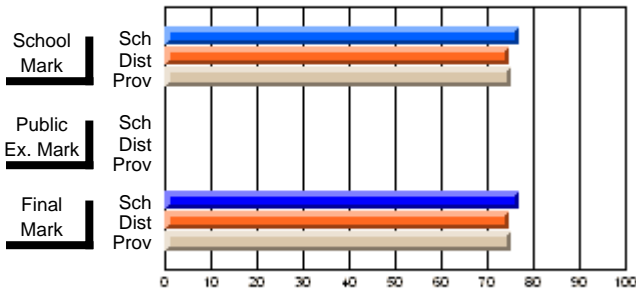

High School Course Results 2002-03

District 5 - Baie Verte/Central/Connaigre

#171 - Indian River High School, Springdale

Grades: 9-12

Course: MATHEMATICS 2205			
# students in course: 17			
	School Mark	School vs District	School vs Province
Average Score	76.8		
School	76.8		
District	74.7	P	P
Province	75.2		
Percent of Passes			
School	100.0		
District	95.3	P	P
Province	97.6		

	Public Exam Mark	School vs District	School vs Province
Final Mark	76.8		
School	76.8		
District	74.9	P	P
Province	75.2		

	Final Mark	School vs District	School vs Province
Final Mark	100.0		
School	100.0		
District	95.7	P	P
Province	97.7		

Average Scores