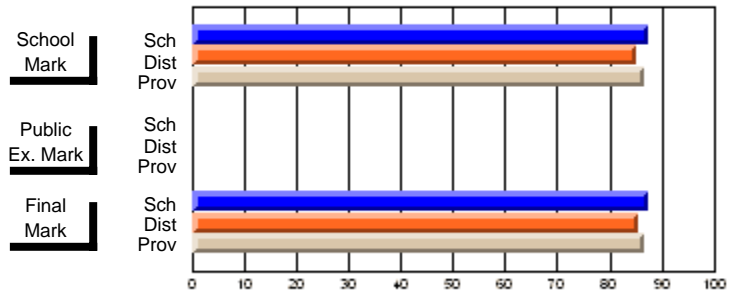

Percent Passes

* Data from the High School Certification System. The results from supplementary courses are not reflected in these results. All students obtaining a score of 48 or 49 on the final mark, were adjusted to 50 and are reflected in the Final Mark column.