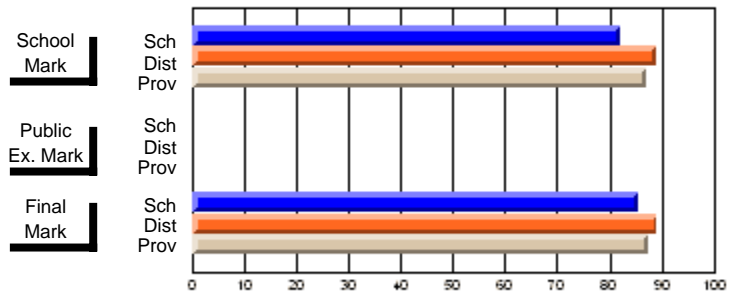

Percent Passes

* Data from the High School Certification System. The results from supplementary courses are not reflected in these results. All students obtaining a score of 48 or 49 on the final mark, were adjusted to 50 and are reflected in the Final Mark column.