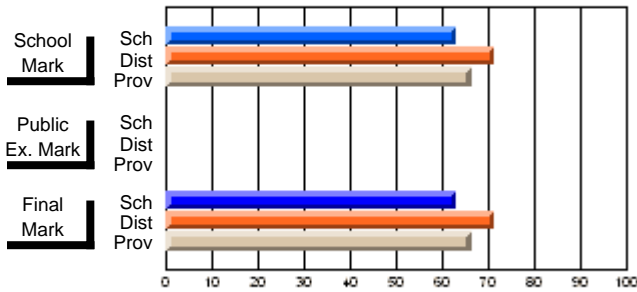

High School Course Results 2002-03

District 5 - Baie Verte/Central/Connaigre

#402 - Leo Burke Academy, Bishop's Falls

Grades: 8-12

Course: NUTRITION 3100			
# students in course: 16			
	School Mark	School vs District	School vs Province
Average Score	62.9		
School	62.9		
District	71.4	q	q
Province	66.3		
Percent of Passes	81.3		
School	81.3		
District	91.8	q	q
Province	85.6		

	Public Exam Mark	School vs District	School vs Province
Final Mark	62.9		
School	62.9		
District	71.4	q	q
Province	66.3		
Final Mark	81.3		
School	81.3		
District	91.8	q	q
Province	85.7		

Average Scores