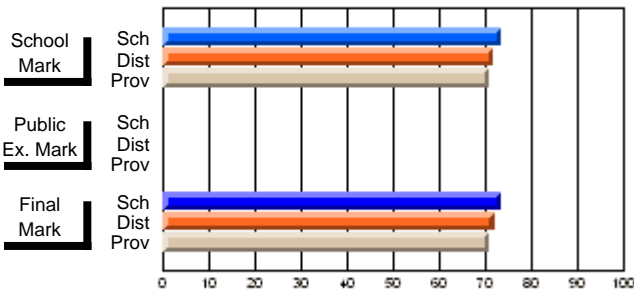

High School Course Results 2002-03

District 5 - Baie Verte/Central/Connaigre

#402 - Leo Burke Academy, Bishop's Falls

Grades: 8-12

Subject: French

Course: FRENCH 2200									
# students in course: 10									
School Mark			School vs District	School vs Province	Public Exam Mark			School vs District	School vs Province
Average Score									
School	73.3								
District	71.8		P	P				71.9	P
Province	70.9							70.9	
Percent of Passes									
School	100.0							100.0	
District	93.8		P	P				94.0	P
Province	93.8							93.8	

Average Scores