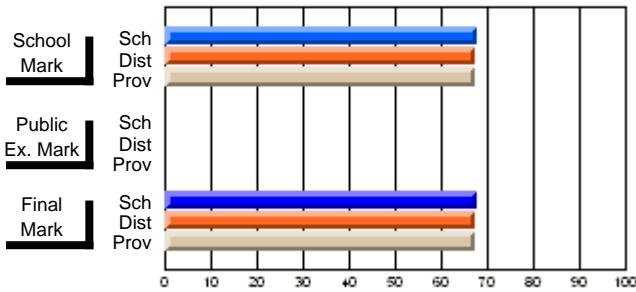

High School Course Results 2002-03

District 5 - Baie Verte/Central/Connaigre

#406 - Fitzgerald Academy, English Harbour West

Grades: K-12

Course: CHEMISTRY 2202			
# students in course: 7			
	School Mark	School vs District	School vs Province
Average Score	67.9		
School	67.9		
District	67.2	P	P
Province	67.3		
Percent of Passes			
School	100.0		
District	85.3	P	P
Province	86.7		

	Public Exam Mark	School vs District	School vs Province
Final Mark	67.9		
School	67.9		
District	67.4	P	P
Province	67.3		

	Final Mark	School vs District	School vs Province
Final Mark	100.0		
School	100.0		
District	85.5	P	P
Province	86.6		

Average Scores