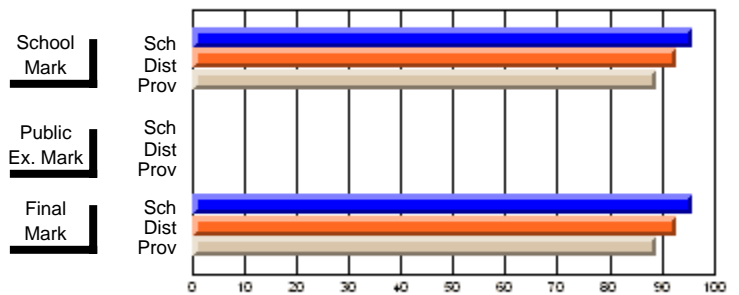

Percent Passes

* Data from the High School Certification System. The results from supplementary courses are not reflected in these results. All students obtaining a score of 48 or 49 on the final mark, were adjusted to 50 and are reflected in the Final Mark column.