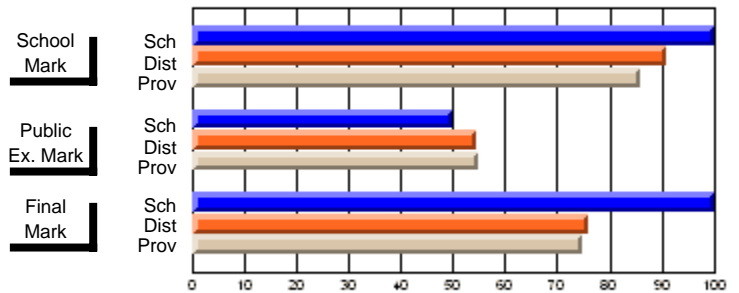

Percent Passes

* Data from the High School Certification System. The results from supplementary courses are not reflected in these results. All students obtaining a score of 48 or 49 on the final mark, were adjusted to 50 and are reflected in the Final Mark column.