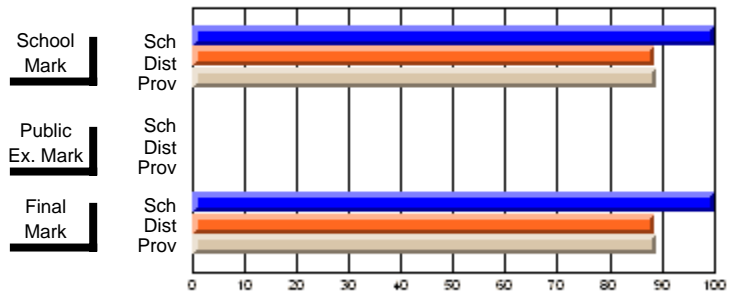

Percent Passes

* Data from the High School Certification System. The results from supplementary courses are not reflected in these results. All students obtaining a score of 48 or 49 on the final mark, were adjusted to 50 and are reflected in the Final Mark column.