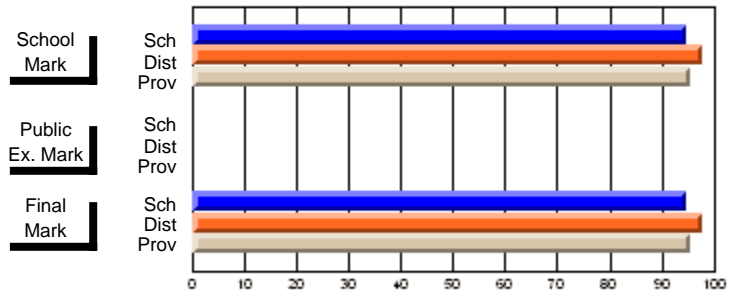

Percent Passes

* Data from the High School Certification System. The results from supplementary courses are not reflected in these results. All students obtaining a score of 48 or 49 on the final mark, were adjusted to 50 and are reflected in the Final Mark column.