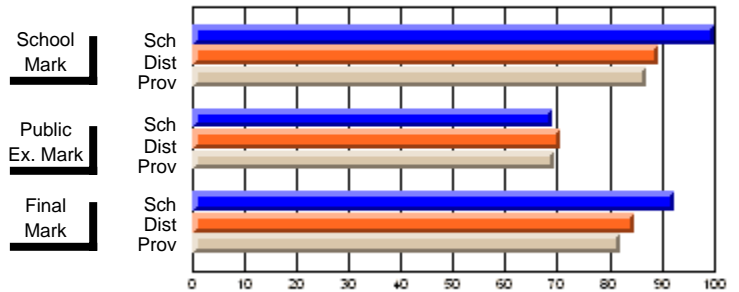

Percent Passes

* Data from the High School Certification System. The results from supplementary courses are not reflected in these results. All students obtaining a score of 48 or 49 on the final mark, were adjusted to 50 and are reflected in the Final Mark column.