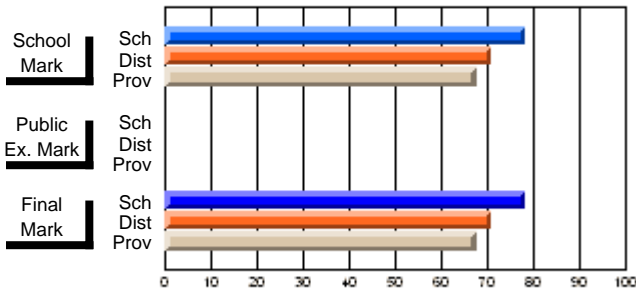

High School Course Results 2002-03

District 5 - Baie Verte/Central/Connaigre

#402 - Leo Burke Academy, Bishop's Falls

Grades: 8-12

Course: LANGUAGE 3101			
# students in course: 38			
	School Mark	School vs District	School vs Province
Average Score	78.1		
School	78.1		
District	70.7	P	P
Province	67.6		
Percent of Passes	100.0		
School	100.0		
District	94.5	P	P
Province	92.9		

	Public Exam Mark	School vs District	School vs Province
Final Mark	78.1		
School	78.1		
District	70.7	P	P
Province	67.5		
Percent of Passes	100.0		
School	100.0		
District	94.5	P	P
Province	92.9		

Average Scores