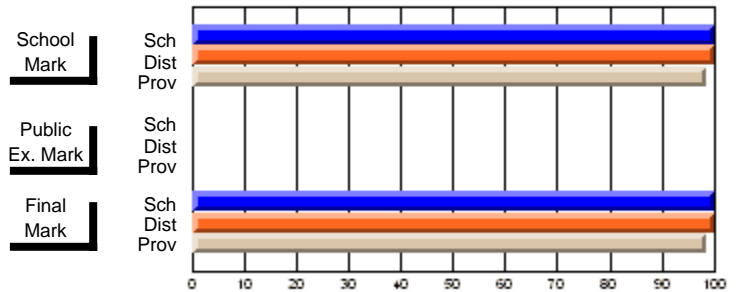

Percent Passes

* Data from the High School Certification System. The results from supplementary courses are not reflected in these results. All students obtaining a score of 48 or 49 on the final mark, were adjusted to 50 and are reflected in the Final Mark column.