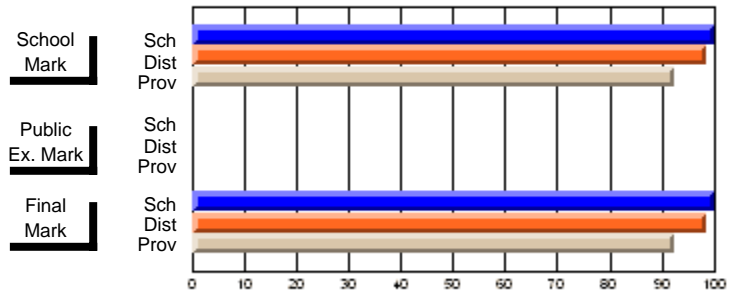

Percent Passes

* Data from the High School Certification System. The results from supplementary courses are not reflected in these results. All students obtaining a score of 48 or 49 on the final mark, were adjusted to 50 and are reflected in the Final Mark column.