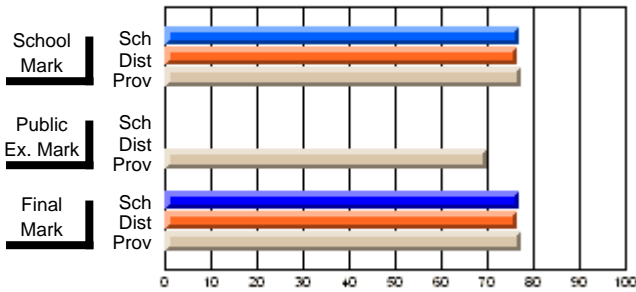

High School Course Results 2002-03

District 5 - Baie Verte/Central/Connaigre

#132 - Botwood Collegiate, Botwood

Grades: 9-12

Course: PHYSICAL EDUCATION 3100

students in course: 32

	School Mark	School vs District	School vs Province	Public Exam Mark	School vs District	School vs Province	Final Mark	School vs District	School vs Province
Average Score	76.7						76.7		
School	76.7						76.7		
District	76.6	P	Q				76.6	P	Q
Province	77.3			70.0			77.3		
Percent of Passes	96.9						96.9		
School	96.9						96.9		
District	95.3	P	P				95.3	P	P
Province	94.8			100.0			94.8		

Average Scores