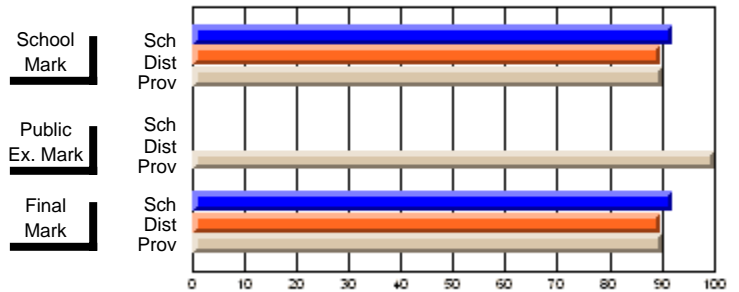

Percent Passes

* Data from the High School Certification System. The results from supplementary courses are not reflected in these results. All students obtaining a score of 48 or 49 on the final mark, were adjusted to 50 and are reflected in the Final Mark column.