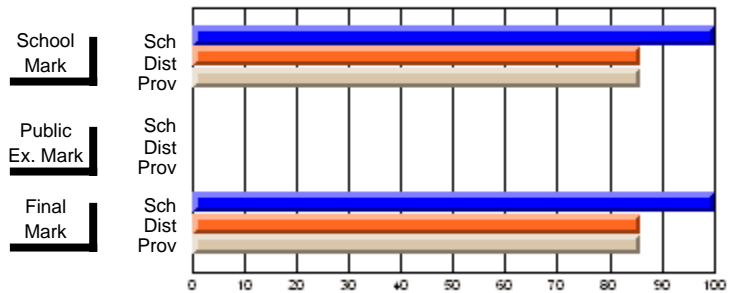

Percent Passes

* Data from the High School Certification System. The results from supplementary courses are not reflected in these results. All students obtaining a score of 48 or 49 on the final mark, were adjusted to 50 and are reflected in the Final Mark column.