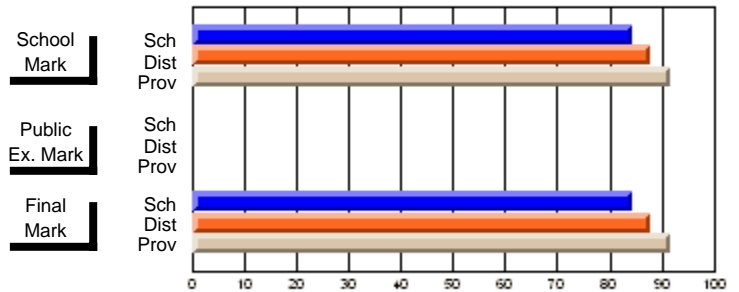

Percent Passes

* Data from the High School Certification System. The results from supplementary courses are not reflected in these results. All students obtaining a score of 48 or 49 on the final mark, were adjusted to 50 and are reflected in the Final Mark column.