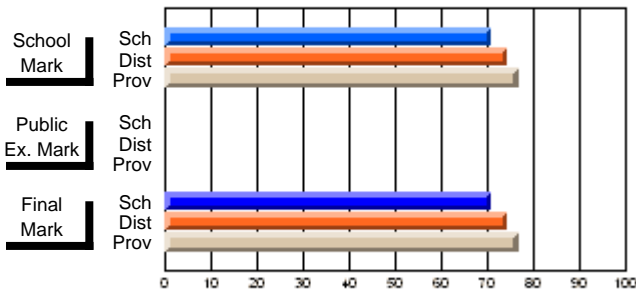

High School Course Results 2002-03

District 5 - Baie Verte/Central/Connaigre

#141 - Exploits Valley High - Maple, Grand Falls-Windsor

Grades: 11-12

Subject: Cooperative Education

Course: COOPERATIVE EDUCATION 1100			
# students in course: 37			
	School Mark	School vs District	School vs Province
Average Score			
School	70.7		
District	74.4	q	q
Province	76.7		
Percent of Passes			
School	89.2		
District	90.5	q	q
Province	96.3		

	Public Exam Mark	School vs District	School vs Province
Final Mark			
School	70.7		
District	74.4	q	q
Province	76.7		

Average Scores