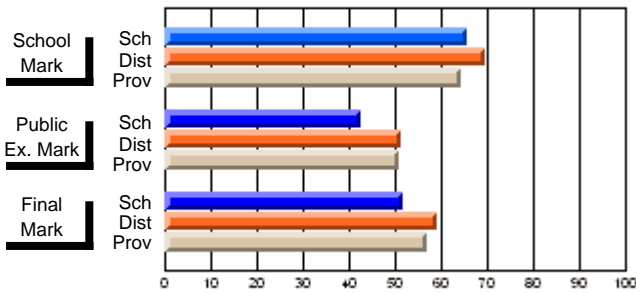

High School Course Results 2002-03

District 5 - Baie Verte/Central/Connaigre

#158 - MSB Regional Academy, Middle Arm

Grades: K-12

Subject: English Literature

Course: THEMATIC LITERATURE 3201			
# students in course: 18			
	School Mark	School vs District	School vs Province
Average Score			
School	65.5		
District	69.7	q	p
Province	64.4		
Percent of Passes			
School	83.3		
District	90.9	q	q
Province	85.9		

	Public Exam Mark	School vs District	School vs Province
School	42.6		
District	51.4	q	q
Province	50.9		

	Final Mark	School vs District	School vs Province
School	51.8		
District	58.9	q	q
Province	57.1		

Average Scores