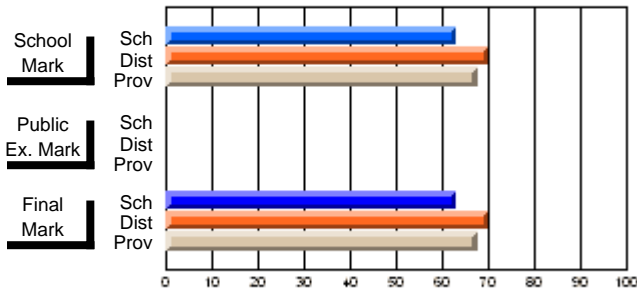

High School Course Results 2002-03

District 5 - Baie Verte/Central/Connaigre

#163 - Point Leamington Academy, Point Leamington

Grades: K-12

Course: ENGLISH 2201			
# students in course: 7			
	School Mark	School vs District	School vs Province
Average Score	63.1		
School	63.1		
District	70.0	q	q
Province	67.6		
Percent of Passes	85.7		
School	85.7		
District	92.1	q	q
Province	92.3		
	Public Exam Mark	School vs District	School vs Province
	Final Mark	School vs District	School vs Province
	63.1		
	70.0	q	q
	67.6		
	85.7		
	92.1	q	q
	92.3		

Average Scores