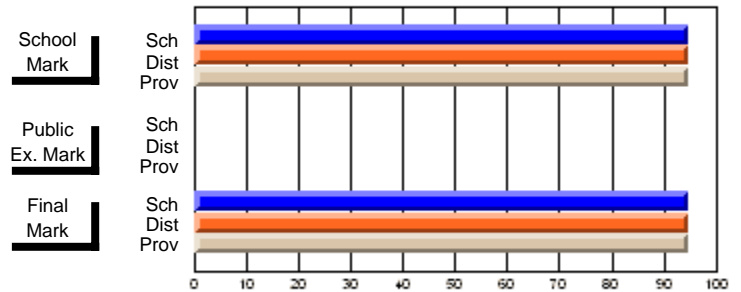

Percent Passes

* Data from the High School Certification System. The results from supplementary courses are not reflected in these results. All students obtaining a score of 48 or 49 on the final mark, were adjusted to 50 and are reflected in the Final Mark column.