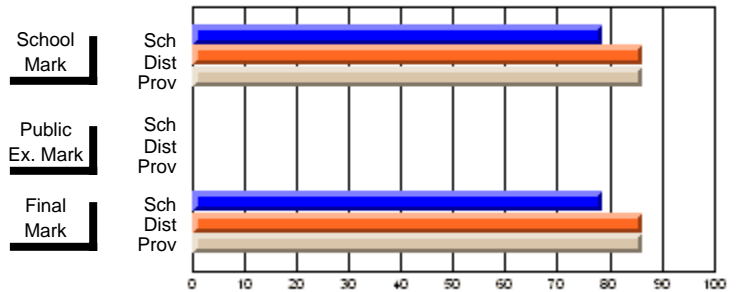

Percent Passes

* Data from the High School Certification System. The results from supplementary courses are not reflected in these results. All students obtaining a score of 48 or 49 on the final mark, were adjusted to 50 and are reflected in the Final Mark column.