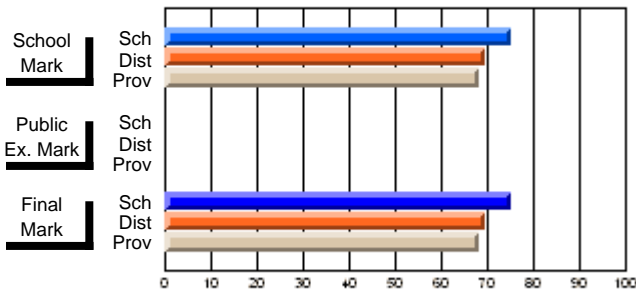

High School Course Results 2002-03

District 5 - Baie Verte/Central/Connaigre

#138 - Victoria Academy, Gaultois

Grades: K-1,3-12

Subject: English Language

Course: ENGLISH 1201									
# students in course: 6									
	School Mark	School vs District	School vs Province	Public Exam Mark	School vs District	School vs Province	Final Mark	School vs District	School vs Province
<u>Average Score</u>									
School	75.0						75.0		
District	69.5	P	P				69.5	P	P
Province	68.2						68.2		
<u>Percent of Passes</u>									
School	83.3						83.3		
District	91.0	Q	Q				91.0	Q	Q
Province	92.0						92.0		

Average Scores