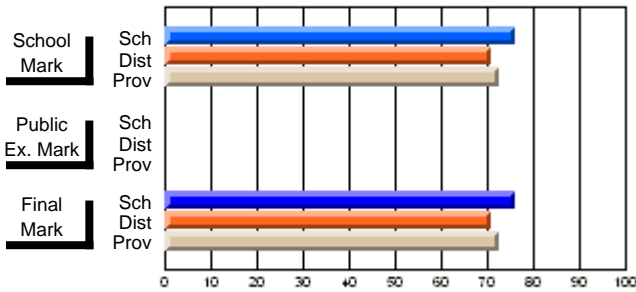

High School Course Results 2002-03

District 5 - Baie Verte/Central/Connaigre

#125 - Baie Verte High School, Baie Verte

Grades: 8-12

Course: ENTERPRISE 3205									
# students in course: 68									
	School Mark	School vs District	School vs Province	Public Exam Mark	School vs District	School vs Province	Final Mark	School vs District	School vs Province
<u>Average Score</u>	75.9						75.9		
School	70.7	P	P				70.7	P	P
District	72.6						72.6	P	P
Province									
<u>Percent of Passes</u>	98.5						98.5		
School	87.7	P	P				87.7	P	P
District	91.7						91.7		
Province									

Average Scores