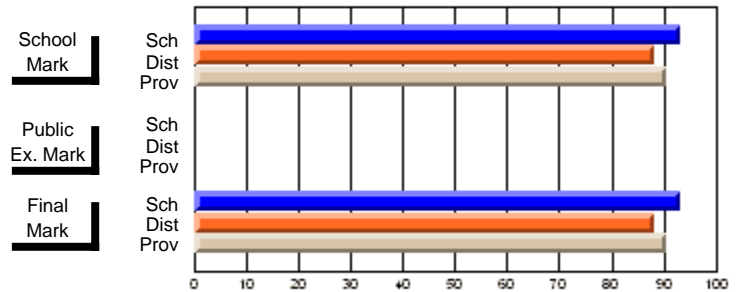

Percent Passes

* Data from the High School Certification System. The results from supplementary courses are not reflected in these results. All students obtaining a score of 48 or 49 on the final mark, were adjusted to 50 and are reflected in the Final Mark column.