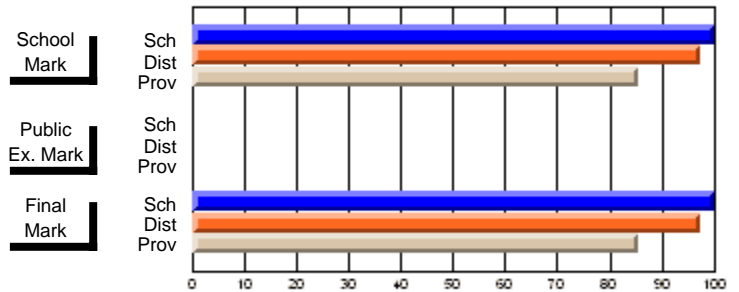

Percent Passes

* Data from the High School Certification System. The results from supplementary courses are not reflected in these results. All students obtaining a score of 48 or 49 on the final mark, were adjusted to 50 and are reflected in the Final Mark column.