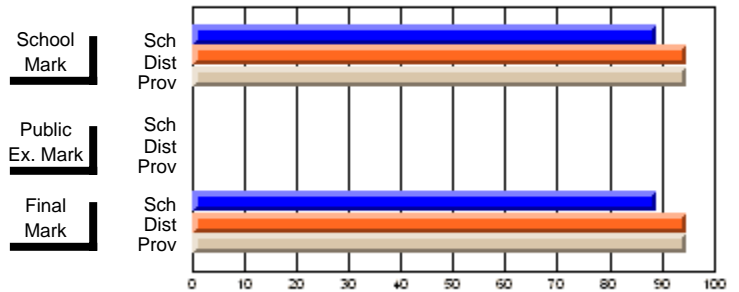

Percent Passes

* Data from the High School Certification System. The results from supplementary courses are not reflected in these results. All students obtaining a score of 48 or 49 on the final mark, were adjusted to 50 and are reflected in the Final Mark column.