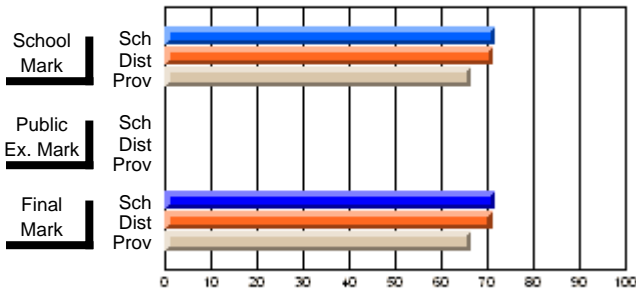

High School Course Results 2002-03

District 5 - Baie Verte/Central/Connaigre

#132 - Botwood Collegiate, Botwood

Grades: 9-12

Course: ENGLISH 1201			
# students in course: 39			
	School Mark	School vs District	School vs Province
Average Score	71.7		
School	71.7		
District	71.1	P	P
Province	66.6		
Percent of Passes	92.3		
School	92.3		
District	95.5	Q	P
Province	90.3		
	Public Exam Mark	School vs District	School vs Province
	Final Mark	School vs District	School vs Province
	71.7		
	71.0	P	P
	66.6		
	92.3		
	95.5	Q	P
	90.3		

Average Scores