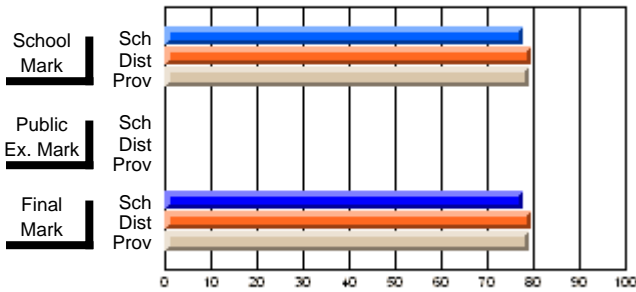

High School Course Results 2002-03

District 5 - Baie Verte/Central/Connaigre

#158 - MSB Regional Academy, Middle Arm

Grades: K-12

Course: PHYSICAL EDUCATION 2100						
# students in course: 10						
	School Mark	School vs District	School vs Province	Public Exam Mark	School vs District	School vs Province
Average Score	77.9					
School	77.9					
District	79.4	q	q			
Province	79.2					
Percent of Passes	100.0					
School	100.0					
District	95.4	P	P			
Province	96.2					

Average Scores