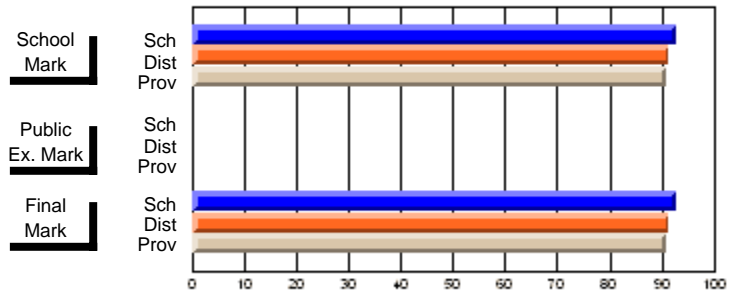

Percent Passes

* Data from the High School Certification System. The results from supplementary courses are not reflected in these results. All students obtaining a score of 48 or 49 on the final mark, were adjusted to 50 and are reflected in the Final Mark column.