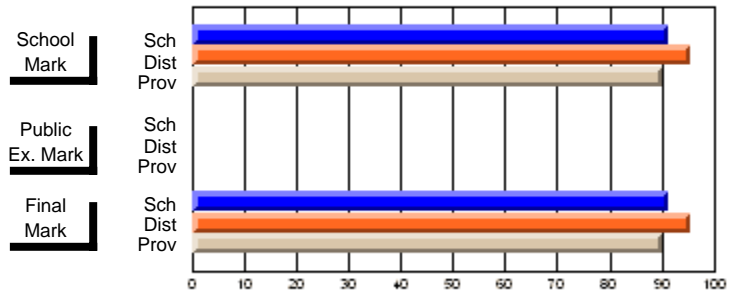

Percent Passes

* Data from the High School Certification System. The results from supplementary courses are not reflected in these results. All students obtaining a score of 48 or 49 on the final mark, were adjusted to 50 and are reflected in the Final Mark column.