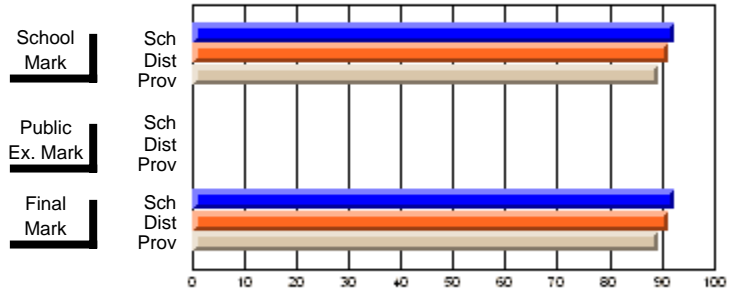

Percent Passes

* Data from the High School Certification System. The results from supplementary courses are not reflected in these results. All students obtaining a score of 48 or 49 on the final mark, were adjusted to 50 and are reflected in the Final Mark column.