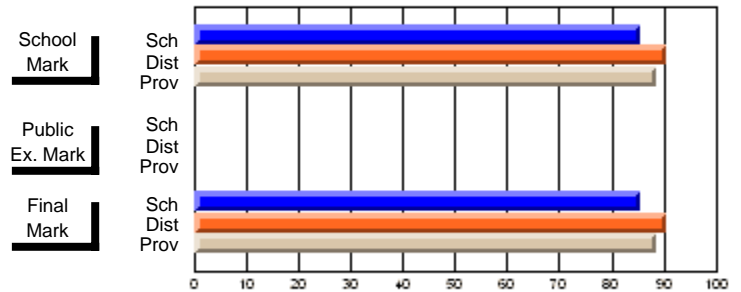

Percent Passes

* Data from the High School Certification System. The results from supplementary courses are not reflected in these results. All students obtaining a score of 48 or 49 on the final mark, were adjusted to 50 and are reflected in the Final Mark column.