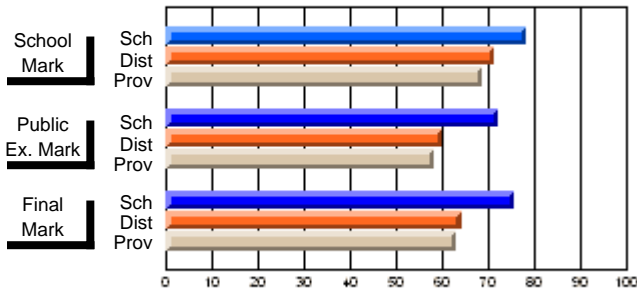

High School Course Results 2002-03

District 5 - Baie Verte/Central/Connaigre

#141 - Exploits Valley High - Maple, Grand Falls-Windsor

Grades: 11-12

Course: WORLD HISTORY 3201			
# students in course: 34			
	School Mark	School vs District	School vs Province
Average Score	78.2		
School	71.4	P	P
District			
Province	68.5		
Percent of Passes			
School	97.1		
District	89.4	P	P
Province	87.0		

	Public Exam Mark	School vs District	School vs Province
Public Exam Mark	72.2		
School	59.9	P	P
District			
Province	58.4		

	Final Mark	School vs District	School vs Province
Final Mark	75.4		
School	64.1	P	P
District			
Province	63.0		

Average Scores