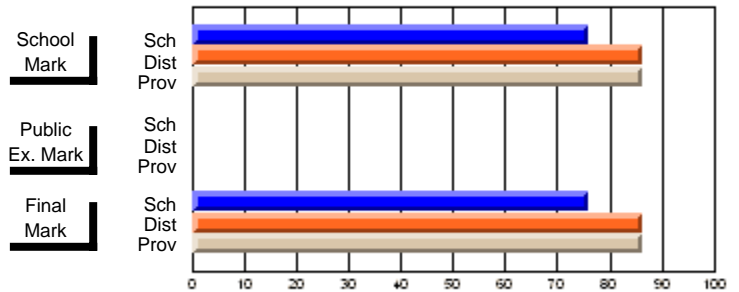

Percent Passes

* Data from the High School Certification System. The results from supplementary courses are not reflected in these results. All students obtaining a score of 48 or 49 on the final mark, were adjusted to 50 and are reflected in the Final Mark column.