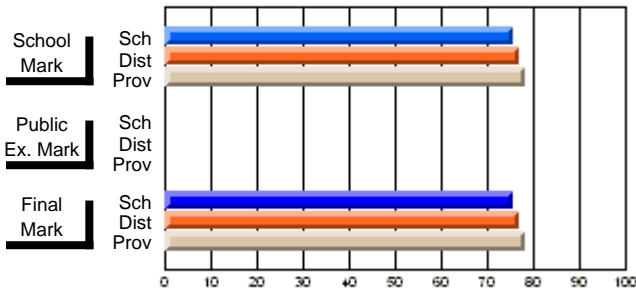

High School Course Results 2002-03

District 5 - Baie Verte/Central/Connaigre

#141 - Exploits Valley High - Maple, Grand Falls-Windsor

Grades: 11-12

Course: FRENCH 3201			
# students in course: 13			
	School Mark	School vs District	School vs Province
Average Score	75.5		
School	75.5		
District	76.8	q	q
Province	78.0		
Percent of Passes	100.0		
School	100.0		
District	100.0	P	P
Province	98.6		
	Public Exam Mark	School vs District	School vs Province
	Final Mark	School vs District	School vs Province
	75.5		
	75.5		
	76.8	q	q
	76.8		
	78.0		
	78.0		
	100.0		
	100.0	P	P
	100.0		
	98.6		
	98.6		

Average Scores