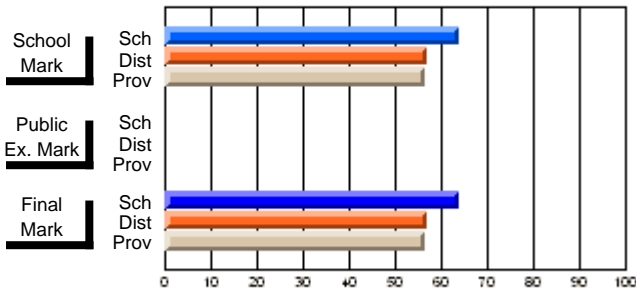

High School Course Results 2002-03

District 5 - Baie Verte/Central/Connaigre

#132 - Botwood Collegiate, Botwood

Grades: 9-12

Course: MATHEMATICS 1206						
# students in course: 24						
	School Mark	School vs District	School vs Province	Public Exam Mark	School vs District	School vs Province
Average Score	63.9					
School	63.9					
District	56.9	P	P		P	P
Province	56.4					
Percent of Passes	83.3					
School	83.3					
District	80.5	P	P		P	P
Province	78.1					

Average Scores