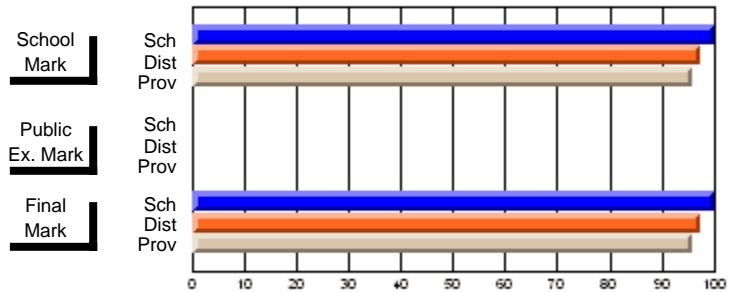

Percent Passes

* Data from the High School Certification System. The results from supplementary courses are not reflected in these results. All students obtaining a score of 48 or 49 on the final mark, were adjusted to 50 and are reflected in the Final Mark column.