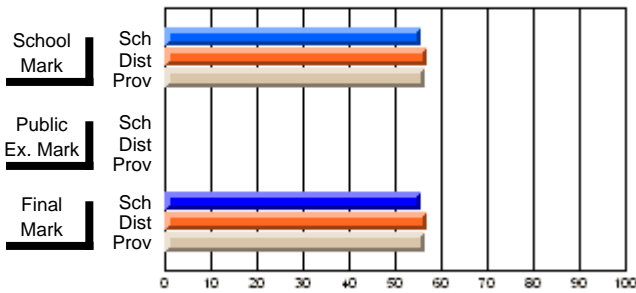

High School Course Results 2002-03

District 5 - Baie Verte/Central/Connaigre

#141 - Exploits Valley High - Maple, Grand Falls-Windsor

Grades: 11-12

Subject: Mathematics

Course: MATHEMATICS 1206			
# students in course: 11			
	School Mark	School vs District	School vs Province
<u>Average Score</u>			
School	55.6		
District	56.9	q	q
Province	56.4		
<u>Percent of Passes</u>			
School	72.7		
District	80.5	q	q
Province	78.1		

	Public Exam Mark	School vs District	School vs Province
<u>Final Mark</u>			
School	55.6		
District	56.9	q	q
Province	56.4		
<u>Final Mark</u>			
School	72.7		
District	81.0	q	q
Province	78.3		

Average Scores