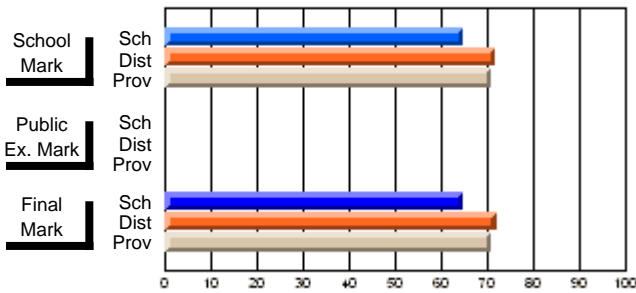

High School Course Results 2002-03

District 5 - Baie Verte/Central/Connaigre

#125 - Baie Verte High School, Baie Verte

Grades: 8-12

Subject: French

Course: FRENCH 2200												
# students in course: 39												
		School Mark	School vs District	School vs Province			Public Exam Mark	School vs District	School vs Province			
		Average Score								Final Mark	School vs District	School vs Province
School		64.9								64.9		
District		71.8	q	q						71.9	q	q
Province		70.9								70.9		
		Percent of Passes										
School		89.7								89.7		
District		93.8	q	q						94.0	q	q
Province		93.8								93.8		

Average Scores