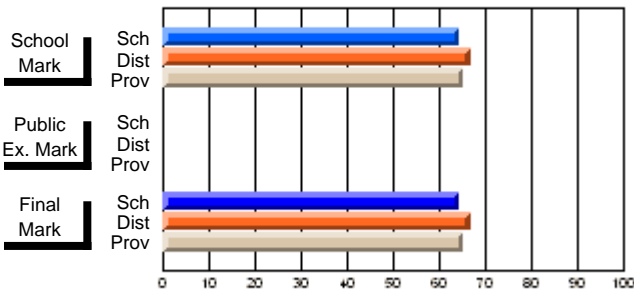

High School Course Results 2002-03

District 5 - Baie Verte/Central/Connaigre

#162 - Dorset Collegiate, Pilley's Island

Grades: 9-12

Subject: Mathematics

Course: MATHEMATICS 1204			
# students in course: 21			
	School Mark	School vs District	School vs Province
Average Score			
School	64.4		
District	66.7	q	q
Province	65.0		
Percent of Passes			
School	81.0		
District	87.3	q	q
Province	85.8		

	Public Exam Mark	School vs District	School vs Province
Final Mark			
School	64.4		
District	66.7	q	q
Province	65.0		

Average Scores