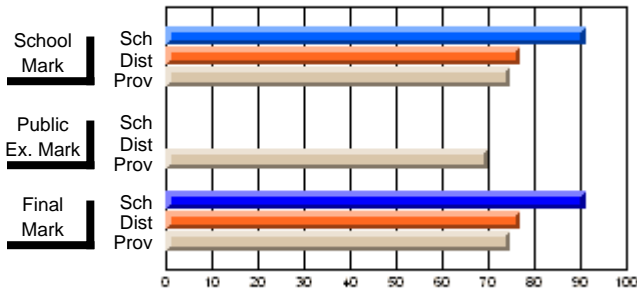

High School Course Results 2002-03

District 5 - Baie Verte/Central/Connaigre

#132 - Botwood Collegiate, Botwood

Grades: 9-12

Course: ADV WORDPROCESSING/DESK TOP 2101										
# students in course: 12										
	School Mark		School vs District	School vs Province		Public Exam Mark		School vs District	School vs Province	
<u>Average Score</u>	91.0									
School	76.8		P	P						
District	74.6					70.0				
Province								P	P	
<u>Percent of Passes</u>	100.0									
School	96.4		P	P				P	P	
District	92.9					100.0				
Province								P	P	

Average Scores