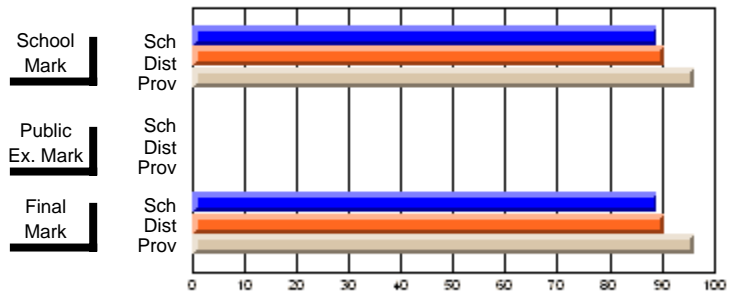

Percent Passes

* Data from the High School Certification System. The results from supplementary courses are not reflected in these results. All students obtaining a score of 48 or 49 on the final mark, were adjusted to 50 and are reflected in the Final Mark column.