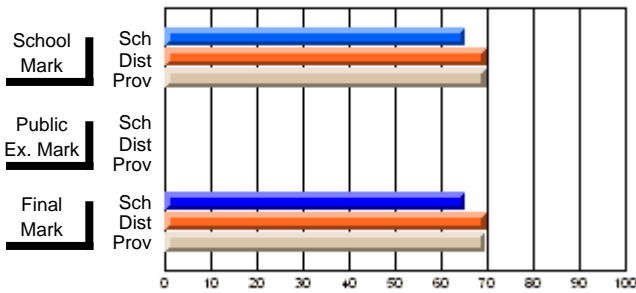

High School Course Results 2002-03

District 5 - Baie Verte/Central/Connaigre

#128 - Long Island Academy, Beaumont

Grades: K-6,8-12

Subject: Social Studies

Course: CANADIAN HISTORY 1201									
# students in course: 11									
	School Mark	School vs District	School vs Province	Public Exam Mark	School vs District	School vs Province	Final Mark	School vs District	School vs Province
<u>Average Score</u>	65.2						65.2		
School	69.7	q	q				69.7	q	q
District	69.7						69.7		
Province									
<u>Percent of Passes</u>	72.7						72.7		
School	88.8	q	q				88.8	q	q
District	89.0						89.0		
Province									

Average Scores