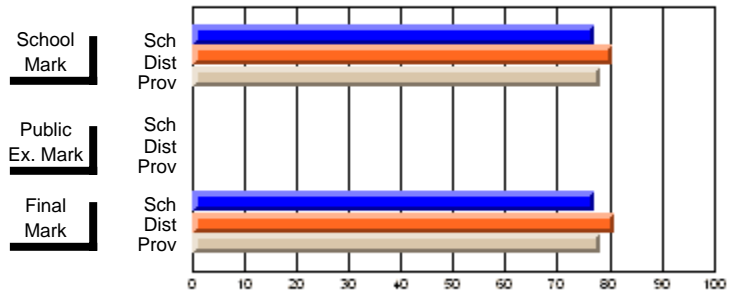

Percent Passes

* Data from the High School Certification System. The results from supplementary courses are not reflected in these results. All students obtaining a score of 48 or 49 on the final mark, were adjusted to 50 and are reflected in the Final Mark column.