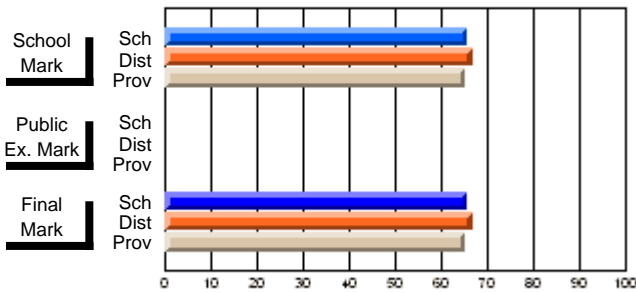

High School Course Results 2002-03

District 5 - Baie Verte/Central/Connaigre

#171 - Indian River High School, Springdale

Grades: 9-12

Subject: Mathematics

Course: MATHEMATICS 1204								
# students in course: 33								
	School Mark	School vs District	School vs Province		Public Exam Mark	School vs District	School vs Province	
<u>Average Score</u>	65.6							
School	66.7	q	p					
District	65.0							
Province								
<u>Percent of Passes</u>	78.8							
School	87.3	q	q					
District	85.8							
Province								

Average Scores