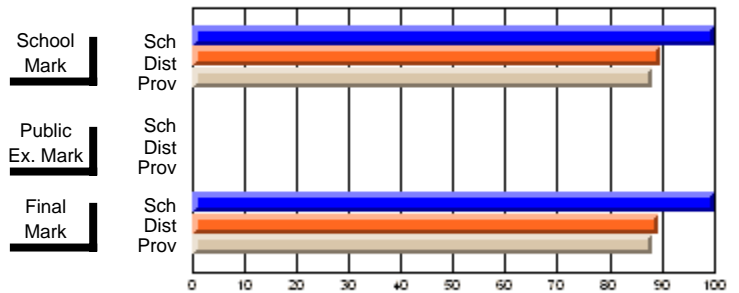

Percent Passes

* Data from the High School Certification System. The results from supplementary courses are not reflected in these results. All students obtaining a score of 48 or 49 on the final mark, were adjusted to 50 and are reflected in the Final Mark column.