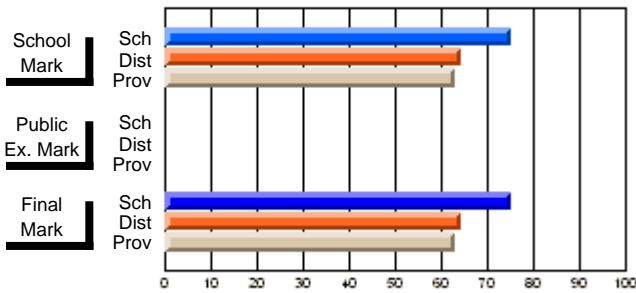

High School Course Results 2002-03

District 5 - Baie Verte/Central/Connaigre

#145 - Exploits Valley High - Greenwood, Grand Falls-Windsor

Grades: 9-10

Subject: English Language

Course: ENGLISH 1200								
# students in course: 19								
	School Mark	School vs District	School vs Province		Public Exam Mark	School vs District	School vs Province	
<u>Average Score</u>	75.3							
School	64.2	P	P					
District	62.9							
Province								
<u>Percent of Passes</u>	94.7							
School	87.1	P	P					
District	88.9							
Province								

Average Scores