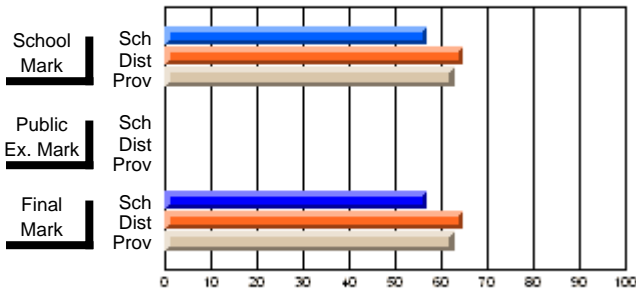

High School Course Results 2002-03

District 5 - Baie Verte/Central/Connaigre

#403 - Lakeside Academy, Buchans

Grades: K-12

Course: SCIENCE/TECHNOLOGY/SOCIETY 2206			
# students in course: 14			
	School Mark	School vs District	School vs Province
Average Score	57.0		
School	57.0		
District	64.7	q	q
Province	62.8		
Percent of Passes	78.6		
School	78.6		
District	90.4	q	q
Province	88.6		

Average Scores