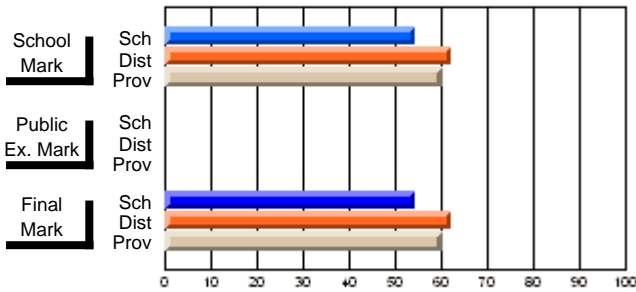

High School Course Results 2002-03

District 5 - Baie Verte/Central/Connaigre

#152 - Valmont Academy, King's Point

Grades: K-12

Course: MATHEMATICS 3206			
# students in course: 16			
	School Mark	School vs District	School vs Province
Average Score	54.3		
School	62.0	q	q
District	60.2		
Province			
Percent of Passes	75.0		
School	85.7	q	q
District	83.8		
Province			

	Public Exam Mark	School vs District	School vs Province
Final Mark	54.3		
School	62.0	q	q
District	60.2		
Province			

Average Scores