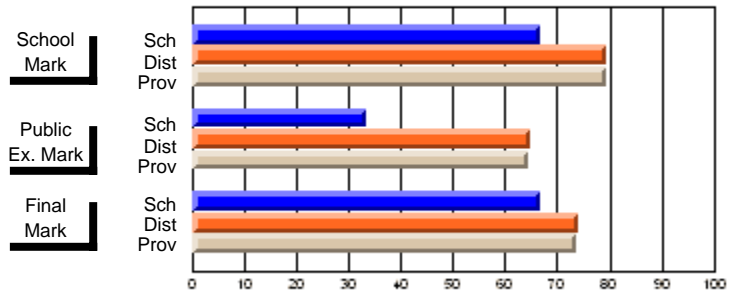

<b>Public Exam Mark</b>	School vs District	School vs Province
<b>43.0</b>		
58.9	q	q
57.9		

<b>Final Mark</b>	School vs District	School vs Province
<b>48.5</b>		
61.8	q	q
60.7		

**Average Scores**

**Percent Passes**