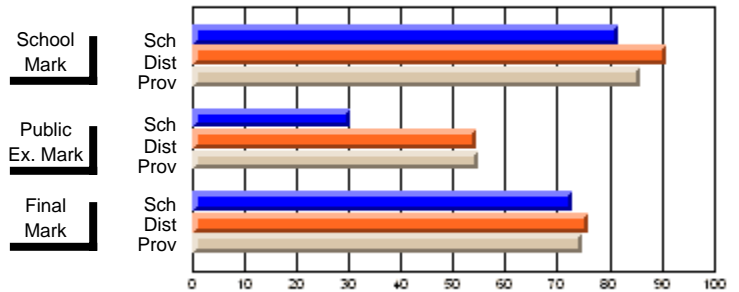

Percent Passes

* Data from the High School Certification System. The results from supplementary courses are not reflected in these results. All students obtaining a score of 48 or 49 on the final mark, were adjusted to 50 and are reflected in the Final Mark column.