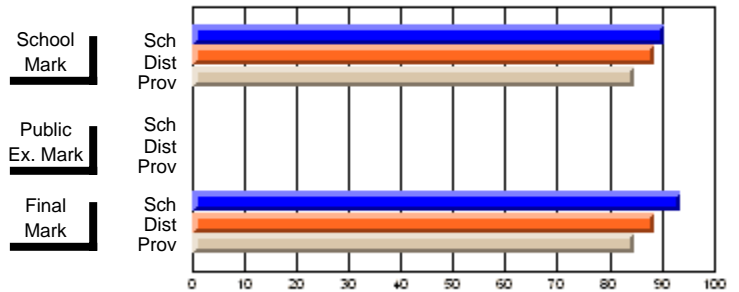

Percent Passes

* Data from the High School Certification System. The results from supplementary courses are not reflected in these results. All students obtaining a score of 48 or 49 on the final mark, were adjusted to 50 and are reflected in the Final Mark column.