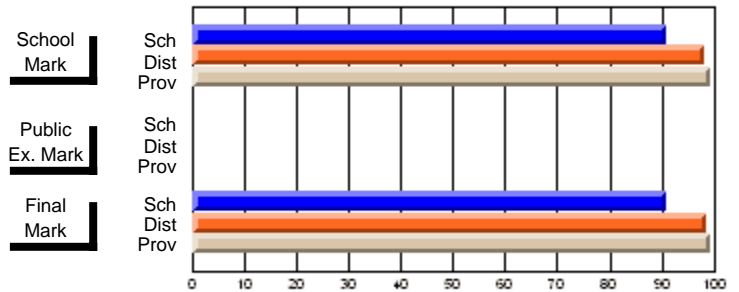

Percent Passes

* Data from the High School Certification System. The results from supplementary courses are not reflected in these results. All students obtaining a score of 48 or 49 on the final mark, were adjusted to 50 and are reflected in the Final Mark column.