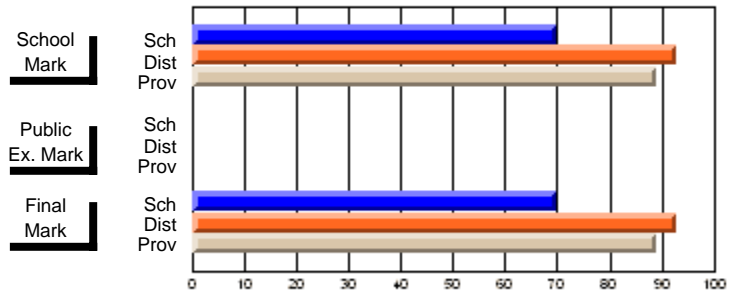

Percent Passes

* Data from the High School Certification System. The results from supplementary courses are not reflected in these results. All students obtaining a score of 48 or 49 on the final mark, were adjusted to 50 and are reflected in the Final Mark column.