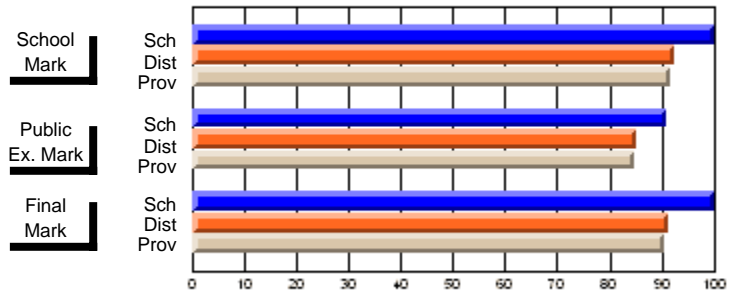

Percent Passes

* Data from the High School Certification System. The results from supplementary courses are not reflected in these results. All students obtaining a score of 48 or 49 on the final mark, were adjusted to 50 and are reflected in the Final Mark column.