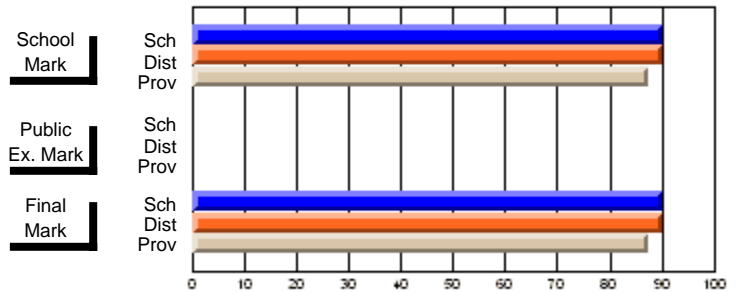

Percent Passes

* Data from the High School Certification System. The results from supplementary courses are not reflected in these results. All students obtaining a score of 48 or 49 on the final mark, were adjusted to 50 and are reflected in the Final Mark column.