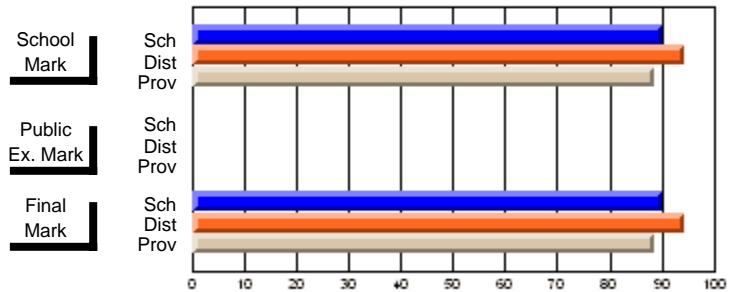

Percent Passes

* Data from the High School Certification System. The results from supplementary courses are not reflected in these results. All students obtaining a score of 48 or 49 on the final mark, were adjusted to 50 and are reflected in the Final Mark column.