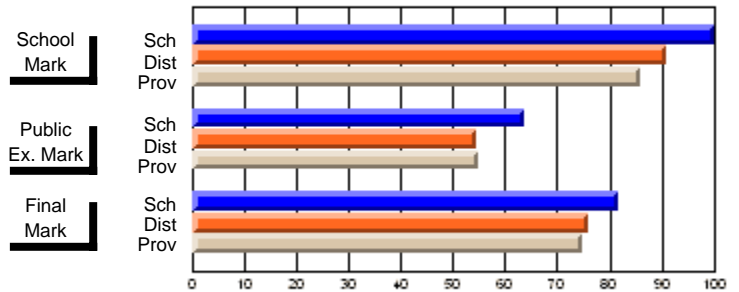

Percent Passes

* Data from the High School Certification System. The results from supplementary courses are not reflected in these results. All students obtaining a score of 48 or 49 on the final mark, were adjusted to 50 and are reflected in the Final Mark column.