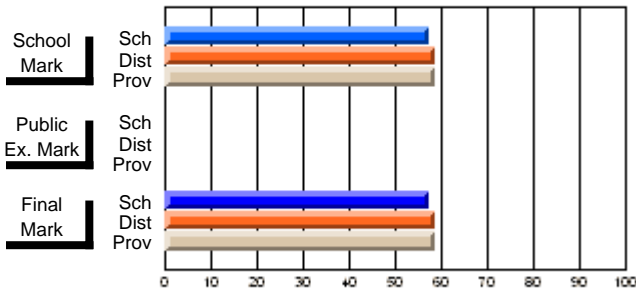

High School Course Results 2002-03

District 5 - Baie Verte/Central/Connaigre

#158 - MSB Regional Academy, Middle Arm

Grades: K-12

Course: ENGLISH 2202			
# students in course: 14			
	School Mark	School vs District	School vs Province
Average Score	57.4		
School	57.4		
District	58.7	q	q
Province	58.8		
Percent of Passes	78.6		
School	78.6		
District	86.2	q	q
Province	86.2		

Average Scores