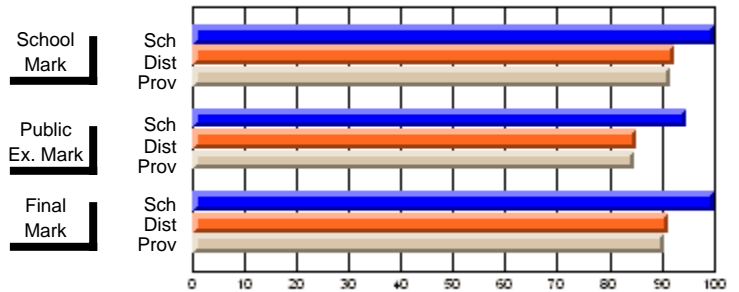

Percent Passes

* Data from the High School Certification System. The results from supplementary courses are not reflected in these results. All students obtaining a score of 48 or 49 on the final mark, were adjusted to 50 and are reflected in the Final Mark column.