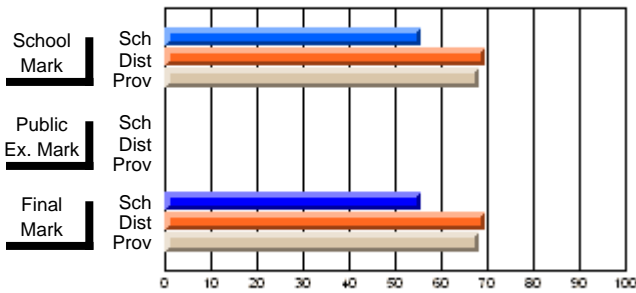

High School Course Results 2002-03

District 5 - Baie Verte/Central/Connaigre

#151 - John Watkins Academy, Hermitage

Grades: K-12

Subject: English Language

Course: ENGLISH 1201								
# students in course: 18								
	School Mark	School vs District	School vs Province		Public Exam Mark	School vs District	School vs Province	
<u>Average Score</u>	55.6							
School	69.5	q	q					
District	68.2							
Province								
<u>Percent of Passes</u>	77.8							
School	91.0	q	q					
District	92.0							
Province								

Average Scores