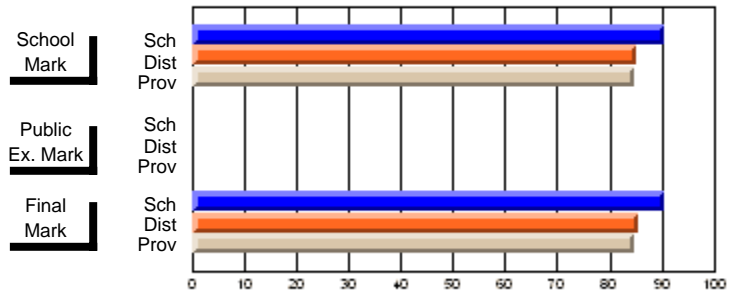

Percent Passes

* Data from the High School Certification System. The results from supplementary courses are not reflected in these results. All students obtaining a score of 48 or 49 on the final mark, were adjusted to 50 and are reflected in the Final Mark column.