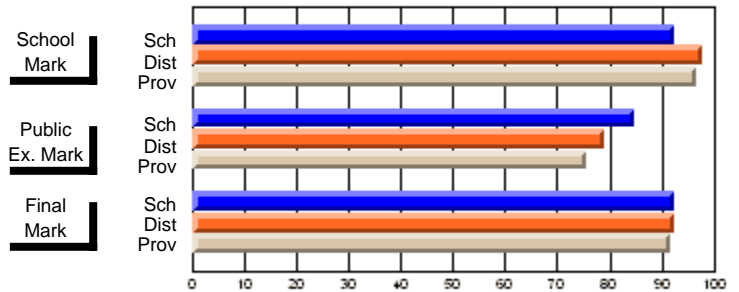

Percent Passes

* Data from the High School Certification System. The results from supplementary courses are not reflected in these results. All students obtaining a score of 48 or 49 on the final mark, were adjusted to 50 and are reflected in the Final Mark column.