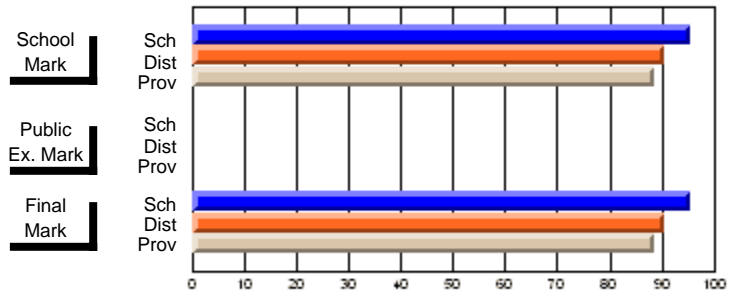

Percent Passes

* Data from the High School Certification System. The results from supplementary courses are not reflected in these results. All students obtaining a score of 48 or 49 on the final mark, were adjusted to 50 and are reflected in the Final Mark column.