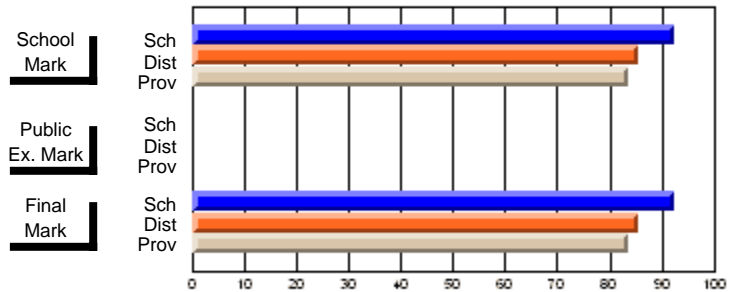

Percent Passes

* Data from the High School Certification System. The results from supplementary courses are not reflected in these results. All students obtaining a score of 48 or 49 on the final mark, were adjusted to 50 and are reflected in the Final Mark column.