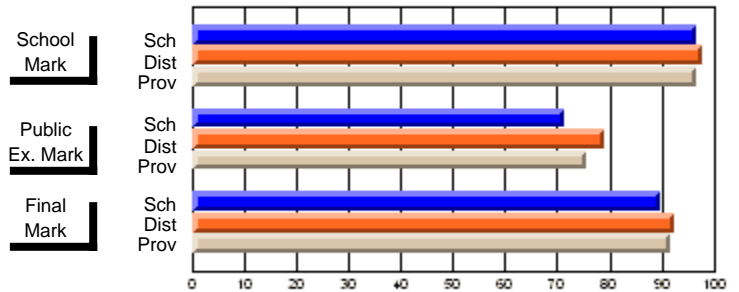

Percent Passes

* Data from the High School Certification System. The results from supplementary courses are not reflected in these results. All students obtaining a score of 48 or 49 on the final mark, were adjusted to 50 and are reflected in the Final Mark column.