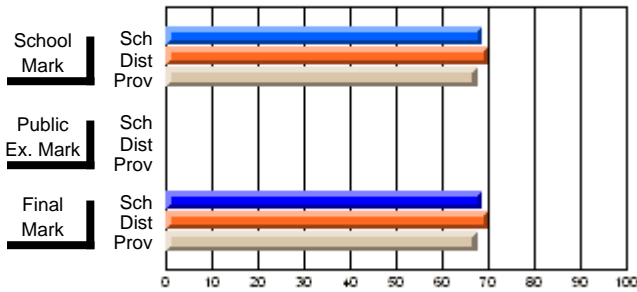

High School Course Results 2002-03

District 5 - Baie Verte/Central/Connaigre

#132 - Botwood Collegiate, Botwood

Grades: 9-12

Course: ENGLISH 2201			
# students in course: 44			
	School Mark	School vs District	School vs Province
Average Score	68.8		
School	70.0	q	p
District	67.6		
Province			
Percent of Passes	88.6		
School	92.1	q	q
District	92.3		
Province	92.3		

Average Scores