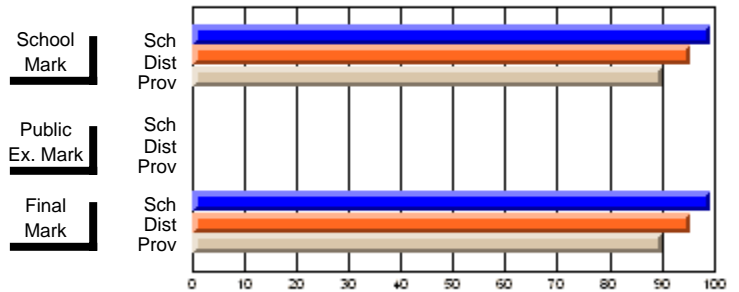

Percent Passes

* Data from the High School Certification System. The results from supplementary courses are not reflected in these results. All students obtaining a score of 48 or 49 on the final mark, were adjusted to 50 and are reflected in the Final Mark column.