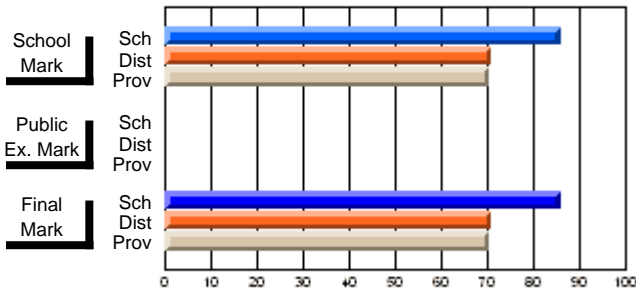

High School Course Results 2002-03

District 5 - Baie Verte/Central/Connaigre

#406 - Fitzgerald Academy, English Harbour West

Grades: K-12

Course: COMMUNICATIONS TECHNOLOGY 2104			
# students in course: 35			
	School Mark	School vs District	School vs Province
Average Score	85.8		
School	85.8		
District	70.8	P	P
Province	70.4		
Percent of Passes			
School	100.0		
District	91.5	P	P
Province	90.8		

	Public Exam Mark	School vs District	School vs Province
Final Mark	85.8		
School	85.8		
District	70.8	P	P
Province	70.4		
Final Mark	100.0		
School	100.0		
District	91.5	P	P
Province	90.9		

Average Scores