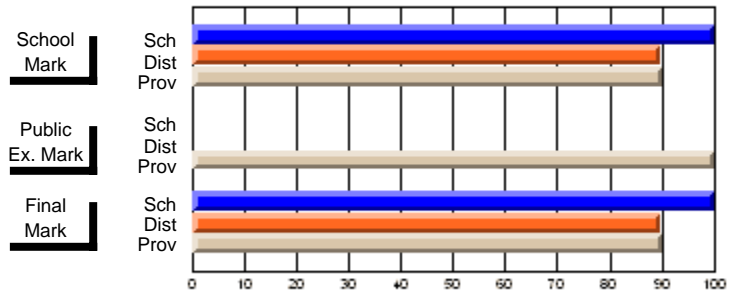

Percent Passes

* Data from the High School Certification System. The results from supplementary courses are not reflected in these results. All students obtaining a score of 48 or 49 on the final mark, were adjusted to 50 and are reflected in the Final Mark column.