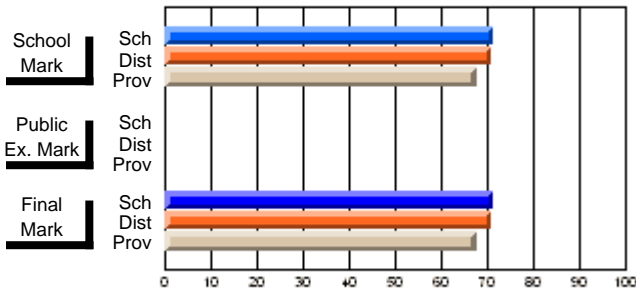

High School Course Results 2002-03

District 5 - Baie Verte/Central/Connaigre

#132 - Botwood Collegiate, Botwood

Grades: 9-12

Course: LANGUAGE 3101			
# students in course: 45			
	School Mark	School vs District	School vs Province
Average Score	71.1		
School	70.7	P	P
District	67.6		
Province			
Percent of Passes	91.1		
School	94.5	Q	Q
District	92.9		
Province			

	Public Exam Mark	School vs District	School vs Province
Final Mark	71.1		
School	70.7	P	P
District	67.5		
Province			

Average Scores