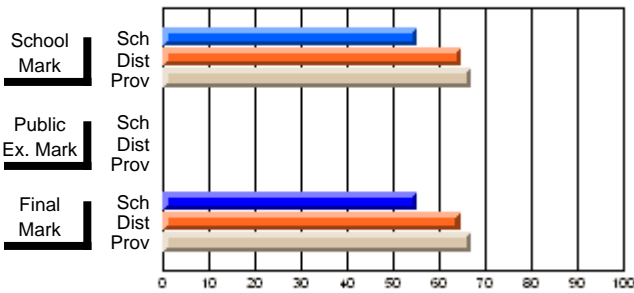

High School Course Results 2002-03

District 5 - Baie Verte/Central/Connaigre

#153 - Cape John Collegiate, La Scie

Grades: 7-12

Subject: Religious Education

Course: WORLD RELIGIONS 3104								
# students in course: 21								
	School Mark	School vs District	School vs Province		Public Exam Mark	School vs District	School vs Province	
<u>Average Score</u>								
School	55.2							
District	64.6	q	q					
Province	67.0							
<u>Percent of Passes</u>								
School	85.7							
District	86.5	q	q					
Province	85.9							
	Final Mark							
	55.2							
	64.5	q	q					
	67.0							
	85.7							
	86.2	q	q					
	85.8							

Average Scores