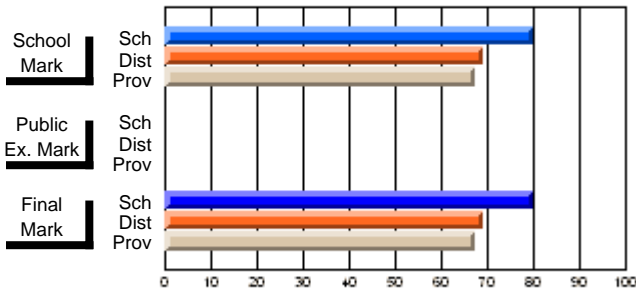

High School Course Results 2002-03

District 5 - Baie Verte/Central/Connaigre

#125 - Baie Verte High School, Baie Verte

Grades: 8-12

Course: PHYSICS 2204			
# students in course: 22			
	School Mark	School vs District	School vs Province
Average Score	80.1		
School	69.1	P	P
District	67.4		
Province			
Percent of Passes	95.5		
School	89.9	P	P
District	88.6		
Province			
	Public Exam Mark	School vs District	School vs Province
	Final Mark	School vs District	School vs Province
	80.1		
	69.1	P	P
	67.3		
	95.5		
	90.1	P	P
	88.5		

Average Scores