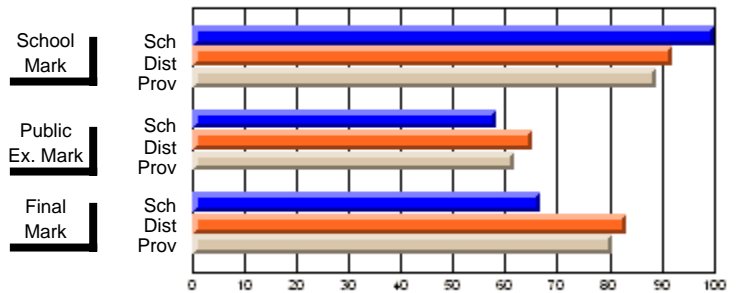

Percent Passes

* Data from the High School Certification System. The results from supplementary courses are not reflected in these results. All students obtaining a score of 48 or 49 on the final mark, were adjusted to 50 and are reflected in the Final Mark column.