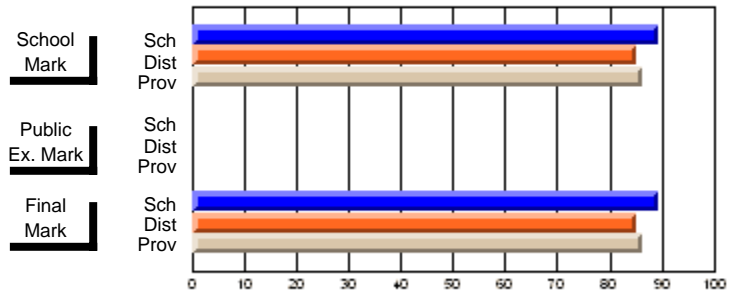

Percent Passes

* Data from the High School Certification System. The results from supplementary courses are not reflected in these results. All students obtaining a score of 48 or 49 on the final mark, were adjusted to 50 and are reflected in the Final Mark column.