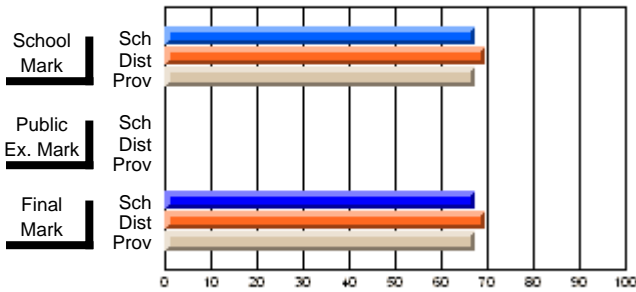

High School Course Results 2002-03

District 5 - Baie Verte/Central/Connaigre

#141 - Exploits Valley High - Maple, Grand Falls-Windsor

Grades: 11-12

Course: WRITING 2203			
# students in course: 17			
	School Mark	School vs District	School vs Province
Average Score	67.4		
School	67.4		
District	69.4	q	P
Province	67.4		
Percent of Passes			
School	94.1		
District	92.8	P	P
Province	89.0		

	Public Exam Mark	School vs District	School vs Province
Final Mark			
School	67.4		
District	69.4	q	P
Province	67.4		
Percent of Passes			
School	94.1		
District	92.8	P	P
Province	89.0		

Average Scores