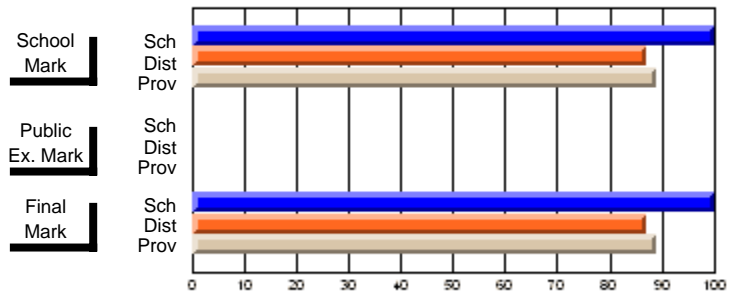

Percent Passes

* Data from the High School Certification System. The results from supplementary courses are not reflected in these results. All students obtaining a score of 48 or 49 on the final mark, were adjusted to 50 and are reflected in the Final Mark column.