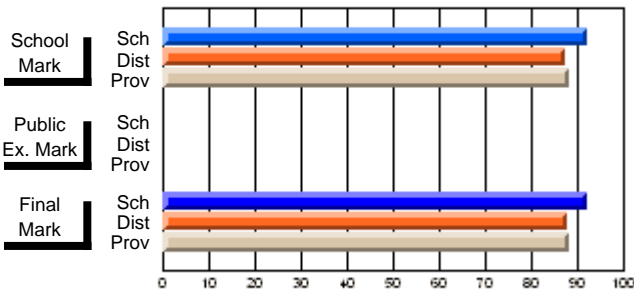

High School Course Results 2002-03

District 5 - Baie Verte/Central/Connaigre

#162 - Dorset Collegiate, Pilley's Island

Grades: 9-12

Subject: Music

Course: ENSEMBLE PERFORMANCE 1105									
# students in course: 14									
	School Mark	School vs District	School vs Province	Public Exam Mark	School vs District	School vs Province	Final Mark	School vs District	School vs Province
Average Score	92.0						92.0		
School	87.5	P	P				87.6	P	P
District	88.1						88.1		
Province							88.1		
Percent of Passes	100.0						100.0		
School	97.9	P	P				97.9	P	P
District	98.9						98.9		
Province							98.9		

Average Scores