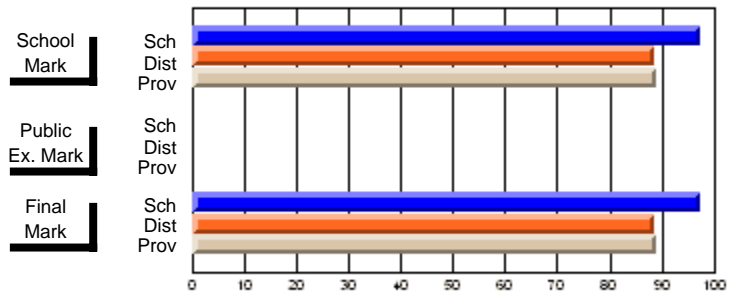

Percent Passes

* Data from the High School Certification System. The results from supplementary courses are not reflected in these results. All students obtaining a score of 48 or 49 on the final mark, were adjusted to 50 and are reflected in the Final Mark column.