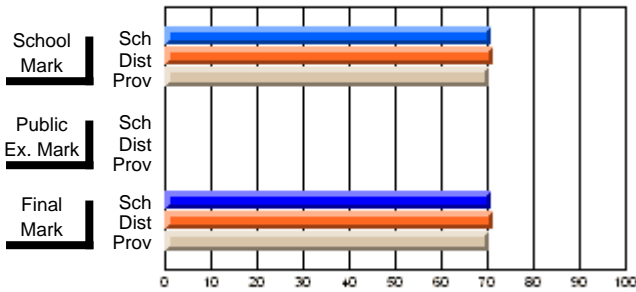

High School Course Results 2002-03

District 5 - Baie Verte/Central/Connaigre

#153 - Cape John Collegiate, La Scie

Grades: 7-12

Course: DESIGN TECHNOLOGY 1109

students in course: 17

	School Mark	School vs District	School vs Province	Public Exam Mark	School vs District	School vs Province	Final Mark	School vs District	School vs Province
<u>Average Score</u>	70.8						70.8		
School	71.3	q	P				71.3	q	P
District	70.5						70.5		
Province									
<u>Percent of Passes</u>	100.0						100.0		
School	91.1	P	P				91.1	P	P
District	91.4						91.4		
Province									

Average Scores