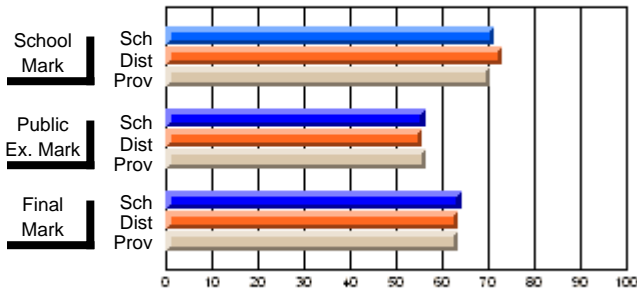

High School Course Results 2002-03

District 5 - Baie Verte/Central/Connaigre

#132 - Botwood Collegiate, Botwood

Grades: 9-12

Course: PHYSICS 3204			
# students in course: 28			
	School Mark	School vs District	School vs Province
Average Score	71.4		
School	72.8	q	p
District	70.3		
Province			
Percent of Passes	85.7		
School	94.3	q	q
District	93.6		
Province			
	Public Exam Mark	School vs District	School vs Province
Average Score	56.3		
School	55.7	p	q
District	56.3		
Province			
Percent of Passes	60.7		
School	65.3	q	q
District	65.6		
Province			
	Final Mark	School vs District	School vs Province
Average Score	64.1		
School	63.3	p	p
District	63.4		
Province			
Percent of Passes	82.1		
School	86.4	q	q
District	85.1		
Province			

Average Scores