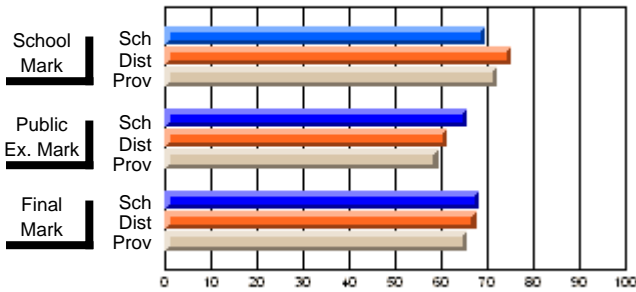

High School Course Results 2002-03

District 5 - Baie Verte/Central/Connaigre

#149 - King Academy, Harbour Breton

Grades: 7-12

Course: CHEMISTRY 3202			
# students in course: 8			
	School Mark	School vs District	School vs Province
Average Score			
School	69.6		
District	75.1	q	q
Province	72.0		
Percent of Passes			
School	100.0		
District	97.8	P	P
Province	94.4		

	Public Exam Mark	School vs District	School vs Province
Public Exam Mark			
School	65.5		
District	61.2	P	P
Province	59.3		

	Final Mark	School vs District	School vs Province
Final Mark			
School	68.4		
District	67.6	P	P
Province	65.7		

Average Scores