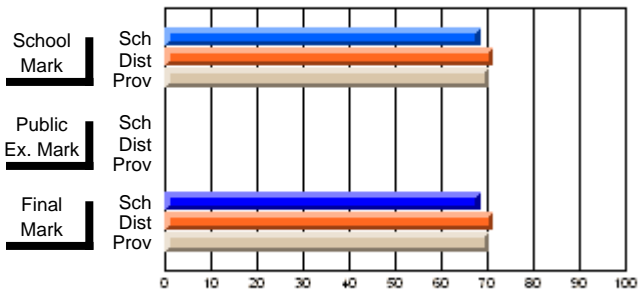

High School Course Results 2002-03

District 5 - Baie Verte/Central/Connaigre

#152 - Valmont Academy, King's Point

Grades: K-12

Subject: Guidance

Course: CAREER EXPLORATION 1101									
# students in course: 14									
	School Mark	School vs District	School vs Province	Public Exam Mark	School vs District	School vs Province	Final Mark	School vs District	School vs Province
Average Score	68.4						68.4		
School	71.1	q	q				71.1	q	q
District	70.2						70.2		
Province									
Percent of Passes	92.9						92.9		
School	89.5	p	p				89.6	p	p
District	88.9						88.9		
Province									

Average Scores