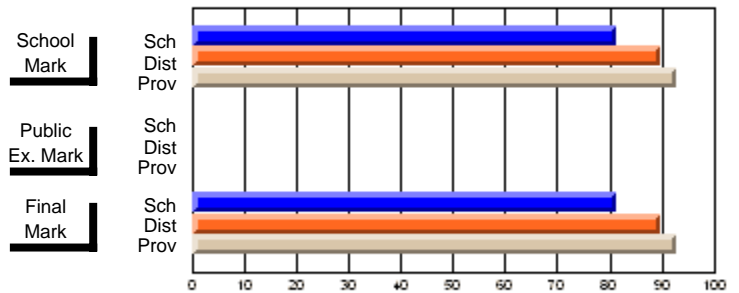

Percent Passes

* Data from the High School Certification System. The results from supplementary courses are not reflected in these results. All students obtaining a score of 48 or 49 on the final mark, were adjusted to 50 and are reflected in the Final Mark column.