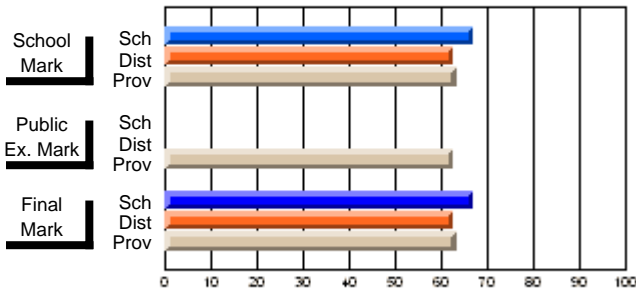

High School Course Results 2002-03

District 5 - Baie Verte/Central/Connaigre

#412 - Holy Cross School, St. Alban's

Grades: 7-12

Course: BUSINESS ENGLISH 3102			
# students in course: 12			
	School Mark	School vs District	School vs Province
Average Score	67.0		
School	67.0		
District	62.7	P	P
Province	63.2		
Percent of Passes	100.0		
School	100.0		
District	89.9	P	P
Province	90.1		

	Public Exam Mark	School vs District	School vs Province
Public Exam Mark	62.5		
School	62.5		
District	62.5		
Province	62.5		

	Final Mark	School vs District	School vs Province
Final Mark	67.0		
School	67.0		
District	62.7	P	P
Province	63.2		

Average Scores