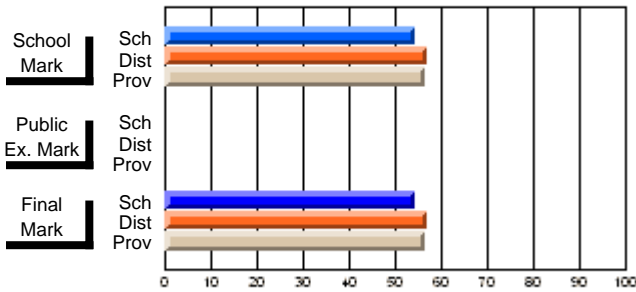

High School Course Results 2002-03

District 5 - Baie Verte/Central/Connaigre

#153 - Cape John Collegiate, La Scie

Grades: 7-12

Course: MATHEMATICS 1206			
# students in course: 22			
	School Mark	School vs District	School vs Province
Average Score	54.3		
School	54.3		
District	56.9	q	q
Province	56.4		
Percent of Passes			
School	77.3		
District	80.5	q	q
Province	78.1		

	Public Exam Mark	School vs District	School vs Province
Final Mark	54.3		
School	54.3		
District	56.9	q	q
Province	56.4		
Percent of Passes			
School	77.3		
District	81.0	q	q
Province	78.3		

Average Scores