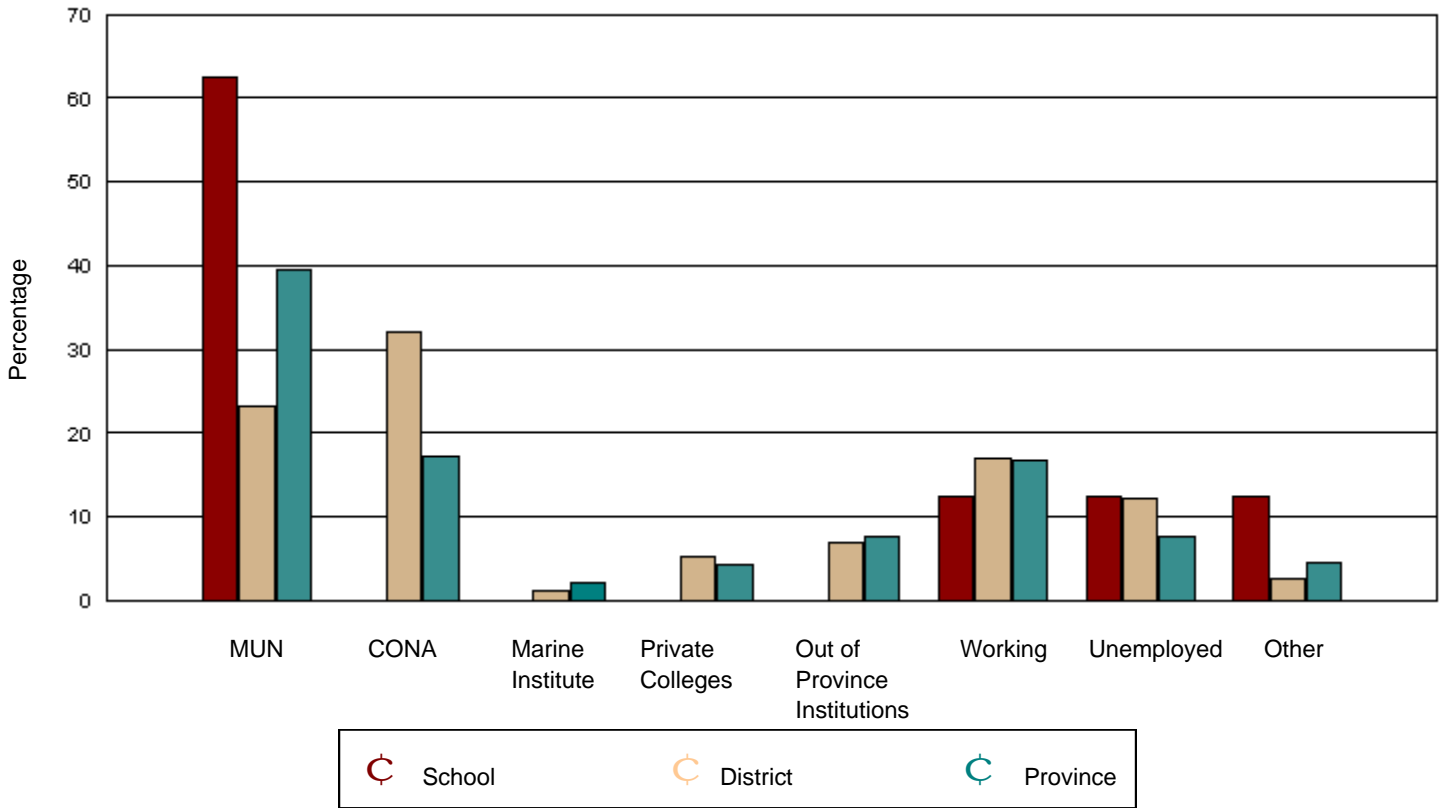

Conrad Fitzgerald Academy had 10 graduates in June 2001. Of these, 8 were tracked and are shown in this report.

District 5 - Baie Verte/Central/Connaigre had 606 graduates in June 2001. Of these, 529 were tracked and are shown in this report.