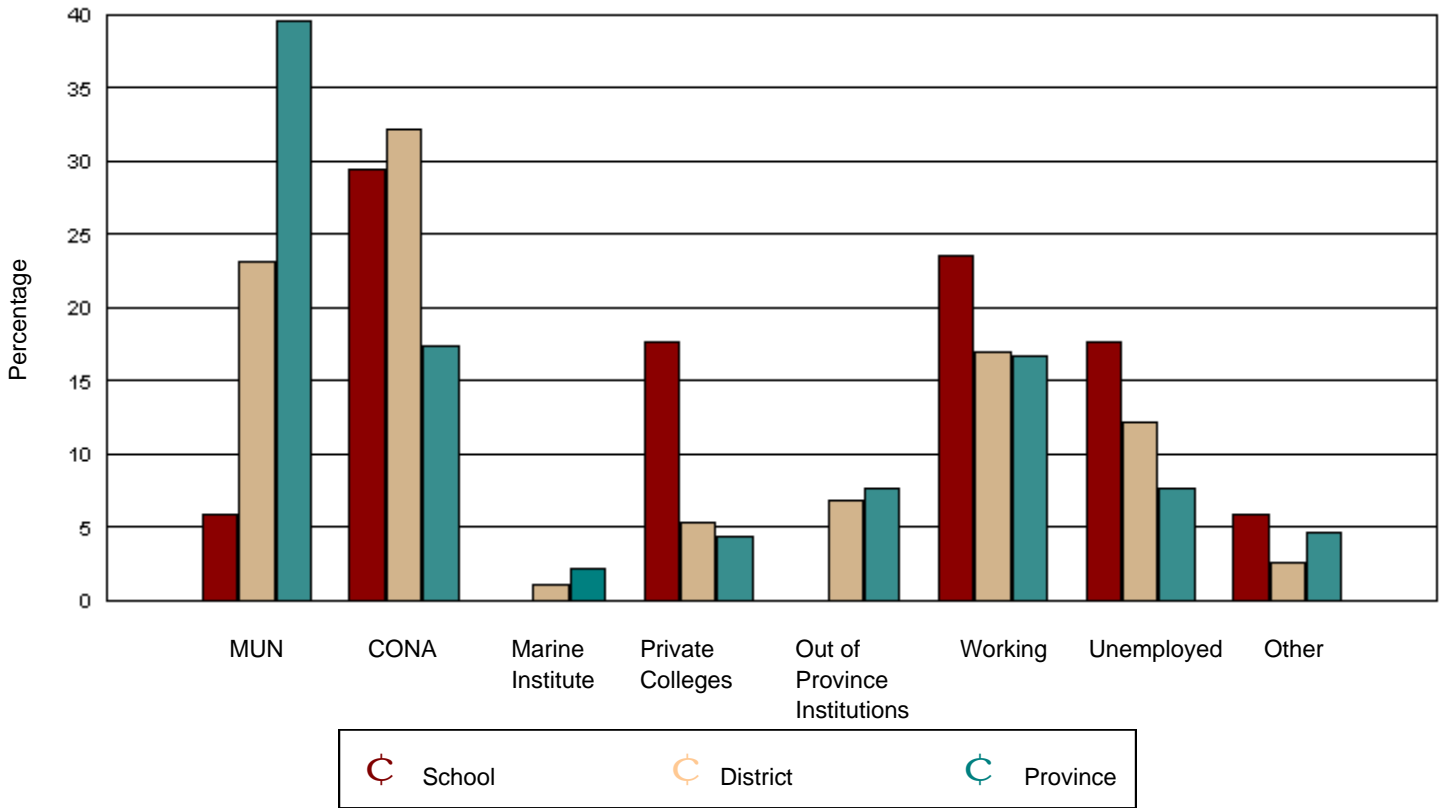

Point Leamington Academy had 20 graduates in June 2001. Of these, 17 were tracked and are shown in this report.

District 5 - Baie Verte/Central/Connaigre had 606 graduates in June 2001. Of these, 529 were tracked and are shown in this report.