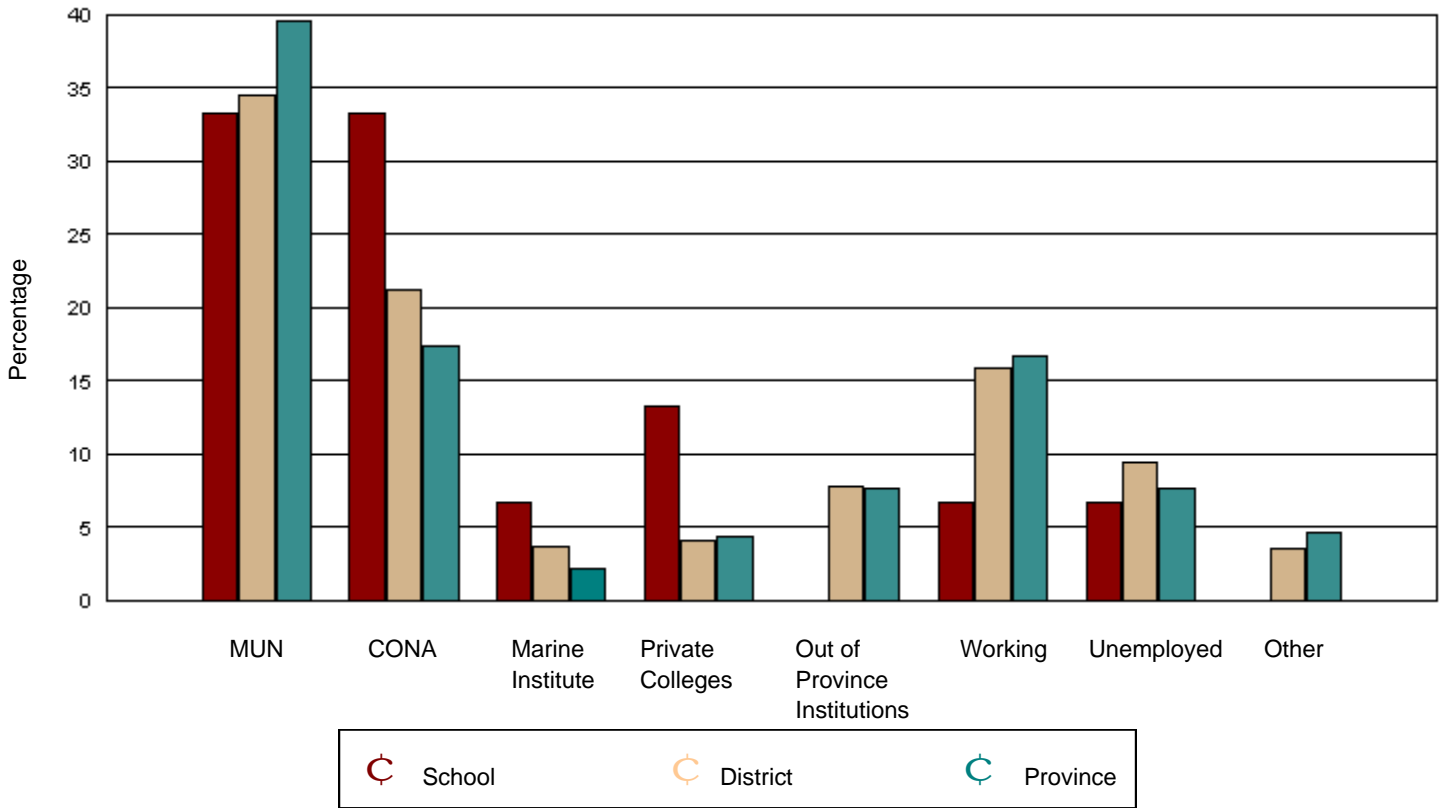

Lumsden School Complex had 15 graduates in June 2001. Of these, 15 were tracked and are shown in this report.

District 6 - Lewisporte/Gander had 565 graduates in June 2001. Of these, 513 were tracked and are shown in this report.