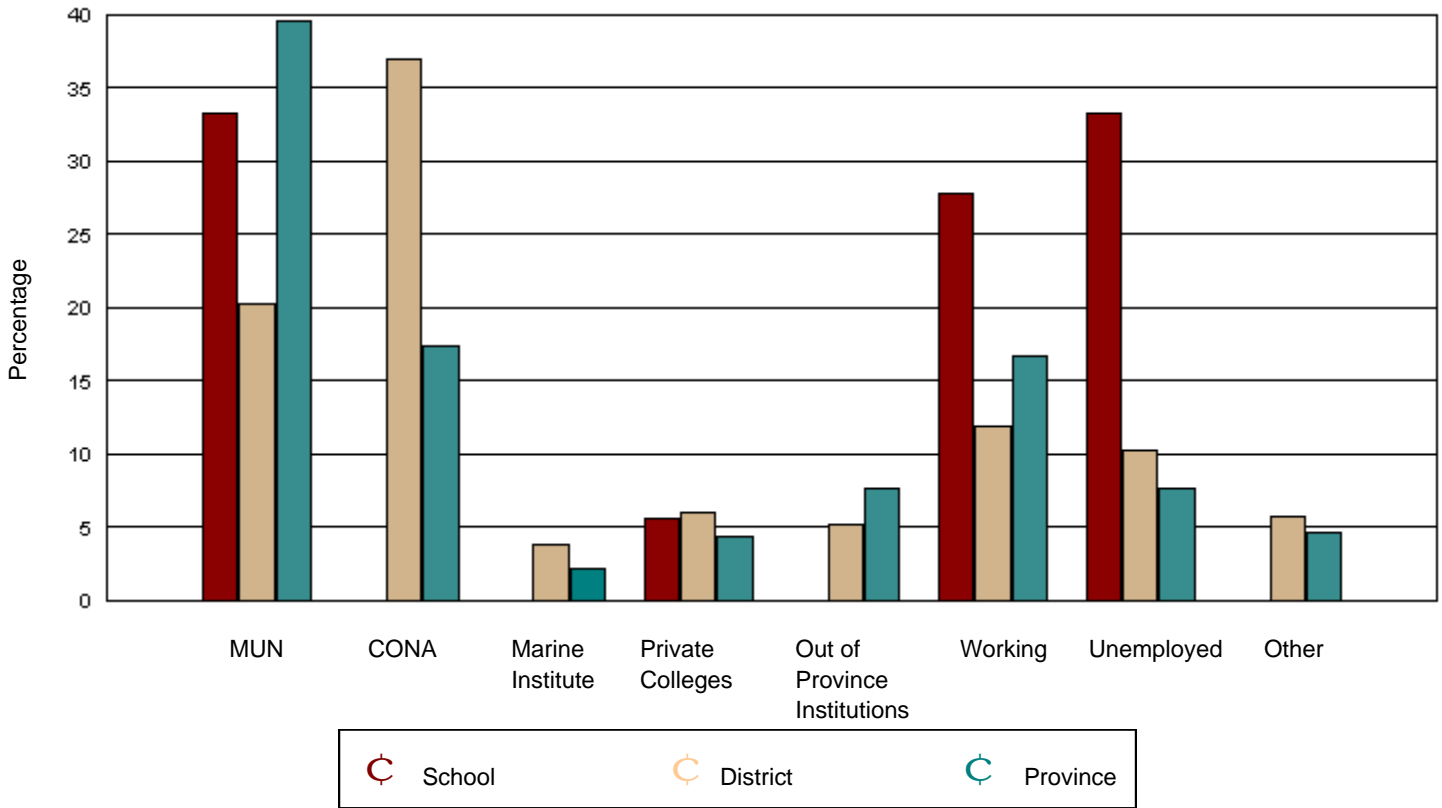

Follow-Up Report of High School Graduates, June 2001

District 7 - Burin Peninsula

School #: 229

St. Joseph's All Grade, Terrenceville

Grades: K-12

	<u>School</u>		<u>District</u>		<u>Province</u>	
	Number	Percentage	Number	Percentage	Number	Percentage
Memorial University	6	33.3	75	20.3	2,126	39.6
College of the North Atlantic	0	0.0	136	36.9	931	17.3
Marine Institute	0	0.0	14	3.8	112	2.1
Private Colleges	1	5.6	22	6.0	229	4.3
Out of Province Institutions	0	0.0	19	5.1	410	7.6
Working	5	27.8	44	11.9	898	16.7
Unemployed	6	33.3	38	10.3	416	7.7
Other	0	0.0	21	5.7	249	4.6

St. Joseph's All Grade had 20 graduates in June 2001. Of these, 18 were tracked and are shown in this report.

District 7 - Burin Peninsula had 398 graduates in June 2001. Of these, 369 were tracked and are shown in this report.

Source: Department of Youth Services & Post-Secondary Education

Of the 5,992 provincial graduates in June 2001, only 621 could not be tracked. It is reasonably certain that none are attending Memorial University, the College of the North Atlantic, or the Marine Institute. While there is a low possibility these graduates are attending a Newfoundland private college or an out of province institution, it is more likely they are working, unemployed, or engaged in other activities.