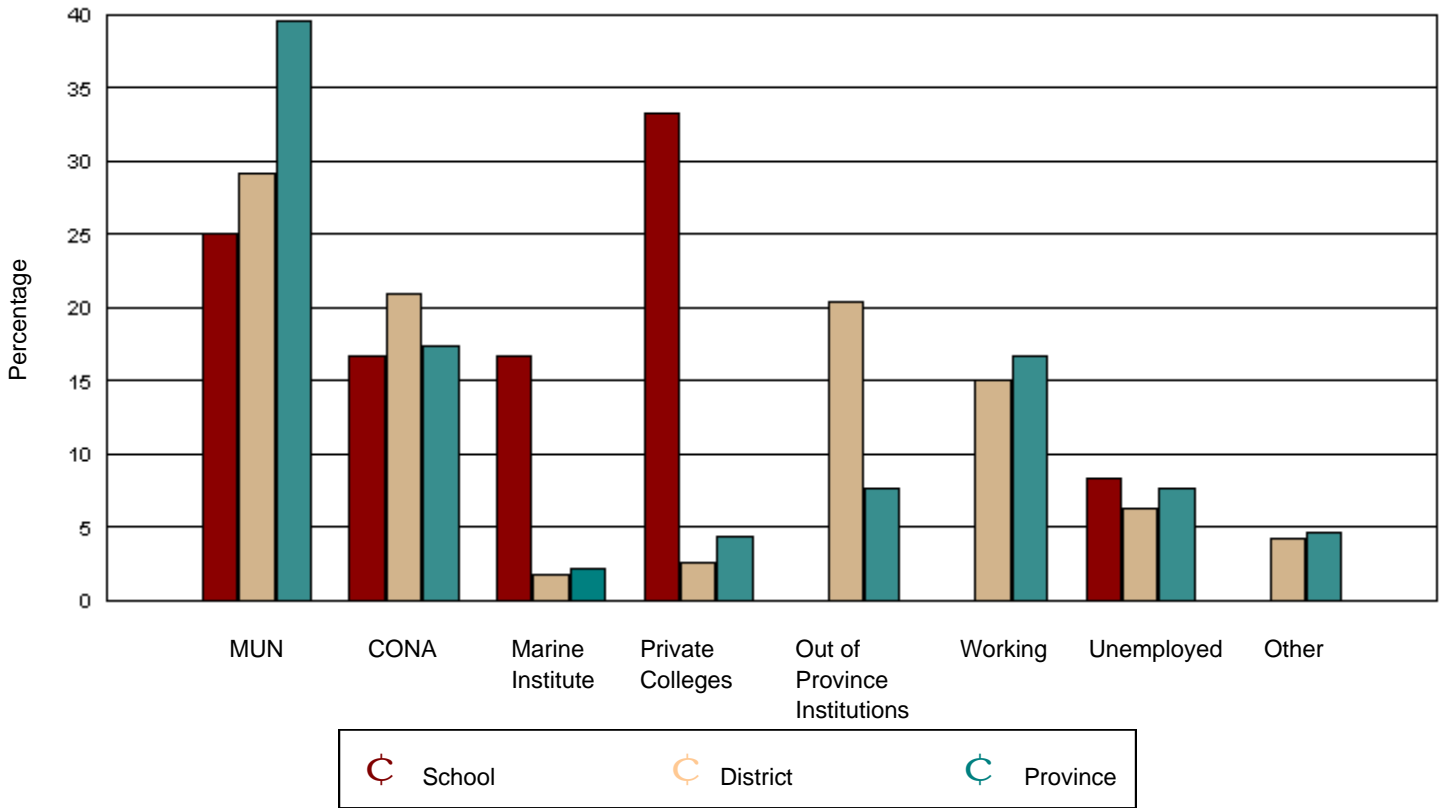

Follow-Up Report of High School Graduates, June 2001

District 4 - Cormack Trail

School #: 113

St. Boniface All Grade, Ramea

Grades: K-12

	<u>School</u>		<u>District</u>		<u>Province</u>	
	Number	Percentage	Number	Percentage	Number	Percentage
Memorial University	3	25.0	103	29.1	2,126	39.6
College of the North Atlantic	2	16.7	74	20.9	931	17.3
Marine Institute	2	16.7	6	1.7	112	2.1
Private Colleges	4	33.3	9	2.5	229	4.3
Out of Province Institutions	0	0.0	72	20.4	410	7.6
Working	0	0.0	53	15.0	898	16.7
Unemployed	1	8.3	22	6.2	416	7.7
Other	0	0.0	15	4.2	249	4.6

St. Boniface All Grade had 14 graduates in June 2001. Of these, 12 were tracked and are shown in this report.

District 4 - Cormack Trail had 408 graduates in June 2001. Of these, 354 were tracked and are shown in this report.

Source: Department of Youth Services & Post-Secondary Education

Of the 5,992 provincial graduates in June 2001, only 621 could not be tracked. It is reasonably certain that none are attending Memorial University, the College of the North Atlantic, or the Marine Institute. While there is a low possibility these graduates are attending a Newfoundland private college or an out of province institution, it is more likely they are working, unemployed, or engaged in other activities.