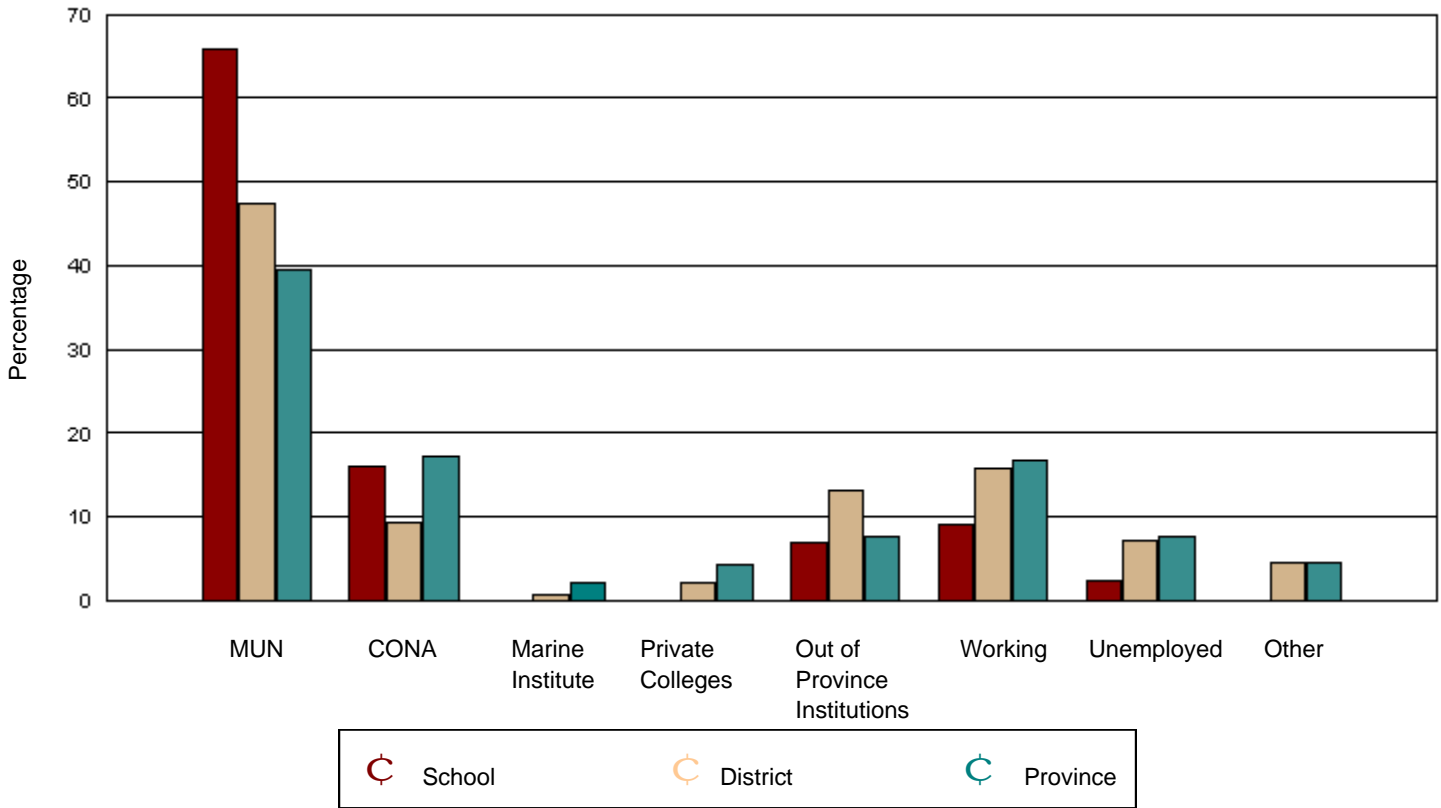

Pasadena Academy had 49 graduates in June 2001. Of these, 44 were tracked and are shown in this report.

District 3 - Deer Lake/Corner Brook/St. Barbe had 494 graduates in June 2001. Of these, 448 were tracked and are shown in this report.