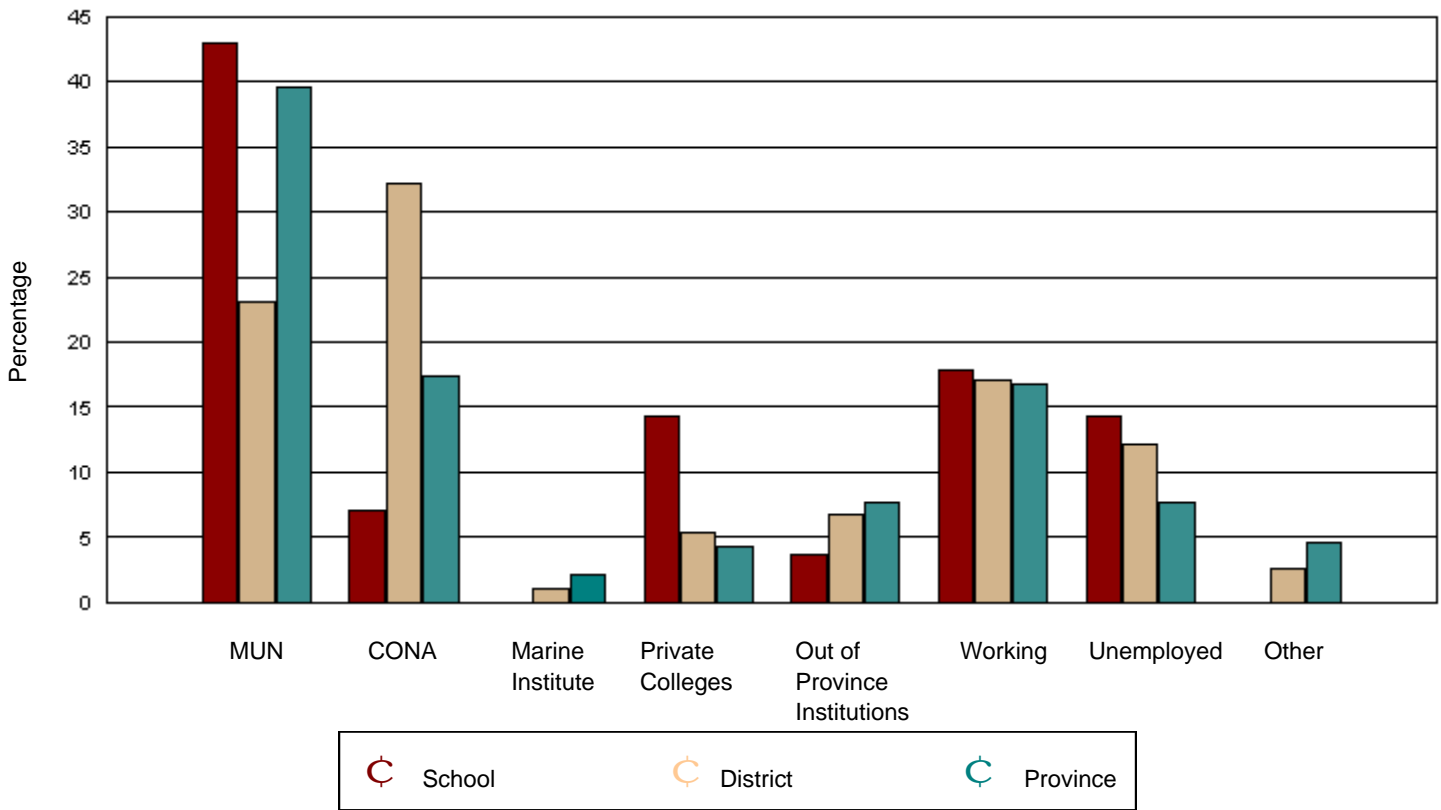

Follow-Up Report of High School Graduates, June 2001

District 5 - Baie Verte/Central/Connaigre

School #: 162

Dorset Collegiate, Pilley's Island

Grades: 9-12

	School		District		Province	
	Number	Percentage	Number	Percentage	Number	Percentage
Memorial University	12	42.9	122	23.1	2,126	39.6
College of the North Atlantic	2	7.1	170	32.1	931	17.3
Marine Institute	0	0.0	6	1.1	112	2.1
Private Colleges	4	14.3	28	5.3	229	4.3
Out of Province Institutions	1	3.6	36	6.8	410	7.6
Working	5	17.9	90	17.0	898	16.7
Unemployed	4	14.3	64	12.1	416	7.7
Other	0	0.0	13	2.5	249	4.6

Dorset Collegiate had 29 graduates in June 2001. Of these, 28 were tracked and are shown in this report.

District 5 - Baie Verte/Central/Connaigre had 606 graduates in June 2001. Of these, 529 were tracked and are shown in this report.

Source: Department of Youth Services & Post-Secondary Education

Of the 5,992 provincial graduates in June 2001, only 621 could not be tracked. It is reasonably certain that none are attending Memorial University, the College of the North Atlantic, or the Marine Institute. While there is a low possibility these graduates are attending a Newfoundland private college or an out of province institution, it is more likely they are working, unemployed, or engaged in other activities.