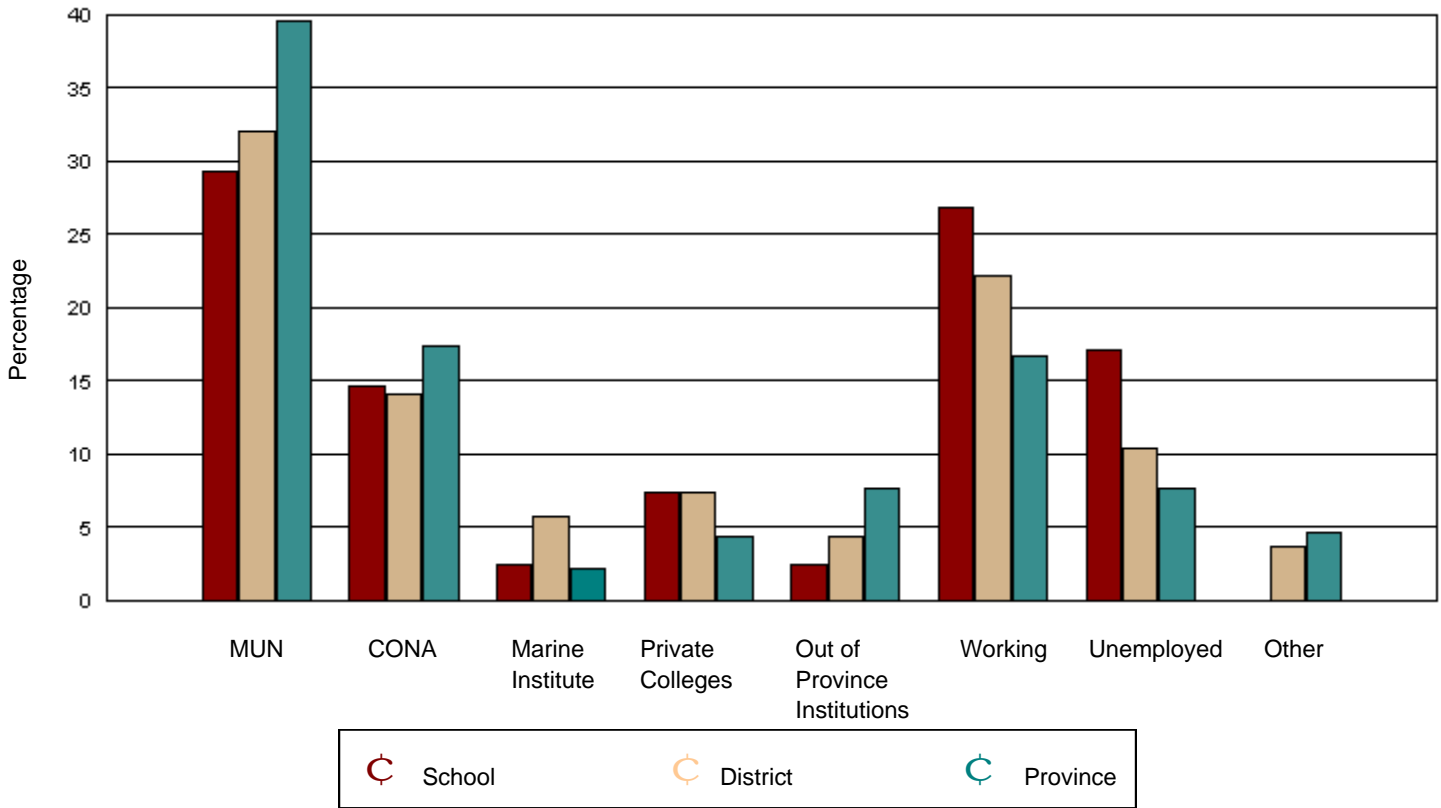

Musgravetown High School had 44 graduates in June 2001. Of these, 41 were tracked and are shown in this report.

District 8 - Vista had 325 graduates in June 2001. Of these, 297 were tracked and are shown in this report.