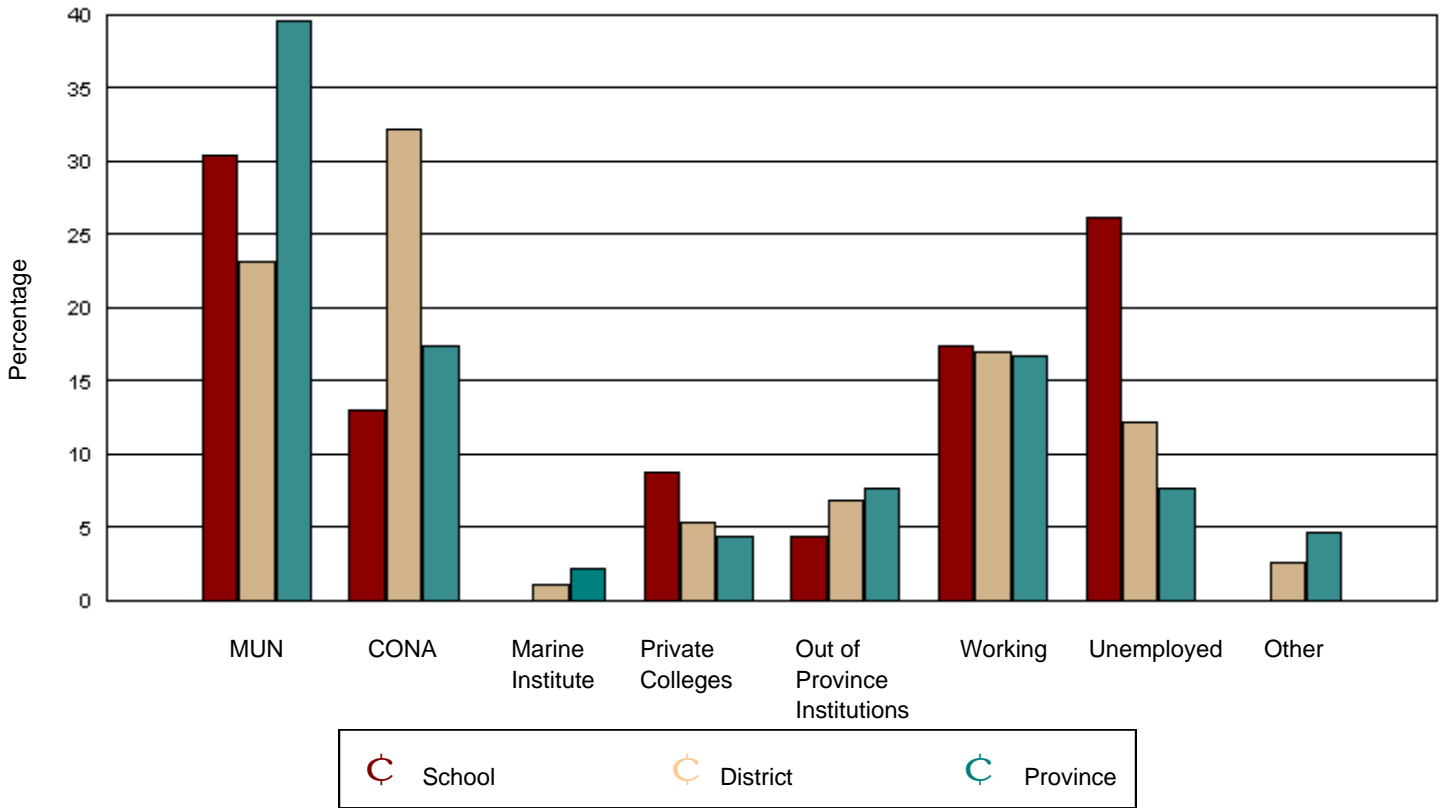

Follow-Up Report of High School Graduates, June 2001

District 5 - Baie Verte/Central/Connaigre

School #: 153

Cape John Collegiate, LaScie

Grades: 7-12

	<u>School</u>		<u>District</u>		<u>Province</u>	
	<u>Number</u>	<u>Percentage</u>	<u>Number</u>	<u>Percentage</u>	<u>Number</u>	<u>Percentage</u>
Memorial University	7	30.4	122	23.1	2,126	39.6
College of the North Atlantic	3	13.0	170	32.1	931	17.3
Marine Institute	0	0.0	6	1.1	112	2.1
Private Colleges	2	8.7	28	5.3	229	4.3
Out of Province Institutions	1	4.3	36	6.8	410	7.6
Working	4	17.4	90	17.0	898	16.7
Unemployed	6	26.1	64	12.1	416	7.7
Other	0	0.0	13	2.5	249	4.6

Cape John Collegiate had 29 graduates in June 2001. Of these, 23 were tracked and are shown in this report.

District 5 - Baie Verte/Central/Connaigre had 606 graduates in June 2001. Of these, 529 were tracked and are shown in this report.

Source: Department of Youth Services & Post-Secondary Education

Of the 5,992 provincial graduates in June 2001, only 621 could not be tracked. It is reasonably certain that none are attending Memorial University, the College of the North Atlantic, or the Marine Institute. While there is a low possibility these graduates are attending a Newfoundland private college or an out of province institution, it is more likely they are working, unemployed, or engaged in other activities.