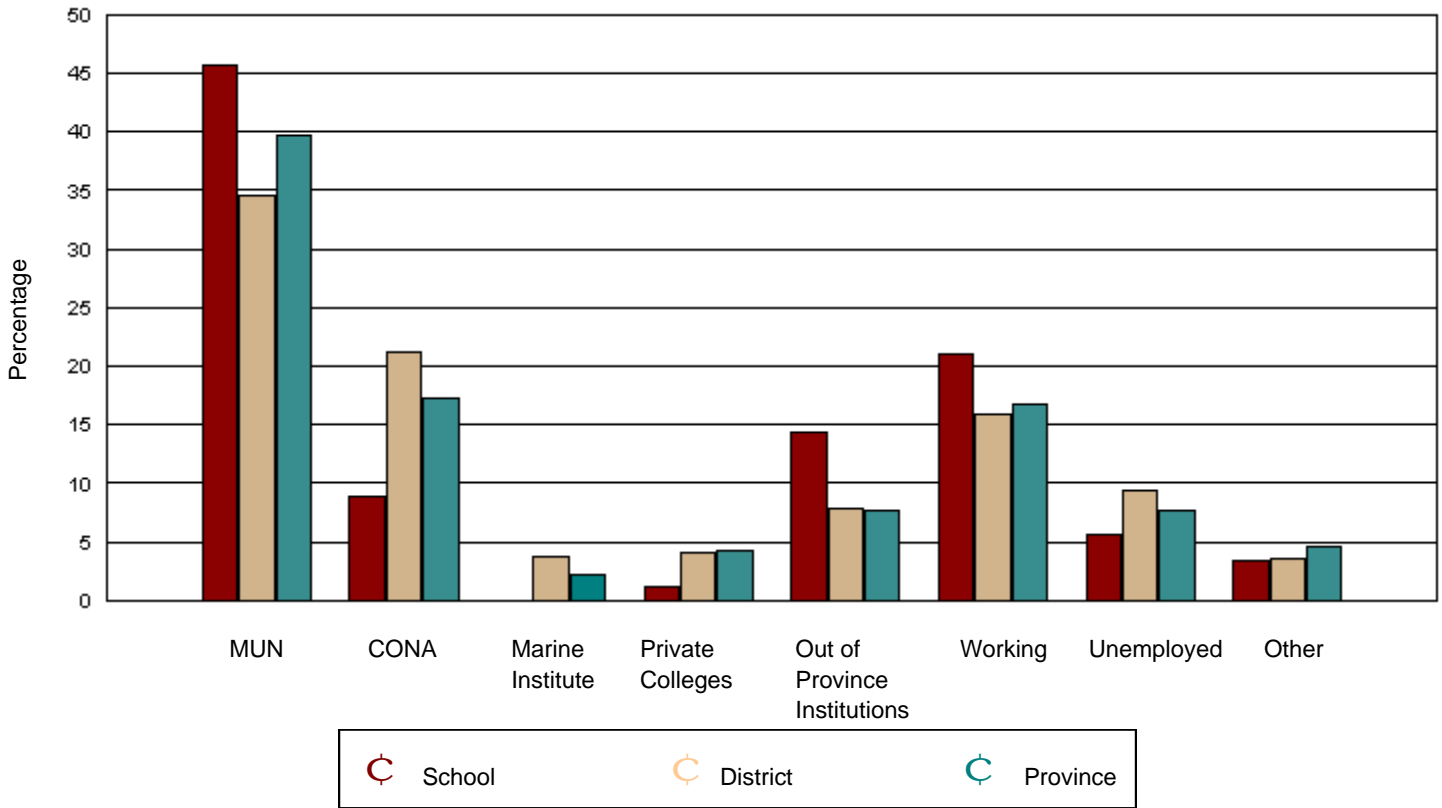

Gander Collegiate had 98 graduates in June 2001. Of these, 90 were tracked and are shown in this report.

District 6 - Lewisporte/Gander had 565 graduates in June 2001. Of these, 513 were tracked and are shown in this report.