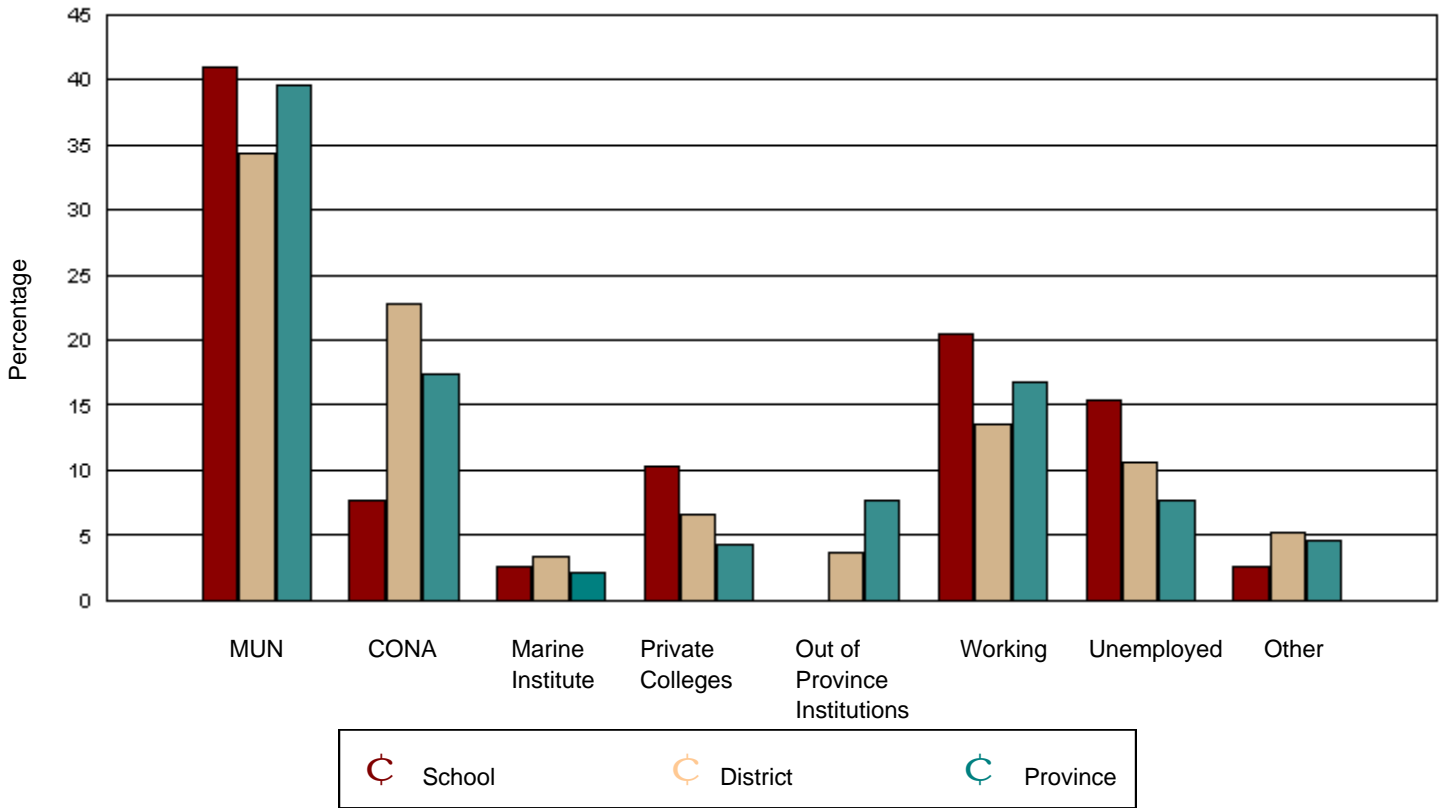

Follow-Up Report of High School Graduates, June 2001

District 9 - Avalon West

School #: 287

Dunne Memorial Academy, St. Mary's

Grades: K-12

	<u>School</u>		<u>District</u>		<u>Province</u>	
	<u>Number</u>	<u>Percentage</u>	<u>Number</u>	<u>Percentage</u>	<u>Number</u>	<u>Percentage</u>
Memorial University	16	41.0	249	34.3	2,126	39.6
College of the North Atlantic	3	7.7	166	22.8	931	17.3
Marine Institute	1	2.6	25	3.4	112	2.1
Private Colleges	4	10.3	48	6.6	229	4.3
Out of Province Institutions	0	0.0	26	3.6	410	7.6
Working	8	20.5	98	13.5	898	16.7
Unemployed	6	15.4	77	10.6	416	7.7
Other	1	2.6	38	5.2	249	4.6

Dunne Memorial Academy had 44 graduates in June 2001. Of these, 39 were tracked and are shown in this report.

District 9 - Avalon West had 804 graduates in June 2001. Of these, 727 were tracked and are shown in this report.

Source: Department of Youth Services & Post-Secondary Education

Of the 5,992 provincial graduates in June 2001, only 621 could not be tracked. It is reasonably certain that none are attending Memorial University, the College of the North Atlantic, or the Marine Institute. While there is a low possibility these graduates are attending a Newfoundland private college or an out of province institution, it is more likely they are working, unemployed, or engaged in other activities.