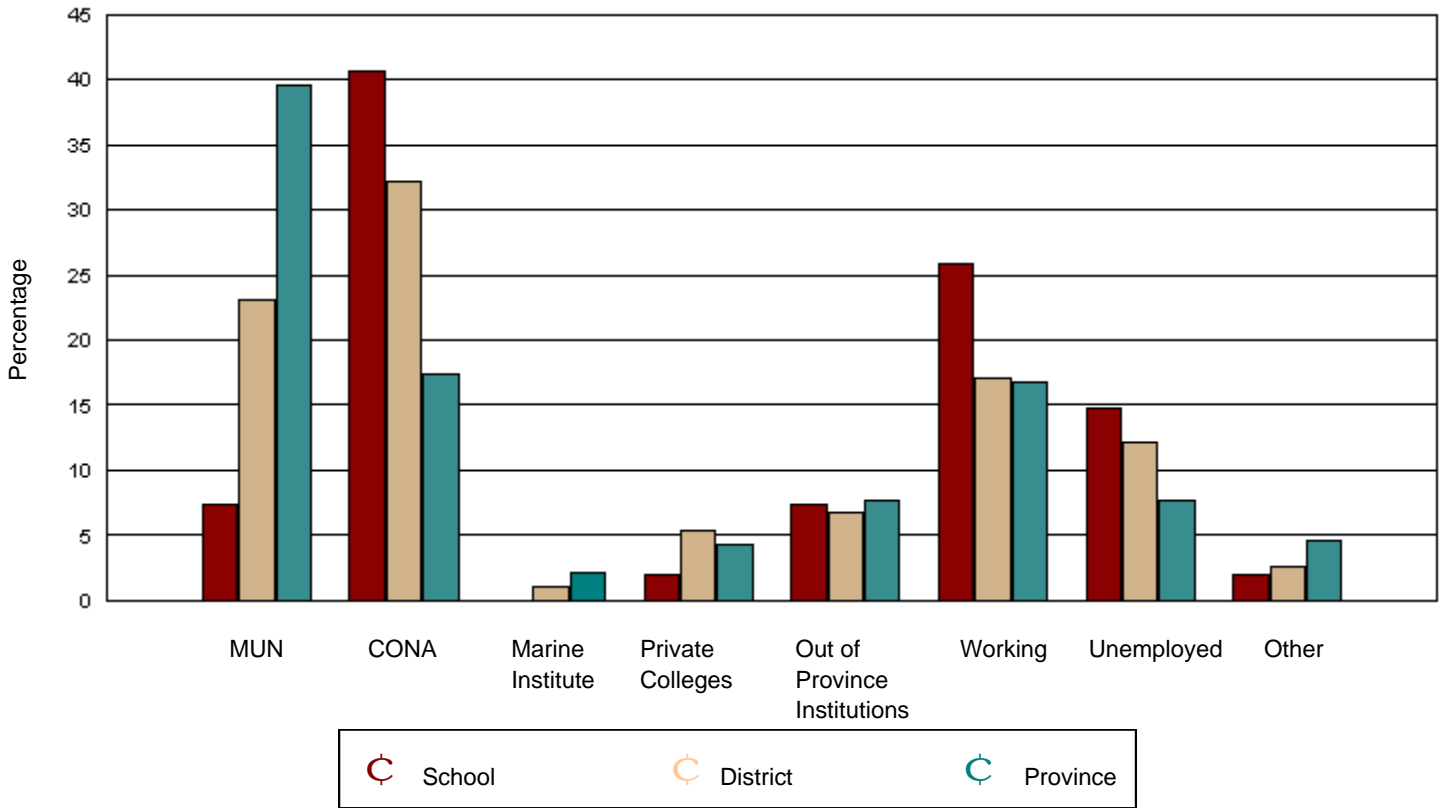

Leo Burke Academy had 59 graduates in June 2001. Of these, 54 were tracked and are shown in this report.

District 5 - Baie Verte/Central/Connaigre had 606 graduates in June 2001. Of these, 529 were tracked and are shown in this report.