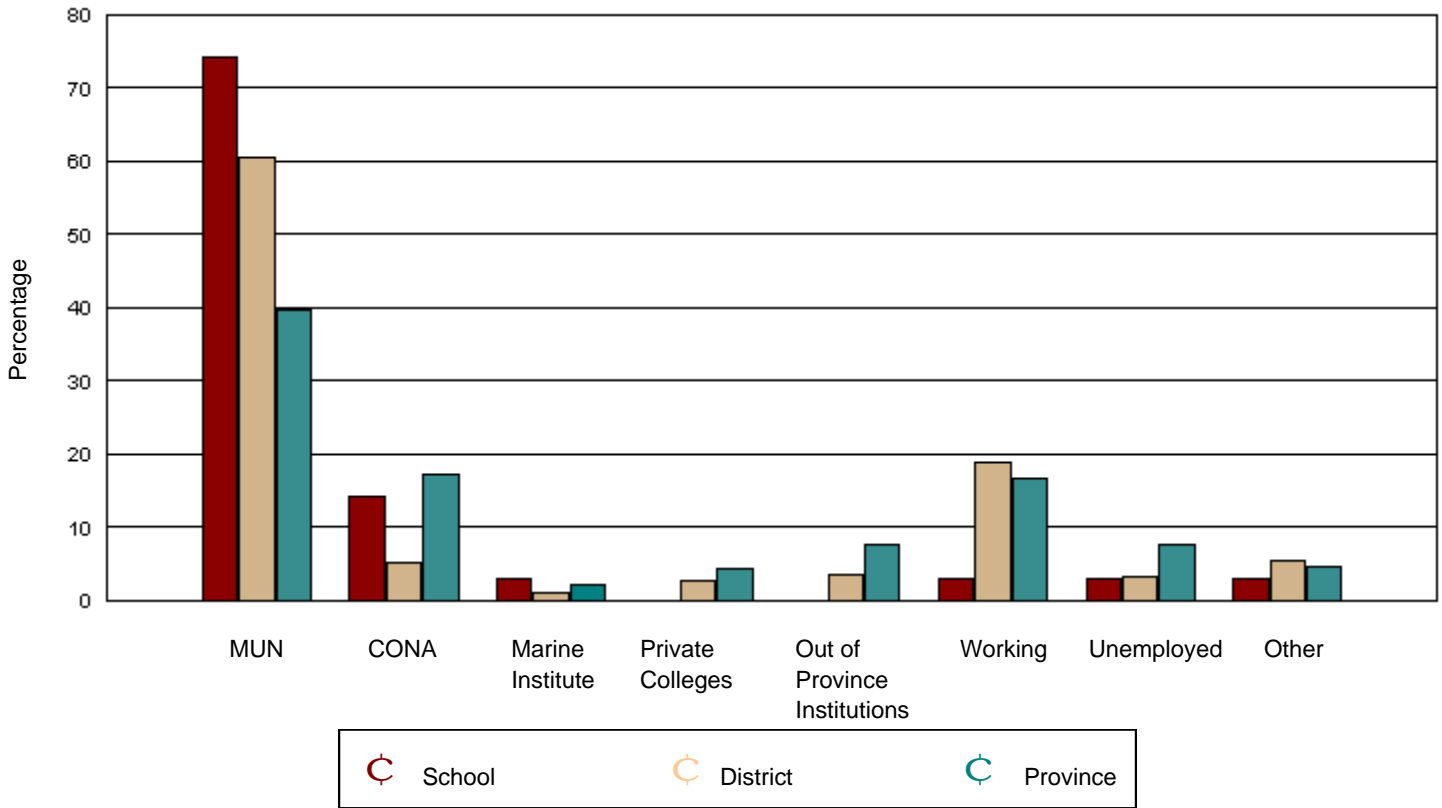

Mobile High School had 36 graduates in June 2001. Of these, 35 were tracked and are shown in this report.
 District 10 - Avalon East had 1,800 graduates in June 2001. Of these, 1,656 were tracked and are shown in this report.