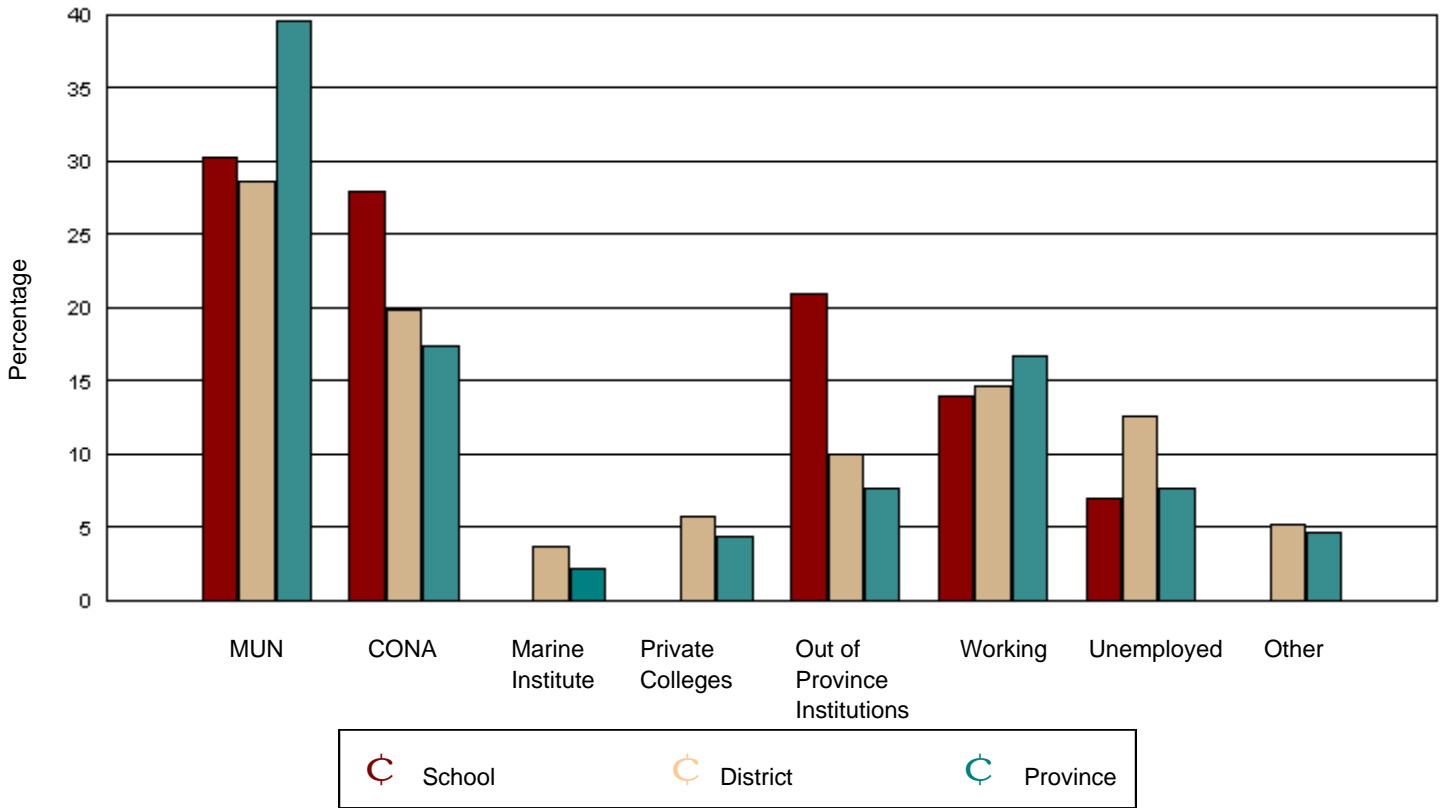

Harriot Curtis Collegiate had 47 graduates in June 2001. Of these, 43 were tracked and are shown in this report.

District 2 - Northern Peninsula/Labrador South had 220 graduates in June 2001. Of these, 192 were tracked and are shown in this report.