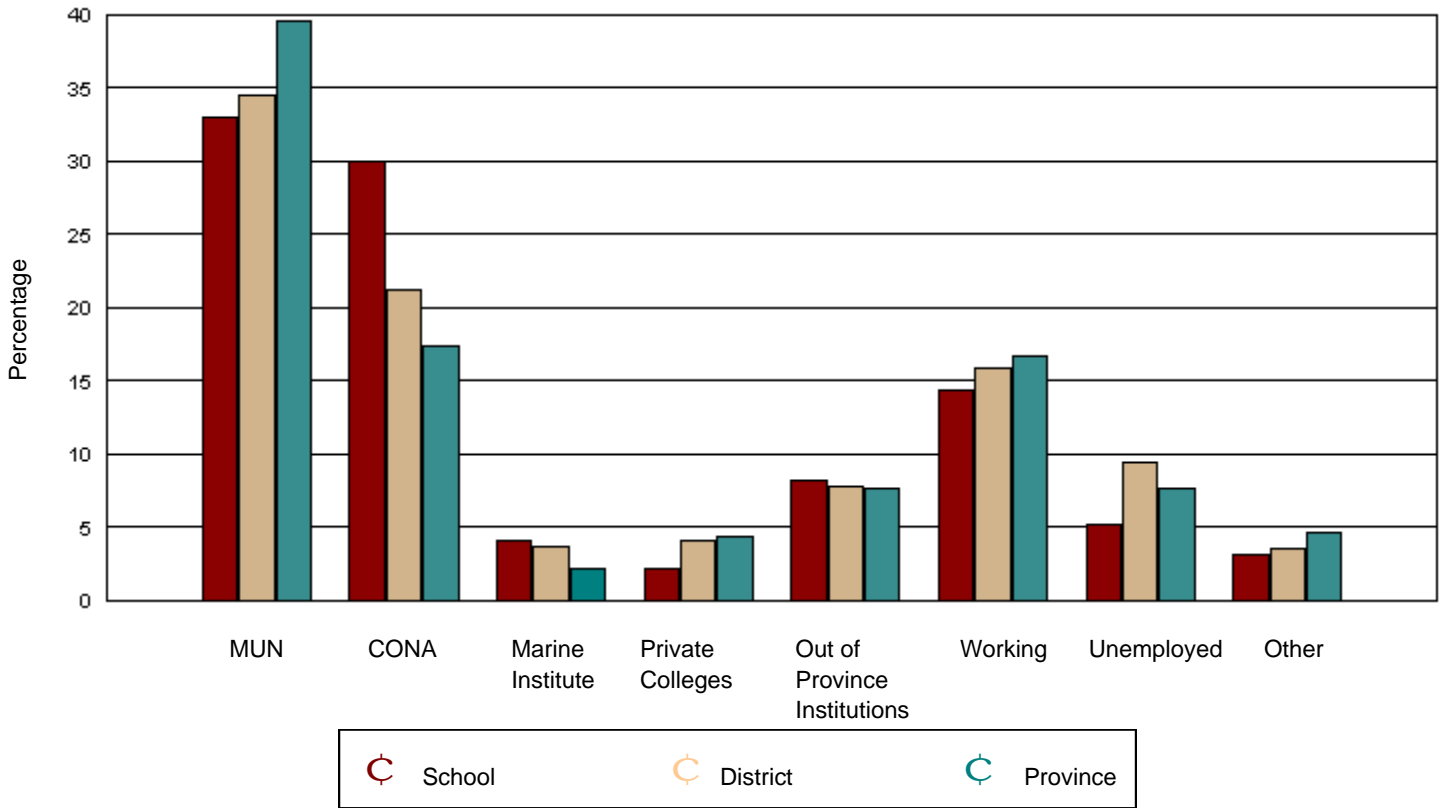

Lewisporte Collegiate had 103 graduates in June 2001. Of these, 97 were tracked and are shown in this report.

District 6 - Lewisporte/Gander had 565 graduates in June 2001. Of these, 513 were tracked and are shown in this report.