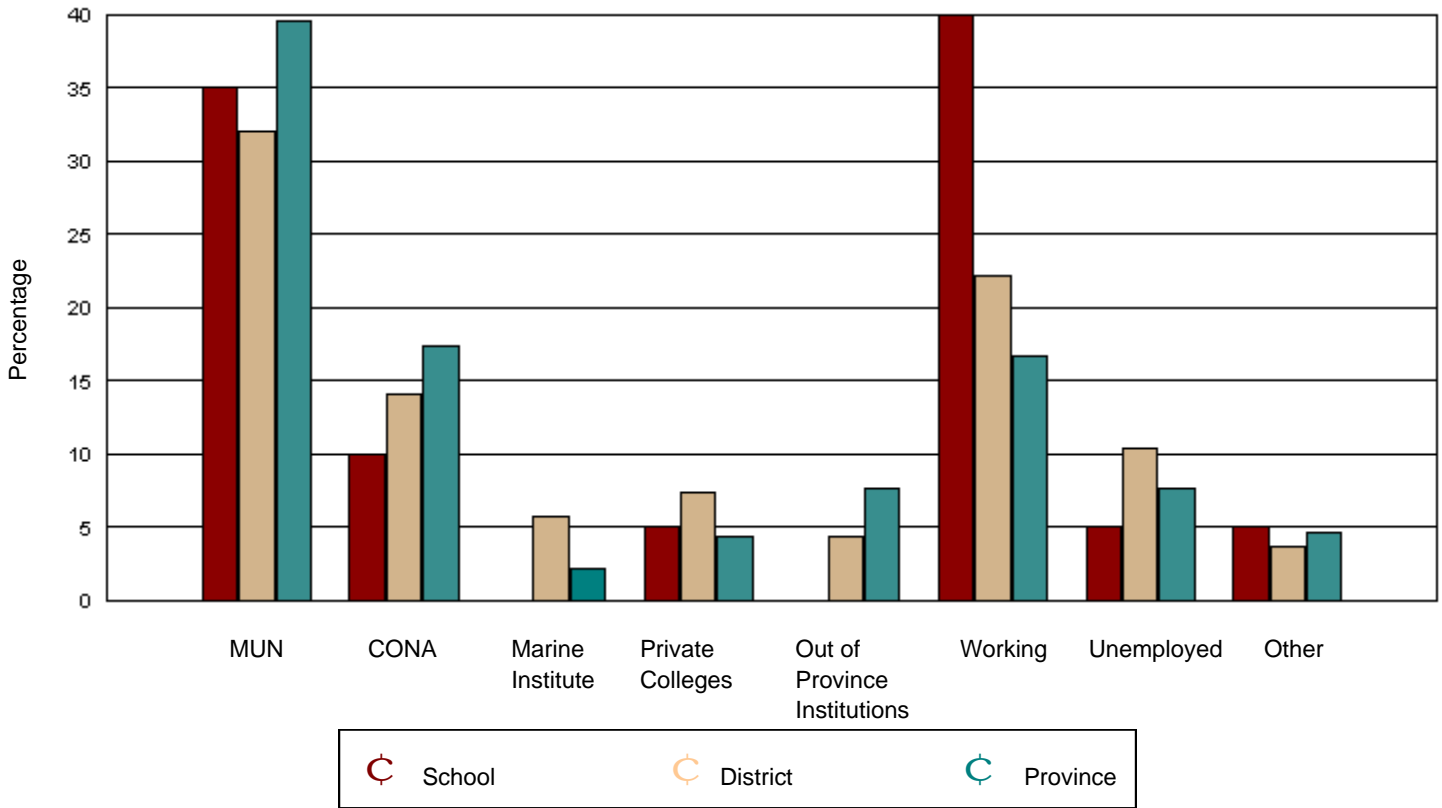

Follow-Up Report of High School Graduates, June 2001

District 8 - Vista

School #: 230

St. Michael's School, Arnold's Cove

Grades: K-12

	<u>School</u>		<u>District</u>		<u>Province</u>	
	Number	Percentage	Number	Percentage	Number	Percentage
Memorial University	7	35.0	95	32.0	2,126	39.6
College of the North Atlantic	2	10.0	42	14.1	931	17.3
Marine Institute	0	0.0	17	5.7	112	2.1
Private Colleges	1	5.0	22	7.4	229	4.3
Out of Province Institutions	0	0.0	13	4.3	410	7.6
Working	8	40.0	66	22.2	898	16.7
Unemployed	1	5.0	31	10.4	416	7.7
Other	1	5.0	11	3.7	249	4.6

St. Michael's School had 21 graduates in June 2001. Of these, 20 were tracked and are shown in this report.

District 8 - Vista had 325 graduates in June 2001. Of these, 297 were tracked and are shown in this report.

Source: Department of Youth Services & Post-Secondary Education

Of the 5,992 provincial graduates in June 2001, only 621 could not be tracked. It is reasonably certain that none are attending Memorial University, the College of the North Atlantic, or the Marine Institute. While there is a low possibility these graduates are attending a Newfoundland private college or an out of province institution, it is more likely they are working, unemployed, or engaged in other activities.