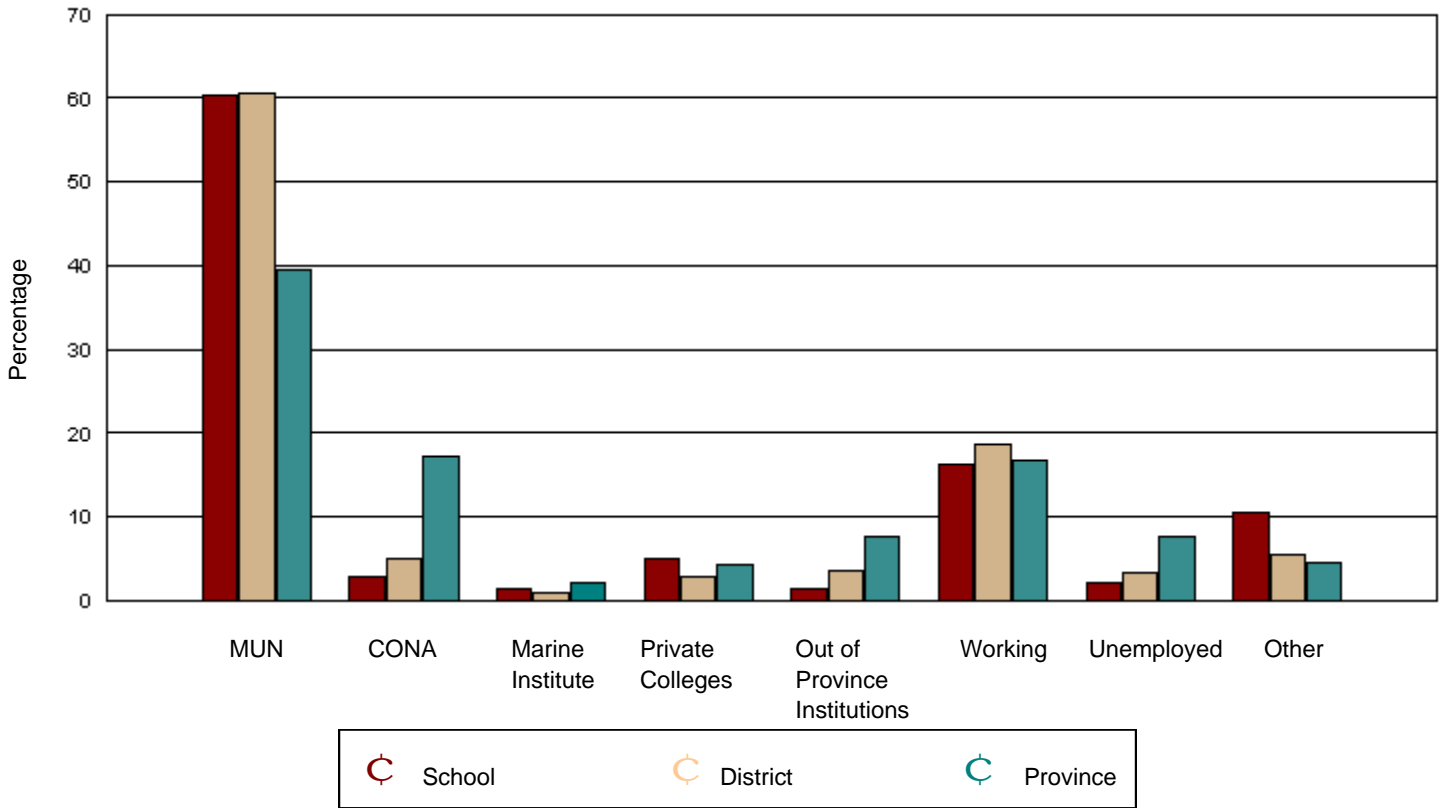

Booth Memorial High School had 156 graduates in June 2001. Of these, 141 were tracked and are shown in this report.
 District 10 - Avalon East had 1,800 graduates in June 2001. Of these, 1,656 were tracked and are shown in this report.