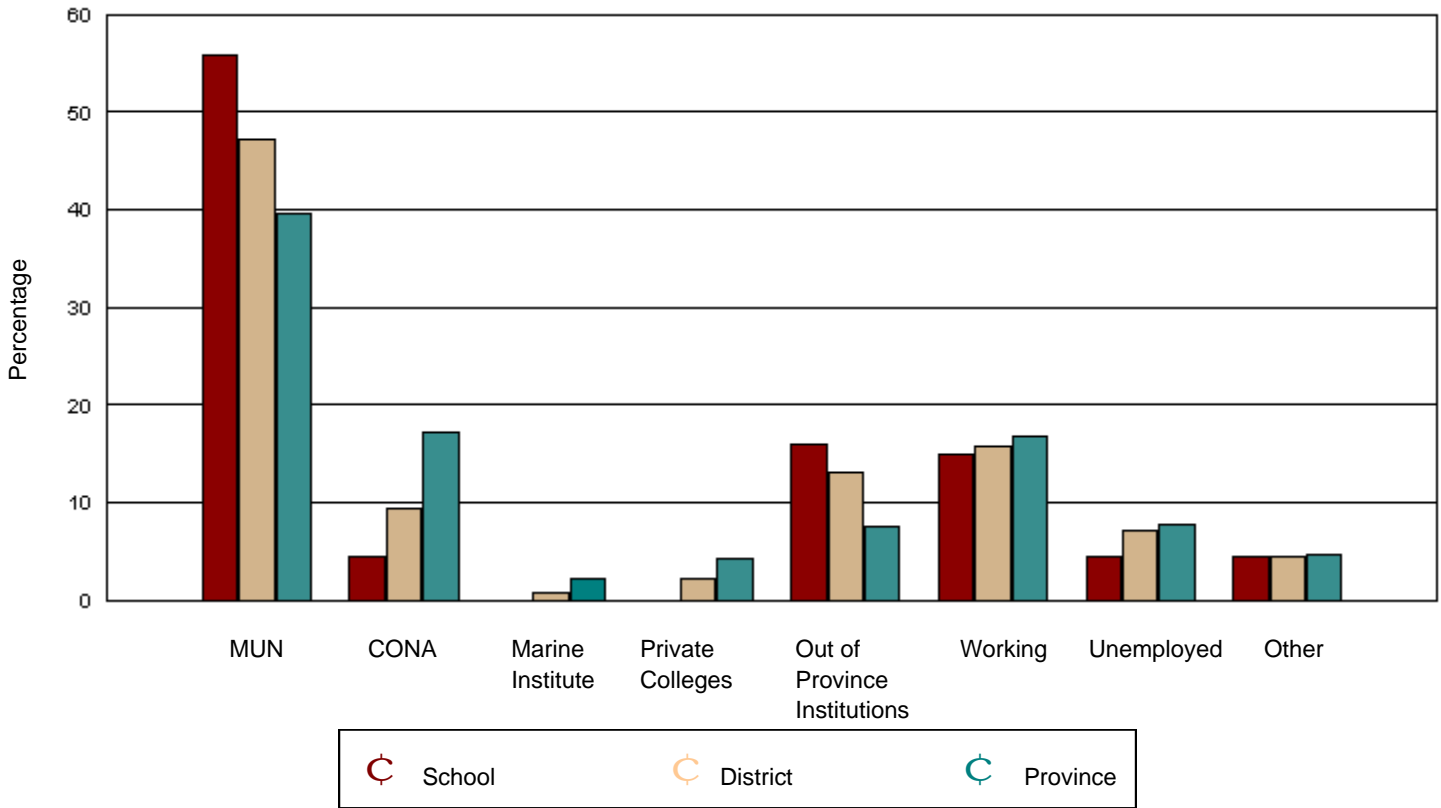

Follow-Up Report of High School Graduates, June 2001

District 3 - Deer Lake/Corner Brook/St. Barbe

School #: 063

Herdman Collegiate, Corner Brook

Grades: 10-12

	<u>School</u>		<u>District</u>		<u>Province</u>	
	<u>Number</u>	<u>Percentage</u>	<u>Number</u>	<u>Percentage</u>	<u>Number</u>	<u>Percentage</u>
Memorial University	63	55.8	212	47.3	2,126	39.6
College of the North Atlantic	5	4.4	42	9.4	931	17.3
Marine Institute	0	0.0	3	0.7	112	2.1
Private Colleges	0	0.0	10	2.2	229	4.3
Out of Province Institutions	18	15.9	58	13.0	410	7.6
Working	17	15.0	71	15.8	898	16.7
Unemployed	5	4.4	32	7.1	416	7.7
Other	5	4.4	20	4.5	249	4.6

Herdman Collegiate had 123 graduates in June 2001. Of these, 113 were tracked and are shown in this report.

District 3 - Deer Lake/Corner Brook/St. Barbe had 494 graduates in June 2001. Of these, 448 were tracked and are shown in this report.

Source: Department of Youth Services & Post-Secondary Education

Of the 5,992 provincial graduates in June 2001, only 621 could not be tracked. It is reasonably certain that none are attending Memorial University, the College of the North Atlantic, or the Marine Institute. While there is a low possibility these graduates are attending a Newfoundland private college or an out of province institution, it is more likely they are working, unemployed, or engaged in other activities.