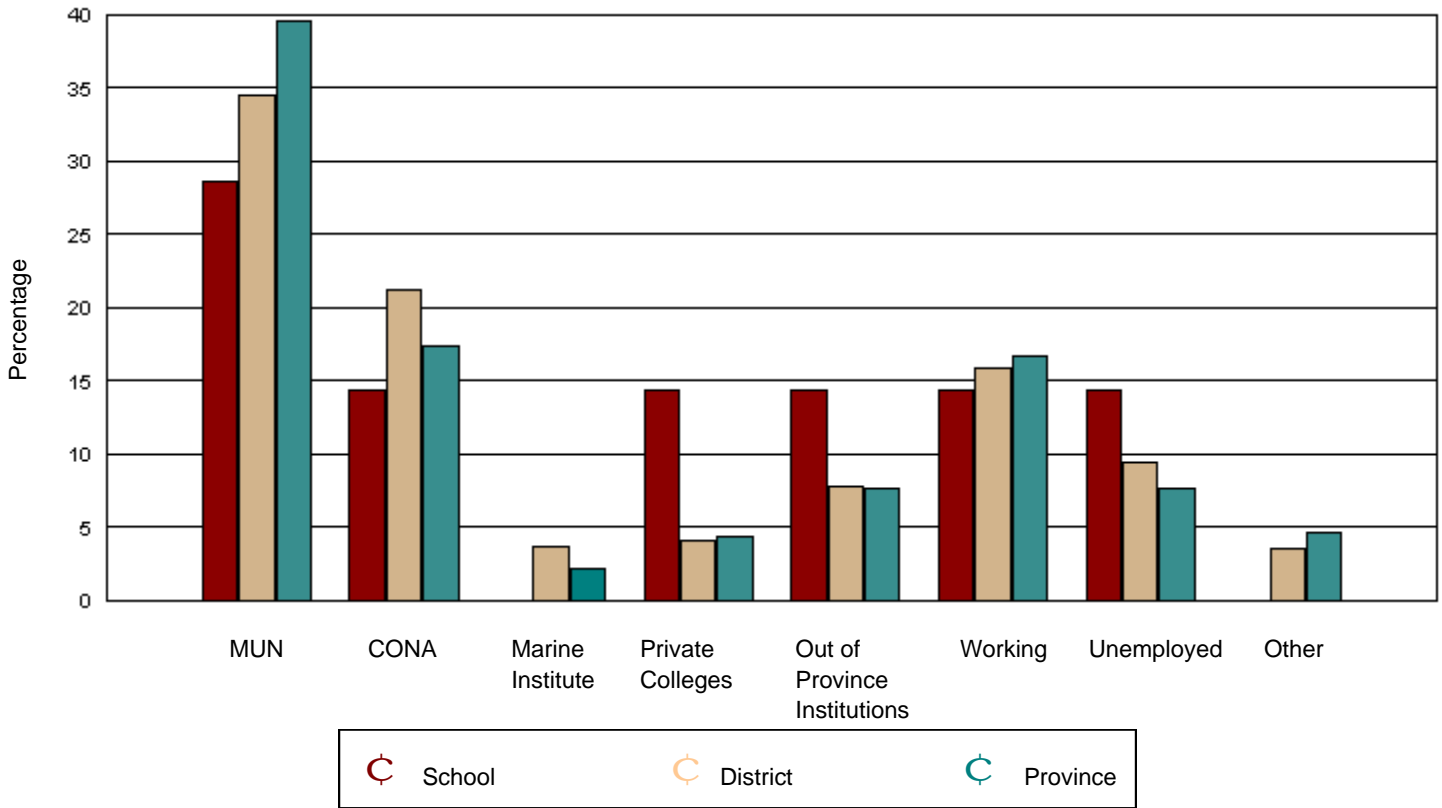

Follow-Up Report of High School Graduates, June 2001

District 6 - Lewisporte/Gander

School #: 196

St. Gabriel's AG, St. Brendan's

Grades: K-12

	School		District		Province	
	Number	Percentage	Number	Percentage	Number	Percentage
Memorial University	2	28.6	177	34.5	2,126	39.6
College of the North Atlantic	1	14.3	109	21.2	931	17.3
Marine Institute	0	0.0	19	3.7	112	2.1
Private Colleges	1	14.3	21	4.1	229	4.3
Out of Province Institutions	1	14.3	40	7.8	410	7.6
Working	1	14.3	81	15.8	898	16.7
Unemployed	1	14.3	48	9.4	416	7.7
Other	0	0.0	18	3.5	249	4.6

St. Gabriel's AG had 7 graduates in June 2001. Of these, 7 were tracked and are shown in this report.

District 6 - Lewisporte/Gander had 565 graduates in June 2001. Of these, 513 were tracked and are shown in this report.

Source: Department of Youth Services & Post-Secondary Education

Of the 5,992 provincial graduates in June 2001, only 621 could not be tracked. It is reasonably certain that none are attending Memorial University, the College of the North Atlantic, or the Marine Institute. While there is a low possibility these graduates are attending a Newfoundland private college or an out of province institution, it is more likely they are working, unemployed, or engaged in other activities.