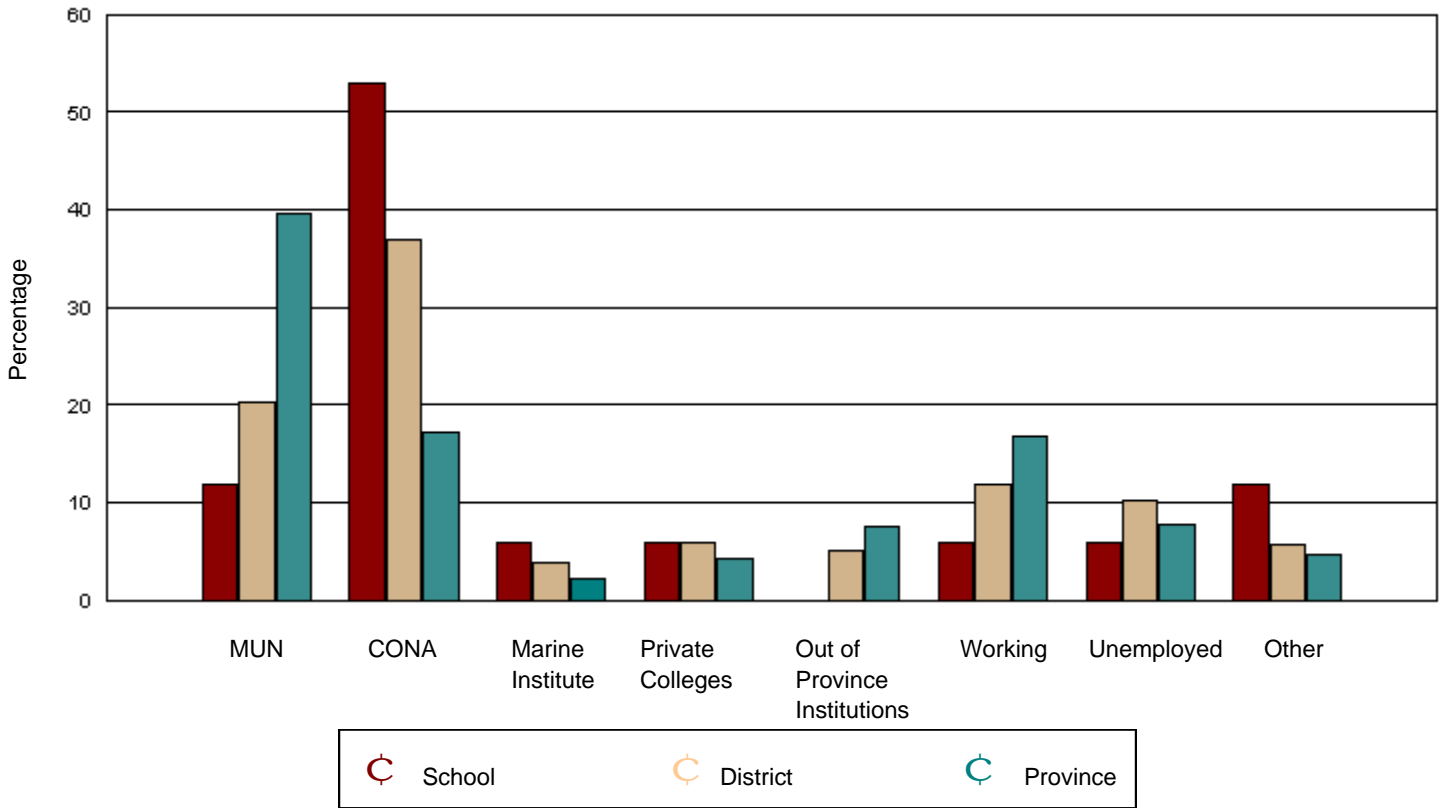

Follow-Up Report of High School Graduates, June 2001

District 7 - Burin Peninsula

School #: 427

Holy Name of Mary Acad, Lawn

Grades: K-12

	School		District		Province	
	Number	Percentage	Number	Percentage	Number	Percentage
Memorial University	2	11.8	75	20.3	2,126	39.6
College of the North Atlantic	9	52.9	136	36.9	931	17.3
Marine Institute	1	5.9	14	3.8	112	2.1
Private Colleges	1	5.9	22	6.0	229	4.3
Out of Province Institutions	0	0.0	19	5.1	410	7.6
Working	1	5.9	44	11.9	898	16.7
Unemployed	1	5.9	38	10.3	416	7.7
Other	2	11.8	21	5.7	249	4.6

Holy Name of Mary Acad had 19 graduates in June 2001. Of these, 17 were tracked and are shown in this report.
District 7 - Burin Peninsula had 398 graduates in June 2001. Of these, 369 were tracked and are shown in this report.

Source: Department of Youth Services & Post-Secondary Education

Of the 5,992 provincial graduates in June 2001, only 621 could not be tracked. It is reasonably certain that none are attending Memorial University, the College of the North Atlantic, or the Marine Institute. While there is a low possibility these graduates are attending a Newfoundland private college or an out of province institution, it is more likely they are working, unemployed, or engaged in other activities.