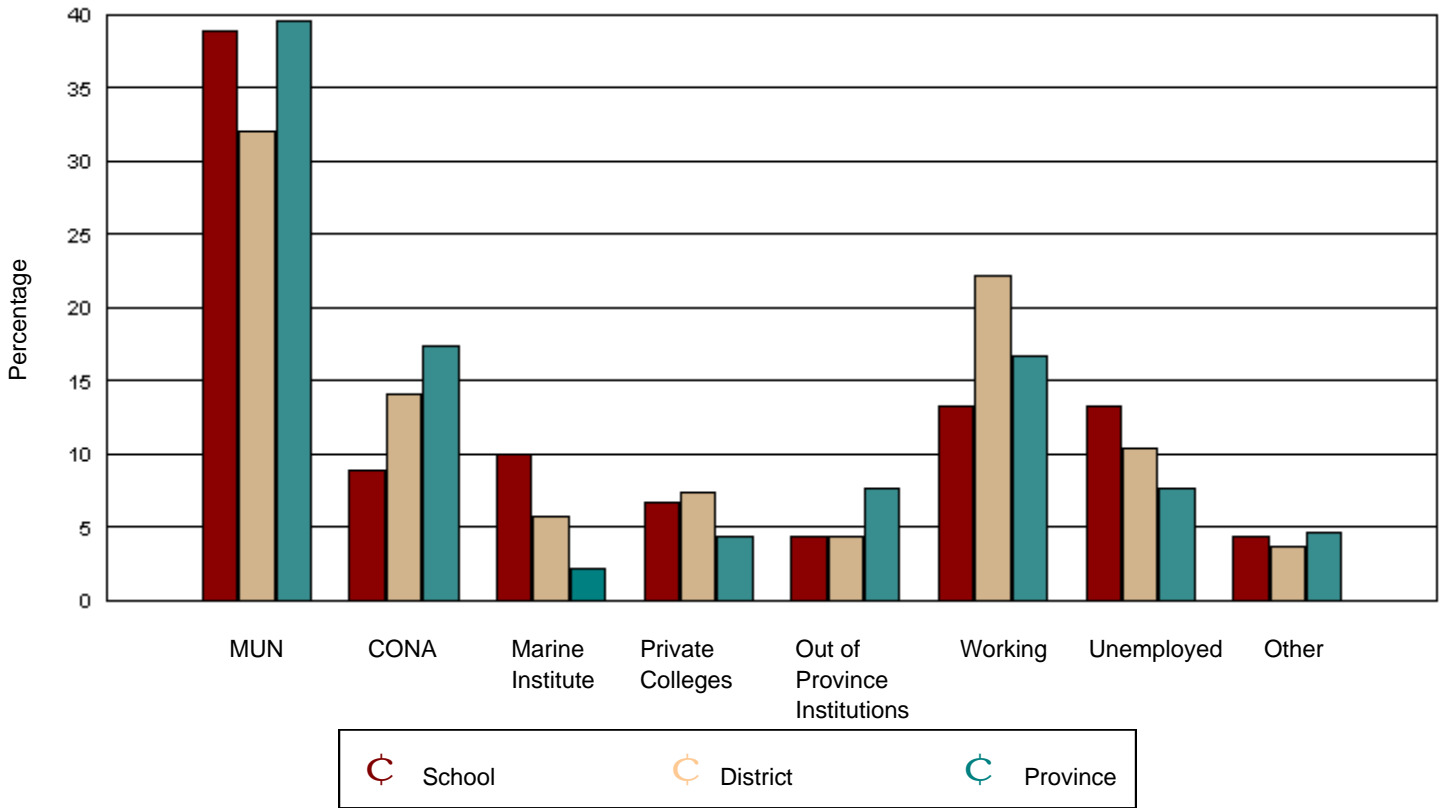

Follow-Up Report of High School Graduates, June 2001

District 8 - Vista

School #: 231

Discovery Collegiate, Bonavista

Grades: 8-12

	<u>School</u>		<u>District</u>		<u>Province</u>	
	<u>Number</u>	<u>Percentage</u>	<u>Number</u>	<u>Percentage</u>	<u>Number</u>	<u>Percentage</u>
Memorial University	35	38.9	95	32.0	2,126	39.6
College of the North Atlantic	8	8.9	42	14.1	931	17.3
Marine Institute	9	10.0	17	5.7	112	2.1
Private Colleges	6	6.7	22	7.4	229	4.3
Out of Province Institutions	4	4.4	13	4.3	410	7.6
Working	12	13.3	66	22.2	898	16.7
Unemployed	12	13.3	31	10.4	416	7.7
Other	4	4.4	11	3.7	249	4.6

Discovery Collegiate had 102 graduates in June 2001. Of these, 90 were tracked and are shown in this report.

District 8 - Vista had 325 graduates in June 2001. Of these, 297 were tracked and are shown in this report.

Source: Department of Youth Services & Post-Secondary Education

Of the 5,992 provincial graduates in June 2001, only 621 could not be tracked. It is reasonably certain that none are attending Memorial University, the College of the North Atlantic, or the Marine Institute. While there is a low possibility these graduates are attending a Newfoundland private college or an out of province institution, it is more likely they are working, unemployed, or engaged in other activities.