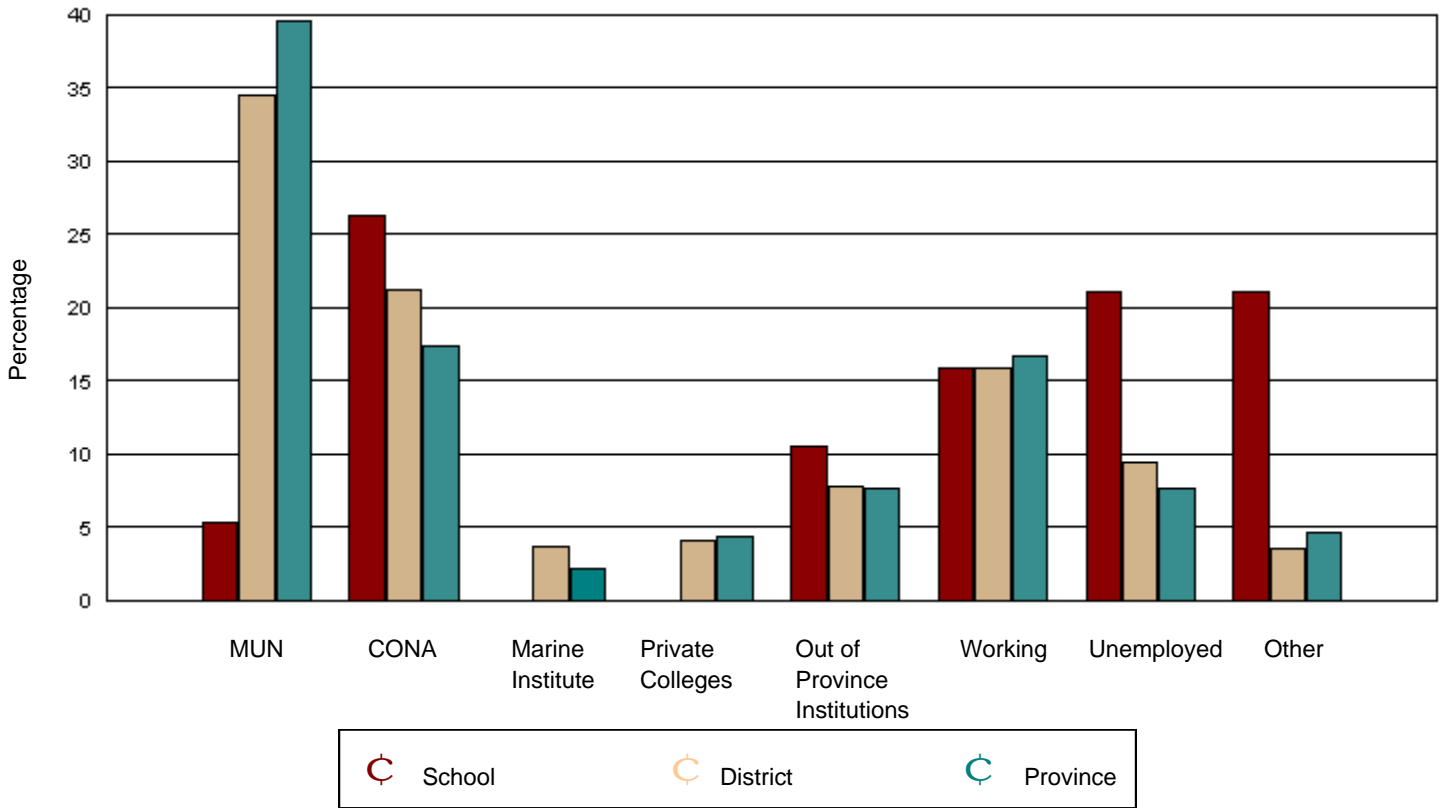

Jane Collins Academy had 20 graduates in June 2001. Of these, 19 were tracked and are shown in this report.
 District 6 - Lewisporte/Gander had 565 graduates in June 2001. Of these, 513 were tracked and are shown in this report.