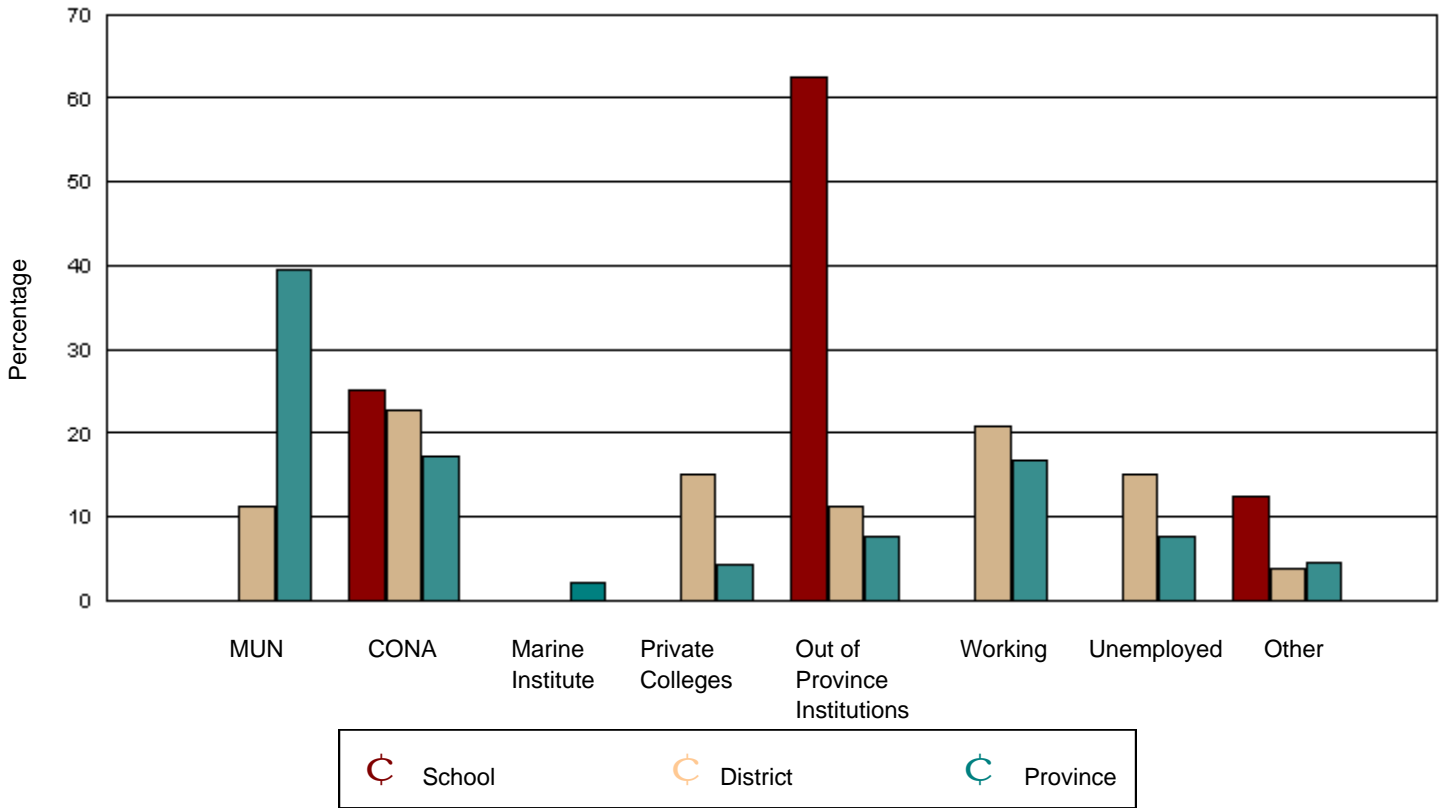

Follow-Up Report of High School Graduates, June 2001

District 803 - Private Schools

School #: 453

Eric G. Lambert All-Grade, Churchill Falls

Grades: K-12

	<u>School</u>		<u>District</u>		<u>Province</u>	
	Number	Percentage	Number	Percentage	Number	Percentage
Memorial University	0	0.0	6	11.3	2,126	39.6
College of the North Atlantic	2	25.0	12	22.6	931	17.3
Marine Institute	0	0.0	0	0.0	112	2.1
Private Colleges	0	0.0	8	15.1	229	4.3
Out of Province Institutions	5	62.5	6	11.3	410	7.6
Working	0	0.0	11	20.8	898	16.7
Unemployed	0	0.0	8	15.1	416	7.7
Other	1	12.5	2	3.8	249	4.6

Eric G. Lambert All-Grade had 9 graduates in June 2001. Of these, 8 were tracked and are shown in this report.

District 803 - Private Schools had 77 graduates in June 2001. Of these, 53 were tracked and are shown in this report.

Source: Department of Youth Services & Post-Secondary Education

Of the 5,992 provincial graduates in June 2001, only 621 could not be tracked. It is reasonably certain that none are attending Memorial University, the College of the North Atlantic, or the Marine Institute. While there is a low possibility these graduates are attending a Newfoundland private college or an out of province institution, it is more likely they are working, unemployed, or engaged in other activities.