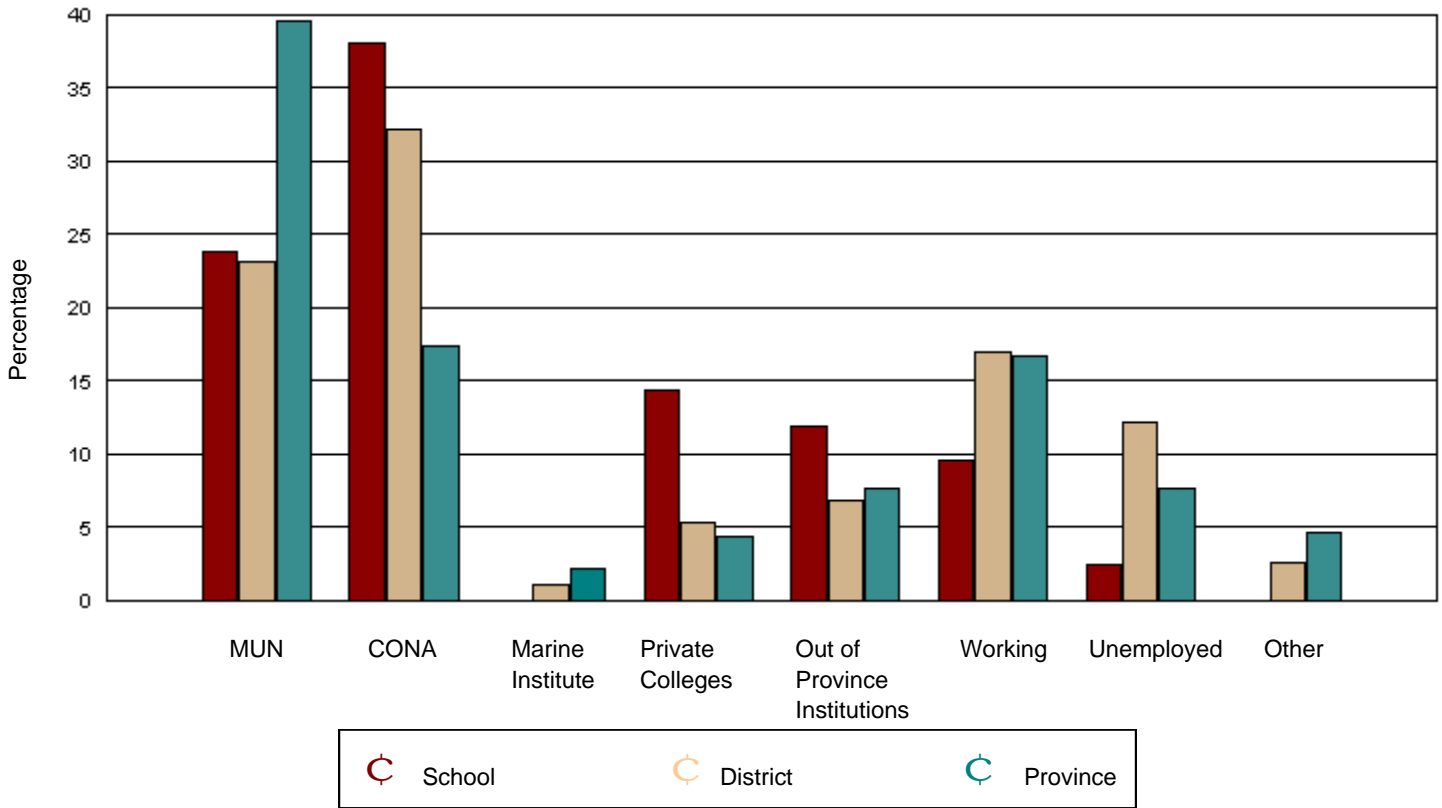

Follow-Up Report of High School Graduates, June 2001

District 5 - Baie Verte/Central/Connaigre

School #: 412

Holy Cross All Grade, St. Alban's

Grades: 7-12

	School		District		Province	
	Number	Percentage	Number	Percentage	Number	Percentage
Memorial University	10	23.8	122	23.1	2,126	39.6
College of the North Atlantic	16	38.1	170	32.1	931	17.3
Marine Institute	0	0.0	6	1.1	112	2.1
Private Colleges	6	14.3	28	5.3	229	4.3
Out of Province Institutions	5	11.9	36	6.8	410	7.6
Working	4	9.5	90	17.0	898	16.7
Unemployed	1	2.4	64	12.1	416	7.7
Other	0	0.0	13	2.5	249	4.6

Holy Cross All Grade had 43 graduates in June 2001. Of these, 42 were tracked and are shown in this report.

District 5 - Baie Verte/Central/Connaigre had 606 graduates in June 2001. Of these, 529 were tracked and are shown in this report.

Source: Department of Youth Services & Post-Secondary Education

Of the 5,992 provincial graduates in June 2001, only 621 could not be tracked. It is reasonably certain that none are attending Memorial University, the College of the North Atlantic, or the Marine Institute. While there is a low possibility these graduates are attending a Newfoundland private college or an out of province institution, it is more likely they are working, unemployed, or engaged in other activities.