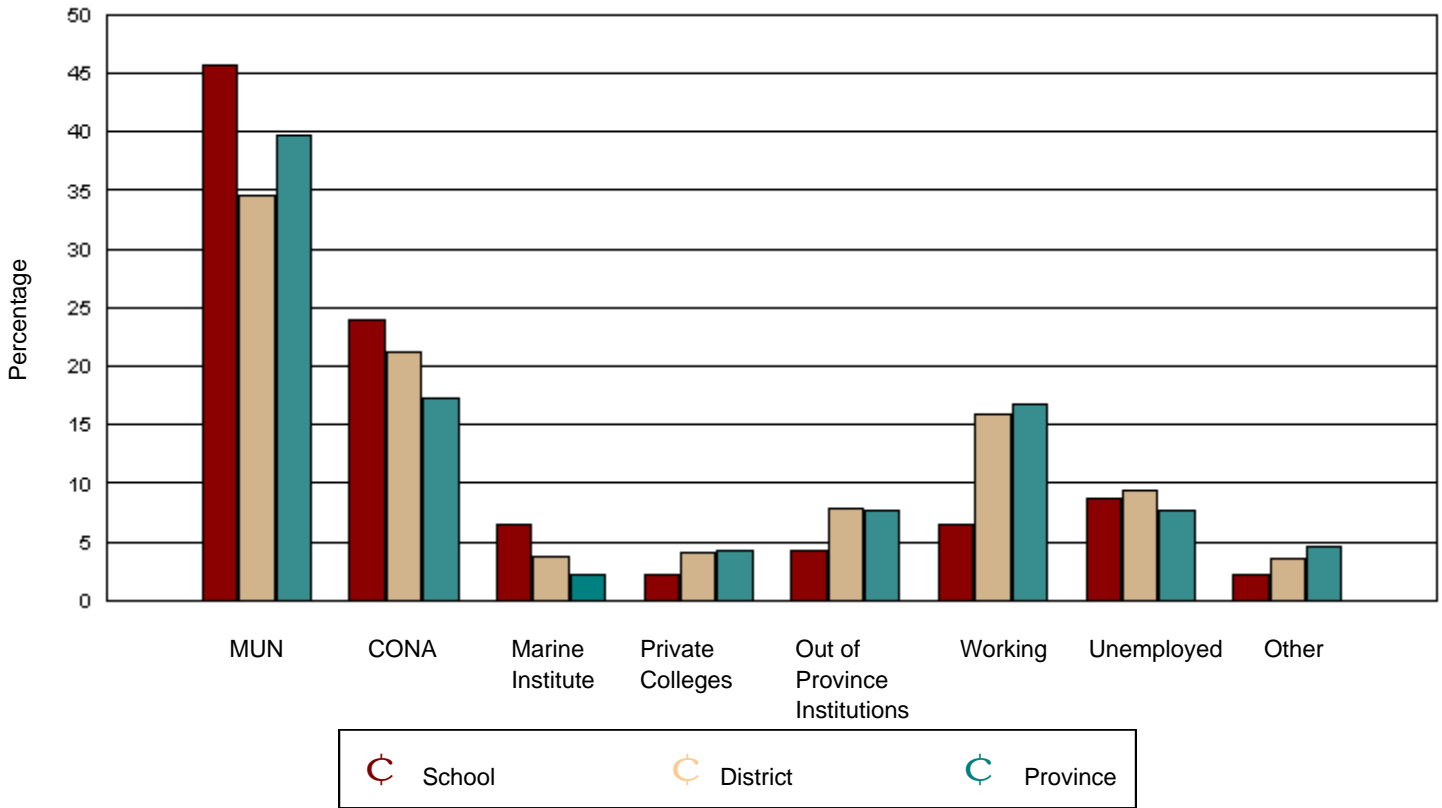

J.M. Olds Collegiate had 48 graduates in June 2001. Of these, 46 were tracked and are shown in this report.

District 6 - Lewisporte/Gander had 565 graduates in June 2001. Of these, 513 were tracked and are shown in this report.