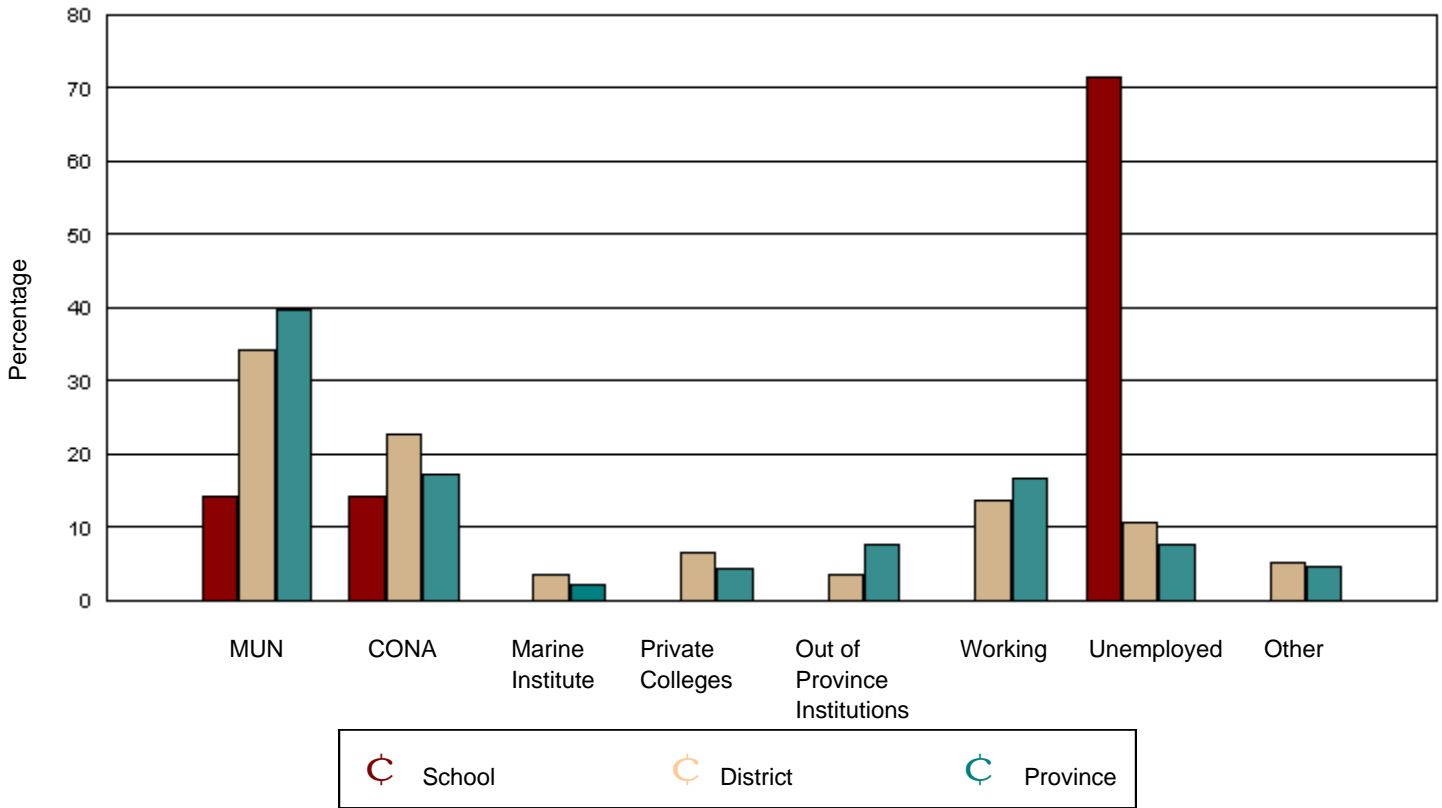

Follow-Up Report of High School Graduates, June 2001

District 9 - Avalon West

School #: 432

St. Joseph's Central, Bay de Verde

Grades: 8-12

	School		District		Province	
	Number	Percentage	Number	Percentage	Number	Percentage
Memorial University	1	14.3	249	34.3	2,126	39.6
College of the North Atlantic	1	14.3	166	22.8	931	17.3
Marine Institute	0	0.0	25	3.4	112	2.1
Private Colleges	0	0.0	48	6.6	229	4.3
Out of Province Institutions	0	0.0	26	3.6	410	7.6
Working	0	0.0	98	13.5	898	16.7
Unemployed	5	71.4	77	10.6	416	7.7
Other	0	0.0	38	5.2	249	4.6

St. Joseph's Central had 8 graduates in June 2001. Of these, 7 were tracked and are shown in this report.

District 9 - Avalon West had 804 graduates in June 2001. Of these, 727 were tracked and are shown in this report.

Source: Department of Youth Services & Post-Secondary Education

Of the 5,992 provincial graduates in June 2001, only 621 could not be tracked. It is reasonably certain that none are attending Memorial University, the College of the North Atlantic, or the Marine Institute. While there is a low possibility these graduates are attending a Newfoundland private college or an out of province institution, it is more likely they are working, unemployed, or engaged in other activities.