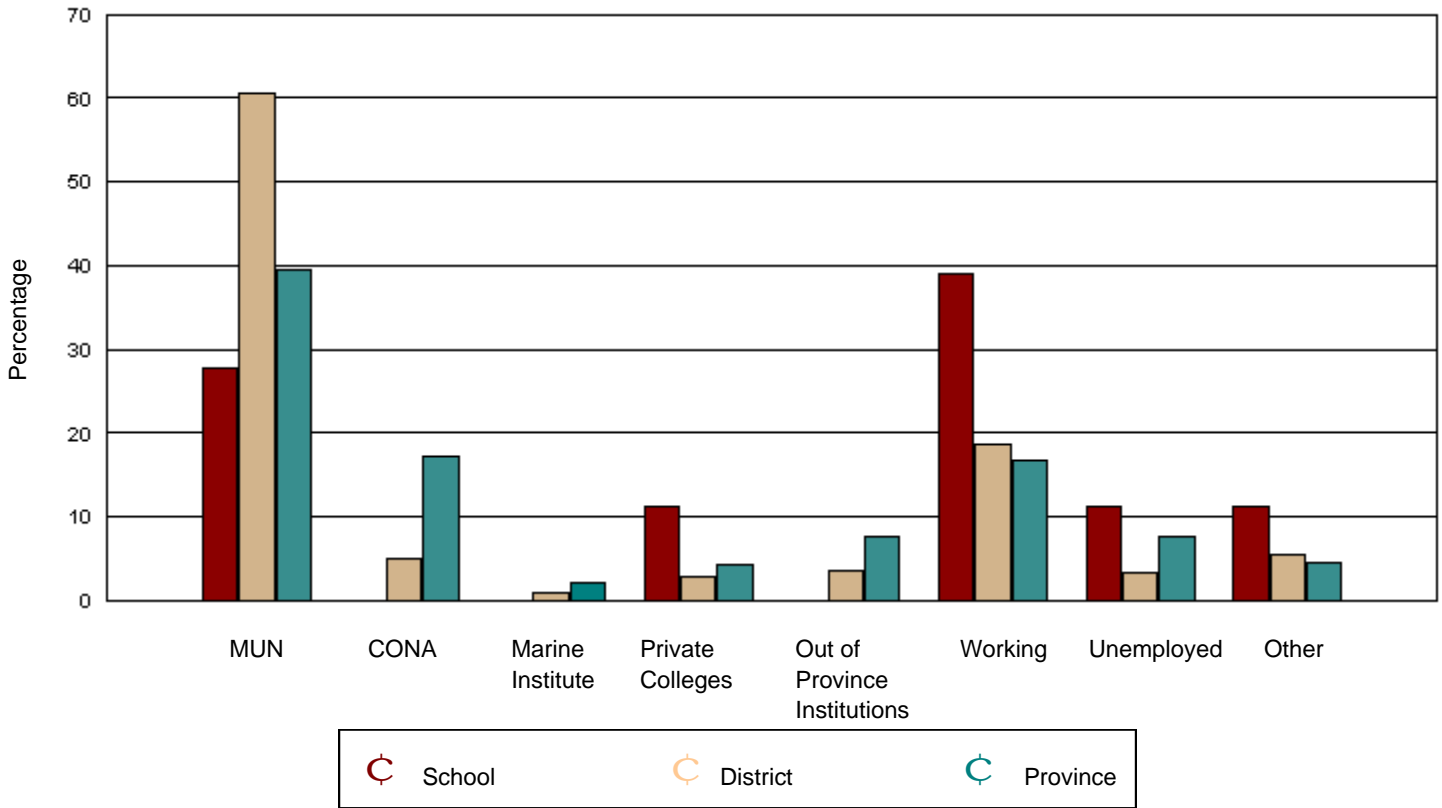

Follow-Up Report of High School Graduates, June 2001

District 10 - Avalon East

School #: 350

St. John Bosco, St. John's

Grades: K-12

	<u>School</u>		<u>District</u>		<u>Province</u>	
	Number	Percentage	Number	Percentage	Number	Percentage
Memorial University	5	27.8	1,002	60.5	2,126	39.6
College of the North Atlantic	0	0.0	82	5.0	931	17.3
Marine Institute	0	0.0	15	0.9	112	2.1
Private Colleges	2	11.1	45	2.7	229	4.3
Out of Province Institutions	0	0.0	58	3.5	410	7.6
Working	7	38.9	310	18.7	898	16.7
Unemployed	2	11.1	55	3.3	416	7.7
Other	2	11.1	89	5.4	249	4.6

St. John Bosco had 20 graduates in June 2001. Of these, 18 were tracked and are shown in this report.

District 10 - Avalon East had 1,800 graduates in June 2001. Of these, 1,656 were tracked and are shown in this report.

Source: Department of Youth Services & Post-Secondary Education

Of the 5,992 provincial graduates in June 2001, only 621 could not be tracked. It is reasonably certain that none are attending Memorial University, the College of the North Atlantic, or the Marine Institute. While there is a low possibility these graduates are attending a Newfoundland private college or an out of province institution, it is more likely they are working, unemployed, or engaged in other activities.