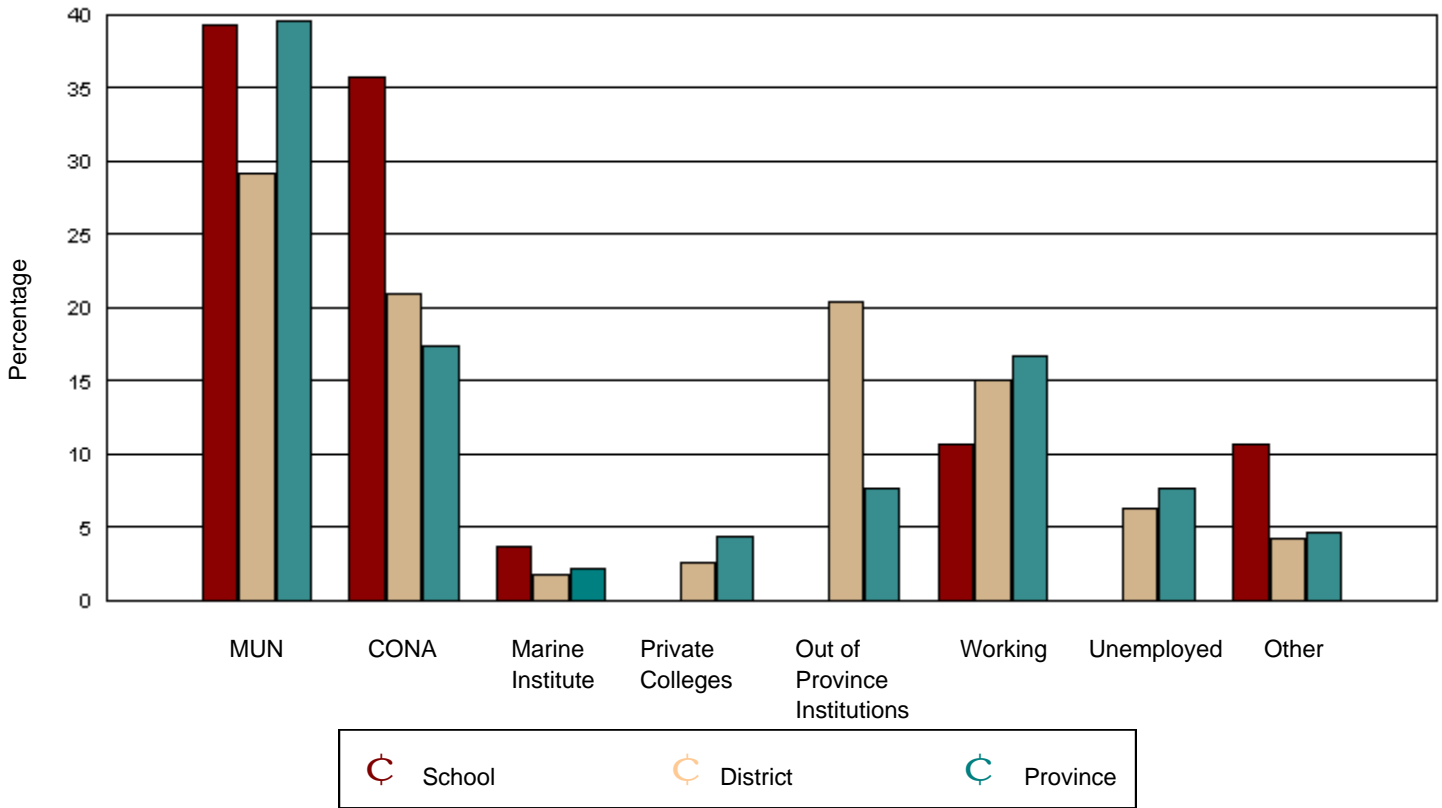

Grandy's River Collegiate had 28 graduates in June 2001. Of these, 28 were tracked and are shown in this report.
 District 4 - Cormack Trail had 408 graduates in June 2001. Of these, 354 were tracked and are shown in this report.