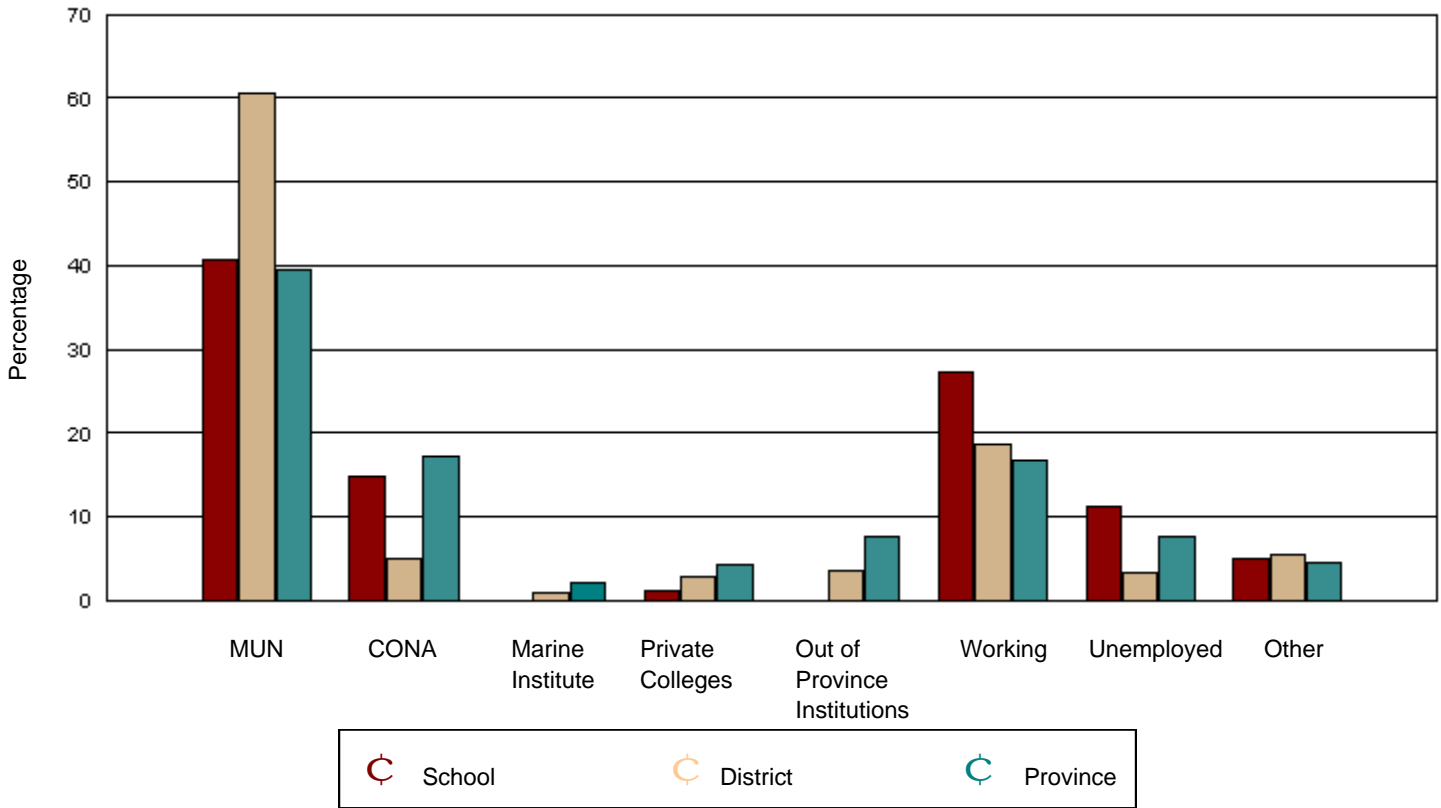

Follow-Up Report of High School Graduates, June 2001

District 10 - Avalon East

School #: 354

St. Kevin's High, St. John's

Grades: 9-12

	<u>School</u>		<u>District</u>		<u>Province</u>	
	<u>Number</u>	<u>Percentage</u>	<u>Number</u>	<u>Percentage</u>	<u>Number</u>	<u>Percentage</u>
Memorial University	33	40.7	1,002	60.5	2,126	39.6
College of the North Atlantic	12	14.8	82	5.0	931	17.3
Marine Institute	0	0.0	15	0.9	112	2.1
Private Colleges	1	1.2	45	2.7	229	4.3
Out of Province Institutions	0	0.0	58	3.5	410	7.6
Working	22	27.2	310	18.7	898	16.7
Unemployed	9	11.1	55	3.3	416	7.7
Other	4	4.9	89	5.4	249	4.6

St. Kevin's High had 91 graduates in June 2001. Of these, 81 were tracked and are shown in this report.

District 10 - Avalon East had 1,800 graduates in June 2001. Of these, 1,656 were tracked and are shown in this report.

Source: Department of Youth Services & Post-Secondary Education

Of the 5,992 provincial graduates in June 2001, only 621 could not be tracked. It is reasonably certain that none are attending Memorial University, the College of the North Atlantic, or the Marine Institute. While there is a low possibility these graduates are attending a Newfoundland private college or an out of province institution, it is more likely they are working, unemployed, or engaged in other activities.