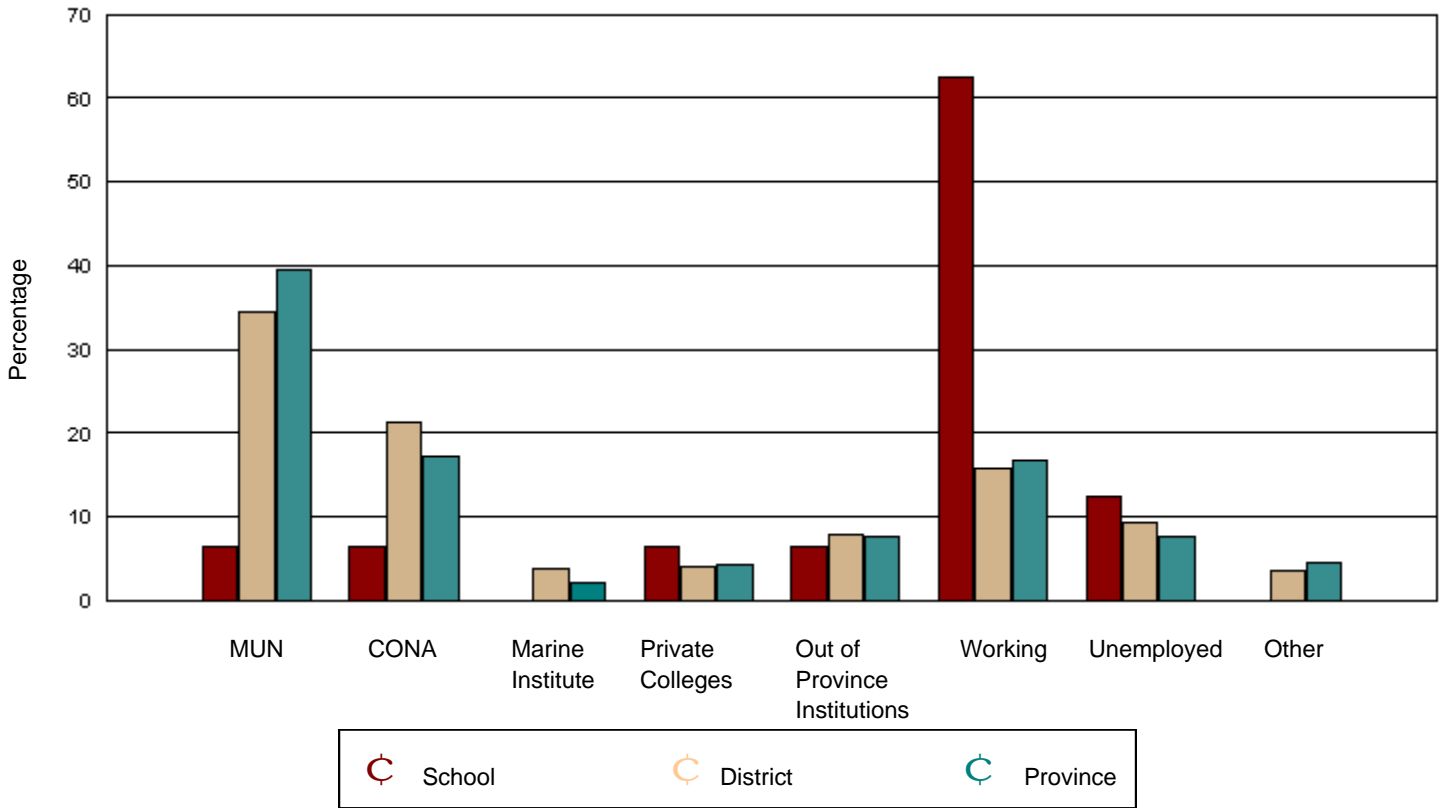

Lakewood Academy had 17 graduates in June 2001. Of these, 16 were tracked and are shown in this report.

District 6 - Lewisporte/Gander had 565 graduates in June 2001. Of these, 513 were tracked and are shown in this report.