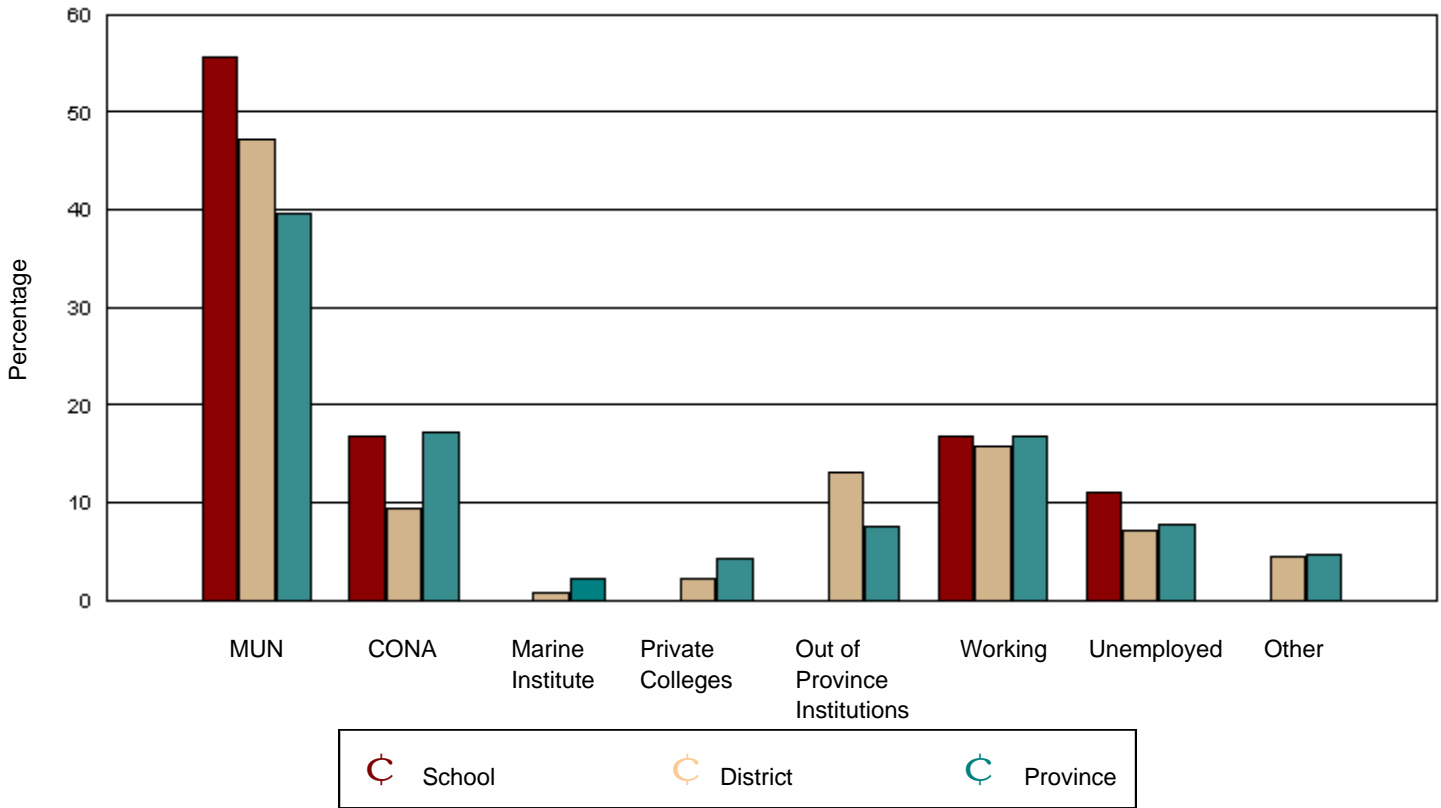

Holland's Memorial had 20 graduates in June 2001. Of these, 18 were tracked and are shown in this report.

District 3 - Deer Lake/Corner Brook/St. Barbe had 494 graduates in June 2001. Of these, 448 were tracked and are shown in this report.