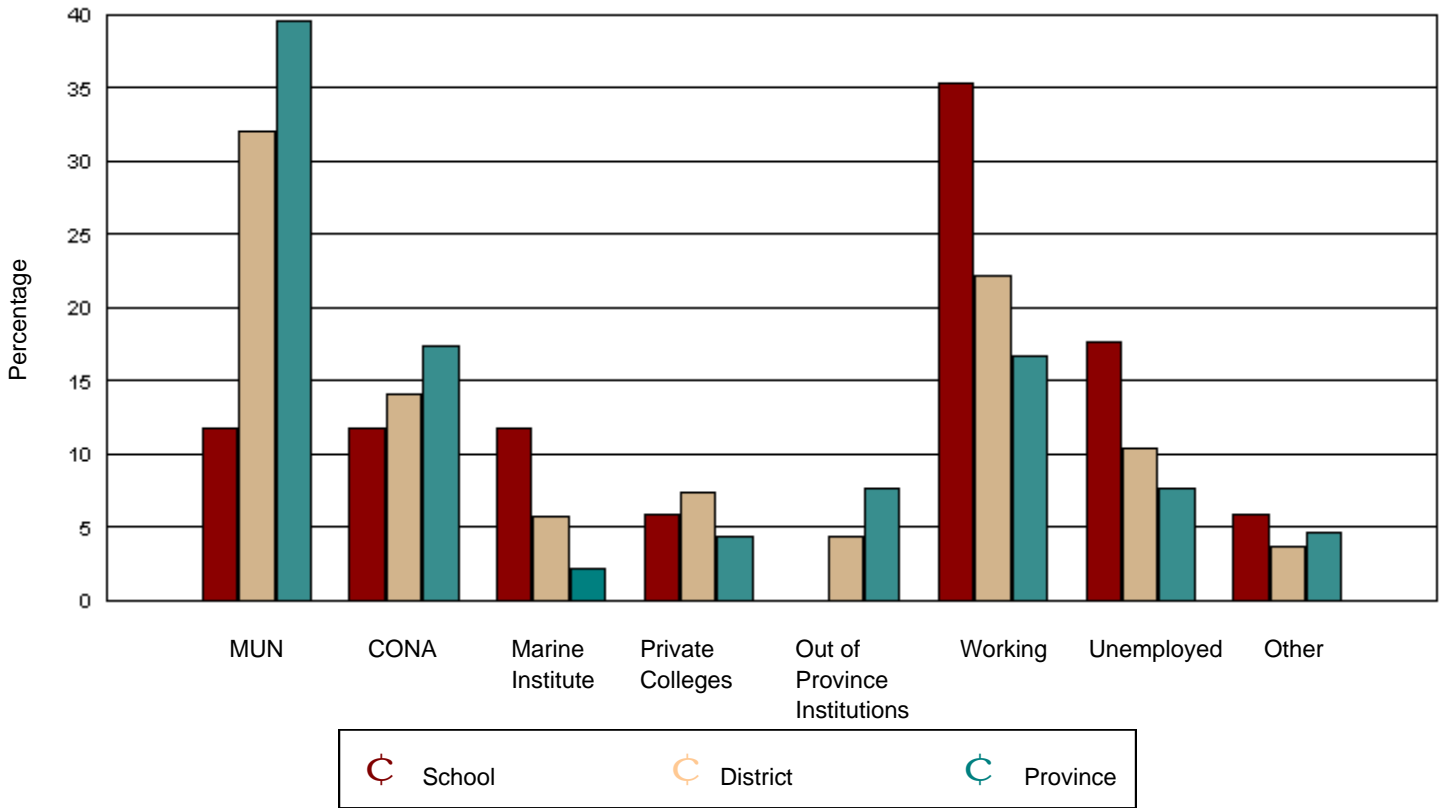

Random Island Academy had 18 graduates in June 2001. Of these, 17 were tracked and are shown in this report.
 District 8 - Vista had 325 graduates in June 2001. Of these, 297 were tracked and are shown in this report.