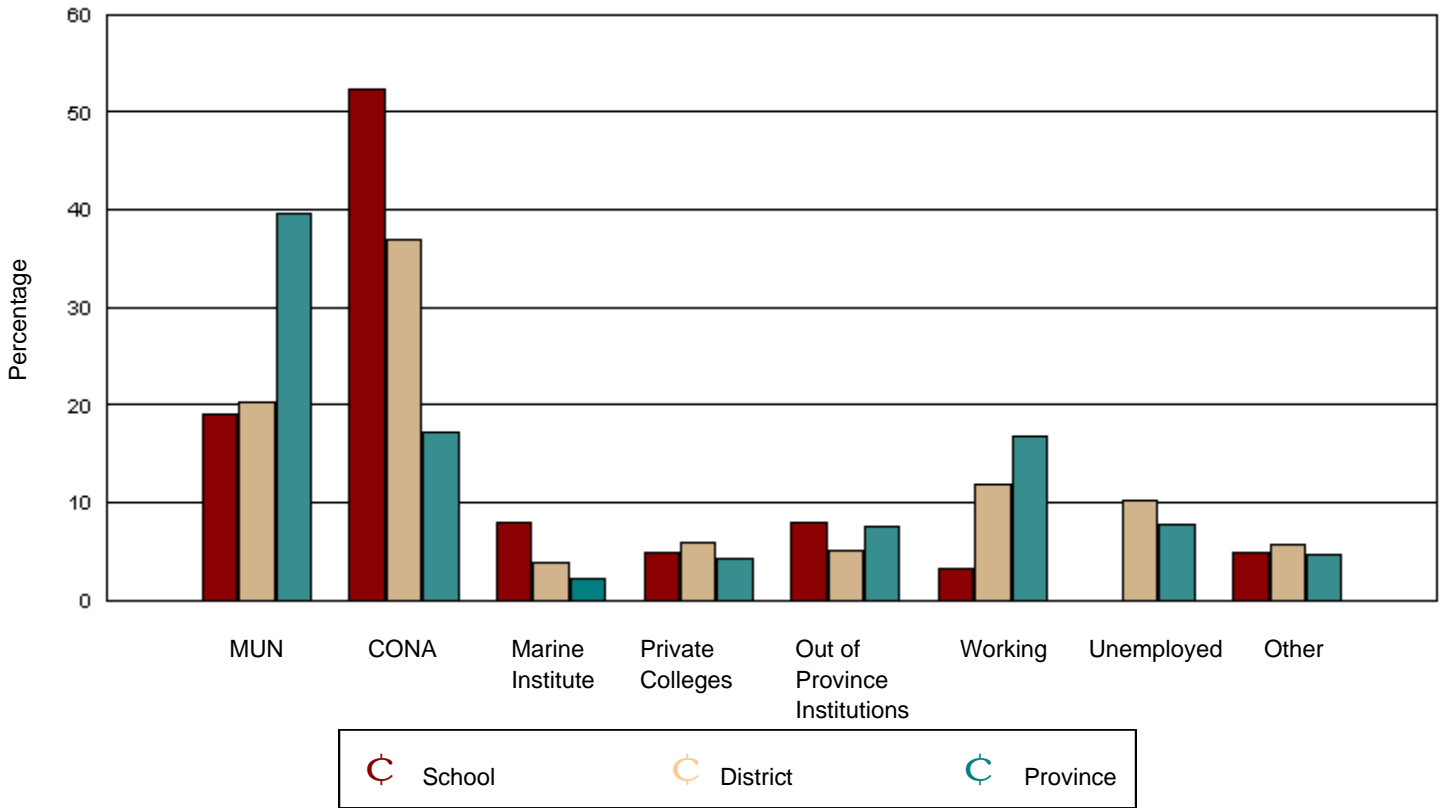

Follow-Up Report of High School Graduates, June 2001

District 7 - Burin Peninsula

School #: 219

Marystown Central High, Marystown

Grades: 7-12

	School		District		Province	
	Number	Percentage	Number	Percentage	Number	Percentage
Memorial University	12	19.0	75	20.3	2,126	39.6
College of the North Atlantic	33	52.4	136	36.9	931	17.3
Marine Institute	5	7.9	14	3.8	112	2.1
Private Colleges	3	4.8	22	6.0	229	4.3
Out of Province Institutions	5	7.9	19	5.1	410	7.6
Working	2	3.2	44	11.9	898	16.7
Unemployed	0	0.0	38	10.3	416	7.7
Other	3	4.8	21	5.7	249	4.6

Marystown Central High had 69 graduates in June 2001. Of these, 63 were tracked and are shown in this report.

District 7 - Burin Peninsula had 398 graduates in June 2001. Of these, 369 were tracked and are shown in this report.

Source: Department of Youth Services & Post-Secondary Education

Of the 5,992 provincial graduates in June 2001, only 621 could not be tracked. It is reasonably certain that none are attending Memorial University, the College of the North Atlantic, or the Marine Institute. While there is a low possibility these graduates are attending a Newfoundland private college or an out of province institution, it is more likely they are working, unemployed, or engaged in other activities.