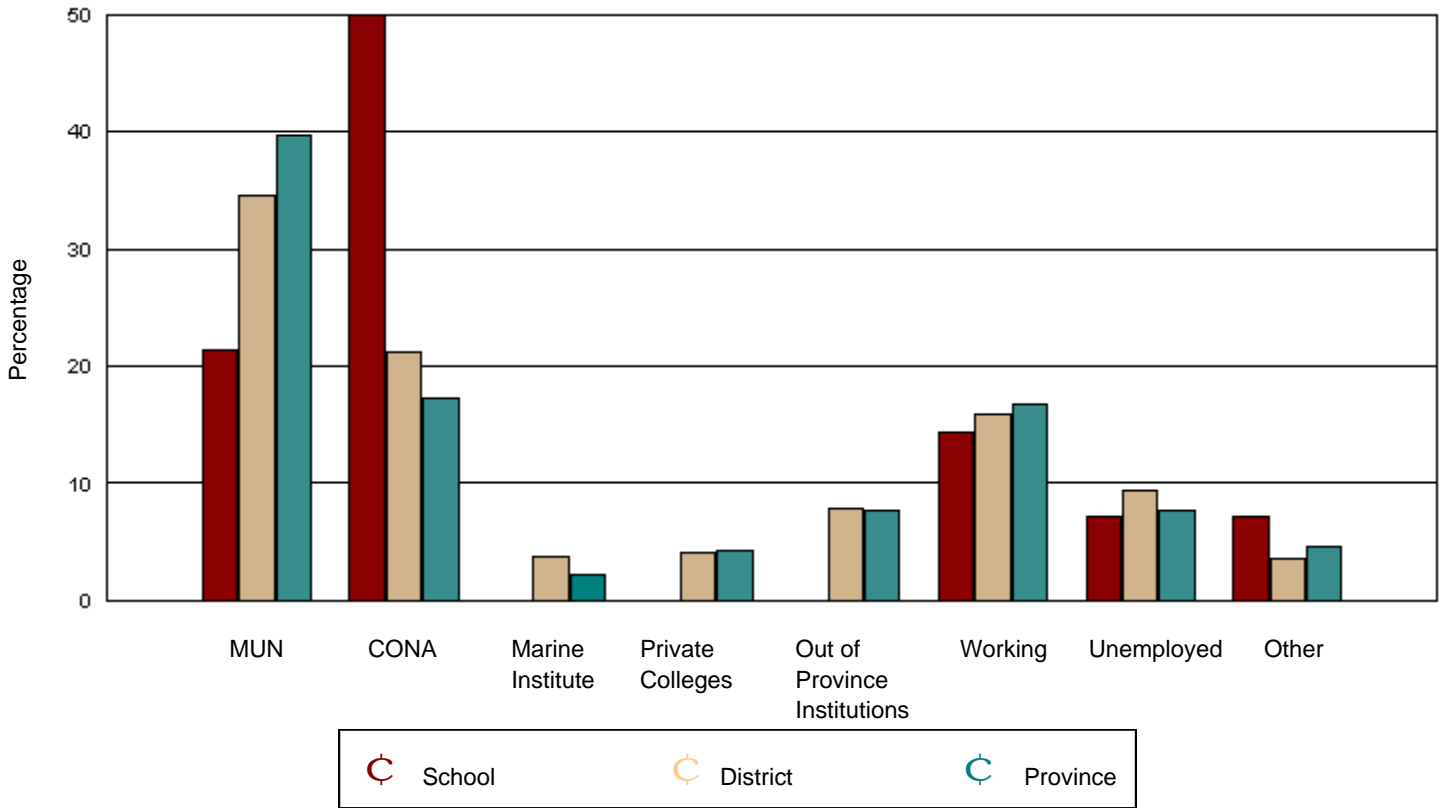

Follow-Up Report of High School Graduates, June 2001

District 6 - Lewisporte/Gander

School #: 413

Holy Cross School Complex, Eastport

Grades: K-12

	<u>School</u>		<u>District</u>		<u>Province</u>	
	Number	Percentage	Number	Percentage	Number	Percentage
Memorial University	3	21.4	177	34.5	2,126	39.6
College of the North Atlantic	7	50.0	109	21.2	931	17.3
Marine Institute	0	0.0	19	3.7	112	2.1
Private Colleges	0	0.0	21	4.1	229	4.3
Out of Province Institutions	0	0.0	40	7.8	410	7.6
Working	2	14.3	81	15.8	898	16.7
Unemployed	1	7.1	48	9.4	416	7.7
Other	1	7.1	18	3.5	249	4.6

Holy Cross School Complex had 14 graduates in June 2001. Of these, 14 were tracked and are shown in this report.

District 6 - Lewisporte/Gander had 565 graduates in June 2001. Of these, 513 were tracked and are shown in this report.

Source: Department of Youth Services & Post-Secondary Education

Of the 5,992 provincial graduates in June 2001, only 621 could not be tracked. It is reasonably certain that none are attending Memorial University, the College of the North Atlantic, or the Marine Institute. While there is a low possibility these graduates are attending a Newfoundland private college or an out of province institution, it is more likely they are working, unemployed, or engaged in other activities.