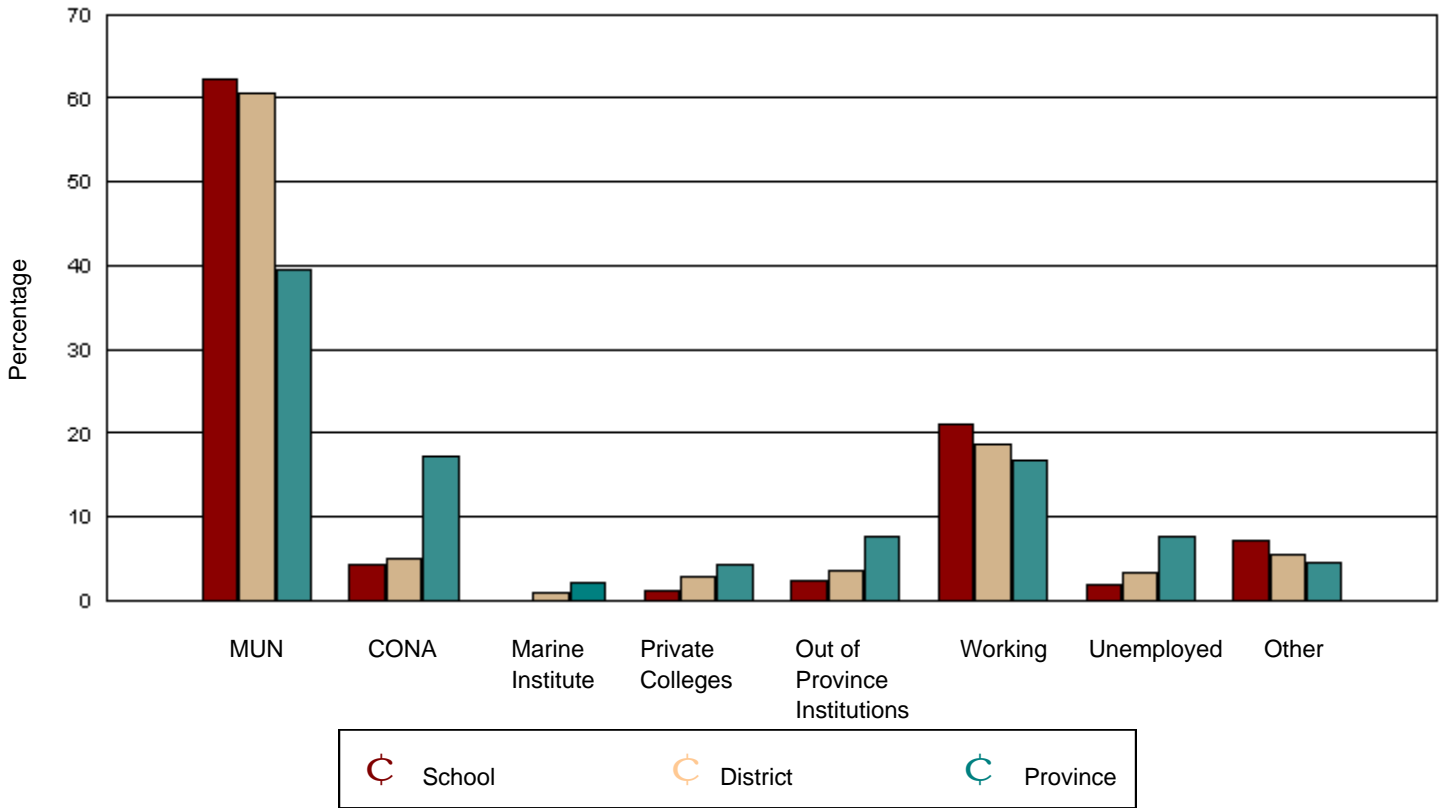

Follow-Up Report of High School Graduates, June 2001

District 10 - Avalon East

School #: 313

O'Donel High, Mount Pearl

Grades: 10-12

	<u>School</u>		<u>District</u>		<u>Province</u>	
	<u>Number</u>	<u>Percentage</u>	<u>Number</u>	<u>Percentage</u>	<u>Number</u>	<u>Percentage</u>
Memorial University	104	62.3	1,002	60.5	2,126	39.6
College of the North Atlantic	7	4.2	82	5.0	931	17.3
Marine Institute	0	0.0	15	0.9	112	2.1
Private Colleges	2	1.2	45	2.7	229	4.3
Out of Province Institutions	4	2.4	58	3.5	410	7.6
Working	35	21.0	310	18.7	898	16.7
Unemployed	3	1.8	55	3.3	416	7.7
Other	12	7.2	89	5.4	249	4.6

O'Donel High had 175 graduates in June 2001. Of these, 167 were tracked and are shown in this report.

District 10 - Avalon East had 1,800 graduates in June 2001. Of these, 1,656 were tracked and are shown in this report.

Source: Department of Youth Services & Post-Secondary Education

Of the 5,992 provincial graduates in June 2001, only 621 could not be tracked. It is reasonably certain that none are attending Memorial University, the College of the North Atlantic, or the Marine Institute. While there is a low possibility these graduates are attending a Newfoundland private college or an out of province institution, it is more likely they are working, unemployed, or engaged in other activities.