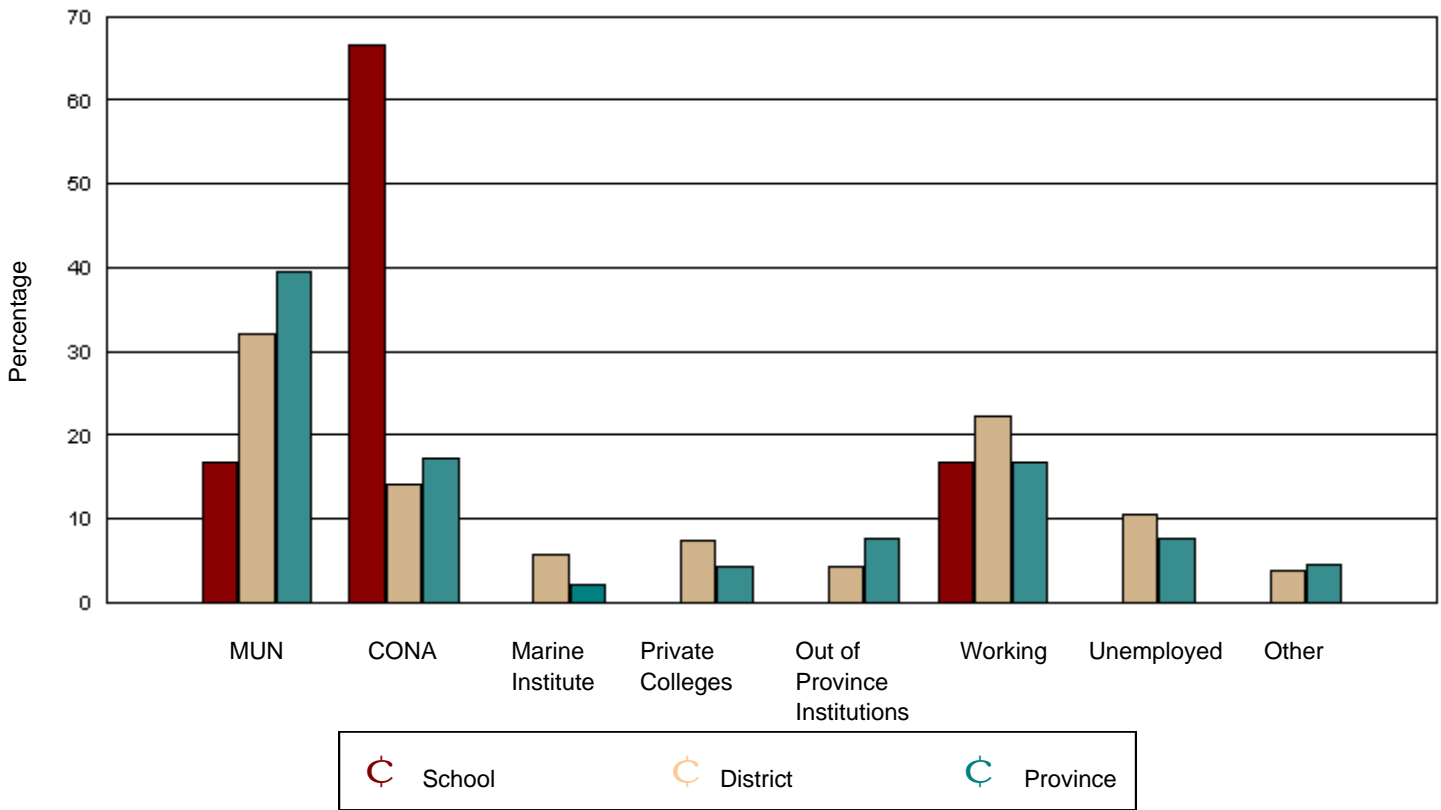

Swift Current Academy had 6 graduates in June 2001. Of these, 6 were tracked and are shown in this report.

District 8 - Vista had 325 graduates in June 2001. Of these, 297 were tracked and are shown in this report.