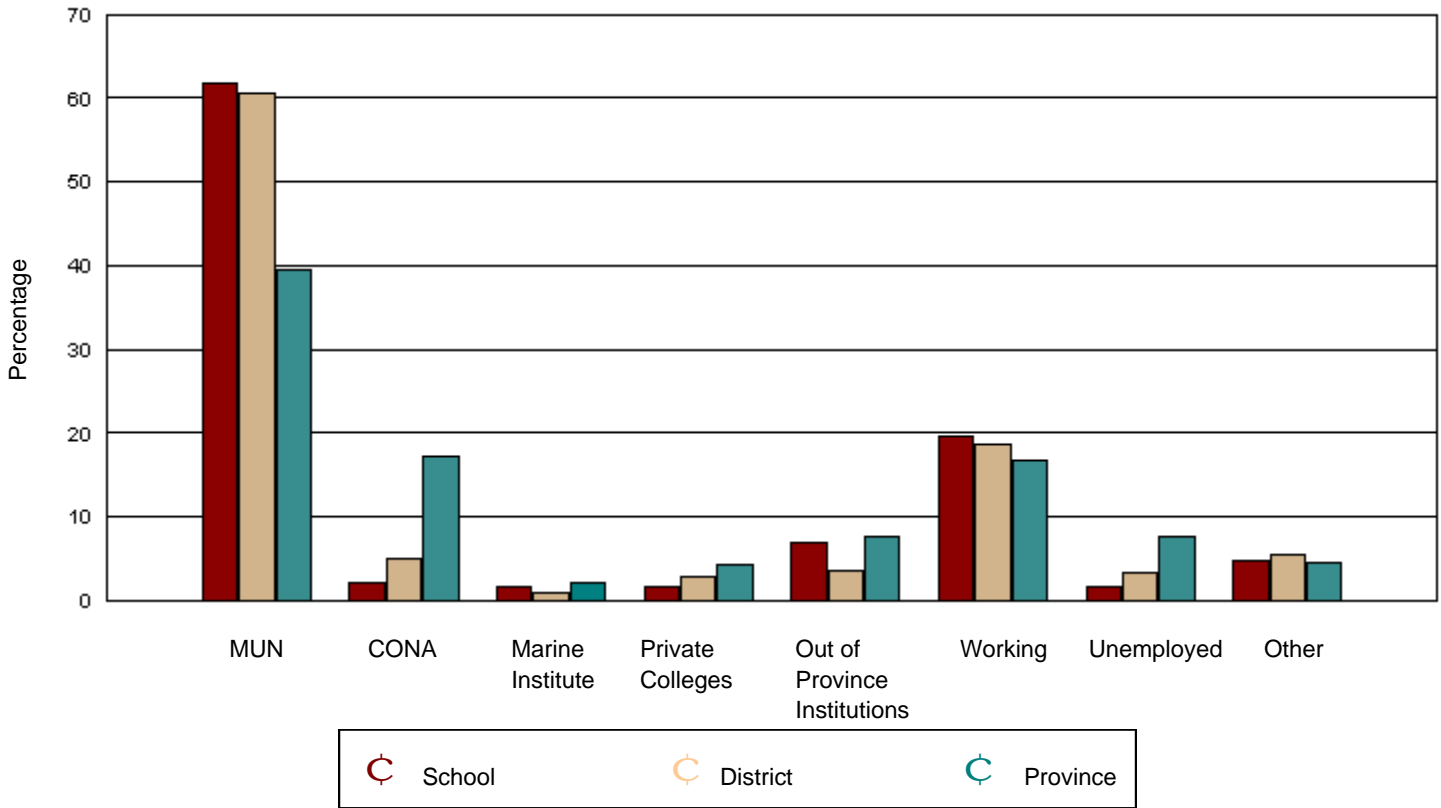

Gonzaga High School had 205 graduates in June 2001. Of these, 189 were tracked and are shown in this report.
 District 10 - Avalon East had 1,800 graduates in June 2001. Of these, 1,656 were tracked and are shown in this report.