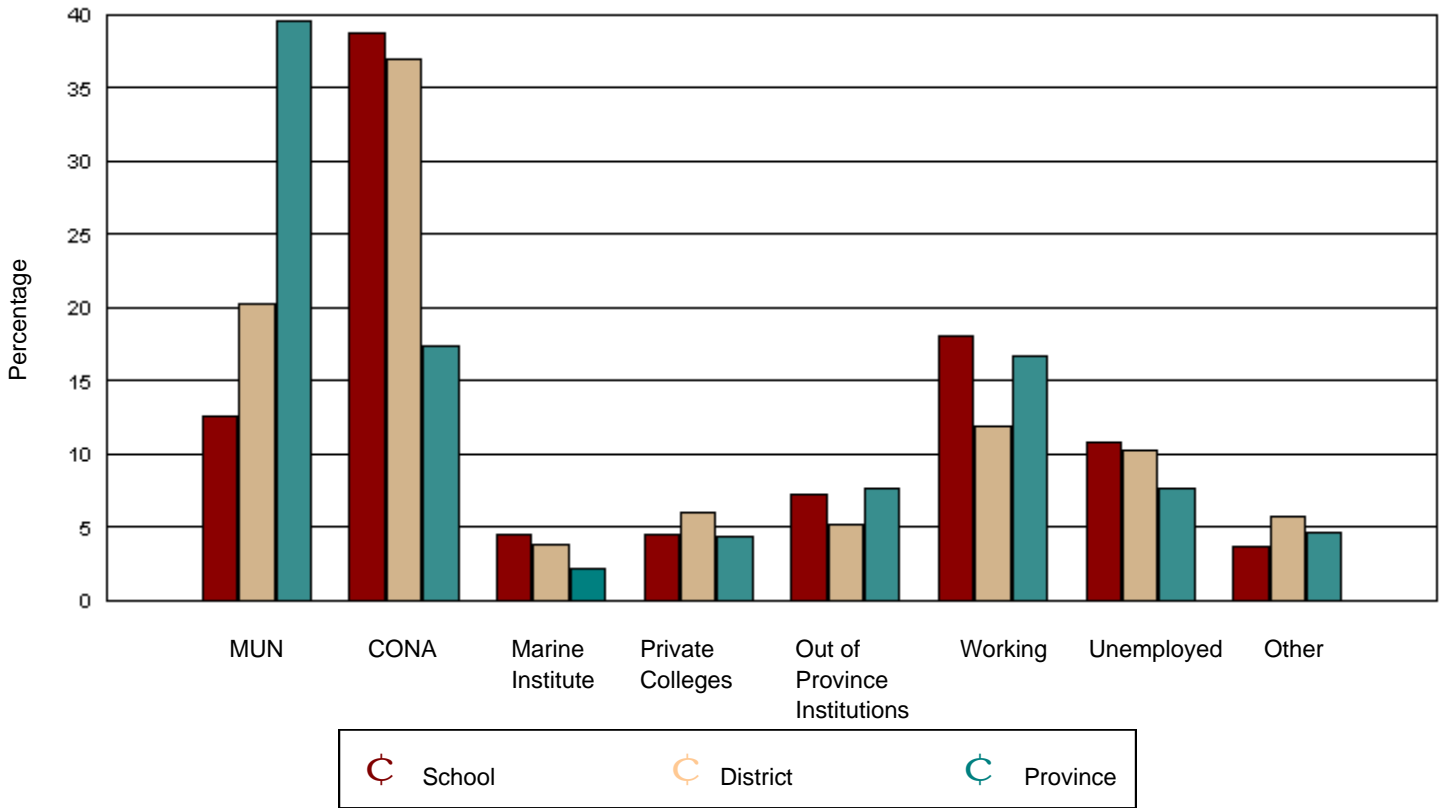

Pearce Regional High had 120 graduates in June 2001. Of these, 111 were tracked and are shown in this report.
 District 7 - Burin Peninsula had 398 graduates in June 2001. Of these, 369 were tracked and are shown in this report.