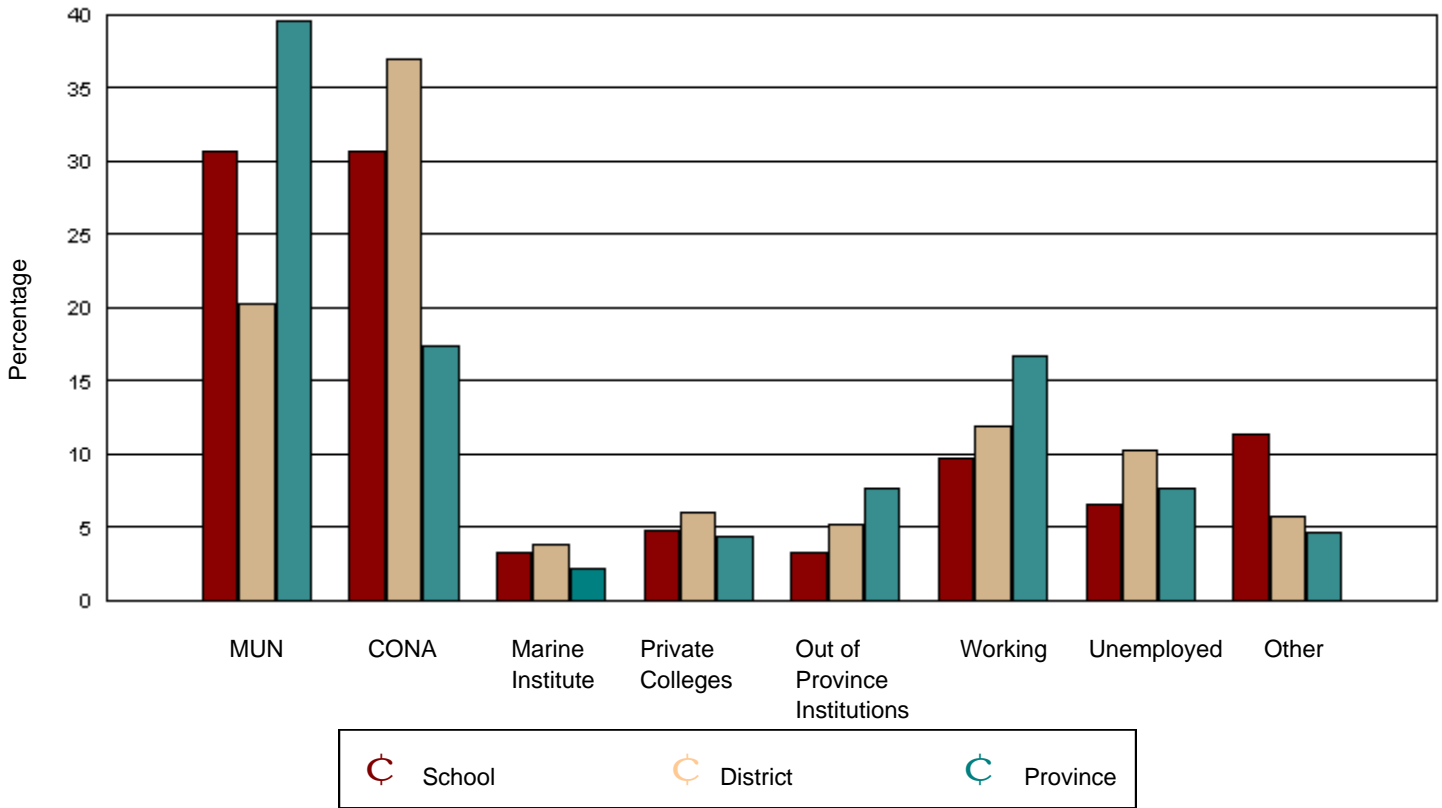

Follow-Up Report of High School Graduates, June 2001

District 7 - Burin Peninsula

School #: 214

John Burke School, Grand Bank

Grades: 8-12

	<u>School</u>		<u>District</u>		<u>Province</u>	
	Number	Percentage	Number	Percentage	Number	Percentage
Memorial University	19	30.6	75	20.3	2,126	39.6
College of the North Atlantic	19	30.6	136	36.9	931	17.3
Marine Institute	2	3.2	14	3.8	112	2.1
Private Colleges	3	4.8	22	6.0	229	4.3
Out of Province Institutions	2	3.2	19	5.1	410	7.6
Working	6	9.7	44	11.9	898	16.7
Unemployed	4	6.5	38	10.3	416	7.7
Other	7	11.3	21	5.7	249	4.6

John Burke School had 64 graduates in June 2001. Of these, 62 were tracked and are shown in this report.

District 7 - Burin Peninsula had 398 graduates in June 2001. Of these, 369 were tracked and are shown in this report.

Source: Department of Youth Services & Post-Secondary Education

Of the 5,992 provincial graduates in June 2001, only 621 could not be tracked. It is reasonably certain that none are attending Memorial University, the College of the North Atlantic, or the Marine Institute. While there is a low possibility these graduates are attending a Newfoundland private college or an out of province institution, it is more likely they are working, unemployed, or engaged in other activities.