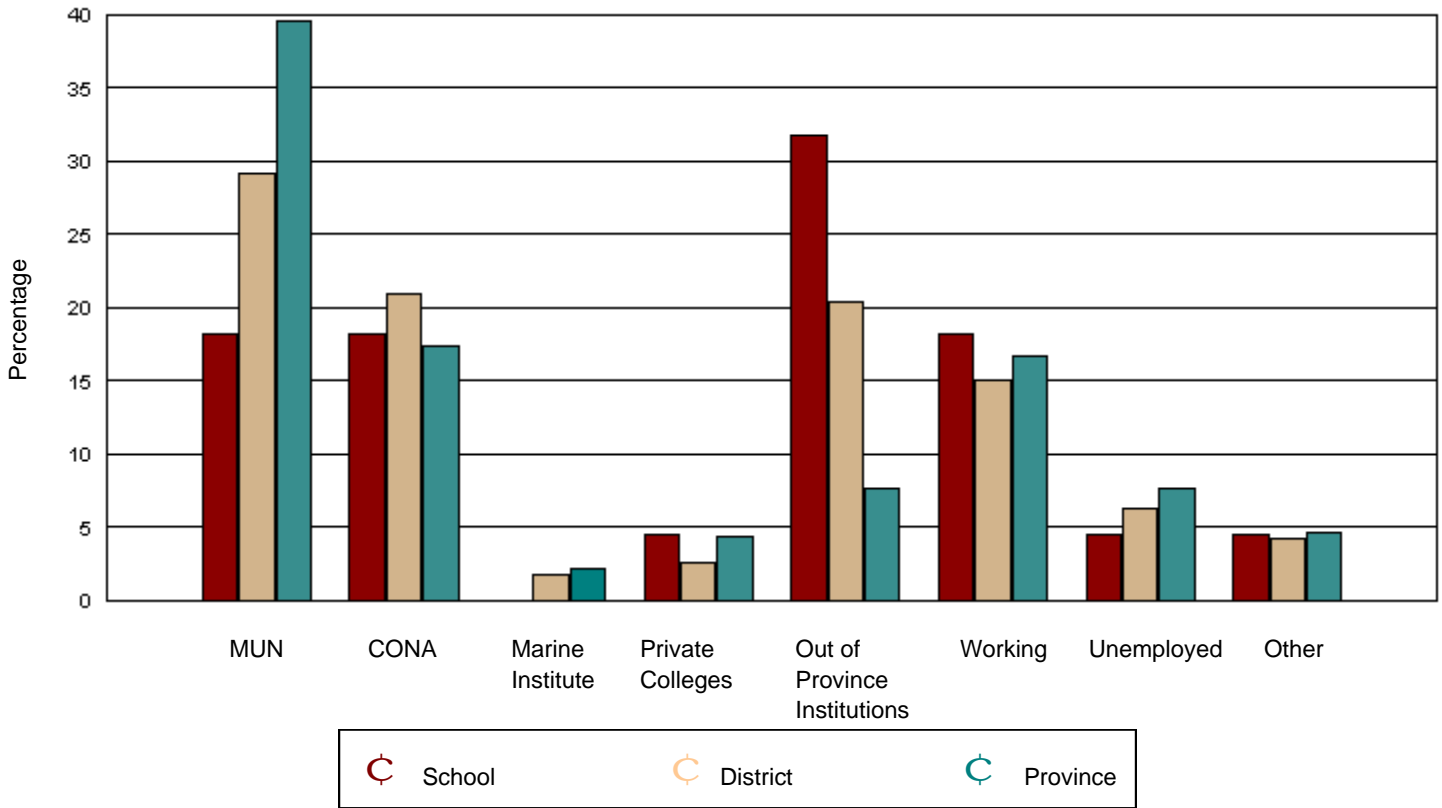

Follow-Up Report of High School Graduates, June 2001

District 4 - Cormack Trail

School #: 116

St. Joseph's High, St. George's

Grades: 8-12

	<u>School</u>		<u>District</u>		<u>Province</u>	
	<u>Number</u>	<u>Percentage</u>	<u>Number</u>	<u>Percentage</u>	<u>Number</u>	<u>Percentage</u>
Memorial University	4	18.2	103	29.1	2,126	39.6
College of the North Atlantic	4	18.2	74	20.9	931	17.3
Marine Institute	0	0.0	6	1.7	112	2.1
Private Colleges	1	4.5	9	2.5	229	4.3
Out of Province Institutions	7	31.8	72	20.4	410	7.6
Working	4	18.2	53	15.0	898	16.7
Unemployed	1	4.5	22	6.2	416	7.7
Other	1	4.5	15	4.2	249	4.6

St. Joseph's High had 24 graduates in June 2001. Of these, 22 were tracked and are shown in this report.

District 4 - Cormack Trail had 408 graduates in June 2001. Of these, 354 were tracked and are shown in this report.

Source: Department of Youth Services & Post-Secondary Education

Of the 5,992 provincial graduates in June 2001, only 621 could not be tracked. It is reasonably certain that none are attending Memorial University, the College of the North Atlantic, or the Marine Institute. While there is a low possibility these graduates are attending a Newfoundland private college or an out of province institution, it is more likely they are working, unemployed, or engaged in other activities.