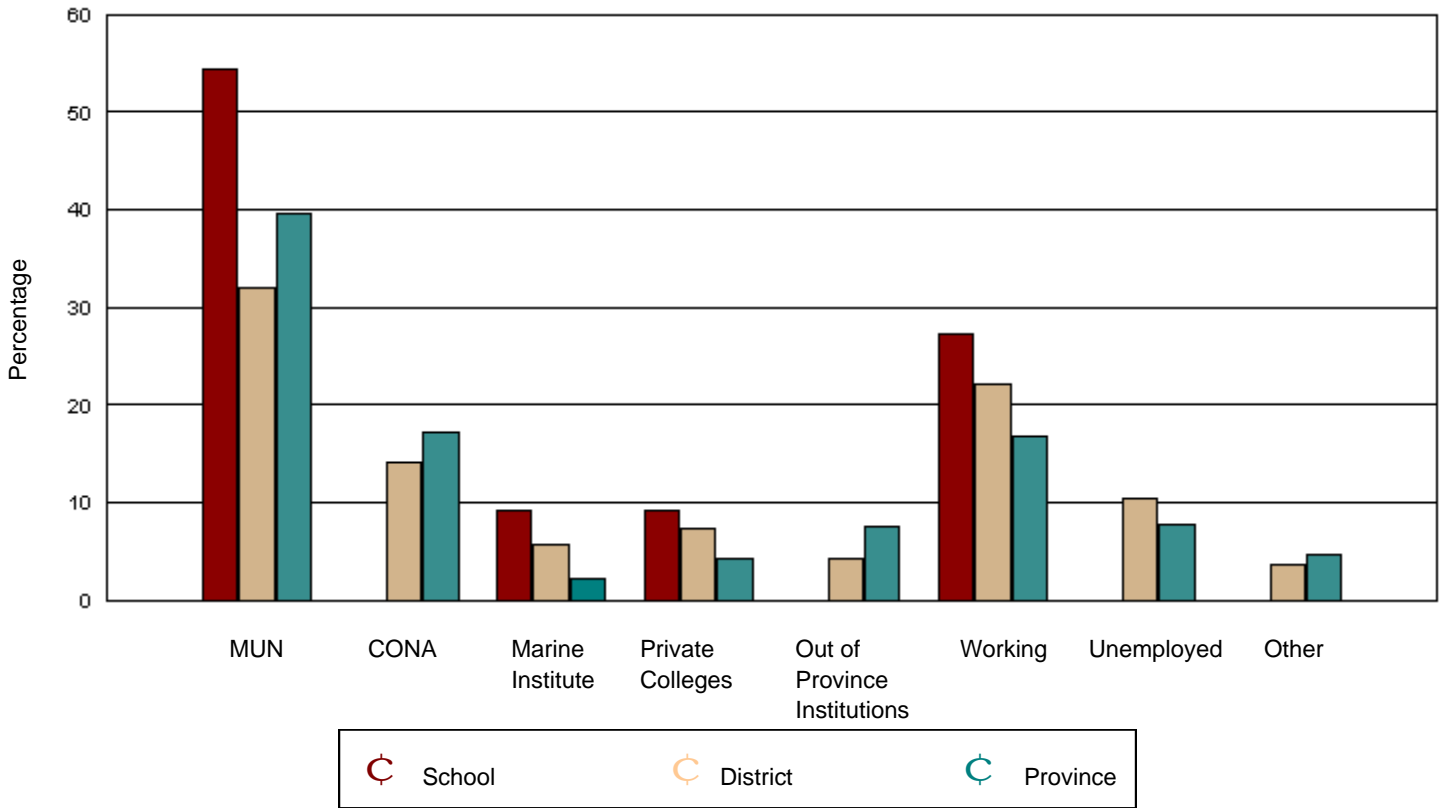

<u>School</u>		<u>District</u>		<u>Province</u>	
	<u>Number</u>	<u>Percentage</u>	<u>Number</u>	<u>Percentage</u>	<u>Number</u>	<u>Percentage</u>
Memorial University	6	54.5	95	32.0	2,126	39.6
College of the North Atlantic	0	0.0	42	14.1	931	17.3
Marine Institute	1	9.1	17	5.7	112	2.1
Private Colleges	1	9.1	22	7.4	229	4.3
Out of Province Institutions	0	0.0	13	4.3	410	7.6
Working	3	27.3	66	22.2	898	16.7
Unemployed	0	0.0	31	10.4	416	7.7
Other	0	0.0	11	3.7	249	4.6

Our Saviour King Academy had 12 graduates in June 2001. Of these, 11 were tracked and are shown in this report.

District 8 - Vista had 325 graduates in June 2001. Of these, 297 were tracked and are shown in this report.

Source: Department of Youth Services & Post-Secondary Education

Of the 5,992 provincial graduates in June 2001, only 621 could not be tracked. It is reasonably certain that none are attending Memorial University, the College of the North Atlantic, or the Marine Institute. While there is a low possibility these graduates are attending a Newfoundland private college or an out of province institution, it is more likely they are working, unemployed, or engaged in other activities.