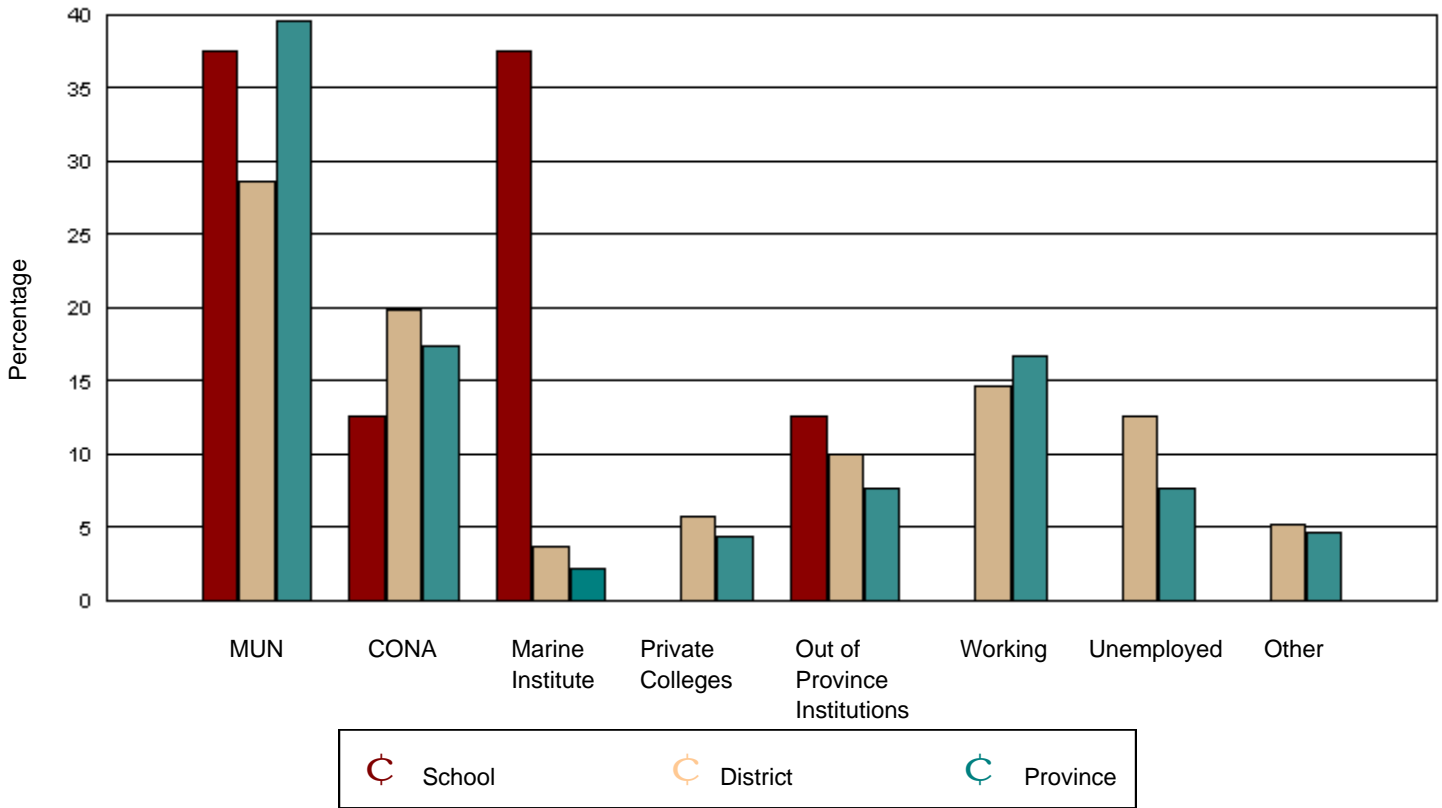

Sacred Heart AG had 8 graduates in June 2001. Of these, 8 were tracked and are shown in this report.

District 2 - Northern Peninsula/Labrador South had 220 graduates in June 2001. Of these, 192 were tracked and are shown in this report.