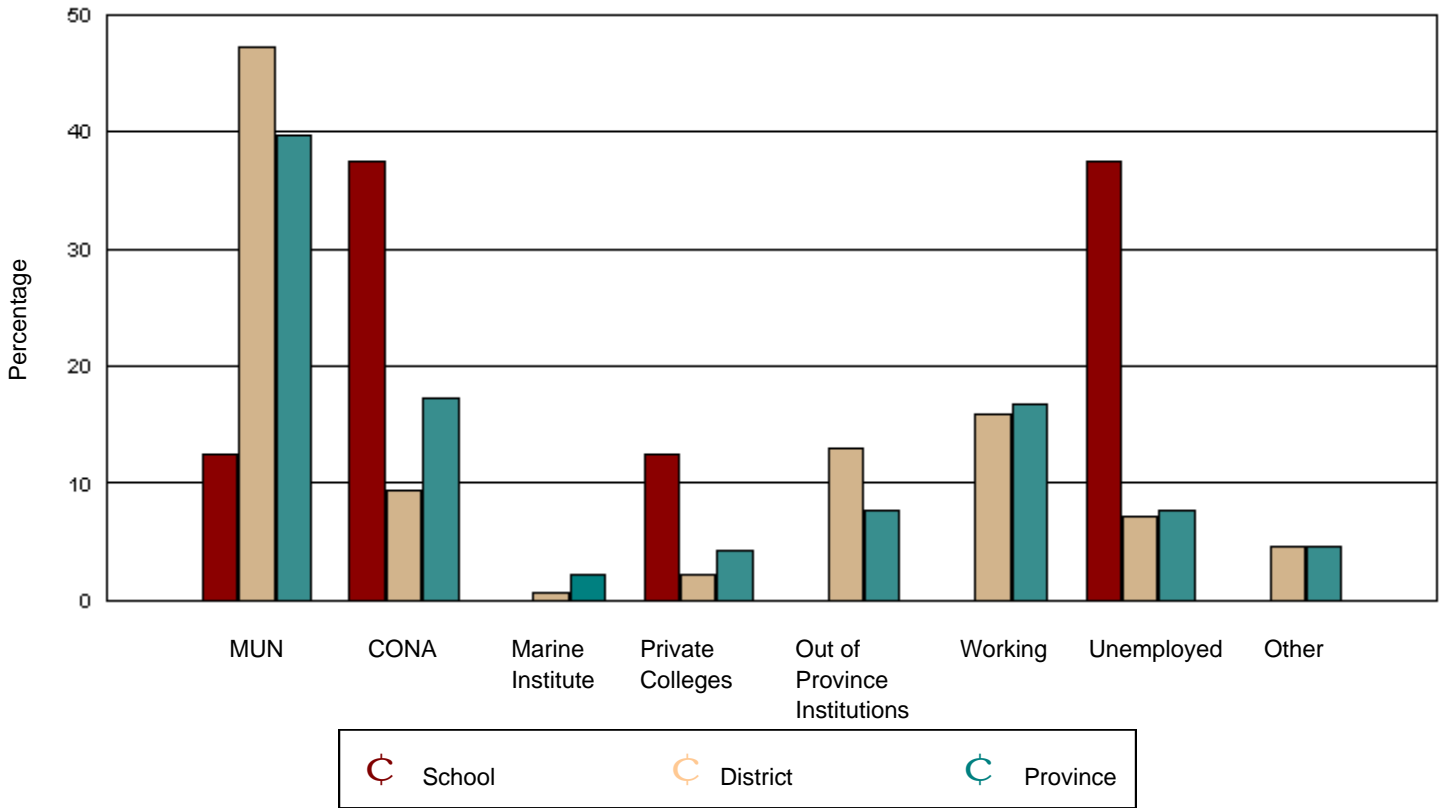

Follow-Up Report of High School Graduates, June 2001

District 3 - Deer Lake/Corner Brook/St. Barbe

School #: 393

Bonne Bay Academy, Woody Point

Grades: K-12

	<u>School</u>		<u>District</u>		<u>Province</u>	
	<u>Number</u>	<u>Percentage</u>	<u>Number</u>	<u>Percentage</u>	<u>Number</u>	<u>Percentage</u>
Memorial University	1	12.5	212	47.3	2,126	39.6
College of the North Atlantic	3	37.5	42	9.4	931	17.3
Marine Institute	0	0.0	3	0.7	112	2.1
Private Colleges	1	12.5	10	2.2	229	4.3
Out of Province Institutions	0	0.0	58	13.0	410	7.6
Working	0	0.0	71	15.8	898	16.7
Unemployed	3	37.5	32	7.1	416	7.7
Other	0	0.0	20	4.5	249	4.6

Bonne Bay Academy had 8 graduates in June 2001. Of these, 8 were tracked and are shown in this report.

District 3 - Deer Lake/Corner Brook/St. Barbe had 494 graduates in June 2001. Of these, 448 were tracked and are shown in this report.

Source: Department of Youth Services & Post-Secondary Education

Of the 5,992 provincial graduates in June 2001, only 621 could not be tracked. It is reasonably certain that none are attending Memorial University, the College of the North Atlantic, or the Marine Institute. While there is a low possibility these graduates are attending a Newfoundland private college or an out of province institution, it is more likely they are working, unemployed, or engaged in other activities.