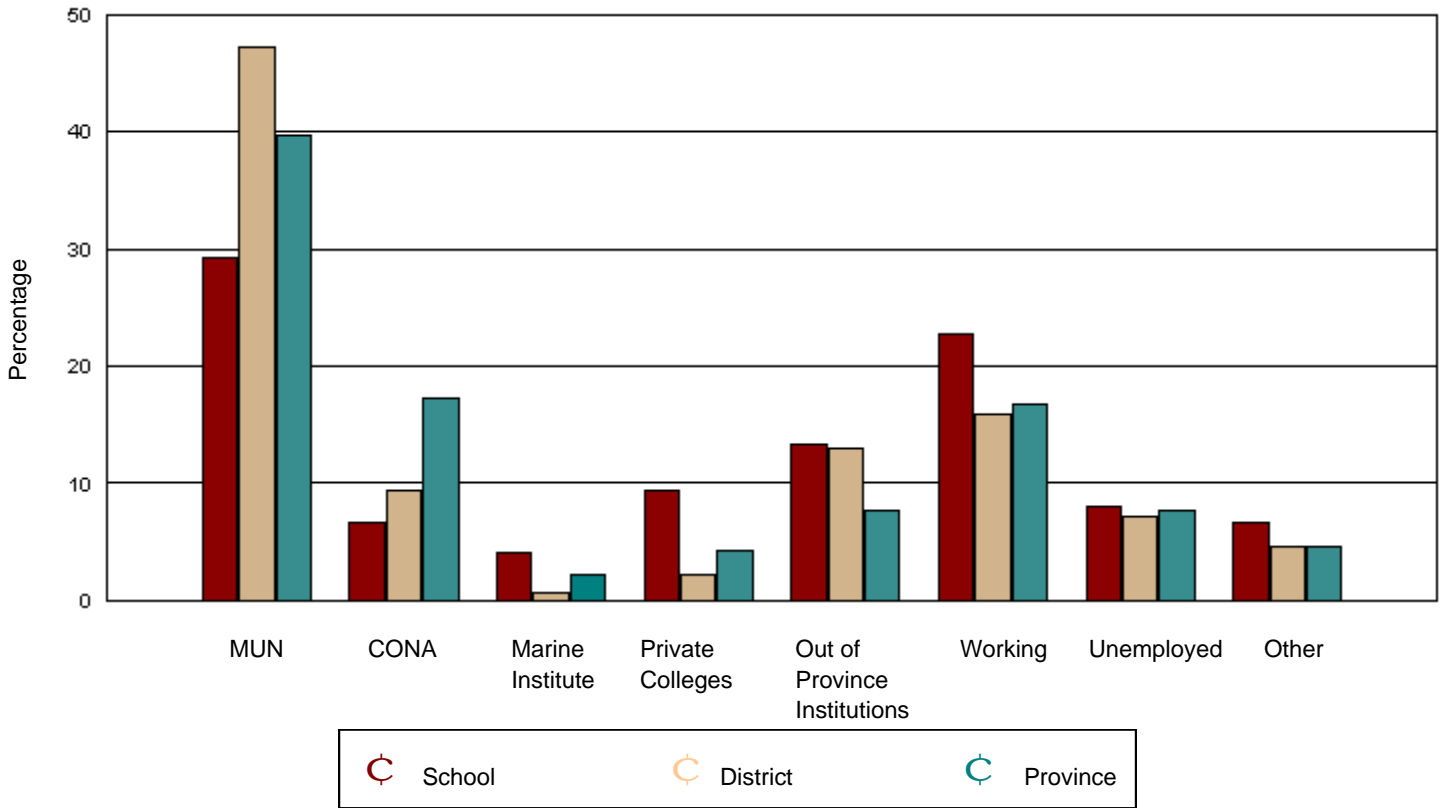

Elwood Regional High had 87 graduates in June 2001. Of these, 75 were tracked and are shown in this report.

District 3 - Deer Lake/Corner Brook/St. Barbe had 494 graduates in June 2001. Of these, 448 were tracked and are shown in this report.