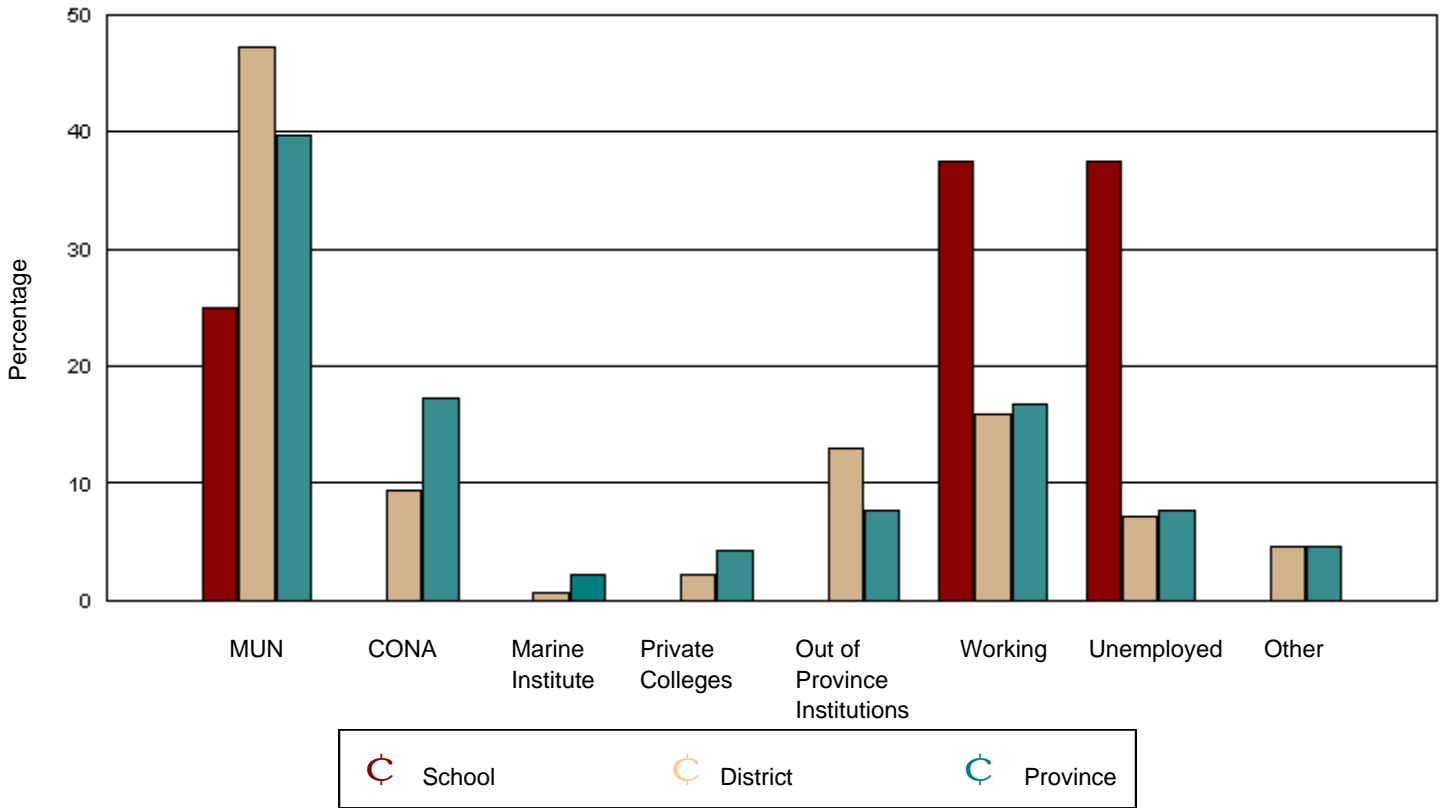

Cow Head School Complex had 8 graduates in June 2001. Of these, 8 were tracked and are shown in this report.

District 3 - Deer Lake/Corner Brook/St. Barbe had 494 graduates in June 2001. Of these, 448 were tracked and are shown in this report.