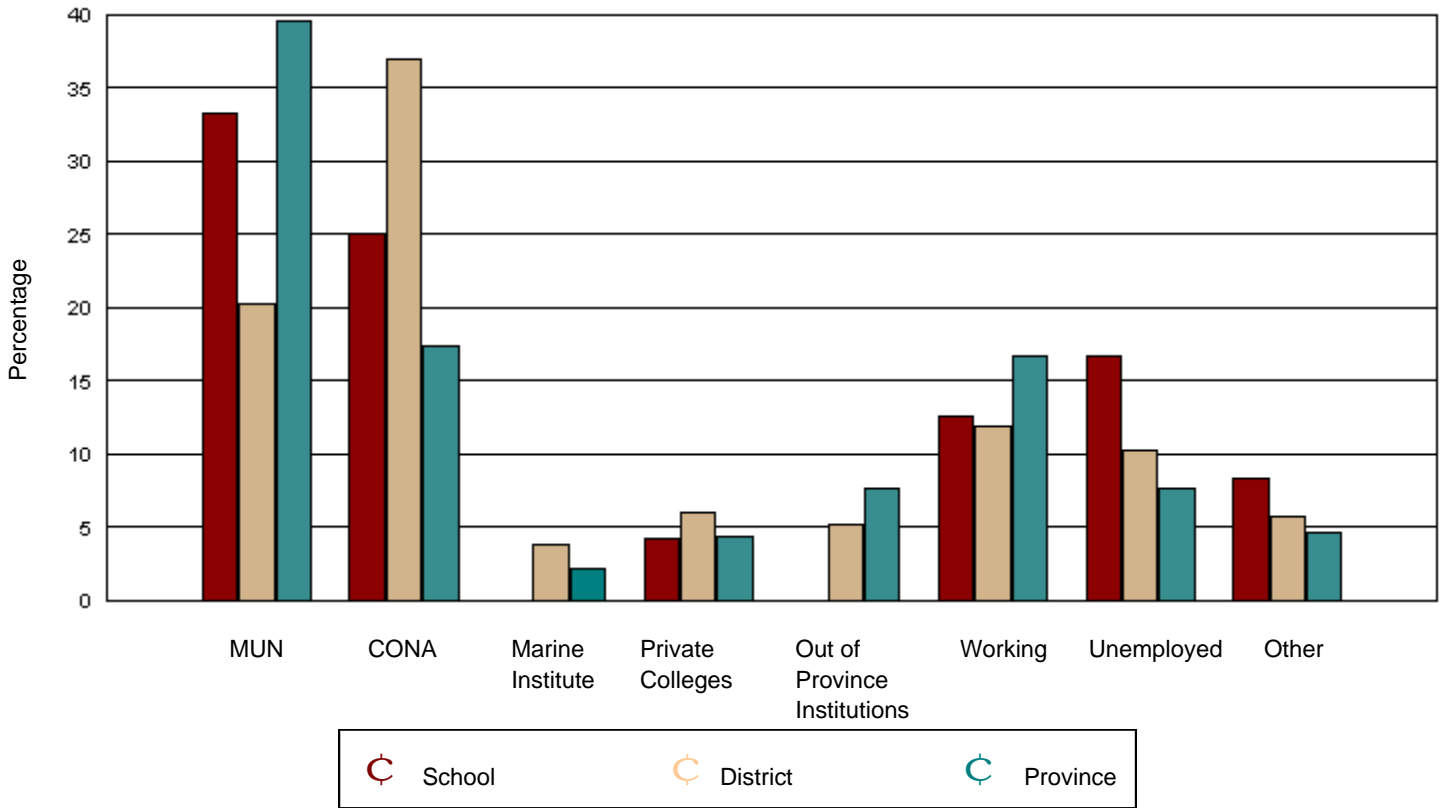

Follow-Up Report of High School Graduates, June 2001

District 7 - Burin Peninsula

School #: 223

Christ the King AG, Rushoon

Grades: K-12

	<u>School</u>		<u>District</u>		<u>Province</u>	
	Number	Percentage	Number	Percentage	Number	Percentage
Memorial University	8	33.3	75	20.3	2,126	39.6
College of the North Atlantic	6	25.0	136	36.9	931	17.3
Marine Institute	0	0.0	14	3.8	112	2.1
Private Colleges	1	4.2	22	6.0	229	4.3
Out of Province Institutions	0	0.0	19	5.1	410	7.6
Working	3	12.5	44	11.9	898	16.7
Unemployed	4	16.7	38	10.3	416	7.7
Other	2	8.3	21	5.7	249	4.6

Christ the King AG had 28 graduates in June 2001. Of these, 24 were tracked and are shown in this report.
District 7 - Burin Peninsula had 398 graduates in June 2001. Of these, 369 were tracked and are shown in this report.

Source: Department of Youth Services & Post-Secondary Education

Of the 5,992 provincial graduates in June 2001, only 621 could not be tracked. It is reasonably certain that none are attending Memorial University, the College of the North Atlantic, or the Marine Institute. While there is a low possibility these graduates are attending a Newfoundland private college or an out of province institution, it is more likely they are working, unemployed, or engaged in other activities.