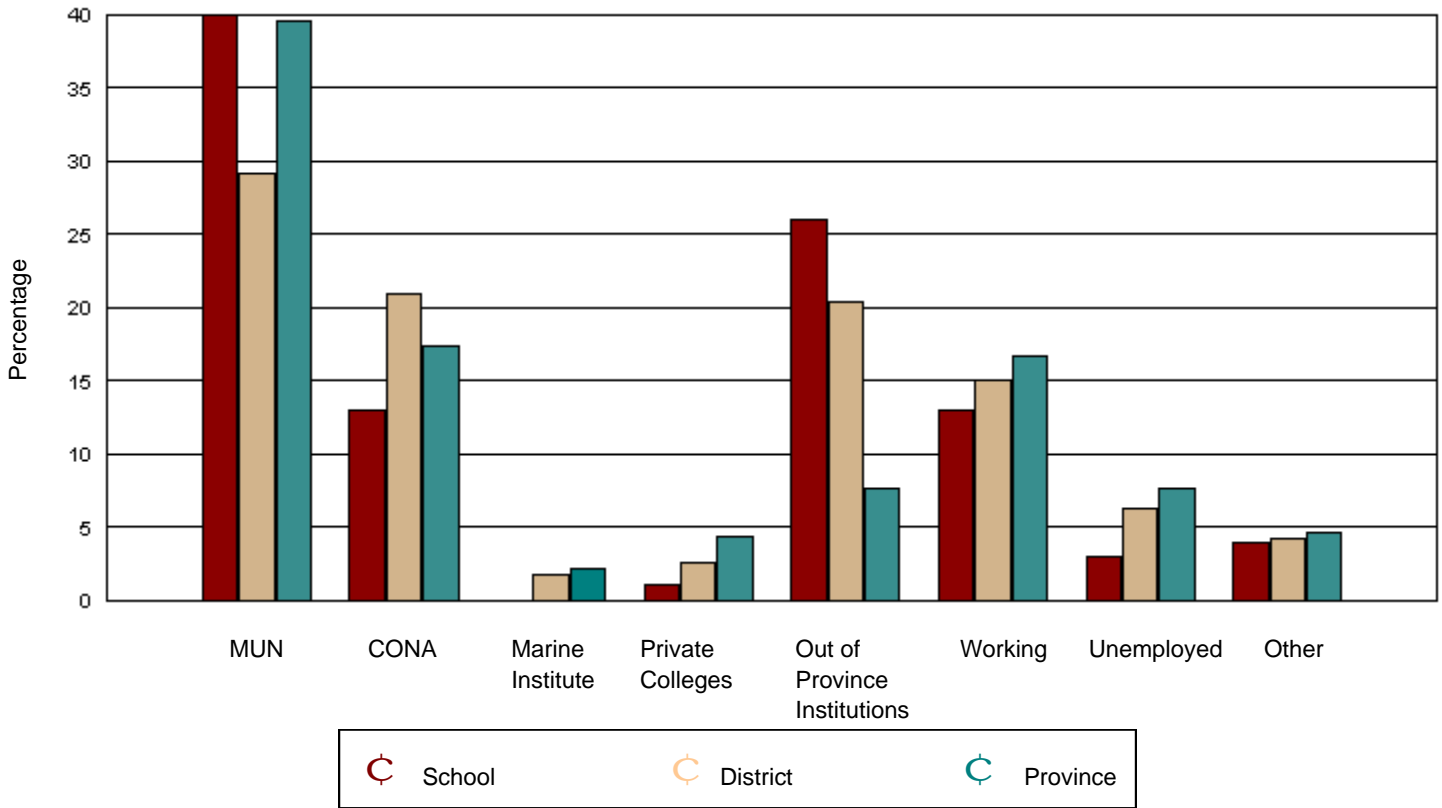

Stephenville High had 118 graduates in June 2001. Of these, 100 were tracked and are shown in this report.

District 4 - Cormack Trail had 408 graduates in June 2001. Of these, 354 were tracked and are shown in this report.