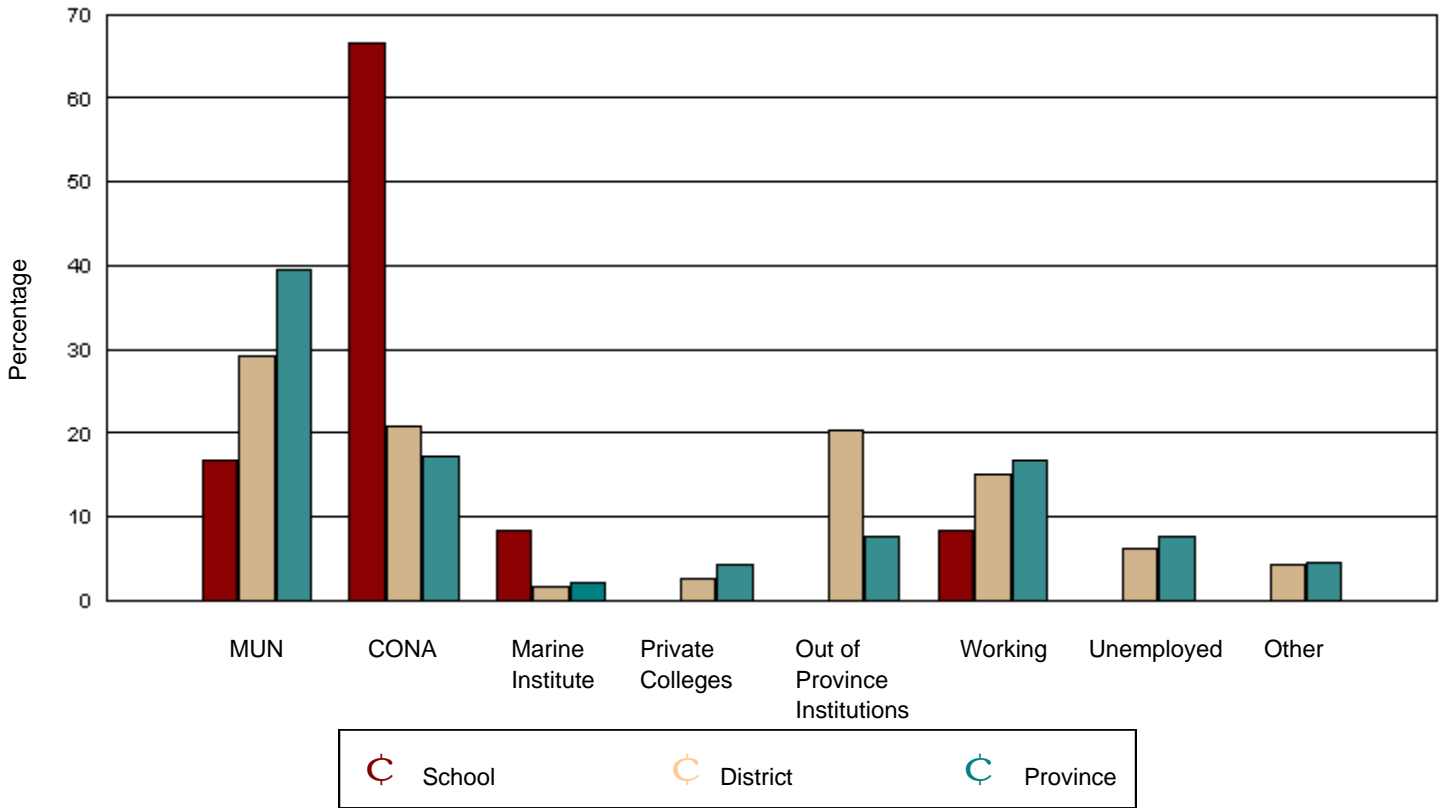

Follow-Up Report of High School Graduates, June 2001

District 4 - Cormack Trail

School #: 091

A.J Matthews/St. John Central, Burgeo

Grades: K-12

	<u>School</u>		<u>District</u>		<u>Province</u>	
	<u>Number</u>	<u>Percentage</u>	<u>Number</u>	<u>Percentage</u>	<u>Number</u>	<u>Percentage</u>
Memorial University	2	16.7	103	29.1	2,126	39.6
College of the North Atlantic	8	66.7	74	20.9	931	17.3
Marine Institute	1	8.3	6	1.7	112	2.1
Private Colleges	0	0.0	9	2.5	229	4.3
Out of Province Institutions	0	0.0	72	20.4	410	7.6
Working	1	8.3	53	15.0	898	16.7
Unemployed	0	0.0	22	6.2	416	7.7
Other	0	0.0	15	4.2	249	4.6

A.J Matthews/St. John Central had 13 graduates in June 2001. Of these, 12 were tracked and are shown in this report.

District 4 - Cormack Trail had 408 graduates in June 2001. Of these, 354 were tracked and are shown in this report.

Source: Department of Youth Services & Post-Secondary Education

Of the 5,992 provincial graduates in June 2001, only 621 could not be tracked. It is reasonably certain that none are attending Memorial University, the College of the North Atlantic, or the Marine Institute. While there is a low possibility these graduates are attending a Newfoundland private college or an out of province institution, it is more likely they are working, unemployed, or engaged in other activities.