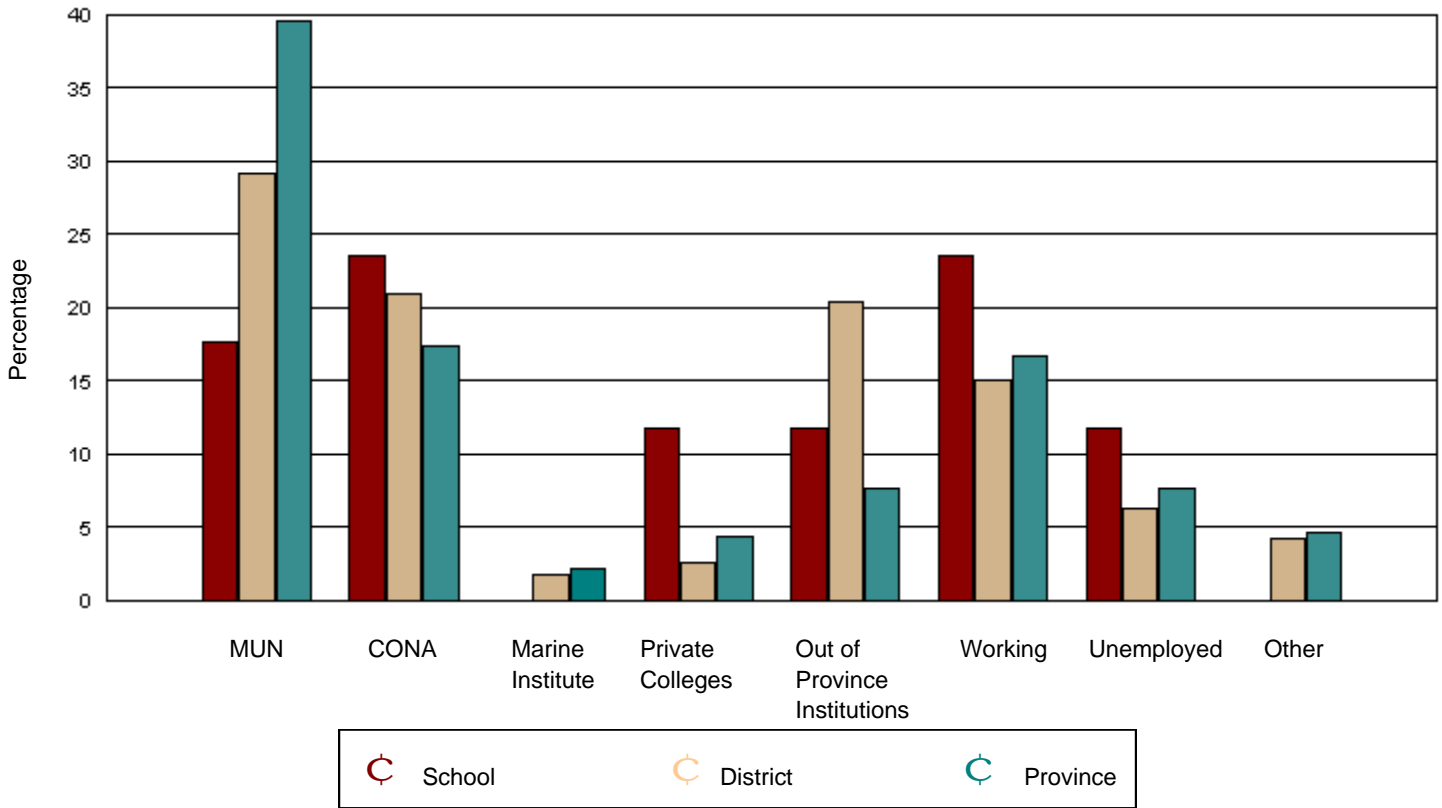

Follow-Up Report of High School Graduates, June 2001

District 4 - Cormack Trail

School #: 122

Assumption High School, Stephenville Crossi

Grades: 9-12

	<u>School</u>		<u>District</u>		<u>Province</u>	
	<u>Number</u>	<u>Percentage</u>	<u>Number</u>	<u>Percentage</u>	<u>Number</u>	<u>Percentage</u>
Memorial University	3	17.6	103	29.1	2,126	39.6
College of the North Atlantic	4	23.5	74	20.9	931	17.3
Marine Institute	0	0.0	6	1.7	112	2.1
Private Colleges	2	11.8	9	2.5	229	4.3
Out of Province Institutions	2	11.8	72	20.4	410	7.6
Working	4	23.5	53	15.0	898	16.7
Unemployed	2	11.8	22	6.2	416	7.7
Other	0	0.0	15	4.2	249	4.6

Assumption High School had 23 graduates in June 2001. Of these, 17 were tracked and are shown in this report.
District 4 - Cormack Trail had 408 graduates in June 2001. Of these, 354 were tracked and are shown in this report.

Source: Department of Youth Services & Post-Secondary Education

Of the 5,992 provincial graduates in June 2001, only 621 could not be tracked. It is reasonably certain that none are attending Memorial University, the College of the North Atlantic, or the Marine Institute. While there is a low possibility these graduates are attending a Newfoundland private college or an out of province institution, it is more likely they are working, unemployed, or engaged in other activities.