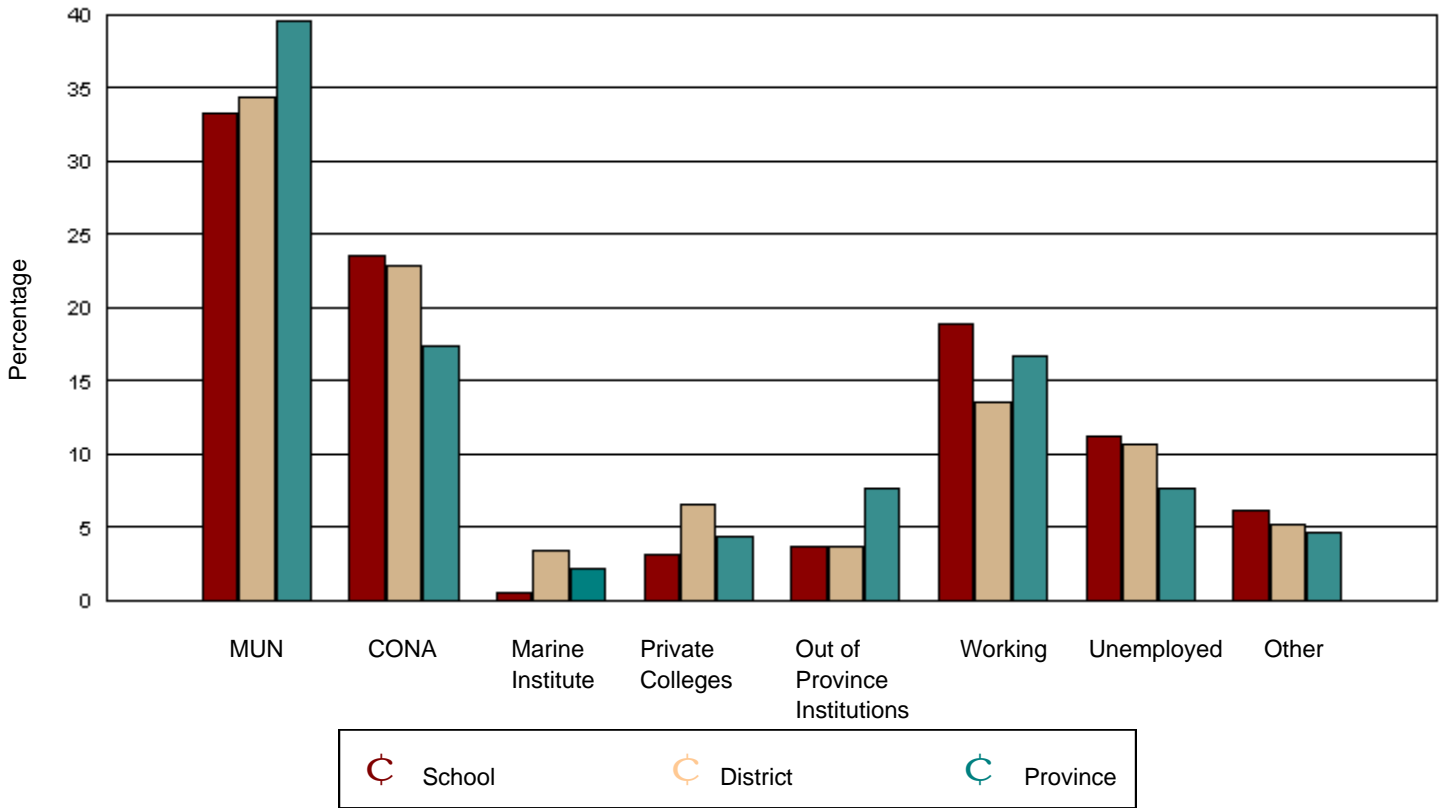

Follow-Up Report of High School Graduates, June 2001

District 9 - Avalon West

School #: 249

Ascension Collegiate, Bay Roberts

Grades: 10-12

	<u>School</u>		<u>District</u>		<u>Province</u>	
	<u>Number</u>	<u>Percentage</u>	<u>Number</u>	<u>Percentage</u>	<u>Number</u>	<u>Percentage</u>
Memorial University	65	33.2	249	34.3	2,126	39.6
College of the North Atlantic	46	23.5	166	22.8	931	17.3
Marine Institute	1	0.5	25	3.4	112	2.1
Private Colleges	6	3.1	48	6.6	229	4.3
Out of Province Institutions	7	3.6	26	3.6	410	7.6
Working	37	18.9	98	13.5	898	16.7
Unemployed	22	11.2	77	10.6	416	7.7
Other	12	6.1	38	5.2	249	4.6

Ascension Collegiate had 213 graduates in June 2001. Of these, 196 were tracked and are shown in this report.

District 9 - Avalon West had 804 graduates in June 2001. Of these, 727 were tracked and are shown in this report.

Source: Department of Youth Services & Post-Secondary Education

Of the 5,992 provincial graduates in June 2001, only 621 could not be tracked. It is reasonably certain that none are attending Memorial University, the College of the North Atlantic, or the Marine Institute. While there is a low possibility these graduates are attending a Newfoundland private college or an out of province institution, it is more likely they are working, unemployed, or engaged in other activities.