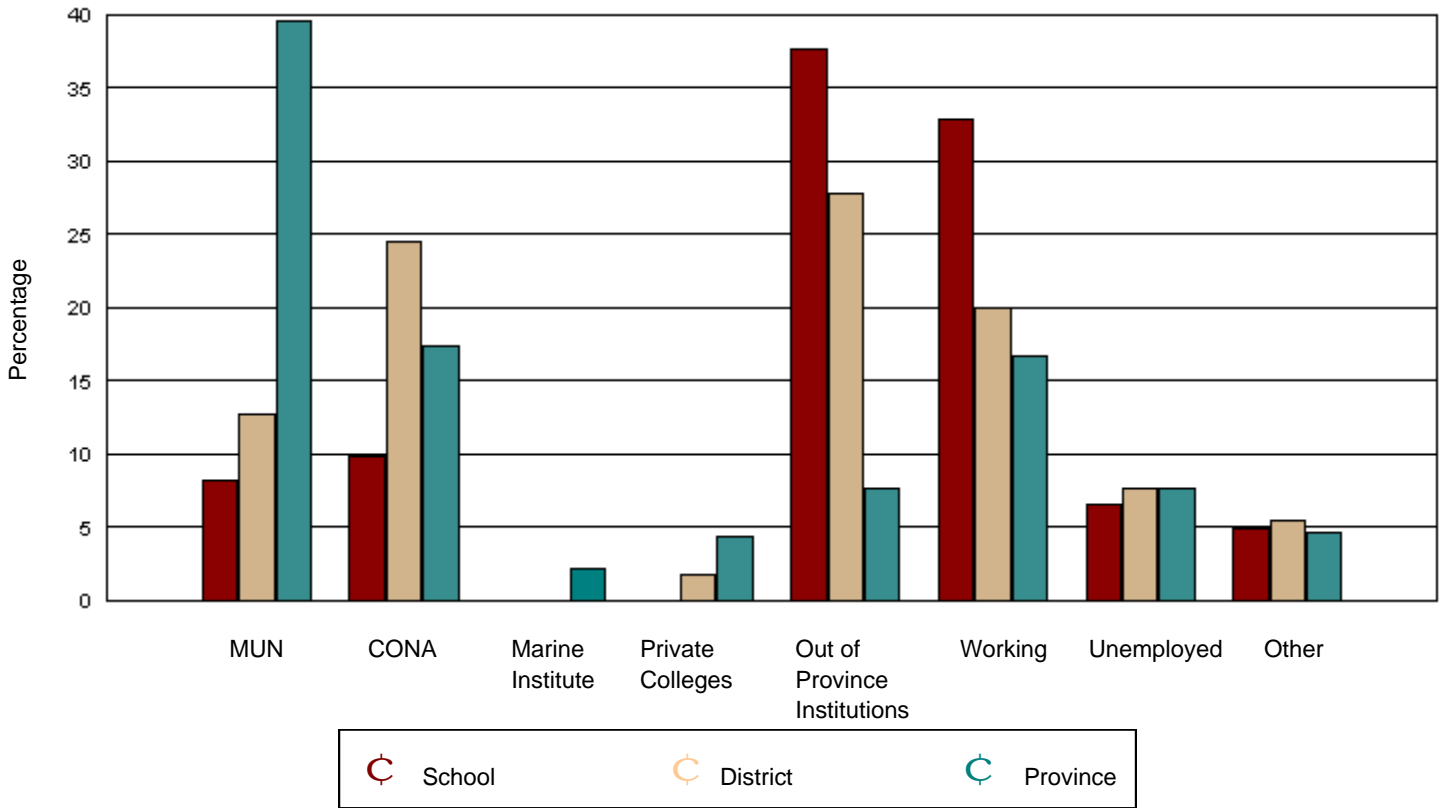

Follow-Up Report of High School Graduates, June 2001

District 1 - Labrador

School #: 003

Goose High, Happy Valley/G.B.

Grades: 10-12

	School		District		Province	
	Number	Percentage	Number	Percentage	Number	Percentage
Memorial University	5	8.2	28	12.7	2,126	39.6
College of the North Atlantic	6	9.8	54	24.5	931	17.3
Marine Institute	0	0.0	0	0.0	112	2.1
Private Colleges	0	0.0	4	1.8	229	4.3
Out of Province Institutions	23	37.7	61	27.8	410	7.6
Working	20	32.8	44	20.0	898	16.7
Unemployed	4	6.6	17	7.7	416	7.7
Other	3	4.9	12	5.5	249	4.6