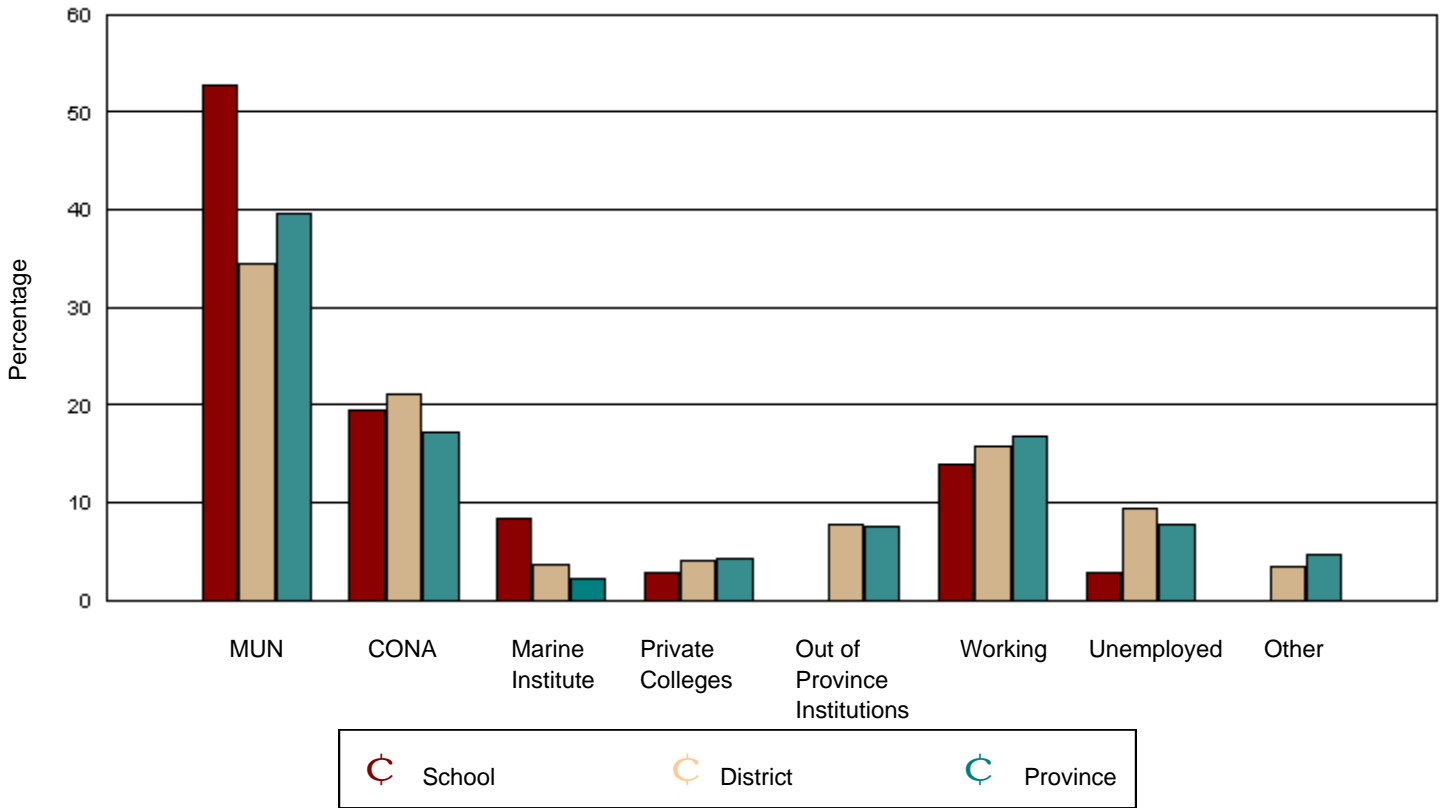

Follow-Up Report of High School Graduates, June 2001

District 6 - Lewisporte/Gander

School #: 204

Lester Pearson Memorial High, Wesleyville

Grades: 7-12

	<u>School</u>		<u>District</u>		<u>Province</u>	
	<u>Number</u>	<u>Percentage</u>	<u>Number</u>	<u>Percentage</u>	<u>Number</u>	<u>Percentage</u>
Memorial University	19	52.8	177	34.5	2,126	39.6
College of the North Atlantic	7	19.4	109	21.2	931	17.3
Marine Institute	3	8.3	19	3.7	112	2.1
Private Colleges	1	2.8	21	4.1	229	4.3
Out of Province Institutions	0	0.0	40	7.8	410	7.6
Working	5	13.9	81	15.8	898	16.7
Unemployed	1	2.8	48	9.4	416	7.7
Other	0	0.0	18	3.5	249	4.6

Lester Pearson Memorial High had 39 graduates in June 2001. Of these, 36 were tracked and are shown in this report.
District 6 - Lewisporte/Gander had 565 graduates in June 2001. Of these, 513 were tracked and are shown in this report.

Source: Department of Youth Services & Post-Secondary Education

Of the 5,992 provincial graduates in June 2001, only 621 could not be tracked. It is reasonably certain that none are attending Memorial University, the College of the North Atlantic, or the Marine Institute. While there is a low possibility these graduates are attending a Newfoundland private college or an out of province institution, it is more likely they are working, unemployed, or engaged in other activities.