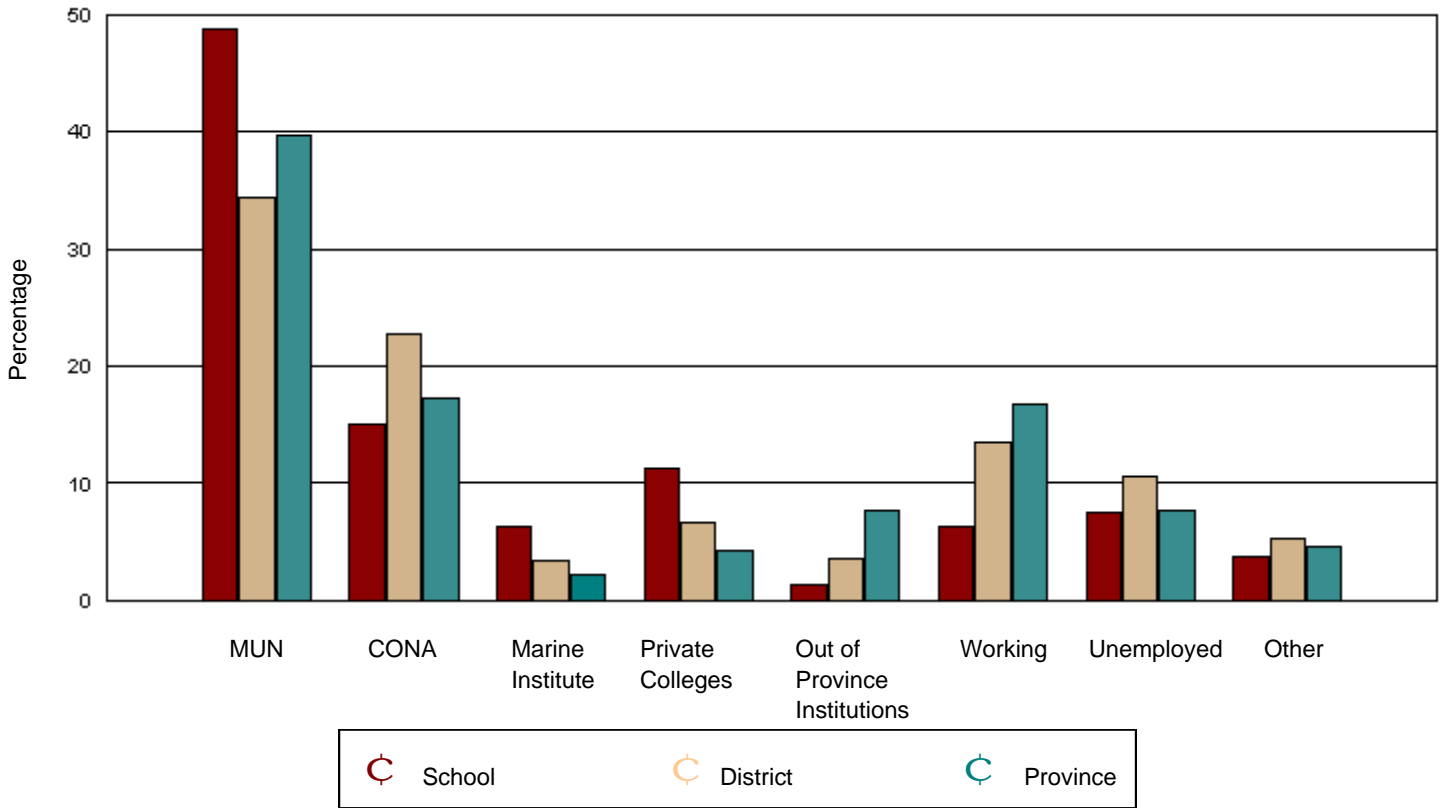

Follow-Up Report of High School Graduates, June 2001

District 9 - Avalon West

School #: 280

Laval High School, Placentia

Grades: 9-12

	<u>School</u>		<u>District</u>		<u>Province</u>	
	<u>Number</u>	<u>Percentage</u>	<u>Number</u>	<u>Percentage</u>	<u>Number</u>	<u>Percentage</u>
Memorial University	39	48.8	249	34.3	2,126	39.6
College of the North Atlantic	12	15.0	166	22.8	931	17.3
Marine Institute	5	6.3	25	3.4	112	2.1
Private Colleges	9	11.3	48	6.6	229	4.3
Out of Province Institutions	1	1.3	26	3.6	410	7.6
Working	5	6.3	98	13.5	898	16.7
Unemployed	6	7.5	77	10.6	416	7.7
Other	3	3.8	38	5.2	249	4.6

Laval High School had 83 graduates in June 2001. Of these, 80 were tracked and are shown in this report.

District 9 - Avalon West had 804 graduates in June 2001. Of these, 727 were tracked and are shown in this report.

Source: Department of Youth Services & Post-Secondary Education

Of the 5,992 provincial graduates in June 2001, only 621 could not be tracked. It is reasonably certain that none are attending Memorial University, the College of the North Atlantic, or the Marine Institute. While there is a low possibility these graduates are attending a Newfoundland private college or an out of province institution, it is more likely they are working, unemployed, or engaged in other activities.