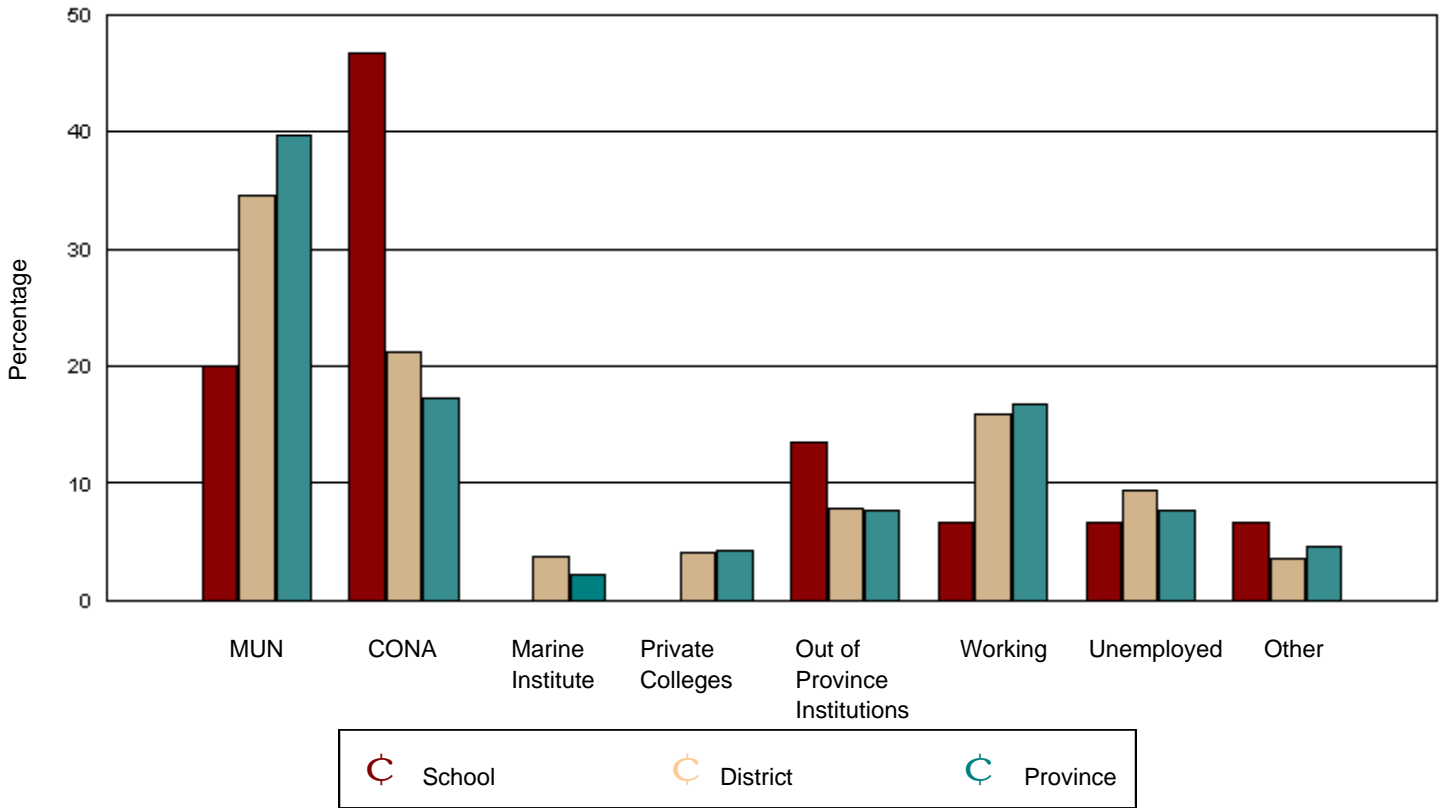

Smallwood Academy had 17 graduates in June 2001. Of these, 15 were tracked and are shown in this report.
 District 6 - Lewisporte/Gander had 565 graduates in June 2001. Of these, 513 were tracked and are shown in this report.