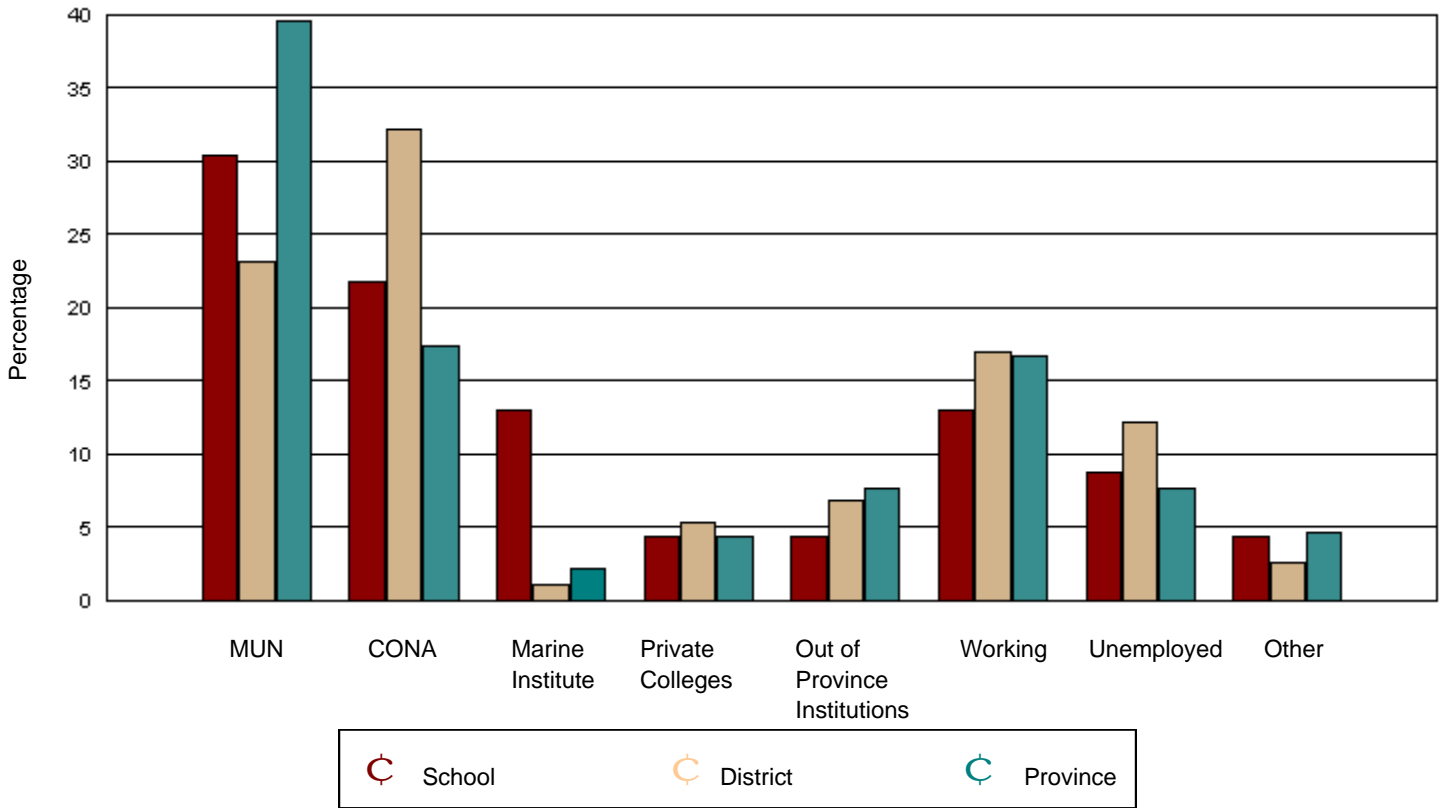

King Academy had 28 graduates in June 2001. Of these, 23 were tracked and are shown in this report.

District 5 - Baie Verte/Central/Connaigre had 606 graduates in June 2001. Of these, 529 were tracked and are shown in this report.