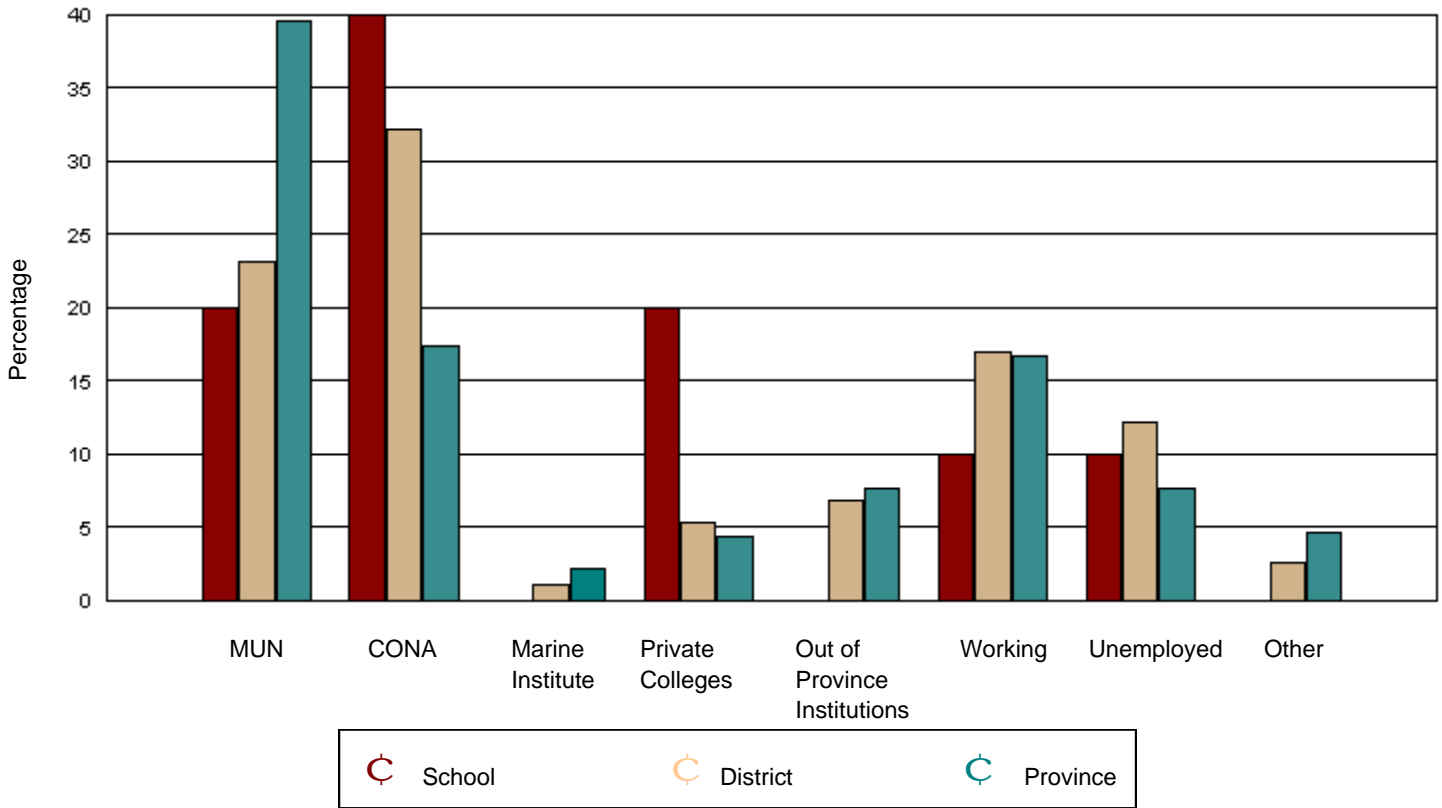

John Watkins Academy had 10 graduates in June 2001. Of these, 10 were tracked and are shown in this report.

District 5 - Baie Verte/Central/Connaigre had 606 graduates in June 2001. Of these, 529 were tracked and are shown in this report.