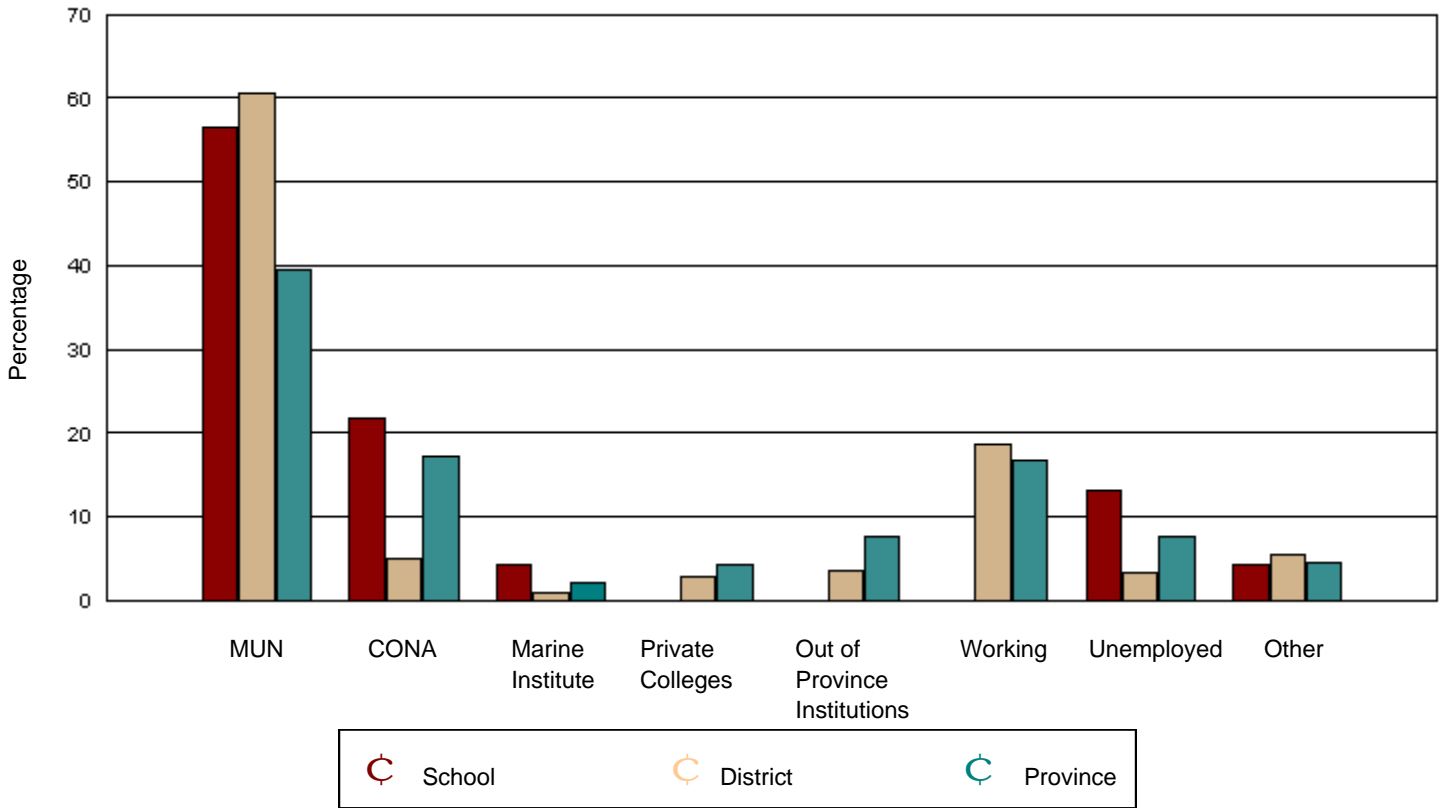

Follow-Up Report of High School Graduates, June 2001

District 10 - Avalon East

School #: 370

Stella Maris Central High, Trepassey

Grades: 7-12

	<u>School</u>		<u>District</u>		<u>Province</u>	
	<u>Number</u>	<u>Percentage</u>	<u>Number</u>	<u>Percentage</u>	<u>Number</u>	<u>Percentage</u>
Memorial University	13	56.5	1,002	60.5	2,126	39.6
College of the North Atlantic	5	21.7	82	5.0	931	17.3
Marine Institute	1	4.3	15	0.9	112	2.1
Private Colleges	0	0.0	45	2.7	229	4.3
Out of Province Institutions	0	0.0	58	3.5	410	7.6
Working	0	0.0	310	18.7	898	16.7
Unemployed	3	13.0	55	3.3	416	7.7
Other	1	4.3	89	5.4	249	4.6

Stella Maris Central High had 23 graduates in June 2001. Of these, 23 were tracked and are shown in this report.

District 10 - Avalon East had 1,800 graduates in June 2001. Of these, 1,656 were tracked and are shown in this report.

Source: Department of Youth Services & Post-Secondary Education

Of the 5,992 provincial graduates in June 2001, only 621 could not be tracked. It is reasonably certain that none are attending Memorial University, the College of the North Atlantic, or the Marine Institute. While there is a low possibility these graduates are attending a Newfoundland private college or an out of province institution, it is more likely they are working, unemployed, or engaged in other activities.