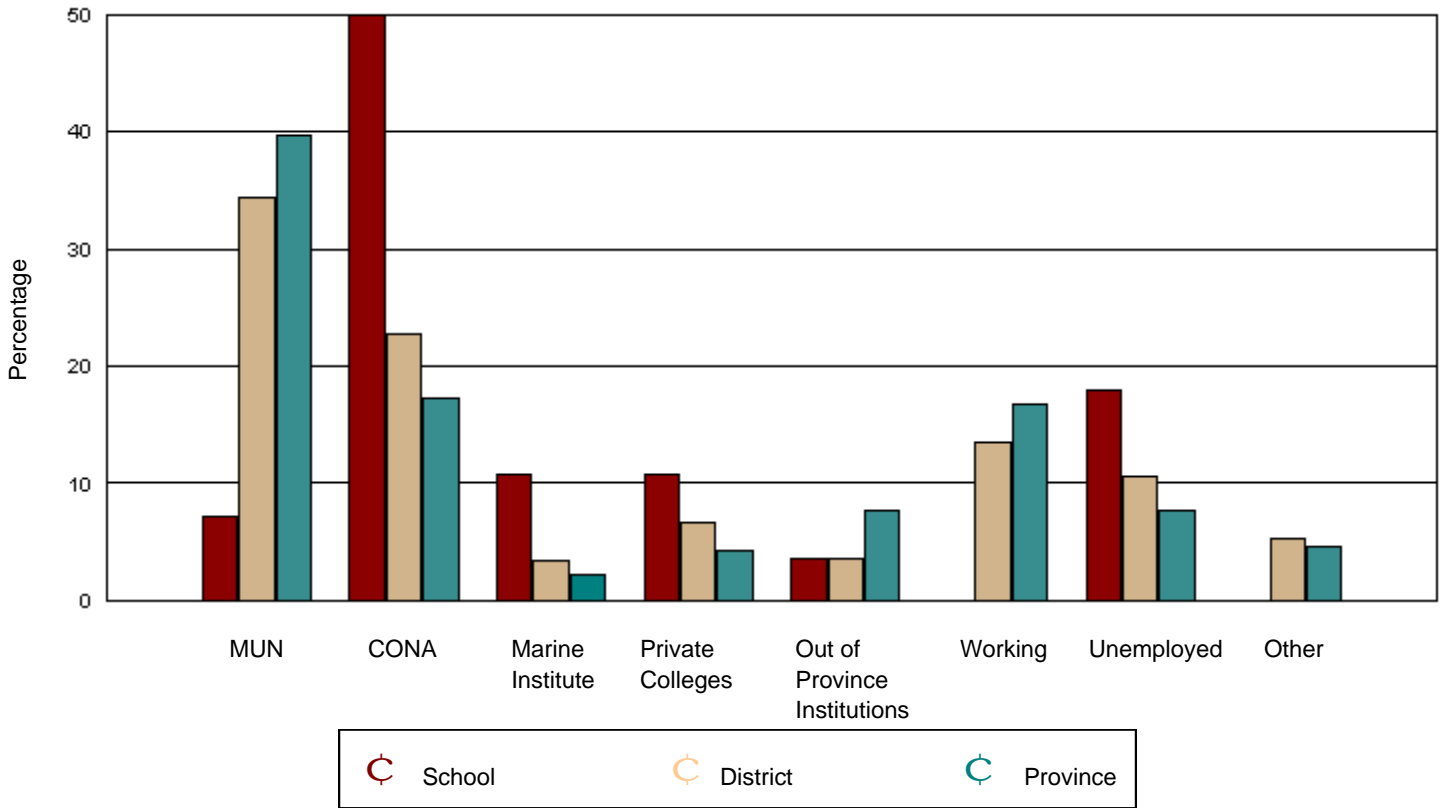

Follow-Up Report of High School Graduates, June 2001

District 9 - Avalon West

School #: 439

North Shore Collegiate, Northern Bay

Grades: 7-12

	<u>School</u>		<u>District</u>		<u>Province</u>	
	<u>Number</u>	<u>Percentage</u>	<u>Number</u>	<u>Percentage</u>	<u>Number</u>	<u>Percentage</u>
Memorial University	2	7.1	249	34.3	2,126	39.6
College of the North Atlantic	14	50.0	166	22.8	931	17.3
Marine Institute	3	10.7	25	3.4	112	2.1
Private Colleges	3	10.7	48	6.6	229	4.3
Out of Province Institutions	1	3.6	26	3.6	410	7.6
Working	0	0.0	98	13.5	898	16.7
Unemployed	5	17.9	77	10.6	416	7.7
Other	0	0.0	38	5.2	249	4.6

North Shore Collegiate had 33 graduates in June 2001. Of these, 28 were tracked and are shown in this report.
District 9 - Avalon West had 804 graduates in June 2001. Of these, 727 were tracked and are shown in this report.

Source: Department of Youth Services & Post-Secondary Education

Of the 5,992 provincial graduates in June 2001, only 621 could not be tracked. It is reasonably certain that none are attending Memorial University, the College of the North Atlantic, or the Marine Institute. While there is a low possibility these graduates are attending a Newfoundland private college or an out of province institution, it is more likely they are working, unemployed, or engaged in other activities.