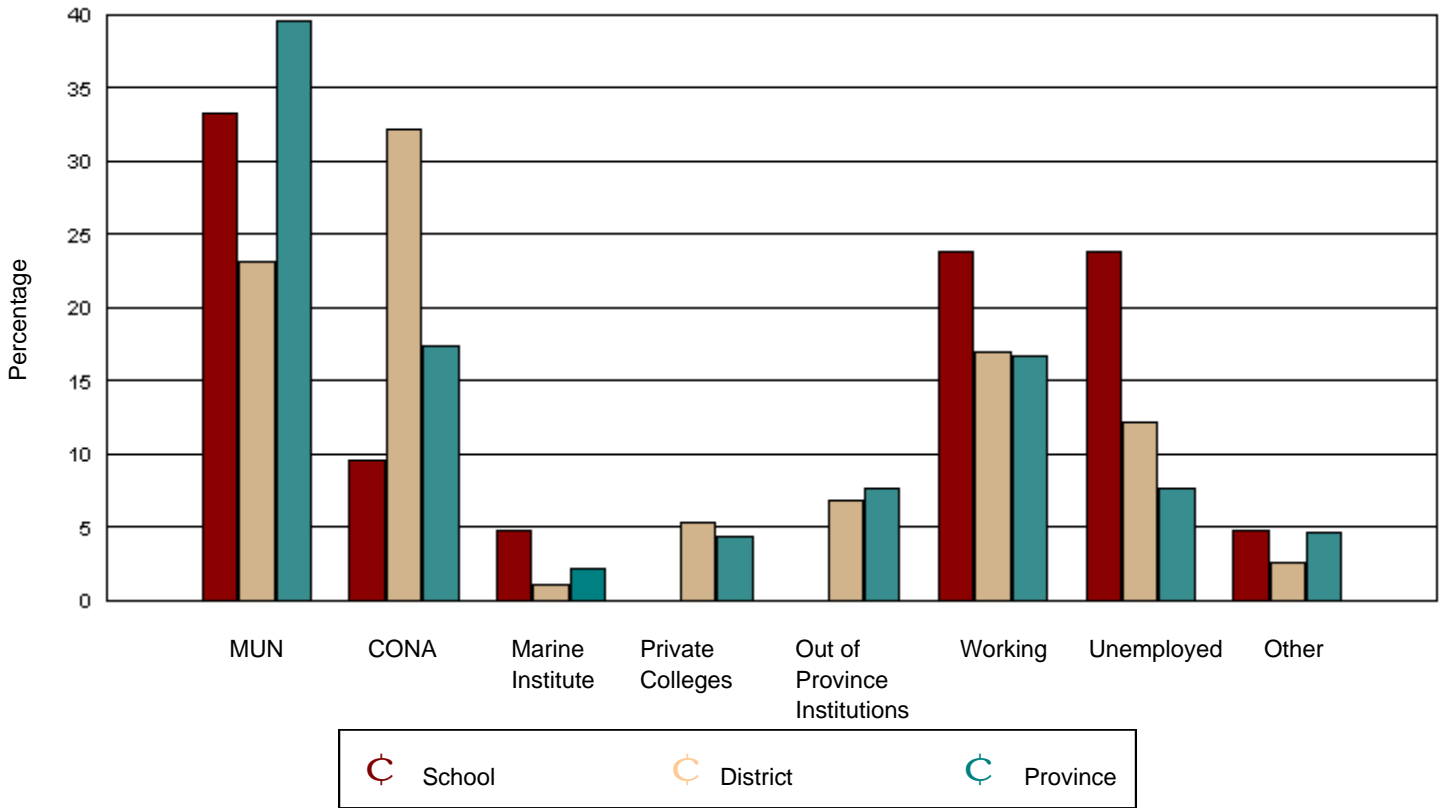

Valmont Academy had 25 graduates in June 2001. Of these, 21 were tracked and are shown in this report.

District 5 - Baie Verte/Central/Connaigre had 606 graduates in June 2001. Of these, 529 were tracked and are shown in this report.