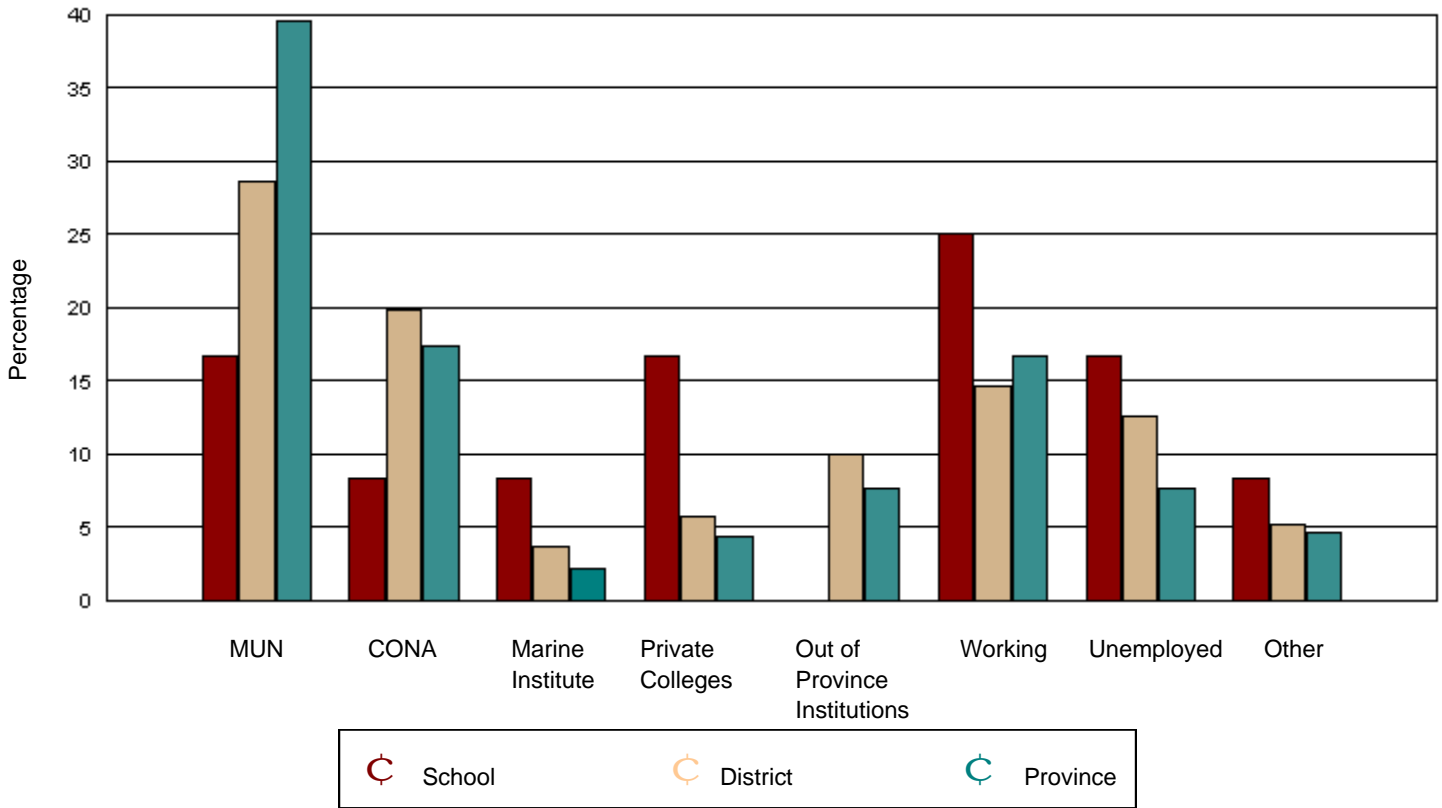

Mountain View Collegiate had 16 graduates in June 2001. Of these, 12 were tracked and are shown in this report.

District 2 - Northern Peninsula/Labrador South had 220 graduates in June 2001. Of these, 192 were tracked and are shown in this report.