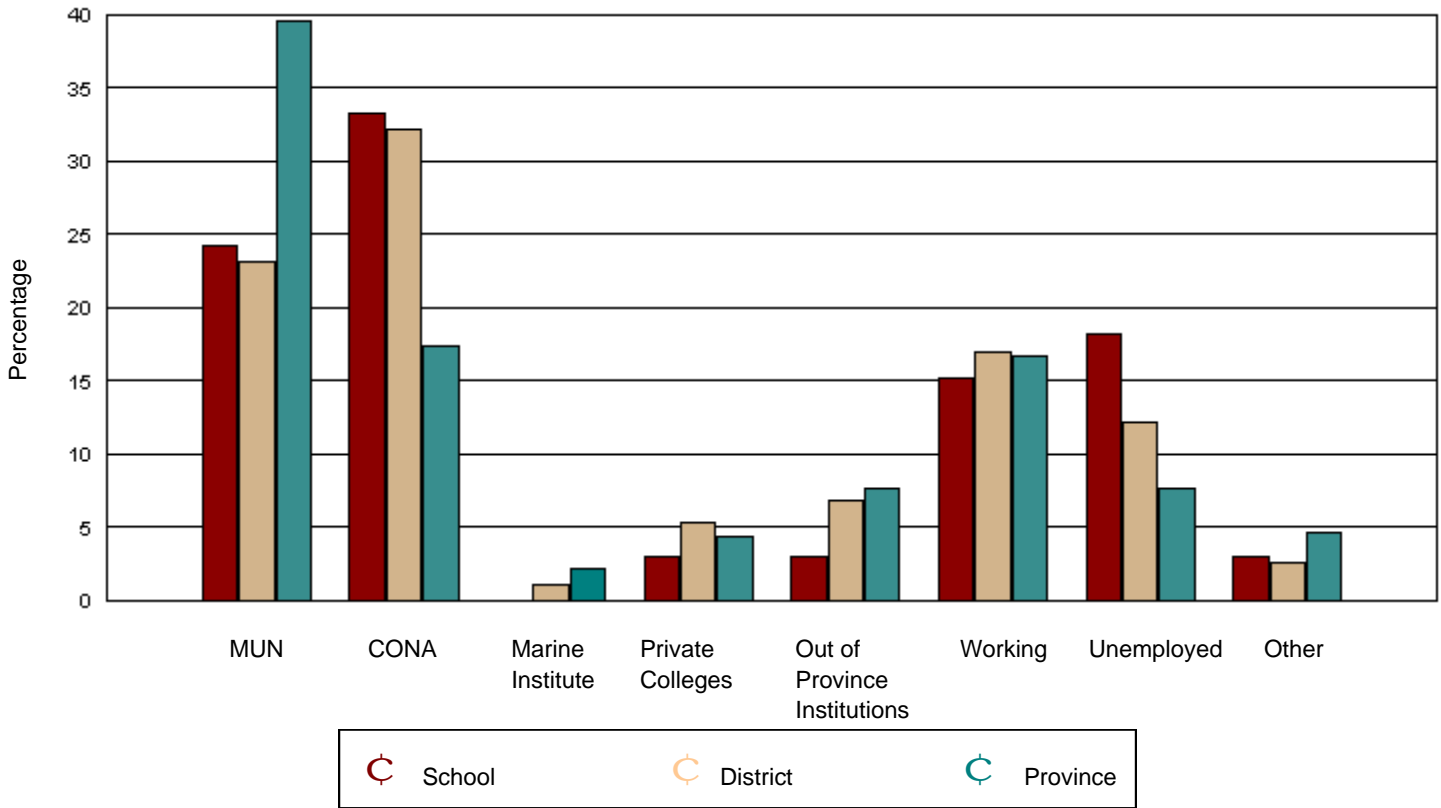

Follow-Up Report of High School Graduates, June 2001

District 5 - Baie Verte/Central/Connaigre

School #: 125

Baie Verte High School, Baie Verte

Grades: 8-12

	<u>School</u>		<u>District</u>		<u>Province</u>	
	Number	Percentage	Number	Percentage	Number	Percentage
Memorial University	8	24.2	122	23.1	2,126	39.6
College of the North Atlantic	11	33.3	170	32.1	931	17.3
Marine Institute	0	0.0	6	1.1	112	2.1
Private Colleges	1	3.0	28	5.3	229	4.3
Out of Province Institutions	1	3.0	36	6.8	410	7.6
Working	5	15.2	90	17.0	898	16.7
Unemployed	6	18.2	64	12.1	416	7.7
Other	1	3.0	13	2.5	249	4.6

Baie Verte High School had 46 graduates in June 2001. Of these, 33 were tracked and are shown in this report.

District 5 - Baie Verte/Central/Connaigre had 606 graduates in June 2001. Of these, 529 were tracked and are shown in this report.

Source: Department of Youth Services & Post-Secondary Education

Of the 5,992 provincial graduates in June 2001, only 621 could not be tracked. It is reasonably certain that none are attending Memorial University, the College of the North Atlantic, or the Marine Institute. While there is a low possibility these graduates are attending a Newfoundland private college or an out of province institution, it is more likely they are working, unemployed, or engaged in other activities.