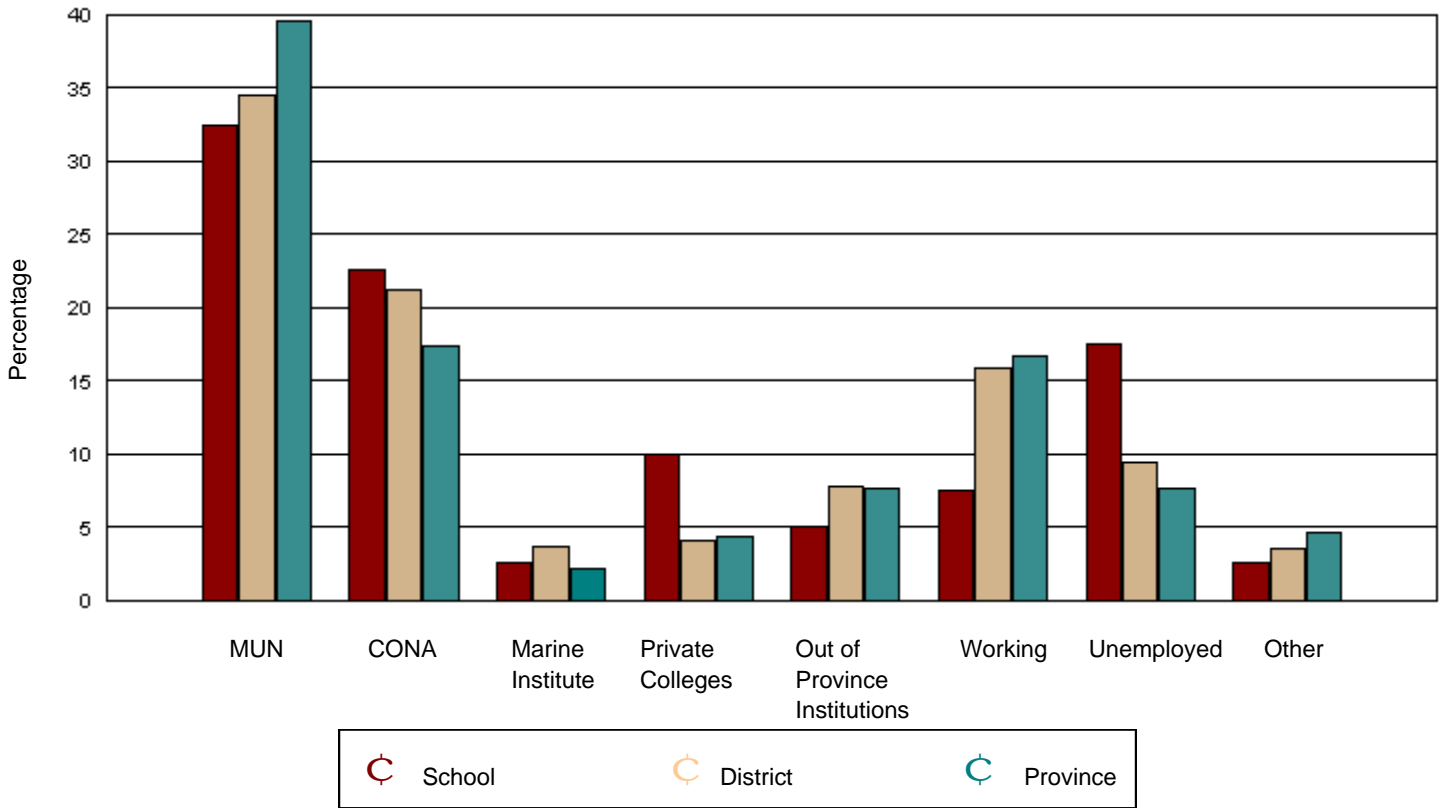

Fogo Island Central Academy had 49 graduates in June 2001. Of these, 40 were tracked and are shown in this report.

District 6 - Lewisporte/Gander had 565 graduates in June 2001. Of these, 513 were tracked and are shown in this report.