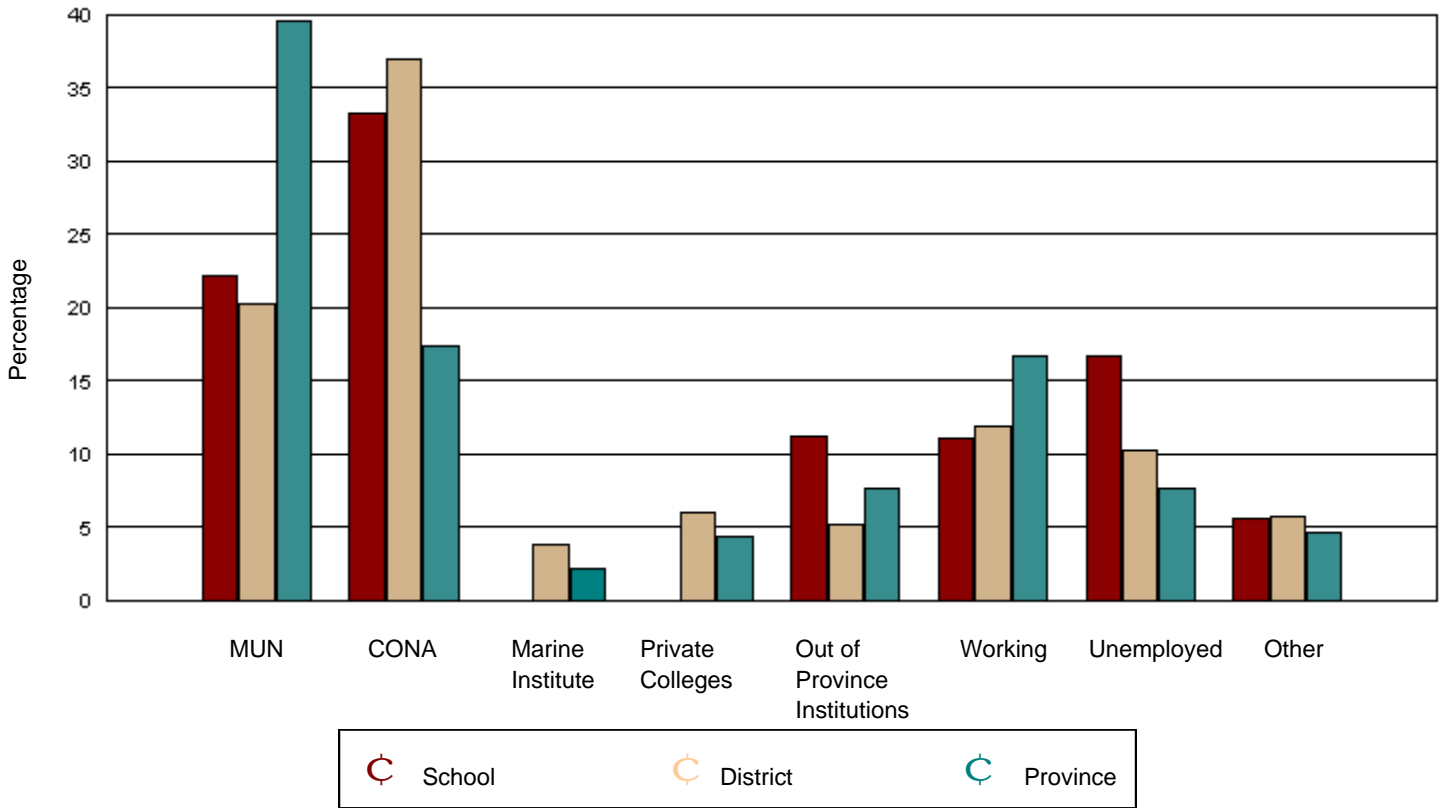

Fortune Bay Academy had 20 graduates in June 2001. Of these, 18 were tracked and are shown in this report.
 District 7 - Burin Peninsula had 398 graduates in June 2001. Of these, 369 were tracked and are shown in this report.