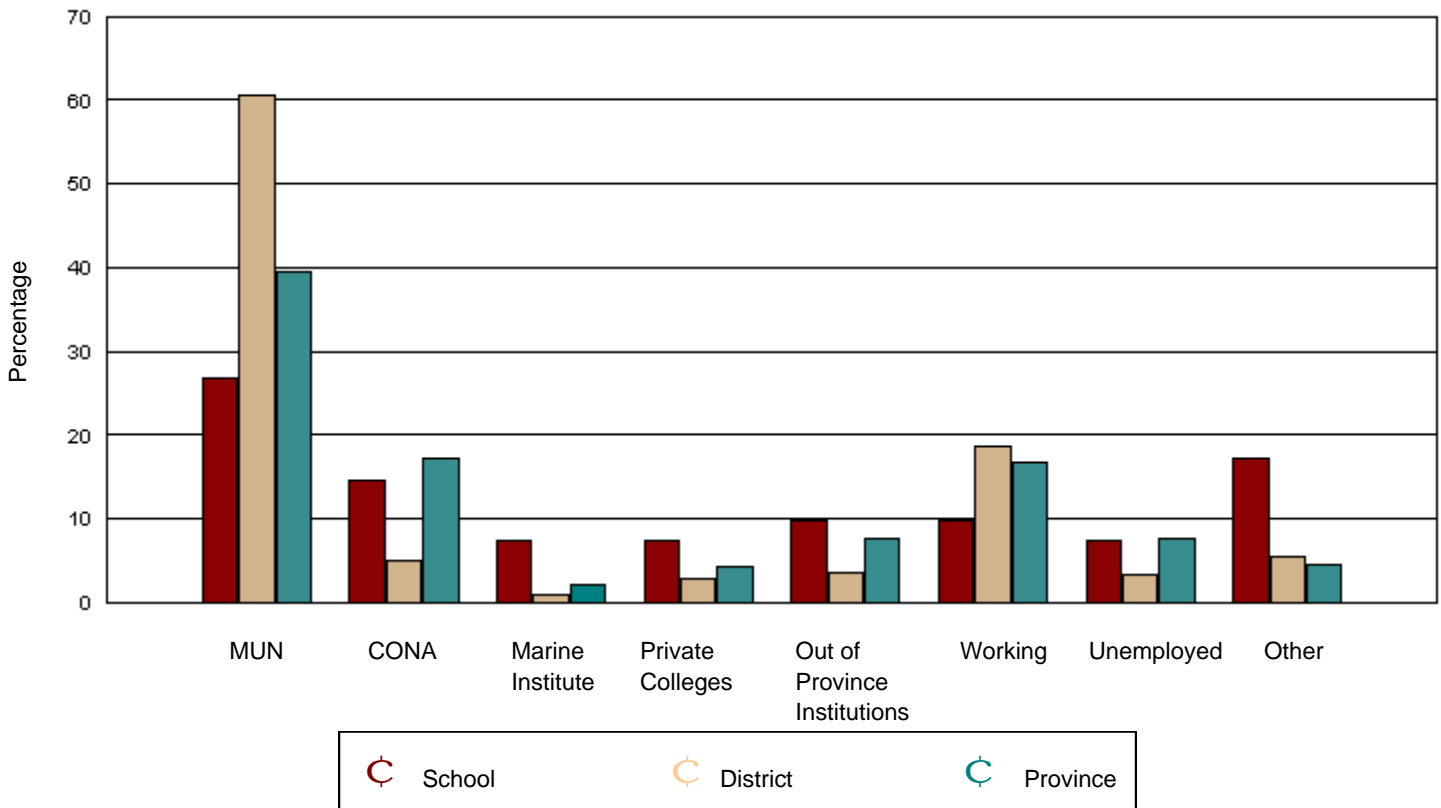

Follow-Up Report of High School Graduates, June 2001

District 10 - Avalon East

School #: 447

Baltimore School Complex, Ferryland

Grades: K-12

	<u>School</u>		<u>District</u>		<u>Province</u>	
	<u>Number</u>	<u>Percentage</u>	<u>Number</u>	<u>Percentage</u>	<u>Number</u>	<u>Percentage</u>
Memorial University	11	26.8	1,002	60.5	2,126	39.6
College of the North Atlantic	6	14.6	82	5.0	931	17.3
Marine Institute	3	7.3	15	0.9	112	2.1
Private Colleges	3	7.3	45	2.7	229	4.3
Out of Province Institutions	4	9.8	58	3.5	410	7.6
Working	4	9.8	310	18.7	898	16.7
Unemployed	3	7.3	55	3.3	416	7.7
Other	7	17.1	89	5.4	249	4.6

Baltimore School Complex had 43 graduates in June 2001. Of these, 41 were tracked and are shown in this report.

District 10 - Avalon East had 1,800 graduates in June 2001. Of these, 1,656 were tracked and are shown in this report.

Source: Department of Youth Services & Post-Secondary Education

Of the 5,992 provincial graduates in June 2001, only 621 could not be tracked. It is reasonably certain that none are attending Memorial University, the College of the North Atlantic, or the Marine Institute. While there is a low possibility these graduates are attending a Newfoundland private college or an out of province institution, it is more likely they are working, unemployed, or engaged in other activities.