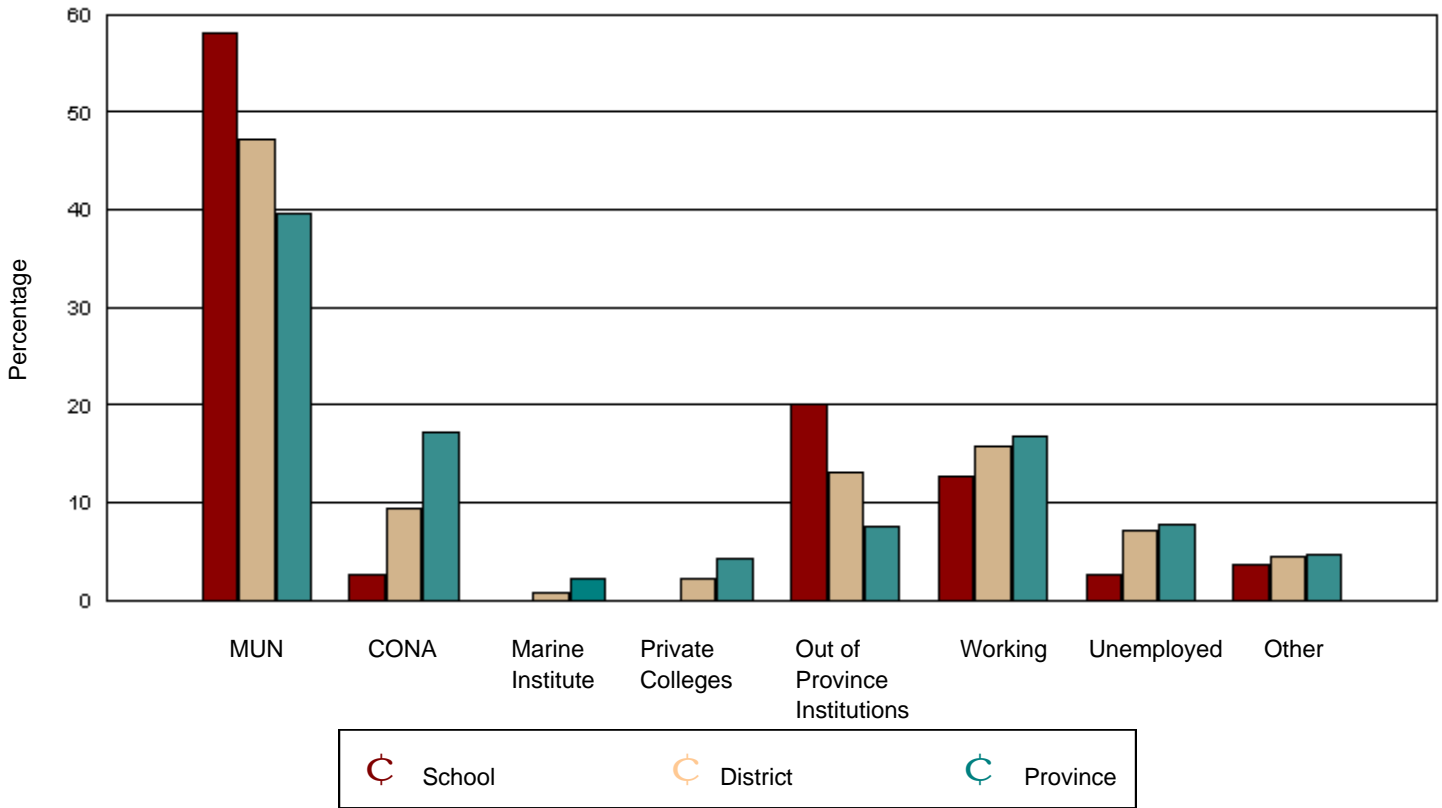

Follow-Up Report of High School Graduates, June 2001

District 3 - Deer Lake/Corner Brook/St. Barbe

School #: 068

Regina High School, Corner Brook

Grades: 10-12

	<u>School</u>		<u>District</u>		<u>Province</u>	
	<u>Number</u>	<u>Percentage</u>	<u>Number</u>	<u>Percentage</u>	<u>Number</u>	<u>Percentage</u>
Memorial University	64	58.2	212	47.3	2,126	39.6
College of the North Atlantic	3	2.7	42	9.4	931	17.3
Marine Institute	0	0.0	3	0.7	112	2.1
Private Colleges	0	0.0	10	2.2	229	4.3
Out of Province Institutions	22	20.0	58	13.0	410	7.6
Working	14	12.7	71	15.8	898	16.7
Unemployed	3	2.7	32	7.1	416	7.7
Other	4	3.6	20	4.5	249	4.6

Regina High School had 117 graduates in June 2001. Of these, 110 were tracked and are shown in this report.

District 3 - Deer Lake/Corner Brook/St. Barbe had 494 graduates in June 2001. Of these, 448 were tracked and are shown in this report.

Source: Department of Youth Services & Post-Secondary Education

Of the 5,992 provincial graduates in June 2001, only 621 could not be tracked. It is reasonably certain that none are attending Memorial University, the College of the North Atlantic, or the Marine Institute. While there is a low possibility these graduates are attending a Newfoundland private college or an out of province institution, it is more likely they are working, unemployed, or engaged in other activities.