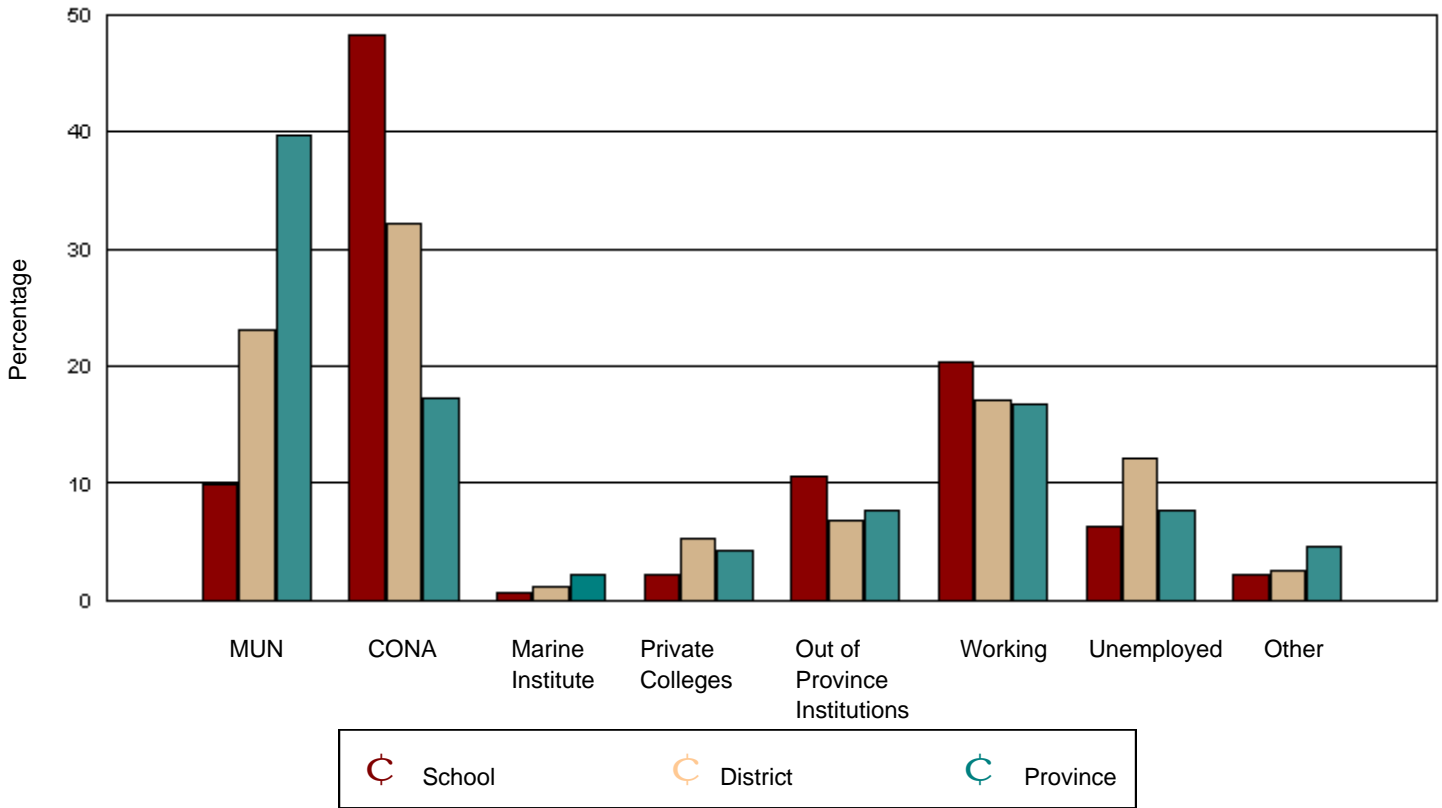

Exploits Valley High - Maple had 164 graduates in June 2001. Of these, 143 were tracked and are shown in this report.

District 5 - Baie Verte/Central/Connaigre had 606 graduates in June 2001. Of these, 529 were tracked and are shown in this report.