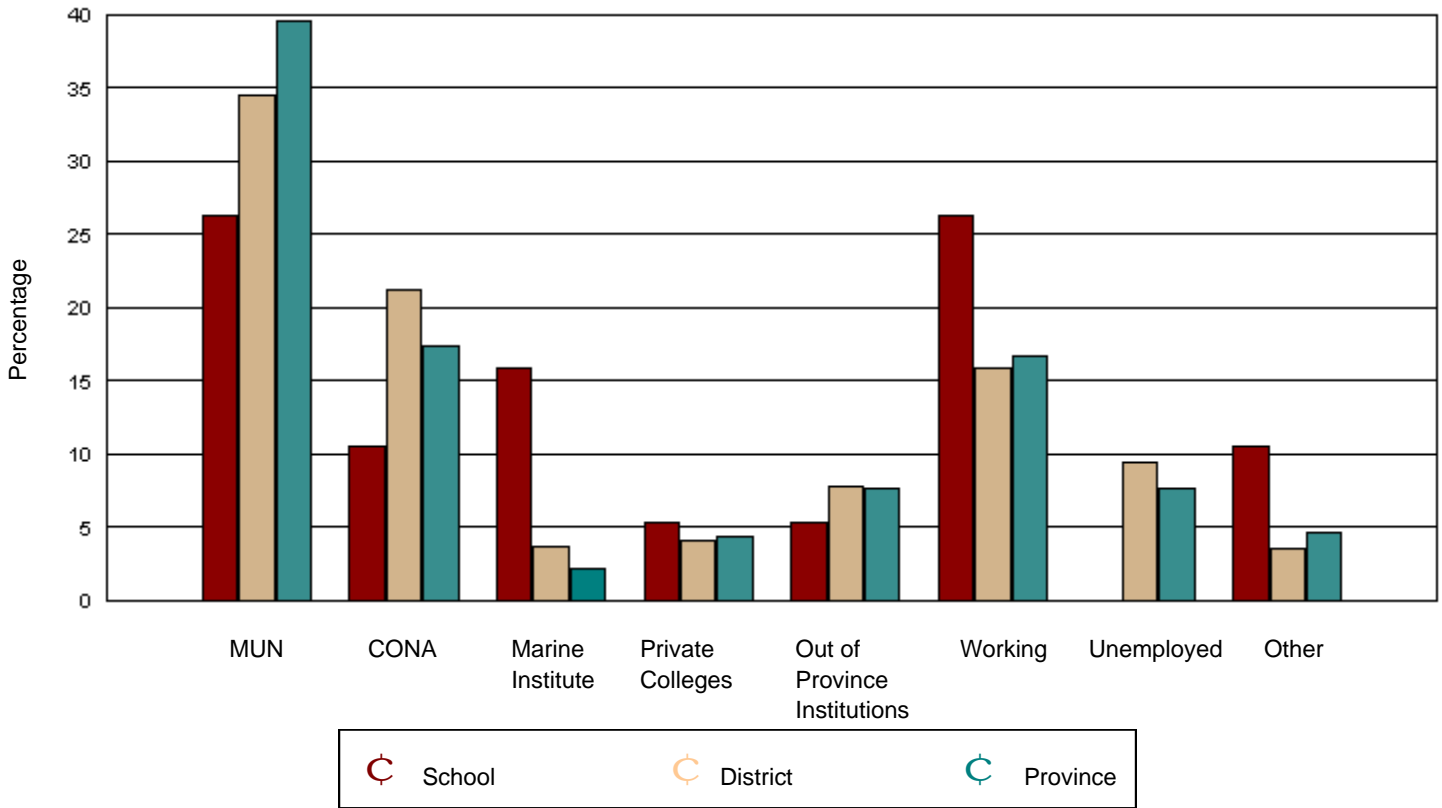

Carmanville School Complex had 23 graduates in June 2001. Of these, 19 were tracked and are shown in this report.
 District 6 - Lewisporte/Gander had 565 graduates in June 2001. Of these, 513 were tracked and are shown in this report.