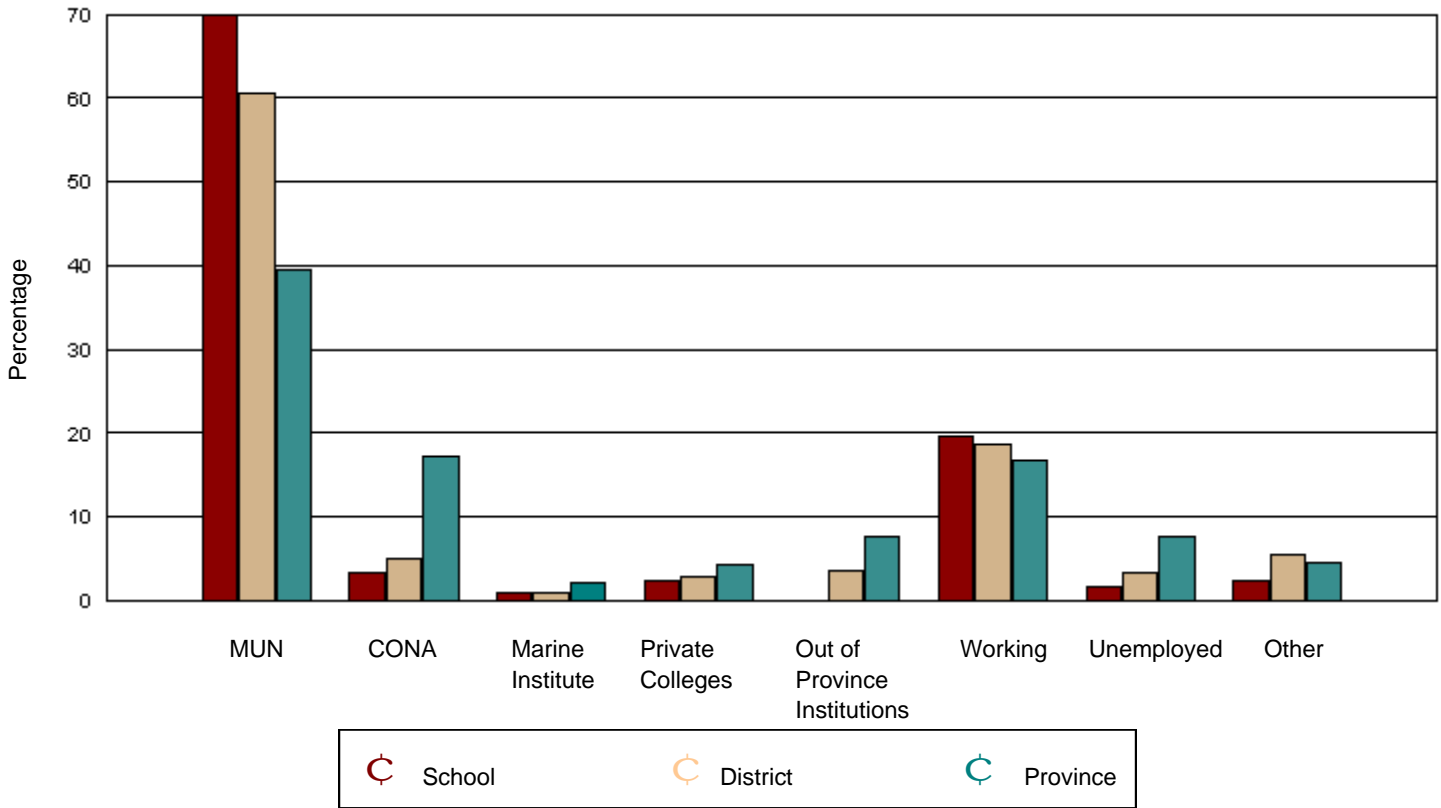

Holy Spirit High had 136 graduates in June 2001. Of these, 123 were tracked and are shown in this report.

District 10 - Avalon East had 1,800 graduates in June 2001. Of these, 1,656 were tracked and are shown in this report.