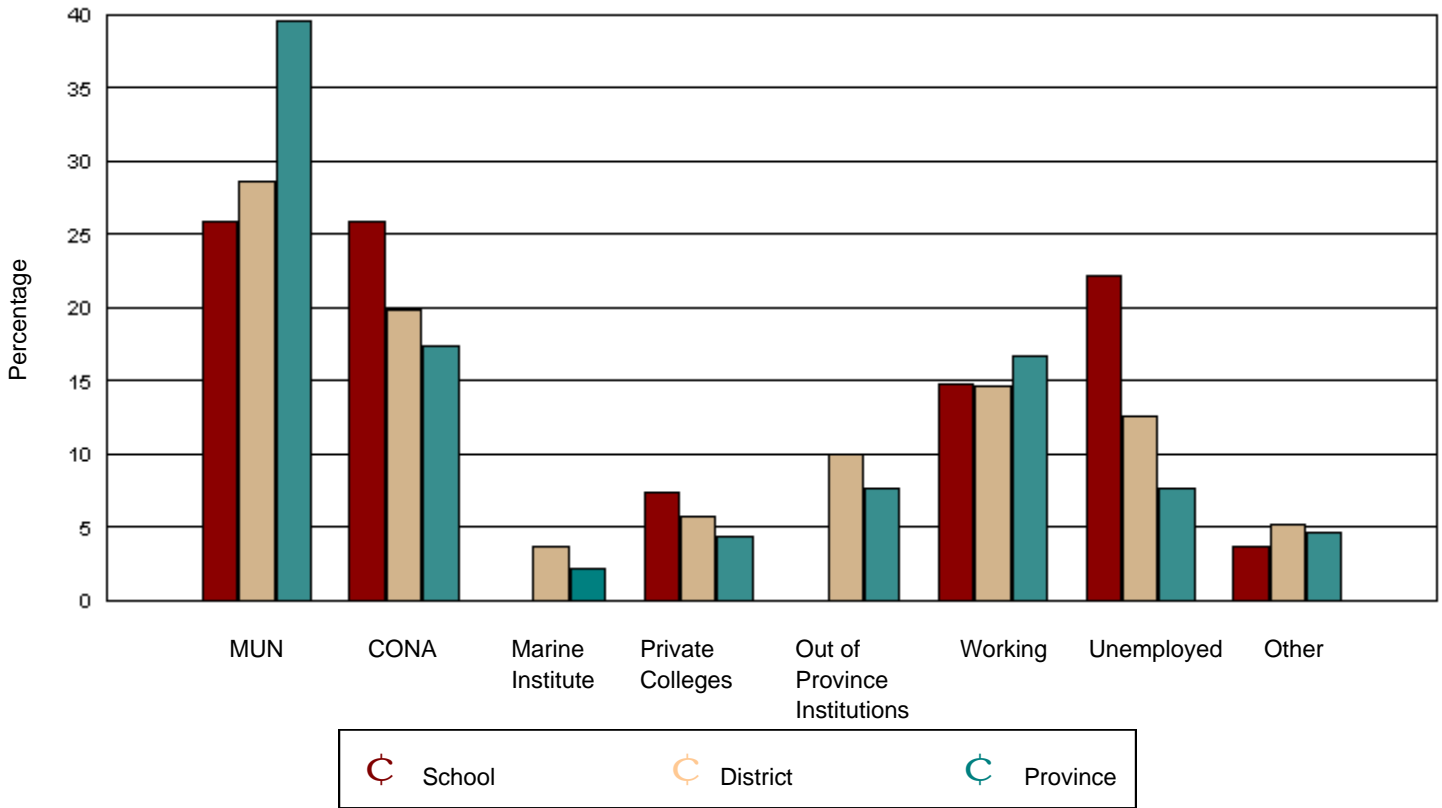

St. Augustine's Central High had 34 graduates in June 2001. Of these, 27 were tracked and are shown in this report.

District 2 - Northern Peninsula/Labrador South had 220 graduates in June 2001. Of these, 192 were tracked and are shown in this report.