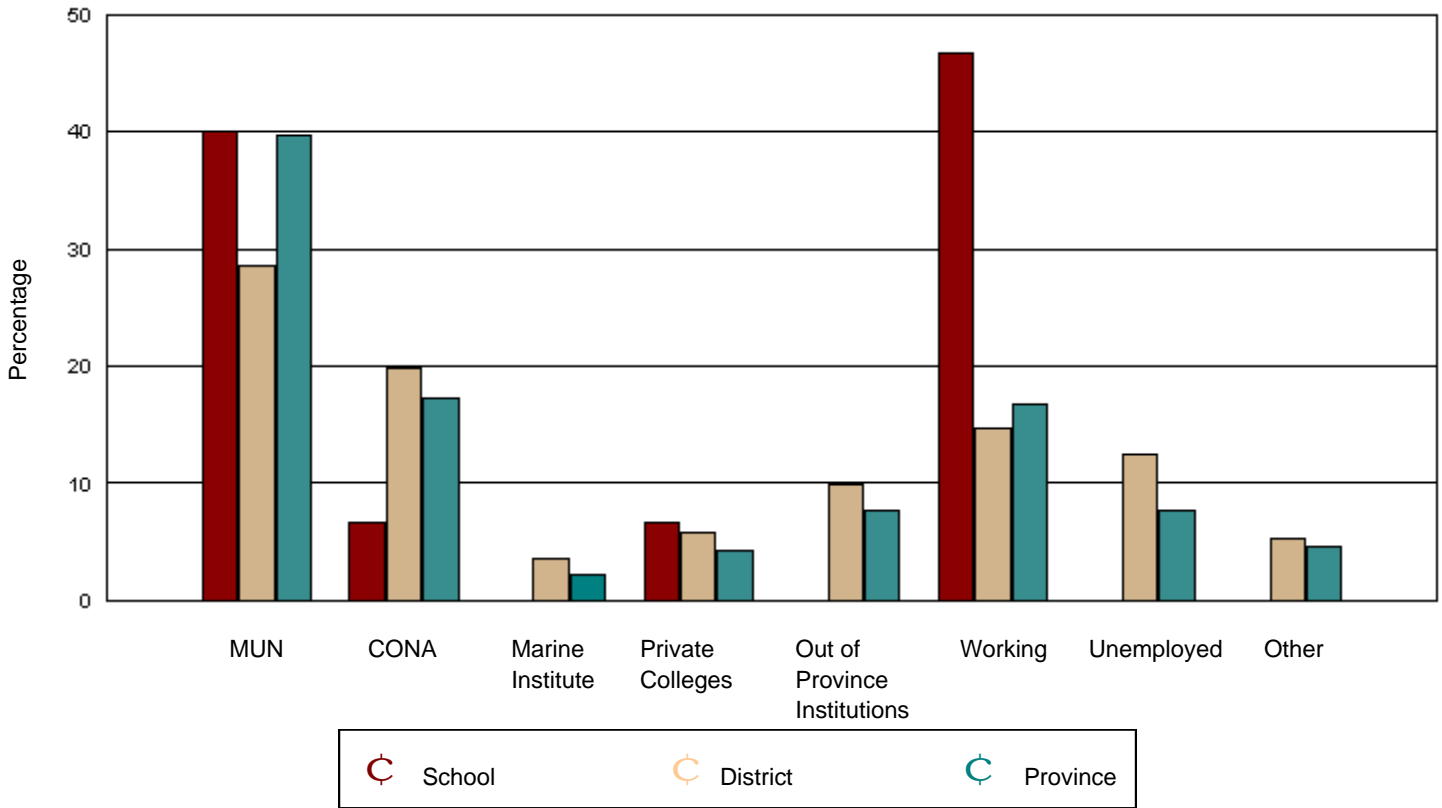

Mountain Feild Academy had 16 graduates in June 2001. Of these, 15 were tracked and are shown in this report.

District 2 - Northern Peninsula/Labrador South had 220 graduates in June 2001. Of these, 192 were tracked and are shown in this report.