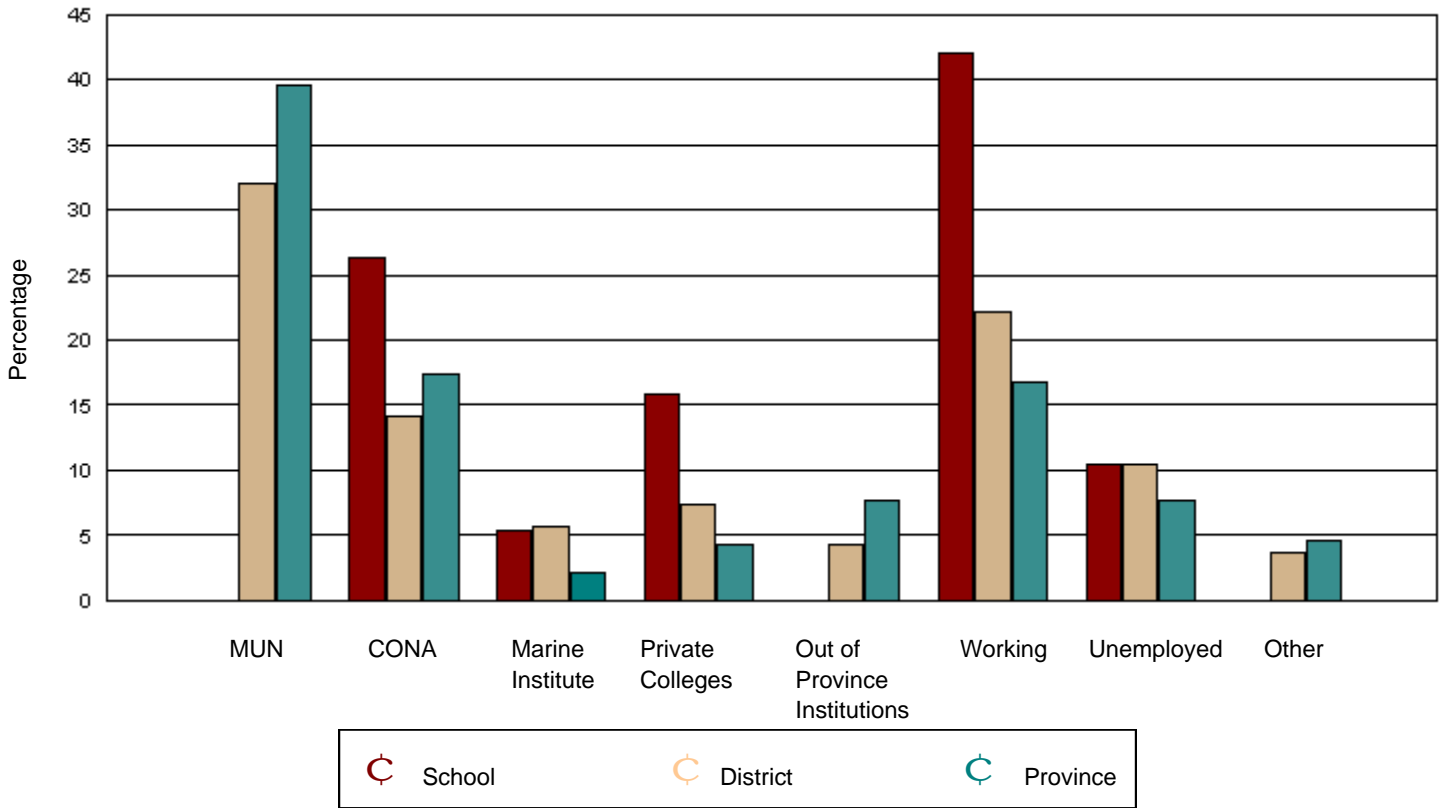

Follow-Up Report of High School Graduates, June 2001

District 8 - Vista

School #: 240

Bishop White School, Port Rexton

Grades: K-12

	School		District		Province	
	Number	Percentage	Number	Percentage	Number	Percentage
Memorial University	0	0.0	95	32.0	2,126	39.6
College of the North Atlantic	5	26.3	42	14.1	931	17.3
Marine Institute	1	5.3	17	5.7	112	2.1
Private Colleges	3	15.8	22	7.4	229	4.3
Out of Province Institutions	0	0.0	13	4.3	410	7.6
Working	8	42.1	66	22.2	898	16.7
Unemployed	2	10.5	31	10.4	416	7.7
Other	0	0.0	11	3.7	249	4.6

Bishop White School had 19 graduates in June 2001. Of these, 19 were tracked and are shown in this report.

District 8 - Vista had 325 graduates in June 2001. Of these, 297 were tracked and are shown in this report.

Source: Department of Youth Services & Post-Secondary Education

Of the 5,992 provincial graduates in June 2001, only 621 could not be tracked. It is reasonably certain that none are attending Memorial University, the College of the North Atlantic, or the Marine Institute. While there is a low possibility these graduates are attending a Newfoundland private college or an out of province institution, it is more likely they are working, unemployed, or engaged in other activities.