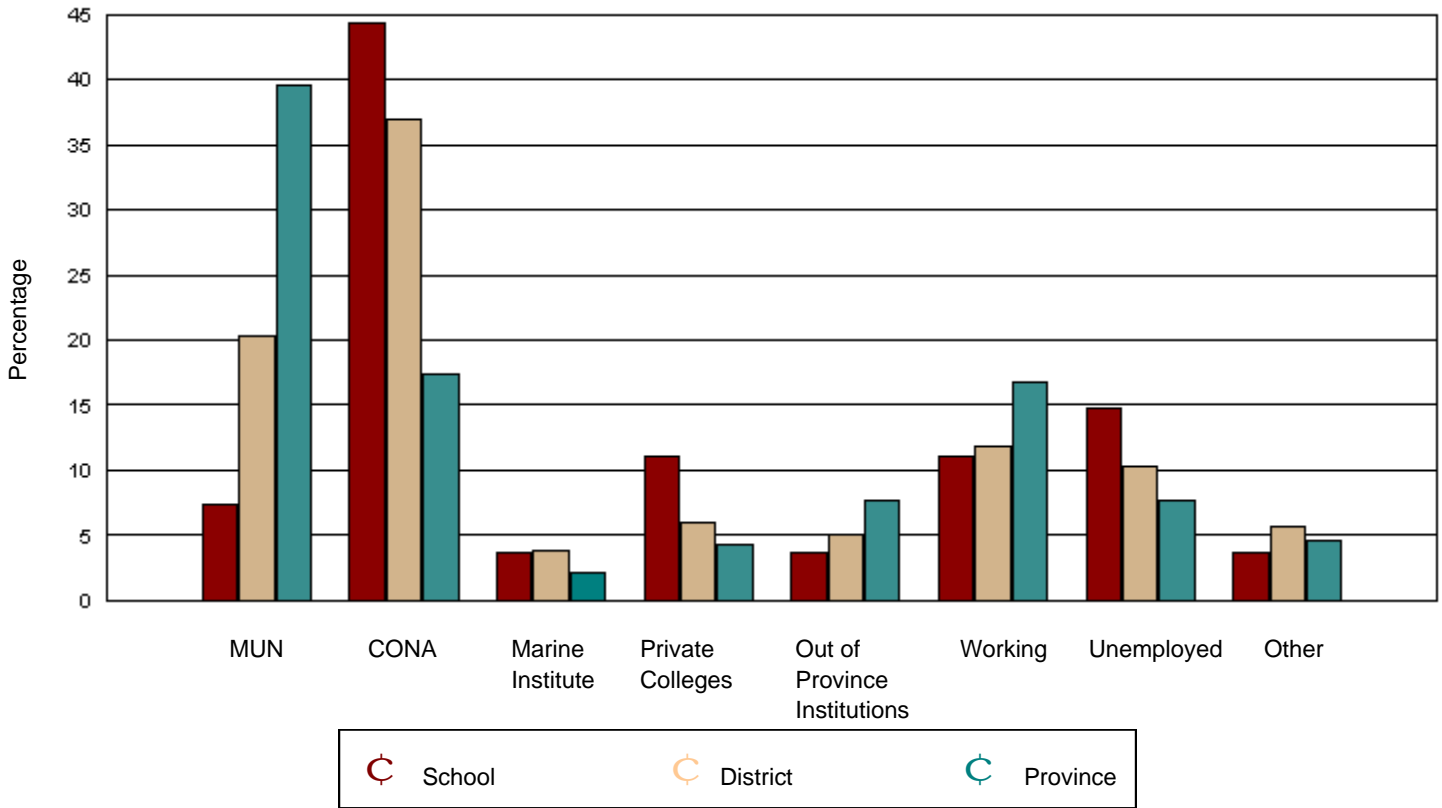

Follow-Up Report of High School Graduates, June 2001

District 7 - Burin Peninsula

School #: 218

St. Joseph's Academy, Lamaline

Grades: K-12

	School		District		Province	
	Number	Percentage	Number	Percentage	Number	Percentage
Memorial University	2	7.4	75	20.3	2,126	39.6
College of the North Atlantic	12	44.4	136	36.9	931	17.3
Marine Institute	1	3.7	14	3.8	112	2.1
Private Colleges	3	11.1	22	6.0	229	4.3
Out of Province Institutions	1	3.7	19	5.1	410	7.6
Working	3	11.1	44	11.9	898	16.7
Unemployed	4	14.8	38	10.3	416	7.7
Other	1	3.7	21	5.7	249	4.6

St. Joseph's Academy had 29 graduates in June 2001. Of these, 27 were tracked and are shown in this report.
District 7 - Burin Peninsula had 398 graduates in June 2001. Of these, 369 were tracked and are shown in this report.

Source: Department of Youth Services & Post-Secondary Education

Of the 5,992 provincial graduates in June 2001, only 621 could not be tracked. It is reasonably certain that none are attending Memorial University, the College of the North Atlantic, or the Marine Institute. While there is a low possibility these graduates are attending a Newfoundland private college or an out of province institution, it is more likely they are working, unemployed, or engaged in other activities.