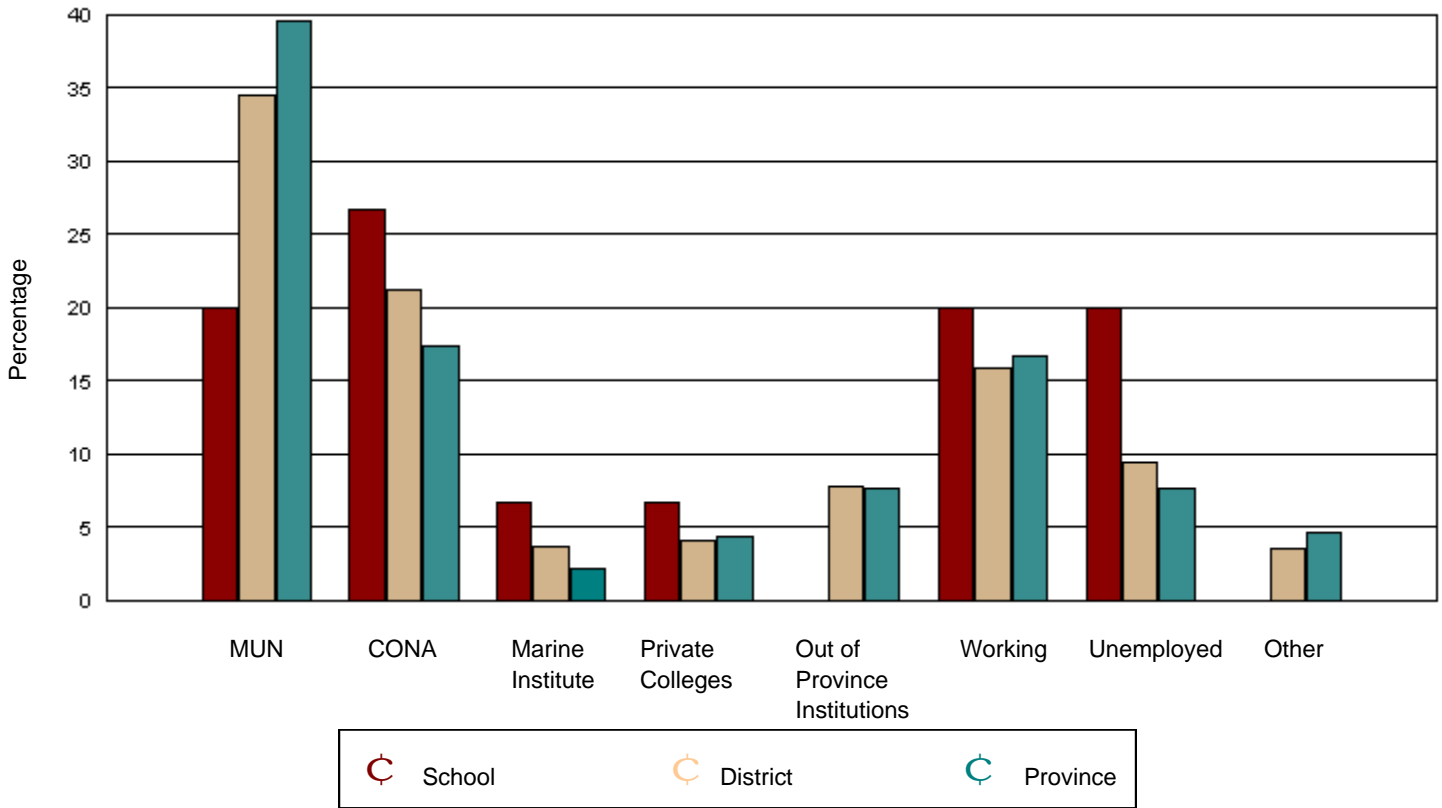

Gill Memorial Academy had 20 graduates in June 2001. Of these, 15 were tracked and are shown in this report.

District 6 - Lewisporte/Gander had 565 graduates in June 2001. Of these, 513 were tracked and are shown in this report.