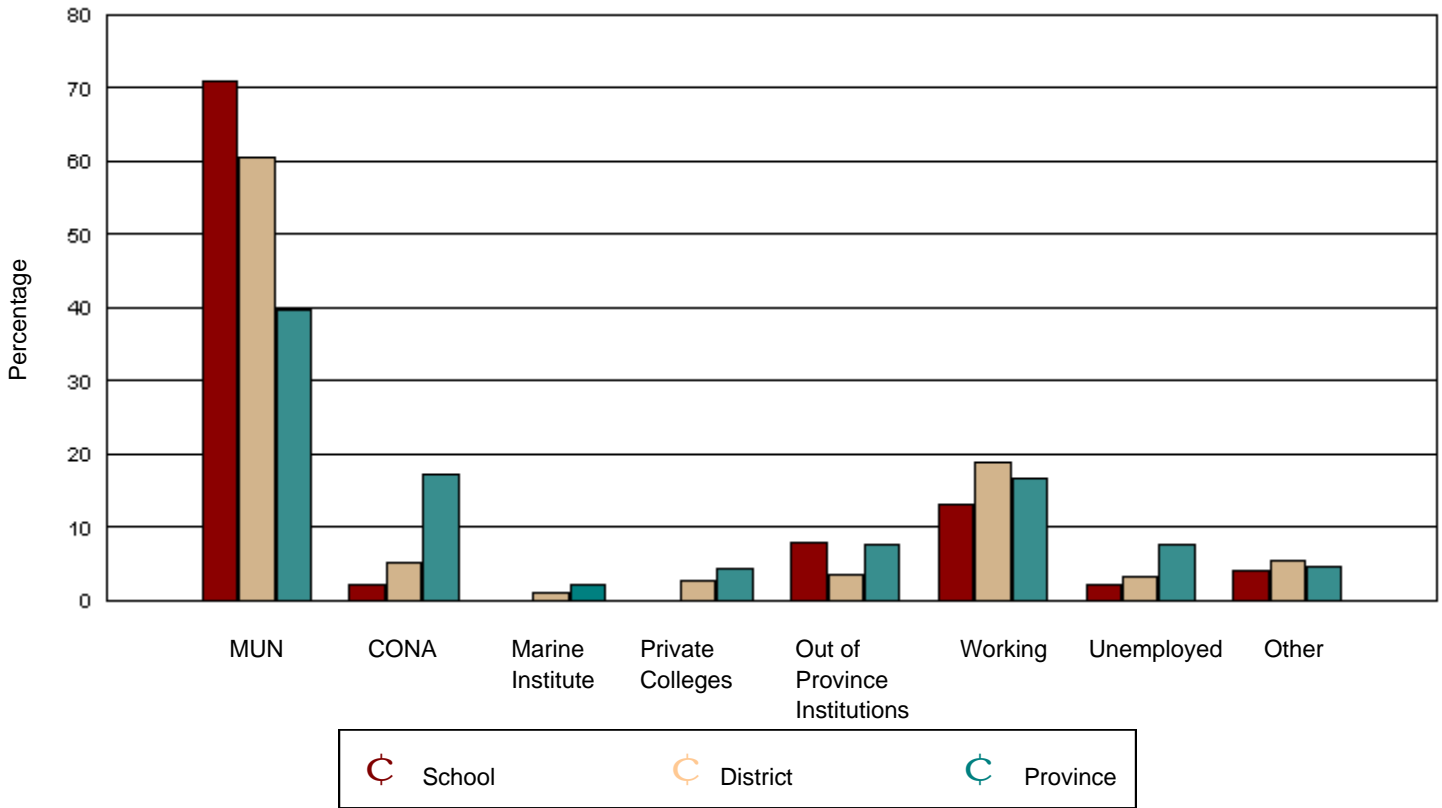

Bishops College had 164 graduates in June 2001. Of these, 151 were tracked and are shown in this report.
 District 10 - Avalon East had 1,800 graduates in June 2001. Of these, 1,656 were tracked and are shown in this report.