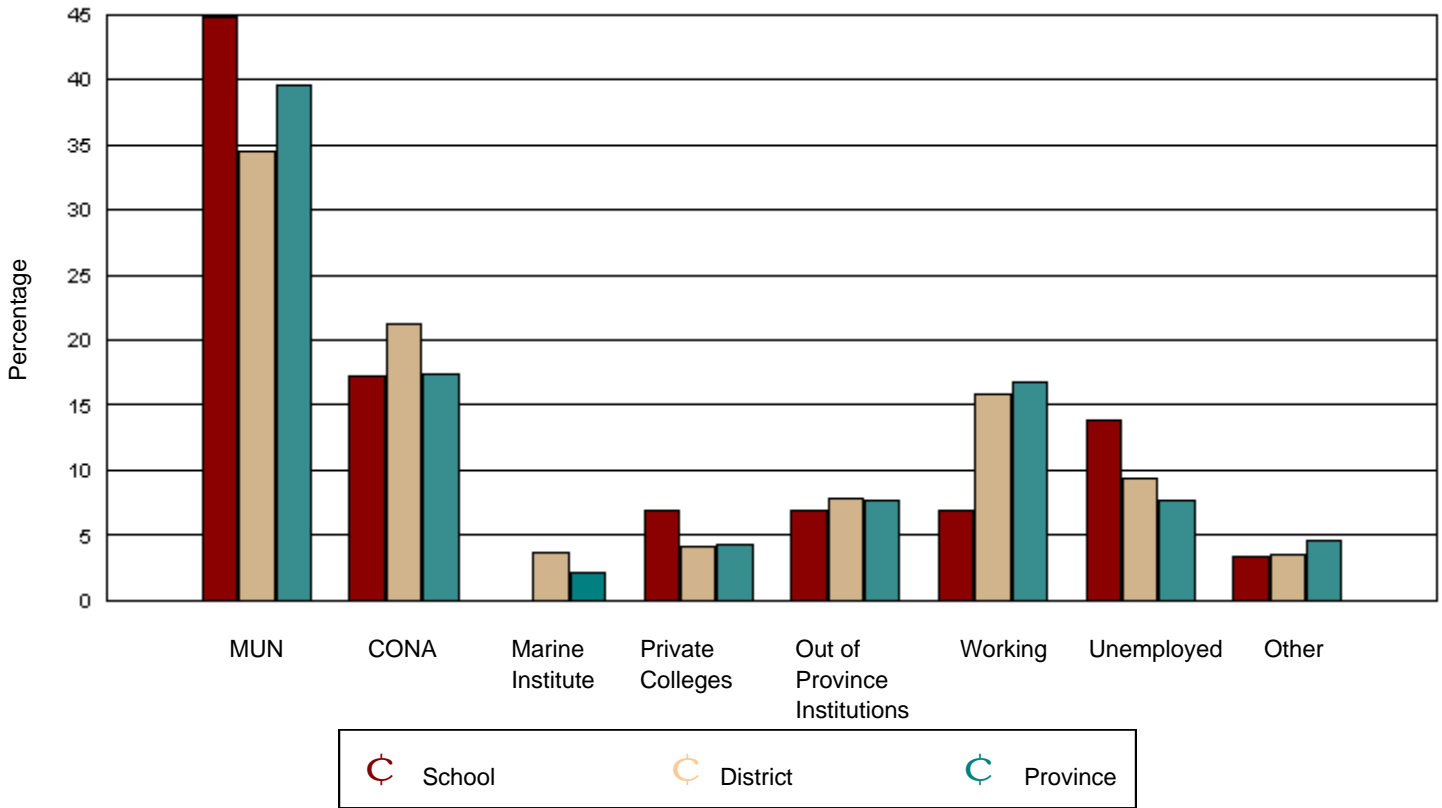

Glovertown Academy had 31 graduates in June 2001. Of these, 29 were tracked and are shown in this report.

District 6 - Lewisporte/Gander had 565 graduates in June 2001. Of these, 513 were tracked and are shown in this report.