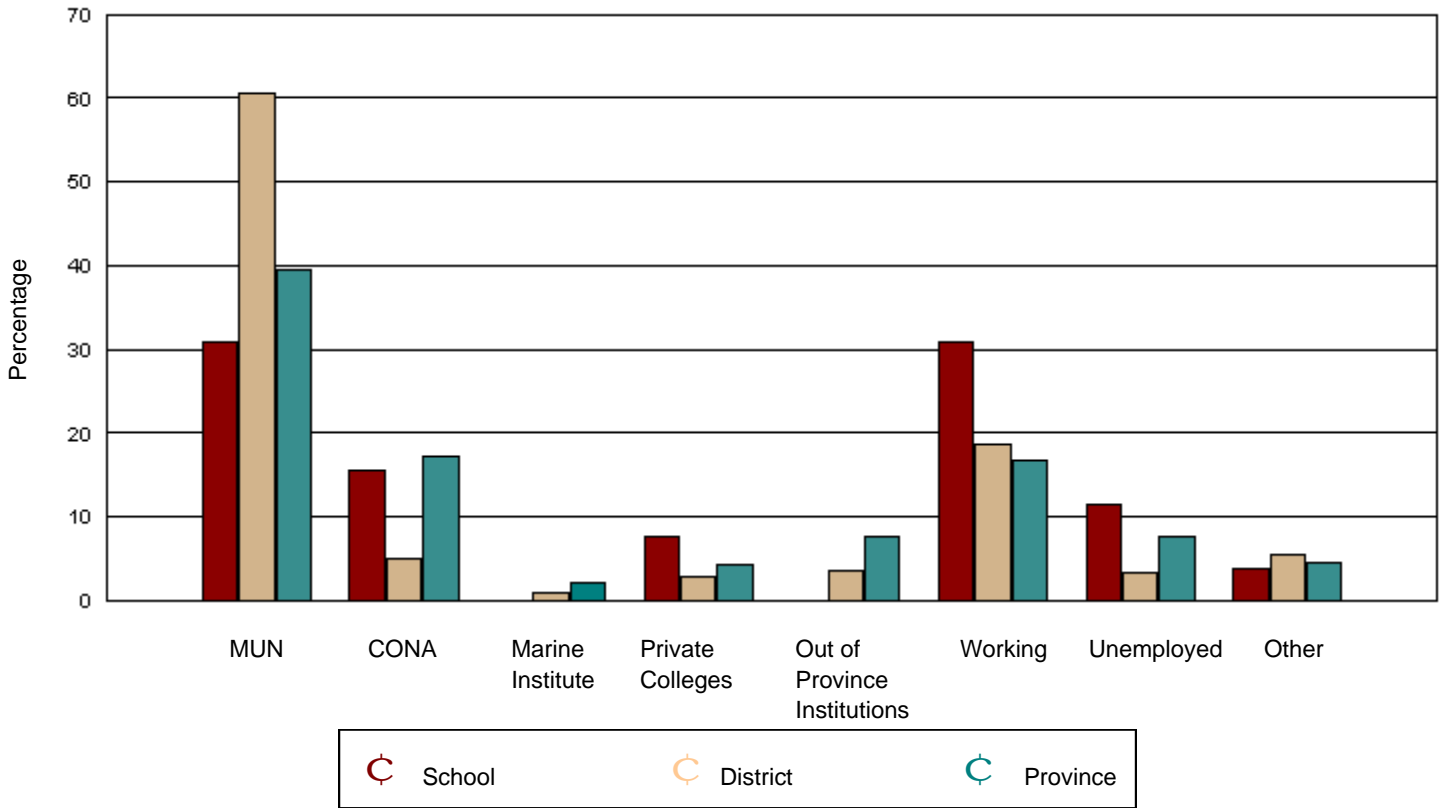

Follow-Up Report of High School Graduates, June 2001

District 10 - Avalon East

School #: 296

St. Michael's High, Bell Island

Grades: 9-12

	<u>School</u>		<u>District</u>		<u>Province</u>	
	<u>Number</u>	<u>Percentage</u>	<u>Number</u>	<u>Percentage</u>	<u>Number</u>	<u>Percentage</u>
Memorial University	8	30.8	1,002	60.5	2,126	39.6
College of the North Atlantic	4	15.4	82	5.0	931	17.3
Marine Institute	0	0.0	15	0.9	112	2.1
Private Colleges	2	7.7	45	2.7	229	4.3
Out of Province Institutions	0	0.0	58	3.5	410	7.6
Working	8	30.8	310	18.7	898	16.7
Unemployed	3	11.5	55	3.3	416	7.7
Other	1	3.8	89	5.4	249	4.6

St. Michael's High had 30 graduates in June 2001. Of these, 26 were tracked and are shown in this report.

District 10 - Avalon East had 1,800 graduates in June 2001. Of these, 1,656 were tracked and are shown in this report.

Source: Department of Youth Services & Post-Secondary Education

Of the 5,992 provincial graduates in June 2001, only 621 could not be tracked. It is reasonably certain that none are attending Memorial University, the College of the North Atlantic, or the Marine Institute. While there is a low possibility these graduates are attending a Newfoundland private college or an out of province institution, it is more likely they are working, unemployed, or engaged in other activities.