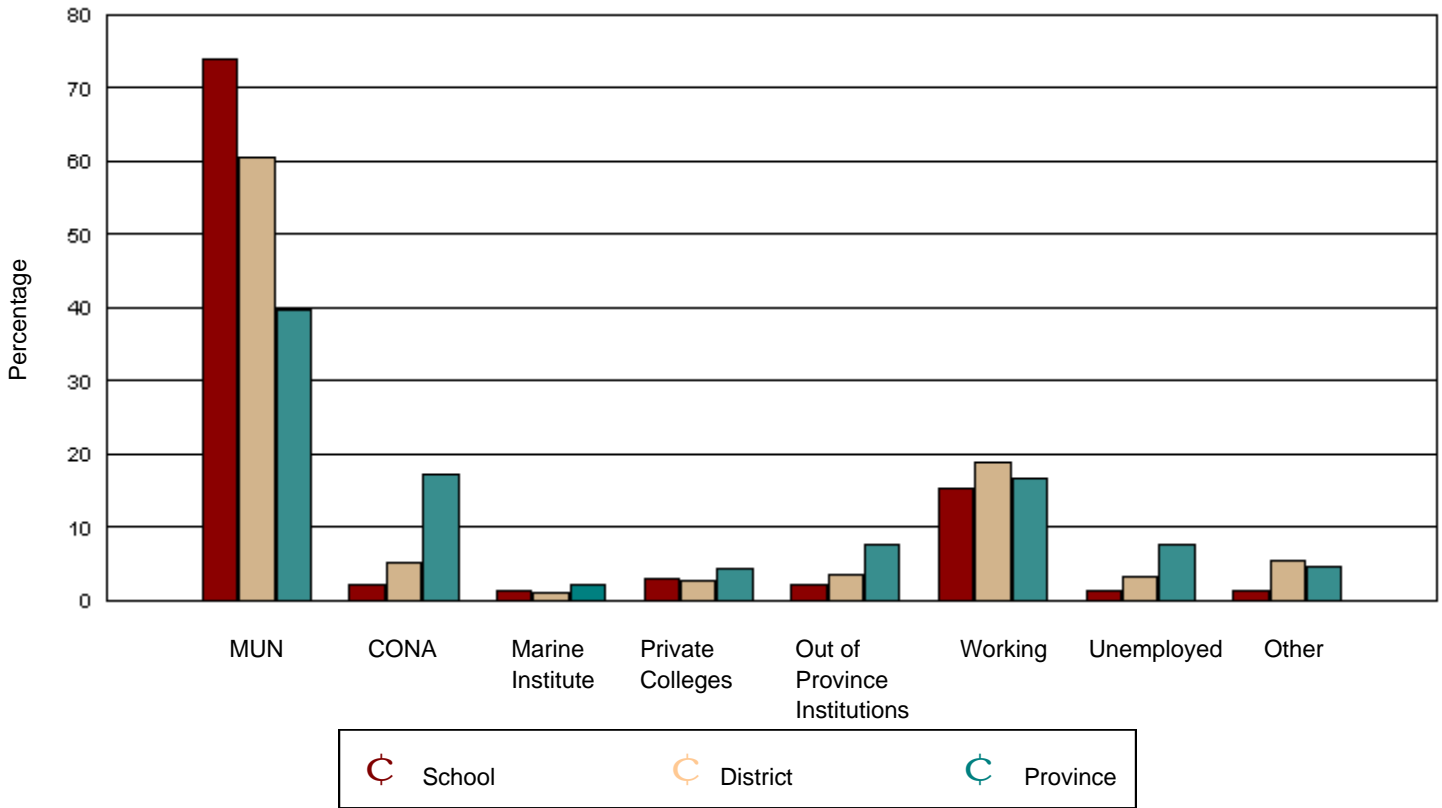

Follow-Up Report of High School Graduates, June 2001

District 10 - Avalon East

School #: 340

Holy Heart of Mary High School, St. John's

Grades: 10-12

	<u>School</u>		<u>District</u>		<u>Province</u>	
	<u>Number</u>	<u>Percentage</u>	<u>Number</u>	<u>Percentage</u>	<u>Number</u>	<u>Percentage</u>
Memorial University	107	73.8	1,002	60.5	2,126	39.6
College of the North Atlantic	3	2.1	82	5.0	931	17.3
Marine Institute	2	1.4	15	0.9	112	2.1
Private Colleges	4	2.8	45	2.7	229	4.3
Out of Province Institutions	3	2.1	58	3.5	410	7.6
Working	22	15.2	310	18.7	898	16.7
Unemployed	2	1.4	55	3.3	416	7.7
Other	2	1.4	89	5.4	249	4.6

Holy Heart of Mary High School had 158 graduates in June 2001. Of these, 145 were tracked and are shown in this report.
District 10 - Avalon East had 1,800 graduates in June 2001. Of these, 1,656 were tracked and are shown in this report.

Source: Department of Youth Services & Post-Secondary Education

Of the 5,992 provincial graduates in June 2001, only 621 could not be tracked. It is reasonably certain that none are attending Memorial University, the College of the North Atlantic, or the Marine Institute. While there is a low possibility these graduates are attending a Newfoundland private college or an out of province institution, it is more likely they are working, unemployed, or engaged in other activities.