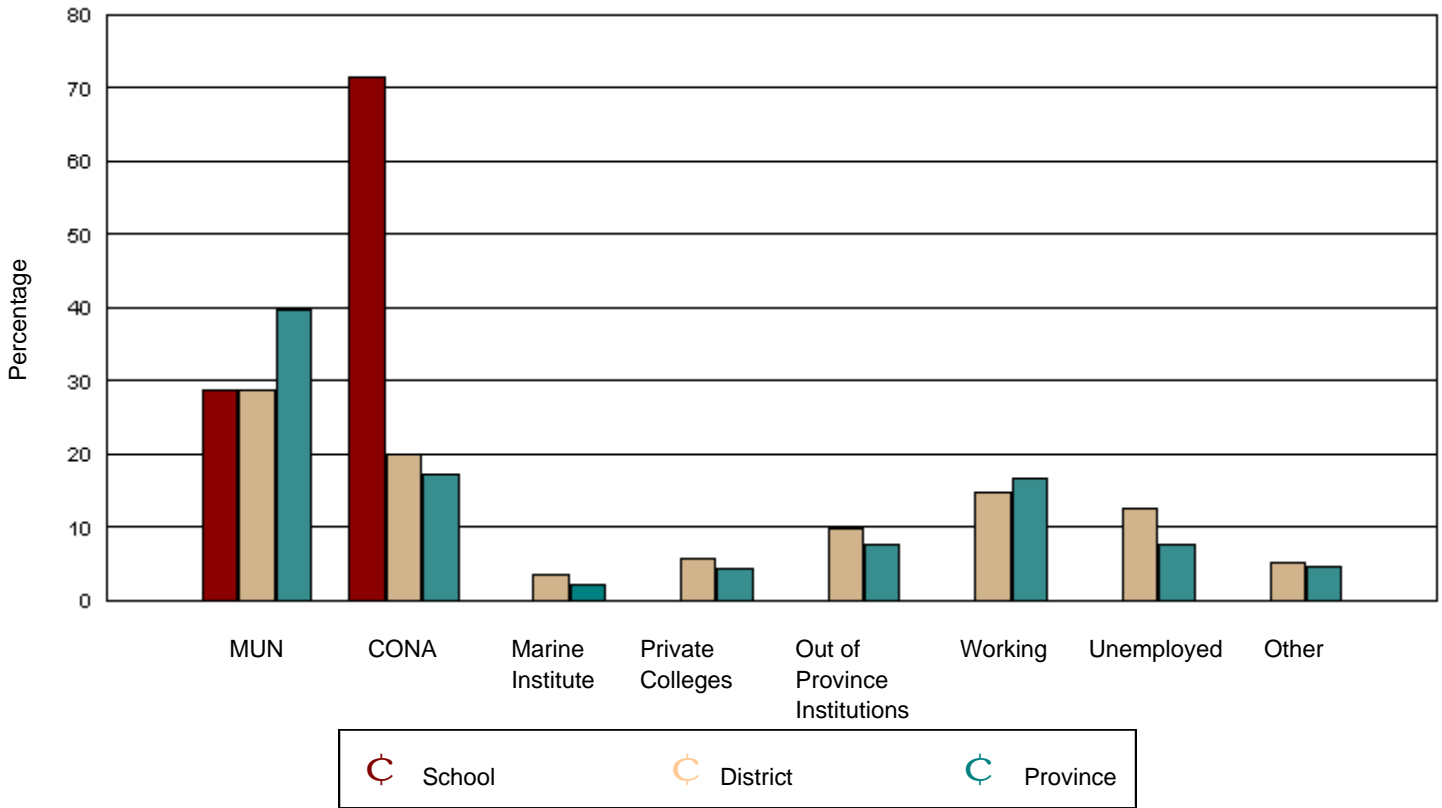

Bayview Regional Collegiate had 11 graduates in June 2001. Of these, 7 were tracked and are shown in this report.

District 2 - Northern Peninsula/Labrador South had 220 graduates in June 2001. Of these, 192 were tracked and are shown in this report.