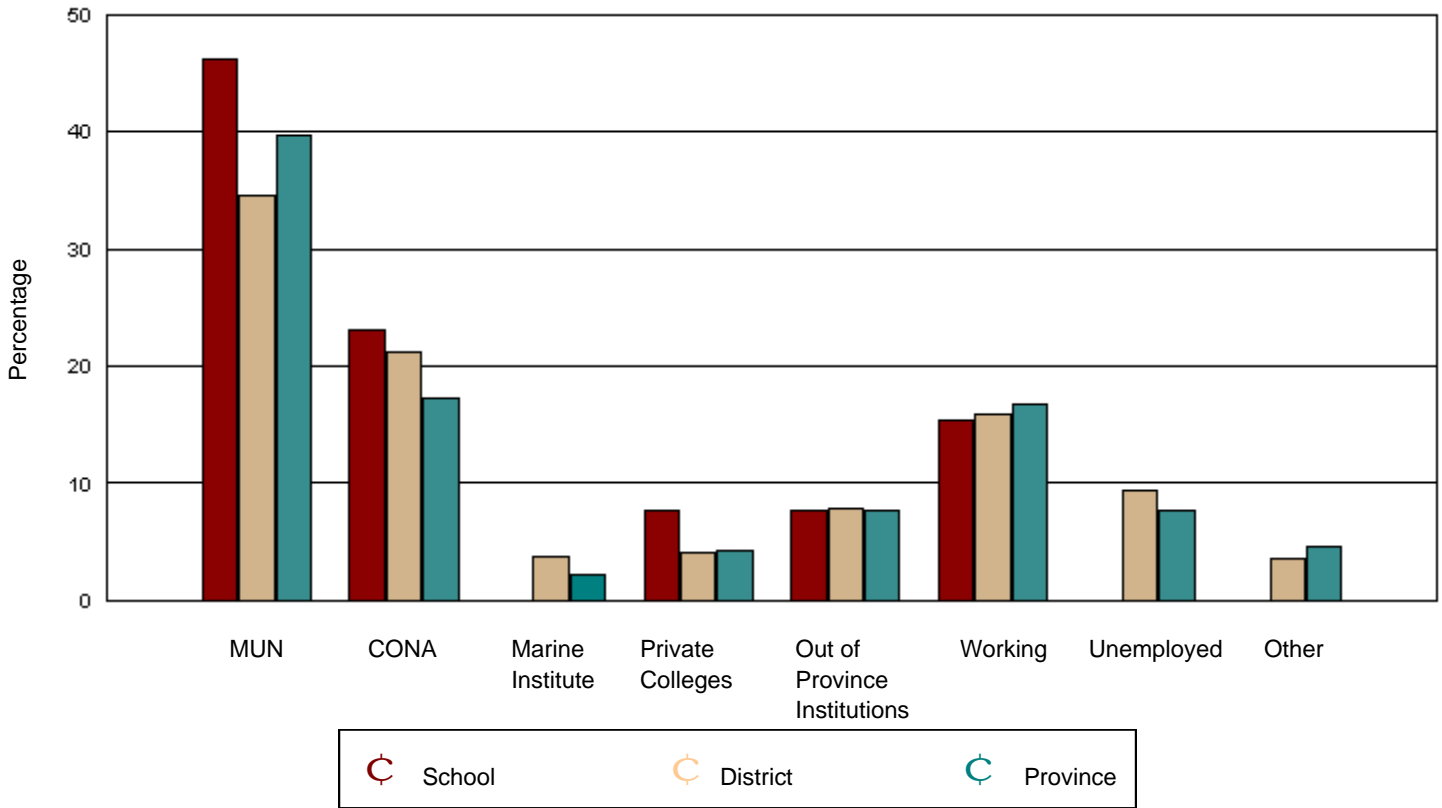

Riverwood Academy had 13 graduates in June 2001. Of these, 13 were tracked and are shown in this report.

District 6 - Lewisporte/Gander had 565 graduates in June 2001. Of these, 513 were tracked and are shown in this report.