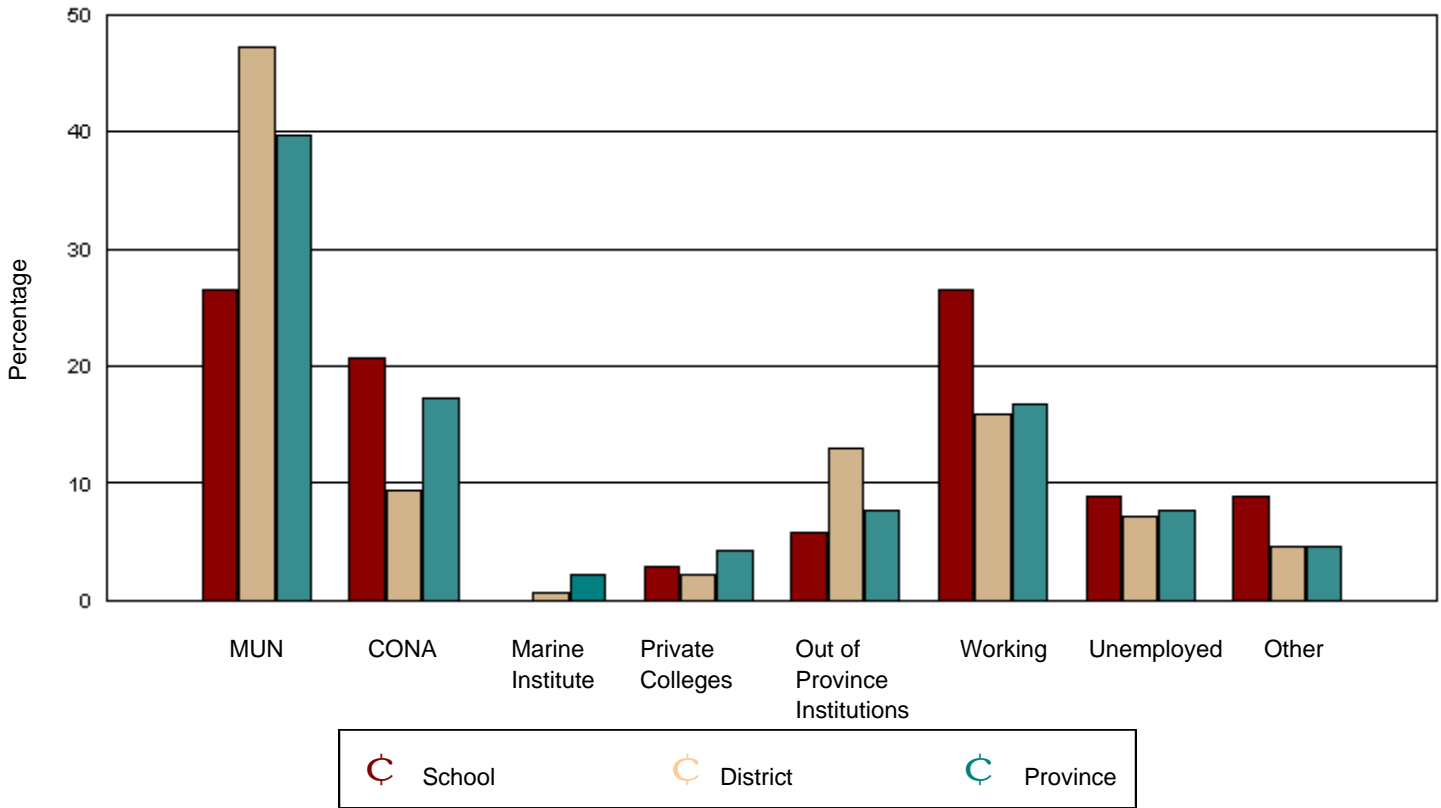

Templeton Collegiate had 40 graduates in June 2001. Of these, 34 were tracked and are shown in this report.

District 3 - Deer Lake/Corner Brook/St. Barbe had 494 graduates in June 2001. Of these, 448 were tracked and are shown in this report.