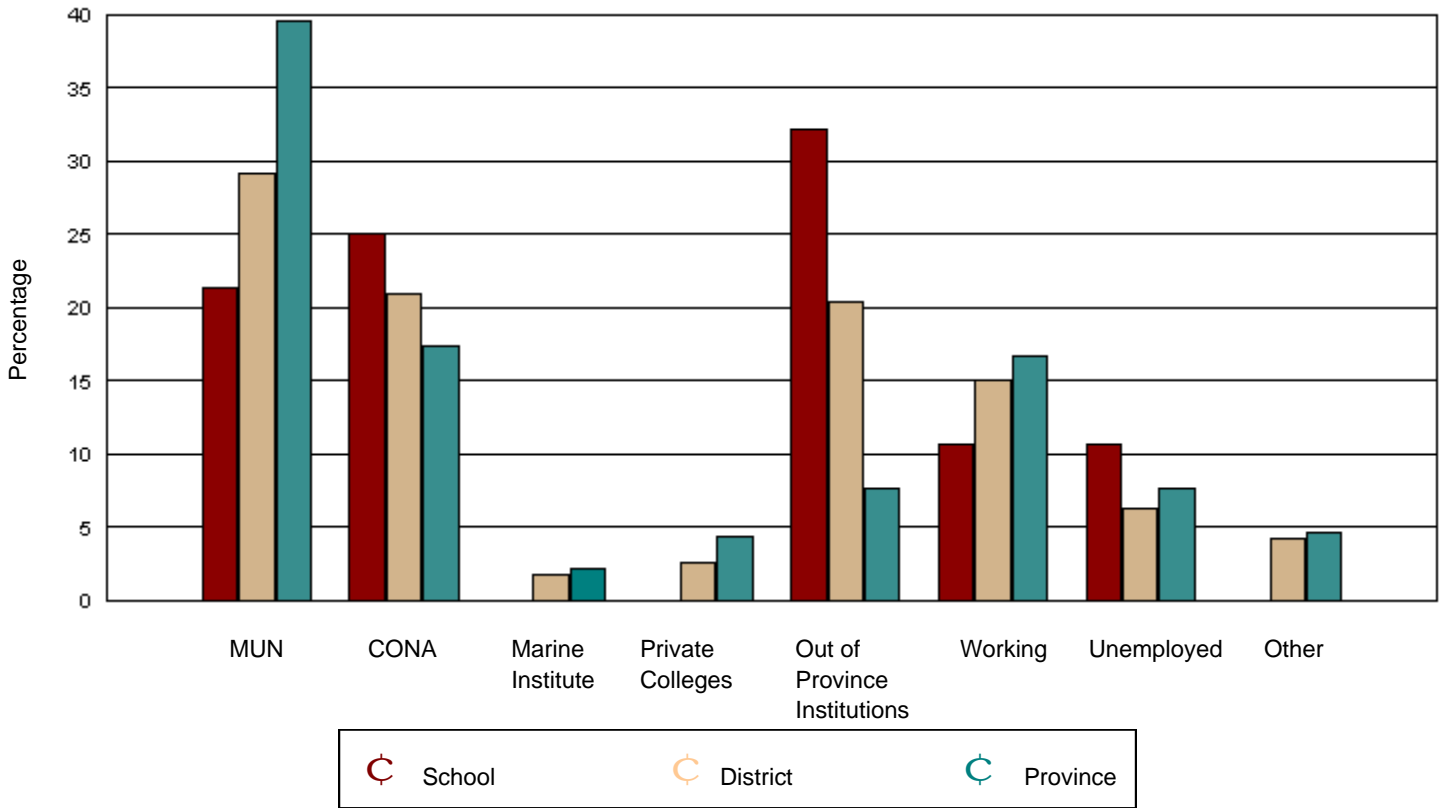

E.A. Butler had 32 graduates in June 2001. Of these, 28 were tracked and are shown in this report.

District 4 - Cormack Trail had 408 graduates in June 2001. Of these, 354 were tracked and are shown in this report.