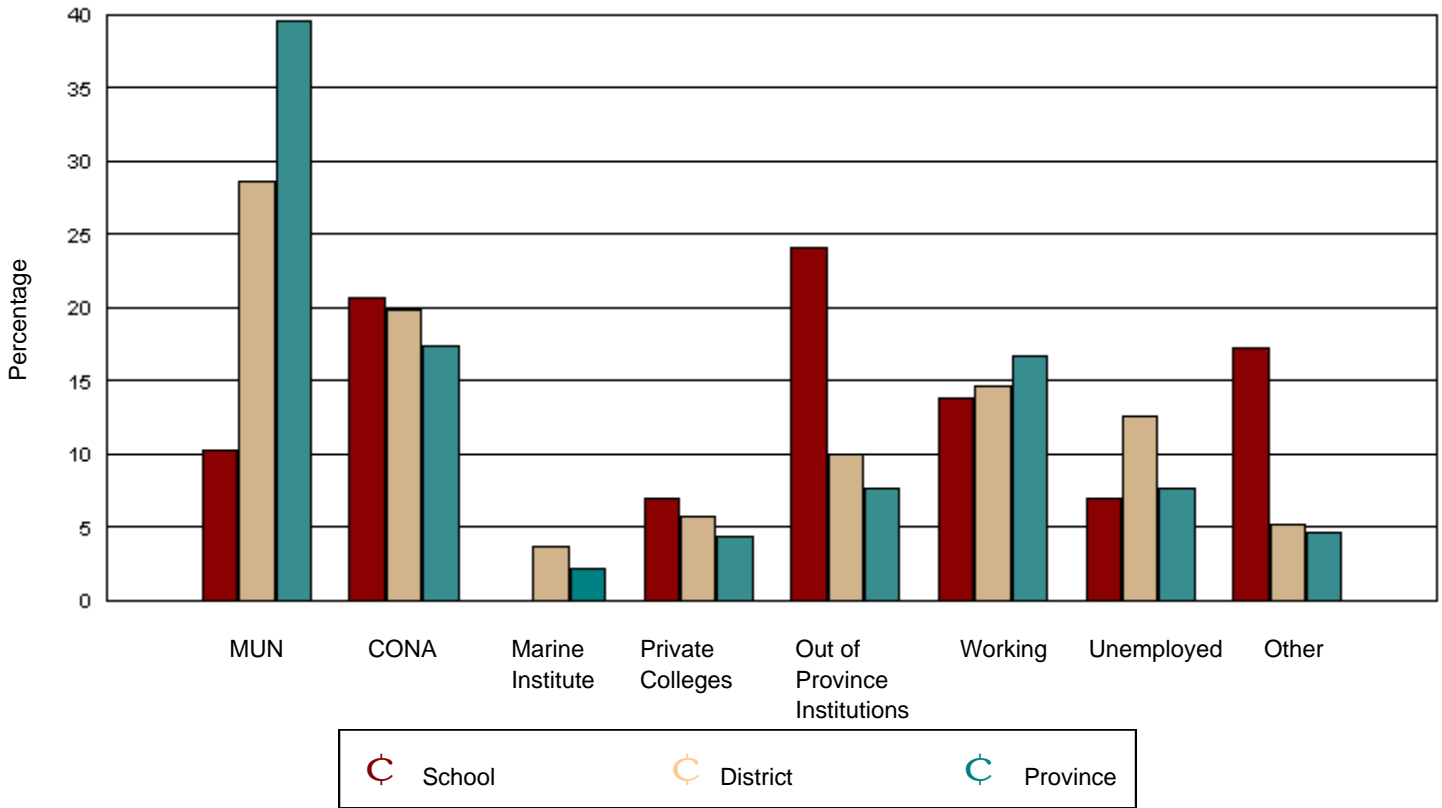

Roncalli Central High had 31 graduates in June 2001. Of these, 29 were tracked and are shown in this report.

District 2 - Northern Peninsula/Labrador South had 220 graduates in June 2001. Of these, 192 were tracked and are shown in this report.