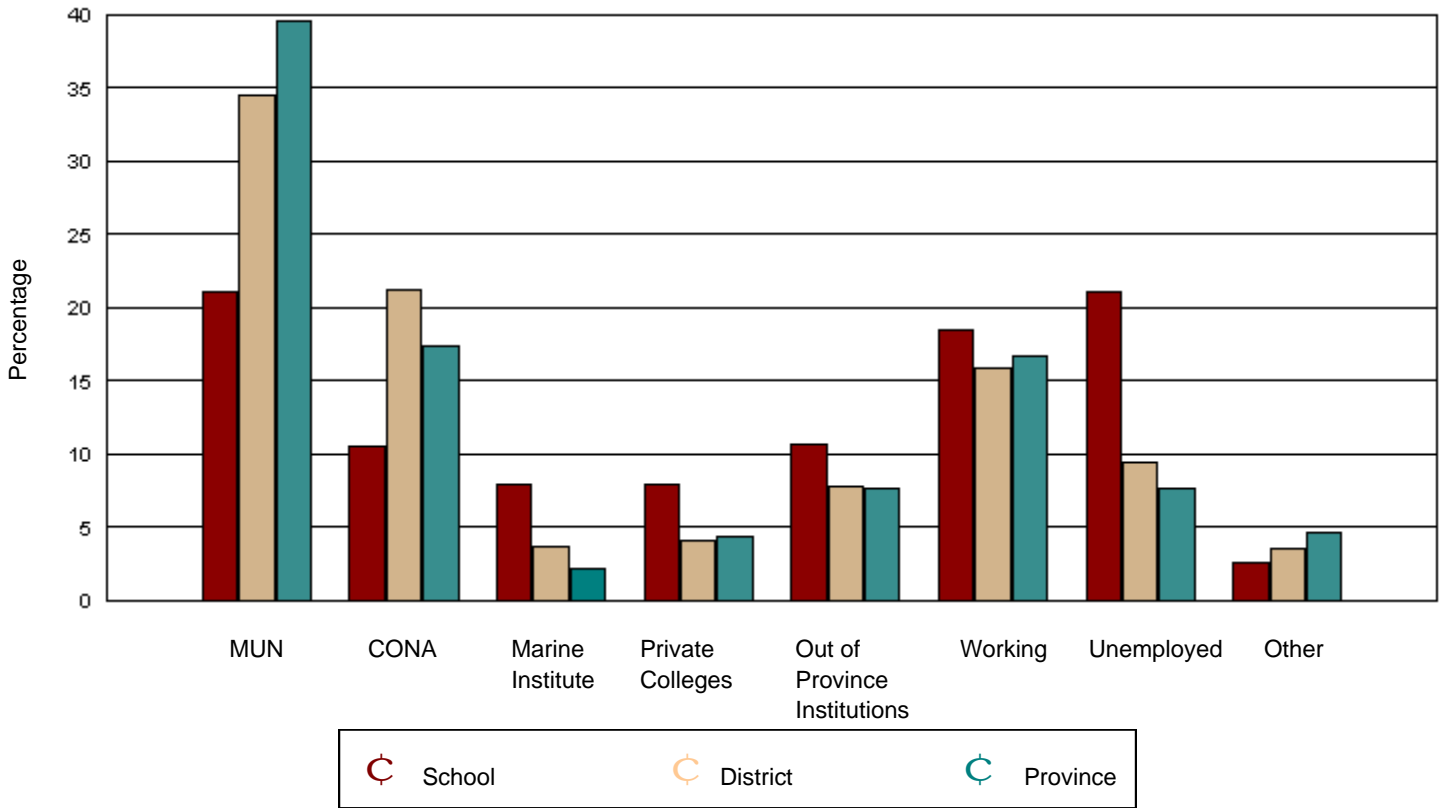

Coaker Academy had 45 graduates in June 2001. Of these, 38 were tracked and are shown in this report.

District 6 - Lewisporte/Gander had 565 graduates in June 2001. Of these, 513 were tracked and are shown in this report.