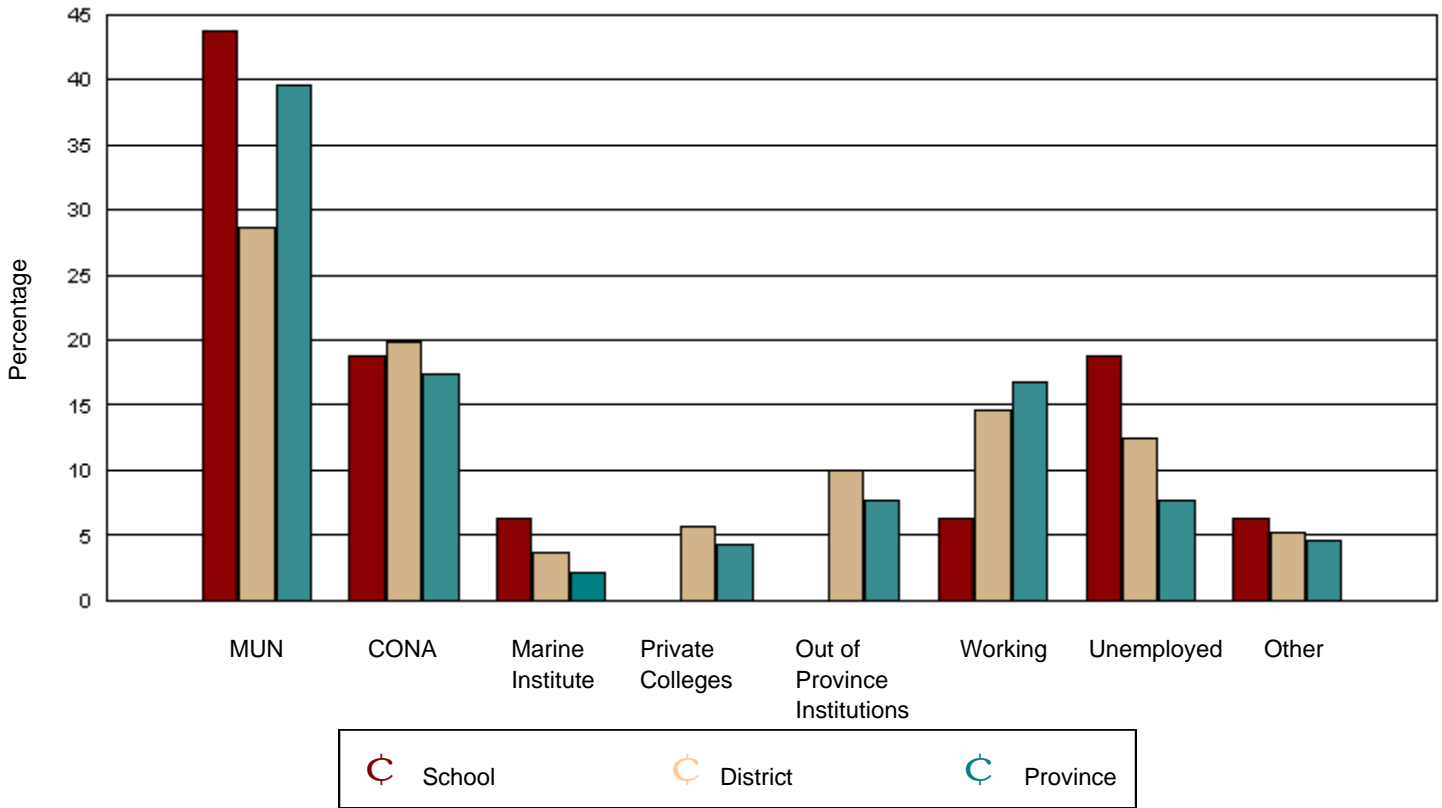

Canon Richards High School had 18 graduates in June 2001. Of these, 16 were tracked and are shown in this report.

District 2 - Northern Peninsula/Labrador South had 220 graduates in June 2001. Of these, 192 were tracked and are shown in this report.