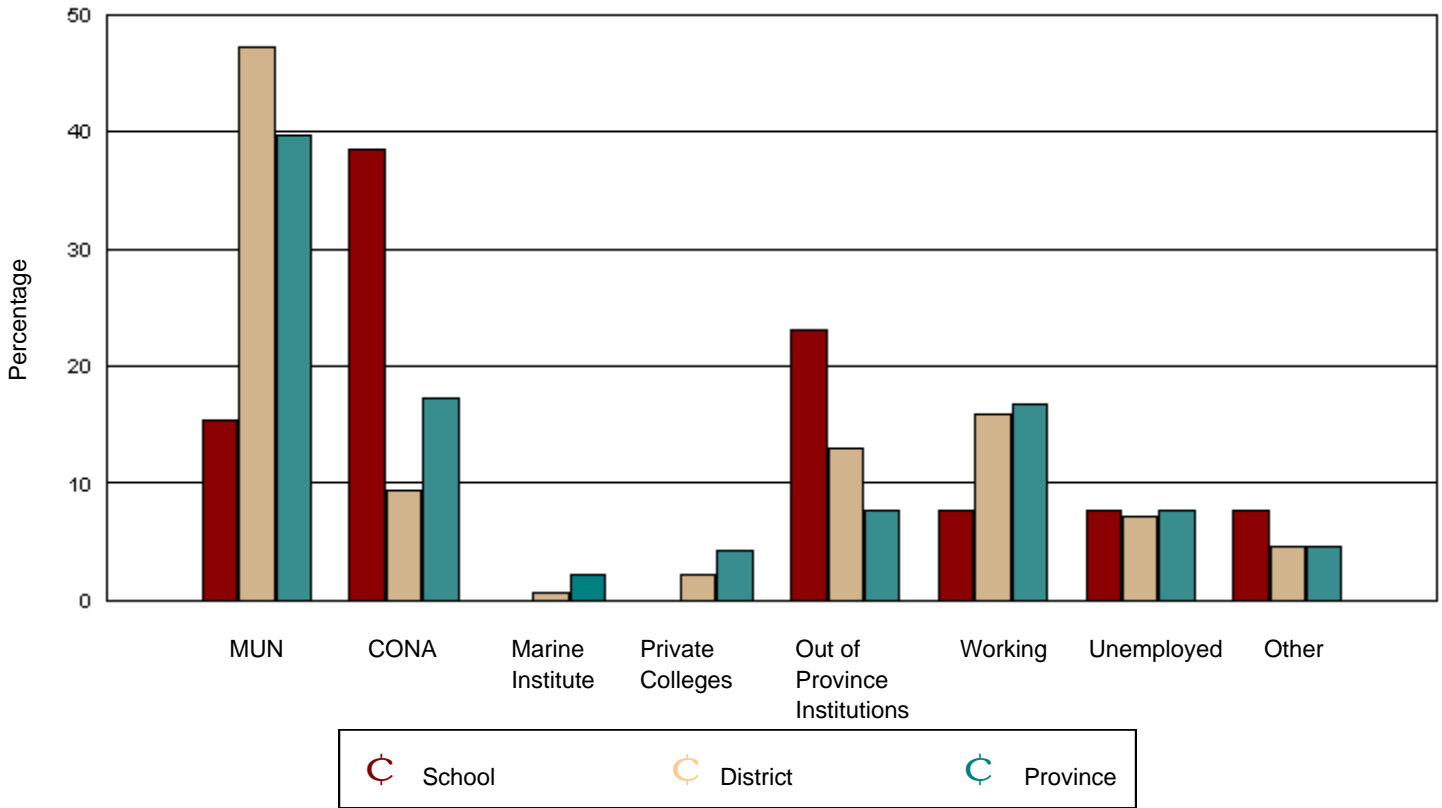

St. James AG had 14 graduates in June 2001. Of these, 13 were tracked and are shown in this report.

District 3 - Deer Lake/Corner Brook/St. Barbe had 494 graduates in June 2001. Of these, 448 were tracked and are shown in this report.