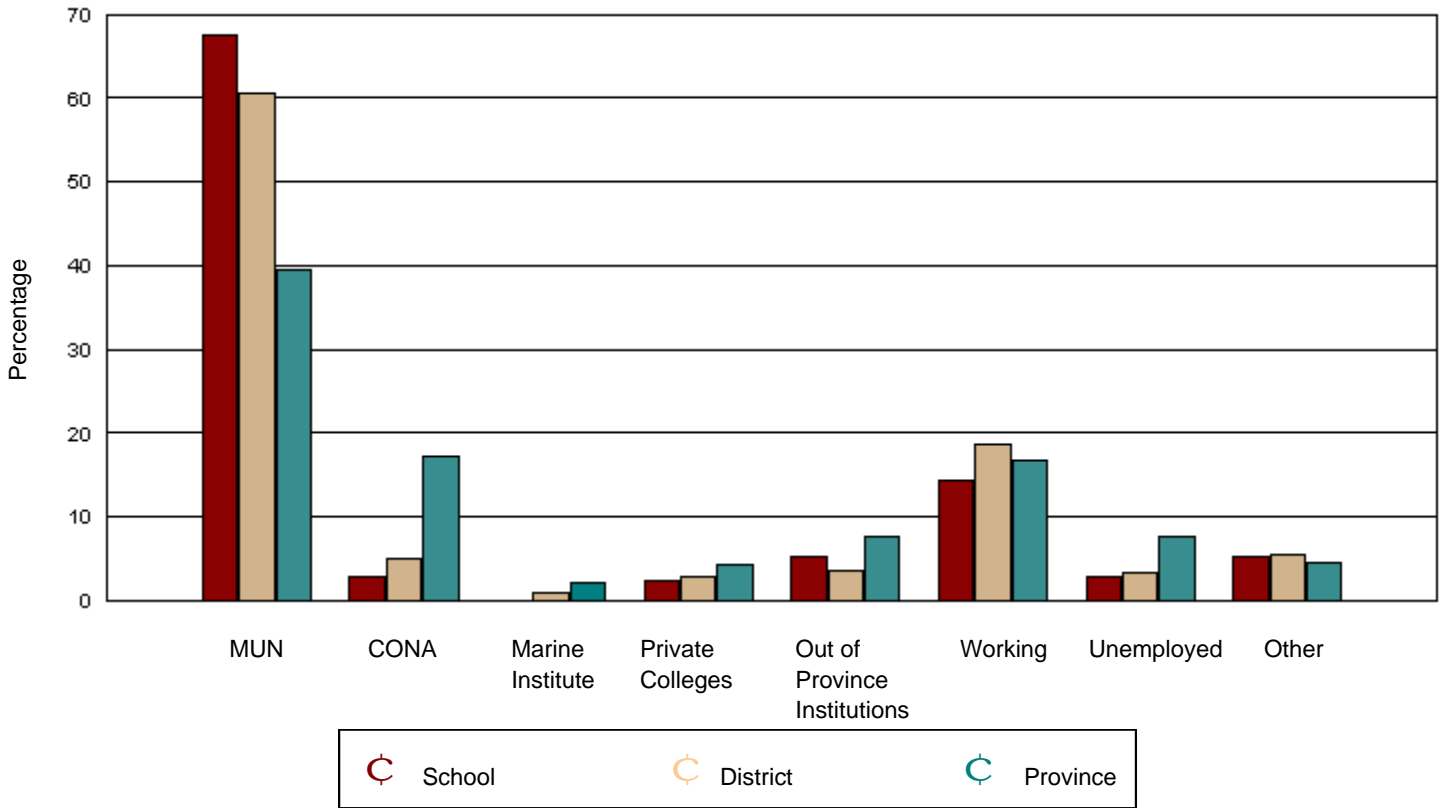

Follow-Up Report of High School Graduates, June 2001

District 10 - Avalon East

School #: 347

Prince of Wales Collegiate, St. John's

Grades: 10-12

	<u>School</u>		<u>District</u>		<u>Province</u>	
	<u>Number</u>	<u>Percentage</u>	<u>Number</u>	<u>Percentage</u>	<u>Number</u>	<u>Percentage</u>
Memorial University	119	67.6	1,002	60.5	2,126	39.6
College of the North Atlantic	5	2.8	82	5.0	931	17.3
Marine Institute	0	0.0	15	0.9	112	2.1
Private Colleges	4	2.3	45	2.7	229	4.3
Out of Province Institutions	9	5.1	58	3.5	410	7.6
Working	25	14.2	310	18.7	898	16.7
Unemployed	5	2.8	55	3.3	416	7.7
Other	9	5.1	89	5.4	249	4.6

Prince of Wales Collegiate had 195 graduates in June 2001. Of these, 176 were tracked and are shown in this report.
District 10 - Avalon East had 1,800 graduates in June 2001. Of these, 1,656 were tracked and are shown in this report.

Source: Department of Youth Services & Post-Secondary Education

Of the 5,992 provincial graduates in June 2001, only 621 could not be tracked. It is reasonably certain that none are attending Memorial University, the College of the North Atlantic, or the Marine Institute. While there is a low possibility these graduates are attending a Newfoundland private college or an out of province institution, it is more likely they are working, unemployed, or engaged in other activities.