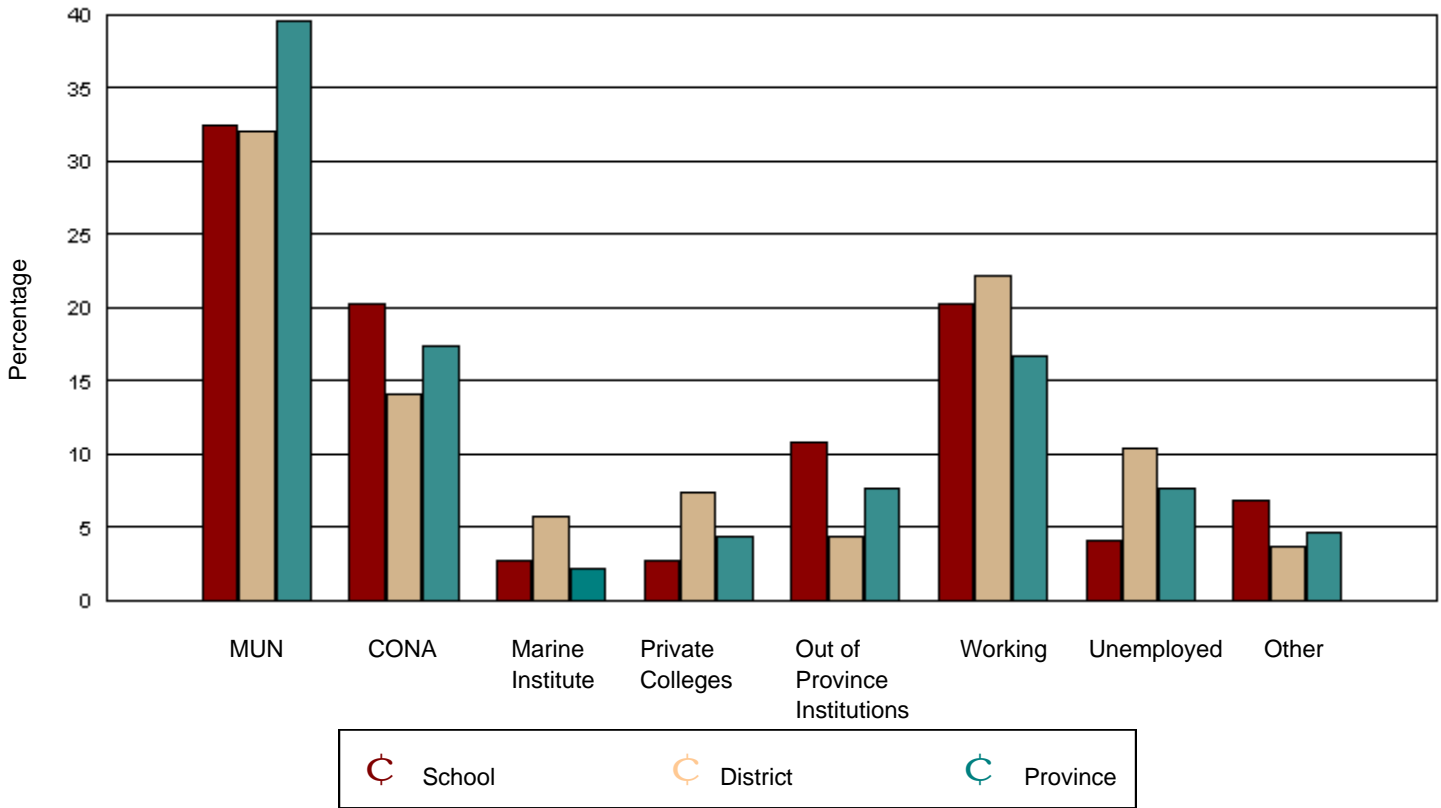

Follow-Up Report of High School Graduates, June 2001

District 8 - Vista

School #: 235

Clareville High, Clareville

Grades: 9-12

	<u>School</u>		<u>District</u>		<u>Province</u>	
	Number	Percentage	Number	Percentage	Number	Percentage
Memorial University	24	32.4	95	32.0	2,126	39.6
College of the North Atlantic	15	20.3	42	14.1	931	17.3
Marine Institute	2	2.7	17	5.7	112	2.1
Private Colleges	2	2.7	22	7.4	229	4.3
Out of Province Institutions	8	10.8	13	4.3	410	7.6
Working	15	20.3	66	22.2	898	16.7
Unemployed	3	4.1	31	10.4	416	7.7
Other	5	6.8	11	3.7	249	4.6