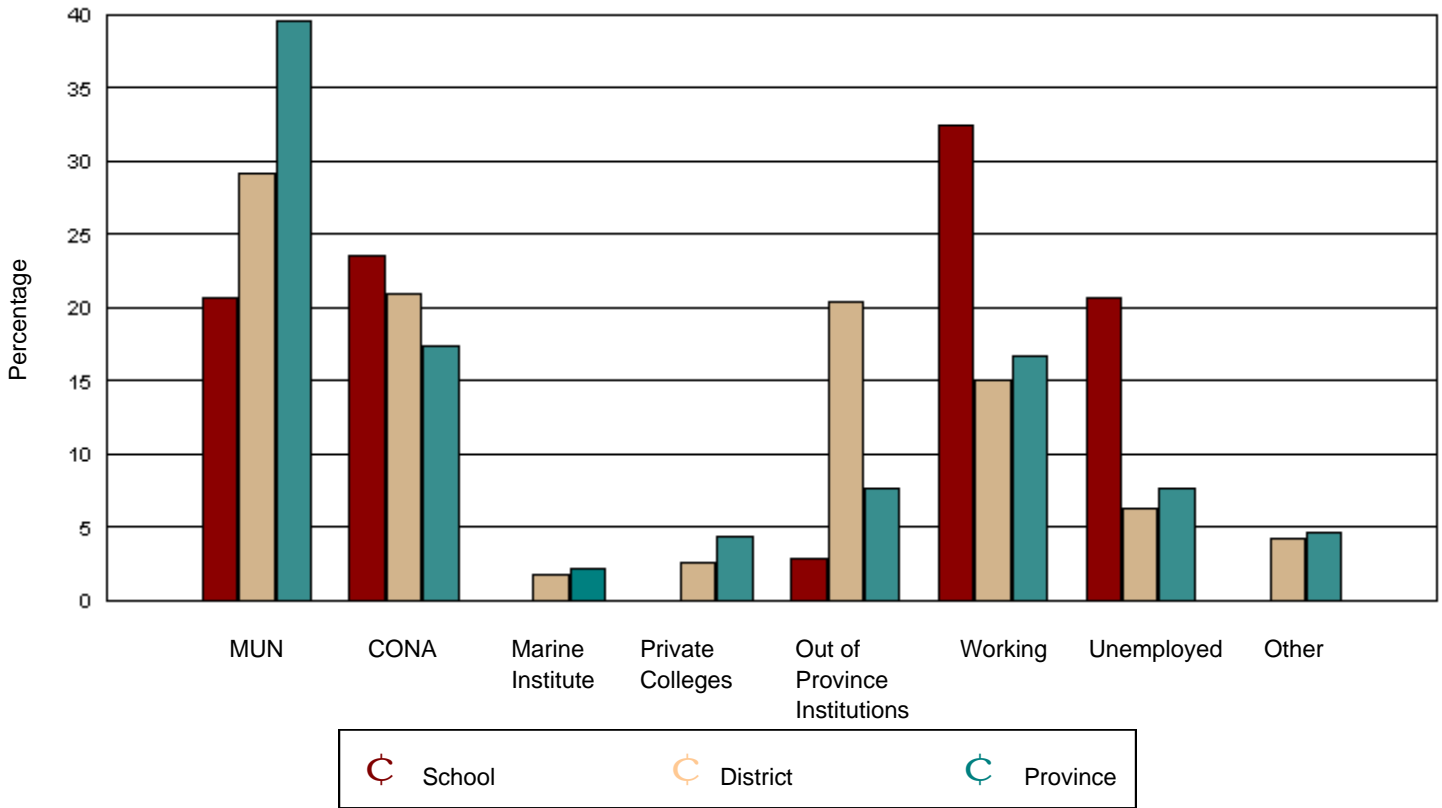

Piccadilly Central High had 42 graduates in June 2001. Of these, 34 were tracked and are shown in this report.

District 4 - Cormack Trail had 408 graduates in June 2001. Of these, 354 were tracked and are shown in this report.