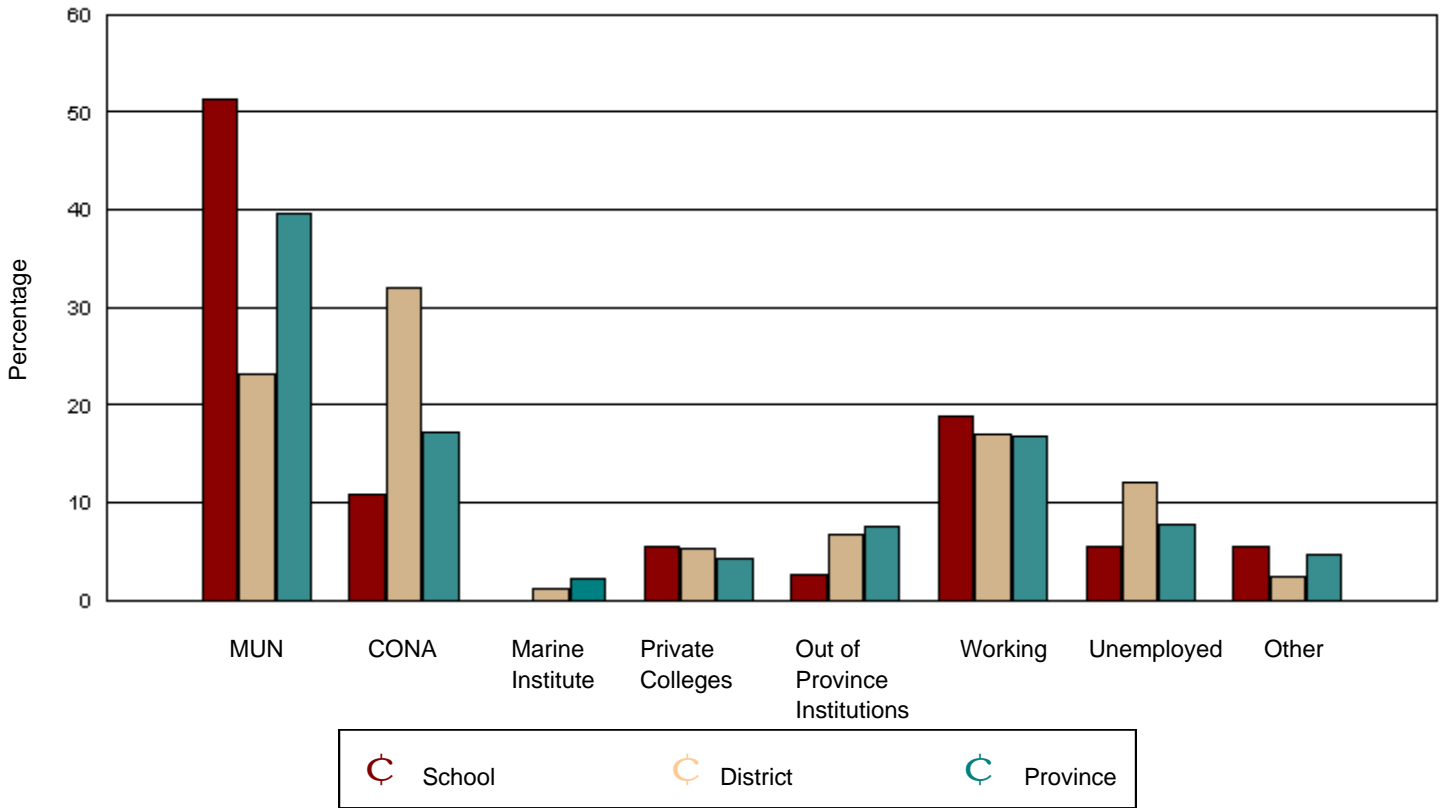

Follow-Up Report of High School Graduates, June 2001

District 5 - Baie Verte/Central/Connaigre

School #: 171

Indian River High School, Springdale

Grades: 9-12

	School		District		Province	
	Number	Percentage	Number	Percentage	Number	Percentage
Memorial University	19	51.4	122	23.1	2,126	39.6
College of the North Atlantic	4	10.8	170	32.1	931	17.3
Marine Institute	0	0.0	6	1.1	112	2.1
Private Colleges	2	5.4	28	5.3	229	4.3
Out of Province Institutions	1	2.7	36	6.8	410	7.6
Working	7	18.9	90	17.0	898	16.7
Unemployed	2	5.4	64	12.1	416	7.7
Other	2	5.4	13	2.5	249	4.6

Indian River High School had 44 graduates in June 2001. Of these, 37 were tracked and are shown in this report.

District 5 - Baie Verte/Central/Connaigre had 606 graduates in June 2001. Of these, 529 were tracked and are shown in this report.

Source: Department of Youth Services & Post-Secondary Education

Of the 5,992 provincial graduates in June 2001, only 621 could not be tracked. It is reasonably certain that none are attending Memorial University, the College of the North Atlantic, or the Marine Institute. While there is a low possibility these graduates are attending a Newfoundland private college or an out of province institution, it is more likely they are working, unemployed, or engaged in other activities.