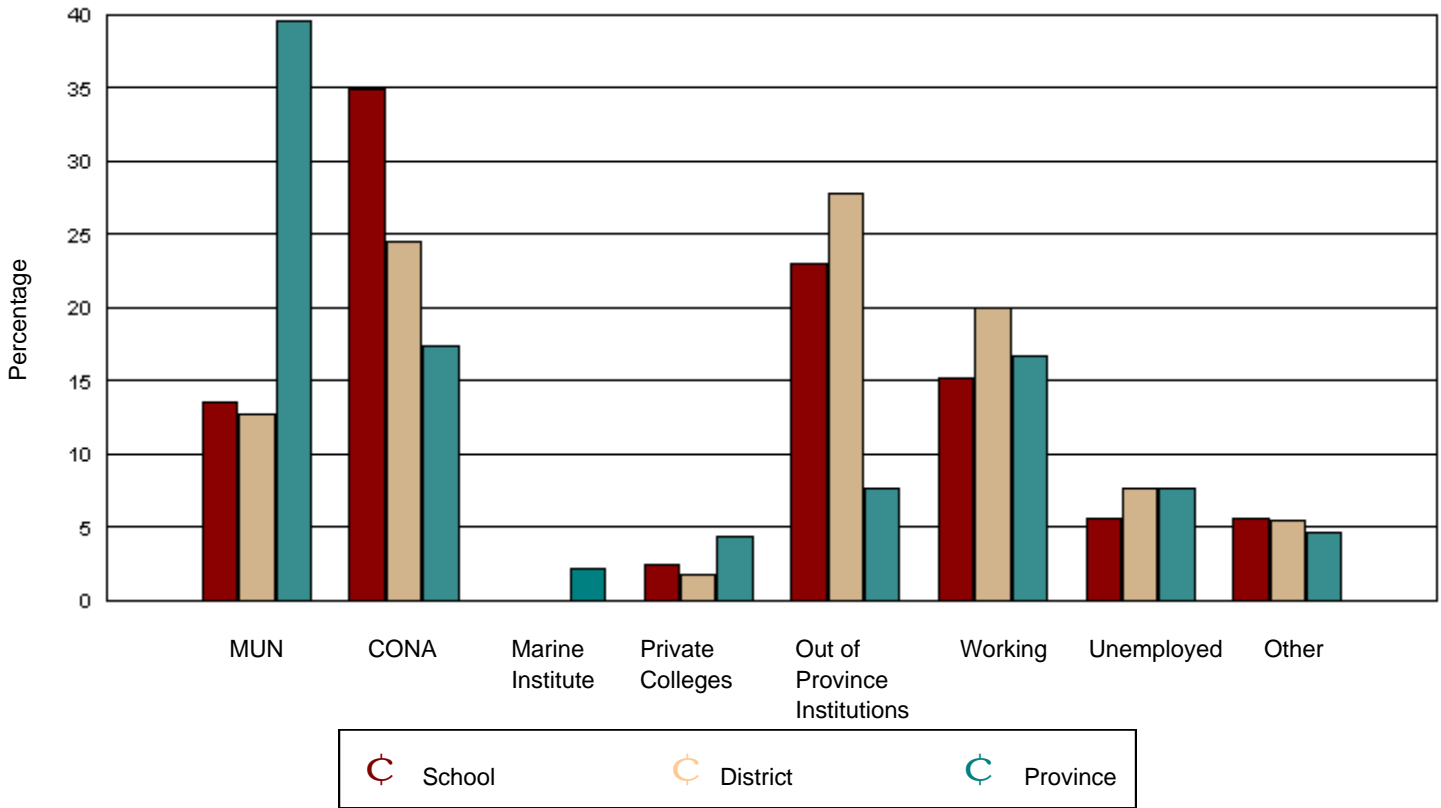

Menihek High had 136 graduates in June 2001. Of these, 126 were tracked and are shown in this report.

District 1 - Labrador had 257 graduates in June 2001. Of these, 220 were tracked and are shown in this report.