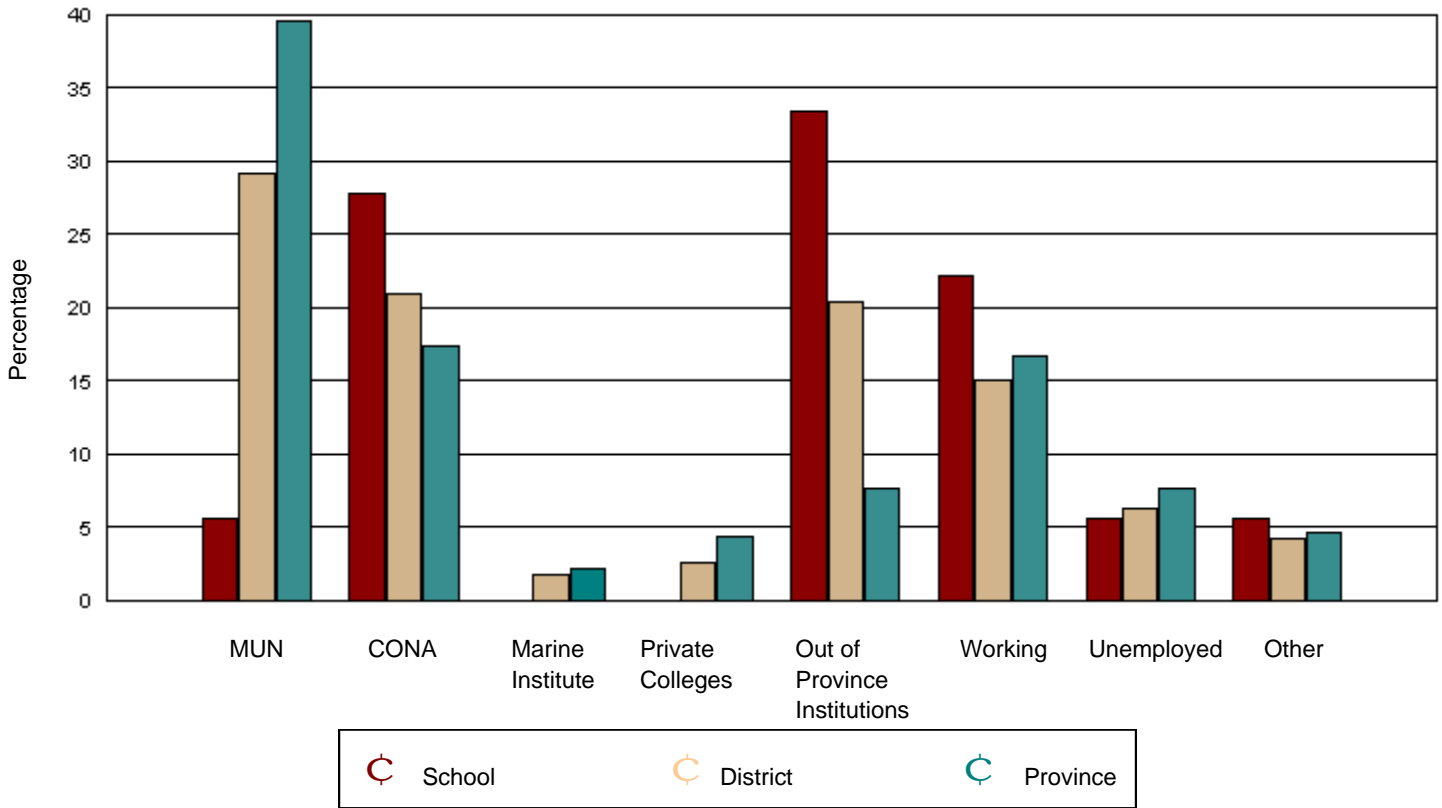

Follow-Up Report of High School Graduates, June 2001

District 4 - Cormack Trail

School #: 397

Belanger Memorial School, Upper Ferry

Grades: K-12

	<u>School</u>		<u>District</u>		<u>Province</u>	
	Number	Percentage	Number	Percentage	Number	Percentage
Memorial University	1	5.6	103	29.1	2,126	39.6
College of the North Atlantic	5	27.8	74	20.9	931	17.3
Marine Institute	0	0.0	6	1.7	112	2.1
Private Colleges	0	0.0	9	2.5	229	4.3
Out of Province Institutions	6	33.4	72	20.4	410	7.6
Working	4	22.2	53	15.0	898	16.7
Unemployed	1	5.6	22	6.2	416	7.7
Other	1	5.6	15	4.2	249	4.6

Belanger Memorial School had 20 graduates in June 2001. Of these, 18 were tracked and are shown in this report.
District 4 - Cormack Trail had 408 graduates in June 2001. Of these, 354 were tracked and are shown in this report.

Source: Department of Youth Services & Post-Secondary Education

Of the 5,992 provincial graduates in June 2001, only 621 could not be tracked. It is reasonably certain that none are attending Memorial University, the College of the North Atlantic, or the Marine Institute. While there is a low possibility these graduates are attending a Newfoundland private college or an out of province institution, it is more likely they are working, unemployed, or engaged in other activities.