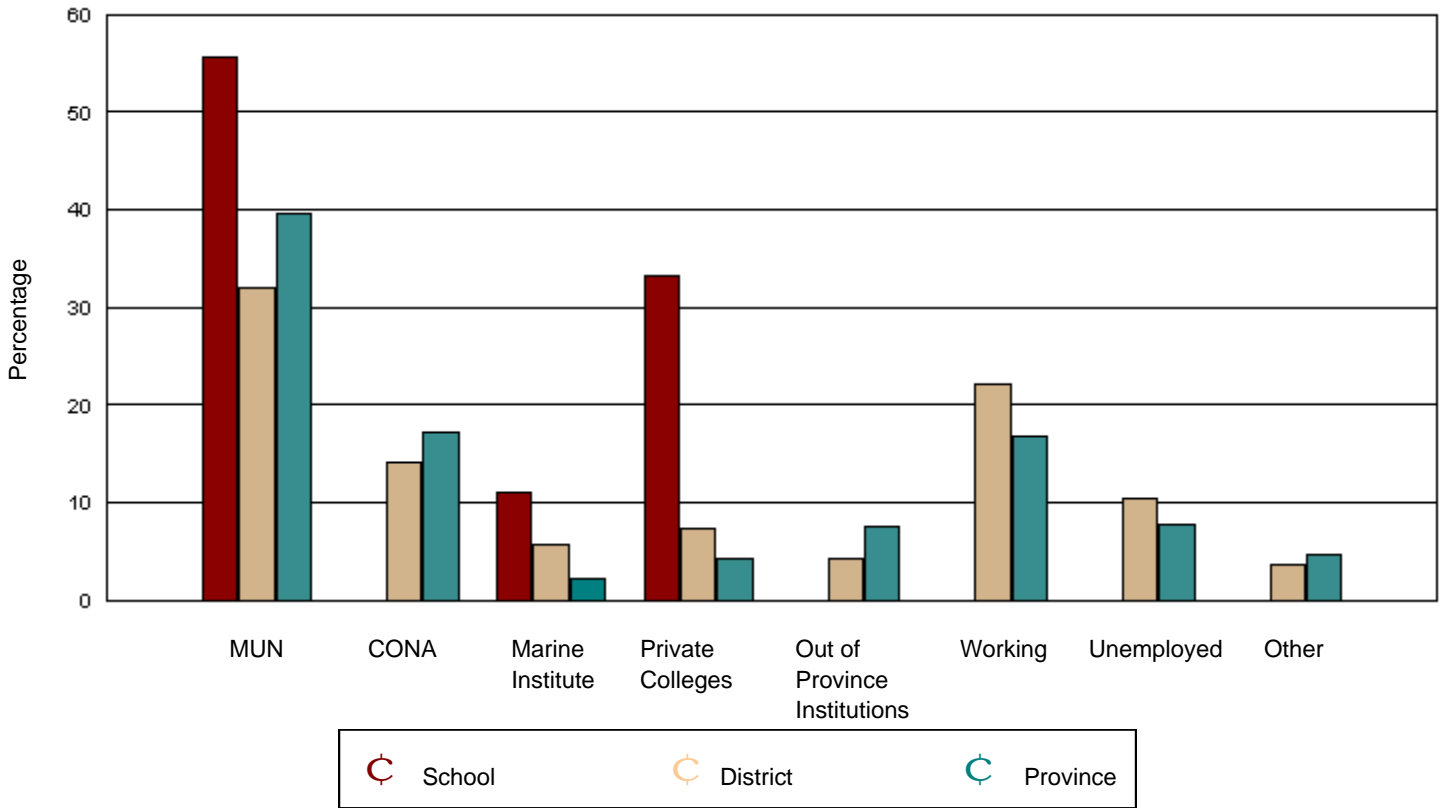

Follow-Up Report of High School Graduates, June 2001

District 8 - Vista

School #: 430

St. Mark's School, King's Cove

Grades: K-12

	<u>School</u>		<u>District</u>		<u>Province</u>	
	Number	Percentage	Number	Percentage	Number	Percentage
Memorial University	5	55.6	95	32.0	2,126	39.6
College of the North Atlantic	0	0.0	42	14.1	931	17.3
Marine Institute	1	11.1	17	5.7	112	2.1
Private Colleges	3	33.3	22	7.4	229	4.3
Out of Province Institutions	0	0.0	13	4.3	410	7.6
Working	0	0.0	66	22.2	898	16.7
Unemployed	0	0.0	31	10.4	416	7.7
Other	0	0.0	11	3.7	249	4.6

St. Mark's School had 11 graduates in June 2001. Of these, 9 were tracked and are shown in this report.
District 8 - Vista had 325 graduates in June 2001. Of these, 297 were tracked and are shown in this report.

Source: Department of Youth Services & Post-Secondary Education

Of the 5,992 provincial graduates in June 2001, only 621 could not be tracked. It is reasonably certain that none are attending Memorial University, the College of the North Atlantic, or the Marine Institute. While there is a low possibility these graduates are attending a Newfoundland private college or an out of province institution, it is more likely they are working, unemployed, or engaged in other activities.