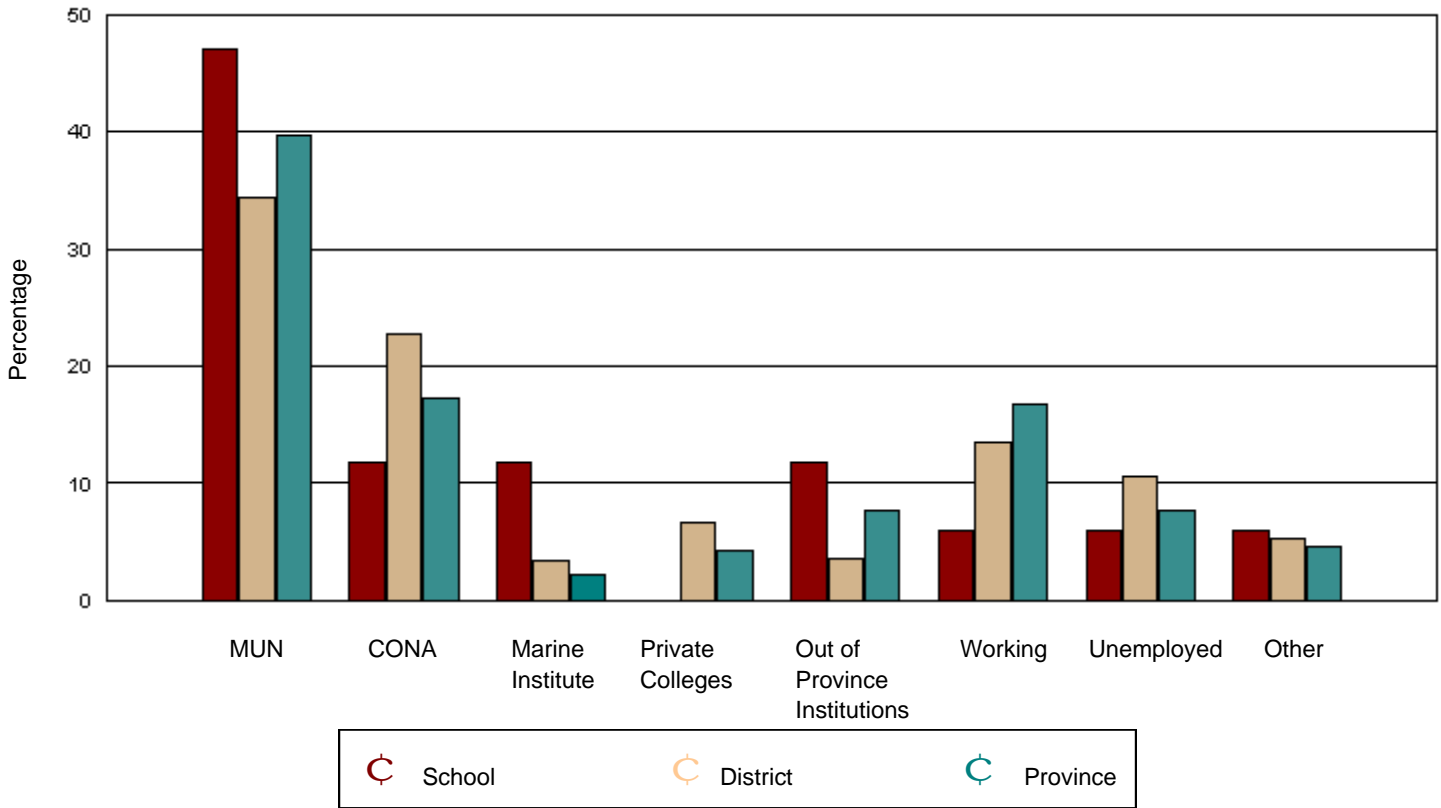

Fatima Academy had 22 graduates in June 2001. Of these, 17 were tracked and are shown in this report.

District 9 - Avalon West had 804 graduates in June 2001. Of these, 727 were tracked and are shown in this report.