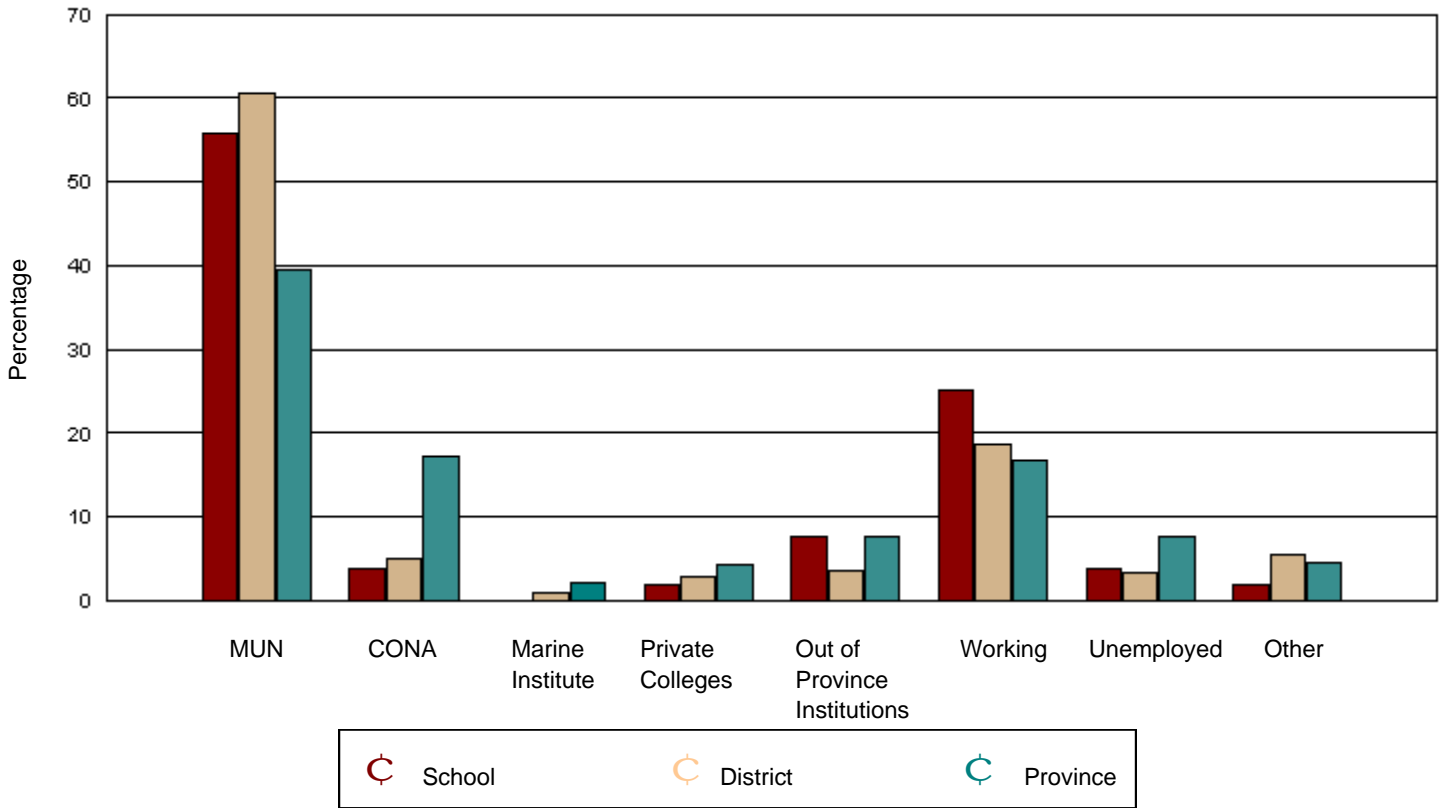

Holy Trinity High School had 57 graduates in June 2001. Of these, 52 were tracked and are shown in this report.

District 10 - Avalon East had 1,800 graduates in June 2001. Of these, 1,656 were tracked and are shown in this report.