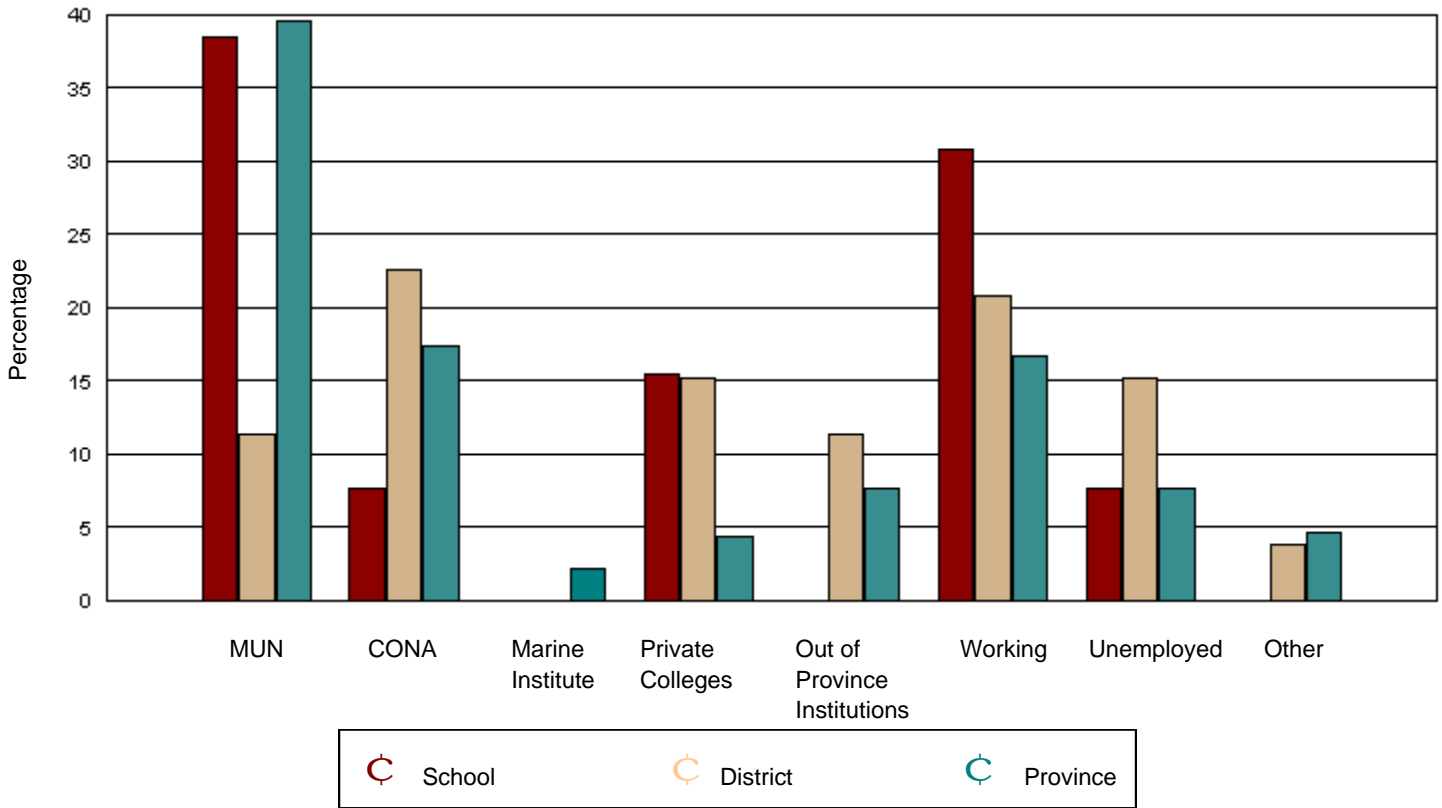

Follow-Up Report of High School Graduates, June 2001

District 803 - Private Schools

School #: 374

Brother T. I. Murphy, St. John's

Grades: 10-12

	School		District		Province	
	Number	Percentage	Number	Percentage	Number	Percentage
Memorial University	5	38.5	6	11.3	2,126	39.6
College of the North Atlantic	1	7.7	12	22.6	931	17.3
Marine Institute	0	0.0	0	0.0	112	2.1
Private Colleges	2	15.4	8	15.1	229	4.3
Out of Province Institutions	0	0.0	6	11.3	410	7.6
Working	4	30.8	11	20.8	898	16.7
Unemployed	1	7.7	8	15.1	416	7.7
Other	0	0.0	2	3.8	249	4.6

Brother T. I. Murphy had 17 graduates in June 2001. Of these, 13 were tracked and are shown in this report.

District 803 - Private Schools had 77 graduates in June 2001. Of these, 53 were tracked and are shown in this report.

Source: Department of Youth Services & Post-Secondary Education

Of the 5,992 provincial graduates in June 2001, only 621 could not be tracked. It is reasonably certain that none are attending Memorial University, the College of the North Atlantic, or the Marine Institute. While there is a low possibility these graduates are attending a Newfoundland private college or an out of province institution, it is more likely they are working, unemployed, or engaged in other activities.