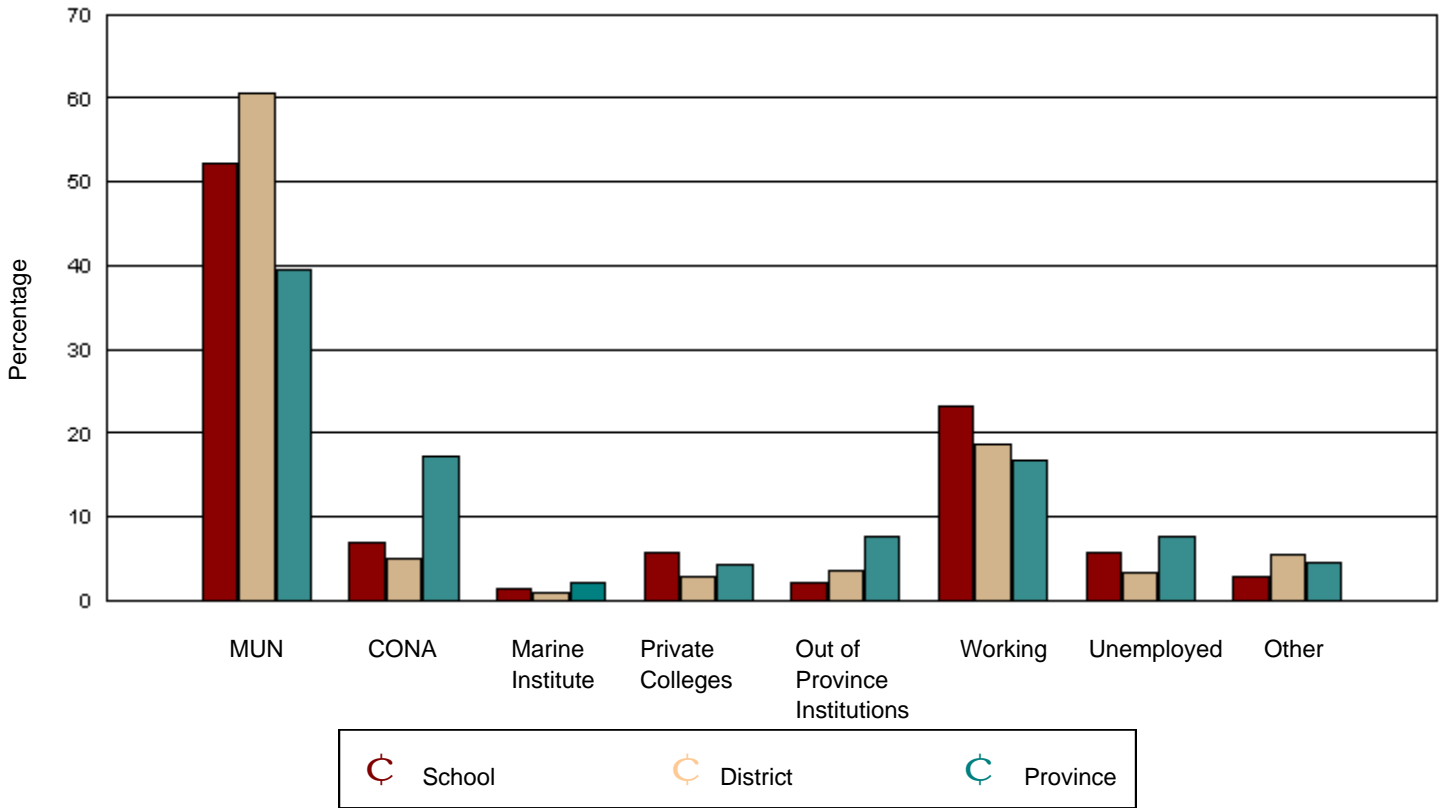

Queen Elizabeth Regional High had 156 graduates in June 2001. Of these, 142 were tracked and are shown in this report.
 District 10 - Avalon East had 1,800 graduates in June 2001. Of these, 1,656 were tracked and are shown in this report.