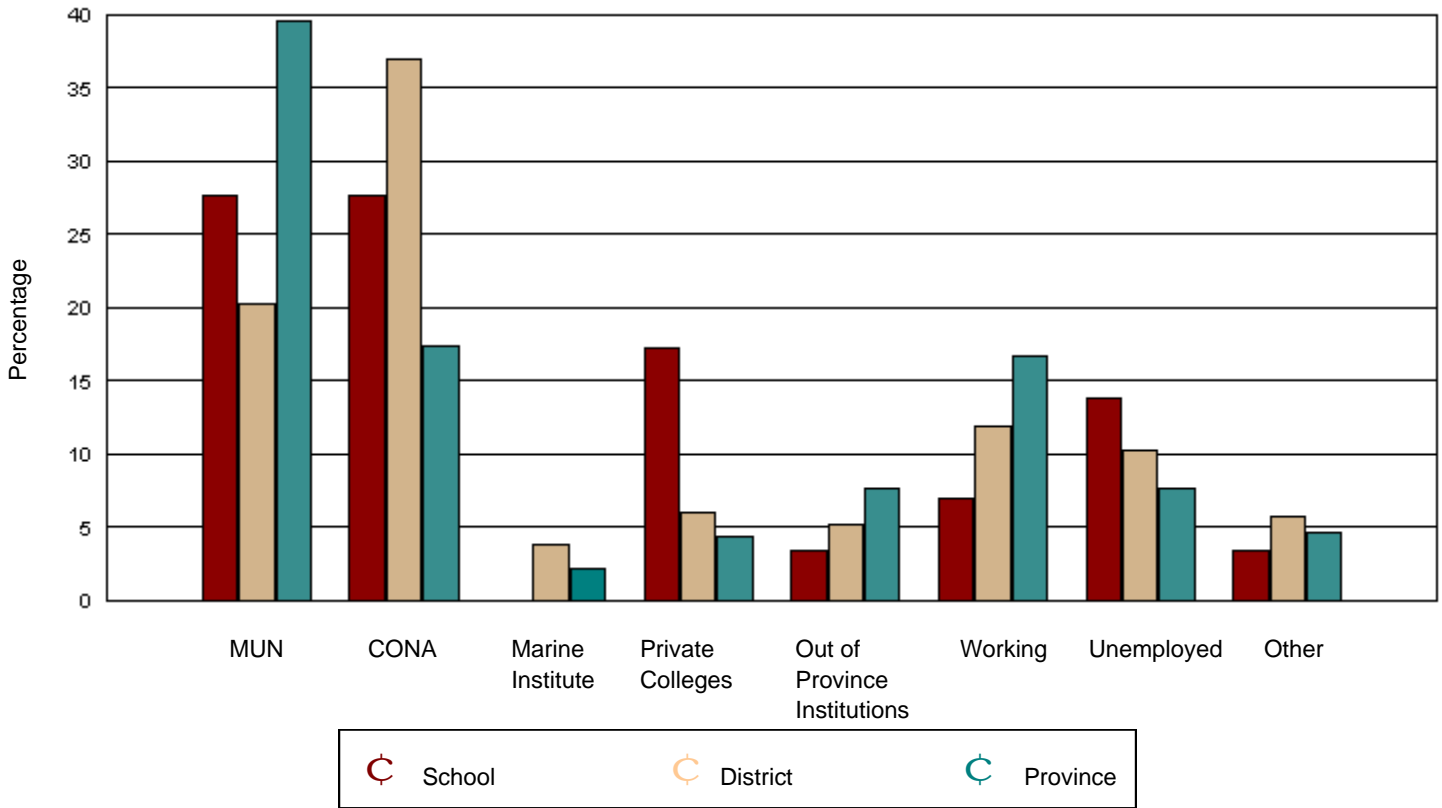

Follow-Up Report of High School Graduates, June 2001

District 7 - Burin Peninsula

School #: 228

St. Lawrence Central High, St. Lawrence

Grades: 7-12

	<u>School</u>		<u>District</u>		<u>Province</u>	
	Number	Percentage	Number	Percentage	Number	Percentage
Memorial University	8	27.6	75	20.3	2,126	39.6
College of the North Atlantic	8	27.6	136	36.9	931	17.3
Marine Institute	0	0.0	14	3.8	112	2.1
Private Colleges	5	17.2	22	6.0	229	4.3
Out of Province Institutions	1	3.4	19	5.1	410	7.6
Working	2	6.9	44	11.9	898	16.7
Unemployed	4	13.8	38	10.3	416	7.7
Other	1	3.4	21	5.7	249	4.6

St. Lawrence Central High had 29 graduates in June 2001. Of these, 29 were tracked and are shown in this report.
District 7 - Burin Peninsula had 398 graduates in June 2001. Of these, 369 were tracked and are shown in this report.

Source: Department of Youth Services & Post-Secondary Education

Of the 5,992 provincial graduates in June 2001, only 621 could not be tracked. It is reasonably certain that none are attending Memorial University, the College of the North Atlantic, or the Marine Institute. While there is a low possibility these graduates are attending a Newfoundland private college or an out of province institution, it is more likely they are working, unemployed, or engaged in other activities.