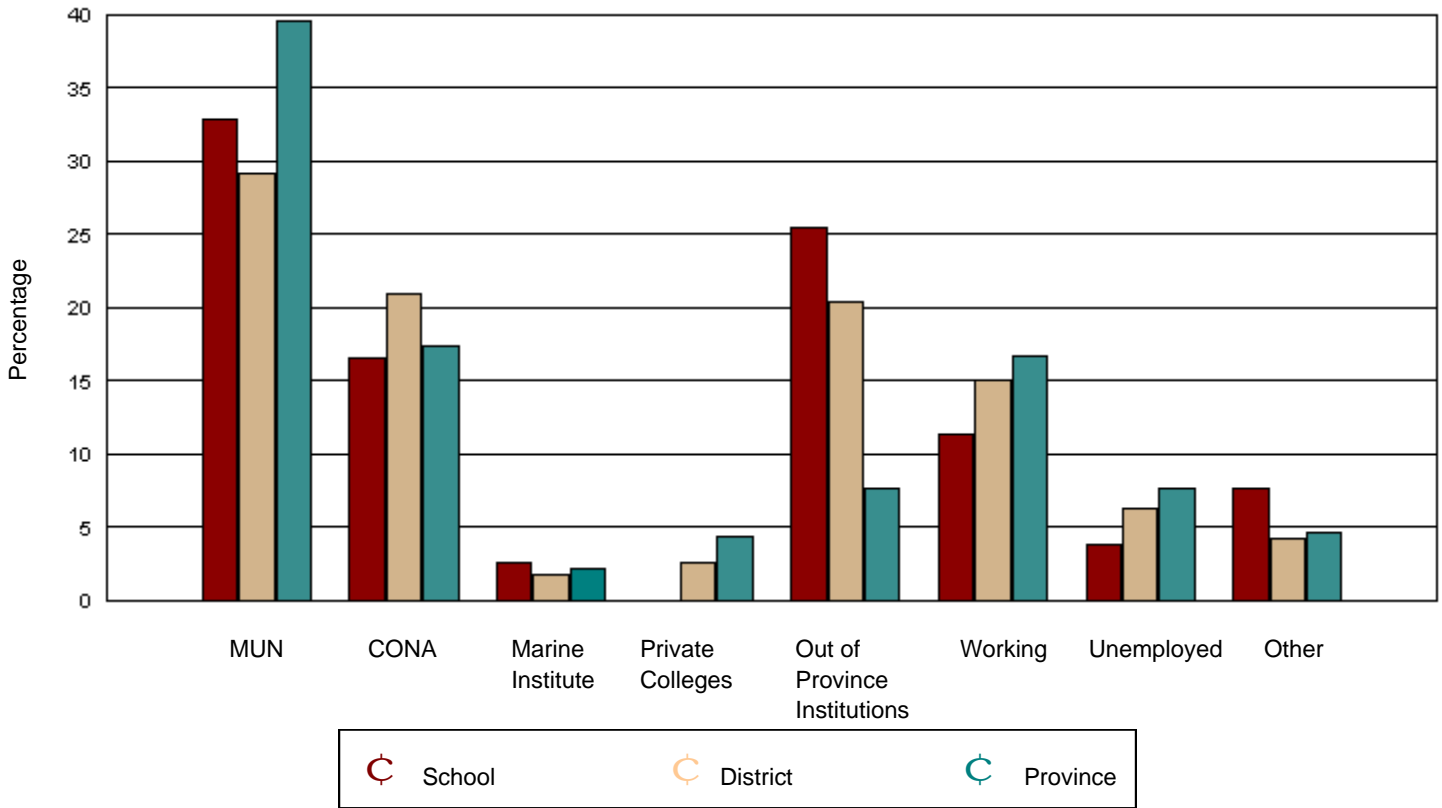

Follow-Up Report of High School Graduates, June 2001

District 4 - Cormack Trail

School #: 099

St. James Regional High School, Channel-Port

Grades: 10-12

	<u>School</u>		<u>District</u>		<u>Province</u>	
	<u>Number</u>	<u>Percentage</u>	<u>Number</u>	<u>Percentage</u>	<u>Number</u>	<u>Percentage</u>
Memorial University	26	32.9	103	29.1	2,126	39.6
College of the North Atlantic	13	16.5	74	20.9	931	17.3
Marine Institute	2	2.5	6	1.7	112	2.1
Private Colleges	0	0.0	9	2.5	229	4.3
Out of Province Institutions	20	25.4	72	20.4	410	7.6
Working	9	11.4	53	15.0	898	16.7
Unemployed	3	3.8	22	6.2	416	7.7
Other	6	7.6	15	4.2	249	4.6

St. James Regional High School had 87 graduates in June 2001. Of these, 79 were tracked and are shown in this report.

District 4 - Cormack Trail had 408 graduates in June 2001. Of these, 354 were tracked and are shown in this report.

Source: Department of Youth Services & Post-Secondary Education

Of the 5,992 provincial graduates in June 2001, only 621 could not be tracked. It is reasonably certain that none are attending Memorial University, the College of the North Atlantic, or the Marine Institute. While there is a low possibility these graduates are attending a Newfoundland private college or an out of province institution, it is more likely they are working, unemployed, or engaged in other activities.