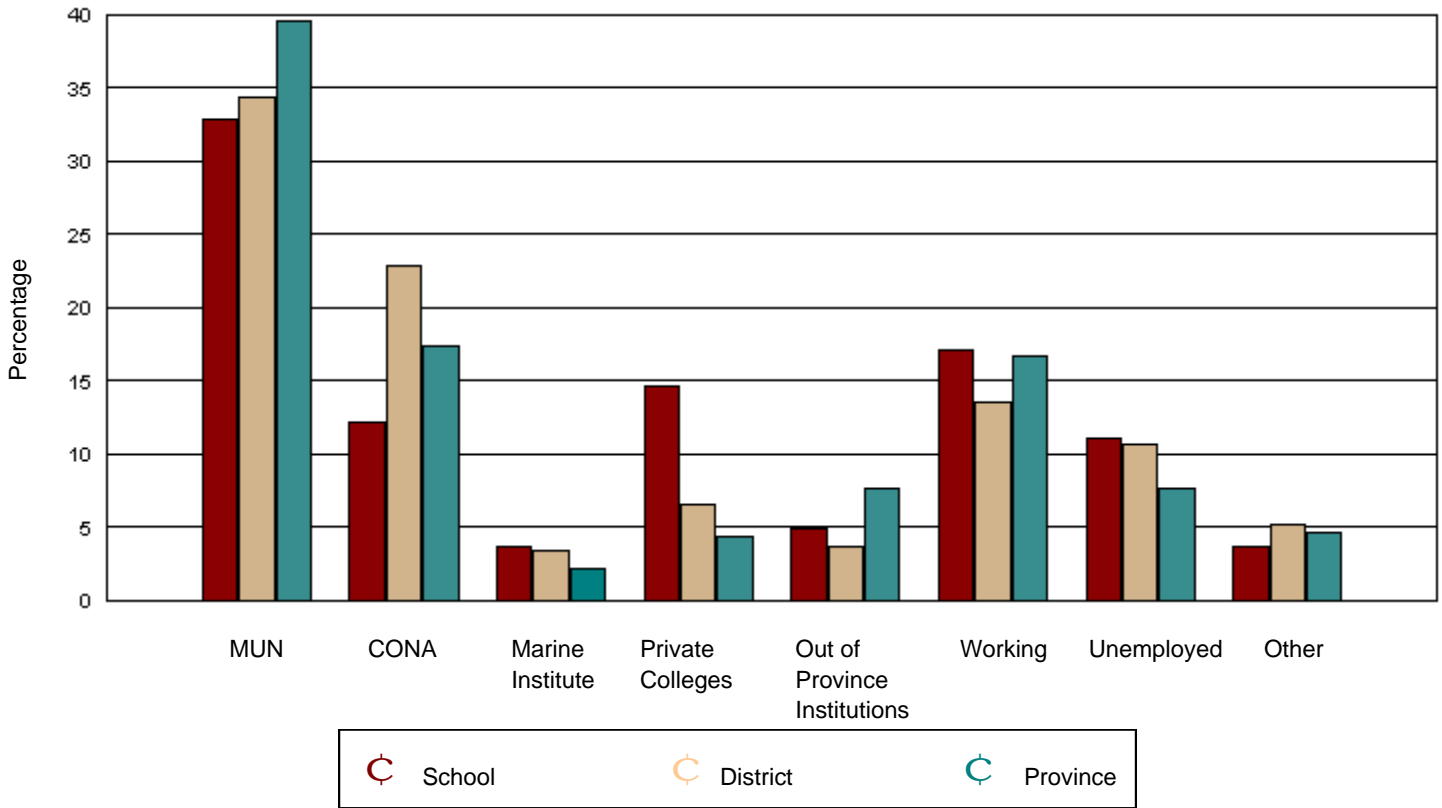

Follow-Up Report of High School Graduates, June 2001

District 9 - Avalon West

School #: 247

Roncalli CH, Avondale

Grades: 7-12

	<u>School</u>		<u>District</u>		<u>Province</u>	
	Number	Percentage	Number	Percentage	Number	Percentage
Memorial University	27	32.9	249	34.3	2,126	39.6
College of the North Atlantic	10	12.2	166	22.8	931	17.3
Marine Institute	3	3.7	25	3.4	112	2.1
Private Colleges	12	14.6	48	6.6	229	4.3
Out of Province Institutions	4	4.9	26	3.6	410	7.6
Working	14	17.1	98	13.5	898	16.7
Unemployed	9	11.0	77	10.6	416	7.7
Other	3	3.7	38	5.2	249	4.6

Roncalli CH had 87 graduates in June 2001. Of these, 82 were tracked and are shown in this report.
District 9 - Avalon West had 804 graduates in June 2001. Of these, 727 were tracked and are shown in this report.

Source: Department of Youth Services & Post-Secondary Education

Of the 5,992 provincial graduates in June 2001, only 621 could not be tracked. It is reasonably certain that none are attending Memorial University, the College of the North Atlantic, or the Marine Institute. While there is a low possibility these graduates are attending a Newfoundland private college or an out of province institution, it is more likely they are working, unemployed, or engaged in other activities.