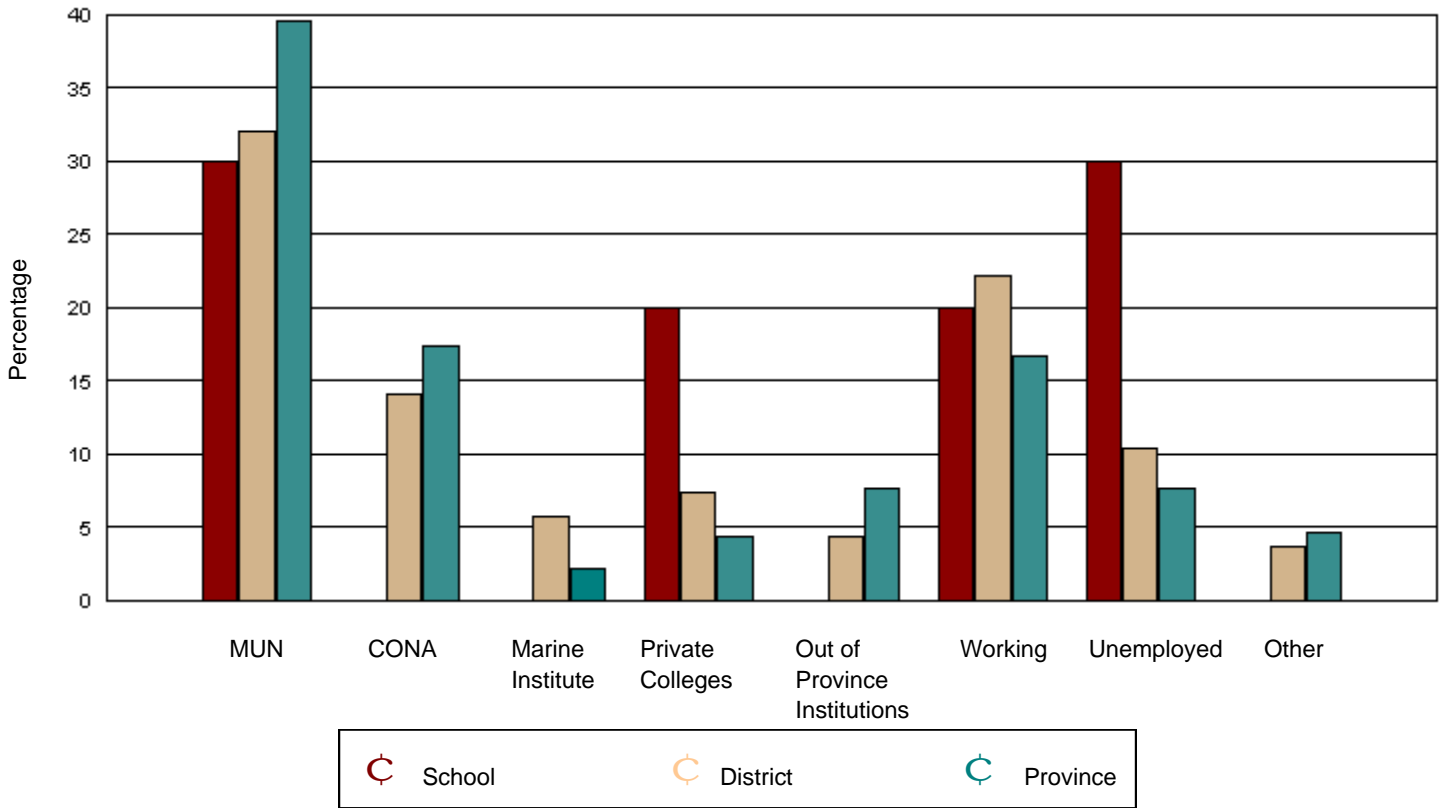

Southwest Arm Academy had 10 graduates in June 2001. Of these, 10 were tracked and are shown in this report.

District 8 - Vista had 325 graduates in June 2001. Of these, 297 were tracked and are shown in this report.