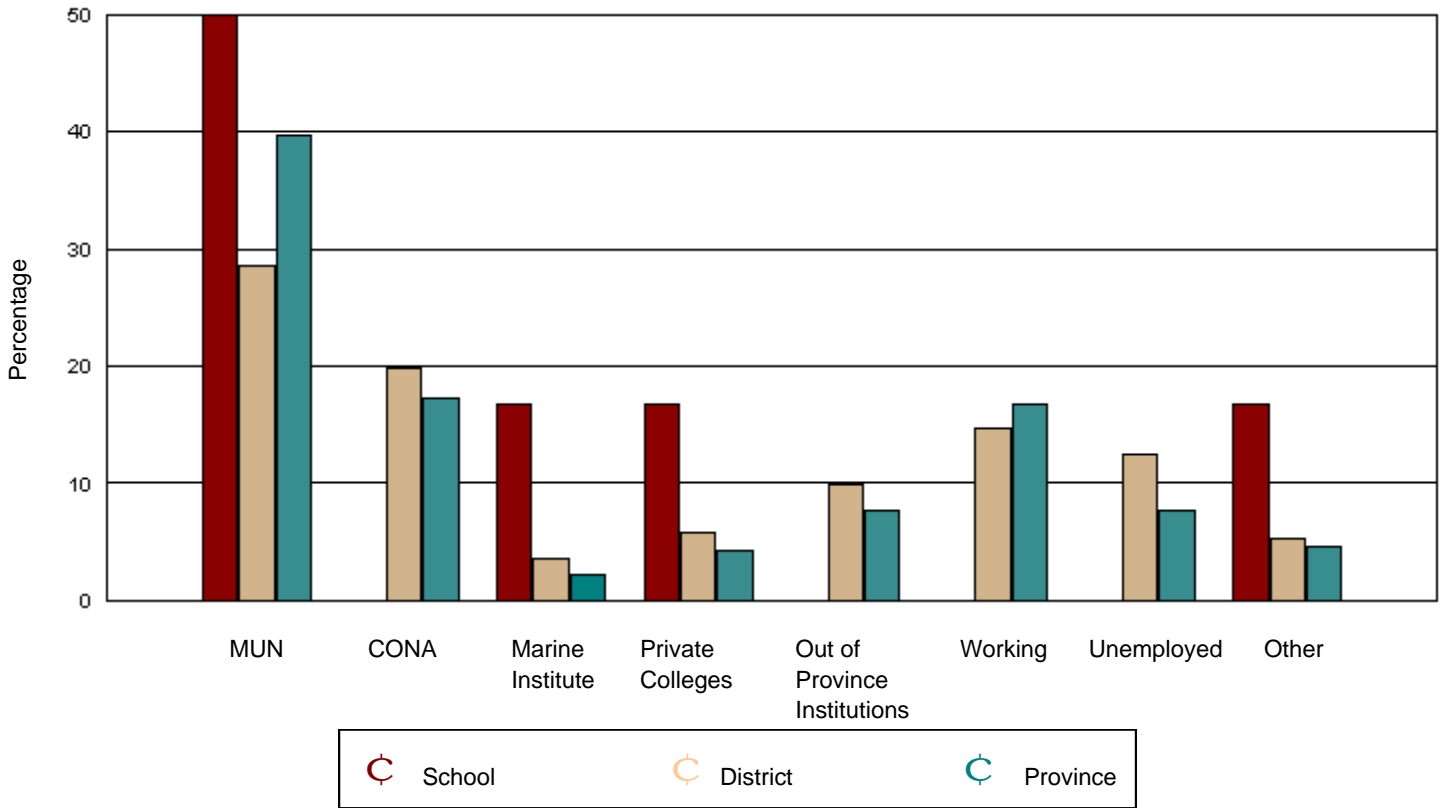

Mary Simms AG had 6 graduates in June 2001. Of these, 6 were tracked and are shown in this report.

District 2 - Northern Peninsula/Labrador South had 220 graduates in June 2001. Of these, 192 were tracked and are shown in this report.