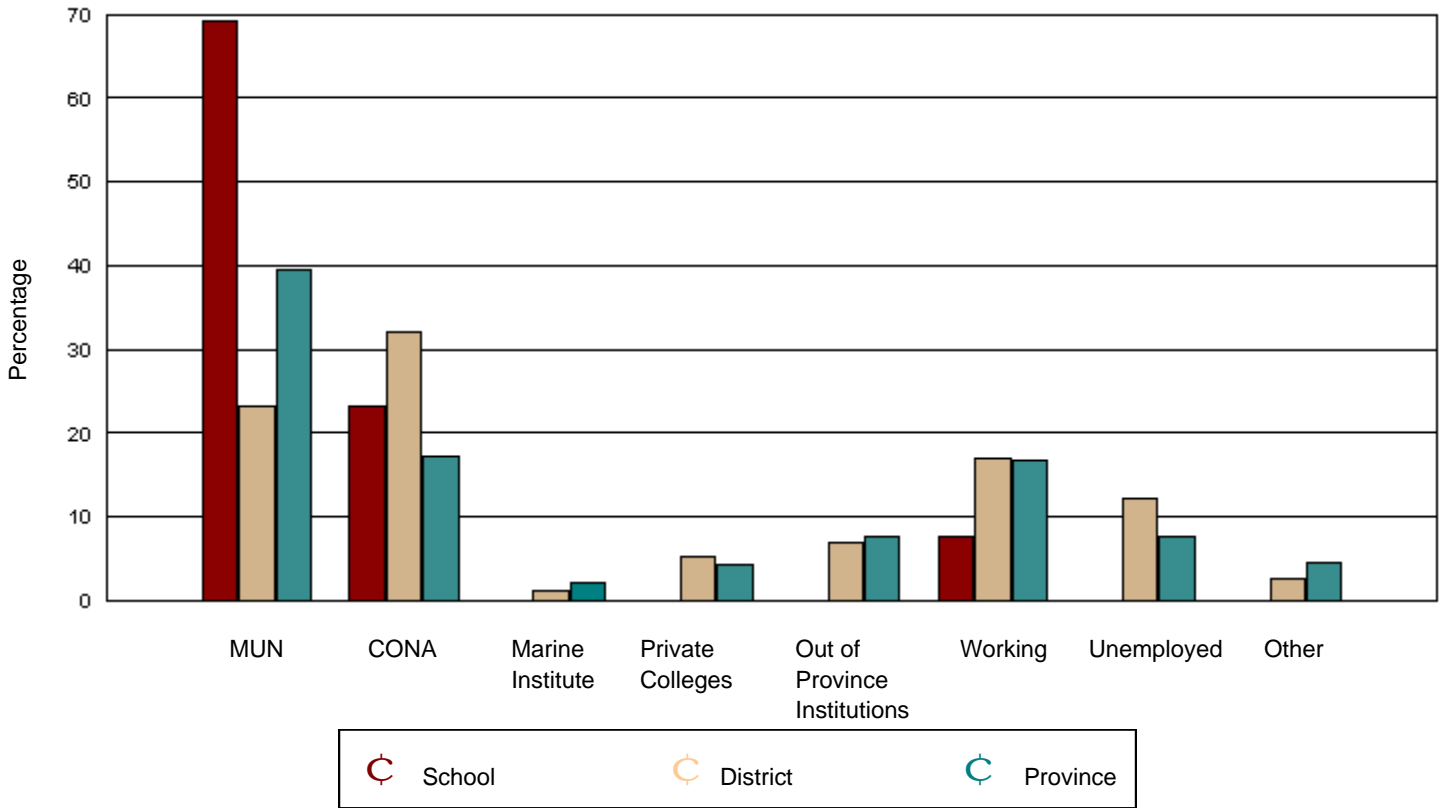

Lakeside Academy had 14 graduates in June 2001. Of these, 13 were tracked and are shown in this report.

District 5 - Baie Verte/Central/Connaigre had 606 graduates in June 2001. Of these, 529 were tracked and are shown in this report.