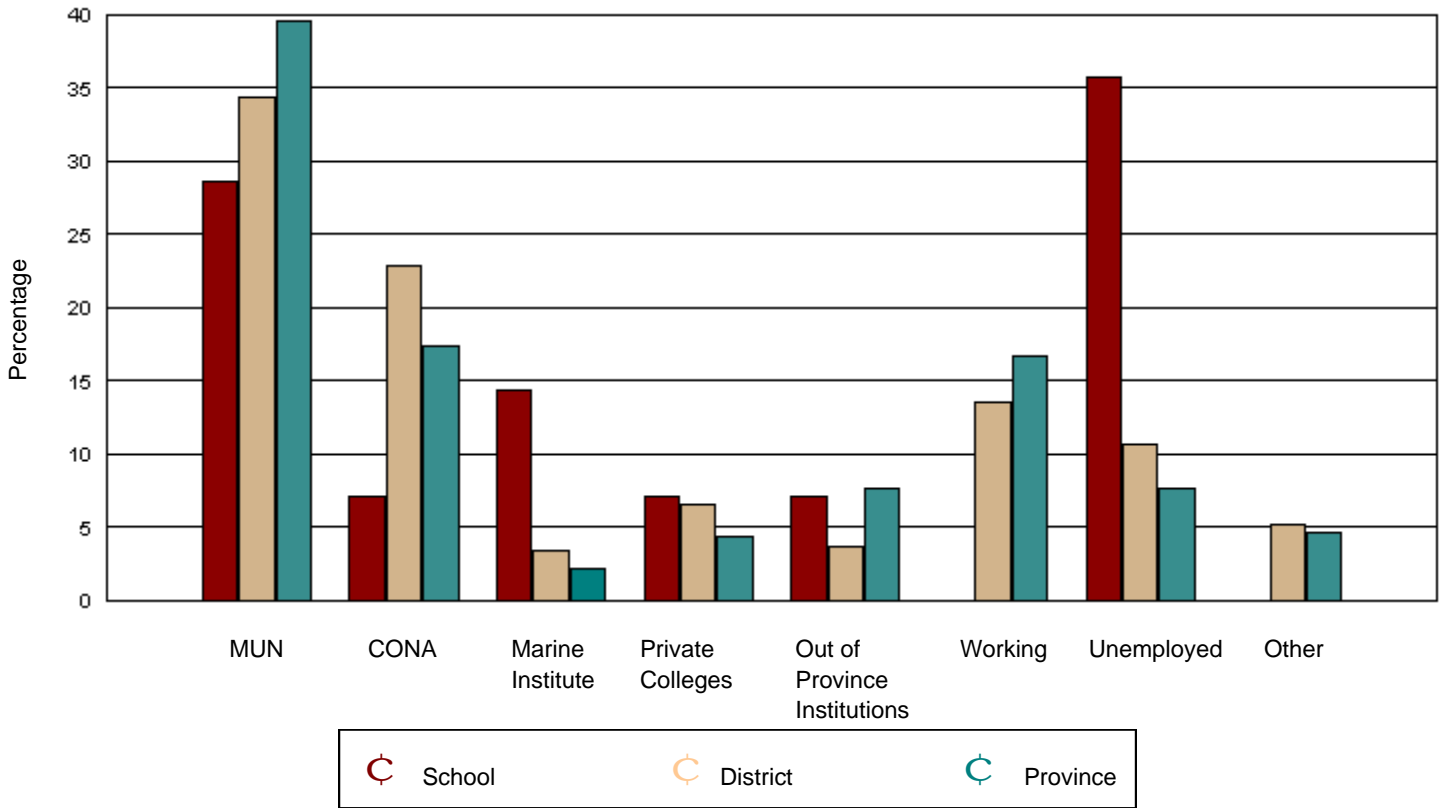

Follow-Up Report of High School Graduates, June 2001

District 9 - Avalon West

School #: 252

E.J. Pratt Central High, Brownsdale

Grades: 8-12

	School		District		Province	
	Number	Percentage	Number	Percentage	Number	Percentage
Memorial University	4	28.6	249	34.3	2,126	39.6
College of the North Atlantic	1	7.1	166	22.8	931	17.3
Marine Institute	2	14.3	25	3.4	112	2.1
Private Colleges	1	7.1	48	6.6	229	4.3
Out of Province Institutions	1	7.1	26	3.6	410	7.6
Working	0	0.0	98	13.5	898	16.7
Unemployed	5	35.7	77	10.6	416	7.7
Other	0	0.0	38	5.2	249	4.6

E.J. Pratt Central High had 14 graduates in June 2001. Of these, 14 were tracked and are shown in this report.

District 9 - Avalon West had 804 graduates in June 2001. Of these, 727 were tracked and are shown in this report.

Source: Department of Youth Services & Post-Secondary Education

Of the 5,992 provincial graduates in June 2001, only 621 could not be tracked. It is reasonably certain that none are attending Memorial University, the College of the North Atlantic, or the Marine Institute. While there is a low possibility these graduates are attending a Newfoundland private college or an out of province institution, it is more likely they are working, unemployed, or engaged in other activities.