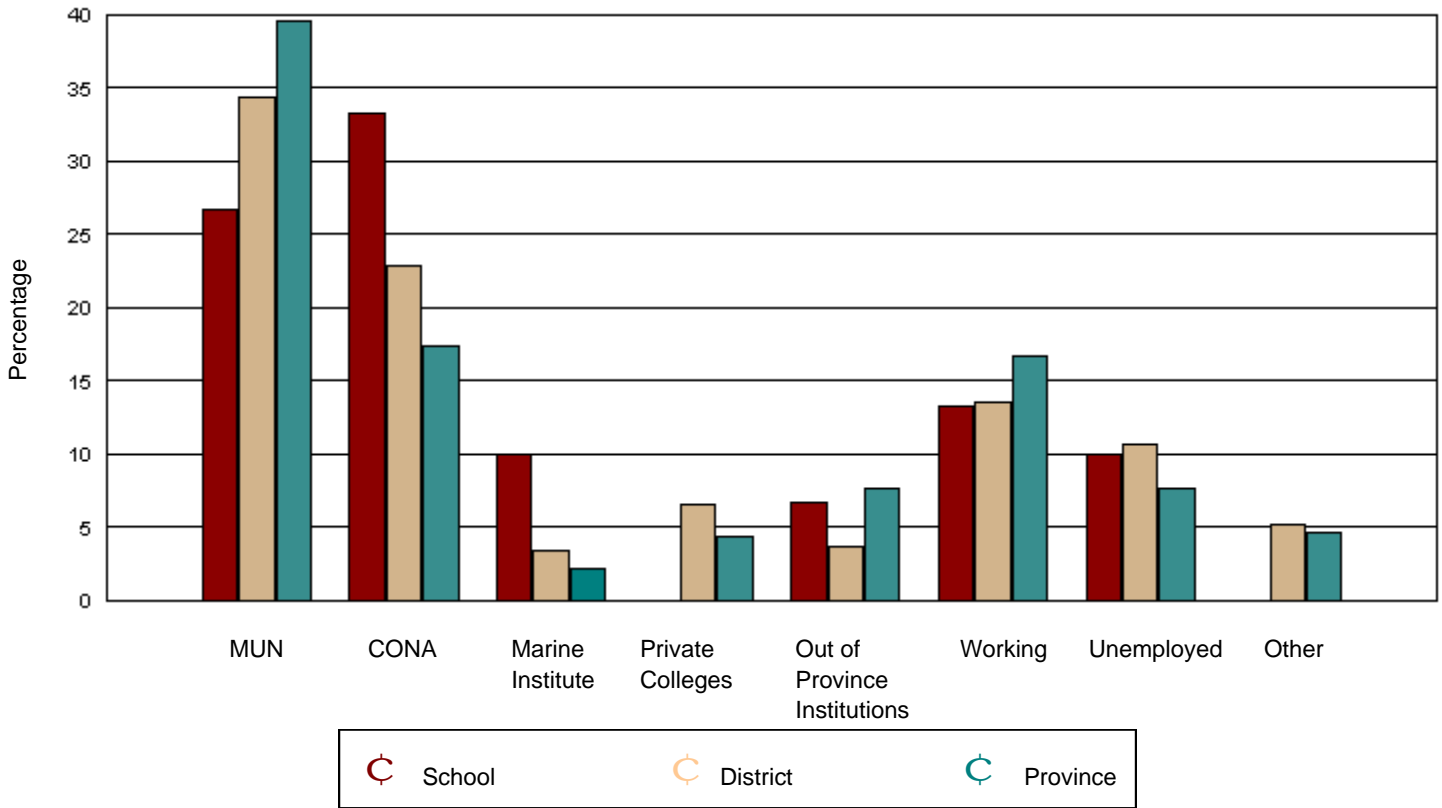

Follow-Up Report of High School Graduates, June 2001

District 9 - Avalon West

School #: 271

Holy Trinity RH, Heart's Content

Grades: 8-12

	<u>School</u>		<u>District</u>		<u>Province</u>	
	<u>Number</u>	<u>Percentage</u>	<u>Number</u>	<u>Percentage</u>	<u>Number</u>	<u>Percentage</u>
Memorial University	8	26.7	249	34.3	2,126	39.6
College of the North Atlantic	10	33.3	166	22.8	931	17.3
Marine Institute	3	10.0	25	3.4	112	2.1
Private Colleges	0	0.0	48	6.6	229	4.3
Out of Province Institutions	2	6.7	26	3.6	410	7.6
Working	4	13.3	98	13.5	898	16.7
Unemployed	3	10.0	77	10.6	416	7.7
Other	0	0.0	38	5.2	249	4.6

Holy Trinity RH had 36 graduates in June 2001. Of these, 30 were tracked and are shown in this report.

District 9 - Avalon West had 804 graduates in June 2001. Of these, 727 were tracked and are shown in this report.

Source: Department of Youth Services & Post-Secondary Education

Of the 5,992 provincial graduates in June 2001, only 621 could not be tracked. It is reasonably certain that none are attending Memorial University, the College of the North Atlantic, or the Marine Institute. While there is a low possibility these graduates are attending a Newfoundland private college or an out of province institution, it is more likely they are working, unemployed, or engaged in other activities.