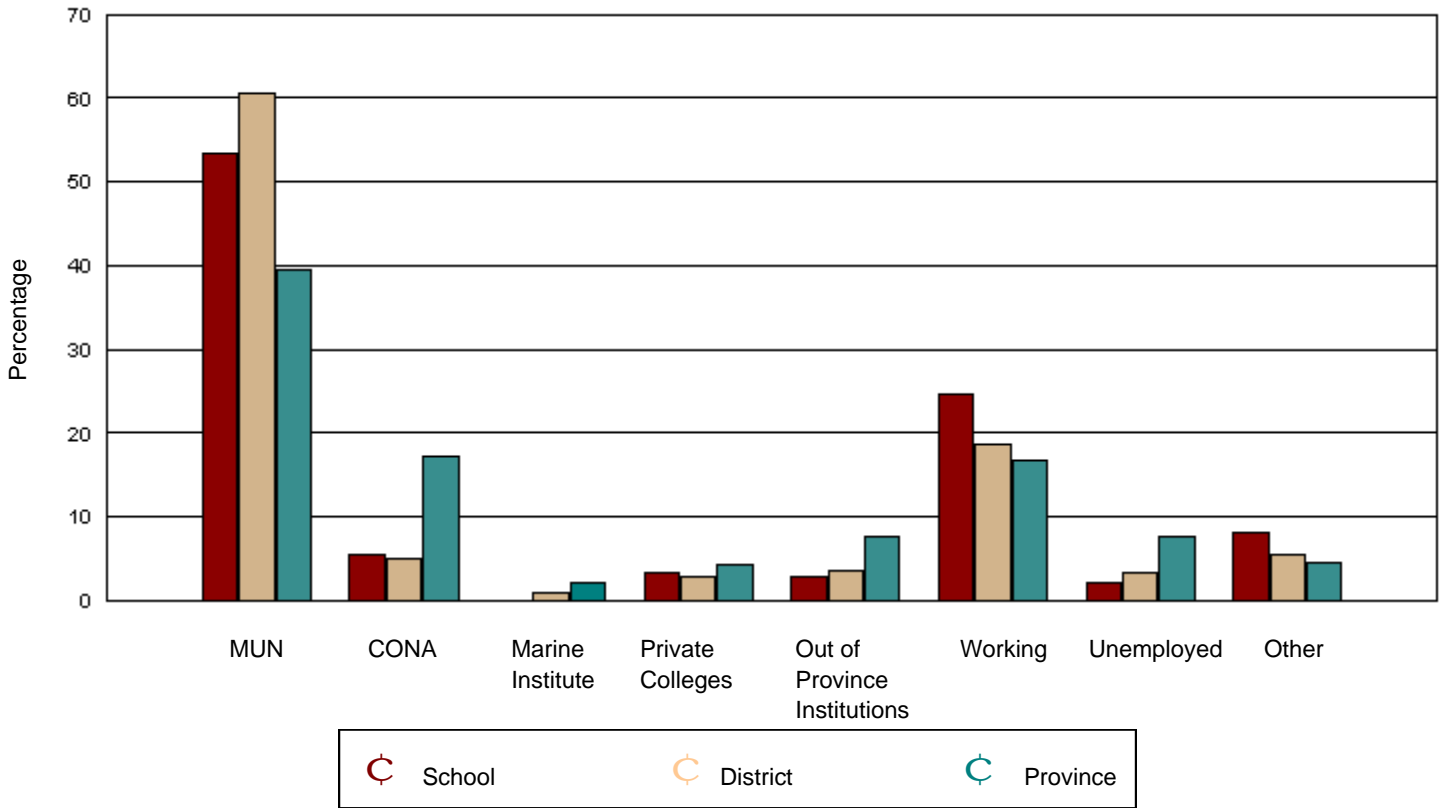

Follow-Up Report of High School Graduates, June 2001

District 10 - Avalon East

School #: 311

Mount Pearl Senior High, Mount Pearl

Grades: 10-12

	School		District		Province	
	Number	Percentage	Number	Percentage	Number	Percentage
Memorial University	78	53.4	1,002	60.5	2,126	39.6
College of the North Atlantic	8	5.5	82	5.0	931	17.3
Marine Institute	0	0.0	15	0.9	112	2.1
Private Colleges	5	3.4	45	2.7	229	4.3
Out of Province Institutions	4	2.8	58	3.5	410	7.6
Working	36	24.7	310	18.7	898	16.7
Unemployed	3	2.1	55	3.3	416	7.7
Other	12	8.2	89	5.4	249	4.6

Mount Pearl Senior High had 154 graduates in June 2001. Of these, 146 were tracked and are shown in this report.
District 10 - Avalon East had 1,800 graduates in June 2001. Of these, 1,656 were tracked and are shown in this report.

Source: Department of Youth Services & Post-Secondary Education

Of the 5,992 provincial graduates in June 2001, only 621 could not be tracked. It is reasonably certain that none are attending Memorial University, the College of the North Atlantic, or the Marine Institute. While there is a low possibility these graduates are attending a Newfoundland private college or an out of province institution, it is more likely they are working, unemployed, or engaged in other activities.