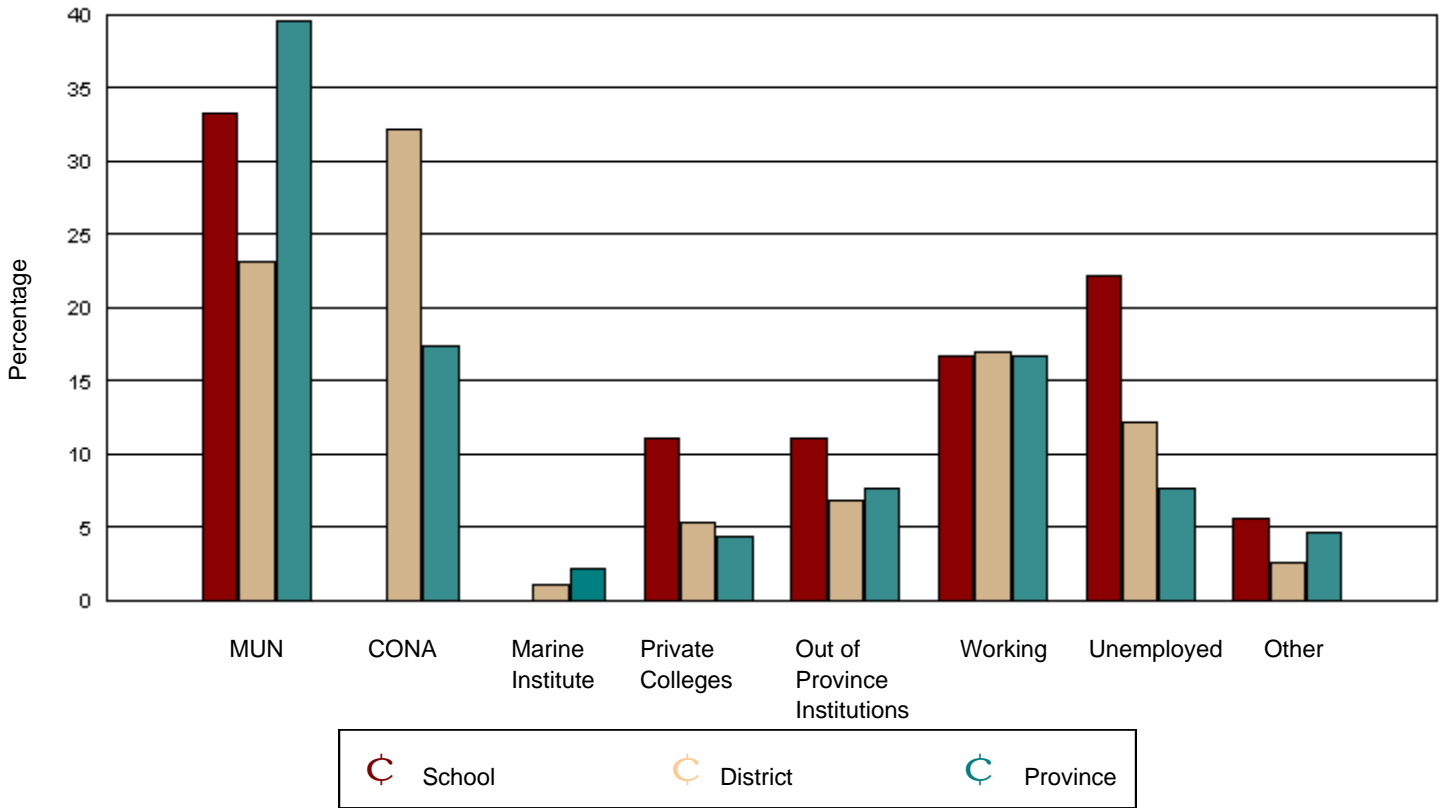

MSB Regional Academy had 18 graduates in June 2001. Of these, 18 were tracked and are shown in this report.

District 5 - Baie Verte/Central/Connaigre had 606 graduates in June 2001. Of these, 529 were tracked and are shown in this report.