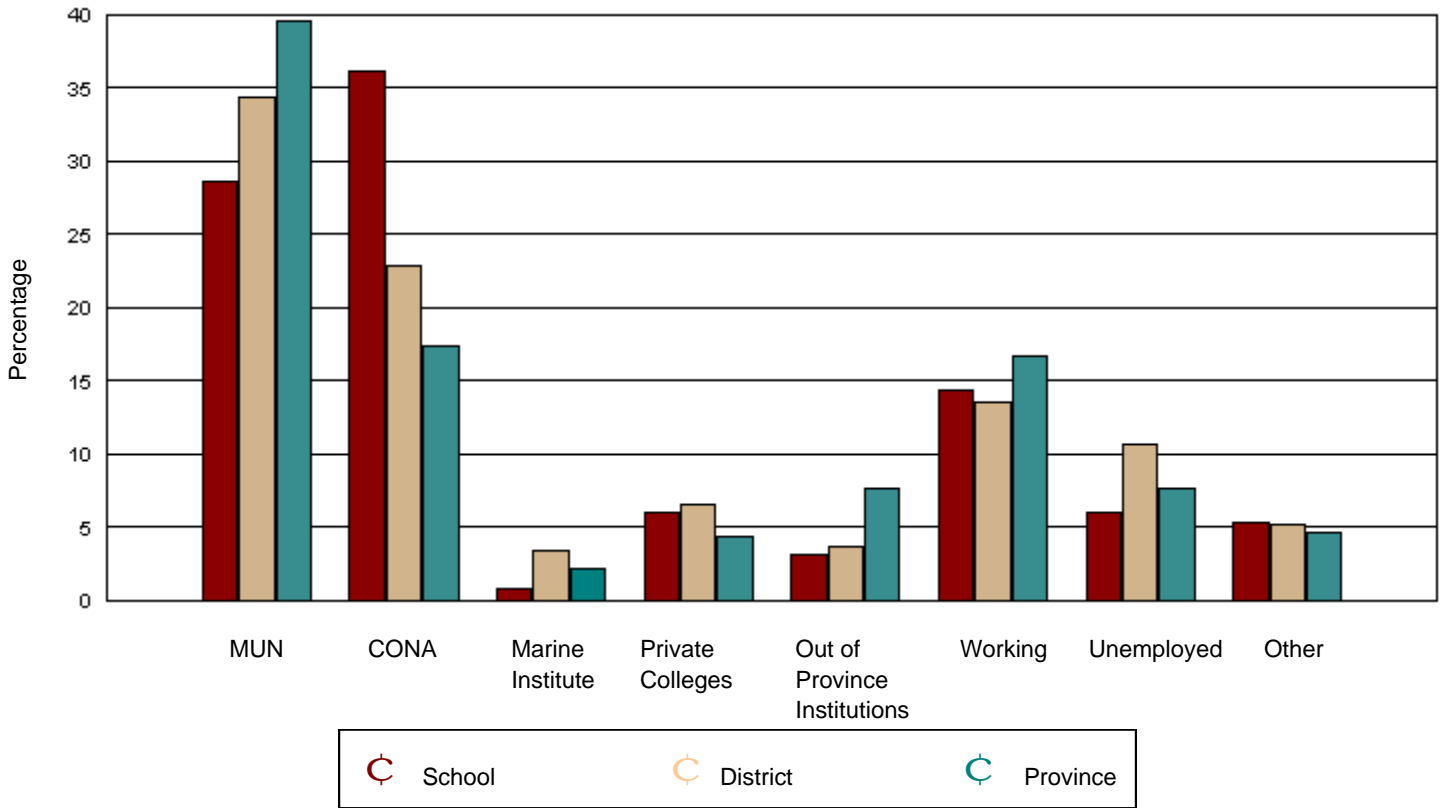

Follow-Up Report of High School Graduates, June 2001

District 9 - Avalon West

School #: 253

Carbonear College, Carbonear

Grades: 10-12

	<u>School</u>		<u>District</u>		<u>Province</u>	
	<u>Number</u>	<u>Percentage</u>	<u>Number</u>	<u>Percentage</u>	<u>Number</u>	<u>Percentage</u>
Memorial University	38	28.6	249	34.3	2,126	39.6
College of the North Atlantic	48	36.1	166	22.8	931	17.3
Marine Institute	1	0.8	25	3.4	112	2.1
Private Colleges	8	6.0	48	6.6	229	4.3
Out of Province Institutions	4	3.1	26	3.6	410	7.6
Working	19	14.3	98	13.5	898	16.7
Unemployed	8	6.0	77	10.6	416	7.7
Other	7	5.3	38	5.2	249	4.6

Carbonear College had 149 graduates in June 2001. Of these, 133 were tracked and are shown in this report.
District 9 - Avalon West had 804 graduates in June 2001. Of these, 727 were tracked and are shown in this report.

Source: Department of Youth Services & Post-Secondary Education

Of the 5,992 provincial graduates in June 2001, only 621 could not be tracked. It is reasonably certain that none are attending Memorial University, the College of the North Atlantic, or the Marine Institute. While there is a low possibility these graduates are attending a Newfoundland private college or an out of province institution, it is more likely they are working, unemployed, or engaged in other activities.