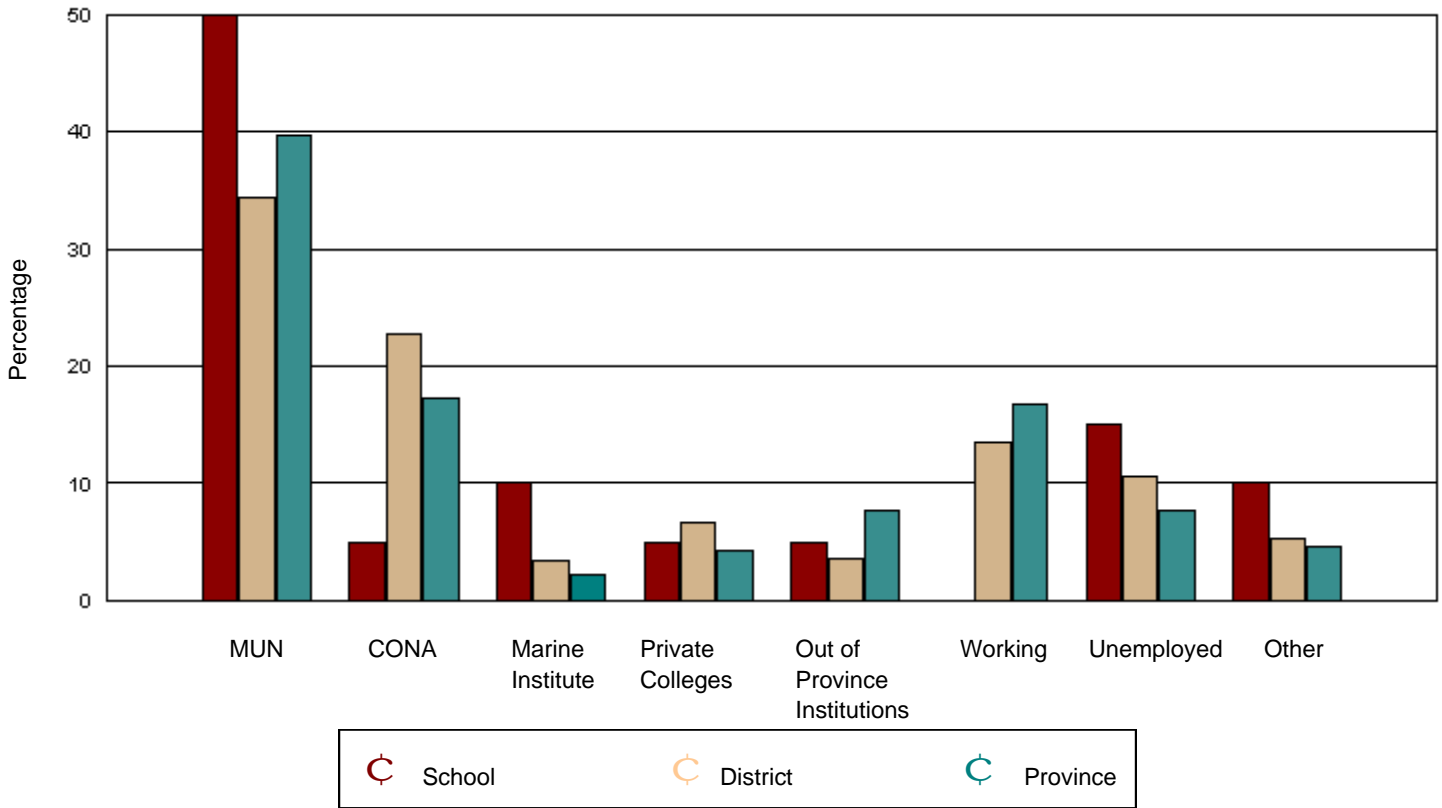

Follow-Up Report of High School Graduates, June 2001

District 9 - Avalon West

School #: 274

St. Catherine's Academy, Mount Carmel

Grades: K-12

	<u>School</u>		<u>District</u>		<u>Province</u>	
	<u>Number</u>	<u>Percentage</u>	<u>Number</u>	<u>Percentage</u>	<u>Number</u>	<u>Percentage</u>
Memorial University	10	50.0	249	34.3	2,126	39.6
College of the North Atlantic	1	5.0	166	22.8	931	17.3
Marine Institute	2	10.0	25	3.4	112	2.1
Private Colleges	1	5.0	48	6.6	229	4.3
Out of Province Institutions	1	5.0	26	3.6	410	7.6
Working	0	0.0	98	13.5	898	16.7
Unemployed	3	15.0	77	10.6	416	7.7
Other	2	10.0	38	5.2	249	4.6

St. Catherine's Academy had 23 graduates in June 2001. Of these, 20 were tracked and are shown in this report.

District 9 - Avalon West had 804 graduates in June 2001. Of these, 727 were tracked and are shown in this report.

Source: Department of Youth Services & Post-Secondary Education

Of the 5,992 provincial graduates in June 2001, only 621 could not be tracked. It is reasonably certain that none are attending Memorial University, the College of the North Atlantic, or the Marine Institute. While there is a low possibility these graduates are attending a Newfoundland private college or an out of province institution, it is more likely they are working, unemployed, or engaged in other activities.