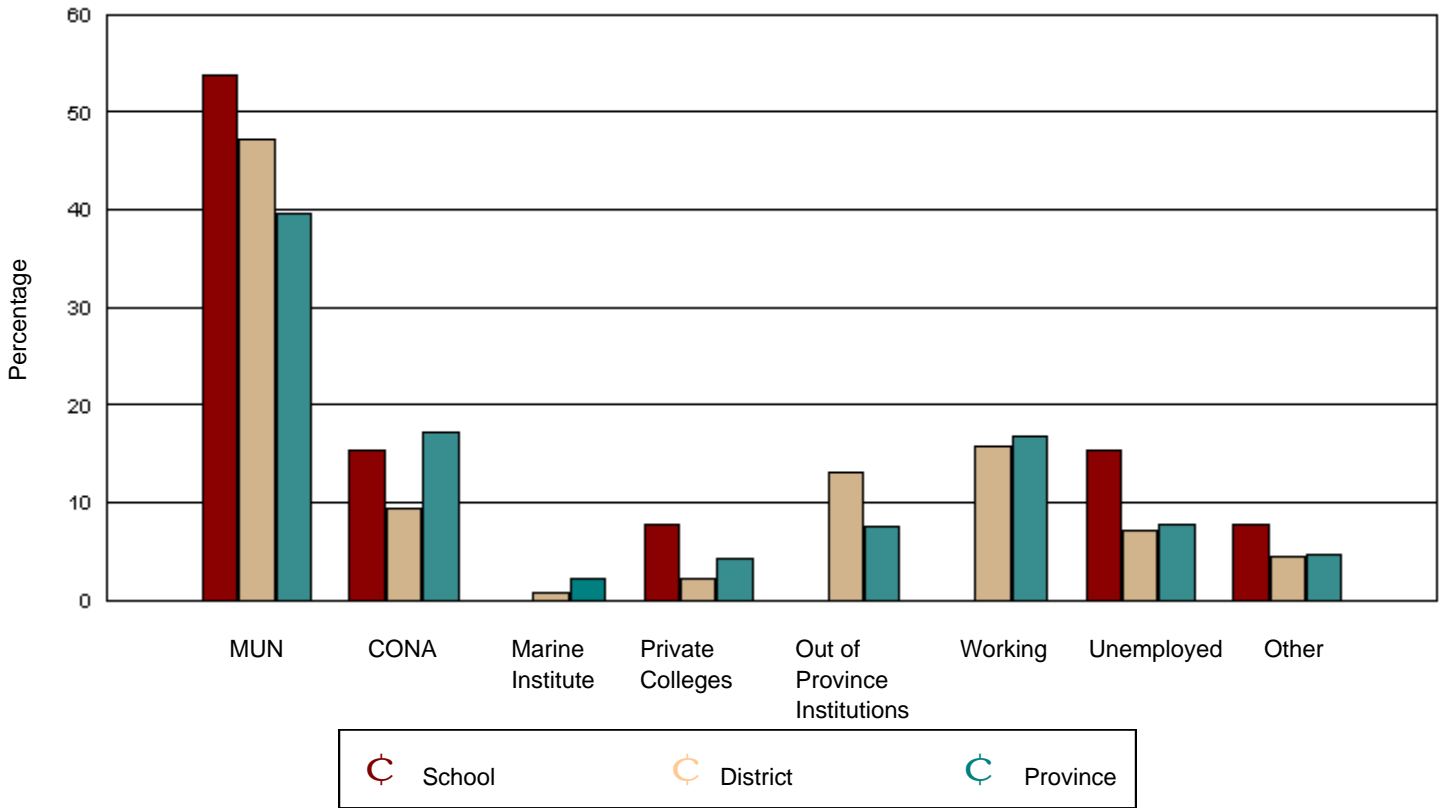

Hampden Academy had 13 graduates in June 2001. Of these, 13 were tracked and are shown in this report.

District 3 - Deer Lake/Corner Brook/St. Barbe had 494 graduates in June 2001. Of these, 448 were tracked and are shown in this report.