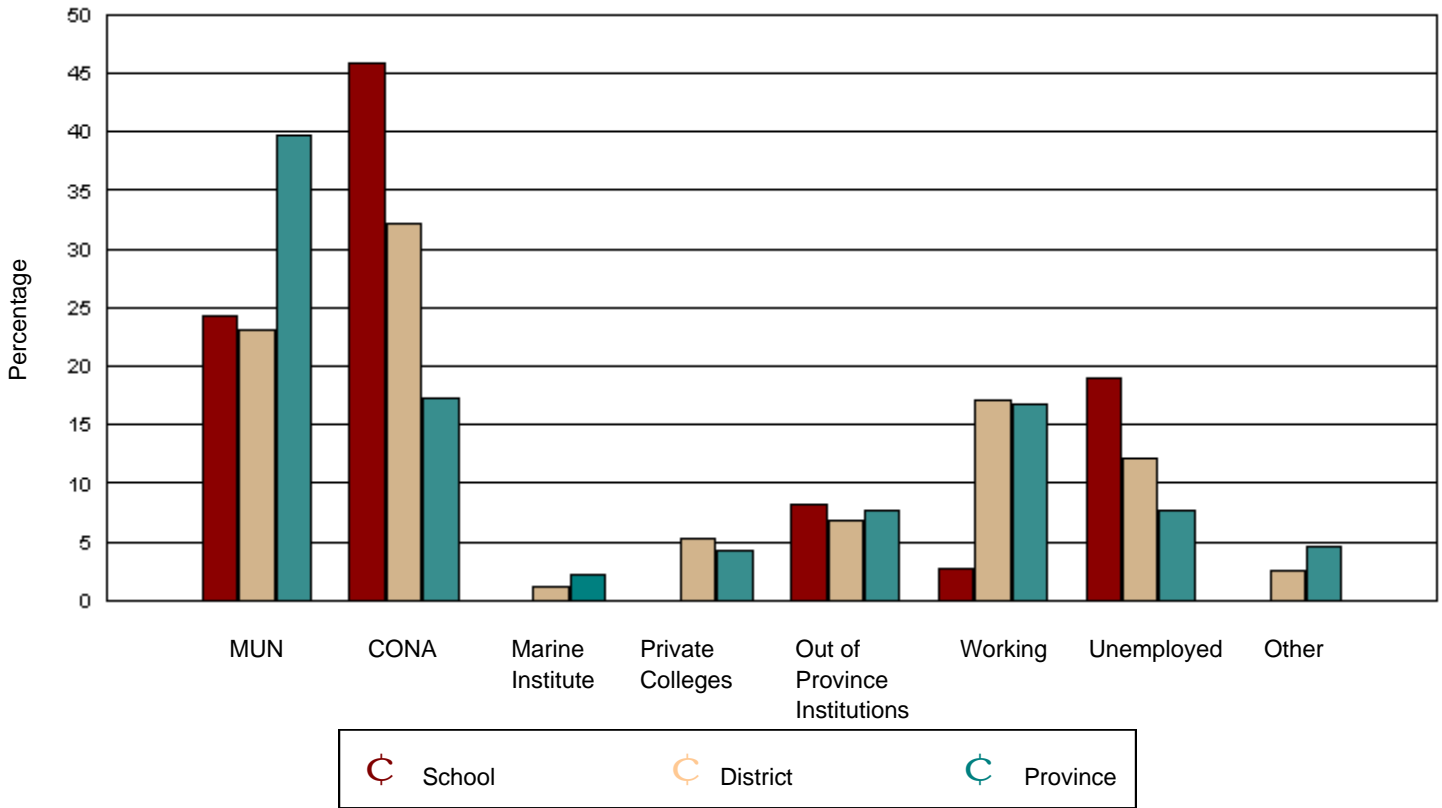

Follow-Up Report of High School Graduates, June 2001

District 5 - Baie Verte/Central/Connaigre

School #: 132

Botwood Collegiate, Botwood

Grades: 9-12

	School		District		Province	
	Number	Percentage	Number	Percentage	Number	Percentage
Memorial University	9	24.3	122	23.1	2,126	39.6
College of the North Atlantic	17	45.9	170	32.1	931	17.3
Marine Institute	0	0.0	6	1.1	112	2.1
Private Colleges	0	0.0	28	5.3	229	4.3
Out of Province Institutions	3	8.1	36	6.8	410	7.6
Working	1	2.7	90	17.0	898	16.7
Unemployed	7	18.9	64	12.1	416	7.7
Other	0	0.0	13	2.5	249	4.6

Botwood Collegiate had 41 graduates in June 2001. Of these, 37 were tracked and are shown in this report.

District 5 - Baie Verte/Central/Connaigre had 606 graduates in June 2001. Of these, 529 were tracked and are shown in this report.

Source: Department of Youth Services & Post-Secondary Education

Of the 5,992 provincial graduates in June 2001, only 621 could not be tracked. It is reasonably certain that none are attending Memorial University, the College of the North Atlantic, or the Marine Institute. While there is a low possibility these graduates are attending a Newfoundland private college or an out of province institution, it is more likely they are working, unemployed, or engaged in other activities.