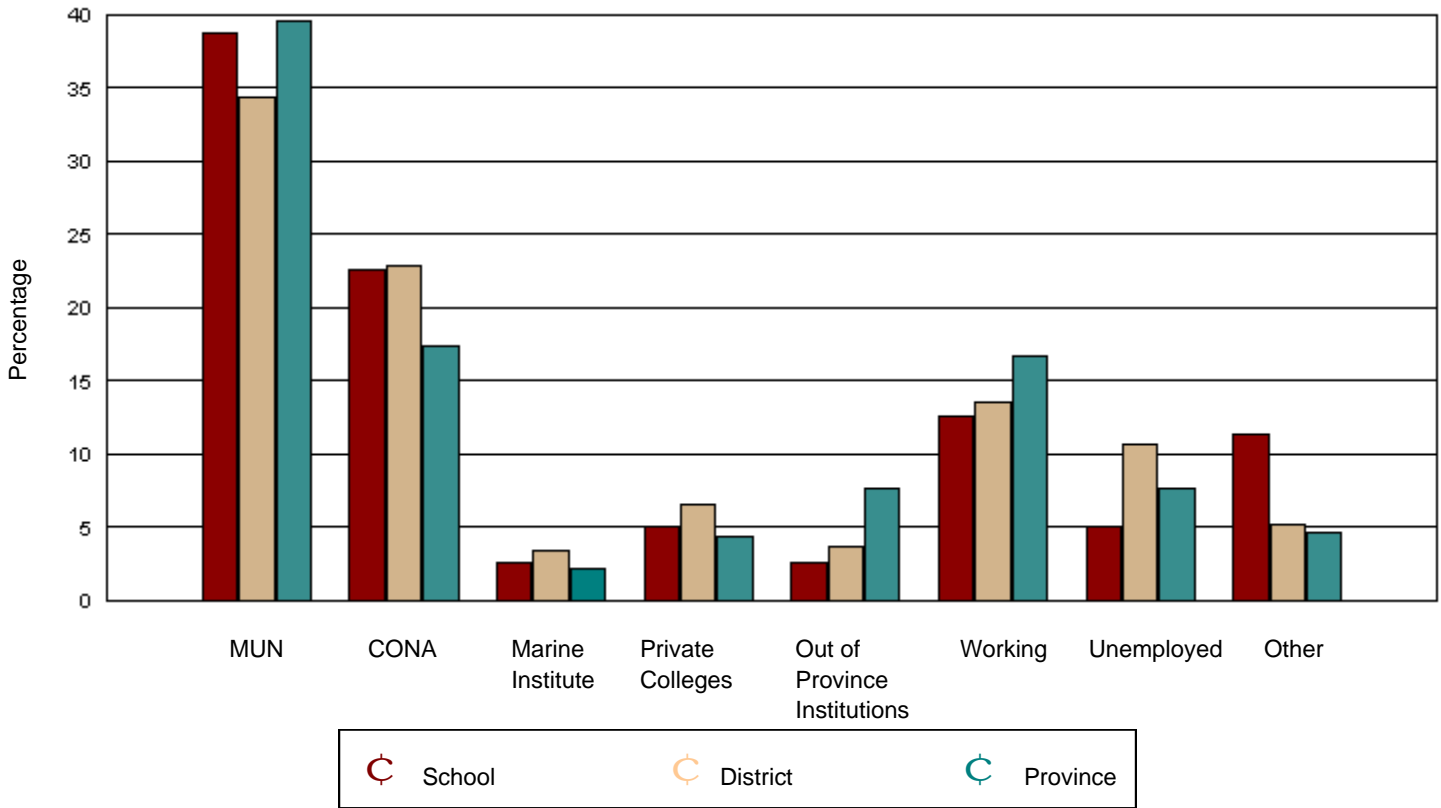

Follow-Up Report of High School Graduates, June 2001

District 9 - Avalon West

School #: 464

Crescent Collegiate, Blaketown

Grades: 7-12

	<u>School</u>		<u>District</u>		<u>Province</u>	
	Number	Percentage	Number	Percentage	Number	Percentage
Memorial University	31	38.8	249	34.3	2,126	39.6
College of the North Atlantic	18	22.5	166	22.8	931	17.3
Marine Institute	2	2.5	25	3.4	112	2.1
Private Colleges	4	5.0	48	6.6	229	4.3
Out of Province Institutions	2	2.6	26	3.6	410	7.6
Working	10	12.5	98	13.5	898	16.7
Unemployed	4	5.0	77	10.6	416	7.7
Other	9	11.3	38	5.2	249	4.6

Crescent Collegiate had 91 graduates in June 2001. Of these, 80 were tracked and are shown in this report.

District 9 - Avalon West had 804 graduates in June 2001. Of these, 727 were tracked and are shown in this report.

Source: Department of Youth Services & Post-Secondary Education

Of the 5,992 provincial graduates in June 2001, only 621 could not be tracked. It is reasonably certain that none are attending Memorial University, the College of the North Atlantic, or the Marine Institute. While there is a low possibility these graduates are attending a Newfoundland private college or an out of province institution, it is more likely they are working, unemployed, or engaged in other activities.